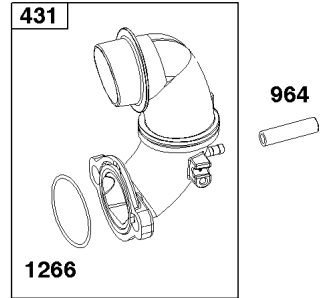

1319
1319A ⚠

1036 ⚠

305B
⚙