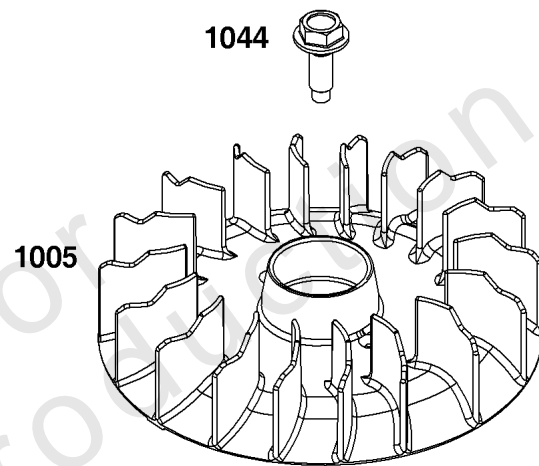

Flywheel, Ignition, and Starter Group

REF NO	PART NO	QTY	DESCRIPTION
23	591760	1	FLYWHEEL
37	699882	1	GUARD, Flywheel
78	691693	2	SCREW -(Flywheel Guard)
309	593934	1	MOTOR, Starter
324	796309	1	SCREEN/CUP ASSEMBLY
333	594626	1	ARMATURE, Magneto
334	691061	2	SCREW -(Magneto Armature)
356	697089	1	WIRE, Stop
363	19203	1	PULLER, Flywheel
415	794129	1	COVER, Flywheel
635	594626	1	ARMATURE, Magneto
697	791680	2	SCREW -(Starter Motor) (Drive Cap)
783	593935	1	GEAR, Pinion
1005	796084	1	FAN, Flywheel
1044	698139	1	SCREW -(Flywheel)
1051	691265	1	RING, Retaining
1332	591991	1	WASHER -(Rotating Screen)