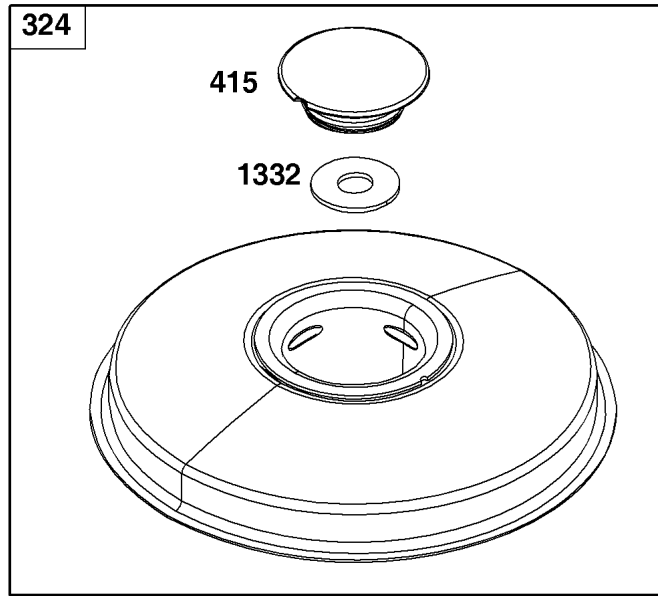

Flywheel, Ignition, and Starter Group

REF NO	PART NO	QTY	DESCRIPTION
23	591760	1	FLYWHEEL
37	699882	1	GUARD, Flywheel
78	691693	2	SCREW -(Flywheel Guard)
309	593934	1	MOTOR, Starter
324	796309	1	SCREEN/CUP ASSEMBLY
333	594626	1	ARMATURE, Magneto
334	691061	2	SCREW -(Magneto Armature)
356	697089	1	WIRE, Stop
363	19203	1	PULLER, Flywheel
415	794129	1	COVER, Flywheel
635	594626	1	ARMATURE, Magneto
697	791680	2	SCREW -(Starter Motor) (Drive Cap)
783	593935	1	GEAR, Pinion
1005	796084	1	FAN, Flywheel
1044	698139	1	SCREW -(Flywheel)
1051	691265	1	RING, Retaining
1332	591991	1	WASHER -(Rotating Screen)