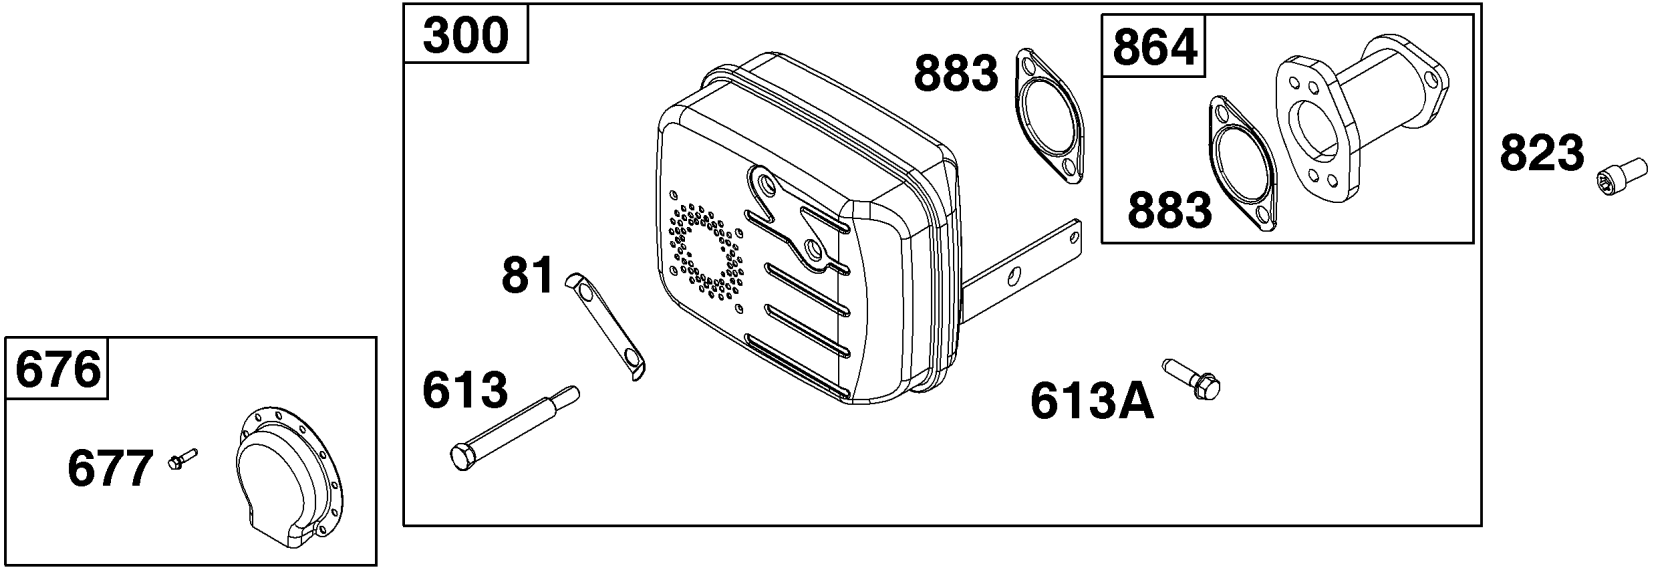

Not For
Reproduction

Exhaust Group

REF NO	PART NO	QTY	DESCRIPTION
81	691178	1	LOCK, Muffler Screw
300	795997	1	MUFFLER
613	691416	2	SCREW -(Muffler)
613A	690297	1	SCREW -(Regulator) (Muffler)
676	795036	1	DEFLECTOR, Muffler
677	690661	4	SCREW -(Muffler Deflector)
823	698941	2	SCREW -(Muffler Adapter)
864	796002	1	ADAPTER, Muffler
883	692236	2	GASKET, Exhaust

Not For Reproduction