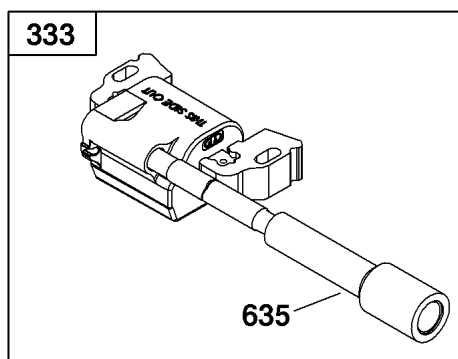

Flywheel, Ignition, and Starter Group

REF NO	PART NO	QTY	DESCRIPTION
23	591760	1	FLYWHEEL
37	699882	1	GUARD, Flywheel
78	691693	2	SCREW -(Flywheel Guard)
309	593934	1	MOTOR, Starter
324	796309	1	SCREEN/CUP ASSEMBLY
333	594626	1	ARMATURE, Magneto
334	691061	2	SCREW -(Magneto Armature)
356	697089	1	WIRE, Stop
363	19203	1	PULLER, Flywheel
415	794129	1	COVER, Flywheel
635	594626	1	ARMATURE, Magneto
697	791680	2	SCREW -(Starter Motor) (Drive Cap)
783	593935	1	GEAR, Pinion
1005	796084	1	FAN, Flywheel
1044	698139	1	SCREW -(Flywheel)
1051	691265	1	RING, Retaining
1332	591991	1	WASHER -(Rotating Screen)