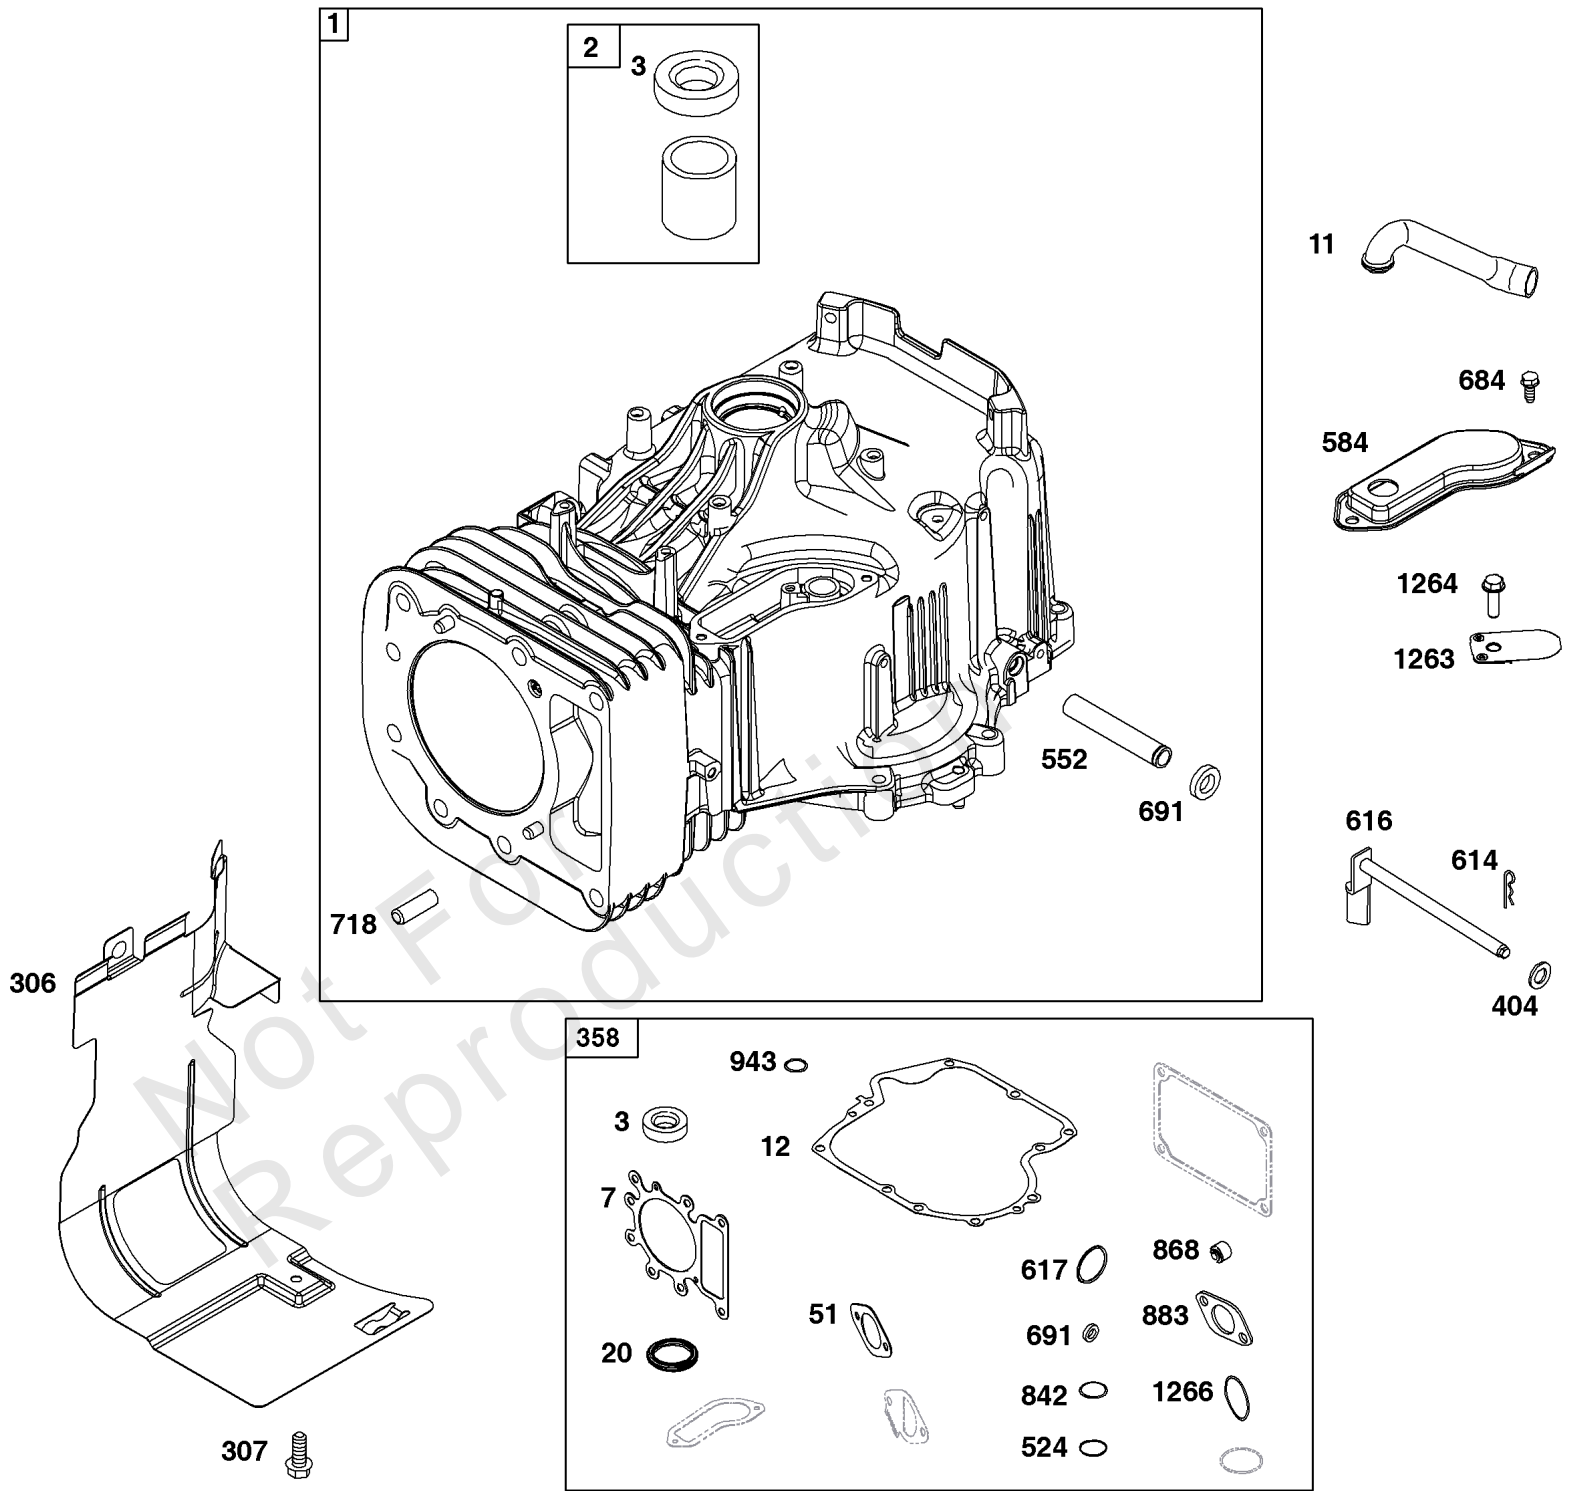

Crankcase Cover/Sump and Lubrication Group

REF NO	PART NO	QTY	DESCRIPTION
4	591009	1	SUMP, Engine
12	697110	1	GASKET, Crankcase
15	690946	1	PLUG, Oil Drain
19	591010	1	KIT, Bushing/Seal -(PTO Side)
20	795387	1	SEAL, Oil -(PTO Side)
22	692125	10	SCREW -(Crankcase Cover/Sump)
43	691968	1	SLINGER, Governor/Oil
415	794903	1	PLUG
523	790443	1	DIPSTICK/TUBE ASSEMBLY
524	691032	1	SEAL, O-Ring -(Dipstick Tube)
525	697085	1	TUBE, Dipstick
750	790832	3	SCREW -(Oil Pump Cover)
842	691031	1	SEAL, O-Ring -(Dipstick Cap)
847	790443	1	DIPSTICK/TUBE ASSEMBLY
850	100106	1	SEALANT, Liquid
943	690589	1	SEAL, O-Ring -(Oil Pump Cover)
965	499613	1	COVER, Oil Pump
1017	796981	1	SCREEN, Oil Pump
1024	794644	1	PUMP-OIL
1027	696854	1	FILTER, Oil

Not For
Reproduction

Crankshaft Group

REF NO	PART NO	QTY	DESCRIPTION
16	596007	1	CRANKSHAFT
24	591757	1	KEY, Flywheel
25	795858	1	PISTON ASSEMBLY -(Standard)
25	795877	1	PISTON ASSEMBLY -(.020 Oversize)
26	794126	1	SET, Ring -(Standard)
26	794127	1	SET, Ring -(.020 Oversize)
27	698469	1	LOCK, Piston Pin
28	594455	1	PIN, Piston
29	794571	1	ROD, Connecting
32	791118	2	SCREW -(Connecting Rod)
45	-----	2	TAPPET, Valve -(Part information located in Cylinder Head Group.)
46	793880	1	CAMSHAFT
377	691639	1	KEY, Woodruff
741	697128	1	GEAR, Timing
757	793242	2	LINK, Counterweight
758	793763	1	COUNTERWEIGHT
759	697392	2	PIN, Counterweight
1270	793243	1	PLUG, AVS Counterweight