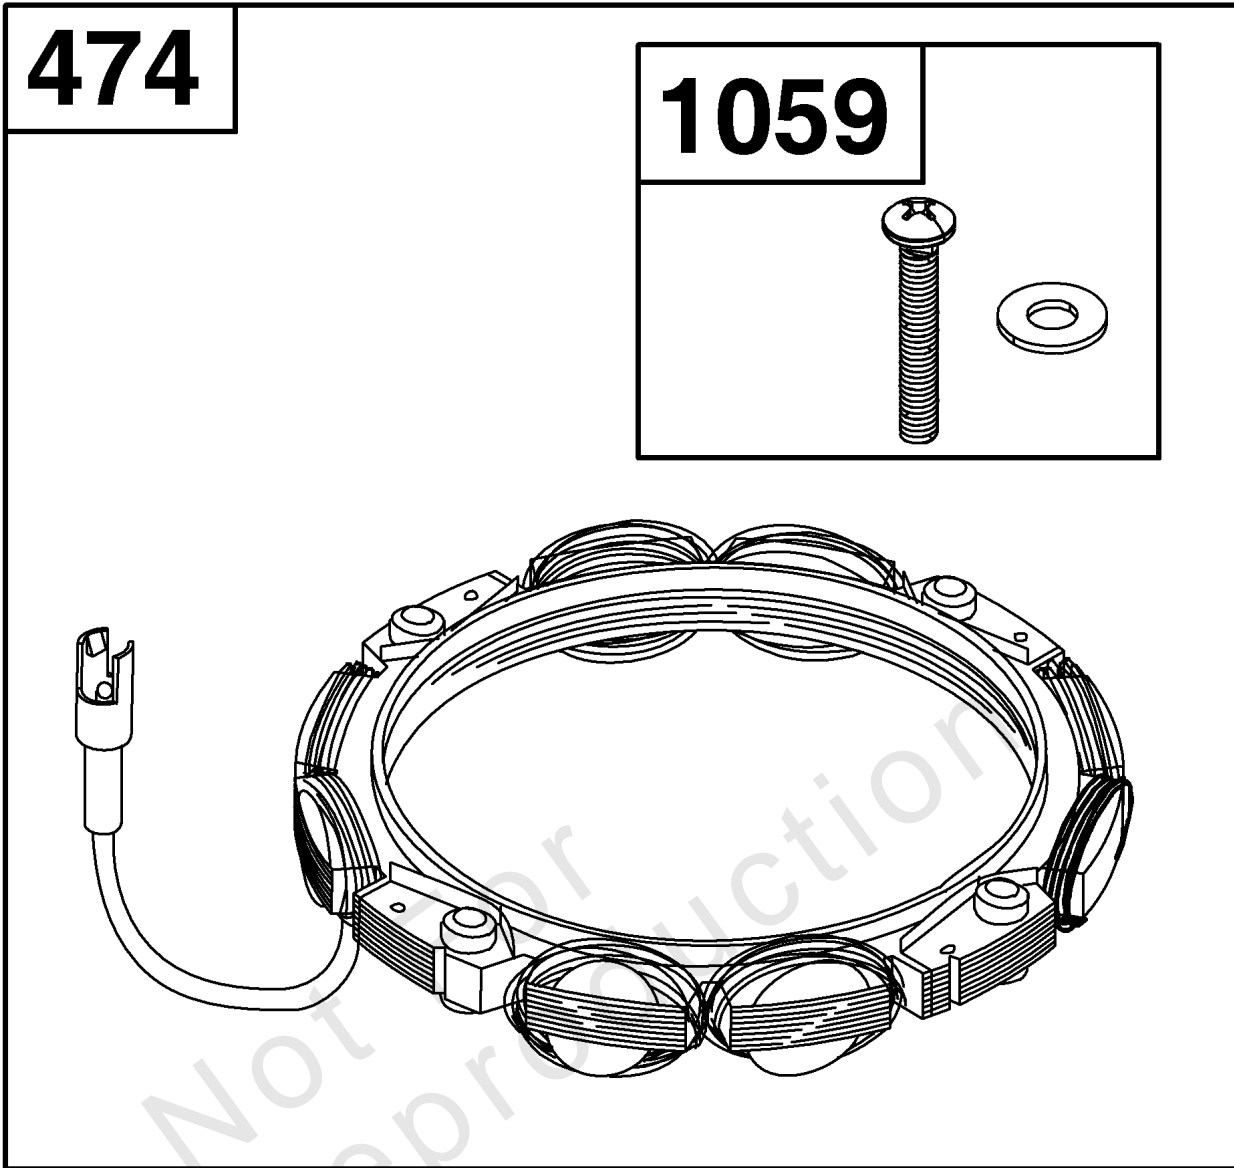

Not For
Reproduction

501

Alternator Group

REF NO	PART NO	QTY	DESCRIPTION
474	592829	1	ALTERNATOR
501	794360	1	REGULATOR
526	697088	1	SCREW -(Regulator)
1059	698516	1	KIT, Screw/Washer
1119	691183	4	SCREW -(Alternator)

Carburetor and Fuel Supply Group

REF NO	PART NO	QTY	DESCRIPTION
51	-----	1	GASKET, Intake -(Part information located in Cylinder Head Group.)
53	591260	2	STUD -(Carburetor)
95	593897	2	SCREW
98	847139	1	KIT, Idle Speed
104	594860	1	PIN, Float Hinge
105	594868	1	VALVE, Float Needle
108	594863	1	VALVE, Choke
117	594869	1	JET, Main
118	595068	1	JET, Main -(High Altitude)
121	594886	1	KIT, Carburetor Overhaul -(Service Kits may include extra parts not specific to this engine.)
125	594601	1	CARBURETOR
130	594858	1	VALVE, Throttle
131	594856	1	KIT, Throttle Shaft
133	594859	1	FLOAT, Carburetor
137	594861	1	GASKET, Float Bowl
141	594862	1	KIT, Choke Shaft
147	594874	1	JET, Pilot
187	791766	1	LINE, Fuel
187B	791805	1	LINE, Fuel
187D	791744	1	LINE, Fuel
217	594864	1	SPRING, Choke Return
240	84001895	1	FILTER, Fuel
276	846640	1	WASHER, Sealing
387	808656	1	PUMP, Fuel
601	791850	2	CLAMP, Hose
633C	594866	1	SEAL, Choke/Throttle Shaft
633D	594865	1	SEAL, Choke/Throttle Shaft
633E	797629	1	SEAL, Choke/Throttle Shaft
654	690958	2	NUT -(Carburetor)
773	796448	2	RETAINER
947	846639	1	SOLENOID, Fuel
975	594867	1	BOWL, Float
1139	796449	2	WASHER -(Fuel Pump Bracket)

Controls Group

REF NO	PART NO	QTY	DESCRIPTION
188	691693	2	SCREW -(Control Bracket)
202	691841	1	LINK, Mechanical Governor
209	792813	1	SPRING, Governor
216	691840	1	LINK, Choke
222	597325	1	BRACKET, Control
227	691374	1	LEVER, Governor Control
232	691842	1	SPRING, Governor Link
265	691024	1	CLAMP, Casing
267	794904	1	SCREW -(Casing Clamp)
505	691251	1	NUT -(Governor Control Lever)
559	697561	1	SCREW -(Remote Choke Stop)
559A	693675	1	SCREW -(Remote Choke Stop)
562	691119	1	BOLT -(Governor Control Lever)
729	691224	1	CLIP, Wire
789	698329	1	HARNESS, Wiring
877	790544	1	WIRE/CONNECTOR, Alternator