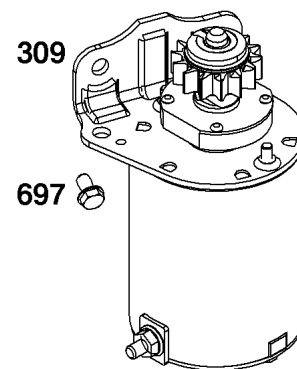

Flywheel, Ignition, and Starter Group

REF NO	PART NO	QTY	DESCRIPTION
23	591760	1	FLYWHEEL
37	699882	1	GUARD, Flywheel
78	691693	2	SCREW -(Flywheel Guard)
309	593934	1	MOTOR, Starter
324	796309	1	SCREEN/CUP ASSEMBLY
333	594626	1	ARMATURE, Magneto
334	691061	2	SCREW -(Magneto Armature)
356	697089	1	WIRE, Stop
363	19203	1	PULLER, Flywheel
415	794129	1	COVER, Flywheel
635	594626	1	ARMATURE, Magneto
697	791680	2	SCREW -(Starter Motor) (Drive Cap)
783	593935	1	GEAR, Pinion
1005	796084	1	FAN, Flywheel
1044	698139	1	SCREW -(Flywheel)
1051	691265	1	RING, Retaining
1332	591991	1	WASHER -(Rotating Screen)