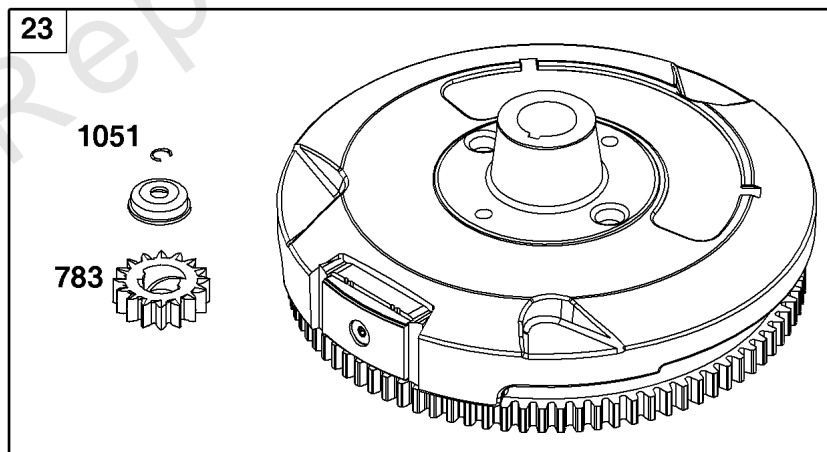

Flywheel, Ignition, and Starter Group

REF NO	PART NO	QTY	DESCRIPTION
23	591760	1	FLYWHEEL
37	699882	1	GUARD, Flywheel
78	691693	2	SCREW -(Flywheel Guard)
309	593934	1	MOTOR, Starter
324	796309	1	SCREEN/CUP ASSEMBLY
333	594626	1	ARMATURE, Magneto
334	691061	2	SCREW -(Magneto Armature)
356	697089	1	WIRE, Stop
363	19203	1	PULLER, Flywheel
415	794129	1	COVER, Flywheel
635	594626	1	ARMATURE, Magneto
697	791680	2	SCREW -(Starter Motor) (Drive Cap)
783	593935	1	GEAR, Pinion
1005	796084	1	FAN, Flywheel
1044	698139	1	SCREW -(Flywheel)
1051	691265	1	RING, Retaining
1332	591991	1	WASHER -(Rotating Screen)