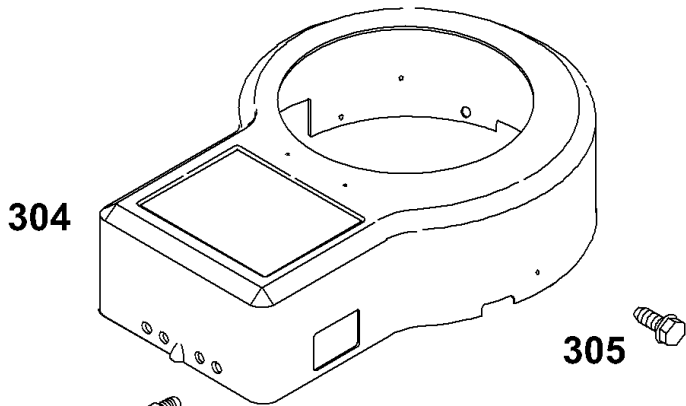

Not For
Reproduction

Air Cleaner, Rewind Starter

REF NO	PART NO	QTY	DESCRIPTION
11	692253		TUBE, Breather -Used After Code Date 98091300
55	695130		HOUSING, Rewind Starter
56	695129		PULLEY, Starter
57	695131		SPRING, Rewind Starter
58	695132		ROPE, Starter
60	494212		GRIP, Starter Rope
65	690837		SCREW -(Rewind Starter)
167	692297		SEAL-A/C NUT
176	281106		SEAL, O-Ring -(Air Cleaner Base)
344	693675		SCREW -(Cable Clamp) -Used After Code Date 98091300
445	496894		FILTER, A/C Cartridge
456	695128		PLATE, Pawl Friction
459	281505		PAWL, Ratchet
467	691668		KNOB, Air Cleaner Cover
597	691696		SCREW -(Pawl Friction Plate)
607	691693		SCREW -(Air Cleaner Brace) (3/8" Long)
607A	690703		SCREW -(Air Cleaner Brace) (7/16)
608	695058		STARTER, Rewind
646	690460		BRACE, Air Cleanr
689	691855		SPRING-FRICTION
875	696129		BASE, Air Cleaner
968	691916		COVER, Air Cleaner
971	691108		SCREW -(Air Cleaner Base to Carburetor/Throttle Body)

Alternator, Magneto, Control Bracket

REF NO	PART NO	QTY	DESCRIPTION
188	691693		SCREW -(Control Bracket) (3/8" Long)
188A	690661		SCREW -(Control Bracket) (13/32" Long)
202	691841		LINK, Mechanical Governor
209	690480		SPRING, Governor -(Red)
209	692208		SPRING, Governor -(Green)
216	691840		LINK, Choke
222	694042		BRACKET, Control
232	691842		SPRING, Governor Link
265	691024		CLAMP, Casing
267	690804		SCREW -(Casing Clamp)
268	691025		CASING, Control Wire -(Cut To Required Length)
269	691026		WIRE, Control -(Cut To Required Length)
270	691027		NUT -(Control Wire Casing)
271	691028		LEVER, Control
333	492341		ARMATURE, Magneto
334	691061		SCREW -(Magneto Armature)
356	690799		WIRE, Stop
474	696459		ALTERNATOR
521	690581		SHIELD, Cable
851	493880		TERMINAL, Spark Plug
877	393456		WIRE/CONNECTOR, Alternator
878	393362		HARNESS, Alternator -(Dual Circuit)
1119	691183		SCREW -(Alternator)