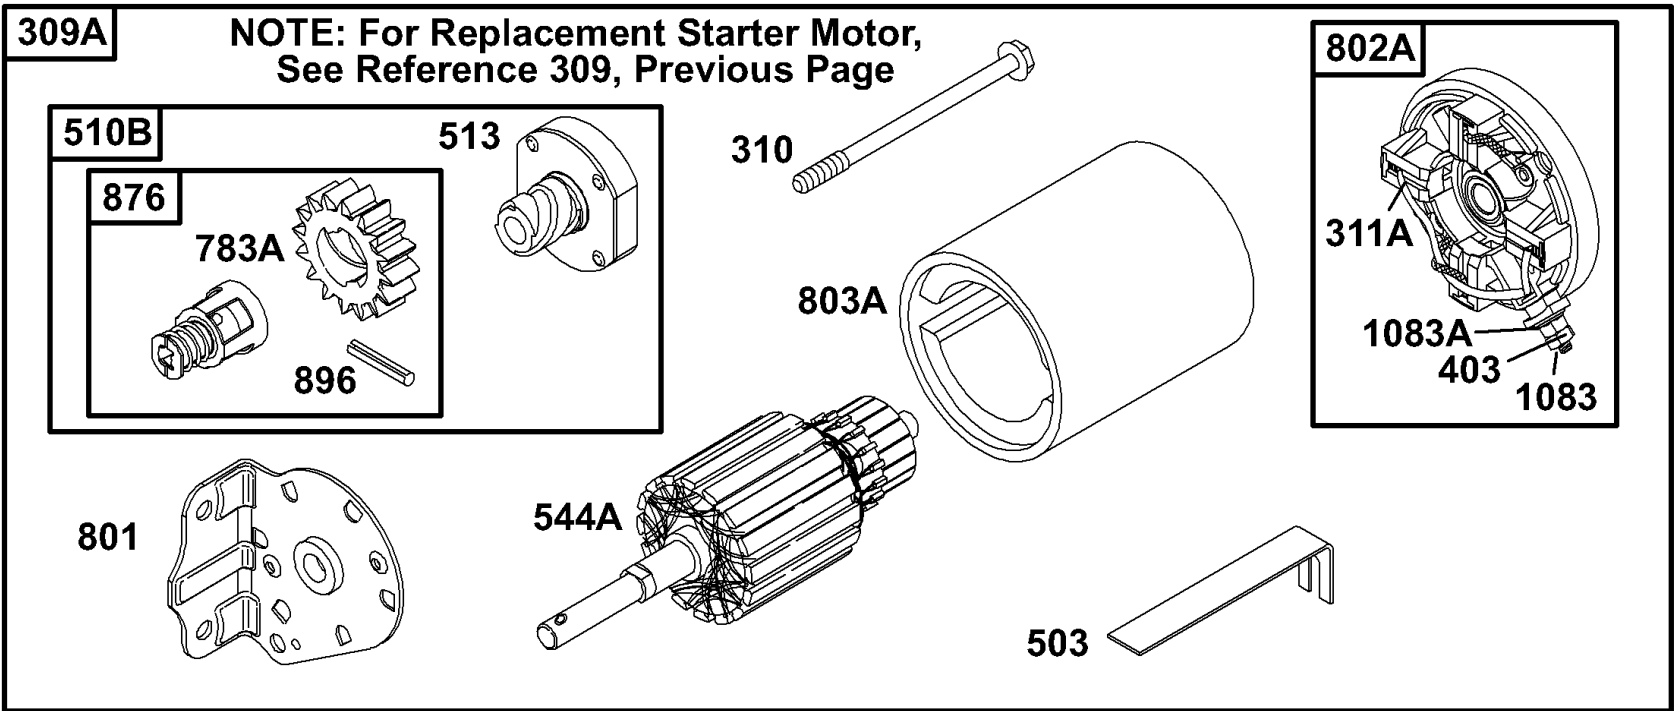

Not For
Reproduction

Electric Starter-2

REF NO	PART NO	QTY	DESCRIPTION
309A	-----		Motor-Starter -(For Replacement Starter Motor, See Reference 309, Previous Page)
310	690323		SCREW -(Starter Motor) (3 5/8" Housing Length)
310	691263		BOLT -(Starter Motor) (4 3/8 Housing)
310	692329		BOLT -(Starter Motor) (4 9/16 Housing)
311A	395538		SET, Brush -(3 5/8 Housing)
311B	490311		SET, Brush -(4 9/16 Housing)
403	690288		WASHER -(End Cap)
503	691532		STRAP, Starter
510B	696540		DRIVE, Starter
513	692024		CLUTCH, Drive
544A	490309		ARMATURE, Starter -(4 3/8 Housing)
544A	390837		ARMATURE, Starter -(3 5/8 Housing)
697A	691058		SCREW -(Starter Motor) (Drive Cap)
729B	224723		CLIP, Wire
783A	695708		GEAR-PINION -(Aluminum Ring Gear Only)
801	691283		CAP, Drive
802A	395537		CAP, End -(3 5/8 Housing)
803A	494205		HOUSING, Starter -(4 3/8 Housing)
803A	398159		HOUSING, Starter -(3 5/8 Housing)
876	696539		KIT, Pinion Spring
896	691641		PIN, Drive Retainer
1083	691626		NUT -(End Cap)
1083A	690958		NUT -(End Cap) (Serrated)