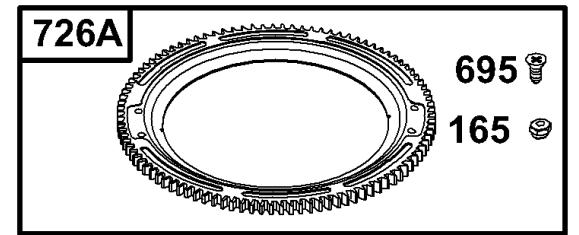

Alternator, Magneto, Control Bracket

REF NO	PART NO	QTY	DESCRIPTION
188	691693		SCREW -(Control Bracket) (3/8" Long)
188A	690661		SCREW -(Control Bracket) (13/32" Long)
202	691841		LINK, Mechanical Governor
209	690480		SPRING, Governor -(Red)
209	692208		SPRING, Governor -(Green)
216	691840		LINK, Choke
222	694042		BRACKET, Control
232	691842		SPRING, Governor Link
265	691024		CLAMP, Casing
267	690804		SCREW -(Casing Clamp)
268	691025		CASING, Control Wire -(Cut To Required Length)
269	691026		WIRE, Control -(Cut To Required Length)
270	691027		NUT -(Control Wire Casing)
271	691028		LEVER, Control
333	492341		ARMATURE, Magneto
334	691061		SCREW -(Magneto Armature)
356	690799		WIRE, Stop
474	696459		ALTERNATOR
521	690581		SHIELD, Cable
851	493880		TERMINAL, Spark Plug
877	393456		WIRE/CONNECTOR, Alternator
878	393362		HARNESS, Alternator -(Dual Circuit)
1119	691183		SCREW -(Alternator)