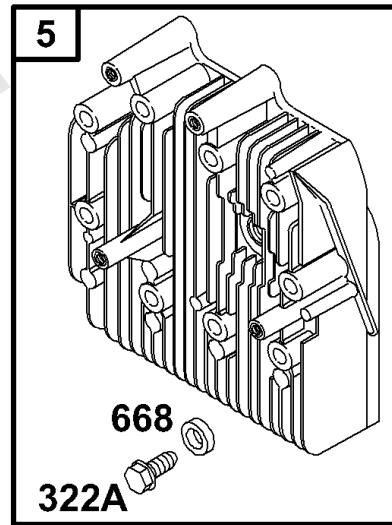

1058 OPERATOR'S MANUAL

Cylinder, Cylinder Head, Breather

REF NO	PART NO	QTY	DESCRIPTION
1	496413		CYLINDER ASSEMBLY
2	399265		KIT, Bushing/Seal -(Magneto Side)
3	391086		SEAL, Oil -(Magneto Side)
5	494240		HEAD, Cylinder
7	271866		GASKET, Cylinder Head
8	495735		BREATHER ASSEMBLY
9	27803		GASKET, Rocker Cover
10	691666		SCREW -(Breather Assembly)
11	692253		TUBE, Breather -Used After Code Date 98091300
13	690904		SCREW -(Cylinder Head)
306	698477		SHIELD-CYLINDER
307	691003		SCREW -(Cylinder Shield)
308	491490		COVER, Cylinder Head
322	692198		SCREW -(Cylinder Head Cover) (7/16)
322A	691681		SCREW -(Cylinder Head Cover) (3/4" Long)
337	802592		PLUG, Spark -(Resistor)
383	89838		WRENCH, Spark Plug
552	491986		BUSHING, Governor Crank -(1/4 I.D.)
635	66538		BOOT, Spark Plug
668	690510		SPACER -(Cylinder Head Cover)
691	692407		SEAL, Governor Shaft
718	690959		PIN, Locating
869	691802		SEAT, Valve -(Intake)
870	691844		SEAT-VALVE -(Exhaust)
871	231218		BUSHING, Valve Guide -(Intake)
871	261961		BUSHING, Valve Guide -(Exhaust)
1058	272697		MANUAL, Operator's -(Non Emission)
1058	274269		MANUAL, Operator's -(Emission)