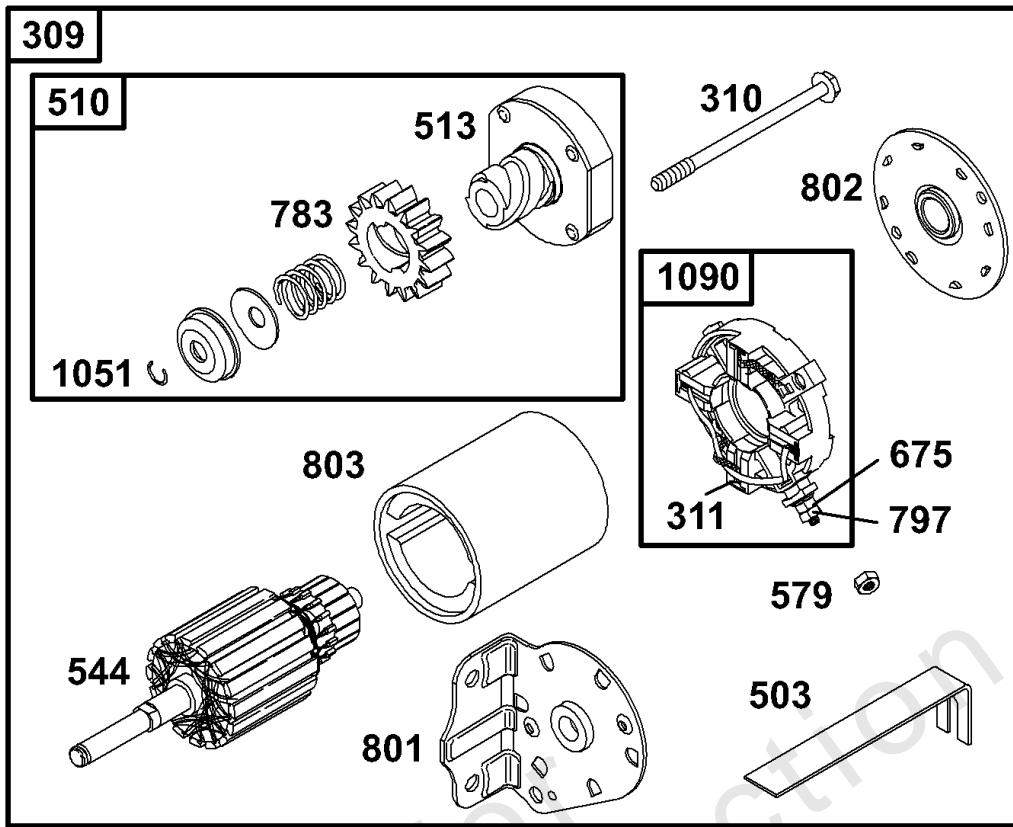

Not For
Reproduction

Carburetor

REF NO	PART NO	QTY	DESCRIPTION
950	691657		SCREW -(Float Bowl)
975	495933		BOWL, Float -(Float Bowl)
987	691326		SEAL, Choke/Throttle Shaft
987A	692001		SEAL, Choke/Throttle Shaft -(LMT 5, 37, 41)
1091	691333		CAP, Limiter

Not For Reproduction

1058 OPERATOR'S MANUAL

Cylinder, Cylinder Head, Breather

REF NO	PART NO	QTY	DESCRIPTION
1	496413		CYLINDER ASSEMBLY
2	399265		KIT, Bushing/Seal -(Magneto Side)
3	391086		SEAL, Oil -(Magneto Side)
5	494240		HEAD, Cylinder
7	271866		GASKET, Cylinder Head
8	495735		BREATHER ASSEMBLY
9	27803		GASKET, Rocker Cover
10	691666		SCREW -(Breather Assembly)
11	692253		TUBE, Breather -Used After Code Date 98091300
13	690904		SCREW -(Cylinder Head)
306	698477		SHIELD-CYLINDER
307	691003		SCREW -(Cylinder Shield)
308	491490		COVER, Cylinder Head
322	692198		SCREW -(Cylinder Head Cover) (7/16)
322A	691681		SCREW -(Cylinder Head Cover) (3/4" Long)
337	802592		PLUG, Spark -(Resistor)
383	89838		WRENCH, Spark Plug
552	491986		BUSHING, Governor Crank -(1/4 I.D.)
635	66538		BOOT, Spark Plug
668	690510		SPACER -(Cylinder Head Cover)
691	692407		SEAL, Governor Shaft
718	690959		PIN, Locating
869	691802		SEAT, Valve -(Intake)
870	691844		SEAT-VALVE -(Exhaust)
871	231218		BUSHING, Valve Guide -(Intake)
871	261961		BUSHING, Valve Guide -(Exhaust)
1058	272697		MANUAL, Operator's -(Non Emission)
1058	274269		MANUAL, Operator's -(Emission)