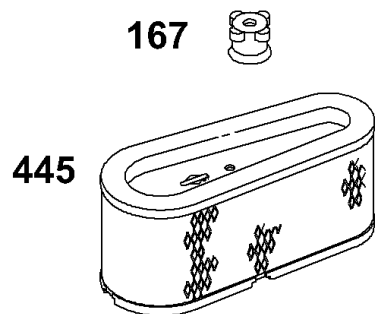

Air Cleaner, Rewind Starter

REF NO	PART NO	QTY	DESCRIPTION
11	692253		TUBE, Breather -Used After Code Date 98091300
55	695130		HOUSING, Rewind Starter
56	695129		PULLEY, Starter
57	695131		SPRING, Rewind Starter
58	695132		ROPE, Starter
60	494212		GRIP, Starter Rope
65	690837		SCREW -(Rewind Starter)
167	692297		SEAL-A/C NUT
176	281106		SEAL, O-Ring -(Air Cleaner Base)
344	693675		SCREW -(Cable Clamp) -Used After Code Date 98091300
445	496894		FILTER, A/C Cartridge
456	695128		PLATE, Pawl Friction
459	281505		PAWL, Ratchet
467	691668		KNOB, Air Cleaner Cover
597	691696		SCREW -(Pawl Friction Plate)
607	691693		SCREW -(Air Cleaner Brace) (3/8" Long)
607A	690703		SCREW -(Air Cleaner Brace) (7/16)
608	695058		STARTER, Rewind
646	690460		BRACE, Air Cleanr
689	691855		SPRING-FRICTION
875	696129		BASE, Air Cleaner
968	691916		COVER, Air Cleaner
971	691108		SCREW -(Air Cleaner Base to Carburetor/Throttle Body)