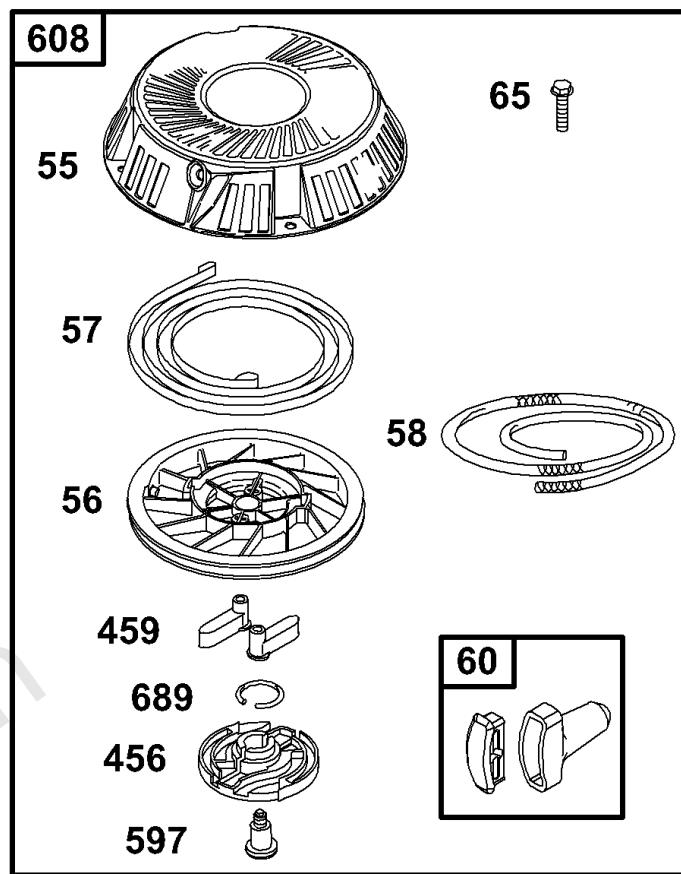

Air Cleaner, Rewind Starter

REF NO	PART NO	QTY	DESCRIPTION
11	692253		TUBE, Breather -Used After Code Date 98091300
55	695130		HOUSING, Rewind Starter
56	695129		PULLEY, Starter
57	695131		SPRING, Rewind Starter
58	695132		ROPE, Starter
60	494212		GRIP, Starter Rope
65	690837		SCREW -(Rewind Starter)
167	692297		SEAL-A/C NUT
176	281106		SEAL, O-Ring -(Air Cleaner Base)
344	693675		SCREW -(Cable Clamp) -Used After Code Date 98091300
445	496894		FILTER, A/C Cartridge
456	695128		PLATE, Pawl Friction
459	281505		PAWL, Ratchet
467	691668		KNOB, Air Cleaner Cover
597	691696		SCREW -(Pawl Friction Plate)
607	691693		SCREW -(Air Cleaner Brace) (3/8" Long)
607A	690703		SCREW -(Air Cleaner Brace) (7/16)
608	695058		STARTER, Rewind
646	690460		BRACE, Air Cleanr
689	691855		SPRING-FRICTION
875	696129		BASE, Air Cleaner
968	691916		COVER, Air Cleaner
971	691108		SCREW -(Air Cleaner Base to Carburetor/Throttle Body)