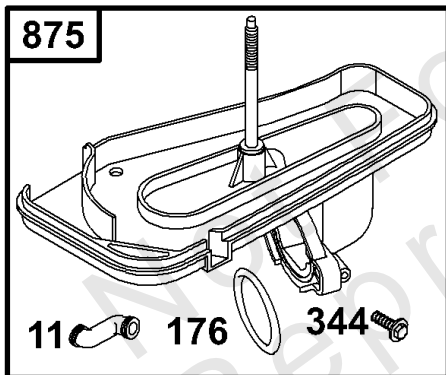

Air Cleaner, Rewind Starter

REF NO	PART NO	QTY	DESCRIPTION
11	692253		TUBE, Breather -Used After Code Date 98091300
55	695130		HOUSING, Rewind Starter
56	695129		PULLEY, Starter
57	695131		SPRING, Rewind Starter
58	695132		ROPE, Starter
60	494212		GRIP, Starter Rope
65	690837		SCREW -(Rewind Starter)
167	692297		SEAL-A/C NUT
176	281106		SEAL, O-Ring -(Air Cleaner Base)
344	693675		SCREW -(Cable Clamp) -Used After Code Date 98091300
445	496894		FILTER, A/C Cartridge
456	695128		PLATE, Pawl Friction
459	281505		PAWL, Ratchet
467	691668		KNOB, Air Cleaner Cover
597	691696		SCREW -(Pawl Friction Plate)
607	691693		SCREW -(Air Cleaner Brace) (3/8" Long)
607A	690703		SCREW -(Air Cleaner Brace) (7/16)
608	695058		STARTER, Rewind
646	690460		BRACE, Air Cleanr
689	691855		SPRING-FRICTION
875	696129		BASE, Air Cleaner
968	691916		COVER, Air Cleaner
971	691108		SCREW -(Air Cleaner Base to Carburetor/Throttle Body)