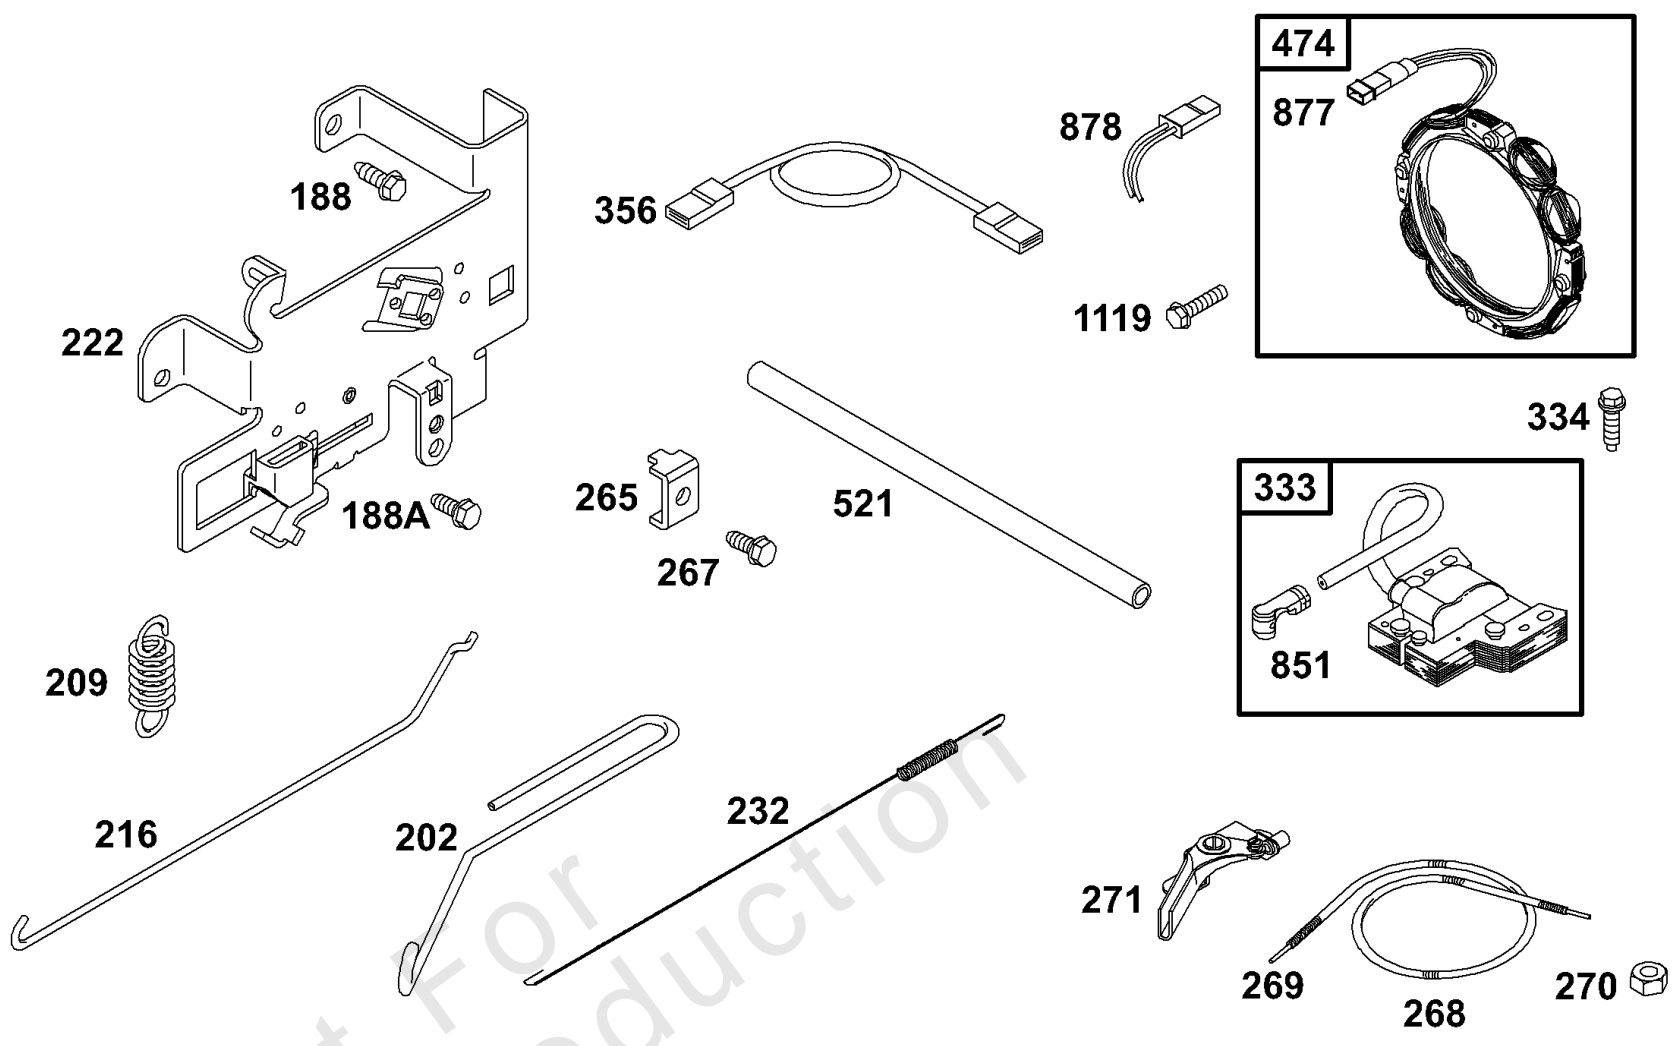

Not For
Reproduction

Air Cleaner, Rewind Starter

REF NO	PART NO	QTY	DESCRIPTION
11	692253		TUBE, Breather -Used After Code Date 98091300
55	695130		HOUSING, Rewind Starter
56	695129		PULLEY, Starter
57	695131		SPRING, Rewind Starter
58	695132		ROPE, Starter
60	494212		GRIP, Starter Rope
65	690837		SCREW -(Rewind Starter)
167	692297		SEAL-A/C NUT
176	281106		SEAL, O-Ring -(Air Cleaner Base)
344	693675		SCREW -(Cable Clamp) -Used After Code Date 98091300
445	496894		FILTER, A/C Cartridge
456	695128		PLATE, Pawl Friction
459	281505		PAWL, Ratchet
467	691668		KNOB, Air Cleaner Cover
597	691696		SCREW -(Pawl Friction Plate)
607	691693		SCREW -(Air Cleaner Brace) (3/8" Long)
607A	690703		SCREW -(Air Cleaner Brace) (7/16)
608	695058		STARTER, Rewind
646	690460		BRACE, Air Cleanr
689	691855		SPRING-FRICTION
875	696129		BASE, Air Cleaner
968	691916		COVER, Air Cleaner
971	691108		SCREW -(Air Cleaner Base to Carburetor/Throttle Body)

Alternator, Magneto, Control Bracket

REF NO	PART NO	QTY	DESCRIPTION
188	691693		SCREW -(Control Bracket) (3/8" Long)
188A	690661		SCREW -(Control Bracket) (13/32" Long)
202	691841		LINK, Mechanical Governor
209	690480		SPRING, Governor -(Red)
209	692208		SPRING, Governor -(Green)
216	691840		LINK, Choke
222	694042		BRACKET, Control
232	691842		SPRING, Governor Link
265	691024		CLAMP, Casing
267	690804		SCREW -(Casing Clamp)
268	691025		CASING, Control Wire -(Cut To Required Length)
269	691026		WIRE, Control -(Cut To Required Length)
270	691027		NUT -(Control Wire Casing)
271	691028		LEVER, Control
333	492341		ARMATURE, Magneto
334	691061		SCREW -(Magneto Armature)
356	690799		WIRE, Stop
474	696459		ALTERNATOR
521	690581		SHIELD, Cable
851	493880		TERMINAL, Spark Plug
877	393456		WIRE/CONNECTOR, Alternator
878	393362		HARNESS, Alternator -(Dual Circuit)
1119	691183		SCREW -(Alternator)