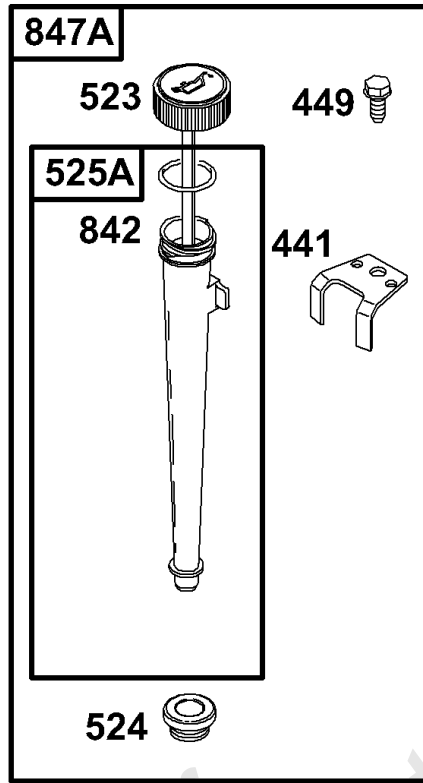

121 CARBURETOR OVERHAUL KIT

51	106	137	276
95	127	142	634
104	134	147	634A
105		231	987
			987A

977 CARBURETOR GASKET SET

51	137	276
----	-----	-----

1095 VALVE GASKET SET

7	9	51A	176
---	---	-----	-----

358 ENGINE GASKET SET

3	20
7	51A
9	176
12	524
	691
	842

Not For Reproduction

Engine/Valve Gasket Sets/Carburetor Overhaul Kits

REF NO	PART NO	QTY	DESCRIPTION
987	691326		SEAL, Choke/Throttle Shaft
987A	692001		SEAL, Choke/Throttle Shaft -(LMT 5, 37, 41)
1095	498539		GASKET SET, Valve

Not For Reproduction

Not For
Reproduction

Oil Fill, Fuel Filter, Governor Control Lever

REF NO	PART NO	QTY	DESCRIPTION
187	691050		LINE, Fuel -(Cut To Required Length)
227	691374		LEVER, Governor Control
240	298090		FILTER, Fuel -(Red)
240	394358		FILTER, Fuel -(White)
287	691002		SCREW -(Dipstick Tube)
404	691691		WASHER -(Governor Crank)
441	224390		BRACKET, Oil Fill
449	690664		SCREW -(Oil Fill Bracket)
505	691251		NUT -(Governor Control Lever)
523	692014		DIPSTICK
524	281370		SEAL, O-Ring -(Dipstick Tube)
525	691398		TUBE, Dipstick
525A	495768		TUBE, Dipstick
562	691119		BOLT -(Governor Control Lever)
601	95162		CLAMP, Hose -(Red)
614	691620		PIN, Cotter
615	93307		RETAINER, Governor Shaft
616	692012		CRANK, Governor
842	691870		SEAL, O-Ring -(Dipstick Tube)
847	496415		DIPSTICK/TUBE ASSEMBLY
847A	490474		DIPSTICK/TUBE ASSEMBLY