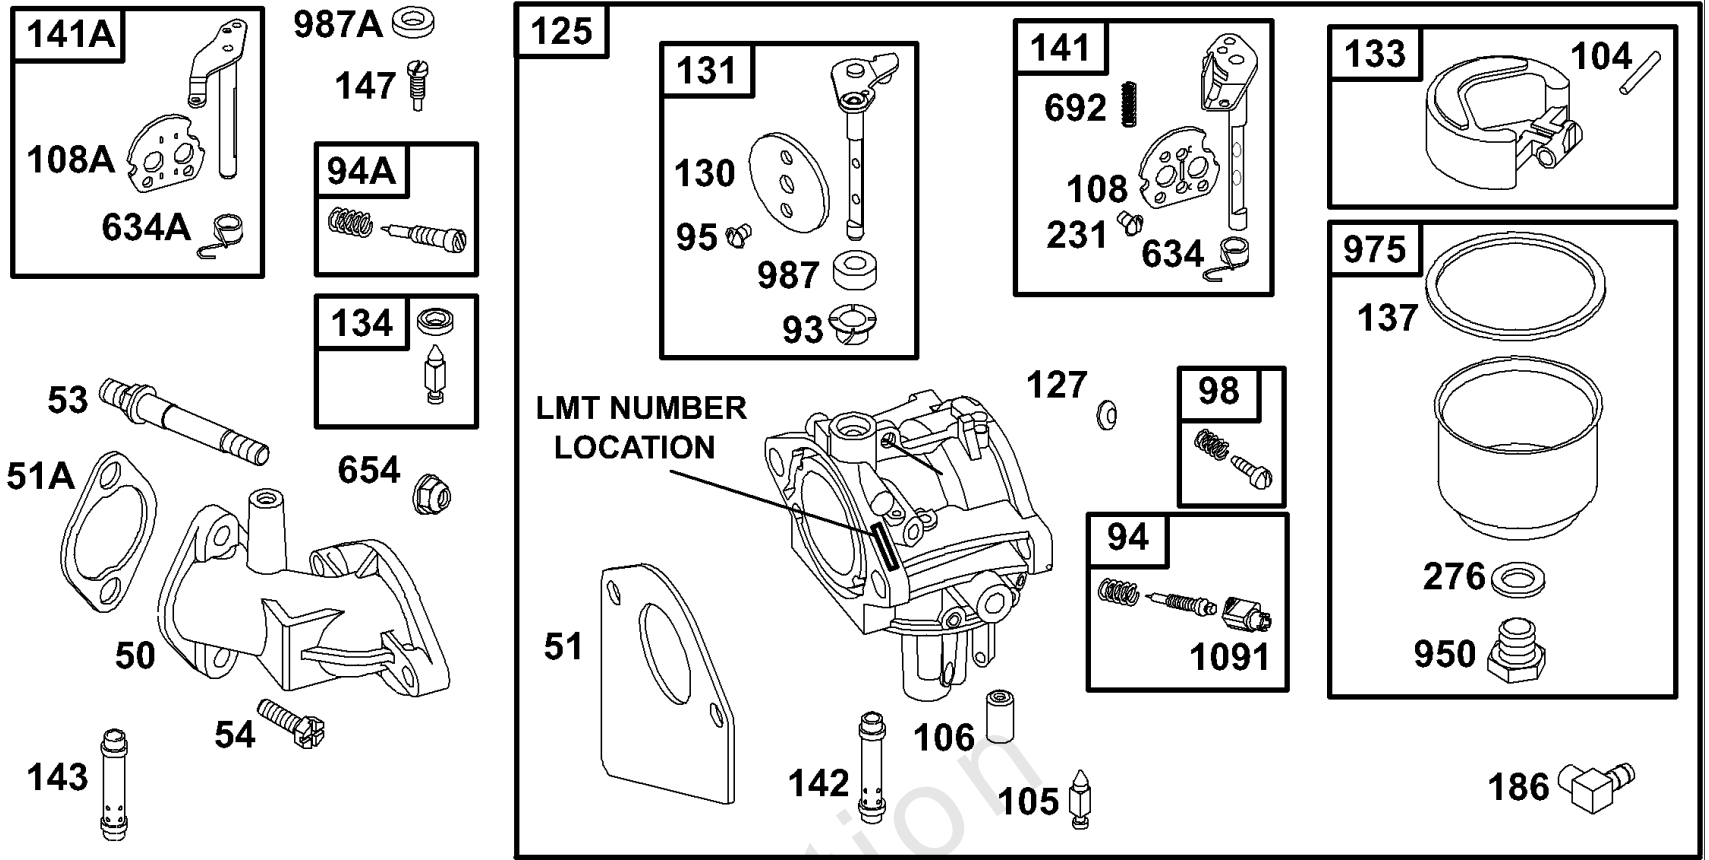

Carburetor

REF NO	PART NO	QTY	DESCRIPTION
50	691711		MANIFOLD, Intake
51	692284		GASKET, Intake
51A	272554		GASKET, Intake
53	690227		STUD -(Carburetor)
54	690953		SCREW -(Intake Manifold)
93	690602		BUSHING, Throttle Shaft
94	498030		KIT, Idle Mixture -(Lmt 153154,155,156)
94A	494383		KIT, Idle Mixture -(Lmt 71,101,102,113,114,116)
95	691636		SCREW -(Throttle Valve)
98	495800		KIT, Idle Speed -(Idle Speed) (Lmt 54, 55, 91)
104	690525		PIN, Float Hinge
105	231855		VALVE, Float Needle -(Lmt 54 55, 91)
106	690577		SEAT, Inlet
106	691901		SEAT, Inlet -(LMT 5, 6)
108	690464		VALVE, Choke
108A	692344		VALVE, Choke
125	498027		CARBURETOR
127	695005		PLUG, Welch
130	691750		VALVE, Throttle
131	494379		KIT, Throttle Shaft
133	494381		FLOAT, Carburetor
134	494788		KIT, Needle/Seat -(LMT 5, 6)
137	281165		GASKET, Float Bowl
141	495097		KIT, Choke Shaft -(Manual Choke)
141A	495931		KIT, Choke Shaft -(Choke A Matic)
142	691434		NOZZLE, Carburetor -(Standard)(LMT 92, 96)
142	691425		NOZZLE, Carburetor -(LMT 5, 37, 41, 77, 81, 157)
143	497567		NOZZLE, Carburetor -(High Altitude) (LMT 5, 37, 41, 77, 81, 157)
143	497737		NOZZLE, Carburetor -(High Altitude) (LMT 92, 96)
147	497472		JET, Pilot -(LMT 37, 41, 77, 81)
186	692317		CONNECTOR-HOSE
231	691636		SCREW -(Choke Valve)
276	692255		WASHER, Sealing
634	690801		SPRING/SEAL ASSEMBLY -(Manual Choke)
634A	690802		SPRING/SEAL ASSEMBLY -(Choke A Matic)
654	690958		NUT -(Carburetor)
692	690572		SPRING, Detent