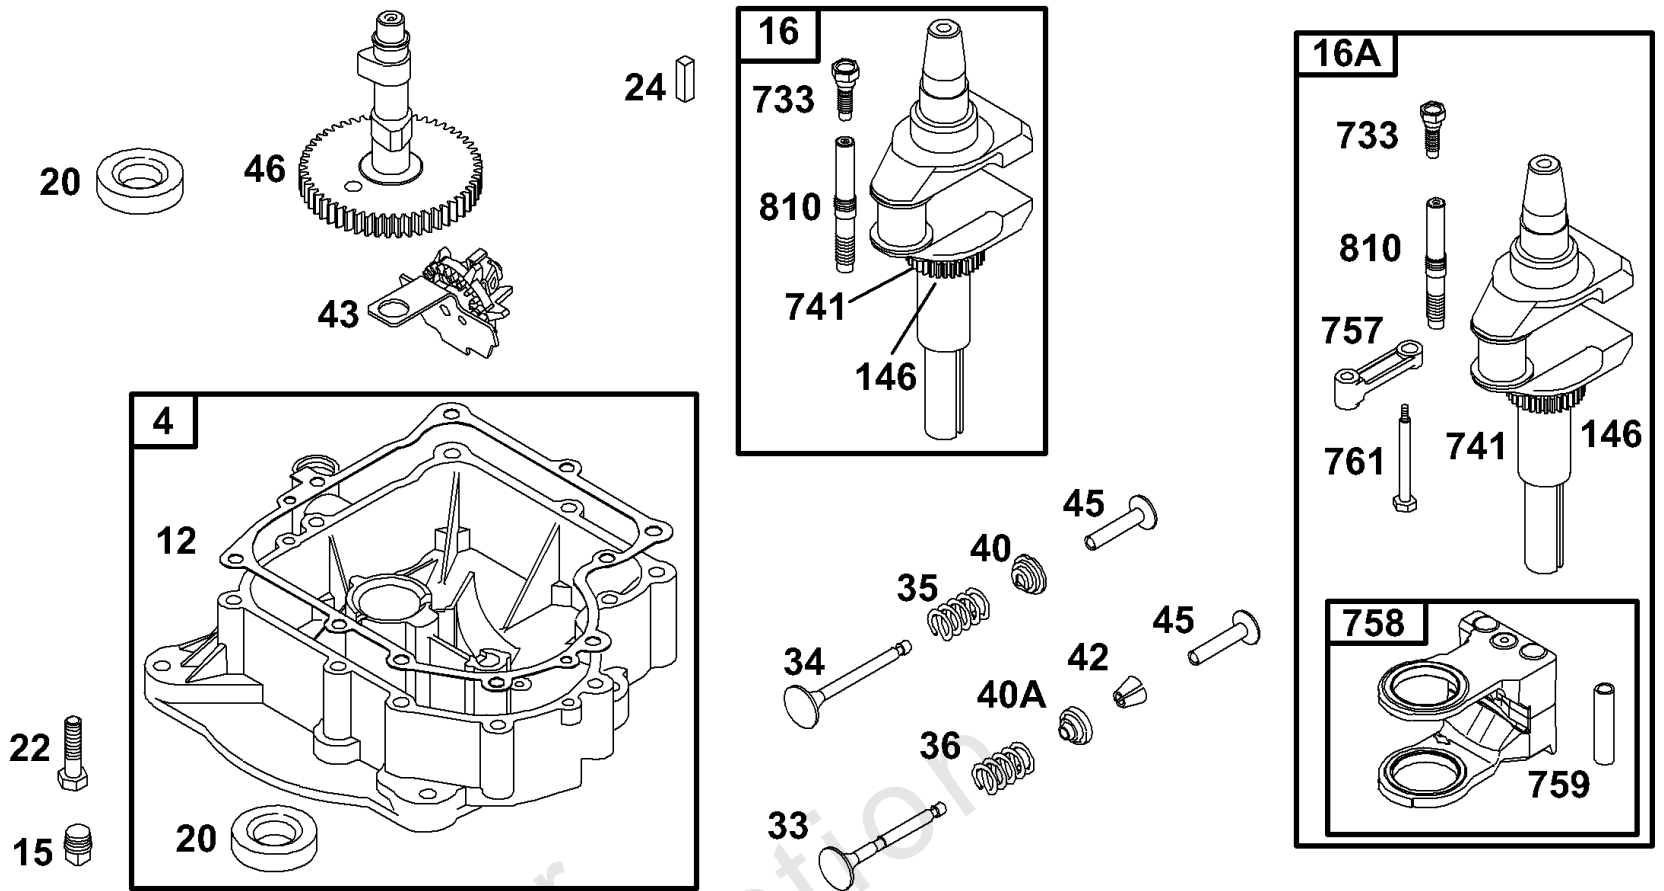

Not For
Reproduction

Sump, Crankshaft, Camshaft

REF NO	PART NO	QTY	DESCRIPTION
4	494238		SUMP, Engine
12	692226		GASKET, Crankcase - (.015)(Standard)
12	692405		GASKET, Crankcase - (.009)
12	692406		GASKET, Crankcase - (.005)
15	691680		PLUG, Oil Drain
16	693944		CRANKSHAFT - Used After Code Date 95073100
16A	693653		CRANKSHAFT - Used Before Code Date 95080100
19	490666		KIT, Bushing/Seal - (PTO Side)
20	291675		SEAL, Oil - (PTO Side)
22	692125		SCREW - (Crankcase Cover/Sump)
24	222698		KEY, Flywheel
33	262246		VALVE, Exhaust
34	262247		VALVE, Intake
35	691605		SPRING, Valve - (Intake)
36	691597		SPRING, Valve - (Exhaust)
40	690656		RETAINER, Valve - (Intake)
40A	691939		RETAINER-VALVE - (Exhaust)
42	494553		KEEPER, Valve - (Exhaust)
43	691968		SLINGER, Governor/Oil
45	691811		TAPPET, Valve
46	697668		CAMSHAFT
146	691639		KEY, Woodruff
733	691658		SCREW - (Crankshaft Extension)
741	691284		GEAR, Timing
757	691714		LINK, Counterweight - (- Used After Code Date 78100411)
758	692423		COUNTERWEIGHT
759	691239		PIN, Counterweight
761	691096		SCREW - (Counterweight)
810	691779		EXTENSION, Crankshaft