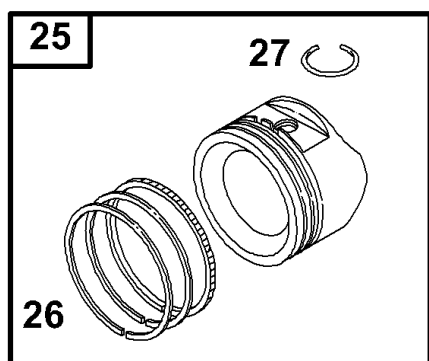

3	20
7	51A
9	176
12	524
	691
	842

Not For Reproduction

Engine/Valve Gasket Sets/Carburetor Overhaul Kits

REF NO	PART NO	QTY	DESCRIPTION
987	691326		SEAL, Choke/Throttle Shaft
987A	692001		SEAL, Choke/Throttle Shaft -(LMT 5, 37, 41)
1095	498539		GASKET SET, Valve

Not For Reproduction

Not For
Reproduction

Oil Fill, Fuel Filter, Governor Control Lever

REF NO	PART NO	QTY	DESCRIPTION
187	691050		LINE, Fuel -(Cut To Required Length)
227	691374		LEVER, Governor Control
240	298090		FILTER, Fuel -(Red)
240	394358		FILTER, Fuel -(White)
287	691002		SCREW -(Dipstick Tube)
404	691691		WASHER -(Governor Crank)
441	224390		BRACKET, Oil Fill
449	690664		SCREW -(Oil Fill Bracket)
505	691251		NUT -(Governor Control Lever)
523	692014		DIPSTICK
524	281370		SEAL, O-Ring -(Dipstick Tube)
525	691398		TUBE, Dipstick
525A	495768		TUBE, Dipstick
562	691119		BOLT -(Governor Control Lever)
601	95162		CLAMP, Hose -(Red)
614	691620		PIN, Cotter
615	93307		RETAINER, Governor Shaft
616	692012		CRANK, Governor
842	691870		SEAL, O-Ring -(Dipstick Tube)
847	496415		DIPSTICK/TUBE ASSEMBLY
847A	490474		DIPSTICK/TUBE ASSEMBLY