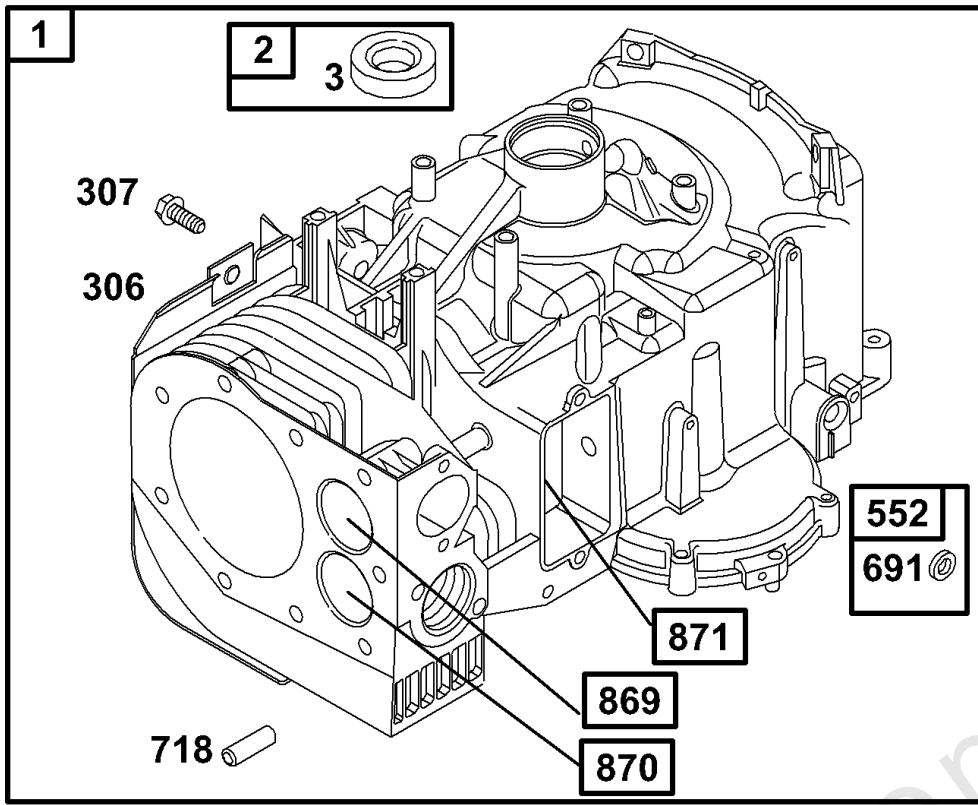

1058 OPERATOR'S MANUAL

Cylinder, Cylinder Head, Breather

REF NO	PART NO	QTY	DESCRIPTION
1	496413		CYLINDER ASSEMBLY
2	399265		KIT, Bushing/Seal -(Magneto Side)
3	391086		SEAL, Oil -(Magneto Side)
5	494240		HEAD, Cylinder
7	271866		GASKET, Cylinder Head
8	495735		BREATHER ASSEMBLY
9	27803		GASKET, Rocker Cover
10	691666		SCREW -(Breather Assembly)
11	692253		TUBE, Breather -Used After Code Date 98091300
13	690904		SCREW -(Cylinder Head)
306	698477		SHIELD-CYLINDER
307	691003		SCREW -(Cylinder Shield)
308	491490		COVER, Cylinder Head
322	692198		SCREW -(Cylinder Head Cover) (7/16)
322A	691681		SCREW -(Cylinder Head Cover) (3/4" Long)
337	802592		PLUG, Spark -(Resistor)
383	89838		WRENCH, Spark Plug
552	491986		BUSHING, Governor Crank -(1/4 I.D.)
635	66538		BOOT, Spark Plug
668	690510		SPACER -(Cylinder Head Cover)
691	692407		SEAL, Governor Shaft
718	690959		PIN, Locating
869	691802		SEAT, Valve -(Intake)
870	691844		SEAT-VALVE -(Exhaust)
871	231218		BUSHING, Valve Guide -(Intake)
871	261961		BUSHING, Valve Guide -(Exhaust)
1058	272697		MANUAL, Operator's -(Non Emission)
1058	274269		MANUAL, Operator's -(Emission)