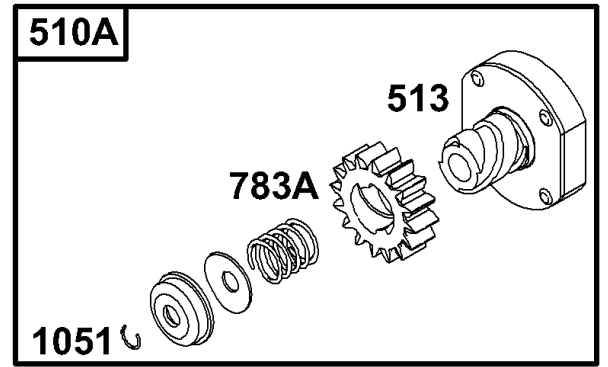

Not For
Reproduction

Carburetor

REF NO	PART NO	QTY	DESCRIPTION
950	691657		SCREW -(Float Bowl)
975	495933		BOWL, Float -(Float Bowl)
987	691326		SEAL, Choke/Throttle Shaft
987A	692001		SEAL, Choke/Throttle Shaft -(LMT 5, 37, 41)
1091	691333		CAP, Limiter

Not For Reproduction

1058 OPERATOR'S MANUAL

Cylinder, Cylinder Head, Breather

REF NO	PART NO	QTY	DESCRIPTION
1	496413		CYLINDER ASSEMBLY
2	399265		KIT, Bushing/Seal -(Magneto Side)
3	391086		SEAL, Oil -(Magneto Side)
5	494240		HEAD, Cylinder
7	271866		GASKET, Cylinder Head
8	495735		BREATHER ASSEMBLY
9	27803		GASKET, Rocker Cover
10	691666		SCREW -(Breather Assembly)
11	692253		TUBE, Breather -Used After Code Date 98091300
13	690904		SCREW -(Cylinder Head)
306	698477		SHIELD-CYLINDER
307	691003		SCREW -(Cylinder Shield)
308	491490		COVER, Cylinder Head
322	692198		SCREW -(Cylinder Head Cover) (7/16)
322A	691681		SCREW -(Cylinder Head Cover) (3/4" Long)
337	802592		PLUG, Spark -(Resistor)
383	89838		WRENCH, Spark Plug
552	491986		BUSHING, Governor Crank -(1/4 I.D.)
635	66538		BOOT, Spark Plug
668	690510		SPACER -(Cylinder Head Cover)
691	692407		SEAL, Governor Shaft
718	690959		PIN, Locating
869	691802		SEAT, Valve -(Intake)
870	691844		SEAT-VALVE -(Exhaust)
871	231218		BUSHING, Valve Guide -(Intake)
871	261961		BUSHING, Valve Guide -(Exhaust)
1058	272697		MANUAL, Operator's -(Non Emission)
1058	274269		MANUAL, Operator's -(Emission)