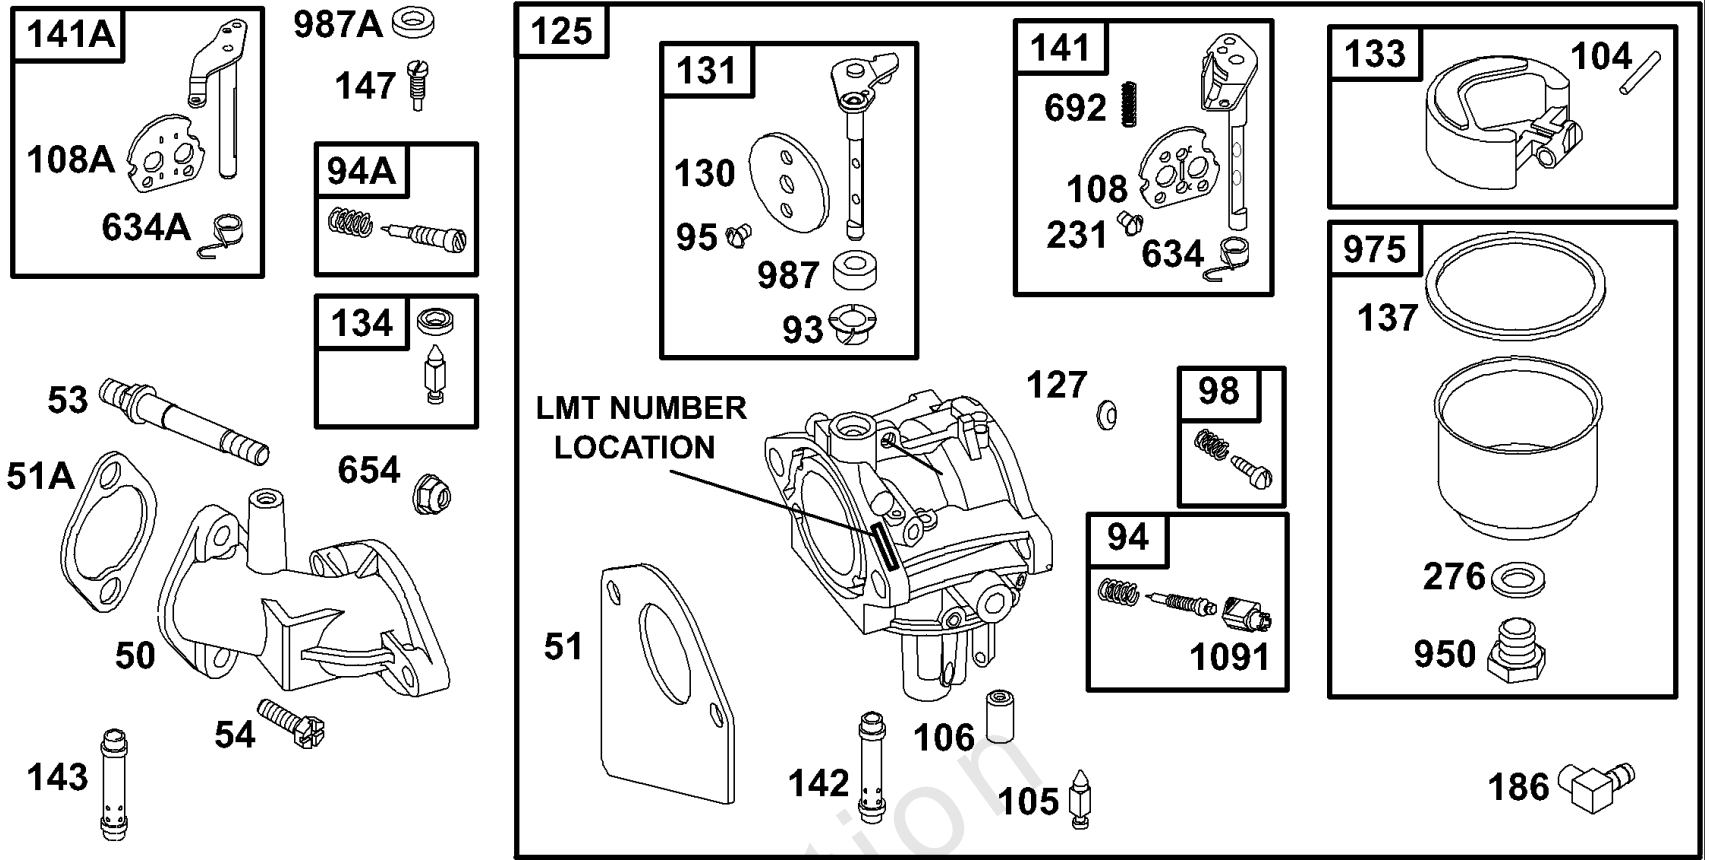

Alternator, Magneto, Control Bracket

REF NO	PART NO	QTY	DESCRIPTION
188	691693		SCREW -(Control Bracket) (3/8" Long)
188A	690661		SCREW -(Control Bracket) (13/32" Long)
202	691841		LINK, Mechanical Governor
209	690480		SPRING, Governor -(Red)
209	692208		SPRING, Governor -(Green)
216	691840		LINK, Choke
222	694042		BRACKET, Control
232	691842		SPRING, Governor Link
265	691024		CLAMP, Casing
267	690804		SCREW -(Casing Clamp)
268	691025		CASING, Control Wire -(Cut To Required Length)
269	691026		WIRE, Control -(Cut To Required Length)
270	691027		NUT -(Control Wire Casing)
271	691028		LEVER, Control
333	492341		ARMATURE, Magneto
334	691061		SCREW -(Magneto Armature)
356	690799		WIRE, Stop
474	696459		ALTERNATOR
521	690581		SHIELD, Cable
851	493880		TERMINAL, Spark Plug
877	393456		WIRE/CONNECTOR, Alternator
878	393362		HARNESS, Alternator -(Dual Circuit)
1119	691183		SCREW -(Alternator)

Not For
Reproduction

Carburetor

REF NO	PART NO	QTY	DESCRIPTION
950	691657		SCREW -(Float Bowl)
975	495933		BOWL, Float -(Float Bowl)
987	691326		SEAL, Choke/Throttle Shaft
987A	692001		SEAL, Choke/Throttle Shaft -(LMT 5, 37, 41)
1091	691333		CAP, Limiter