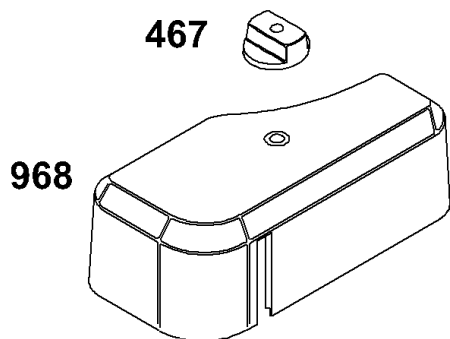

Air Cleaner, Rewind Starter

REF NO	PART NO	QTY	DESCRIPTION
11	692253		TUBE, Breather -Used After Code Date 98091300
55	695130		HOUSING, Rewind Starter
56	695129		PULLEY, Starter
57	695131		SPRING, Rewind Starter
58	695132		ROPE, Starter
60	494212		GRIP, Starter Rope
65	690837		SCREW -(Rewind Starter)
167	692297		SEAL-A/C NUT
176	281106		SEAL, O-Ring -(Air Cleaner Base)
344	693675		SCREW -(Cable Clamp) -Used After Code Date 98091300
445	496894		FILTER, A/C Cartridge
456	695128		PLATE, Pawl Friction
459	281505		PAWL, Ratchet
467	691668		KNOB, Air Cleaner Cover
597	691696		SCREW -(Pawl Friction Plate)
607	691693		SCREW -(Air Cleaner Brace) (3/8" Long)
607A	690703		SCREW -(Air Cleaner Brace) (7/16)
608	695058		STARTER, Rewind
646	690460		BRACE, Air Cleanr
689	691855		SPRING-FRICTION
875	696129		BASE, Air Cleaner
968	691916		COVER, Air Cleaner
971	691108		SCREW -(Air Cleaner Base to Carburetor/Throttle Body)