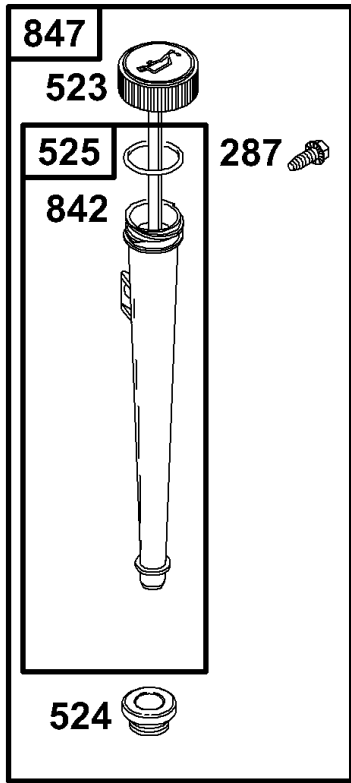

Alternator, Magneto, Control Bracket

REF NO	PART NO	QTY	DESCRIPTION
188	691693		SCREW -(Control Bracket) (3/8" Long)
188A	690661		SCREW -(Control Bracket) (13/32" Long)
202	691841		LINK, Mechanical Governor
209	690480		SPRING, Governor -(Red)
209	692208		SPRING, Governor -(Green)
216	691840		LINK, Choke
222	694042		BRACKET, Control
232	691842		SPRING, Governor Link
265	691024		CLAMP, Casing
267	690804		SCREW -(Casing Clamp)
268	691025		CASING, Control Wire -(Cut To Required Length)
269	691026		WIRE, Control -(Cut To Required Length)
270	691027		NUT -(Control Wire Casing)
271	691028		LEVER, Control
333	492341		ARMATURE, Magneto
334	691061		SCREW -(Magneto Armature)
356	690799		WIRE, Stop
474	696459		ALTERNATOR
521	690581		SHIELD, Cable
851	493880		TERMINAL, Spark Plug
877	393456		WIRE/CONNECTOR, Alternator
878	393362		HARNESS, Alternator -(Dual Circuit)
1119	691183		SCREW -(Alternator)

121 CARBURETOR OVERHAUL KIT

51	106	137	276
95	127	142	634
104	134	147	634A
105		231	987
			987A

977 CARBURETOR GASKET SET

51	137	276
----	-----	-----

1095 VALVE GASKET SET

7	9	51A	176
---	---	-----	-----

358 ENGINE GASKET SET

Not For Reproduction

Not For
Reproduction

Oil Fill, Fuel Filter, Governor Control Lever

REF NO	PART NO	QTY	DESCRIPTION
187	691050		LINE, Fuel -(Cut To Required Length)
227	691374		LEVER, Governor Control
240	298090		FILTER, Fuel -(Red)
240	394358		FILTER, Fuel -(White)
287	691002		SCREW -(Dipstick Tube)
404	691691		WASHER -(Governor Crank)
441	224390		BRACKET, Oil Fill
449	690664		SCREW -(Oil Fill Bracket)
505	691251		NUT -(Governor Control Lever)
523	692014		DIPSTICK
524	281370		SEAL, O-Ring -(Dipstick Tube)
525	691398		TUBE, Dipstick
525A	495768		TUBE, Dipstick
562	691119		BOLT -(Governor Control Lever)
601	95162		CLAMP, Hose -(Red)
614	691620		PIN, Cotter
615	93307		RETAINER, Governor Shaft
616	692012		CRANK, Governor
842	691870		SEAL, O-Ring -(Dipstick Tube)
847	496415		DIPSTICK/TUBE ASSEMBLY
847A	490474		DIPSTICK/TUBE ASSEMBLY