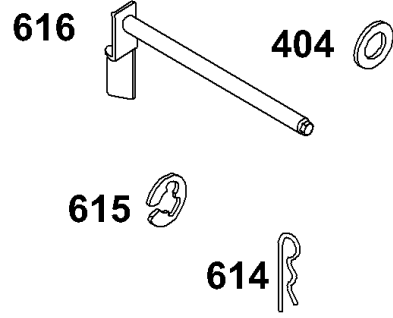

3	20
7	51A
9	176
12	524
	691
	842

Not For Reproduction

Engine/Valve Gasket Sets/Carburetor Overhaul Kits

REF NO	PART NO	QTY	DESCRIPTION
987	691326		SEAL, Choke/Throttle Shaft
987A	692001		SEAL, Choke/Throttle Shaft -(LMT 5, 37, 41)
1095	498539		GASKET SET, Valve

Not For Reproduction

Not For
Reproduction

Oil Fill, Fuel Filter, Governor Control Lever

REF NO	PART NO	QTY	DESCRIPTION
187	691050		LINE, Fuel -(Cut To Required Length)
227	691374		LEVER, Governor Control
240	298090		FILTER, Fuel -(Red)
240	394358		FILTER, Fuel -(White)
287	691002		SCREW -(Dipstick Tube)
404	691691		WASHER -(Governor Crank)
441	224390		BRACKET, Oil Fill
449	690664		SCREW -(Oil Fill Bracket)
505	691251		NUT -(Governor Control Lever)
523	692014		DIPSTICK
524	281370		SEAL, O-Ring -(Dipstick Tube)
525	691398		TUBE, Dipstick
525A	495768		TUBE, Dipstick
562	691119		BOLT -(Governor Control Lever)
601	95162		CLAMP, Hose -(Red)
614	691620		PIN, Cotter
615	93307		RETAINER, Governor Shaft
616	692012		CRANK, Governor
842	691870		SEAL, O-Ring -(Dipstick Tube)
847	496415		DIPSTICK/TUBE ASSEMBLY
847A	490474		DIPSTICK/TUBE ASSEMBLY