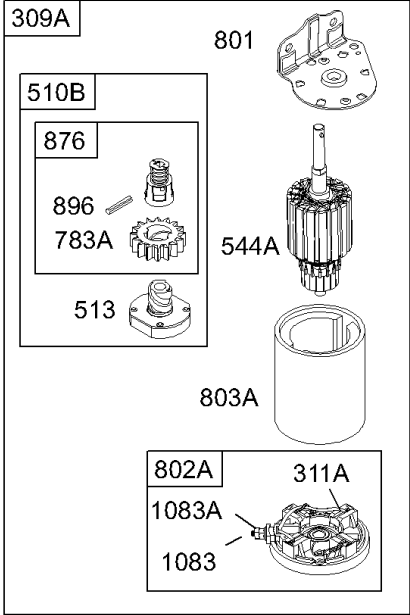

Electric Starter

REF NO	PART NO	QTY	DESCRIPTION
309	499521		MOTOR, Starter -(4 3/8 Housing Length For Aluminum Ring Gear Only)
309	693054		MOTOR, Starter -(3 5/8) (Aluminum Ring Gear)
309	693551		MOTOR, Starter -(3 5/8 Housing Length For Steel Ring Gear Only)
309	693552		MOTOR, Starter -(4 3/8 Housing Length For Steel Ring Gear Only)
309	497401		MOTOR, Starter -(4 3/8 Housing Length For Plastic Ring Gear Only)
309	497595		MOTOR, Starter -(3 5/8) (Plastic Ring Gear)
309A	-----		Motor-Starter -(For Replacement Starter Motor, See Reference 309, Previous Page)
310	690323		SCREW -(Starter Motor) (Starter Motor)(3 5/8" Housing Length)
310	691263		BOLT -(Starter Motor) (4 3/8 Housing)
311	497608		SET, Brush
311A	395538		SET, Brush -(3 5/8 Housing)
462	691261		WASHER -(Starter Cable)
503	691532		STRAP, Starter
510	693699		DRIVE, Starter -(Used With Steel Ring Gear)
510A	696541		DRIVE, Starter -(Used With Aluminum And Plastic Ring Gears)
510B	696540		DRIVE, Starter
513	692024		CLUTCH, Drive
544	692034		ARMATURE, Starter -(3 5/8 Housing)
544A	490309		ARMATURE, Starter -(4 3/8 Housing)
544A	390837		ARMATURE, Starter -(3 5/8 Housing)
579	691029		NUT -(Starter Cable)
697	690372		SCREW -(Drive Cap) (11/16)
697A	691058		SCREW -(Drive Cap) (3/4)
729A	691224		CLIP, Wire
783	693713		GEAR, Pinion -(Steel Ring Gear Only)
783A	695708		GEAR-PINION
797	693167		NUT -(Brush Retainer)
801	691283		CAP, Drive
802	691286		CAP, End
802A	395537		CAP, End -(3 5/8 Housing)
803	693757		HOUSING, Starter -(3-5/8 Housing)(4 3/8 Housing Length Serviced By ReferenceNumber 309)
803A	398159		HOUSING, Starter -(3 5/8 Housing)
803A	494205		HOUSING, Starter -(4 3/8 Housing)

NOTE: For Replacement Starter Motor, See Reference 309.