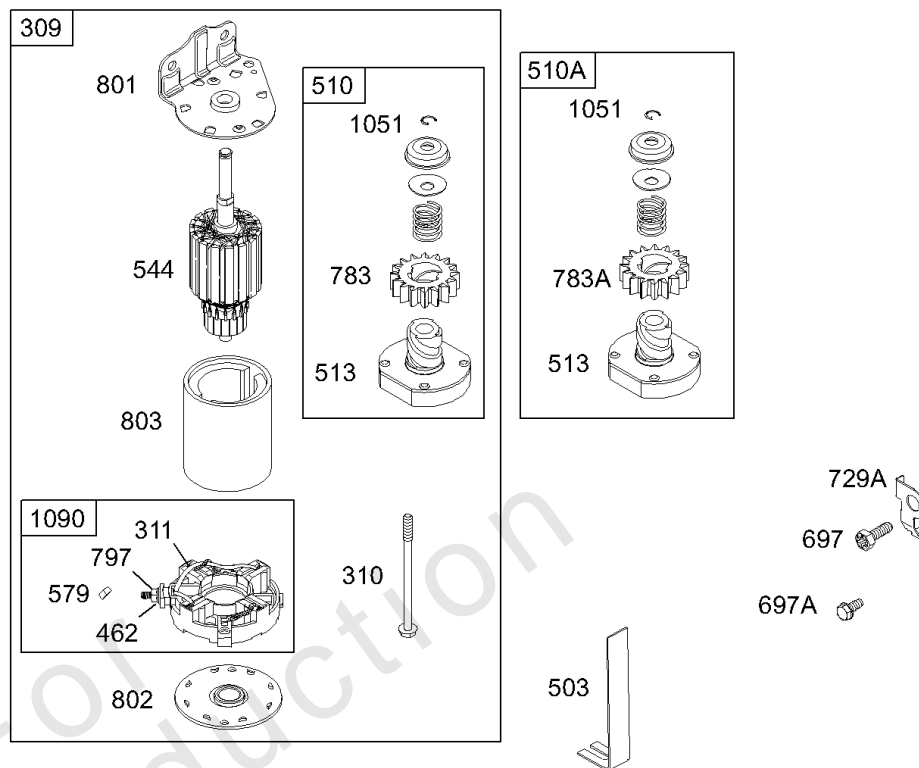

NOTE: For Replacement Starter Motor, See Reference 309.

Electric Starter

REF NO	PART NO	QTY	DESCRIPTION
309	499521		MOTOR, Starter -(4 3/8 Housing Length For Aluminum Ring Gear Only)
309	693054		MOTOR, Starter -(3 5/8) (Aluminum Ring Gear)
309	693551		MOTOR, Starter -(3 5/8 Housing Length For Steel Ring Gear Only)
309	693552		MOTOR, Starter -(4 3/8 Housing Length For Steel Ring Gear Only)
309	497401		MOTOR, Starter -(4 3/8 Housing Length For Plastic Ring Gear Only)
309	497595		MOTOR, Starter -(3 5/8) (Plastic Ring Gear)
309A	-----		Motor-Starter -(For Replacement Starter Motor, See Reference 309, Previous Page)
310	690323		SCREW -(Starter Motor) (Starter Motor)(3 5/8" Housing Length)
310	691263		BOLT -(Starter Motor) (4 3/8 Housing)
311	497608		SET, Brush
311A	395538		SET, Brush -(3 5/8 Housing)
462	691261		WASHER -(Starter Cable)
503	691532		STRAP, Starter
510	693699		DRIVE, Starter -(Used With Steel Ring Gear)
510A	696541		DRIVE, Starter -(Used With Aluminum And Plastic Ring Gears)
510B	696540		DRIVE, Starter
513	692024		CLUTCH, Drive
544	692034		ARMATURE, Starter -(3 5/8 Housing)
544A	490309		ARMATURE, Starter -(4 3/8 Housing)
544A	390837		ARMATURE, Starter -(3 5/8 Housing)
579	691029		NUT -(Starter Cable)
697	690372		SCREW -(Drive Cap) (11/16)
697A	691058		SCREW -(Drive Cap) (3/4)
729A	691224		CLIP, Wire
783	693713		GEAR, Pinion -(Steel Ring Gear Only)
783A	695708		GEAR-PINION
797	693167		NUT -(Brush Retainer)
801	691283		CAP, Drive
802	691286		CAP, End
802A	395537		CAP, End -(3 5/8 Housing)
803	693757		HOUSING, Starter -(3-5/8 Housing)(4 3/8 Housing Length Serviced By ReferenceNumber 309)
803A	398159		HOUSING, Starter -(3 5/8 Housing)
803A	494205		HOUSING, Starter -(4 3/8 Housing)