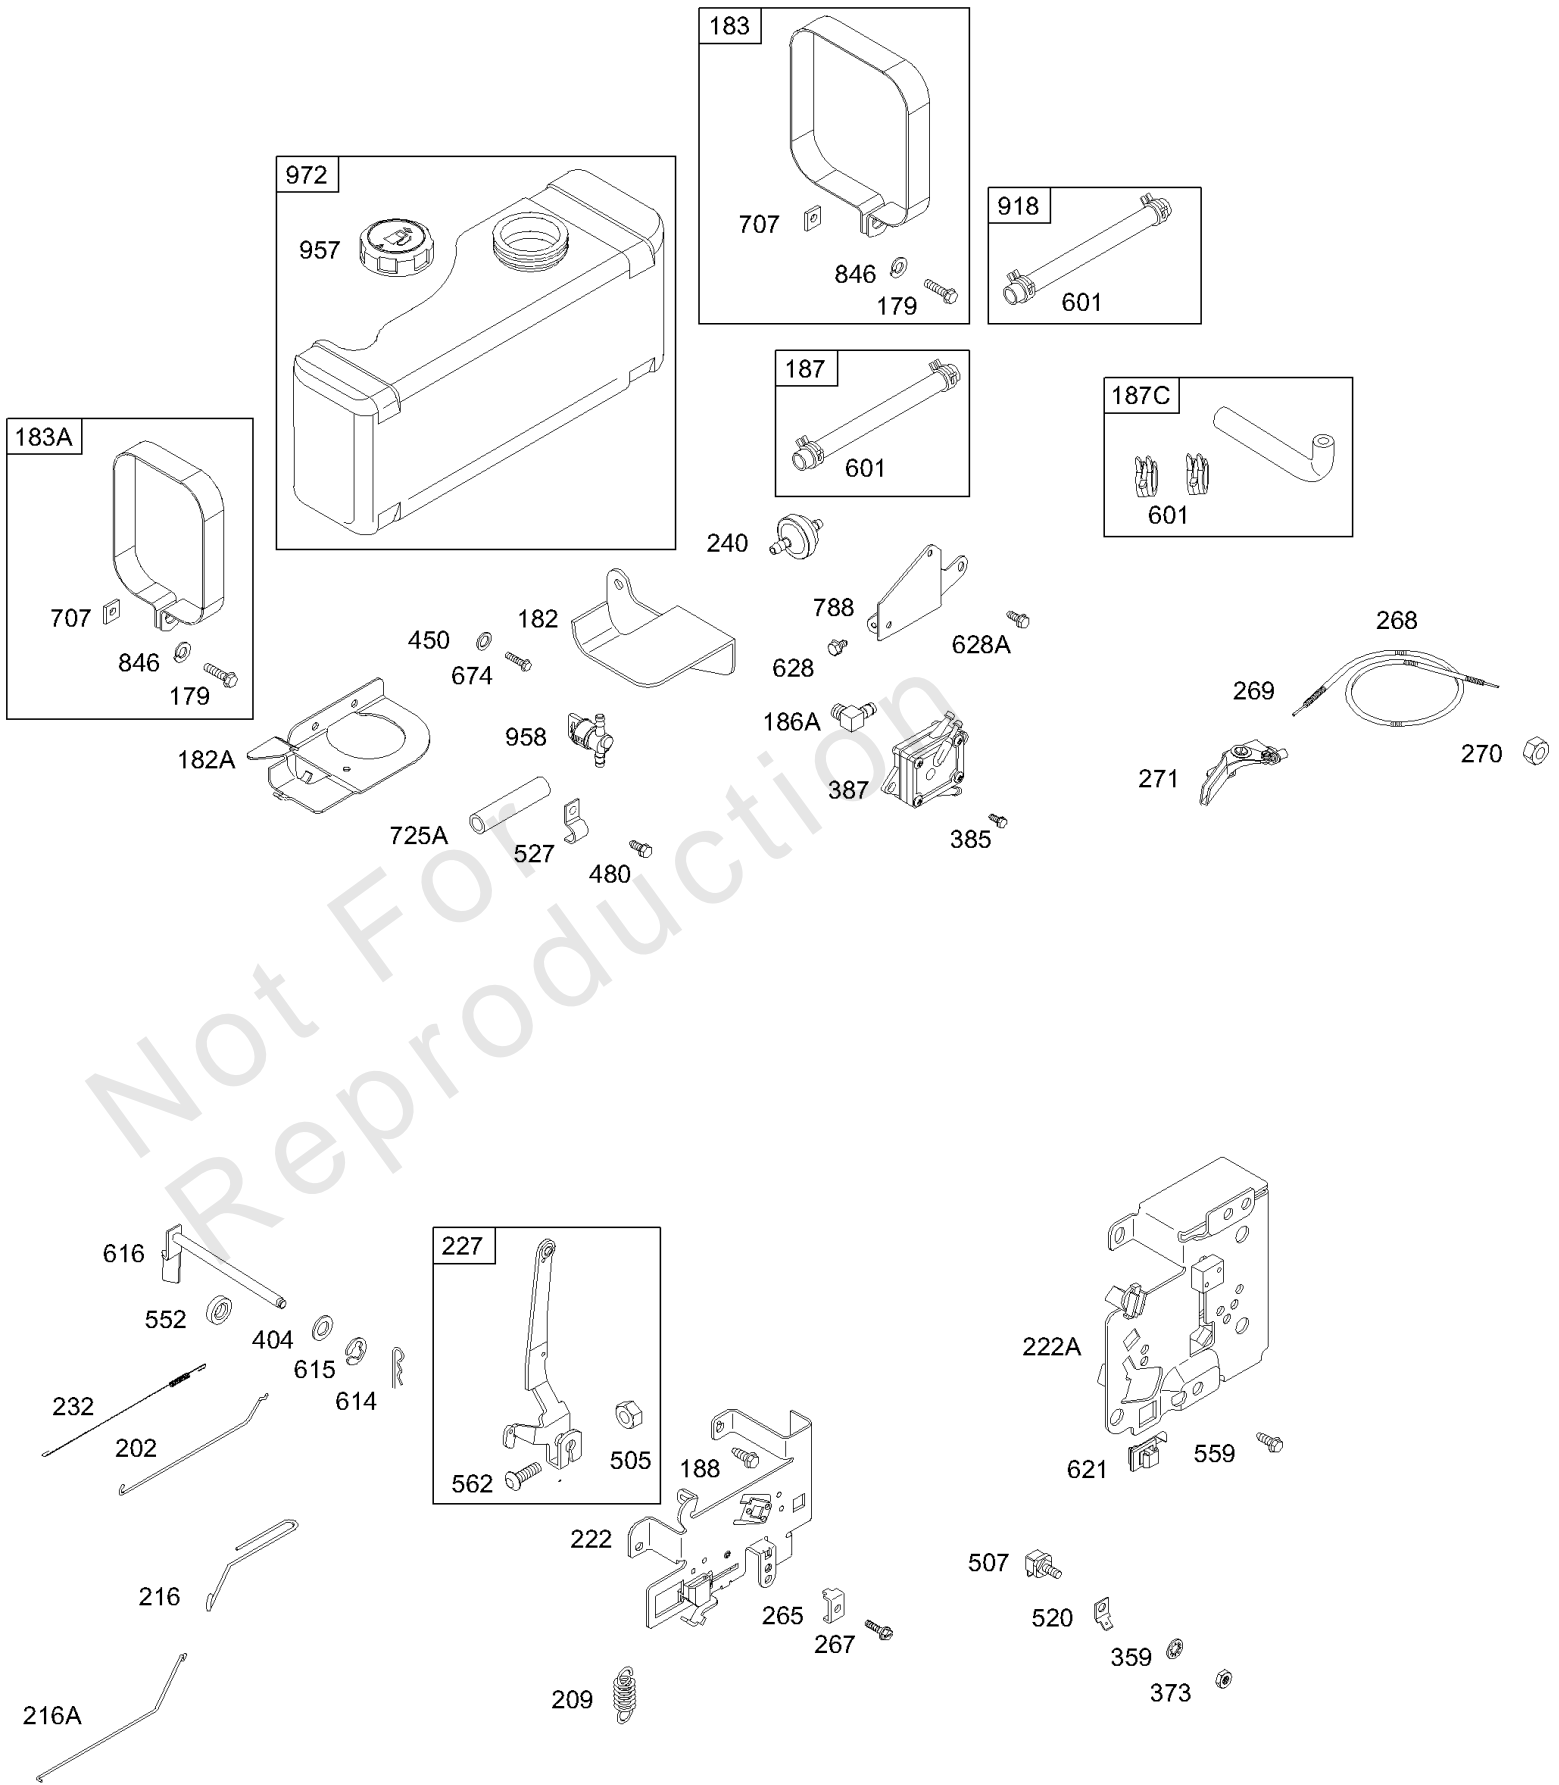

Not For Reproduction

Controls, Fuel Tank, Springs

REF NO	PART NO	QTY	DESCRIPTION
527	690394		CLAMP, Hose
552	491986		BUSHING, Governor Crank -(1/4 I.D.)
559	690661		SCREW -(Remote Choke Stop)
562	691119		BOLT -(Governor Control Lever)
601	95162S		CLAMP, Hose
614	691620		PIN, Cotter
615	93307		RETAINER, Governor Shaft
616	692012		CRANK, Governor
621	692310		SWITCH, Stop
628	690661		SCREW -(Fuel Pump Bracket)
628A	692198		SCREW -(Fuel Pump Bracket)
674	690341		SCREW -(Fuel Tank Bracket) (Used On Engines With Electric Start Only)
674	691058		SCREW -(Fuel Tank Bracket) (Rewind Starter)
707	690279		NUT -(Fuel Tank Strap)
725A	690420		SHIELD, Heat
788	690458		BRACKET, Fuel Pump
846	690371		WASHER -(Fuel Tank Strap)
918	393815		HOSE, Vacuum -(Cylinder To Impulse Pump)(Cut to Required Length)
957	493988S		CAP, Fuel Tank -(Plastic)
958	698183		VALVE, Fuel Shut Off -(Plastic)
972	390225		TANK, Fuel -(Plastic)