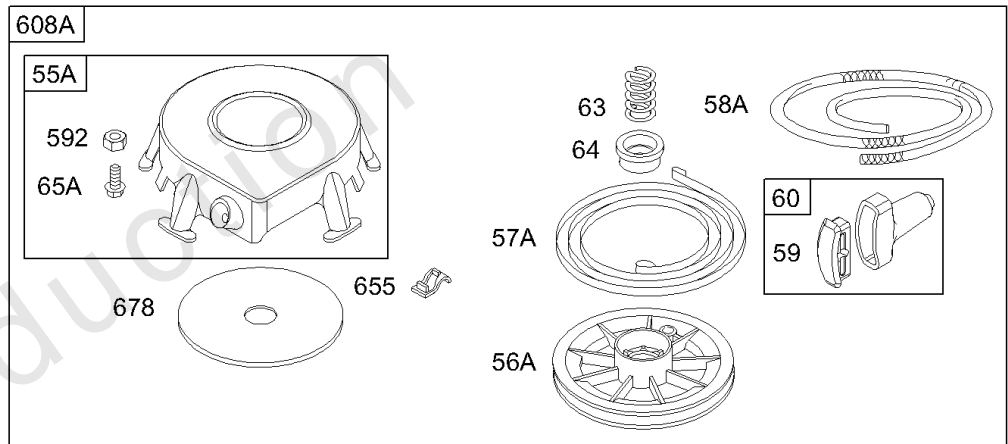

Flywheel, Rewind

REF NO	PART NO	QTY	DESCRIPTION
655	691734		ANCHOR-REWIND SPRING -Used Before Code Date 99102500
678	490817		SPACER-REWIND -(Rewind) -Used Before Code Date 99102500
689A	691855		SPRING-FRICTION -Used After Code Date 99102400
695	693109		SCREW -(Ring Gear)
726	-----		Gear-Ring -(Steel)(See Reference 23 for Service)
726A	696537		GEAR, Ring -(Aluminum)(Services Plastic Ring Gear Only)
783	693713		GEAR, Pinion -(Steel Ring Gear Only)
783A	695708		GEAR-PINION
930	691904		GUARD, Rewind -Used Before Code Date 99102500
1051	691265		RING, Retaining

Not For Reproduction