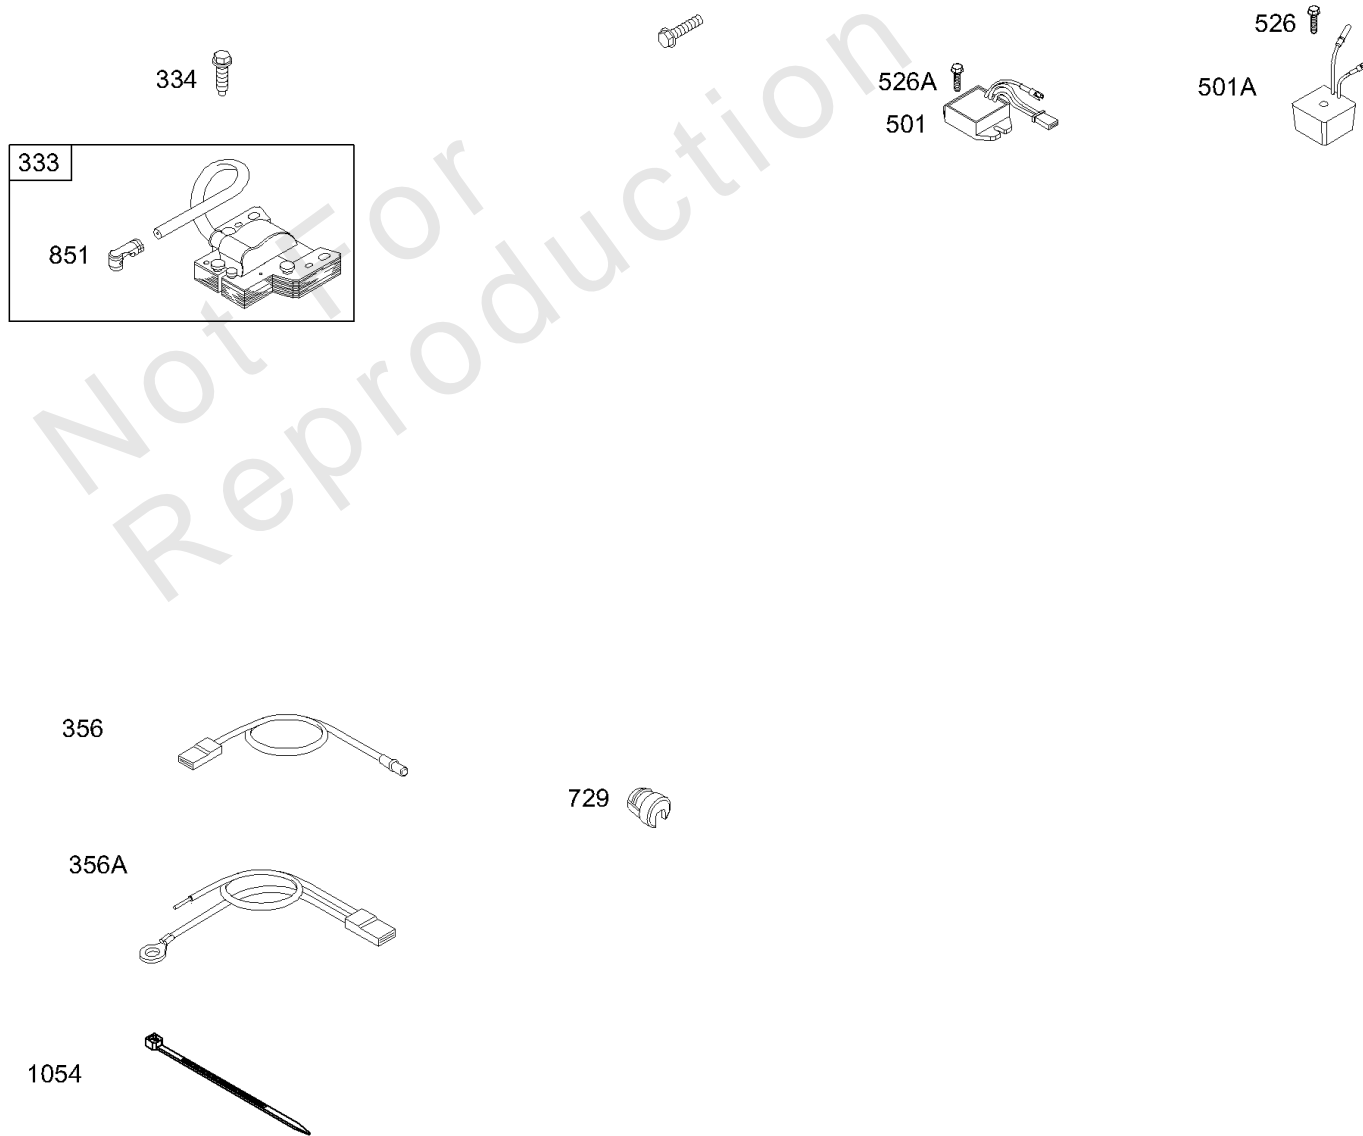

DC ONLY	DUAL CIRCUIT	TRI CIRCUIT	10/16 AMP
474 877A 1059	474A 877 1059	474B 877B 1059	474C 877C 1059
578	878	878A	578

NOTE: ALL STATORS USE REFERENCE B119 MOUNTING SCREW