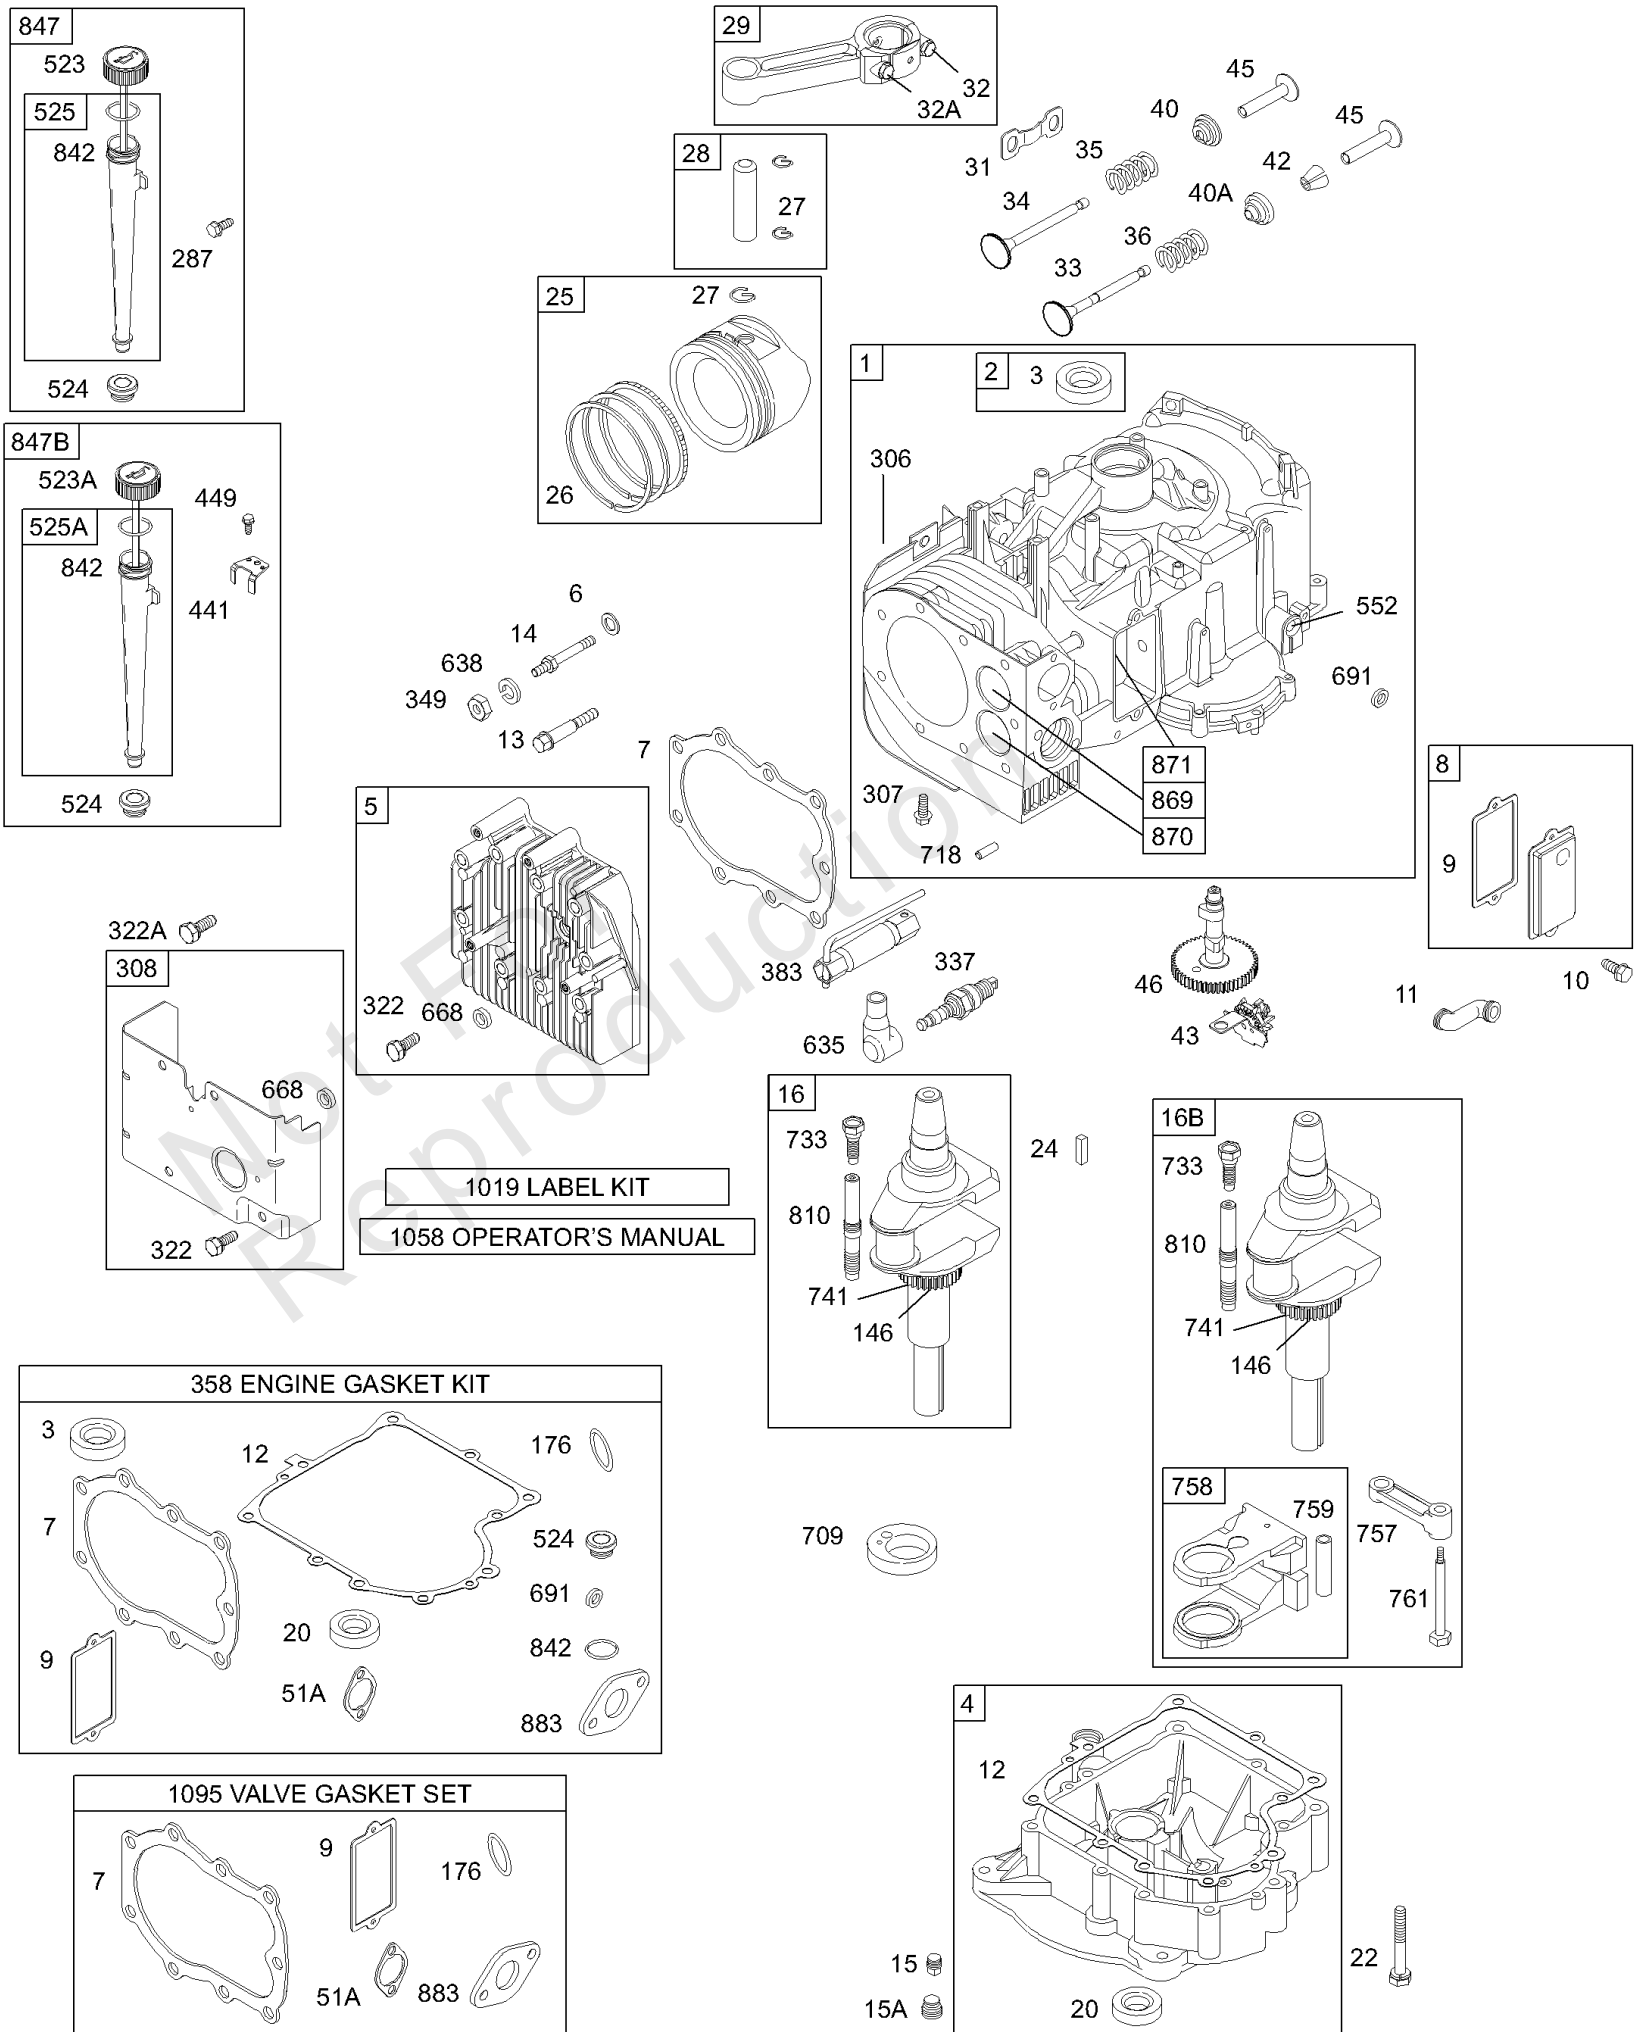

Cylinder, Piston, Oil, Sump, Cam, Head, Gasket Sets

REF NO	PART NO	QTY	DESCRIPTION
1	496413		CYLINDER ASSEMBLY
2	399265		KIT, Bushing/Seal -(Magneto Side)
3	391086S		SEAL, Oil -(Magneto Side)
4	494238		SUMP, Engine
5	494240		HEAD, Cylinder
6	691261		WASHER -(Cylinder Head)
7	271866S		GASKET, Cylinder Head
8	495735		BREATHER ASSEMBLY
9	27803S		GASKET, Breather
10	691666		SCREW -(Breather Assembly)
11	692253		TUBE, Breather
12	692406		GASKET, Crankcase -(.005)
12	692226		GASKET, Crankcase -(.015)(Standard)
12	692405		GASKET, Crankcase -(.009)
13	690904		SCREW -(Cylinder Head)
14	691109		STUD -(Cylinder Head)
15	690946		PLUG, Oil Drain
16	693944		CRANKSHAFT -Used After Code Date 95073100
16B	693653		CRANKSHAFT -Used Before Code Date 95080100
20	291675S		SEAL, Oil -(PTO Side)
22	692125		SCREW -(Crankcase Cover/Sump)
24	222698S		KEY, Flywheel
25	696397		PISTON ASSEMBLY -(Standard) -Used After Code Date 01060600
25	696399		PISTON ASSEMBLY -(.020 Oversize) -Used After Code Date 01060600
25	696400		PISTON ASSEMBLY -(.030 Oversize) -Used After Code Date 01060600
25	499284		PISTON ASSEMBLY -(Standard) -Used Before Code Date 01060700
25	499292		PISTON ASSEMBLY -(.020 Oversize) -Used Before Code Date 01060700
26	499998		SET, Ring -(.020 Oversize) -Used Before Code Date 01060700
26	696403		SET, Ring -(Standard) -Used After Code Date 01060600
26	696404		SET, Ring -(.010 Oversize) -Used After Code Date 01060600
26	696405		SET, Ring -(.020 Oversize) -Used After Code Date 01060600