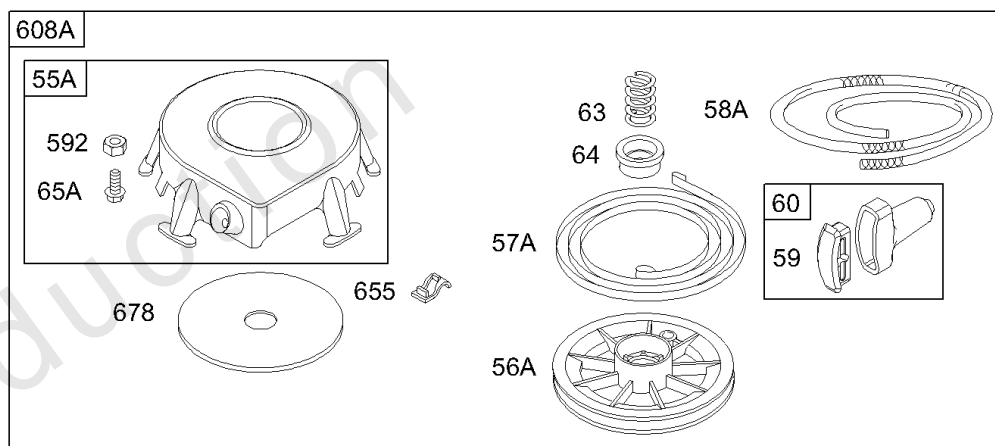

Flywheel, Rewind

REF NO	PART NO	QTY	DESCRIPTION
23	693557		FLYWHEEL -(Steel Ring Gear)
23B	693555		FLYWHEEL -(Rewind Starter)
55	695130		HOUSING, Rewind Starter -Used After Code Date 99102400
55A	393576		HOUSING, Rewind Starter -Used Before Code Date 99102500
56	695129		PULLEY, Starter -Used After Code Date 99102400
56A	295871		PULLEY, Starter -Used Before Code Date 99102500
57	695131		SPRING, Rewind Starter -Used After Code Date 99102400
57A	490179		SPRING-REWIND STR -Used Before Code Date 99102500
58	695132		ROPE, Starter -Used After Code Date 99102400
58A	692188		ROPE, Starter -Used Before Code Date 99102500
59	490653		INSERT, Grip
60	490652		GRIP-STARTER ROPE
63	690547		SPRING, Ratchet -Used Before Code Date 99102500
64	691920		ADAPTER, Ratchet Spring -Used Before Code Date 99102500
65	695453		SCREW -(Rewind Starter) -Used After Code Date 99102400
65A	690837		SCREW -(Rewind Starter) -Used Before Code Date 99102500
66	399671		CLUTCH-STARTER -Used Before Code Date 99102500
67	394897		HOUSING, Clutch -Used Before Code Date 99102500
68	691604		BALL, Clutch -Used Before Code Date 99102500
70	691945		RATCHET-CLUTCH -Used Before Code Date 99102500
71	691359		COVER, Ratchet -Used Before Code Date 99102500
165	693148		NUT -(Ring Gear)
257	691660		SCREW -(Starter Clutch)
363	19203		PULLER, Flywheel
456	695128		PLATE, Pawl Friction -Used After Code Date 99102400
459	281505S		PAWL-RATCHET -Used After Code Date 99102400
592	690800		NUT -(Rewind Starter) -Used Before Code Date 99102500
597	691696		SCREW -(Pawl Friction Plate) -Used After Code Date 99102400
608	695058		STARTER, Rewind -Used After Code Date 99102400
608A	390391		STARTER, Rewind -Used Before Code Date 99102500