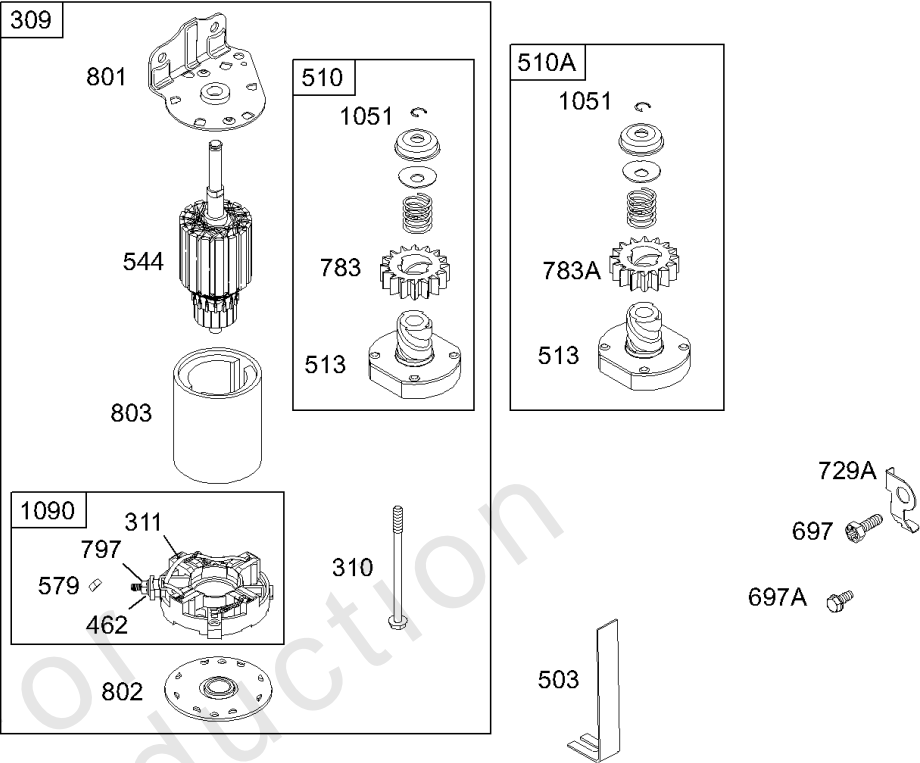

Electric Starter

REF NO	PART NO	QTY	DESCRIPTION
309	499521		MOTOR, Starter -(4 3/8 Housing Length For Aluminum Ring Gear Only)
309	693054		MOTOR, Starter -(3 5/8) (Aluminum Ring Gear)
309	693551		MOTOR, Starter -(3 5/8 Housing Length For Steel Ring Gear Only)
309	693552		MOTOR, Starter -(4 3/8 Housing Length For Steel Ring Gear Only)
309	497401		MOTOR, Starter -(4 3/8 Housing Length For Plastic Ring Gear Only)
309	497595		MOTOR, Starter -(3 5/8) (Plastic Ring Gear)
309A	-----		Motor-Starter -(For Replacement Starter Motor, See Reference 309, Previous Page)
310	690323		SCREW -(Starter Motor) (Starter Motor)(3 5/8" Housing Length)
310	691263		BOLT -(Starter Motor) (4 3/8 Housing)
311	497608		SET, Brush
311A	395538		SET, Brush -(3 5/8 Housing)
462	691261		WASHER -(Starter Cable)
503	691532		STRAP, Starter
510	693699		DRIVE, Starter -(Used With Steel Ring Gear)
510A	696541		DRIVE, Starter -(Used With Aluminum And Plastic Ring Gears)
510B	696540		DRIVE, Starter
513	692024		CLUTCH, Drive
544	692034		ARMATURE, Starter -(3 5/8 Housing)
544A	490309		ARMATURE, Starter -(4 3/8 Housing)
544A	390837		ARMATURE, Starter -(3 5/8 Housing)
579	691029		NUT -(Starter Cable)
697	690372		SCREW -(Drive Cap) (11/16)
697A	691058		SCREW -(Drive Cap) (3/4)
729A	691224		CLIP, Wire
783	693713		GEAR, Pinion -(Steel Ring Gear Only)
783A	695708		GEAR-PINION
797	693167		NUT -(Brush Retainer)
801	691283		CAP, Drive
802	691286		CAP, End
802A	395537		CAP, End -(3 5/8 Housing)
803	693757		HOUSING, Starter -(3-5/8 Housing)(4 3/8 Housing Length Serviced By ReferenceNumber 309)
803A	398159		HOUSING, Starter -(3 5/8 Housing)
803A	494205		HOUSING, Starter -(4 3/8 Housing)

NOTE: For Replacement Starter Motor, See Reference 309.