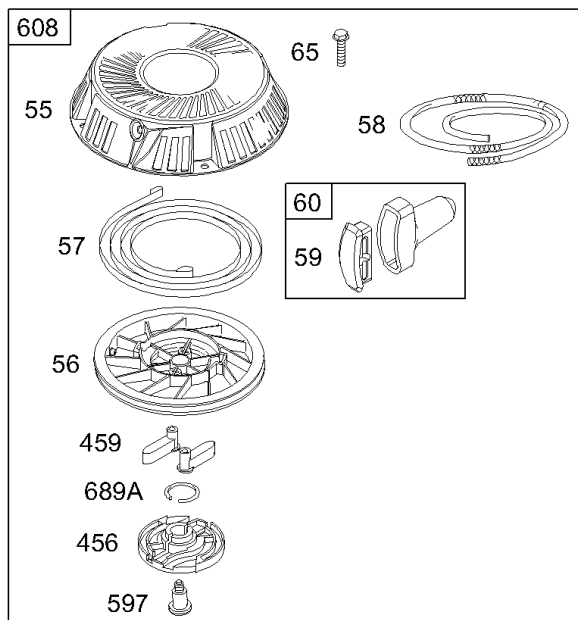

Flywheel, Rewind

REF NO	PART NO	QTY	DESCRIPTION
23	693557		FLYWHEEL -(Steel Ring Gear)
23B	693555		FLYWHEEL -(Rewind Starter)
55	695130		HOUSING, Rewind Starter -Used After Code Date 99102400
55A	393576		HOUSING, Rewind Starter -Used Before Code Date 99102500
56	695129		PULLEY, Starter -Used After Code Date 99102400
56A	295871		PULLEY, Starter -Used Before Code Date 99102500
57	695131		SPRING, Rewind Starter -Used After Code Date 99102400
57A	490179		SPRING-REWIND STR -Used Before Code Date 99102500
58	695132		ROPE, Starter -Used After Code Date 99102400
58A	692188		ROPE, Starter -Used Before Code Date 99102500
59	490653		INSERT, Grip
60	490652		GRIP-STARTER ROPE
63	690547		SPRING, Ratchet -Used Before Code Date 99102500
64	691920		ADAPTER, Ratchet Spring -Used Before Code Date 99102500
65	695453		SCREW -(Rewind Starter) -Used After Code Date 99102400
65A	690837		SCREW -(Rewind Starter) -Used Before Code Date 99102500
66	399671		CLUTCH-STARTER -Used Before Code Date 99102500
67	394897		HOUSING, Clutch -Used Before Code Date 99102500
68	691604		BALL, Clutch -Used Before Code Date 99102500
70	691945		RATCHET-CLUTCH -Used Before Code Date 99102500
71	691359		COVER, Ratchet -Used Before Code Date 99102500
165	693148		NUT -(Ring Gear)
257	691660		SCREW -(Starter Clutch)
363	19203		PULLER, Flywheel
456	695128		PLATE, Pawl Friction -Used After Code Date 99102400
459	281505S		PAWL-RATCHET -Used After Code Date 99102400
592	690800		NUT -(Rewind Starter) -Used Before Code Date 99102500
597	691696		SCREW -(Pawl Friction Plate) -Used After Code Date 99102400
608	695058		STARTER, Rewind -Used After Code Date 99102400
608A	390391		STARTER, Rewind -Used Before Code Date 99102500