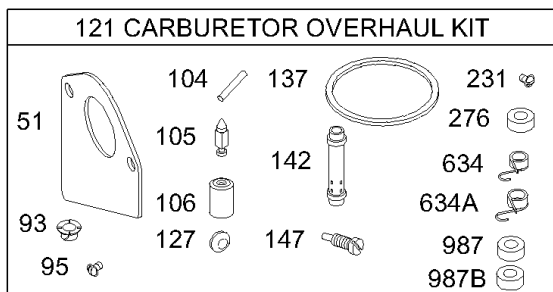

## Carburetor, Gasket Sets/Kits

REF NO	PART NO	QTY	DESCRIPTION
51	692284		GASKET, Intake
93	690602		BUSHING, Throttle Shaft
94	498030		KIT, Idle Mixture -(Lmt 153154,155,156)
94A	494383		KIT, Idle Mixture -(Lmt 71,101,102,113,114,116)
95	691636		SCREW -(Throttle Valve)
95A	690718		SCREW -(Throttle Valve)
98	495800		KIT, Idle Speed -(Idle Speed) (Lmt 54, 55, 91)
98A	694907		KIT, Idle Speed
104	690525		PIN, Float Hinge
104A	694918		PIN, Float Hinge
105	231855S		VALVE-FLOAT NEEDLE
105A	694922		VALVE, Float Needle
106	690577		SEAT, Inlet -(Gravity Feed Carburetor)
108	690464		VALVE, Choke -(Manual Choke)
108A	692344		VALVE, Choke -(Choke A Matic)
108B	694923		VALVE, Choke
117	690880		JET, Main -(Standard)
121	497535		KIT, Carburetor Overhaul -(LMT 5, 37, 77)
121	499220		KIT, Carburetor Overhaul -(LMT 92, 93, 94, 95, 96, 108, 111, 162, 165, 169)
121	499231		KIT, Carburetor Overhaul -(LMT 97, 99, 133, 135, 136, 157, 158, 159, 160, 166, 168)
121	697884		KIT, Carburetor Overhaul -(696160, 696162, 696164, 696166, 697212, 697213, 697214, 697906)
121	497481		KIT, Carburetor Overhaul -(LMT 63, 65, 66)
121A	694930		KIT, Carburetor Overhaul -(Nikki Carburetor)
125	698171		CARBURETOR -(696160, 696162, 696164, 696166, 697212, 697213, 697214, 697906)
125	498027		CARBURETOR -(Walbro) (Gravity Feed)
125	499158		CARBURETOR -(Walbro)(Pump Feed)
125A	694941		CARBURETOR -(Nikki Carburetor)
127	695005		PLUG, Welch
127	694524		PLUG, Welch -(696160, 696162, 696164, 696166, 697212, 697213, 697214, 697906)
127A	694916		PLUG, Welch
130	690468		VALVE, Throttle -(LMT 111, 169)
130A	691750		VALVE, Throttle
130B	694917		VALVE, Throttle
131	494885		KIT, Throttle Shaft -(LMT 111, 169)
131A	494379		KIT, Throttle Shaft
131B	694909		KIT, Throttle Shaft -(Nikki Carburetor)