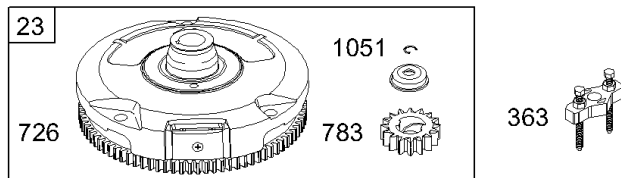

Flywheel, Rewind

REF NO	PART NO	QTY	DESCRIPTION
655	691734		ANCHOR-REWIND SPRING -Used Before Code Date 99102500
678	490817		SPACER-REWIND -(Rewind) -Used Before Code Date 99102500
689A	691855		SPRING-FRICTION -Used After Code Date 99102400
695	693109		SCREW -(Ring Gear)
726	-----		Gear-Ring -(Steel)(See Reference 23 for Service)
726A	696537		GEAR, Ring -(Aluminum)(Services Plastic Ring Gear Only)
783	693713		GEAR, Pinion -(Steel Ring Gear Only)
783A	695708		GEAR-PINION
930	691904		GUARD, Rewind -Used Before Code Date 99102500
1051	691265		RING, Retaining

Not For Reproduction