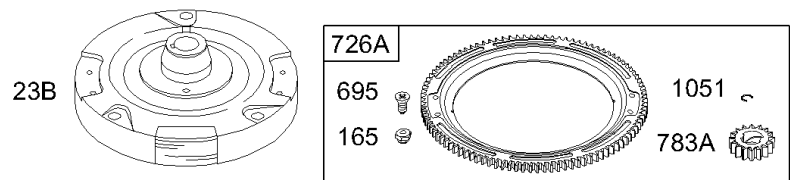

Flywheel, Rewind

REF NO	PART NO	QTY	DESCRIPTION
655	691734		ANCHOR-REWIND SPRING -Used Before Code Date 99102500
678	490817		SPACER-REWIND -(Rewind) -Used Before Code Date 99102500
689A	691855		SPRING-FRICTION -Used After Code Date 99102400
695	693109		SCREW -(Ring Gear)
726	-----		Gear-Ring -(Steel)(See Reference 23 for Service)
726A	696537		GEAR, Ring -(Aluminum)(Services Plastic Ring Gear Only)
783	693713		GEAR, Pinion -(Steel Ring Gear Only)
783A	695708		GEAR-PINION
930	691904		GUARD, Rewind -Used Before Code Date 99102500
1051	691265		RING, Retaining

Not For Reproduction