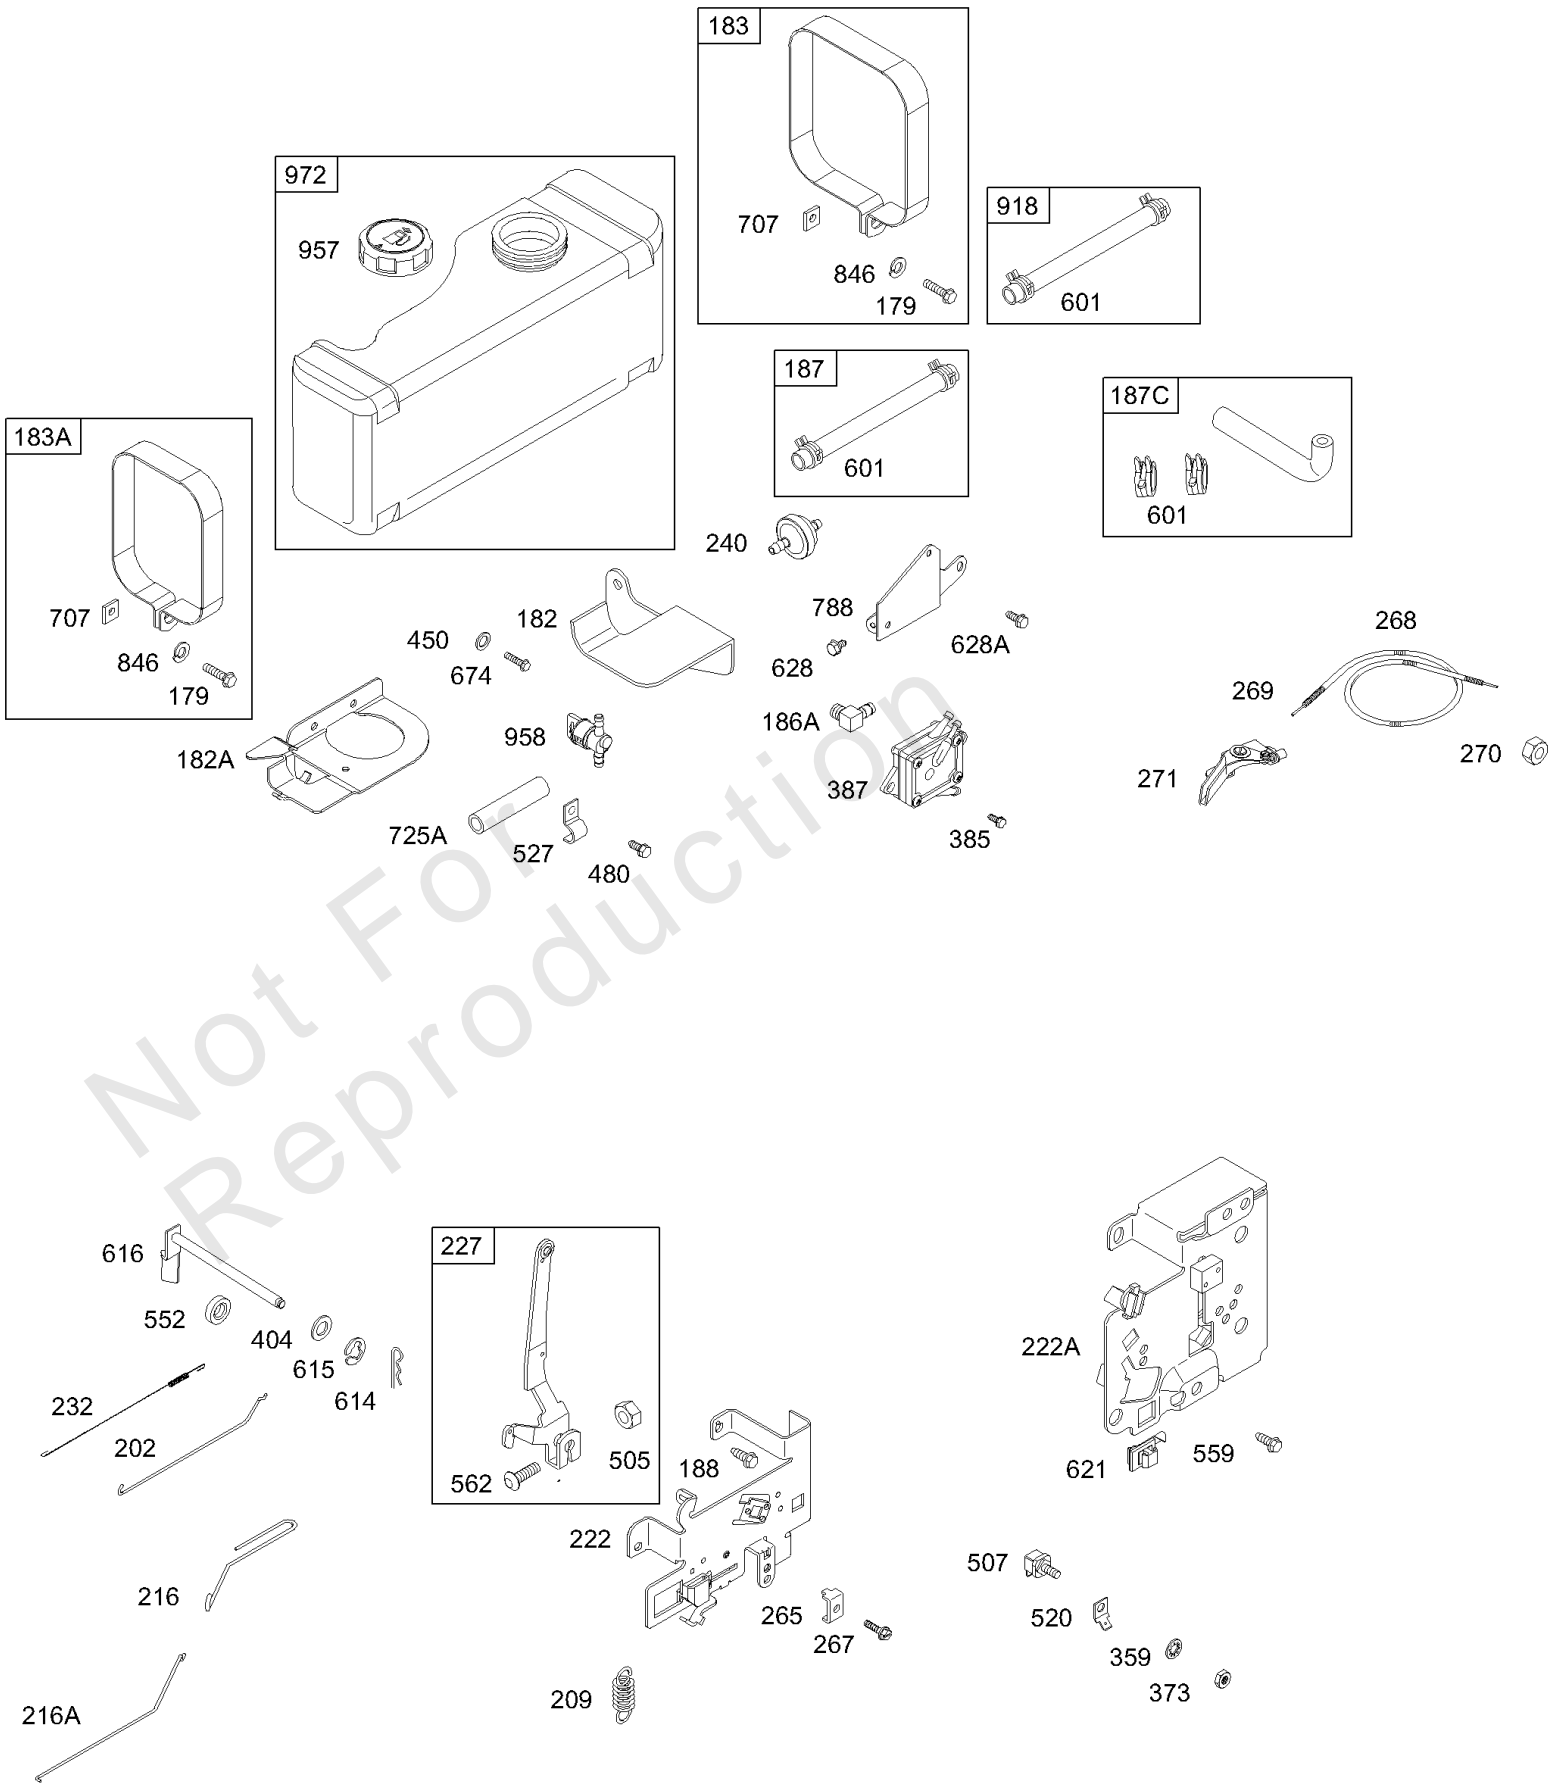

Not For Reproduction

Controls, Fuel Tank, Springs

REF NO	PART NO	QTY	DESCRIPTION
179	692331		SCREW -(Fuel Tank Strap)
182	692535		BRACKET-FUEL TANK
182A	690443		BRACKET-FUEL TANK -(Front)
183	698459		STRAP-FUEL TANK -(Right Hand)
183A	692030		STRAP-FUEL TANK -(Left Hand)
186A	691609		CONNECTOR, Hose
187	296004		LINE, Fuel -(Cut To Required Length)
187C	697907		LINE, Fuel -(Formed)(Cut To Required Length)
188	691693		SCREW -(Control Bracket)
202	691841		LINK, Mechanical Governor
209	691798		SPRING, Governor -(Brown)
216	691840		LINK, Choke
216A	690574		LINK, Choke
222	694042		BRACKET, Control
222A	692002		BRACKET, Control
227	691374		LEVER, Governor Control
232	691842		SPRING, Governor Link
240	298090S		FILTER, Fuel -(Red)
240	394358S		FILTER, Fuel -(White)
265	691024		CLAMP, Casing
267	690804		SCREW -(Casing Clamp)
268	691025		CASING, Control Wire -(Cut To Required Length)
269	691026		WIRE, Control -(Cut To Required Length)
270	691027		NUT -(Control Wire Casing)
271	691028		LEVER, Control
359	691077		WASHER -(Ground Terminal)
373	691612		NUT -(Ground Terminal)
385	692198		SCREW -(Fuel Pump)
387	808656		PUMP, Fuel
404	691691		WASHER -(Governor Crank)
450	690259		WASHER -(Fuel Tank Bracket) (Used On Engines With Electric Start Only)
450	691261		WASHER -(Fuel Tank Bracket) (Rewind Starter)
480	690664		SCREW -(Tube Clamp)
505	691251		NUT -(Governor Control Lever)
507	691972		INSULATOR
520	691084		TERMINAL, Ground