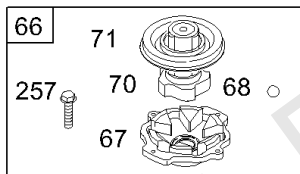

Flywheel, Rewind

REF NO	PART NO	QTY	DESCRIPTION
23	693557		FLYWHEEL -(Steel Ring Gear)
23B	693555		FLYWHEEL -(Rewind Starter)
55	695130		HOUSING, Rewind Starter -Used After Code Date 99102400
55A	393576		HOUSING, Rewind Starter -Used Before Code Date 99102500
56	695129		PULLEY, Starter -Used After Code Date 99102400
56A	295871		PULLEY, Starter -Used Before Code Date 99102500
57	695131		SPRING, Rewind Starter -Used After Code Date 99102400
57A	490179		SPRING-REWIND STR -Used Before Code Date 99102500
58	695132		ROPE, Starter -Used After Code Date 99102400
58A	692188		ROPE, Starter -Used Before Code Date 99102500
59	490653		INSERT, Grip
60	490652		GRIP-STARTER ROPE
63	690547		SPRING, Ratchet -Used Before Code Date 99102500
64	691920		ADAPTER, Ratchet Spring -Used Before Code Date 99102500
65	695453		SCREW -(Rewind Starter) -Used After Code Date 99102400
65A	690837		SCREW -(Rewind Starter) -Used Before Code Date 99102500
66	399671		CLUTCH-STARTER -Used Before Code Date 99102500
67	394897		HOUSING, Clutch -Used Before Code Date 99102500
68	691604		BALL, Clutch -Used Before Code Date 99102500
70	691945		RATCHET-CLUTCH -Used Before Code Date 99102500
71	691359		COVER, Ratchet -Used Before Code Date 99102500
165	693148		NUT -(Ring Gear)
257	691660		SCREW -(Starter Clutch)
363	19203		PULLER, Flywheel
456	695128		PLATE, Pawl Friction -Used After Code Date 99102400
459	281505S		PAWL-RATCHET -Used After Code Date 99102400
592	690800		NUT -(Rewind Starter) -Used Before Code Date 99102500
597	691696		SCREW -(Pawl Friction Plate) -Used After Code Date 99102400
608	695058		STARTER, Rewind -Used After Code Date 99102400
608A	390391		STARTER, Rewind -Used Before Code Date 99102500