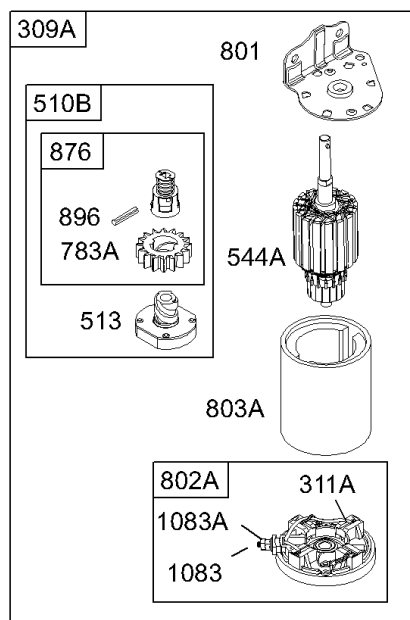

NOTE: For Replacement Starter Motor, See Reference 309.

Electric Starter

REF NO	PART NO	QTY	DESCRIPTION
309	499521		MOTOR, Starter -(4 3/8 Housing Length For Aluminum Ring Gear Only)
309	693054		MOTOR, Starter -(3 5/8) (Aluminum Ring Gear)
309	693551		MOTOR, Starter -(3 5/8 Housing Length For Steel Ring Gear Only)
309	693552		MOTOR, Starter -(4 3/8 Housing Length For Steel Ring Gear Only)
309	497401		MOTOR, Starter -(4 3/8 Housing Length For Plastic Ring Gear Only)
309	497595		MOTOR, Starter -(3 5/8) (Plastic Ring Gear)
309A	-----		Motor-Starter -(For Replacement Starter Motor, See Reference 309, Previous Page)
310	690323		SCREW -(Starter Motor) (Starter Motor)(3 5/8" Housing Length)
310	691263		BOLT -(Starter Motor) (4 3/8 Housing)
311	497608		SET, Brush
311A	395538		SET, Brush -(3 5/8 Housing)
462	691261		WASHER -(Starter Cable)
503	691532		STRAP, Starter
510	693699		DRIVE, Starter -(Used With Steel Ring Gear)
510A	696541		DRIVE, Starter -(Used With Aluminum And Plastic Ring Gears)
510B	696540		DRIVE, Starter
513	692024		CLUTCH, Drive
544	692034		ARMATURE, Starter -(3 5/8 Housing)
544A	490309		ARMATURE, Starter -(4 3/8 Housing)
544A	390837		ARMATURE, Starter -(3 5/8 Housing)
579	691029		NUT -(Starter Cable)
697	690372		SCREW -(Drive Cap) (11/16)
697A	691058		SCREW -(Drive Cap) (3/4)
729A	691224		CLIP, Wire
783	693713		GEAR, Pinion -(Steel Ring Gear Only)
783A	695708		GEAR-PINION
797	693167		NUT -(Brush Retainer)
801	691283		CAP, Drive
802	691286		CAP, End
802A	395537		CAP, End -(3 5/8 Housing)
803	693757		HOUSING, Starter -(3-5/8 Housing)(4 3/8 Housing Length Serviced By ReferenceNumber 309)
803A	398159		HOUSING, Starter -(3 5/8 Housing)
803A	494205		HOUSING, Starter -(4 3/8 Housing)