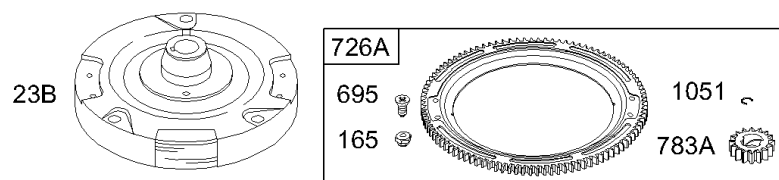

Flywheel, Rewind

REF NO	PART NO	QTY	DESCRIPTION
23	693557		FLYWHEEL -(Steel Ring Gear)
23B	693555		FLYWHEEL -(Rewind Starter)
55	695130		HOUSING, Rewind Starter -Used After Code Date 99102400
55A	393576		HOUSING, Rewind Starter -Used Before Code Date 99102500
56	695129		PULLEY, Starter -Used After Code Date 99102400
56A	295871		PULLEY, Starter -Used Before Code Date 99102500
57	695131		SPRING, Rewind Starter -Used After Code Date 99102400
57A	490179		SPRING-REWIND STR -Used Before Code Date 99102500
58	695132		ROPE, Starter -Used After Code Date 99102400
58A	692188		ROPE, Starter -Used Before Code Date 99102500
59	490653		INSERT, Grip
60	490652		GRIP-STARTER ROPE
63	690547		SPRING, Ratchet -Used Before Code Date 99102500
64	691920		ADAPTER, Ratchet Spring -Used Before Code Date 99102500
65	695453		SCREW -(Rewind Starter) -Used After Code Date 99102400
65A	690837		SCREW -(Rewind Starter) -Used Before Code Date 99102500
66	399671		CLUTCH-STARTER -Used Before Code Date 99102500
67	394897		HOUSING, Clutch -Used Before Code Date 99102500
68	691604		BALL, Clutch -Used Before Code Date 99102500
70	691945		RATCHET-CLUTCH -Used Before Code Date 99102500
71	691359		COVER, Ratchet -Used Before Code Date 99102500
165	693148		NUT -(Ring Gear)
257	691660		SCREW -(Starter Clutch)
363	19203		PULLER, Flywheel
456	695128		PLATE, Pawl Friction -Used After Code Date 99102400
459	281505S		PAWL-RATCHET -Used After Code Date 99102400
592	690800		NUT -(Rewind Starter) -Used Before Code Date 99102500
597	691696		SCREW -(Pawl Friction Plate) -Used After Code Date 99102400
608	695058		STARTER, Rewind -Used After Code Date 99102400
608A	390391		STARTER, Rewind -Used Before Code Date 99102500