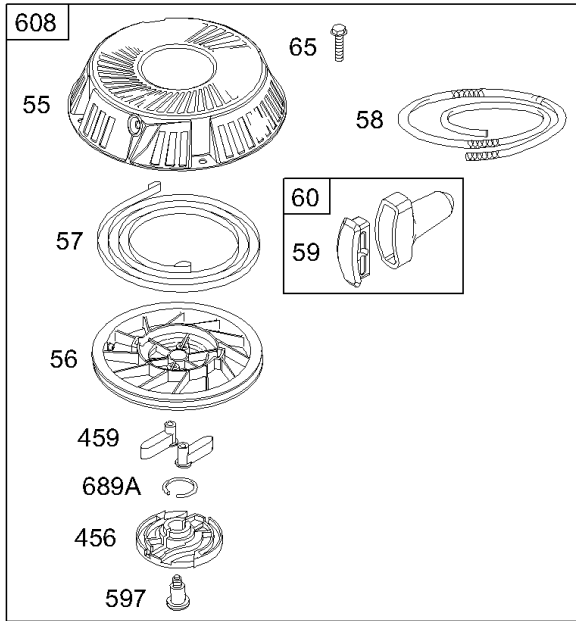

Flywheel, Rewind

REF NO	PART NO	QTY	DESCRIPTION
655	691734		ANCHOR-REWIND SPRING -Used Before Code Date 99102500
678	490817		SPACER-REWIND -(Rewind) -Used Before Code Date 99102500
689A	691855		SPRING-FRICTION -Used After Code Date 99102400
695	693109		SCREW -(Ring Gear)
726	-----		Gear-Ring -(Steel)(See Reference 23 for Service)
726A	696537		GEAR, Ring -(Aluminum)(Services Plastic Ring Gear Only)
783	693713		GEAR, Pinion -(Steel Ring Gear Only)
783A	695708		GEAR-PINION
930	691904		GUARD, Rewind -Used Before Code Date 99102500
1051	691265		RING, Retaining

Not For Reproduction