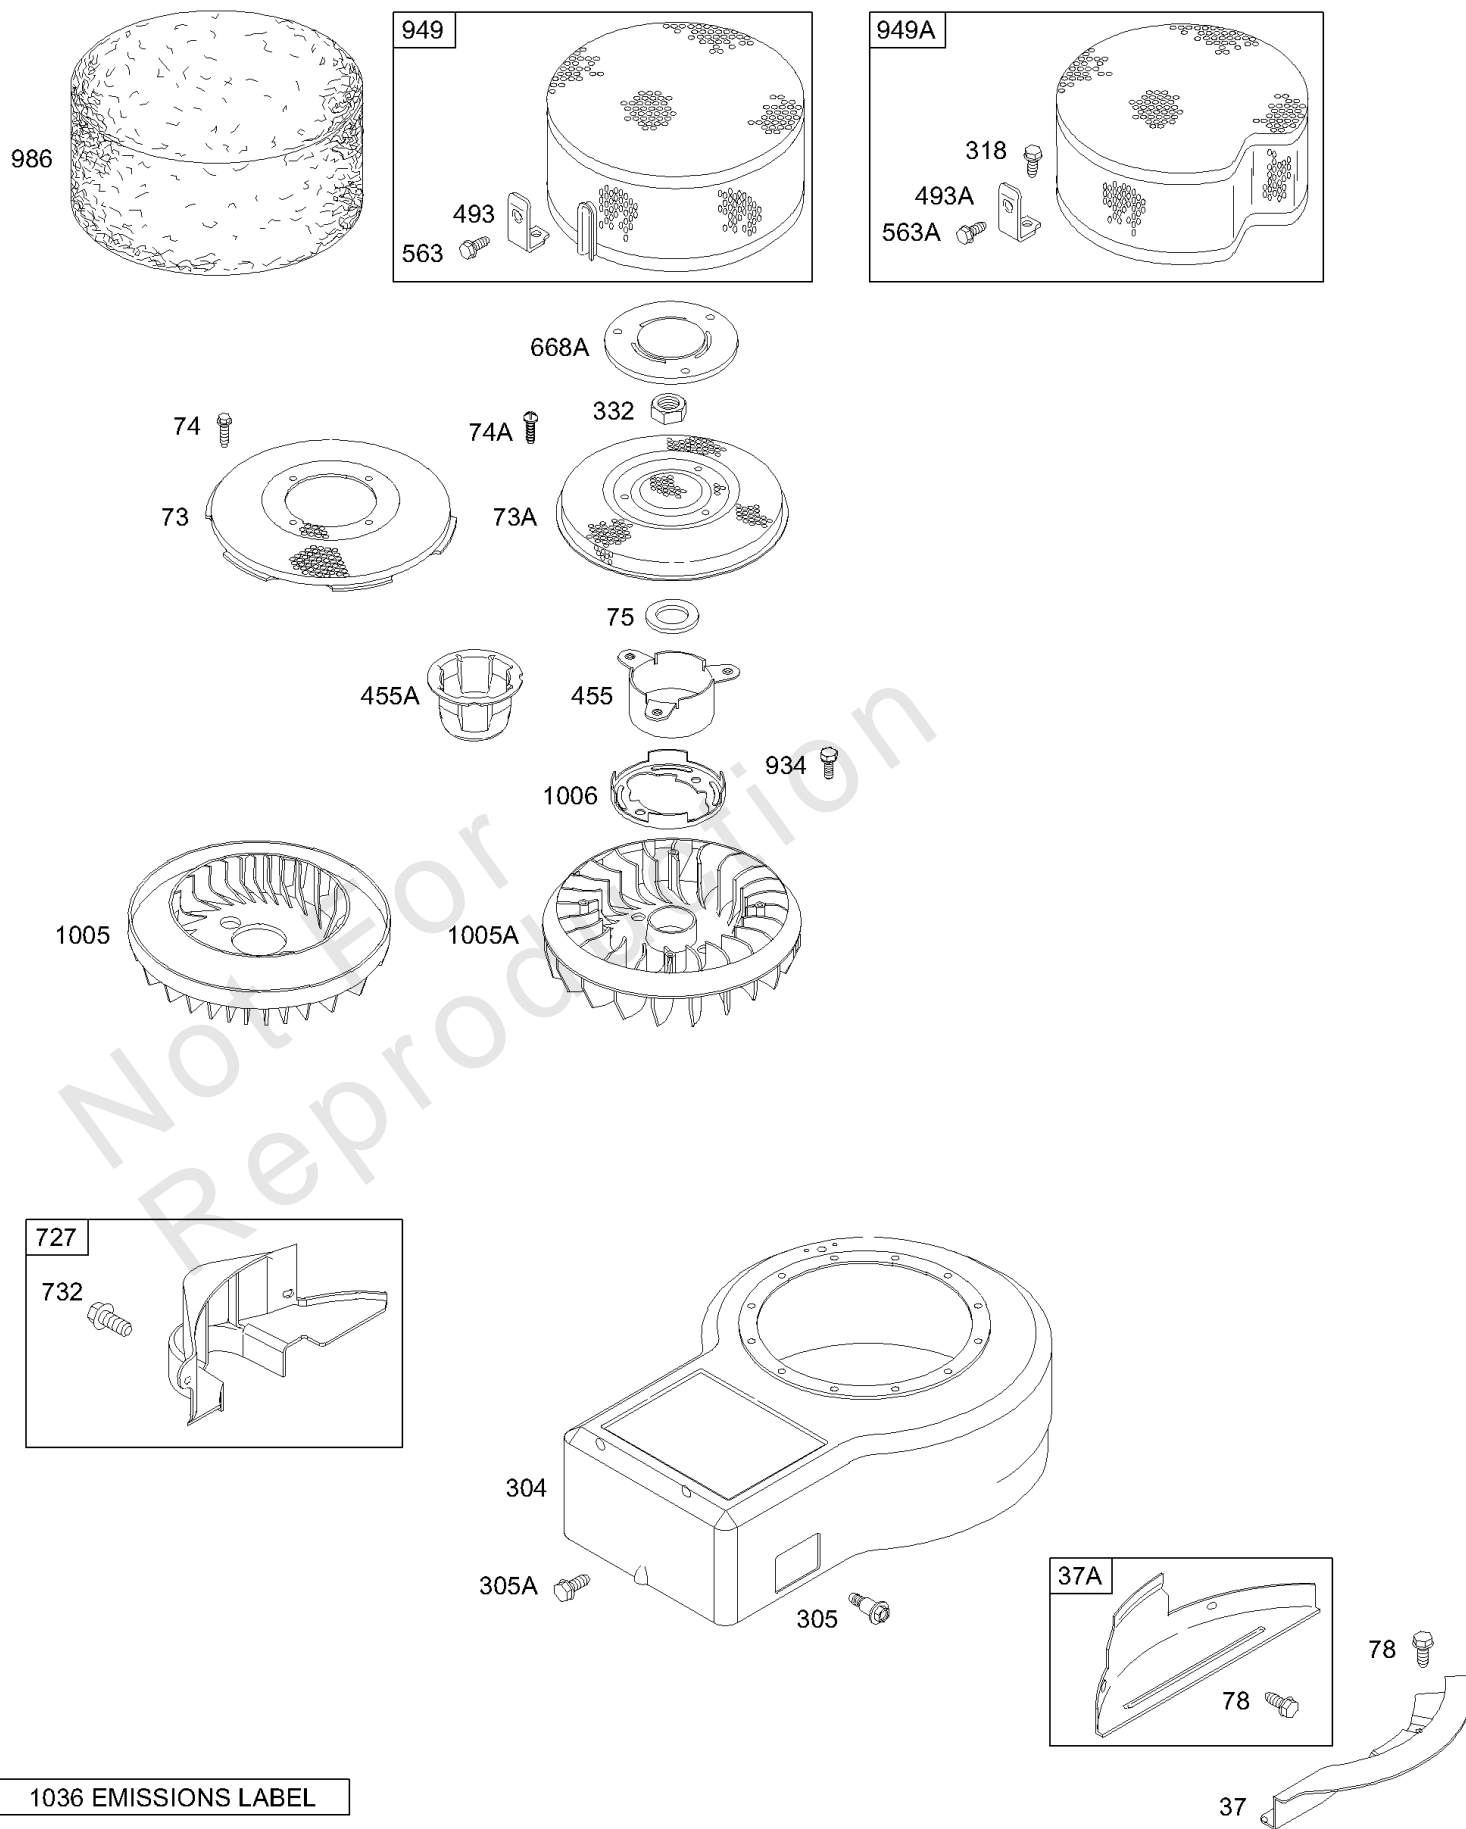

Blower Housing, Screens

REF NO	PART NO	QTY	DESCRIPTION
37	690456		GUARD, Flywheel
73	691191		SCREEN-ROTATING
73A	691748		SCREEN-ROTATING
74	691627		SCREW -(Rotating Screen)
74A	691655		SCREW -(Rotating Screen)
75	690582		WASHER -(Flywheel)
78	690661		SCREW -(Flywheel Guard)
304	695065		HOUSING, Blower -(Black) -Used After Code Date 99102400
305	692198		SCREW -(Blower Housing)
305A	692127		SCREW -(Blower Housing)
318	691617		SCREW -(Mounting Bracket)
332	690662		NUT -(Flywheel)
455	691173		CUP, Flywheel
455A	695113		CUP, Flywheel
493	695450		BRACKET, Mounting -(Debris Screen Guard) -Used After Code Date 99102400
493A	692825		BRACKET-MOUNTING -(Debris Screen Guard) -Used Before Code Date 99102500
563	695449		SCREW -(Debris Screen Guard) -Used After Code Date 99102400
563A	690859		SCREW -(Debris Screen Guard) -Used Before Code Date 99102500
668A	691323		SPACER -(Rotating Screen)
727	490324		COVER, Starter Drive -(Includes Mounting Hardware)
732	691002		SCREW -(Starter Drive Cover)
934	691058		SCREW -(Fan Retainer)
949	695448		GUARD, Debris Screen -Used After Code Date 99102400
949A	397530		GUARD, Debris Screen -(Rewind Starter) -Used Before Code Date 99102500
986	271735		FILTER, Debris Foam
1005	695056		FAN, Flywheel -Used After Code Date 99102400
1005A	691905		FAN, Flywheel -Used Before Code Date 99102500
1006	690452		RETAINER, Fan
1036	499362		LABEL, Emissions -Used After Code Date 97063000 -Used Before Code Date 99010400
1036	499361		LABEL, Emissions -Used Before Code Date 99070100