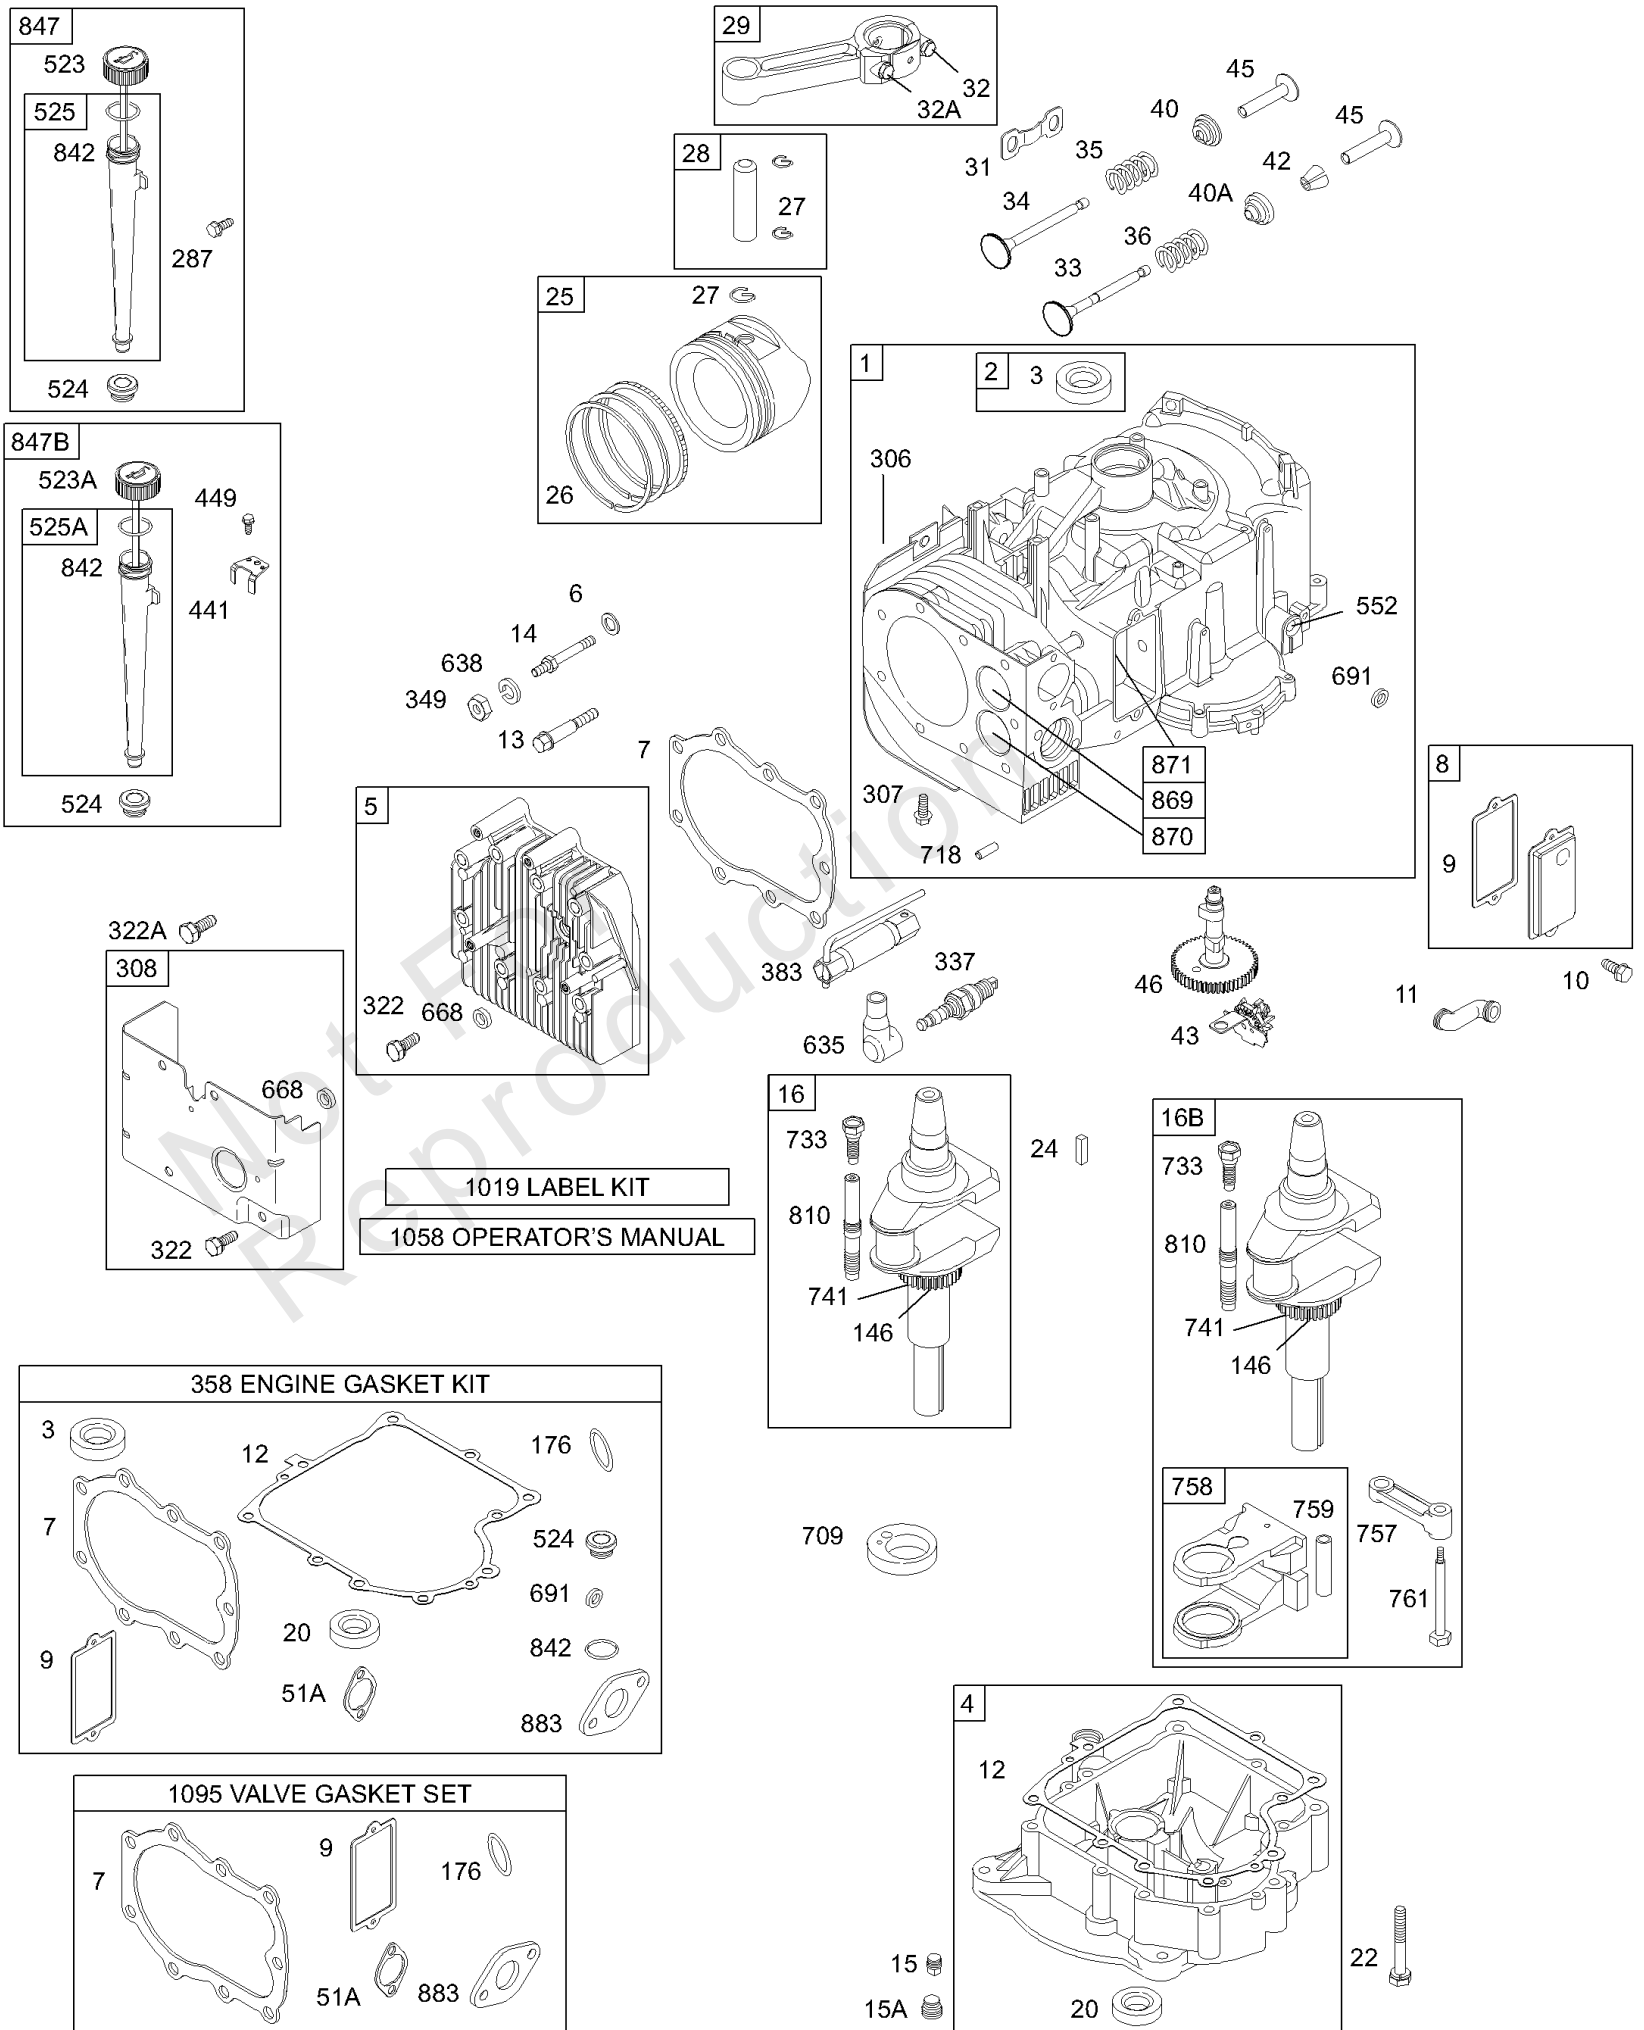

## Cylinder, Piston, Oil, Sump, Cam, Head, Gasket Sets

REF NO	PART NO	QTY	DESCRIPTION
26	696406		SET, Ring -(.030 Oversize) -Used After Code Date 01060600
26	392331		SET, Ring -(Standard)(Chrome) -Used Before Code Date 01060700
26	499996		SET, Ring -(Standard) -Used Before Code Date 01060700
27	691792		LOCK, Piston Pin -Used Before Code Date 95101600
27	691299		LOCK, Piston Pin -Used After Code Date 95101500
28	391286		PIN, Piston -(.005 Oversize) -Used Before Code Date 95101600
28	498319		PIN, Piston -(Standard) -Used After Code Date 95101500
28	498320		PIN, Piston -(.005 Oversize) -Used After Code Date 95101500
28	299691		PIN, Piston -(Standard) -Used Before Code Date 95101600
29	495490		ROD, Connecting -(.020 Undersize)
29	494504S		ROD, Connecting -(Standard)
31	222299		LOCK, Rod Screw -Used Before Code Date 92090700
32	691133		SCREW -(Connecting Rod) (1 7/8 )
32A	690348		SCREW -(Connecting Rod) (1 5/8 )
33	262246S		VALVE, Exhaust
34	262247S		VALVE, Intake
35	691605		SPRING, Valve -(Intake)
36	691597		SPRING, Valve -(Exhaust)
40	690656		RETAINER, Valve -(Intake)
40A	691939		RETAINER-VALVE -(Exhaust)
42	494553		KEEPER, Valve -(Exhaust)
43	691968		SLINGER, Governor/Oil
45	691811		TAPPET, Valve
46	697668		CAMSHAFT
51A	272554S		GASKET, Intake
146	691639		KEY, Woodruff
176	691917		SEAL, O-Ring -(Air Cleaner Base)
287	691002		SCREW -(Dipstick Tube)
306	698477		SHIELD-CYLINDER
307	691003		SCREW -(Cylinder Shield)
308	491490		COVER, Cylinder Head