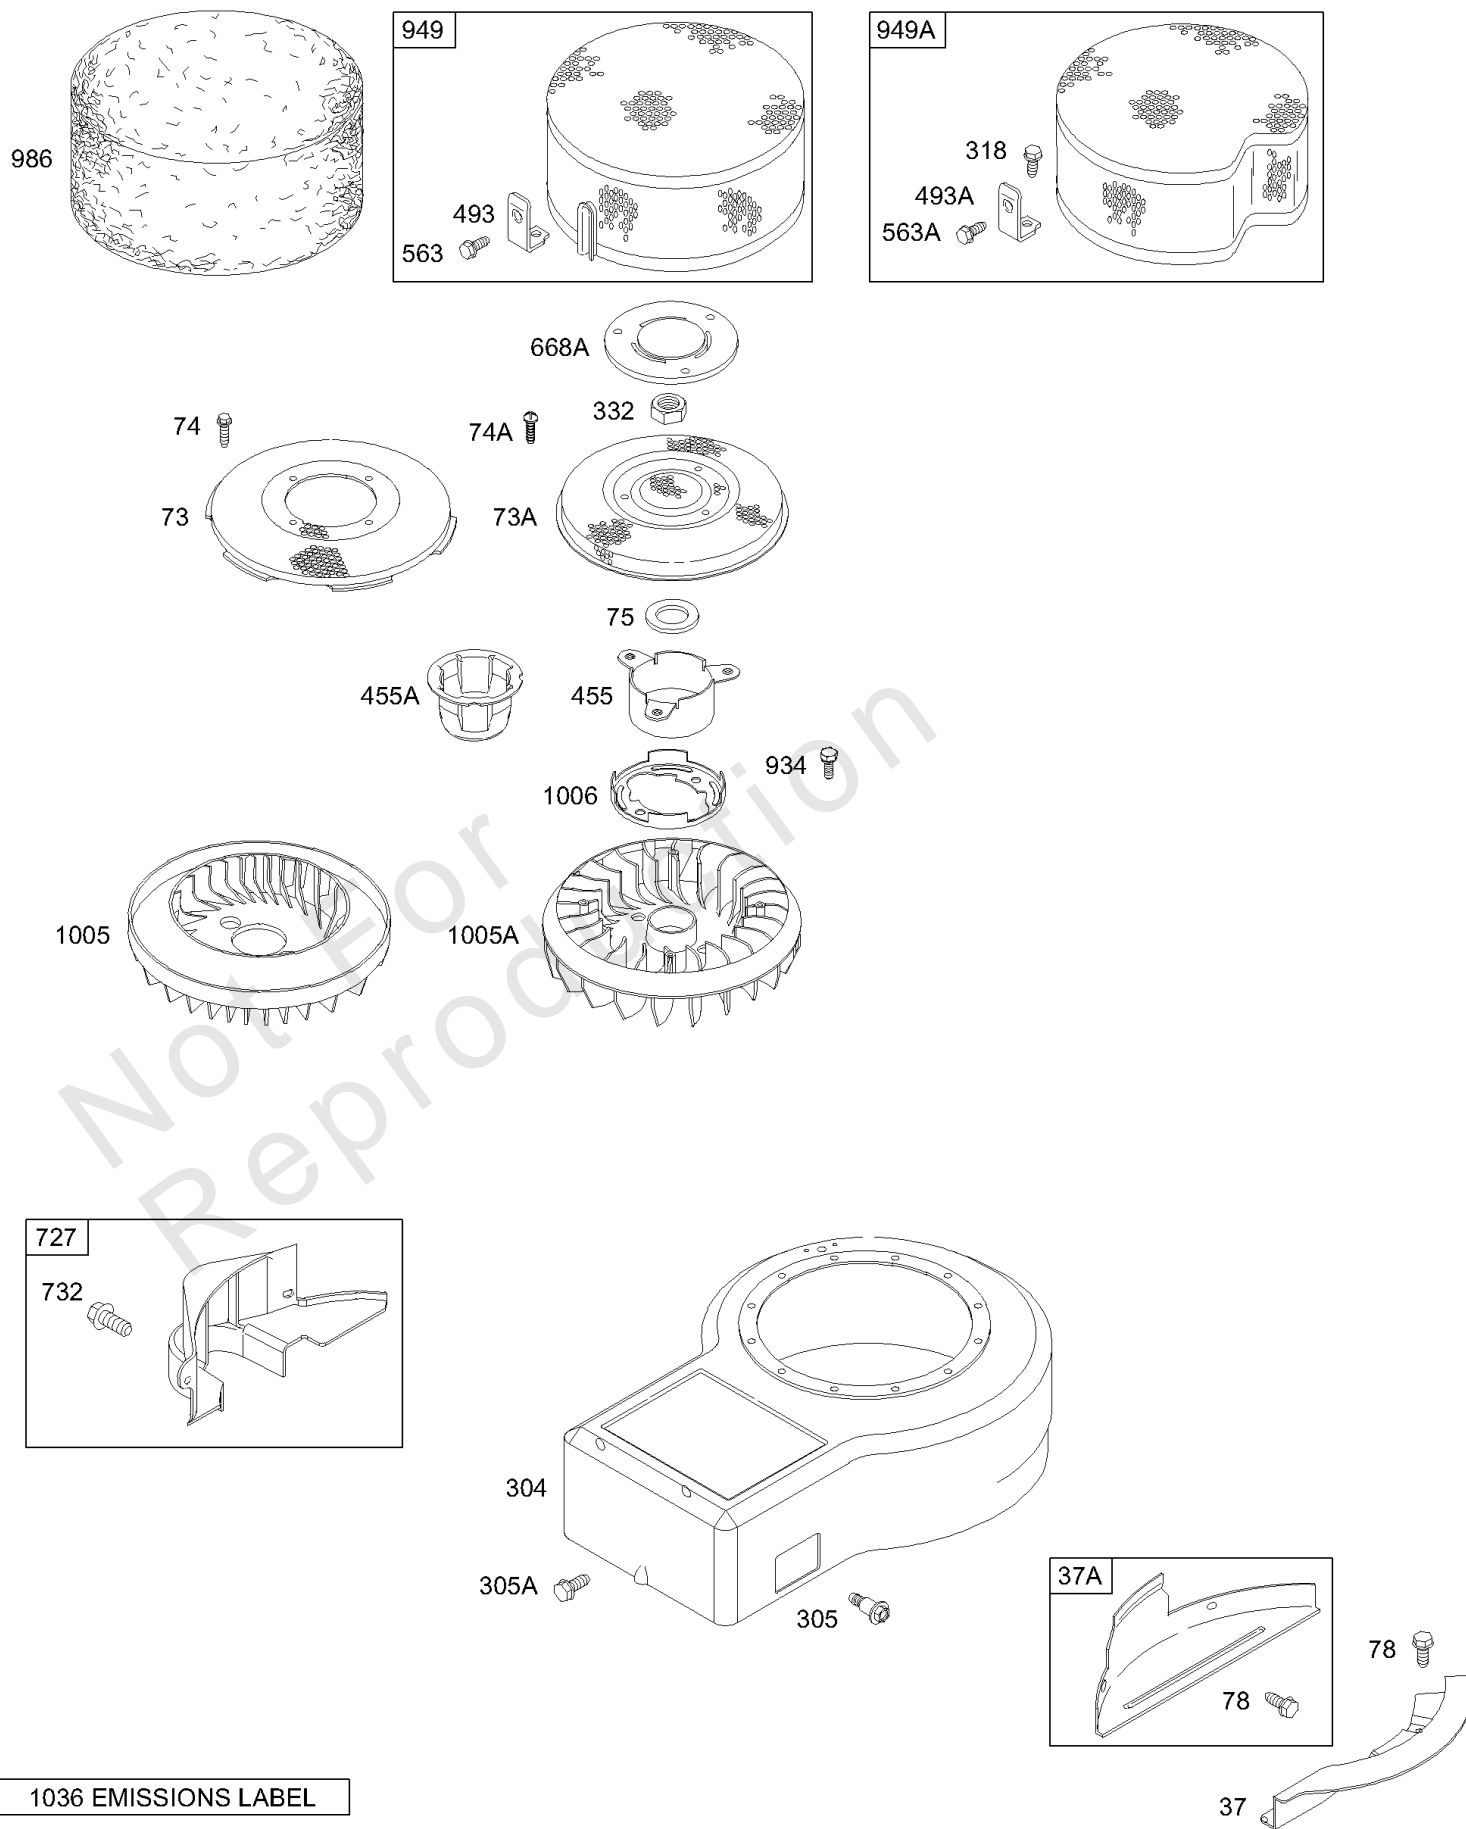

Alternator, Ignition

REF NO	PART NO	QTY	DESCRIPTION
333	492341		ARMATURE, Magneto
334	691061		SCREW -(Magneto Armature)
356	690799		WIRE, Stop
356A	398808		WIRE, Stop -(Cut To Required Length)
474	696578		ALTERNATOR -(DC Only)
474A	696459		ALTERNATOR -(Dual Circuit)
474C	696458		ALTERNATOR -(10/16 AMP)
474B	696457		ALTERNATOR -(Tri Circuit)
501	691185		REGULATOR -(16 Amp Regulated)
501A	691188		REGULATOR -(9 Amp Regulated)
526	690326		SCREW -(Regulator)
526A	692198		SCREW -(Regulator)
578	692306		WIRE ASSEMBLY
729	690596		CLIP, Wire
851	493880S		TERMINAL-SPARK PLUG
877	393456		WIRE/CONNECTOR, Alternator
877A	393814		WIRE/CONNECTOR, Alternator -(10 Amp Regulated)
877B	393537		WIRE/CONNECTOR, Alternator -(Tri Circuit) (9 Amp)
877C	399916		WIRE/CONN-ALTERNATOR
878	691237		HARNESS, Alternator
878A	691955		HARNESS, Alternator
1054	280275		TIE, Cable
1059	698516		KIT, Screw/Washer -(Alternator)
1119	691183		SCREW -(Alternator)