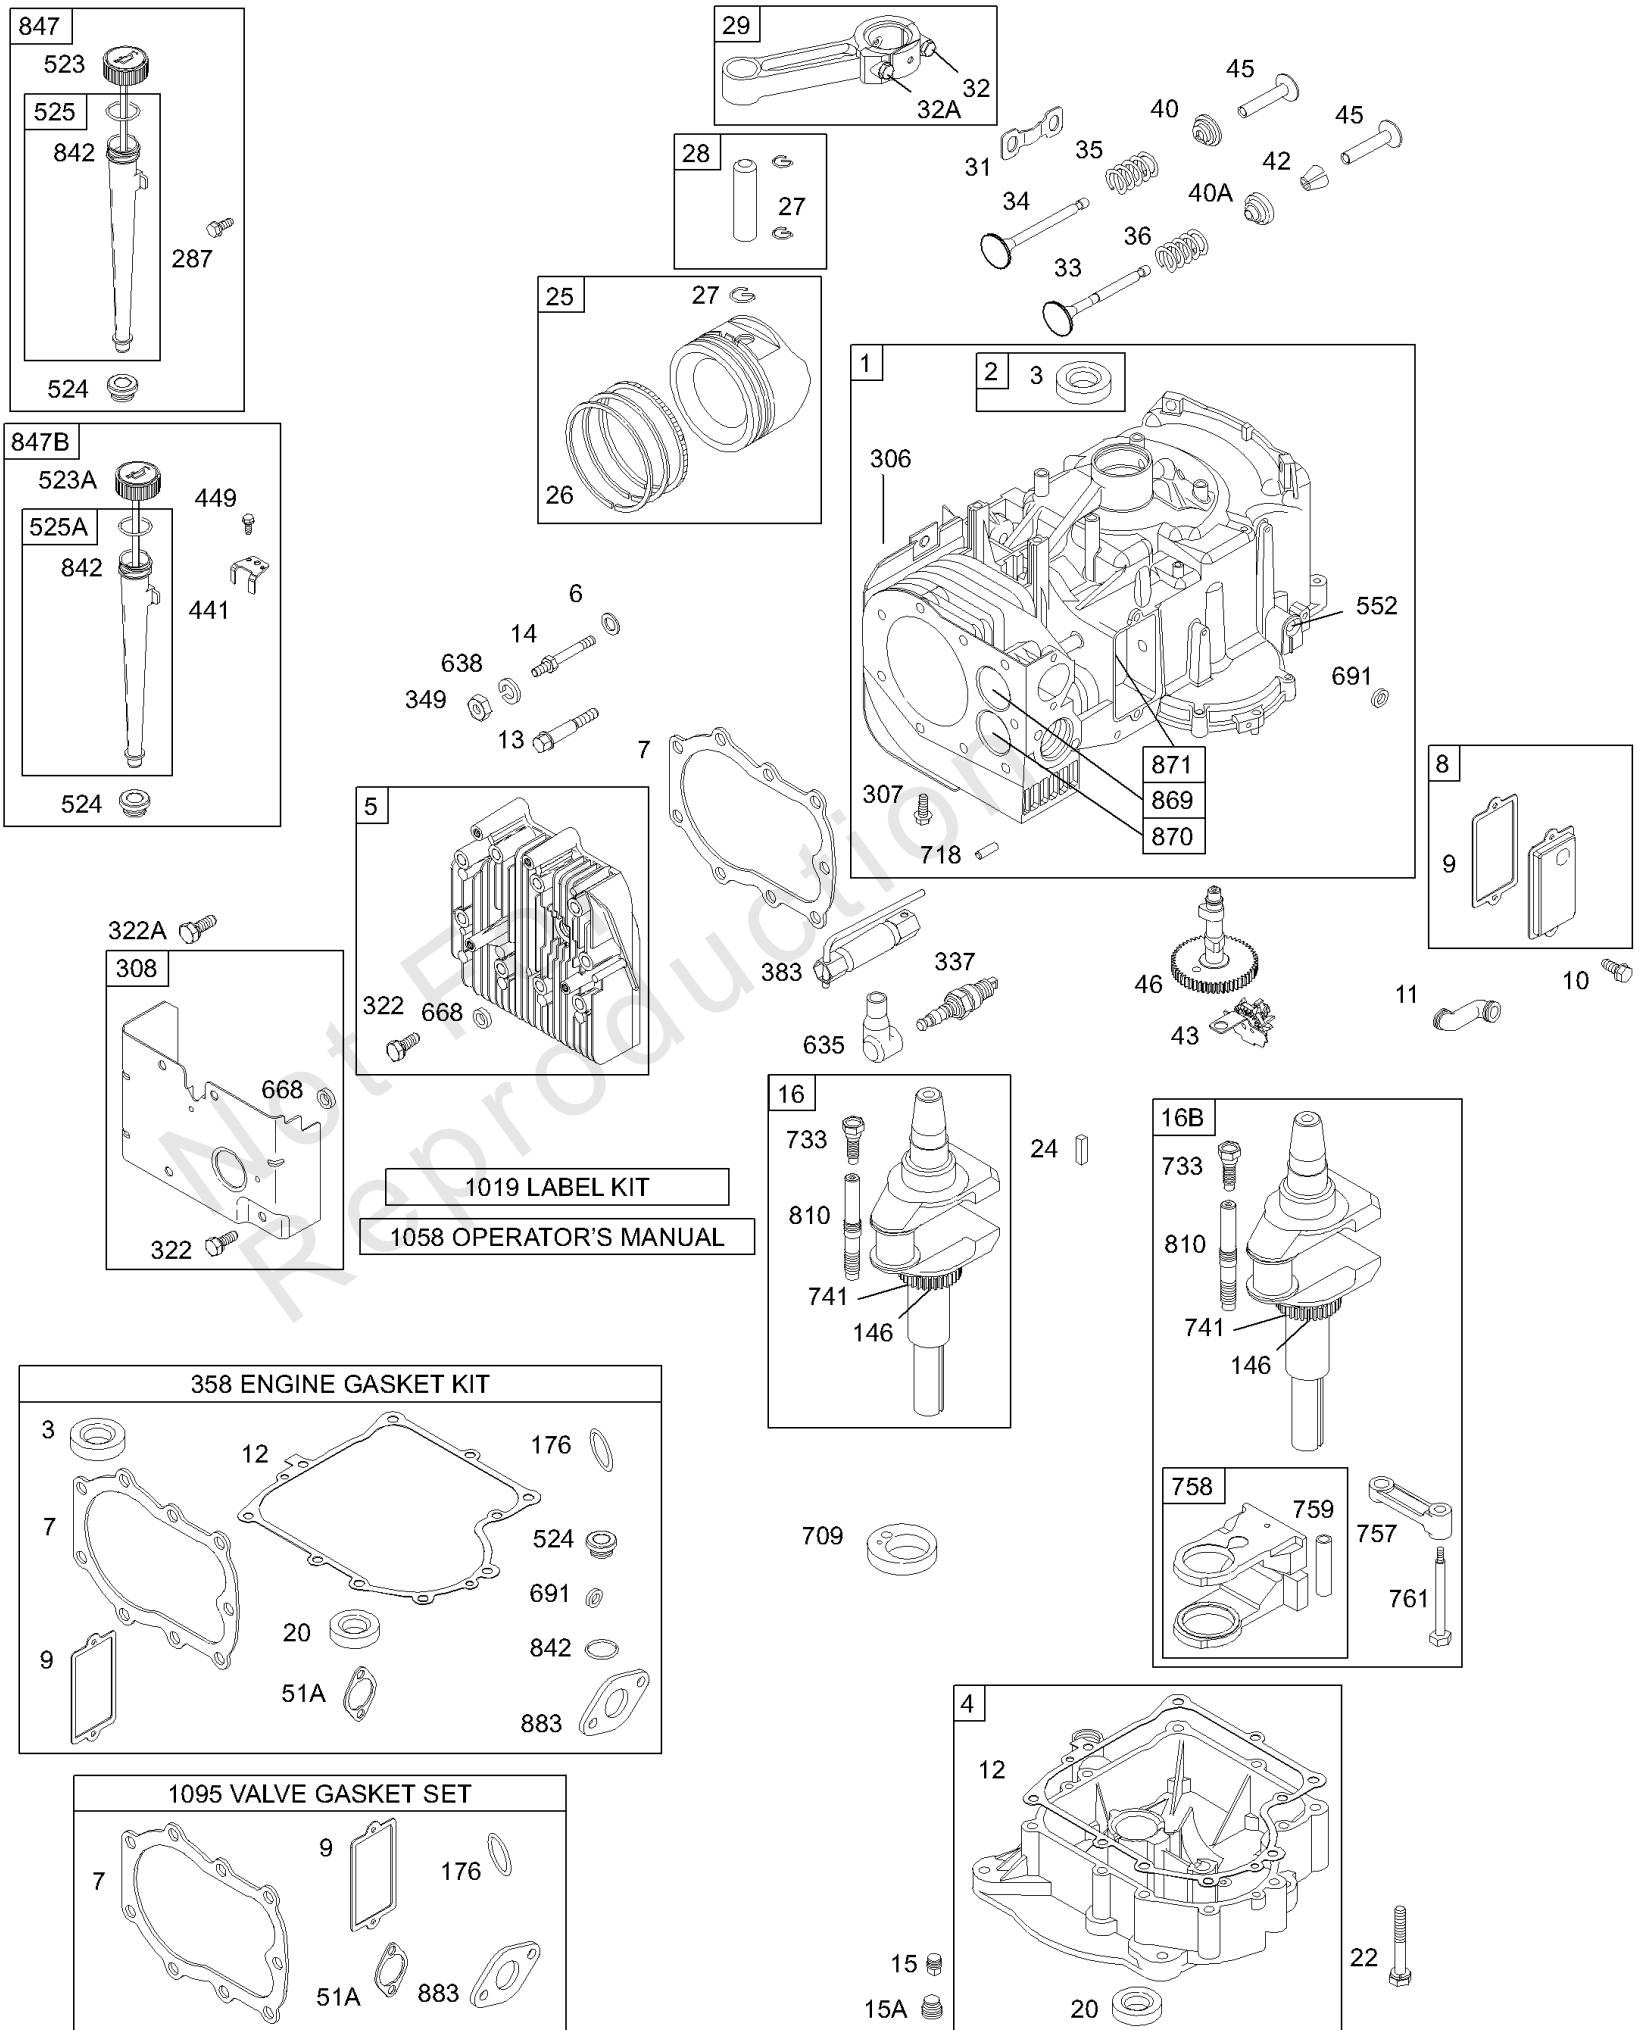

Cylinder, Piston, Oil, Sump, Cam, Head, Gasket Sets

REF NO	PART NO	QTY	DESCRIPTION
26	696406		SET, Ring -(.030 Oversize) -Used After Code Date 01060600
26	392331		SET, Ring -(Standard)(Chrome) -Used Before Code Date 01060700
26	499996		SET, Ring -(Standard) -Used Before Code Date 01060700
27	691792		LOCK, Piston Pin -Used Before Code Date 95101600
27	691299		LOCK, Piston Pin -Used After Code Date 95101500
28	391286		PIN, Piston -(.005 Oversize) -Used Before Code Date 95101600
28	498319		PIN, Piston -(Standard) -Used After Code Date 95101500
28	498320		PIN, Piston -(.005 Oversize) -Used After Code Date 95101500
28	299691		PIN, Piston -(Standard) -Used Before Code Date 95101600
29	495490		ROD, Connecting -(.020 Undersize)
29	494504S		ROD, Connecting -(Standard)
31	222299		LOCK, Rod Screw -Used Before Code Date 92090700
32	691133		SCREW -(Connecting Rod) (1 7/8)
32A	690348		SCREW -(Connecting Rod) (1 5/8)
33	262246S		VALVE, Exhaust
34	262247S		VALVE, Intake
35	691605		SPRING, Valve -(Intake)
36	691597		SPRING, Valve -(Exhaust)
40	690656		RETAINER, Valve -(Intake)
40A	691939		RETAINER-VALVE -(Exhaust)
42	494553		KEEPER, Valve -(Exhaust)
43	691968		SLINGER, Governor/Oil
45	691811		TAPPET, Valve
46	697668		CAMSHAFT
51A	272554S		GASKET, Intake
146	691639		KEY, Woodruff
176	691917		SEAL, O-Ring -(Air Cleaner Base)
287	691002		SCREW -(Dipstick Tube)
306	698477		SHIELD-CYLINDER
307	691003		SCREW -(Cylinder Shield)
308	491490		COVER, Cylinder Head