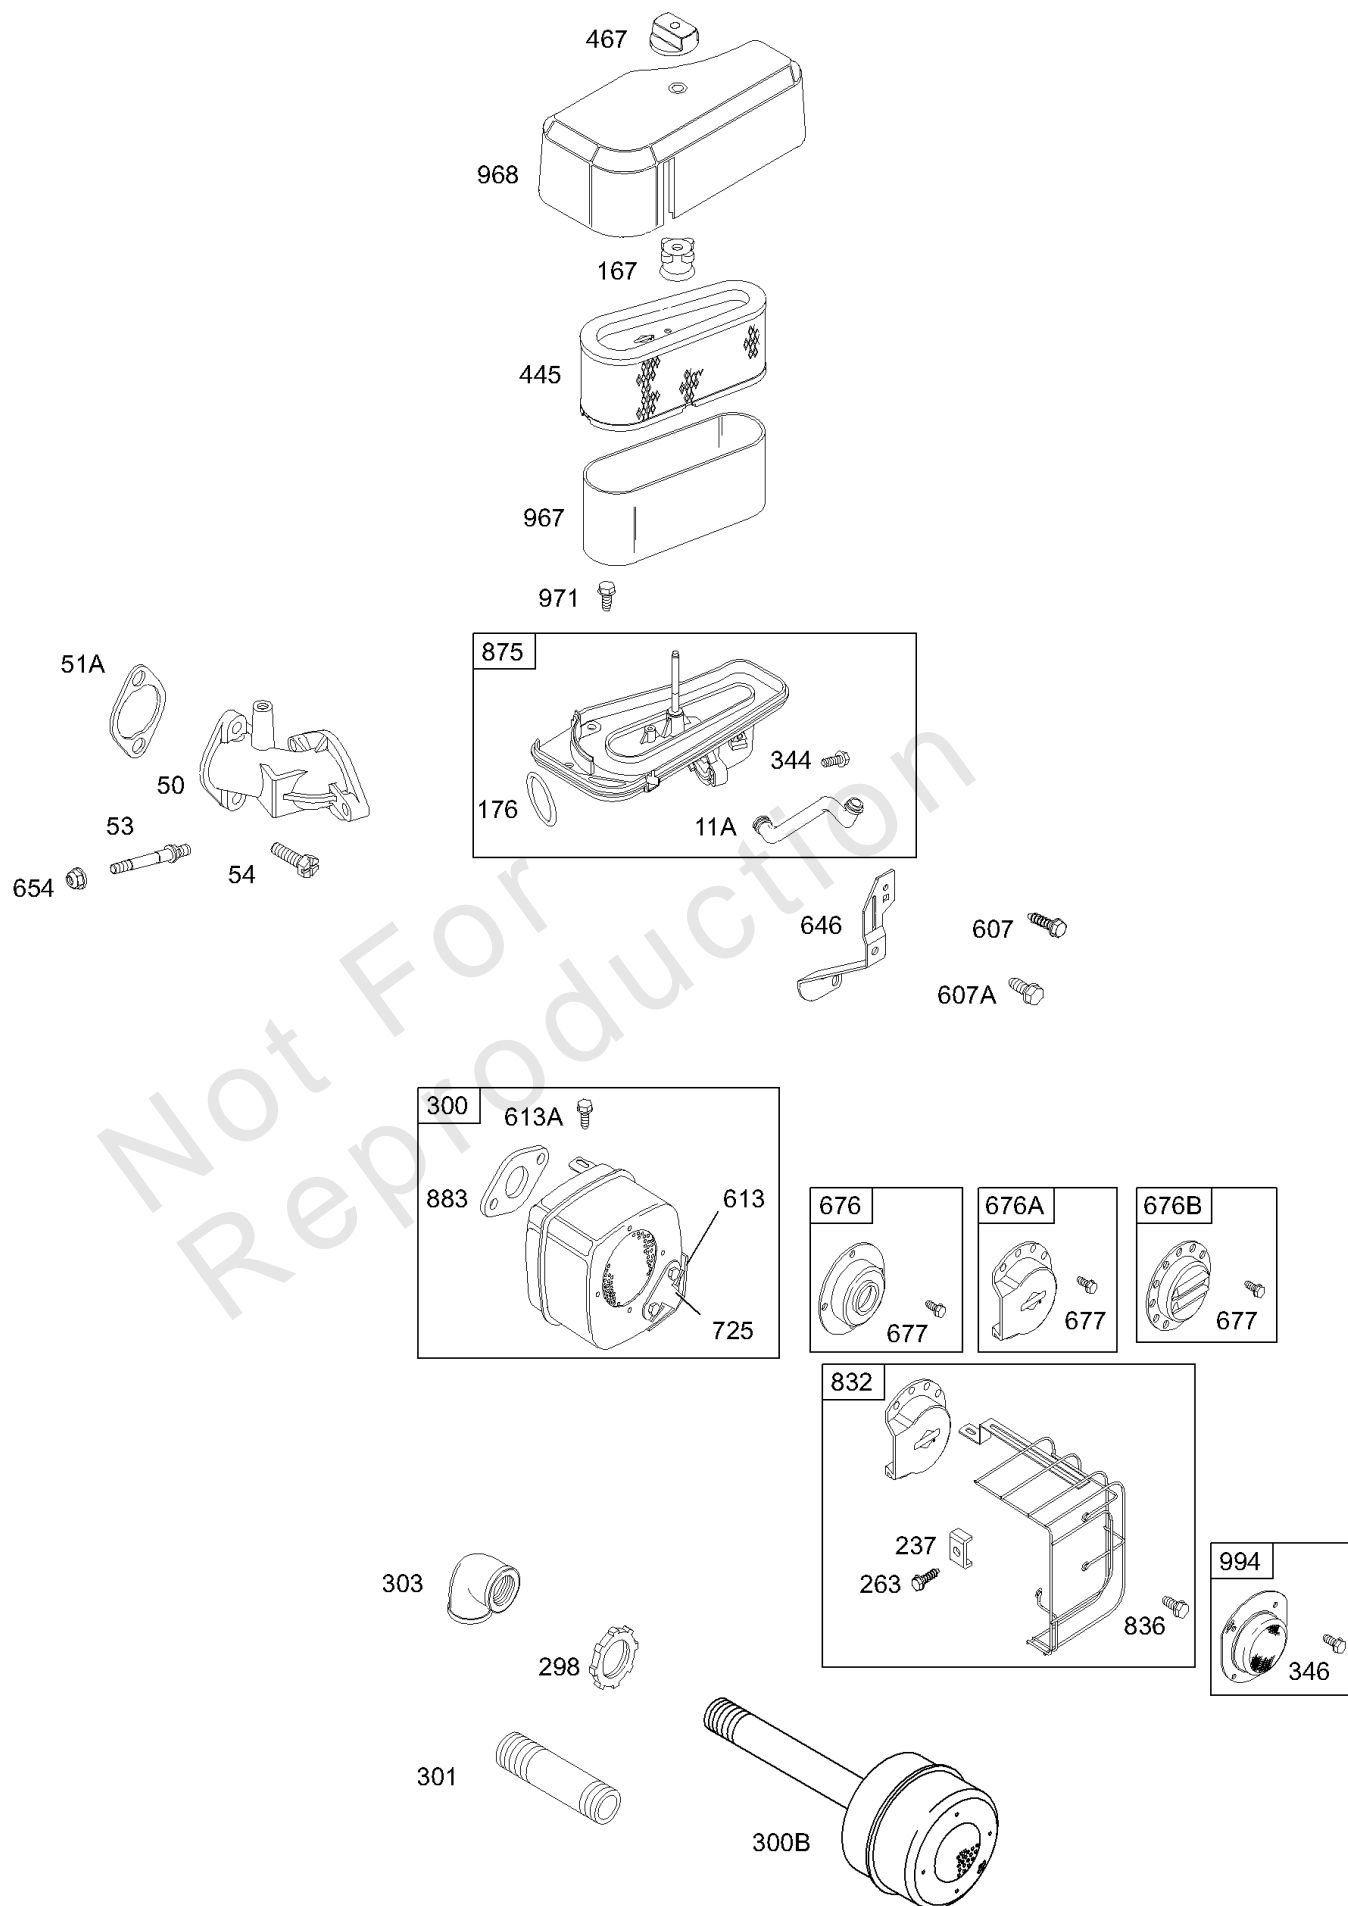

Model Components	Page
Air Cleaner, Muffler.....	4
Alternator, Ignition.....	6
Blower Housing, Screens.....	8
Carburetor, Gasket Sets/Kits.....	12
Controls, Fuel Tank, Springs.....	18
Cylinder, Piston, Oil, Sump, Cam, Head, Gasket Sets.....	22
Electric Starter.....	28
Flywheel, Rewind.....	32
Replacement Engine - US & Canada.....	36

Not For
Reproduction