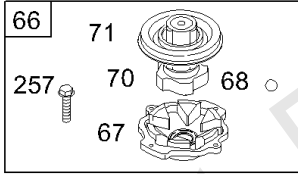

Flywheel, Rewind

REF NO	PART NO	QTY	DESCRIPTION
655	691734		ANCHOR-REWIND SPRING -Used Before Code Date 99102500
678	490817		SPACER-REWIND -(Rewind) -Used Before Code Date 99102500
689A	691855		SPRING-FRICTION -Used After Code Date 99102400
695	693109		SCREW -(Ring Gear)
726	-----		Gear-Ring -(Steel)(See Reference 23 for Service)
726A	696537		GEAR, Ring -(Aluminum)(Services Plastic Ring Gear Only)
783	693713		GEAR, Pinion -(Steel Ring Gear Only)
783A	695708		GEAR-PINION
930	691904		GUARD, Rewind -Used Before Code Date 99102500
1051	691265		RING, Retaining

Not For Reproduction