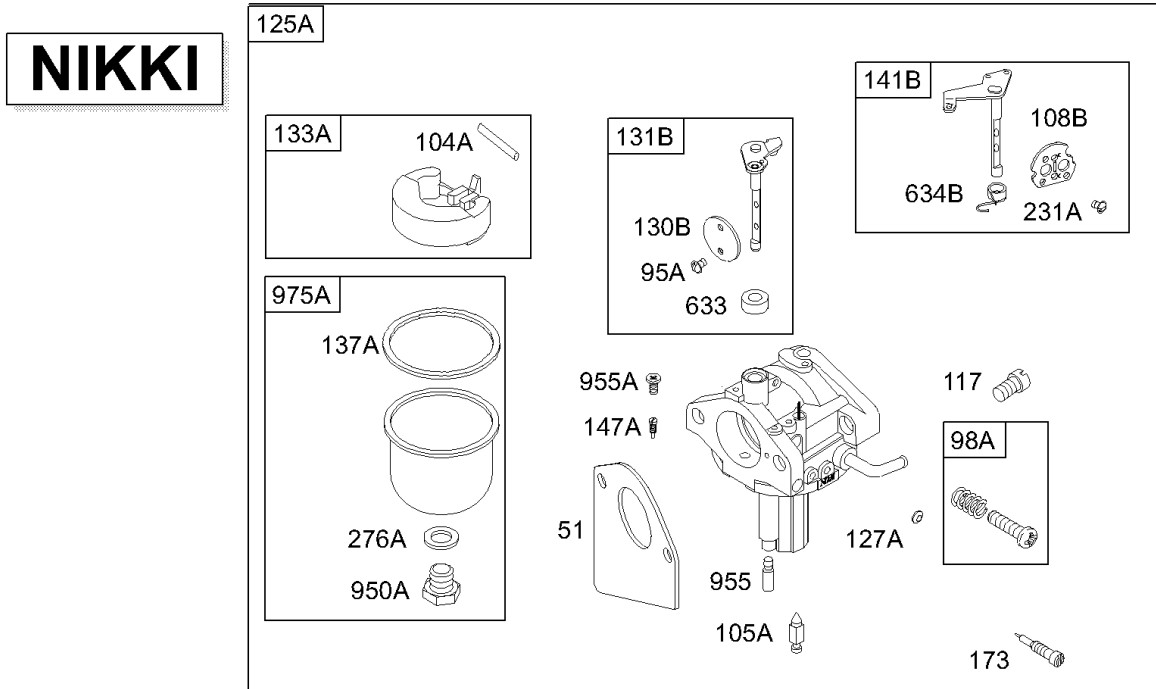

## Carburetor, Gasket Sets/Kits

REF NO	PART NO	QTY	DESCRIPTION
51	692284		GASKET, Intake
93	690602		BUSHING, Throttle Shaft
94	498030		KIT, Idle Mixture -(Lmt 153154,155,156)
94A	494383		KIT, Idle Mixture -(Lmt 71,101,102,113,114,116)
95	691636		SCREW -(Throttle Valve)
95A	690718		SCREW -(Throttle Valve)
98	495800		KIT, Idle Speed -(Idle Speed) (Lmt 54, 55, 91)
98A	694907		KIT, Idle Speed
104	690525		PIN, Float Hinge
104A	694918		PIN, Float Hinge
105	231855S		VALVE-FLOAT NEEDLE
105A	694922		VALVE, Float Needle
106	690577		SEAT, Inlet -(Gravity Feed Carburetor)
108	690464		VALVE, Choke -(Manual Choke)
108A	692344		VALVE, Choke -(Choke A Matic)
108B	694923		VALVE, Choke
117	690880		JET, Main -(Standard)
121	497535		KIT, Carburetor Overhaul -(LMT 5, 37, 77)
121	499220		KIT, Carburetor Overhaul -(LMT 92, 93, 94, 95, 96, 108, 111, 162, 165, 169)
121	499231		KIT, Carburetor Overhaul -(LMT 97, 99, 133, 135, 136, 157, 158, 159, 160, 166, 168)
121	697884		KIT, Carburetor Overhaul -(696160, 696162, 696164, 696166, 697212, 697213, 697214, 697906)
121	497481		KIT, Carburetor Overhaul -(LMT 63, 65, 66)
121A	694930		KIT, Carburetor Overhaul -(Nikki Carburetor)
125	698171		CARBURETOR -(696160, 696162, 696164, 696166, 697212, 697213, 697214, 697906)
125	498027		CARBURETOR -(Walbro) (Gravity Feed)
125	499158		CARBURETOR -(Walbro)(Pump Feed)
125A	694941		CARBURETOR -(Nikki Carburetor)
127	695005		PLUG, Welch
127	694524		PLUG, Welch -(696160, 696162, 696164, 696166, 697212, 697213, 697214, 697906)
127A	694916		PLUG, Welch
130	690468		VALVE, Throttle -(LMT 111, 169)
130A	691750		VALVE, Throttle
130B	694917		VALVE, Throttle
131	494885		KIT, Throttle Shaft -(LMT 111, 169)
131A	494379		KIT, Throttle Shaft
131B	694909		KIT, Throttle Shaft -(Nikki Carburetor)