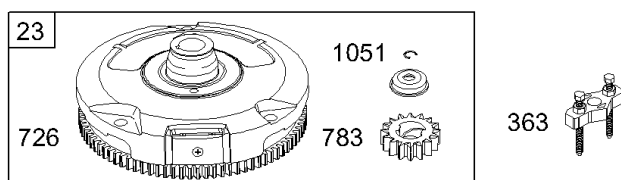

Flywheel, Rewind

REF NO	PART NO	QTY	DESCRIPTION
23	693557		FLYWHEEL -(Steel Ring Gear)
23B	693555		FLYWHEEL -(Rewind Starter)
55	695130		HOUSING, Rewind Starter -Used After Code Date 99102400
55A	393576		HOUSING, Rewind Starter -Used Before Code Date 99102500
56	695129		PULLEY, Starter -Used After Code Date 99102400
56A	295871		PULLEY, Starter -Used Before Code Date 99102500
57	695131		SPRING, Rewind Starter -Used After Code Date 99102400
57A	490179		SPRING-REWIND STR -Used Before Code Date 99102500
58	695132		ROPE, Starter -Used After Code Date 99102400
58A	692188		ROPE, Starter -Used Before Code Date 99102500
59	490653		INSERT, Grip
60	490652		GRIP-STARTER ROPE
63	690547		SPRING, Ratchet -Used Before Code Date 99102500
64	691920		ADAPTER, Ratchet Spring -Used Before Code Date 99102500
65	695453		SCREW -(Rewind Starter) -Used After Code Date 99102400
65A	690837		SCREW -(Rewind Starter) -Used Before Code Date 99102500
66	399671		CLUTCH-STARTER -Used Before Code Date 99102500
67	394897		HOUSING, Clutch -Used Before Code Date 99102500
68	691604		BALL, Clutch -Used Before Code Date 99102500
70	691945		RATCHET-CLUTCH -Used Before Code Date 99102500
71	691359		COVER, Ratchet -Used Before Code Date 99102500
165	693148		NUT -(Ring Gear)
257	691660		SCREW -(Starter Clutch)
363	19203		PULLER, Flywheel
456	695128		PLATE, Pawl Friction -Used After Code Date 99102400
459	281505S		PAWL-RATCHET -Used After Code Date 99102400
592	690800		NUT -(Rewind Starter) -Used Before Code Date 99102500
597	691696		SCREW -(Pawl Friction Plate) -Used After Code Date 99102400
608	695058		STARTER, Rewind -Used After Code Date 99102400
608A	390391		STARTER, Rewind -Used Before Code Date 99102500