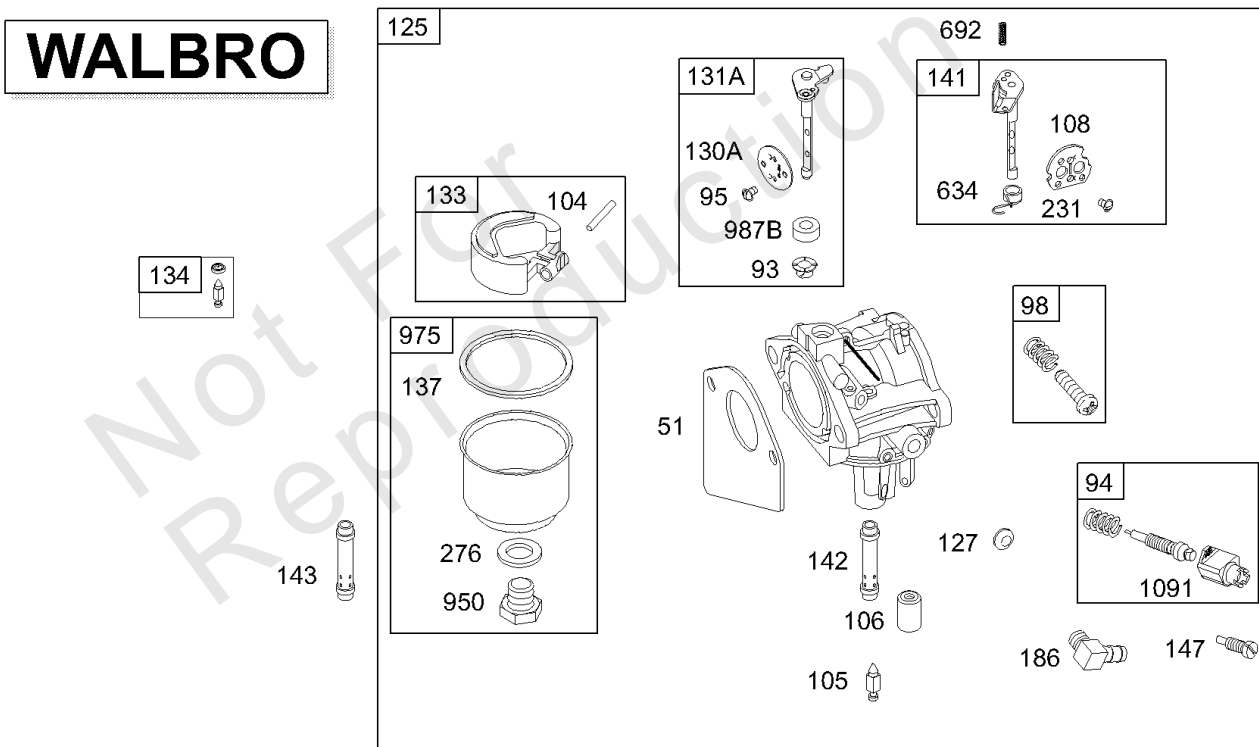

## Carburetor, Gasket Sets/Kits

REF NO	PART NO	QTY	DESCRIPTION
51	692284		GASKET, Intake
93	690602		BUSHING, Throttle Shaft
94	498030		KIT, Idle Mixture -(Lmt 153154,155,156)
94A	494383		KIT, Idle Mixture -(Lmt 71,101,102,113,114,116)
95	691636		SCREW -(Throttle Valve)
95A	690718		SCREW -(Throttle Valve)
98	495800		KIT, Idle Speed -(Idle Speed) (Lmt 54, 55, 91)
98A	694907		KIT, Idle Speed
104	690525		PIN, Float Hinge
104A	694918		PIN, Float Hinge
105	231855S		VALVE-FLOAT NEEDLE
105A	694922		VALVE, Float Needle
106	690577		SEAT, Inlet -(Gravity Feed Carburetor)
108	690464		VALVE, Choke -(Manual Choke)
108A	692344		VALVE, Choke -(Choke A Matic)
108B	694923		VALVE, Choke
117	690880		JET, Main -(Standard)
121	497535		KIT, Carburetor Overhaul -(LMT 5, 37, 77)
121	499220		KIT, Carburetor Overhaul -(LMT 92, 93, 94, 95, 96, 108, 111, 162, 165, 169)
121	499231		KIT, Carburetor Overhaul -(LMT 97, 99, 133, 135, 136, 157, 158, 159, 160, 166, 168)
121	697884		KIT, Carburetor Overhaul -(696160, 696162, 696164, 696166, 697212, 697213, 697214, 697906)
121	497481		KIT, Carburetor Overhaul -(LMT 63, 65, 66)
121A	694930		KIT, Carburetor Overhaul -(Nikki Carburetor)
125	698171		CARBURETOR -(696160, 696162, 696164, 696166, 697212, 697213, 697214, 697906)
125	498027		CARBURETOR -(Walbro) (Gravity Feed)
125	499158		CARBURETOR -(Walbro)(Pump Feed)
125A	694941		CARBURETOR -(Nikki Carburetor)
127	695005		PLUG, Welch
127	694524		PLUG, Welch -(696160, 696162, 696164, 696166, 697212, 697213, 697214, 697906)
127A	694916		PLUG, Welch
130	690468		VALVE, Throttle -(LMT 111, 169)
130A	691750		VALVE, Throttle
130B	694917		VALVE, Throttle
131	494885		KIT, Throttle Shaft -(LMT 111, 169)
131A	494379		KIT, Throttle Shaft
131B	694909		KIT, Throttle Shaft -(Nikki Carburetor)