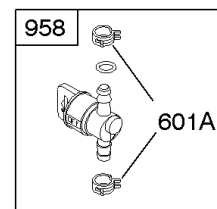

Carburetor, Fuel Supply, Kit - Carburetor Overhaul

REF NO	PART NO	QTY	DESCRIPTION
135	698780		TUBE, Fuel Transfer -(Walbro)
137	281165S		GASKET, Float Bowl -(Walbro)
137A	698781		GASKET, Float Bowl -(Nikki)
141	790902		KIT, Choke Shaft -(Walbro)
141B	698778		KIT, Choke Shaft -(Nikki)
142	697140		NOZZLE, Carburetor -(Standard)
187	791766		LINE, Fuel -(Cut To Required Length)
187B	791805		LINE, Fuel -(Formed)(10-1/4" Long)(Cut to Required Length)
240	394358S		FILTER, Fuel -(White, 75 Microns)
276	692255		WASHER, Sealing
276A	695410		WASHER, Sealing
385	694476		SCREW -(Fuel Pump)
385A	690297		SCREW -(Fuel Pump)
431	697122		MANIFOLD, Intake
601	791850		CLAMP, Hose
601A	691038		CLAMP, Hose
617	692138		SEAL, O-Ring -(Intake Manifold)
634	690802		SPRING/SEAL ASSEMBLY -(Walbro)
634B	698779		SPRING/SEAL ASSEMBLY -(Nikki)
692	690572		SPRING, Detent
947	694393		SOLENOID, Fuel
947A	699915		SOLENOID, Fuel
950	691657		SCREW -(Float Bowl)
958	698183		VALVE, Fuel Shut Off -(Plastic)
975	495933		BOWL, Float -(Walbro)
975A	699502		BOWL, Float -(Nikki)
977	690192		SET, Carburetor Gasket -(Walbro)
987	691326		SEAL, Choke/Throttle Shaft -(Walbro)
987A	698777		SEAL, Choke/Throttle Shaft -(Nikki)
1091	691333		CAP, Limiter
1127	695407		SCREW -(Float Bowl) (Float Bowl to Carburetor Body)
1266	691917		SEAL, O-Ring -(Intake Elbow)
1266A	697123		SEAL, O-Ring -(Intake Elbow)