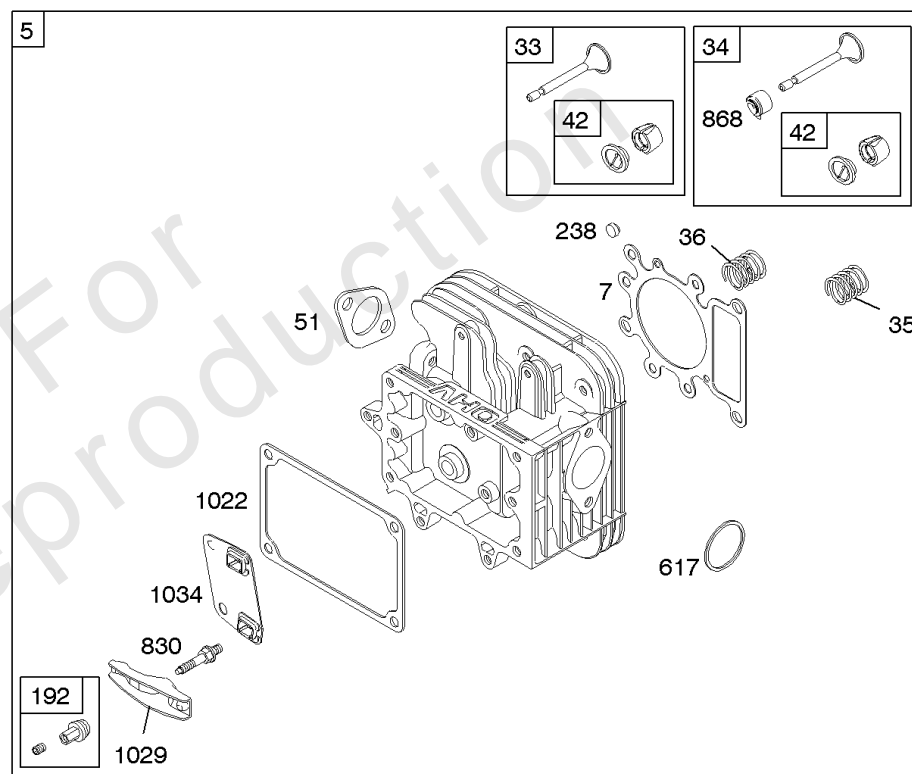

Cylinder Head, Gasket Set - Valve, Lubrication, Valves

REF NO	PART NO	QTY	DESCRIPTION
5	698148		HEAD, Cylinder -Used Before Code Date 06021300
5	792360		HEAD, Cylinder -Used After Code Date 06021200
7	273280S		GASKET, Cylinder Head
13	690360		SCREW -(Cylinder Head)
33	695760		VALVE, Exhaust -Used Before Code Date 06021300
33	791934		VALVE, Exhaust -Used After Code Date 06021200
34	791935		VALVE, Intake -Used After Code Date 06021200
34	695761		VALVE, Intake -Used Before Code Date 06021300
35	691279		SPRING, Valve -(Intake)
36	691279		SPRING, Valve -(Exhaust)
42	499586		KEEPER, Valve
45	690564		TAPPET, Valve
50	690193		MANIFOLD, Intake
51	692137		GASKET-INTAKE
53	690227		STUD -(Carburetor)
54	691148		SCREW -(Intake Manifold)
192	691986		ADJUSTER, Rocker Arm
238	691843		CAP, Valve
337	691043		PLUG, Spark
383	89838S		WRENCH-SPARK PLUG
523	699908		DIPSTICK
524	691032		SEAL, O-Ring
525	697184		TUBE, Dipstick
617	692138		SEAL, O-Ring -(Intake Manifold)
635	691909		BOOT, Spark Plug
654	690958		NUT -(Carburetor)
830	691095		STUD, Rocker Arm
842	691031		SEAL, O-Ring -(Dipstick Tube)
847	790442		DIPSTICK/TUBE ASSEMBLY
868	690968		SEAL, Valve
883	692236		GASKET, Exhaust
914	691108		SCREW -(Rocker Cover)
1022	272475S		GASKET, Rocker Cover
1023	692492		COVER, Rocker -Used Before Code Date 05020100
1023	791079		COVER, Rocker -Used After Code Date 05013100
1026	692011		ROD, Push -(Exhaust)
1026	692003		ROD, Push -(Intake)
1029	691751		ARM, Rocker