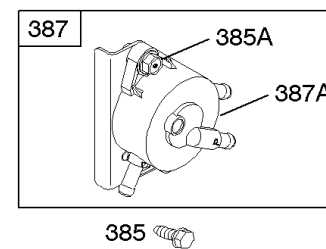

Carburetor, Fuel Supply, Kit - Carburetor Overhaul

REF NO	PART NO	QTY	DESCRIPTION
135	698780		TUBE, Fuel Transfer -(Walbro)
137	281165S		GASKET, Float Bowl -(Walbro)
137A	698781		GASKET, Float Bowl -(Nikki)
141	790902		KIT, Choke Shaft -(Walbro)
141B	698778		KIT, Choke Shaft -(Nikki)
142	697140		NOZZLE, Carburetor -(Standard)
187	791766		LINE, Fuel -(Cut To Required Length)
187B	791805		LINE, Fuel -(Formed)(10-1/4" Long)(Cut to Required Length)
240	394358S		FILTER, Fuel -(White, 75 Microns)
276	692255		WASHER, Sealing
276A	695410		WASHER, Sealing
385	694476		SCREW -(Fuel Pump)
385A	690297		SCREW -(Fuel Pump)
431	697122		MANIFOLD, Intake
601	791850		CLAMP, Hose
601A	691038		CLAMP, Hose
617	692138		SEAL, O-Ring -(Intake Manifold)
634	690802		SPRING/SEAL ASSEMBLY -(Walbro)
634B	698779		SPRING/SEAL ASSEMBLY -(Nikki)
692	690572		SPRING, Detent
947	694393		SOLENOID, Fuel
947A	699915		SOLENOID, Fuel
950	691657		SCREW -(Float Bowl)
958	698183		VALVE, Fuel Shut Off -(Plastic)
975	495933		BOWL, Float -(Walbro)
975A	699502		BOWL, Float -(Nikki)
977	690192		SET, Carburetor Gasket -(Walbro)
987	691326		SEAL, Choke/Throttle Shaft -(Walbro)
987A	698777		SEAL, Choke/Throttle Shaft -(Nikki)
1091	691333		CAP, Limiter
1127	695407		SCREW -(Float Bowl) (Float Bowl to Carburetor Body)
1266	691917		SEAL, O-Ring -(Intake Elbow)
1266A	697123		SEAL, O-Ring -(Intake Elbow)