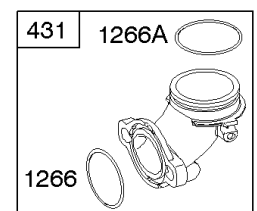

Carburetor, Fuel Supply, Kit - Carburetor Overhaul

REF NO	PART NO	QTY	DESCRIPTION
135	698780		TUBE, Fuel Transfer -(Walbro)
137	281165S		GASKET, Float Bowl -(Walbro)
137A	698781		GASKET, Float Bowl -(Nikki)
141	790902		KIT, Choke Shaft -(Walbro)
141B	698778		KIT, Choke Shaft -(Nikki)
142	697140		NOZZLE, Carburetor -(Standard)
187	791766		LINE, Fuel -(Cut To Required Length)
187B	791805		LINE, Fuel -(Formed)(10-1/4" Long)(Cut to Required Length)
240	394358S		FILTER, Fuel -(White, 75 Microns)
276	692255		WASHER, Sealing
276A	695410		WASHER, Sealing
385	694476		SCREW -(Fuel Pump)
385A	690297		SCREW -(Fuel Pump)
431	697122		MANIFOLD, Intake
601	791850		CLAMP, Hose
601A	691038		CLAMP, Hose
617	692138		SEAL, O-Ring -(Intake Manifold)
634	690802		SPRING/SEAL ASSEMBLY -(Walbro)
634B	698779		SPRING/SEAL ASSEMBLY -(Nikki)
692	690572		SPRING, Detent
947	694393		SOLENOID, Fuel
947A	699915		SOLENOID, Fuel
950	691657		SCREW -(Float Bowl)
958	698183		VALVE, Fuel Shut Off -(Plastic)
975	495933		BOWL, Float -(Walbro)
975A	699502		BOWL, Float -(Nikki)
977	690192		SET, Carburetor Gasket -(Walbro)
987	691326		SEAL, Choke/Throttle Shaft -(Walbro)
987A	698777		SEAL, Choke/Throttle Shaft -(Nikki)
1091	691333		CAP, Limiter
1127	695407		SCREW -(Float Bowl) (Float Bowl to Carburetor Body)
1266	691917		SEAL, O-Ring -(Intake Elbow)
1266A	697123		SEAL, O-Ring -(Intake Elbow)