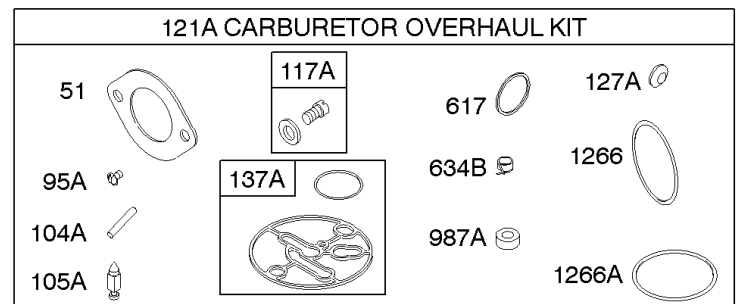

Carburetor, Fuel Supply, Kit - Carburetor Overhaul

REF NO	PART NO	QTY	DESCRIPTION
51	692137		GASKET-INTAKE
93	690602		BUSHING, Throttle Shaft
94	498030		KIT, Idle Mixture -(Walbro)
94A	695425		KIT, Idle Mixture -(Nikki)
95	691636		SCREW -(Throttle Valve) (Walbro)
95A	690718		SCREW -(Throttle Valve) (Nikki)
98	495800		KIT, Idle Speed -(Walbro)
98A	695408		KIT, Idle Speed -(Nikki)
104	690525		PIN, Float Hinge -(Walbro)
104A	694918		PIN, Float Hinge -(Nikki)
105	231855S		VALVE-FLOAT NEEDLE -(Walbro)
105A	696136		VALVE, Float Needle -(Nikki)
106	690577		SEAT, Inlet -(Walbro)(Gravity Feed)
106	691780		SEAT, Inlet -(Walbro)(Pump Feed)
108	692344		VALVE, Choke -(Walbro)
108B	695419		VALVE, Choke -(Nikki)
117	694352		JET, Main -(Standard) (Walbro)
117A	699457		JET, Main -(Standard) (Nikki)
118	697228		JET, Main -(High Altitude) (Walbro)
118A	699458		JET, Main -(High Altitude) (Nikki)
121	697241		KIT, Carburetor Overhaul -(Walbro)
121A	699521		KIT, Carburetor Overhaul -(Nikki)
125	791888		CARBURETOR -(Walbro)(Gravity Feed)
127	695005		PLUG, Welch -(Walbro)
127A	690727		PLUG, Welch -(Nikki)
130	691750		VALVE, Throttle -(Walbro)
130A	699500		VALVE, Throttle -(Nikki)
131	790901		KIT, Throttle Shaft -(Walbro)
131A	699501		KIT, Throttle Shaft -(Nikki)
133	494381		FLOAT, Carburetor -(Walbro)
133A	694914		FLOAT, Carburetor -(Nikki)