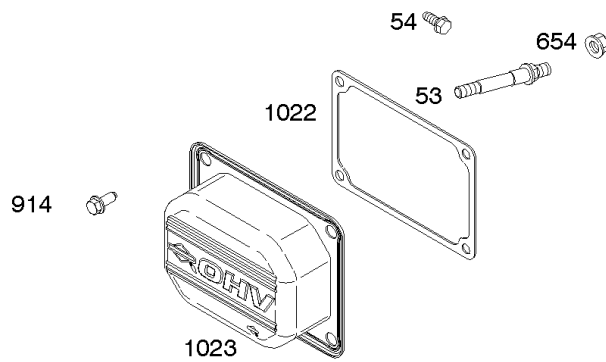

Cylinder Head, Gasket Set - Valve, Lubrication, Valves

REF NO	PART NO	QTY	DESCRIPTION
5	698148		HEAD, Cylinder -Used Before Code Date 06021300
5	792360		HEAD, Cylinder -Used After Code Date 06021200
7	273280S		GASKET, Cylinder Head
13	690360		SCREW -(Cylinder Head)
33	695760		VALVE, Exhaust -Used Before Code Date 06021300
33	791934		VALVE, Exhaust -Used After Code Date 06021200
34	791935		VALVE, Intake -Used After Code Date 06021200
34	695761		VALVE, Intake -Used Before Code Date 06021300
35	691279		SPRING, Valve -(Intake)
36	691279		SPRING, Valve -(Exhaust)
42	499586		KEEPER, Valve
45	690564		TAPPET, Valve
50	690193		MANIFOLD, Intake
51	692137		GASKET-INTAKE
53	690227		STUD -(Carburetor)
54	691148		SCREW -(Intake Manifold)
192	691986		ADJUSTER, Rocker Arm
238	691843		CAP, Valve
337	691043		PLUG, Spark
383	89838S		WRENCH-SPARK PLUG
523	699908		DIPSTICK
524	691032		SEAL, O-Ring
525	697184		TUBE, Dipstick
617	692138		SEAL, O-Ring -(Intake Manifold)
635	691909		BOOT, Spark Plug
654	690958		NUT -(Carburetor)
830	691095		STUD, Rocker Arm
842	691031		SEAL, O-Ring -(Dipstick Tube)
847	790442		DIPSTICK/TUBE ASSEMBLY
868	690968		SEAL, Valve
883	692236		GASKET, Exhaust
914	691108		SCREW -(Rocker Cover)
1022	272475S		GASKET, Rocker Cover
1023	692492		COVER, Rocker -Used Before Code Date 05020100
1023	791079		COVER, Rocker -Used After Code Date 05013100
1026	692011		ROD, Push -(Exhaust)
1026	692003		ROD, Push -(Intake)
1029	691751		ARM, Rocker