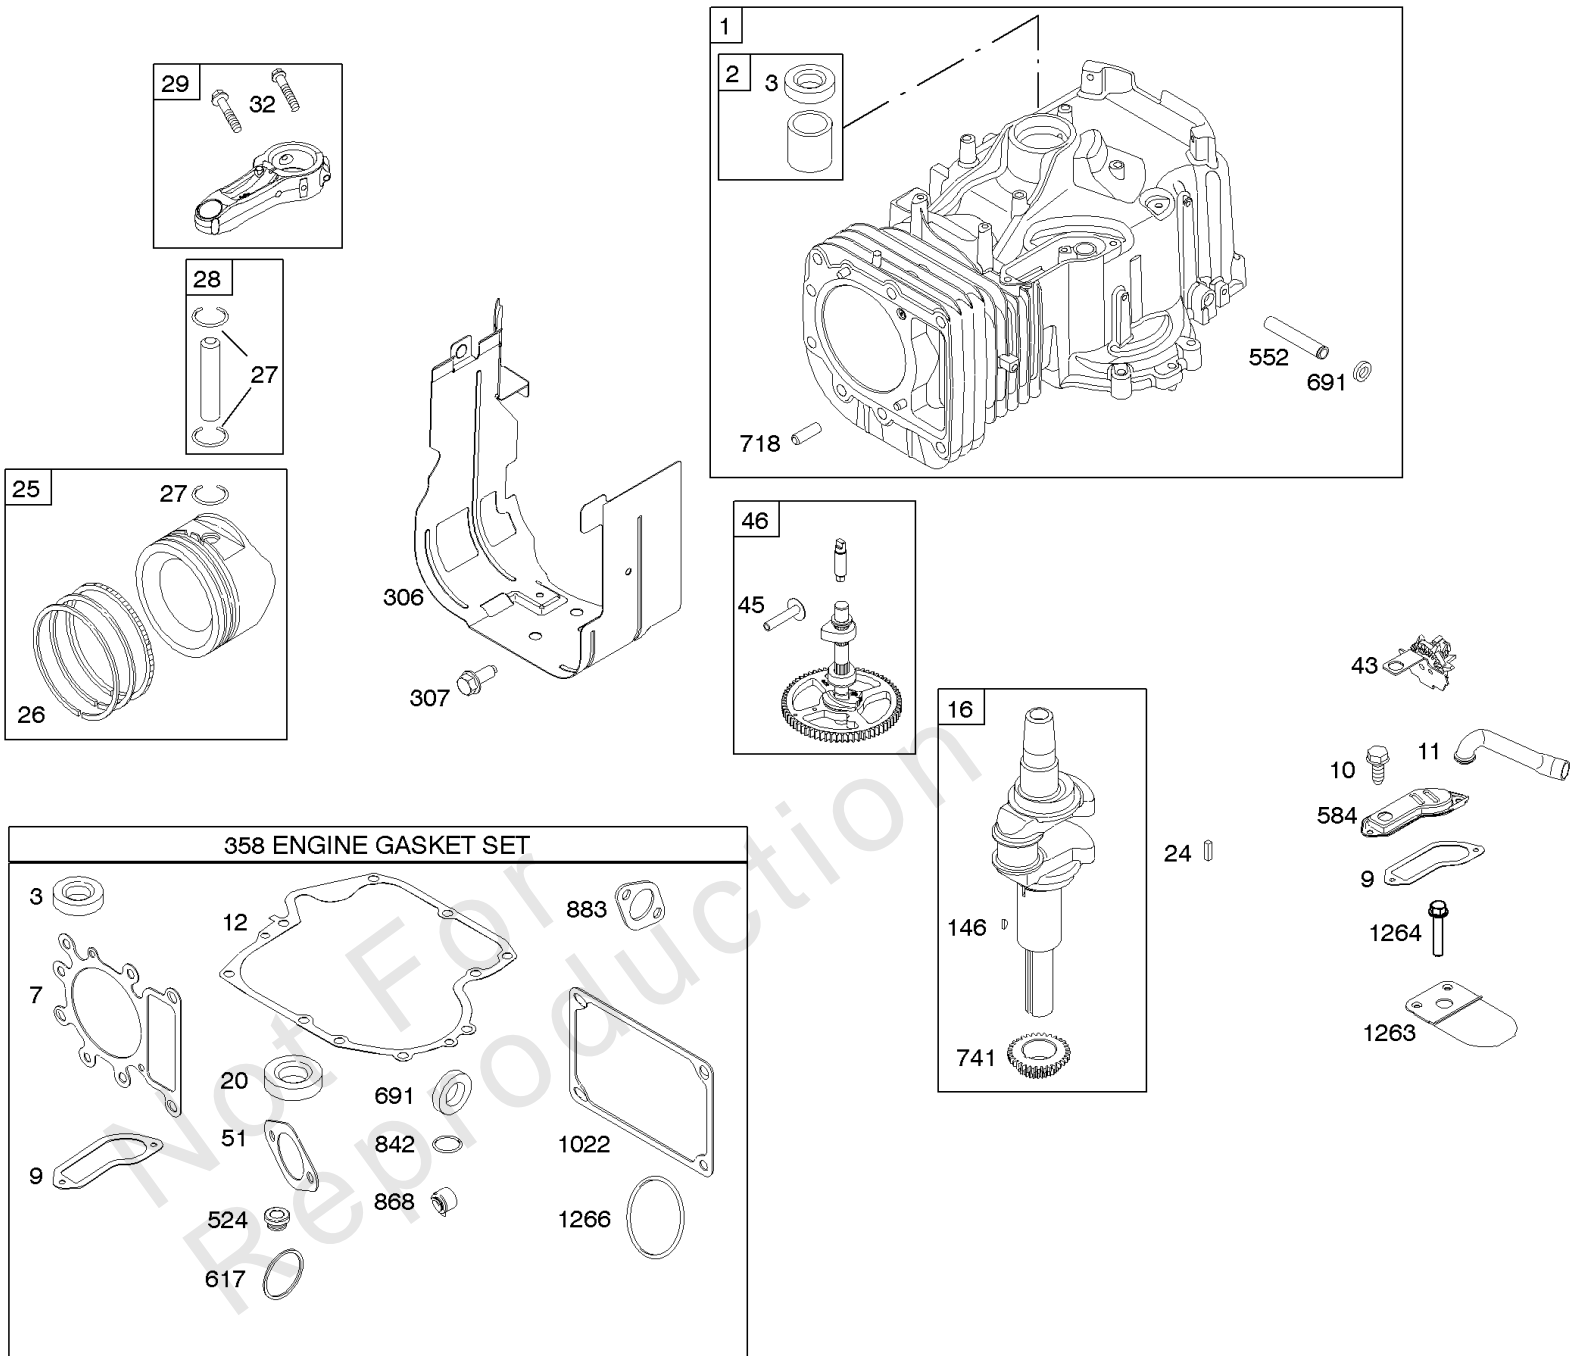

Camshaft, Crankshaft, Cylinder, Engine Sump, Gasket Set - Engine, Piston, Rings,

REF NO	PART NO	QTY	DESCRIPTION
1	697132		CYLINDER ASSEMBLY
2	399265		KIT, Bushing/Seal -(Magneto Side)
3	391086S		SEAL, Oil -(Magneto Side)
4	-----		Sump-Engine -(Must Use Kit 795903, Includes Sump And Counterweight) -Used Before Code Date 05100300
4	697106		SUMP, Engine -Used After Code Date 05100200
7	273280S		GASKET, Cylinder Head
9	697109		GASKET, Breather
10	697157		SCREW -(Breather Assembly)
11	697113		TUBE, Breather
12	697110		GASKET, Crankcase
15	690946		PLUG, Oil Drain -(3/8" Standard)
16	697127		CRANKSHAFT
20	791892		SEAL, Oil -(PTO Side)
22	692125		SCREW -(Crankcase Cover/Sump)
24	222698S		KEY, Flywheel
25	792307		PISTON ASSEMBLY -(Standard)
25	792728		PISTON ASSEMBLY -(.020 Oversize)
26	792306		SET, Ring -(Standard) -Used After Code Date 05112000
26	792643		SET, Ring -(.020 Oversize) -Used After Code Date 05112000
26	698375		SET, Ring -(Standard) -Used Before Code Date 05112100
26	698397		SET, Ring -(.020 Oversize) -Used Before Code Date 05112100
27	698469		LOCK, Piston Pin
28	697099		PIN, Piston -(Standard)
29	791631		ROD, Connecting -(Standard)
32	791118		SCREW -(Connecting Rod)
43	691968		SLINGER, Governor/Oil
45	690564		TAPPET, Valve
46	790400		CAMSHAFT
51	692137		GASKET-INTAKE
146	691639		KEY, Woodruff
306	697107		SHIELD, Cylinder
307	691003		SCREW -(Cylinder Shield)
358	697151		GASKET SET, Engine
524	691032		SEAL, O-Ring
552	697144		BUSHING, Governor Crank