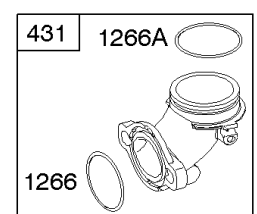

Carburetor, Fuel Supply, Kit - Carburetor Overhaul

REF NO	PART NO	QTY	DESCRIPTION
51	692137		GASKET-INTAKE
93	690602		BUSHING, Throttle Shaft
94	498030		KIT, Idle Mixture -(Walbro)
94A	695425		KIT, Idle Mixture -(Nikki)
95	691636		SCREW -(Throttle Valve) (Walbro)
95A	690718		SCREW -(Throttle Valve) (Nikki)
98	495800		KIT, Idle Speed -(Walbro)
98A	695408		KIT, Idle Speed -(Nikki)
104	690525		PIN, Float Hinge -(Walbro)
104A	694918		PIN, Float Hinge -(Nikki)
105	231855S		VALVE-FLOAT NEEDLE -(Walbro)
105A	696136		VALVE, Float Needle -(Nikki)
106	690577		SEAT, Inlet -(Walbro)(Gravity Feed)
106	691780		SEAT, Inlet -(Walbro)(Pump Feed)
108	692344		VALVE, Choke -(Walbro)
108B	695419		VALVE, Choke -(Nikki)
117	694352		JET, Main -(Standard) (Walbro)
117A	699457		JET, Main -(Standard) (Nikki)
118	697228		JET, Main -(High Altitude) (Walbro)
118A	699458		JET, Main -(High Altitude) (Nikki)
121	697241		KIT, Carburetor Overhaul -(Walbro)
121A	699521		KIT, Carburetor Overhaul -(Nikki)
125	791888		CARBURETOR -(Walbro)(Gravity Feed)
127	695005		PLUG, Welch -(Walbro)
127A	690727		PLUG, Welch -(Nikki)
130	691750		VALVE, Throttle -(Walbro)
130A	699500		VALVE, Throttle -(Nikki)
131	790901		KIT, Throttle Shaft -(Walbro)
131A	699501		KIT, Throttle Shaft -(Nikki)
133	494381		FLOAT, Carburetor -(Walbro)
133A	694914		FLOAT, Carburetor -(Nikki)