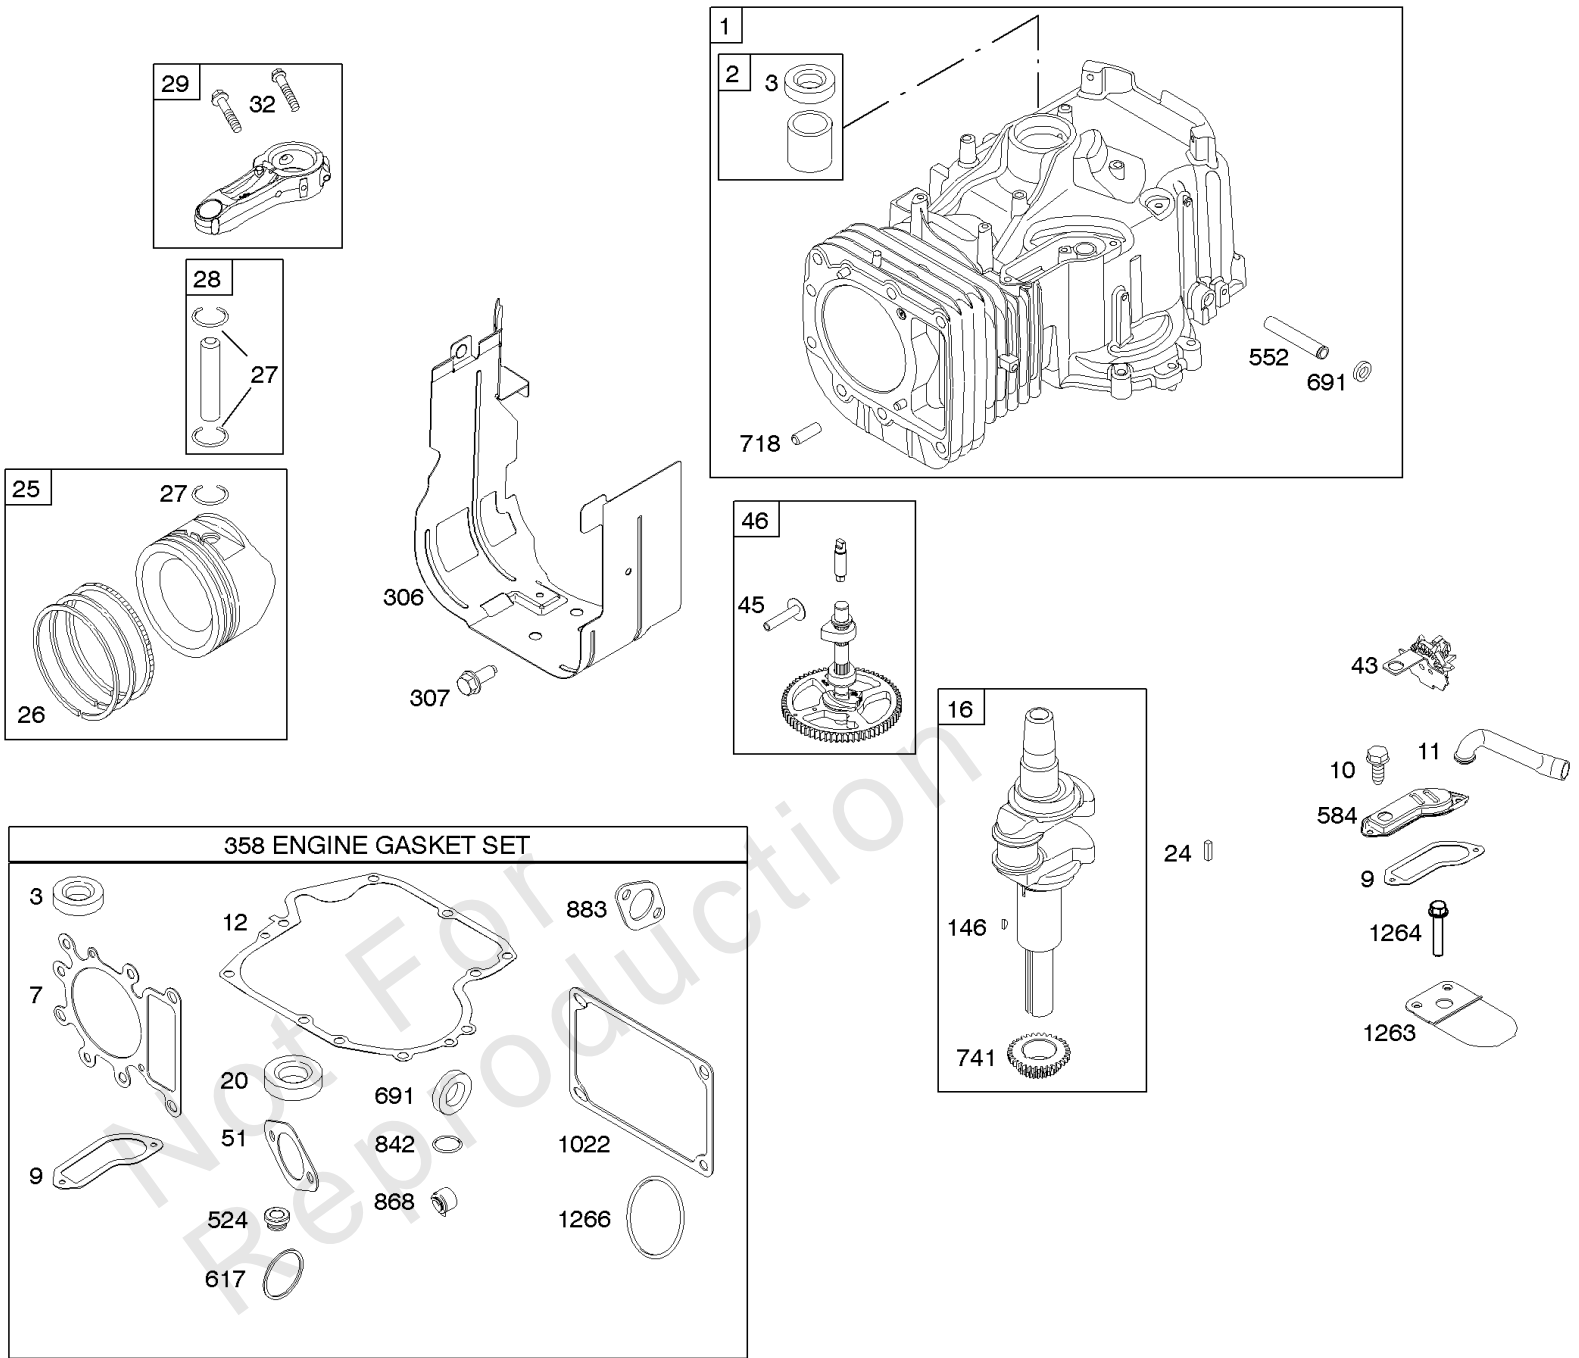

Camshaft, Crankshaft, Cylinder, Engine Sump, Gasket Set - Engine, Piston, Rings,

REF NO	PART NO	QTY	DESCRIPTION
584	697112		COVER, Breather Passage
617	692138		SEAL, O-Ring -(Intake Manifold)
691	692407		SEAL, Governor Shaft
718	690959		PIN, Locating
741	697128		GEAR, Timing
757	793242		LINK, Counterweight
758	-----		Counterweight -(Used on Trim G1) -Used Before Code Date 05100300
758	793763		COUNTERWEIGHT -Used After Code Date 05100200
759	697392		PIN, Counterweight
842	691031		SEAL, O-Ring -(Dipstick Tube)
868	690968		SEAL, Valve
883	692236		GASKET, Exhaust
1022	272475S		GASKET, Rocker Cover
1058	276344		MANUAL, Operator's
1263	697124		REED, Breather
1264	697104		SCREW -(Breather Reed)
1266	691917		SEAL, O-Ring -(Intake Elbow)
1270	697156		PLUG, AVS Counterweight
1330	272147		MANUAL, Repair