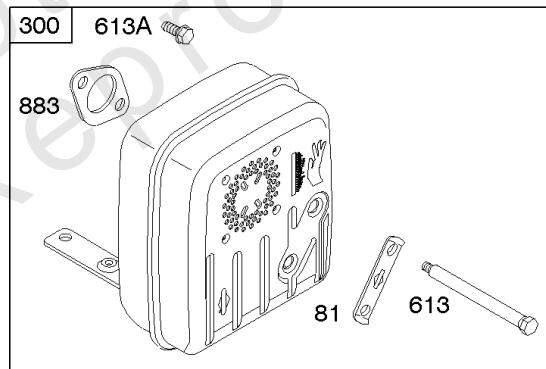

Air Cleaner, Blower Housing, Exhaust System

REF NO	PART NO	QTY	DESCRIPTION
73	697133		SCREEN, Rotating
74	697897		SCREW -(Rotating Screen)
81	691178		LOCK, Muffler Screw
304	698402		HOUSING, Blower -(Red)
304	698599		HOUSING, Blower -(Black)
305	697102		SCREW -(Blower Housing)
305A	697103		SCREW -(Blower Housing)
445	698083		FILTER, A/C Cartridge -(Non Washable)
613	691416		SCREW -(Muffler)
613A	690297		SCREW -(Muffler)
613B	691678		SCREW -(Muffler)
643	698401		RETAINER, Air Filter
676	393761		DEFLECTOR, Muffler -(Side Outlet)
677	690661		SCREW -(Muffler Deflector)
823	698941		SCREW -(Muffler Adapter)
864	697346		ADAPTER, Muffler
883	692236		GASKET, Exhaust
967	697015		FILTER, Pre Cleaner
968	698403		COVER, Air Cleaner -(Black)
1036	-----		Label-Emissions -(Available From A Briggs & Stratton Authorized Dealer)
1040	698368		PLATE, Trim
1267	697419		LATCH, Blower Housing