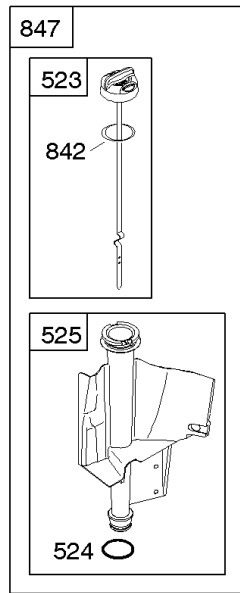

Cylinder Head, Gasket Set - Valve, Lubrication, Valves

REF NO	PART NO	QTY	DESCRIPTION
5	698148		HEAD, Cylinder -Used Before Code Date 06021300
5	792360		HEAD, Cylinder -Used After Code Date 06021200
7	273280S		GASKET, Cylinder Head
13	690360		SCREW -(Cylinder Head)
33	695760		VALVE, Exhaust -Used Before Code Date 06021300
33	791934		VALVE, Exhaust -Used After Code Date 06021200
34	791935		VALVE, Intake -Used After Code Date 06021200
34	695761		VALVE, Intake -Used Before Code Date 06021300
35	691279		SPRING, Valve -(Intake)
36	691279		SPRING, Valve -(Exhaust)
42	499586		KEEPER, Valve
45	690564		TAPPET, Valve
50	690193		MANIFOLD, Intake
51	692137		GASKET-INTAKE
53	690227		STUD -(Carburetor)
54	691148		SCREW -(Intake Manifold)
192	691986		ADJUSTER, Rocker Arm
238	691843		CAP, Valve
337	691043		PLUG, Spark
383	89838S		WRENCH-SPARK PLUG
523	699908		DIPSTICK
524	691032		SEAL, O-Ring
525	697184		TUBE, Dipstick
617	692138		SEAL, O-Ring -(Intake Manifold)
635	691909		BOOT, Spark Plug
654	690958		NUT -(Carburetor)
830	691095		STUD, Rocker Arm
842	691031		SEAL, O-Ring -(Dipstick Tube)
847	790442		DIPSTICK/TUBE ASSEMBLY
868	690968		SEAL, Valve
883	692236		GASKET, Exhaust
914	691108		SCREW -(Rocker Cover)
1022	272475S		GASKET, Rocker Cover
1023	692492		COVER, Rocker -Used Before Code Date 05020100
1023	791079		COVER, Rocker -Used After Code Date 05013100
1026	692011		ROD, Push -(Exhaust)
1026	692003		ROD, Push -(Intake)
1029	691751		ARM, Rocker