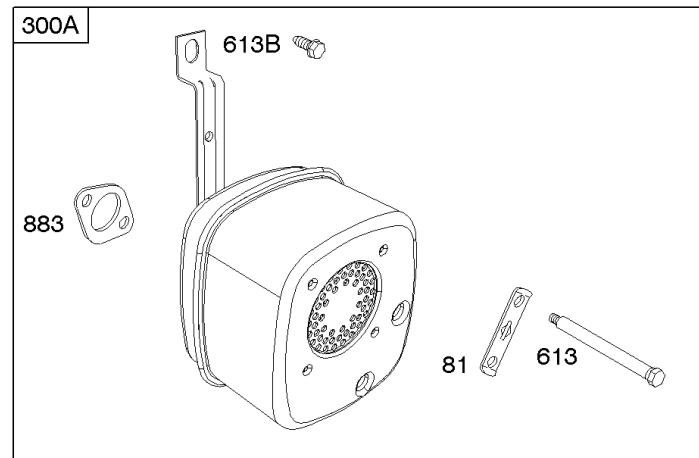

Air Cleaner, Blower Housing, Exhaust System

REF NO	PART NO	QTY	DESCRIPTION
73	697133		SCREEN, Rotating
74	697897		SCREW -(Rotating Screen)
81	691178		LOCK, Muffler Screw
304	698402		HOUSING, Blower -(Red)
304	698599		HOUSING, Blower -(Black)
305	697102		SCREW -(Blower Housing)
305A	697103		SCREW -(Blower Housing)
445	698083		FILTER, A/C Cartridge -(Non Washable)
613	691416		SCREW -(Muffler)
613A	690297		SCREW -(Muffler)
613B	691678		SCREW -(Muffler)
643	698401		RETAINER, Air Filter
676	393761		DEFLECTOR, Muffler -(Side Outlet)
677	690661		SCREW -(Muffler Deflector)
823	698941		SCREW -(Muffler Adapter)
864	697346		ADAPTER, Muffler
883	692236		GASKET, Exhaust
967	697015		FILTER, Pre Cleaner
968	698403		COVER, Air Cleaner -(Black)
1036	-----		Label-Emissions -(Available From A Briggs & Stratton Authorized Dealer)
1040	698368		PLATE, Trim
1267	697419		LATCH, Blower Housing