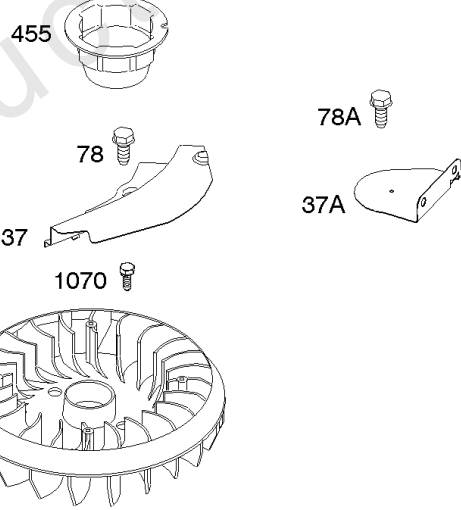

Flywheel, Rewind Starter

REF NO	PART NO	QTY	DESCRIPTION
23	693556		FLYWHEEL
37	697352		GUARD, Flywheel
55	695130		HOUSING, Rewind Starter
56	695129		PULLEY, Starter
57	695131		SPRING, Rewind Starter
58	695132		ROPE, Starter
60	494212		GRIP, Starter Rope
65	690759		SCREW -(Rewind Starter) -Used After Code Date 07040800
65	697725		SCREW -(Rewind Starter) -Used Before Code Date 07040900
78	691003		SCREW -(Flywheel Guard)
363	19203		PULLER, Flywheel
455	695113		CUP, Flywheel
456	695128		PLATE, Pawl Friction
459	281505S		PAWL-RATCHET
597	691696		SCREW -(Pawl Friction Plate)
608	695058		STARTER, Rewind
689	691855		SPRING-FRICTION
783	693713		GEAR, Pinion
1005	699043		FAN, Flywheel
1044	698139		SCREW -(Flywheel)
1051	691265		RING, Retaining
1070	690372		SCREW -(Flywheel Fan)