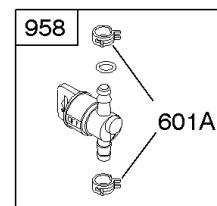

Carburetor, Fuel Supply, Kit - Carburetor Overhaul

REF NO	PART NO	QTY	DESCRIPTION
51	692137		GASKET-INTAKE
93	690602		BUSHING, Throttle Shaft
94	498030		KIT, Idle Mixture -(Walbro)
94A	695425		KIT, Idle Mixture -(Nikki)
95	691636		SCREW -(Throttle Valve) (Walbro)
95A	690718		SCREW -(Throttle Valve) (Nikki)
98	495800		KIT, Idle Speed -(Walbro)
98A	695408		KIT, Idle Speed -(Nikki)
104	690525		PIN, Float Hinge -(Walbro)
104A	694918		PIN, Float Hinge -(Nikki)
105	231855S		VALVE-FLOAT NEEDLE -(Walbro)
105A	696136		VALVE, Float Needle -(Nikki)
106	690577		SEAT, Inlet -(Walbro)(Gravity Feed)
106	691780		SEAT, Inlet -(Walbro)(Pump Feed)
108	692344		VALVE, Choke -(Walbro)
108B	695419		VALVE, Choke -(Nikki)
117	694352		JET, Main -(Standard) (Walbro)
117A	699457		JET, Main -(Standard) (Nikki)
118	697228		JET, Main -(High Altitude) (Walbro)
118A	699458		JET, Main -(High Altitude) (Nikki)
121	697241		KIT, Carburetor Overhaul -(Walbro)
121A	699521		KIT, Carburetor Overhaul -(Nikki)
125	791888		CARBURETOR -(Walbro)(Gravity Feed)
127	695005		PLUG, Welch -(Walbro)
127A	690727		PLUG, Welch -(Nikki)
130	691750		VALVE, Throttle -(Walbro)
130A	699500		VALVE, Throttle -(Nikki)
131	790901		KIT, Throttle Shaft -(Walbro)
131A	699501		KIT, Throttle Shaft -(Nikki)
133	494381		FLOAT, Carburetor -(Walbro)
133A	694914		FLOAT, Carburetor -(Nikki)