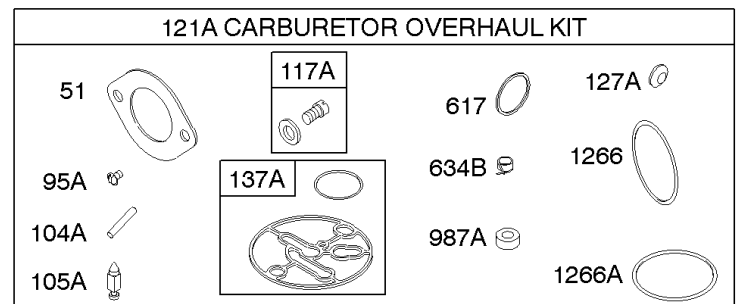

Carburetor, Fuel Supply, Kit - Carburetor Overhaul

REF NO	PART NO	QTY	DESCRIPTION
135	698780		TUBE, Fuel Transfer -(Walbro)
137	281165S		GASKET, Float Bowl -(Walbro)
137A	698781		GASKET, Float Bowl -(Nikki)
141	790902		KIT, Choke Shaft -(Walbro)
141B	698778		KIT, Choke Shaft -(Nikki)
142	697140		NOZZLE, Carburetor -(Standard)
187	791766		LINE, Fuel -(Cut To Required Length)
187B	791805		LINE, Fuel -(Formed)(10-1/4" Long)(Cut to Required Length)
240	394358S		FILTER, Fuel -(White, 75 Microns)
276	692255		WASHER, Sealing
276A	695410		WASHER, Sealing
385	694476		SCREW -(Fuel Pump)
385A	690297		SCREW -(Fuel Pump)
431	697122		MANIFOLD, Intake
601	791850		CLAMP, Hose
601A	691038		CLAMP, Hose
617	692138		SEAL, O-Ring -(Intake Manifold)
634	690802		SPRING/SEAL ASSEMBLY -(Walbro)
634B	698779		SPRING/SEAL ASSEMBLY -(Nikki)
692	690572		SPRING, Detent
947	694393		SOLENOID, Fuel
947A	699915		SOLENOID, Fuel
950	691657		SCREW -(Float Bowl)
958	698183		VALVE, Fuel Shut Off -(Plastic)
975	495933		BOWL, Float -(Walbro)
975A	699502		BOWL, Float -(Nikki)
977	690192		SET, Carburetor Gasket -(Walbro)
987	691326		SEAL, Choke/Throttle Shaft -(Walbro)
987A	698777		SEAL, Choke/Throttle Shaft -(Nikki)
1091	691333		CAP, Limiter
1127	695407		SCREW -(Float Bowl) (Float Bowl to Carburetor Body)
1266	691917		SEAL, O-Ring -(Intake Elbow)
1266A	697123		SEAL, O-Ring -(Intake Elbow)