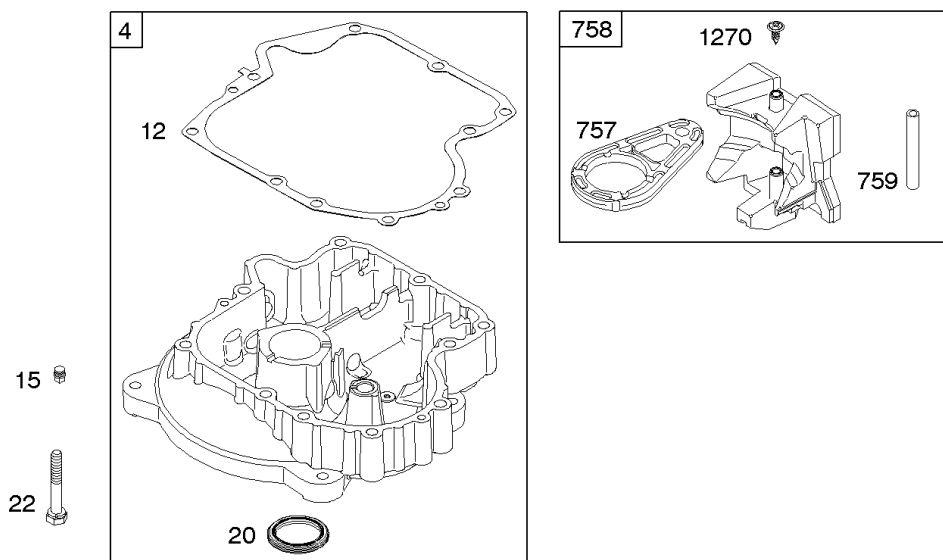

Camshaft, Crankshaft, Cylinder, Engine Sump, Gasket Set - Engine, Piston, Rings,

REF NO	PART NO	QTY	DESCRIPTION
1	697132		CYLINDER ASSEMBLY
2	399265		KIT, Bushing/Seal -(Magneto Side)
3	391086S		SEAL, Oil -(Magneto Side)
4	-----		Sump-Engine -(Must Use Kit 795903, Includes Sump And Counterweight) -Used Before Code Date 05100300
4	697106		SUMP, Engine -Used After Code Date 05100200
7	273280S		GASKET, Cylinder Head
9	697109		GASKET, Breather
10	697157		SCREW -(Breather Assembly)
11	697113		TUBE, Breather
12	697110		GASKET, Crankcase
15	690946		PLUG, Oil Drain -(3/8" Standard)
16	697127		CRANKSHAFT
20	791892		SEAL, Oil -(PTO Side)
22	692125		SCREW -(Crankcase Cover/Sump)
24	222698S		KEY, Flywheel
25	792307		PISTON ASSEMBLY -(Standard)
25	792728		PISTON ASSEMBLY -(.020 Oversize)
26	792306		SET, Ring -(Standard) -Used After Code Date 05112000
26	792643		SET, Ring -(.020 Oversize) -Used After Code Date 05112000
26	698375		SET, Ring -(Standard) -Used Before Code Date 05112100
26	698397		SET, Ring -(.020 Oversize) -Used Before Code Date 05112100
27	698469		LOCK, Piston Pin
28	697099		PIN, Piston -(Standard)
29	791631		ROD, Connecting -(Standard)
32	791118		SCREW -(Connecting Rod)
43	691968		SLINGER, Governor/Oil
45	690564		TAPPET, Valve
46	790400		CAMSHAFT
51	692137		GASKET-INTAKE
146	691639		KEY, Woodruff
306	697107		SHIELD, Cylinder
307	691003		SCREW -(Cylinder Shield)
358	697151		GASKET SET, Engine
524	691032		SEAL, O-Ring
552	697144		BUSHING, Governor Crank