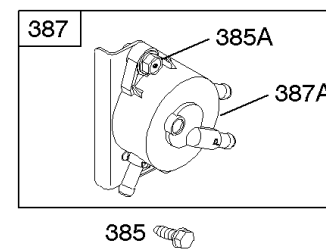

Carburetor, Fuel Supply, Kit - Carburetor Overhaul

REF NO	PART NO	QTY	DESCRIPTION
51	692137		GASKET-INTAKE
93	690602		BUSHING, Throttle Shaft
94	498030		KIT, Idle Mixture -(Walbro)
94A	695425		KIT, Idle Mixture -(Nikki)
95	691636		SCREW -(Throttle Valve) (Walbro)
95A	690718		SCREW -(Throttle Valve) (Nikki)
98	495800		KIT, Idle Speed -(Walbro)
98A	695408		KIT, Idle Speed -(Nikki)
104	690525		PIN, Float Hinge -(Walbro)
104A	694918		PIN, Float Hinge -(Nikki)
105	231855S		VALVE-FLOAT NEEDLE -(Walbro)
105A	696136		VALVE, Float Needle -(Nikki)
106	690577		SEAT, Inlet -(Walbro)(Gravity Feed)
106	691780		SEAT, Inlet -(Walbro)(Pump Feed)
108	692344		VALVE, Choke -(Walbro)
108B	695419		VALVE, Choke -(Nikki)
117	694352		JET, Main -(Standard) (Walbro)
117A	699457		JET, Main -(Standard) (Nikki)
118	697228		JET, Main -(High Altitude) (Walbro)
118A	699458		JET, Main -(High Altitude) (Nikki)
121	697241		KIT, Carburetor Overhaul -(Walbro)
121A	699521		KIT, Carburetor Overhaul -(Nikki)
125	791888		CARBURETOR -(Walbro)(Gravity Feed)
127	695005		PLUG, Welch -(Walbro)
127A	690727		PLUG, Welch -(Nikki)
130	691750		VALVE, Throttle -(Walbro)
130A	699500		VALVE, Throttle -(Nikki)
131	790901		KIT, Throttle Shaft -(Walbro)
131A	699501		KIT, Throttle Shaft -(Nikki)
133	494381		FLOAT, Carburetor -(Walbro)
133A	694914		FLOAT, Carburetor -(Nikki)