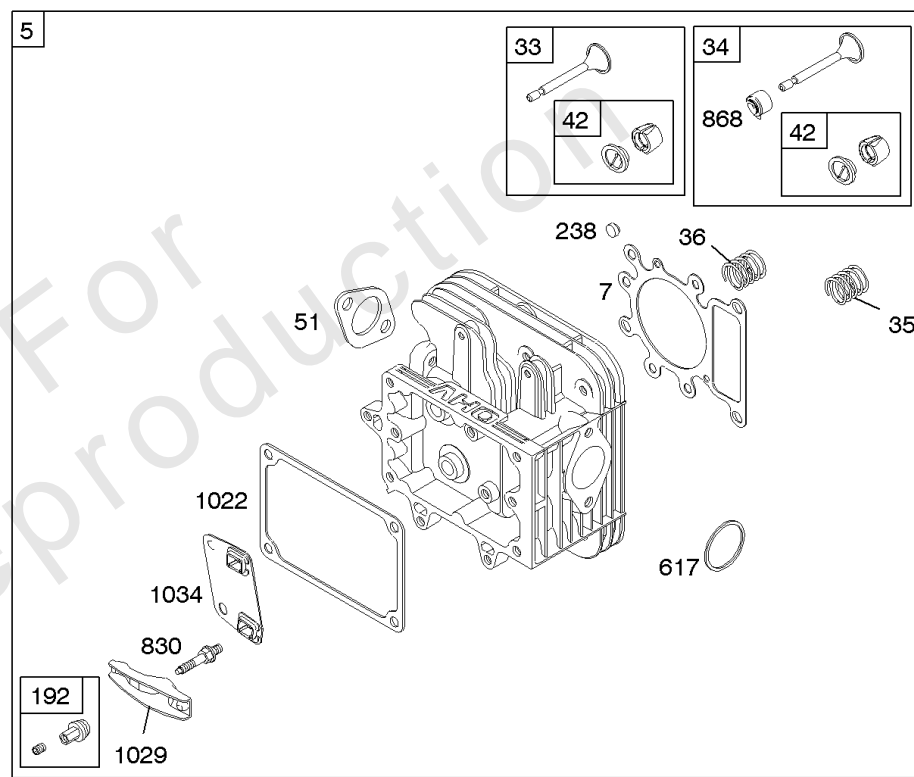

Cylinder Head, Gasket Set - Valve, Lubrication, Valves

REF NO	PART NO	QTY	DESCRIPTION
5	698148		HEAD, Cylinder -Used Before Code Date 06021300
5	792360		HEAD, Cylinder -Used After Code Date 06021200
7	273280S		GASKET, Cylinder Head
13	690360		SCREW -(Cylinder Head)
33	695760		VALVE, Exhaust -Used Before Code Date 06021300
33	791934		VALVE, Exhaust -Used After Code Date 06021200
34	791935		VALVE, Intake -Used After Code Date 06021200
34	695761		VALVE, Intake -Used Before Code Date 06021300
35	691279		SPRING, Valve -(Intake)
36	691279		SPRING, Valve -(Exhaust)
42	499586		KEEPER, Valve
45	690564		TAPPET, Valve
50	690193		MANIFOLD, Intake
51	692137		GASKET-INTAKE
53	690227		STUD -(Carburetor)
54	691148		SCREW -(Intake Manifold)
192	691986		ADJUSTER, Rocker Arm
238	691843		CAP, Valve
337	691043		PLUG, Spark
383	89838S		WRENCH-SPARK PLUG
523	699908		DIPSTICK
524	691032		SEAL, O-Ring
525	697184		TUBE, Dipstick
617	692138		SEAL, O-Ring -(Intake Manifold)
635	691909		BOOT, Spark Plug
654	690958		NUT -(Carburetor)
830	691095		STUD, Rocker Arm
842	691031		SEAL, O-Ring -(Dipstick Tube)
847	790442		DIPSTICK/TUBE ASSEMBLY
868	690968		SEAL, Valve
883	692236		GASKET, Exhaust
914	691108		SCREW -(Rocker Cover)
1022	272475S		GASKET, Rocker Cover
1023	692492		COVER, Rocker -Used Before Code Date 05020100
1023	791079		COVER, Rocker -Used After Code Date 05013100
1026	692011		ROD, Push -(Exhaust)
1026	692003		ROD, Push -(Intake)
1029	691751		ARM, Rocker