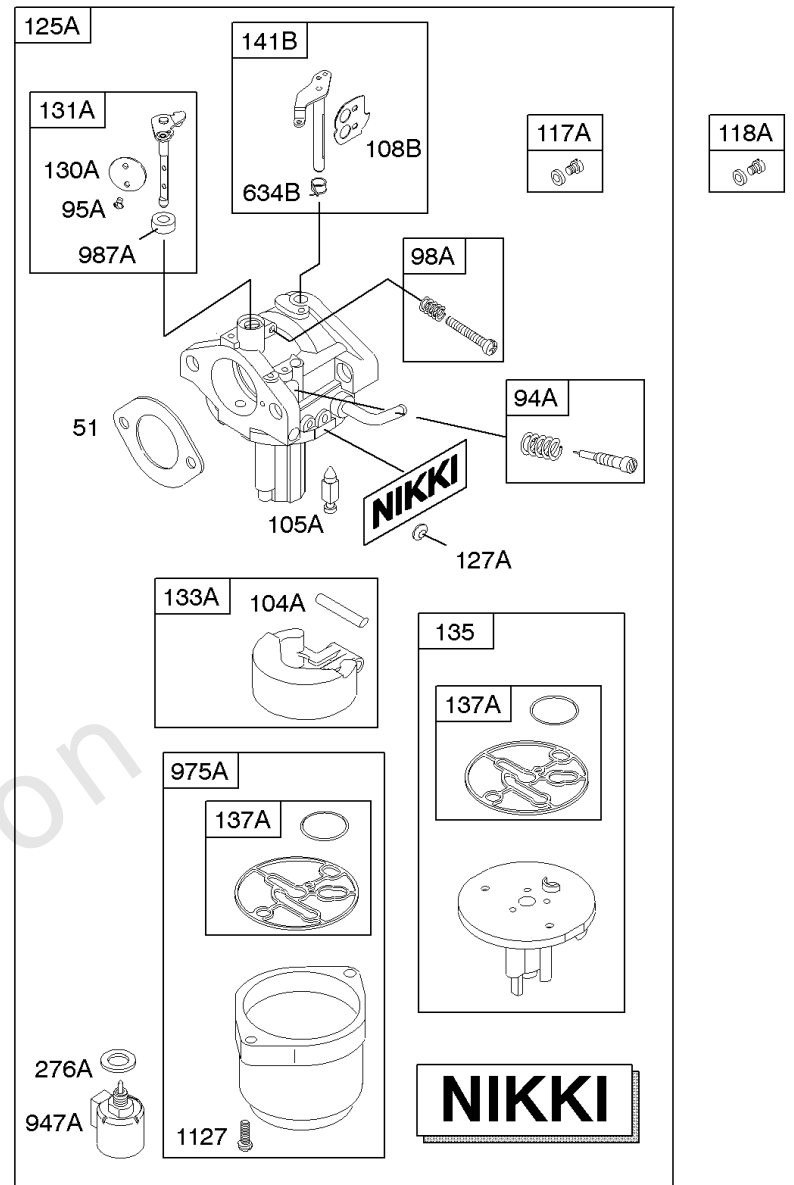

Carburetor, Fuel Supply, Kit - Carburetor Overhaul

REF NO	PART NO	QTY	DESCRIPTION
135	698780		TUBE, Fuel Transfer -(Walbro)
137	281165S		GASKET, Float Bowl -(Walbro)
137A	698781		GASKET, Float Bowl -(Nikki)
141	790902		KIT, Choke Shaft -(Walbro)
141B	698778		KIT, Choke Shaft -(Nikki)
142	697140		NOZZLE, Carburetor -(Standard)
187	791766		LINE, Fuel -(Cut To Required Length)
187B	791805		LINE, Fuel -(Formed)(10-1/4" Long)(Cut to Required Length)
240	394358S		FILTER, Fuel -(White, 75 Microns)
276	692255		WASHER, Sealing
276A	695410		WASHER, Sealing
385	694476		SCREW -(Fuel Pump)
385A	690297		SCREW -(Fuel Pump)
431	697122		MANIFOLD, Intake
601	791850		CLAMP, Hose
601A	691038		CLAMP, Hose
617	692138		SEAL, O-Ring -(Intake Manifold)
634	690802		SPRING/SEAL ASSEMBLY -(Walbro)
634B	698779		SPRING/SEAL ASSEMBLY -(Nikki)
692	690572		SPRING, Detent
947	694393		SOLENOID, Fuel
947A	699915		SOLENOID, Fuel
950	691657		SCREW -(Float Bowl)
958	698183		VALVE, Fuel Shut Off -(Plastic)
975	495933		BOWL, Float -(Walbro)
975A	699502		BOWL, Float -(Nikki)
977	690192		SET, Carburetor Gasket -(Walbro)
987	691326		SEAL, Choke/Throttle Shaft -(Walbro)
987A	698777		SEAL, Choke/Throttle Shaft -(Nikki)
1091	691333		CAP, Limiter
1127	695407		SCREW -(Float Bowl) (Float Bowl to Carburetor Body)
1266	691917		SEAL, O-Ring -(Intake Elbow)
1266A	697123		SEAL, O-Ring -(Intake Elbow)