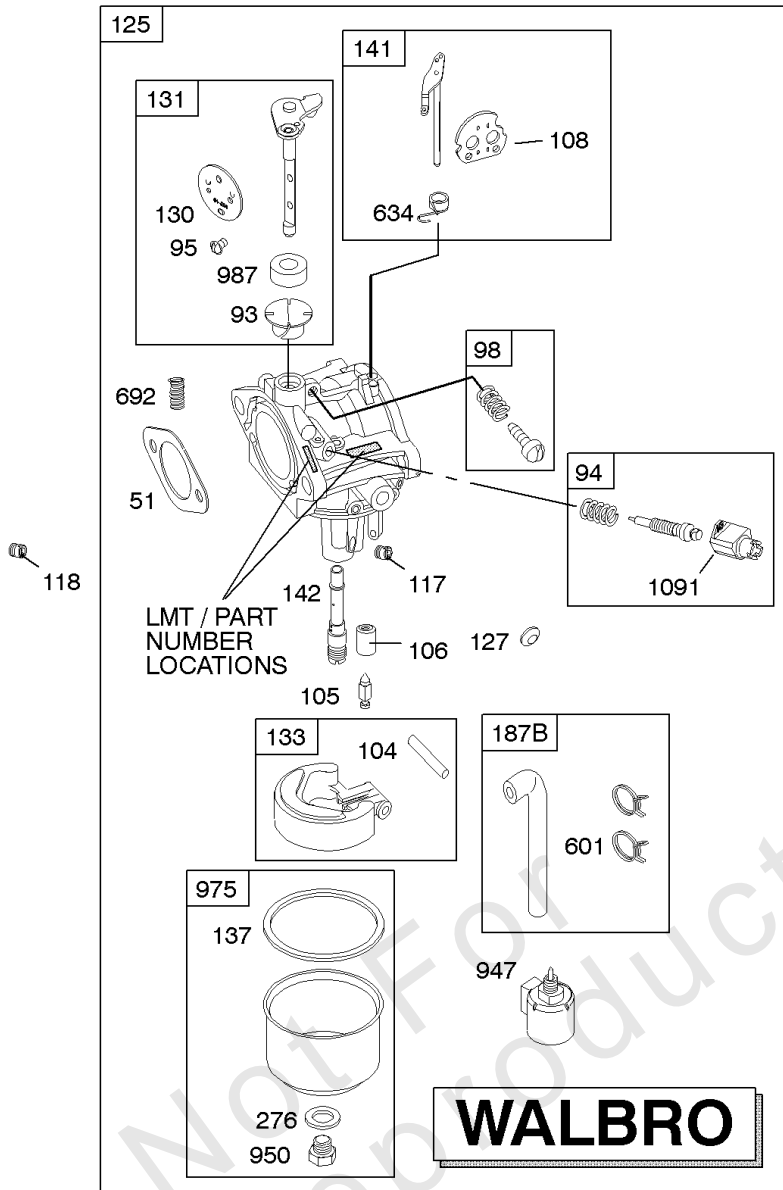

Carburetor, Fuel Supply, Kit - Carburetor Overhaul

REF NO	PART NO	QTY	DESCRIPTION
51	692137		GASKET-INTAKE
93	690602		BUSHING, Throttle Shaft
94	498030		KIT, Idle Mixture -(Walbro)
94A	695425		KIT, Idle Mixture -(Nikki)
95	691636		SCREW -(Throttle Valve) (Walbro)
95A	690718		SCREW -(Throttle Valve) (Nikki)
98	495800		KIT, Idle Speed -(Walbro)
98A	695408		KIT, Idle Speed -(Nikki)
104	690525		PIN, Float Hinge -(Walbro)
104A	694918		PIN, Float Hinge -(Nikki)
105	231855S		VALVE-FLOAT NEEDLE -(Walbro)
105A	696136		VALVE, Float Needle -(Nikki)
106	690577		SEAT, Inlet -(Walbro)(Gravity Feed)
106	691780		SEAT, Inlet -(Walbro)(Pump Feed)
108	692344		VALVE, Choke -(Walbro)
108B	695419		VALVE, Choke -(Nikki)
117	694352		JET, Main -(Standard) (Walbro)
117A	699457		JET, Main -(Standard) (Nikki)
118	697228		JET, Main -(High Altitude) (Walbro)
118A	699458		JET, Main -(High Altitude) (Nikki)
121	697241		KIT, Carburetor Overhaul -(Walbro)
121A	699521		KIT, Carburetor Overhaul -(Nikki)
125	791888		CARBURETOR -(Walbro)(Gravity Feed)
127	695005		PLUG, Welch -(Walbro)
127A	690727		PLUG, Welch -(Nikki)
130	691750		VALVE, Throttle -(Walbro)
130A	699500		VALVE, Throttle -(Nikki)
131	790901		KIT, Throttle Shaft -(Walbro)
131A	699501		KIT, Throttle Shaft -(Nikki)
133	494381		FLOAT, Carburetor -(Walbro)
133A	694914		FLOAT, Carburetor -(Nikki)