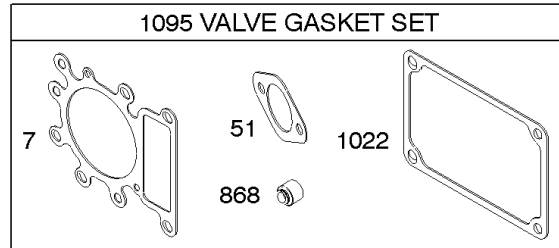

Cylinder Head, Gasket Set - Valve, Lubrication, Valves

REF NO	PART NO	QTY	DESCRIPTION
5	698148		HEAD, Cylinder -Used Before Code Date 06021300
5	792360		HEAD, Cylinder -Used After Code Date 06021200
7	273280S		GASKET, Cylinder Head
13	690360		SCREW -(Cylinder Head)
33	695760		VALVE, Exhaust -Used Before Code Date 06021300
33	791934		VALVE, Exhaust -Used After Code Date 06021200
34	791935		VALVE, Intake -Used After Code Date 06021200
34	695761		VALVE, Intake -Used Before Code Date 06021300
35	691279		SPRING, Valve -(Intake)
36	691279		SPRING, Valve -(Exhaust)
42	499586		KEEPER, Valve
45	690564		TAPPET, Valve
50	690193		MANIFOLD, Intake
51	692137		GASKET-INTAKE
53	690227		STUD -(Carburetor)
54	691148		SCREW -(Intake Manifold)
192	691986		ADJUSTER, Rocker Arm
238	691843		CAP, Valve
337	691043		PLUG, Spark
383	89838S		WRENCH-SPARK PLUG
523	699908		DIPSTICK
524	691032		SEAL, O-Ring
525	697184		TUBE, Dipstick
617	692138		SEAL, O-Ring -(Intake Manifold)
635	691909		BOOT, Spark Plug
654	690958		NUT -(Carburetor)
830	691095		STUD, Rocker Arm
842	691031		SEAL, O-Ring -(Dipstick Tube)
847	790442		DIPSTICK/TUBE ASSEMBLY
868	690968		SEAL, Valve
883	692236		GASKET, Exhaust
914	691108		SCREW -(Rocker Cover)
1022	272475S		GASKET, Rocker Cover
1023	692492		COVER, Rocker -Used Before Code Date 05020100
1023	791079		COVER, Rocker -Used After Code Date 05013100
1026	692011		ROD, Push -(Exhaust)
1026	692003		ROD, Push -(Intake)
1029	691751		ARM, Rocker