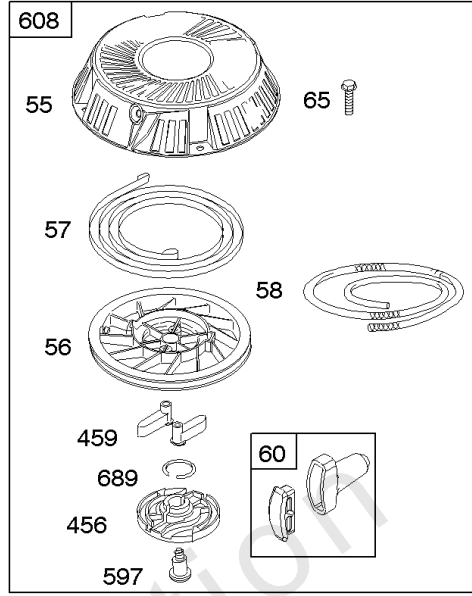

Flywheel, Rewind Starter

REF NO	PART NO	QTY	DESCRIPTION
23	693556		FLYWHEEL
37	697352		GUARD, Flywheel
55	695130		HOUSING, Rewind Starter
56	695129		PULLEY, Starter
57	695131		SPRING, Rewind Starter
58	695132		ROPE, Starter
60	494212		GRIP, Starter Rope
65	690759		SCREW -(Rewind Starter) -Used After Code Date 07040800
65	697725		SCREW -(Rewind Starter) -Used Before Code Date 07040900
78	691003		SCREW -(Flywheel Guard)
363	19203		PULLER, Flywheel
455	695113		CUP, Flywheel
456	695128		PLATE, Pawl Friction
459	281505S		PAWL-RATCHET
597	691696		SCREW -(Pawl Friction Plate)
608	695058		STARTER, Rewind
689	691855		SPRING-FRICTION
783	693713		GEAR, Pinion
1005	699043		FAN, Flywheel
1044	698139		SCREW -(Flywheel)
1051	691265		RING, Retaining
1070	690372		SCREW -(Flywheel Fan)