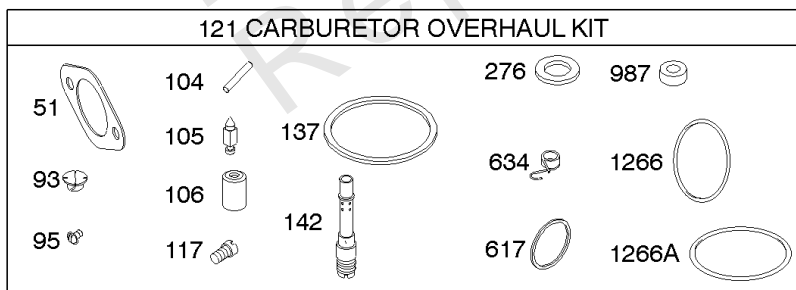

Carburetor, Fuel Supply, Kit - Carburetor Overhaul

REF NO	PART NO	QTY	DESCRIPTION
51	692137		GASKET-INTAKE
93	690602		BUSHING, Throttle Shaft
94	498030		KIT, Idle Mixture -(Walbro)
94A	695425		KIT, Idle Mixture -(Nikki)
95	691636		SCREW -(Throttle Valve) (Walbro)
95A	690718		SCREW -(Throttle Valve) (Nikki)
98	495800		KIT, Idle Speed -(Walbro)
98A	695408		KIT, Idle Speed -(Nikki)
104	690525		PIN, Float Hinge -(Walbro)
104A	694918		PIN, Float Hinge -(Nikki)
105	231855S		VALVE-FLOAT NEEDLE -(Walbro)
105A	696136		VALVE, Float Needle -(Nikki)
106	690577		SEAT, Inlet -(Walbro)(Gravity Feed)
106	691780		SEAT, Inlet -(Walbro)(Pump Feed)
108	692344		VALVE, Choke -(Walbro)
108B	695419		VALVE, Choke -(Nikki)
117	694352		JET, Main -(Standard) (Walbro)
117A	699457		JET, Main -(Standard) (Nikki)
118	697228		JET, Main -(High Altitude) (Walbro)
118A	699458		JET, Main -(High Altitude) (Nikki)
121	697241		KIT, Carburetor Overhaul -(Walbro)
121A	699521		KIT, Carburetor Overhaul -(Nikki)
125	791888		CARBURETOR -(Walbro)(Gravity Feed)
127	695005		PLUG, Welch -(Walbro)
127A	690727		PLUG, Welch -(Nikki)
130	691750		VALVE, Throttle -(Walbro)
130A	699500		VALVE, Throttle -(Nikki)
131	790901		KIT, Throttle Shaft -(Walbro)
131A	699501		KIT, Throttle Shaft -(Nikki)
133	494381		FLOAT, Carburetor -(Walbro)
133A	694914		FLOAT, Carburetor -(Nikki)