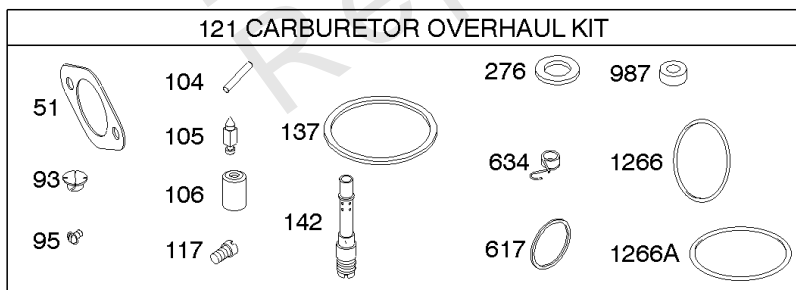

Carburetor, Fuel Supply, Kit - Carburetor Overhaul

REF NO	PART NO	QTY	DESCRIPTION
135	698780		TUBE, Fuel Transfer -(Walbro)
137	281165S		GASKET, Float Bowl -(Walbro)
137A	698781		GASKET, Float Bowl -(Nikki)
141	790902		KIT, Choke Shaft -(Walbro)
141B	698778		KIT, Choke Shaft -(Nikki)
142	697140		NOZZLE, Carburetor -(Standard)
187	791766		LINE, Fuel -(Cut To Required Length)
187B	791805		LINE, Fuel -(Formed)(10-1/4" Long)(Cut to Required Length)
240	394358S		FILTER, Fuel -(White, 75 Microns)
276	692255		WASHER, Sealing
276A	695410		WASHER, Sealing
385	694476		SCREW -(Fuel Pump)
385A	690297		SCREW -(Fuel Pump)
431	697122		MANIFOLD, Intake
601	791850		CLAMP, Hose
601A	691038		CLAMP, Hose
617	692138		SEAL, O-Ring -(Intake Manifold)
634	690802		SPRING/SEAL ASSEMBLY -(Walbro)
634B	698779		SPRING/SEAL ASSEMBLY -(Nikki)
692	690572		SPRING, Detent
947	694393		SOLENOID, Fuel
947A	699915		SOLENOID, Fuel
950	691657		SCREW -(Float Bowl)
958	698183		VALVE, Fuel Shut Off -(Plastic)
975	495933		BOWL, Float -(Walbro)
975A	699502		BOWL, Float -(Nikki)
977	690192		SET, Carburetor Gasket -(Walbro)
987	691326		SEAL, Choke/Throttle Shaft -(Walbro)
987A	698777		SEAL, Choke/Throttle Shaft -(Nikki)
1091	691333		CAP, Limiter
1127	695407		SCREW -(Float Bowl) (Float Bowl to Carburetor Body)
1266	691917		SEAL, O-Ring -(Intake Elbow)
1266A	697123		SEAL, O-Ring -(Intake Elbow)