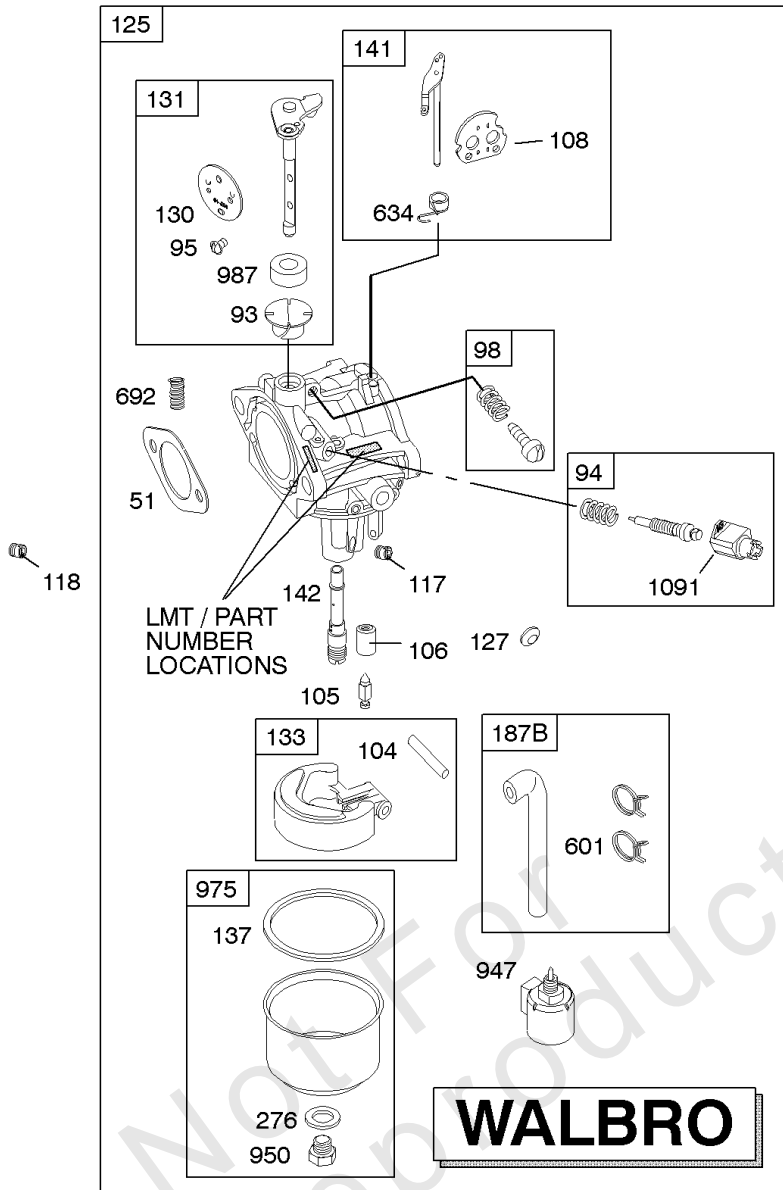

Carburetor, Fuel Supply, Kit - Carburetor Overhaul

REF NO	PART NO	QTY	DESCRIPTION
135	698780		TUBE, Fuel Transfer -(Walbro)
137	281165S		GASKET, Float Bowl -(Walbro)
137A	698781		GASKET, Float Bowl -(Nikki)
141	790902		KIT, Choke Shaft -(Walbro)
141B	698778		KIT, Choke Shaft -(Nikki)
142	697140		NOZZLE, Carburetor -(Standard)
187	791766		LINE, Fuel -(Cut To Required Length)
187B	791805		LINE, Fuel -(Formed)(10-1/4" Long)(Cut to Required Length)
240	394358S		FILTER, Fuel -(White, 75 Microns)
276	692255		WASHER, Sealing
276A	695410		WASHER, Sealing
385	694476		SCREW -(Fuel Pump)
385A	690297		SCREW -(Fuel Pump)
431	697122		MANIFOLD, Intake
601	791850		CLAMP, Hose
601A	691038		CLAMP, Hose
617	692138		SEAL, O-Ring -(Intake Manifold)
634	690802		SPRING/SEAL ASSEMBLY -(Walbro)
634B	698779		SPRING/SEAL ASSEMBLY -(Nikki)
692	690572		SPRING, Detent
947	694393		SOLENOID, Fuel
947A	699915		SOLENOID, Fuel
950	691657		SCREW -(Float Bowl)
958	698183		VALVE, Fuel Shut Off -(Plastic)
975	495933		BOWL, Float -(Walbro)
975A	699502		BOWL, Float -(Nikki)
977	690192		SET, Carburetor Gasket -(Walbro)
987	691326		SEAL, Choke/Throttle Shaft -(Walbro)
987A	698777		SEAL, Choke/Throttle Shaft -(Nikki)
1091	691333		CAP, Limiter
1127	695407		SCREW -(Float Bowl) (Float Bowl to Carburetor Body)
1266	691917		SEAL, O-Ring -(Intake Elbow)
1266A	697123		SEAL, O-Ring -(Intake Elbow)