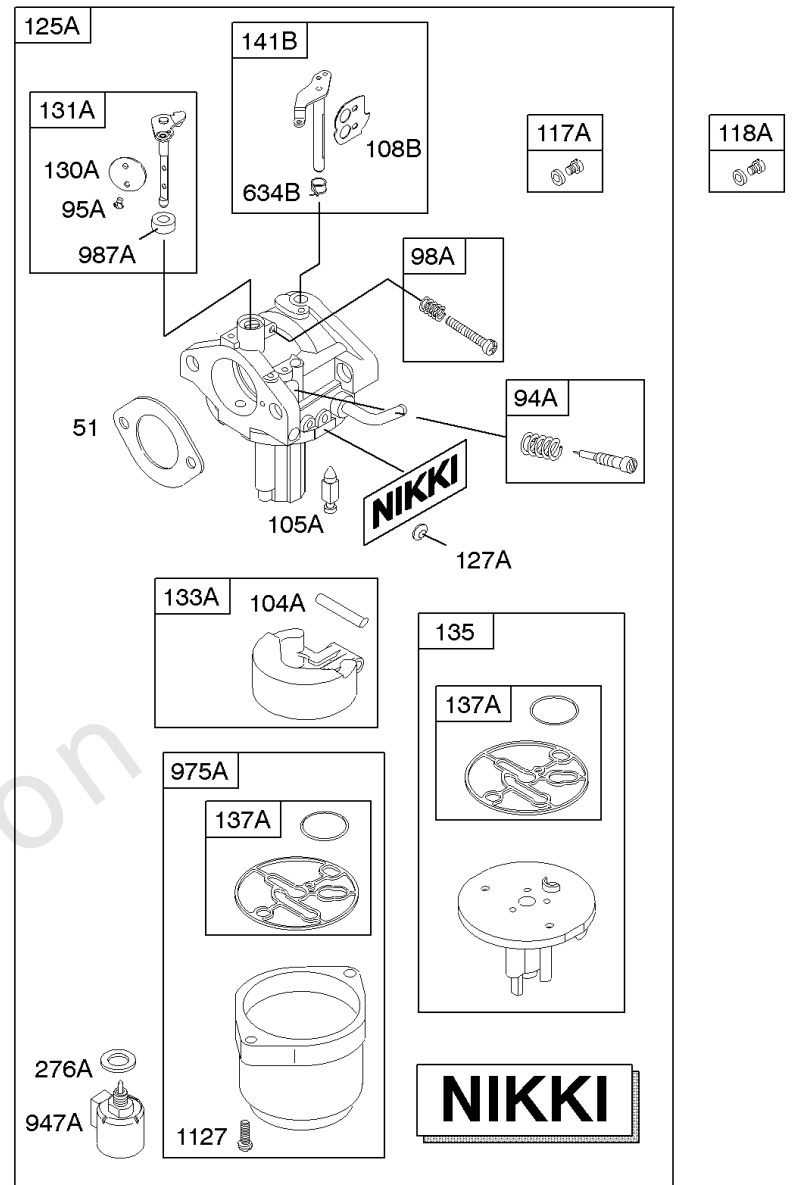

Carburetor, Fuel Supply, Kit - Carburetor Overhaul

REF NO	PART NO	QTY	DESCRIPTION
51	692137		GASKET-INTAKE
93	690602		BUSHING, Throttle Shaft
94	498030		KIT, Idle Mixture -(Walbro)
94A	695425		KIT, Idle Mixture -(Nikki)
95	691636		SCREW -(Throttle Valve) (Walbro)
95A	690718		SCREW -(Throttle Valve) (Nikki)
98	495800		KIT, Idle Speed -(Walbro)
98A	695408		KIT, Idle Speed -(Nikki)
104	690525		PIN, Float Hinge -(Walbro)
104A	694918		PIN, Float Hinge -(Nikki)
105	231855S		VALVE-FLOAT NEEDLE -(Walbro)
105A	696136		VALVE, Float Needle -(Nikki)
106	690577		SEAT, Inlet -(Walbro)(Gravity Feed)
106	691780		SEAT, Inlet -(Walbro)(Pump Feed)
108	692344		VALVE, Choke -(Walbro)
108B	695419		VALVE, Choke -(Nikki)
117	694352		JET, Main -(Standard) (Walbro)
117A	699457		JET, Main -(Standard) (Nikki)
118	697228		JET, Main -(High Altitude) (Walbro)
118A	699458		JET, Main -(High Altitude) (Nikki)
121	697241		KIT, Carburetor Overhaul -(Walbro)
121A	699521		KIT, Carburetor Overhaul -(Nikki)
125	791888		CARBURETOR -(Walbro)(Gravity Feed)
127	695005		PLUG, Welch -(Walbro)
127A	690727		PLUG, Welch -(Nikki)
130	691750		VALVE, Throttle -(Walbro)
130A	699500		VALVE, Throttle -(Nikki)
131	790901		KIT, Throttle Shaft -(Walbro)
131A	699501		KIT, Throttle Shaft -(Nikki)
133	494381		FLOAT, Carburetor -(Walbro)
133A	694914		FLOAT, Carburetor -(Nikki)