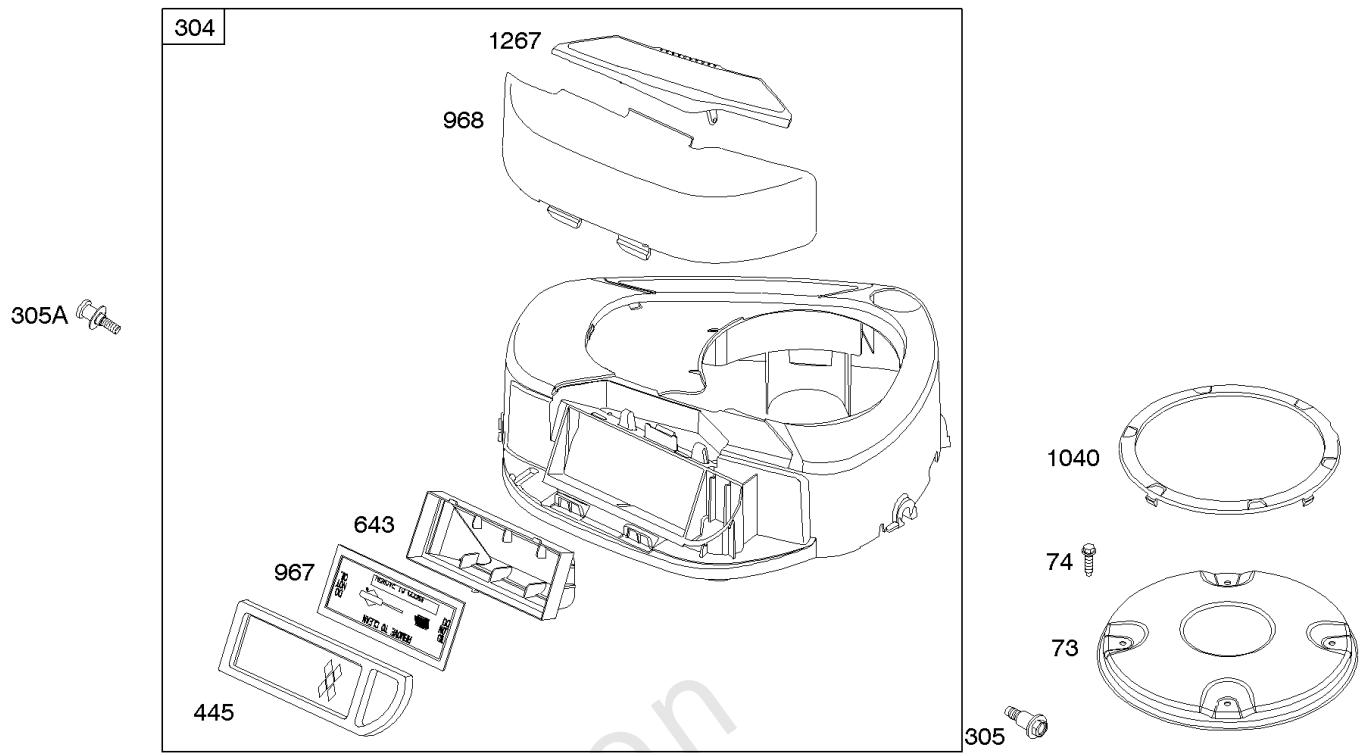

Air Cleaner, Blower Housing, Exhaust System

REF NO	PART NO	QTY	DESCRIPTION
73	697133		SCREEN, Rotating
74	697897		SCREW -(Rotating Screen)
81	691178		LOCK, Muffler Screw
304	698402		HOUSING, Blower -(Red)
304	698599		HOUSING, Blower -(Black)
305	697102		SCREW -(Blower Housing)
305A	697103		SCREW -(Blower Housing)
445	698083		FILTER, A/C Cartridge -(Non Washable)
613	691416		SCREW -(Muffler)
613A	690297		SCREW -(Muffler)
613B	691678		SCREW -(Muffler)
643	698401		RETAINER, Air Filter
676	393761		DEFLECTOR, Muffler -(Side Outlet)
677	690661		SCREW -(Muffler Deflector)
823	698941		SCREW -(Muffler Adapter)
864	697346		ADAPTER, Muffler
883	692236		GASKET, Exhaust
967	697015		FILTER, Pre Cleaner
968	698403		COVER, Air Cleaner -(Black)
1036	-----		Label-Emissions -(Available From A Briggs & Stratton Authorized Dealer)
1040	698368		PLATE, Trim
1267	697419		LATCH, Blower Housing