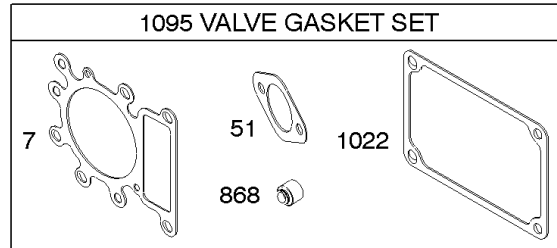

Cylinder Head, Gasket Set - Valve, Lubrication, Valves

REF NO	PART NO	QTY	DESCRIPTION
5	698148		HEAD, Cylinder -Used Before Code Date 06021300
5	792360		HEAD, Cylinder -Used After Code Date 06021200
7	273280S		GASKET, Cylinder Head
13	690360		SCREW -(Cylinder Head)
33	695760		VALVE, Exhaust -Used Before Code Date 06021300
33	791934		VALVE, Exhaust -Used After Code Date 06021200
34	791935		VALVE, Intake -Used After Code Date 06021200
34	695761		VALVE, Intake -Used Before Code Date 06021300
35	691279		SPRING, Valve -(Intake)
36	691279		SPRING, Valve -(Exhaust)
42	499586		KEEPER, Valve
45	690564		TAPPET, Valve
50	690193		MANIFOLD, Intake
51	692137		GASKET-INTAKE
53	690227		STUD -(Carburetor)
54	691148		SCREW -(Intake Manifold)
192	691986		ADJUSTER, Rocker Arm
238	691843		CAP, Valve
337	691043		PLUG, Spark
383	89838S		WRENCH-SPARK PLUG
523	699908		DIPSTICK
524	691032		SEAL, O-Ring
525	697184		TUBE, Dipstick
617	692138		SEAL, O-Ring -(Intake Manifold)
635	691909		BOOT, Spark Plug
654	690958		NUT -(Carburetor)
830	691095		STUD, Rocker Arm
842	691031		SEAL, O-Ring -(Dipstick Tube)
847	790442		DIPSTICK/TUBE ASSEMBLY
868	690968		SEAL, Valve
883	692236		GASKET, Exhaust
914	691108		SCREW -(Rocker Cover)
1022	272475S		GASKET, Rocker Cover
1023	692492		COVER, Rocker -Used Before Code Date 05020100
1023	791079		COVER, Rocker -Used After Code Date 05013100
1026	692011		ROD, Push -(Exhaust)
1026	692003		ROD, Push -(Intake)
1029	691751		ARM, Rocker