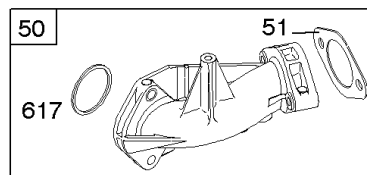

Cylinder Head, Gasket Set - Valve, Lubrication, Valves

REF NO	PART NO	QTY	DESCRIPTION
5	698148		HEAD, Cylinder -Used Before Code Date 06021300
5	792360		HEAD, Cylinder -Used After Code Date 06021200
7	273280S		GASKET, Cylinder Head
13	690360		SCREW -(Cylinder Head)
33	695760		VALVE, Exhaust -Used Before Code Date 06021300
33	791934		VALVE, Exhaust -Used After Code Date 06021200
34	791935		VALVE, Intake -Used After Code Date 06021200
34	695761		VALVE, Intake -Used Before Code Date 06021300
35	691279		SPRING, Valve -(Intake)
36	691279		SPRING, Valve -(Exhaust)
42	499586		KEEPER, Valve
45	690564		TAPPET, Valve
50	690193		MANIFOLD, Intake
51	692137		GASKET-INTAKE
53	690227		STUD -(Carburetor)
54	691148		SCREW -(Intake Manifold)
192	691986		ADJUSTER, Rocker Arm
238	691843		CAP, Valve
337	691043		PLUG, Spark
383	89838S		WRENCH-SPARK PLUG
523	699908		DIPSTICK
524	691032		SEAL, O-Ring
525	697184		TUBE, Dipstick
617	692138		SEAL, O-Ring -(Intake Manifold)
635	691909		BOOT, Spark Plug
654	690958		NUT -(Carburetor)
830	691095		STUD, Rocker Arm
842	691031		SEAL, O-Ring -(Dipstick Tube)
847	790442		DIPSTICK/TUBE ASSEMBLY
868	690968		SEAL, Valve
883	692236		GASKET, Exhaust
914	691108		SCREW -(Rocker Cover)
1022	272475S		GASKET, Rocker Cover
1023	692492		COVER, Rocker -Used Before Code Date 05020100
1023	791079		COVER, Rocker -Used After Code Date 05013100
1026	692011		ROD, Push -(Exhaust)
1026	692003		ROD, Push -(Intake)
1029	691751		ARM, Rocker