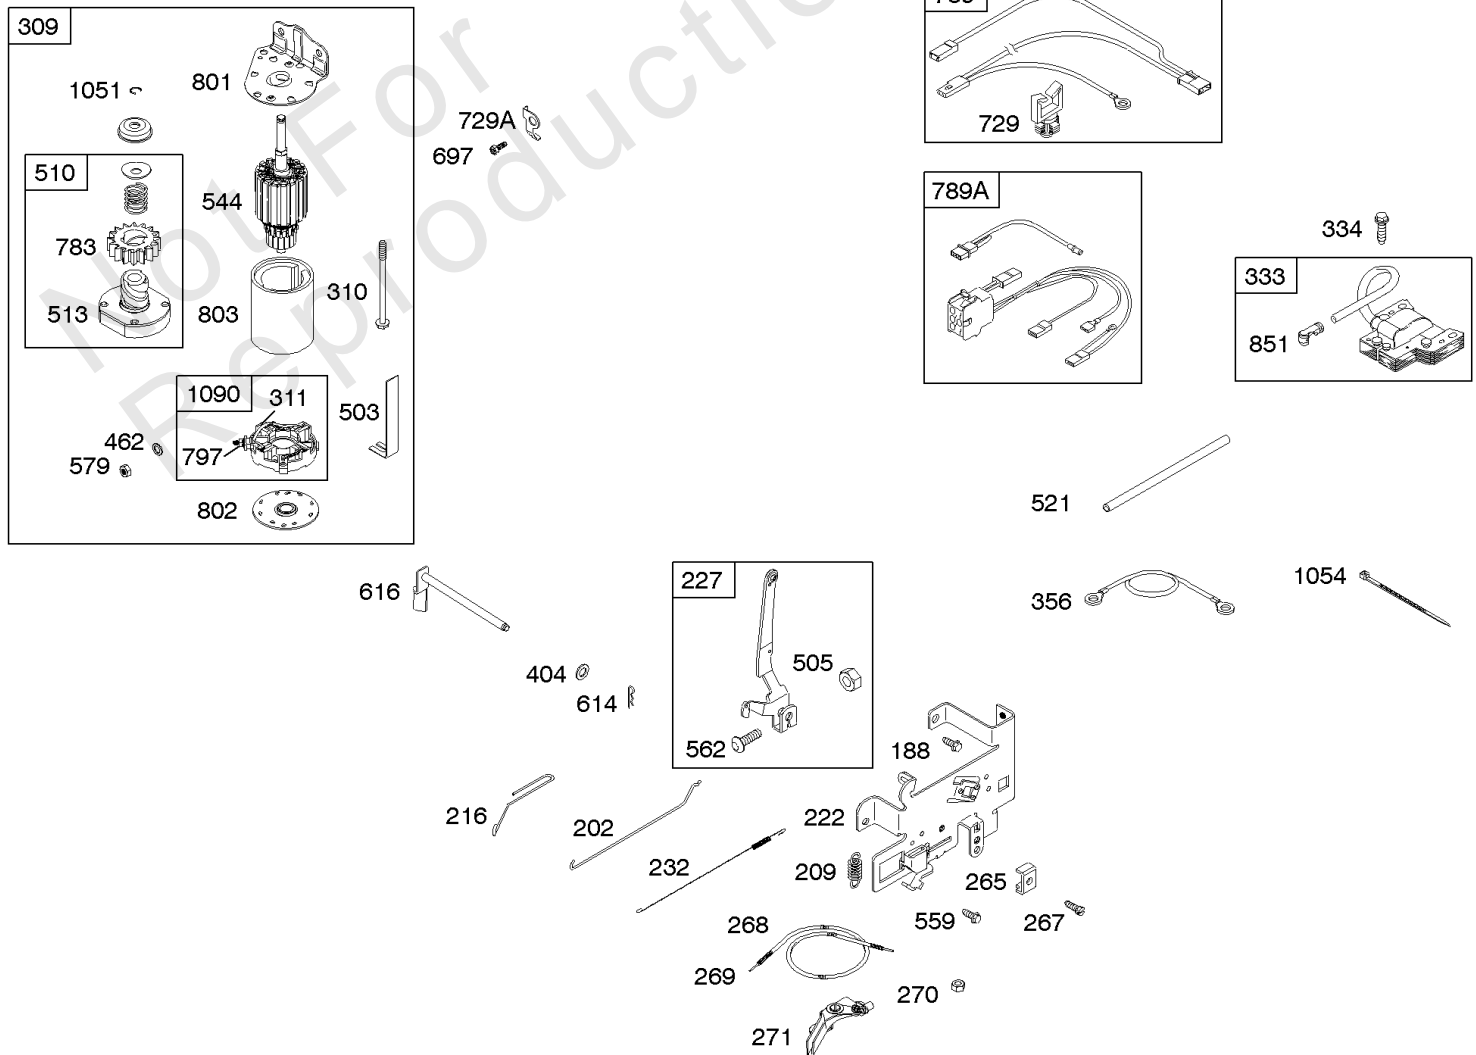

DC ONLY	DUAL CIRCUIT	TRI CIRCUIT
474 	474A 	474B 
578 	878 	878A 

526
501

NOTE: All stators use a No. 1119 mounting screw. 

NOTE: The proper flywheel part number and/or the alternator magnet size will determine the alternator type or output. See repair instruction manual for additional information.

Alternator, Controls, Electric Starter, Governor Spring, Ignition

REF NO	PART NO	QTY	DESCRIPTION
188	691693		SCREW -(Control Bracket)
202	691841		LINK, Mechanical Governor
209	692208		SPRING, Governor -(Green)
216	691840		LINK, Choke
222	694042		BRACKET, Control
227	691374		LEVER, Governor Control
232	691842		SPRING, Governor Link
265	691024		CLAMP, Casing
267	695134		SCREW -(Casing Clamp)
268	691025		CASING, Control Wire -(Cut To Required Length)
269	691026		WIRE, Control -(Cut To Required Length)
270	691027		NUT -(Control Wire Casing)
271	691028		LEVER, Control
309	693551		MOTOR, Starter
310	690323		SCREW -(Starter Motor)
311	497608		SET, Brush
333	492341		ARMATURE, Magneto
334	691061		SCREW -(Magneto Armature)
356	697089		WIRE, Stop
404	691691		WASHER -(Governor Crank)
462	691261		WASHER -(Starter Cable)
474B	696457		ALTERNATOR -(Tri Circuit)
501	691188		REGULATOR -(9 Amp Regulated)
503	691532		STRAP, Starter
505	691251		NUT -(Governor Control Lever)
510	693699		DRIVE, Starter
513	692024		CLUTCH, Drive
526	697088		SCREW -(Regulator)
544	692034		ARMATURE, Starter -(3 5/8 Housing)
559	697561		SCREW -(Remote Choke Stop)
562	691119		BOLT -(Governor Control Lever)
578	692306		WIRE ASSEMBLY
579	691029		NUT -(Starter Cable)
614	691620		PIN, Cotter
616	692012		CRANK, Governor
697	690372		SCREW -(Drive Cap)
729	691335		CLIP, Wire -(Wire Saddle)