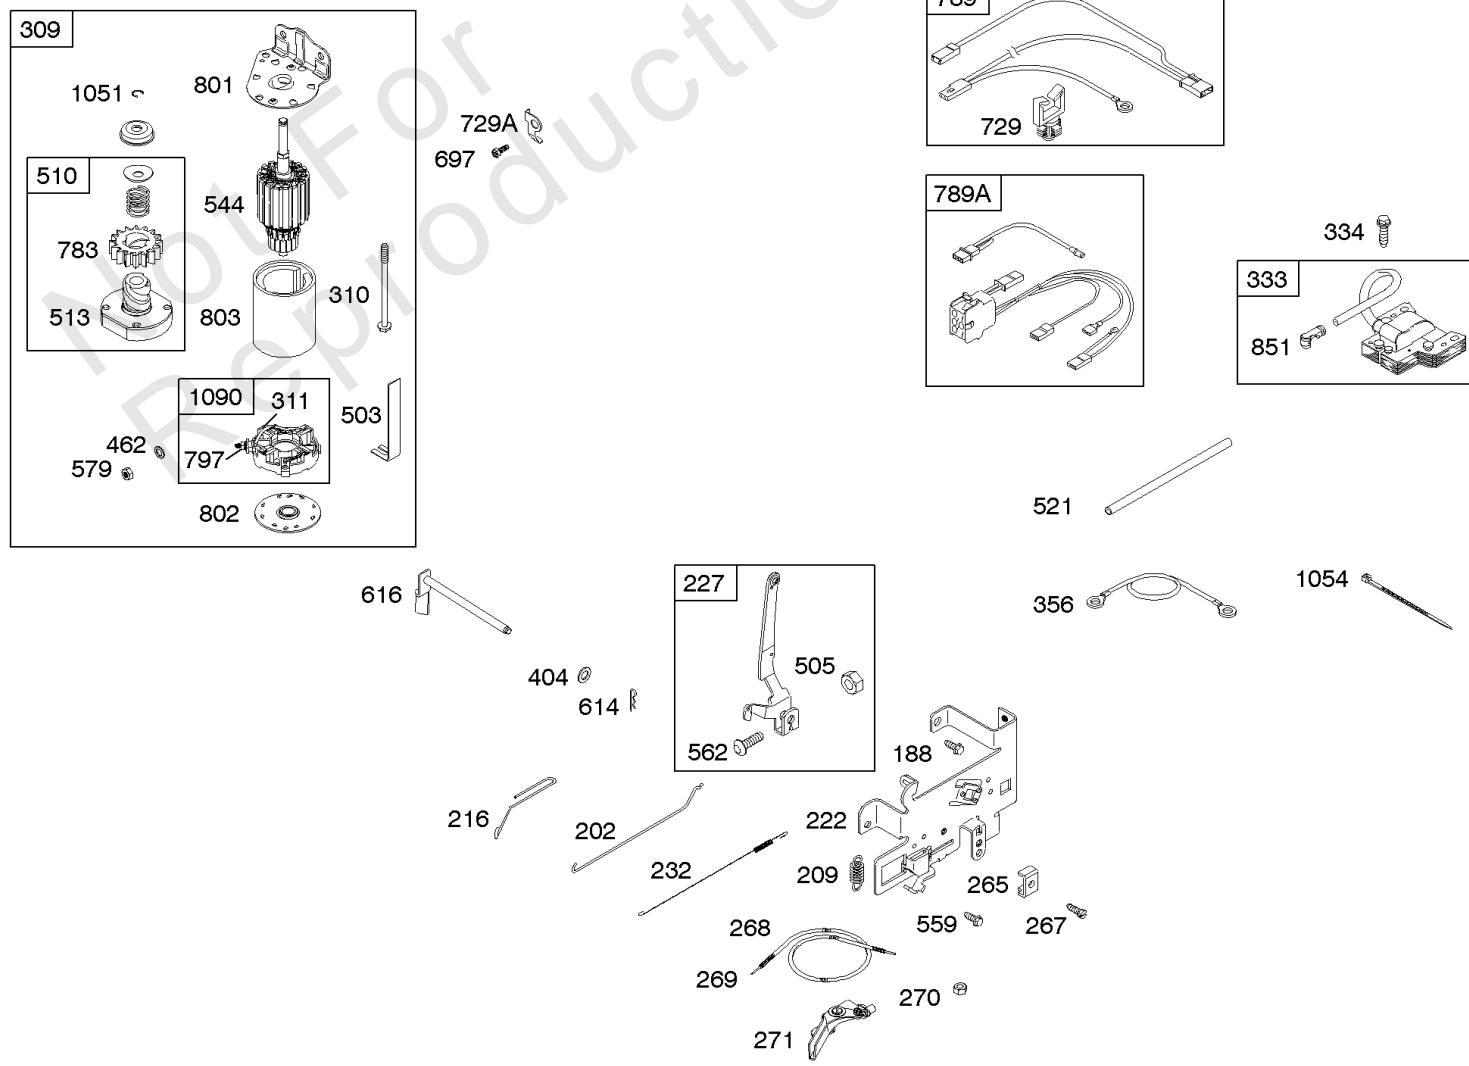

DC ONLY	DUAL CIRCUIT	TRI CIRCUIT
474 	474A 	474B 
578 	878 	878A 

526
501

NOTE: All stators use a No. 1119 mounting screw. 

NOTE: The proper flywheel part number and/or the alternator magnet size will determine the alternator type or output. See repair instruction manual for additional information.

Alternator, Controls, Electric Starter, Governor Spring, Ignition

REF NO	PART NO	QTY	DESCRIPTION
188	691693		SCREW -(Control Bracket)
202	691841		LINK, Mechanical Governor
209	692208		SPRING, Governor -(Green)
216	691840		LINK, Choke
222	694042		BRACKET, Control
227	691374		LEVER, Governor Control
232	691842		SPRING, Governor Link
265	691024		CLAMP, Casing
267	695134		SCREW -(Casing Clamp)
268	691025		CASING, Control Wire -(Cut To Required Length)
269	691026		WIRE, Control -(Cut To Required Length)
270	691027		NUT -(Control Wire Casing)
271	691028		LEVER, Control
309	693551		MOTOR, Starter
310	690323		SCREW -(Starter Motor)
311	497608		SET, Brush
333	492341		ARMATURE, Magneto
334	691061		SCREW -(Magneto Armature)
356	697089		WIRE, Stop
404	691691		WASHER -(Governor Crank)
462	691261		WASHER -(Starter Cable)
474B	696457		ALTERNATOR -(Tri Circuit)
501	691188		REGULATOR -(9 Amp Regulated)
503	691532		STRAP, Starter
505	691251		NUT -(Governor Control Lever)
510	693699		DRIVE, Starter
513	692024		CLUTCH, Drive
526	697088		SCREW -(Regulator)
544	692034		ARMATURE, Starter -(3 5/8 Housing)
559	697561		SCREW -(Remote Choke Stop)
562	691119		BOLT -(Governor Control Lever)
578	692306		WIRE ASSEMBLY
579	691029		NUT -(Starter Cable)
614	691620		PIN, Cotter
616	692012		CRANK, Governor
697	690372		SCREW -(Drive Cap)
729	691335		CLIP, Wire -(Wire Saddle)