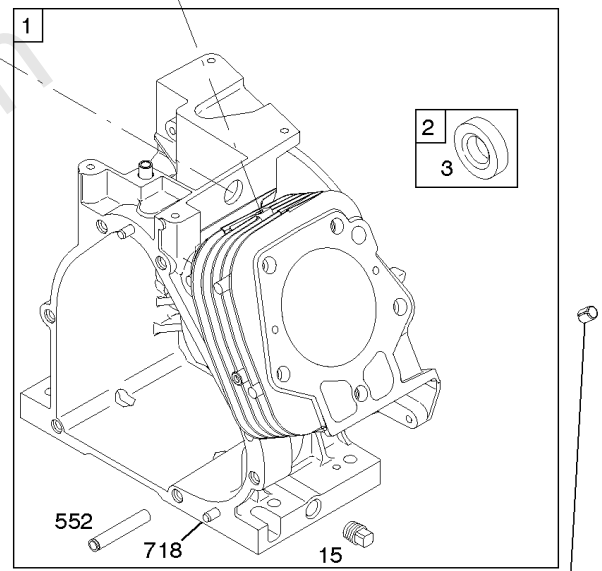

Camshaft, Crankcase Cover, Crankshaft, Cylinder, Lubrication, Operator's Manual, Piston/

REF NO	PART NO	QTY	DESCRIPTION
1	794849		CYLINDER ASSEMBLY
2	698340		KIT, Bushing/Seal -(Magneto Side)
3	391086S		SEAL, Oil -(Magneto Side)
12	694953		GASKET, Crankcase
15	691686		PLUG-OIL DRAIN
16	794716		CRANKSHAFT
17	695434		BEARING, Ball
18	791965		COVER, Crankcase
19	698340		KIT, Bushing/Seal -(PTO Side)
20	391086S		SEAL, Oil -(PTO Side)
21	799857		CAP, Oil Fill
22	794825		SCREW -(Crankcase Cover/Sump)
24	222698S		KEY, Flywheel
25	792117		PISTON ASSEMBLY -(Standard)
25	792144		PISTON ASSEMBLY -(.020 Oversize)
26	792026		SET, Ring -(Standard)
26	792073		SET, Ring -(.020" Oversize)
27	690975		LOCK, Piston Pin
28	696581		PIN, Piston -(Standard)
29	694691		ROD, Connecting
30	694692		DIPPER, Connecting Rod
32	690976		SCREW -(Connecting Rod)
46	795697		CAMSHAFT
146	690979		KEY, Woodruff
170	794833		STUD -(Crankcase Cover/Sump)
219	693578		GEAR, Governor
220	691724		WASHER -(Governor Gear)
287	699234		SCREW -(Dipstick Tube)
306	697240		SHIELD, Cylinder
307	794822		SCREW -(Cylinder Shield)
415C	693463		PLUG
523	790477		DIPSTICK
524	691876		SEAL, O-Ring
525	792041		TUBE, Dipstick
529	791822		GROMMET
552	694674		BUSHING, Governor Crank
718	690959		PIN, Locating -(Cylinder)
718A	695178		PIN, Locating -(Head)
725	696756		SHIELD, Heat

1319 WARNING LABEL

REQUIRED when replacing parts with warning labels affixed.

1319A WARNING LABEL

REQUIRED when replacing parts with warning labels affixed.

1036 EMISSIONS LABEL

1058 OPERATOR'S MANUAL

1330 REPAIR MANUAL