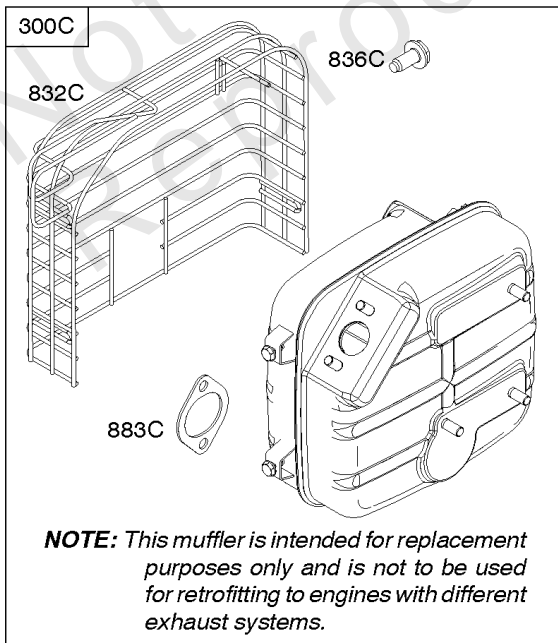

Exhaust System

REF NO	PART NO	QTY	DESCRIPTION
300B	794948		MUFFLER
300C	793701		MUFFLER
355	794842		WASHER -(Muffler Bracket)
436C	792374		MANIFOLD, Exhaust
437	794844		SCREW -(Exhaust Manifold)
613	794846		SCREW -(Muffler)
613B	794844		SCREW -(Muffler)
676D	794213		DEFLECTOR, Muffler
677A	699776		SCREW -(Muffler Deflector)
740	710090		LOCKNUT -(Muffler Bracket)
740A	794843		NUT -(Muffler Bracket)
751	794839		WASHER -(Stop Wire)
819	794832		SCREW -(Muffler Bracket)
832	796384		GUARD, Muffler
832A	797095		MUFFLER
832C	792380		MUFFLER
836	699234		SCREW -(Muffler Guard)
836C	710023		SCREW -(Muffler Guard)
863C	793700		BRACKET, Muffler
883	695398		GASKET, Exhaust
883C	710250		GASKET, Exhaust
1177	710090		LOCKNUT -(Muffler)