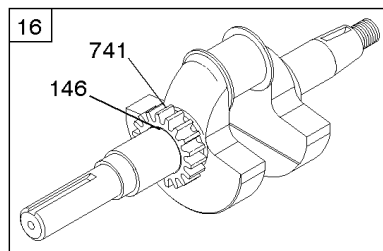

Camshaft, Crankcase Cover, Crankshaft, Cylinder, Lubrication, Operator's Manual, Piston/

REF NO	PART NO	QTY	DESCRIPTION
1	794849		CYLINDER ASSEMBLY
2	698340		KIT, Bushing/Seal -(Magneto Side)
3	391086S		SEAL, Oil -(Magneto Side)
12	694953		GASKET, Crankcase
15	691686		PLUG-OIL DRAIN
16	794716		CRANKSHAFT
17	695434		BEARING, Ball
18	791965		COVER, Crankcase
19	698340		KIT, Bushing/Seal -(PTO Side)
20	391086S		SEAL, Oil -(PTO Side)
21	799857		CAP, Oil Fill
22	794825		SCREW -(Crankcase Cover/Sump)
24	222698S		KEY, Flywheel
25	792117		PISTON ASSEMBLY -(Standard)
25	792144		PISTON ASSEMBLY -(.020 Oversize)
26	792026		SET, Ring -(Standard)
26	792073		SET, Ring -(.020" Oversize)
27	690975		LOCK, Piston Pin
28	696581		PIN, Piston -(Standard)
29	694691		ROD, Connecting
30	694692		DIPPER, Connecting Rod
32	690976		SCREW -(Connecting Rod)
46	795697		CAMSHAFT
146	690979		KEY, Woodruff
170	794833		STUD -(Crankcase Cover/Sump)
219	693578		GEAR, Governor
220	691724		WASHER -(Governor Gear)
287	699234		SCREW -(Dipstick Tube)
306	697240		SHIELD, Cylinder
307	794822		SCREW -(Cylinder Shield)
415C	693463		PLUG
523	790477		DIPSTICK
524	691876		SEAL, O-Ring
525	792041		TUBE, Dipstick
529	791822		GROMMET
552	694674		BUSHING, Governor Crank
718	690959		PIN, Locating -(Cylinder)
718A	695178		PIN, Locating -(Head)
725	696756		SHIELD, Heat

1319 WARNING LABEL

REQUIRED when replacing parts with warning labels affixed.

1319A WARNING LABEL

REQUIRED when replacing parts with warning labels affixed.

1036 EMISSIONS LABEL

1058 OPERATOR'S MANUAL

1330 REPAIR MANUAL