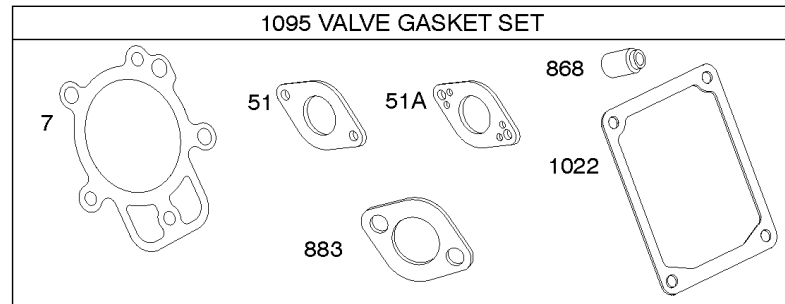

Cylinder Head, Gasket Set - Engine, Gasket Set - Valve, Valves

REF NO	PART NO	QTY	DESCRIPTION
3	391086S		SEAL, Oil -(Magneto Side)
5	799860		HEAD, Cylinder
7	694872		GASKET, Cylinder Head
12	694953		GASKET, Crankcase
13	794829		SCREW -(Cylinder Head)
20	391086S		SEAL, Oil -(PTO Side)
33	697576		VALVE, Exhaust
34	795199		VALVE, Intake
35	694865		SPRING, Valve -(Intake)
36	694865		SPRING, Valve -(Exhaust)
42	499586		KEEPER, Valve
45	690977		TAPPET, Valve
51	694874		GASKET, Intake
51A	694875		GASKET, Intake
163	692277		GASKET-AIR CLEANER -(Air Cleaner)
192	690083		ADJUSTER, Rocker Arm
337	793541		PLUG, Spark
358	795201		GASKET SET, Engine
383	19576S		WRENCH, Spark Plug
635	691909		BOOT, Spark Plug -(Alternator)
798	697890		SCREW -(Rocker Arm)
868	794086		SEAL, Valve
883	695398		GASKET, Exhaust
914	794827		SCREW -(Rocker Cover)
1022	690971		GASKET, Rocker Cover
1023A	698042		COVER, Rocker
1026	592673		ROD, Push
1029	690972		ARM, Rocker
1095	795200		GASKET SET, Valve
1100	791959		PIVOT, Rocker Arm
1171	794828		STUD -(Rocker Cover)