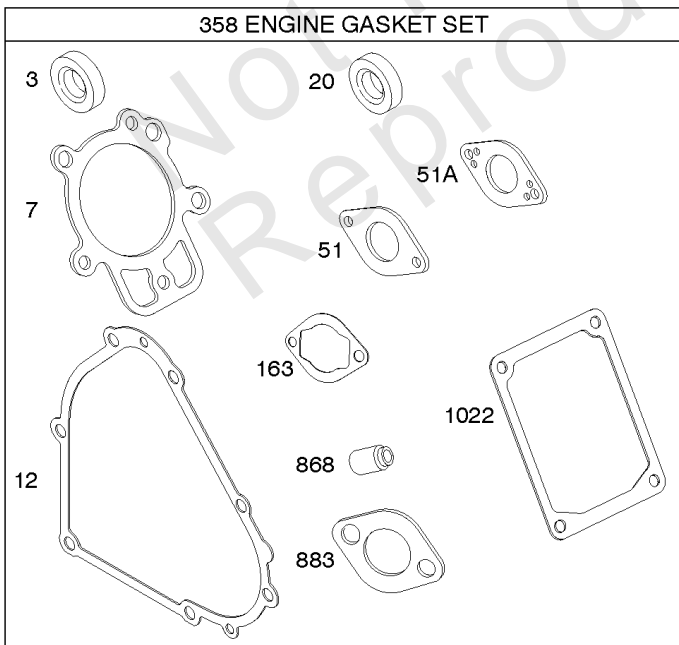

Cylinder Head, Gasket Set - Engine, Gasket Set - Valve, Valves

REF NO	PART NO	QTY	DESCRIPTION
3	391086S		SEAL, Oil -(Magneto Side)
5	799860		HEAD, Cylinder
7	694872		GASKET, Cylinder Head
12	694953		GASKET, Crankcase
13	794829		SCREW -(Cylinder Head)
20	391086S		SEAL, Oil -(PTO Side)
33	697576		VALVE, Exhaust
34	795199		VALVE, Intake
35	694865		SPRING, Valve -(Intake)
36	694865		SPRING, Valve -(Exhaust)
42	499586		KEEPER, Valve
45	690977		TAPPET, Valve
51	694874		GASKET, Intake
51A	694875		GASKET, Intake
163	692277		GASKET-AIR CLEANER -(Air Cleaner)
192	690083		ADJUSTER, Rocker Arm
337	793541		PLUG, Spark
358	795201		GASKET SET, Engine
383	19576S		WRENCH, Spark Plug
635	691909		BOOT, Spark Plug -(Alternator)
798	697890		SCREW -(Rocker Arm)
868	794086		SEAL, Valve
883	695398		GASKET, Exhaust
914	794827		SCREW -(Rocker Cover)
1022	690971		GASKET, Rocker Cover
1023A	698042		COVER, Rocker
1026	592673		ROD, Push
1029	690972		ARM, Rocker
1095	795200		GASKET SET, Valve
1100	791959		PIVOT, Rocker Arm
1171	794828		STUD -(Rocker Cover)