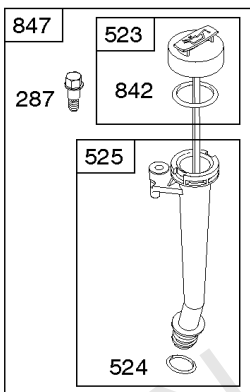

Camshaft, Crankcase Cover, Crankshaft, Cylinder, Lubrication, Operator's Manual, Piston/

REF NO	PART NO	QTY	DESCRIPTION
1	794849		CYLINDER ASSEMBLY
2	698340		KIT, Bushing/Seal -(Magneto Side)
3	391086S		SEAL, Oil -(Magneto Side)
12	694953		GASKET, Crankcase
15	691686		PLUG-OIL DRAIN
16	794716		CRANKSHAFT
17	695434		BEARING, Ball
18	791965		COVER, Crankcase
19	698340		KIT, Bushing/Seal -(PTO Side)
20	391086S		SEAL, Oil -(PTO Side)
21	799857		CAP, Oil Fill
22	794825		SCREW -(Crankcase Cover/Sump)
24	222698S		KEY, Flywheel
25	792117		PISTON ASSEMBLY -(Standard)
25	792144		PISTON ASSEMBLY -(.020 Oversize)
26	792026		SET, Ring -(Standard)
26	792073		SET, Ring -(.020" Oversize)
27	690975		LOCK, Piston Pin
28	696581		PIN, Piston -(Standard)
29	694691		ROD, Connecting
30	694692		DIPPER, Connecting Rod
32	690976		SCREW -(Connecting Rod)
46	795697		CAMSHAFT
146	690979		KEY, Woodruff
170	794833		STUD -(Crankcase Cover/Sump)
219	693578		GEAR, Governor
220	691724		WASHER -(Governor Gear)
287	699234		SCREW -(Dipstick Tube)
306	697240		SHIELD, Cylinder
307	794822		SCREW -(Cylinder Shield)
415C	693463		PLUG
523	790477		DIPSTICK
524	691876		SEAL, O-Ring
525	792041		TUBE, Dipstick
529	791822		GROMMET
552	694674		BUSHING, Governor Crank
718	690959		PIN, Locating -(Cylinder)
718A	695178		PIN, Locating -(Head)
725	696756		SHIELD, Heat

1319 WARNING LABEL

REQUIRED when replacing parts with warning labels affixed.

1319A WARNING LABEL

REQUIRED when replacing parts with warning labels affixed.

1036 EMISSIONS LABEL

1058 OPERATOR'S MANUAL

1330 REPAIR MANUAL