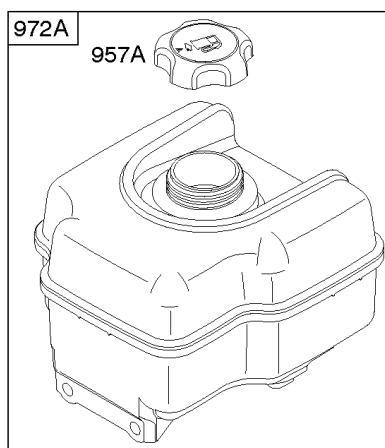

# Parts Manual

Mfg. No: 20M314-0124-E1

---

<b>Model Components</b>	<b>Page</b>
Alternator, Electric Starter, Fuel Supply, Ignition. ....	4
Blower Housing/Shrouds. ....	6
Blower Housing/Shrouds, Flywheel, Rewind Starter. ....	8
Camshaft, Crankcase Cover, Crankshaft, Cylinder, Lubrication, Operator's Manual, Piston/Rings/Connecting	10
Carburetor, Kit - Carburetor Overhaul. ....	14
Controls, Governor Spring. ....	16
Cylinder Head, Gasket Set - Engine, Gasket Set - Valve, Valves. ....	20
Exhaust System. ....	22
Replacement Engine - US & Canada. ....	24

Not For  
Reproduction

DUAL CIRCUIT	DUAL CIRCUIT	10-16 AMP	DC ONLY	AC ONLY	DUAL CIRCUIT
474B	474C	474D	474F	474G	474H
<p><b>NOTE:</b> The proper flywheel part number and/or the alternator magnet size will determine the alternator type or output. See repair instruction manual for additional information.</p>					
1119	578A	878	526 501	526 501A	415A 892A 990A