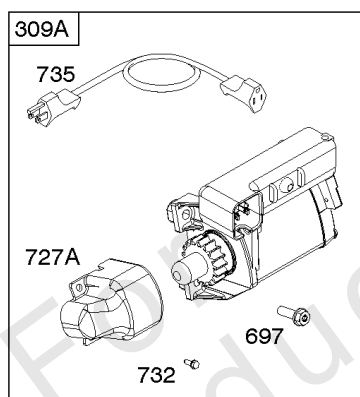

# Parts Manual

Mfg. No: 20M314-0124-E1

---

<b>Model Components</b>	<b>Page</b>
Alternator, Electric Starter, Fuel Supply, Ignition. ....	4
Blower Housing/Shrouds. ....	6
Blower Housing/Shrouds, Flywheel, Rewind Starter. ....	8
Camshaft, Crankcase Cover, Crankshaft, Cylinder, Lubrication, Operator's Manual, Piston/Rings/Connecting	10
Carburetor, Kit - Carburetor Overhaul. ....	14
Controls, Governor Spring. ....	16
Cylinder Head, Gasket Set - Engine, Gasket Set - Valve, Valves. ....	20
Exhaust System. ....	22
Replacement Engine - US & Canada. ....	24

Not For  
Reproduction

DUAL CIRCUIT	DUAL CIRCUIT	10-16 AMP	DC ONLY	AC ONLY	DUAL CIRCUIT
474B	474C	474D	474F	474G	474H
<p><b>NOTE:</b> The proper flywheel part number and/or the alternator magnet size will determine the alternator type or output. See repair instruction manual for additional information.</p>					
1119	578A	878	526 501	526 501A	415A 892A 990A