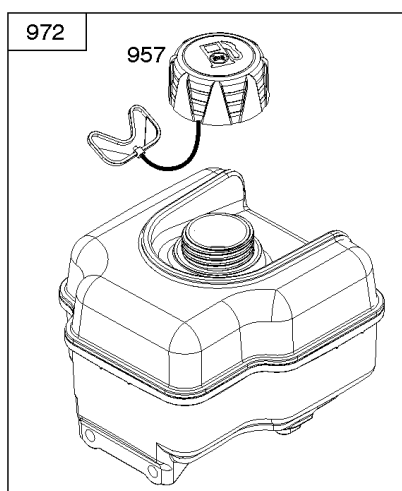

# Parts Manual

Mfg. No: 20M314-0124-E1

---

<b>Model Components</b>	<b>Page</b>
Alternator, Electric Starter, Fuel Supply, Ignition. ....	4
Blower Housing/Shrouds. ....	6
Blower Housing/Shrouds, Flywheel, Rewind Starter. ....	8
Camshaft, Crankcase Cover, Crankshaft, Cylinder, Lubrication, Operator's Manual, Piston/Rings/Connecting	10
Carburetor, Kit - Carburetor Overhaul. ....	14
Controls, Governor Spring. ....	16
Cylinder Head, Gasket Set - Engine, Gasket Set - Valve, Valves. ....	20
Exhaust System. ....	22
Replacement Engine - US & Canada. ....	24

Not For  
Reproduction

DUAL CIRCUIT	DUAL CIRCUIT	10-16 AMP	DC ONLY	AC ONLY	DUAL CIRCUIT
474B	474C	474D	474F	474G	474H
<p><b>NOTE:</b> The proper flywheel part number and/or the alternator magnet size will determine the alternator type or output. See repair instruction manual for additional information.</p>					
1119	578A	878	526 501	526 501A	415A 892A 990A