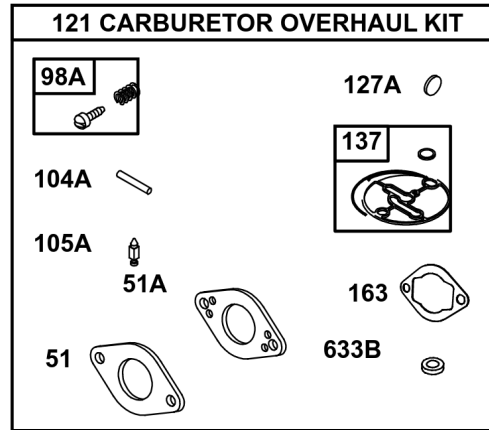

Carburetor, Kit - Carburetor Overhaul

REF NO	PART NO	QTY	DESCRIPTION
51	694874		GASKET, Intake
51A	694875		GASKET, Intake
95A	690718		SCREW -(Throttle Valve)
97	796334		SHAFT, Throttle
97A	696387		SHAFT, Throttle
98A	695408		KIT, Idle Speed
104A	694918		PIN, Float Hinge
105A	696136		VALVE, Float Needle
108A	696143		VALVE, Choke
109H	793520		SHAFT, Choke
117	796080		JET, Main -(Standard) -Used After Code Date 08050600
117	696134		JET, Main -(Standard) -Used Before Code Date 08050700
118	796128		JET, Main -(High Altitude) -Used After Code Date 08050600
118	696135		JET, Main -(High Altitude) -Used Before Code Date 08050700
121	796137		KIT, Carburetor Overhaul
121A	696146		KIT, Carburetor Overhaul
122	694876		SPACER, Carburetor
125	796122		CARBURETOR
127A	690727		PLUG, Welch
130A	696139		VALVE, Throttle
133A	694914		FLOAT, Carburetor
135	698780		TUBE, Fuel Transfer
135A	696142		TUBE, Fuel Transfer
137	698781		GASKET, Float Bowl
137A	695426		GASKET, Float Bowl
163	692277		GASKET-AIR CLEANER -(Air Cleaner)
369	695422		SPRING, Float Bowl
632	695917		SPRING/LINK, Mechanical Governor -Used Before Code Date 08050700
632A	796324		SPRING/LINK, Mechanical Governor -Used After Code Date 08050600
633B	690998		SEAL, Choke/Throttle Shaft
975	698783		BOWL, Float
975A	696138		BOWL, Float
1127A	695407		SCREW -(Float Bowl) (Float Bowl to Carburetor Body)