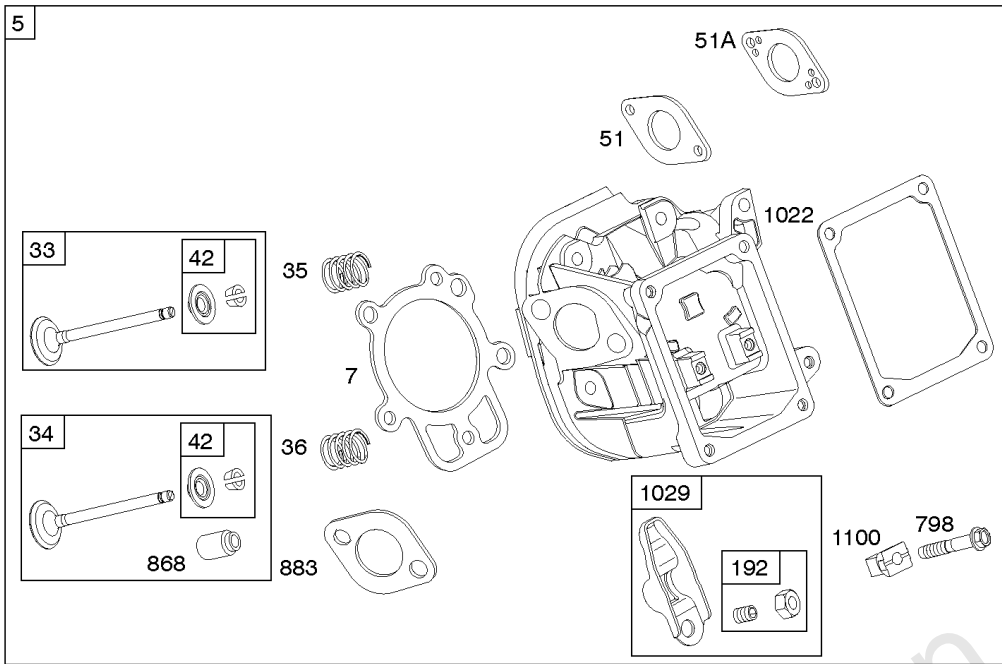

Cylinder Head, Gasket Set - Engine, Gasket Set - Valve, Valves

REF NO	PART NO	QTY	DESCRIPTION
3	391086S		SEAL, Oil -(Magneto Side)
5	799860		HEAD, Cylinder
7	694872		GASKET, Cylinder Head
12	694953		GASKET, Crankcase
13	794829		SCREW -(Cylinder Head)
20	391086S		SEAL, Oil -(PTO Side)
33	697576		VALVE, Exhaust
34	795199		VALVE, Intake
35	694865		SPRING, Valve -(Intake)
36	694865		SPRING, Valve -(Exhaust)
42	499586		KEEPER, Valve
45	690977		TAPPET, Valve
51	694874		GASKET, Intake
51A	694875		GASKET, Intake
163	692277		GASKET-AIR CLEANER -(Air Cleaner)
192	690083		ADJUSTER, Rocker Arm
337	793541		PLUG, Spark
358	795201		GASKET SET, Engine
383	19576S		WRENCH, Spark Plug
635	691909		BOOT, Spark Plug -(Alternator)
798	697890		SCREW -(Rocker Arm)
868	794086		SEAL, Valve
883	695398		GASKET, Exhaust
914	794827		SCREW -(Rocker Cover)
1022	690971		GASKET, Rocker Cover
1023A	698042		COVER, Rocker
1026	592673		ROD, Push
1029	690972		ARM, Rocker
1095	795200		GASKET SET, Valve
1100	791959		PIVOT, Rocker Arm
1171	794828		STUD -(Rocker Cover)