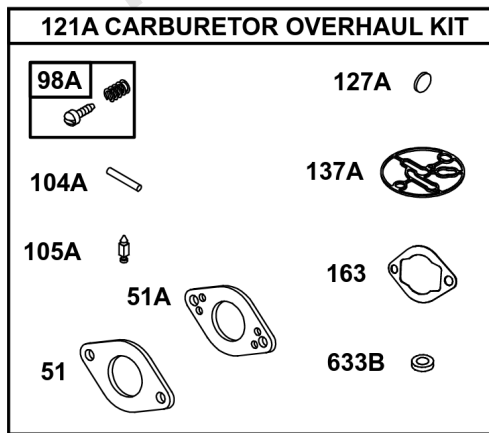

Carburetor, Kit - Carburetor Overhaul

REF NO	PART NO	QTY	DESCRIPTION
51	694874		GASKET, Intake
51A	694875		GASKET, Intake
95A	690718		SCREW -(Throttle Valve)
97	796334		SHAFT, Throttle
97A	696387		SHAFT, Throttle
98A	695408		KIT, Idle Speed
104A	694918		PIN, Float Hinge
105A	696136		VALVE, Float Needle
108A	696143		VALVE, Choke
109H	793520		SHAFT, Choke
117	796080		JET, Main -(Standard) -Used After Code Date 08050600
117	696134		JET, Main -(Standard) -Used Before Code Date 08050700
118	796128		JET, Main -(High Altitude) -Used After Code Date 08050600
118	696135		JET, Main -(High Altitude) -Used Before Code Date 08050700
121	796137		KIT, Carburetor Overhaul
121A	696146		KIT, Carburetor Overhaul
122	694876		SPACER, Carburetor
125	796122		CARBURETOR
127A	690727		PLUG, Welch
130A	696139		VALVE, Throttle
133A	694914		FLOAT, Carburetor
135	698780		TUBE, Fuel Transfer
135A	696142		TUBE, Fuel Transfer
137	698781		GASKET, Float Bowl
137A	695426		GASKET, Float Bowl
163	692277		GASKET-AIR CLEANER -(Air Cleaner)
369	695422		SPRING, Float Bowl
632	695917		SPRING/LINK, Mechanical Governor -Used Before Code Date 08050700
632A	796324		SPRING/LINK, Mechanical Governor -Used After Code Date 08050600
633B	690998		SEAL, Choke/Throttle Shaft
975	698783		BOWL, Float
975A	696138		BOWL, Float
1127A	695407		SCREW -(Float Bowl) (Float Bowl to Carburetor Body)