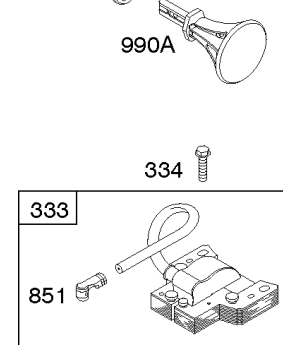

# Parts Manual

Mfg. No: 20M314-0124-E1

---

<b>Model Components</b>	<b>Page</b>
Alternator, Electric Starter, Fuel Supply, Ignition. ....	4
Blower Housing/Shrouds. ....	6
Blower Housing/Shrouds, Flywheel, Rewind Starter. ....	8
Camshaft, Crankcase Cover, Crankshaft, Cylinder, Lubrication, Operator's Manual, Piston/Rings/Connecting	10
Carburetor, Kit - Carburetor Overhaul. ....	14
Controls, Governor Spring. ....	16
Cylinder Head, Gasket Set - Engine, Gasket Set - Valve, Valves. ....	20
Exhaust System. ....	22
Replacement Engine - US & Canada. ....	24

Not For  
Reproduction

DUAL CIRCUIT	DUAL CIRCUIT	10-16 AMP	DC ONLY	AC ONLY	DUAL CIRCUIT
474B	474C	474D	474F	474G	474H
<p><b>NOTE:</b> The proper flywheel part number and/or the alternator magnet size will determine the alternator type or output. See repair instruction manual for additional information.</p>					
1119	578A	878	526 501	526 501A	415A 892A 990A