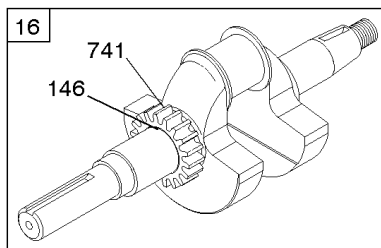

1319 WARNING LABEL

REQUIRED when replacing parts with warning labels affixed.

1319A WARNING LABEL

REQUIRED when replacing parts with warning labels affixed.

1036 EMISSIONS LABEL

1058 OPERATOR'S MANUAL

1330 REPAIR MANUAL

Camshaft, Crankcase Cover, Crankshaft, Cylinder, Lubrication, Operator's Manual, Piston/

REF NO	PART NO	QTY	DESCRIPTION
1	794849		CYLINDER ASSEMBLY
2	698340		KIT, Bushing/Seal -(Magneto Side)
3	391086S		SEAL, Oil -(Magneto Side)
12	694953		GASKET, Crankcase
15	691686		PLUG-OIL DRAIN
16	794716		CRANKSHAFT
17	695434		BEARING, Ball
18	791965		COVER, Crankcase
19	698340		KIT, Bushing/Seal -(PTO Side)
20	391086S		SEAL, Oil -(PTO Side)
21	799857		CAP, Oil Fill
22	794825		SCREW -(Crankcase Cover/Sump)
24	222698S		KEY, Flywheel
25	792117		PISTON ASSEMBLY -(Standard)
25	792144		PISTON ASSEMBLY -(.020 Oversize)
26	792026		SET, Ring -(Standard)
26	792073		SET, Ring -(.020" Oversize)
27	690975		LOCK, Piston Pin
28	696581		PIN, Piston -(Standard)
29	694691		ROD, Connecting
30	694692		DIPPER, Connecting Rod
32	690976		SCREW -(Connecting Rod)
46	795697		CAMSHAFT
146	690979		KEY, Woodruff
170	794833		STUD -(Crankcase Cover/Sump)
219	693578		GEAR, Governor
220	691724		WASHER -(Governor Gear)
287	699234		SCREW -(Dipstick Tube)
306	697240		SHIELD, Cylinder
307	794822		SCREW -(Cylinder Shield)
415C	693463		PLUG
523	790477		DIPSTICK
524	691876		SEAL, O-Ring
525	792041		TUBE, Dipstick
529	791822		GROMMET
552	694674		BUSHING, Governor Crank
718	690959		PIN, Locating -(Cylinder)
718A	695178		PIN, Locating -(Head)
725	696756		SHIELD, Heat