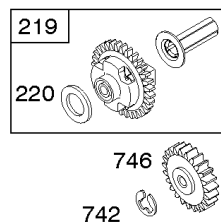

Camshaft, Crankcase Cover, Crankshaft, Cylinder, Lubrication, Operator's Manual, Piston/

REF NO	PART NO	QTY	DESCRIPTION
1	794849		CYLINDER ASSEMBLY
2	698340		KIT, Bushing/Seal -(Magneto Side)
3	391086S		SEAL, Oil -(Magneto Side)
12	694953		GASKET, Crankcase
15	691686		PLUG-OIL DRAIN
16	794716		CRANKSHAFT
17	695434		BEARING, Ball
18	791965		COVER, Crankcase
19	698340		KIT, Bushing/Seal -(PTO Side)
20	391086S		SEAL, Oil -(PTO Side)
21	799857		CAP, Oil Fill
22	794825		SCREW -(Crankcase Cover/Sump)
24	222698S		KEY, Flywheel
25	792117		PISTON ASSEMBLY -(Standard)
25	792144		PISTON ASSEMBLY -(.020 Oversize)
26	792026		SET, Ring -(Standard)
26	792073		SET, Ring -(.020" Oversize)
27	690975		LOCK, Piston Pin
28	696581		PIN, Piston -(Standard)
29	694691		ROD, Connecting
30	694692		DIPPER, Connecting Rod
32	690976		SCREW -(Connecting Rod)
46	795697		CAMSHAFT
146	690979		KEY, Woodruff
170	794833		STUD -(Crankcase Cover/Sump)
219	693578		GEAR, Governor
220	691724		WASHER -(Governor Gear)
287	699234		SCREW -(Dipstick Tube)
306	697240		SHIELD, Cylinder
307	794822		SCREW -(Cylinder Shield)
415C	693463		PLUG
523	790477		DIPSTICK
524	691876		SEAL, O-Ring
525	792041		TUBE, Dipstick
529	791822		GROMMET
552	694674		BUSHING, Governor Crank
718	690959		PIN, Locating -(Cylinder)
718A	695178		PIN, Locating -(Head)
725	696756		SHIELD, Heat

1319 WARNING LABEL

REQUIRED when replacing parts with warning labels affixed.

1319A WARNING LABEL

REQUIRED when replacing parts with warning labels affixed.

1036 EMISSIONS LABEL

1058 OPERATOR'S MANUAL

1330 REPAIR MANUAL