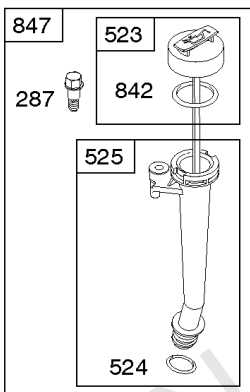

1319 WARNING LABEL

**REQUIRED** when replacing parts with warning labels affixed.

1319A WARNING LABEL

**REQUIRED** when replacing parts with warning labels affixed.

1036 EMISSIONS LABEL

1058 OPERATOR'S MANUAL

## Camshaft, Crankcase Cover, Crankshaft, Cylinder, Lubrication, Operator's Manual, Piston/

REF NO	PART NO	QTY	DESCRIPTION
1	794849		CYLINDER ASSEMBLY
2	698340		KIT, Bushing/Seal -(Magneto Side)
3	391086S		SEAL, Oil -(Magneto Side)
12	694953		GASKET, Crankcase
15	691686		PLUG-OIL DRAIN
16	794716		CRANKSHAFT
17	695434		BEARING, Ball
18	791965		COVER, Crankcase
19	698340		KIT, Bushing/Seal -(PTO Side)
20	391086S		SEAL, Oil -(PTO Side)
21	799857		CAP, Oil Fill
22	794825		SCREW -(Crankcase Cover/Sump)
24	222698S		KEY, Flywheel
25	792117		PISTON ASSEMBLY -(Standard)
25	792144		PISTON ASSEMBLY -(.020 Oversize)
26	792026		SET, Ring -(Standard)
26	792073		SET, Ring -(.020" Oversize)
27	690975		LOCK, Piston Pin
28	696581		PIN, Piston -(Standard)
29	694691		ROD, Connecting
30	694692		DIPPER, Connecting Rod
32	690976		SCREW -(Connecting Rod)
46	795697		CAMSHAFT
146	690979		KEY, Woodruff
170	794833		STUD -(Crankcase Cover/Sump)
219	693578		GEAR, Governor
220	691724		WASHER -(Governor Gear)
287	699234		SCREW -(Dipstick Tube)
306	697240		SHIELD, Cylinder
307	794822		SCREW -(Cylinder Shield)
415C	693463		PLUG
523	790477		DIPSTICK
524	691876		SEAL, O-Ring
525	792041		TUBE, Dipstick
529	791822		GROMMET
552	694674		BUSHING, Governor Crank
718	690959		PIN, Locating -(Cylinder)
718A	695178		PIN, Locating -(Head)
725	696756		SHIELD, Heat