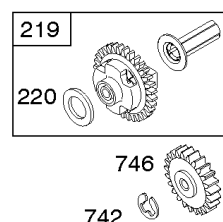

1319 WARNING LABEL

REQUIRED when replacing parts with warning labels affixed.

1319A WARNING LABEL

REQUIRED when replacing parts with warning labels affixed.

1036 EMISSIONS LABEL

1058 OPERATOR'S MANUAL

1330 REPAIR MANUAL

Camshaft, Crankcase Cover, Crankshaft, Cylinder, Lubrication, Operator's Manual, Piston/

REF NO	PART NO	QTY	DESCRIPTION
1	794849		CYLINDER ASSEMBLY
2	698340		KIT, Bushing/Seal -(Magneto Side)
3	391086S		SEAL, Oil -(Magneto Side)
12	694953		GASKET, Crankcase
15	691686		PLUG-OIL DRAIN
16	794716		CRANKSHAFT
17	695434		BEARING, Ball
18	791965		COVER, Crankcase
19	698340		KIT, Bushing/Seal -(PTO Side)
20	391086S		SEAL, Oil -(PTO Side)
21	799857		CAP, Oil Fill
22	794825		SCREW -(Crankcase Cover/Sump)
24	222698S		KEY, Flywheel
25	792117		PISTON ASSEMBLY -(Standard)
25	792144		PISTON ASSEMBLY -(.020 Oversize)
26	792026		SET, Ring -(Standard)
26	792073		SET, Ring -(.020" Oversize)
27	690975		LOCK, Piston Pin
28	696581		PIN, Piston -(Standard)
29	694691		ROD, Connecting
30	694692		DIPPER, Connecting Rod
32	690976		SCREW -(Connecting Rod)
46	795697		CAMSHAFT
146	690979		KEY, Woodruff
170	794833		STUD -(Crankcase Cover/Sump)
219	693578		GEAR, Governor
220	691724		WASHER -(Governor Gear)
287	699234		SCREW -(Dipstick Tube)
306	697240		SHIELD, Cylinder
307	794822		SCREW -(Cylinder Shield)
415C	693463		PLUG
523	790477		DIPSTICK
524	691876		SEAL, O-Ring
525	792041		TUBE, Dipstick
529	791822		GROMMET
552	694674		BUSHING, Governor Crank
718	690959		PIN, Locating -(Cylinder)
718A	695178		PIN, Locating -(Head)
725	696756		SHIELD, Heat