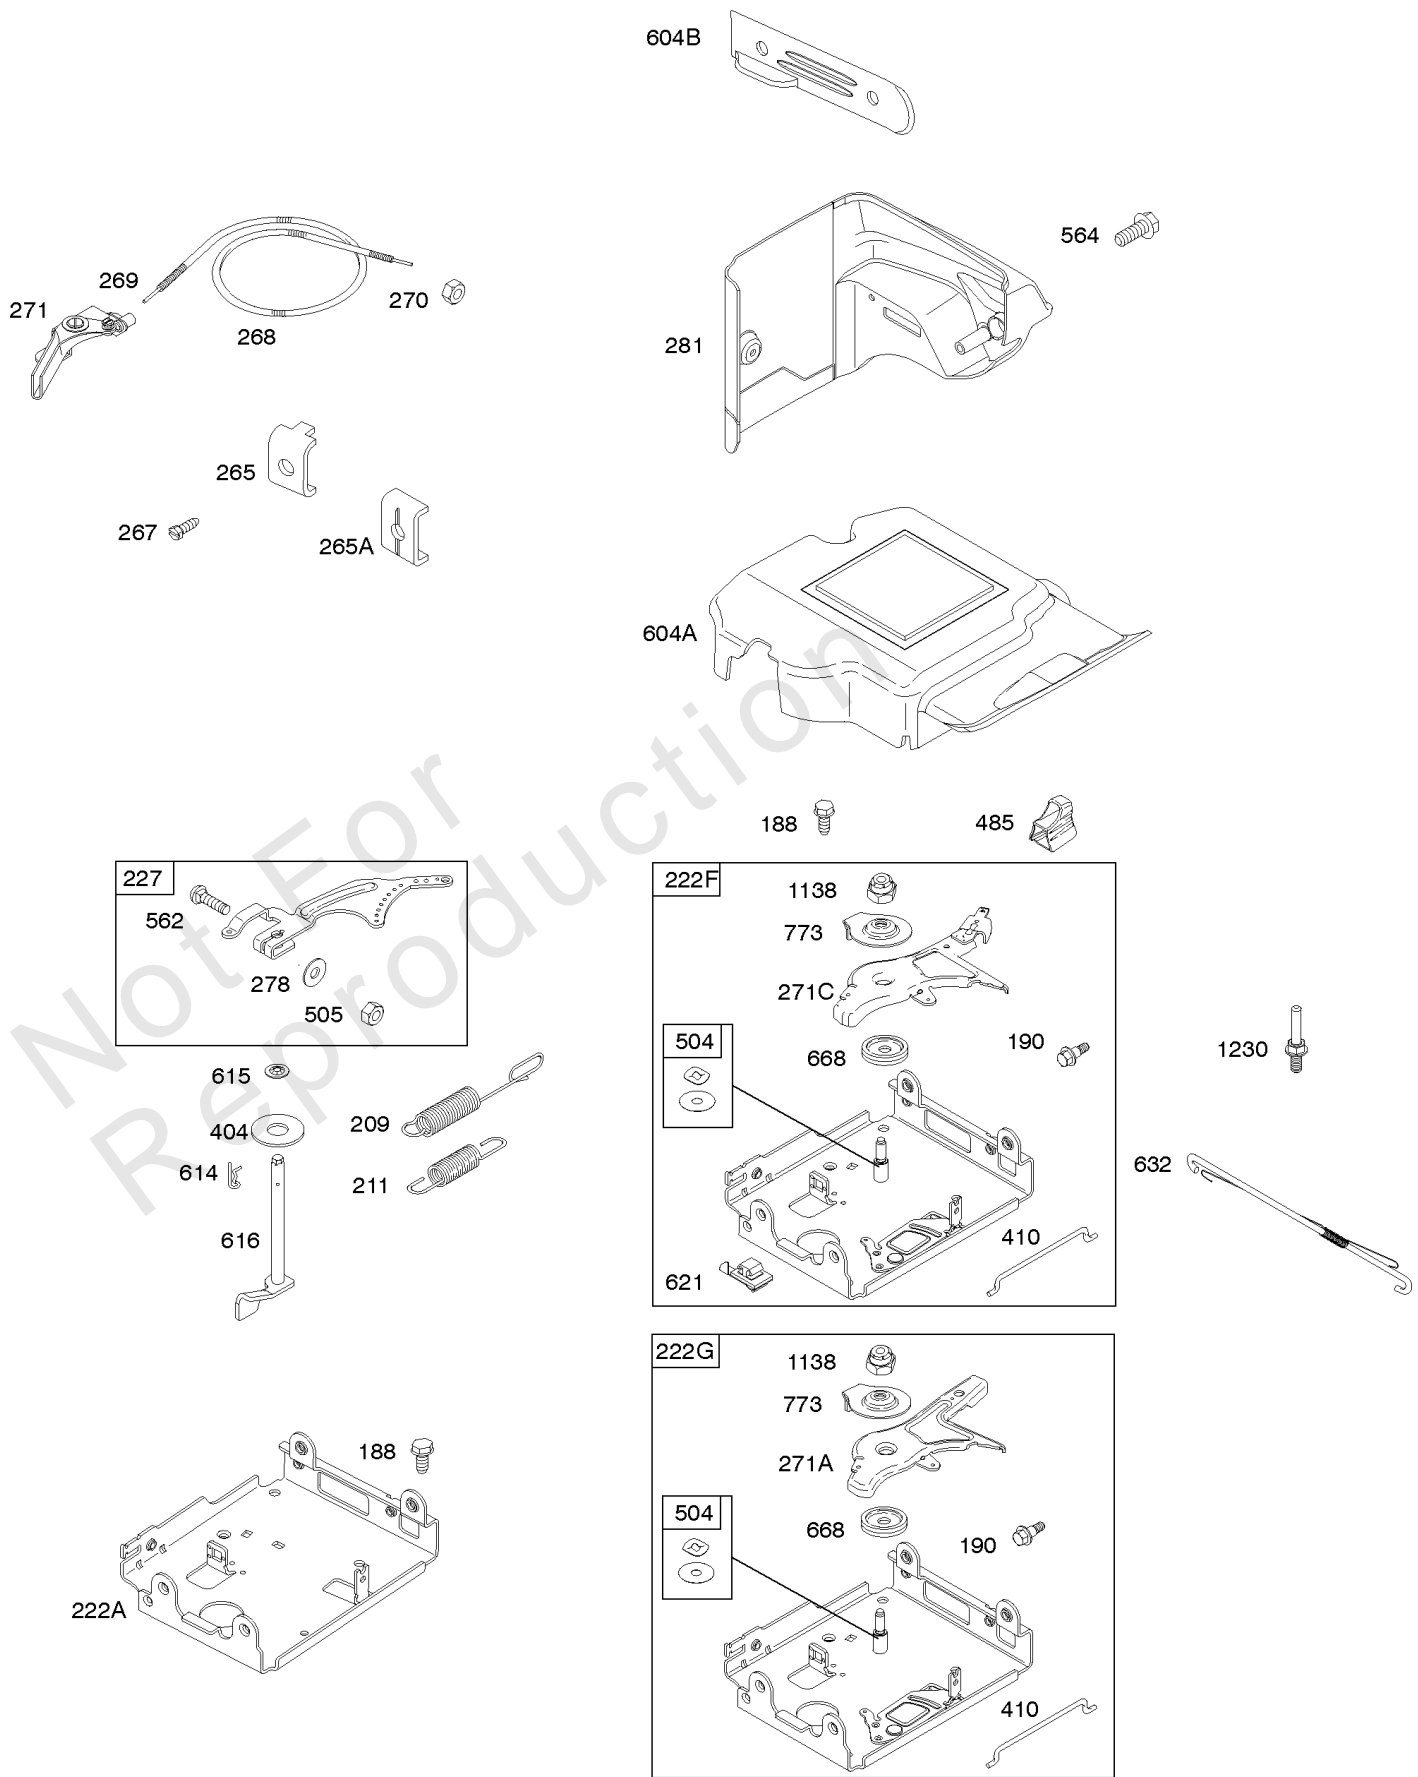

Controls, Governor Spring

REF NO	PART NO	QTY	DESCRIPTION
188	699479		SCREW -(Control Bracket)
190	699220		SCREW -(Fuel Tank)
209	694867		SPRING, Governor
211	695307		SPRING, Governed Idle
222F	794800		BRACKET, Control
227	694864		LEVER, Governor Control
265	691024		CLAMP, Casing
265A	692179		CLAMP-CASING
267	699492		SCREW -(Casing Clamp)
268	691025		CASING, Control Wire -(Cut To Required Length)
269	691026		WIRE, Control -(Cut To Required Length)
270	691027		NUT -(Control Wire Casing)
271	691028		LEVER, Control
271C	797554		LEVER, Control
278	792008		WASHER -(Governor Lever) -Used Before Code Date 09101900
278	798196		WASHER -(Governor Control Lever) -Used After Code Date 09101800
281	695294		PANEL, Control
404	795759		WASHER -(Governor Crank)
410	695382		LINK, Control
485	695755		KNOB, Control
504	695383		SET, Friction Washer
505	691251		NUT -(Governor Control Lever) -Used Before Code Date 09101900
505	793515		NUT -(Governor Control Lever) -Used After Code Date 09101800
562	793216		BOLT -(Governor Lever) -Used Before Code Date 09101900
562	798197		BOLT -(Governor Control Lever) -Used After Code Date 09101800
564	699854		SCREW -(Control Cover)
604A	696758		COVER, Control
604B	790473		COVER, Control
614	691620		PIN, Cotter -(Governor Crank)
615	694676		RETAINER, Governor Shaft -(Governor Gear) -Used Before Code Date 08021500
616	795758		CRANK, Governor
621	692310		SWITCH, Stop
632	695917		SPRING/LINK, Mechanical Governor -Used Before Code Date 08050700
668	694257		SPACER -(Control Bracket)