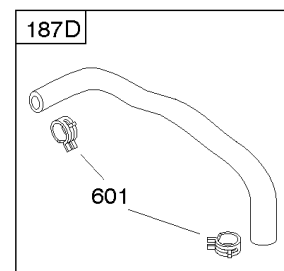

# Parts Manual

Mfg. No: 20M314-0124-E1

---

<b>Model Components</b>	<b>Page</b>
Alternator, Electric Starter, Fuel Supply, Ignition. ....	4
Blower Housing/Shrouds. ....	6
Blower Housing/Shrouds, Flywheel, Rewind Starter. ....	8
Camshaft, Crankcase Cover, Crankshaft, Cylinder, Lubrication, Operator's Manual, Piston/Rings/Connecting	10
Carburetor, Kit - Carburetor Overhaul. ....	14
Controls, Governor Spring. ....	16
Cylinder Head, Gasket Set - Engine, Gasket Set - Valve, Valves. ....	20
Exhaust System. ....	22
Replacement Engine - US & Canada. ....	24

Not For  
Reproduction

DUAL CIRCUIT	DUAL CIRCUIT	10-16 AMP	DC ONLY	AC ONLY	DUAL CIRCUIT
474B	474C	474D	474F	474G	474H
<p><b>NOTE:</b> The proper flywheel part number and/or the alternator magnet size will determine the alternator type or output. See repair instruction manual for additional information.</p>					
1119	578A	878	526 501	526 501A	415A 892A 990A