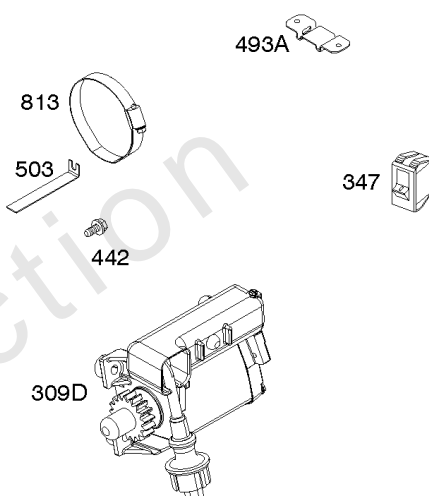

# Parts Manual

Mfg. No: 20M314-0124-E1

---

<b>Model Components</b>	<b>Page</b>
Alternator, Electric Starter, Fuel Supply, Ignition. ....	4
Blower Housing/Shrouds. ....	6
Blower Housing/Shrouds, Flywheel, Rewind Starter. ....	8
Camshaft, Crankcase Cover, Crankshaft, Cylinder, Lubrication, Operator's Manual, Piston/Rings/Connecting	10
Carburetor, Kit - Carburetor Overhaul. ....	14
Controls, Governor Spring. ....	16
Cylinder Head, Gasket Set - Engine, Gasket Set - Valve, Valves. ....	20
Exhaust System. ....	22
Replacement Engine - US & Canada. ....	24

Not For  
Reproduction

DUAL CIRCUIT	DUAL CIRCUIT	10-16 AMP	DC ONLY	AC ONLY	DUAL CIRCUIT
474B	474C	474D	474F	474G	474H
<p><b>NOTE:</b> The proper flywheel part number and/or the alternator magnet size will determine the alternator type or output. See repair instruction manual for additional information.</p>					
1119	578A	878	526 501	526 501A	415A 892A 990A