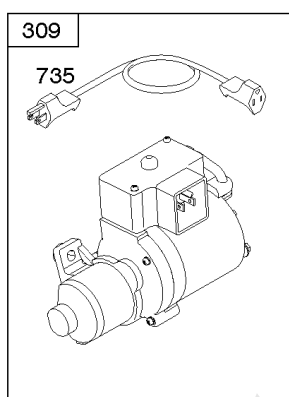

# Parts Manual

Mfg. No: 20M314-0124-E1

---

<b>Model Components</b>	<b>Page</b>
Alternator, Electric Starter, Fuel Supply, Ignition. ....	4
Blower Housing/Shrouds. ....	6
Blower Housing/Shrouds, Flywheel, Rewind Starter. ....	8
Camshaft, Crankcase Cover, Crankshaft, Cylinder, Lubrication, Operator's Manual, Piston/Rings/Connecting	10
Carburetor, Kit - Carburetor Overhaul. ....	14
Controls, Governor Spring. ....	16
Cylinder Head, Gasket Set - Engine, Gasket Set - Valve, Valves. ....	20
Exhaust System. ....	22
Replacement Engine - US & Canada. ....	24

Not For  
Reproduction

DUAL CIRCUIT	DUAL CIRCUIT	10-16 AMP	DC ONLY	AC ONLY	DUAL CIRCUIT
474B	474C	474D	474F	474G	474H
<p><b>NOTE:</b> The proper flywheel part number and/or the alternator magnet size will determine the alternator type or output. See repair instruction manual for additional information.</p>					
1119	578A	878	526 501	526 501A	415A 892A 990A