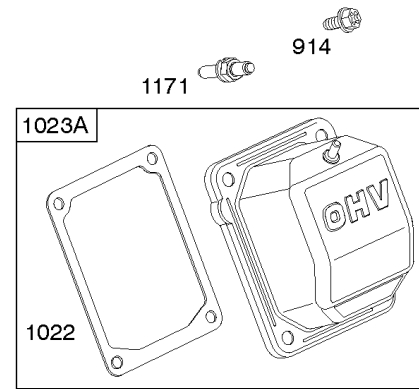

Cylinder Head, Gasket Set - Engine, Gasket Set - Valve, Valves

REF NO	PART NO	QTY	DESCRIPTION
3	391086S		SEAL, Oil -(Magneto Side)
5	799860		HEAD, Cylinder
7	694872		GASKET, Cylinder Head
12	694953		GASKET, Crankcase
13	794829		SCREW -(Cylinder Head)
20	391086S		SEAL, Oil -(PTO Side)
33	697576		VALVE, Exhaust
34	795199		VALVE, Intake
35	694865		SPRING, Valve -(Intake)
36	694865		SPRING, Valve -(Exhaust)
42	499586		KEEPER, Valve
45	690977		TAPPET, Valve
51	694874		GASKET, Intake
51A	694875		GASKET, Intake
163	692277		GASKET-AIR CLEANER -(Air Cleaner)
192	690083		ADJUSTER, Rocker Arm
337	793541		PLUG, Spark
358	795201		GASKET SET, Engine
383	19576S		WRENCH, Spark Plug
635	691909		BOOT, Spark Plug -(Alternator)
798	697890		SCREW -(Rocker Arm)
868	794086		SEAL, Valve
883	695398		GASKET, Exhaust
914	794827		SCREW -(Rocker Cover)
1022	690971		GASKET, Rocker Cover
1023A	698042		COVER, Rocker
1026	592673		ROD, Push
1029	690972		ARM, Rocker
1095	795200		GASKET SET, Valve
1100	791959		PIVOT, Rocker Arm
1171	794828		STUD -(Rocker Cover)