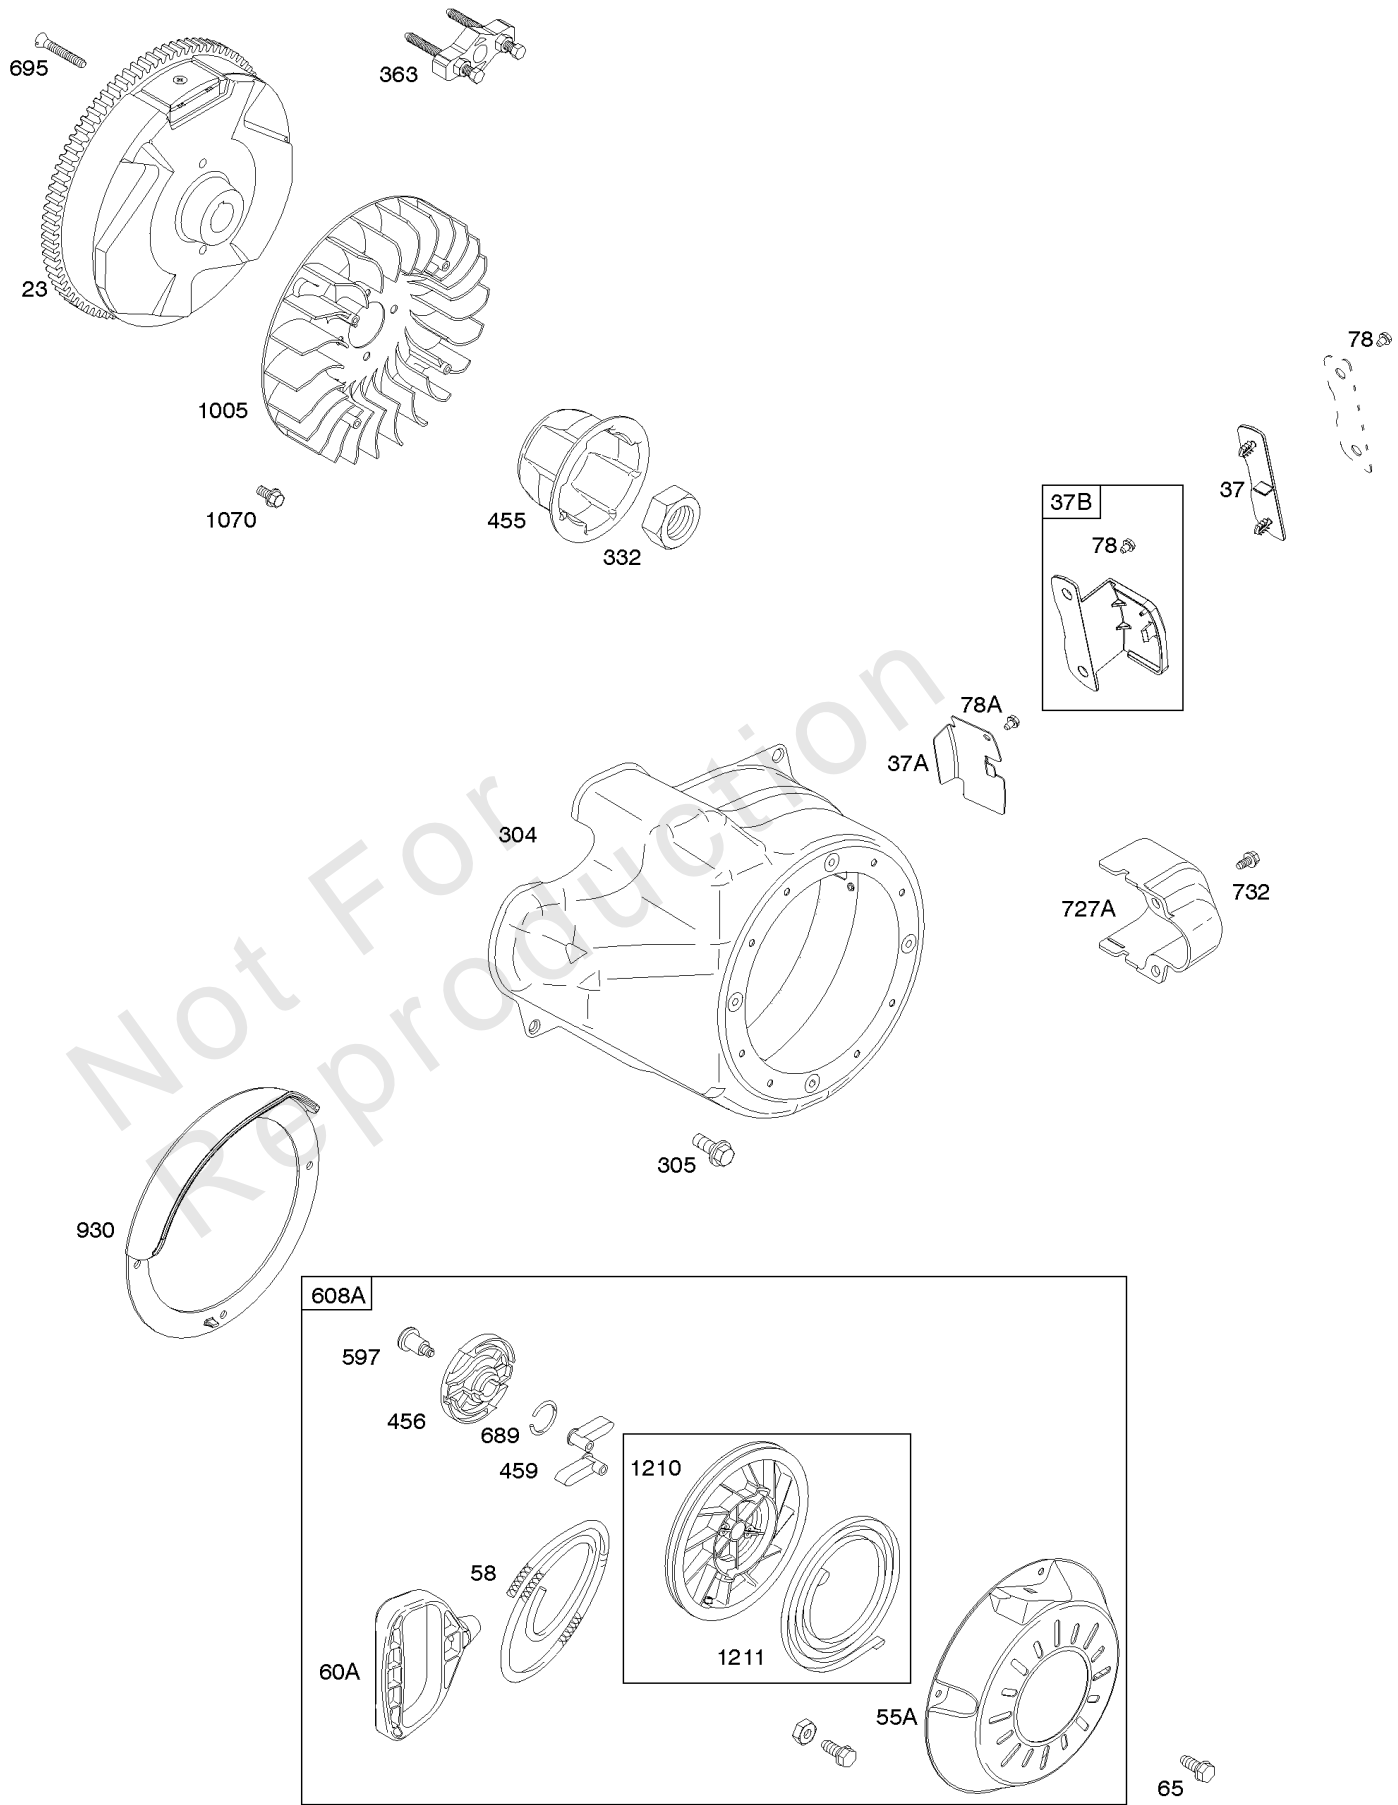

Blower Housing/Shrouds, Flywheel, Rewind Starter

Mfg. No: 20M314-0124-E1

Blower Housing/Shrouds, Flywheel, Rewind Starter

REF NO	PART NO	QTY	DESCRIPTION
23	794812		FLYWHEEL
37	795715		GUARD, Flywheel
37A	699047		GUARD, Flywheel
37B	591544		GUARD, Flywheel
55A	696710		HOUSING, Rewind Starter
58	693389		ROPE, Starter -(Cut To Required Length)
60A	699334		GRIP, Starter Rope
65	699851		SCREW -(Rewind Starter)
78	795026		SCREW -(Flywheel Guard)
78A	699205		SCREW -(Flywheel Guard)
304	795699		HOUSING, Blower -Used Before Code Date 12012400
304	591545		HOUSING, Blower -Used After Code Date 12012300
305	699481		SCREW -(Blower Housing)
332	794824		NUT -(Flywheel)
363	19203		PULLER, Flywheel
455	795011		CUP, Flywheel
456	692299		PLATE-PAWL FRICTION
459	281505S		PAWL-RATCHET
597	691696		SCREW -(Pawl Friction Plate)
608A	699335		STARTER-REWIND
689	691855		SPRING-FRICTION
695	698807		SCREW -(Ring Gear)
727A	697465		COVER, Starter Drive
732	699200		SCREW -(Starter Drive Cover)
930	696709		GUARD, Rewind
1005	794815		FAN, Flywheel
1070	794821		SCREW -(Flywheel Fan)
1210	498144		PULLEY/SPRING ASSY -(Pulley)
1211	498144		PULLEY/SPRING ASSY -(Spring)