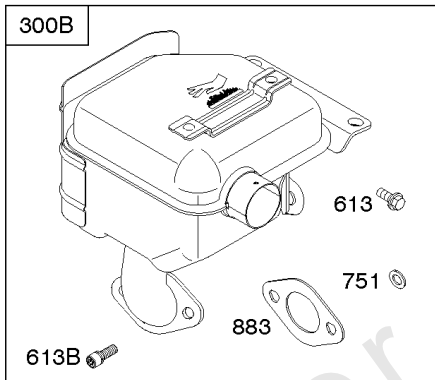

Exhaust System

REF NO	PART NO	QTY	DESCRIPTION
300B	794948		MUFFLER
300C	793701		MUFFLER
355	794842		WASHER -(Muffler Bracket)
436C	792374		MANIFOLD, Exhaust
437	794844		SCREW -(Exhaust Manifold)
613	794846		SCREW -(Muffler)
613B	794844		SCREW -(Muffler)
676D	794213		DEFLECTOR, Muffler
677A	699776		SCREW -(Muffler Deflector)
740	710090		LOCKNUT -(Muffler Bracket)
740A	794843		NUT -(Muffler Bracket)
751	794839		WASHER -(Stop Wire)
819	794832		SCREW -(Muffler Bracket)
832	796384		GUARD, Muffler
832A	797095		MUFFLER
832C	792380		MUFFLER
836	699234		SCREW -(Muffler Guard)
836C	710023		SCREW -(Muffler Guard)
863C	793700		BRACKET, Muffler
883	695398		GASKET, Exhaust
883C	710250		GASKET, Exhaust
1177	710090		LOCKNUT -(Muffler)