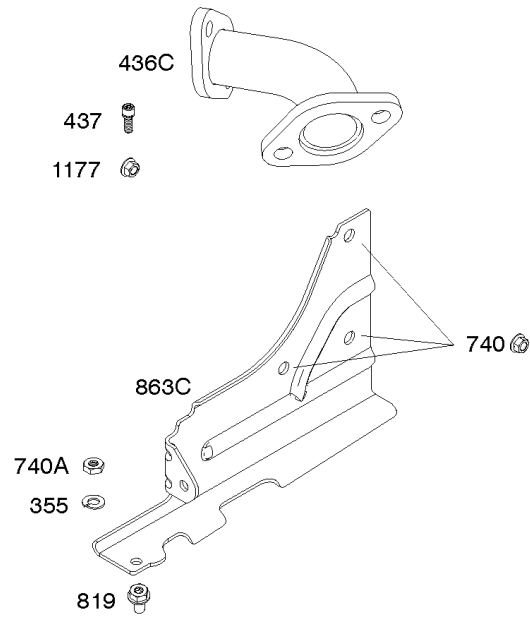

Not For  
Reproduction

DUAL CIRCUIT	DUAL CIRCUIT	10-16 AMP	DC ONLY	AC ONLY	DUAL CIRCUIT
474B	474C	474D	474F	474G	474H
<p><b>NOTE:</b> The proper flywheel part number and/or the alternator magnet size will determine the alternator type or output. See repair instruction manual for additional information.</p>					
1119	578A	878	526 501	526 501A	415A 892A 990A

## ***Controls, Governor Spring***

---

REF NO	PART NO	QTY	DESCRIPTION
773	694258		RETAINER
1138	694255		NUT -(Control Bracket)
1230	699847		STUD -(Control Bracket)

Not For Reproduction

## Cylinder Head, Gasket Set - Engine, Gasket Set - Valve, Valves

REF NO	PART NO	QTY	DESCRIPTION
3	391086S		SEAL, Oil -(Magneto Side)
5	799860		HEAD, Cylinder
7	694872		GASKET, Cylinder Head
12	694953		GASKET, Crankcase
13	794829		SCREW -(Cylinder Head)
20	391086S		SEAL, Oil -(PTO Side)
33	697576		VALVE, Exhaust
34	795199		VALVE, Intake
35	694865		SPRING, Valve -(Intake)
36	694865		SPRING, Valve -(Exhaust)
42	499586		KEEPER, Valve
45	690977		TAPPET, Valve
51	694874		GASKET, Intake
51A	694875		GASKET, Intake
163	692277		GASKET-AIR CLEANER -(Air Cleaner)
192	690083		ADJUSTER, Rocker Arm
337	793541		PLUG, Spark
358	795201		GASKET SET, Engine
383	19576S		WRENCH, Spark Plug
635	691909		BOOT, Spark Plug -(Alternator)
798	697890		SCREW -(Rocker Arm)
868	794086		SEAL, Valve
883	695398		GASKET, Exhaust
914	794827		SCREW -(Rocker Cover)
1022	690971		GASKET, Rocker Cover
1023A	698042		COVER, Rocker
1026	592673		ROD, Push
1029	690972		ARM, Rocker
1095	795200		GASKET SET, Valve
1100	791959		PIVOT, Rocker Arm
1171	794828		STUD -(Rocker Cover)