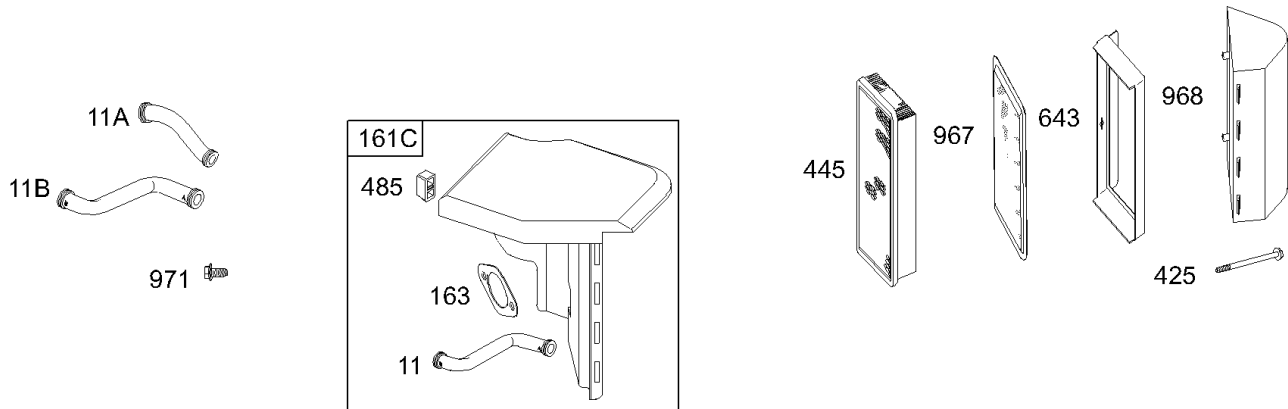

Air Cleaner, Muffler

REF NO	PART NO	QTY	DESCRIPTION
968	691925		COVER, Air Cleaner
971	691003		SCREW -(Air Cleaner Base to Carburetor/Throttle Body)
994	399541		ARRESTOR, Spark
994A	392390		ARRESTOR, Spark
1177	691105		LOCKNUT -(Muffler)
1302	691113		WASHER -(Muffler Guard)

Not For Reproduction