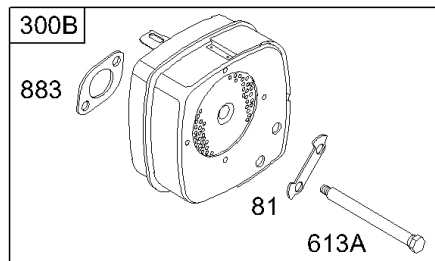

Air Cleaner, Muffler

REF NO	PART NO	QTY	DESCRIPTION
11	691907		TUBE, Breather -Used After Code Date 95040200
11A	691899		TUBE, Breather -Used After Code Date 95010100 -Used Before Code Date 95040300
11B	281426		TUBE, Breather -Used Before Code Date 94111100
81	691729		LOCK, Muffler Screw
161C	498544		BASE-AIR CLEANER
163	692277		GASKET-AIR CLEANER -(Air Cleaner)
298	690453		LOCKNUT -(Muffler and Elbow)
300	497141		MUFFLER
300A	692025		MUFFLER
300C	498984S		MUFFLER
300B	691951		MUFFLER
346	690661		SCREW -(Spark Arrestor)
355	690310		WASHER -(Muffler Bracket)
425	691671		SCREW -(Air Cleaner Cover)
436	497140		MANIFOLD, Exhaust
436A	690797		MANIFOLD, Exhaust
437	695974		SCREW -(Exhaust Manifold)
437A	690810		SCREW -(Exhaust Manifold)
445	691643		FILTER, A/C Cartridge
485	692295		KNOB, Air Cleaner Cover
613	691351		SCREW -(Muffler)
613A	691632		SCREW -(Muffler)
643	691926		RETAINER, Air Filter
648	690661		SCREW -(Muffler Guard Bracket)
669	691228		BRACKET, Muffler Guard
669A	692869		BRACKET, Muffler Guard
676	393757		DEFLECTOR, Muffler -(Side Outlet)
676A	395700		DEFLECTOR, Muffler -(Direct Outlet) (Direct Out)
677	690661		SCREW -(Muffler Deflector)
740	691105		LOCKNUT -(Muffler Bracket)
819	692198		SCREW -(Muffler Bracket)
832	691447		GUARD-MUFFLER
836	692198		SCREW -(Muffler Guard)
863B	690454		BRACKET-MUFFLER
883	697815		GASKET, Exhaust
884	691956		CLAMP, Muffler
967	492889		FILTER, Pre Cleaner