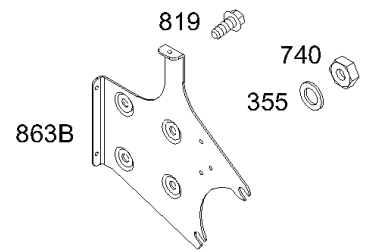

Air Cleaner, Muffler

REF NO	PART NO	QTY	DESCRIPTION
11	691907		TUBE, Breather -Used After Code Date 95040200
11A	691899		TUBE, Breather -Used After Code Date 95010100 -Used Before Code Date 95040300
11B	281426		TUBE, Breather -Used Before Code Date 94111100
81	691729		LOCK, Muffler Screw
161C	498544		BASE-AIR CLEANER
163	692277		GASKET-AIR CLEANER -(Air Cleaner)
298	690453		LOCKNUT -(Muffler and Elbow)
300	497141		MUFFLER
300A	692025		MUFFLER
300C	498984S		MUFFLER
300B	691951		MUFFLER
346	690661		SCREW -(Spark Arrestor)
355	690310		WASHER -(Muffler Bracket)
425	691671		SCREW -(Air Cleaner Cover)
436	497140		MANIFOLD, Exhaust
436A	690797		MANIFOLD, Exhaust
437	695974		SCREW -(Exhaust Manifold)
437A	690810		SCREW -(Exhaust Manifold)
445	691643		FILTER, A/C Cartridge
485	692295		KNOB, Air Cleaner Cover
613	691351		SCREW -(Muffler)
613A	691632		SCREW -(Muffler)
643	691926		RETAINER, Air Filter
648	690661		SCREW -(Muffler Guard Bracket)
669	691228		BRACKET, Muffler Guard
669A	692869		BRACKET, Muffler Guard
676	393757		DEFLECTOR, Muffler -(Side Outlet)
676A	395700		DEFLECTOR, Muffler -(Direct Outlet) (Direct Out)
677	690661		SCREW -(Muffler Deflector)
740	691105		LOCKNUT -(Muffler Bracket)
819	692198		SCREW -(Muffler Bracket)
832	691447		GUARD-MUFFLER
836	692198		SCREW -(Muffler Guard)
863B	690454		BRACKET-MUFFLER
883	697815		GASKET, Exhaust
884	691956		CLAMP, Muffler
967	492889		FILTER, Pre Cleaner