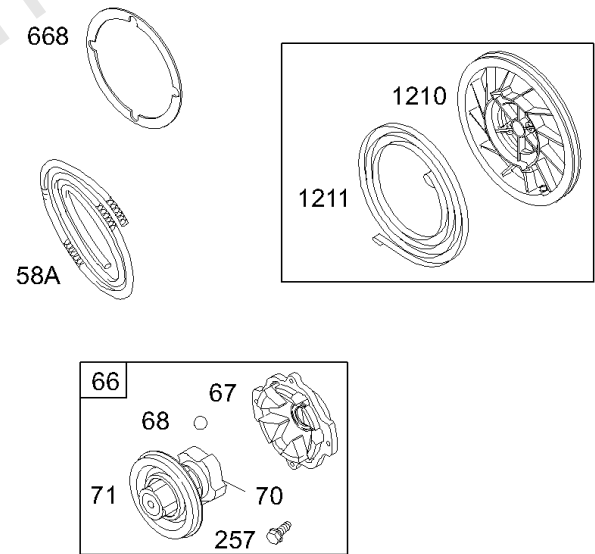

1036 EMISSION LABEL

Blower Housing, Starter Rewind

REF NO	PART NO	QTY	DESCRIPTION
37	690411		GUARD, Flywheel
37A	690488		GUARD, Flywheel
55	693904		HOUSING, Rewind Starter -Used After Code Date 99022800
55A	393576		HOUSING, Rewind Starter -Used Before Code Date 99030100
56A	295871		PULLEY, Starter -Used Before Code Date 99030100
57A	490179		SPRING-REWIND STR -Used Before Code Date 99030100
58	693389		ROPE, Starter -(Cut To Required Length) (70)
58A	695002		ROPE, Starter -(99)(Cut to Required Length)
58B	692188		ROPE, Starter -(63)(Cut to Required Length)
59	490653		INSERT, Grip
60	490652		GRIP-STARTER ROPE
63	690547		SPRING, Ratchet -Used Before Code Date 99030100
64	691920		ADAPTER, Ratchet Spring -Used Before Code Date 99030100
65	690837		SCREW -(Rewind Starter) -Used After Code Date 99022800
65A	690759		SCREW -(Rewind Starter) -Used Before Code Date 99030100
66	399671		CLUTCH-STARTER -Used Before Code Date 99030100
67	394897		HOUSING, Clutch -Used Before Code Date 99030100
68	691604		BALL, Clutch -Used Before Code Date 99030100
70	691945		RATCHET-CLUTCH -Used Before Code Date 99030100
71	691359		COVER, Ratchet -Used Before Code Date 99030100
78	690364		SCREW -(Flywheel Guard)
144	697843		PULLEY/SPRING ASSEMBLY
215	691170		GUIDE, Air
257	691660		SCREW -(Starter Clutch)
304	496835		HOUSING, Blower
305	692198		SCREW -(Blower Housing)
317	692860		COVER, Starter
324	695160		SCREEN/CUP ASSEMBLY
456	692299		PLATE-PAWL FRICTION -Used After Code Date 99022800
459	281505S		PAWL-RATCHET -Used After Code Date 99022800
592	690800		NUT -(Rewind Starter)
597	691696		SCREW -(Pawl Friction Plate) -Used After Code Date 99022800
608	693900		STARTER, Rewind -(70) -Used After Code Date 99022800