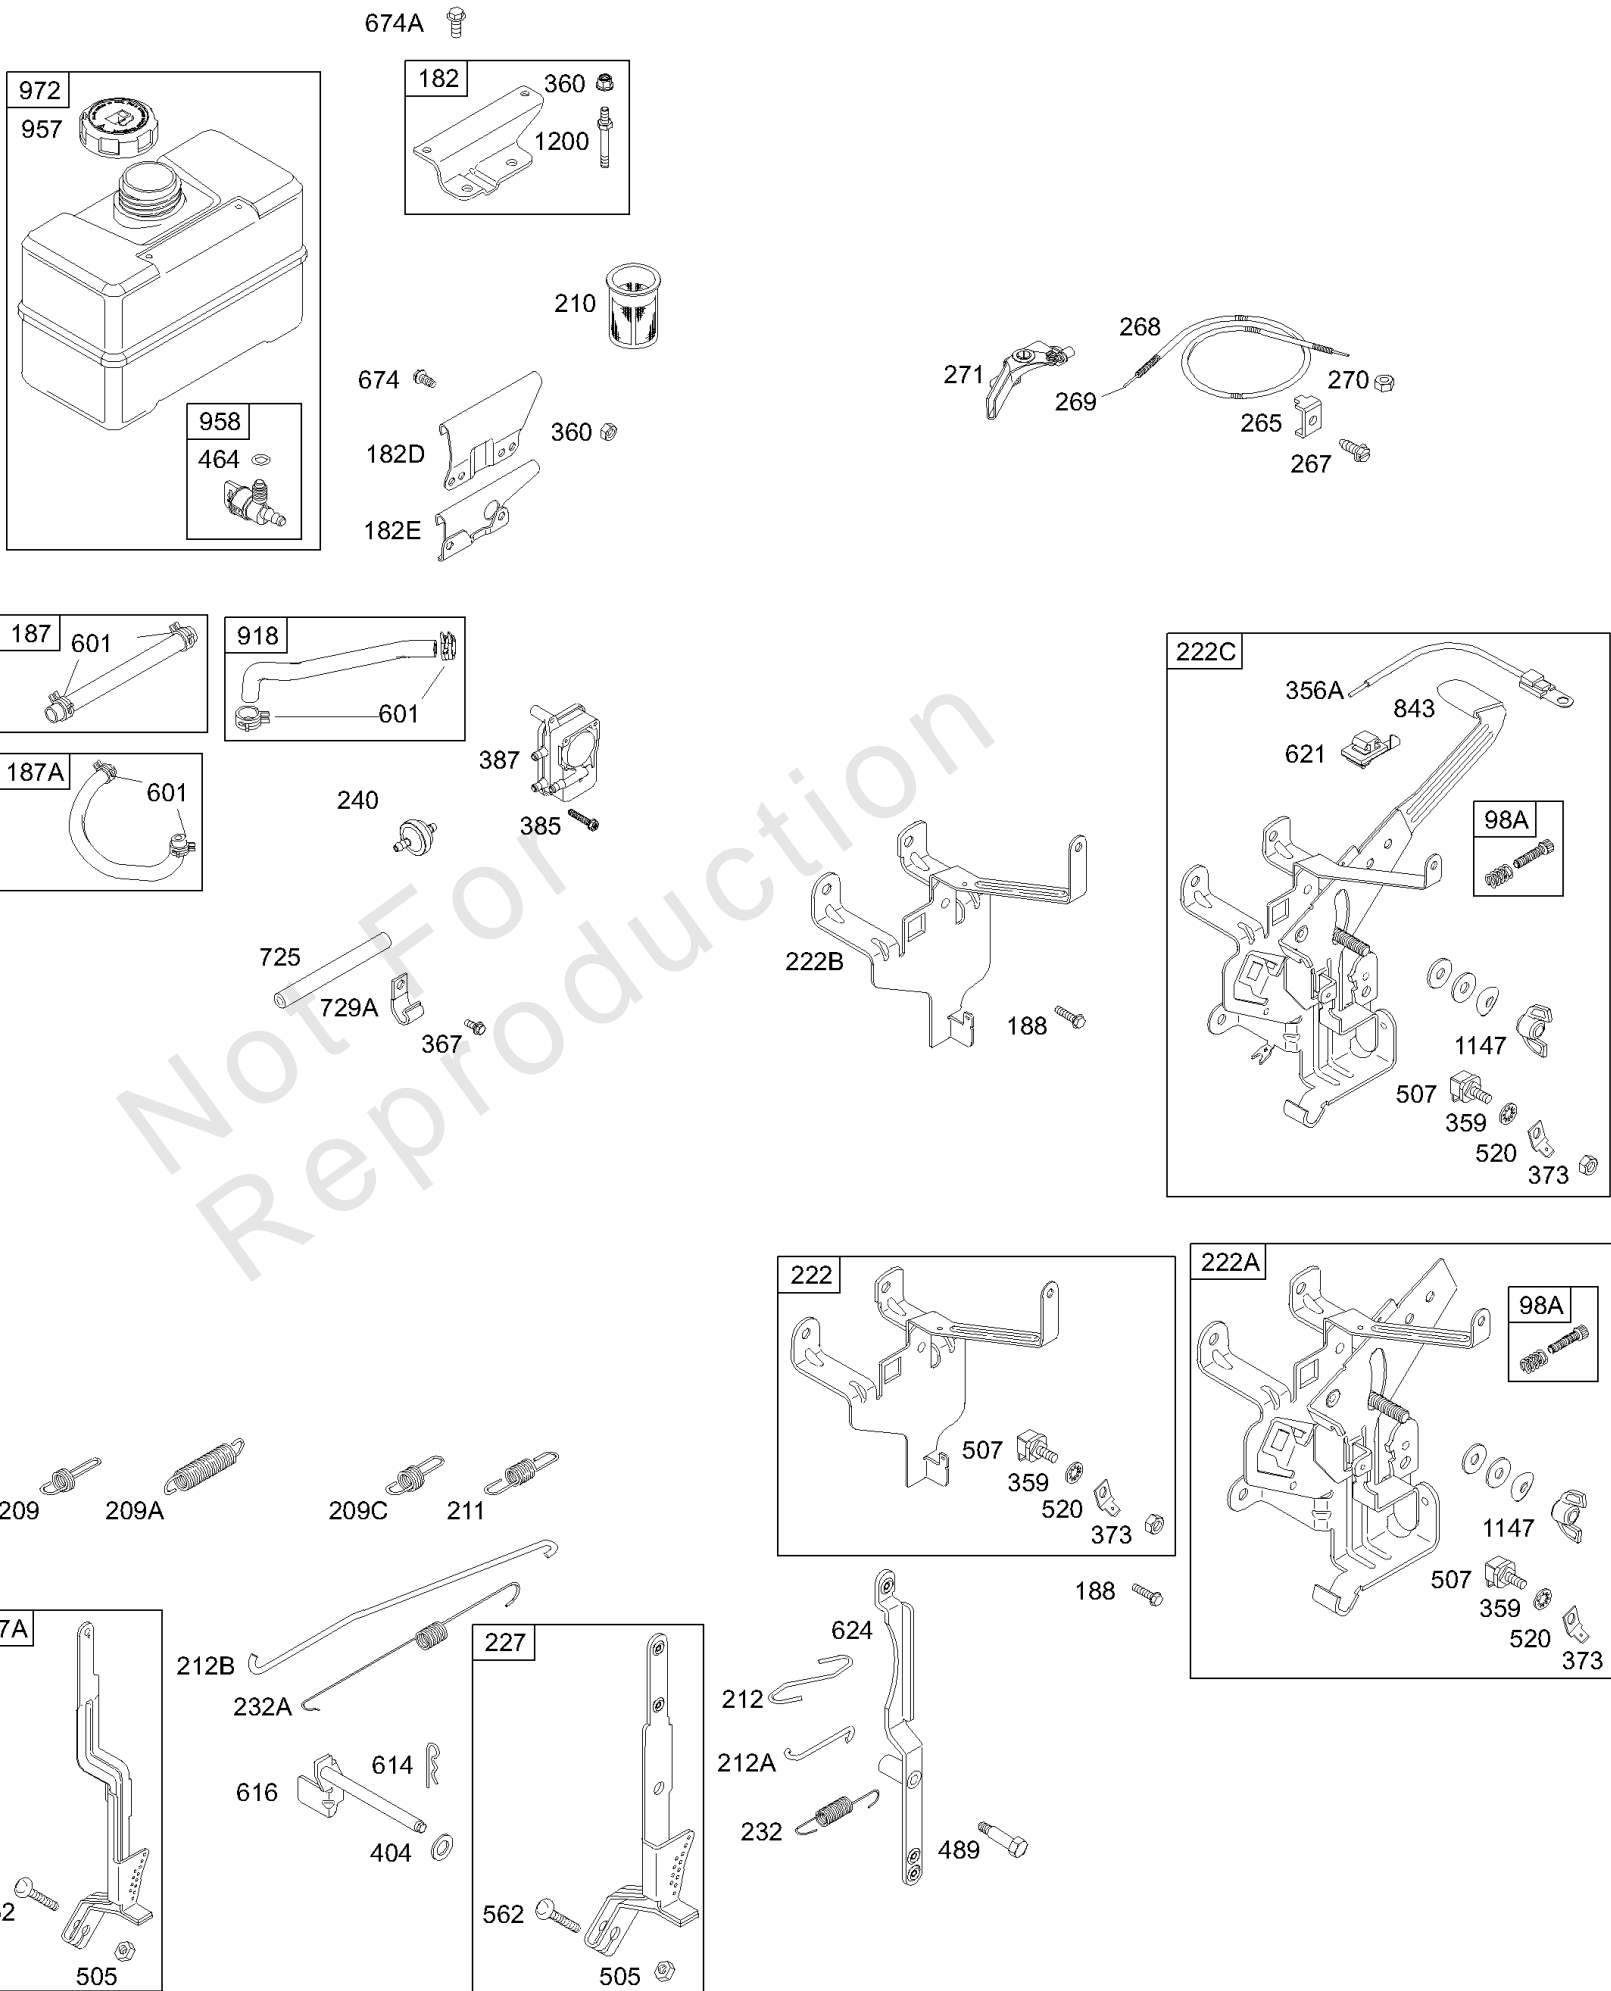

Carburetor

REF NO	PART NO	QTY	DESCRIPTION
147	691258		JET, Pilot -(LMT 119)
147	497472		JET, Pilot -(LMT 103)
185	690958		NUT -(Air Cleaner Base)
186B	692317		CONNECTOR-HOSE -(Carburetor)
276	692255		WASHER, Sealing
634	690802		SPRING/SEAL ASSEMBLY
950	691657		SCREW -(Float Bowl)
975	495933		BOWL, Float -(Float Bowl)
977	497069		SET, Carburetor Gasket
987	691326		SEAL, Choke/Throttle Shaft
1091	691333		CAP, Limiter
1158	695659		PLUG, Carburetor -(Carburetor Plug)