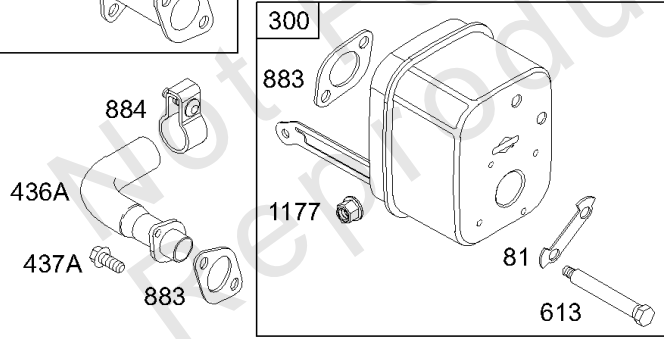

Air Cleaner, Muffler

REF NO	PART NO	QTY	DESCRIPTION
11	691907		TUBE, Breather -Used After Code Date 95040200
11A	691899		TUBE, Breather -Used After Code Date 95010100 -Used Before Code Date 95040300
11B	281426		TUBE, Breather -Used Before Code Date 94111100
81	691729		LOCK, Muffler Screw
161C	498544		BASE-AIR CLEANER
163	692277		GASKET-AIR CLEANER -(Air Cleaner)
298	690453		LOCKNUT -(Muffler and Elbow)
300	497141		MUFFLER
300A	692025		MUFFLER
300C	498984S		MUFFLER
300B	691951		MUFFLER
346	690661		SCREW -(Spark Arrestor)
355	690310		WASHER -(Muffler Bracket)
425	691671		SCREW -(Air Cleaner Cover)
436	497140		MANIFOLD, Exhaust
436A	690797		MANIFOLD, Exhaust
437	695974		SCREW -(Exhaust Manifold)
437A	690810		SCREW -(Exhaust Manifold)
445	691643		FILTER, A/C Cartridge
485	692295		KNOB, Air Cleaner Cover
613	691351		SCREW -(Muffler)
613A	691632		SCREW -(Muffler)
643	691926		RETAINER, Air Filter
648	690661		SCREW -(Muffler Guard Bracket)
669	691228		BRACKET, Muffler Guard
669A	692869		BRACKET, Muffler Guard
676	393757		DEFLECTOR, Muffler -(Side Outlet)
676A	395700		DEFLECTOR, Muffler -(Direct Outlet) (Direct Out)
677	690661		SCREW -(Muffler Deflector)
740	691105		LOCKNUT -(Muffler Bracket)
819	692198		SCREW -(Muffler Bracket)
832	691447		GUARD-MUFFLER
836	692198		SCREW -(Muffler Guard)
863B	690454		BRACKET-MUFFLER
883	697815		GASKET, Exhaust
884	691956		CLAMP, Muffler
967	492889		FILTER, Pre Cleaner