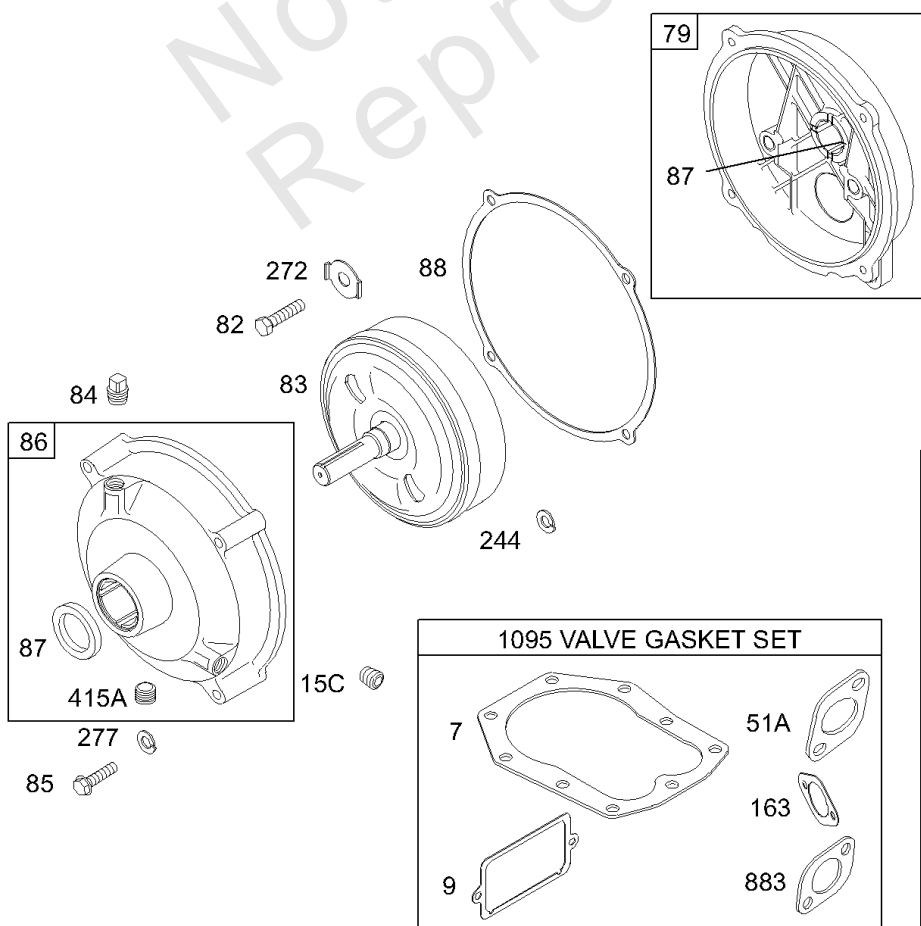

DC ONLY	10 AMP	DUAL CIRCUIT	TRI-CIRCUIT
SEE FLYWHEEL ASSEMBLY	SEE FLYWHEEL ASSEMBLY	SEE FLYWHEEL ASSEMBLY	SEE FLYWHEEL ASSEMBLY
474 877 1059	474B 877B 1059	474A 877A 1059	474C 877C 1059
578A	578A	878A	878B

NOTE: All stators use a No. 1119 mounting screw.