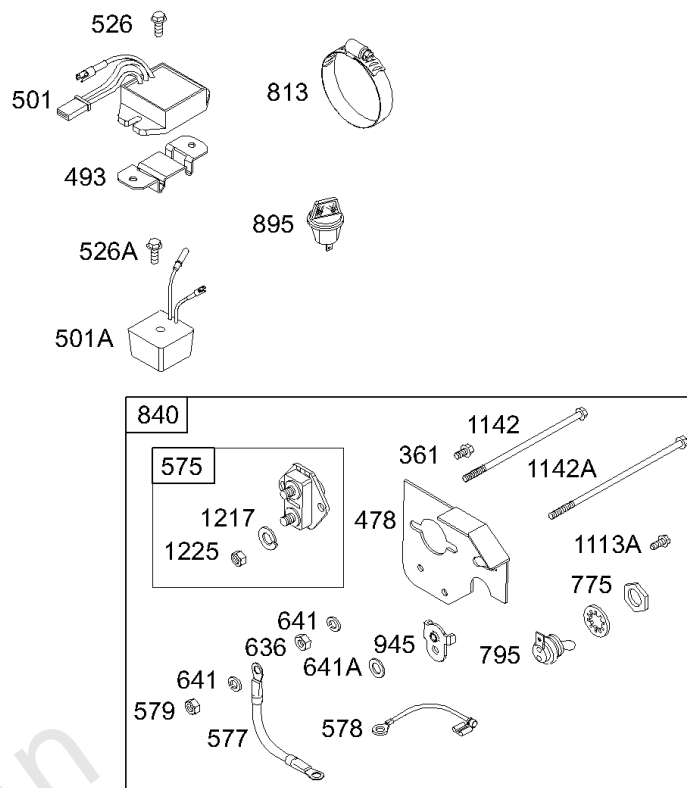

DC ONLY	10 AMP	DUAL CIRCUIT	TRI-CIRCUIT
SEE FLYWHEEL ASSEMBLY	SEE FLYWHEEL ASSEMBLY	SEE FLYWHEEL ASSEMBLY	SEE FLYWHEEL ASSEMBLY
474 877 1059	474B 877B 1059	474A 877A 1059	474C 877C 1059
578A	578A	878A	878B

NOTE: All stators use a No. 1119 mounting screw.