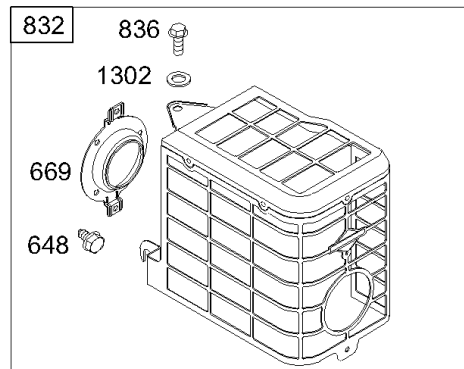

Air Cleaner, Muffler

REF NO	PART NO	QTY	DESCRIPTION
11	691907		TUBE, Breather -Used After Code Date 95040200
11A	691899		TUBE, Breather -Used After Code Date 95010100 -Used Before Code Date 95040300
11B	281426		TUBE, Breather -Used Before Code Date 94111100
81	691729		LOCK, Muffler Screw
161C	498544		BASE-AIR CLEANER
163	692277		GASKET-AIR CLEANER -(Air Cleaner)
298	690453		LOCKNUT -(Muffler and Elbow)
300	497141		MUFFLER
300A	692025		MUFFLER
300C	498984S		MUFFLER
300B	691951		MUFFLER
346	690661		SCREW -(Spark Arrestor)
355	690310		WASHER -(Muffler Bracket)
425	691671		SCREW -(Air Cleaner Cover)
436	497140		MANIFOLD, Exhaust
436A	690797		MANIFOLD, Exhaust
437	695974		SCREW -(Exhaust Manifold)
437A	690810		SCREW -(Exhaust Manifold)
445	691643		FILTER, A/C Cartridge
485	692295		KNOB, Air Cleaner Cover
613	691351		SCREW -(Muffler)
613A	691632		SCREW -(Muffler)
643	691926		RETAINER, Air Filter
648	690661		SCREW -(Muffler Guard Bracket)
669	691228		BRACKET, Muffler Guard
669A	692869		BRACKET, Muffler Guard
676	393757		DEFLECTOR, Muffler -(Side Outlet)
676A	395700		DEFLECTOR, Muffler -(Direct Outlet) (Direct Out)
677	690661		SCREW -(Muffler Deflector)
740	691105		LOCKNUT -(Muffler Bracket)
819	692198		SCREW -(Muffler Bracket)
832	691447		GUARD-MUFFLER
836	692198		SCREW -(Muffler Guard)
863B	690454		BRACKET-MUFFLER
883	697815		GASKET, Exhaust
884	691956		CLAMP, Muffler
967	492889		FILTER, Pre Cleaner