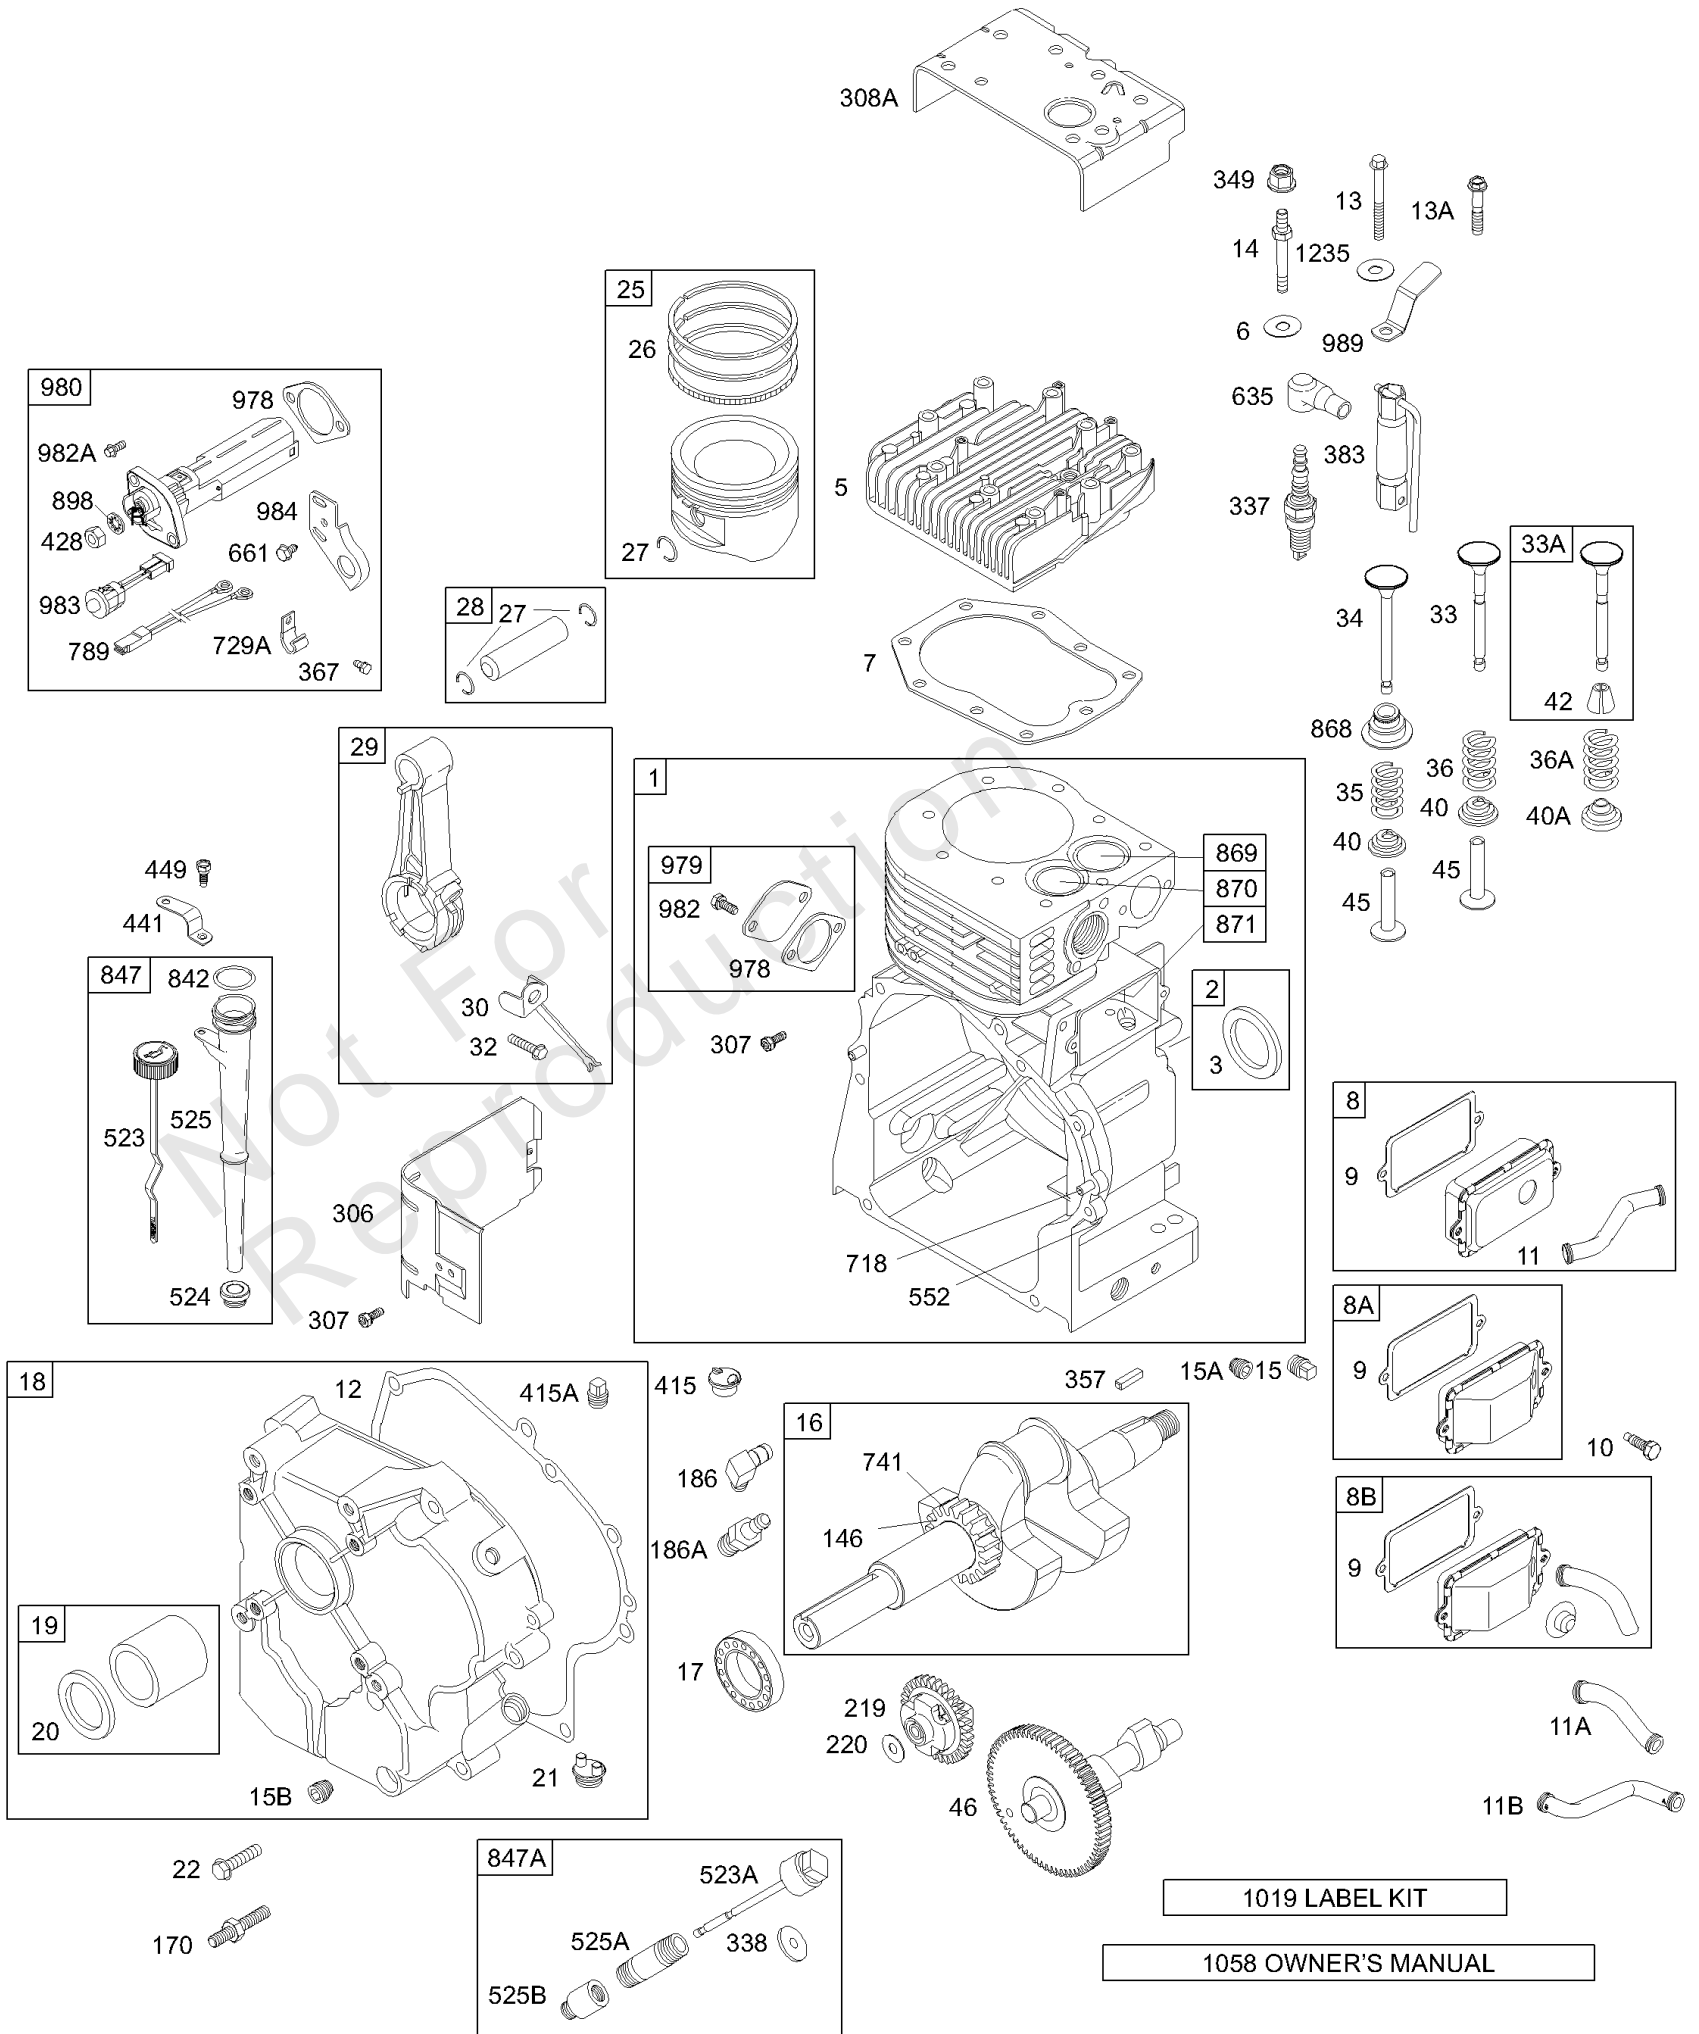

Crankshaft, Crankcase Cover, Breather, Cylinder, Piston, Dipstick

Mfg. No: 192437-0161-01

1019 LABEL KIT

1058 OWNER'S MANUAL

Crankshaft, Crankcase Cover, Breather, Cylinder, Piston, Dipstick

REF NO	PART NO	QTY	DESCRIPTION
982A	690350		SCREW -(Oil GARD) (Oil GARD Kit)
983	398660		LIGHT, Indicator
984	692340		BRACKET, Oil Guard Light
989	690578		SWITCH, Spark Plug Stop
1019	491193		KIT, Label
1058	274786		MANUAL, Operator's
1235	691261		WASHER -(Sparkplug Stopswitch)

Not For Reproduction