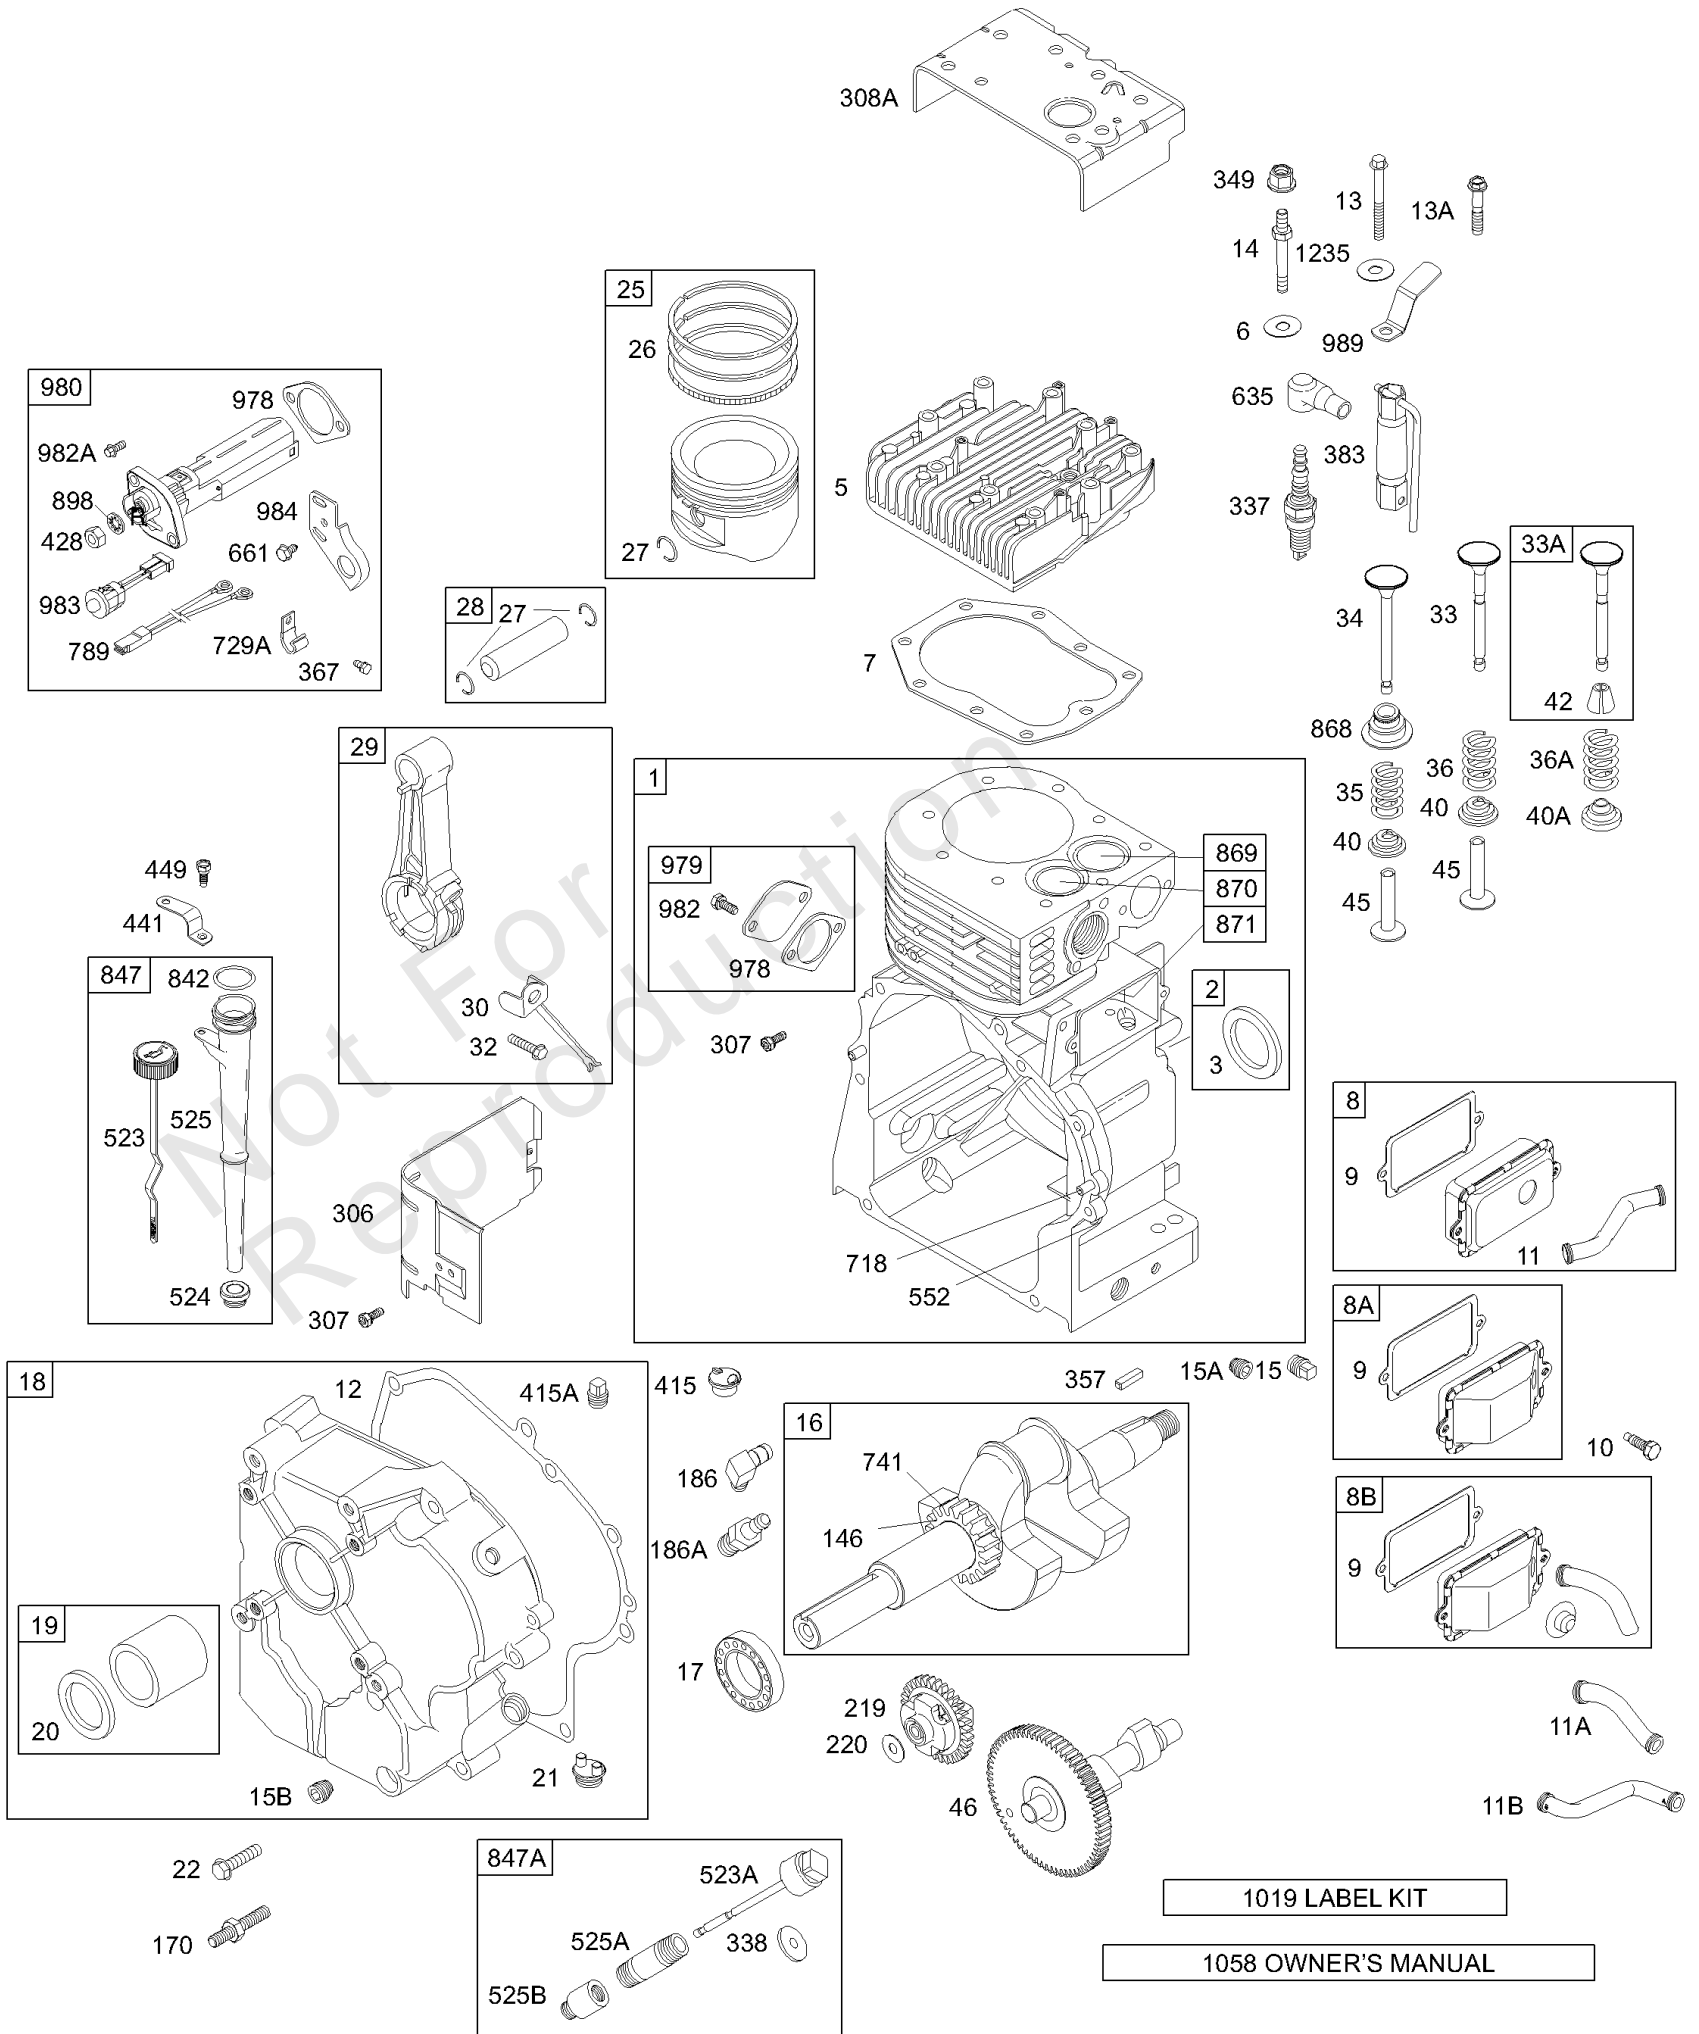

Crankshaft, Crankcase Cover, Breather, Cylinder, Piston, Dipstick

Mfg. No: 192437-0161-01

Crankshaft, Crankcase Cover, Breather, Cylinder, Piston, Dipstick

REF NO	PART NO	QTY	DESCRIPTION
25	499908		PISTON ASSEMBLY -(.010 Oversize)
25	499909		PISTON ASSEMBLY -(.020 Oversize)
25	499910		PISTON ASSEMBLY -(.030 Oversize)
26	299743		SET, Ring -(Standard)(Chrome)
26	499921		SET, Ring -(Standard)
26	690018		SET, Ring -(.010 Oversize)
26	690019		SET, Ring -(.020 Oversize)
26	690020		SET, Ring -(.030 Oversize)
27	690975		LOCK, Piston Pin
28	499302		PIN, Piston -(Standard)
28	499303		PIN, Piston -(.005 Oversize)
29	390401		ROD, Connecting -(Standard)
29	390773		ROD, Connecting -(.020 Undersize)
30	691728		DIPPER, Connecting Rod
32	690352		SCREW -(Connecting Rod)
33	691287		VALVE, Exhaust -Used After Code Date 95041600
33A	691794		VALVE, Exhaust -Used Before Code Date 95041700
34	261055S		VALVE, Intake
35	691605		SPRING, Valve -(Intake)
36	691605		SPRING, Valve -(Exhaust) -Used After Code Date 95041600
36A	691597		SPRING, Valve -(Exhaust) -Used Before Code Date 95041700
40	690656		RETAINER, Valve -(Intake)
40A	691939		RETAINER-VALVE -(Exhaust) -Used Before Code Date 95041700
42	494553		KEEPER, Valve -(Exhaust) -Used Before Code Date 95041700
45	691793		TAPPET, Valve
46	691167		CAMSHAFT
146	690979		KEY, Woodruff
186	691609		CONNECTOR, Hose -(90 Degree)
186A	691764		CONNECTOR-HOSE -(Straight)
219	496786		GEAR-GOVERNOR
220	691724		WASHER -(Governor Gear)