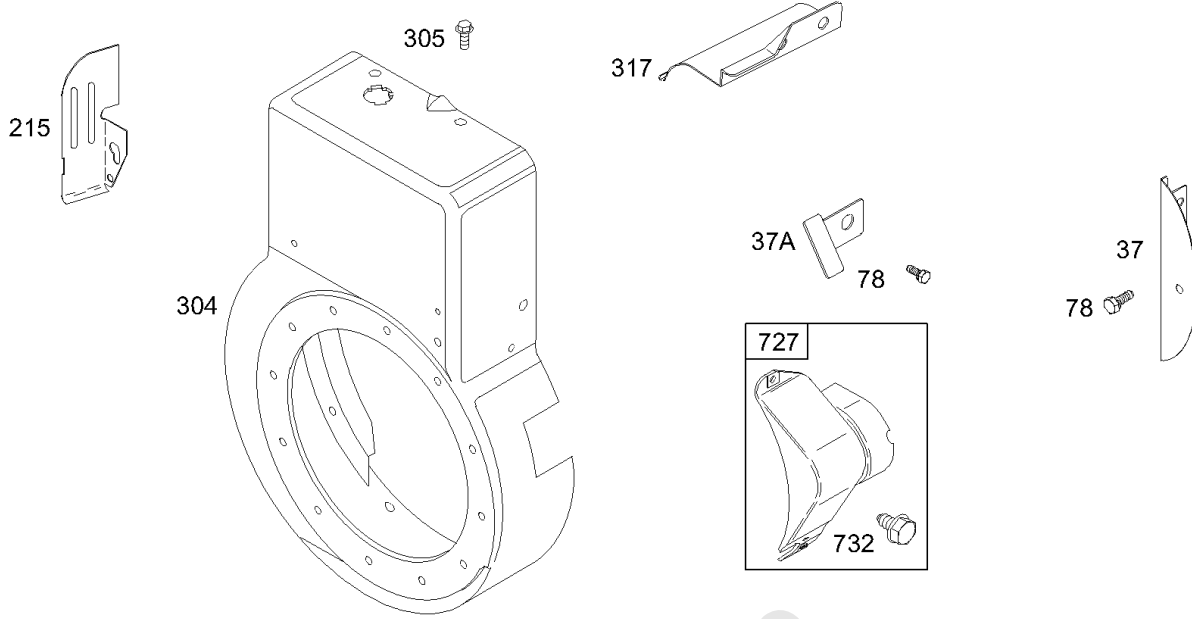

Blower Housing, Starter Rewind

REF NO	PART NO	QTY	DESCRIPTION
37	690411		GUARD, Flywheel
37A	690488		GUARD, Flywheel
55	693904		HOUSING, Rewind Starter -Used After Code Date 99022800
55A	393576		HOUSING, Rewind Starter -Used Before Code Date 99030100
56A	295871		PULLEY, Starter -Used Before Code Date 99030100
57A	490179		SPRING-REWIND STR -Used Before Code Date 99030100
58	693389		ROPE, Starter -(Cut To Required Length) (70)
58A	695002		ROPE, Starter -(99)(Cut to Required Length)
58B	692188		ROPE, Starter -(63)(Cut to Required Length)
59	490653		INSERT, Grip
60	490652		GRIP-STARTER ROPE
63	690547		SPRING, Ratchet -Used Before Code Date 99030100
64	691920		ADAPTER, Ratchet Spring -Used Before Code Date 99030100
65	690837		SCREW -(Rewind Starter) -Used After Code Date 99022800
65A	690759		SCREW -(Rewind Starter) -Used Before Code Date 99030100
66	399671		CLUTCH-STARTER -Used Before Code Date 99030100
67	394897		HOUSING, Clutch -Used Before Code Date 99030100
68	691604		BALL, Clutch -Used Before Code Date 99030100
70	691945		RATCHET-CLUTCH -Used Before Code Date 99030100
71	691359		COVER, Ratchet -Used Before Code Date 99030100
78	690364		SCREW -(Flywheel Guard)
144	697843		PULLEY/SPRING ASSEMBLY
215	691170		GUIDE, Air
257	691660		SCREW -(Starter Clutch)
304	496835		HOUSING, Blower
305	692198		SCREW -(Blower Housing)
317	692860		COVER, Starter
324	695160		SCREEN/CUP ASSEMBLY
456	692299		PLATE-PAWL FRICTION -Used After Code Date 99022800
459	281505S		PAWL-RATCHET -Used After Code Date 99022800
592	690800		NUT -(Rewind Starter)
597	691696		SCREW -(Pawl Friction Plate) -Used After Code Date 99022800
608	693900		STARTER, Rewind -(70) -Used After Code Date 99022800

1036 EMISSION LABEL