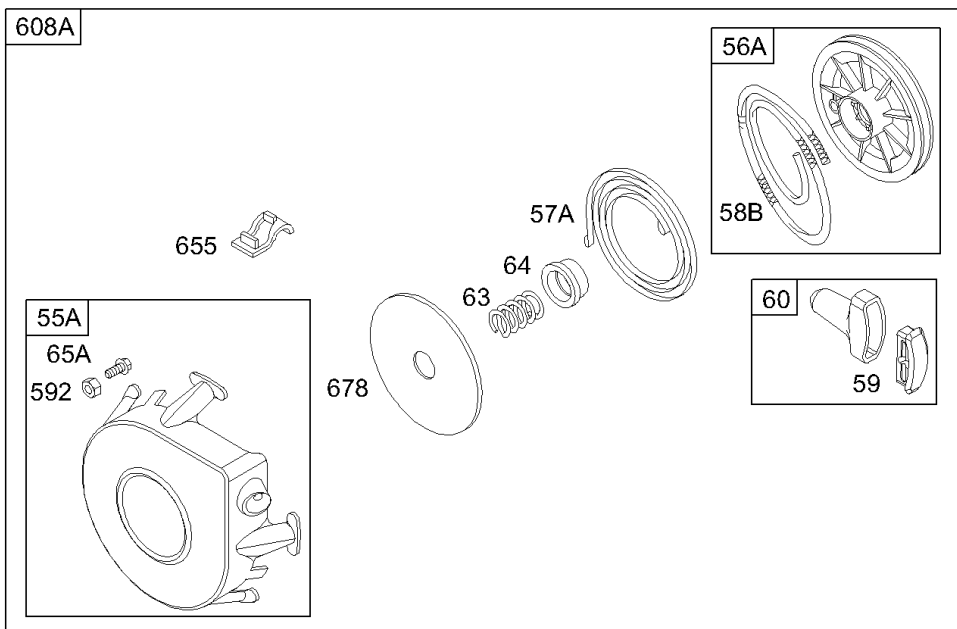

Blower Housing, Starter Rewind

REF NO	PART NO	QTY	DESCRIPTION
37	690411		GUARD, Flywheel
37A	690488		GUARD, Flywheel
55	693904		HOUSING, Rewind Starter -Used After Code Date 99022800
55A	393576		HOUSING, Rewind Starter -Used Before Code Date 99030100
56A	295871		PULLEY, Starter -Used Before Code Date 99030100
57A	490179		SPRING-REWIND STR -Used Before Code Date 99030100
58	693389		ROPE, Starter -(Cut To Required Length) (70)
58A	695002		ROPE, Starter -(99)(Cut to Required Length)
58B	692188		ROPE, Starter -(63)(Cut to Required Length)
59	490653		INSERT, Grip
60	490652		GRIP-STARTER ROPE
63	690547		SPRING, Ratchet -Used Before Code Date 99030100
64	691920		ADAPTER, Ratchet Spring -Used Before Code Date 99030100
65	690837		SCREW -(Rewind Starter) -Used After Code Date 99022800
65A	690759		SCREW -(Rewind Starter) -Used Before Code Date 99030100
66	399671		CLUTCH-STARTER -Used Before Code Date 99030100
67	394897		HOUSING, Clutch -Used Before Code Date 99030100
68	691604		BALL, Clutch -Used Before Code Date 99030100
70	691945		RATCHET-CLUTCH -Used Before Code Date 99030100
71	691359		COVER, Ratchet -Used Before Code Date 99030100
78	690364		SCREW -(Flywheel Guard)
144	697843		PULLEY/SPRING ASSEMBLY
215	691170		GUIDE, Air
257	691660		SCREW -(Starter Clutch)
304	496835		HOUSING, Blower
305	692198		SCREW -(Blower Housing)
317	692860		COVER, Starter
324	695160		SCREEN/CUP ASSEMBLY
456	692299		PLATE-PAWL FRICTION -Used After Code Date 99022800
459	281505S		PAWL-RATCHET -Used After Code Date 99022800
592	690800		NUT -(Rewind Starter)
597	691696		SCREW -(Pawl Friction Plate) -Used After Code Date 99022800
608	693900		STARTER, Rewind -(70) -Used After Code Date 99022800

1036 EMISSION LABEL