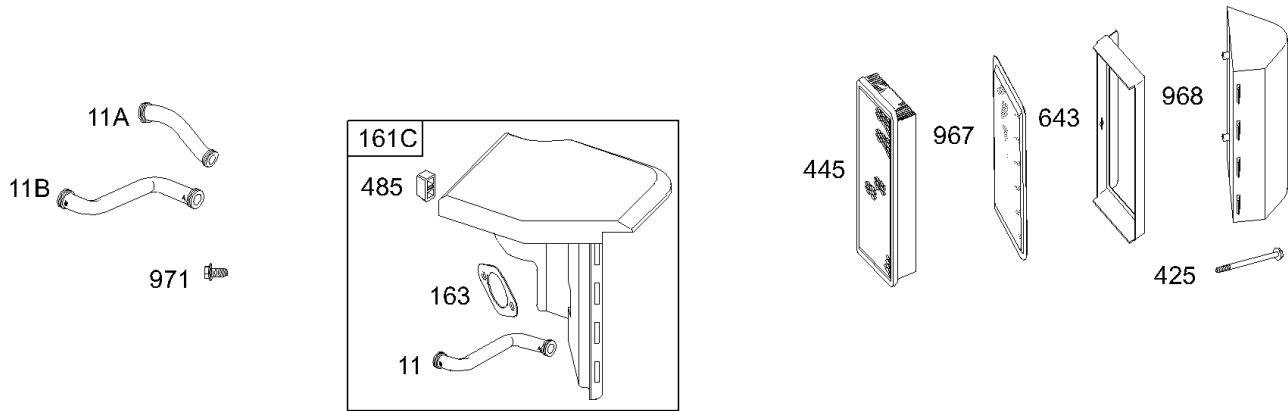

Air Cleaner, Muffler

REF NO	PART NO	QTY	DESCRIPTION
11	691907		TUBE, Breather -Used After Code Date 95040200
11A	691899		TUBE, Breather -Used After Code Date 95010100 -Used Before Code Date 95040300
11B	281426		TUBE, Breather -Used Before Code Date 94111100
81	691729		LOCK, Muffler Screw
161C	498544		BASE-AIR CLEANER
163	692277		GASKET-AIR CLEANER -(Air Cleaner)
298	690453		LOCKNUT -(Muffler and Elbow)
300	497141		MUFFLER
300A	692025		MUFFLER
300C	498984S		MUFFLER
300B	691951		MUFFLER
346	690661		SCREW -(Spark Arrestor)
355	690310		WASHER -(Muffler Bracket)
425	691671		SCREW -(Air Cleaner Cover)
436	497140		MANIFOLD, Exhaust
436A	690797		MANIFOLD, Exhaust
437	695974		SCREW -(Exhaust Manifold)
437A	690810		SCREW -(Exhaust Manifold)
445	691643		FILTER, A/C Cartridge
485	692295		KNOB, Air Cleaner Cover
613	691351		SCREW -(Muffler)
613A	691632		SCREW -(Muffler)
643	691926		RETAINER, Air Filter
648	690661		SCREW -(Muffler Guard Bracket)
669	691228		BRACKET, Muffler Guard
669A	692869		BRACKET, Muffler Guard
676	393757		DEFLECTOR, Muffler -(Side Outlet)
676A	395700		DEFLECTOR, Muffler -(Direct Outlet) (Direct Out)
677	690661		SCREW -(Muffler Deflector)
740	691105		LOCKNUT -(Muffler Bracket)
819	692198		SCREW -(Muffler Bracket)
832	691447		GUARD-MUFFLER
836	692198		SCREW -(Muffler Guard)
863B	690454		BRACKET-MUFFLER
883	697815		GASKET, Exhaust
884	691956		CLAMP, Muffler
967	492889		FILTER, Pre Cleaner