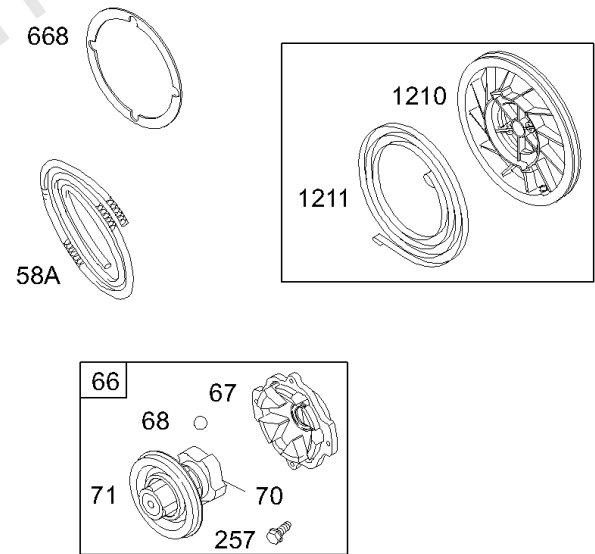

Blower Housing, Starter Rewind

REF NO	PART NO	QTY	DESCRIPTION
37	690411		GUARD, Flywheel
37A	690488		GUARD, Flywheel
55	693904		HOUSING, Rewind Starter -Used After Code Date 99022800
55A	393576		HOUSING, Rewind Starter -Used Before Code Date 99030100
56A	295871		PULLEY, Starter -Used Before Code Date 99030100
57A	490179		SPRING-REWIND STR -Used Before Code Date 99030100
58	693389		ROPE, Starter -(Cut To Required Length) (70)
58A	695002		ROPE, Starter -(99)(Cut to Required Length)
58B	692188		ROPE, Starter -(63)(Cut to Required Length)
59	490653		INSERT, Grip
60	490652		GRIP-STARTER ROPE
63	690547		SPRING, Ratchet -Used Before Code Date 99030100
64	691920		ADAPTER, Ratchet Spring -Used Before Code Date 99030100
65	690837		SCREW -(Rewind Starter) -Used After Code Date 99022800
65A	690759		SCREW -(Rewind Starter) -Used Before Code Date 99030100
66	399671		CLUTCH-STARTER -Used Before Code Date 99030100
67	394897		HOUSING, Clutch -Used Before Code Date 99030100
68	691604		BALL, Clutch -Used Before Code Date 99030100
70	691945		RATCHET-CLUTCH -Used Before Code Date 99030100
71	691359		COVER, Ratchet -Used Before Code Date 99030100
78	690364		SCREW -(Flywheel Guard)
144	697843		PULLEY/SPRING ASSEMBLY
215	691170		GUIDE, Air
257	691660		SCREW -(Starter Clutch)
304	496835		HOUSING, Blower
305	692198		SCREW -(Blower Housing)
317	692860		COVER, Starter
324	695160		SCREEN/CUP ASSEMBLY
456	692299		PLATE-PAWL FRICTION -Used After Code Date 99022800
459	281505S		PAWL-RATCHET -Used After Code Date 99022800
592	690800		NUT -(Rewind Starter)
597	691696		SCREW -(Pawl Friction Plate) -Used After Code Date 99022800
608	693900		STARTER, Rewind -(70) -Used After Code Date 99022800

1036 EMISSION LABEL