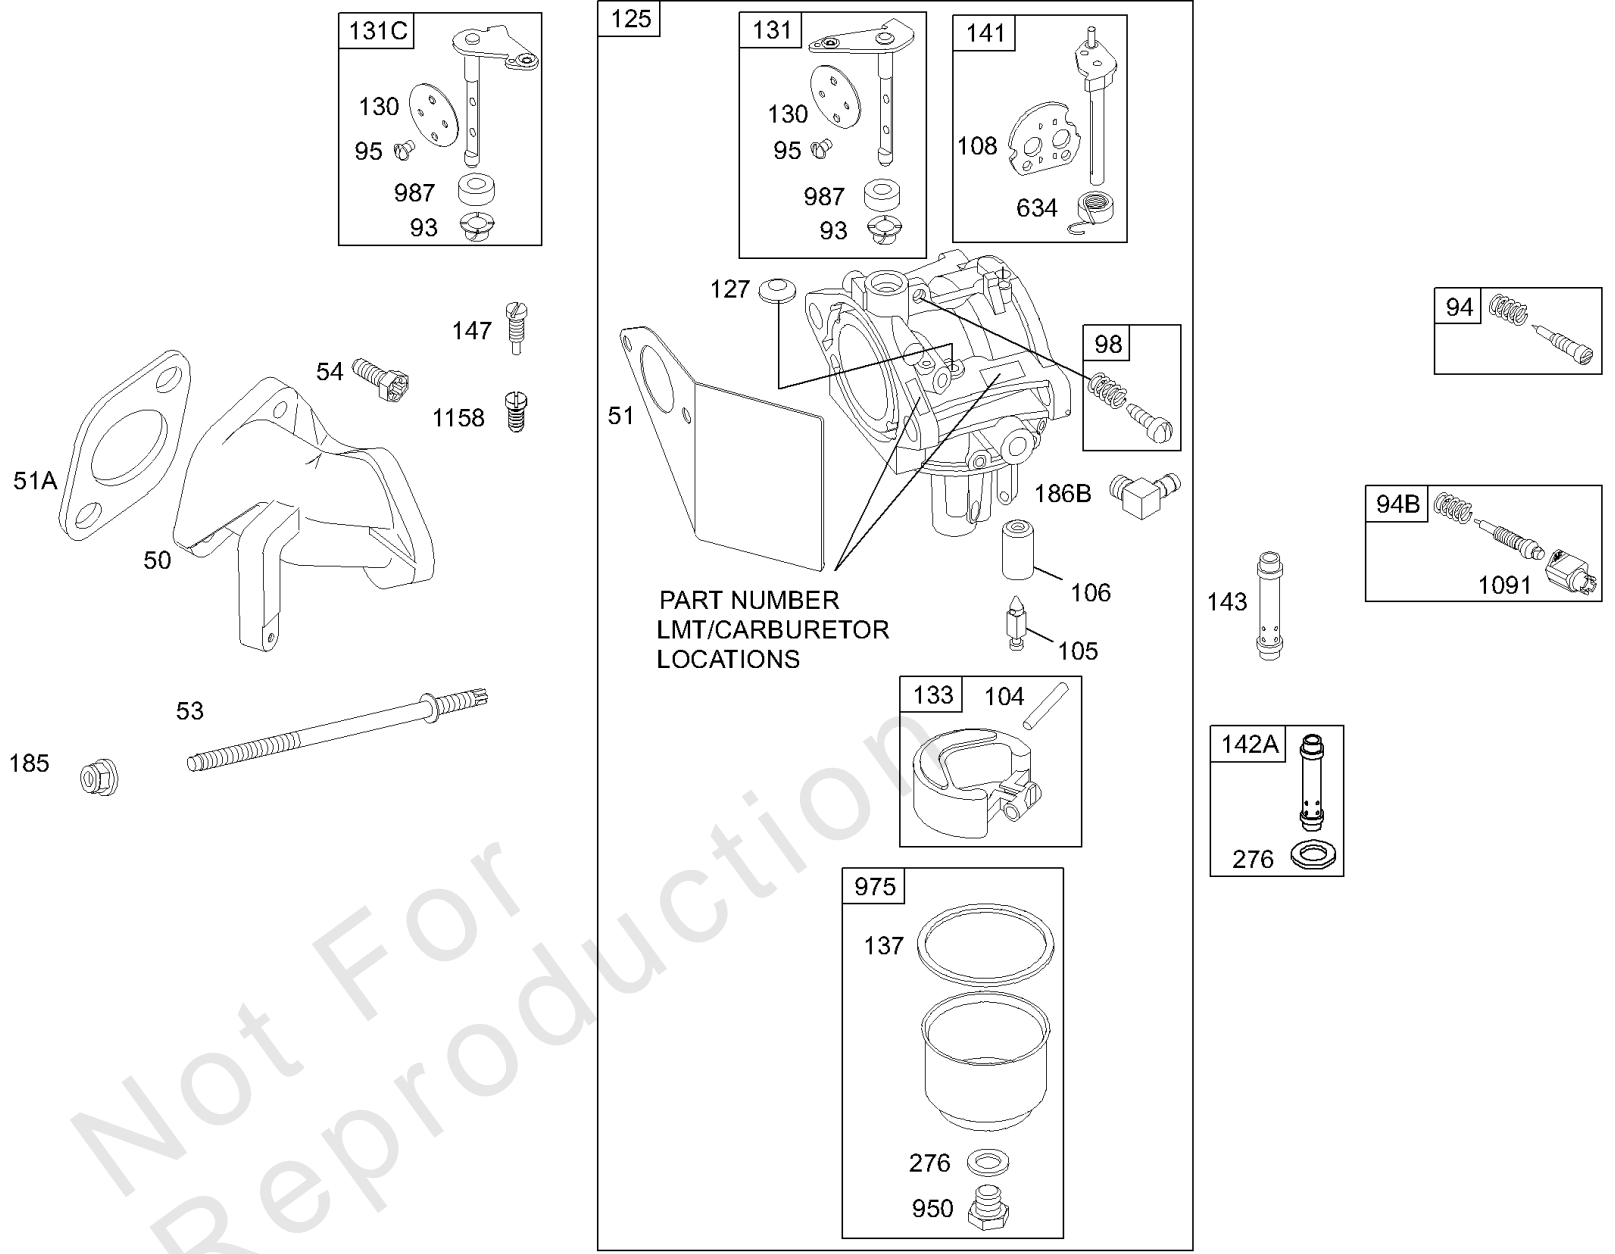

Carburetor

REF NO	PART NO	QTY	DESCRIPTION
147	691258		JET, Pilot -(LMT 119)
147	497472		JET, Pilot -(LMT 103)
185	690958		NUT -(Air Cleaner Base)
186B	692317		CONNECTOR-HOSE -(Carburetor)
276	692255		WASHER, Sealing
634	690802		SPRING/SEAL ASSEMBLY
950	691657		SCREW -(Float Bowl)
975	495933		BOWL, Float -(Float Bowl)
977	497069		SET, Carburetor Gasket
987	691326		SEAL, Choke/Throttle Shaft
1091	691333		CAP, Limiter
1158	695659		PLUG, Carburetor -(Carburetor Plug)