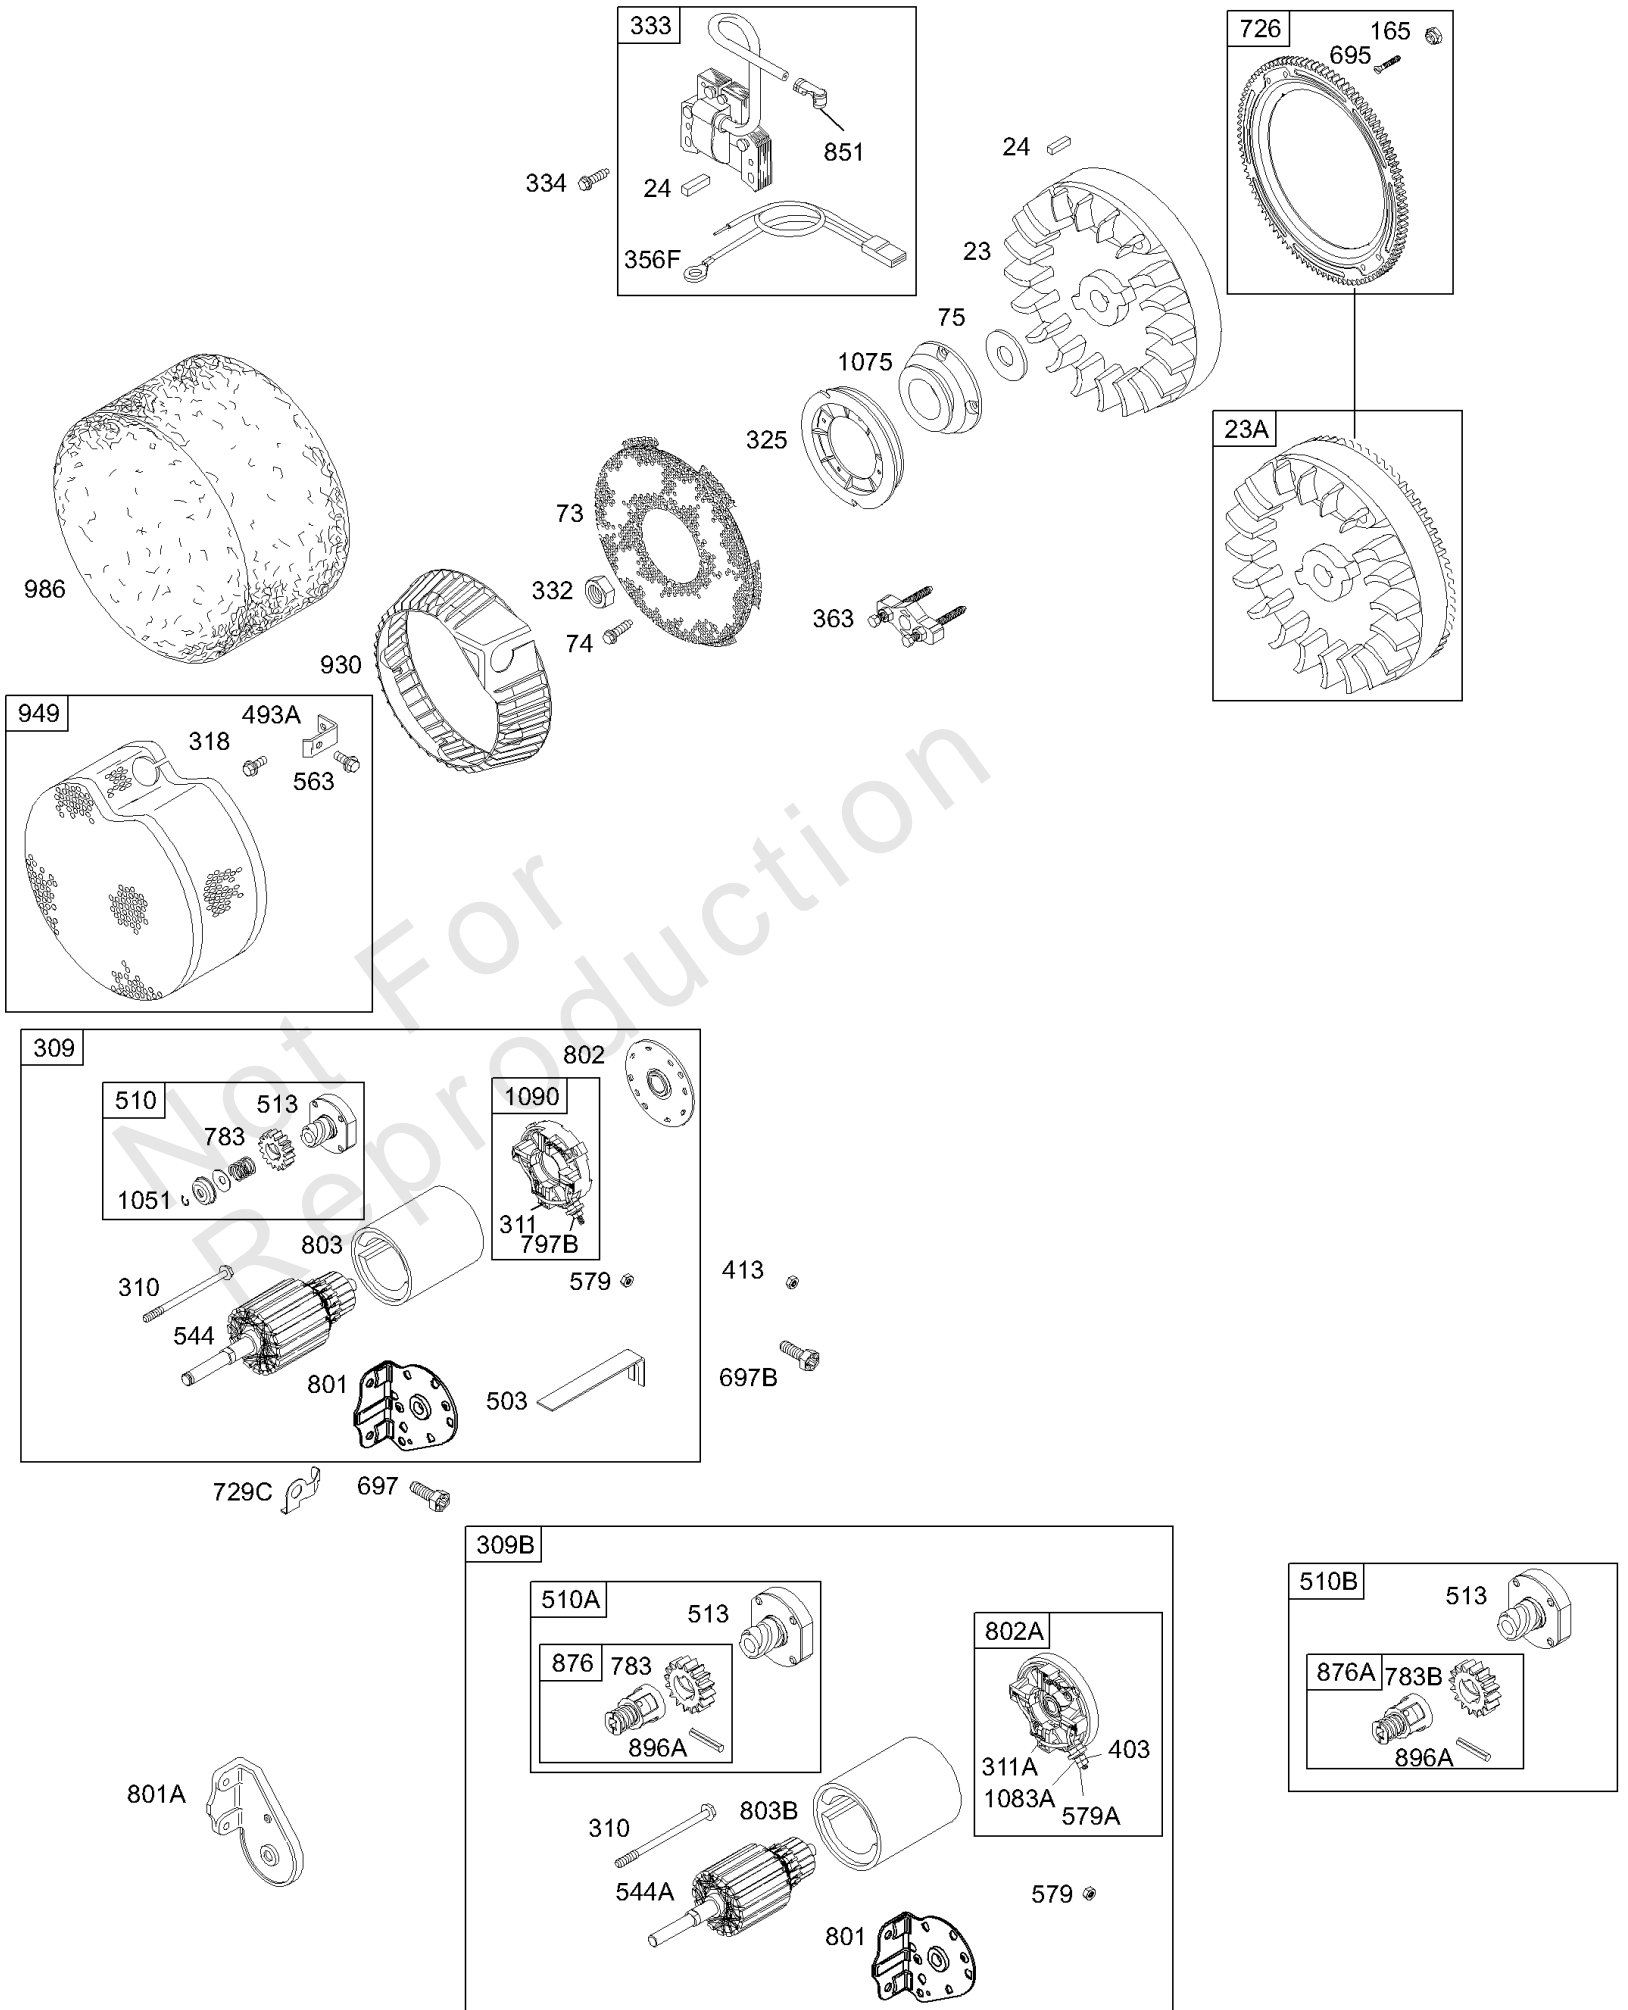

Electric Starter, Flywheel, Rewind Guard

Mfg. No: 192437-0161-01

Electric Starter, Flywheel, Rewind Guard

REF NO	PART NO	QTY	DESCRIPTION
697B	691058		SCREW -(Starter Motor) (Drive Cap) (1/2)
726	399676		GEAR, Ring -(Aluminum)
729C	691224		CLIP, Wire -(Starter Motor)
783	693059		GEAR, Pinion -(Aluminum Ring Gear Only)
783B	692353		GEAR-PINION
797B	690958		NUT -(Brush Retainer)
801A	496825		CAP, Drive
802	691286		CAP, End
802A	395537		CAP, End -(3 5/8 Housing)
803	693757		HOUSING, Starter -(3 5/8 Housing)
803B	398159		HOUSING, Starter -(3 5/8 Housing)
851	493880S		TERMINAL-SPARK PLUG
876A	495879		KIT, Pinion Spring
896A	691641		PIN, Drive Retainer
930	691904		GUARD, Rewind
949	397530		GUARD, Debris Screen -(Rewind Starter)
986	271735		FILTER, Debris Foam
1051	691265		RING, Retaining
1075	691158		PULLEY, Crankshaft
1083A	690958		NUT -(End Cap)
1090	691293		RETAINER, Brush