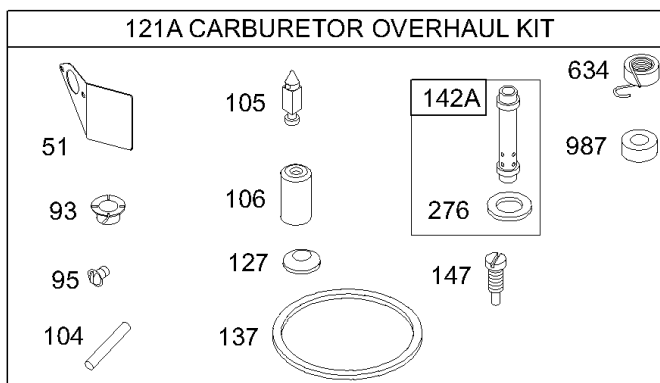

Carburetor

REF NO	PART NO	QTY	DESCRIPTION
50	691157		MANIFOLD, Intake
51	691886		GASKET, Intake -(Manifold To Carburetor)
51A	691885		GASKET-INTAKE -(Manifold To Engine)
53	691672		INSULATOR -(Carburetor)
54	93208		SCREW -(Intake Manifold)
93	690602		BUSHING, Throttle Shaft
94	494383		KIT, Idle Mixture -(Lmt 71,101,102,113,114,116)
94B	498836		KIT, Idle Mixture
95	691636		SCREW -(Throttle Valve)
98	495800		KIT, Idle Speed -(Carburetor)
104	690525		PIN, Float Hinge
105	691782		VALVE, Float Needle
106	691780		SEAT, Inlet
108	692344		VALVE, Choke
121A	497578		KIT, Carburetor Overhaul
125	497038		CARBURETOR -(LMT 103) -Used Before Code Date 94090100
125	497581		CARBURETOR -(LMT 171) -Used After Code Date 94083100 -Used Before Code Date 97052600
127	694524		PLUG, Welch
130	690468		VALVE, Throttle
131	693602		KIT, Throttle Shaft -Used After Code Date 94083100
131C	497042		KIT, Throttle Shaft -Used Before Code Date 94090100
133	494381		FLOAT, Carburetor
137	281165S		GASKET, Float Bowl
141	497043		KIT, Choke Shaft
142A	497196		NOZZLE, Carburetor -(LMT 103)
142A	693304		NOZZLE, Carburetor -(Used On Carburetor 690119 And 694285)
142A	691430		NOZZLE, Carburetor -(LMT 119)
142A	690003		NOZZLE, Carburetor -(LMT 204)
142A	499094		NOZZLE, Carburetor -(LMT 171)
143	690006		NOZZLE, Carburetor -(High Altitude) (LMT 204)
143	693301		NOZZLE, Carburetor -(High Altitude) (Used On Carburetor 690119 And 694285)
143	497040		NOZZLE, Carburetor -(High Altitude) (LMT 103)
143	497660		NOZZLE, Carburetor -(High Altitude) (LMT 119)
143	499111		NOZZLE, Carburetor -(High Altitude) (LMT 71)