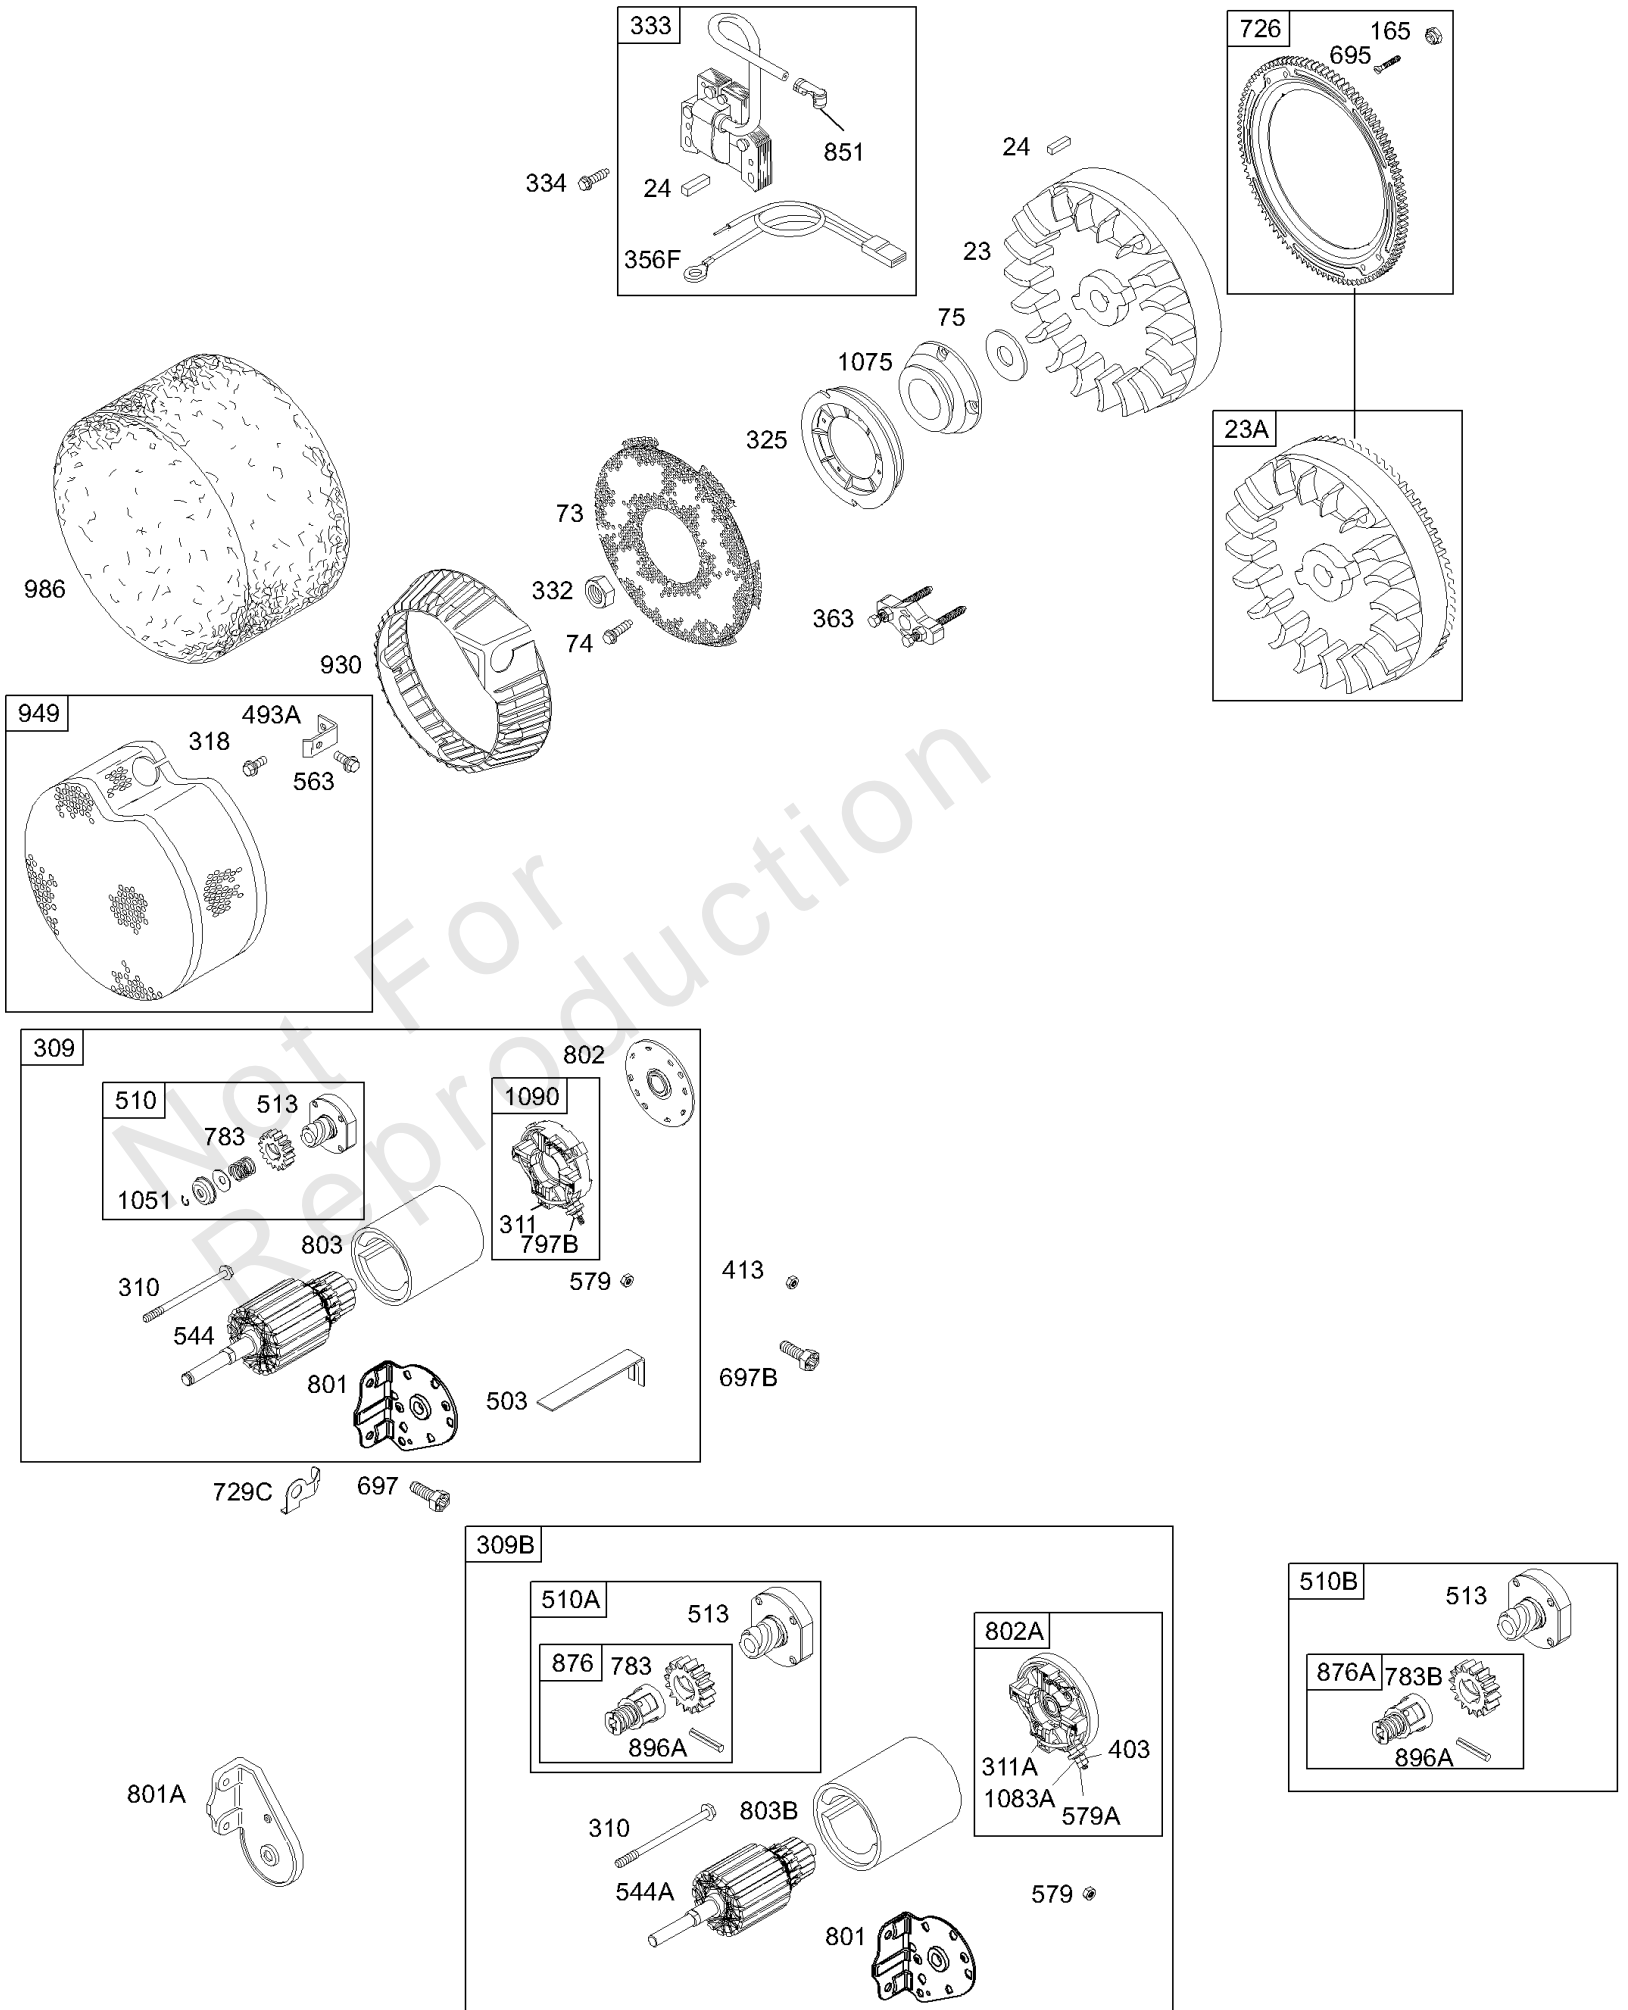

Crankshaft, Crankcase Cover, Breather, Cylinder, Piston, Dipstick

Mfg. No: 192437-0161-01

1019 LABEL KIT

1058 OWNER'S MANUAL

Crankshaft, Crankcase Cover, Breather, Cylinder, Piston, Dipstick

REF NO	PART NO	QTY	DESCRIPTION
982A	690350		SCREW -(Oil GARD) (Oil GARD Kit)
983	398660		LIGHT, Indicator
984	692340		BRACKET, Oil Guard Light
989	690578		SWITCH, Spark Plug Stop
1019	491193		KIT, Label
1058	274786		MANUAL, Operator's
1235	691261		WASHER -(Sparkplug Stopswitch)

Not For Reproduction

Electric Starter, Flywheel, Rewind Guard

Mfg. No: 192437-0161-01

Electric Starter, Flywheel, Rewind Guard

REF NO	PART NO	QTY	DESCRIPTION
23	690615		FLYWHEEL -(Rewind Starter)
23A	691354		FLYWHEEL -(Electric Start)
24	222698S		KEY, Flywheel
73	224874		SCREEN, Rotating -Used After Code Date 99022800
74	691627		SCREW -(Rotating Screen)
75	690582		WASHER -(Flywheel)
165	693148		NUT -(Ring Gear)
309B	498149		MOTOR, Starter
310	690323		SCREW -(Starter Motor) (3 5/8" Housing Length)
311	497608		SET, Brush
311A	395538		SET, Brush -(3 5/8 Housing)
318	691617		SCREW -(Mounting Bracket)
325	691903		PULLEY, Rope Starter
332	693899		NUT -(Flywheel) -Used After Code Date 99022800
333	398811		ARMATURE, Magneto -(Magnetron Ignition)
334	691061		SCREW -(Magneto Armature)
356F	398808		WIRE, Stop -(Cut To Required Length) (Magneto Armature)
363	19165		PULLER, Flywheel
403	690288		WASHER -(End Cap)
413	691029		NUT -(Starter Motor)
493A	692825		BRACKET-MOUNTING -(Debris Screen Guard)
503	691532		STRAP, Starter
510	497606		DRIVE, Starter
510A	490768		DRIVE, Starter
510B	495878		DRIVE, Starter -(4 3/8 Housing)
513	692024		CLUTCH, Drive
544	692034		ARMATURE, Starter -(3 5/8 Housing)
544A	390837		ARMATURE, Starter -(3 5/8 Housing)
563	690859		SCREW -(Debris Screen Guard)
579	691029		NUT -(Starter Cable)
579A	691626		NUT -(Starter Cable)
695	693109		SCREW -(Ring Gear)
697	691110		SCREW -(Starter Motor) (Drive Cap) (1 1/4)