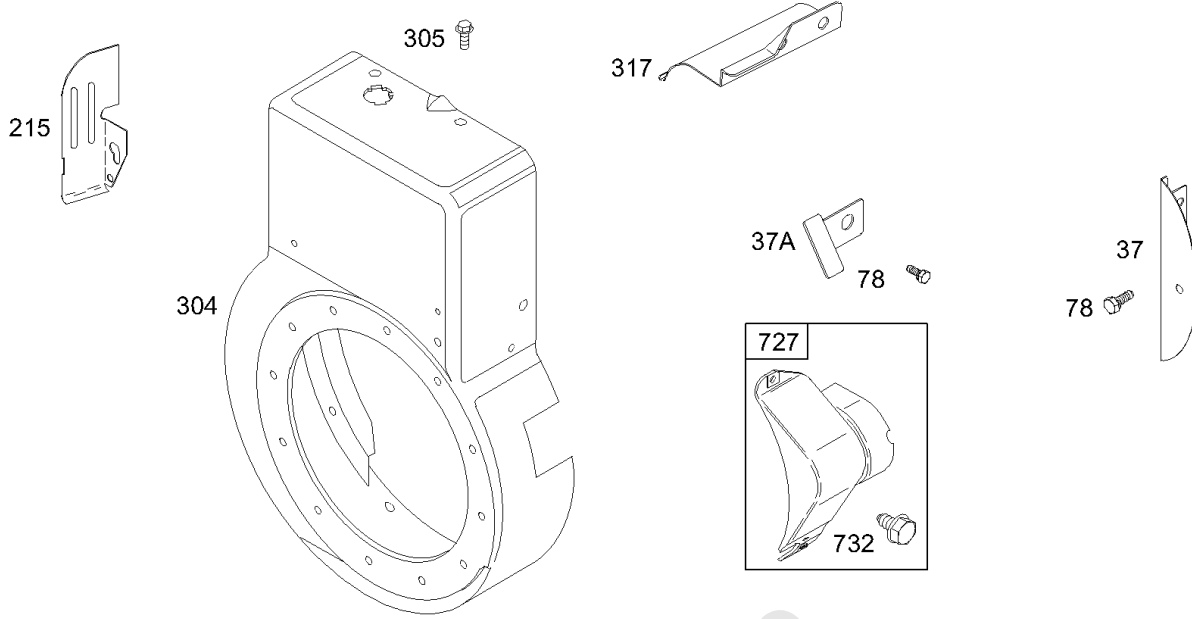

1036 EMISSION LABEL

Blower Housing, Starter Rewind

REF NO	PART NO	QTY	DESCRIPTION
37	690411		GUARD, Flywheel
37A	690488		GUARD, Flywheel
55	693904		HOUSING, Rewind Starter -Used After Code Date 99022800
55A	393576		HOUSING, Rewind Starter -Used Before Code Date 99030100
56A	295871		PULLEY, Starter -Used Before Code Date 99030100
57A	490179		SPRING-REWIND STR -Used Before Code Date 99030100
58	693389		ROPE, Starter -(Cut To Required Length) (70)
58A	695002		ROPE, Starter -(99)(Cut to Required Length)
58B	692188		ROPE, Starter -(63)(Cut to Required Length)
59	490653		INSERT, Grip
60	490652		GRIP-STARTER ROPE
63	690547		SPRING, Ratchet -Used Before Code Date 99030100
64	691920		ADAPTER, Ratchet Spring -Used Before Code Date 99030100
65	690837		SCREW -(Rewind Starter) -Used After Code Date 99022800
65A	690759		SCREW -(Rewind Starter) -Used Before Code Date 99030100
66	399671		CLUTCH-STARTER -Used Before Code Date 99030100
67	394897		HOUSING, Clutch -Used Before Code Date 99030100
68	691604		BALL, Clutch -Used Before Code Date 99030100
70	691945		RATCHET-CLUTCH -Used Before Code Date 99030100
71	691359		COVER, Ratchet -Used Before Code Date 99030100
78	690364		SCREW -(Flywheel Guard)
144	697843		PULLEY/SPRING ASSEMBLY
215	691170		GUIDE, Air
257	691660		SCREW -(Starter Clutch)
304	496835		HOUSING, Blower
305	692198		SCREW -(Blower Housing)
317	692860		COVER, Starter
324	695160		SCREEN/CUP ASSEMBLY
456	692299		PLATE-PAWL FRICTION -Used After Code Date 99022800
459	281505S		PAWL-RATCHET -Used After Code Date 99022800
592	690800		NUT -(Rewind Starter)
597	691696		SCREW -(Pawl Friction Plate) -Used After Code Date 99022800
608	693900		STARTER, Rewind -(70) -Used After Code Date 99022800