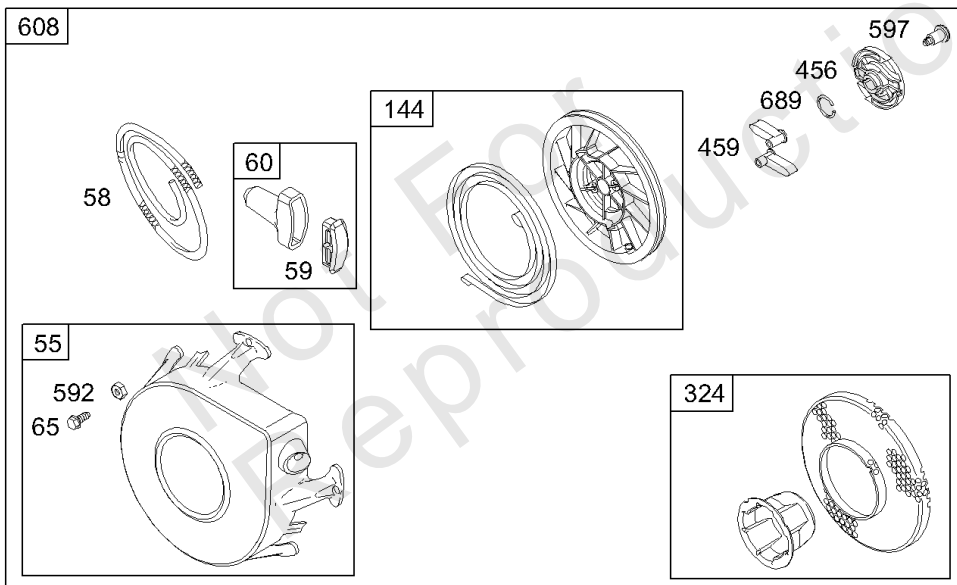

1036 EMISSION LABEL

Blower Housing, Starter Rewind

REF NO	PART NO	QTY	DESCRIPTION
37	690411		GUARD, Flywheel
37A	690488		GUARD, Flywheel
55	693904		HOUSING, Rewind Starter -Used After Code Date 99022800
55A	393576		HOUSING, Rewind Starter -Used Before Code Date 99030100
56A	295871		PULLEY, Starter -Used Before Code Date 99030100
57A	490179		SPRING-REWIND STR -Used Before Code Date 99030100
58	693389		ROPE, Starter -(Cut To Required Length) (70)
58A	695002		ROPE, Starter -(99)(Cut to Required Length)
58B	692188		ROPE, Starter -(63)(Cut to Required Length)
59	490653		INSERT, Grip
60	490652		GRIP-STARTER ROPE
63	690547		SPRING, Ratchet -Used Before Code Date 99030100
64	691920		ADAPTER, Ratchet Spring -Used Before Code Date 99030100
65	690837		SCREW -(Rewind Starter) -Used After Code Date 99022800
65A	690759		SCREW -(Rewind Starter) -Used Before Code Date 99030100
66	399671		CLUTCH-STARTER -Used Before Code Date 99030100
67	394897		HOUSING, Clutch -Used Before Code Date 99030100
68	691604		BALL, Clutch -Used Before Code Date 99030100
70	691945		RATCHET-CLUTCH -Used Before Code Date 99030100
71	691359		COVER, Ratchet -Used Before Code Date 99030100
78	690364		SCREW -(Flywheel Guard)
144	697843		PULLEY/SPRING ASSEMBLY
215	691170		GUIDE, Air
257	691660		SCREW -(Starter Clutch)
304	496835		HOUSING, Blower
305	692198		SCREW -(Blower Housing)
317	692860		COVER, Starter
324	695160		SCREEN/CUP ASSEMBLY
456	692299		PLATE-PAWL FRICTION -Used After Code Date 99022800
459	281505S		PAWL-RATCHET -Used After Code Date 99022800
592	690800		NUT -(Rewind Starter)
597	691696		SCREW -(Pawl Friction Plate) -Used After Code Date 99022800
608	693900		STARTER, Rewind -(70) -Used After Code Date 99022800