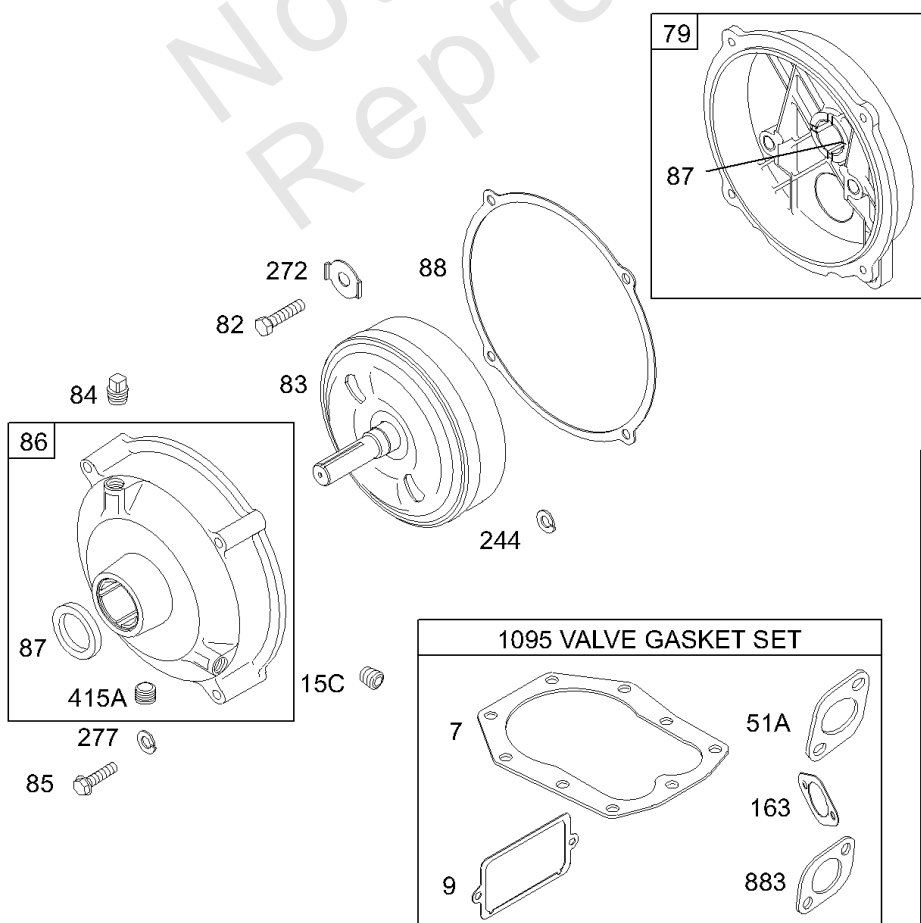

DC ONLY	10 AMP	DUAL CIRCUIT	TRI-CIRCUIT
SEE FLYWHEEL ASSEMBLY	SEE FLYWHEEL ASSEMBLY	SEE FLYWHEEL ASSEMBLY	SEE FLYWHEEL ASSEMBLY
474 877 1059	474B 877B 1059	474A 877A 1059	474C 877C 1059
578A	578A	878A	878B

NOTE: All stators use a No. 1119 mounting screw.