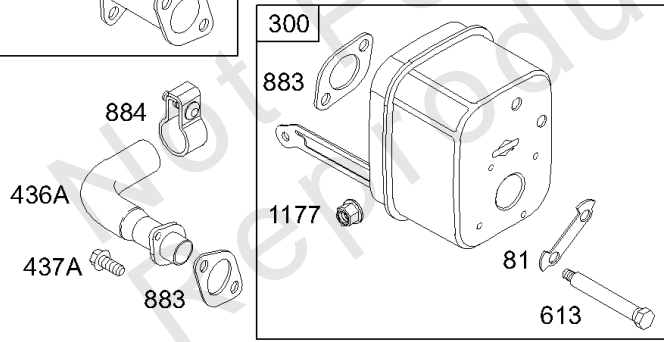

Air Cleaner, Muffler

REF NO	PART NO	QTY	DESCRIPTION
968	691925		COVER, Air Cleaner
971	691003		SCREW -(Air Cleaner Base to Carburetor/Throttle Body)
994	399541		ARRESTOR, Spark
994A	392390		ARRESTOR, Spark
1177	691105		LOCKNUT -(Muffler)
1302	691113		WASHER -(Muffler Guard)

Not For Reproduction