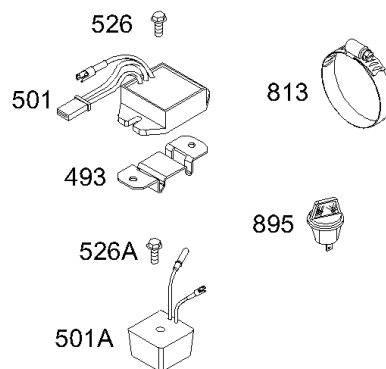

DC ONLY	10 AMP	DUAL CIRCUIT	TRI-CIRCUIT
SEE FLYWHEEL ASSEMBLY	SEE FLYWHEEL ASSEMBLY	SEE FLYWHEEL ASSEMBLY	SEE FLYWHEEL ASSEMBLY
474 877 1059	474B 877B 1059	474A 877A 1059	474C 877C 1059
578A	578A	878A	878B

NOTE: All stators use a No. 1119 mounting screw.