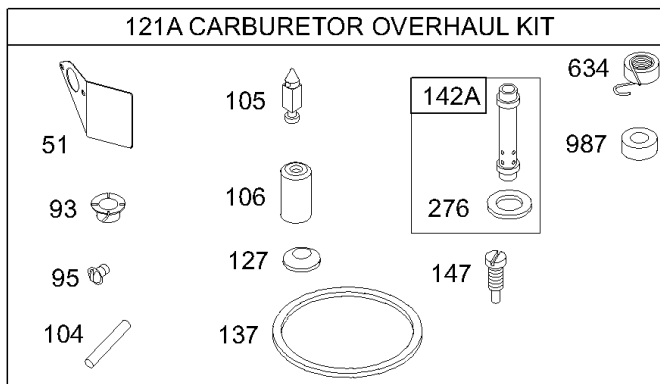

Carburetor

REF NO	PART NO	QTY	DESCRIPTION
147	691258		JET, Pilot -(LMT 119)
147	497472		JET, Pilot -(LMT 103)
185	690958		NUT -(Air Cleaner Base)
186B	692317		CONNECTOR-HOSE -(Carburetor)
276	692255		WASHER, Sealing
634	690802		SPRING/SEAL ASSEMBLY
950	691657		SCREW -(Float Bowl)
975	495933		BOWL, Float -(Float Bowl)
977	497069		SET, Carburetor Gasket
987	691326		SEAL, Choke/Throttle Shaft
1091	691333		CAP, Limiter
1158	695659		PLUG, Carburetor -(Carburetor Plug)