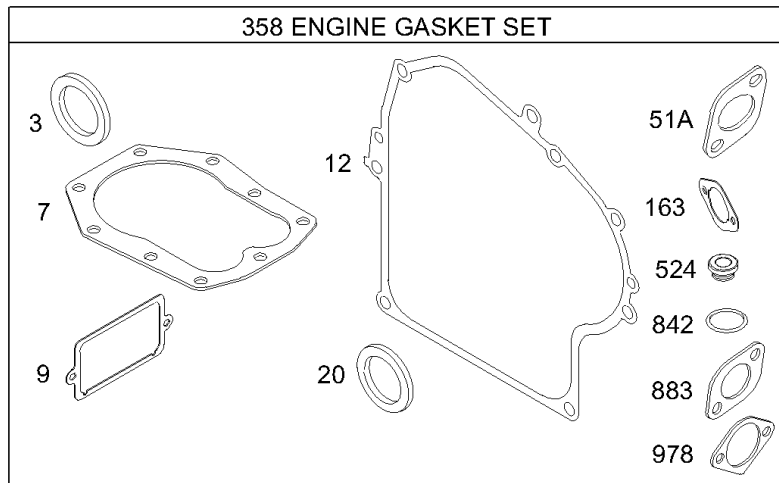

DC ONLY	10 AMP	DUAL CIRCUIT	TRI-CIRCUIT
SEE FLYWHEEL ASSEMBLY	SEE FLYWHEEL ASSEMBLY	SEE FLYWHEEL ASSEMBLY	SEE FLYWHEEL ASSEMBLY
474 877 1059	474B 877B 1059	474A 877A 1059	474C 877C 1059
578A	578A	878A	878B

NOTE: All stators use a No. 1119 mounting screw.