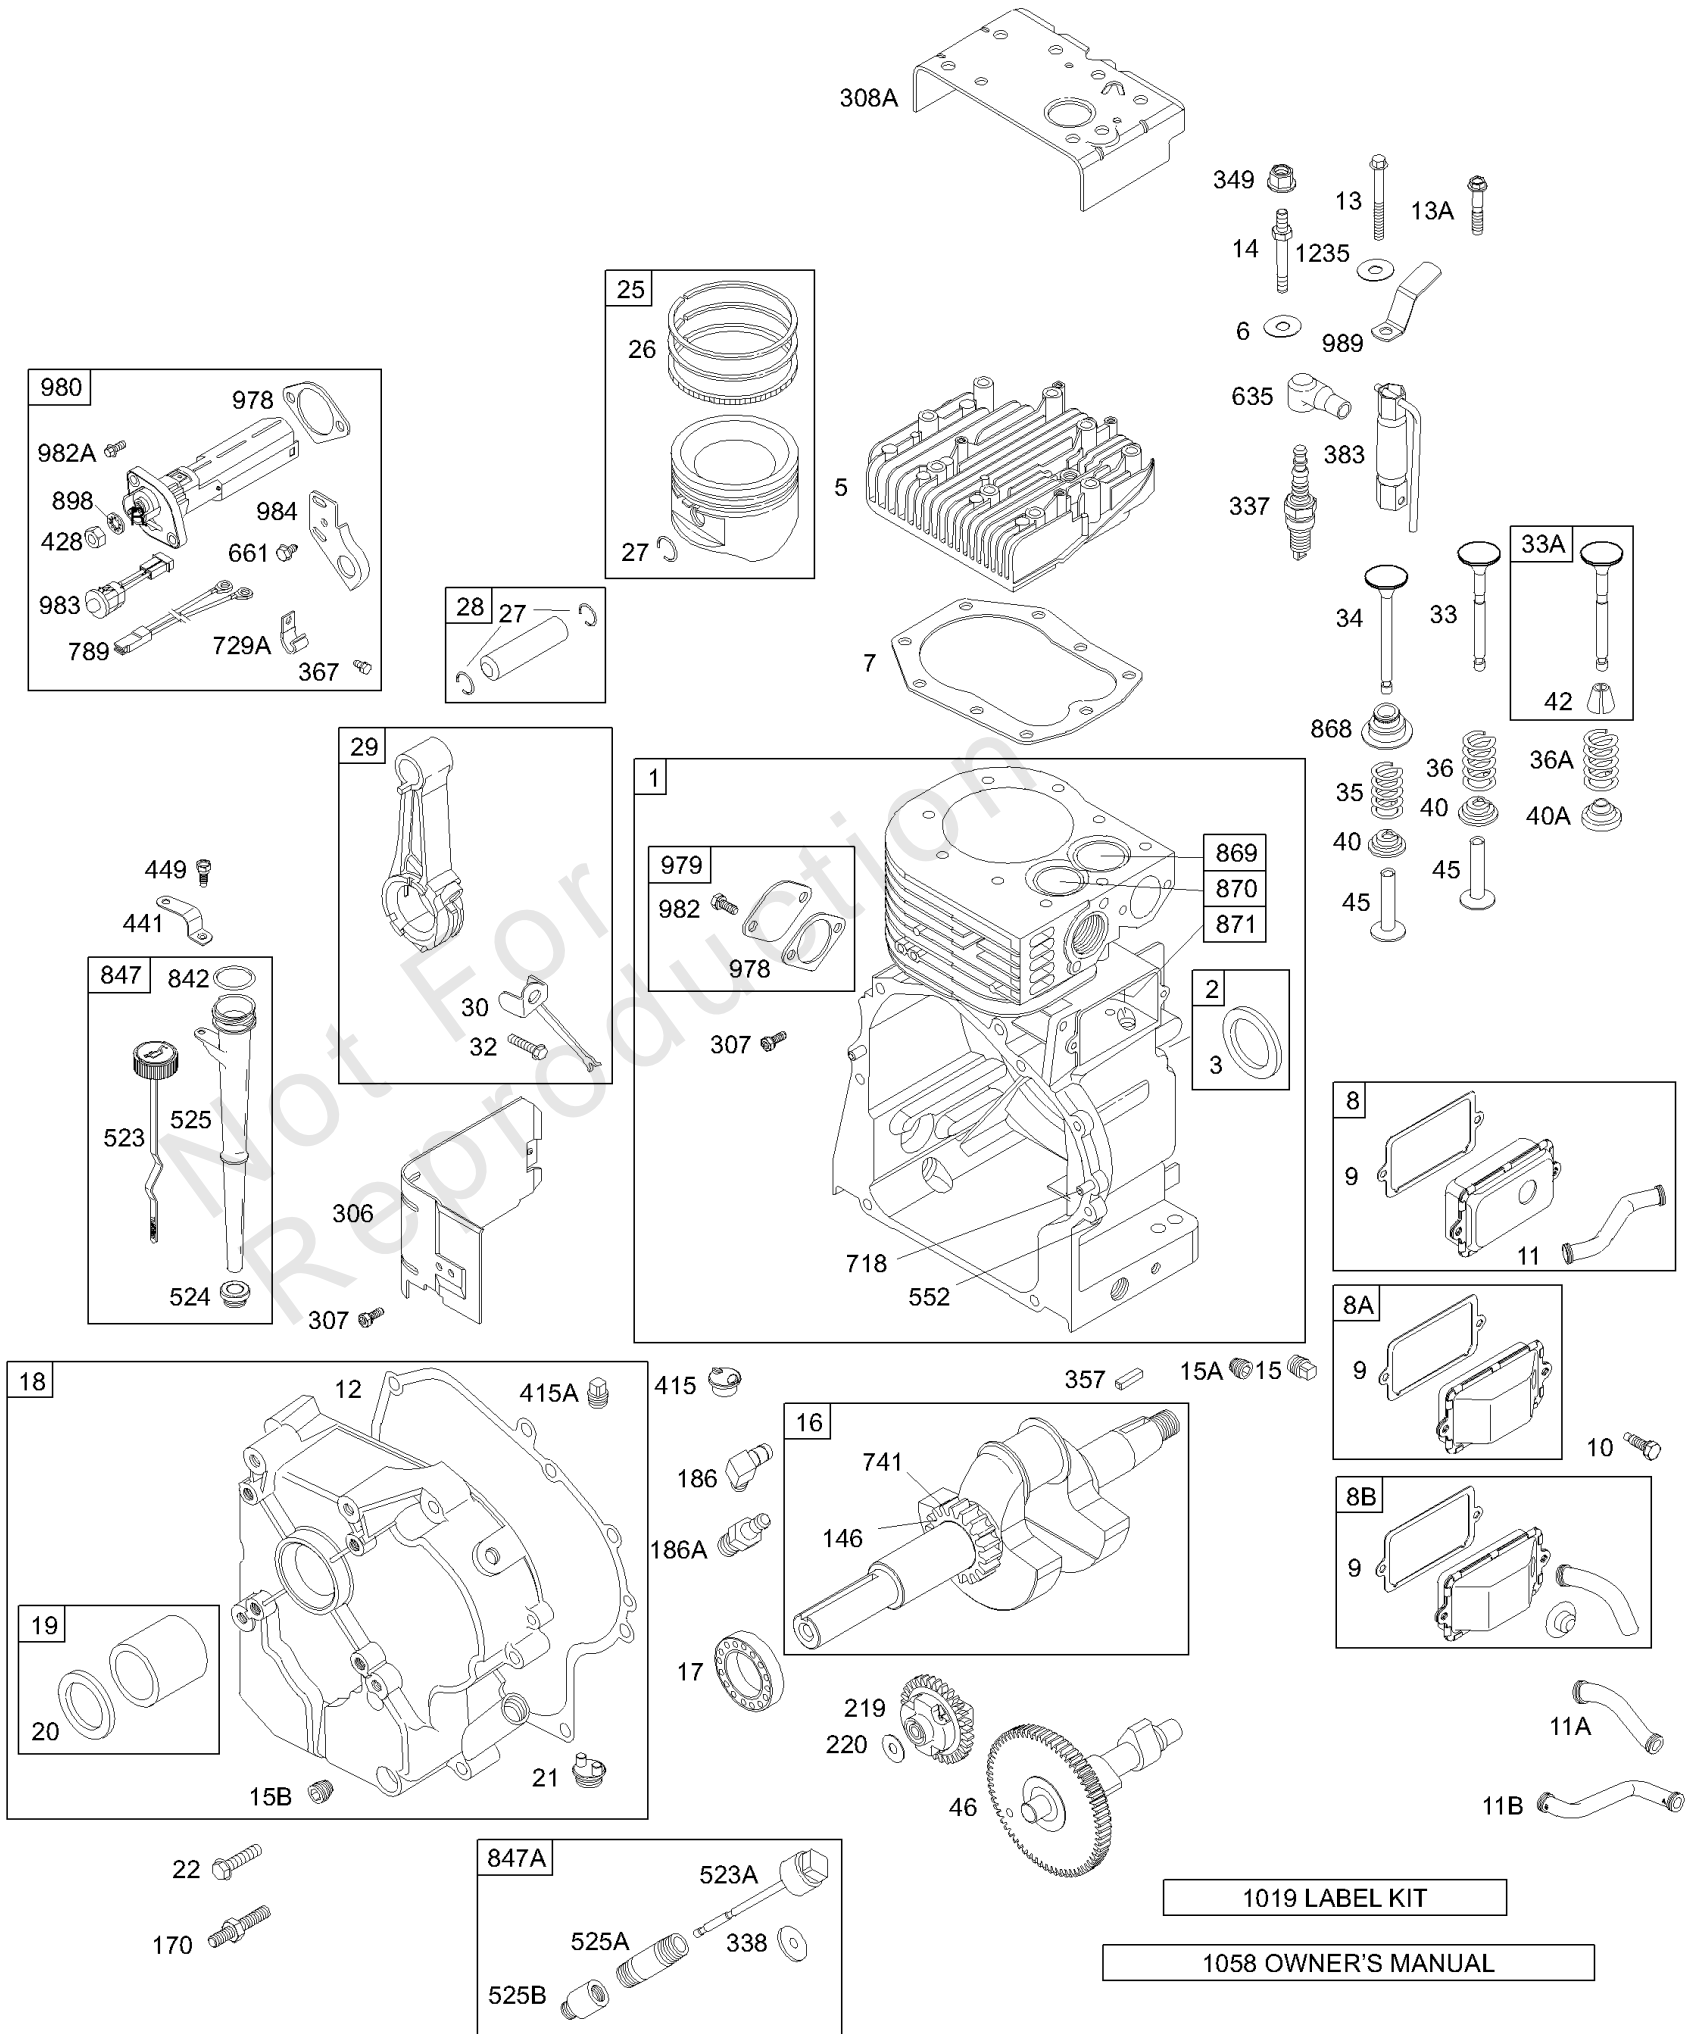

Crankshaft, Crankcase Cover, Breather, Cylinder, Piston, Dipstick

Mfg. No: 192437-0161-01

1019 LABEL KIT

1058 OWNER'S MANUAL

Crankshaft, Crankcase Cover, Breather, Cylinder, Piston, Dipstick

REF NO	PART NO	QTY	DESCRIPTION
306	496797		SHIELD-CYLINDER
307	691003		SCREW -(Cylinder Shield)
308A	691201		COVER, Cylinder Head
337	802592S		PLUG, Spark -(Resistor)
338	690270		SEAL, O-Ring -(Dipstick Tube)
349	691105		LOCKNUT -(Cylinder Head Cover)
357	691483		KEY, Drive Pulley
367	691058		SCREW -(Wire Clip) (Oil GARD Kit)
383	89838S		WRENCH-SPARK PLUG
415A	690283		PLUG, Oil -(Square Head)
428	691612		NUT -(Oil GARD Kit)
441	690501		BRACKET, Oil Fill
449	691130		SCREW -(Oil Fill Bracket)
523	691386		DIPSTICK
523A	691942		DIPSTICK
524	281370S		SEAL-DIPSTICK TUBE -(Dipstick Tube)
525	691389		TUBE, Dipstick
525A	91258		TUBE, Dipstick -(2 1/2)
525B	691257		TUBE, Dipstick
552	491986		BUSHING, Governor Crank -(1/4 I.D.)
635	66538S		BOOT, Spark PLug
661	690661		SCREW -(Oil Gard Light Bracket)
718	690959		PIN, Locating
729A	690430		CLIP, Wire -(Oil GARD Kit)
741	691288		GEAR, Timing
789	398661		HARNESS, Wiring
842	271170		SEAL, O-Ring -(Dipstick Tube)
847	399901		DIPSTICK/TUBE ASSEMBLY
847A	493955		DIPSTICK/TUBE ASSEMBLY
868	692036		SEAL, Valve
869	691703		SEAT, Valve -(Intake)
871	231218		BUSHING, Valve Guide -(Intake)
871	261961		BUSHING, Valve Guide -(Exhaust)
898	691077		WASHER -(Oil GARD Kit)
978	273326S		GASKET-OIL GARD
979	691382		COVER, Oil Guard
980	398182		KIT, Oil Gard
982	690351		SCREW -(Oil GARD) (Oil GARD Cover)