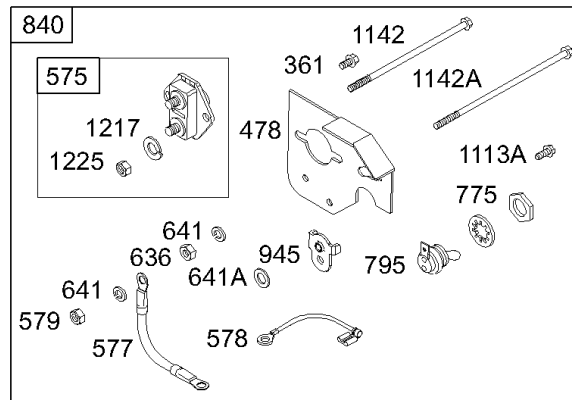

DC ONLY	10 AMP	DUAL CIRCUIT	TRI-CIRCUIT
SEE FLYWHEEL ASSEMBLY	SEE FLYWHEEL ASSEMBLY	SEE FLYWHEEL ASSEMBLY	SEE FLYWHEEL ASSEMBLY
474 877 1059	474B 877B 1059	474A 877A 1059	474C 877C 1059
578A	578A	878A	878B

NOTE: All stators use a No. 1119 mounting screw.