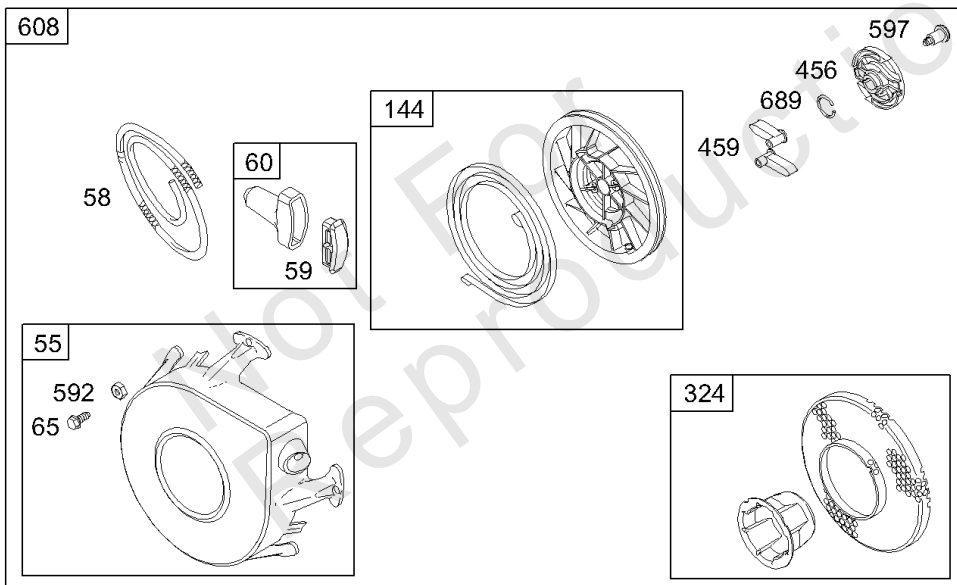

Blower Housing, Starter Rewind

REF NO	PART NO	QTY	DESCRIPTION
37	690411		GUARD, Flywheel
37A	690488		GUARD, Flywheel
55	693904		HOUSING, Rewind Starter -Used After Code Date 99022800
55A	393576		HOUSING, Rewind Starter -Used Before Code Date 99030100
56A	295871		PULLEY, Starter -Used Before Code Date 99030100
57A	490179		SPRING-REWIND STR -Used Before Code Date 99030100
58	693389		ROPE, Starter -(Cut To Required Length) (70)
58A	695002		ROPE, Starter -(99)(Cut to Required Length)
58B	692188		ROPE, Starter -(63)(Cut to Required Length)
59	490653		INSERT, Grip
60	490652		GRIP-STARTER ROPE
63	690547		SPRING, Ratchet -Used Before Code Date 99030100
64	691920		ADAPTER, Ratchet Spring -Used Before Code Date 99030100
65	690837		SCREW -(Rewind Starter) -Used After Code Date 99022800
65A	690759		SCREW -(Rewind Starter) -Used Before Code Date 99030100
66	399671		CLUTCH-STARTER -Used Before Code Date 99030100
67	394897		HOUSING, Clutch -Used Before Code Date 99030100
68	691604		BALL, Clutch -Used Before Code Date 99030100
70	691945		RATCHET-CLUTCH -Used Before Code Date 99030100
71	691359		COVER, Ratchet -Used Before Code Date 99030100
78	690364		SCREW -(Flywheel Guard)
144	697843		PULLEY/SPRING ASSEMBLY
215	691170		GUIDE, Air
257	691660		SCREW -(Starter Clutch)
304	496835		HOUSING, Blower
305	692198		SCREW -(Blower Housing)
317	692860		COVER, Starter
324	695160		SCREEN/CUP ASSEMBLY
456	692299		PLATE-PAWL FRICTION -Used After Code Date 99022800
459	281505S		PAWL-RATCHET -Used After Code Date 99022800
592	690800		NUT -(Rewind Starter)
597	691696		SCREW -(Pawl Friction Plate) -Used After Code Date 99022800
608	693900		STARTER, Rewind -(70) -Used After Code Date 99022800

1036 EMISSION LABEL