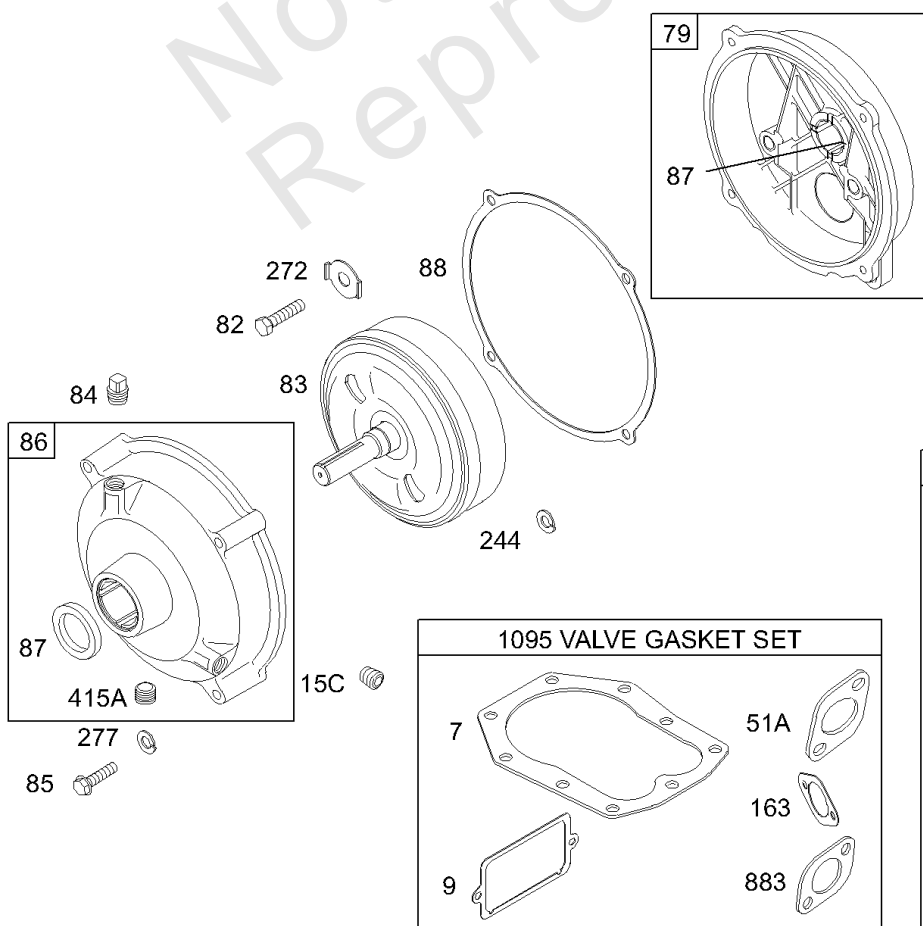

DC ONLY	10 AMP	DUAL CIRCUIT	TRI-CIRCUIT
SEE FLYWHEEL ASSEMBLY	SEE FLYWHEEL ASSEMBLY	SEE FLYWHEEL ASSEMBLY	SEE FLYWHEEL ASSEMBLY
474 877 1059	474B 877B 1059	474A 877A 1059	474C 877C 1059
578A	578A	878A	878B

NOTE: All stators use a No. 1119 mounting screw.