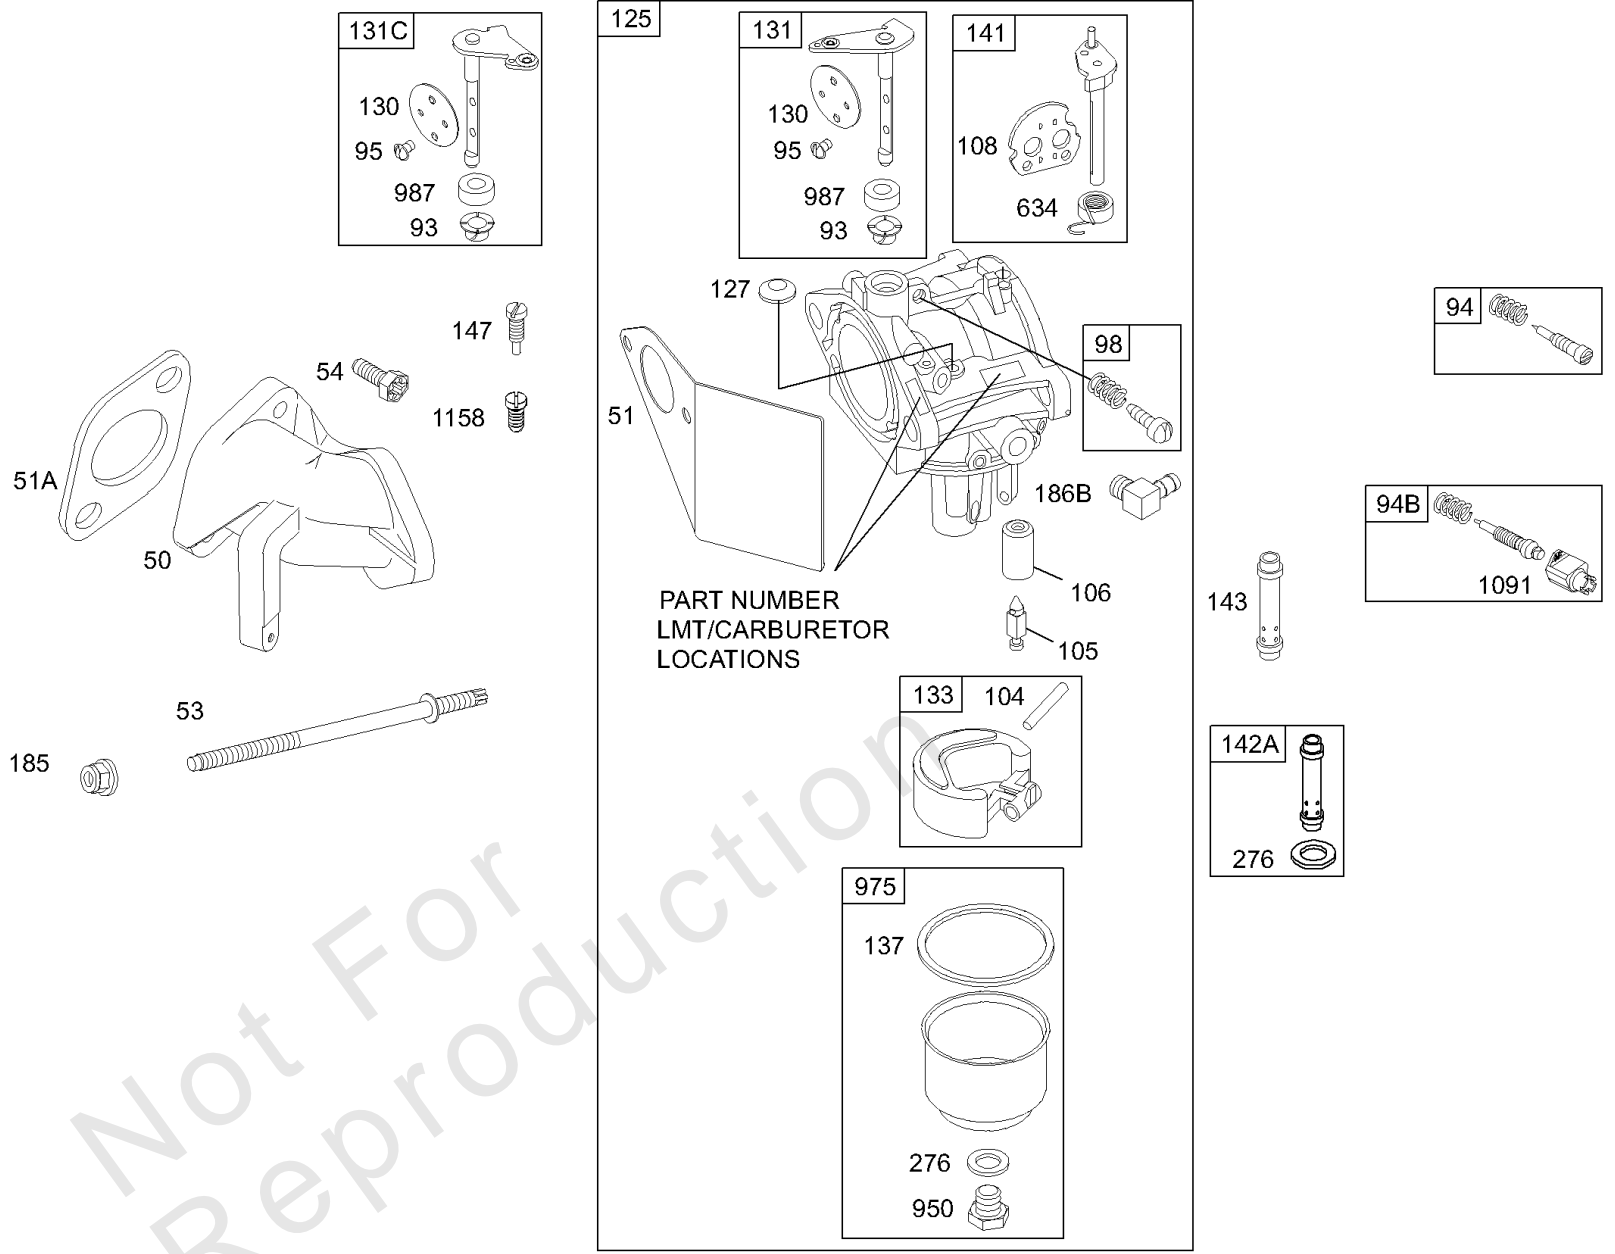

Carburetor

REF NO	PART NO	QTY	DESCRIPTION
50	691157		MANIFOLD, Intake
51	691886		GASKET, Intake -(Manifold To Carburetor)
51A	691885		GASKET-INTAKE -(Manifold To Engine)
53	691672		INSULATOR -(Carburetor)
54	93208		SCREW -(Intake Manifold)
93	690602		BUSHING, Throttle Shaft
94	494383		KIT, Idle Mixture -(Lmt 71,101,102,113,114,116)
94B	498836		KIT, Idle Mixture
95	691636		SCREW -(Throttle Valve)
98	495800		KIT, Idle Speed -(Carburetor)
104	690525		PIN, Float Hinge
105	691782		VALVE, Float Needle
106	691780		SEAT, Inlet
108	692344		VALVE, Choke
121A	497578		KIT, Carburetor Overhaul
125	497038		CARBURETOR -(LMT 103) -Used Before Code Date 94090100
125	497581		CARBURETOR -(LMT 171) -Used After Code Date 94083100 -Used Before Code Date 97052600
127	694524		PLUG, Welch
130	690468		VALVE, Throttle
131	693602		KIT, Throttle Shaft -Used After Code Date 94083100
131C	497042		KIT, Throttle Shaft -Used Before Code Date 94090100
133	494381		FLOAT, Carburetor
137	281165S		GASKET, Float Bowl
141	497043		KIT, Choke Shaft
142A	497196		NOZZLE, Carburetor -(LMT 103)
142A	693304		NOZZLE, Carburetor -(Used On Carburetor 690119 And 694285)
142A	691430		NOZZLE, Carburetor -(LMT 119)
142A	690003		NOZZLE, Carburetor -(LMT 204)
142A	499094		NOZZLE, Carburetor -(LMT 171)
143	690006		NOZZLE, Carburetor -(High Altitude) (LMT 204)
143	693301		NOZZLE, Carburetor -(High Altitude) (Used On Carburetor 690119 And 694285)
143	497040		NOZZLE, Carburetor -(High Altitude) (LMT 103)
143	497660		NOZZLE, Carburetor -(High Altitude) (LMT 119)
143	499111		NOZZLE, Carburetor -(High Altitude) (LMT 71)