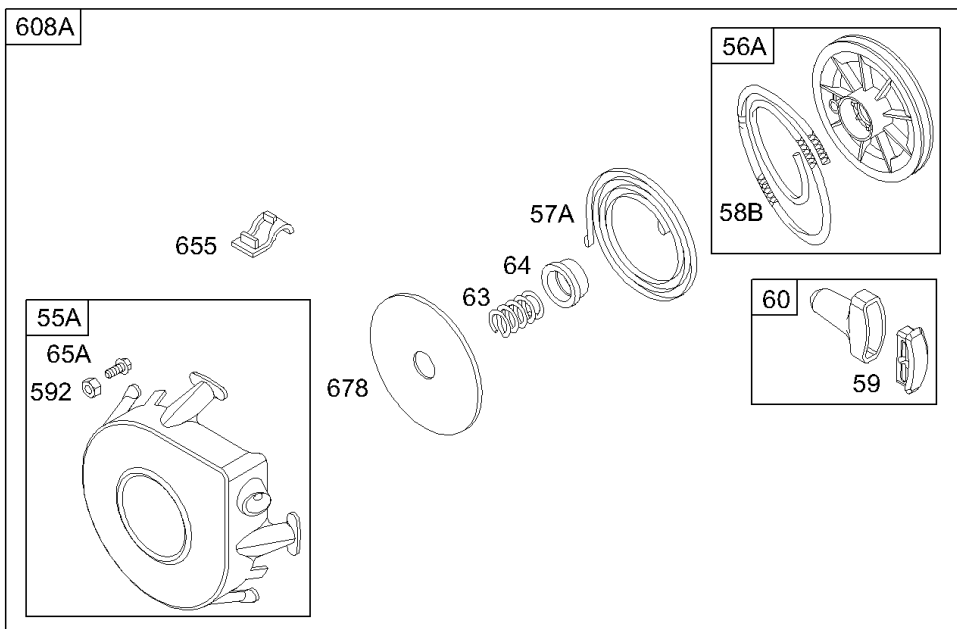

1036 EMISSION LABEL

Blower Housing, Starter Rewind

REF NO	PART NO	QTY	DESCRIPTION
37	690411		GUARD, Flywheel
37A	690488		GUARD, Flywheel
55	693904		HOUSING, Rewind Starter -Used After Code Date 99022800
55A	393576		HOUSING, Rewind Starter -Used Before Code Date 99030100
56A	295871		PULLEY, Starter -Used Before Code Date 99030100
57A	490179		SPRING-REWIND STR -Used Before Code Date 99030100
58	693389		ROPE, Starter -(Cut To Required Length) (70)
58A	695002		ROPE, Starter -(99)(Cut to Required Length)
58B	692188		ROPE, Starter -(63)(Cut to Required Length)
59	490653		INSERT, Grip
60	490652		GRIP-STARTER ROPE
63	690547		SPRING, Ratchet -Used Before Code Date 99030100
64	691920		ADAPTER, Ratchet Spring -Used Before Code Date 99030100
65	690837		SCREW -(Rewind Starter) -Used After Code Date 99022800
65A	690759		SCREW -(Rewind Starter) -Used Before Code Date 99030100
66	399671		CLUTCH-STARTER -Used Before Code Date 99030100
67	394897		HOUSING, Clutch -Used Before Code Date 99030100
68	691604		BALL, Clutch -Used Before Code Date 99030100
70	691945		RATCHET-CLUTCH -Used Before Code Date 99030100
71	691359		COVER, Ratchet -Used Before Code Date 99030100
78	690364		SCREW -(Flywheel Guard)
144	697843		PULLEY/SPRING ASSEMBLY
215	691170		GUIDE, Air
257	691660		SCREW -(Starter Clutch)
304	496835		HOUSING, Blower
305	692198		SCREW -(Blower Housing)
317	692860		COVER, Starter
324	695160		SCREEN/CUP ASSEMBLY
456	692299		PLATE-PAWL FRICTION -Used After Code Date 99022800
459	281505S		PAWL-RATCHET -Used After Code Date 99022800
592	690800		NUT -(Rewind Starter)
597	691696		SCREW -(Pawl Friction Plate) -Used After Code Date 99022800
608	693900		STARTER, Rewind -(70) -Used After Code Date 99022800