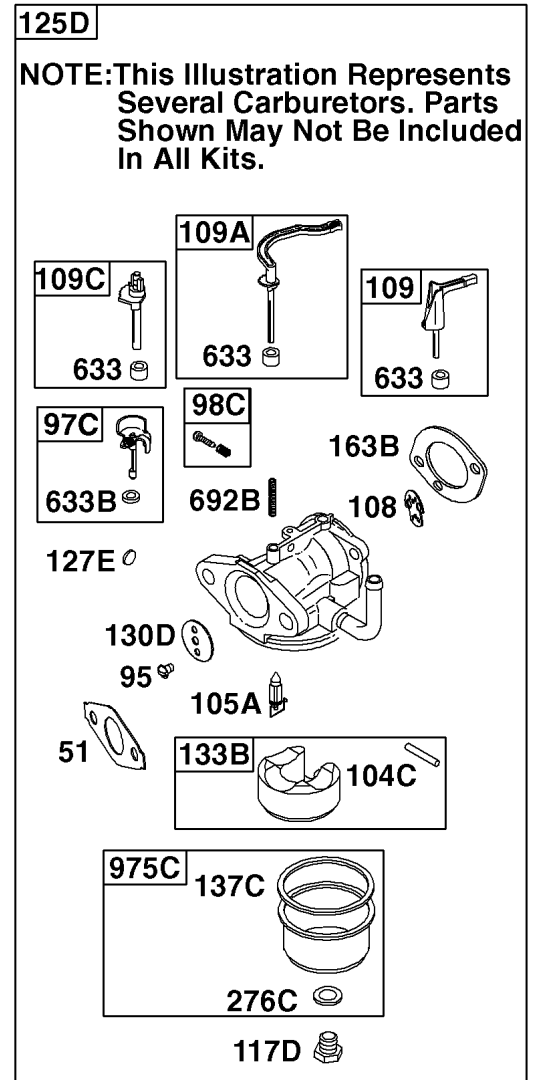

Carburetor, Fuel Supply

REF NO	PART NO	QTY	DESCRIPTION
51	692555		GASKET, Intake -(2 Required)
51A	791718		GASKET, Intake
95	691636		SCREW -(Throttle Valve)
97	690024		SHAFT, Throttle
97C	797628		SHAFT, Throttle
98	398185		KIT-IDLE SPEED -(Idle Speed) (Lmt 26, 27, 28, 31)
98C	797156		KIT, Idle Speed
104C	797622		PIN-FLOAT HINGE
105A	797139		VALVE, Float Needle
108	692567		VALVE-CHOKE
109	690023		SHAFT, Choke
109A	693628		SHAFT, Choke
109C	790624		SHAFT, Choke
117	498978		JET, Main -(Standard)
117D	798661		JET, Main -(Standard)
118	498975		JET, Main -(High Altitude)
118D	798660		JET, Main -(High Altitude)
121	792006		KIT, Carburetor Overhaul
121D	797634		KIT, Carburetor Overhaul
122	795208		SPACER, Carburetor -(Grey/Coffee)
122	795643		SPACER, Carburetor -(Black)
125D	798653		CARBURETOR
127	691739		PLUG-WELCH
127E	797633		PLUG, Welch
130	691181		VALVE-THROTTLE
130D	797630		VALVE, Throttle
133	398187		FLOAT-CARBURETOR
133B	797136		FLOAT, Carburetor
134	398188		KIT-NEEDLE/SEAT
137	693981		GASKET-FLOAT BOWL
137C	797625		GASKET, Float Bowl
163A	792870		GASKET, Air Cleaner -(High Mount Air Cleaner)
163B	696024		GASKET, Air Cleaner -(Flat Panel Air Cleaner)
186	692317		CONNECTOR-HOSE
187	791766		LINE, Fuel -(Cut To Required Length)
187A	791867		LINE, Fuel -(Molded)
187B	791874		LINE, Fuel -(Molded)
187D	795046		LINE, Fuel -(Molded)
187C	791866		LINE-FUEL -(Molded)
190	699220		SCREW -(Fuel Tank)