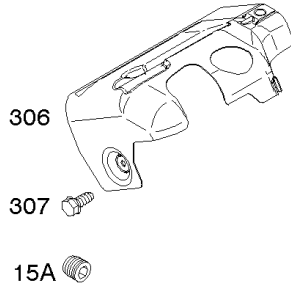

- 1036 EMISSIONS LABEL
- 1058 OPERATOR'S MANUAL
- 1319 WARNING LABEL
- 1319A WARNING LABEL
- 1330 REPAIR MANUAL

Camshaft, Crankshaft, Cylinder, Piston Group

REF NO	PART NO	QTY	DESCRIPTION
615	692576		RETAINER, Governor Shaft
616	692547		CRANK, Governor
718	690959		PIN, Locating
741	695087		GEAR-TIMING -(Metal)
741A	593499		GEAR, Timing -(Nylon)
868	795440		SEAL-VALVE
883	691893		GASKET-EXHAUST
883A	692237		GASKET-EXHAUST
993	694088		GASKET-CYL HD PLATE
1022	691890		GASKET-ROCKER COVER
1036	-----		Label-Emissions -(Available From A Briggs & Stratton Authorized Dealer)
1058	277040		MANUAL, Operator's
1319	794467		LABEL, Warning
1319A	797669		LABEL, Warning
1330	272147		MANUAL, Repair