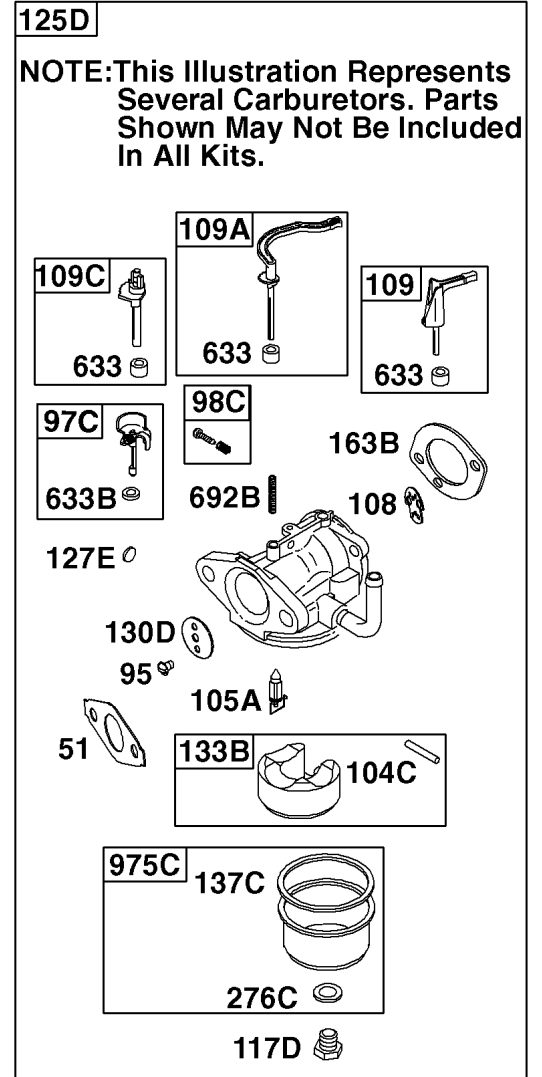

Carburetor, Fuel Supply

REF NO	PART NO	QTY	DESCRIPTION
190B	795047		SCREW -(Fuel Tank)
240	394358S		FILTER, Fuel
276	271716		WASHER-SEALING
276C	797632		WASHER, Sealing
365	699484		SCREW -(Carburetor)
601	791850		CLAMP, Hose
601B	795230		CLAMP, Hose
633	693867		SEAL, Choke/Throttle Shaft
633A	691321		SEAL-CHOKE/THR SHAFT -(Throttle Shaft)
633B	797629		SEAL, Choke/Throttle Shaft
692	690572		SPRING, Detent -(Choke)
692B	797624		SPRING, Detent
703	795222		CLIP
804	795223		CANISTER, Carbon -(EVAP)
825	795226		HOSE, Air
951	790630		LEVER, Choke
957	795221		CAP, Fuel Tank
957A	799719		CAP, Fuel Tank
958	698180		VALVE-FUEL SHUT OFF
972	795705		TANK, Fuel
972A	799863		TANK, Fuel
975	796611		BOWL, Float
975C	797631		BOWL, Float
1068	795229		HOSE/CLAMP ASSEMBLY
1345	699887		FILTER, Filler Neck
1345A	792917		FILTER, Filler Neck
1425A	795227		HOSE, Purge Line