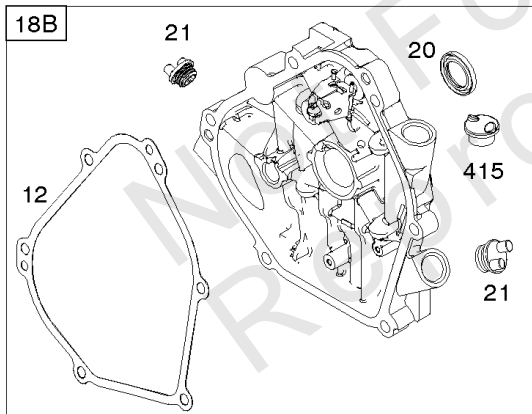

Crankcase Cover, Gear Reduction, Lubrication

Mfg. No: 12T102-0060-F8

- 21
- 415
- 522
- 170
- 22