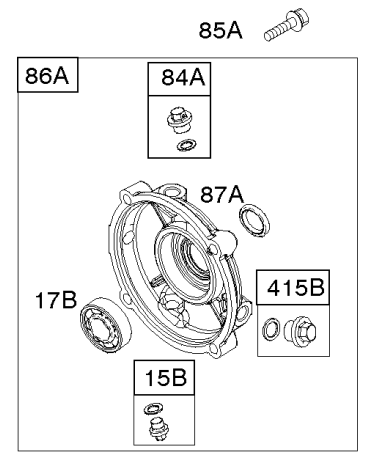

Crankcase Cover, Gear Reduction, Lubrication

Mfg. No: 12T102-0060-F8

- 21
- 415
- 522
- 170
- 22