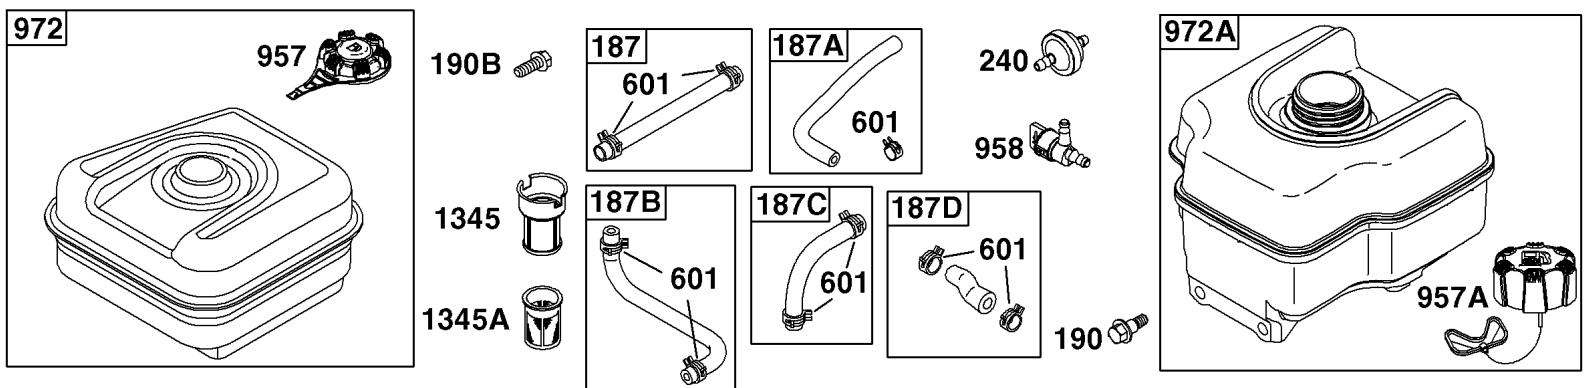

Carburetor, Fuel Supply

REF NO	PART NO	QTY	DESCRIPTION
190B	795047		SCREW -(Fuel Tank)
240	394358S		FILTER, Fuel
276	271716		WASHER-SEALING
276C	797632		WASHER, Sealing
365	699484		SCREW -(Carburetor)
601	791850		CLAMP, Hose
601B	795230		CLAMP, Hose
633	693867		SEAL, Choke/Throttle Shaft
633A	691321		SEAL-CHOKE/THR SHAFT -(Throttle Shaft)
633B	797629		SEAL, Choke/Throttle Shaft
692	690572		SPRING, Detent -(Choke)
692B	797624		SPRING, Detent
703	795222		CLIP
804	795223		CANISTER, Carbon -(EVAP)
825	795226		HOSE, Air
951	790630		LEVER, Choke
957	795221		CAP, Fuel Tank
957A	799719		CAP, Fuel Tank
958	698180		VALVE-FUEL SHUT OFF
972	795705		TANK, Fuel
972A	799863		TANK, Fuel
975	796611		BOWL, Float
975C	797631		BOWL, Float
1068	795229		HOSE/CLAMP ASSEMBLY
1345	699887		FILTER, Filler Neck
1345A	792917		FILTER, Filler Neck
1425A	795227		HOSE, Purge Line