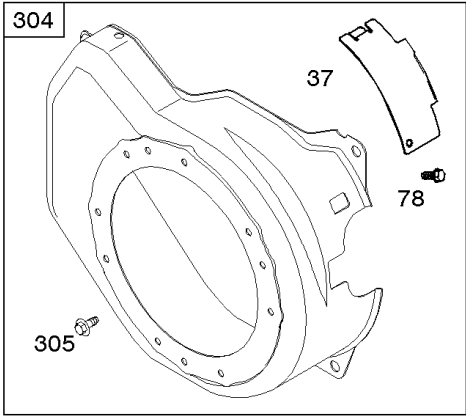

Blower Housing, Flywheel, Rewind Starter

REF NO	PART NO	QTY	DESCRIPTION
23	699488		FLYWHEEL
37	699661		GUARD, Flywheel
55	791848		HOUSING, Rewind Starter -Used After Code Date 08030200 -Used Before Code Date 12010100
55	691422		HOUSING, Rewind Starter -Used Before Code Date 08030300
55	-----		Housing-Rewind Starter -(Not Serviced Separate. Service With Rewind Assembly.) -Used After Code Date 11123100
58	693389		ROPE, Starter -(Cut To Required Length)
60	490652		GRIP-STARTER ROPE
65	699228		SCREW -(Rewind Starter) (Metric)
78	699205		SCREW -(Flywheel Guard)
304	699598		HOUSING, Blower
305	699481		SCREW -(Blower Housing)
332	591988		NUT -(Flywheel)
363	19203		PULLER, Flywheel
455	591302		CUP-FLYWHEEL
456	692299		PLATE-PAWL FRICTION -Used Before Code Date 12010100
456	-----		Plate-Pawl Friction -(Not Serviced Separate. Service With Rewind Assembly.) -Used After Code Date 11123100
459	281505S		PAWL-RATCHET -Used Before Code Date 12010100
459	-----		Pawl-Ratchet -(Not Serviced Separate. Service With Rewind Assembly.) -Used After Code Date 11123100
597	691696		SCREW -(Pawl Friction Plate) -Used Before Code Date 12010100
597	-----		Screw -(Pawl Friction Plate) (Not Serviced Separate. Service With Rewind Assembly.) -Used After Code Date 11123100
608C	591301		STARTER, Rewind
689	691855		SPRING-FRICTION -Used Before Code Date 12010100
689	-----		Spring-Friction -(Not Serviced Separate. Service With Rewind Assembly.) -Used After Code Date 11123100
1005	794273		FAN, Flywheel
1070	699201		SCREW -(Flywheel Fan)
1210	498144		PULLEY/SPRING ASSY -(Pulley) -Used Before Code Date 08030300
1210	791849		PULLEY/SPRING ASSEMBLY -(Pulley) -Used After Code Date 08030200 -Used Before Code Date 12010100
1210	-----		Pulley/Spring Assembly -(Pulley) (Not Serviced Separate. Service With Rewind Assembly.) -Used After Code Date 11123100