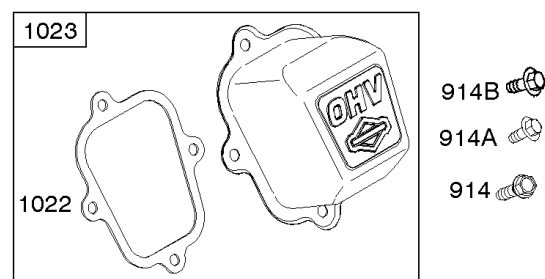

Crankcase Cover, Gear Reduction, Lubrication

Mfg. No: 12T102-0060-F8

- 21
- 415
- 522
- 170
- 22

Crankcase Cover, Gear Reduction, Lubrication

REF NO	PART NO	QTY	DESCRIPTION
3	299819S		SEAL, Oil -(Magneto Side)
12	699485		GASKET-CRANKCASE
15B	792750		PLUG, Oil Drain
17	798538		BEARING-BALL
17B	99158		BEARING-BALL
18	699804		COVER, Crankcase
20	692550		SEAL-OIL -(PTO Side)
20A	691952		SEAL, Oil -(PTO Side)
21	281658S		CAP-OIL FILL
22	799318		SCREW -(Crankcase Cover/Sump)
79A	792746		CASE, Gear Reduction
80	792755		GASKET, Gear Case
82B	792753		SCREW -(Gear Reduction Case)
83A	792756		SHAFT, Auxiliary Drive
84A	792759		PLUG, Breather
85A	690711		SCREW -(Gear Cover)
86A	795647		COVER, Gear
87A	792752		SEAL, Gear Reduction
88A	792760		GASKET, Gear Cover/Housing
170	699818		STUD -(Crankcase Cover/Sump)
219	693578		GEAR, Governor
220	691724		WASHER -(Governor Gear)
287	699234		SCREW -(Dipstick Tube)
415	693463		PLUG
415B	792749		PLUG
522	697689		PLUG, Dipstick/Fill
523	693618		DIPSTICK
524	281370S		SEAL-DIPSTICK TUBE -(Dipstick Tube)
742	692564		RETAINER, E Ring
746	790278		GEAR-IDLER
842	691031		SEAL, O-Ring -(Dipstick Tube)
847	693617		DIPSTICK/TUBE ASSEMBLY