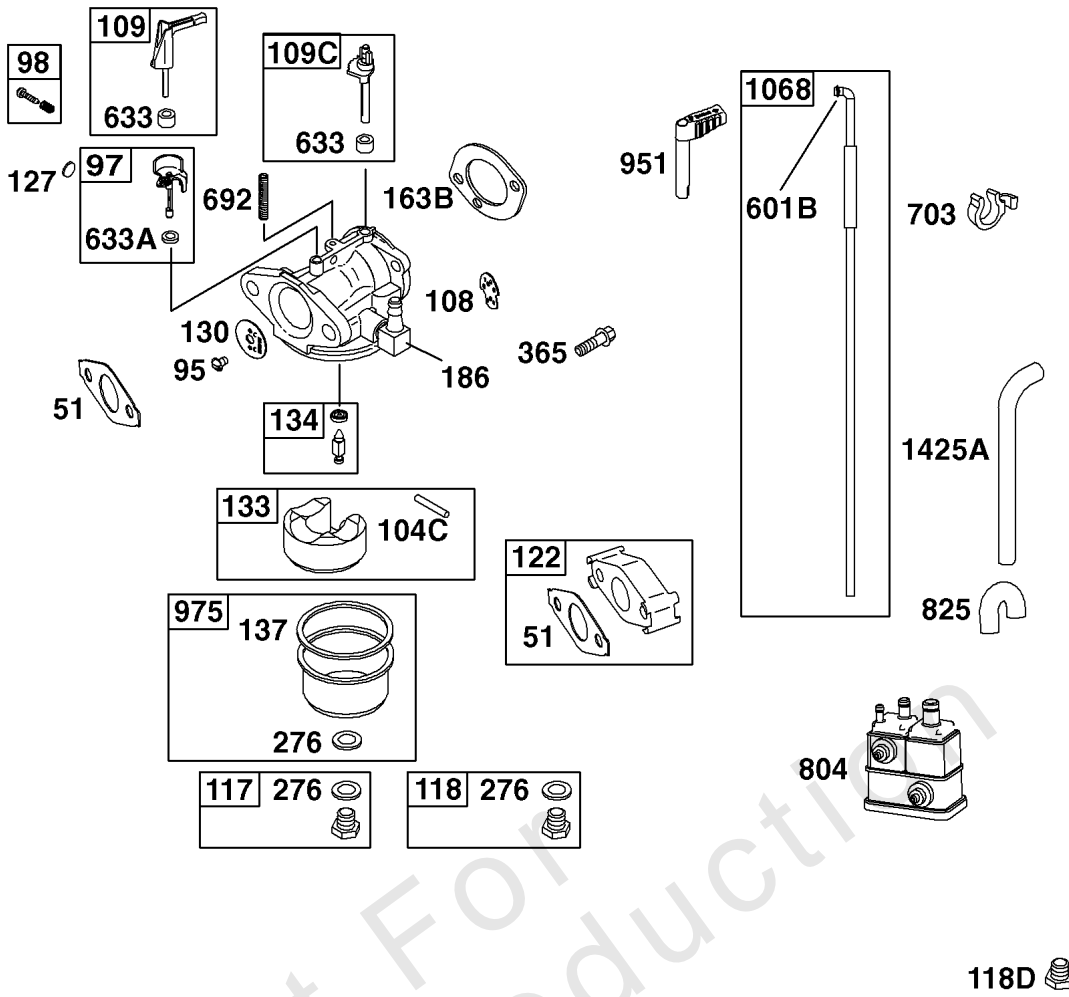

Carburetor, Fuel Supply

REF NO	PART NO	QTY	DESCRIPTION
51	692555		GASKET, Intake -(2 Required)
51A	791718		GASKET, Intake
95	691636		SCREW -(Throttle Valve)
97	690024		SHAFT, Throttle
97C	797628		SHAFT, Throttle
98	398185		KIT-IDLE SPEED -(Idle Speed) (Lmt 26, 27, 28, 31)
98C	797156		KIT, Idle Speed
104C	797622		PIN-FLOAT HINGE
105A	797139		VALVE, Float Needle
108	692567		VALVE-CHOKE
109	690023		SHAFT, Choke
109A	693628		SHAFT, Choke
109C	790624		SHAFT, Choke
117	498978		JET, Main -(Standard)
117D	798661		JET, Main -(Standard)
118	498975		JET, Main -(High Altitude)
118D	798660		JET, Main -(High Altitude)
121	792006		KIT, Carburetor Overhaul
121D	797634		KIT, Carburetor Overhaul
122	795208		SPACER, Carburetor -(Grey/Coffee)
122	795643		SPACER, Carburetor -(Black)
125D	798653		CARBURETOR
127	691739		PLUG-WELCH
127E	797633		PLUG, Welch
130	691181		VALVE-THROTTLE
130D	797630		VALVE, Throttle
133	398187		FLOAT-CARBURETOR
133B	797136		FLOAT, Carburetor
134	398188		KIT-NEEDLE/SEAT
137	693981		GASKET-FLOAT BOWL
137C	797625		GASKET, Float Bowl
163A	792870		GASKET, Air Cleaner -(High Mount Air Cleaner)
163B	696024		GASKET, Air Cleaner -(Flat Panel Air Cleaner)
186	692317		CONNECTOR-HOSE
187	791766		LINE, Fuel -(Cut To Required Length)
187A	791867		LINE, Fuel -(Molded)
187B	791874		LINE, Fuel -(Molded)
187D	795046		LINE, Fuel -(Molded)
187C	791866		LINE-FUEL -(Molded)
190	699220		SCREW -(Fuel Tank)