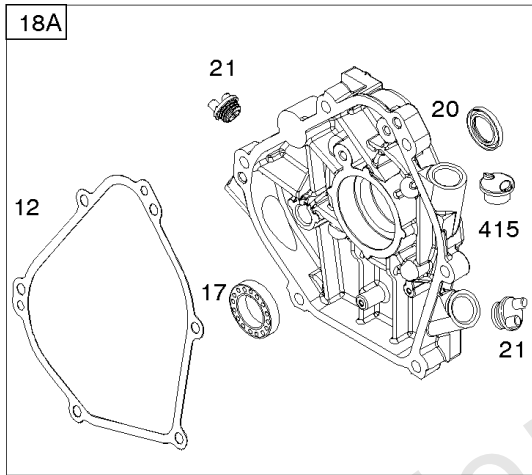

Crankcase Cover, Gear Reduction, Lubrication

Mfg. No: 12T102-0060-F8

- 21
- 415
- 522
- 170
- 22