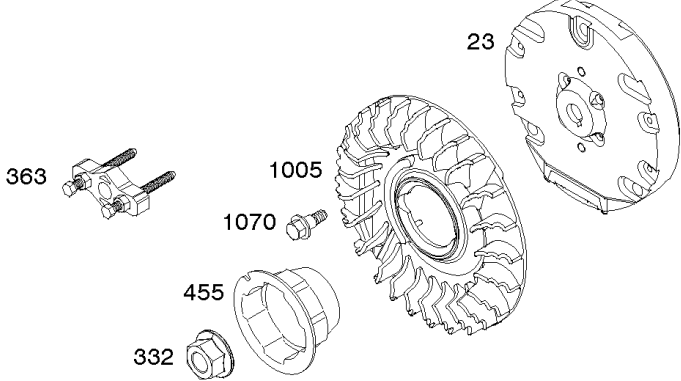

Blower Housing, Flywheel, Rewind Starter

REF NO	PART NO	QTY	DESCRIPTION
23	699488		FLYWHEEL
37	699661		GUARD, Flywheel
55	791848		HOUSING, Rewind Starter -Used After Code Date 08030200 -Used Before Code Date 12010100
55	691422		HOUSING, Rewind Starter -Used Before Code Date 08030300
55	-----		Housing-Rewind Starter -(Not Serviced Separate. Service With Rewind Assembly.) -Used After Code Date 11123100
58	693389		ROPE, Starter -(Cut To Required Length)
60	490652		GRIP-STARTER ROPE
65	699228		SCREW -(Rewind Starter) (Metric)
78	699205		SCREW -(Flywheel Guard)
304	699598		HOUSING, Blower
305	699481		SCREW -(Blower Housing)
332	591988		NUT -(Flywheel)
363	19203		PULLER, Flywheel
455	591302		CUP-FLYWHEEL
456	692299		PLATE-PAWL FRICTION -Used Before Code Date 12010100
456	-----		Plate-Pawl Friction -(Not Serviced Separate. Service With Rewind Assembly.) -Used After Code Date 11123100
459	281505S		PAWL-RATCHET -Used Before Code Date 12010100
459	-----		Pawl-Ratchet -(Not Serviced Separate. Service With Rewind Assembly.) -Used After Code Date 11123100
597	691696		SCREW -(Pawl Friction Plate) -Used Before Code Date 12010100
597	-----		Screw -(Pawl Friction Plate) (Not Serviced Separate. Service With Rewind Assembly.) -Used After Code Date 11123100
608C	591301		STARTER, Rewind
689	691855		SPRING-FRICTION -Used Before Code Date 12010100
689	-----		Spring-Friction -(Not Serviced Separate. Service With Rewind Assembly.) -Used After Code Date 11123100
1005	794273		FAN, Flywheel
1070	699201		SCREW -(Flywheel Fan)
1210	498144		PULLEY/SPRING ASSY -(Pulley) -Used Before Code Date 08030300
1210	791849		PULLEY/SPRING ASSEMBLY -(Pulley) -Used After Code Date 08030200 -Used Before Code Date 12010100
1210	-----		Pulley/Spring Assembly -(Pulley) (Not Serviced Separate. Service With Rewind Assembly.) -Used After Code Date 11123100