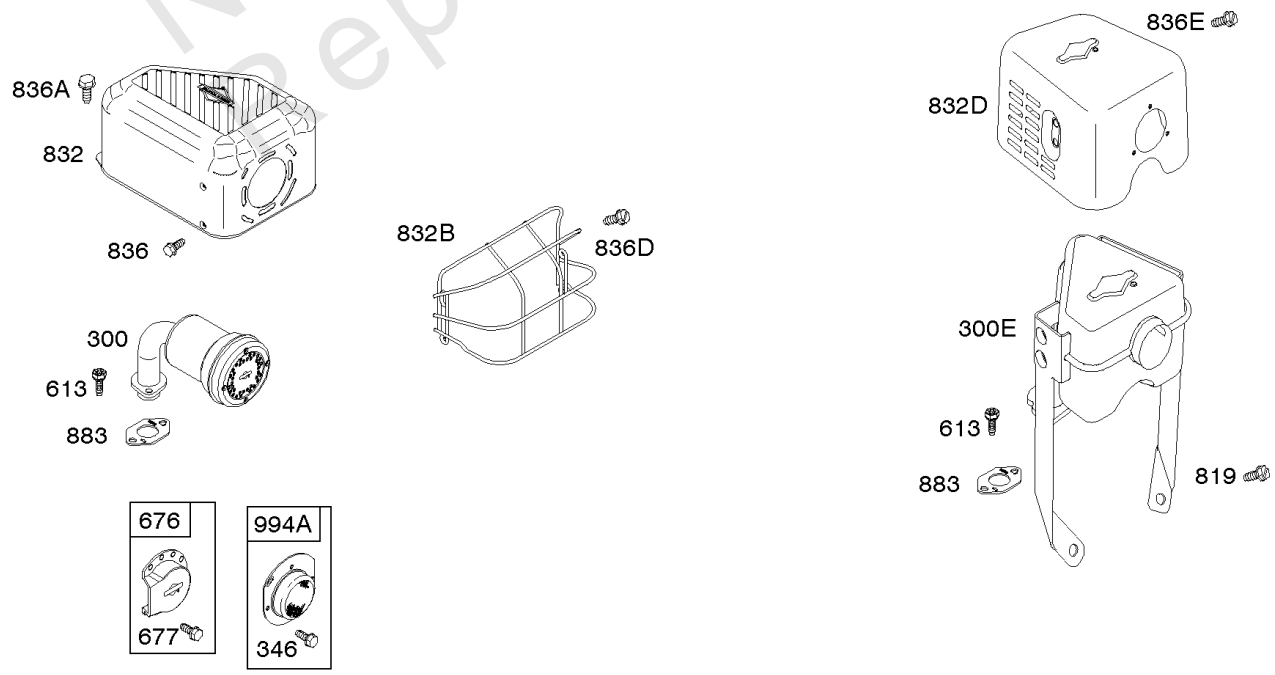

Parts Manual

Mfg. No: 12T102-0060-F8

Model Components	Page
Air Cleaner, Exhaust System.....	4
Blower Housing, Flywheel, Rewind Starter.....	8
Camshaft, Crankshaft, Cylinder, Piston Group.....	12
Carburetor, Fuel Supply.....	16
Controls, Governor Spring, Ignition.....	20
Crankcase Cover, Gear Reduction, Lubrication.....	22
Cylinder Head.....	24
Replacement Engine - US & Canada.....	28

Air Cleaner, Exhaust System

REF NO	PART NO	QTY	DESCRIPTION
968B	791082		COVER, Air Cleaner
971	690370		SCREW -(Air Cleaner Base to Carburetor/Throttle Body) (SAE)
971	798649		SCREW -(Air Cleaner Base to Carburetor/Throttle Body) (Metric)
971A	591307		SCREW -(Air Cleaner Base to Carburetor/Throttle Body)
971B	699234		SCREW -(Air Cleaner Base to Carburetor/Throttle Body)
994A	399541		ARRESTOR, Spark

- 1036 EMISSIONS LABEL
- 1058 OPERATOR'S MANUAL
- 1319 WARNING LABEL
- 1319A WARNING LABEL
- 1330 REPAIR MANUAL

Camshaft, Crankshaft, Cylinder, Piston Group

REF NO	PART NO	QTY	DESCRIPTION
615	692576		RETAINER, Governor Shaft
616	692547		CRANK, Governor
718	690959		PIN, Locating
741	695087		GEAR-TIMING -(Metal)
741A	593499		GEAR, Timing -(Nylon)
868	795440		SEAL-VALVE
883	691893		GASKET-EXHAUST
883A	692237		GASKET-EXHAUST
993	694088		GASKET-CYL HD PLATE
1022	691890		GASKET-ROCKER COVER
1036	-----		Label-Emissions -(Available From A Briggs & Stratton Authorized Dealer)
1058	277040		MANUAL, Operator's
1319	794467		LABEL, Warning
1319A	797669		LABEL, Warning
1330	272147		MANUAL, Repair