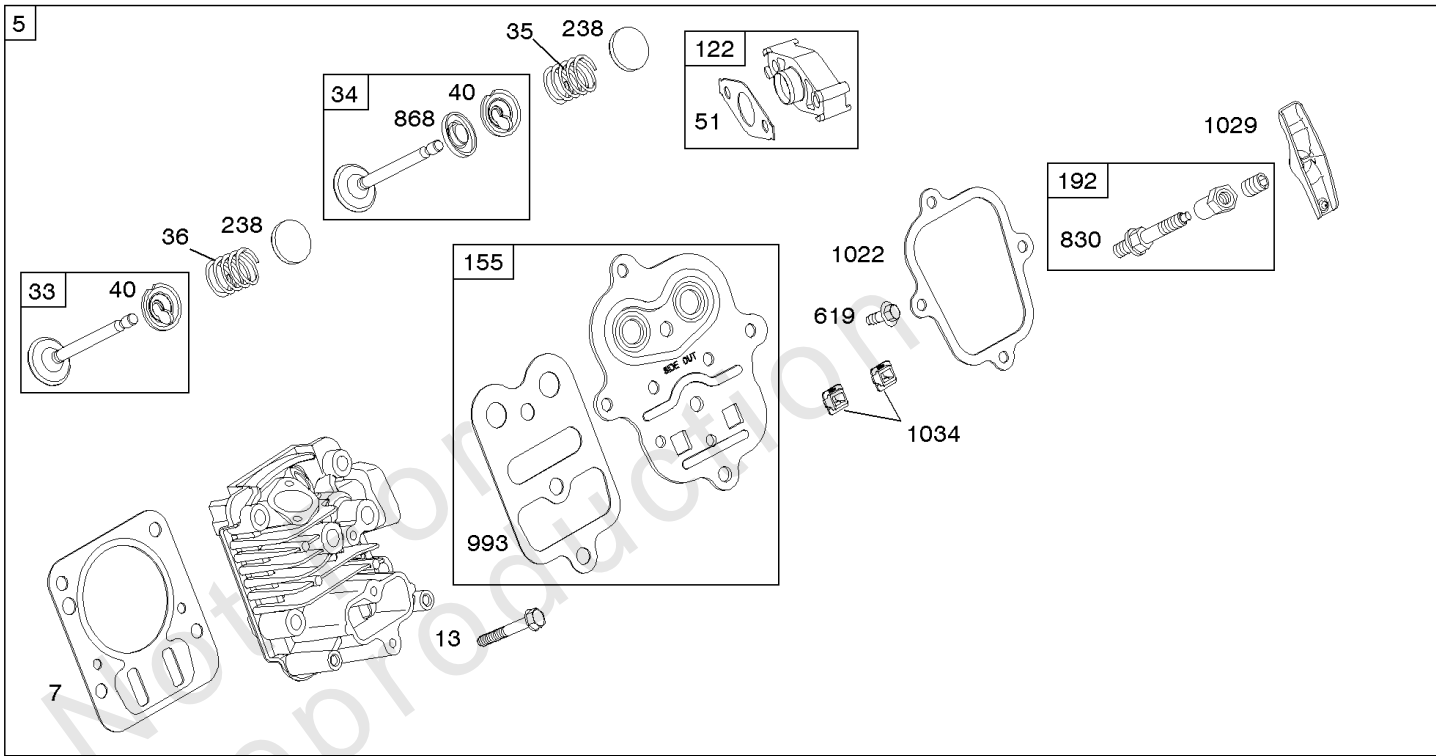

Crankcase Cover, Gear Reduction, Lubrication

REF NO	PART NO	QTY	DESCRIPTION
3	299819S		SEAL, Oil -(Magneto Side)
12	699485		GASKET-CRANKCASE
15B	792750		PLUG, Oil Drain
17	798538		BEARING-BALL
17B	99158		BEARING-BALL
18	699804		COVER, Crankcase
20	692550		SEAL-OIL -(PTO Side)
20A	691952		SEAL, Oil -(PTO Side)
21	281658S		CAP-OIL FILL
22	799318		SCREW -(Crankcase Cover/Sump)
79A	792746		CASE, Gear Reduction
80	792755		GASKET, Gear Case
82B	792753		SCREW -(Gear Reduction Case)
83A	792756		SHAFT, Auxiliary Drive
84A	792759		PLUG, Breather
85A	690711		SCREW -(Gear Cover)
86A	795647		COVER, Gear
87A	792752		SEAL, Gear Reduction
88A	792760		GASKET, Gear Cover/Housing
170	699818		STUD -(Crankcase Cover/Sump)
219	693578		GEAR, Governor
220	691724		WASHER -(Governor Gear)
287	699234		SCREW -(Dipstick Tube)
415	693463		PLUG
415B	792749		PLUG
522	697689		PLUG, Dipstick/Fill
523	693618		DIPSTICK
524	281370S		SEAL-DIPSTICK TUBE -(Dipstick Tube)
742	692564		RETAINER, E Ring
746	790278		GEAR-IDLER
842	691031		SEAL, O-Ring -(Dipstick Tube)
847	693617		DIPSTICK/TUBE ASSEMBLY