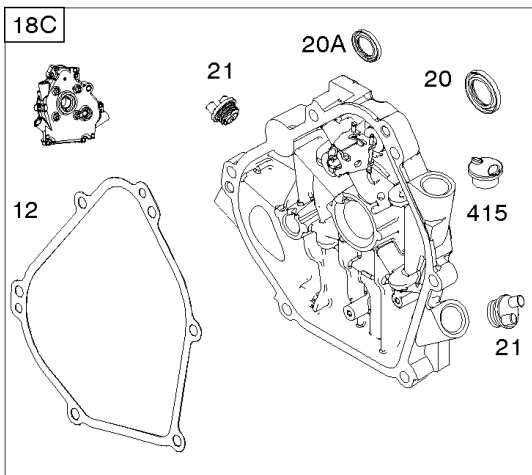

Crankcase Cover, Gear Reduction, Lubrication

Mfg. No: 12T102-0060-F8

- 21
- 415
- 522
- 170
- 22