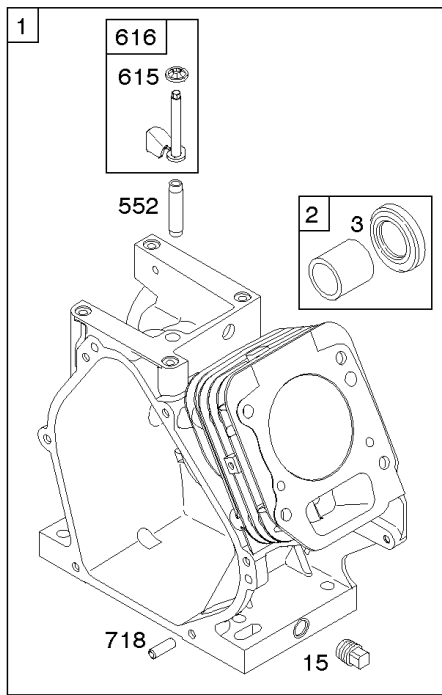

Not For Reproduction

- 1036 EMISSIONS LABEL
- 1058 OPERATOR'S MANUAL
- 1319 WARNING LABEL
- 1319A WARNING LABEL
- 1330 REPAIR MANUAL

Camshaft, Crankshaft, Cylinder, Piston Group

REF NO	PART NO	QTY	DESCRIPTION
1	699510		CYLINDER ASSEMBLY
2	796961		KIT, Bushing/Seal -(Magneto Side)
3	299819S		SEAL, Oil -(Magneto Side)
7	698210		GASKET, Cylinder Head
12	699485		GASKET-CRANKCASE
15	691686		PLUG-OIL DRAIN -(Square Head)
15A	691682		PLUG-OIL DRAIN -(Flush)
16	797075		CRANKSHAFT -(Metal) -Used Before Code Date 13050600
16A	593497		CRANKSHAFT -(Nylon) -Used After Code Date 13050500
17	798538		BEARING-BALL
17A	690824		BEARING-BALL
20	692550		SEAL-OIL -(PTO Side)
20A	691952		SEAL, Oil -(PTO Side)
24	796335		KEY, Flywheel
25	795429		PISTON ASSEMBLY -(Standard)
25	799064		PISTON ASSEMBLY -(.020 Oversize)
26	791969		SET, Ring -(Standard)
26	791324		SET, Ring -(.020 Oversize)
27	691866		LOCK-PISTON PIN
28	499423		PIN-PISTON/STD -(Standard)
29	798813		ROD, Connecting
29A	792247		ROD, Connecting -(.020 Undersize)
30	791584		DIPPER-CONN ROD
32	691664		SCREW -(Connecting Rod)
32A	695759		SCREW -(Connecting Rod)
32B	791784		SCREW -(Connecting Rod)
46	693404		CAMSHAFT
51	692555		GASKET, Intake -(2 Required)
163B	696024		GASKET, Air Cleaner -(Flat Panel Air Cleaner)
306	795334		SHIELD-CYLINDER
307	699483		SCREW -(Cylinder Shield)
332	591988		NUT -(Flywheel)
358	791797		GASKET SET, Engine
377	690979		KEY, Woodruff
552	692346		BUSHING, Governor Crank