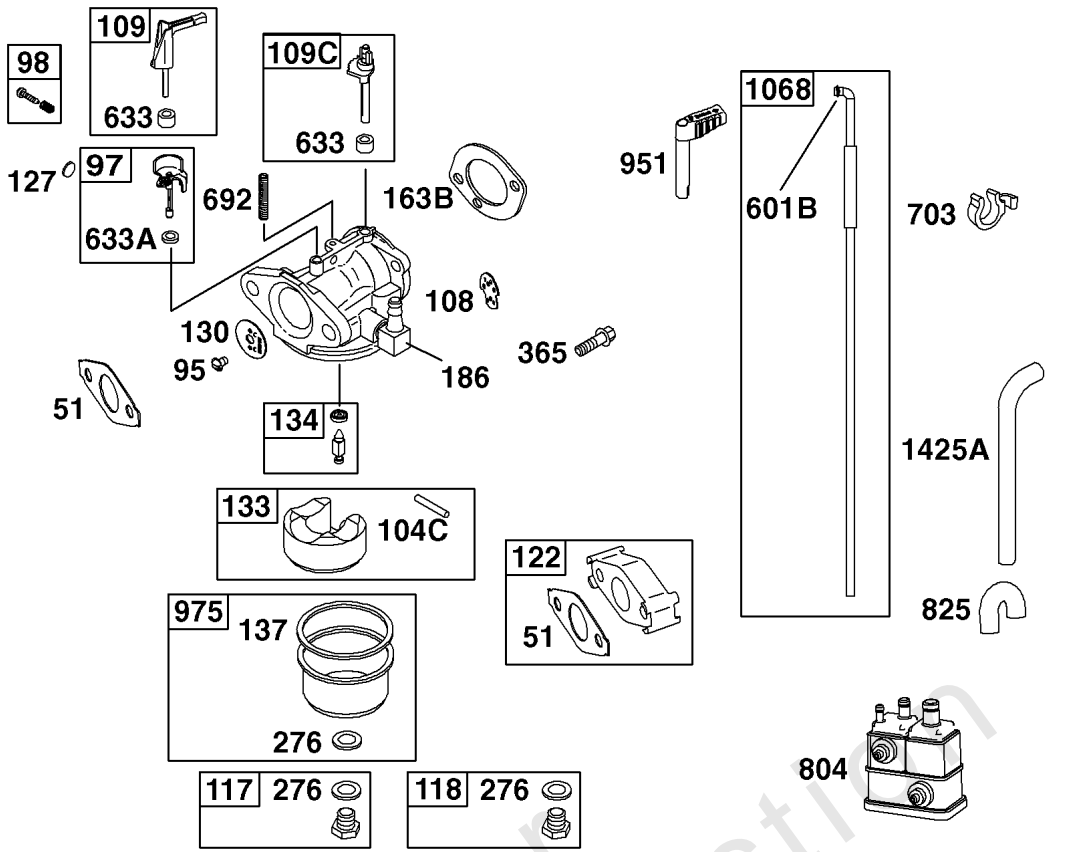

Carburetor, Fuel Supply

REF NO	PART NO	QTY	DESCRIPTION
190B	795047		SCREW -(Fuel Tank)
240	394358S		FILTER, Fuel
276	271716		WASHER-SEALING
276C	797632		WASHER, Sealing
365	699484		SCREW -(Carburetor)
601	791850		CLAMP, Hose
601B	795230		CLAMP, Hose
633	693867		SEAL, Choke/Throttle Shaft
633A	691321		SEAL-CHOKE/THR SHAFT -(Throttle Shaft)
633B	797629		SEAL, Choke/Throttle Shaft
692	690572		SPRING, Detent -(Choke)
692B	797624		SPRING, Detent
703	795222		CLIP
804	795223		CANISTER, Carbon -(EVAP)
825	795226		HOSE, Air
951	790630		LEVER, Choke
957	795221		CAP, Fuel Tank
957A	799719		CAP, Fuel Tank
958	698180		VALVE-FUEL SHUT OFF
972	795705		TANK, Fuel
972A	799863		TANK, Fuel
975	796611		BOWL, Float
975C	797631		BOWL, Float
1068	795229		HOSE/CLAMP ASSEMBLY
1345	699887		FILTER, Filler Neck
1345A	792917		FILTER, Filler Neck
1425A	795227		HOSE, Purge Line