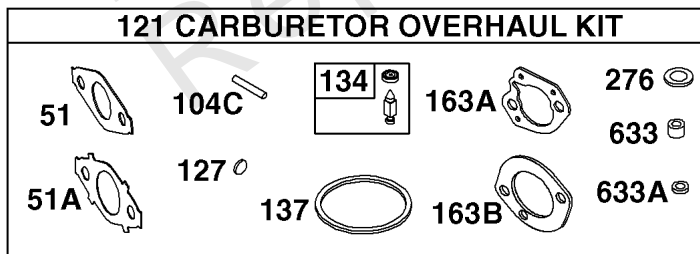

Carburetor, Fuel Supply

REF NO	PART NO	QTY	DESCRIPTION
51	692555		GASKET, Intake -(2 Required)
51A	791718		GASKET, Intake
95	691636		SCREW -(Throttle Valve)
97	690024		SHAFT, Throttle
97C	797628		SHAFT, Throttle
98	398185		KIT-IDLE SPEED -(Idle Speed) (Lmt 26, 27, 28, 31)
98C	797156		KIT, Idle Speed
104C	797622		PIN-FLOAT HINGE
105A	797139		VALVE, Float Needle
108	692567		VALVE-CHOKE
109	690023		SHAFT, Choke
109A	693628		SHAFT, Choke
109C	790624		SHAFT, Choke
117	498978		JET, Main -(Standard)
117D	798661		JET, Main -(Standard)
118	498975		JET, Main -(High Altitude)
118D	798660		JET, Main -(High Altitude)
121	792006		KIT, Carburetor Overhaul
121D	797634		KIT, Carburetor Overhaul
122	795208		SPACER, Carburetor -(Grey/Coffee)
122	795643		SPACER, Carburetor -(Black)
125D	798653		CARBURETOR
127	691739		PLUG-WELCH
127E	797633		PLUG, Welch
130	691181		VALVE-THROTTLE
130D	797630		VALVE, Throttle
133	398187		FLOAT-CARBURETOR
133B	797136		FLOAT, Carburetor
134	398188		KIT-NEEDLE/SEAT
137	693981		GASKET-FLOAT BOWL
137C	797625		GASKET, Float Bowl
163A	792870		GASKET, Air Cleaner -(High Mount Air Cleaner)
163B	696024		GASKET, Air Cleaner -(Flat Panel Air Cleaner)
186	692317		CONNECTOR-HOSE
187	791766		LINE, Fuel -(Cut To Required Length)
187A	791867		LINE, Fuel -(Molded)
187B	791874		LINE, Fuel -(Molded)
187D	795046		LINE, Fuel -(Molded)
187C	791866		LINE-FUEL -(Molded)
190	699220		SCREW -(Fuel Tank)