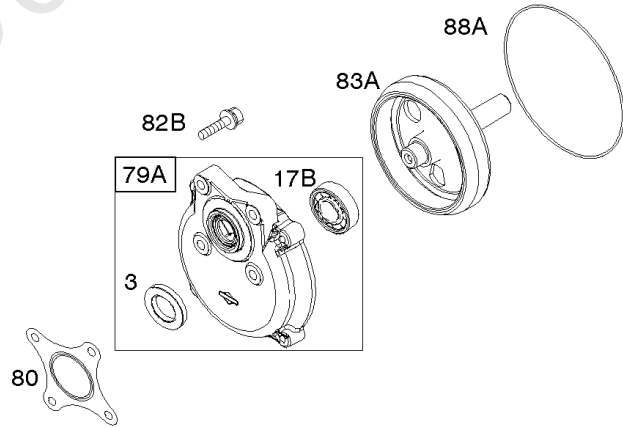

Crankcase Cover, Gear Reduction, Lubrication

Mfg. No: 12T102-0060-F8

- 21
- 415
- 522
- 170
- 22