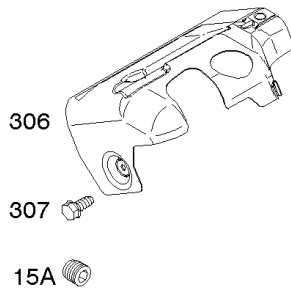

- 1036 EMISSIONS LABEL
- 1058 OPERATOR'S MANUAL
- 1319 WARNING LABEL
- 1319A WARNING LABEL
- 1330 REPAIR MANUAL