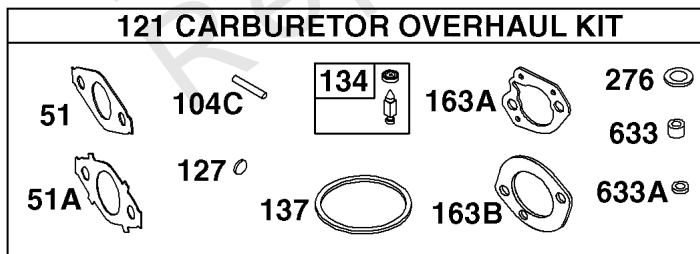

Carburetor, Fuel Supply

REF NO	PART NO	QTY	DESCRIPTION
190B	795047		SCREW -(Fuel Tank)
240	394358S		FILTER, Fuel
276	271716		WASHER-SEALING
276C	797632		WASHER, Sealing
365	699484		SCREW -(Carburetor)
601	791850		CLAMP, Hose
601B	795230		CLAMP, Hose
633	693867		SEAL, Choke/Throttle Shaft
633A	691321		SEAL-CHOKE/THR SHAFT -(Throttle Shaft)
633B	797629		SEAL, Choke/Throttle Shaft
692	690572		SPRING, Detent -(Choke)
692B	797624		SPRING, Detent
703	795222		CLIP
804	795223		CANISTER, Carbon -(EVAP)
825	795226		HOSE, Air
951	790630		LEVER, Choke
957	795221		CAP, Fuel Tank
957A	799719		CAP, Fuel Tank
958	698180		VALVE-FUEL SHUT OFF
972	795705		TANK, Fuel
972A	799863		TANK, Fuel
975	796611		BOWL, Float
975C	797631		BOWL, Float
1068	795229		HOSE/CLAMP ASSEMBLY
1345	699887		FILTER, Filler Neck
1345A	792917		FILTER, Filler Neck
1425A	795227		HOSE, Purge Line