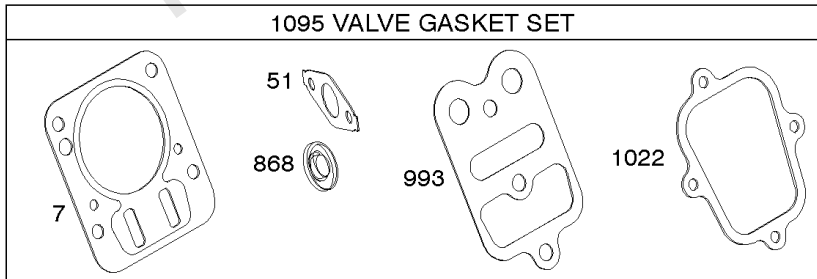

Crankcase Cover, Gear Reduction, Lubrication

Mfg. No: 12T102-0060-F8

- 21
- 415
- 522
- 170
- 22

Crankcase Cover, Gear Reduction, Lubrication

REF NO	PART NO	QTY	DESCRIPTION
3	299819S		SEAL, Oil -(Magneto Side)
12	699485		GASKET-CRANKCASE
15B	792750		PLUG, Oil Drain
17	798538		BEARING-BALL
17B	99158		BEARING-BALL
18	699804		COVER, Crankcase
20	692550		SEAL-OIL -(PTO Side)
20A	691952		SEAL, Oil -(PTO Side)
21	281658S		CAP-OIL FILL
22	799318		SCREW -(Crankcase Cover/Sump)
79A	792746		CASE, Gear Reduction
80	792755		GASKET, Gear Case
82B	792753		SCREW -(Gear Reduction Case)
83A	792756		SHAFT, Auxiliary Drive
84A	792759		PLUG, Breather
85A	690711		SCREW -(Gear Cover)
86A	795647		COVER, Gear
87A	792752		SEAL, Gear Reduction
88A	792760		GASKET, Gear Cover/Housing
170	699818		STUD -(Crankcase Cover/Sump)
219	693578		GEAR, Governor
220	691724		WASHER -(Governor Gear)
287	699234		SCREW -(Dipstick Tube)
415	693463		PLUG
415B	792749		PLUG
522	697689		PLUG, Dipstick/Fill
523	693618		DIPSTICK
524	281370S		SEAL-DIPSTICK TUBE -(Dipstick Tube)
742	692564		RETAINER, E Ring
746	790278		GEAR-IDLER
842	691031		SEAL, O-Ring -(Dipstick Tube)
847	693617		DIPSTICK/TUBE ASSEMBLY