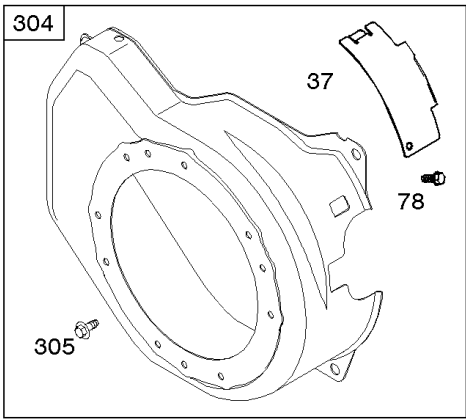

Blower Housing, Flywheel, Rewind Starter

REF NO	PART NO	QTY	DESCRIPTION
23	699488		FLYWHEEL
37	699661		GUARD, Flywheel
55	791848		HOUSING, Rewind Starter -Used After Code Date 08030200 -Used Before Code Date 12010100
55	691422		HOUSING, Rewind Starter -Used Before Code Date 08030300
55	-----		Housing-Rewind Starter -(Not Serviced Separate. Service With Rewind Assembly.) -Used After Code Date 11123100
58	693389		ROPE, Starter -(Cut To Required Length)
60	490652		GRIP-STARTER ROPE
65	699228		SCREW -(Rewind Starter) (Metric)
78	699205		SCREW -(Flywheel Guard)
304	699598		HOUSING, Blower
305	699481		SCREW -(Blower Housing)
332	591988		NUT -(Flywheel)
363	19203		PULLER, Flywheel
455	591302		CUP-FLYWHEEL
456	692299		PLATE-PAWL FRICTION -Used Before Code Date 12010100
456	-----		Plate-Pawl Friction -(Not Serviced Separate. Service With Rewind Assembly.) -Used After Code Date 11123100
459	281505S		PAWL-RATCHET -Used Before Code Date 12010100
459	-----		Pawl-Ratchet -(Not Serviced Separate. Service With Rewind Assembly.) -Used After Code Date 11123100
597	691696		SCREW -(Pawl Friction Plate) -Used Before Code Date 12010100
597	-----		Screw -(Pawl Friction Plate) (Not Serviced Separate. Service With Rewind Assembly.) -Used After Code Date 11123100
608C	591301		STARTER, Rewind
689	691855		SPRING-FRICTION -Used Before Code Date 12010100
689	-----		Spring-Friction -(Not Serviced Separate. Service With Rewind Assembly.) -Used After Code Date 11123100
1005	794273		FAN, Flywheel
1070	699201		SCREW -(Flywheel Fan)
1210	498144		PULLEY/SPRING ASSY -(Pulley) -Used Before Code Date 08030300
1210	791849		PULLEY/SPRING ASSEMBLY -(Pulley) -Used After Code Date 08030200 -Used Before Code Date 12010100
1210	-----		Pulley/Spring Assembly -(Pulley) (Not Serviced Separate. Service With Rewind Assembly.) -Used After Code Date 11123100