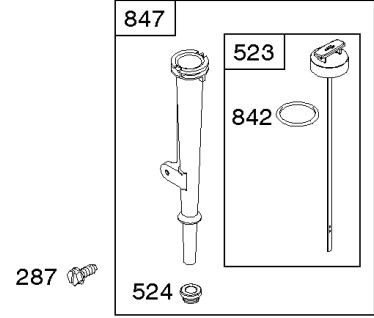

Crankcase Cover, Gear Reduction, Lubrication

Mfg. No: 12T102-0060-F8

- 21
- 415
- 522
- 170
- 22