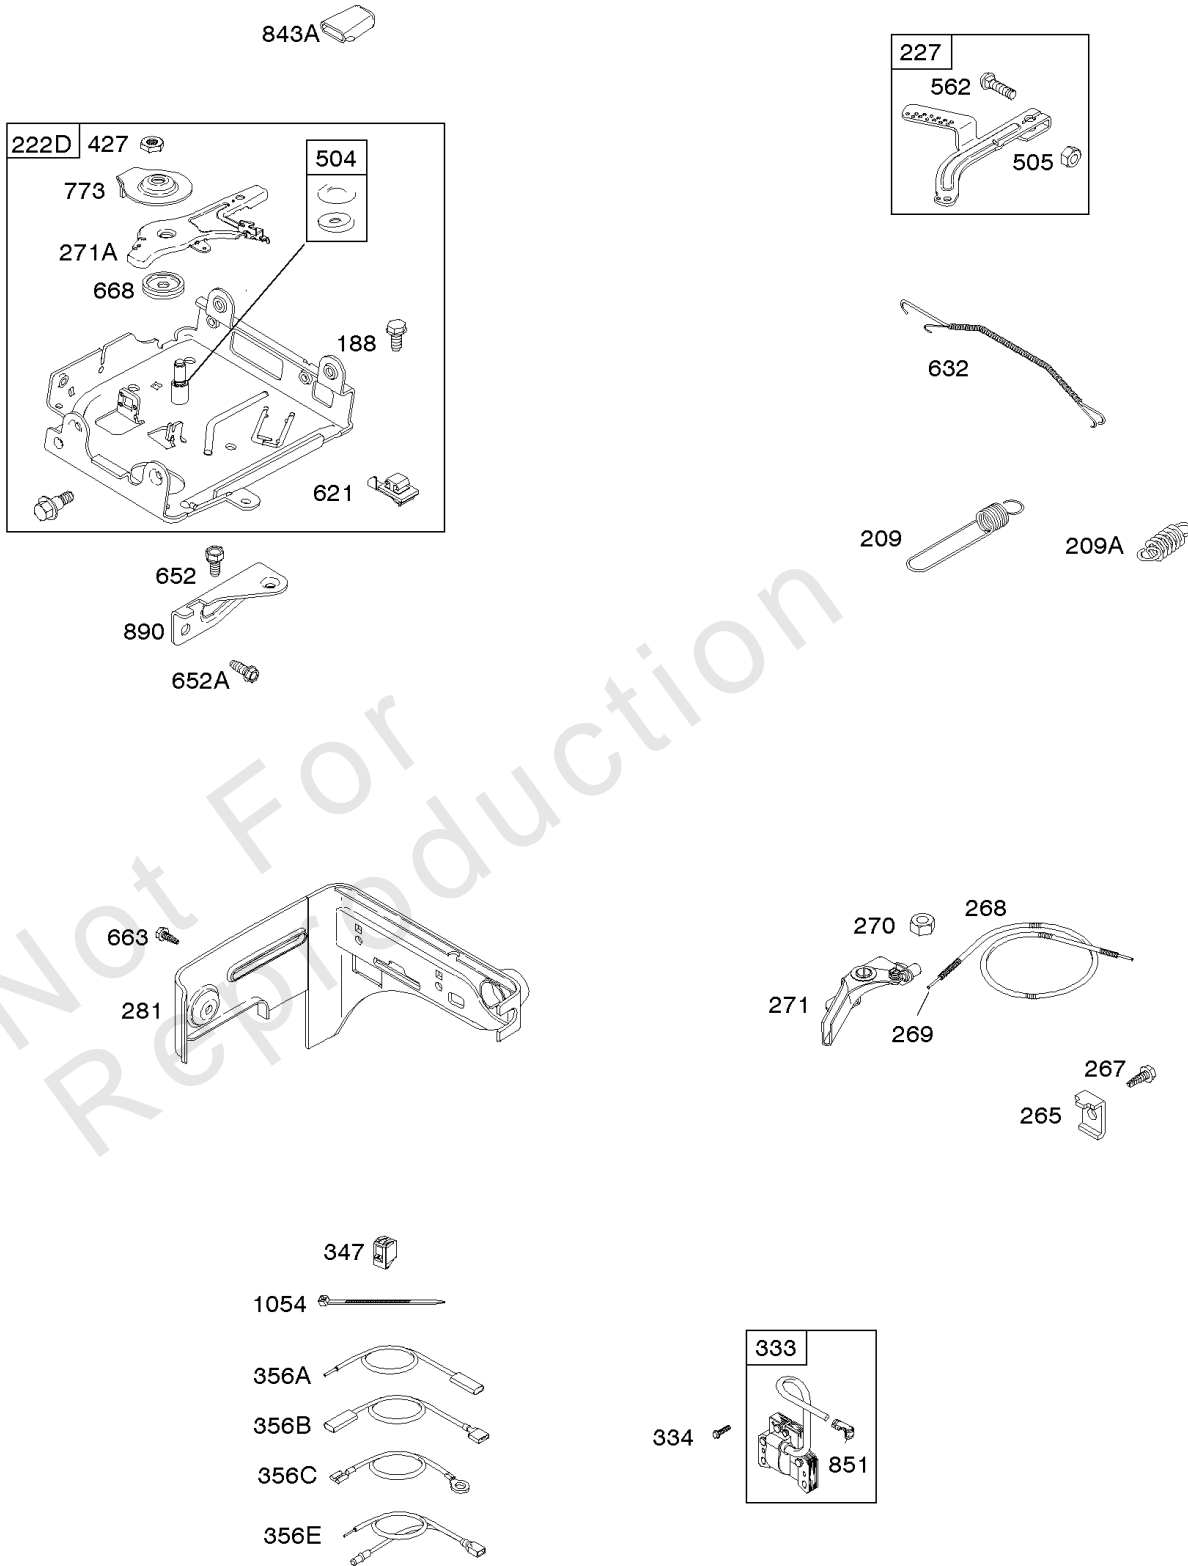

Not For
Reproduction

Controls, Governor Spring, Ignition

REF NO	PART NO	QTY	DESCRIPTION
188	699479		SCREW -(Control Bracket)
209	693206		SPRING, Governor
222D	793107		BRACKET, Control
227	794367		LEVER-GOVERNOR CONTRO
265	691024		CLAMP, Casing
267	699492		SCREW -(Casing Clamp)
268	691025		CASING, Control Wire -(Cut To Required Length)
269	691026		WIRE, Control -(Cut To Required Length)
270	691027		NUT -(Control Wire Casing)
271	691028		LEVER, Control
271A	694256		LEVER, Control
281	793122		PANEL, Control
333	796964		ARMATURE, Magneto
334	699477		SCREW -(Magneto Armature)
347	795333		SWITCH, Rocker
356A	692390		WIRE, Stop
356E	695814		WIRE, Stop
356B	692602		WIRE-STOP
356C	695630		WIRE, Stop
427	694255		NUT -(Control Bracket) (SAE)
427	798458		NUT -(Control Bracket) (Metric)
504	695383		SET, Friction Washer
505	691251		NUT -(Governor Control Lever)
562	691119		BOLT -(Governor Control Lever)
621	692310		SWITCH, Stop
632	693408		SPRING/LINK, Mechanical Governor
652	699755		SCREW -(Support Bracket)
652A	699230		SCREW -(Support Bracket)
663	699206		SCREW -(Control Panel)
668	694257		SPACER
773	694258		RETAINER -(Control Bracket)
843A	695588		SLEEVE, Lever
851	493880S		TERMINAL-SPARK PLUG
890	790203		BRACKET, Support
1054	280275		TIE, Cable