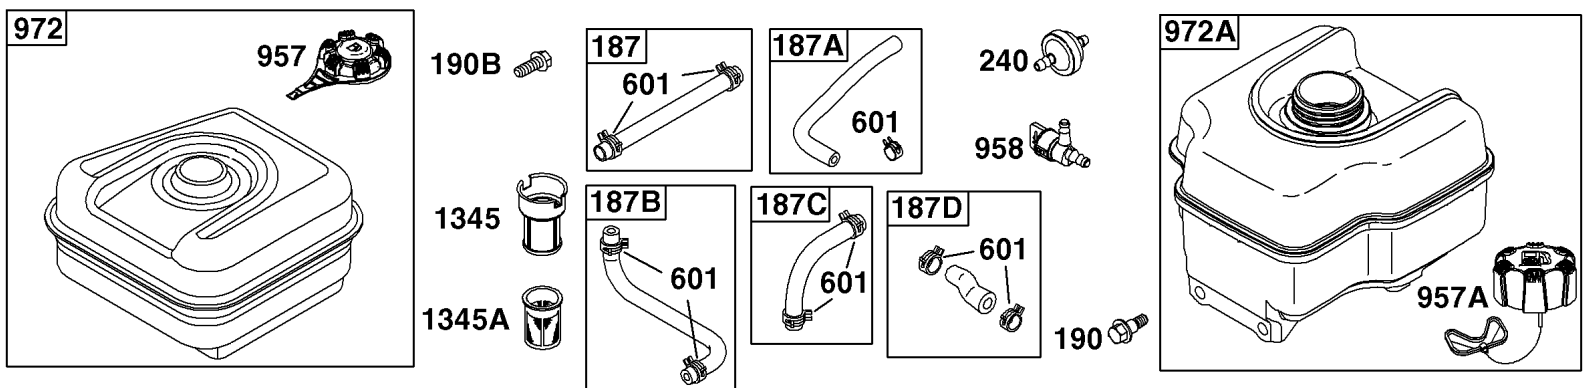

Carburetor, Fuel Supply

REF NO	PART NO	QTY	DESCRIPTION
51	692555		GASKET, Intake -(2 Required)
51A	791718		GASKET, Intake
95	691636		SCREW -(Throttle Valve)
97	690024		SHAFT, Throttle
97C	797628		SHAFT, Throttle
98	398185		KIT-IDLE SPEED -(Idle Speed) (Lmt 26, 27, 28, 31)
98C	797156		KIT, Idle Speed
104C	797622		PIN-FLOAT HINGE
105A	797139		VALVE, Float Needle
108	692567		VALVE-CHOKE
109	690023		SHAFT, Choke
109A	693628		SHAFT, Choke
109C	790624		SHAFT, Choke
117	498978		JET, Main -(Standard)
117D	798661		JET, Main -(Standard)
118	498975		JET, Main -(High Altitude)
118D	798660		JET, Main -(High Altitude)
121	792006		KIT, Carburetor Overhaul
121D	797634		KIT, Carburetor Overhaul
122	795208		SPACER, Carburetor -(Grey/Coffee)
122	795643		SPACER, Carburetor -(Black)
125D	798653		CARBURETOR
127	691739		PLUG-WELCH
127E	797633		PLUG, Welch
130	691181		VALVE-THROTTLE
130D	797630		VALVE, Throttle
133	398187		FLOAT-CARBURETOR
133B	797136		FLOAT, Carburetor
134	398188		KIT-NEEDLE/SEAT
137	693981		GASKET-FLOAT BOWL
137C	797625		GASKET, Float Bowl
163A	792870		GASKET, Air Cleaner -(High Mount Air Cleaner)
163B	696024		GASKET, Air Cleaner -(Flat Panel Air Cleaner)
186	692317		CONNECTOR-HOSE
187	791766		LINE, Fuel -(Cut To Required Length)
187A	791867		LINE, Fuel -(Molded)
187B	791874		LINE, Fuel -(Molded)
187D	795046		LINE, Fuel -(Molded)
187C	791866		LINE-FUEL -(Molded)
190	699220		SCREW -(Fuel Tank)