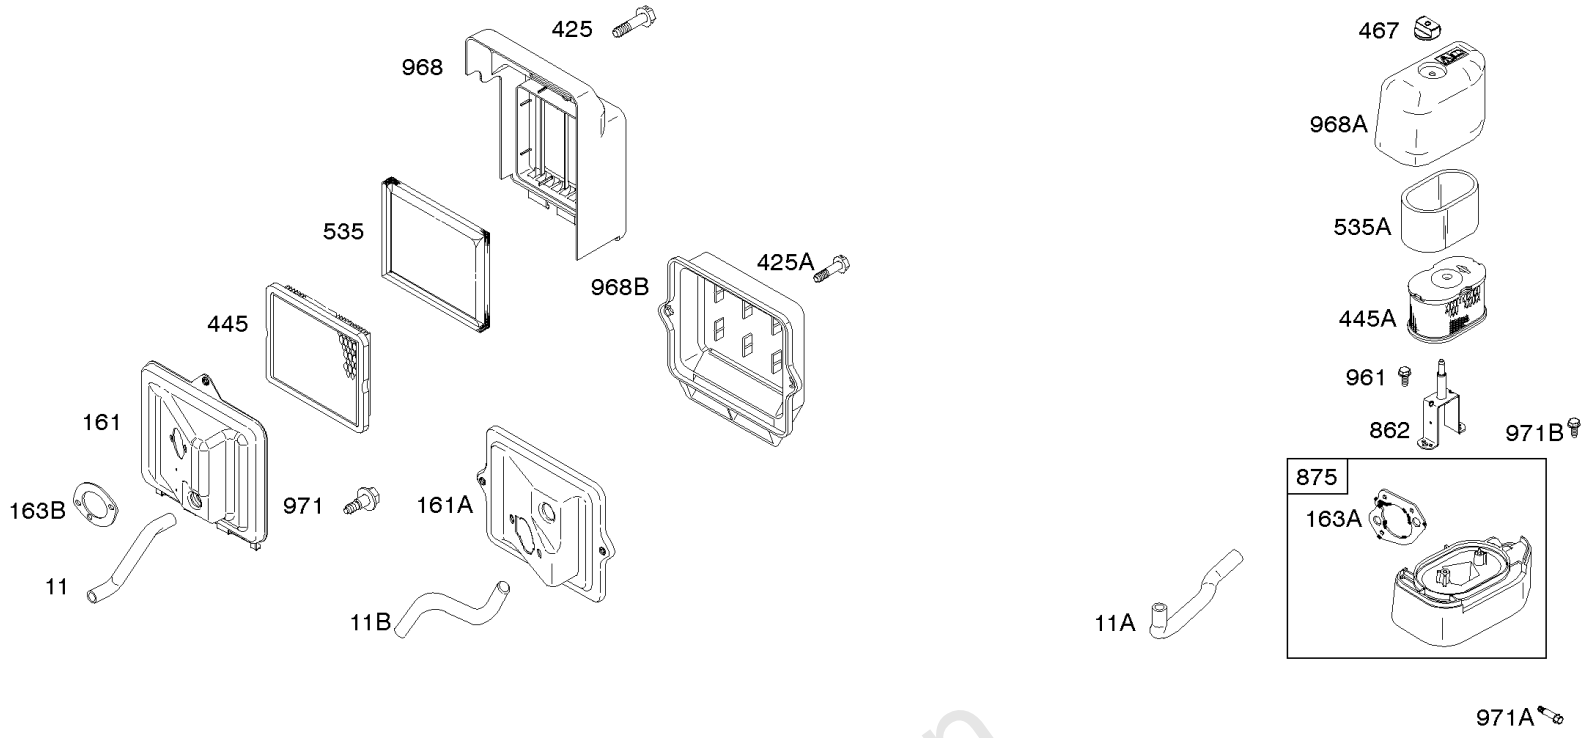

Air Cleaner, Exhaust System

REF NO	PART NO	QTY	DESCRIPTION
968B	791082		COVER, Air Cleaner
971	690370		SCREW -(Air Cleaner Base to Carburetor/Throttle Body) (SAE)
971	798649		SCREW -(Air Cleaner Base to Carburetor/Throttle Body) (Metric)
971A	591307		SCREW -(Air Cleaner Base to Carburetor/Throttle Body)
971B	699234		SCREW -(Air Cleaner Base to Carburetor/Throttle Body)
994A	399541		ARRESTOR, Spark

- 1036 EMISSIONS LABEL
- 1058 OPERATOR'S MANUAL
- 1319 WARNING LABEL
- 1319A WARNING LABEL
- 1330 REPAIR MANUAL

Camshaft, Crankshaft, Cylinder, Piston Group

REF NO	PART NO	QTY	DESCRIPTION
615	692576		RETAINER, Governor Shaft
616	692547		CRANK, Governor
718	690959		PIN, Locating
741	695087		GEAR-TIMING -(Metal)
741A	593499		GEAR, Timing -(Nylon)
868	795440		SEAL-VALVE
883	691893		GASKET-EXHAUST
883A	692237		GASKET-EXHAUST
993	694088		GASKET-CYL HD PLATE
1022	691890		GASKET-ROCKER COVER
1036	-----		Label-Emissions -(Available From A Briggs & Stratton Authorized Dealer)
1058	277040		MANUAL, Operator's
1319	794467		LABEL, Warning
1319A	797669		LABEL, Warning
1330	272147		MANUAL, Repair