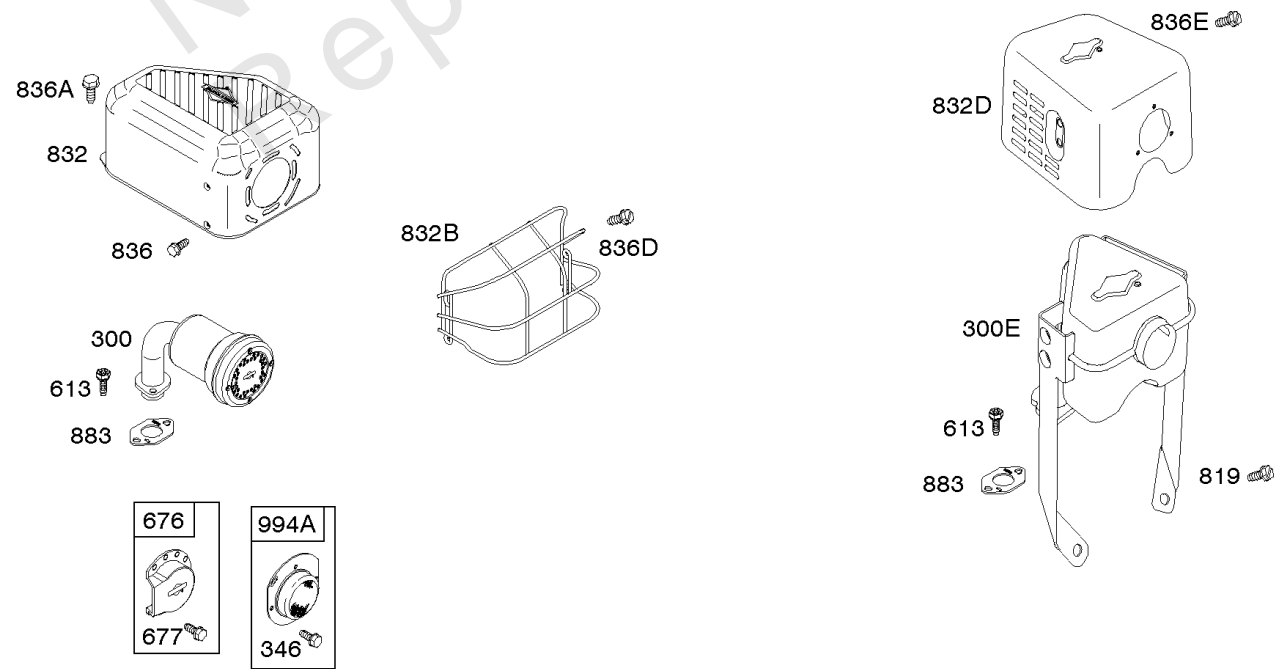

Not For Reproduction