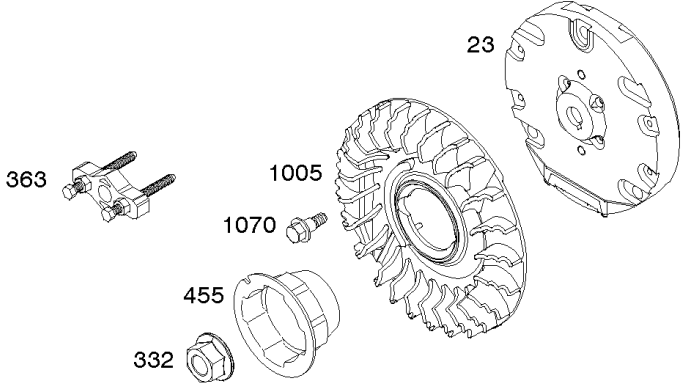

Blower Housing, Flywheel, Rewind Starter

REF NO	PART NO	QTY	DESCRIPTION
23	699488		FLYWHEEL
37	699661		GUARD, Flywheel
55	791848		HOUSING, Rewind Starter -Used After Code Date 08030200 -Used Before Code Date 12010100
55	691422		HOUSING, Rewind Starter -Used Before Code Date 08030300
55	-----		Housing-Rewind Starter -(Not Serviced Separate. Service With Rewind Assembly.) -Used After Code Date 11123100
58	693389		ROPE, Starter -(Cut To Required Length)
60	490652		GRIP-STARTER ROPE
65	699228		SCREW -(Rewind Starter) (Metric)
78	699205		SCREW -(Flywheel Guard)
304	699598		HOUSING, Blower
305	699481		SCREW -(Blower Housing)
332	591988		NUT -(Flywheel)
363	19203		PULLER, Flywheel
455	591302		CUP-FLYWHEEL
456	692299		PLATE-PAWL FRICTION -Used Before Code Date 12010100
456	-----		Plate-Pawl Friction -(Not Serviced Separate. Service With Rewind Assembly.) -Used After Code Date 11123100
459	281505S		PAWL-RATCHET -Used Before Code Date 12010100
459	-----		Pawl-Ratchet -(Not Serviced Separate. Service With Rewind Assembly.) -Used After Code Date 11123100
597	691696		SCREW -(Pawl Friction Plate) -Used Before Code Date 12010100
597	-----		Screw -(Pawl Friction Plate) (Not Serviced Separate. Service With Rewind Assembly.) -Used After Code Date 11123100
608C	591301		STARTER, Rewind
689	691855		SPRING-FRICTION -Used Before Code Date 12010100
689	-----		Spring-Friction -(Not Serviced Separate. Service With Rewind Assembly.) -Used After Code Date 11123100
1005	794273		FAN, Flywheel
1070	699201		SCREW -(Flywheel Fan)
1210	498144		PULLEY/SPRING ASSY -(Pulley) -Used Before Code Date 08030300
1210	791849		PULLEY/SPRING ASSEMBLY -(Pulley) -Used After Code Date 08030200 -Used Before Code Date 12010100
1210	-----		Pulley/Spring Assembly -(Pulley) (Not Serviced Separate. Service With Rewind Assembly.) -Used After Code Date 11123100