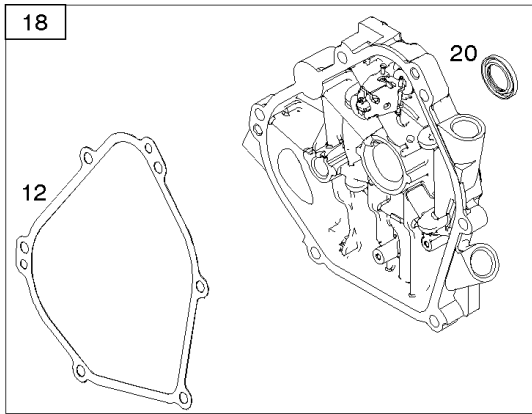

Crankcase Cover, Gear Reduction, Lubrication

Mfg. No: 12T102-0060-F8

- 21
- 415
- 522
- 170
- 22