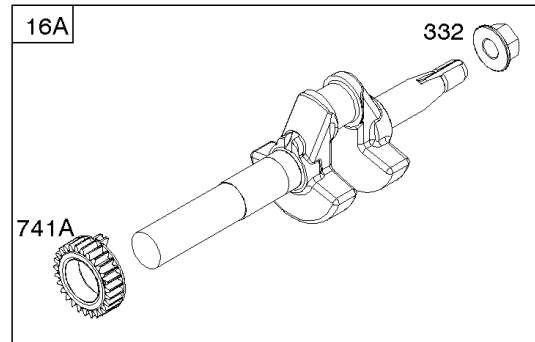

- 1036 EMISSIONS LABEL
- 1058 OPERATOR'S MANUAL
- 1319 WARNING LABEL
- 1319A WARNING LABEL
- 1330 REPAIR MANUAL