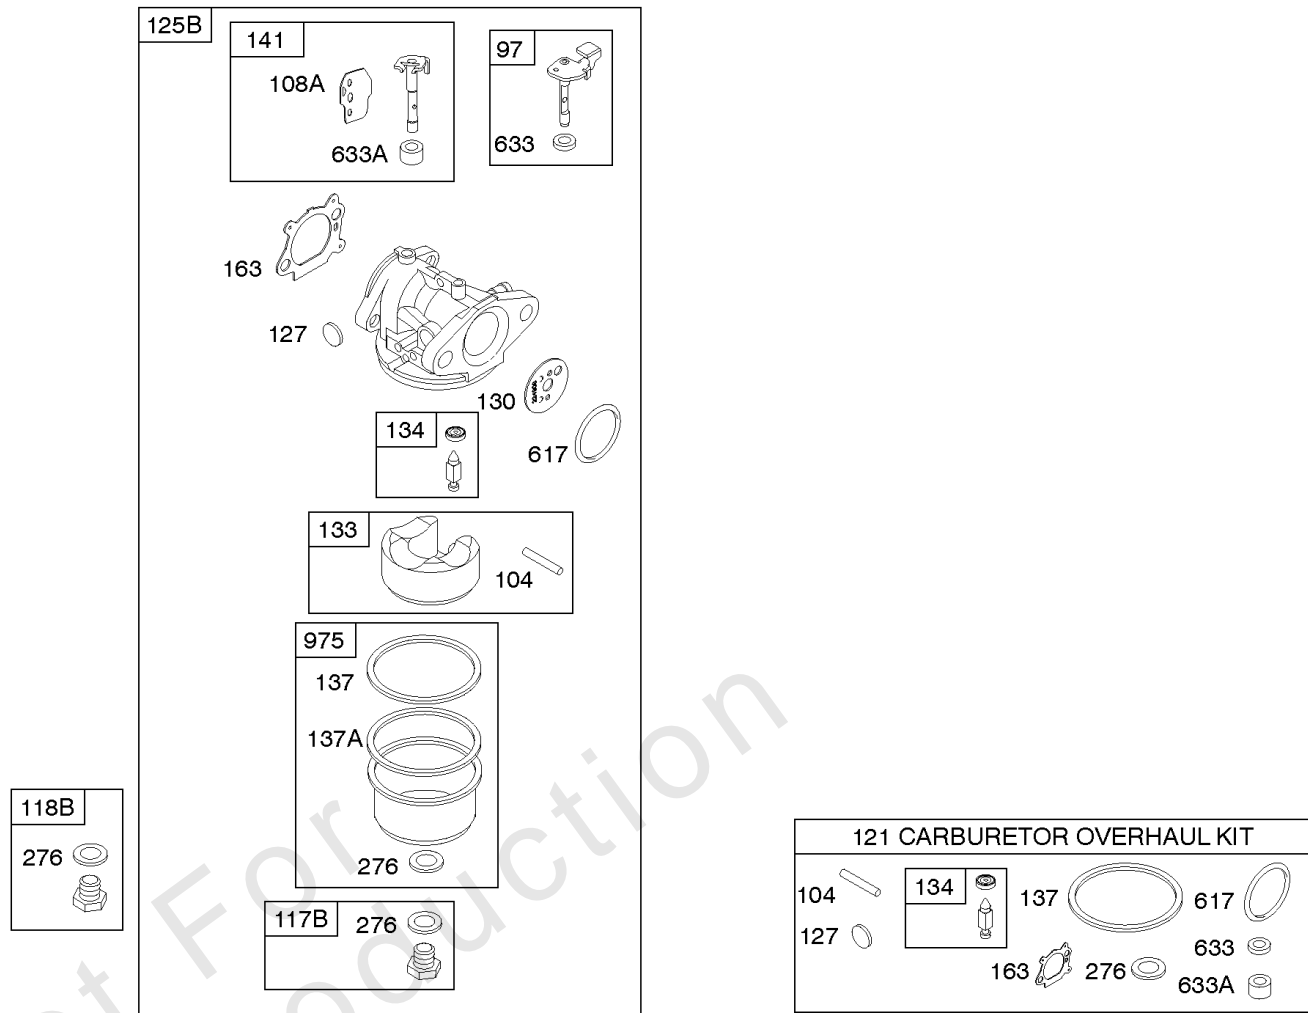

Camshaft, Crankshaft, Cylinder, Engine Sump, Lubrication, Piston Group, Valves

REF NO	PART NO	QTY	DESCRIPTION
525	495265		TUBE, Dipstick
584	697734		COVER-BREA PASSAGE
585	691879		GASKET-BREA PASSAGE
598	592587		SHIM, End Play -(Crankshaft or Camshaft Bearing) (0.012)
617	270344S		SEAL, O-Ring -(Intake Manifold)
635	66538S		BOOT, Spark PLug
668	493823		SPACER -(Includes 2)
684	690345		SCREW -(Breather Passage Cover)
718	690959		PIN, Locating
741	794388		GEAR, Timing -(Use Without Woodruff Key) -Used Before Code Date 08021800
741	797521		GEAR, Timing -(Metal) -Used After Code Date 08021700
842	691031		SEAL, O-Ring -(Dipstick Tube)
847	692047		DIPSTICK/TUBE ASSY
868	590410		SEAL, Valve -Used After Code Date 11063000
868	697338		SEAL, Valve -Used Before Code Date 11070100
869	691155		SEAT, Valve -(Intake)
870	690380		SEAT, Valve -(Exhaust)
871	262001		BUSHING-VALVE GUIDE -(Exhaust) -Used Before Code Date 11070100
871	590409		BUSHING, Valve Guide -Used After Code Date 11063000
871	63709		BUSHING, Valve Guide -(Intake) -Used Before Code Date 11070100
883	691881		GASKET, Exhaust
1095	590507		GASKET SET, Valve
1319	794467		LABEL, Warning
1330	270962		REP MAN-1 CYL L-HD