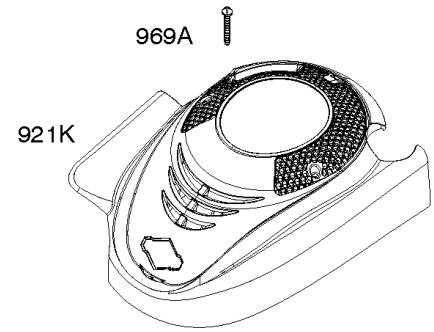

Blower Housing-Shrouds

REF NO	PART NO	QTY	DESCRIPTION
564B	698589		SCREW -(Control Cover)
604B	790703		COVER, Control
921H	790037		HOUSING, Blower
921J	790036		HOUSING, Blower
921K	699984		HOUSING, Blower
921Y	591955		HOUSING, Blower
921M	792652		HOUSING, Blower
921U	794355		HOUSING, Blower
921X	796706		HOUSING, Blower
921W	796921		HOUSING, Blower
969	690700		SCREW -(Blower Housing)
969A	691138		SCREW -(Blower Housing)

Not For Reproduction