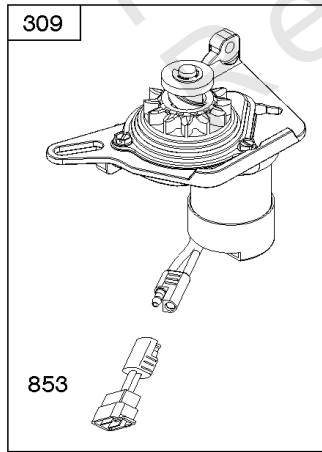

1036 EMISSIONS LABEL

Blower Housing, Electric Starter, Flywheel, Rewind Starter

REF NO	PART NO	QTY	DESCRIPTION
23	691987		FLYWHEEL
37	793756		GUARD-FLYWHEEL
55	691421		HOUSING, Rewind Starter
58	697316		ROPE, Starter -(Cut To Required Length)
60	281434S		GRIP, Starter Rope
60C	799716		GRIP, Starter Rope
65	690837		SCREW -(Rewind Starter)
78	691108		SCREW -(Flywheel Guard)
304	790826		HOUSING, Blower
305	691108		SCREW -(Blower Housing)
309	799045		MOTOR-STARTER -Used After Code Date 10112700
309A	-----		Motor-Starter -(For Replacement Starter Motor, Order Reference 309) -Used Before Code Date 10112800
332	690662		NUT -(Flywheel)
363	19069		PULLER, Flywheel
455	791960		CUP, Flywheel
456	692299		PLATE-PAWL FRICTION
459	281505S		PAWL-RATCHET
510	795093		DRIVE, Starter
513	795100		CLUTCH-DRIVE
592	690800		NUT -(Rewind Starter)
597	691696		SCREW -(Pawl Friction Plate)
608	497680		STARTER, Rewind
651	691660		SCREW -(Starter Gear Cover)
689	691855		SPRING-FRICTION
697	691127		SCREW -(Starter Motor) (Drive Cap)
742	93941		RETAINER, E Ring
783	795099		GEAR-PINION
783A	795096		GEAR-PINION
784	795095		COVER, Starter Gear
785	692352		GASKET-STARTER COVER
853	695268		ADAPTER, Wire
925	795403		COVER-LINKAGE
937	795098		SPLINE-STARTER
937A	799420		SPLINE, Starter
1005	691346		FAN, Flywheel
1036	-----		Label-Emissions -(Available From A Briggs & Stratton Authorized Dealer)
1210	498144		PULLEY/SPRING ASSY -(Pulley)
1211	498144		PULLEY/SPRING ASSY -(Spring)
1386	790848		VANE, Air -(Autochoke System)
1387	790849		SPRING, Air Vane

1036 EMISSIONS LABEL

Blower Housing, Electric Starter, Flywheel, Rewind Starter

REF NO	PART NO	QTY	DESCRIPTION
1388	790850		SCREW -(Air Vane) (Auto Choke System)

Not For Reproduction

Blower Housing-Shrouds