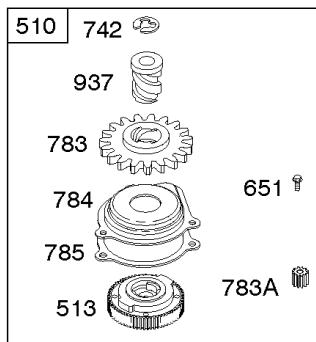

1036 EMISSIONS LABEL