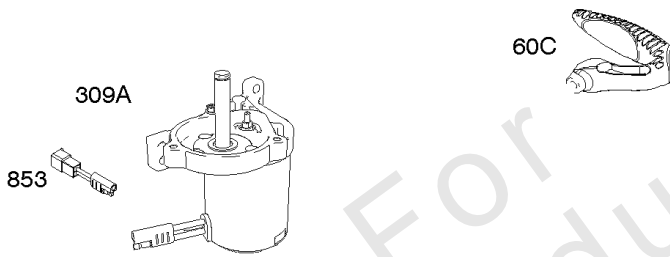

1036 EMISSIONS LABEL

Blower Housing, Electric Starter, Flywheel, Rewind Starter

REF NO	PART NO	QTY	DESCRIPTION
23	691987		FLYWHEEL
37	793756		GUARD-FLYWHEEL
55	691421		HOUSING, Rewind Starter
58	697316		ROPE, Starter -(Cut To Required Length)
60	281434S		GRIP, Starter Rope
60C	799716		GRIP, Starter Rope
65	690837		SCREW -(Rewind Starter)
78	691108		SCREW -(Flywheel Guard)
304	790826		HOUSING, Blower
305	691108		SCREW -(Blower Housing)
309	799045		MOTOR-STARTER -Used After Code Date 10112700
309A	-----		Motor-Starter -(For Replacement Starter Motor, Order Reference 309) -Used Before Code Date 10112800
332	690662		NUT -(Flywheel)
363	19069		PULLER, Flywheel
455	791960		CUP, Flywheel
456	692299		PLATE-PAWL FRICTION
459	281505S		PAWL-RATCHET
510	795093		DRIVE, Starter
513	795100		CLUTCH-DRIVE
592	690800		NUT -(Rewind Starter)
597	691696		SCREW -(Pawl Friction Plate)
608	497680		STARTER, Rewind
651	691660		SCREW -(Starter Gear Cover)
689	691855		SPRING-FRICTION
697	691127		SCREW -(Starter Motor) (Drive Cap)
742	93941		RETAINER, E Ring
783	795099		GEAR-PINION
783A	795096		GEAR-PINION
784	795095		COVER, Starter Gear
785	692352		GASKET-STARTER COVER
853	695268		ADAPTER, Wire
925	795403		COVER-LINKAGE
937	795098		SPLINE-STARTER
937A	799420		SPLINE, Starter
1005	691346		FAN, Flywheel
1036	-----		Label-Emissions -(Available From A Briggs & Stratton Authorized Dealer)
1210	498144		PULLEY/SPRING ASSY -(Pulley)
1211	498144		PULLEY/SPRING ASSY -(Spring)
1386	790848		VANE, Air -(Autochoke System)
1387	790849		SPRING, Air Vane