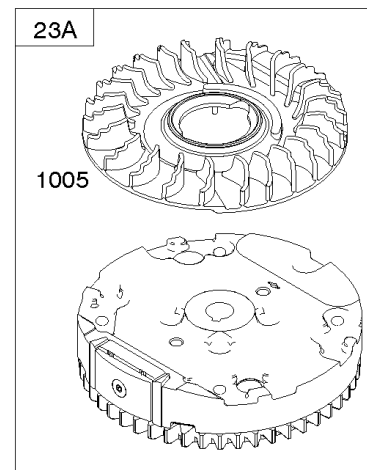

1036 EMISSIONS LABEL

Blower Housing, Electric Starter, Flywheel, Rewind Starter

REF NO	PART NO	QTY	DESCRIPTION
23	691987		FLYWHEEL
37	793756		GUARD-FLYWHEEL
55	691421		HOUSING, Rewind Starter
58	697316		ROPE, Starter -(Cut To Required Length)
60	281434S		GRIP, Starter Rope
60C	799716		GRIP, Starter Rope
65	690837		SCREW -(Rewind Starter)
78	691108		SCREW -(Flywheel Guard)
304	790826		HOUSING, Blower
305	691108		SCREW -(Blower Housing)
309	799045		MOTOR-STARTER -Used After Code Date 10112700
309A	-----		Motor-Starter -(For Replacement Starter Motor, Order Reference 309) -Used Before Code Date 10112800
332	690662		NUT -(Flywheel)
363	19069		PULLER, Flywheel
455	791960		CUP, Flywheel
456	692299		PLATE-PAWL FRICTION
459	281505S		PAWL-RATCHET
510	795093		DRIVE, Starter
513	795100		CLUTCH-DRIVE
592	690800		NUT -(Rewind Starter)
597	691696		SCREW -(Pawl Friction Plate)
608	497680		STARTER, Rewind
651	691660		SCREW -(Starter Gear Cover)
689	691855		SPRING-FRICTION
697	691127		SCREW -(Starter Motor) (Drive Cap)
742	93941		RETAINER, E Ring
783	795099		GEAR-PINION
783A	795096		GEAR-PINION
784	795095		COVER, Starter Gear
785	692352		GASKET-STARTER COVER
853	695268		ADAPTER, Wire
925	795403		COVER-LINKAGE
937	795098		SPLINE-STARTER
937A	799420		SPLINE, Starter
1005	691346		FAN, Flywheel
1036	-----		Label-Emissions -(Available From A Briggs & Stratton Authorized Dealer)
1210	498144		PULLEY/SPRING ASSY -(Pulley)
1211	498144		PULLEY/SPRING ASSY -(Spring)
1386	790848		VANE, Air -(Autochoke System)
1387	790849		SPRING, Air Vane

1036 EMISSIONS LABEL

Blower Housing, Electric Starter, Flywheel, Rewind Starter

REF NO	PART NO	QTY	DESCRIPTION
1388	790850		SCREW -(Air Vane) (Auto Choke System)

Not For Reproduction

Blower Housing-Shrouds