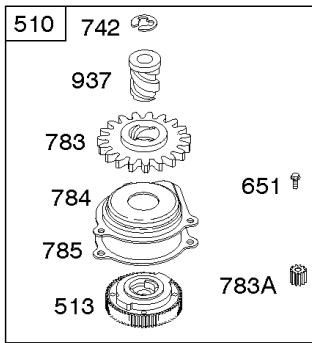

1036 EMISSIONS LABEL