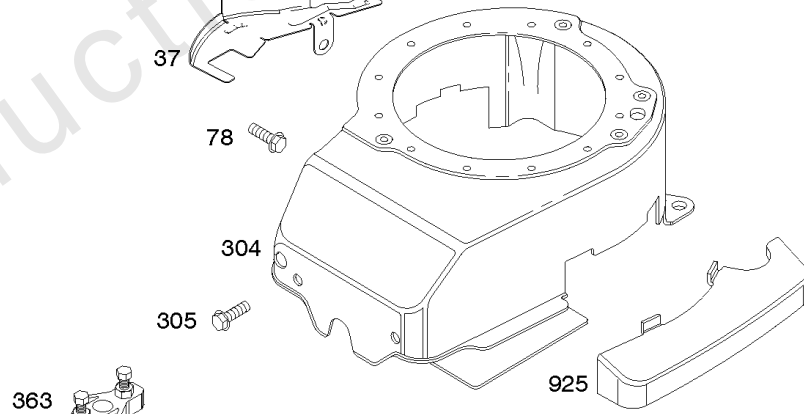

1036 EMISSIONS LABEL

Blower Housing, Electric Starter, Flywheel, Rewind Starter

REF NO	PART NO	QTY	DESCRIPTION
23	691987		FLYWHEEL
37	793756		GUARD-FLYWHEEL
55	691421		HOUSING, Rewind Starter
58	697316		ROPE, Starter -(Cut To Required Length)
60	281434S		GRIP, Starter Rope
60C	799716		GRIP, Starter Rope
65	690837		SCREW -(Rewind Starter)
78	691108		SCREW -(Flywheel Guard)
304	790826		HOUSING, Blower
305	691108		SCREW -(Blower Housing)
309	799045		MOTOR-STARTER -Used After Code Date 10112700
309A	-----		Motor-Starter -(For Replacement Starter Motor, Order Reference 309) -Used Before Code Date 10112800
332	690662		NUT -(Flywheel)
363	19069		PULLER, Flywheel
455	791960		CUP, Flywheel
456	692299		PLATE-PAWL FRICTION
459	281505S		PAWL-RATCHET
510	795093		DRIVE, Starter
513	795100		CLUTCH-DRIVE
592	690800		NUT -(Rewind Starter)
597	691696		SCREW -(Pawl Friction Plate)
608	497680		STARTER, Rewind
651	691660		SCREW -(Starter Gear Cover)
689	691855		SPRING-FRICTION
697	691127		SCREW -(Starter Motor) (Drive Cap)
742	93941		RETAINER, E Ring
783	795099		GEAR-PINION
783A	795096		GEAR-PINION
784	795095		COVER, Starter Gear
785	692352		GASKET-STARTER COVER
853	695268		ADAPTER, Wire
925	795403		COVER-LINKAGE
937	795098		SPLINE-STARTER
937A	799420		SPLINE, Starter
1005	691346		FAN, Flywheel
1036	-----		Label-Emissions -(Available From A Briggs & Stratton Authorized Dealer)
1210	498144		PULLEY/SPRING ASSY -(Pulley)
1211	498144		PULLEY/SPRING ASSY -(Spring)
1386	790848		VANE, Air -(Autochoke System)
1387	790849		SPRING, Air Vane

1036 EMISSIONS LABEL

Blower Housing, Electric Starter, Flywheel, Rewind Starter

REF NO	PART NO	QTY	DESCRIPTION
1388	790850		SCREW -(Air Vane) (Auto Choke System)

Not For Reproduction

Blower Housing-Shrouds