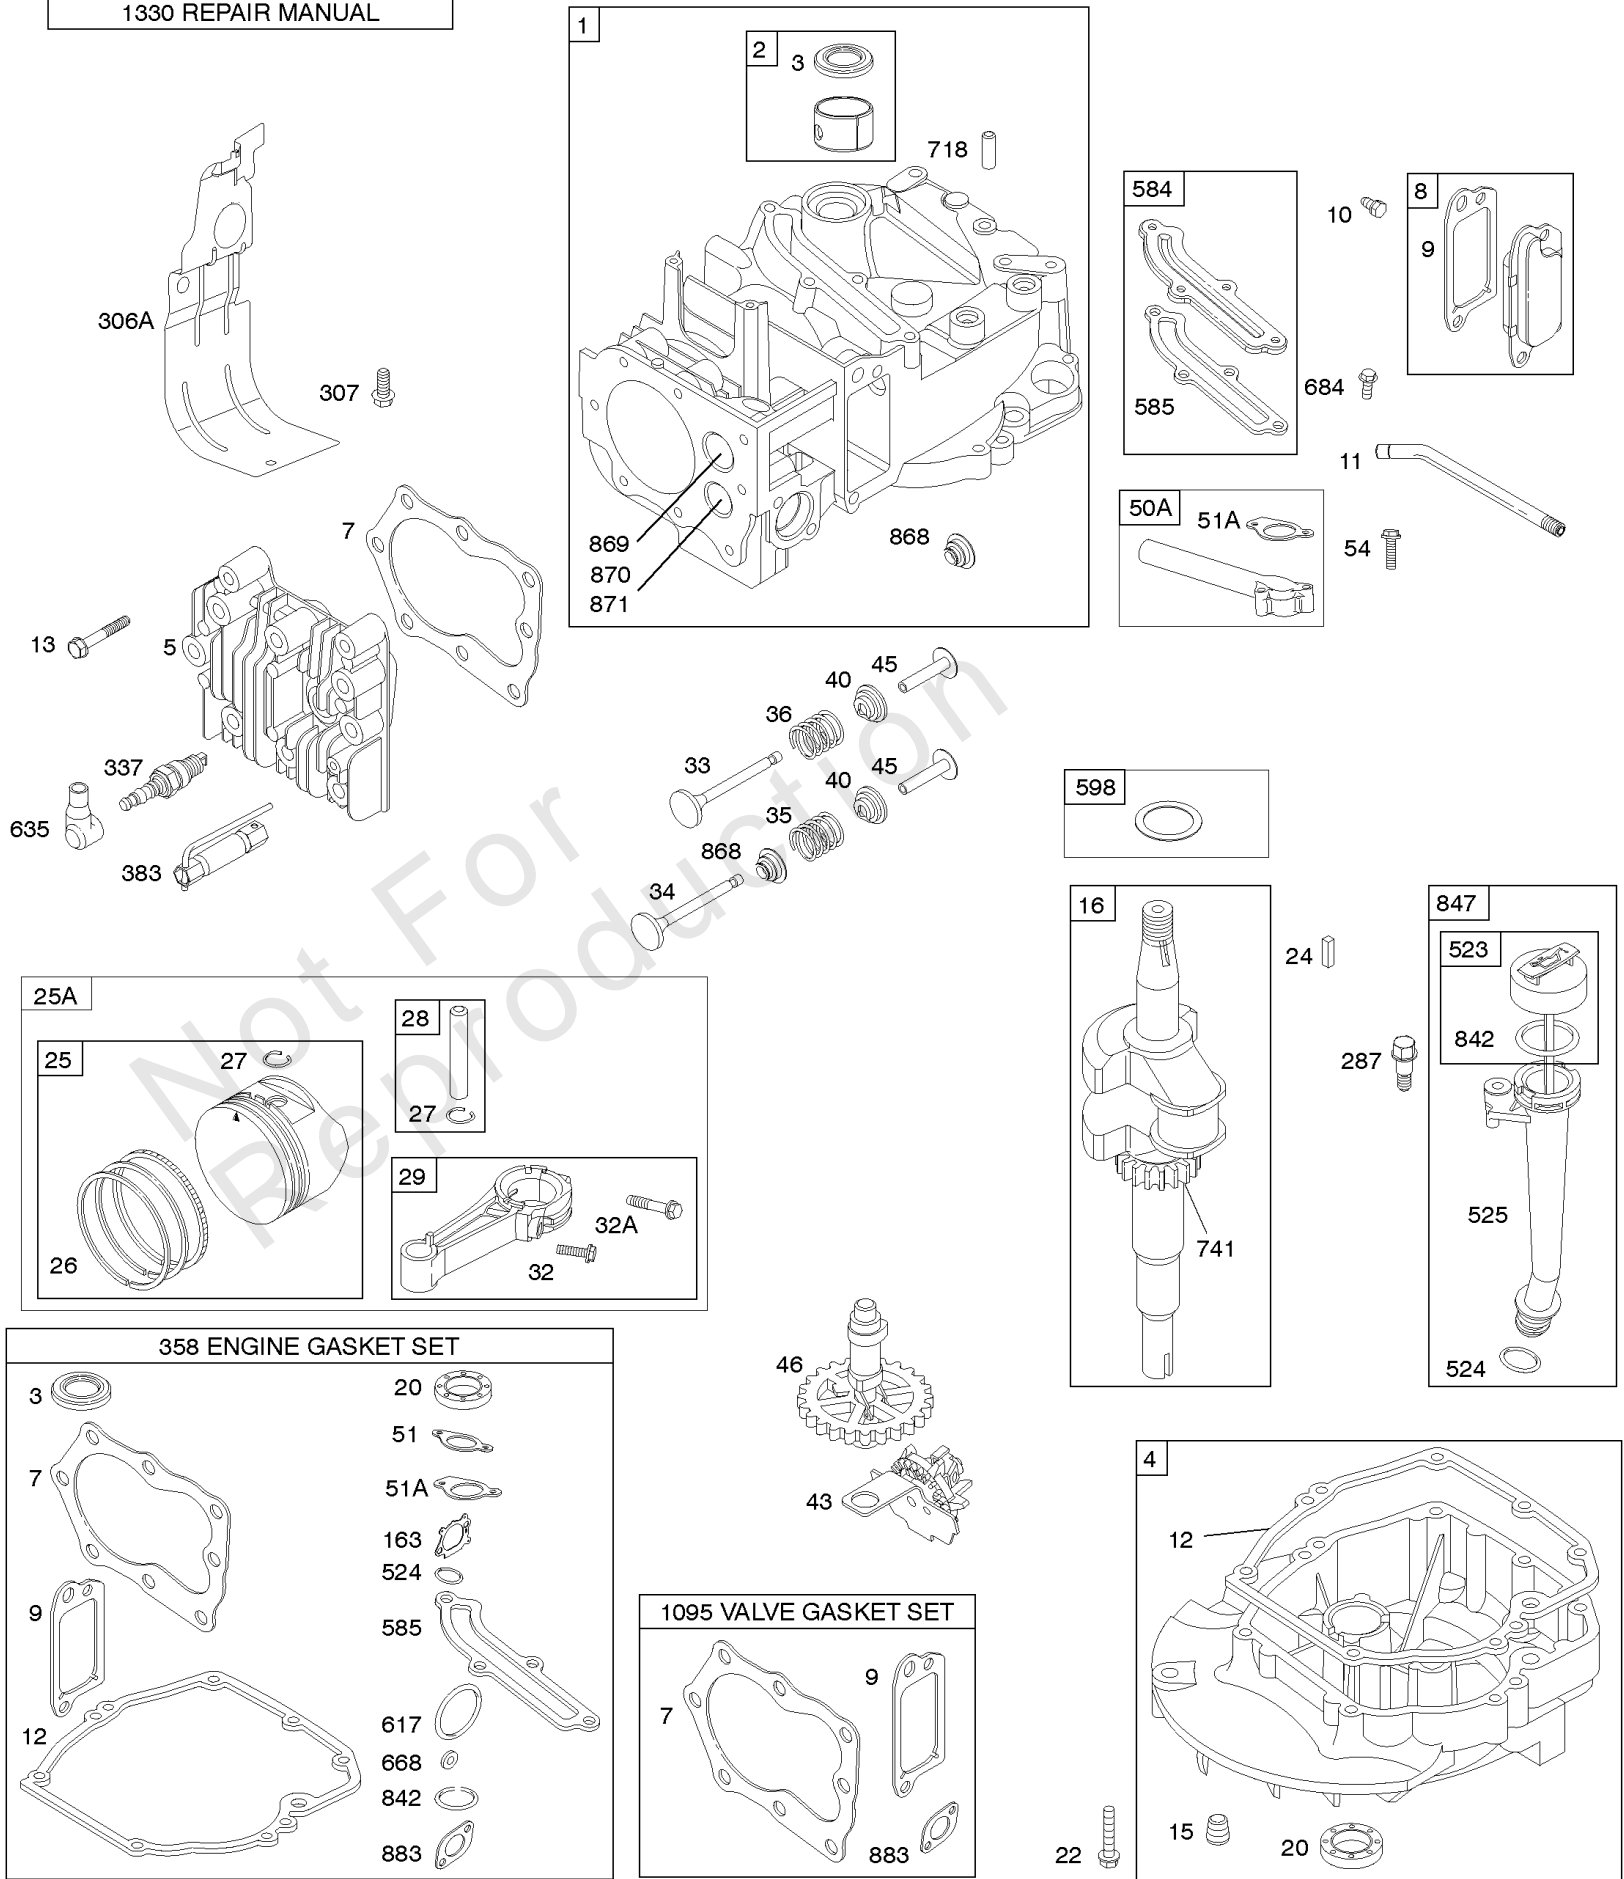

Blower Housing-Shrouds

REF NO	PART NO	QTY	DESCRIPTION
564B	698589		SCREW -(Control Cover)
604B	790703		COVER, Control
921H	790037		HOUSING, Blower
921J	790036		HOUSING, Blower
921K	699984		HOUSING, Blower
921Y	591955		HOUSING, Blower
921M	792652		HOUSING, Blower
921U	794355		HOUSING, Blower
921X	796706		HOUSING, Blower
921W	796921		HOUSING, Blower
969	690700		SCREW -(Blower Housing)
969A	691138		SCREW -(Blower Housing)

Not For Reproduction

1319 WARNING LABEL

1330 REPAIR MANUAL