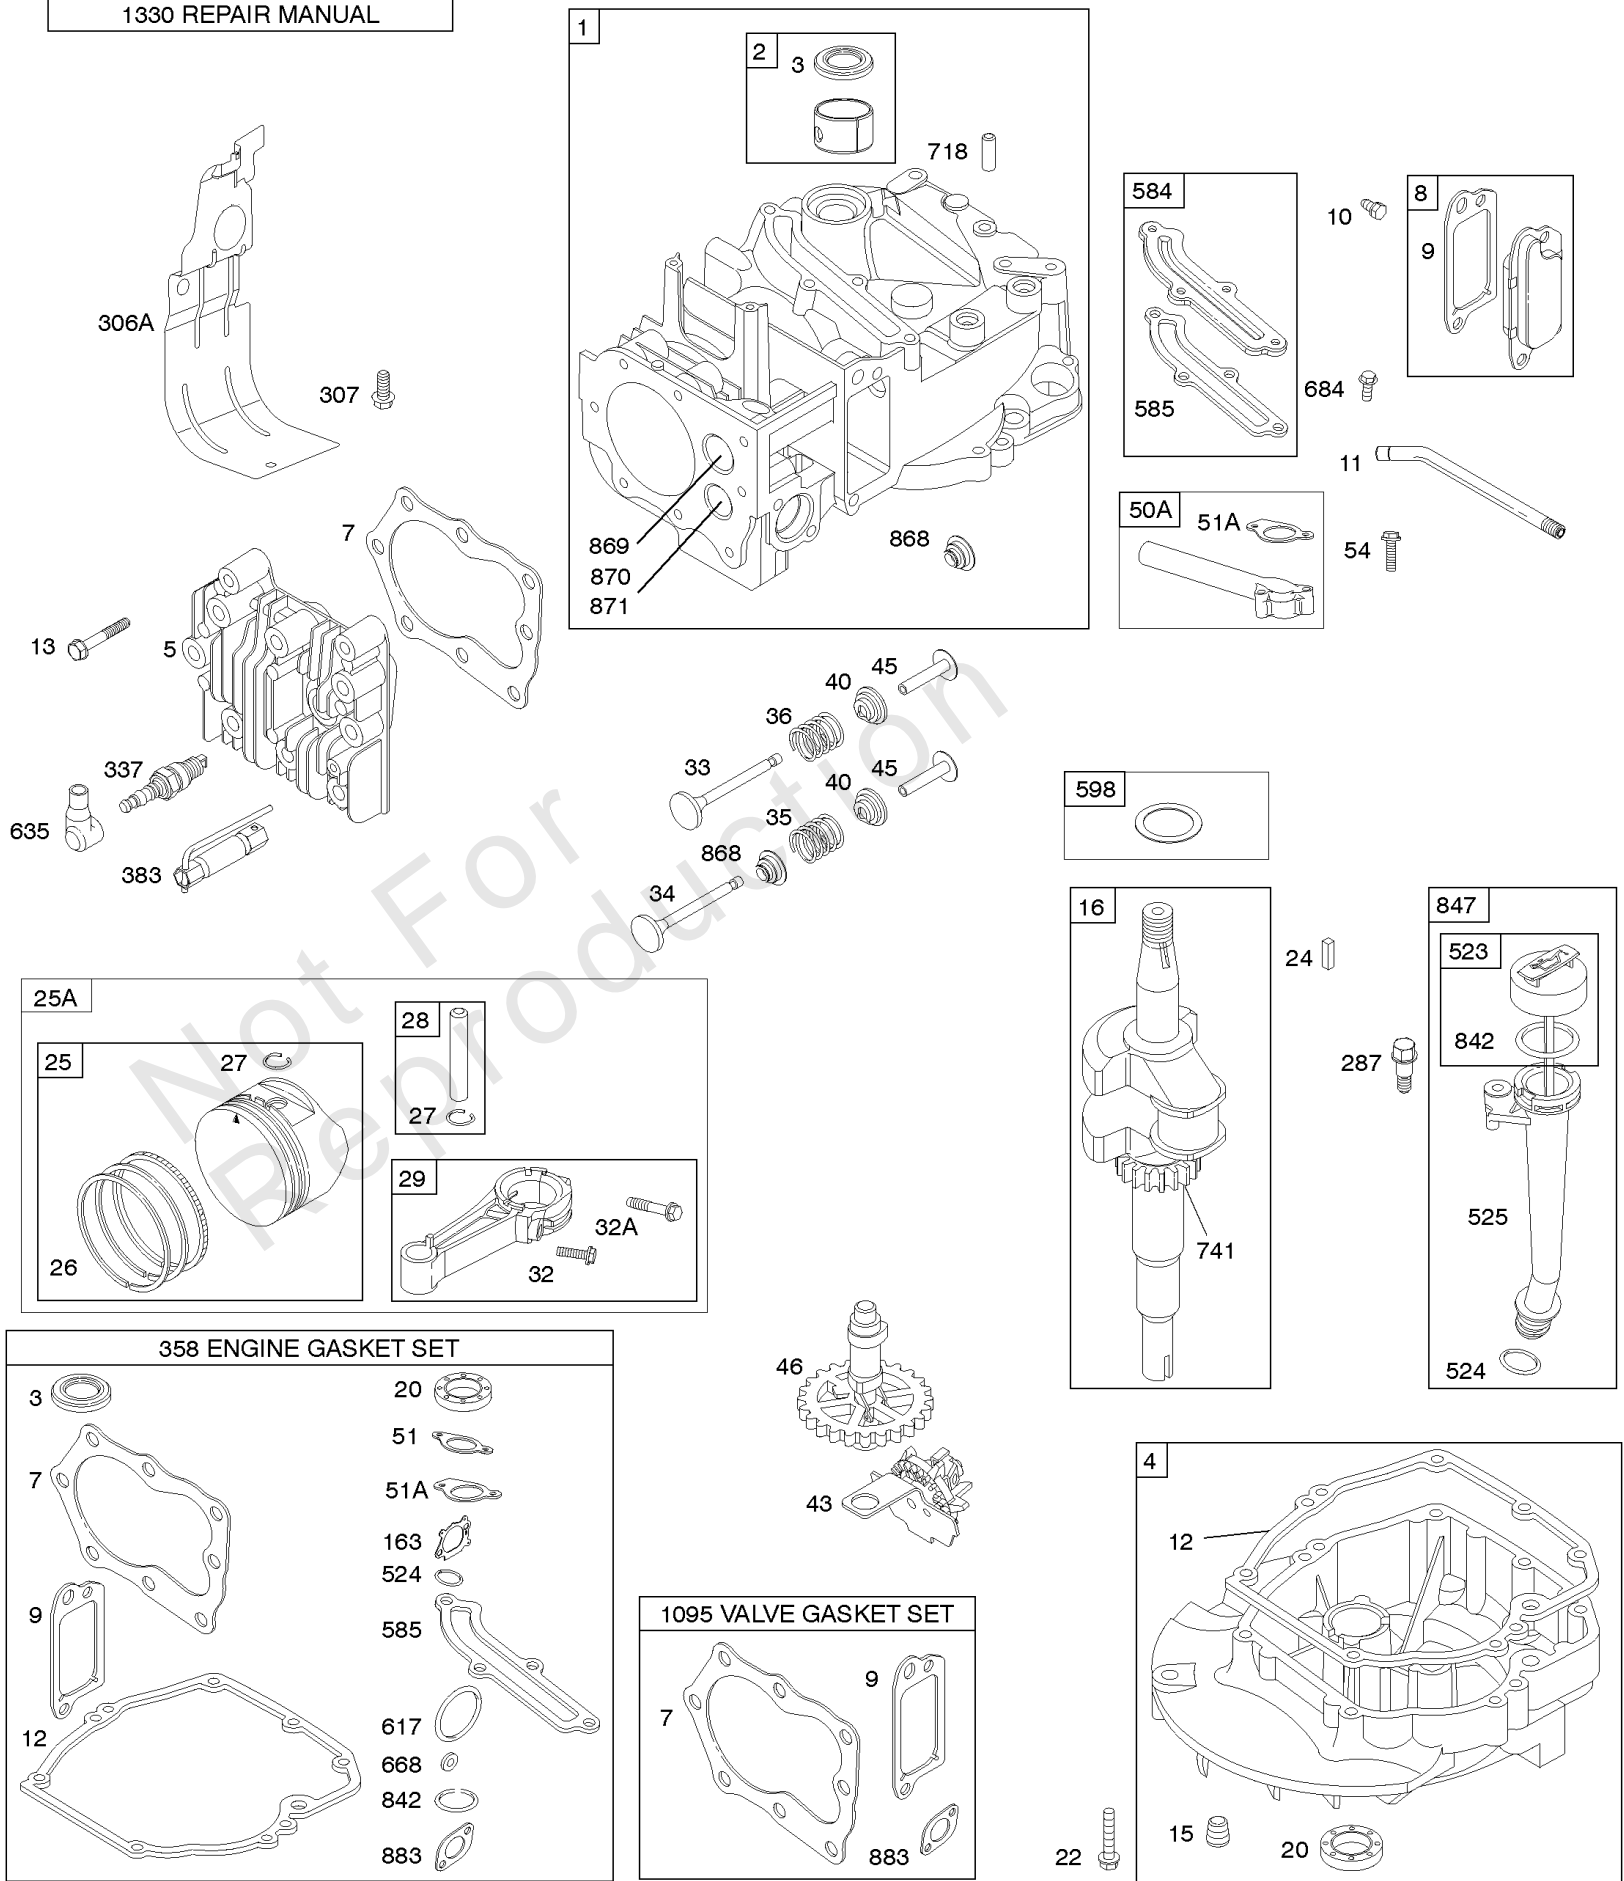

1319 WARNING LABEL

1330 REPAIR MANUAL

Camshaft, Crankshaft, Cylinder, Engine Sump, Lubrication, Piston Group, Valves

REF NO	PART NO	QTY	DESCRIPTION
26	795431		RING SET -(Standard) -Used Before Code Date 09041700
26	795432		SET, Ring -(.020 Oversize) -Used Before Code Date 09041700
27	691588		LOCK, Piston Pin -Used After Code Date 09041600
27	691866		LOCK-PISTON PIN -Used Before Code Date 09041700
28	298909		PIN, Piston -(Standard) -Used After Code Date 09041600
28	499423		PIN-PISTON/STD -(Standard) -Used Before Code Date 09041700
29	797306		ROD, Connecting -(Standard) -Used After Code Date 09041600
29	499424		ROD, Connecting -(Replacement, See Ref #25, 590406) -Used Before Code Date 09041700
32	691664		SCREW -(Connecting Rod)
32A	695759		SCREW -(Connecting Rod)
33	590394		VALVE-EXHAUST -Used After Code Date 11063000
34	590393		VALVE-INTAKE -Used After Code Date 11063000
35	691270		SPRING, Valve -(Intake)
36	691270		SPRING, Valve -(Exhaust)
40	692194		RETAINER, Valve
43	691997		SLINGER, Governor/Oil
45	690548		TAPPET, Valve
46	691449		CAMSHAFT -Used Before Code Date 11051700
46	590463		CAMSHAFT -Used After Code Date 11051600
50A	796703		MANIFOLD, Intake
51	272199S		GASKET, Intake
51A	796704		GASKET, Intake
54	691650		SCREW -(Intake Manifold)
163	795629		GASKET-AIR CLEANER -(Air Cleaner)
287	690940		SCREW -(Dipstick Tube)
306A	790836		SHIELD, Cylinder
307	690345		SCREW -(Cylinder Shield)
337	796112S		PLUG-SPARK -(Resistor)
358	590508		GASKET SET, Engine
383	89838S		WRENCH-SPARK PLUG
523	499621		DIPSTICK
524	692296		SEAL-DIPSTICK TUBE -(Dipstick Tube)