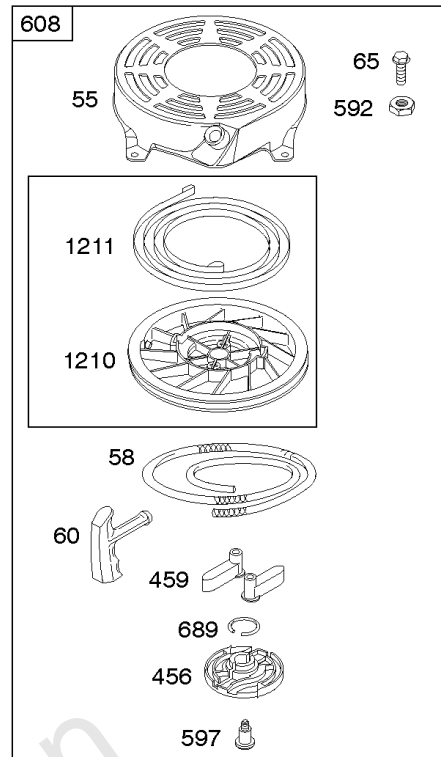

1036 EMISSIONS LABEL