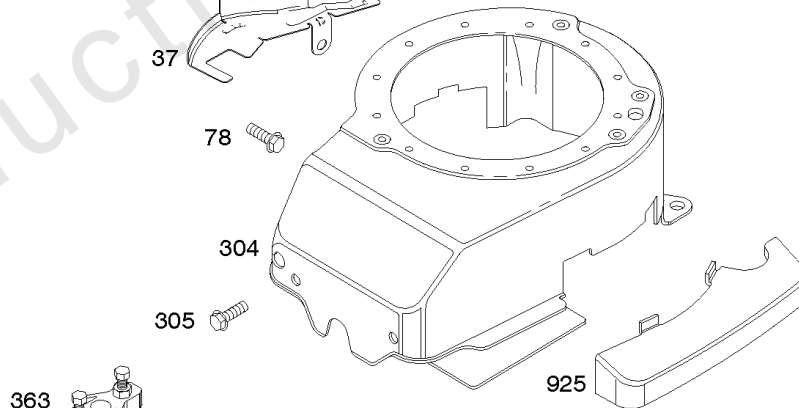

1036 EMISSIONS LABEL

Blower Housing, Electric Starter, Flywheel, Rewind Starter

REF NO	PART NO	QTY	DESCRIPTION
23	691987		FLYWHEEL
37	793756		GUARD-FLYWHEEL
55	691421		HOUSING, Rewind Starter
58	697316		ROPE, Starter -(Cut To Required Length)
60	281434S		GRIP, Starter Rope
60C	799716		GRIP, Starter Rope
65	690837		SCREW -(Rewind Starter)
78	691108		SCREW -(Flywheel Guard)
304	790826		HOUSING, Blower
305	691108		SCREW -(Blower Housing)
309	799045		MOTOR-STARTER -Used After Code Date 10112700
309A	-----		Motor-Starter -(For Replacement Starter Motor, Order Reference 309) -Used Before Code Date 10112800
332	690662		NUT -(Flywheel)
363	19069		PULLER, Flywheel
455	791960		CUP, Flywheel
456	692299		PLATE-PAWL FRICTION
459	281505S		PAWL-RATCHET
510	795093		DRIVE, Starter
513	795100		CLUTCH-DRIVE
592	690800		NUT -(Rewind Starter)
597	691696		SCREW -(Pawl Friction Plate)
608	497680		STARTER, Rewind
651	691660		SCREW -(Starter Gear Cover)
689	691855		SPRING-FRICTION
697	691127		SCREW -(Starter Motor) (Drive Cap)
742	93941		RETAINER, E Ring
783	795099		GEAR-PINION
783A	795096		GEAR-PINION
784	795095		COVER, Starter Gear
785	692352		GASKET-STARTER COVER
853	695268		ADAPTER, Wire
925	795403		COVER-LINKAGE
937	795098		SPLINE-STARTER
937A	799420		SPLINE, Starter
1005	691346		FAN, Flywheel
1036	-----		Label-Emissions -(Available From A Briggs & Stratton Authorized Dealer)
1210	498144		PULLEY/SPRING ASSY -(Pulley)
1211	498144		PULLEY/SPRING ASSY -(Spring)
1386	790848		VANE, Air -(Autochoke System)
1387	790849		SPRING, Air Vane