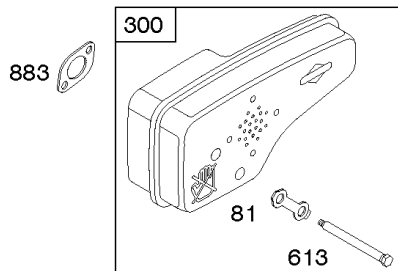

Parts Manual

Mfg. No: 128T02-0740-B3

Model Components	Page
Air Cleaner, Exhaust System.....	4
Blower Housing, Electric Starter, Flywheel, Rewind Starter.....	6
Blower Housing-Shrouds.....	10
Camshaft, Crankshaft, Cylinder, Engine Sump, Lubrication, Piston Group, Valves.....	12
Carburetor, Fuel Supply.....	18
Controls, Electrical, Flywheel Brake, Governor Spring, Ignition.....	20
Replacement Engine - US & Canada.....	24

Not For
Reproduction

Not For
Reproduction

Air Cleaner, Exhaust System

REF NO	PART NO	QTY	DESCRIPTION
11B	691923		TUBE, Breather
81	691740		LOCK, Muffler Screw
163	795629		GASKET-AIR CLEANER -(Air Cleaner)
291	593208		THERMOSTAT
300	593581		MUFFLER -Used After Code Date 13122200
300	790828		MUFFLER -Used Before Code Date 13122300
425A	690670		SCREW -(Air Cleaner Cover)
443A	692523		SCREW -(Air Cleaner Primer Base)
445A	491588S		FILTER, A/C Cartridge
467	790842		KNOB, Air Cleaner Cover
535	493537S		FILTER, Air Cleaner Foam
613	691340		SCREW -(Muffler) (1/4-20 x 2.75 Inches Total Length, 2.25 Inch Shoulder Length)
613	790833		SCREW -(Muffler) (1/4-20 x 2.75 Inches Total Length, 2.08 Inch Shoulder Length)
676	396548		DEFLECTOR, Muffler
676A	393756		DEFLECTOR, Muffler -(Side Outlet)
676B	397931		DEFLECTOR, Muffler
676E	393760		DEFLECTOR, Muffler
676C	493871		DEFLECTOR, Muffler
676F	590745		DEFLECTOR, Muffler
677	690661		SCREW -(Muffler Deflector) (Thread Forming)
677A	593440		SCREW -(Muffler Deflector) (Self-Drilling & Tapping)
832	593875		GUARD, Muffler
836	690664		SCREW -(Muffler Guard)
875	593580		BASE, Air Cleaner -(Primer) -Used After Code Date 14012600
883	691881		GASKET, Exhaust
966B	795259		BASE-AIR CLEANER PRIM -(Primer) -Used Before Code Date 14012700
968B	692298		COVER, Air Cleaner
976	694395		PRIMER, Carburetor
994	398067		ARRESTOR-SPARK
994B	792245		ARRESTOR, Spark