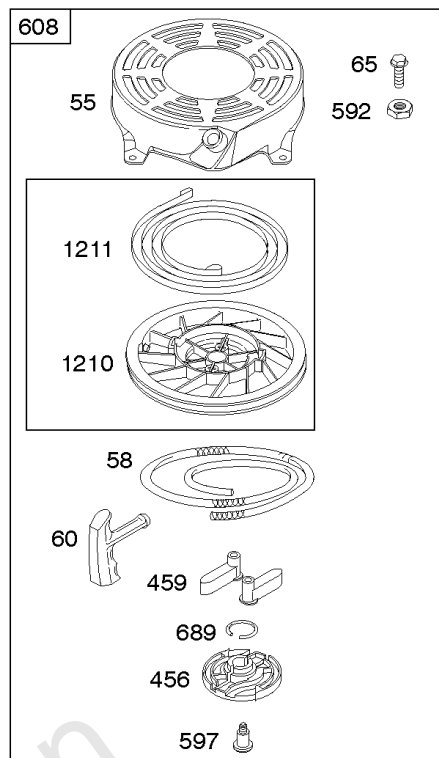

Not For
Reproduction

Not For
Reproduction

Air Cleaner, Exhaust System

REF NO	PART NO	QTY	DESCRIPTION
11B	691923		TUBE, Breather
81	691740		LOCK, Muffler Screw
163	795629		GASKET-AIR CLEANER -(Air Cleaner)
291	593208		THERMOSTAT
300	593581		MUFFLER -Used After Code Date 13122200
300	790828		MUFFLER -Used Before Code Date 13122300
425A	690670		SCREW -(Air Cleaner Cover)
443A	692523		SCREW -(Air Cleaner Primer Base)
445A	491588S		FILTER, A/C Cartridge
467	790842		KNOB, Air Cleaner Cover
535	493537S		FILTER, Air Cleaner Foam
613	691340		SCREW -(Muffler) (1/4-20 x 2.75 Inches Total Length, 2.25 Inch Shoulder Length)
613	790833		SCREW -(Muffler) (1/4-20 x 2.75 Inches Total Length, 2.08 Inch Shoulder Length)
676	396548		DEFLECTOR, Muffler
676A	393756		DEFLECTOR, Muffler -(Side Outlet)
676B	397931		DEFLECTOR, Muffler
676E	393760		DEFLECTOR, Muffler
676C	493871		DEFLECTOR, Muffler
676F	590745		DEFLECTOR, Muffler
677	690661		SCREW -(Muffler Deflector) (Thread Forming)
677A	593440		SCREW -(Muffler Deflector) (Self-Drilling & Tapping)
832	593875		GUARD, Muffler
836	690664		SCREW -(Muffler Guard)
875	593580		BASE, Air Cleaner -(Primer) -Used After Code Date 14012600
883	691881		GASKET, Exhaust
966B	795259		BASE-AIR CLEANER PRIM -(Primer) -Used Before Code Date 14012700
968B	692298		COVER, Air Cleaner
976	694395		PRIMER, Carburetor
994	398067		ARRESTOR-SPARK
994B	792245		ARRESTOR, Spark