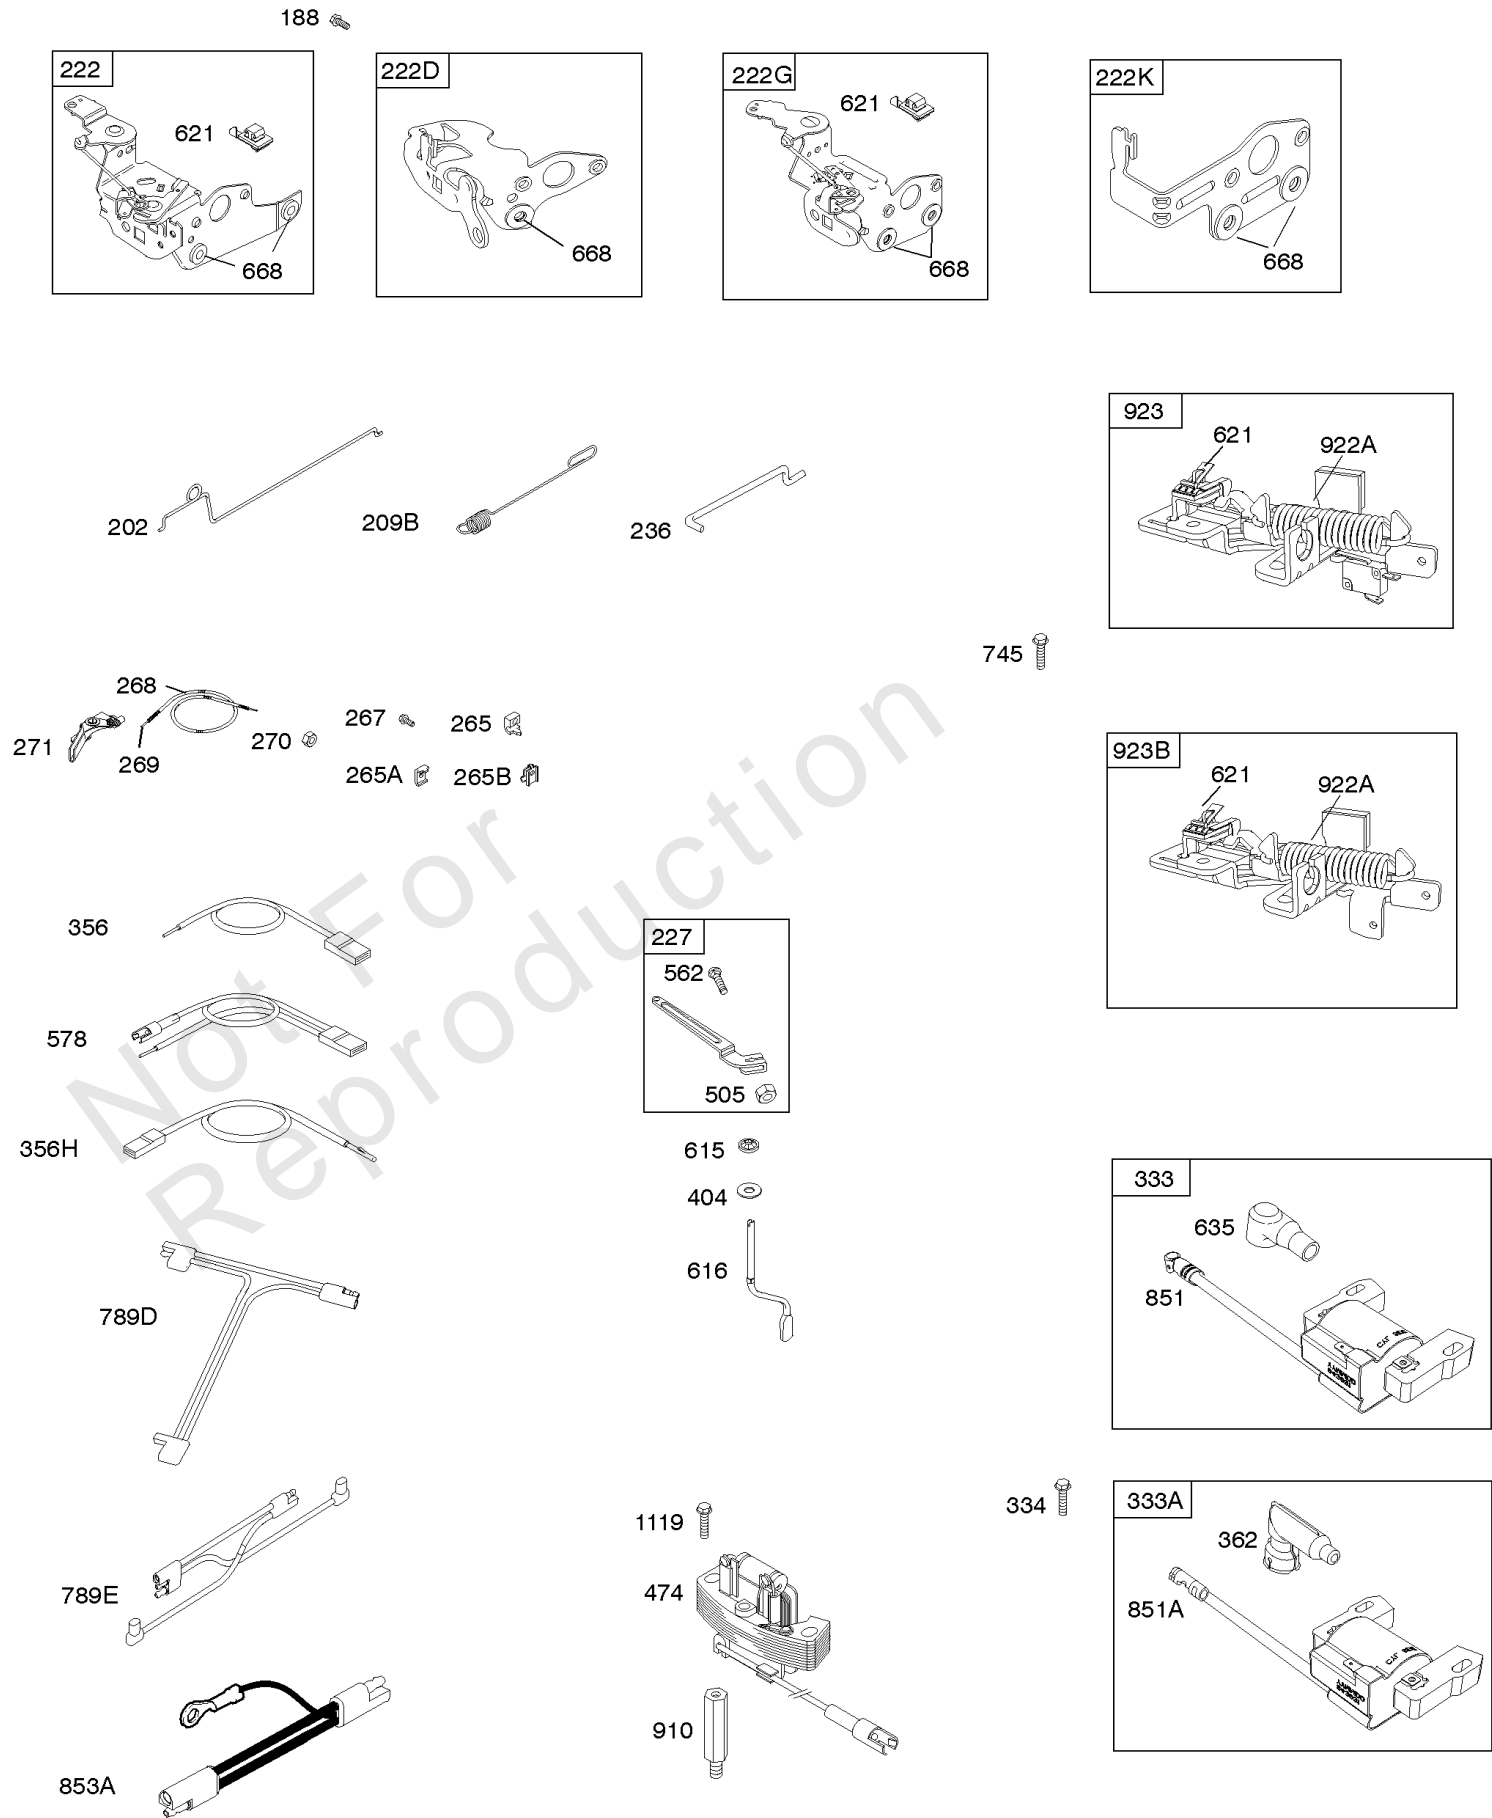

Carburetor, Fuel Supply

REF NO	PART NO	QTY	DESCRIPTION
97	696565		SHAFT, Throttle -(Plastic)
104	797622		PIN-FLOAT HINGE
108A	796708		VALVE, Choke -Used Before Code Date 11051700
108A	795935		VALVE, Choke -Used After Code Date 11051600
117B	695042		JET, Main -(Standard) -Used Before Code Date 11051700
117B	498977		JET, Main -(Standard) -Used After Code Date 11051600
118B	694250		JET, Main -(High Altitude) -Used After Code Date 11051600
118B	498977		JET, Main -(High Altitude) -Used Before Code Date 11051700
121	498260		KIT, Carburetor Overhaul
125B	799866		CARBURETOR -(Autochoke System)
127	694468		PLUG, Welch -(Bowl Vent)
130	696564		VALVE, Throttle
133	398187		FLOAT-CARBURETOR
134	398188		KIT-NEEDLE/SEAT
137	796610		GASKET, Float Bowl
137A	693981		GASKET-FLOAT BOWL -(1/16)
141	796193		KIT, Choke Shaft
163	795629		GASKET-AIR CLEANER -(Air Cleaner)
187	791766		LINE, Fuel -(Cut To Required Length)
187A	791873		LINE-FUEL -(Molded)
190	690940		SCREW -(Fuel Tank)
240	298090S		FILTER, Fuel
276	271716		WASHER-SEALING
601	791850		CLAMP, Hose
617	270344S		SEAL, O-Ring -(Intake Manifold)
633	691321		SEAL-CHOKE/THR SHAFT -(Throttle Shaft)
633A	693867		SEAL, Choke/Throttle Shaft
670	692294		SPACER, Fuel Tank
957A	692046		CAP, Fuel Tank
957B	796577		CAP-FUEL TANK
958	698183		VALVE, Fuel Shut Off
972B	699374		TANK, Fuel
975	796611		BOWL, Float
1059	692311		KIT, Screw/Washer