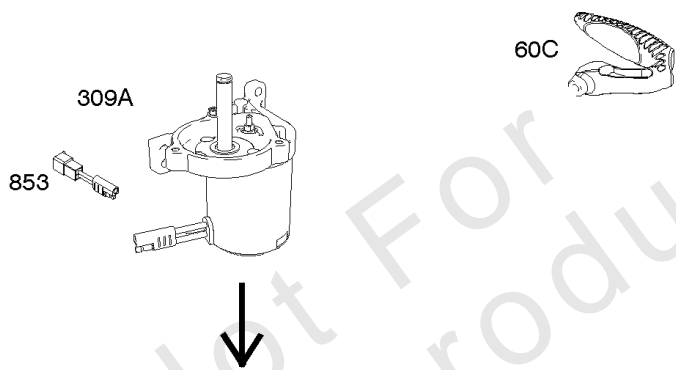

1036 EMISSIONS LABEL

Blower Housing, Electric Starter, Flywheel, Rewind Starter

REF NO	PART NO	QTY	DESCRIPTION
23	691987		FLYWHEEL
37	793756		GUARD-FLYWHEEL
55	691421		HOUSING, Rewind Starter
58	697316		ROPE, Starter -(Cut To Required Length)
60	281434S		GRIP, Starter Rope
60C	799716		GRIP, Starter Rope
65	690837		SCREW -(Rewind Starter)
78	691108		SCREW -(Flywheel Guard)
304	790826		HOUSING, Blower
305	691108		SCREW -(Blower Housing)
309	799045		MOTOR-STARTER -Used After Code Date 10112700
309A	-----		Motor-Starter -(For Replacement Starter Motor, Order Reference 309) -Used Before Code Date 10112800
332	690662		NUT -(Flywheel)
363	19069		PULLER, Flywheel
455	791960		CUP, Flywheel
456	692299		PLATE-PAWL FRICTION
459	281505S		PAWL-RATCHET
510	795093		DRIVE, Starter
513	795100		CLUTCH-DRIVE
592	690800		NUT -(Rewind Starter)
597	691696		SCREW -(Pawl Friction Plate)
608	497680		STARTER, Rewind
651	691660		SCREW -(Starter Gear Cover)
689	691855		SPRING-FRICTION
697	691127		SCREW -(Starter Motor) (Drive Cap)
742	93941		RETAINER, E Ring
783	795099		GEAR-PINION
783A	795096		GEAR-PINION
784	795095		COVER, Starter Gear
785	692352		GASKET-STARTER COVER
853	695268		ADAPTER, Wire
925	795403		COVER-LINKAGE
937	795098		SPLINE-STARTER
937A	799420		SPLINE, Starter
1005	691346		FAN, Flywheel
1036	-----		Label-Emissions -(Available From A Briggs & Stratton Authorized Dealer)
1210	498144		PULLEY/SPRING ASSY -(Pulley)
1211	498144		PULLEY/SPRING ASSY -(Spring)
1386	790848		VANE, Air -(Autochoke System)
1387	790849		SPRING, Air Vane