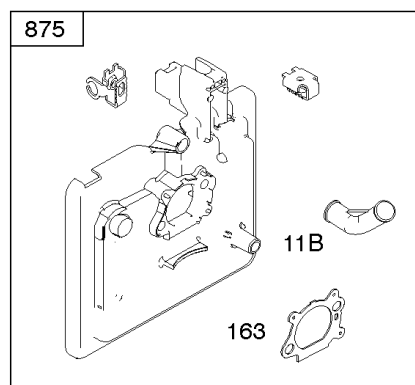

Parts Manual

Mfg. No: 128T02-0740-B3

Model Components	Page
Air Cleaner, Exhaust System.....	4
Blower Housing, Electric Starter, Flywheel, Rewind Starter.....	6
Blower Housing-Shrouds.....	10
Camshaft, Crankshaft, Cylinder, Engine Sump, Lubrication, Piston Group, Valves.....	12
Carburetor, Fuel Supply.....	18
Controls, Electrical, Flywheel Brake, Governor Spring, Ignition.....	20
Replacement Engine - US & Canada.....	24

Not For
Reproduction

Not For
Reproduction

Air Cleaner, Exhaust System

REF NO	PART NO	QTY	DESCRIPTION
11B	691923		TUBE, Breather
81	691740		LOCK, Muffler Screw
163	795629		GASKET-AIR CLEANER -(Air Cleaner)
291	593208		THERMOSTAT
300	593581		MUFFLER -Used After Code Date 13122200
300	790828		MUFFLER -Used Before Code Date 13122300
425A	690670		SCREW -(Air Cleaner Cover)
443A	692523		SCREW -(Air Cleaner Primer Base)
445A	491588S		FILTER, A/C Cartridge
467	790842		KNOB, Air Cleaner Cover
535	493537S		FILTER, Air Cleaner Foam
613	691340		SCREW -(Muffler) (1/4-20 x 2.75 Inches Total Length, 2.25 Inch Shoulder Length)
613	790833		SCREW -(Muffler) (1/4-20 x 2.75 Inches Total Length, 2.08 Inch Shoulder Length)
676	396548		DEFLECTOR, Muffler
676A	393756		DEFLECTOR, Muffler -(Side Outlet)
676B	397931		DEFLECTOR, Muffler
676E	393760		DEFLECTOR, Muffler
676C	493871		DEFLECTOR, Muffler
676F	590745		DEFLECTOR, Muffler
677	690661		SCREW -(Muffler Deflector) (Thread Forming)
677A	593440		SCREW -(Muffler Deflector) (Self-Drilling & Tapping)
832	593875		GUARD, Muffler
836	690664		SCREW -(Muffler Guard)
875	593580		BASE, Air Cleaner -(Primer) -Used After Code Date 14012600
883	691881		GASKET, Exhaust
966B	795259		BASE-AIR CLEANER PRIM -(Primer) -Used Before Code Date 14012700
968B	692298		COVER, Air Cleaner
976	694395		PRIMER, Carburetor
994	398067		ARRESTOR-SPARK
994B	792245		ARRESTOR, Spark