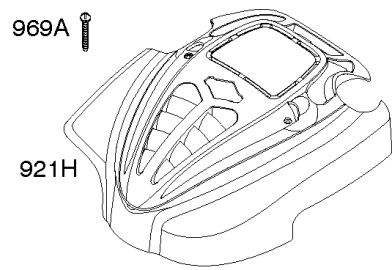

Blower Housing-Shrouds

REF NO	PART NO	QTY	DESCRIPTION
564B	698589		SCREW -(Control Cover)
604B	790703		COVER, Control
921H	790037		HOUSING, Blower
921J	790036		HOUSING, Blower
921K	699984		HOUSING, Blower
921Y	591955		HOUSING, Blower
921M	792652		HOUSING, Blower
921U	794355		HOUSING, Blower
921X	796706		HOUSING, Blower
921W	796921		HOUSING, Blower
969	690700		SCREW -(Blower Housing)
969A	691138		SCREW -(Blower Housing)

Not For Reproduction