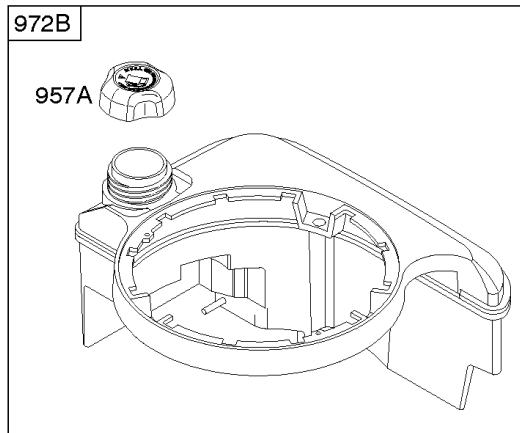

Camshaft, Crankshaft, Cylinder, Engine Sump, Lubrication, Piston Group, Valves

REF NO	PART NO	QTY	DESCRIPTION
525	495265		TUBE, Dipstick
584	697734		COVER-BREA PASSAGE
585	691879		GASKET-BREA PASSAGE
598	592587		SHIM, End Play -(Crankshaft or Camshaft Bearing) (0.012)
617	270344S		SEAL, O-Ring -(Intake Manifold)
635	66538S		BOOT, Spark PLug
668	493823		SPACER -(Includes 2)
684	690345		SCREW -(Breather Passage Cover)
718	690959		PIN, Locating
741	794388		GEAR, Timing -(Use Without Woodruff Key) -Used Before Code Date 08021800
741	797521		GEAR, Timing -(Metal) -Used After Code Date 08021700
842	691031		SEAL, O-Ring -(Dipstick Tube)
847	692047		DIPSTICK/TUBE ASSY
868	590410		SEAL, Valve -Used After Code Date 11063000
868	697338		SEAL, Valve -Used Before Code Date 11070100
869	691155		SEAT, Valve -(Intake)
870	690380		SEAT, Valve -(Exhaust)
871	262001		BUSHING-VALVE GUIDE -(Exhaust) -Used Before Code Date 11070100
871	590409		BUSHING, Valve Guide -Used After Code Date 11063000
871	63709		BUSHING, Valve Guide -(Intake) -Used Before Code Date 11070100
883	691881		GASKET, Exhaust
1095	590507		GASKET SET, Valve
1319	794467		LABEL, Warning
1330	270962		REP MAN-1 CYL L-HD