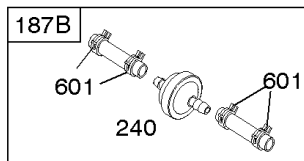

1319 WARNING LABEL

REQUIRED when replacing parts with warning labels affixed.

1330 REPAIR MANUAL

Camshaft, Crankshaft, Cylinder, Engine Sump, Lubrication, Pistion Group, Valves

REF NO	PART NO	QTY	DESCRIPTION
287	690940		SCREW -(Dipstick Tube)
306A	790836		SHIELD, Cylinder
307	690345		SCREW -(Cylinder Shield)
337	591868		PLUG, Spark
358	590508		GASKET SET, Engine
362	793351		SHIELD-SPARK PLUG
383	89838S		WRENCH-SPARK PLUG
404	690272		WASHER -(Governor Crank)
523	499621		DIPSTICK
524	692296		SEAL-DIPSTICK TUBE -(Dipstick Tube)
525	495265		TUBE, Dipstick
584	697734		COVER-BREA PASSAGE
585	691879		GASKET-BREA PASSAGE
615	690340		RETAINER, Governor Shaft
616	698801		CRANK-GOVERNOR
617	270344S		SEAL, O-Ring -(Intake Manifold)
635	66538S		BOOT, Spark PLug
668	493823		SPACER -(Includes 2)
684	690345		SCREW -(Breather Passage Cover)
718	690959		PIN, Locating
741	797521		GEAR, Timing -(Metal)
842	691031		SEAL, O-Ring -(Dipstick Tube)
847	692047		DIPSTICK/TUBE ASSY
868	590410		SEAL, Valve
869	691155		SEAT, Valve -(Intake)
870	690380		SEAT, Valve -(Exhaust)
871	590409		BUSHING, Valve Guide
883	691881		GASKET, Exhaust
1095	590507		GASKET SET, Valve
1319	794467		LABEL, Warning
1330	270962		REP MAN-1 CYL L-HD