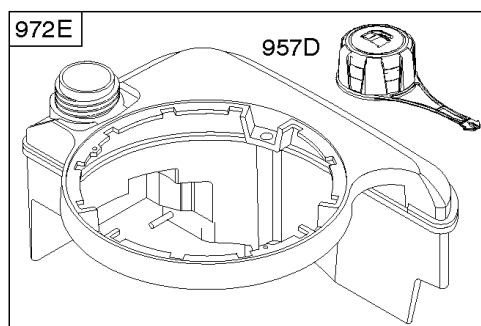

1319 WARNING LABEL

REQUIRED when replacing parts with warning labels affixed.

1330 REPAIR MANUAL

Camshaft, Crankshaft, Cylinder, Engine Sump, Lubrication, Pistion Group, Valves

REF NO	PART NO	QTY	DESCRIPTION
287	690940		SCREW -(Dipstick Tube)
306A	790836		SHIELD, Cylinder
307	690345		SCREW -(Cylinder Shield)
337	591868		PLUG, Spark
358	590508		GASKET SET, Engine
362	793351		SHIELD-SPARK PLUG
383	89838S		WRENCH-SPARK PLUG
404	690272		WASHER -(Governor Crank)
523	499621		DIPSTICK
524	692296		SEAL-DIPSTICK TUBE -(Dipstick Tube)
525	495265		TUBE, Dipstick
584	697734		COVER-BREA PASSAGE
585	691879		GASKET-BREA PASSAGE
615	690340		RETAINER, Governor Shaft
616	698801		CRANK-GOVERNOR
617	270344S		SEAL, O-Ring -(Intake Manifold)
635	66538S		BOOT, Spark PLug
668	493823		SPACER -(Includes 2)
684	690345		SCREW -(Breather Passage Cover)
718	690959		PIN, Locating
741	797521		GEAR, Timing -(Metal)
842	691031		SEAL, O-Ring -(Dipstick Tube)
847	692047		DIPSTICK/TUBE ASSY
868	590410		SEAL, Valve
869	691155		SEAT, Valve -(Intake)
870	690380		SEAT, Valve -(Exhaust)
871	590409		BUSHING, Valve Guide
883	691881		GASKET, Exhaust
1095	590507		GASKET SET, Valve
1319	794467		LABEL, Warning
1330	270962		REP MAN-1 CYL L-HD