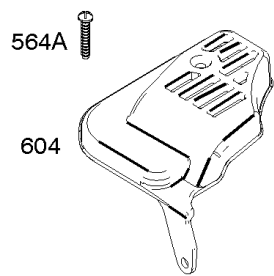

Blower Housing, Electric Starter, Flywheel, Rewind Starter

REF NO	PART NO	QTY	DESCRIPTION
23	691987		FLYWHEEL
37	793756		GUARD-FLYWHEEL
55	691421		HOUSING, Rewind Starter
58	697316		ROPE, Starter -(Cut To Required Length)
60	281434S		GRIP, Starter Rope
60C	799716		GRIP, Starter Rope
65	690837		SCREW -(Rewind Starter)
78	691108		SCREW -(Flywheel Guard)
304	790826		HOUSING, Blower
305	691108		SCREW -(Blower Housing)
309B	799045		MOTOR-STARTER
332	690662		NUT -(Flywheel)
363	19069		PULLER, Flywheel
455	791960		CUP, Flywheel
456	692299		PLATE-PAWL FRICTION
459	281505S		PAWL-RATCHET
592	690800		NUT -(Rewind Starter)
597	691696		SCREW -(Pawl Friction Plate)
608	497680		STARTER, Rewind
689	691855		SPRING-FRICTION
697	691127		SCREW -(Starter Motor) (Drive Cap)
742	93941		RETAINER, E Ring
853	695268		ADAPTER, Wire
925	795403		COVER-LINKAGE
937A	799420		SPLINE, Starter
997	696310		SHIELD, Debris
1005	691346		FAN, Flywheel
1036	-----		Label-Emissions -(Available From A Briggs & Stratton Authorized Dealer)
1210	498144		PULLEY/SPRING ASSY -(Pulley)
1211	498144		PULLEY/SPRING ASSY -(Spring)