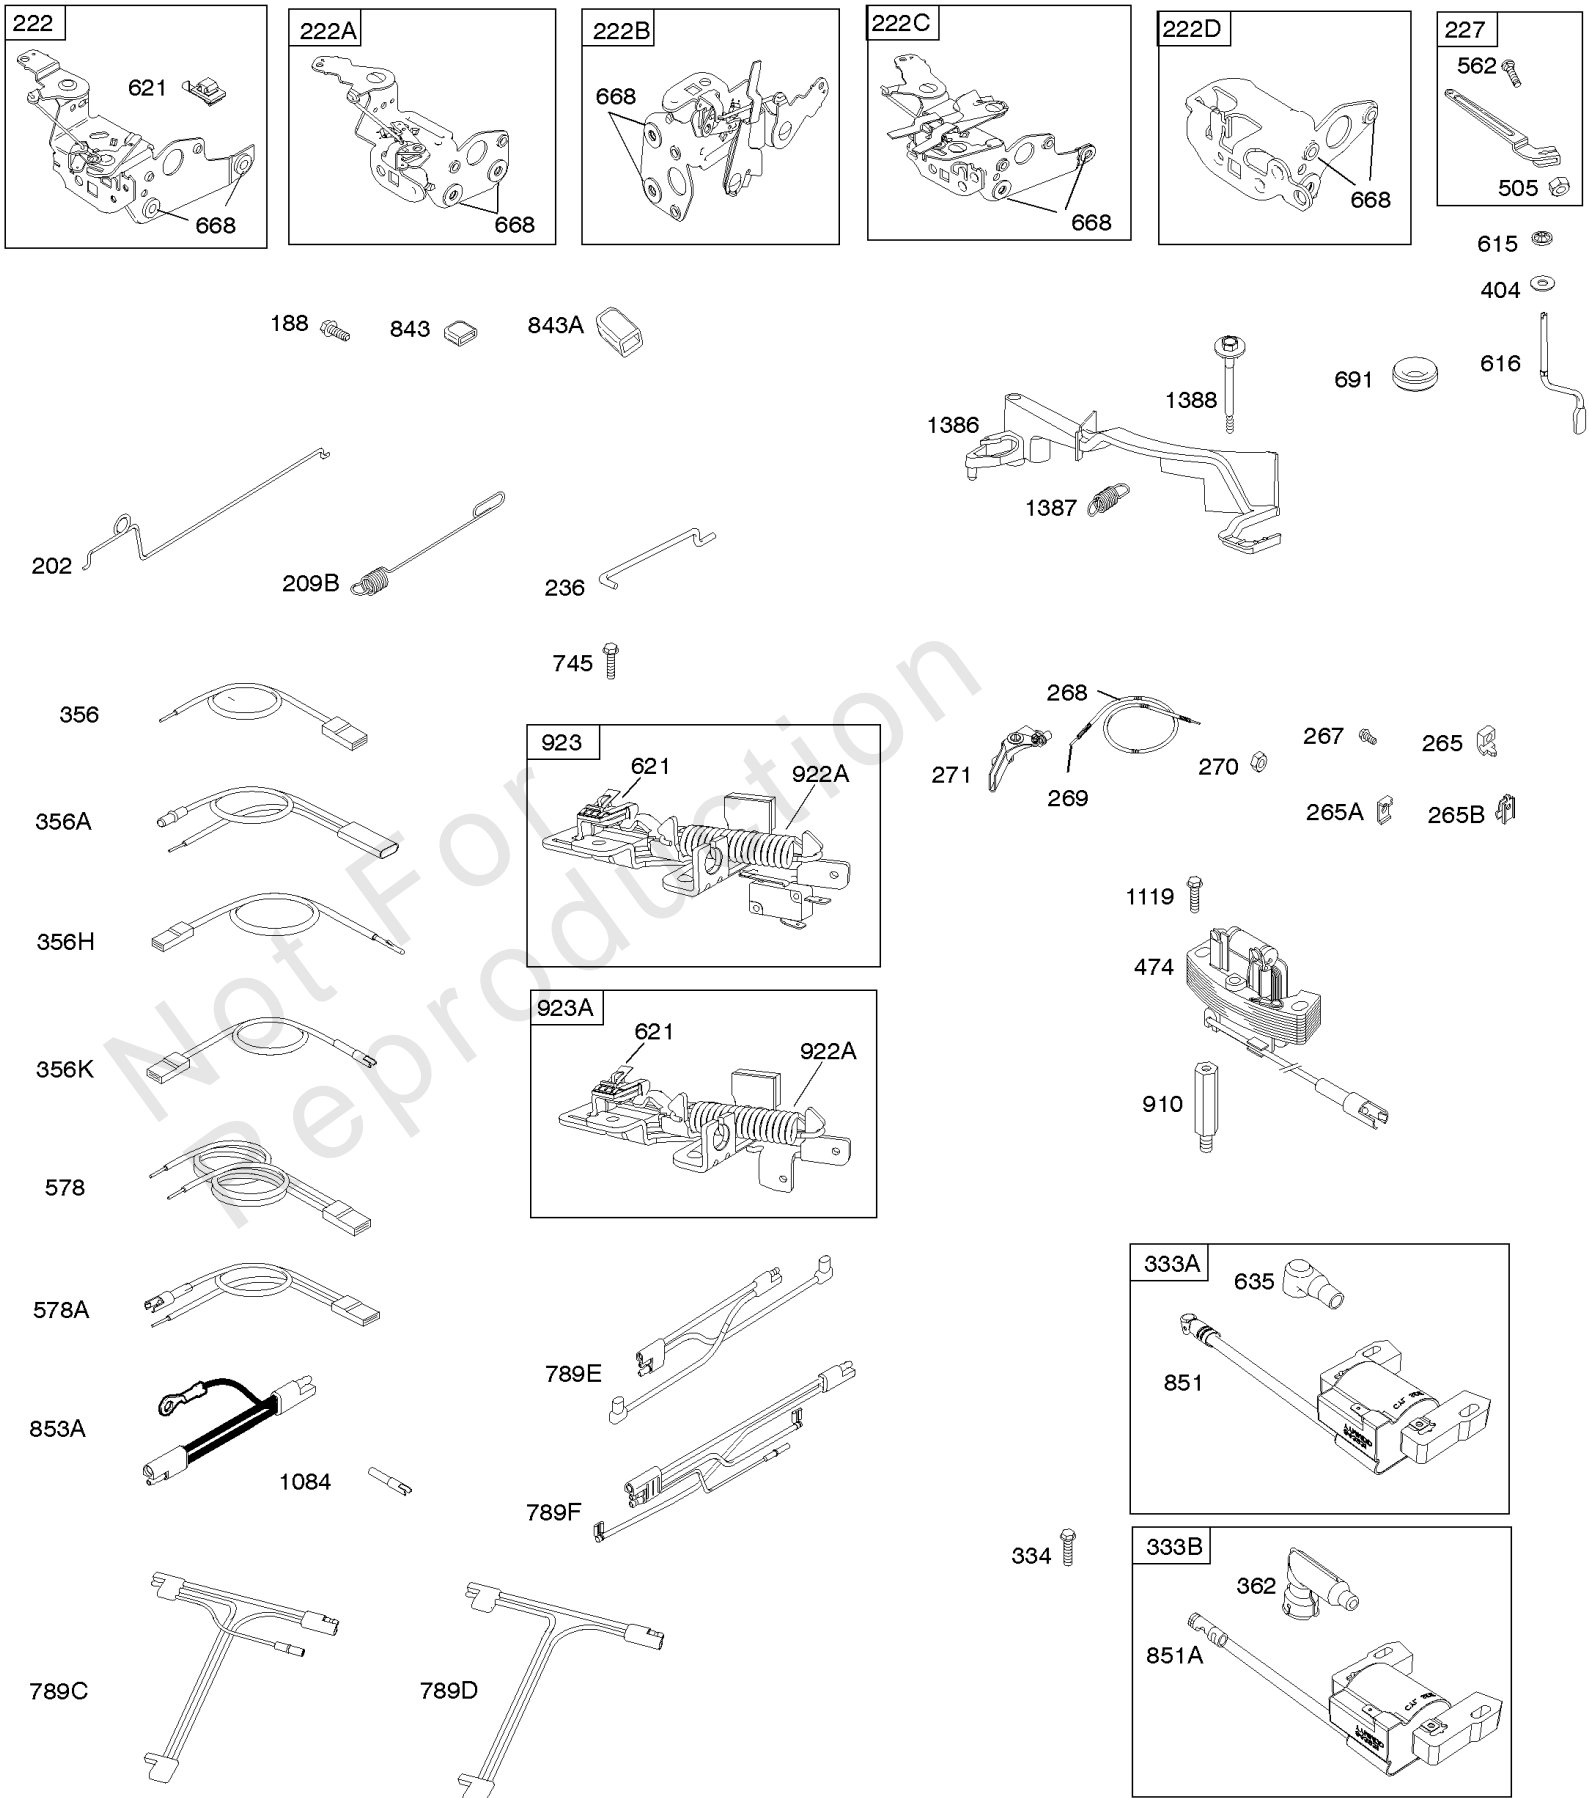

Controls, Electrical, Flywheel Brake, Governor Spring, Ignition

REF NO	PART NO	QTY	DESCRIPTION
188	693399		SCREW -(Control Bracket)
202	691829		LINK, Mechanical Governor
209B	691292		SPRING, Governor
222D	593582		BRACKET-CONTROL -(Fixed Speed)
227	690783		LEVER-GOV CONTROL
236	691826		LINK, Lockout
265	690798		CLAMP, Casing
265A	691024		CLAMP, Casing
265B	692179		CLAMP-CASING
267	691044		SCREW -(Casing Clamp)
268	691025		CASING, Control Wire -(Cut To Required Length)
269	691026		WIRE, Control -(Cut To Required Length)
270	691027		NUT -(Control Wire Casing)
271	691028		LEVER, Control
333A	590454		ARMATURE-MAGNETO
334	691061		SCREW -(Magneto Armature)
356	692390		WIRE, Stop
356A	795609		WIRE, Stop
356H	690791		WIRE, Stop
356K	696030		WIRE, Stop
362	793351		SHIELD-SPARK PLUG
404	690272		WASHER -(Governor Crank)
474	691991		ALTERNATOR
505	691251		NUT -(Governor Control Lever)
562	691119		BOLT -(Governor Control Lever)
578	398153		WIRE ASSEMBLY
578A	695283		WIRE ASSEMBLY
615	690340		RETAINER, Governor Shaft
616	698801		CRANK-GOVERNOR
621	692310		SWITCH, Stop
635	66538S		BOOT, Spark PLug
668	493823		SPACER -(Includes 2)
745	691648		SCREW -(Brake)
789C	796385		HARNESS, Wiring
789D	796574		HARNESS, Wiring
789E	594392		HARNESS, Wiring
789F	594393		HARNESS, Wiring
843	691884		SLEEVE, Lever
843A	691895		SLEEVE, Lever -(Choke)
851	493880S		TERMINAL-SPARK PLUG
851A	692424		TERMINAL, Spark Plug
853A	695897		ADAPTER, Wire