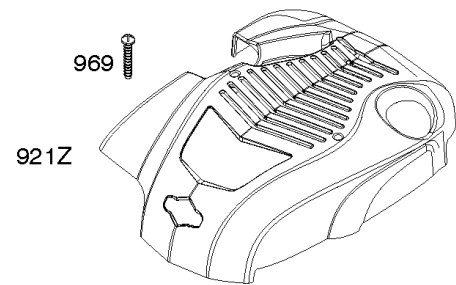

Blower Housing, Electric Starter, Flywheel, Rewind Starter

REF NO	PART NO	QTY	DESCRIPTION
23	691987		FLYWHEEL
37	793756		GUARD-FLYWHEEL
55	691421		HOUSING, Rewind Starter
58	697316		ROPE, Starter -(Cut To Required Length)
60	281434S		GRIP, Starter Rope
60C	799716		GRIP, Starter Rope
65	690837		SCREW -(Rewind Starter)
78	691108		SCREW -(Flywheel Guard)
304	790826		HOUSING, Blower
305	691108		SCREW -(Blower Housing)
309B	799045		MOTOR-STARTER
332	690662		NUT -(Flywheel)
363	19069		PULLER, Flywheel
455	791960		CUP, Flywheel
456	692299		PLATE-PAWL FRICTION
459	281505S		PAWL-RATCHET
592	690800		NUT -(Rewind Starter)
597	691696		SCREW -(Pawl Friction Plate)
608	497680		STARTER, Rewind
689	691855		SPRING-FRICTION
697	691127		SCREW -(Starter Motor) (Drive Cap)
742	93941		RETAINER, E Ring
853	695268		ADAPTER, Wire
925	795403		COVER-LINKAGE
937A	799420		SPLINE, Starter
997	696310		SHIELD, Debris
1005	691346		FAN, Flywheel
1036	-----		Label-Emissions -(Available From A Briggs & Stratton Authorized Dealer)
1210	498144		PULLEY/SPRING ASSY -(Pulley)
1211	498144		PULLEY/SPRING ASSY -(Spring)