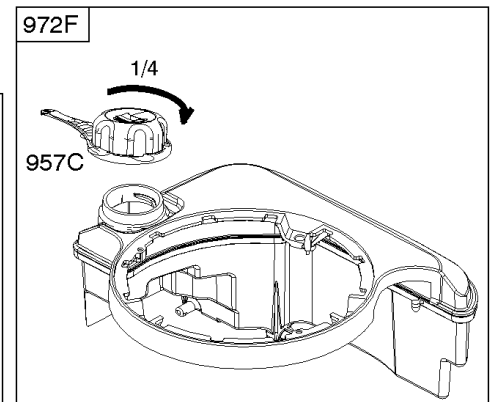

1319 WARNING LABEL

REQUIRED when replacing parts with warning labels affixed.

1330 REPAIR MANUAL

Camshaft, Crankshaft, Cylinder, Engine Sump, Lubrication, Pistion Group, Valves

REF NO	PART NO	QTY	DESCRIPTION
287	690940		SCREW -(Dipstick Tube)
306A	790836		SHIELD, Cylinder
307	690345		SCREW -(Cylinder Shield)
337	591868		PLUG, Spark
358	590508		GASKET SET, Engine
362	793351		SHIELD-SPARK PLUG
383	89838S		WRENCH-SPARK PLUG
404	690272		WASHER -(Governor Crank)
523	499621		DIPSTICK
524	692296		SEAL-DIPSTICK TUBE -(Dipstick Tube)
525	495265		TUBE, Dipstick
584	697734		COVER-BREA PASSAGE
585	691879		GASKET-BREA PASSAGE
615	690340		RETAINER, Governor Shaft
616	698801		CRANK-GOVERNOR
617	270344S		SEAL, O-Ring -(Intake Manifold)
635	66538S		BOOT, Spark PLug
668	493823		SPACER -(Includes 2)
684	690345		SCREW -(Breather Passage Cover)
718	690959		PIN, Locating
741	797521		GEAR, Timing -(Metal)
842	691031		SEAL, O-Ring -(Dipstick Tube)
847	692047		DIPSTICK/TUBE ASSY
868	590410		SEAL, Valve
869	691155		SEAT, Valve -(Intake)
870	690380		SEAT, Valve -(Exhaust)
871	590409		BUSHING, Valve Guide
883	691881		GASKET, Exhaust
1095	590507		GASKET SET, Valve
1319	794467		LABEL, Warning
1330	270962		REP MAN-1 CYL L-HD