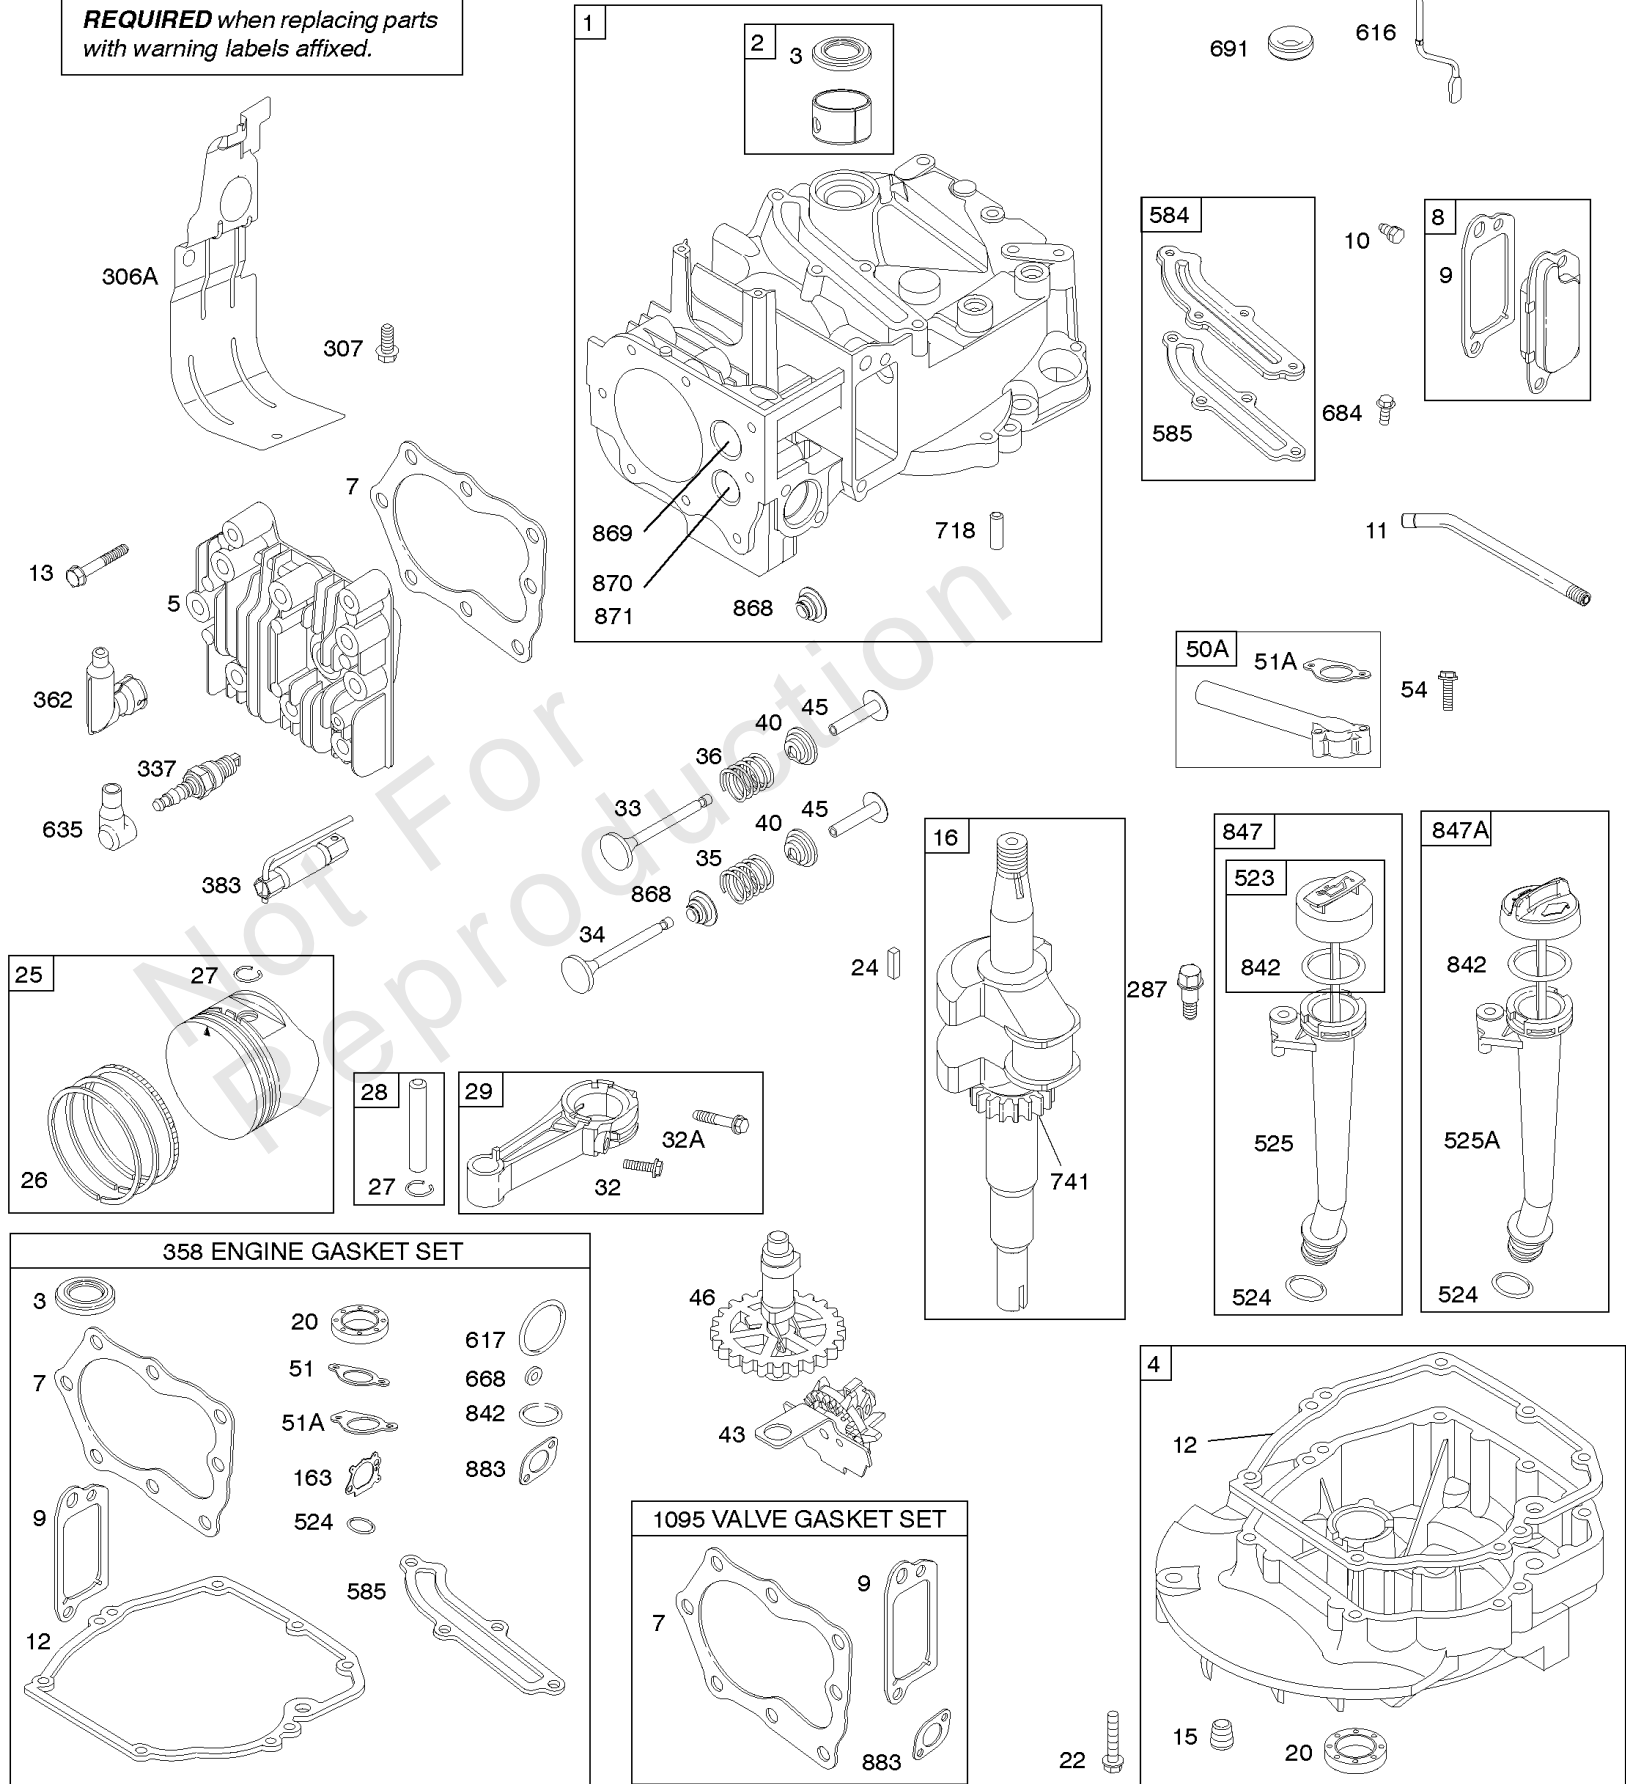

1319 WARNING LABEL

REQUIRED when replacing parts with warning labels affixed.

1330 REPAIR MANUAL

Camshaft, Crankshaft, Cylinder, Engine Sump, Lubrication, Pistion Group, Valves

REF NO	PART NO	QTY	DESCRIPTION
287	690940		SCREW -(Dipstick Tube)
306A	790836		SHIELD, Cylinder
307	690345		SCREW -(Cylinder Shield)
337	591868		PLUG, Spark
358	590508		GASKET SET, Engine
362	793351		SHIELD-SPARK PLUG
383	89838S		WRENCH-SPARK PLUG
404	690272		WASHER -(Governor Crank)
523	499621		DIPSTICK
524	692296		SEAL-DIPSTICK TUBE -(Dipstick Tube)
525	495265		TUBE, Dipstick
584	697734		COVER-BREA PASSAGE
585	691879		GASKET-BREA PASSAGE
615	690340		RETAINER, Governor Shaft
616	698801		CRANK-GOVERNOR
617	270344S		SEAL, O-Ring -(Intake Manifold)
635	66538S		BOOT, Spark PLug
668	493823		SPACER -(Includes 2)
684	690345		SCREW -(Breather Passage Cover)
718	690959		PIN, Locating
741	797521		GEAR, Timing -(Metal)
842	691031		SEAL, O-Ring -(Dipstick Tube)
847	692047		DIPSTICK/TUBE ASSY
868	590410		SEAL, Valve
869	691155		SEAT, Valve -(Intake)
870	690380		SEAT, Valve -(Exhaust)
871	590409		BUSHING, Valve Guide
883	691881		GASKET, Exhaust
1095	590507		GASKET SET, Valve
1319	794467		LABEL, Warning
1330	270962		REP MAN-1 CYL L-HD