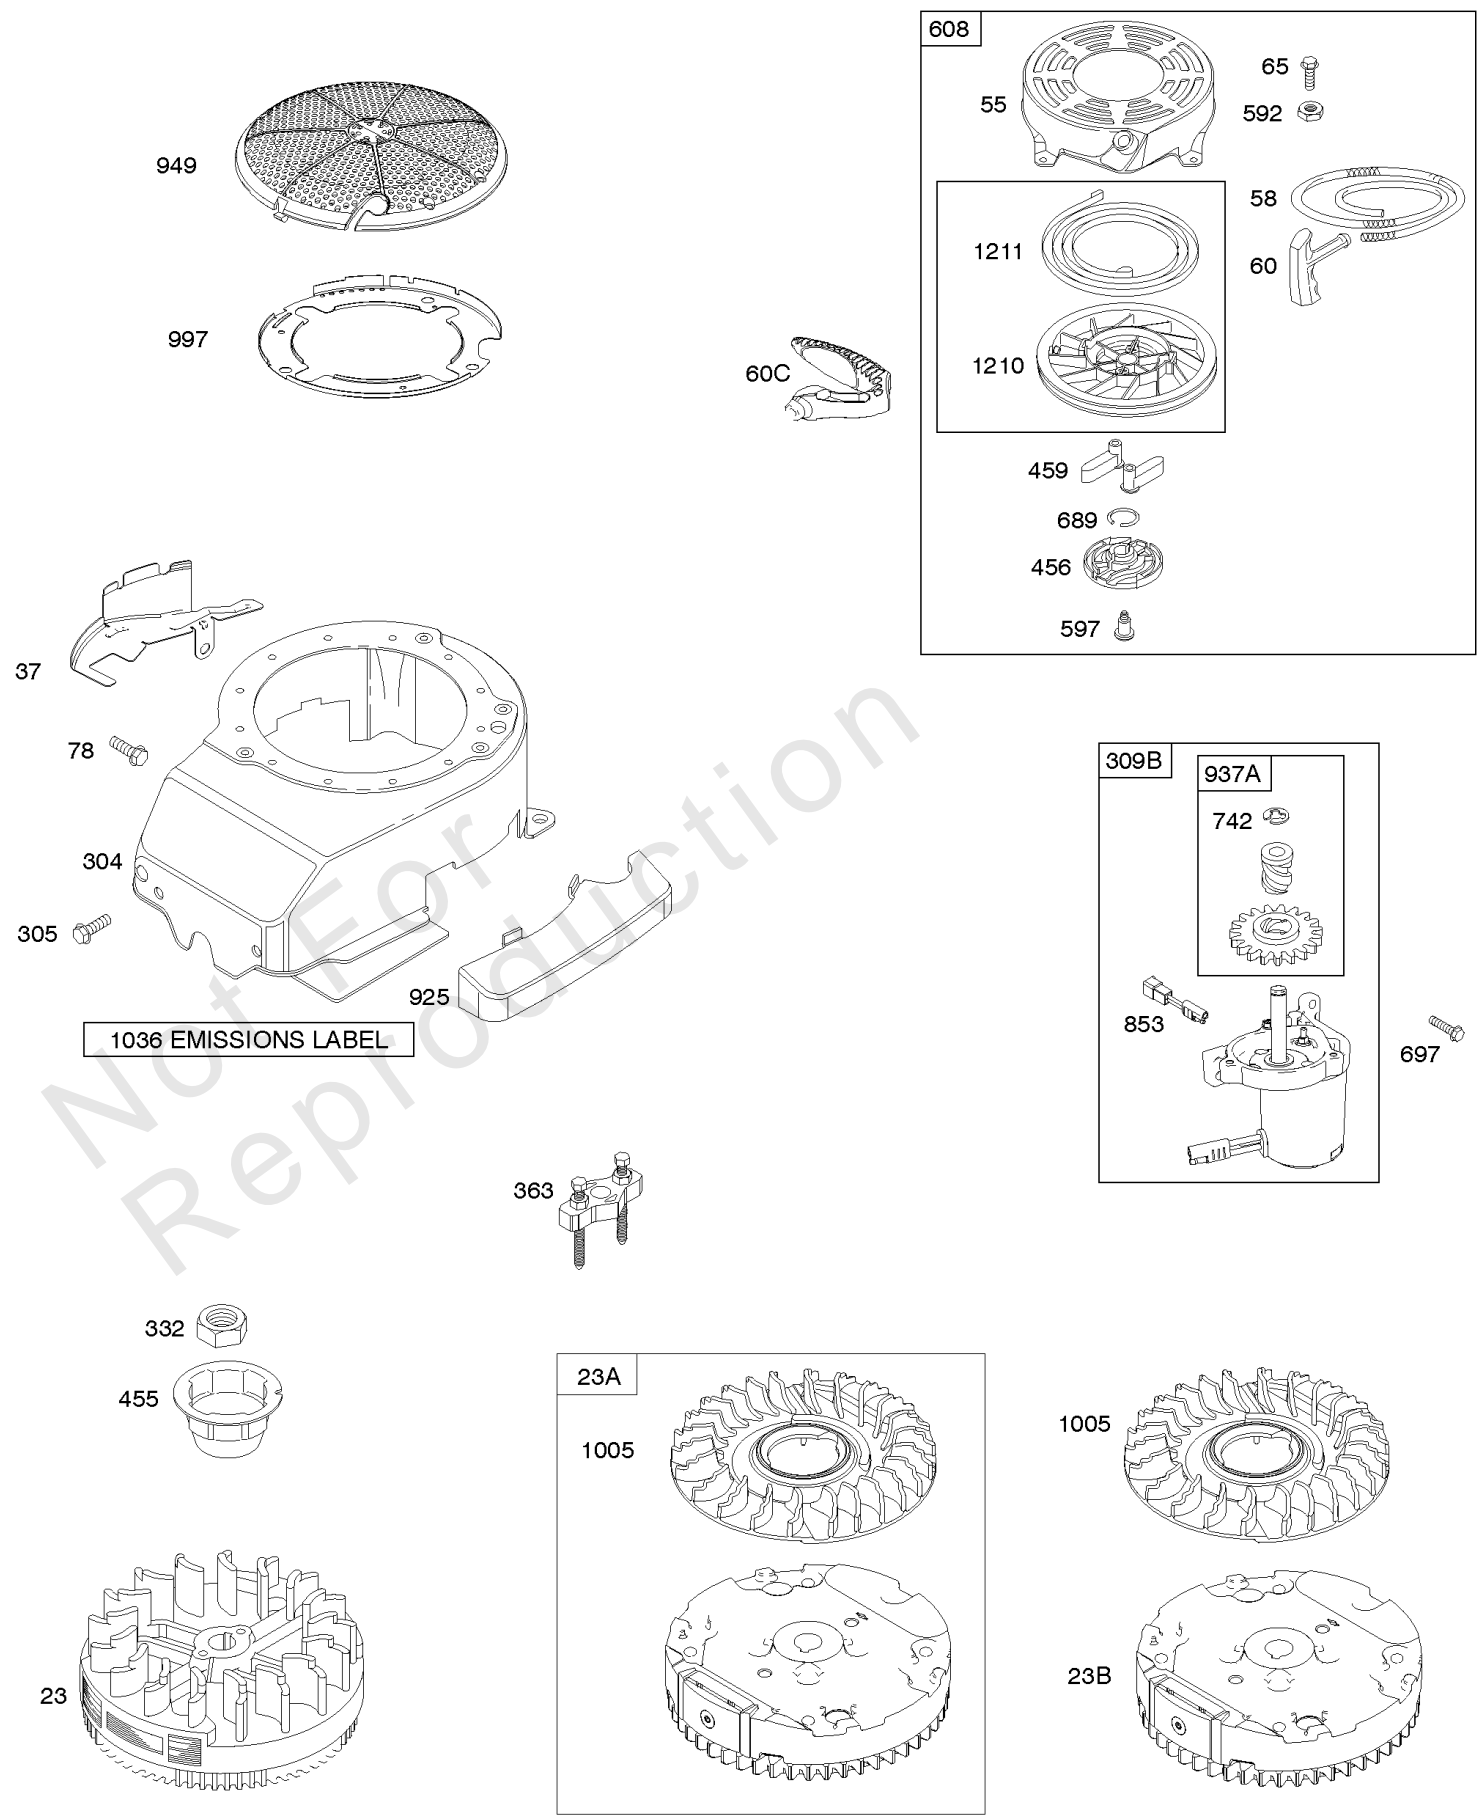

Blower Housing, Electric Starter, Flywheel, Rewind Starter

REF NO	PART NO	QTY	DESCRIPTION
23	691987		FLYWHEEL
37	793756		GUARD-FLYWHEEL
55	691421		HOUSING, Rewind Starter
58	697316		ROPE, Starter -(Cut To Required Length)
60	281434S		GRIP, Starter Rope
60C	799716		GRIP, Starter Rope
65	690837		SCREW -(Rewind Starter)
78	691108		SCREW -(Flywheel Guard)
304	790826		HOUSING, Blower
305	691108		SCREW -(Blower Housing)
309B	799045		MOTOR-STARTER
332	690662		NUT -(Flywheel)
363	19069		PULLER, Flywheel
455	791960		CUP, Flywheel
456	692299		PLATE-PAWL FRICTION
459	281505S		PAWL-RATCHET
592	690800		NUT -(Rewind Starter)
597	691696		SCREW -(Pawl Friction Plate)
608	497680		STARTER, Rewind
689	691855		SPRING-FRICTION
697	691127		SCREW -(Starter Motor) (Drive Cap)
742	93941		RETAINER, E Ring
853	695268		ADAPTER, Wire
925	795403		COVER-LINKAGE
937A	799420		SPLINE, Starter
997	696310		SHIELD, Debris
1005	691346		FAN, Flywheel
1036	-----		Label-Emissions -(Available From A Briggs & Stratton Authorized Dealer)
1210	498144		PULLEY/SPRING ASSY -(Pulley)
1211	498144		PULLEY/SPRING ASSY -(Spring)