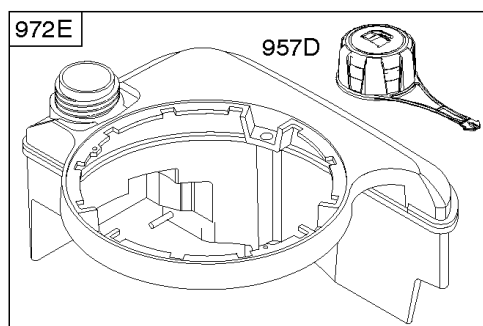

Carburetor, Fuel Supply

REF NO	PART NO	QTY	DESCRIPTION
97	696565		SHAFT, Throttle -(Plastic)
104	797622		PIN-FLOAT HINGE
108	796993		VALVE, Choke
108A	795935		VALVE, Choke
109A	498593		SHAFT, Choke
117A	797574		JET, Main -(Standard)
117B	590440		JET, Main -(Standard)
118A	591298		JET, Main -(High Altitude)
118B	798661		JET, Main -(High Altitude)
121	498260		KIT, Carburetor Overhaul
125B	799866		CARBURETOR -(Autochoke System)
127	694468		PLUG, Welch -(Bowl Vent)
130	696564		VALVE, Throttle
133	398187		FLOAT-CARBURETOR
134	398188		KIT-NEEDLE/SEAT
137	796610		GASKET, Float Bowl
137A	693981		GASKET-FLOAT BOWL -(1/16)
141	796193		KIT, Choke Shaft
163	795629		GASKET-AIR CLEANER -(Air Cleaner)
187	791766		LINE, Fuel -(Cut To Required Length)
187A	791873		LINE-FUEL -(Molded)
187B	791891		LINE-FUEL -(Includes Filter)
187D	795090		LINE, Fuel -(Molded)
190	690940		SCREW -(Fuel Tank)
240	298090S		FILTER, Fuel
276	271716		WASHER-SEALING
365	691688		SCREW -(Carburetor)
601	791850		CLAMP, Hose
601A	691038		CLAMP, Hose
617	270344S		SEAL, O-Ring -(Intake Manifold)
633	691321		SEAL-CHOKE/THR SHAFT -(Throttle Shaft)
633A	693867		SEAL, Choke/Throttle Shaft
670	692294		SPACER, Fuel Tank
692	590931		SPRING, Detent
957B	692046		CAP, Fuel Tank -(Threaded)(Vented)
957C	591003		CAP, Fuel Tank -(1/4 Turn Cap - Black)
957D	796577		CAP-FUEL TANK -(Threaded)(Vented)