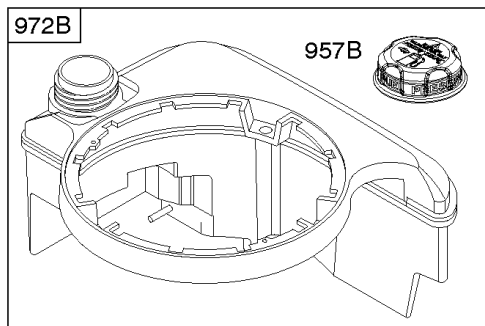

1319 WARNING LABEL

REQUIRED when replacing parts with warning labels affixed.

1330 REPAIR MANUAL

Camshaft, Crankshaft, Cylinder, Engine Sump, Lubrication, Pistion Group, Valves

REF NO	PART NO	QTY	DESCRIPTION
287	690940		SCREW -(Dipstick Tube)
306A	790836		SHIELD, Cylinder
307	690345		SCREW -(Cylinder Shield)
337	591868		PLUG, Spark
358	590508		GASKET SET, Engine
362	793351		SHIELD-SPARK PLUG
383	89838S		WRENCH-SPARK PLUG
404	690272		WASHER -(Governor Crank)
523	499621		DIPSTICK
524	692296		SEAL-DIPSTICK TUBE -(Dipstick Tube)
525	495265		TUBE, Dipstick
584	697734		COVER-BREA PASSAGE
585	691879		GASKET-BREA PASSAGE
615	690340		RETAINER, Governor Shaft
616	698801		CRANK-GOVERNOR
617	270344S		SEAL, O-Ring -(Intake Manifold)
635	66538S		BOOT, Spark PLug
668	493823		SPACER -(Includes 2)
684	690345		SCREW -(Breather Passage Cover)
718	690959		PIN, Locating
741	797521		GEAR, Timing -(Metal)
842	691031		SEAL, O-Ring -(Dipstick Tube)
847	692047		DIPSTICK/TUBE ASSY
868	590410		SEAL, Valve
869	691155		SEAT, Valve -(Intake)
870	690380		SEAT, Valve -(Exhaust)
871	590409		BUSHING, Valve Guide
883	691881		GASKET, Exhaust
1095	590507		GASKET SET, Valve
1319	794467		LABEL, Warning
1330	270962		REP MAN-1 CYL L-HD