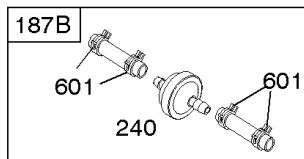

Carburetor, Fuel Supply

REF NO	PART NO	QTY	DESCRIPTION
97	696565		SHAFT, Throttle -(Plastic)
104	797622		PIN-FLOAT HINGE
108	796993		VALVE, Choke
108A	795935		VALVE, Choke
109A	498593		SHAFT, Choke
117A	797574		JET, Main -(Standard)
117B	590440		JET, Main -(Standard)
118A	591298		JET, Main -(High Altitude)
118B	798661		JET, Main -(High Altitude)
121	498260		KIT, Carburetor Overhaul
125B	799866		CARBURETOR -(Autochoke System)
127	694468		PLUG, Welch -(Bowl Vent)
130	696564		VALVE, Throttle
133	398187		FLOAT-CARBURETOR
134	398188		KIT-NEEDLE/SEAT
137	796610		GASKET, Float Bowl
137A	693981		GASKET-FLOAT BOWL -(1/16)
141	796193		KIT, Choke Shaft
163	795629		GASKET-AIR CLEANER -(Air Cleaner)
187	791766		LINE, Fuel -(Cut To Required Length)
187A	791873		LINE-FUEL -(Molded)
187B	791891		LINE-FUEL -(Includes Filter)
187D	795090		LINE, Fuel -(Molded)
190	690940		SCREW -(Fuel Tank)
240	298090S		FILTER, Fuel
276	271716		WASHER-SEALING
365	691688		SCREW -(Carburetor)
601	791850		CLAMP, Hose
601A	691038		CLAMP, Hose
617	270344S		SEAL, O-Ring -(Intake Manifold)
633	691321		SEAL-CHOKE/THR SHAFT -(Throttle Shaft)
633A	693867		SEAL, Choke/Throttle Shaft
670	692294		SPACER, Fuel Tank
692	590931		SPRING, Detent
957B	692046		CAP, Fuel Tank -(Threaded)(Vented)
957C	591003		CAP, Fuel Tank -(1/4 Turn Cap - Black)
957D	796577		CAP-FUEL TANK -(Threaded)(Vented)