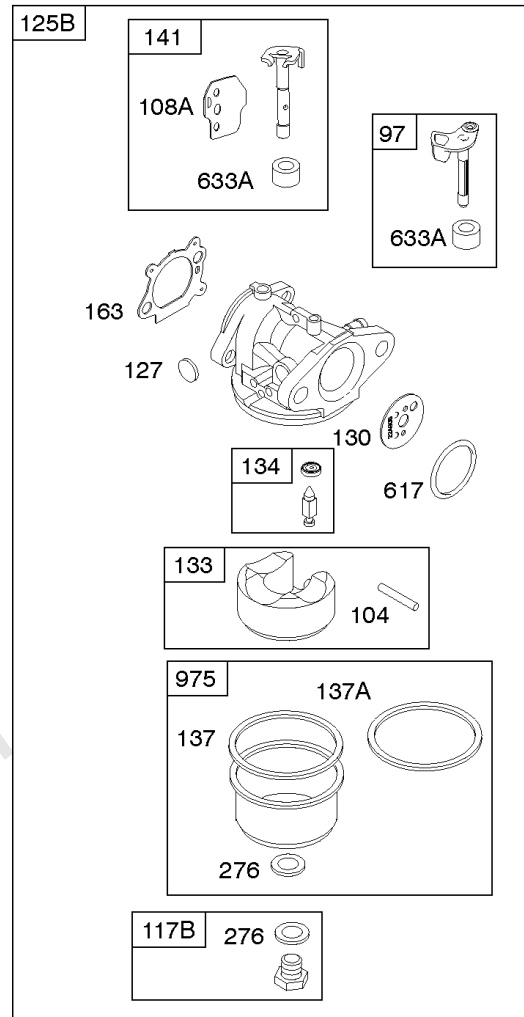

1319 WARNING LABEL

REQUIRED when replacing parts with warning labels affixed.

1330 REPAIR MANUAL

Camshaft, Crankshaft, Cylinder, Engine Sump, Lubrication, Pistion Group, Valves

REF NO	PART NO	QTY	DESCRIPTION
287	690940		SCREW -(Dipstick Tube)
306A	790836		SHIELD, Cylinder
307	690345		SCREW -(Cylinder Shield)
337	591868		PLUG, Spark
358	590508		GASKET SET, Engine
362	793351		SHIELD-SPARK PLUG
383	89838S		WRENCH-SPARK PLUG
404	690272		WASHER -(Governor Crank)
523	499621		DIPSTICK
524	692296		SEAL-DIPSTICK TUBE -(Dipstick Tube)
525	495265		TUBE, Dipstick
584	697734		COVER-BREA PASSAGE
585	691879		GASKET-BREA PASSAGE
615	690340		RETAINER, Governor Shaft
616	698801		CRANK-GOVERNOR
617	270344S		SEAL, O-Ring -(Intake Manifold)
635	66538S		BOOT, Spark PLug
668	493823		SPACER -(Includes 2)
684	690345		SCREW -(Breather Passage Cover)
718	690959		PIN, Locating
741	797521		GEAR, Timing -(Metal)
842	691031		SEAL, O-Ring -(Dipstick Tube)
847	692047		DIPSTICK/TUBE ASSY
868	590410		SEAL, Valve
869	691155		SEAT, Valve -(Intake)
870	690380		SEAT, Valve -(Exhaust)
871	590409		BUSHING, Valve Guide
883	691881		GASKET, Exhaust
1095	590507		GASKET SET, Valve
1319	794467		LABEL, Warning
1330	270962		REP MAN-1 CYL L-HD