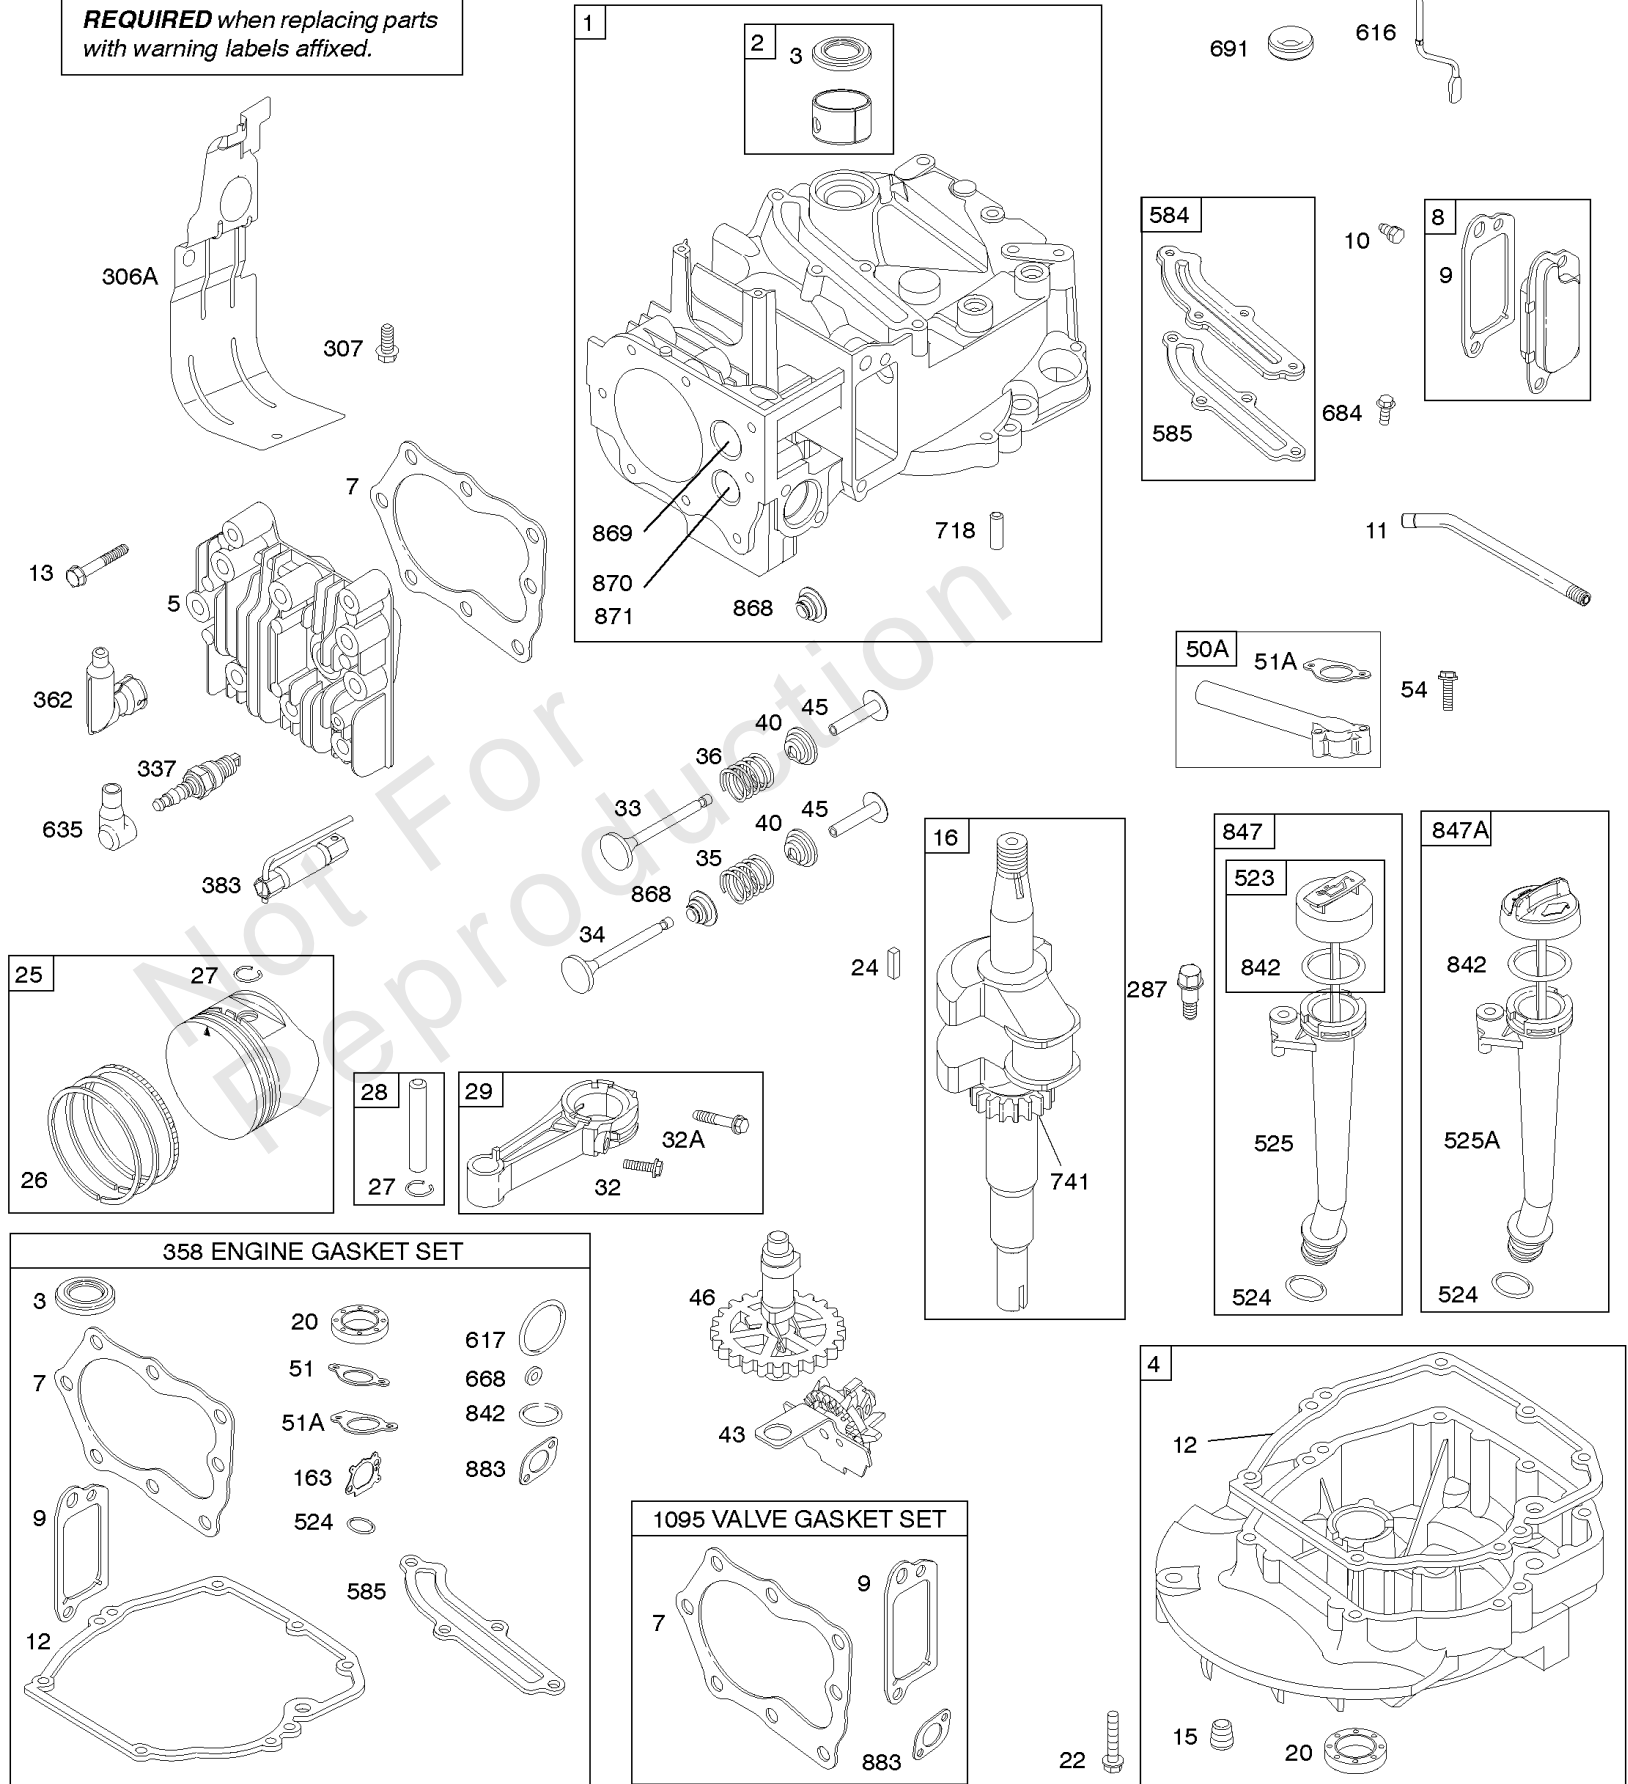

Blower Housing/Shrouds

REF NO	PART NO	QTY	DESCRIPTION
564A	690351		SCREW -(Control Cover)
564B	698589		SCREW -(Control Cover)
604B	790703		COVER, Control
604C	792418		COVER, Control
921F	697343		HOUSING, Blower
921Y	591955		HOUSING, Blower
921Z	593818		HOUSING, Blower
921J	790036		HOUSING, Blower
921H	790037		HOUSING, Blower
921G	792675		HOUSING, Blower
921U	794355		HOUSING, Blower
921X	796706		HOUSING, Blower
921W	796921		HOUSING, Blower
969	690700		SCREW -(Blower Housing)
969A	691138		SCREW -(Blower Housing)

Not For Reproduction

1319 WARNING LABEL

REQUIRED when replacing parts with warning labels affixed.

1330 REPAIR MANUAL

Camshaft, Crankshaft, Cylinder, Engine Sump, Lubrication, Pistion Group, Valves

REF NO	PART NO	QTY	DESCRIPTION
1	592645		CYLINDER ASSEMBLY
2	796961		KIT, Bushing/Seal -(Magneto Side)
3	299819S		SEAL, Oil -(Magneto Side)
4	493279		SUMP, Engine
5	590411		HEAD, Cylinder
7	799875		GASKET, Cylinder Head
8	590395		BREATHER ASSEMBLY
9	699833		GASKET-BREATHER
10	691125		SCREW -(Breather Assembly)
11	691781		TUBE-BREATHER
12	692232		GASKET, Crankcase
13	590422		SCREW -(Cylinder Head)
15	691680		PLUG, Oil Drain -(Square Socket)
16	590807		CRANKSHAFT
20	399781S		SEAL, Oil -(PTO Side)
22	691092		SCREW -(Crankcase Cover/Sump)
24	222698S		KEY, Flywheel
25	590404		PISTON ASSEMBLY -(Standard)
25	590405		PISTON ASSEMBLY -(.020 Oversize)
26	590402		SET, Ring -(Standard)
26	590403		SET, Ring -(.020 Oversize)
27	691588		LOCK, Piston Pin
28	298909		PIN, Piston
29	797306		ROD, Connecting
32	691664		SCREW -(Connecting Rod)
32A	695759		SCREW -(Connecting Rod)
33	590394		VALVE-EXHAUST
34	590393		VALVE-INTAKE
35	691270		SPRING, Valve -(Intake)
36	691270		SPRING, Valve -(Exhaust)
40	692194		RETAINER, Valve
43	691997		SLINGER, Governor/Oil
45	690548		TAPPET, Valve
46	590463		CAMSHAFT
50A	796703		MANIFOLD, Intake
51	272199S		GASKET, Intake
51A	796704		GASKET, Intake
54	691650		SCREW -(Intake Manifold)
163	795629		GASKET-AIR CLEANER -(Air Cleaner)