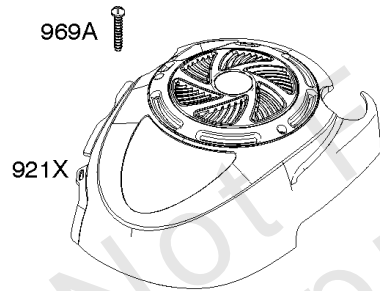

Parts Manual

Mfg. No: 128M02-3425-B1

Model Components	Page
Air Cleaner, Exhaust System.....	4
Blower Housing, Electric Starter, Flywheel, Rewind Starter.....	6
Blower Housing/Shrouds.....	8
Camshaft, Crankshaft, Cylinder, Engine Sump, Lubrication, Pistion Group, Valves.....	10
Carburetor, Fuel Supply.....	14
Controls, Electrical, Flywheel Brake, Governor Spring, Ignition.....	18
Replacement Engine - US & Canada.....	22

Blower Housing, Electric Starter, Flywheel, Rewind Starter

REF NO	PART NO	QTY	DESCRIPTION
23	691987		FLYWHEEL
37	793756		GUARD-FLYWHEEL
55	691421		HOUSING, Rewind Starter
58	697316		ROPE, Starter -(Cut To Required Length)
60	281434S		GRIP, Starter Rope
60C	799716		GRIP, Starter Rope
65	690837		SCREW -(Rewind Starter)
78	691108		SCREW -(Flywheel Guard)
304	790826		HOUSING, Blower
305	691108		SCREW -(Blower Housing)
309B	799045		MOTOR-STARTER
332	690662		NUT -(Flywheel)
363	19069		PULLER, Flywheel
455	791960		CUP, Flywheel
456	692299		PLATE-PAWL FRICTION
459	281505S		PAWL-RATCHET
592	690800		NUT -(Rewind Starter)
597	691696		SCREW -(Pawl Friction Plate)
608	497680		STARTER, Rewind
689	691855		SPRING-FRICTION
697	691127		SCREW -(Starter Motor) (Drive Cap)
742	93941		RETAINER, E Ring
853	695268		ADAPTER, Wire
925	795403		COVER-LINKAGE
937A	799420		SPLINE, Starter
997	696310		SHIELD, Debris
1005	691346		FAN, Flywheel
1036	-----		Label-Emissions -(Available From A Briggs & Stratton Authorized Dealer)
1210	498144		PULLEY/SPRING ASSY -(Pulley)
1211	498144		PULLEY/SPRING ASSY -(Spring)