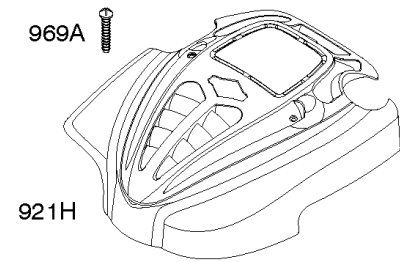

Blower Housing, Electric Starter, Flywheel, Rewind Starter

REF NO	PART NO	QTY	DESCRIPTION
23	691987		FLYWHEEL
37	793756		GUARD-FLYWHEEL
55	691421		HOUSING, Rewind Starter
58	697316		ROPE, Starter -(Cut To Required Length)
60	281434S		GRIP, Starter Rope
60C	799716		GRIP, Starter Rope
65	690837		SCREW -(Rewind Starter)
78	691108		SCREW -(Flywheel Guard)
304	790826		HOUSING, Blower
305	691108		SCREW -(Blower Housing)
309B	799045		MOTOR-STARTER
332	690662		NUT -(Flywheel)
363	19069		PULLER, Flywheel
455	791960		CUP, Flywheel
456	692299		PLATE-PAWL FRICTION
459	281505S		PAWL-RATCHET
592	690800		NUT -(Rewind Starter)
597	691696		SCREW -(Pawl Friction Plate)
608	497680		STARTER, Rewind
689	691855		SPRING-FRICTION
697	691127		SCREW -(Starter Motor) (Drive Cap)
742	93941		RETAINER, E Ring
853	695268		ADAPTER, Wire
925	795403		COVER-LINKAGE
937A	799420		SPLINE, Starter
997	696310		SHIELD, Debris
1005	691346		FAN, Flywheel
1036	-----		Label-Emissions -(Available From A Briggs & Stratton Authorized Dealer)
1210	498144		PULLEY/SPRING ASSY -(Pulley)
1211	498144		PULLEY/SPRING ASSY -(Spring)