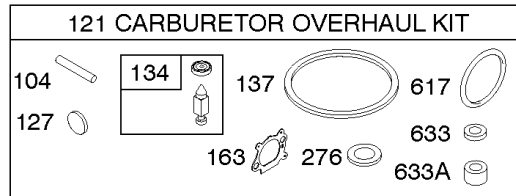

1319 WARNING LABEL

REQUIRED when replacing parts with warning labels affixed.

1330 REPAIR MANUAL

Camshaft, Crankshaft, Cylinder, Engine Sump, Lubrication, Pistion Group, Valves

REF NO	PART NO	QTY	DESCRIPTION
287	690940		SCREW -(Dipstick Tube)
306A	790836		SHIELD, Cylinder
307	690345		SCREW -(Cylinder Shield)
337	591868		PLUG, Spark
358	590508		GASKET SET, Engine
362	793351		SHIELD-SPARK PLUG
383	89838S		WRENCH-SPARK PLUG
404	690272		WASHER -(Governor Crank)
523	499621		DIPSTICK
524	692296		SEAL-DIPSTICK TUBE -(Dipstick Tube)
525	495265		TUBE, Dipstick
584	697734		COVER-BREA PASSAGE
585	691879		GASKET-BREA PASSAGE
615	690340		RETAINER, Governor Shaft
616	698801		CRANK-GOVERNOR
617	270344S		SEAL, O-Ring -(Intake Manifold)
635	66538S		BOOT, Spark PLug
668	493823		SPACER -(Includes 2)
684	690345		SCREW -(Breather Passage Cover)
718	690959		PIN, Locating
741	797521		GEAR, Timing -(Metal)
842	691031		SEAL, O-Ring -(Dipstick Tube)
847	692047		DIPSTICK/TUBE ASSY
868	590410		SEAL, Valve
869	691155		SEAT, Valve -(Intake)
870	690380		SEAT, Valve -(Exhaust)
871	590409		BUSHING, Valve Guide
883	691881		GASKET, Exhaust
1095	590507		GASKET SET, Valve
1319	794467		LABEL, Warning
1330	270962		REP MAN-1 CYL L-HD