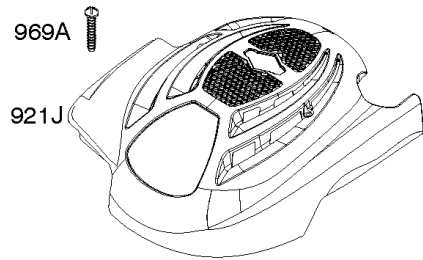

Blower Housing, Electric Starter, Flywheel, Rewind Starter

REF NO	PART NO	QTY	DESCRIPTION
23	691987		FLYWHEEL
37	793756		GUARD-FLYWHEEL
55	691421		HOUSING, Rewind Starter
58	697316		ROPE, Starter -(Cut To Required Length)
60	281434S		GRIP, Starter Rope
60C	799716		GRIP, Starter Rope
65	690837		SCREW -(Rewind Starter)
78	691108		SCREW -(Flywheel Guard)
304	790826		HOUSING, Blower
305	691108		SCREW -(Blower Housing)
309B	799045		MOTOR-STARTER
332	690662		NUT -(Flywheel)
363	19069		PULLER, Flywheel
455	791960		CUP, Flywheel
456	692299		PLATE-PAWL FRICTION
459	281505S		PAWL-RATCHET
592	690800		NUT -(Rewind Starter)
597	691696		SCREW -(Pawl Friction Plate)
608	497680		STARTER, Rewind
689	691855		SPRING-FRICTION
697	691127		SCREW -(Starter Motor) (Drive Cap)
742	93941		RETAINER, E Ring
853	695268		ADAPTER, Wire
925	795403		COVER-LINKAGE
937A	799420		SPLINE, Starter
997	696310		SHIELD, Debris
1005	691346		FAN, Flywheel
1036	-----		Label-Emissions -(Available From A Briggs & Stratton Authorized Dealer)
1210	498144		PULLEY/SPRING ASSY -(Pulley)
1211	498144		PULLEY/SPRING ASSY -(Spring)