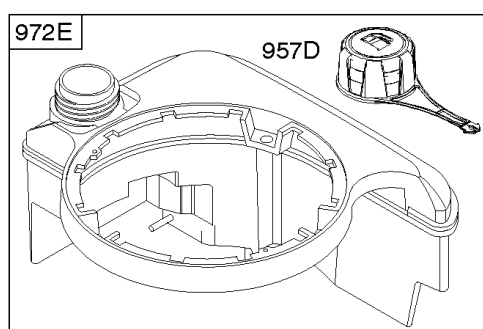

1319 WARNING LABEL

REQUIRED when replacing parts with warning labels affixed.

1330 REPAIR MANUAL

Camshaft, Crankshaft, Cylinder, Engine Sump, Lubrication, Pistion Group, Valves

REF NO	PART NO	QTY	DESCRIPTION
287	690940		SCREW -(Dipstick Tube)
306A	790836		SHIELD, Cylinder
307	690345		SCREW -(Cylinder Shield)
337	591868		PLUG, Spark
358	590508		GASKET SET, Engine
362	793351		SHIELD-SPARK PLUG
383	89838S		WRENCH-SPARK PLUG
404	690272		WASHER -(Governor Crank)
523	499621		DIPSTICK
524	692296		SEAL-DIPSTICK TUBE -(Dipstick Tube)
525	495265		TUBE, Dipstick
584	697734		COVER-BREA PASSAGE
585	691879		GASKET-BREA PASSAGE
615	690340		RETAINER, Governor Shaft
616	698801		CRANK-GOVERNOR
617	270344S		SEAL, O-Ring -(Intake Manifold)
635	66538S		BOOT, Spark PLug
668	493823		SPACER -(Includes 2)
684	690345		SCREW -(Breather Passage Cover)
718	690959		PIN, Locating
741	797521		GEAR, Timing -(Metal)
842	691031		SEAL, O-Ring -(Dipstick Tube)
847	692047		DIPSTICK/TUBE ASSY
868	590410		SEAL, Valve
869	691155		SEAT, Valve -(Intake)
870	690380		SEAT, Valve -(Exhaust)
871	590409		BUSHING, Valve Guide
883	691881		GASKET, Exhaust
1095	590507		GASKET SET, Valve
1319	794467		LABEL, Warning
1330	270962		REP MAN-1 CYL L-HD