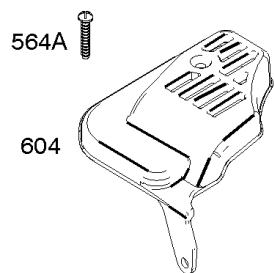

Blower Housing, Electric Starter, Flywheel, Rewind Starter

REF NO	PART NO	QTY	DESCRIPTION
23	691987		FLYWHEEL
37	793756		GUARD-FLYWHEEL
55	691421		HOUSING, Rewind Starter
58	697316		ROPE, Starter -(Cut To Required Length)
60	281434S		GRIP, Starter Rope
60C	799716		GRIP, Starter Rope
65	690837		SCREW -(Rewind Starter)
78	691108		SCREW -(Flywheel Guard)
304	790826		HOUSING, Blower
305	691108		SCREW -(Blower Housing)
309B	799045		MOTOR-STARTER
332	690662		NUT -(Flywheel)
363	19069		PULLER, Flywheel
455	791960		CUP, Flywheel
456	692299		PLATE-PAWL FRICTION
459	281505S		PAWL-RATCHET
592	690800		NUT -(Rewind Starter)
597	691696		SCREW -(Pawl Friction Plate)
608	497680		STARTER, Rewind
689	691855		SPRING-FRICTION
697	691127		SCREW -(Starter Motor) (Drive Cap)
742	93941		RETAINER, E Ring
853	695268		ADAPTER, Wire
925	795403		COVER-LINKAGE
937A	799420		SPLINE, Starter
997	696310		SHIELD, Debris
1005	691346		FAN, Flywheel
1036	-----		Label-Emissions -(Available From A Briggs & Stratton Authorized Dealer)
1210	498144		PULLEY/SPRING ASSY -(Pulley)
1211	498144		PULLEY/SPRING ASSY -(Spring)