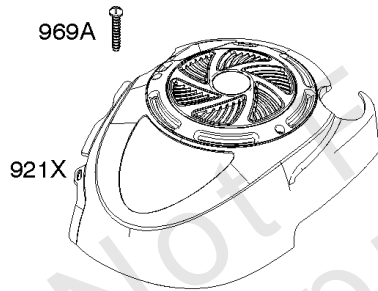

Parts Manual

Mfg. No: 128M02-0423-F1

Model Components	Page
Air Cleaner, Exhaust System.....	4
Blower Housing, Electric Starter, Flywheel, Rewind Starter.....	6
Blower Housing/Shrouds.....	8
Camshaft, Crankshaft, Cylinder, Engine Sump, Lubrication, Pistion Group, Valves.....	10
Carburetor, Fuel Supply.....	14
Controls, Electrical, Flywheel Brake, Governor Spring, Ignition.....	18
Replacement Engine - US & Canada.....	22

Blower Housing, Electric Starter, Flywheel, Rewind Starter

REF NO	PART NO	QTY	DESCRIPTION
23	691987		FLYWHEEL
37	793756		GUARD-FLYWHEEL
55	691421		HOUSING, Rewind Starter
58	697316		ROPE, Starter -(Cut To Required Length)
60	281434S		GRIP, Starter Rope
60C	799716		GRIP, Starter Rope
65	690837		SCREW -(Rewind Starter)
78	691108		SCREW -(Flywheel Guard)
304	790826		HOUSING, Blower
305	691108		SCREW -(Blower Housing)
309B	799045		MOTOR-STARTER
332	690662		NUT -(Flywheel)
363	19069		PULLER, Flywheel
455	791960		CUP, Flywheel
456	692299		PLATE-PAWL FRICTION
459	281505S		PAWL-RATCHET
592	690800		NUT -(Rewind Starter)
597	691696		SCREW -(Pawl Friction Plate)
608	497680		STARTER, Rewind
689	691855		SPRING-FRICTION
697	691127		SCREW -(Starter Motor) (Drive Cap)
742	93941		RETAINER, E Ring
853	695268		ADAPTER, Wire
925	795403		COVER-LINKAGE
937A	799420		SPLINE, Starter
997	696310		SHIELD, Debris
1005	691346		FAN, Flywheel
1036	-----		Label-Emissions -(Available From A Briggs & Stratton Authorized Dealer)
1210	498144		PULLEY/SPRING ASSY -(Pulley)
1211	498144		PULLEY/SPRING ASSY -(Spring)