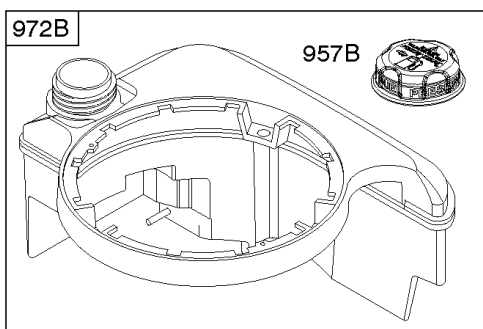

1319 WARNING LABEL

REQUIRED when replacing parts with warning labels affixed.

1330 REPAIR MANUAL

Camshaft, Crankshaft, Cylinder, Engine Sump, Lubrication, Pistion Group, Valves

REF NO	PART NO	QTY	DESCRIPTION
287	690940		SCREW -(Dipstick Tube)
306A	790836		SHIELD, Cylinder
307	690345		SCREW -(Cylinder Shield)
337	591868		PLUG, Spark
358	590508		GASKET SET, Engine
362	793351		SHIELD-SPARK PLUG
383	89838S		WRENCH-SPARK PLUG
404	690272		WASHER -(Governor Crank)
523	499621		DIPSTICK
524	692296		SEAL-DIPSTICK TUBE -(Dipstick Tube)
525	495265		TUBE, Dipstick
584	697734		COVER-BREA PASSAGE
585	691879		GASKET-BREA PASSAGE
615	690340		RETAINER, Governor Shaft
616	698801		CRANK-GOVERNOR
617	270344S		SEAL, O-Ring -(Intake Manifold)
635	66538S		BOOT, Spark PLug
668	493823		SPACER -(Includes 2)
684	690345		SCREW -(Breather Passage Cover)
718	690959		PIN, Locating
741	797521		GEAR, Timing -(Metal)
842	691031		SEAL, O-Ring -(Dipstick Tube)
847	692047		DIPSTICK/TUBE ASSY
868	590410		SEAL, Valve
869	691155		SEAT, Valve -(Intake)
870	690380		SEAT, Valve -(Exhaust)
871	590409		BUSHING, Valve Guide
883	691881		GASKET, Exhaust
1095	590507		GASKET SET, Valve
1319	794467		LABEL, Warning
1330	270962		REP MAN-1 CYL L-HD