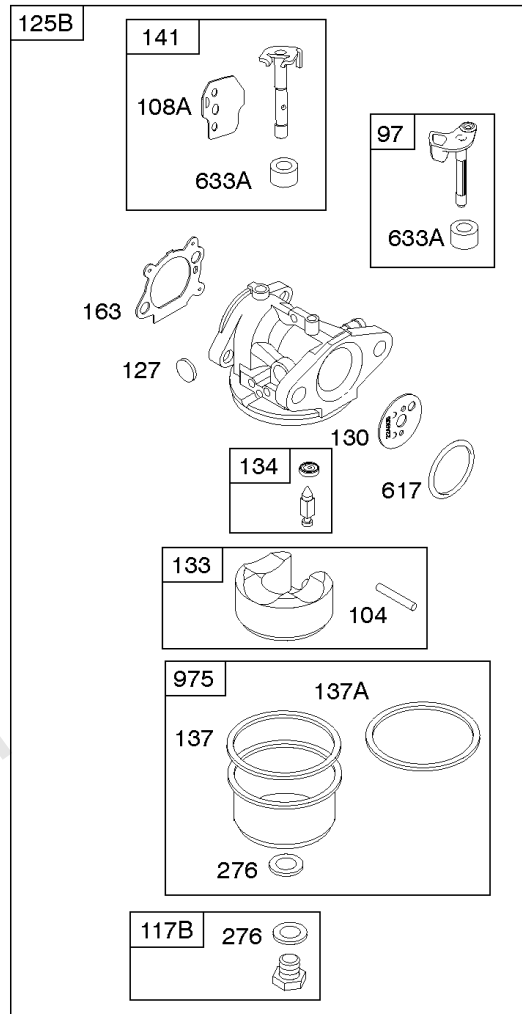

1319 WARNING LABEL

REQUIRED when replacing parts with warning labels affixed.

1330 REPAIR MANUAL

Camshaft, Crankshaft, Cylinder, Engine Sump, Lubrication, Pistion Group, Valves

REF NO	PART NO	QTY	DESCRIPTION
287	690940		SCREW -(Dipstick Tube)
306A	790836		SHIELD, Cylinder
307	690345		SCREW -(Cylinder Shield)
337	591868		PLUG, Spark
358	590508		GASKET SET, Engine
362	793351		SHIELD-SPARK PLUG
383	89838S		WRENCH-SPARK PLUG
404	690272		WASHER -(Governor Crank)
523	499621		DIPSTICK
524	692296		SEAL-DIPSTICK TUBE -(Dipstick Tube)
525	495265		TUBE, Dipstick
584	697734		COVER-BREA PASSAGE
585	691879		GASKET-BREA PASSAGE
615	690340		RETAINER, Governor Shaft
616	698801		CRANK-GOVERNOR
617	270344S		SEAL, O-Ring -(Intake Manifold)
635	66538S		BOOT, Spark PLug
668	493823		SPACER -(Includes 2)
684	690345		SCREW -(Breather Passage Cover)
718	690959		PIN, Locating
741	797521		GEAR, Timing -(Metal)
842	691031		SEAL, O-Ring -(Dipstick Tube)
847	692047		DIPSTICK/TUBE ASSY
868	590410		SEAL, Valve
869	691155		SEAT, Valve -(Intake)
870	690380		SEAT, Valve -(Exhaust)
871	590409		BUSHING, Valve Guide
883	691881		GASKET, Exhaust
1095	590507		GASKET SET, Valve
1319	794467		LABEL, Warning
1330	270962		REP MAN-1 CYL L-HD