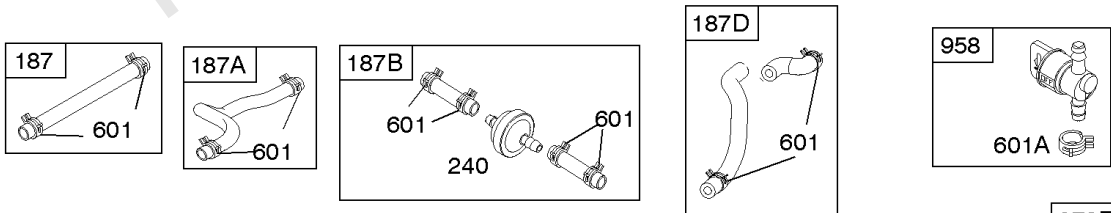

1319 WARNING LABEL

REQUIRED when replacing parts with warning labels affixed.

1330 REPAIR MANUAL

Camshaft, Crankshaft, Cylinder, Engine Sump, Lubrication, Pistion Group, Valves

REF NO	PART NO	QTY	DESCRIPTION
287	690940		SCREW -(Dipstick Tube)
306A	790836		SHIELD, Cylinder
307	690345		SCREW -(Cylinder Shield)
337	591868		PLUG, Spark
358	590508		GASKET SET, Engine
362	793351		SHIELD-SPARK PLUG
383	89838S		WRENCH-SPARK PLUG
404	690272		WASHER -(Governor Crank)
523	499621		DIPSTICK
524	692296		SEAL-DIPSTICK TUBE -(Dipstick Tube)
525	495265		TUBE, Dipstick
584	697734		COVER-BREA PASSAGE
585	691879		GASKET-BREA PASSAGE
615	690340		RETAINER, Governor Shaft
616	698801		CRANK-GOVERNOR
617	270344S		SEAL, O-Ring -(Intake Manifold)
635	66538S		BOOT, Spark PLug
668	493823		SPACER -(Includes 2)
684	690345		SCREW -(Breather Passage Cover)
718	690959		PIN, Locating
741	797521		GEAR, Timing -(Metal)
842	691031		SEAL, O-Ring -(Dipstick Tube)
847	692047		DIPSTICK/TUBE ASSY
868	590410		SEAL, Valve
869	691155		SEAT, Valve -(Intake)
870	690380		SEAT, Valve -(Exhaust)
871	590409		BUSHING, Valve Guide
883	691881		GASKET, Exhaust
1095	590507		GASKET SET, Valve
1319	794467		LABEL, Warning
1330	270962		REP MAN-1 CYL L-HD