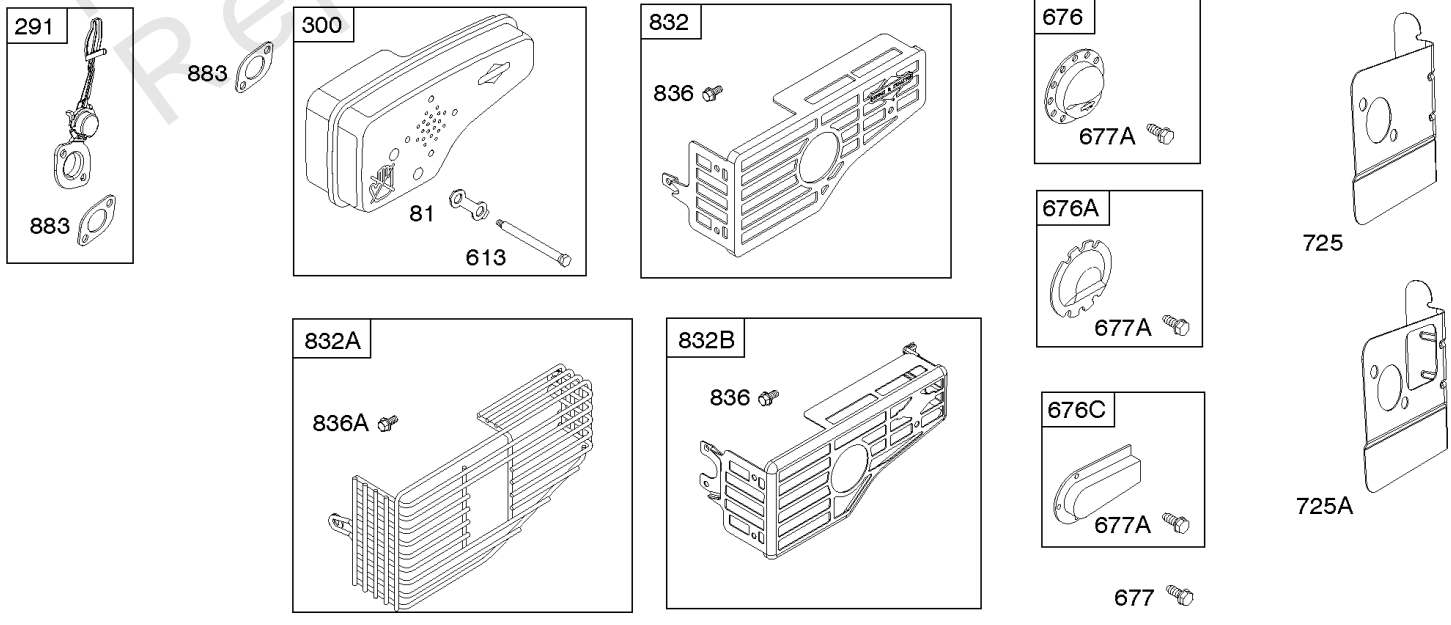

Air Cleaner, Exhaust System

REF NO	PART NO	QTY	DESCRIPTION
11B	691923		TUBE, Breather
81	691740		LOCK, Muffler Screw
163	795629		GASKET-AIR CLEANER -(Air Cleaner)
291	593208		THERMOSTAT
300	593581		MUFFLER -Used After Code Date 13122200
300	790828		MUFFLER -Used Before Code Date 13122300
425A	690670		SCREW -(Air Cleaner Cover)
443A	692523		SCREW -(Air Cleaner Primer Base)
445A	491588S		FILTER, A/C Cartridge
535	493537S		FILTER, Air Cleaner Foam
613	790833		SCREW -(Muffler)
676	396548		DEFLECTOR, Muffler
676A	393756		DEFLECTOR, Muffler -(Side Outlet)
676C	493871		DEFLECTOR, Muffler
677	690661		SCREW -(Muffler Deflector) (Thread Forming)
677A	593440		SCREW -(Muffler Deflector) (Self-Drilling & Tapping)
725	590459		SHIELD, Heat
725A	590460		SHIELD, Heat
832	590486		GUARD, Muffler
832B	593875		GUARD, Muffler
836	690664		SCREW -(Muffler Guard)
836A	790745		SCREW -(Muffler Guard)
875	593580		BASE, Air Cleaner -(Primer)
883	691881		GASKET, Exhaust
966B	795259		BASE-AIR CLEANER PRIM -(Primer)
968B	692298		COVER, Air Cleaner
976	694395		PRIMER, Carburetor