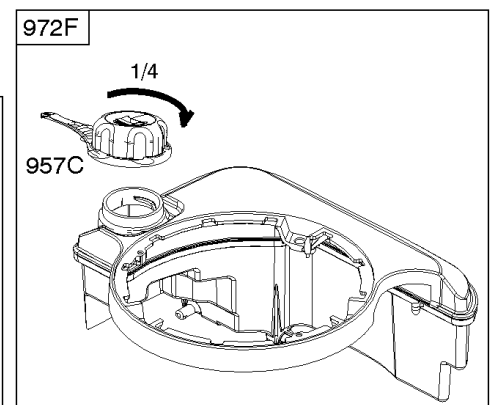

1319 WARNING LABEL

REQUIRED when replacing parts with warning labels affixed.

1330 REPAIR MANUAL

Camshaft, Crankshaft, Cylinder, Engine Sump, Lubrication, Pistion Group, Valves

REF NO	PART NO	QTY	DESCRIPTION
287	690940		SCREW -(Dipstick Tube)
306A	790836		SHIELD, Cylinder
307	690345		SCREW -(Cylinder Shield)
337	591868		PLUG, Spark
358	590508		GASKET SET, Engine
362	793351		SHIELD-SPARK PLUG
383	89838S		WRENCH-SPARK PLUG
404	690272		WASHER -(Governor Crank)
523	499621		DIPSTICK
524	692296		SEAL-DIPSTICK TUBE -(Dipstick Tube)
525	495265		TUBE, Dipstick
584	697734		COVER-BREA PASSAGE
585	691879		GASKET-BREA PASSAGE
615	690340		RETAINER, Governor Shaft
616	698801		CRANK-GOVERNOR
617	270344S		SEAL, O-Ring -(Intake Manifold)
635	66538S		BOOT, Spark PLug
668	493823		SPACER -(Includes 2)
684	690345		SCREW -(Breather Passage Cover)
718	690959		PIN, Locating
741	797521		GEAR, Timing -(Metal)
842	691031		SEAL, O-Ring -(Dipstick Tube)
847	692047		DIPSTICK/TUBE ASSY
868	590410		SEAL, Valve
869	691155		SEAT, Valve -(Intake)
870	690380		SEAT, Valve -(Exhaust)
871	590409		BUSHING, Valve Guide
883	691881		GASKET, Exhaust
1095	590507		GASKET SET, Valve
1319	794467		LABEL, Warning
1330	270962		REP MAN-1 CYL L-HD