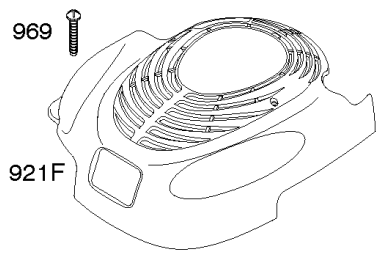

Blower Housing, Electric Starter, Flywheel, Rewind Starter

REF NO	PART NO	QTY	DESCRIPTION
23	691987		FLYWHEEL
37	793756		GUARD-FLYWHEEL
55	691421		HOUSING, Rewind Starter
58	697316		ROPE, Starter -(Cut To Required Length)
60	281434S		GRIP, Starter Rope
60C	799716		GRIP, Starter Rope
65	690837		SCREW -(Rewind Starter)
78	691108		SCREW -(Flywheel Guard)
304	790826		HOUSING, Blower
305	691108		SCREW -(Blower Housing)
309B	799045		MOTOR-STARTER
332	690662		NUT -(Flywheel)
363	19069		PULLER, Flywheel
455	791960		CUP, Flywheel
456	692299		PLATE-PAWL FRICTION
459	281505S		PAWL-RATCHET
592	690800		NUT -(Rewind Starter)
597	691696		SCREW -(Pawl Friction Plate)
608	497680		STARTER, Rewind
689	691855		SPRING-FRICTION
697	691127		SCREW -(Starter Motor) (Drive Cap)
742	93941		RETAINER, E Ring
853	695268		ADAPTER, Wire
925	795403		COVER-LINKAGE
937A	799420		SPLINE, Starter
997	696310		SHIELD, Debris
1005	691346		FAN, Flywheel
1036	-----		Label-Emissions -(Available From A Briggs & Stratton Authorized Dealer)
1210	498144		PULLEY/SPRING ASSY -(Pulley)
1211	498144		PULLEY/SPRING ASSY -(Spring)