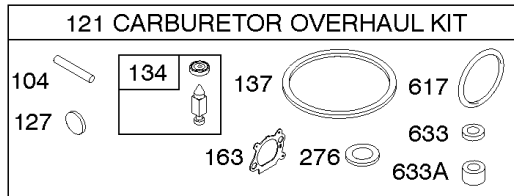

1319 WARNING LABEL

REQUIRED when replacing parts with warning labels affixed.

1330 REPAIR MANUAL

Camshaft, Crankshaft, Cylinder, Engine Sump, Lubrication, Pistion Group, Valves

REF NO	PART NO	QTY	DESCRIPTION
287	690940		SCREW -(Dipstick Tube)
306A	790836		SHIELD, Cylinder
307	690345		SCREW -(Cylinder Shield)
337	591868		PLUG, Spark
358	590508		GASKET SET, Engine
362	793351		SHIELD-SPARK PLUG
383	89838S		WRENCH-SPARK PLUG
404	690272		WASHER -(Governor Crank)
523	499621		DIPSTICK
524	692296		SEAL-DIPSTICK TUBE -(Dipstick Tube)
525	495265		TUBE, Dipstick
584	697734		COVER-BREA PASSAGE
585	691879		GASKET-BREA PASSAGE
615	690340		RETAINER, Governor Shaft
616	698801		CRANK-GOVERNOR
617	270344S		SEAL, O-Ring -(Intake Manifold)
635	66538S		BOOT, Spark PLug
668	493823		SPACER -(Includes 2)
684	690345		SCREW -(Breather Passage Cover)
718	690959		PIN, Locating
741	797521		GEAR, Timing -(Metal)
842	691031		SEAL, O-Ring -(Dipstick Tube)
847	692047		DIPSTICK/TUBE ASSY
868	590410		SEAL, Valve
869	691155		SEAT, Valve -(Intake)
870	690380		SEAT, Valve -(Exhaust)
871	590409		BUSHING, Valve Guide
883	691881		GASKET, Exhaust
1095	590507		GASKET SET, Valve
1319	794467		LABEL, Warning
1330	270962		REP MAN-1 CYL L-HD