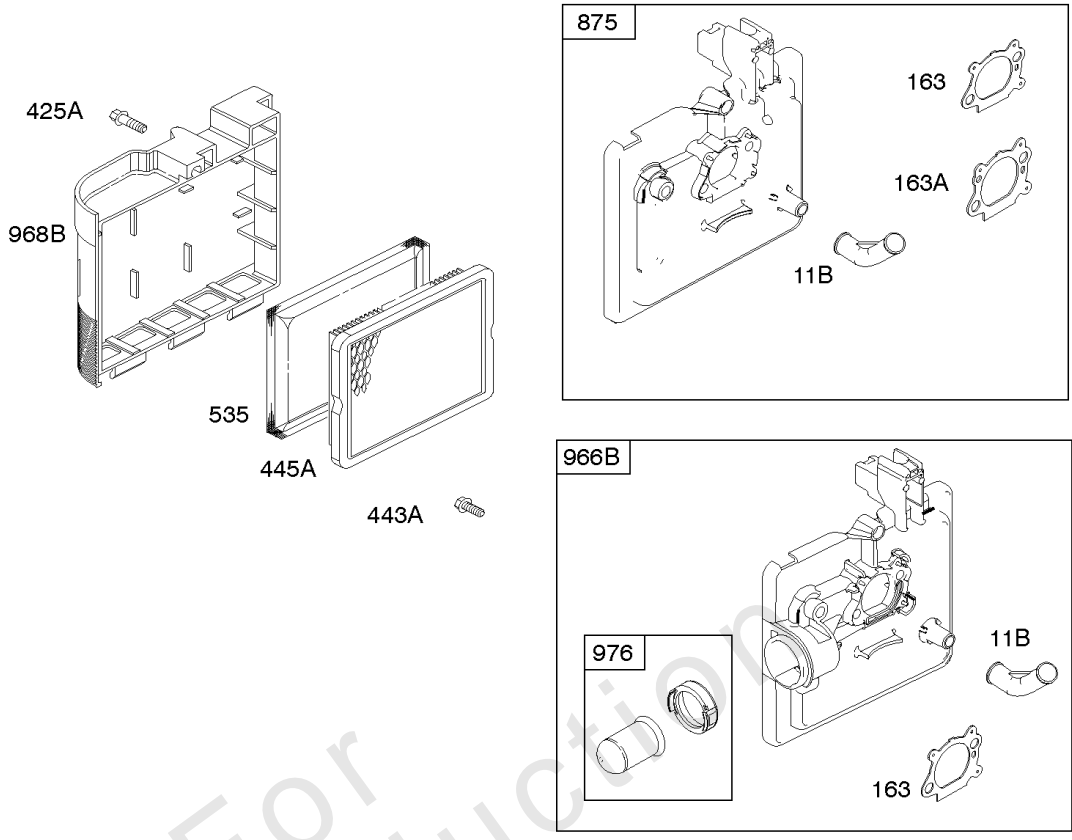

Air Cleaner, Exhaust System

REF NO	PART NO	QTY	DESCRIPTION
11B	691923		TUBE, Breather
81	691740		LOCK, Muffler Screw
163	795629		GASKET-AIR CLEANER -(Air Cleaner)
291	593208		THERMOSTAT
300	593581		MUFFLER -Used After Code Date 13122200
300	790828		MUFFLER -Used Before Code Date 13122300
425A	690670		SCREW -(Air Cleaner Cover)
443A	692523		SCREW -(Air Cleaner Primer Base)
445A	491588S		FILTER, A/C Cartridge
535	493537S		FILTER, Air Cleaner Foam
613	790833		SCREW -(Muffler)
676	396548		DEFLECTOR, Muffler
676A	393756		DEFLECTOR, Muffler -(Side Outlet)
676C	493871		DEFLECTOR, Muffler
677	690661		SCREW -(Muffler Deflector) (Thread Forming)
677A	593440		SCREW -(Muffler Deflector) (Self-Drilling & Tapping)
725	590459		SHIELD, Heat
725A	590460		SHIELD, Heat
832	590486		GUARD, Muffler
832B	593875		GUARD, Muffler
836	690664		SCREW -(Muffler Guard)
836A	790745		SCREW -(Muffler Guard)
875	593580		BASE, Air Cleaner -(Primer)
883	691881		GASKET, Exhaust
966B	795259		BASE-AIR CLEANER PRIM -(Primer)
968B	692298		COVER, Air Cleaner
976	694395		PRIMER, Carburetor