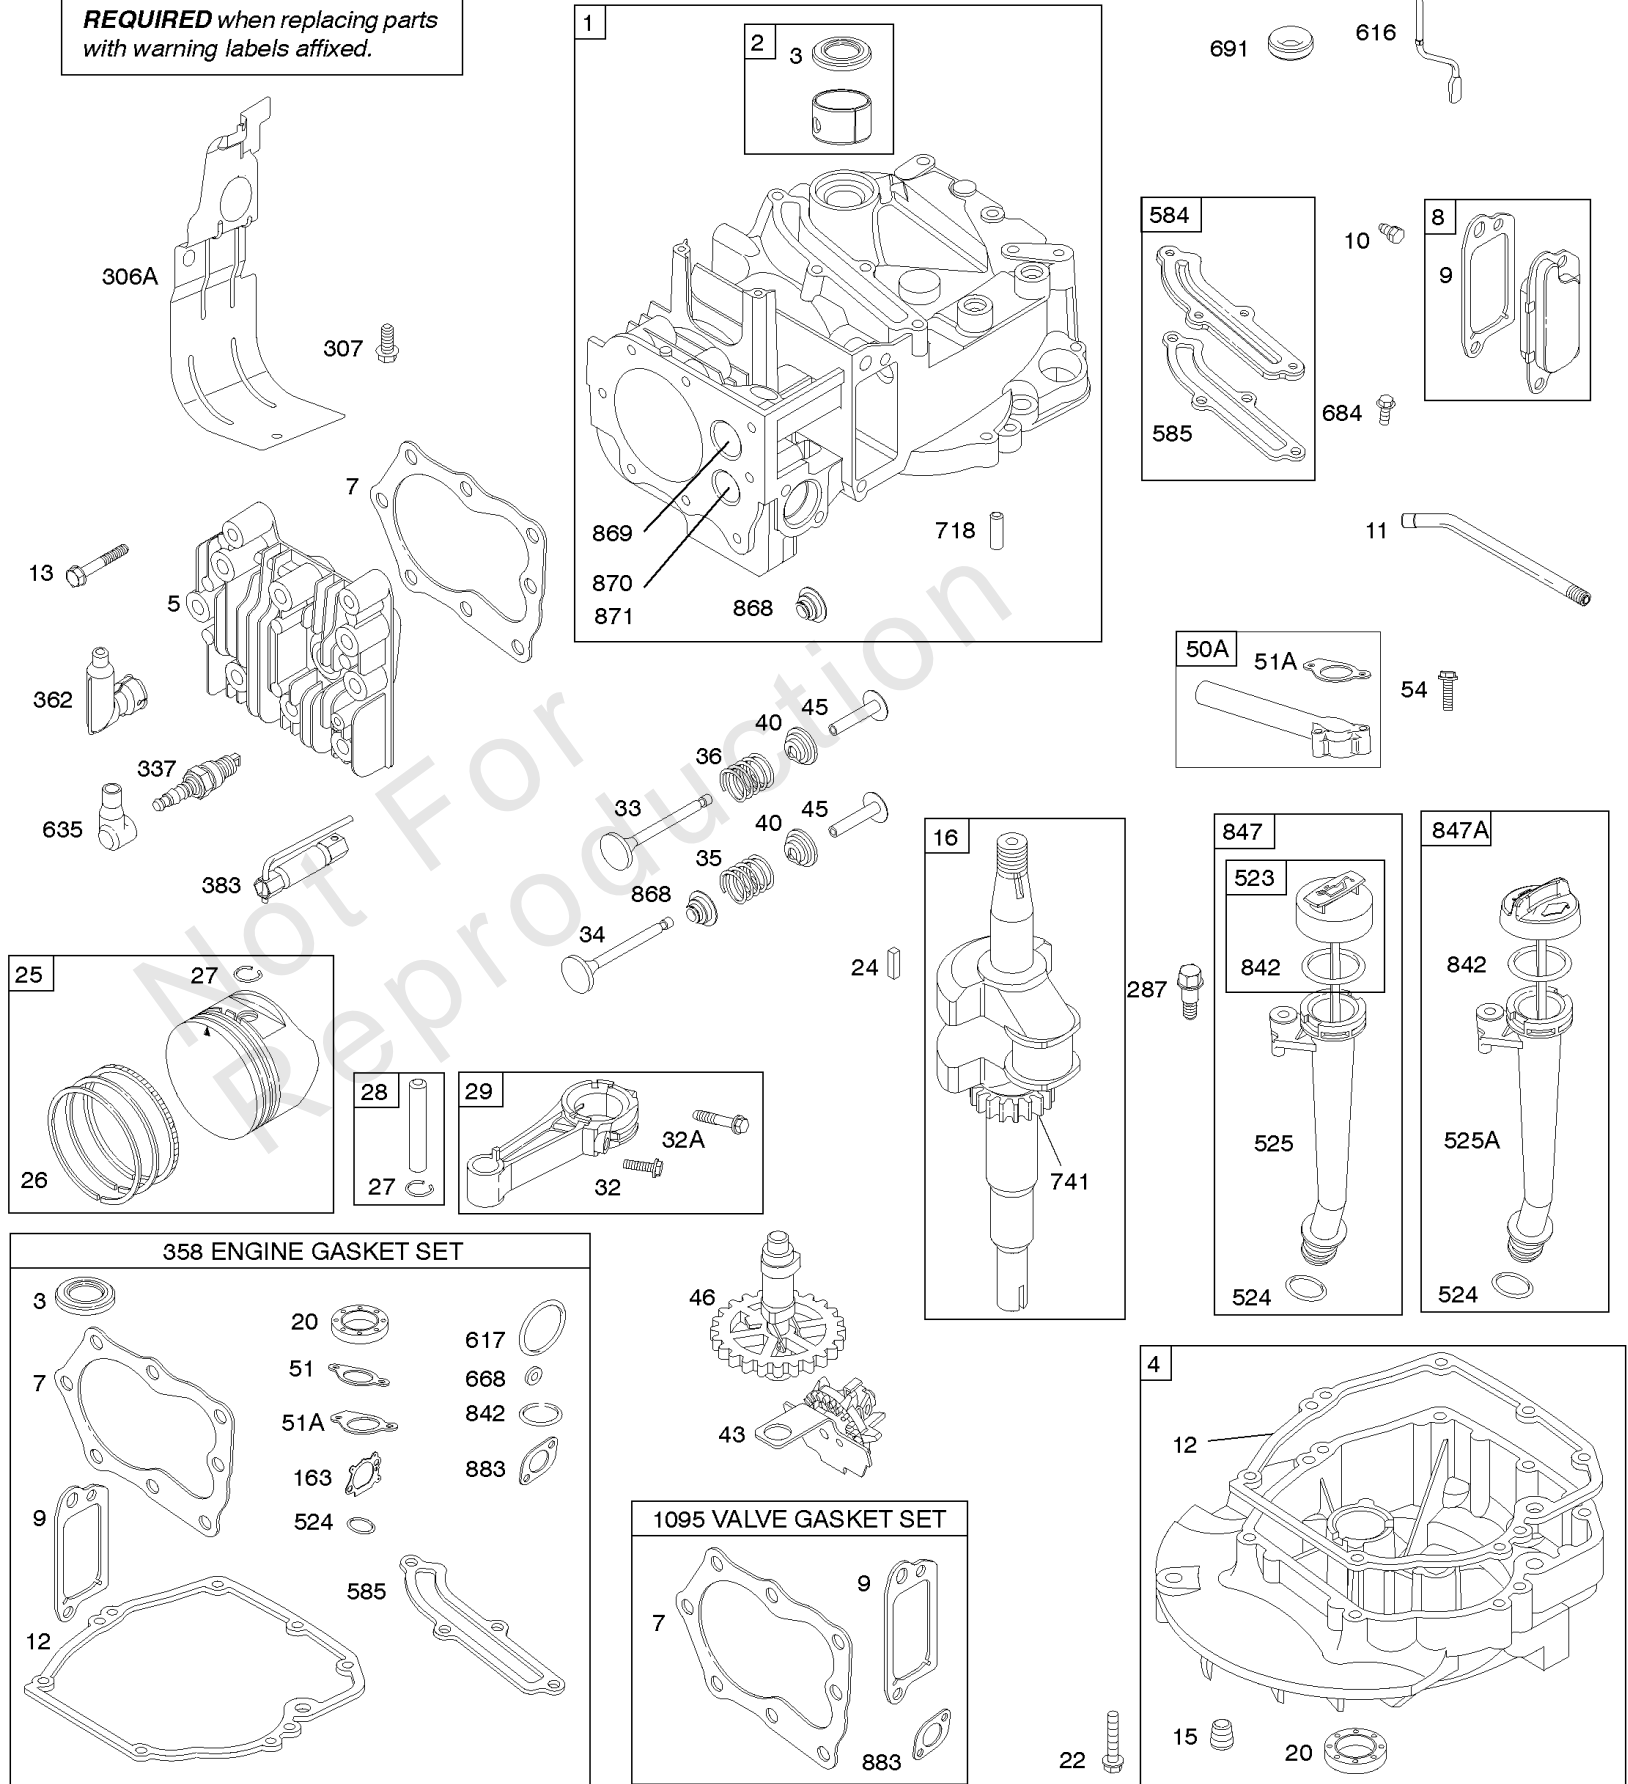

Blower Housing/Shrouds

REF NO	PART NO	QTY	DESCRIPTION
564A	690351		SCREW -(Control Cover)
564B	698589		SCREW -(Control Cover)
604B	790703		COVER, Control
604C	792418		COVER, Control
921F	697343		HOUSING, Blower
921Y	591955		HOUSING, Blower
921Z	593818		HOUSING, Blower
921J	790036		HOUSING, Blower
921H	790037		HOUSING, Blower
921G	792675		HOUSING, Blower
921U	794355		HOUSING, Blower
921X	796706		HOUSING, Blower
921W	796921		HOUSING, Blower
969	690700		SCREW -(Blower Housing)
969A	691138		SCREW -(Blower Housing)

Not For Reproduction

1319 WARNING LABEL

REQUIRED when replacing parts with warning labels affixed.

1330 REPAIR MANUAL

Camshaft, Crankshaft, Cylinder, Engine Sump, Lubrication, Pistion Group, Valves

REF NO	PART NO	QTY	DESCRIPTION
1	592645		CYLINDER ASSEMBLY
2	796961		KIT, Bushing/Seal -(Magneto Side)
3	299819S		SEAL, Oil -(Magneto Side)
4	493279		SUMP, Engine
5	590411		HEAD, Cylinder
7	799875		GASKET, Cylinder Head
8	590395		BREATHER ASSEMBLY
9	699833		GASKET-BREATHER
10	691125		SCREW -(Breather Assembly)
11	691781		TUBE-BREATHER
12	692232		GASKET, Crankcase
13	590422		SCREW -(Cylinder Head)
15	691680		PLUG, Oil Drain -(Square Socket)
16	797017		CRANKSHAFT
20	399781S		SEAL, Oil -(PTO Side)
22	691092		SCREW -(Crankcase Cover/Sump)
24	222698S		KEY, Flywheel
25	590404		PISTON ASSEMBLY -(Standard)
25	590405		PISTON ASSEMBLY -(.020 Oversize)
26	590402		SET, Ring -(Standard)
26	590403		SET, Ring -(.020 Oversize)
27	691588		LOCK, Piston Pin
28	298909		PIN. Piston
29	797306		ROD, Connecting
32	691664		SCREW -(Connecting Rod)
32A	695759		SCREW -(Connecting Rod)
33	590394		VALVE-EXHAUST
34	590393		VALVE-INTAKE
35	691270		SPRING, Valve -(Intake)
36	691270		SPRING, Valve -(Exhaust)
40	692194		RETAINER, Valve
43	691997		SLINGER, Governor/Oil
45	690548		TAPPET, Valve
46	590463		CAMSHAFT
50A	796703		MANIFOLD, Intake
51	272199S		GASKET, Intake
51A	796704		GASKET, Intake
54	691650		SCREW -(Intake Manifold)
163	795629		GASKET-AIR CLEANER -(Air Cleaner)