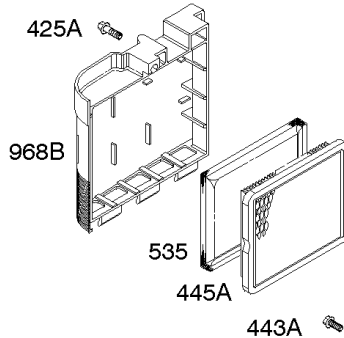

Air Cleaner, Exhaust System

REF NO	PART NO	QTY	DESCRIPTION
11B	691923		TUBE, Breather
81	691740		LOCK, Muffler Screw
163	795629		GASKET-AIR CLEANER -(Air Cleaner)
291	593208		THERMOSTAT
300	593581		MUFFLER -(Ready Start System) -Used After Code Date 13122200
300	790828		MUFFLER -Used Before Code Date 13122300
346	690661		SCREW -(Spark Arrestor)
425A	690670		SCREW -(Air Cleaner Cover)
443A	692523		SCREW -(Air Cleaner Primer Base)
445A	491588S		FILTER, A/C Cartridge
534A	798294		SCREW -(Air Cleaner)
535	493537S		FILTER, Air Cleaner Foam
536A	798293		CLEANER, Air
613	691340		SCREW -(Muffler) (1/4-20 x 2.75 Inches Total Length, 2.25 Inch Shoulder Length)
613	790833		SCREW -(Muffler) (1/4-20 x 2.75 Inches Total Length, 2.08 Inch Shoulder Length)
613	792678		SCREW -(Muffler) (1/4-20 x 3.39 Inches Total Length, 2.71 Inch Shoulder Length)
613A	691653		SCREW -(Muffler) (1/4-20 x 3.39 Inches Total Length, 2.88 Inch Shoulder Length)
676	396548		DEFLECTOR, Muffler
676A	393756		DEFLECTOR, Muffler -(Side Outlet)
676C	493871		DEFLECTOR, Muffler
676E	393760		DEFLECTOR, Muffler
677	690661		SCREW -(Muffler Deflector) (Thread Forming)
677A	593440		SCREW -(Muffler Deflector) (Self-Drilling & Tapping)
832	593875		GUARD, Muffler
832A	691424		MUFFLER
832B	497683		GUARD, Muffler
832E	793568		MUFFLER
836	690664		SCREW -(Muffler Guard)
836B	691147		SCREW -(Muffler Guard)
836C	790745		SCREW -(Muffler Guard)
883	691881		GASKET, Exhaust
966A	593942		BASE, Air Cleaner -(Primer) (2 Point Mounting) -Used After Code Date 14012600
966D	593945		BASE, Air Cleaner -(Primer) -Used After Code Date 14012600
966B	795259		BASE-AIR CLEANER PRIM -(Primer) (3 point mounting) -Used Before Code Date 14012700