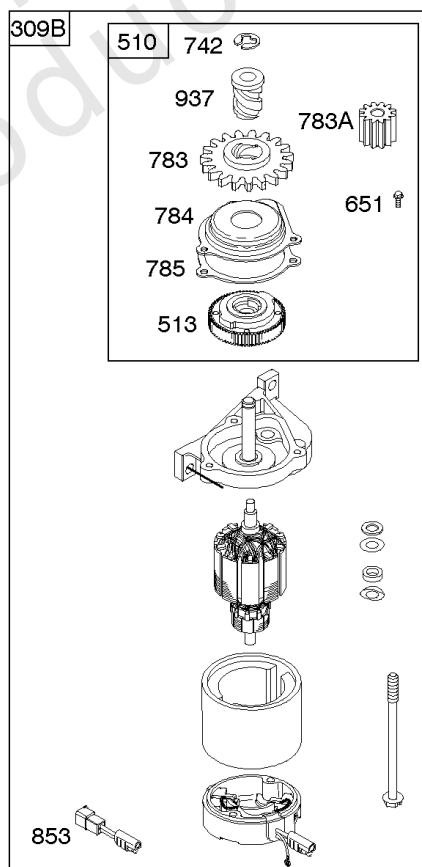

Not For Reproduction

843 843A 188

Controls, Electrical, Flywheel Brake, Governor Spring

REF NO	PART NO	QTY	DESCRIPTION
98A	493280		KIT-IDLE SPEED -(Idle Speed)
188	693399		SCREW -(Control Bracket)
202	691829		LINK, Mechanical Governor
209B	699056		SPRING, Governor
222K	593582		BRACKET-CONTROL
236	691826		LINK, Lockout
265	690798		CLAMP, Casing
265A	691024		CLAMP, Casing
265B	692179		CLAMP-CASING
267	691044		SCREW -(Casing Clamp)
268	691025		CASING, Control Wire -(Cut To Required Length)
269	691026		WIRE, Control -(Cut To Required Length)
270	691027		NUT -(Control Wire Casing)
271	691028		LEVER, Control
347	691396		SWITCH, Rocker
356	692390		WIRE, Stop
356B	693010		WIRE, Stop
356D	496381		WIRE, Stop
356H	690791		WIRE, Stop
497	690664		SCREW -(Stopswitch Bracket)
500	691086		WASHER -(Key Switch)
578	398153		WIRE ASSEMBLY
578A	695283		WIRE ASSEMBLY
621	692310		SWITCH, Stop
627	792565		BRACKET-STOPSWITCH
627A	793211		BRACKET, Stopswitch
664	691087		NUT -(Key Switch)
668	493823		SPACER -(Includes 2)
745	691648		SCREW -(Brake)
789A	696546		HARNESS, Wiring
789F	594393		HARNESS, Wiring
789B	792685		HARNESS, Wiring
789C	796385		HARNESS, Wiring
789D	796574		HARNESS, Wiring
789E	594392		HARNESS, Wiring
843	691884		SLEEVE, Lever -(Speed Control)
843A	691895		SLEEVE, Lever -(Choke)
853	695268		ADAPTER, Wire
853A	695897		ADAPTER, Wire
892	690646		SWITCH, Key
922A	692135		SPRING, Brake
923	796136		BRAKE -(Rewind Start)

843 843A 188

745

Controls, Electrical, Flywheel Brake, Governor Spring

REF NO	PART NO	QTY	DESCRIPTION
923A	796387		BRAKE -(Electric Start)
990	691959		SET, Key

Not For Reproduction

Electric Starter, Gasket Kits