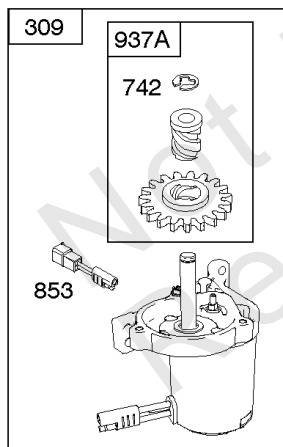

Not For Reproduction

843 843A 188

Controls, Electrical, Flywheel Brake, Governor Spring

REF NO	PART NO	QTY	DESCRIPTION
98A	493280		KIT-IDLE SPEED -(Idle Speed)
188	693399		SCREW -(Control Bracket)
202	691829		LINK, Mechanical Governor
209B	699056		SPRING, Governor
222K	593582		BRACKET-CONTROL
236	691826		LINK, Lockout
265	690798		CLAMP, Casing
265A	691024		CLAMP, Casing
265B	692179		CLAMP-CASING
267	691044		SCREW -(Casing Clamp)
268	691025		CASING, Control Wire -(Cut To Required Length)
269	691026		WIRE, Control -(Cut To Required Length)
270	691027		NUT -(Control Wire Casing)
271	691028		LEVER, Control
347	691396		SWITCH, Rocker
356	692390		WIRE, Stop
356B	693010		WIRE, Stop
356D	496381		WIRE, Stop
356H	690791		WIRE, Stop
497	690664		SCREW -(Stopswitch Bracket)
500	691086		WASHER -(Key Switch)
578	398153		WIRE ASSEMBLY
578A	695283		WIRE ASSEMBLY
621	692310		SWITCH, Stop
627	792565		BRACKET-STOPSWITCH
627A	793211		BRACKET, Stopswitch
664	691087		NUT -(Key Switch)
668	493823		SPACER -(Includes 2)
745	691648		SCREW -(Brake)
789A	696546		HARNESS, Wiring
789F	594393		HARNESS, Wiring
789B	792685		HARNESS, Wiring
789C	796385		HARNESS, Wiring
789D	796574		HARNESS, Wiring
789E	594392		HARNESS, Wiring
843	691884		SLEEVE, Lever -(Speed Control)
843A	691895		SLEEVE, Lever -(Choke)
853	695268		ADAPTER, Wire
853A	695897		ADAPTER, Wire
892	690646		SWITCH, Key
922A	692135		SPRING, Brake
923	796136		BRAKE -(Rewind Start)

843 843A 188

745

Controls, Electrical, Flywheel Brake, Governor Spring

REF NO	PART NO	QTY	DESCRIPTION
923A	796387		BRAKE -(Electric Start)
990	691959		SET, Key

Not For Reproduction

Electric Starter, Gasket Kits