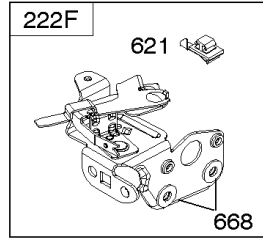

Not For Reproduction

843 843A 188

Controls, Electrical, Flywheel Brake, Governor Spring

REF NO	PART NO	QTY	DESCRIPTION
98A	493280		KIT-IDLE SPEED -(Idle Speed)
188	693399		SCREW -(Control Bracket)
202	691829		LINK, Mechanical Governor
209B	699056		SPRING, Governor
222K	593582		BRACKET-CONTROL
236	691826		LINK, Lockout
265	690798		CLAMP, Casing
265A	691024		CLAMP, Casing
265B	692179		CLAMP-CASING
267	691044		SCREW -(Casing Clamp)
268	691025		CASING, Control Wire -(Cut To Required Length)
269	691026		WIRE, Control -(Cut To Required Length)
270	691027		NUT -(Control Wire Casing)
271	691028		LEVER, Control
347	691396		SWITCH, Rocker
356	692390		WIRE, Stop
356B	693010		WIRE, Stop
356D	496381		WIRE, Stop
356H	690791		WIRE, Stop
497	690664		SCREW -(Stopswitch Bracket)
500	691086		WASHER -(Key Switch)
578	398153		WIRE ASSEMBLY
578A	695283		WIRE ASSEMBLY
621	692310		SWITCH, Stop
627	792565		BRACKET-STOPSWITCH
627A	793211		BRACKET, Stopswitch
664	691087		NUT -(Key Switch)
668	493823		SPACER -(Includes 2)
745	691648		SCREW -(Brake)
789A	696546		HARNESS, Wiring
789F	594393		HARNESS, Wiring
789B	792685		HARNESS, Wiring
789C	796385		HARNESS, Wiring
789D	796574		HARNESS, Wiring
789E	594392		HARNESS, Wiring
843	691884		SLEEVE, Lever -(Speed Control)
843A	691895		SLEEVE, Lever -(Choke)
853	695268		ADAPTER, Wire
853A	695897		ADAPTER, Wire
892	690646		SWITCH, Key
922A	692135		SPRING, Brake
923	796136		BRAKE -(Rewind Start)