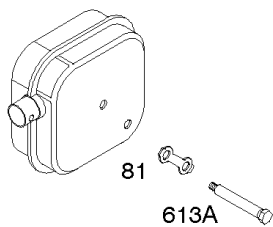

Air Cleaner, Exhaust System

REF NO	PART NO	QTY	DESCRIPTION
11B	691923		TUBE, Breather
81	691740		LOCK, Muffler Screw
163	795629		GASKET-AIR CLEANER -(Air Cleaner)
291	593208		THERMOSTAT
300	593581		MUFFLER -(Ready Start System) -Used After Code Date 13122200
300	790828		MUFFLER -Used Before Code Date 13122300
346	690661		SCREW -(Spark Arrestor)
425A	690670		SCREW -(Air Cleaner Cover)
443A	692523		SCREW -(Air Cleaner Primer Base)
445A	491588S		FILTER, A/C Cartridge
534A	798294		SCREW -(Air Cleaner)
535	493537S		FILTER, Air Cleaner Foam
536A	798293		CLEANER, Air
613	691340		SCREW -(Muffler) (1/4-20 x 2.75 Inches Total Length, 2.25 Inch Shoulder Length)
613	790833		SCREW -(Muffler) (1/4-20 x 2.75 Inches Total Length, 2.08 Inch Shoulder Length)
613	792678		SCREW -(Muffler) (1/4-20 x 3.39 Inches Total Length, 2.71 Inch Shoulder Length)
613A	691653		SCREW -(Muffler) (1/4-20 x 3.39 Inches Total Length, 2.88 Inch Shoulder Length)
676	396548		DEFLECTOR, Muffler
676A	393756		DEFLECTOR, Muffler -(Side Outlet)
676C	493871		DEFLECTOR, Muffler
676E	393760		DEFLECTOR, Muffler
677	690661		SCREW -(Muffler Deflector) (Thread Forming)
677A	593440		SCREW -(Muffler Deflector) (Self-Drilling & Tapping)
832	593875		GUARD, Muffler
832A	691424		MUFFLER
832B	497683		GUARD, Muffler
832E	793568		MUFFLER
836	690664		SCREW -(Muffler Guard)
836B	691147		SCREW -(Muffler Guard)
836C	790745		SCREW -(Muffler Guard)
883	691881		GASKET, Exhaust
966A	593942		BASE, Air Cleaner -(Primer) (2 Point Mounting) -Used After Code Date 14012600
966D	593945		BASE, Air Cleaner -(Primer) -Used After Code Date 14012600
966B	795259		BASE-AIR CLEANER PRIM -(Primer) (3 point mounting) -Used Before Code Date 14012700