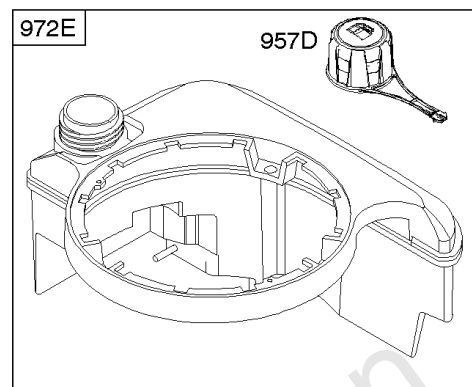

Not For Reproduction

Fuel Supply, Ignition

REF NO	PART NO	QTY	DESCRIPTION
187	791766		LINE, Fuel -(15" Long)(Cut To Required Length)
187A	791873		LINE-FUEL -(Molded)
187B	791891		LINE-FUEL
190	690940		SCREW -(Fuel Tank)
240	298090S		FILTER, Fuel
601	791850		CLAMP, Hose
601A	691038		CLAMP, Hose
670	692294		SPACER, Fuel Tank
957	591003		CAP, Fuel Tank -(1/4 Turn Cap - Red)
957	799585		CAP, Fuel Tank -(1/4 Turn Cap - Black)
957A	692046		CAP, Fuel Tank -(Threaded)(Vented)
957D	796577		CAP-FUEL TANK -(Threaded)(Vented)
958	698183		VALVE, Fuel Shut Off
972B	699374		TANK, Fuel -(Threaded)
972F	590490		TANK, Fuel -(1/4 Turn Cap - Black)
972E	796578		TANK, Fuel -(Flourinated)
1059	692311		KIT, Screw/Washer