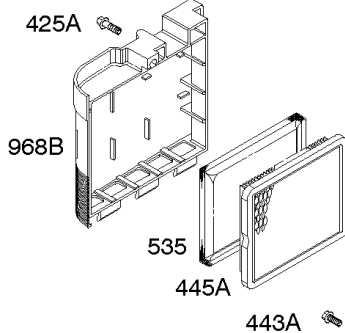

Air Cleaner, Exhaust System

REF NO	PART NO	QTY	DESCRIPTION
11B	691923		TUBE, Breather
81	691740		LOCK, Muffler Screw
163	795629		GASKET-AIR CLEANER -(Air Cleaner)
291	593208		THERMOSTAT
300	593581		MUFFLER -(Ready Start System) -Used After Code Date 13122200
300	790828		MUFFLER -Used Before Code Date 13122300
346	690661		SCREW -(Spark Arrestor)
425A	690670		SCREW -(Air Cleaner Cover)
443A	692523		SCREW -(Air Cleaner Primer Base)
445A	491588S		FILTER, A/C Cartridge
534A	798294		SCREW -(Air Cleaner)
535	493537S		FILTER, Air Cleaner Foam
536A	798293		CLEANER, Air
613	691340		SCREW -(Muffler) (1/4-20 x 2.75 Inches Total Length, 2.25 Inch Shoulder Length)
613	790833		SCREW -(Muffler) (1/4-20 x 2.75 Inches Total Length, 2.08 Inch Shoulder Length)
613	792678		SCREW -(Muffler) (1/4-20 x 3.39 Inches Total Length, 2.71 Inch Shoulder Length)
613A	691653		SCREW -(Muffler) (1/4-20 x 3.39 Inches Total Length, 2.88 Inch Shoulder Length)
676	396548		DEFLECTOR, Muffler
676A	393756		DEFLECTOR, Muffler -(Side Outlet)
676C	493871		DEFLECTOR, Muffler
676E	393760		DEFLECTOR, Muffler
677	690661		SCREW -(Muffler Deflector) (Thread Forming)
677A	593440		SCREW -(Muffler Deflector) (Self-Drilling & Tapping)
832	593875		GUARD, Muffler
832A	691424		MUFFLER
832B	497683		GUARD, Muffler
832E	793568		MUFFLER
836	690664		SCREW -(Muffler Guard)
836B	691147		SCREW -(Muffler Guard)
836C	790745		SCREW -(Muffler Guard)
883	691881		GASKET, Exhaust
966A	593942		BASE, Air Cleaner -(Primer) (2 Point Mounting) -Used After Code Date 14012600
966D	593945		BASE, Air Cleaner -(Primer) -Used After Code Date 14012600
966B	795259		BASE-AIR CLEANER PRIM -(Primer) (3 point mounting) -Used Before Code Date 14012700