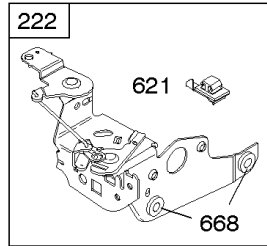

Carburetor

REF NO	PART NO	QTY	DESCRIPTION
137	693981		GASKET-FLOAT BOWL -(1/16)
141	796193		KIT, Choke Shaft -Used After Code Date 08031200
163	795629		GASKET-AIR CLEANER -(Air Cleaner)
217	690354		SPRING, Choke Return
231	691636		SCREW -(Choke Valve)
276	271716		WASHER-SEALING
617	270344S		SEAL, O-Ring -(Intake Manifold)
633	691321		SEAL-CHOKE/THR SHAFT -(Throttle Shaft)
633A	693867		SEAL, Choke/Throttle Shaft
692	590931		SPRING, Detent
975	796611		BOWL, Float

Not For Reproduction

843 843A 188

Controls, Electrical, Flywheel Brake, Governor Spring

REF NO	PART NO	QTY	DESCRIPTION
98A	493280		KIT-IDLE SPEED -(Idle Speed)
188	693399		SCREW -(Control Bracket)
202	691829		LINK, Mechanical Governor
209B	699056		SPRING, Governor
222K	593582		BRACKET-CONTROL
236	691826		LINK, Lockout
265	690798		CLAMP, Casing
265A	691024		CLAMP, Casing
265B	692179		CLAMP-CASING
267	691044		SCREW -(Casing Clamp)
268	691025		CASING, Control Wire -(Cut To Required Length)
269	691026		WIRE, Control -(Cut To Required Length)
270	691027		NUT -(Control Wire Casing)
271	691028		LEVER, Control
347	691396		SWITCH, Rocker
356	692390		WIRE, Stop
356B	693010		WIRE, Stop
356D	496381		WIRE, Stop
356H	690791		WIRE, Stop
497	690664		SCREW -(Stopswitch Bracket)
500	691086		WASHER -(Key Switch)
578	398153		WIRE ASSEMBLY
578A	695283		WIRE ASSEMBLY
621	692310		SWITCH, Stop
627	792565		BRACKET-STOPSWITCH
627A	793211		BRACKET, Stopswitch
664	691087		NUT -(Key Switch)
668	493823		SPACER -(Includes 2)
745	691648		SCREW -(Brake)
789A	696546		HARNESS, Wiring
789F	594393		HARNESS, Wiring
789B	792685		HARNESS, Wiring
789C	796385		HARNESS, Wiring
789D	796574		HARNESS, Wiring
789E	594392		HARNESS, Wiring
843	691884		SLEEVE, Lever -(Speed Control)
843A	691895		SLEEVE, Lever -(Choke)
853	695268		ADAPTER, Wire
853A	695897		ADAPTER, Wire
892	690646		SWITCH, Key
922A	692135		SPRING, Brake
923	796136		BRAKE -(Rewind Start)