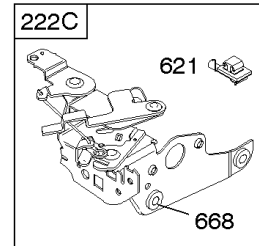

Carburetor

REF NO	PART NO	QTY	DESCRIPTION
137	693981		GASKET-FLOAT BOWL -(1/16)
141	796193		KIT, Choke Shaft -Used After Code Date 08031200
163	795629		GASKET-AIR CLEANER -(Air Cleaner)
217	690354		SPRING, Choke Return
231	691636		SCREW -(Choke Valve)
276	271716		WASHER-SEALING
617	270344S		SEAL, O-Ring -(Intake Manifold)
633	691321		SEAL-CHOKE/THR SHAFT -(Throttle Shaft)
633A	693867		SEAL, Choke/Throttle Shaft
692	590931		SPRING, Detent
975	796611		BOWL, Float

Not For Reproduction

843 843A 188

Controls, Electrical, Flywheel Brake, Governor Spring

REF NO	PART NO	QTY	DESCRIPTION
98A	493280		KIT-IDLE SPEED -(Idle Speed)
188	693399		SCREW -(Control Bracket)
202	691829		LINK, Mechanical Governor
209B	699056		SPRING, Governor
222K	593582		BRACKET-CONTROL
236	691826		LINK, Lockout
265	690798		CLAMP, Casing
265A	691024		CLAMP, Casing
265B	692179		CLAMP-CASING
267	691044		SCREW -(Casing Clamp)
268	691025		CASING, Control Wire -(Cut To Required Length)
269	691026		WIRE, Control -(Cut To Required Length)
270	691027		NUT -(Control Wire Casing)
271	691028		LEVER, Control
347	691396		SWITCH, Rocker
356	692390		WIRE, Stop
356B	693010		WIRE, Stop
356D	496381		WIRE, Stop
356H	690791		WIRE, Stop
497	690664		SCREW -(Stopswitch Bracket)
500	691086		WASHER -(Key Switch)
578	398153		WIRE ASSEMBLY
578A	695283		WIRE ASSEMBLY
621	692310		SWITCH, Stop
627	792565		BRACKET-STOPSWITCH
627A	793211		BRACKET, Stopswitch
664	691087		NUT -(Key Switch)
668	493823		SPACER -(Includes 2)
745	691648		SCREW -(Brake)
789A	696546		HARNESS, Wiring
789F	594393		HARNESS, Wiring
789B	792685		HARNESS, Wiring
789C	796385		HARNESS, Wiring
789D	796574		HARNESS, Wiring
789E	594392		HARNESS, Wiring
843	691884		SLEEVE, Lever -(Speed Control)
843A	691895		SLEEVE, Lever -(Choke)
853	695268		ADAPTER, Wire
853A	695897		ADAPTER, Wire
892	690646		SWITCH, Key
922A	692135		SPRING, Brake
923	796136		BRAKE -(Rewind Start)