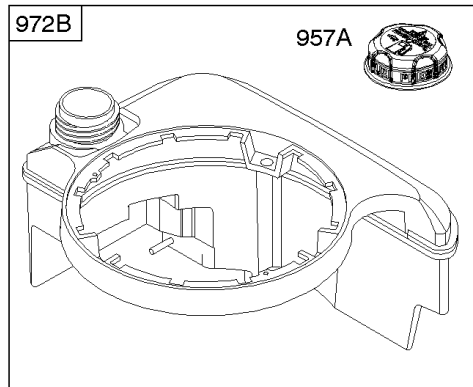

Not For Reproduction

Fuel Supply, Ignition

REF NO	PART NO	QTY	DESCRIPTION
187	791766		LINE, Fuel -(15" Long)(Cut To Required Length)
187A	791873		LINE-FUEL -(Molded)
187B	791891		LINE-FUEL
190	690940		SCREW -(Fuel Tank)
240	298090S		FILTER, Fuel
601	791850		CLAMP, Hose
601A	691038		CLAMP, Hose
670	692294		SPACER, Fuel Tank
957	591003		CAP, Fuel Tank -(1/4 Turn Cap - Red)
957	799585		CAP, Fuel Tank -(1/4 Turn Cap - Black)
957A	692046		CAP, Fuel Tank -(Threaded)(Vented)
957D	796577		CAP-FUEL TANK -(Threaded)(Vented)
958	698183		VALVE, Fuel Shut Off
972B	699374		TANK, Fuel -(Threaded)
972F	590490		TANK, Fuel -(1/4 Turn Cap - Black)
972E	796578		TANK, Fuel -(Flourinated)
1059	692311		KIT, Screw/Washer