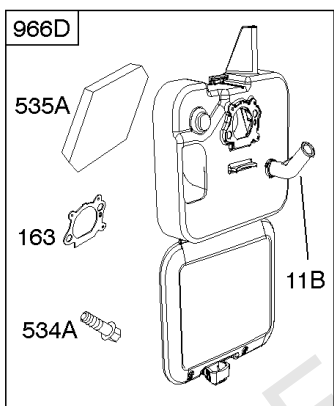

Air Cleaner, Exhaust System

REF NO	PART NO	QTY	DESCRIPTION
11B	691923		TUBE, Breather
81	691740		LOCK, Muffler Screw
163	795629		GASKET-AIR CLEANER -(Air Cleaner)
291	593208		THERMOSTAT
300	593581		MUFFLER -(Ready Start System) -Used After Code Date 13122200
300	790828		MUFFLER -Used Before Code Date 13122300
346	690661		SCREW -(Spark Arrestor)
425A	690670		SCREW -(Air Cleaner Cover)
443A	692523		SCREW -(Air Cleaner Primer Base)
445A	491588S		FILTER, A/C Cartridge
534A	798294		SCREW -(Air Cleaner)
535	493537S		FILTER, Air Cleaner Foam
536A	798293		CLEANER, Air
613	691340		SCREW -(Muffler) (1/4-20 x 2.75 Inches Total Length, 2.25 Inch Shoulder Length)
613	790833		SCREW -(Muffler) (1/4-20 x 2.75 Inches Total Length, 2.08 Inch Shoulder Length)
613	792678		SCREW -(Muffler) (1/4-20 x 3.39 Inches Total Length, 2.71 Inch Shoulder Length)
613A	691653		SCREW -(Muffler) (1/4-20 x 3.39 Inches Total Length, 2.88 Inch Shoulder Length)
676	396548		DEFLECTOR, Muffler
676A	393756		DEFLECTOR, Muffler -(Side Outlet)
676C	493871		DEFLECTOR, Muffler
676E	393760		DEFLECTOR, Muffler
677	690661		SCREW -(Muffler Deflector) (Thread Forming)
677A	593440		SCREW -(Muffler Deflector) (Self-Drilling & Tapping)
832	593875		GUARD, Muffler
832A	691424		MUFFLER
832B	497683		GUARD, Muffler
832E	793568		MUFFLER
836	690664		SCREW -(Muffler Guard)
836B	691147		SCREW -(Muffler Guard)
836C	790745		SCREW -(Muffler Guard)
883	691881		GASKET, Exhaust
966A	593942		BASE, Air Cleaner -(Primer) (2 Point Mounting) -Used After Code Date 14012600
966D	593945		BASE, Air Cleaner -(Primer) -Used After Code Date 14012600
966B	795259		BASE-AIR CLEANER PRIM -(Primer) (3 point mounting) -Used Before Code Date 14012700