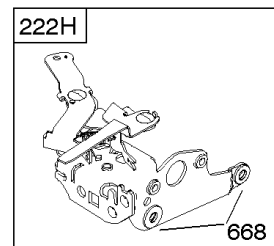

Carburetor

REF NO	PART NO	QTY	DESCRIPTION
137	693981		GASKET-FLOAT BOWL -(1/16)
141	796193		KIT, Choke Shaft -Used After Code Date 08031200
163	795629		GASKET-AIR CLEANER -(Air Cleaner)
217	690354		SPRING, Choke Return
231	691636		SCREW -(Choke Valve)
276	271716		WASHER-SEALING
617	270344S		SEAL, O-Ring -(Intake Manifold)
633	691321		SEAL-CHOKE/THR SHAFT -(Throttle Shaft)
633A	693867		SEAL, Choke/Throttle Shaft
692	590931		SPRING, Detent
975	796611		BOWL, Float

Not For Reproduction

843 843A 188

Controls, Electrical, Flywheel Brake, Governor Spring

REF NO	PART NO	QTY	DESCRIPTION
98A	493280		KIT-IDLE SPEED -(Idle Speed)
188	693399		SCREW -(Control Bracket)
202	691829		LINK, Mechanical Governor
209B	699056		SPRING, Governor
222K	593582		BRACKET-CONTROL
236	691826		LINK, Lockout
265	690798		CLAMP, Casing
265A	691024		CLAMP, Casing
265B	692179		CLAMP-CASING
267	691044		SCREW -(Casing Clamp)
268	691025		CASING, Control Wire -(Cut To Required Length)
269	691026		WIRE, Control -(Cut To Required Length)
270	691027		NUT -(Control Wire Casing)
271	691028		LEVER, Control
347	691396		SWITCH, Rocker
356	692390		WIRE, Stop
356B	693010		WIRE, Stop
356D	496381		WIRE, Stop
356H	690791		WIRE, Stop
497	690664		SCREW -(Stopswitch Bracket)
500	691086		WASHER -(Key Switch)
578	398153		WIRE ASSEMBLY
578A	695283		WIRE ASSEMBLY
621	692310		SWITCH, Stop
627	792565		BRACKET-STOPSWITCH
627A	793211		BRACKET, Stopswitch
664	691087		NUT -(Key Switch)
668	493823		SPACER -(Includes 2)
745	691648		SCREW -(Brake)
789A	696546		HARNESS, Wiring
789F	594393		HARNESS, Wiring
789B	792685		HARNESS, Wiring
789C	796385		HARNESS, Wiring
789D	796574		HARNESS, Wiring
789E	594392		HARNESS, Wiring
843	691884		SLEEVE, Lever -(Speed Control)
843A	691895		SLEEVE, Lever -(Choke)
853	695268		ADAPTER, Wire
853A	695897		ADAPTER, Wire
892	690646		SWITCH, Key
922A	692135		SPRING, Brake
923	796136		BRAKE -(Rewind Start)