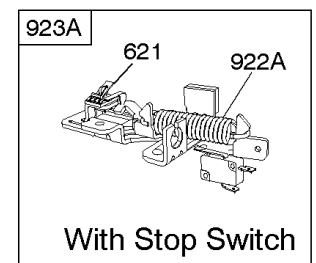

843 843A 188