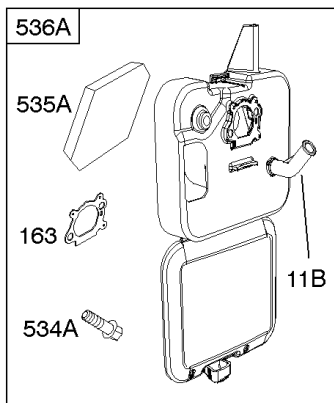

Air Cleaner, Exhaust System

REF NO	PART NO	QTY	DESCRIPTION
11B	691923		TUBE, Breather
81	691740		LOCK, Muffler Screw
163	795629		GASKET-AIR CLEANER -(Air Cleaner)
291	593208		THERMOSTAT
300	593581		MUFFLER -(Ready Start System) -Used After Code Date 13122200
300	790828		MUFFLER -Used Before Code Date 13122300
346	690661		SCREW -(Spark Arrestor)
425A	690670		SCREW -(Air Cleaner Cover)
443A	692523		SCREW -(Air Cleaner Primer Base)
445A	491588S		FILTER, A/C Cartridge
534A	798294		SCREW -(Air Cleaner)
535	493537S		FILTER, Air Cleaner Foam
536A	798293		CLEANER, Air
613	691340		SCREW -(Muffler) (1/4-20 x 2.75 Inches Total Length, 2.25 Inch Shoulder Length)
613	790833		SCREW -(Muffler) (1/4-20 x 2.75 Inches Total Length, 2.08 Inch Shoulder Length)
613	792678		SCREW -(Muffler) (1/4-20 x 3.39 Inches Total Length, 2.71 Inch Shoulder Length)
613A	691653		SCREW -(Muffler) (1/4-20 x 3.39 Inches Total Length, 2.88 Inch Shoulder Length)
676	396548		DEFLECTOR, Muffler
676A	393756		DEFLECTOR, Muffler -(Side Outlet)
676C	493871		DEFLECTOR, Muffler
676E	393760		DEFLECTOR, Muffler
677	690661		SCREW -(Muffler Deflector) (Thread Forming)
677A	593440		SCREW -(Muffler Deflector) (Self-Drilling & Tapping)
832	593875		GUARD, Muffler
832A	691424		MUFFLER
832B	497683		GUARD, Muffler
832E	793568		MUFFLER
836	690664		SCREW -(Muffler Guard)
836B	691147		SCREW -(Muffler Guard)
836C	790745		SCREW -(Muffler Guard)
883	691881		GASKET, Exhaust
966A	593942		BASE, Air Cleaner -(Primer) (2 Point Mounting) -Used After Code Date 14012600
966D	593945		BASE, Air Cleaner -(Primer) -Used After Code Date 14012600
966B	795259		BASE-AIR CLEANER PRIM -(Primer) (3 point mounting) -Used Before Code Date 14012700