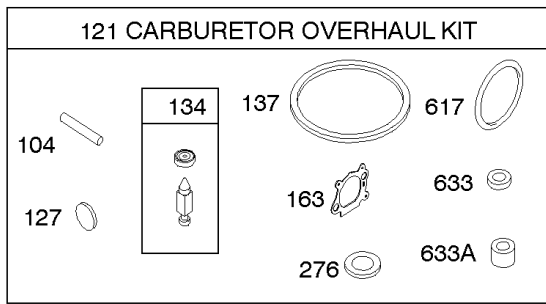

843 843A 188

745

Controls, Electrical, Flywheel Brake, Governor Spring

REF NO	PART NO	QTY	DESCRIPTION
923A	796387		BRAKE -(Electric Start)
990	691959		SET, Key

Not For Reproduction

Electric Starter, Gasket Kits