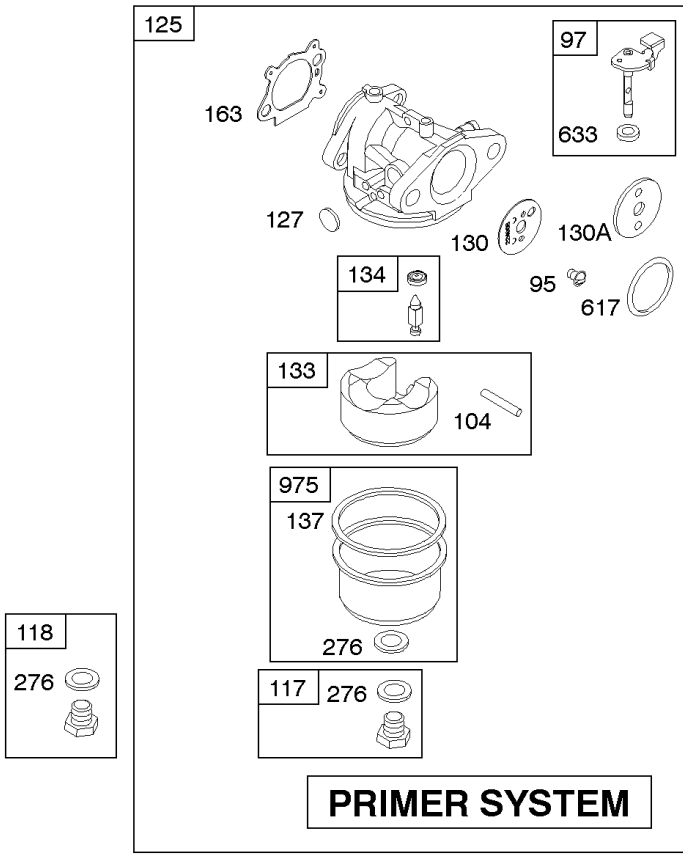

Carburetor

REF NO	PART NO	QTY	DESCRIPTION
95	691636		SCREW -(Throttle Valve)
97	493267		SHAFT-THROTTLE -(Metal)
97	696565		SHAFT, Throttle -(Plastic)
104	797622		PIN-FLOAT HINGE
108	691182		VALVE-CHOKE
108A	795935		VALVE, Choke -Used After Code Date 08031200
108A	790844		VALVE, Choke -Used Before Code Date 08031300
109	494218		KIT, Choke Shaft
109A	498593		SHAFT, Choke
117	498978		JET, Main -(Standard)
117A	498981		JET, Main -(Standard)
117B	498977		JET, Main -(Standard) -Used After Code Date 08061900
117B	697355		JET, Main -(Standard) -Used Before Code Date 07020700
117B	691428		JET, Main -(Standard) -Used After Code Date 07020600 -Used Before Code Date 08062000
118	798660		JET, Main -(High Altitude)
118A	494870		JET, Main -(High Altitude)
118B	695042		JET, Main -(High Altitude) -Used After Code Date 07020600 -Used Before Code Date 08062000
118B	692677		JET, Main -(High Altitude) -Used Before Code Date 07020700
118B	694250		JET, Main -(High Altitude) -Used After Code Date 08061900
125	799868		CARBURETOR -(Primer)
125A	799869		CARBURETOR -(Choke)
125B	799866		CARBURETOR -(Autochoke System) -Used After Code Date 07020600
125B	799871		CARBURETOR -(Autochoke System) -Used Before Code Date 07020700
127	694468		PLUG, Welch -(Bowl Vent)
130	696564		VALVE, Throttle
130A	691203		VALVE, Throttle
133	398187		FLOAT-CARBURETOR
134	398188		KIT-NEEDLE/SEAT
137	796610		GASKET, Float Bowl -(1/8)