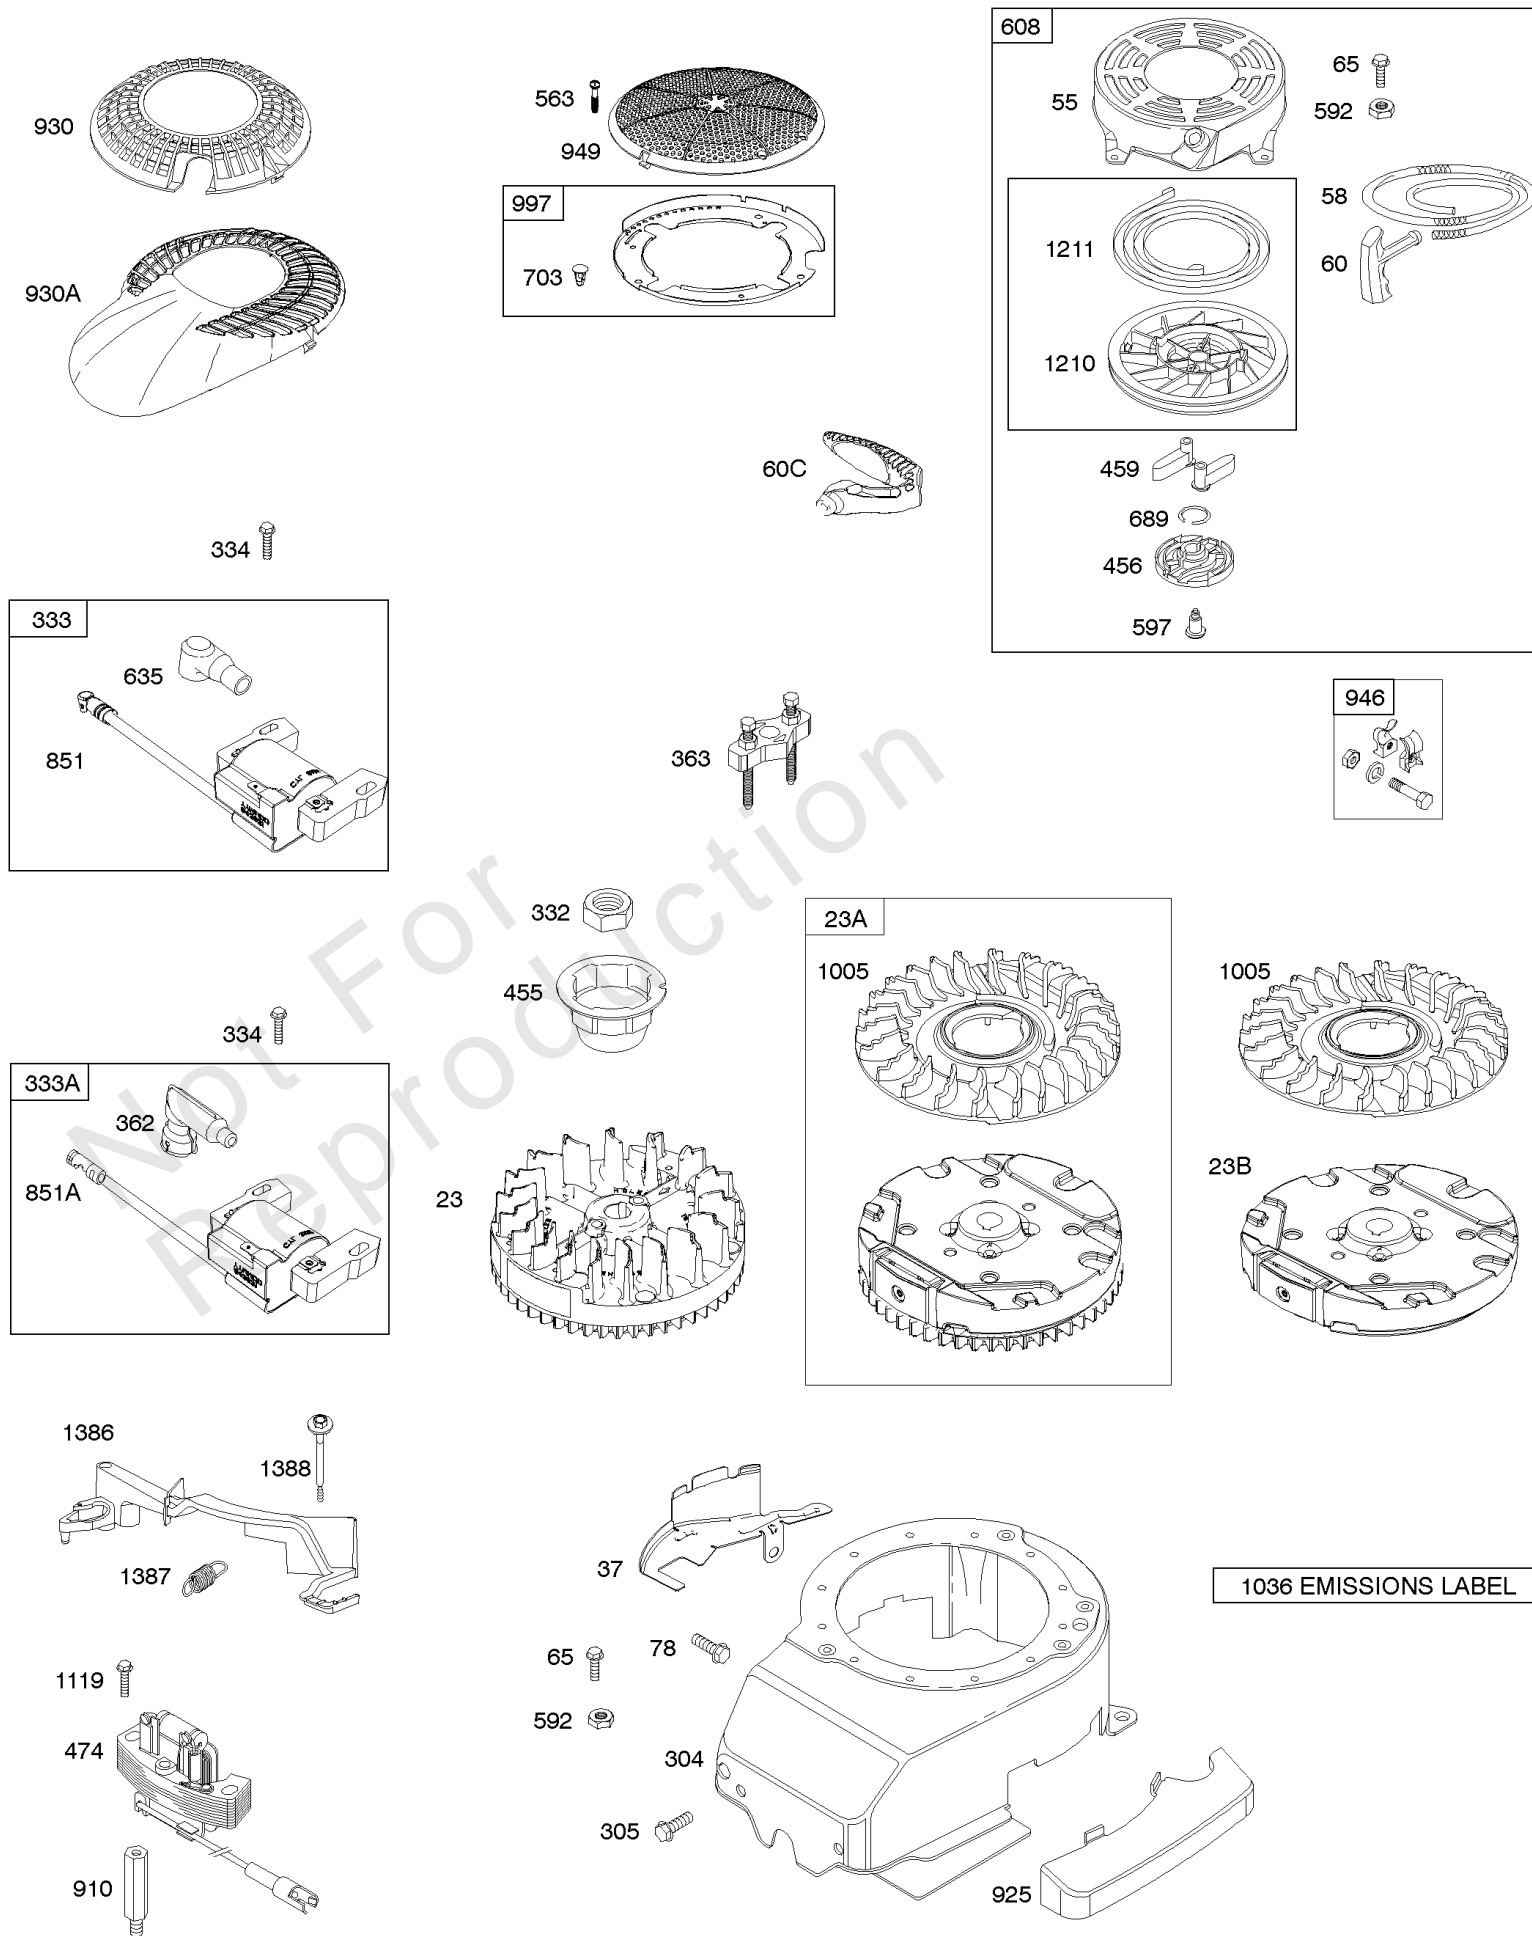

Air Cleaner, Exhaust System

REF NO	PART NO	QTY	DESCRIPTION
968B	692298		COVER, Air Cleaner
976	694395		PRIMER, Carburetor
994	398067		ARRESTOR-SPARK
994B	792245		ARRESTOR, Spark

Not For Reproduction