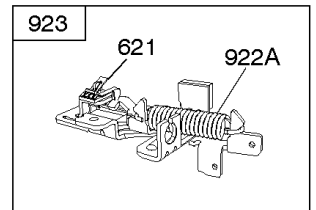

843 843A 188