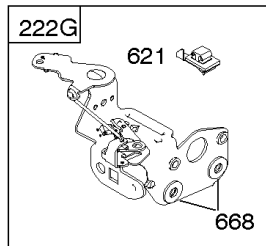

Carburetor

REF NO	PART NO	QTY	DESCRIPTION
137	693981		GASKET-FLOAT BOWL -(1/16)
141	796193		KIT, Choke Shaft -Used After Code Date 08031200
163	795629		GASKET-AIR CLEANER -(Air Cleaner)
217	690354		SPRING, Choke Return
231	691636		SCREW -(Choke Valve)
276	271716		WASHER-SEALING
617	270344S		SEAL, O-Ring -(Intake Manifold)
633	691321		SEAL-CHOKE/THR SHAFT -(Throttle Shaft)
633A	693867		SEAL, Choke/Throttle Shaft
692	590931		SPRING, Detent
975	796611		BOWL, Float

Not For Reproduction

843 843A 188

Controls, Electrical, Flywheel Brake, Governor Spring

REF NO	PART NO	QTY	DESCRIPTION
98A	493280		KIT-IDLE SPEED -(Idle Speed)
188	693399		SCREW -(Control Bracket)
202	691829		LINK, Mechanical Governor
209B	699056		SPRING, Governor
222K	593582		BRACKET-CONTROL
236	691826		LINK, Lockout
265	690798		CLAMP, Casing
265A	691024		CLAMP, Casing
265B	692179		CLAMP-CASING
267	691044		SCREW -(Casing Clamp)
268	691025		CASING, Control Wire -(Cut To Required Length)
269	691026		WIRE, Control -(Cut To Required Length)
270	691027		NUT -(Control Wire Casing)
271	691028		LEVER, Control
347	691396		SWITCH, Rocker
356	692390		WIRE, Stop
356B	693010		WIRE, Stop
356D	496381		WIRE, Stop
356H	690791		WIRE, Stop
497	690664		SCREW -(Stopswitch Bracket)
500	691086		WASHER -(Key Switch)
578	398153		WIRE ASSEMBLY
578A	695283		WIRE ASSEMBLY
621	692310		SWITCH, Stop
627	792565		BRACKET-STOPSWITCH
627A	793211		BRACKET, Stopswitch
664	691087		NUT -(Key Switch)
668	493823		SPACER -(Includes 2)
745	691648		SCREW -(Brake)
789A	696546		HARNESS, Wiring
789F	594393		HARNESS, Wiring
789B	792685		HARNESS, Wiring
789C	796385		HARNESS, Wiring
789D	796574		HARNESS, Wiring
789E	594392		HARNESS, Wiring
843	691884		SLEEVE, Lever -(Speed Control)
843A	691895		SLEEVE, Lever -(Choke)
853	695268		ADAPTER, Wire
853A	695897		ADAPTER, Wire
892	690646		SWITCH, Key
922A	692135		SPRING, Brake
923	796136		BRAKE -(Rewind Start)