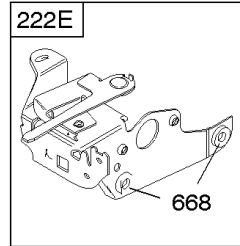

Not For Reproduction

843 843A 188

Controls, Electrical, Flywheel Brake, Governor Spring

REF NO	PART NO	QTY	DESCRIPTION
98A	493280		KIT-IDLE SPEED -(Idle Speed)
188	693399		SCREW -(Control Bracket)
202	691829		LINK, Mechanical Governor
209B	699056		SPRING, Governor
222K	593582		BRACKET-CONTROL
236	691826		LINK, Lockout
265	690798		CLAMP, Casing
265A	691024		CLAMP, Casing
265B	692179		CLAMP-CASING
267	691044		SCREW -(Casing Clamp)
268	691025		CASING, Control Wire -(Cut To Required Length)
269	691026		WIRE, Control -(Cut To Required Length)
270	691027		NUT -(Control Wire Casing)
271	691028		LEVER, Control
347	691396		SWITCH, Rocker
356	692390		WIRE, Stop
356B	693010		WIRE, Stop
356D	496381		WIRE, Stop
356H	690791		WIRE, Stop
497	690664		SCREW -(Stopswitch Bracket)
500	691086		WASHER -(Key Switch)
578	398153		WIRE ASSEMBLY
578A	695283		WIRE ASSEMBLY
621	692310		SWITCH, Stop
627	792565		BRACKET-STOPSWITCH
627A	793211		BRACKET, Stopswitch
664	691087		NUT -(Key Switch)
668	493823		SPACER -(Includes 2)
745	691648		SCREW -(Brake)
789A	696546		HARNESS, Wiring
789F	594393		HARNESS, Wiring
789B	792685		HARNESS, Wiring
789C	796385		HARNESS, Wiring
789D	796574		HARNESS, Wiring
789E	594392		HARNESS, Wiring
843	691884		SLEEVE, Lever -(Speed Control)
843A	691895		SLEEVE, Lever -(Choke)
853	695268		ADAPTER, Wire
853A	695897		ADAPTER, Wire
892	690646		SWITCH, Key
922A	692135		SPRING, Brake
923	796136		BRAKE -(Rewind Start)