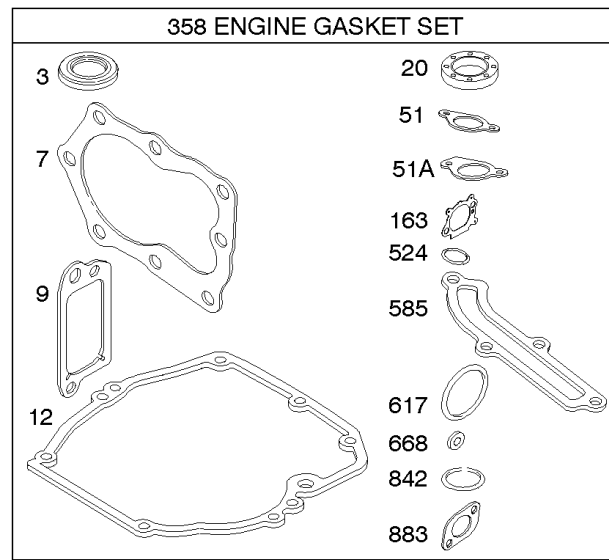

Not For Reproduction

843 843A 188

Controls, Electrical, Flywheel Brake, Governor Spring

REF NO	PART NO	QTY	DESCRIPTION
98A	493280		KIT-IDLE SPEED -(Idle Speed)
188	693399		SCREW -(Control Bracket)
202	691829		LINK, Mechanical Governor
209B	699056		SPRING, Governor
222K	593582		BRACKET-CONTROL
236	691826		LINK, Lockout
265	690798		CLAMP, Casing
265A	691024		CLAMP, Casing
265B	692179		CLAMP-CASING
267	691044		SCREW -(Casing Clamp)
268	691025		CASING, Control Wire -(Cut To Required Length)
269	691026		WIRE, Control -(Cut To Required Length)
270	691027		NUT -(Control Wire Casing)
271	691028		LEVER, Control
347	691396		SWITCH, Rocker
356	692390		WIRE, Stop
356B	693010		WIRE, Stop
356D	496381		WIRE, Stop
356H	690791		WIRE, Stop
497	690664		SCREW -(Stopswitch Bracket)
500	691086		WASHER -(Key Switch)
578	398153		WIRE ASSEMBLY
578A	695283		WIRE ASSEMBLY
621	692310		SWITCH, Stop
627	792565		BRACKET-STOPSWITCH
627A	793211		BRACKET, Stopswitch
664	691087		NUT -(Key Switch)
668	493823		SPACER -(Includes 2)
745	691648		SCREW -(Brake)
789A	696546		HARNESS, Wiring
789F	594393		HARNESS, Wiring
789B	792685		HARNESS, Wiring
789C	796385		HARNESS, Wiring
789D	796574		HARNESS, Wiring
789E	594392		HARNESS, Wiring
843	691884		SLEEVE, Lever -(Speed Control)
843A	691895		SLEEVE, Lever -(Choke)
853	695268		ADAPTER, Wire
853A	695897		ADAPTER, Wire
892	690646		SWITCH, Key
922A	692135		SPRING, Brake
923	796136		BRAKE -(Rewind Start)

843 843A 188

745

Controls, Electrical, Flywheel Brake, Governor Spring

REF NO	PART NO	QTY	DESCRIPTION
923A	796387		BRAKE -(Electric Start)
990	691959		SET, Key

Not For Reproduction

Electric Starter, Gasket Kits