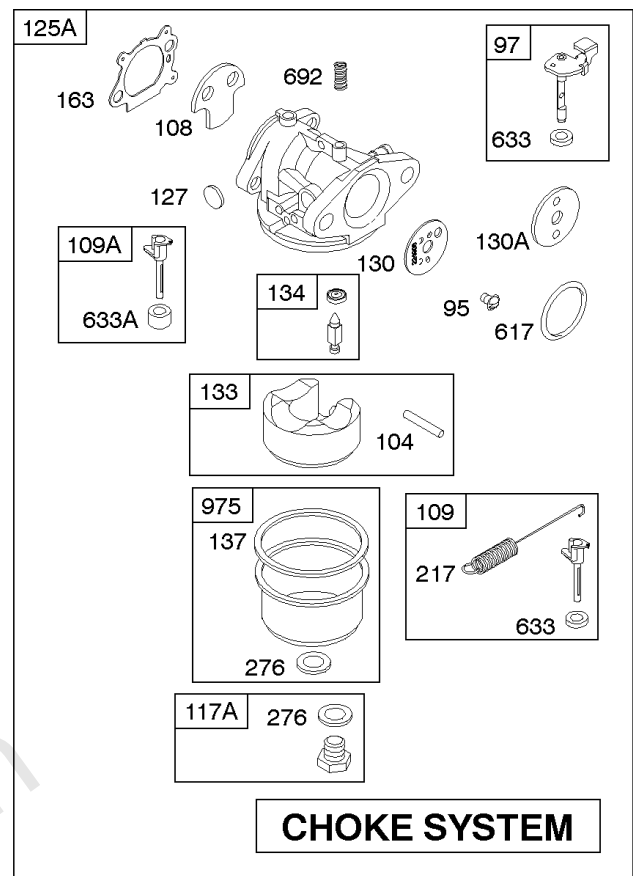

Carburetor

REF NO	PART NO	QTY	DESCRIPTION
95	691636		SCREW -(Throttle Valve)
97	493267		SHAFT-THROTTLE -(Metal)
97	696565		SHAFT, Throttle -(Plastic)
104	797622		PIN-FLOAT HINGE
108	691182		VALVE-CHOKE
108A	795935		VALVE, Choke -Used After Code Date 08031200
108A	790844		VALVE, Choke -Used Before Code Date 08031300
109	494218		KIT, Choke Shaft
109A	498593		SHAFT, Choke
117	498978		JET, Main -(Standard)
117A	498981		JET, Main -(Standard)
117B	498977		JET, Main -(Standard) -Used After Code Date 08061900
117B	697355		JET, Main -(Standard) -Used Before Code Date 07020700
117B	691428		JET, Main -(Standard) -Used After Code Date 07020600 -Used Before Code Date 08062000
118	798660		JET, Main -(High Altitude)
118A	494870		JET, Main -(High Altitude)
118B	695042		JET, Main -(High Altitude) -Used After Code Date 07020600 -Used Before Code Date 08062000
118B	692677		JET, Main -(High Altitude) -Used Before Code Date 07020700
118B	694250		JET, Main -(High Altitude) -Used After Code Date 08061900
125	799868		CARBURETOR -(Primer)
125A	799869		CARBURETOR -(Choke)
125B	799866		CARBURETOR -(Autochoke System) -Used After Code Date 07020600
125B	799871		CARBURETOR -(Autochoke System) -Used Before Code Date 07020700
127	694468		PLUG, Welch -(Bowl Vent)
130	696564		VALVE, Throttle
130A	691203		VALVE, Throttle
133	398187		FLOAT-CARBURETOR
134	398188		KIT-NEEDLE/SEAT
137	796610		GASKET, Float Bowl -(1/8)