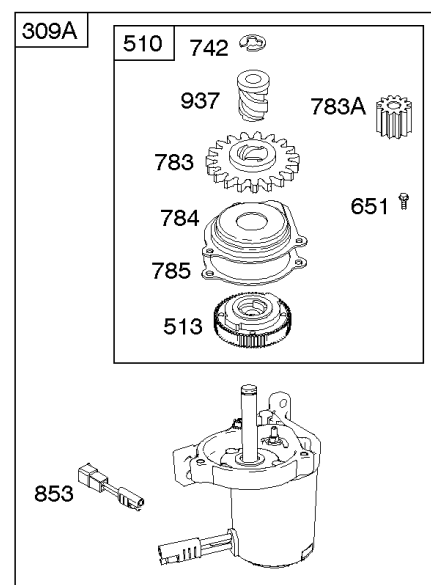

Not For Reproduction

843 843A 188

Controls, Electrical, Flywheel Brake, Governor Spring

REF NO	PART NO	QTY	DESCRIPTION
98A	493280		KIT-IDLE SPEED -(Idle Speed)
188	693399		SCREW -(Control Bracket)
202	691829		LINK, Mechanical Governor
209B	699056		SPRING, Governor
222K	593582		BRACKET-CONTROL
236	691826		LINK, Lockout
265	690798		CLAMP, Casing
265A	691024		CLAMP, Casing
265B	692179		CLAMP-CASING
267	691044		SCREW -(Casing Clamp)
268	691025		CASING, Control Wire -(Cut To Required Length)
269	691026		WIRE, Control -(Cut To Required Length)
270	691027		NUT -(Control Wire Casing)
271	691028		LEVER, Control
347	691396		SWITCH, Rocker
356	692390		WIRE, Stop
356B	693010		WIRE, Stop
356D	496381		WIRE, Stop
356H	690791		WIRE, Stop
497	690664		SCREW -(Stopswitch Bracket)
500	691086		WASHER -(Key Switch)
578	398153		WIRE ASSEMBLY
578A	695283		WIRE ASSEMBLY
621	692310		SWITCH, Stop
627	792565		BRACKET-STOPSWITCH
627A	793211		BRACKET, Stopswitch
664	691087		NUT -(Key Switch)
668	493823		SPACER -(Includes 2)
745	691648		SCREW -(Brake)
789A	696546		HARNESS, Wiring
789F	594393		HARNESS, Wiring
789B	792685		HARNESS, Wiring
789C	796385		HARNESS, Wiring
789D	796574		HARNESS, Wiring
789E	594392		HARNESS, Wiring
843	691884		SLEEVE, Lever -(Speed Control)
843A	691895		SLEEVE, Lever -(Choke)
853	695268		ADAPTER, Wire
853A	695897		ADAPTER, Wire
892	690646		SWITCH, Key
922A	692135		SPRING, Brake
923	796136		BRAKE -(Rewind Start)

843 843A 188

745

Controls, Electrical, Flywheel Brake, Governor Spring

REF NO	PART NO	QTY	DESCRIPTION
923A	796387		BRAKE -(Electric Start)
990	691959		SET, Key

Not For Reproduction

Electric Starter, Gasket Kits