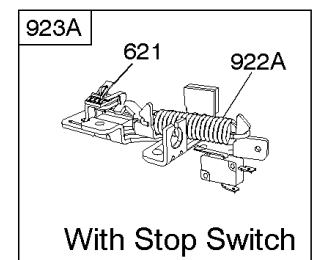

Not For Reproduction

843 843A 188

Controls, Electrical, Flywheel Brake, Governor Spring

REF NO	PART NO	QTY	DESCRIPTION
98A	493280		KIT-IDLE SPEED -(Idle Speed)
188	693399		SCREW -(Control Bracket)
202	691829		LINK, Mechanical Governor
209B	699056		SPRING, Governor
222K	593582		BRACKET-CONTROL
236	691826		LINK, Lockout
265	690798		CLAMP, Casing
265A	691024		CLAMP, Casing
265B	692179		CLAMP-CASING
267	691044		SCREW -(Casing Clamp)
268	691025		CASING, Control Wire -(Cut To Required Length)
269	691026		WIRE, Control -(Cut To Required Length)
270	691027		NUT -(Control Wire Casing)
271	691028		LEVER, Control
347	691396		SWITCH, Rocker
356	692390		WIRE, Stop
356B	693010		WIRE, Stop
356D	496381		WIRE, Stop
356H	690791		WIRE, Stop
497	690664		SCREW -(Stopswitch Bracket)
500	691086		WASHER -(Key Switch)
578	398153		WIRE ASSEMBLY
578A	695283		WIRE ASSEMBLY
621	692310		SWITCH, Stop
627	792565		BRACKET-STOPSWITCH
627A	793211		BRACKET, Stopswitch
664	691087		NUT -(Key Switch)
668	493823		SPACER -(Includes 2)
745	691648		SCREW -(Brake)
789A	696546		HARNESS, Wiring
789F	594393		HARNESS, Wiring
789B	792685		HARNESS, Wiring
789C	796385		HARNESS, Wiring
789D	796574		HARNESS, Wiring
789E	594392		HARNESS, Wiring
843	691884		SLEEVE, Lever -(Speed Control)
843A	691895		SLEEVE, Lever -(Choke)
853	695268		ADAPTER, Wire
853A	695897		ADAPTER, Wire
892	690646		SWITCH, Key
922A	692135		SPRING, Brake
923	796136		BRAKE -(Rewind Start)

843 843A 188

745

Controls, Electrical, Flywheel Brake, Governor Spring

REF NO	PART NO	QTY	DESCRIPTION
923A	796387		BRAKE -(Electric Start)
990	691959		SET, Key

Not For Reproduction

Electric Starter, Gasket Kits