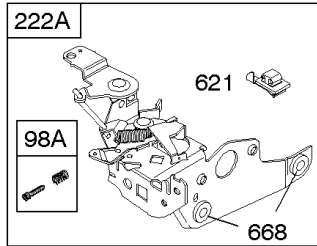

Not For Reproduction

843 843A 188

Controls, Electrical, Flywheel Brake, Governor Spring

REF NO	PART NO	QTY	DESCRIPTION
98A	493280		KIT-IDLE SPEED -(Idle Speed)
188	693399		SCREW -(Control Bracket)
202	691829		LINK, Mechanical Governor
209B	699056		SPRING, Governor
222K	593582		BRACKET-CONTROL
236	691826		LINK, Lockout
265	690798		CLAMP, Casing
265A	691024		CLAMP, Casing
265B	692179		CLAMP-CASING
267	691044		SCREW -(Casing Clamp)
268	691025		CASING, Control Wire -(Cut To Required Length)
269	691026		WIRE, Control -(Cut To Required Length)
270	691027		NUT -(Control Wire Casing)
271	691028		LEVER, Control
347	691396		SWITCH, Rocker
356	692390		WIRE, Stop
356B	693010		WIRE, Stop
356D	496381		WIRE, Stop
356H	690791		WIRE, Stop
497	690664		SCREW -(Stopswitch Bracket)
500	691086		WASHER -(Key Switch)
578	398153		WIRE ASSEMBLY
578A	695283		WIRE ASSEMBLY
621	692310		SWITCH, Stop
627	792565		BRACKET-STOPSWITCH
627A	793211		BRACKET, Stopswitch
664	691087		NUT -(Key Switch)
668	493823		SPACER -(Includes 2)
745	691648		SCREW -(Brake)
789A	696546		HARNESS, Wiring
789F	594393		HARNESS, Wiring
789B	792685		HARNESS, Wiring
789C	796385		HARNESS, Wiring
789D	796574		HARNESS, Wiring
789E	594392		HARNESS, Wiring
843	691884		SLEEVE, Lever -(Speed Control)
843A	691895		SLEEVE, Lever -(Choke)
853	695268		ADAPTER, Wire
853A	695897		ADAPTER, Wire
892	690646		SWITCH, Key
922A	692135		SPRING, Brake
923	796136		BRAKE -(Rewind Start)

843 843A 188

745

Controls, Electrical, Flywheel Brake, Governor Spring

REF NO	PART NO	QTY	DESCRIPTION
923A	796387		BRAKE -(Electric Start)
990	691959		SET, Key

Not For Reproduction

Electric Starter, Gasket Kits