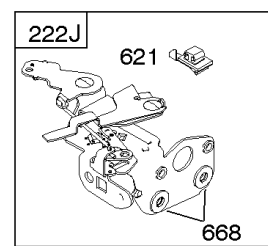

Carburetor

REF NO	PART NO	QTY	DESCRIPTION
137	693981		GASKET-FLOAT BOWL -(1/16)
141	796193		KIT, Choke Shaft -Used After Code Date 08031200
163	795629		GASKET-AIR CLEANER -(Air Cleaner)
217	690354		SPRING, Choke Return
231	691636		SCREW -(Choke Valve)
276	271716		WASHER-SEALING
617	270344S		SEAL, O-Ring -(Intake Manifold)
633	691321		SEAL-CHOKE/THR SHAFT -(Throttle Shaft)
633A	693867		SEAL, Choke/Throttle Shaft
692	590931		SPRING, Detent
975	796611		BOWL, Float

Not For Reproduction

843 843A 188

Controls, Electrical, Flywheel Brake, Governor Spring

REF NO	PART NO	QTY	DESCRIPTION
98A	493280		KIT-IDLE SPEED -(Idle Speed)
188	693399		SCREW -(Control Bracket)
202	691829		LINK, Mechanical Governor
209B	699056		SPRING, Governor
222K	593582		BRACKET-CONTROL
236	691826		LINK, Lockout
265	690798		CLAMP, Casing
265A	691024		CLAMP, Casing
265B	692179		CLAMP-CASING
267	691044		SCREW -(Casing Clamp)
268	691025		CASING, Control Wire -(Cut To Required Length)
269	691026		WIRE, Control -(Cut To Required Length)
270	691027		NUT -(Control Wire Casing)
271	691028		LEVER, Control
347	691396		SWITCH, Rocker
356	692390		WIRE, Stop
356B	693010		WIRE, Stop
356D	496381		WIRE, Stop
356H	690791		WIRE, Stop
497	690664		SCREW -(Stopswitch Bracket)
500	691086		WASHER -(Key Switch)
578	398153		WIRE ASSEMBLY
578A	695283		WIRE ASSEMBLY
621	692310		SWITCH, Stop
627	792565		BRACKET-STOPSWITCH
627A	793211		BRACKET, Stopswitch
664	691087		NUT -(Key Switch)
668	493823		SPACER -(Includes 2)
745	691648		SCREW -(Brake)
789A	696546		HARNESS, Wiring
789F	594393		HARNESS, Wiring
789B	792685		HARNESS, Wiring
789C	796385		HARNESS, Wiring
789D	796574		HARNESS, Wiring
789E	594392		HARNESS, Wiring
843	691884		SLEEVE, Lever -(Speed Control)
843A	691895		SLEEVE, Lever -(Choke)
853	695268		ADAPTER, Wire
853A	695897		ADAPTER, Wire
892	690646		SWITCH, Key
922A	692135		SPRING, Brake
923	796136		BRAKE -(Rewind Start)