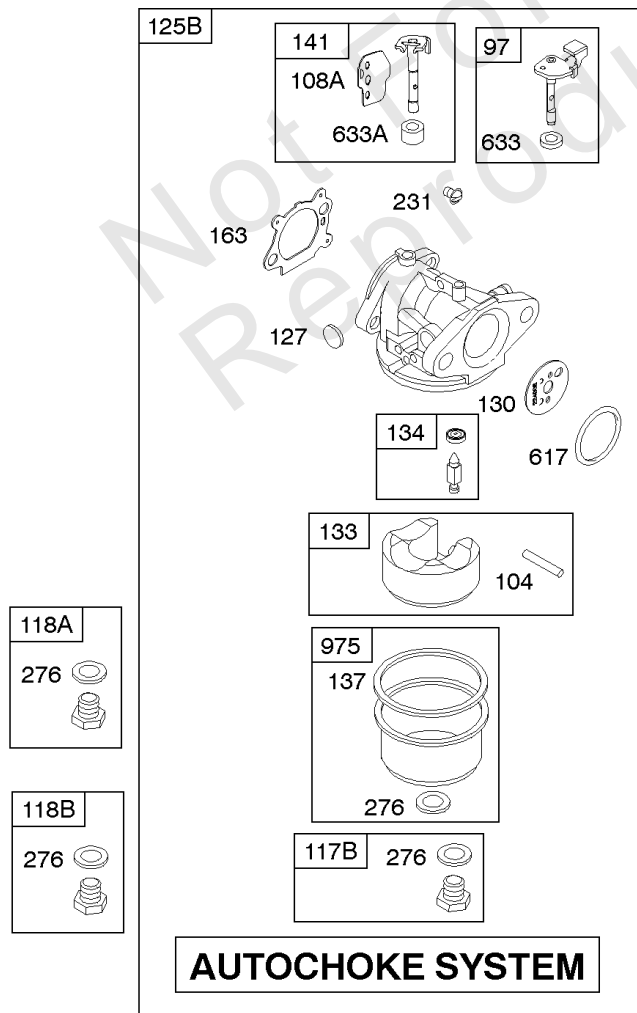

Carburetor

REF NO	PART NO	QTY	DESCRIPTION
137	693981		GASKET-FLOAT BOWL -(1/16)
141	796193		KIT, Choke Shaft -Used After Code Date 08031200
163	795629		GASKET-AIR CLEANER -(Air Cleaner)
217	690354		SPRING, Choke Return
231	691636		SCREW -(Choke Valve)
276	271716		WASHER-SEALING
617	270344S		SEAL, O-Ring -(Intake Manifold)
633	691321		SEAL-CHOKE/THR SHAFT -(Throttle Shaft)
633A	693867		SEAL, Choke/Throttle Shaft
692	590931		SPRING, Detent
975	796611		BOWL, Float

Not For Reproduction