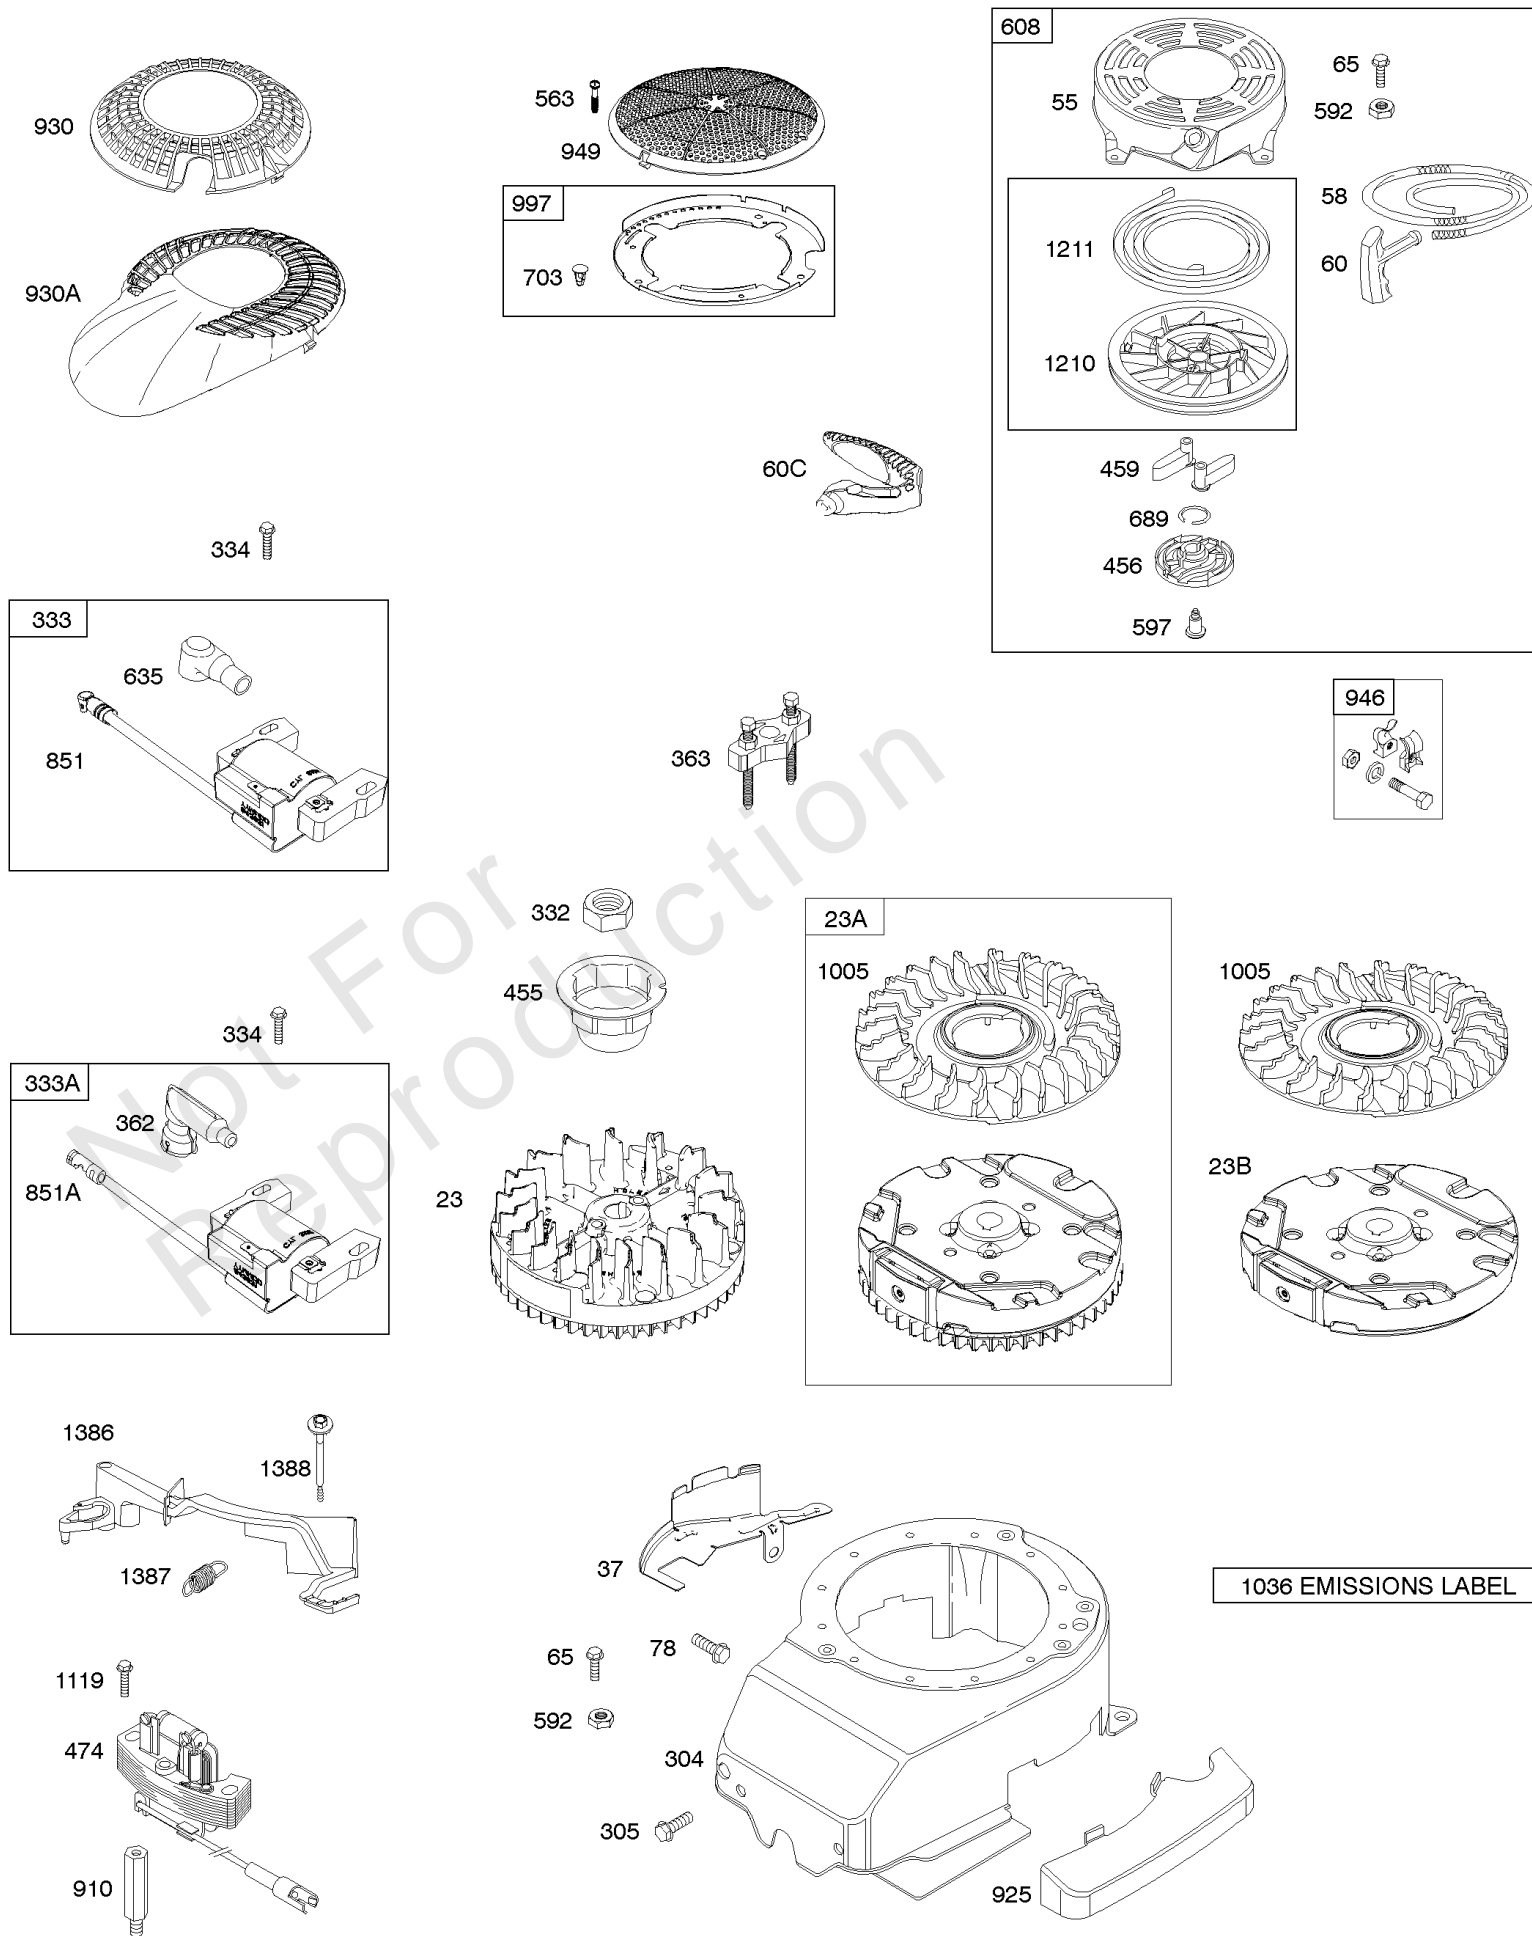

REF NO	PART NO	QTY	DESCRIPTION
23	691987		FLYWHEEL
37	793756		GUARD-FLYWHEEL
55	691421		HOUSING, Rewind Starter
58	697316		ROPE, Starter -(Cut To Required Length)
60	281434S		GRIP, Starter Rope
60C	799716		GRIP, Starter Rope
65	690837		SCREW -(Rewind Starter)
78	691108		SCREW -(Flywheel Guard)
304	790826		HOUSING, Blower
305	691108		SCREW -(Blower Housing)
332	690662		NUT -(Flywheel)
333	590454		ARMATURE-MAGNETO -Also Order Ref #1386 Air Vane #790848
334	691061		SCREW -(Magneto Armature)
362	793351		SHIELD-SPARK PLUG
363	19069		PULLER, Flywheel
455	791960		CUP, Flywheel
456	692299		PLATE-PAWL FRICTION
459	281505S		PAWL-RATCHET
474	691991		ALTERNATOR
563	691138		SCREW -(Debris Screen Guard)
592	690800		NUT -(Rewind Starter)
597	691696		SCREW -(Pawl Friction Plate)
608	497680		STARTER, Rewind
635	66538S		BOOT, Spark PLug
689	691855		SPRING-FRICTION
703	696309		CLIP
851	493880S		TERMINAL-SPARK PLUG
851A	692424		TERMINAL, Spark Plug
910	691094		STUD -(Alternator)
925	795403		COVER-LINKAGE
930	691919		GUARD, Rewind
930A	691345		GUARD, Rewind
946	691738		STOP, Rope
949	696306		GUARD, Debris Screen
997	696310		SHIELD, Debris
1005	691346		FAN, Flywheel
1036	-----		Label-Emissions -(Available From A Briggs & Stratton Authorized Dealer)
1119	692979		SCREW -(Alternator)
1210	498144		PULLEY/SPRING ASSY -(Pulley)
1211	498144		PULLEY/SPRING ASSY -(Spring)