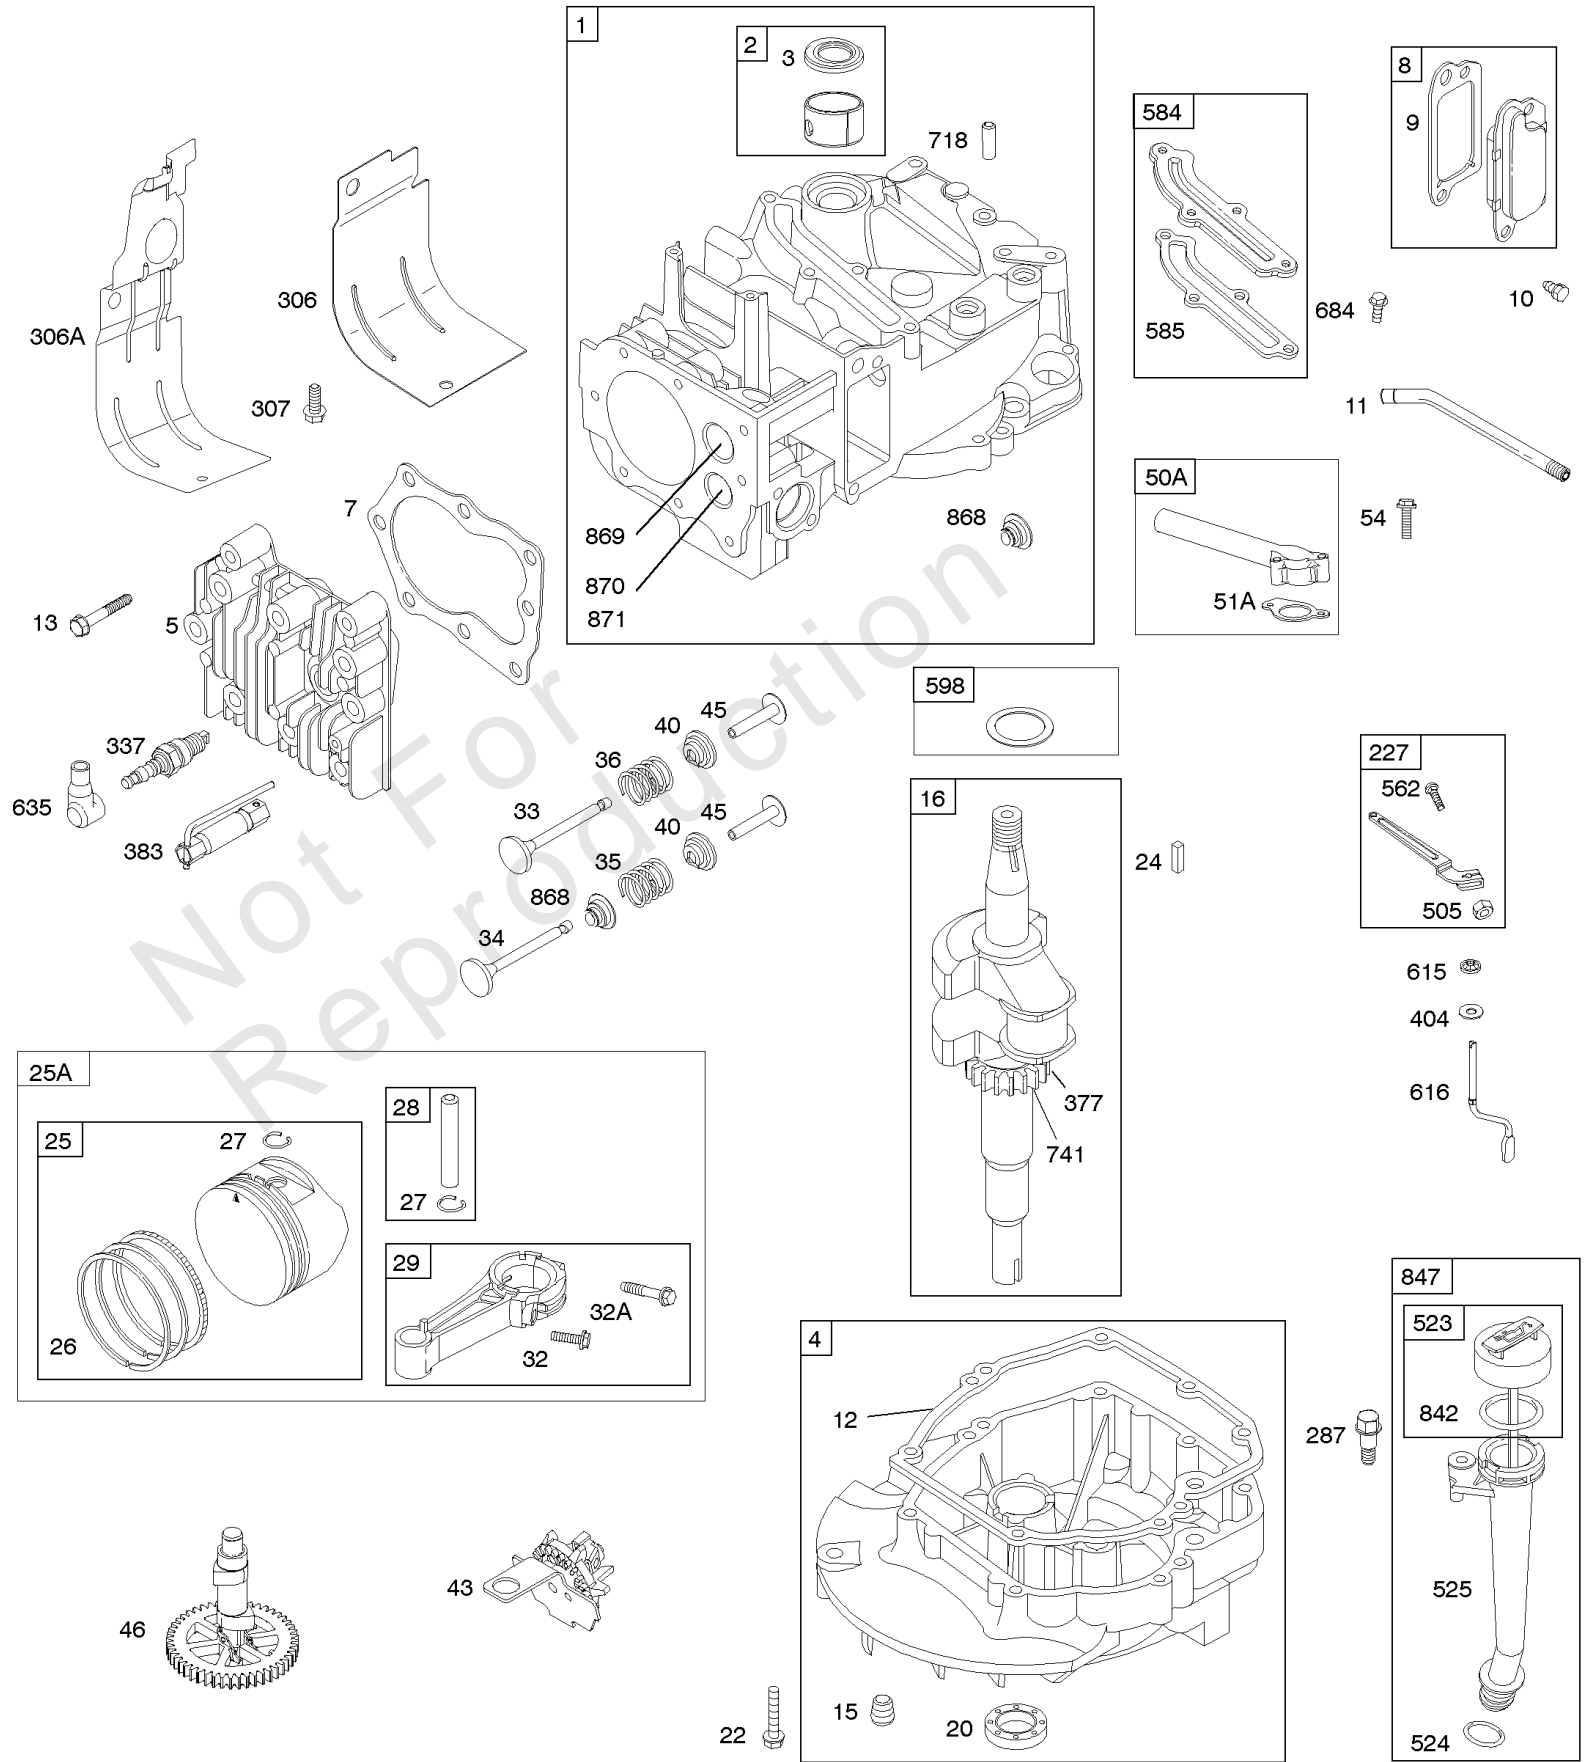

1319 WARNING LABEL

1330 REPAIR MANUAL

Camshaft, Crankshaft, Cylinder, Engine Sump, Lubrication, Piston Group, Valves

REF NO	PART NO	QTY	DESCRIPTION
1	592645		CYLINDER ASSEMBLY
2	796961		KIT, Bushing/Seal -(Magneto Side)
3	299819S		SEAL, Oil -(Magneto Side)
4	493279		SUMP, Engine
5	594989		HEAD-CYLINDER
7	692249		GASKET, Cylinder Head -Used Before Code Date 11070100
7	799875		GASKET, Cylinder Head -Used After Code Date 11063000
8	590395		BREATHER ASSEMBLY
9	699833		GASKET-BREATHER
10	691125		SCREW -(Breather Assembly)
11	691781		TUBE-BREATHER
12	692232		GASKET, Crankcase
13	690912		SCREW -(Cylinder Head) -Used Before Code Date 11070100
13	590422		SCREW -(Cylinder Head) -Used After Code Date 11063000
15	690946		PLUG, Oil Drain -(3/8"-18 NPTF-External 7/16" Sq)
15	691680		PLUG, Oil Drain -(3/8"-18 NPTF - Internal 3/8" Sq)
16	797017		CRANKSHAFT
20	399781S		SEAL, Oil -(PTO Side)
22	691092		SCREW -(Crankcase Cover/Sump)
24	222698S		KEY, Flywheel
25	799064		PISTON ASSEMBLY -(.020 Oversize) -Used Before Code Date 09041700
25	590404		PISTON ASSEMBLY -(Standard) -Used After Code Date 07090300
25	590405		PISTON ASSEMBLY -(.020 Oversize) -Used After Code Date 09041600
25	799063		PISTON ASSEMBLY -(Standard) -Used Before Code Date 07090400
25A	590406		PISTON ASSEMBLY -(Standard) -Used Before Code Date 09041700
26	797304		SET, Ring -(Replacement, See Ref #25, 590404) -Used After Code Date 09041600 -Used Before Code Date 11070100
26	797305		SET, Ring -(.020 Oversize) -Used After Code Date 09041600 -Used Before Code Date 11070100
26	590402		SET, Ring -(Standard) -Used After Code Date 11063000
26	590403		SET, Ring -(.020 Oversize) -Used After Code Date 11063000