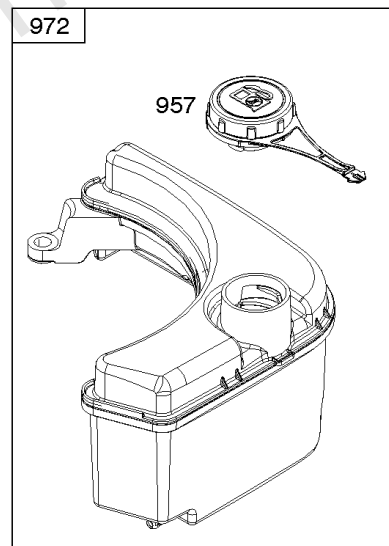

Fuel Supply, Lubrication

REF NO	PART NO	QTY	DESCRIPTION
187	791766		LINE, Fuel -(Cut To Required Length)
187A	796491		LINE, Fuel -(Formed Hose)
240A	84001895		FILTER, Fuel
523	796503		DIPSTICK
524	692296		SEAL-DIPSTICK TUBE -(Dipstick Tube)
525	796502		TUBE, Dipstick
601	791850		CLAMP, Hose
670	793485		SPACER, Fuel Tank
842	691031		SEAL, O-Ring -(Dipstick Tube)
847	796501		DIPSTICK/TUBE ASSEMBLY
957	799585		CAP, Fuel Tank
957C	796577		CAP-FUEL TANK
958	698183		VALVE, Fuel Shut Off
972	595123		TANK, Fuel
1059	793471		KIT, Screw/Washer