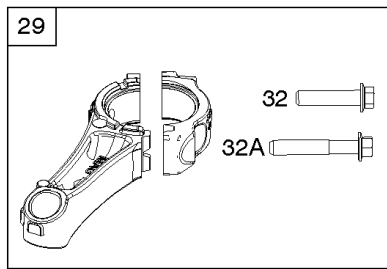

Camshaft, Crankshaft, Cylinder, Piston/Rings/Connecting Rod, Warning Label

Mfg. No: 121S02-0130-F1

1319 WARNING LABEL

REQUIRED when replacing parts with warning labels affixed.

1319A WARNING LABEL

REQUIRED when replacing parts with warning labels affixed.

1330 REPAIR MANUAL

1036 EMISSIONS LABEL

Camshaft, Crankshaft, Cylinder, Piston/Rings/Connecting Rod, Warning Label

REF NO	PART NO	QTY	DESCRIPTION
1	798947		CYLINDER ASSEMBLY
3	299819S		SEAL, Oil -(Magneto Side)
16	797740		CRANKSHAFT
24	222698S		KEY, Flywheel
25	590404		PISTON ASSEMBLY -(Standard)
25	590405		PISTON ASSEMBLY -(.020 Oversize)
26	797305		SET, Ring -(.020 Oversize) -Used After Code Date 09041900 -Used Before Code Date 11070100
26	590402		SET, Ring -(Standard) -Used After Code Date 11063000
26	590403		SET, Ring -(.020 Oversize) -Used After Code Date 11063000
26	796641		SET, Ring -(Standard) -Used Before Code Date 09042000
26	796642		SET, Ring -(.020 Oversize) -Used Before Code Date 09042000
26	797304		SET, Ring -(Standard) -Used After Code Date 09041900 -Used Before Code Date 11070100
27	691588		LOCK, Piston Pin
28	298909		PIN, Piston
29	796470		ROD, Connecting
32	691664		SCREW -(Connecting Rod)
32A	695759		SCREW -(Connecting Rod)
43	796650		SLINGER, Governor/Oil
46	694039		CAMSHAFT
404	690272		WASHER -(Governor Crank)
598	592587		SHIM, End Play -(Crankshaft or Camshaft Bearing)
615	690340		RETAINER, Governor Shaft
616	798327		CRANK, Governor
718	690959		PIN, Locating
741	797521		GEAR, Timing
1036	----		Label-Emissions -(Available From A Briggs & Stratton Authorized Dealer)
1263	697124		REED, Breather
1264	793453		SCREW -(Breather Reed)
1319	794467		LABEL, Warning
1319A	797669		LABEL, Warning
1330	279000		PRO SERIES REP MANUAL
1375	796476		COVER, Breather Reed
1376	794451		SCREW -(Breather Reed Cover)