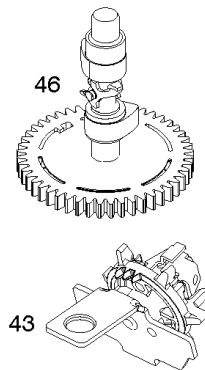

Camshaft, Crankshaft, Cylinder, Piston/Rings/Connecting Rod, Warning Label

Mfg. No: 121S02-0130-F1

1319 WARNING LABEL

REQUIRED when replacing parts with warning labels affixed.

1319A WARNING LABEL

REQUIRED when replacing parts with warning labels affixed.

1330 REPAIR MANUAL

1036 EMISSIONS LABEL

Camshaft, Crankshaft, Cylinder, Piston/Rings/Connecting Rod, Warning Label

REF NO	PART NO	QTY	DESCRIPTION
1	798947		CYLINDER ASSEMBLY
3	299819S		SEAL, Oil -(Magneto Side)
16	797740		CRANKSHAFT
24	222698S		KEY, Flywheel
25	590404		PISTON ASSEMBLY -(Standard)
25	590405		PISTON ASSEMBLY -(.020 Oversize)
26	797305		SET, Ring -(.020 Oversize) -Used After Code Date 09041900 -Used Before Code Date 11070100
26	590402		SET, Ring -(Standard) -Used After Code Date 11063000
26	590403		SET, Ring -(.020 Oversize) -Used After Code Date 11063000
26	796641		SET, Ring -(Standard) -Used Before Code Date 09042000
26	796642		SET, Ring -(.020 Oversize) -Used Before Code Date 09042000
26	797304		SET, Ring -(Standard) -Used After Code Date 09041900 -Used Before Code Date 11070100
27	691588		LOCK, Piston Pin
28	298909		PIN, Piston
29	796470		ROD, Connecting
32	691664		SCREW -(Connecting Rod)
32A	695759		SCREW -(Connecting Rod)
43	796650		SLINGER, Governor/Oil
46	694039		CAMSHAFT
404	690272		WASHER -(Governor Crank)
598	592587		SHIM, End Play -(Crankshaft or Camshaft Bearing)
615	690340		RETAINER, Governor Shaft
616	798327		CRANK, Governor
718	690959		PIN, Locating
741	797521		GEAR, Timing
1036	----		Label-Emissions -(Available From A Briggs & Stratton Authorized Dealer)
1263	697124		REED, Breather
1264	793453		SCREW -(Breather Reed)
1319	794467		LABEL, Warning
1319A	797669		LABEL, Warning
1330	279000		PRO SERIES REP MANUAL
1375	796476		COVER, Breather Reed
1376	794451		SCREW -(Breather Reed Cover)