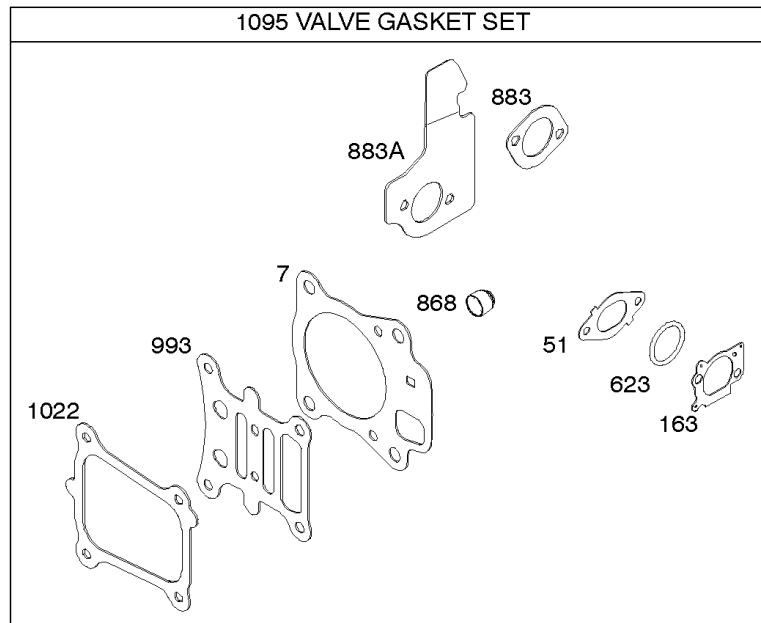

Carburetor, Carburetor Overhaul Kit

REF NO	PART NO	QTY	DESCRIPTION
51	796596		GASKET, Intake
51A	590398		GASKET, Intake
104	797622		PIN-FLOAT HINGE
117	798661		JET, Main -(Standard)
118	799605		JET, Main -(High Altitude)
121	592172		KIT, Carburetor Overhaul
122	796595		SPACER, Carburetor
125	591137		CARBURETOR
133	797626		FLOAT, Carburetor
134	799177		KIT, Needle/Seat
137	797625		GASKET, Float Bowl
163	691894		GASKET, Air Cleaner -(Air Cleaner)
202	796657		LINK, Mechanical Governor
216A	798944		LINK, Choke
217	799179		SPRING, Choke Return
276	797632		WASHER, Sealing
365	793458		SCREW -(Carburetor)
623	793628		SEAL, O-Ring -(Carburetor Spacer)
975	797631		BOWL, Float

Not For
Reproduction

Controls, Governor Spring, Thermostat

REF NO	PART NO	QTY	DESCRIPTION
202	796657		LINK, Mechanical Governor
209	796926		SPRING, Governor
216A	798944		LINK, Choke
222	796482		BRACKET, Control -(Manual Friction, Remote, & Fixed Speed Control)
227	796487		LEVER, Governor Control
236	691826		LINK, Lockout
265	690798		CLAMP, Casing
267	691044		SCREW -(Casing Clamp)
268	691025		CASING, Control Wire -(Cut To Required Length)
269	691026		WIRE, Control -(Cut To Required Length)
270	691027		NUT -(Control Wire Casing)
271	691028		LEVER, Control
291A	798938		THERMOSTAT
505	793515		NUT -(Governor Control Lever)
562	793514		BOLT -(Governor Lever)
621	692310		SWITCH, Stop
745	793491		SCREW -(Brake)
843	691884		SLEEVE, Lever
883	793497		GASKET, Exhaust
883A	796677		GASKET, Exhaust
922	692135		SPRING, Brake
923	796635		BRAKE