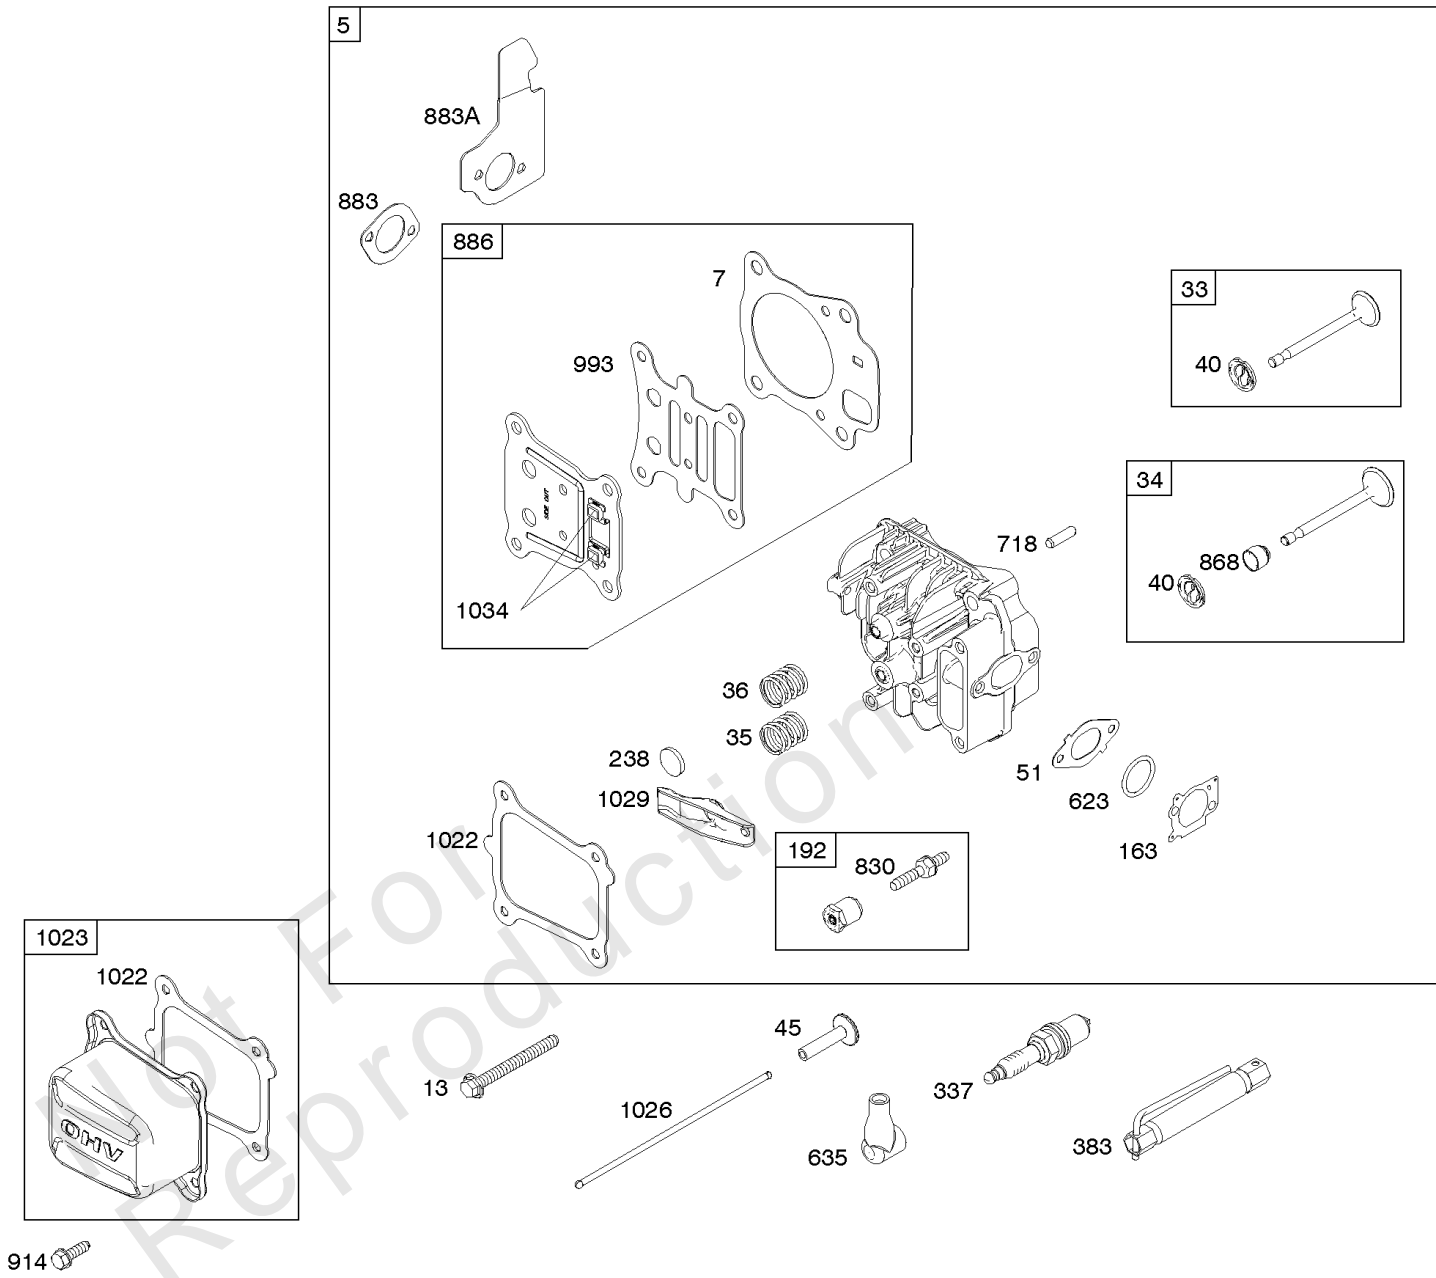

Camshaft, Crankshaft, Cylinder, Piston/Rings/Connecting Rod, Warning Label

Mfg. No: 121S02-0130-F1

1319 WARNING LABEL

REQUIRED when replacing parts with warning labels affixed.

1319A WARNING LABEL

REQUIRED when replacing parts with warning labels affixed.

Carburetor, Carburetor Overhaul Kit

REF NO	PART NO	QTY	DESCRIPTION
51	796596		GASKET, Intake
51A	590398		GASKET, Intake
104	797622		PIN-FLOAT HINGE
117	798661		JET, Main -(Standard)
118	799605		JET, Main -(High Altitude)
121	592172		KIT, Carburetor Overhaul
122	796595		SPACER, Carburetor
125	591137		CARBURETOR
133	797626		FLOAT, Carburetor
134	799177		KIT, Needle/Seat
137	797625		GASKET, Float Bowl
163	691894		GASKET, Air Cleaner -(Air Cleaner)
202	796657		LINK, Mechanical Governor
216A	798944		LINK, Choke
217	799179		SPRING, Choke Return
276	797632		WASHER, Sealing
365	793458		SCREW -(Carburetor)
623	793628		SEAL, O-Ring -(Carburetor Spacer)
975	797631		BOWL, Float

Not For
Reproduction

Controls, Governor Spring, Thermostat

REF NO	PART NO	QTY	DESCRIPTION
202	796657		LINK, Mechanical Governor
209	796926		SPRING, Governor
216A	798944		LINK, Choke
222	796482		BRACKET, Control -(Manual Friction, Remote, & Fixed Speed Control)
227	796487		LEVER, Governor Control
236	691826		LINK, Lockout
265	690798		CLAMP, Casing
267	691044		SCREW -(Casing Clamp)
268	691025		CASING, Control Wire -(Cut To Required Length)
269	691026		WIRE, Control -(Cut To Required Length)
270	691027		NUT -(Control Wire Casing)
271	691028		LEVER, Control
291A	798938		THERMOSTAT
505	793515		NUT -(Governor Control Lever)
562	793514		BOLT -(Governor Lever)
621	692310		SWITCH, Stop
745	793491		SCREW -(Brake)
843	691884		SLEEVE, Lever
883	793497		GASKET, Exhaust
883A	796677		GASKET, Exhaust
922	692135		SPRING, Brake
923	796635		BRAKE