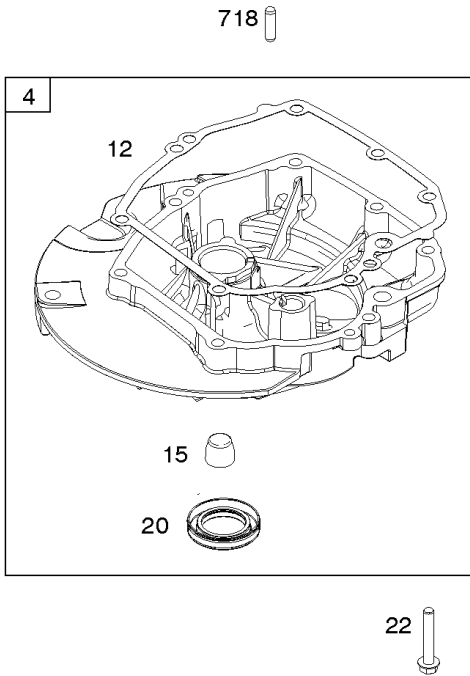

Gasket Set-Engine, Sump

REF NO	PART NO	QTY	DESCRIPTION
3	299819S		SEAL, Oil -(Magneto Side)
4	493279		SUMP, Engine
7	796475		GASKET, Cylinder Head
12	692232		GASKET, Crankcase
15	691680		PLUG, Oil Drain -(Square Socket)
17	798538		BEARING-BALL
20	399781S		SEAL, Oil -(PTO Side)
22	691092		SCREW -(Crankcase Cover/Sump)
51	796596		GASKET, Intake
163	691894		GASKET, Air Cleaner -(Air Cleaner)
358	592173		GASKET SET, Engine
524	692296		SEAL-DIPSTICK TUBE -(Dipstick Tube)
623	793628		SEAL, O-Ring -(Carburetor Spacer)
718	690959		PIN, Locating
737	692511		SCREW -(Oil Filter Adapter)
750	691147		SCREW -(Oil Pump Cover)
842	691031		SEAL, O-Ring -(Dipstick Tube)
868	795440		SEAL-VALVE
883	793497		GASKET, Exhaust
883A	796677		GASKET, Exhaust
943	692514		SEAL, O-Ring -(Oil Pump Cover)
965	692507		COVER, Oil Pump
988	692515		GASKET, Oil Adapter
993	796473		GASKET, Cylinder Head Plate
1022	796480		GASKET, Rocker Cover
1024	692508		PUMP, Oil
1027	795990		FILTER, Oil
1028	796522		ADAPTER, Oil Filter
1055	796524		TUBE, Oil Pump