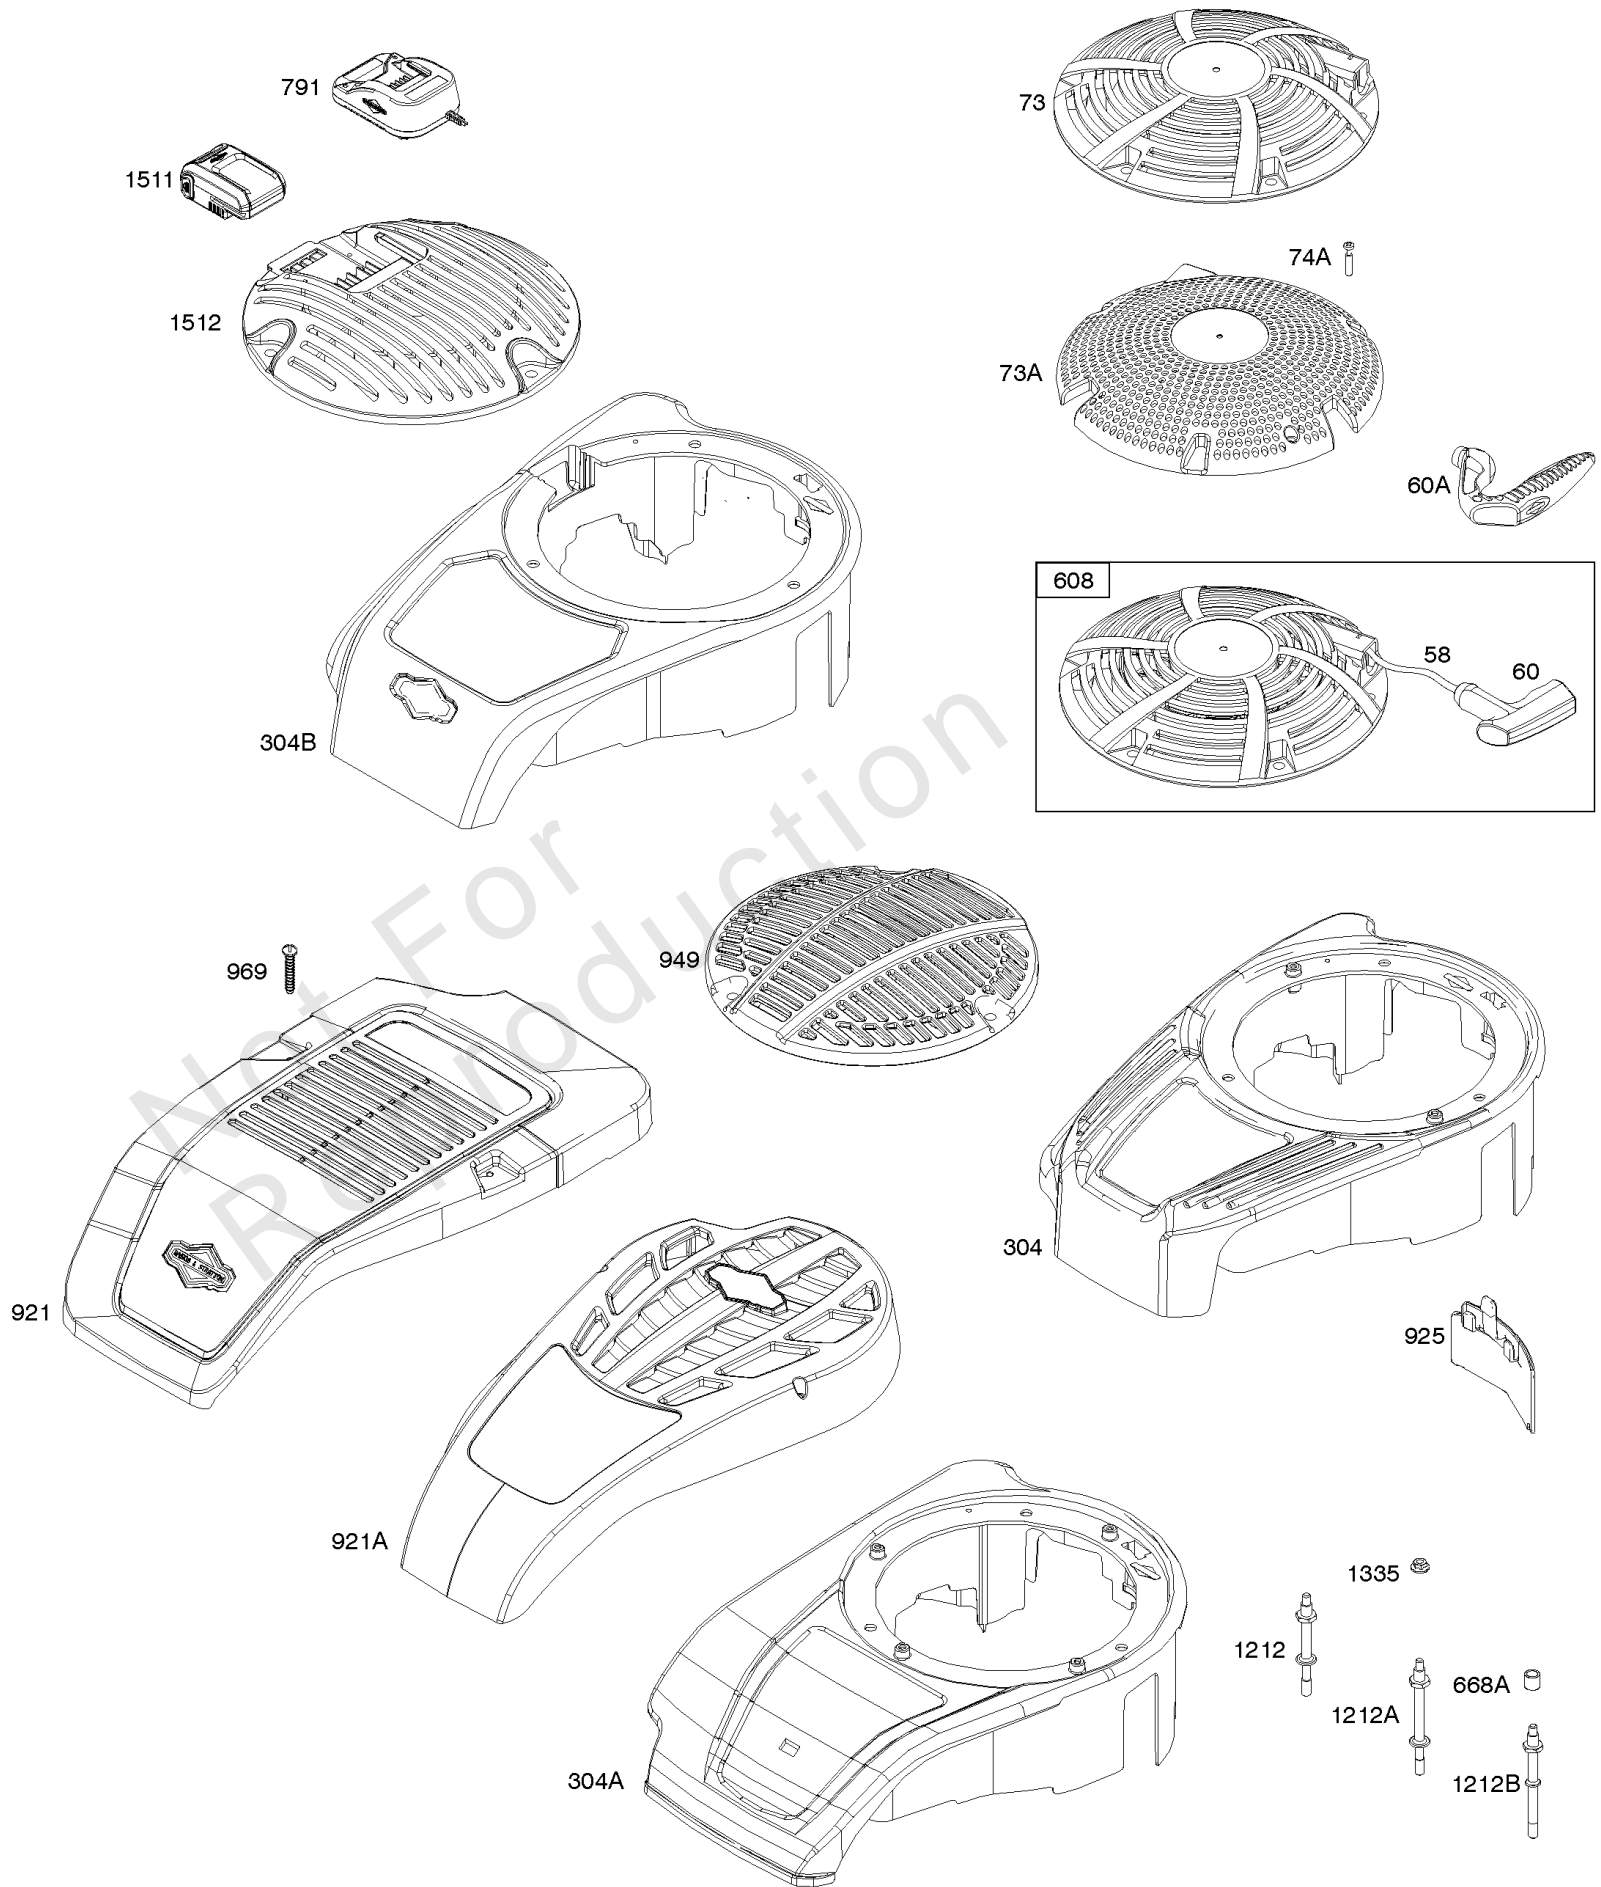

Blower Housing, Cover, Rewind Starter

REF NO	PART NO	QTY	DESCRIPTION
58	697316		ROPE, Starter -(Cut To Required Length)
60	281434S		GRIP, Starter Rope
60A	799716		GRIP, Starter Rope
73	798337		SCREEN, Rotating
73A	591333		SCREEN, Rotating
74A	691138		SCREW -(Rotating Screen)
304	796692		HOUSING, Blower -(Rewind Start)
304B	595146		HOUSING, Blower -(Instart) (Black)
304B	594362		HOUSING, Blower -(Instart) (Yellow)
608	796497		STARTER, Rewind
668A	797383		SPACER
791	593561		CHARGER, Battery -(InStart)(North America)
921	799692		HOUSING, Blower
921A	799648		HOUSING, Blower
925	796531		COVER, Linkage
949	799474		GUARD, Debris Screen
1212	796537		STUD -(Blower Housing)
1212A	793479		STUD -(Blower Housing)
1212B	797002		STUD -(Blower Housing) (Used With Alternator Only)
1335	793481		NUT -(Blower Housing)
1511	596088		BATTERY -(InStart)(North America/Argentina)
1512	594366		SCREEN -(Instart)