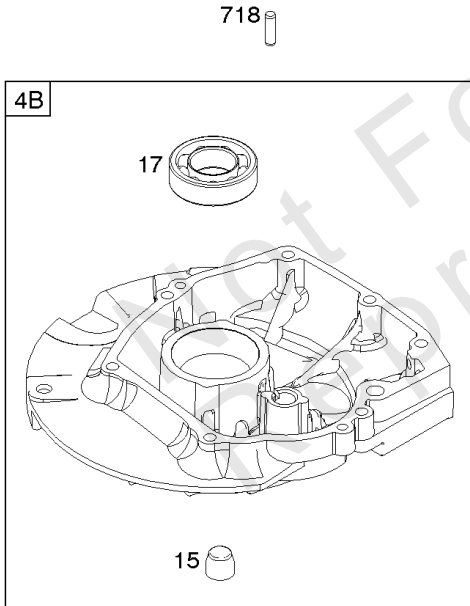

Gasket Set-Engine, Sump

REF NO	PART NO	QTY	DESCRIPTION
3	299819S		SEAL, Oil -(Magneto Side)
4	493279		SUMP, Engine
7	796475		GASKET, Cylinder Head
12	692232		GASKET, Crankcase
15	691680		PLUG, Oil Drain -(Square Socket)
17	798538		BEARING-BALL
20	399781S		SEAL, Oil -(PTO Side)
22	691092		SCREW -(Crankcase Cover/Sump)
51	796596		GASKET, Intake
163	691894		GASKET, Air Cleaner -(Air Cleaner)
358	592173		GASKET SET, Engine
524	692296		SEAL-DIPSTICK TUBE -(Dipstick Tube)
623	793628		SEAL, O-Ring -(Carburetor Spacer)
718	690959		PIN, Locating
737	692511		SCREW -(Oil Filter Adapter)
750	691147		SCREW -(Oil Pump Cover)
842	691031		SEAL, O-Ring -(Dipstick Tube)
868	795440		SEAL-VALVE
883	793497		GASKET, Exhaust
883A	796677		GASKET, Exhaust
943	692514		SEAL, O-Ring -(Oil Pump Cover)
965	692507		COVER, Oil Pump
988	692515		GASKET, Oil Adapter
993	796473		GASKET, Cylinder Head Plate
1022	796480		GASKET, Rocker Cover
1024	692508		PUMP, Oil
1027	795990		FILTER, Oil
1028	796522		ADAPTER, Oil Filter
1055	796524		TUBE, Oil Pump