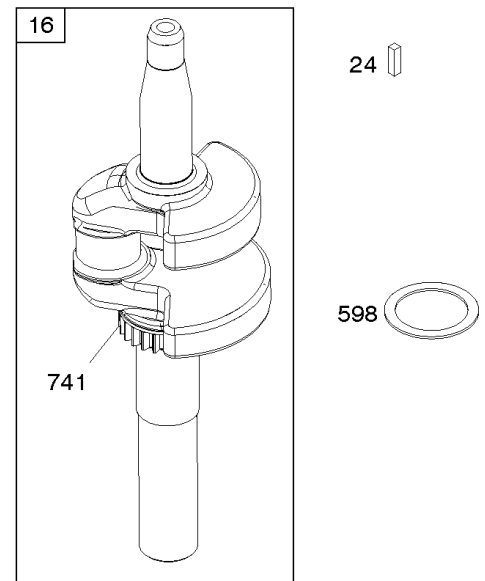

Camshaft, Crankshaft, Cylinder, Piston/Rings/Connecting Rod, Warning Label

Mfg. No: 121S02-0130-F1

1319 WARNING LABEL

REQUIRED when replacing parts with warning labels affixed.

1319A WARNING LABEL

REQUIRED when replacing parts with warning labels affixed.

1330 REPAIR MANUAL

1036 EMISSIONS LABEL

Camshaft, Crankshaft, Cylinder, Piston/Rings/Connecting Rod, Warning Label

REF NO	PART NO	QTY	DESCRIPTION
1	798947		CYLINDER ASSEMBLY
3	299819S		SEAL, Oil -(Magneto Side)
16	797740		CRANKSHAFT
24	222698S		KEY, Flywheel
25	590404		PISTON ASSEMBLY -(Standard)
25	590405		PISTON ASSEMBLY -(.020 Oversize)
26	797305		SET, Ring -(.020 Oversize) -Used After Code Date 09041900 -Used Before Code Date 11070100
26	590402		SET, Ring -(Standard) -Used After Code Date 11063000
26	590403		SET, Ring -(.020 Oversize) -Used After Code Date 11063000
26	796641		SET, Ring -(Standard) -Used Before Code Date 09042000
26	796642		SET, Ring -(.020 Oversize) -Used Before Code Date 09042000
26	797304		SET, Ring -(Standard) -Used After Code Date 09041900 -Used Before Code Date 11070100
27	691588		LOCK, Piston Pin
28	298909		PIN, Piston
29	796470		ROD, Connecting
32	691664		SCREW -(Connecting Rod)
32A	695759		SCREW -(Connecting Rod)
43	796650		SLINGER, Governor/Oil
46	694039		CAMSHAFT
404	690272		WASHER -(Governor Crank)
598	592587		SHIM, End Play -(Crankshaft or Camshaft Bearing)
615	690340		RETAINER, Governor Shaft
616	798327		CRANK, Governor
718	690959		PIN, Locating
741	797521		GEAR, Timing
1036	----		Label-Emissions -(Available From A Briggs & Stratton Authorized Dealer)
1263	697124		REED, Breather
1264	793453		SCREW -(Breather Reed)
1319	794467		LABEL, Warning
1319A	797669		LABEL, Warning
1330	279000		PRO SERIES REP MANUAL
1375	796476		COVER, Breather Reed
1376	794451		SCREW -(Breather Reed Cover)