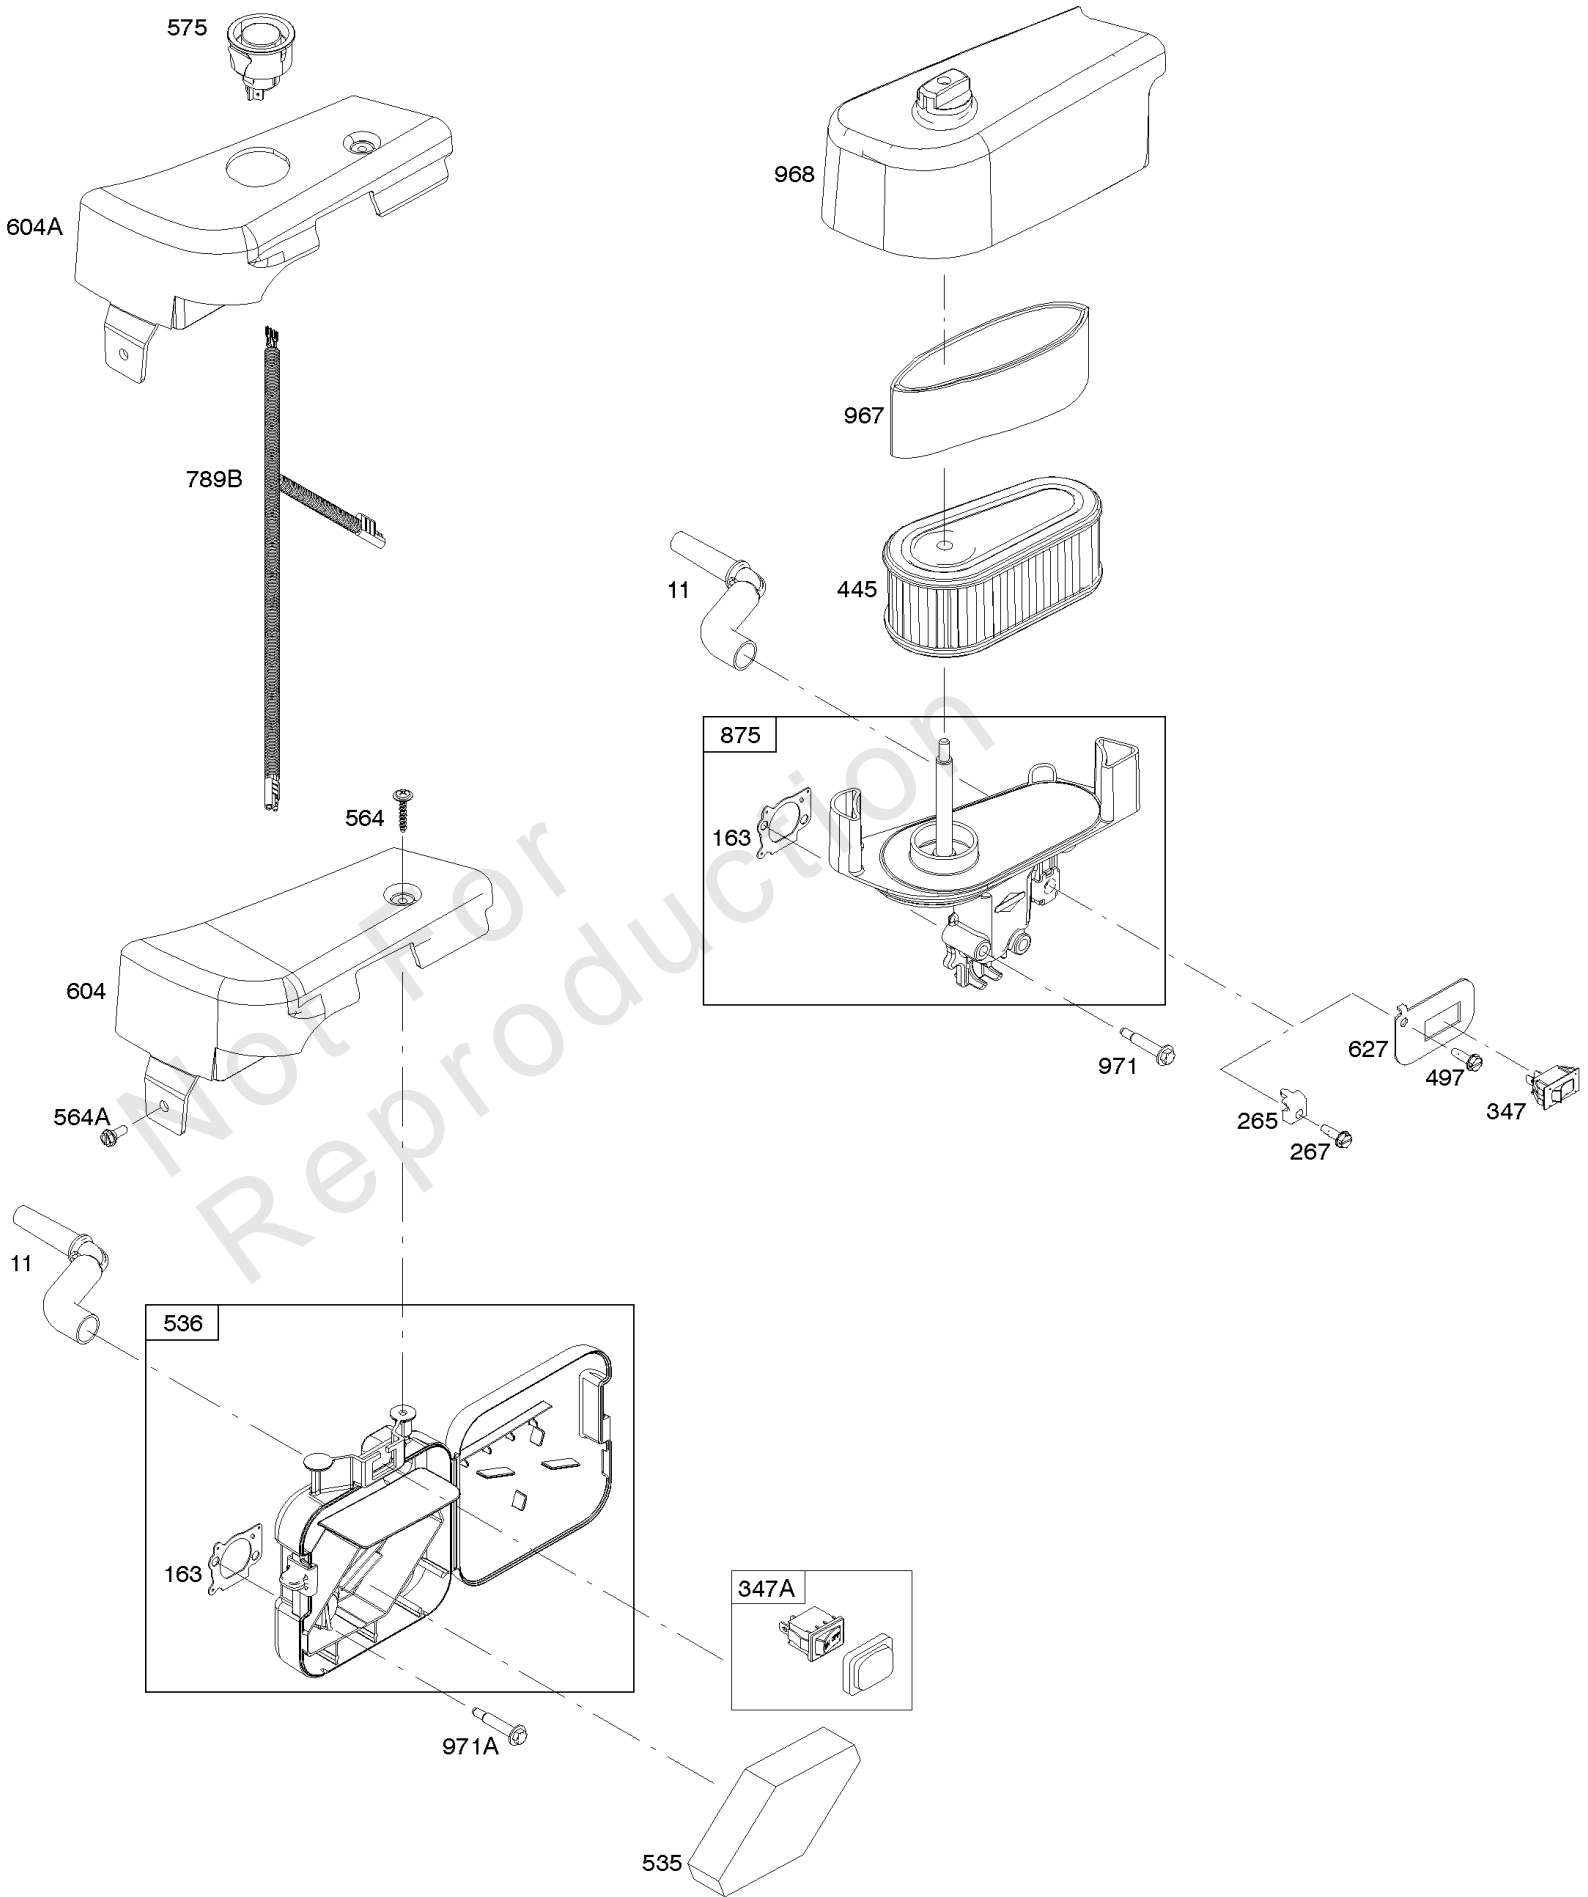

Parts Manual

Mfg. No: 121S02-0130-F1

Model Components	Page
Air Cleaner.....	4
Alternator, Electric Starter, Ignition.....	6
Blower Housing, Cover, Rewind Starter.....	8
Camshaft, Crankshaft, Cylinder, Piston/Rings/Connecting Rod, Warning Label.....	10
Carburetor, Carburetor Overhaul Kit.....	12
Controls, Governor Spring, Thermostat.....	14
Cylinder Head, Gasket Set-Valves, Valves.....	16
Exhaust System.....	18
Flywheel/Guards.....	20
Fuel Supply, Lubrication.....	22
Gasket Set-Engine, Sump.....	24
Replacement Engine - US & Canada.....	26

Not For
Reproduction

Air Cleaner

REF NO	PART NO	QTY	DESCRIPTION
11	796478		TUBE, Breather
163	691894		GASKET, Air Cleaner -(Air Cleaner)
265	690798		CLAMP, Casing
267	691044		SCREW -(Casing Clamp)
445	795066		FILTER, A/C Cartridge
535	797301		FILTER, Air Cleaner Foam
536	799025		CLEANER, Air
789B	593589		HARNESS, Wiring
875	796492		BASE, Air Cleaner
967	796254		FILTER, Pre Cleaner
968	796493		COVER, Air Cleaner
971	690349		SCREW -(Air Cleaner Base to Carburetor/Throttle Body)

Camshaft, Crankshaft, Cylinder, Piston/Rings/Connecting Rod, Warning Label

Mfg. No: 121S02-0130-F1

1319 WARNING LABEL

REQUIRED when replacing parts with warning labels affixed.

1319A WARNING LABEL

REQUIRED when replacing parts with warning labels affixed.