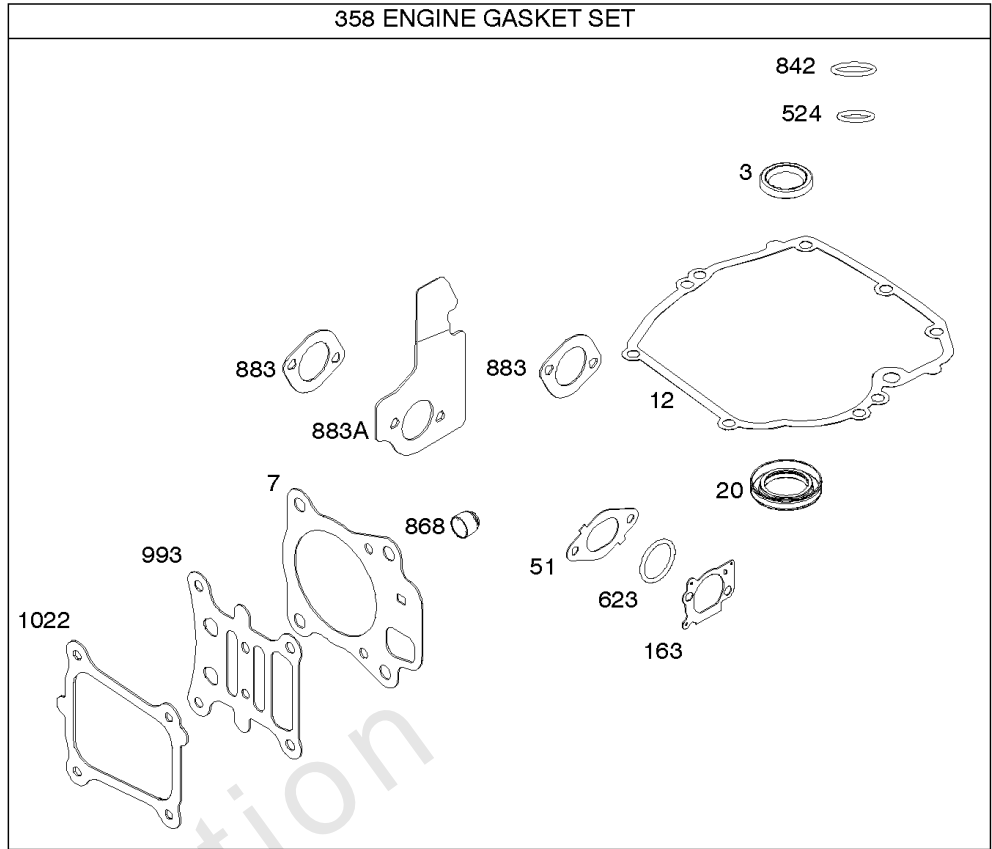

Gasket Set-Engine, Sump

REF NO	PART NO	QTY	DESCRIPTION
3	299819S		SEAL, Oil -(Magneto Side)
4	493279		SUMP, Engine
7	796475		GASKET, Cylinder Head
12	692232		GASKET, Crankcase
15	691680		PLUG, Oil Drain -(Square Socket)
17	798538		BEARING-BALL
20	399781S		SEAL, Oil -(PTO Side)
22	691092		SCREW -(Crankcase Cover/Sump)
51	796596		GASKET, Intake
163	691894		GASKET, Air Cleaner -(Air Cleaner)
358	592173		GASKET SET, Engine
524	692296		SEAL-DIPSTICK TUBE -(Dipstick Tube)
623	793628		SEAL, O-Ring -(Carburetor Spacer)
718	690959		PIN, Locating
737	692511		SCREW -(Oil Filter Adapter)
750	691147		SCREW -(Oil Pump Cover)
842	691031		SEAL, O-Ring -(Dipstick Tube)
868	795440		SEAL-VALVE
883	793497		GASKET, Exhaust
883A	796677		GASKET, Exhaust
943	692514		SEAL, O-Ring -(Oil Pump Cover)
965	692507		COVER, Oil Pump
988	692515		GASKET, Oil Adapter
993	796473		GASKET, Cylinder Head Plate
1022	796480		GASKET, Rocker Cover
1024	692508		PUMP, Oil
1027	795990		FILTER, Oil
1028	796522		ADAPTER, Oil Filter
1055	796524		TUBE, Oil Pump