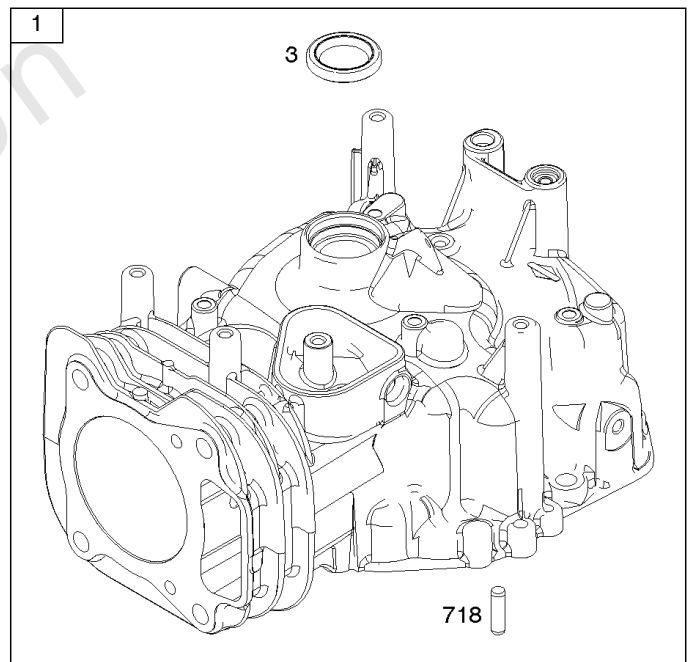

Camshaft, Crankshaft, Cylinder, Piston/Rings/Connecting Rod, Warning Label

Mfg. No: 121S02-0130-F1

1319 WARNING LABEL

REQUIRED when replacing parts with warning labels affixed.

1319A WARNING LABEL

REQUIRED when replacing parts with warning labels affixed.

1330 REPAIR MANUAL

1036 EMISSIONS LABEL

Camshaft, Crankshaft, Cylinder, Piston/Rings/Connecting Rod, Warning Label

REF NO	PART NO	QTY	DESCRIPTION
1	798947		CYLINDER ASSEMBLY
3	299819S		SEAL, Oil -(Magneto Side)
16	797740		CRANKSHAFT
24	222698S		KEY, Flywheel
25	590404		PISTON ASSEMBLY -(Standard)
25	590405		PISTON ASSEMBLY -(.020 Oversize)
26	797305		SET, Ring -(.020 Oversize) -Used After Code Date 09041900 -Used Before Code Date 11070100
26	590402		SET, Ring -(Standard) -Used After Code Date 11063000
26	590403		SET, Ring -(.020 Oversize) -Used After Code Date 11063000
26	796641		SET, Ring -(Standard) -Used Before Code Date 09042000
26	796642		SET, Ring -(.020 Oversize) -Used Before Code Date 09042000
26	797304		SET, Ring -(Standard) -Used After Code Date 09041900 -Used Before Code Date 11070100
27	691588		LOCK, Piston Pin
28	298909		PIN, Piston
29	796470		ROD, Connecting
32	691664		SCREW -(Connecting Rod)
32A	695759		SCREW -(Connecting Rod)
43	796650		SLINGER, Governor/Oil
46	694039		CAMSHAFT
404	690272		WASHER -(Governor Crank)
598	592587		SHIM, End Play -(Crankshaft or Camshaft Bearing)
615	690340		RETAINER, Governor Shaft
616	798327		CRANK, Governor
718	690959		PIN, Locating
741	797521		GEAR, Timing
1036	----		Label-Emissions -(Available From A Briggs & Stratton Authorized Dealer)
1263	697124		REED, Breather
1264	793453		SCREW -(Breather Reed)
1319	794467		LABEL, Warning
1319A	797669		LABEL, Warning
1330	279000		PRO SERIES REP MANUAL
1375	796476		COVER, Breather Reed
1376	794451		SCREW -(Breather Reed Cover)