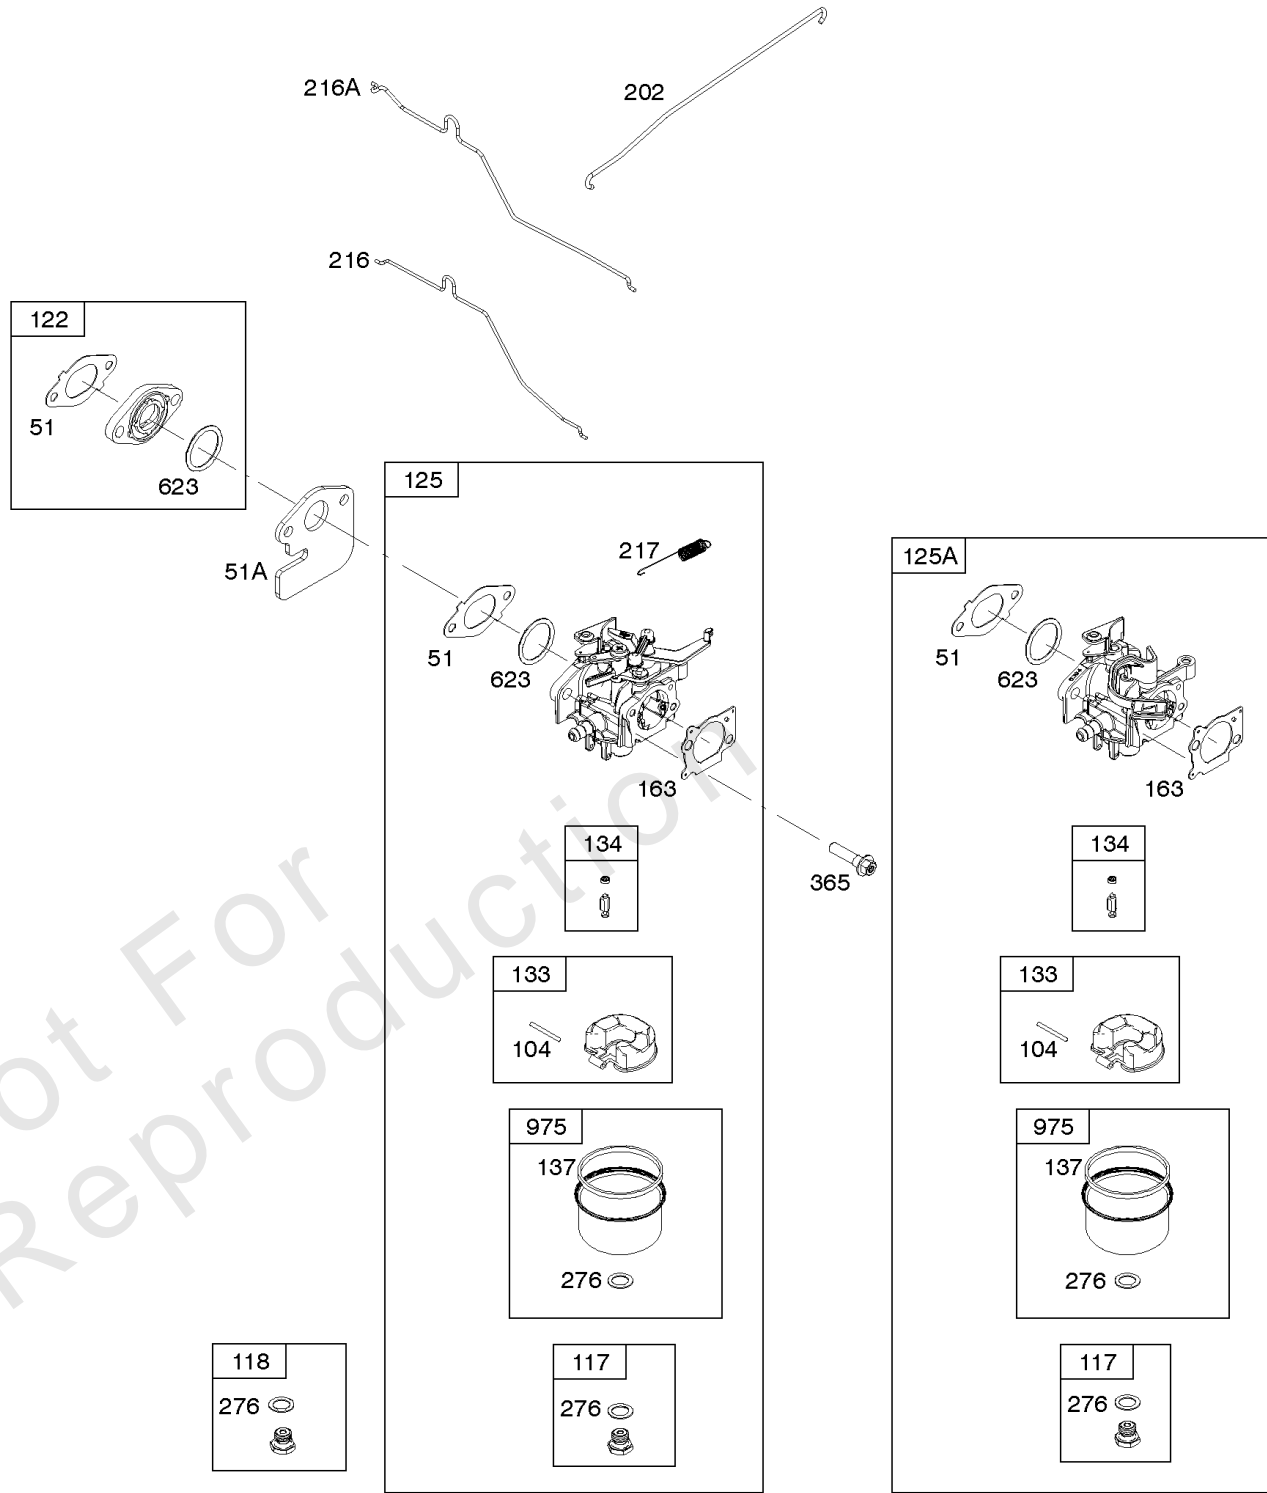

Carburetor, Carburetor Overhaul Kit

REF NO	PART NO	QTY	DESCRIPTION
51	796596		GASKET, Intake
51A	590398		GASKET, Intake
104	797622		PIN-FLOAT HINGE
117	798661		JET, Main -(Standard)
118	799605		JET, Main -(High Altitude)
121	592172		KIT, Carburetor Overhaul
122	796595		SPACER, Carburetor
125	591137		CARBURETOR
133	797626		FLOAT, Carburetor
134	799177		KIT, Needle/Seat
137	797625		GASKET, Float Bowl
163	691894		GASKET, Air Cleaner -(Air Cleaner)
202	796657		LINK, Mechanical Governor
216A	798944		LINK, Choke
217	799179		SPRING, Choke Return
276	797632		WASHER, Sealing
365	793458		SCREW -(Carburetor)
623	793628		SEAL, O-Ring -(Carburetor Spacer)
975	797631		BOWL, Float