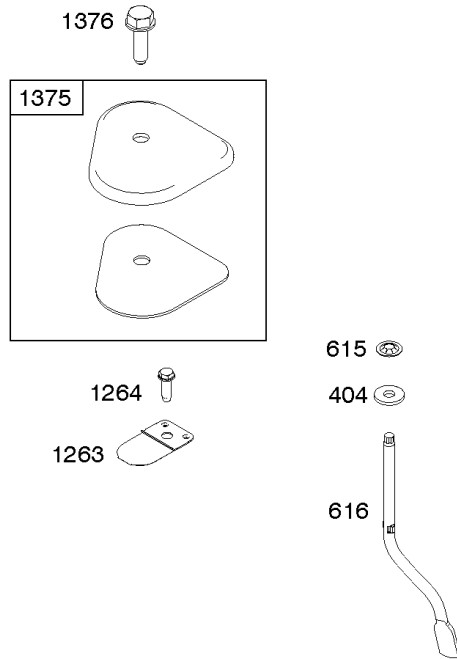

Camshaft, Crankshaft, Cylinder, Piston/Rings/Connecting Rod, Warning Label

Mfg. No: 121S02-0130-F1

1319 WARNING LABEL

REQUIRED when replacing parts with warning labels affixed.

1319A WARNING LABEL

REQUIRED when replacing parts with warning labels affixed.

1330 REPAIR MANUAL

1036 EMISSIONS LABEL

Camshaft, Crankshaft, Cylinder, Piston/Rings/Connecting Rod, Warning Label

REF NO	PART NO	QTY	DESCRIPTION
1	798947		CYLINDER ASSEMBLY
3	299819S		SEAL, Oil -(Magneto Side)
16	797740		CRANKSHAFT
24	222698S		KEY, Flywheel
25	590404		PISTON ASSEMBLY -(Standard)
25	590405		PISTON ASSEMBLY -(.020 Oversize)
26	797305		SET, Ring -(.020 Oversize) -Used After Code Date 09041900 -Used Before Code Date 11070100
26	590402		SET, Ring -(Standard) -Used After Code Date 11063000
26	590403		SET, Ring -(.020 Oversize) -Used After Code Date 11063000
26	796641		SET, Ring -(Standard) -Used Before Code Date 09042000
26	796642		SET, Ring -(.020 Oversize) -Used Before Code Date 09042000
26	797304		SET, Ring -(Standard) -Used After Code Date 09041900 -Used Before Code Date 11070100
27	691588		LOCK, Piston Pin
28	298909		PIN, Piston
29	796470		ROD, Connecting
32	691664		SCREW -(Connecting Rod)
32A	695759		SCREW -(Connecting Rod)
43	796650		SLINGER, Governor/Oil
46	694039		CAMSHAFT
404	690272		WASHER -(Governor Crank)
598	592587		SHIM, End Play -(Crankshaft or Camshaft Bearing)
615	690340		RETAINER, Governor Shaft
616	798327		CRANK, Governor
718	690959		PIN, Locating
741	797521		GEAR, Timing
1036	----		Label-Emissions -(Available From A Briggs & Stratton Authorized Dealer)
1263	697124		REED, Breather
1264	793453		SCREW -(Breather Reed)
1319	794467		LABEL, Warning
1319A	797669		LABEL, Warning
1330	279000		PRO SERIES REP MANUAL
1375	796476		COVER, Breather Reed
1376	794451		SCREW -(Breather Reed Cover)