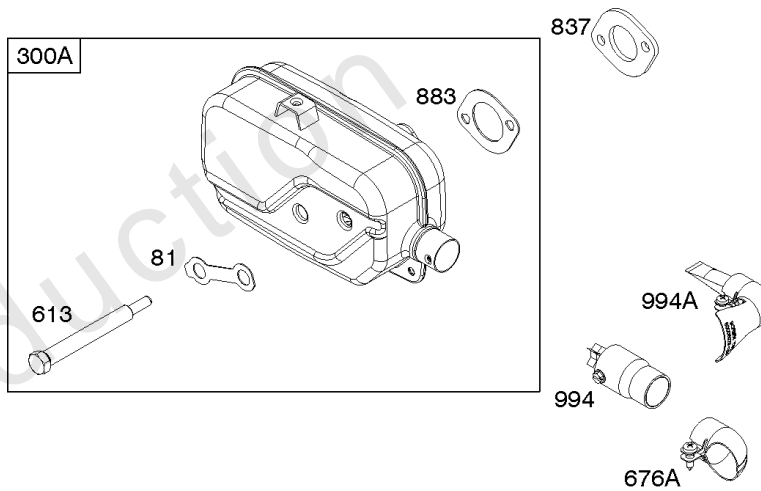

Exhaust System

REF NO	PART NO	QTY	DESCRIPTION
81	691740		LOCK, Muffler Screw
300A	798940		MUFFLER
613	796496		SCREW -(Muffler)
676	692010		DEFLECTOR, Muffler
676A	799187		DEFLECTOR, Muffler
677	690661		SCREW -(Muffler Deflector)
832A	593411		GUARD, Muffler
836	793500		SCREW -(Muffler Guard)
883	793497		GASKET, Exhaust
883A	796677		GASKET, Exhaust
994	690813		ARRESTOR, Spark

Not For Reproduction