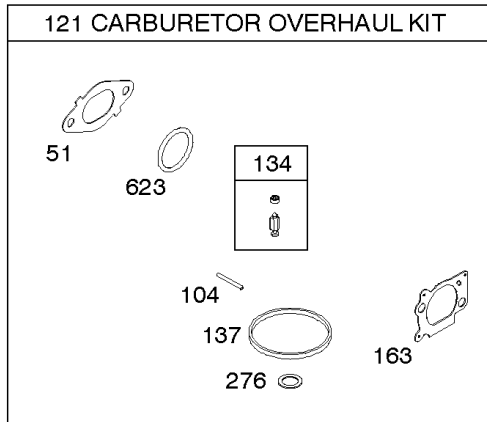

Camshaft, Crankshaft, Cylinder, Piston/Rings/Connecting Rod, Warning Label

Mfg. No: 121S02-0130-F1

1319 WARNING LABEL

REQUIRED when replacing parts with warning labels affixed.

1319A WARNING LABEL

REQUIRED when replacing parts with warning labels affixed.

1330 REPAIR MANUAL

1036 EMISSIONS LABEL

Camshaft, Crankshaft, Cylinder, Piston/Rings/Connecting Rod, Warning Label

REF NO	PART NO	QTY	DESCRIPTION
1	798947		CYLINDER ASSEMBLY
3	299819S		SEAL, Oil -(Magneto Side)
16	797740		CRANKSHAFT
24	222698S		KEY, Flywheel
25	590404		PISTON ASSEMBLY -(Standard)
25	590405		PISTON ASSEMBLY -(.020 Oversize)
26	797305		SET, Ring -(.020 Oversize) -Used After Code Date 09041900 -Used Before Code Date 11070100
26	590402		SET, Ring -(Standard) -Used After Code Date 11063000
26	590403		SET, Ring -(.020 Oversize) -Used After Code Date 11063000
26	796641		SET, Ring -(Standard) -Used Before Code Date 09042000
26	796642		SET, Ring -(.020 Oversize) -Used Before Code Date 09042000
26	797304		SET, Ring -(Standard) -Used After Code Date 09041900 -Used Before Code Date 11070100
27	691588		LOCK, Piston Pin
28	298909		PIN, Piston
29	796470		ROD, Connecting
32	691664		SCREW -(Connecting Rod)
32A	695759		SCREW -(Connecting Rod)
43	796650		SLINGER, Governor/Oil
46	694039		CAMSHAFT
404	690272		WASHER -(Governor Crank)
598	592587		SHIM, End Play -(Crankshaft or Camshaft Bearing)
615	690340		RETAINER, Governor Shaft
616	798327		CRANK, Governor
718	690959		PIN, Locating
741	797521		GEAR, Timing
1036	----		Label-Emissions -(Available From A Briggs & Stratton Authorized Dealer)
1263	697124		REED, Breather
1264	793453		SCREW -(Breather Reed)
1319	794467		LABEL, Warning
1319A	797669		LABEL, Warning
1330	279000		PRO SERIES REP MANUAL
1375	796476		COVER, Breather Reed
1376	794451		SCREW -(Breather Reed Cover)