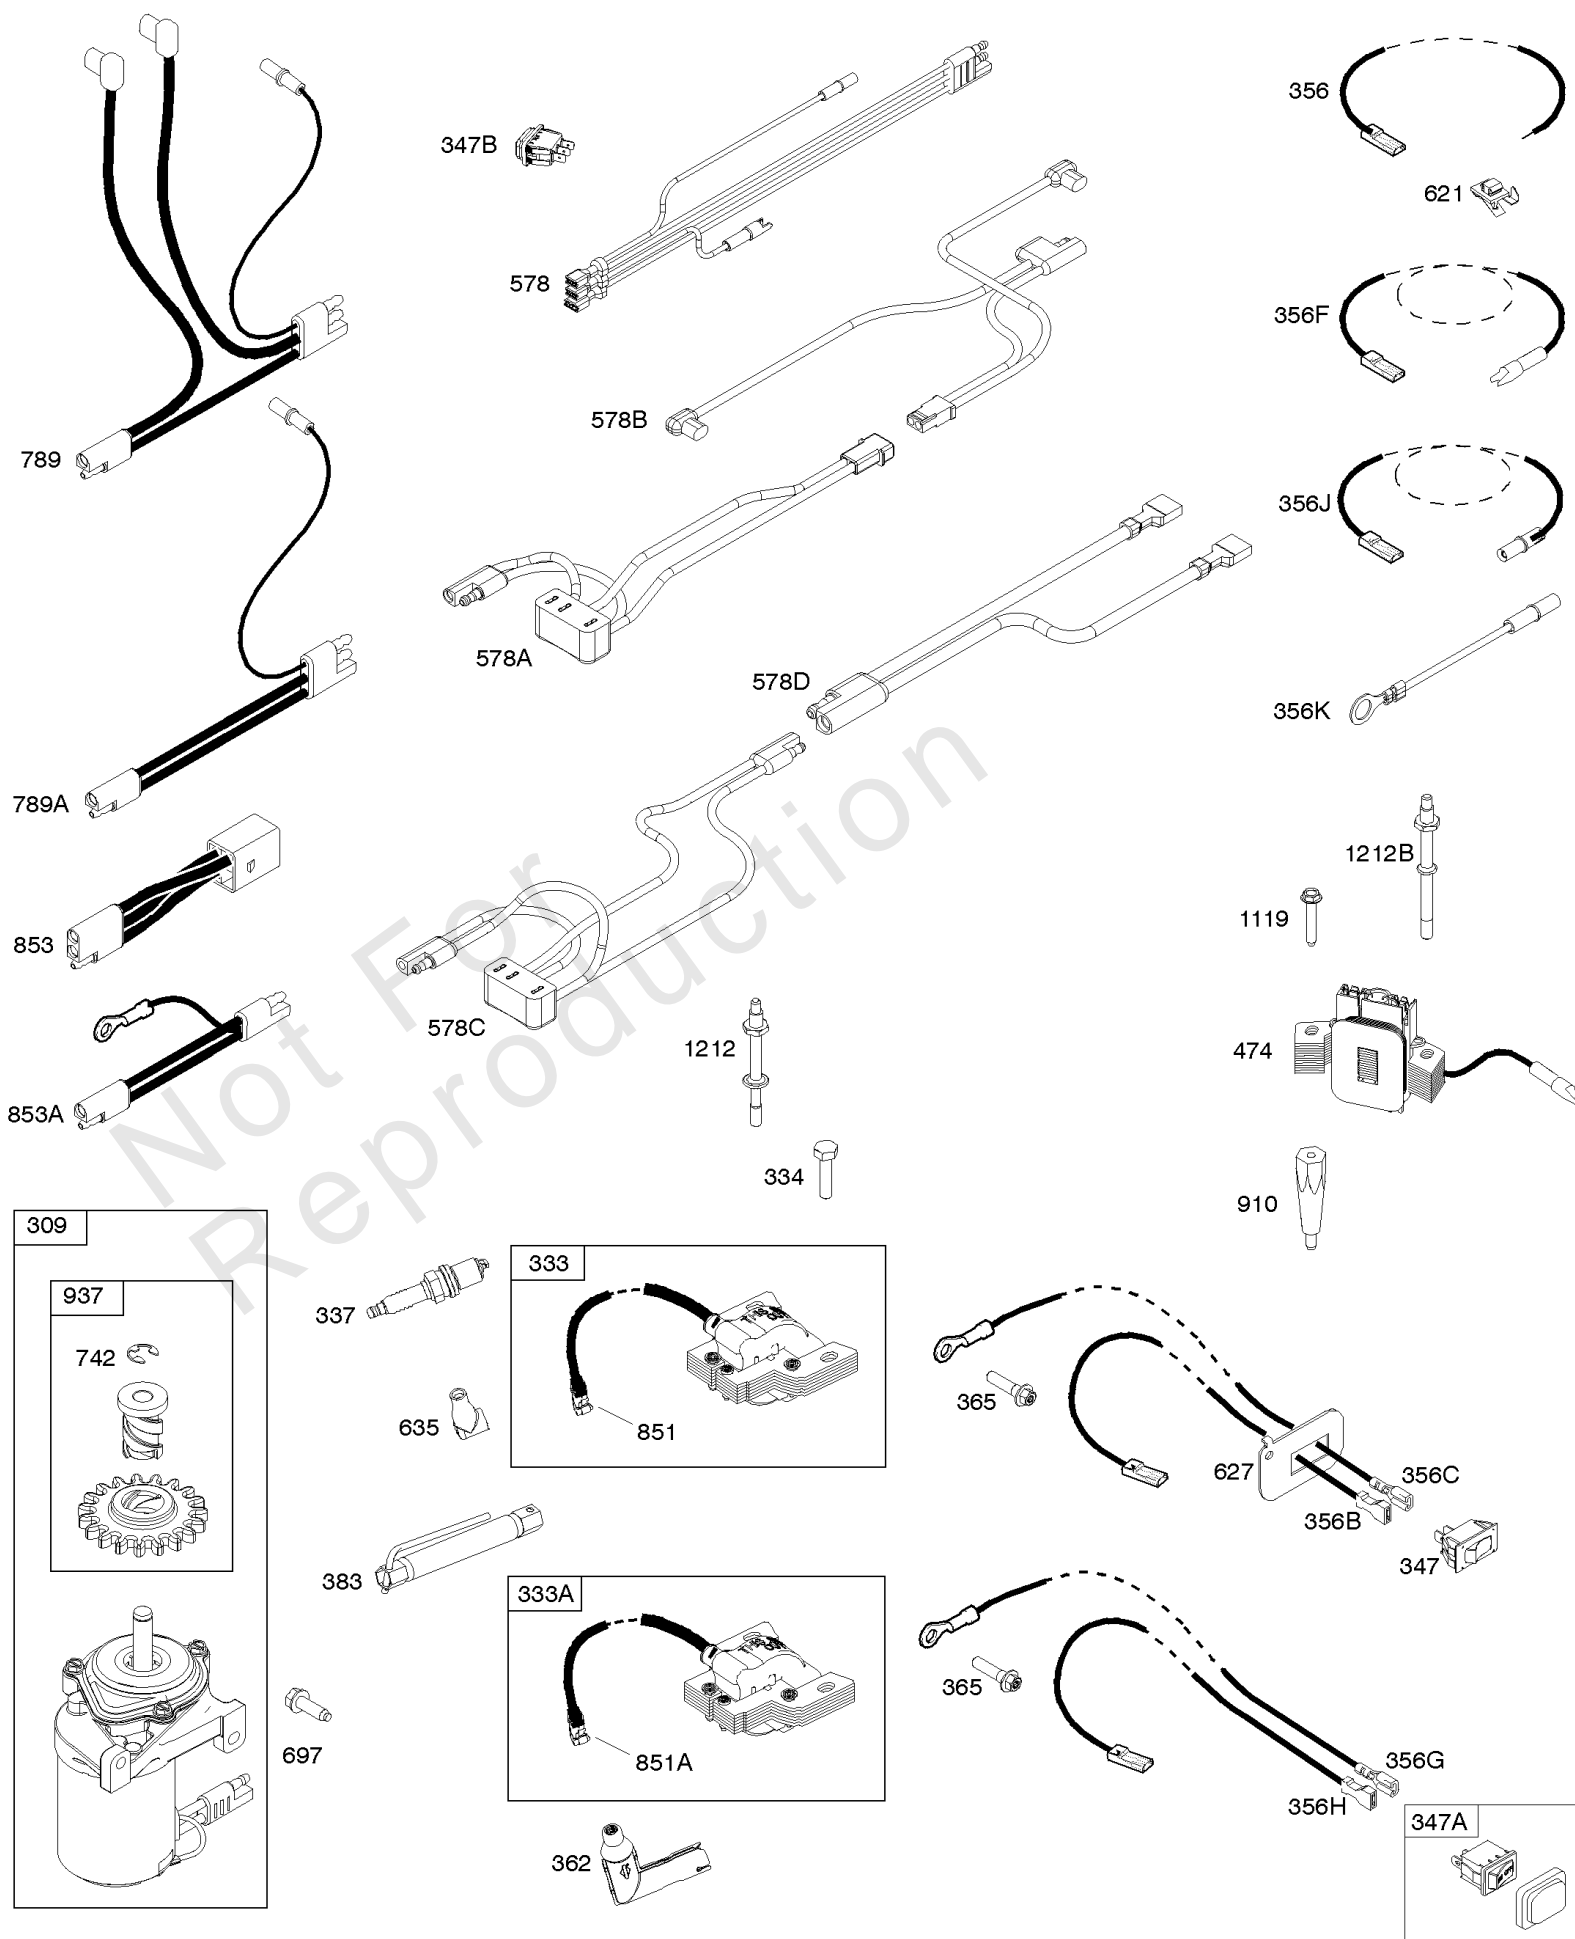

Alternator, Electric Starter, Ignition

REF NO	PART NO	QTY	DESCRIPTION
309	799241		MOTOR, Starter
333	796500		ARMATURE, Magneto -(90 Degree Ignition Terminal)
334	793454		SCREW -(Magneto Armature)
337	692051		PLUG, Spark -(Resistor)
337	692720		PLUG, Spark -(EMS)
356F	593324		WIRE, Stop
362	799646		SHIELD, Spark Plug
365	793458		SCREW -(Carburetor)
383	19576S		WRENCH, Spark Plug
474	794103		ALTERNATOR
578	593322		WIRE ASSEMBLY
578A	594367		WIRE ASSEMBLY -(Instart)
578B	594368		HARNESS, Wiring -(Instart)
578C	595147		WIRE ASSEMBLY -(Instart)
621	692310		SWITCH, Stop
635	66538S		BOOT, Spark PLug
697	691127		SCREW -(Starter Motor) (Drive Cap)
742	93941		RETAINER, E Ring
789	792685		HARNESS, Wiring
789A	696546		HARNESS, Wiring
851	493880S		TERMINAL-SPARK PLUG
851A	692424		TERMINAL, Spark Plug
853	696842		ADAPTER, Wire
853A	695897		ADAPTER, Wire
910	796498		STUD -(Alternator)
1119	794100		SCREW -(Alternator)
1212	796537		STUD -(Blower Housing)
1212B	797002		STUD -(Blower Housing) (Used With Alternator Only)