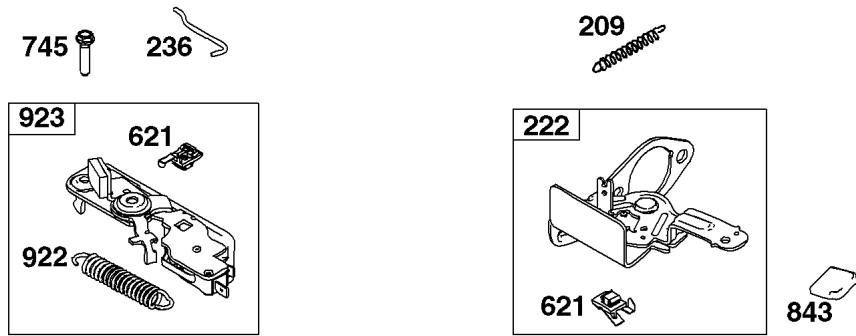

Not For
Reproduction

Controls, Governor Spring, Thermostat

REF NO	PART NO	QTY	DESCRIPTION
202	796657		LINK, Mechanical Governor
209	796926		SPRING, Governor
216A	798944		LINK, Choke
222	796482		BRACKET, Control -(Manual Friction, Remote, & Fixed Speed Control)
227	796487		LEVER, Governor Control
236	691826		LINK, Lockout
265	690798		CLAMP, Casing
267	691044		SCREW -(Casing Clamp)
268	691025		CASING, Control Wire -(Cut To Required Length)
269	691026		WIRE, Control -(Cut To Required Length)
270	691027		NUT -(Control Wire Casing)
271	691028		LEVER, Control
291A	798938		THERMOSTAT
505	793515		NUT -(Governor Control Lever)
562	793514		BOLT -(Governor Lever)
621	692310		SWITCH, Stop
745	793491		SCREW -(Brake)
843	691884		SLEEVE, Lever
883	793497		GASKET, Exhaust
883A	796677		GASKET, Exhaust
922	692135		SPRING, Brake
923	796635		BRAKE