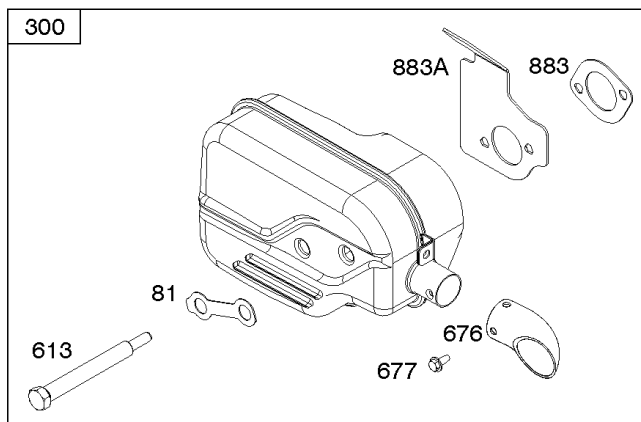

Exhaust System

REF NO	PART NO	QTY	DESCRIPTION
81	691740		LOCK, Muffler Screw
300A	798940		MUFFLER
613	796496		SCREW -(Muffler)
676	692010		DEFLECTOR, Muffler
676A	799187		DEFLECTOR, Muffler
677	690661		SCREW -(Muffler Deflector)
832A	593411		GUARD, Muffler
836	793500		SCREW -(Muffler Guard)
883	793497		GASKET, Exhaust
883A	796677		GASKET, Exhaust
994	690813		ARRESTOR, Spark

Not For Reproduction