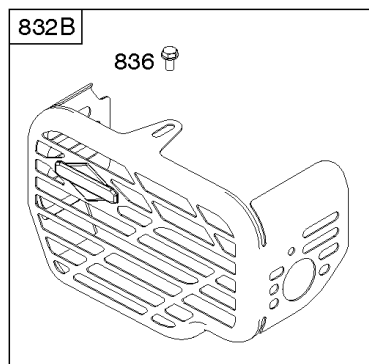

Not For
Reproduction

Controls, Governor Spring, Thermostat

REF NO	PART NO	QTY	DESCRIPTION
202	796657		LINK, Mechanical Governor
209	796926		SPRING, Governor
216A	798944		LINK, Choke
222	796482		BRACKET, Control -(Manual Friction, Remote, & Fixed Speed Control)
227	796487		LEVER, Governor Control
236	691826		LINK, Lockout
265	690798		CLAMP, Casing
267	691044		SCREW -(Casing Clamp)
268	691025		CASING, Control Wire -(Cut To Required Length)
269	691026		WIRE, Control -(Cut To Required Length)
270	691027		NUT -(Control Wire Casing)
271	691028		LEVER, Control
291A	798938		THERMOSTAT
505	793515		NUT -(Governor Control Lever)
562	793514		BOLT -(Governor Lever)
621	692310		SWITCH, Stop
745	793491		SCREW -(Brake)
843	691884		SLEEVE, Lever
883	793497		GASKET, Exhaust
883A	796677		GASKET, Exhaust
922	692135		SPRING, Brake
923	796635		BRAKE

Cylinder Head, Gasket Set-Valves, Valves

REF NO	PART NO	QTY	DESCRIPTION
5	796471		HEAD, Cylinder
7	796475		GASKET, Cylinder Head
13	799277		SCREW -(Cylinder Head)
33	499642		VALVE, Exhaust
34	795443		VALVE, Intake
35	691304		SPRING, Valve -(Intake)
36	691304		SPRING, Valve -(Exhaust)
40	692194		RETAINER, Valve
45	690977		TAPPET, Valve
51	796596		GASKET, Intake
163	691894		GASKET, Air Cleaner -(Air Cleaner)
192	796631		ADJUSTER, Rocker Arm
238	691300		CAP, Valve
337	692051		PLUG, Spark -(Resistor)
337	692720		PLUG, Spark -(EMS)
383	19576S		WRENCH, Spark Plug
623	793628		SEAL, O-Ring -(Carburetor Spacer)
635	66538S		BOOT, Spark PLug
718	690959		PIN, Locating
830	796472		STUD, Rocker Arm -(Rocker Arm)
868	795440		SEAL-VALVE
883	793497		GASKET, Exhaust
883A	796677		GASKET, Exhaust
886	799492		KIT, Cylinder Head/Plate Gasket
914	794451		SCREW -(Rocker Cover)
993	796473		GASKET, Cylinder Head Plate
1022	796480		GASKET, Rocker Cover
1023	796479		COVER, Rocker
1026	796481		ROD, Push
1029	691230		ARM, Rocker
1034	691343		GUIDE-PUSH ROD
1095	592174		GASKET SET, Valve