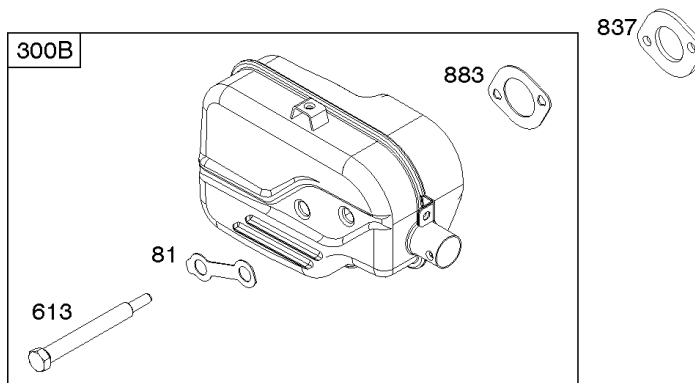

Exhaust System

REF NO	PART NO	QTY	DESCRIPTION
81	691740		LOCK, Muffler Screw
300A	798940		MUFFLER
613	796496		SCREW -(Muffler)
676	692010		DEFLECTOR, Muffler
676A	799187		DEFLECTOR, Muffler
677	690661		SCREW -(Muffler Deflector)
832A	593411		GUARD, Muffler
836	793500		SCREW -(Muffler Guard)
883	793497		GASKET, Exhaust
883A	796677		GASKET, Exhaust
994	690813		ARRESTOR, Spark

Not For Reproduction