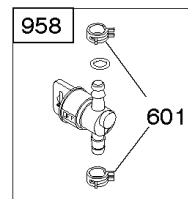

Fuel Supply, Lubrication

REF NO	PART NO	QTY	DESCRIPTION
187	791766		LINE, Fuel -(Cut To Required Length)
187A	796491		LINE, Fuel -(Formed Hose)
240A	84001895		FILTER, Fuel
523	796503		DIPSTICK
524	692296		SEAL-DIPSTICK TUBE -(Dipstick Tube)
525	796502		TUBE, Dipstick
601	791850		CLAMP, Hose
670	793485		SPACER, Fuel Tank
842	691031		SEAL, O-Ring -(Dipstick Tube)
847	796501		DIPSTICK/TUBE ASSEMBLY
957	799585		CAP, Fuel Tank
957C	796577		CAP-FUEL TANK
958	698183		VALVE, Fuel Shut Off
972	595123		TANK, Fuel
1059	793471		KIT, Screw/Washer