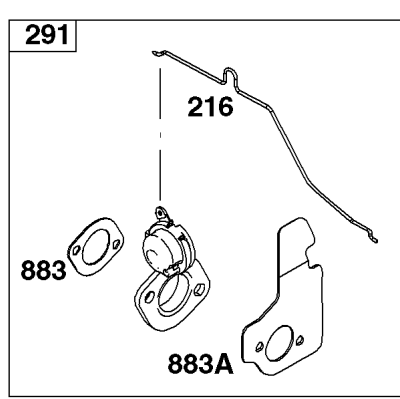

Not For
Reproduction

Controls, Governor Spring, Thermostat

REF NO	PART NO	QTY	DESCRIPTION
202	796657		LINK, Mechanical Governor
209	796926		SPRING, Governor
216A	798944		LINK, Choke
222	796482		BRACKET, Control -(Manual Friction, Remote, & Fixed Speed Control)
227	796487		LEVER, Governor Control
236	691826		LINK, Lockout
265	690798		CLAMP, Casing
267	691044		SCREW -(Casing Clamp)
268	691025		CASING, Control Wire -(Cut To Required Length)
269	691026		WIRE, Control -(Cut To Required Length)
270	691027		NUT -(Control Wire Casing)
271	691028		LEVER, Control
291A	798938		THERMOSTAT
505	793515		NUT -(Governor Control Lever)
562	793514		BOLT -(Governor Lever)
621	692310		SWITCH, Stop
745	793491		SCREW -(Brake)
843	691884		SLEEVE, Lever
883	793497		GASKET, Exhaust
883A	796677		GASKET, Exhaust
922	692135		SPRING, Brake
923	796635		BRAKE