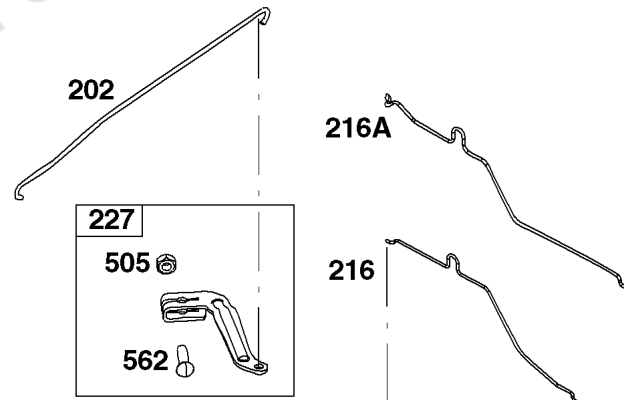

Not For
Reproduction

Controls, Governor Spring, Thermostat

REF NO	PART NO	QTY	DESCRIPTION
202	796657		LINK, Mechanical Governor
209	796926		SPRING, Governor
216A	798944		LINK, Choke
222	796482		BRACKET, Control -(Manual Friction, Remote, & Fixed Speed Control)
227	796487		LEVER, Governor Control
236	691826		LINK, Lockout
265	690798		CLAMP, Casing
267	691044		SCREW -(Casing Clamp)
268	691025		CASING, Control Wire -(Cut To Required Length)
269	691026		WIRE, Control -(Cut To Required Length)
270	691027		NUT -(Control Wire Casing)
271	691028		LEVER, Control
291A	798938		THERMOSTAT
505	793515		NUT -(Governor Control Lever)
562	793514		BOLT -(Governor Lever)
621	692310		SWITCH, Stop
745	793491		SCREW -(Brake)
843	691884		SLEEVE, Lever
883	793497		GASKET, Exhaust
883A	796677		GASKET, Exhaust
922	692135		SPRING, Brake
923	796635		BRAKE