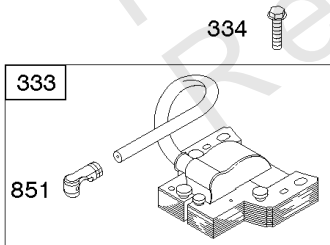

Brake, Controls, Governor Spring, Ignition

REF NO	PART NO	QTY	DESCRIPTION
51	692668		GASKET, Intake
51A	697735		GASKET, Intake
51B	692555		GASKET, Intake -(2 Required)
122	692799		SPACER, Carburetor
188	693168		SCREW -(Control Bracket)
202	691303		LINK, Mechanical Governor
209A	691292		SPRING, Governor
211	692434		SPRING-GOVERNED IDLE
222C	692617		BRACKET-CONTROL -Used Before Code Date 05110200
222C	792398		BRACKET, Control -Used After Code Date 05110100
227	691467		LEVER, Governor Control
236	691826		LINK, Lockout
265	690798		CLAMP, Casing
265A	691024		CLAMP, Casing
267	691044		SCREW -(Casing Clamp)
268	691025		CASING, Control Wire -(Cut To Required Length)
269	691026		WIRE, Control -(Cut To Required Length)
270	691027		NUT -(Control Wire Casing)
271	691028		LEVER, Control
333	802574		ARMATURE, Magneto
334	691061		SCREW -(Magneto Armature)
341	690368		STUD -(Mounting Bracket)
347	691396		SWITCH, Rocker
356	692390		WIRE, Stop
356A	499690		WIRE-STOP
356B	692151		WIRE, Stop
356C	693010		WIRE, Stop
356D	695283		WIRE ASSEMBLY
404	690272		WASHER -(Governor Crank)
472	693809		KNOB, Choke Shaft
474	691991		ALTERNATOR
493	692877		BRACKET, Mounting
505	691251		NUT -(Governor Control Lever)
532	692851		NUT -(Mounting Bracket)
562	691119		BOLT -(Governor Control Lever)
564A	693808		SCREW -(Control Cover)
578	398153		WIRE ASSEMBLY
604A	693807		COVER, Control
615	690340		RETAINER, Governor Shaft
616	698801		CRANK-GOVERNOR