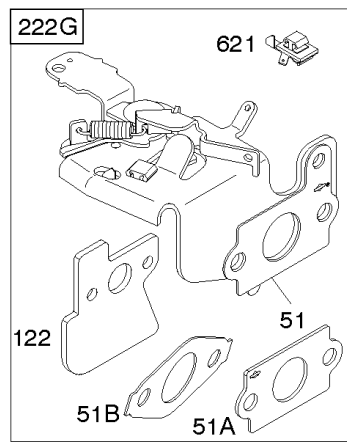

Brake, Controls, Governor Spring, Ignition

REF NO	PART NO	QTY	DESCRIPTION
51	692668		GASKET, Intake
51A	697735		GASKET, Intake
51B	692555		GASKET, Intake -(2 Required)
122	692799		SPACER, Carburetor
188	693168		SCREW -(Control Bracket)
202	691303		LINK, Mechanical Governor
209A	691292		SPRING, Governor
211	692434		SPRING-GOVERNED IDLE
222C	692617		BRACKET-CONTROL -Used Before Code Date 05110200
222C	792398		BRACKET, Control -Used After Code Date 05110100
227	691467		LEVER, Governor Control
236	691826		LINK, Lockout
265	690798		CLAMP, Casing
265A	691024		CLAMP, Casing
267	691044		SCREW -(Casing Clamp)
268	691025		CASING, Control Wire -(Cut To Required Length)
269	691026		WIRE, Control -(Cut To Required Length)
270	691027		NUT -(Control Wire Casing)
271	691028		LEVER, Control
333	802574		ARMATURE, Magneto
334	691061		SCREW -(Magneto Armature)
341	690368		STUD -(Mounting Bracket)
347	691396		SWITCH, Rocker
356	692390		WIRE, Stop
356A	499690		WIRE-STOP
356B	692151		WIRE, Stop
356C	693010		WIRE, Stop
356D	695283		WIRE ASSEMBLY
404	690272		WASHER -(Governor Crank)
472	693809		KNOB, Choke Shaft
474	691991		ALTERNATOR
493	692877		BRACKET, Mounting
505	691251		NUT -(Governor Control Lever)
532	692851		NUT -(Mounting Bracket)
562	691119		BOLT -(Governor Control Lever)
564A	693808		SCREW -(Control Cover)
578	398153		WIRE ASSEMBLY
604A	693807		COVER, Control
615	690340		RETAINER, Governor Shaft
616	698801		CRANK-GOVERNOR