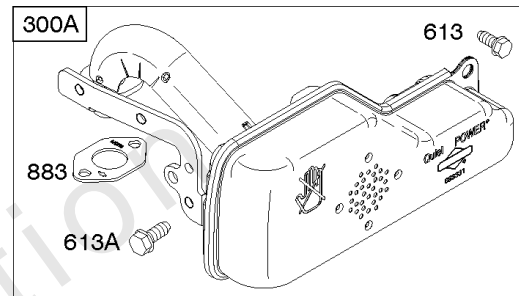

Air Cleaner, Exhaust System

REF NO	PART NO	QTY	DESCRIPTION
163	691894		GASKET, Air Cleaner -(Air Cleaner)
259	691189		BRACKET, Casing Clamp
300	692275		MUFFLER -(Super Quiet Lo Tone)
300A	692276		MUFFLER -(Quiet Lo Tone)
300C	694248		MUFFLER -(Super Quiet Power Lo Tone)
300B	699769		MUFFLER -(Square Lo Tone)
346	690661		SCREW -(Spark Arrestor)
425A	690244		SCREW -(Air Cleaner Cover)
443B	690255		SCREW -(Air Cleaner Primer Base)
445A	697029		FILTER-A/C CARTRIDGE
529	692937		TUBE, Breather
613	691108		SCREW -(Muffler)
613A	691140		SCREW -(Muffler)
676	397931		DEFLECTOR, Muffler -(Direct Out)(3/4 Diameter)
676A	393756		DEFLECTOR, Muffler -(Side Outlet)
676B	396548		DEFLECTOR, Muffler -(Single Louver)
676C	497682		DEFLECTOR, Muffler -(Direct Out)(1 3/16 Diameter)
676D	697915		DEFLECTOR, Muffler -(Square Lo Tone)
677	690661		SCREW -(Muffler Deflector)
832	691466		GUARD-MUFFLER -(Super Lo Tone)
832A	692984		GUARD, Muffler -(Quiet Lo Tone)
832C	695593		GUARD, Muffler -(Square Lo Tone)
836	691147		SCREW -(Muffler Guard)
836A	697551		SCREW -(Muffler Guard)
836B	692198		SCREW -(Muffler Guard)
883	691893		GASKET-EXHAUST
966B	690243		BASE-A/C PRIMER -(Primer)
967A	273356S		FILTER-A/C FOAM
968A	691342		COVER, Air Cleaner
968B	692435		COVER-AIR CLEANER
976	694395		PRIMER, Carburetor
994	692957		ARRESTOR-SPARK
994A	398067		ARRESTOR-SPARK