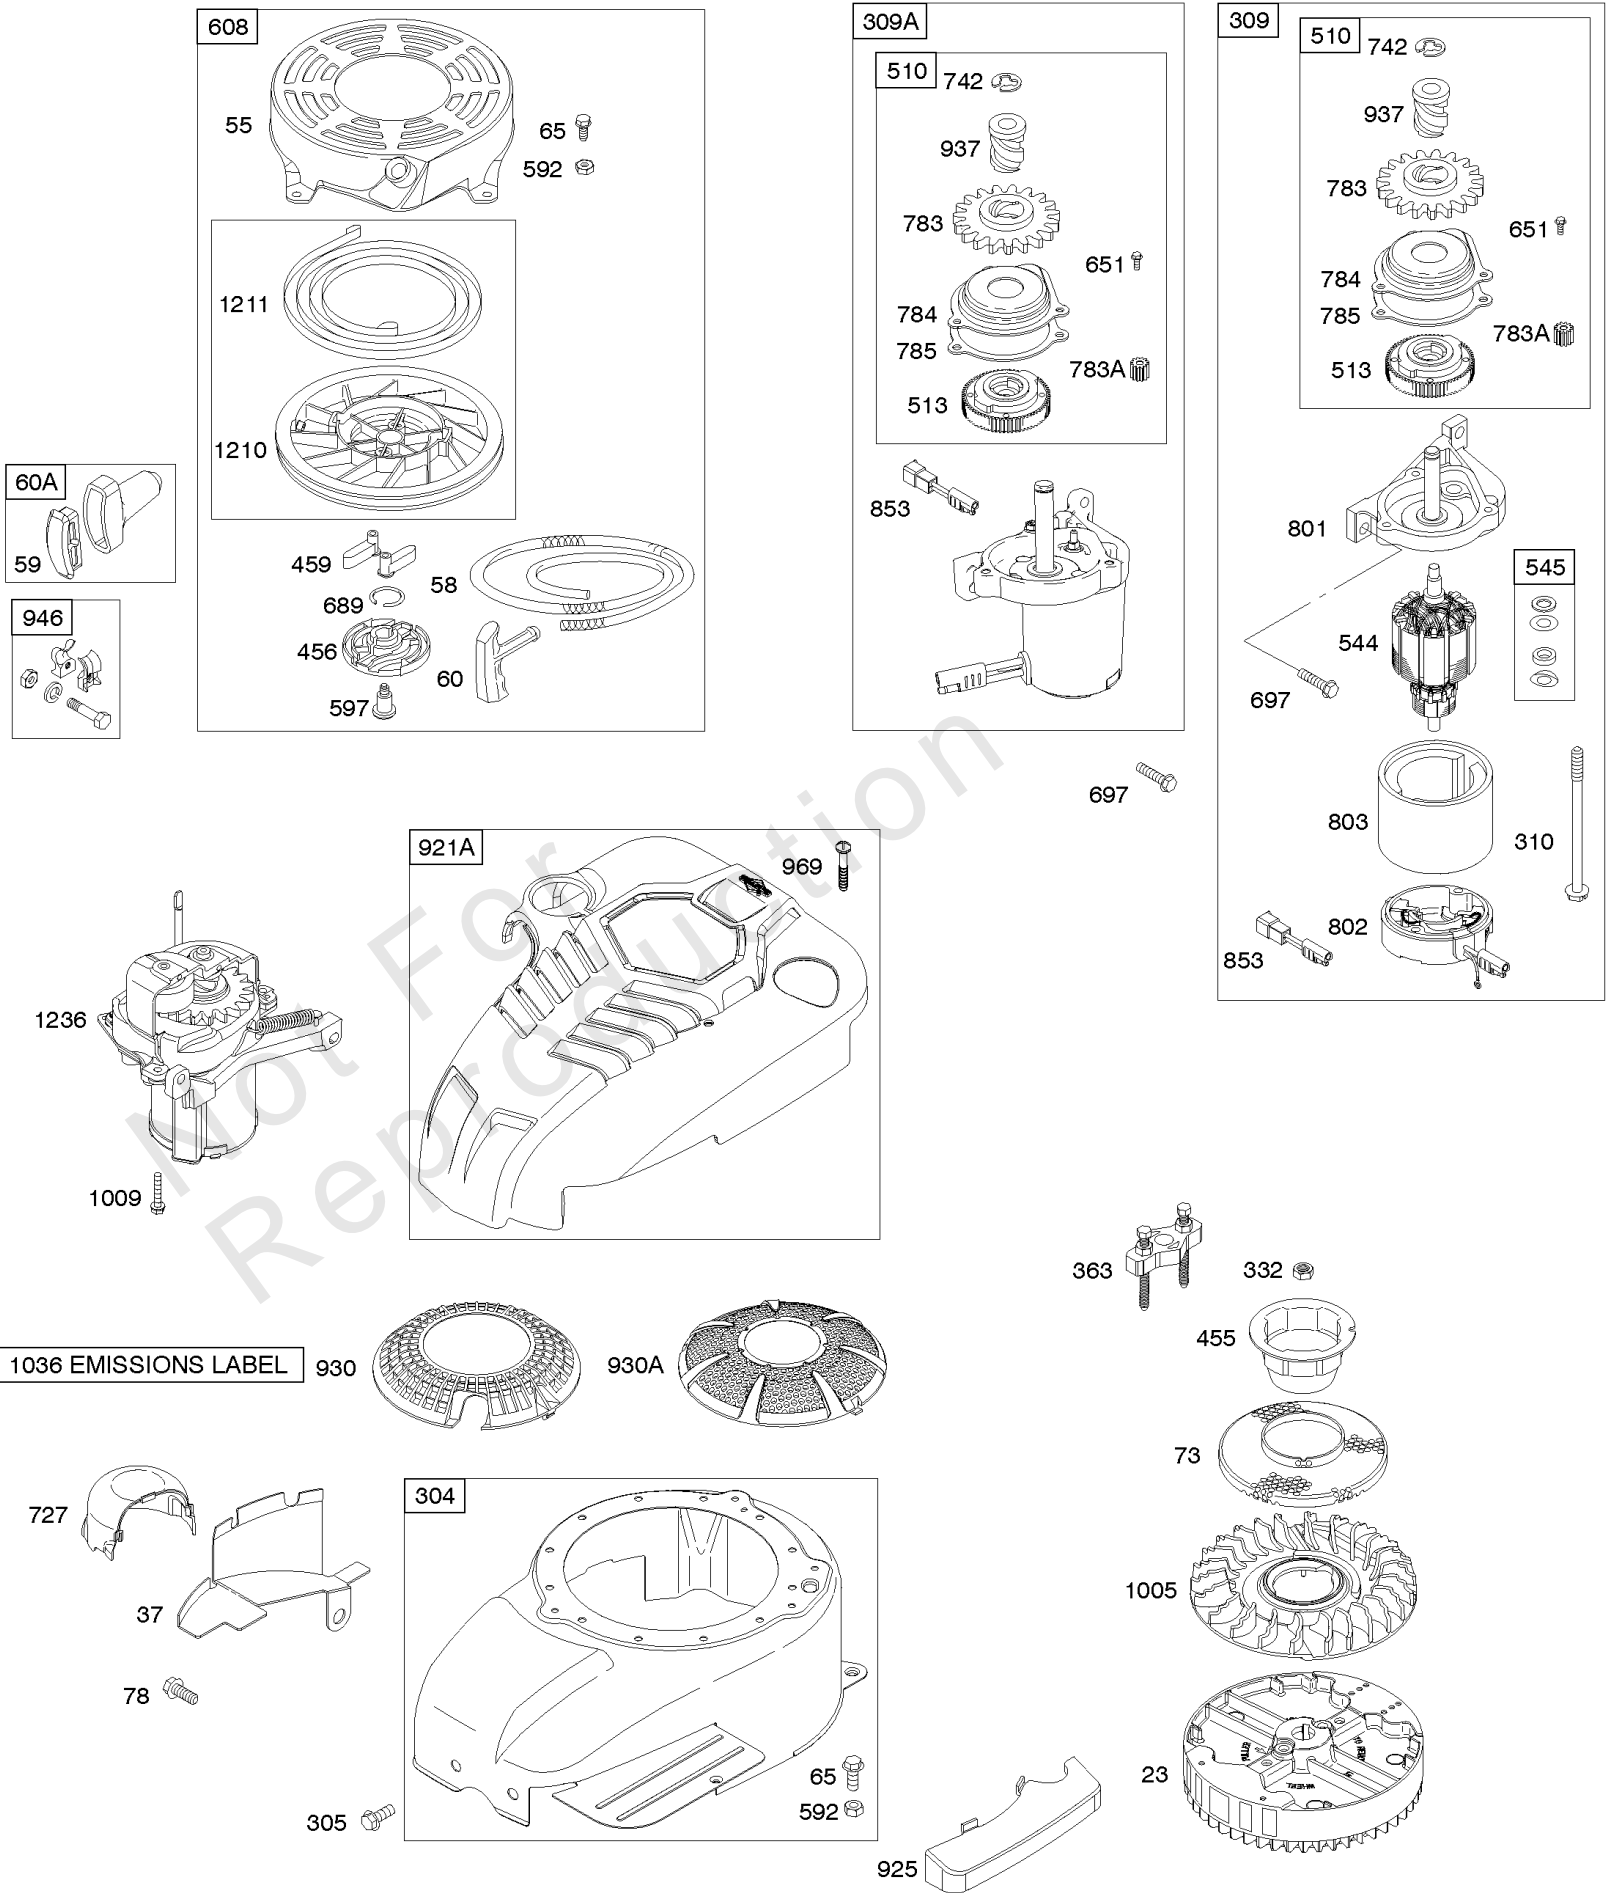

Blower Housing/Shrouds, Electric Start, Flywheel, Rewind Starter

Mfg. No: 121602-0321-E1

Blower Housing/Shrouds, Electric Start, Flywheel, Rewind Starter

REF NO	PART NO	QTY	DESCRIPTION
23	697610		FLYWHEEL
37	694086		GUARD, Flywheel
55	691421		HOUSING, Rewind Starter
58	697316		ROPE, Starter -(Cut To Required Length)
59	396892		INSERT-GRIP
60	281434S		GRIP, Starter Rope
60A	393152		GRIP-STARTER ROPE
65	690837		SCREW -(Rewind Starter)
73	691221		SCREEN, Rotating
78	691108		SCREW -(Flywheel Guard)
304	499677		HOUSING, Blower
305	691108		SCREW -(Blower Housing)
309	695550		MOTOR, Starter -Used Before Code Date 07052900
309A	795092		MOTOR, Starter -Used After Code Date 07052800
310	692327		SCREW -(Starter Motor)
332	690662		NUT -(Flywheel)
363	19069		PULLER, Flywheel
455	791960		CUP, Flywheel
456	692299		PLATE-PAWL FRICTION
459	281505S		PAWL-RATCHET
510	795093		DRIVE, Starter
513	692358		CLUTCH, Drive
544	690786		ARMATURE, Starter
545	492919		WASHER -(Starter Motor)
592	690800		NUT -(Rewind Starter)
597	691696		SCREW -(Pawl Friction Plate)
608	497680		STARTER, Rewind
651	691660		SCREW -(Starter Gear Cover)
689	691855		SPRING-FRICTION
697	691127		SCREW -(Drive Cap)
727	692934		COVER, Starter Drive
742	93941		RETAINER, E Ring
783	691918		GEAR, Pinion -(19 Teeth)(Starter Drive)
783A	691269		GEAR, Pinion -(12 Teeth)
784	795095		COVER, Starter Gear
785	692352		GASKET-STARTER COVER
801	690782		CAP, Drive
802	695267		CAP, End -Used After Code Date 00040600
802	695975		HOUSING, Starter -Used Before Code Date 00040700