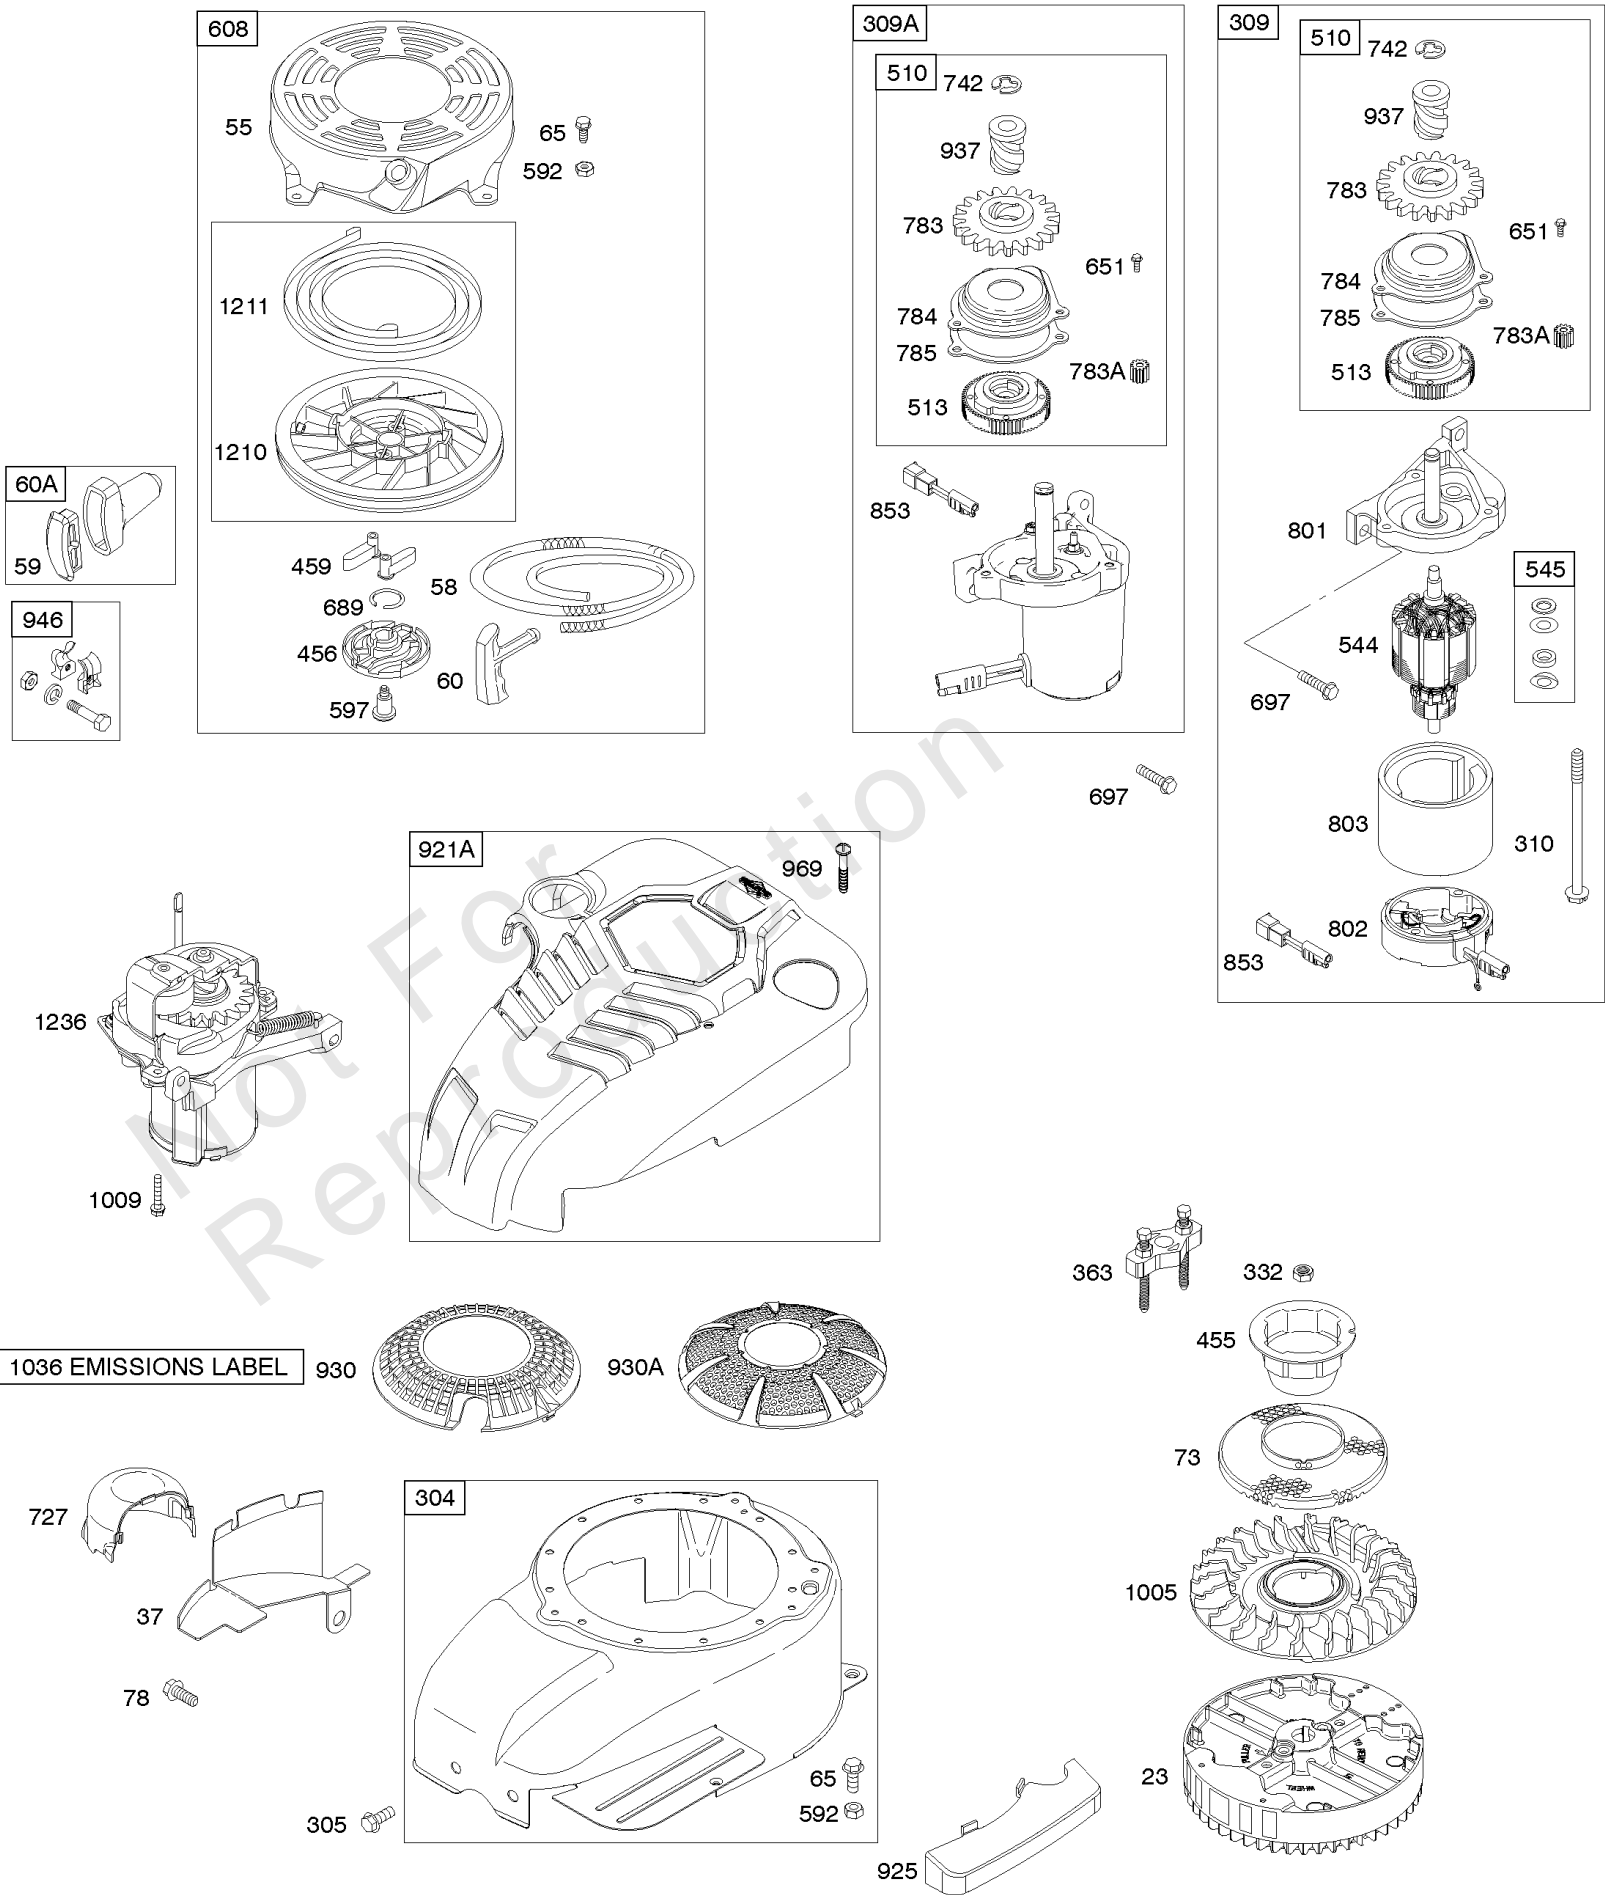

Blower Housing/Shrouds, Electric Start, Flywheel, Rewind Starter

Mfg. No: 121602-0321-E1

Blower Housing/Shrouds, Electric Start, Flywheel, Rewind Starter

REF NO	PART NO	QTY	DESCRIPTION
803	695266		HOUSING, Starter -Used After Code Date 00040600
803	695975		HOUSING, Starter -Used Before Code Date 00040700
853	695268		ADAPTER, Wire
921A	699633		COVER-BLOWER HSG
925	690595		COVER, Linkage -Used Before Code Date 07072300
925	795403		COVER-LINKAGE -Used After Code Date 07072200
930	691919		GUARD, Rewind
930A	692675		GUARD, Rewind
937	691325		SPLINE, Starter
946	396526		GUIDE, Rope
969	691138		SCREW -(Blower Housing)
1005	691346		FAN, Flywheel
1009	696255		SCREW -(Starter Motor)
1036	-----		Label-Emissions -(Available From A Briggs & Stratton Authorized Dealer)
1210	498144		PULLEY/SPRING ASSY -(Pulley)
1211	498144		PULLEY/SPRING ASSY -(Spring)
1236	695959		STARTER, Mechanical