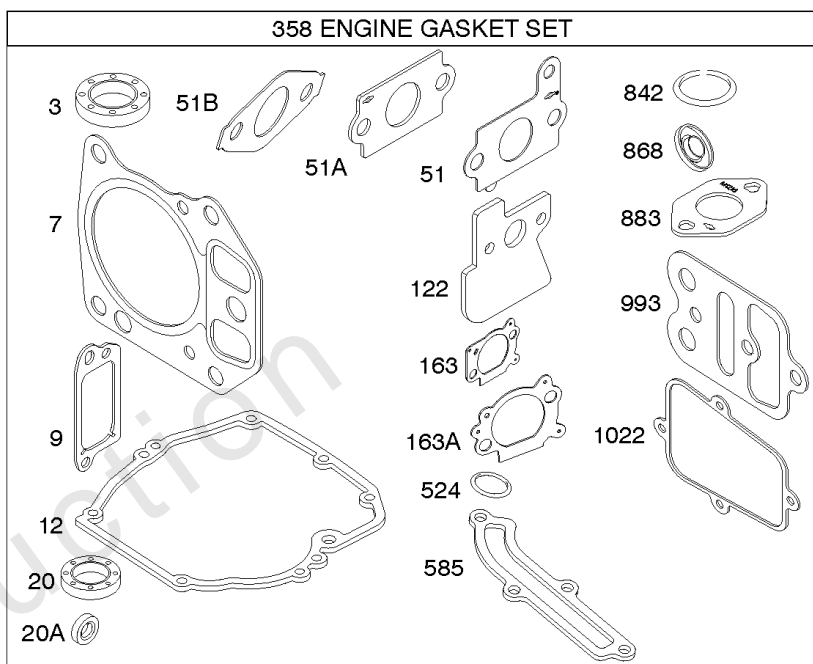

Kits/Gasket Sets

REF NO	PART NO	QTY	DESCRIPTION
3	299819S		SEAL, Oil -(Magneto Side)
7	697230		GASKET-CYLINDER HEAD
9	699833		GASKET-BREATHER
12	692232		GASKET, Crankcase
20	399781S		SEAL, Oil -(PTO Side)
20A	691952		SEAL, Oil -(PTO Side) (Auxiliary PTO)
51	692668		GASKET, Intake
51A	697735		GASKET, Intake
51B	692555		GASKET, Intake -(2 Required)
104	691242		PIN, Float Hinge
121	792383		KIT, Carburetor Overhaul
122	692799		SPACER, Carburetor
127	694468		PLUG, Welch -(Bowl Vent)
127A	691739		PLUG-WELCH
134	398188		KIT-NEEDLE/SEAT
137	693981		GASKET-FLOAT BOWL
163	691894		GASKET, Air Cleaner -(Air Cleaner)
163A	692667		GASKET, Air Cleaner -(Air Cleaner)
276	271716		WASHER-SEALING
358	792384		GASKET SET, Engine
524	692296		SEAL-DIPSTICK TUBE -(Dipstick Tube)
585	691879		GASKET-BREA PASSAGE
633	693867		SEAL, Choke/Throttle Shaft
633A	691321		SEAL-CHOKE/THR SHAFT -(Throttle Shaft)
842	691031		SEAL, O-Ring -(Dipstick Tube)
868	692044		SEAL, Valve
883	691893		GASKET-EXHAUST
977	792385		SET, Carburetor Gasket
993	694088		GASKET-CYL HD PLATE
1022	691890		GASKET-ROCKER COVER
1095	792386		GASKET SET, Valve