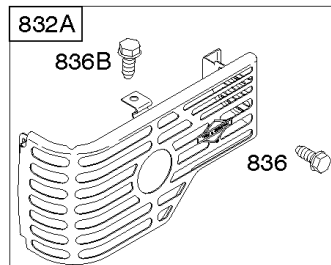

Air Cleaner, Exhaust System

REF NO	PART NO	QTY	DESCRIPTION
163	691894		GASKET, Air Cleaner -(Air Cleaner)
259	691189		BRACKET, Casing Clamp
300	692275		MUFFLER -(Super Quiet Lo Tone)
300A	692276		MUFFLER -(Quiet Lo Tone)
300C	694248		MUFFLER -(Super Quiet Power Lo Tone)
300B	699769		MUFFLER -(Square Lo Tone)
346	690661		SCREW -(Spark Arrestor)
425A	690244		SCREW -(Air Cleaner Cover)
443B	690255		SCREW -(Air Cleaner Primer Base)
445A	697029		FILTER-A/C CARTRIDGE
529	692937		TUBE, Breather
613	691108		SCREW -(Muffler)
613A	691140		SCREW -(Muffler)
676	397931		DEFLECTOR, Muffler -(Direct Out)(3/4 Diameter)
676A	393756		DEFLECTOR, Muffler -(Side Outlet)
676B	396548		DEFLECTOR, Muffler -(Single Louver)
676C	497682		DEFLECTOR, Muffler -(Direct Out)(1 3/16 Diameter)
676D	697915		DEFLECTOR, Muffler -(Square Lo Tone)
677	690661		SCREW -(Muffler Deflector)
832	691466		GUARD-MUFFLER -(Super Lo Tone)
832A	692984		GUARD, Muffler -(Quiet Lo Tone)
832C	695593		GUARD, Muffler -(Square Lo Tone)
836	691147		SCREW -(Muffler Guard)
836A	697551		SCREW -(Muffler Guard)
836B	692198		SCREW -(Muffler Guard)
883	691893		GASKET-EXHAUST
966B	690243		BASE-A/C PRIMER -(Primer)
967A	273356S		FILTER-A/C FOAM
968A	691342		COVER, Air Cleaner
968B	692435		COVER-AIR CLEANER
976	694395		PRIMER, Carburetor
994	692957		ARRESTOR-SPARK
994A	398067		ARRESTOR-SPARK