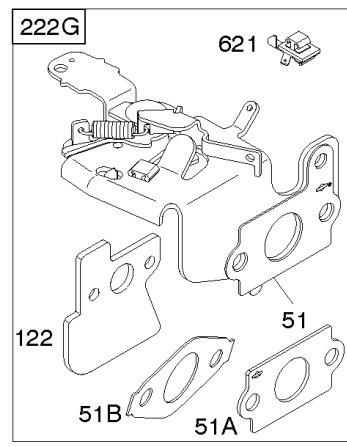

Brake, Controls, Governor Spring, Ignition

REF NO	PART NO	QTY	DESCRIPTION
51	692668		GASKET, Intake
51A	697735		GASKET, Intake
51B	692555		GASKET, Intake -(2 Required)
122	692799		SPACER, Carburetor
188	693168		SCREW -(Control Bracket)
202	691303		LINK, Mechanical Governor
209A	691292		SPRING, Governor
211	692434		SPRING-GOVERNED IDLE
222C	692617		BRACKET-CONTROL -Used Before Code Date 05110200
222C	792398		BRACKET, Control -Used After Code Date 05110100
227	691467		LEVER, Governor Control
236	691826		LINK, Lockout
265	690798		CLAMP, Casing
265A	691024		CLAMP, Casing
267	691044		SCREW -(Casing Clamp)
268	691025		CASING, Control Wire -(Cut To Required Length)
269	691026		WIRE, Control -(Cut To Required Length)
270	691027		NUT -(Control Wire Casing)
271	691028		LEVER, Control
333	802574		ARMATURE, Magneto
334	691061		SCREW -(Magneto Armature)
341	690368		STUD -(Mounting Bracket)
347	691396		SWITCH, Rocker
356	692390		WIRE, Stop
356A	499690		WIRE-STOP
356B	692151		WIRE, Stop
356C	693010		WIRE, Stop
356D	695283		WIRE ASSEMBLY
404	690272		WASHER -(Governor Crank)
472	693809		KNOB, Choke Shaft
474	691991		ALTERNATOR
493	692877		BRACKET, Mounting
505	691251		NUT -(Governor Control Lever)
532	692851		NUT -(Mounting Bracket)
562	691119		BOLT -(Governor Control Lever)
564A	693808		SCREW -(Control Cover)
578	398153		WIRE ASSEMBLY
604A	693807		COVER, Control
615	690340		RETAINER, Governor Shaft
616	698801		CRANK-GOVERNOR