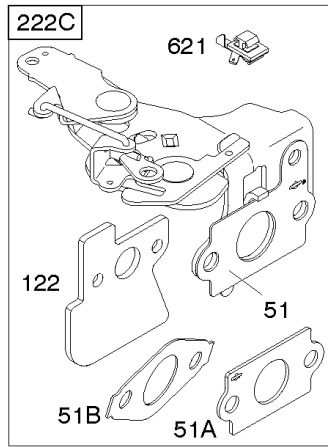

Brake, Controls, Governor Spring, Ignition

REF NO	PART NO	QTY	DESCRIPTION
51	692668		GASKET, Intake
51A	697735		GASKET, Intake
51B	692555		GASKET, Intake -(2 Required)
122	692799		SPACER, Carburetor
188	693168		SCREW -(Control Bracket)
202	691303		LINK, Mechanical Governor
209A	691292		SPRING, Governor
211	692434		SPRING-GOVERNED IDLE
222C	692617		BRACKET-CONTROL -Used Before Code Date 05110200
222C	792398		BRACKET, Control -Used After Code Date 05110100
227	691467		LEVER, Governor Control
236	691826		LINK, Lockout
265	690798		CLAMP, Casing
265A	691024		CLAMP, Casing
267	691044		SCREW -(Casing Clamp)
268	691025		CASING, Control Wire -(Cut To Required Length)
269	691026		WIRE, Control -(Cut To Required Length)
270	691027		NUT -(Control Wire Casing)
271	691028		LEVER, Control
333	802574		ARMATURE, Magneto
334	691061		SCREW -(Magneto Armature)
341	690368		STUD -(Mounting Bracket)
347	691396		SWITCH, Rocker
356	692390		WIRE, Stop
356A	499690		WIRE-STOP
356B	692151		WIRE, Stop
356C	693010		WIRE, Stop
356D	695283		WIRE ASSEMBLY
404	690272		WASHER -(Governor Crank)
472	693809		KNOB, Choke Shaft
474	691991		ALTERNATOR
493	692877		BRACKET, Mounting
505	691251		NUT -(Governor Control Lever)
532	692851		NUT -(Mounting Bracket)
562	691119		BOLT -(Governor Control Lever)
564A	693808		SCREW -(Control Cover)
578	398153		WIRE ASSEMBLY
604A	693807		COVER, Control
615	690340		RETAINER, Governor Shaft
616	698801		CRANK-GOVERNOR