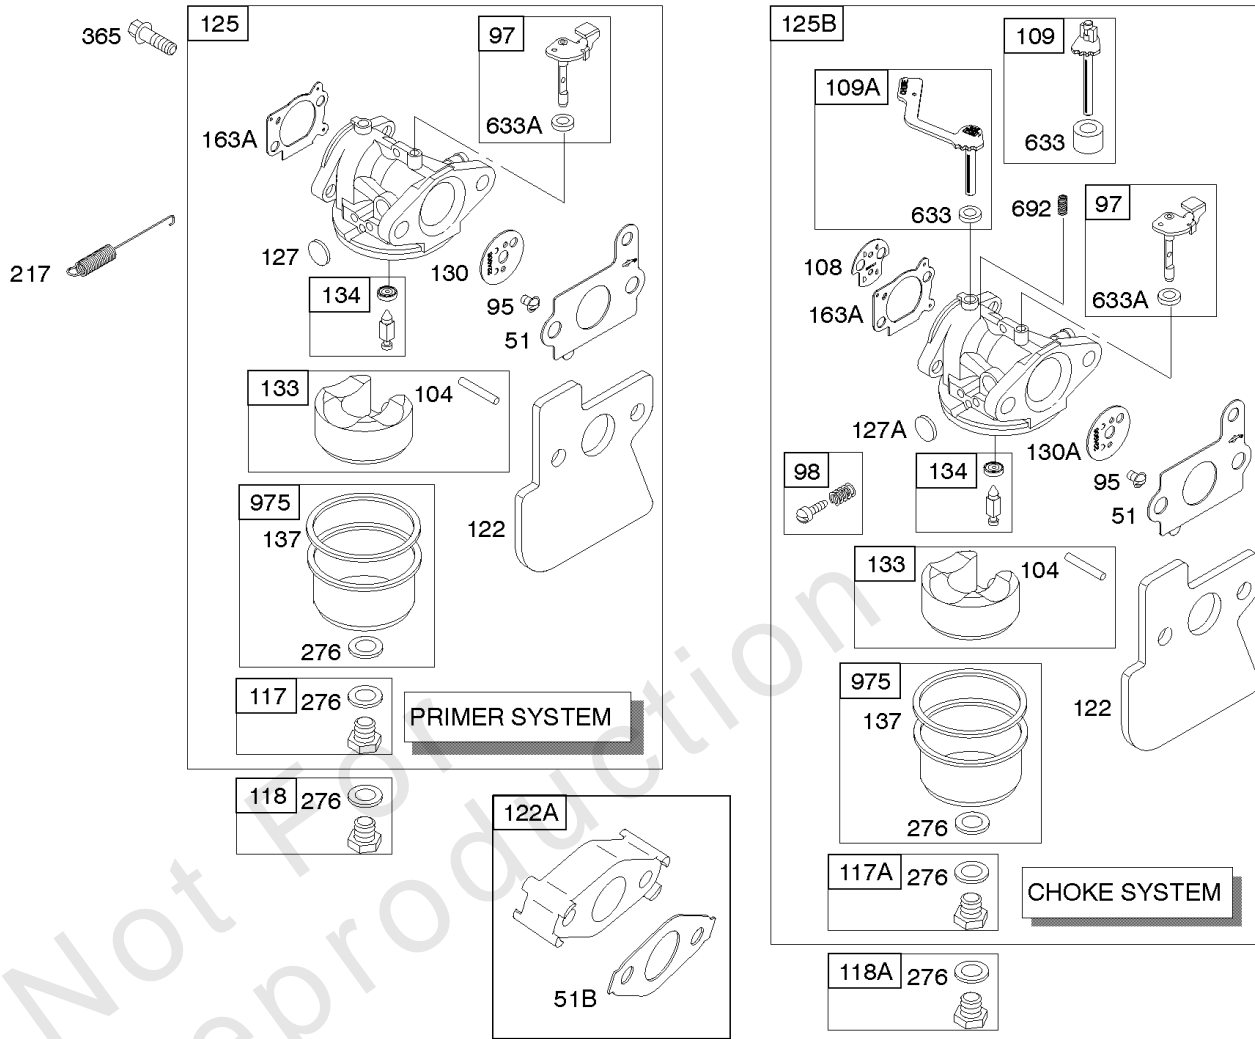

1019 LABEL KIT

Camshaft, Crankshaft, Cylinder, Engine Sump, Lubrication, Piston Group

REF NO	PART NO	QTY	DESCRIPTION
741	790345		GEAR, Timing -(Use Without Woodruff Key) -Used Before Code Date 07100100
743	690516		GEAR, Drive -(Clockwise)
750	691683		SCREW -(Oil Pump Cover)
842	691031		SEAL, O-Ring -(Dipstick Tube)
847	692047		DIPSTICK/TUBE ASSY
943	692514		SEAL, O-Ring -(Oil Pump Cover)
965	692507		COVER, Oil Pump
988	692515		GASKET, Oil Adapter
1019	499691		KIT, Label
1019	790231		KIT, Label -(Touch N Mow)
1024	692508		PUMP, Oil
1027	692513		FILTER-OIL
1028	692516		ADAPTER, Oil Filter
1055	692623		TUBE, Oil Pump
1058	277102		MANUAL, Operator's
1058	276347		MANUAL, Operator's -(Touch N Mow)
1319	794467		LABEL, Warning
1330	272147		MANUAL, Repair

Carburetor, Fuel Supply

REF NO	PART NO	QTY	DESCRIPTION
137	693981		GASKET-FLOAT BOWL
163A	692667		GASKET, Air Cleaner -(Air Cleaner)
187	791766		LINE, Fuel -(Cut To Required Length)
190	690940		SCREW -(Fuel Tank)
217	690354		SPRING, Choke Return
240	298090S		FILTER, Fuel
276	271716		WASHER-SEALING
365	691129		SCREW -(Carburetor) -Used After Code Date 05110100
365	691136		SCREW -(Carburetor) -Used Before Code Date 05110200
601	791850		CLAMP, Hose
601A	691038		CLAMP, Hose
633	693867		SEAL, Choke/Throttle Shaft
633A	691321		SEAL-CHOKE/THR SHAFT -(Throttle Shaft)
670	692294		SPACER, Fuel Tank
692	690572		SPRING, Detent
957	692046		CAP, Fuel Tank -(Plastic)
957B	699985		CAP, Fuel Tank -(Plastic)
958	698183		VALVE, Fuel Shut Off -(Plastic)
972	699374		TANK, Fuel -(Plastic)
975	493640		BOWL, Float
1059	696293		KIT, Screw/Washer -(Touch N Mow)
1059	692311		KIT, Screw/Washer