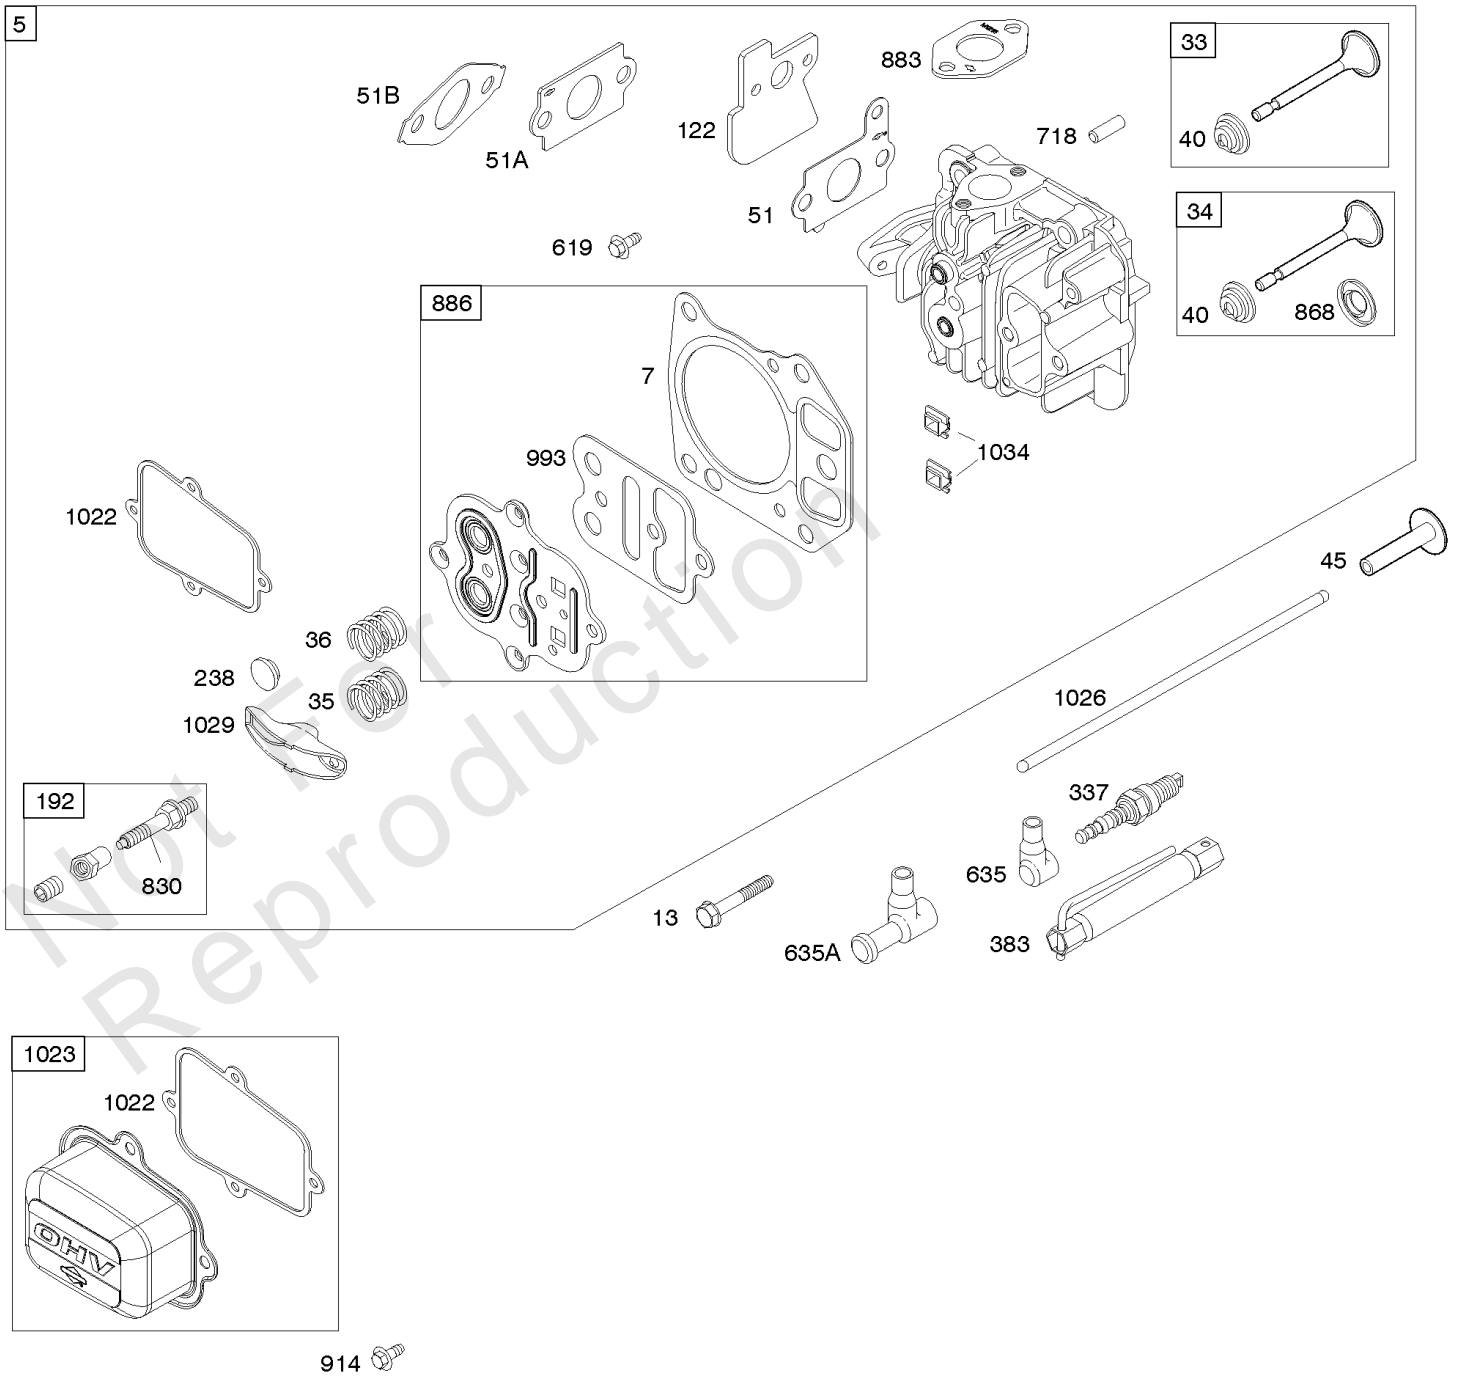

1019 LABEL KIT

Camshaft, Crankshaft, Cylinder, Engine Sump, Lubrication, Piston Group

REF NO	PART NO	QTY	DESCRIPTION
741	790345		GEAR, Timing -(Use Without Woodruff Key) -Used Before Code Date 07100100
743	690516		GEAR, Drive -(Clockwise)
750	691683		SCREW -(Oil Pump Cover)
842	691031		SEAL, O-Ring -(Dipstick Tube)
847	692047		DIPSTICK/TUBE ASSY
943	692514		SEAL, O-Ring -(Oil Pump Cover)
965	692507		COVER, Oil Pump
988	692515		GASKET, Oil Adapter
1019	499691		KIT, Label
1019	790231		KIT, Label -(Touch N Mow)
1024	692508		PUMP, Oil
1027	692513		FILTER-OIL
1028	692516		ADAPTER, Oil Filter
1055	692623		TUBE, Oil Pump
1058	277102		MANUAL, Operator's
1058	276347		MANUAL, Operator's -(Touch N Mow)
1319	794467		LABEL, Warning
1330	272147		MANUAL, Repair

Carburetor, Fuel Supply

REF NO	PART NO	QTY	DESCRIPTION
137	693981		GASKET-FLOAT BOWL
163A	692667		GASKET, Air Cleaner -(Air Cleaner)
187	791766		LINE, Fuel -(Cut To Required Length)
190	690940		SCREW -(Fuel Tank)
217	690354		SPRING, Choke Return
240	298090S		FILTER, Fuel
276	271716		WASHER-SEALING
365	691129		SCREW -(Carburetor) -Used After Code Date 05110100
365	691136		SCREW -(Carburetor) -Used Before Code Date 05110200
601	791850		CLAMP, Hose
601A	691038		CLAMP, Hose
633	693867		SEAL, Choke/Throttle Shaft
633A	691321		SEAL-CHOKE/THR SHAFT -(Throttle Shaft)
670	692294		SPACER, Fuel Tank
692	690572		SPRING, Detent
957	692046		CAP, Fuel Tank -(Plastic)
957B	699985		CAP, Fuel Tank -(Plastic)
958	698183		VALVE, Fuel Shut Off -(Plastic)
972	699374		TANK, Fuel -(Plastic)
975	493640		BOWL, Float
1059	696293		KIT, Screw/Washer -(Touch N Mow)
1059	692311		KIT, Screw/Washer