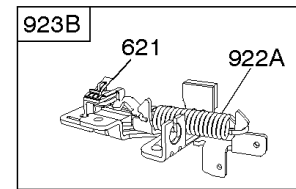

Brake, Controls, Governor Spring, Ignition

REF NO	PART NO	QTY	DESCRIPTION
51	692668		GASKET, Intake
51A	697735		GASKET, Intake
51B	692555		GASKET, Intake -(2 Required)
122	692799		SPACER, Carburetor
188	693168		SCREW -(Control Bracket)
202	691303		LINK, Mechanical Governor
209A	691292		SPRING, Governor
211	692434		SPRING-GOVERNED IDLE
222C	692617		BRACKET-CONTROL -Used Before Code Date 05110200
222C	792398		BRACKET, Control -Used After Code Date 05110100
227	691467		LEVER, Governor Control
236	691826		LINK, Lockout
265	690798		CLAMP, Casing
265A	691024		CLAMP, Casing
267	691044		SCREW -(Casing Clamp)
268	691025		CASING, Control Wire -(Cut To Required Length)
269	691026		WIRE, Control -(Cut To Required Length)
270	691027		NUT -(Control Wire Casing)
271	691028		LEVER, Control
333	802574		ARMATURE, Magneto
334	691061		SCREW -(Magneto Armature)
341	690368		STUD -(Mounting Bracket)
347	691396		SWITCH, Rocker
356	692390		WIRE, Stop
356A	499690		WIRE-STOP
356B	692151		WIRE, Stop
356C	693010		WIRE, Stop
356D	695283		WIRE ASSEMBLY
404	690272		WASHER -(Governor Crank)
472	693809		KNOB, Choke Shaft
474	691991		ALTERNATOR
493	692877		BRACKET, Mounting
505	691251		NUT -(Governor Control Lever)
532	692851		NUT -(Mounting Bracket)
562	691119		BOLT -(Governor Control Lever)
564A	693808		SCREW -(Control Cover)
578	398153		WIRE ASSEMBLY
604A	693807		COVER, Control
615	690340		RETAINER, Governor Shaft
616	698801		CRANK-GOVERNOR