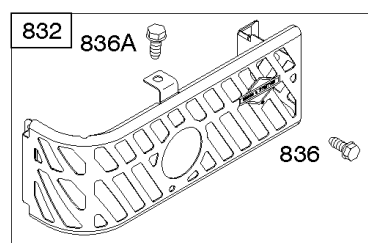

Air Cleaner, Exhaust System

REF NO	PART NO	QTY	DESCRIPTION
163	691894		GASKET, Air Cleaner -(Air Cleaner)
259	691189		BRACKET, Casing Clamp
300	692275		MUFFLER -(Super Quiet Lo Tone)
300A	692276		MUFFLER -(Quiet Lo Tone)
300C	694248		MUFFLER -(Super Quiet Power Lo Tone)
300B	699769		MUFFLER -(Square Lo Tone)
346	690661		SCREW -(Spark Arrestor)
425A	690244		SCREW -(Air Cleaner Cover)
443B	690255		SCREW -(Air Cleaner Primer Base)
445A	697029		FILTER-A/C CARTRIDGE
529	692937		TUBE, Breather
613	691108		SCREW -(Muffler)
613A	691140		SCREW -(Muffler)
676	397931		DEFLECTOR, Muffler -(Direct Out)(3/4 Diameter)
676A	393756		DEFLECTOR, Muffler -(Side Outlet)
676B	396548		DEFLECTOR, Muffler -(Single Louver)
676C	497682		DEFLECTOR, Muffler -(Direct Out)(1 3/16 Diameter)
676D	697915		DEFLECTOR, Muffler -(Square Lo Tone)
677	690661		SCREW -(Muffler Deflector)
832	691466		GUARD-MUFFLER -(Super Lo Tone)
832A	692984		GUARD, Muffler -(Quiet Lo Tone)
832C	695593		GUARD, Muffler -(Square Lo Tone)
836	691147		SCREW -(Muffler Guard)
836A	697551		SCREW -(Muffler Guard)
836B	692198		SCREW -(Muffler Guard)
883	691893		GASKET-EXHAUST
966B	690243		BASE-A/C PRIMER -(Primer)
967A	273356S		FILTER-A/C FOAM
968A	691342		COVER, Air Cleaner
968B	692435		COVER-AIR CLEANER
976	694395		PRIMER, Carburetor
994	692957		ARRESTOR-SPARK
994A	398067		ARRESTOR-SPARK