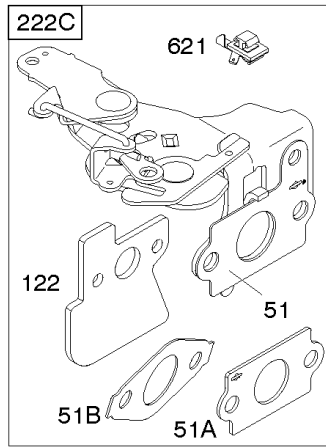

Brake, Controls, Governor Spring, Ignition

REF NO	PART NO	QTY	DESCRIPTION
51	692668		GASKET, Intake
51A	697735		GASKET, Intake
51B	692555		GASKET, Intake -(2 Required)
122	692799		SPACER, Carburetor
188	693168		SCREW -(Control Bracket)
202	691303		LINK, Mechanical Governor
209A	691292		SPRING, Governor
211	692434		SPRING-GOVERNED IDLE
222C	692617		BRACKET-CONTROL -Used Before Code Date 05110200
222C	792398		BRACKET, Control -Used After Code Date 05110100
227	691467		LEVER, Governor Control
236	691826		LINK, Lockout
265	690798		CLAMP, Casing
265A	691024		CLAMP, Casing
267	691044		SCREW -(Casing Clamp)
268	691025		CASING, Control Wire -(Cut To Required Length)
269	691026		WIRE, Control -(Cut To Required Length)
270	691027		NUT -(Control Wire Casing)
271	691028		LEVER, Control
333	802574		ARMATURE, Magneto
334	691061		SCREW -(Magneto Armature)
341	690368		STUD -(Mounting Bracket)
347	691396		SWITCH, Rocker
356	692390		WIRE, Stop
356A	499690		WIRE-STOP
356B	692151		WIRE, Stop
356C	693010		WIRE, Stop
356D	695283		WIRE ASSEMBLY
404	690272		WASHER -(Governor Crank)
472	693809		KNOB, Choke Shaft
474	691991		ALTERNATOR
493	692877		BRACKET, Mounting
505	691251		NUT -(Governor Control Lever)
532	692851		NUT -(Mounting Bracket)
562	691119		BOLT -(Governor Control Lever)
564A	693808		SCREW -(Control Cover)
578	398153		WIRE ASSEMBLY
604A	693807		COVER, Control
615	690340		RETAINER, Governor Shaft
616	698801		CRANK-GOVERNOR