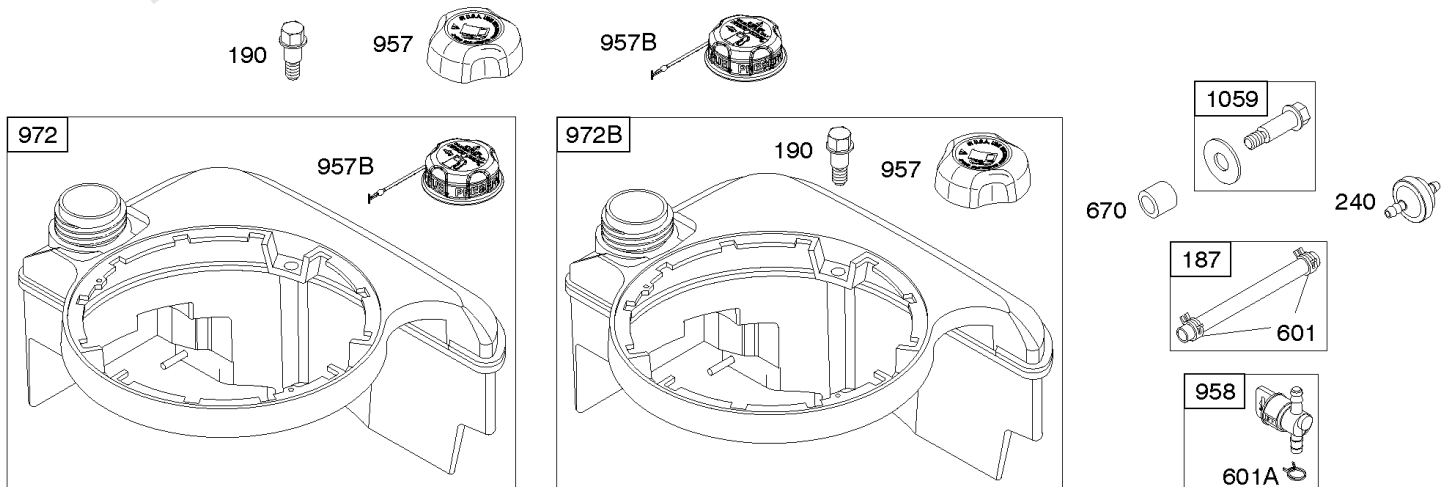

Carburetor, Fuel Supply

REF NO	PART NO	QTY	DESCRIPTION
51	692668		GASKET, Intake
51B	692555		GASKET, Intake -(2 Required)
95	691636		SCREW -(Throttle Valve)
97	499682		SHAFT, Throttle -(Metal)
97	790121		SHAFT, Throttle -(Plastic)
98	398185		KIT-IDLE SPEED -(Idle Speed) (Lmt 26, 27, 28, 31)
104	691242		PIN, Float Hinge
108	691182		VALVE-CHOKE
109	499779		SHAFT, Choke
109A	499681		SHAFT, Choke
117	498978		JET, Main -(Standard) -Used After Code Date 99030700 -Used Before Code Date 03110700
117	498981		JET, Main -(Standard) -Used After Code Date 03110600
117	692677		JET, Main -(Standard) -Used Before Code Date 99030800
117A	498978		JET, Main -(Standard) -Used Before Code Date 02050600
117A	694250		JET, Main -(Standard) -Used After Code Date 02050500
118	498975		JET, Main -(High Altitude) -Used After Code Date 99080300 -Used Before Code Date 03110700
118	497315		JET, Main -(High Altitude) -Used Before Code Date 99080800
118	497466		JET, Main -(High Altitude) -Used After Code Date 03110600
118A	498975		JET, Main -(High Altitude) -Used Before Code Date 02050600
118A	497466		JET, Main -(High Altitude) -Used After Code Date 02050500
122	692799		SPACER, Carburetor
122A	792382		SPACER, Carburetor
125	790120		CARBURETOR -(Primer)
127	694468		PLUG, Welch -(Bowl Vent)
127A	691739		PLUG-WELCH
130	691203		VALVE, Throttle
130	696564		VALVE, Throttle -(Used With Plastic Throttle Shaft)
130A	691181		VALVE-THROTTLE
133	398187		FLOAT-CARBURETOR
134	398188		KIT-NEEDLE/SEAT