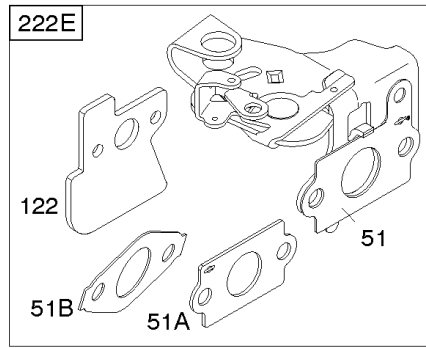

Brake, Controls, Governor Spring, Ignition

REF NO	PART NO	QTY	DESCRIPTION
51	692668		GASKET, Intake
51A	697735		GASKET, Intake
51B	692555		GASKET, Intake -(2 Required)
122	692799		SPACER, Carburetor
188	693168		SCREW -(Control Bracket)
202	691303		LINK, Mechanical Governor
209A	691292		SPRING, Governor
211	692434		SPRING-GOVERNED IDLE
222C	692617		BRACKET-CONTROL -Used Before Code Date 05110200
222C	792398		BRACKET, Control -Used After Code Date 05110100
227	691467		LEVER, Governor Control
236	691826		LINK, Lockout
265	690798		CLAMP, Casing
265A	691024		CLAMP, Casing
267	691044		SCREW -(Casing Clamp)
268	691025		CASING, Control Wire -(Cut To Required Length)
269	691026		WIRE, Control -(Cut To Required Length)
270	691027		NUT -(Control Wire Casing)
271	691028		LEVER, Control
333	802574		ARMATURE, Magneto
334	691061		SCREW -(Magneto Armature)
341	690368		STUD -(Mounting Bracket)
347	691396		SWITCH, Rocker
356	692390		WIRE, Stop
356A	499690		WIRE-STOP
356B	692151		WIRE, Stop
356C	693010		WIRE, Stop
356D	695283		WIRE ASSEMBLY
404	690272		WASHER -(Governor Crank)
472	693809		KNOB, Choke Shaft
474	691991		ALTERNATOR
493	692877		BRACKET, Mounting
505	691251		NUT -(Governor Control Lever)
532	692851		NUT -(Mounting Bracket)
562	691119		BOLT -(Governor Control Lever)
564A	693808		SCREW -(Control Cover)
578	398153		WIRE ASSEMBLY
604A	693807		COVER, Control
615	690340		RETAINER, Governor Shaft
616	698801		CRANK-GOVERNOR