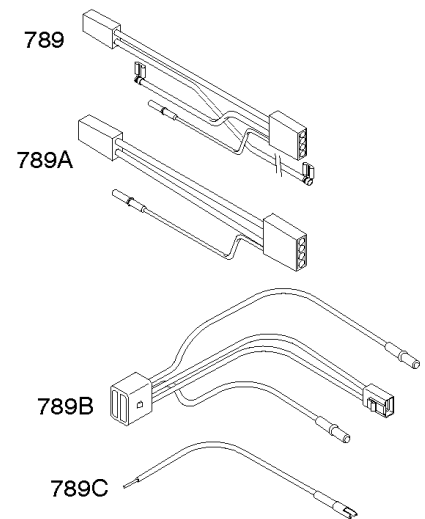

Brake, Controls, Governor Spring, Ignition

REF NO	PART NO	QTY	DESCRIPTION
51	692668		GASKET, Intake
51A	697735		GASKET, Intake
51B	692555		GASKET, Intake -(2 Required)
122	692799		SPACER, Carburetor
188	693168		SCREW -(Control Bracket)
202	691303		LINK, Mechanical Governor
209A	691292		SPRING, Governor
211	692434		SPRING-GOVERNED IDLE
222C	692617		BRACKET-CONTROL -Used Before Code Date 05110200
222C	792398		BRACKET, Control -Used After Code Date 05110100
227	691467		LEVER, Governor Control
236	691826		LINK, Lockout
265	690798		CLAMP, Casing
265A	691024		CLAMP, Casing
267	691044		SCREW -(Casing Clamp)
268	691025		CASING, Control Wire -(Cut To Required Length)
269	691026		WIRE, Control -(Cut To Required Length)
270	691027		NUT -(Control Wire Casing)
271	691028		LEVER, Control
333	802574		ARMATURE, Magneto
334	691061		SCREW -(Magneto Armature)
341	690368		STUD -(Mounting Bracket)
347	691396		SWITCH, Rocker
356	692390		WIRE, Stop
356A	499690		WIRE-STOP
356B	692151		WIRE, Stop
356C	693010		WIRE, Stop
356D	695283		WIRE ASSEMBLY
404	690272		WASHER -(Governor Crank)
472	693809		KNOB, Choke Shaft
474	691991		ALTERNATOR
493	692877		BRACKET, Mounting
505	691251		NUT -(Governor Control Lever)
532	692851		NUT -(Mounting Bracket)
562	691119		BOLT -(Governor Control Lever)
564A	693808		SCREW -(Control Cover)
578	398153		WIRE ASSEMBLY
604A	693807		COVER, Control
615	690340		RETAINER, Governor Shaft
616	698801		CRANK-GOVERNOR