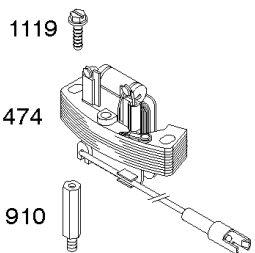

Brake, Controls, Governor Spring, Ignition

REF NO	PART NO	QTY	DESCRIPTION
51	692668		GASKET, Intake
51A	697735		GASKET, Intake
51B	692555		GASKET, Intake -(2 Required)
122	692799		SPACER, Carburetor
188	693168		SCREW -(Control Bracket)
202	691303		LINK, Mechanical Governor
209A	691292		SPRING, Governor
211	692434		SPRING-GOVERNED IDLE
222C	692617		BRACKET-CONTROL -Used Before Code Date 05110200
222C	792398		BRACKET, Control -Used After Code Date 05110100
227	691467		LEVER, Governor Control
236	691826		LINK, Lockout
265	690798		CLAMP, Casing
265A	691024		CLAMP, Casing
267	691044		SCREW -(Casing Clamp)
268	691025		CASING, Control Wire -(Cut To Required Length)
269	691026		WIRE, Control -(Cut To Required Length)
270	691027		NUT -(Control Wire Casing)
271	691028		LEVER, Control
333	802574		ARMATURE, Magneto
334	691061		SCREW -(Magneto Armature)
341	690368		STUD -(Mounting Bracket)
347	691396		SWITCH, Rocker
356	692390		WIRE, Stop
356A	499690		WIRE-STOP
356B	692151		WIRE, Stop
356C	693010		WIRE, Stop
356D	695283		WIRE ASSEMBLY
404	690272		WASHER -(Governor Crank)
472	693809		KNOB, Choke Shaft
474	691991		ALTERNATOR
493	692877		BRACKET, Mounting
505	691251		NUT -(Governor Control Lever)
532	692851		NUT -(Mounting Bracket)
562	691119		BOLT -(Governor Control Lever)
564A	693808		SCREW -(Control Cover)
578	398153		WIRE ASSEMBLY
604A	693807		COVER, Control
615	690340		RETAINER, Governor Shaft
616	698801		CRANK-GOVERNOR