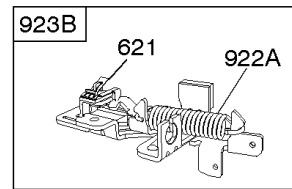

Brake, Controls, Governor Spring, Ignition

REF NO	PART NO	QTY	DESCRIPTION
51	692668		GASKET, Intake
51A	697735		GASKET, Intake
51B	692555		GASKET, Intake -(2 Required)
122	692799		SPACER, Carburetor
188	693168		SCREW -(Control Bracket)
202	691303		LINK, Mechanical Governor
209A	691292		SPRING, Governor
211	692434		SPRING-GOVERNED IDLE
222C	692617		BRACKET-CONTROL -Used Before Code Date 05110200
222C	792398		BRACKET, Control -Used After Code Date 05110100
227	691467		LEVER, Governor Control
236	691826		LINK, Lockout
265	690798		CLAMP, Casing
265A	691024		CLAMP, Casing
267	691044		SCREW -(Casing Clamp)
268	691025		CASING, Control Wire -(Cut To Required Length)
269	691026		WIRE, Control -(Cut To Required Length)
270	691027		NUT -(Control Wire Casing)
271	691028		LEVER, Control
333	802574		ARMATURE, Magneto
334	691061		SCREW -(Magneto Armature)
341	690368		STUD -(Mounting Bracket)
347	691396		SWITCH, Rocker
356	692390		WIRE, Stop
356A	499690		WIRE-STOP
356B	692151		WIRE, Stop
356C	693010		WIRE, Stop
356D	695283		WIRE ASSEMBLY
404	690272		WASHER -(Governor Crank)
472	693809		KNOB, Choke Shaft
474	691991		ALTERNATOR
493	692877		BRACKET, Mounting
505	691251		NUT -(Governor Control Lever)
532	692851		NUT -(Mounting Bracket)
562	691119		BOLT -(Governor Control Lever)
564A	693808		SCREW -(Control Cover)
578	398153		WIRE ASSEMBLY
604A	693807		COVER, Control
615	690340		RETAINER, Governor Shaft
616	698801		CRANK-GOVERNOR