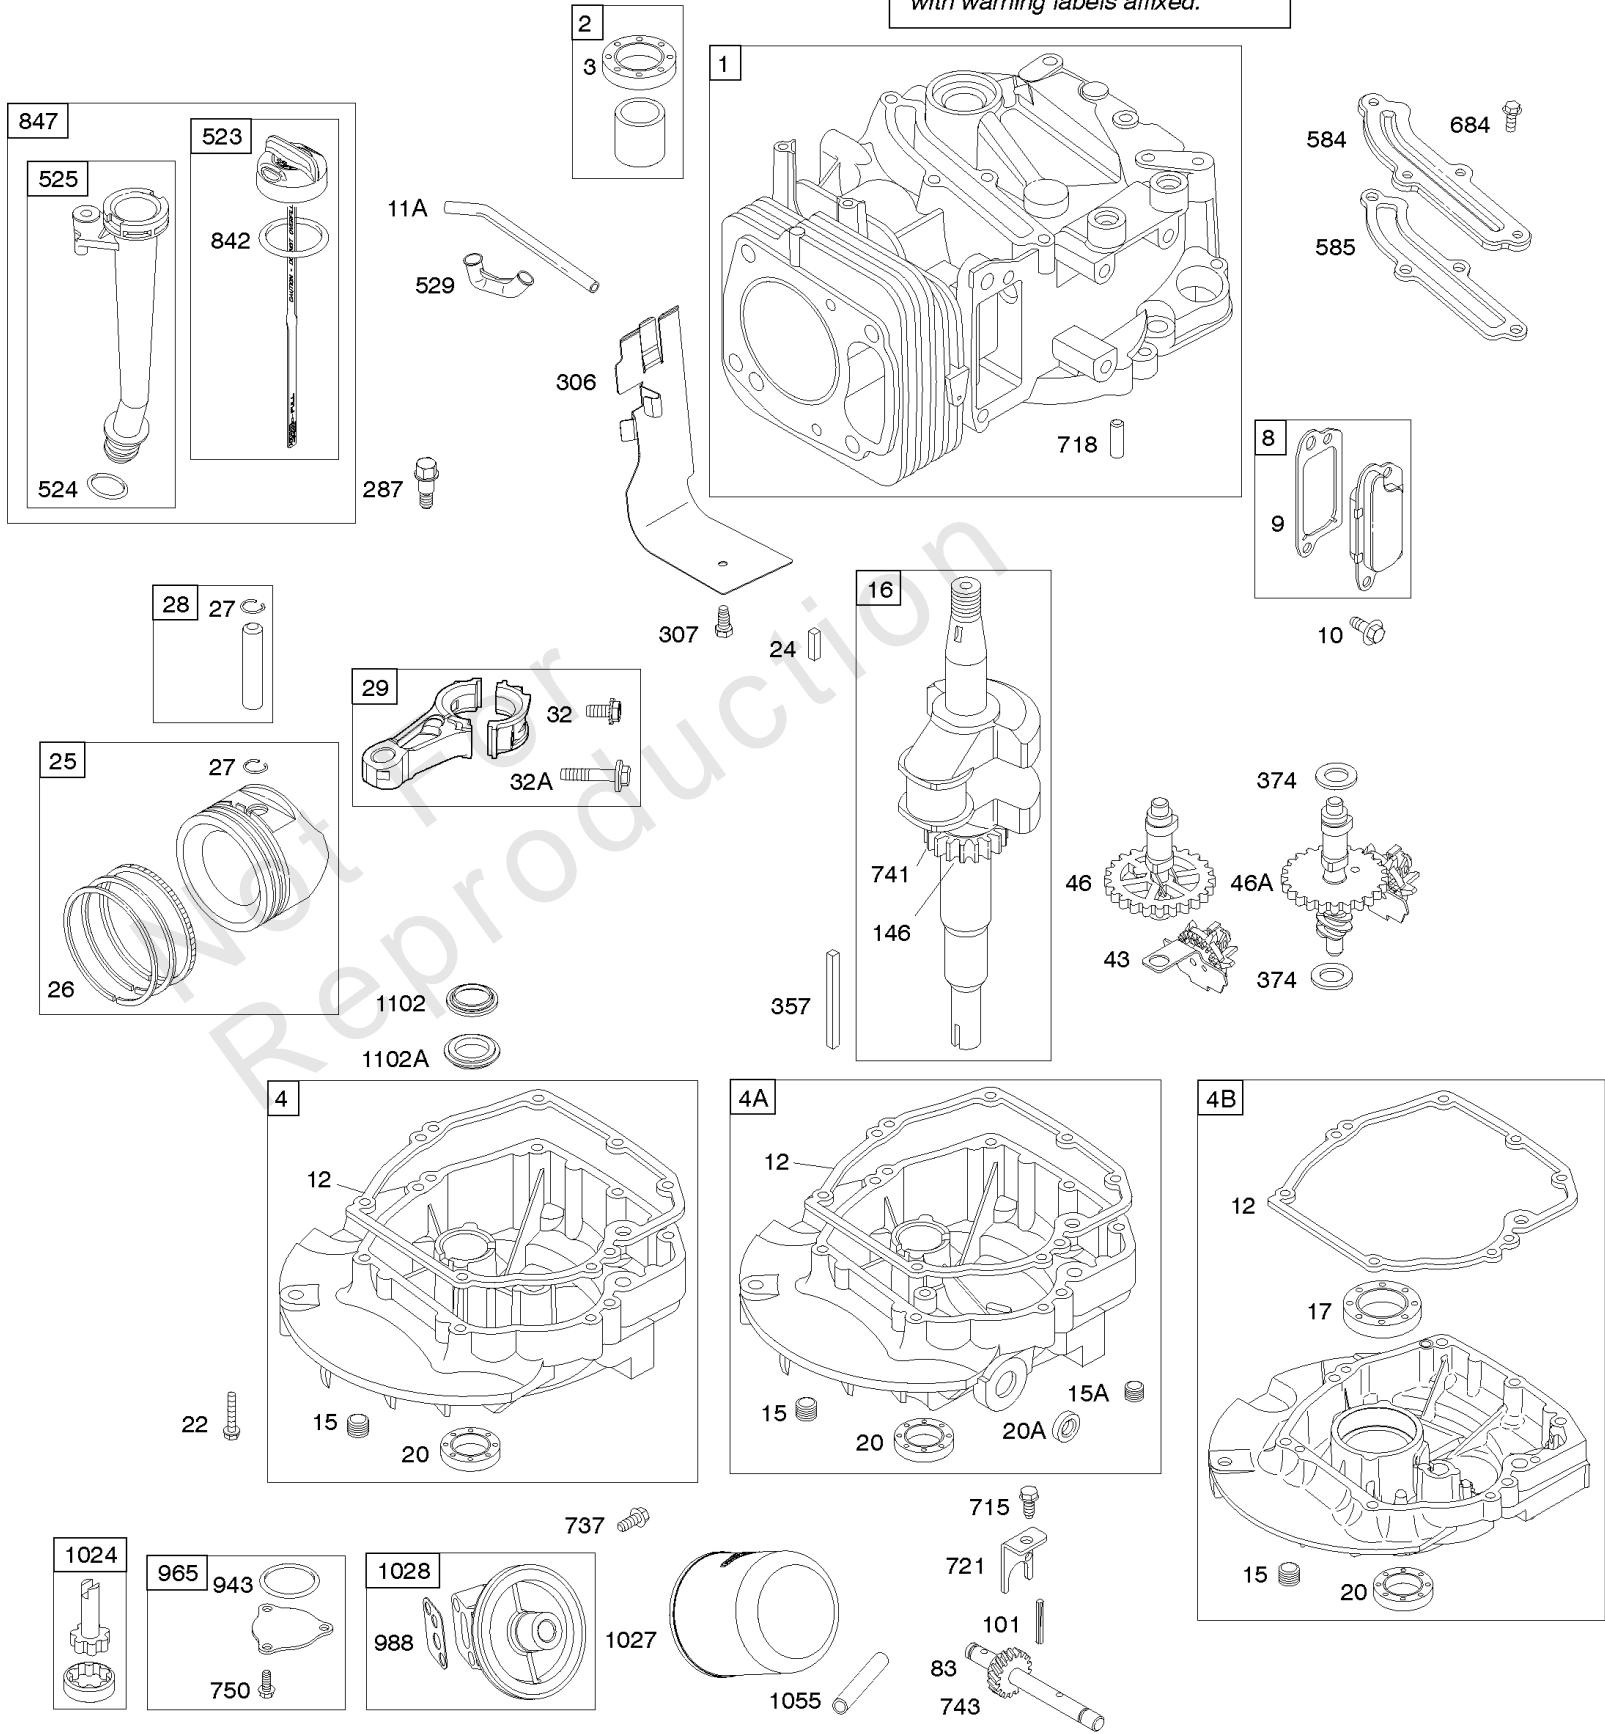

Camshaft, Crankshaft, Cylinder, Engine Sump, Lubrication, Piston Group

REF NO	PART NO	QTY	DESCRIPTION
1	499678		CYLINDER ASSEMBLY -Used Before Code Date 04040500
1	790363		CYLINDER ASSEMBLY -Used After Code Date 04040400
2	399269		KIT, Bushing/Seal -(Magneto Side)
3	299819S		SEAL, Oil -(Magneto Side)
4	493279		SUMP, Engine
4A	493365		SUMP, Engine -(Auxiliary PTO)
8	495786		BREATHER ASSEMBLY
9	699833		GASKET-BREATHER
10	691125		SCREW -(Breather Assembly)
11A	499675		TUBE, Breather
12	692232		GASKET, Crankcase
15	691680		PLUG, Oil Drain -(Square Socket)
15A	691093		PLUG, Oil Drain -(Hex Socket)
16	691457		CRANKSHAFT
17	692517		BEARING, Ball
20	399781S		SEAL, Oil -(PTO Side)
20A	691952		SEAL, Oil -(PTO Side) (Auxiliary PTO)
22	691092		SCREW -(Crankcase Cover/Sump)
24	222698S		KEY, Flywheel
25	791325		PISTON ASSEMBLY -(.020 Oversize) -Used Before Code Date 07090400
25	792004		PISTON ASSEMBLY -(Standard) -Used Before Code Date 07090400
25	795429		PISTON ASSEMBLY -(Standard) -Used After Code Date 07090300
25	795430		PISTON ASSEMBLY -(.020 Oversize) -Used After Code Date 07090300
26	795432		SET, Ring -(.020 Oversize) -Used After Code Date 07090300
26	795431		RING SET -(Standard) -Used After Code Date 07090300
26	692786		SET, Ring -(.020 Oversize) -Used Before Code Date 05030800
26	791324		SET, Ring -(.020 Oversize) -Used After Code Date 05030700 -Used Before Code Date 07090400
26	791969		SET, Ring -(Standard) -Used After Code Date 05030700 -Used Before Code Date 07090400
26	499631		SET, Ring -(Standard) -Used Before Code Date 05030800

1019 LABEL KIT