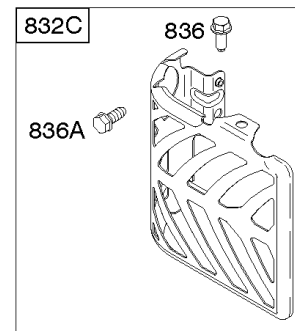

Air Cleaner, Exhaust System

REF NO	PART NO	QTY	DESCRIPTION
163	691894		GASKET, Air Cleaner -(Air Cleaner)
259	691189		BRACKET, Casing Clamp
300	692275		MUFFLER -(Super Quiet Lo Tone)
300A	692276		MUFFLER -(Quiet Lo Tone)
300C	694248		MUFFLER -(Super Quiet Power Lo Tone)
300B	699769		MUFFLER -(Square Lo Tone)
346	690661		SCREW -(Spark Arrestor)
425A	690244		SCREW -(Air Cleaner Cover)
443B	690255		SCREW -(Air Cleaner Primer Base)
445A	697029		FILTER-A/C CARTRIDGE
529	692937		TUBE, Breather
613	691108		SCREW -(Muffler)
613A	691140		SCREW -(Muffler)
676	397931		DEFLECTOR, Muffler -(Direct Out)(3/4 Diameter)
676A	393756		DEFLECTOR, Muffler -(Side Outlet)
676B	396548		DEFLECTOR, Muffler -(Single Louver)
676C	497682		DEFLECTOR, Muffler -(Direct Out)(1 3/16 Diameter)
676D	697915		DEFLECTOR, Muffler -(Square Lo Tone)
677	690661		SCREW -(Muffler Deflector)
832	691466		GUARD-MUFFLER -(Super Lo Tone)
832A	692984		GUARD, Muffler -(Quiet Lo Tone)
832C	695593		GUARD, Muffler -(Square Lo Tone)
836	691147		SCREW -(Muffler Guard)
836A	697551		SCREW -(Muffler Guard)
836B	692198		SCREW -(Muffler Guard)
883	691893		GASKET-EXHAUST
966B	690243		BASE-A/C PRIMER -(Primer)
967A	273356S		FILTER-A/C FOAM
968A	691342		COVER, Air Cleaner
968B	692435		COVER-AIR CLEANER
976	694395		PRIMER, Carburetor
994	692957		ARRESTOR-SPARK
994A	398067		ARRESTOR-SPARK