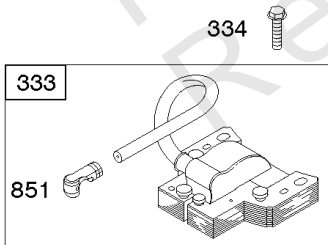

Brake, Controls, Governor Spring, Ignition

REF NO	PART NO	QTY	DESCRIPTION
51	692668		GASKET, Intake
51A	697735		GASKET, Intake
51B	692555		GASKET, Intake -(2 Required)
122	692799		SPACER, Carburetor
188	693168		SCREW -(Control Bracket)
202	691303		LINK, Mechanical Governor
209A	691292		SPRING, Governor
211	692434		SPRING-GOVERNED IDLE
222C	692617		BRACKET-CONTROL -Used Before Code Date 05110200
222C	792398		BRACKET, Control -Used After Code Date 05110100
227	691467		LEVER, Governor Control
236	691826		LINK, Lockout
265	690798		CLAMP, Casing
265A	691024		CLAMP, Casing
267	691044		SCREW -(Casing Clamp)
268	691025		CASING, Control Wire -(Cut To Required Length)
269	691026		WIRE, Control -(Cut To Required Length)
270	691027		NUT -(Control Wire Casing)
271	691028		LEVER, Control
333	802574		ARMATURE, Magneto
334	691061		SCREW -(Magneto Armature)
341	690368		STUD -(Mounting Bracket)
347	691396		SWITCH, Rocker
356	692390		WIRE, Stop
356A	499690		WIRE-STOP
356B	692151		WIRE, Stop
356C	693010		WIRE, Stop
356D	695283		WIRE ASSEMBLY
404	690272		WASHER -(Governor Crank)
472	693809		KNOB, Choke Shaft
474	691991		ALTERNATOR
493	692877		BRACKET, Mounting
505	691251		NUT -(Governor Control Lever)
532	692851		NUT -(Mounting Bracket)
562	691119		BOLT -(Governor Control Lever)
564A	693808		SCREW -(Control Cover)
578	398153		WIRE ASSEMBLY
604A	693807		COVER, Control
615	690340		RETAINER, Governor Shaft
616	698801		CRANK-GOVERNOR