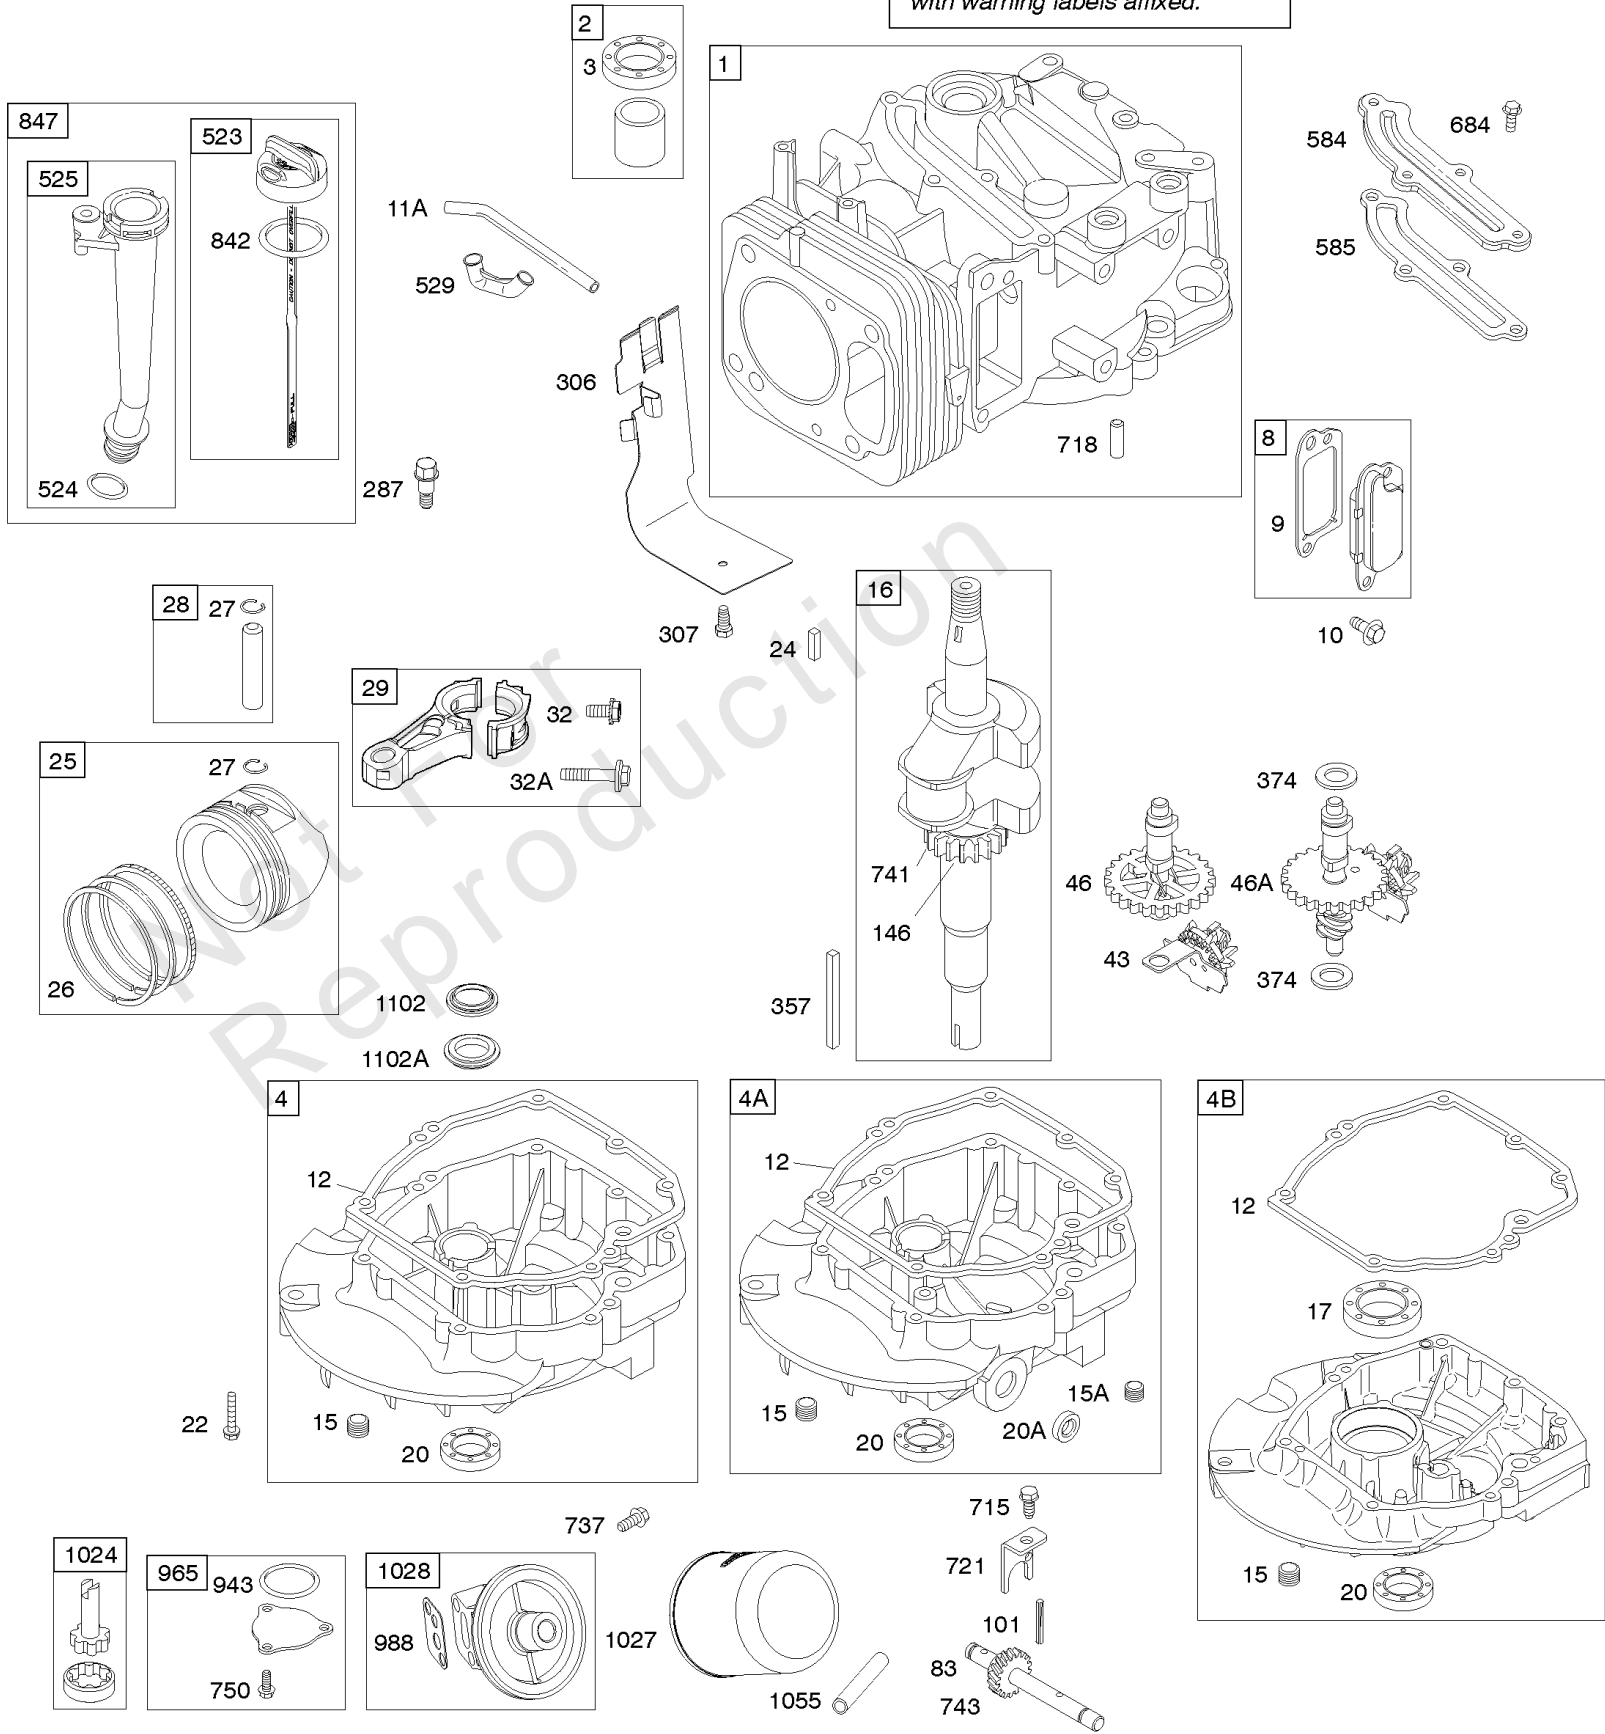

Camshaft, Crankshaft, Cylinder, Engine Sump, Lubrication, Piston Group

REF NO	PART NO	QTY	DESCRIPTION
27	691866		LOCK-PISTON PIN
28	499423		PIN-PISTON/STD -(Standard)
29	499424		ROD, Connecting -(Standard)
32	691664		SCREW -(Connecting Rod)
32A	695759		SCREW -(Connecting Rod) -Used After Code Date 00042200
43	691997		SLINGER, Governor/Oil
46	694039		CAMSHAFT -Used After Code Date 99030700
46	694035		CAMSHAFT -Used Before Code Date 99030800
46A	694034		CAMSHAFT -(Clockwise) -Used Before Code Date 99030800
46A	694033		CAMSHAFT -(Counterclockwise) -Used Before Code Date 99030800
46A	694038		CAMSHAFT -(Clockwise) -Used After Code Date 99030700
46A	694037		CAMSHAFT -(Counterclockwise) -Used After Code Date 99030700
83	691778		SHAFT, Auxiliary Drive
101	691623		PIN, Shaft
146	690979		KEY, Woodruff
287	690940		SCREW -(Dipstick Tube)
306	691232		SHIELD-CYLINDER
307	690345		SCREW -(Cylinder Shield)
357	692191		KEY, Drive Pulley
374	691074		WASHER -(Camshaft)
523	499621		DIPSTICK
524	692296		SEAL-DIPSTICK TUBE -(Dipstick Tube)
525	495265		TUBE, Dipstick
529	692937		TUBE, Breather
584	697734		COVER-BREA PASSAGE
585	691879		GASKET-BREA PASSAGE
684	690345		SCREW -(Breather Passage Cover)
715	691147		SCREW -(Stop Shaft)
718	690959		PIN, Locating
721	690449		STOP, Shaft
737	692511		SCREW -(Oil Filter Adapter)
741	794388		GEAR, Timing -(Use Without Woodruff Key) -Used After Code Date 07093000
741	691830		GEAR-TIMING -(Uses Woodruff Key)

1019 LABEL KIT