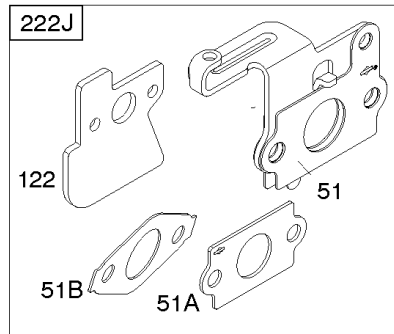

Brake, Controls, Governor Spring, Ignition

REF NO	PART NO	QTY	DESCRIPTION
51	692668		GASKET, Intake
51A	697735		GASKET, Intake
51B	692555		GASKET, Intake -(2 Required)
122	692799		SPACER, Carburetor
188	693168		SCREW -(Control Bracket)
202	691303		LINK, Mechanical Governor
209A	691292		SPRING, Governor
211	692434		SPRING-GOVERNED IDLE
222C	692617		BRACKET-CONTROL -Used Before Code Date 05110200
222C	792398		BRACKET, Control -Used After Code Date 05110100
227	691467		LEVER, Governor Control
236	691826		LINK, Lockout
265	690798		CLAMP, Casing
265A	691024		CLAMP, Casing
267	691044		SCREW -(Casing Clamp)
268	691025		CASING, Control Wire -(Cut To Required Length)
269	691026		WIRE, Control -(Cut To Required Length)
270	691027		NUT -(Control Wire Casing)
271	691028		LEVER, Control
333	802574		ARMATURE, Magneto
334	691061		SCREW -(Magneto Armature)
341	690368		STUD -(Mounting Bracket)
347	691396		SWITCH, Rocker
356	692390		WIRE, Stop
356A	499690		WIRE-STOP
356B	692151		WIRE, Stop
356C	693010		WIRE, Stop
356D	695283		WIRE ASSEMBLY
404	690272		WASHER -(Governor Crank)
472	693809		KNOB, Choke Shaft
474	691991		ALTERNATOR
493	692877		BRACKET, Mounting
505	691251		NUT -(Governor Control Lever)
532	692851		NUT -(Mounting Bracket)
562	691119		BOLT -(Governor Control Lever)
564A	693808		SCREW -(Control Cover)
578	398153		WIRE ASSEMBLY
604A	693807		COVER, Control
615	690340		RETAINER, Governor Shaft
616	698801		CRANK-GOVERNOR