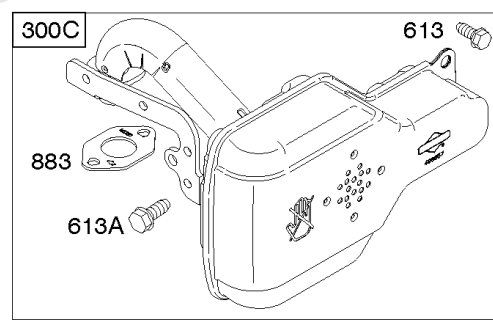

Air Cleaner, Exhaust System

REF NO	PART NO	QTY	DESCRIPTION
163	691894		GASKET, Air Cleaner -(Air Cleaner)
259	691189		BRACKET, Casing Clamp
300	692275		MUFFLER -(Super Quiet Lo Tone)
300A	692276		MUFFLER -(Quiet Lo Tone)
300C	694248		MUFFLER -(Super Quiet Power Lo Tone)
300B	699769		MUFFLER -(Square Lo Tone)
346	690661		SCREW -(Spark Arrestor)
425A	690244		SCREW -(Air Cleaner Cover)
443B	690255		SCREW -(Air Cleaner Primer Base)
445A	697029		FILTER-A/C CARTRIDGE
529	692937		TUBE, Breather
613	691108		SCREW -(Muffler)
613A	691140		SCREW -(Muffler)
676	397931		DEFLECTOR, Muffler -(Direct Out)(3/4 Diameter)
676A	393756		DEFLECTOR, Muffler -(Side Outlet)
676B	396548		DEFLECTOR, Muffler -(Single Louver)
676C	497682		DEFLECTOR, Muffler -(Direct Out)(1 3/16 Diameter)
676D	697915		DEFLECTOR, Muffler -(Square Lo Tone)
677	690661		SCREW -(Muffler Deflector)
832	691466		GUARD-MUFFLER -(Super Lo Tone)
832A	692984		GUARD, Muffler -(Quiet Lo Tone)
832C	695593		GUARD, Muffler -(Square Lo Tone)
836	691147		SCREW -(Muffler Guard)
836A	697551		SCREW -(Muffler Guard)
836B	692198		SCREW -(Muffler Guard)
883	691893		GASKET-EXHAUST
966B	690243		BASE-A/C PRIMER -(Primer)
967A	273356S		FILTER-A/C FOAM
968A	691342		COVER, Air Cleaner
968B	692435		COVER-AIR CLEANER
976	694395		PRIMER, Carburetor
994	692957		ARRESTOR-SPARK
994A	398067		ARRESTOR-SPARK