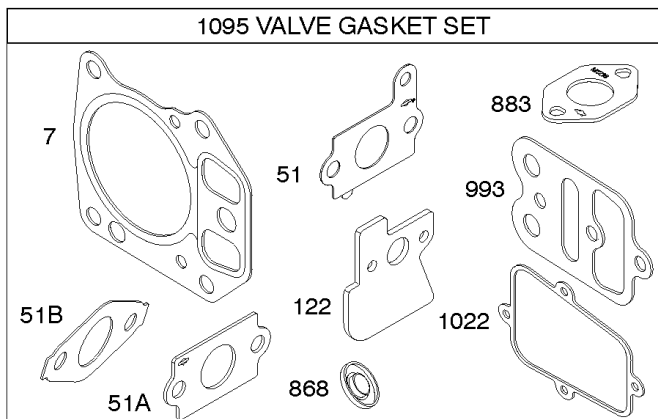

Kits/Gasket Sets

REF NO	PART NO	QTY	DESCRIPTION
3	299819S		SEAL, Oil -(Magneto Side)
7	697230		GASKET-CYLINDER HEAD
9	699833		GASKET-BREATHER
12	692232		GASKET, Crankcase
20	399781S		SEAL, Oil -(PTO Side)
20A	691952		SEAL, Oil -(PTO Side) (Auxiliary PTO)
51	692668		GASKET, Intake
51A	697735		GASKET, Intake
51B	692555		GASKET, Intake -(2 Required)
104	691242		PIN, Float Hinge
121	792383		KIT, Carburetor Overhaul
122	692799		SPACER, Carburetor
127	694468		PLUG, Welch -(Bowl Vent)
127A	691739		PLUG-WELCH
134	398188		KIT-NEEDLE/SEAT
137	693981		GASKET-FLOAT BOWL
163	691894		GASKET, Air Cleaner -(Air Cleaner)
163A	692667		GASKET, Air Cleaner -(Air Cleaner)
276	271716		WASHER-SEALING
358	792384		GASKET SET, Engine
524	692296		SEAL-DIPSTICK TUBE -(Dipstick Tube)
585	691879		GASKET-BREA PASSAGE
633	693867		SEAL, Choke/Throttle Shaft
633A	691321		SEAL-CHOKE/THR SHAFT -(Throttle Shaft)
842	691031		SEAL, O-Ring -(Dipstick Tube)
868	692044		SEAL, Valve
883	691893		GASKET-EXHAUST
977	792385		SET, Carburetor Gasket
993	694088		GASKET-CYL HD PLATE
1022	691890		GASKET-ROCKER COVER
1095	792386		GASKET SET, Valve