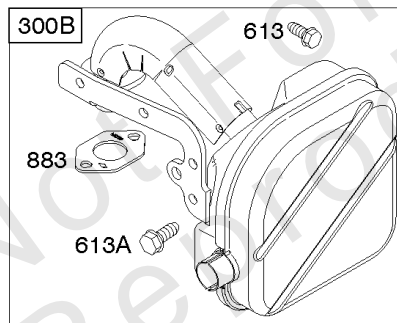

Air Cleaner, Exhaust System

REF NO	PART NO	QTY	DESCRIPTION
163	691894		GASKET, Air Cleaner -(Air Cleaner)
259	691189		BRACKET, Casing Clamp
300	692275		MUFFLER -(Super Quiet Lo Tone)
300A	692276		MUFFLER -(Quiet Lo Tone)
300C	694248		MUFFLER -(Super Quiet Power Lo Tone)
300B	699769		MUFFLER -(Square Lo Tone)
346	690661		SCREW -(Spark Arrestor)
425A	690244		SCREW -(Air Cleaner Cover)
443B	690255		SCREW -(Air Cleaner Primer Base)
445A	697029		FILTER-A/C CARTRIDGE
529	692937		TUBE, Breather
613	691108		SCREW -(Muffler)
613A	691140		SCREW -(Muffler)
676	397931		DEFLECTOR, Muffler -(Direct Out)(3/4 Diameter)
676A	393756		DEFLECTOR, Muffler -(Side Outlet)
676B	396548		DEFLECTOR, Muffler -(Single Louver)
676C	497682		DEFLECTOR, Muffler -(Direct Out)(1 3/16 Diameter)
676D	697915		DEFLECTOR, Muffler -(Square Lo Tone)
677	690661		SCREW -(Muffler Deflector)
832	691466		GUARD-MUFFLER -(Super Lo Tone)
832A	692984		GUARD, Muffler -(Quiet Lo Tone)
832C	695593		GUARD, Muffler -(Square Lo Tone)
836	691147		SCREW -(Muffler Guard)
836A	697551		SCREW -(Muffler Guard)
836B	692198		SCREW -(Muffler Guard)
883	691893		GASKET-EXHAUST
966B	690243		BASE-A/C PRIMER -(Primer)
967A	273356S		FILTER-A/C FOAM
968A	691342		COVER, Air Cleaner
968B	692435		COVER-AIR CLEANER
976	694395		PRIMER, Carburetor
994	692957		ARRESTOR-SPARK
994A	398067		ARRESTOR-SPARK