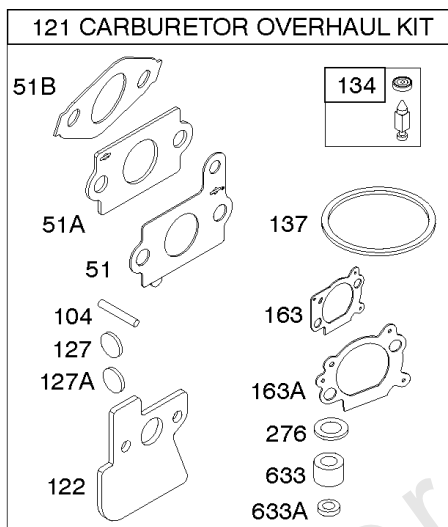

Kits/Gasket Sets

REF NO	PART NO	QTY	DESCRIPTION
3	299819S		SEAL, Oil -(Magneto Side)
7	697230		GASKET-CYLINDER HEAD
9	699833		GASKET-BREATHER
12	692232		GASKET, Crankcase
20	399781S		SEAL, Oil -(PTO Side)
20A	691952		SEAL, Oil -(PTO Side) (Auxiliary PTO)
51	692668		GASKET, Intake
51A	697735		GASKET, Intake
51B	692555		GASKET, Intake -(2 Required)
104	691242		PIN, Float Hinge
121	792383		KIT, Carburetor Overhaul
122	692799		SPACER, Carburetor
127	694468		PLUG, Welch -(Bowl Vent)
127A	691739		PLUG-WELCH
134	398188		KIT-NEEDLE/SEAT
137	693981		GASKET-FLOAT BOWL
163	691894		GASKET, Air Cleaner -(Air Cleaner)
163A	692667		GASKET, Air Cleaner -(Air Cleaner)
276	271716		WASHER-SEALING
358	792384		GASKET SET, Engine
524	692296		SEAL-DIPSTICK TUBE -(Dipstick Tube)
585	691879		GASKET-BREA PASSAGE
633	693867		SEAL, Choke/Throttle Shaft
633A	691321		SEAL-CHOKE/THR SHAFT -(Throttle Shaft)
842	691031		SEAL, O-Ring -(Dipstick Tube)
868	692044		SEAL, Valve
883	691893		GASKET-EXHAUST
977	792385		SET, Carburetor Gasket
993	694088		GASKET-CYL HD PLATE
1022	691890		GASKET-ROCKER COVER
1095	792386		GASKET SET, Valve