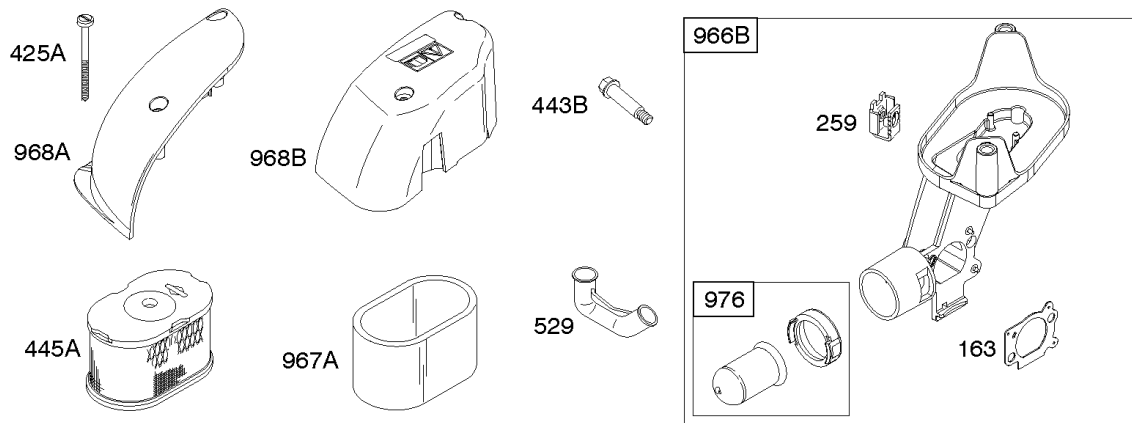

Air Cleaner, Exhaust System

REF NO	PART NO	QTY	DESCRIPTION
163	691894		GASKET, Air Cleaner -(Air Cleaner)
259	691189		BRACKET, Casing Clamp
300	692275		MUFFLER -(Super Quiet Lo Tone)
300A	692276		MUFFLER -(Quiet Lo Tone)
300C	694248		MUFFLER -(Super Quiet Power Lo Tone)
300B	699769		MUFFLER -(Square Lo Tone)
346	690661		SCREW -(Spark Arrestor)
425A	690244		SCREW -(Air Cleaner Cover)
443B	690255		SCREW -(Air Cleaner Primer Base)
445A	697029		FILTER-A/C CARTRIDGE
529	692937		TUBE, Breather
613	691108		SCREW -(Muffler)
613A	691140		SCREW -(Muffler)
676	397931		DEFLECTOR, Muffler -(Direct Out)(3/4 Diameter)
676A	393756		DEFLECTOR, Muffler -(Side Outlet)
676B	396548		DEFLECTOR, Muffler -(Single Louver)
676C	497682		DEFLECTOR, Muffler -(Direct Out)(1 3/16 Diameter)
676D	697915		DEFLECTOR, Muffler -(Square Lo Tone)
677	690661		SCREW -(Muffler Deflector)
832	691466		GUARD-MUFFLER -(Super Lo Tone)
832A	692984		GUARD, Muffler -(Quiet Lo Tone)
832C	695593		GUARD, Muffler -(Square Lo Tone)
836	691147		SCREW -(Muffler Guard)
836A	697551		SCREW -(Muffler Guard)
836B	692198		SCREW -(Muffler Guard)
883	691893		GASKET-EXHAUST
966B	690243		BASE-A/C PRIMER -(Primer)
967A	273356S		FILTER-A/C FOAM
968A	691342		COVER, Air Cleaner
968B	692435		COVER-AIR CLEANER
976	694395		PRIMER, Carburetor
994	692957		ARRESTOR-SPARK
994A	398067		ARRESTOR-SPARK