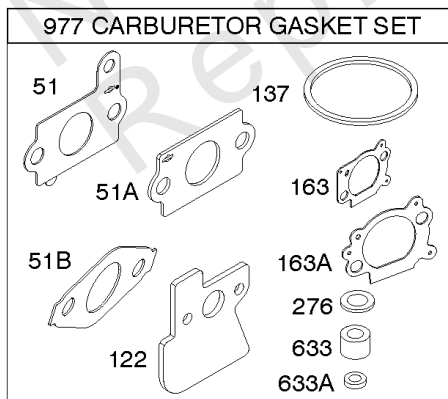

Kits/Gasket Sets

REF NO	PART NO	QTY	DESCRIPTION
3	299819S		SEAL, Oil -(Magneto Side)
7	697230		GASKET-CYLINDER HEAD
9	699833		GASKET-BREATHER
12	692232		GASKET, Crankcase
20	399781S		SEAL, Oil -(PTO Side)
20A	691952		SEAL, Oil -(PTO Side) (Auxiliary PTO)
51	692668		GASKET, Intake
51A	697735		GASKET, Intake
51B	692555		GASKET, Intake -(2 Required)
104	691242		PIN, Float Hinge
121	792383		KIT, Carburetor Overhaul
122	692799		SPACER, Carburetor
127	694468		PLUG, Welch -(Bowl Vent)
127A	691739		PLUG-WELCH
134	398188		KIT-NEEDLE/SEAT
137	693981		GASKET-FLOAT BOWL
163	691894		GASKET, Air Cleaner -(Air Cleaner)
163A	692667		GASKET, Air Cleaner -(Air Cleaner)
276	271716		WASHER-SEALING
358	792384		GASKET SET, Engine
524	692296		SEAL-DIPSTICK TUBE -(Dipstick Tube)
585	691879		GASKET-BREA PASSAGE
633	693867		SEAL, Choke/Throttle Shaft
633A	691321		SEAL-CHOKE/THR SHAFT -(Throttle Shaft)
842	691031		SEAL, O-Ring -(Dipstick Tube)
868	692044		SEAL, Valve
883	691893		GASKET-EXHAUST
977	792385		SET, Carburetor Gasket
993	694088		GASKET-CYL HD PLATE
1022	691890		GASKET-ROCKER COVER
1095	792386		GASKET SET, Valve