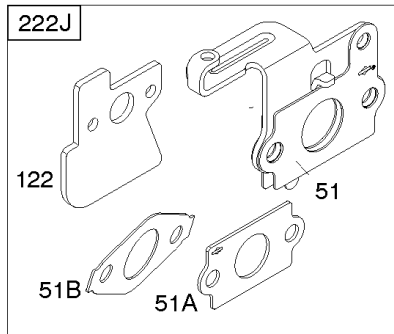

Brake, Controls, Governor Spring, Ignition

REF NO	PART NO	QTY	DESCRIPTION
51	692668		GASKET, Intake
51A	697735		GASKET, Intake
51B	692555		GASKET, Intake -(2 Required)
122	692799		SPACER, Carburetor
188	693168		SCREW -(Control Bracket)
202	691303		LINK, Mechanical Governor
209A	691292		SPRING, Governor
211	692434		SPRING-GOVERNED IDLE
222C	692617		BRACKET-CONTROL -Used Before Code Date 05110200
222C	792398		BRACKET, Control -Used After Code Date 05110100
227	691467		LEVER, Governor Control
236	691826		LINK, Lockout
265	690798		CLAMP, Casing
265A	691024		CLAMP, Casing
267	691044		SCREW -(Casing Clamp)
268	691025		CASING, Control Wire -(Cut To Required Length)
269	691026		WIRE, Control -(Cut To Required Length)
270	691027		NUT -(Control Wire Casing)
271	691028		LEVER, Control
333	802574		ARMATURE, Magneto
334	691061		SCREW -(Magneto Armature)
341	690368		STUD -(Mounting Bracket)
347	691396		SWITCH, Rocker
356	692390		WIRE, Stop
356A	499690		WIRE-STOP
356B	692151		WIRE, Stop
356C	693010		WIRE, Stop
356D	695283		WIRE ASSEMBLY
404	690272		WASHER -(Governor Crank)
472	693809		KNOB, Choke Shaft
474	691991		ALTERNATOR
493	692877		BRACKET, Mounting
505	691251		NUT -(Governor Control Lever)
532	692851		NUT -(Mounting Bracket)
562	691119		BOLT -(Governor Control Lever)
564A	693808		SCREW -(Control Cover)
578	398153		WIRE ASSEMBLY
604A	693807		COVER, Control
615	690340		RETAINER, Governor Shaft
616	698801		CRANK-GOVERNOR