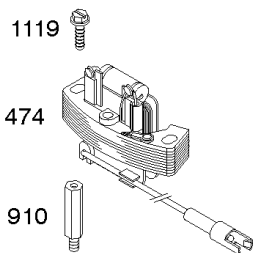

Brake, Controls, Governor Spring, Ignition

REF NO	PART NO	QTY	DESCRIPTION
51	692668		GASKET, Intake
51A	697735		GASKET, Intake
51B	692555		GASKET, Intake -(2 Required)
122	692799		SPACER, Carburetor
188	693168		SCREW -(Control Bracket)
202	691303		LINK, Mechanical Governor
209A	691292		SPRING, Governor
211	692434		SPRING-GOVERNED IDLE
222C	692617		BRACKET-CONTROL -Used Before Code Date 05110200
222C	792398		BRACKET, Control -Used After Code Date 05110100
227	691467		LEVER, Governor Control
236	691826		LINK, Lockout
265	690798		CLAMP, Casing
265A	691024		CLAMP, Casing
267	691044		SCREW -(Casing Clamp)
268	691025		CASING, Control Wire -(Cut To Required Length)
269	691026		WIRE, Control -(Cut To Required Length)
270	691027		NUT -(Control Wire Casing)
271	691028		LEVER, Control
333	802574		ARMATURE, Magneto
334	691061		SCREW -(Magneto Armature)
341	690368		STUD -(Mounting Bracket)
347	691396		SWITCH, Rocker
356	692390		WIRE, Stop
356A	499690		WIRE-STOP
356B	692151		WIRE, Stop
356C	693010		WIRE, Stop
356D	695283		WIRE ASSEMBLY
404	690272		WASHER -(Governor Crank)
472	693809		KNOB, Choke Shaft
474	691991		ALTERNATOR
493	692877		BRACKET, Mounting
505	691251		NUT -(Governor Control Lever)
532	692851		NUT -(Mounting Bracket)
562	691119		BOLT -(Governor Control Lever)
564A	693808		SCREW -(Control Cover)
578	398153		WIRE ASSEMBLY
604A	693807		COVER, Control
615	690340		RETAINER, Governor Shaft
616	698801		CRANK-GOVERNOR