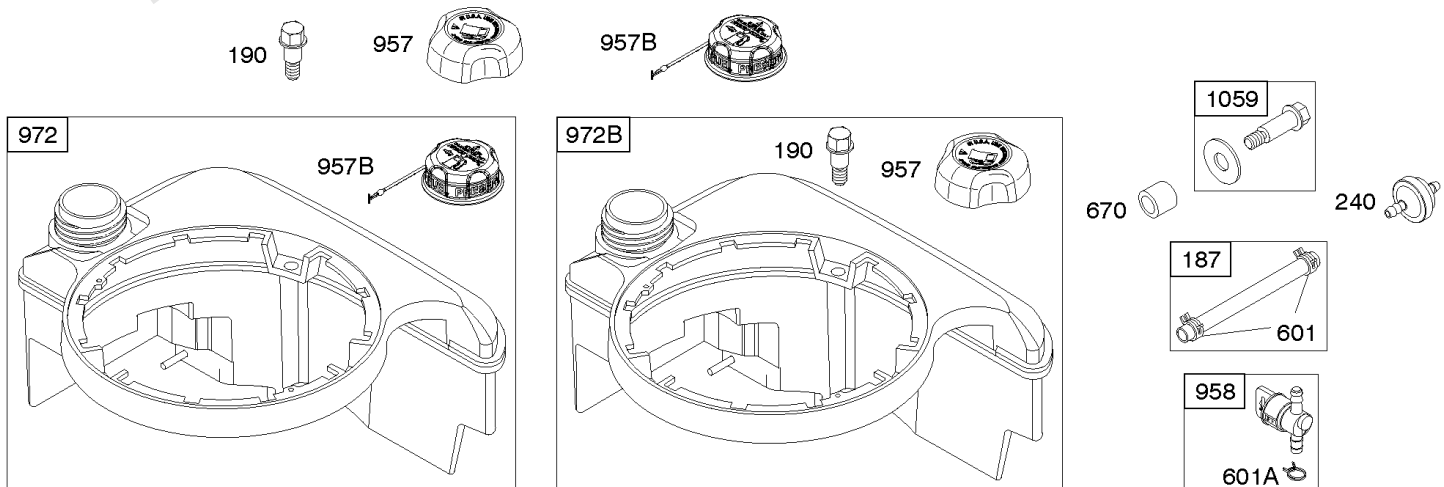

Carburetor, Fuel Supply

REF NO	PART NO	QTY	DESCRIPTION
137	693981		GASKET-FLOAT BOWL
163A	692667		GASKET, Air Cleaner -(Air Cleaner)
187	791766		LINE, Fuel -(Cut To Required Length)
190	690940		SCREW -(Fuel Tank)
217	690354		SPRING, Choke Return
240	298090S		FILTER, Fuel
276	271716		WASHER-SEALING
365	691129		SCREW -(Carburetor) -Used After Code Date 05110100
365	691136		SCREW -(Carburetor) -Used Before Code Date 05110200
601	791850		CLAMP, Hose
601A	691038		CLAMP, Hose
633	693867		SEAL, Choke/Throttle Shaft
633A	691321		SEAL-CHOKE/THR SHAFT -(Throttle Shaft)
670	692294		SPACER, Fuel Tank
692	690572		SPRING, Detent
957	692046		CAP, Fuel Tank -(Plastic)
957B	699985		CAP, Fuel Tank -(Plastic)
958	698183		VALVE, Fuel Shut Off -(Plastic)
972	699374		TANK, Fuel -(Plastic)
975	493640		BOWL, Float
1059	696293		KIT, Screw/Washer -(Touch N Mow)
1059	692311		KIT, Screw/Washer