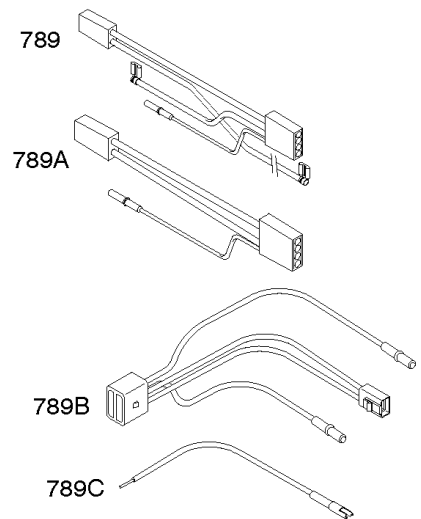

Brake, Controls, Governor Spring, Ignition

REF NO	PART NO	QTY	DESCRIPTION
51	692668		GASKET, Intake
51A	697735		GASKET, Intake
51B	692555		GASKET, Intake -(2 Required)
122	692799		SPACER, Carburetor
188	693168		SCREW -(Control Bracket)
202	691303		LINK, Mechanical Governor
209A	691292		SPRING, Governor
211	692434		SPRING-GOVERNED IDLE
222C	692617		BRACKET-CONTROL -Used Before Code Date 05110200
222C	792398		BRACKET, Control -Used After Code Date 05110100
227	691467		LEVER, Governor Control
236	691826		LINK, Lockout
265	690798		CLAMP, Casing
265A	691024		CLAMP, Casing
267	691044		SCREW -(Casing Clamp)
268	691025		CASING, Control Wire -(Cut To Required Length)
269	691026		WIRE, Control -(Cut To Required Length)
270	691027		NUT -(Control Wire Casing)
271	691028		LEVER, Control
333	802574		ARMATURE, Magneto
334	691061		SCREW -(Magneto Armature)
341	690368		STUD -(Mounting Bracket)
347	691396		SWITCH, Rocker
356	692390		WIRE, Stop
356A	499690		WIRE-STOP
356B	692151		WIRE, Stop
356C	693010		WIRE, Stop
356D	695283		WIRE ASSEMBLY
404	690272		WASHER -(Governor Crank)
472	693809		KNOB, Choke Shaft
474	691991		ALTERNATOR
493	692877		BRACKET, Mounting
505	691251		NUT -(Governor Control Lever)
532	692851		NUT -(Mounting Bracket)
562	691119		BOLT -(Governor Control Lever)
564A	693808		SCREW -(Control Cover)
578	398153		WIRE ASSEMBLY
604A	693807		COVER, Control
615	690340		RETAINER, Governor Shaft
616	698801		CRANK-GOVERNOR