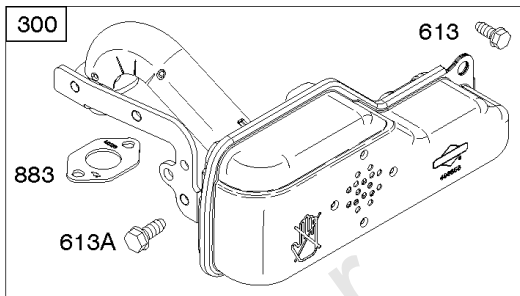

Air Cleaner, Exhaust System

REF NO	PART NO	QTY	DESCRIPTION
163	691894		GASKET, Air Cleaner -(Air Cleaner)
259	691189		BRACKET, Casing Clamp
300	692275		MUFFLER -(Super Quiet Lo Tone)
300A	692276		MUFFLER -(Quiet Lo Tone)
300C	694248		MUFFLER -(Super Quiet Power Lo Tone)
300B	699769		MUFFLER -(Square Lo Tone)
346	690661		SCREW -(Spark Arrestor)
425A	690244		SCREW -(Air Cleaner Cover)
443B	690255		SCREW -(Air Cleaner Primer Base)
445A	697029		FILTER-A/C CARTRIDGE
529	692937		TUBE, Breather
613	691108		SCREW -(Muffler)
613A	691140		SCREW -(Muffler)
676	397931		DEFLECTOR, Muffler -(Direct Out)(3/4 Diameter)
676A	393756		DEFLECTOR, Muffler -(Side Outlet)
676B	396548		DEFLECTOR, Muffler -(Single Louver)
676C	497682		DEFLECTOR, Muffler -(Direct Out)(1 3/16 Diameter)
676D	697915		DEFLECTOR, Muffler -(Square Lo Tone)
677	690661		SCREW -(Muffler Deflector)
832	691466		GUARD-MUFFLER -(Super Lo Tone)
832A	692984		GUARD, Muffler -(Quiet Lo Tone)
832C	695593		GUARD, Muffler -(Square Lo Tone)
836	691147		SCREW -(Muffler Guard)
836A	697551		SCREW -(Muffler Guard)
836B	692198		SCREW -(Muffler Guard)
883	691893		GASKET-EXHAUST
966B	690243		BASE-A/C PRIMER -(Primer)
967A	273356S		FILTER-A/C FOAM
968A	691342		COVER, Air Cleaner
968B	692435		COVER-AIR CLEANER
976	694395		PRIMER, Carburetor
994	692957		ARRESTOR-SPARK
994A	398067		ARRESTOR-SPARK