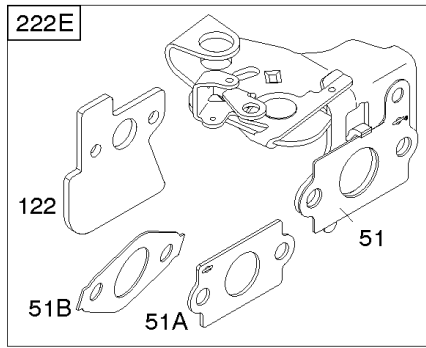

Brake, Controls, Governor Spring, Ignition

REF NO	PART NO	QTY	DESCRIPTION
51	692668		GASKET, Intake
51A	697735		GASKET, Intake
51B	692555		GASKET, Intake -(2 Required)
122	692799		SPACER, Carburetor
188	693168		SCREW -(Control Bracket)
202	691303		LINK, Mechanical Governor
209A	691292		SPRING, Governor
211	692434		SPRING-GOVERNED IDLE
222C	692617		BRACKET-CONTROL -Used Before Code Date 05110200
222C	792398		BRACKET, Control -Used After Code Date 05110100
227	691467		LEVER, Governor Control
236	691826		LINK, Lockout
265	690798		CLAMP, Casing
265A	691024		CLAMP, Casing
267	691044		SCREW -(Casing Clamp)
268	691025		CASING, Control Wire -(Cut To Required Length)
269	691026		WIRE, Control -(Cut To Required Length)
270	691027		NUT -(Control Wire Casing)
271	691028		LEVER, Control
333	802574		ARMATURE, Magneto
334	691061		SCREW -(Magneto Armature)
341	690368		STUD -(Mounting Bracket)
347	691396		SWITCH, Rocker
356	692390		WIRE, Stop
356A	499690		WIRE-STOP
356B	692151		WIRE, Stop
356C	693010		WIRE, Stop
356D	695283		WIRE ASSEMBLY
404	690272		WASHER -(Governor Crank)
472	693809		KNOB, Choke Shaft
474	691991		ALTERNATOR
493	692877		BRACKET, Mounting
505	691251		NUT -(Governor Control Lever)
532	692851		NUT -(Mounting Bracket)
562	691119		BOLT -(Governor Control Lever)
564A	693808		SCREW -(Control Cover)
578	398153		WIRE ASSEMBLY
604A	693807		COVER, Control
615	690340		RETAINER, Governor Shaft
616	698801		CRANK-GOVERNOR