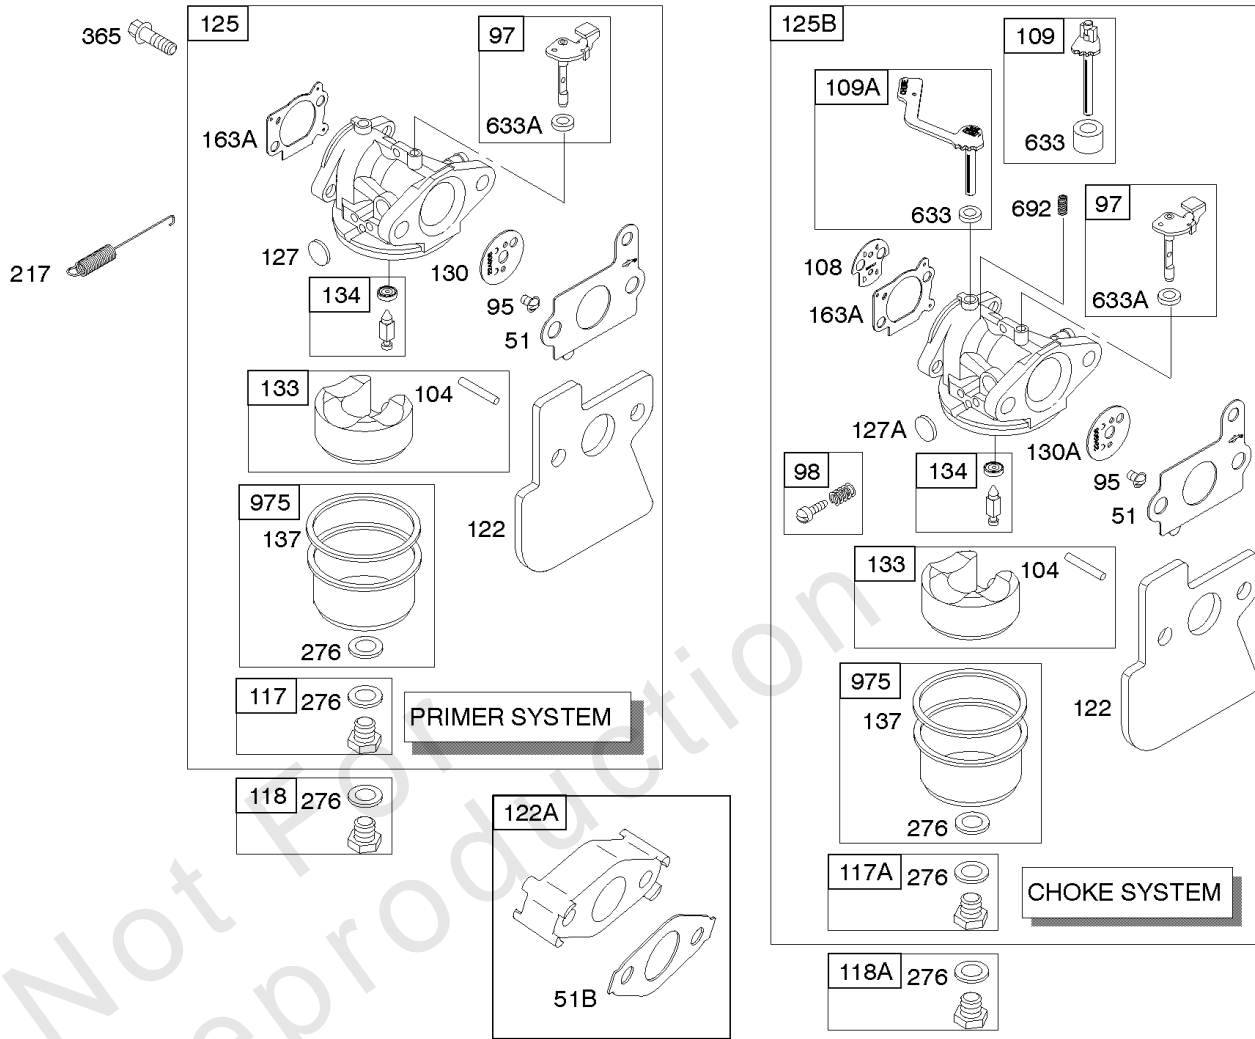

Carburetor, Fuel Supply

REF NO	PART NO	QTY	DESCRIPTION
51	692668		GASKET, Intake
51B	692555		GASKET, Intake -(2 Required)
95	691636		SCREW -(Throttle Valve)
97	499682		SHAFT, Throttle -(Metal)
97	790121		SHAFT, Throttle -(Plastic)
98	398185		KIT-IDLE SPEED -(Idle Speed) (Lmt 26, 27, 28, 31)
104	691242		PIN, Float Hinge
108	691182		VALVE-CHOKE
109	499779		SHAFT, Choke
109A	499681		SHAFT, Choke
117	498978		JET, Main -(Standard) -Used After Code Date 99030700 -Used Before Code Date 03110700
117	498981		JET, Main -(Standard) -Used After Code Date 03110600
117	692677		JET, Main -(Standard) -Used Before Code Date 99030800
117A	498978		JET, Main -(Standard) -Used Before Code Date 02050600
117A	694250		JET, Main -(Standard) -Used After Code Date 02050500
118	498975		JET, Main -(High Altitude) -Used After Code Date 99080300 -Used Before Code Date 03110700
118	497315		JET, Main -(High Altitude) -Used Before Code Date 99080800
118	497466		JET, Main -(High Altitude) -Used After Code Date 03110600
118A	498975		JET, Main -(High Altitude) -Used Before Code Date 02050600
118A	497466		JET, Main -(High Altitude) -Used After Code Date 02050500
122	692799		SPACER, Carburetor
122A	792382		SPACER, Carburetor
125	790120		CARBURETOR -(Primer)
127	694468		PLUG, Welch -(Bowl Vent)
127A	691739		PLUG-WELCH
130	691203		VALVE, Throttle
130	696564		VALVE, Throttle -(Used With Plastic Throttle Shaft)
130A	691181		VALVE-THROTTLE
133	398187		FLOAT-CARBURETOR
134	398188		KIT-NEEDLE/SEAT