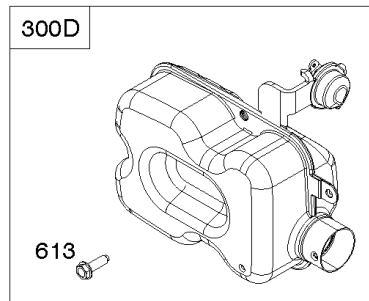

1036 EMISSIONS LABEL

Camshaft, Crankshaft, Cylinder, Gasket Set, Piston/Rings/Connecting Rod, Sump,

REF NO	PART NO	QTY	DESCRIPTION
1263	697124		REED, Breather
1264	793453		SCREW -(Breather Reed)
1319	794467		LABEL, Warning
1319A	797669		LABEL, Warning

Not For Reproduction

Not For Reproduction

Carburetor

REF NO	PART NO	QTY	DESCRIPTION
104	590558		PIN, Float Hinge
105	594581		VALVE, Float Needle
117	594060		JET, Main -(Standard)
118	594063		JET, Main -(High Altitude)
121	590589		KIT, Carburetor Overhaul -Used Before Code Date 15030900
121	594636		KIT, Carburetor Overhaul -Used After Code Date 15030800
122	590549		SPACER, Carburetor
125	596505		CARBURETOR
133	591120		FLOAT, Carburetor
137	593235		GASKET, Float Bowl -(Pack of 5) -Used Before Code Date 15030900
137	594633		GASKET, Float Bowl -(Pack of 5) -Used After Code Date 15030800
163	799580		GASKET, Air Cleaner -(Air Cleaner)
216	590547		LINK, Choke
217	590740		SPRING, Choke Return
493	593330		BRACKET, Mounting -(Carburetor)
617	270344S		SEAL, O-Ring -(Intake Manifold)
623	799581		SEAL, O-Ring -(Carburetor Spacer)
724	697478		RETAINER, Seal
951	591104		LEVER, Choke
975	591492		BOWL, Float -Used Before Code Date 15030900
975	594632		BOWL, Float -Used After Code Date 15030800
1127	590554		SCREW -(Float Bowl to Carburetor Body)
1238	590562		SCREW -(Carburetor Spacer)