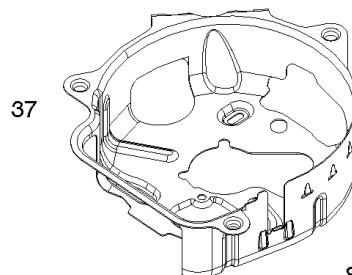

Blower Housing, Flywheel, Rewind Starter

REF NO	PART NO	QTY	DESCRIPTION
23A	594054		FLYWHEEL
37	594103		GUARD, Flywheel
58	591108		ROPE, Starter
60A	281434S		GRIP, Starter Rope
78	793480		SCREW -(Flywheel Guard)
305	590586		SCREW -(Blower Housing)
332	690662		NUT -(Flywheel)
363	19619		PULLER, Flywheel
455A	593960		CUP, Flywheel
668	590546		SPACER -(Flywheel)
850	100106		SEALANT, Liquid
921A	594550		HOUSING, Blower
1005	594102		FAN, Flywheel
608A	594062		STARTER, Rewind

Not For Reproduction