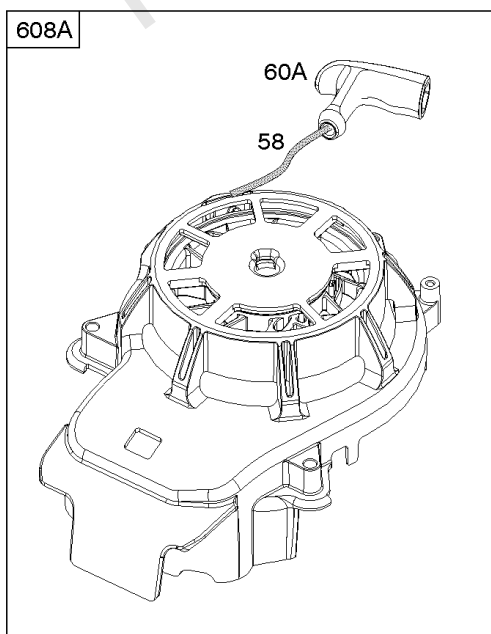

Blower Housing, Flywheel, Rewind Starter

REF NO	PART NO	QTY	DESCRIPTION
23A	594054		FLYWHEEL
37	594103		GUARD, Flywheel
58	591108		ROPE, Starter
60A	281434S		GRIP, Starter Rope
78	793480		SCREW -(Flywheel Guard)
305	590586		SCREW -(Blower Housing)
332	690662		NUT -(Flywheel)
363	19619		PULLER, Flywheel
455A	593960		CUP, Flywheel
668	590546		SPACER -(Flywheel)
850	100106		SEALANT, Liquid
921A	594550		HOUSING, Blower
1005	594102		FAN, Flywheel
608A	594062		STARTER, Rewind

Not For Reproduction