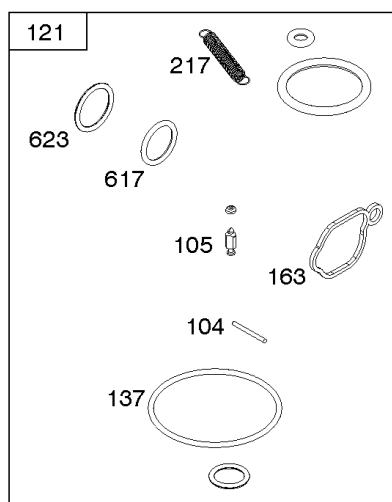

Not For Reproduction

Carburetor

REF NO	PART NO	QTY	DESCRIPTION
104	590558		PIN, Float Hinge
105	594581		VALVE, Float Needle
117	594060		JET, Main -(Standard)
118	594063		JET, Main -(High Altitude)
121	590589		KIT, Carburetor Overhaul -Used Before Code Date 15030900
121	594636		KIT, Carburetor Overhaul -Used After Code Date 15030800
122	590549		SPACER, Carburetor
125	596505		CARBURETOR
133	591120		FLOAT, Carburetor
137	593235		GASKET, Float Bowl -(Pack of 5) -Used Before Code Date 15030900
137	594633		GASKET, Float Bowl -(Pack of 5) -Used After Code Date 15030800
163	799580		GASKET, Air Cleaner -(Air Cleaner)
216	590547		LINK, Choke
217	590740		SPRING, Choke Return
493	593330		BRACKET, Mounting -(Carburetor)
617	270344S		SEAL, O-Ring -(Intake Manifold)
623	799581		SEAL, O-Ring -(Carburetor Spacer)
724	697478		RETAINER, Seal
951	591104		LEVER, Choke
975	591492		BOWL, Float -Used Before Code Date 15030900
975	594632		BOWL, Float -Used After Code Date 15030800
1127	590554		SCREW -(Float Bowl to Carburetor Body)
1238	590562		SCREW -(Carburetor Spacer)