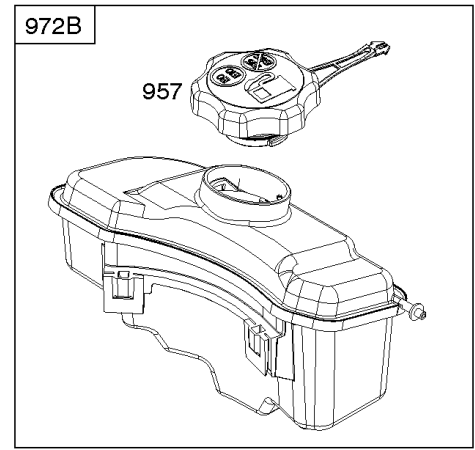

Exhaust System, Fuel Supply

REF NO	PART NO	QTY	DESCRIPTION
187	791766		LINE, Fuel -(Cut To Required Length)
300D	594108		MUFFLER
300E	595012		MUFFLER
300F	596511		MUFFLER
601	791850		CLAMP, Hose
613	590562		SCREW -(Muffler)
676A	594563		DEFLECTOR, Muffler
832A	594109		GUARD, Muffler
836	690661		SCREW -(Muffler Guard)
957	594061		CAP, Fuel Tank -Used Before Code Date 20010100
957	84004416		CAP, Fuel
972C	596506		TANK, Fuel -Used Before Code Date 20010100
972C	84004717		TANK, Fuel -Used After Code Date 19123100
994	594562		ARRESTOR-SPARK