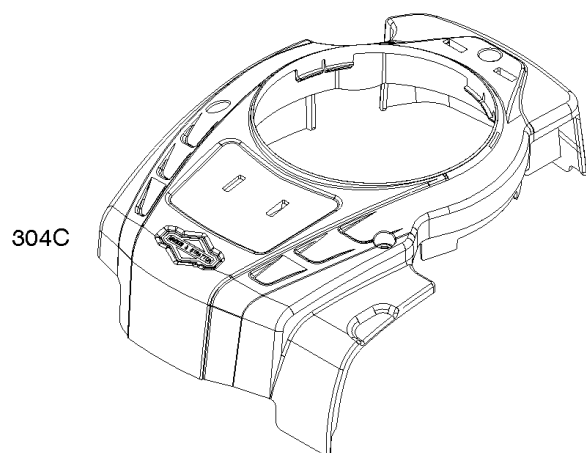

Blower Housing, Flywheel, Rewind Starter

REF NO	PART NO	QTY	DESCRIPTION
23A	594054		FLYWHEEL
37	594103		GUARD, Flywheel
58	591108		ROPE, Starter
60A	281434S		GRIP, Starter Rope
78	793480		SCREW -(Flywheel Guard)
305	590586		SCREW -(Blower Housing)
332	690662		NUT -(Flywheel)
363	19619		PULLER, Flywheel
455A	593960		CUP, Flywheel
668	590546		SPACER -(Flywheel)
850	100106		SEALANT, Liquid
921A	594550		HOUSING, Blower
1005	594102		FAN, Flywheel
608A	594062		STARTER, Rewind

Not For Reproduction