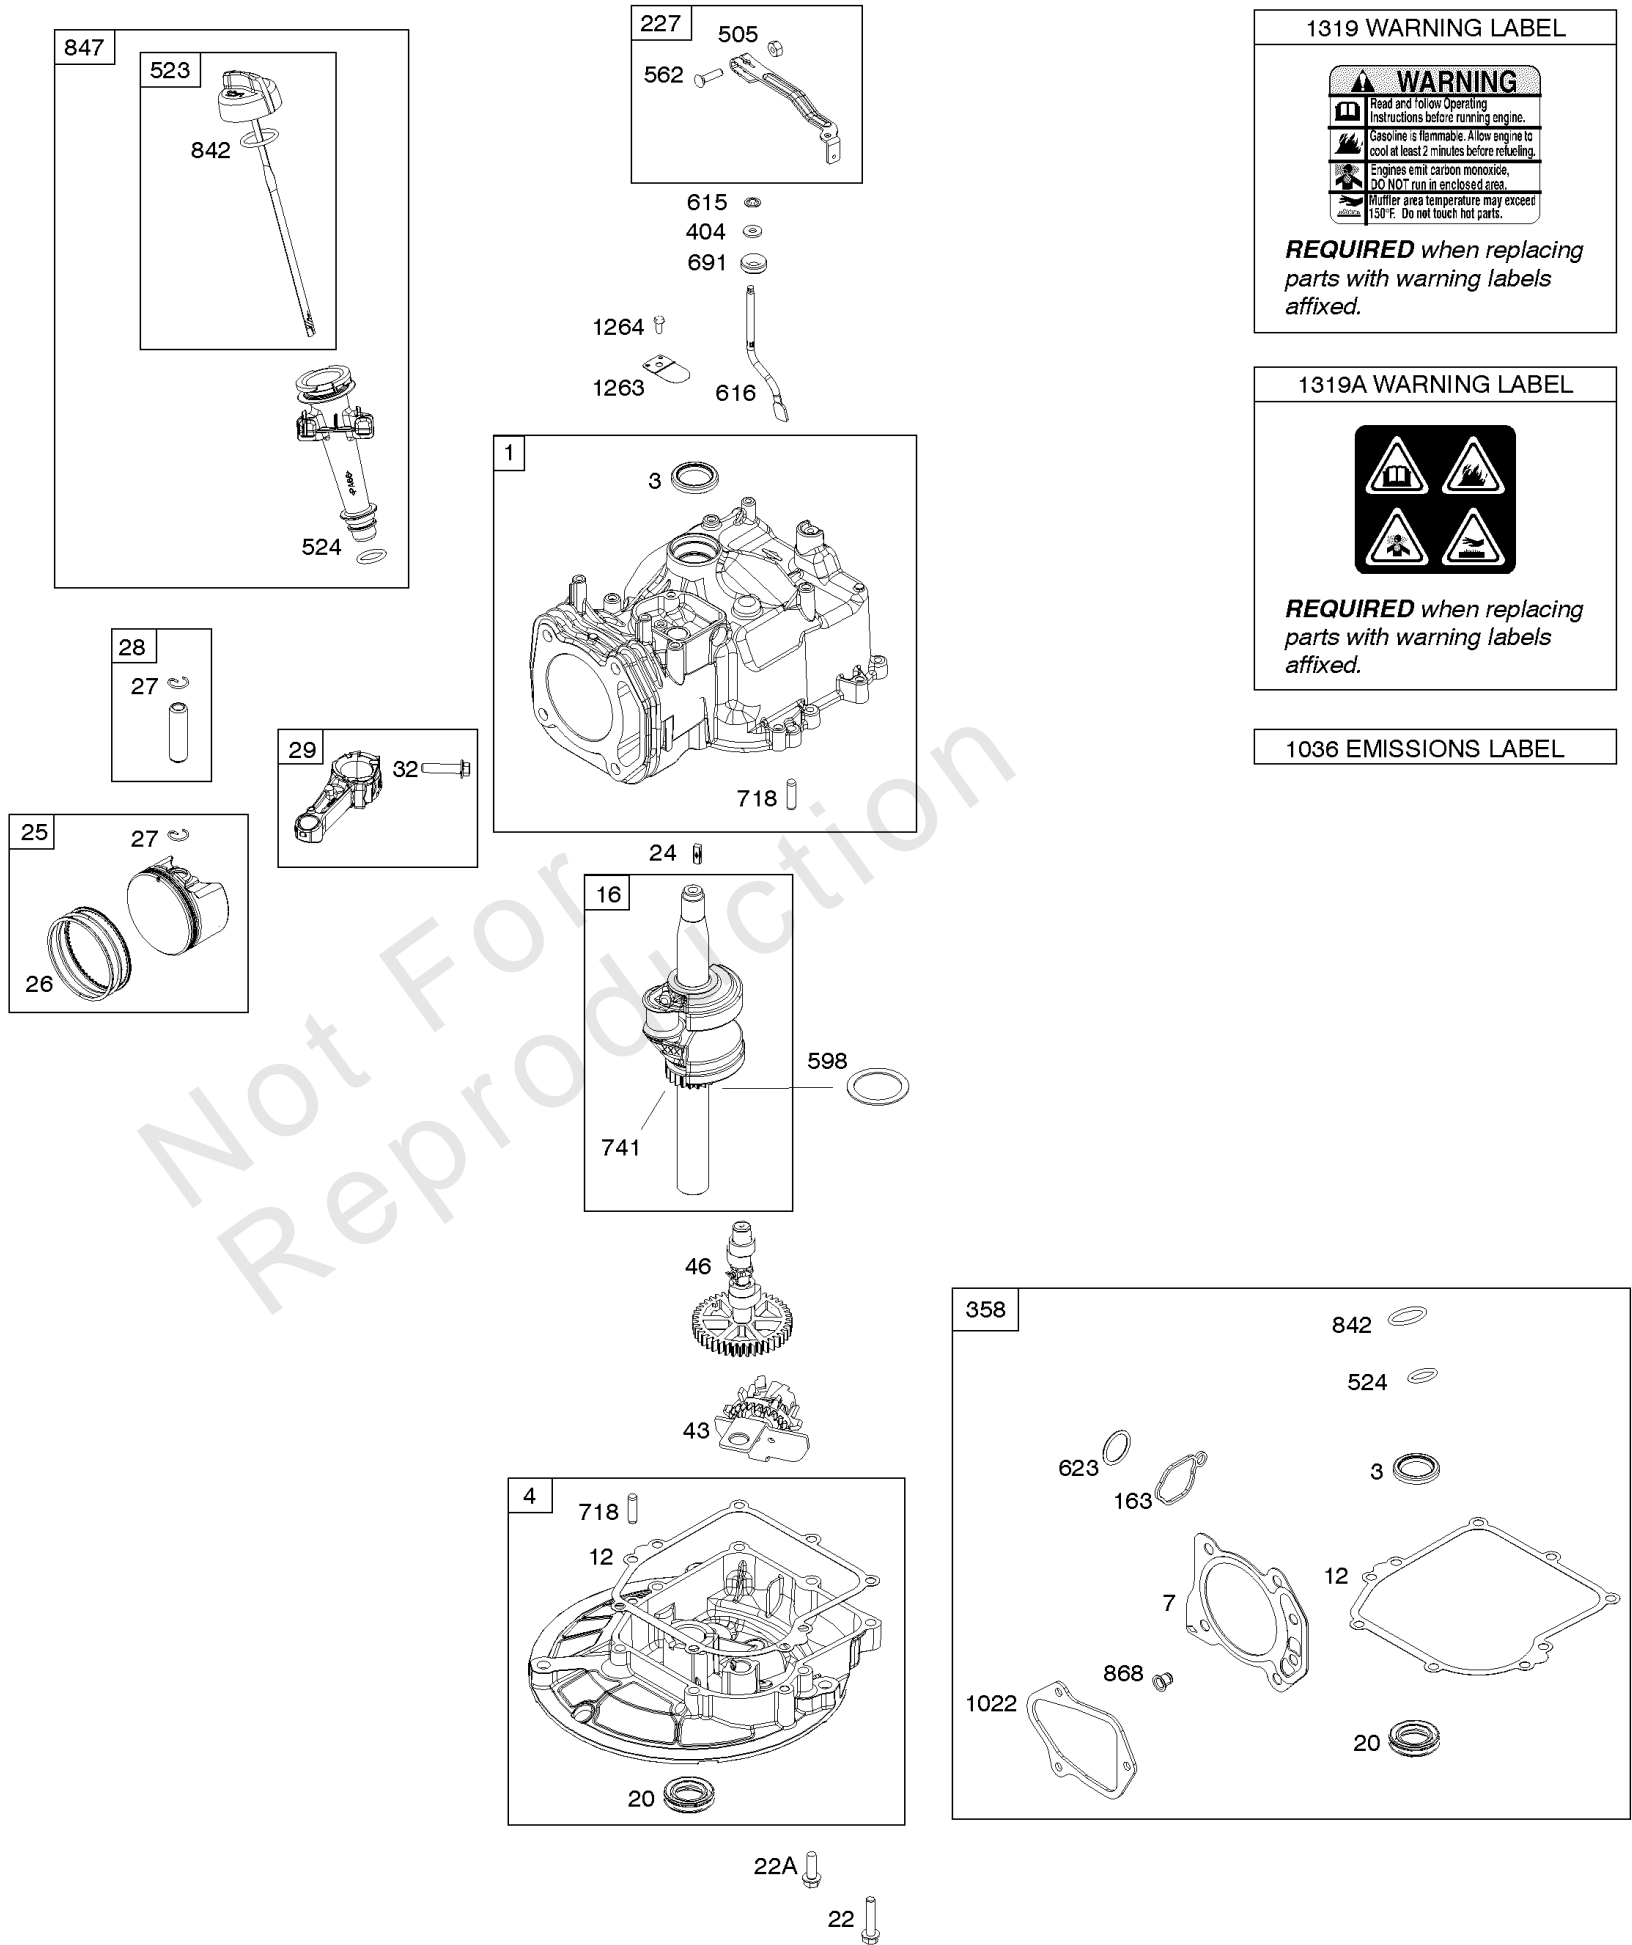

Not For Reproduction

Camshaft, Crankshaft, Cylinder, Gasket Set, Piston/Rings/Connecting Rod, Sump,

Mfg. No: 104M02-0131-F1

Camshaft, Crankshaft, Cylinder, Gasket Set, Piston/Rings/Connecting Rod, Sump,

REF NO	PART NO	QTY	DESCRIPTION
1	594100		CYLINDER ASSEMBLY
3	299819S		SEAL, Oil -(Magneto Side)
4	594101		SUMP, Engine
7	592358		GASKET, Cylinder Head
12	596504		GASKET, Crankcase
16	594507		CRANKSHAFT
20	399781S		SEAL, Oil -(PTO Side)
22	692551		SCREW -(Crankcase Cover/Sump)
22A	590763		SCREW -(Crankcase Cover/Sump)
24	222698S		KEY, Flywheel
25	594099		PISTON ASSEMBLY -(Standard)
26	594098		SET, Ring -(Standard)
27	691588		LOCK, Piston Pin
28	298909		PIN, Piston
29	594089		ROD, Connecting
32	691664		SCREW -(Connecting Rod)
43	594560		SLINGER, Governor/Oil
46	594090		CAMSHAFT
163	799580		GASKET, Air Cleaner -(Air Cleaner)
227	590520		LEVER, Governor Control
358	595354		GASKET SET, Engine
404	690272		WASHER -(Governor Crank)
505	793515		NUT -(Governor Control Lever)
523	596509		DIPSTICK
524	691876		SEAL, O-Ring
562	793514		BOLT -(Governor Lever)
598	592587		SHIM, End Play -(Crankshaft or Camshaft Bearing)
615	690340		RETAINER, Governor Shaft
616	596499		CRANK, Governor
623	799581		SEAL, O-Ring -(Carburetor Spacer)
691	593837		SEAL, Governor Shaft
718	690959		PIN, Locating -(Crankcase Cover/Sump)
741	594105		GEAR, Timing -(Plastic)
842	691031		SEAL, O-Ring -(Dipstick Tube)
847	596508		DIPSTICK/TUBE ASSEMBLY
868	594096		SEAL, Valve -(Intake)
1022	595342		GASKET, Rocker Cover
1036	-----		Label-Emissions -(Available From A Briggs & Stratton Authorized Dealer)