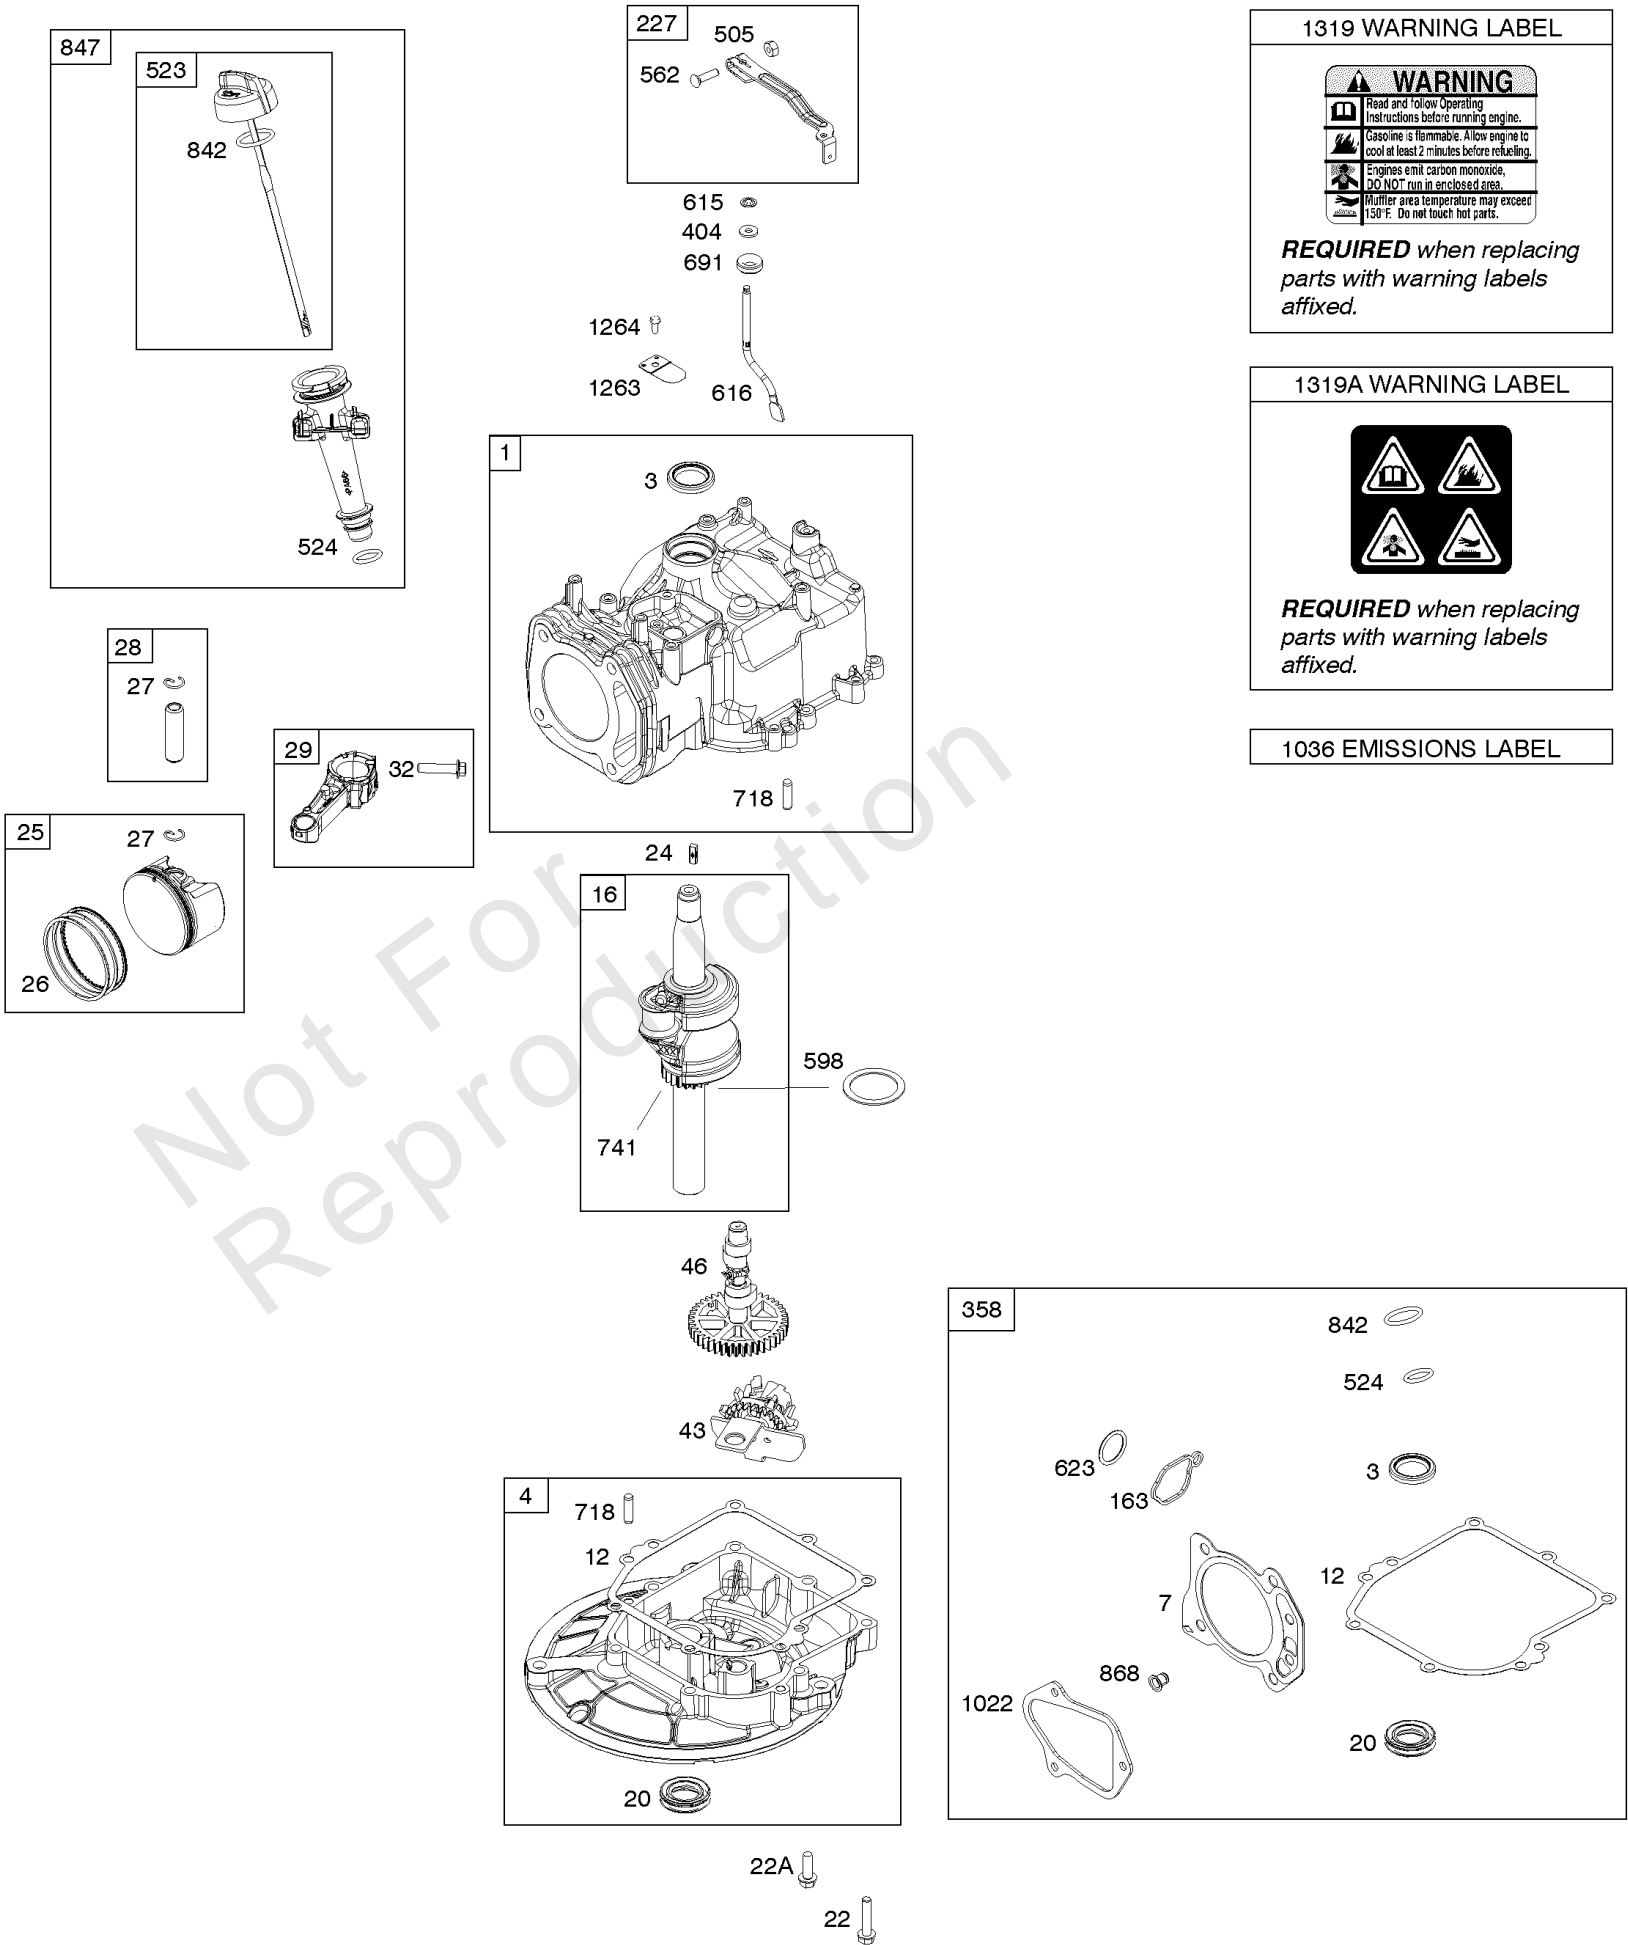

Not For Reproduction

Camshaft, Crankshaft, Cylinder, Gasket Set, Piston/Rings/Connecting Rod, Sump,

Mfg. No: 104M02-0131-F1

Camshaft, Crankshaft, Cylinder, Gasket Set, Piston/Rings/Connecting Rod, Sump,

REF NO	PART NO	QTY	DESCRIPTION
1	594100		CYLINDER ASSEMBLY
3	299819S		SEAL, Oil -(Magneto Side)
4	594101		SUMP, Engine
7	592358		GASKET, Cylinder Head
12	596504		GASKET, Crankcase
16	594507		CRANKSHAFT
20	399781S		SEAL, Oil -(PTO Side)
22	692551		SCREW -(Crankcase Cover/Sump)
22A	590763		SCREW -(Crankcase Cover/Sump)
24	222698S		KEY, Flywheel
25	594099		PISTON ASSEMBLY -(Standard)
26	594098		SET, Ring -(Standard)
27	691588		LOCK, Piston Pin
28	298909		PIN, Piston
29	594089		ROD, Connecting
32	691664		SCREW -(Connecting Rod)
43	594560		SLINGER, Governor/Oil
46	594090		CAMSHAFT
163	799580		GASKET, Air Cleaner -(Air Cleaner)
227	590520		LEVER, Governor Control
358	595354		GASKET SET, Engine
404	690272		WASHER -(Governor Crank)
505	793515		NUT -(Governor Control Lever)
523	596509		DIPSTICK
524	691876		SEAL, O-Ring
562	793514		BOLT -(Governor Lever)
598	592587		SHIM, End Play -(Crankshaft or Camshaft Bearing)
615	690340		RETAINER, Governor Shaft
616	596499		CRANK, Governor
623	799581		SEAL, O-Ring -(Carburetor Spacer)
691	593837		SEAL, Governor Shaft
718	690959		PIN, Locating -(Crankcase Cover/Sump)
741	594105		GEAR, Timing -(Plastic)
842	691031		SEAL, O-Ring -(Dipstick Tube)
847	596508		DIPSTICK/TUBE ASSEMBLY
868	594096		SEAL, Valve -(Intake)
1022	595342		GASKET, Rocker Cover
1036	-----		Label-Emissions -(Available From A Briggs & Stratton Authorized Dealer)