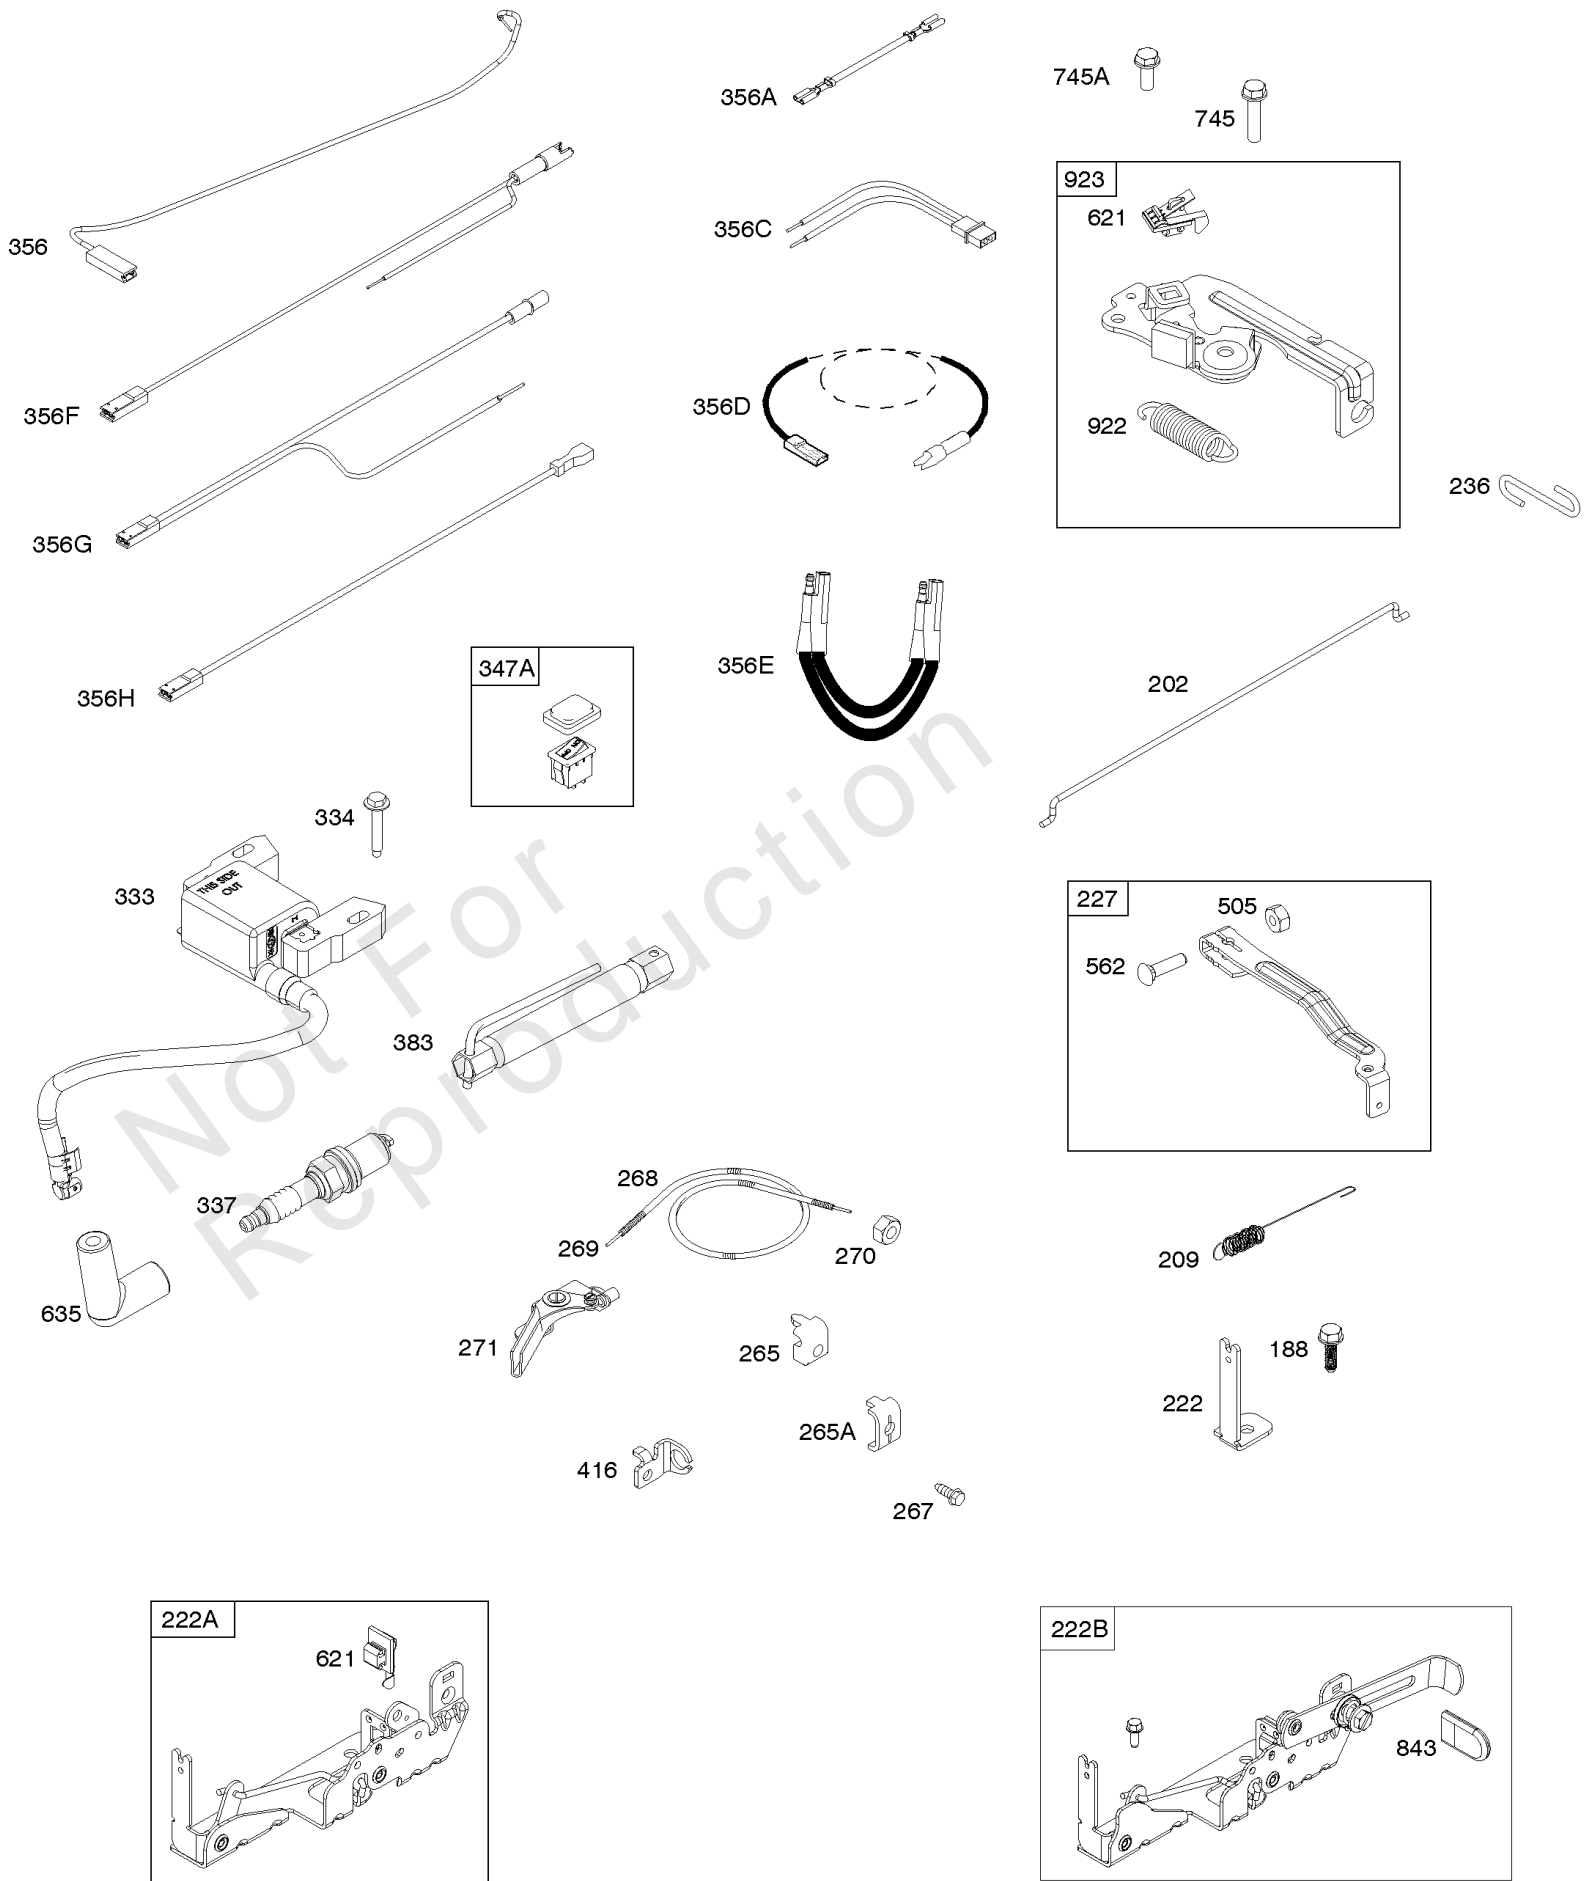

Armature, Controls, Electrical System, Governor Spring, Spark Plug

Mfg. No: 104M02-0131-F1

Armature, Controls, Electrical System, Governor Spring, Spark Plug

REF NO	PART NO	QTY	DESCRIPTION
188	793480		SCREW -(Control Bracket)
202	590517		LINK, Mechanical Governor
209	596238		SPRING, Governor
222	590560		BRACKET, Control
222A	596458		BRACKET, Control -Used After Code Date 17010100
222A	590561		BRACKET, Control -Used Before Code Date 17010200
222B	593221		BRACKET, Control -Used Before Code Date 17010200
222B	596465		BRACKET, Control -Used After Code Date 17010100
227	590520		LEVER, Governor Control
236	591292		LINK, Lockout
265	690798		CLAMP, Casing
265A	691024		CLAMP, Casing
267	691044		SCREW -(Casing Clamp)
268	691025		CASING, Control Wire -(Cut To Required Length)
269	691026		WIRE, Control -(Cut To Required Length)
270	691027		NUT -(Control Wire Casing)
271	691028		LEVER, Control
333	595009		ARMATURE, Magneto
334	691061		SCREW -(Magneto Armature)
337	594056		PLUG, Spark -(Resistor)
347A	592694		SWITCH, Rocker
356	595018		WIRE, Stop
383	19576S		WRENCH, Spark Plug
416	595196		BRACKET, Throttle Cable
505	793515		NUT -(Governor Control Lever)
562	793514		BOLT -(Governor Lever)
621	692310		SWITCH, Stop
635	692076		BOOT, Spark Plug
745	691146		SCREW -(Brake)
745A	690859		SCREW -(Brake)
843	593215		SLEEVE, Lever
922	692135		SPRING, Brake
923	691487		BRAKE