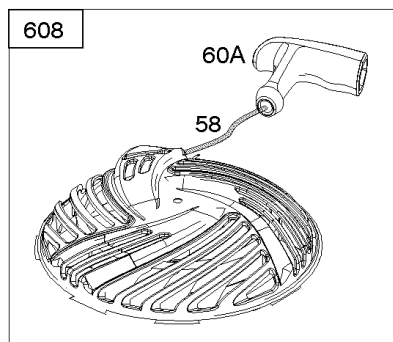

Blower Housing, Flywheel, Rewind Starter

REF NO	PART NO	QTY	DESCRIPTION
23A	594054		FLYWHEEL
37	594103		GUARD, Flywheel
58	591108		ROPE, Starter
60A	281434S		GRIP, Starter Rope
78	793480		SCREW -(Flywheel Guard)
305	590586		SCREW -(Blower Housing)
332	690662		NUT -(Flywheel)
363	19619		PULLER, Flywheel
455A	593960		CUP, Flywheel
668	590546		SPACER -(Flywheel)
850	100106		SEALANT, Liquid
921A	594550		HOUSING, Blower
1005	594102		FAN, Flywheel
608A	594062		STARTER, Rewind

Not For Reproduction