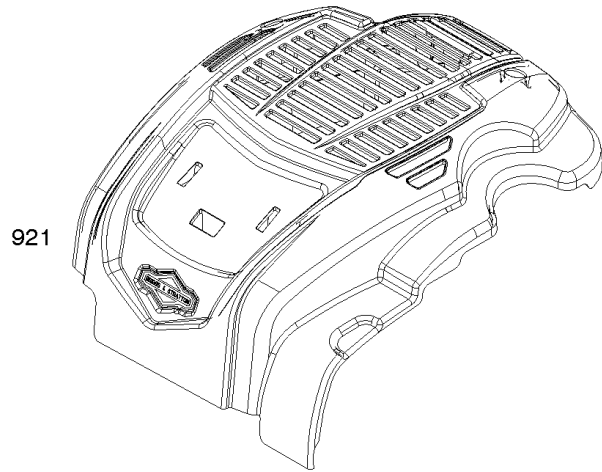

Blower Housing, Flywheel, Rewind Starter

REF NO	PART NO	QTY	DESCRIPTION
23A	594054		FLYWHEEL
37	594103		GUARD, Flywheel
58	591108		ROPE, Starter
60A	281434S		GRIP, Starter Rope
78	793480		SCREW -(Flywheel Guard)
305	590586		SCREW -(Blower Housing)
332	690662		NUT -(Flywheel)
363	19619		PULLER, Flywheel
455A	593960		CUP, Flywheel
668	590546		SPACER -(Flywheel)
850	100106		SEALANT, Liquid
921A	594550		HOUSING, Blower
1005	594102		FAN, Flywheel
608A	594062		STARTER, Rewind

Not For Reproduction

969