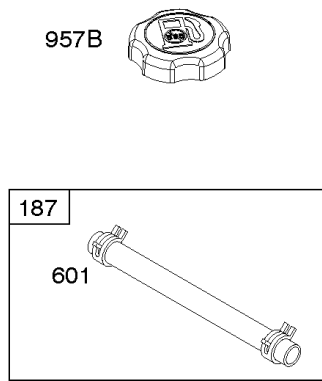

1036 EMISSIONS LABEL

Camshaft, Crankshaft, Cylinder, Gasket Set, Piston/Rings/Connecting Rod, Sump,

REF NO	PART NO	QTY	DESCRIPTION
1263	697124		REED, Breather
1264	793453		SCREW -(Breather Reed)
1319	794467		LABEL, Warning
1319A	797669		LABEL, Warning

Not For Reproduction

Not For Reproduction

Carburetor

REF NO	PART NO	QTY	DESCRIPTION
104	590558		PIN, Float Hinge
105	594581		VALVE, Float Needle
117	594060		JET, Main -(Standard)
118	594063		JET, Main -(High Altitude)
121	590589		KIT, Carburetor Overhaul -Used Before Code Date 15030900
121	594636		KIT, Carburetor Overhaul -Used After Code Date 15030800
122	590549		SPACER, Carburetor
125	596505		CARBURETOR
133	591120		FLOAT, Carburetor
137	593235		GASKET, Float Bowl -(Pack of 5) -Used Before Code Date 15030900
137	594633		GASKET, Float Bowl -(Pack of 5) -Used After Code Date 15030800
163	799580		GASKET, Air Cleaner -(Air Cleaner)
216	590547		LINK, Choke
217	590740		SPRING, Choke Return
493	593330		BRACKET, Mounting -(Carburetor)
617	270344S		SEAL, O-Ring -(Intake Manifold)
623	799581		SEAL, O-Ring -(Carburetor Spacer)
724	697478		RETAINER, Seal
951	591104		LEVER, Choke
975	591492		BOWL, Float -Used Before Code Date 15030900
975	594632		BOWL, Float -Used After Code Date 15030800
1127	590554		SCREW -(Float Bowl to Carburetor Body)
1238	590562		SCREW -(Carburetor Spacer)