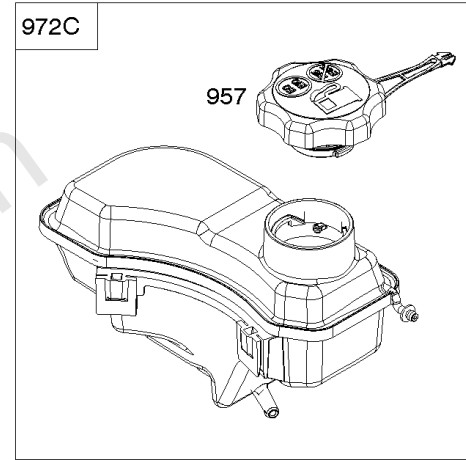

1036 EMISSIONS LABEL

Camshaft, Crankshaft, Cylinder, Gasket Set, Piston/Rings/Connecting Rod, Sump,

REF NO	PART NO	QTY	DESCRIPTION
1263	697124		REED, Breather
1264	793453		SCREW -(Breather Reed)
1319	794467		LABEL, Warning
1319A	797669		LABEL, Warning

Not For Reproduction

Not For Reproduction

Carburetor

REF NO	PART NO	QTY	DESCRIPTION
104	590558		PIN, Float Hinge
105	594581		VALVE, Float Needle
117	594060		JET, Main -(Standard)
118	594063		JET, Main -(High Altitude)
121	590589		KIT, Carburetor Overhaul -Used Before Code Date 15030900
121	594636		KIT, Carburetor Overhaul -Used After Code Date 15030800
122	590549		SPACER, Carburetor
125	596505		CARBURETOR
133	591120		FLOAT, Carburetor
137	593235		GASKET, Float Bowl -(Pack of 5) -Used Before Code Date 15030900
137	594633		GASKET, Float Bowl -(Pack of 5) -Used After Code Date 15030800
163	799580		GASKET, Air Cleaner -(Air Cleaner)
216	590547		LINK, Choke
217	590740		SPRING, Choke Return
493	593330		BRACKET, Mounting -(Carburetor)
617	270344S		SEAL, O-Ring -(Intake Manifold)
623	799581		SEAL, O-Ring -(Carburetor Spacer)
724	697478		RETAINER, Seal
951	591104		LEVER, Choke
975	591492		BOWL, Float -Used Before Code Date 15030900
975	594632		BOWL, Float -Used After Code Date 15030800
1127	590554		SCREW -(Float Bowl to Carburetor Body)
1238	590562		SCREW -(Carburetor Spacer)