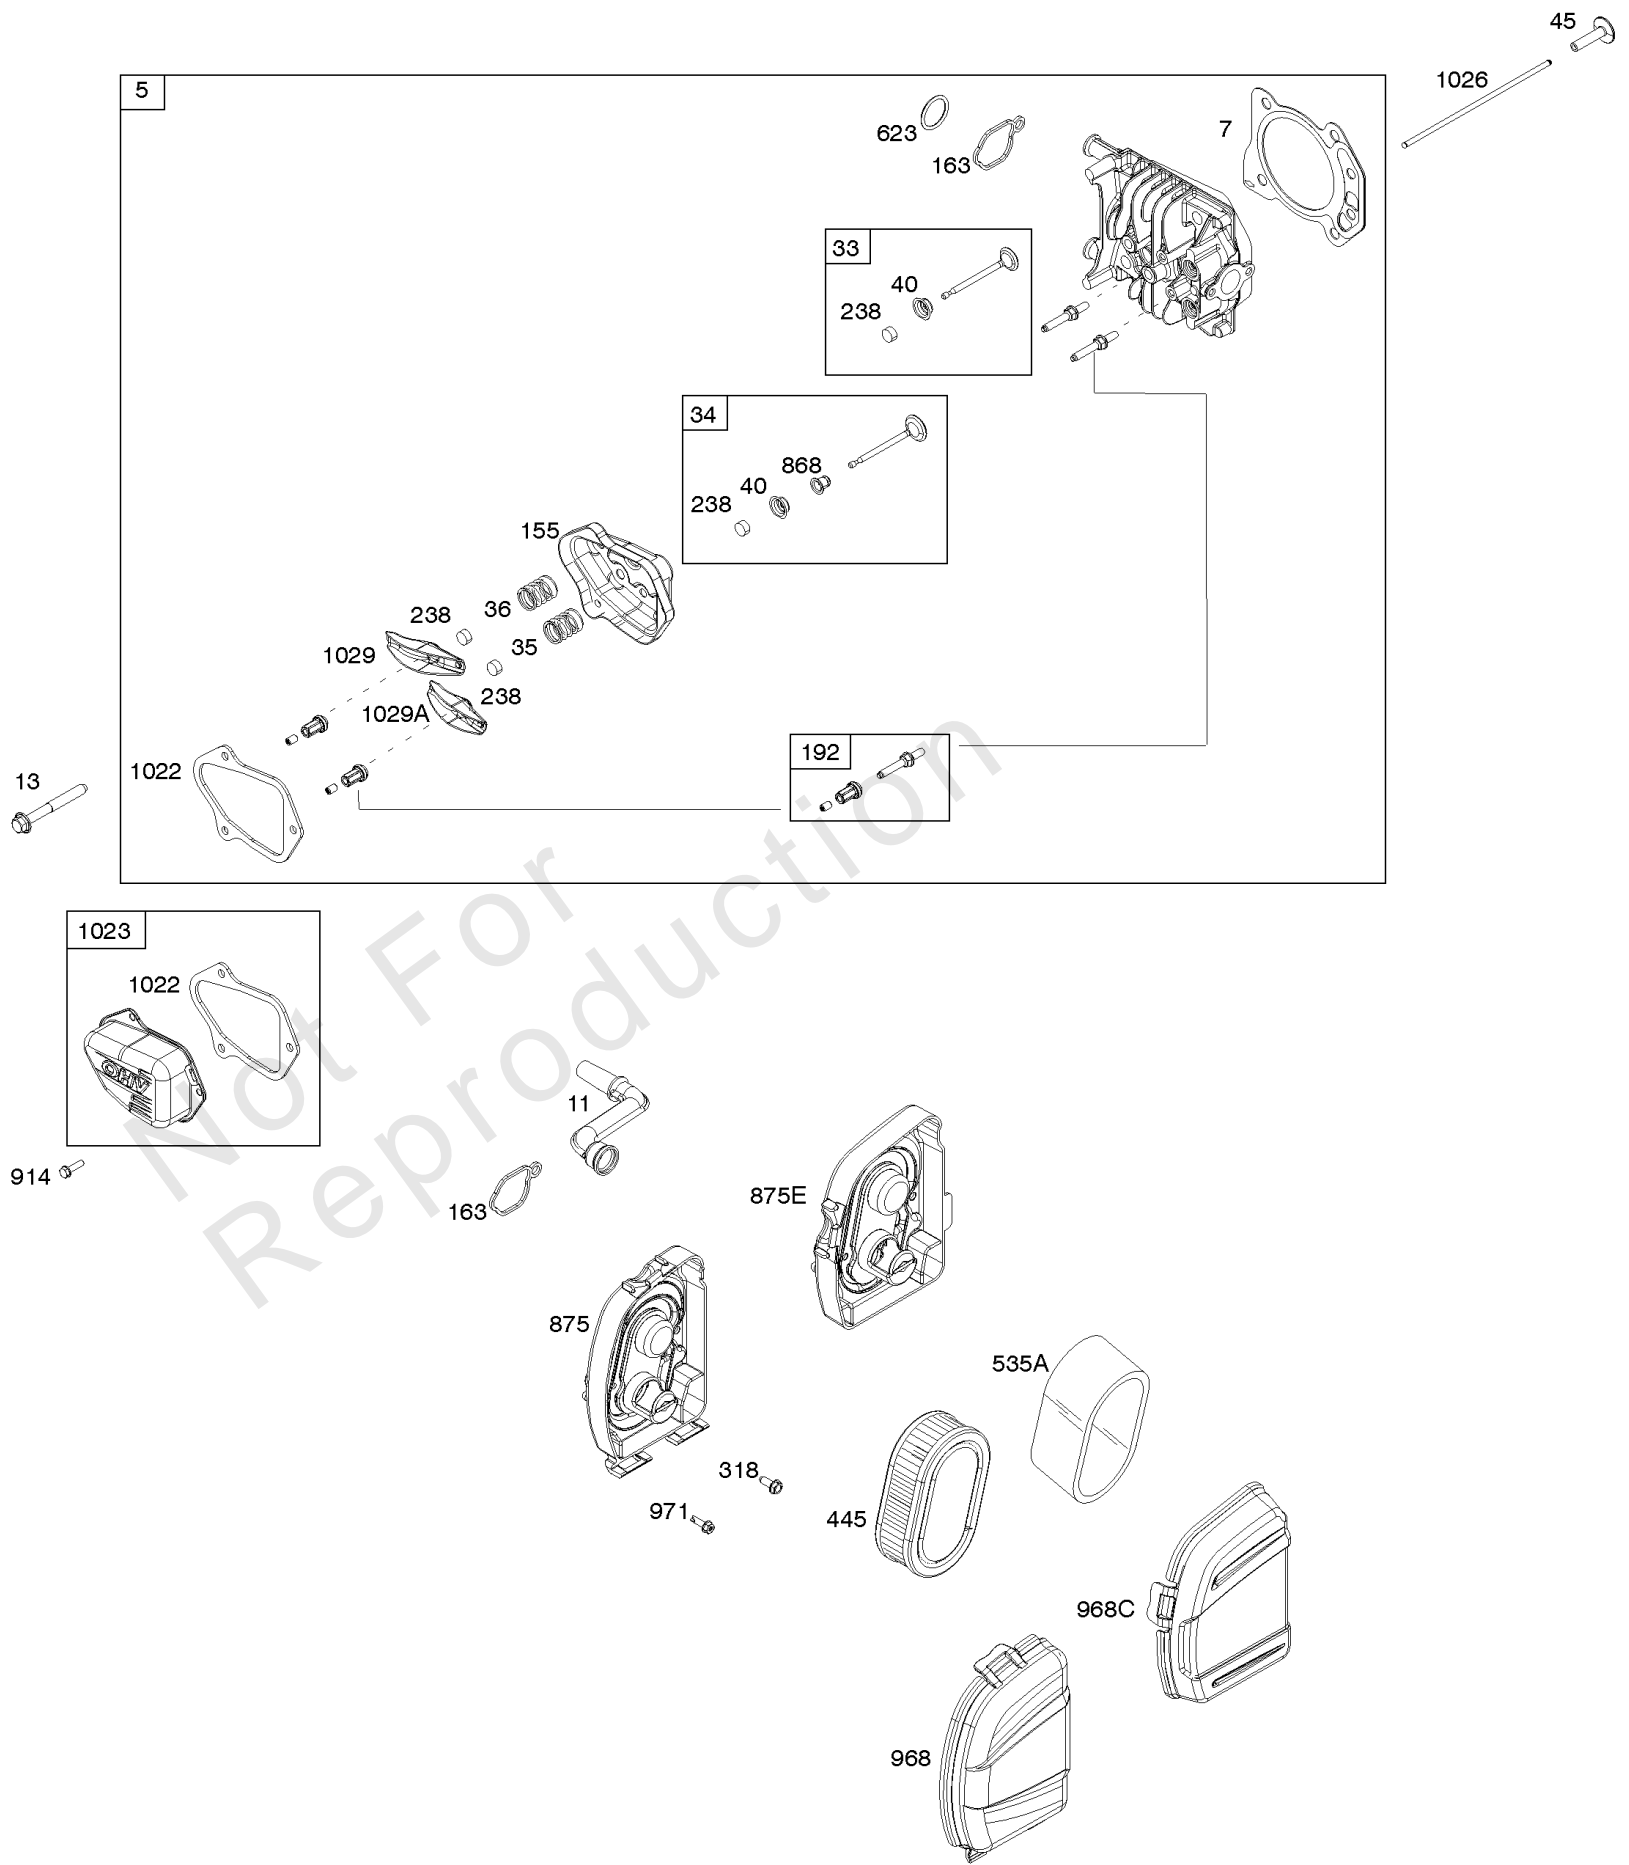

Parts Manual

Mfg. No: 104M02-0131-F1

Model Components	Page
Air Cleaner, Cylinder Head.	4
Armature, Controls, Electrical System, Governor Spring, Spark Plug.	6
Blower Housing, Controls, Electrical System, Flywheel.	8
Blower Housing, Flywheel, Rewind Starter.	10
Blower Housing, In-Start, Motor-Starter.	12
Camshaft, Crankshaft, Cylinder, Gasket Set, Piston/Rings/Connecting Rod, Sump, Warning Label.	14
Carburetor.	18
Exhaust System, Fuel Supply.	20
Replacement Engine - US & Canada.	22

Not For
Reproduction

Air Cleaner, Cylinder Head

REF NO	PART NO	QTY	DESCRIPTION
5	595353		HEAD, Cylinder
7	592358		GASKET, Cylinder Head
11	596501		TUBE, Breather
13	590512		SCREW -(Cylinder Head)
33	594095		VALVE, Exhaust
34	594094		VALVE, Intake
35	590532		SPRING, Valve -(Intake)
36	590532		SPRING, Valve -(Exhaust)
40	594092		RETAINER, Valve
45	590514		TAPPET, Valve
155	594093		PLATE, Cylinder Head
163	799580		GASKET, Air Cleaner -(Air Cleaner)
192	590535		ADJUSTER, Rocker Arm
238	594097		CAP, Valve
318	793480		SCREW -(Mounting Bracket)
445	593260		FILTER, A/C Cartridge
535A	595191		FILTER, Air Cleaner Foam
623	799581		SEAL, O-Ring -(Carburetor Spacer)
868	594096		SEAL, Valve -(Intake)
875	594107		BASE, Air Cleaner
875E	594574		BASE, Air Cleaner
914	591103		SCREW -(Rocker Cover)
968	594106		COVER, Air Cleaner
968C	594575		COVER, Air Cleaner
971	590552		SCREW -(Air Cleaner Base to Carburetor/Throttle Body)
1022	595342		GASKET, Rocker Cover
1023	595352		COVER, Rocker
1026	590515		ROD, Push
1029	590526		ARM, Rocker -(Exhaust)
1029A	590527		ARM, Rocker -(Intake)