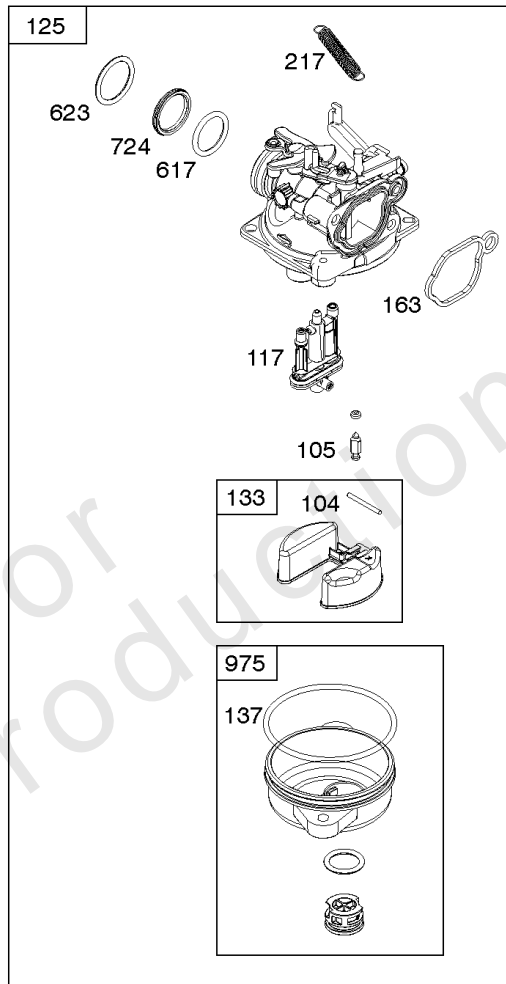

Not For Reproduction

Carburetor

REF NO	PART NO	QTY	DESCRIPTION
104	590558		PIN, Float Hinge
105	594581		VALVE, Float Needle
117	594060		JET, Main -(Standard)
118	594063		JET, Main -(High Altitude)
121	590589		KIT, Carburetor Overhaul -Used Before Code Date 15030900
121	594636		KIT, Carburetor Overhaul -Used After Code Date 15030800
122	590549		SPACER, Carburetor
125	596505		CARBURETOR
133	591120		FLOAT, Carburetor
137	593235		GASKET, Float Bowl -(Pack of 5) -Used Before Code Date 15030900
137	594633		GASKET, Float Bowl -(Pack of 5) -Used After Code Date 15030800
163	799580		GASKET, Air Cleaner -(Air Cleaner)
216	590547		LINK, Choke
217	590740		SPRING, Choke Return
493	593330		BRACKET, Mounting -(Carburetor)
617	270344S		SEAL, O-Ring -(Intake Manifold)
623	799581		SEAL, O-Ring -(Carburetor Spacer)
724	697478		RETAINER, Seal
951	591104		LEVER, Choke
975	591492		BOWL, Float -Used Before Code Date 15030900
975	594632		BOWL, Float -Used After Code Date 15030800
1127	590554		SCREW -(Float Bowl to Carburetor Body)
1238	590562		SCREW -(Carburetor Spacer)