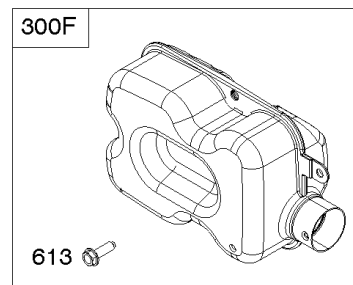

Exhaust System, Fuel Supply

REF NO	PART NO	QTY	DESCRIPTION
187	791766		LINE, Fuel -(Cut To Required Length)
300D	594108		MUFFLER
300E	595012		MUFFLER
300F	596511		MUFFLER
601	791850		CLAMP, Hose
613	590562		SCREW -(Muffler)
676A	594563		DEFLECTOR, Muffler
832A	594109		GUARD, Muffler
836	690661		SCREW -(Muffler Guard)
957	594061		CAP, Fuel Tank -Used Before Code Date 20010100
957	84004416		CAP, Fuel
972C	596506		TANK, Fuel -Used Before Code Date 20010100
972C	84004717		TANK, Fuel -Used After Code Date 19123100
994	594562		ARRESTOR-SPARK