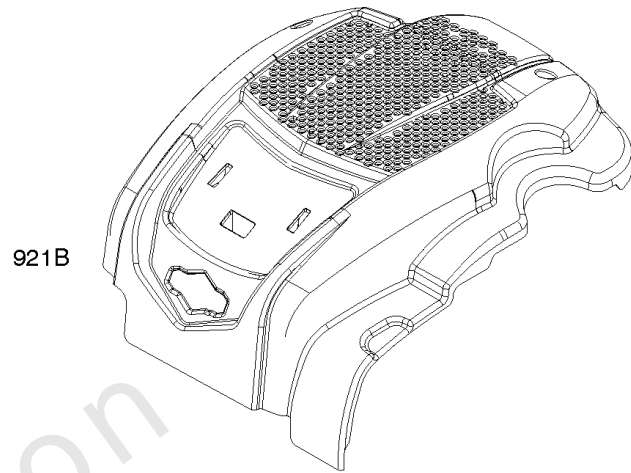

Blower Housing, Flywheel, Rewind Starter

REF NO	PART NO	QTY	DESCRIPTION
23A	594054		FLYWHEEL
37	594103		GUARD, Flywheel
58	591108		ROPE, Starter
60A	281434S		GRIP, Starter Rope
78	793480		SCREW -(Flywheel Guard)
305	590586		SCREW -(Blower Housing)
332	690662		NUT -(Flywheel)
363	19619		PULLER, Flywheel
455A	593960		CUP, Flywheel
668	590546		SPACER -(Flywheel)
850	100106		SEALANT, Liquid
921A	594550		HOUSING, Blower
1005	594102		FAN, Flywheel
608A	594062		STARTER, Rewind

Not For Reproduction

969