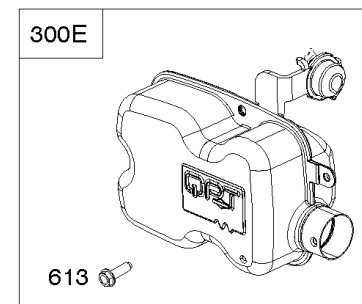

Exhaust System, Fuel Supply

REF NO	PART NO	QTY	DESCRIPTION
187	791766		LINE, Fuel -(Cut To Required Length)
300D	594108		MUFFLER
300E	595012		MUFFLER
300F	596511		MUFFLER
601	791850		CLAMP, Hose
613	590562		SCREW -(Muffler)
676A	594563		DEFLECTOR, Muffler
832A	594109		GUARD, Muffler
836	690661		SCREW -(Muffler Guard)
957	594061		CAP, Fuel Tank -Used Before Code Date 20010100
957	84004416		CAP, Fuel
972C	596506		TANK, Fuel -Used Before Code Date 20010100
972C	84004717		TANK, Fuel -Used After Code Date 19123100
994	594562		ARRESTOR-SPARK