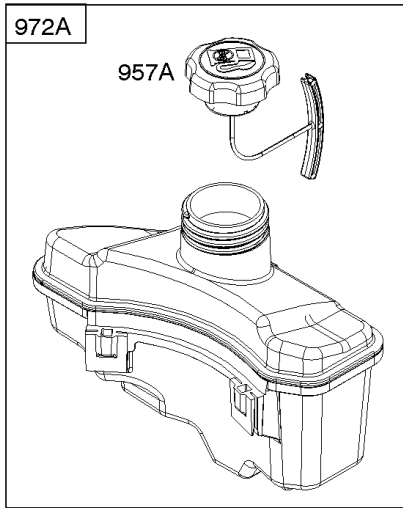

1036 EMISSIONS LABEL

Camshaft, Crankshaft, Cylinder, Gasket Set, Piston/Rings/Connecting Rod, Sump,

REF NO	PART NO	QTY	DESCRIPTION
1263	697124		REED, Breather
1264	793453		SCREW -(Breather Reed)
1319	794467		LABEL, Warning
1319A	797669		LABEL, Warning

Not For Reproduction

Not For Reproduction

Carburetor

REF NO	PART NO	QTY	DESCRIPTION
104	590558		PIN, Float Hinge
105	594581		VALVE, Float Needle
117	594060		JET, Main -(Standard)
118	594063		JET, Main -(High Altitude)
121	590589		KIT, Carburetor Overhaul -Used Before Code Date 15030900
121	594636		KIT, Carburetor Overhaul -Used After Code Date 15030800
122	590549		SPACER, Carburetor
125	596505		CARBURETOR
133	591120		FLOAT, Carburetor
137	593235		GASKET, Float Bowl -(Pack of 5) -Used Before Code Date 15030900
137	594633		GASKET, Float Bowl -(Pack of 5) -Used After Code Date 15030800
163	799580		GASKET, Air Cleaner -(Air Cleaner)
216	590547		LINK, Choke
217	590740		SPRING, Choke Return
493	593330		BRACKET, Mounting -(Carburetor)
617	270344S		SEAL, O-Ring -(Intake Manifold)
623	799581		SEAL, O-Ring -(Carburetor Spacer)
724	697478		RETAINER, Seal
951	591104		LEVER, Choke
975	591492		BOWL, Float -Used Before Code Date 15030900
975	594632		BOWL, Float -Used After Code Date 15030800
1127	590554		SCREW -(Float Bowl to Carburetor Body)
1238	590562		SCREW -(Carburetor Spacer)