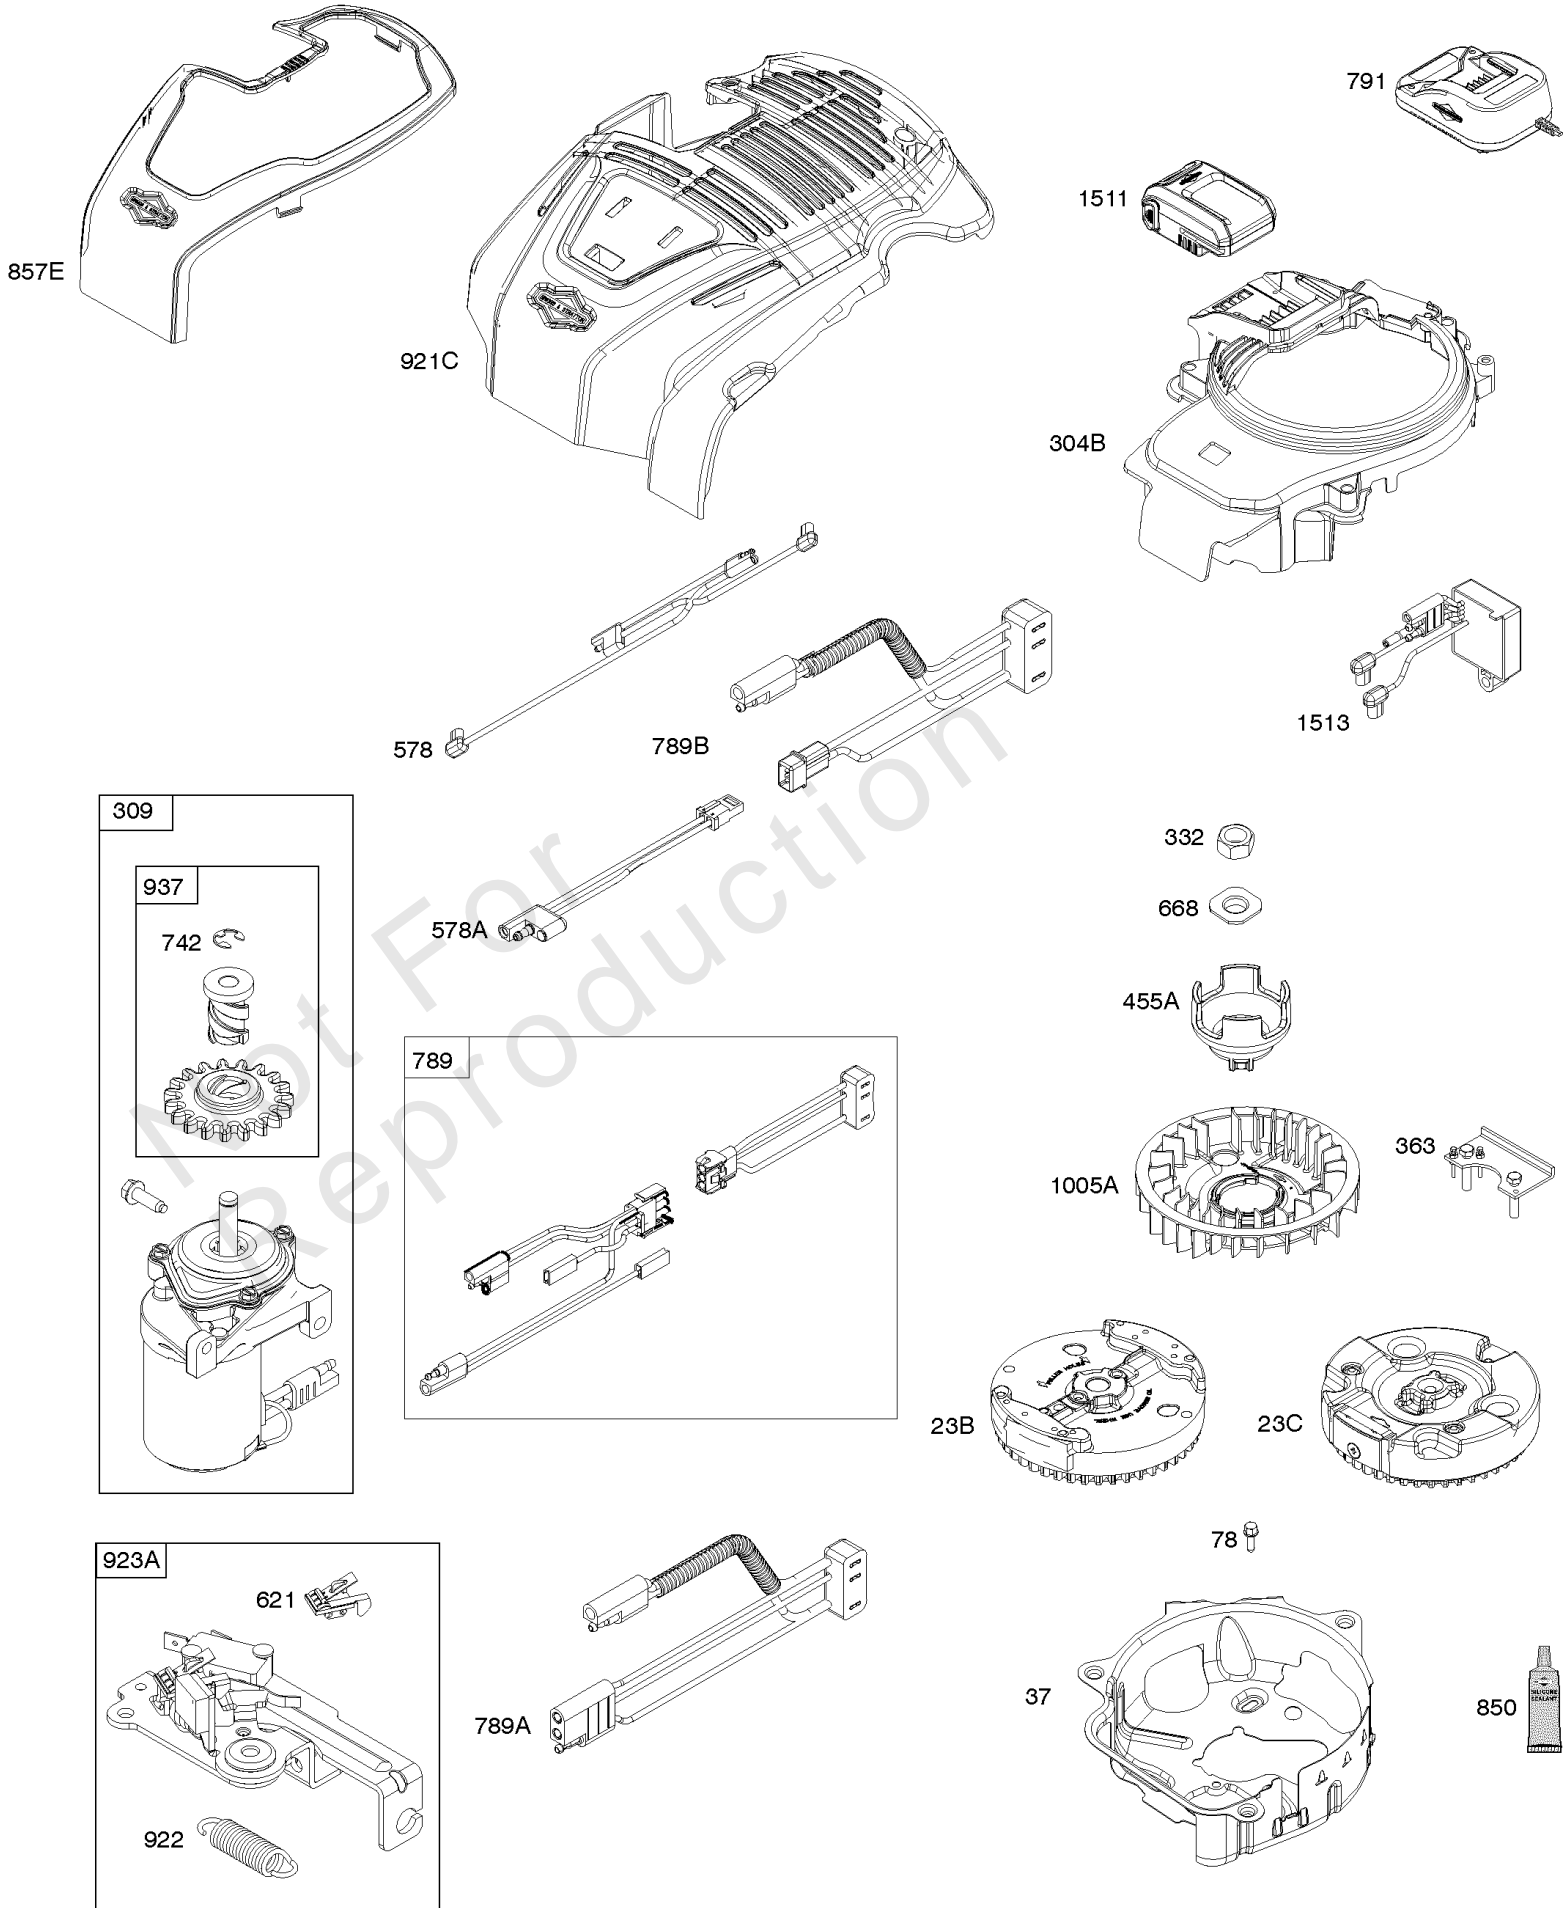

Armature, Controls, Electrical System, Governor Spring, Spark Plug

Mfg. No: 104M02-0131-F1

Armature, Controls, Electrical System, Governor Spring, Spark Plug

REF NO	PART NO	QTY	DESCRIPTION
188	793480		SCREW -(Control Bracket)
202	590517		LINK, Mechanical Governor
209	596238		SPRING, Governor
222	590560		BRACKET, Control
222A	596458		BRACKET, Control -Used After Code Date 17010100
222A	590561		BRACKET, Control -Used Before Code Date 17010200
222B	593221		BRACKET, Control -Used Before Code Date 17010200
222B	596465		BRACKET, Control -Used After Code Date 17010100
227	590520		LEVER, Governor Control
236	591292		LINK, Lockout
265	690798		CLAMP, Casing
265A	691024		CLAMP, Casing
267	691044		SCREW -(Casing Clamp)
268	691025		CASING, Control Wire -(Cut To Required Length)
269	691026		WIRE, Control -(Cut To Required Length)
270	691027		NUT -(Control Wire Casing)
271	691028		LEVER, Control
333	595009		ARMATURE, Magneto
334	691061		SCREW -(Magneto Armature)
337	594056		PLUG, Spark -(Resistor)
347A	592694		SWITCH, Rocker
356	595018		WIRE, Stop
383	19576S		WRENCH, Spark Plug
416	595196		BRACKET, Throttle Cable
505	793515		NUT -(Governor Control Lever)
562	793514		BOLT -(Governor Lever)
621	692310		SWITCH, Stop
635	692076		BOOT, Spark Plug
745	691146		SCREW -(Brake)
745A	690859		SCREW -(Brake)
843	593215		SLEEVE, Lever
922	692135		SPRING, Brake
923	691487		BRAKE