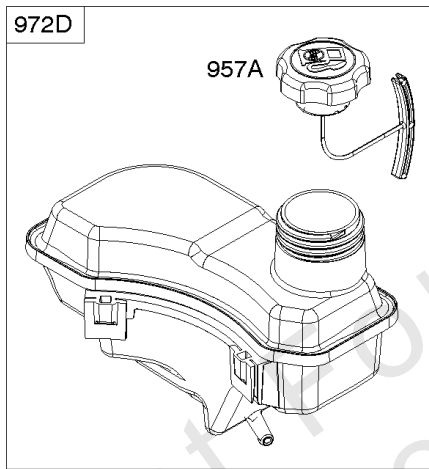

1036 EMISSIONS LABEL

Camshaft, Crankshaft, Cylinder, Gasket Set, Piston/Rings/Connecting Rod, Sump,

REF NO	PART NO	QTY	DESCRIPTION
1263	697124		REED, Breather
1264	793453		SCREW -(Breather Reed)
1319	794467		LABEL, Warning
1319A	797669		LABEL, Warning

Not For Reproduction

Not For Reproduction

Carburetor

REF NO	PART NO	QTY	DESCRIPTION
104	590558		PIN, Float Hinge
105	594581		VALVE, Float Needle
117	594060		JET, Main -(Standard)
118	594063		JET, Main -(High Altitude)
121	590589		KIT, Carburetor Overhaul -Used Before Code Date 15030900
121	594636		KIT, Carburetor Overhaul -Used After Code Date 15030800
122	590549		SPACER, Carburetor
125	596505		CARBURETOR
133	591120		FLOAT, Carburetor
137	593235		GASKET, Float Bowl -(Pack of 5) -Used Before Code Date 15030900
137	594633		GASKET, Float Bowl -(Pack of 5) -Used After Code Date 15030800
163	799580		GASKET, Air Cleaner -(Air Cleaner)
216	590547		LINK, Choke
217	590740		SPRING, Choke Return
493	593330		BRACKET, Mounting -(Carburetor)
617	270344S		SEAL, O-Ring -(Intake Manifold)
623	799581		SEAL, O-Ring -(Carburetor Spacer)
724	697478		RETAINER, Seal
951	591104		LEVER, Choke
975	591492		BOWL, Float -Used Before Code Date 15030900
975	594632		BOWL, Float -Used After Code Date 15030800
1127	590554		SCREW -(Float Bowl to Carburetor Body)
1238	590562		SCREW -(Carburetor Spacer)