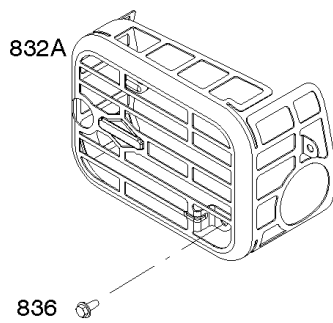

1036 EMISSIONS LABEL

Camshaft, Crankshaft, Cylinder, Gasket Set, Piston/Rings/Connecting Rod, Sump,

REF NO	PART NO	QTY	DESCRIPTION
1263	697124		REED, Breather
1264	793453		SCREW -(Breather Reed)
1319	794467		LABEL, Warning
1319A	797669		LABEL, Warning

Not For Reproduction

Not For Reproduction

Carburetor

REF NO	PART NO	QTY	DESCRIPTION
104	590558		PIN, Float Hinge
105	594581		VALVE, Float Needle
117	594060		JET, Main -(Standard)
118	594063		JET, Main -(High Altitude)
121	590589		KIT, Carburetor Overhaul -Used Before Code Date 15030900
121	594636		KIT, Carburetor Overhaul -Used After Code Date 15030800
122	590549		SPACER, Carburetor
125	596505		CARBURETOR
133	591120		FLOAT, Carburetor
137	593235		GASKET, Float Bowl -(Pack of 5) -Used Before Code Date 15030900
137	594633		GASKET, Float Bowl -(Pack of 5) -Used After Code Date 15030800
163	799580		GASKET, Air Cleaner -(Air Cleaner)
216	590547		LINK, Choke
217	590740		SPRING, Choke Return
493	593330		BRACKET, Mounting -(Carburetor)
617	270344S		SEAL, O-Ring -(Intake Manifold)
623	799581		SEAL, O-Ring -(Carburetor Spacer)
724	697478		RETAINER, Seal
951	591104		LEVER, Choke
975	591492		BOWL, Float -Used Before Code Date 15030900
975	594632		BOWL, Float -Used After Code Date 15030800
1127	590554		SCREW -(Float Bowl to Carburetor Body)
1238	590562		SCREW -(Carburetor Spacer)