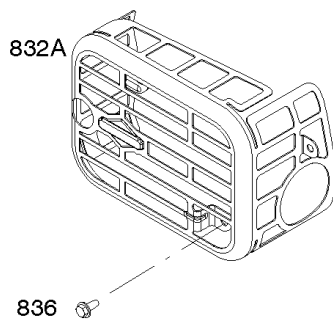

Not For Reproduction

Not For Reproduction

Carburetor

REF NO	PART NO	QTY	DESCRIPTION
104	590558		PIN, Float Hinge
105	594581		VALVE, Float Needle
117	594060		JET, Main -(Standard)
118	594063		JET, Main -(High Altitude)
121	590589		KIT, Carburetor Overhaul -Used Before Code Date 15030900
121	594636		KIT, Carburetor Overhaul -Used After Code Date 15030800
122	590549		SPACER, Carburetor
125	594058		CARBURETOR
133	591120		FLOAT, Carburetor
137	593235		GASKET, Float Bowl -(Pack of 5) -Used Before Code Date 15030900
137	594633		GASKET, Float Bowl -(Pack of 5) -Used After Code Date 15030800
163	799580		GASKET, Air Cleaner -(Air Cleaner)
216	590547		LINK, Choke
217	590740		SPRING, Choke Return
493	593330		BRACKET, Mounting -(Carburetor)
617	270344S		SEAL, O-Ring -(Intake Manifold)
623	799581		SEAL, O-Ring -(Carburetor Spacer)
724	697478		RETAINER, Seal
951	591104		LEVER, Choke
975	591492		BOWL, Float -Used Before Code Date 15030900
975	594632		BOWL, Float -Used After Code Date 15030800
1127	590554		SCREW -(Float Bowl to Carburetor Body)
1238	590562		SCREW -(Carburetor Spacer)