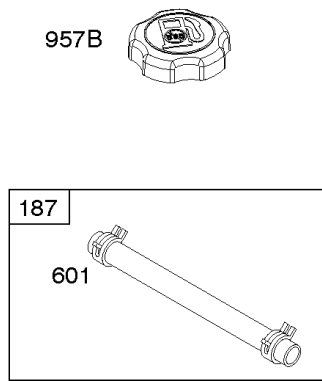

1036 EMISSIONS LABEL

Camshaft, Crankshaft, Cylinder, Gasket Set, Piston/Rings/Connecting Rod, Sump,

REF NO	PART NO	QTY	DESCRIPTION
1263	697124		REED, Breather
1264	793453		SCREW -(Breather Reed)
1319	794467		LABEL, Warning
1319A	797669		LABEL, Warning

Not For Reproduction

Not For Reproduction

Carburetor

REF NO	PART NO	QTY	DESCRIPTION
104	590558		PIN, Float Hinge
105	594581		VALVE, Float Needle
117	594060		JET, Main -(Standard)
118	594063		JET, Main -(High Altitude)
121	590589		KIT, Carburetor Overhaul -Used Before Code Date 15030900
121	594636		KIT, Carburetor Overhaul -Used After Code Date 15030800
122	590549		SPACER, Carburetor
125	594058		CARBURETOR
133	591120		FLOAT, Carburetor
137	593235		GASKET, Float Bowl -(Pack of 5) -Used Before Code Date 15030900
137	594633		GASKET, Float Bowl -(Pack of 5) -Used After Code Date 15030800
163	799580		GASKET, Air Cleaner -(Air Cleaner)
216	590547		LINK, Choke
217	590740		SPRING, Choke Return
493	593330		BRACKET, Mounting -(Carburetor)
617	270344S		SEAL, O-Ring -(Intake Manifold)
623	799581		SEAL, O-Ring -(Carburetor Spacer)
724	697478		RETAINER, Seal
951	591104		LEVER, Choke
975	591492		BOWL, Float -Used Before Code Date 15030900
975	594632		BOWL, Float -Used After Code Date 15030800
1127	590554		SCREW -(Float Bowl to Carburetor Body)
1238	590562		SCREW -(Carburetor Spacer)