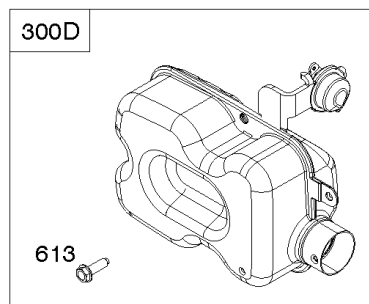

Not For Reproduction

Not For Reproduction

Carburetor

REF NO	PART NO	QTY	DESCRIPTION
104	590558		PIN, Float Hinge
105	594581		VALVE, Float Needle
117	594060		JET, Main -(Standard)
118	594063		JET, Main -(High Altitude)
121	590589		KIT, Carburetor Overhaul -Used Before Code Date 15030900
121	594636		KIT, Carburetor Overhaul -Used After Code Date 15030800
122	590549		SPACER, Carburetor
125	594058		CARBURETOR
133	591120		FLOAT, Carburetor
137	593235		GASKET, Float Bowl -(Pack of 5) -Used Before Code Date 15030900
137	594633		GASKET, Float Bowl -(Pack of 5) -Used After Code Date 15030800
163	799580		GASKET, Air Cleaner -(Air Cleaner)
216	590547		LINK, Choke
217	590740		SPRING, Choke Return
493	593330		BRACKET, Mounting -(Carburetor)
617	270344S		SEAL, O-Ring -(Intake Manifold)
623	799581		SEAL, O-Ring -(Carburetor Spacer)
724	697478		RETAINER, Seal
951	591104		LEVER, Choke
975	591492		BOWL, Float -Used Before Code Date 15030900
975	594632		BOWL, Float -Used After Code Date 15030800
1127	590554		SCREW -(Float Bowl to Carburetor Body)
1238	590562		SCREW -(Carburetor Spacer)