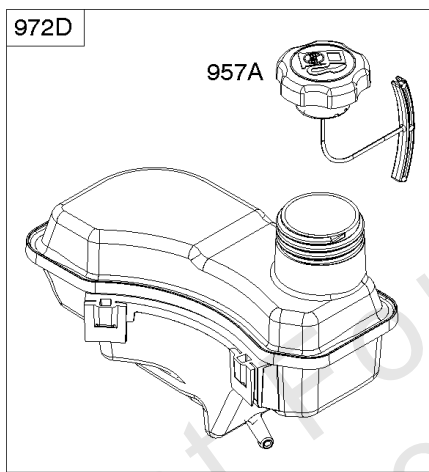

Not For Reproduction

Not For Reproduction

Carburetor

REF NO	PART NO	QTY	DESCRIPTION
104	590558		PIN, Float Hinge
105	594581		VALVE, Float Needle
117	594060		JET, Main -(Standard)
118	594063		JET, Main -(High Altitude)
121	590589		KIT, Carburetor Overhaul -Used Before Code Date 15030900
121	594636		KIT, Carburetor Overhaul -Used After Code Date 15030800
122	590549		SPACER, Carburetor
125	594058		CARBURETOR
133	591120		FLOAT, Carburetor
137	593235		GASKET, Float Bowl -(Pack of 5) -Used Before Code Date 15030900
137	594633		GASKET, Float Bowl -(Pack of 5) -Used After Code Date 15030800
163	799580		GASKET, Air Cleaner -(Air Cleaner)
216	590547		LINK, Choke
217	590740		SPRING, Choke Return
493	593330		BRACKET, Mounting -(Carburetor)
617	270344S		SEAL, O-Ring -(Intake Manifold)
623	799581		SEAL, O-Ring -(Carburetor Spacer)
724	697478		RETAINER, Seal
951	591104		LEVER, Choke
975	591492		BOWL, Float -Used Before Code Date 15030900
975	594632		BOWL, Float -Used After Code Date 15030800
1127	590554		SCREW -(Float Bowl to Carburetor Body)
1238	590562		SCREW -(Carburetor Spacer)