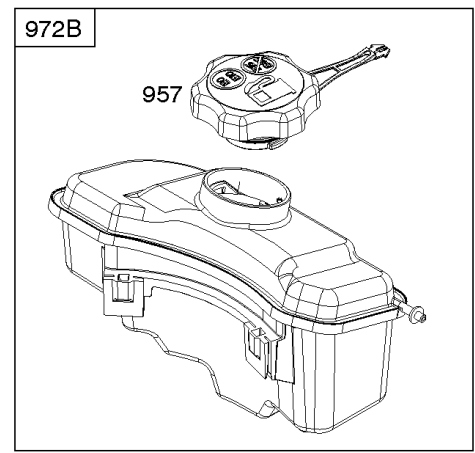

Not For Reproduction

Not For Reproduction

Carburetor

REF NO	PART NO	QTY	DESCRIPTION
104	590558		PIN, Float Hinge
105	594581		VALVE, Float Needle
117	594060		JET, Main -(Standard)
118	594063		JET, Main -(High Altitude)
121	590589		KIT, Carburetor Overhaul -Used Before Code Date 15030900
121	594636		KIT, Carburetor Overhaul -Used After Code Date 15030800
122	590549		SPACER, Carburetor
125	594058		CARBURETOR
133	591120		FLOAT, Carburetor
137	593235		GASKET, Float Bowl -(Pack of 5) -Used Before Code Date 15030900
137	594633		GASKET, Float Bowl -(Pack of 5) -Used After Code Date 15030800
163	799580		GASKET, Air Cleaner -(Air Cleaner)
216	590547		LINK, Choke
217	590740		SPRING, Choke Return
493	593330		BRACKET, Mounting -(Carburetor)
617	270344S		SEAL, O-Ring -(Intake Manifold)
623	799581		SEAL, O-Ring -(Carburetor Spacer)
724	697478		RETAINER, Seal
951	591104		LEVER, Choke
975	591492		BOWL, Float -Used Before Code Date 15030900
975	594632		BOWL, Float -Used After Code Date 15030800
1127	590554		SCREW -(Float Bowl to Carburetor Body)
1238	590562		SCREW -(Carburetor Spacer)