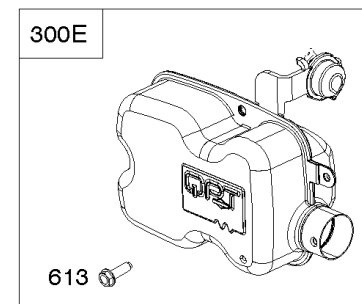

Not For Reproduction

Not For Reproduction

Carburetor

REF NO	PART NO	QTY	DESCRIPTION
104	590558		PIN, Float Hinge
105	594581		VALVE, Float Needle
117	594060		JET, Main -(Standard)
118	594063		JET, Main -(High Altitude)
121	590589		KIT, Carburetor Overhaul -Used Before Code Date 15030900
121	594636		KIT, Carburetor Overhaul -Used After Code Date 15030800
122	590549		SPACER, Carburetor
125	594058		CARBURETOR
133	591120		FLOAT, Carburetor
137	593235		GASKET, Float Bowl -(Pack of 5) -Used Before Code Date 15030900
137	594633		GASKET, Float Bowl -(Pack of 5) -Used After Code Date 15030800
163	799580		GASKET, Air Cleaner -(Air Cleaner)
216	590547		LINK, Choke
217	590740		SPRING, Choke Return
493	593330		BRACKET, Mounting -(Carburetor)
617	270344S		SEAL, O-Ring -(Intake Manifold)
623	799581		SEAL, O-Ring -(Carburetor Spacer)
724	697478		RETAINER, Seal
951	591104		LEVER, Choke
975	591492		BOWL, Float -Used Before Code Date 15030900
975	594632		BOWL, Float -Used After Code Date 15030800
1127	590554		SCREW -(Float Bowl to Carburetor Body)
1238	590562		SCREW -(Carburetor Spacer)