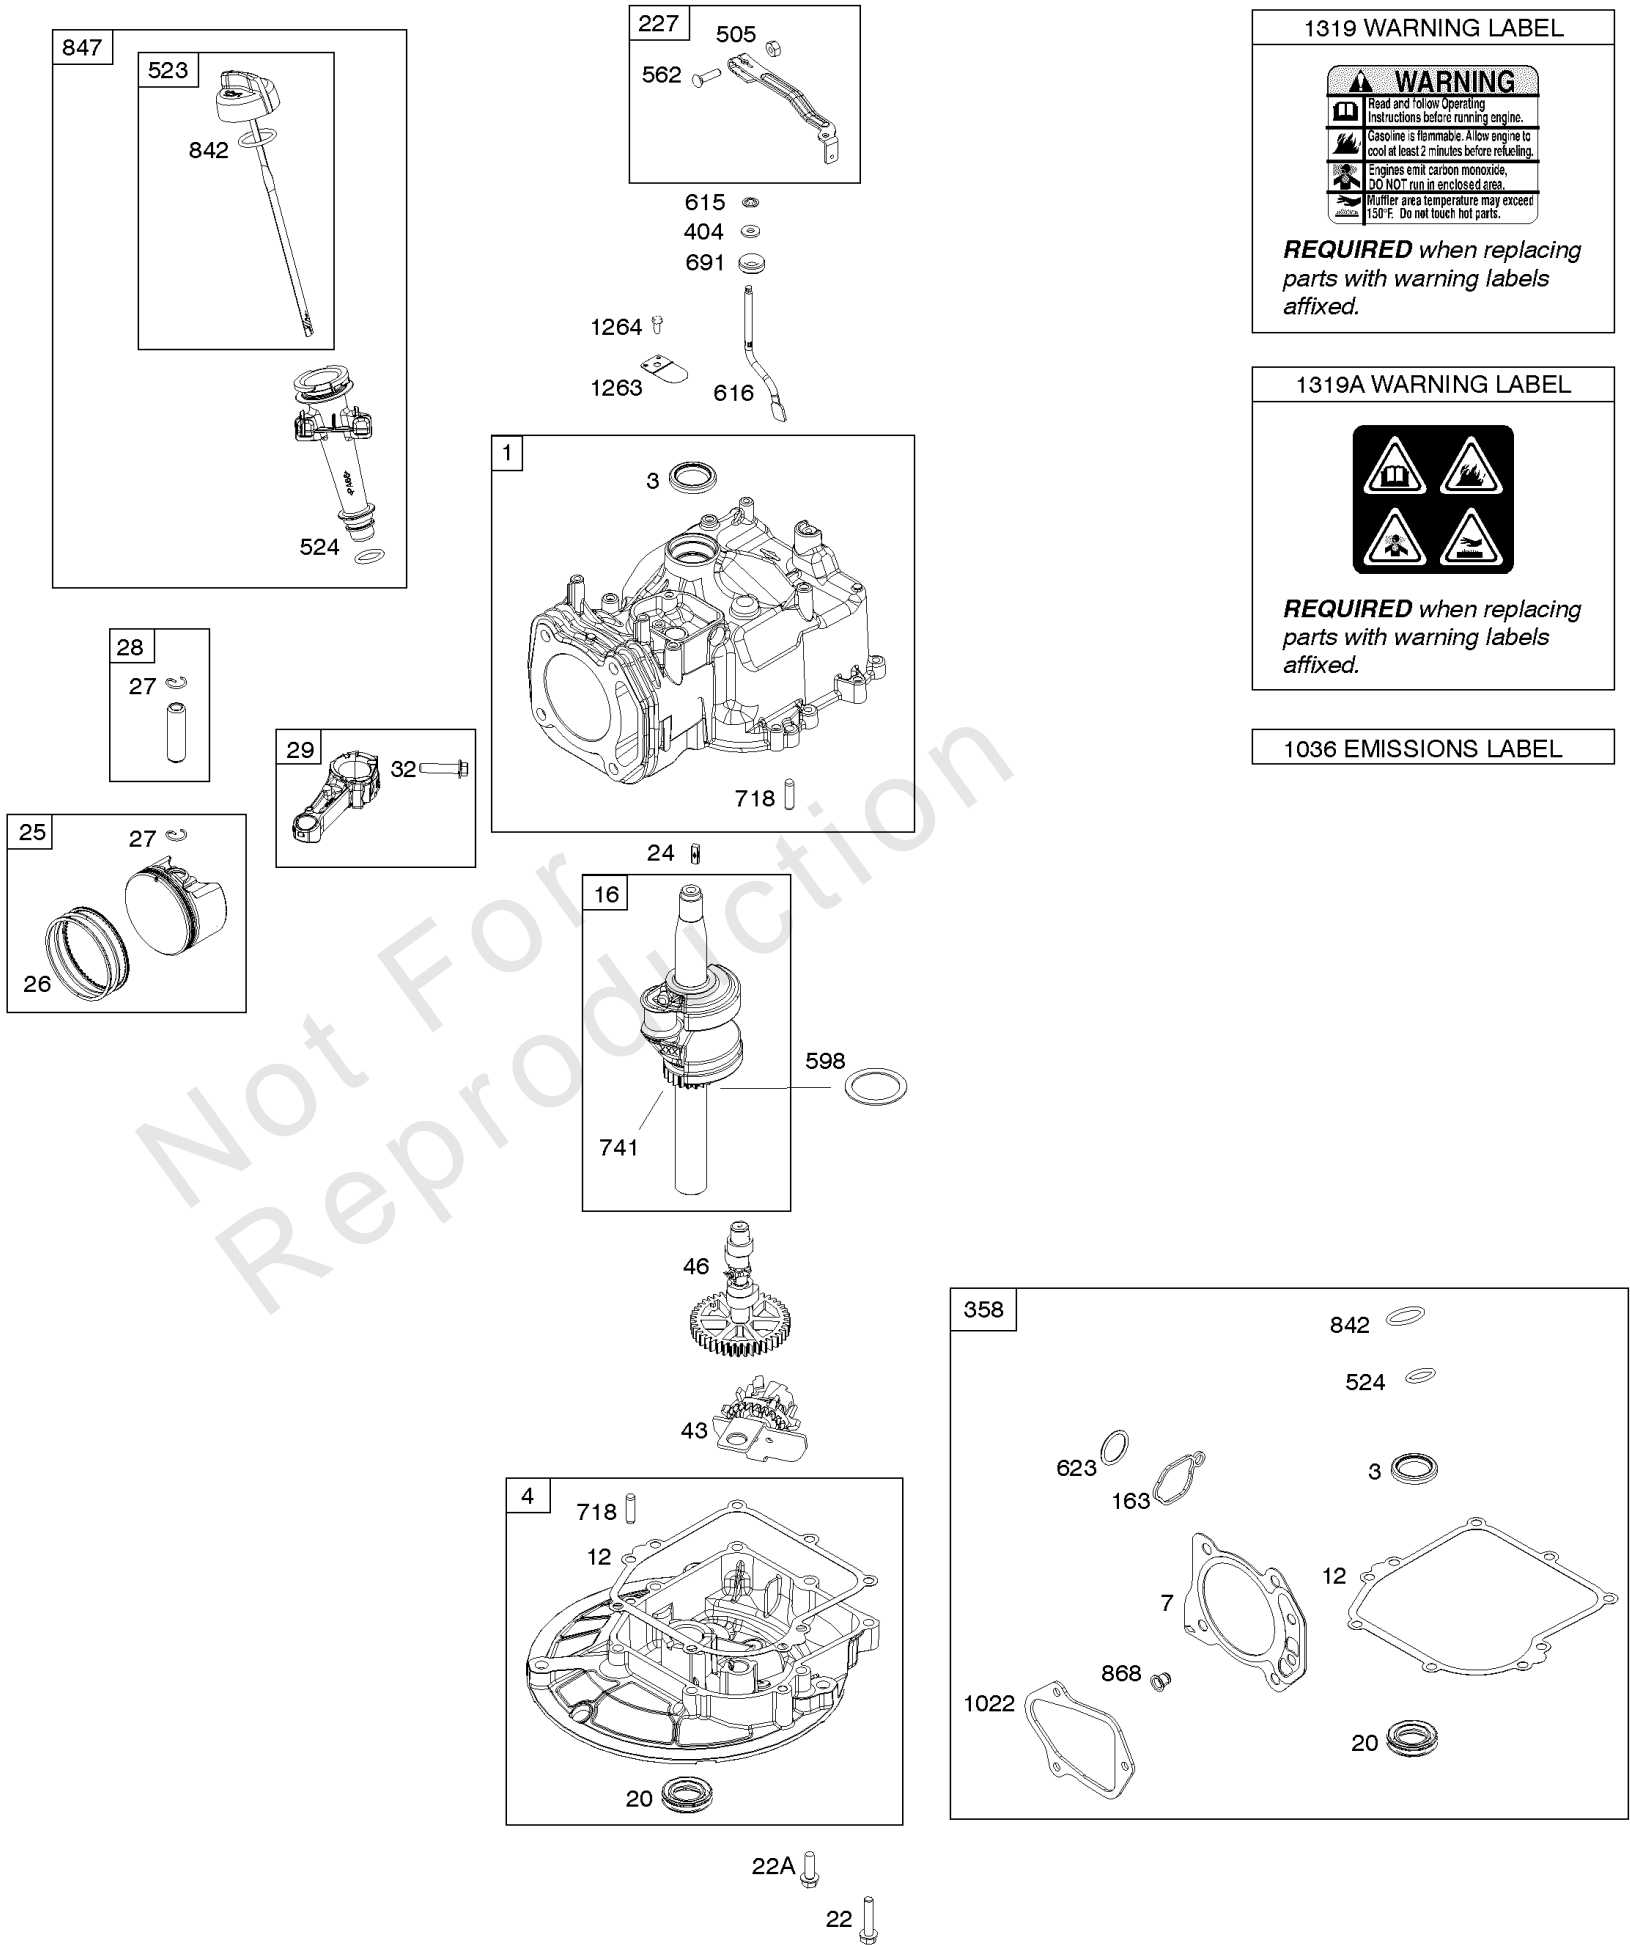

Not For Reproduction

Camshaft, Crankshaft, Cylinder, Gasket Set, Piston/Rings/Connecting Rod, Sump,

Mfg. No: 104M02-0010-F1

Camshaft, Crankshaft, Cylinder, Gasket Set, Piston/Rings/Connecting Rod, Sump,

REF NO	PART NO	QTY	DESCRIPTION
1	594100		CYLINDER ASSEMBLY
3	299819S		SEAL, Oil -(Magneto Side)
4	594101		SUMP, Engine
7	592358		GASKET, Cylinder Head
12	799587		GASKET, Crankcase
16	594507		CRANKSHAFT
20	399781S		SEAL, Oil -(PTO Side)
22	692551		SCREW -(Crankcase Cover/Sump)
22A	590763		SCREW -(Crankcase Cover/Sump)
24	222698S		KEY, Flywheel
25	594099		PISTON ASSEMBLY -(Standard)
26	594098		SET, Ring -(Standard)
27	691588		LOCK, Piston Pin
28	298909		PIN, Piston
29	594089		ROD, Connecting
32	691664		SCREW -(Connecting Rod)
43	697799		SLINGER, Governor/Oil
46	594090		CAMSHAFT
163	799580		GASKET, Air Cleaner -(Air Cleaner)
227	590520		LEVER, Governor Control
358	595354		GASKET SET, Engine
404	690272		WASHER -(Governor Crank)
505	793515		NUT -(Governor Control Lever)
523	796503		DIPSTICK
524	691876		SEAL, O-Ring
562	793514		BOLT -(Governor Lever)
598	592587		SHIM, End Play -(Crankshaft or Camshaft Bearing)
615	690340		RETAINER, Governor Shaft
616	590516		CRANK, Governor
623	799581		SEAL, O-Ring -(Carburetor Spacer)
691	593837		SEAL, Governor Shaft
718	690959		PIN, Locating -(Crankcase Cover/Sump)
741	594105		GEAR, Timing -(Plastic)
842	691031		SEAL, O-Ring -(Dipstick Tube)
847	594110		DIPSTICK/TUBE ASSEMBLY
868	594096		SEAL, Valve -(Intake)
1022	595342		GASKET, Rocker Cover
1036	-----		Label-Emissions -(Available From A Briggs & Stratton Authorized Dealer)