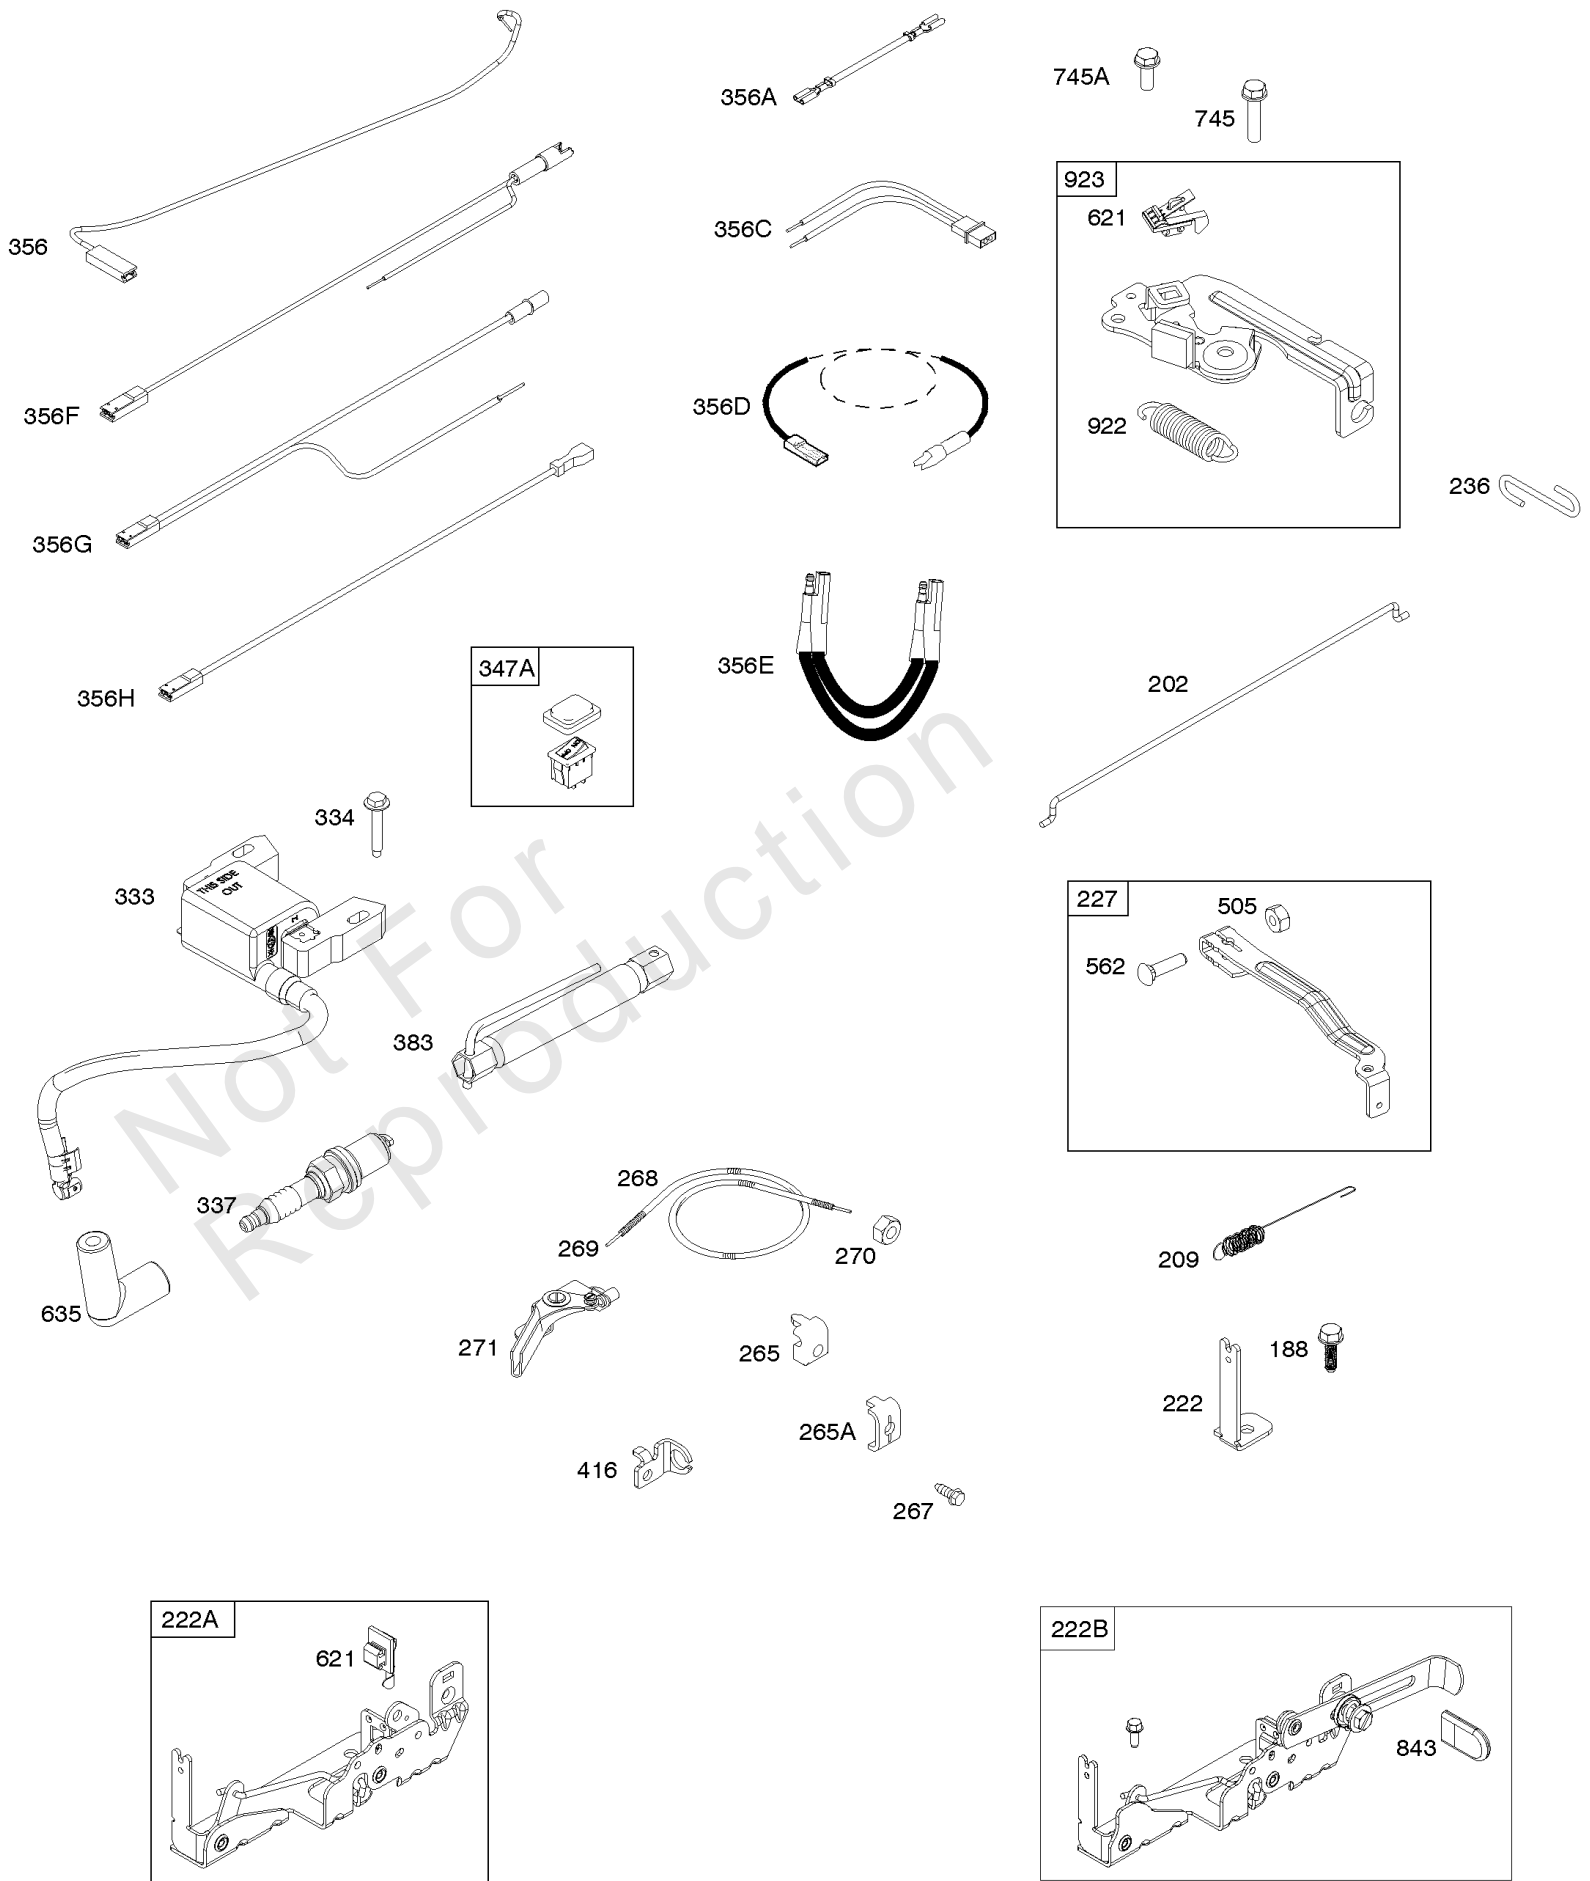

Armature, Controls, Electrical System, Governor Spring, Spark Plug

Mfg. No: 104M02-0010-F1

Armature, Controls, Electrical System, Governor Spring, Spark Plug

REF NO	PART NO	QTY	DESCRIPTION
188	793480		SCREW -(Control Bracket)
202	590517		LINK, Mechanical Governor
209	594506		SPRING, Governor
222	590560		BRACKET, Control
222A	596458		BRACKET, Control -Used After Code Date 17010100
222A	590561		BRACKET, Control -Used Before Code Date 17010200
222B	593221		BRACKET, Control -Used Before Code Date 17010200
222B	596465		BRACKET, Control -Used After Code Date 17010100
227	590520		LEVER, Governor Control
236	591292		LINK, Lockout
265	690798		CLAMP, Casing
265A	691024		CLAMP, Casing
267	691044		SCREW -(Casing Clamp)
268	691025		CASING, Control Wire -(Cut To Required Length)
269	691026		WIRE, Control -(Cut To Required Length)
270	691027		NUT -(Control Wire Casing)
271	691028		LEVER, Control
333	595009		ARMATURE, Magneto
334	691061		SCREW -(Magneto Armature)
337	594056		PLUG, Spark -(Resistor)
347A	592694		SWITCH, Rocker
356	595018		WIRE, Stop
383	19576S		WRENCH, Spark Plug
416	595196		BRACKET, Throttle Cable
505	793515		NUT -(Governor Control Lever)
562	793514		BOLT -(Governor Lever)
621	692310		SWITCH, Stop
635	692076		BOOT, Spark Plug
745	691146		SCREW -(Brake)
745A	690859		SCREW -(Brake)
843	593215		SLEEVE, Lever
922	692135		SPRING, Brake
923	691487		BRAKE