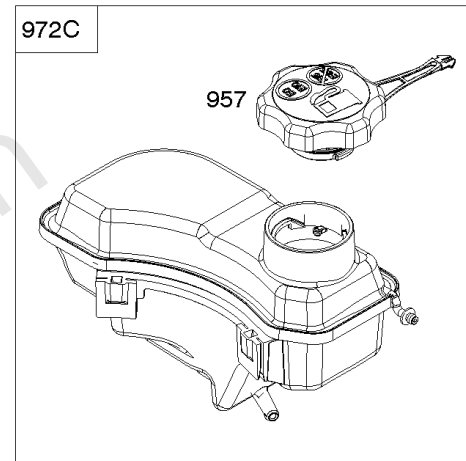

Not For Reproduction

Not For Reproduction

Carburetor

REF NO	PART NO	QTY	DESCRIPTION
104	590558		PIN, Float Hinge
105	594581		VALVE, Float Needle
117	594060		JET, Main -(Standard)
118	594063		JET, Main -(High Altitude)
121	590589		KIT, Carburetor Overhaul -Used Before Code Date 15030900
121	594636		KIT, Carburetor Overhaul -Used After Code Date 15030800
122	590549		SPACER, Carburetor
125	594058		CARBURETOR
133	591120		FLOAT, Carburetor
137	593235		GASKET, Float Bowl -(Pack of 5) -Used Before Code Date 15030900
137	594633		GASKET, Float Bowl -(Pack of 5) -Used After Code Date 15030800
163	799580		GASKET, Air Cleaner -(Air Cleaner)
216	590547		LINK, Choke
217	590740		SPRING, Choke Return
493	593330		BRACKET, Mounting -(Carburetor)
617	270344S		SEAL, O-Ring -(Intake Manifold)
623	799581		SEAL, O-Ring -(Carburetor Spacer)
724	697478		RETAINER, Seal
951	591104		LEVER, Choke
975	591492		BOWL, Float -Used Before Code Date 15030900
975	594632		BOWL, Float -Used After Code Date 15030800
1127	590554		SCREW -(Float Bowl to Carburetor Body)
1238	590562		SCREW -(Carburetor Spacer)