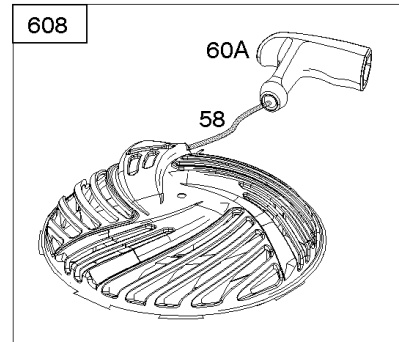

Blower Housing, Flywheel, Rewind Starter

REF NO	PART NO	QTY	DESCRIPTION
23A	594054		FLYWHEEL
37	594103		GUARD, Flywheel
58	591108		ROPE, Starter
60A	281434S		GRIP, Starter Rope
78	793480		SCREW -(Flywheel Guard)
305	590586		SCREW -(Blower Housing)
332	690662		NUT -(Flywheel)
363	19619		PULLER, Flywheel
455A	593960		CUP, Flywheel
668	590546		SPACER -(Flywheel)
850	100106		SEALANT, Liquid
921A	594550		HOUSING, Blower
1005	594102		FAN, Flywheel
608A	594062		STARTER, Rewind

Not For Reproduction