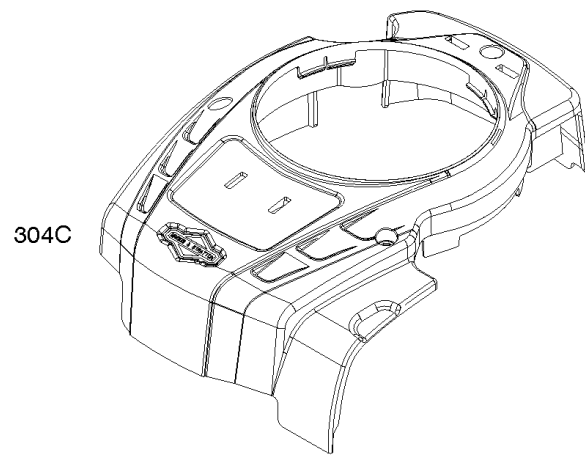

Blower Housing, Flywheel, Rewind Starter

REF NO	PART NO	QTY	DESCRIPTION
23A	594054		FLYWHEEL
37	594103		GUARD, Flywheel
58	591108		ROPE, Starter
60A	281434S		GRIP, Starter Rope
78	793480		SCREW -(Flywheel Guard)
305	590586		SCREW -(Blower Housing)
332	690662		NUT -(Flywheel)
363	19619		PULLER, Flywheel
455A	593960		CUP, Flywheel
668	590546		SPACER -(Flywheel)
850	100106		SEALANT, Liquid
921A	594550		HOUSING, Blower
1005	594102		FAN, Flywheel
608A	594062		STARTER, Rewind

Not For Reproduction