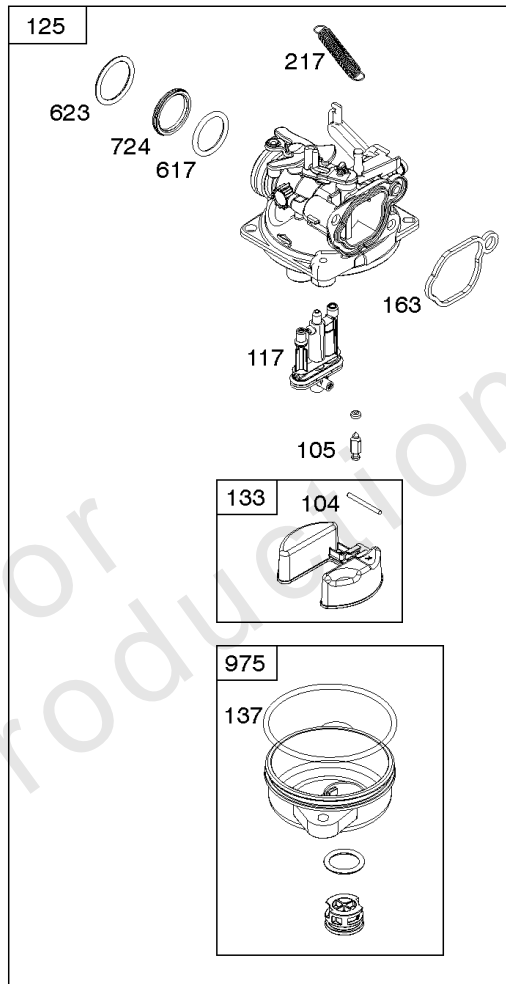

Not For Reproduction