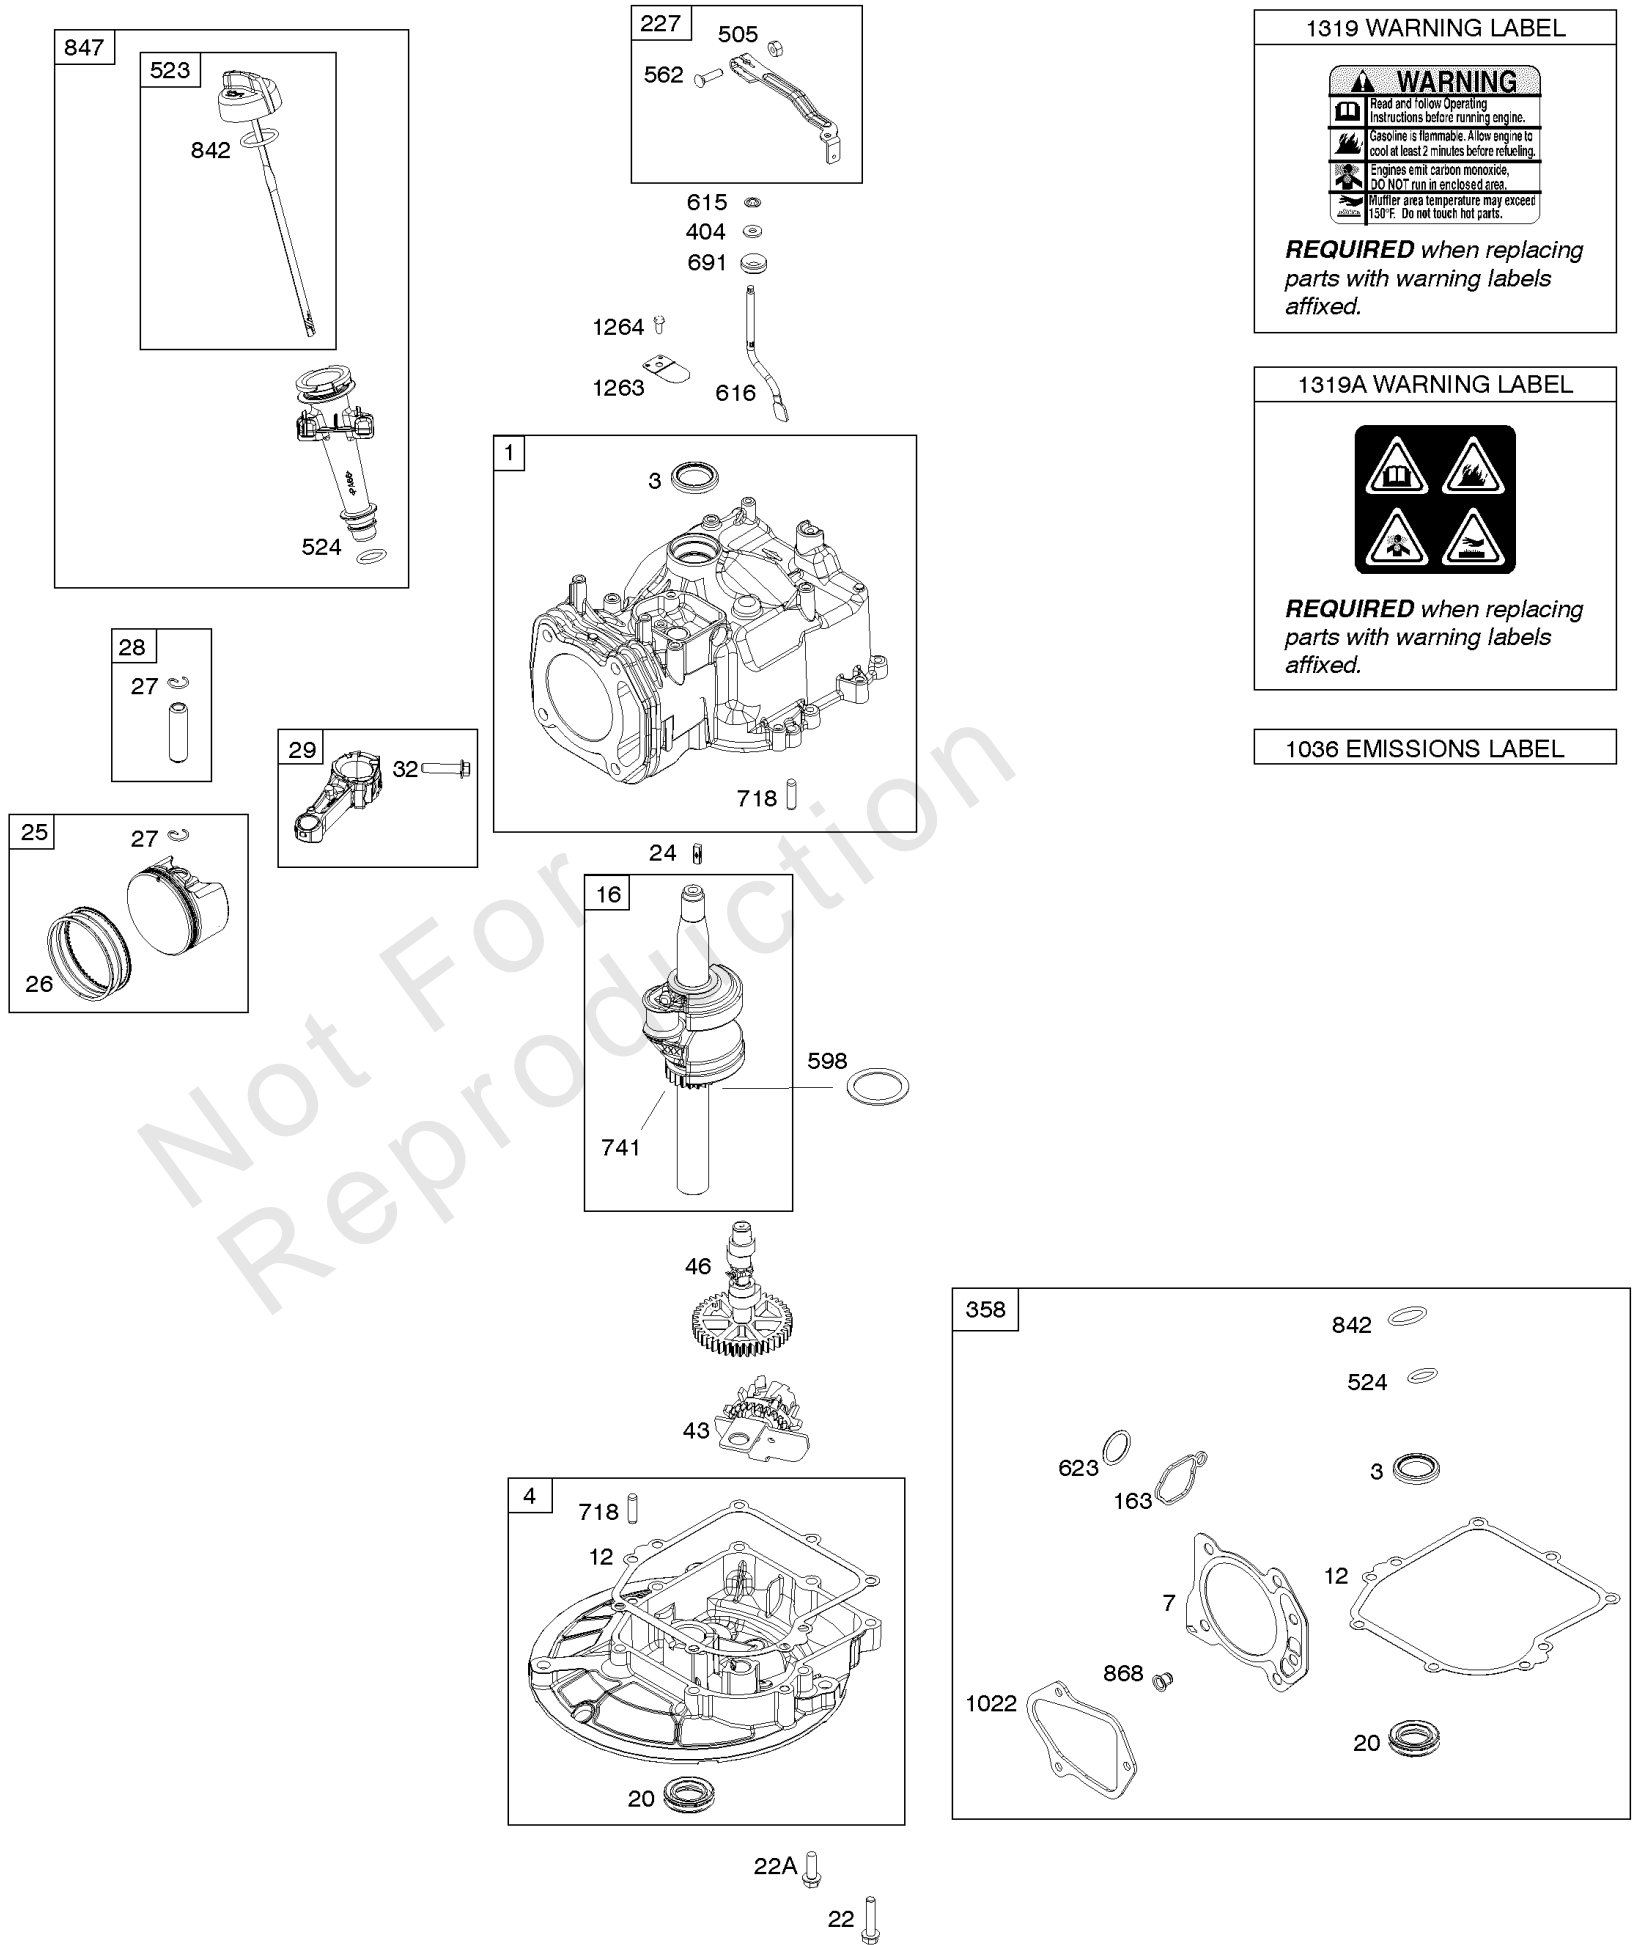

Not For Reproduction

Camshaft, Crankshaft, Cylinder, Gasket Set, Piston/Rings/Connecting Rod, Sump,

Mfg. No: 104M02-0010-F1

Camshaft, Crankshaft, Cylinder, Gasket Set, Piston/Rings/Connecting Rod, Sump,

REF NO	PART NO	QTY	DESCRIPTION
1	594100		CYLINDER ASSEMBLY
3	299819S		SEAL, Oil -(Magneto Side)
4	594101		SUMP, Engine
7	592358		GASKET, Cylinder Head
12	799587		GASKET, Crankcase
16	594507		CRANKSHAFT
20	399781S		SEAL, Oil -(PTO Side)
22	692551		SCREW -(Crankcase Cover/Sump)
22A	590763		SCREW -(Crankcase Cover/Sump)
24	222698S		KEY, Flywheel
25	594099		PISTON ASSEMBLY -(Standard)
26	594098		SET, Ring -(Standard)
27	691588		LOCK, Piston Pin
28	298909		PIN, Piston
29	594089		ROD, Connecting
32	691664		SCREW -(Connecting Rod)
43	697799		SLINGER, Governor/Oil
46	594090		CAMSHAFT
163	799580		GASKET, Air Cleaner -(Air Cleaner)
227	590520		LEVER, Governor Control
358	595354		GASKET SET, Engine
404	690272		WASHER -(Governor Crank)
505	793515		NUT -(Governor Control Lever)
523	796503		DIPSTICK
524	691876		SEAL, O-Ring
562	793514		BOLT -(Governor Lever)
598	592587		SHIM, End Play -(Crankshaft or Camshaft Bearing)
615	690340		RETAINER, Governor Shaft
616	590516		CRANK, Governor
623	799581		SEAL, O-Ring -(Carburetor Spacer)
691	593837		SEAL, Governor Shaft
718	690959		PIN, Locating -(Crankcase Cover/Sump)
741	594105		GEAR, Timing -(Plastic)
842	691031		SEAL, O-Ring -(Dipstick Tube)
847	594110		DIPSTICK/TUBE ASSEMBLY
868	594096		SEAL, Valve -(Intake)
1022	595342		GASKET, Rocker Cover
1036	-----		Label-Emissions -(Available From A Briggs & Stratton Authorized Dealer)