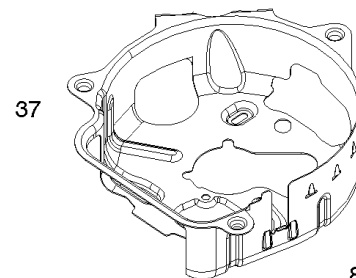

Blower Housing, Flywheel, Rewind Starter

REF NO	PART NO	QTY	DESCRIPTION
23A	594054		FLYWHEEL
37	594103		GUARD, Flywheel
58	591108		ROPE, Starter
60A	281434S		GRIP, Starter Rope
78	793480		SCREW -(Flywheel Guard)
305	590586		SCREW -(Blower Housing)
332	690662		NUT -(Flywheel)
363	19619		PULLER, Flywheel
455A	593960		CUP, Flywheel
668	590546		SPACER -(Flywheel)
850	100106		SEALANT, Liquid
921A	594550		HOUSING, Blower
1005	594102		FAN, Flywheel
608A	594062		STARTER, Rewind

Not For Reproduction