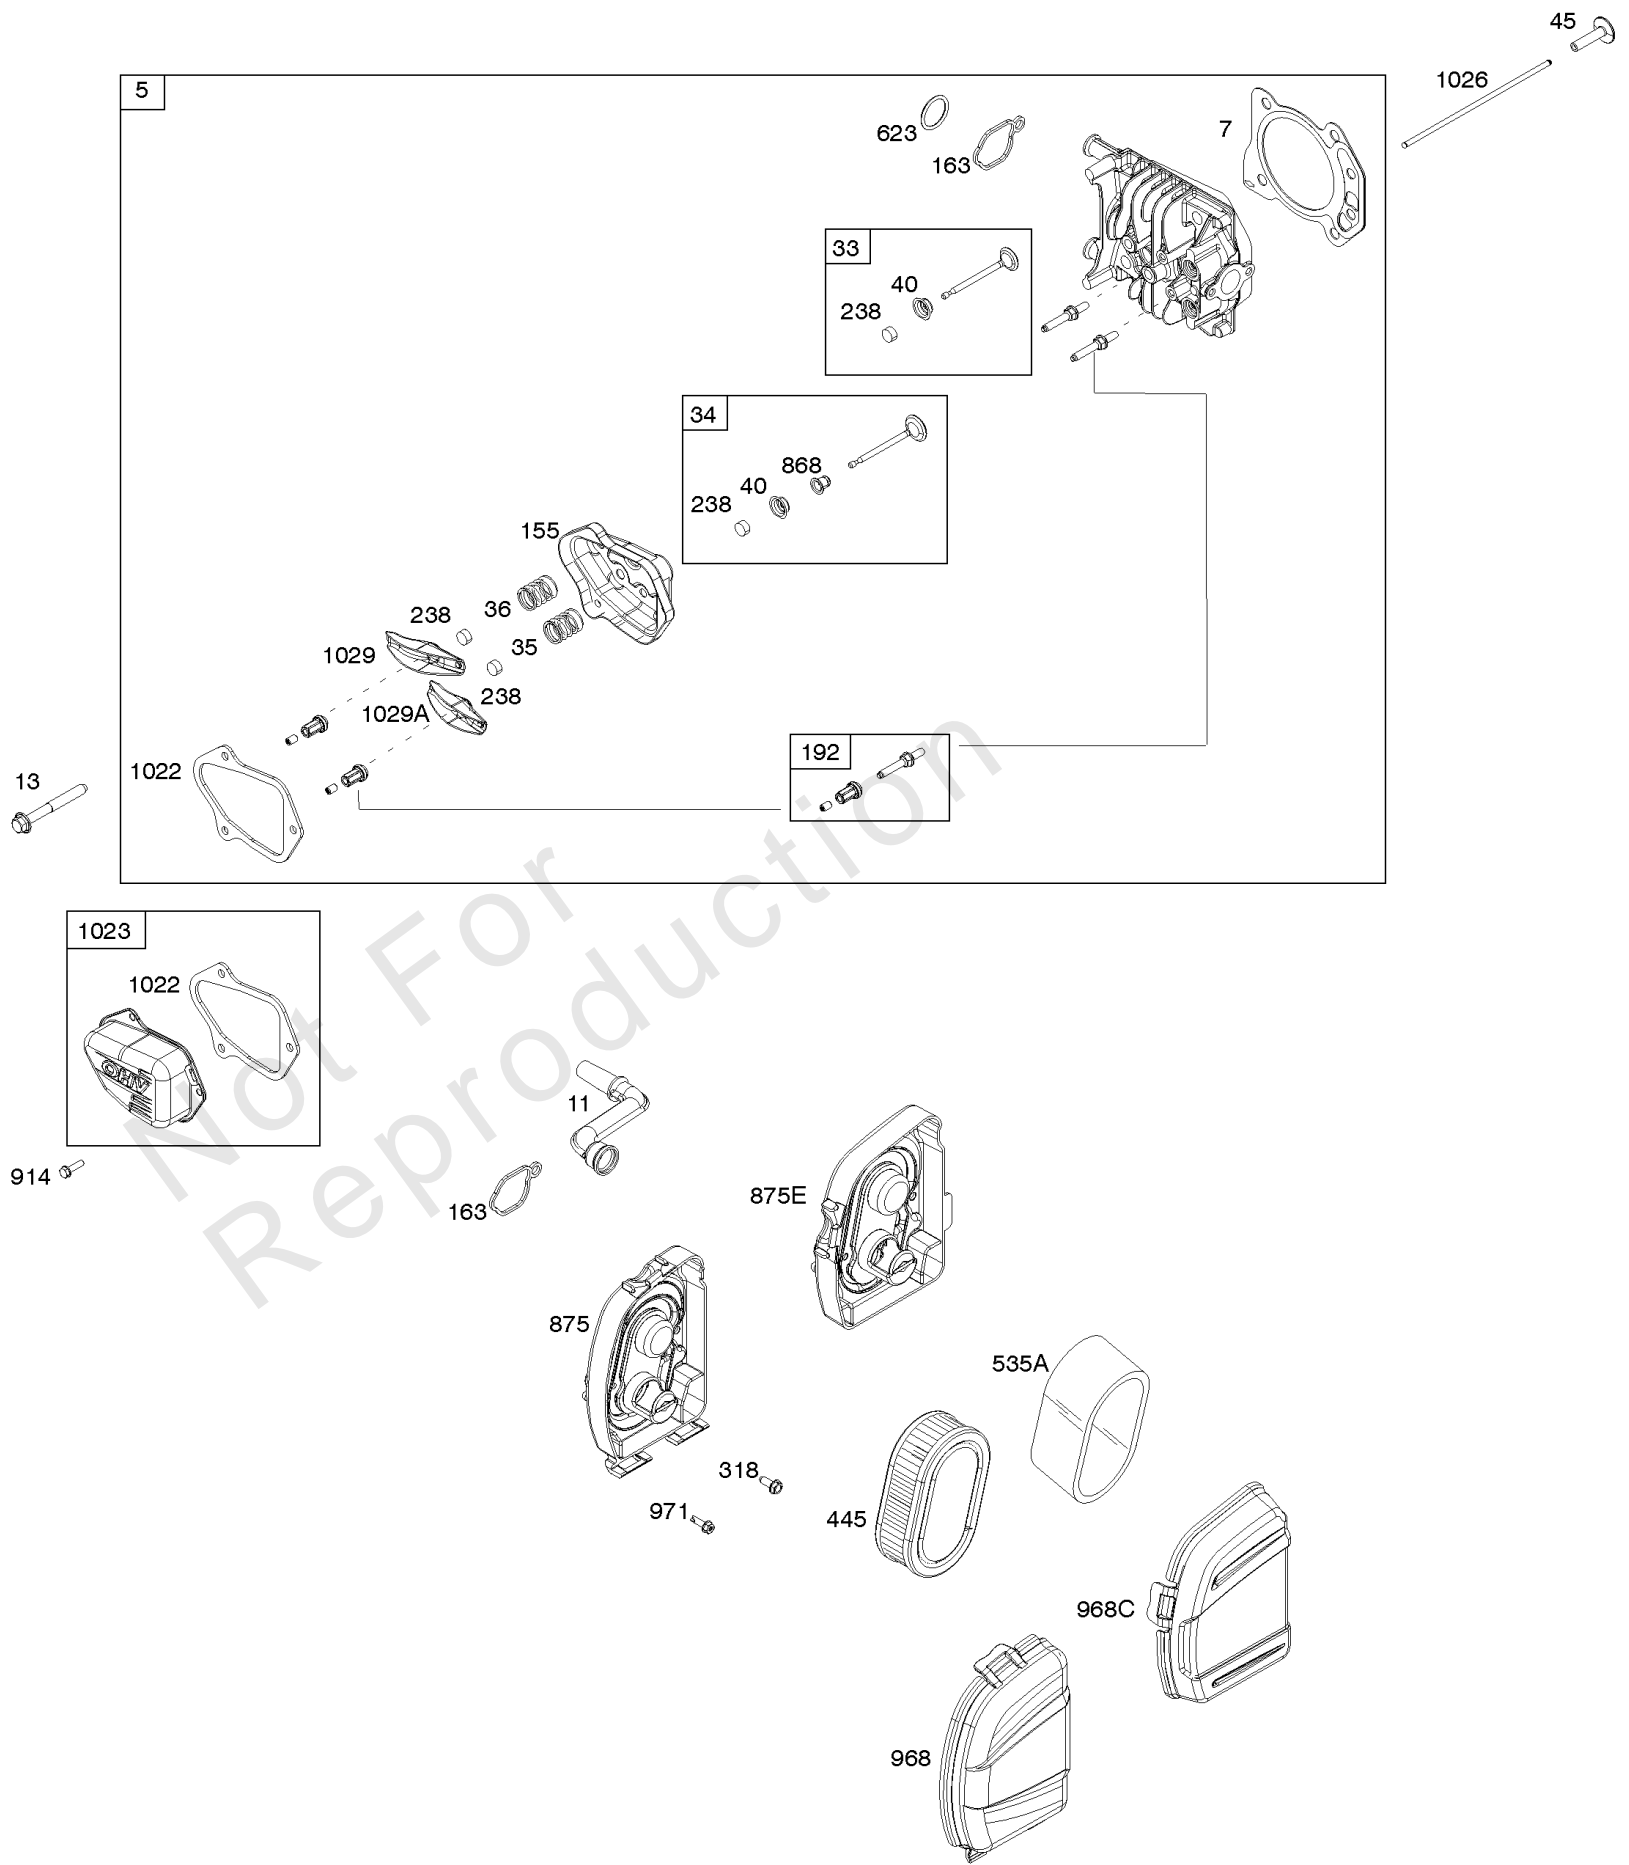

Parts Manual

Mfg. No: 104M02-0010-F1

Model Components	Page
Air Cleaner, Cylinder Head.	4
Armature, Controls, Electrical System, Governor Spring, Spark Plug.	6
Blower Housing, Controls, Electrical System, Flywheel.	8
Blower Housing, Flywheel, Rewind Starter.	10
Blower Housing, In-Start, Motor-Starter.	12
Camshaft, Crankshaft, Cylinder, Gasket Set, Piston/Rings/Connecting Rod, Sump, Warning Label.	14
Carburetor.	18
Exhaust System, Fuel Supply.	20
Replacement Engine - US & Canada.	22

Not For
Reproduction

Air Cleaner, Cylinder Head

REF NO	PART NO	QTY	DESCRIPTION
5	595353		HEAD, Cylinder
7	592358		GASKET, Cylinder Head
11	590522		TUBE, Breather
13	590512		SCREW -(Cylinder Head)
33	594095		VALVE, Exhaust
34	594094		VALVE, Intake
35	590532		SPRING, Valve -(Intake)
36	590532		SPRING, Valve -(Exhaust)
40	594092		RETAINER, Valve
45	590514		TAPPET, Valve
155	594093		PLATE, Cylinder Head
163	799580		GASKET, Air Cleaner -(Air Cleaner)
192	590535		ADJUSTER, Rocker Arm
238	594097		CAP, Valve
318	793480		SCREW -(Mounting Bracket)
445	593260		FILTER, A/C Cartridge
535A	595191		FILTER, Air Cleaner Foam
623	799581		SEAL, O-Ring -(Carburetor Spacer)
868	594096		SEAL, Valve -(Intake)
875	594107		BASE, Air Cleaner
875E	594574		BASE, Air Cleaner
914	591103		SCREW -(Rocker Cover)
968	594106		COVER, Air Cleaner
968C	594575		COVER, Air Cleaner
971	590552		SCREW -(Air Cleaner Base to Carburetor/Throttle Body)
1022	595342		GASKET, Rocker Cover
1023	595352		COVER, Rocker
1026	590515		ROD, Push
1029	590526		ARM, Rocker -(Exhaust)
1029A	590527		ARM, Rocker -(Intake)