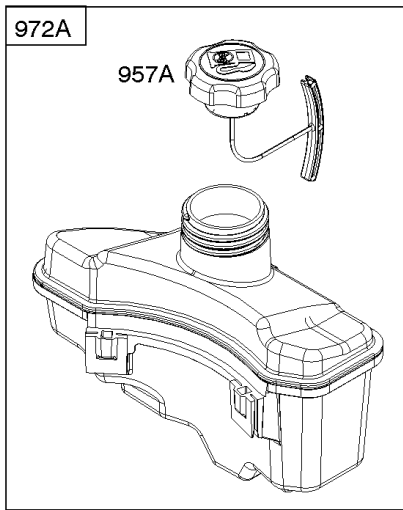

Not For Reproduction

Not For Reproduction

Carburetor

REF NO	PART NO	QTY	DESCRIPTION
104	590558		PIN, Float Hinge
105	594581		VALVE, Float Needle
117	594060		JET, Main -(Standard)
118	594063		JET, Main -(High Altitude)
121	590589		KIT, Carburetor Overhaul -Used Before Code Date 15030900
121	594636		KIT, Carburetor Overhaul -Used After Code Date 15030800
122	590549		SPACER, Carburetor
125	594058		CARBURETOR
133	591120		FLOAT, Carburetor
137	593235		GASKET, Float Bowl -(Pack of 5) -Used Before Code Date 15030900
137	594633		GASKET, Float Bowl -(Pack of 5) -Used After Code Date 15030800
163	799580		GASKET, Air Cleaner -(Air Cleaner)
216	590547		LINK, Choke
217	590740		SPRING, Choke Return
493	593330		BRACKET, Mounting -(Carburetor)
617	270344S		SEAL, O-Ring -(Intake Manifold)
623	799581		SEAL, O-Ring -(Carburetor Spacer)
724	697478		RETAINER, Seal
951	591104		LEVER, Choke
975	591492		BOWL, Float -Used Before Code Date 15030900
975	594632		BOWL, Float -Used After Code Date 15030800
1127	590554		SCREW -(Float Bowl to Carburetor Body)
1238	590562		SCREW -(Carburetor Spacer)