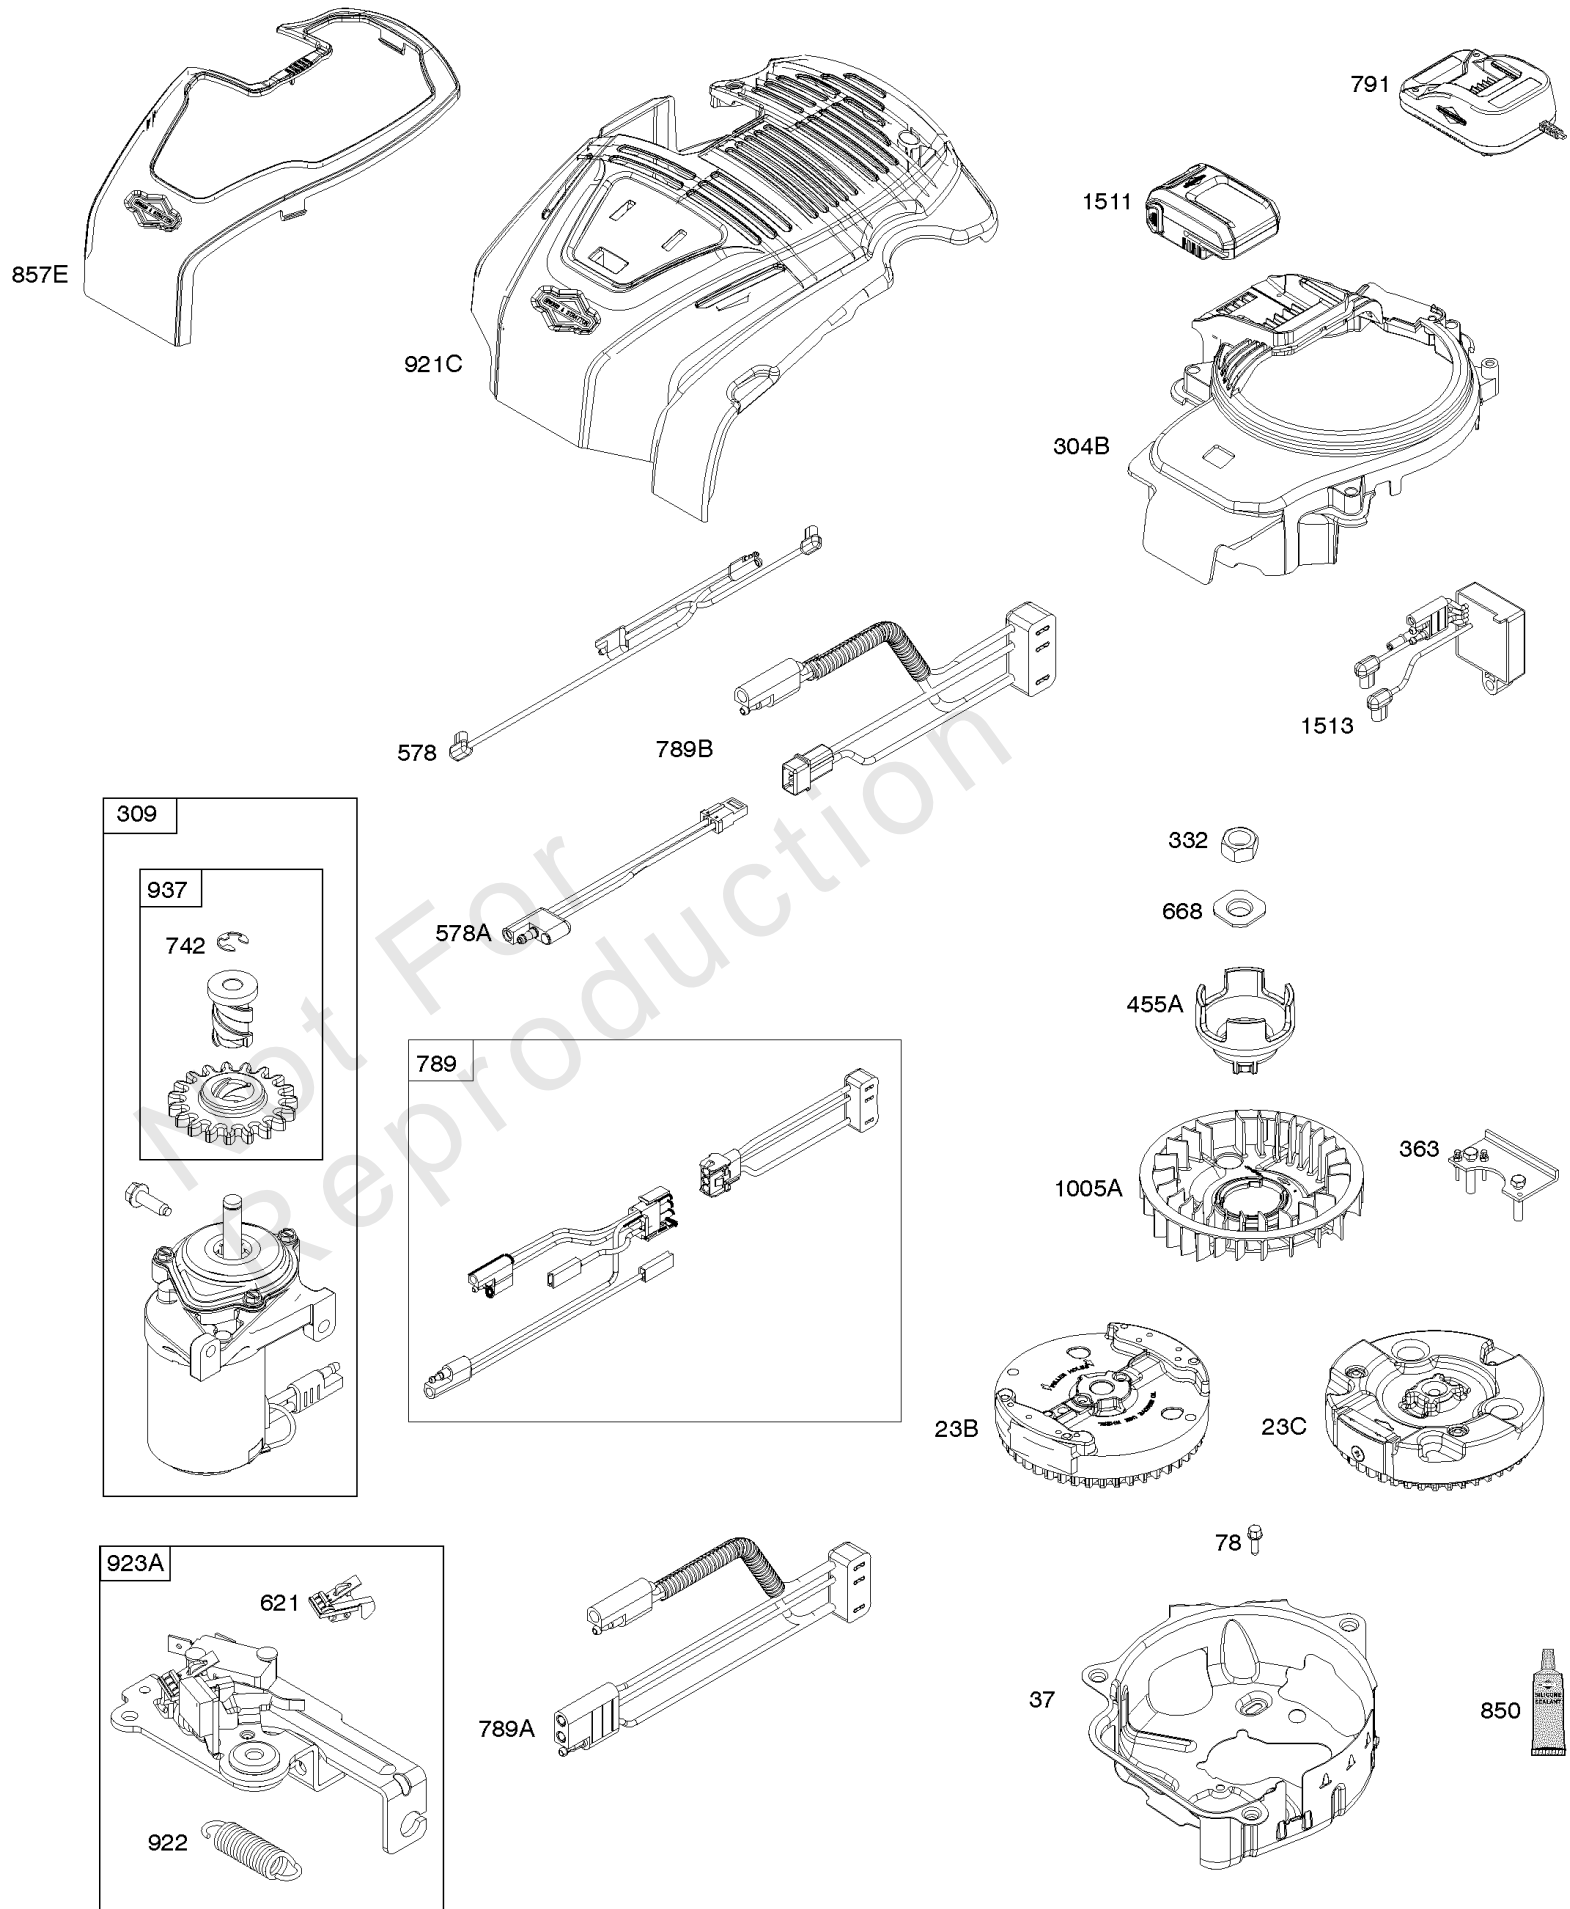

Armature, Controls, Electrical System, Governor Spring, Spark Plug

Mfg. No: 104M02-0010-F1

Armature, Controls, Electrical System, Governor Spring, Spark Plug

REF NO	PART NO	QTY	DESCRIPTION
188	793480		SCREW -(Control Bracket)
202	590517		LINK, Mechanical Governor
209	594506		SPRING, Governor
222	590560		BRACKET, Control
222A	596458		BRACKET, Control -Used After Code Date 17010100
222A	590561		BRACKET, Control -Used Before Code Date 17010200
222B	593221		BRACKET, Control -Used Before Code Date 17010200
222B	596465		BRACKET, Control -Used After Code Date 17010100
227	590520		LEVER, Governor Control
236	591292		LINK, Lockout
265	690798		CLAMP, Casing
265A	691024		CLAMP, Casing
267	691044		SCREW -(Casing Clamp)
268	691025		CASING, Control Wire -(Cut To Required Length)
269	691026		WIRE, Control -(Cut To Required Length)
270	691027		NUT -(Control Wire Casing)
271	691028		LEVER, Control
333	595009		ARMATURE, Magneto
334	691061		SCREW -(Magneto Armature)
337	594056		PLUG, Spark -(Resistor)
347A	592694		SWITCH, Rocker
356	595018		WIRE, Stop
383	19576S		WRENCH, Spark Plug
416	595196		BRACKET, Throttle Cable
505	793515		NUT -(Governor Control Lever)
562	793514		BOLT -(Governor Lever)
621	692310		SWITCH, Stop
635	692076		BOOT, Spark Plug
745	691146		SCREW -(Brake)
745A	690859		SCREW -(Brake)
843	593215		SLEEVE, Lever
922	692135		SPRING, Brake
923	691487		BRAKE