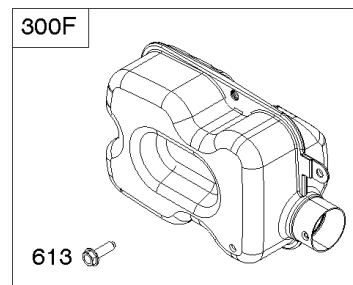

Not For Reproduction

Not For Reproduction

Carburetor

REF NO	PART NO	QTY	DESCRIPTION
104	590558		PIN, Float Hinge
105	594581		VALVE, Float Needle
117	594060		JET, Main -(Standard)
118	594063		JET, Main -(High Altitude)
121	590589		KIT, Carburetor Overhaul -Used Before Code Date 15030900
121	594636		KIT, Carburetor Overhaul -Used After Code Date 15030800
122	590549		SPACER, Carburetor
125	594058		CARBURETOR
133	591120		FLOAT, Carburetor
137	593235		GASKET, Float Bowl -(Pack of 5) -Used Before Code Date 15030900
137	594633		GASKET, Float Bowl -(Pack of 5) -Used After Code Date 15030800
163	799580		GASKET, Air Cleaner -(Air Cleaner)
216	590547		LINK, Choke
217	590740		SPRING, Choke Return
493	593330		BRACKET, Mounting -(Carburetor)
617	270344S		SEAL, O-Ring -(Intake Manifold)
623	799581		SEAL, O-Ring -(Carburetor Spacer)
724	697478		RETAINER, Seal
951	591104		LEVER, Choke
975	591492		BOWL, Float -Used Before Code Date 15030900
975	594632		BOWL, Float -Used After Code Date 15030800
1127	590554		SCREW -(Float Bowl to Carburetor Body)
1238	590562		SCREW -(Carburetor Spacer)