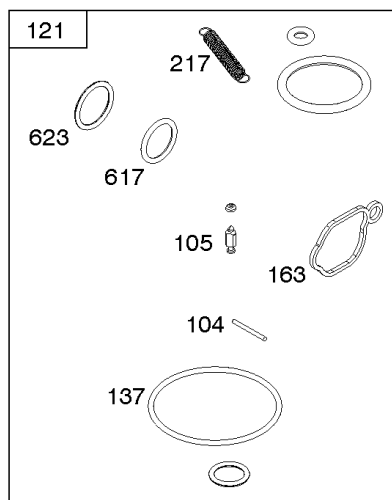

1036 EMISSIONS LABEL

Camshaft, Crankshaft, Cylinder, Gasket Set, Piston/Rings/Connecting Rod, Sump,

REF NO	PART NO	QTY	DESCRIPTION
1263	697124		REED, Breather
1264	793453		SCREW -(Breather Reed)
1319	794467		LABEL, Warning
1319A	797669		LABEL, Warning

Not For Reproduction

Not For Reproduction

Carburetor

REF NO	PART NO	QTY	DESCRIPTION
104	590558		PIN, Float Hinge
105	594581		VALVE, Float Needle
117	594060		JET, Main -(Standard)
118	594063		JET, Main -(High Altitude)
121	590589		KIT, Carburetor Overhaul -Used Before Code Date 15030900
121	594636		KIT, Carburetor Overhaul -Used After Code Date 15030800
122	590549		SPACER, Carburetor
125	594058		CARBURETOR
133	591120		FLOAT, Carburetor
137	593235		GASKET, Float Bowl -(Pack of 5) -Used Before Code Date 15030900
137	594633		GASKET, Float Bowl -(Pack of 5) -Used After Code Date 15030800
163	799580		GASKET, Air Cleaner -(Air Cleaner)
216	590547		LINK, Choke
217	590740		SPRING, Choke Return
493	593330		BRACKET, Mounting -(Carburetor)
617	270344S		SEAL, O-Ring -(Intake Manifold)
623	799581		SEAL, O-Ring -(Carburetor Spacer)
724	697478		RETAINER, Seal
951	591104		LEVER, Choke
975	591492		BOWL, Float -Used Before Code Date 15030900
975	594632		BOWL, Float -Used After Code Date 15030800
1127	590554		SCREW -(Float Bowl to Carburetor Body)
1238	590562		SCREW -(Carburetor Spacer)