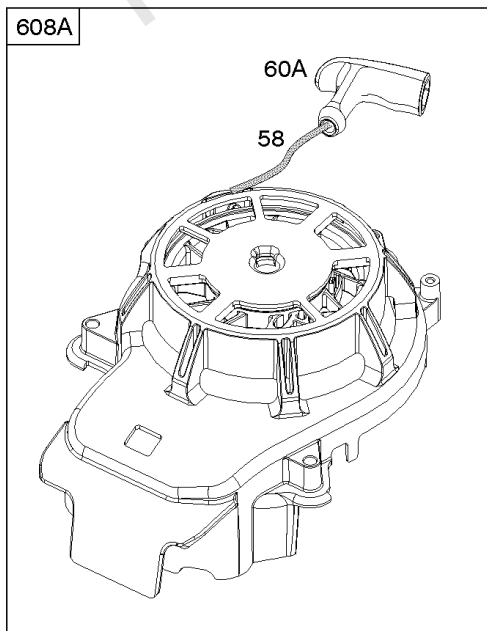

Blower Housing, Flywheel, Rewind Starter

REF NO	PART NO	QTY	DESCRIPTION
23A	594054		FLYWHEEL
37	594103		GUARD, Flywheel
58	591108		ROPE, Starter
60A	281434S		GRIP, Starter Rope
78	793480		SCREW -(Flywheel Guard)
305	590586		SCREW -(Blower Housing)
332	690662		NUT -(Flywheel)
363	19619		PULLER, Flywheel
455A	593960		CUP, Flywheel
668	590546		SPACER -(Flywheel)
850	100106		SEALANT, Liquid
921A	594550		HOUSING, Blower
1005	594102		FAN, Flywheel
608A	594062		STARTER, Rewind

Not For Reproduction