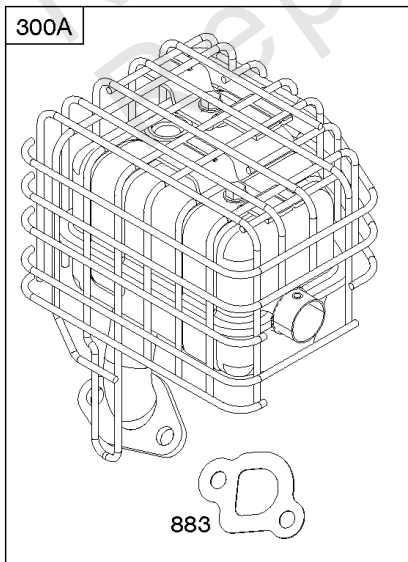

Air Cleaner, Exhaust System

REF NO	PART NO	QTY	DESCRIPTION
11	797262		TUBE, Breather
163	591013		GASKET, Air Cleaner -(Air Cleaner)
300	591028		MUFFLER
300A	591618		MUFFLER
346	699203		SCREW -(Spark Arrestor)
411	797686		SCREW -(Air Cleaner Base to Air Cleaner Bracket)
412	797261		NUT -(Air Cleaner Cover)
445	796970		FILTER, A/C Cartridge
445A	797258		FILTER, A/C Cartridge
467	691985		KNOB, Air Cleaner Cover
536	591034		CLEANER, Air
549	797264		WASHER -(Air Cleaner)
676	797352		DEFLECTOR, Muffler
676A	591711		DEFLECTOR, Muffler
677	699203		SCREW -(Muffler Deflector)
832	591029		GUARD, Muffler
832A	797688		GUARD, Muffler
836	798976		SCREW -(Muffler Guard)
864	799555		ADAPTER, Muffler
875	591027		BASE, Air Cleaner
875A	797265		BASE, Air Cleaner - See Reference 536.
883	797267		GASKET, Exhaust
968	591026		COVER, Air Cleaner
968A	797263		COVER, Air Cleaner
994	799557		ARRESTOR, Spark
1177	590965		NUT -(Muffler)
1302	590457		WASHER -(Muffler Guard)