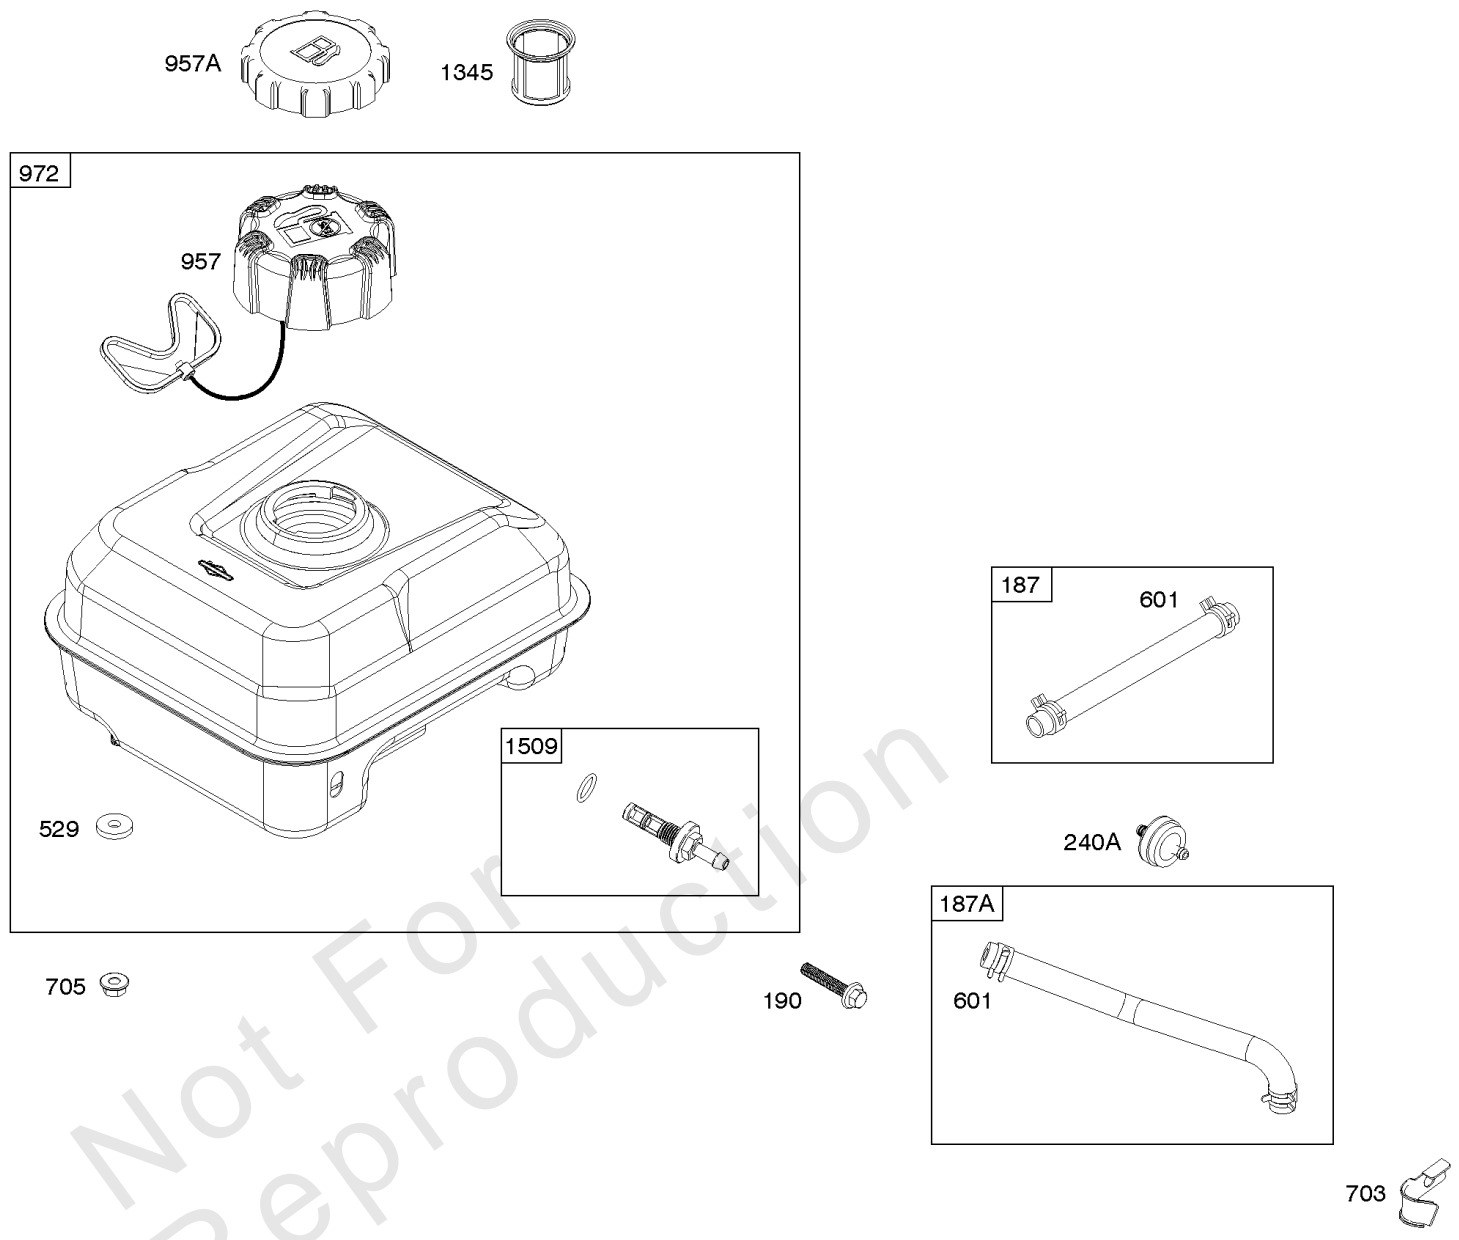

## Cylinder Head, Gasket Sets

REF NO	PART NO	QTY	DESCRIPTION
3	797329		SEAL, Oil -(Magneto Side)
5	591478		HEAD, Cylinder
7	797212		GASKET, Cylinder Head
12	797211		GASKET, Crankcase
13	797213		SCREW -(Cylinder Head)
20	797330		SEAL, Oil -(PTO Side)
33	797199		VALVE, Exhaust
34	797198		VALVE, Intake
35	797203		SPRING, Valve -(Intake)
36	797203		SPRING, Valve -(Exhaust)
40	797204		RETAINER, Valve -(Intake)
40A	797205		RETAINER, Valve -(Exhaust)
45	797208		TAPPET, Valve
51	797192		GASKET, Intake
51A	797280		GASKET, Intake
53	797278		STUD -(Carburetor)
163	591013		GASKET, Air Cleaner -(Air Cleaner)
238	797206		CAP, Valve
358	591460		GASKET SET, Engine
718	797214		PIN, Locating -(Cylinder Head)
830	797200		STUD, Rocker Arm -(Rocker Arm)
842	797327		SEAL, O-Ring -(Dipstick Tube)
868	797572		SEAL, Valve -(Intake)
883	797267		GASKET, Exhaust
914	798618		SCREW -(Rocker Cover)
1022	797194		GASKET, Rocker Cover
1023	797196		COVER, Rocker
1026	797207		ROD, Push
1029	797202		ARM, Rocker
1034	797209		GUIDE, Push Rod
1095	591461		GASKET SET, Valve