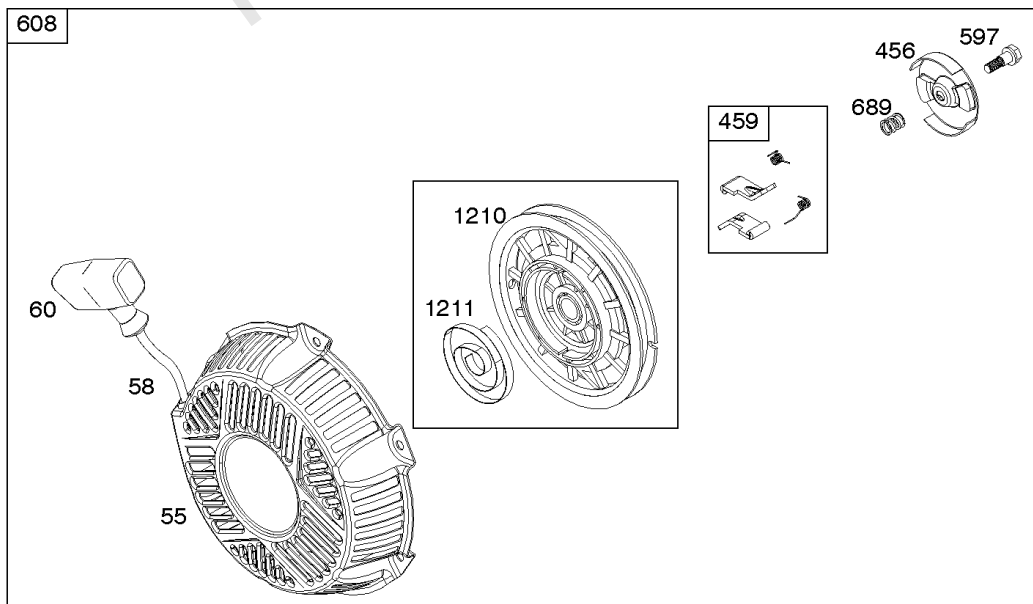

## ***Armature, Controls, Electrical System, Governor Spring, Ignition, Spark Plug***

<b>REF NO</b>	<b>PART NO</b>	<b>QTY</b>	<b>DESCRIPTION</b>
98	797333		KIT, Idle Speed -(High Speed Adjustment)
98A	797697		KIT, Idle Speed -(High Speed Adjustment)
188	797686		SCREW -(Control Bracket)
188A	798618		SCREW -(Control Bracket)
202	797233		LINK, Mechanical Governor
209	797236		SPRING, Governor
211	797337		SPRING, Governed Idle
222	591024		BRACKET, Control
232	797232		SPRING/LINK, Governor
265	691024		CLAMP, Casing
267	699492		SCREW -(Casing Clamp)
268	691025		CASING, Control Wire -(Cut To Required Length)
269	691026		WIRE, Control -(Cut To Required Length)
270	691027		NUT -(Control Wire Casing)
271	691028		LEVER, Control
286	797772		MODULE, Oil Sensor
333	797343		ARMATURE, Magneto
333A	593455		ARMATURE, Magneto
334	797655		SCREW -(Magneto Armature)
337	798615		PLUG, Spark
341	797699		STUD -(Mounting Bracket) (Remote Choke)
347	797340		SWITCH, Rocker
383	19576S		WRENCH, Spark Plug
485	797339		KNOB, Control
493	797700		BRACKET, Mounting -(Remote Choke)
493A	798632		BRACKET, Mounting -(Oil Sensor Module)
621	692310		SWITCH, Stop
635	797658		BOOT, Spark Plug
635A	797685		BOOT, Spark Plug
729	797341		CLIP, Wire
789	797344		HARNESS, Wiring
789A	797701		HARNESS, Wiring
789E	596586		HARNESS, Wiring
789B	797706		HARNESS, Wiring
789C	798633		HARNESS, Wiring
789D	799224		HARNESS, Wiring
799	797774		SCREW -(Oil Sensor)
1012	590378		RETAINER, Link
1052	798631		SENSOR, Oil
1305	798618		SCREW -(Oil Sensor Module)