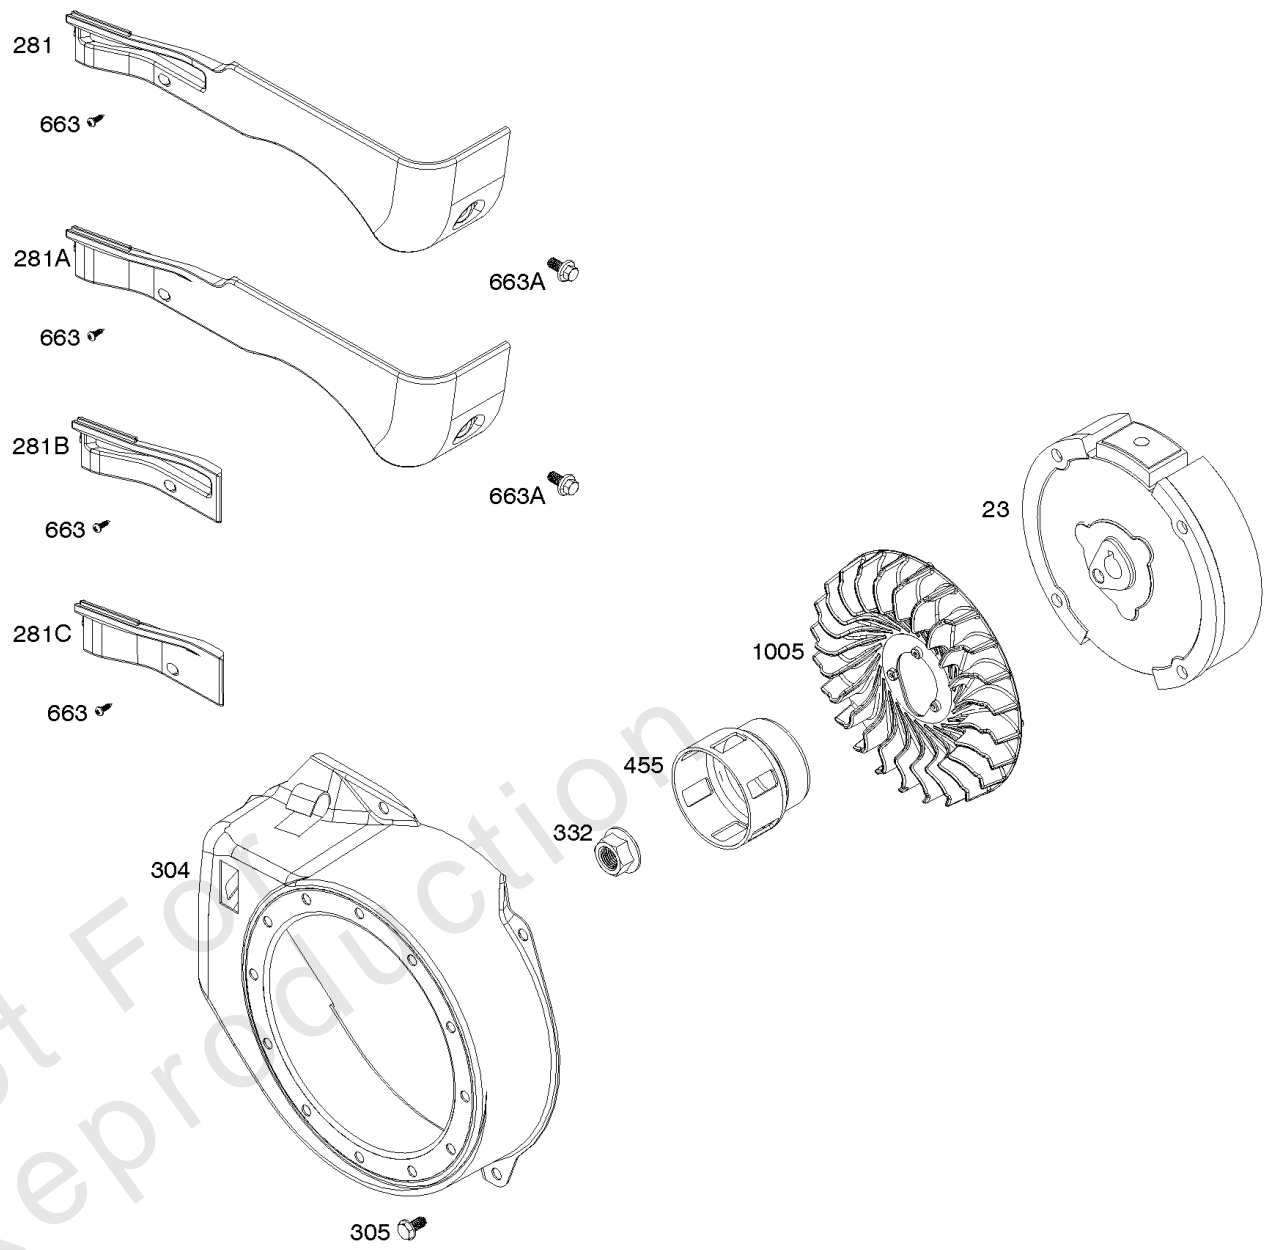

## ***Armature, Controls, Electrical System, Governor Spring, Ignition, Spark Plug***

<b>REF NO</b>	<b>PART NO</b>	<b>QTY</b>	<b>DESCRIPTION</b>
98	797333		KIT, Idle Speed -(High Speed Adjustment)
98A	797697		KIT, Idle Speed -(High Speed Adjustment)
188	797686		SCREW -(Control Bracket)
188A	798618		SCREW -(Control Bracket)
202	797233		LINK, Mechanical Governor
209	797236		SPRING, Governor
211	797337		SPRING, Governed Idle
222	591024		BRACKET, Control
232	797232		SPRING/LINK, Governor
265	691024		CLAMP, Casing
267	699492		SCREW -(Casing Clamp)
268	691025		CASING, Control Wire -(Cut To Required Length)
269	691026		WIRE, Control -(Cut To Required Length)
270	691027		NUT -(Control Wire Casing)
271	691028		LEVER, Control
286	797772		MODULE, Oil Sensor
333	797343		ARMATURE, Magneto
333A	593455		ARMATURE, Magneto
334	797655		SCREW -(Magneto Armature)
337	798615		PLUG, Spark
341	797699		STUD -(Mounting Bracket) (Remote Choke)
347	797340		SWITCH, Rocker
383	19576S		WRENCH, Spark Plug
485	797339		KNOB, Control
493	797700		BRACKET, Mounting -(Remote Choke)
493A	798632		BRACKET, Mounting -(Oil Sensor Module)
621	692310		SWITCH, Stop
635	797658		BOOT, Spark Plug
635A	797685		BOOT, Spark Plug
729	797341		CLIP, Wire
789	797344		HARNESS, Wiring
789A	797701		HARNESS, Wiring
789E	596586		HARNESS, Wiring
789B	797706		HARNESS, Wiring
789C	798633		HARNESS, Wiring
789D	799224		HARNESS, Wiring
799	797774		SCREW -(Oil Sensor)
1012	590378		RETAINER, Link
1052	798631		SENSOR, Oil
1305	798618		SCREW -(Oil Sensor Module)