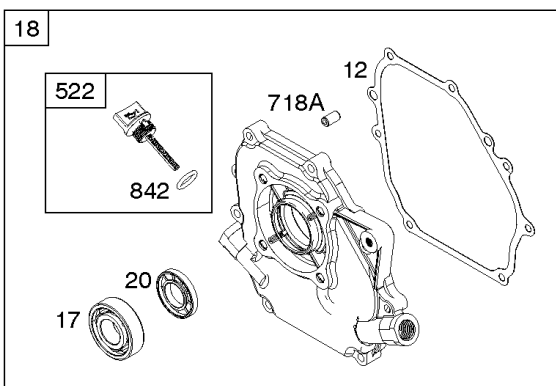

## Camshaft, Crankcase Cover, Crankshaft, Cylinder, Piston/Rings/Connecting Rod, Warning

REF NO	PART NO	QTY	DESCRIPTION
1	797217		CYLINDER ASSEMBLY
3	797329		SEAL, Oil -(Magneto Side)
12	797211		GASKET, Crankcase
15	797215		PLUG, Oil Drain
16	797709		CRANKSHAFT
17	797328		BEARING, Ball
18	797350		COVER, Crankcase
20	797330		SEAL, Oil -(PTO Side)
22	797656		SCREW -(Crankcase Cover/Sump)
24	797286		KEY, Flywheel
25	797218		PISTON ASSEMBLY -(Standard)
25	797270		PISTON ASSEMBLY -(.010 Oversize)
25	797271		PISTON ASSEMBLY -(.020 Oversize)
26	797272		SET, Ring -(.010 Oversize)
26	797273		SET, Ring -(.020 Oversize)
26	797220		SET, Ring -(Standard)
27	797234		LOCK, Piston Pin
28	797219		PIN, Piston
29	797221		ROD, Connecting
37	591023		GUARD, Flywheel
46	797197		CAMSHAFT
78	798975		SCREW -(Flywheel Guard)
220	797223		WASHER -(Governor Gear)
221	797224		CUP, Governor
227	797231		LEVER, Governor Control
306	797322		SHIELD, Cylinder
307	798618		SCREW -(Cylinder Shield)
357	798305		KEY, Drive Pulley
505	690939		NUT -(Governor Control Lever)
522	797325		PLUG, Dipstick/Fill
562	797230		BOLT -(Governor Control Lever)
614	797229		PIN, Cotter
616	797228		CRANK, Governor
631	797216		WASHER -(Oil Drain Plug)
718	797214		PIN, Locating -(Cylinder Head)
718A	797326		PIN, Locating -(Crankcase Cover)
842	797327		SEAL, O-Ring -(Dipstick Tube)
1036	-----		Label-Emissions -(Available From A Briggs & Stratton Authorized Dealer)