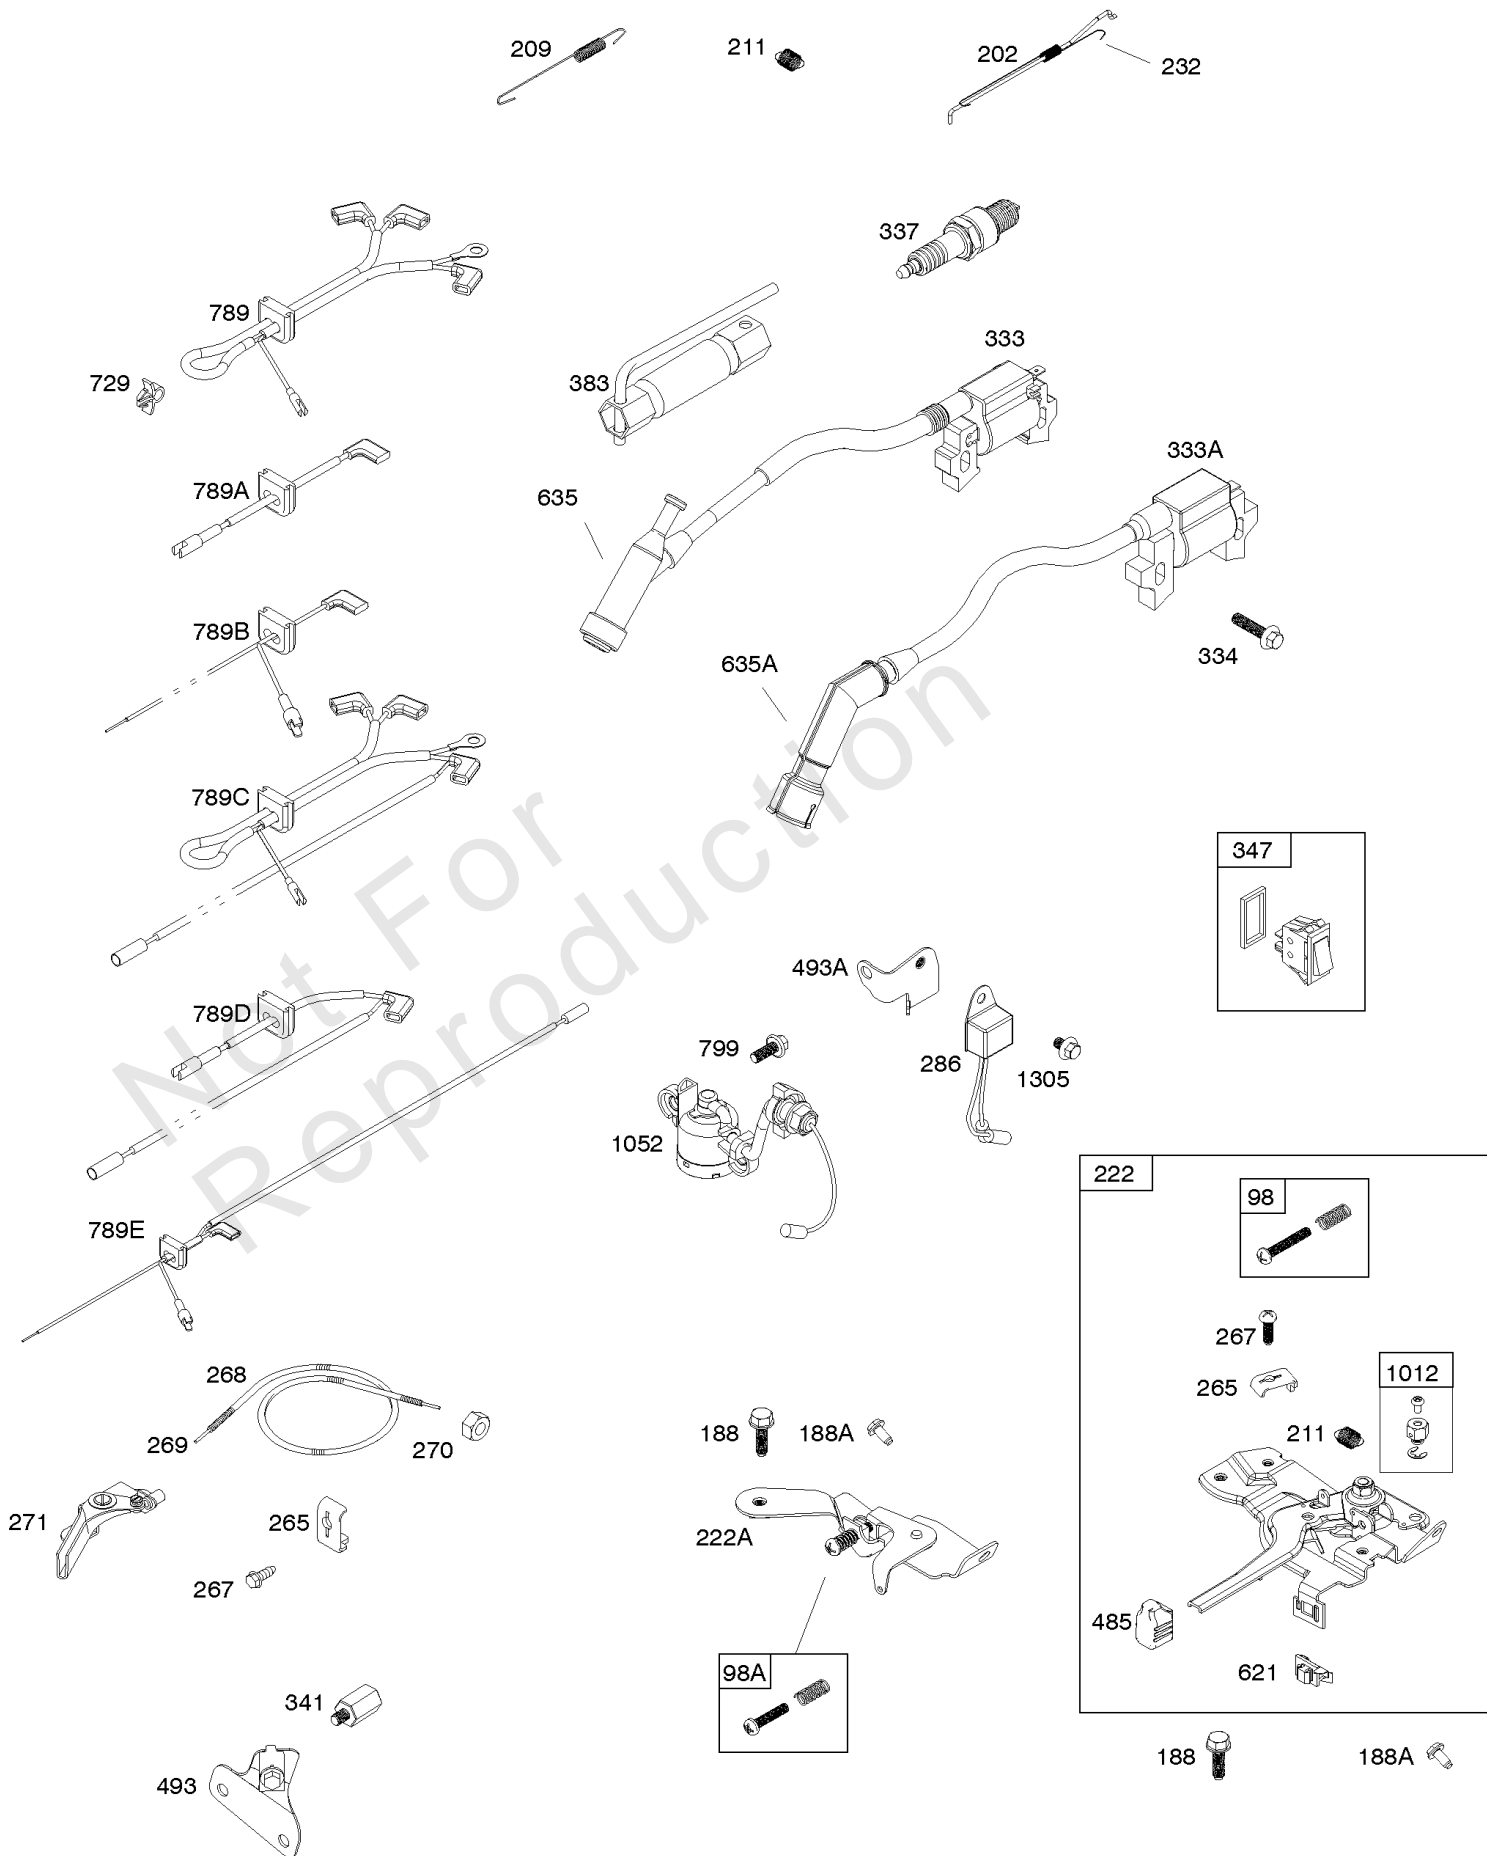

Armature, Controls, Electrical System, Governor Spring, Ignition, Spark Plug

Mfg. No: 083132-1040-F1

Armature, Controls, Electrical System, Governor Spring, Ignition, Spark Plug

REF NO	PART NO	QTY	DESCRIPTION
98	797333		KIT, Idle Speed -(High Speed Adjustment)
98A	797697		KIT, Idle Speed -(High Speed Adjustment)
188	797686		SCREW -(Control Bracket)
188A	798618		SCREW -(Control Bracket)
202	797233		LINK, Mechanical Governor
209	797236		SPRING, Governor
211	797337		SPRING, Governed Idle
222	591024		BRACKET, Control
232	797232		SPRING/LINK, Governor
265	691024		CLAMP, Casing
267	699492		SCREW -(Casing Clamp)
268	691025		CASING, Control Wire -(Cut To Required Length)
269	691026		WIRE, Control -(Cut To Required Length)
270	691027		NUT -(Control Wire Casing)
271	691028		LEVER, Control
286	797772		MODULE, Oil Sensor
333	797343		ARMATURE, Magneto
333A	593455		ARMATURE, Magneto
334	797655		SCREW -(Magneto Armature)
337	798615		PLUG, Spark
341	797699		STUD -(Mounting Bracket) (Remote Choke)
347	797340		SWITCH, Rocker
383	19576S		WRENCH, Spark Plug
485	797339		KNOB, Control
493	797700		BRACKET, Mounting -(Remote Choke)
493A	798632		BRACKET, Mounting -(Oil Sensor Module)
621	692310		SWITCH, Stop
635	797658		BOOT, Spark Plug
635A	797685		BOOT, Spark Plug
729	797341		CLIP, Wire
789	797344		HARNESS, Wiring
789A	797701		HARNESS, Wiring
789E	596586		HARNESS, Wiring
789B	797706		HARNESS, Wiring
789C	798633		HARNESS, Wiring
789D	799224		HARNESS, Wiring
799	797774		SCREW -(Oil Sensor)
1012	590378		RETAINER, Link
1052	798631		SENSOR, Oil
1305	798618		SCREW -(Oil Sensor Module)