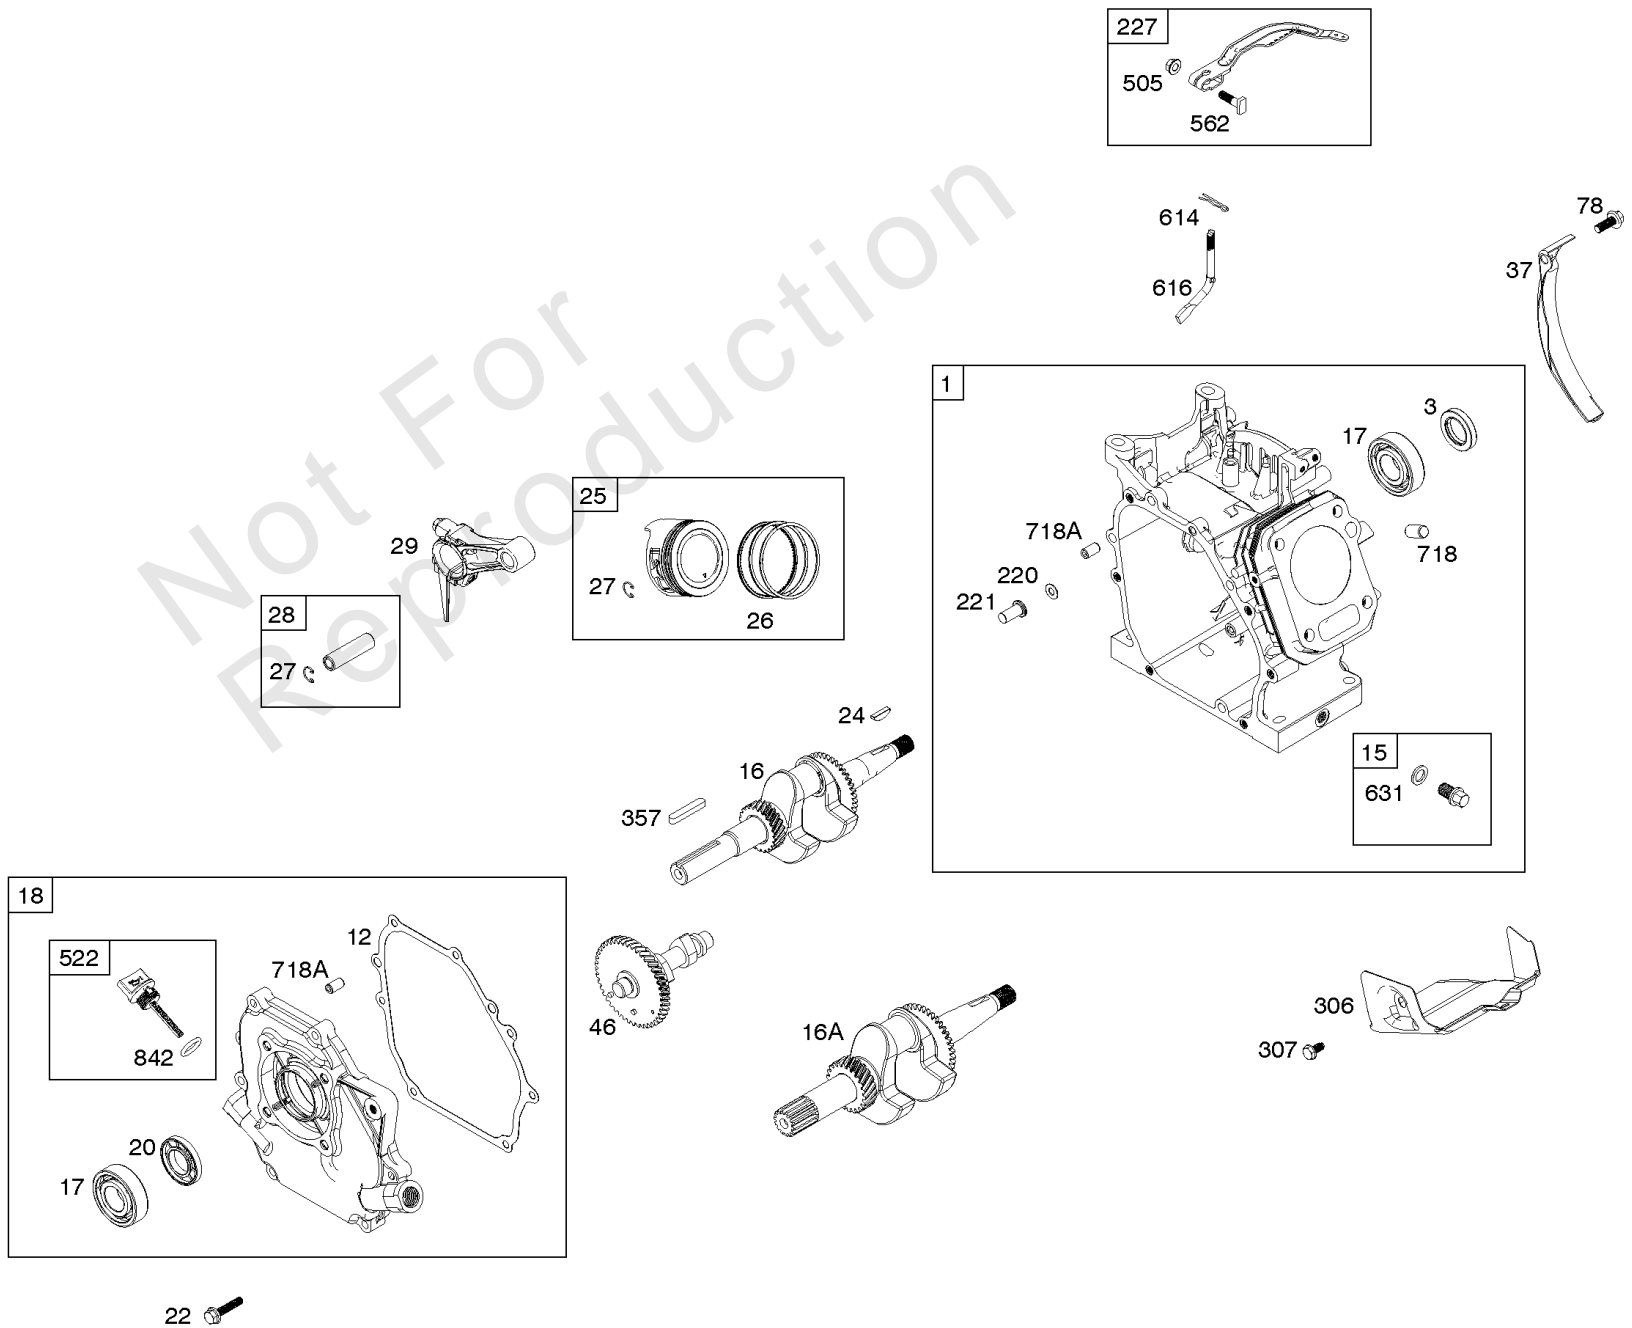

1319 WARNING LABEL

WARNING	
	Read and follow Operating Instructions before running engine.
	Gasoline is flammable. Allow engine to cool at least 2 minutes before refueling.
	Engines emit carbon monoxide, DO NOT run in enclosed area.
	Muffler area temperature may exceed 150°F. Do not touch hot parts.

REQUIRED when replacing parts with warning labels affixed.

1319A WARNING LABEL

REQUIRED when replacing parts with warning labels affixed.

1036 EMISSIONS LABEL