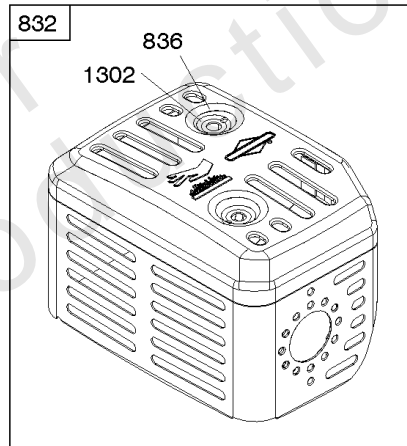

Air Cleaner, Exhaust System

REF NO	PART NO	QTY	DESCRIPTION
11	797262		TUBE, Breather
163	591013		GASKET, Air Cleaner -(Air Cleaner)
300	591028		MUFFLER
300A	591618		MUFFLER
346	699203		SCREW -(Spark Arrestor)
411	797686		SCREW -(Air Cleaner Base to Air Cleaner Bracket)
412	797261		NUT -(Air Cleaner Cover)
445	796970		FILTER, A/C Cartridge
445A	797258		FILTER, A/C Cartridge
467	691985		KNOB, Air Cleaner Cover
536	591034		CLEANER, Air
549	797264		WASHER -(Air Cleaner)
676	797352		DEFLECTOR, Muffler
676A	591711		DEFLECTOR, Muffler
677	699203		SCREW -(Muffler Deflector)
832	591029		GUARD, Muffler
832A	797688		GUARD, Muffler
836	798976		SCREW -(Muffler Guard)
864	799555		ADAPTER, Muffler
875	591027		BASE, Air Cleaner
875A	797265		BASE, Air Cleaner - See Reference 536.
883	797267		GASKET, Exhaust
968	591026		COVER, Air Cleaner
968A	797263		COVER, Air Cleaner
994	799557		ARRESTOR, Spark
1177	590965		NUT -(Muffler)
1302	590457		WASHER -(Muffler Guard)