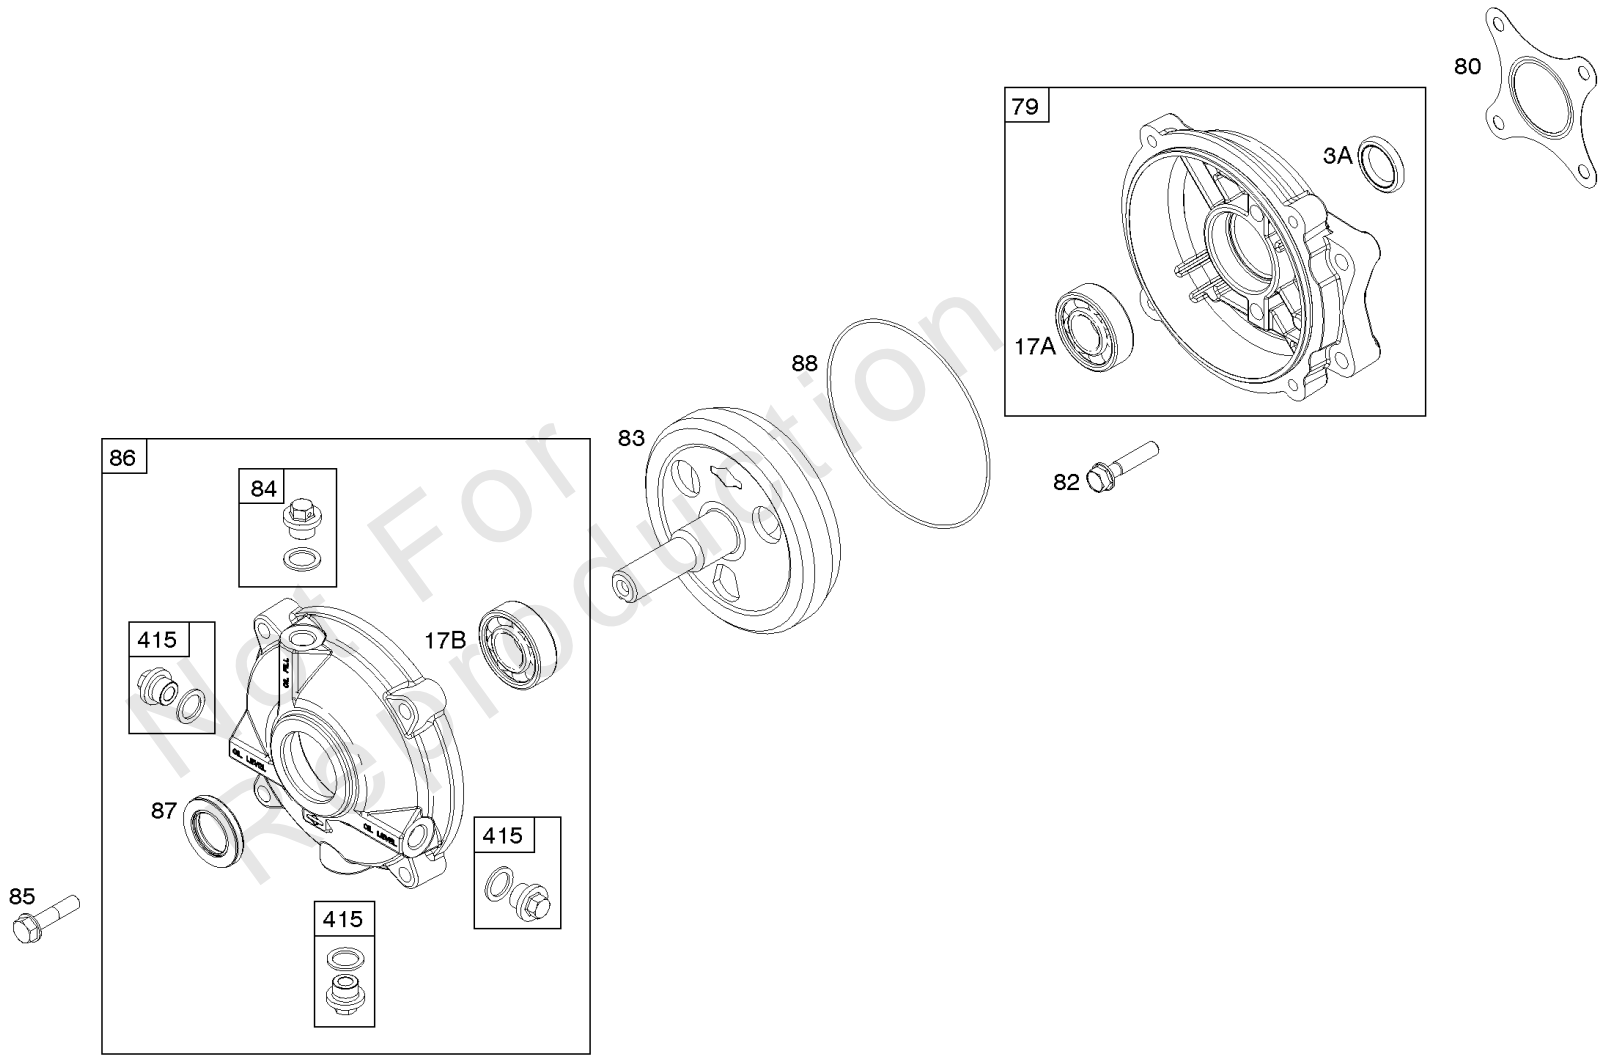

Gear Reduction

REF NO	PART NO	QTY	DESCRIPTION
3A	299819S		SEAL, Oil -(Magneto Side) (Gear Reduction Case)
17A	99158		BEARING-BALL -(Gear Reduction Case)
17B	792745		BEARING, Ball -(Gear Cover)
79	792746		CASE, Gear Reduction
80	792755		GASKET, Gear Case
82	792753		SCREW -(Gear Reduction Case)
83	792756		SHAFT, Auxiliary Drive
84	792759		PLUG, Breather
85	690711		SCREW -(Gear Cover)
86	792748		COVER-GEAR
87	792752		SEAL, Gear Reduction
88	792760		GASKET, Gear Cover/Housing
415	792749		PLUG -(Gear Cover)

Not For Reproduction