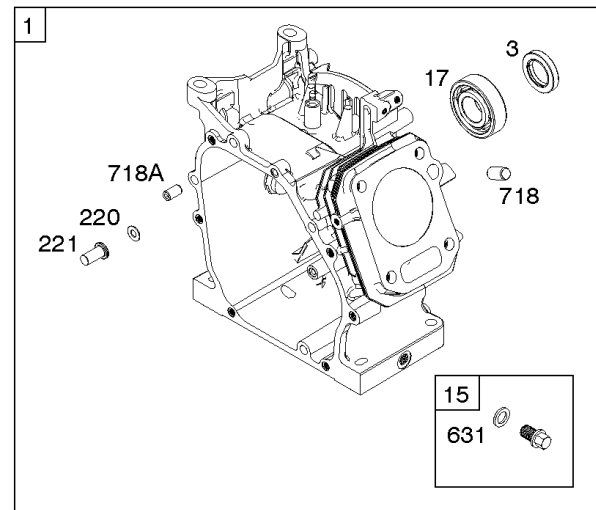

## Camshaft, Crankcase Cover, Crankshaft, Cylinder, Piston/Rings/Connecting Rod, Warning

REF NO	PART NO	QTY	DESCRIPTION
1	797217		CYLINDER ASSEMBLY
3	797329		SEAL, Oil -(Magneto Side)
12	797211		GASKET, Crankcase
15	797215		PLUG, Oil Drain
16	797709		CRANKSHAFT
17	797328		BEARING, Ball
18	797350		COVER, Crankcase
20	797330		SEAL, Oil -(PTO Side)
22	797656		SCREW -(Crankcase Cover/Sump)
24	797286		KEY, Flywheel
25	797218		PISTON ASSEMBLY -(Standard)
25	797270		PISTON ASSEMBLY -(.010 Oversize)
25	797271		PISTON ASSEMBLY -(.020 Oversize)
26	797272		SET, Ring -(.010 Oversize)
26	797273		SET, Ring -(.020 Oversize)
26	797220		SET, Ring -(Standard)
27	797234		LOCK, Piston Pin
28	797219		PIN, Piston
29	797221		ROD, Connecting
37	591023		GUARD, Flywheel
46	797197		CAMSHAFT
78	798975		SCREW -(Flywheel Guard)
220	797223		WASHER -(Governor Gear)
221	797224		CUP, Governor
227	797231		LEVER, Governor Control
306	797322		SHIELD, Cylinder
307	798618		SCREW -(Cylinder Shield)
357	798305		KEY, Drive Pulley
505	690939		NUT -(Governor Control Lever)
522	797325		PLUG, Dipstick/Fill
562	797230		BOLT -(Governor Control Lever)
614	797229		PIN, Cotter
616	797228		CRANK, Governor
631	797216		WASHER -(Oil Drain Plug)
718	797214		PIN, Locating -(Cylinder Head)
718A	797326		PIN, Locating -(Crankcase Cover)
842	797327		SEAL, O-Ring -(Dipstick Tube)
1036	-----		Label-Emissions -(Available From A Briggs & Stratton Authorized Dealer)