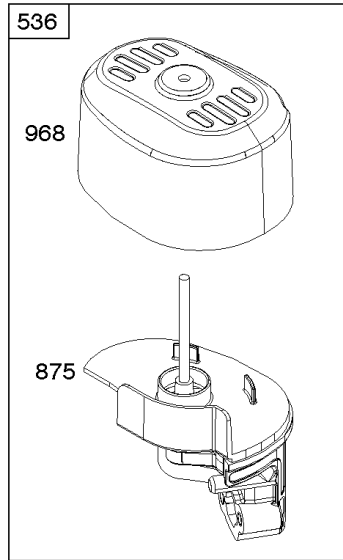

Air Cleaner, Exhaust System

REF NO	PART NO	QTY	DESCRIPTION
11	797262		TUBE, Breather
163	591013		GASKET, Air Cleaner -(Air Cleaner)
300	591028		MUFFLER
300A	591618		MUFFLER
346	699203		SCREW -(Spark Arrestor)
411	797686		SCREW -(Air Cleaner Base to Air Cleaner Bracket)
412	797261		NUT -(Air Cleaner Cover)
445	796970		FILTER, A/C Cartridge
445A	797258		FILTER, A/C Cartridge
467	691985		KNOB, Air Cleaner Cover
536	591034		CLEANER, Air
549	797264		WASHER -(Air Cleaner)
676	797352		DEFLECTOR, Muffler
676A	591711		DEFLECTOR, Muffler
677	699203		SCREW -(Muffler Deflector)
832	591029		GUARD, Muffler
832A	797688		GUARD, Muffler
836	798976		SCREW -(Muffler Guard)
864	799555		ADAPTER, Muffler
875	591027		BASE, Air Cleaner
875A	797265		BASE, Air Cleaner - See Reference 536.
883	797267		GASKET, Exhaust
968	591026		COVER, Air Cleaner
968A	797263		COVER, Air Cleaner
994	799557		ARRESTOR, Spark
1177	590965		NUT -(Muffler)
1302	590457		WASHER -(Muffler Guard)