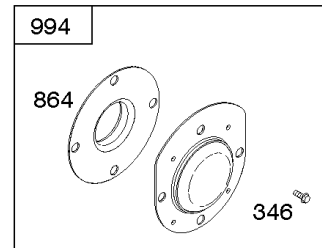

Air Cleaner, Exhaust System

REF NO	PART NO	QTY	DESCRIPTION
11	797262		TUBE, Breather
163	591013		GASKET, Air Cleaner -(Air Cleaner)
300	591028		MUFFLER
300A	591618		MUFFLER
346	699203		SCREW -(Spark Arrestor)
411	797686		SCREW -(Air Cleaner Base to Air Cleaner Bracket)
412	797261		NUT -(Air Cleaner Cover)
445	796970		FILTER, A/C Cartridge
445A	797258		FILTER, A/C Cartridge
467	691985		KNOB, Air Cleaner Cover
536	591034		CLEANER, Air
549	797264		WASHER -(Air Cleaner)
676	797352		DEFLECTOR, Muffler
676A	591711		DEFLECTOR, Muffler
677	699203		SCREW -(Muffler Deflector)
832	591029		GUARD, Muffler
832A	797688		GUARD, Muffler
836	798976		SCREW -(Muffler Guard)
864	799555		ADAPTER, Muffler
875	591027		BASE, Air Cleaner
875A	797265		BASE, Air Cleaner - See Reference 536.
883	797267		GASKET, Exhaust
968	591026		COVER, Air Cleaner
968A	797263		COVER, Air Cleaner
994	799557		ARRESTOR, Spark
1177	590965		NUT -(Muffler)
1302	590457		WASHER -(Muffler Guard)