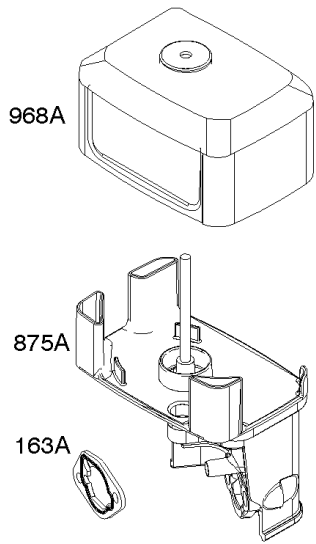

Air Cleaner, Exhaust System

REF NO	PART NO	QTY	DESCRIPTION
11	797262		TUBE, Breather
163	591013		GASKET, Air Cleaner -(Air Cleaner)
300	591028		MUFFLER
300A	591618		MUFFLER
346	699203		SCREW -(Spark Arrestor)
411	797686		SCREW -(Air Cleaner Base to Air Cleaner Bracket)
412	797261		NUT -(Air Cleaner Cover)
445	796970		FILTER, A/C Cartridge
445A	797258		FILTER, A/C Cartridge
467	691985		KNOB, Air Cleaner Cover
536	591034		CLEANER, Air
549	797264		WASHER -(Air Cleaner)
676	797352		DEFLECTOR, Muffler
676A	591711		DEFLECTOR, Muffler
677	699203		SCREW -(Muffler Deflector)
832	591029		GUARD, Muffler
832A	797688		GUARD, Muffler
836	798976		SCREW -(Muffler Guard)
864	799555		ADAPTER, Muffler
875	591027		BASE, Air Cleaner
875A	797265		BASE, Air Cleaner - See Reference 536.
883	797267		GASKET, Exhaust
968	591026		COVER, Air Cleaner
968A	797263		COVER, Air Cleaner
994	799557		ARRESTOR, Spark
1177	590965		NUT -(Muffler)
1302	590457		WASHER -(Muffler Guard)