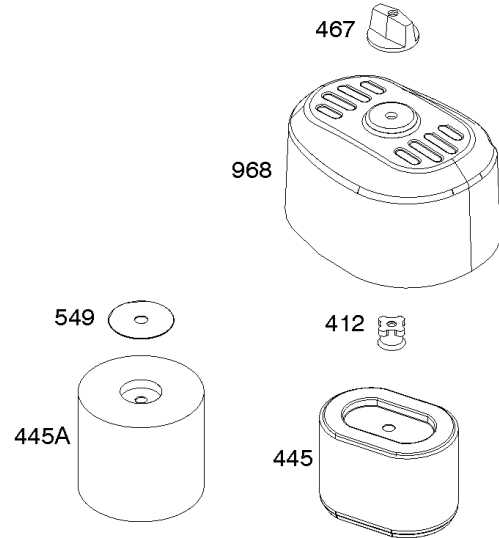

Air Cleaner, Exhaust System

REF NO	PART NO	QTY	DESCRIPTION
11	797262		TUBE, Breather
163	591013		GASKET, Air Cleaner -(Air Cleaner)
300	591028		MUFFLER
300A	591618		MUFFLER
346	699203		SCREW -(Spark Arrestor)
411	797686		SCREW -(Air Cleaner Base to Air Cleaner Bracket)
412	797261		NUT -(Air Cleaner Cover)
445	796970		FILTER, A/C Cartridge
445A	797258		FILTER, A/C Cartridge
467	691985		KNOB, Air Cleaner Cover
536	591034		CLEANER, Air
549	797264		WASHER -(Air Cleaner)
676	797352		DEFLECTOR, Muffler
676A	591711		DEFLECTOR, Muffler
677	699203		SCREW -(Muffler Deflector)
832	591029		GUARD, Muffler
832A	797688		GUARD, Muffler
836	798976		SCREW -(Muffler Guard)
864	799555		ADAPTER, Muffler
875	591027		BASE, Air Cleaner
875A	797265		BASE, Air Cleaner - See Reference 536.
883	797267		GASKET, Exhaust
968	591026		COVER, Air Cleaner
968A	797263		COVER, Air Cleaner
994	799557		ARRESTOR, Spark
1177	590965		NUT -(Muffler)
1302	590457		WASHER -(Muffler Guard)