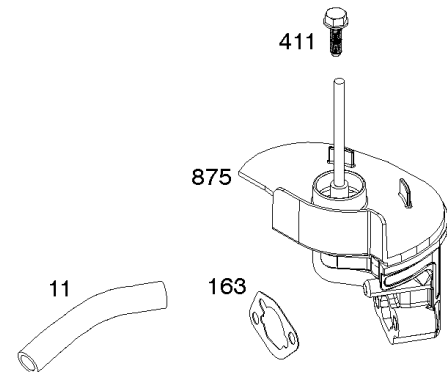

Air Cleaner, Exhaust System

REF NO	PART NO	QTY	DESCRIPTION
11	797262		TUBE, Breather
163	591013		GASKET, Air Cleaner -(Air Cleaner)
300	591028		MUFFLER
300A	591618		MUFFLER
346	699203		SCREW -(Spark Arrestor)
411	797686		SCREW -(Air Cleaner Base to Air Cleaner Bracket)
412	797261		NUT -(Air Cleaner Cover)
445	796970		FILTER, A/C Cartridge
445A	797258		FILTER, A/C Cartridge
467	691985		KNOB, Air Cleaner Cover
536	591034		CLEANER, Air
549	797264		WASHER -(Air Cleaner)
676	797352		DEFLECTOR, Muffler
676A	591711		DEFLECTOR, Muffler
677	699203		SCREW -(Muffler Deflector)
832	591029		GUARD, Muffler
832A	797688		GUARD, Muffler
836	798976		SCREW -(Muffler Guard)
864	799555		ADAPTER, Muffler
875	591027		BASE, Air Cleaner
875A	797265		BASE, Air Cleaner - See Reference 536.
883	797267		GASKET, Exhaust
968	591026		COVER, Air Cleaner
968A	797263		COVER, Air Cleaner
994	799557		ARRESTOR, Spark
1177	590965		NUT -(Muffler)
1302	590457		WASHER -(Muffler Guard)