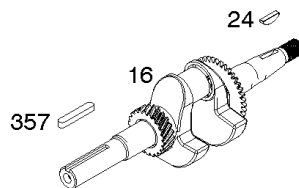

1319 WARNING LABEL

WARNING	
	Read and follow Operating Instructions before running engine.
	Gasoline is flammable. Allow engine to cool at least 2 minutes before refueling.
	Engines emit carbon monoxide, DO NOT run in enclosed area.
	Muffler area temperature may exceed 150°F. Do not touch hot parts.

REQUIRED when replacing parts with warning labels affixed.

1319A WARNING LABEL

REQUIRED when replacing parts with warning labels affixed.

1036 EMISSIONS LABEL