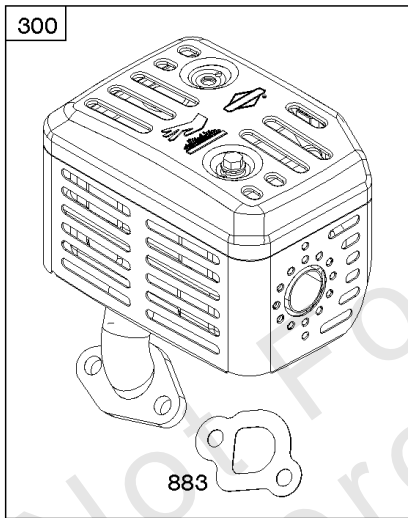

Air Cleaner, Exhaust System

REF NO	PART NO	QTY	DESCRIPTION
11	797262		TUBE, Breather
163	591013		GASKET, Air Cleaner -(Air Cleaner)
300	591028		MUFFLER
300A	591618		MUFFLER
346	699203		SCREW -(Spark Arrestor)
411	797686		SCREW -(Air Cleaner Base to Air Cleaner Bracket)
412	797261		NUT -(Air Cleaner Cover)
445	796970		FILTER, A/C Cartridge
445A	797258		FILTER, A/C Cartridge
467	691985		KNOB, Air Cleaner Cover
536	591034		CLEANER, Air
549	797264		WASHER -(Air Cleaner)
676	797352		DEFLECTOR, Muffler
676A	591711		DEFLECTOR, Muffler
677	699203		SCREW -(Muffler Deflector)
832	591029		GUARD, Muffler
832A	797688		GUARD, Muffler
836	798976		SCREW -(Muffler Guard)
864	799555		ADAPTER, Muffler
875	591027		BASE, Air Cleaner
875A	797265		BASE, Air Cleaner - See Reference 536.
883	797267		GASKET, Exhaust
968	591026		COVER, Air Cleaner
968A	797263		COVER, Air Cleaner
994	799557		ARRESTOR, Spark
1177	590965		NUT -(Muffler)
1302	590457		WASHER -(Muffler Guard)