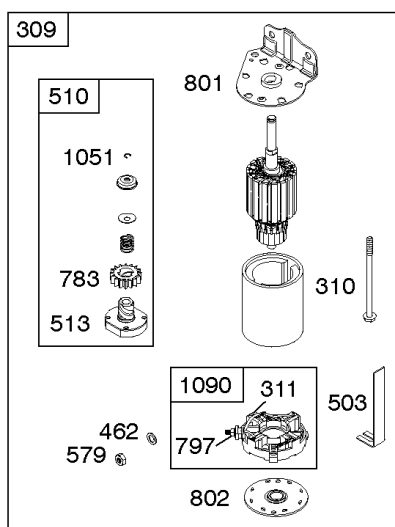

Alternator, Controls, Electric Starter, Governor Spring, Ignition

REF NO	PART NO	QTY	DESCRIPTION
797	693167		NUT -(Brush Retainer)
801	691283		CAP, Drive
802	691286		CAP, End
877	393456		WIRE/CONNECTOR, Alternator -(Dual Circuit)
877D	790544		WIRE/CONNECTOR, Alternator
878	398661		HARNESS, Wiring -(Dual Circuit)
1051	691265		RING, Retaining
1059	698516		KIT, Screw/Washer
1090	691293		RETAINER, Brush
1119	691183		SCREW -(Alternator)
1448	690260		WASHER -(Magneto Armature)

Not For Reproduction