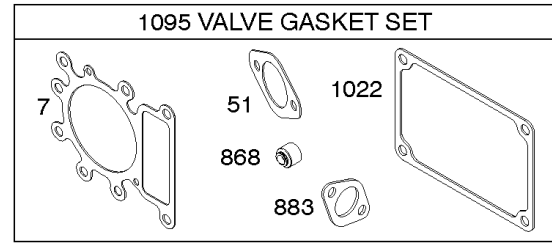

Carburetors, Carburetor Overhaul Kits, Fuel Supply

REF NO	PART NO	QTY	DESCRIPTION
387A	808656		PUMP, Fuel
601	791850		CLAMP, Hose
617	692138		SEAL, O-Ring -(Intake Manifold)
633	699813		SEAL, Choke/Throttle Shaft -(Nikki) -Used Before Code Date 15122300
633B	690998		SEAL, Choke/Throttle Shaft -(Nikki) -Used Before Code Date 15122300
633C	594866		SEAL, Choke/Throttle Shaft -(Ruixing) -Used After Code Date 15122200
633D	594865		SEAL, Choke/Throttle Shaft -(Ruixing) -Used After Code Date 15122200
633E	797629		SEAL, Choke/Throttle Shaft -(Ruixing) -Used After Code Date 15122200
773	796448		RETAINER
947A	699915		SOLENOID, Fuel -(Nikki) -Used Before Code Date 15122300
947B	846639		SOLENOID, Fuel -(Ruixing) -Used After Code Date 15122200
958	698183		VALVE, Fuel Shut Off
975A	699502		BOWL, Float -(Nikki) -Used Before Code Date 15122300
975B	594867		BOWL, Float -(Ruixing) -Used After Code Date 15122200
1091	691333		CAP, Limiter
1127	695407		SCREW -(Float Bowl) (Float Bowl to Carburetor Body)
1139	796449		WASHER -(Fuel Pump Bracket)
1266	691917		SEAL, O-Ring -(Intake Elbow)
1266A	697123		SEAL, O-Ring -(Intake Elbow)