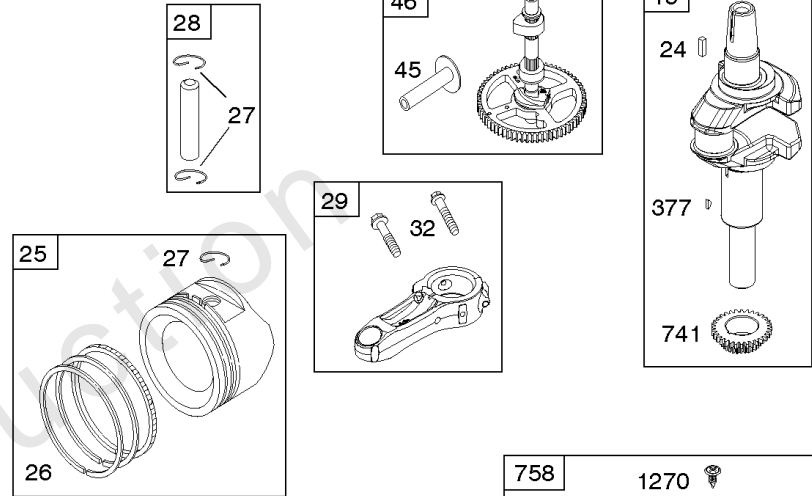

1036 EMISSIONS LABEL

1319 WARNING LABEL

Camshaft, Crankshaft, Cylinder, Engine Sump, GASKET SET - ENGINE, Lubrication,

REF NO	PART NO	QTY	DESCRIPTION
552	697144		BUSHING, Governor Crank
584	794682		COVER, Breather Passage -(Use with Liquid Sealant Reference 850)
617	692138		SEAL, O-Ring -(Intake Manifold)
684	697157		SCREW -(Breather Passage Cover)
691	692407		SEAL, Governor Shaft
718	690959		PIN, Locating
741	697128		GEAR, Timing
750	790832		SCREW -(Oil Pump Cover)
757	793242		LINK, Counterweight
758	793763		COUNTERWEIGHT
759	697392		PIN, Counterweight
842	691031		SEAL, O-Ring -(Dipstick Tube)
850	100106		SEALANT, Liquid -(Rocker Cover Gasket and Breather Gasket) -Used After Code Date 07071800
868	690968		SEAL, Valve
883	692236		GASKET, Exhaust
943	690589		SEAL, O-Ring -(Oil Pump Cover)
965	499613		COVER, Oil Pump
1017	796981		SCREEN, Oil Pump
1022	272475S		GASKET, Rocker Cover -(After Date Code Use Liquid Sealant Reference 850) -Used Before Code Date 07071900
1024A	794644		PUMP-OIL
1027	696854		FILTER, Oil -(Premium)
1027	492932S		FILTER, Oil -(Standard)
1032	491710		SPRING, Compression -Used Before Code Date 04062800
1036	-----		Label-Emissions -(Available From A Briggs & Stratton Authorized Dealer)
1263	697124		REED, Breather
1264	697104		SCREW -(Breather Reed)
1266	691917		SEAL, O-Ring -(Intake Elbow)
1266A	697123		SEAL, O-Ring -(Intake Elbow)
1270	793243		PLUG, AVS Counterweight
1319	794467		LABEL, Warning