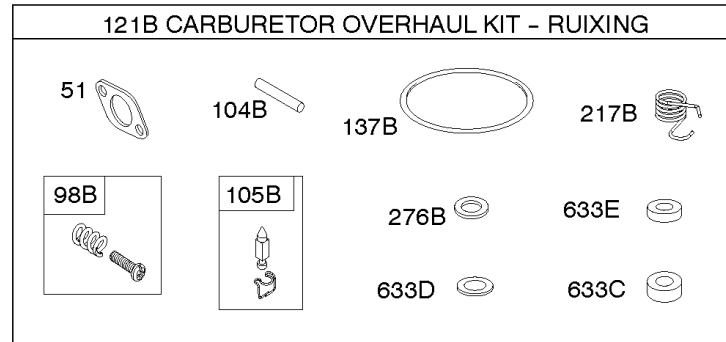

Carburetors, Carburetor Overhaul Kits, Fuel Supply

REF NO	PART NO	QTY	DESCRIPTION
51	692137		GASKET-INTAKE
51A	796081		GASKET, Intake
94	793610		KIT, Idle Mixture
95A	690718		SCREW -(Throttle Valve) (Nikki) -Used Before Code Date 15122300
95B	593897		SCREW -(Throttle Valve) (Ruixing) -Used After Code Date 15122200
98A	695408		KIT, Idle Speed -(Nikki) -Used Before Code Date 15122300
98B	846817		KIT, Idle Speed -(Ruixing) -Used After Code Date 15122200
104A	694918		PIN, Float Hinge -(Nikki) -Used Before Code Date 15122300
104B	594860		PIN, Float Hinge -(Ruixing) -Used After Code Date 15122200
105A	696136		VALVE, Float Needle -(Nikki) -Used Before Code Date 15122300
105B	594868		VALVE, Float Needle -(Ruixing) -Used After Code Date 15122200
108A	695419		VALVE, Choke -(Nikki) -Used Before Code Date 15122300
108B	594863		VALVE, Choke -(Ruixing) -Used After Code Date 15122200
117	791501		JET, Main -(Standard) -Used Before Code Date 09021200
117	796251		JET, Main -(Standard) (Nikki) -Used After Code Date 09021100 -Used Before Code Date 15122300
117B	594869		JET, Main -(Standard) (Ruixing) -Used After Code Date 15122200
118	791406		JET, Main -(High Altitude) (Nikki) -Used After Code Date 09021100 -Used Before Code Date 15122300
118	843099		JET, Main -(High Altitude) (Nikki) -Used Before Code Date 09021200
118B	595068		JET, Main -(High Altitude) (Ruixing) -Used After Code Date 15122200
121A	796184		KIT, Carburetor Overhaul -(Nikki Carburetor) -Used Before Code Date 15122300
121B	594886		KIT, Carburetor Overhaul -(Ruixing) -Used After Code Date 15122200
125	591736		CARBURETOR -(Nikki) -Used Before Code Date 15122300
125B	594601		CARBURETOR -(Ruixing) -Used After Code Date 15122200