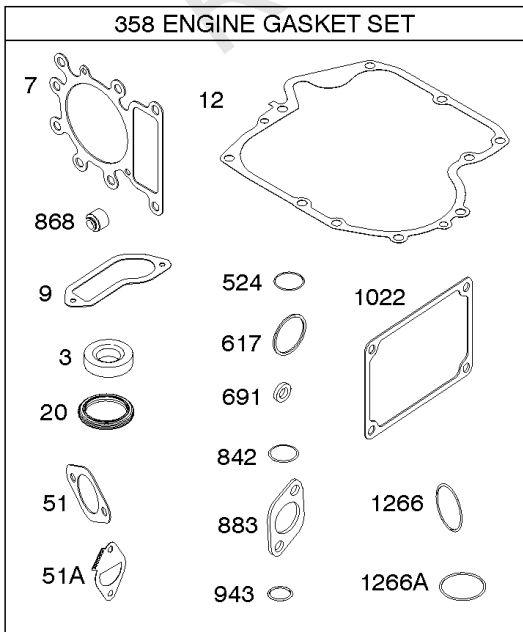

1036 EMISSIONS LABEL

1319 WARNING LABEL

750

Camshaft, Crankshaft, Cylinder, Engine Sump, GASKET SET - ENGINE, Lubrication,

REF NO	PART NO	QTY	DESCRIPTION
1	591465		CYLINDER ASSEMBLY
2	797673		KIT, Bushing/Seal -(Magneto Side)
3	391086S		SEAL, Oil -(Magneto Side)
4A	592849		SUMP, Engine
7	794114		GASKET, Cylinder Head
9	697109		GASKET, Breather
11	794683		TUBE, Breather
12	697110		GASKET, Crankcase -(.015" Thick)(Standard)
15	690946		PLUG, Oil Drain -(Square Head)
16	797579		CRANKSHAFT -Used Before Code Date 12071700
16	596006		CRANKSHAFT -Used After Code Date 12071600
20	795387		SEAL, Oil -(PTO Side)
22	692125		SCREW -(Crankcase Cover/Sump)
24	591757		KEY, Flywheel -Used After Code Date 12071600
24	796335		KEY, Flywheel -Used Before Code Date 12071700
25	795858		PISTON ASSEMBLY -(Standard)
25	795877		PISTON ASSEMBLY -(.020 Oversize)
26	794126		SET, Ring -(Standard)
26	794127		SET, Ring -(.020 Oversize)
27	698469		LOCK, Piston Pin
28	794143		PIN, Piston -(Standard) -Used Before Code Date 08100700
28	795861		PIN, Piston -(Standard) -Used After Code Date 08100600
29	794122		ROD, Connecting
32	791118		SCREW -(Connecting Rod)
43	691968		SLINGER, Governor/Oil
45	690564		TAPPET, Valve
46	793880		CAMSHAFT
51	692137		GASKET-INTAKE
51A	796081		GASKET, Intake
306	592777		SHIELD, Cylinder
306A	794953		SHIELD, Cylinder
307	691693		SCREW -(Cylinder Shield)
358	796187		GASKET SET, Engine
377	691639		KEY, Woodruff
415	794903		PLUG -(Sump)
524	691032		SEAL, O-Ring