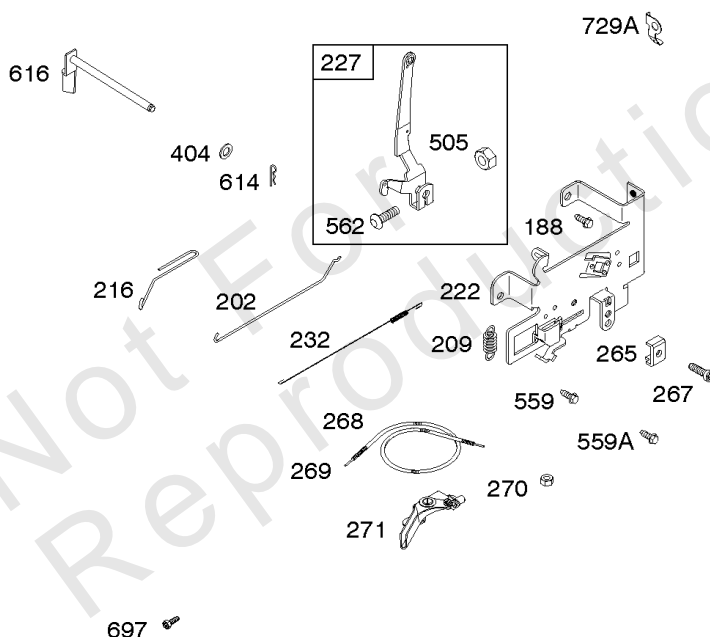

# Parts Manual

Mfg. No: 331777-1372-G2

---

<b>Model Components</b>	<b>Page</b>
Air Cleaner, Blower Housing, Exhaust System, Flywheel. ....	4
Alternator, Controls, Electric Starter, Governor Spring, Ignition. ....	6
Camshaft, Crankshaft, Cylinder, Engine Sump, GASKET SET - ENGINE, Lubrication, Piston, Rings, and	10
Carburetors, Carburetor Overhaul Kits, Fuel Supply. ....	14
Cylinder Head, Gasket Set-Valve, Intake Manifold, Oil Fill, Valves. ....	20
Replacement Engine - US & Canada. ....	24

## Alternator, Controls, Electric Starter, Governor Spring, Ignition

REF NO	PART NO	QTY	DESCRIPTION
188	691693		SCREW -(Control Bracket)
202	691841		LINK, Mechanical Governor
209	796260		SPRING, Governor
216	691840		LINK, Choke
222	694042		BRACKET, Control
227	691374		LEVER, Governor Control
232	691842		SPRING, Governor Link
265	691024		CLAMP, Casing
267	794904		SCREW -(Casing Clamp)
268	691025		CASING, Control Wire -(Cut To Required Length)
269	691026		WIRE, Control -(Cut To Required Length)
270	691027		NUT -(Control Wire Casing)
271	691028		LEVER, Control
309	693551		MOTOR, Starter
310	690323		SCREW -(Starter Motor)
311	497608		SET, Brush
333	799650		ARMATURE, Magneto
334	691061		SCREW -(Magneto Armature)
356B	697089		WIRE, Stop
404	691691		WASHER -(Governor Crank)
462	691261		WASHER -(Starter Cable)
474B	592831		ALTERNATOR -(Dual Circuit)
501A	794360		REGULATOR -(5/9 Amp.)
503	691532		STRAP, Starter
505	691251		NUT -(Governor Control Lever)
510	693699		DRIVE, Starter
513	692024		CLUTCH, Drive
526A	697088		SCREW -(Regulator)
559	697561		SCREW -(Remote Choke Stop) (Length .375 Inches)
559A	693675		SCREW -(Remote Choke Stop) (Length .419 Inches)
562	691119		BOLT -(Governor Control Lever)
579	691029		NUT -(Starter Cable)
614	691620		PIN, Cotter
616	692012		CRANK, Governor
697	791680		SCREW -(Starter Motor) (Drive Cap)
729A	691224		CLIP, Wire
783	593935		GEAR, Pinion
789	698329		HARNESS, Wiring