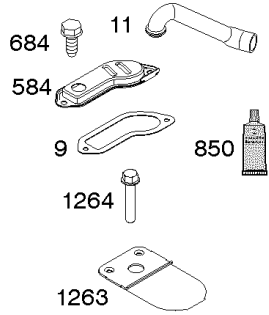

1036 EMISSIONS LABEL

1319 WARNING LABEL

750

Camshaft, Crankshaft, Cylinder, Engine Sump, GASKET SET - ENGINE, Lubrication,

REF NO	PART NO	QTY	DESCRIPTION
1	591465		CYLINDER ASSEMBLY
2	797673		KIT, Bushing/Seal -(Magneto Side)
3	391086S		SEAL, Oil -(Magneto Side)
4A	592849		SUMP, Engine
7	794114		GASKET, Cylinder Head
9	697109		GASKET, Breather
11	794683		TUBE, Breather
12	697110		GASKET, Crankcase -(.015" Thick)(Standard)
15	690946		PLUG, Oil Drain -(Square Head)
16	797579		CRANKSHAFT -Used Before Code Date 12071700
16	596006		CRANKSHAFT -Used After Code Date 12071600
20	795387		SEAL, Oil -(PTO Side)
22	692125		SCREW -(Crankcase Cover/Sump)
24	591757		KEY, Flywheel -Used After Code Date 12071600
24	796335		KEY, Flywheel -Used Before Code Date 12071700
25	795858		PISTON ASSEMBLY -(Standard)
25	795877		PISTON ASSEMBLY -(.020 Oversize)
26	794126		SET, Ring -(Standard)
26	794127		SET, Ring -(.020 Oversize)
27	698469		LOCK, Piston Pin
28	794143		PIN, Piston -(Standard) -Used Before Code Date 08100700
28	795861		PIN, Piston -(Standard) -Used After Code Date 08100600
29	794122		ROD, Connecting
32	791118		SCREW -(Connecting Rod)
43	691968		SLINGER, Governor/Oil
45	690564		TAPPET, Valve
46	793880		CAMSHAFT
51	692137		GASKET-INTAKE
51A	796081		GASKET, Intake
306	592777		SHIELD, Cylinder
306A	794953		SHIELD, Cylinder
307	691693		SCREW -(Cylinder Shield)
358	796187		GASKET SET, Engine
377	691639		KEY, Woodruff
415	794903		PLUG -(Sump)
524	691032		SEAL, O-Ring