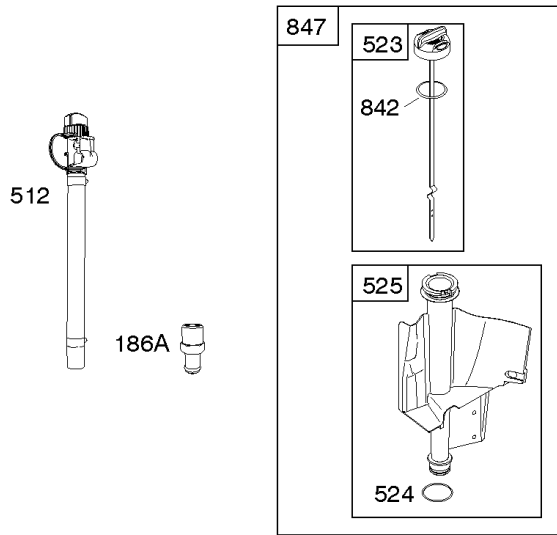

Cylinder Head, Gasket Set-Valve, Intake Manifold, Oil Fill, Valves

REF NO	PART NO	QTY	DESCRIPTION
5	796026		HEAD-CYLINDER
7	794114		GASKET, Cylinder Head
13	592244		SCREW -(Cylinder Head) (5/16-18 x 2.69)
33	792868		VALVE, Exhaust
34	791935		VALVE, Intake
35	691279		SPRING, Valve -(Intake)
36	691279		SPRING, Valve -(Exhaust)
42	499586		KEEPER, Valve
45	690564		TAPPET, Valve
50	591248		MANIFOLD, Intake
50B	592842		MANIFOLD-INTAKE
51	692137		GASKET-INTAKE
51A	796081		GASKET, Intake
53	591260		STUD -(Carburetor) -Used After Code Date 11121800
53	690227		STUD -(Carburetor) -Used Before Code Date 11121900
54	691148		SCREW -(Intake Manifold)
186	794873		CONNECTOR, Hose
186A	796532		CONNECTOR, Hose
192	691986		ADJUSTER, Rocker Arm
238	691843		CAP, Valve
306	592777		SHIELD, Cylinder
307	691693		SCREW -(Cylinder Shield)
337	491055S		PLUG, Spark
337	84007216		PLUG, SPARK -(China Only)
383	19576S		WRENCH, Spark Plug
415	794903		PLUG -(Sump)
512	594200		HOSE, Oil Drain
523	699908		DIPSTICK
524	691032		SEAL, O-Ring
525	697184		TUBE, Dipstick
617	692138		SEAL, O-Ring -(Intake Manifold)
635	691909		BOOT, Spark Plug
654	690958		NUT -(Carburetor)
830	691095		STUD, Rocker Arm
842	691031		SEAL, O-Ring -(Dipstick Tube)
847	790442		DIPSTICK/TUBE ASSEMBLY
850	100106		SEALANT, Liquid -(Rocker Cover Gasket and Breather Gasket) -Used After Code Date 07071800
868	690968		SEAL, Valve
883	692236		GASKET, Exhaust
914	691108		SCREW -(Rocker Cover)