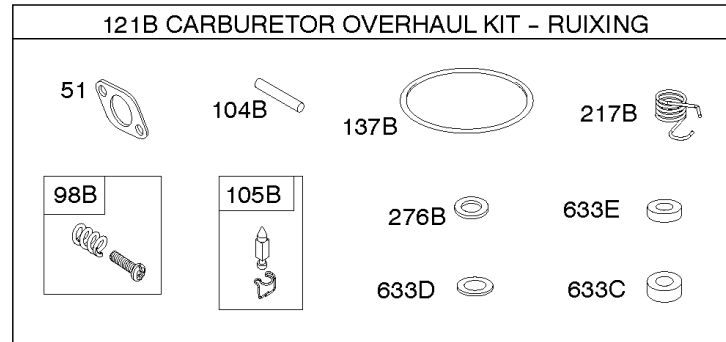

Carburetors, Carburetor Overhaul Kits, Fuel Supply

REF NO	PART NO	QTY	DESCRIPTION
127A	690727		PLUG, Welch
130A	792747		VALVE, Throttle -(Nikki) -Used Before Code Date 15122300
130B	594858		VALVE, Throttle -(Ruixing) -Used After Code Date 15122200
131A	792765		KIT, Throttle Shaft -(Nikki) -Used Before Code Date 15122300
131B	594856		KIT, Throttle Shaft -(Ruixing) -Used After Code Date 15122200
133A	694914		FLOAT, Carburetor -(Nikki) -Used Before Code Date 15122300
133B	594859		FLOAT, Carburetor -(Ruixing) -Used After Code Date 15122200
135	698780		TUBE, Fuel Transfer -(Gravity Feed)
135	792022		TUBE-FUEL TRANSFER -(Pump Feed)(Does Not Include Jet)
137A	698781		GASKET, Float Bowl -(Nikki) -Used Before Code Date 15122300
137B	594861		GASKET, Float Bowl -(Ruixing) -Used After Code Date 15122200
141A	792777		KIT, Choke Shaft -(Nikki) -Used Before Code Date 15122300
141B	594862		KIT, Choke Shaft -(Ruixing) -Used After Code Date 15122200
147B	594874		JET, Pilot -(Ruixing) -Used After Code Date 15122200
187	791766		LINE, Fuel -(15" Long)(Cut to Required Length)
187B	791805		LINE, Fuel -(Formed)(10-1/4" Long)(Cut to Required Length)
187D	791744		LINE, Fuel -(Formed)(14 Inches Long)(Cut To Required Length)
217	695409		SPRING, Choke Return -(Nikki) -Used Before Code Date 15122300
217B	594864		SPRING, Choke Return -(Ruixing) -Used After Code Date 15122200
240	394358S		FILTER, Fuel -(White, 75 Microns)
240A	84001895		FILTER, Fuel -(Includes Paper Element With A 40 Micron Rating)
240B	695666		FILTER, Fuel -(Includes Paper Element With A 30 Micron Rating)
276A	695410		WASHER, Sealing -(Nikki) -Used Before Code Date 15122300
276B	846640		WASHER, Sealing -(Ruixing) -Used After Code Date 15122200