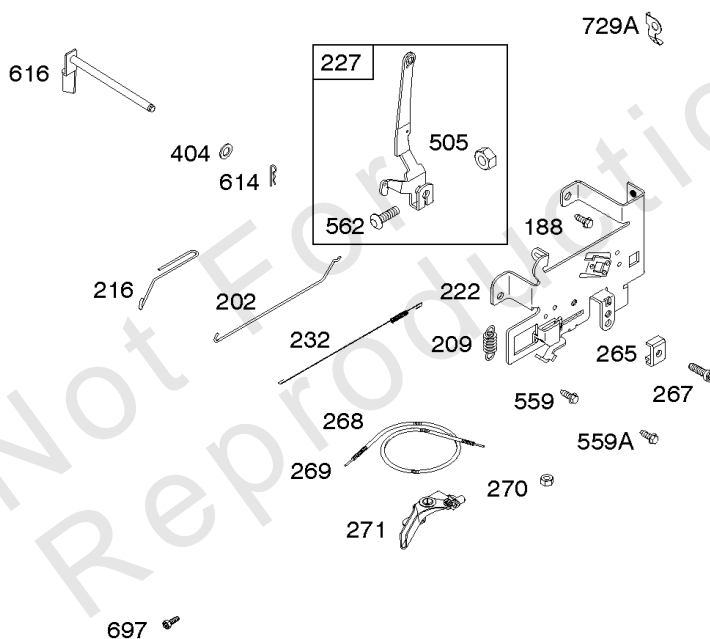

## Alternator, Controls, Electric Starter, Governor Spring, Ignition

REF NO	PART NO	QTY	DESCRIPTION
188	691693		SCREW -(Control Bracket)
202	691841		LINK, Mechanical Governor
209	796260		SPRING, Governor
216	691840		LINK, Choke
222	694042		BRACKET, Control
227	691374		LEVER, Governor Control
232	691842		SPRING, Governor Link
265	691024		CLAMP, Casing
267	794904		SCREW -(Casing Clamp)
268	691025		CASING, Control Wire -(Cut To Required Length)
269	691026		WIRE, Control -(Cut To Required Length)
270	691027		NUT -(Control Wire Casing)
271	691028		LEVER, Control
309	693551		MOTOR, Starter
310	690323		SCREW -(Starter Motor)
311	497608		SET, Brush
333	799650		ARMATURE, Magneto
334	691061		SCREW -(Magneto Armature)
356B	697089		WIRE, Stop
404	691691		WASHER -(Governor Crank)
462	691261		WASHER -(Starter Cable)
474B	592831		ALTERNATOR -(Dual Circuit)
501A	794360		REGULATOR -(5/9 Amp.)
503	691532		STRAP, Starter
505	691251		NUT -(Governor Control Lever)
510	693699		DRIVE, Starter
513	692024		CLUTCH, Drive
526A	697088		SCREW -(Regulator)
559	697561		SCREW -(Remote Choke Stop) (Length .375 Inches)
559A	693675		SCREW -(Remote Choke Stop) (Length .419 Inches)
562	691119		BOLT -(Governor Control Lever)
579	691029		NUT -(Starter Cable)
614	691620		PIN, Cotter
616	692012		CRANK, Governor
697	791680		SCREW -(Starter Motor) (Drive Cap)
729A	691224		CLIP, Wire
783	593935		GEAR, Pinion
789	698329		HARNESS, Wiring