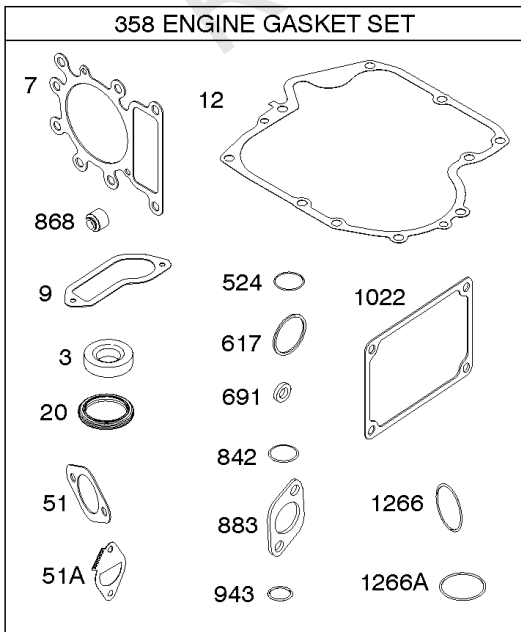

1036 EMISSIONS LABEL

1319 WARNING LABEL

Camshaft, Crankshaft, Cylinder, Engine Sump, GASKET SET - ENGINE, Lubrication,

REF NO	PART NO	QTY	DESCRIPTION
552	697144		BUSHING, Governor Crank
584	794682		COVER, Breather Passage -(Use with Liquid Sealant Reference 850)
617	692138		SEAL, O-Ring -(Intake Manifold)
684	697157		SCREW -(Breather Passage Cover)
691	692407		SEAL, Governor Shaft
718	690959		PIN, Locating
741	697128		GEAR, Timing
750	790832		SCREW -(Oil Pump Cover)
757	793242		LINK, Counterweight
758	793763		COUNTERWEIGHT
759	697392		PIN, Counterweight
842	691031		SEAL, O-Ring -(Dipstick Tube)
850	100106		SEALANT, Liquid -(Rocker Cover Gasket and Breather Gasket) -Used After Code Date 07071800
868	690968		SEAL, Valve
883	692236		GASKET, Exhaust
943	690589		SEAL, O-Ring -(Oil Pump Cover)
965	499613		COVER, Oil Pump
1017	796981		SCREEN, Oil Pump
1022	272475S		GASKET, Rocker Cover -(After Date Code Use Liquid Sealant Reference 850) -Used Before Code Date 07071900
1024A	794644		PUMP-OIL
1027	696854		FILTER, Oil -(Premium)
1027	492932S		FILTER, Oil -(Standard)
1032	491710		SPRING, Compression -Used Before Code Date 04062800
1036	-----		Label-Emissions -(Available From A Briggs & Stratton Authorized Dealer)
1263	697124		REED, Breather
1264	697104		SCREW -(Breather Reed)
1266	691917		SEAL, O-Ring -(Intake Elbow)
1266A	697123		SEAL, O-Ring -(Intake Elbow)
1270	793243		PLUG, AVS Counterweight
1319	794467		LABEL, Warning