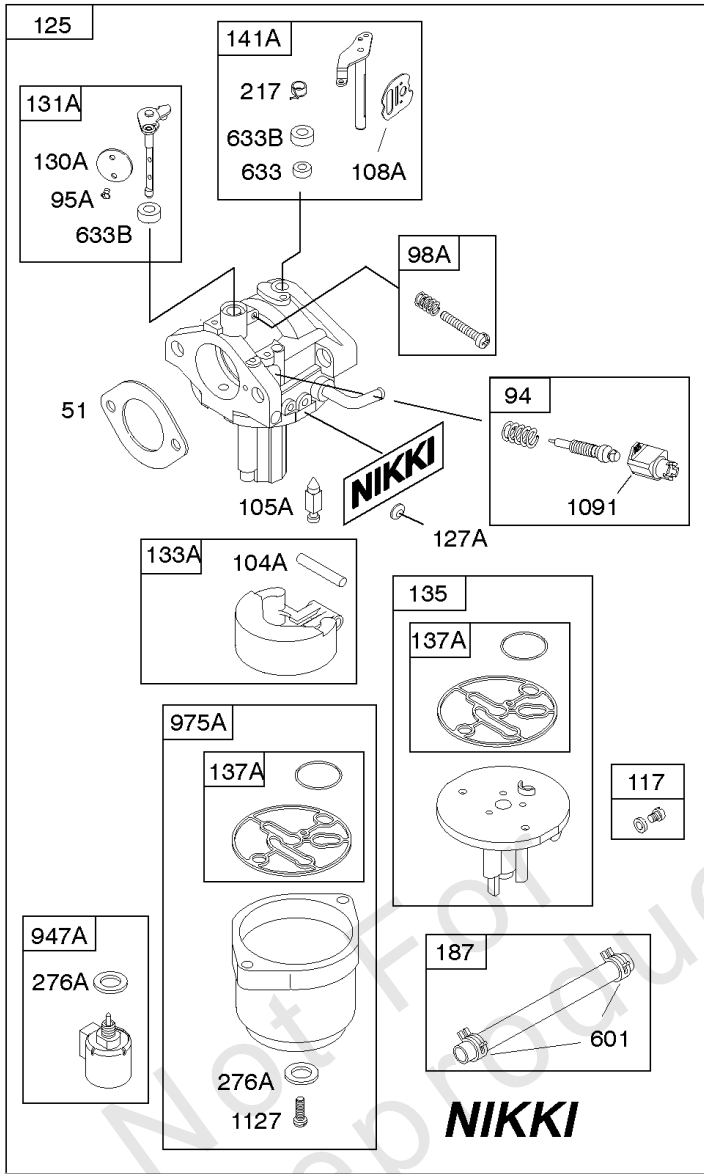

Carburetors, Carburetor Overhaul Kits, Fuel Supply

REF NO	PART NO	QTY	DESCRIPTION
127A	690727		PLUG, Welch
130A	792747		VALVE, Throttle -(Nikki) -Used Before Code Date 15122300
130B	594858		VALVE, Throttle -(Ruixing) -Used After Code Date 15122200
131A	792765		KIT, Throttle Shaft -(Nikki) -Used Before Code Date 15122300
131B	594856		KIT, Throttle Shaft -(Ruixing) -Used After Code Date 15122200
133A	694914		FLOAT, Carburetor -(Nikki) -Used Before Code Date 15122300
133B	594859		FLOAT, Carburetor -(Ruixing) -Used After Code Date 15122200
135	698780		TUBE, Fuel Transfer -(Gravity Feed)
135	792022		TUBE-FUEL TRANSFER -(Pump Feed)(Does Not Include Jet)
137A	698781		GASKET, Float Bowl -(Nikki) -Used Before Code Date 15122300
137B	594861		GASKET, Float Bowl -(Ruixing) -Used After Code Date 15122200
141A	792777		KIT, Choke Shaft -(Nikki) -Used Before Code Date 15122300
141B	594862		KIT, Choke Shaft -(Ruixing) -Used After Code Date 15122200
147B	594874		JET, Pilot -(Ruixing) -Used After Code Date 15122200
187	791766		LINE, Fuel -(15" Long)(Cut to Required Length)
187B	791805		LINE, Fuel -(Formed)(10-1/4" Long)(Cut to Required Length)
187D	791744		LINE, Fuel -(Formed)(14 Inches Long)(Cut To Required Length)
217	695409		SPRING, Choke Return -(Nikki) -Used Before Code Date 15122300
217B	594864		SPRING, Choke Return -(Ruixing) -Used After Code Date 15122200
240	394358S		FILTER, Fuel -(White, 75 Microns)
240A	84001895		FILTER, Fuel -(Includes Paper Element With A 40 Micron Rating)
240B	695666		FILTER, Fuel -(Includes Paper Element With A 30 Micron Rating)
276A	695410		WASHER, Sealing -(Nikki) -Used Before Code Date 15122300
276B	846640		WASHER, Sealing -(Ruixing) -Used After Code Date 15122200