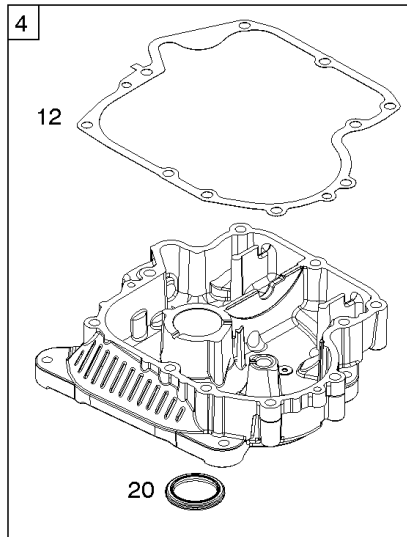

1036 EMISSIONS LABEL

1319 WARNING LABEL

750

Camshaft, Crankshaft, Cylinder, Engine Sump, GASKET SET - ENGINE, Lubrication,

REF NO	PART NO	QTY	DESCRIPTION
1	591465		CYLINDER ASSEMBLY
2	797673		KIT, Bushing/Seal -(Magneto Side)
3	391086S		SEAL, Oil -(Magneto Side)
4A	592849		SUMP, Engine
7	794114		GASKET, Cylinder Head
9	697109		GASKET, Breather
11	794683		TUBE, Breather
12	697110		GASKET, Crankcase -(.015" Thick)(Standard)
15	690946		PLUG, Oil Drain -(Square Head)
16	797579		CRANKSHAFT -Used Before Code Date 12071700
16	596006		CRANKSHAFT -Used After Code Date 12071600
20	795387		SEAL, Oil -(PTO Side)
22	692125		SCREW -(Crankcase Cover/Sump)
24	591757		KEY, Flywheel -Used After Code Date 12071600
24	796335		KEY, Flywheel -Used Before Code Date 12071700
25	795858		PISTON ASSEMBLY -(Standard)
25	795877		PISTON ASSEMBLY -(.020 Oversize)
26	794126		SET, Ring -(Standard)
26	794127		SET, Ring -(.020 Oversize)
27	698469		LOCK, Piston Pin
28	794143		PIN, Piston -(Standard) -Used Before Code Date 08100700
28	795861		PIN, Piston -(Standard) -Used After Code Date 08100600
29	794122		ROD, Connecting
32	791118		SCREW -(Connecting Rod)
43	691968		SLINGER, Governor/Oil
45	690564		TAPPET, Valve
46	793880		CAMSHAFT
51	692137		GASKET-INTAKE
51A	796081		GASKET, Intake
306	592777		SHIELD, Cylinder
306A	794953		SHIELD, Cylinder
307	691693		SCREW -(Cylinder Shield)
358	796187		GASKET SET, Engine
377	691639		KEY, Woodruff
415	794903		PLUG -(Sump)
524	691032		SEAL, O-Ring