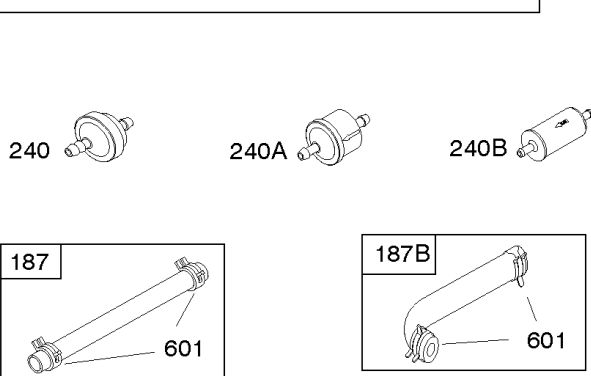

Carburetors, Carburetor Overhaul Kits, Fuel Supply

REF NO	PART NO	QTY	DESCRIPTION
127A	690727		PLUG, Welch
130A	792747		VALVE, Throttle -(Nikki) -Used Before Code Date 15122300
130B	594858		VALVE, Throttle -(Ruixing) -Used After Code Date 15122200
131A	792765		KIT, Throttle Shaft -(Nikki) -Used Before Code Date 15122300
131B	594856		KIT, Throttle Shaft -(Ruixing) -Used After Code Date 15122200
133A	694914		FLOAT, Carburetor -(Nikki) -Used Before Code Date 15122300
133B	594859		FLOAT, Carburetor -(Ruixing) -Used After Code Date 15122200
135	698780		TUBE, Fuel Transfer -(Gravity Feed)
135	792022		TUBE-FUEL TRANSFER -(Pump Feed)(Does Not Include Jet)
137A	698781		GASKET, Float Bowl -(Nikki) -Used Before Code Date 15122300
137B	594861		GASKET, Float Bowl -(Ruixing) -Used After Code Date 15122200
141A	792777		KIT, Choke Shaft -(Nikki) -Used Before Code Date 15122300
141B	594862		KIT, Choke Shaft -(Ruixing) -Used After Code Date 15122200
147B	594874		JET, Pilot -(Ruixing) -Used After Code Date 15122200
187	791766		LINE, Fuel -(15" Long)(Cut to Required Length)
187B	791805		LINE, Fuel -(Formed)(10-1/4" Long)(Cut to Required Length)
187D	791744		LINE, Fuel -(Formed)(14 Inches Long)(Cut To Required Length)
217	695409		SPRING, Choke Return -(Nikki) -Used Before Code Date 15122300
217B	594864		SPRING, Choke Return -(Ruixing) -Used After Code Date 15122200
240	394358S		FILTER, Fuel -(White, 75 Microns)
240A	84001895		FILTER, Fuel -(Includes Paper Element With A 40 Micron Rating)
240B	695666		FILTER, Fuel -(Includes Paper Element With A 30 Micron Rating)
276A	695410		WASHER, Sealing -(Nikki) -Used Before Code Date 15122300
276B	846640		WASHER, Sealing -(Ruixing) -Used After Code Date 15122200