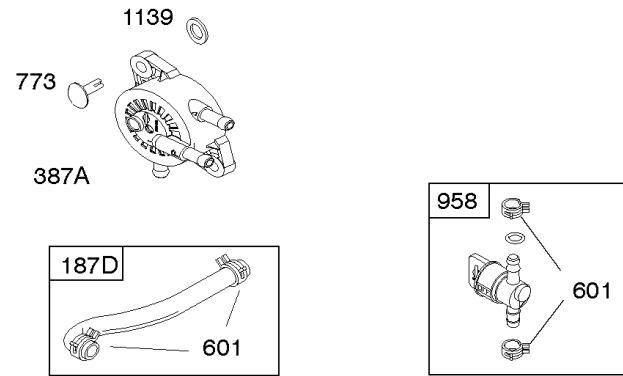

Carburetors, Carburetor Overhaul Kits, Fuel Supply

REF NO	PART NO	QTY	DESCRIPTION
51	692137		GASKET-INTAKE
51A	796081		GASKET, Intake
94	793610		KIT, Idle Mixture
95A	690718		SCREW -(Throttle Valve) (Nikki) -Used Before Code Date 15122300
95B	593897		SCREW -(Throttle Valve) (Ruixing) -Used After Code Date 15122200
98A	695408		KIT, Idle Speed -(Nikki) -Used Before Code Date 15122300
98B	846817		KIT, Idle Speed -(Ruixing) -Used After Code Date 15122200
104A	694918		PIN, Float Hinge -(Nikki) -Used Before Code Date 15122300
104B	594860		PIN, Float Hinge -(Ruixing) -Used After Code Date 15122200
105A	696136		VALVE, Float Needle -(Nikki) -Used Before Code Date 15122300
105B	594868		VALVE, Float Needle -(Ruixing) -Used After Code Date 15122200
108A	695419		VALVE, Choke -(Nikki) -Used Before Code Date 15122300
108B	594863		VALVE, Choke -(Ruixing) -Used After Code Date 15122200
117	791501		JET, Main -(Standard) -Used Before Code Date 09021200
117	796251		JET, Main -(Standard) (Nikki) -Used After Code Date 09021100 -Used Before Code Date 15122300
117B	594869		JET, Main -(Standard) (Ruixing) -Used After Code Date 15122200
118	791406		JET, Main -(High Altitude) (Nikki) -Used After Code Date 09021100 -Used Before Code Date 15122300
118	843099		JET, Main -(High Altitude) (Nikki) -Used Before Code Date 09021200
118B	595068		JET, Main -(High Altitude) (Ruixing) -Used After Code Date 15122200
121A	796184		KIT, Carburetor Overhaul -(Nikki Carburetor) -Used Before Code Date 15122300
121B	594886		KIT, Carburetor Overhaul -(Ruixing) -Used After Code Date 15122200
125	591736		CARBURETOR -(Nikki) -Used Before Code Date 15122300
125B	594601		CARBURETOR -(Ruixing) -Used After Code Date 15122200