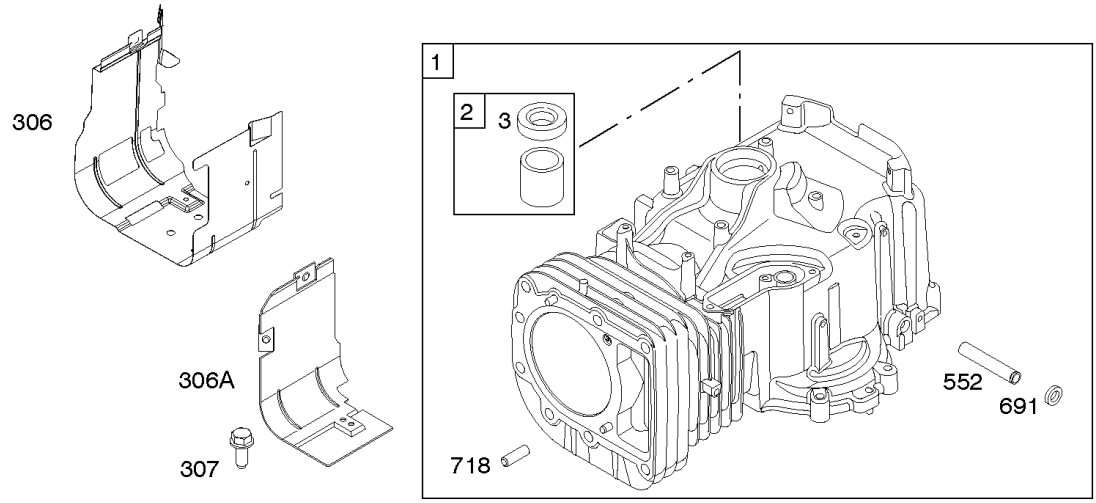

1036 EMISSIONS LABEL

1319 WARNING LABEL

Camshaft, Crankshaft, Cylinder, Engine Sump, GASKET SET - ENGINE, Lubrication,

REF NO	PART NO	QTY	DESCRIPTION
552	697144		BUSHING, Governor Crank
584	794682		COVER, Breather Passage -(Use with Liquid Sealant Reference 850)
617	692138		SEAL, O-Ring -(Intake Manifold)
684	697157		SCREW -(Breather Passage Cover)
691	692407		SEAL, Governor Shaft
718	690959		PIN, Locating
741	697128		GEAR, Timing
750	790832		SCREW -(Oil Pump Cover)
757	793242		LINK, Counterweight
758	793763		COUNTERWEIGHT
759	697392		PIN, Counterweight
842	691031		SEAL, O-Ring -(Dipstick Tube)
850	100106		SEALANT, Liquid -(Rocker Cover Gasket and Breather Gasket) -Used After Code Date 07071800
868	690968		SEAL, Valve
883	692236		GASKET, Exhaust
943	690589		SEAL, O-Ring -(Oil Pump Cover)
965	499613		COVER, Oil Pump
1017	796981		SCREEN, Oil Pump
1022	272475S		GASKET, Rocker Cover -(After Date Code Use Liquid Sealant Reference 850) -Used Before Code Date 07071900
1024A	794644		PUMP-OIL
1027	696854		FILTER, Oil -(Premium)
1027	492932S		FILTER, Oil -(Standard)
1032	491710		SPRING, Compression -Used Before Code Date 04062800
1036	-----		Label-Emissions -(Available From A Briggs & Stratton Authorized Dealer)
1263	697124		REED, Breather
1264	697104		SCREW -(Breather Reed)
1266	691917		SEAL, O-Ring -(Intake Elbow)
1266A	697123		SEAL, O-Ring -(Intake Elbow)
1270	793243		PLUG, AVS Counterweight
1319	794467		LABEL, Warning