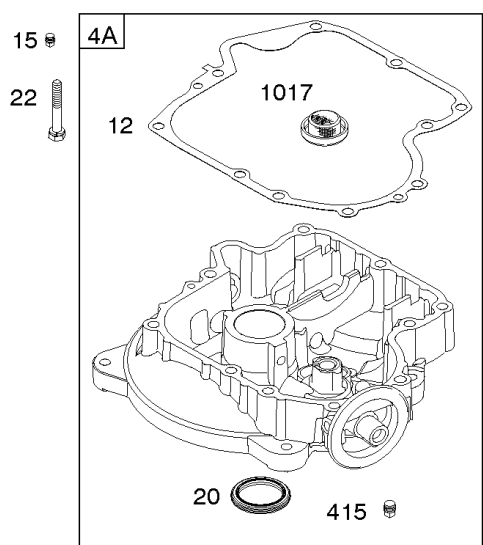

1036 EMISSIONS LABEL

1319 WARNING LABEL

750

Camshaft, Crankshaft, Cylinder, Engine Sump, GASKET SET - ENGINE, Lubrication,

REF NO	PART NO	QTY	DESCRIPTION
1	591465		CYLINDER ASSEMBLY
2	797673		KIT, Bushing/Seal -(Magneto Side)
3	391086S		SEAL, Oil -(Magneto Side)
4A	592849		SUMP, Engine
7	794114		GASKET, Cylinder Head
9	697109		GASKET, Breather
11	794683		TUBE, Breather
12	697110		GASKET, Crankcase -(.015" Thick)(Standard)
15	690946		PLUG, Oil Drain -(Square Head)
16	797579		CRANKSHAFT -Used Before Code Date 12071700
16	596006		CRANKSHAFT -Used After Code Date 12071600
20	795387		SEAL, Oil -(PTO Side)
22	692125		SCREW -(Crankcase Cover/Sump)
24	591757		KEY, Flywheel -Used After Code Date 12071600
24	796335		KEY, Flywheel -Used Before Code Date 12071700
25	795858		PISTON ASSEMBLY -(Standard)
25	795877		PISTON ASSEMBLY -(.020 Oversize)
26	794126		SET, Ring -(Standard)
26	794127		SET, Ring -(.020 Oversize)
27	698469		LOCK, Piston Pin
28	794143		PIN, Piston -(Standard) -Used Before Code Date 08100700
28	795861		PIN, Piston -(Standard) -Used After Code Date 08100600
29	794122		ROD, Connecting
32	791118		SCREW -(Connecting Rod)
43	691968		SLINGER, Governor/Oil
45	690564		TAPPET, Valve
46	793880		CAMSHAFT
51	692137		GASKET-INTAKE
51A	796081		GASKET, Intake
306	592777		SHIELD, Cylinder
306A	794953		SHIELD, Cylinder
307	691693		SCREW -(Cylinder Shield)
358	796187		GASKET SET, Engine
377	691639		KEY, Woodruff
415	794903		PLUG -(Sump)
524	691032		SEAL, O-Ring