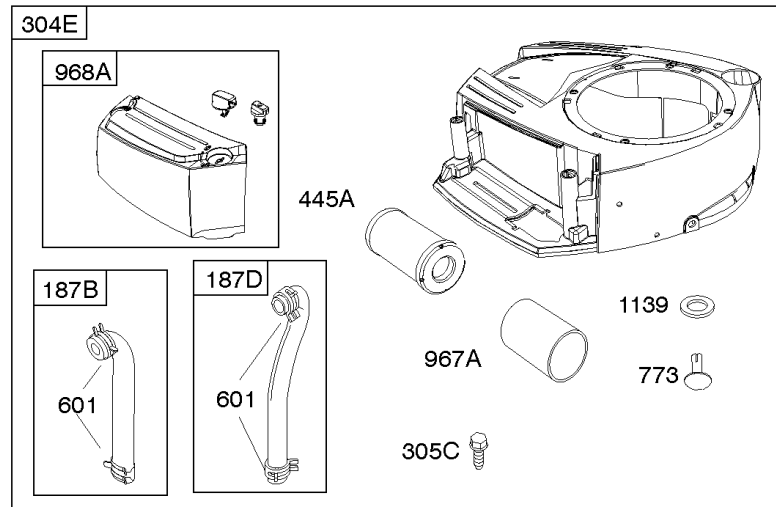

Not For
Reproduction

Air Cleaner, Blower Housing, Exhaust System, Flywheel

REF NO	PART NO	QTY	DESCRIPTION
23	591759		FLYWHEEL -Used After Code Date 12071600
23	698281		FLYWHEEL -Used Before Code Date 12071700
37	699882		GUARD, Flywheel
78	691693		SCREW -(Flywheel Guard)
187B	791805		LINE, Fuel -(Formed)(10-1/4" Long)(Cut to Required Length)
187D	791744		LINE, Fuel -(Formed)(14 Inches Long)(Cut To Required Length)
304E	592814		HOUSING-BLOWER -(Black-Compatible With Canister Style Filter)
305	697102		SCREW -(Blower Housing)
305A	793376		SCREW -(Blower Housing)
305B	795891		SCREW -(Blower Housing) (Blower Housing to Elbow)
305C	799370		SCREW -(Blower Housing)
324	796309		SCREEN/CUP ASSEMBLY
363	19069		PULLER, Flywheel -(41.3mm (1.63in.))
363	19165		PULLER, Flywheel -(50.8mm (2.010in.))
363	19203		PULLER, Flywheel -(71.5mm (2.81in.))
415A	794129		COVER, Flywheel -(Cover/Retainer)
431B	799043		MANIFOLD, Intake
445A	793569		FILTER, A/C Cartridge
563A	799359		SCREW -(Debris Screen Guard)
601	791850		CLAMP, Hose
773	796448		RETAINER
783	593935		GEAR, Pinion
949A	799358		GUARD, Debris Screen
964	799159		CAP, Connector
967A	793685		FILTER, Pre Cleaner
968A	591648		COVER-AIR CLEANER -(Black-Compatible With Canister Style Filter)
1005	796084		FAN, Flywheel
1040	698368		PLATE, Trim
1044	698139		SCREW -(Flywheel)
1051	691265		RING, Retaining
1070A	690363		SCREW -(Flywheel Fan)
1139	796449		WASHER -(Fuel Pump Bracket)
1265A	794151		SUPPORT, Blower Housing
1266	691917		SEAL, O-Ring -(Intake Elbow)
1279	691108		SCREW -(Blower Housing Support)
1332	591991		WASHER -(Rotating Screen)