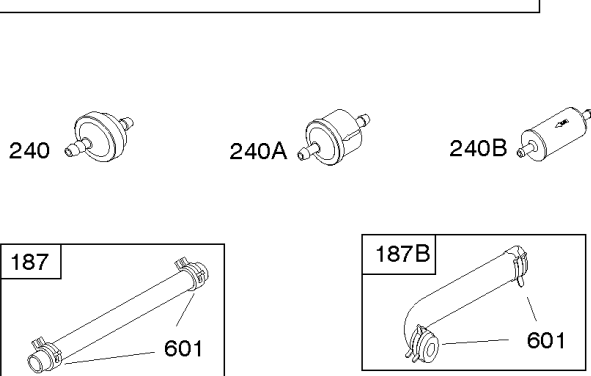

Carburetors, Carburetor Overhaul Kits, Fuel Supply

REF NO	PART NO	QTY	DESCRIPTION
51	692137		GASKET-INTAKE
51A	796081		GASKET, Intake
94	793610		KIT, Idle Mixture
95A	690718		SCREW -(Throttle Valve) (Nikki) -Used Before Code Date 15122300
95B	593897		SCREW -(Throttle Valve) (Ruixing) -Used After Code Date 15122200
98A	695408		KIT, Idle Speed -(Nikki) -Used Before Code Date 15122300
98B	846817		KIT, Idle Speed -(Ruixing) -Used After Code Date 15122200
104A	694918		PIN, Float Hinge -(Nikki) -Used Before Code Date 15122300
104B	594860		PIN, Float Hinge -(Ruixing) -Used After Code Date 15122200
105A	696136		VALVE, Float Needle -(Nikki) -Used Before Code Date 15122300
105B	594868		VALVE, Float Needle -(Ruixing) -Used After Code Date 15122200
108A	695419		VALVE, Choke -(Nikki) -Used Before Code Date 15122300
108B	594863		VALVE, Choke -(Ruixing) -Used After Code Date 15122200
117	791501		JET, Main -(Standard) -Used Before Code Date 09021200
117	796251		JET, Main -(Standard) (Nikki) -Used After Code Date 09021100 -Used Before Code Date 15122300
117B	594869		JET, Main -(Standard) (Ruixing) -Used After Code Date 15122200
118	791406		JET, Main -(High Altitude) (Nikki) -Used After Code Date 09021100 -Used Before Code Date 15122300
118	843099		JET, Main -(High Altitude) (Nikki) -Used Before Code Date 09021200
118B	595068		JET, Main -(High Altitude) (Ruixing) -Used After Code Date 15122200
121A	796184		KIT, Carburetor Overhaul -(Nikki Carburetor) -Used Before Code Date 15122300
121B	594886		KIT, Carburetor Overhaul -(Ruixing) -Used After Code Date 15122200
125	591736		CARBURETOR -(Nikki) -Used Before Code Date 15122300
125B	594601		CARBURETOR -(Ruixing) -Used After Code Date 15122200