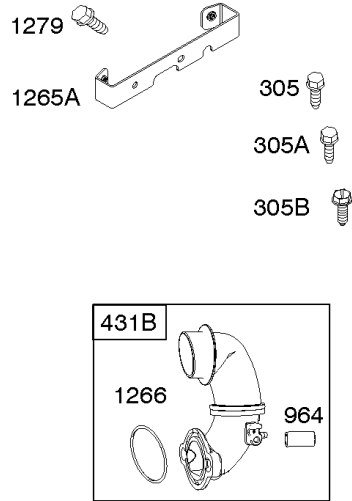

Not For
Reproduction

Air Cleaner, Blower Housing, Exhaust System, Flywheel

REF NO	PART NO	QTY	DESCRIPTION
23	591759		FLYWHEEL -Used After Code Date 12071600
23	698281		FLYWHEEL -Used Before Code Date 12071700
37	699882		GUARD, Flywheel
78	691693		SCREW -(Flywheel Guard)
187B	791805		LINE, Fuel -(Formed)(10-1/4" Long)(Cut to Required Length)
187D	791744		LINE, Fuel -(Formed)(14 Inches Long)(Cut To Required Length)
304E	592814		HOUSING-BLOWER -(Black-Compatible With Canister Style Filter)
305	697102		SCREW -(Blower Housing)
305A	793376		SCREW -(Blower Housing)
305B	795891		SCREW -(Blower Housing) (Blower Housing to Elbow)
305C	799370		SCREW -(Blower Housing)
324	796309		SCREEN/CUP ASSEMBLY
363	19069		PULLER, Flywheel -(41.3mm (1.63in.))
363	19165		PULLER, Flywheel -(50.8mm (2.010in.))
363	19203		PULLER, Flywheel -(71.5mm (2.81in.))
415A	794129		COVER, Flywheel -(Cover/Retainer)
431B	799043		MANIFOLD, Intake
445A	793569		FILTER, A/C Cartridge
563A	799359		SCREW -(Debris Screen Guard)
601	791850		CLAMP, Hose
773	796448		RETAINER
783	593935		GEAR, Pinion
949A	799358		GUARD, Debris Screen
964	799159		CAP, Connector
967A	793685		FILTER, Pre Cleaner
968A	591648		COVER-AIR CLEANER -(Black-Compatible With Canister Style Filter)
1005	796084		FAN, Flywheel
1040	698368		PLATE, Trim
1044	698139		SCREW -(Flywheel)
1051	691265		RING, Retaining
1070A	690363		SCREW -(Flywheel Fan)
1139	796449		WASHER -(Fuel Pump Bracket)
1265A	794151		SUPPORT, Blower Housing
1266	691917		SEAL, O-Ring -(Intake Elbow)
1279	691108		SCREW -(Blower Housing Support)
1332	591991		WASHER -(Rotating Screen)