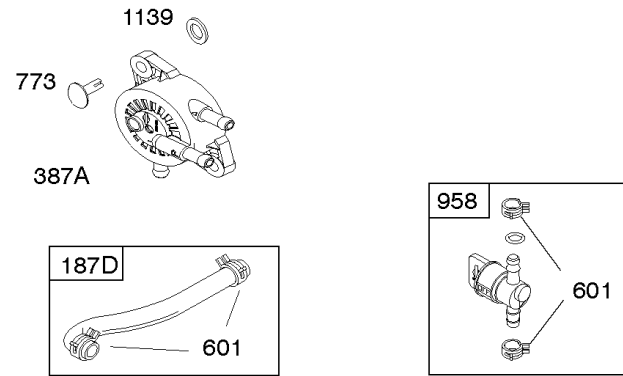

Carburetors, Carburetor Overhaul Kits, Fuel Supply

REF NO	PART NO	QTY	DESCRIPTION
127A	690727		PLUG, Welch
130A	792747		VALVE, Throttle -(Nikki) -Used Before Code Date 15122300
130B	594858		VALVE, Throttle -(Ruixing) -Used After Code Date 15122200
131A	792765		KIT, Throttle Shaft -(Nikki) -Used Before Code Date 15122300
131B	594856		KIT, Throttle Shaft -(Ruixing) -Used After Code Date 15122200
133A	694914		FLOAT, Carburetor -(Nikki) -Used Before Code Date 15122300
133B	594859		FLOAT, Carburetor -(Ruixing) -Used After Code Date 15122200
135	698780		TUBE, Fuel Transfer -(Gravity Feed)
135	792022		TUBE-FUEL TRANSFER -(Pump Feed)(Does Not Include Jet)
137A	698781		GASKET, Float Bowl -(Nikki) -Used Before Code Date 15122300
137B	594861		GASKET, Float Bowl -(Ruixing) -Used After Code Date 15122200
141A	792777		KIT, Choke Shaft -(Nikki) -Used Before Code Date 15122300
141B	594862		KIT, Choke Shaft -(Ruixing) -Used After Code Date 15122200
147B	594874		JET, Pilot -(Ruixing) -Used After Code Date 15122200
187	791766		LINE, Fuel -(15" Long)(Cut to Required Length)
187B	791805		LINE, Fuel -(Formed)(10-1/4" Long)(Cut to Required Length)
187D	791744		LINE, Fuel -(Formed)(14 Inches Long)(Cut To Required Length)
217	695409		SPRING, Choke Return -(Nikki) -Used Before Code Date 15122300
217B	594864		SPRING, Choke Return -(Ruixing) -Used After Code Date 15122200
240	394358S		FILTER, Fuel -(White, 75 Microns)
240A	84001895		FILTER, Fuel -(Includes Paper Element With A 40 Micron Rating)
240B	695666		FILTER, Fuel -(Includes Paper Element With A 30 Micron Rating)
276A	695410		WASHER, Sealing -(Nikki) -Used Before Code Date 15122300
276B	846640		WASHER, Sealing -(Ruixing) -Used After Code Date 15122200