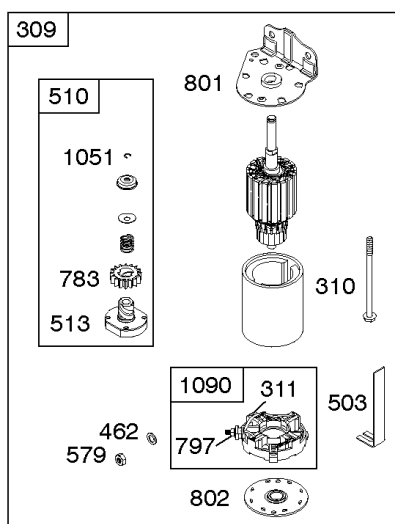

Alternator, Controls, Electric Starter, Governor Spring, Ignition

REF NO	PART NO	QTY	DESCRIPTION
188	691693		SCREW -(Control Bracket)
202	691841		LINK, Mechanical Governor
209	796260		SPRING, Governor
216	691840		LINK, Choke
222	694042		BRACKET, Control
227	691374		LEVER, Governor Control
232	691842		SPRING, Governor Link
265	691024		CLAMP, Casing
267	794904		SCREW -(Casing Clamp)
268	691025		CASING, Control Wire -(Cut To Required Length)
269	691026		WIRE, Control -(Cut To Required Length)
270	691027		NUT -(Control Wire Casing)
271	691028		LEVER, Control
309	693551		MOTOR, Starter
310	690323		SCREW -(Starter Motor)
311	497608		SET, Brush
333	799650		ARMATURE, Magneto
334	691061		SCREW -(Magneto Armature)
356B	697089		WIRE, Stop
404	691691		WASHER -(Governor Crank)
462	691261		WASHER -(Starter Cable)
474B	592831		ALTERNATOR -(Dual Circuit)
501A	794360		REGULATOR -(5/9 Amp.)
503	691532		STRAP, Starter
505	691251		NUT -(Governor Control Lever)
510	693699		DRIVE, Starter
513	692024		CLUTCH, Drive
526A	697088		SCREW -(Regulator)
559	697561		SCREW -(Remote Choke Stop) (Length .375 Inches)
559A	693675		SCREW -(Remote Choke Stop) (Length .419 Inches)
562	691119		BOLT -(Governor Control Lever)
579	691029		NUT -(Starter Cable)
614	691620		PIN, Cotter
616	692012		CRANK, Governor
697	791680		SCREW -(Starter Motor) (Drive Cap)
729A	691224		CLIP, Wire
783	593935		GEAR, Pinion
789	698329		HARNESS, Wiring