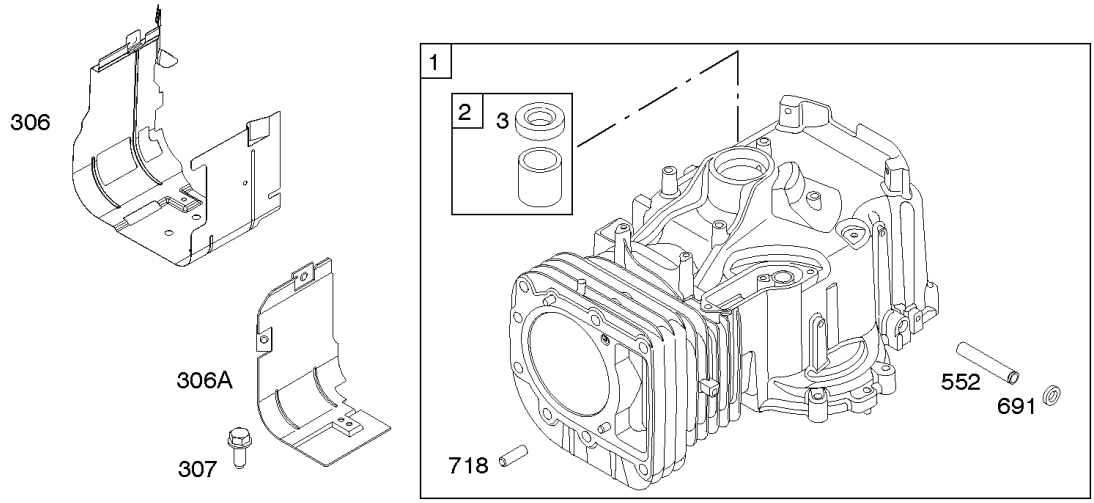

1036 EMISSIONS LABEL

1319 WARNING LABEL

750

Camshaft, Crankshaft, Cylinder, Engine Sump, GASKET SET - ENGINE, Lubrication,

REF NO	PART NO	QTY	DESCRIPTION
1	591465		CYLINDER ASSEMBLY
2	797673		KIT, Bushing/Seal -(Magneto Side)
3	391086S		SEAL, Oil -(Magneto Side)
4A	592849		SUMP, Engine
7	794114		GASKET, Cylinder Head
9	697109		GASKET, Breather
11	794683		TUBE, Breather
12	697110		GASKET, Crankcase -(.015" Thick)(Standard)
15	690946		PLUG, Oil Drain -(Square Head)
16	797579		CRANKSHAFT -Used Before Code Date 12071700
16	596006		CRANKSHAFT -Used After Code Date 12071600
20	795387		SEAL, Oil -(PTO Side)
22	692125		SCREW -(Crankcase Cover/Sump)
24	591757		KEY, Flywheel -Used After Code Date 12071600
24	796335		KEY, Flywheel -Used Before Code Date 12071700
25	795858		PISTON ASSEMBLY -(Standard)
25	795877		PISTON ASSEMBLY -(.020 Oversize)
26	794126		SET, Ring -(Standard)
26	794127		SET, Ring -(.020 Oversize)
27	698469		LOCK, Piston Pin
28	794143		PIN, Piston -(Standard) -Used Before Code Date 08100700
28	795861		PIN, Piston -(Standard) -Used After Code Date 08100600
29	794122		ROD, Connecting
32	791118		SCREW -(Connecting Rod)
43	691968		SLINGER, Governor/Oil
45	690564		TAPPET, Valve
46	793880		CAMSHAFT
51	692137		GASKET-INTAKE
51A	796081		GASKET, Intake
306	592777		SHIELD, Cylinder
306A	794953		SHIELD, Cylinder
307	691693		SCREW -(Cylinder Shield)
358	796187		GASKET SET, Engine
377	691639		KEY, Woodruff
415	794903		PLUG -(Sump)
524	691032		SEAL, O-Ring