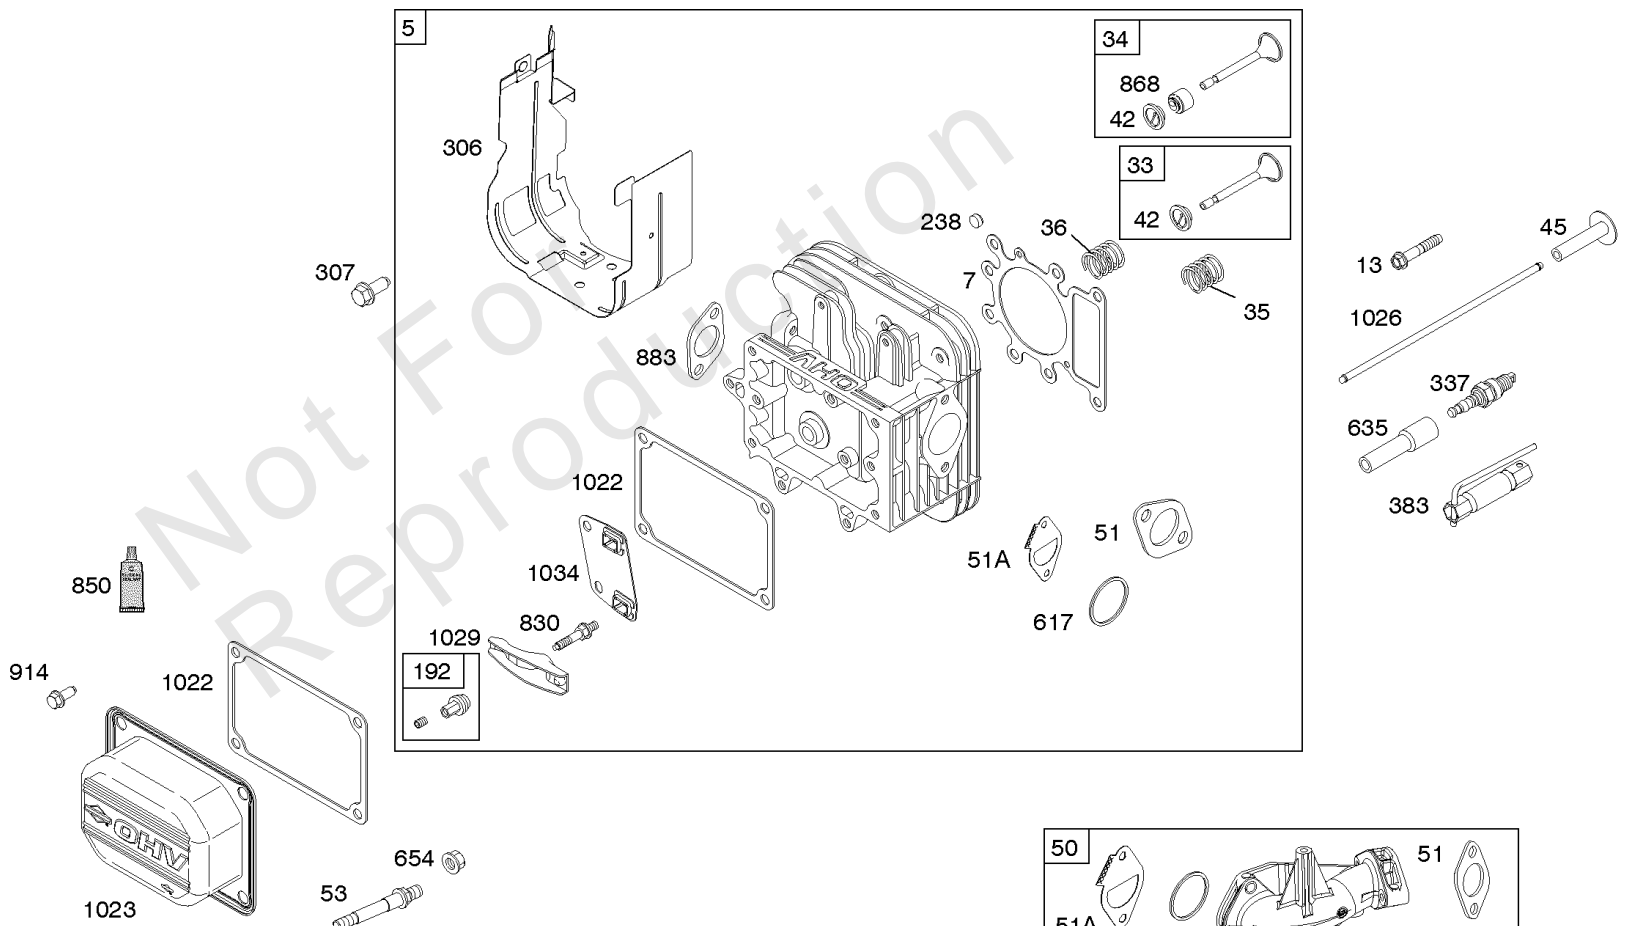

Carburetors, Carburetor Overhaul Kits, Fuel Supply

REF NO	PART NO	QTY	DESCRIPTION
387A	808656		PUMP, Fuel
601	791850		CLAMP, Hose
617	692138		SEAL, O-Ring -(Intake Manifold)
633	699813		SEAL, Choke/Throttle Shaft -(Nikki) -Used Before Code Date 15122300
633B	690998		SEAL, Choke/Throttle Shaft -(Nikki) -Used Before Code Date 15122300
633C	594866		SEAL, Choke/Throttle Shaft -(Ruixing) -Used After Code Date 15122200
633D	594865		SEAL, Choke/Throttle Shaft -(Ruixing) -Used After Code Date 15122200
633E	797629		SEAL, Choke/Throttle Shaft -(Ruixing) -Used After Code Date 15122200
773	796448		RETAINER
947A	699915		SOLENOID, Fuel -(Nikki) -Used Before Code Date 15122300
947B	846639		SOLENOID, Fuel -(Ruixing) -Used After Code Date 15122200
958	698183		VALVE, Fuel Shut Off
975A	699502		BOWL, Float -(Nikki) -Used Before Code Date 15122300
975B	594867		BOWL, Float -(Ruixing) -Used After Code Date 15122200
1091	691333		CAP, Limiter
1127	695407		SCREW -(Float Bowl) (Float Bowl to Carburetor Body)
1139	796449		WASHER -(Fuel Pump Bracket)
1266	691917		SEAL, O-Ring -(Intake Elbow)
1266A	697123		SEAL, O-Ring -(Intake Elbow)