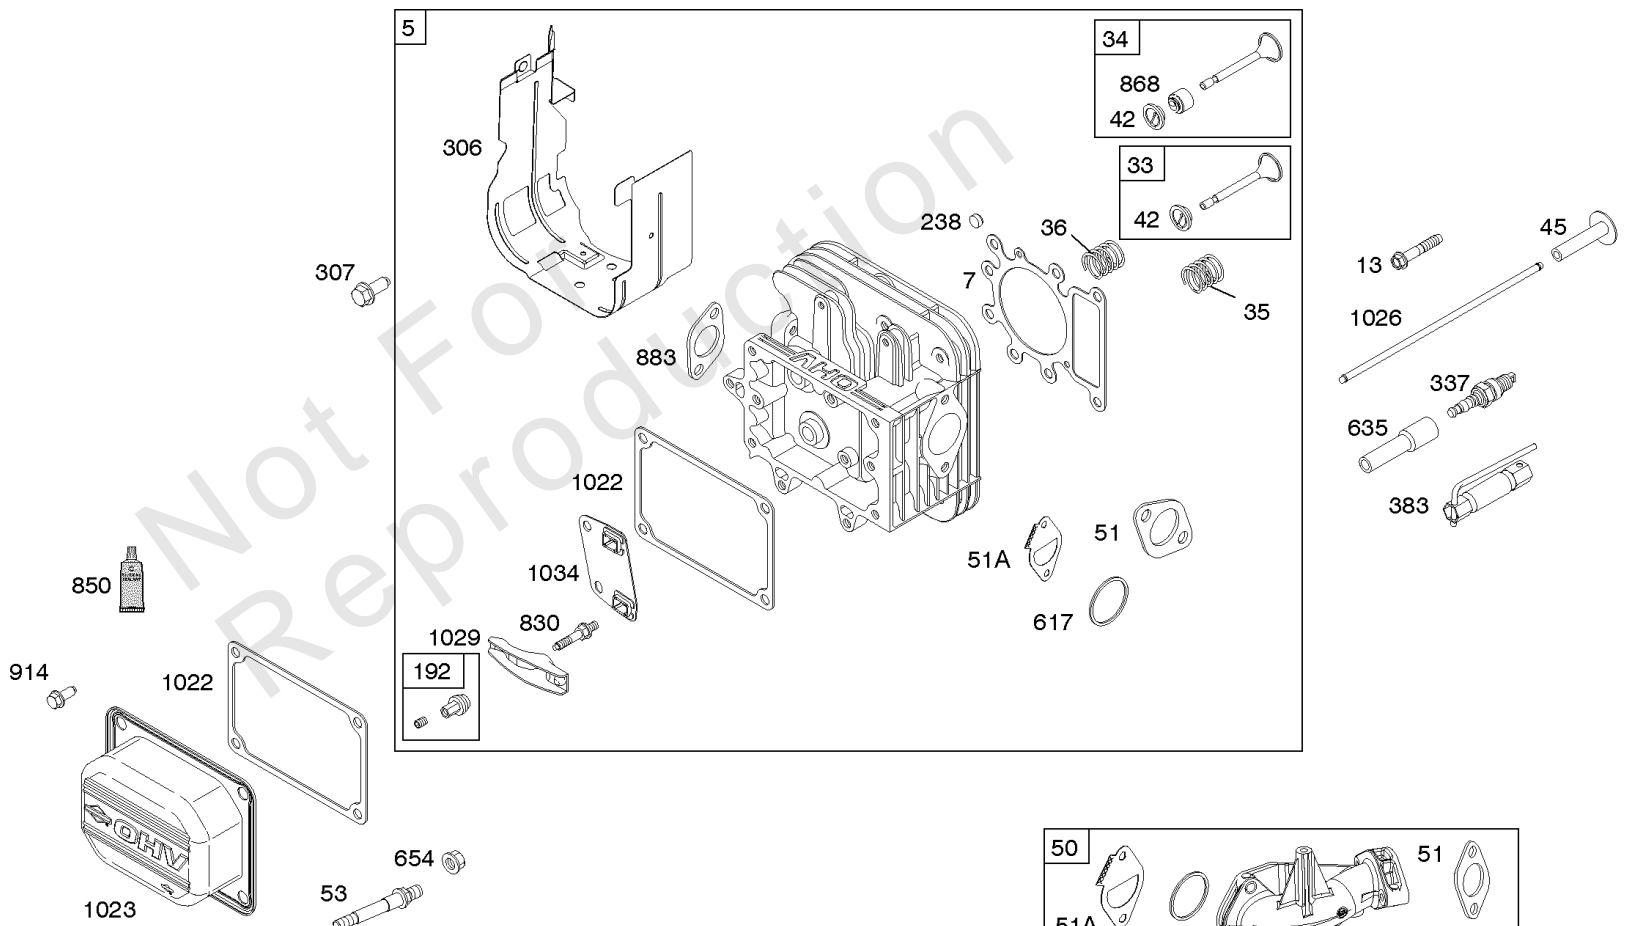

Cylinder Head, Gasket Set-Valve, Intake Manifold, Oil Fill, Valves

REF NO	PART NO	QTY	DESCRIPTION
5	796026		HEAD-CYLINDER
7	794114		GASKET, Cylinder Head
13	592244		SCREW -(Cylinder Head) (5/16-18 x 2.69)
33	792868		VALVE, Exhaust
34	791935		VALVE, Intake
35	691279		SPRING, Valve -(Intake)
36	691279		SPRING, Valve -(Exhaust)
42	499586		KEEPER, Valve
45	690564		TAPPET, Valve
50	591248		MANIFOLD, Intake
50B	592842		MANIFOLD-INTAKE
51	692137		GASKET-INTAKE
51A	796081		GASKET, Intake
53	591260		STUD -(Carburetor) -Used After Code Date 11121800
53	690227		STUD -(Carburetor) -Used Before Code Date 11121900
54	691148		SCREW -(Intake Manifold)
186	794873		CONNECTOR, Hose
186A	796532		CONNECTOR, Hose
192	691986		ADJUSTER, Rocker Arm
238	691843		CAP, Valve
306	592777		SHIELD, Cylinder
307	691693		SCREW -(Cylinder Shield)
337	491055S		PLUG, Spark
337	84007216		PLUG, SPARK -(China Only)
383	19576S		WRENCH, Spark Plug
415	794903		PLUG -(Sump)
512	594200		HOSE, Oil Drain
523	699908		DIPSTICK
524	691032		SEAL, O-Ring
525	697184		TUBE, Dipstick
617	692138		SEAL, O-Ring -(Intake Manifold)
635	691909		BOOT, Spark Plug
654	690958		NUT -(Carburetor)
830	691095		STUD, Rocker Arm
842	691031		SEAL, O-Ring -(Dipstick Tube)
847	790442		DIPSTICK/TUBE ASSEMBLY
850	100106		SEALANT, Liquid -(Rocker Cover Gasket and Breather Gasket) -Used After Code Date 07071800
868	690968		SEAL, Valve
883	692236		GASKET, Exhaust
914	691108		SCREW -(Rocker Cover)