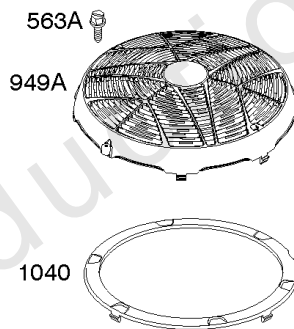

Not For
Reproduction

Air Cleaner, Blower Housing, Exhaust System, Flywheel

REF NO	PART NO	QTY	DESCRIPTION
23	591759		FLYWHEEL -Used After Code Date 12071600
23	698281		FLYWHEEL -Used Before Code Date 12071700
37	699882		GUARD, Flywheel
78	691693		SCREW -(Flywheel Guard)
187B	791805		LINE, Fuel -(Formed)(10-1/4" Long)(Cut to Required Length)
187D	791744		LINE, Fuel -(Formed)(14 Inches Long)(Cut To Required Length)
304E	592814		HOUSING-BLOWER -(Black-Compatible With Canister Style Filter)
305	697102		SCREW -(Blower Housing)
305A	793376		SCREW -(Blower Housing)
305B	795891		SCREW -(Blower Housing) (Blower Housing to Elbow)
305C	799370		SCREW -(Blower Housing)
324	796309		SCREEN/CUP ASSEMBLY
363	19069		PULLER, Flywheel -(41.3mm (1.63in.))
363	19165		PULLER, Flywheel -(50.8mm (2.010in.))
363	19203		PULLER, Flywheel -(71.5mm (2.81in.))
415A	794129		COVER, Flywheel -(Cover/Retainer)
431B	799043		MANIFOLD, Intake
445A	793569		FILTER, A/C Cartridge
563A	799359		SCREW -(Debris Screen Guard)
601	791850		CLAMP, Hose
773	796448		RETAINER
783	593935		GEAR, Pinion
949A	799358		GUARD, Debris Screen
964	799159		CAP, Connector
967A	793685		FILTER, Pre Cleaner
968A	591648		COVER-AIR CLEANER -(Black-Compatible With Canister Style Filter)
1005	796084		FAN, Flywheel
1040	698368		PLATE, Trim
1044	698139		SCREW -(Flywheel)
1051	691265		RING, Retaining
1070A	690363		SCREW -(Flywheel Fan)
1139	796449		WASHER -(Fuel Pump Bracket)
1265A	794151		SUPPORT, Blower Housing
1266	691917		SEAL, O-Ring -(Intake Elbow)
1279	691108		SCREW -(Blower Housing Support)
1332	591991		WASHER -(Rotating Screen)