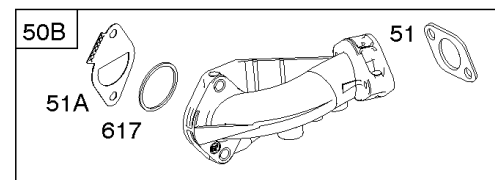

## Cylinder Head, Gasket Set-Valve, Intake Manifold, Oil Fill, Valves

REF NO	PART NO	QTY	DESCRIPTION
1022	272475S		GASKET, Rocker Cover -(After Date Code Use Liquid Sealant Reference 850) -Used Before Code Date 07071900
1023	797421		COVER-ROCKER
1026	692011		ROD, Push -(Exhaust)
1026	692003		ROD, Push -(Intake)
1029	691751		ARM, Rocker
1034	690822		GUIDE, Push Rod
1095	794152		GASKET SET, Valve