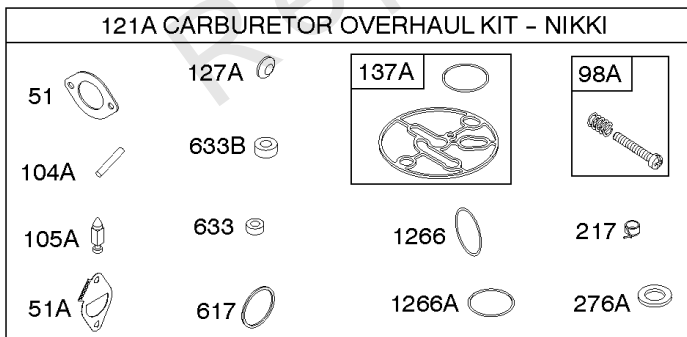

Carburetors, Carburetor Overhaul Kits, Fuel Supply

REF NO	PART NO	QTY	DESCRIPTION
127A	690727		PLUG, Welch
130A	792747		VALVE, Throttle -(Nikki) -Used Before Code Date 15122300
130B	594858		VALVE, Throttle -(Ruixing) -Used After Code Date 15122200
131A	792765		KIT, Throttle Shaft -(Nikki) -Used Before Code Date 15122300
131B	594856		KIT, Throttle Shaft -(Ruixing) -Used After Code Date 15122200
133A	694914		FLOAT, Carburetor -(Nikki) -Used Before Code Date 15122300
133B	594859		FLOAT, Carburetor -(Ruixing) -Used After Code Date 15122200
135	698780		TUBE, Fuel Transfer -(Gravity Feed)
135	792022		TUBE-FUEL TRANSFER -(Pump Feed)(Does Not Include Jet)
137A	698781		GASKET, Float Bowl -(Nikki) -Used Before Code Date 15122300
137B	594861		GASKET, Float Bowl -(Ruixing) -Used After Code Date 15122200
141A	792777		KIT, Choke Shaft -(Nikki) -Used Before Code Date 15122300
141B	594862		KIT, Choke Shaft -(Ruixing) -Used After Code Date 15122200
147B	594874		JET, Pilot -(Ruixing) -Used After Code Date 15122200
187	791766		LINE, Fuel -(15" Long)(Cut to Required Length)
187B	791805		LINE, Fuel -(Formed)(10-1/4" Long)(Cut to Required Length)
187D	791744		LINE, Fuel -(Formed)(14 Inches Long)(Cut To Required Length)
217	695409		SPRING, Choke Return -(Nikki) -Used Before Code Date 15122300
217B	594864		SPRING, Choke Return -(Ruixing) -Used After Code Date 15122200
240	394358S		FILTER, Fuel -(White, 75 Microns)
240A	84001895		FILTER, Fuel -(Includes Paper Element With A 40 Micron Rating)
240B	695666		FILTER, Fuel -(Includes Paper Element With A 30 Micron Rating)
276A	695410		WASHER, Sealing -(Nikki) -Used Before Code Date 15122300
276B	846640		WASHER, Sealing -(Ruixing) -Used After Code Date 15122200