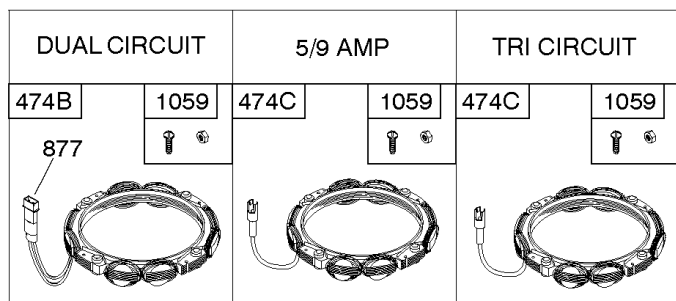

Alternator, Controls, Electric Starter, Governor Spring, Ignition

REF NO	PART NO	QTY	DESCRIPTION
188	691693		SCREW -(Control Bracket)
202	691841		LINK, Mechanical Governor
209	796260		SPRING, Governor
216	691840		LINK, Choke
222	694042		BRACKET, Control
227	691374		LEVER, Governor Control
232	691842		SPRING, Governor Link
265	691024		CLAMP, Casing
267	794904		SCREW -(Casing Clamp)
268	691025		CASING, Control Wire -(Cut To Required Length)
269	691026		WIRE, Control -(Cut To Required Length)
270	691027		NUT -(Control Wire Casing)
271	691028		LEVER, Control
309	693551		MOTOR, Starter
310	690323		SCREW -(Starter Motor)
311	497608		SET, Brush
333	799650		ARMATURE, Magneto
334	691061		SCREW -(Magneto Armature)
356B	697089		WIRE, Stop
404	691691		WASHER -(Governor Crank)
462	691261		WASHER -(Starter Cable)
474B	592831		ALTERNATOR -(Dual Circuit)
501A	794360		REGULATOR -(5/9 Amp.)
503	691532		STRAP, Starter
505	691251		NUT -(Governor Control Lever)
510	693699		DRIVE, Starter
513	692024		CLUTCH, Drive
526A	697088		SCREW -(Regulator)
559	697561		SCREW -(Remote Choke Stop) (Length .375 Inches)
559A	693675		SCREW -(Remote Choke Stop) (Length .419 Inches)
562	691119		BOLT -(Governor Control Lever)
579	691029		NUT -(Starter Cable)
614	691620		PIN, Cotter
616	692012		CRANK, Governor
697	791680		SCREW -(Starter Motor) (Drive Cap)
729A	691224		CLIP, Wire
783	593935		GEAR, Pinion
789	698329		HARNESS, Wiring