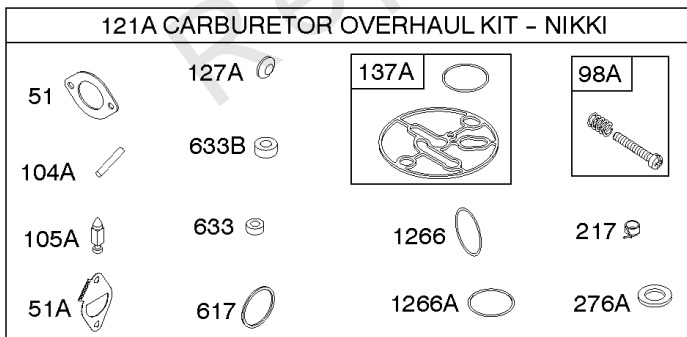

Carburetors, Carburetor Overhaul Kits, Fuel Supply

REF NO	PART NO	QTY	DESCRIPTION
51	692137		GASKET-INTAKE
51A	796081		GASKET, Intake
94	793610		KIT, Idle Mixture
95A	690718		SCREW -(Throttle Valve) (Nikki) -Used Before Code Date 15122300
95B	593897		SCREW -(Throttle Valve) (Ruixing) -Used After Code Date 15122200
98A	695408		KIT, Idle Speed -(Nikki) -Used Before Code Date 15122300
98B	846817		KIT, Idle Speed -(Ruixing) -Used After Code Date 15122200
104A	694918		PIN, Float Hinge -(Nikki) -Used Before Code Date 15122300
104B	594860		PIN, Float Hinge -(Ruixing) -Used After Code Date 15122200
105A	696136		VALVE, Float Needle -(Nikki) -Used Before Code Date 15122300
105B	594868		VALVE, Float Needle -(Ruixing) -Used After Code Date 15122200
108A	695419		VALVE, Choke -(Nikki) -Used Before Code Date 15122300
108B	594863		VALVE, Choke -(Ruixing) -Used After Code Date 15122200
117	791501		JET, Main -(Standard) -Used Before Code Date 09021200
117	796251		JET, Main -(Standard) (Nikki) -Used After Code Date 09021100 -Used Before Code Date 15122300
117B	594869		JET, Main -(Standard) (Ruixing) -Used After Code Date 15122200
118	791406		JET, Main -(High Altitude) (Nikki) -Used After Code Date 09021100 -Used Before Code Date 15122300
118	843099		JET, Main -(High Altitude) (Nikki) -Used Before Code Date 09021200
118B	595068		JET, Main -(High Altitude) (Ruixing) -Used After Code Date 15122200
121A	796184		KIT, Carburetor Overhaul -(Nikki Carburetor) -Used Before Code Date 15122300
121B	594886		KIT, Carburetor Overhaul -(Ruixing) -Used After Code Date 15122200
125	591736		CARBURETOR -(Nikki) -Used Before Code Date 15122300
125B	594601		CARBURETOR -(Ruixing) -Used After Code Date 15122200