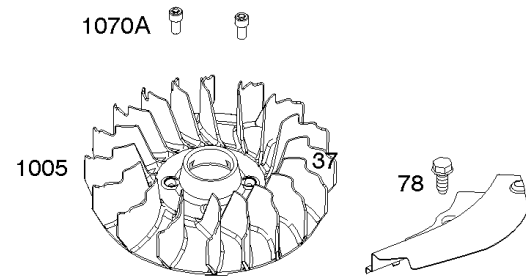

Not For
Reproduction

Air Cleaner, Blower Housing, Exhaust System, Flywheel

REF NO	PART NO	QTY	DESCRIPTION
23	591759		FLYWHEEL -Used After Code Date 12071600
23	698281		FLYWHEEL -Used Before Code Date 12071700
37	699882		GUARD, Flywheel
78	691693		SCREW -(Flywheel Guard)
187B	791805		LINE, Fuel -(Formed)(10-1/4" Long)(Cut to Required Length)
187D	791744		LINE, Fuel -(Formed)(14 Inches Long)(Cut To Required Length)
304E	592814		HOUSING-BLOWER -(Black-Compatible With Canister Style Filter)
305	697102		SCREW -(Blower Housing)
305A	793376		SCREW -(Blower Housing)
305B	795891		SCREW -(Blower Housing) (Blower Housing to Elbow)
305C	799370		SCREW -(Blower Housing)
324	796309		SCREEN/CUP ASSEMBLY
363	19069		PULLER, Flywheel -(41.3mm (1.63in.))
363	19165		PULLER, Flywheel -(50.8mm (2.010in.))
363	19203		PULLER, Flywheel -(71.5mm (2.81in.))
415A	794129		COVER, Flywheel -(Cover/Retainer)
431B	799043		MANIFOLD, Intake
445A	793569		FILTER, A/C Cartridge
563A	799359		SCREW -(Debris Screen Guard)
601	791850		CLAMP, Hose
773	796448		RETAINER
783	593935		GEAR, Pinion
949A	799358		GUARD, Debris Screen
964	799159		CAP, Connector
967A	793685		FILTER, Pre Cleaner
968A	591648		COVER-AIR CLEANER -(Black-Compatible With Canister Style Filter)
1005	796084		FAN, Flywheel
1040	698368		PLATE, Trim
1044	698139		SCREW -(Flywheel)
1051	691265		RING, Retaining
1070A	690363		SCREW -(Flywheel Fan)
1139	796449		WASHER -(Fuel Pump Bracket)
1265A	794151		SUPPORT, Blower Housing
1266	691917		SEAL, O-Ring -(Intake Elbow)
1279	691108		SCREW -(Blower Housing Support)
1332	591991		WASHER -(Rotating Screen)