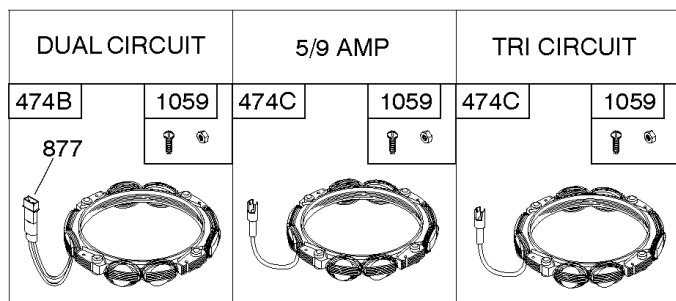

## Alternator, Controls, Electric Starter, Governor Spring, Ignition

REF NO	PART NO	QTY	DESCRIPTION
188	691693		SCREW -(Control Bracket)
202	691841		LINK, Mechanical Governor
209	796260		SPRING, Governor
216	691840		LINK, Choke
222	694042		BRACKET, Control
227	691374		LEVER, Governor Control
232	691842		SPRING, Governor Link
265	691024		CLAMP, Casing
267	794904		SCREW -(Casing Clamp)
268	691025		CASING, Control Wire -(Cut To Required Length)
269	691026		WIRE, Control -(Cut To Required Length)
270	691027		NUT -(Control Wire Casing)
271	691028		LEVER, Control
309	693551		MOTOR, Starter
310	690323		SCREW -(Starter Motor)
311	497608		SET, Brush
333	799650		ARMATURE, Magneto
334	691061		SCREW -(Magneto Armature)
356B	697089		WIRE, Stop
404	691691		WASHER -(Governor Crank)
462	691261		WASHER -(Starter Cable)
474B	592831		ALTERNATOR -(Dual Circuit)
501A	794360		REGULATOR -(5/9 Amp.)
503	691532		STRAP, Starter
505	691251		NUT -(Governor Control Lever)
510	693699		DRIVE, Starter
513	692024		CLUTCH, Drive
526A	697088		SCREW -(Regulator)
559	697561		SCREW -(Remote Choke Stop) (Length .375 Inches)
559A	693675		SCREW -(Remote Choke Stop) (Length .419 Inches)
562	691119		BOLT -(Governor Control Lever)
579	691029		NUT -(Starter Cable)
614	691620		PIN, Cotter
616	692012		CRANK, Governor
697	791680		SCREW -(Starter Motor) (Drive Cap)
729A	691224		CLIP, Wire
783	593935		GEAR, Pinion
789	698329		HARNESS, Wiring

## Cylinder Head, Gasket Set-Valve, Intake Manifold, Oil Fill, Valves

REF NO	PART NO	QTY	DESCRIPTION
1022	272475S		GASKET, Rocker Cover -(After Date Code Use Liquid Sealant Reference 850) -Used Before Code Date 07071900
1023	797421		COVER-ROCKER
1026	692011		ROD, Push -(Exhaust)
1026	692003		ROD, Push -(Intake)
1029	691751		ARM, Rocker
1034	690822		GUIDE, Push Rod
1095	794152		GASKET SET, Valve