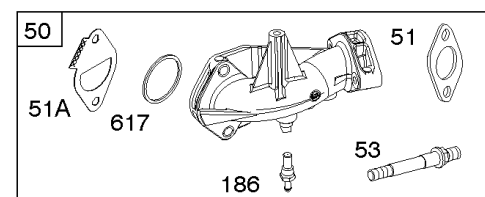

Carburetors, Carburetor Overhaul Kits, Fuel Supply

REF NO	PART NO	QTY	DESCRIPTION
387A	808656		PUMP, Fuel
601	791850		CLAMP, Hose
617	692138		SEAL, O-Ring -(Intake Manifold)
633	699813		SEAL, Choke/Throttle Shaft -(Nikki) -Used Before Code Date 15122300
633B	690998		SEAL, Choke/Throttle Shaft -(Nikki) -Used Before Code Date 15122300
633C	594866		SEAL, Choke/Throttle Shaft -(Ruixing) -Used After Code Date 15122200
633D	594865		SEAL, Choke/Throttle Shaft -(Ruixing) -Used After Code Date 15122200
633E	797629		SEAL, Choke/Throttle Shaft -(Ruixing) -Used After Code Date 15122200
773	796448		RETAINER
947A	699915		SOLENOID, Fuel -(Nikki) -Used Before Code Date 15122300
947B	846639		SOLENOID, Fuel -(Ruixing) -Used After Code Date 15122200
958	698183		VALVE, Fuel Shut Off
975A	699502		BOWL, Float -(Nikki) -Used Before Code Date 15122300
975B	594867		BOWL, Float -(Ruixing) -Used After Code Date 15122200
1091	691333		CAP, Limiter
1127	695407		SCREW -(Float Bowl) (Float Bowl to Carburetor Body)
1139	796449		WASHER -(Fuel Pump Bracket)
1266	691917		SEAL, O-Ring -(Intake Elbow)
1266A	697123		SEAL, O-Ring -(Intake Elbow)