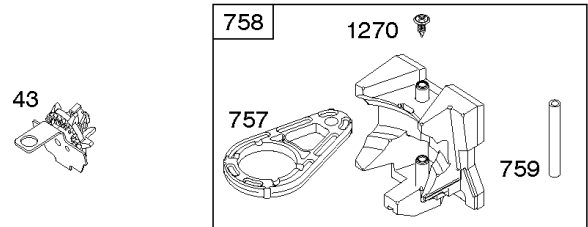

1036 EMISSIONS LABEL

1319 WARNING LABEL

750

Camshaft, Crankshaft, Cylinder, Engine Sump, GASKET SET - ENGINE, Lubrication,

REF NO	PART NO	QTY	DESCRIPTION
1	591465		CYLINDER ASSEMBLY
2	797673		KIT, Bushing/Seal -(Magneto Side)
3	391086S		SEAL, Oil -(Magneto Side)
4A	592849		SUMP, Engine
7	794114		GASKET, Cylinder Head
9	697109		GASKET, Breather
11	794683		TUBE, Breather
12	697110		GASKET, Crankcase -(.015" Thick)(Standard)
15	690946		PLUG, Oil Drain -(Square Head)
16	797579		CRANKSHAFT -Used Before Code Date 12071700
16	596006		CRANKSHAFT -Used After Code Date 12071600
20	795387		SEAL, Oil -(PTO Side)
22	692125		SCREW -(Crankcase Cover/Sump)
24	591757		KEY, Flywheel -Used After Code Date 12071600
24	796335		KEY, Flywheel -Used Before Code Date 12071700
25	795858		PISTON ASSEMBLY -(Standard)
25	795877		PISTON ASSEMBLY -(.020 Oversize)
26	794126		SET, Ring -(Standard)
26	794127		SET, Ring -(.020 Oversize)
27	698469		LOCK, Piston Pin
28	794143		PIN, Piston -(Standard) -Used Before Code Date 08100700
28	795861		PIN, Piston -(Standard) -Used After Code Date 08100600
29	794122		ROD, Connecting
32	791118		SCREW -(Connecting Rod)
43	691968		SLINGER, Governor/Oil
45	690564		TAPPET, Valve
46	793880		CAMSHAFT
51	692137		GASKET-INTAKE
51A	796081		GASKET, Intake
306	592777		SHIELD, Cylinder
306A	794953		SHIELD, Cylinder
307	691693		SCREW -(Cylinder Shield)
358	796187		GASKET SET, Engine
377	691639		KEY, Woodruff
415	794903		PLUG -(Sump)
524	691032		SEAL, O-Ring