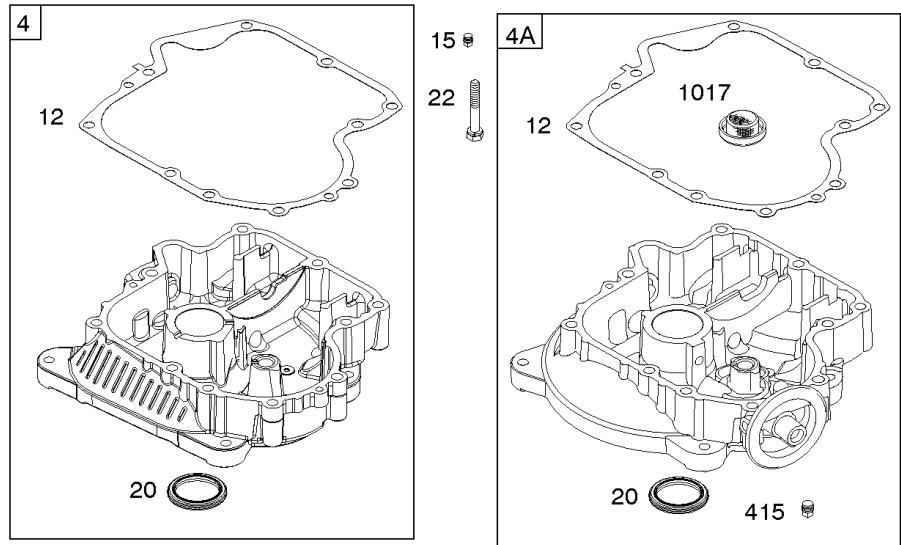

1036 EMISSIONS LABEL

1319 WARNING LABEL

Camshaft, Crankshaft, Cylinder, Engine Sump, GASKET SET - ENGINE, Lubrication,

REF NO	PART NO	QTY	DESCRIPTION
552	697144		BUSHING, Governor Crank
584	794682		COVER, Breather Passage -(Use with Liquid Sealant Reference 850)
617	692138		SEAL, O-Ring -(Intake Manifold)
684	697157		SCREW -(Breather Passage Cover)
691	692407		SEAL, Governor Shaft
718	690959		PIN, Locating
741	697128		GEAR, Timing
750	790832		SCREW -(Oil Pump Cover)
757	793242		LINK, Counterweight
758	793763		COUNTERWEIGHT
759	697392		PIN, Counterweight
842	691031		SEAL, O-Ring -(Dipstick Tube)
850	100106		SEALANT, Liquid -(Rocker Cover Gasket and Breather Gasket) -Used After Code Date 07071800
868	690968		SEAL, Valve
883	692236		GASKET, Exhaust
943	690589		SEAL, O-Ring -(Oil Pump Cover)
965	499613		COVER, Oil Pump
1017	796981		SCREEN, Oil Pump
1022	272475S		GASKET, Rocker Cover -(After Date Code Use Liquid Sealant Reference 850) -Used Before Code Date 07071900
1024A	794644		PUMP-OIL
1027	696854		FILTER, Oil -(Premium)
1027	492932S		FILTER, Oil -(Standard)
1032	491710		SPRING, Compression -Used Before Code Date 04062800
1036	-----		Label-Emissions -(Available From A Briggs & Stratton Authorized Dealer)
1263	697124		REED, Breather
1264	697104		SCREW -(Breather Reed)
1266	691917		SEAL, O-Ring -(Intake Elbow)
1266A	697123		SEAL, O-Ring -(Intake Elbow)
1270	793243		PLUG, AVS Counterweight
1319	794467		LABEL, Warning