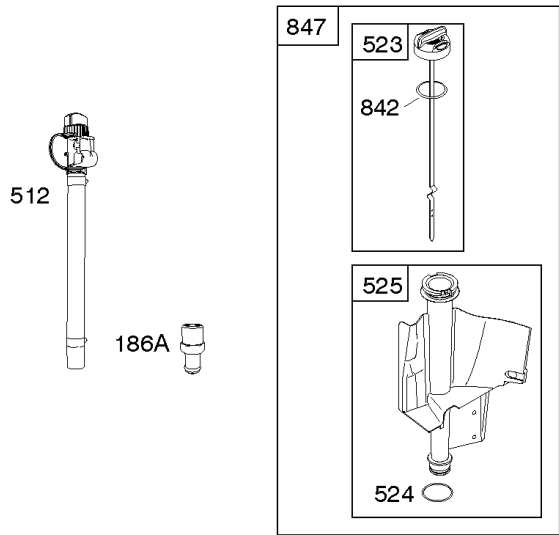

Carburetors, Carburetor Overhaul Kits, Fuel Supply

REF NO	PART NO	QTY	DESCRIPTION
387A	808656		PUMP, Fuel
601	791850		CLAMP, Hose
617	692138		SEAL, O-Ring -(Intake Manifold)
633	699813		SEAL, Choke/Throttle Shaft -(Nikki) -Used Before Code Date 15122300
633B	690998		SEAL, Choke/Throttle Shaft -(Nikki) -Used Before Code Date 15122300
633C	594866		SEAL, Choke/Throttle Shaft -(Ruixing) -Used After Code Date 15122200
633D	594865		SEAL, Choke/Throttle Shaft -(Ruixing) -Used After Code Date 15122200
633E	797629		SEAL, Choke/Throttle Shaft -(Ruixing) -Used After Code Date 15122200
773	796448		RETAINER
947A	699915		SOLENOID, Fuel -(Nikki) -Used Before Code Date 15122300
947B	846639		SOLENOID, Fuel -(Ruixing) -Used After Code Date 15122200
958	698183		VALVE, Fuel Shut Off
975A	699502		BOWL, Float -(Nikki) -Used Before Code Date 15122300
975B	594867		BOWL, Float -(Ruixing) -Used After Code Date 15122200
1091	691333		CAP, Limiter
1127	695407		SCREW -(Float Bowl) (Float Bowl to Carburetor Body)
1139	796449		WASHER -(Fuel Pump Bracket)
1266	691917		SEAL, O-Ring -(Intake Elbow)
1266A	697123		SEAL, O-Ring -(Intake Elbow)