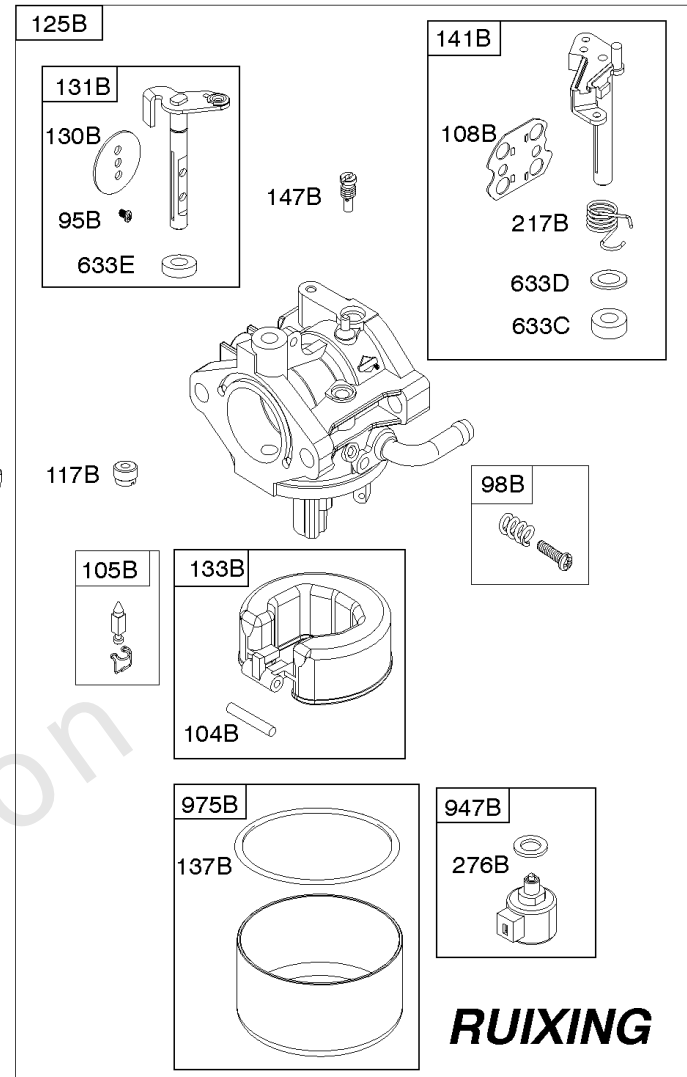

Carburetors, Carburetor Overhaul Kits, Fuel Supply

REF NO	PART NO	QTY	DESCRIPTION
51	692137		GASKET-INTAKE
51A	796081		GASKET, Intake
94	793610		KIT, Idle Mixture
95A	690718		SCREW -(Throttle Valve) (Nikki) -Used Before Code Date 15122300
95B	593897		SCREW -(Throttle Valve) (Ruixing) -Used After Code Date 15122200
98A	695408		KIT, Idle Speed -(Nikki) -Used Before Code Date 15122300
98B	846817		KIT, Idle Speed -(Ruixing) -Used After Code Date 15122200
104A	694918		PIN, Float Hinge -(Nikki) -Used Before Code Date 15122300
104B	594860		PIN, Float Hinge -(Ruixing) -Used After Code Date 15122200
105A	696136		VALVE, Float Needle -(Nikki) -Used Before Code Date 15122300
105B	594868		VALVE, Float Needle -(Ruixing) -Used After Code Date 15122200
108A	695419		VALVE, Choke -(Nikki) -Used Before Code Date 15122300
108B	594863		VALVE, Choke -(Ruixing) -Used After Code Date 15122200
117	791501		JET, Main -(Standard) -Used Before Code Date 09021200
117	796251		JET, Main -(Standard) (Nikki) -Used After Code Date 09021100 -Used Before Code Date 15122300
117B	594869		JET, Main -(Standard) (Ruixing) -Used After Code Date 15122200
118	791406		JET, Main -(High Altitude) (Nikki) -Used After Code Date 09021100 -Used Before Code Date 15122300
118	843099		JET, Main -(High Altitude) (Nikki) -Used Before Code Date 09021200
118B	595068		JET, Main -(High Altitude) (Ruixing) -Used After Code Date 15122200
121A	796184		KIT, Carburetor Overhaul -(Nikki Carburetor) -Used Before Code Date 15122300
121B	594886		KIT, Carburetor Overhaul -(Ruixing) -Used After Code Date 15122200
125	591736		CARBURETOR -(Nikki) -Used Before Code Date 15122300
125B	594601		CARBURETOR -(Ruixing) -Used After Code Date 15122200