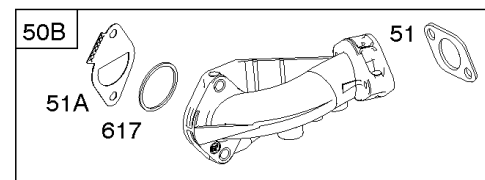

Carburetors, Carburetor Overhaul Kits, Fuel Supply

REF NO	PART NO	QTY	DESCRIPTION
387A	808656		PUMP, Fuel
601	791850		CLAMP, Hose
617	692138		SEAL, O-Ring -(Intake Manifold)
633	699813		SEAL, Choke/Throttle Shaft -(Nikki) -Used Before Code Date 15122300
633B	690998		SEAL, Choke/Throttle Shaft -(Nikki) -Used Before Code Date 15122300
633C	594866		SEAL, Choke/Throttle Shaft -(Ruixing) -Used After Code Date 15122200
633D	594865		SEAL, Choke/Throttle Shaft -(Ruixing) -Used After Code Date 15122200
633E	797629		SEAL, Choke/Throttle Shaft -(Ruixing) -Used After Code Date 15122200
773	796448		RETAINER
947A	699915		SOLENOID, Fuel -(Nikki) -Used Before Code Date 15122300
947B	846639		SOLENOID, Fuel -(Ruixing) -Used After Code Date 15122200
958	698183		VALVE, Fuel Shut Off
975A	699502		BOWL, Float -(Nikki) -Used Before Code Date 15122300
975B	594867		BOWL, Float -(Ruixing) -Used After Code Date 15122200
1091	691333		CAP, Limiter
1127	695407		SCREW -(Float Bowl) (Float Bowl to Carburetor Body)
1139	796449		WASHER -(Fuel Pump Bracket)
1266	691917		SEAL, O-Ring -(Intake Elbow)
1266A	697123		SEAL, O-Ring -(Intake Elbow)