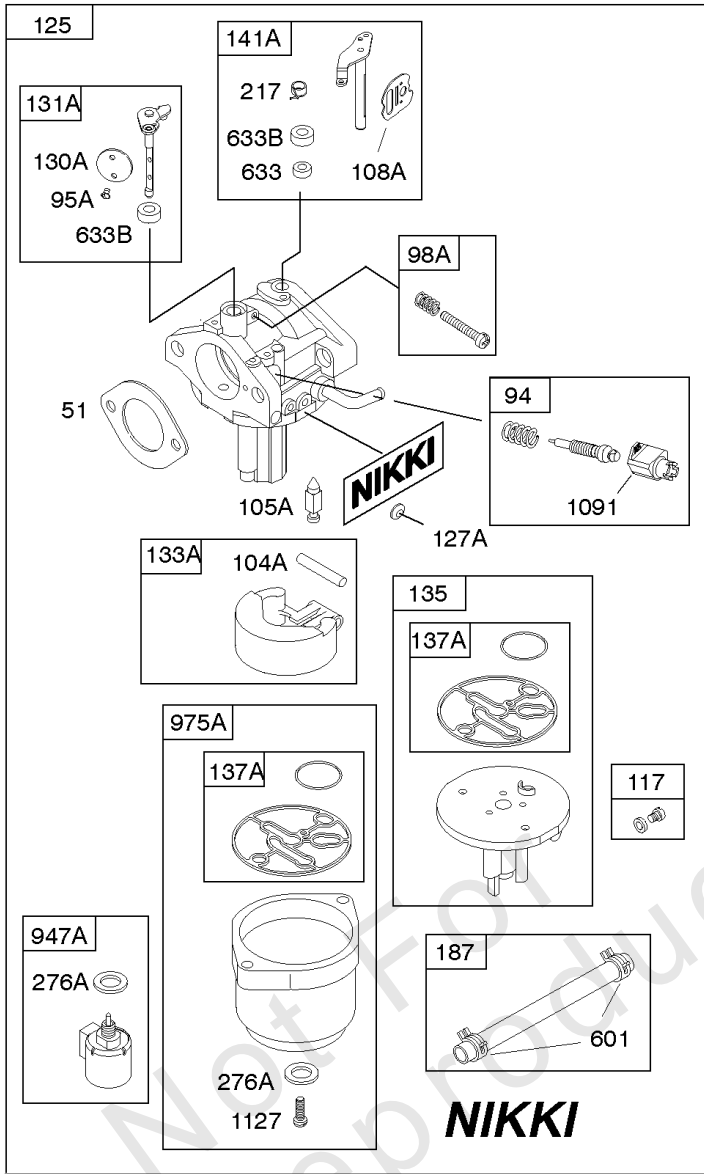

Carburetors, Carburetor Overhaul Kits, Fuel Supply

REF NO	PART NO	QTY	DESCRIPTION
51	692137		GASKET-INTAKE
51A	796081		GASKET, Intake
94	793610		KIT, Idle Mixture
95A	690718		SCREW -(Throttle Valve) (Nikki) -Used Before Code Date 15122300
95B	593897		SCREW -(Throttle Valve) (Ruixing) -Used After Code Date 15122200
98A	695408		KIT, Idle Speed -(Nikki) -Used Before Code Date 15122300
98B	846817		KIT, Idle Speed -(Ruixing) -Used After Code Date 15122200
104A	694918		PIN, Float Hinge -(Nikki) -Used Before Code Date 15122300
104B	594860		PIN, Float Hinge -(Ruixing) -Used After Code Date 15122200
105A	696136		VALVE, Float Needle -(Nikki) -Used Before Code Date 15122300
105B	594868		VALVE, Float Needle -(Ruixing) -Used After Code Date 15122200
108A	695419		VALVE, Choke -(Nikki) -Used Before Code Date 15122300
108B	594863		VALVE, Choke -(Ruixing) -Used After Code Date 15122200
117	791501		JET, Main -(Standard) -Used Before Code Date 09021200
117	796251		JET, Main -(Standard) (Nikki) -Used After Code Date 09021100 -Used Before Code Date 15122300
117B	594869		JET, Main -(Standard) (Ruixing) -Used After Code Date 15122200
118	791406		JET, Main -(High Altitude) (Nikki) -Used After Code Date 09021100 -Used Before Code Date 15122300
118	843099		JET, Main -(High Altitude) (Nikki) -Used Before Code Date 09021200
118B	595068		JET, Main -(High Altitude) (Ruixing) -Used After Code Date 15122200
121A	796184		KIT, Carburetor Overhaul -(Nikki Carburetor) -Used Before Code Date 15122300
121B	594886		KIT, Carburetor Overhaul -(Ruixing) -Used After Code Date 15122200
125	591736		CARBURETOR -(Nikki) -Used Before Code Date 15122300
125B	594601		CARBURETOR -(Ruixing) -Used After Code Date 15122200