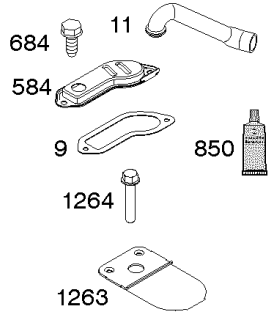

1036 EMISSIONS LABEL

1319 WARNING LABEL

Camshaft, Crankshaft, Cylinder, Engine Sump, GASKET SET - ENGINE, Lubrication,

REF NO	PART NO	QTY	DESCRIPTION
552	697144		BUSHING, Governor Crank
584	794682		COVER, Breather Passage -(Use with Liquid Sealant Reference 850)
617	692138		SEAL, O-Ring -(Intake Manifold)
684	697157		SCREW -(Breather Passage Cover)
691	692407		SEAL, Governor Shaft
718	690959		PIN, Locating
741	697128		GEAR, Timing
750	790832		SCREW -(Oil Pump Cover)
757	793242		LINK, Counterweight
758	793763		COUNTERWEIGHT
759	697392		PIN, Counterweight
842	691031		SEAL, O-Ring -(Dipstick Tube)
850	100106		SEALANT, Liquid -(Rocker Cover Gasket and Breather Gasket) -Used After Code Date 07071800
868	690968		SEAL, Valve
883	692236		GASKET, Exhaust
943	690589		SEAL, O-Ring -(Oil Pump Cover)
965	499613		COVER, Oil Pump
1017	796981		SCREEN, Oil Pump
1022	272475S		GASKET, Rocker Cover -(After Date Code Use Liquid Sealant Reference 850) -Used Before Code Date 07071900
1024A	794644		PUMP-OIL
1027	696854		FILTER, Oil -(Premium)
1027	492932S		FILTER, Oil -(Standard)
1032	491710		SPRING, Compression -Used Before Code Date 04062800
1036	-----		Label-Emissions -(Available From A Briggs & Stratton Authorized Dealer)
1263	697124		REED, Breather
1264	697104		SCREW -(Breather Reed)
1266	691917		SEAL, O-Ring -(Intake Elbow)
1266A	697123		SEAL, O-Ring -(Intake Elbow)
1270	793243		PLUG, AVS Counterweight
1319	794467		LABEL, Warning