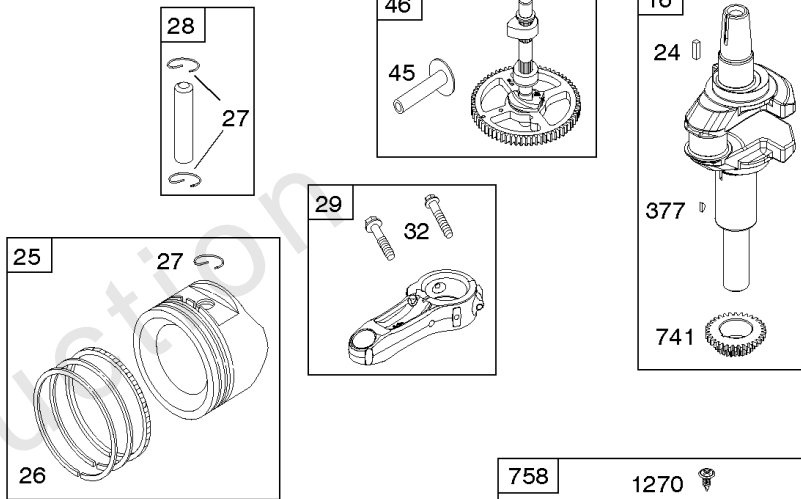

1036 EMISSIONS LABEL

1319 WARNING LABEL

750

Camshaft, Crankshaft, Cylinder, Engine Sump, GASKET SET - ENGINE, Lubrication,

REF NO	PART NO	QTY	DESCRIPTION
1	591465		CYLINDER ASSEMBLY
2	797673		KIT, Bushing/Seal -(Magneto Side)
3	391086S		SEAL, Oil -(Magneto Side)
4A	592849		SUMP, Engine
7	794114		GASKET, Cylinder Head
9	697109		GASKET, Breather
11	794683		TUBE, Breather
12	697110		GASKET, Crankcase -(.015" Thick)(Standard)
15	690946		PLUG, Oil Drain -(Square Head)
16	797579		CRANKSHAFT -Used Before Code Date 12071700
16	596006		CRANKSHAFT -Used After Code Date 12071600
20	795387		SEAL, Oil -(PTO Side)
22	692125		SCREW -(Crankcase Cover/Sump)
24	591757		KEY, Flywheel -Used After Code Date 12071600
24	796335		KEY, Flywheel -Used Before Code Date 12071700
25	795858		PISTON ASSEMBLY -(Standard)
25	795877		PISTON ASSEMBLY -(.020 Oversize)
26	794126		SET, Ring -(Standard)
26	794127		SET, Ring -(.020 Oversize)
27	698469		LOCK, Piston Pin
28	794143		PIN, Piston -(Standard) -Used Before Code Date 08100700
28	795861		PIN, Piston -(Standard) -Used After Code Date 08100600
29	794122		ROD, Connecting
32	791118		SCREW -(Connecting Rod)
43	691968		SLINGER, Governor/Oil
45	690564		TAPPET, Valve
46	793880		CAMSHAFT
51	692137		GASKET-INTAKE
51A	796081		GASKET, Intake
306	592777		SHIELD, Cylinder
306A	794953		SHIELD, Cylinder
307	691693		SCREW -(Cylinder Shield)
358	796187		GASKET SET, Engine
377	691639		KEY, Woodruff
415	794903		PLUG -(Sump)
524	691032		SEAL, O-Ring