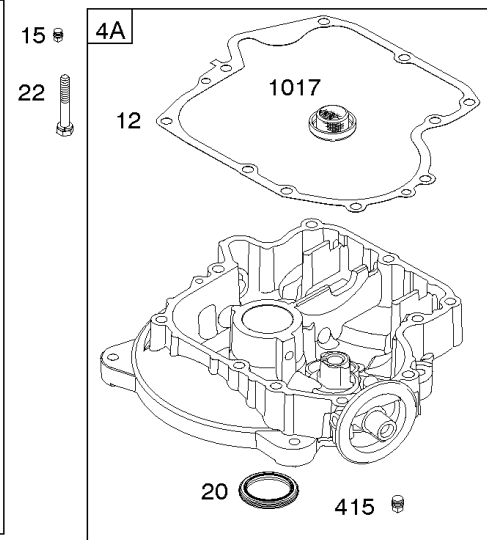

1036 EMISSIONS LABEL

1319 WARNING LABEL

750

Camshaft, Crankshaft, Cylinder, Engine Sump, GASKET SET - ENGINE, Lubrication,

REF NO	PART NO	QTY	DESCRIPTION
1	591465		CYLINDER ASSEMBLY
2	797673		KIT, Bushing/Seal -(Magneto Side)
3	391086S		SEAL, Oil -(Magneto Side)
4A	592849		SUMP, Engine
7	794114		GASKET, Cylinder Head
9	697109		GASKET, Breather
11	794683		TUBE, Breather
12	697110		GASKET, Crankcase -(.015" Thick)(Standard)
15	690946		PLUG, Oil Drain -(Square Head)
16	797579		CRANKSHAFT -Used Before Code Date 12071700
16	596006		CRANKSHAFT -Used After Code Date 12071600
20	795387		SEAL, Oil -(PTO Side)
22	692125		SCREW -(Crankcase Cover/Sump)
24	591757		KEY, Flywheel -Used After Code Date 12071600
24	796335		KEY, Flywheel -Used Before Code Date 12071700
25	795858		PISTON ASSEMBLY -(Standard)
25	795877		PISTON ASSEMBLY -(.020 Oversize)
26	794126		SET, Ring -(Standard)
26	794127		SET, Ring -(.020 Oversize)
27	698469		LOCK, Piston Pin
28	794143		PIN, Piston -(Standard) -Used Before Code Date 08100700
28	795861		PIN, Piston -(Standard) -Used After Code Date 08100600
29	794122		ROD, Connecting
32	791118		SCREW -(Connecting Rod)
43	691968		SLINGER, Governor/Oil
45	690564		TAPPET, Valve
46	793880		CAMSHAFT
51	692137		GASKET-INTAKE
51A	796081		GASKET, Intake
306	592777		SHIELD, Cylinder
306A	794953		SHIELD, Cylinder
307	691693		SCREW -(Cylinder Shield)
358	796187		GASKET SET, Engine
377	691639		KEY, Woodruff
415	794903		PLUG -(Sump)
524	691032		SEAL, O-Ring