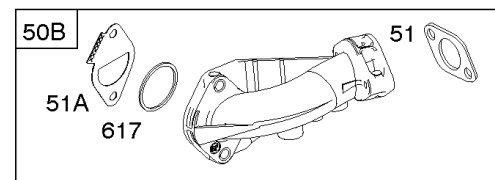

Carburetors, Carburetor Overhaul Kits, Fuel Supply

REF NO	PART NO	QTY	DESCRIPTION
387A	808656		PUMP, Fuel
601	791850		CLAMP, Hose
617	692138		SEAL, O-Ring -(Intake Manifold)
633	699813		SEAL, Choke/Throttle Shaft -(Nikki) -Used Before Code Date 15122300
633B	690998		SEAL, Choke/Throttle Shaft -(Nikki) -Used Before Code Date 15122300
633C	594866		SEAL, Choke/Throttle Shaft -(Ruixing) -Used After Code Date 15122200
633D	594865		SEAL, Choke/Throttle Shaft -(Ruixing) -Used After Code Date 15122200
633E	797629		SEAL, Choke/Throttle Shaft -(Ruixing) -Used After Code Date 15122200
773	796448		RETAINER
947A	699915		SOLENOID, Fuel -(Nikki) -Used Before Code Date 15122300
947B	846639		SOLENOID, Fuel -(Ruixing) -Used After Code Date 15122200
958	698183		VALVE, Fuel Shut Off
975A	699502		BOWL, Float -(Nikki) -Used Before Code Date 15122300
975B	594867		BOWL, Float -(Ruixing) -Used After Code Date 15122200
1091	691333		CAP, Limiter
1127	695407		SCREW -(Float Bowl) (Float Bowl to Carburetor Body)
1139	796449		WASHER -(Fuel Pump Bracket)
1266	691917		SEAL, O-Ring -(Intake Elbow)
1266A	697123		SEAL, O-Ring -(Intake Elbow)