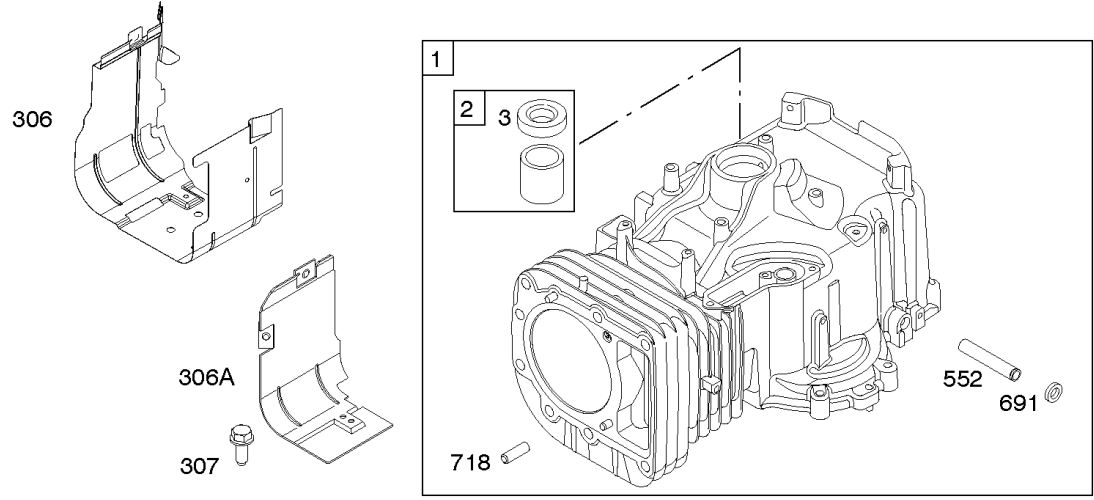

1036 EMISSIONS LABEL

1319 WARNING LABEL

Camshaft, Crankshaft, Cylinder, Engine Sump, GASKET SET - ENGINE, Lubrication,

REF NO	PART NO	QTY	DESCRIPTION
552	697144		BUSHING, Governor Crank
584	794682		COVER, Breather Passage -(Use with Liquid Sealant Reference 850)
617	692138		SEAL, O-Ring -(Intake Manifold)
684	697157		SCREW -(Breather Passage Cover)
691	692407		SEAL, Governor Shaft
718	690959		PIN, Locating
741	697128		GEAR, Timing
750	790832		SCREW -(Oil Pump Cover)
757	793242		LINK, Counterweight
758	793763		COUNTERWEIGHT
759	697392		PIN, Counterweight
842	691031		SEAL, O-Ring -(Dipstick Tube)
850	100106		SEALANT, Liquid -(Rocker Cover Gasket and Breather Gasket) -Used After Code Date 07071800
868	690968		SEAL, Valve
883	692236		GASKET, Exhaust
943	690589		SEAL, O-Ring -(Oil Pump Cover)
965	499613		COVER, Oil Pump
1017	796981		SCREEN, Oil Pump
1022	272475S		GASKET, Rocker Cover -(After Date Code Use Liquid Sealant Reference 850) -Used Before Code Date 07071900
1024A	794644		PUMP-OIL
1027	696854		FILTER, Oil -(Premium)
1027	492932S		FILTER, Oil -(Standard)
1032	491710		SPRING, Compression -Used Before Code Date 04062800
1036	-----		Label-Emissions -(Available From A Briggs & Stratton Authorized Dealer)
1263	697124		REED, Breather
1264	697104		SCREW -(Breather Reed)
1266	691917		SEAL, O-Ring -(Intake Elbow)
1266A	697123		SEAL, O-Ring -(Intake Elbow)
1270	793243		PLUG, AVS Counterweight
1319	794467		LABEL, Warning