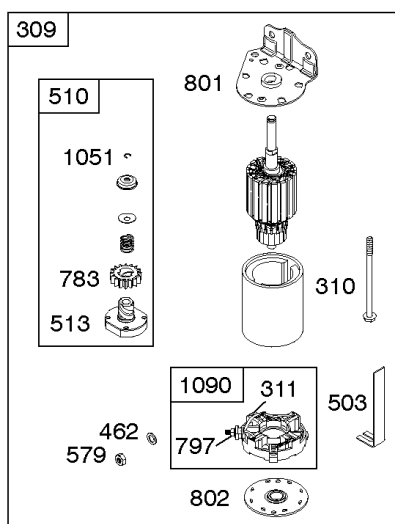

Parts Manual

Mfg. No: 331777-1372-B1

Model Components	Page
Air Cleaner, Blower Housing, Exhaust System, Flywheel.	4
Alternator, Controls, Electric Starter, Governor Spring, Ignition.	6
Camshaft, Crankshaft, Cylinder, Engine Sump, GASKET SET - ENGINE, Lubrication, Piston, Rings, and	10
Carburetors, Carburetor Overhaul Kits, Fuel Supply.	14
Cylinder Head, Gasket Set-Valve, Intake Manifold, Oil Fill, Valves.	20
Replacement Engine - US & Canada.	24

Alternator, Controls, Electric Starter, Governor Spring, Ignition

REF NO	PART NO	QTY	DESCRIPTION
188	691693		SCREW -(Control Bracket)
202	691841		LINK, Mechanical Governor
209	796260		SPRING, Governor
216	691840		LINK, Choke
222	694042		BRACKET, Control
227	691374		LEVER, Governor Control
232	691842		SPRING, Governor Link
265	691024		CLAMP, Casing
267	794904		SCREW -(Casing Clamp)
268	691025		CASING, Control Wire -(Cut To Required Length)
269	691026		WIRE, Control -(Cut To Required Length)
270	691027		NUT -(Control Wire Casing)
271	691028		LEVER, Control
309	693551		MOTOR, Starter
310	690323		SCREW -(Starter Motor)
311	497608		SET, Brush
333	799650		ARMATURE, Magneto
334	691061		SCREW -(Magneto Armature)
356B	697089		WIRE, Stop
404	691691		WASHER -(Governor Crank)
462	691261		WASHER -(Starter Cable)
474B	592831		ALTERNATOR -(Dual Circuit)
501A	794360		REGULATOR -(5/9 Amp.)
503	691532		STRAP, Starter
505	691251		NUT -(Governor Control Lever)
510	693699		DRIVE, Starter
513	692024		CLUTCH, Drive
526A	697088		SCREW -(Regulator)
559	697561		SCREW -(Remote Choke Stop) (Length .375 Inches)
559A	693675		SCREW -(Remote Choke Stop) (Length .419 Inches)
562	691119		BOLT -(Governor Control Lever)
579	691029		NUT -(Starter Cable)
614	691620		PIN, Cotter
616	692012		CRANK, Governor
697	791680		SCREW -(Starter Motor) (Drive Cap)
729A	691224		CLIP, Wire
783	593935		GEAR, Pinion
789	698329		HARNESS, Wiring