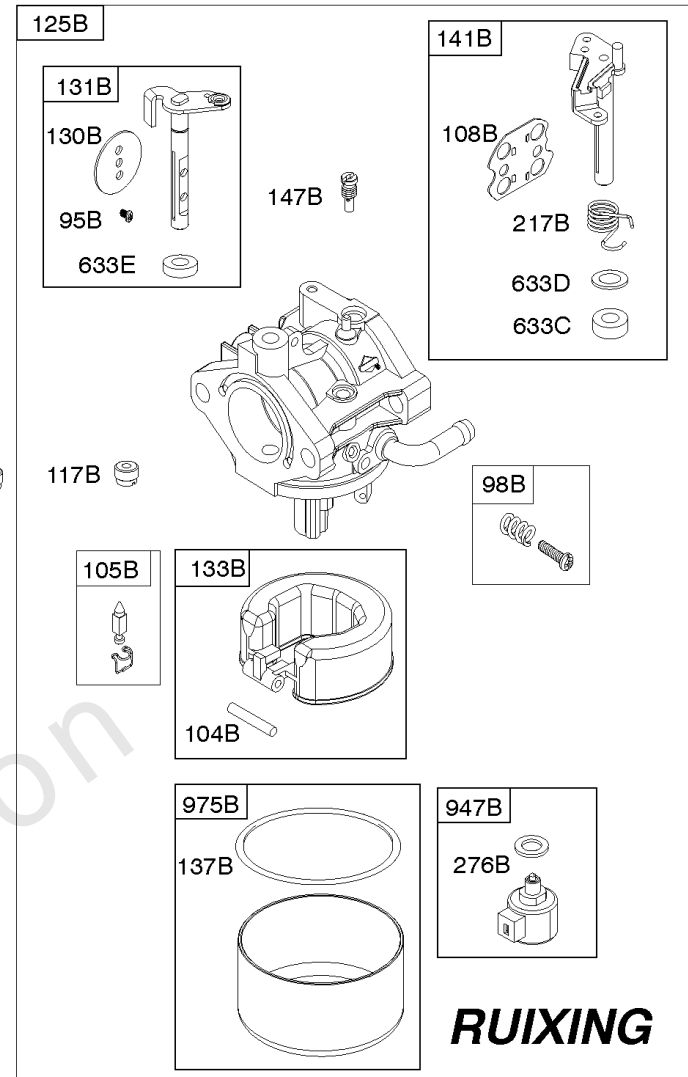

Carburetors, Carburetor Overhaul Kits, Fuel Supply

REF NO	PART NO	QTY	DESCRIPTION
127A	690727		PLUG, Welch
130A	792747		VALVE, Throttle -(Nikki) -Used Before Code Date 15122300
130B	594858		VALVE, Throttle -(Ruixing) -Used After Code Date 15122200
131A	792765		KIT, Throttle Shaft -(Nikki) -Used Before Code Date 15122300
131B	594856		KIT, Throttle Shaft -(Ruixing) -Used After Code Date 15122200
133A	694914		FLOAT, Carburetor -(Nikki) -Used Before Code Date 15122300
133B	594859		FLOAT, Carburetor -(Ruixing) -Used After Code Date 15122200
135	698780		TUBE, Fuel Transfer -(Gravity Feed)
135	792022		TUBE-FUEL TRANSFER -(Pump Feed)(Does Not Include Jet)
137A	698781		GASKET, Float Bowl -(Nikki) -Used Before Code Date 15122300
137B	594861		GASKET, Float Bowl -(Ruixing) -Used After Code Date 15122200
141A	792777		KIT, Choke Shaft -(Nikki) -Used Before Code Date 15122300
141B	594862		KIT, Choke Shaft -(Ruixing) -Used After Code Date 15122200
147B	594874		JET, Pilot -(Ruixing) -Used After Code Date 15122200
187	791766		LINE, Fuel -(15" Long)(Cut to Required Length)
187B	791805		LINE, Fuel -(Formed)(10-1/4" Long)(Cut to Required Length)
187D	791744		LINE, Fuel -(Formed)(14 Inches Long)(Cut To Required Length)
217	695409		SPRING, Choke Return -(Nikki) -Used Before Code Date 15122300
217B	594864		SPRING, Choke Return -(Ruixing) -Used After Code Date 15122200
240	394358S		FILTER, Fuel -(White, 75 Microns)
240A	84001895		FILTER, Fuel -(Includes Paper Element With A 40 Micron Rating)
240B	695666		FILTER, Fuel -(Includes Paper Element With A 30 Micron Rating)
276A	695410		WASHER, Sealing -(Nikki) -Used Before Code Date 15122300
276B	846640		WASHER, Sealing -(Ruixing) -Used After Code Date 15122200