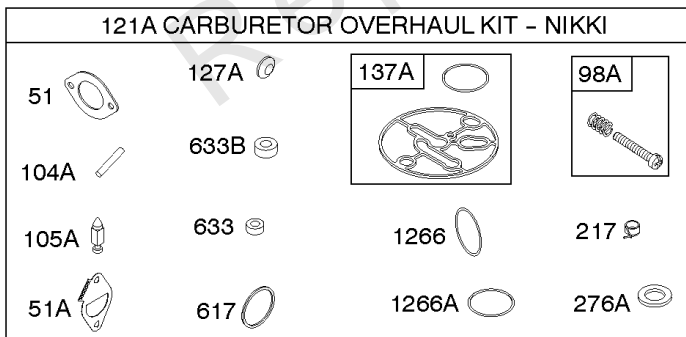

Carburetors, Carburetor Overhaul Kits, Fuel Supply

REF NO	PART NO	QTY	DESCRIPTION
127A	690727		PLUG, Welch
130A	792747		VALVE, Throttle -(Nikki) -Used Before Code Date 15122300
130B	594858		VALVE, Throttle -(Ruixing) -Used After Code Date 15122200
131A	792765		KIT, Throttle Shaft -(Nikki) -Used Before Code Date 15122300
131B	594856		KIT, Throttle Shaft -(Ruixing) -Used After Code Date 15122200
133A	694914		FLOAT, Carburetor -(Nikki) -Used Before Code Date 15122300
133B	594859		FLOAT, Carburetor -(Ruixing) -Used After Code Date 15122200
135	698780		TUBE, Fuel Transfer -(Gravity Feed)
135	792022		TUBE-FUEL TRANSFER -(Pump Feed)(Does Not Include Jet)
137A	698781		GASKET, Float Bowl -(Nikki) -Used Before Code Date 15122300
137B	594861		GASKET, Float Bowl -(Ruixing) -Used After Code Date 15122200
141A	792777		KIT, Choke Shaft -(Nikki) -Used Before Code Date 15122300
141B	594862		KIT, Choke Shaft -(Ruixing) -Used After Code Date 15122200
147B	594874		JET, Pilot -(Ruixing) -Used After Code Date 15122200
187	791766		LINE, Fuel -(15" Long)(Cut to Required Length)
187B	791805		LINE, Fuel -(Formed)(10-1/4" Long)(Cut to Required Length)
187D	791744		LINE, Fuel -(Formed)(14 Inches Long)(Cut To Required Length)
217	695409		SPRING, Choke Return -(Nikki) -Used Before Code Date 15122300
217B	594864		SPRING, Choke Return -(Ruixing) -Used After Code Date 15122200
240	394358S		FILTER, Fuel -(White, 75 Microns)
240A	84001895		FILTER, Fuel -(Includes Paper Element With A 40 Micron Rating)
240B	695666		FILTER, Fuel -(Includes Paper Element With A 30 Micron Rating)
276A	695410		WASHER, Sealing -(Nikki) -Used Before Code Date 15122300
276B	846640		WASHER, Sealing -(Ruixing) -Used After Code Date 15122200