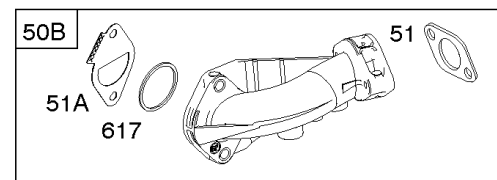

Cylinder Head, Gasket Set-Valve, Intake Manifold, Oil Fill, Valves

REF NO	PART NO	QTY	DESCRIPTION
1022	272475S		GASKET, Rocker Cover -(After Date Code Use Liquid Sealant Reference 850) -Used Before Code Date 07071900
1023	797421		COVER-ROCKER
1026	692011		ROD, Push -(Exhaust)
1026	692003		ROD, Push -(Intake)
1029	691751		ARM, Rocker
1034	690822		GUIDE, Push Rod
1095	794152		GASKET SET, Valve