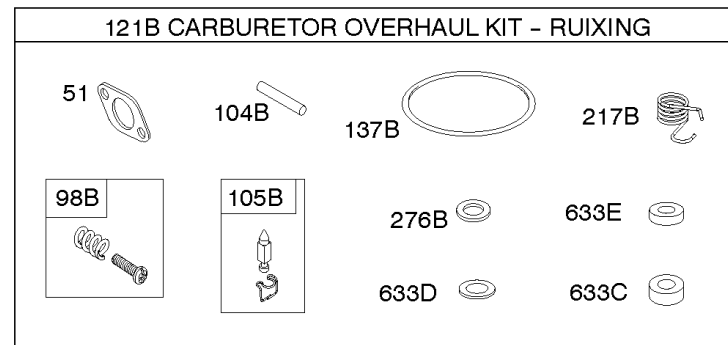

Carburetors, Carburetor Overhaul Kits, Fuel Supply

REF NO	PART NO	QTY	DESCRIPTION
127A	690727		PLUG, Welch
130A	792747		VALVE, Throttle -(Nikki) -Used Before Code Date 15122300
130B	594858		VALVE, Throttle -(Ruixing) -Used After Code Date 15122200
131A	792765		KIT, Throttle Shaft -(Nikki) -Used Before Code Date 15122300
131B	594856		KIT, Throttle Shaft -(Ruixing) -Used After Code Date 15122200
133A	694914		FLOAT, Carburetor -(Nikki) -Used Before Code Date 15122300
133B	594859		FLOAT, Carburetor -(Ruixing) -Used After Code Date 15122200
135	698780		TUBE, Fuel Transfer -(Gravity Feed)
135	792022		TUBE-FUEL TRANSFER -(Pump Feed)(Does Not Include Jet)
137A	698781		GASKET, Float Bowl -(Nikki) -Used Before Code Date 15122300
137B	594861		GASKET, Float Bowl -(Ruixing) -Used After Code Date 15122200
141A	792777		KIT, Choke Shaft -(Nikki) -Used Before Code Date 15122300
141B	594862		KIT, Choke Shaft -(Ruixing) -Used After Code Date 15122200
147B	594874		JET, Pilot -(Ruixing) -Used After Code Date 15122200
187	791766		LINE, Fuel -(15" Long)(Cut to Required Length)
187B	791805		LINE, Fuel -(Formed)(10-1/4" Long)(Cut to Required Length)
187D	791744		LINE, Fuel -(Formed)(14 Inches Long)(Cut To Required Length)
217	695409		SPRING, Choke Return -(Nikki) -Used Before Code Date 15122300
217B	594864		SPRING, Choke Return -(Ruixing) -Used After Code Date 15122200
240	394358S		FILTER, Fuel -(White, 75 Microns)
240A	84001895		FILTER, Fuel -(Includes Paper Element With A 40 Micron Rating)
240B	695666		FILTER, Fuel -(Includes Paper Element With A 30 Micron Rating)
276A	695410		WASHER, Sealing -(Nikki) -Used Before Code Date 15122300
276B	846640		WASHER, Sealing -(Ruixing) -Used After Code Date 15122200