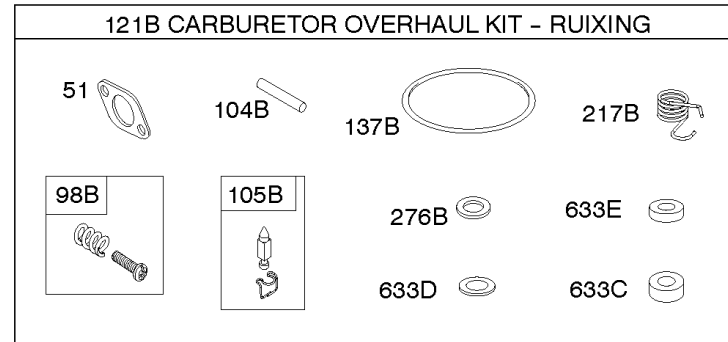

Carburetors, Carburetor Overhaul Kits, Fuel Supply

REF NO	PART NO	QTY	DESCRIPTION
127A	690727		PLUG, Welch
130A	792747		VALVE, Throttle -(Nikki) -Used Before Code Date 15122300
130B	594858		VALVE, Throttle -(Ruixing) -Used After Code Date 15122200
131A	792765		KIT, Throttle Shaft -(Nikki) -Used Before Code Date 15122300
131B	594856		KIT, Throttle Shaft -(Ruixing) -Used After Code Date 15122200
133A	694914		FLOAT, Carburetor -(Nikki) -Used Before Code Date 15122300
133B	594859		FLOAT, Carburetor -(Ruixing) -Used After Code Date 15122200
135	698780		TUBE, Fuel Transfer -(Gravity Feed)
135	792022		TUBE-FUEL TRANSFER -(Pump Feed)(Does Not Include Jet)
137A	698781		GASKET, Float Bowl -(Nikki) -Used Before Code Date 15122300
137B	594861		GASKET, Float Bowl -(Ruixing) -Used After Code Date 15122200
141A	792777		KIT, Choke Shaft -(Nikki) -Used Before Code Date 15122300
141B	594862		KIT, Choke Shaft -(Ruixing) -Used After Code Date 15122200
147B	594874		JET, Pilot -(Ruixing) -Used After Code Date 15122200
187	791766		LINE, Fuel -(15" Long)(Cut to Required Length)
187B	791805		LINE, Fuel -(Formed)(10-1/4" Long)(Cut to Required Length)
187D	791744		LINE, Fuel -(Formed)(14 Inches Long)(Cut To Required Length)
217	695409		SPRING, Choke Return -(Nikki) -Used Before Code Date 15122300
217B	594864		SPRING, Choke Return -(Ruixing) -Used After Code Date 15122200
240	394358S		FILTER, Fuel -(White, 75 Microns)
240A	84001895		FILTER, Fuel -(Includes Paper Element With A 40 Micron Rating)
240B	695666		FILTER, Fuel -(Includes Paper Element With A 30 Micron Rating)
276A	695410		WASHER, Sealing -(Nikki) -Used Before Code Date 15122300
276B	846640		WASHER, Sealing -(Ruixing) -Used After Code Date 15122200