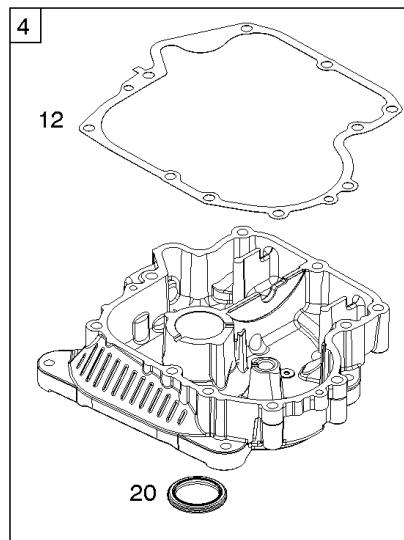

1036 EMISSIONS LABEL

1319 WARNING LABEL

750

Camshaft, Crankshaft, Cylinder, Engine Sump, GASKET SET - ENGINE, Lubrication,

REF NO	PART NO	QTY	DESCRIPTION
1	591465		CYLINDER ASSEMBLY
2	797673		KIT, Bushing/Seal -(Magneto Side)
3	391086S		SEAL, Oil -(Magneto Side)
4A	592849		SUMP, Engine
7	794114		GASKET, Cylinder Head
9	697109		GASKET, Breather
11	794683		TUBE, Breather
12	697110		GASKET, Crankcase -(.015" Thick)(Standard)
15	690946		PLUG, Oil Drain -(Square Head)
16	797579		CRANKSHAFT -Used Before Code Date 12071700
16	596006		CRANKSHAFT -Used After Code Date 12071600
20	795387		SEAL, Oil -(PTO Side)
22	692125		SCREW -(Crankcase Cover/Sump)
24	591757		KEY, Flywheel -Used After Code Date 12071600
24	796335		KEY, Flywheel -Used Before Code Date 12071700
25	795858		PISTON ASSEMBLY -(Standard)
25	795877		PISTON ASSEMBLY -(.020 Oversize)
26	794126		SET, Ring -(Standard)
26	794127		SET, Ring -(.020 Oversize)
27	698469		LOCK, Piston Pin
28	794143		PIN, Piston -(Standard) -Used Before Code Date 08100700
28	795861		PIN, Piston -(Standard) -Used After Code Date 08100600
29	794122		ROD, Connecting
32	791118		SCREW -(Connecting Rod)
43	691968		SLINGER, Governor/Oil
45	690564		TAPPET, Valve
46	793880		CAMSHAFT
51	692137		GASKET-INTAKE
51A	796081		GASKET, Intake
306	592777		SHIELD, Cylinder
306A	794953		SHIELD, Cylinder
307	691693		SCREW -(Cylinder Shield)
358	796187		GASKET SET, Engine
377	691639		KEY, Woodruff
415	794903		PLUG -(Sump)
524	691032		SEAL, O-Ring