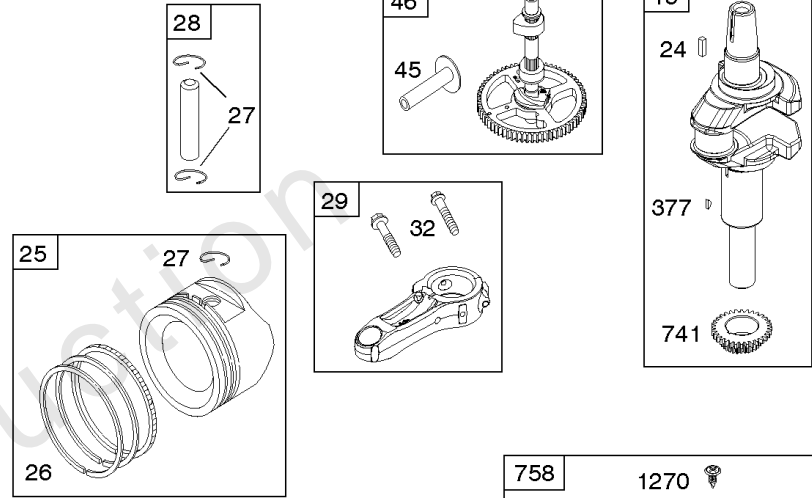

1036 EMISSIONS LABEL

1319 WARNING LABEL

Camshaft, Crankshaft, Cylinder, Engine Sump, GASKET SET - ENGINE, Lubrication,

REF NO	PART NO	QTY	DESCRIPTION
552	697144		BUSHING, Governor Crank
584	794682		COVER, Breather Passage -(Use with Liquid Sealant Reference 850)
617	692138		SEAL, O-Ring -(Intake Manifold)
684	697157		SCREW -(Breather Passage Cover)
691	692407		SEAL, Governor Shaft
718	690959		PIN, Locating
741	697128		GEAR, Timing
750	790832		SCREW -(Oil Pump Cover)
757	793242		LINK, Counterweight
758	793763		COUNTERWEIGHT
759	697392		PIN, Counterweight
842	691031		SEAL, O-Ring -(Dipstick Tube)
850	100106		SEALANT, Liquid -(Rocker Cover Gasket and Breather Gasket) -Used After Code Date 07071800
868	690968		SEAL, Valve
883	692236		GASKET, Exhaust
943	690589		SEAL, O-Ring -(Oil Pump Cover)
965	499613		COVER, Oil Pump
1017	796981		SCREEN, Oil Pump
1022	272475S		GASKET, Rocker Cover -(After Date Code Use Liquid Sealant Reference 850) -Used Before Code Date 07071900
1024A	794644		PUMP-OIL
1027	696854		FILTER, Oil -(Premium)
1027	492932S		FILTER, Oil -(Standard)
1032	491710		SPRING, Compression -Used Before Code Date 04062800
1036	-----		Label-Emissions -(Available From A Briggs & Stratton Authorized Dealer)
1263	697124		REED, Breather
1264	697104		SCREW -(Breather Reed)
1266	691917		SEAL, O-Ring -(Intake Elbow)
1266A	697123		SEAL, O-Ring -(Intake Elbow)
1270	793243		PLUG, AVS Counterweight
1319	794467		LABEL, Warning