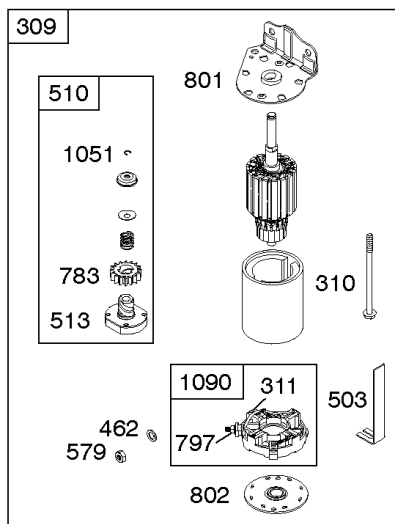

Alternator, Controls, Electric Starter, Governor Spring, Ignition

REF NO	PART NO	QTY	DESCRIPTION
188	691693		SCREW -(Control Bracket)
202	691841		LINK, Mechanical Governor
209	796260		SPRING, Governor
216	691840		LINK, Choke
222	694042		BRACKET, Control
227	691374		LEVER, Governor Control
232	691842		SPRING, Governor Link
265	691024		CLAMP, Casing
267	794904		SCREW -(Casing Clamp)
268	691025		CASING, Control Wire -(Cut To Required Length)
269	691026		WIRE, Control -(Cut To Required Length)
270	691027		NUT -(Control Wire Casing)
271	691028		LEVER, Control
309	693551		MOTOR, Starter
310	690323		SCREW -(Starter Motor)
311	497608		SET, Brush
333	799650		ARMATURE, Magneto
334	691061		SCREW -(Magneto Armature)
356B	697089		WIRE, Stop
404	691691		WASHER -(Governor Crank)
462	691261		WASHER -(Starter Cable)
474B	592831		ALTERNATOR -(Dual Circuit)
501A	794360		REGULATOR -(5/9 Amp.)
503	691532		STRAP, Starter
505	691251		NUT -(Governor Control Lever)
510	693699		DRIVE, Starter
513	692024		CLUTCH, Drive
526A	697088		SCREW -(Regulator)
559	697561		SCREW -(Remote Choke Stop) (Length .375 Inches)
559A	693675		SCREW -(Remote Choke Stop) (Length .419 Inches)
562	691119		BOLT -(Governor Control Lever)
579	691029		NUT -(Starter Cable)
614	691620		PIN, Cotter
616	692012		CRANK, Governor
697	791680		SCREW -(Starter Motor) (Drive Cap)
729A	691224		CLIP, Wire
783	593935		GEAR, Pinion
789	698329		HARNESS, Wiring