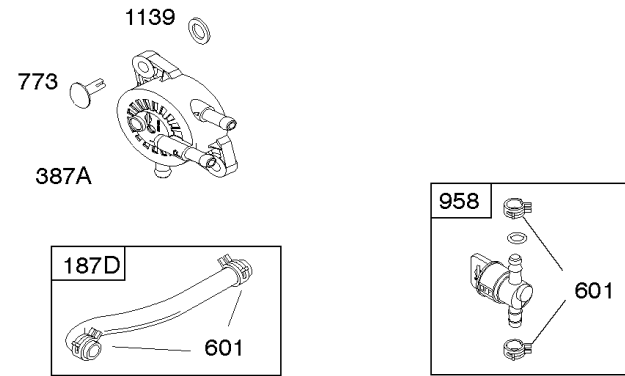

Carburetors, Carburetor Overhaul Kits, Fuel Supply

REF NO	PART NO	QTY	DESCRIPTION
127A	690727		PLUG, Welch
130A	792747		VALVE, Throttle -(Nikki) -Used Before Code Date 15122300
130B	594858		VALVE, Throttle -(Ruixing) -Used After Code Date 15122200
131A	792765		KIT, Throttle Shaft -(Nikki) -Used Before Code Date 15122300
131B	594856		KIT, Throttle Shaft -(Ruixing) -Used After Code Date 15122200
133A	694914		FLOAT, Carburetor -(Nikki) -Used Before Code Date 15122300
133B	594859		FLOAT, Carburetor -(Ruixing) -Used After Code Date 15122200
135	698780		TUBE, Fuel Transfer -(Gravity Feed)
135	792022		TUBE-FUEL TRANSFER -(Pump Feed)(Does Not Include Jet)
137A	698781		GASKET, Float Bowl -(Nikki) -Used Before Code Date 15122300
137B	594861		GASKET, Float Bowl -(Ruixing) -Used After Code Date 15122200
141A	792777		KIT, Choke Shaft -(Nikki) -Used Before Code Date 15122300
141B	594862		KIT, Choke Shaft -(Ruixing) -Used After Code Date 15122200
147B	594874		JET, Pilot -(Ruixing) -Used After Code Date 15122200
187	791766		LINE, Fuel -(15" Long)(Cut to Required Length)
187B	791805		LINE, Fuel -(Formed)(10-1/4" Long)(Cut to Required Length)
187D	791744		LINE, Fuel -(Formed)(14 Inches Long)(Cut To Required Length)
217	695409		SPRING, Choke Return -(Nikki) -Used Before Code Date 15122300
217B	594864		SPRING, Choke Return -(Ruixing) -Used After Code Date 15122200
240	394358S		FILTER, Fuel -(White, 75 Microns)
240A	84001895		FILTER, Fuel -(Includes Paper Element With A 40 Micron Rating)
240B	695666		FILTER, Fuel -(Includes Paper Element With A 30 Micron Rating)
276A	695410		WASHER, Sealing -(Nikki) -Used Before Code Date 15122300
276B	846640		WASHER, Sealing -(Ruixing) -Used After Code Date 15122200