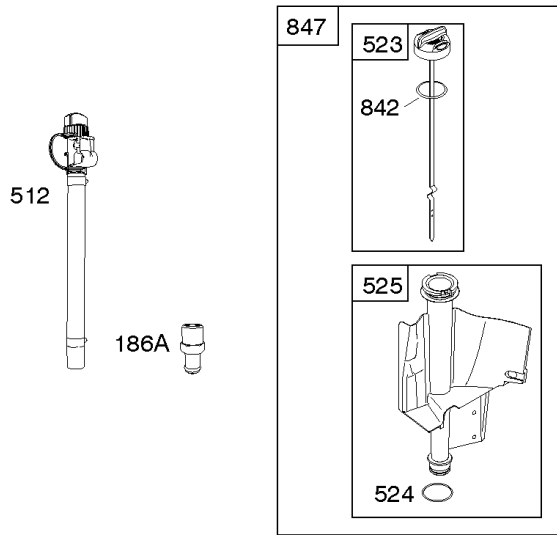

Carburetors, Carburetor Overhaul Kits, Fuel Supply

REF NO	PART NO	QTY	DESCRIPTION
387A	808656		PUMP, Fuel
601	791850		CLAMP, Hose
617	692138		SEAL, O-Ring -(Intake Manifold)
633	699813		SEAL, Choke/Throttle Shaft -(Nikki) -Used Before Code Date 15122300
633B	690998		SEAL, Choke/Throttle Shaft -(Nikki) -Used Before Code Date 15122300
633C	594866		SEAL, Choke/Throttle Shaft -(Ruixing) -Used After Code Date 15122200
633D	594865		SEAL, Choke/Throttle Shaft -(Ruixing) -Used After Code Date 15122200
633E	797629		SEAL, Choke/Throttle Shaft -(Ruixing) -Used After Code Date 15122200
773	796448		RETAINER
947A	699915		SOLENOID, Fuel -(Nikki) -Used Before Code Date 15122300
947B	846639		SOLENOID, Fuel -(Ruixing) -Used After Code Date 15122200
958	698183		VALVE, Fuel Shut Off
975A	699502		BOWL, Float -(Nikki) -Used Before Code Date 15122300
975B	594867		BOWL, Float -(Ruixing) -Used After Code Date 15122200
1091	691333		CAP, Limiter
1127	695407		SCREW -(Float Bowl) (Float Bowl to Carburetor Body)
1139	796449		WASHER -(Fuel Pump Bracket)
1266	691917		SEAL, O-Ring -(Intake Elbow)
1266A	697123		SEAL, O-Ring -(Intake Elbow)