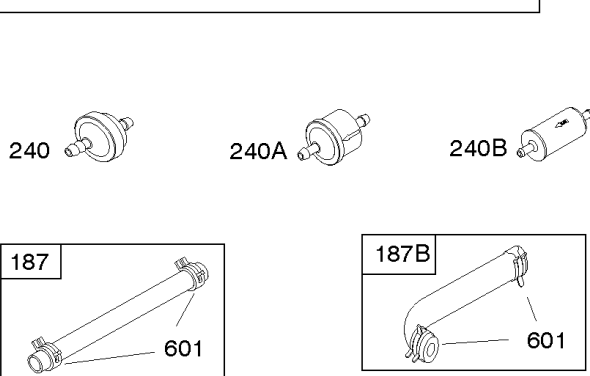

Carburetors, Carburetor Overhaul Kits, Fuel Supply

REF NO	PART NO	QTY	DESCRIPTION
127A	690727		PLUG, Welch
130A	792747		VALVE, Throttle -(Nikki) -Used Before Code Date 15122300
130B	594858		VALVE, Throttle -(Ruixing) -Used After Code Date 15122200
131A	792765		KIT, Throttle Shaft -(Nikki) -Used Before Code Date 15122300
131B	594856		KIT, Throttle Shaft -(Ruixing) -Used After Code Date 15122200
133A	694914		FLOAT, Carburetor -(Nikki) -Used Before Code Date 15122300
133B	594859		FLOAT, Carburetor -(Ruixing) -Used After Code Date 15122200
135	698780		TUBE, Fuel Transfer -(Gravity Feed)
135	792022		TUBE-FUEL TRANSFER -(Pump Feed)(Does Not Include Jet)
137A	698781		GASKET, Float Bowl -(Nikki) -Used Before Code Date 15122300
137B	594861		GASKET, Float Bowl -(Ruixing) -Used After Code Date 15122200
141A	792777		KIT, Choke Shaft -(Nikki) -Used Before Code Date 15122300
141B	594862		KIT, Choke Shaft -(Ruixing) -Used After Code Date 15122200
147B	594874		JET, Pilot -(Ruixing) -Used After Code Date 15122200
187	791766		LINE, Fuel -(15" Long)(Cut to Required Length)
187B	791805		LINE, Fuel -(Formed)(10-1/4" Long)(Cut to Required Length)
187D	791744		LINE, Fuel -(Formed)(14 Inches Long)(Cut To Required Length)
217	695409		SPRING, Choke Return -(Nikki) -Used Before Code Date 15122300
217B	594864		SPRING, Choke Return -(Ruixing) -Used After Code Date 15122200
240	394358S		FILTER, Fuel -(White, 75 Microns)
240A	84001895		FILTER, Fuel -(Includes Paper Element With A 40 Micron Rating)
240B	695666		FILTER, Fuel -(Includes Paper Element With A 30 Micron Rating)
276A	695410		WASHER, Sealing -(Nikki) -Used Before Code Date 15122300
276B	846640		WASHER, Sealing -(Ruixing) -Used After Code Date 15122200