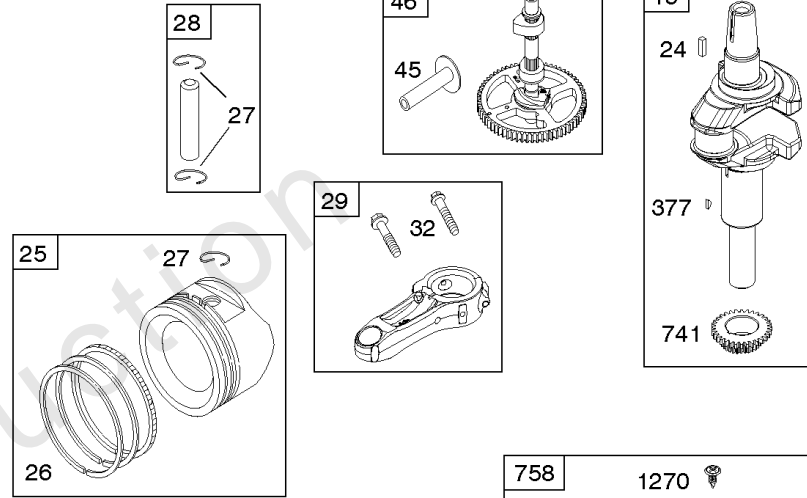

1036 EMISSIONS LABEL

1319 WARNING LABEL

750

Camshaft, Crankshaft, Cylinder, Engine Sump, GASKET SET - ENGINE, Lubrication,

REF NO	PART NO	QTY	DESCRIPTION
1	591465		CYLINDER ASSEMBLY
2	797673		KIT, Bushing/Seal -(Magneto Side)
3	391086S		SEAL, Oil -(Magneto Side)
4A	592849		SUMP, Engine
7	794114		GASKET, Cylinder Head
9	697109		GASKET, Breather
11	794683		TUBE, Breather
12	697110		GASKET, Crankcase -(.015" Thick)(Standard)
15	690946		PLUG, Oil Drain -(Square Head)
16	797579		CRANKSHAFT -Used Before Code Date 12071700
16	596006		CRANKSHAFT -Used After Code Date 12071600
20	795387		SEAL, Oil -(PTO Side)
22	692125		SCREW -(Crankcase Cover/Sump)
24	591757		KEY, Flywheel -Used After Code Date 12071600
24	796335		KEY, Flywheel -Used Before Code Date 12071700
25	795858		PISTON ASSEMBLY -(Standard)
25	795877		PISTON ASSEMBLY -(.020 Oversize)
26	794126		SET, Ring -(Standard)
26	794127		SET, Ring -(.020 Oversize)
27	698469		LOCK, Piston Pin
28	794143		PIN, Piston -(Standard) -Used Before Code Date 08100700
28	795861		PIN, Piston -(Standard) -Used After Code Date 08100600
29	794122		ROD, Connecting
32	791118		SCREW -(Connecting Rod)
43	691968		SLINGER, Governor/Oil
45	690564		TAPPET, Valve
46	793880		CAMSHAFT
51	692137		GASKET-INTAKE
51A	796081		GASKET, Intake
306	592777		SHIELD, Cylinder
306A	794953		SHIELD, Cylinder
307	691693		SCREW -(Cylinder Shield)
358	796187		GASKET SET, Engine
377	691639		KEY, Woodruff
415	794903		PLUG -(Sump)
524	691032		SEAL, O-Ring