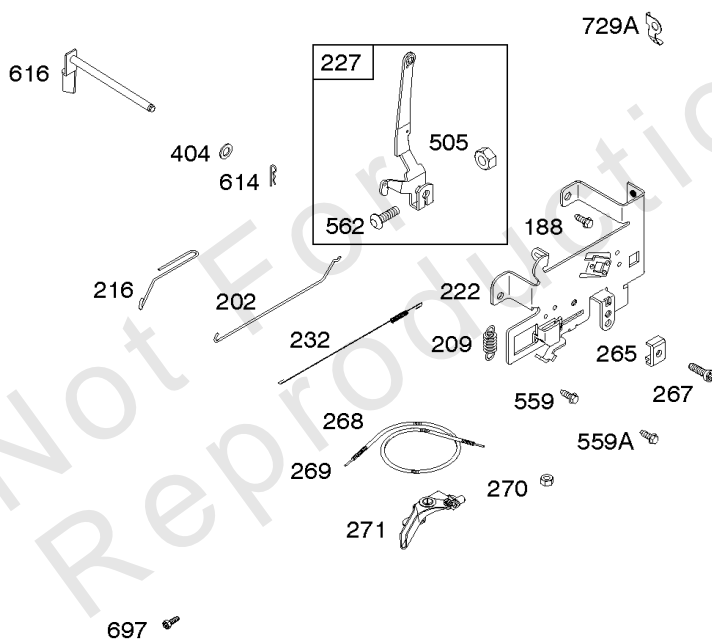

Alternator, Controls, Electric Starter, Governor Spring, Ignition

REF NO	PART NO	QTY	DESCRIPTION
188	691693		SCREW -(Control Bracket)
202	691841		LINK, Mechanical Governor
209	796260		SPRING, Governor
216	691840		LINK, Choke
222	694042		BRACKET, Control
227	691374		LEVER, Governor Control
232	691842		SPRING, Governor Link
265	691024		CLAMP, Casing
267	794904		SCREW -(Casing Clamp)
268	691025		CASING, Control Wire -(Cut To Required Length)
269	691026		WIRE, Control -(Cut To Required Length)
270	691027		NUT -(Control Wire Casing)
271	691028		LEVER, Control
309	693551		MOTOR, Starter
310	690323		SCREW -(Starter Motor)
311	497608		SET, Brush
333	799650		ARMATURE, Magneto
334	691061		SCREW -(Magneto Armature)
356B	697089		WIRE, Stop
404	691691		WASHER -(Governor Crank)
462	691261		WASHER -(Starter Cable)
474B	592831		ALTERNATOR -(Dual Circuit)
501A	794360		REGULATOR -(5/9 Amp.)
503	691532		STRAP, Starter
505	691251		NUT -(Governor Control Lever)
510	693699		DRIVE, Starter
513	692024		CLUTCH, Drive
526A	697088		SCREW -(Regulator)
559	697561		SCREW -(Remote Choke Stop) (Length .375 Inches)
559A	693675		SCREW -(Remote Choke Stop) (Length .419 Inches)
562	691119		BOLT -(Governor Control Lever)
579	691029		NUT -(Starter Cable)
614	691620		PIN, Cotter
616	692012		CRANK, Governor
697	791680		SCREW -(Starter Motor) (Drive Cap)
729A	691224		CLIP, Wire
783	593935		GEAR, Pinion
789	698329		HARNESS, Wiring