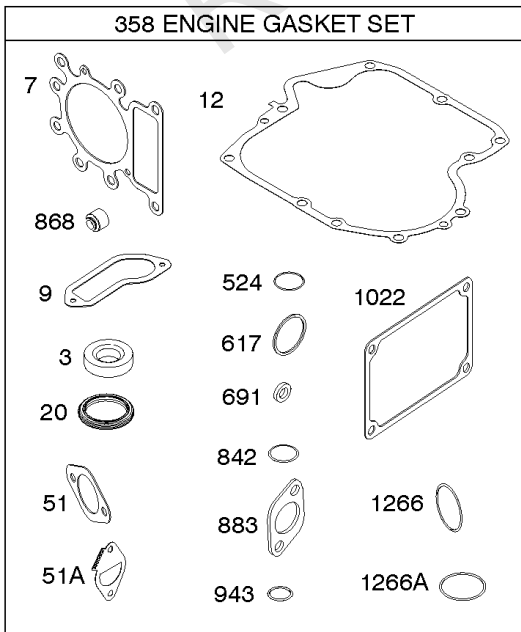

1036 EMISSIONS LABEL

1319 WARNING LABEL

750

Camshaft, Crankshaft, Cylinder, Engine Sump, GASKET SET - ENGINE, Lubrication,

REF NO	PART NO	QTY	DESCRIPTION
1	591465		CYLINDER ASSEMBLY
2	797673		KIT, Bushing/Seal -(Magneto Side)
3	391086S		SEAL, Oil -(Magneto Side)
4A	592849		SUMP, Engine
7	794114		GASKET, Cylinder Head
9	697109		GASKET, Breather
11	794683		TUBE, Breather
12	697110		GASKET, Crankcase -(.015" Thick)(Standard)
15	690946		PLUG, Oil Drain -(Square Head)
16	797579		CRANKSHAFT -Used Before Code Date 12071700
16	596006		CRANKSHAFT -Used After Code Date 12071600
20	795387		SEAL, Oil -(PTO Side)
22	692125		SCREW -(Crankcase Cover/Sump)
24	591757		KEY, Flywheel -Used After Code Date 12071600
24	796335		KEY, Flywheel -Used Before Code Date 12071700
25	795858		PISTON ASSEMBLY -(Standard)
25	795877		PISTON ASSEMBLY -(.020 Oversize)
26	794126		SET, Ring -(Standard)
26	794127		SET, Ring -(.020 Oversize)
27	698469		LOCK, Piston Pin
28	794143		PIN, Piston -(Standard) -Used Before Code Date 08100700
28	795861		PIN, Piston -(Standard) -Used After Code Date 08100600
29	794122		ROD, Connecting
32	791118		SCREW -(Connecting Rod)
43	691968		SLINGER, Governor/Oil
45	690564		TAPPET, Valve
46	793880		CAMSHAFT
51	692137		GASKET-INTAKE
51A	796081		GASKET, Intake
306	592777		SHIELD, Cylinder
306A	794953		SHIELD, Cylinder
307	691693		SCREW -(Cylinder Shield)
358	796187		GASKET SET, Engine
377	691639		KEY, Woodruff
415	794903		PLUG -(Sump)
524	691032		SEAL, O-Ring