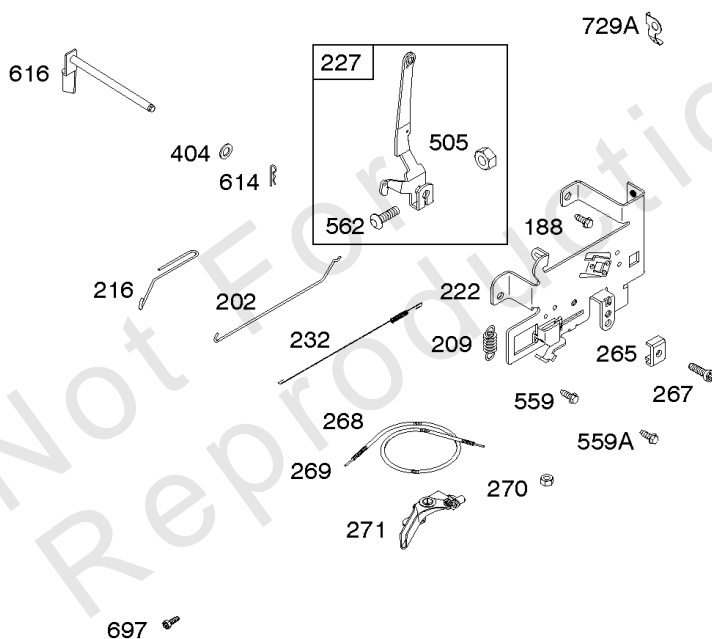

Parts Manual

Mfg. No: 331777-1372-B1

Model Components	Page
Air Cleaner, Blower Housing, Exhaust System, Flywheel.	4
Alternator, Controls, Electric Starter, Governor Spring, Ignition.	6
Camshaft, Crankshaft, Cylinder, Engine Sump, GASKET SET - ENGINE, Lubrication, Piston, Rings, and	10
Carburetors, Carburetor Overhaul Kits, Fuel Supply.	14
Cylinder Head, Gasket Set-Valve, Intake Manifold, Oil Fill, Valves.	20
Replacement Engine - US & Canada.	24

Alternator, Controls, Electric Starter, Governor Spring, Ignition

REF NO	PART NO	QTY	DESCRIPTION
188	691693		SCREW -(Control Bracket)
202	691841		LINK, Mechanical Governor
209	796260		SPRING, Governor
216	691840		LINK, Choke
222	694042		BRACKET, Control
227	691374		LEVER, Governor Control
232	691842		SPRING, Governor Link
265	691024		CLAMP, Casing
267	794904		SCREW -(Casing Clamp)
268	691025		CASING, Control Wire -(Cut To Required Length)
269	691026		WIRE, Control -(Cut To Required Length)
270	691027		NUT -(Control Wire Casing)
271	691028		LEVER, Control
309	693551		MOTOR, Starter
310	690323		SCREW -(Starter Motor)
311	497608		SET, Brush
333	799650		ARMATURE, Magneto
334	691061		SCREW -(Magneto Armature)
356B	697089		WIRE, Stop
404	691691		WASHER -(Governor Crank)
462	691261		WASHER -(Starter Cable)
474B	592831		ALTERNATOR -(Dual Circuit)
501A	794360		REGULATOR -(5/9 Amp.)
503	691532		STRAP, Starter
505	691251		NUT -(Governor Control Lever)
510	693699		DRIVE, Starter
513	692024		CLUTCH, Drive
526A	697088		SCREW -(Regulator)
559	697561		SCREW -(Remote Choke Stop) (Length .375 Inches)
559A	693675		SCREW -(Remote Choke Stop) (Length .419 Inches)
562	691119		BOLT -(Governor Control Lever)
579	691029		NUT -(Starter Cable)
614	691620		PIN, Cotter
616	692012		CRANK, Governor
697	791680		SCREW -(Starter Motor) (Drive Cap)
729A	691224		CLIP, Wire
783	593935		GEAR, Pinion
789	698329		HARNESS, Wiring