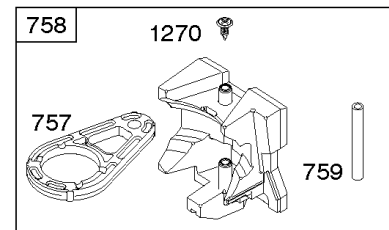

1036 EMISSIONS LABEL

1319 WARNING LABEL

750

Camshaft, Crankshaft, Cylinder, Engine Sump, GASKET SET - ENGINE, Lubrication,

REF NO	PART NO	QTY	DESCRIPTION
1	591465		CYLINDER ASSEMBLY
2	797673		KIT, Bushing/Seal -(Magneto Side)
3	391086S		SEAL, Oil -(Magneto Side)
4A	592849		SUMP, Engine
7	794114		GASKET, Cylinder Head
9	697109		GASKET, Breather
11	794683		TUBE, Breather
12	697110		GASKET, Crankcase -(.015" Thick)(Standard)
15	690946		PLUG, Oil Drain -(Square Head)
16	797579		CRANKSHAFT -Used Before Code Date 12071700
16	596006		CRANKSHAFT -Used After Code Date 12071600
20	795387		SEAL, Oil -(PTO Side)
22	692125		SCREW -(Crankcase Cover/Sump)
24	591757		KEY, Flywheel -Used After Code Date 12071600
24	796335		KEY, Flywheel -Used Before Code Date 12071700
25	795858		PISTON ASSEMBLY -(Standard)
25	795877		PISTON ASSEMBLY -(.020 Oversize)
26	794126		SET, Ring -(Standard)
26	794127		SET, Ring -(.020 Oversize)
27	698469		LOCK, Piston Pin
28	794143		PIN, Piston -(Standard) -Used Before Code Date 08100700
28	795861		PIN, Piston -(Standard) -Used After Code Date 08100600
29	794122		ROD, Connecting
32	791118		SCREW -(Connecting Rod)
43	691968		SLINGER, Governor/Oil
45	690564		TAPPET, Valve
46	793880		CAMSHAFT
51	692137		GASKET-INTAKE
51A	796081		GASKET, Intake
306	592777		SHIELD, Cylinder
306A	794953		SHIELD, Cylinder
307	691693		SCREW -(Cylinder Shield)
358	796187		GASKET SET, Engine
377	691639		KEY, Woodruff
415	794903		PLUG -(Sump)
524	691032		SEAL, O-Ring