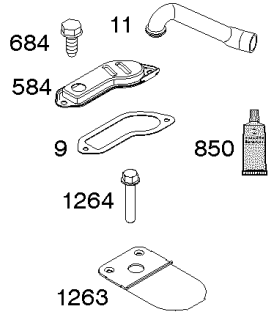

1036 EMISSIONS LABEL

1319 WARNING LABEL

750

Camshaft, Crankshaft, Cylinder, Engine Sump, GASKET SET - ENGINE, Lubrication,

REF NO	PART NO	QTY	DESCRIPTION
1	591465		CYLINDER ASSEMBLY
2	797673		KIT, Bushing/Seal -(Magneto Side)
3	391086S		SEAL, Oil -(Magneto Side)
4A	592849		SUMP, Engine
7	794114		GASKET, Cylinder Head
9	697109		GASKET, Breather
11	794683		TUBE, Breather
12	697110		GASKET, Crankcase -(.015" Thick)(Standard)
15	690946		PLUG, Oil Drain -(Square Head)
16	797579		CRANKSHAFT -Used Before Code Date 12071700
16	596006		CRANKSHAFT -Used After Code Date 12071600
20	795387		SEAL, Oil -(PTO Side)
22	692125		SCREW -(Crankcase Cover/Sump)
24	591757		KEY, Flywheel -Used After Code Date 12071600
24	796335		KEY, Flywheel -Used Before Code Date 12071700
25	795858		PISTON ASSEMBLY -(Standard)
25	795877		PISTON ASSEMBLY -(.020 Oversize)
26	794126		SET, Ring -(Standard)
26	794127		SET, Ring -(.020 Oversize)
27	698469		LOCK, Piston Pin
28	794143		PIN, Piston -(Standard) -Used Before Code Date 08100700
28	795861		PIN, Piston -(Standard) -Used After Code Date 08100600
29	794122		ROD, Connecting
32	791118		SCREW -(Connecting Rod)
43	691968		SLINGER, Governor/Oil
45	690564		TAPPET, Valve
46	793880		CAMSHAFT
51	692137		GASKET-INTAKE
51A	796081		GASKET, Intake
306	592777		SHIELD, Cylinder
306A	794953		SHIELD, Cylinder
307	691693		SCREW -(Cylinder Shield)
358	796187		GASKET SET, Engine
377	691639		KEY, Woodruff
415	794903		PLUG -(Sump)
524	691032		SEAL, O-Ring