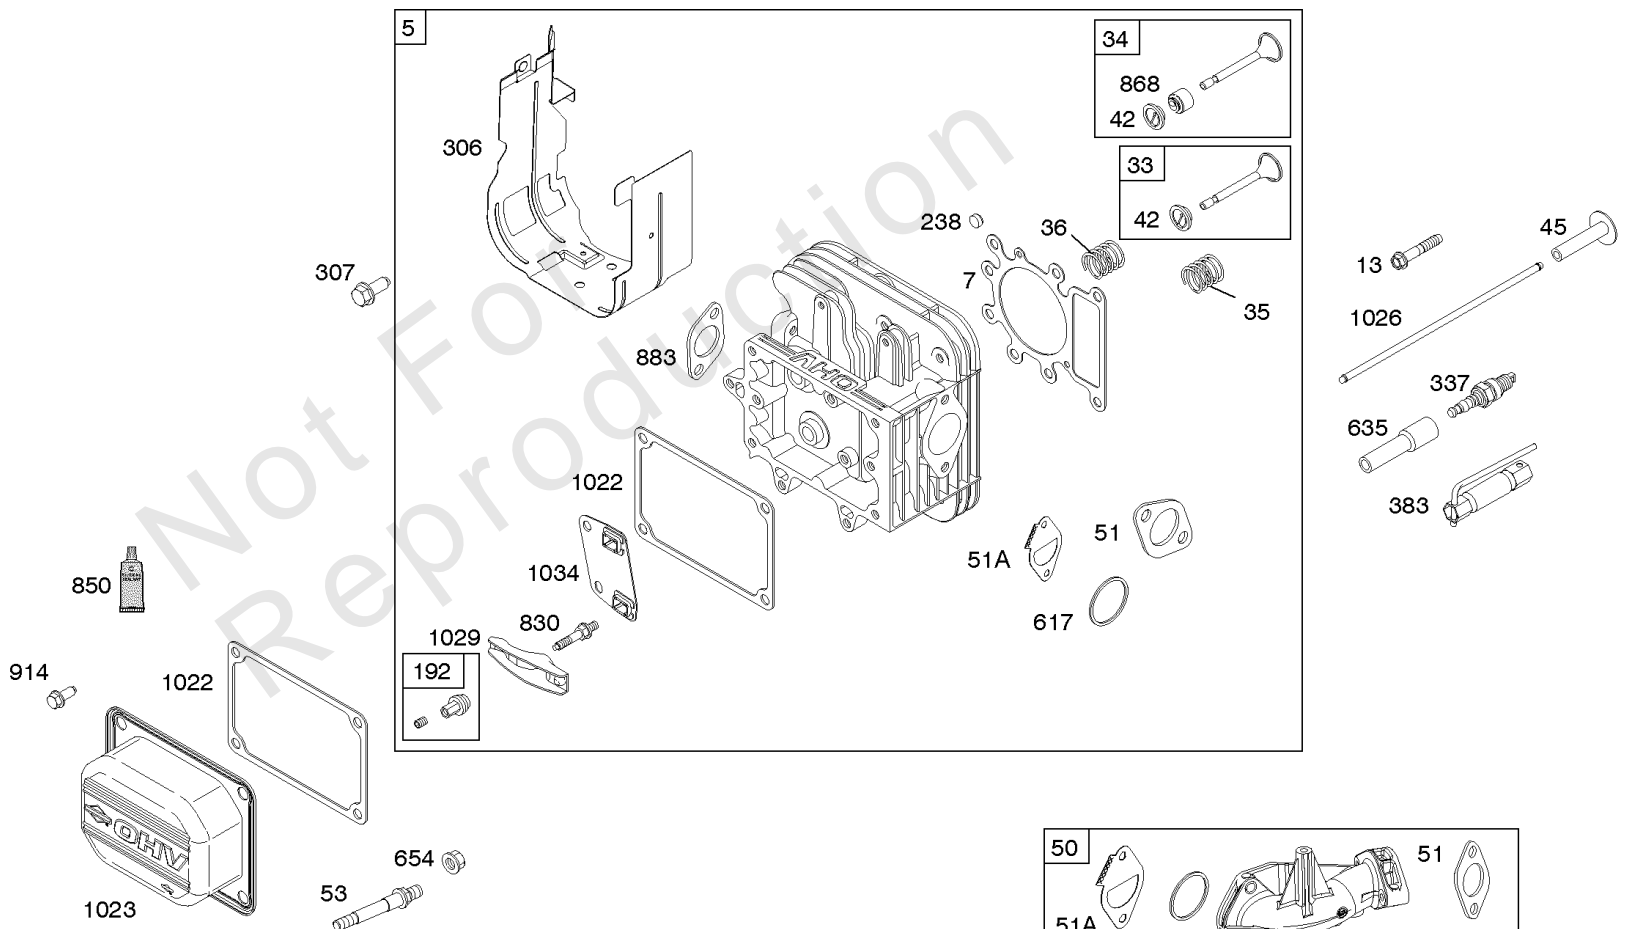

Carburetors, Carburetor Overhaul Kits, Fuel Supply

REF NO	PART NO	QTY	DESCRIPTION
387A	808656		PUMP, Fuel
601	791850		CLAMP, Hose
617	692138		SEAL, O-Ring -(Intake Manifold)
633	699813		SEAL, Choke/Throttle Shaft -(Nikki) -Used Before Code Date 15122300
633B	690998		SEAL, Choke/Throttle Shaft -(Nikki) -Used Before Code Date 15122300
633C	594866		SEAL, Choke/Throttle Shaft -(Ruixing) -Used After Code Date 15122200
633D	594865		SEAL, Choke/Throttle Shaft -(Ruixing) -Used After Code Date 15122200
633E	797629		SEAL, Choke/Throttle Shaft -(Ruixing) -Used After Code Date 15122200
773	796448		RETAINER
947A	699915		SOLENOID, Fuel -(Nikki) -Used Before Code Date 15122300
947B	846639		SOLENOID, Fuel -(Ruixing) -Used After Code Date 15122200
958	698183		VALVE, Fuel Shut Off
975A	699502		BOWL, Float -(Nikki) -Used Before Code Date 15122300
975B	594867		BOWL, Float -(Ruixing) -Used After Code Date 15122200
1091	691333		CAP, Limiter
1127	695407		SCREW -(Float Bowl) (Float Bowl to Carburetor Body)
1139	796449		WASHER -(Fuel Pump Bracket)
1266	691917		SEAL, O-Ring -(Intake Elbow)
1266A	697123		SEAL, O-Ring -(Intake Elbow)