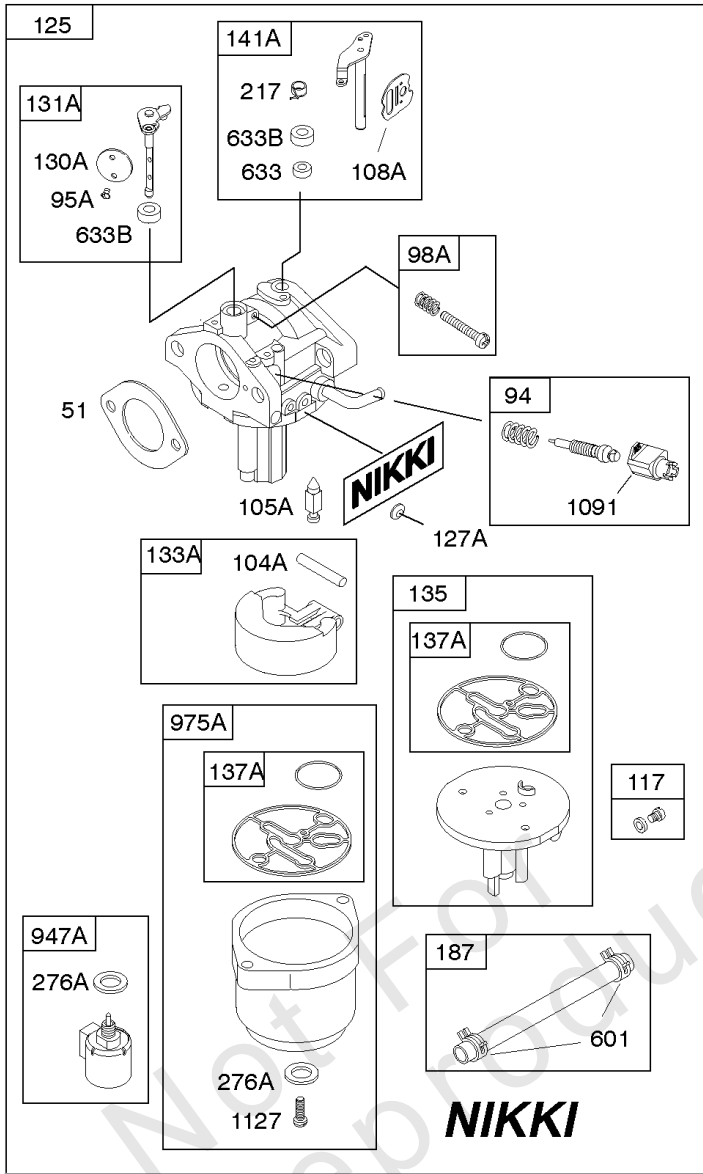

Carburetors, Carburetor Overhaul Kits, Fuel Supply

REF NO	PART NO	QTY	DESCRIPTION
127A	690727		PLUG, Welch
130A	792747		VALVE, Throttle -(Nikki) -Used Before Code Date 15122300
130B	594858		VALVE, Throttle -(Ruixing) -Used After Code Date 15122200
131A	792765		KIT, Throttle Shaft -(Nikki) -Used Before Code Date 15122300
131B	594856		KIT, Throttle Shaft -(Ruixing) -Used After Code Date 15122200
133A	694914		FLOAT, Carburetor -(Nikki) -Used Before Code Date 15122300
133B	594859		FLOAT, Carburetor -(Ruixing) -Used After Code Date 15122200
135	698780		TUBE, Fuel Transfer -(Gravity Feed)
135	792022		TUBE-FUEL TRANSFER -(Pump Feed)(Does Not Include Jet)
137A	698781		GASKET, Float Bowl -(Nikki) -Used Before Code Date 15122300
137B	594861		GASKET, Float Bowl -(Ruixing) -Used After Code Date 15122200
141A	792777		KIT, Choke Shaft -(Nikki) -Used Before Code Date 15122300
141B	594862		KIT, Choke Shaft -(Ruixing) -Used After Code Date 15122200
147B	594874		JET, Pilot -(Ruixing) -Used After Code Date 15122200
187	791766		LINE, Fuel -(15" Long)(Cut to Required Length)
187B	791805		LINE, Fuel -(Formed)(10-1/4" Long)(Cut to Required Length)
187D	791744		LINE, Fuel -(Formed)(14 Inches Long)(Cut To Required Length)
217	695409		SPRING, Choke Return -(Nikki) -Used Before Code Date 15122300
217B	594864		SPRING, Choke Return -(Ruixing) -Used After Code Date 15122200
240	394358S		FILTER, Fuel -(White, 75 Microns)
240A	84001895		FILTER, Fuel -(Includes Paper Element With A 40 Micron Rating)
240B	695666		FILTER, Fuel -(Includes Paper Element With A 30 Micron Rating)
276A	695410		WASHER, Sealing -(Nikki) -Used Before Code Date 15122300
276B	846640		WASHER, Sealing -(Ruixing) -Used After Code Date 15122200