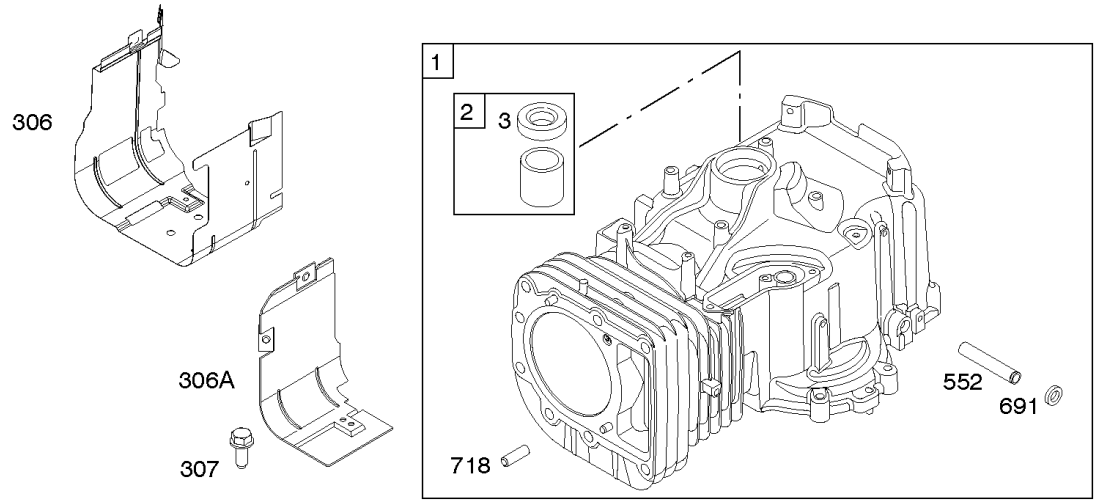

1036 EMISSIONS LABEL

1319 WARNING LABEL

750

Camshaft, Crankshaft, Cylinder, Engine Sump, GASKET SET - ENGINE, Lubrication,

REF NO	PART NO	QTY	DESCRIPTION
1	591465		CYLINDER ASSEMBLY
2	797673		KIT, Bushing/Seal -(Magneto Side)
3	391086S		SEAL, Oil -(Magneto Side)
4A	592849		SUMP, Engine
7	794114		GASKET, Cylinder Head
9	697109		GASKET, Breather
11	794683		TUBE, Breather
12	697110		GASKET, Crankcase -(.015" Thick)(Standard)
15	690946		PLUG, Oil Drain -(Square Head)
16	797579		CRANKSHAFT -Used Before Code Date 12071700
16	596006		CRANKSHAFT -Used After Code Date 12071600
20	795387		SEAL, Oil -(PTO Side)
22	692125		SCREW -(Crankcase Cover/Sump)
24	591757		KEY, Flywheel -Used After Code Date 12071600
24	796335		KEY, Flywheel -Used Before Code Date 12071700
25	795858		PISTON ASSEMBLY -(Standard)
25	795877		PISTON ASSEMBLY -(.020 Oversize)
26	794126		SET, Ring -(Standard)
26	794127		SET, Ring -(.020 Oversize)
27	698469		LOCK, Piston Pin
28	794143		PIN, Piston -(Standard) -Used Before Code Date 08100700
28	795861		PIN, Piston -(Standard) -Used After Code Date 08100600
29	794122		ROD, Connecting
32	791118		SCREW -(Connecting Rod)
43	691968		SLINGER, Governor/Oil
45	690564		TAPPET, Valve
46	793880		CAMSHAFT
51	692137		GASKET-INTAKE
51A	796081		GASKET, Intake
306	592777		SHIELD, Cylinder
306A	794953		SHIELD, Cylinder
307	691693		SCREW -(Cylinder Shield)
358	796187		GASKET SET, Engine
377	691639		KEY, Woodruff
415	794903		PLUG -(Sump)
524	691032		SEAL, O-Ring