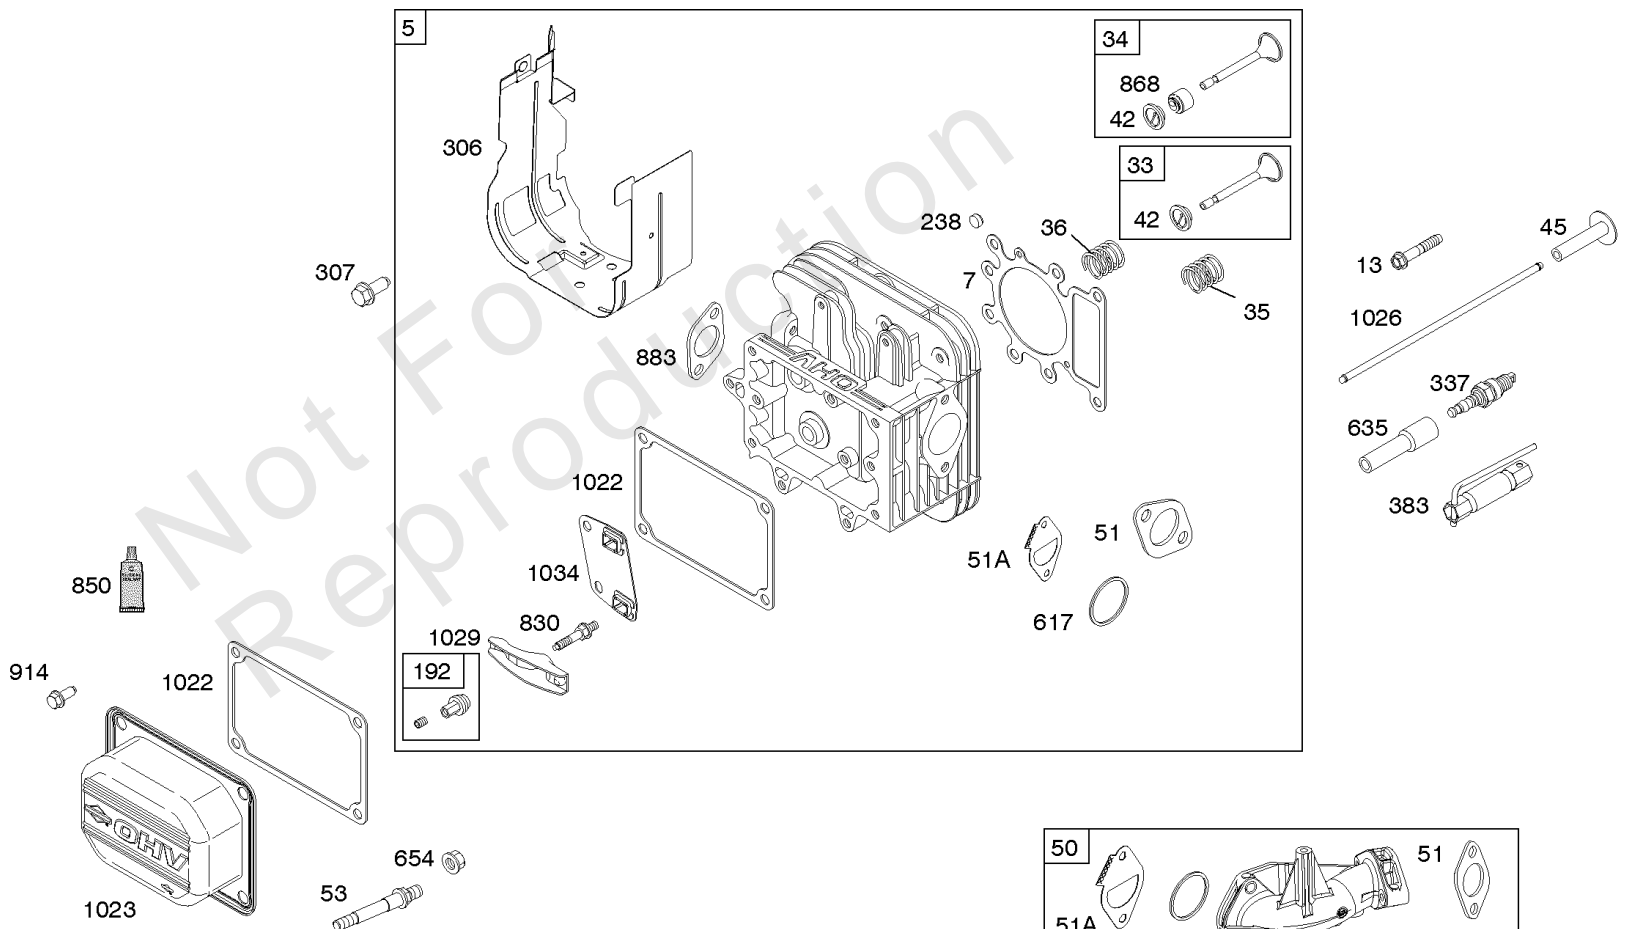

Cylinder Head, Gasket Set-Valve, Intake Manifold, Oil Fill, Valves

REF NO	PART NO	QTY	DESCRIPTION
5	796026		HEAD-CYLINDER
7	794114		GASKET, Cylinder Head
13	592244		SCREW -(Cylinder Head) (5/16-18 x 2.69)
33	792868		VALVE, Exhaust
34	791935		VALVE, Intake
35	691279		SPRING, Valve -(Intake)
36	691279		SPRING, Valve -(Exhaust)
42	499586		KEEPER, Valve
45	690564		TAPPET, Valve
50	591248		MANIFOLD, Intake
50B	592842		MANIFOLD-INTAKE
51	692137		GASKET-INTAKE
51A	796081		GASKET, Intake
53	591260		STUD -(Carburetor) -Used After Code Date 11121800
53	690227		STUD -(Carburetor) -Used Before Code Date 11121900
54	691148		SCREW -(Intake Manifold)
186	794873		CONNECTOR, Hose
186A	796532		CONNECTOR, Hose
192	691986		ADJUSTER, Rocker Arm
238	691843		CAP, Valve
306	592777		SHIELD, Cylinder
307	691693		SCREW -(Cylinder Shield)
337	491055S		PLUG, Spark
337	84007216		PLUG, SPARK -(China Only)
383	19576S		WRENCH, Spark Plug
415	794903		PLUG -(Sump)
512	594200		HOSE, Oil Drain
523	699908		DIPSTICK
524	691032		SEAL, O-Ring
525	697184		TUBE, Dipstick
617	692138		SEAL, O-Ring -(Intake Manifold)
635	691909		BOOT, Spark Plug
654	690958		NUT -(Carburetor)
830	691095		STUD, Rocker Arm
842	691031		SEAL, O-Ring -(Dipstick Tube)
847	790442		DIPSTICK/TUBE ASSEMBLY
850	100106		SEALANT, Liquid -(Rocker Cover Gasket and Breather Gasket) -Used After Code Date 07071800
868	690968		SEAL, Valve
883	692236		GASKET, Exhaust
914	691108		SCREW -(Rocker Cover)