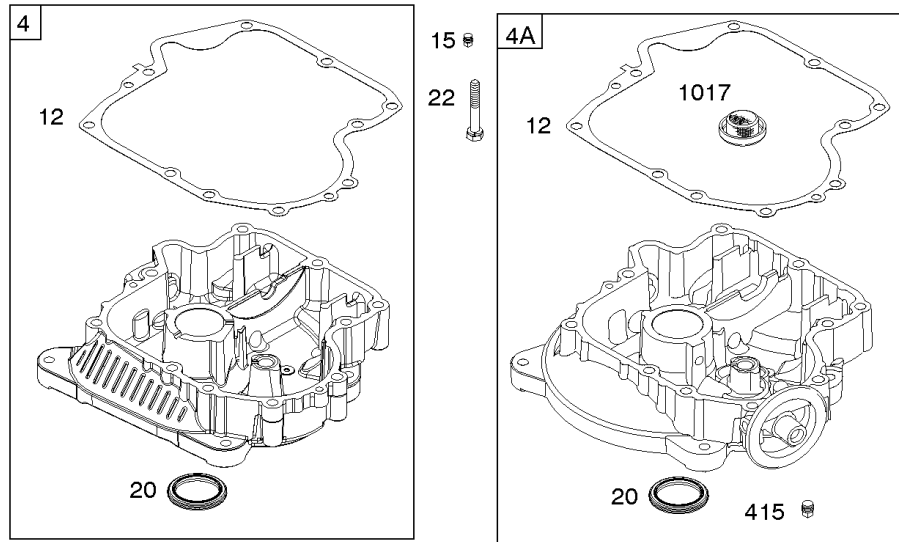

1036 EMISSIONS LABEL

1319 WARNING LABEL

Camshaft, Crankshaft, Cylinder, Engine Sump, GASKET SET - ENGINE, Lubrication,

REF NO	PART NO	QTY	DESCRIPTION
552	697144		BUSHING, Governor Crank
584	794682		COVER, Breather Passage -(Use with Liquid Sealant Reference 850)
617	692138		SEAL, O-Ring -(Intake Manifold)
684	697157		SCREW -(Breather Passage Cover)
691	692407		SEAL, Governor Shaft
718	690959		PIN, Locating
741	697128		GEAR, Timing
750	790832		SCREW -(Oil Pump Cover)
757	793242		LINK, Counterweight
758	793763		COUNTERWEIGHT
759	697392		PIN, Counterweight
842	691031		SEAL, O-Ring -(Dipstick Tube)
850	100106		SEALANT, Liquid -(Rocker Cover Gasket and Breather Gasket) -Used After Code Date 07071800
868	690968		SEAL, Valve
883	692236		GASKET, Exhaust
943	690589		SEAL, O-Ring -(Oil Pump Cover)
965	499613		COVER, Oil Pump
1017	796981		SCREEN, Oil Pump
1022	272475S		GASKET, Rocker Cover -(After Date Code Use Liquid Sealant Reference 850) -Used Before Code Date 07071900
1024A	794644		PUMP-OIL
1027	696854		FILTER, Oil -(Premium)
1027	492932S		FILTER, Oil -(Standard)
1032	491710		SPRING, Compression -Used Before Code Date 04062800
1036	-----		Label-Emissions -(Available From A Briggs & Stratton Authorized Dealer)
1263	697124		REED, Breather
1264	697104		SCREW -(Breather Reed)
1266	691917		SEAL, O-Ring -(Intake Elbow)
1266A	697123		SEAL, O-Ring -(Intake Elbow)
1270	793243		PLUG, AVS Counterweight
1319	794467		LABEL, Warning