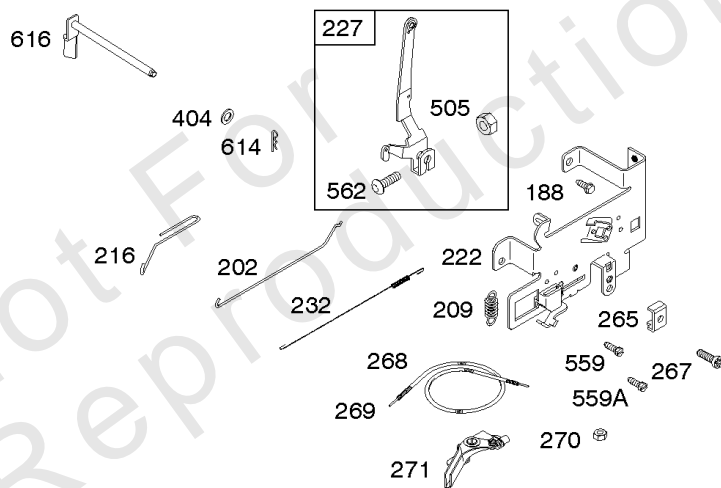

DUAL CIRCUIT		5/9 AMP TRI CIRCUIT		10/16 AMP	
474B	1059	474C	1059	474D	1059

NOTE: All stators use a No. 1119 mounting screw.

NOTE: The proper flywheel part number and/or the alternator magnet size will determine the alternator type or output. See repair instruction manual for additional information.