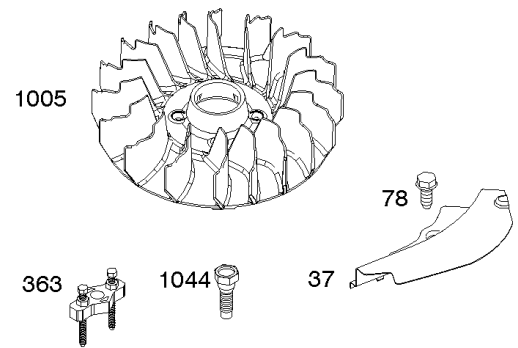

Exhaust, Flywheel

REF NO	PART NO	QTY	DESCRIPTION
16B	591948		CRANKSHAFT -(Angled Cut Keyway)
23	591761		FLYWHEEL -Used After Code Date 12071700
23	693557		FLYWHEEL -Used Before Code Date 12071800
24	796335		KEY, Flywheel -Used Before Code Date 12071800
24	591757		KEY, Flywheel -Used After Code Date 12071700
37	697352		GUARD, Flywheel
73B	-----		Screen-Rotating -(No Longer Available)(See Reference 1005A for Service Flywheel Fan) -Used Before Code Date 07040900
74	697897		SCREW -(Rotating Screen)
78	691693		SCREW -(Flywheel Guard)
81	691178		LOCK, Muffler Screw
324	593933		SCREEN/CUP ASSEMBLY -Used After Code Date 07040800
363	19203		PULLER, Flywheel
377	691639		KEY, Woodruff
415A	794129		COVER, Flywheel
563A	799359		SCREW -(Debris Screen Guard)
613	691416		SCREW -(Muffler)
613A	691678		SCREW -(Muffler)
613B	690297		SCREW -(Muffler)
676	795036		DEFLECTOR, Muffler
676A	396903		DEFLECTOR, Muffler
676B	795038		DEFLECTOR, Muffler
677	794845		SCREW -(Muffler Deflector)
677A	690661		SCREW -(Muffler Deflector)
741	697128		GEAR, Timing
783	593935		GEAR, Pinion
823	698941		SCREW -(Muffler Adapter)
832A	595029		GUARD, Muffler
864	796002		ADAPTER, Muffler -(2 1/4" Long)
883	692236		GASKET, Exhaust
949A	799358		GUARD, Debris Screen
1005	796083		FAN, Flywheel -Used After Code Date 07040800
1005A	796201		FAN-FLYWHEEL -Used Before Code Date 07040900
1005B	-----		Fan-Flywheel -(No Longer Available)(See Reference 1005A for Service Flywheel Fan)
1044	698139		SCREW -(Flywheel)
1051	691265		RING, Retaining
1070	791680		SCREW -(Flywheel Fan) -Used Before Code Date 07040900