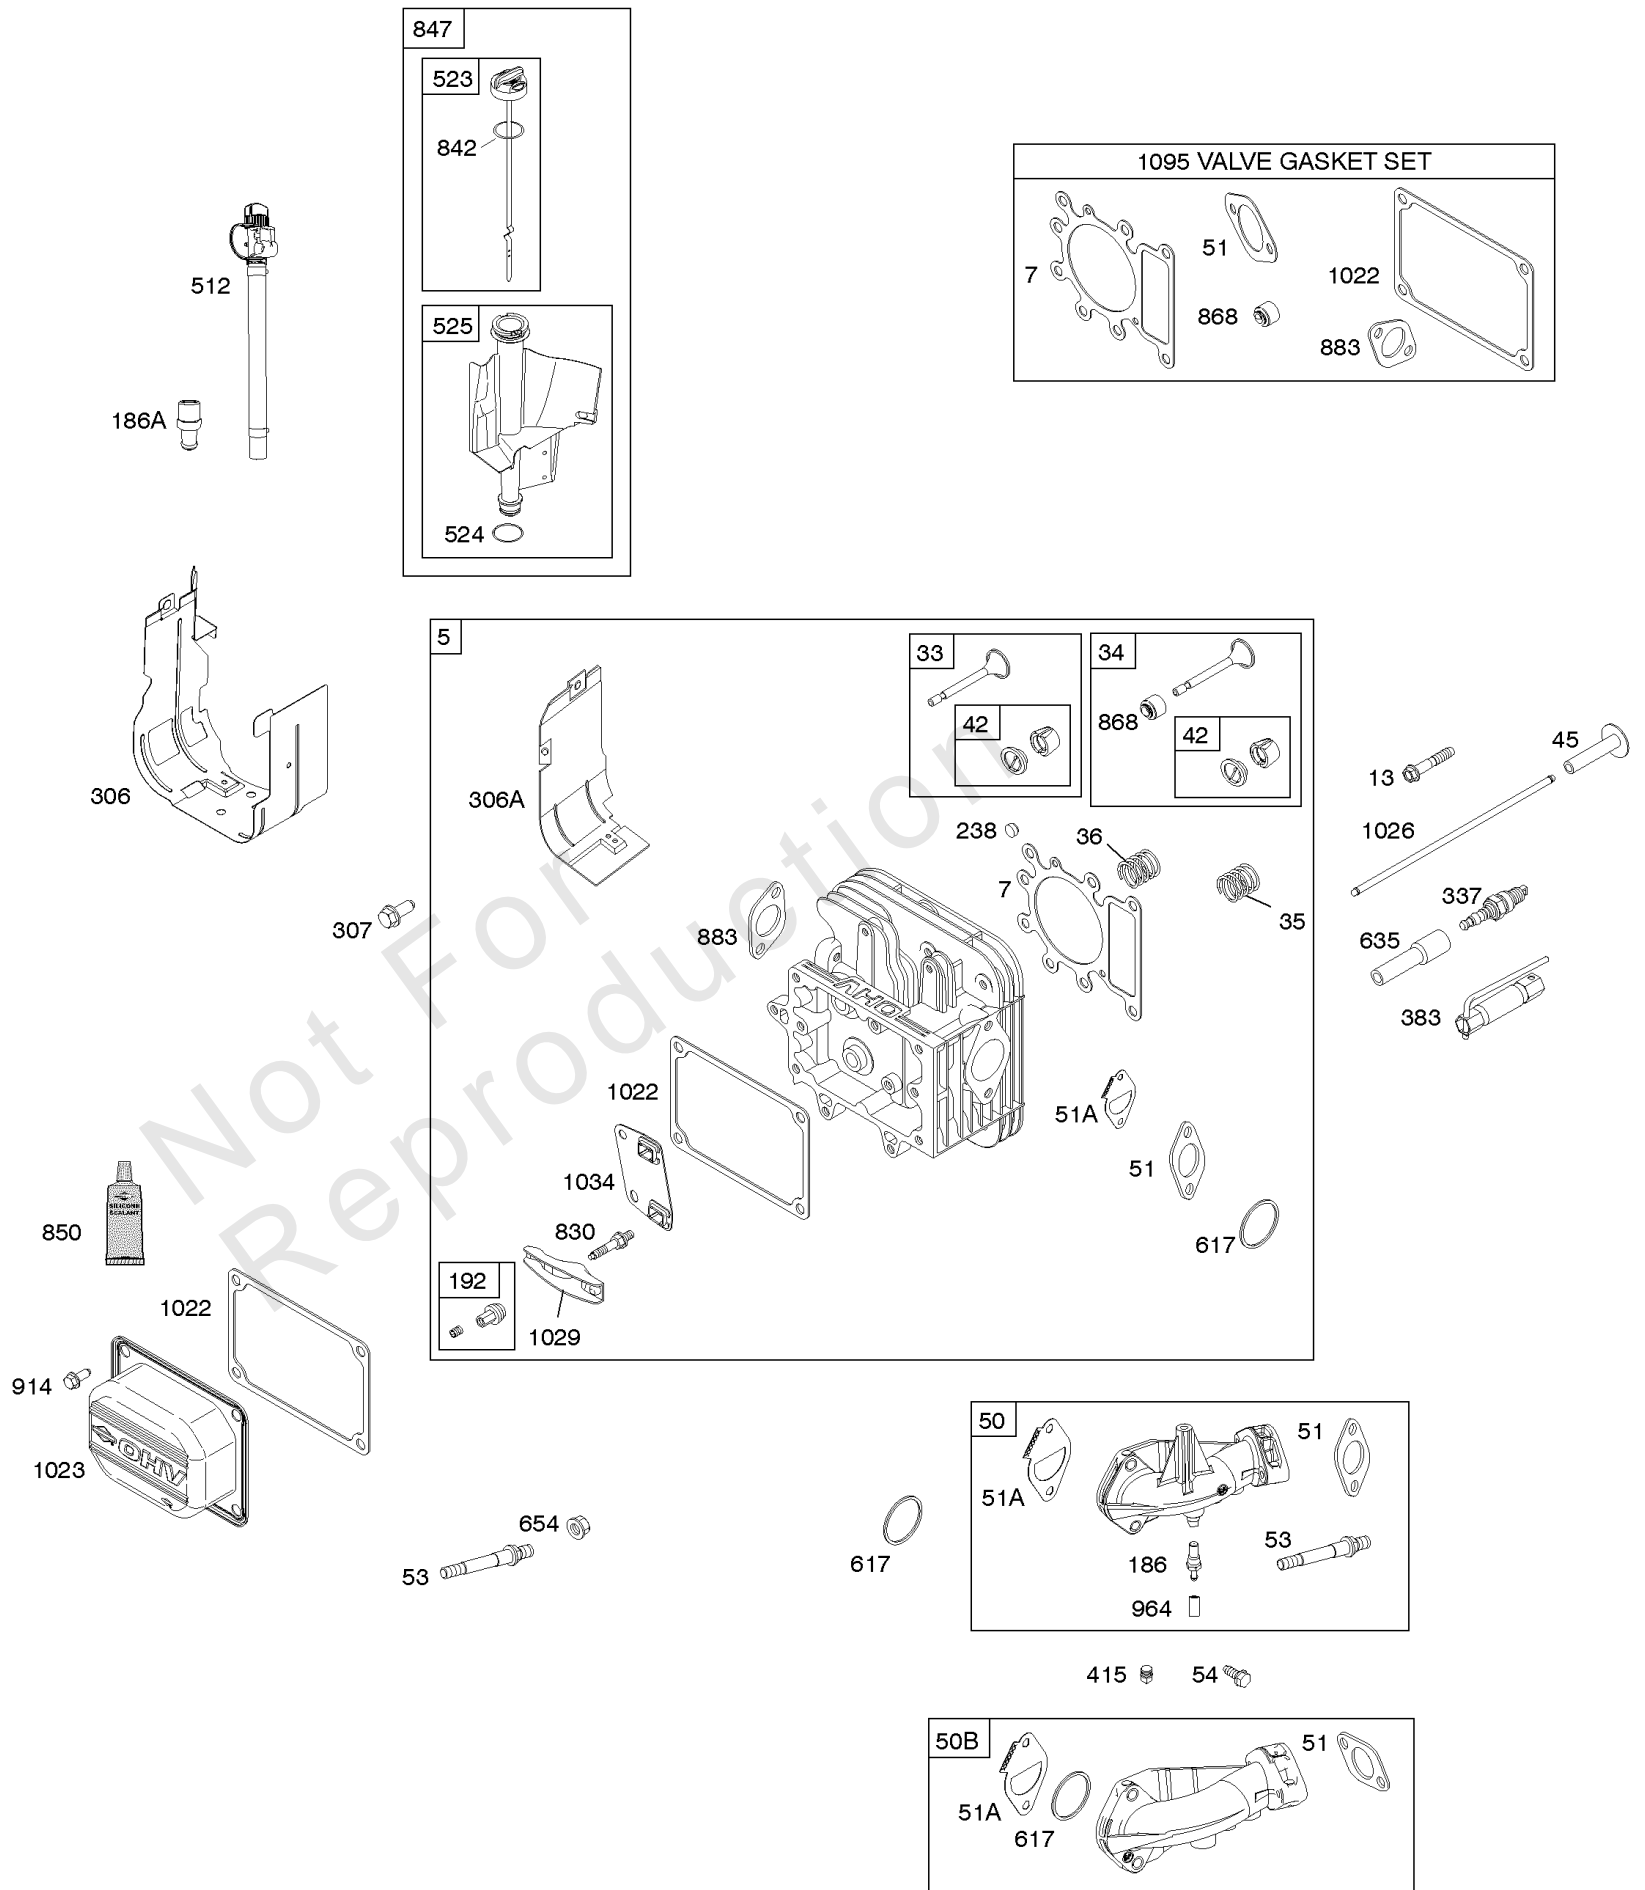

Carburetor - Walbro & Nikki, Fuel Supply, Kit - Carburetor Overhaul - Walbro & Nikki

REF NO	PART NO	QTY	DESCRIPTION
601	791850		CLAMP, Hose -(Green)
617	692138		SEAL, O-Ring -(Intake Manifold)
633	699813		SEAL, Choke/Throttle Shaft
633B	690998		SEAL, Choke/Throttle Shaft -(Nikki) -Used Before Code Date 15113000
634	690801		SPRING/SEAL ASSEMBLY -(Carburetor Part No. 697204)
634A	690802		SPRING/SEAL ASSEMBLY -(Carburetor Part Numbers 697202.697203)
634B	698779		SPRING/SEAL ASSEMBLY -(Nikki)
652	793380		SCREW -(Support Bracket)
692	590931		SPRING, Detent
773	796448		RETAINER
947	694393		SOLENOID, Fuel -(Walbro)
947A	699915		SOLENOID, Fuel -(Nikki) -Used Before Code Date 15113000
950	691657		SCREW -(Float Bowl)
958	698183		VALVE, Fuel Shut Off
975	495933		BOWL, Float -(Walbro)
975A	699502		BOWL, Float -(Nikki) -Used Before Code Date 15113000
987	691326		SEAL, Choke/Throttle Shaft -(Walbro)
1091	691333		CAP, Limiter
1127	695407		SCREW -(Float Bowl) (Float Bowl to Carburetor Body)
1139	796449		WASHER -(Fuel Pump Bracket)
1266	691917		SEAL, O-Ring -(Intake Elbow)
1266A	697123		SEAL, O-Ring -(Intake Elbow)