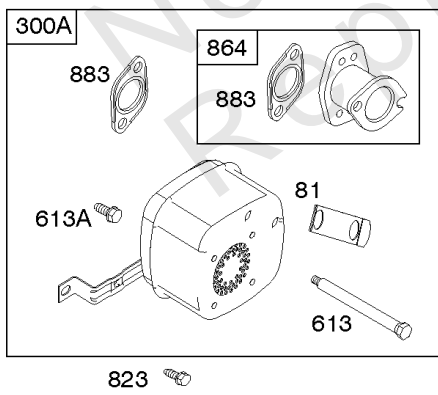

Exhaust, Flywheel

REF NO	PART NO	QTY	DESCRIPTION
16B	591948		CRANKSHAFT -(Angled Cut Keyway)
23	591761		FLYWHEEL -Used After Code Date 12071700
23	693557		FLYWHEEL -Used Before Code Date 12071800
24	796335		KEY, Flywheel -Used Before Code Date 12071800
24	591757		KEY, Flywheel -Used After Code Date 12071700
37	697352		GUARD, Flywheel
73B	-----		Screen-Rotating -(No Longer Available)(See Reference 1005A for Service Flywheel Fan) -Used Before Code Date 07040900
74	697897		SCREW -(Rotating Screen)
78	691693		SCREW -(Flywheel Guard)
81	691178		LOCK, Muffler Screw
324	593933		SCREEN/CUP ASSEMBLY -Used After Code Date 07040800
363	19203		PULLER, Flywheel
377	691639		KEY, Woodruff
415A	794129		COVER, Flywheel
563A	799359		SCREW -(Debris Screen Guard)
613	691416		SCREW -(Muffler)
613A	691678		SCREW -(Muffler)
613B	690297		SCREW -(Muffler)
676	795036		DEFLECTOR, Muffler
676A	396903		DEFLECTOR, Muffler
676B	795038		DEFLECTOR, Muffler
677	794845		SCREW -(Muffler Deflector)
677A	690661		SCREW -(Muffler Deflector)
741	697128		GEAR, Timing
783	593935		GEAR, Pinion
823	698941		SCREW -(Muffler Adapter)
832A	595029		GUARD, Muffler
864	796002		ADAPTER, Muffler -(2 1/4" Long)
883	692236		GASKET, Exhaust
949A	799358		GUARD, Debris Screen
1005	796083		FAN, Flywheel -Used After Code Date 07040800
1005A	796201		FAN-FLYWHEEL -Used Before Code Date 07040900
1005B	-----		Fan-Flywheel -(No Longer Available)(See Reference 1005A for Service Flywheel Fan)
1044	698139		SCREW -(Flywheel)
1051	691265		RING, Retaining
1070	791680		SCREW -(Flywheel Fan) -Used Before Code Date 07040900