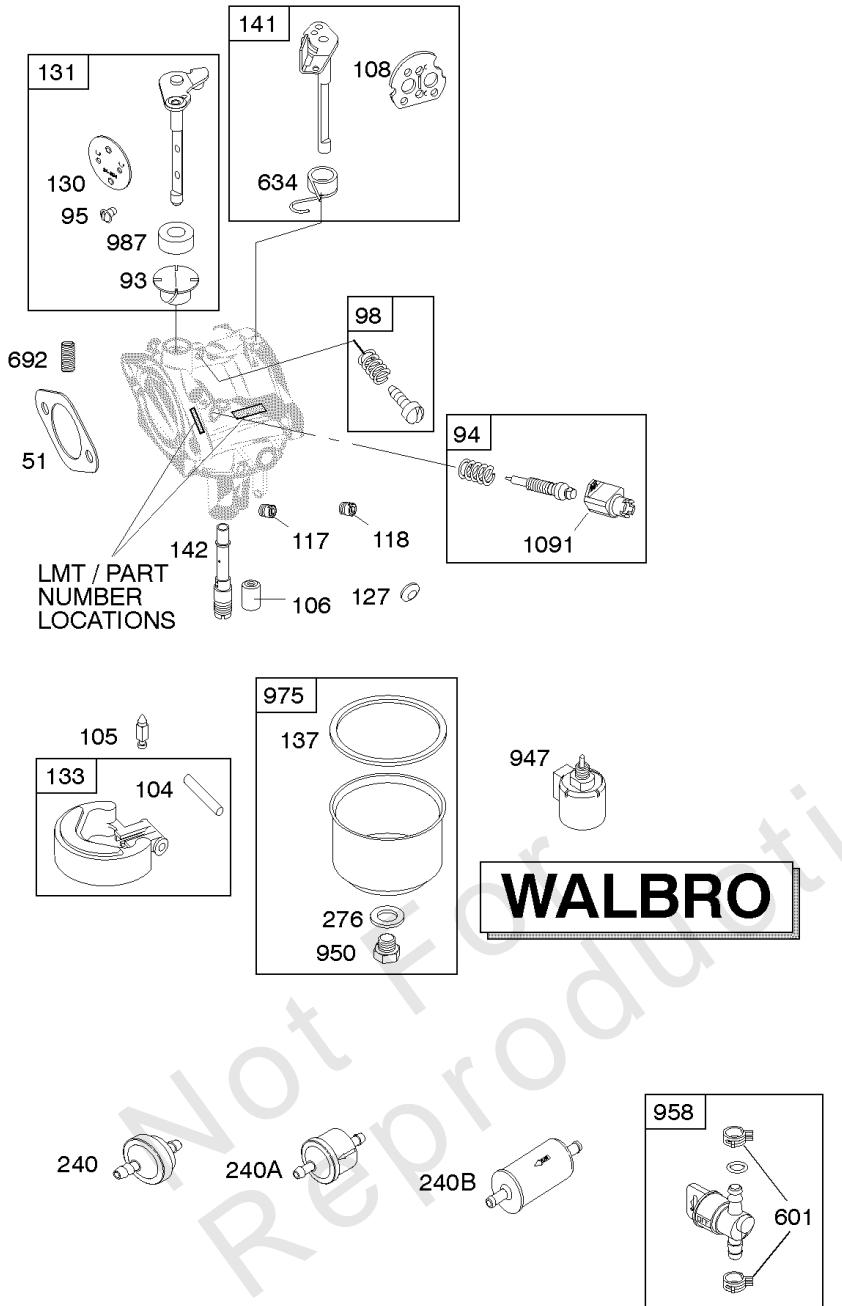

Carburetor - Walbro & Nikki, Fuel Supply, Kit - Carburetor Overhaul - Walbro & Nikki

Mfg. No: 31N707-0301-B2

121 CARBURETOR OVERHAUL KIT - Walbro

51	104	137	276	95
	105		987	1266
	106	634A	617	1266A

121A CARBURETOR OVERHAUL KIT - Nikki

51	127A	137A	98A
104A	633B		
105A	633	1266	217
51A	617	1266A	276A