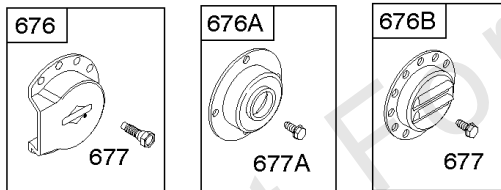

Exhaust, Flywheel

REF NO	PART NO	QTY	DESCRIPTION
16B	591948		CRANKSHAFT -(Angled Cut Keyway)
23	591761		FLYWHEEL -Used After Code Date 12071700
23	693557		FLYWHEEL -Used Before Code Date 12071800
24	796335		KEY, Flywheel -Used Before Code Date 12071800
24	591757		KEY, Flywheel -Used After Code Date 12071700
37	697352		GUARD, Flywheel
73B	-----		Screen-Rotating -(No Longer Available)(See Reference 1005A for Service Flywheel Fan) -Used Before Code Date 07040900
74	697897		SCREW -(Rotating Screen)
78	691693		SCREW -(Flywheel Guard)
81	691178		LOCK, Muffler Screw
324	593933		SCREEN/CUP ASSEMBLY -Used After Code Date 07040800
363	19203		PULLER, Flywheel
377	691639		KEY, Woodruff
415A	794129		COVER, Flywheel
563A	799359		SCREW -(Debris Screen Guard)
613	691416		SCREW -(Muffler)
613A	691678		SCREW -(Muffler)
613B	690297		SCREW -(Muffler)
676	795036		DEFLECTOR, Muffler
676A	396903		DEFLECTOR, Muffler
676B	795038		DEFLECTOR, Muffler
677	794845		SCREW -(Muffler Deflector)
677A	690661		SCREW -(Muffler Deflector)
741	697128		GEAR, Timing
783	593935		GEAR, Pinion
823	698941		SCREW -(Muffler Adapter)
832A	595029		GUARD, Muffler
864	796002		ADAPTER, Muffler -(2 1/4" Long)
883	692236		GASKET, Exhaust
949A	799358		GUARD, Debris Screen
1005	796083		FAN, Flywheel -Used After Code Date 07040800
1005A	796201		FAN-FLYWHEEL -Used Before Code Date 07040900
1005B	-----		Fan-Flywheel -(No Longer Available)(See Reference 1005A for Service Flywheel Fan)
1044	698139		SCREW -(Flywheel)
1051	691265		RING, Retaining
1070	791680		SCREW -(Flywheel Fan) -Used Before Code Date 07040900