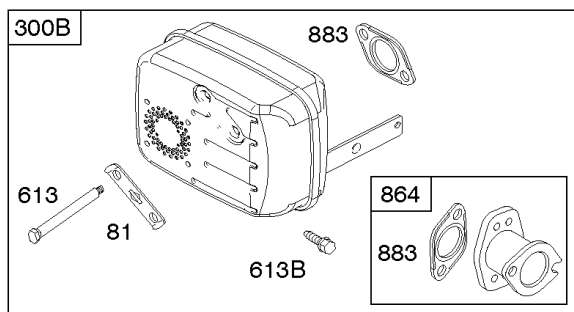

Exhaust, Flywheel

REF NO	PART NO	QTY	DESCRIPTION
16B	591948		CRANKSHAFT -(Angled Cut Keyway)
23	591761		FLYWHEEL -Used After Code Date 12071700
23	693557		FLYWHEEL -Used Before Code Date 12071800
24	796335		KEY, Flywheel -Used Before Code Date 12071800
24	591757		KEY, Flywheel -Used After Code Date 12071700
37	697352		GUARD, Flywheel
73B	-----		Screen-Rotating -(No Longer Available)(See Reference 1005A for Service Flywheel Fan) -Used Before Code Date 07040900
74	697897		SCREW -(Rotating Screen)
78	691693		SCREW -(Flywheel Guard)
81	691178		LOCK, Muffler Screw
324	593933		SCREEN/CUP ASSEMBLY -Used After Code Date 07040800
363	19203		PULLER, Flywheel
377	691639		KEY, Woodruff
415A	794129		COVER, Flywheel
563A	799359		SCREW -(Debris Screen Guard)
613	691416		SCREW -(Muffler)
613A	691678		SCREW -(Muffler)
613B	690297		SCREW -(Muffler)
676	795036		DEFLECTOR, Muffler
676A	396903		DEFLECTOR, Muffler
676B	795038		DEFLECTOR, Muffler
677	794845		SCREW -(Muffler Deflector)
677A	690661		SCREW -(Muffler Deflector)
741	697128		GEAR, Timing
783	593935		GEAR, Pinion
823	698941		SCREW -(Muffler Adapter)
832A	595029		GUARD, Muffler
864	796002		ADAPTER, Muffler -(2 1/4" Long)
883	692236		GASKET, Exhaust
949A	799358		GUARD, Debris Screen
1005	796083		FAN, Flywheel -Used After Code Date 07040800
1005A	796201		FAN-FLYWHEEL -Used Before Code Date 07040900
1005B	-----		Fan-Flywheel -(No Longer Available)(See Reference 1005A for Service Flywheel Fan)
1044	698139		SCREW -(Flywheel)
1051	691265		RING, Retaining
1070	791680		SCREW -(Flywheel Fan) -Used Before Code Date 07040900