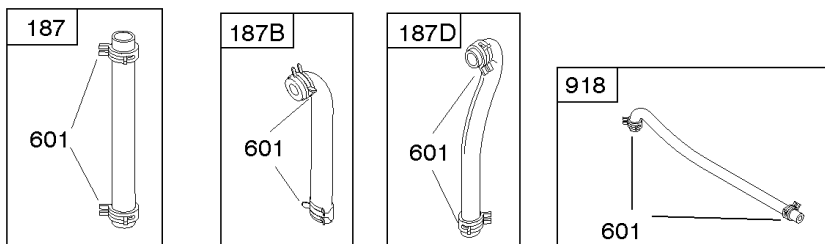

Carburetor - Walbro & Nikki, Fuel Supply, Kit - Carburetor Overhaul - Walbro & Nikki

Mfg. No: 31N707-0301-B2

121 CARBURETOR OVERHAUL KIT - Walbro

51	104	137	276	95
	105		987	1266
	106	634A	617	1266A

121A CARBURETOR OVERHAUL KIT - Nikki

51	127A	137A	98A
104A	633B		
105A	633	1266	217
51A	617	1266A	276A