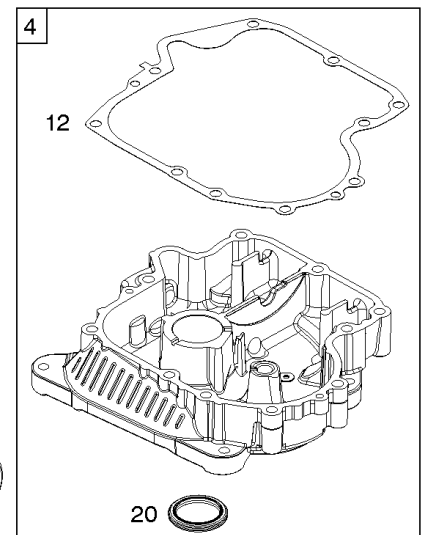

Not For Reproduction