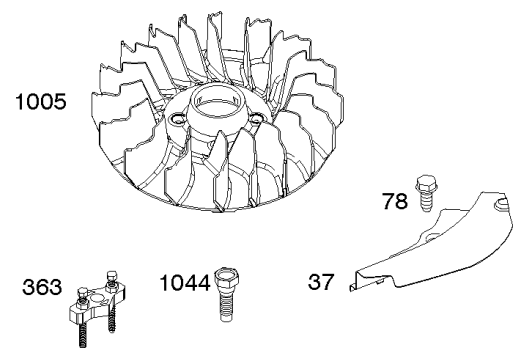

Exhaust, Flywheel

REF NO	PART NO	QTY	DESCRIPTION
16B	591948		CRANKSHAFT -(Angled Cut Keyway)
23	591761		FLYWHEEL -Used After Code Date 12071700
23	693557		FLYWHEEL -Used Before Code Date 12071800
24	796335		KEY, Flywheel -Used Before Code Date 12071800
24	591757		KEY, Flywheel -Used After Code Date 12071700
37	697352		GUARD, Flywheel
73B	-----		Screen-Rotating -(No Longer Available)(See Reference 1005A for Service Flywheel Fan) -Used Before Code Date 07040900
74	697897		SCREW -(Rotating Screen)
78	691693		SCREW -(Flywheel Guard)
81	691178		LOCK, Muffler Screw
324	593933		SCREEN/CUP ASSEMBLY -Used After Code Date 07040800
363	19203		PULLER, Flywheel
377	691639		KEY, Woodruff
415A	794129		COVER, Flywheel
563A	799359		SCREW -(Debris Screen Guard)
613	691416		SCREW -(Muffler)
613A	691678		SCREW -(Muffler)
613B	690297		SCREW -(Muffler)
676	795036		DEFLECTOR, Muffler
676A	396903		DEFLECTOR, Muffler
676B	795038		DEFLECTOR, Muffler
677	794845		SCREW -(Muffler Deflector)
677A	690661		SCREW -(Muffler Deflector)
741	697128		GEAR, Timing
783	593935		GEAR, Pinion
823	698941		SCREW -(Muffler Adapter)
832A	595029		GUARD, Muffler
864	796002		ADAPTER, Muffler -(2 1/4" Long)
883	692236		GASKET, Exhaust
949A	799358		GUARD, Debris Screen
1005	796083		FAN, Flywheel -Used After Code Date 07040800
1005A	796201		FAN-FLYWHEEL -Used Before Code Date 07040900
1005B	-----		Fan-Flywheel -(No Longer Available)(See Reference 1005A for Service Flywheel Fan)
1044	698139		SCREW -(Flywheel)
1051	691265		RING, Retaining
1070	791680		SCREW -(Flywheel Fan) -Used Before Code Date 07040900