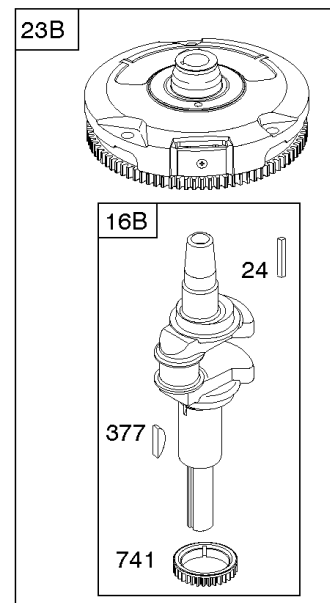

Exhaust, Flywheel

REF NO	PART NO	QTY	DESCRIPTION
16B	591948		CRANKSHAFT -(Angled Cut Keyway)
23	591761		FLYWHEEL -Used After Code Date 12071700
23	693557		FLYWHEEL -Used Before Code Date 12071800
24	796335		KEY, Flywheel -Used Before Code Date 12071800
24	591757		KEY, Flywheel -Used After Code Date 12071700
37	697352		GUARD, Flywheel
73B	-----		Screen-Rotating -(No Longer Available)(See Reference 1005A for Service Flywheel Fan) -Used Before Code Date 07040900
74	697897		SCREW -(Rotating Screen)
78	691693		SCREW -(Flywheel Guard)
81	691178		LOCK, Muffler Screw
324	593933		SCREEN/CUP ASSEMBLY -Used After Code Date 07040800
363	19203		PULLER, Flywheel
377	691639		KEY, Woodruff
415A	794129		COVER, Flywheel
563A	799359		SCREW -(Debris Screen Guard)
613	691416		SCREW -(Muffler)
613A	691678		SCREW -(Muffler)
613B	690297		SCREW -(Muffler)
676	795036		DEFLECTOR, Muffler
676A	396903		DEFLECTOR, Muffler
676B	795038		DEFLECTOR, Muffler
677	794845		SCREW -(Muffler Deflector)
677A	690661		SCREW -(Muffler Deflector)
741	697128		GEAR, Timing
783	593935		GEAR, Pinion
823	698941		SCREW -(Muffler Adapter)
832A	595029		GUARD, Muffler
864	796002		ADAPTER, Muffler -(2 1/4" Long)
883	692236		GASKET, Exhaust
949A	799358		GUARD, Debris Screen
1005	796083		FAN, Flywheel -Used After Code Date 07040800
1005A	796201		FAN-FLYWHEEL -Used Before Code Date 07040900
1005B	-----		Fan-Flywheel -(No Longer Available)(See Reference 1005A for Service Flywheel Fan)
1044	698139		SCREW -(Flywheel)
1051	691265		RING, Retaining
1070	791680		SCREW -(Flywheel Fan) -Used Before Code Date 07040900