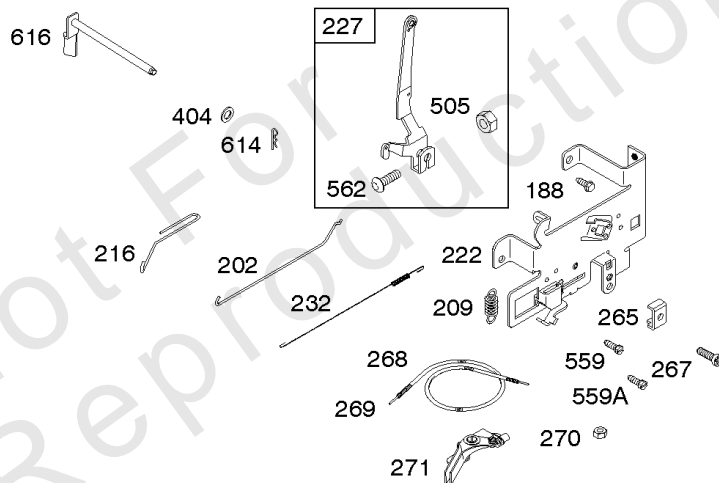

DUAL CIRCUIT		5/9 AMP TRI CIRCUIT		10/16 AMP	
474B	1059	474C	1059	474D	1059
					

NOTE: All stators use a No. 1119 mounting screw.

NOTE: The proper flywheel part number and/or the alternator magnet size will determine the alternator type or output. See repair instruction manual for additional information.