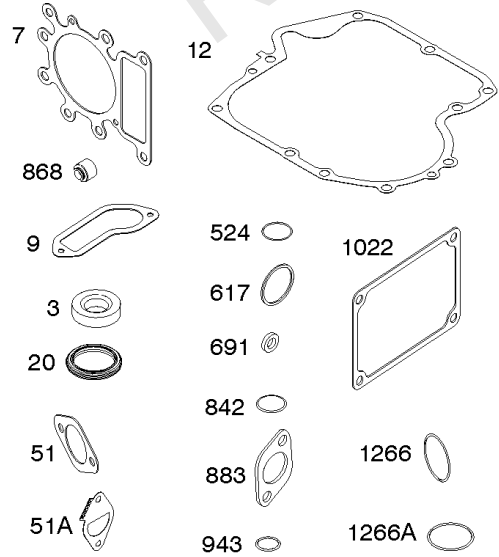

358 ENGINE GASKET SET