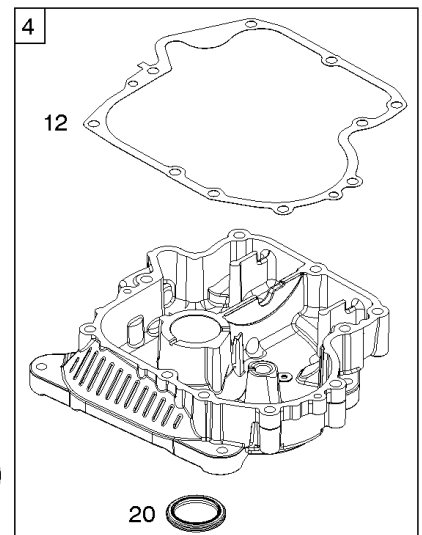

Not For Reproduction