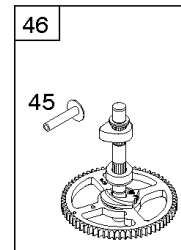

1036 EMISSIONS LABEL

1319 WARNING LABEL