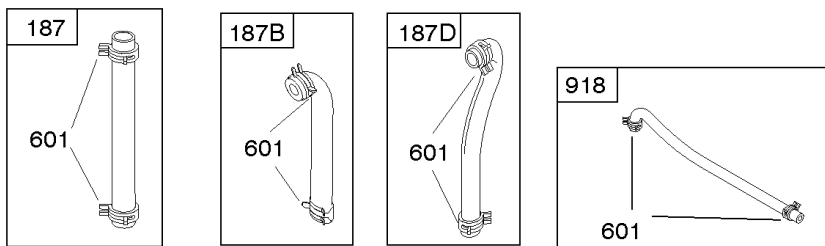

Carburetor - Walbro & Nikki, Fuel Supply, Kit - Carburetor Overhaul - Walbro & Nikki

Mfg. No: 31N707-0301-B2

121 CARBURETOR OVERHAUL KIT - Walbro

51	104	137	276	95
	105		987	1266
	106	634A	617	1266A

121A CARBURETOR OVERHAUL KIT - Nikki

51	127A	137A	98A
104A	633B		
105A	633	1266	217
51A	617	1266A	276A