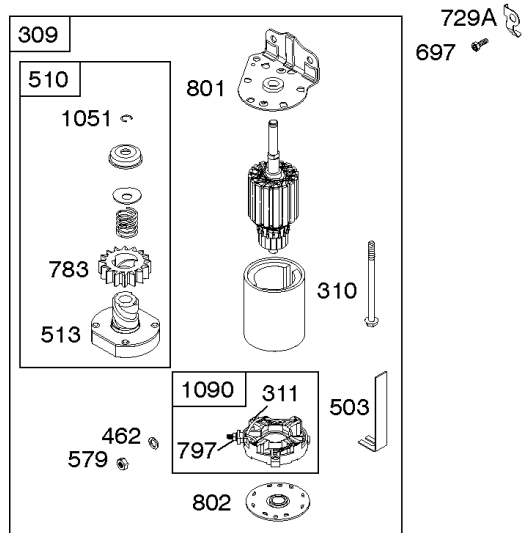

DUAL CIRCUIT		5/9 AMP TRI CIRCUIT		10/16 AMP	
474B	1059	474C	1059	474D	1059

NOTE: All stators use a No. 1119 mounting screw.

NOTE: The proper flywheel part number and/or the alternator magnet size will determine the alternator type or output. See repair instruction manual for additional information.