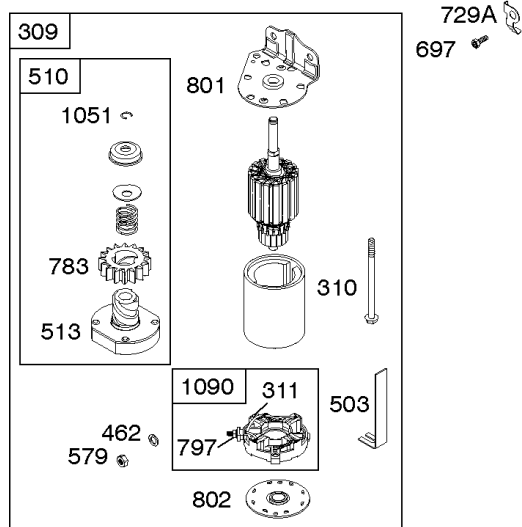

DUAL CIRCUIT		5/9 AMP TRI CIRCUIT		10/16 AMP	
474B	1059	474C	1059	474D	1059
					

NOTE: All stators use a No. 1119 mounting screw.

NOTE: The proper flywheel part number and/or the alternator magnet size will determine the alternator type or output. See repair instruction manual for additional information.

334

Alternator, Controls, Electric Starter, Governor Spring, Ignition

REF NO	PART NO	QTY	DESCRIPTION
188	691693		SCREW -(Control Bracket)
202	691841		LINK, Mechanical Governor
209	796260		SPRING, Governor
216	691840		LINK, Choke
222	694042		BRACKET, Control
227	691374		LEVER, Governor Control
232	691842		SPRING, Governor Link
265	691024		CLAMP, Casing
267	794904		SCREW -(Casing Clamp)
268	691025		CASING, Control Wire -(Cut To Required Length)
269	691026		WIRE, Control -(Cut To Required Length)
270	691027		NUT -(Control Wire Casing)
271	691028		LEVER, Control
309	693551		MOTOR, Starter
310	690323		SCREW -(Starter Motor)
311	497608		SET, Brush
333	799650		ARMATURE, Magneto
334	691061		SCREW -(Magneto Armature)
356B	697089		WIRE, Stop
404	691691		WASHER -(Governor Crank)
462	691261		WASHER -(Starter Cable)
474B	592831		ALTERNATOR -(Dual Circuit)
501A	794360		REGULATOR -(5/9 Amp.)
501D	845907		REGULATOR -(10-16 AMP.)
503	691532		STRAP, Starter
505	691251		NUT -(Governor Control Lever)
510	693699		DRIVE, Starter
513	692024		CLUTCH, Drive
521	690581		SHIELD, Cable
526A	697088		SCREW -(Regulator)
526B	697348		SCREW -(Regulator)
559	697561		SCREW -(Remote Choke Stop) (Length .375 Inches)
559A	693675		SCREW -(Remote Choke Stop) (Length .419 Inches)
562	691119		BOLT -(Governor Control Lever)
579	691029		NUT -(Starter Cable)
614	691620		PIN, Cotter
616	692012		CRANK, Governor
697	791680		SCREW -(Starter Motor) (Drive Cap)