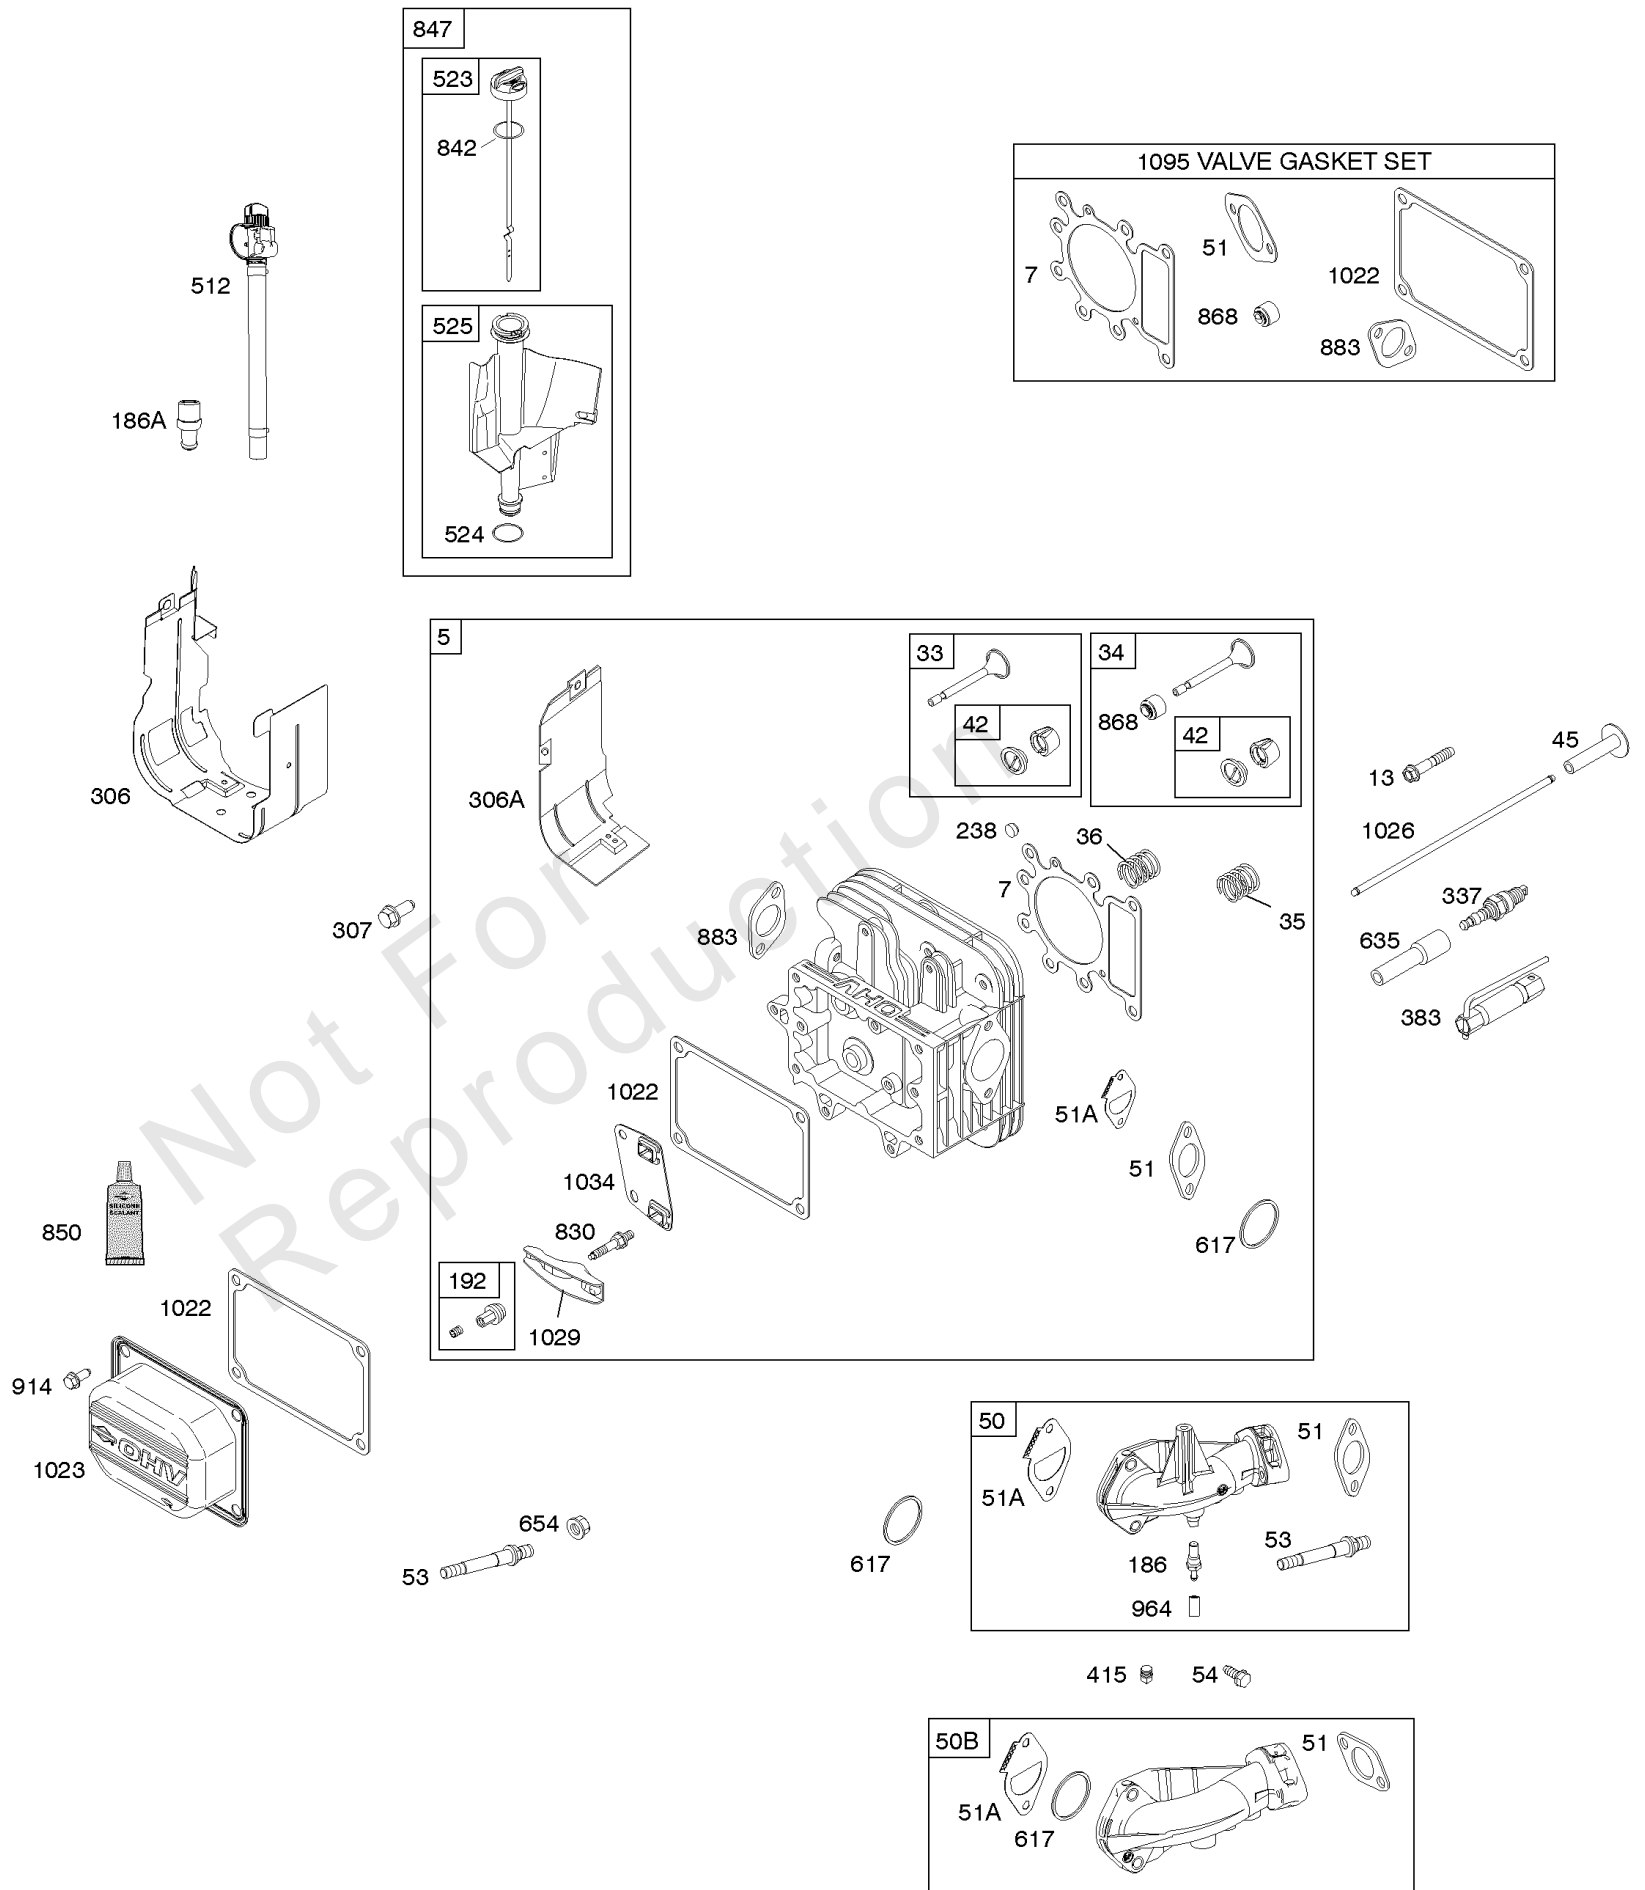

Cylinder Head, Gasket Set - Valve, Oil Fill, Valves

REF NO	PART NO	QTY	DESCRIPTION
5	796026		HEAD-CYLINDER
7	796584		GASKET, Cylinder Head
13	690360		SCREW -(Cylinder Head) -Used Before Code Date 07011000
13	592244		SCREW -(Cylinder Head) (5/16-18 x 2.69) -Used After Code Date 07010900
33	792868		VALVE, Exhaust
34	791935		VALVE, Intake
35	691279		SPRING, Valve -(Intake)
36	691279		SPRING, Valve -(Exhaust)
42	499586		KEEPER, Valve
45	690564		TAPPET, Valve
50	591248		MANIFOLD, Intake
50B	592842		MANIFOLD-INTAKE
51	692137		GASKET-INTAKE
51A	796081		GASKET, Intake
53	591260		STUD -(Carburetor) -Used After Code Date 11121800
53	690227		STUD -(Carburetor) -Used Before Code Date 11121900
54	691148		SCREW -(Intake Manifold)
186	794873		CONNECTOR, Hose
186A	796532		CONNECTOR, Hose
192	691986		ADJUSTER, Rocker Arm
238	691843		CAP, Valve
306	592777		SHIELD, Cylinder
306A	794953		SHIELD, Cylinder
307	691693		SCREW -(Cylinder Shield)
337	491055S		PLUG, Spark
337	84007216		PLUG, SPARK -(China Only)
383	89838S		WRENCH-SPARK PLUG
415	794903		PLUG
512	594200		HOSE, Oil Drain
523	699908		DIPSTICK
524	691032		SEAL, O-Ring
525	697184		TUBE, Dipstick
617	692138		SEAL, O-Ring -(Intake Manifold)
635	691909		BOOT, Spark Plug
654	690958		NUT -(Carburetor)
830	691095		STUD, Rocker Arm
842	691031		SEAL, O-Ring -(Dipstick Tube)
847	790442		DIPSTICK/TUBE ASSEMBLY
850	100106		SEALANT, Liquid -(Rocker Cover Gasket and Breather Gasket)