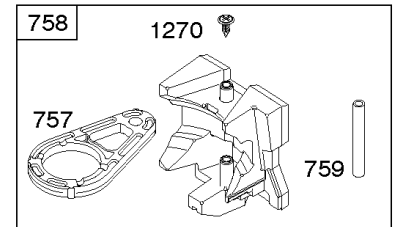

1036 EMISSIONS LABEL

1319 WARNING LABEL