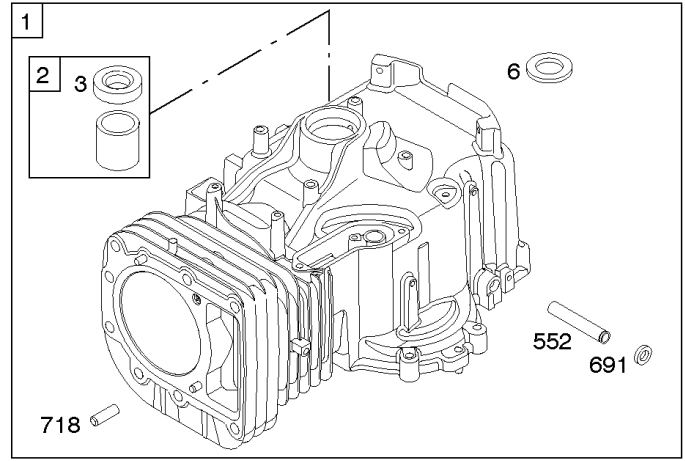

1036 EMISSIONS LABEL

1319 WARNING LABEL