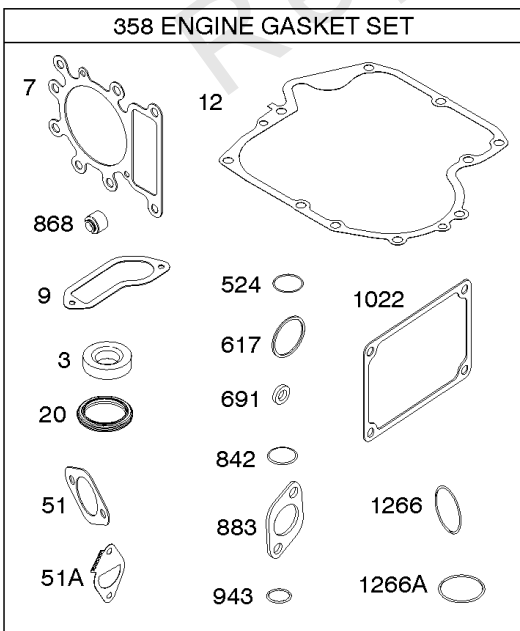

Not For Reproduction