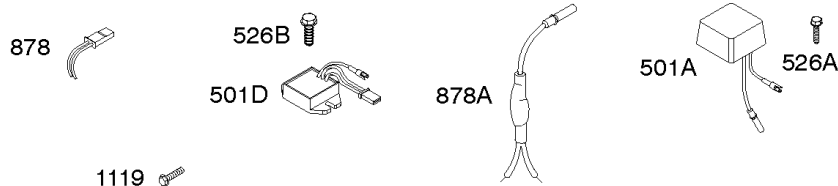

DUAL CIRCUIT		5/9 AMP TRI CIRCUIT		10/16 AMP	
474B	1059	474C	1059	474D	1059
					

NOTE: All stators use a No. 1119 mounting screw.

NOTE: The proper flywheel part number and/or the alternator magnet size will determine the alternator type or output. See repair instruction manual for additional information.