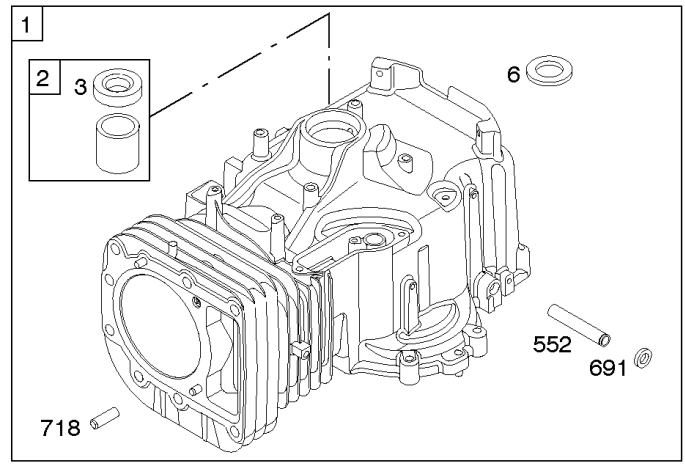

1036 EMISSIONS LABEL

1319 WARNING LABEL