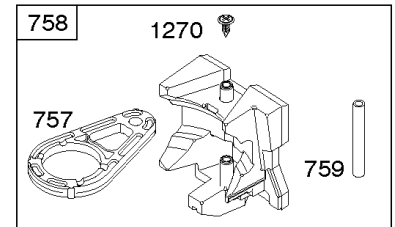

1036 EMISSIONS LABEL

1319 WARNING LABEL