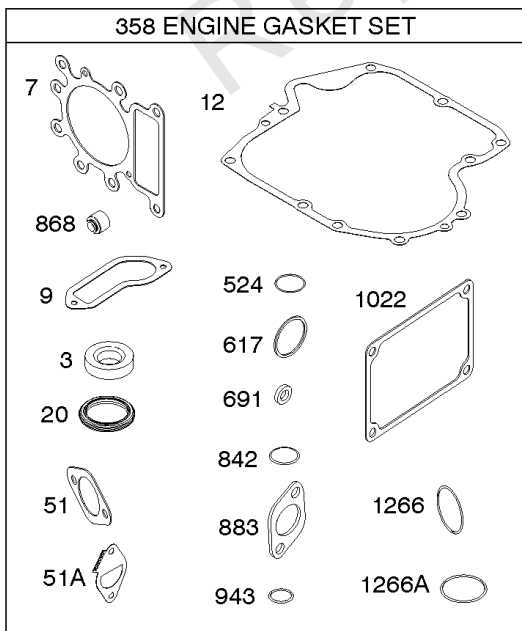

Not For Reproduction