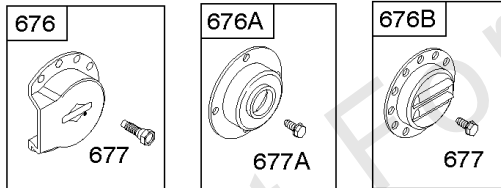

Exhaust, Flywheel

REF NO	PART NO	QTY	DESCRIPTION
16B	591948		CRANKSHAFT -(Angled Cut Keyway)
23	591761		FLYWHEEL -Used After Code Date 12071700
23	693557		FLYWHEEL -Used Before Code Date 12071800
24	796335		KEY, Flywheel -Used Before Code Date 12071800
24	591757		KEY, Flywheel -Used After Code Date 12071700
37	697352		GUARD, Flywheel
73B	-----		Screen-Rotating -(No Longer Available)(See Reference 1005A for Service Flywheel Fan) -Used Before Code Date 07040900
74	697897		SCREW -(Rotating Screen)
78	691693		SCREW -(Flywheel Guard)
81	691178		LOCK, Muffler Screw
324	593933		SCREEN/CUP ASSEMBLY -Used After Code Date 07040800
363	19203		PULLER, Flywheel
377	691639		KEY, Woodruff
415A	794129		COVER, Flywheel
563A	799359		SCREW -(Debris Screen Guard)
613	691416		SCREW -(Muffler)
613A	691678		SCREW -(Muffler)
613B	690297		SCREW -(Muffler)
676	795036		DEFLECTOR, Muffler
676A	396903		DEFLECTOR, Muffler
676B	795038		DEFLECTOR, Muffler
677	794845		SCREW -(Muffler Deflector)
677A	690661		SCREW -(Muffler Deflector)
741	697128		GEAR, Timing
783	593935		GEAR, Pinion
823	698941		SCREW -(Muffler Adapter)
832A	595029		GUARD, Muffler
864	796002		ADAPTER, Muffler -(2 1/4" Long)
883	692236		GASKET, Exhaust
949A	799358		GUARD, Debris Screen
1005	796083		FAN, Flywheel -Used After Code Date 07040800
1005A	796201		FAN-FLYWHEEL -Used Before Code Date 07040900
1005B	-----		Fan-Flywheel -(No Longer Available)(See Reference 1005A for Service Flywheel Fan)
1044	698139		SCREW -(Flywheel)
1051	691265		RING, Retaining
1070	791680		SCREW -(Flywheel Fan) -Used Before Code Date 07040900