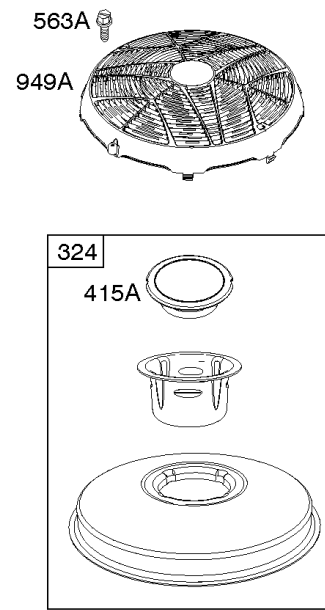

Exhaust, Flywheel

REF NO	PART NO	QTY	DESCRIPTION
16B	591948		CRANKSHAFT -(Angled Cut Keyway)
23	591761		FLYWHEEL -Used After Code Date 12071700
23	693557		FLYWHEEL -Used Before Code Date 12071800
24	796335		KEY, Flywheel -Used Before Code Date 12071800
24	591757		KEY, Flywheel -Used After Code Date 12071700
37	697352		GUARD, Flywheel
73B	-----		Screen-Rotating -(No Longer Available)(See Reference 1005A for Service Flywheel Fan) -Used Before Code Date 07040900
74	697897		SCREW -(Rotating Screen)
78	691693		SCREW -(Flywheel Guard)
81	691178		LOCK, Muffler Screw
324	593933		SCREEN/CUP ASSEMBLY -Used After Code Date 07040800
363	19203		PULLER, Flywheel
377	691639		KEY, Woodruff
415A	794129		COVER, Flywheel
563A	799359		SCREW -(Debris Screen Guard)
613	691416		SCREW -(Muffler)
613A	691678		SCREW -(Muffler)
613B	690297		SCREW -(Muffler)
676	795036		DEFLECTOR, Muffler
676A	396903		DEFLECTOR, Muffler
676B	795038		DEFLECTOR, Muffler
677	794845		SCREW -(Muffler Deflector)
677A	690661		SCREW -(Muffler Deflector)
741	697128		GEAR, Timing
783	593935		GEAR, Pinion
823	698941		SCREW -(Muffler Adapter)
832A	595029		GUARD, Muffler
864	796002		ADAPTER, Muffler -(2 1/4" Long)
883	692236		GASKET, Exhaust
949A	799358		GUARD, Debris Screen
1005	796083		FAN, Flywheel -Used After Code Date 07040800
1005A	796201		FAN-FLYWHEEL -Used Before Code Date 07040900
1005B	-----		Fan-Flywheel -(No Longer Available)(See Reference 1005A for Service Flywheel Fan)
1044	698139		SCREW -(Flywheel)
1051	691265		RING, Retaining
1070	791680		SCREW -(Flywheel Fan) -Used Before Code Date 07040900