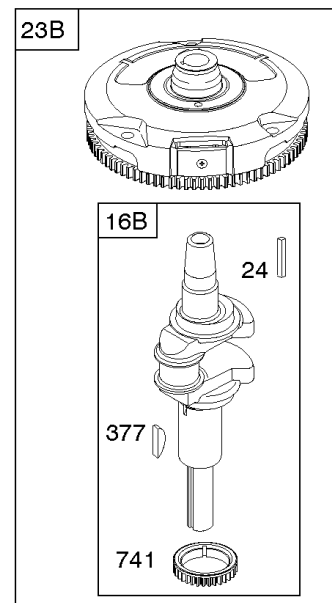

Exhaust, Flywheel

REF NO	PART NO	QTY	DESCRIPTION
16B	591948		CRANKSHAFT -(Angled Cut Keyway)
23	591761		FLYWHEEL -Used After Code Date 12071700
23	693557		FLYWHEEL -Used Before Code Date 12071800
24	796335		KEY, Flywheel -Used Before Code Date 12071800
24	591757		KEY, Flywheel -Used After Code Date 12071700
37	697352		GUARD, Flywheel
73B	-----		Screen-Rotating -(No Longer Available)(See Reference 1005A for Service Flywheel Fan) -Used Before Code Date 07040900
74	697897		SCREW -(Rotating Screen)
78	691693		SCREW -(Flywheel Guard)
81	691178		LOCK, Muffler Screw
324	593933		SCREEN/CUP ASSEMBLY -Used After Code Date 07040800
363	19203		PULLER, Flywheel
377	691639		KEY, Woodruff
415A	794129		COVER, Flywheel
563A	799359		SCREW -(Debris Screen Guard)
613	691416		SCREW -(Muffler)
613A	691678		SCREW -(Muffler)
613B	690297		SCREW -(Muffler)
676	795036		DEFLECTOR, Muffler
676A	396903		DEFLECTOR, Muffler
676B	795038		DEFLECTOR, Muffler
677	794845		SCREW -(Muffler Deflector)
677A	690661		SCREW -(Muffler Deflector)
741	697128		GEAR, Timing
783	593935		GEAR, Pinion
823	698941		SCREW -(Muffler Adapter)
832A	595029		GUARD, Muffler
864	796002		ADAPTER, Muffler -(2 1/4" Long)
883	692236		GASKET, Exhaust
949A	799358		GUARD, Debris Screen
1005	796083		FAN, Flywheel -Used After Code Date 07040800
1005A	796201		FAN-FLYWHEEL -Used Before Code Date 07040900
1005B	-----		Fan-Flywheel -(No Longer Available)(See Reference 1005A for Service Flywheel Fan)
1044	698139		SCREW -(Flywheel)
1051	691265		RING, Retaining
1070	791680		SCREW -(Flywheel Fan) -Used Before Code Date 07040900