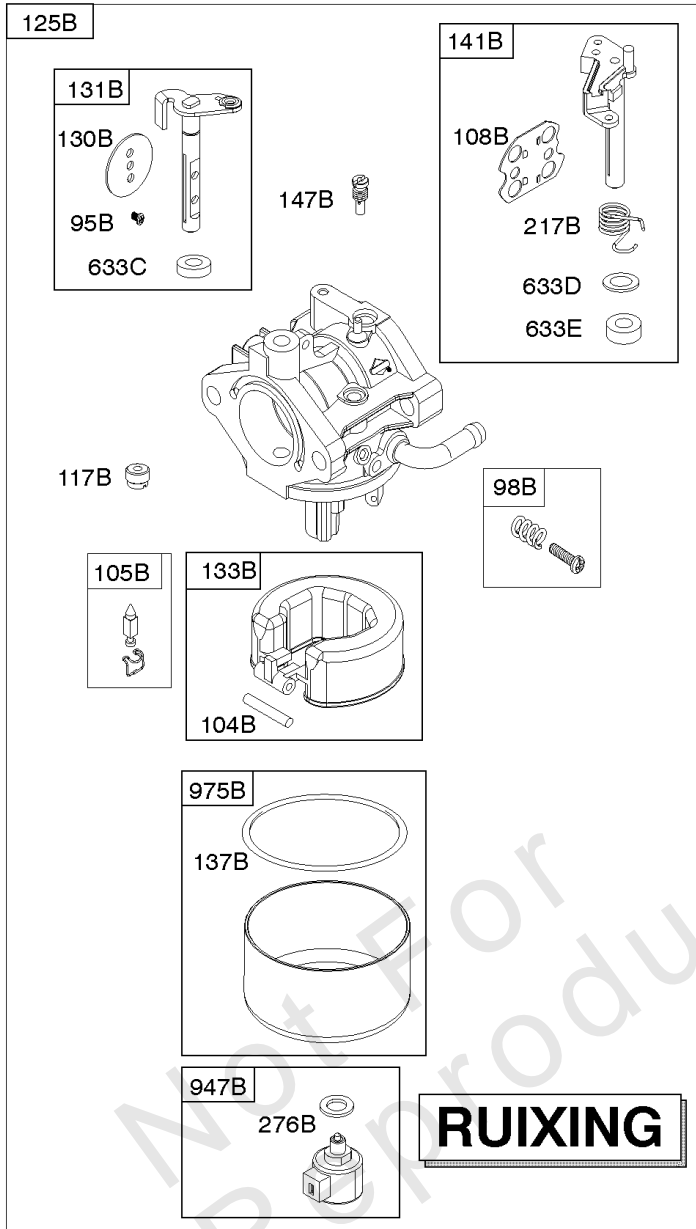

Air Cleaner, Blower Housing, Carburetor - Ruixing, Kit - Carburetor Overhaul - Ruixing

Mfg. No: 31N707-0301-B2