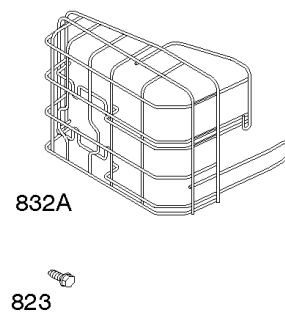

Exhaust, Flywheel

REF NO	PART NO	QTY	DESCRIPTION
16B	591948		CRANKSHAFT -(Angled Cut Keyway)
23	591761		FLYWHEEL -Used After Code Date 12071700
23	693557		FLYWHEEL -Used Before Code Date 12071800
24	796335		KEY, Flywheel -Used Before Code Date 12071800
24	591757		KEY, Flywheel -Used After Code Date 12071700
37	697352		GUARD, Flywheel
73B	-----		Screen-Rotating -(No Longer Available)(See Reference 1005A for Service Flywheel Fan) -Used Before Code Date 07040900
74	697897		SCREW -(Rotating Screen)
78	691693		SCREW -(Flywheel Guard)
81	691178		LOCK, Muffler Screw
324	593933		SCREEN/CUP ASSEMBLY -Used After Code Date 07040800
363	19203		PULLER, Flywheel
377	691639		KEY, Woodruff
415A	794129		COVER, Flywheel
563A	799359		SCREW -(Debris Screen Guard)
613	691416		SCREW -(Muffler)
613A	691678		SCREW -(Muffler)
613B	690297		SCREW -(Muffler)
676	795036		DEFLECTOR, Muffler
676A	396903		DEFLECTOR, Muffler
676B	795038		DEFLECTOR, Muffler
677	794845		SCREW -(Muffler Deflector)
677A	690661		SCREW -(Muffler Deflector)
741	697128		GEAR, Timing
783	593935		GEAR, Pinion
823	698941		SCREW -(Muffler Adapter)
832A	595029		GUARD, Muffler
864	796002		ADAPTER, Muffler -(2 1/4" Long)
883	692236		GASKET, Exhaust
949A	799358		GUARD, Debris Screen
1005	796083		FAN, Flywheel -Used After Code Date 07040800
1005A	796201		FAN-FLYWHEEL -Used Before Code Date 07040900
1005B	-----		Fan-Flywheel -(No Longer Available)(See Reference 1005A for Service Flywheel Fan)
1044	698139		SCREW -(Flywheel)
1051	691265		RING, Retaining
1070	791680		SCREW -(Flywheel Fan) -Used Before Code Date 07040900