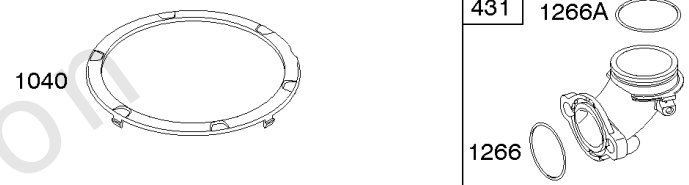

305 305A 305B