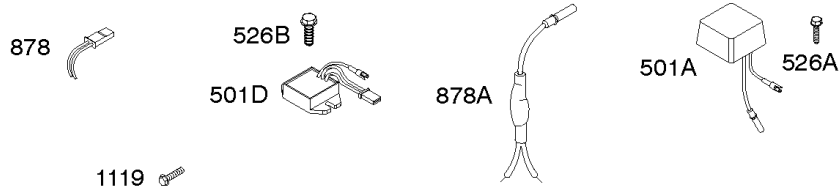

DUAL CIRCUIT		5/9 AMP TRI CIRCUIT		10/16 AMP	
474B	1059	474C	1059	474D	1059

NOTE: All stators use a No. 1119 mounting screw.

NOTE: The proper flywheel part number and/or the alternator magnet size will determine the alternator type or output. See repair instruction manual for additional information.