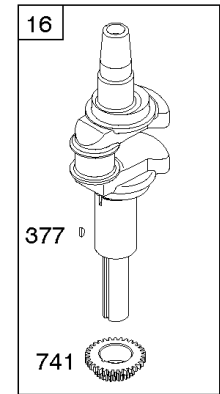

1036 EMISSIONS LABEL

1319 WARNING LABEL