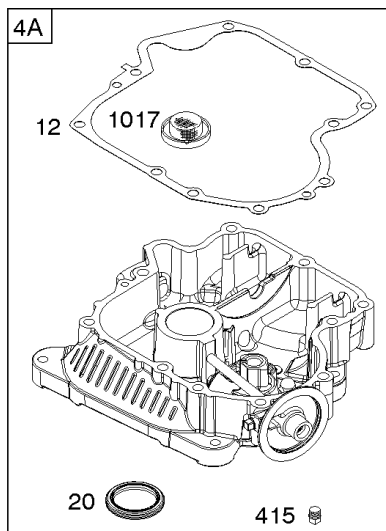

Not For Reproduction