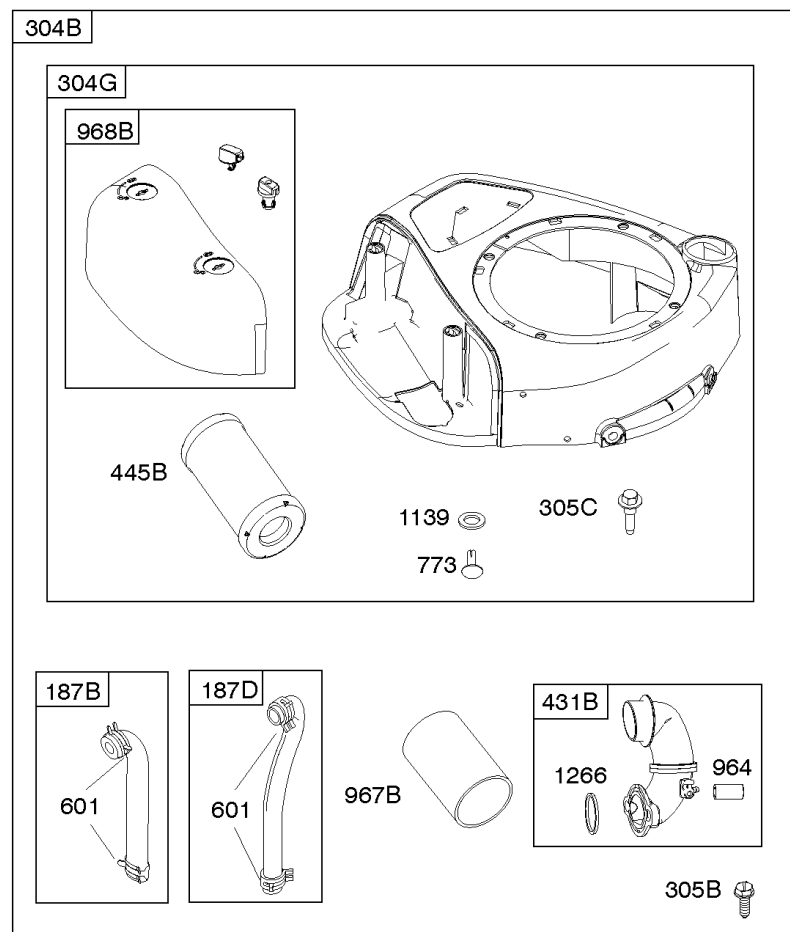

305 305A 305B