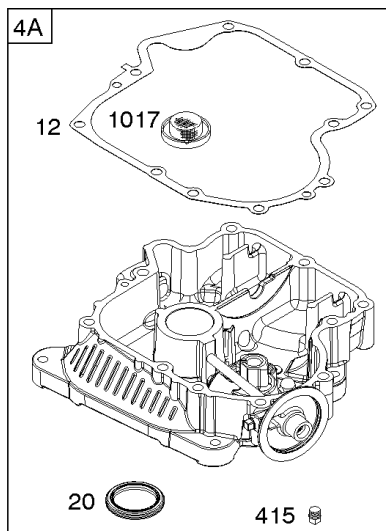

358 ENGINE GASKET SET