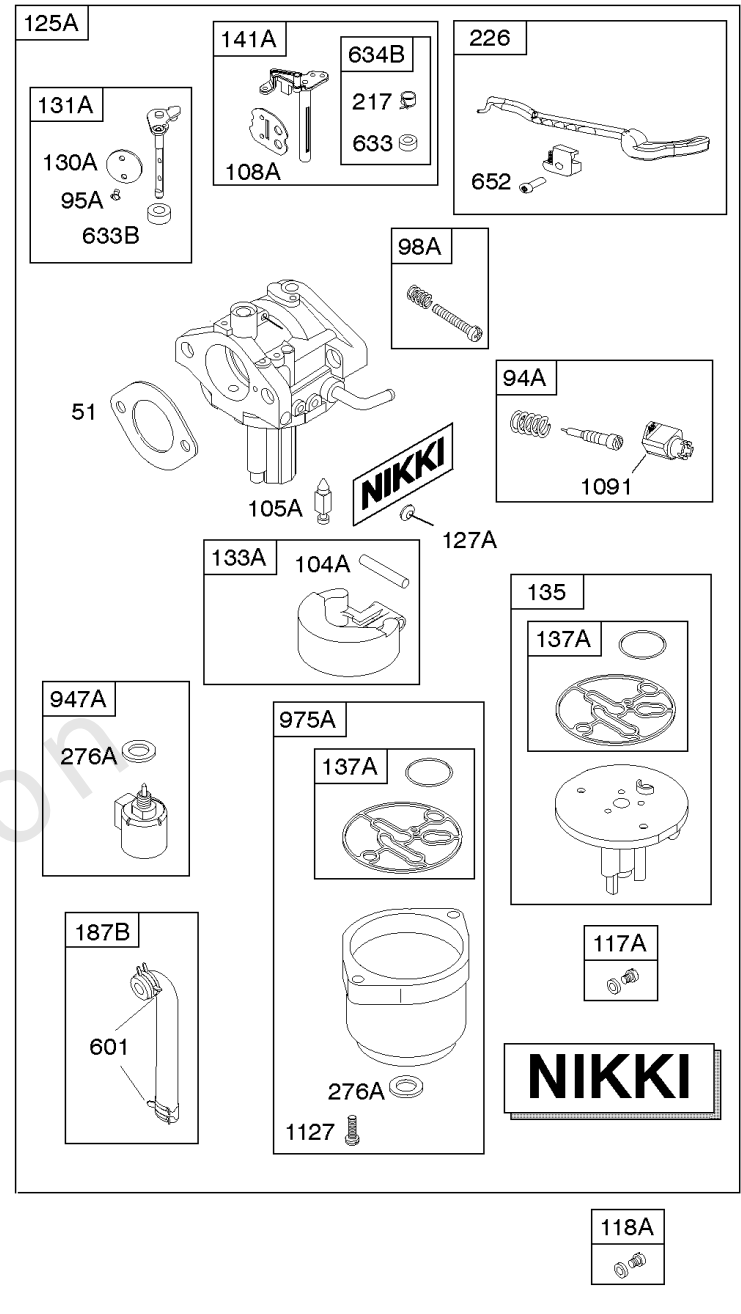

Carburetor - Walbro & Nikki, Fuel Supply, Kit - Carburetor Overhaul - Walbro & Nikki

Mfg. No: 31N707-0301-B2

121 CARBURETOR OVERHAUL KIT - Walbro

51	104	137	276	95
	105		987	1266
	106	634A	617	1266A

121A CARBURETOR OVERHAUL KIT - Nikki

51	127A	137A	98A
104A	633B		
105A	633	1266	217
51A	617	1266A	276A