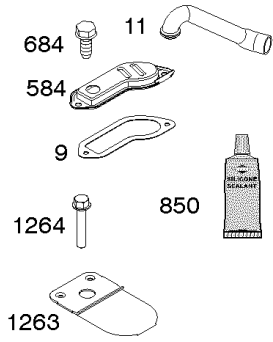

1036 EMISSIONS LABEL

1319 WARNING LABEL