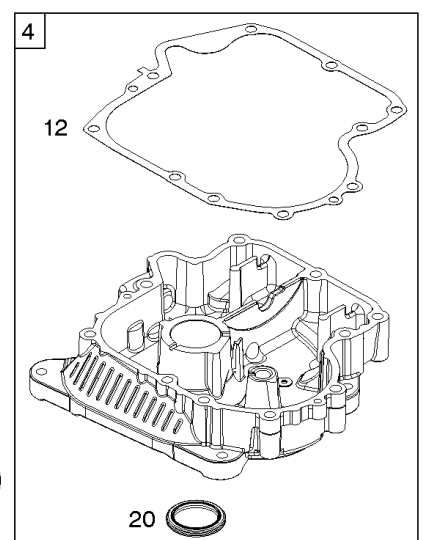

358 ENGINE GASKET SET