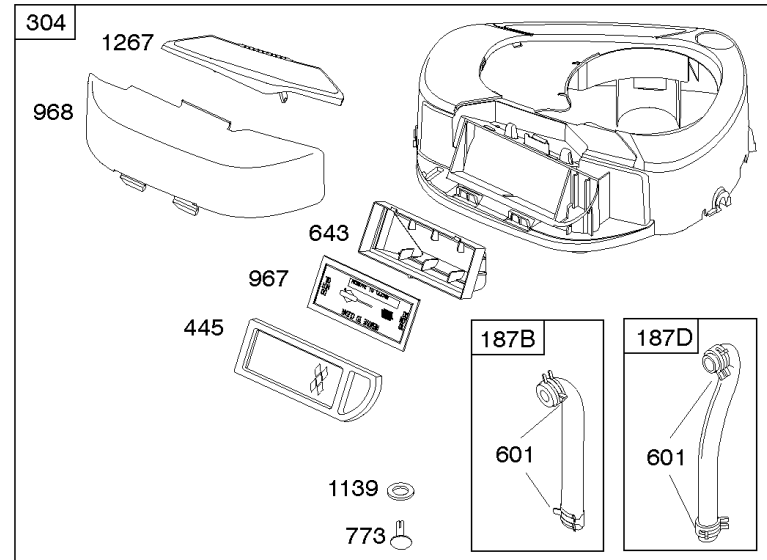

Air Cleaner, Blower Housing, Carburetor - Ruixing, Kit - Carburetor Overhaul - Ruixing

Mfg. No: 31N707-0301-B2

118B

305 305A 305B