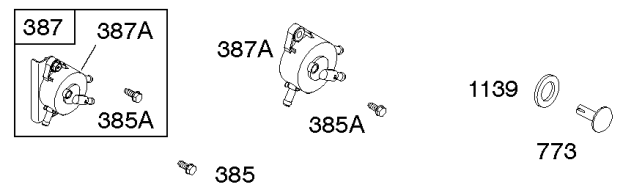

Carburetor - Walbro & Nikki, Fuel Supply, Kit - Carburetor Overhaul - Walbro & Nikki

Mfg. No: 31N707-0301-B2

121 CARBURETOR OVERHAUL KIT - Walbro

51	104	137	276	95
	105		987	1266
	106	634A	617	1266A

121A CARBURETOR OVERHAUL KIT - Nikki

51	127A	137A	98A
104A	633B		
105A	633	1266	217
51A	617	1266A	276A