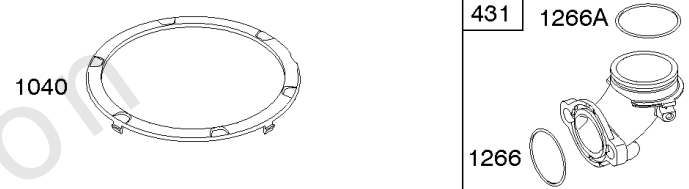

305 305A 305B