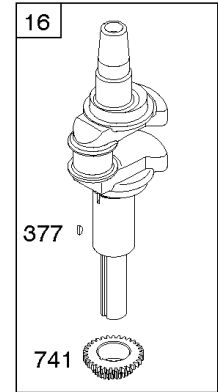

1036 EMISSIONS LABEL

1319 WARNING LABEL