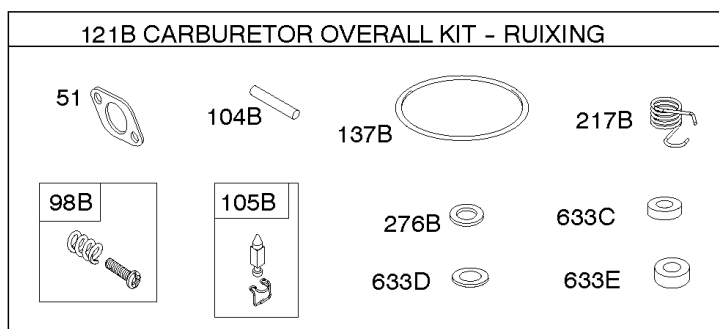

Air Cleaner, Blower Housing, Carburetor - Ruixing, Kit - Carburetor Overhaul - Ruixing

Mfg. No: 31N707-0301-B2

118B

305 305A 305B