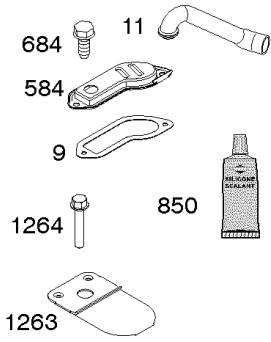

1036 EMISSIONS LABEL

1319 WARNING LABEL