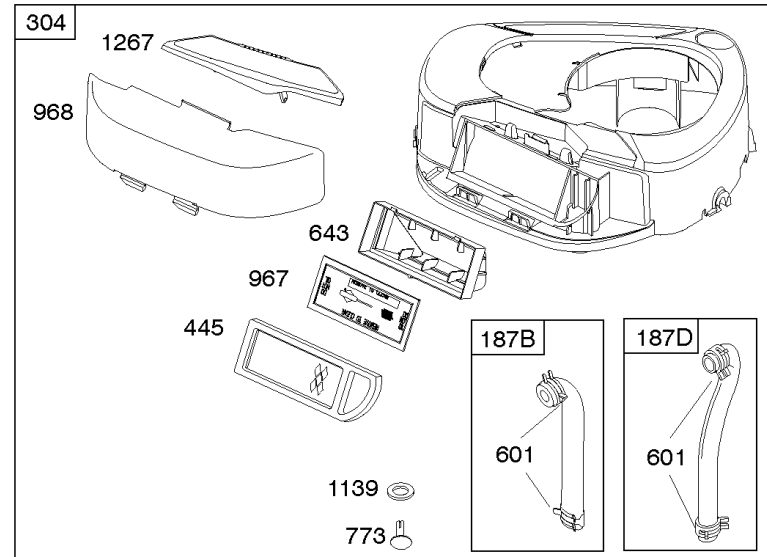

Air Cleaner, Blower Housing, Carburetor - Ruixing, Kit - Carburetor Overhaul - Ruixing

Mfg. No: 31N707-0301-B2

118B

305 305A 305B