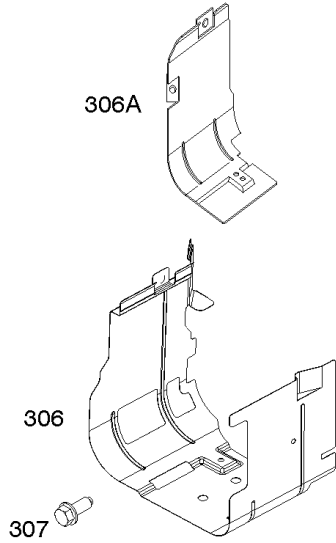

1036 EMISSIONS LABEL

1319 WARNING LABEL