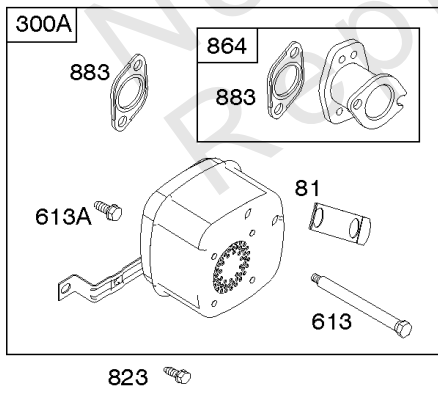

Exhaust, Flywheel

REF NO	PART NO	QTY	DESCRIPTION
16B	591948		CRANKSHAFT -(Angled Cut Keyway)
23	591761		FLYWHEEL -Used After Code Date 12071700
23	693557		FLYWHEEL -Used Before Code Date 12071800
24	796335		KEY, Flywheel -Used Before Code Date 12071800
24	591757		KEY, Flywheel -Used After Code Date 12071700
37	697352		GUARD, Flywheel
73B	-----		Screen-Rotating -(No Longer Available)(See Reference 1005A for Service Flywheel Fan) -Used Before Code Date 07040900
74	697897		SCREW -(Rotating Screen)
78	691693		SCREW -(Flywheel Guard)
81	691178		LOCK, Muffler Screw
324	593933		SCREEN/CUP ASSEMBLY -Used After Code Date 07040800
363	19203		PULLER, Flywheel
377	691639		KEY, Woodruff
415A	794129		COVER, Flywheel
563A	799359		SCREW -(Debris Screen Guard)
613	691416		SCREW -(Muffler)
613A	691678		SCREW -(Muffler)
613B	690297		SCREW -(Muffler)
676	795036		DEFLECTOR, Muffler
676A	396903		DEFLECTOR, Muffler
676B	795038		DEFLECTOR, Muffler
677	794845		SCREW -(Muffler Deflector)
677A	690661		SCREW -(Muffler Deflector)
741	697128		GEAR, Timing
783	593935		GEAR, Pinion
823	698941		SCREW -(Muffler Adapter)
832A	595029		GUARD, Muffler
864	796002		ADAPTER, Muffler -(2 1/4" Long)
883	692236		GASKET, Exhaust
949A	799358		GUARD, Debris Screen
1005	796083		FAN, Flywheel -Used After Code Date 07040800
1005A	796201		FAN-FLYWHEEL -Used Before Code Date 07040900
1005B	-----		Fan-Flywheel -(No Longer Available)(See Reference 1005A for Service Flywheel Fan)
1044	698139		SCREW -(Flywheel)
1051	691265		RING, Retaining
1070	791680		SCREW -(Flywheel Fan) -Used Before Code Date 07040900