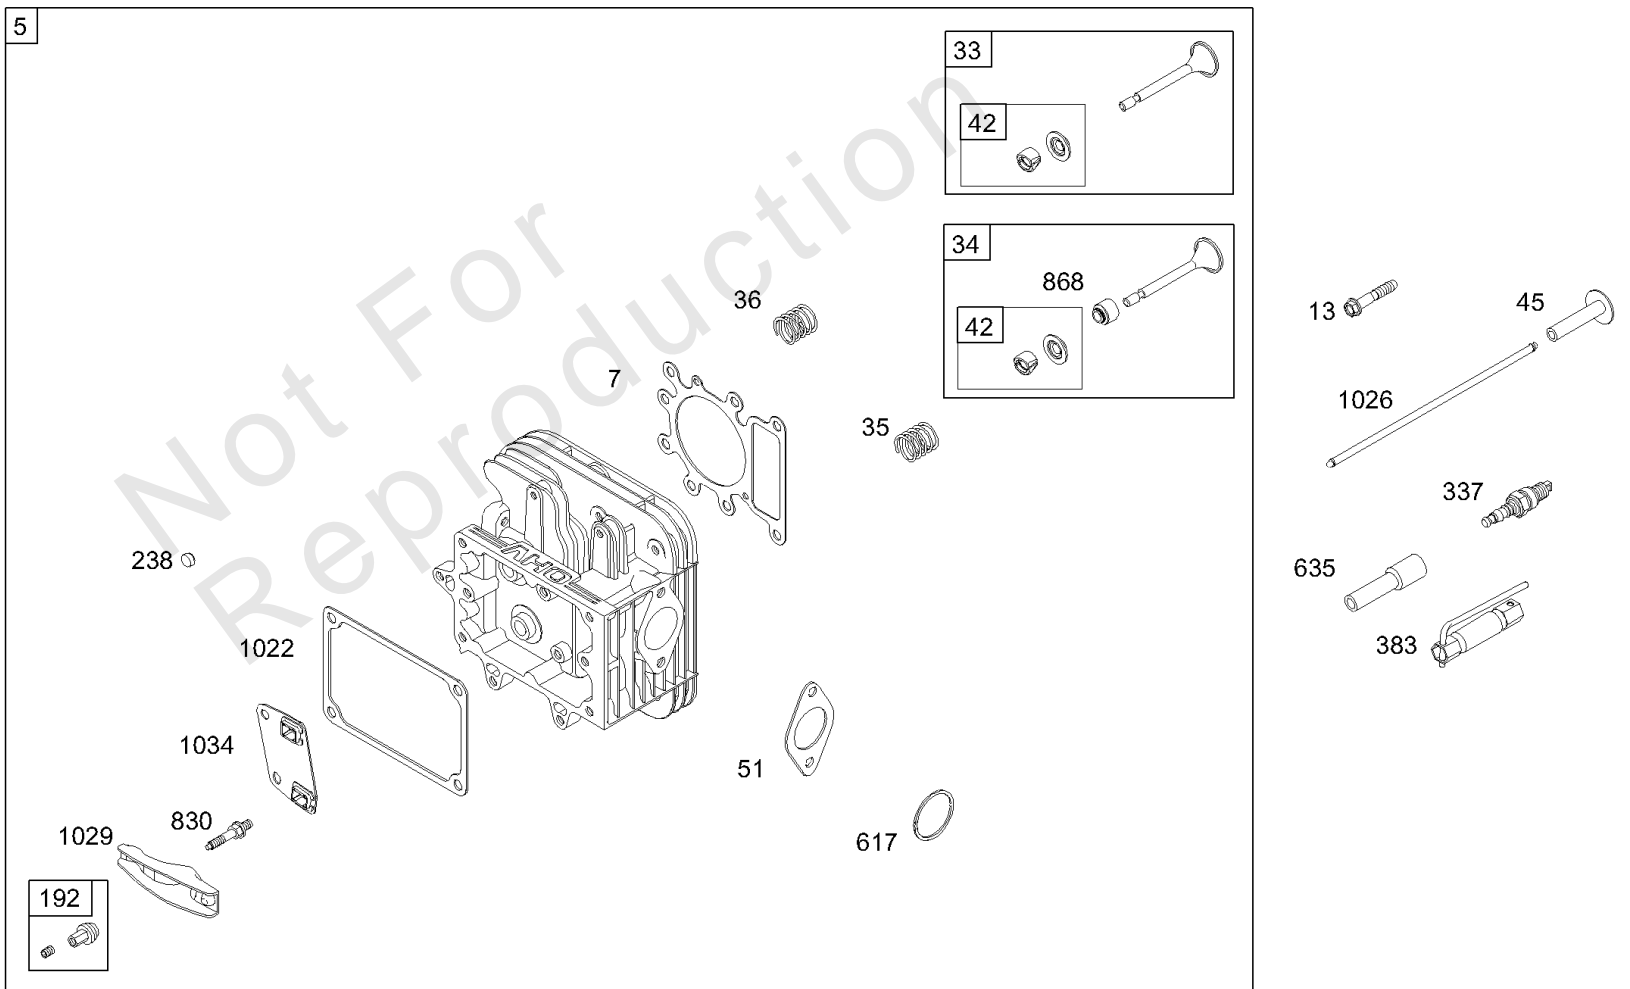

Cylinder Head, Rocker Cover, Intake Manifold, Oil Pump, Oil Filter

Mfg. No: 28N707-1173-E1

Cylinder Head, Rocker Cover, Intake Manifold, Oil Pump, Oil Filter

REF NO	PART NO	QTY	DESCRIPTION
5	698148		HEAD, Cylinder
7	273280S		GASKET, Cylinder Head
13	690360		SCREW -(Cylinder Head)
33	695760		VALVE, Exhaust
34	695761		VALVE, Intake
35	691279		SPRING, Valve -(Intake)
36	691279		SPRING, Valve -(Exhaust)
42	499586		KEEPER, Valve
45	690564		TAPPET, Valve
50	690193		MANIFOLD, Intake
51	692137		GASKET-INTAKE -Used After Code Date 97100500
53	690227		STUD -(Carburetor)
54	691148		SCREW -(Intake Manifold) -Used After Code Date 97100500
54A	690953		SCREW -(Intake Manifold) -Used Before Code Date 97100600
192	691986		ADJUSTER, Rocker Arm
238	691843		CAP, Valve
287	691002		SCREW -(Dipstick Tube)
337	491055S		PLUG, Spark
337	84007216	1	PLUG, SPARK -(China Only)
383	89838S		WRENCH-SPARK PLUG
415	690283		PLUG, Oil -(1/8 Standard)
523	692014		DIPSTICK
524	281370S		SEAL-DIPSTICK TUBE -(Dipstick Tube)
525	691398		TUBE, Dipstick
617	692138		SEAL, O-Ring -(Intake Manifold) -Used After Code Date 97100500
635	691909		BOOT, Spark Plug
654	690958		NUT -(Carburetor)
737	691118		SCREW -(Oil Filter Adapter)
830	691095		STUD, Rocker Arm
842	691870		SEAL, O-Ring -(Dipstick Tube)
847	496415		DIPSTICK/TUBE ASSEMBLY
868	690968		SEAL, Valve
914	691108		SCREW -(Rocker Cover)
988	691317		GASKET, Oil Adapter
1022	272475S		GASKET, Rocker Cover
1023	691192		COVER, Rocker
1026	692011		ROD, Push -(Exhaust)