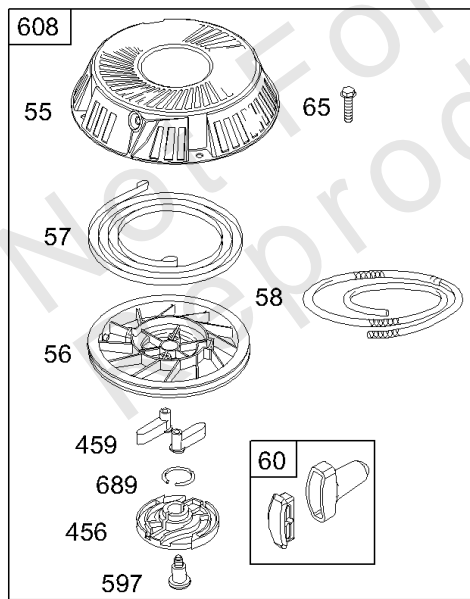

Flywheel Fan, Rotating Screen, Flywheel, Rewind Starter

Mfg. No: 28N707-1173-E1

Flywheel Fan, Rotating Screen, Flywheel, Rewind Starter

REF NO	PART NO	QTY	DESCRIPTION
23	693557		FLYWHEEL -(Steel Ring Gear)
55	695130		HOUSING, Rewind Starter
55A	393576		HOUSING, Rewind Starter
56	695129		PULLEY, Starter
56A	295871		PULLEY, Starter -(63 Rope)
57	695131		SPRING, Rewind Starter
57A	490179		SPRING-REWIND STR
58	695132		ROPE, Starter -(59" Long)
58A	695002		ROPE, Starter -(99)(Cut to Required Length)
59	490653		INSERT, Grip
60	494212		GRIP, Starter Rope
60A	490652		GRIP-STARTER ROPE
63	690547		SPRING, Ratchet
64	691920		ADAPTER, Ratchet Spring
65	690837		SCREW -(Rewind Starter)
65A	695453		SCREW -(Rewind Starter)
66	399671		CLUTCH-STARTER
67	394897		HOUSING, Clutch
68	691604		BALL, Clutch
70	691945		RATCHET-CLUTCH
71	691359		COVER, Ratchet
73	691191		SCREEN-ROTATING
73A	690492		SCREEN, Rotating
73B	494439		SCREEN, Rotating
74	691627		SCREW -(Rotating Screen)
74A	691655		SCREW -(Rotating Screen)
74B	691674		SCREW -(Rotating Screen) -Used Before Code Date 00040300
74B	698425		SCREW -(Rotating Screen) -Used After Code Date 00040200
75	690582		WASHER -(Flywheel)
165	693148		NUT -(Ring Gear)
196	695493		FAN/SCREEN ASSEMBLY
363	19203		PULLER, Flywheel
455	691173		CUP, Flywheel
456	695128		PLATE, Pawl Friction
459	281505S		PAWL-RATCHET
592	690800		NUT -(Rewind Starter)
597	691696		SCREW -(Pawl Friction Plate)
608A	390391		STARTER, Rewind
655	691734		ANCHOR-REWIND SPRING
668A	691323		SPACER