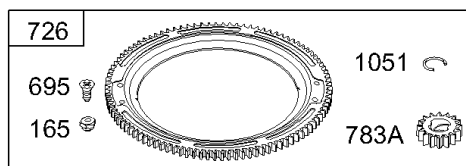

Flywheel Fan, Rotating Screen, Flywheel, Rewind Starter

Mfg. No: 28N707-1173-E1

Flywheel Fan, Rotating Screen, Flywheel, Rewind Starter

REF NO	PART NO	QTY	DESCRIPTION
23	693557		FLYWHEEL -(Steel Ring Gear)
55	695130		HOUSING, Rewind Starter
55A	393576		HOUSING, Rewind Starter
56	695129		PULLEY, Starter
56A	295871		PULLEY, Starter -(63 Rope)
57	695131		SPRING, Rewind Starter
57A	490179		SPRING-REWIND STR
58	695132		ROPE, Starter -(59" Long)
58A	695002		ROPE, Starter -(99)(Cut to Required Length)
59	490653		INSERT, Grip
60	494212		GRIP, Starter Rope
60A	490652		GRIP-STARTER ROPE
63	690547		SPRING, Ratchet
64	691920		ADAPTER, Ratchet Spring
65	690837		SCREW -(Rewind Starter)
65A	695453		SCREW -(Rewind Starter)
66	399671		CLUTCH-STARTER
67	394897		HOUSING, Clutch
68	691604		BALL, Clutch
70	691945		RATCHET-CLUTCH
71	691359		COVER, Ratchet
73	691191		SCREEN-ROTATING
73A	690492		SCREEN, Rotating
73B	494439		SCREEN, Rotating
74	691627		SCREW -(Rotating Screen)
74A	691655		SCREW -(Rotating Screen)
74B	691674		SCREW -(Rotating Screen) -Used Before Code Date 00040300
74B	698425		SCREW -(Rotating Screen) -Used After Code Date 00040200
75	690582		WASHER -(Flywheel)
165	693148		NUT -(Ring Gear)
196	695493		FAN/SCREEN ASSEMBLY
363	19203		PULLER, Flywheel
455	691173		CUP, Flywheel
456	695128		PLATE, Pawl Friction
459	281505S		PAWL-RATCHET
592	690800		NUT -(Rewind Starter)
597	691696		SCREW -(Pawl Friction Plate)
608A	390391		STARTER, Rewind
655	691734		ANCHOR-REWIND SPRING
668A	691323		SPACER