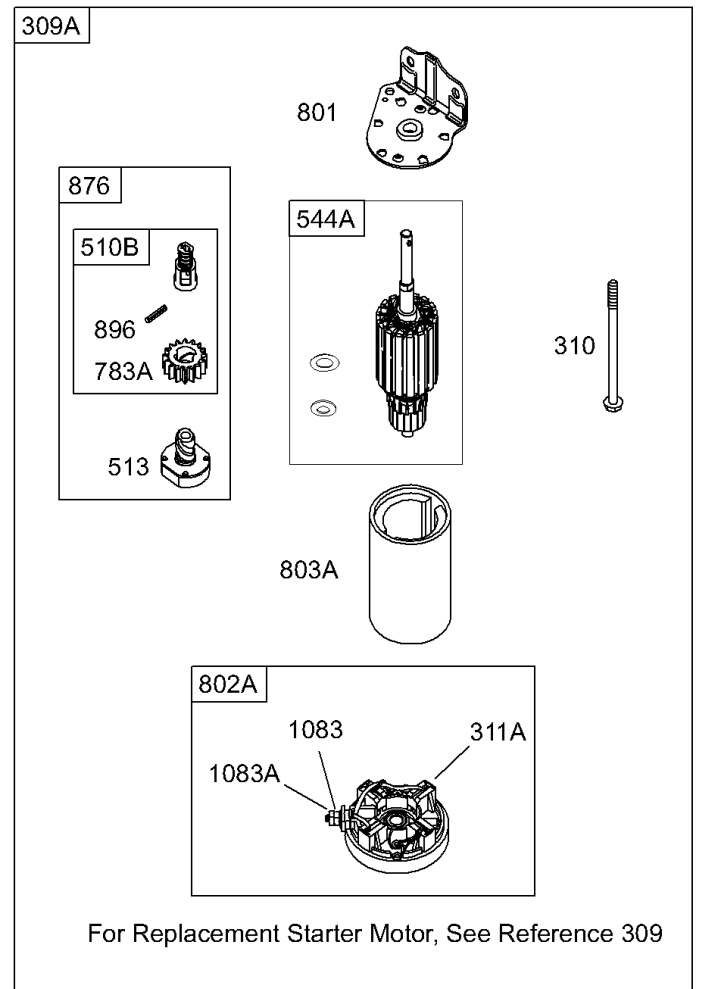

Electric Starter

REF NO	PART NO	QTY	DESCRIPTION
309	693054		MOTOR, Starter -(3 5/8) (Aluminum Ring Gear)
309	693551		MOTOR, Starter -(3 5/8 Housing Length For Steel Ring Gear Only)
309	693552		MOTOR, Starter -(4 3/8 Housing Length For Steel Ring Gear Only)
309	497401		MOTOR, Starter -(4 3/8 Housing Length For Plastic Ring Gear Only)
309	497595		MOTOR, Starter -(3 5/8) (Plastic Ring Gear)
309	499521		MOTOR, Starter -(4 3/8 Housing Length For Aluminum Ring Gear Only)
309A	-----		Motor-Starter -(For Replacement Starter Motor, Order Reference 309)
310	690323		SCREW -(Starter Motor) (3 5/8" Housing Length)
310	691263		BOLT -(Starter Motor) (4 3/8 Housing)
310	692329		BOLT -(Starter Motor) (4 9/16 Housing)
311	497608		SET, Brush
311A	395538		SET, Brush -(3 5/8 Housing)
311B	490311		SET, Brush -(4 9/16 Housing)
462	691261		WASHER -(Starter Cable)
503	691532		STRAP, Starter
510	693699		DRIVE, Starter -(Steel Ring Gear)
510A	696541		DRIVE, Starter -(Used With Aluminum And Plastic Ring Gears)
510B	696540		DRIVE, Starter
513	692024		CLUTCH, Drive
544	692034		ARMATURE, Starter -(3 5/8 Housing)
544A	390837		ARMATURE, Starter -(3 5/8 Housing)
544A	490309		ARMATURE, Starter -(4 3/8 Housing)
579	691029		NUT -(Starter Cable)
697	690372		SCREW -(Drive Cap)
697A	691058		SCREW -(Drive Cap)
729A	224723		CLIP, Wire
783	693713		GEAR, Pinion -(Steel Ring Gear)
783A	695708		GEAR-PINION -(Plastic Ring Gear)
797	693167		NUT -(Brush Retainer)
801	691283		CAP, Drive
802	691286		CAP, End
802A	395537		CAP, End -(3 5/8 Housing)
803	693757		HOUSING, Starter -(3-5/8 Housing)(4 3/8 Housing Length Serviced By ReferenceNumber 309)