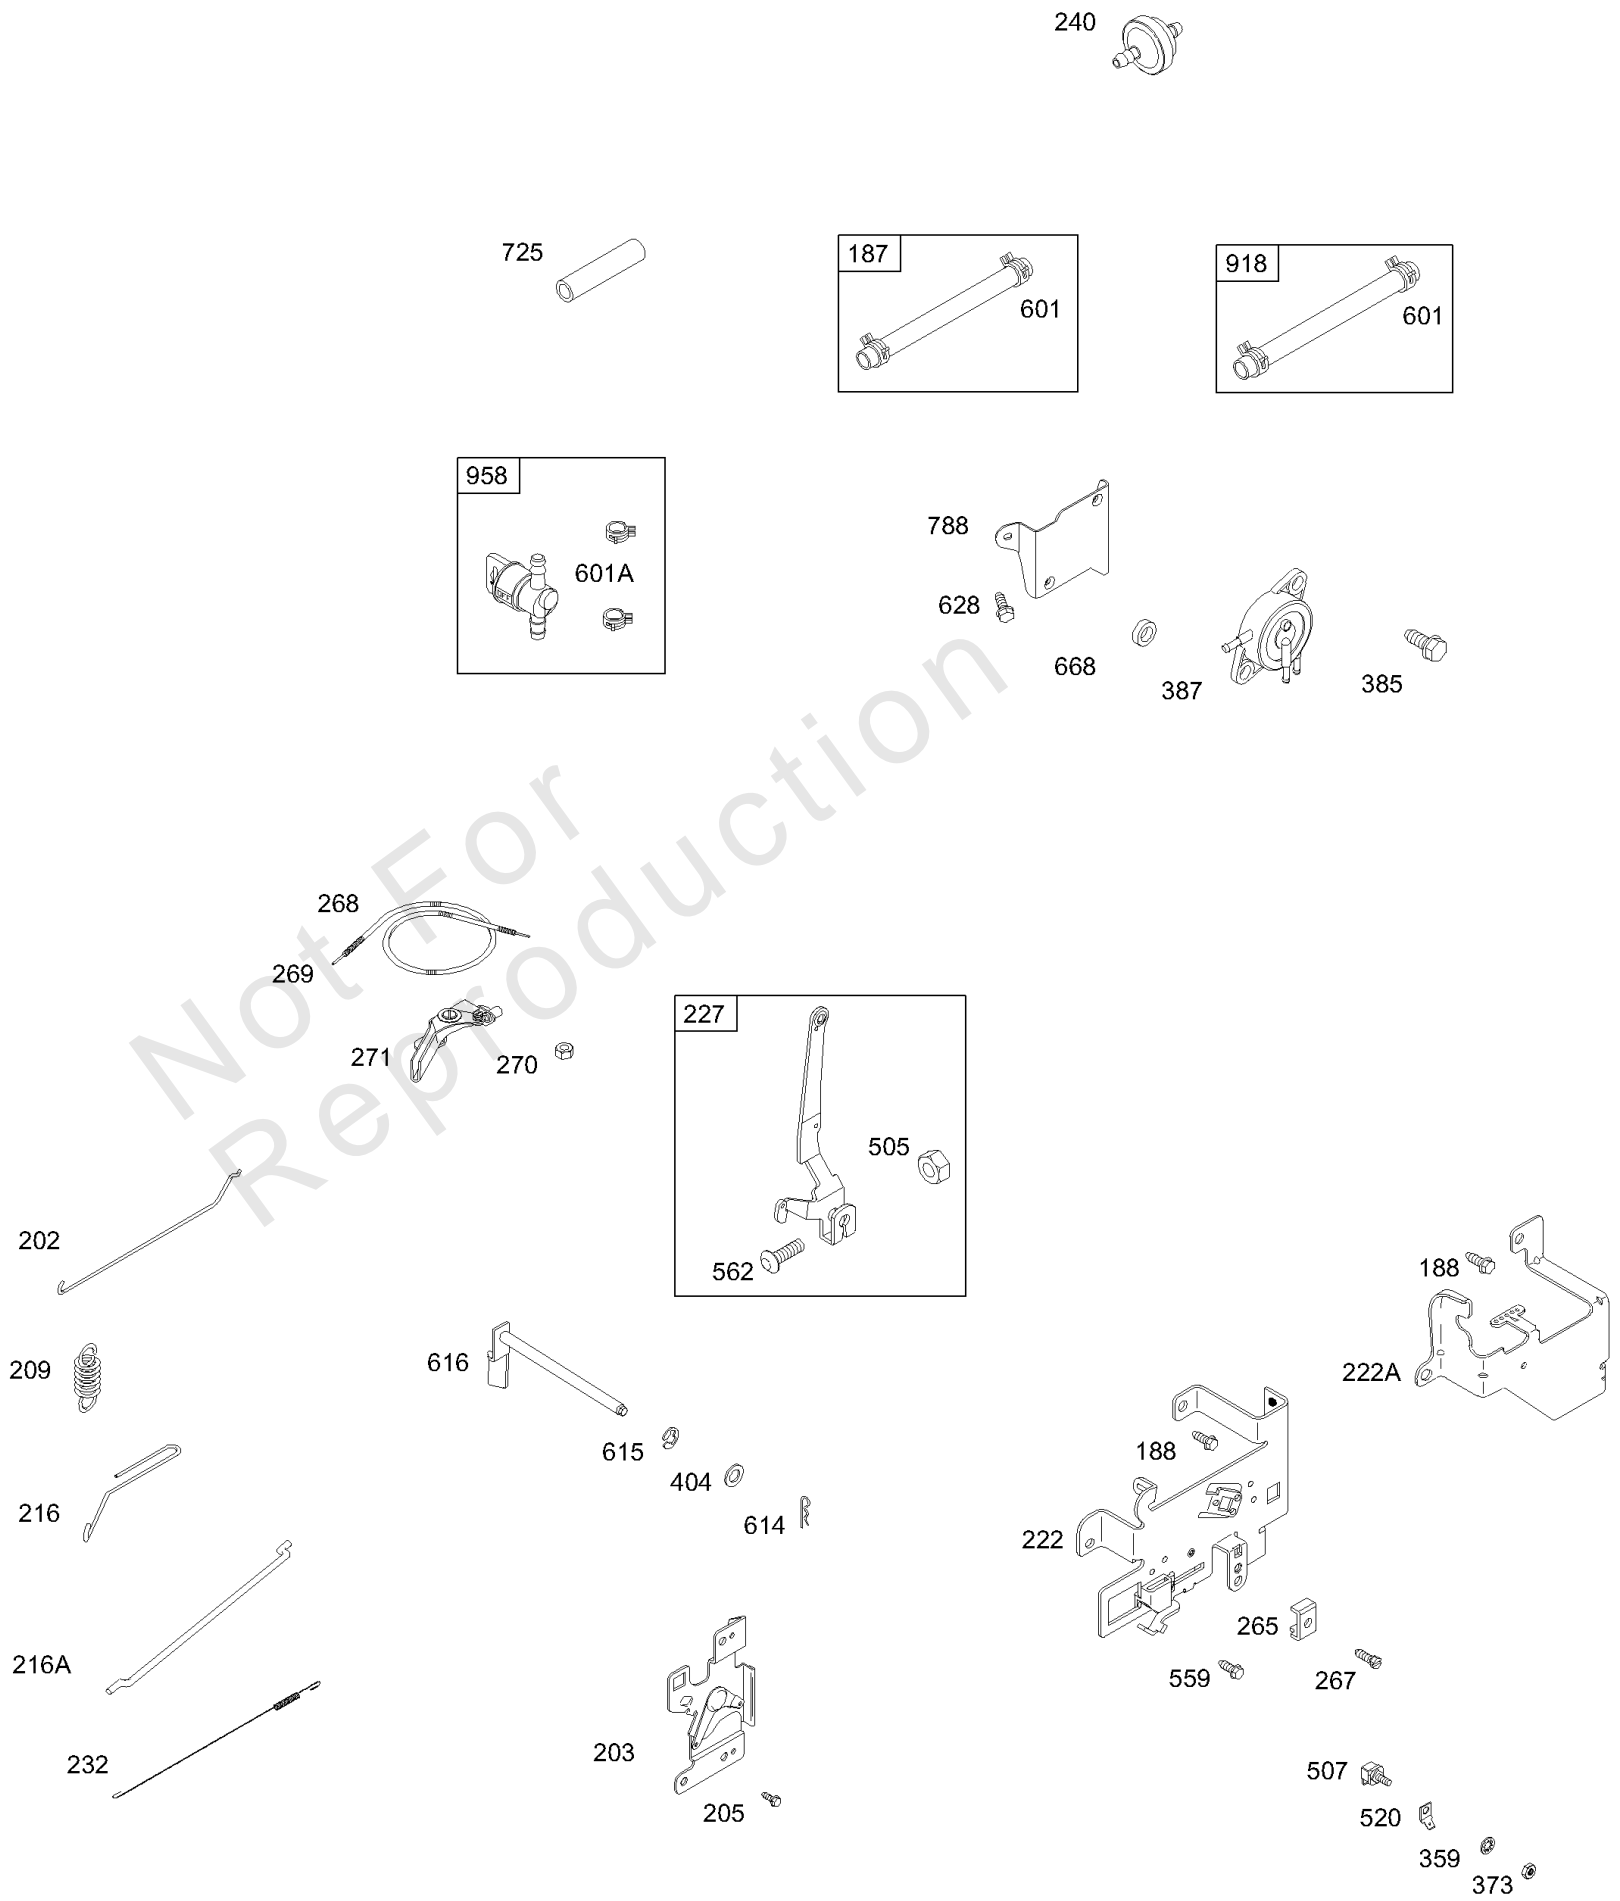

	DC ONLY	DUAL CIRCUIT	TRI CIRCUIT	10 /16 AMP	
493 	474 	474A 	474B 	474C 	813 
493A 	877A 	877 	877B 	877C 	526 
	1059 	1059 	1059 	1059 	501 
	578 	878 	878A 	578 	

NOTE: ALL OLD STYLE STATORS USE REFERENCE NUMBER 1119 MOUNTING SCREW

WALBRO

NIKKI

Carburetor

REF NO	PART NO	QTY	DESCRIPTION
977A	695428		SET, Carburetor Gasket
987	691326		SEAL, Choke/Throttle Shaft
987A	698777		SEAL, Choke/Throttle Shaft
1091	691333		CAP, Limiter
1127	695407		SCREW -(Float Bowl)

Not For Reproduction

Controls, Links, Springs, Fuel Pump, Fuel Hoses

REF NO	PART NO	QTY	DESCRIPTION
187	691050		LINE, Fuel -(Cut To Required Length)
188	691693		SCREW -(Control Bracket)
202	691841		LINK, Mechanical Governor
203	691381		CRANK, Bell
205	691693		SCREW -(Bell Crank)
209	692208		SPRING, Governor -(Green)
216	691840		LINK, Choke
216A	691281		LINK, Choke
222	694042		BRACKET, Control
227	691374		LEVER, Governor Control
232	691842		SPRING, Governor Link
240	298090S		FILTER, Fuel -(Red)
240	394358S		FILTER, Fuel -(White)
265	691024		CLAMP, Casing
267	690804		SCREW -(Casing Clamp)
268	691025		CASING, Control Wire -(Cut To Required Length)
269	691026		WIRE, Control -(Cut To Required Length)
270	691027		NUT -(Control Wire Casing)
271	691028		LEVER, Control
359	691077		WASHER -(Ground Terminal)
373	691612		NUT -(Ground Terminal)
385	691108		SCREW -(Fuel Pump)
387	808656		PUMP, Fuel
404	691691		WASHER -(Governor Crank)
505	691251		NUT -(Governor Control Lever)
507	691972		INSULATOR
520	691084		TERMINAL, Ground
559	690661		SCREW -(Remote Choke Stop)
562	691119		BOLT -(Governor Control Lever)
601	95162S		CLAMP, Hose
601A	691038		CLAMP, Hose -(Black)
614	691620		PIN, Cotter
615	93307		RETAINER, Governor Shaft
616	692012		CRANK, Governor
628	690661		SCREW -(Fuel Pump Bracket)
668	690510		SPACER -(Fuel Pump)
725	690403		SHIELD, Heat