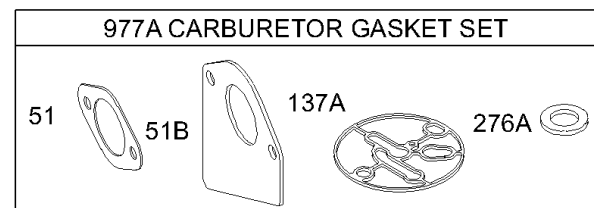

WALBRO

NIKKI

Carburetor

REF NO	PART NO	QTY	DESCRIPTION
127	695005		PLUG, Welch
127A	694530		PLUG, Welch
130	691750		VALVE, Throttle
130A	695418		VALVE, Throttle
131	494379		KIT, Throttle Shaft
131A	695421		KIT, Throttle Shaft
133	494381		FLOAT, Carburetor
133A	694914		FLOAT, Carburetor
135	696142		TUBE, Fuel Transfer
137	281165S		GASKET, Float Bowl
137A	695426		GASKET, Float Bowl
141	495097		KIT, Choke Shaft -(Manual Choke)
141A	495931		KIT, Choke Shaft -(Choke A Matic)
141B	695420		KIT, Choke Shaft
142	231990		NOZZLE, Carburetor -(Standard) (LMT 33, 34, 73, 74, 76, 121, 122, 125, 126, 128, 129, 130, 132, 137, 138)
142	692412		NOZZLE, Carburetor -(Standard) (LMT 149, 150, 153, 154, 155, 156)
147	497472		JET, Pilot -(LMT 33, 34)
147	231985		JET, Pilot -(LMT 73, 74, 121, 122, 125, 129, 130, 131, 132, 137, 138)
186A	692317		CONNECTOR-HOSE
187A	699332		LINE, Fuel -(Formed)(21)(Cut To Required Length)
187A	699331		LINE, Fuel -(Formed)(10-1/4 Inches)(Cut to Required Length)
217	695409		SPRING, Choke Return
231	691636		SCREW -(Choke Valve)
276	692255		WASHER, Sealing
276A	695410		WASHER, Sealing
369	695422		SPRING, Float Bowl
601	95162S		CLAMP, Hose
633	695414		SEAL, Choke/Throttle Shaft
633A	690998		SEAL, Choke/Throttle Shaft
634	690801		SPRING/SEAL ASSEMBLY -(Manual Choke)
634A	690802		SPRING/SEAL ASSEMBLY -(Choke A Matic)
692	690572		SPRING, Detent -(LMT 155, 156 And 697482, 697483)
729	691335		CLIP, Wire -(Fuel Solenoid)
789	692037		HARNESS-WIRING -(Fuel Solenoid)
947	692734		SOLENOID, Fuel
947A	695423		SOLENOID, Fuel
947B	497672		SOLENOID, Fuel
975	495933		BOWL, Float -(Float Bowl)
975A	695417		BOWL, Float
977	690192		SET, Carburetor Gasket