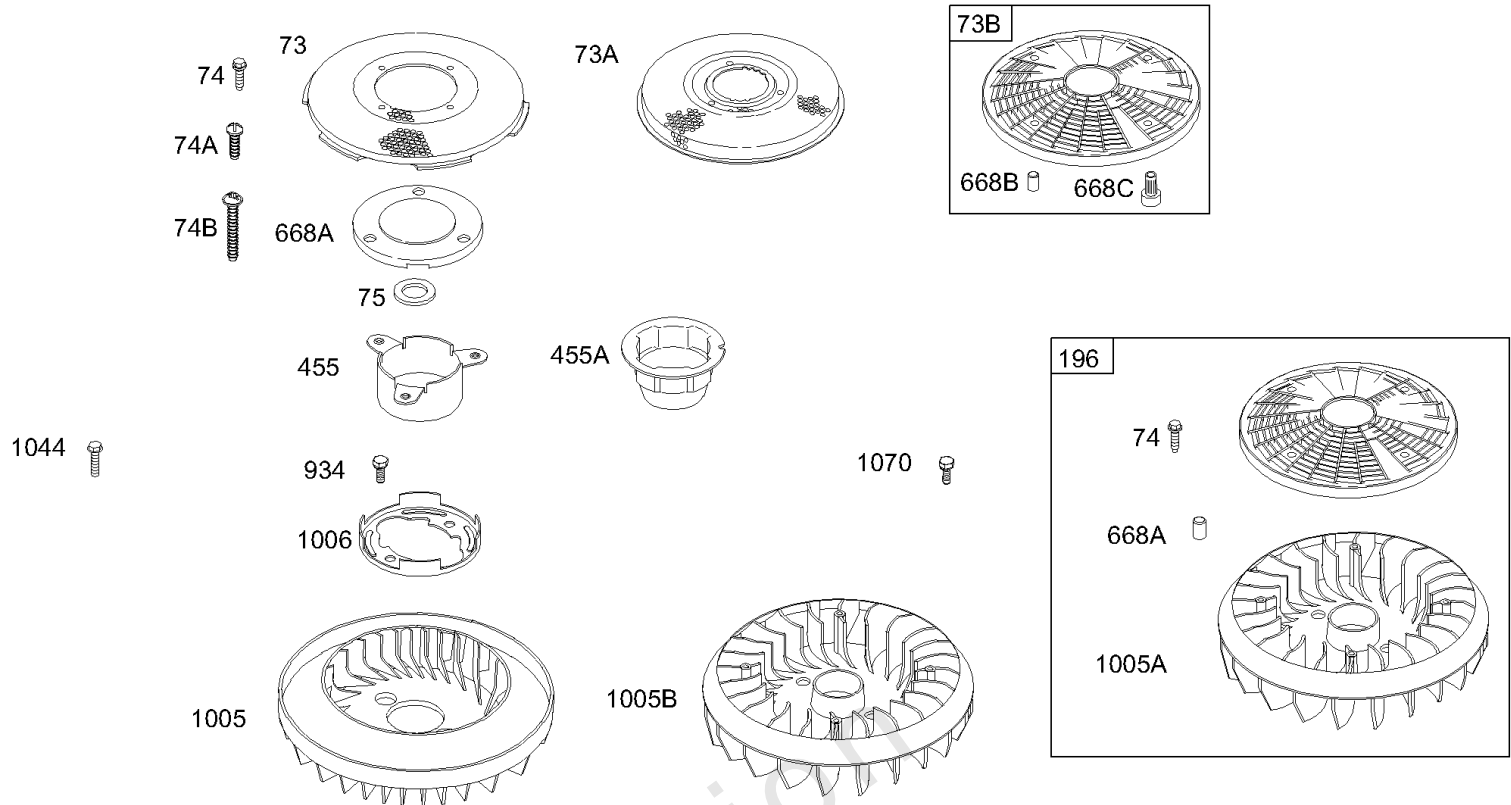

Flywheel Fan, Rotating Screen, Flywheel, Rewind Starter

Mfg. No: 28N707-1173-E1

Flywheel Fan, Rotating Screen, Flywheel, Rewind Starter

REF NO	PART NO	QTY	DESCRIPTION
668B	691215		SPACER -(Rotating Screen)
668C	691500		SPACER -(Rotating Screen)
678	490817		SPACER-REWIND -(Rewind)
689	691855		SPRING-FRICTION
695	693109		SCREW -(Ring Gear)
726	696537		GEAR, Ring -(Aluminum)(Services Plastic Ring Gear Only)
783	693713		GEAR, Pinion -(Steel Ring Gear)
783A	695708		GEAR-PINION -(Plastic Ring Gear)
934	691058		SCREW -(Fan Retainer)
1005	691905		FAN, Flywheel
1005A	697853		FAN, Flywheel
1006	690452		RETAINER, Fan
1044	698139		SCREW -(Flywheel)
1051	691265		RING, Retaining
1070	690372		SCREW -(Flywheel Fan)