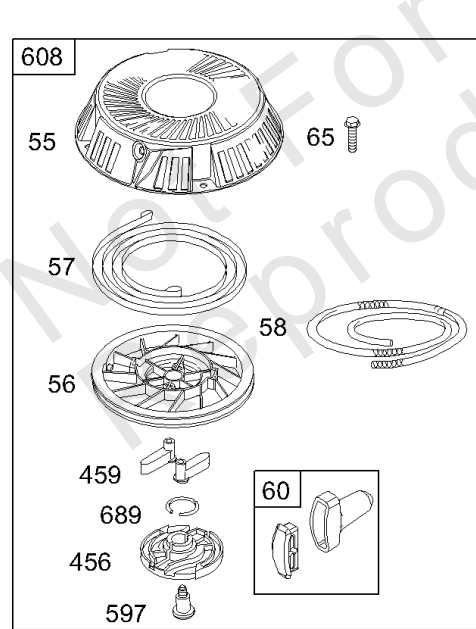

Flywheel Fan, Rotating Screen, Flywheel, Rewind Starter

Mfg. No: 28N707-1173-E1

Flywheel Fan, Rotating Screen, Flywheel, Rewind Starter

REF NO	PART NO	QTY	DESCRIPTION
668B	691215		SPACER -(Rotating Screen)
668C	691500		SPACER -(Rotating Screen)
678	490817		SPACER-REWIND -(Rewind)
689	691855		SPRING-FRICTION
695	693109		SCREW -(Ring Gear)
726	696537		GEAR, Ring -(Aluminum)(Services Plastic Ring Gear Only)
783	693713		GEAR, Pinion -(Steel Ring Gear)
783A	695708		GEAR-PINION -(Plastic Ring Gear)
934	691058		SCREW -(Fan Retainer)
1005	691905		FAN, Flywheel
1005A	697853		FAN, Flywheel
1006	690452		RETAINER, Fan
1044	698139		SCREW -(Flywheel)
1051	691265		RING, Retaining
1070	690372		SCREW -(Flywheel Fan)