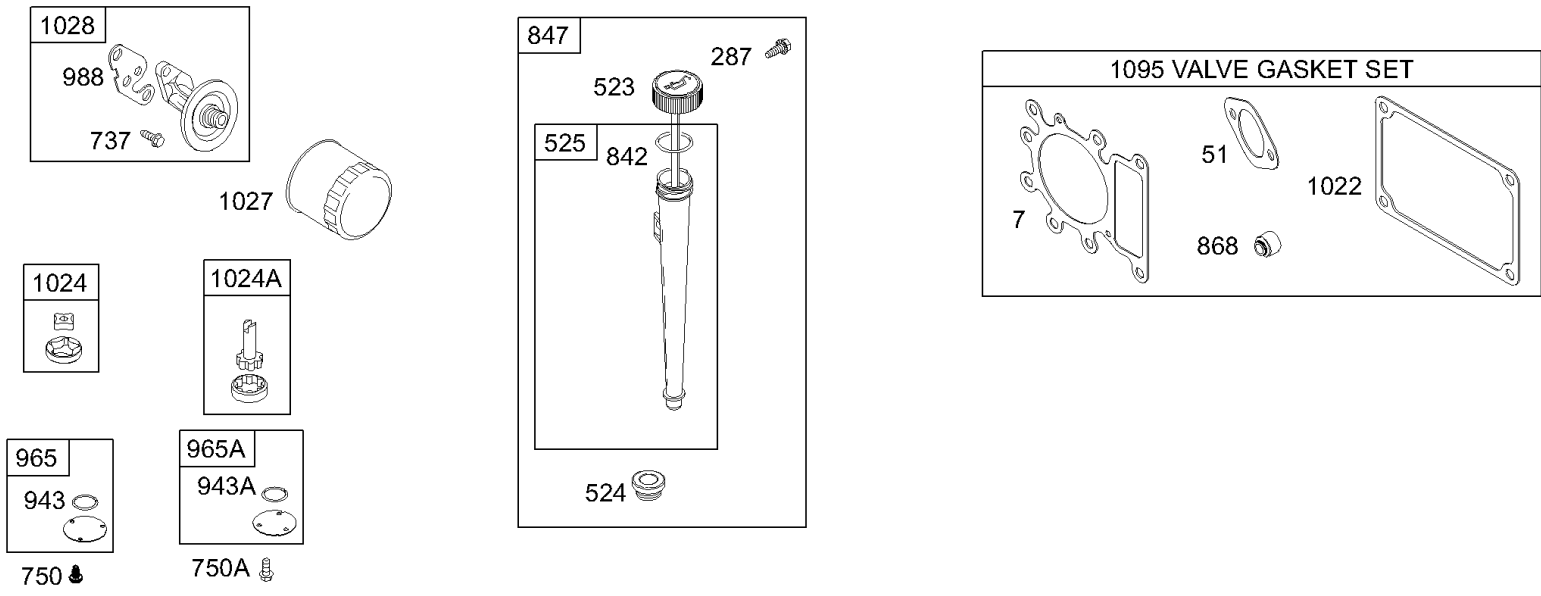

Cylinder Head, Rocker Cover, Intake Manifold, Oil Pump, Oil Filter

Mfg. No: 28N707-1173-E1

Cylinder Head, Rocker Cover, Intake Manifold, Oil Pump, Oil Filter

REF NO	PART NO	QTY	DESCRIPTION
5	698148		HEAD, Cylinder
7	273280S		GASKET, Cylinder Head
13	690360		SCREW -(Cylinder Head)
33	695760		VALVE, Exhaust
34	695761		VALVE, Intake
35	691279		SPRING, Valve -(Intake)
36	691279		SPRING, Valve -(Exhaust)
42	499586		KEEPER, Valve
45	690564		TAPPET, Valve
50	690193		MANIFOLD, Intake
51	692137		GASKET-INTAKE -Used After Code Date 97100500
53	690227		STUD -(Carburetor)
54	691148		SCREW -(Intake Manifold) -Used After Code Date 97100500
54A	690953		SCREW -(Intake Manifold) -Used Before Code Date 97100600
192	691986		ADJUSTER, Rocker Arm
238	691843		CAP, Valve
287	691002		SCREW -(Dipstick Tube)
337	491055S		PLUG, Spark
337	84007216	1	PLUG, SPARK -(China Only)
383	89838S		WRENCH-SPARK PLUG
415	690283		PLUG, Oil -(1/8 Standard)
523	692014		DIPSTICK
524	281370S		SEAL-DIPSTICK TUBE -(Dipstick Tube)
525	691398		TUBE, Dipstick
617	692138		SEAL, O-Ring -(Intake Manifold) -Used After Code Date 97100500
635	691909		BOOT, Spark Plug
654	690958		NUT -(Carburetor)
737	691118		SCREW -(Oil Filter Adapter)
830	691095		STUD, Rocker Arm
842	691870		SEAL, O-Ring -(Dipstick Tube)
847	496415		DIPSTICK/TUBE ASSEMBLY
868	690968		SEAL, Valve
914	691108		SCREW -(Rocker Cover)
988	691317		GASKET, Oil Adapter
1022	272475S		GASKET, Rocker Cover
1023	691192		COVER, Rocker
1026	692011		ROD, Push -(Exhaust)