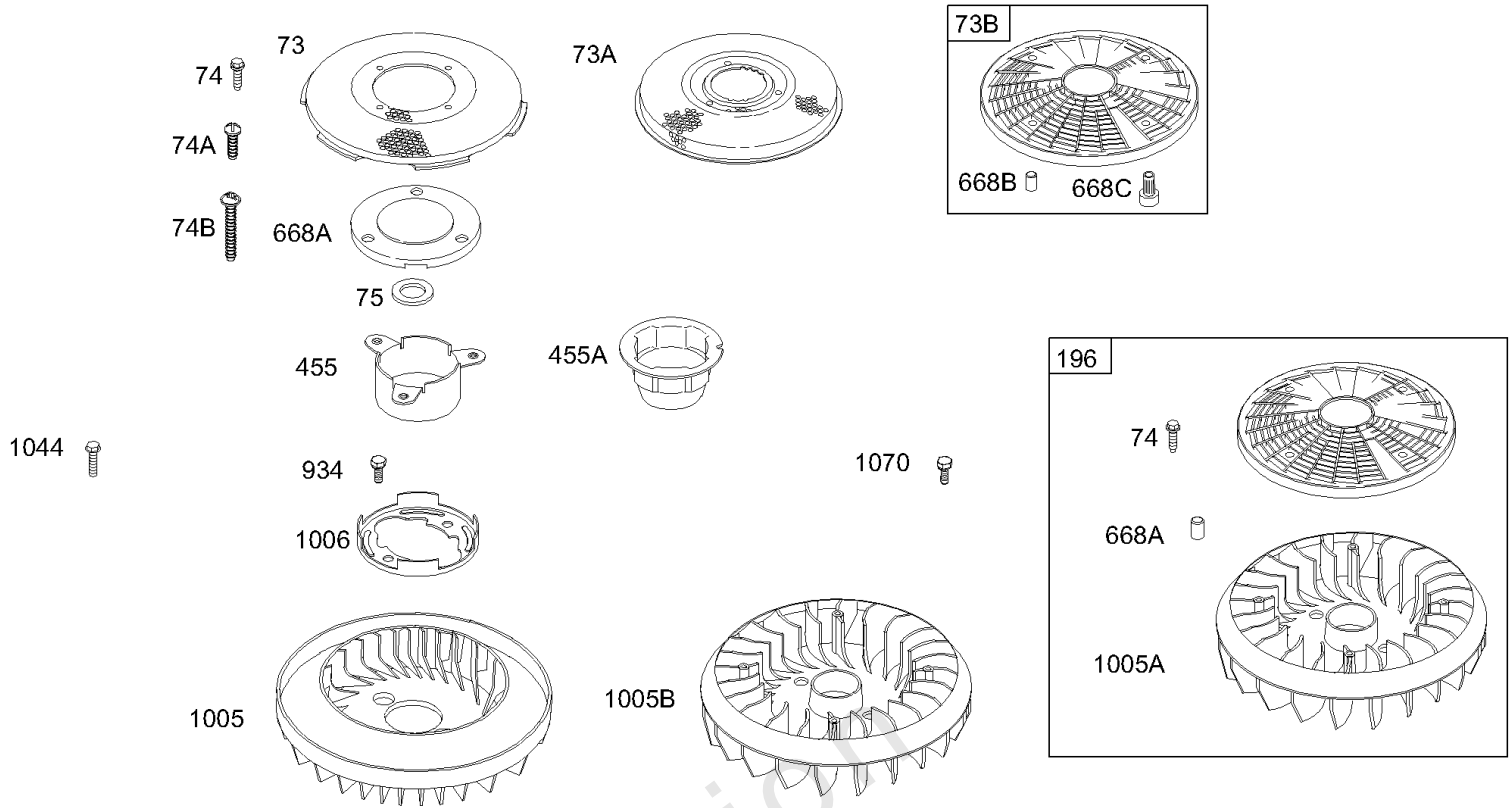

Flywheel Fan, Rotating Screen, Flywheel, Rewind Starter

Mfg. No: 28N707-1173-E1

Flywheel Fan, Rotating Screen, Flywheel, Rewind Starter

REF NO	PART NO	QTY	DESCRIPTION
23	693557		FLYWHEEL -(Steel Ring Gear)
55	695130		HOUSING, Rewind Starter
55A	393576		HOUSING, Rewind Starter
56	695129		PULLEY, Starter
56A	295871		PULLEY, Starter -(63 Rope)
57	695131		SPRING, Rewind Starter
57A	490179		SPRING-REWIND STR
58	695132		ROPE, Starter -(59" Long)
58A	695002		ROPE, Starter -(99)(Cut to Required Length)
59	490653		INSERT, Grip
60	494212		GRIP, Starter Rope
60A	490652		GRIP-STARTER ROPE
63	690547		SPRING, Ratchet
64	691920		ADAPTER, Ratchet Spring
65	690837		SCREW -(Rewind Starter)
65A	695453		SCREW -(Rewind Starter)
66	399671		CLUTCH-STARTER
67	394897		HOUSING, Clutch
68	691604		BALL, Clutch
70	691945		RATCHET-CLUTCH
71	691359		COVER, Ratchet
73	691191		SCREEN-ROTATING
73A	690492		SCREEN, Rotating
73B	494439		SCREEN, Rotating
74	691627		SCREW -(Rotating Screen)
74A	691655		SCREW -(Rotating Screen)
74B	691674		SCREW -(Rotating Screen) -Used Before Code Date 00040300
74B	698425		SCREW -(Rotating Screen) -Used After Code Date 00040200
75	690582		WASHER -(Flywheel)
165	693148		NUT -(Ring Gear)
196	695493		FAN/SCREEN ASSEMBLY
363	19203		PULLER, Flywheel
455	691173		CUP, Flywheel
456	695128		PLATE, Pawl Friction
459	281505S		PAWL-RATCHET
592	690800		NUT -(Rewind Starter)
597	691696		SCREW -(Pawl Friction Plate)
608A	390391		STARTER, Rewind
655	691734		ANCHOR-REWIND SPRING
668A	691323		SPACER