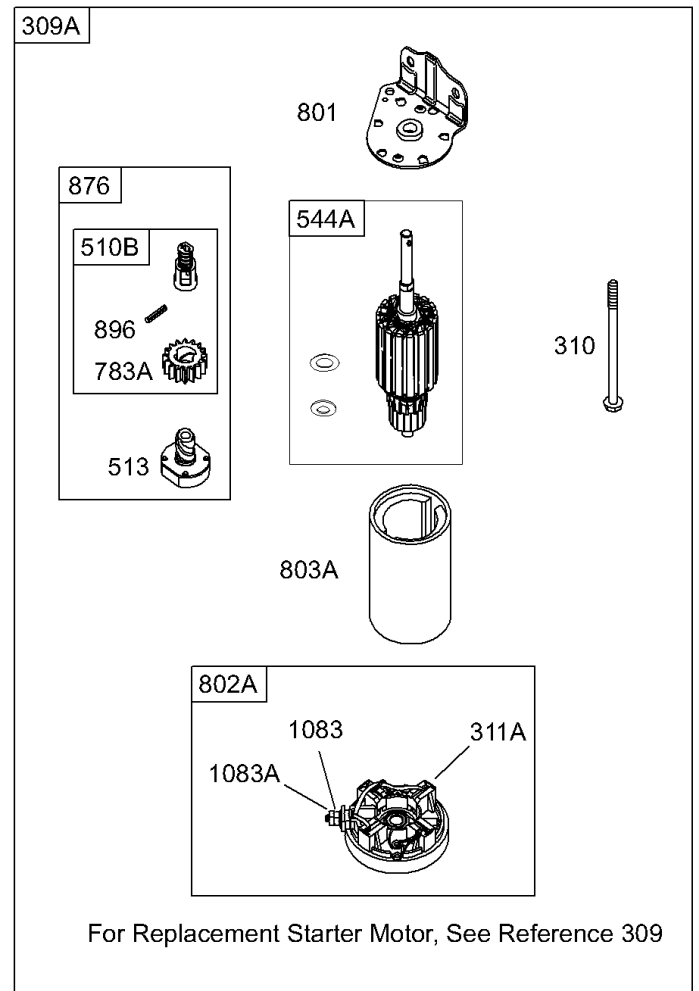

Electric Starter

REF NO	PART NO	QTY	DESCRIPTION
309	693054		MOTOR, Starter -(3 5/8) (Aluminum Ring Gear)
309	693551		MOTOR, Starter -(3 5/8 Housing Length For Steel Ring Gear Only)
309	693552		MOTOR, Starter -(4 3/8 Housing Length For Steel Ring Gear Only)
309	497401		MOTOR, Starter -(4 3/8 Housing Length For Plastic Ring Gear Only)
309	497595		MOTOR, Starter -(3 5/8) (Plastic Ring Gear)
309	499521		MOTOR, Starter -(4 3/8 Housing Length For Aluminum Ring Gear Only)
309A	-----		Motor-Starter -(For Replacement Starter Motor, Order Reference 309)
310	690323		SCREW -(Starter Motor) (3 5/8" Housing Length)
310	691263		BOLT -(Starter Motor) (4 3/8 Housing)
310	692329		BOLT -(Starter Motor) (4 9/16 Housing)
311	497608		SET, Brush
311A	395538		SET, Brush -(3 5/8 Housing)
311B	490311		SET, Brush -(4 9/16 Housing)
462	691261		WASHER -(Starter Cable)
503	691532		STRAP, Starter
510	693699		DRIVE, Starter -(Steel Ring Gear)
510A	696541		DRIVE, Starter -(Used With Aluminum And Plastic Ring Gears)
510B	696540		DRIVE, Starter
513	692024		CLUTCH, Drive
544	692034		ARMATURE, Starter -(3 5/8 Housing)
544A	390837		ARMATURE, Starter -(3 5/8 Housing)
544A	490309		ARMATURE, Starter -(4 3/8 Housing)
579	691029		NUT -(Starter Cable)
697	690372		SCREW -(Drive Cap)
697A	691058		SCREW -(Drive Cap)
729A	224723		CLIP, Wire
783	693713		GEAR, Pinion -(Steel Ring Gear)
783A	695708		GEAR-PINION -(Plastic Ring Gear)
797	693167		NUT -(Brush Retainer)
801	691283		CAP, Drive
802	691286		CAP, End
802A	395537		CAP, End -(3 5/8 Housing)
803	693757		HOUSING, Starter -(3-5/8 Housing)(4 3/8 Housing Length Serviced By ReferenceNumber 309)