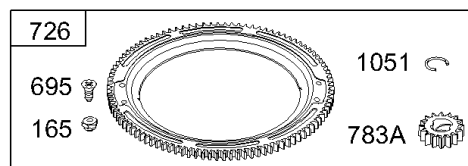

Flywheel Fan, Rotating Screen, Flywheel, Rewind Starter

Mfg. No: 28N707-1173-E1

Flywheel Fan, Rotating Screen, Flywheel, Rewind Starter

REF NO	PART NO	QTY	DESCRIPTION
668B	691215		SPACER -(Rotating Screen)
668C	691500		SPACER -(Rotating Screen)
678	490817		SPACER-REWIND -(Rewind)
689	691855		SPRING-FRICTION
695	693109		SCREW -(Ring Gear)
726	696537		GEAR, Ring -(Aluminum)(Services Plastic Ring Gear Only)
783	693713		GEAR, Pinion -(Steel Ring Gear)
783A	695708		GEAR-PINION -(Plastic Ring Gear)
934	691058		SCREW -(Fan Retainer)
1005	691905		FAN, Flywheel
1005A	697853		FAN, Flywheel
1006	690452		RETAINER, Fan
1044	698139		SCREW -(Flywheel)
1051	691265		RING, Retaining
1070	690372		SCREW -(Flywheel Fan)