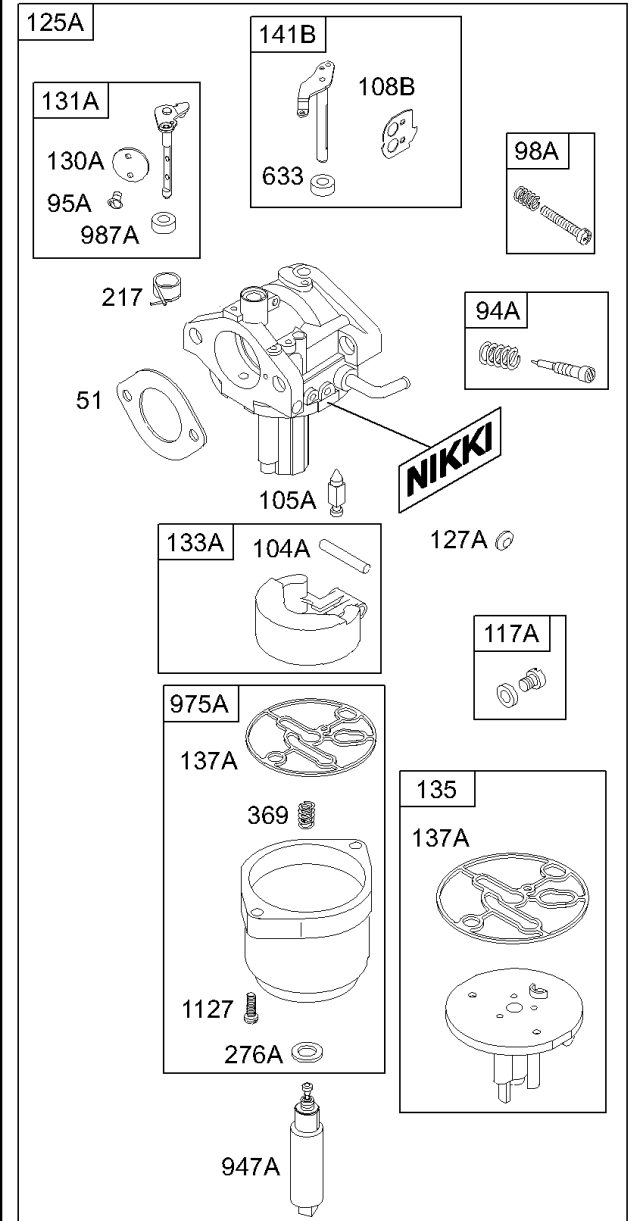

WALBRO

NIKKI