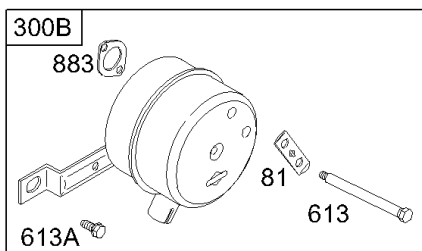

Air Cleaner, Mufflers

REF NO	PART NO	QTY	DESCRIPTION
11	691328		TUBE, Breather
81	691178		LOCK, Muffler Screw
167	692297		SEAL-A/C NUT
176	691917		SEAL, O-Ring -(Air Cleaner Base)
185	690958		NUT -(Air Cleaner Base)
300	495805S		MUFFLER
300A	496022S		MUFFLER
344	693675		SCREW -(Cable Clamp)
346	690661		SCREW -(Spark Arrestor)
445	496894S		FILTER-A/C CARTRIDGE
467	691668		KNOB, Air Cleaner Cover
607	690703		SCREW -(Air Cleaner Brace)
607A	691693		SCREW -(Air Cleaner Brace)
613	691416		SCREW -(Muffler)
613A	691678		SCREW -(Muffler)
646	690460		BRACE, Air Cleanr
676	393761		DEFLECTOR, Muffler -(Side Outlet)
677	690661		SCREW -(Muffler Deflector)
711	690703		SCREW -(Carburetor Shield)
819	690297		SCREW -(Muffler Bracket)
823	698941		SCREW -(Muffler Adapter)
864	697346		ADAPTER, Muffler
875	696129		BASE, Air Cleaner -(Plastic)
883	692236		GASKET, Exhaust
967	272403S		FILTER-PRE CLEANER
968	691332		COVER, Air Cleaner
971	690810		SCREW -(Air Cleaner Base to Carburetor) -Used Before Code Date 97100600
971	692129		SCREW -(Air Cleaner Base to Carburetor) -Used After Code Date 97100500
994	392390		ARRESTOR, Spark
996	690678		SHIELD, Carburetor