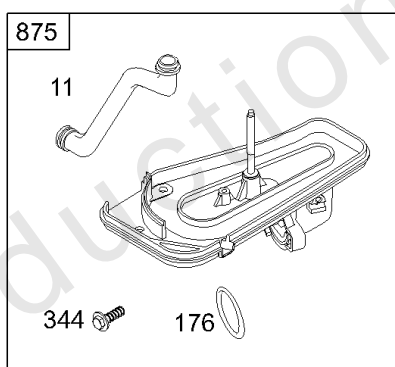

Air Cleaner, Mufflers

REF NO	PART NO	QTY	DESCRIPTION
11	691328		TUBE, Breather
81	691178		LOCK, Muffler Screw
167	692297		SEAL-A/C NUT
176	691917		SEAL, O-Ring -(Air Cleaner Base)
185	690958		NUT -(Air Cleaner Base)
300	495805S		MUFFLER
300A	496022S		MUFFLER
344	693675		SCREW -(Cable Clamp)
346	690661		SCREW -(Spark Arrestor)
445	496894S		FILTER-A/C CARTRIDGE
467	691668		KNOB, Air Cleaner Cover
607	690703		SCREW -(Air Cleaner Brace)
607A	691693		SCREW -(Air Cleaner Brace)
613	691416		SCREW -(Muffler)
613A	691678		SCREW -(Muffler)
646	690460		BRACE, Air Cleanr
676	393761		DEFLECTOR, Muffler -(Side Outlet)
677	690661		SCREW -(Muffler Deflector)
711	690703		SCREW -(Carburetor Shield)
819	690297		SCREW -(Muffler Bracket)
823	698941		SCREW -(Muffler Adapter)
864	697346		ADAPTER, Muffler
875	696129		BASE, Air Cleaner -(Plastic)
883	692236		GASKET, Exhaust
967	272403S		FILTER-PRE CLEANER
968	691332		COVER, Air Cleaner
971	690810		SCREW -(Air Cleaner Base to Carburetor) -Used Before Code Date 97100600
971	692129		SCREW -(Air Cleaner Base to Carburetor) -Used After Code Date 97100500
994	392390		ARRESTOR, Spark
996	690678		SHIELD, Carburetor