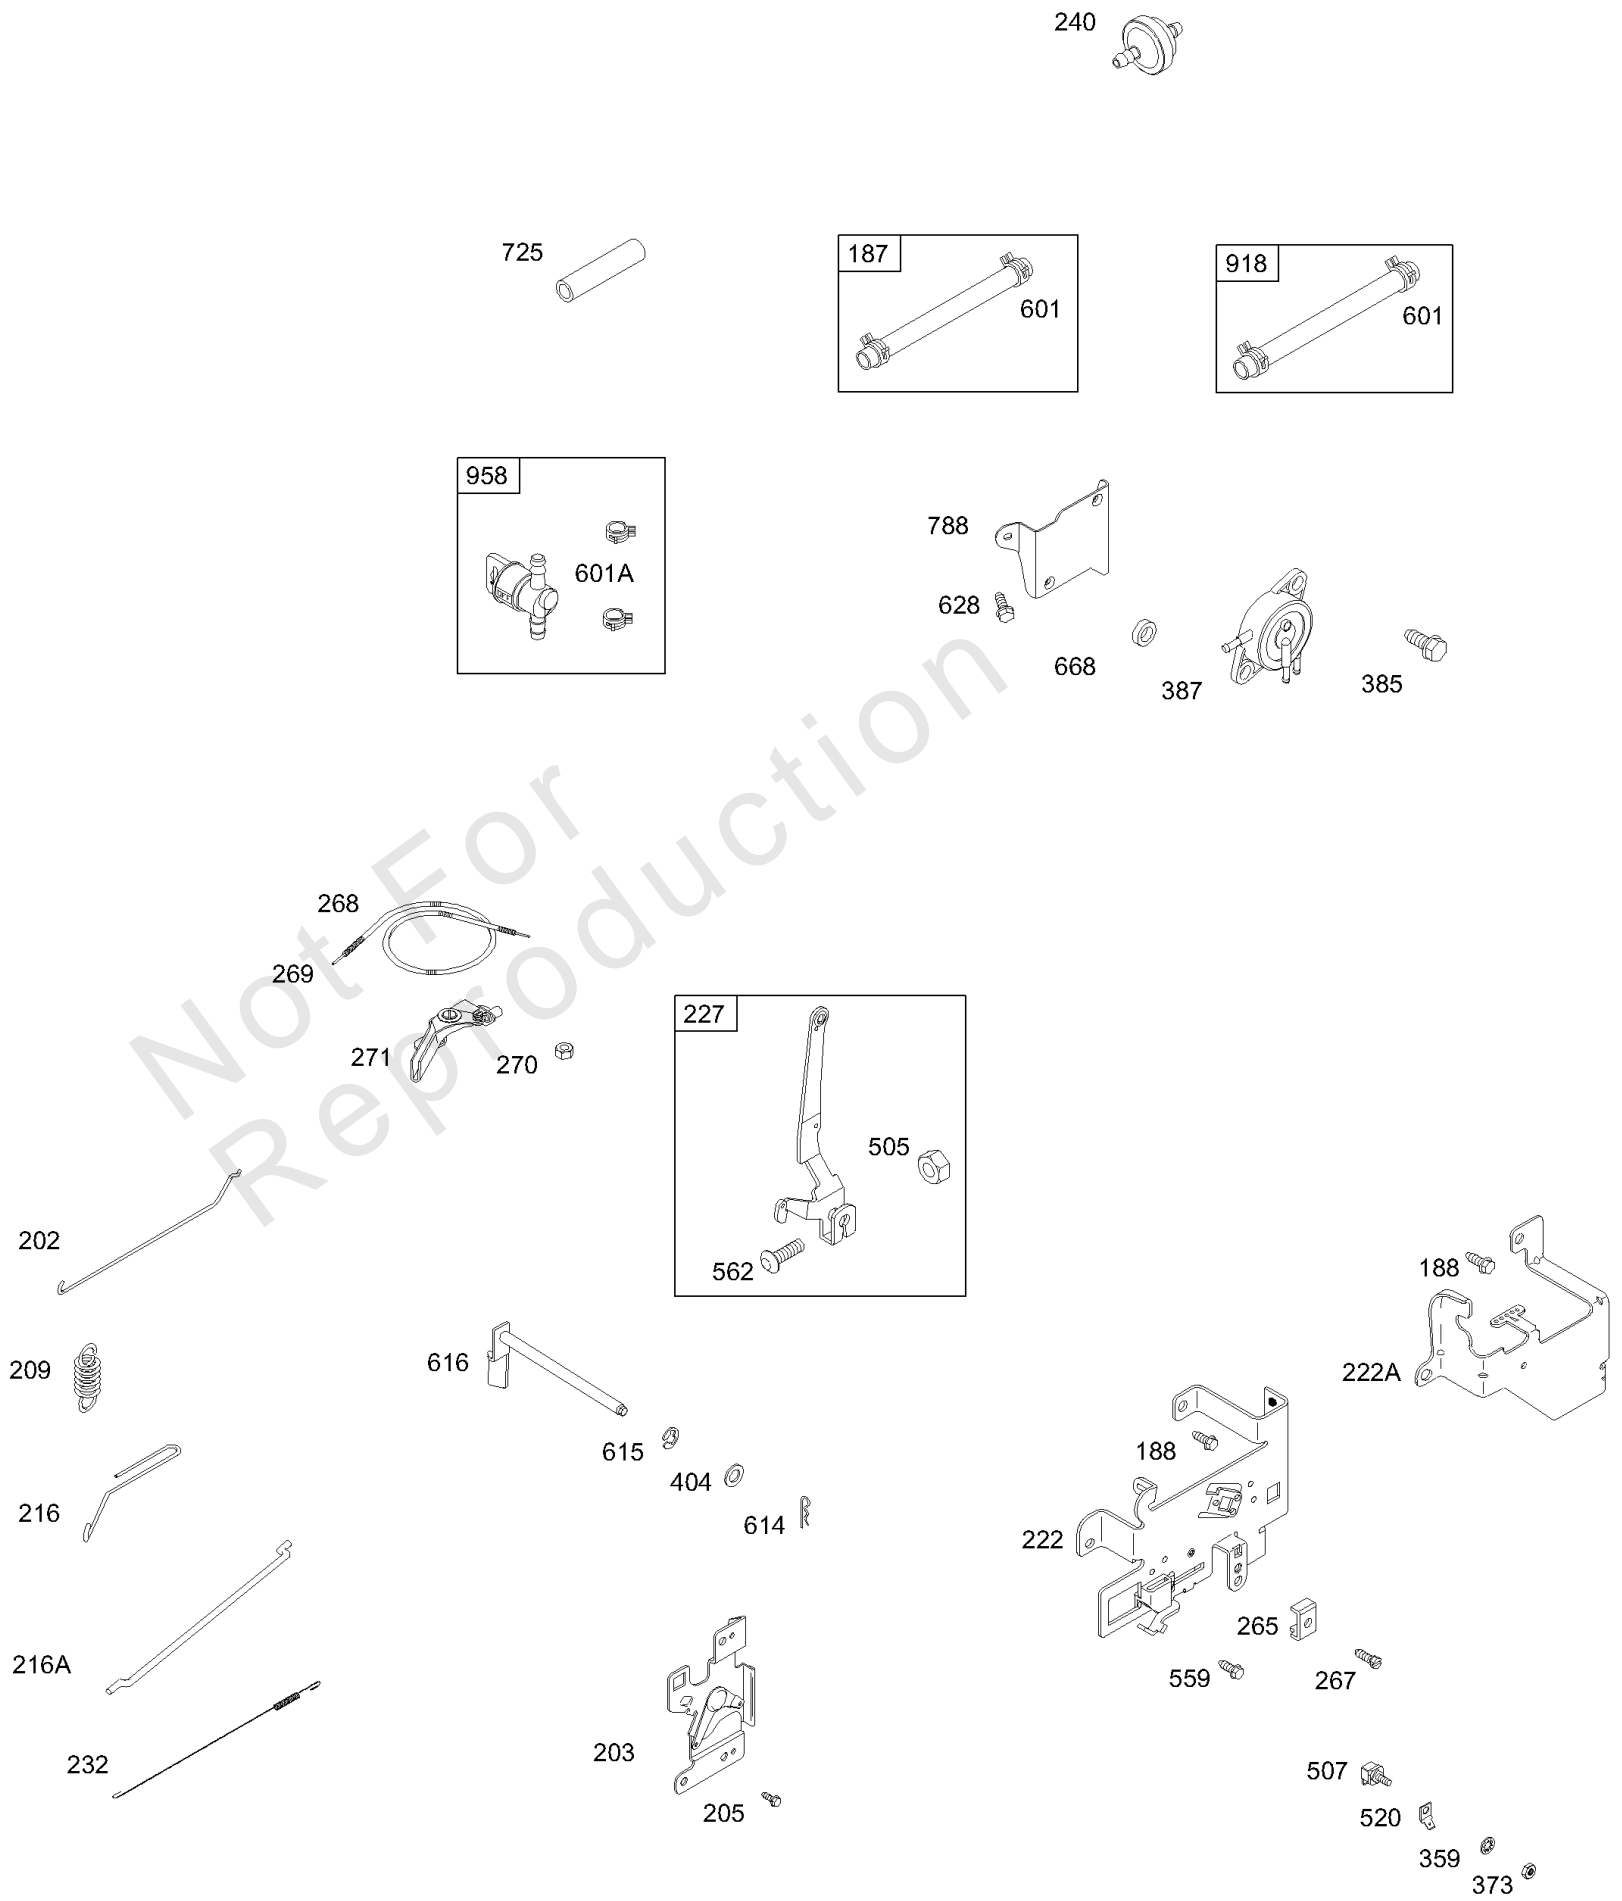

	DC ONLY	DUAL CIRCUIT	TRI CIRCUIT	10 /16 AMP	
493 	474 	474A 	474B 	474C 	813 
493A 	877A 	877 	877B 	877C 	526 
	1059 	1059 	1059 	1059 	501 
	578 	878 	878A 	578 	

NOTE: ALL OLD STYLE STATORS USE REFERENCE NUMBER 1119 MOUNTING SCREW

WALBRO

NIKKI

Carburetor

REF NO	PART NO	QTY	DESCRIPTION
977A	695428		SET, Carburetor Gasket
987	691326		SEAL, Choke/Throttle Shaft
987A	698777		SEAL, Choke/Throttle Shaft
1091	691333		CAP, Limiter
1127	695407		SCREW -(Float Bowl)

Not For Reproduction

Controls, Links, Springs, Fuel Pump, Fuel Hoses

REF NO	PART NO	QTY	DESCRIPTION
187	691050		LINE, Fuel -(Cut To Required Length)
188	691693		SCREW -(Control Bracket)
202	691841		LINK, Mechanical Governor
203	691381		CRANK, Bell
205	691693		SCREW -(Bell Crank)
209	692208		SPRING, Governor -(Green)
216	691840		LINK, Choke
216A	691281		LINK, Choke
222	694042		BRACKET, Control
227	691374		LEVER, Governor Control
232	691842		SPRING, Governor Link
240	298090S		FILTER, Fuel -(Red)
240	394358S		FILTER, Fuel -(White)
265	691024		CLAMP, Casing
267	690804		SCREW -(Casing Clamp)
268	691025		CASING, Control Wire -(Cut To Required Length)
269	691026		WIRE, Control -(Cut To Required Length)
270	691027		NUT -(Control Wire Casing)
271	691028		LEVER, Control
359	691077		WASHER -(Ground Terminal)
373	691612		NUT -(Ground Terminal)
385	691108		SCREW -(Fuel Pump)
387	808656		PUMP, Fuel
404	691691		WASHER -(Governor Crank)
505	691251		NUT -(Governor Control Lever)
507	691972		INSULATOR
520	691084		TERMINAL, Ground
559	690661		SCREW -(Remote Choke Stop)
562	691119		BOLT -(Governor Control Lever)
601	95162S		CLAMP, Hose
601A	691038		CLAMP, Hose -(Black)
614	691620		PIN, Cotter
615	93307		RETAINER, Governor Shaft
616	692012		CRANK, Governor
628	690661		SCREW -(Fuel Pump Bracket)
668	690510		SPACER -(Fuel Pump)
725	690403		SHIELD, Heat