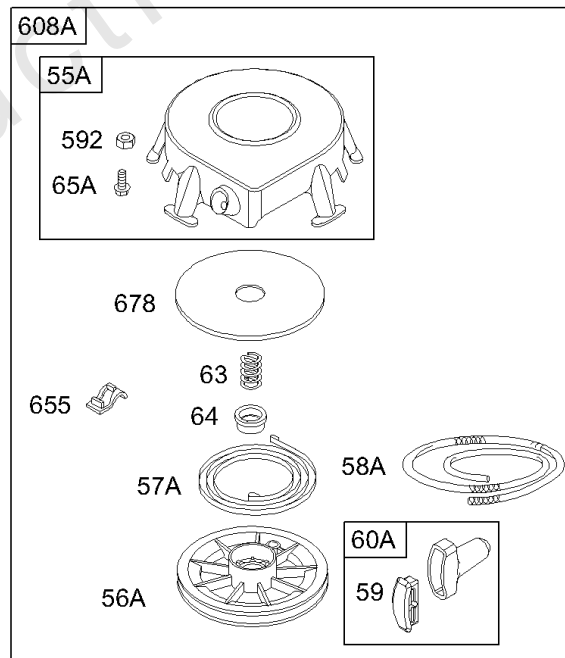

Flywheel Fan, Rotating Screen, Flywheel, Rewind Starter

Mfg. No: 28N707-1173-E1

Flywheel Fan, Rotating Screen, Flywheel, Rewind Starter

REF NO	PART NO	QTY	DESCRIPTION
668B	691215		SPACER -(Rotating Screen)
668C	691500		SPACER -(Rotating Screen)
678	490817		SPACER-REWIND -(Rewind)
689	691855		SPRING-FRICTION
695	693109		SCREW -(Ring Gear)
726	696537		GEAR, Ring -(Aluminum)(Services Plastic Ring Gear Only)
783	693713		GEAR, Pinion -(Steel Ring Gear)
783A	695708		GEAR-PINION -(Plastic Ring Gear)
934	691058		SCREW -(Fan Retainer)
1005	691905		FAN, Flywheel
1005A	697853		FAN, Flywheel
1006	690452		RETAINER, Fan
1044	698139		SCREW -(Flywheel)
1051	691265		RING, Retaining
1070	690372		SCREW -(Flywheel Fan)