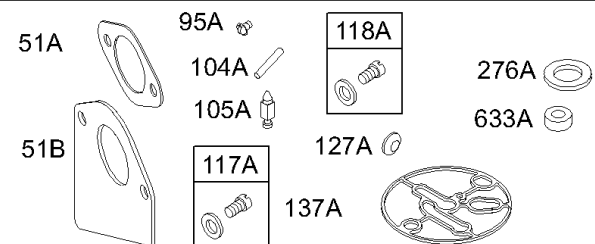

WALBRO

NIKKI

977 CARBURETOR GASKET SET

977A CARBURETOR GASKET SET

121 CARBURETOR OVERHAUL KIT

121A CARBURETOR OVERHAUL KIT

Carburetor

REF NO	PART NO	QTY	DESCRIPTION
51	692137		GASKET-INTAKE -Used After Code Date 97100500
51A	272569S		GASKET, Intake -Used Before Code Date 97100600
51B	692284		GASKET, Intake
93	690602		BUSHING, Throttle Shaft
94	498032		KIT, Idle Mixture -(LMT 121, 122, 125, 129, 130, 137, 138)
94	496589		KIT, Idle Mixture -(LMT 149, 150)
94	498030		KIT, Idle Mixture -(LMT 153, 154, 155, 156)
94A	695425		KIT, Idle Mixture
95	691636		SCREW -(Throttle Valve)
95A	690718		SCREW -(Throttle Valve)
98	495800		KIT, Idle Speed -(Idle Speed) (Lmt 54, 55, 91)
98A	695408		KIT, Idle Speed
104	690525		PIN, Float Hinge
104A	694918		PIN, Float Hinge
105	231855S		VALVE-FLOAT NEEDLE
105A	696136		VALVE, Float Needle
106	690577		SEAT, Inlet -(Gravity Feed)
106	691780		SEAT, Inlet -(Pump Feed)
108	690464		VALVE, Choke -(Used On Manual Choke)
108A	692344		VALVE, Choke -(Used On Choke A Matic)
108B	695419		VALVE, Choke
117	697228		JET, Main -(Standard) (LMT 33, 34, 73, 74, 76, 121, 122, 125, 126, 128, 129, 130, 132, 137, 138)
117	692408		JET, Main -(Standard) (LMT 149, 150, 153, 154, 155 and 697481, 697482)
117A	695415		JET, Main -(Standard)
118	692411		JET, Main -(High Altitude) (LMT 153, 154, 155, and 697481, 697482)
118	231850		JET, Main -(High Altitude) (LMT 33, 34, 73, 74, 76, 121, 122, 125, 126, 128, 129, 130, 132, 137, 138)
118	232116		JET, Main -(High Altitude) (LMT 149, 150)
118A	695416		JET, Main -(High Altitude)
121	498116		KIT, Carburetor Overhaul -Used Before Code Date 96072600
121	499233		KIT, Carburetor Overhaul -Used After Code Date 96072500 -Used Before Code Date 97100600
121	690191		KIT, Carburetor Overhaul -Used After Code Date 97100500
121A	695427		KIT, Carburetor Overhaul
125	698620		CARBURETOR -(Gravity Feed)