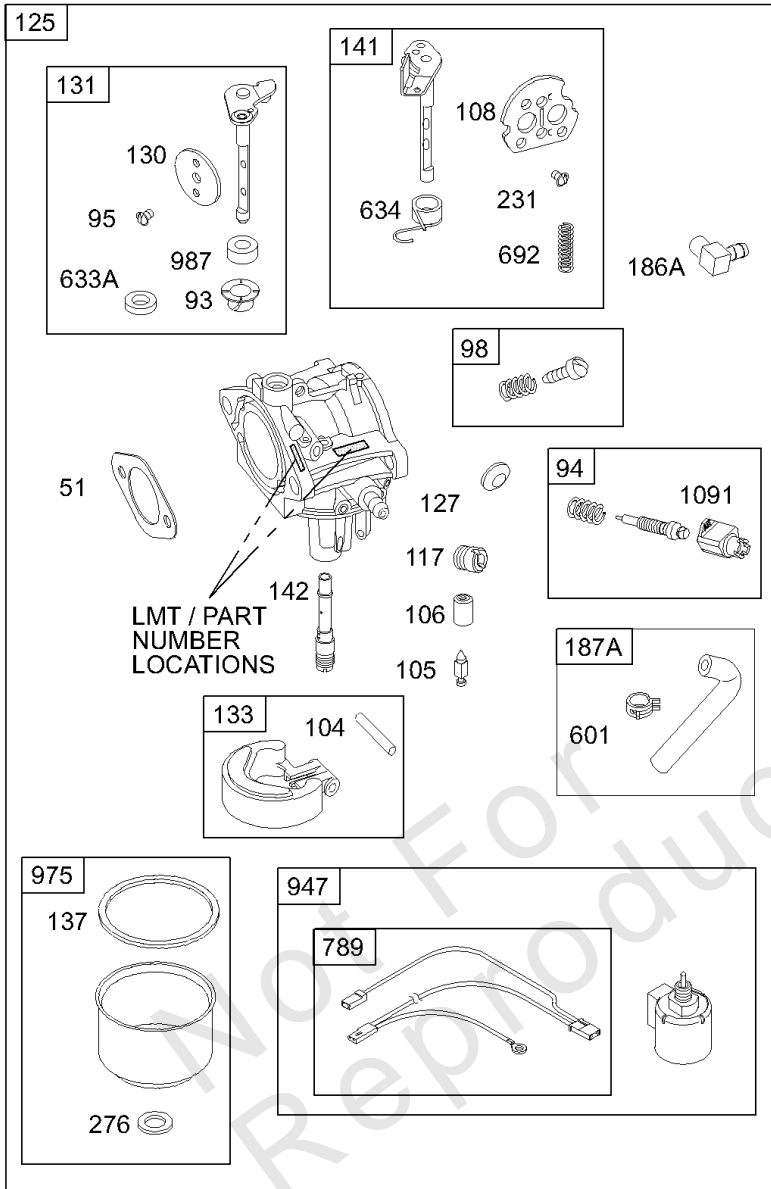

WALBRO

NIKKI