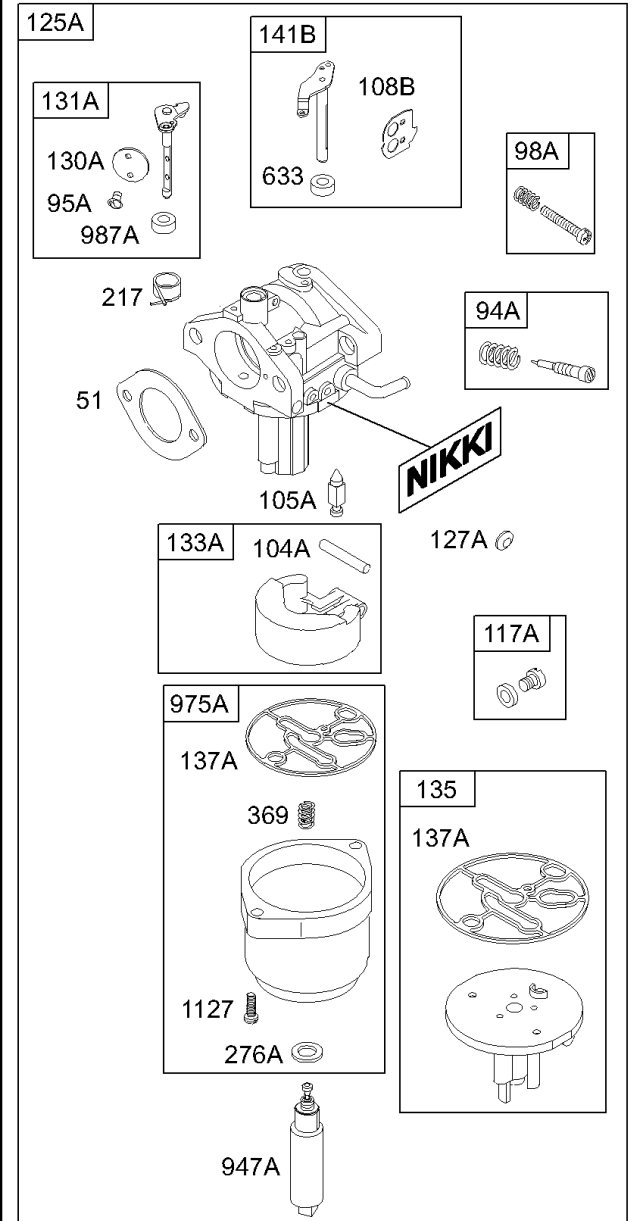

WALBRO

NIKKI

Carburetor

REF NO	PART NO	QTY	DESCRIPTION
127	695005		PLUG, Welch
127A	694530		PLUG, Welch
130	691750		VALVE, Throttle
130A	695418		VALVE, Throttle
131	494379		KIT, Throttle Shaft
131A	695421		KIT, Throttle Shaft
133	494381		FLOAT, Carburetor
133A	694914		FLOAT, Carburetor
135	696142		TUBE, Fuel Transfer
137	281165S		GASKET, Float Bowl
137A	695426		GASKET, Float Bowl
141	495097		KIT, Choke Shaft -(Manual Choke)
141A	495931		KIT, Choke Shaft -(Choke A Matic)
141B	695420		KIT, Choke Shaft
142	231990		NOZZLE, Carburetor -(Standard) (LMT 33, 34, 73, 74, 76, 121, 122, 125, 126, 128, 129, 130, 132, 137, 138)
142	692412		NOZZLE, Carburetor -(Standard) (LMT 149, 150, 153, 154, 155, 156)
147	497472		JET, Pilot -(LMT 33, 34)
147	231985		JET, Pilot -(LMT 73, 74, 121, 122, 125, 129, 130, 131, 132, 137, 138)
186A	692317		CONNECTOR-HOSE
187A	699332		LINE, Fuel -(Formed)(21)(Cut To Required Length)
187A	699331		LINE, Fuel -(Formed)(10-1/4 Inches)(Cut to Required Length)
217	695409		SPRING, Choke Return
231	691636		SCREW -(Choke Valve)
276	692255		WASHER, Sealing
276A	695410		WASHER, Sealing
369	695422		SPRING, Float Bowl
601	95162S		CLAMP, Hose
633	695414		SEAL, Choke/Throttle Shaft
633A	690998		SEAL, Choke/Throttle Shaft
634	690801		SPRING/SEAL ASSEMBLY -(Manual Choke)
634A	690802		SPRING/SEAL ASSEMBLY -(Choke A Matic)
692	690572		SPRING, Detent -(LMT 155, 156 And 697482, 697483)
729	691335		CLIP, Wire -(Fuel Solenoid)
789	692037		HARNESS-WIRING -(Fuel Solenoid)
947	692734		SOLENOID, Fuel
947A	695423		SOLENOID, Fuel
947B	497672		SOLENOID, Fuel
975	495933		BOWL, Float -(Float Bowl)
975A	695417		BOWL, Float
977	690192		SET, Carburetor Gasket