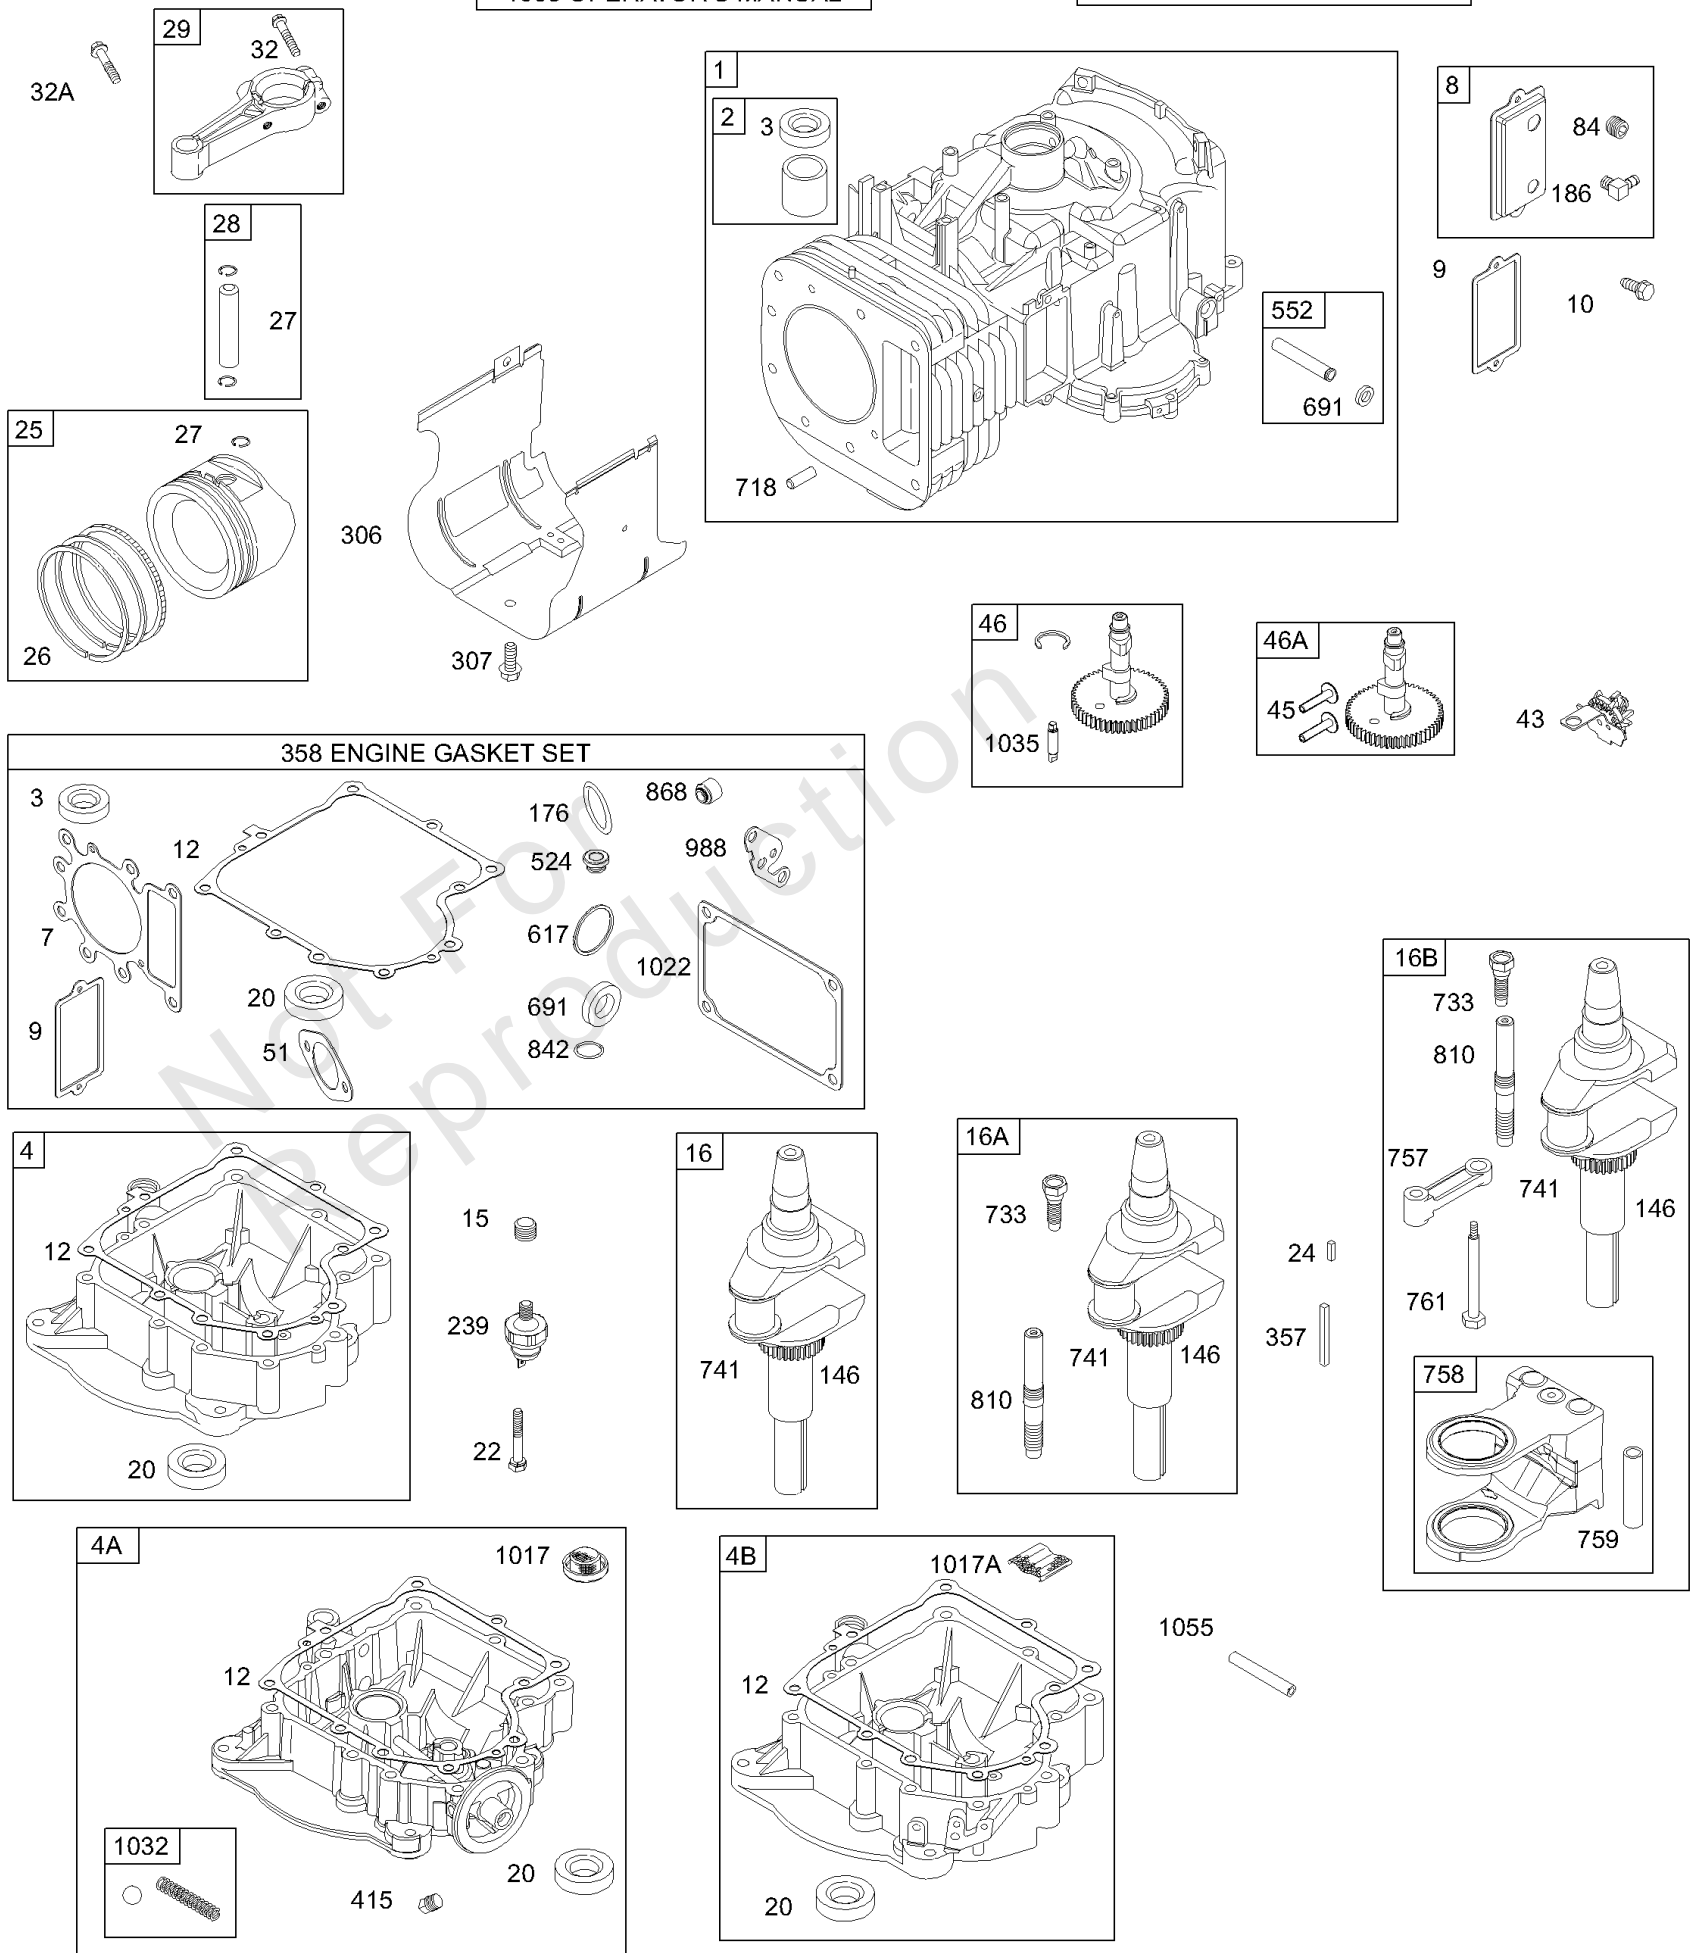

Crankcase Cover/Sump, Crankshaft, Cylinder, Piston/Rings, Connecting Rod

Mfg. No: 28N707-1173-E1

1058 OPERATOR'S MANUAL

1330 REPAIR MANUAL

Crankcase Cover/Sump, Crankshaft, Cylinder, Piston/Rings, Connecting Rod

REF NO	PART NO	QTY	DESCRIPTION
1	496412		CYLINDER ASSEMBLY
2	399265		KIT, Bushing/Seal -(Magneto Side)
3	391086S		SEAL, Oil -(Magneto Side)
4	494238		SUMP, Engine
7	273280S		GASKET, Cylinder Head
8	696126		BREATHER ASSEMBLY
9	27803S		GASKET, Breather
10	691666		SCREW -(Breather Assembly)
12	692226		GASKET, Crankcase -(.015)(Standard)
12	692405		GASKET, Crankcase -(.009)
12	692406		GASKET, Crankcase -(.005)
15	690946		PLUG, Oil Drain
16	690136		CRANKSHAFT
16A	693944		CRANKSHAFT -Used After Code Date 95073100
16B	693653		CRANKSHAFT -Used Before Code Date 95080100
20	291675S		SEAL, Oil -(PTO Side)
22	692125		SCREW -(Crankcase Cover/Sump)
24	222698S		KEY, Flywheel
25	499284		PISTON ASSEMBLY -(Standard) -Used Before Code Date 01041900
25	499292		PISTON ASSEMBLY -(.020 Oversize) -Used Before Code Date 01041900
25	696397		PISTON ASSEMBLY -(Standard) -Used After Code Date 01041800
25	696399		PISTON ASSEMBLY -(.020 Oversize) -Used After Code Date 01041800
25	696400		PISTON ASSEMBLY -(.030 Oversize) -Used After Code Date 01041800
26	696404		SET, Ring -(.010 Oversize) -Used After Code Date 01041800
26	696405		SET, Ring -(.020 Oversize) -Used After Code Date 01041800
26	696403		SET, Ring -(Standard) -Used After Code Date 01041800
26	495851		SET, Ring -(.020 Oversize) -Used Before Code Date 01041900
26	696406		SET, Ring -(.030 Oversize) -Used After Code Date 01041800
26	495854		SET, Ring -(Standard) -Used Before Code Date 01041900