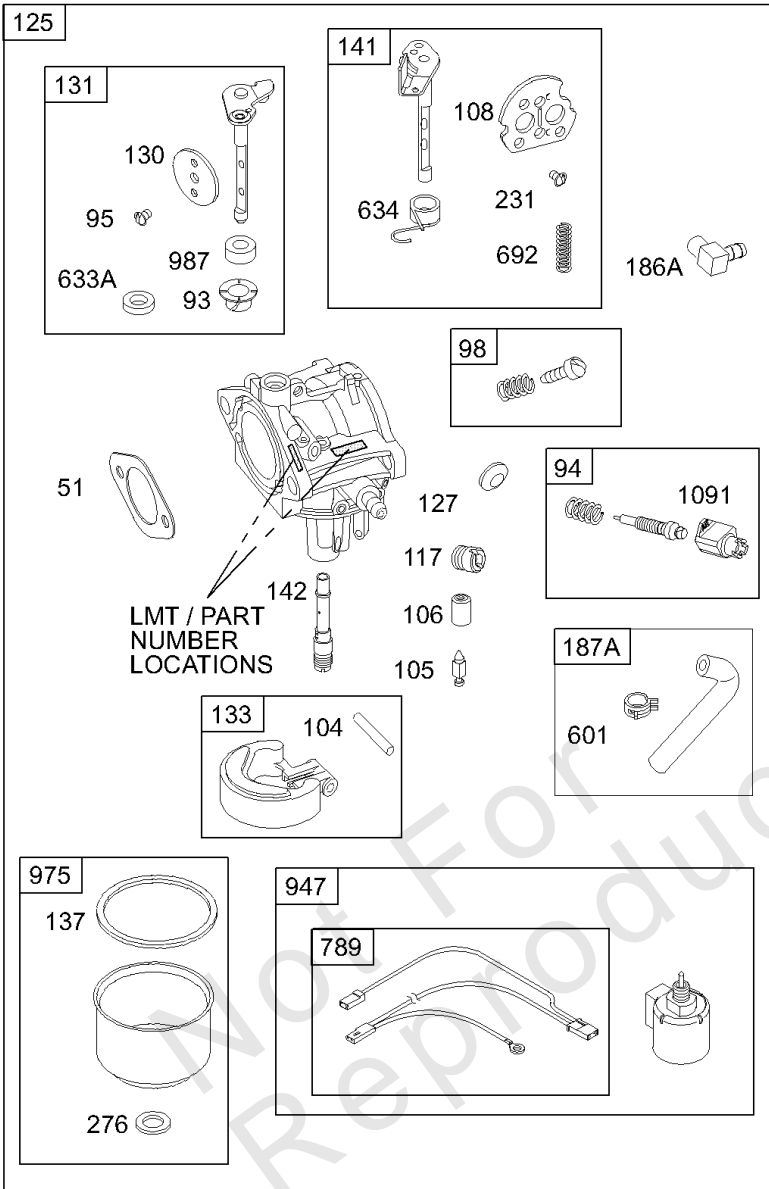

WALBRO

NIKKI

Carburetor

REF NO	PART NO	QTY	DESCRIPTION
127	695005		PLUG, Welch
127A	694530		PLUG, Welch
130	691750		VALVE, Throttle
130A	695418		VALVE, Throttle
131	494379		KIT, Throttle Shaft
131A	695421		KIT, Throttle Shaft
133	494381		FLOAT, Carburetor
133A	694914		FLOAT, Carburetor
135	696142		TUBE, Fuel Transfer
137	281165S		GASKET, Float Bowl
137A	695426		GASKET, Float Bowl
141	495097		KIT, Choke Shaft -(Manual Choke)
141A	495931		KIT, Choke Shaft -(Choke A Matic)
141B	695420		KIT, Choke Shaft
142	231990		NOZZLE, Carburetor -(Standard) (LMT 33, 34, 73, 74, 76, 121, 122, 125, 126, 128, 129, 130, 132, 137, 138)
142	692412		NOZZLE, Carburetor -(Standard) (LMT 149, 150, 153, 154, 155, 156)
147	497472		JET, Pilot -(LMT 33, 34)
147	231985		JET, Pilot -(LMT 73, 74, 121, 122, 125, 129, 130, 131, 132, 137, 138)
186A	692317		CONNECTOR-HOSE
187A	699332		LINE, Fuel -(Formed)(21)(Cut To Required Length)
187A	699331		LINE, Fuel -(Formed)(10-1/4 Inches)(Cut to Required Length)
217	695409		SPRING, Choke Return
231	691636		SCREW -(Choke Valve)
276	692255		WASHER, Sealing
276A	695410		WASHER, Sealing
369	695422		SPRING, Float Bowl
601	95162S		CLAMP, Hose
633	695414		SEAL, Choke/Throttle Shaft
633A	690998		SEAL, Choke/Throttle Shaft
634	690801		SPRING/SEAL ASSEMBLY -(Manual Choke)
634A	690802		SPRING/SEAL ASSEMBLY -(Choke A Matic)
692	690572		SPRING, Detent -(LMT 155, 156 And 697482, 697483)
729	691335		CLIP, Wire -(Fuel Solenoid)
789	692037		HARNESS-WIRING -(Fuel Solenoid)
947	692734		SOLENOID, Fuel
947A	695423		SOLENOID, Fuel
947B	497672		SOLENOID, Fuel
975	495933		BOWL, Float -(Float Bowl)
975A	695417		BOWL, Float
977	690192		SET, Carburetor Gasket

WALBRO

NIKKI

Carburetor

REF NO	PART NO	QTY	DESCRIPTION
977A	695428		SET, Carburetor Gasket
987	691326		SEAL, Choke/Throttle Shaft
987A	698777		SEAL, Choke/Throttle Shaft
1091	691333		CAP, Limiter
1127	695407		SCREW -(Float Bowl)