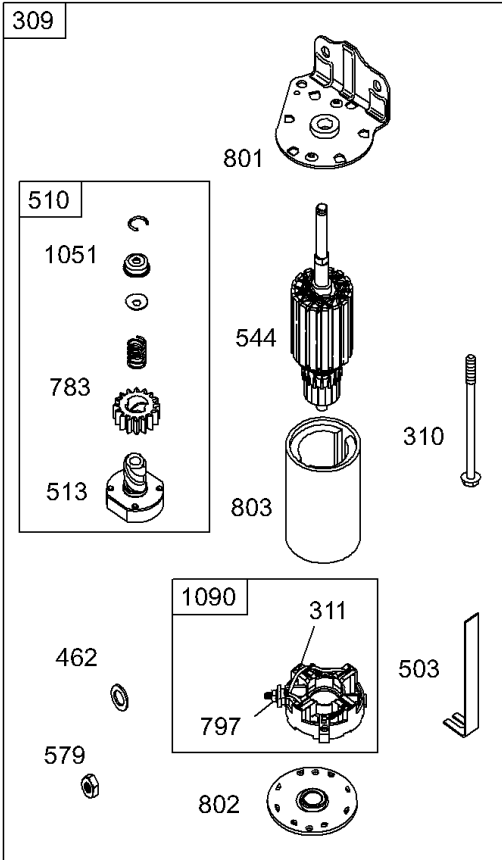

Electric Starter

REF NO	PART NO	QTY	DESCRIPTION
309	693054		MOTOR, Starter -(3 5/8) (Aluminum Ring Gear)
309	693551		MOTOR, Starter -(3 5/8 Housing Length For Steel Ring Gear Only)
309	693552		MOTOR, Starter -(4 3/8 Housing Length For Steel Ring Gear Only)
309	497401		MOTOR, Starter -(4 3/8 Housing Length For Plastic Ring Gear Only)
309	497595		MOTOR, Starter -(3 5/8) (Plastic Ring Gear)
309	499521		MOTOR, Starter -(4 3/8 Housing Length For Aluminum Ring Gear Only)
309A	-----		Motor-Starter -(For Replacement Starter Motor, Order Reference 309)
310	690323		SCREW -(Starter Motor) (3 5/8" Housing Length)
310	691263		BOLT -(Starter Motor) (4 3/8 Housing)
310	692329		BOLT -(Starter Motor) (4 9/16 Housing)
311	497608		SET, Brush
311A	395538		SET, Brush -(3 5/8 Housing)
311B	490311		SET, Brush -(4 9/16 Housing)
462	691261		WASHER -(Starter Cable)
503	691532		STRAP, Starter
510	693699		DRIVE, Starter -(Steel Ring Gear)
510A	696541		DRIVE, Starter -(Used With Aluminum And Plastic Ring Gears)
510B	696540		DRIVE, Starter
513	692024		CLUTCH, Drive
544	692034		ARMATURE, Starter -(3 5/8 Housing)
544A	390837		ARMATURE, Starter -(3 5/8 Housing)
544A	490309		ARMATURE, Starter -(4 3/8 Housing)
579	691029		NUT -(Starter Cable)
697	690372		SCREW -(Drive Cap)
697A	691058		SCREW -(Drive Cap)
729A	224723		CLIP, Wire
783	693713		GEAR, Pinion -(Steel Ring Gear)
783A	695708		GEAR-PINION -(Plastic Ring Gear)
797	693167		NUT -(Brush Retainer)
801	691283		CAP, Drive
802	691286		CAP, End
802A	395537		CAP, End -(3 5/8 Housing)
803	693757		HOUSING, Starter -(3-5/8 Housing)(4 3/8 Housing Length Serviced By ReferenceNumber 309)