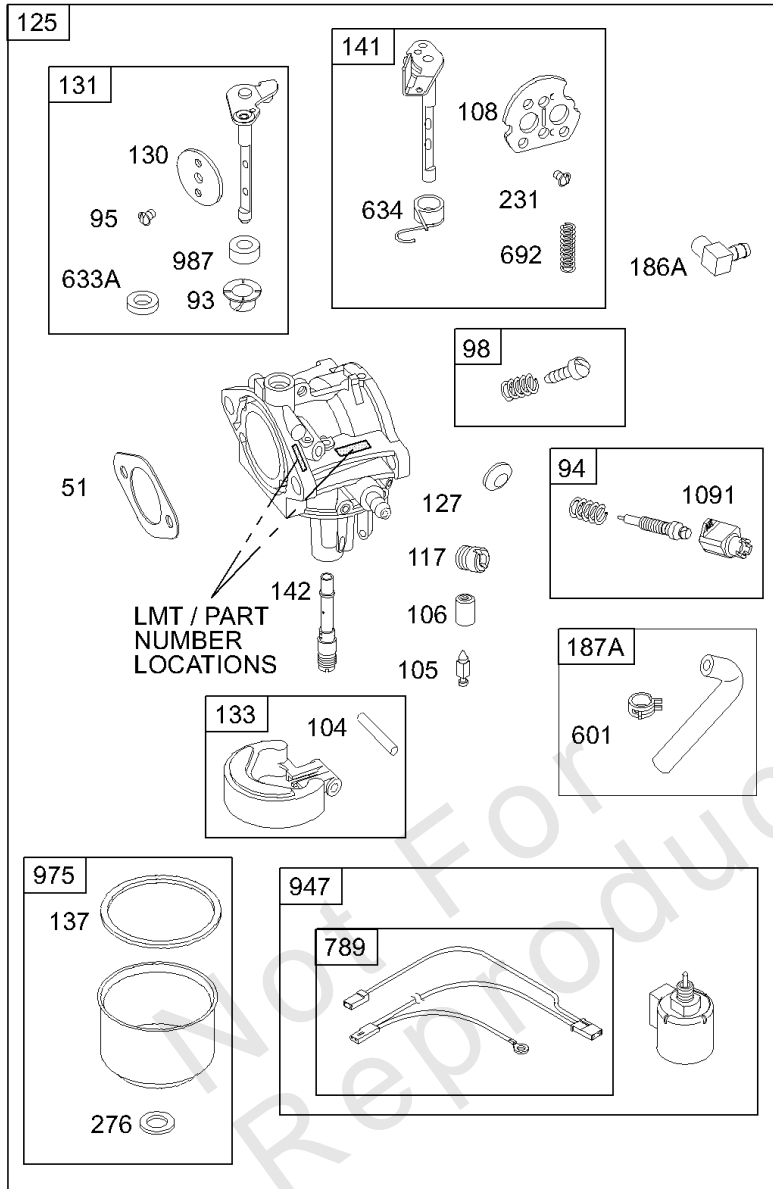

WALBRO

NIKKI

Carburetor

REF NO	PART NO	QTY	DESCRIPTION
127	695005		PLUG, Welch
127A	694530		PLUG, Welch
130	691750		VALVE, Throttle
130A	695418		VALVE, Throttle
131	494379		KIT, Throttle Shaft
131A	695421		KIT, Throttle Shaft
133	494381		FLOAT, Carburetor
133A	694914		FLOAT, Carburetor
135	696142		TUBE, Fuel Transfer
137	281165S		GASKET, Float Bowl
137A	695426		GASKET, Float Bowl
141	495097		KIT, Choke Shaft -(Manual Choke)
141A	495931		KIT, Choke Shaft -(Choke A Matic)
141B	695420		KIT, Choke Shaft
142	231990		NOZZLE, Carburetor -(Standard) (LMT 33, 34, 73, 74, 76, 121, 122, 125, 126, 128, 129, 130, 132, 137, 138)
142	692412		NOZZLE, Carburetor -(Standard) (LMT 149, 150, 153, 154, 155, 156)
147	497472		JET, Pilot -(LMT 33, 34)
147	231985		JET, Pilot -(LMT 73, 74, 121, 122, 125, 129, 130, 131, 132, 137, 138)
186A	692317		CONNECTOR-HOSE
187A	699332		LINE, Fuel -(Formed)(21)(Cut To Required Length)
187A	699331		LINE, Fuel -(Formed)(10-1/4 Inches)(Cut to Required Length)
217	695409		SPRING, Choke Return
231	691636		SCREW -(Choke Valve)
276	692255		WASHER, Sealing
276A	695410		WASHER, Sealing
369	695422		SPRING, Float Bowl
601	95162S		CLAMP, Hose
633	695414		SEAL, Choke/Throttle Shaft
633A	690998		SEAL, Choke/Throttle Shaft
634	690801		SPRING/SEAL ASSEMBLY -(Manual Choke)
634A	690802		SPRING/SEAL ASSEMBLY -(Choke A Matic)
692	690572		SPRING, Detent -(LMT 155, 156 And 697482, 697483)
729	691335		CLIP, Wire -(Fuel Solenoid)
789	692037		HARNESS-WIRING -(Fuel Solenoid)
947	692734		SOLENOID, Fuel
947A	695423		SOLENOID, Fuel
947B	497672		SOLENOID, Fuel
975	495933		BOWL, Float -(Float Bowl)
975A	695417		BOWL, Float
977	690192		SET, Carburetor Gasket