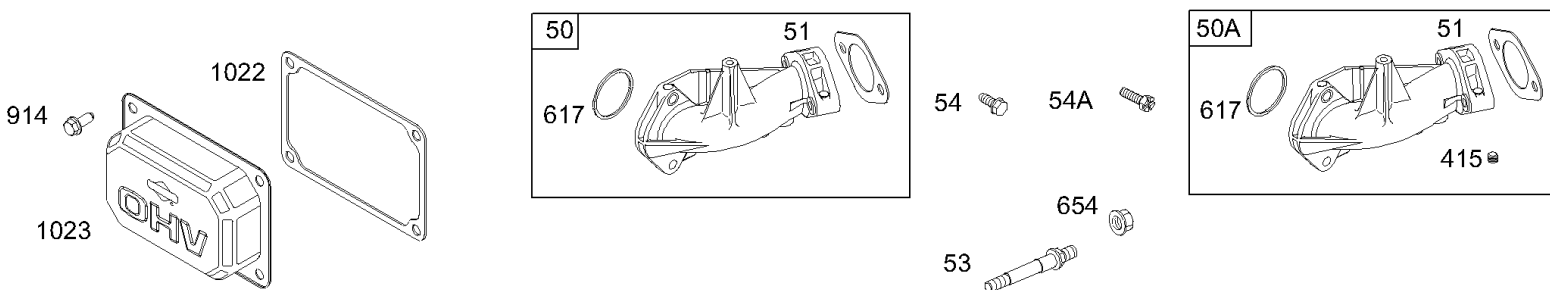

Cylinder Head, Rocker Cover, Intake Manifold, Oil Pump, Oil Filter

Mfg. No: 28N707-1173-E1

Cylinder Head, Rocker Cover, Intake Manifold, Oil Pump, Oil Filter

REF NO	PART NO	QTY	DESCRIPTION
5	698148		HEAD, Cylinder
7	273280S		GASKET, Cylinder Head
13	690360		SCREW -(Cylinder Head)
33	695760		VALVE, Exhaust
34	695761		VALVE, Intake
35	691279		SPRING, Valve -(Intake)
36	691279		SPRING, Valve -(Exhaust)
42	499586		KEEPER, Valve
45	690564		TAPPET, Valve
50	690193		MANIFOLD, Intake
51	692137		GASKET-INTAKE -Used After Code Date 97100500
53	690227		STUD -(Carburetor)
54	691148		SCREW -(Intake Manifold) -Used After Code Date 97100500
54A	690953		SCREW -(Intake Manifold) -Used Before Code Date 97100600
192	691986		ADJUSTER, Rocker Arm
238	691843		CAP, Valve
287	691002		SCREW -(Dipstick Tube)
337	491055S		PLUG, Spark
337	84007216	1	PLUG, SPARK -(China Only)
383	89838S		WRENCH-SPARK PLUG
415	690283		PLUG, Oil -(1/8 Standard)
523	692014		DIPSTICK
524	281370S		SEAL-DIPSTICK TUBE -(Dipstick Tube)
525	691398		TUBE, Dipstick
617	692138		SEAL, O-Ring -(Intake Manifold) -Used After Code Date 97100500
635	691909		BOOT, Spark Plug
654	690958		NUT -(Carburetor)
737	691118		SCREW -(Oil Filter Adapter)
830	691095		STUD, Rocker Arm
842	691870		SEAL, O-Ring -(Dipstick Tube)
847	496415		DIPSTICK/TUBE ASSEMBLY
868	690968		SEAL, Valve
914	691108		SCREW -(Rocker Cover)
988	691317		GASKET, Oil Adapter
1022	272475S		GASKET, Rocker Cover
1023	691192		COVER, Rocker
1026	692011		ROD, Push -(Exhaust)