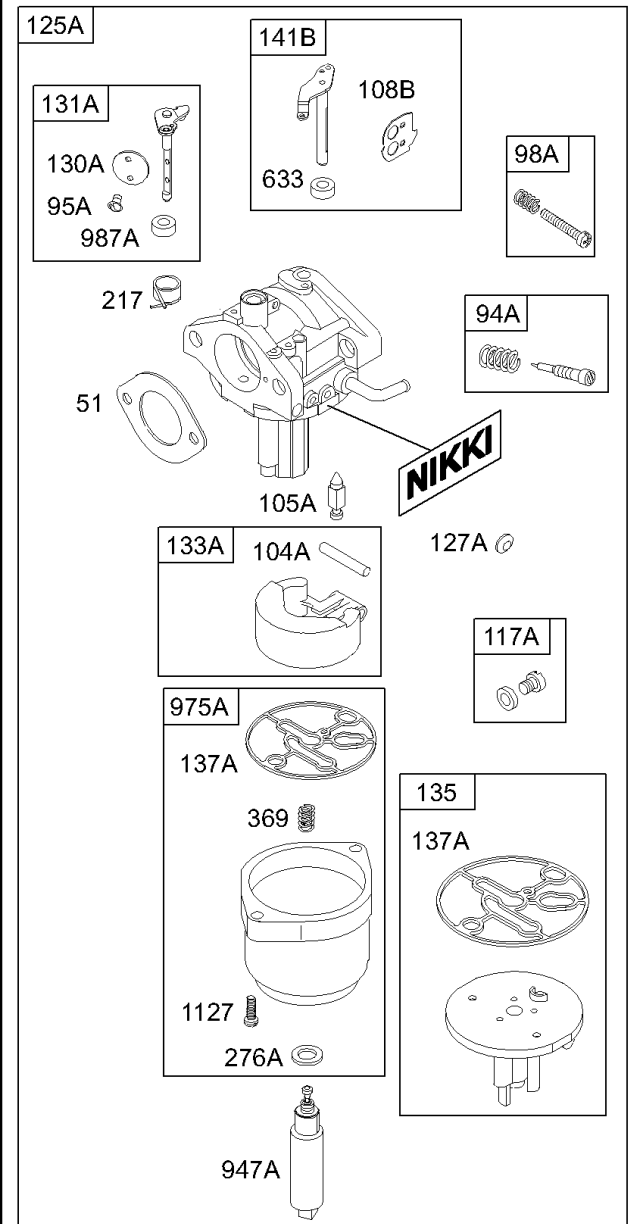

WALBRO

NIKKI

Carburetor

REF NO	PART NO	QTY	DESCRIPTION
127	695005		PLUG, Welch
127A	694530		PLUG, Welch
130	691750		VALVE, Throttle
130A	695418		VALVE, Throttle
131	494379		KIT, Throttle Shaft
131A	695421		KIT, Throttle Shaft
133	494381		FLOAT, Carburetor
133A	694914		FLOAT, Carburetor
135	696142		TUBE, Fuel Transfer
137	281165S		GASKET, Float Bowl
137A	695426		GASKET, Float Bowl
141	495097		KIT, Choke Shaft -(Manual Choke)
141A	495931		KIT, Choke Shaft -(Choke A Matic)
141B	695420		KIT, Choke Shaft
142	231990		NOZZLE, Carburetor -(Standard) (LMT 33, 34, 73, 74, 76, 121, 122, 125, 126, 128, 129, 130, 132, 137, 138)
142	692412		NOZZLE, Carburetor -(Standard) (LMT 149, 150, 153, 154, 155, 156)
147	497472		JET, Pilot -(LMT 33, 34)
147	231985		JET, Pilot -(LMT 73, 74, 121, 122, 125, 129, 130, 131, 132, 137, 138)
186A	692317		CONNECTOR-HOSE
187A	699332		LINE, Fuel -(Formed)(21)(Cut To Required Length)
187A	699331		LINE, Fuel -(Formed)(10-1/4 Inches)(Cut to Required Length)
217	695409		SPRING, Choke Return
231	691636		SCREW -(Choke Valve)
276	692255		WASHER, Sealing
276A	695410		WASHER, Sealing
369	695422		SPRING, Float Bowl
601	95162S		CLAMP, Hose
633	695414		SEAL, Choke/Throttle Shaft
633A	690998		SEAL, Choke/Throttle Shaft
634	690801		SPRING/SEAL ASSEMBLY -(Manual Choke)
634A	690802		SPRING/SEAL ASSEMBLY -(Choke A Matic)
692	690572		SPRING, Detent -(LMT 155, 156 And 697482, 697483)
729	691335		CLIP, Wire -(Fuel Solenoid)
789	692037		HARNESS-WIRING -(Fuel Solenoid)
947	692734		SOLENOID, Fuel
947A	695423		SOLENOID, Fuel
947B	497672		SOLENOID, Fuel
975	495933		BOWL, Float -(Float Bowl)
975A	695417		BOWL, Float
977	690192		SET, Carburetor Gasket

WALBRO

NIKKI

Carburetor

REF NO	PART NO	QTY	DESCRIPTION
977A	695428		SET, Carburetor Gasket
987	691326		SEAL, Choke/Throttle Shaft
987A	698777		SEAL, Choke/Throttle Shaft
1091	691333		CAP, Limiter
1127	695407		SCREW -(Float Bowl)