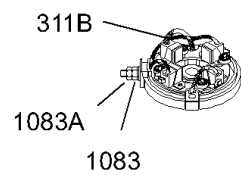

Electric Starter

REF NO	PART NO	QTY	DESCRIPTION
309	693054		MOTOR, Starter -(3 5/8) (Aluminum Ring Gear)
309	693551		MOTOR, Starter -(3 5/8 Housing Length For Steel Ring Gear Only)
309	693552		MOTOR, Starter -(4 3/8 Housing Length For Steel Ring Gear Only)
309	497401		MOTOR, Starter -(4 3/8 Housing Length For Plastic Ring Gear Only)
309	497595		MOTOR, Starter -(3 5/8) (Plastic Ring Gear)
309	499521		MOTOR, Starter -(4 3/8 Housing Length For Aluminum Ring Gear Only)
309A	-----		Motor-Starter -(For Replacement Starter Motor, Order Reference 309)
310	690323		SCREW -(Starter Motor) (3 5/8" Housing Length)
310	691263		BOLT -(Starter Motor) (4 3/8 Housing)
310	692329		BOLT -(Starter Motor) (4 9/16 Housing)
311	497608		SET, Brush
311A	395538		SET, Brush -(3 5/8 Housing)
311B	490311		SET, Brush -(4 9/16 Housing)
462	691261		WASHER -(Starter Cable)
503	691532		STRAP, Starter
510	693699		DRIVE, Starter -(Steel Ring Gear)
510A	696541		DRIVE, Starter -(Used With Aluminum And Plastic Ring Gears)
510B	696540		DRIVE, Starter
513	692024		CLUTCH, Drive
544	692034		ARMATURE, Starter -(3 5/8 Housing)
544A	390837		ARMATURE, Starter -(3 5/8 Housing)
544A	490309		ARMATURE, Starter -(4 3/8 Housing)
579	691029		NUT -(Starter Cable)
697	690372		SCREW -(Drive Cap)
697A	691058		SCREW -(Drive Cap)
729A	224723		CLIP, Wire
783	693713		GEAR, Pinion -(Steel Ring Gear)
783A	695708		GEAR-PINION -(Plastic Ring Gear)
797	693167		NUT -(Brush Retainer)
801	691283		CAP, Drive
802	691286		CAP, End
802A	395537		CAP, End -(3 5/8 Housing)
803	693757		HOUSING, Starter -(3-5/8 Housing)(4 3/8 Housing Length Serviced By ReferenceNumber 309)