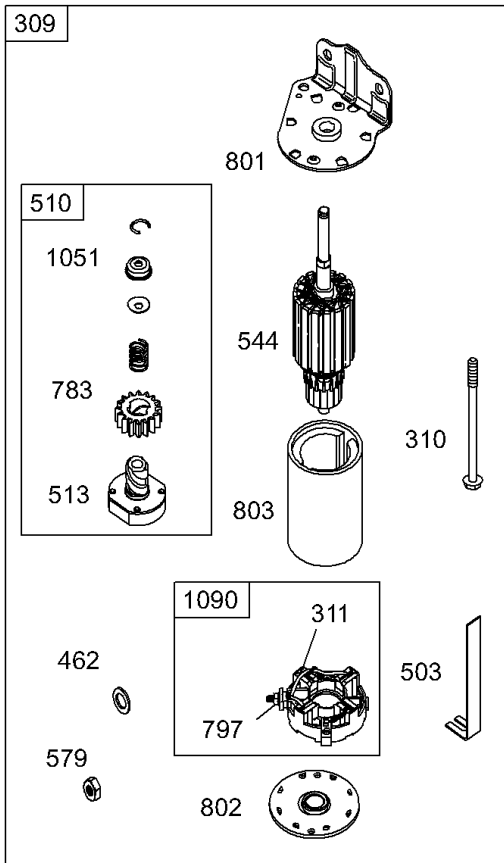

Electric Starter

REF NO	PART NO	QTY	DESCRIPTION
309	693054		MOTOR, Starter -(3 5/8) (Aluminum Ring Gear)
309	693551		MOTOR, Starter -(3 5/8 Housing Length For Steel Ring Gear Only)
309	693552		MOTOR, Starter -(4 3/8 Housing Length For Steel Ring Gear Only)
309	497401		MOTOR, Starter -(4 3/8 Housing Length For Plastic Ring Gear Only)
309	497595		MOTOR, Starter -(3 5/8) (Plastic Ring Gear)
309	499521		MOTOR, Starter -(4 3/8 Housing Length For Aluminum Ring Gear Only)
309A	-----		Motor-Starter -(For Replacement Starter Motor, Order Reference 309)
310	690323		SCREW -(Starter Motor) (3 5/8" Housing Length)
310	691263		BOLT -(Starter Motor) (4 3/8 Housing)
310	692329		BOLT -(Starter Motor) (4 9/16 Housing)
311	497608		SET, Brush
311A	395538		SET, Brush -(3 5/8 Housing)
311B	490311		SET, Brush -(4 9/16 Housing)
462	691261		WASHER -(Starter Cable)
503	691532		STRAP, Starter
510	693699		DRIVE, Starter -(Steel Ring Gear)
510A	696541		DRIVE, Starter -(Used With Aluminum And Plastic Ring Gears)
510B	696540		DRIVE, Starter
513	692024		CLUTCH, Drive
544	692034		ARMATURE, Starter -(3 5/8 Housing)
544A	390837		ARMATURE, Starter -(3 5/8 Housing)
544A	490309		ARMATURE, Starter -(4 3/8 Housing)
579	691029		NUT -(Starter Cable)
697	690372		SCREW -(Drive Cap)
697A	691058		SCREW -(Drive Cap)
729A	224723		CLIP, Wire
783	693713		GEAR, Pinion -(Steel Ring Gear)
783A	695708		GEAR-PINION -(Plastic Ring Gear)
797	693167		NUT -(Brush Retainer)
801	691283		CAP, Drive
802	691286		CAP, End
802A	395537		CAP, End -(3 5/8 Housing)
803	693757		HOUSING, Starter -(3-5/8 Housing)(4 3/8 Housing Length Serviced By ReferenceNumber 309)