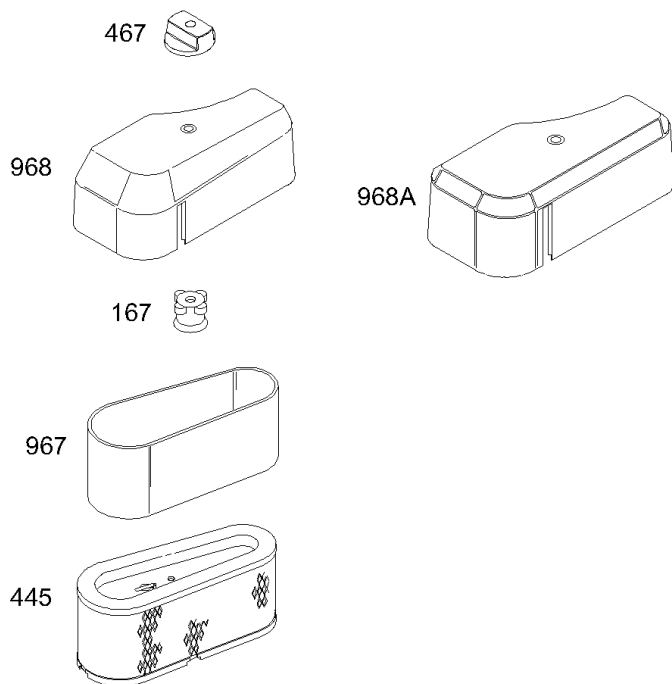

Air Cleaner, Mufflers

REF NO	PART NO	QTY	DESCRIPTION
11	691328		TUBE, Breather
81	691178		LOCK, Muffler Screw
167	692297		SEAL-A/C NUT
176	691917		SEAL, O-Ring -(Air Cleaner Base)
185	690958		NUT -(Air Cleaner Base)
300	495805S		MUFFLER
300A	496022S		MUFFLER
344	693675		SCREW -(Cable Clamp)
346	690661		SCREW -(Spark Arrestor)
445	496894S		FILTER-A/C CARTRIDGE
467	691668		KNOB, Air Cleaner Cover
607	690703		SCREW -(Air Cleaner Brace)
607A	691693		SCREW -(Air Cleaner Brace)
613	691416		SCREW -(Muffler)
613A	691678		SCREW -(Muffler)
646	690460		BRACE, Air Cleanr
676	393761		DEFLECTOR, Muffler -(Side Outlet)
677	690661		SCREW -(Muffler Deflector)
711	690703		SCREW -(Carburetor Shield)
819	690297		SCREW -(Muffler Bracket)
823	698941		SCREW -(Muffler Adapter)
864	697346		ADAPTER, Muffler
875	696129		BASE, Air Cleaner -(Plastic)
883	692236		GASKET, Exhaust
967	272403S		FILTER-PRE CLEANER
968	691332		COVER, Air Cleaner
971	690810		SCREW -(Air Cleaner Base to Carburetor) -Used Before Code Date 97100600
971	692129		SCREW -(Air Cleaner Base to Carburetor) -Used After Code Date 97100500
994	392390		ARRESTOR, Spark
996	690678		SHIELD, Carburetor