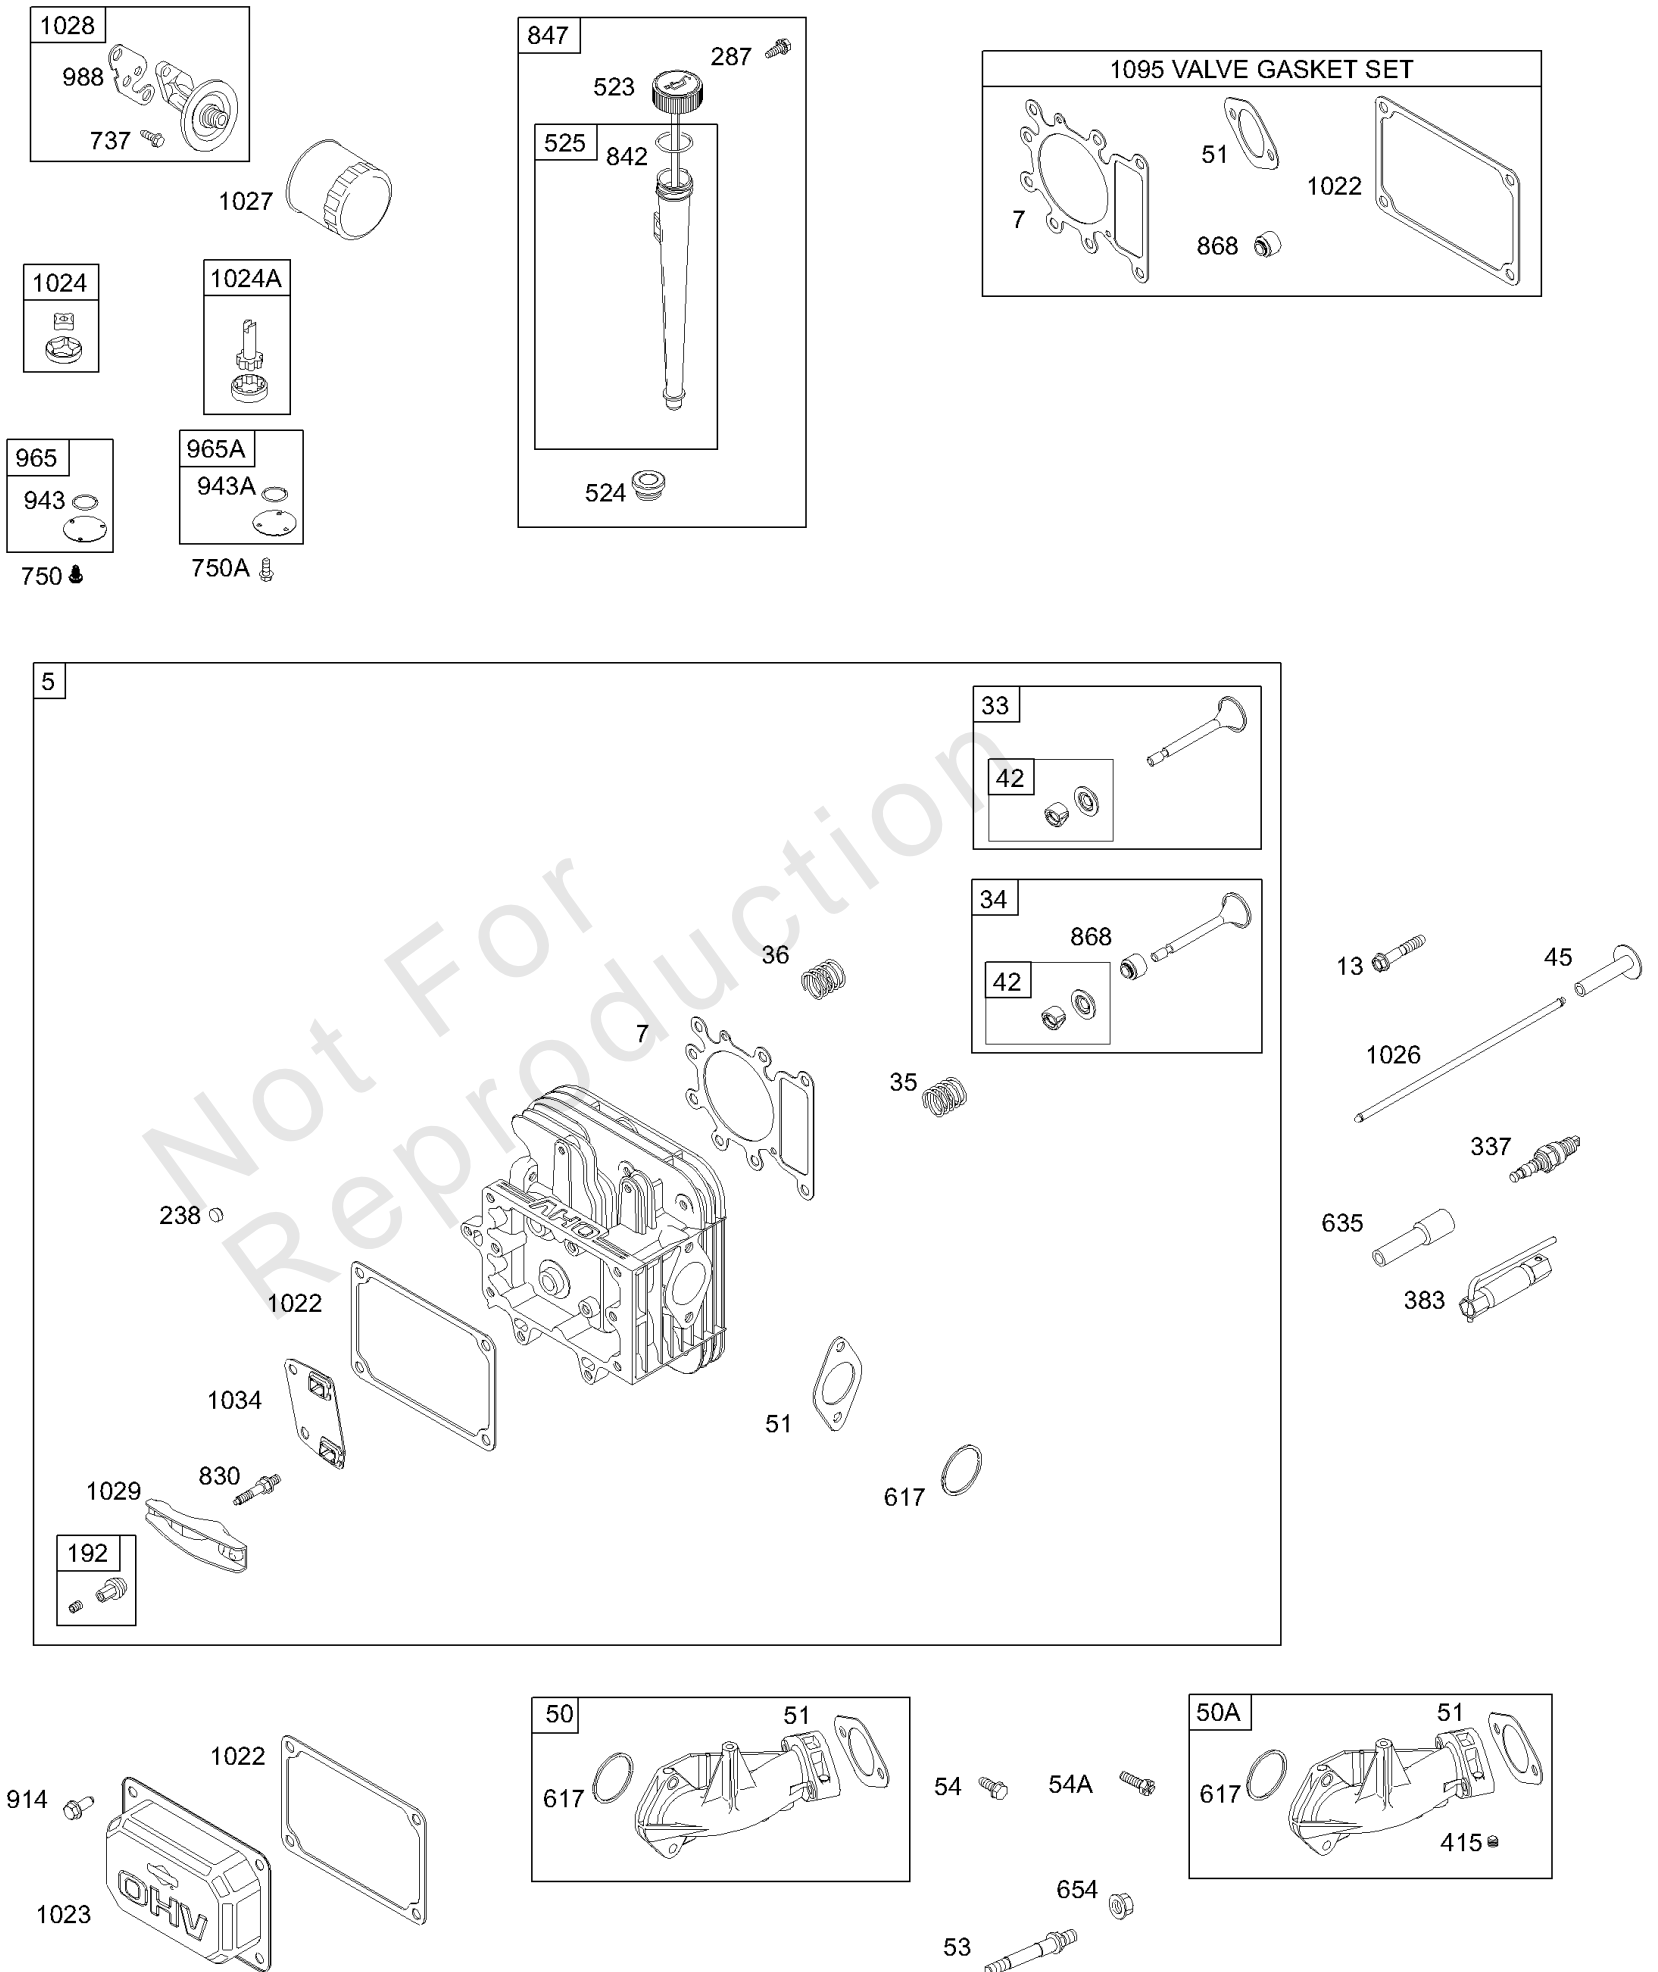

Cylinder Head, Rocker Cover, Intake Manifold, Oil Pump, Oil Filter

REF NO	PART NO	QTY	DESCRIPTION
5	698148		HEAD, Cylinder
7	273280S		GASKET, Cylinder Head
13	690360		SCREW -(Cylinder Head)
33	695760		VALVE, Exhaust
34	695761		VALVE, Intake
35	691279		SPRING, Valve -(Intake)
36	691279		SPRING, Valve -(Exhaust)
42	499586		KEEPER, Valve
45	690564		TAPPET, Valve
50	690193		MANIFOLD, Intake
51	692137		GASKET-INTAKE -Used After Code Date 97100500
53	690227		STUD -(Carburetor)
54	691148		SCREW -(Intake Manifold) -Used After Code Date 97100500
54A	690953		SCREW -(Intake Manifold) -Used Before Code Date 97100600
192	691986		ADJUSTER, Rocker Arm
238	691843		CAP, Valve
287	691002		SCREW -(Dipstick Tube)
337	491055S		PLUG, Spark
337	84007216	1	PLUG, SPARK -(China Only)
383	89838S		WRENCH-SPARK PLUG
415	690283		PLUG, Oil -(1/8 Standard)
523	692014		DIPSTICK
524	281370S		SEAL-DIPSTICK TUBE -(Dipstick Tube)
525	691398		TUBE, Dipstick
617	692138		SEAL, O-Ring -(Intake Manifold) -Used After Code Date 97100500
635	691909		BOOT, Spark Plug
654	690958		NUT -(Carburetor)
737	691118		SCREW -(Oil Filter Adapter)
830	691095		STUD, Rocker Arm
842	691870		SEAL, O-Ring -(Dipstick Tube)
847	496415		DIPSTICK/TUBE ASSEMBLY
868	690968		SEAL, Valve
914	691108		SCREW -(Rocker Cover)
988	691317		GASKET, Oil Adapter
1022	272475S		GASKET, Rocker Cover
1023	691192		COVER, Rocker
1026	692011		ROD, Push -(Exhaust)

Cylinder Head, Rocker Cover, Intake Manifold, Oil Pump, Oil Filter

Mfg. No: 28N707-1173-E1