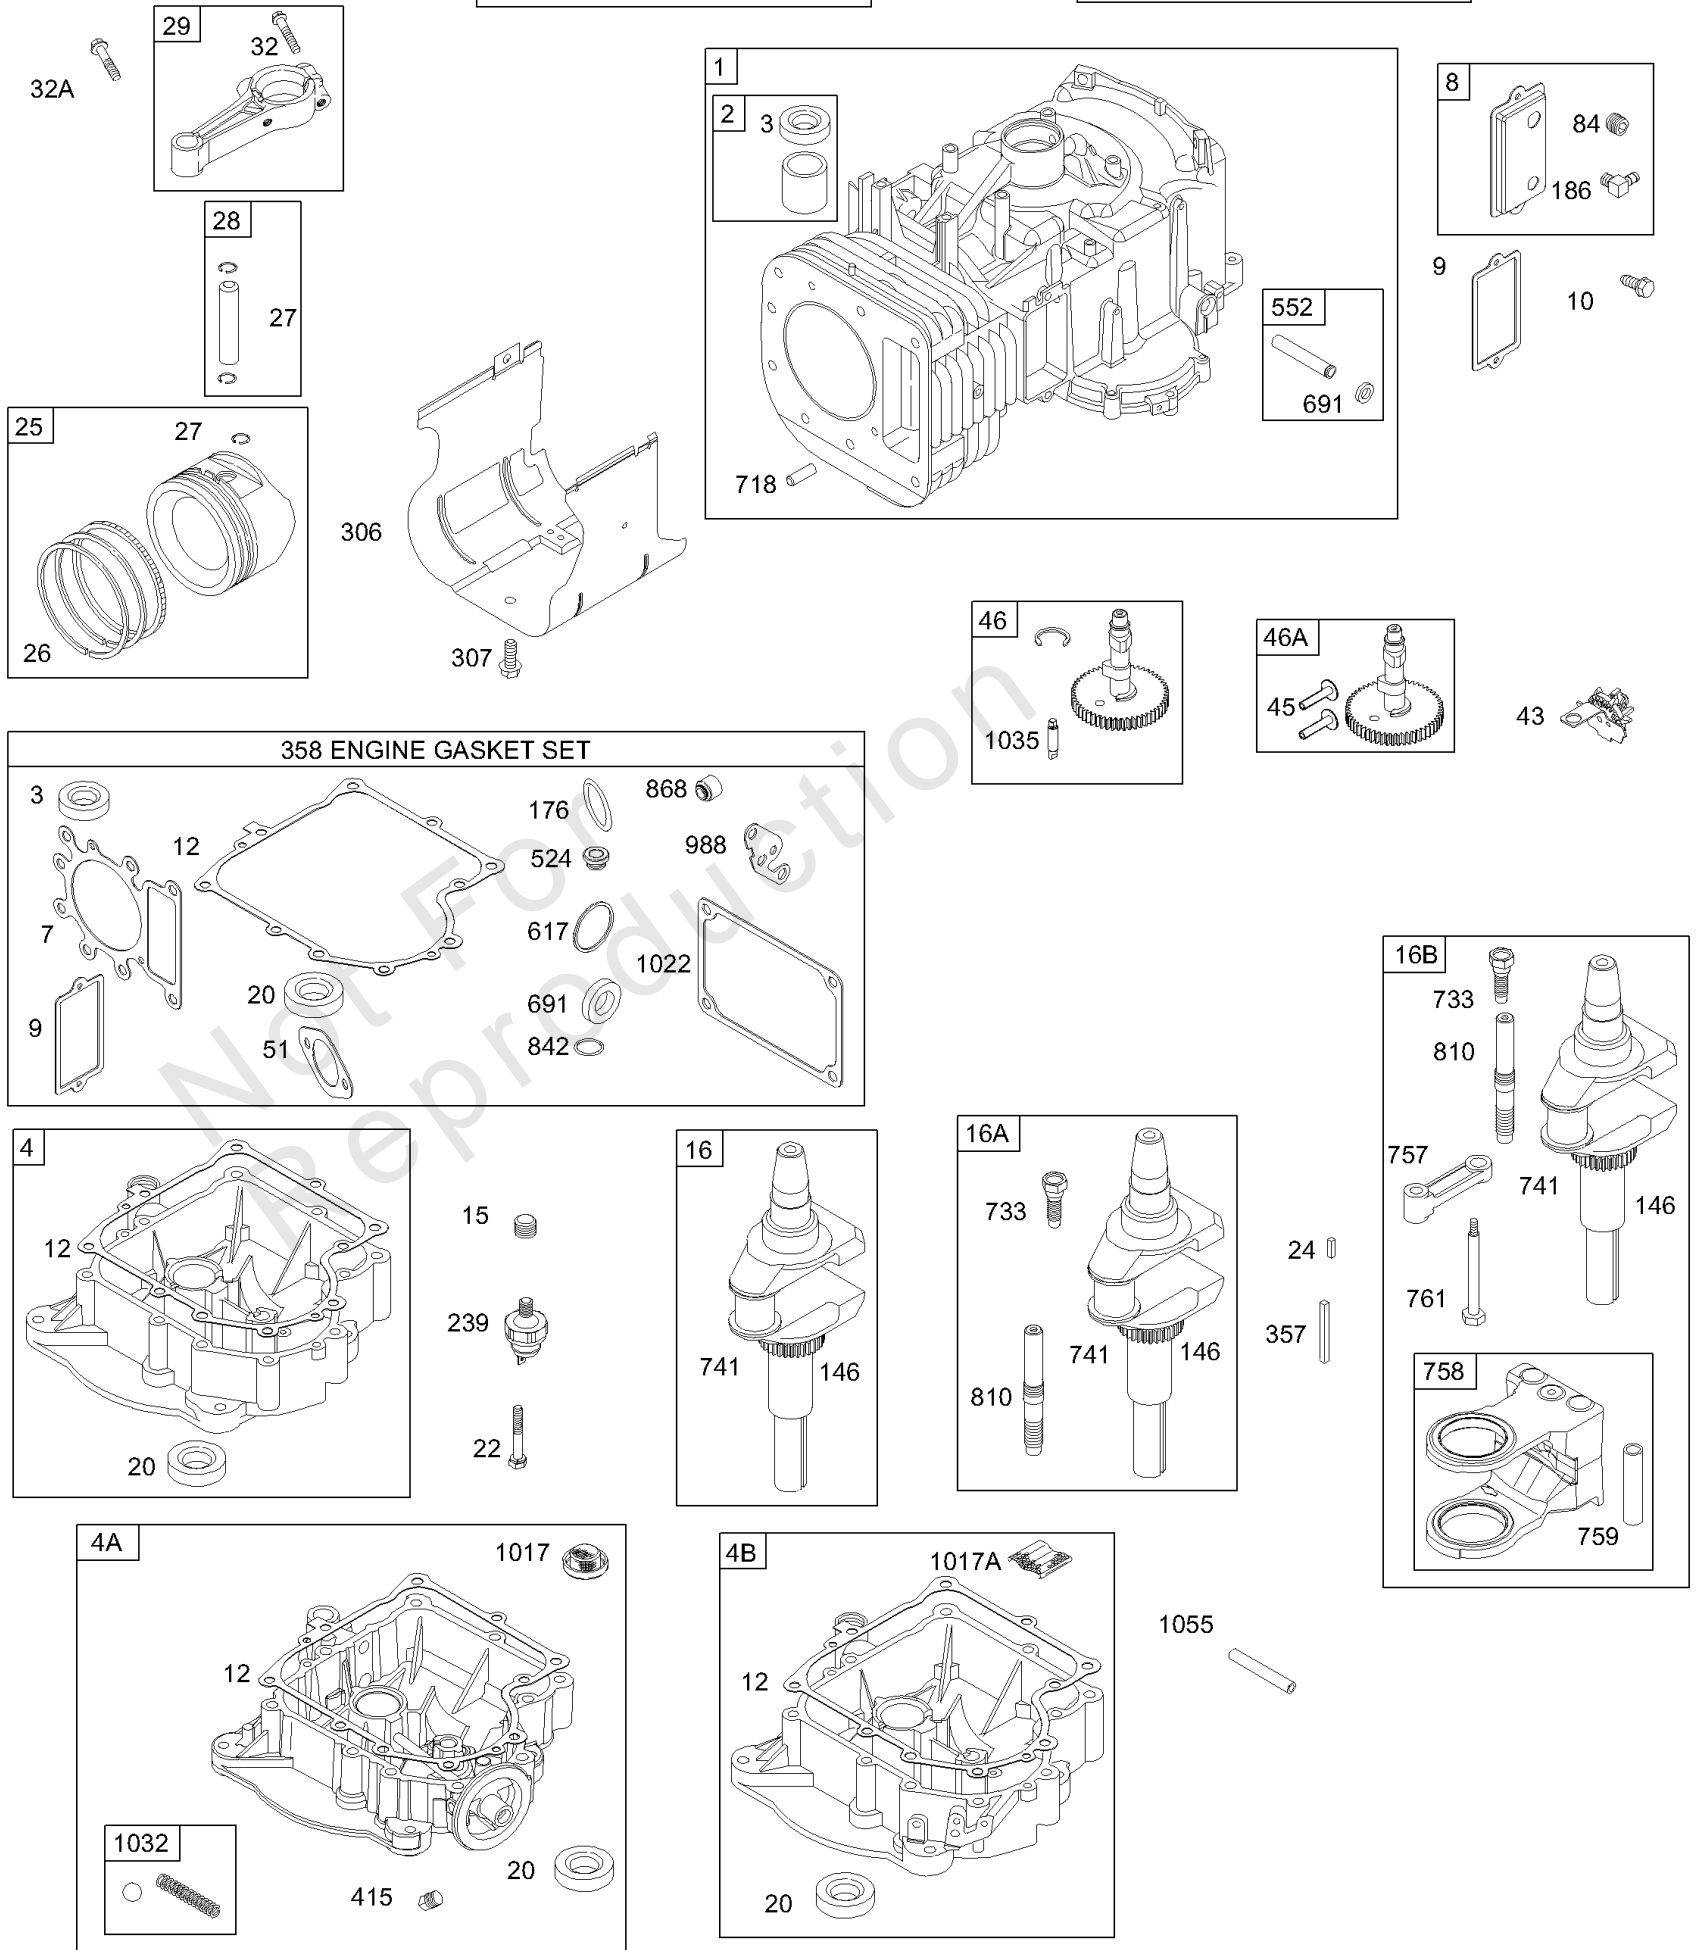

Crankcase Cover/Sump, Crankshaft, Cylinder, Piston/Rings, Connecting Rod

REF NO	PART NO	QTY	DESCRIPTION
26	495855		SET, Ring -(.030 Oversize) -Used Before Code Date 01041900
27	691792		LOCK, Piston Pin -Used Before Code Date 95101600
27	691299		LOCK, Piston Pin -Used After Code Date 95101500
28	498320		PIN, Piston -(.005 Oversize) -Used After Code Date 95101500
28	299691		PIN, Piston -(Standard) -Used Before Code Date 95101600
28	391286		PIN, Piston -(.005 Oversize) -Used Before Code Date 95101600
28	498319		PIN, Piston -(Standard) -Used After Code Date 95101500
29	692420		ROD, Connecting -(.020 Undersize) -Used After Code Date 98063000
29	494504S		ROD, Connecting -(Standard) -Used Before Code Date 98070100
29	495490		ROD, Connecting -(.020 Undersize) -Used Before Code Date 98070100
29	692419		ROD, Connecting -(Standard) -Used After Code Date 98063000
32	692852		SCREW -(Connecting Rod) (1 5/8) -Used After Code Date 98063000
32	690356		SCREW -(Connecting Rod) (1 7/8) -Used Before Code Date 98070100
32A	690348		SCREW -(Connecting Rod) (1 5/8)
43	691968		SLINGER, Governor/Oil
45	690564		TAPPET, Valve
46	698492		CAMSHAFT -Used After Code Date 98063000
51	692137		GASKET-INTAKE -Used After Code Date 97100500
84	690343		PLUG, Oil Drain
146	691639		KEY, Woodruff
176	691917		SEAL, O-Ring -(Air Cleaner Base)
186	691609		CONNECTOR, Hose
306	698454		SHIELD-CYLINDER
307	691003		SCREW -(Cylinder Shield)
357	691483		KEY, Drive Pulley
358	495993		GASKET SET, Engine -Used Before Code Date 97100600
358	691580		GASKET SET, Engine -Used After Code Date 97100500
415	690283		PLUG, Oil -(1/8 Standard)

Crankcase Cover/Sump, Crankshaft, Cylinder, Piston/Rings, Connecting Rod

Mfg. No: 28N707-1173-E1

1058 OPERATOR'S MANUAL

1330 REPAIR MANUAL