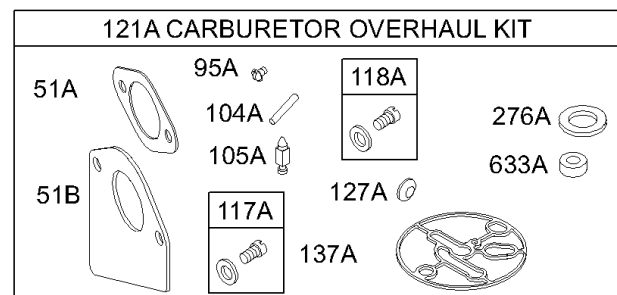

WALBRO

NIKKI

Carburetor

REF NO	PART NO	QTY	DESCRIPTION
127	695005		PLUG, Welch
127A	694530		PLUG, Welch
130	691750		VALVE, Throttle
130A	695418		VALVE, Throttle
131	494379		KIT, Throttle Shaft
131A	695421		KIT, Throttle Shaft
133	494381		FLOAT, Carburetor
133A	694914		FLOAT, Carburetor
135	696142		TUBE, Fuel Transfer
137	281165S		GASKET, Float Bowl
137A	695426		GASKET, Float Bowl
141	495097		KIT, Choke Shaft -(Manual Choke)
141A	495931		KIT, Choke Shaft -(Choke A Matic)
141B	695420		KIT, Choke Shaft
142	231990		NOZZLE, Carburetor -(Standard) (LMT 33, 34, 73, 74, 76, 121, 122, 125, 126, 128, 129, 130, 132, 137, 138)
142	692412		NOZZLE, Carburetor -(Standard) (LMT 149, 150, 153, 154, 155, 156)
147	497472		JET, Pilot -(LMT 33, 34)
147	231985		JET, Pilot -(LMT 73, 74, 121, 122, 125, 129, 130, 131, 132, 137, 138)
186A	692317		CONNECTOR-HOSE
187A	699332		LINE, Fuel -(Formed)(21)(Cut To Required Length)
187A	699331		LINE, Fuel -(Formed)(10-1/4 Inches)(Cut to Required Length)
217	695409		SPRING, Choke Return
231	691636		SCREW -(Choke Valve)
276	692255		WASHER, Sealing
276A	695410		WASHER, Sealing
369	695422		SPRING, Float Bowl
601	95162S		CLAMP, Hose
633	695414		SEAL, Choke/Throttle Shaft
633A	690998		SEAL, Choke/Throttle Shaft
634	690801		SPRING/SEAL ASSEMBLY -(Manual Choke)
634A	690802		SPRING/SEAL ASSEMBLY -(Choke A Matic)
692	690572		SPRING, Detent -(LMT 155, 156 And 697482, 697483)
729	691335		CLIP, Wire -(Fuel Solenoid)
789	692037		HARNESS-WIRING -(Fuel Solenoid)
947	692734		SOLENOID, Fuel
947A	695423		SOLENOID, Fuel
947B	497672		SOLENOID, Fuel
975	495933		BOWL, Float -(Float Bowl)
975A	695417		BOWL, Float
977	690192		SET, Carburetor Gasket