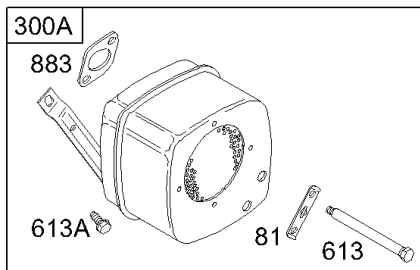

Air Cleaner, Mufflers

REF NO	PART NO	QTY	DESCRIPTION
11	691328		TUBE, Breather
81	691178		LOCK, Muffler Screw
167	692297		SEAL-A/C NUT
176	691917		SEAL, O-Ring -(Air Cleaner Base)
185	690958		NUT -(Air Cleaner Base)
300	495805S		MUFFLER
300A	496022S		MUFFLER
344	693675		SCREW -(Cable Clamp)
346	690661		SCREW -(Spark Arrestor)
445	496894S		FILTER-A/C CARTRIDGE
467	691668		KNOB, Air Cleaner Cover
607	690703		SCREW -(Air Cleaner Brace)
607A	691693		SCREW -(Air Cleaner Brace)
613	691416		SCREW -(Muffler)
613A	691678		SCREW -(Muffler)
646	690460		BRACE, Air Cleanr
676	393761		DEFLECTOR, Muffler -(Side Outlet)
677	690661		SCREW -(Muffler Deflector)
711	690703		SCREW -(Carburetor Shield)
819	690297		SCREW -(Muffler Bracket)
823	698941		SCREW -(Muffler Adapter)
864	697346		ADAPTER, Muffler
875	696129		BASE, Air Cleaner -(Plastic)
883	692236		GASKET, Exhaust
967	272403S		FILTER-PRE CLEANER
968	691332		COVER, Air Cleaner
971	690810		SCREW -(Air Cleaner Base to Carburetor) -Used Before Code Date 97100600
971	692129		SCREW -(Air Cleaner Base to Carburetor) -Used After Code Date 97100500
994	392390		ARRESTOR, Spark
996	690678		SHIELD, Carburetor