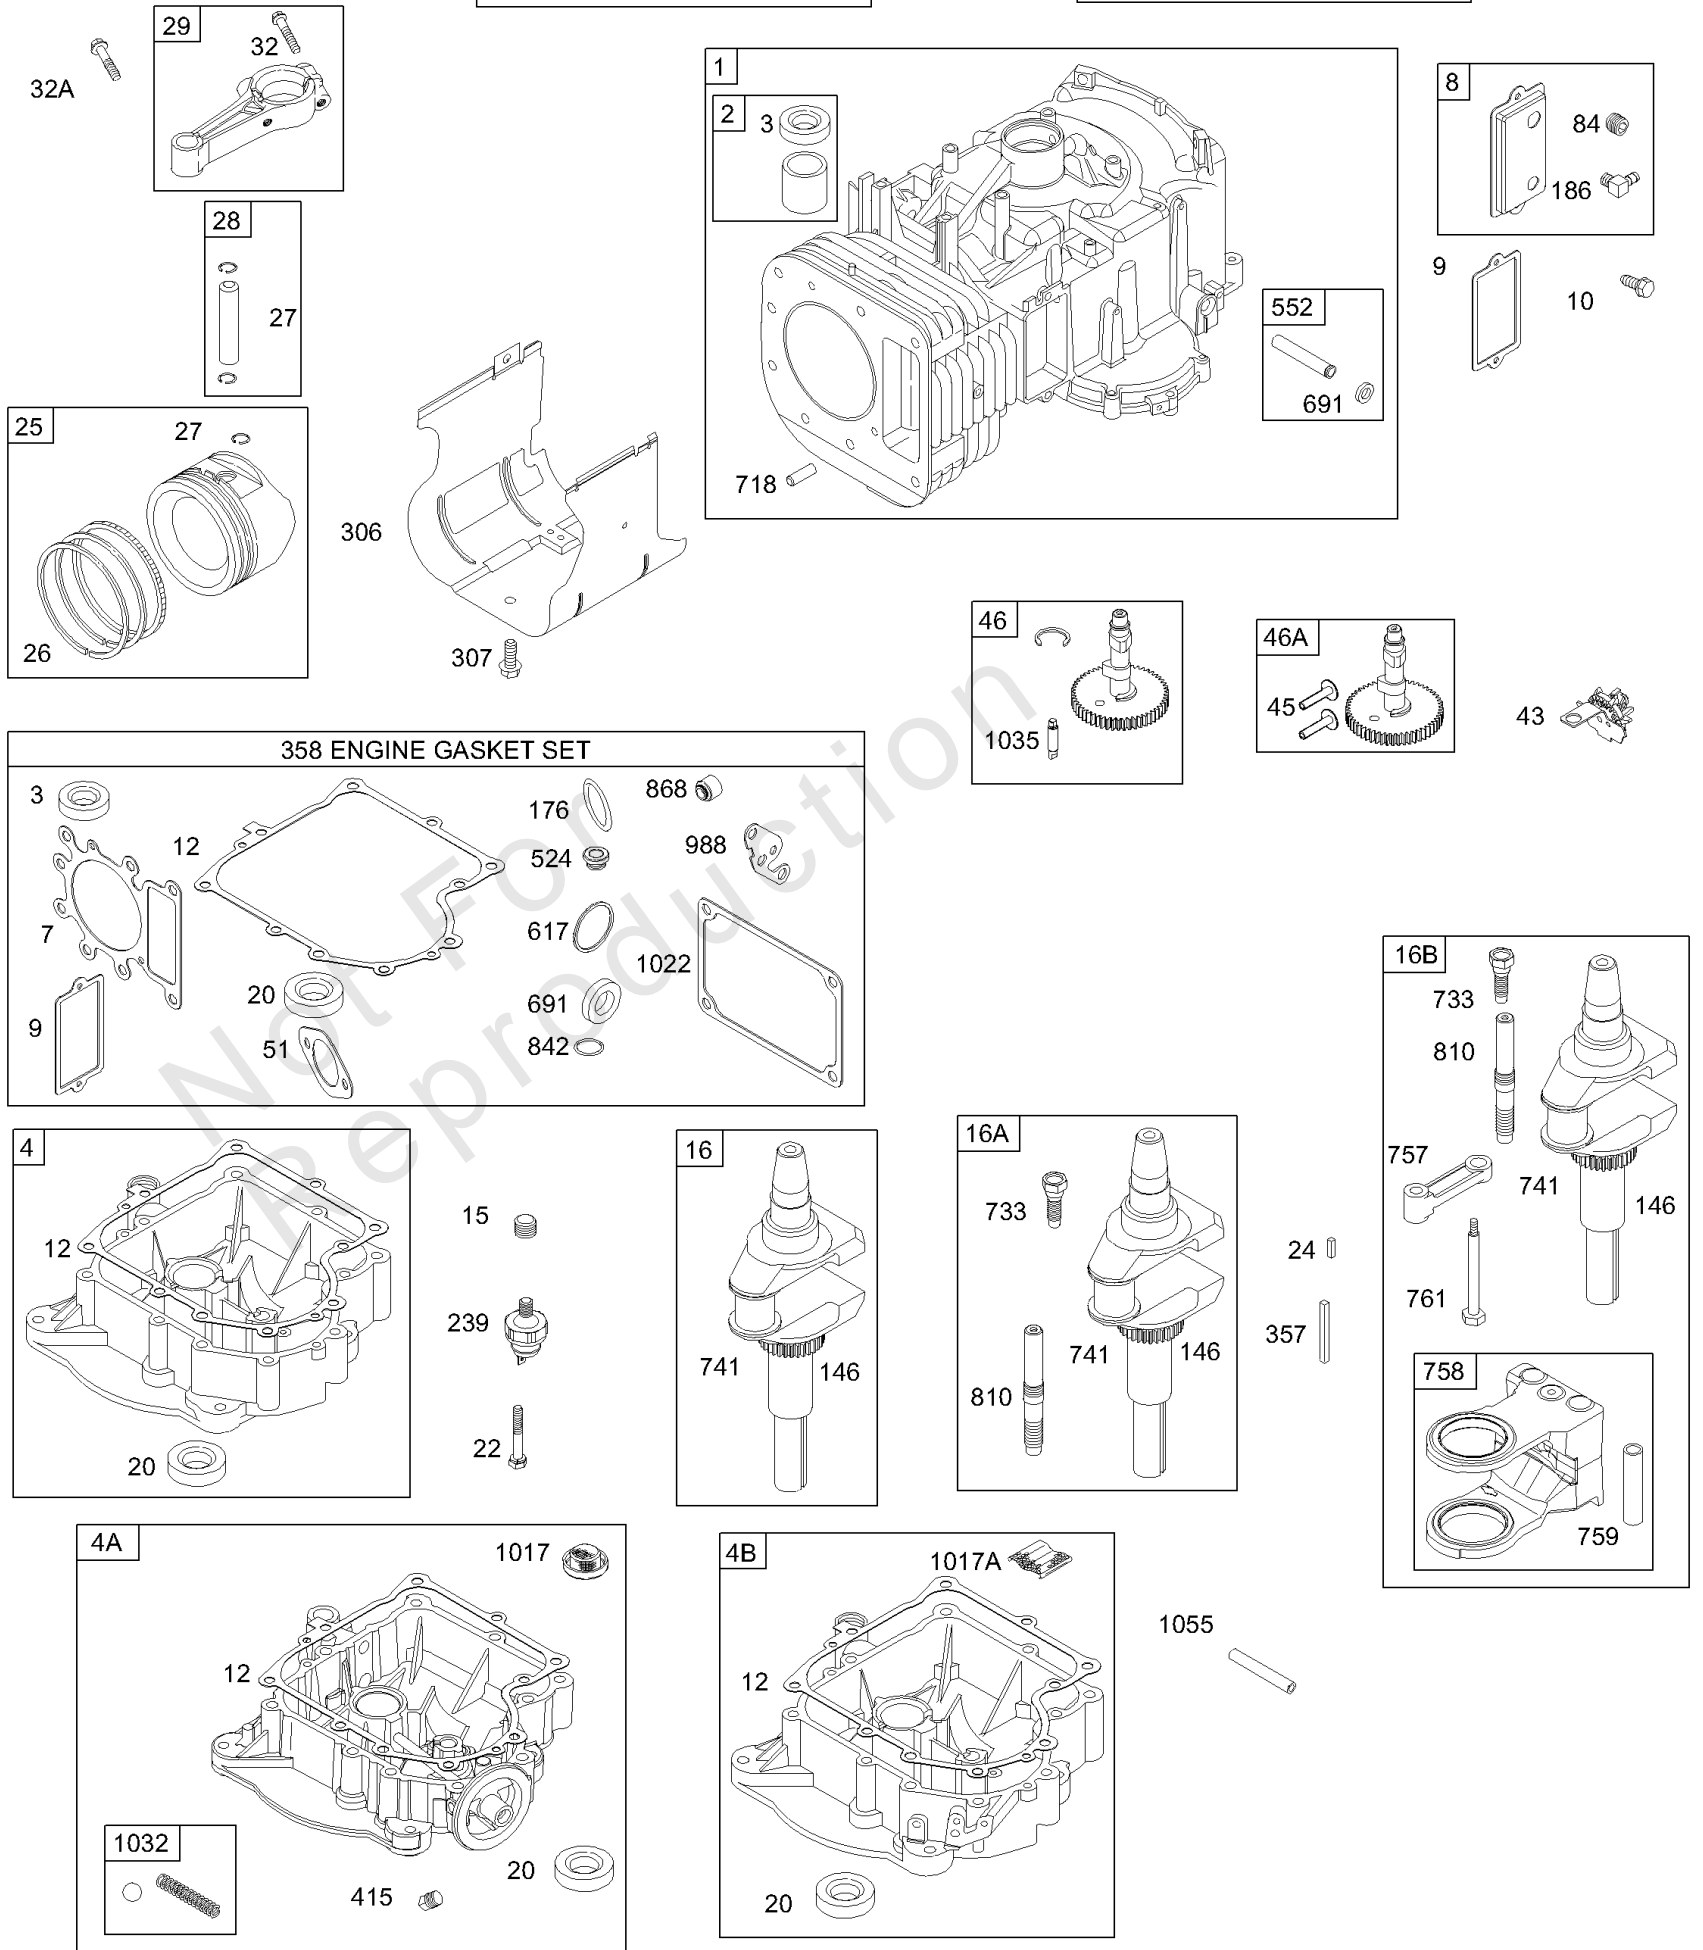

Crankcase Cover/Sump, Crankshaft, Cylinder, Piston/Rings, Connecting Rod

REF NO	PART NO	QTY	DESCRIPTION
1	496412		CYLINDER ASSEMBLY
2	399265		KIT, Bushing/Seal -(Magneto Side)
3	391086S		SEAL, Oil -(Magneto Side)
4	494238		SUMP, Engine
7	273280S		GASKET, Cylinder Head
8	696126		BREATHER ASSEMBLY
9	27803S		GASKET, Breather
10	691666		SCREW -(Breather Assembly)
12	692226		GASKET, Crankcase -(.015)(Standard)
12	692405		GASKET, Crankcase -(.009)
12	692406		GASKET, Crankcase -(.005)
15	690946		PLUG, Oil Drain
16	690136		CRANKSHAFT
16A	693944		CRANKSHAFT -Used After Code Date 95073100
16B	693653		CRANKSHAFT -Used Before Code Date 95080100
20	291675S		SEAL, Oil -(PTO Side)
22	692125		SCREW -(Crankcase Cover/Sump)
24	222698S		KEY, Flywheel
25	499284		PISTON ASSEMBLY -(Standard) -Used Before Code Date 01041900
25	499292		PISTON ASSEMBLY -(.020 Oversize) -Used Before Code Date 01041900
25	696397		PISTON ASSEMBLY -(Standard) -Used After Code Date 01041800
25	696399		PISTON ASSEMBLY -(.020 Oversize) -Used After Code Date 01041800
25	696400		PISTON ASSEMBLY -(.030 Oversize) -Used After Code Date 01041800
26	696404		SET, Ring -(.010 Oversize) -Used After Code Date 01041800
26	696405		SET, Ring -(.020 Oversize) -Used After Code Date 01041800
26	696403		SET, Ring -(Standard) -Used After Code Date 01041800
26	495851		SET, Ring -(.020 Oversize) -Used Before Code Date 01041900
26	696406		SET, Ring -(.030 Oversize) -Used After Code Date 01041800
26	495854		SET, Ring -(Standard) -Used Before Code Date 01041900

Crankcase Cover/Sump, Crankshaft, Cylinder, Piston/Rings, Connecting Rod

Mfg. No: 28N707-1173-E1

1058 OPERATOR'S MANUAL

1330 REPAIR MANUAL