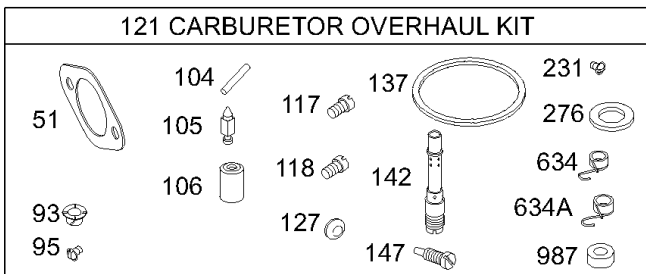

WALBRO

NIKKI

Carburetor

REF NO	PART NO	QTY	DESCRIPTION
127	695005		PLUG, Welch
127A	694530		PLUG, Welch
130	691750		VALVE, Throttle
130A	695418		VALVE, Throttle
131	494379		KIT, Throttle Shaft
131A	695421		KIT, Throttle Shaft
133	494381		FLOAT, Carburetor
133A	694914		FLOAT, Carburetor
135	696142		TUBE, Fuel Transfer
137	281165S		GASKET, Float Bowl
137A	695426		GASKET, Float Bowl
141	495097		KIT, Choke Shaft -(Manual Choke)
141A	495931		KIT, Choke Shaft -(Choke A Matic)
141B	695420		KIT, Choke Shaft
142	231990		NOZZLE, Carburetor -(Standard) (LMT 33, 34, 73, 74, 76, 121, 122, 125, 126, 128, 129, 130, 132, 137, 138)
142	692412		NOZZLE, Carburetor -(Standard) (LMT 149, 150, 153, 154, 155, 156)
147	497472		JET, Pilot -(LMT 33, 34)
147	231985		JET, Pilot -(LMT 73, 74, 121, 122, 125, 129, 130, 131, 132, 137, 138)
186A	692317		CONNECTOR-HOSE
187A	699332		LINE, Fuel -(Formed)(21)(Cut To Required Length)
187A	699331		LINE, Fuel -(Formed)(10-1/4 Inches)(Cut to Required Length)
217	695409		SPRING, Choke Return
231	691636		SCREW -(Choke Valve)
276	692255		WASHER, Sealing
276A	695410		WASHER, Sealing
369	695422		SPRING, Float Bowl
601	95162S		CLAMP, Hose
633	695414		SEAL, Choke/Throttle Shaft
633A	690998		SEAL, Choke/Throttle Shaft
634	690801		SPRING/SEAL ASSEMBLY -(Manual Choke)
634A	690802		SPRING/SEAL ASSEMBLY -(Choke A Matic)
692	690572		SPRING, Detent -(LMT 155, 156 And 697482, 697483)
729	691335		CLIP, Wire -(Fuel Solenoid)
789	692037		HARNESS-WIRING -(Fuel Solenoid)
947	692734		SOLENOID, Fuel
947A	695423		SOLENOID, Fuel
947B	497672		SOLENOID, Fuel
975	495933		BOWL, Float -(Float Bowl)
975A	695417		BOWL, Float
977	690192		SET, Carburetor Gasket