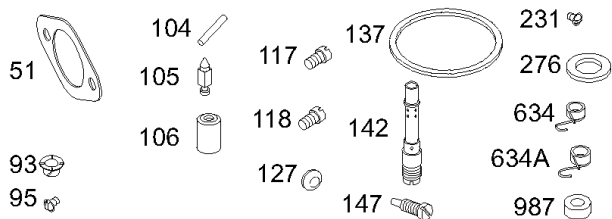

WALBRO

NIKKI

977 CARBURETOR GASKET SET

977A CARBURETOR GASKET SET

121 CARBURETOR OVERHAUL KIT

121A CARBURETOR OVERHAUL KIT

Carburetor

REF NO	PART NO	QTY	DESCRIPTION
51	692137		GASKET-INTAKE -Used After Code Date 97100500
51A	272569S		GASKET, Intake -Used Before Code Date 97100600
51B	692284		GASKET, Intake
93	690602		BUSHING, Throttle Shaft
94	498032		KIT, Idle Mixture -(LMT 121, 122, 125, 129, 130, 137, 138)
94	496589		KIT, Idle Mixture -(LMT 149, 150)
94	498030		KIT, Idle Mixture -(LMT 153, 154, 155, 156)
94A	695425		KIT, Idle Mixture
95	691636		SCREW -(Throttle Valve)
95A	690718		SCREW -(Throttle Valve)
98	495800		KIT, Idle Speed -(Idle Speed) (Lmt 54, 55, 91)
98A	695408		KIT, Idle Speed
104	690525		PIN, Float Hinge
104A	694918		PIN, Float Hinge
105	231855S		VALVE-FLOAT NEEDLE
105A	696136		VALVE, Float Needle
106	690577		SEAT, Inlet -(Gravity Feed)
106	691780		SEAT, Inlet -(Pump Feed)
108	690464		VALVE, Choke -(Used On Manual Choke)
108A	692344		VALVE, Choke -(Used On Choke A Matic)
108B	695419		VALVE, Choke
117	697228		JET, Main -(Standard) (LMT 33, 34, 73, 74, 76, 121, 122, 125, 126, 128, 129, 130, 132, 137, 138)
117	692408		JET, Main -(Standard) (LMT 149, 150, 153, 154, 155 and 697481, 697482)
117A	695415		JET, Main -(Standard)
118	692411		JET, Main -(High Altitude) (LMT 153, 154, 155, and 697481, 697482)
118	231850		JET, Main -(High Altitude) (LMT 33, 34, 73, 74, 76, 121, 122, 125, 126, 128, 129, 130, 132, 137, 138)
118	232116		JET, Main -(High Altitude) (LMT 149, 150)
118A	695416		JET, Main -(High Altitude)
121	498116		KIT, Carburetor Overhaul -Used Before Code Date 96072600
121	499233		KIT, Carburetor Overhaul -Used After Code Date 96072500 -Used Before Code Date 97100600
121	690191		KIT, Carburetor Overhaul -Used After Code Date 97100500
121A	695427		KIT, Carburetor Overhaul
125	698620		CARBURETOR -(Gravity Feed)