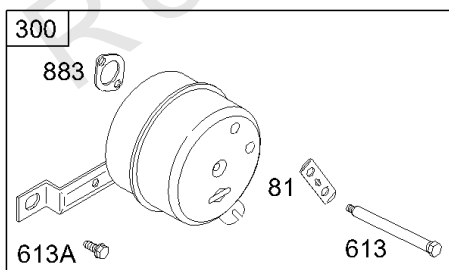

Air Cleaner, Mufflers

REF NO	PART NO	QTY	DESCRIPTION
11	691328		TUBE, Breather
81	691178		LOCK, Muffler Screw
167	692297		SEAL-A/C NUT
176	691917		SEAL, O-Ring -(Air Cleaner Base)
185	690958		NUT -(Air Cleaner Base)
300	495805S		MUFFLER
300A	496022S		MUFFLER
344	693675		SCREW -(Cable Clamp)
346	690661		SCREW -(Spark Arrestor)
445	496894S		FILTER-A/C CARTRIDGE
467	691668		KNOB, Air Cleaner Cover
607	690703		SCREW -(Air Cleaner Brace)
607A	691693		SCREW -(Air Cleaner Brace)
613	691416		SCREW -(Muffler)
613A	691678		SCREW -(Muffler)
646	690460		BRACE, Air Cleanr
676	393761		DEFLECTOR, Muffler -(Side Outlet)
677	690661		SCREW -(Muffler Deflector)
711	690703		SCREW -(Carburetor Shield)
819	690297		SCREW -(Muffler Bracket)
823	698941		SCREW -(Muffler Adapter)
864	697346		ADAPTER, Muffler
875	696129		BASE, Air Cleaner -(Plastic)
883	692236		GASKET, Exhaust
967	272403S		FILTER-PRE CLEANER
968	691332		COVER, Air Cleaner
971	690810		SCREW -(Air Cleaner Base to Carburetor) -Used Before Code Date 97100600
971	692129		SCREW -(Air Cleaner Base to Carburetor) -Used After Code Date 97100500
994	392390		ARRESTOR, Spark
996	690678		SHIELD, Carburetor