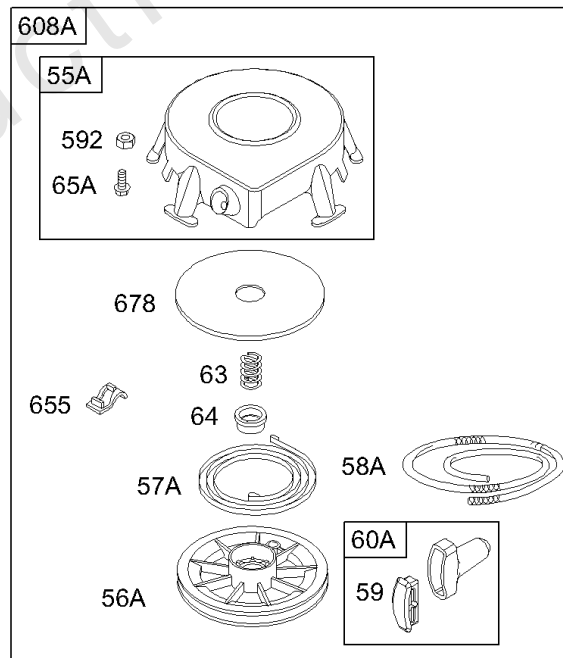

Flywheel Fan, Rotating Screen, Flywheel, Rewind Starter

Mfg. No: 28N707-1173-E1

Flywheel Fan, Rotating Screen, Flywheel, Rewind Starter

REF NO	PART NO	QTY	DESCRIPTION
23	693557		FLYWHEEL -(Steel Ring Gear)
55	695130		HOUSING, Rewind Starter
55A	393576		HOUSING, Rewind Starter
56	695129		PULLEY, Starter
56A	295871		PULLEY, Starter -(63 Rope)
57	695131		SPRING, Rewind Starter
57A	490179		SPRING-REWIND STR
58	695132		ROPE, Starter -(59" Long)
58A	695002		ROPE, Starter -(99)(Cut to Required Length)
59	490653		INSERT, Grip
60	494212		GRIP, Starter Rope
60A	490652		GRIP-STARTER ROPE
63	690547		SPRING, Ratchet
64	691920		ADAPTER, Ratchet Spring
65	690837		SCREW -(Rewind Starter)
65A	695453		SCREW -(Rewind Starter)
66	399671		CLUTCH-STARTER
67	394897		HOUSING, Clutch
68	691604		BALL, Clutch
70	691945		RATCHET-CLUTCH
71	691359		COVER, Ratchet
73	691191		SCREEN-ROTATING
73A	690492		SCREEN, Rotating
73B	494439		SCREEN, Rotating
74	691627		SCREW -(Rotating Screen)
74A	691655		SCREW -(Rotating Screen)
74B	691674		SCREW -(Rotating Screen) -Used Before Code Date 00040300
74B	698425		SCREW -(Rotating Screen) -Used After Code Date 00040200
75	690582		WASHER -(Flywheel)
165	693148		NUT -(Ring Gear)
196	695493		FAN/SCREEN ASSEMBLY
363	19203		PULLER, Flywheel
455	691173		CUP, Flywheel
456	695128		PLATE, Pawl Friction
459	281505S		PAWL-RATCHET
592	690800		NUT -(Rewind Starter)
597	691696		SCREW -(Pawl Friction Plate)
608A	390391		STARTER, Rewind
655	691734		ANCHOR-REWIND SPRING
668A	691323		SPACER