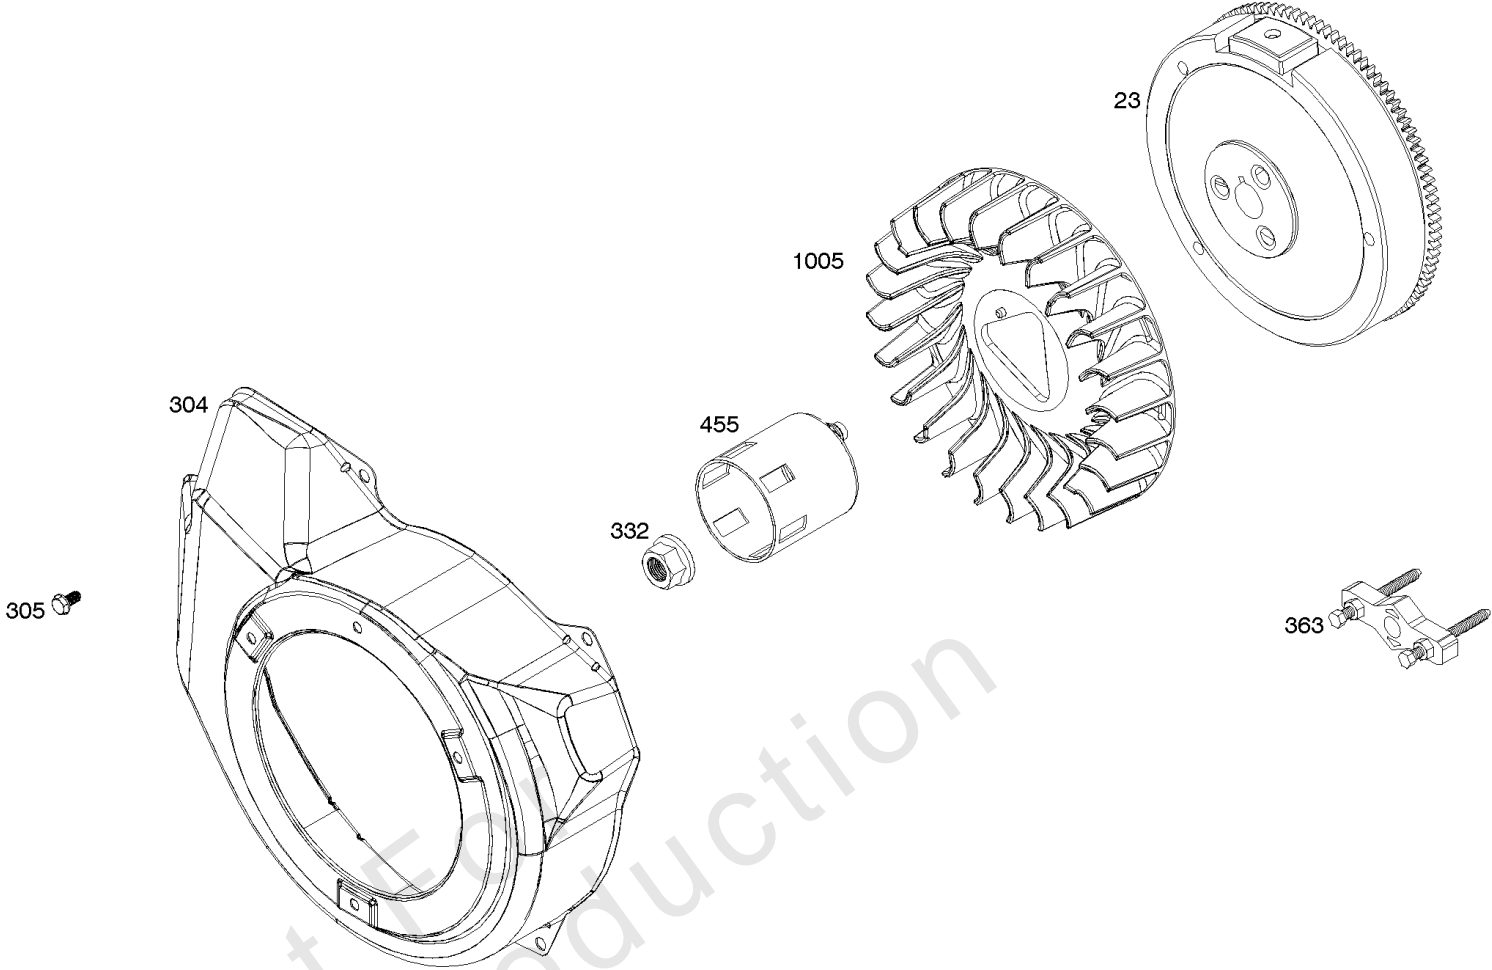

Parts Manual

Mfg. No: 19J137-0008-F1

Model Components	Page
Alternator, Controls, Electrical Starter, Governor Spring, Ignition.....	4
Blower Housing, Flywheel, Rewind Starter.....	6
Camshaft, Crankcase Cover, Crankshaft, Cylinder, Lubrication, Operator's Manual, Piston/Rings/Connecting	8
Carburetor.....	12
Cylinder Head, Gasket Sets.....	14
Exhaust System, Fuel Supply.....	16
Replacement Engine - US & Canada.....	18
Shrouds.....	19

Not For
Reproduction

Alternator, Controls, Electrical Starter, Governor Spring, Ignition

REF NO	PART NO	QTY	DESCRIPTION
98	593104		KIT, Idle Speed -(High Speed Adjustment)
188	798618		SCREW -(Control Bracket)
202	591834		LINK, Mechanical Governor
209	593657		SPRING, Governor
211	799927		SPRING, Governed Idle
222A	593666		BRACKET, Control
232	797809		SPRING, Governor Link
265	691024		CLAMP, Casing
267	699492		SCREW -(Casing Clamp)
268	691025		CASING, Control Wire -(Cut To Required Length)
269	691026		WIRE, Control -(Cut To Required Length)
270	691027		NUT -(Control Wire Casing)
271	691028		LEVER, Control
309A	593683		MOTOR, Starter
318	799814		SCREW -(Mounting Bracket)
318A	799846		SCREW -(Mounting Bracket)
333A	798616		ARMATURE, Magneto
334	797655		SCREW -(Magneto Armature)
337	696202		PLUG, Spark
356	799789		WIRE, Stop
367	798618		SCREW -(Wire Clip)
383	19576S		WRENCH, Spark Plug
474	591094		ALTERNATOR
485	695755		KNOB, Control
493B	691177		BRACKET, Mounting
493D	593682		BRACKET, Mounting
501	698315		REGULATOR
526	690297		SCREW -(Regulator)
635A	797685		BOOT, Spark Plug
729	797750		CLIP, Wire
729C	593137		CLIP, Wire
813	590392		CLAMP
1009	797795		SCREW -(Starter Motor)
1119	799845		SCREW -(Alternator)