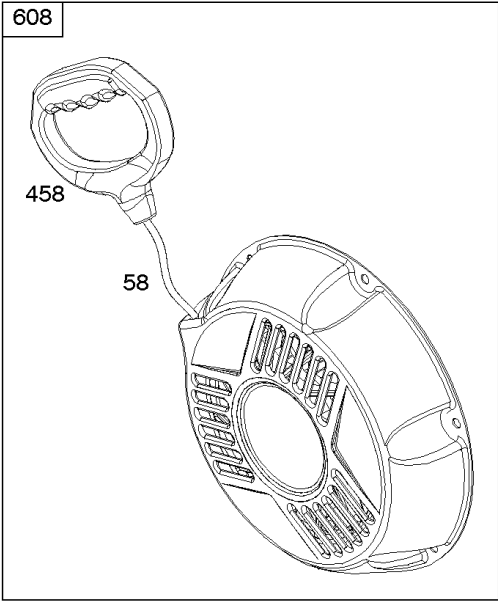

Parts Manual

Mfg. No: 19J137-0008-F1

Model Components	Page
Alternator, Controls, Electrical Starter, Governor Spring, Ignition.....	4
Blower Housing, Flywheel, Rewind Starter.....	6
Camshaft, Crankcase Cover, Crankshaft, Cylinder, Lubrication, Operator's Manual, Piston/Rings/Connecting	8
Carburetor.....	12
Cylinder Head, Gasket Sets.....	14
Exhaust System, Fuel Supply.....	16
Replacement Engine - US & Canada.....	18
Shrouds.....	19

Not For
Reproduction

Alternator, Controls, Electrical Starter, Governor Spring, Ignition

REF NO	PART NO	QTY	DESCRIPTION
98	593104		KIT, Idle Speed -(High Speed Adjustment)
188	798618		SCREW -(Control Bracket)
202	591834		LINK, Mechanical Governor
209	593657		SPRING, Governor
211	799927		SPRING, Governed Idle
222A	593666		BRACKET, Control
232	797809		SPRING, Governor Link
265	691024		CLAMP, Casing
267	699492		SCREW -(Casing Clamp)
268	691025		CASING, Control Wire -(Cut To Required Length)
269	691026		WIRE, Control -(Cut To Required Length)
270	691027		NUT -(Control Wire Casing)
271	691028		LEVER, Control
309A	593683		MOTOR, Starter
318	799814		SCREW -(Mounting Bracket)
318A	799846		SCREW -(Mounting Bracket)
333A	798616		ARMATURE, Magneto
334	797655		SCREW -(Magneto Armature)
337	696202		PLUG, Spark
356	799789		WIRE, Stop
367	798618		SCREW -(Wire Clip)
383	19576S		WRENCH, Spark Plug
474	591094		ALTERNATOR
485	695755		KNOB, Control
493B	691177		BRACKET, Mounting
493D	593682		BRACKET, Mounting
501	698315		REGULATOR
526	690297		SCREW -(Regulator)
635A	797685		BOOT, Spark Plug
729	797750		CLIP, Wire
729C	593137		CLIP, Wire
813	590392		CLAMP
1009	797795		SCREW -(Starter Motor)
1119	799845		SCREW -(Alternator)