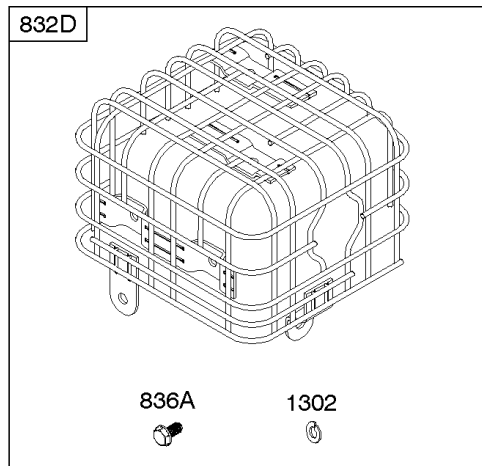

Not For Reproduction

Carburetor

REF NO	PART NO	QTY	DESCRIPTION
51	591779		GASKET, Intake
51A	591798		GASKET, Intake
53	591801		STUD -(Carburetor)
109	593178		SHAFT, Choke
117	593675		JET, Main -(Standard)
118	590452		JET, Main -(High Altitude)
121C	592229		KIT, Carburetor Overhaul
122	591797		SPACER, Carburetor
125E	593674		CARBURETOR
163	797756		GASKET, Air Cleaner
610	799805		ARRESTOR, Intake
654	690939		NUT -(Carburetor)
711	798618		SCREW -(Carburetor Shield)
996A	593179		SHIELD, Carburetor

Cylinder Head, Gasket Sets

REF NO	PART NO	QTY	DESCRIPTION
3	591794		SEAL, Oil -(Magneto Side)
5	593093		HEAD, Cylinder
7A	592834		GASKET, Cylinder Head
12A	592597		GASKET, Crankcase
13	797791		SCREW -(Cylinder Head)
20	591793		SEAL, Oil -(PTO Side) (PTO Side)
33	592612		VALVE, Exhaust
34	592611		VALVE, Intake
35	591814		SPRING, Valve -(Intake)
36	591814		SPRING, Valve -(Exhaust)
40A	797782		RETAINER, Valve
40C	591816		RETAINER, Valve
40B	591815		RETAINER, Valve
45	797786		TAPPET, Valve
51	591779		GASKET, Intake
51A	591798		GASKET, Intake
163	797756		GASKET, Air Cleaner
238	591817		CAP, Valve
276	797847		WASHER, Sealing -(Rocker Cover)
358	593112		GASKET SET, Engine
718	797792		PIN, Locating -(Cylinder Head)
830	591088		STUD, Rocker Arm
842	797327		SEAL, O-Ring -(Dipstick Tube)
868	797854		SEAL, Valve -(Intake)
883	797770		GASKET, Exhaust
883A	799797		GASKET, Exhaust
914	797848		SCREW -(Rocker Cover)
1022	797846		GASKET, Rocker Cover
1023	799778		COVER, Rocker
1026	591818		ROD, Push
1029	591087		ARM, Rocker
1034	591819		GUIDE, Push Rod
1095	593113		GASKET SET, Valve