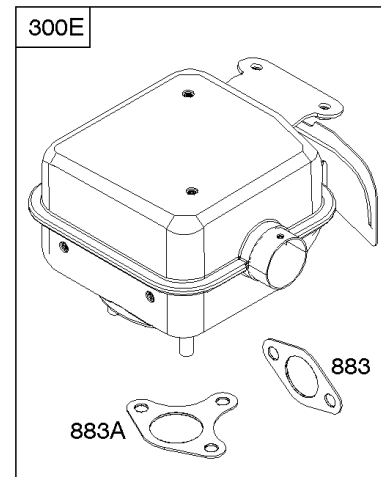

Camshaft, Crankcase Cover, Crankshaft, Cylinder, Lubrication, Operator's Manual, Piston/

REF NO	PART NO	QTY	DESCRIPTION
847	593174		DIPSTICK/TUBE ASSEMBLY
1026	591818		ROD, Push
1036	-----		Label-Emissions -(Available From A Briggs & Stratton Authorized Dealer)
1319	794467		LABEL, Warning
1319A	797669		LABEL, Warning

Not For Reproduction

Carburetor

REF NO	PART NO	QTY	DESCRIPTION
51	591779		GASKET, Intake
51A	591798		GASKET, Intake
53	591801		STUD -(Carburetor)
109	593178		SHAFT, Choke
117	593675		JET, Main -(Standard)
118	590452		JET, Main -(High Altitude)
121C	592229		KIT, Carburetor Overhaul
122	591797		SPACER, Carburetor
125E	593674		CARBURETOR
163	797756		GASKET, Air Cleaner
610	799805		ARRESTOR, Intake
654	690939		NUT -(Carburetor)
711	798618		SCREW -(Carburetor Shield)
996A	593179		SHIELD, Carburetor

Cylinder Head, Gasket Sets

REF NO	PART NO	QTY	DESCRIPTION
3	591794		SEAL, Oil -(Magneto Side)
5	593093		HEAD, Cylinder
7A	592834		GASKET, Cylinder Head
12A	592597		GASKET, Crankcase
13	797791		SCREW -(Cylinder Head)
20	591793		SEAL, Oil -(PTO Side) (PTO Side)
33	592612		VALVE, Exhaust
34	592611		VALVE, Intake
35	591814		SPRING, Valve -(Intake)
36	591814		SPRING, Valve -(Exhaust)
40A	797782		RETAINER, Valve
40C	591816		RETAINER, Valve
40B	591815		RETAINER, Valve
45	797786		TAPPET, Valve
51	591779		GASKET, Intake
51A	591798		GASKET, Intake
163	797756		GASKET, Air Cleaner
238	591817		CAP, Valve
276	797847		WASHER, Sealing -(Rocker Cover)
358	593112		GASKET SET, Engine
718	797792		PIN, Locating -(Cylinder Head)
830	591088		STUD, Rocker Arm
842	797327		SEAL, O-Ring -(Dipstick Tube)
868	797854		SEAL, Valve -(Intake)
883	797770		GASKET, Exhaust
883A	799797		GASKET, Exhaust
914	797848		SCREW -(Rocker Cover)
1022	797846		GASKET, Rocker Cover
1023	799778		COVER, Rocker
1026	591818		ROD, Push
1029	591087		ARM, Rocker
1034	591819		GUIDE, Push Rod
1095	593113		GASKET SET, Valve