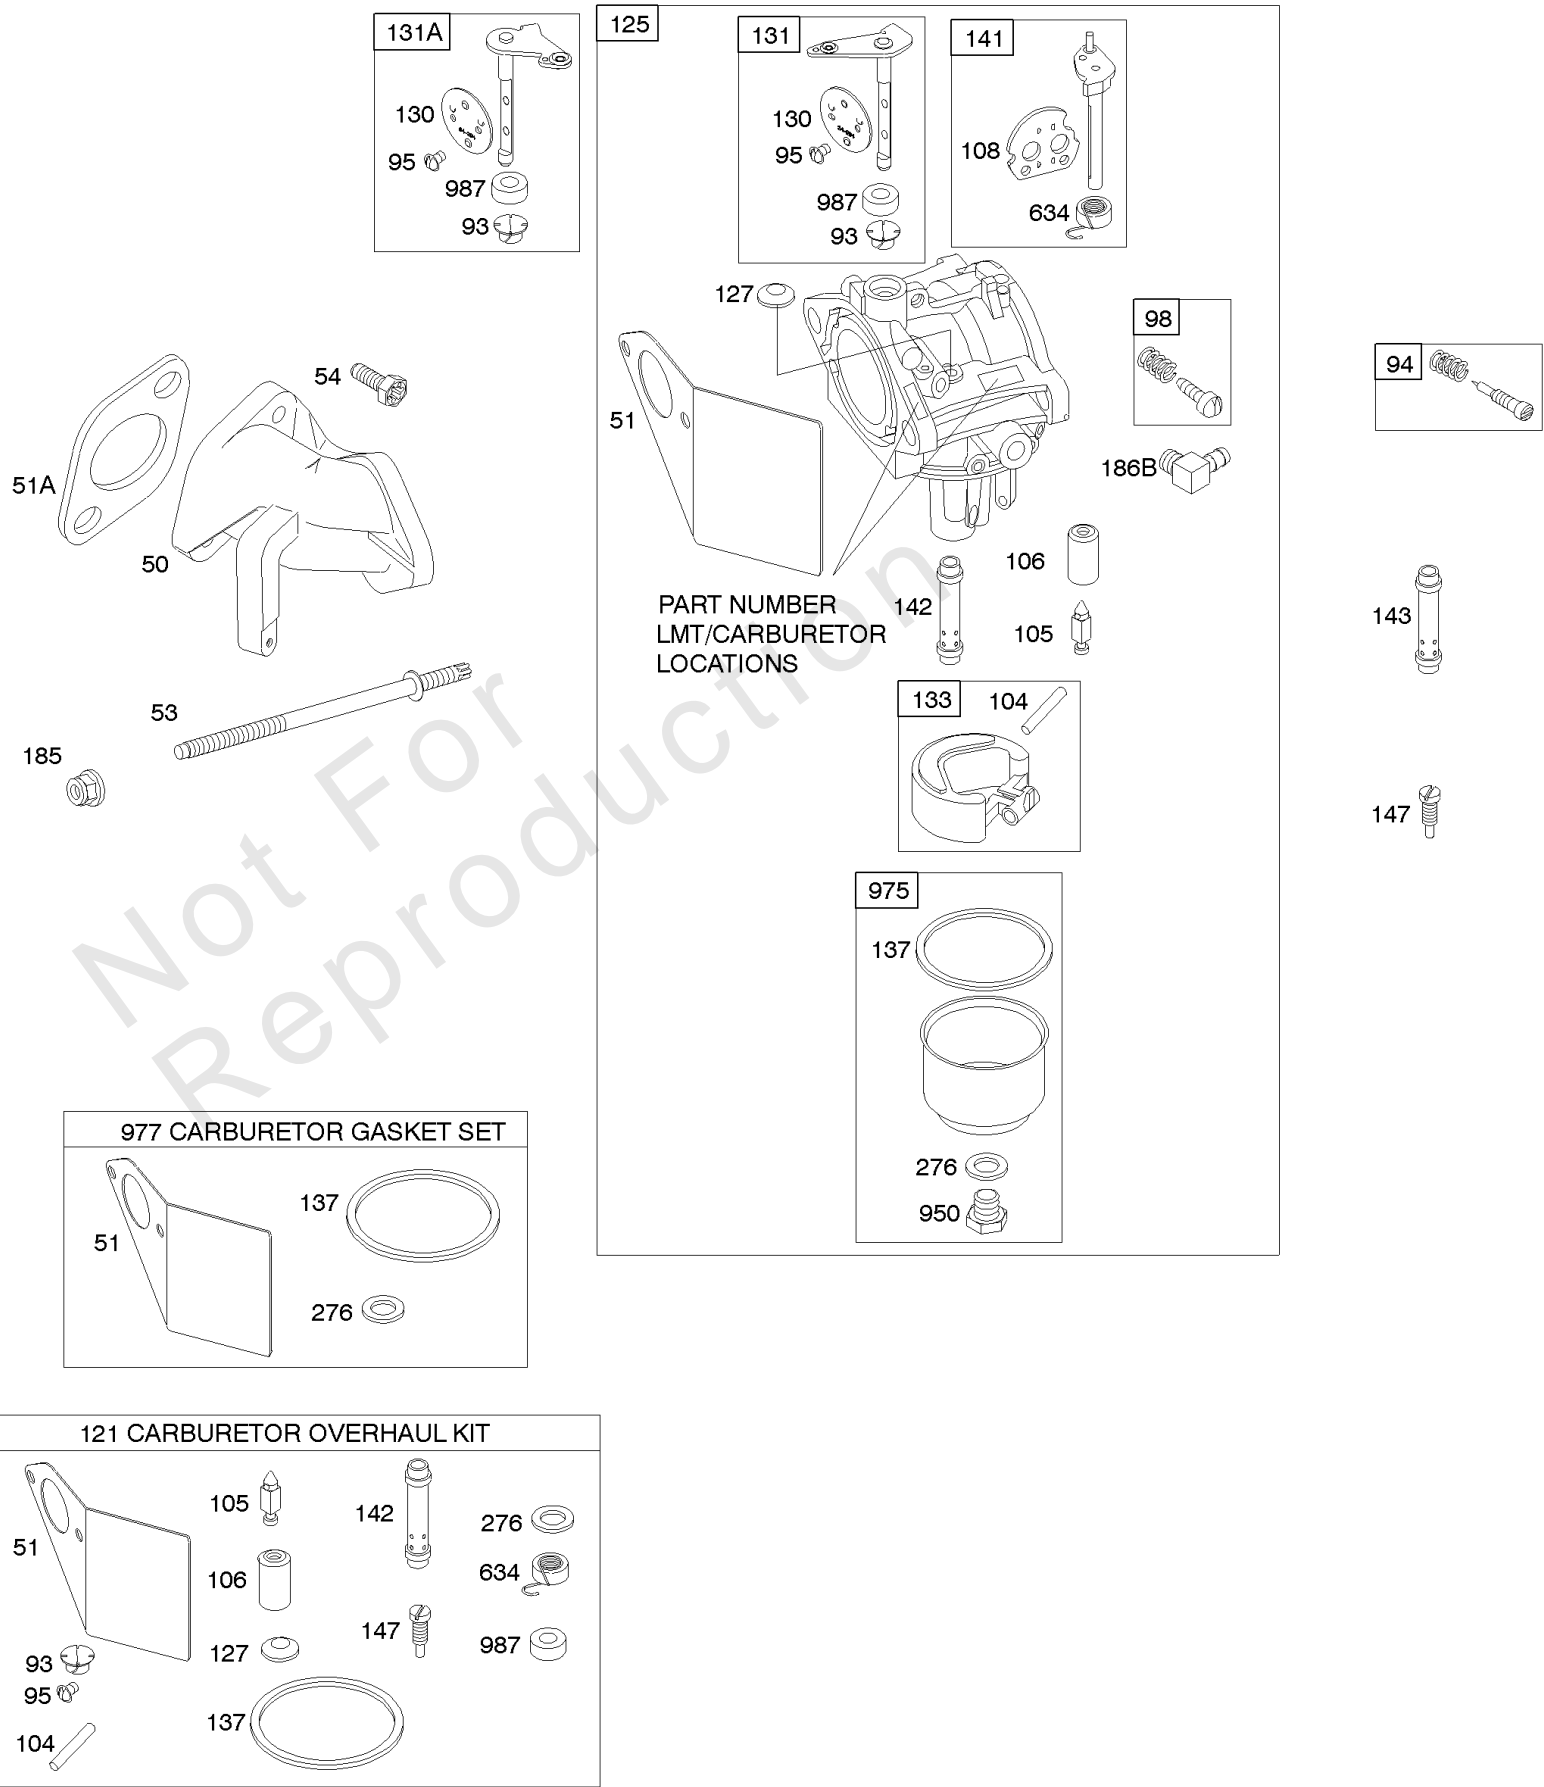

1058 OPERATOR'S MANUAL

Cam, Crankshaft, Cylinder, Valves, Piston/Rings, Crankcase Cover/Sump, Head, Breather

REF NO	PART NO	QTY	DESCRIPTION
383	89838S		WRENCH-SPARK PLUG
428	691612		NUT -(Oil GARD Kit)
552	491986		BUSHING, Governor Crank -(1/4 I.D.)
635	66538S		BOOT, Spark PLug
661	690661		SCREW -(Oil Gard Light Bracket)
718	690959		PIN, Locating
729A	690430		CLIP, Wire
741	691288		GEAR, Timing
789	398661		HARNESS, Wiring
868	692036		SEAL, Valve
869	691844		SEAT-VALVE -(Intake)
870	691844		SEAT-VALVE -(Exhaust)
871	231218		BUSHING, Valve Guide -(Intake)
871	261961		BUSHING, Valve Guide -(Exhaust)
898	691077		WASHER -(Oil GARD Kit)
978	273326S		GASKET-OIL GARD
979	691382		COVER, Oil Guard
980	398182		KIT, Oil Gard
982	690351		SCREW -(Oil GARD) (Oil GARD Cover)
982A	690350		SCREW -(Oil GARD) (Oil GARD Kit)
983	398660		LIGHT, Indicator
984	692340		BRACKET, Oil Guard Light
1058	274786		MANUAL, Operator's