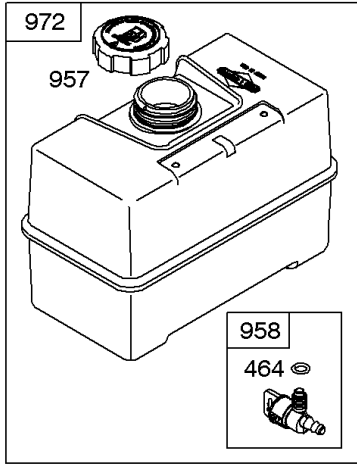

Controls, Fuel Tank, Springs/Links, Fuel Hoses

REF NO	PART NO	QTY	DESCRIPTION
98A	493280		KIT-IDLE SPEED -(Idle Speed)
182	495664		BRACKET, Fuel Tank -(Upper)
182A	694592		BRACKET-FUEL TANK
186	691764		CONNECTOR-HOSE -(Straight)
187	791766		LINE, Fuel -(Cut To Required Length)
187A	497029		LINE, Fuel -(Molded)
188	691693		SCREW -(Control Bracket)
209	263054		SPRING, Governor -Used Before Code Date 97042800
209	692136		SPRING-GOVERNOR -Used After Code Date 97042700
212	691853		LINK, Throttle -(Linkage Lever To Throttle Shaft)
212A	691854		LINK, Throttle -(Governor Control Lever To Linkage Lever)
222	694182		BRACKET, Control -Used After Code Date 98111500
222A	691480		BRACKET, Control -Used After Code Date 97042700 -Used Before Code Date 98111600
222A	499724		BRACKET, Control -Used Before Code Date 97042800
227	692143		LEVER, Governor Control -(Short Lever)
227A	496253		LEVER, Governor Control -(Long Lever)
232	691848		SPRING/LINK, Governor
232A	691846		SPRING/LINK, Governor
240	394358S		FILTER, Fuel
265	691024		CLAMP, Casing
267	690804		SCREW -(Casing Clamp)
268	691025		CASING, Control Wire -(Cut To Required Length)
269	691026		WIRE, Control -(Cut To Required Length)
270	691027		NUT -(Control Wire Casing)
271	691028		LEVER, Control
359	691077		WASHER -(Ground Terminal)
360	691612		NUT -(Fuel Tank Bracket)
373	691612		NUT -(Ground Terminal)
385	691673		SCREW -(Fuel Pump)
387	692026		PUMP, Fuel
404	691691		WASHER -(Governor Crank)
427	690355		NUT -(Control Bracket)
453	691131		SCREW -(Electromagnetic Bracket)