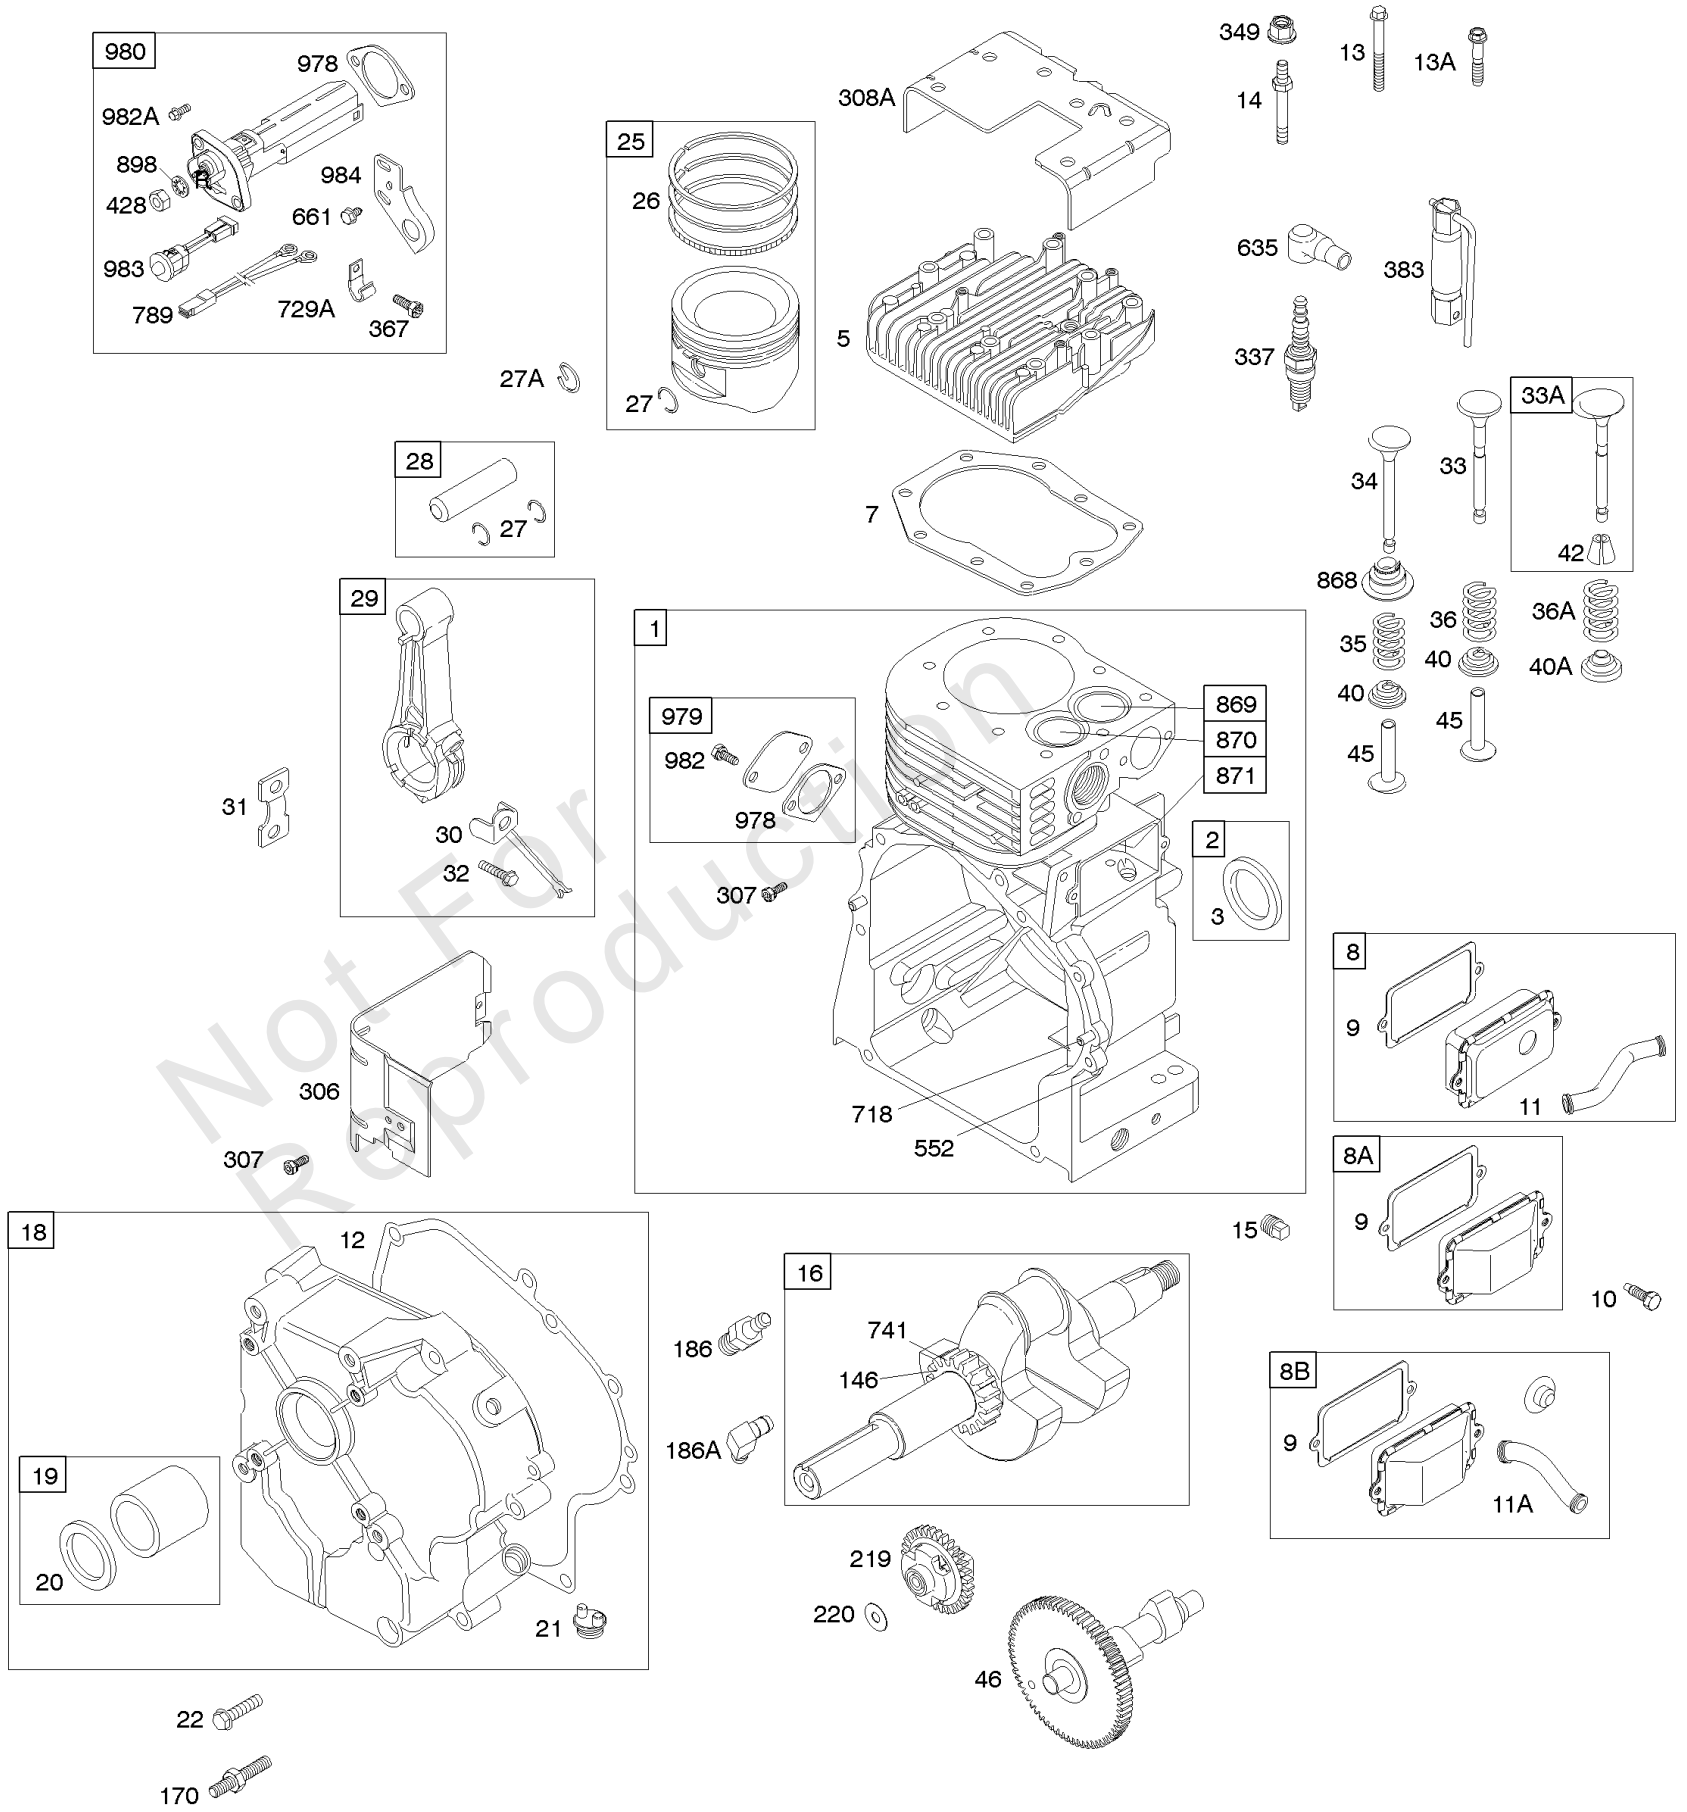

1058 OPERATOR'S MANUAL

Cam, Crankshaft, Cylinder, Valves, Piston/Rings, Crankcase Cover/Sump, Head, Breather

REF NO	PART NO	QTY	DESCRIPTION
26	690017		SET, Ring -(.030 Oversize)
27	690975		LOCK, Piston Pin -Used After Code Date 96102700
27A	691073		LOCK, Piston Pin -Used Before Code Date 96102800
28	499302		PIN, Piston -(Standard) -Used After Code Date 96102700
28	499303		PIN, Piston -(.005 Oversize) -Used After Code Date 96102700
29	390401		ROD, Connecting -(Standard)
29	390773		ROD, Connecting -(.020 Undersize)
30	691728		DIPPER, Connecting Rod
31	222114		LOCK, Rod Screw
32	690352		SCREW -(Connecting Rod)
33	691287		VALVE, Exhaust
33A	691794		VALVE, Exhaust -Used Before Code Date 95041700
34	261055S		VALVE, Intake
35	691605		SPRING, Valve -(Intake)
36	691605		SPRING, Valve -(Exhaust)
36A	691597		SPRING, Valve -(Exhaust) -Used Before Code Date 95041700
40	690656		RETAINER, Valve -(Exhaust)
40A	691939		RETAINER-VALVE -(Exhaust) -Used Before Code Date 95041700
42	494553		KEEPER, Valve -(Exhaust) -Used Before Code Date 95041700
45	691793		TAPPET, Valve
46	691167		CAMSHAFT
146	690979		KEY, Woodruff
170	691695		STUD -(Crankcase Cover/Sump)
186	691764		CONNECTOR-HOSE -(Straight)
186A	691609		CONNECTOR, Hose -(90 Degree)
219	496786		GEAR-GOVERNOR
220	691724		WASHER -(Governor Gear)
306	496797		SHIELD-CYLINDER
307	691003		SCREW -(Cylinder Shield)
308A	691212		COVER-CYLINDER HEAD
337	496018S		PLUG-SPARK
349	691105		LOCKNUT -(Cylinder Head Cover)
367	691058		SCREW -(Wire Clip)