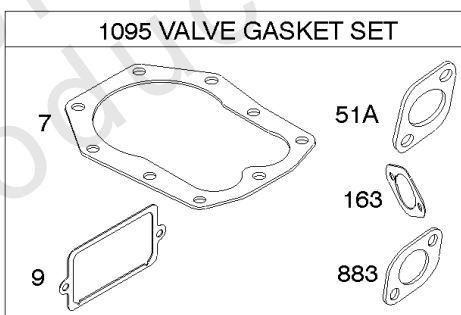

DUAL CIRCUIT	DC ONLY
<p>474</p>  <p>877</p> <p>1059</p>	<p>474A</p>  <p>877A</p> <p>1059</p>
<p>877B</p> 	<p>578A</p> 

NOTE: ALL OLD STYLE STATORS USE REFERENCE NUMBER 1119 MOUNTING SCREW

Alternators, Engine/Valve Gasket Sets

REF NO	PART NO	QTY	DESCRIPTION
3	391086S		SEAL, Oil -(Magneto Side)
7	272163S		GASKET, Cylinder Head
9	27803S		GASKET, Breather
12	27876		GASKET, Crankcase -(.005)
12	27877		GASKET, Crankcase -(.009)
12	692221		GASKET, Crankcase -(.015)(Standard)
20	391086S		SEAL, Oil -(PTO Side)
51A	691885		GASKET-INTAKE -(Manifold To Engine)
163	692277		GASKET-AIR CLEANER -(Air Cleaner)
356	398838		WIRE, Stop
358	497070		GASKET SET, Engine
474	696459		ALTERNATOR -(Dual Circuit)
474A	696578		ALTERNATOR -(DC Only)
578A	692306		WIRE ASSEMBLY
877	393814		WIRE/CONNECTOR, Alternator -(DC Only)
877A	393456		WIRE/CONNECTOR, Alternator -(Dual Circuit)
877B	399916		WIRE/CONN-ALTERNATOR
883	692237		GASKET-EXHAUST
895	692309		SWITCH, Rotary
978	273326S		GASKET-OIL GARD
1059	698516		KIT, Screw/Washer
1095	498534		GASKET SET, Valve
1119	691183		SCREW -(Alternator)