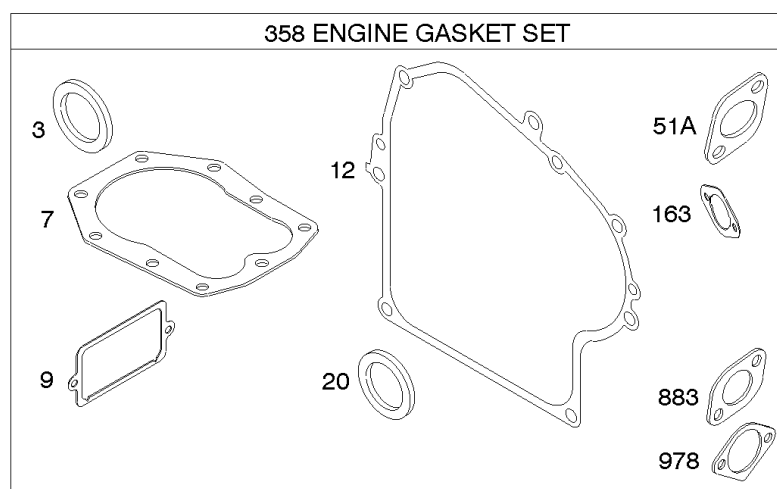

Not For
Reproduction

Not For
Reproduction

Air Cleaner, Muffler

REF NO	PART NO	QTY	DESCRIPTION
11	691907		TUBE, Breather -Used After Code Date 95040200
11A	691899		TUBE, Breather -Used After Code Date 95010100 -Used Before Code Date 95040300
81	691729		LOCK, Muffler Screw
161	498544		BASE-AIR CLEANER
163	692277		GASKET-AIR CLEANER -(Air Cleaner)
298	690453		LOCKNUT -(Muffler and Elbow)
300A	692025		MUFFLER -(Round Lo Tone)
346	690661		SCREW -(Spark Arrestor)
425	691671		SCREW -(Air Cleaner Cover)
436	497140		MANIFOLD, Exhaust
437	691665		SCREW -(Exhaust Manifold)
445	691643		FILTER, A/C Cartridge
485	692295		KNOB, Air Cleaner Cover -(Air Cleaner)
883	692237		GASKET-EXHAUST
968	691925		COVER, Air Cleaner
971	691003		SCREW -(Air Cleaner Base to Carburetor/Throttle Body)
994	399541		ARRESTOR, Spark

DUAL CIRCUIT	DC ONLY
<p>474</p>  <p>877</p> <p>1059</p>	<p>474A</p>  <p>877A</p> <p>1059</p>
<p>877B</p> 	<p>578A</p> 

NOTE: ALL OLD STYLE STATORS USE REFERENCE NUMBER 1119 MOUNTING SCREW

Alternators, Engine/Valve Gasket Sets

REF NO	PART NO	QTY	DESCRIPTION
3	391086S		SEAL, Oil -(Magneto Side)
7	272163S		GASKET, Cylinder Head
9	27803S		GASKET, Breather
12	27876		GASKET, Crankcase -(.005)
12	27877		GASKET, Crankcase -(.009)
12	692221		GASKET, Crankcase -(.015)(Standard)
20	391086S		SEAL, Oil -(PTO Side)
51A	691885		GASKET-INTAKE -(Manifold To Engine)
163	692277		GASKET-AIR CLEANER -(Air Cleaner)
356	398838		WIRE, Stop
358	497070		GASKET SET, Engine
474	696459		ALTERNATOR -(Dual Circuit)
474A	696578		ALTERNATOR -(DC Only)
578A	692306		WIRE ASSEMBLY
877	393814		WIRE/CONNECTOR, Alternator -(DC Only)
877A	393456		WIRE/CONNECTOR, Alternator -(Dual Circuit)
877B	399916		WIRE/CONN-ALTERNATOR
883	692237		GASKET-EXHAUST
895	692309		SWITCH, Rotary
978	273326S		GASKET-OIL GARD
1059	698516		KIT, Screw/Washer
1095	498534		GASKET SET, Valve
1119	691183		SCREW -(Alternator)