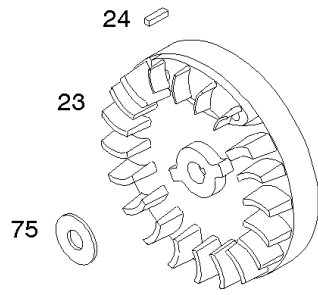

674

240

188

Controls, Fuel Tank, Springs/Links, Fuel Hoses

REF NO	PART NO	QTY	DESCRIPTION
464	691898		SEAL, O-Ring -(Fuel Shut-off Valve)
489	691776		SCREW -(Linkage Lever)
505	691251		NUT -(Governor Control Lever)
507	691972		INSULATOR
520	691084		TERMINAL, Ground
562	691119		BOLT -(Governor Control Lever)
601	791850		CLAMP, Hose
614	691620		PIN, Cotter
616	691405		CRANK, Governor
624	691415		LEVER, Linkage
674	690708		SCREW -(Fuel Tank Bracket)
918	497457		HOSE, Vacuum
918A	393815		HOSE, Vacuum -(Cylinder To Impulse Pump)(Cut To Required Length)
957	493988S		CAP, Fuel Tank -(Plastic)
958	698182		VALVE, Fuel Shut Off
972	691993		TANK, Fuel -(4 Quart)
1042	691229		BRACKET, Electromagnetic
1147	690355		NUT -(Control Bracket)
1200	691690		STUD -(Fuel Tank Bracket)