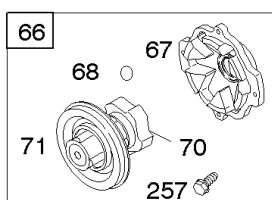

DUAL CIRCUIT	DC ONLY
<p>474</p>  <p>877</p> <p>1059</p>	<p>474A</p>  <p>877A</p> <p>1059</p>
<p>877B</p> 	<p>578A</p> 

NOTE: ALL OLD STYLE STATORS USE REFERENCE NUMBER 1119 MOUNTING SCREW

Alternators, Engine/Valve Gasket Sets

REF NO	PART NO	QTY	DESCRIPTION
3	391086S		SEAL, Oil -(Magneto Side)
7	272163S		GASKET, Cylinder Head
9	27803S		GASKET, Breather
12	27876		GASKET, Crankcase -(.005)
12	27877		GASKET, Crankcase -(.009)
12	692221		GASKET, Crankcase -(.015)(Standard)
20	391086S		SEAL, Oil -(PTO Side)
51A	691885		GASKET-INTAKE -(Manifold To Engine)
163	692277		GASKET-AIR CLEANER -(Air Cleaner)
356	398838		WIRE, Stop
358	497070		GASKET SET, Engine
474	696459		ALTERNATOR -(Dual Circuit)
474A	696578		ALTERNATOR -(DC Only)
578A	692306		WIRE ASSEMBLY
877	393814		WIRE/CONNECTOR, Alternator -(DC Only)
877A	393456		WIRE/CONNECTOR, Alternator -(Dual Circuit)
877B	399916		WIRE/CONN-ALTERNATOR
883	692237		GASKET-EXHAUST
895	692309		SWITCH, Rotary
978	273326S		GASKET-OIL GARD
1059	698516		KIT, Screw/Washer
1095	498534		GASKET SET, Valve
1119	691183		SCREW -(Alternator)