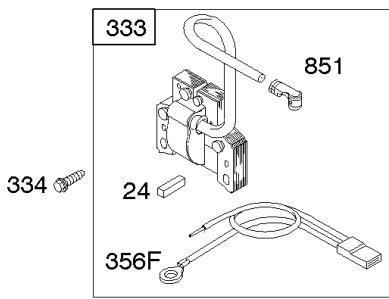

674

240

188

Controls, Fuel Tank, Springs/Links, Fuel Hoses

REF NO	PART NO	QTY	DESCRIPTION
464	691898		SEAL, O-Ring -(Fuel Shut-off Valve)
489	691776		SCREW -(Linkage Lever)
505	691251		NUT -(Governor Control Lever)
507	691972		INSULATOR
520	691084		TERMINAL, Ground
562	691119		BOLT -(Governor Control Lever)
601	791850		CLAMP, Hose
614	691620		PIN, Cotter
616	691405		CRANK, Governor
624	691415		LEVER, Linkage
674	690708		SCREW -(Fuel Tank Bracket)
918	497457		HOSE, Vacuum
918A	393815		HOSE, Vacuum -(Cylinder To Impulse Pump)(Cut To Required Length)
957	493988S		CAP, Fuel Tank -(Plastic)
958	698182		VALVE, Fuel Shut Off
972	691993		TANK, Fuel -(4 Quart)
1042	691229		BRACKET, Electromagnetic
1147	690355		NUT -(Control Bracket)
1200	691690		STUD -(Fuel Tank Bracket)