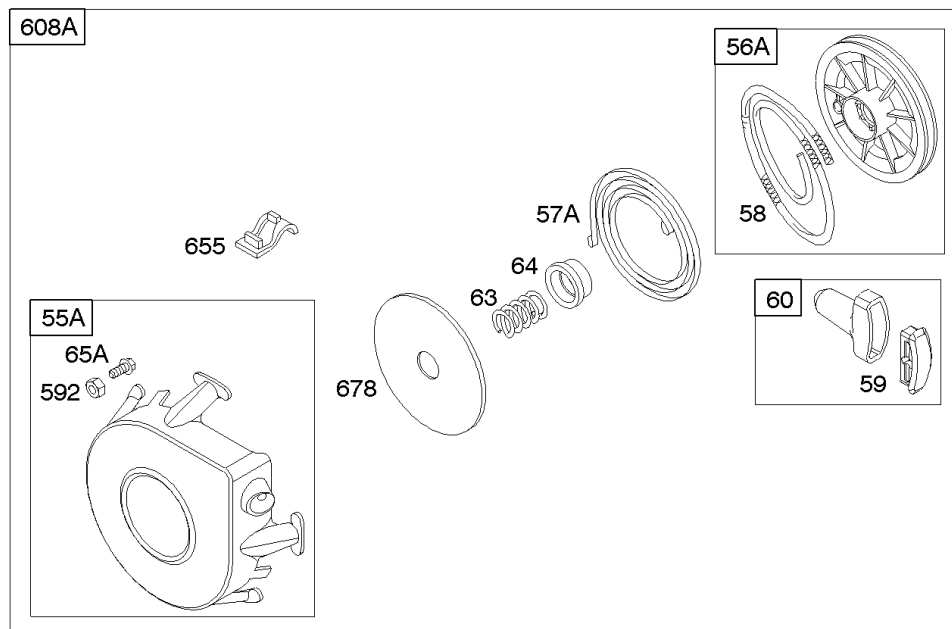

Not For
Reproduction

Not For
Reproduction

Air Cleaner, Muffler

REF NO	PART NO	QTY	DESCRIPTION
11	691907		TUBE, Breather -Used After Code Date 95040200
11A	691899		TUBE, Breather -Used After Code Date 95010100 -Used Before Code Date 95040300
81	691729		LOCK, Muffler Screw
161	498544		BASE-AIR CLEANER
163	692277		GASKET-AIR CLEANER -(Air Cleaner)
298	690453		LOCKNUT -(Muffler and Elbow)
300A	692025		MUFFLER -(Round Lo Tone)
346	690661		SCREW -(Spark Arrestor)
425	691671		SCREW -(Air Cleaner Cover)
436	497140		MANIFOLD, Exhaust
437	691665		SCREW -(Exhaust Manifold)
445	691643		FILTER, A/C Cartridge
485	692295		KNOB, Air Cleaner Cover -(Air Cleaner)
883	692237		GASKET-EXHAUST
968	691925		COVER, Air Cleaner
971	691003		SCREW -(Air Cleaner Base to Carburetor/Throttle Body)
994	399541		ARRESTOR, Spark

DUAL CIRCUIT	DC ONLY
<p>474</p>  <p>877</p> <p>1059</p>	<p>474A</p>  <p>877A</p> <p>1059</p>
<p>877B</p> 	<p>578A</p> 

NOTE: ALL OLD STYLE STATORS USE REFERENCE NUMBER 1119 MOUNTING SCREW

Alternators, Engine/Valve Gasket Sets

REF NO	PART NO	QTY	DESCRIPTION
3	391086S		SEAL, Oil -(Magneto Side)
7	272163S		GASKET, Cylinder Head
9	27803S		GASKET, Breather
12	27876		GASKET, Crankcase -(.005)
12	27877		GASKET, Crankcase -(.009)
12	692221		GASKET, Crankcase -(.015)(Standard)
20	391086S		SEAL, Oil -(PTO Side)
51A	691885		GASKET-INTAKE -(Manifold To Engine)
163	692277		GASKET-AIR CLEANER -(Air Cleaner)
356	398838		WIRE, Stop
358	497070		GASKET SET, Engine
474	696459		ALTERNATOR -(Dual Circuit)
474A	696578		ALTERNATOR -(DC Only)
578A	692306		WIRE ASSEMBLY
877	393814		WIRE/CONNECTOR, Alternator -(DC Only)
877A	393456		WIRE/CONNECTOR, Alternator -(Dual Circuit)
877B	399916		WIRE/CONN-ALTERNATOR
883	692237		GASKET-EXHAUST
895	692309		SWITCH, Rotary
978	273326S		GASKET-OIL GARD
1059	698516		KIT, Screw/Washer
1095	498534		GASKET SET, Valve
1119	691183		SCREW -(Alternator)