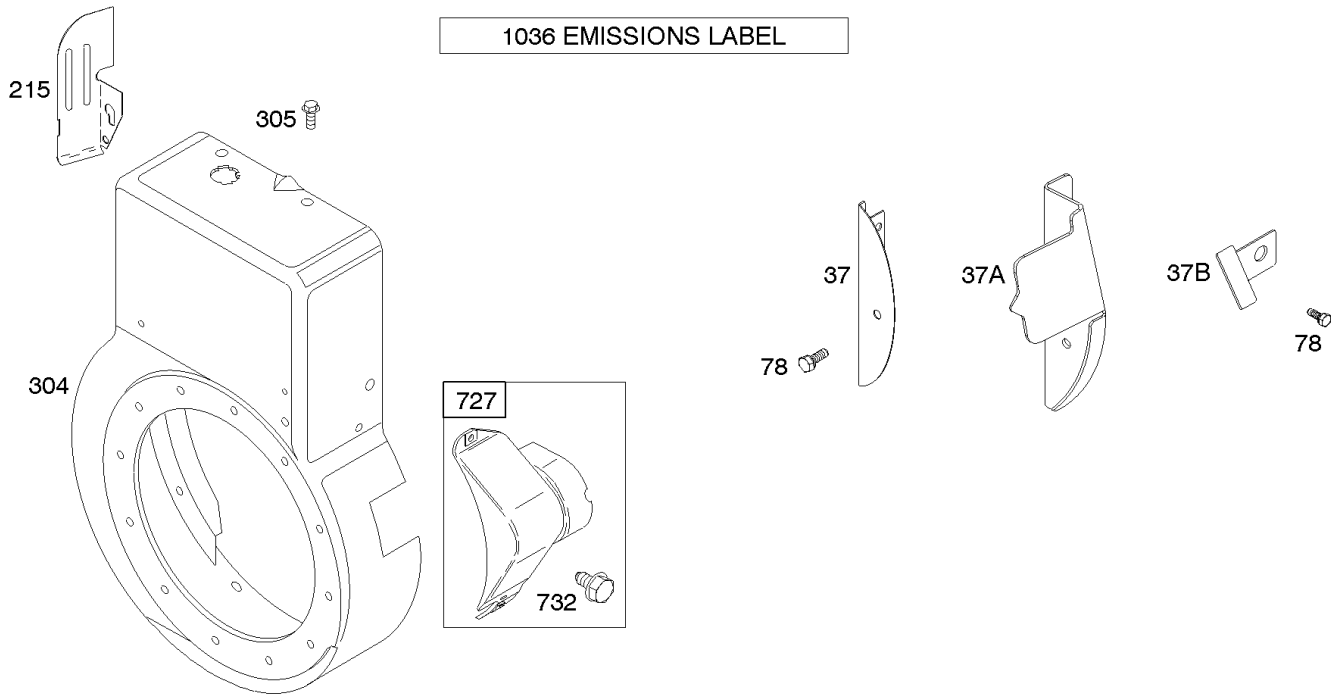

Blower Housing/Shrouds, Rewind

REF NO	PART NO	QTY	DESCRIPTION
655	691734		ANCHOR-REWIND SPRING
678	490817		SPACER-REWIND -(Rewind) -Used Before Code Date 99030100
689	691855		SPRING-FRICTION -Used After Code Date 99022800
727	395405		COVER, Starter Drive
732	691097		SCREW -(Starter Drive Cover)
1036	-----		Label-Emissions -(Available From A Briggs & Stratton Authorized Dealer)

Not For Reproduction