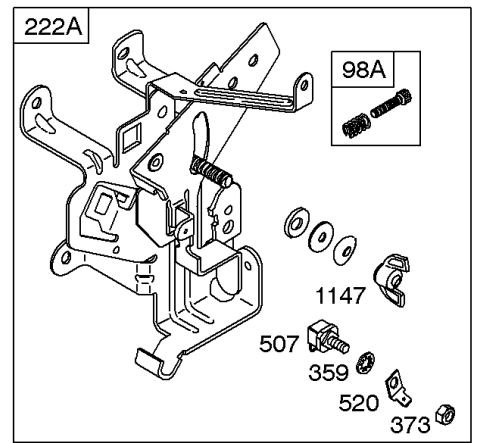

Controls, Fuel Tank, Springs/Links, Fuel Hoses

REF NO	PART NO	QTY	DESCRIPTION
98A	493280		KIT-IDLE SPEED -(Idle Speed)
182	495664		BRACKET, Fuel Tank -(Upper)
182A	694592		BRACKET-FUEL TANK
186	691764		CONNECTOR-HOSE -(Straight)
187	791766		LINE, Fuel -(Cut To Required Length)
187A	497029		LINE, Fuel -(Molded)
188	691693		SCREW -(Control Bracket)
209	263054		SPRING, Governor -Used Before Code Date 97042800
209	692136		SPRING-GOVERNOR -Used After Code Date 97042700
212	691853		LINK, Throttle -(Linkage Lever To Throttle Shaft)
212A	691854		LINK, Throttle -(Governor Control Lever To Linkage Lever)
222	694182		BRACKET, Control -Used After Code Date 98111500
222A	691480		BRACKET, Control -Used After Code Date 97042700 -Used Before Code Date 98111600
222A	499724		BRACKET, Control -Used Before Code Date 97042800
227	692143		LEVER, Governor Control -(Short Lever)
227A	496253		LEVER, Governor Control -(Long Lever)
232	691848		SPRING/LINK, Governor
232A	691846		SPRING/LINK, Governor
240	394358S		FILTER, Fuel
265	691024		CLAMP, Casing
267	690804		SCREW -(Casing Clamp)
268	691025		CASING, Control Wire -(Cut To Required Length)
269	691026		WIRE, Control -(Cut To Required Length)
270	691027		NUT -(Control Wire Casing)
271	691028		LEVER, Control
359	691077		WASHER -(Ground Terminal)
360	691612		NUT -(Fuel Tank Bracket)
373	691612		NUT -(Ground Terminal)
385	691673		SCREW -(Fuel Pump)
387	692026		PUMP, Fuel
404	691691		WASHER -(Governor Crank)
427	690355		NUT -(Control Bracket)
453	691131		SCREW -(Electromagnetic Bracket)