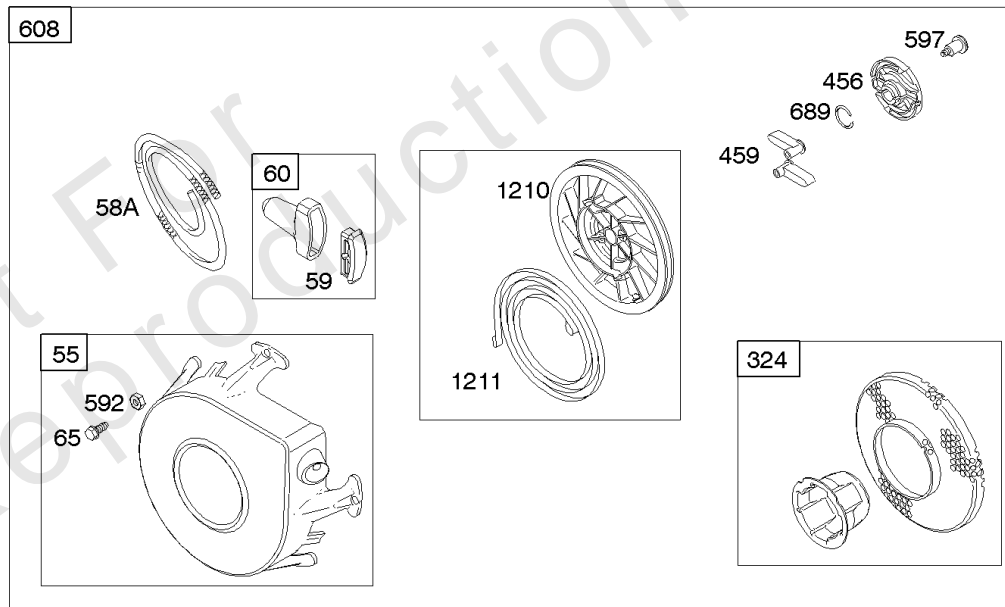

Blower Housing/Shrouds, Rewind

REF NO	PART NO	QTY	DESCRIPTION
655	691734		ANCHOR-REWIND SPRING
678	490817		SPACER-REWIND -(Rewind) -Used Before Code Date 99030100
689	691855		SPRING-FRICTION -Used After Code Date 99022800
727	395405		COVER, Starter Drive
732	691097		SCREW -(Starter Drive Cover)
1036	-----		Label-Emissions -(Available From A Briggs & Stratton Authorized Dealer)

Not For Reproduction