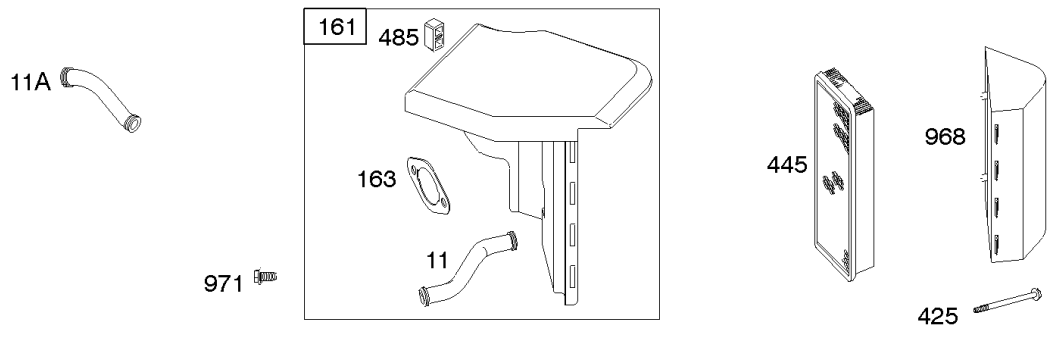

Not For
Reproduction

Air Cleaner, Muffler

REF NO	PART NO	QTY	DESCRIPTION
11	691907		TUBE, Breather -Used After Code Date 95040200
11A	691899		TUBE, Breather -Used After Code Date 95010100 -Used Before Code Date 95040300
81	691729		LOCK, Muffler Screw
161	498544		BASE-AIR CLEANER
163	692277		GASKET-AIR CLEANER -(Air Cleaner)
298	690453		LOCKNUT -(Muffler and Elbow)
300A	692025		MUFFLER -(Round Lo Tone)
346	690661		SCREW -(Spark Arrestor)
425	691671		SCREW -(Air Cleaner Cover)
436	497140		MANIFOLD, Exhaust
437	691665		SCREW -(Exhaust Manifold)
445	691643		FILTER, A/C Cartridge
485	692295		KNOB, Air Cleaner Cover -(Air Cleaner)
883	692237		GASKET-EXHAUST
968	691925		COVER, Air Cleaner
971	691003		SCREW -(Air Cleaner Base to Carburetor/Throttle Body)
994	399541		ARRESTOR, Spark