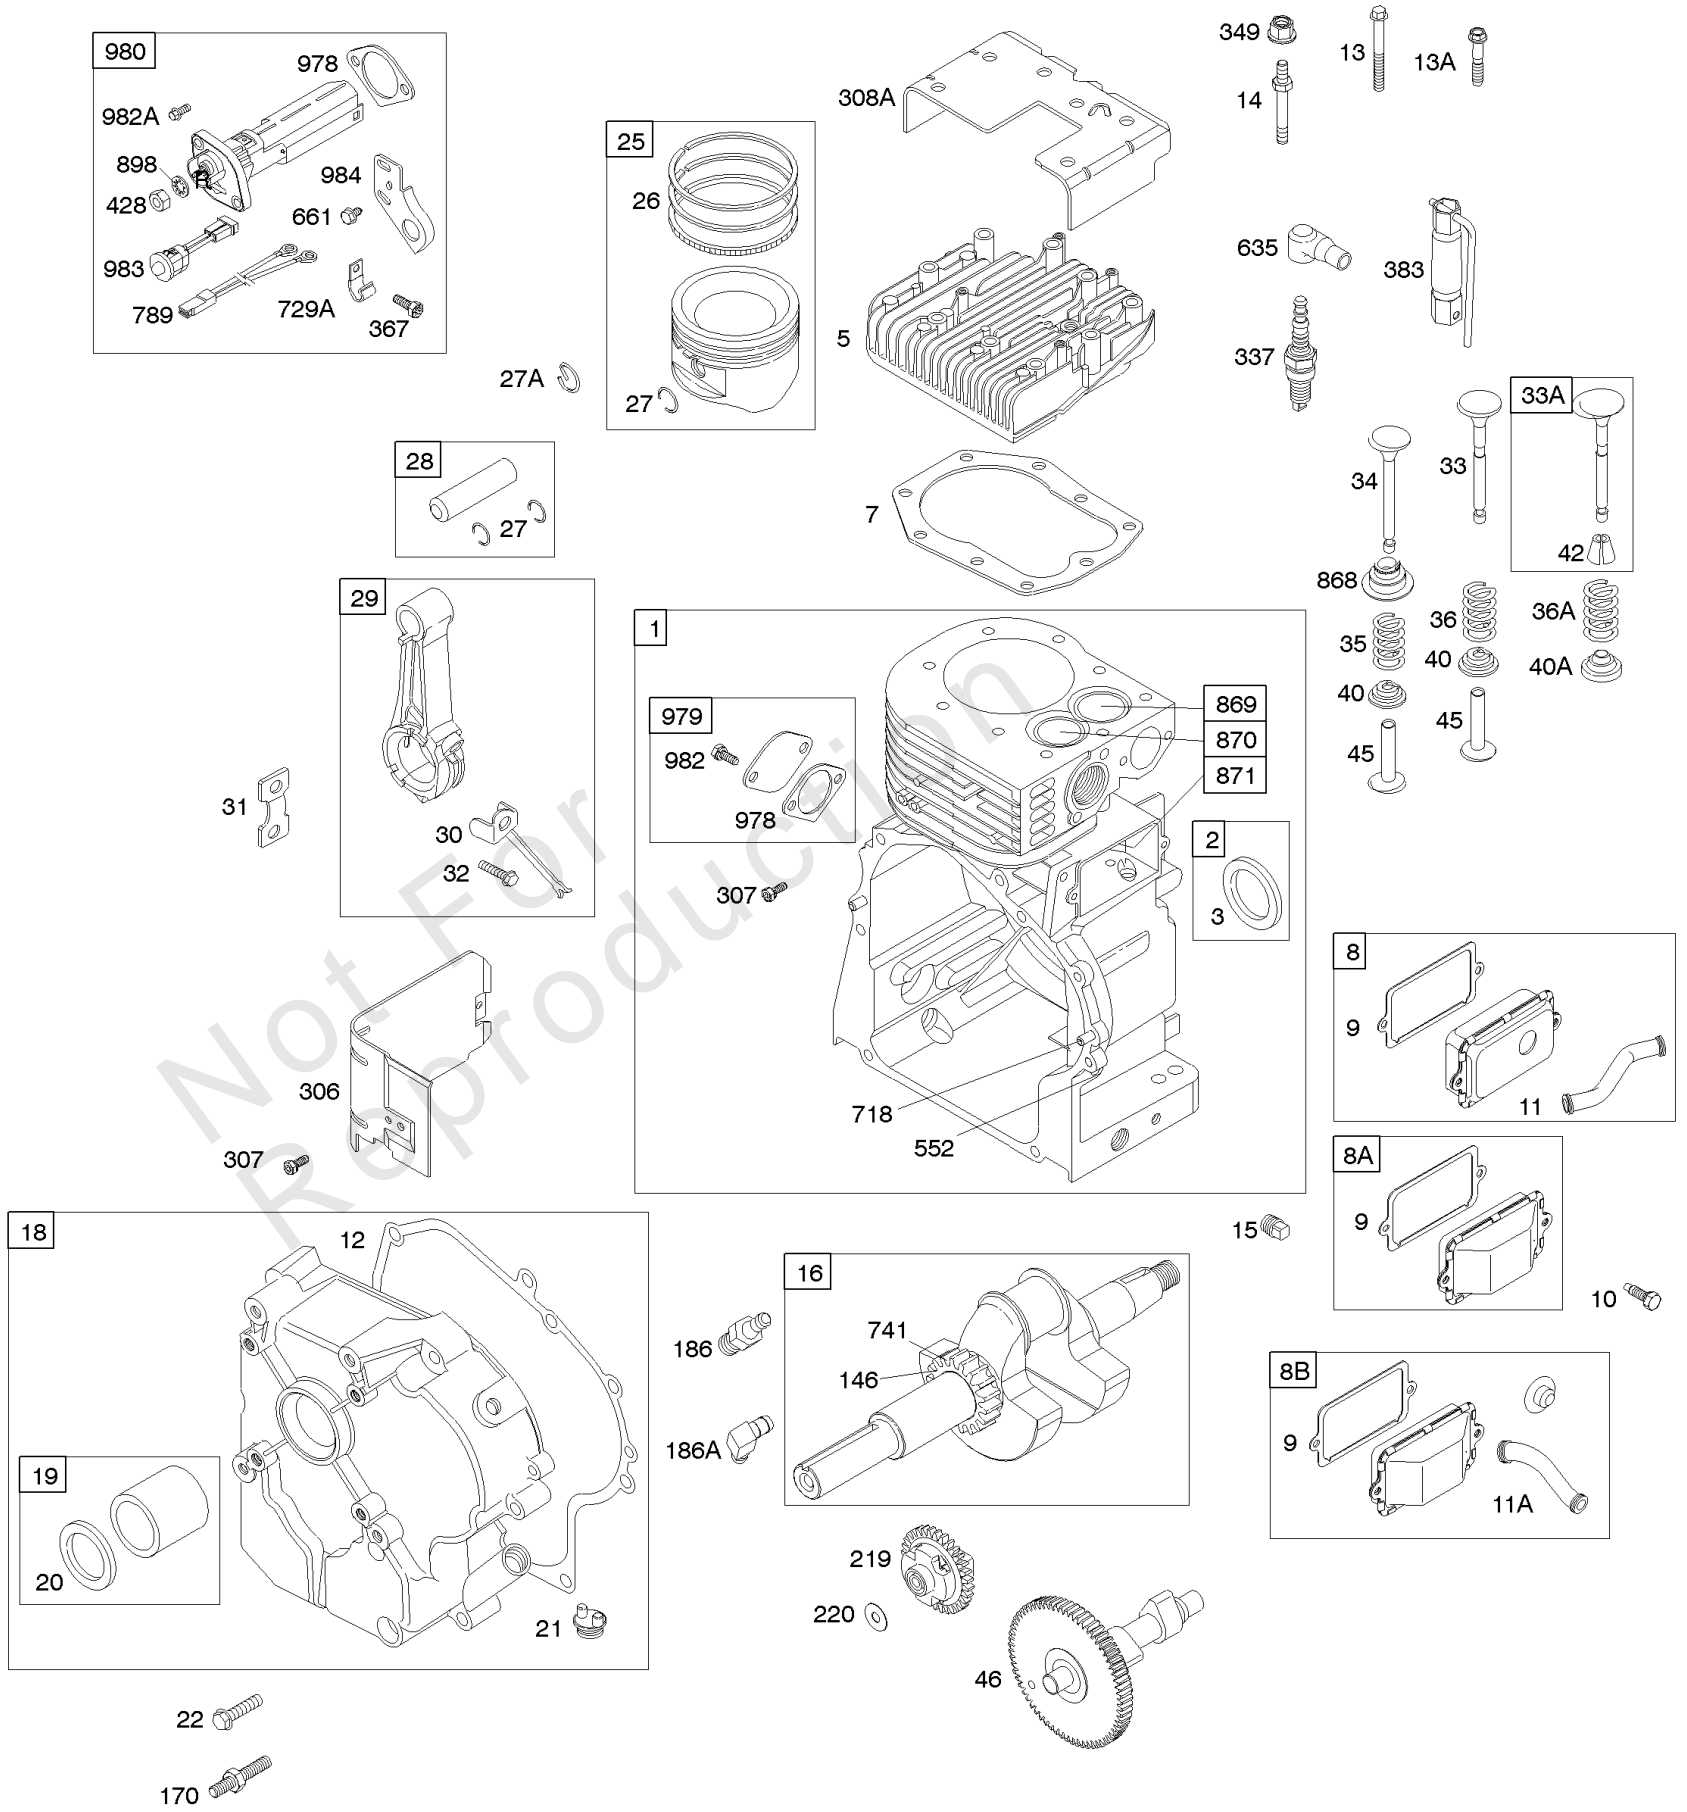

1058 OPERATOR'S MANUAL

Cam, Crankshaft, Cylinder, Valves, Piston/Rings, Crankcase Cover/Sump, Head, Breather

REF NO	PART NO	QTY	DESCRIPTION
1	495656		CYLINDER ASSEMBLY -(Includes Oil Gard Cover)
2	698340		KIT, Bushing/Seal -(Magneto Side)
3	391086S		SEAL, Oil -(Magneto Side)
5	691159		HEAD-CYLINDER
7	272163S		GASKET, Cylinder Head
8	498038		BREATHER ASSEMBLY -Used After Code Date 95040200
8A	495736		BREATHER ASSEMBLY -Used After Code Date 95010100 -Used Before Code Date 95040300
8B	497710		BREATHER ASSEMBLY -Used Before Code Date 95010200
9	27803S		GASKET, Breather
10	691666		SCREW -(Breather Assembly)
11	691907		TUBE, Breather -Used After Code Date 95040200
11A	691899		TUBE, Breather -Used After Code Date 95010100 -Used Before Code Date 95040300
12	27876		GASKET, Crankcase -(.005)
12	692221		GASKET, Crankcase -(.015)(Standard)
12	27877		GASKET, Crankcase -(.009)
13	691651		SCREW -(Cylinder Head)
13A	690904		SCREW -(Cylinder Head)
14	691690		STUD -(Cylinder Head) (Used In Positions 5 And 6)
15	690946		PLUG, Oil Drain -(Square Head)
15	690289		PLUG, Oil Drain -(Magnetic)
16	495790		CRANKSHAFT
18	496984		COVER, Crankcase
19	295964		KIT, Bushing/Seal -(PTO Side)
20	391086S		SEAL, Oil -(PTO Side)
21	281658S		CAP-OIL FILL
22	693972		SCREW -(Crankcase Cover/Sump)
22	691103		SCREW -(Crankcase Cover/Sump) (Used In Position 1)
25	499960		PISTON ASSEMBLY -(Standard)
25	499962		PISTON ASSEMBLY -(.020 Oversize)
26	299743		SET, Ring -(Standard)(Chrome)
26	690014		SET, Ring -(Standard)
26	690016		SET, Ring -(.020 Oversize)