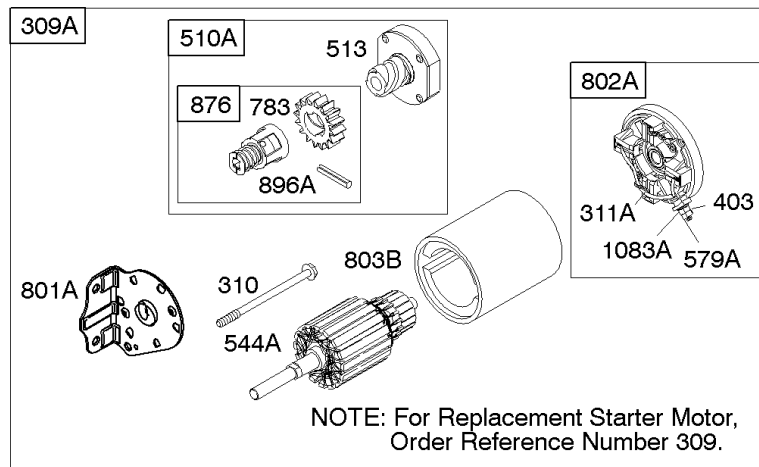

674

240

188

Controls, Fuel Tank, Springs/Links, Fuel Hoses

REF NO	PART NO	QTY	DESCRIPTION
464	691898		SEAL, O-Ring -(Fuel Shut-off Valve)
489	691776		SCREW -(Linkage Lever)
505	691251		NUT -(Governor Control Lever)
507	691972		INSULATOR
520	691084		TERMINAL, Ground
562	691119		BOLT -(Governor Control Lever)
601	791850		CLAMP, Hose
614	691620		PIN, Cotter
616	691405		CRANK, Governor
624	691415		LEVER, Linkage
674	690708		SCREW -(Fuel Tank Bracket)
918	497457		HOSE, Vacuum
918A	393815		HOSE, Vacuum -(Cylinder To Impulse Pump)(Cut To Required Length)
957	493988S		CAP, Fuel Tank -(Plastic)
958	698182		VALVE, Fuel Shut Off
972	691993		TANK, Fuel -(4 Quart)
1042	691229		BRACKET, Electromagnetic
1147	690355		NUT -(Control Bracket)
1200	691690		STUD -(Fuel Tank Bracket)