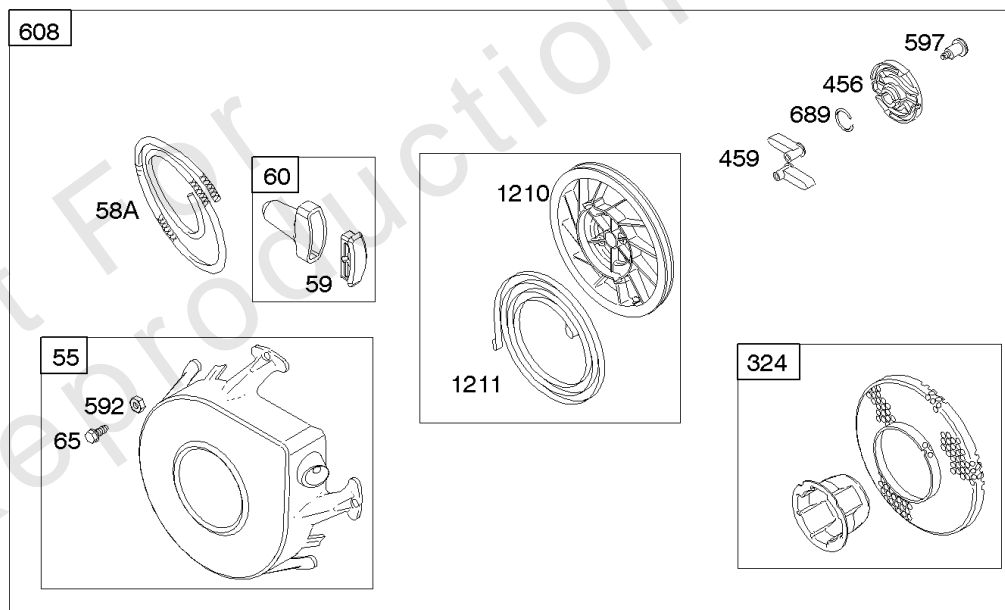

DUAL CIRCUIT	DC ONLY
<p>474</p>  <p>877</p> <p>1059</p>	<p>474A</p>  <p>877A</p> <p>1059</p>
<p>877B</p> 	<p>578A</p> 

NOTE: ALL OLD STYLE STATORS USE REFERENCE NUMBER 1119 MOUNTING SCREW

Alternators, Engine/Valve Gasket Sets

REF NO	PART NO	QTY	DESCRIPTION
3	391086S		SEAL, Oil -(Magneto Side)
7	272163S		GASKET, Cylinder Head
9	27803S		GASKET, Breather
12	27876		GASKET, Crankcase -(.005)
12	27877		GASKET, Crankcase -(.009)
12	692221		GASKET, Crankcase -(.015)(Standard)
20	391086S		SEAL, Oil -(PTO Side)
51A	691885		GASKET-INTAKE -(Manifold To Engine)
163	692277		GASKET-AIR CLEANER -(Air Cleaner)
356	398838		WIRE, Stop
358	497070		GASKET SET, Engine
474	696459		ALTERNATOR -(Dual Circuit)
474A	696578		ALTERNATOR -(DC Only)
578A	692306		WIRE ASSEMBLY
877	393814		WIRE/CONNECTOR, Alternator -(DC Only)
877A	393456		WIRE/CONNECTOR, Alternator -(Dual Circuit)
877B	399916		WIRE/CONN-ALTERNATOR
883	692237		GASKET-EXHAUST
895	692309		SWITCH, Rotary
978	273326S		GASKET-OIL GARD
1059	698516		KIT, Screw/Washer
1095	498534		GASKET SET, Valve
1119	691183		SCREW -(Alternator)