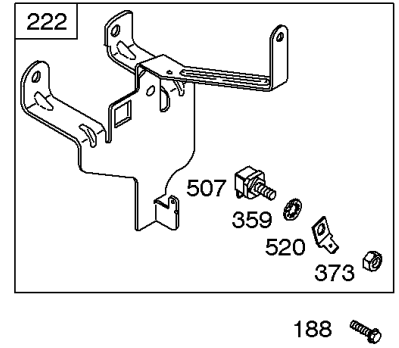

Controls, Fuel Tank, Springs/Links, Fuel Hoses

REF NO	PART NO	QTY	DESCRIPTION
98A	493280		KIT-IDLE SPEED -(Idle Speed)
182	495664		BRACKET, Fuel Tank -(Upper)
182A	694592		BRACKET-FUEL TANK
186	691764		CONNECTOR-HOSE -(Straight)
187	791766		LINE, Fuel -(Cut To Required Length)
187A	497029		LINE, Fuel -(Molded)
188	691693		SCREW -(Control Bracket)
209	263054		SPRING, Governor -Used Before Code Date 97042800
209	692136		SPRING-GOVERNOR -Used After Code Date 97042700
212	691853		LINK, Throttle -(Linkage Lever To Throttle Shaft)
212A	691854		LINK, Throttle -(Governor Control Lever To Linkage Lever)
222	694182		BRACKET, Control -Used After Code Date 98111500
222A	691480		BRACKET, Control -Used After Code Date 97042700 -Used Before Code Date 98111600
222A	499724		BRACKET, Control -Used Before Code Date 97042800
227	692143		LEVER, Governor Control -(Short Lever)
227A	496253		LEVER, Governor Control -(Long Lever)
232	691848		SPRING/LINK, Governor
232A	691846		SPRING/LINK, Governor
240	394358S		FILTER, Fuel
265	691024		CLAMP, Casing
267	690804		SCREW -(Casing Clamp)
268	691025		CASING, Control Wire -(Cut To Required Length)
269	691026		WIRE, Control -(Cut To Required Length)
270	691027		NUT -(Control Wire Casing)
271	691028		LEVER, Control
359	691077		WASHER -(Ground Terminal)
360	691612		NUT -(Fuel Tank Bracket)
373	691612		NUT -(Ground Terminal)
385	691673		SCREW -(Fuel Pump)
387	692026		PUMP, Fuel
404	691691		WASHER -(Governor Crank)
427	690355		NUT -(Control Bracket)
453	691131		SCREW -(Electromagnetic Bracket)