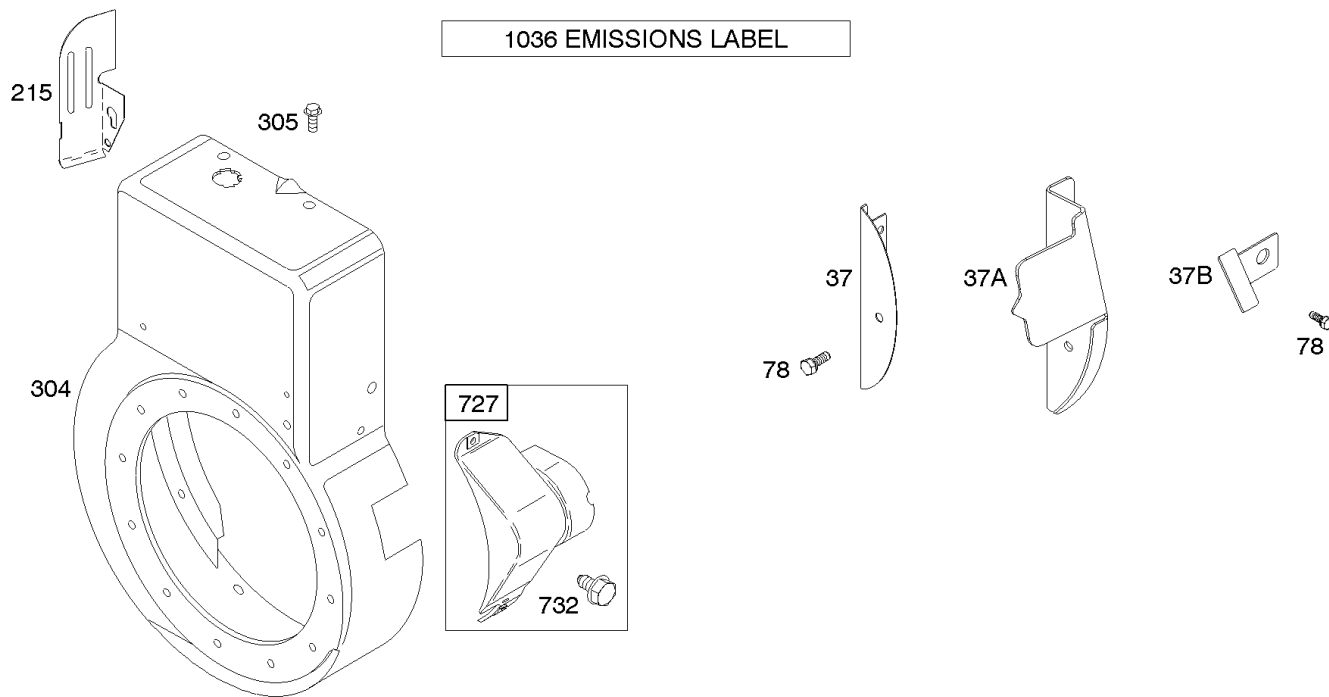

Blower Housing/Shrouds, Rewind

REF NO	PART NO	QTY	DESCRIPTION
37	690411		GUARD, Flywheel
37A	690490		GUARD-FLYWHEEL
55	693904		HOUSING, Rewind Starter -Used After Code Date 98111500
55A	393576		HOUSING, Rewind Starter -Used Before Code Date 98111600
56A	295871		PULLEY, Starter -(63 Rope)
57A	490179		SPRING-REWIND STR
58	692188		ROPE, Starter -(63)(Cut to Required Length)
58A	695002		ROPE, Starter -(99)(Cut to Required Length)
58C	693389		ROPE, Starter -(Cut To Required Length)
59	490653		INSERT, Grip
60	490652		GRIP-STARTER ROPE
63	690547		SPRING, Ratchet -Used Before Code Date 99030100
64	691920		ADAPTER, Ratchet Spring -Used Before Code Date 99030100
65	692200		SCREW -(Rewind Starter) -Used After Code Date 99022800
65A	690837		SCREW -(Rewind Starter) -Used Before Code Date 99030100
66	399671		CLUTCH-STARTER -Used Before Code Date 99030100
67	394897		HOUSING, Clutch -Used Before Code Date 99030100
68	691604		BALL, Clutch -Used Before Code Date 99030100
70	691945		RATCHET-CLUTCH -Used Before Code Date 99030100
71	691359		COVER, Ratchet -Used Before Code Date 99030100
78	690364		SCREW -(Flywheel Guard)
215	691170		GUIDE, Air
257	691660		SCREW -(Starter Clutch)
304	491596		HOUSING, Blower
305	692198		SCREW -(Blower Housing)
324	695160		SCREEN/CUP ASSEMBLY
456	692299		PLATE-PAWL FRICTION -Used After Code Date 99022800
459	281505S		PAWL-RATCHET -Used After Code Date 99022800
592	690800		NUT -(Rewind Starter)
597	691696		SCREW -(Pawl Friction Plate)
608	693900		STARTER, Rewind -(70) -Used After Code Date 98111500
608A	390391		STARTER, Rewind -(63) -Used Before Code Date 98111600