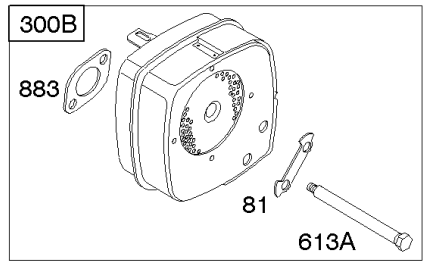

Not For
Reproduction

Air Cleaner, Muffler

REF NO	PART NO	QTY	DESCRIPTION
11	691907		TUBE, Breather -Used After Code Date 95040200
11A	691899		TUBE, Breather -Used After Code Date 95010100 -Used Before Code Date 95040300
81	691729		LOCK, Muffler Screw
161	498544		BASE-AIR CLEANER
163	692277		GASKET-AIR CLEANER -(Air Cleaner)
298	690453		LOCKNUT -(Muffler and Elbow)
300A	692025		MUFFLER -(Round Lo Tone)
346	690661		SCREW -(Spark Arrestor)
425	691671		SCREW -(Air Cleaner Cover)
436	497140		MANIFOLD, Exhaust
437	691665		SCREW -(Exhaust Manifold)
445	691643		FILTER, A/C Cartridge
485	692295		KNOB, Air Cleaner Cover -(Air Cleaner)
883	692237		GASKET-EXHAUST
968	691925		COVER, Air Cleaner
971	691003		SCREW -(Air Cleaner Base to Carburetor/Throttle Body)
994	399541		ARRESTOR, Spark