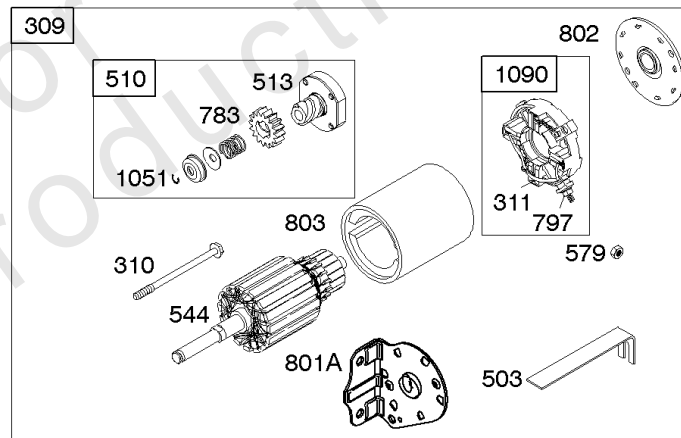

Electric Starter, Flywheel, Ignition

REF NO	PART NO	QTY	DESCRIPTION
802	691286		CAP, End
802A	395537		CAP, End -(3 5/8 Housing)
803	-----		Housing-Starter -(For Replacement Starter Housing, Order Reference 309)
803B	398159		HOUSING, Starter -(3 5/8 Housing)
851	493880S		TERMINAL-SPARK PLUG
876	696539		KIT, Pinion Spring
896A	691641		PIN, Drive Retainer
1051	691265		RING, Retaining
1083A	690958		NUT -(End Cap)
1090	691293		RETAINER, Brush

Not For Reproduction