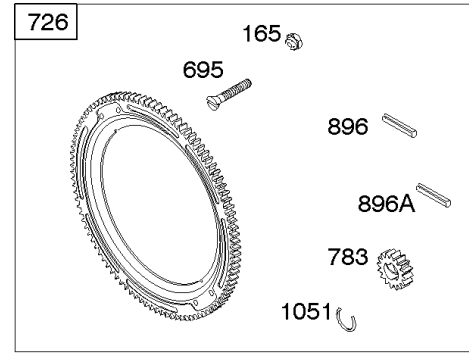

674

240

188

Controls, Fuel Tank, Springs/Links, Fuel Hoses

REF NO	PART NO	QTY	DESCRIPTION
464	691898		SEAL, O-Ring -(Fuel Shut-off Valve)
489	691776		SCREW -(Linkage Lever)
505	691251		NUT -(Governor Control Lever)
507	691972		INSULATOR
520	691084		TERMINAL, Ground
562	691119		BOLT -(Governor Control Lever)
601	791850		CLAMP, Hose
614	691620		PIN, Cotter
616	691405		CRANK, Governor
624	691415		LEVER, Linkage
674	690708		SCREW -(Fuel Tank Bracket)
918	497457		HOSE, Vacuum
918A	393815		HOSE, Vacuum -(Cylinder To Impulse Pump)(Cut To Required Length)
957	493988S		CAP, Fuel Tank -(Plastic)
958	698182		VALVE, Fuel Shut Off
972	691993		TANK, Fuel -(4 Quart)
1042	691229		BRACKET, Electromagnetic
1147	690355		NUT -(Control Bracket)
1200	691690		STUD -(Fuel Tank Bracket)