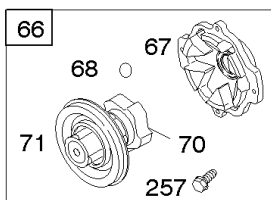

Blower Housing/Shrouds, Rewind

REF NO	PART NO	QTY	DESCRIPTION
655	691734		ANCHOR-REWIND SPRING
678	490817		SPACER-REWIND -(Rewind) -Used Before Code Date 99030100
689	691855		SPRING-FRICTION -Used After Code Date 99022800
727	395405		COVER, Starter Drive
732	691097		SCREW -(Starter Drive Cover)
1036	-----		Label-Emissions -(Available From A Briggs & Stratton Authorized Dealer)

Not For Reproduction