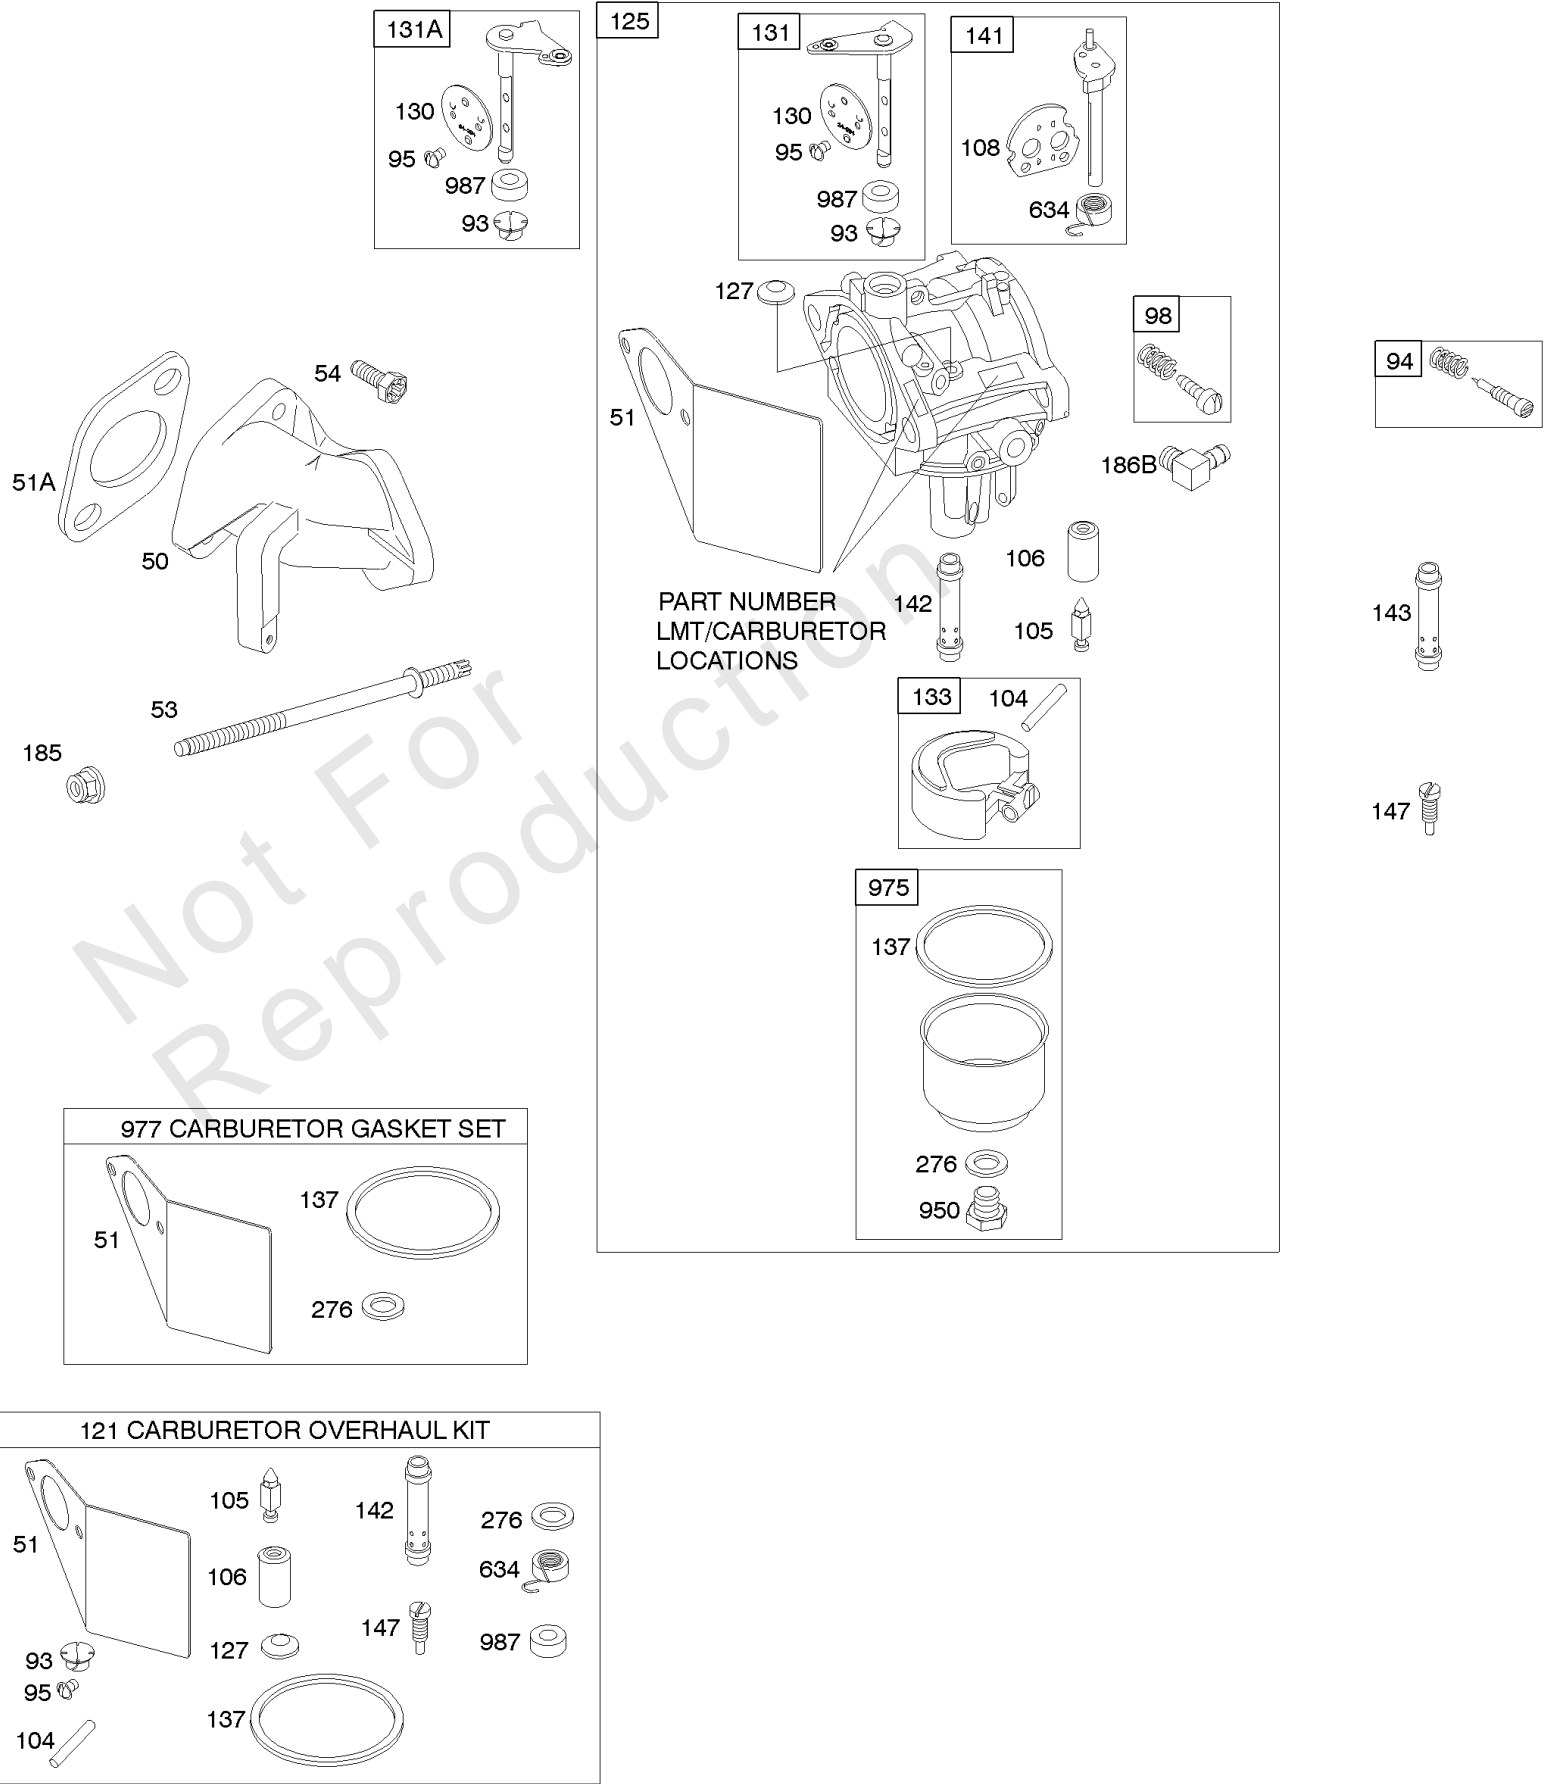

Carburetor, Carburetor Overhaul Kits

REF NO	PART NO	QTY	DESCRIPTION
143	690129		NOZZLE, Carburetor -(High Altitude) (LMT 186)
143	497198		NOZZLE, Carburetor -(High Altitude) (LMT 102)
147	497472		JET, Pilot -(LMT 102, 113, 114, 116)
147	691259		JET-PILOT -(LMT 141)
185	690958		NUT -(Air Cleaner Base)
186B	692317		CONNECTOR-HOSE -(Carburetor)
276	692255		WASHER, Sealing
634	690802		SPRING/SEAL ASSEMBLY
950	691657		SCREW -(Float Bowl)
975	495933		BOWL, Float -(Float Bowl)
977	497069		SET, Carburetor Gasket
987	691326		SEAL, Choke/Throttle Shaft