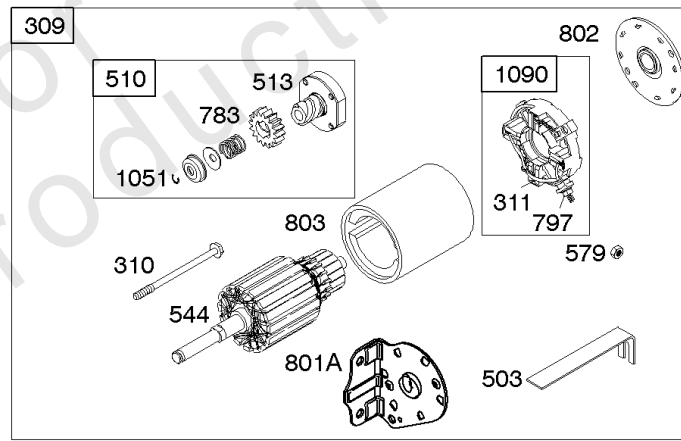

674

240

188

Controls, Fuel Tank, Springs/Links, Fuel Hoses

REF NO	PART NO	QTY	DESCRIPTION
464	691898		SEAL, O-Ring -(Fuel Shut-off Valve)
489	691776		SCREW -(Linkage Lever)
505	691251		NUT -(Governor Control Lever)
507	691972		INSULATOR
520	691084		TERMINAL, Ground
562	691119		BOLT -(Governor Control Lever)
601	791850		CLAMP, Hose
614	691620		PIN, Cotter
616	691405		CRANK, Governor
624	691415		LEVER, Linkage
674	690708		SCREW -(Fuel Tank Bracket)
918	497457		HOSE, Vacuum
918A	393815		HOSE, Vacuum -(Cylinder To Impulse Pump)(Cut To Required Length)
957	493988S		CAP, Fuel Tank -(Plastic)
958	698182		VALVE, Fuel Shut Off
972	691993		TANK, Fuel -(4 Quart)
1042	691229		BRACKET, Electromagnetic
1147	690355		NUT -(Control Bracket)
1200	691690		STUD -(Fuel Tank Bracket)