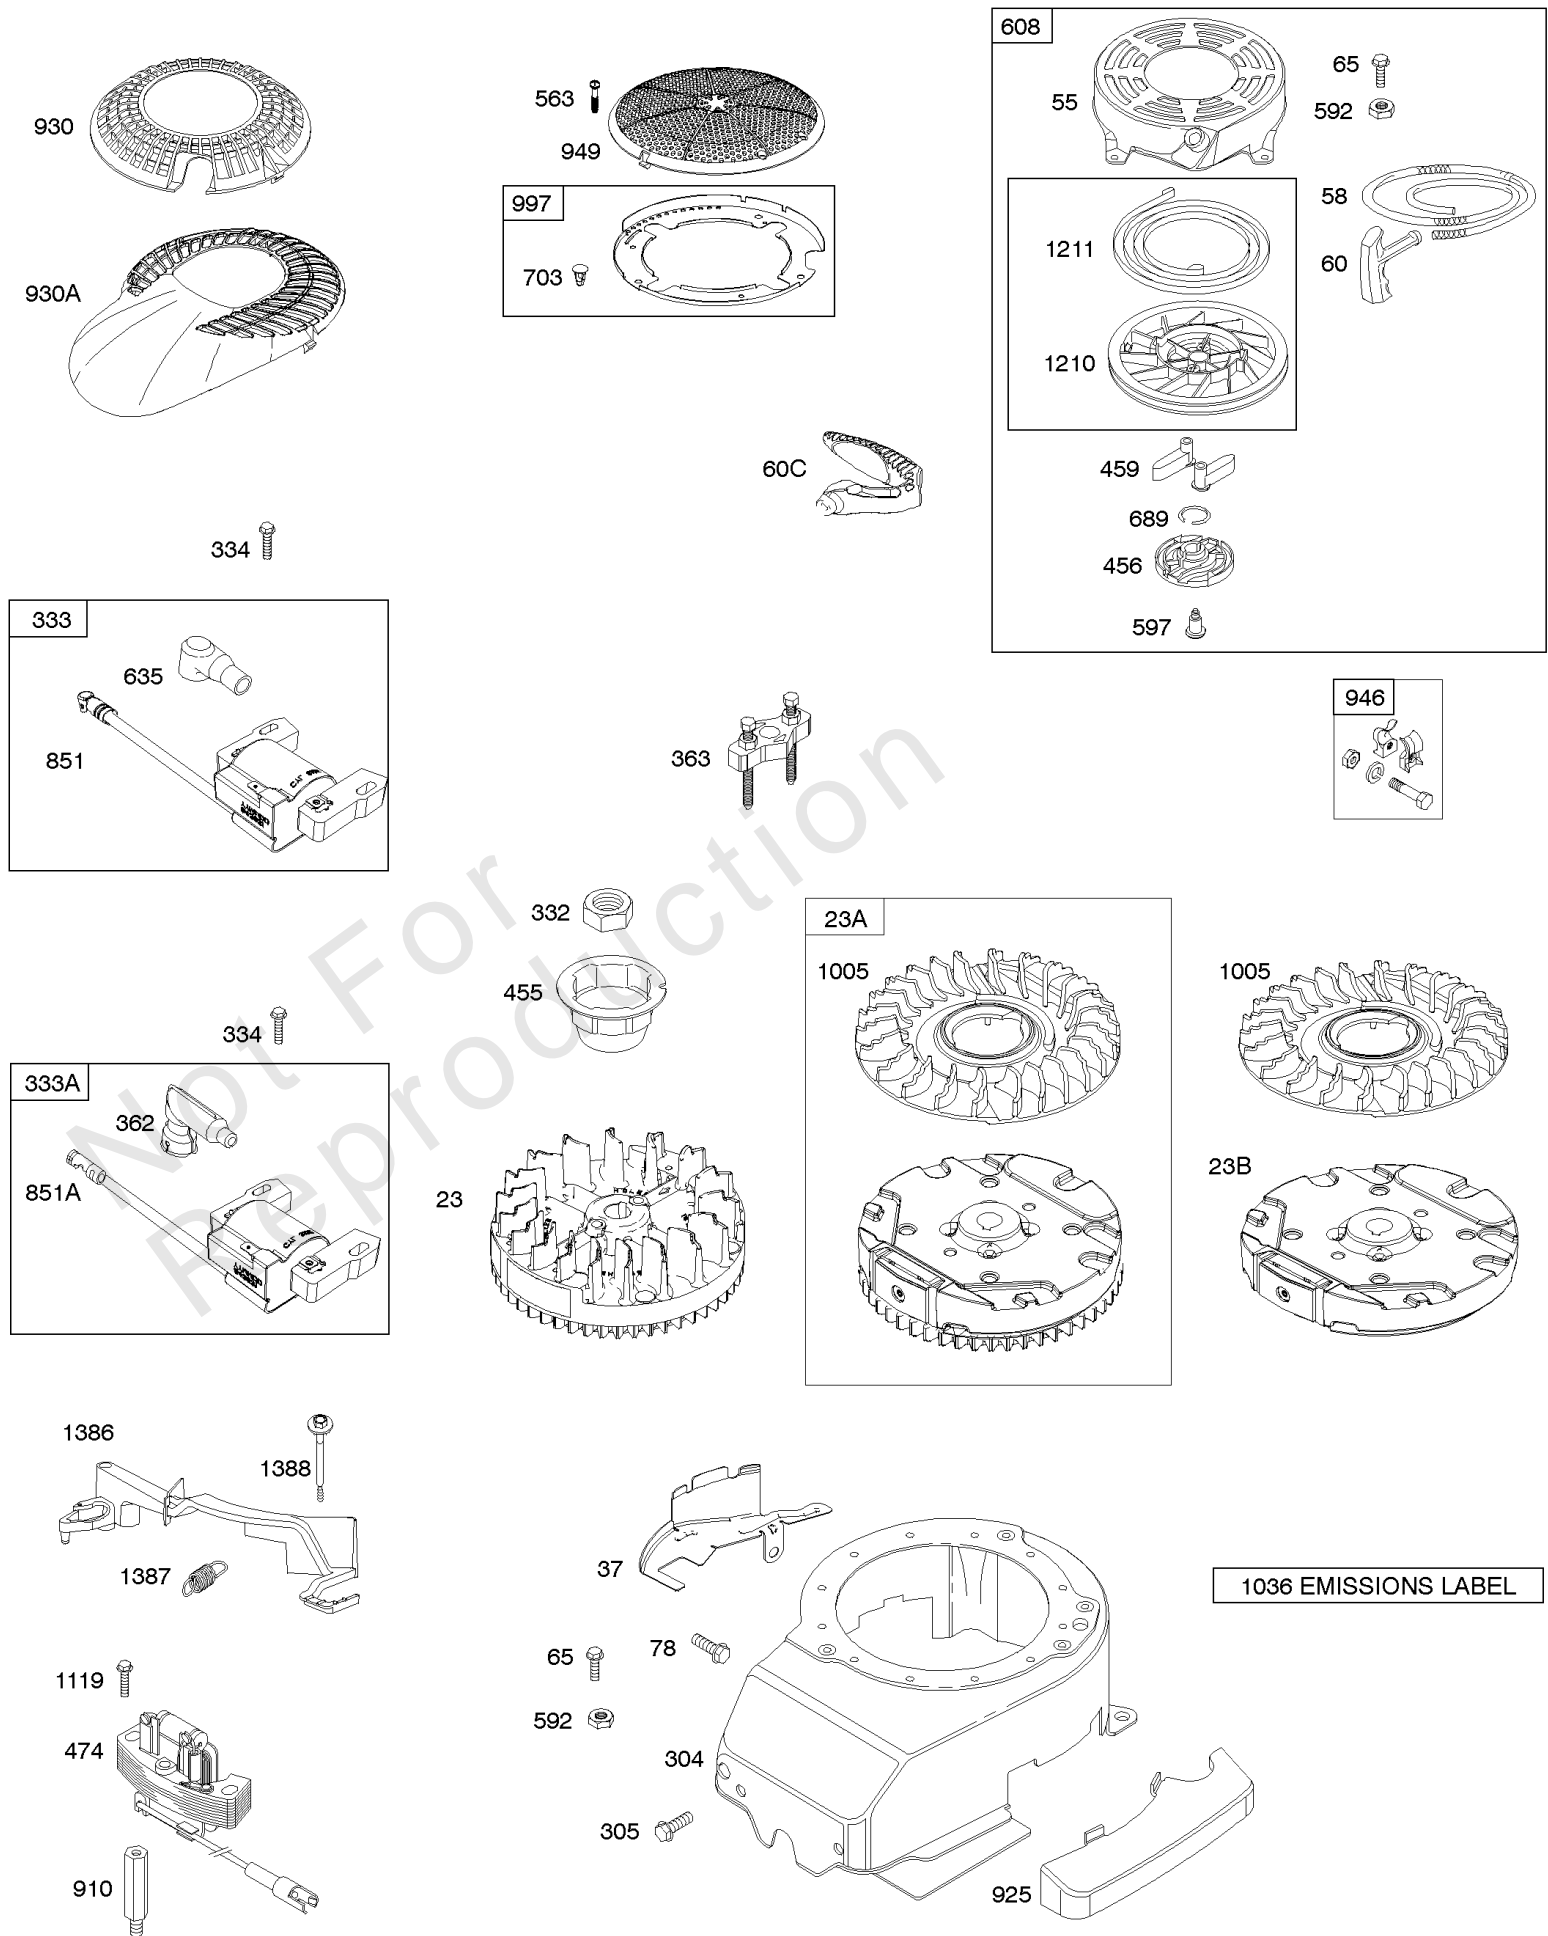

Air Cleaner, Exhaust System

REF NO	PART NO	QTY	DESCRIPTION
968B	692298		COVER, Air Cleaner
976	694395		PRIMER, Carburetor
994	398067		ARRESTOR-SPARK
994B	792245		ARRESTOR, Spark

Not For Reproduction