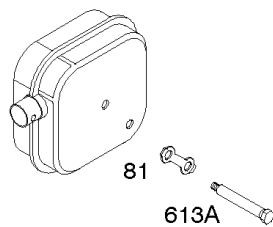

Air Cleaner, Exhaust System

REF NO	PART NO	QTY	DESCRIPTION
11B	691923		TUBE, Breather
81	691740		LOCK, Muffler Screw
163	795629		GASKET-AIR CLEANER -(Air Cleaner)
291	593208		THERMOSTAT
300	593581		MUFFLER -(Ready Start System) -Used After Code Date 13122200
300	790828		MUFFLER -Used Before Code Date 13122300
346	690661		SCREW -(Spark Arrestor)
425A	690670		SCREW -(Air Cleaner Cover)
443A	692523		SCREW -(Air Cleaner Primer Base)
445A	491588S		FILTER, A/C Cartridge
534A	798294		SCREW -(Air Cleaner)
535	493537S		FILTER, Air Cleaner Foam
536A	798293		CLEANER, Air
613	691340		SCREW -(Muffler) (1/4-20 x 2.75 Inches Total Length, 2.25 Inch Shoulder Length)
613	790833		SCREW -(Muffler) (1/4-20 x 2.75 Inches Total Length, 2.08 Inch Shoulder Length)
613	792678		SCREW -(Muffler) (1/4-20 x 3.39 Inches Total Length, 2.71 Inch Shoulder Length)
613A	691653		SCREW -(Muffler) (1/4-20 x 3.39 Inches Total Length, 2.88 Inch Shoulder Length)
676	396548		DEFLECTOR, Muffler
676A	393756		DEFLECTOR, Muffler -(Side Outlet)
676C	493871		DEFLECTOR, Muffler
676E	393760		DEFLECTOR, Muffler
677	690661		SCREW -(Muffler Deflector) (Thread Forming)
677A	593440		SCREW -(Muffler Deflector) (Self-Drilling & Tapping)
832	593875		GUARD, Muffler
832A	691424		MUFFLER
832B	497683		GUARD, Muffler
832E	793568		MUFFLER
836	690664		SCREW -(Muffler Guard)
836B	691147		SCREW -(Muffler Guard)
836C	790745		SCREW -(Muffler Guard)
883	691881		GASKET, Exhaust
966A	593942		BASE, Air Cleaner -(Primer) (2 Point Mounting) -Used After Code Date 14012600
966D	593945		BASE, Air Cleaner -(Primer) -Used After Code Date 14012600
966B	795259		BASE-AIR CLEANER PRIM -(Primer) (3 point mounting) -Used Before Code Date 14012700