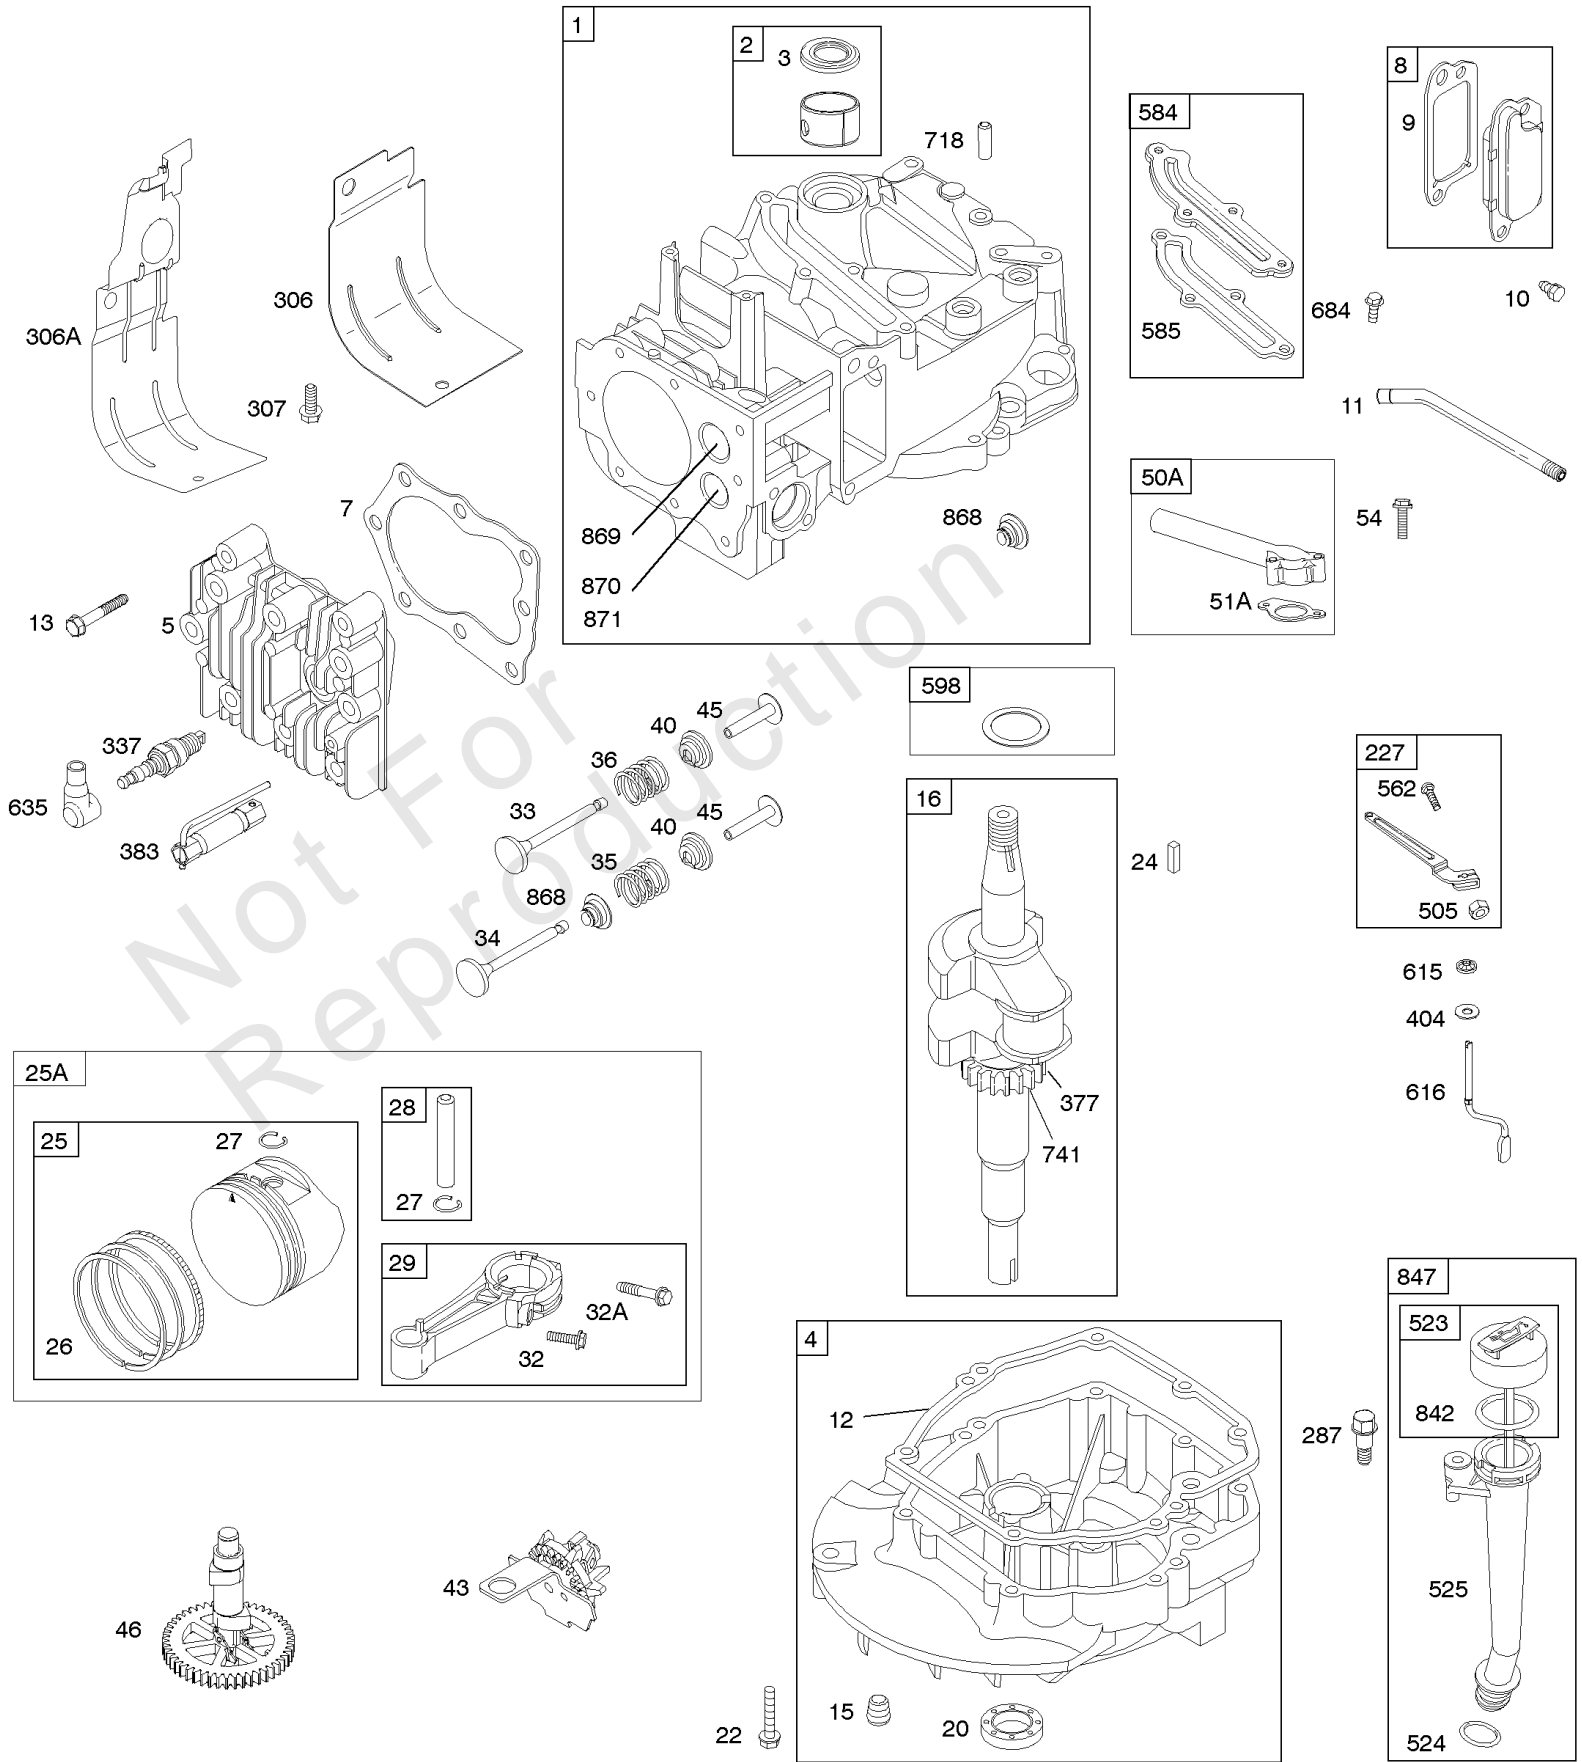

1319 WARNING LABEL

1330 REPAIR MANUAL

Camshaft, Crankshaft, Cylinder, Engine Sump, Lubrication, Piston Group, Valves

REF NO	PART NO	QTY	DESCRIPTION
26	791098		SET, Ring -(Standard) -Used Before Code Date 07090400
26	791324		SET, Ring -(.020 Oversize) -Used Before Code Date 07090400
26	795431		RING SET -(Standard) -Used After Code Date 07090300 -Used Before Code Date 09041700
26	795432		SET, Ring -(.020 Oversize) -Used After Code Date 07090300 -Used Before Code Date 09041700
27	691866		LOCK-PISTON PIN -Used Before Code Date 09041700
27	691588		LOCK, Piston Pin -Used After Code Date 09041600
28	499423		PIN-PISTON/STD -(Standard) -Used Before Code Date 09041700
28	298909		PIN, Piston -(Standard) -Used After Code Date 09041600
29	797306		ROD, Connecting -(Standard) -Used After Code Date 09041600
29	499424		ROD, Connecting -(Replacement, See Ref #25A, 590406) -Used Before Code Date 09041700
32	691664		SCREW -(Connecting Rod)
32A	695759		SCREW -(Connecting Rod)
33	590394		VALVE-EXHAUST -Used After Code Date 11063000
34	590393		VALVE-INTAKE -Used After Code Date 11063000
35	691270		SPRING, Valve -(Exhaust) (Intake)
36	691270		SPRING, Valve -(Exhaust)
40	692194		RETAINER, Valve
43	691997		SLINGER, Governor/Oil
45	690548		TAPPET, Valve
46	691449		CAMSHAFT
50A	794305		MANIFOLD, Intake
51A	794306		GASKET, Intake
54	691650		SCREW -(Intake Manifold)
227	690783		LEVER-GOV CONTROL
287	690940		SCREW -(Dipstick Tube)
306	690450		SHIELD, Cylinder
306A	790836		SHIELD, Cylinder
307	690345		SCREW -(Breather Assembly) (Cylinder Shield)
337	593941		PLUG, Spark -Used After Code Date 11063000
337	697451		PLUG, Spark -(EMS) -Used Before Code Date 11070100