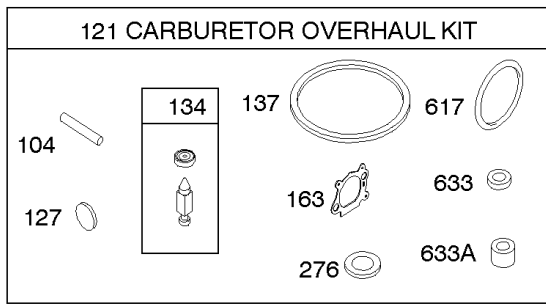

Electric Starter, Gasket Kits

REF NO	PART NO	QTY	DESCRIPTION
853	695268		ADAPTER, Wire
883	691881		GASKET, Exhaust
937	795098		SPLINE-STARTER
937A	799420		SPLINE, Starter
1095	590507		GASKET SET, Valve

Not For Reproduction