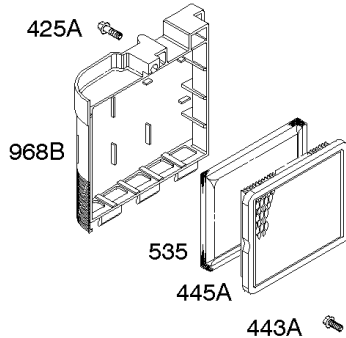

Air Cleaner, Exhaust System

REF NO	PART NO	QTY	DESCRIPTION
11B	691923		TUBE, Breather
81	691740		LOCK, Muffler Screw
163	795629		GASKET-AIR CLEANER -(Air Cleaner)
291	593208		THERMOSTAT
300	593581		MUFFLER -(Ready Start System) -Used After Code Date 13122200
300	790828		MUFFLER -Used Before Code Date 13122300
346	690661		SCREW -(Spark Arrestor)
425A	690670		SCREW -(Air Cleaner Cover)
443A	692523		SCREW -(Air Cleaner Primer Base)
445A	491588S		FILTER, A/C Cartridge
534A	798294		SCREW -(Air Cleaner)
535	493537S		FILTER, Air Cleaner Foam
536A	798293		CLEANER, Air
613	691340		SCREW -(Muffler) (1/4-20 x 2.75 Inches Total Length, 2.25 Inch Shoulder Length)
613	790833		SCREW -(Muffler) (1/4-20 x 2.75 Inches Total Length, 2.08 Inch Shoulder Length)
613	792678		SCREW -(Muffler) (1/4-20 x 3.39 Inches Total Length, 2.71 Inch Shoulder Length)
613A	691653		SCREW -(Muffler) (1/4-20 x 3.39 Inches Total Length, 2.88 Inch Shoulder Length)
676	396548		DEFLECTOR, Muffler
676A	393756		DEFLECTOR, Muffler -(Side Outlet)
676C	493871		DEFLECTOR, Muffler
676E	393760		DEFLECTOR, Muffler
677	690661		SCREW -(Muffler Deflector) (Thread Forming)
677A	593440		SCREW -(Muffler Deflector) (Self-Drilling & Tapping)
832	593875		GUARD, Muffler
832A	691424		MUFFLER
832B	497683		GUARD, Muffler
832E	793568		MUFFLER
836	690664		SCREW -(Muffler Guard)
836B	691147		SCREW -(Muffler Guard)
836C	790745		SCREW -(Muffler Guard)
883	691881		GASKET, Exhaust
966A	593942		BASE, Air Cleaner -(Primer) (2 Point Mounting) -Used After Code Date 14012600
966D	593945		BASE, Air Cleaner -(Primer) -Used After Code Date 14012600
966B	795259		BASE-AIR CLEANER PRIM -(Primer) (3 point mounting) -Used Before Code Date 14012700