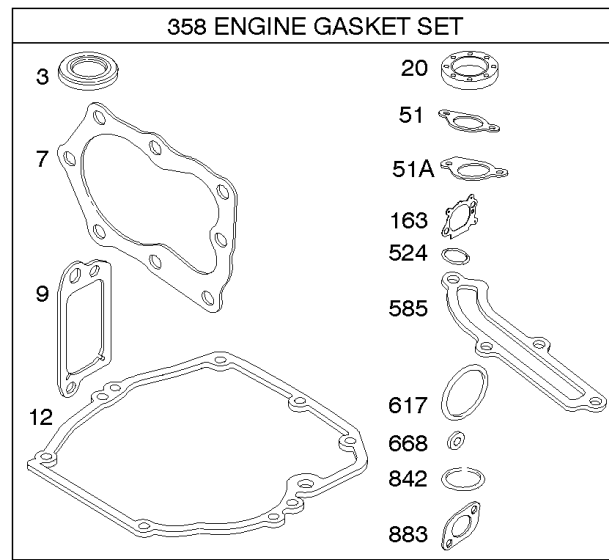

Electric Starter, Gasket Kits

REF NO	PART NO	QTY	DESCRIPTION
853	695268		ADAPTER, Wire
883	691881		GASKET, Exhaust
937	795098		SPLINE-STARTER
937A	799420		SPLINE, Starter
1095	590507		GASKET SET, Valve

Not For Reproduction