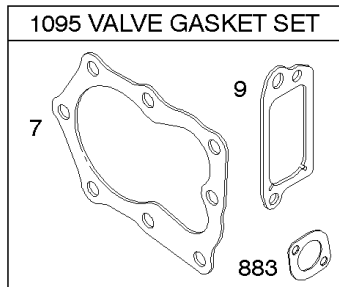

## Controls, Electrical, Flywheel Brake, Governor Spring

REF NO	PART NO	QTY	DESCRIPTION
98A	493280		KIT-IDLE SPEED -(Idle Speed)
188	693399		SCREW -(Control Bracket)
202	691829		LINK, Mechanical Governor
209B	699056		SPRING, Governor
222K	593582		BRACKET-CONTROL
236	691826		LINK, Lockout
265	690798		CLAMP, Casing
265A	691024		CLAMP, Casing
265B	692179		CLAMP-CASING
267	691044		SCREW -(Casing Clamp)
268	691025		CASING, Control Wire -(Cut To Required Length)
269	691026		WIRE, Control -(Cut To Required Length)
270	691027		NUT -(Control Wire Casing)
271	691028		LEVER, Control
347	691396		SWITCH, Rocker
356	692390		WIRE, Stop
356B	693010		WIRE, Stop
356D	496381		WIRE, Stop
356H	690791		WIRE, Stop
497	690664		SCREW -(Stopswitch Bracket)
500	691086		WASHER -(Key Switch)
578	398153		WIRE ASSEMBLY
578A	695283		WIRE ASSEMBLY
621	692310		SWITCH, Stop
627	792565		BRACKET-STOPSWITCH
627A	793211		BRACKET, Stopswitch
664	691087		NUT -(Key Switch)
668	493823		SPACER -(Includes 2)
745	691648		SCREW -(Brake)
789A	696546		HARNESS, Wiring
789F	594393		HARNESS, Wiring
789B	792685		HARNESS, Wiring
789C	796385		HARNESS, Wiring
789D	796574		HARNESS, Wiring
789E	594392		HARNESS, Wiring
843	691884		SLEEVE, Lever -(Speed Control)
843A	691895		SLEEVE, Lever -(Choke)
853	695268		ADAPTER, Wire
853A	695897		ADAPTER, Wire
892	690646		SWITCH, Key
922A	692135		SPRING, Brake
923	796136		BRAKE -(Rewind Start)

## ***Controls, Electrical, Flywheel Brake, Governor Spring***

---

REF NO	PART NO	QTY	DESCRIPTION
923A	796387		BRAKE -(Electric Start)
990	691959		SET, Key

---

Not For Reproduction