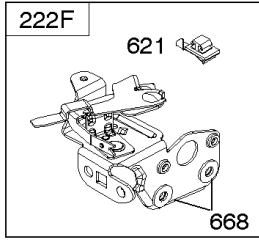

Not For Production

Controls, Electrical, Flywheel Brake, Governor Spring

REF NO	PART NO	QTY	DESCRIPTION
923A	796387		BRAKE -(Electric Start)
990	691959		SET, Key

Not For Reproduction