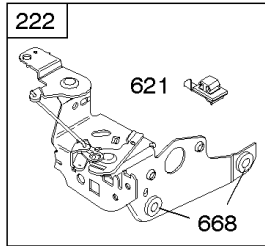

Not For Production

Controls, Electrical, Flywheel Brake, Governor Spring

REF NO	PART NO	QTY	DESCRIPTION
923A	796387		BRAKE -(Electric Start)
990	691959		SET, Key

Not For Reproduction