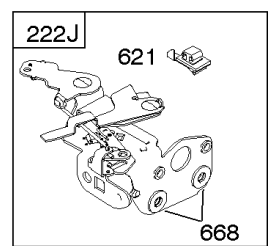

Not For Production

Controls, Electrical, Flywheel Brake, Governor Spring

REF NO	PART NO	QTY	DESCRIPTION
923A	796387		BRAKE -(Electric Start)
990	691959		SET, Key

Not For Reproduction