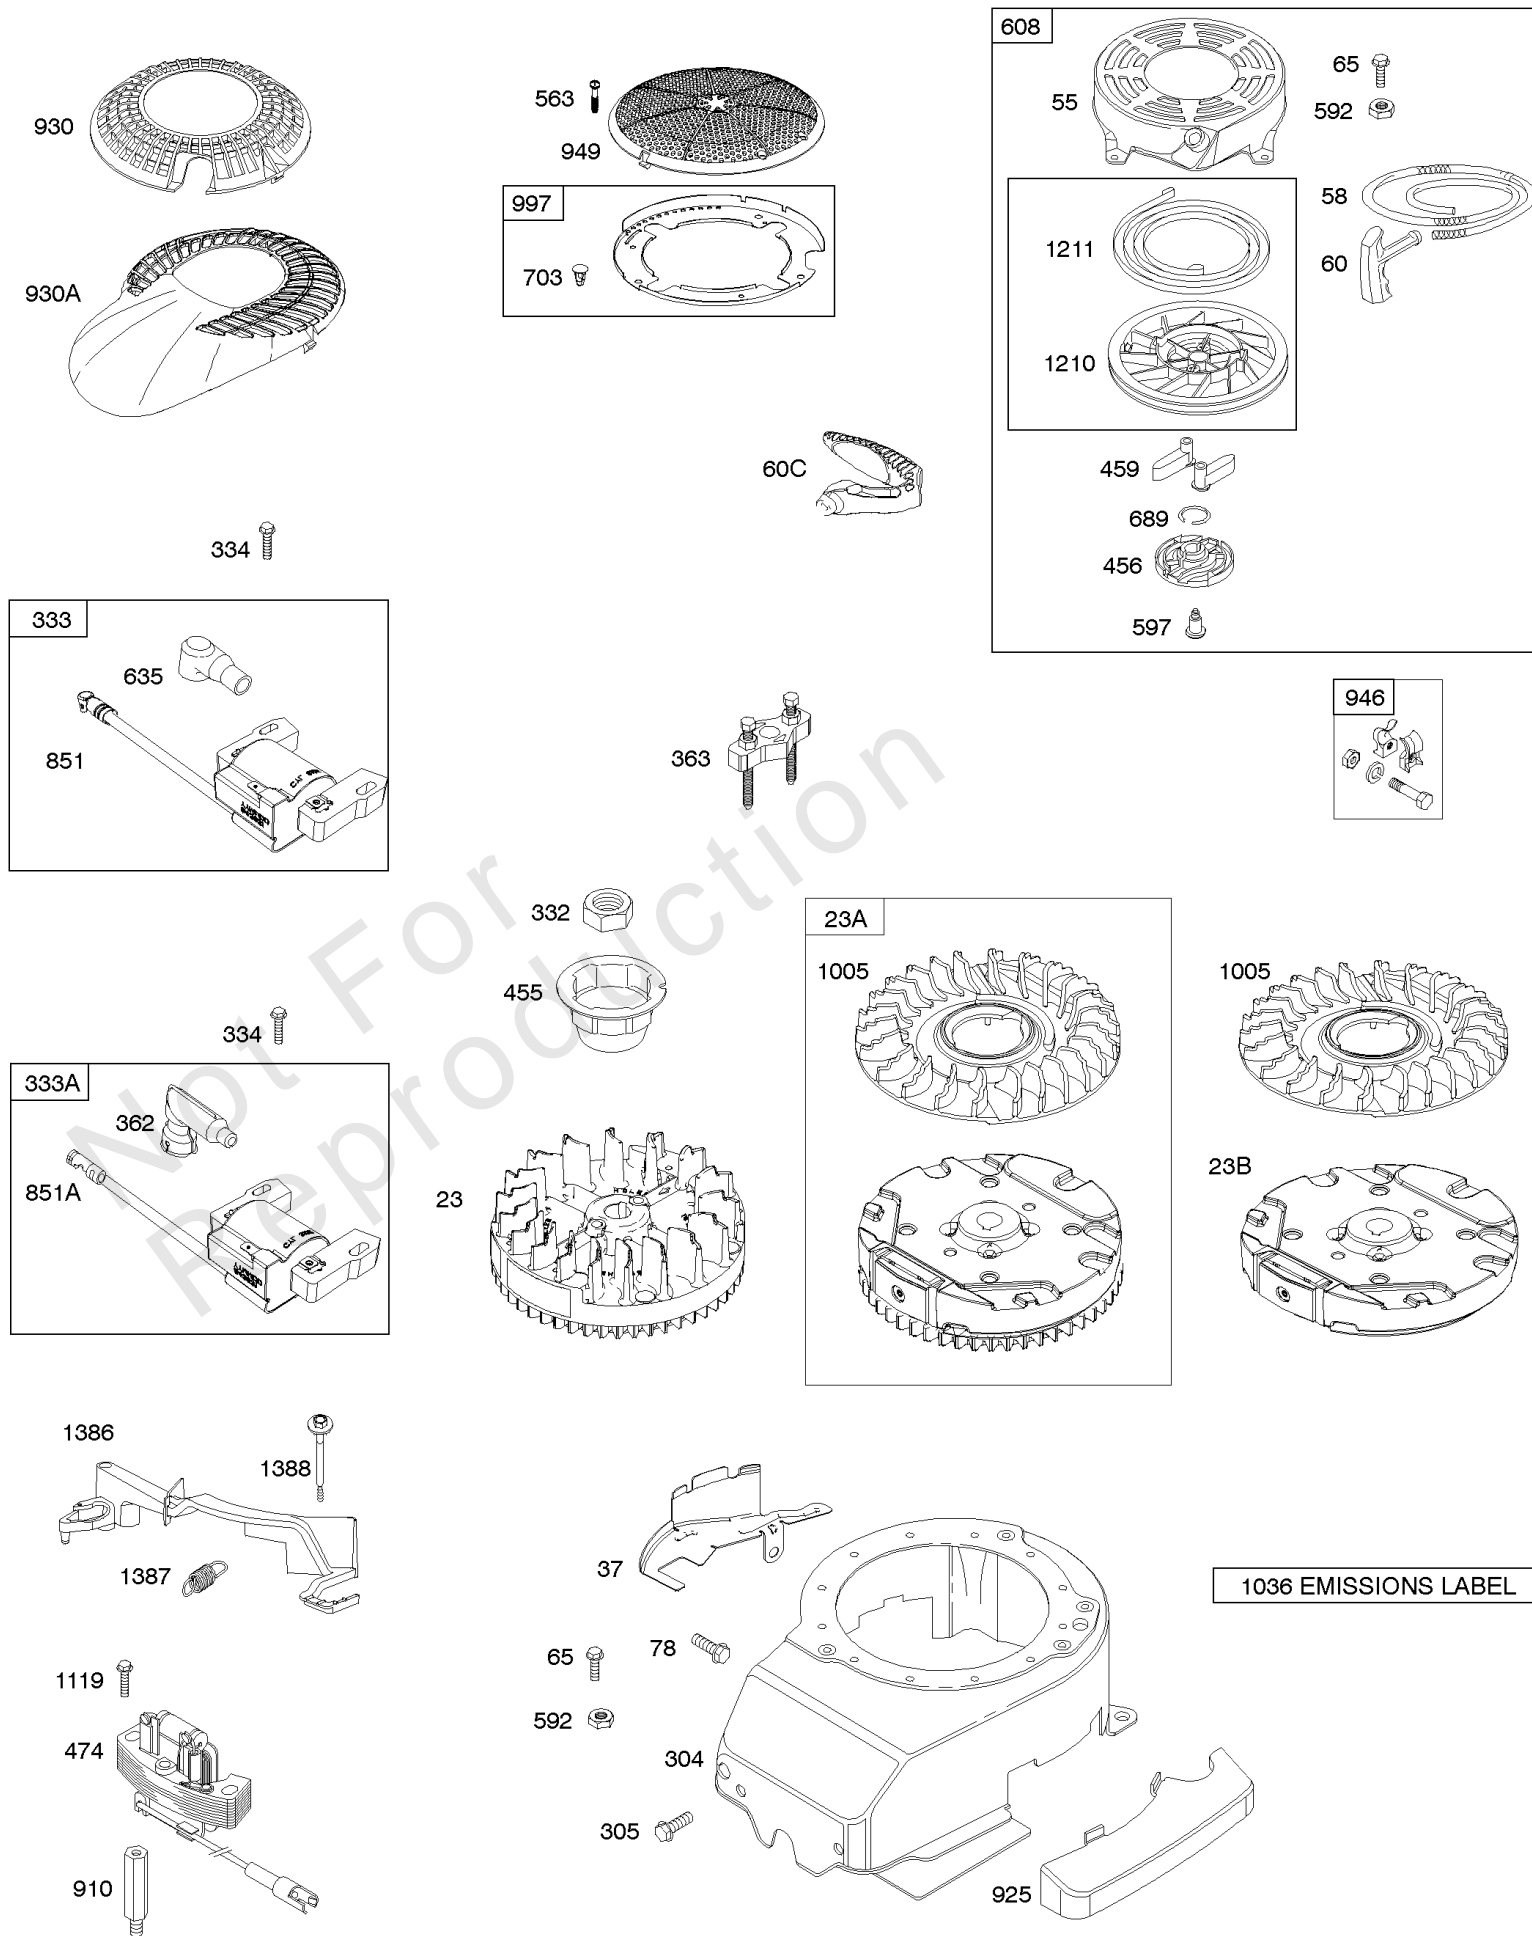

Blower Housing, Flywheel, Rewind Starter

REF NO	PART NO	QTY	DESCRIPTION
23	691987		FLYWHEEL
37	793756		GUARD-FLYWHEEL
55	691421		HOUSING, Rewind Starter
58	697316		ROPE, Starter -(Cut To Required Length)
60	281434S		GRIP, Starter Rope
60C	799716		GRIP, Starter Rope
65	690837		SCREW -(Rewind Starter)
78	691108		SCREW -(Flywheel Guard)
304	790826		HOUSING, Blower
305	691108		SCREW -(Blower Housing)
332	690662		NUT -(Flywheel)
333	590454		ARMATURE-MAGNETO -Also Order Ref #1386 Air Vane #790848
334	691061		SCREW -(Magneto Armature)
362	793351		SHIELD-SPARK PLUG
363	19069		PULLER, Flywheel
455	791960		CUP, Flywheel
456	692299		PLATE-PAWL FRICTION
459	281505S		PAWL-RATCHET
474	691991		ALTERNATOR
563	691138		SCREW -(Debris Screen Guard)
592	690800		NUT -(Rewind Starter)
597	691696		SCREW -(Pawl Friction Plate)
608	497680		STARTER, Rewind
635	66538S		BOOT, Spark PLug
689	691855		SPRING-FRICTION
703	696309		CLIP
851	493880S		TERMINAL-SPARK PLUG
851A	692424		TERMINAL, Spark Plug
910	691094		STUD -(Alternator)
925	795403		COVER-LINKAGE
930	691919		GUARD, Rewind
930A	691345		GUARD, Rewind
946	691738		STOP, Rope
949	696306		GUARD, Debris Screen
997	696310		SHIELD, Debris
1005	691346		FAN, Flywheel
1036	-----		Label-Emissions -(Available From A Briggs & Stratton Authorized Dealer)
1119	692979		SCREW -(Alternator)
1210	498144		PULLEY/SPRING ASSY -(Pulley)
1211	498144		PULLEY/SPRING ASSY -(Spring)

Blower Housing, Flywheel, Rewind Starter

Mfg. No: 126T02-0675-B3

1036 EMISSIONS LABEL