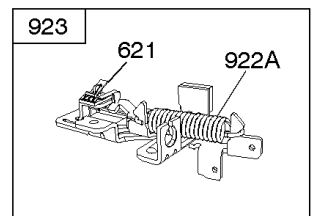

## Carburetor

REF NO	PART NO	QTY	DESCRIPTION
137	693981		GASKET-FLOAT BOWL -(1/16)
141	796193		KIT, Choke Shaft -Used After Code Date 08031200
163	795629		GASKET-AIR CLEANER -(Air Cleaner)
217	690354		SPRING, Choke Return
231	691636		SCREW -(Choke Valve)
276	271716		WASHER-SEALING
617	270344S		SEAL, O-Ring -(Intake Manifold)
633	691321		SEAL-CHOKE/THR SHAFT -(Throttle Shaft)
633A	693867		SEAL, Choke/Throttle Shaft
692	590931		SPRING, Detent
975	796611		BOWL, Float

## Controls, Electrical, Flywheel Brake, Governor Spring

REF NO	PART NO	QTY	DESCRIPTION
98A	493280		KIT-IDLE SPEED -(Idle Speed)
188	693399		SCREW -(Control Bracket)
202	691829		LINK, Mechanical Governor
209B	699056		SPRING, Governor
222K	593582		BRACKET-CONTROL
236	691826		LINK, Lockout
265	690798		CLAMP, Casing
265A	691024		CLAMP, Casing
265B	692179		CLAMP-CASING
267	691044		SCREW -(Casing Clamp)
268	691025		CASING, Control Wire -(Cut To Required Length)
269	691026		WIRE, Control -(Cut To Required Length)
270	691027		NUT -(Control Wire Casing)
271	691028		LEVER, Control
347	691396		SWITCH, Rocker
356	692390		WIRE, Stop
356B	693010		WIRE, Stop
356D	496381		WIRE, Stop
356H	690791		WIRE, Stop
497	690664		SCREW -(Stopswitch Bracket)
500	691086		WASHER -(Key Switch)
578	398153		WIRE ASSEMBLY
578A	695283		WIRE ASSEMBLY
621	692310		SWITCH, Stop
627	792565		BRACKET-STOPSWITCH
627A	793211		BRACKET, Stopswitch
664	691087		NUT -(Key Switch)
668	493823		SPACER -(Includes 2)
745	691648		SCREW -(Brake)
789A	696546		HARNESS, Wiring
789F	594393		HARNESS, Wiring
789B	792685		HARNESS, Wiring
789C	796385		HARNESS, Wiring
789D	796574		HARNESS, Wiring
789E	594392		HARNESS, Wiring
843	691884		SLEEVE, Lever -(Speed Control)
843A	691895		SLEEVE, Lever -(Choke)
853	695268		ADAPTER, Wire
853A	695897		ADAPTER, Wire
892	690646		SWITCH, Key
922A	692135		SPRING, Brake
923	796136		BRAKE -(Rewind Start)