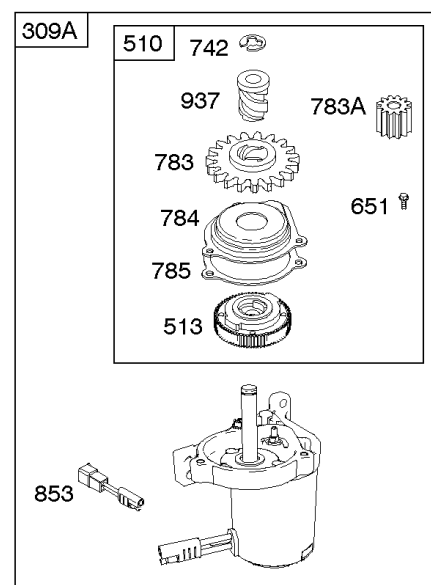

Electric Starter, Gasket Kits

REF NO	PART NO	QTY	DESCRIPTION
853	695268		ADAPTER, Wire
883	691881		GASKET, Exhaust
937	795098		SPLINE-STARTER
937A	799420		SPLINE, Starter
1095	590507		GASKET SET, Valve

Not For Reproduction