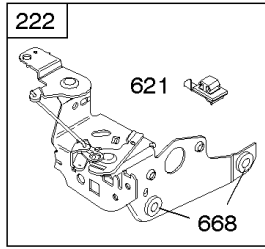

Controls, Electrical, Flywheel Brake, Governor Spring

REF NO	PART NO	QTY	DESCRIPTION
98A	493280		KIT-IDLE SPEED -(Idle Speed)
188	693399		SCREW -(Control Bracket)
202	691829		LINK, Mechanical Governor
209B	699056		SPRING, Governor
222K	593582		BRACKET-CONTROL
236	691826		LINK, Lockout
265	690798		CLAMP, Casing
265A	691024		CLAMP, Casing
265B	692179		CLAMP-CASING
267	691044		SCREW -(Casing Clamp)
268	691025		CASING, Control Wire -(Cut To Required Length)
269	691026		WIRE, Control -(Cut To Required Length)
270	691027		NUT -(Control Wire Casing)
271	691028		LEVER, Control
347	691396		SWITCH, Rocker
356	692390		WIRE, Stop
356B	693010		WIRE, Stop
356D	496381		WIRE, Stop
356H	690791		WIRE, Stop
497	690664		SCREW -(Stopswitch Bracket)
500	691086		WASHER -(Key Switch)
578	398153		WIRE ASSEMBLY
578A	695283		WIRE ASSEMBLY
621	692310		SWITCH, Stop
627	792565		BRACKET-STOPSWITCH
627A	793211		BRACKET, Stopswitch
664	691087		NUT -(Key Switch)
668	493823		SPACER -(Includes 2)
745	691648		SCREW -(Brake)
789A	696546		HARNESS, Wiring
789F	594393		HARNESS, Wiring
789B	792685		HARNESS, Wiring
789C	796385		HARNESS, Wiring
789D	796574		HARNESS, Wiring
789E	594392		HARNESS, Wiring
843	691884		SLEEVE, Lever -(Speed Control)
843A	691895		SLEEVE, Lever -(Choke)
853	695268		ADAPTER, Wire
853A	695897		ADAPTER, Wire
892	690646		SWITCH, Key
922A	692135		SPRING, Brake
923	796136		BRAKE -(Rewind Start)