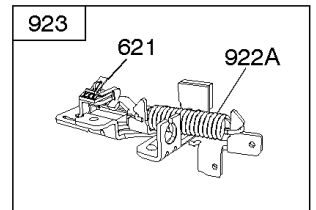

Controls, Electrical, Flywheel Brake, Governor Spring

REF NO	PART NO	QTY	DESCRIPTION
98A	493280		KIT-IDLE SPEED -(Idle Speed)
188	693399		SCREW -(Control Bracket)
202	691829		LINK, Mechanical Governor
209B	699056		SPRING, Governor
222K	593582		BRACKET-CONTROL
236	691826		LINK, Lockout
265	690798		CLAMP, Casing
265A	691024		CLAMP, Casing
265B	692179		CLAMP-CASING
267	691044		SCREW -(Casing Clamp)
268	691025		CASING, Control Wire -(Cut To Required Length)
269	691026		WIRE, Control -(Cut To Required Length)
270	691027		NUT -(Control Wire Casing)
271	691028		LEVER, Control
347	691396		SWITCH, Rocker
356	692390		WIRE, Stop
356B	693010		WIRE, Stop
356D	496381		WIRE, Stop
356H	690791		WIRE, Stop
497	690664		SCREW -(Stopswitch Bracket)
500	691086		WASHER -(Key Switch)
578	398153		WIRE ASSEMBLY
578A	695283		WIRE ASSEMBLY
621	692310		SWITCH, Stop
627	792565		BRACKET-STOPSWITCH
627A	793211		BRACKET, Stopswitch
664	691087		NUT -(Key Switch)
668	493823		SPACER -(Includes 2)
745	691648		SCREW -(Brake)
789A	696546		HARNESS, Wiring
789F	594393		HARNESS, Wiring
789B	792685		HARNESS, Wiring
789C	796385		HARNESS, Wiring
789D	796574		HARNESS, Wiring
789E	594392		HARNESS, Wiring
843	691884		SLEEVE, Lever -(Speed Control)
843A	691895		SLEEVE, Lever -(Choke)
853	695268		ADAPTER, Wire
853A	695897		ADAPTER, Wire
892	690646		SWITCH, Key
922A	692135		SPRING, Brake
923	796136		BRAKE -(Rewind Start)