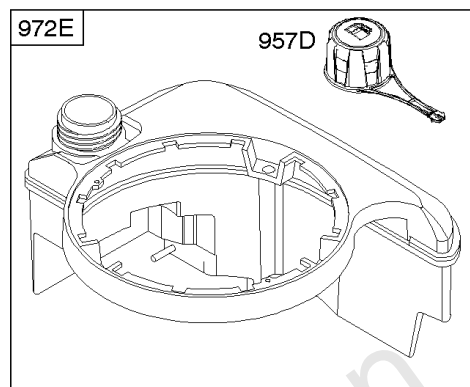

Not For
Reproduction

Fuel Supply, Ignition

REF NO	PART NO	QTY	DESCRIPTION
187	791766		LINE, Fuel -(15" Long)(Cut To Required Length)
187A	791873		LINE-FUEL -(Molded)
187B	791891		LINE-FUEL
190	690940		SCREW -(Fuel Tank)
240	298090S		FILTER, Fuel
601	791850		CLAMP, Hose
601A	691038		CLAMP, Hose
670	692294		SPACER, Fuel Tank
957	591003		CAP, Fuel Tank -(1/4 Turn Cap - Red)
957	799585		CAP, Fuel Tank -(1/4 Turn Cap - Black)
957A	692046		CAP, Fuel Tank -(Threaded)(Vented)
957D	796577		CAP-FUEL TANK -(Threaded)(Vented)
958	698183		VALVE, Fuel Shut Off
972B	699374		TANK, Fuel -(Threaded)
972F	590490		TANK, Fuel -(1/4 Turn Cap - Black)
972E	796578		TANK, Fuel -(Flourinated)
1059	692311		KIT, Screw/Washer