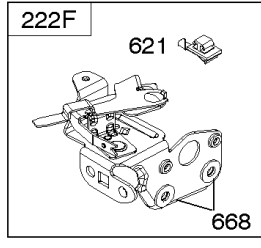

Controls, Electrical, Flywheel Brake, Governor Spring

REF NO	PART NO	QTY	DESCRIPTION
98A	493280		KIT-IDLE SPEED -(Idle Speed)
188	693399		SCREW -(Control Bracket)
202	691829		LINK, Mechanical Governor
209B	699056		SPRING, Governor
222K	593582		BRACKET-CONTROL
236	691826		LINK, Lockout
265	690798		CLAMP, Casing
265A	691024		CLAMP, Casing
265B	692179		CLAMP-CASING
267	691044		SCREW -(Casing Clamp)
268	691025		CASING, Control Wire -(Cut To Required Length)
269	691026		WIRE, Control -(Cut To Required Length)
270	691027		NUT -(Control Wire Casing)
271	691028		LEVER, Control
347	691396		SWITCH, Rocker
356	692390		WIRE, Stop
356B	693010		WIRE, Stop
356D	496381		WIRE, Stop
356H	690791		WIRE, Stop
497	690664		SCREW -(Stopswitch Bracket)
500	691086		WASHER -(Key Switch)
578	398153		WIRE ASSEMBLY
578A	695283		WIRE ASSEMBLY
621	692310		SWITCH, Stop
627	792565		BRACKET-STOPSWITCH
627A	793211		BRACKET, Stopswitch
664	691087		NUT -(Key Switch)
668	493823		SPACER -(Includes 2)
745	691648		SCREW -(Brake)
789A	696546		HARNESS, Wiring
789F	594393		HARNESS, Wiring
789B	792685		HARNESS, Wiring
789C	796385		HARNESS, Wiring
789D	796574		HARNESS, Wiring
789E	594392		HARNESS, Wiring
843	691884		SLEEVE, Lever -(Speed Control)
843A	691895		SLEEVE, Lever -(Choke)
853	695268		ADAPTER, Wire
853A	695897		ADAPTER, Wire
892	690646		SWITCH, Key
922A	692135		SPRING, Brake
923	796136		BRAKE -(Rewind Start)