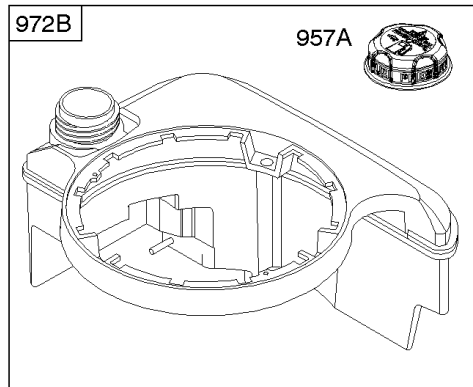

Not For
Reproduction

Fuel Supply, Ignition

REF NO	PART NO	QTY	DESCRIPTION
187	791766		LINE, Fuel -(15" Long)(Cut To Required Length)
187A	791873		LINE-FUEL -(Molded)
187B	791891		LINE-FUEL
190	690940		SCREW -(Fuel Tank)
240	298090S		FILTER, Fuel
601	791850		CLAMP, Hose
601A	691038		CLAMP, Hose
670	692294		SPACER, Fuel Tank
957	591003		CAP, Fuel Tank -(1/4 Turn Cap - Red)
957	799585		CAP, Fuel Tank -(1/4 Turn Cap - Black)
957A	692046		CAP, Fuel Tank -(Threaded)(Vented)
957D	796577		CAP-FUEL TANK -(Threaded)(Vented)
958	698183		VALVE, Fuel Shut Off
972B	699374		TANK, Fuel -(Threaded)
972F	590490		TANK, Fuel -(1/4 Turn Cap - Black)
972E	796578		TANK, Fuel -(Flourinated)
1059	692311		KIT, Screw/Washer