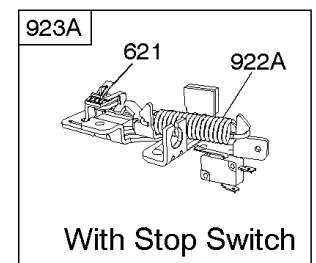

Controls, Electrical, Flywheel Brake, Governor Spring

REF NO	PART NO	QTY	DESCRIPTION
98A	493280		KIT-IDLE SPEED -(Idle Speed)
188	693399		SCREW -(Control Bracket)
202	691829		LINK, Mechanical Governor
209B	699056		SPRING, Governor
222K	593582		BRACKET-CONTROL
236	691826		LINK, Lockout
265	690798		CLAMP, Casing
265A	691024		CLAMP, Casing
265B	692179		CLAMP-CASING
267	691044		SCREW -(Casing Clamp)
268	691025		CASING, Control Wire -(Cut To Required Length)
269	691026		WIRE, Control -(Cut To Required Length)
270	691027		NUT -(Control Wire Casing)
271	691028		LEVER, Control
347	691396		SWITCH, Rocker
356	692390		WIRE, Stop
356B	693010		WIRE, Stop
356D	496381		WIRE, Stop
356H	690791		WIRE, Stop
497	690664		SCREW -(Stopswitch Bracket)
500	691086		WASHER -(Key Switch)
578	398153		WIRE ASSEMBLY
578A	695283		WIRE ASSEMBLY
621	692310		SWITCH, Stop
627	792565		BRACKET-STOPSWITCH
627A	793211		BRACKET, Stopswitch
664	691087		NUT -(Key Switch)
668	493823		SPACER -(Includes 2)
745	691648		SCREW -(Brake)
789A	696546		HARNESS, Wiring
789F	594393		HARNESS, Wiring
789B	792685		HARNESS, Wiring
789C	796385		HARNESS, Wiring
789D	796574		HARNESS, Wiring
789E	594392		HARNESS, Wiring
843	691884		SLEEVE, Lever -(Speed Control)
843A	691895		SLEEVE, Lever -(Choke)
853	695268		ADAPTER, Wire
853A	695897		ADAPTER, Wire
892	690646		SWITCH, Key
922A	692135		SPRING, Brake
923	796136		BRAKE -(Rewind Start)