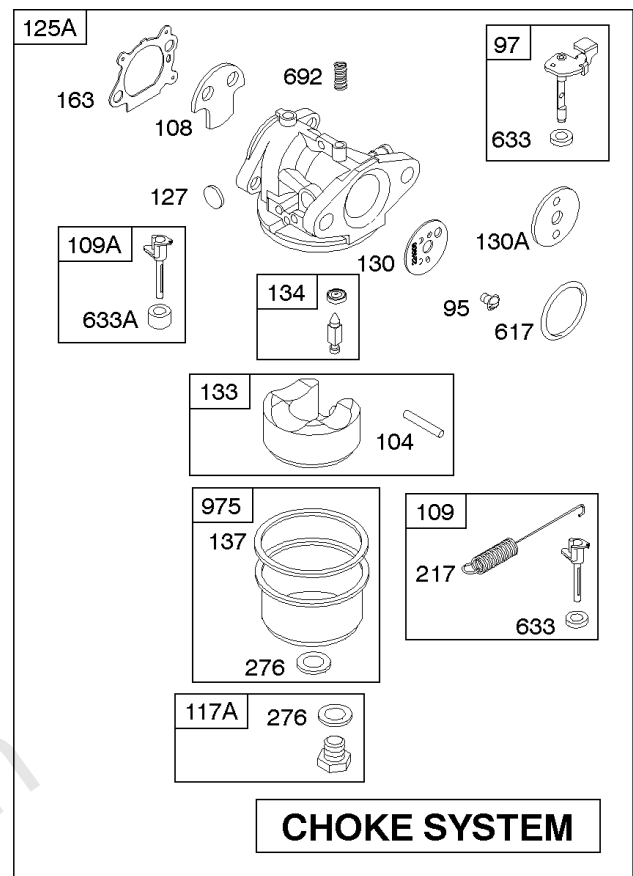

Carburetor

REF NO	PART NO	QTY	DESCRIPTION
137	693981		GASKET-FLOAT BOWL -(1/16)
141	796193		KIT, Choke Shaft -Used After Code Date 08031200
163	795629		GASKET-AIR CLEANER -(Air Cleaner)
217	690354		SPRING, Choke Return
231	691636		SCREW -(Choke Valve)
276	271716		WASHER-SEALING
617	270344S		SEAL, O-Ring -(Intake Manifold)
633	691321		SEAL-CHOKE/THR SHAFT -(Throttle Shaft)
633A	693867		SEAL, Choke/Throttle Shaft
692	590931		SPRING, Detent
975	796611		BOWL, Float

Not For Reproduction