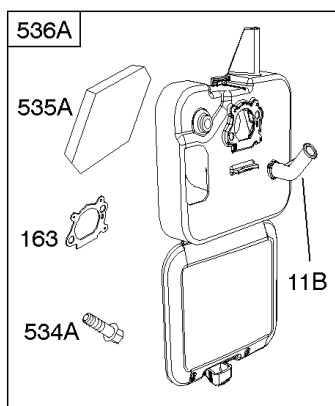

Air Cleaner, Exhaust System

REF NO	PART NO	QTY	DESCRIPTION
11B	691923		TUBE, Breather
81	691740		LOCK, Muffler Screw
163	795629		GASKET-AIR CLEANER -(Air Cleaner)
291	593208		THERMOSTAT
300	593581		MUFFLER -(Ready Start System) -Used After Code Date 13122200
300	790828		MUFFLER -Used Before Code Date 13122300
346	690661		SCREW -(Spark Arrestor)
425A	690670		SCREW -(Air Cleaner Cover)
443A	692523		SCREW -(Air Cleaner Primer Base)
445A	491588S		FILTER, A/C Cartridge
534A	798294		SCREW -(Air Cleaner)
535	493537S		FILTER, Air Cleaner Foam
536A	798293		CLEANER, Air
613	691340		SCREW -(Muffler) (1/4-20 x 2.75 Inches Total Length, 2.25 Inch Shoulder Length)
613	790833		SCREW -(Muffler) (1/4-20 x 2.75 Inches Total Length, 2.08 Inch Shoulder Length)
613	792678		SCREW -(Muffler) (1/4-20 x 3.39 Inches Total Length, 2.71 Inch Shoulder Length)
613A	691653		SCREW -(Muffler) (1/4-20 x 3.39 Inches Total Length, 2.88 Inch Shoulder Length)
676	396548		DEFLECTOR, Muffler
676A	393756		DEFLECTOR, Muffler -(Side Outlet)
676C	493871		DEFLECTOR, Muffler
676E	393760		DEFLECTOR, Muffler
677	690661		SCREW -(Muffler Deflector) (Thread Forming)
677A	593440		SCREW -(Muffler Deflector) (Self-Drilling & Tapping)
832	593875		GUARD, Muffler
832A	691424		MUFFLER
832B	497683		GUARD, Muffler
832E	793568		MUFFLER
836	690664		SCREW -(Muffler Guard)
836B	691147		SCREW -(Muffler Guard)
836C	790745		SCREW -(Muffler Guard)
883	691881		GASKET, Exhaust
966A	593942		BASE, Air Cleaner -(Primer) (2 Point Mounting) -Used After Code Date 14012600
966D	593945		BASE, Air Cleaner -(Primer) -Used After Code Date 14012600
966B	795259		BASE-AIR CLEANER PRIM -(Primer) (3 point mounting) -Used Before Code Date 14012700