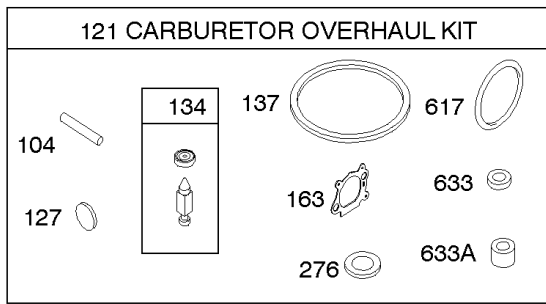

Electric Starter, Gasket Kits

REF NO	PART NO	QTY	DESCRIPTION
3	299819S		SEAL, Oil -(Magneto Side)
7	692249		GASKET, Cylinder Head -Used Before Code Date 11070100
7	799875		GASKET, Cylinder Head -Used After Code Date 11063000
7	799874		GASKET, Cylinder Head
9	699833		GASKET-BREATHER
12	692232		GASKET, Crankcase
20	399781S		SEAL, Oil -(PTO Side)
51	272199S		GASKET, Intake
51A	794306		GASKET, Intake
104	797622		PIN-FLOAT HINGE
121	498260		KIT, Carburetor Overhaul
127	694468		PLUG, Welch -(Bowl Vent)
134	398188		KIT-NEEDLE/SEAT
137	796610		GASKET, Float Bowl -(1/8)
137	693981		GASKET-FLOAT BOWL -(1/16)
163	795629		GASKET-AIR CLEANER -(Air Cleaner)
276	271716		WASHER-SEALING
309	799045		MOTOR-STARTER -Used After Code Date 10112700
309A	-----		Motor-Starter -(For Replacement Starter Motor, Order Reference 309)
309B	-----		Motor-Starter -(No Longer Available) (See Reference 309 For Replacement) -Used After Code Date 07052800 -Used Before Code Date 10112800
358	590508		GASKET SET, Engine
510	795093		DRIVE, Starter
513	795100		CLUTCH-DRIVE
524	692296		SEAL-DIPSTICK TUBE -(Dipstick Tube)
585	691879		GASKET-BREA PASSAGE
617	270344S		SEAL, O-Ring -(Intake Manifold)
633	691321		SEAL-CHOKE/THR SHAFT -(Throttle Shaft)
633A	693867		SEAL, Choke/Throttle Shaft
651	691660		SCREW -(Starter Gear Cover)
668	493823		SPACER -(Includes 2)
697	691127		SCREW -(Starter Motor) (Drive Cap)
742	93941		RETAINER, E Ring
783	795099		GEAR-PINION
783A	795096		GEAR-PINION
784	795095		COVER, Starter Gear
785	692352		GASKET-STARTER COVER
842	691031		SEAL, O-Ring -(Dipstick Tube)