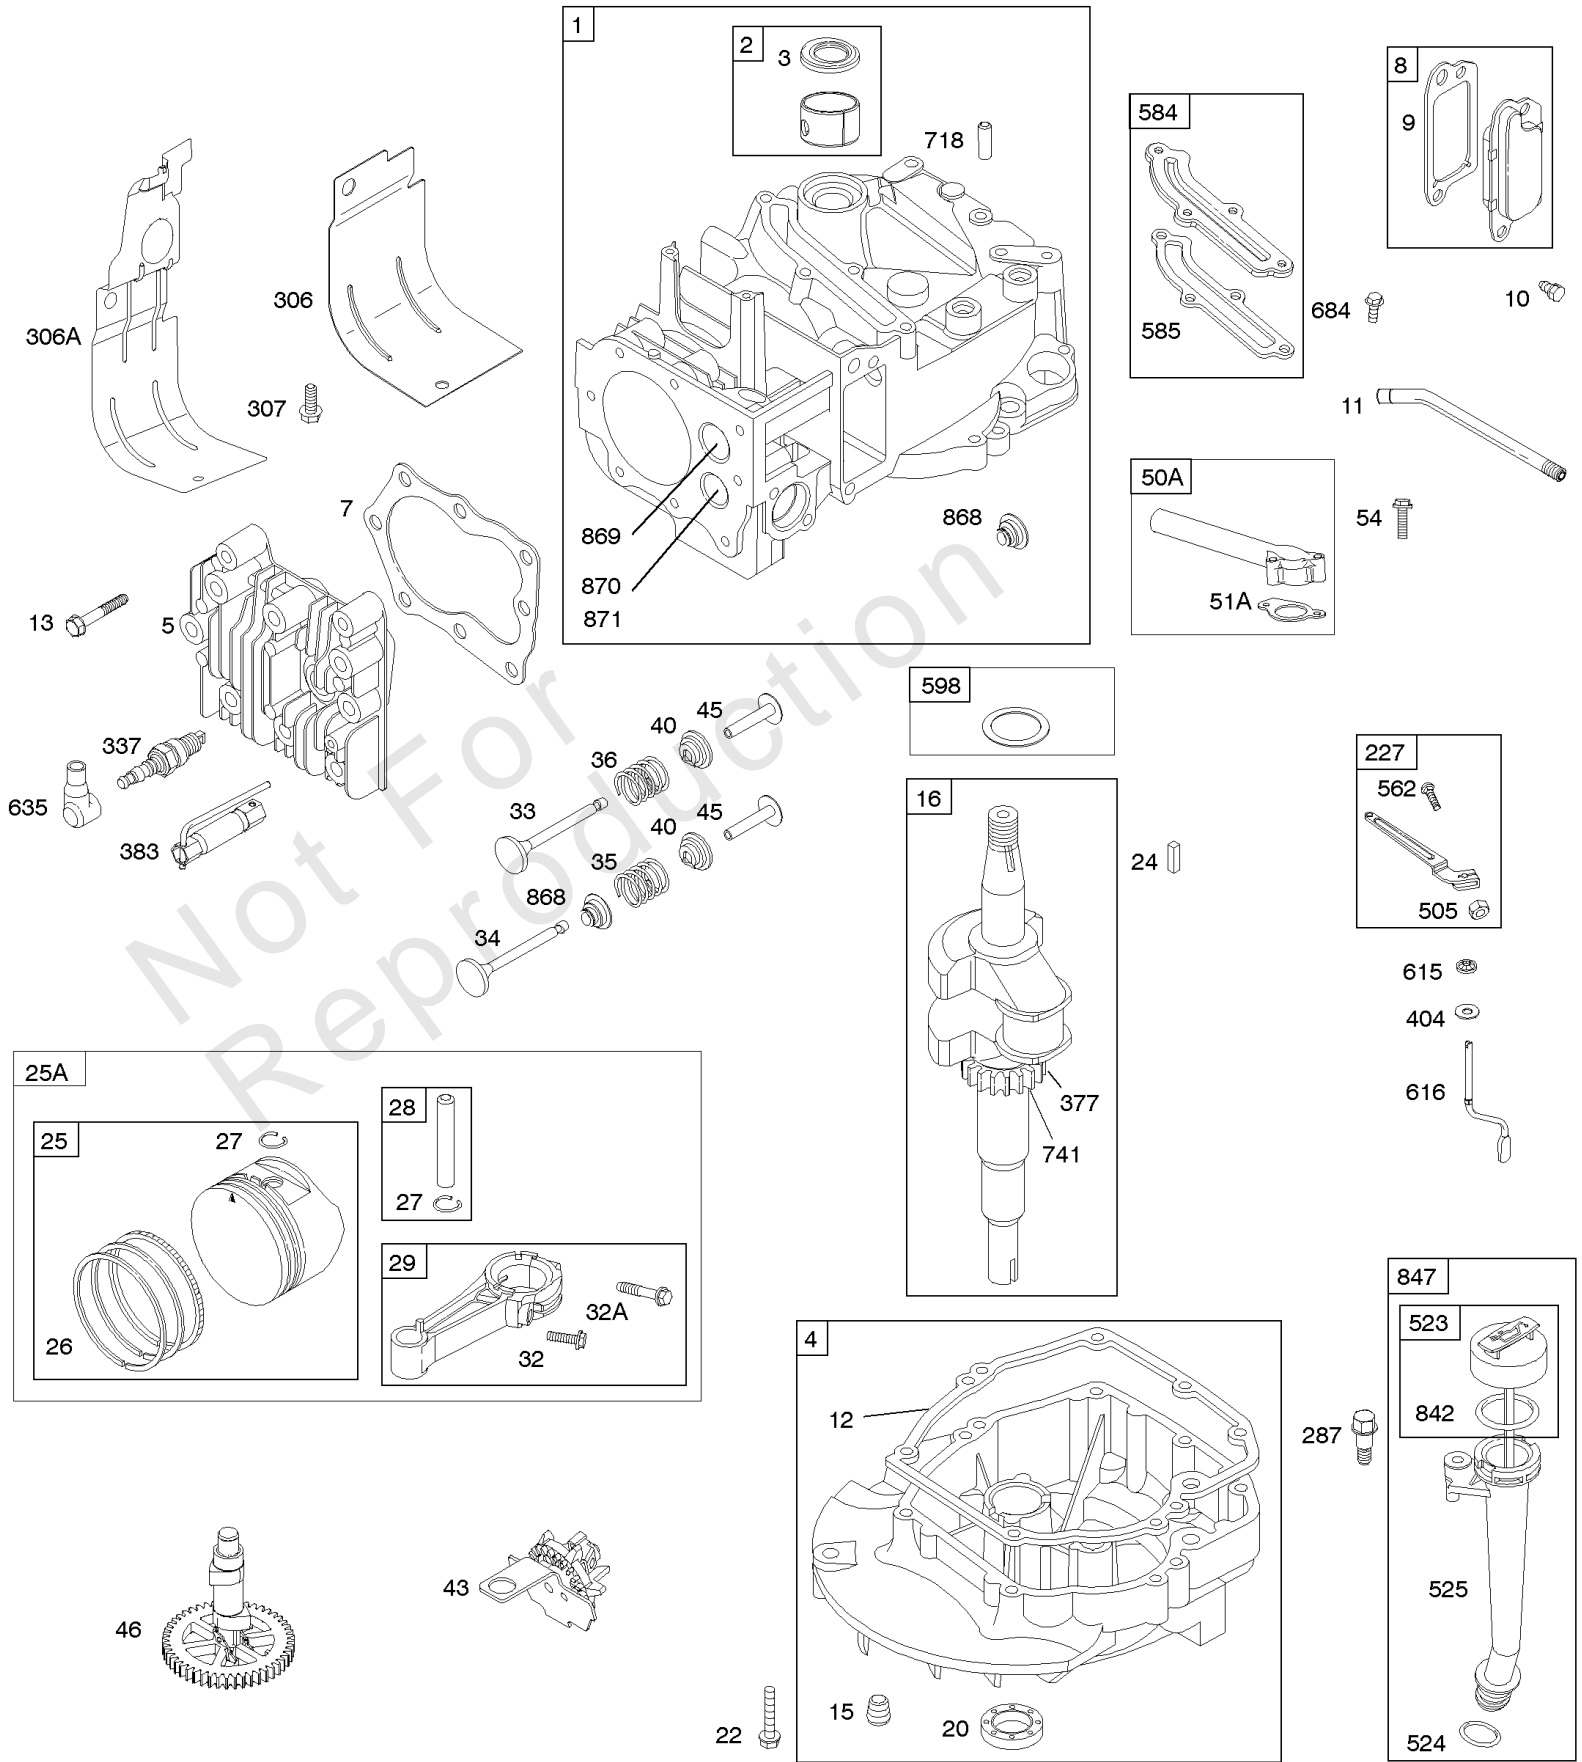

1319 WARNING LABEL

1330 REPAIR MANUAL

Camshaft, Crankshaft, Cylinder, Engine Sump, Lubrication, Piston Group, Valves

REF NO	PART NO	QTY	DESCRIPTION
337	796112S		PLUG-SPARK -(Resistor) -Used Before Code Date 11070100
377	690979		KEY, Woodruff
383	89838S		WRENCH-SPARK PLUG
404	690272		WASHER -(Governor Crank)
505	691251		NUT -(Governor Control Lever)
523	499621		DIPSTICK
524	692296		SEAL-DIPSTICK TUBE -(Dipstick Tube)
525	495265		TUBE, Dipstick
562	691119		BOLT -(Governor Control Lever)
584	697734		COVER-BREA PASSAGE
585	691879		GASKET-BREA PASSAGE
598	592587		SHIM, End Play -(Crankshaft or Camshaft Bearing) (0.012)
615	690340		RETAINER, Governor Shaft
616	698801		CRANK-GOVERNOR
635	66538S		BOOT, Spark PLug
684	690345		SCREW -(Breather Assembly) (Breather Passage Cover)
718	690959		PIN, Locating
741	797521		GEAR, Timing -(Metal) -Used After Code Date 08021700
741	691830		GEAR-TIMING -(Uses Woodruff Key)
741	790345		GEAR, Timing -(Use Without Woodruff Key) -Used Before Code Date 07100100
741	794388		GEAR, Timing -(Use Without Woodruff Key) -Used After Code Date 07093000 -Used Before Code Date 08021800
842	691031		SEAL, O-Ring -(Dipstick Tube)
847	692047		DIPSTICK/TUBE ASSY
868	697338		SEAL, Valve -Used Before Code Date 11070100
868	590410		SEAL, Valve -Used After Code Date 11063000
869	691155		SEAT, Valve -(Intake)
870	690380		SEAT, Valve -(Exhaust)
871	262001		BUSHING-VALVE GUIDE -(Exhaust) -Used Before Code Date 11070100
871	590409		BUSHING, Valve Guide -(Intake and Exhaust) -Used After Code Date 11063000
871	63709		BUSHING, Valve Guide -(Intake) -Used Before Code Date 11070100
1319	794467		LABEL, Warning
1330	270962		REP MAN-1 CYL L-HD