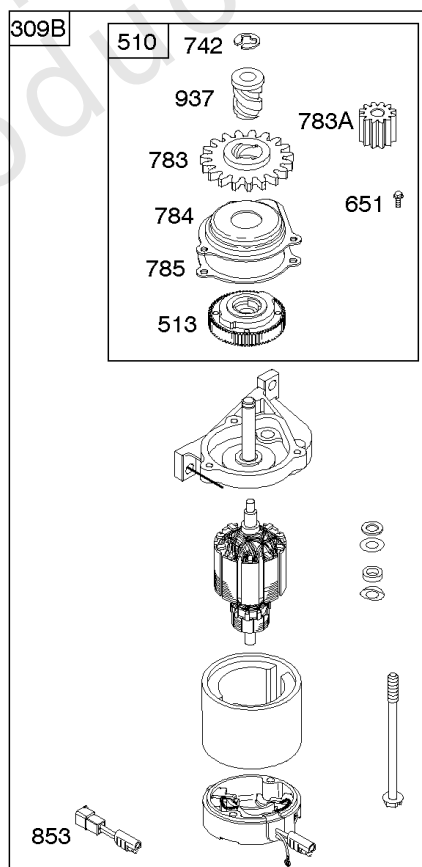

Electric Starter, Gasket Kits

REF NO	PART NO	QTY	DESCRIPTION
853	695268		ADAPTER, Wire
883	691881		GASKET, Exhaust
937	795098		SPLINE-STARTER
937A	799420		SPLINE, Starter
1095	590507		GASKET SET, Valve

Not For Reproduction