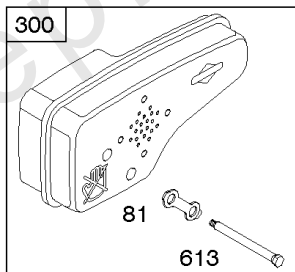

Air Cleaner, Exhaust System

REF NO	PART NO	QTY	DESCRIPTION
11B	691923		TUBE, Breather
81	691740		LOCK, Muffler Screw
163	795629		GASKET-AIR CLEANER -(Air Cleaner)
291	593208		THERMOSTAT
300	593581		MUFFLER -(Ready Start System) -Used After Code Date 13122200
300	790828		MUFFLER -Used Before Code Date 13122300
346	690661		SCREW -(Spark Arrestor)
425A	690670		SCREW -(Air Cleaner Cover)
443A	692523		SCREW -(Air Cleaner Primer Base)
445A	491588S		FILTER, A/C Cartridge
534A	798294		SCREW -(Air Cleaner)
535	493537S		FILTER, Air Cleaner Foam
536A	798293		CLEANER, Air
613	691340		SCREW -(Muffler) (1/4-20 x 2.75 Inches Total Length, 2.25 Inch Shoulder Length)
613	790833		SCREW -(Muffler) (1/4-20 x 2.75 Inches Total Length, 2.08 Inch Shoulder Length)
613	792678		SCREW -(Muffler) (1/4-20 x 3.39 Inches Total Length, 2.71 Inch Shoulder Length)
613A	691653		SCREW -(Muffler) (1/4-20 x 3.39 Inches Total Length, 2.88 Inch Shoulder Length)
676	396548		DEFLECTOR, Muffler
676A	393756		DEFLECTOR, Muffler -(Side Outlet)
676C	493871		DEFLECTOR, Muffler
676E	393760		DEFLECTOR, Muffler
677	690661		SCREW -(Muffler Deflector) (Thread Forming)
677A	593440		SCREW -(Muffler Deflector) (Self-Drilling & Tapping)
832	593875		GUARD, Muffler
832A	691424		MUFFLER
832B	497683		GUARD, Muffler
832E	793568		MUFFLER
836	690664		SCREW -(Muffler Guard)
836B	691147		SCREW -(Muffler Guard)
836C	790745		SCREW -(Muffler Guard)
883	691881		GASKET, Exhaust
966A	593942		BASE, Air Cleaner -(Primer) (2 Point Mounting) -Used After Code Date 14012600
966D	593945		BASE, Air Cleaner -(Primer) -Used After Code Date 14012600
966B	795259		BASE-AIR CLEANER PRIM -(Primer) (3 point mounting) -Used Before Code Date 14012700