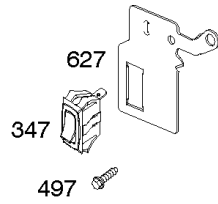

Controls, Electrical, Flywheel Brake, Governor Spring

REF NO	PART NO	QTY	DESCRIPTION
98A	493280		KIT-IDLE SPEED -(Idle Speed)
188	693399		SCREW -(Control Bracket)
202	691829		LINK, Mechanical Governor
209B	699056		SPRING, Governor
222K	593582		BRACKET-CONTROL
236	691826		LINK, Lockout
265	690798		CLAMP, Casing
265A	691024		CLAMP, Casing
265B	692179		CLAMP-CASING
267	691044		SCREW -(Casing Clamp)
268	691025		CASING, Control Wire -(Cut To Required Length)
269	691026		WIRE, Control -(Cut To Required Length)
270	691027		NUT -(Control Wire Casing)
271	691028		LEVER, Control
347	691396		SWITCH, Rocker
356	692390		WIRE, Stop
356B	693010		WIRE, Stop
356D	496381		WIRE, Stop
356H	690791		WIRE, Stop
497	690664		SCREW -(Stopswitch Bracket)
500	691086		WASHER -(Key Switch)
578	398153		WIRE ASSEMBLY
578A	695283		WIRE ASSEMBLY
621	692310		SWITCH, Stop
627	792565		BRACKET-STOPSWITCH
627A	793211		BRACKET, Stopswitch
664	691087		NUT -(Key Switch)
668	493823		SPACER -(Includes 2)
745	691648		SCREW -(Brake)
789A	696546		HARNESS, Wiring
789F	594393		HARNESS, Wiring
789B	792685		HARNESS, Wiring
789C	796385		HARNESS, Wiring
789D	796574		HARNESS, Wiring
789E	594392		HARNESS, Wiring
843	691884		SLEEVE, Lever -(Speed Control)
843A	691895		SLEEVE, Lever -(Choke)
853	695268		ADAPTER, Wire
853A	695897		ADAPTER, Wire
892	690646		SWITCH, Key
922A	692135		SPRING, Brake
923	796136		BRAKE -(Rewind Start)