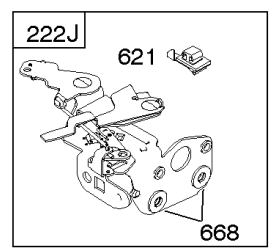

Controls, Electrical, Flywheel Brake, Governor Spring

REF NO	PART NO	QTY	DESCRIPTION
98A	493280		KIT-IDLE SPEED -(Idle Speed)
188	693399		SCREW -(Control Bracket)
202	691829		LINK, Mechanical Governor
209B	699056		SPRING, Governor
222K	593582		BRACKET-CONTROL
236	691826		LINK, Lockout
265	690798		CLAMP, Casing
265A	691024		CLAMP, Casing
265B	692179		CLAMP-CASING
267	691044		SCREW -(Casing Clamp)
268	691025		CASING, Control Wire -(Cut To Required Length)
269	691026		WIRE, Control -(Cut To Required Length)
270	691027		NUT -(Control Wire Casing)
271	691028		LEVER, Control
347	691396		SWITCH, Rocker
356	692390		WIRE, Stop
356B	693010		WIRE, Stop
356D	496381		WIRE, Stop
356H	690791		WIRE, Stop
497	690664		SCREW -(Stopswitch Bracket)
500	691086		WASHER -(Key Switch)
578	398153		WIRE ASSEMBLY
578A	695283		WIRE ASSEMBLY
621	692310		SWITCH, Stop
627	792565		BRACKET-STOPSWITCH
627A	793211		BRACKET, Stopswitch
664	691087		NUT -(Key Switch)
668	493823		SPACER -(Includes 2)
745	691648		SCREW -(Brake)
789A	696546		HARNESS, Wiring
789F	594393		HARNESS, Wiring
789B	792685		HARNESS, Wiring
789C	796385		HARNESS, Wiring
789D	796574		HARNESS, Wiring
789E	594392		HARNESS, Wiring
843	691884		SLEEVE, Lever -(Speed Control)
843A	691895		SLEEVE, Lever -(Choke)
853	695268		ADAPTER, Wire
853A	695897		ADAPTER, Wire
892	690646		SWITCH, Key
922A	692135		SPRING, Brake
923	796136		BRAKE -(Rewind Start)