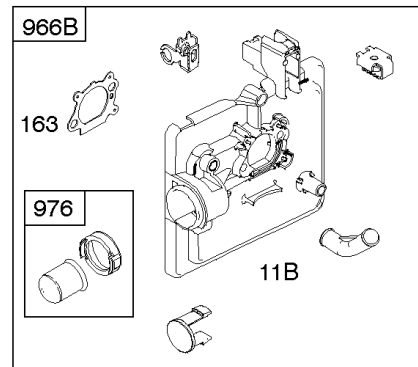

Air Cleaner, Exhaust System

REF NO	PART NO	QTY	DESCRIPTION
11B	691923		TUBE, Breather
81	691740		LOCK, Muffler Screw
163	795629		GASKET-AIR CLEANER -(Air Cleaner)
291	593208		THERMOSTAT
300	593581		MUFFLER -(Ready Start System) -Used After Code Date 13122200
300	790828		MUFFLER -Used Before Code Date 13122300
346	690661		SCREW -(Spark Arrestor)
425A	690670		SCREW -(Air Cleaner Cover)
443A	692523		SCREW -(Air Cleaner Primer Base)
445A	491588S		FILTER, A/C Cartridge
534A	798294		SCREW -(Air Cleaner)
535	493537S		FILTER, Air Cleaner Foam
536A	798293		CLEANER, Air
613	691340		SCREW -(Muffler) (1/4-20 x 2.75 Inches Total Length, 2.25 Inch Shoulder Length)
613	790833		SCREW -(Muffler) (1/4-20 x 2.75 Inches Total Length, 2.08 Inch Shoulder Length)
613	792678		SCREW -(Muffler) (1/4-20 x 3.39 Inches Total Length, 2.71 Inch Shoulder Length)
613A	691653		SCREW -(Muffler) (1/4-20 x 3.39 Inches Total Length, 2.88 Inch Shoulder Length)
676	396548		DEFLECTOR, Muffler
676A	393756		DEFLECTOR, Muffler -(Side Outlet)
676C	493871		DEFLECTOR, Muffler
676E	393760		DEFLECTOR, Muffler
677	690661		SCREW -(Muffler Deflector) (Thread Forming)
677A	593440		SCREW -(Muffler Deflector) (Self-Drilling & Tapping)
832	593875		GUARD, Muffler
832A	691424		MUFFLER
832B	497683		GUARD, Muffler
832E	793568		MUFFLER
836	690664		SCREW -(Muffler Guard)
836B	691147		SCREW -(Muffler Guard)
836C	790745		SCREW -(Muffler Guard)
883	691881		GASKET, Exhaust
966A	593942		BASE, Air Cleaner -(Primer) (2 Point Mounting) -Used After Code Date 14012600
966D	593945		BASE, Air Cleaner -(Primer) -Used After Code Date 14012600
966B	795259		BASE-AIR CLEANER PRIM -(Primer) (3 point mounting) -Used Before Code Date 14012700