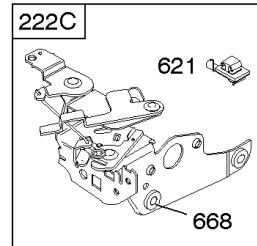

Not For Production

Controls, Electrical, Flywheel Brake, Governor Spring

REF NO	PART NO	QTY	DESCRIPTION
923A	796387		BRAKE -(Electric Start)
990	691959		SET, Key

Not For Reproduction