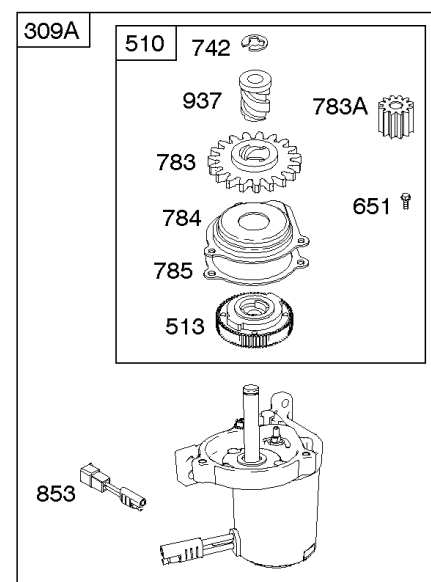

## Controls, Electrical, Flywheel Brake, Governor Spring

REF NO	PART NO	QTY	DESCRIPTION
98A	493280		KIT-IDLE SPEED -(Idle Speed)
188	693399		SCREW -(Control Bracket)
202	691829		LINK, Mechanical Governor
209B	699056		SPRING, Governor
222K	593582		BRACKET-CONTROL
236	691826		LINK, Lockout
265	690798		CLAMP, Casing
265A	691024		CLAMP, Casing
265B	692179		CLAMP-CASING
267	691044		SCREW -(Casing Clamp)
268	691025		CASING, Control Wire -(Cut To Required Length)
269	691026		WIRE, Control -(Cut To Required Length)
270	691027		NUT -(Control Wire Casing)
271	691028		LEVER, Control
347	691396		SWITCH, Rocker
356	692390		WIRE, Stop
356B	693010		WIRE, Stop
356D	496381		WIRE, Stop
356H	690791		WIRE, Stop
497	690664		SCREW -(Stopswitch Bracket)
500	691086		WASHER -(Key Switch)
578	398153		WIRE ASSEMBLY
578A	695283		WIRE ASSEMBLY
621	692310		SWITCH, Stop
627	792565		BRACKET-STOPSWITCH
627A	793211		BRACKET, Stopswitch
664	691087		NUT -(Key Switch)
668	493823		SPACER -(Includes 2)
745	691648		SCREW -(Brake)
789A	696546		HARNESS, Wiring
789F	594393		HARNESS, Wiring
789B	792685		HARNESS, Wiring
789C	796385		HARNESS, Wiring
789D	796574		HARNESS, Wiring
789E	594392		HARNESS, Wiring
843	691884		SLEEVE, Lever -(Speed Control)
843A	691895		SLEEVE, Lever -(Choke)
853	695268		ADAPTER, Wire
853A	695897		ADAPTER, Wire
892	690646		SWITCH, Key
922A	692135		SPRING, Brake
923	796136		BRAKE -(Rewind Start)

## ***Controls, Electrical, Flywheel Brake, Governor Spring***

---

REF NO	PART NO	QTY	DESCRIPTION
923A	796387		BRAKE -(Electric Start)
990	691959		SET, Key

---

Not For Reproduction