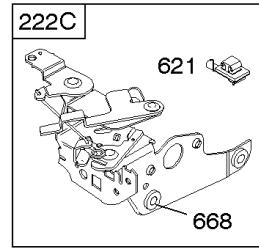

Controls, Electrical, Flywheel Brake, Governor Spring

REF NO	PART NO	QTY	DESCRIPTION
98A	493280		KIT-IDLE SPEED -(Idle Speed)
188	693399		SCREW -(Control Bracket)
202	691829		LINK, Mechanical Governor
209B	699056		SPRING, Governor
222K	593582		BRACKET-CONTROL
236	691826		LINK, Lockout
265	690798		CLAMP, Casing
265A	691024		CLAMP, Casing
265B	692179		CLAMP-CASING
267	691044		SCREW -(Casing Clamp)
268	691025		CASING, Control Wire -(Cut To Required Length)
269	691026		WIRE, Control -(Cut To Required Length)
270	691027		NUT -(Control Wire Casing)
271	691028		LEVER, Control
347	691396		SWITCH, Rocker
356	692390		WIRE, Stop
356B	693010		WIRE, Stop
356D	496381		WIRE, Stop
356H	690791		WIRE, Stop
497	690664		SCREW -(Stopswitch Bracket)
500	691086		WASHER -(Key Switch)
578	398153		WIRE ASSEMBLY
578A	695283		WIRE ASSEMBLY
621	692310		SWITCH, Stop
627	792565		BRACKET-STOPSWITCH
627A	793211		BRACKET, Stopswitch
664	691087		NUT -(Key Switch)
668	493823		SPACER -(Includes 2)
745	691648		SCREW -(Brake)
789A	696546		HARNESS, Wiring
789F	594393		HARNESS, Wiring
789B	792685		HARNESS, Wiring
789C	796385		HARNESS, Wiring
789D	796574		HARNESS, Wiring
789E	594392		HARNESS, Wiring
843	691884		SLEEVE, Lever -(Speed Control)
843A	691895		SLEEVE, Lever -(Choke)
853	695268		ADAPTER, Wire
853A	695897		ADAPTER, Wire
892	690646		SWITCH, Key
922A	692135		SPRING, Brake
923	796136		BRAKE -(Rewind Start)