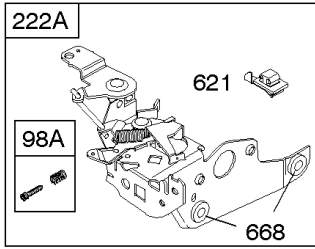

Controls, Electrical, Flywheel Brake, Governor Spring

REF NO	PART NO	QTY	DESCRIPTION
98A	493280		KIT-IDLE SPEED -(Idle Speed)
188	693399		SCREW -(Control Bracket)
202	691829		LINK, Mechanical Governor
209B	699056		SPRING, Governor
222K	593582		BRACKET-CONTROL
236	691826		LINK, Lockout
265	690798		CLAMP, Casing
265A	691024		CLAMP, Casing
265B	692179		CLAMP-CASING
267	691044		SCREW -(Casing Clamp)
268	691025		CASING, Control Wire -(Cut To Required Length)
269	691026		WIRE, Control -(Cut To Required Length)
270	691027		NUT -(Control Wire Casing)
271	691028		LEVER, Control
347	691396		SWITCH, Rocker
356	692390		WIRE, Stop
356B	693010		WIRE, Stop
356D	496381		WIRE, Stop
356H	690791		WIRE, Stop
497	690664		SCREW -(Stopswitch Bracket)
500	691086		WASHER -(Key Switch)
578	398153		WIRE ASSEMBLY
578A	695283		WIRE ASSEMBLY
621	692310		SWITCH, Stop
627	792565		BRACKET-STOPSWITCH
627A	793211		BRACKET, Stopswitch
664	691087		NUT -(Key Switch)
668	493823		SPACER -(Includes 2)
745	691648		SCREW -(Brake)
789A	696546		HARNESS, Wiring
789F	594393		HARNESS, Wiring
789B	792685		HARNESS, Wiring
789C	796385		HARNESS, Wiring
789D	796574		HARNESS, Wiring
789E	594392		HARNESS, Wiring
843	691884		SLEEVE, Lever -(Speed Control)
843A	691895		SLEEVE, Lever -(Choke)
853	695268		ADAPTER, Wire
853A	695897		ADAPTER, Wire
892	690646		SWITCH, Key
922A	692135		SPRING, Brake
923	796136		BRAKE -(Rewind Start)