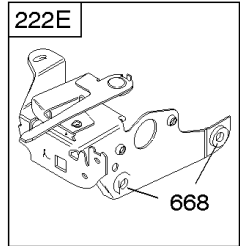

Not For Production

Controls, Electrical, Flywheel Brake, Governor Spring

REF NO	PART NO	QTY	DESCRIPTION
923A	796387		BRAKE -(Electric Start)
990	691959		SET, Key

Not For Reproduction