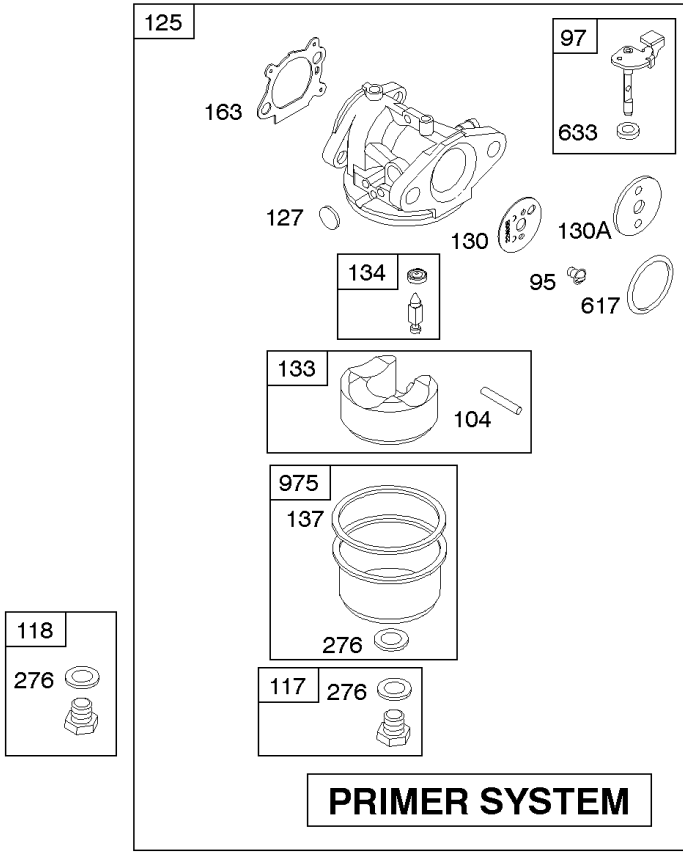

## Camshaft, Crankshaft, Cylinder, Engine Sump, Lubrication, Piston Group, Valves

REF NO	PART NO	QTY	DESCRIPTION
337	796112S		PLUG-SPARK -(Resistor) -Used Before Code Date 11070100
377	690979		KEY, Woodruff
383	89838S		WRENCH-SPARK PLUG
404	690272		WASHER -(Governor Crank)
505	691251		NUT -(Governor Control Lever)
523	499621		DIPSTICK
524	692296		SEAL-DIPSTICK TUBE -(Dipstick Tube)
525	495265		TUBE, Dipstick
562	691119		BOLT -(Governor Control Lever)
584	697734		COVER-BREA PASSAGE
585	691879		GASKET-BREA PASSAGE
598	592587		SHIM, End Play -(Crankshaft or Camshaft Bearing) (0.012)
615	690340		RETAINER, Governor Shaft
616	698801		CRANK-GOVERNOR
635	66538S		BOOT, Spark PLug
684	690345		SCREW -(Breather Assembly) (Breather Passage Cover)
718	690959		PIN, Locating
741	797521		GEAR, Timing -(Metal) -Used After Code Date 08021700
741	691830		GEAR-TIMING -(Uses Woodruff Key)
741	790345		GEAR, Timing -(Use Without Woodruff Key) -Used Before Code Date 07100100
741	794388		GEAR, Timing -(Use Without Woodruff Key) -Used After Code Date 07093000 -Used Before Code Date 08021800
842	691031		SEAL, O-Ring -(Dipstick Tube)
847	692047		DIPSTICK/TUBE ASSY
868	697338		SEAL, Valve -Used Before Code Date 11070100
868	590410		SEAL, Valve -Used After Code Date 11063000
869	691155		SEAT, Valve -(Intake)
870	690380		SEAT, Valve -(Exhaust)
871	262001		BUSHING-VALVE GUIDE -(Exhaust) -Used Before Code Date 11070100
871	590409		BUSHING, Valve Guide -(Intake and Exhaust) -Used After Code Date 11063000
871	63709		BUSHING, Valve Guide -(Intake) -Used Before Code Date 11070100
1319	794467		LABEL, Warning
1330	270962		REP MAN-1 CYL L-HD