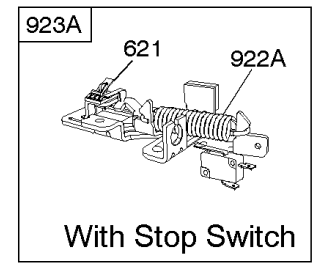

Not For Production

Controls, Electrical, Flywheel Brake, Governor Spring

REF NO	PART NO	QTY	DESCRIPTION
923A	796387		BRAKE -(Electric Start)
990	691959		SET, Key

Not For Reproduction