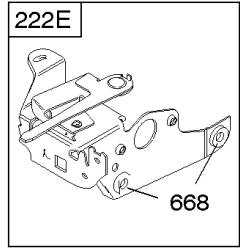

Controls, Electrical, Flywheel Brake, Governor Spring

REF NO	PART NO	QTY	DESCRIPTION
98A	493280		KIT-IDLE SPEED -(Idle Speed)
188	693399		SCREW -(Control Bracket)
202	691829		LINK, Mechanical Governor
209B	699056		SPRING, Governor
222K	593582		BRACKET-CONTROL
236	691826		LINK, Lockout
265	690798		CLAMP, Casing
265A	691024		CLAMP, Casing
265B	692179		CLAMP-CASING
267	691044		SCREW -(Casing Clamp)
268	691025		CASING, Control Wire -(Cut To Required Length)
269	691026		WIRE, Control -(Cut To Required Length)
270	691027		NUT -(Control Wire Casing)
271	691028		LEVER, Control
347	691396		SWITCH, Rocker
356	692390		WIRE, Stop
356B	693010		WIRE, Stop
356D	496381		WIRE, Stop
356H	690791		WIRE, Stop
497	690664		SCREW -(Stopswitch Bracket)
500	691086		WASHER -(Key Switch)
578	398153		WIRE ASSEMBLY
578A	695283		WIRE ASSEMBLY
621	692310		SWITCH, Stop
627	792565		BRACKET-STOPSWITCH
627A	793211		BRACKET, Stopswitch
664	691087		NUT -(Key Switch)
668	493823		SPACER -(Includes 2)
745	691648		SCREW -(Brake)
789A	696546		HARNESS, Wiring
789F	594393		HARNESS, Wiring
789B	792685		HARNESS, Wiring
789C	796385		HARNESS, Wiring
789D	796574		HARNESS, Wiring
789E	594392		HARNESS, Wiring
843	691884		SLEEVE, Lever -(Speed Control)
843A	691895		SLEEVE, Lever -(Choke)
853	695268		ADAPTER, Wire
853A	695897		ADAPTER, Wire
892	690646		SWITCH, Key
922A	692135		SPRING, Brake
923	796136		BRAKE -(Rewind Start)