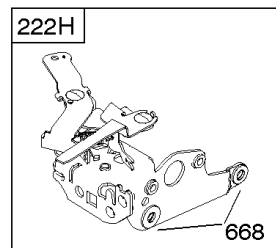

Controls, Electrical, Flywheel Brake, Governor Spring

REF NO	PART NO	QTY	DESCRIPTION
98A	493280		KIT-IDLE SPEED -(Idle Speed)
188	693399		SCREW -(Control Bracket)
202	691829		LINK, Mechanical Governor
209B	699056		SPRING, Governor
222K	593582		BRACKET-CONTROL
236	691826		LINK, Lockout
265	690798		CLAMP, Casing
265A	691024		CLAMP, Casing
265B	692179		CLAMP-CASING
267	691044		SCREW -(Casing Clamp)
268	691025		CASING, Control Wire -(Cut To Required Length)
269	691026		WIRE, Control -(Cut To Required Length)
270	691027		NUT -(Control Wire Casing)
271	691028		LEVER, Control
347	691396		SWITCH, Rocker
356	692390		WIRE, Stop
356B	693010		WIRE, Stop
356D	496381		WIRE, Stop
356H	690791		WIRE, Stop
497	690664		SCREW -(Stopswitch Bracket)
500	691086		WASHER -(Key Switch)
578	398153		WIRE ASSEMBLY
578A	695283		WIRE ASSEMBLY
621	692310		SWITCH, Stop
627	792565		BRACKET-STOPSWITCH
627A	793211		BRACKET, Stopswitch
664	691087		NUT -(Key Switch)
668	493823		SPACER -(Includes 2)
745	691648		SCREW -(Brake)
789A	696546		HARNESS, Wiring
789F	594393		HARNESS, Wiring
789B	792685		HARNESS, Wiring
789C	796385		HARNESS, Wiring
789D	796574		HARNESS, Wiring
789E	594392		HARNESS, Wiring
843	691884		SLEEVE, Lever -(Speed Control)
843A	691895		SLEEVE, Lever -(Choke)
853	695268		ADAPTER, Wire
853A	695897		ADAPTER, Wire
892	690646		SWITCH, Key
922A	692135		SPRING, Brake
923	796136		BRAKE -(Rewind Start)