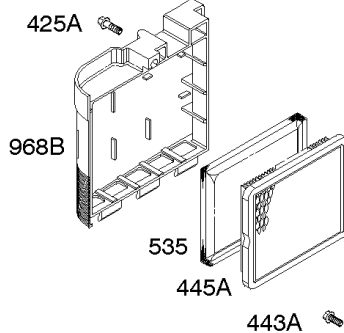

Air Cleaner, Exhaust System

REF NO	PART NO	QTY	DESCRIPTION
11B	691923		TUBE, Breather
81	691740		LOCK, Muffler Screw
163	795629		GASKET-AIR CLEANER -(Air Cleaner)
291	593208		THERMOSTAT
300	593581		MUFFLER -(Ready Start System) -Used After Code Date 13122200
300	790828		MUFFLER -Used Before Code Date 13122300
346	690661		SCREW -(Spark Arrestor)
425A	690670		SCREW -(Air Cleaner Cover)
443A	692523		SCREW -(Air Cleaner Primer Base)
445A	491588S		FILTER, A/C Cartridge
534A	798294		SCREW -(Air Cleaner)
535	493537S		FILTER, Air Cleaner Foam
536A	798293		CLEANER, Air
613	691340		SCREW -(Muffler) (1/4-20 x 2.75 Inches Total Length, 2.25 Inch Shoulder Length)
613	790833		SCREW -(Muffler) (1/4-20 x 2.75 Inches Total Length, 2.08 Inch Shoulder Length)
613	792678		SCREW -(Muffler) (1/4-20 x 3.39 Inches Total Length, 2.71 Inch Shoulder Length)
613A	691653		SCREW -(Muffler) (1/4-20 x 3.39 Inches Total Length, 2.88 Inch Shoulder Length)
676	396548		DEFLECTOR, Muffler
676A	393756		DEFLECTOR, Muffler -(Side Outlet)
676C	493871		DEFLECTOR, Muffler
676E	393760		DEFLECTOR, Muffler
677	690661		SCREW -(Muffler Deflector) (Thread Forming)
677A	593440		SCREW -(Muffler Deflector) (Self-Drilling & Tapping)
832	593875		GUARD, Muffler
832A	691424		MUFFLER
832B	497683		GUARD, Muffler
832E	793568		MUFFLER
836	690664		SCREW -(Muffler Guard)
836B	691147		SCREW -(Muffler Guard)
836C	790745		SCREW -(Muffler Guard)
883	691881		GASKET, Exhaust
966A	593942		BASE, Air Cleaner -(Primer) (2 Point Mounting) -Used After Code Date 14012600
966D	593945		BASE, Air Cleaner -(Primer) -Used After Code Date 14012600
966B	795259		BASE-AIR CLEANER PRIM -(Primer) (3 point mounting) -Used Before Code Date 14012700