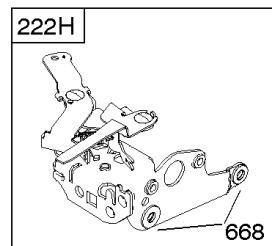

Not For Production

Controls, Electrical, Flywheel Brake, Governor Spring

REF NO	PART NO	QTY	DESCRIPTION
923A	796387		BRAKE -(Electric Start)
990	691959		SET, Key

Not For Reproduction