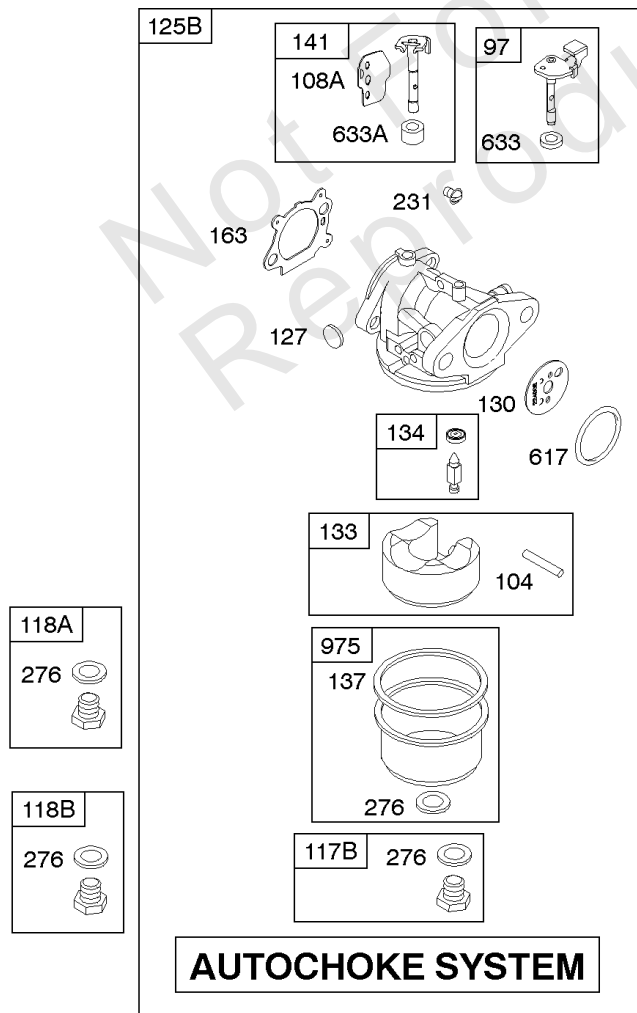

Carburetor

REF NO	PART NO	QTY	DESCRIPTION
95	691636		SCREW -(Throttle Valve)
97	493267		SHAFT-THROTTLE -(Metal)
97	696565		SHAFT, Throttle -(Plastic)
104	797622		PIN-FLOAT HINGE
108	691182		VALVE-CHOKE
108A	795935		VALVE, Choke -Used After Code Date 08031200
108A	790844		VALVE, Choke -Used Before Code Date 08031300
109	494218		KIT, Choke Shaft
109A	498593		SHAFT, Choke
117	498978		JET, Main -(Standard)
117A	498981		JET, Main -(Standard)
117B	498977		JET, Main -(Standard) -Used After Code Date 08061900
117B	697355		JET, Main -(Standard) -Used Before Code Date 07020700
117B	691428		JET, Main -(Standard) -Used After Code Date 07020600 -Used Before Code Date 08062000
118	798660		JET, Main -(High Altitude)
118A	494870		JET, Main -(High Altitude)
118B	695042		JET, Main -(High Altitude) -Used After Code Date 07020600 -Used Before Code Date 08062000
118B	692677		JET, Main -(High Altitude) -Used Before Code Date 07020700
118B	694250		JET, Main -(High Altitude) -Used After Code Date 08061900
125	799868		CARBURETOR -(Primer)
125A	799869		CARBURETOR -(Choke)
125B	799866		CARBURETOR -(Autochoke System) -Used After Code Date 07020600
125B	799871		CARBURETOR -(Autochoke System) -Used Before Code Date 07020700
127	694468		PLUG, Welch -(Bowl Vent)
130	696564		VALVE, Throttle
130A	691203		VALVE, Throttle
133	398187		FLOAT-CARBURETOR
134	398188		KIT-NEEDLE/SEAT
137	796610		GASKET, Float Bowl -(1/8)