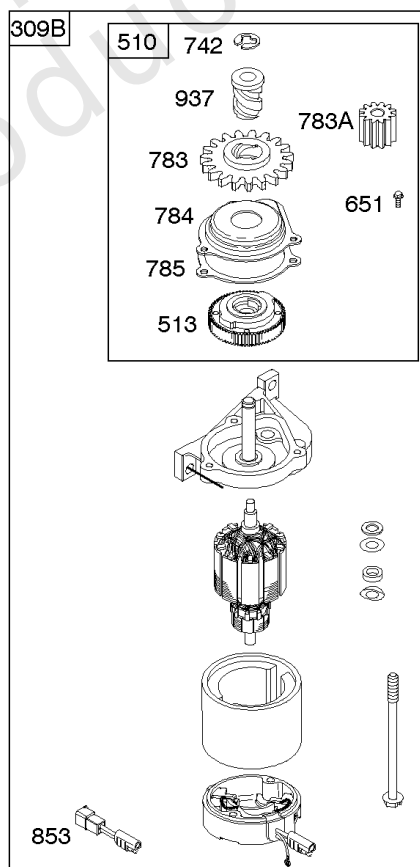

## Controls, Electrical, Flywheel Brake, Governor Spring

REF NO	PART NO	QTY	DESCRIPTION
98A	493280		KIT-IDLE SPEED -(Idle Speed)
188	693399		SCREW -(Control Bracket)
202	691829		LINK, Mechanical Governor
209B	699056		SPRING, Governor
222K	593582		BRACKET-CONTROL
236	691826		LINK, Lockout
265	690798		CLAMP, Casing
265A	691024		CLAMP, Casing
265B	692179		CLAMP-CASING
267	691044		SCREW -(Casing Clamp)
268	691025		CASING, Control Wire -(Cut To Required Length)
269	691026		WIRE, Control -(Cut To Required Length)
270	691027		NUT -(Control Wire Casing)
271	691028		LEVER, Control
347	691396		SWITCH, Rocker
356	692390		WIRE, Stop
356B	693010		WIRE, Stop
356D	496381		WIRE, Stop
356H	690791		WIRE, Stop
497	690664		SCREW -(Stopswitch Bracket)
500	691086		WASHER -(Key Switch)
578	398153		WIRE ASSEMBLY
578A	695283		WIRE ASSEMBLY
621	692310		SWITCH, Stop
627	792565		BRACKET-STOPSWITCH
627A	793211		BRACKET, Stopswitch
664	691087		NUT -(Key Switch)
668	493823		SPACER -(Includes 2)
745	691648		SCREW -(Brake)
789A	696546		HARNESS, Wiring
789F	594393		HARNESS, Wiring
789B	792685		HARNESS, Wiring
789C	796385		HARNESS, Wiring
789D	796574		HARNESS, Wiring
789E	594392		HARNESS, Wiring
843	691884		SLEEVE, Lever -(Speed Control)
843A	691895		SLEEVE, Lever -(Choke)
853	695268		ADAPTER, Wire
853A	695897		ADAPTER, Wire
892	690646		SWITCH, Key
922A	692135		SPRING, Brake
923	796136		BRAKE -(Rewind Start)

## ***Controls, Electrical, Flywheel Brake, Governor Spring***

---

REF NO	PART NO	QTY	DESCRIPTION
923A	796387		BRAKE -(Electric Start)
990	691959		SET, Key

---

Not For Reproduction