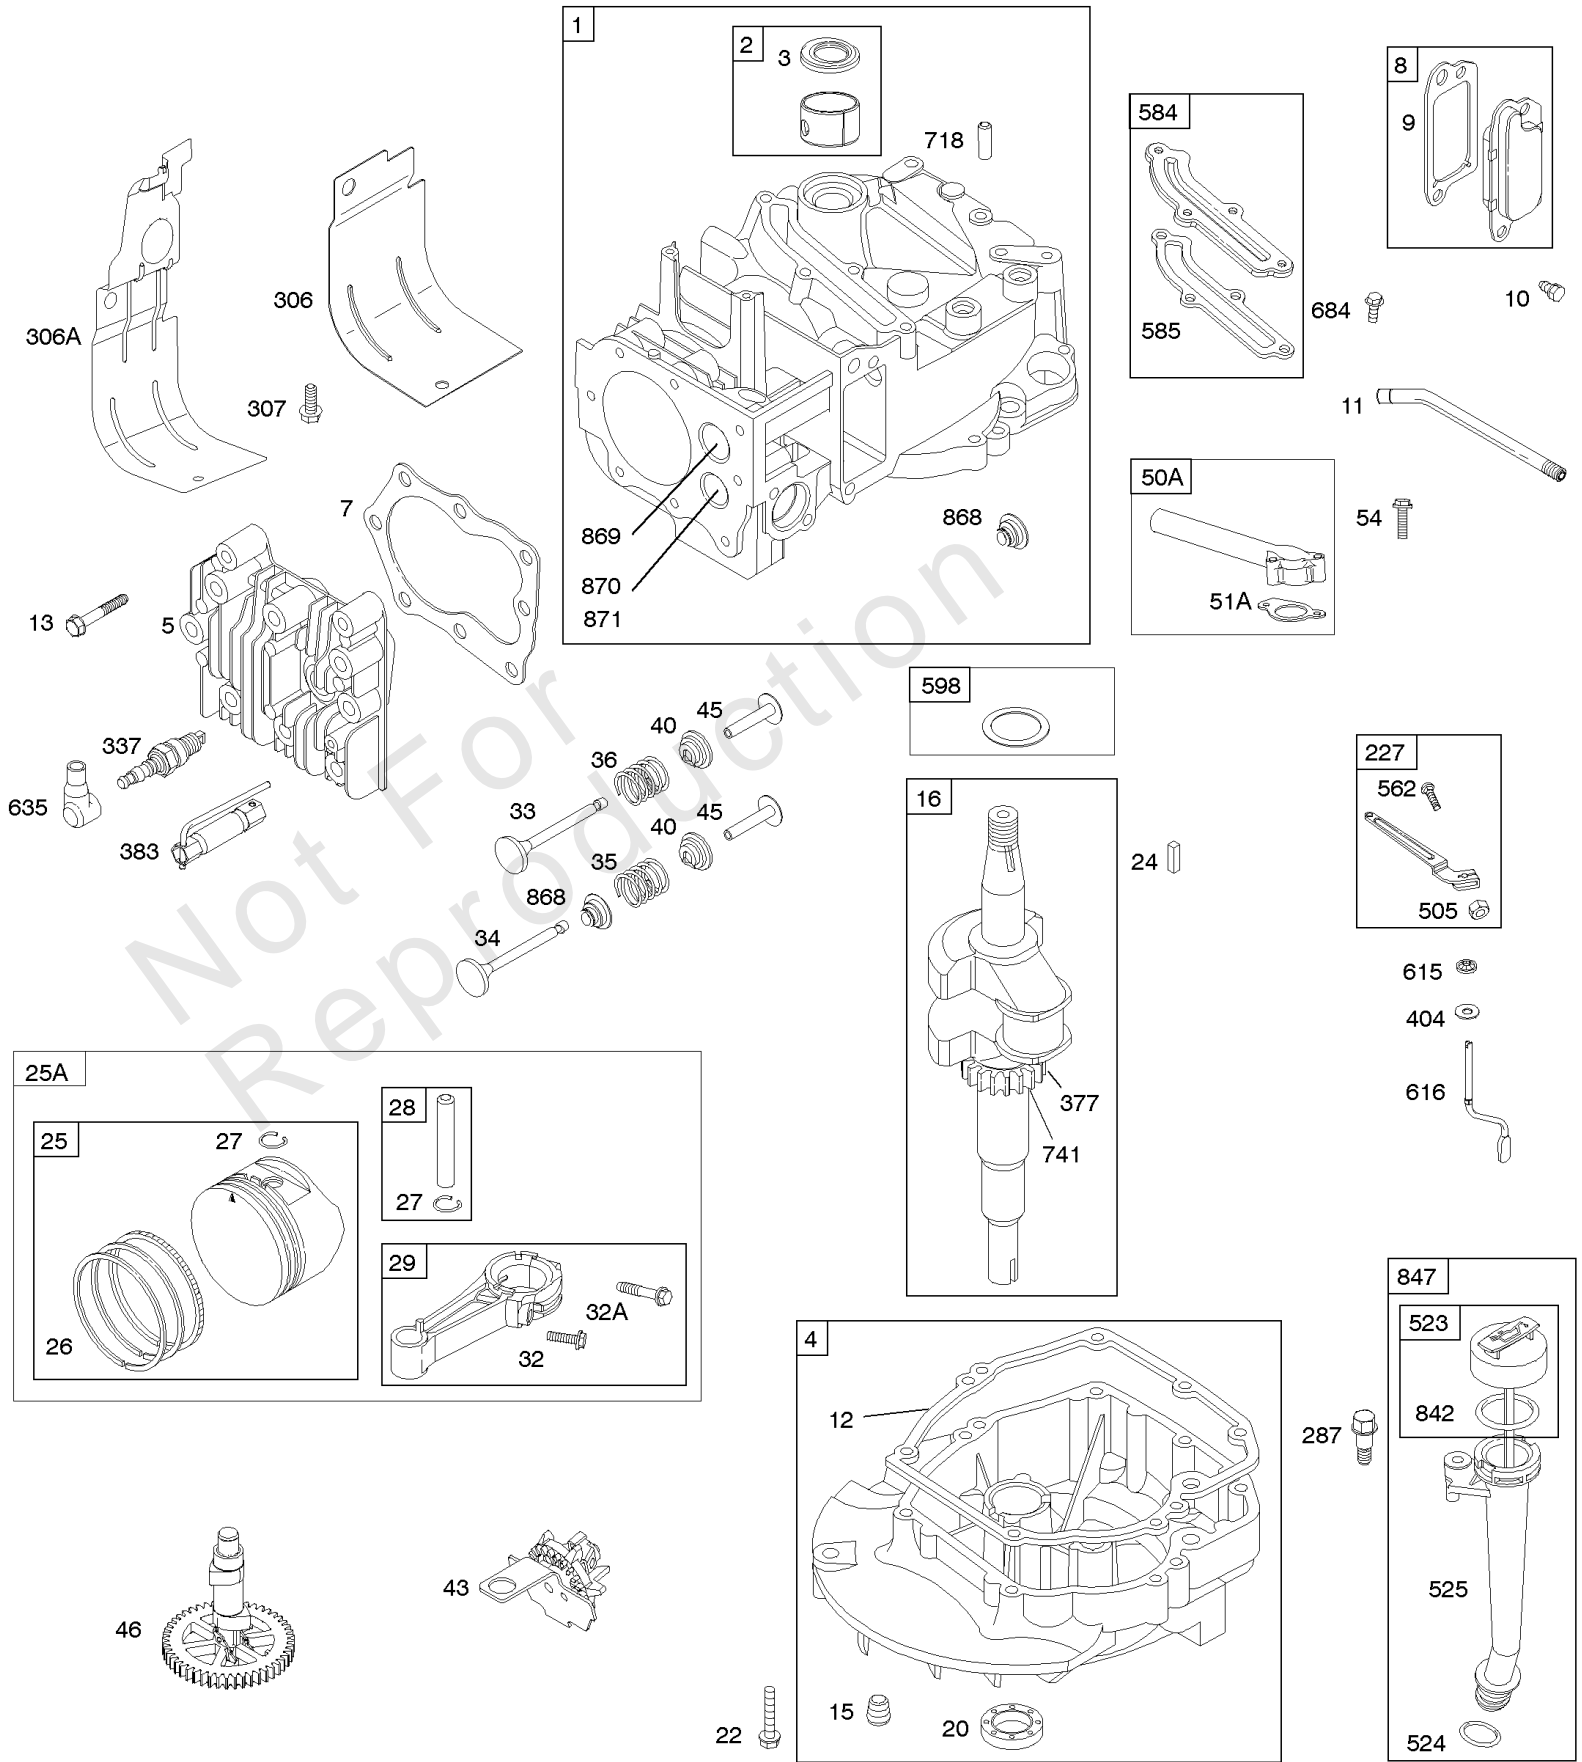

1319 WARNING LABEL

1330 REPAIR MANUAL

Camshaft, Crankshaft, Cylinder, Engine Sump, Lubrication, Piston Group, Valves

REF NO	PART NO	QTY	DESCRIPTION
1	592645		CYLINDER ASSEMBLY
2	796961		KIT, Bushing/Seal -(Magneto Side)
3	299819S		SEAL, Oil -(Magneto Side)
4	493279		SUMP, Engine
5	594989		HEAD-CYLINDER
7	692249		GASKET, Cylinder Head -Used Before Code Date 11070100
7	799875		GASKET, Cylinder Head -Used After Code Date 11063000
8	590395		BREATHER ASSEMBLY
9	699833		GASKET-BREATHER
10	691125		SCREW -(Breather Assembly)
11	691781		TUBE-BREATHER
12	692232		GASKET, Crankcase
13	690912		SCREW -(Cylinder Head) -Used Before Code Date 11070100
13	590422		SCREW -(Cylinder Head) -Used After Code Date 11063000
15	690946		PLUG, Oil Drain -(3/8"-18 NPTF-External 7/16" Sq)
15	691680		PLUG, Oil Drain -(3/8"-18 NPTF - Internal 3/8" Sq)
16	797017		CRANKSHAFT
20	399781S		SEAL, Oil -(PTO Side)
22	691092		SCREW -(Crankcase Cover/Sump)
24	222698S		KEY, Flywheel
25	799064		PISTON ASSEMBLY -(.020 Oversize) -Used Before Code Date 09041700
25	590404		PISTON ASSEMBLY -(Standard) -Used After Code Date 07090300
25	590405		PISTON ASSEMBLY -(.020 Oversize) -Used After Code Date 09041600
25	799063		PISTON ASSEMBLY -(Standard) -Used Before Code Date 07090400
25A	590406		PISTON ASSEMBLY -(Standard) -Used Before Code Date 09041700
26	797304		SET, Ring -(Replacement, See Ref #25, 590404) -Used After Code Date 09041600 -Used Before Code Date 11070100
26	797305		SET, Ring -(.020 Oversize) -Used After Code Date 09041600 -Used Before Code Date 11070100
26	590402		SET, Ring -(Standard) -Used After Code Date 11063000
26	590403		SET, Ring -(.020 Oversize) -Used After Code Date 11063000