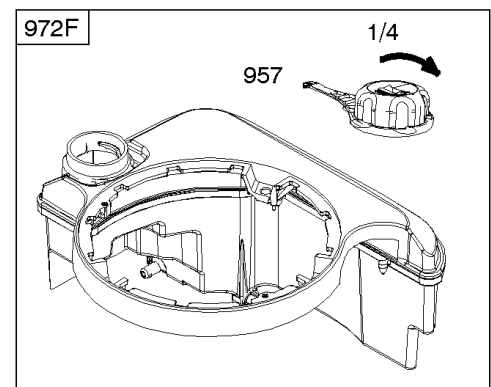

Not For
Reproduction

Fuel Supply, Ignition

REF NO	PART NO	QTY	DESCRIPTION
187	791766		LINE, Fuel -(15" Long)(Cut To Required Length)
187A	791873		LINE-FUEL -(Molded)
187B	791891		LINE-FUEL
190	690940		SCREW -(Fuel Tank)
240	298090S		FILTER, Fuel
601	791850		CLAMP, Hose
601A	691038		CLAMP, Hose
670	692294		SPACER, Fuel Tank
957	591003		CAP, Fuel Tank -(1/4 Turn Cap - Red)
957	799585		CAP, Fuel Tank -(1/4 Turn Cap - Black)
957A	692046		CAP, Fuel Tank -(Threaded)(Vented)
957D	796577		CAP-FUEL TANK -(Threaded)(Vented)
958	698183		VALVE, Fuel Shut Off
972B	699374		TANK, Fuel -(Threaded)
972F	590490		TANK, Fuel -(1/4 Turn Cap - Black)
972E	796578		TANK, Fuel -(Flourinated)
1059	692311		KIT, Screw/Washer