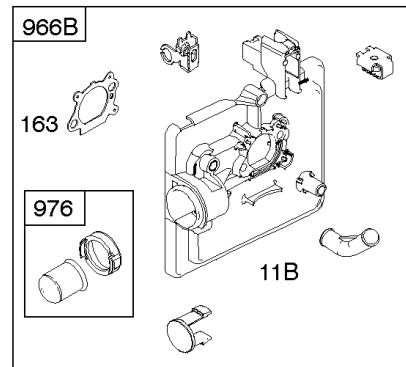

Air Cleaner, Exhaust System

REF NO	PART NO	QTY	DESCRIPTION
11B	691923		TUBE, Breather
81	691740		LOCK, Muffler Screw
163	795629		GASKET-AIR CLEANER -(Air Cleaner)
291	593208		THERMOSTAT
300	593581		MUFFLER -(Ready Start System) -Used After Code Date 13122200
300	790828		MUFFLER -Used Before Code Date 13122300
346	690661		SCREW -(Spark Arrestor)
425A	690670		SCREW -(Air Cleaner Cover)
443A	692523		SCREW -(Air Cleaner Primer Base)
445A	491588S		FILTER, A/C Cartridge
534A	798294		SCREW -(Air Cleaner)
535	493537S		FILTER, Air Cleaner Foam
536A	798293		CLEANER, Air
613	691340		SCREW -(Muffler) (1/4-20 x 2.75 Inches Total Length, 2.25 Inch Shoulder Length)
613	790833		SCREW -(Muffler) (1/4-20 x 2.75 Inches Total Length, 2.08 Inch Shoulder Length)
613	792678		SCREW -(Muffler) (1/4-20 x 3.39 Inches Total Length, 2.71 Inch Shoulder Length)
613A	691653		SCREW -(Muffler) (1/4-20 x 3.39 Inches Total Length, 2.88 Inch Shoulder Length)
676	396548		DEFLECTOR, Muffler
676A	393756		DEFLECTOR, Muffler -(Side Outlet)
676C	493871		DEFLECTOR, Muffler
676E	393760		DEFLECTOR, Muffler
677	690661		SCREW -(Muffler Deflector) (Thread Forming)
677A	593440		SCREW -(Muffler Deflector) (Self-Drilling & Tapping)
832	593875		GUARD, Muffler
832A	691424		MUFFLER
832B	497683		GUARD, Muffler
832E	793568		MUFFLER
836	690664		SCREW -(Muffler Guard)
836B	691147		SCREW -(Muffler Guard)
836C	790745		SCREW -(Muffler Guard)
883	691881		GASKET, Exhaust
966A	593942		BASE, Air Cleaner -(Primer) (2 Point Mounting) -Used After Code Date 14012600
966D	593945		BASE, Air Cleaner -(Primer) -Used After Code Date 14012600
966B	795259		BASE-AIR CLEANER PRIM -(Primer) (3 point mounting) -Used Before Code Date 14012700