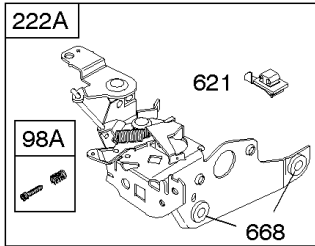

Not For Production

Controls, Electrical, Flywheel Brake, Governor Spring

REF NO	PART NO	QTY	DESCRIPTION
923A	796387		BRAKE -(Electric Start)
990	691959		SET, Key

Not For Reproduction