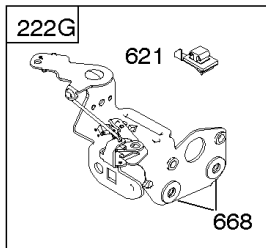

Controls, Electrical, Flywheel Brake, Governor Spring

REF NO	PART NO	QTY	DESCRIPTION
98A	493280		KIT-IDLE SPEED -(Idle Speed)
188	693399		SCREW -(Control Bracket)
202	691829		LINK, Mechanical Governor
209B	699056		SPRING, Governor
222K	593582		BRACKET-CONTROL
236	691826		LINK, Lockout
265	690798		CLAMP, Casing
265A	691024		CLAMP, Casing
265B	692179		CLAMP-CASING
267	691044		SCREW -(Casing Clamp)
268	691025		CASING, Control Wire -(Cut To Required Length)
269	691026		WIRE, Control -(Cut To Required Length)
270	691027		NUT -(Control Wire Casing)
271	691028		LEVER, Control
347	691396		SWITCH, Rocker
356	692390		WIRE, Stop
356B	693010		WIRE, Stop
356D	496381		WIRE, Stop
356H	690791		WIRE, Stop
497	690664		SCREW -(Stopswitch Bracket)
500	691086		WASHER -(Key Switch)
578	398153		WIRE ASSEMBLY
578A	695283		WIRE ASSEMBLY
621	692310		SWITCH, Stop
627	792565		BRACKET-STOPSWITCH
627A	793211		BRACKET, Stopswitch
664	691087		NUT -(Key Switch)
668	493823		SPACER -(Includes 2)
745	691648		SCREW -(Brake)
789A	696546		HARNESS, Wiring
789F	594393		HARNESS, Wiring
789B	792685		HARNESS, Wiring
789C	796385		HARNESS, Wiring
789D	796574		HARNESS, Wiring
789E	594392		HARNESS, Wiring
843	691884		SLEEVE, Lever -(Speed Control)
843A	691895		SLEEVE, Lever -(Choke)
853	695268		ADAPTER, Wire
853A	695897		ADAPTER, Wire
892	690646		SWITCH, Key
922A	692135		SPRING, Brake
923	796136		BRAKE -(Rewind Start)