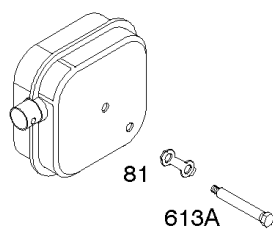

Air Cleaner, Exhaust System

REF NO	PART NO	QTY	DESCRIPTION
11B	691923		TUBE, Breather
81	691740		LOCK, Muffler Screw
163	795629		GASKET-AIR CLEANER -(Air Cleaner)
291	593208		THERMOSTAT
300	593581		MUFFLER -(Ready Start System) -Used After Code Date 13122200
300	790828		MUFFLER -Used Before Code Date 13122300
346	690661		SCREW -(Spark Arrestor)
425A	690670		SCREW -(Air Cleaner Cover)
443A	692523		SCREW -(Air Cleaner Primer Base)
445A	491588S		FILTER, A/C Cartridge
534A	798294		SCREW -(Air Cleaner)
535	493537S		FILTER, Air Cleaner Foam
536A	798293		CLEANER, Air
613	691340		SCREW -(Muffler) (1/4-20 x 2.75 Inches Total Length, 2.25 Inch Shoulder Length)
613	790833		SCREW -(Muffler) (1/4-20 x 2.75 Inches Total Length, 2.08 Inch Shoulder Length)
613	792678		SCREW -(Muffler) (1/4-20 x 3.39 Inches Total Length, 2.71 Inch Shoulder Length)
613A	691653		SCREW -(Muffler) (1/4-20 x 3.39 Inches Total Length, 2.88 Inch Shoulder Length)
676	396548		DEFLECTOR, Muffler
676A	393756		DEFLECTOR, Muffler -(Side Outlet)
676C	493871		DEFLECTOR, Muffler
676E	393760		DEFLECTOR, Muffler
677	690661		SCREW -(Muffler Deflector) (Thread Forming)
677A	593440		SCREW -(Muffler Deflector) (Self-Drilling & Tapping)
832	593875		GUARD, Muffler
832A	691424		MUFFLER
832B	497683		GUARD, Muffler
832E	793568		MUFFLER
836	690664		SCREW -(Muffler Guard)
836B	691147		SCREW -(Muffler Guard)
836C	790745		SCREW -(Muffler Guard)
883	691881		GASKET, Exhaust
966A	593942		BASE, Air Cleaner -(Primer) (2 Point Mounting) -Used After Code Date 14012600
966D	593945		BASE, Air Cleaner -(Primer) -Used After Code Date 14012600
966B	795259		BASE-AIR CLEANER PRIM -(Primer) (3 point mounting) -Used Before Code Date 14012700