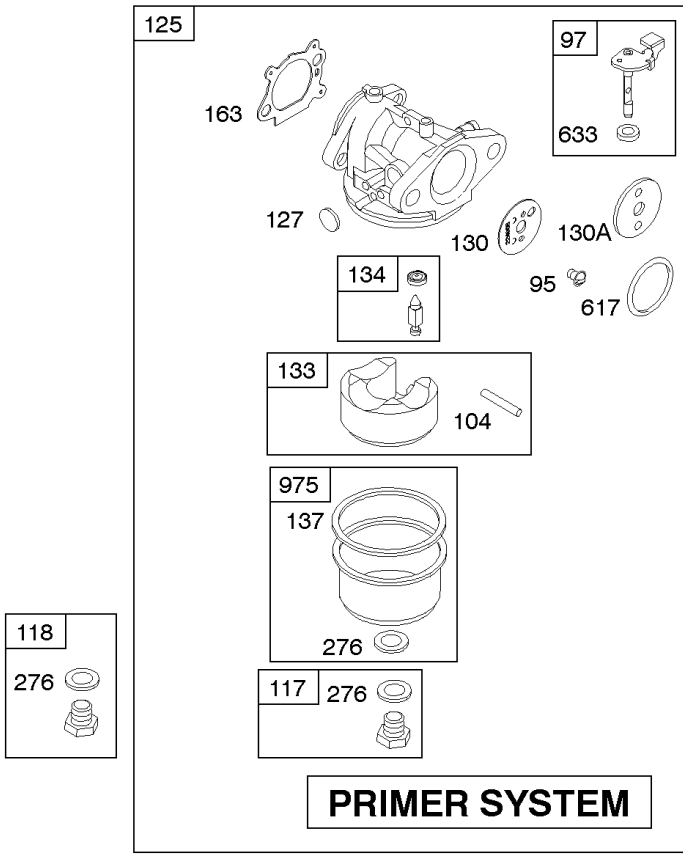

Carburetor

REF NO	PART NO	QTY	DESCRIPTION
137	693981		GASKET-FLOAT BOWL -(1/16)
141	796193		KIT, Choke Shaft -Used After Code Date 08031200
163	795629		GASKET-AIR CLEANER -(Air Cleaner)
217	690354		SPRING, Choke Return
231	691636		SCREW -(Choke Valve)
276	271716		WASHER-SEALING
617	270344S		SEAL, O-Ring -(Intake Manifold)
633	691321		SEAL-CHOKE/THR SHAFT -(Throttle Shaft)
633A	693867		SEAL, Choke/Throttle Shaft
692	590931		SPRING, Detent
975	796611		BOWL, Float

Not For Reproduction