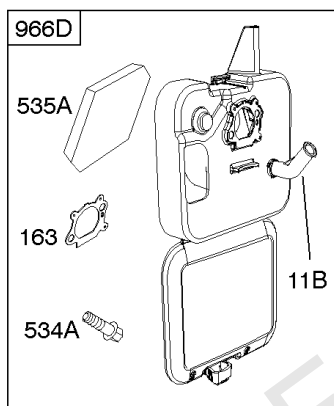

Air Cleaner, Exhaust System

REF NO	PART NO	QTY	DESCRIPTION
11B	691923		TUBE, Breather
81	691740		LOCK, Muffler Screw
163	795629		GASKET-AIR CLEANER -(Air Cleaner)
291	593208		THERMOSTAT
300	593581		MUFFLER -(Ready Start System) -Used After Code Date 13122200
300	790828		MUFFLER -Used Before Code Date 13122300
346	690661		SCREW -(Spark Arrestor)
425A	690670		SCREW -(Air Cleaner Cover)
443A	692523		SCREW -(Air Cleaner Primer Base)
445A	491588S		FILTER, A/C Cartridge
534A	798294		SCREW -(Air Cleaner)
535	493537S		FILTER, Air Cleaner Foam
536A	798293		CLEANER, Air
613	691340		SCREW -(Muffler) (1/4-20 x 2.75 Inches Total Length, 2.25 Inch Shoulder Length)
613	790833		SCREW -(Muffler) (1/4-20 x 2.75 Inches Total Length, 2.08 Inch Shoulder Length)
613	792678		SCREW -(Muffler) (1/4-20 x 3.39 Inches Total Length, 2.71 Inch Shoulder Length)
613A	691653		SCREW -(Muffler) (1/4-20 x 3.39 Inches Total Length, 2.88 Inch Shoulder Length)
676	396548		DEFLECTOR, Muffler
676A	393756		DEFLECTOR, Muffler -(Side Outlet)
676C	493871		DEFLECTOR, Muffler
676E	393760		DEFLECTOR, Muffler
677	690661		SCREW -(Muffler Deflector) (Thread Forming)
677A	593440		SCREW -(Muffler Deflector) (Self-Drilling & Tapping)
832	593875		GUARD, Muffler
832A	691424		MUFFLER
832B	497683		GUARD, Muffler
832E	793568		MUFFLER
836	690664		SCREW -(Muffler Guard)
836B	691147		SCREW -(Muffler Guard)
836C	790745		SCREW -(Muffler Guard)
883	691881		GASKET, Exhaust
966A	593942		BASE, Air Cleaner -(Primer) (2 Point Mounting) -Used After Code Date 14012600
966D	593945		BASE, Air Cleaner -(Primer) -Used After Code Date 14012600
966B	795259		BASE-AIR CLEANER PRIM -(Primer) (3 point mounting) -Used Before Code Date 14012700