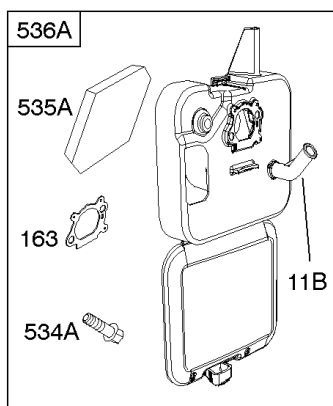

Air Cleaner, Exhaust System

REF NO	PART NO	QTY	DESCRIPTION
11B	691923		TUBE, Breather
81	691740		LOCK, Muffler Screw
163	795629		GASKET-AIR CLEANER -(Air Cleaner)
291	593208		THERMOSTAT
300	593581		MUFFLER -(Ready Start System) -Used After Code Date 13122200
300	790828		MUFFLER -Used Before Code Date 13122300
346	690661		SCREW -(Spark Arrestor)
425A	690670		SCREW -(Air Cleaner Cover)
443A	692523		SCREW -(Air Cleaner Primer Base)
445A	491588S		FILTER, A/C Cartridge
534A	798294		SCREW -(Air Cleaner)
535	493537S		FILTER, Air Cleaner Foam
536A	798293		CLEANER, Air
613	691340		SCREW -(Muffler) (1/4-20 x 2.75 Inches Total Length, 2.25 Inch Shoulder Length)
613	790833		SCREW -(Muffler) (1/4-20 x 2.75 Inches Total Length, 2.08 Inch Shoulder Length)
613	792678		SCREW -(Muffler) (1/4-20 x 3.39 Inches Total Length, 2.71 Inch Shoulder Length)
613A	691653		SCREW -(Muffler) (1/4-20 x 3.39 Inches Total Length, 2.88 Inch Shoulder Length)
676	396548		DEFLECTOR, Muffler
676A	393756		DEFLECTOR, Muffler -(Side Outlet)
676C	493871		DEFLECTOR, Muffler
676E	393760		DEFLECTOR, Muffler
677	690661		SCREW -(Muffler Deflector) (Thread Forming)
677A	593440		SCREW -(Muffler Deflector) (Self-Drilling & Tapping)
832	593875		GUARD, Muffler
832A	691424		MUFFLER
832B	497683		GUARD, Muffler
832E	793568		MUFFLER
836	690664		SCREW -(Muffler Guard)
836B	691147		SCREW -(Muffler Guard)
836C	790745		SCREW -(Muffler Guard)
883	691881		GASKET, Exhaust
966A	593942		BASE, Air Cleaner -(Primer) (2 Point Mounting) -Used After Code Date 14012600
966D	593945		BASE, Air Cleaner -(Primer) -Used After Code Date 14012600
966B	795259		BASE-AIR CLEANER PRIM -(Primer) (3 point mounting) -Used Before Code Date 14012700