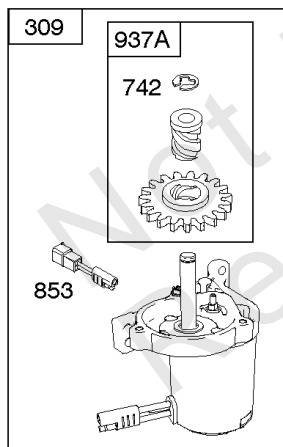

## Controls, Electrical, Flywheel Brake, Governor Spring

REF NO	PART NO	QTY	DESCRIPTION
98A	493280		KIT-IDLE SPEED -(Idle Speed)
188	693399		SCREW -(Control Bracket)
202	691829		LINK, Mechanical Governor
209B	699056		SPRING, Governor
222K	593582		BRACKET-CONTROL
236	691826		LINK, Lockout
265	690798		CLAMP, Casing
265A	691024		CLAMP, Casing
265B	692179		CLAMP-CASING
267	691044		SCREW -(Casing Clamp)
268	691025		CASING, Control Wire -(Cut To Required Length)
269	691026		WIRE, Control -(Cut To Required Length)
270	691027		NUT -(Control Wire Casing)
271	691028		LEVER, Control
347	691396		SWITCH, Rocker
356	692390		WIRE, Stop
356B	693010		WIRE, Stop
356D	496381		WIRE, Stop
356H	690791		WIRE, Stop
497	690664		SCREW -(Stopswitch Bracket)
500	691086		WASHER -(Key Switch)
578	398153		WIRE ASSEMBLY
578A	695283		WIRE ASSEMBLY
621	692310		SWITCH, Stop
627	792565		BRACKET-STOPSWITCH
627A	793211		BRACKET, Stopswitch
664	691087		NUT -(Key Switch)
668	493823		SPACER -(Includes 2)
745	691648		SCREW -(Brake)
789A	696546		HARNESS, Wiring
789F	594393		HARNESS, Wiring
789B	792685		HARNESS, Wiring
789C	796385		HARNESS, Wiring
789D	796574		HARNESS, Wiring
789E	594392		HARNESS, Wiring
843	691884		SLEEVE, Lever -(Speed Control)
843A	691895		SLEEVE, Lever -(Choke)
853	695268		ADAPTER, Wire
853A	695897		ADAPTER, Wire
892	690646		SWITCH, Key
922A	692135		SPRING, Brake
923	796136		BRAKE -(Rewind Start)

## ***Controls, Electrical, Flywheel Brake, Governor Spring***

---

REF NO	PART NO	QTY	DESCRIPTION
923A	796387		BRAKE -(Electric Start)
990	691959		SET, Key

---

Not For Reproduction