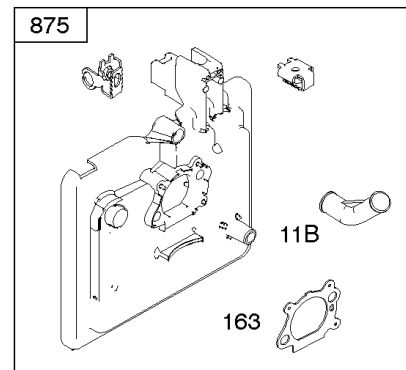

Air Cleaner, Exhaust System

REF NO	PART NO	QTY	DESCRIPTION
11B	691923		TUBE, Breather
81	691740		LOCK, Muffler Screw
163	795629		GASKET-AIR CLEANER -(Air Cleaner)
291	593208		THERMOSTAT
300	593581		MUFFLER -(Ready Start System) -Used After Code Date 13122200
300	790828		MUFFLER -Used Before Code Date 13122300
346	690661		SCREW -(Spark Arrestor)
425A	690670		SCREW -(Air Cleaner Cover)
443A	692523		SCREW -(Air Cleaner Primer Base)
445A	491588S		FILTER, A/C Cartridge
534A	798294		SCREW -(Air Cleaner)
535	493537S		FILTER, Air Cleaner Foam
536A	798293		CLEANER, Air
613	691340		SCREW -(Muffler) (1/4-20 x 2.75 Inches Total Length, 2.25 Inch Shoulder Length)
613	790833		SCREW -(Muffler) (1/4-20 x 2.75 Inches Total Length, 2.08 Inch Shoulder Length)
613	792678		SCREW -(Muffler) (1/4-20 x 3.39 Inches Total Length, 2.71 Inch Shoulder Length)
613A	691653		SCREW -(Muffler) (1/4-20 x 3.39 Inches Total Length, 2.88 Inch Shoulder Length)
676	396548		DEFLECTOR, Muffler
676A	393756		DEFLECTOR, Muffler -(Side Outlet)
676C	493871		DEFLECTOR, Muffler
676E	393760		DEFLECTOR, Muffler
677	690661		SCREW -(Muffler Deflector) (Thread Forming)
677A	593440		SCREW -(Muffler Deflector) (Self-Drilling & Tapping)
832	593875		GUARD, Muffler
832A	691424		MUFFLER
832B	497683		GUARD, Muffler
832E	793568		MUFFLER
836	690664		SCREW -(Muffler Guard)
836B	691147		SCREW -(Muffler Guard)
836C	790745		SCREW -(Muffler Guard)
883	691881		GASKET, Exhaust
966A	593942		BASE, Air Cleaner -(Primer) (2 Point Mounting) -Used After Code Date 14012600
966D	593945		BASE, Air Cleaner -(Primer) -Used After Code Date 14012600
966B	795259		BASE-AIR CLEANER PRIM -(Primer) (3 point mounting) -Used Before Code Date 14012700