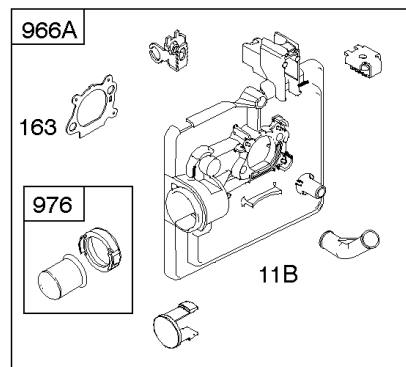

Air Cleaner, Exhaust System

REF NO	PART NO	QTY	DESCRIPTION
11B	691923		TUBE, Breather
81	691740		LOCK, Muffler Screw
163	795629		GASKET-AIR CLEANER -(Air Cleaner)
291	593208		THERMOSTAT
300	593581		MUFFLER -(Ready Start System) -Used After Code Date 13122200
300	790828		MUFFLER -Used Before Code Date 13122300
346	690661		SCREW -(Spark Arrestor)
425A	690670		SCREW -(Air Cleaner Cover)
443A	692523		SCREW -(Air Cleaner Primer Base)
445A	491588S		FILTER, A/C Cartridge
534A	798294		SCREW -(Air Cleaner)
535	493537S		FILTER, Air Cleaner Foam
536A	798293		CLEANER, Air
613	691340		SCREW -(Muffler) (1/4-20 x 2.75 Inches Total Length, 2.25 Inch Shoulder Length)
613	790833		SCREW -(Muffler) (1/4-20 x 2.75 Inches Total Length, 2.08 Inch Shoulder Length)
613	792678		SCREW -(Muffler) (1/4-20 x 3.39 Inches Total Length, 2.71 Inch Shoulder Length)
613A	691653		SCREW -(Muffler) (1/4-20 x 3.39 Inches Total Length, 2.88 Inch Shoulder Length)
676	396548		DEFLECTOR, Muffler
676A	393756		DEFLECTOR, Muffler -(Side Outlet)
676C	493871		DEFLECTOR, Muffler
676E	393760		DEFLECTOR, Muffler
677	690661		SCREW -(Muffler Deflector) (Thread Forming)
677A	593440		SCREW -(Muffler Deflector) (Self-Drilling & Tapping)
832	593875		GUARD, Muffler
832A	691424		MUFFLER
832B	497683		GUARD, Muffler
832E	793568		MUFFLER
836	690664		SCREW -(Muffler Guard)
836B	691147		SCREW -(Muffler Guard)
836C	790745		SCREW -(Muffler Guard)
883	691881		GASKET, Exhaust
966A	593942		BASE, Air Cleaner -(Primer) (2 Point Mounting) -Used After Code Date 14012600
966D	593945		BASE, Air Cleaner -(Primer) -Used After Code Date 14012600
966B	795259		BASE-AIR CLEANER PRIM -(Primer) (3 point mounting) -Used Before Code Date 14012700