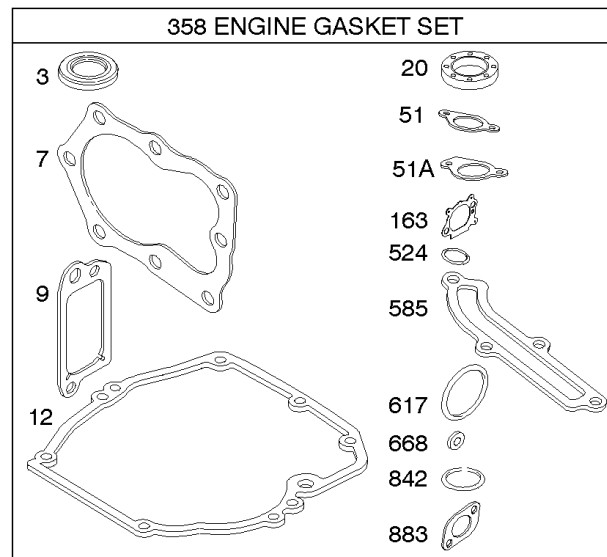

Electric Starter, Gasket Kits

REF NO	PART NO	QTY	DESCRIPTION
3	299819S		SEAL, Oil -(Magneto Side)
7	692249		GASKET, Cylinder Head -Used Before Code Date 11070100
7	799875		GASKET, Cylinder Head -Used After Code Date 11063000
7	799874		GASKET, Cylinder Head
9	699833		GASKET-BREATHER
12	692232		GASKET, Crankcase
20	399781S		SEAL, Oil -(PTO Side)
51	272199S		GASKET, Intake
51A	794306		GASKET, Intake
104	797622		PIN-FLOAT HINGE
121	498260		KIT, Carburetor Overhaul
127	694468		PLUG, Welch -(Bowl Vent)
134	398188		KIT-NEEDLE/SEAT
137	796610		GASKET, Float Bowl -(1/8)
137	693981		GASKET-FLOAT BOWL -(1/16)
163	795629		GASKET-AIR CLEANER -(Air Cleaner)
276	271716		WASHER-SEALING
309	799045		MOTOR-STARTER -Used After Code Date 10112700
309A	-----		Motor-Starter -(For Replacement Starter Motor, Order Reference 309)
309B	-----		Motor-Starter -(No Longer Available) (See Reference 309 For Replacement) -Used After Code Date 07052800 -Used Before Code Date 10112800
358	590508		GASKET SET, Engine
510	795093		DRIVE, Starter
513	795100		CLUTCH-DRIVE
524	692296		SEAL-DIPSTICK TUBE -(Dipstick Tube)
585	691879		GASKET-BREA PASSAGE
617	270344S		SEAL, O-Ring -(Intake Manifold)
633	691321		SEAL-CHOKE/THR SHAFT -(Throttle Shaft)
633A	693867		SEAL, Choke/Throttle Shaft
651	691660		SCREW -(Starter Gear Cover)
668	493823		SPACER -(Includes 2)
697	691127		SCREW -(Starter Motor) (Drive Cap)
742	93941		RETAINER, E Ring
783	795099		GEAR-PINION
783A	795096		GEAR-PINION
784	795095		COVER, Starter Gear
785	692352		GASKET-STARTER COVER
842	691031		SEAL, O-Ring -(Dipstick Tube)