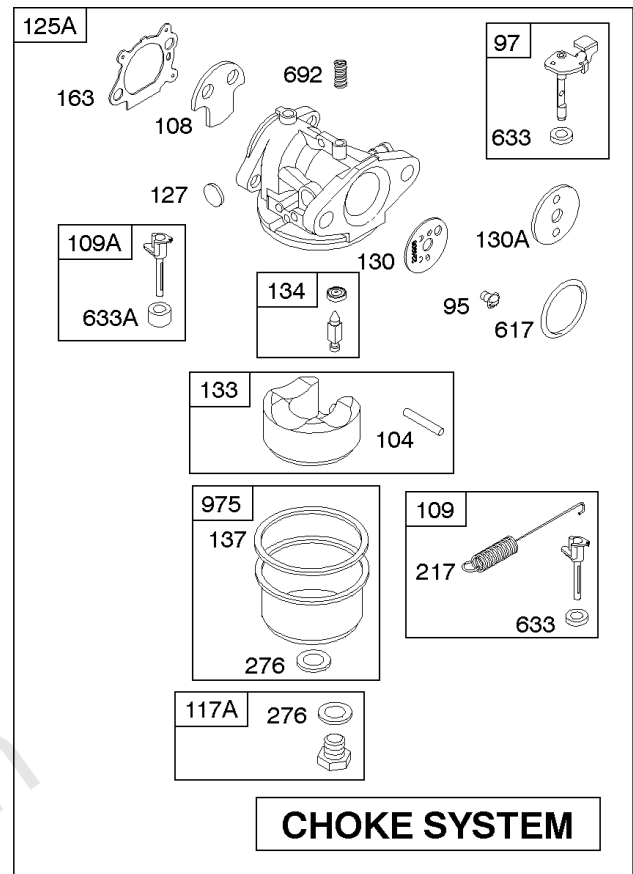

Carburetor

REF NO	PART NO	QTY	DESCRIPTION
95	691636		SCREW -(Throttle Valve)
97	493267		SHAFT-THROTTLE -(Metal)
97	696565		SHAFT, Throttle -(Plastic)
104	797622		PIN-FLOAT HINGE
108	691182		VALVE-CHOKE
108A	795935		VALVE, Choke -Used After Code Date 08031200
108A	790844		VALVE, Choke -Used Before Code Date 08031300
109	494218		KIT, Choke Shaft
109A	498593		SHAFT, Choke
117	498978		JET, Main -(Standard)
117A	498981		JET, Main -(Standard)
117B	498977		JET, Main -(Standard) -Used After Code Date 08061900
117B	697355		JET, Main -(Standard) -Used Before Code Date 07020700
117B	691428		JET, Main -(Standard) -Used After Code Date 07020600 -Used Before Code Date 08062000
118	798660		JET, Main -(High Altitude)
118A	494870		JET, Main -(High Altitude)
118B	695042		JET, Main -(High Altitude) -Used After Code Date 07020600 -Used Before Code Date 08062000
118B	692677		JET, Main -(High Altitude) -Used Before Code Date 07020700
118B	694250		JET, Main -(High Altitude) -Used After Code Date 08061900
125	799868		CARBURETOR -(Primer)
125A	799869		CARBURETOR -(Choke)
125B	799866		CARBURETOR -(Autochoke System) -Used After Code Date 07020600
125B	799871		CARBURETOR -(Autochoke System) -Used Before Code Date 07020700
127	694468		PLUG, Welch -(Bowl Vent)
130	696564		VALVE, Throttle
130A	691203		VALVE, Throttle
133	398187		FLOAT-CARBURETOR
134	398188		KIT-NEEDLE/SEAT
137	796610		GASKET, Float Bowl -(1/8)