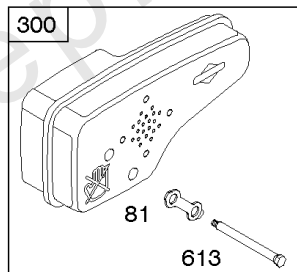

Air Cleaner, Exhaust System

REF NO	PART NO	QTY	DESCRIPTION
11B	691923		TUBE, Breather
81	691740		LOCK, Muffler Screw
163	795629		GASKET-AIR CLEANER -(Air Cleaner)
291	593208		THERMOSTAT
300	593581		MUFFLER -(Ready Start System) -Used After Code Date 13122200
300	790828		MUFFLER -Used Before Code Date 13122300
346	690661		SCREW -(Spark Arrestor)
425A	690670		SCREW -(Air Cleaner Cover)
443A	692523		SCREW -(Air Cleaner Primer Base)
445A	491588S		FILTER, A/C Cartridge
534A	798294		SCREW -(Air Cleaner)
535	493537S		FILTER, Air Cleaner Foam
536A	798293		CLEANER, Air
613	691340		SCREW -(Muffler) (1/4-20 x 2.75 Inches Total Length, 2.25 Inch Shoulder Length)
613	790833		SCREW -(Muffler) (1/4-20 x 2.75 Inches Total Length, 2.08 Inch Shoulder Length)
613	792678		SCREW -(Muffler) (1/4-20 x 3.39 Inches Total Length, 2.71 Inch Shoulder Length)
613A	691653		SCREW -(Muffler) (1/4-20 x 3.39 Inches Total Length, 2.88 Inch Shoulder Length)
676	396548		DEFLECTOR, Muffler
676A	393756		DEFLECTOR, Muffler -(Side Outlet)
676C	493871		DEFLECTOR, Muffler
676E	393760		DEFLECTOR, Muffler
677	690661		SCREW -(Muffler Deflector) (Thread Forming)
677A	593440		SCREW -(Muffler Deflector) (Self-Drilling & Tapping)
832	593875		GUARD, Muffler
832A	691424		MUFFLER
832B	497683		GUARD, Muffler
832E	793568		MUFFLER
836	690664		SCREW -(Muffler Guard)
836B	691147		SCREW -(Muffler Guard)
836C	790745		SCREW -(Muffler Guard)
883	691881		GASKET, Exhaust
966A	593942		BASE, Air Cleaner -(Primer) (2 Point Mounting) -Used After Code Date 14012600
966D	593945		BASE, Air Cleaner -(Primer) -Used After Code Date 14012600
966B	795259		BASE-AIR CLEANER PRIM -(Primer) (3 point mounting) -Used Before Code Date 14012700