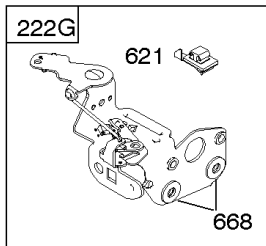

Not For Production

Controls, Electrical, Flywheel Brake, Governor Spring

REF NO	PART NO	QTY	DESCRIPTION
923A	796387		BRAKE -(Electric Start)
990	691959		SET, Key

Not For Reproduction