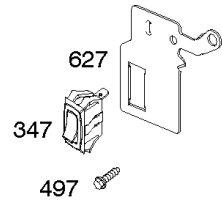

843 843A 188