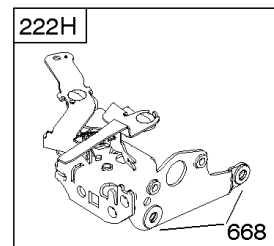

Carburetor

REF NO	PART NO	QTY	DESCRIPTION
137	693981		GASKET-FLOAT BOWL -(1/16)
141	796193		KIT, Choke Shaft -Used After Code Date 08031200
163	795629		GASKET-AIR CLEANER -(Air Cleaner)
217	690354		SPRING, Choke Return
231	691636		SCREW -(Choke Valve)
276	271716		WASHER-SEALING
617	270344S		SEAL, O-Ring -(Intake Manifold)
633	691321		SEAL-CHOKE/THR SHAFT -(Throttle Shaft)
633A	693867		SEAL, Choke/Throttle Shaft
692	590931		SPRING, Detent
975	796611		BOWL, Float

Not For Reproduction

843 843A 188

Controls, Electrical, Flywheel Brake, Governor Spring

REF NO	PART NO	QTY	DESCRIPTION
98A	493280		KIT-IDLE SPEED -(Idle Speed)
188	693399		SCREW -(Control Bracket)
202	691829		LINK, Mechanical Governor
209A	795883		SPRING, Governor
209B	691292		SPRING, Governor
222K	593582		BRACKET-CONTROL
236	691826		LINK, Lockout
265	690798		CLAMP, Casing
265A	691024		CLAMP, Casing
265B	692179		CLAMP-CASING
267	691044		SCREW -(Casing Clamp)
268	691025		CASING, Control Wire -(Cut To Required Length)
269	691026		WIRE, Control -(Cut To Required Length)
270	691027		NUT -(Control Wire Casing)
271	691028		LEVER, Control
347	691396		SWITCH, Rocker
356	692390		WIRE, Stop
356B	693010		WIRE, Stop
356D	496381		WIRE, Stop
356H	690791		WIRE, Stop
497	690664		SCREW -(Stopswitch Bracket)
500	691086		WASHER -(Key Switch)
578	398153		WIRE ASSEMBLY
578A	695283		WIRE ASSEMBLY
621	692310		SWITCH, Stop
627	792565		BRACKET-STOPSWITCH
627A	793211		BRACKET, Stopswitch
664	691087		NUT -(Key Switch)
668	493823		SPACER -(Includes 2)
745	691648		SCREW -(Brake)
789A	696546		HARNESS, Wiring
789F	594393		HARNESS, Wiring
789B	792685		HARNESS, Wiring
789C	796385		HARNESS, Wiring
789D	796574		HARNESS, Wiring
789E	594392		HARNESS, Wiring
843	691884		SLEEVE, Lever -(Speed Control)
843A	691895		SLEEVE, Lever -(Choke)
853	695268		ADAPTER, Wire
853A	695897		ADAPTER, Wire
892	690646		SWITCH, Key
922A	692135		SPRING, Brake