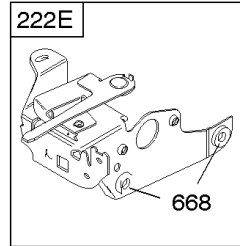

Not For Reproduction

843 843A 188

Controls, Electrical, Flywheel Brake, Governor Spring

REF NO	PART NO	QTY	DESCRIPTION
98A	493280		KIT-IDLE SPEED -(Idle Speed)
188	693399		SCREW -(Control Bracket)
202	691829		LINK, Mechanical Governor
209A	795883		SPRING, Governor
209B	691292		SPRING, Governor
222K	593582		BRACKET-CONTROL
236	691826		LINK, Lockout
265	690798		CLAMP, Casing
265A	691024		CLAMP, Casing
265B	692179		CLAMP-CASING
267	691044		SCREW -(Casing Clamp)
268	691025		CASING, Control Wire -(Cut To Required Length)
269	691026		WIRE, Control -(Cut To Required Length)
270	691027		NUT -(Control Wire Casing)
271	691028		LEVER, Control
347	691396		SWITCH, Rocker
356	692390		WIRE, Stop
356B	693010		WIRE, Stop
356D	496381		WIRE, Stop
356H	690791		WIRE, Stop
497	690664		SCREW -(Stopswitch Bracket)
500	691086		WASHER -(Key Switch)
578	398153		WIRE ASSEMBLY
578A	695283		WIRE ASSEMBLY
621	692310		SWITCH, Stop
627	792565		BRACKET-STOPSWITCH
627A	793211		BRACKET, Stopswitch
664	691087		NUT -(Key Switch)
668	493823		SPACER -(Includes 2)
745	691648		SCREW -(Brake)
789A	696546		HARNESS, Wiring
789F	594393		HARNESS, Wiring
789B	792685		HARNESS, Wiring
789C	796385		HARNESS, Wiring
789D	796574		HARNESS, Wiring
789E	594392		HARNESS, Wiring
843	691884		SLEEVE, Lever -(Speed Control)
843A	691895		SLEEVE, Lever -(Choke)
853	695268		ADAPTER, Wire
853A	695897		ADAPTER, Wire
892	690646		SWITCH, Key
922A	692135		SPRING, Brake