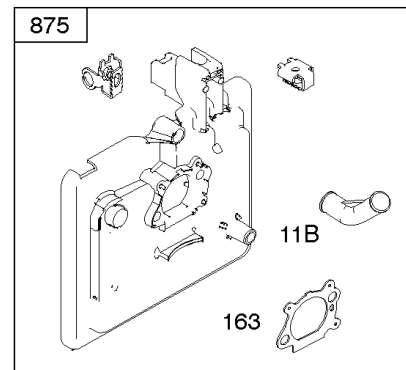

Air Cleaner, Exhaust System

REF NO	PART NO	QTY	DESCRIPTION
11B	691923		TUBE, Breather
81	691740		LOCK, Muffler Screw
163	795629		GASKET-AIR CLEANER -(Air Cleaner)
291	593208		THERMOSTAT
300	790828		MUFFLER
346	690661		SCREW -(Spark Arrestor)
425A	690670		SCREW -(Air Cleaner Cover)
443A	692523		SCREW -(Air Cleaner Primer Base)
445A	491588S		FILTER, A/C Cartridge
534A	798294		SCREW -(Air Cleaner)
535	493537S		FILTER, Air Cleaner Foam
536A	798293		CLEANER, Air
613	691340		SCREW -(Muffler) (1/4-20 x 2.75 Inches Total Length, 2.25 Inch Shoulder Length)
613	790833		SCREW -(Muffler) (1/4-20 x 2.75 Inches Total Length, 2.08 Inch Shoulder Length)
613	792678		SCREW -(Muffler) (1/4-20 x 3.39 Inches Total Length, 2.71 Inch Shoulder Length)
613A	691653		SCREW -(Muffler) (1/4-20 x 3.39 Inches Total Length, 2.88 Inch Shoulder Length)
676	396548		DEFLECTOR, Muffler
676A	393756		DEFLECTOR, Muffler -(Side Outlet)
676C	493871		DEFLECTOR, Muffler
676E	393760		DEFLECTOR, Muffler
677	690661		SCREW -(Muffler Deflector) (Thread Forming)
677A	593440		SCREW -(Muffler Deflector) (Self-Drilling & Tapping)
832	593875		GUARD, Muffler
832A	691424		MUFFLER
832B	497683		GUARD, Muffler
832E	793568		MUFFLER
836	690664		SCREW -(Muffler Guard)
836B	691147		SCREW -(Muffler Guard)
836C	790745		SCREW -(Muffler Guard)
875	593580		BASE, Air Cleaner -(Primer) -Used After Code Date 14012600
883	691881		GASKET, Exhaust
966A	593942		BASE, Air Cleaner -(Primer) (2 Point Mounting) -Used After Code Date 14012600
966D	593945		BASE, Air Cleaner -(Primer) -Used After Code Date 14012600
966B	795259		BASE-AIR CLEANER PRIM -(Primer) (3 point mounting) -Used Before Code Date 14012700
968B	692298		COVER, Air Cleaner