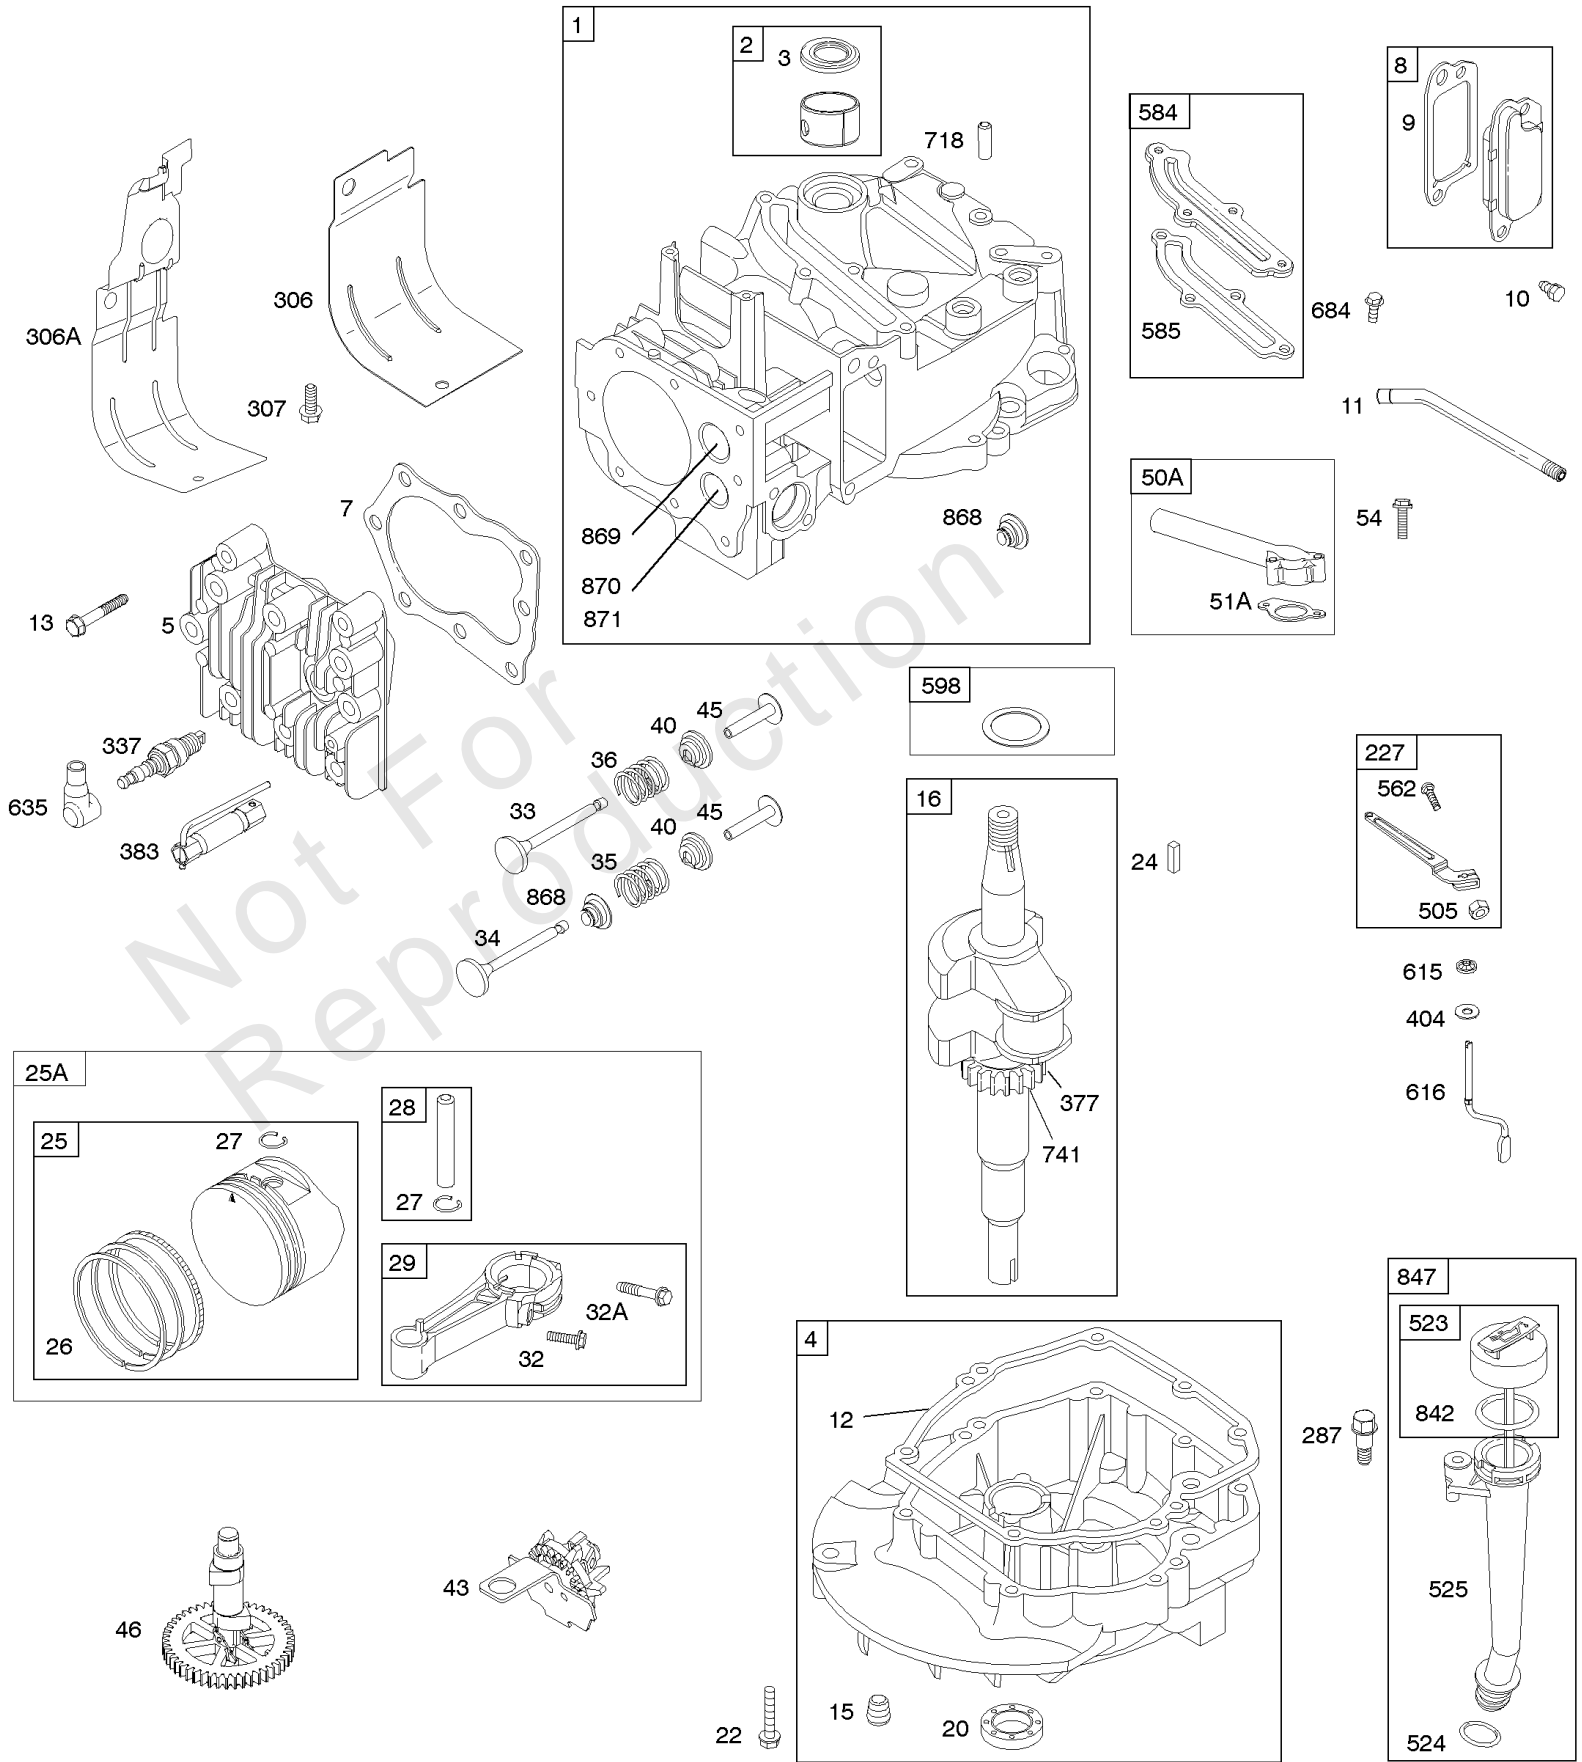

1319 WARNING LABEL

1330 REPAIR MANUAL

Camshaft, Crankshaft, Cylinder, Engine Sump, Lubrication, Piston Group, Valves

REF NO	PART NO	QTY	DESCRIPTION
26	590402		SET, Ring -(Standard) -Used After Code Date 11063000
26	590403		SET, Ring -(.020 Oversize) -Used After Code Date 11063000
26	791098		SET, Ring -(Standard) -Used Before Code Date 07090400
26	791324		SET, Ring -(.020 Oversize) -Used Before Code Date 07090400
26	795431		RING SET -(Standard) -Used After Code Date 07090300 -Used Before Code Date 09041700
26	795432		SET, Ring -(.020 Oversize) -Used After Code Date 07090300 -Used Before Code Date 09041700
27	691866		LOCK-PISTON PIN -Used Before Code Date 09041700
27	691588		LOCK, Piston Pin -Used After Code Date 09041600
28	499423		PIN-PISTON/STD -(Standard) -Used Before Code Date 09041700
28	298909		PIN, Piston -(Standard) -Used After Code Date 09041600
29	797306		ROD, Connecting -(Standard) -Used After Code Date 09041600
29	499424		ROD, Connecting -(Replacement, See Ref #25A, 590406) -Used Before Code Date 09041700
32	691664		SCREW -(Connecting Rod)
32A	695759		SCREW -(Connecting Rod)
33	590394		VALVE-EXHAUST
34	590393		VALVE-INTAKE
35	691270		SPRING, Valve -(Exhaust) (Intake)
36	691270		SPRING, Valve -(Exhaust)
40	692194		RETAINER, Valve
43	691997		SLINGER, Governor/Oil
45	690548		TAPPET, Valve
46	691449		CAMSHAFT
50A	794305		MANIFOLD, Intake
51A	794306		GASKET, Intake
54	691650		SCREW -(Intake Manifold)
227	690783		LEVER-GOV CONTROL
287	690940		SCREW -(Dipstick Tube)
306	690450		SHIELD, Cylinder
306A	790836		SHIELD, Cylinder
307	690345		SCREW -(Breather Assembly) (Cylinder Shield)