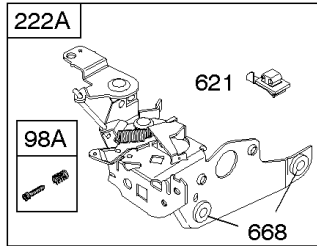

Not For Reproduction

843 843A 188

Controls, Electrical, Flywheel Brake, Governor Spring

REF NO	PART NO	QTY	DESCRIPTION
98A	493280		KIT-IDLE SPEED -(Idle Speed)
188	693399		SCREW -(Control Bracket)
202	691829		LINK, Mechanical Governor
209A	795883		SPRING, Governor
209B	691292		SPRING, Governor
222K	593582		BRACKET-CONTROL
236	691826		LINK, Lockout
265	690798		CLAMP, Casing
265A	691024		CLAMP, Casing
265B	692179		CLAMP-CASING
267	691044		SCREW -(Casing Clamp)
268	691025		CASING, Control Wire -(Cut To Required Length)
269	691026		WIRE, Control -(Cut To Required Length)
270	691027		NUT -(Control Wire Casing)
271	691028		LEVER, Control
347	691396		SWITCH, Rocker
356	692390		WIRE, Stop
356B	693010		WIRE, Stop
356D	496381		WIRE, Stop
356H	690791		WIRE, Stop
497	690664		SCREW -(Stopswitch Bracket)
500	691086		WASHER -(Key Switch)
578	398153		WIRE ASSEMBLY
578A	695283		WIRE ASSEMBLY
621	692310		SWITCH, Stop
627	792565		BRACKET-STOPSWITCH
627A	793211		BRACKET, Stopswitch
664	691087		NUT -(Key Switch)
668	493823		SPACER -(Includes 2)
745	691648		SCREW -(Brake)
789A	696546		HARNESS, Wiring
789F	594393		HARNESS, Wiring
789B	792685		HARNESS, Wiring
789C	796385		HARNESS, Wiring
789D	796574		HARNESS, Wiring
789E	594392		HARNESS, Wiring
843	691884		SLEEVE, Lever -(Speed Control)
843A	691895		SLEEVE, Lever -(Choke)
853	695268		ADAPTER, Wire
853A	695897		ADAPTER, Wire
892	690646		SWITCH, Key
922A	692135		SPRING, Brake