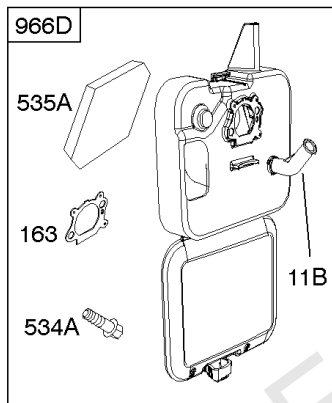

Air Cleaner, Exhaust System

REF NO	PART NO	QTY	DESCRIPTION
11B	691923		TUBE, Breather
81	691740		LOCK, Muffler Screw
163	795629		GASKET-AIR CLEANER -(Air Cleaner)
291	593208		THERMOSTAT
300	790828		MUFFLER
346	690661		SCREW -(Spark Arrestor)
425A	690670		SCREW -(Air Cleaner Cover)
443A	692523		SCREW -(Air Cleaner Primer Base)
445A	491588S		FILTER, A/C Cartridge
534A	798294		SCREW -(Air Cleaner)
535	493537S		FILTER, Air Cleaner Foam
536A	798293		CLEANER, Air
613	691340		SCREW -(Muffler) (1/4-20 x 2.75 Inches Total Length, 2.25 Inch Shoulder Length)
613	790833		SCREW -(Muffler) (1/4-20 x 2.75 Inches Total Length, 2.08 Inch Shoulder Length)
613	792678		SCREW -(Muffler) (1/4-20 x 3.39 Inches Total Length, 2.71 Inch Shoulder Length)
613A	691653		SCREW -(Muffler) (1/4-20 x 3.39 Inches Total Length, 2.88 Inch Shoulder Length)
676	396548		DEFLECTOR, Muffler
676A	393756		DEFLECTOR, Muffler -(Side Outlet)
676C	493871		DEFLECTOR, Muffler
676E	393760		DEFLECTOR, Muffler
677	690661		SCREW -(Muffler Deflector) (Thread Forming)
677A	593440		SCREW -(Muffler Deflector) (Self-Drilling & Tapping)
832	593875		GUARD, Muffler
832A	691424		MUFFLER
832B	497683		GUARD, Muffler
832E	793568		MUFFLER
836	690664		SCREW -(Muffler Guard)
836B	691147		SCREW -(Muffler Guard)
836C	790745		SCREW -(Muffler Guard)
875	593580		BASE, Air Cleaner -(Primer) -Used After Code Date 14012600
883	691881		GASKET, Exhaust
966A	593942		BASE, Air Cleaner -(Primer) (2 Point Mounting) -Used After Code Date 14012600
966D	593945		BASE, Air Cleaner -(Primer) -Used After Code Date 14012600
966B	795259		BASE-AIR CLEANER PRIM -(Primer) (3 point mounting) -Used Before Code Date 14012700
968B	692298		COVER, Air Cleaner