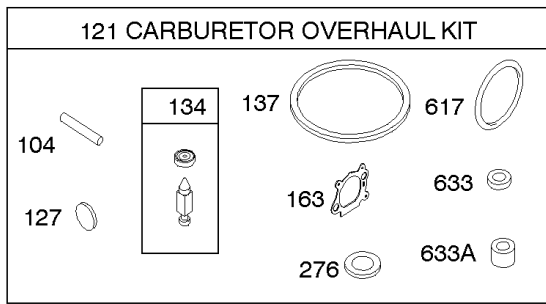

Not For Reproduction

843 843A 188

Controls, Electrical, Flywheel Brake, Governor Spring

REF NO	PART NO	QTY	DESCRIPTION
98A	493280		KIT-IDLE SPEED -(Idle Speed)
188	693399		SCREW -(Control Bracket)
202	691829		LINK, Mechanical Governor
209A	795883		SPRING, Governor
209B	691292		SPRING, Governor
222K	593582		BRACKET-CONTROL
236	691826		LINK, Lockout
265	690798		CLAMP, Casing
265A	691024		CLAMP, Casing
265B	692179		CLAMP-CASING
267	691044		SCREW -(Casing Clamp)
268	691025		CASING, Control Wire -(Cut To Required Length)
269	691026		WIRE, Control -(Cut To Required Length)
270	691027		NUT -(Control Wire Casing)
271	691028		LEVER, Control
347	691396		SWITCH, Rocker
356	692390		WIRE, Stop
356B	693010		WIRE, Stop
356D	496381		WIRE, Stop
356H	690791		WIRE, Stop
497	690664		SCREW -(Stopswitch Bracket)
500	691086		WASHER -(Key Switch)
578	398153		WIRE ASSEMBLY
578A	695283		WIRE ASSEMBLY
621	692310		SWITCH, Stop
627	792565		BRACKET-STOPSWITCH
627A	793211		BRACKET, Stopswitch
664	691087		NUT -(Key Switch)
668	493823		SPACER -(Includes 2)
745	691648		SCREW -(Brake)
789A	696546		HARNESS, Wiring
789F	594393		HARNESS, Wiring
789B	792685		HARNESS, Wiring
789C	796385		HARNESS, Wiring
789D	796574		HARNESS, Wiring
789E	594392		HARNESS, Wiring
843	691884		SLEEVE, Lever -(Speed Control)
843A	691895		SLEEVE, Lever -(Choke)
853	695268		ADAPTER, Wire
853A	695897		ADAPTER, Wire
892	690646		SWITCH, Key
922A	692135		SPRING, Brake

843 843A 188

745

Controls, Electrical, Flywheel Brake, Governor Spring

REF NO	PART NO	QTY	DESCRIPTION
923	796136		BRAKE -(Rewind Start)
923A	796387		BRAKE -(Electric Start)
990	691959		SET, Key

Not For Reproduction