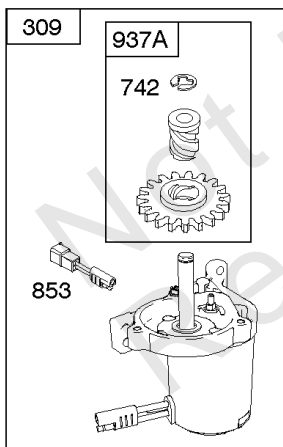

Electric Starter, Gasket Kits

REF NO	PART NO	QTY	DESCRIPTION
853	695268		ADAPTER, Wire
883	691881		GASKET, Exhaust
937	795098		SPLINE-STARTER
937A	799420		SPLINE, Starter
1095	590507		GASKET SET, Valve

Not For Reproduction