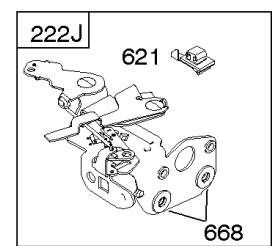

Carburetor

REF NO	PART NO	QTY	DESCRIPTION
137	693981		GASKET-FLOAT BOWL -(1/16)
141	796193		KIT, Choke Shaft -Used After Code Date 08031200
163	795629		GASKET-AIR CLEANER -(Air Cleaner)
217	690354		SPRING, Choke Return
231	691636		SCREW -(Choke Valve)
276	271716		WASHER-SEALING
617	270344S		SEAL, O-Ring -(Intake Manifold)
633	691321		SEAL-CHOKE/THR SHAFT -(Throttle Shaft)
633A	693867		SEAL, Choke/Throttle Shaft
692	590931		SPRING, Detent
975	796611		BOWL, Float

Not For Reproduction

843 843A 188

Controls, Electrical, Flywheel Brake, Governor Spring

REF NO	PART NO	QTY	DESCRIPTION
98A	493280		KIT-IDLE SPEED -(Idle Speed)
188	693399		SCREW -(Control Bracket)
202	691829		LINK, Mechanical Governor
209A	795883		SPRING, Governor
209B	691292		SPRING, Governor
222K	593582		BRACKET-CONTROL
236	691826		LINK, Lockout
265	690798		CLAMP, Casing
265A	691024		CLAMP, Casing
265B	692179		CLAMP-CASING
267	691044		SCREW -(Casing Clamp)
268	691025		CASING, Control Wire -(Cut To Required Length)
269	691026		WIRE, Control -(Cut To Required Length)
270	691027		NUT -(Control Wire Casing)
271	691028		LEVER, Control
347	691396		SWITCH, Rocker
356	692390		WIRE, Stop
356B	693010		WIRE, Stop
356D	496381		WIRE, Stop
356H	690791		WIRE, Stop
497	690664		SCREW -(Stopswitch Bracket)
500	691086		WASHER -(Key Switch)
578	398153		WIRE ASSEMBLY
578A	695283		WIRE ASSEMBLY
621	692310		SWITCH, Stop
627	792565		BRACKET-STOPSWITCH
627A	793211		BRACKET, Stopswitch
664	691087		NUT -(Key Switch)
668	493823		SPACER -(Includes 2)
745	691648		SCREW -(Brake)
789A	696546		HARNESS, Wiring
789F	594393		HARNESS, Wiring
789B	792685		HARNESS, Wiring
789C	796385		HARNESS, Wiring
789D	796574		HARNESS, Wiring
789E	594392		HARNESS, Wiring
843	691884		SLEEVE, Lever -(Speed Control)
843A	691895		SLEEVE, Lever -(Choke)
853	695268		ADAPTER, Wire
853A	695897		ADAPTER, Wire
892	690646		SWITCH, Key
922A	692135		SPRING, Brake