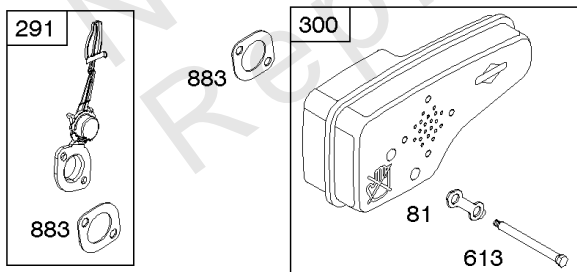

Air Cleaner, Exhaust System

REF NO	PART NO	QTY	DESCRIPTION
11B	691923		TUBE, Breather
81	691740		LOCK, Muffler Screw
163	795629		GASKET-AIR CLEANER -(Air Cleaner)
291	593208		THERMOSTAT
300	790828		MUFFLER
346	690661		SCREW -(Spark Arrestor)
425A	690670		SCREW -(Air Cleaner Cover)
443A	692523		SCREW -(Air Cleaner Primer Base)
445A	491588S		FILTER, A/C Cartridge
534A	798294		SCREW -(Air Cleaner)
535	493537S		FILTER, Air Cleaner Foam
536A	798293		CLEANER, Air
613	691340		SCREW -(Muffler) (1/4-20 x 2.75 Inches Total Length, 2.25 Inch Shoulder Length)
613	790833		SCREW -(Muffler) (1/4-20 x 2.75 Inches Total Length, 2.08 Inch Shoulder Length)
613	792678		SCREW -(Muffler) (1/4-20 x 3.39 Inches Total Length, 2.71 Inch Shoulder Length)
613A	691653		SCREW -(Muffler) (1/4-20 x 3.39 Inches Total Length, 2.88 Inch Shoulder Length)
676	396548		DEFLECTOR, Muffler
676A	393756		DEFLECTOR, Muffler -(Side Outlet)
676C	493871		DEFLECTOR, Muffler
676E	393760		DEFLECTOR, Muffler
677	690661		SCREW -(Muffler Deflector) (Thread Forming)
677A	593440		SCREW -(Muffler Deflector) (Self-Drilling & Tapping)
832	593875		GUARD, Muffler
832A	691424		MUFFLER
832B	497683		GUARD, Muffler
832E	793568		MUFFLER
836	690664		SCREW -(Muffler Guard)
836B	691147		SCREW -(Muffler Guard)
836C	790745		SCREW -(Muffler Guard)
875	593580		BASE, Air Cleaner -(Primer) -Used After Code Date 14012600
883	691881		GASKET, Exhaust
966A	593942		BASE, Air Cleaner -(Primer) (2 Point Mounting) -Used After Code Date 14012600
966D	593945		BASE, Air Cleaner -(Primer) -Used After Code Date 14012600
966B	795259		BASE-AIR CLEANER PRIM -(Primer) (3 point mounting) -Used Before Code Date 14012700
968B	692298		COVER, Air Cleaner