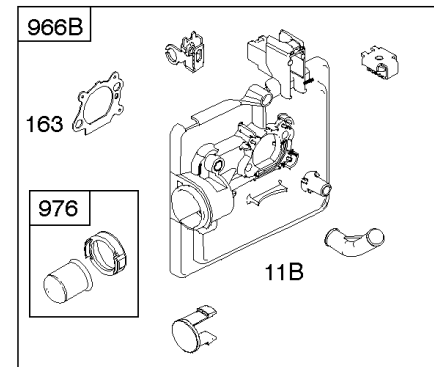

Air Cleaner, Exhaust System

REF NO	PART NO	QTY	DESCRIPTION
11B	691923		TUBE, Breather
81	691740		LOCK, Muffler Screw
163	795629		GASKET-AIR CLEANER -(Air Cleaner)
291	593208		THERMOSTAT
300	790828		MUFFLER
346	690661		SCREW -(Spark Arrestor)
425A	690670		SCREW -(Air Cleaner Cover)
443A	692523		SCREW -(Air Cleaner Primer Base)
445A	491588S		FILTER, A/C Cartridge
534A	798294		SCREW -(Air Cleaner)
535	493537S		FILTER, Air Cleaner Foam
536A	798293		CLEANER, Air
613	691340		SCREW -(Muffler) (1/4-20 x 2.75 Inches Total Length, 2.25 Inch Shoulder Length)
613	790833		SCREW -(Muffler) (1/4-20 x 2.75 Inches Total Length, 2.08 Inch Shoulder Length)
613	792678		SCREW -(Muffler) (1/4-20 x 3.39 Inches Total Length, 2.71 Inch Shoulder Length)
613A	691653		SCREW -(Muffler) (1/4-20 x 3.39 Inches Total Length, 2.88 Inch Shoulder Length)
676	396548		DEFLECTOR, Muffler
676A	393756		DEFLECTOR, Muffler -(Side Outlet)
676C	493871		DEFLECTOR, Muffler
676E	393760		DEFLECTOR, Muffler
677	690661		SCREW -(Muffler Deflector) (Thread Forming)
677A	593440		SCREW -(Muffler Deflector) (Self-Drilling & Tapping)
832	593875		GUARD, Muffler
832A	691424		MUFFLER
832B	497683		GUARD, Muffler
832E	793568		MUFFLER
836	690664		SCREW -(Muffler Guard)
836B	691147		SCREW -(Muffler Guard)
836C	790745		SCREW -(Muffler Guard)
875	593580		BASE, Air Cleaner -(Primer) -Used After Code Date 14012600
883	691881		GASKET, Exhaust
966A	593942		BASE, Air Cleaner -(Primer) (2 Point Mounting) -Used After Code Date 14012600
966D	593945		BASE, Air Cleaner -(Primer) -Used After Code Date 14012600
966B	795259		BASE-AIR CLEANER PRIM -(Primer) (3 point mounting) -Used Before Code Date 14012700
968B	692298		COVER, Air Cleaner