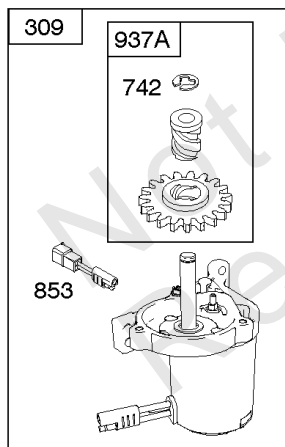

Not For Reproduction

843 843A 188

Controls, Electrical, Flywheel Brake, Governor Spring

REF NO	PART NO	QTY	DESCRIPTION
98A	493280		KIT-IDLE SPEED -(Idle Speed)
188	693399		SCREW -(Control Bracket)
202	691829		LINK, Mechanical Governor
209A	795883		SPRING, Governor
209B	691292		SPRING, Governor
222K	593582		BRACKET-CONTROL
236	691826		LINK, Lockout
265	690798		CLAMP, Casing
265A	691024		CLAMP, Casing
265B	692179		CLAMP-CASING
267	691044		SCREW -(Casing Clamp)
268	691025		CASING, Control Wire -(Cut To Required Length)
269	691026		WIRE, Control -(Cut To Required Length)
270	691027		NUT -(Control Wire Casing)
271	691028		LEVER, Control
347	691396		SWITCH, Rocker
356	692390		WIRE, Stop
356B	693010		WIRE, Stop
356D	496381		WIRE, Stop
356H	690791		WIRE, Stop
497	690664		SCREW -(Stopswitch Bracket)
500	691086		WASHER -(Key Switch)
578	398153		WIRE ASSEMBLY
578A	695283		WIRE ASSEMBLY
621	692310		SWITCH, Stop
627	792565		BRACKET-STOPSWITCH
627A	793211		BRACKET, Stopswitch
664	691087		NUT -(Key Switch)
668	493823		SPACER -(Includes 2)
745	691648		SCREW -(Brake)
789A	696546		HARNESS, Wiring
789F	594393		HARNESS, Wiring
789B	792685		HARNESS, Wiring
789C	796385		HARNESS, Wiring
789D	796574		HARNESS, Wiring
789E	594392		HARNESS, Wiring
843	691884		SLEEVE, Lever -(Speed Control)
843A	691895		SLEEVE, Lever -(Choke)
853	695268		ADAPTER, Wire
853A	695897		ADAPTER, Wire
892	690646		SWITCH, Key
922A	692135		SPRING, Brake

843 843A 188

745

Controls, Electrical, Flywheel Brake, Governor Spring

REF NO	PART NO	QTY	DESCRIPTION
923	796136		BRAKE -(Rewind Start)
923A	796387		BRAKE -(Electric Start)
990	691959		SET, Key

Not For Reproduction