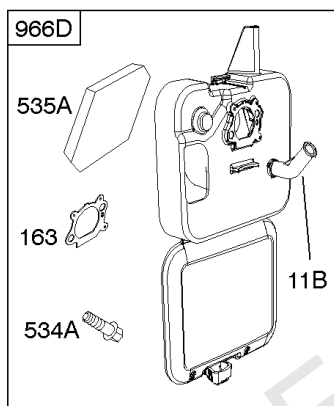

Air Cleaner, Exhaust System

REF NO	PART NO	QTY	DESCRIPTION
11B	691923		TUBE, Breather
81	691740		LOCK, Muffler Screw
163	795629		GASKET-AIR CLEANER -(Air Cleaner)
291	593208		THERMOSTAT
300	790828		MUFFLER
346	690661		SCREW -(Spark Arrestor)
425A	690670		SCREW -(Air Cleaner Cover)
443A	692523		SCREW -(Air Cleaner Primer Base)
445A	491588S		FILTER, A/C Cartridge
534A	798294		SCREW -(Air Cleaner)
535	493537S		FILTER, Air Cleaner Foam
536A	798293		CLEANER, Air
613	691340		SCREW -(Muffler) (1/4-20 x 2.75 Inches Total Length, 2.25 Inch Shoulder Length)
613	790833		SCREW -(Muffler) (1/4-20 x 2.75 Inches Total Length, 2.08 Inch Shoulder Length)
613	792678		SCREW -(Muffler) (1/4-20 x 3.39 Inches Total Length, 2.71 Inch Shoulder Length)
613A	691653		SCREW -(Muffler) (1/4-20 x 3.39 Inches Total Length, 2.88 Inch Shoulder Length)
676	396548		DEFLECTOR, Muffler
676A	393756		DEFLECTOR, Muffler -(Side Outlet)
676C	493871		DEFLECTOR, Muffler
676E	393760		DEFLECTOR, Muffler
677	690661		SCREW -(Muffler Deflector) (Thread Forming)
677A	593440		SCREW -(Muffler Deflector) (Self-Drilling & Tapping)
832	593875		GUARD, Muffler
832A	691424		MUFFLER
832B	497683		GUARD, Muffler
832E	793568		MUFFLER
836	690664		SCREW -(Muffler Guard)
836B	691147		SCREW -(Muffler Guard)
836C	790745		SCREW -(Muffler Guard)
875	593580		BASE, Air Cleaner -(Primer) -Used After Code Date 14012600
883	691881		GASKET, Exhaust
966A	593942		BASE, Air Cleaner -(Primer) (2 Point Mounting) -Used After Code Date 14012600
966D	593945		BASE, Air Cleaner -(Primer) -Used After Code Date 14012600
966B	795259		BASE-AIR CLEANER PRIM -(Primer) (3 point mounting) -Used Before Code Date 14012700
968B	692298		COVER, Air Cleaner