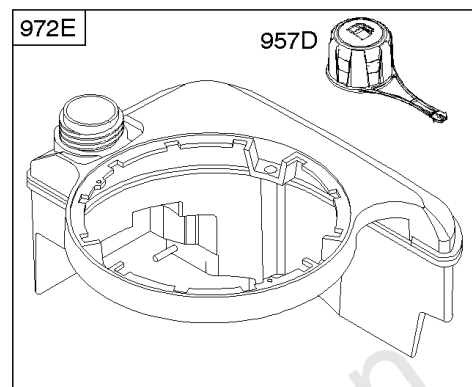

Not For
Reproduction

Fuel Supply, Ignition

REF NO	PART NO	QTY	DESCRIPTION
187	791766		LINE, Fuel -(15" Long)(Cut To Required Length)
187A	791873		LINE-FUEL -(Molded)
187B	791891		LINE-FUEL
190	690940		SCREW -(Fuel Tank)
240	298090S		FILTER, Fuel
601	791850		CLAMP, Hose
601A	691038		CLAMP, Hose
670	692294		SPACER, Fuel Tank
957	591003		CAP, Fuel Tank -(1/4 Turn Cap - Red)
957	799585		CAP, Fuel Tank -(1/4 Turn Cap - Black)
957A	692046		CAP, Fuel Tank -(Threaded)(Vented)
957D	796577		CAP-FUEL TANK -(Threaded)(Vented)
958	698183		VALVE, Fuel Shut Off
972B	699374		TANK, Fuel -(Threaded)
972F	590490		TANK, Fuel -(1/4 Turn Cap - Black)
972E	796578		TANK, Fuel -(Flourinated)
1059	692311		KIT, Screw/Washer