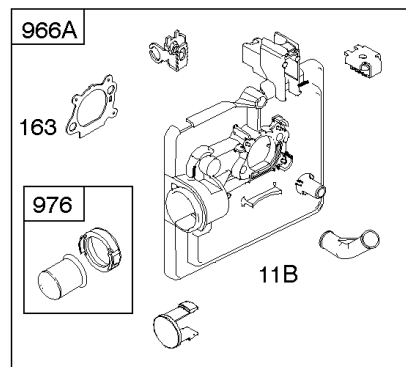

Air Cleaner, Exhaust System

REF NO	PART NO	QTY	DESCRIPTION
11B	691923		TUBE, Breather
81	691740		LOCK, Muffler Screw
163	795629		GASKET-AIR CLEANER -(Air Cleaner)
291	593208		THERMOSTAT
300	790828		MUFFLER
346	690661		SCREW -(Spark Arrestor)
425A	690670		SCREW -(Air Cleaner Cover)
443A	692523		SCREW -(Air Cleaner Primer Base)
445A	491588S		FILTER, A/C Cartridge
534A	798294		SCREW -(Air Cleaner)
535	493537S		FILTER, Air Cleaner Foam
536A	798293		CLEANER, Air
613	691340		SCREW -(Muffler) (1/4-20 x 2.75 Inches Total Length, 2.25 Inch Shoulder Length)
613	790833		SCREW -(Muffler) (1/4-20 x 2.75 Inches Total Length, 2.08 Inch Shoulder Length)
613	792678		SCREW -(Muffler) (1/4-20 x 3.39 Inches Total Length, 2.71 Inch Shoulder Length)
613A	691653		SCREW -(Muffler) (1/4-20 x 3.39 Inches Total Length, 2.88 Inch Shoulder Length)
676	396548		DEFLECTOR, Muffler
676A	393756		DEFLECTOR, Muffler -(Side Outlet)
676C	493871		DEFLECTOR, Muffler
676E	393760		DEFLECTOR, Muffler
677	690661		SCREW -(Muffler Deflector) (Thread Forming)
677A	593440		SCREW -(Muffler Deflector) (Self-Drilling & Tapping)
832	593875		GUARD, Muffler
832A	691424		MUFFLER
832B	497683		GUARD, Muffler
832E	793568		MUFFLER
836	690664		SCREW -(Muffler Guard)
836B	691147		SCREW -(Muffler Guard)
836C	790745		SCREW -(Muffler Guard)
875	593580		BASE, Air Cleaner -(Primer) -Used After Code Date 14012600
883	691881		GASKET, Exhaust
966A	593942		BASE, Air Cleaner -(Primer) (2 Point Mounting) -Used After Code Date 14012600
966D	593945		BASE, Air Cleaner -(Primer) -Used After Code Date 14012600
966B	795259		BASE-AIR CLEANER PRIM -(Primer) (3 point mounting) -Used Before Code Date 14012700
968B	692298		COVER, Air Cleaner