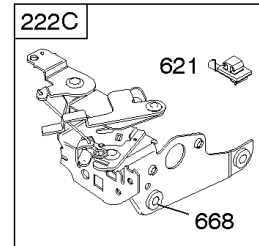

Not For Reproduction

843 843A 188

Controls, Electrical, Flywheel Brake, Governor Spring

REF NO	PART NO	QTY	DESCRIPTION
98A	493280		KIT-IDLE SPEED -(Idle Speed)
188	693399		SCREW -(Control Bracket)
202	691829		LINK, Mechanical Governor
209A	795883		SPRING, Governor
209B	691292		SPRING, Governor
222K	593582		BRACKET-CONTROL
236	691826		LINK, Lockout
265	690798		CLAMP, Casing
265A	691024		CLAMP, Casing
265B	692179		CLAMP-CASING
267	691044		SCREW -(Casing Clamp)
268	691025		CASING, Control Wire -(Cut To Required Length)
269	691026		WIRE, Control -(Cut To Required Length)
270	691027		NUT -(Control Wire Casing)
271	691028		LEVER, Control
347	691396		SWITCH, Rocker
356	692390		WIRE, Stop
356B	693010		WIRE, Stop
356D	496381		WIRE, Stop
356H	690791		WIRE, Stop
497	690664		SCREW -(Stopswitch Bracket)
500	691086		WASHER -(Key Switch)
578	398153		WIRE ASSEMBLY
578A	695283		WIRE ASSEMBLY
621	692310		SWITCH, Stop
627	792565		BRACKET-STOPSWITCH
627A	793211		BRACKET, Stopswitch
664	691087		NUT -(Key Switch)
668	493823		SPACER -(Includes 2)
745	691648		SCREW -(Brake)
789A	696546		HARNESS, Wiring
789F	594393		HARNESS, Wiring
789B	792685		HARNESS, Wiring
789C	796385		HARNESS, Wiring
789D	796574		HARNESS, Wiring
789E	594392		HARNESS, Wiring
843	691884		SLEEVE, Lever -(Speed Control)
843A	691895		SLEEVE, Lever -(Choke)
853	695268		ADAPTER, Wire
853A	695897		ADAPTER, Wire
892	690646		SWITCH, Key
922A	692135		SPRING, Brake