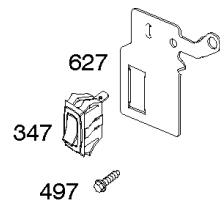

843 843A 188