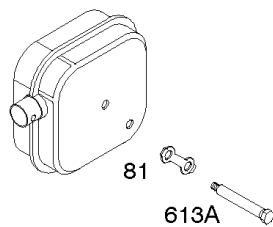

Air Cleaner, Exhaust System

REF NO	PART NO	QTY	DESCRIPTION
11B	691923		TUBE, Breather
81	691740		LOCK, Muffler Screw
163	795629		GASKET-AIR CLEANER -(Air Cleaner)
291	593208		THERMOSTAT
300	790828		MUFFLER
346	690661		SCREW -(Spark Arrestor)
425A	690670		SCREW -(Air Cleaner Cover)
443A	692523		SCREW -(Air Cleaner Primer Base)
445A	491588S		FILTER, A/C Cartridge
534A	798294		SCREW -(Air Cleaner)
535	493537S		FILTER, Air Cleaner Foam
536A	798293		CLEANER, Air
613	691340		SCREW -(Muffler) (1/4-20 x 2.75 Inches Total Length, 2.25 Inch Shoulder Length)
613	790833		SCREW -(Muffler) (1/4-20 x 2.75 Inches Total Length, 2.08 Inch Shoulder Length)
613	792678		SCREW -(Muffler) (1/4-20 x 3.39 Inches Total Length, 2.71 Inch Shoulder Length)
613A	691653		SCREW -(Muffler) (1/4-20 x 3.39 Inches Total Length, 2.88 Inch Shoulder Length)
676	396548		DEFLECTOR, Muffler
676A	393756		DEFLECTOR, Muffler -(Side Outlet)
676C	493871		DEFLECTOR, Muffler
676E	393760		DEFLECTOR, Muffler
677	690661		SCREW -(Muffler Deflector) (Thread Forming)
677A	593440		SCREW -(Muffler Deflector) (Self-Drilling & Tapping)
832	593875		GUARD, Muffler
832A	691424		MUFFLER
832B	497683		GUARD, Muffler
832E	793568		MUFFLER
836	690664		SCREW -(Muffler Guard)
836B	691147		SCREW -(Muffler Guard)
836C	790745		SCREW -(Muffler Guard)
875	593580		BASE, Air Cleaner -(Primer) -Used After Code Date 14012600
883	691881		GASKET, Exhaust
966A	593942		BASE, Air Cleaner -(Primer) (2 Point Mounting) -Used After Code Date 14012600
966D	593945		BASE, Air Cleaner -(Primer) -Used After Code Date 14012600
966B	795259		BASE-AIR CLEANER PRIM -(Primer) (3 point mounting) -Used Before Code Date 14012700
968B	692298		COVER, Air Cleaner