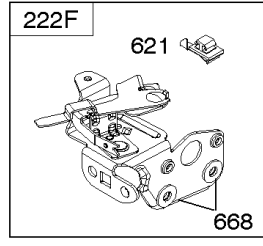

Not For Reproduction

843 843A 188

Controls, Electrical, Flywheel Brake, Governor Spring

REF NO	PART NO	QTY	DESCRIPTION
98A	493280		KIT-IDLE SPEED -(Idle Speed)
188	693399		SCREW -(Control Bracket)
202	691829		LINK, Mechanical Governor
209A	795883		SPRING, Governor
209B	691292		SPRING, Governor
222K	593582		BRACKET-CONTROL
236	691826		LINK, Lockout
265	690798		CLAMP, Casing
265A	691024		CLAMP, Casing
265B	692179		CLAMP-CASING
267	691044		SCREW -(Casing Clamp)
268	691025		CASING, Control Wire -(Cut To Required Length)
269	691026		WIRE, Control -(Cut To Required Length)
270	691027		NUT -(Control Wire Casing)
271	691028		LEVER, Control
347	691396		SWITCH, Rocker
356	692390		WIRE, Stop
356B	693010		WIRE, Stop
356D	496381		WIRE, Stop
356H	690791		WIRE, Stop
497	690664		SCREW -(Stopswitch Bracket)
500	691086		WASHER -(Key Switch)
578	398153		WIRE ASSEMBLY
578A	695283		WIRE ASSEMBLY
621	692310		SWITCH, Stop
627	792565		BRACKET-STOPSWITCH
627A	793211		BRACKET, Stopswitch
664	691087		NUT -(Key Switch)
668	493823		SPACER -(Includes 2)
745	691648		SCREW -(Brake)
789A	696546		HARNESS, Wiring
789F	594393		HARNESS, Wiring
789B	792685		HARNESS, Wiring
789C	796385		HARNESS, Wiring
789D	796574		HARNESS, Wiring
789E	594392		HARNESS, Wiring
843	691884		SLEEVE, Lever -(Speed Control)
843A	691895		SLEEVE, Lever -(Choke)
853	695268		ADAPTER, Wire
853A	695897		ADAPTER, Wire
892	690646		SWITCH, Key
922A	692135		SPRING, Brake