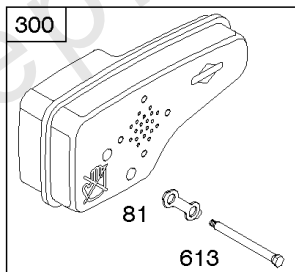

Air Cleaner, Exhaust System

REF NO	PART NO	QTY	DESCRIPTION
11B	691923		TUBE, Breather
81	691740		LOCK, Muffler Screw
163	795629		GASKET-AIR CLEANER -(Air Cleaner)
291	593208		THERMOSTAT
300	790828		MUFFLER
346	690661		SCREW -(Spark Arrestor)
425A	690670		SCREW -(Air Cleaner Cover)
443A	692523		SCREW -(Air Cleaner Primer Base)
445A	491588S		FILTER, A/C Cartridge
534A	798294		SCREW -(Air Cleaner)
535	493537S		FILTER, Air Cleaner Foam
536A	798293		CLEANER, Air
613	691340		SCREW -(Muffler) (1/4-20 x 2.75 Inches Total Length, 2.25 Inch Shoulder Length)
613	790833		SCREW -(Muffler) (1/4-20 x 2.75 Inches Total Length, 2.08 Inch Shoulder Length)
613	792678		SCREW -(Muffler) (1/4-20 x 3.39 Inches Total Length, 2.71 Inch Shoulder Length)
613A	691653		SCREW -(Muffler) (1/4-20 x 3.39 Inches Total Length, 2.88 Inch Shoulder Length)
676	396548		DEFLECTOR, Muffler
676A	393756		DEFLECTOR, Muffler -(Side Outlet)
676C	493871		DEFLECTOR, Muffler
676E	393760		DEFLECTOR, Muffler
677	690661		SCREW -(Muffler Deflector) (Thread Forming)
677A	593440		SCREW -(Muffler Deflector) (Self-Drilling & Tapping)
832	593875		GUARD, Muffler
832A	691424		MUFFLER
832B	497683		GUARD, Muffler
832E	793568		MUFFLER
836	690664		SCREW -(Muffler Guard)
836B	691147		SCREW -(Muffler Guard)
836C	790745		SCREW -(Muffler Guard)
875	593580		BASE, Air Cleaner -(Primer) -Used After Code Date 14012600
883	691881		GASKET, Exhaust
966A	593942		BASE, Air Cleaner -(Primer) (2 Point Mounting) -Used After Code Date 14012600
966D	593945		BASE, Air Cleaner -(Primer) -Used After Code Date 14012600
966B	795259		BASE-AIR CLEANER PRIM -(Primer) (3 point mounting) -Used Before Code Date 14012700
968B	692298		COVER, Air Cleaner