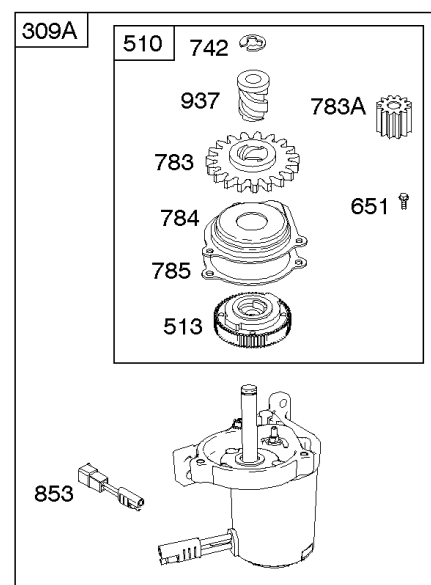

Not For Reproduction

843 843A 188

Controls, Electrical, Flywheel Brake, Governor Spring

REF NO	PART NO	QTY	DESCRIPTION
98A	493280		KIT-IDLE SPEED -(Idle Speed)
188	693399		SCREW -(Control Bracket)
202	691829		LINK, Mechanical Governor
209A	795883		SPRING, Governor
209B	691292		SPRING, Governor
222K	593582		BRACKET-CONTROL
236	691826		LINK, Lockout
265	690798		CLAMP, Casing
265A	691024		CLAMP, Casing
265B	692179		CLAMP-CASING
267	691044		SCREW -(Casing Clamp)
268	691025		CASING, Control Wire -(Cut To Required Length)
269	691026		WIRE, Control -(Cut To Required Length)
270	691027		NUT -(Control Wire Casing)
271	691028		LEVER, Control
347	691396		SWITCH, Rocker
356	692390		WIRE, Stop
356B	693010		WIRE, Stop
356D	496381		WIRE, Stop
356H	690791		WIRE, Stop
497	690664		SCREW -(Stopswitch Bracket)
500	691086		WASHER -(Key Switch)
578	398153		WIRE ASSEMBLY
578A	695283		WIRE ASSEMBLY
621	692310		SWITCH, Stop
627	792565		BRACKET-STOPSWITCH
627A	793211		BRACKET, Stopswitch
664	691087		NUT -(Key Switch)
668	493823		SPACER -(Includes 2)
745	691648		SCREW -(Brake)
789A	696546		HARNESS, Wiring
789F	594393		HARNESS, Wiring
789B	792685		HARNESS, Wiring
789C	796385		HARNESS, Wiring
789D	796574		HARNESS, Wiring
789E	594392		HARNESS, Wiring
843	691884		SLEEVE, Lever -(Speed Control)
843A	691895		SLEEVE, Lever -(Choke)
853	695268		ADAPTER, Wire
853A	695897		ADAPTER, Wire
892	690646		SWITCH, Key
922A	692135		SPRING, Brake

843 843A 188

745

Controls, Electrical, Flywheel Brake, Governor Spring

REF NO	PART NO	QTY	DESCRIPTION
923	796136		BRAKE -(Rewind Start)
923A	796387		BRAKE -(Electric Start)
990	691959		SET, Key

Not For Reproduction