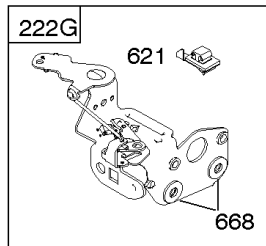

Carburetor

REF NO	PART NO	QTY	DESCRIPTION
137	693981		GASKET-FLOAT BOWL -(1/16)
141	796193		KIT, Choke Shaft -Used After Code Date 08031200
163	795629		GASKET-AIR CLEANER -(Air Cleaner)
217	690354		SPRING, Choke Return
231	691636		SCREW -(Choke Valve)
276	271716		WASHER-SEALING
617	270344S		SEAL, O-Ring -(Intake Manifold)
633	691321		SEAL-CHOKE/THR SHAFT -(Throttle Shaft)
633A	693867		SEAL, Choke/Throttle Shaft
692	590931		SPRING, Detent
975	796611		BOWL, Float

Not For Reproduction

843 843A 188

Controls, Electrical, Flywheel Brake, Governor Spring

REF NO	PART NO	QTY	DESCRIPTION
98A	493280		KIT-IDLE SPEED -(Idle Speed)
188	693399		SCREW -(Control Bracket)
202	691829		LINK, Mechanical Governor
209A	795883		SPRING, Governor
209B	691292		SPRING, Governor
222K	593582		BRACKET-CONTROL
236	691826		LINK, Lockout
265	690798		CLAMP, Casing
265A	691024		CLAMP, Casing
265B	692179		CLAMP-CASING
267	691044		SCREW -(Casing Clamp)
268	691025		CASING, Control Wire -(Cut To Required Length)
269	691026		WIRE, Control -(Cut To Required Length)
270	691027		NUT -(Control Wire Casing)
271	691028		LEVER, Control
347	691396		SWITCH, Rocker
356	692390		WIRE, Stop
356B	693010		WIRE, Stop
356D	496381		WIRE, Stop
356H	690791		WIRE, Stop
497	690664		SCREW -(Stopswitch Bracket)
500	691086		WASHER -(Key Switch)
578	398153		WIRE ASSEMBLY
578A	695283		WIRE ASSEMBLY
621	692310		SWITCH, Stop
627	792565		BRACKET-STOPSWITCH
627A	793211		BRACKET, Stopswitch
664	691087		NUT -(Key Switch)
668	493823		SPACER -(Includes 2)
745	691648		SCREW -(Brake)
789A	696546		HARNESS, Wiring
789F	594393		HARNESS, Wiring
789B	792685		HARNESS, Wiring
789C	796385		HARNESS, Wiring
789D	796574		HARNESS, Wiring
789E	594392		HARNESS, Wiring
843	691884		SLEEVE, Lever -(Speed Control)
843A	691895		SLEEVE, Lever -(Choke)
853	695268		ADAPTER, Wire
853A	695897		ADAPTER, Wire
892	690646		SWITCH, Key
922A	692135		SPRING, Brake