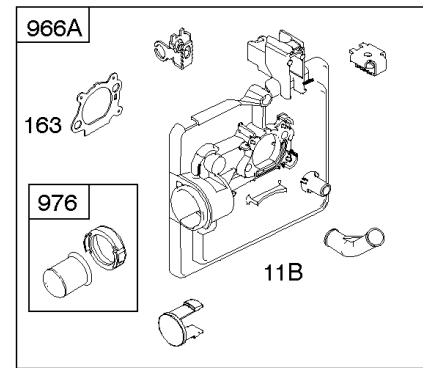

Air Cleaner, Exhaust System

REF NO	PART NO	QTY	DESCRIPTION
11B	691923		TUBE, Breather
81	691740		LOCK, Muffler Screw
163	795629		GASKET-AIR CLEANER -(Air Cleaner)
291	593208		THERMOSTAT
300	790828		MUFFLER
346	690661		SCREW -(Spark Arrestor)
425A	690670		SCREW -(Air Cleaner Cover)
443A	692523		SCREW -(Air Cleaner Primer Base)
445A	491588S		FILTER, A/C Cartridge
534A	798294		SCREW -(Air Cleaner)
535	493537S		FILTER, Air Cleaner Foam
536A	798293		CLEANER, Air
613	691340		SCREW -(Muffler) (1/4-20 x 2.75 Inches Total Length, 2.25 Inch Shoulder Length)
613	790833		SCREW -(Muffler) (1/4-20 x 2.75 Inches Total Length, 2.08 Inch Shoulder Length)
613	792678		SCREW -(Muffler) (1/4-20 x 3.39 Inches Total Length, 2.71 Inch Shoulder Length)
613A	691653		SCREW -(Muffler) (1/4-20 x 3.39 Inches Total Length, 2.88 Inch Shoulder Length)
676	396548		DEFLECTOR, Muffler
676A	393756		DEFLECTOR, Muffler -(Side Outlet)
676C	493871		DEFLECTOR, Muffler
676E	393760		DEFLECTOR, Muffler
677	690661		SCREW -(Muffler Deflector) (Thread Forming)
677A	593440		SCREW -(Muffler Deflector) (Self-Drilling & Tapping)
832	593875		GUARD, Muffler
832A	691424		MUFFLER
832B	497683		GUARD, Muffler
832E	793568		MUFFLER
836	690664		SCREW -(Muffler Guard)
836B	691147		SCREW -(Muffler Guard)
836C	790745		SCREW -(Muffler Guard)
875	593580		BASE, Air Cleaner -(Primer) -Used After Code Date 14012600
883	691881		GASKET, Exhaust
966A	593942		BASE, Air Cleaner -(Primer) (2 Point Mounting) -Used After Code Date 14012600
966D	593945		BASE, Air Cleaner -(Primer) -Used After Code Date 14012600
966B	795259		BASE-AIR CLEANER PRIM -(Primer) (3 point mounting) -Used Before Code Date 14012700
968B	692298		COVER, Air Cleaner