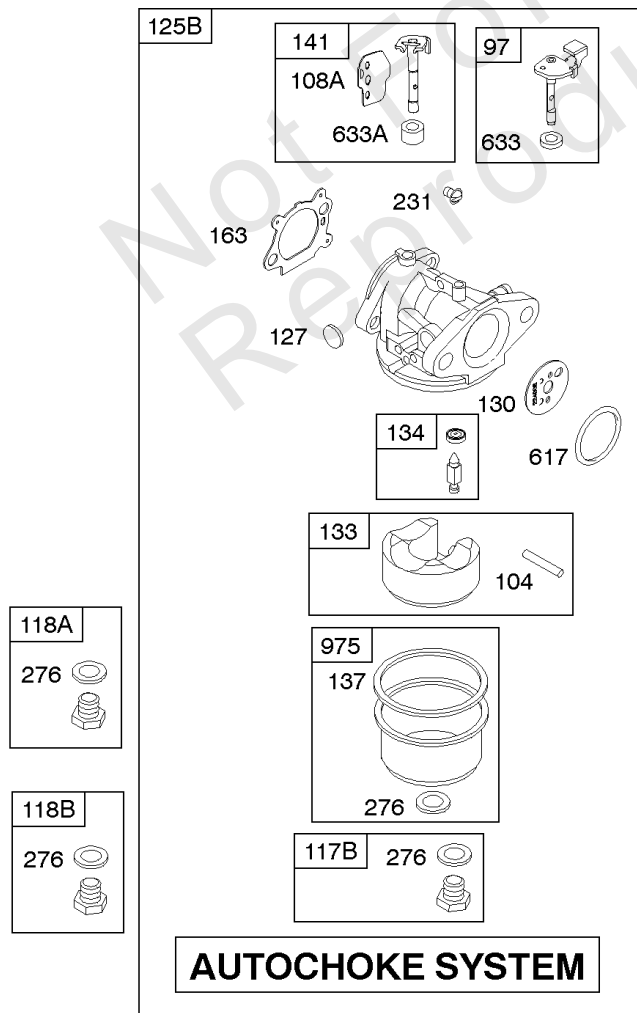

Not For Reproduction

Carburetor

REF NO	PART NO	QTY	DESCRIPTION
95	691636		SCREW -(Throttle Valve)
97	493267		SHAFT-THROTTLE -(Metal)
97	696565		SHAFT, Throttle -(Plastic)
104	797622		PIN-FLOAT HINGE
108	691182		VALVE-CHOKE
108A	795935		VALVE, Choke -Used After Code Date 08031200
108A	790844		VALVE, Choke -Used Before Code Date 08031300
109	494218		KIT, Choke Shaft
109A	498593		SHAFT, Choke
117	498978		JET, Main -(Standard)
117A	498981		JET, Main -(Standard)
117B	498977		JET, Main -(Standard) -Used After Code Date 08061900
117B	697355		JET, Main -(Standard) -Used Before Code Date 07020700
117B	691428		JET, Main -(Standard) -Used After Code Date 07020600 -Used Before Code Date 08062000
118	798660		JET, Main -(High Altitude)
118A	494870		JET, Main -(High Altitude)
118B	695042		JET, Main -(High Altitude) -Used After Code Date 07020600 -Used Before Code Date 08062000
118B	692677		JET, Main -(High Altitude) -Used Before Code Date 07020700
118B	694250		JET, Main -(High Altitude) -Used After Code Date 08061900
125	799868		CARBURETOR -(Primer)
125A	799869		CARBURETOR -(Choke)
125B	799866		CARBURETOR -(Autochoke System) -Used After Code Date 07020600
125B	799871		CARBURETOR -(Autochoke System) -Used Before Code Date 07020700
127	694468		PLUG, Welch -(Bowl Vent)
130	696564		VALVE, Throttle
130A	691203		VALVE, Throttle
133	398187		FLOAT-CARBURETOR
134	398188		KIT-NEEDLE/SEAT
137	796610		GASKET, Float Bowl -(1/8)

Carburetor

REF NO	PART NO	QTY	DESCRIPTION
137	693981		GASKET-FLOAT BOWL -(1/16)
141	796193		KIT, Choke Shaft -Used After Code Date 08031200
163	795629		GASKET-AIR CLEANER -(Air Cleaner)
217	690354		SPRING, Choke Return
231	691636		SCREW -(Choke Valve)
276	271716		WASHER-SEALING
617	270344S		SEAL, O-Ring -(Intake Manifold)
633	691321		SEAL-CHOKE/THR SHAFT -(Throttle Shaft)
633A	693867		SEAL, Choke/Throttle Shaft
692	590931		SPRING, Detent
975	796611		BOWL, Float