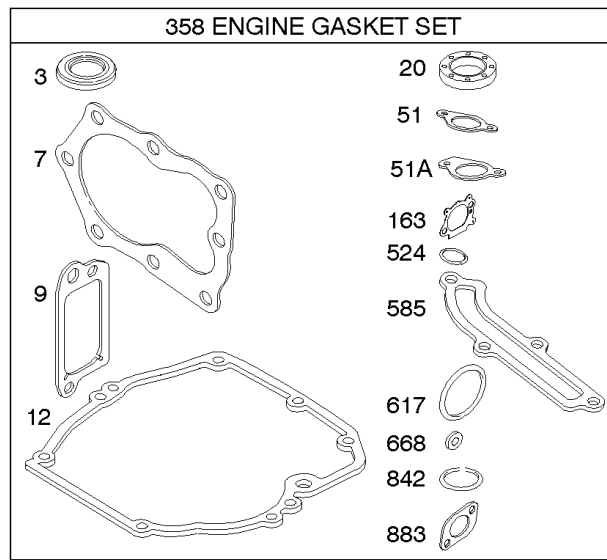

Not For Reproduction

843 843A 188

Controls, Electrical, Flywheel Brake, Governor Spring

REF NO	PART NO	QTY	DESCRIPTION
98A	493280		KIT-IDLE SPEED -(Idle Speed)
188	693399		SCREW -(Control Bracket)
202	691829		LINK, Mechanical Governor
209A	795883		SPRING, Governor
209B	691292		SPRING, Governor
222K	593582		BRACKET-CONTROL
236	691826		LINK, Lockout
265	690798		CLAMP, Casing
265A	691024		CLAMP, Casing
265B	692179		CLAMP-CASING
267	691044		SCREW -(Casing Clamp)
268	691025		CASING, Control Wire -(Cut To Required Length)
269	691026		WIRE, Control -(Cut To Required Length)
270	691027		NUT -(Control Wire Casing)
271	691028		LEVER, Control
347	691396		SWITCH, Rocker
356	692390		WIRE, Stop
356B	693010		WIRE, Stop
356D	496381		WIRE, Stop
356H	690791		WIRE, Stop
497	690664		SCREW -(Stopswitch Bracket)
500	691086		WASHER -(Key Switch)
578	398153		WIRE ASSEMBLY
578A	695283		WIRE ASSEMBLY
621	692310		SWITCH, Stop
627	792565		BRACKET-STOPSWITCH
627A	793211		BRACKET, Stopswitch
664	691087		NUT -(Key Switch)
668	493823		SPACER -(Includes 2)
745	691648		SCREW -(Brake)
789A	696546		HARNESS, Wiring
789F	594393		HARNESS, Wiring
789B	792685		HARNESS, Wiring
789C	796385		HARNESS, Wiring
789D	796574		HARNESS, Wiring
789E	594392		HARNESS, Wiring
843	691884		SLEEVE, Lever -(Speed Control)
843A	691895		SLEEVE, Lever -(Choke)
853	695268		ADAPTER, Wire
853A	695897		ADAPTER, Wire
892	690646		SWITCH, Key
922A	692135		SPRING, Brake

843 843A 188

745

Controls, Electrical, Flywheel Brake, Governor Spring

REF NO	PART NO	QTY	DESCRIPTION
923	796136		BRAKE -(Rewind Start)
923A	796387		BRAKE -(Electric Start)
990	691959		SET, Key

Not For Reproduction