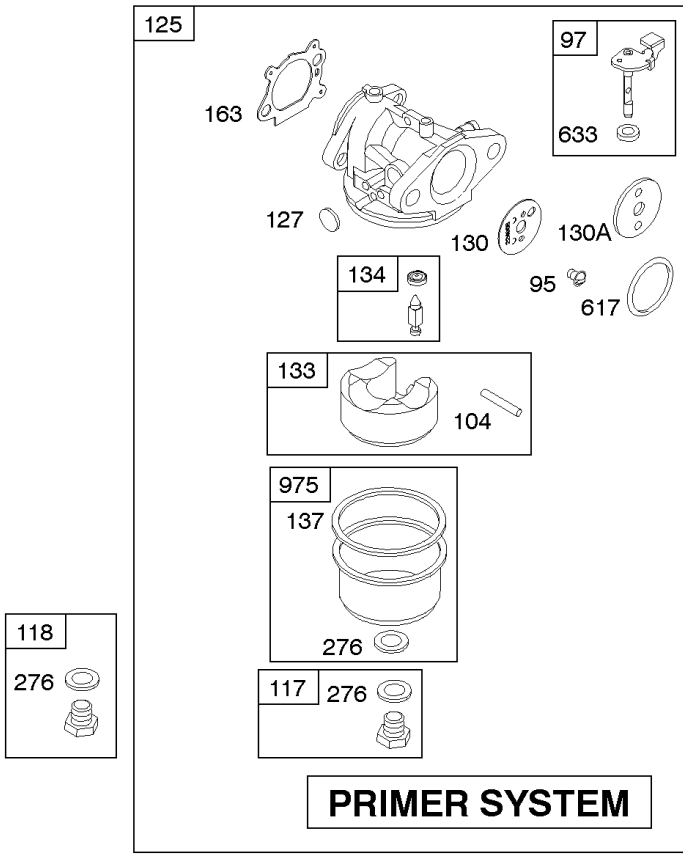

1319 WARNING LABEL

1330 REPAIR MANUAL

Camshaft, Crankshaft, Cylinder, Engine Sump, Lubrication, Piston Group, Valves

REF NO	PART NO	QTY	DESCRIPTION
871	63709		BUSHING, Valve Guide -(Intake) -Used Before Code Date 11070100
1319	794467		LABEL, Warning
1330	270962		REP MAN-1 CYL L-HD

Not For Reproduction

Carburetor

REF NO	PART NO	QTY	DESCRIPTION
95	691636		SCREW -(Throttle Valve)
97	493267		SHAFT-THROTTLE -(Metal)
97	696565		SHAFT, Throttle -(Plastic)
104	797622		PIN-FLOAT HINGE
108	691182		VALVE-CHOKE
108A	795935		VALVE, Choke -Used After Code Date 08031200
108A	790844		VALVE, Choke -Used Before Code Date 08031300
109	494218		KIT, Choke Shaft
109A	498593		SHAFT, Choke
117	498978		JET, Main -(Standard)
117A	498981		JET, Main -(Standard)
117B	498977		JET, Main -(Standard) -Used After Code Date 08061900
117B	697355		JET, Main -(Standard) -Used Before Code Date 07020700
117B	691428		JET, Main -(Standard) -Used After Code Date 07020600 -Used Before Code Date 08062000
118	798660		JET, Main -(High Altitude)
118A	494870		JET, Main -(High Altitude)
118B	695042		JET, Main -(High Altitude) -Used After Code Date 07020600 -Used Before Code Date 08062000
118B	692677		JET, Main -(High Altitude) -Used Before Code Date 07020700
118B	694250		JET, Main -(High Altitude) -Used After Code Date 08061900
125	799868		CARBURETOR -(Primer)
125A	799869		CARBURETOR -(Choke)
125B	799866		CARBURETOR -(Autochoke System) -Used After Code Date 07020600
125B	799871		CARBURETOR -(Autochoke System) -Used Before Code Date 07020700
127	694468		PLUG, Welch -(Bowl Vent)
130	696564		VALVE, Throttle
130A	691203		VALVE, Throttle
133	398187		FLOAT-CARBURETOR
134	398188		KIT-NEEDLE/SEAT
137	796610		GASKET, Float Bowl -(1/8)