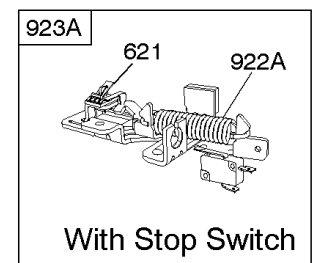

843 843A 188