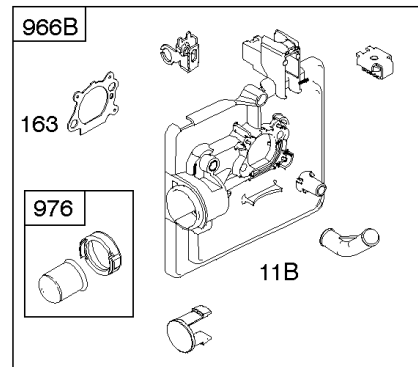

Air Cleaner, Exhaust System

REF NO	PART NO	QTY	DESCRIPTION
11B	691923		TUBE, Breather
81	691740		LOCK, Muffler Screw
163	795629		GASKET-AIR CLEANER -(Air Cleaner)
291	593208		THERMOSTAT
300	790828		MUFFLER
346	690661		SCREW -(Spark Arrestor)
425A	690670		SCREW -(Air Cleaner Cover)
443A	692523		SCREW -(Air Cleaner Primer Base)
445A	491588S		FILTER, A/C Cartridge
534A	798294		SCREW -(Air Cleaner)
535	493537S		FILTER, Air Cleaner Foam
536A	798293		CLEANER, Air
613	691340		SCREW -(Muffler) (1/4-20 x 2.75 Inches Total Length, 2.25 Inch Shoulder Length)
613	790833		SCREW -(Muffler) (1/4-20 x 2.75 Inches Total Length, 2.08 Inch Shoulder Length)
613	792678		SCREW -(Muffler) (1/4-20 x 3.39 Inches Total Length, 2.71 Inch Shoulder Length)
613A	691653		SCREW -(Muffler) (1/4-20 x 3.39 Inches Total Length, 2.88 Inch Shoulder Length)
676	396548		DEFLECTOR, Muffler
676A	393756		DEFLECTOR, Muffler -(Side Outlet)
676C	493871		DEFLECTOR, Muffler
676E	393760		DEFLECTOR, Muffler
677	690661		SCREW -(Muffler Deflector) (Thread Forming)
677A	593440		SCREW -(Muffler Deflector) (Self-Drilling & Tapping)
832	593875		GUARD, Muffler
832A	691424		MUFFLER
832B	497683		GUARD, Muffler
832E	793568		MUFFLER
836	690664		SCREW -(Muffler Guard)
836B	691147		SCREW -(Muffler Guard)
836C	790745		SCREW -(Muffler Guard)
875	593580		BASE, Air Cleaner -(Primer) -Used After Code Date 14012600
883	691881		GASKET, Exhaust
966A	593942		BASE, Air Cleaner -(Primer) (2 Point Mounting) -Used After Code Date 14012600
966D	593945		BASE, Air Cleaner -(Primer) -Used After Code Date 14012600
966B	795259		BASE-AIR CLEANER PRIM -(Primer) (3 point mounting) -Used Before Code Date 14012700
968B	692298		COVER, Air Cleaner