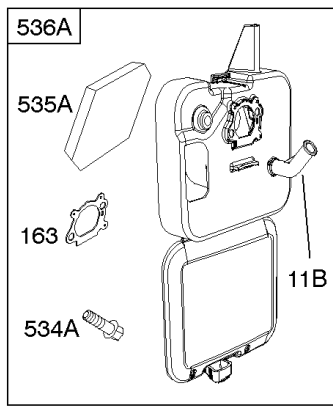

Air Cleaner, Exhaust System

REF NO	PART NO	QTY	DESCRIPTION
11B	691923		TUBE, Breather
81	691740		LOCK, Muffler Screw
163	795629		GASKET-AIR CLEANER -(Air Cleaner)
291	593208		THERMOSTAT
300	790828		MUFFLER
346	690661		SCREW -(Spark Arrestor)
425A	690670		SCREW -(Air Cleaner Cover)
443A	692523		SCREW -(Air Cleaner Primer Base)
445A	491588S		FILTER, A/C Cartridge
534A	798294		SCREW -(Air Cleaner)
535	493537S		FILTER, Air Cleaner Foam
536A	798293		CLEANER, Air
613	691340		SCREW -(Muffler) (1/4-20 x 2.75 Inches Total Length, 2.25 Inch Shoulder Length)
613	790833		SCREW -(Muffler) (1/4-20 x 2.75 Inches Total Length, 2.08 Inch Shoulder Length)
613	792678		SCREW -(Muffler) (1/4-20 x 3.39 Inches Total Length, 2.71 Inch Shoulder Length)
613A	691653		SCREW -(Muffler) (1/4-20 x 3.39 Inches Total Length, 2.88 Inch Shoulder Length)
676	396548		DEFLECTOR, Muffler
676A	393756		DEFLECTOR, Muffler -(Side Outlet)
676C	493871		DEFLECTOR, Muffler
676E	393760		DEFLECTOR, Muffler
677	690661		SCREW -(Muffler Deflector) (Thread Forming)
677A	593440		SCREW -(Muffler Deflector) (Self-Drilling & Tapping)
832	593875		GUARD, Muffler
832A	691424		MUFFLER
832B	497683		GUARD, Muffler
832E	793568		MUFFLER
836	690664		SCREW -(Muffler Guard)
836B	691147		SCREW -(Muffler Guard)
836C	790745		SCREW -(Muffler Guard)
875	593580		BASE, Air Cleaner -(Primer) -Used After Code Date 14012600
883	691881		GASKET, Exhaust
966A	593942		BASE, Air Cleaner -(Primer) (2 Point Mounting) -Used After Code Date 14012600
966D	593945		BASE, Air Cleaner -(Primer) -Used After Code Date 14012600
966B	795259		BASE-AIR CLEANER PRIM -(Primer) (3 point mounting) -Used Before Code Date 14012700
968B	692298		COVER, Air Cleaner