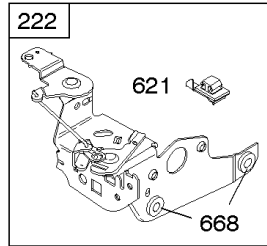

Carburetor

REF NO	PART NO	QTY	DESCRIPTION
137	693981		GASKET-FLOAT BOWL -(1/16)
141	796193		KIT, Choke Shaft -Used After Code Date 08031200
163	795629		GASKET-AIR CLEANER -(Air Cleaner)
217	690354		SPRING, Choke Return
231	691636		SCREW -(Choke Valve)
276	271716		WASHER-SEALING
617	270344S		SEAL, O-Ring -(Intake Manifold)
633	691321		SEAL-CHOKE/THR SHAFT -(Throttle Shaft)
633A	693867		SEAL, Choke/Throttle Shaft
692	590931		SPRING, Detent
975	796611		BOWL, Float

Not For Reproduction

843 843A 188

Controls, Electrical, Flywheel Brake, Governor Spring

REF NO	PART NO	QTY	DESCRIPTION
98A	493280		KIT-IDLE SPEED -(Idle Speed)
188	693399		SCREW -(Control Bracket)
202	691829		LINK, Mechanical Governor
209A	795883		SPRING, Governor
209B	691292		SPRING, Governor
222K	593582		BRACKET-CONTROL
236	691826		LINK, Lockout
265	690798		CLAMP, Casing
265A	691024		CLAMP, Casing
265B	692179		CLAMP-CASING
267	691044		SCREW -(Casing Clamp)
268	691025		CASING, Control Wire -(Cut To Required Length)
269	691026		WIRE, Control -(Cut To Required Length)
270	691027		NUT -(Control Wire Casing)
271	691028		LEVER, Control
347	691396		SWITCH, Rocker
356	692390		WIRE, Stop
356B	693010		WIRE, Stop
356D	496381		WIRE, Stop
356H	690791		WIRE, Stop
497	690664		SCREW -(Stopswitch Bracket)
500	691086		WASHER -(Key Switch)
578	398153		WIRE ASSEMBLY
578A	695283		WIRE ASSEMBLY
621	692310		SWITCH, Stop
627	792565		BRACKET-STOPSWITCH
627A	793211		BRACKET, Stopswitch
664	691087		NUT -(Key Switch)
668	493823		SPACER -(Includes 2)
745	691648		SCREW -(Brake)
789A	696546		HARNESS, Wiring
789F	594393		HARNESS, Wiring
789B	792685		HARNESS, Wiring
789C	796385		HARNESS, Wiring
789D	796574		HARNESS, Wiring
789E	594392		HARNESS, Wiring
843	691884		SLEEVE, Lever -(Speed Control)
843A	691895		SLEEVE, Lever -(Choke)
853	695268		ADAPTER, Wire
853A	695897		ADAPTER, Wire
892	690646		SWITCH, Key
922A	692135		SPRING, Brake