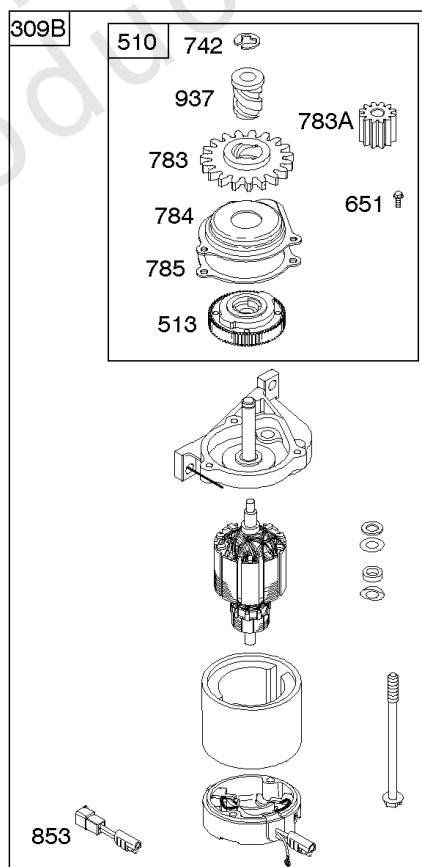

Not For Reproduction

843 843A 188

Controls, Electrical, Flywheel Brake, Governor Spring

REF NO	PART NO	QTY	DESCRIPTION
98A	493280		KIT-IDLE SPEED -(Idle Speed)
188	693399		SCREW -(Control Bracket)
202	691829		LINK, Mechanical Governor
209A	795883		SPRING, Governor
209B	691292		SPRING, Governor
222K	593582		BRACKET-CONTROL
236	691826		LINK, Lockout
265	690798		CLAMP, Casing
265A	691024		CLAMP, Casing
265B	692179		CLAMP-CASING
267	691044		SCREW -(Casing Clamp)
268	691025		CASING, Control Wire -(Cut To Required Length)
269	691026		WIRE, Control -(Cut To Required Length)
270	691027		NUT -(Control Wire Casing)
271	691028		LEVER, Control
347	691396		SWITCH, Rocker
356	692390		WIRE, Stop
356B	693010		WIRE, Stop
356D	496381		WIRE, Stop
356H	690791		WIRE, Stop
497	690664		SCREW -(Stopswitch Bracket)
500	691086		WASHER -(Key Switch)
578	398153		WIRE ASSEMBLY
578A	695283		WIRE ASSEMBLY
621	692310		SWITCH, Stop
627	792565		BRACKET-STOPSWITCH
627A	793211		BRACKET, Stopswitch
664	691087		NUT -(Key Switch)
668	493823		SPACER -(Includes 2)
745	691648		SCREW -(Brake)
789A	696546		HARNESS, Wiring
789F	594393		HARNESS, Wiring
789B	792685		HARNESS, Wiring
789C	796385		HARNESS, Wiring
789D	796574		HARNESS, Wiring
789E	594392		HARNESS, Wiring
843	691884		SLEEVE, Lever -(Speed Control)
843A	691895		SLEEVE, Lever -(Choke)
853	695268		ADAPTER, Wire
853A	695897		ADAPTER, Wire
892	690646		SWITCH, Key
922A	692135		SPRING, Brake

843 843A 188

745

Controls, Electrical, Flywheel Brake, Governor Spring

REF NO	PART NO	QTY	DESCRIPTION
923	796136		BRAKE -(Rewind Start)
923A	796387		BRAKE -(Electric Start)
990	691959		SET, Key

Not For Reproduction