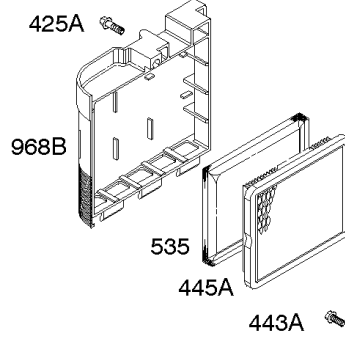

Air Cleaner, Exhaust System

REF NO	PART NO	QTY	DESCRIPTION
11B	691923		TUBE, Breather
81	691740		LOCK, Muffler Screw
163	795629		GASKET-AIR CLEANER -(Air Cleaner)
291	593208		THERMOSTAT
300	790828		MUFFLER
346	690661		SCREW -(Spark Arrestor)
425A	690670		SCREW -(Air Cleaner Cover)
443A	692523		SCREW -(Air Cleaner Primer Base)
445A	491588S		FILTER, A/C Cartridge
534A	798294		SCREW -(Air Cleaner)
535	493537S		FILTER, Air Cleaner Foam
536A	798293		CLEANER, Air
613	691340		SCREW -(Muffler) (1/4-20 x 2.75 Inches Total Length, 2.25 Inch Shoulder Length)
613	790833		SCREW -(Muffler) (1/4-20 x 2.75 Inches Total Length, 2.08 Inch Shoulder Length)
613	792678		SCREW -(Muffler) (1/4-20 x 3.39 Inches Total Length, 2.71 Inch Shoulder Length)
613A	691653		SCREW -(Muffler) (1/4-20 x 3.39 Inches Total Length, 2.88 Inch Shoulder Length)
676	396548		DEFLECTOR, Muffler
676A	393756		DEFLECTOR, Muffler -(Side Outlet)
676C	493871		DEFLECTOR, Muffler
676E	393760		DEFLECTOR, Muffler
677	690661		SCREW -(Muffler Deflector) (Thread Forming)
677A	593440		SCREW -(Muffler Deflector) (Self-Drilling & Tapping)
832	593875		GUARD, Muffler
832A	691424		MUFFLER
832B	497683		GUARD, Muffler
832E	793568		MUFFLER
836	690664		SCREW -(Muffler Guard)
836B	691147		SCREW -(Muffler Guard)
836C	790745		SCREW -(Muffler Guard)
875	593580		BASE, Air Cleaner -(Primer) -Used After Code Date 14012600
883	691881		GASKET, Exhaust
966A	593942		BASE, Air Cleaner -(Primer) (2 Point Mounting) -Used After Code Date 14012600
966D	593945		BASE, Air Cleaner -(Primer) -Used After Code Date 14012600
966B	795259		BASE-AIR CLEANER PRIM -(Primer) (3 point mounting) -Used Before Code Date 14012700
968B	692298		COVER, Air Cleaner