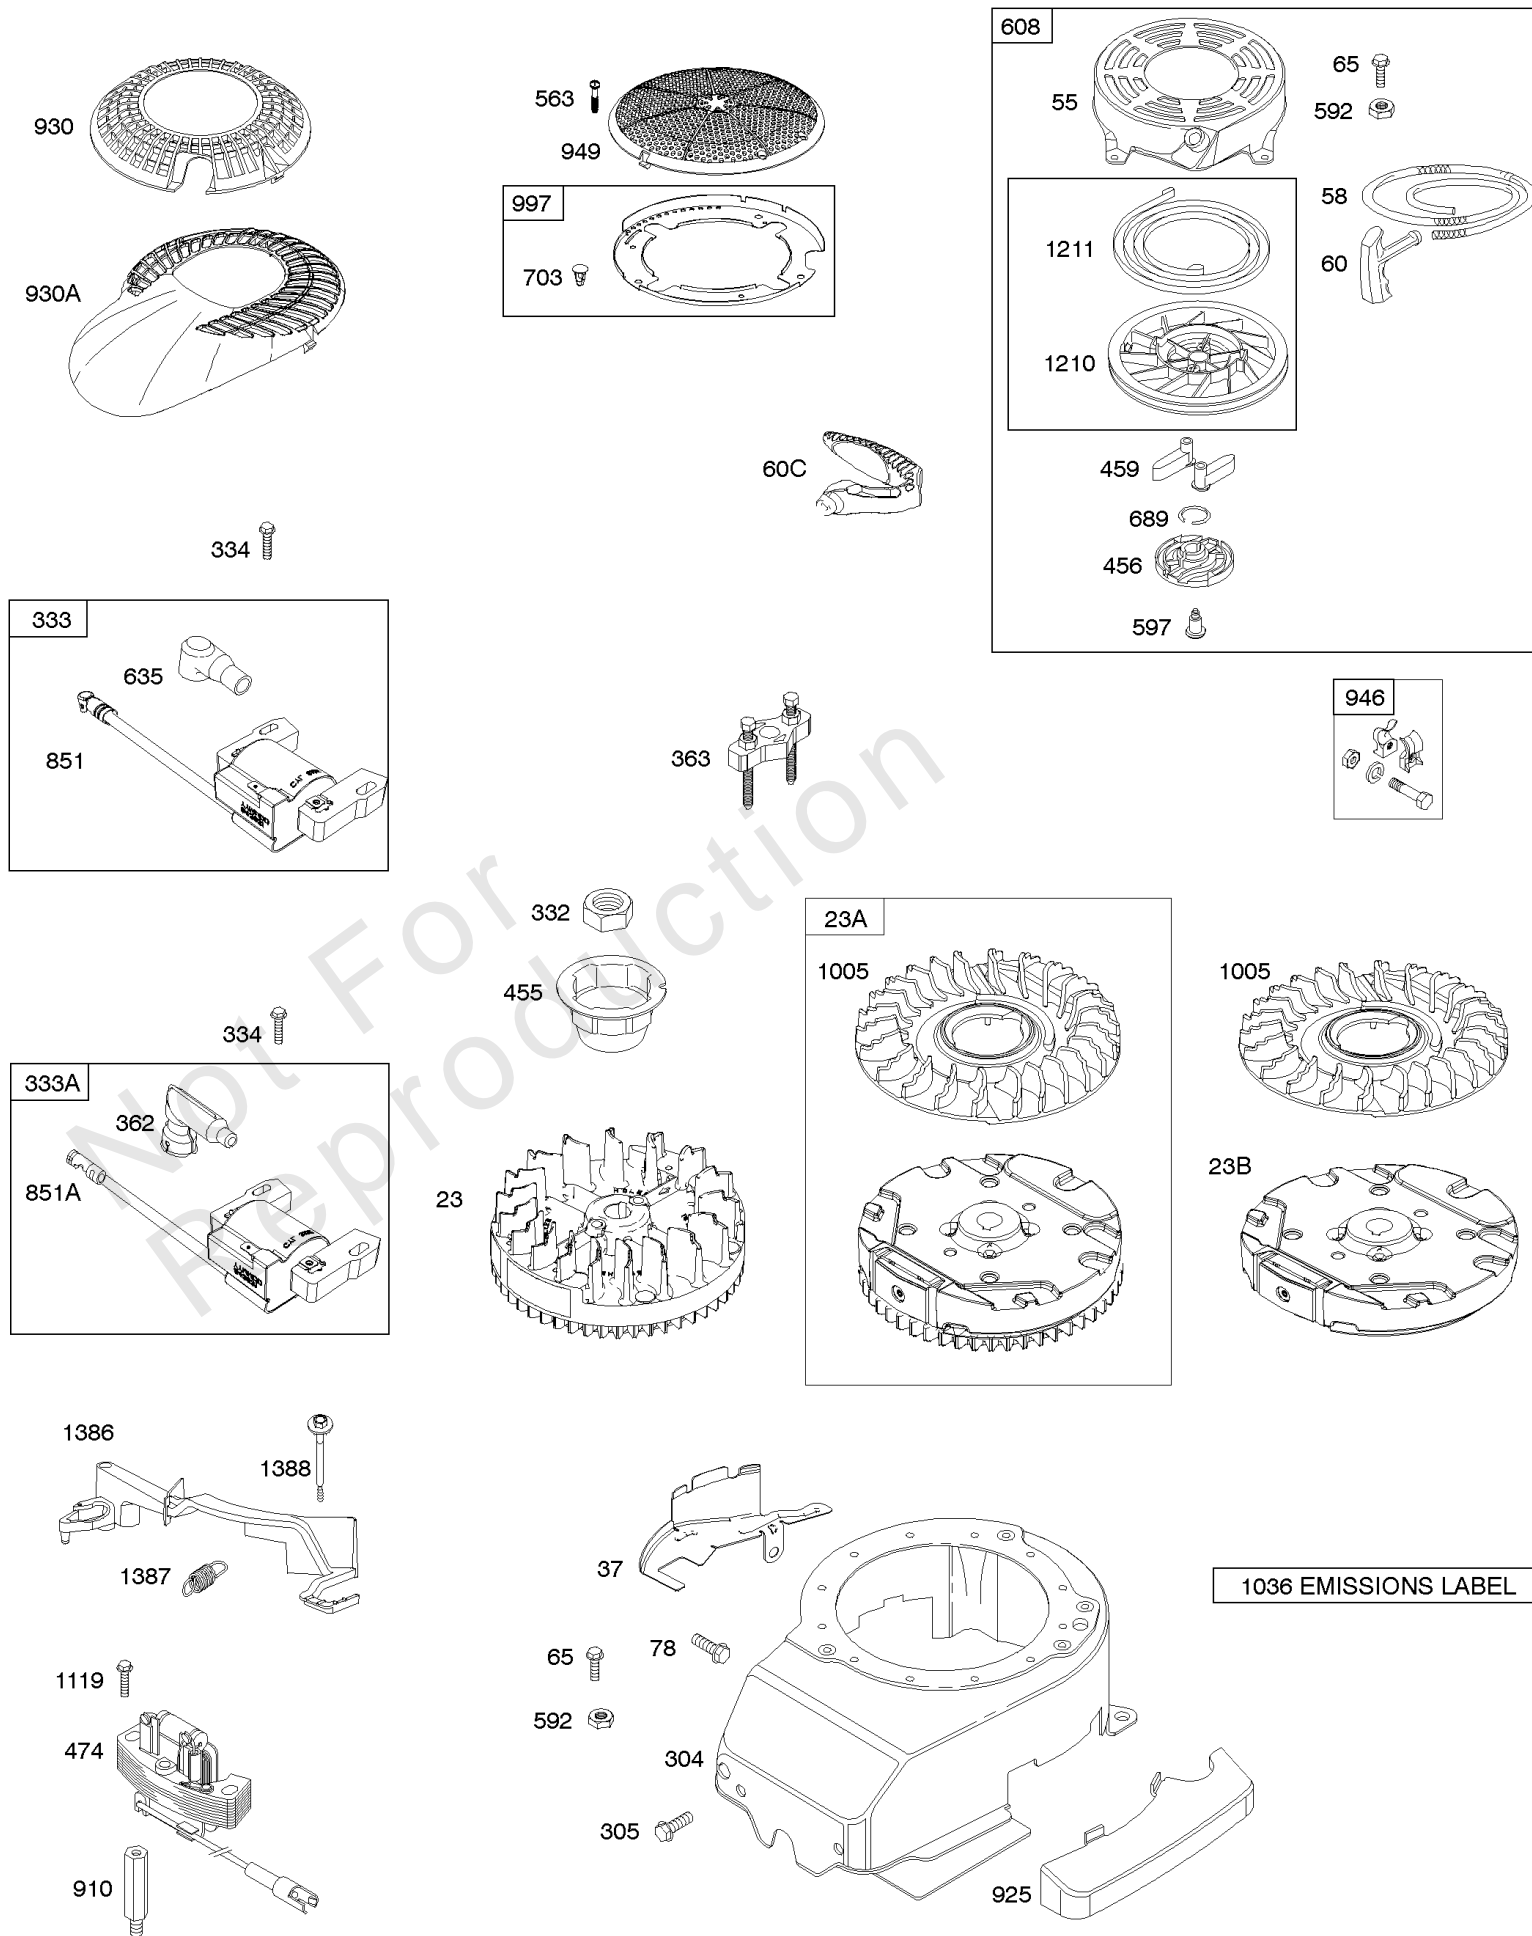

REF NO	PART NO	QTY	DESCRIPTION
23	691987		FLYWHEEL
37	793756		GUARD-FLYWHEEL
55	691421		HOUSING, Rewind Starter
58	697316		ROPE, Starter -(Cut To Required Length)
60	281434S		GRIP, Starter Rope
60C	799716		GRIP, Starter Rope
65	690837		SCREW -(Rewind Starter)
78	691108		SCREW -(Flywheel Guard)
304	790983		HOUSING, Blower
305	691108		SCREW -(Blower Housing)
332	690662		NUT -(Flywheel)
333	590454		ARMATURE-MAGNETO -Also Order Ref #1386 Air Vane #790848
334	691061		SCREW -(Magneto Armature)
362	793351		SHIELD-SPARK PLUG
363	19069		PULLER, Flywheel
455	791960		CUP, Flywheel
456	692299		PLATE-PAWL FRICTION
459	281505S		PAWL-RATCHET
474	691991		ALTERNATOR
563	691138		SCREW -(Debris Screen Guard)
592	690800		NUT -(Rewind Starter)
597	691696		SCREW -(Pawl Friction Plate)
608	497680		STARTER, Rewind
635	66538S		BOOT, Spark PLug
689	691855		SPRING-FRICTION
703	696309		CLIP
851	493880S		TERMINAL-SPARK PLUG
851A	692424		TERMINAL, Spark Plug
910	691094		STUD -(Alternator)
925	795403		COVER-LINKAGE
930	691919		GUARD, Rewind
930A	691345		GUARD, Rewind
946	691738		STOP, Rope
949	696306		GUARD, Debris Screen
997	696310		SHIELD, Debris
1005	691346		FAN, Flywheel
1036	-----		Label-Emissions -(Available From A Briggs & Stratton Authorized Dealer)
1119	692979		SCREW -(Alternator)
1210	498144		PULLEY/SPRING ASSY -(Pulley)
1211	498144		PULLEY/SPRING ASSY -(Spring)