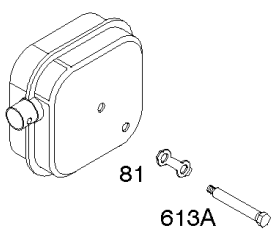

Air Cleaner, Exhaust System

REF NO	PART NO	QTY	DESCRIPTION
11B	691923		TUBE, Breather
81	691740		LOCK, Muffler Screw
163	795629		GASKET-AIR CLEANER -(Air Cleaner)
291	593208		THERMOSTAT
300	790828		MUFFLER
346	690661		SCREW -(Spark Arrestor)
425A	690670		SCREW -(Air Cleaner Cover)
443A	692523		SCREW -(Air Cleaner Primer Base)
445A	491588S		FILTER, A/C Cartridge
534A	798294		SCREW -(Air Cleaner)
535	493537S		FILTER, Air Cleaner Foam
536A	798293		CLEANER, Air
613	691340		SCREW -(Muffler) (1/4-20 x 2.75 Inches Total Length, 2.25 Inch Shoulder Length)
613	790833		SCREW -(Muffler) (1/4-20 x 2.75 Inches Total Length, 2.08 Inch Shoulder Length)
613	792678		SCREW -(Muffler) (1/4-20 x 3.39 Inches Total Length, 2.71 Inch Shoulder Length)
613A	691653		SCREW -(Muffler) (1/4-20 x 3.39 Inches Total Length, 2.88 Inch Shoulder Length)
676	396548		DEFLECTOR, Muffler
676A	393756		DEFLECTOR, Muffler -(Side Outlet)
676C	493871		DEFLECTOR, Muffler
676E	393760		DEFLECTOR, Muffler
677	690661		SCREW -(Muffler Deflector) (Thread Forming)
677A	593440		SCREW -(Muffler Deflector) (Self-Drilling & Tapping)
832	593875		GUARD, Muffler
832A	691424		MUFFLER
832B	497683		GUARD, Muffler
832E	793568		MUFFLER
836	690664		SCREW -(Muffler Guard)
836B	691147		SCREW -(Muffler Guard)
836C	790745		SCREW -(Muffler Guard)
875	593580		BASE, Air Cleaner -(Primer) -Used After Code Date 14012600
883	691881		GASKET, Exhaust
966A	593942		BASE, Air Cleaner -(Primer) (2 Point Mounting) -Used After Code Date 14012600
966D	593945		BASE, Air Cleaner -(Primer) -Used After Code Date 14012600
966B	795259		BASE-AIR CLEANER PRIM -(Primer) (3 point mounting) -Used Before Code Date 14012700
968B	692298		COVER, Air Cleaner