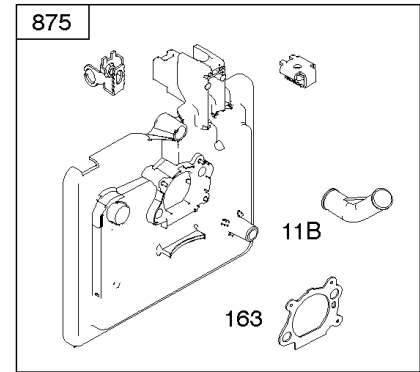

Air Cleaner, Exhaust System

REF NO	PART NO	QTY	DESCRIPTION
11B	691923		TUBE, Breather
81	691740		LOCK, Muffler Screw
163	795629		GASKET-AIR CLEANER -(Air Cleaner)
291	593208		THERMOSTAT
300	790828		MUFFLER
346	690661		SCREW -(Spark Arrestor)
425A	690670		SCREW -(Air Cleaner Cover)
443A	692523		SCREW -(Air Cleaner Primer Base)
445A	491588S		FILTER, A/C Cartridge
534A	798294		SCREW -(Air Cleaner)
535	493537S		FILTER, Air Cleaner Foam
536A	798293		CLEANER, Air
613	691340		SCREW -(Muffler) (1/4-20 x 2.75 Inches Total Length, 2.25 Inch Shoulder Length)
613	790833		SCREW -(Muffler) (1/4-20 x 2.75 Inches Total Length, 2.08 Inch Shoulder Length)
613	792678		SCREW -(Muffler) (1/4-20 x 3.39 Inches Total Length, 2.71 Inch Shoulder Length)
613A	691653		SCREW -(Muffler) (1/4-20 x 3.39 Inches Total Length, 2.88 Inch Shoulder Length)
676	396548		DEFLECTOR, Muffler
676A	393756		DEFLECTOR, Muffler -(Side Outlet)
676C	493871		DEFLECTOR, Muffler
676E	393760		DEFLECTOR, Muffler
677	690661		SCREW -(Muffler Deflector) (Thread Forming)
677A	593440		SCREW -(Muffler Deflector) (Self-Drilling & Tapping)
832	593875		GUARD, Muffler
832A	691424		MUFFLER
832B	497683		GUARD, Muffler
832E	793568		MUFFLER
836	690664		SCREW -(Muffler Guard)
836B	691147		SCREW -(Muffler Guard)
836C	790745		SCREW -(Muffler Guard)
875	593580		BASE, Air Cleaner -(Primer) -Used After Code Date 14012600
883	691881		GASKET, Exhaust
966A	593942		BASE, Air Cleaner -(Primer) (2 Point Mounting) -Used After Code Date 14012600
966D	593945		BASE, Air Cleaner -(Primer) -Used After Code Date 14012600
966B	795259		BASE-AIR CLEANER PRIM -(Primer) (3 point mounting) -Used Before Code Date 14012700
968B	692298		COVER, Air Cleaner