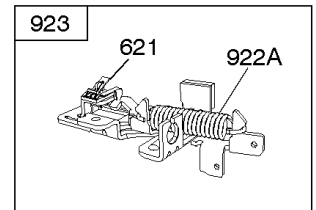

843 843A 188