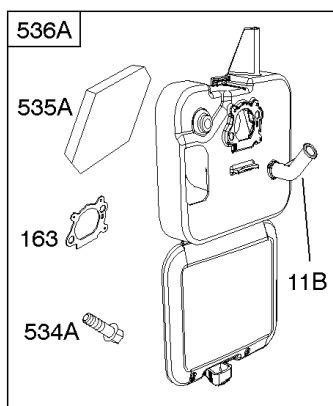

Air Cleaner, Exhaust System

REF NO	PART NO	QTY	DESCRIPTION
11B	691923		TUBE, Breather
81	691740		LOCK, Muffler Screw
163	795629		GASKET-AIR CLEANER -(Air Cleaner)
291	593208		THERMOSTAT
300	790828		MUFFLER
346	690661		SCREW -(Spark Arrestor)
425A	690670		SCREW -(Air Cleaner Cover)
443A	692523		SCREW -(Air Cleaner Primer Base)
445A	491588S		FILTER, A/C Cartridge
534A	798294		SCREW -(Air Cleaner)
535	493537S		FILTER, Air Cleaner Foam
536A	798293		CLEANER, Air
613	691340		SCREW -(Muffler) (1/4-20 x 2.75 Inches Total Length, 2.25 Inch Shoulder Length)
613	790833		SCREW -(Muffler) (1/4-20 x 2.75 Inches Total Length, 2.08 Inch Shoulder Length)
613	792678		SCREW -(Muffler) (1/4-20 x 3.39 Inches Total Length, 2.71 Inch Shoulder Length)
613A	691653		SCREW -(Muffler) (1/4-20 x 3.39 Inches Total Length, 2.88 Inch Shoulder Length)
676	396548		DEFLECTOR, Muffler
676A	393756		DEFLECTOR, Muffler -(Side Outlet)
676C	493871		DEFLECTOR, Muffler
676E	393760		DEFLECTOR, Muffler
677	690661		SCREW -(Muffler Deflector) (Thread Forming)
677A	593440		SCREW -(Muffler Deflector) (Self-Drilling & Tapping)
832	593875		GUARD, Muffler
832A	691424		MUFFLER
832B	497683		GUARD, Muffler
832E	793568		MUFFLER
836	690664		SCREW -(Muffler Guard)
836B	691147		SCREW -(Muffler Guard)
836C	790745		SCREW -(Muffler Guard)
875	593580		BASE, Air Cleaner -(Primer) -Used After Code Date 14012600
883	691881		GASKET, Exhaust
966A	593942		BASE, Air Cleaner -(Primer) (2 Point Mounting) -Used After Code Date 14012600
966D	593945		BASE, Air Cleaner -(Primer) -Used After Code Date 14012600
966B	795259		BASE-AIR CLEANER PRIM -(Primer) (3 point mounting) -Used Before Code Date 14012700
968B	692298		COVER, Air Cleaner