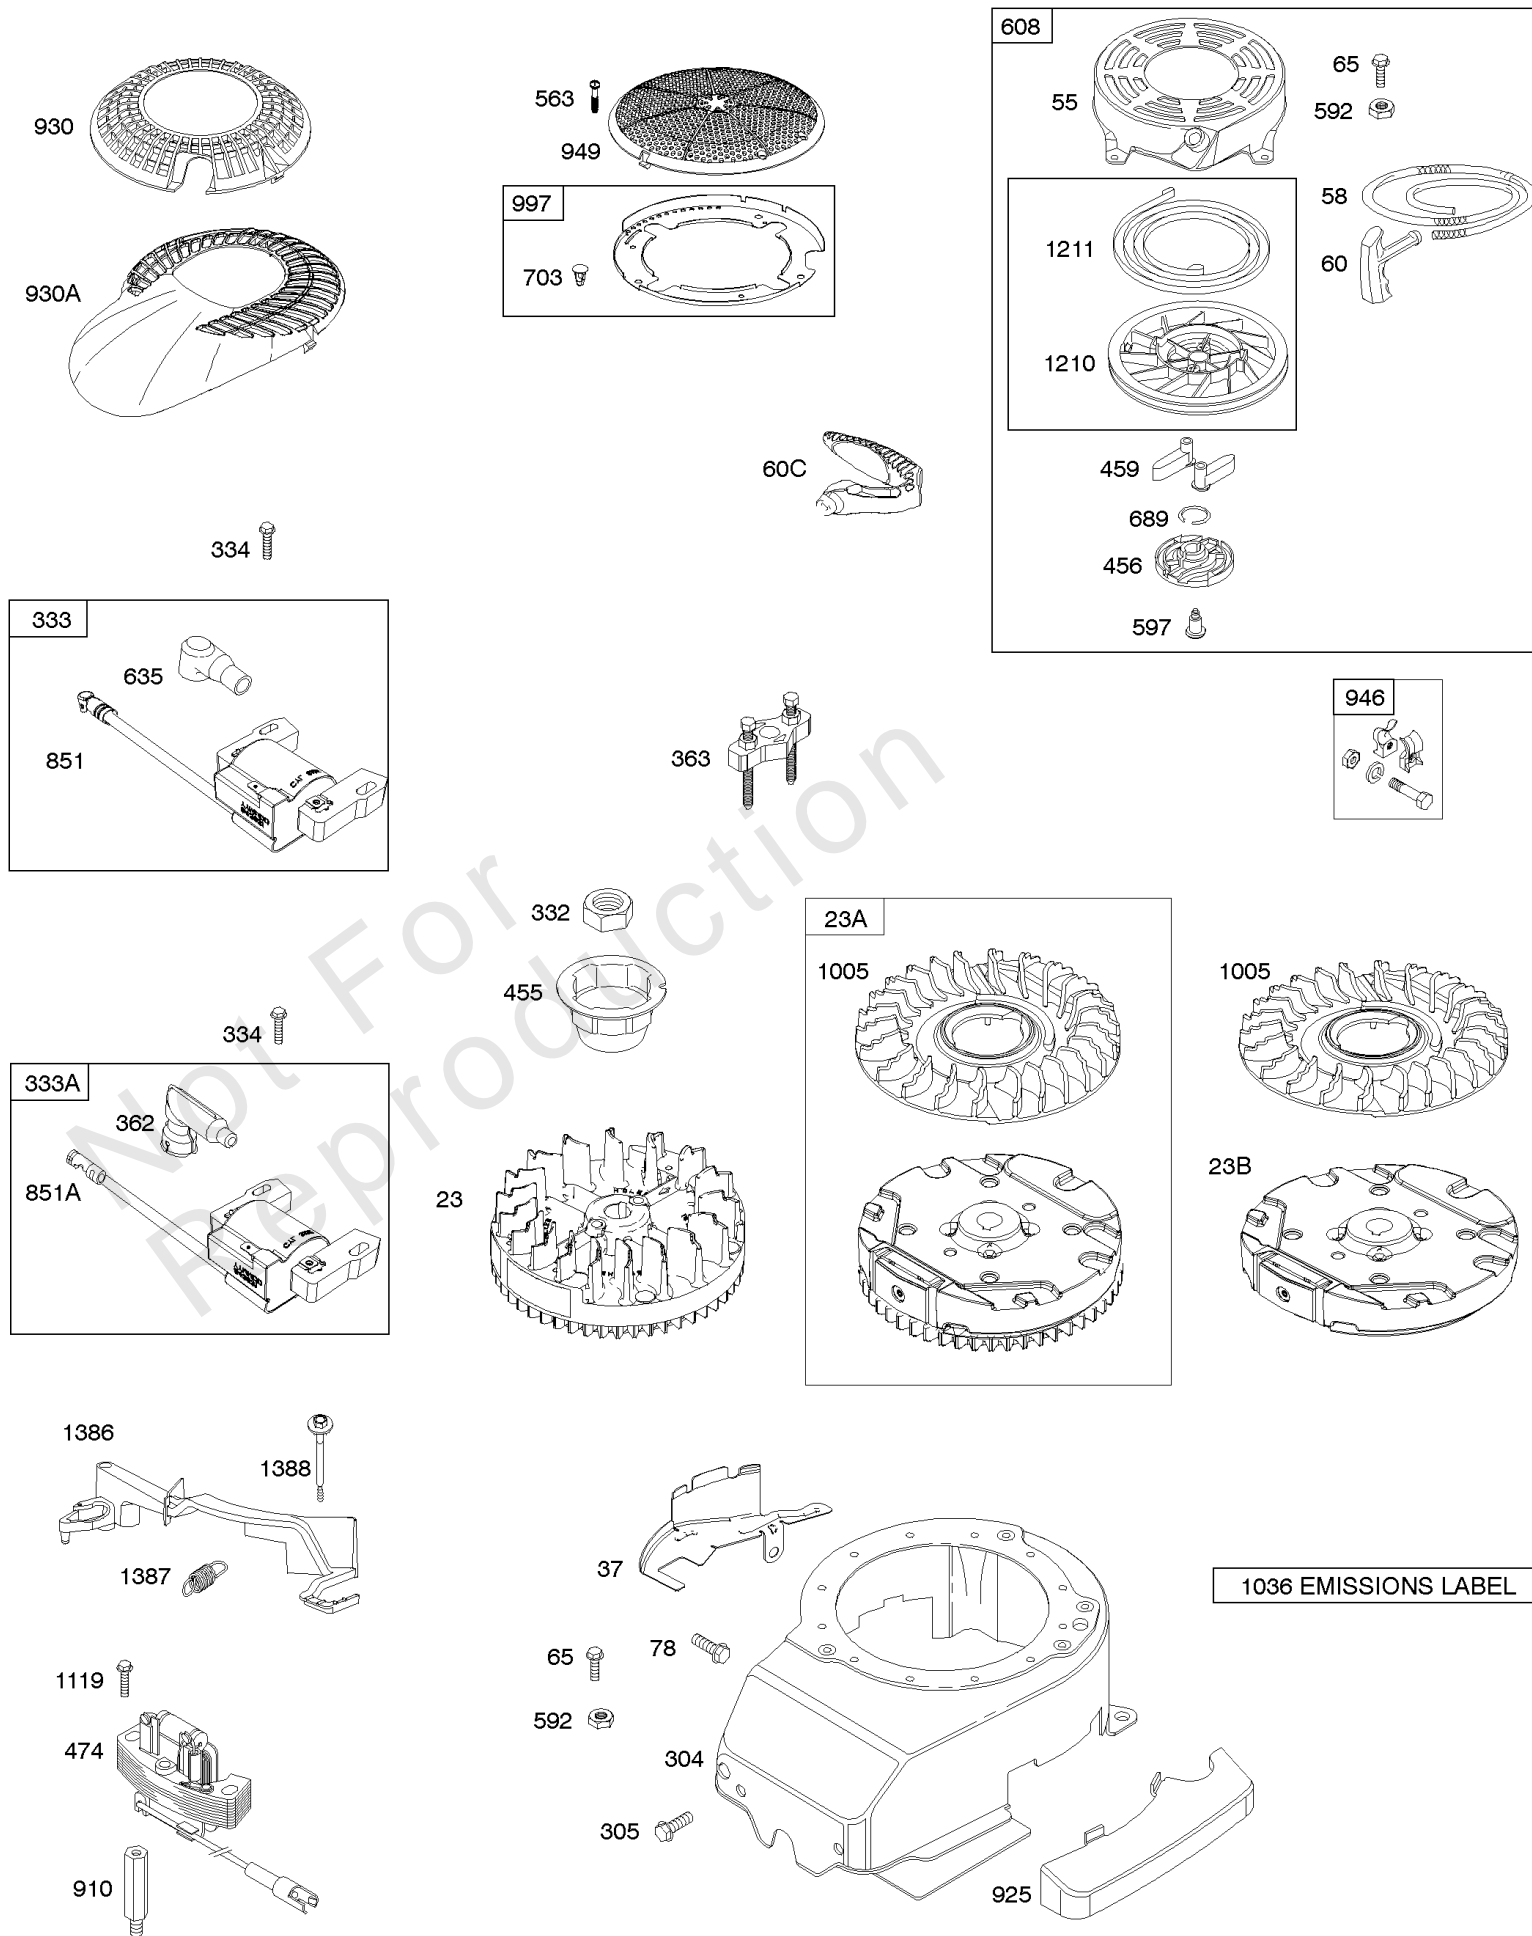

Air Cleaner, Exhaust System

REF NO	PART NO	QTY	DESCRIPTION
976	694395		PRIMER, Carburetor
994	398067		ARRESTOR-SPARK
994B	792245		ARRESTOR, Spark

Not For Reproduction