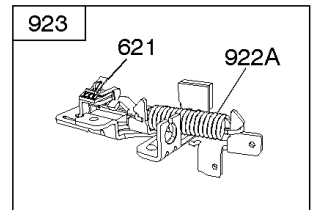

843 843A 188