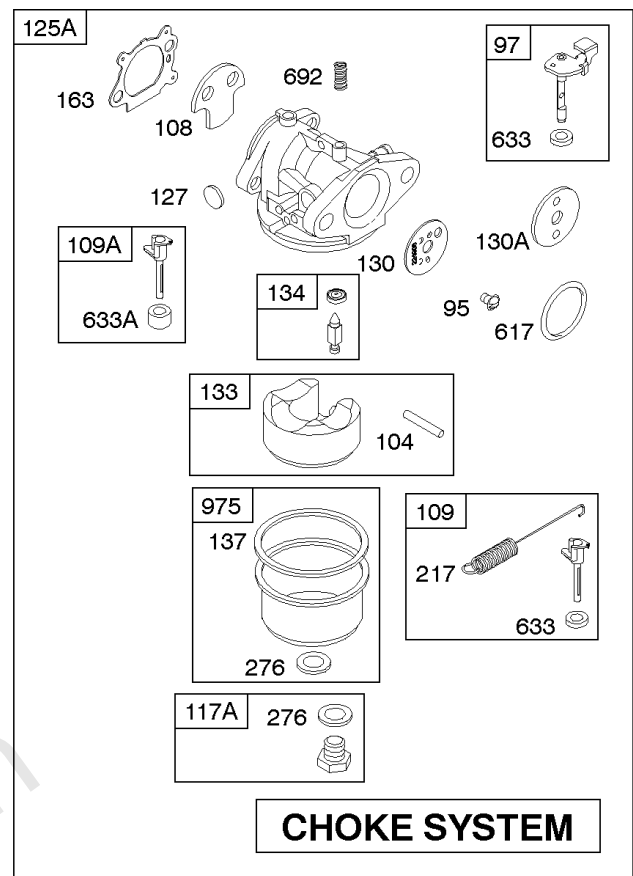

1319 WARNING LABEL

1330 REPAIR MANUAL

Camshaft, Crankshaft, Cylinder, Engine Sump, Lubrication, Piston Group, Valves

REF NO	PART NO	QTY	DESCRIPTION
871	63709		BUSHING, Valve Guide -(Intake) -Used Before Code Date 11070100
1319	794467		LABEL, Warning
1330	270962		REP MAN-1 CYL L-HD

Not For Reproduction

Carburetor

REF NO	PART NO	QTY	DESCRIPTION
95	691636		SCREW -(Throttle Valve)
97	493267		SHAFT-THROTTLE -(Metal)
97	696565		SHAFT, Throttle -(Plastic)
104	797622		PIN-FLOAT HINGE
108	691182		VALVE-CHOKE
108A	795935		VALVE, Choke -Used After Code Date 08031200
108A	790844		VALVE, Choke -Used Before Code Date 08031300
109	494218		KIT, Choke Shaft
109A	498593		SHAFT, Choke
117	498978		JET, Main -(Standard)
117A	498981		JET, Main -(Standard)
117B	498977		JET, Main -(Standard) -Used After Code Date 08061900
117B	697355		JET, Main -(Standard) -Used Before Code Date 07020700
117B	691428		JET, Main -(Standard) -Used After Code Date 07020600 -Used Before Code Date 08062000
118	798660		JET, Main -(High Altitude)
118A	494870		JET, Main -(High Altitude)
118B	695042		JET, Main -(High Altitude) -Used After Code Date 07020600 -Used Before Code Date 08062000
118B	692677		JET, Main -(High Altitude) -Used Before Code Date 07020700
118B	694250		JET, Main -(High Altitude) -Used After Code Date 08061900
125	799868		CARBURETOR -(Primer)
125A	799869		CARBURETOR -(Choke)
125B	799866		CARBURETOR -(Autochoke System) -Used After Code Date 07020600
125B	799871		CARBURETOR -(Autochoke System) -Used Before Code Date 07020700
127	694468		PLUG, Welch -(Bowl Vent)
130	696564		VALVE, Throttle
130A	691203		VALVE, Throttle
133	398187		FLOAT-CARBURETOR
134	398188		KIT-NEEDLE/SEAT
137	796610		GASKET, Float Bowl -(1/8)