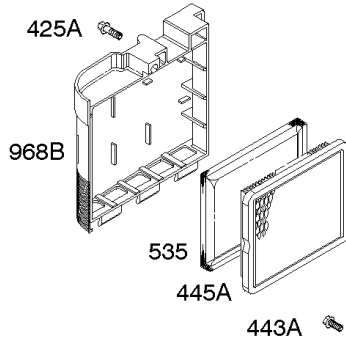

Air Cleaner, Exhaust System

REF NO	PART NO	QTY	DESCRIPTION
11B	691923		TUBE, Breather
81	691740		LOCK, Muffler Screw
163	795629		GASKET-AIR CLEANER -(Air Cleaner)
291	593208		THERMOSTAT
300	790828		MUFFLER
346	690661		SCREW -(Spark Arrestor)
425A	690670		SCREW -(Air Cleaner Cover)
443A	692523		SCREW -(Air Cleaner Primer Base)
445A	491588S		FILTER, A/C Cartridge
534A	798294		SCREW -(Air Cleaner)
535	493537S		FILTER, Air Cleaner Foam
536A	798293		CLEANER, Air
613	691340		SCREW -(Muffler) (1/4-20 x 2.75 Inches Total Length, 2.25 Inch Shoulder Length)
613	790833		SCREW -(Muffler) (1/4-20 x 2.75 Inches Total Length, 2.08 Inch Shoulder Length)
613	792678		SCREW -(Muffler) (1/4-20 x 3.39 Inches Total Length, 2.71 Inch Shoulder Length)
613A	691653		SCREW -(Muffler) (1/4-20 x 3.39 Inches Total Length, 2.88 Inch Shoulder Length)
676	396548		DEFLECTOR, Muffler
676A	393756		DEFLECTOR, Muffler -(Side Outlet)
676C	493871		DEFLECTOR, Muffler
676E	393760		DEFLECTOR, Muffler
677	690661		SCREW -(Muffler Deflector) (Thread Forming)
677A	593440		SCREW -(Muffler Deflector) (Self-Drilling & Tapping)
832	593875		GUARD, Muffler
832A	691424		MUFFLER
832B	497683		GUARD, Muffler
832E	793568		MUFFLER
836	690664		SCREW -(Muffler Guard)
836B	691147		SCREW -(Muffler Guard)
836C	790745		SCREW -(Muffler Guard)
875	593580		BASE, Air Cleaner -(Primer) -Used After Code Date 14012600
883	691881		GASKET, Exhaust
966A	593942		BASE, Air Cleaner -(Primer) (2 Point Mounting) -Used After Code Date 14012600
966D	593945		BASE, Air Cleaner -(Primer) -Used After Code Date 14012600
966B	795259		BASE-AIR CLEANER PRIM -(Primer) (3 point mounting) -Used Before Code Date 14012700
968B	692298		COVER, Air Cleaner