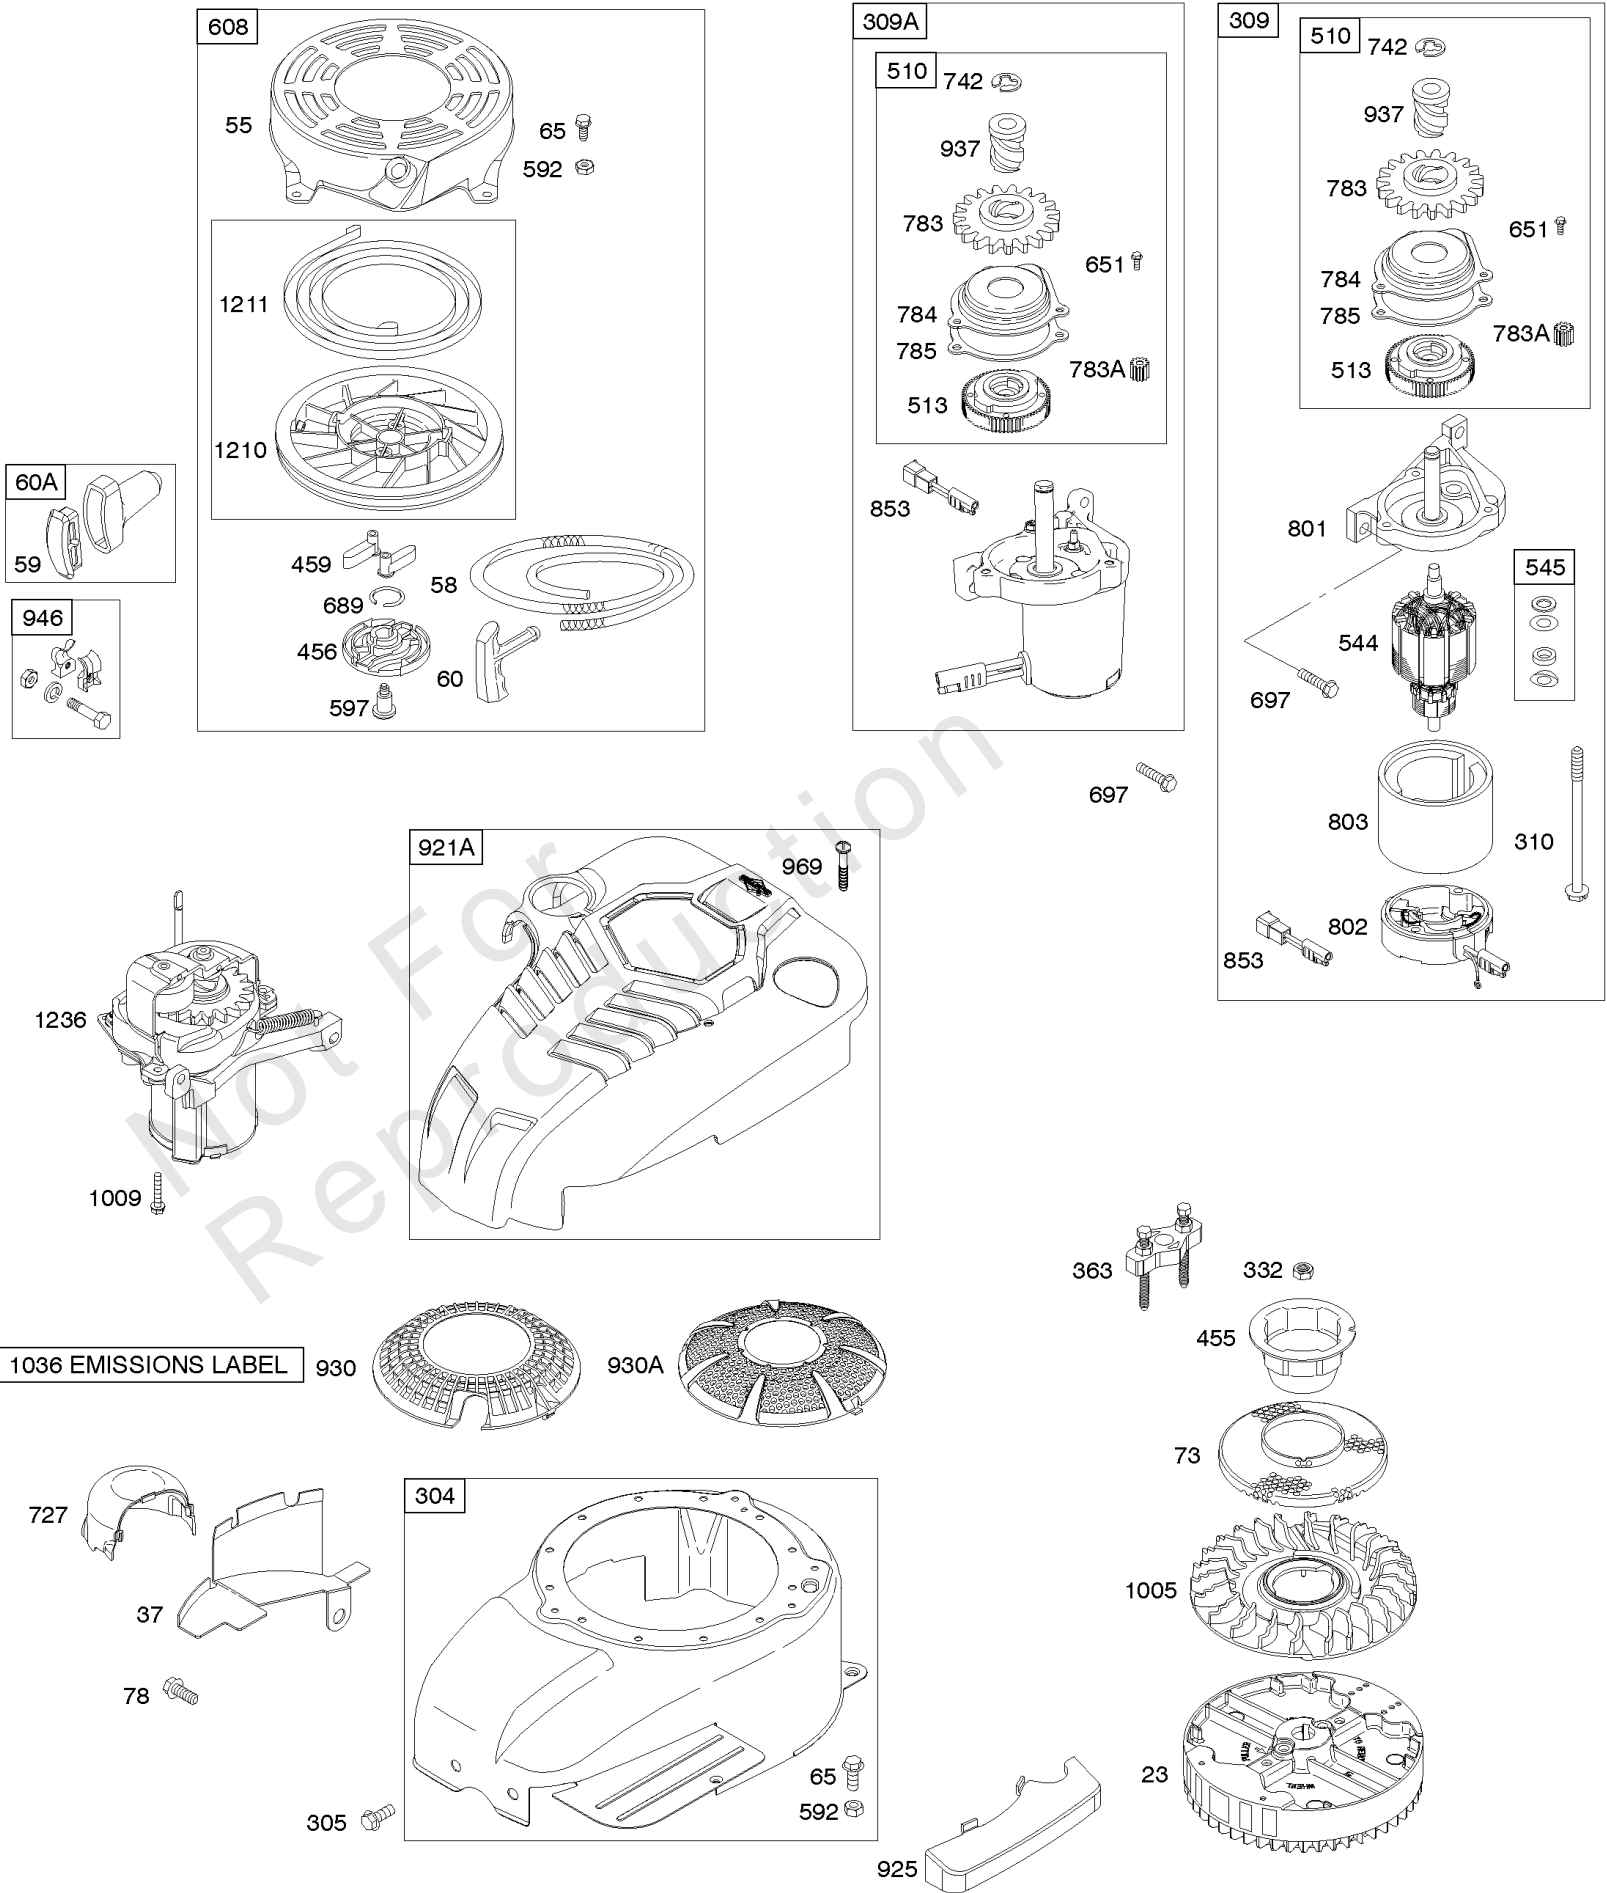

Blower Housing/Shrouds, Electric Start, Flywheel, Rewind Starter

Mfg. No: 121602-0269-E1

Blower Housing/Shrouds, Electric Start, Flywheel, Rewind Starter

REF NO	PART NO	QTY	DESCRIPTION
23	697610		FLYWHEEL
37	694086		GUARD, Flywheel
55	691421		HOUSING, Rewind Starter
58	697316		ROPE, Starter -(Cut To Required Length)
59	396892		INSERT-GRIP
60	281434S		GRIP, Starter Rope
60A	393152		GRIP-STARTER ROPE
65	690837		SCREW -(Rewind Starter)
73	691221		SCREEN, Rotating
78	691108		SCREW -(Flywheel Guard)
304	499677		HOUSING, Blower
305	691108		SCREW -(Blower Housing)
309	695550		MOTOR, Starter -Used Before Code Date 07052900
309A	795092		MOTOR, Starter -Used After Code Date 07052800
310	692327		SCREW -(Starter Motor)
332	690662		NUT -(Flywheel)
363	19069		PULLER, Flywheel
455	791960		CUP, Flywheel
456	692299		PLATE-PAWL FRICTION
459	281505S		PAWL-RATCHET
510	795093		DRIVE, Starter
513	692358		CLUTCH, Drive
544	690786		ARMATURE, Starter
545	492919		WASHER -(Starter Motor)
592	690800		NUT -(Rewind Starter)
597	691696		SCREW -(Pawl Friction Plate)
608	497680		STARTER, Rewind
651	691660		SCREW -(Starter Gear Cover)
689	691855		SPRING-FRICTION
697	691127		SCREW -(Drive Cap)
727	692934		COVER, Starter Drive
742	93941		RETAINER, E Ring
783	691918		GEAR, Pinion -(19 Teeth)(Starter Drive)
783A	691269		GEAR, Pinion -(12 Teeth)
784	795095		COVER, Starter Gear
785	692352		GASKET-STARTER COVER
801	690782		CAP, Drive
802	695267		CAP, End -Used After Code Date 00040600
802	695975		HOUSING, Starter -Used Before Code Date 00040700