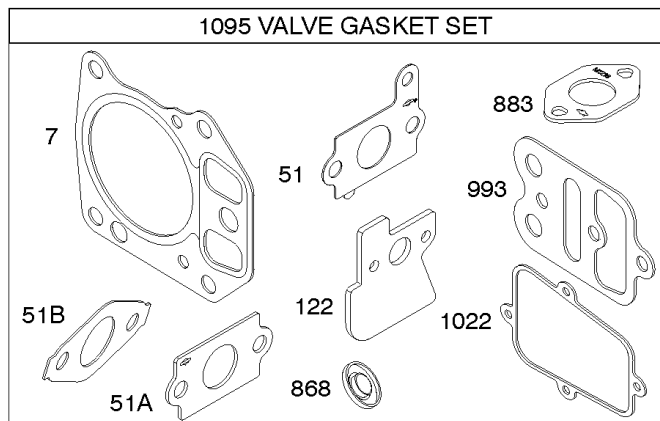

Kits/Gasket Sets

REF NO	PART NO	QTY	DESCRIPTION
3	299819S		SEAL, Oil -(Magneto Side)
7	697230		GASKET-CYLINDER HEAD
9	699833		GASKET-BREATHER
12	692232		GASKET, Crankcase
20	399781S		SEAL, Oil -(PTO Side)
20A	691952		SEAL, Oil -(PTO Side) (Auxiliary PTO)
51	692668		GASKET, Intake
51A	697735		GASKET, Intake
51B	692555		GASKET, Intake -(2 Required)
104	691242		PIN, Float Hinge
121	792383		KIT, Carburetor Overhaul
122	692799		SPACER, Carburetor
127	694468		PLUG, Welch -(Bowl Vent)
127A	691739		PLUG-WELCH
134	398188		KIT-NEEDLE/SEAT
137	693981		GASKET-FLOAT BOWL
163	691894		GASKET, Air Cleaner -(Air Cleaner)
163A	692667		GASKET, Air Cleaner -(Air Cleaner)
276	271716		WASHER-SEALING
358	792384		GASKET SET, Engine
524	692296		SEAL-DIPSTICK TUBE -(Dipstick Tube)
585	691879		GASKET-BREA PASSAGE
633	693867		SEAL, Choke/Throttle Shaft
633A	691321		SEAL-CHOKE/THR SHAFT -(Throttle Shaft)
842	691031		SEAL, O-Ring -(Dipstick Tube)
868	692044		SEAL, Valve
883	691893		GASKET-EXHAUST
977	792385		SET, Carburetor Gasket
993	694088		GASKET-CYL HD PLATE
1022	691890		GASKET-ROCKER COVER
1095	792386		GASKET SET, Valve