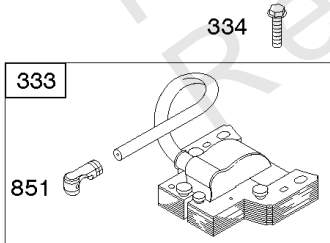

Brake, Controls, Governor Spring, Ignition

REF NO	PART NO	QTY	DESCRIPTION
562	691119		BOLT -(Governor Control Lever)
564A	693808		SCREW -(Control Cover)
578	398153		WIRE ASSEMBLY
604A	693807		COVER, Control
615	690340		RETAINER, Governor Shaft
616	698801		CRANK-GOVERNOR
621	692310		SWITCH, Stop
745	691648		SCREW -(Brake)
789	696547		HARNESS, Wiring -Used After Code Date 00040600
789	691372		HARNESS, Wiring -Used Before Code Date 00040700
789A	690790		HARNESS, Wiring -Used Before Code Date 00040700
789A	696546		HARNESS, Wiring -Used After Code Date 00040600
843	691884		SLEEVE, Lever
851	493880S		TERMINAL-SPARK PLUG
910	691094		STUD -(Alternator)
922	691831		SPRING-BRAKE
922A	692135		SPRING, Brake
923	796387		BRAKE -Used After Code Date 08043000
923A	695891		BRAKE
935	499421		SWITCH, Interlock -Used Before Code Date 08050100
990	695951		SET, Key -(Touch N Mow)
1119	692979		SCREW -(Alternator)
1160	690345		SCREW -(Interlock Switch)