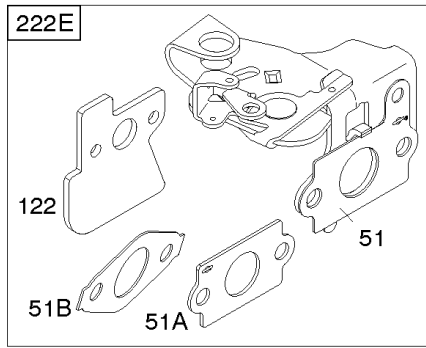

Brake, Controls, Governor Spring, Ignition

REF NO	PART NO	QTY	DESCRIPTION
51	692668		GASKET, Intake
51A	697735		GASKET, Intake
51B	692555		GASKET, Intake -(2 Required)
122	692799		SPACER, Carburetor
188	693168		SCREW -(Control Bracket)
202	691303		LINK, Mechanical Governor
209A	691291		SPRING, Governor
211	692434		SPRING-GOVERNED IDLE
222C	792397		BRACKET, Control -Used After Code Date 05110100
222C	692618		BRACKET, Control -Used Before Code Date 05110200
222E	692723		BRACKET, Control
222J	697614		BRACKET, Control -Used Before Code Date 05110200
222G	792399		BRACKET, Control -Used After Code Date 05110100
222J	792404		BRACKET, Control -Used After Code Date 05110100
222G	692615		BRACKET, Control -Used Before Code Date 05110200
227	691467		LEVER, Governor Control
236	691826		LINK, Lockout
265	690798		CLAMP, Casing
265A	691024		CLAMP, Casing
267	691044		SCREW -(Casing Clamp)
268	691025		CASING, Control Wire -(Cut To Required Length)
269	691026		WIRE, Control -(Cut To Required Length)
270	691027		NUT -(Control Wire Casing)
271	691028		LEVER, Control
333	802574		ARMATURE, Magneto
334	691061		SCREW -(Magneto Armature)
341	690368		STUD -(Mounting Bracket)
347	691396		SWITCH, Rocker
356	692390		WIRE, Stop
356A	499690		WIRE-STOP
356B	692151		WIRE, Stop
356C	693010		WIRE, Stop
356D	695283		WIRE ASSEMBLY
404	690272		WASHER -(Governor Crank)
472	693809		KNOB, Choke Shaft
474	691991		ALTERNATOR
493	692877		BRACKET, Mounting
505	691251		NUT -(Governor Control Lever)
532	692851		NUT -(Mounting Bracket)