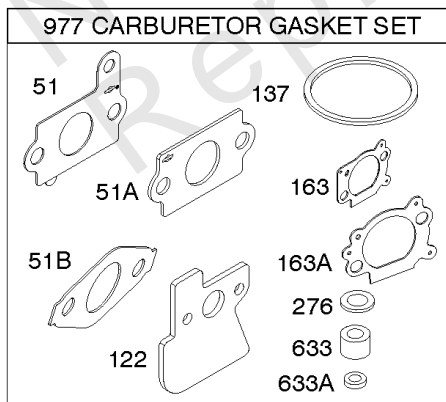

Kits/Gasket Sets

REF NO	PART NO	QTY	DESCRIPTION
3	299819S		SEAL, Oil -(Magneto Side)
7	697230		GASKET-CYLINDER HEAD
9	699833		GASKET-BREATHER
12	692232		GASKET, Crankcase
20	399781S		SEAL, Oil -(PTO Side)
20A	691952		SEAL, Oil -(PTO Side) (Auxiliary PTO)
51	692668		GASKET, Intake
51A	697735		GASKET, Intake
51B	692555		GASKET, Intake -(2 Required)
104	691242		PIN, Float Hinge
121	792383		KIT, Carburetor Overhaul
122	692799		SPACER, Carburetor
127	694468		PLUG, Welch -(Bowl Vent)
127A	691739		PLUG-WELCH
134	398188		KIT-NEEDLE/SEAT
137	693981		GASKET-FLOAT BOWL
163	691894		GASKET, Air Cleaner -(Air Cleaner)
163A	692667		GASKET, Air Cleaner -(Air Cleaner)
276	271716		WASHER-SEALING
358	792384		GASKET SET, Engine
524	692296		SEAL-DIPSTICK TUBE -(Dipstick Tube)
585	691879		GASKET-BREA PASSAGE
633	693867		SEAL, Choke/Throttle Shaft
633A	691321		SEAL-CHOKE/THR SHAFT -(Throttle Shaft)
842	691031		SEAL, O-Ring -(Dipstick Tube)
868	692044		SEAL, Valve
883	691893		GASKET-EXHAUST
977	792385		SET, Carburetor Gasket
993	694088		GASKET-CYL HD PLATE
1022	691890		GASKET-ROCKER COVER
1095	792386		GASKET SET, Valve