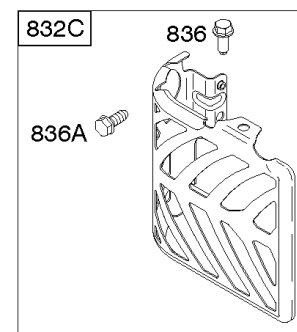

Air Cleaner, Exhaust System

REF NO	PART NO	QTY	DESCRIPTION
163	691894		GASKET, Air Cleaner -(Air Cleaner)
259	691189		BRACKET, Casing Clamp
300	692275		MUFFLER -(Super Quiet Lo Tone)
300A	692276		MUFFLER -(Quiet Lo Tone)
300C	694248		MUFFLER -(Super Quiet Power Lo Tone)
300B	699769		MUFFLER -(Square Lo Tone)
346	690661		SCREW -(Spark Arrestor)
425A	690244		SCREW -(Air Cleaner Cover)
443B	690255		SCREW -(Air Cleaner Primer Base)
445A	697029		FILTER-A/C CARTRIDGE
529	692937		TUBE, Breather
613	691108		SCREW -(Muffler)
613A	691140		SCREW -(Muffler)
676	397931		DEFLECTOR, Muffler -(Direct Out)(3/4 Diameter)
676A	393756		DEFLECTOR, Muffler -(Side Outlet)
676B	396548		DEFLECTOR, Muffler -(Single Louver)
676C	497682		DEFLECTOR, Muffler -(Direct Out)(1 3/16 Diameter)
676D	697915		DEFLECTOR, Muffler -(Square Lo Tone)
677	690661		SCREW -(Muffler Deflector)
832	691466		GUARD-MUFFLER -(Super Lo Tone)
832A	692984		GUARD, Muffler -(Quiet Lo Tone)
832C	695593		GUARD, Muffler -(Square Lo Tone)
836	691147		SCREW -(Muffler Guard)
836A	697551		SCREW -(Muffler Guard)
836B	692198		SCREW -(Muffler Guard)
883	691893		GASKET-EXHAUST
966B	690243		BASE-A/C PRIMER -(Primer)
967A	273356S		FILTER-A/C FOAM
968A	691342		COVER, Air Cleaner
968B	692435		COVER-AIR CLEANER
976	694395		PRIMER, Carburetor
994	692957		ARRESTOR-SPARK
994A	398067		ARRESTOR-SPARK