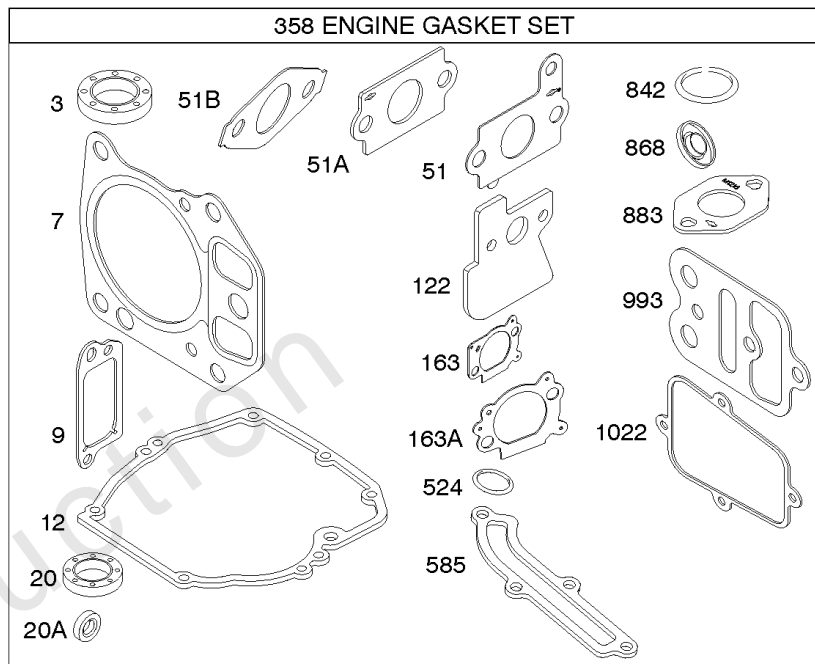

Kits/Gasket Sets

REF NO	PART NO	QTY	DESCRIPTION
3	299819S		SEAL, Oil -(Magneto Side)
7	697230		GASKET-CYLINDER HEAD
9	699833		GASKET-BREATHER
12	692232		GASKET, Crankcase
20	399781S		SEAL, Oil -(PTO Side)
20A	691952		SEAL, Oil -(PTO Side) (Auxiliary PTO)
51	692668		GASKET, Intake
51A	697735		GASKET, Intake
51B	692555		GASKET, Intake -(2 Required)
104	691242		PIN, Float Hinge
121	792383		KIT, Carburetor Overhaul
122	692799		SPACER, Carburetor
127	694468		PLUG, Welch -(Bowl Vent)
127A	691739		PLUG-WELCH
134	398188		KIT-NEEDLE/SEAT
137	693981		GASKET-FLOAT BOWL
163	691894		GASKET, Air Cleaner -(Air Cleaner)
163A	692667		GASKET, Air Cleaner -(Air Cleaner)
276	271716		WASHER-SEALING
358	792384		GASKET SET, Engine
524	692296		SEAL-DIPSTICK TUBE -(Dipstick Tube)
585	691879		GASKET-BREA PASSAGE
633	693867		SEAL, Choke/Throttle Shaft
633A	691321		SEAL-CHOKE/THR SHAFT -(Throttle Shaft)
842	691031		SEAL, O-Ring -(Dipstick Tube)
868	692044		SEAL, Valve
883	691893		GASKET-EXHAUST
977	792385		SET, Carburetor Gasket
993	694088		GASKET-CYL HD PLATE
1022	691890		GASKET-ROCKER COVER
1095	792386		GASKET SET, Valve