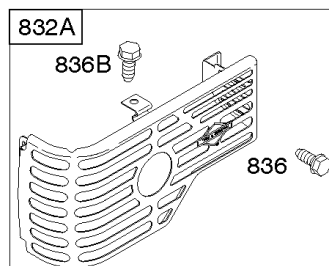

Air Cleaner, Exhaust System

REF NO	PART NO	QTY	DESCRIPTION
163	691894		GASKET, Air Cleaner -(Air Cleaner)
259	691189		BRACKET, Casing Clamp
300	692275		MUFFLER -(Super Quiet Lo Tone)
300A	692276		MUFFLER -(Quiet Lo Tone)
300C	694248		MUFFLER -(Super Quiet Power Lo Tone)
300B	699769		MUFFLER -(Square Lo Tone)
346	690661		SCREW -(Spark Arrestor)
425A	690244		SCREW -(Air Cleaner Cover)
443B	690255		SCREW -(Air Cleaner Primer Base)
445A	697029		FILTER-A/C CARTRIDGE
529	692937		TUBE, Breather
613	691108		SCREW -(Muffler)
613A	691140		SCREW -(Muffler)
676	397931		DEFLECTOR, Muffler -(Direct Out)(3/4 Diameter)
676A	393756		DEFLECTOR, Muffler -(Side Outlet)
676B	396548		DEFLECTOR, Muffler -(Single Louver)
676C	497682		DEFLECTOR, Muffler -(Direct Out)(1 3/16 Diameter)
676D	697915		DEFLECTOR, Muffler -(Square Lo Tone)
677	690661		SCREW -(Muffler Deflector)
832	691466		GUARD-MUFFLER -(Super Lo Tone)
832A	692984		GUARD, Muffler -(Quiet Lo Tone)
832C	695593		GUARD, Muffler -(Square Lo Tone)
836	691147		SCREW -(Muffler Guard)
836A	697551		SCREW -(Muffler Guard)
836B	692198		SCREW -(Muffler Guard)
883	691893		GASKET-EXHAUST
966B	690243		BASE-A/C PRIMER -(Primer)
967A	273356S		FILTER-A/C FOAM
968A	691342		COVER, Air Cleaner
968B	692435		COVER-AIR CLEANER
976	694395		PRIMER, Carburetor
994	692957		ARRESTOR-SPARK
994A	398067		ARRESTOR-SPARK