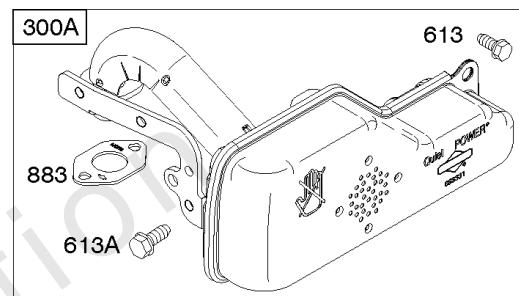

Air Cleaner, Exhaust System

REF NO	PART NO	QTY	DESCRIPTION
163	691894		GASKET, Air Cleaner -(Air Cleaner)
259	691189		BRACKET, Casing Clamp
300	692275		MUFFLER -(Super Quiet Lo Tone)
300A	692276		MUFFLER -(Quiet Lo Tone)
300C	694248		MUFFLER -(Super Quiet Power Lo Tone)
300B	699769		MUFFLER -(Square Lo Tone)
346	690661		SCREW -(Spark Arrestor)
425A	690244		SCREW -(Air Cleaner Cover)
443B	690255		SCREW -(Air Cleaner Primer Base)
445A	697029		FILTER-A/C CARTRIDGE
529	692937		TUBE, Breather
613	691108		SCREW -(Muffler)
613A	691140		SCREW -(Muffler)
676	397931		DEFLECTOR, Muffler -(Direct Out)(3/4 Diameter)
676A	393756		DEFLECTOR, Muffler -(Side Outlet)
676B	396548		DEFLECTOR, Muffler -(Single Louver)
676C	497682		DEFLECTOR, Muffler -(Direct Out)(1 3/16 Diameter)
676D	697915		DEFLECTOR, Muffler -(Square Lo Tone)
677	690661		SCREW -(Muffler Deflector)
832	691466		GUARD-MUFFLER -(Super Lo Tone)
832A	692984		GUARD, Muffler -(Quiet Lo Tone)
832C	695593		GUARD, Muffler -(Square Lo Tone)
836	691147		SCREW -(Muffler Guard)
836A	697551		SCREW -(Muffler Guard)
836B	692198		SCREW -(Muffler Guard)
883	691893		GASKET-EXHAUST
966B	690243		BASE-A/C PRIMER -(Primer)
967A	273356S		FILTER-A/C FOAM
968A	691342		COVER, Air Cleaner
968B	692435		COVER-AIR CLEANER
976	694395		PRIMER, Carburetor
994	692957		ARRESTOR-SPARK
994A	398067		ARRESTOR-SPARK