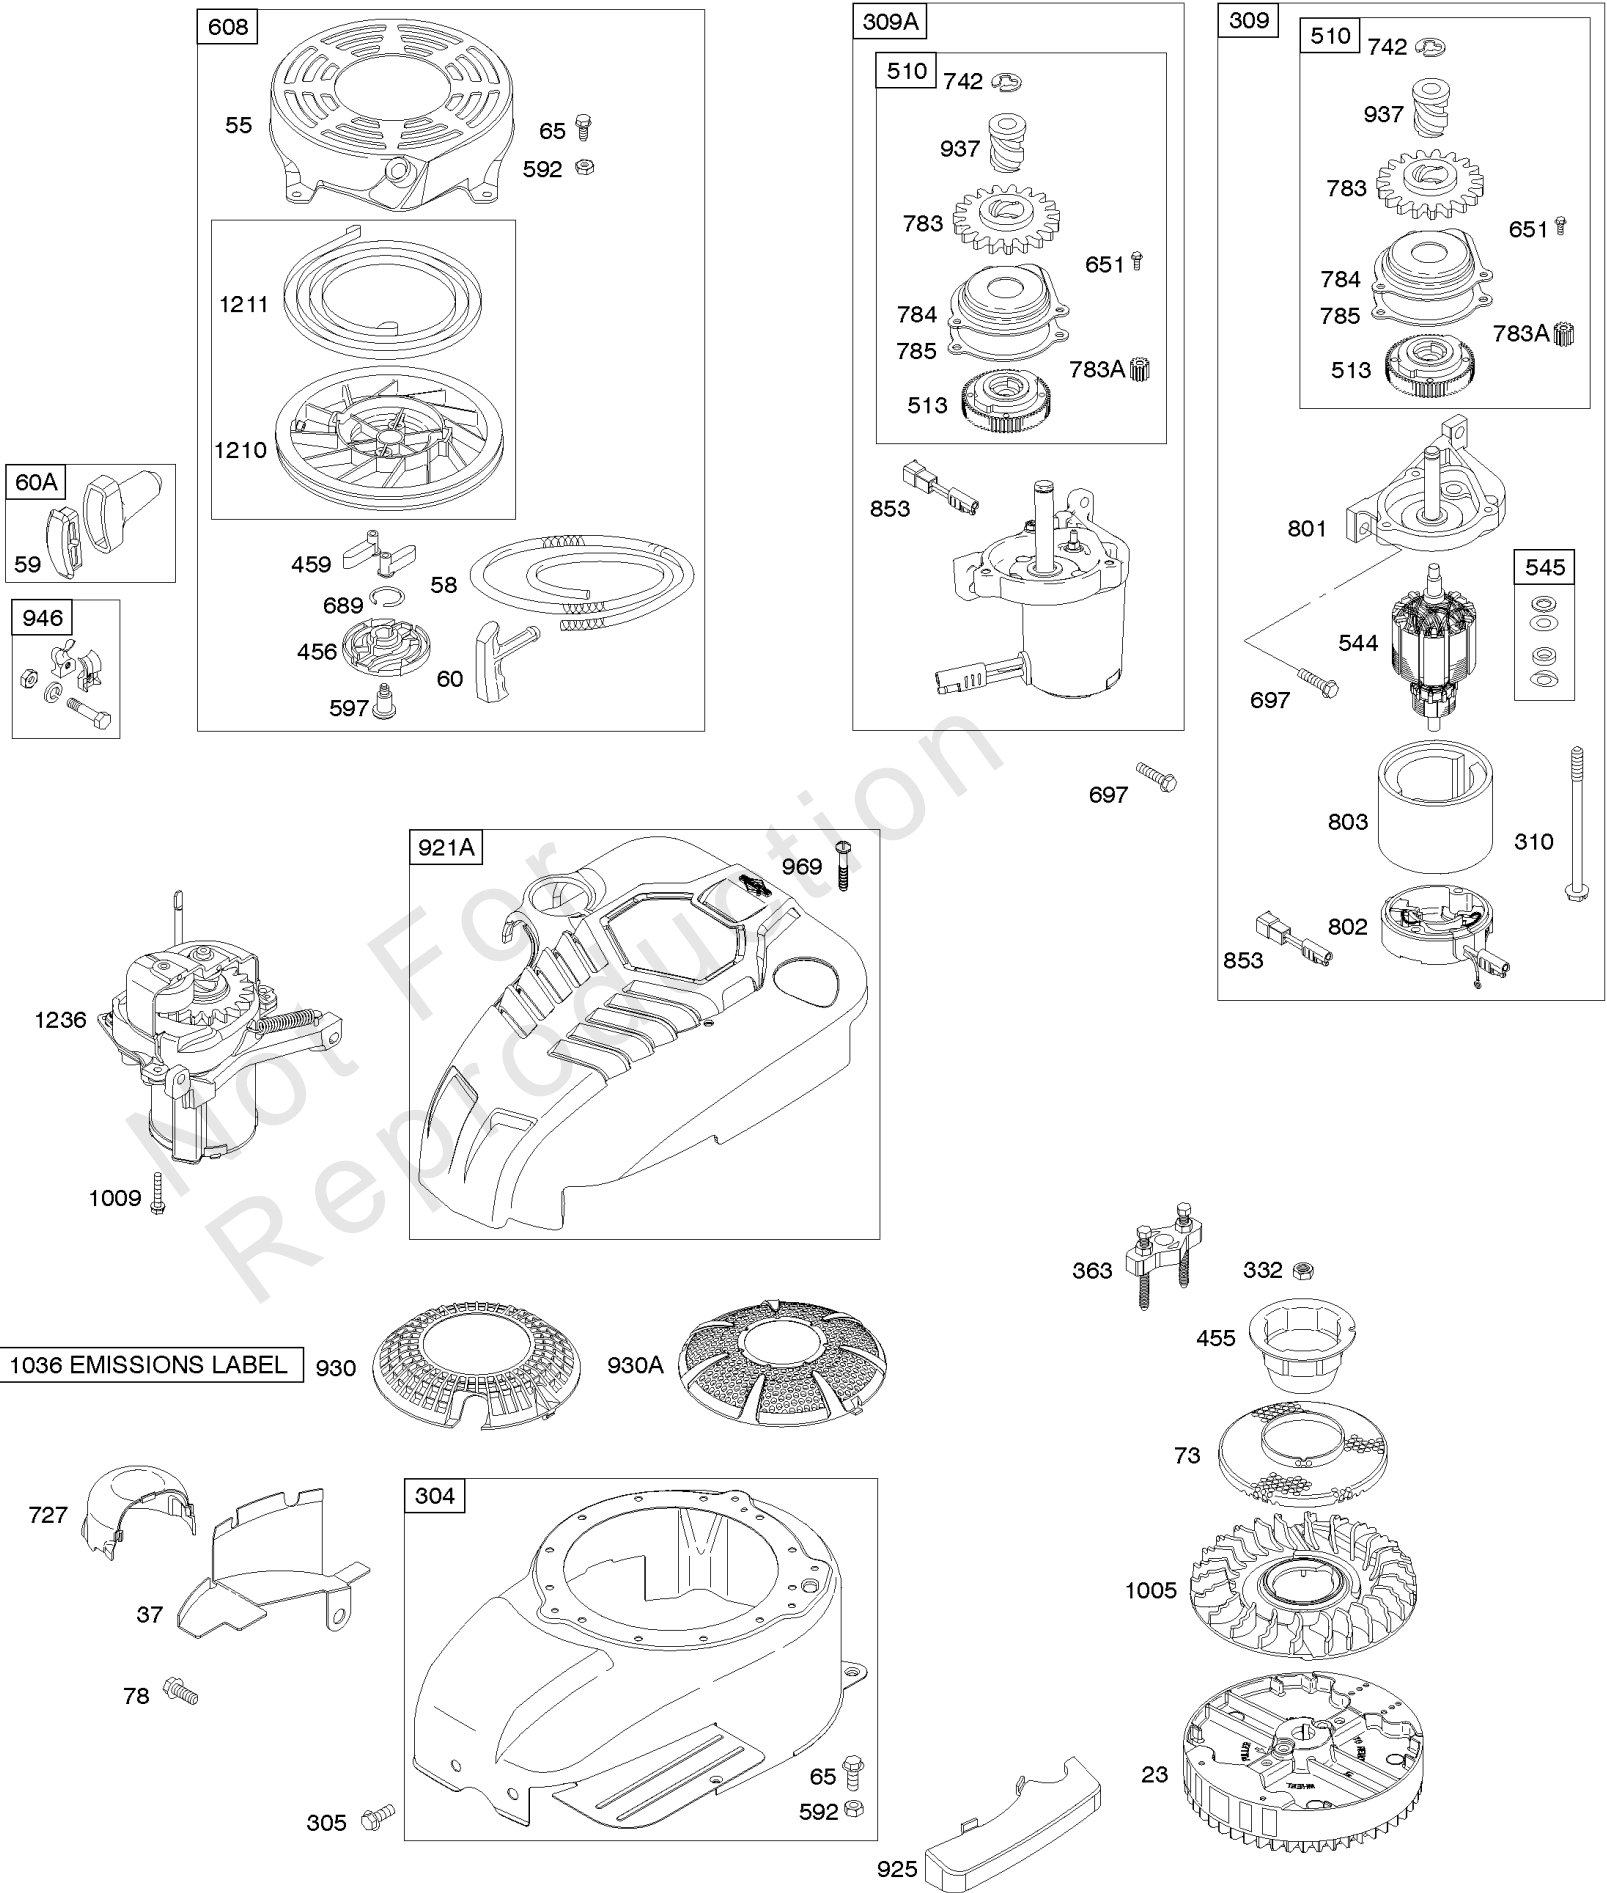

Blower Housing/Shrouds, Electric Start, Flywheel, Rewind Starter

Mfg. No: 121602-0269-E1

Blower Housing/Shrouds, Electric Start, Flywheel, Rewind Starter

REF NO	PART NO	QTY	DESCRIPTION
803	695266		HOUSING, Starter -Used After Code Date 00040600
803	695975		HOUSING, Starter -Used Before Code Date 00040700
853	695268		ADAPTER, Wire
921A	699633		COVER-BLOWER HSG
925	690595		COVER, Linkage -Used Before Code Date 07072300
925	795403		COVER-LINKAGE -Used After Code Date 07072200
930	691919		GUARD, Rewind
930A	692675		GUARD, Rewind
937	691325		SPLINE, Starter
946	396526		GUIDE, Rope
969	691138		SCREW -(Blower Housing)
1005	691346		FAN, Flywheel
1009	696255		SCREW -(Starter Motor)
1036	----		Label-Emissions -(Available From A Briggs & Stratton Authorized Dealer)
1210	498144		PULLEY/SPRING ASSY -(Pulley)
1211	498144		PULLEY/SPRING ASSY -(Spring)
1236	695959		STARTER, Mechanical