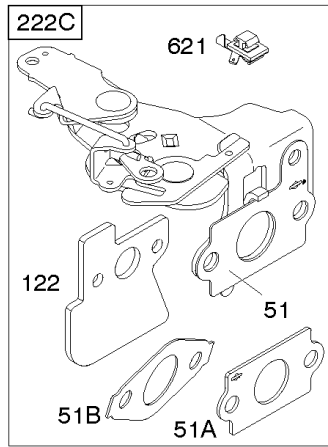

Brake, Controls, Governor Spring, Ignition

REF NO	PART NO	QTY	DESCRIPTION
51	692668		GASKET, Intake
51A	697735		GASKET, Intake
51B	692555		GASKET, Intake -(2 Required)
122	692799		SPACER, Carburetor
188	693168		SCREW -(Control Bracket)
202	691303		LINK, Mechanical Governor
209A	691291		SPRING, Governor
211	692434		SPRING-GOVERNED IDLE
222C	792397		BRACKET, Control -Used After Code Date 05110100
222C	692618		BRACKET, Control -Used Before Code Date 05110200
222E	692723		BRACKET, Control
222J	697614		BRACKET, Control -Used Before Code Date 05110200
222G	792399		BRACKET, Control -Used After Code Date 05110100
222J	792404		BRACKET, Control -Used After Code Date 05110100
222G	692615		BRACKET, Control -Used Before Code Date 05110200
227	691467		LEVER, Governor Control
236	691826		LINK, Lockout
265	690798		CLAMP, Casing
265A	691024		CLAMP, Casing
267	691044		SCREW -(Casing Clamp)
268	691025		CASING, Control Wire -(Cut To Required Length)
269	691026		WIRE, Control -(Cut To Required Length)
270	691027		NUT -(Control Wire Casing)
271	691028		LEVER, Control
333	802574		ARMATURE, Magneto
334	691061		SCREW -(Magneto Armature)
341	690368		STUD -(Mounting Bracket)
347	691396		SWITCH, Rocker
356	692390		WIRE, Stop
356A	499690		WIRE-STOP
356B	692151		WIRE, Stop
356C	693010		WIRE, Stop
356D	695283		WIRE ASSEMBLY
404	690272		WASHER -(Governor Crank)
472	693809		KNOB, Choke Shaft
474	691991		ALTERNATOR
493	692877		BRACKET, Mounting
505	691251		NUT -(Governor Control Lever)
532	692851		NUT -(Mounting Bracket)