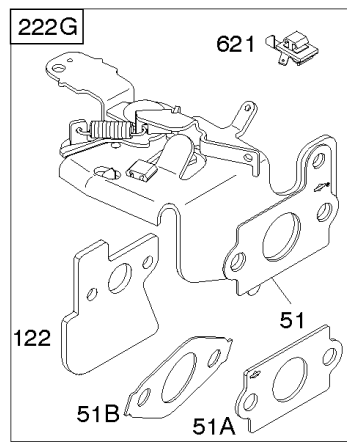

Brake, Controls, Governor Spring, Ignition

REF NO	PART NO	QTY	DESCRIPTION
51	692668		GASKET, Intake
51A	697735		GASKET, Intake
51B	692555		GASKET, Intake -(2 Required)
122	692799		SPACER, Carburetor
188	693168		SCREW -(Control Bracket)
202	691303		LINK, Mechanical Governor
209A	691291		SPRING, Governor
211	692434		SPRING-GOVERNED IDLE
222C	792397		BRACKET, Control -Used After Code Date 05110100
222C	692618		BRACKET, Control -Used Before Code Date 05110200
222E	692723		BRACKET, Control
222J	697614		BRACKET, Control -Used Before Code Date 05110200
222G	792399		BRACKET, Control -Used After Code Date 05110100
222J	792404		BRACKET, Control -Used After Code Date 05110100
222G	692615		BRACKET, Control -Used Before Code Date 05110200
227	691467		LEVER, Governor Control
236	691826		LINK, Lockout
265	690798		CLAMP, Casing
265A	691024		CLAMP, Casing
267	691044		SCREW -(Casing Clamp)
268	691025		CASING, Control Wire -(Cut To Required Length)
269	691026		WIRE, Control -(Cut To Required Length)
270	691027		NUT -(Control Wire Casing)
271	691028		LEVER, Control
333	802574		ARMATURE, Magneto
334	691061		SCREW -(Magneto Armature)
341	690368		STUD -(Mounting Bracket)
347	691396		SWITCH, Rocker
356	692390		WIRE, Stop
356A	499690		WIRE-STOP
356B	692151		WIRE, Stop
356C	693010		WIRE, Stop
356D	695283		WIRE ASSEMBLY
404	690272		WASHER -(Governor Crank)
472	693809		KNOB, Choke Shaft
474	691991		ALTERNATOR
493	692877		BRACKET, Mounting
505	691251		NUT -(Governor Control Lever)
532	692851		NUT -(Mounting Bracket)