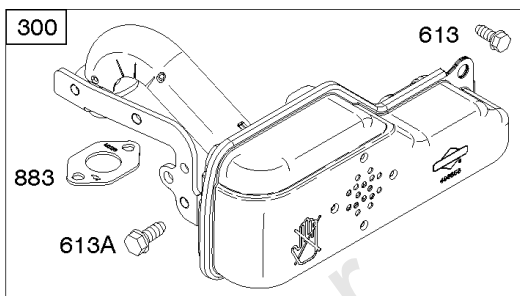

Air Cleaner, Exhaust System

REF NO	PART NO	QTY	DESCRIPTION
163	691894		GASKET, Air Cleaner -(Air Cleaner)
259	691189		BRACKET, Casing Clamp
300	692275		MUFFLER -(Super Quiet Lo Tone)
300A	692276		MUFFLER -(Quiet Lo Tone)
300C	694248		MUFFLER -(Super Quiet Power Lo Tone)
300B	699769		MUFFLER -(Square Lo Tone)
346	690661		SCREW -(Spark Arrestor)
425A	690244		SCREW -(Air Cleaner Cover)
443B	690255		SCREW -(Air Cleaner Primer Base)
445A	697029		FILTER-A/C CARTRIDGE
529	692937		TUBE, Breather
613	691108		SCREW -(Muffler)
613A	691140		SCREW -(Muffler)
676	397931		DEFLECTOR, Muffler -(Direct Out)(3/4 Diameter)
676A	393756		DEFLECTOR, Muffler -(Side Outlet)
676B	396548		DEFLECTOR, Muffler -(Single Louver)
676C	497682		DEFLECTOR, Muffler -(Direct Out)(1 3/16 Diameter)
676D	697915		DEFLECTOR, Muffler -(Square Lo Tone)
677	690661		SCREW -(Muffler Deflector)
832	691466		GUARD-MUFFLER -(Super Lo Tone)
832A	692984		GUARD, Muffler -(Quiet Lo Tone)
832C	695593		GUARD, Muffler -(Square Lo Tone)
836	691147		SCREW -(Muffler Guard)
836A	697551		SCREW -(Muffler Guard)
836B	692198		SCREW -(Muffler Guard)
883	691893		GASKET-EXHAUST
966B	690243		BASE-A/C PRIMER -(Primer)
967A	273356S		FILTER-A/C FOAM
968A	691342		COVER, Air Cleaner
968B	692435		COVER-AIR CLEANER
976	694395		PRIMER, Carburetor
994	692957		ARRESTOR-SPARK
994A	398067		ARRESTOR-SPARK