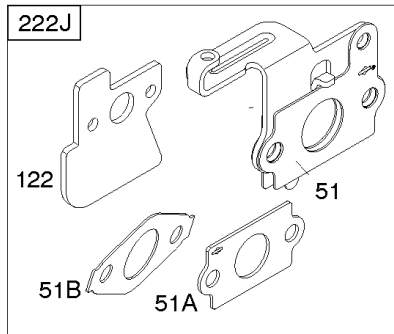

## ***Brake, Controls, Governor Spring, Ignition***

<b>REF NO</b>	<b>PART NO</b>	<b>QTY</b>	<b>DESCRIPTION</b>
51	692668		GASKET, Intake
51A	697735		GASKET, Intake
51B	692555		GASKET, Intake -(2 Required)
122	692799		SPACER, Carburetor
188	693168		SCREW -(Control Bracket)
202	691303		LINK, Mechanical Governor
209A	691291		SPRING, Governor
211	692434		SPRING-GOVERNED IDLE
222C	792397		BRACKET, Control -Used After Code Date 05110100
222C	692618		BRACKET, Control -Used Before Code Date 05110200
222E	692723		BRACKET, Control
222J	697614		BRACKET, Control -Used Before Code Date 05110200
222G	792399		BRACKET, Control -Used After Code Date 05110100
222J	792404		BRACKET, Control -Used After Code Date 05110100
222G	692615		BRACKET, Control -Used Before Code Date 05110200
227	691467		LEVER, Governor Control
236	691826		LINK, Lockout
265	690798		CLAMP, Casing
265A	691024		CLAMP, Casing
267	691044		SCREW -(Casing Clamp)
268	691025		CASING, Control Wire -(Cut To Required Length)
269	691026		WIRE, Control -(Cut To Required Length)
270	691027		NUT -(Control Wire Casing)
271	691028		LEVER, Control
333	802574		ARMATURE, Magneto
334	691061		SCREW -(Magneto Armature)
341	690368		STUD -(Mounting Bracket)
347	691396		SWITCH, Rocker
356	692390		WIRE, Stop
356A	499690		WIRE-STOP
356B	692151		WIRE, Stop
356C	693010		WIRE, Stop
356D	695283		WIRE ASSEMBLY
404	690272		WASHER -(Governor Crank)
472	693809		KNOB, Choke Shaft
474	691991		ALTERNATOR
493	692877		BRACKET, Mounting
505	691251		NUT -(Governor Control Lever)
532	692851		NUT -(Mounting Bracket)