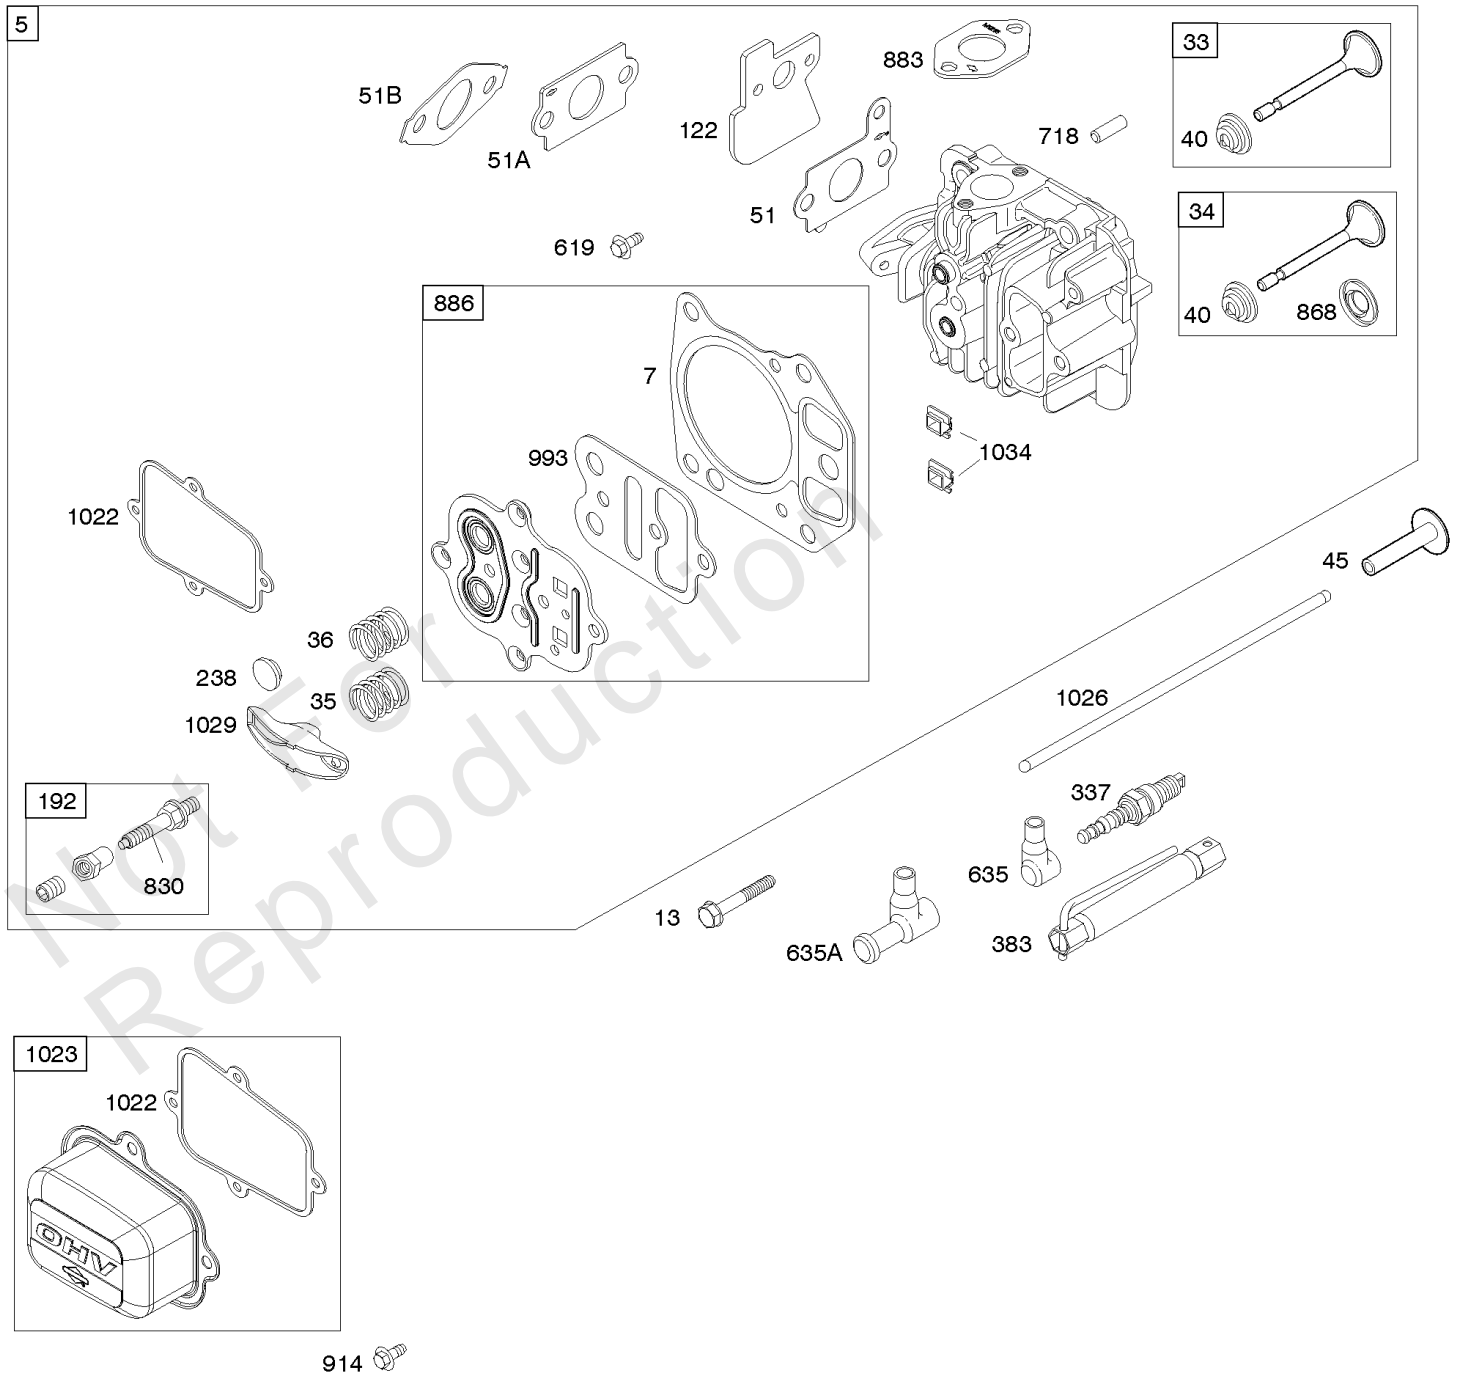

Cylinder Head

REF NO	PART NO	QTY	DESCRIPTION
5	795501		HEAD, Cylinder -Used After Code Date 05110100
5	695276		HEAD, Cylinder -Used Before Code Date 05110200
7	697230		GASKET-CYLINDER HEAD
13	691137		SCREW -(Cylinder Head)
33	499642		VALVE, Exhaust
34	499641		VALVE, Intake
35	691304		SPRING, Valve -(Intake)
36	691304		SPRING, Valve -(Exhaust)
40	692194		RETAINER, Valve
45	690977		TAPPET, Valve
51	692668		GASKET, Intake
51A	697735		GASKET, Intake
51B	692555		GASKET, Intake -(2 Required)
122	692799		SPACER, Carburetor
192	694543		ADJUSTER-ROCKER ARM
238	691300		CAP, Valve
337	692720		PLUG, Spark -(EMS)
337	692051		PLUG, Spark -(Resistor)
383	19374S		WRENCH, Spark Plug
619	691108		SCREW -(Cylinder Head Plate)
635	66538S		BOOT, Spark PLug
635A	692927		BOOT, Spark Plug
718	690959		PIN, Locating
830	694544		STUD-ROCKER ARM -(Rocker Arm)
868	692044		SEAL, Valve
883	691893		GASKET-EXHAUST
886	696268		KIT, Cylinder Head/Plate Gasket
914	691108		SCREW -(Rocker Cover)
993	694088		GASKET-CYL HD PLATE
1022	691890		GASKET-ROCKER COVER
1023	499624		COVER, Rocker
1026	692045		ROD, Push
1029	691230		ARM, Rocker
1034	691343		GUIDE-PUSH ROD