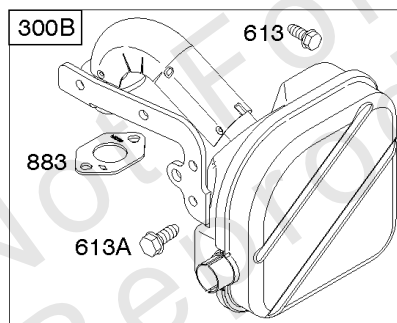

Air Cleaner, Exhaust System

REF NO	PART NO	QTY	DESCRIPTION
163	691894		GASKET, Air Cleaner -(Air Cleaner)
259	691189		BRACKET, Casing Clamp
300	692275		MUFFLER -(Super Quiet Lo Tone)
300A	692276		MUFFLER -(Quiet Lo Tone)
300C	694248		MUFFLER -(Super Quiet Power Lo Tone)
300B	699769		MUFFLER -(Square Lo Tone)
346	690661		SCREW -(Spark Arrestor)
425A	690244		SCREW -(Air Cleaner Cover)
443B	690255		SCREW -(Air Cleaner Primer Base)
445A	697029		FILTER-A/C CARTRIDGE
529	692937		TUBE, Breather
613	691108		SCREW -(Muffler)
613A	691140		SCREW -(Muffler)
676	397931		DEFLECTOR, Muffler -(Direct Out)(3/4 Diameter)
676A	393756		DEFLECTOR, Muffler -(Side Outlet)
676B	396548		DEFLECTOR, Muffler -(Single Louver)
676C	497682		DEFLECTOR, Muffler -(Direct Out)(1 3/16 Diameter)
676D	697915		DEFLECTOR, Muffler -(Square Lo Tone)
677	690661		SCREW -(Muffler Deflector)
832	691466		GUARD-MUFFLER -(Super Lo Tone)
832A	692984		GUARD, Muffler -(Quiet Lo Tone)
832C	695593		GUARD, Muffler -(Square Lo Tone)
836	691147		SCREW -(Muffler Guard)
836A	697551		SCREW -(Muffler Guard)
836B	692198		SCREW -(Muffler Guard)
883	691893		GASKET-EXHAUST
966B	690243		BASE-A/C PRIMER -(Primer)
967A	273356S		FILTER-A/C FOAM
968A	691342		COVER, Air Cleaner
968B	692435		COVER-AIR CLEANER
976	694395		PRIMER, Carburetor
994	692957		ARRESTOR-SPARK
994A	398067		ARRESTOR-SPARK