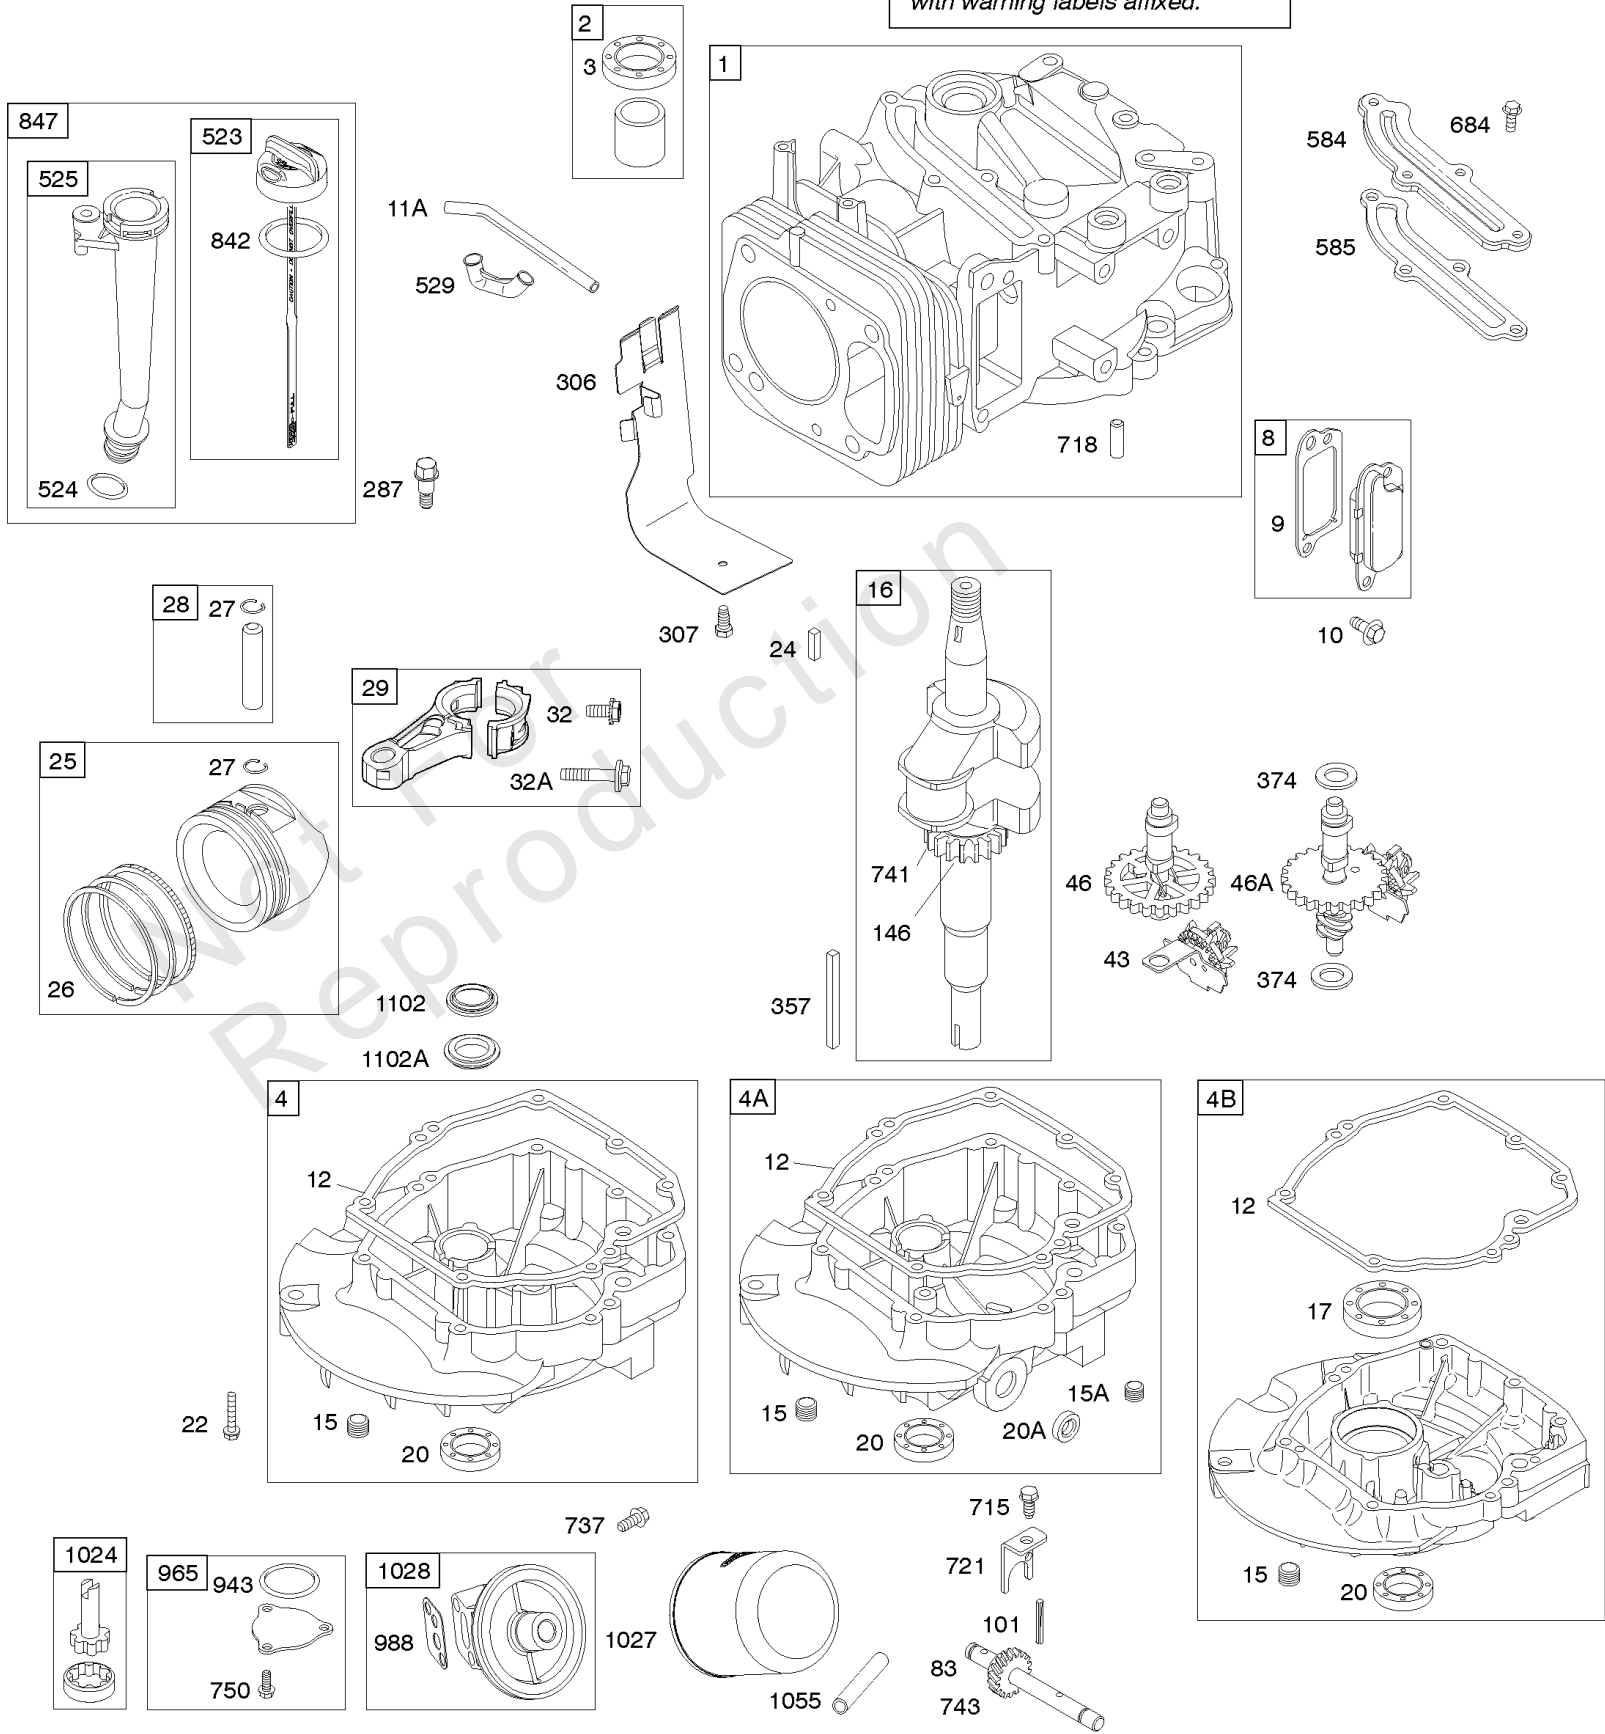

1019 LABEL KIT

Camshaft, Crankshaft, Cylinder, Engine Sump, Lubrication, Piston Group

REF NO	PART NO	QTY	DESCRIPTION
1	499678		CYLINDER ASSEMBLY -Used Before Code Date 04040500
1	790363		CYLINDER ASSEMBLY -Used After Code Date 04040400
2	399269		KIT, Bushing/Seal -(Magneto Side)
3	299819S		SEAL, Oil -(Magneto Side)
4	493279		SUMP, Engine
4A	493365		SUMP, Engine -(Auxiliary PTO)
8	495786		BREATHER ASSEMBLY
9	699833		GASKET-BREATHER
10	691125		SCREW -(Breather Assembly)
11A	499675		TUBE, Breather
12	692232		GASKET, Crankcase
15	691680		PLUG, Oil Drain -(Square Socket)
15A	691093		PLUG, Oil Drain -(Hex Socket)
16	691456		CRANKSHAFT
17	692517		BEARING, Ball
20	399781S		SEAL, Oil -(PTO Side)
20A	691952		SEAL, Oil -(PTO Side) (Auxiliary PTO)
22	691092		SCREW -(Crankcase Cover/Sump)
24	222698S		KEY, Flywheel
25	791325		PISTON ASSEMBLY -(.020 Oversize) -Used Before Code Date 07090400
25	792004		PISTON ASSEMBLY -(Standard) -Used Before Code Date 07090400
25	795429		PISTON ASSEMBLY -(Standard) -Used After Code Date 07090300
25	795430		PISTON ASSEMBLY -(.020 Oversize) -Used After Code Date 07090300
26	795432		SET, Ring -(.020 Oversize) -Used After Code Date 07090300
26	795431		RING SET -(Standard) -Used After Code Date 07090300
26	692786		SET, Ring -(.020 Oversize) -Used Before Code Date 05030800
26	791324		SET, Ring -(.020 Oversize) -Used After Code Date 05030700 -Used Before Code Date 07090400
26	791969		SET, Ring -(Standard) -Used After Code Date 05030700 -Used Before Code Date 07090400
26	499631		SET, Ring -(Standard) -Used Before Code Date 05030800