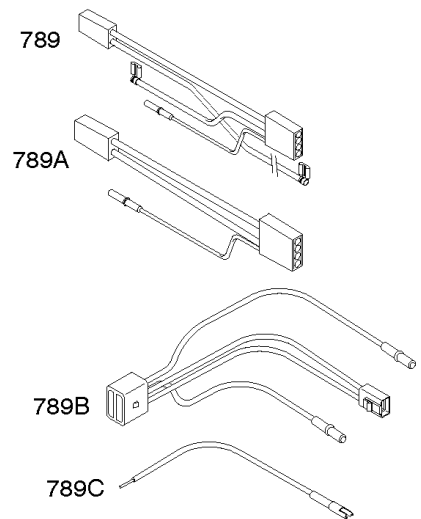

Brake, Controls, Governor Spring, Ignition

REF NO	PART NO	QTY	DESCRIPTION
51	692668		GASKET, Intake
51A	697735		GASKET, Intake
51B	692555		GASKET, Intake -(2 Required)
122	692799		SPACER, Carburetor
188	693168		SCREW -(Control Bracket)
202	691303		LINK, Mechanical Governor
209A	691291		SPRING, Governor
211	692434		SPRING-GOVERNED IDLE
222C	792397		BRACKET, Control -Used After Code Date 05110100
222C	692618		BRACKET, Control -Used Before Code Date 05110200
222E	692723		BRACKET, Control
222J	697614		BRACKET, Control -Used Before Code Date 05110200
222G	792399		BRACKET, Control -Used After Code Date 05110100
222J	792404		BRACKET, Control -Used After Code Date 05110100
222G	692615		BRACKET, Control -Used Before Code Date 05110200
227	691467		LEVER, Governor Control
236	691826		LINK, Lockout
265	690798		CLAMP, Casing
265A	691024		CLAMP, Casing
267	691044		SCREW -(Casing Clamp)
268	691025		CASING, Control Wire -(Cut To Required Length)
269	691026		WIRE, Control -(Cut To Required Length)
270	691027		NUT -(Control Wire Casing)
271	691028		LEVER, Control
333	802574		ARMATURE, Magneto
334	691061		SCREW -(Magneto Armature)
341	690368		STUD -(Mounting Bracket)
347	691396		SWITCH, Rocker
356	692390		WIRE, Stop
356A	499690		WIRE-STOP
356B	692151		WIRE, Stop
356C	693010		WIRE, Stop
356D	695283		WIRE ASSEMBLY
404	690272		WASHER -(Governor Crank)
472	693809		KNOB, Choke Shaft
474	691991		ALTERNATOR
493	692877		BRACKET, Mounting
505	691251		NUT -(Governor Control Lever)
532	692851		NUT -(Mounting Bracket)