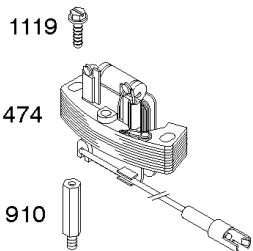

## ***Brake, Controls, Governor Spring, Ignition***

<b>REF NO</b>	<b>PART NO</b>	<b>QTY</b>	<b>DESCRIPTION</b>
562	691119		BOLT -(Governor Control Lever)
564A	693808		SCREW -(Control Cover)
578	398153		WIRE ASSEMBLY
604A	693807		COVER, Control
615	690340		RETAINER, Governor Shaft
616	698801		CRANK-GOVERNOR
621	692310		SWITCH, Stop
745	691648		SCREW -(Brake)
789	696547		HARNESS, Wiring -Used After Code Date 00040600
789	691372		HARNESS, Wiring -Used Before Code Date 00040700
789A	690790		HARNESS, Wiring -Used Before Code Date 00040700
789A	696546		HARNESS, Wiring -Used After Code Date 00040600
843	691884		SLEEVE, Lever
851	493880S		TERMINAL-SPARK PLUG
910	691094		STUD -(Alternator)
922	691831		SPRING-BRAKE
922A	692135		SPRING, Brake
923	796387		BRAKE -Used After Code Date 08043000
923A	695891		BRAKE
935	499421		SWITCH, Interlock -Used Before Code Date 08050100
990	695951		SET, Key -(Touch N Mow)
1119	692979		SCREW -(Alternator)
1160	690345		SCREW -(Interlock Switch)