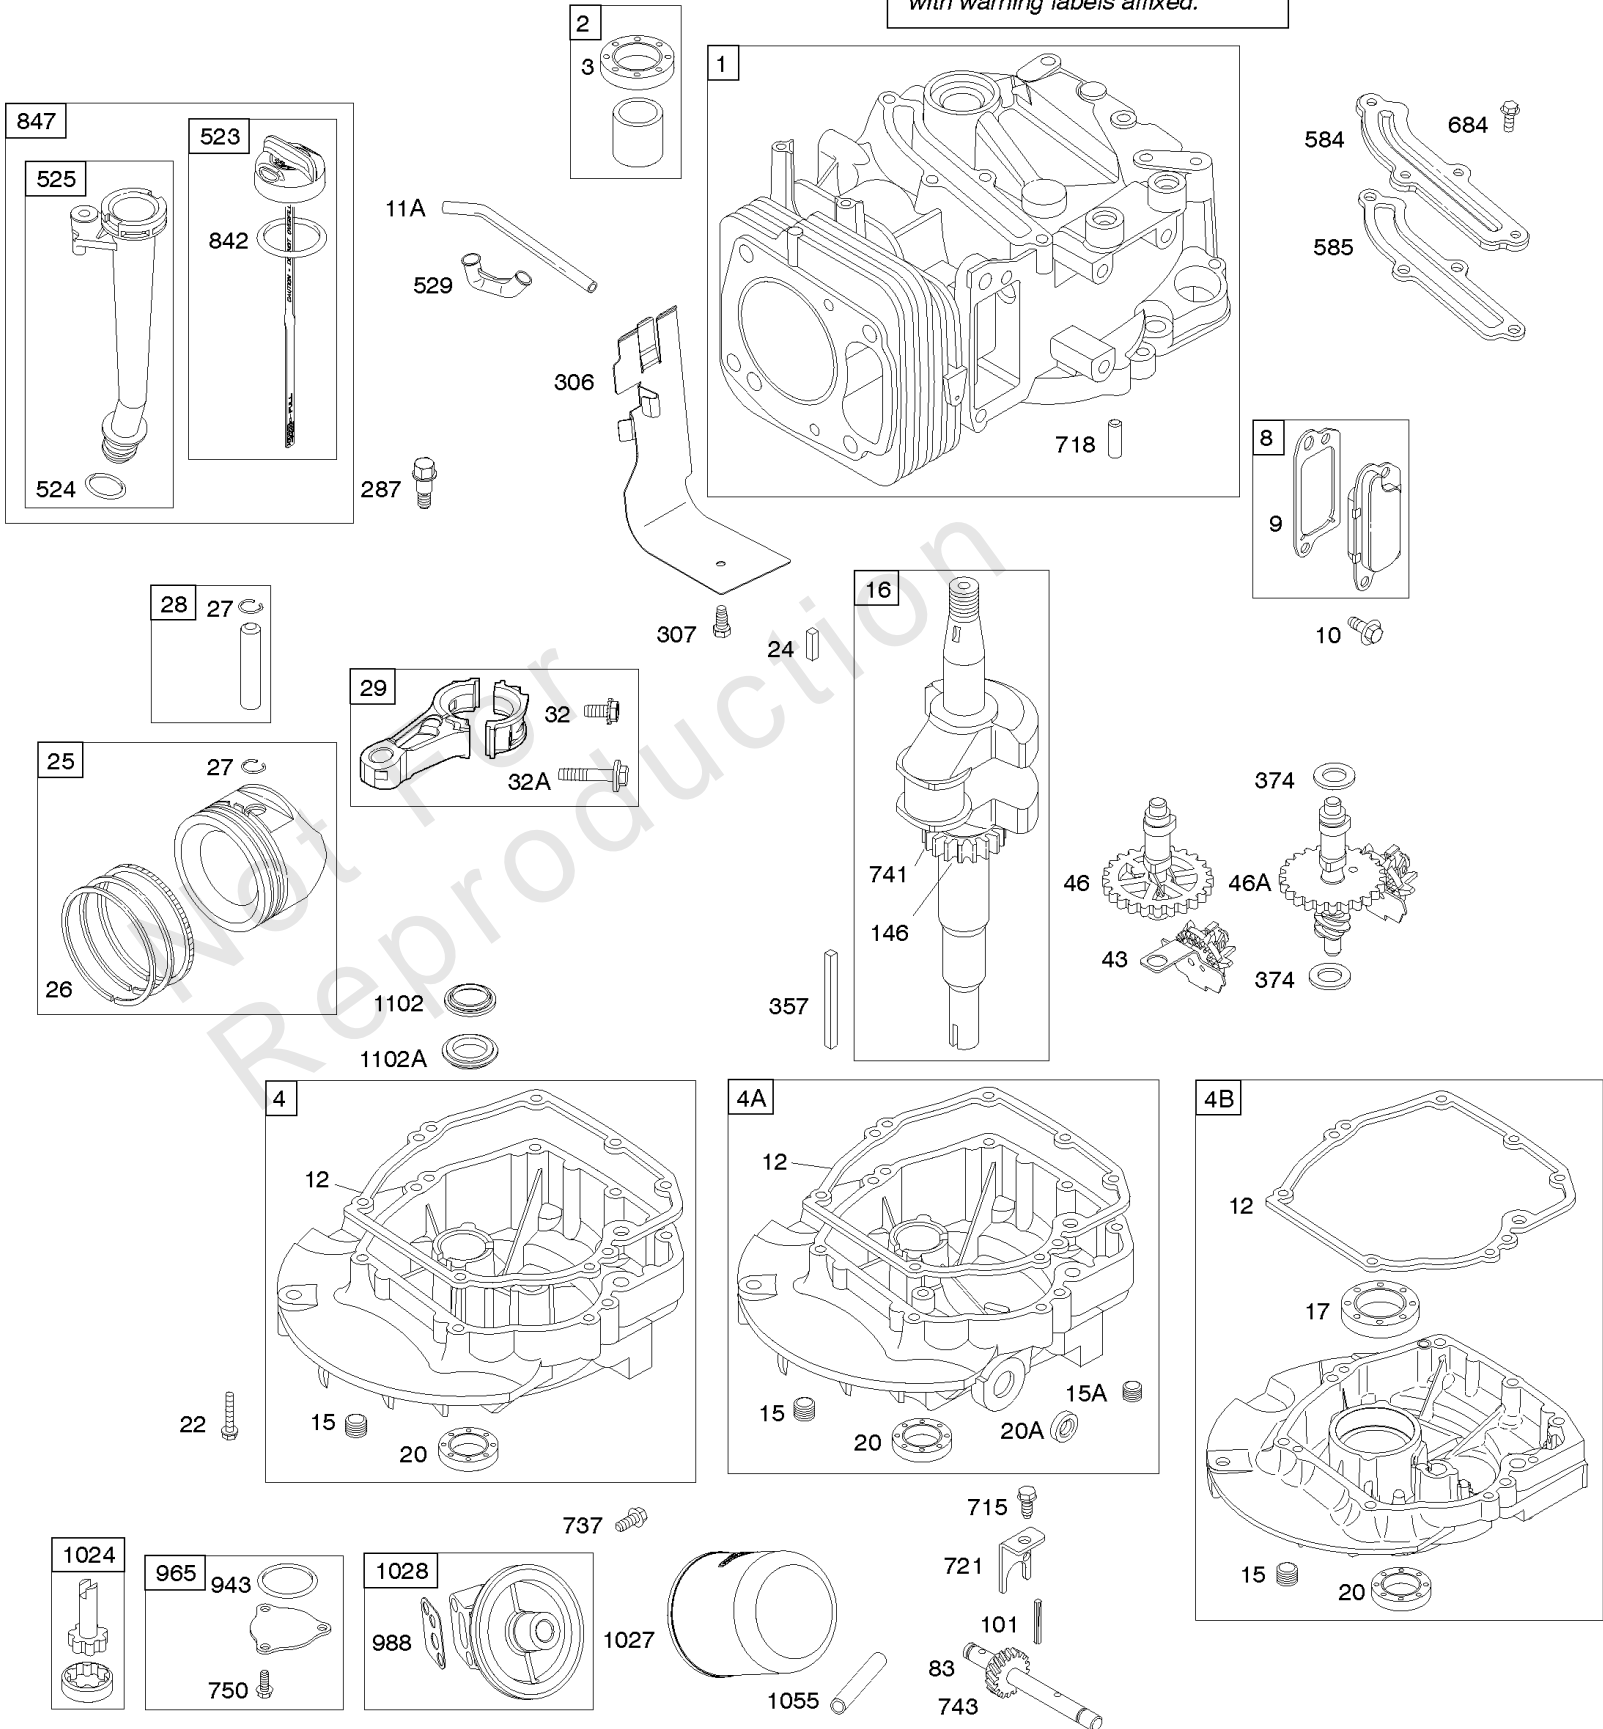

1019 LABEL KIT

Camshaft, Crankshaft, Cylinder, Engine Sump, Lubrication, Piston Group

REF NO	PART NO	QTY	DESCRIPTION
27	691866		LOCK-PISTON PIN
28	499423		PIN-PISTON/STD -(Standard)
29	499424		ROD, Connecting -(Standard)
32	691664		SCREW -(Connecting Rod)
32A	695759		SCREW -(Connecting Rod) -Used After Code Date 00042200
43	691997		SLINGER, Governor/Oil
46	694039		CAMSHAFT -Used After Code Date 99030700
46	694035		CAMSHAFT -Used Before Code Date 99030800
46A	694034		CAMSHAFT -(Clockwise) -Used Before Code Date 99030800
46A	694033		CAMSHAFT -(Counterclockwise) -Used Before Code Date 99030800
46A	694038		CAMSHAFT -(Clockwise) -Used After Code Date 99030700
46A	694037		CAMSHAFT -(Counterclockwise) -Used After Code Date 99030700
83	691778		SHAFT, Auxiliary Drive
101	691623		PIN, Shaft
146	690979		KEY, Woodruff
287	690940		SCREW -(Dipstick Tube)
306	691232		SHIELD-CYLINDER
307	690345		SCREW -(Cylinder Shield)
357	692191		KEY, Drive Pulley
374	691074		WASHER -(Camshaft)
523	499621		DIPSTICK
524	692296		SEAL-DIPSTICK TUBE -(Dipstick Tube)
525	495265		TUBE, Dipstick
529	692937		TUBE, Breather
584	697734		COVER-BREA PASSAGE
585	691879		GASKET-BREA PASSAGE
684	690345		SCREW -(Breather Passage Cover)
715	691147		SCREW -(Stop Shaft)
718	690959		PIN, Locating
721	690449		STOP, Shaft
737	692511		SCREW -(Oil Filter Adapter)
741	794388		GEAR, Timing -(Use Without Woodruff Key) -Used After Code Date 07093000
741	691830		GEAR-TIMING -(Uses Woodruff Key)