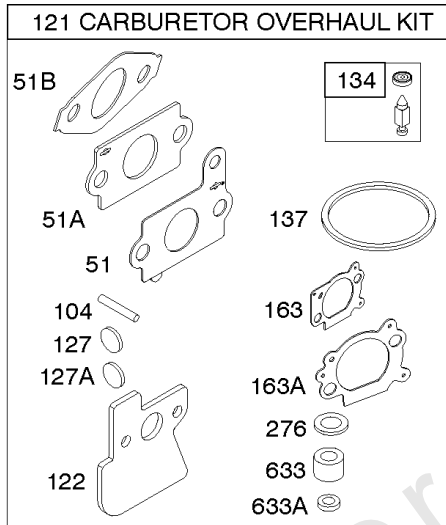

Kits/Gasket Sets

REF NO	PART NO	QTY	DESCRIPTION
3	299819S		SEAL, Oil -(Magneto Side)
7	697230		GASKET-CYLINDER HEAD
9	699833		GASKET-BREATHER
12	692232		GASKET, Crankcase
20	399781S		SEAL, Oil -(PTO Side)
20A	691952		SEAL, Oil -(PTO Side) (Auxiliary PTO)
51	692668		GASKET, Intake
51A	697735		GASKET, Intake
51B	692555		GASKET, Intake -(2 Required)
104	691242		PIN, Float Hinge
121	792383		KIT, Carburetor Overhaul
122	692799		SPACER, Carburetor
127	694468		PLUG, Welch -(Bowl Vent)
127A	691739		PLUG-WELCH
134	398188		KIT-NEEDLE/SEAT
137	693981		GASKET-FLOAT BOWL
163	691894		GASKET, Air Cleaner -(Air Cleaner)
163A	692667		GASKET, Air Cleaner -(Air Cleaner)
276	271716		WASHER-SEALING
358	792384		GASKET SET, Engine
524	692296		SEAL-DIPSTICK TUBE -(Dipstick Tube)
585	691879		GASKET-BREA PASSAGE
633	693867		SEAL, Choke/Throttle Shaft
633A	691321		SEAL-CHOKE/THR SHAFT -(Throttle Shaft)
842	691031		SEAL, O-Ring -(Dipstick Tube)
868	692044		SEAL, Valve
883	691893		GASKET-EXHAUST
977	792385		SET, Carburetor Gasket
993	694088		GASKET-CYL HD PLATE
1022	691890		GASKET-ROCKER COVER
1095	792386		GASKET SET, Valve