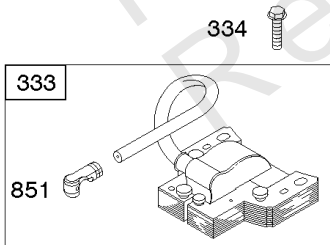

Brake, Controls, Governor Spring, Ignition

REF NO	PART NO	QTY	DESCRIPTION
51	692668		GASKET, Intake
51A	697735		GASKET, Intake
51B	692555		GASKET, Intake -(2 Required)
122	692799		SPACER, Carburetor
188	693168		SCREW -(Control Bracket)
202	691303		LINK, Mechanical Governor
209A	691291		SPRING, Governor
211	692434		SPRING-GOVERNED IDLE
222C	792397		BRACKET, Control -Used After Code Date 05110100
222C	692618		BRACKET, Control -Used Before Code Date 05110200
222E	692723		BRACKET, Control
222J	697614		BRACKET, Control -Used Before Code Date 05110200
222G	792399		BRACKET, Control -Used After Code Date 05110100
222J	792404		BRACKET, Control -Used After Code Date 05110100
222G	692615		BRACKET, Control -Used Before Code Date 05110200
227	691467		LEVER, Governor Control
236	691826		LINK, Lockout
265	690798		CLAMP, Casing
265A	691024		CLAMP, Casing
267	691044		SCREW -(Casing Clamp)
268	691025		CASING, Control Wire -(Cut To Required Length)
269	691026		WIRE, Control -(Cut To Required Length)
270	691027		NUT -(Control Wire Casing)
271	691028		LEVER, Control
333	802574		ARMATURE, Magneto
334	691061		SCREW -(Magneto Armature)
341	690368		STUD -(Mounting Bracket)
347	691396		SWITCH, Rocker
356	692390		WIRE, Stop
356A	499690		WIRE-STOP
356B	692151		WIRE, Stop
356C	693010		WIRE, Stop
356D	695283		WIRE ASSEMBLY
404	690272		WASHER -(Governor Crank)
472	693809		KNOB, Choke Shaft
474	691991		ALTERNATOR
493	692877		BRACKET, Mounting
505	691251		NUT -(Governor Control Lever)
532	692851		NUT -(Mounting Bracket)