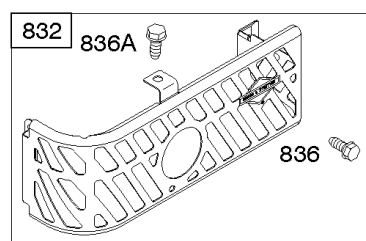

Air Cleaner, Exhaust System

REF NO	PART NO	QTY	DESCRIPTION
163	691894		GASKET, Air Cleaner -(Air Cleaner)
259	691189		BRACKET, Casing Clamp
300	692275		MUFFLER -(Super Quiet Lo Tone)
300A	692276		MUFFLER -(Quiet Lo Tone)
300C	694248		MUFFLER -(Super Quiet Power Lo Tone)
300B	699769		MUFFLER -(Square Lo Tone)
346	690661		SCREW -(Spark Arrestor)
425A	690244		SCREW -(Air Cleaner Cover)
443B	690255		SCREW -(Air Cleaner Primer Base)
445A	697029		FILTER-A/C CARTRIDGE
529	692937		TUBE, Breather
613	691108		SCREW -(Muffler)
613A	691140		SCREW -(Muffler)
676	397931		DEFLECTOR, Muffler -(Direct Out)(3/4 Diameter)
676A	393756		DEFLECTOR, Muffler -(Side Outlet)
676B	396548		DEFLECTOR, Muffler -(Single Louver)
676C	497682		DEFLECTOR, Muffler -(Direct Out)(1 3/16 Diameter)
676D	697915		DEFLECTOR, Muffler -(Square Lo Tone)
677	690661		SCREW -(Muffler Deflector)
832	691466		GUARD-MUFFLER -(Super Lo Tone)
832A	692984		GUARD, Muffler -(Quiet Lo Tone)
832C	695593		GUARD, Muffler -(Square Lo Tone)
836	691147		SCREW -(Muffler Guard)
836A	697551		SCREW -(Muffler Guard)
836B	692198		SCREW -(Muffler Guard)
883	691893		GASKET-EXHAUST
966B	690243		BASE-A/C PRIMER -(Primer)
967A	273356S		FILTER-A/C FOAM
968A	691342		COVER, Air Cleaner
968B	692435		COVER-AIR CLEANER
976	694395		PRIMER, Carburetor
994	692957		ARRESTOR-SPARK
994A	398067		ARRESTOR-SPARK