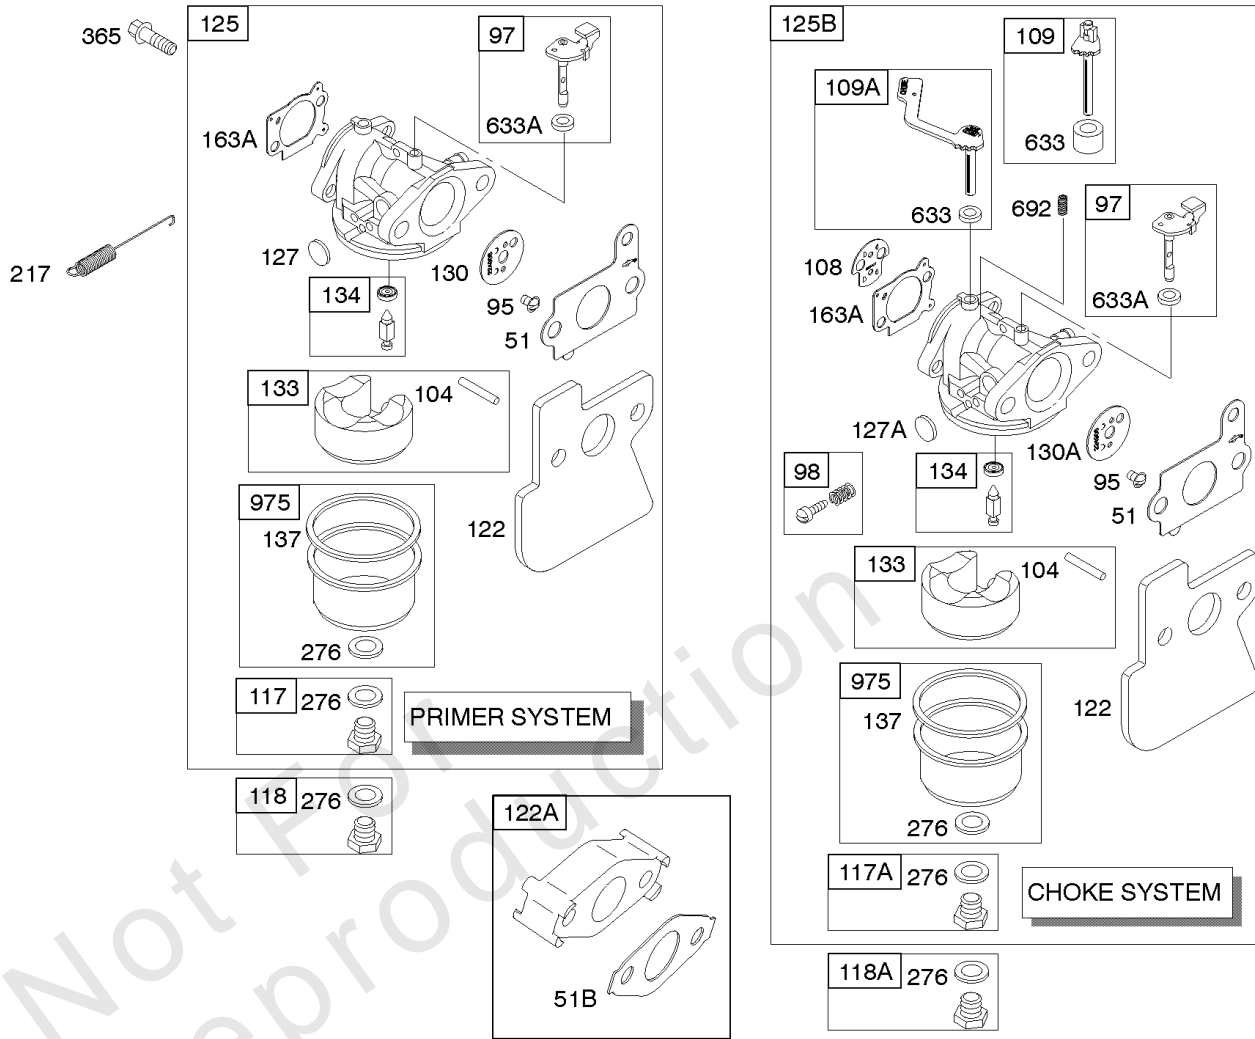

Carburetor, Fuel Supply

REF NO	PART NO	QTY	DESCRIPTION
137	693981		GASKET-FLOAT BOWL
163A	692667		GASKET, Air Cleaner -(Air Cleaner)
187	791766		LINE, Fuel -(Cut To Required Length)
190	690940		SCREW -(Fuel Tank)
217	690354		SPRING, Choke Return
240	298090S		FILTER, Fuel
276	271716		WASHER-SEALING
365	691129		SCREW -(Carburetor) -Used After Code Date 05110100
365	691136		SCREW -(Carburetor) -Used Before Code Date 05110200
601	791850		CLAMP, Hose
601A	691038		CLAMP, Hose
633	693867		SEAL, Choke/Throttle Shaft
633A	691321		SEAL-CHOKE/THR SHAFT -(Throttle Shaft)
670	692294		SPACER, Fuel Tank
692	690572		SPRING, Detent
957	692046		CAP, Fuel Tank -(Plastic)
957B	699985		CAP, Fuel Tank -(Plastic)
958	698183		VALVE, Fuel Shut Off -(Plastic)
972	699374		TANK, Fuel -(Plastic)
975	493640		BOWL, Float
1059	696293		KIT, Screw/Washer -(Touch N Mow)
1059	692311		KIT, Screw/Washer