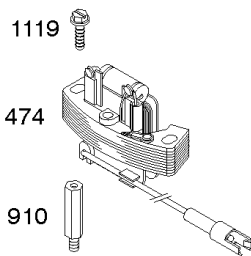

Brake, Controls, Governor Spring, Ignition

REF NO	PART NO	QTY	DESCRIPTION
51	692668		GASKET, Intake
51A	697735		GASKET, Intake
51B	692555		GASKET, Intake -(2 Required)
122	692799		SPACER, Carburetor
188	693168		SCREW -(Control Bracket)
202	691303		LINK, Mechanical Governor
209A	691291		SPRING, Governor
211	692434		SPRING-GOVERNED IDLE
222C	792397		BRACKET, Control -Used After Code Date 05110100
222C	692618		BRACKET, Control -Used Before Code Date 05110200
222E	692723		BRACKET, Control
222J	697614		BRACKET, Control -Used Before Code Date 05110200
222G	792399		BRACKET, Control -Used After Code Date 05110100
222J	792404		BRACKET, Control -Used After Code Date 05110100
222G	692615		BRACKET, Control -Used Before Code Date 05110200
227	691467		LEVER, Governor Control
236	691826		LINK, Lockout
265	690798		CLAMP, Casing
265A	691024		CLAMP, Casing
267	691044		SCREW -(Casing Clamp)
268	691025		CASING, Control Wire -(Cut To Required Length)
269	691026		WIRE, Control -(Cut To Required Length)
270	691027		NUT -(Control Wire Casing)
271	691028		LEVER, Control
333	802574		ARMATURE, Magneto
334	691061		SCREW -(Magneto Armature)
341	690368		STUD -(Mounting Bracket)
347	691396		SWITCH, Rocker
356	692390		WIRE, Stop
356A	499690		WIRE-STOP
356B	692151		WIRE, Stop
356C	693010		WIRE, Stop
356D	695283		WIRE ASSEMBLY
404	690272		WASHER -(Governor Crank)
472	693809		KNOB, Choke Shaft
474	691991		ALTERNATOR
493	692877		BRACKET, Mounting
505	691251		NUT -(Governor Control Lever)
532	692851		NUT -(Mounting Bracket)