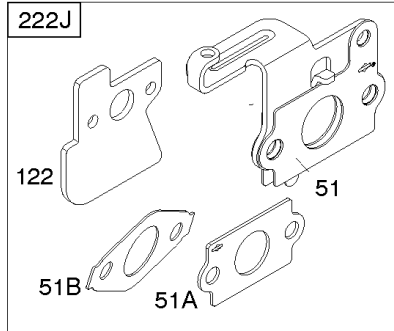

## ***Brake, Controls, Governor Spring, Ignition***

<b>REF NO</b>	<b>PART NO</b>	<b>QTY</b>	<b>DESCRIPTION</b>
51	692668		GASKET, Intake
51A	697735		GASKET, Intake
51B	692555		GASKET, Intake -(2 Required)
122	692799		SPACER, Carburetor
188	693168		SCREW -(Control Bracket)
202	691303		LINK, Mechanical Governor
209A	691291		SPRING, Governor
211	692434		SPRING-GOVERNED IDLE
222C	792397		BRACKET, Control -Used After Code Date 05110100
222C	692618		BRACKET, Control -Used Before Code Date 05110200
222E	692723		BRACKET, Control
222J	697614		BRACKET, Control -Used Before Code Date 05110200
222G	792399		BRACKET, Control -Used After Code Date 05110100
222J	792404		BRACKET, Control -Used After Code Date 05110100
222G	692615		BRACKET, Control -Used Before Code Date 05110200
227	691467		LEVER, Governor Control
236	691826		LINK, Lockout
265	690798		CLAMP, Casing
265A	691024		CLAMP, Casing
267	691044		SCREW -(Casing Clamp)
268	691025		CASING, Control Wire -(Cut To Required Length)
269	691026		WIRE, Control -(Cut To Required Length)
270	691027		NUT -(Control Wire Casing)
271	691028		LEVER, Control
333	802574		ARMATURE, Magneto
334	691061		SCREW -(Magneto Armature)
341	690368		STUD -(Mounting Bracket)
347	691396		SWITCH, Rocker
356	692390		WIRE, Stop
356A	499690		WIRE-STOP
356B	692151		WIRE, Stop
356C	693010		WIRE, Stop
356D	695283		WIRE ASSEMBLY
404	690272		WASHER -(Governor Crank)
472	693809		KNOB, Choke Shaft
474	691991		ALTERNATOR
493	692877		BRACKET, Mounting
505	691251		NUT -(Governor Control Lever)
532	692851		NUT -(Mounting Bracket)