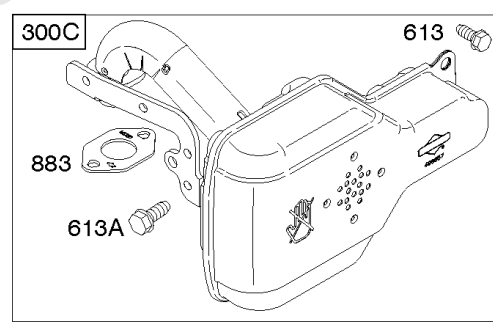

Air Cleaner, Exhaust System

REF NO	PART NO	QTY	DESCRIPTION
163	691894		GASKET, Air Cleaner -(Air Cleaner)
259	691189		BRACKET, Casing Clamp
300	692275		MUFFLER -(Super Quiet Lo Tone)
300A	692276		MUFFLER -(Quiet Lo Tone)
300C	694248		MUFFLER -(Super Quiet Power Lo Tone)
300B	699769		MUFFLER -(Square Lo Tone)
346	690661		SCREW -(Spark Arrestor)
425A	690244		SCREW -(Air Cleaner Cover)
443B	690255		SCREW -(Air Cleaner Primer Base)
445A	697029		FILTER-A/C CARTRIDGE
529	692937		TUBE, Breather
613	691108		SCREW -(Muffler)
613A	691140		SCREW -(Muffler)
676	397931		DEFLECTOR, Muffler -(Direct Out)(3/4 Diameter)
676A	393756		DEFLECTOR, Muffler -(Side Outlet)
676B	396548		DEFLECTOR, Muffler -(Single Louver)
676C	497682		DEFLECTOR, Muffler -(Direct Out)(1 3/16 Diameter)
676D	697915		DEFLECTOR, Muffler -(Square Lo Tone)
677	690661		SCREW -(Muffler Deflector)
832	691466		GUARD-MUFFLER -(Super Lo Tone)
832A	692984		GUARD, Muffler -(Quiet Lo Tone)
832C	695593		GUARD, Muffler -(Square Lo Tone)
836	691147		SCREW -(Muffler Guard)
836A	697551		SCREW -(Muffler Guard)
836B	692198		SCREW -(Muffler Guard)
883	691893		GASKET-EXHAUST
966B	690243		BASE-A/C PRIMER -(Primer)
967A	273356S		FILTER-A/C FOAM
968A	691342		COVER, Air Cleaner
968B	692435		COVER-AIR CLEANER
976	694395		PRIMER, Carburetor
994	692957		ARRESTOR-SPARK
994A	398067		ARRESTOR-SPARK