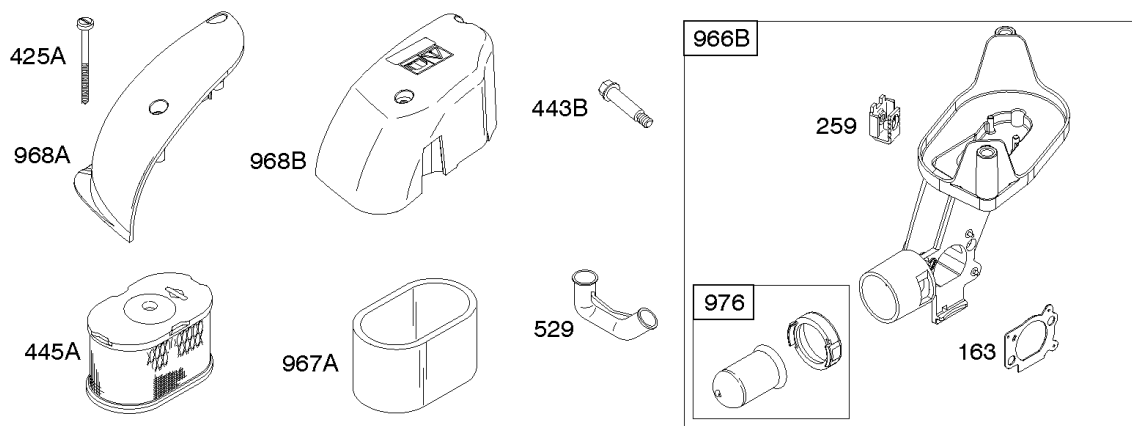

Air Cleaner, Exhaust System

REF NO	PART NO	QTY	DESCRIPTION
163	691894		GASKET, Air Cleaner -(Air Cleaner)
259	691189		BRACKET, Casing Clamp
300	692275		MUFFLER -(Super Quiet Lo Tone)
300A	692276		MUFFLER -(Quiet Lo Tone)
300C	694248		MUFFLER -(Super Quiet Power Lo Tone)
300B	699769		MUFFLER -(Square Lo Tone)
346	690661		SCREW -(Spark Arrestor)
425A	690244		SCREW -(Air Cleaner Cover)
443B	690255		SCREW -(Air Cleaner Primer Base)
445A	697029		FILTER-A/C CARTRIDGE
529	692937		TUBE, Breather
613	691108		SCREW -(Muffler)
613A	691140		SCREW -(Muffler)
676	397931		DEFLECTOR, Muffler -(Direct Out)(3/4 Diameter)
676A	393756		DEFLECTOR, Muffler -(Side Outlet)
676B	396548		DEFLECTOR, Muffler -(Single Louver)
676C	497682		DEFLECTOR, Muffler -(Direct Out)(1 3/16 Diameter)
676D	697915		DEFLECTOR, Muffler -(Square Lo Tone)
677	690661		SCREW -(Muffler Deflector)
832	691466		GUARD-MUFFLER -(Super Lo Tone)
832A	692984		GUARD, Muffler -(Quiet Lo Tone)
832C	695593		GUARD, Muffler -(Square Lo Tone)
836	691147		SCREW -(Muffler Guard)
836A	697551		SCREW -(Muffler Guard)
836B	692198		SCREW -(Muffler Guard)
883	691893		GASKET-EXHAUST
966B	690243		BASE-A/C PRIMER -(Primer)
967A	273356S		FILTER-A/C FOAM
968A	691342		COVER, Air Cleaner
968B	692435		COVER-AIR CLEANER
976	694395		PRIMER, Carburetor
994	692957		ARRESTOR-SPARK
994A	398067		ARRESTOR-SPARK