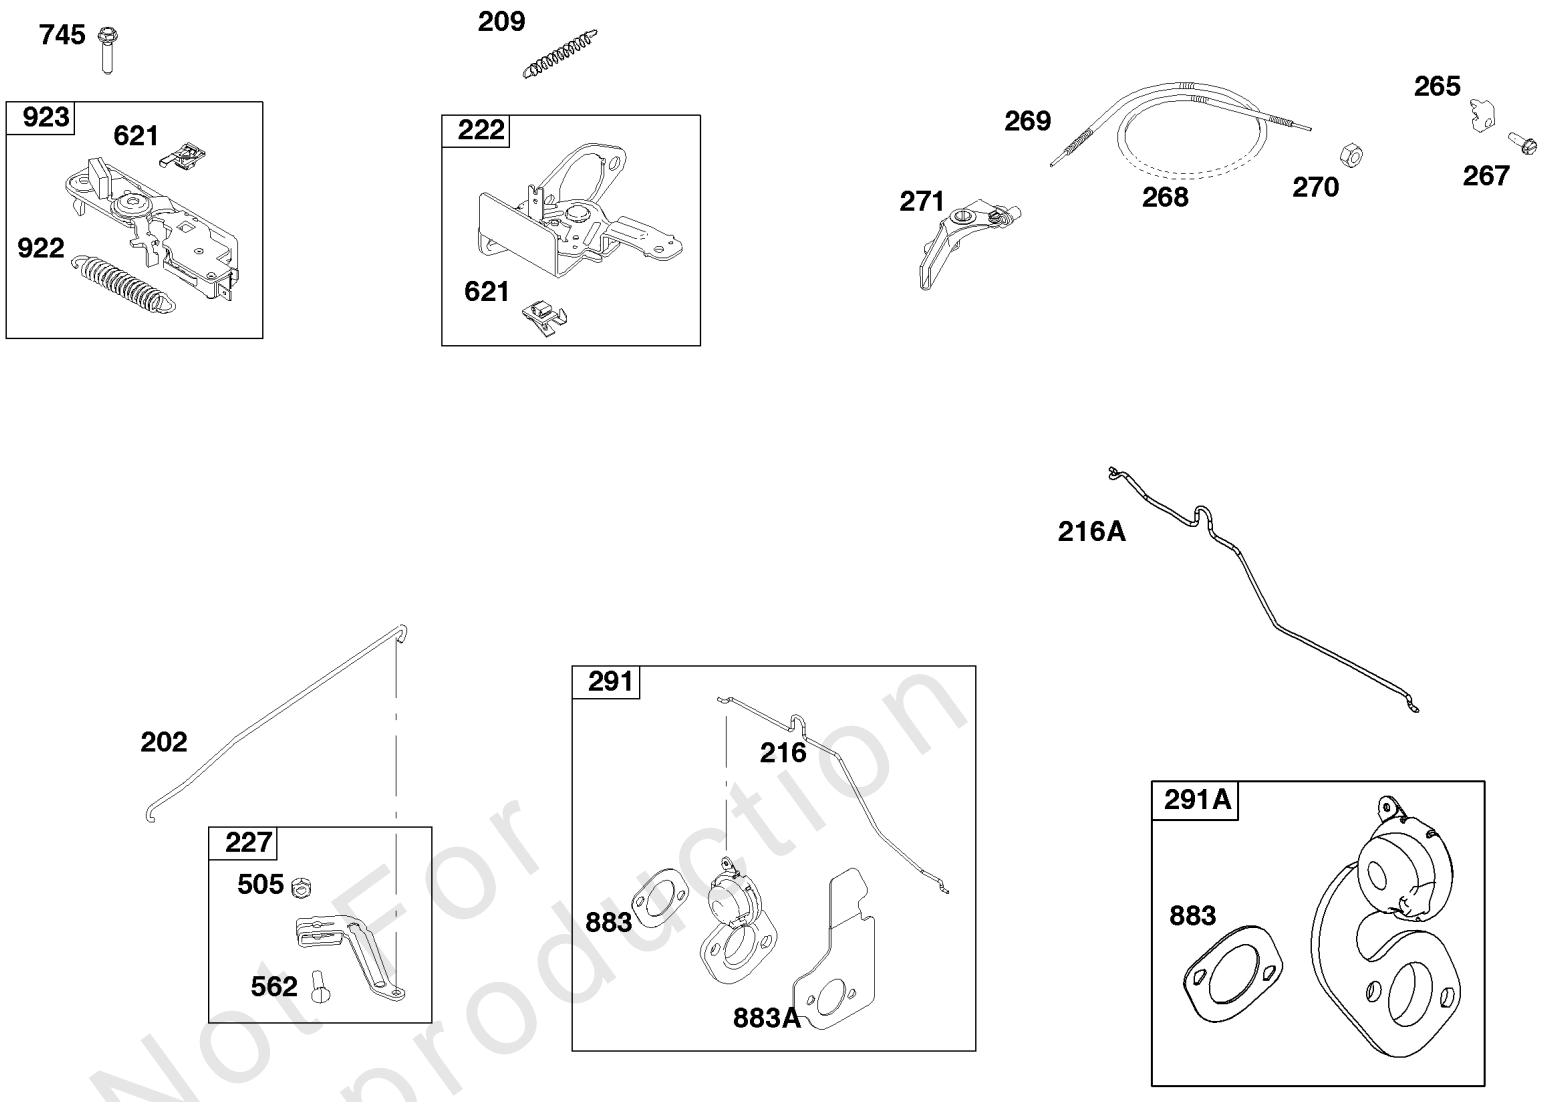

Not For
Reproduction

Controls, Governor Spring, Thermostat

REF NO	PART NO	QTY	DESCRIPTION
202	796657		LINK, Mechanical Governor
209	793604		SPRING, Governor
216	796485		LINK, Choke
222	796482		BRACKET, Control -(Manual Friction, Remote, & Fixed Speed Control)
227	796487		LEVER, Governor Control
265	690798		CLAMP, Casing
267	691044		SCREW -(Casing Clamp)
268	691025		CASING, Control Wire -(Cut To Required Length)
269	691026		WIRE, Control -(Cut To Required Length)
270	691027		NUT -(Control Wire Casing)
271	691028		LEVER, Control
291	796486		THERMOSTAT
505	793515		NUT -(Governor Control Lever)
562	793514		BOLT -(Governor Lever)
621	692310		SWITCH, Stop
745	793491		SCREW -(Brake)
883	793497		GASKET, Exhaust
883A	796677		GASKET, Exhaust
922	692135		SPRING, Brake
923	796635		BRAKE