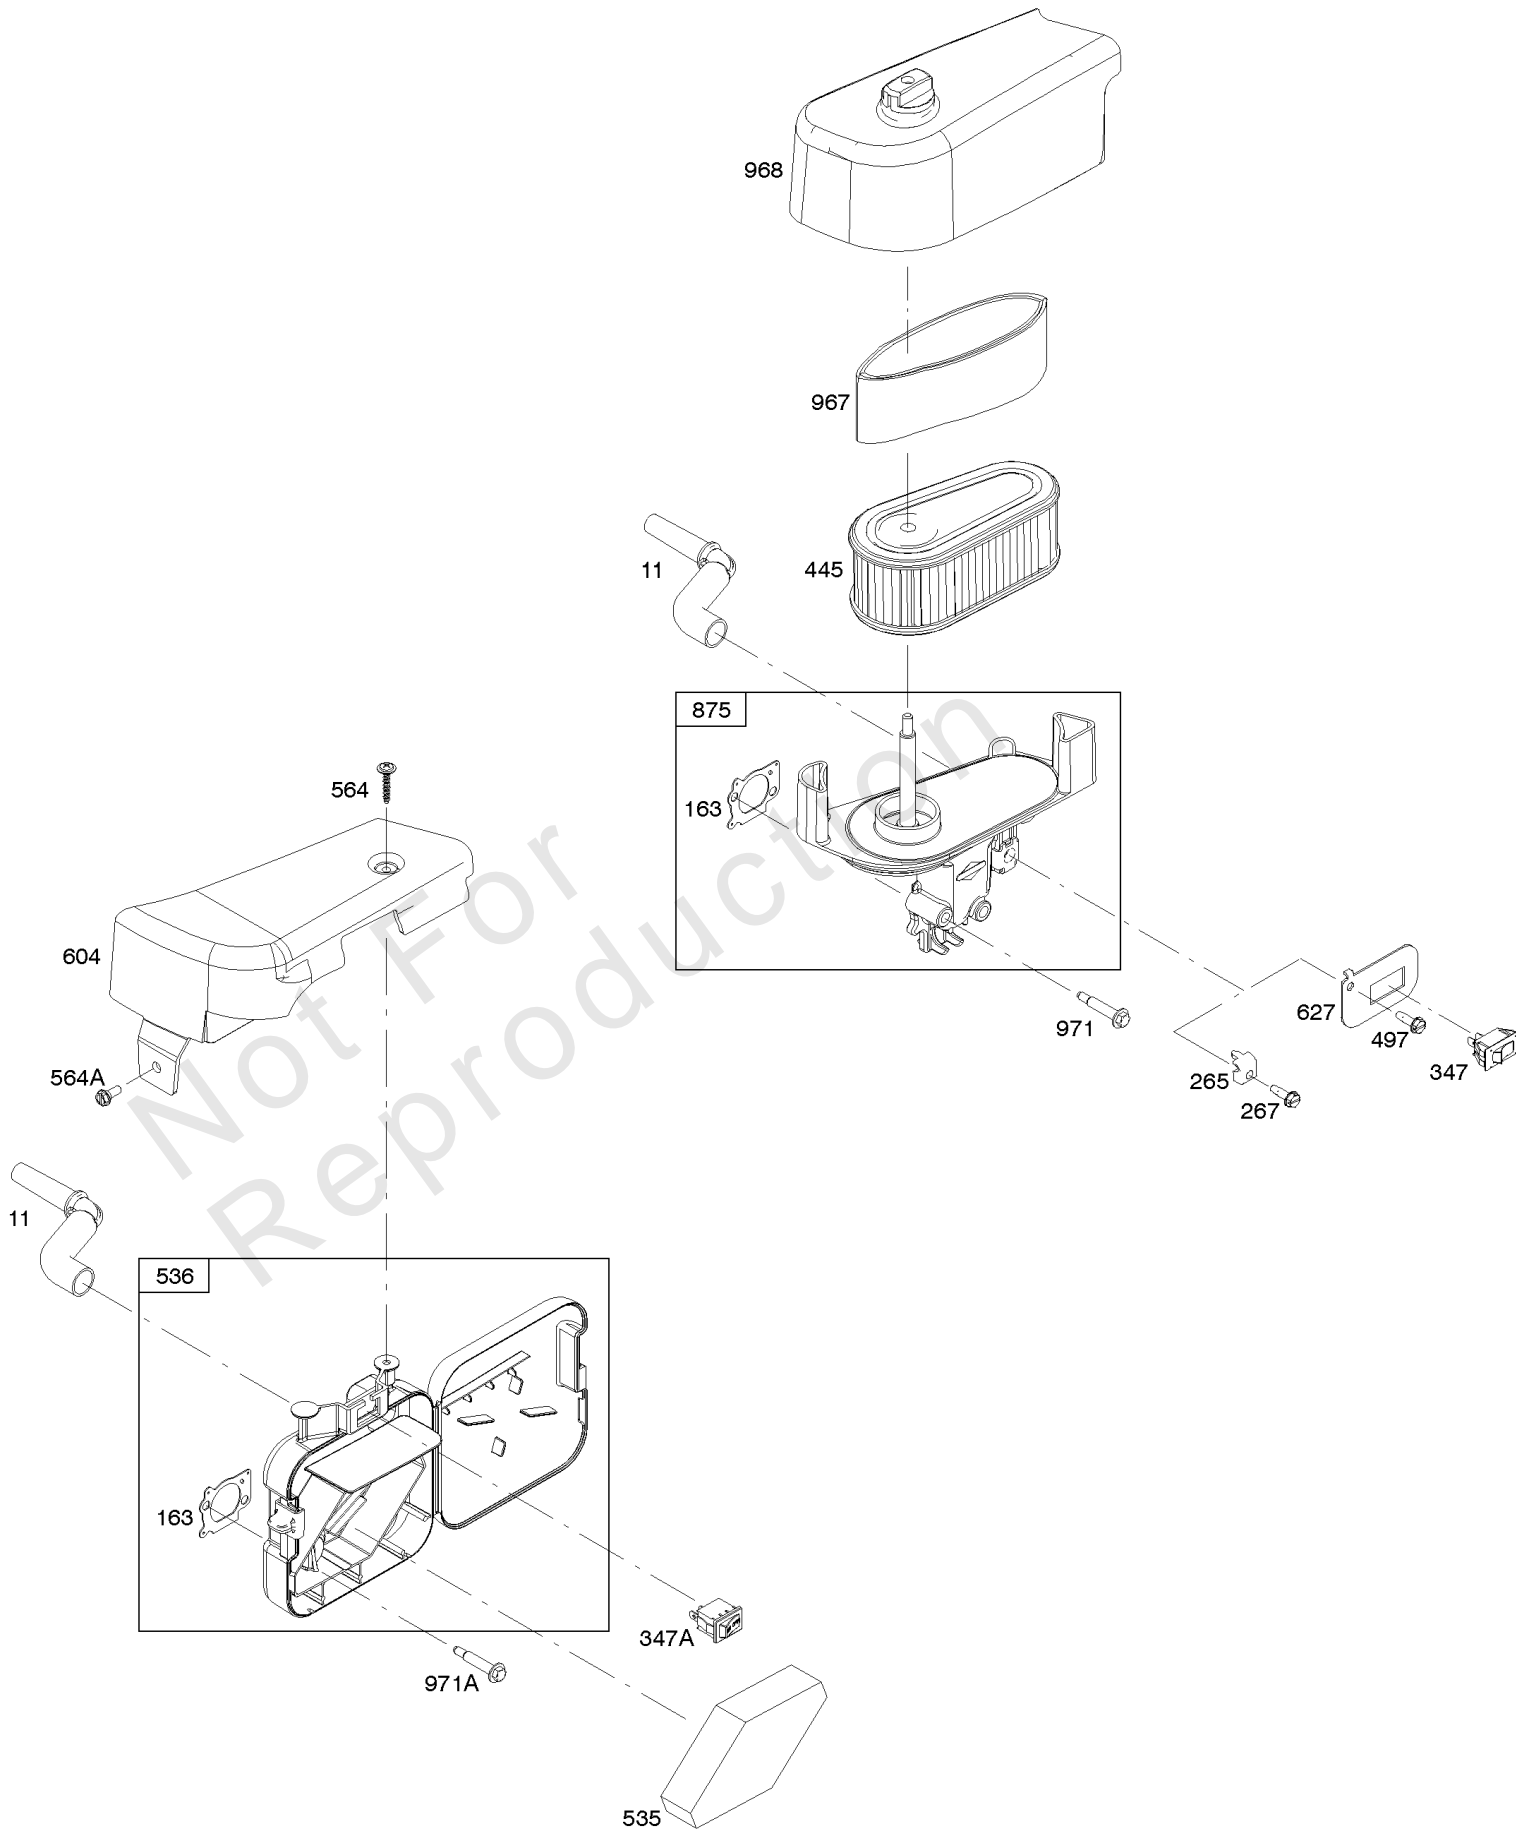

# Parts Manual

Mfg. No: 11P902-0127-B1

---

<b>Model Components</b>	<b>Page</b>
Air Cleaner.....	4
Alternator, Electric Starter, Ignition.....	6
Blower Housing, Cover/Guards, Flywheel, Rewind Starter.....	8
Camshaft, Crankshaft, Cylinder, Operator's Manual, Piston/Rings/Connecting Rod, Warning Label.....	10
Carburetor, Carburetor Overhaul Kit.....	12
Controls, Governor Spring, Thermostat.....	14
Cylinder Head, Gasket Set-Valves, Valves.....	16
Exhaust System.....	18
Fuel Supply, Lubrication.....	20
Gasket Set-Engine, Sump.....	22
Replacement Engine - US & Canada.....	24

## Air Cleaner

REF NO	PART NO	QTY	DESCRIPTION
11	796478		TUBE, Breather
163	691894		GASKET, Air Cleaner -(Air Cleaner)
265	690798		CLAMP, Casing
267	691044		SCREW -(Casing Clamp)
347	795333		SWITCH, Rocker
445	795066		FILTER, A/C Cartridge
497	691044		SCREW -(Stopswitch Bracket)
627	796702		BRACKET, Stopswitch
875	796492		BASE, Air Cleaner -(Plastic)
967	796254		FILTER, Pre Cleaner
968	796493		COVER, Air Cleaner
971	690349		SCREW -(Air Cleaner Base to Carburetor)