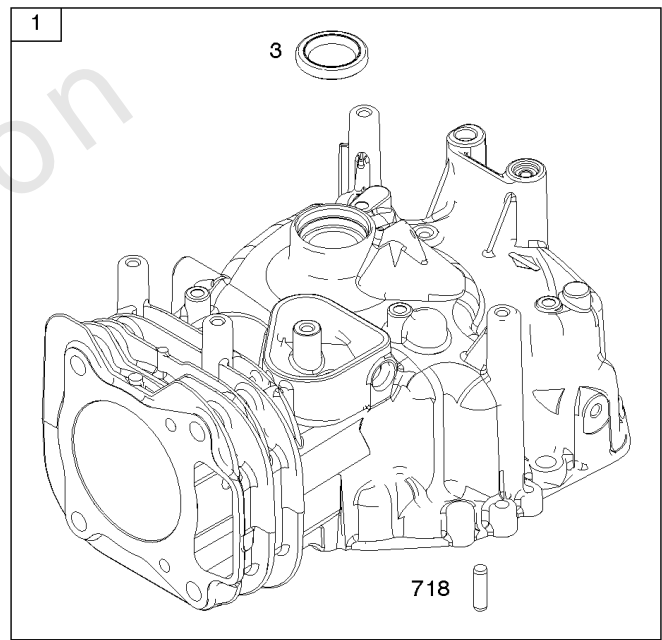

1319 WARNING LABEL

REQUIRED when replacing parts with warning labels affixed.

1319A WARNING LABEL

REQUIRED when replacing parts with warning labels affixed.

1058 OPERATOR'S MANUAL

1036 EMISSIONS LABEL

1330 REPAIR MANUAL

Not For Reproduction

Camshaft, Crankshaft, Cylinder, Operator's Manual, Piston/Rings/Connecting Rod,

REF NO	PART NO	QTY	DESCRIPTION
1	798948		CYLINDER ASSEMBLY
3	299819S		SEAL, Oil -(Magneto Side)
16	796467		CRANKSHAFT
24	222698S		KEY, Flywheel
25	796644		PISTON ASSEMBLY -(.020 Oversize)
25	796643		PISTON ASSEMBLY -(Standard)
26	796646		SET, Ring -(.020 Oversize)
26	796645		SET, Ring -(Standard)
27	691588		LOCK, Piston Pin
28	298909		PIN, Piston
29	796470		ROD, Connecting
32	691664		SCREW -(Connecting Rod)
32A	695759		SCREW -(Connecting Rod)
43	796650		SLINGER, Governor/Oil
46	694039		CAMSHAFT
404	690272		WASHER -(Governor Crank)
615	690340		RETAINER, Governor Shaft
616	798327		CRANK, Governor
718	690959		PIN, Locating
741	797521		GEAR, Timing
1036	-----		Label-Emissions -(Available From A Briggs & Stratton Authorized Dealer)
1058	279946		MANUAL, Operator's
1263	697124		REED, Breather
1264	793453		SCREW -(Breather Reed)
1319	794467		LABEL, Warning
1319A	797669		LABEL, Warning
1330	279000		MANUAL, Repair
1375	796476		COVER, Breather Reed
1376	794451		SCREW -(Breather/Reed Cover)
1430	796477		GASKET, Breather/Reed