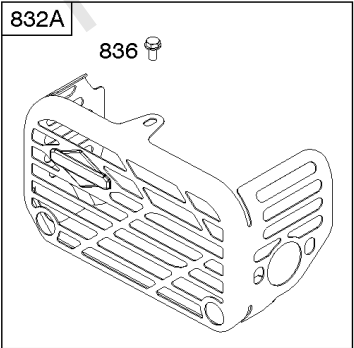

## Controls, Governor Spring, Thermostat

REF NO	PART NO	QTY	DESCRIPTION
202	796657		LINK, Mechanical Governor
209	793604		SPRING, Governor
216	796485		LINK, Choke
222	796482		BRACKET, Control -(Manual Friction, Remote, & Fixed Speed Control)
227	796487		LEVER, Governor Control
265	690798		CLAMP, Casing
267	691044		SCREW -(Casing Clamp)
268	691025		CASING, Control Wire -(Cut To Required Length)
269	691026		WIRE, Control -(Cut To Required Length)
270	691027		NUT -(Control Wire Casing)
271	691028		LEVER, Control
291	796486		THERMOSTAT
505	793515		NUT -(Governor Control Lever)
562	793514		BOLT -(Governor Lever)
621	692310		SWITCH, Stop
745	793491		SCREW -(Brake)
883	793497		GASKET, Exhaust
883A	796677		GASKET, Exhaust
922	692135		SPRING, Brake
923	796635		BRAKE

## Cylinder Head, Gasket Set-Valves, Valves

REF NO	PART NO	QTY	DESCRIPTION
5	796471		HEAD, Cylinder
7	796475		GASKET, Cylinder Head
13	799277		SCREW -(Cylinder Head)
33	499642		VALVE, Exhaust
34	795443		VALVE, Intake
35	691304		SPRING, Valve -(Intake)
36	691304		SPRING, Valve -(Exhaust)
40	692194		RETAINER, Valve
45	690977		TAPPET, Valve
51	796596		GASKET, Intake
163	691894		GASKET, Air Cleaner -(Air Cleaner)
192	796631		ADJUSTER, Rocker Arm
238	691300		CAP, Valve
337	692051		PLUG, Spark
383	19576S		WRENCH, Spark Plug
623	793628		SEAL, O-Ring -(Carburetor Spacer)
635	66538S		BOOT, Spark PLug
718	690959		PIN, Locating
830	796472		STUD, Rocker Arm -(Rocker Arm)
868	795440		SEAL-VALVE
883	793497		GASKET, Exhaust
883A	796677		GASKET, Exhaust
886	799492		KIT, Cylinder Head/Plate Gasket
914	794451		SCREW -(Rocker Cover)
993	796473		GASKET, Cylinder Head Plate
1022	796480		GASKET, Rocker Cover
1023	796479		COVER, Rocker
1026	796481		ROD, Push
1029	691230		ARM, Rocker
1034	691343		GUIDE-PUSH ROD
1095	799496		GASKET SET, Valve