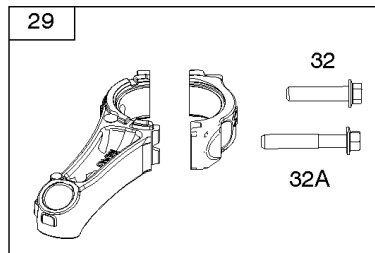

1319 WARNING LABEL

REQUIRED when replacing parts with warning labels affixed.

1319A WARNING LABEL

REQUIRED when replacing parts with warning labels affixed.

1058 OPERATOR'S MANUAL

1036 EMISSIONS LABEL

1330 REPAIR MANUAL

Not For Reproduction

Camshaft, Crankshaft, Cylinder, Operator's Manual, Piston/Rings/Connecting Rod,

REF NO	PART NO	QTY	DESCRIPTION
1	798948		CYLINDER ASSEMBLY
3	299819S		SEAL, Oil -(Magneto Side)
16	796467		CRANKSHAFT
24	222698S		KEY, Flywheel
25	796644		PISTON ASSEMBLY -(.020 Oversize)
25	796643		PISTON ASSEMBLY -(Standard)
26	796646		SET, Ring -(.020 Oversize)
26	796645		SET, Ring -(Standard)
27	691588		LOCK, Piston Pin
28	298909		PIN, Piston
29	796470		ROD, Connecting
32	691664		SCREW -(Connecting Rod)
32A	695759		SCREW -(Connecting Rod)
43	796650		SLINGER, Governor/Oil
46	694039		CAMSHAFT
404	690272		WASHER -(Governor Crank)
615	690340		RETAINER, Governor Shaft
616	798327		CRANK, Governor
718	690959		PIN, Locating
741	797521		GEAR, Timing
1036	-----		Label-Emissions -(Available From A Briggs & Stratton Authorized Dealer)
1058	279946		MANUAL, Operator's
1263	697124		REED, Breather
1264	793453		SCREW -(Breather Reed)
1319	794467		LABEL, Warning
1319A	797669		LABEL, Warning
1330	279000		MANUAL, Repair
1375	796476		COVER, Breather Reed
1376	794451		SCREW -(Breather/Reed Cover)
1430	796477		GASKET, Breather/Reed