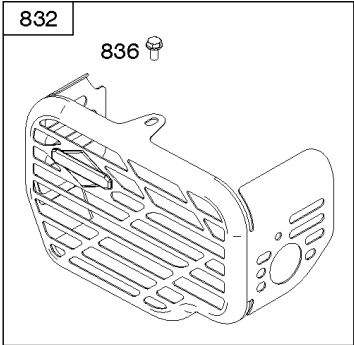

## Controls, Governor Spring, Thermostat

REF NO	PART NO	QTY	DESCRIPTION
202	796657		LINK, Mechanical Governor
209	793604		SPRING, Governor
216	796485		LINK, Choke
222	796482		BRACKET, Control -(Manual Friction, Remote, & Fixed Speed Control)
227	796487		LEVER, Governor Control
265	690798		CLAMP, Casing
267	691044		SCREW -(Casing Clamp)
268	691025		CASING, Control Wire -(Cut To Required Length)
269	691026		WIRE, Control -(Cut To Required Length)
270	691027		NUT -(Control Wire Casing)
271	691028		LEVER, Control
291	796486		THERMOSTAT
505	793515		NUT -(Governor Control Lever)
562	793514		BOLT -(Governor Lever)
621	692310		SWITCH, Stop
745	793491		SCREW -(Brake)
883	793497		GASKET, Exhaust
883A	796677		GASKET, Exhaust
922	692135		SPRING, Brake
923	796635		BRAKE

## Cylinder Head, Gasket Set-Valves, Valves

REF NO	PART NO	QTY	DESCRIPTION
5	796471		HEAD, Cylinder
7	796475		GASKET, Cylinder Head
13	799277		SCREW -(Cylinder Head)
33	499642		VALVE, Exhaust
34	795443		VALVE, Intake
35	691304		SPRING, Valve -(Intake)
36	691304		SPRING, Valve -(Exhaust)
40	692194		RETAINER, Valve
45	690977		TAPPET, Valve
51	796596		GASKET, Intake
163	691894		GASKET, Air Cleaner -(Air Cleaner)
192	796631		ADJUSTER, Rocker Arm
238	691300		CAP, Valve
337	692051		PLUG, Spark
383	19576S		WRENCH, Spark Plug
623	793628		SEAL, O-Ring -(Carburetor Spacer)
635	66538S		BOOT, Spark PLug
718	690959		PIN, Locating
830	796472		STUD, Rocker Arm -(Rocker Arm)
868	795440		SEAL-VALVE
883	793497		GASKET, Exhaust
883A	796677		GASKET, Exhaust
886	799492		KIT, Cylinder Head/Plate Gasket
914	794451		SCREW -(Rocker Cover)
993	796473		GASKET, Cylinder Head Plate
1022	796480		GASKET, Rocker Cover
1023	796479		COVER, Rocker
1026	796481		ROD, Push
1029	691230		ARM, Rocker
1034	691343		GUIDE-PUSH ROD
1095	799496		GASKET SET, Valve