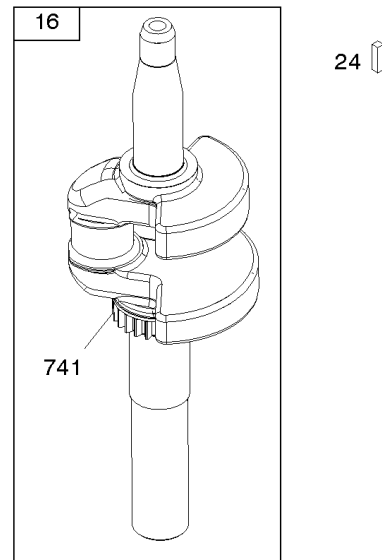

1319 WARNING LABEL

REQUIRED when replacing parts with warning labels affixed.

1319A WARNING LABEL

REQUIRED when replacing parts with warning labels affixed.

1058 OPERATOR'S MANUAL

1036 EMISSIONS LABEL

1330 REPAIR MANUAL

Not For Reproduction

Camshaft, Crankshaft, Cylinder, Operator's Manual, Piston/Rings/Connecting Rod,

REF NO	PART NO	QTY	DESCRIPTION
1	798948		CYLINDER ASSEMBLY
3	299819S		SEAL, Oil -(Magneto Side)
16	796467		CRANKSHAFT
24	222698S		KEY, Flywheel
25	796644		PISTON ASSEMBLY -(.020 Oversize)
25	796643		PISTON ASSEMBLY -(Standard)
26	796646		SET, Ring -(.020 Oversize)
26	796645		SET, Ring -(Standard)
27	691588		LOCK, Piston Pin
28	298909		PIN, Piston
29	796470		ROD, Connecting
32	691664		SCREW -(Connecting Rod)
32A	695759		SCREW -(Connecting Rod)
43	796650		SLINGER, Governor/Oil
46	694039		CAMSHAFT
404	690272		WASHER -(Governor Crank)
615	690340		RETAINER, Governor Shaft
616	798327		CRANK, Governor
718	690959		PIN, Locating
741	797521		GEAR, Timing
1036	-----		Label-Emissions -(Available From A Briggs & Stratton Authorized Dealer)
1058	279946		MANUAL, Operator's
1263	697124		REED, Breather
1264	793453		SCREW -(Breather Reed)
1319	794467		LABEL, Warning
1319A	797669		LABEL, Warning
1330	279000		MANUAL, Repair
1375	796476		COVER, Breather Reed
1376	794451		SCREW -(Breather/Reed Cover)
1430	796477		GASKET, Breather/Reed