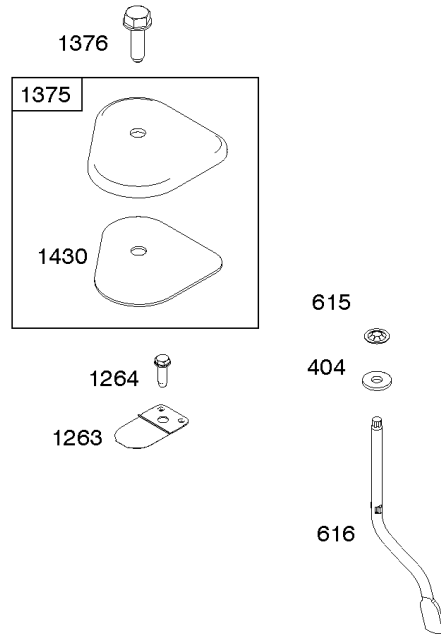

1319 WARNING LABEL

REQUIRED when replacing parts with warning labels affixed.

1319A WARNING LABEL

REQUIRED when replacing parts with warning labels affixed.

1058 OPERATOR'S MANUAL

1036 EMISSIONS LABEL

1330 REPAIR MANUAL

Not For Reproduction

Camshaft, Crankshaft, Cylinder, Operator's Manual, Piston/Rings/Connecting Rod,

REF NO	PART NO	QTY	DESCRIPTION
1	798948		CYLINDER ASSEMBLY
3	299819S		SEAL, Oil -(Magneto Side)
16	796467		CRANKSHAFT
24	222698S		KEY, Flywheel
25	796644		PISTON ASSEMBLY -(.020 Oversize)
25	796643		PISTON ASSEMBLY -(Standard)
26	796646		SET, Ring -(.020 Oversize)
26	796645		SET, Ring -(Standard)
27	691588		LOCK, Piston Pin
28	298909		PIN, Piston
29	796470		ROD, Connecting
32	691664		SCREW -(Connecting Rod)
32A	695759		SCREW -(Connecting Rod)
43	796650		SLINGER, Governor/Oil
46	694039		CAMSHAFT
404	690272		WASHER -(Governor Crank)
615	690340		RETAINER, Governor Shaft
616	798327		CRANK, Governor
718	690959		PIN, Locating
741	797521		GEAR, Timing
1036	-----		Label-Emissions -(Available From A Briggs & Stratton Authorized Dealer)
1058	279946		MANUAL, Operator's
1263	697124		REED, Breather
1264	793453		SCREW -(Breather Reed)
1319	794467		LABEL, Warning
1319A	797669		LABEL, Warning
1330	279000		MANUAL, Repair
1375	796476		COVER, Breather Reed
1376	794451		SCREW -(Breather/Reed Cover)
1430	796477		GASKET, Breather/Reed