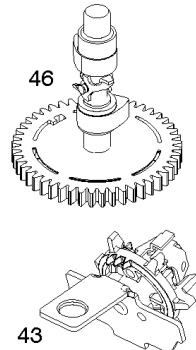

1319 WARNING LABEL

REQUIRED when replacing parts with warning labels affixed.

1319A WARNING LABEL

REQUIRED when replacing parts with warning labels affixed.

1058 OPERATOR'S MANUAL

1036 EMISSIONS LABEL

1330 REPAIR MANUAL

Not For Reproduction

Camshaft, Crankshaft, Cylinder, Operator's Manual, Piston/Rings/Connecting Rod,

REF NO	PART NO	QTY	DESCRIPTION
1	798948		CYLINDER ASSEMBLY
3	299819S		SEAL, Oil -(Magneto Side)
16	796467		CRANKSHAFT
24	222698S		KEY, Flywheel
25	796644		PISTON ASSEMBLY -(.020 Oversize)
25	796643		PISTON ASSEMBLY -(Standard)
26	796646		SET, Ring -(.020 Oversize)
26	796645		SET, Ring -(Standard)
27	691588		LOCK, Piston Pin
28	298909		PIN, Piston
29	796470		ROD, Connecting
32	691664		SCREW -(Connecting Rod)
32A	695759		SCREW -(Connecting Rod)
43	796650		SLINGER, Governor/Oil
46	694039		CAMSHAFT
404	690272		WASHER -(Governor Crank)
615	690340		RETAINER, Governor Shaft
616	798327		CRANK, Governor
718	690959		PIN, Locating
741	797521		GEAR, Timing
1036	-----		Label-Emissions -(Available From A Briggs & Stratton Authorized Dealer)
1058	279946		MANUAL, Operator's
1263	697124		REED, Breather
1264	793453		SCREW -(Breather Reed)
1319	794467		LABEL, Warning
1319A	797669		LABEL, Warning
1330	279000		MANUAL, Repair
1375	796476		COVER, Breather Reed
1376	794451		SCREW -(Breather/Reed Cover)
1430	796477		GASKET, Breather/Reed