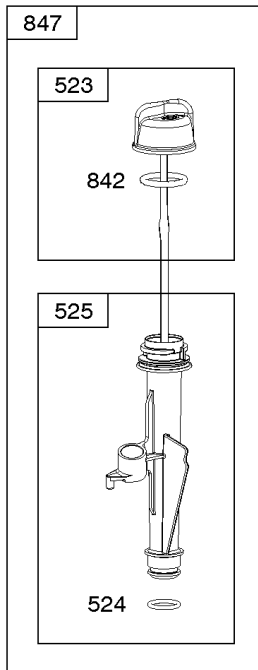

Fuel Supply, Lubrication

REF NO	PART NO	QTY	DESCRIPTION
187	791766		LINE, Fuel -(Cut To Required Length)
187A	796491		LINE, Fuel -(Formed Hose)
240	298090S		FILTER, Fuel
523	796503		DIPSTICK
524	692296		SEAL-DIPSTICK TUBE -(Dipstick Tube)
525	796502		TUBE, Dipstick
601	791850		CLAMP, Hose
670	793485		SPACER, Fuel Tank
842	691031		SEAL, O-Ring -(Dipstick Tube)
847	796501		DIPSTICK/TUBE ASSEMBLY
957	799585		CAP, Fuel Tank -(Plastic)
957A	692046		CAP, Fuel Tank -(Plastic)
957C	796577		CAP-FUEL TANK -(Plastic)
972	590949		TANK, Fuel -(Plastic)
1059	793471		KIT, Screw/Washer