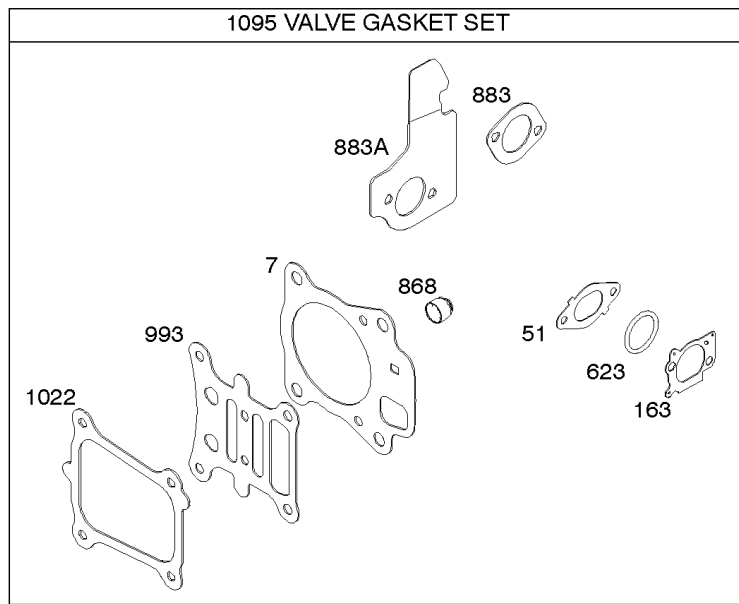

Cylinder Head, Gasket Set-Valves, Valves

REF NO	PART NO	QTY	DESCRIPTION
5	796471		HEAD, Cylinder
7	796475		GASKET, Cylinder Head
13	799277		SCREW -(Cylinder Head)
33	499642		VALVE, Exhaust
34	795443		VALVE, Intake
35	691304		SPRING, Valve -(Intake)
36	691304		SPRING, Valve -(Exhaust)
40	692194		RETAINER, Valve
45	690977		TAPPET, Valve
51	796596		GASKET, Intake
163	691894		GASKET, Air Cleaner -(Air Cleaner)
192	796631		ADJUSTER, Rocker Arm
238	691300		CAP, Valve
337	692051		PLUG, Spark
383	19576S		WRENCH, Spark Plug
623	793628		SEAL, O-Ring -(Carburetor Spacer)
635	66538S		BOOT, Spark PLug
718	690959		PIN, Locating
830	796472		STUD, Rocker Arm -(Rocker Arm)
868	795440		SEAL-VALVE
883	793497		GASKET, Exhaust
883A	796677		GASKET, Exhaust
886	799492		KIT, Cylinder Head/Plate Gasket
914	794451		SCREW -(Rocker Cover)
993	796473		GASKET, Cylinder Head Plate
1022	796480		GASKET, Rocker Cover
1023	796479		COVER, Rocker
1026	796481		ROD, Push
1029	691230		ARM, Rocker
1034	691343		GUIDE-PUSH ROD
1095	799496		GASKET SET, Valve