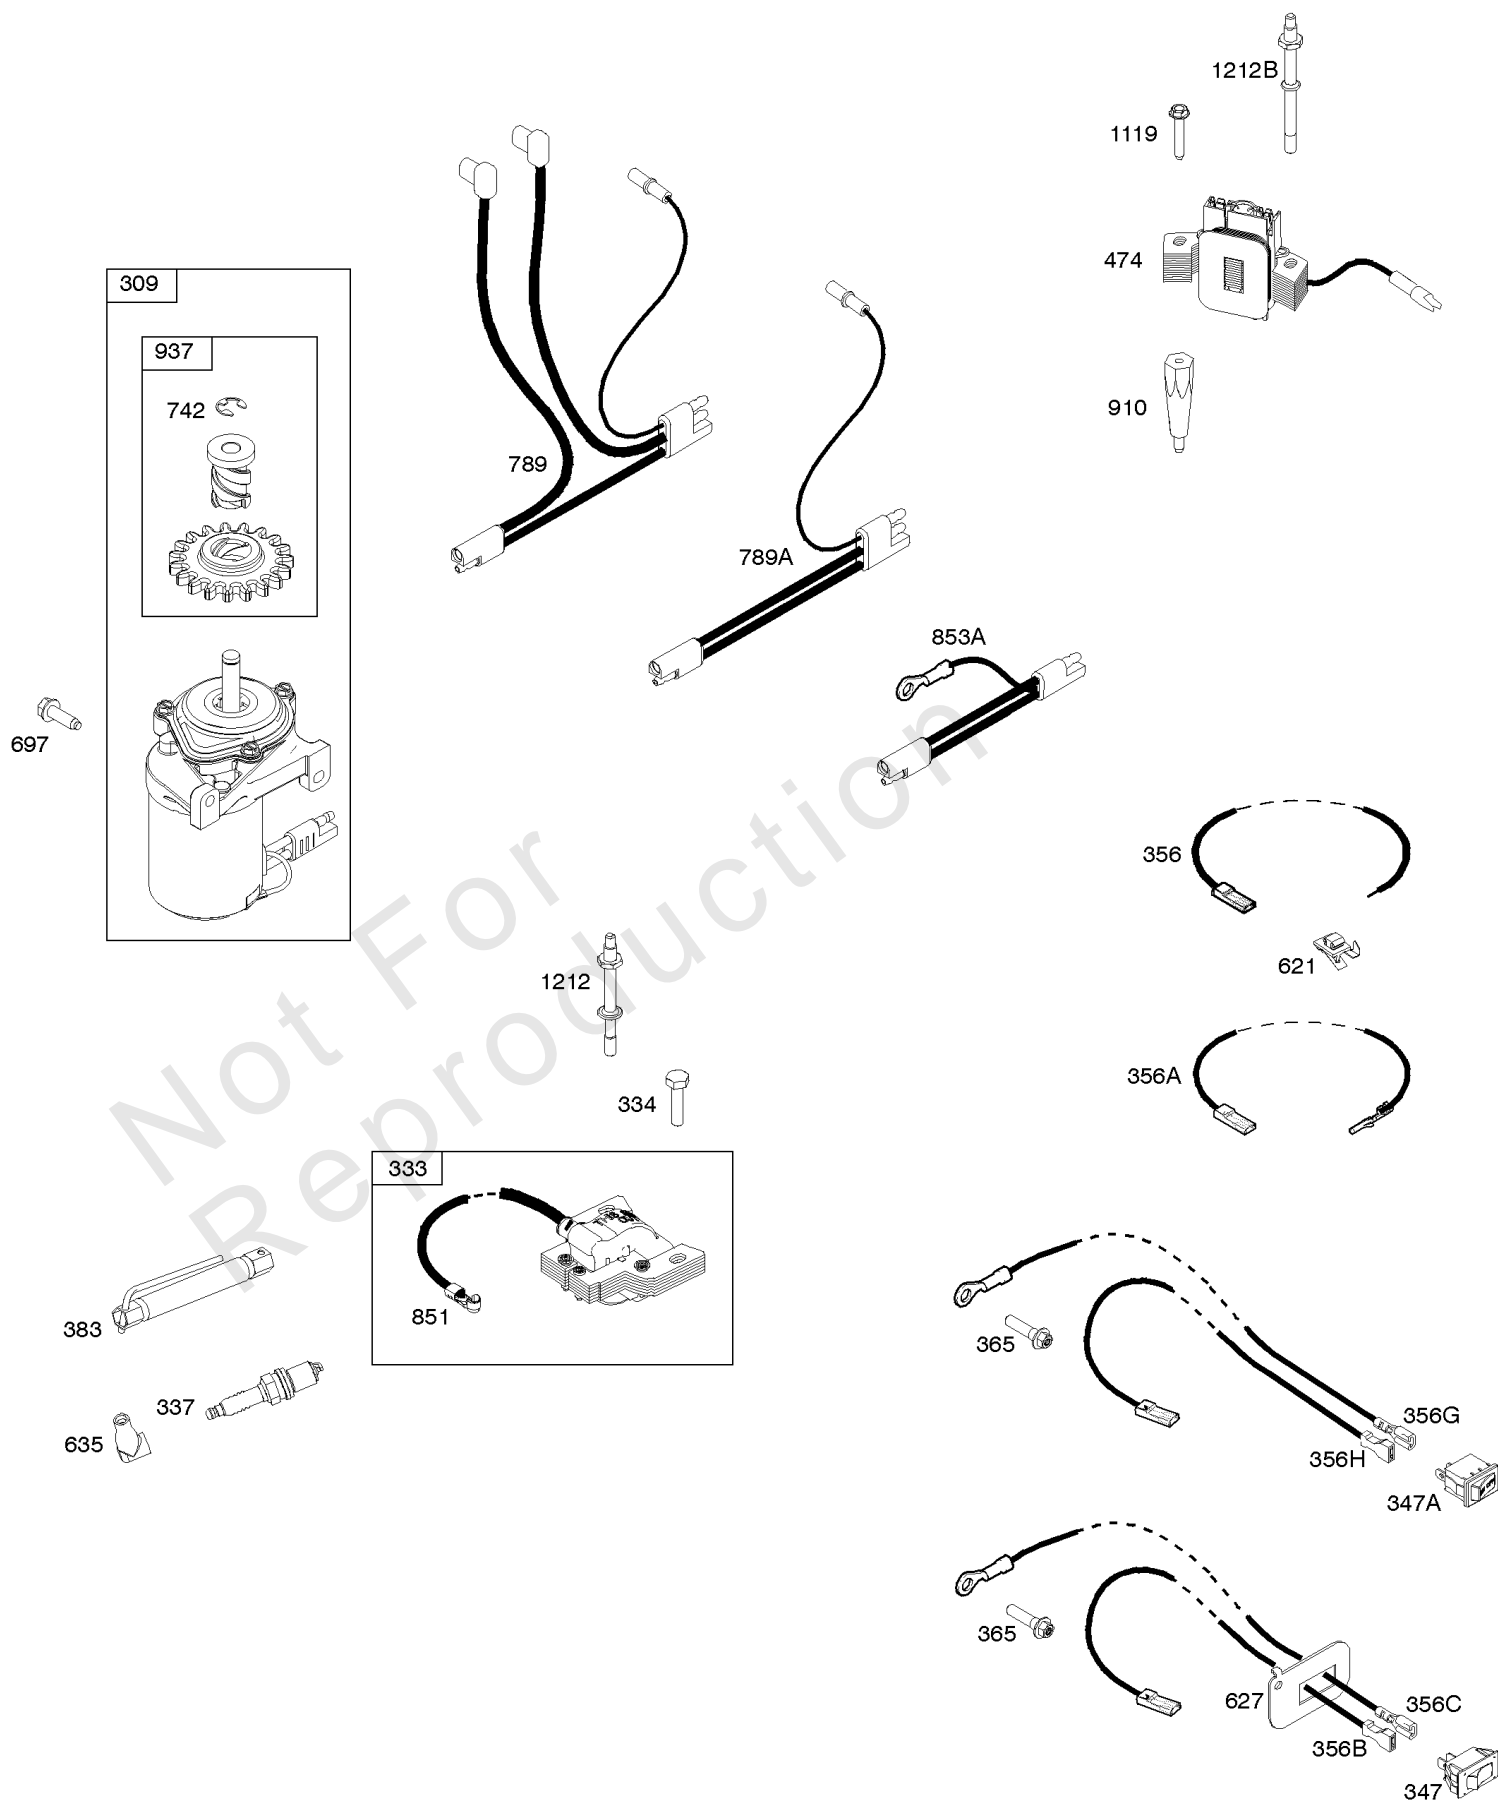

Alternator, Electric Starter, Ignition

REF NO	PART NO	QTY	DESCRIPTION
333	796500		ARMATURE, Magneto
334	793454		SCREW -(Magneto Armature)
337	692051		PLUG, Spark
347	795333		SWITCH, Rocker
356B	692602		WIRE-STOP
356C	695630		WIRE, Stop
365	793458		SCREW -(Carburetor)
383	19576S		WRENCH, Spark Plug
621	692310		SWITCH, Stop
627	796702		BRACKET, Stopswitch
635	66538S		BOOT, Spark PLug
697	691127		SCREW -(Drive Cap)
742	93941		RETAINER, E Ring
851	493880S		TERMINAL-SPARK PLUG
853A	695897		ADAPTER, Wire
910	796498		STUD -(Alternator)
1119	794100		SCREW -(Alternator)
1212	796537		STUD -(Blower Housing)
1212B	797002		STUD -(Blower Housing) (Used With Alternator Only)