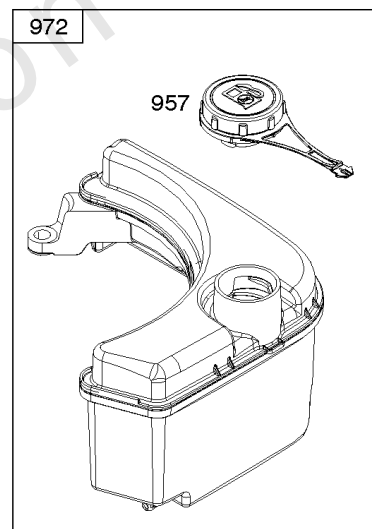

Fuel Supply, Lubrication

REF NO	PART NO	QTY	DESCRIPTION
187	791766		LINE, Fuel -(Cut To Required Length)
187A	796491		LINE, Fuel -(Formed Hose)
240	298090S		FILTER, Fuel
523	796503		DIPSTICK
524	692296		SEAL-DIPSTICK TUBE -(Dipstick Tube)
525	796502		TUBE, Dipstick
601	791850		CLAMP, Hose
670	793485		SPACER, Fuel Tank
842	691031		SEAL, O-Ring -(Dipstick Tube)
847	796501		DIPSTICK/TUBE ASSEMBLY
957	799585		CAP, Fuel Tank -(Plastic)
957A	692046		CAP, Fuel Tank -(Plastic)
957C	796577		CAP-FUEL TANK -(Plastic)
972	590949		TANK, Fuel -(Plastic)
1059	793471		KIT, Screw/Washer