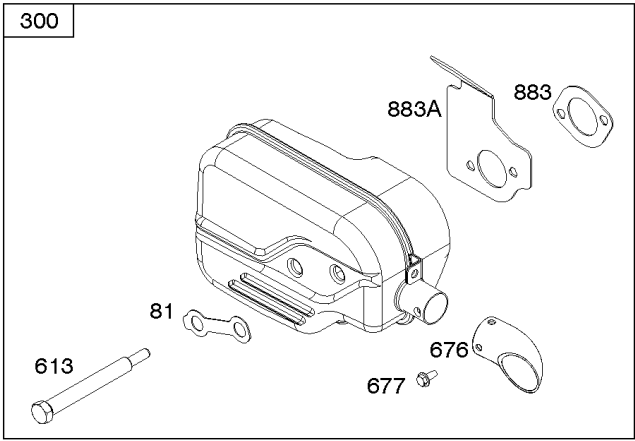

Not For
Reproduction

Exhaust System

REF NO	PART NO	QTY	DESCRIPTION
81	691740		LOCK, Muffler Screw
300	796495		MUFFLER
613	796496		SCREW -(Muffler)
676	692010		DEFLECTOR, Muffler
676A	799187		DEFLECTOR, Muffler
677	690661		SCREW -(Muffler Deflector)
832	796494		GUARD, Muffler
836	793500		SCREW -(Muffler Guard)
883	793497		GASKET, Exhaust
883A	796677		GASKET, Exhaust
994	690813		ARRESTOR, Spark

Not For Reproduction