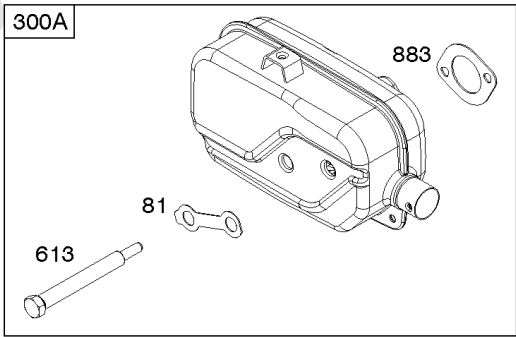

Not For
Reproduction

Exhaust System

REF NO	PART NO	QTY	DESCRIPTION
81	691740		LOCK, Muffler Screw
300	796495		MUFFLER
613	796496		SCREW -(Muffler)
676	692010		DEFLECTOR, Muffler
676A	799187		DEFLECTOR, Muffler
677	690661		SCREW -(Muffler Deflector)
832	796494		GUARD, Muffler
836	793500		SCREW -(Muffler Guard)
883	793497		GASKET, Exhaust
883A	796677		GASKET, Exhaust
994	690813		ARRESTOR, Spark

Not For Reproduction