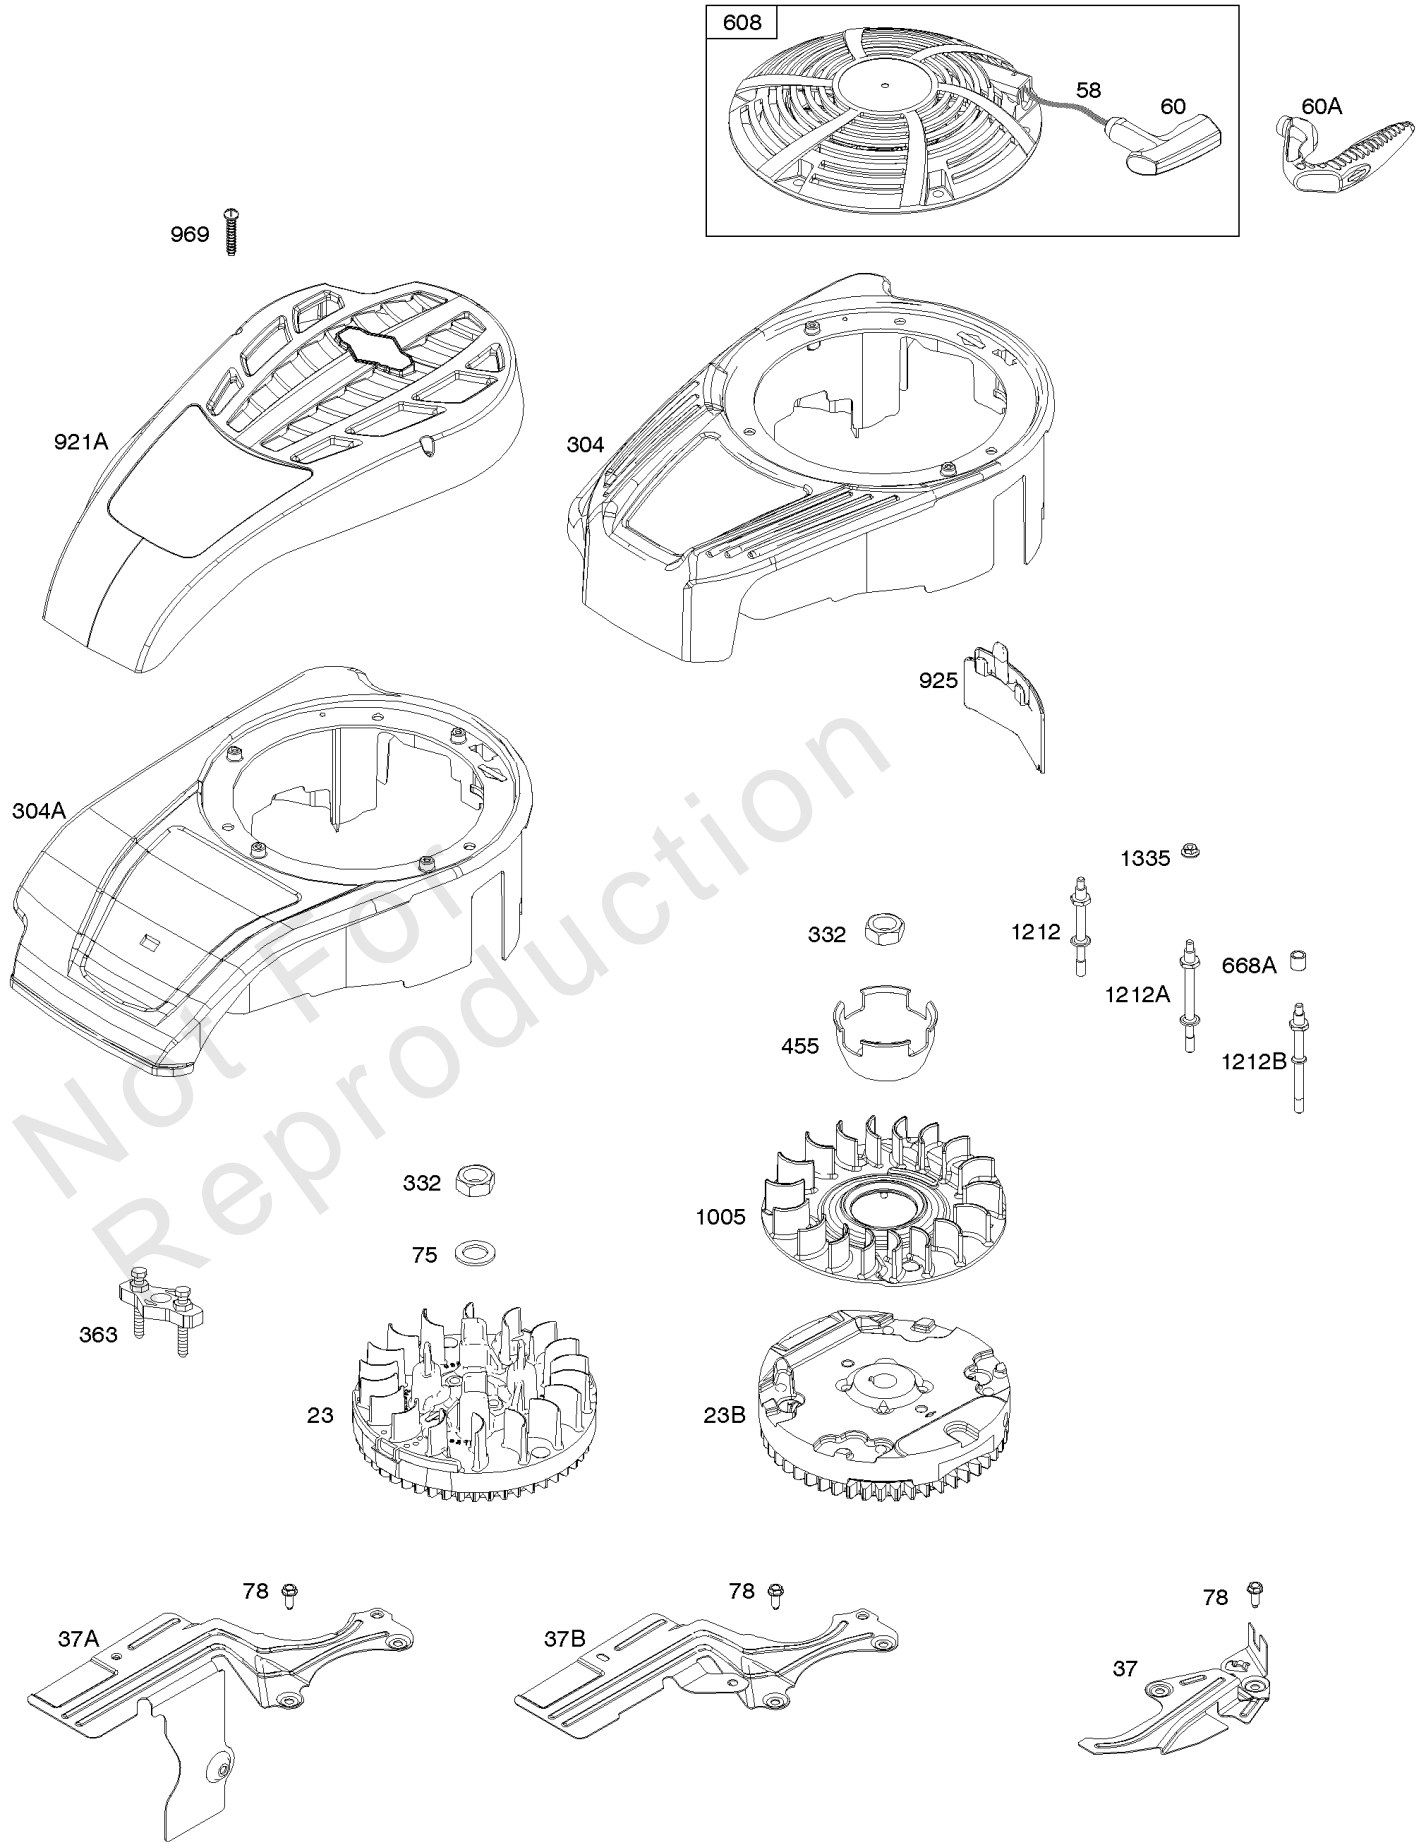

Blower Housing, Cover/Guards, Flywheel, Rewind Starter

REF NO	PART NO	QTY	DESCRIPTION
23B	796621		FLYWHEEL -(Cast Iron)
37	590921		GUARD, Flywheel
37A	796534		GUARD, Flywheel
58	697316		ROPE, Starter
60	281434S		GRIP, Starter Rope
60A	799716		GRIP, Starter Rope
75	691736		WASHER -(Flywheel)
78	793480		SCREW -(Flywheel Guard)
304	796692		HOUSING, Blower -(Rewind Start)
332	690662		NUT -(Flywheel)
363	19069		PULLER, Flywheel
455	796615		CUP, Flywheel
608	796497		STARTER, Rewind
668A	797383		SPACER
925	796531		COVER, Linkage
1005	796614		FAN, Flywheel
1212	796537		STUD -(Blower Housing)
1212A	793479		STUD -(Blower Housing)
1212B	797002		STUD -(Blower Housing) (Used With Alternator Only)
1335	793481		NUT -(Blower Housing)