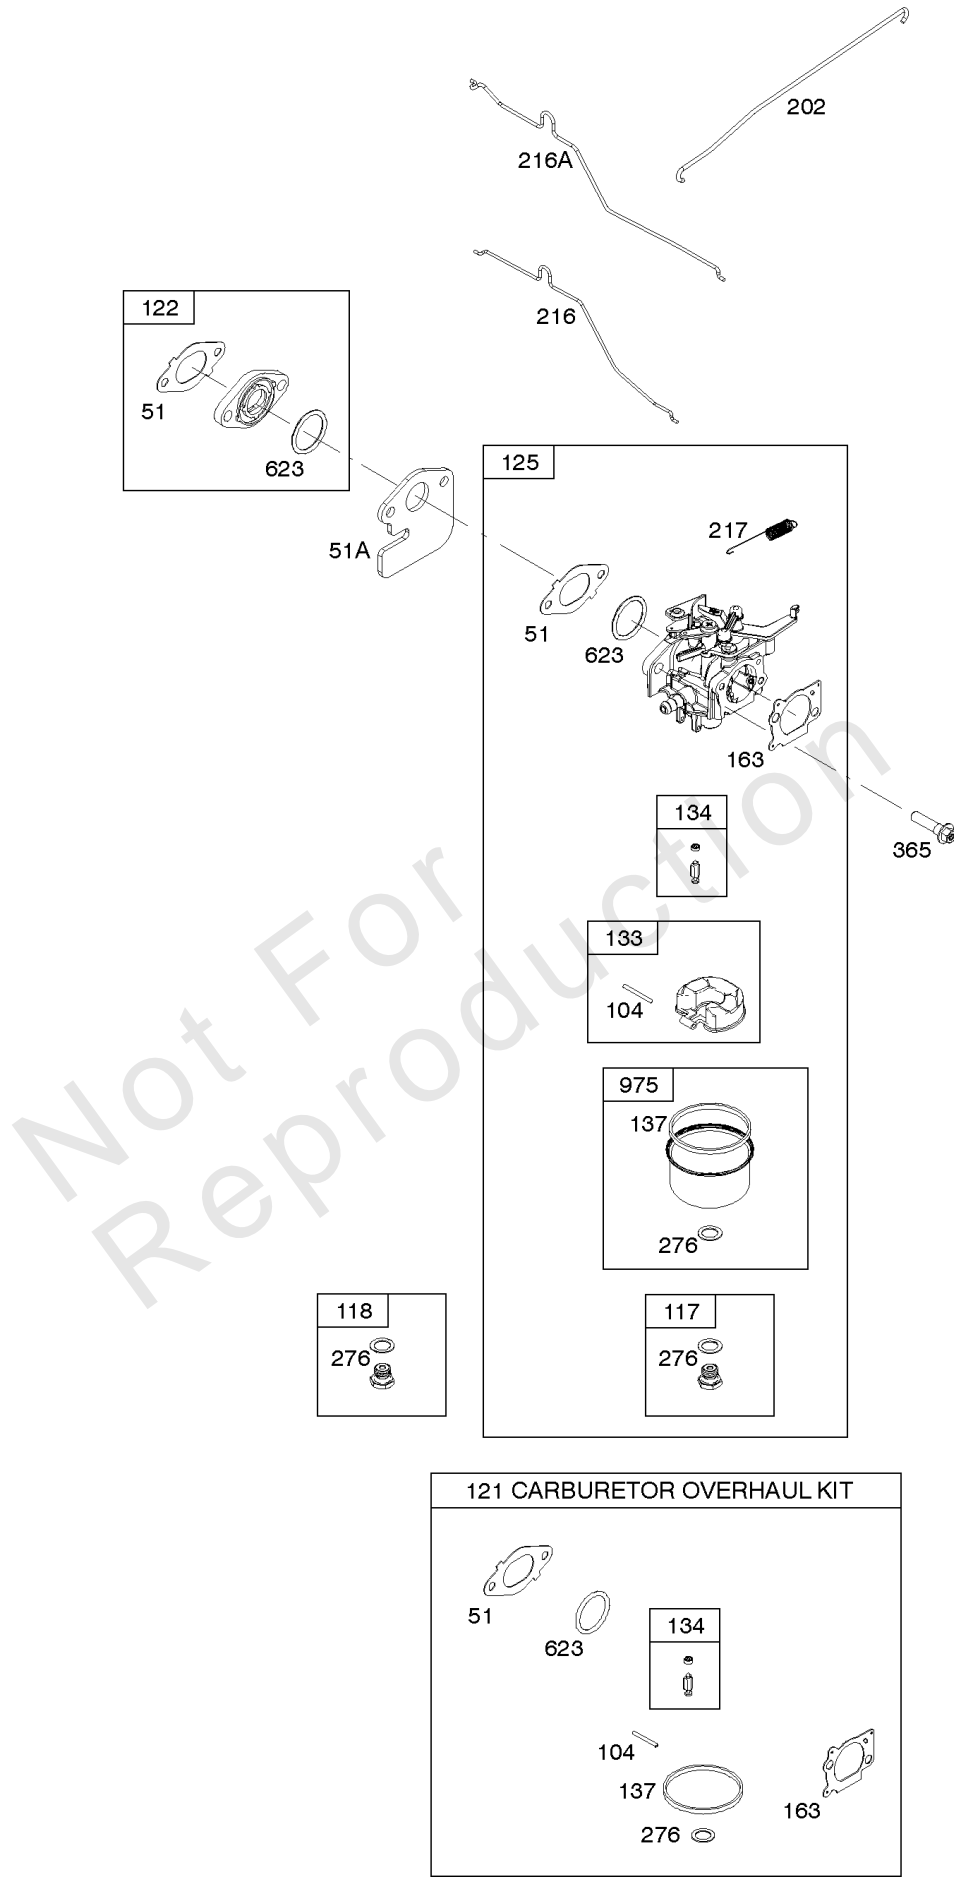

1319 WARNING LABEL

**REQUIRED** when replacing parts with warning labels affixed.

1319A WARNING LABEL

**REQUIRED** when replacing parts with warning labels affixed.

1058 OPERATOR'S MANUAL

1036 EMISSIONS LABEL

## Camshaft, Crankshaft, Cylinder, Operator's Manual, Piston/Rings/Connecting Rod,

REF NO	PART NO	QTY	DESCRIPTION
1	798948		CYLINDER ASSEMBLY
3	299819S		SEAL, Oil -(Magneto Side)
16	796467		CRANKSHAFT
24	222698S		KEY, Flywheel
25	796644		PISTON ASSEMBLY -(.020 Oversize)
25	796643		PISTON ASSEMBLY -(Standard)
26	796646		SET, Ring -(.020 Oversize)
26	796645		SET, Ring -(Standard)
27	691588		LOCK, Piston Pin
28	298909		PIN, Piston
29	796470		ROD, Connecting
32	691664		SCREW -(Connecting Rod)
32A	695759		SCREW -(Connecting Rod)
43	796650		SLINGER, Governor/Oil
46	694039		CAMSHAFT
404	690272		WASHER -(Governor Crank)
615	690340		RETAINER, Governor Shaft
616	798327		CRANK, Governor
718	690959		PIN, Locating
741	797521		GEAR, Timing
1036	-----		Label-Emissions -(Available From A Briggs & Stratton Authorized Dealer)
1058	279946		MANUAL, Operator's
1263	697124		REED, Breather
1264	793453		SCREW -(Breather Reed)
1319	794467		LABEL, Warning
1319A	797669		LABEL, Warning
1330	279000		MANUAL, Repair
1375	796476		COVER, Breather Reed
1376	794451		SCREW -(Breather/Reed Cover)
1430	796477		GASKET, Breather/Reed