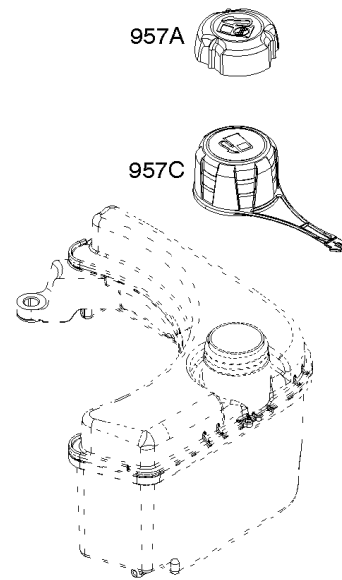

Fuel Supply, Lubrication

REF NO	PART NO	QTY	DESCRIPTION
187	791766		LINE, Fuel -(Cut To Required Length)
187A	796491		LINE, Fuel -(Formed Hose)
240	298090S		FILTER, Fuel
523	796503		DIPSTICK
524	692296		SEAL-DIPSTICK TUBE -(Dipstick Tube)
525	796502		TUBE, Dipstick
601	791850		CLAMP, Hose
670	793485		SPACER, Fuel Tank
842	691031		SEAL, O-Ring -(Dipstick Tube)
847	796501		DIPSTICK/TUBE ASSEMBLY
957	799585		CAP, Fuel Tank -(Plastic)
957A	692046		CAP, Fuel Tank -(Plastic)
957C	796577		CAP-FUEL TANK -(Plastic)
972	590949		TANK, Fuel -(Plastic)
1059	793471		KIT, Screw/Washer