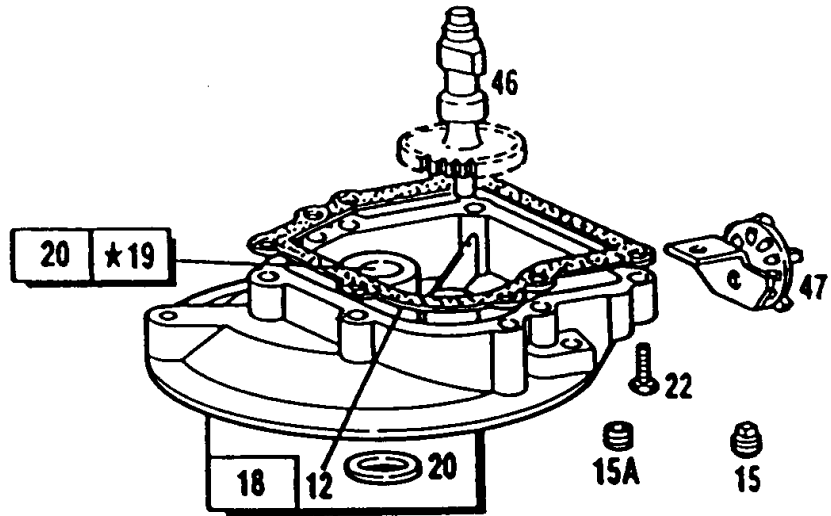

Parts Manual

Mfg. No: 110702-3094-01

Model Components	Page
(3)Sump Bases,Right Angle Dr.	4
Blower Hsgs,Rewind,Brake.	8
Carburetor, Air Cleaner Grp.	12
Cylinder,Mufflers,Piston Grp.	16
ElectricStarter,Rewind,Wires.	22
Fuel Tank Assy, Control Brkt.	26
Fuel Tank Assy, Control Brkt.	28
Replacement Engine - US & Canada.	30

Not For
Reproduction

(3)Sump Bases,Right Angle Dr

REF NO	PART NO	QTY	DESCRIPTION
10	93394		SCREW
12	270833		GASKET, Crankcase -(.015) Included in Gasket Set-Part No. 391662
12	270895		GASKET, Crankcase -(.005) Included in Carburetor Overhaul Kit-See Ref. No. 121
12	270896		GASKET, Crankcase -(.009) Included in Carburetor Overhaul Kit-See Ref. No. 121
15A	93418		PLUG, Oil Drain -(Flush)
15	91084		PLUG, Oil Drain -(3/8)
18B	395392		SUMP, Engine -(Clutch)
18	395384		SUMP, Engine
19	293709		KIT, Bushing/Seal -(PTO Side)
20A	280266		SEAL, Oil
20	391483		SEAL, Oil -(PTO Side)
20	391484		SEAL, Oil -(1/2 Auxiliary Drive Shaft)
21	66768		PLUG, Oil
22	93032		SCREW -(Fuel Tank) (Tank)
46A	395904		CAMSHAFT
46B	396036		CAMSHAFT -(Clutch)
46	395856		CAMSHAFT
47	294652		SLINGER, Governor/Oil
69A	223011		WASHER
69B	223228		WASHER, Thrust
69	66874		WASHER, Thrust -(11/16 O.D. X 15/32 I.D.)
69	68938		WASHER -(13/16 ODx17/32 ID) Use on Aux Drive PTO.Cam
83A	231278		GEAR, Drive -(Clockwise)
83	230831		SHAFT, Auxiliary Drive
86	221780		COVER, Drive Gear
87	391484		SEAL, Oil -(1/2 Auxiliary Drive Shaft)
88	270328		GASKET, Drive Gear Cover
217	261520		SPRING, Return -(Clutch Lever)
720	93474		PIN, Shaft
721	221779		STOP, Shaft
742A	93925		RETAINER -(Clutch Lever)
742	93525		RETAINER, E Ring
906	261650		SPRING, Torsion
907	394871		SLEEVE, Clutch
908	231220		GEAR, Worm
909B	271312		WASHER, Thrust
909A	271418		WASHER, Thrust
909	271417		WASHER, Thrust
910	394051		LEVER, Control -(Clutch)