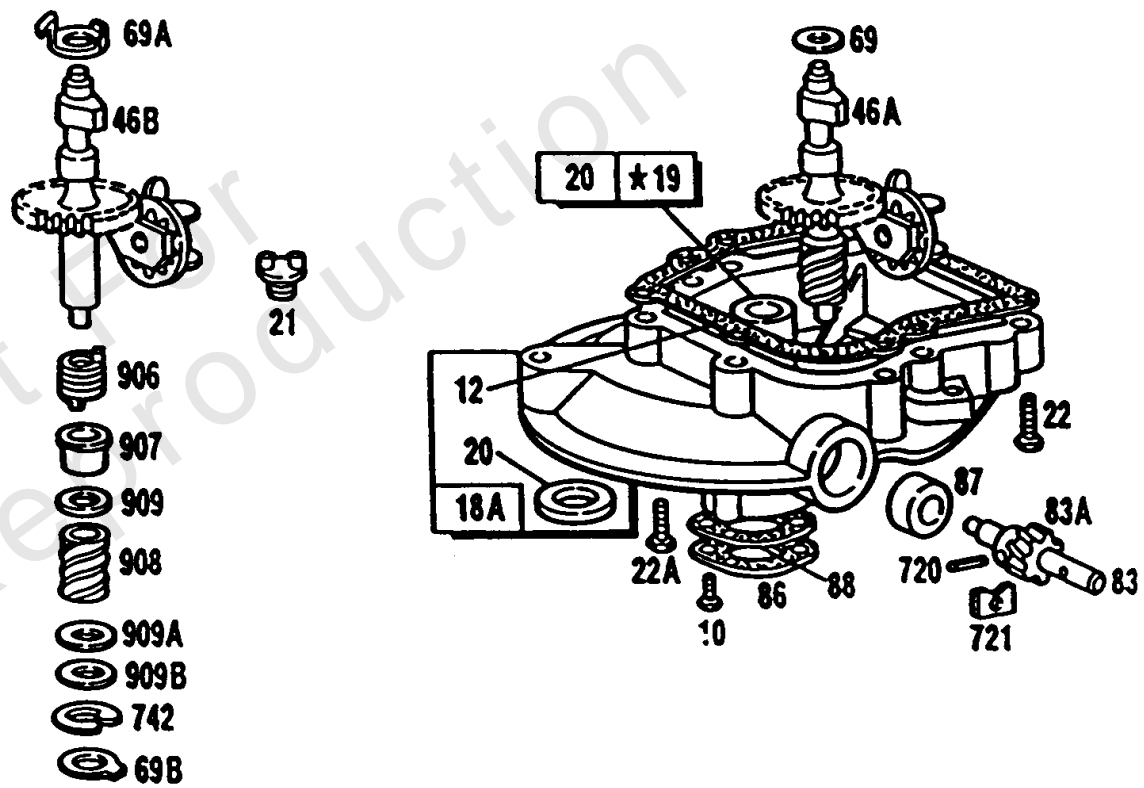

Parts Manual

Mfg. No: 110702-3094-01

Model Components	Page
(3)Sump Bases,Right Angle Dr.	4
Blower Hsgs,Rewind,Brake.	8
Carburetor, Air Cleaner Grp.	12
Cylinder,Mufflers,Piston Grp.	16
ElectricStarter,Rewind,Wires.	22
Fuel Tank Assy, Control Brkt.	26
Fuel Tank Assy, Control Brkt.	28
Replacement Engine - US & Canada.	30

Not For
Reproduction

(3)Sump Bases,Right Angle Dr

REF NO	PART NO	QTY	DESCRIPTION
10	93394		SCREW
12	270833		GASKET, Crankcase -(.015) Included in Gasket Set-Part No. 391662
12	270895		GASKET, Crankcase -(.005) Included in Carburetor Overhaul Kit-See Ref. No. 121
12	270896		GASKET, Crankcase -(.009) Included in Carburetor Overhaul Kit-See Ref. No. 121
15A	93418		PLUG, Oil Drain -(Flush)
15	91084		PLUG, Oil Drain -(3/8)
18B	395392		SUMP, Engine -(Clutch)
18	395384		SUMP, Engine
19	293709		KIT, Bushing/Seal -(PTO Side)
20A	280266		SEAL, Oil
20	391483		SEAL, Oil -(PTO Side)
20	391484		SEAL, Oil -(1/2 Auxiliary Drive Shaft)
21	66768		PLUG, Oil
22	93032		SCREW -(Fuel Tank) (Tank)
46A	395904		CAMSHAFT
46B	396036		CAMSHAFT -(Clutch)
46	395856		CAMSHAFT
47	294652		SLINGER, Governor/Oil
69A	223011		WASHER
69B	223228		WASHER, Thrust
69	66874		WASHER, Thrust -(11/16 O.D. X 15/32 I.D.)
69	68938		WASHER -(13/16 ODx17/32 ID) Use on Aux Drive PTO.Cam
83A	231278		GEAR, Drive -(Clockwise)
83	230831		SHAFT, Auxiliary Drive
86	221780		COVER, Drive Gear
87	391484		SEAL, Oil -(1/2 Auxiliary Drive Shaft)
88	270328		GASKET, Drive Gear Cover
217	261520		SPRING, Return -(Clutch Lever)
720	93474		PIN, Shaft
721	221779		STOP, Shaft
742A	93925		RETAINER -(Clutch Lever)
742	93525		RETAINER, E Ring
906	261650		SPRING, Torsion
907	394871		SLEEVE, Clutch
908	231220		GEAR, Worm
909B	271312		WASHER, Thrust
909A	271418		WASHER, Thrust
909	271417		WASHER, Thrust
910	394051		LEVER, Control -(Clutch)