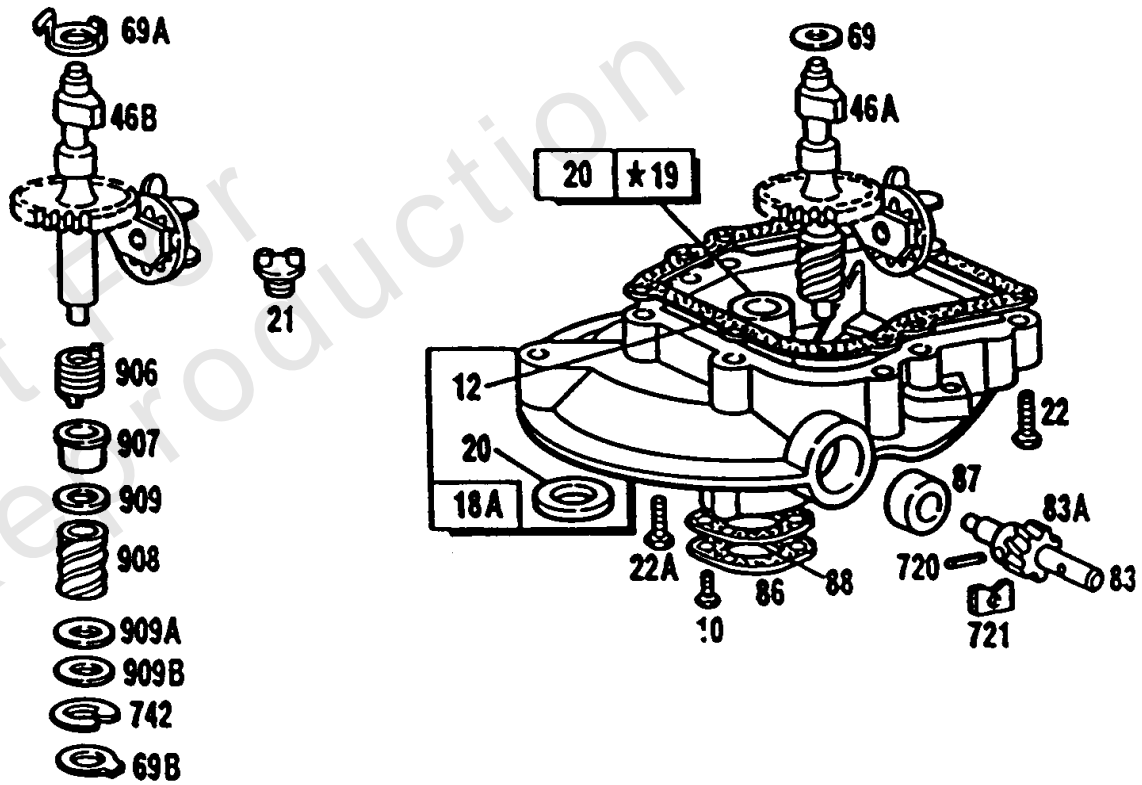

Parts Manual

Mfg. No: 110702-3094-01

Model Components	Page
(3)Sump Bases,Right Angle Dr.	4
Blower Hsgs,Rewind,Brake.	8
Carburetor, Air Cleaner Grp.	12
Cylinder,Mufflers,Piston Grp.	16
ElectricStarter,Rewind,Wires.	22
Fuel Tank Assy, Control Brkt.	26
Fuel Tank Assy, Control Brkt.	28
Replacement Engine - US & Canada.	30

Not For
Reproduction

(3)Sump Bases,Right Angle Dr

REF NO	PART NO	QTY	DESCRIPTION
10	93394		SCREW
12	270833		GASKET, Crankcase -(.015) Included in Gasket Set-Part No. 391662
12	270895		GASKET, Crankcase -(.005) Included in Carburetor Overhaul Kit-See Ref. No. 121
12	270896		GASKET, Crankcase -(.009) Included in Carburetor Overhaul Kit-See Ref. No. 121
15A	93418		PLUG, Oil Drain -(Flush)
15	91084		PLUG, Oil Drain -(3/8)
18B	395392		SUMP, Engine -(Clutch)
18	395384		SUMP, Engine
19	293709		KIT, Bushing/Seal -(PTO Side)
20A	280266		SEAL, Oil
20	391483		SEAL, Oil -(PTO Side)
20	391484		SEAL, Oil -(1/2 Auxiliary Drive Shaft)
21	66768		PLUG, Oil
22	93032		SCREW -(Fuel Tank) (Tank)
46A	395904		CAMSHAFT
46B	396036		CAMSHAFT -(Clutch)
46	395856		CAMSHAFT
47	294652		SLINGER, Governor/Oil
69A	223011		WASHER
69B	223228		WASHER, Thrust
69	66874		WASHER, Thrust -(11/16 O.D. X 15/32 I.D.)
69	68938		WASHER -(13/16 ODx17/32 ID) Use on Aux Drive PTO.Cam
83A	231278		GEAR, Drive -(Clockwise)
83	230831		SHAFT, Auxiliary Drive
86	221780		COVER, Drive Gear
87	391484		SEAL, Oil -(1/2 Auxiliary Drive Shaft)
88	270328		GASKET, Drive Gear Cover
217	261520		SPRING, Return -(Clutch Lever)
720	93474		PIN, Shaft
721	221779		STOP, Shaft
742A	93925		RETAINER -(Clutch Lever)
742	93525		RETAINER, E Ring
906	261650		SPRING, Torsion
907	394871		SLEEVE, Clutch
908	231220		GEAR, Worm
909B	271312		WASHER, Thrust
909A	271418		WASHER, Thrust
909	271417		WASHER, Thrust
910	394051		LEVER, Control -(Clutch)