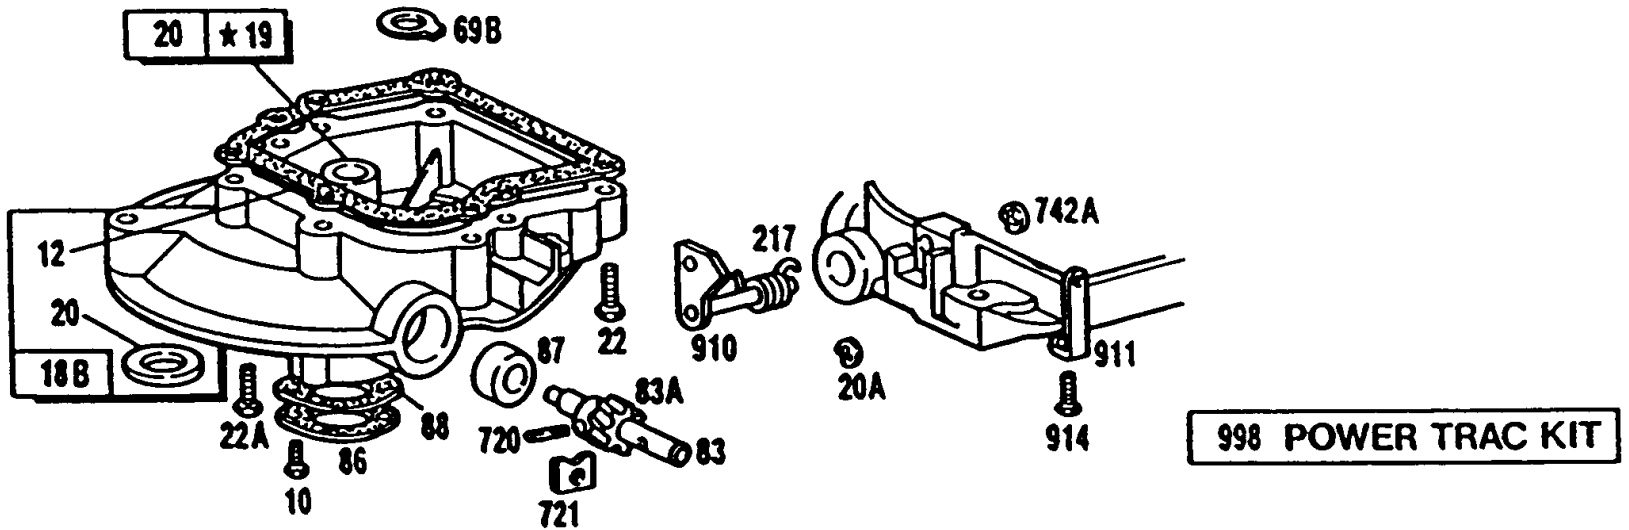

Not For
Reproduction

(3)Sump Bases,Right Angle Dr

REF NO	PART NO	QTY	DESCRIPTION
10	93394		SCREW
12	270833		GASKET, Crankcase -(.015) Included in Gasket Set-Part No. 391662
12	270895		GASKET, Crankcase -(.005) Included in Carburetor Overhaul Kit-See Ref. No. 121
12	270896		GASKET, Crankcase -(.009) Included in Carburetor Overhaul Kit-See Ref. No. 121
15A	93418		PLUG, Oil Drain -(Flush)
15	91084		PLUG, Oil Drain -(3/8)
18B	395392		SUMP, Engine -(Clutch)
18	395384		SUMP, Engine
19	293709		KIT, Bushing/Seal -(PTO Side)
20A	280266		SEAL, Oil
20	391483		SEAL, Oil -(PTO Side)
20	391484		SEAL, Oil -(1/2 Auxiliary Drive Shaft)
21	66768		PLUG, Oil
22	93032		SCREW -(Fuel Tank) (Tank)
46A	395904		CAMSHAFT
46B	396036		CAMSHAFT -(Clutch)
46	395856		CAMSHAFT
47	294652		SLINGER, Governor/Oil
69A	223011		WASHER
69B	223228		WASHER, Thrust
69	66874		WASHER, Thrust -(11/16 O.D. X 15/32 I.D.)
69	68938		WASHER -(13/16 ODx17/32 ID) Use on Aux Drive PTO.Cam
83A	231278		GEAR, Drive -(Clockwise)
83	230831		SHAFT, Auxiliary Drive
86	221780		COVER, Drive Gear
87	391484		SEAL, Oil -(1/2 Auxiliary Drive Shaft)
88	270328		GASKET, Drive Gear Cover
217	261520		SPRING, Return -(Clutch Lever)
720	93474		PIN, Shaft
721	221779		STOP, Shaft
742A	93925		RETAINER -(Clutch Lever)
742	93525		RETAINER, E Ring
906	261650		SPRING, Torsion
907	394871		SLEEVE, Clutch
908	231220		GEAR, Worm
909B	271312		WASHER, Thrust
909A	271418		WASHER, Thrust
909	271417		WASHER, Thrust
910	394051		LEVER, Control -(Clutch)