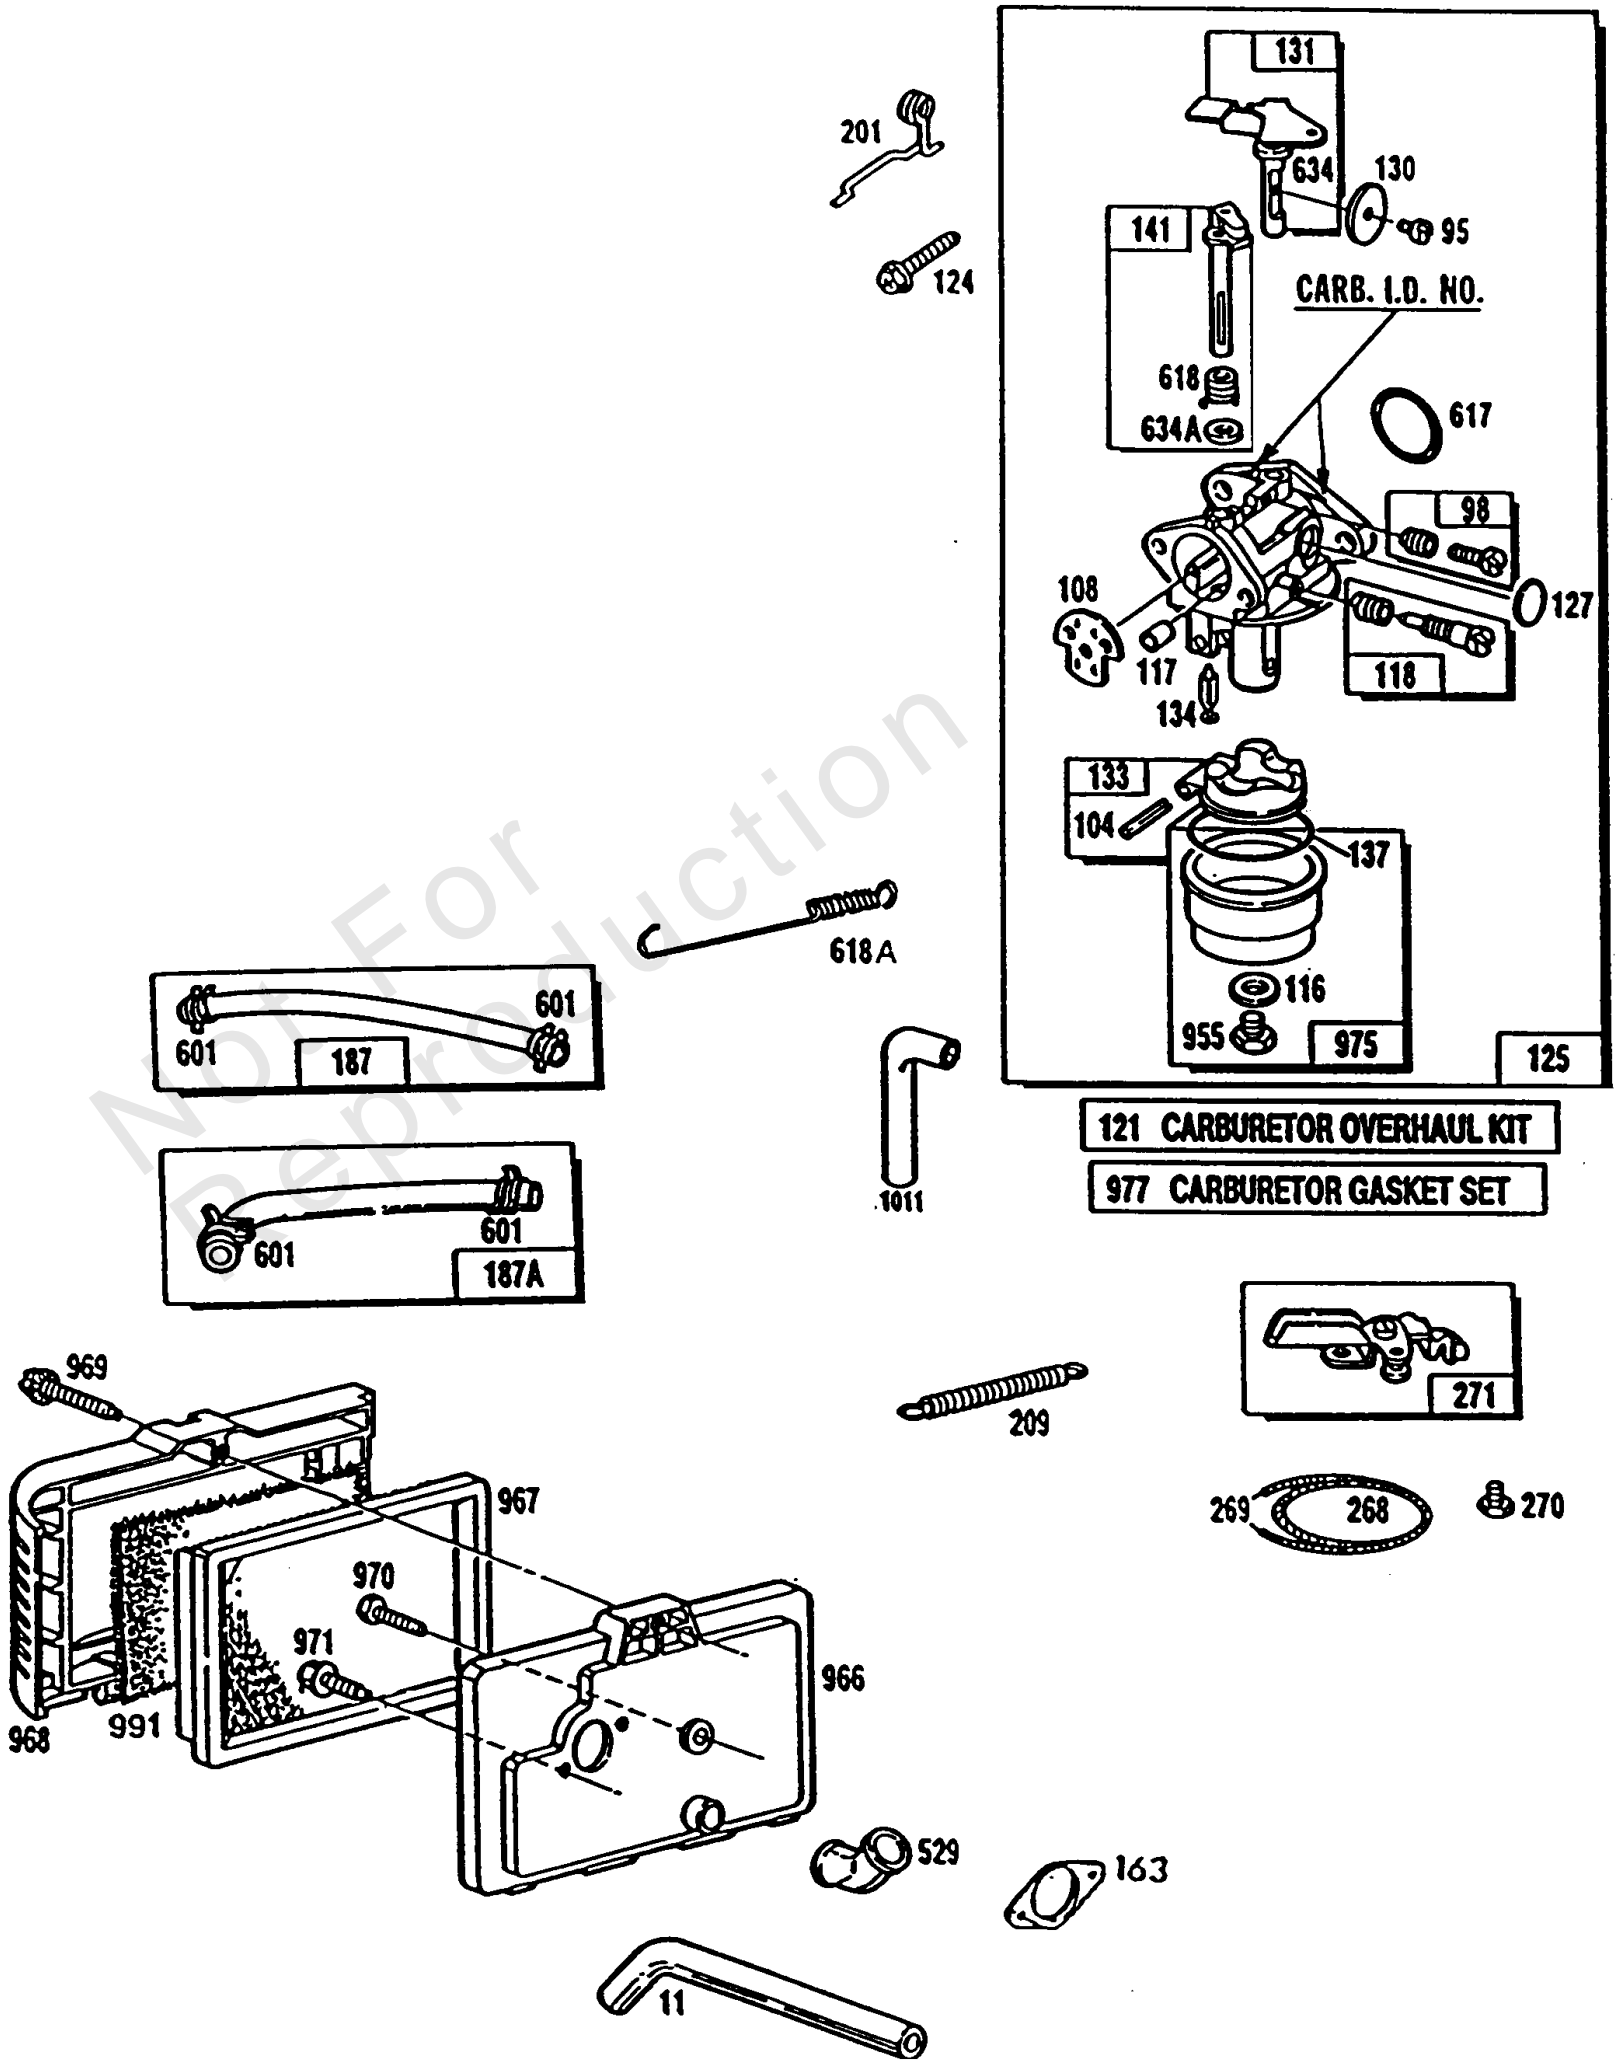

Carburetor, Air Cleaner Grp

REF NO	PART NO	QTY	DESCRIPTION
201	262067		LINK, Choke -Used Before Code Date 87081700
201	262365		LINK, Choke -Used After Code Date 87081600
209	260877		SPRING, Governor -(3200 to 3400 RPM Top Speed Set-No Load)
209	261105		SPRING, Governor -(3000 To 3200 RPM)
268	66986		CASING, Control Wire -(Cut To Required Length)
269	26099		WIRE, Control -(Cut To Required Length) If longer wire is needed, specify length in inches; if shorter wire is needed, order No. 26099 and cut to required length.
270	63426		NUT -(Control Wire Casing)
271	290568		LEVER, Control
529	280524		GROMMET -(Breather)
601	93053		CLAMP, Hose -(Green)
617	270344		SEAL, O-Ring -(Intake Manifold) Included in Carburetor Overhaul Kit-See Ref. No. 121 Included in Carburetor Gasket Set-Part No. 398183
618A	260870		SPRING, Choke Return -(Choke Return For Snap-Over Choke)
618	262035		SPRING, Choke Return
634	-----		No Nomenclature -Included in Carburetor Overhaul Kit-See Ref. No. 121 Included in Carburetor Gasket Set-Part No. 398183
634A	-----		No Nomenclature -Included in Carburetor Overhaul Kit-See Ref. No. 121 Included in Carburetor Gasket Set-Part No. 398183
955	231373		SCREW
966	399059		BASE, Air Cleaner
967	397795		FILTER, A/C Cartridge
968	280501		COVER, Air Cleaner
969	94173		SCREW
970	94118		SCREW -(Tapping)
971	94121		SCREW -(Air Cleaner Base)
975	398191		BOWL, Float
977	398183		SET, Carburetor Gasket
977	490937		SET, Carburetor Gasket -(Lms 11)
991	399039		FILTER, Pre Cleaner
1011	280786		TUBE, VENT