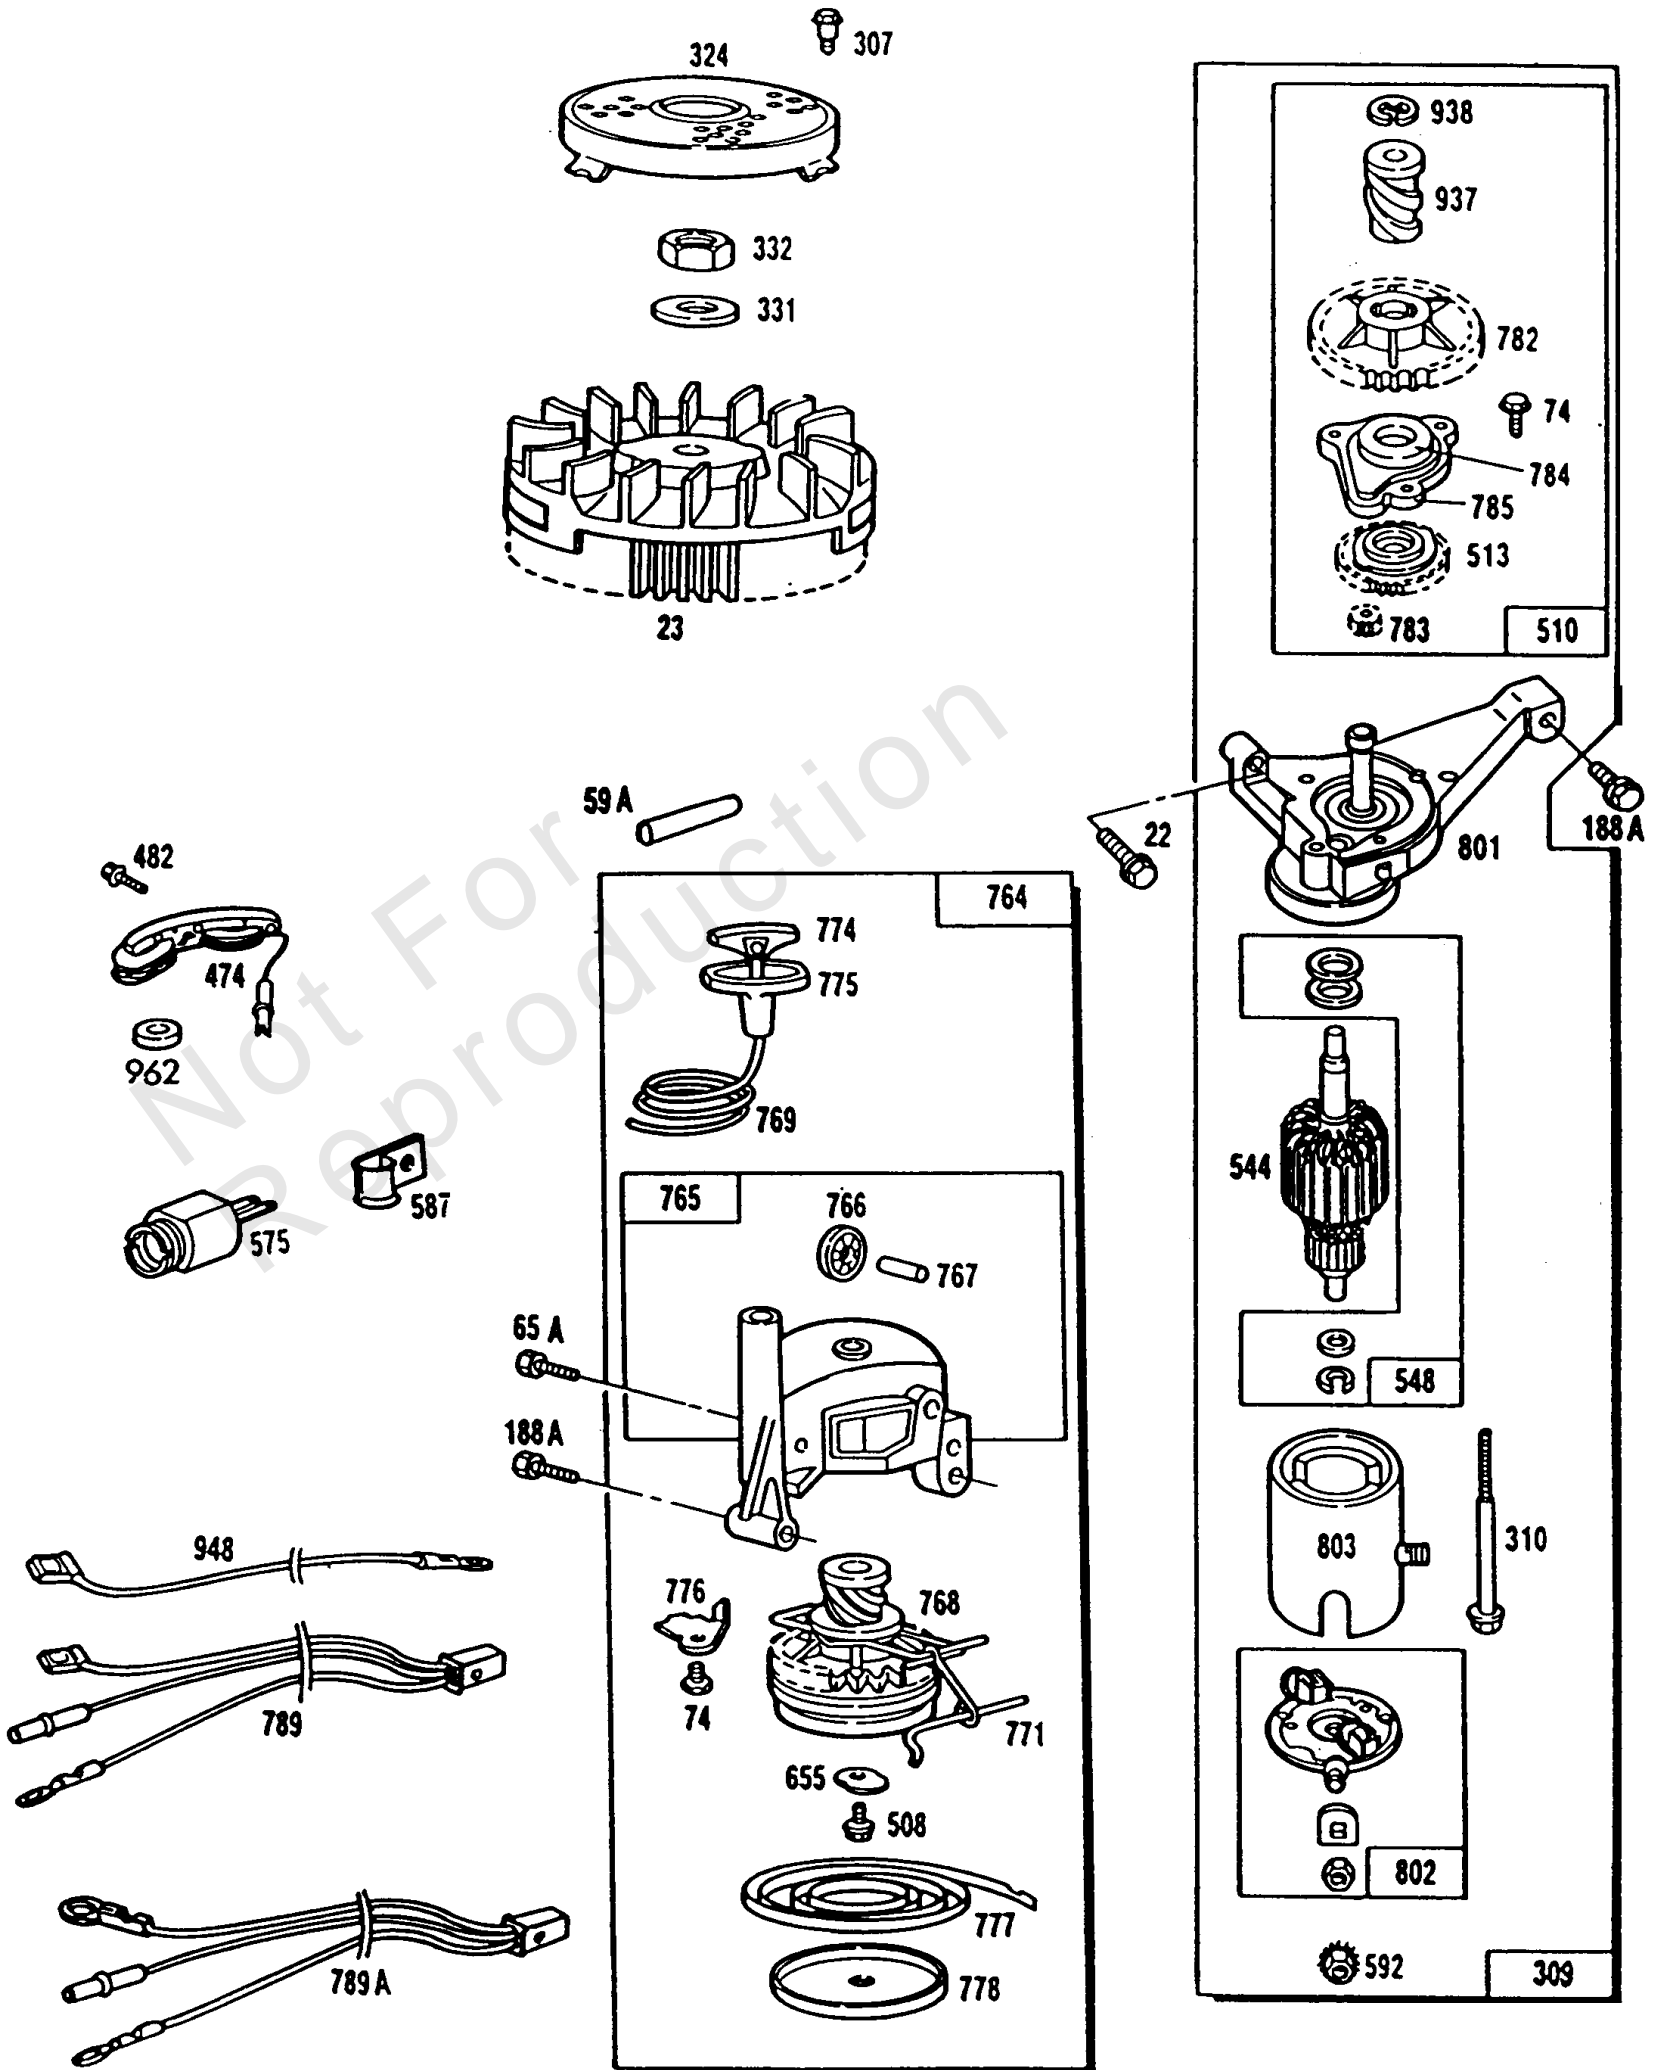

Electric Starter, Rewind, Wires

REF NO	PART NO	QTY	DESCRIPTION
802	396061		CAP, End
803	396059		HOUSING, Starter
937	280366		SPLINE, Starter
938	93941		RETAINER, E Ring
948	397803		HARNES, Wiring -(12 Volt)
962	231277		BUSHING, Alternator

Not For Reproduction