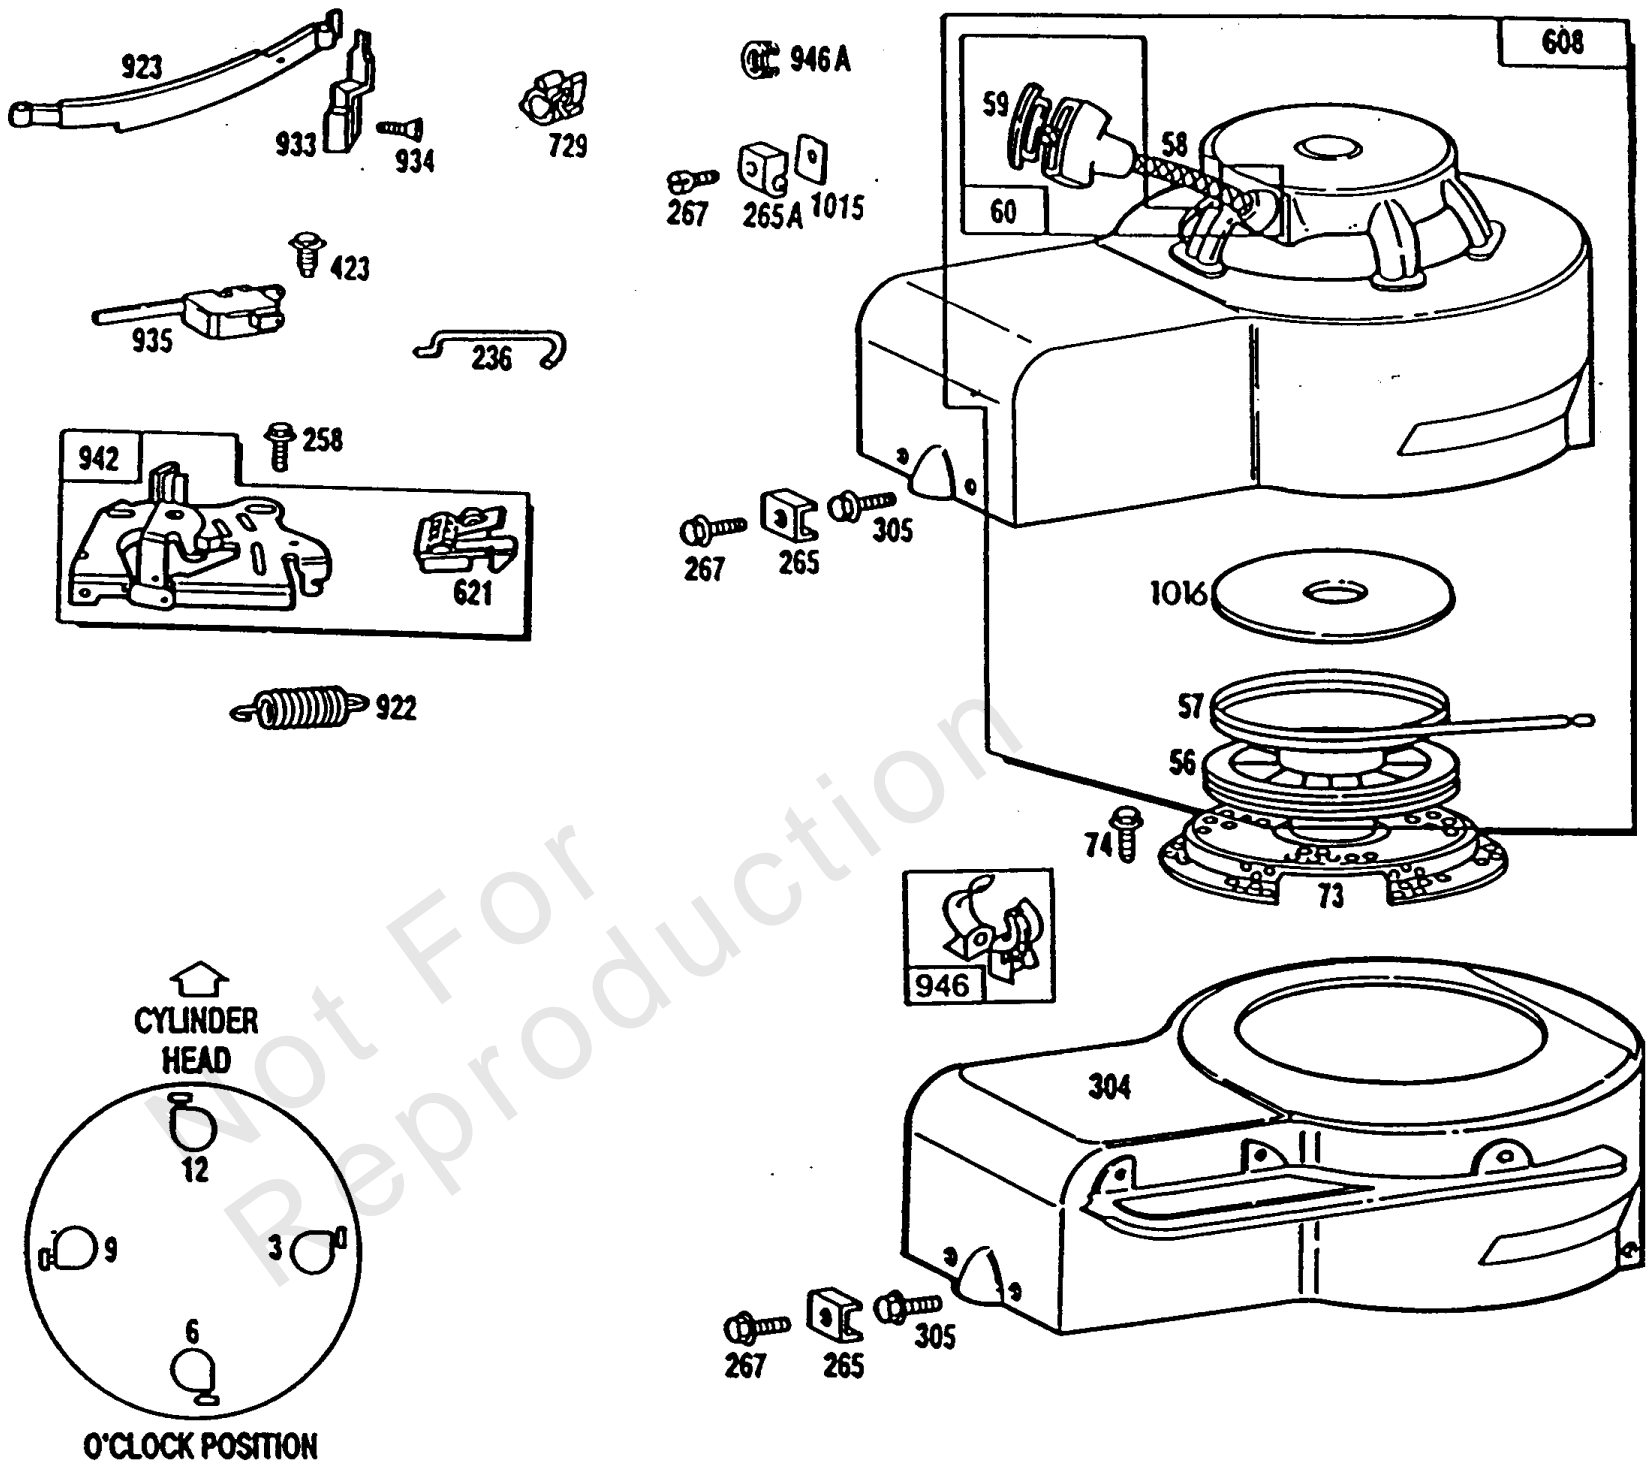

*See Text for Specials.

Blower Hsgs,Rewind,Brake

REF NO	PART NO	QTY	DESCRIPTION
56	280439		PULLEY, Rope Starter
57	490179		SPRING-REWIND STR
58	280406		ROPE, Starter -(Cut To Required Length) If longer rope is needed, Order No. 280399 and cut to required length. Order 66734 for 48-5/8 long rope.
59	396892		INSERT-GRIP
60	393152		GRIP-STARTER ROPE
73	221661		SCREEN, Rotating -(Rewind Starter)
74	93490		SCREW -(Rotating Screen)
236	262461		LINK, Lockout
258	94018		SCREW
265A	213146		CLAMP, Casing
265	221535		CLAMP, Casing -(Stamped Steel)
267	93686		SCREW -(10-32 X 5/8)
305	94153		SCREW
423	93758		SCREW -(Rotating Screen)
608	398004		STARTER, Rewind -(12 O'clock)
608	398005		STARTER, Rewind -(9 O'clock)
608	398176		STARTER, Rewind -(6 O'clock)
608	398180		STARTER, Rewind -(12 O'clock) (Non Compliance Engines)
608	398378		STARTER, Rewind -(9 O'clock) (Non Compliance Engines)
608	398594		STARTER, Rewind -(3 O'clock) (Compliance Engines)
608	399516		STARTER, Rewind -(5 O'clock) (Compliance Engines)
608	399557		STARTER, Rewind -(1 O'clock) (Compliance Engines)
608	399771		STARTER, Rewind -(5 O'clock) (Non Compliance Engines)
608	490509		STARTER, Rewind -(6 O'clock)
608	490717		STARTER, Rewind -(3 O'clock) (Non Compliance Engines)
608	490985		STARTER, Rewind -(11 O'clock) (Compliance Engines)
621	396847		SWITCH, Stop
729	280470		CLIP, Wire
922	261647		SPRING, Governor -(Return)
923	394867		PIVOT, Band Brake
933	223448		PIVOT, Band Brake
934	94037		SCREW
935	398758		SWITCH, Interlock -(12 Volt)
942	493248		BRACKET, Brake
946A	223294		STOP, Rope
946	396526		GUIDE, Rope