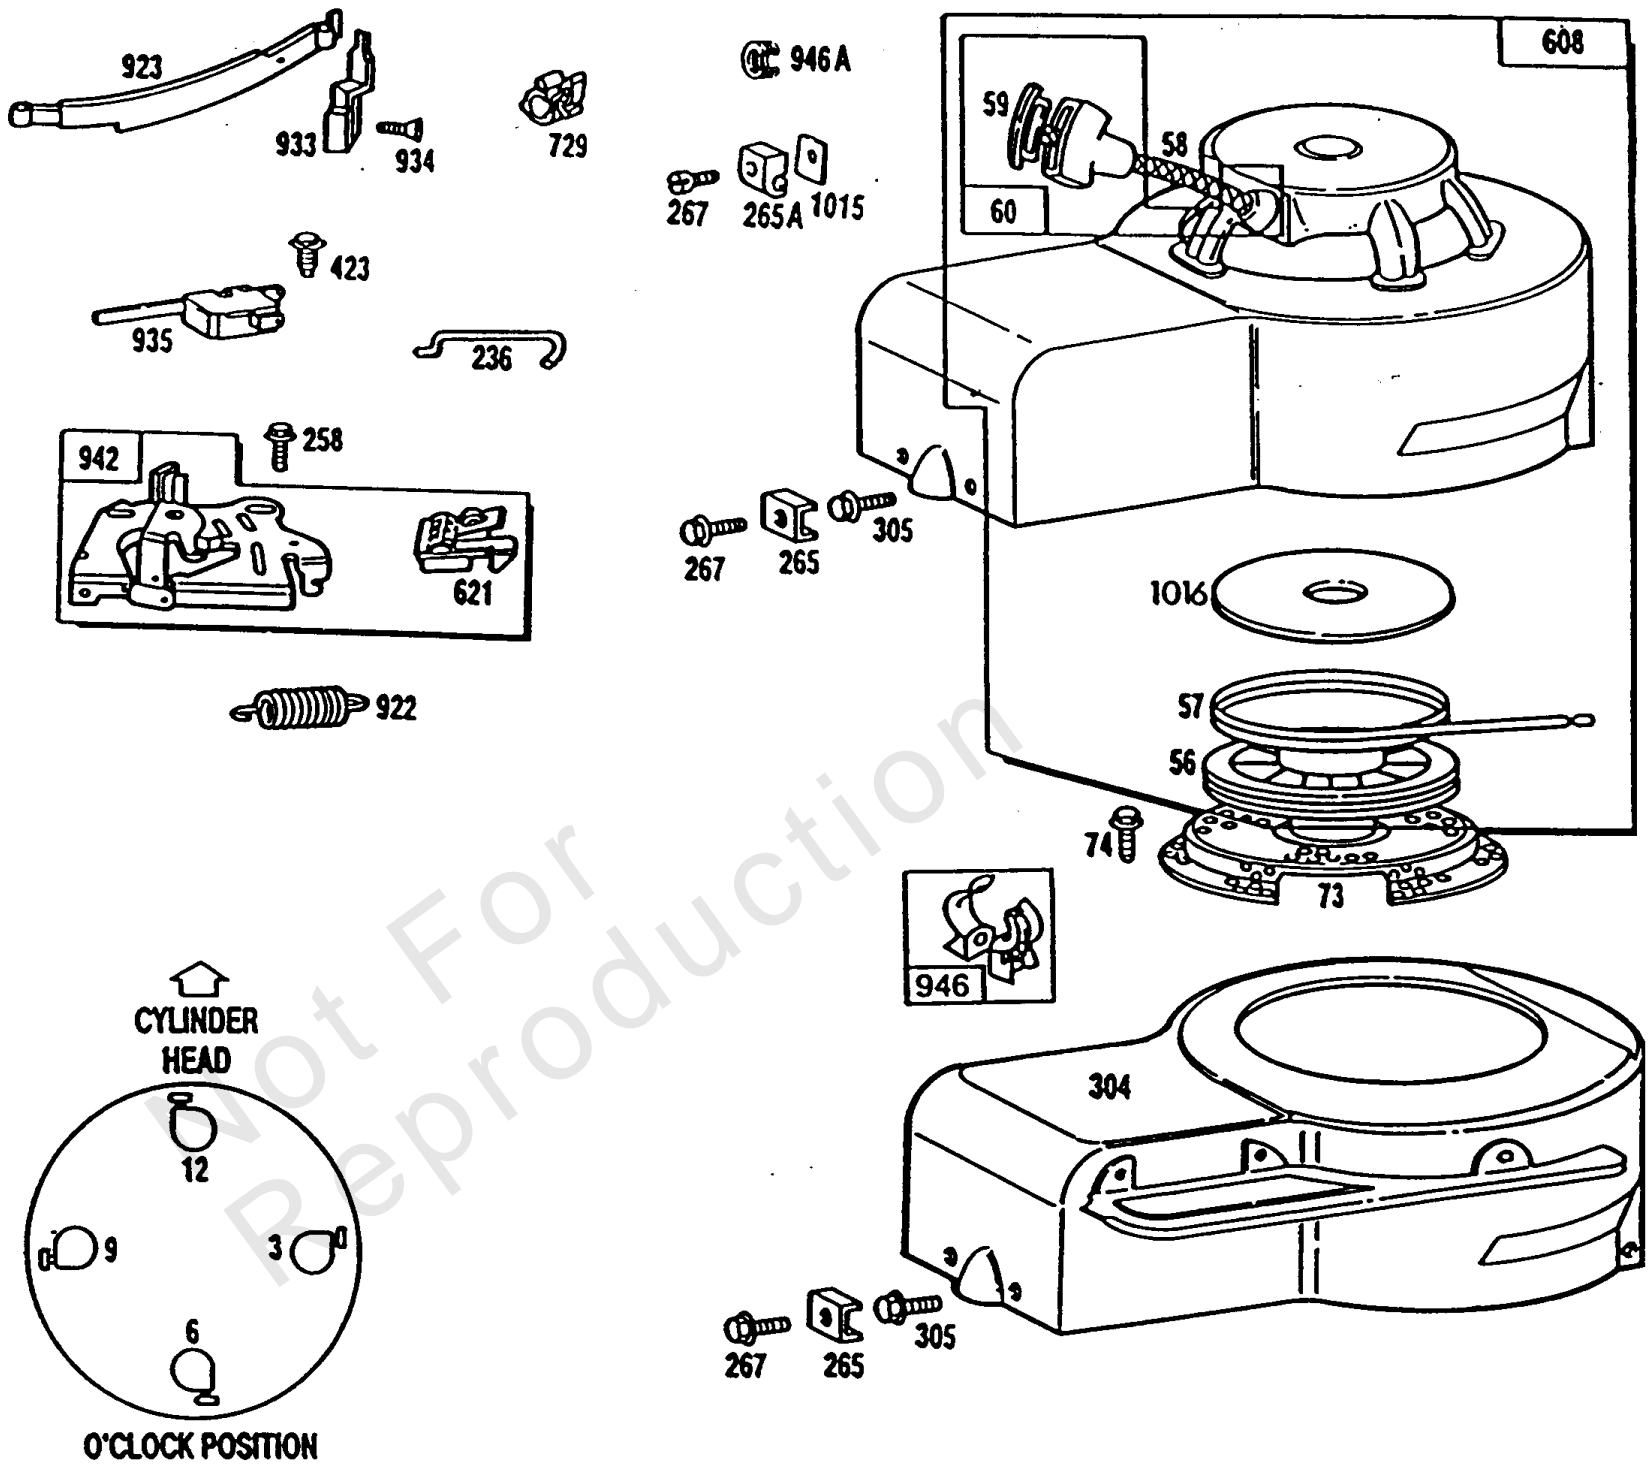

Not For
Reproduction

(3)Sump Bases,Right Angle Dr

REF NO	PART NO	QTY	DESCRIPTION
10	93394		SCREW
12	270833		GASKET, Crankcase -(.015) Included in Gasket Set-Part No. 391662
12	270895		GASKET, Crankcase -(.005) Included in Carburetor Overhaul Kit-See Ref. No. 121
12	270896		GASKET, Crankcase -(.009) Included in Carburetor Overhaul Kit-See Ref. No. 121
15A	93418		PLUG, Oil Drain -(Flush)
15	91084		PLUG, Oil Drain -(3/8)
18B	395392		SUMP, Engine -(Clutch)
18	395384		SUMP, Engine
19	293709		KIT, Bushing/Seal -(PTO Side)
20A	280266		SEAL, Oil
20	391483		SEAL, Oil -(PTO Side)
20	391484		SEAL, Oil -(1/2 Auxiliary Drive Shaft)
21	66768		PLUG, Oil
22	93032		SCREW -(Fuel Tank) (Tank)
46A	395904		CAMSHAFT
46B	396036		CAMSHAFT -(Clutch)
46	395856		CAMSHAFT
47	294652		SLINGER, Governor/Oil
69A	223011		WASHER
69B	223228		WASHER, Thrust
69	66874		WASHER, Thrust -(11/16 O.D. X 15/32 I.D.)
69	68938		WASHER -(13/16 ODx17/32 ID) Use on Aux Drive PTO.Cam
83A	231278		GEAR, Drive -(Clockwise)
83	230831		SHAFT, Auxiliary Drive
86	221780		COVER, Drive Gear
87	391484		SEAL, Oil -(1/2 Auxiliary Drive Shaft)
88	270328		GASKET, Drive Gear Cover
217	261520		SPRING, Return -(Clutch Lever)
720	93474		PIN, Shaft
721	221779		STOP, Shaft
742A	93925		RETAINER -(Clutch Lever)
742	93525		RETAINER, E Ring
906	261650		SPRING, Torsion
907	394871		SLEEVE, Clutch
908	231220		GEAR, Worm
909B	271312		WASHER, Thrust
909A	271418		WASHER, Thrust
909	271417		WASHER, Thrust
910	394051		LEVER, Control -(Clutch)

(3)Sump Bases,Right Angle Dr

REF NO	PART NO	QTY	DESCRIPTION
911	223009		BRACKET, Clutch
914	93970		SCREW
998	399634		HARNESS, Power

Not For Reproduction

**REWIND STARTER ASSEMBLIES WITHOUT BAND-BRAKE
CLOCK POSITIONS**