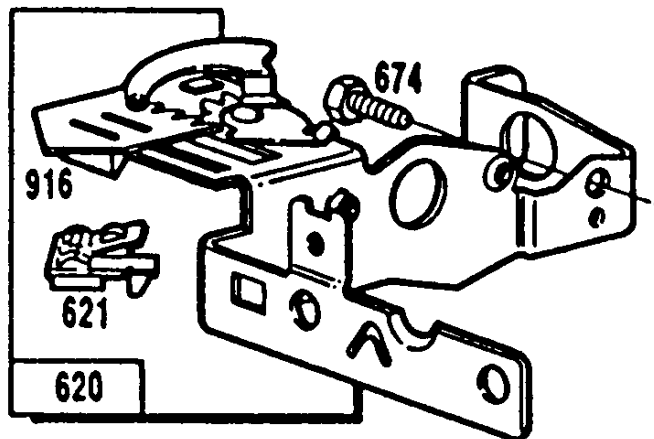

Color	Black	Grey	Amer. Red (I/C®)	Sun Yellow	Light Fawn
Part No.	490622	490808	490806	490804	491045