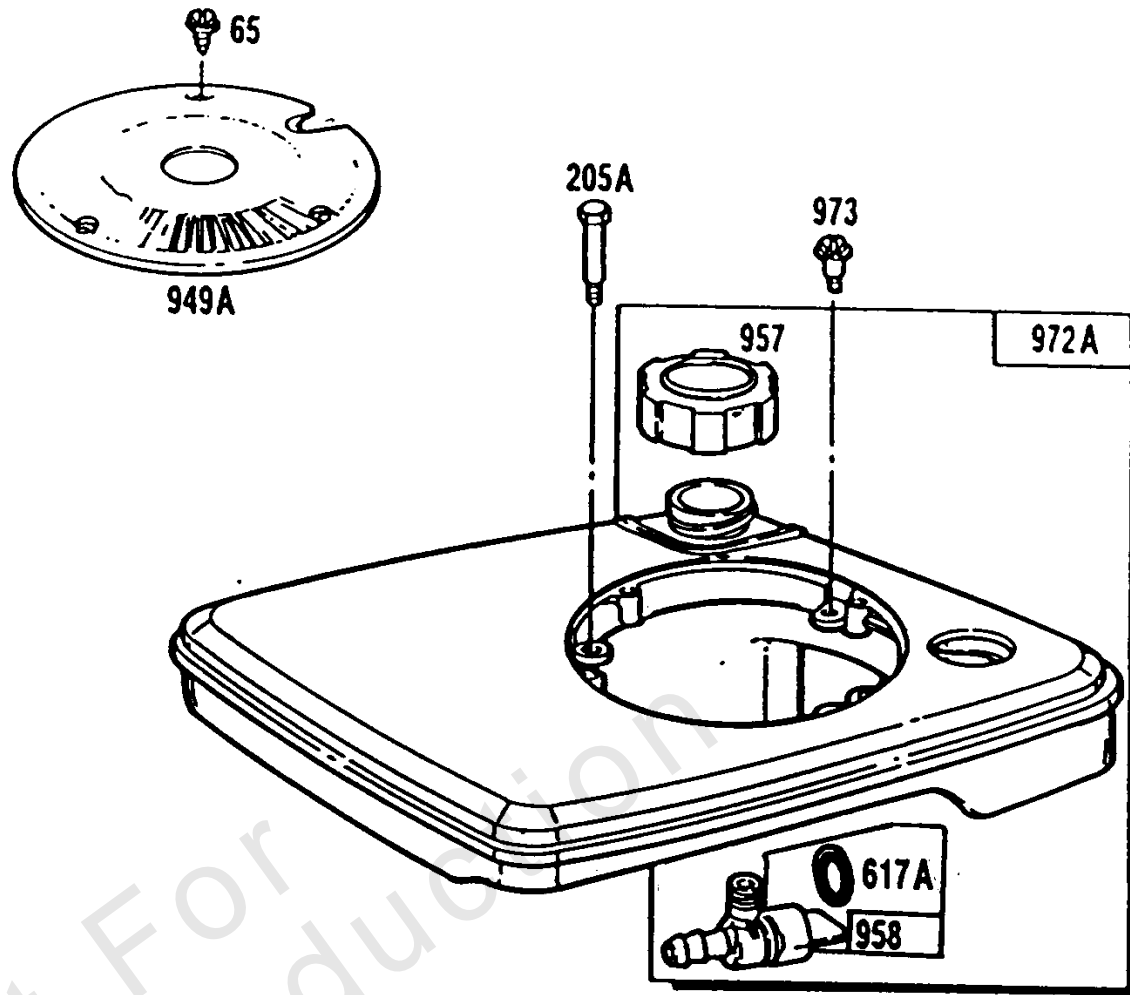

REF. 972A
FUEL TANKS FOR ENGINES WITH VERTICAL PULL OR ELECTRIC STARTERS.

COLOR	BLACK	GREY	AMER. RED(I/C)	SUN YELLOW	LIGHT FAWN
PART NO.	490623	492879	490805		491134