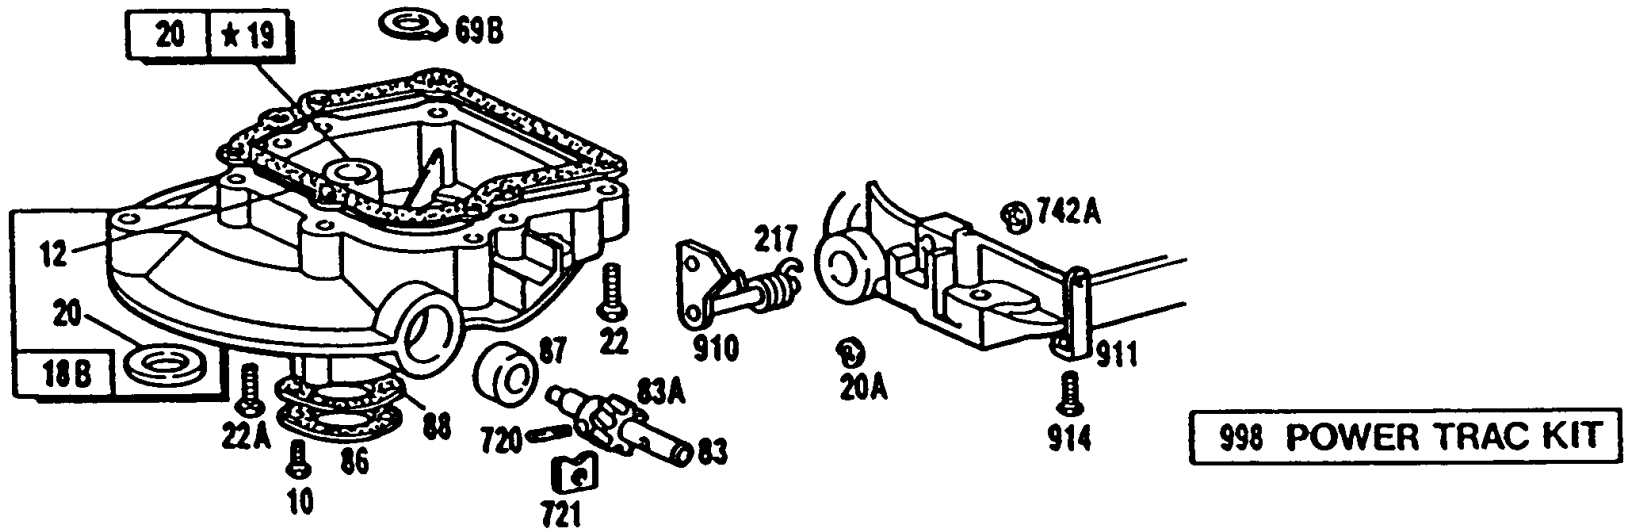

Not For
Reproduction

(3)Sump Bases,Right Angle Dr

REF NO	PART NO	QTY	DESCRIPTION
10	93394		SCREW
12	270833		GASKET, Crankcase -(.015) Included in Gasket Set-Part No. 391662
12	270895		GASKET, Crankcase -(.005) Included in Carburetor Overhaul Kit-See Ref. No. 121
12	270896		GASKET, Crankcase -(.009) Included in Carburetor Overhaul Kit-See Ref. No. 121
15A	93418		PLUG, Oil Drain -(Flush)
15	91084		PLUG, Oil Drain -(3/8)
18B	395392		SUMP, Engine -(Clutch)
18	395384		SUMP, Engine
19	293709		KIT, Bushing/Seal -(PTO Side)
20A	280266		SEAL, Oil
20	391483		SEAL, Oil -(PTO Side)
20	391484		SEAL, Oil -(1/2 Auxiliary Drive Shaft)
21	66768		PLUG, Oil
22	93032		SCREW -(Fuel Tank) (Tank)
46A	395904		CAMSHAFT
46B	396036		CAMSHAFT -(Clutch)
46	395856		CAMSHAFT
47	294652		SLINGER, Governor/Oil
69A	223011		WASHER
69B	223228		WASHER, Thrust
69	66874		WASHER, Thrust -(11/16 O.D. X 15/32 I.D.)
69	68938		WASHER -(13/16 ODx17/32 ID) Use on Aux Drive PTO.Cam
83A	231278		GEAR, Drive -(Clockwise)
83	230831		SHAFT, Auxiliary Drive
86	221780		COVER, Drive Gear
87	391484		SEAL, Oil -(1/2 Auxiliary Drive Shaft)
88	270328		GASKET, Drive Gear Cover
217	261520		SPRING, Return -(Clutch Lever)
720	93474		PIN, Shaft
721	221779		STOP, Shaft
742A	93925		RETAINER -(Clutch Lever)
742	93525		RETAINER, E Ring
906	261650		SPRING, Torsion
907	394871		SLEEVE, Clutch
908	231220		GEAR, Worm
909B	271312		WASHER, Thrust
909A	271418		WASHER, Thrust
909	271417		WASHER, Thrust
910	394051		LEVER, Control -(Clutch)