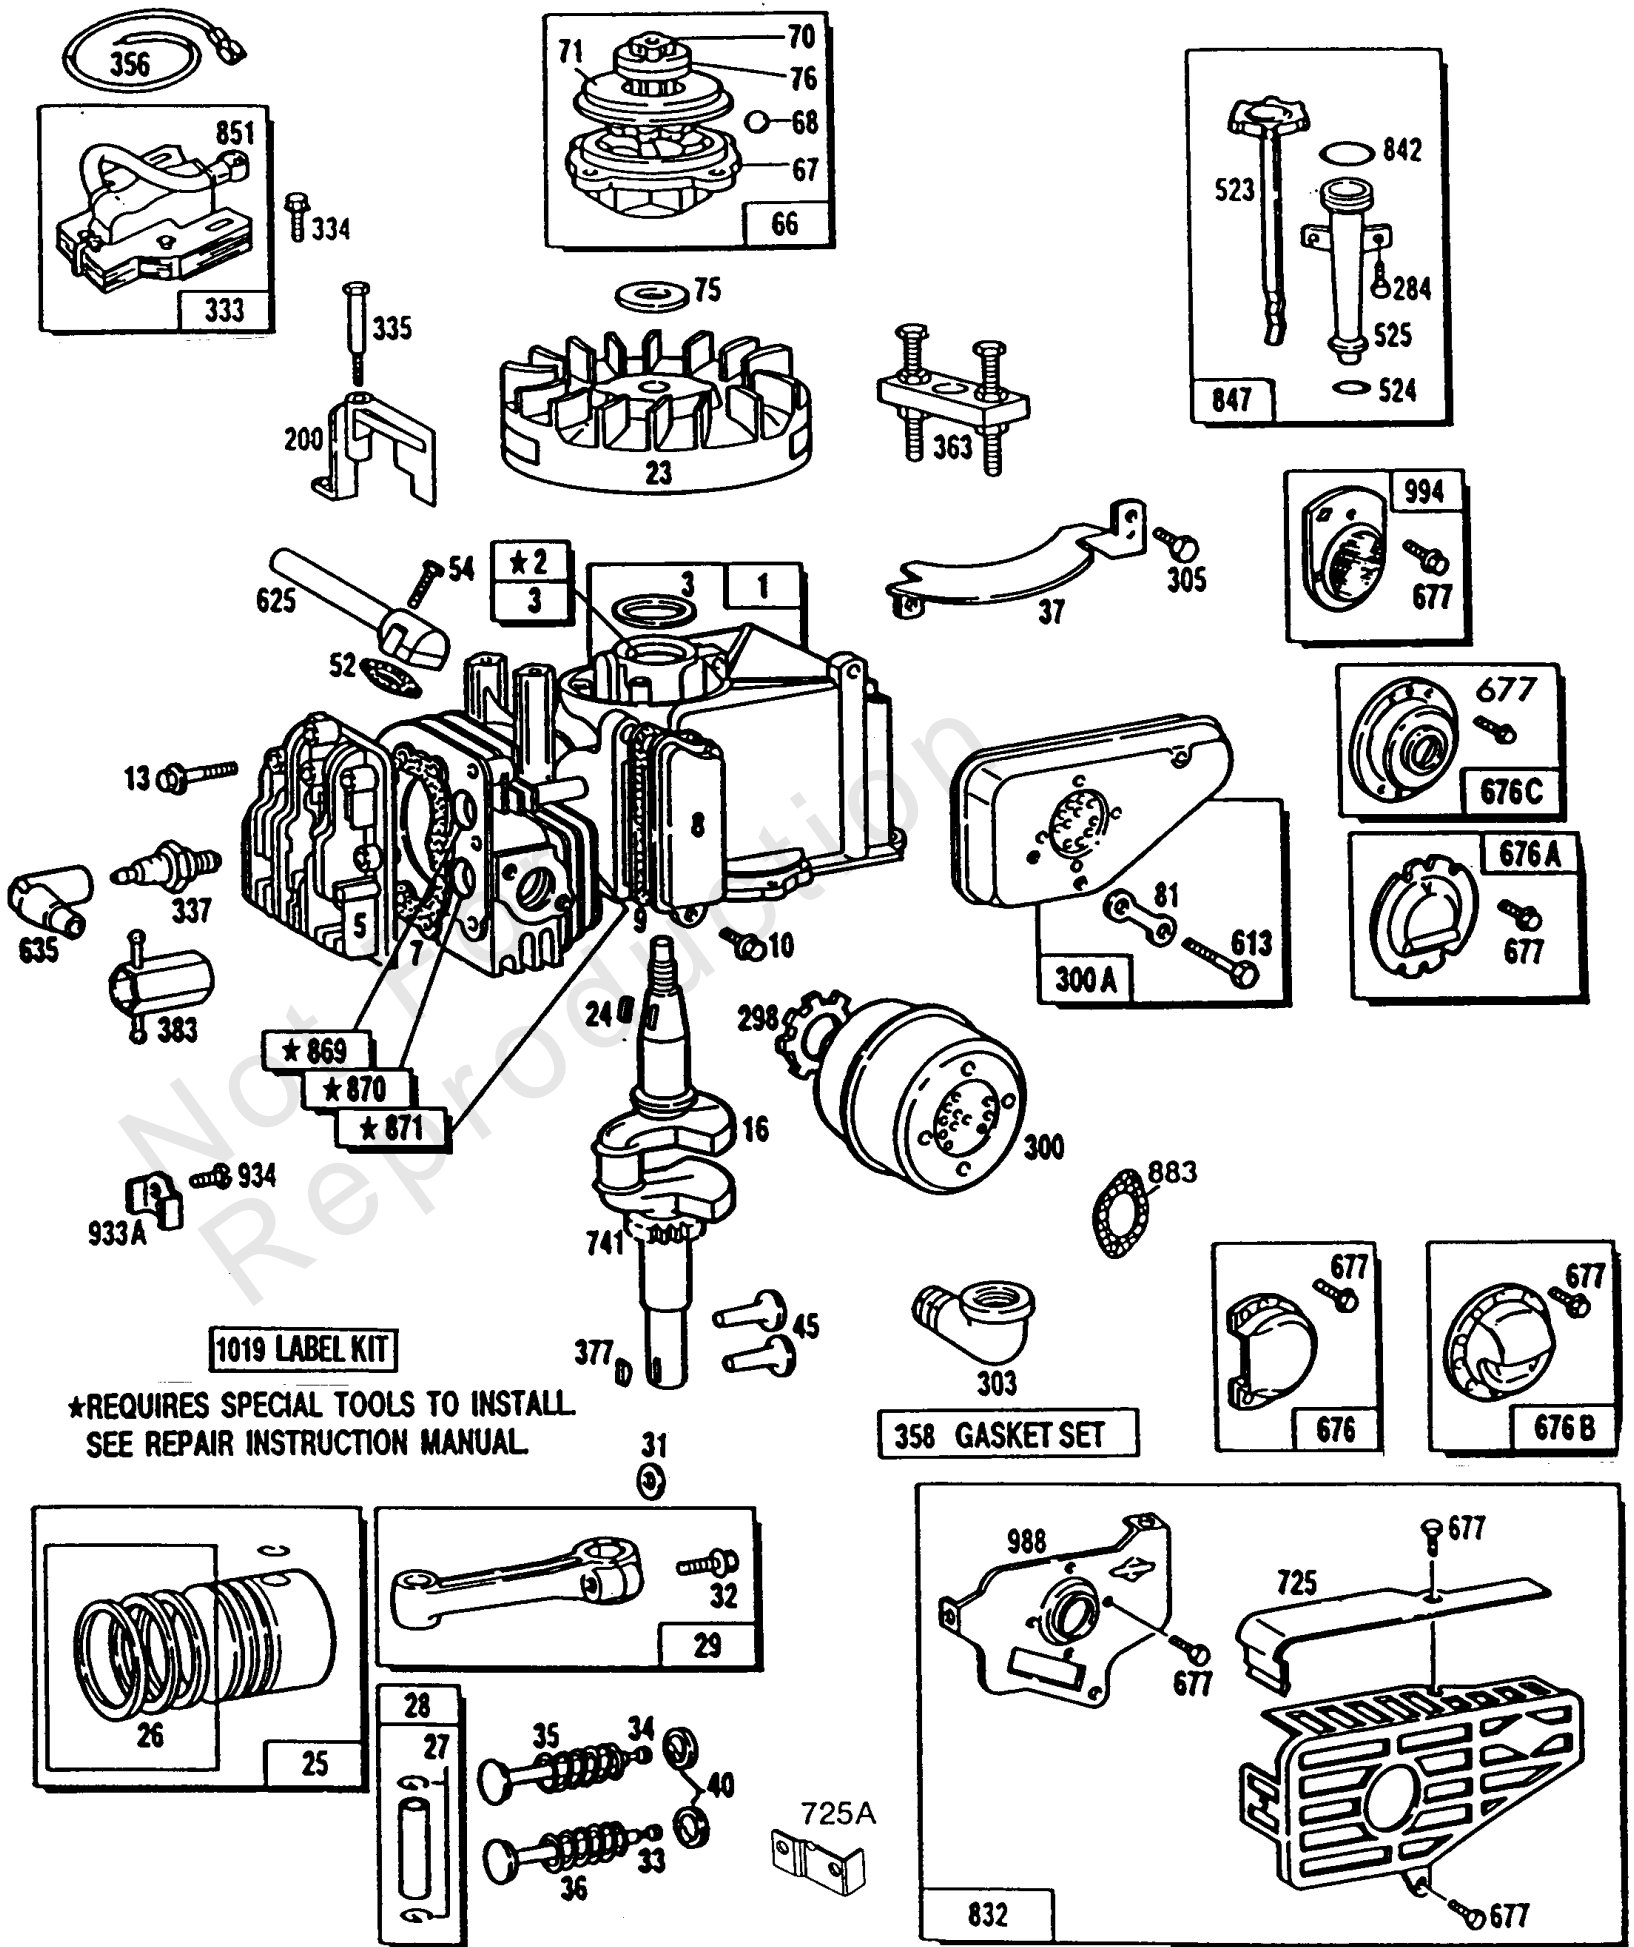

Carburetor, Air Cleaner Grp

REF NO	PART NO	QTY	DESCRIPTION
201	262067		LINK, Choke -Used Before Code Date 87081700
201	262365		LINK, Choke -Used After Code Date 87081600
209	260877		SPRING, Governor -(3200 to 3400 RPM Top Speed Set-No Load)
209	261105		SPRING, Governor -(3000 To 3200 RPM)
268	66986		CASING, Control Wire -(Cut To Required Length)
269	26099		WIRE, Control -(Cut To Required Length) If longer wire is needed, specify length in inches; if shorter wire is needed, order No. 26099 and cut to required length.
270	63426		NUT -(Control Wire Casing)
271	290568		LEVER, Control
529	280524		GROMMET -(Breather)
601	93053		CLAMP, Hose -(Green)
617	270344		SEAL, O-Ring -(Intake Manifold) Included in Carburetor Overhaul Kit-See Ref. No. 121 Included in Carburetor Gasket Set-Part No. 398183
618A	260870		SPRING, Choke Return -(Choke Return For Snap-Over Choke)
618	262035		SPRING, Choke Return
634	-----		No Nomenclature -Included in Carburetor Overhaul Kit-See Ref. No. 121 Included in Carburetor Gasket Set-Part No. 398183
634A	-----		No Nomenclature -Included in Carburetor Overhaul Kit-See Ref. No. 121 Included in Carburetor Gasket Set-Part No. 398183
955	231373		SCREW
966	399059		BASE, Air Cleaner
967	397795		FILTER, A/C Cartridge
968	280501		COVER, Air Cleaner
969	94173		SCREW
970	94118		SCREW -(Tapping)
971	94121		SCREW -(Air Cleaner Base)
975	398191		BOWL, Float
977	398183		SET, Carburetor Gasket
977	490937		SET, Carburetor Gasket -(Lms 11)
991	399039		FILTER, Pre Cleaner
1011	280786		TUBE, VENT