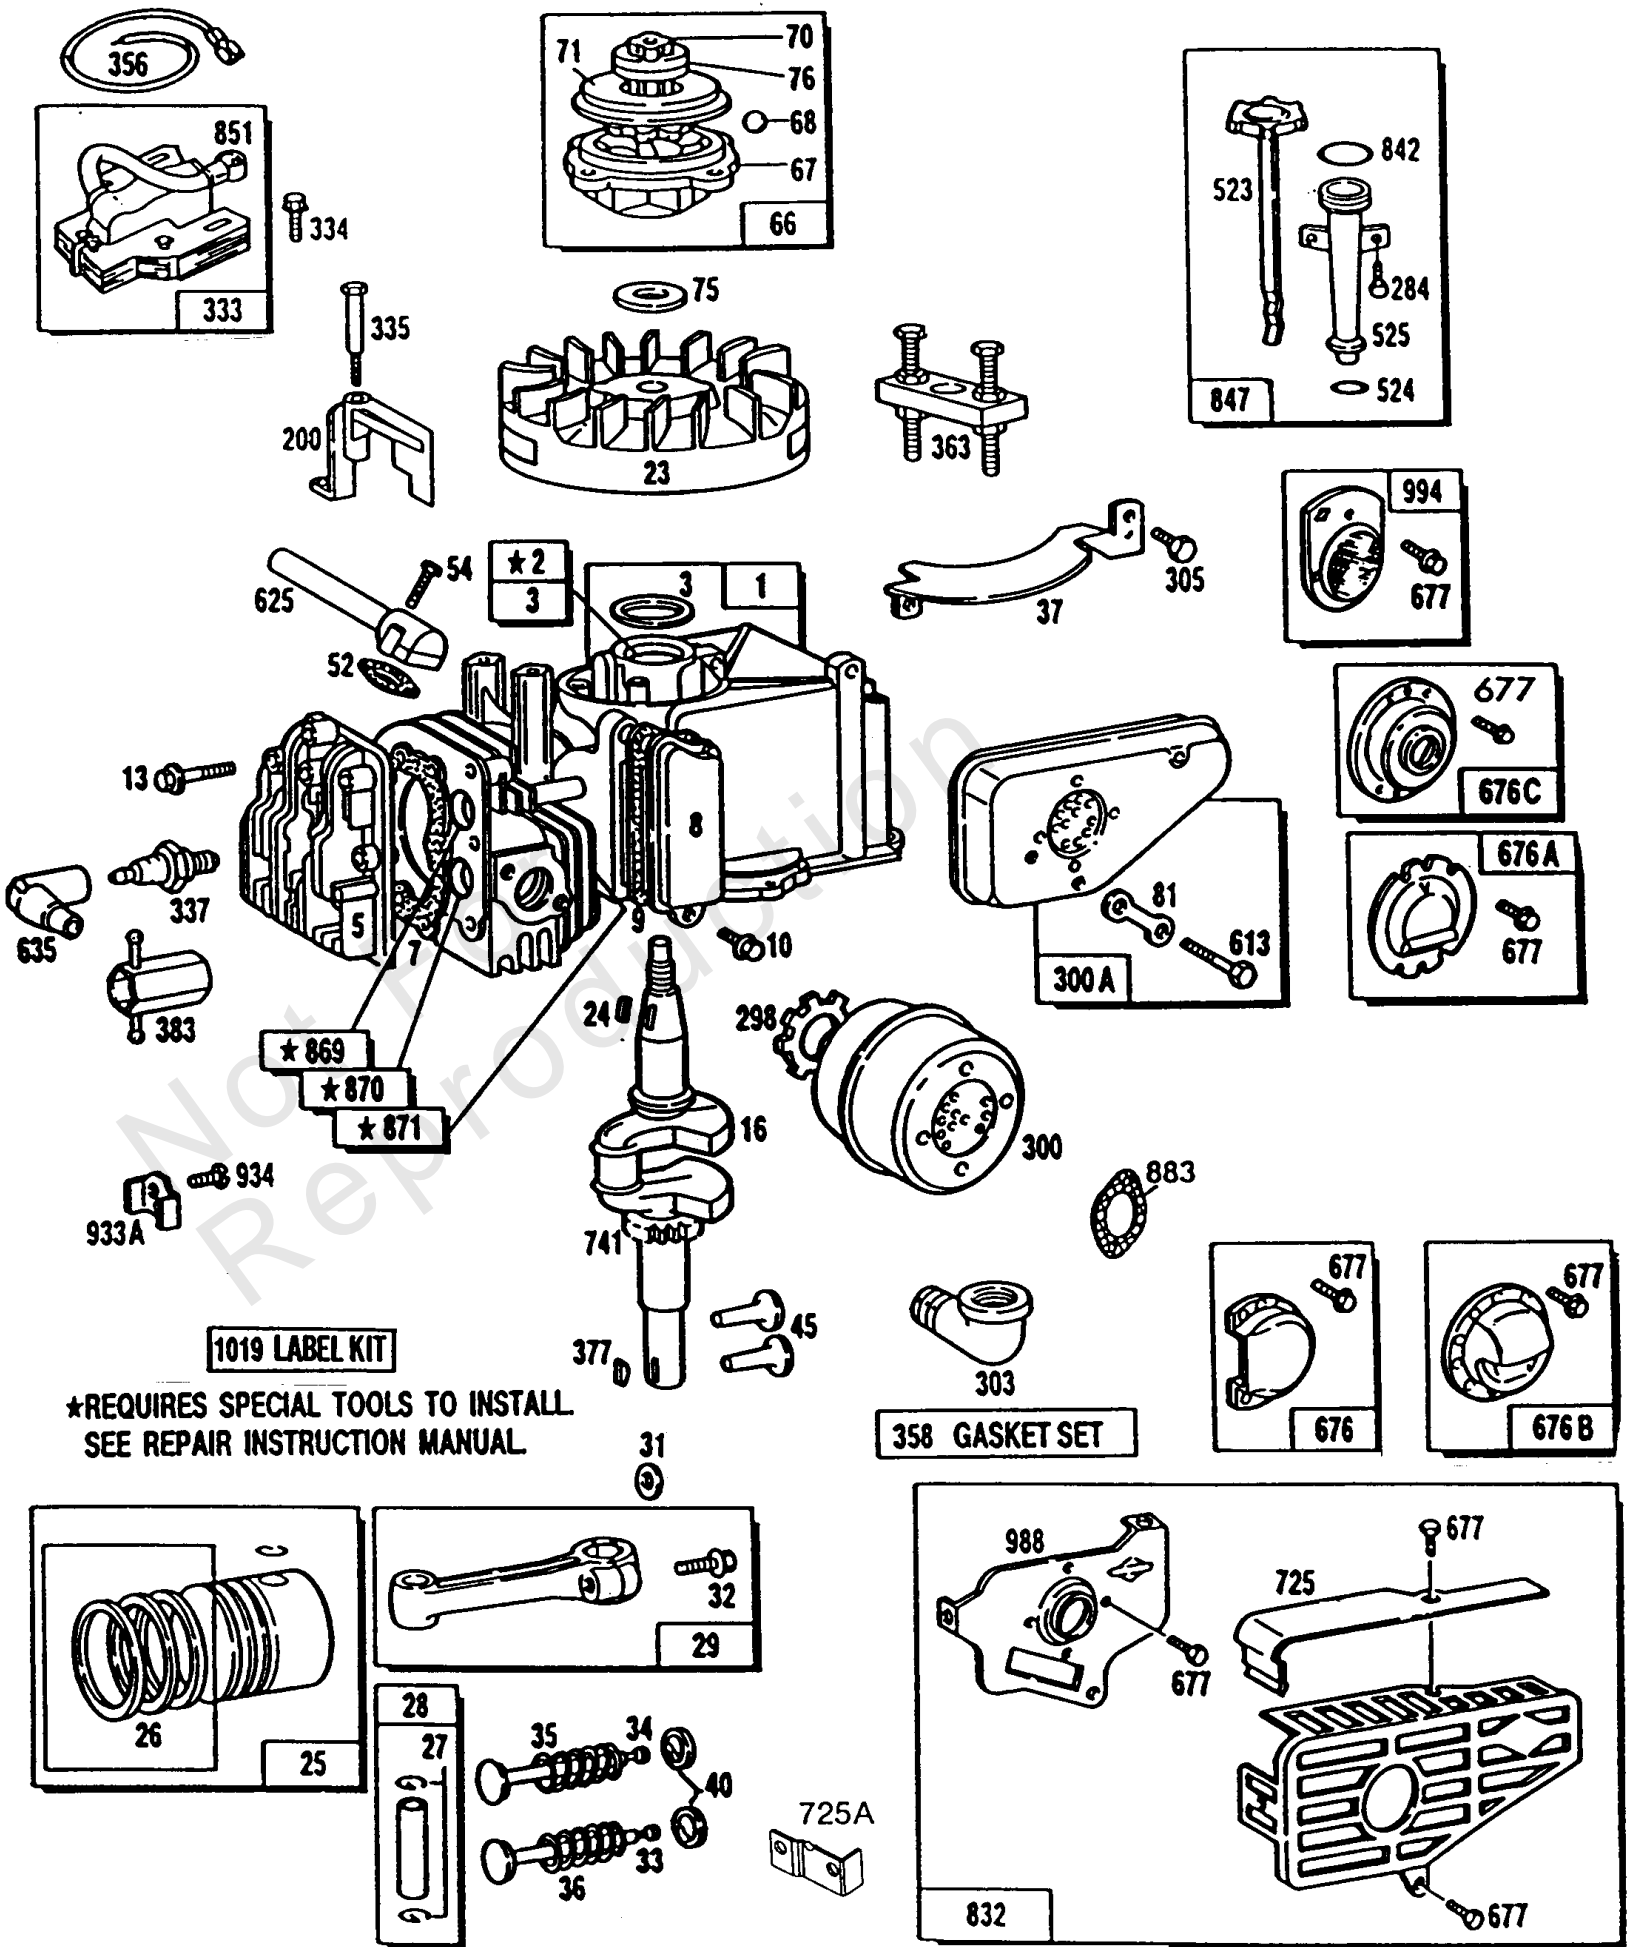

1019 LABEL KIT

★REQUIRES SPECIAL TOOLS TO INSTALL
SEE REPAIR INSTRUCTION MANUAL

Cylinder,Mufflers,Piston Grp

REF NO	PART NO	QTY	DESCRIPTION
677	93705		SCREW -(8-32 X 3/8)
725A	224451		SHIELD, Heat
725	223725		SHIELD, Heat
741	261533		GEAR, Timing -(Plain Bearing 2 Piece Crankshaft)
832	399637		GUARD, Muffler
842	270920		SEAL, O-Ring -(Dipstick Tube) (Oil Fill)
847	398010		DIPSTICK/TUBE ASSEMBLY -(Rewind Starter)
851	221798		TERMINAL, Spark Plug
869	210879		SEAT, Valve -(Intake) -Used Before Code Date 88070100
869	211172		SEAT, Valve -(Intake) -Used After Code Date 88063000
870	211291		SEAT, Valve -(Exhaust)
871	262001		BUSHING-VALVE GUIDE -(Exhaust)
871	63709		BUSHING, Valve Guide -(Intake)
883	270774		GASKET, Exhaust
933A	223278		SPACER -(Used on Engines Without Band Brake)
934	94037		SCREW
988	223600		BRACKET, Muffler
994	398067		ARRESTOR-SPARK
1019	491080		KIT, Label