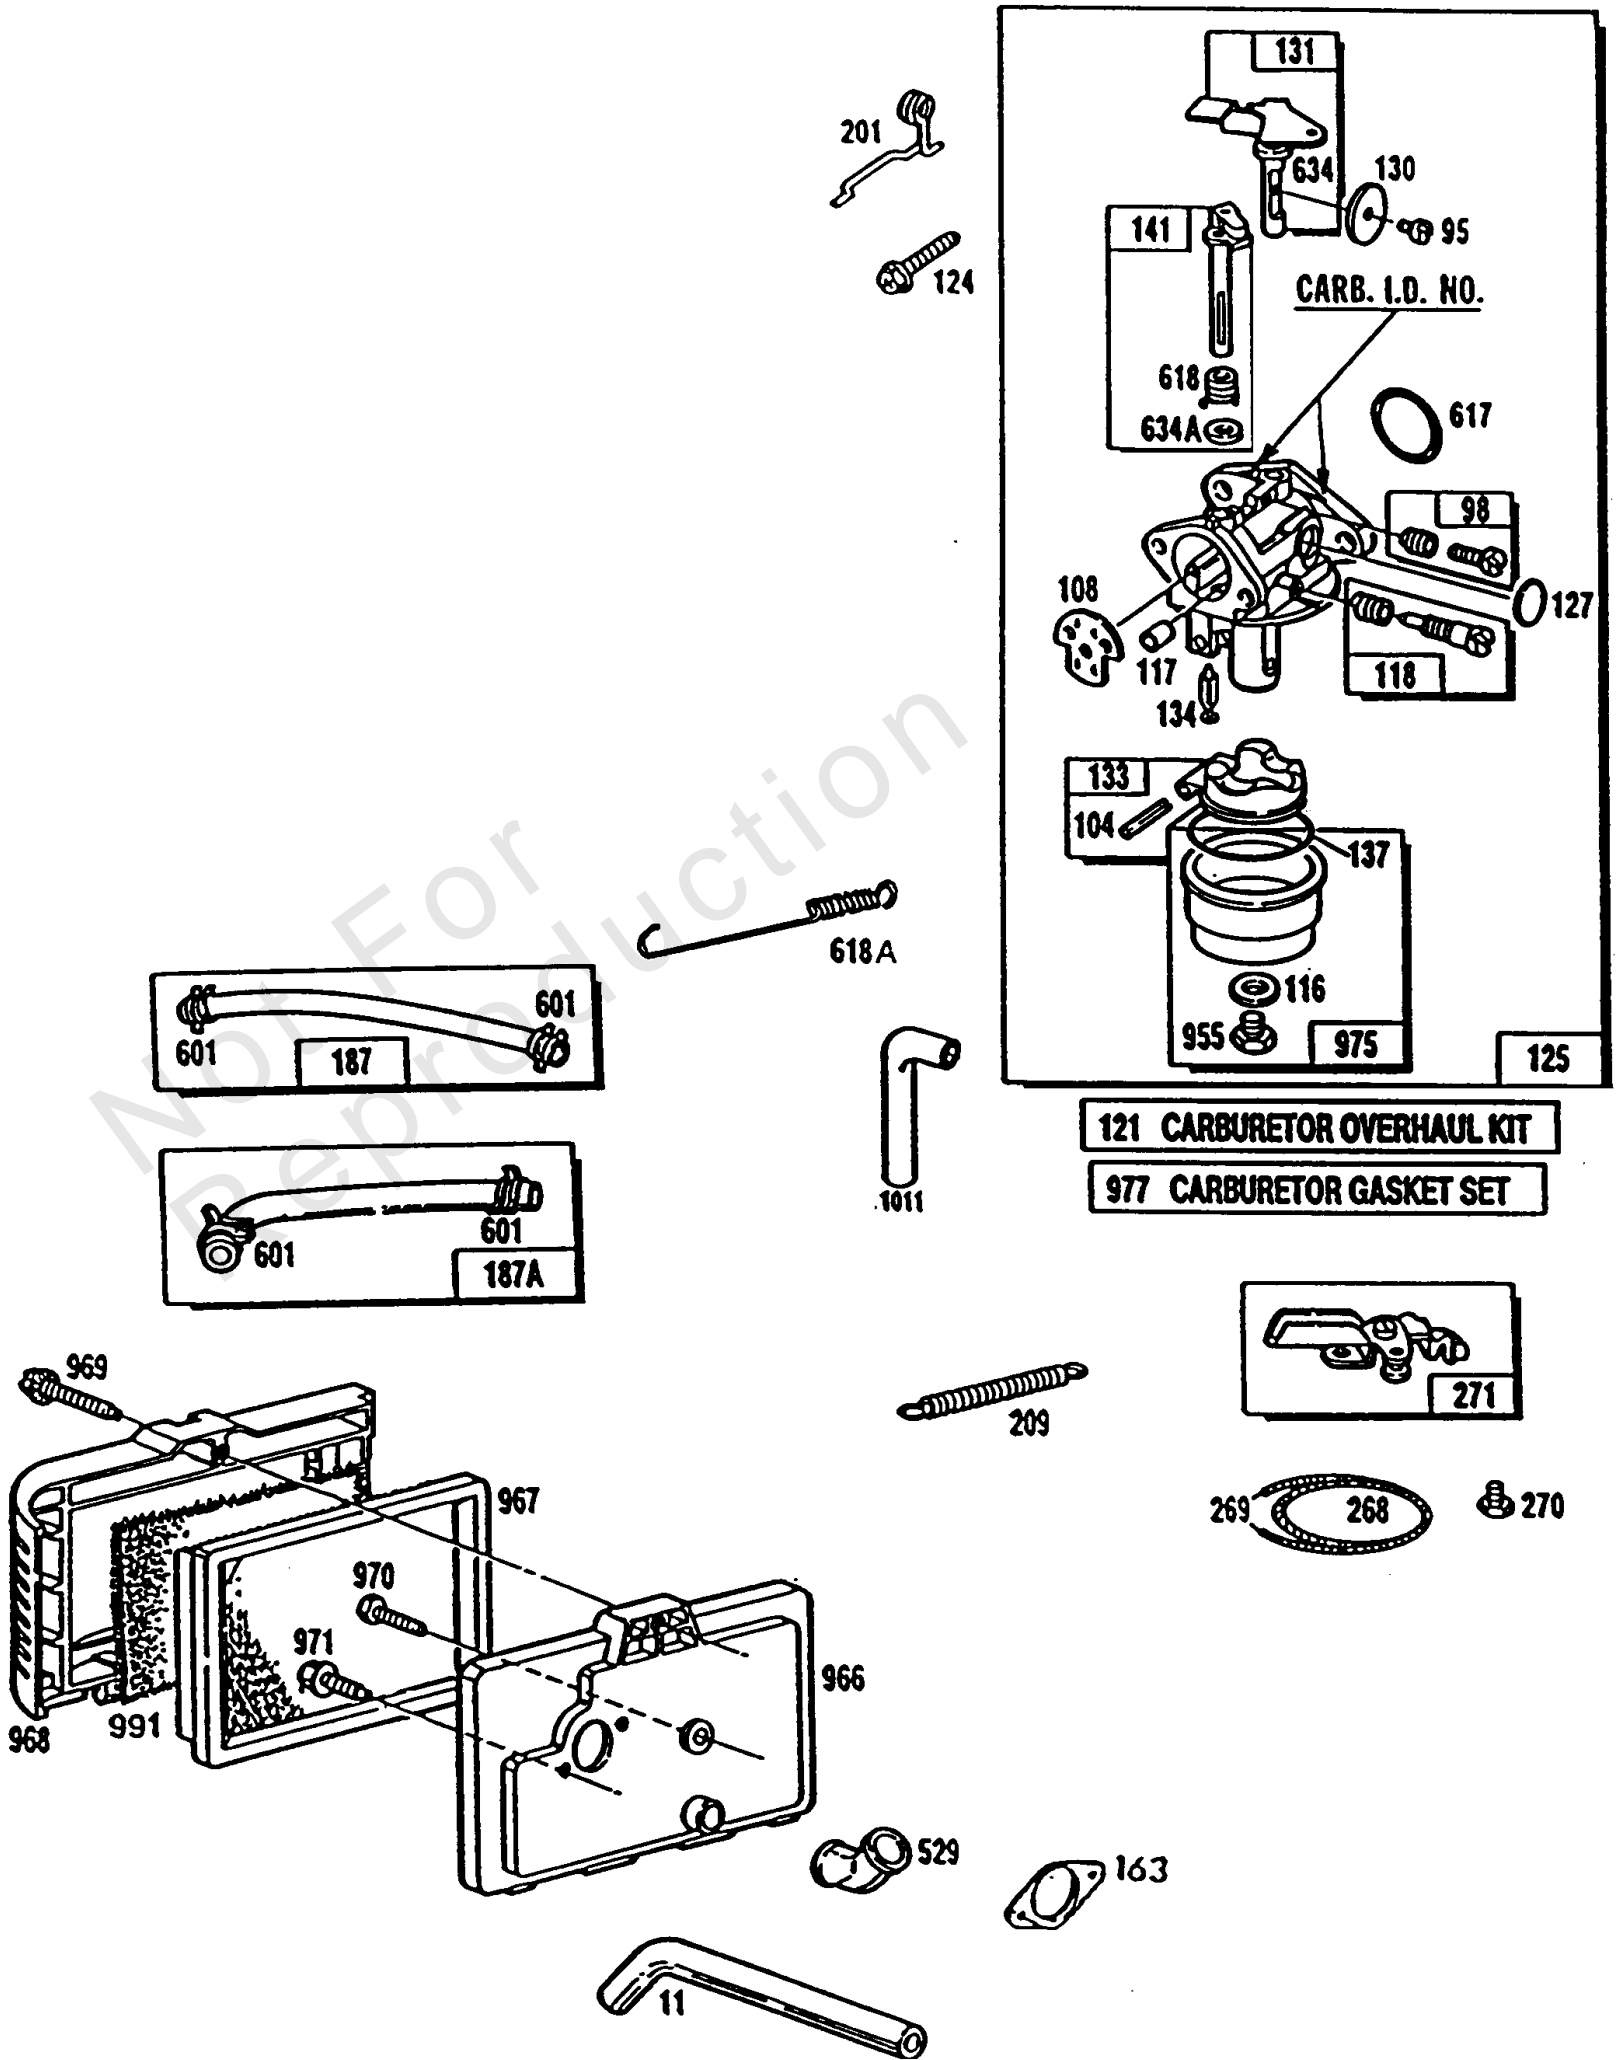

Carburetor, Air Cleaner Grp

REF NO	PART NO	QTY	DESCRIPTION
11	231392		TUBE, Breather
95	94098		SCREW -(Throttle Valve)
98	398185		KIT-IDLE SPEED -(Idle Speed) (Lmt 26, 27, 28, 31)
104	231371		PIN, Float Hinge -Included in Carburetor Overhaul Kit-See Ref. No. 121
108	223471		VALVE, Choke
116	-----		No Nomenclature -Included in Carburetor Overhaul Kit-See Ref. No. 121 Included in Carburetor Gasket Set-Part No. 398183
117	-----		No Nomenclature -Included in Carburetor Overhaul Kit-See Ref. No. 121
118	398157		VALVE, Needle -(Lms 1,2) See Carburetor Illustration for Location of LMS I.D. Number Included in Carburetor Overhaul Kit-See Ref. No. 121
118	398670		KIT, Idle Mixture -(Lms 3,4,5,7,10) Included in Carburetor Overhaul Kit-See Ref. No. 121
118	492945		KIT, Idle Mixture -(Lms 11,12,m26) Included in Carburetor Overhaul Kit-See Ref. No. 121
121	398158		KIT, Carburetor Overhaul -(Lms 1,2)
121	398669		KIT, Carburetor Overhaul -(Lms 3,4)
121	490931		KIT, Carburetor Overhaul -(Lms 5,7,10) See Carburetor Illustration for Location of LMS I.D. Number
121	492495		KIT, Carburetor Overhaul -(Lms 11,12,13,14,15,m26)
124	94119		SCREW -(Carburetor)
125	398901		CARBURETOR -(LMS-1, LMS-3, XXX1, & Xxx3) -Used Before Code Date 87081700
125	491330		CARBURETOR -(Lms 10)
125	491331		CARBURETOR -(LMS-1, LMS-3, XXX1, & Xxx3) -Used After Code Date 87081600
125	492545		CARBURETOR -(Lms 11)
127	-----		No Nomenclature -Included in Carburetor Overhaul Kit-See Ref. No. 121
130	223470		VALVE, Throttle
131	398184		SHAFT, Throttle -Used Before Code Date 87081700
131	491333		SHAFT, Throttle -Used After Code Date 87081600
133	398187		FLOAT-CARBURETOR
134	398188		KIT-NEEDLE/SEAT -Included in Carburetor Overhaul Kit-See Ref. No. 121
137	-----		No Nomenclature -Included in Carburetor Overhaul Kit-See Ref. No. 121 Included in Carburetor Gasket Set-Part No. 398183
141	398186		SHAFT, Choke
163	271840		GASKET, Air Cleaner
187A	398396		LINE, Fuel -(Molded)
187	393815		HOSE, Vacuum -(Cylinder To Impulse Pump)(Cut To Required Length)
201	262043		LINK, Choke -Used Before Code Date 87081700