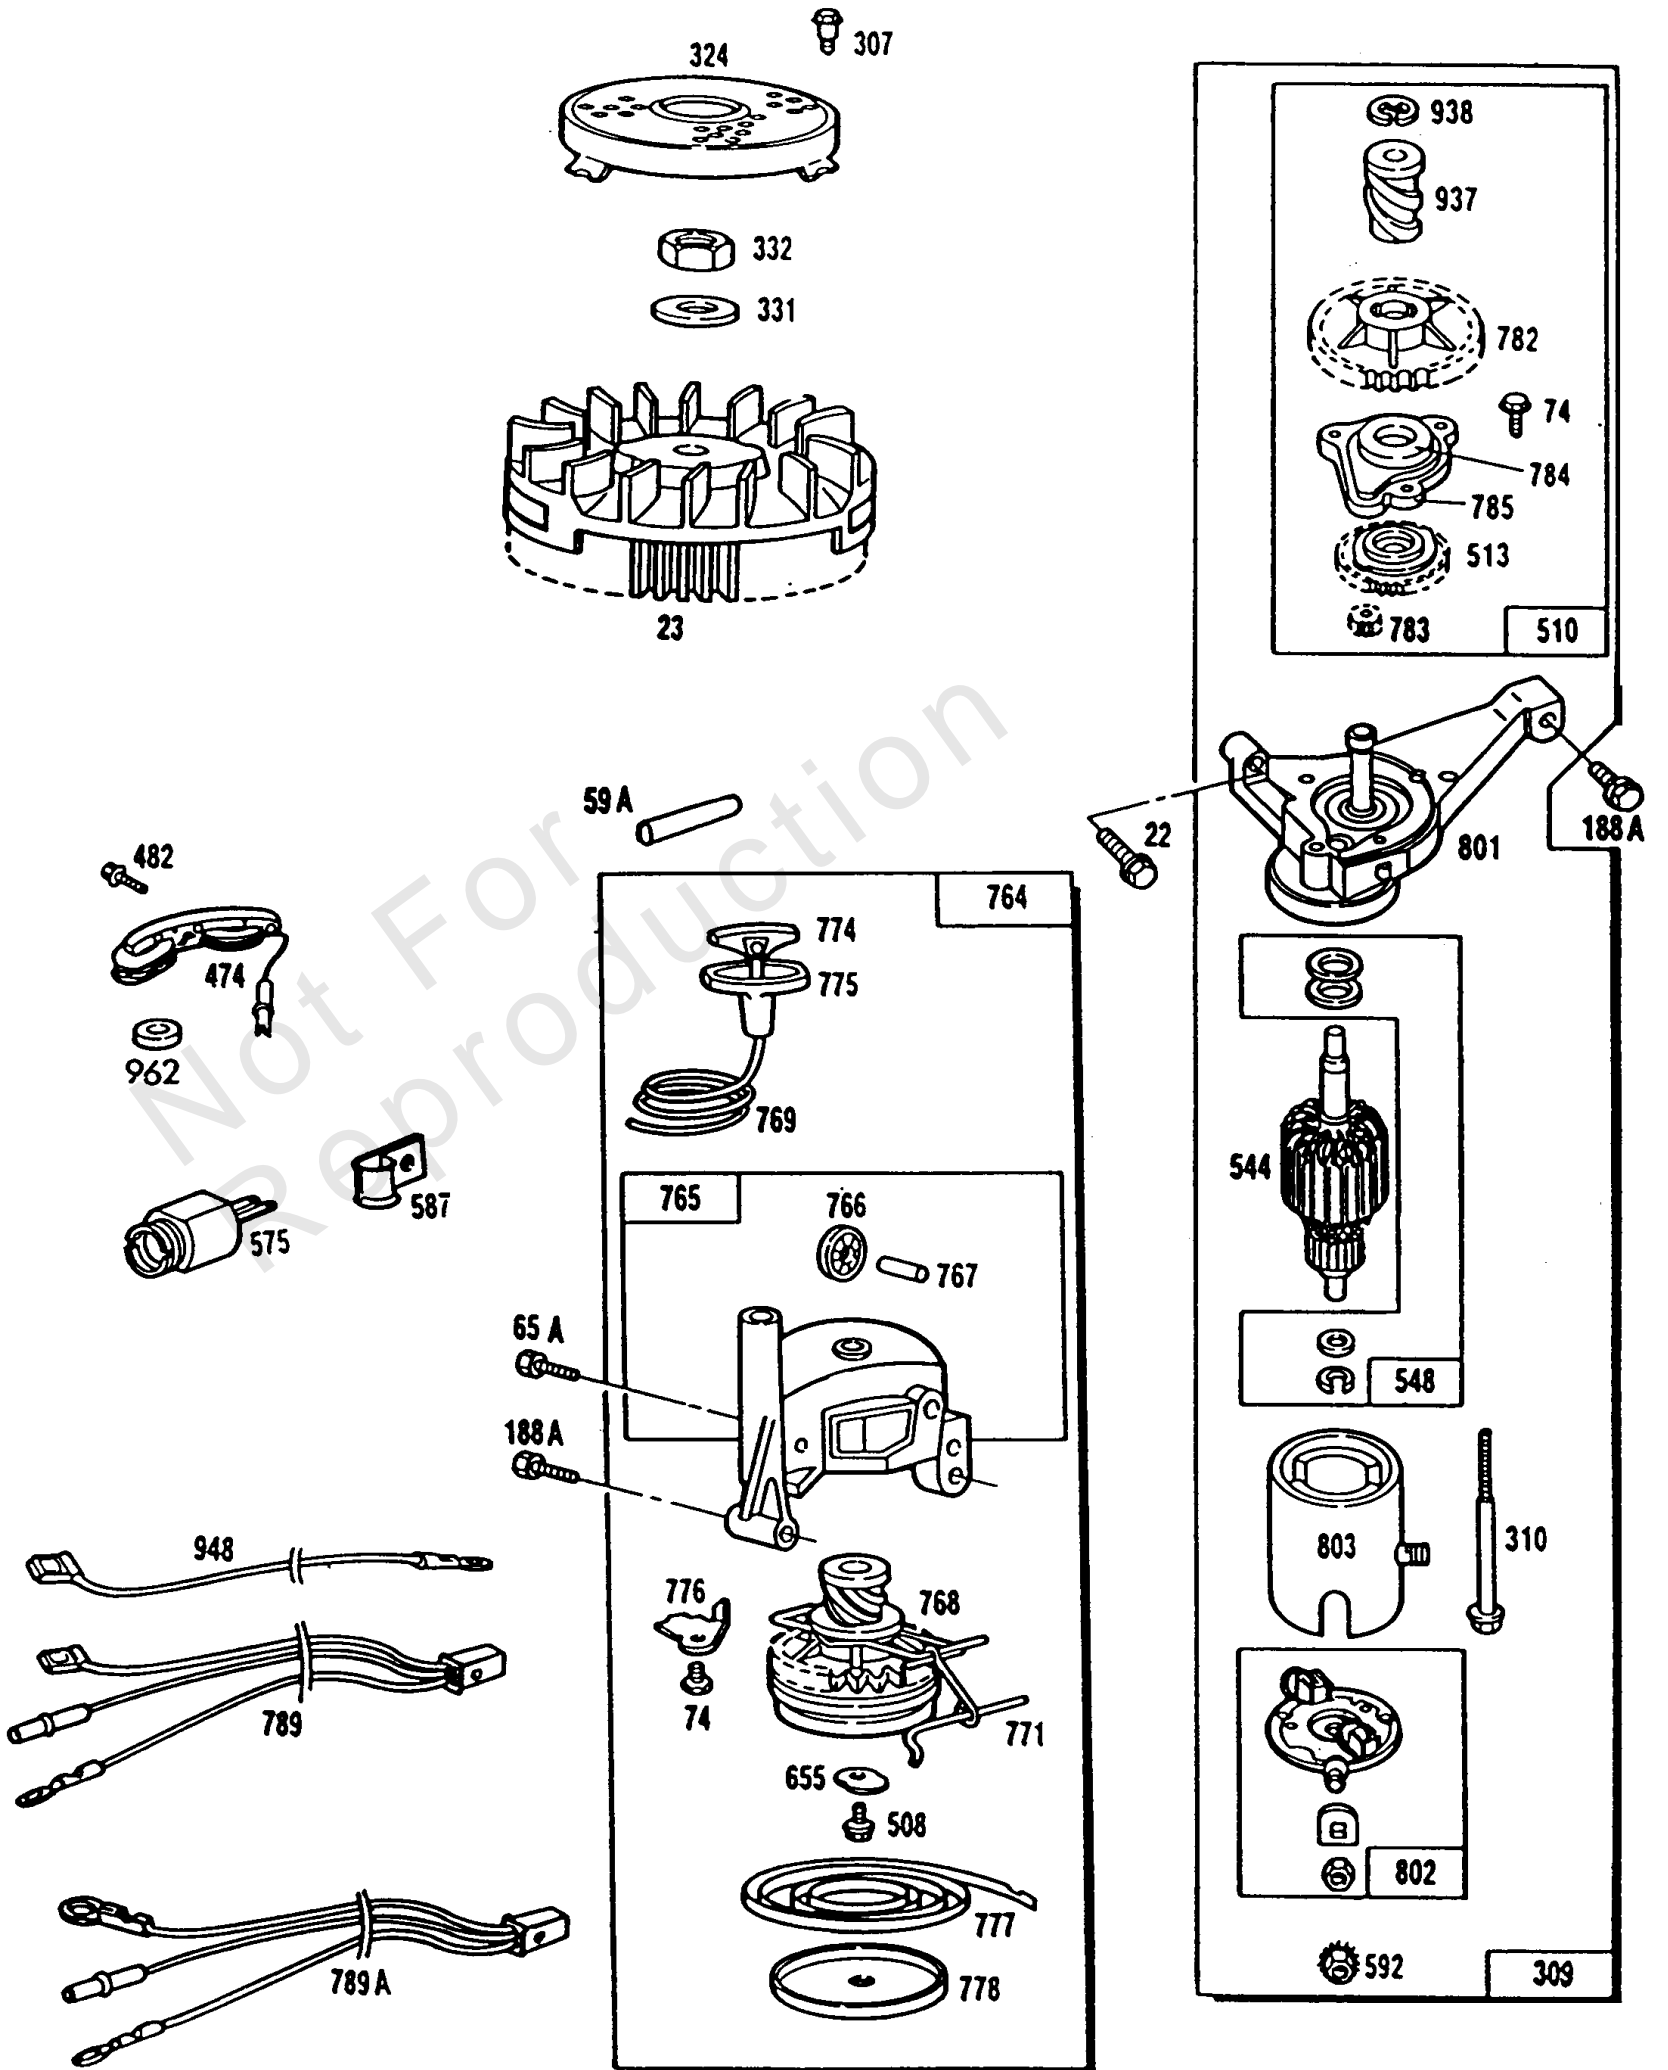

Electric Starter, Rewind, Wires

REF NO	PART NO	QTY	DESCRIPTION
22	93032		SCREW -(Fuel Tank) (Tank)
23	395653		FLYWHEEL
59A	230228		PIN, Starter Grip
65A	93587		SCREW -(1/4-20 X 1)
74	93490		SCREW -(Rotating Screen)
188A	93847		SCREW -(Fuel Tank) (Tank)
307	93490		SCREW -(Rotating Screen)
309	398635		MOTOR, Starter -(12 Volt)
310	94051		SCREW
324	223006		SCREEN, Rotating
331	223047		WASHER -(Flywheel)
332	92284		NUT -(Flywheel)
474	397880		ALTERNATOR
482	94016		SCREW
508	93158		SCREW -(1/4-20 X 5/8)
510	395727		DRIVE, Starter
513	394815		CLUTCH, Starter
544	398636		ARMATURE, Starter -(12 Volt)
548	396067		WASHER -(Starter Motor)
575	396291		SWITCH, Starting
587	220162		CLIP, Wire
592	93991		NUT -(10-24)
655	222057		ANCHOR, Spring
764	398753		STARTER, Rewind -(48-5/8)
765	398683		HOUSING, Vertical Starter
766	280022		PULLEY, Rope Guide
767	231048		PIN, Retainer -(7/16)
768	299948		PULLEY, Vertical Starter
769	66734		ROPE, Starter -(48-5/8) If longer rope is needed, order No. 280399 and cut to required length.
771	299961		CLIP -(Vertical Pull Starter)
774	280121		INSERT, Grip
775	280036		GRIP, Starter Rope
776	222049		GUIDE, Rope
777	390066		SPRING, Vertical Rewind Starter
778	280021		COVER, Vertical Pulley
782	280038		GEAR, Starter Drive
783	261606		GEAR, Starter Drive
784	223123		COVER, Gear
785	271457		GASKET, Gear Cover/Housing
801	398244		CAP, Drive