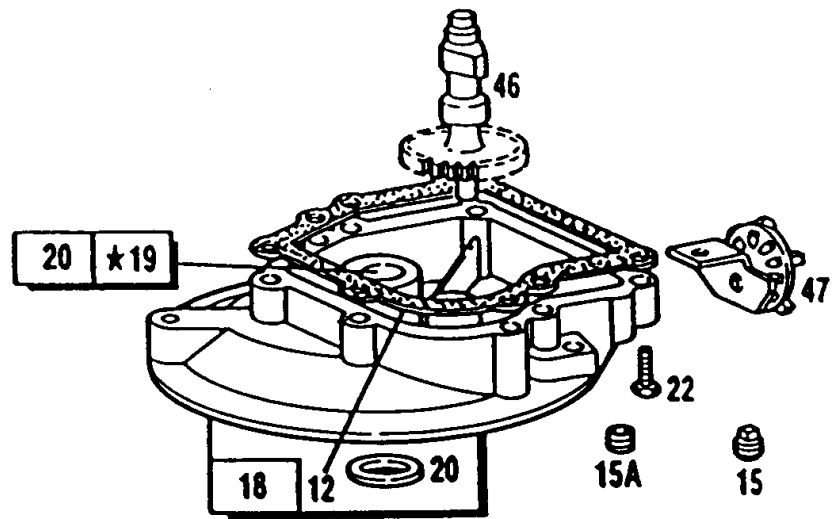

Parts Manual

Mfg. No: 110702-3094-01

Model Components	Page
(3)Sump Bases,Right Angle Dr.	4
Blower Hsgs,Rewind,Brake.	8
Carburetor, Air Cleaner Grp.	12
Cylinder,Mufflers,Piston Grp.	16
ElectricStarter,Rewind,Wires.	22
Fuel Tank Assy, Control Brkt.	26
Fuel Tank Assy, Control Brkt.	28
Replacement Engine - US & Canada.	30

Not For
Reproduction

(3)Sump Bases,Right Angle Dr

REF NO	PART NO	QTY	DESCRIPTION
10	93394		SCREW
12	270833		GASKET, Crankcase -(.015) Included in Gasket Set-Part No. 391662
12	270895		GASKET, Crankcase -(.005) Included in Carburetor Overhaul Kit-See Ref. No. 121
12	270896		GASKET, Crankcase -(.009) Included in Carburetor Overhaul Kit-See Ref. No. 121
15A	93418		PLUG, Oil Drain -(Flush)
15	91084		PLUG, Oil Drain -(3/8)
18B	395392		SUMP, Engine -(Clutch)
18	395384		SUMP, Engine
19	293709		KIT, Bushing/Seal -(PTO Side)
20A	280266		SEAL, Oil
20	391483		SEAL, Oil -(PTO Side)
20	391484		SEAL, Oil -(1/2 Auxiliary Drive Shaft)
21	66768		PLUG, Oil
22	93032		SCREW -(Fuel Tank) (Tank)
46A	395904		CAMSHAFT
46B	396036		CAMSHAFT -(Clutch)
46	395856		CAMSHAFT
47	294652		SLINGER, Governor/Oil
69A	223011		WASHER
69B	223228		WASHER, Thrust
69	66874		WASHER, Thrust -(11/16 O.D. X 15/32 I.D.)
69	68938		WASHER -(13/16 ODx17/32 ID) Use on Aux Drive PTO.Cam
83A	231278		GEAR, Drive -(Clockwise)
83	230831		SHAFT, Auxiliary Drive
86	221780		COVER, Drive Gear
87	391484		SEAL, Oil -(1/2 Auxiliary Drive Shaft)
88	270328		GASKET, Drive Gear Cover
217	261520		SPRING, Return -(Clutch Lever)
720	93474		PIN, Shaft
721	221779		STOP, Shaft
742A	93925		RETAINER -(Clutch Lever)
742	93525		RETAINER, E Ring
906	261650		SPRING, Torsion
907	394871		SLEEVE, Clutch
908	231220		GEAR, Worm
909B	271312		WASHER, Thrust
909A	271418		WASHER, Thrust
909	271417		WASHER, Thrust
910	394051		LEVER, Control -(Clutch)