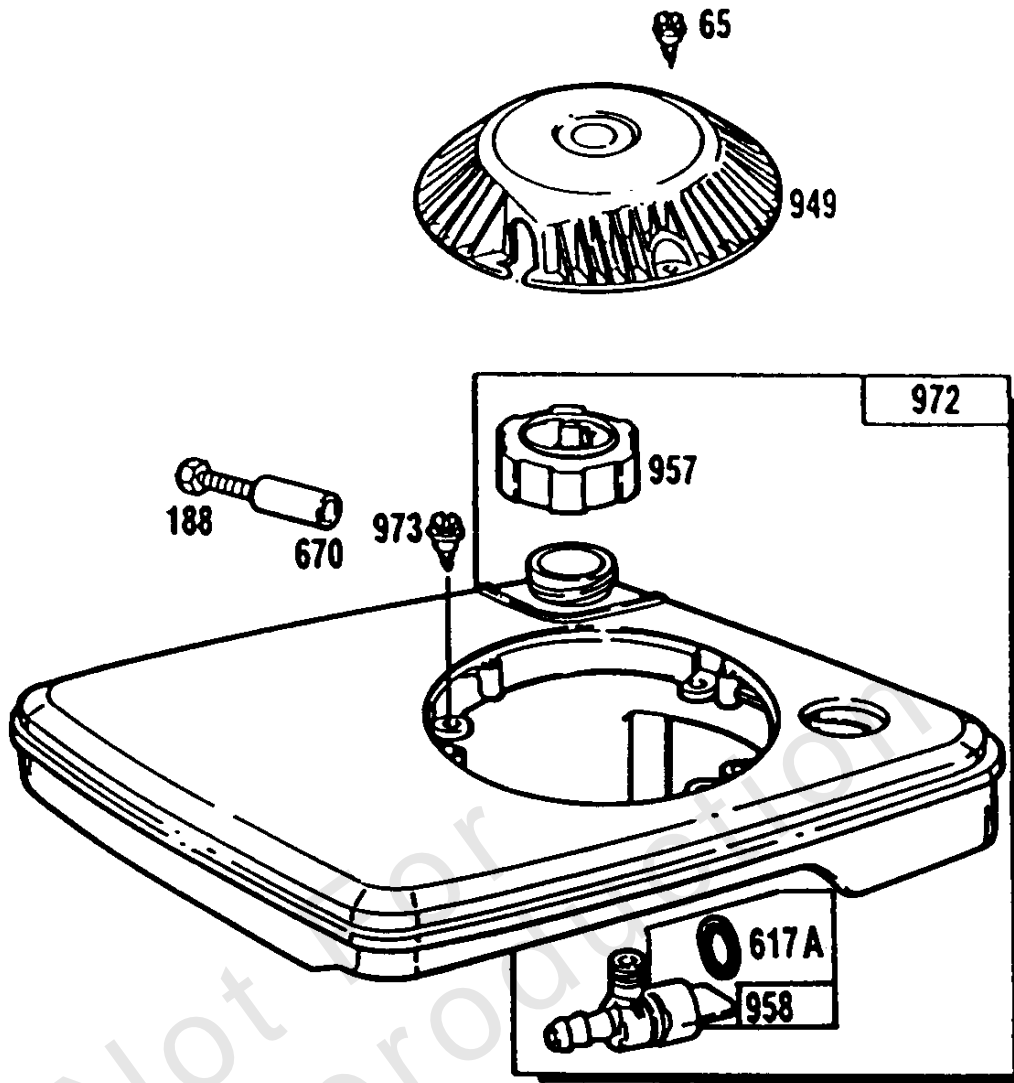

REF NO	PART NO	QTY	DESCRIPTION
65	94058		SCREW -(Rewind Starter)
188A	93847		SCREW -(Fuel Tank) (Tank)
353	92791		WASHER
354	90576		NUT -(Ground Terminal)
617A	280670		SEAL, O-Ring -(Shut-off Valve)
621	396847		SWITCH, Stop
916	280522		RACK, Governor Gear -Used Before Code Date 89040100
916	280993		RACK, Governor Gear -Used After Code Date 89033100
949A	280509		GUARD, Rewind -(Electric Starter)
957	397974		CAP, Fuel Tank -(Plastic)
958	399517		VALVE, Fuel Shut Off -(Plastic)
972A	491134		TANK, Fuel -(Pull or Electric Starter) (Light Fawn)
972A	492879		TANK, Fuel -(Grey)
972A	490805		TANK, Fuel -(Red)
972A	-----		No Nomenclature
972A	490623		TANK, Fuel -(Black) (Pull or Electric Starter)
973	94114		SCREW
985	398525		INSULATOR