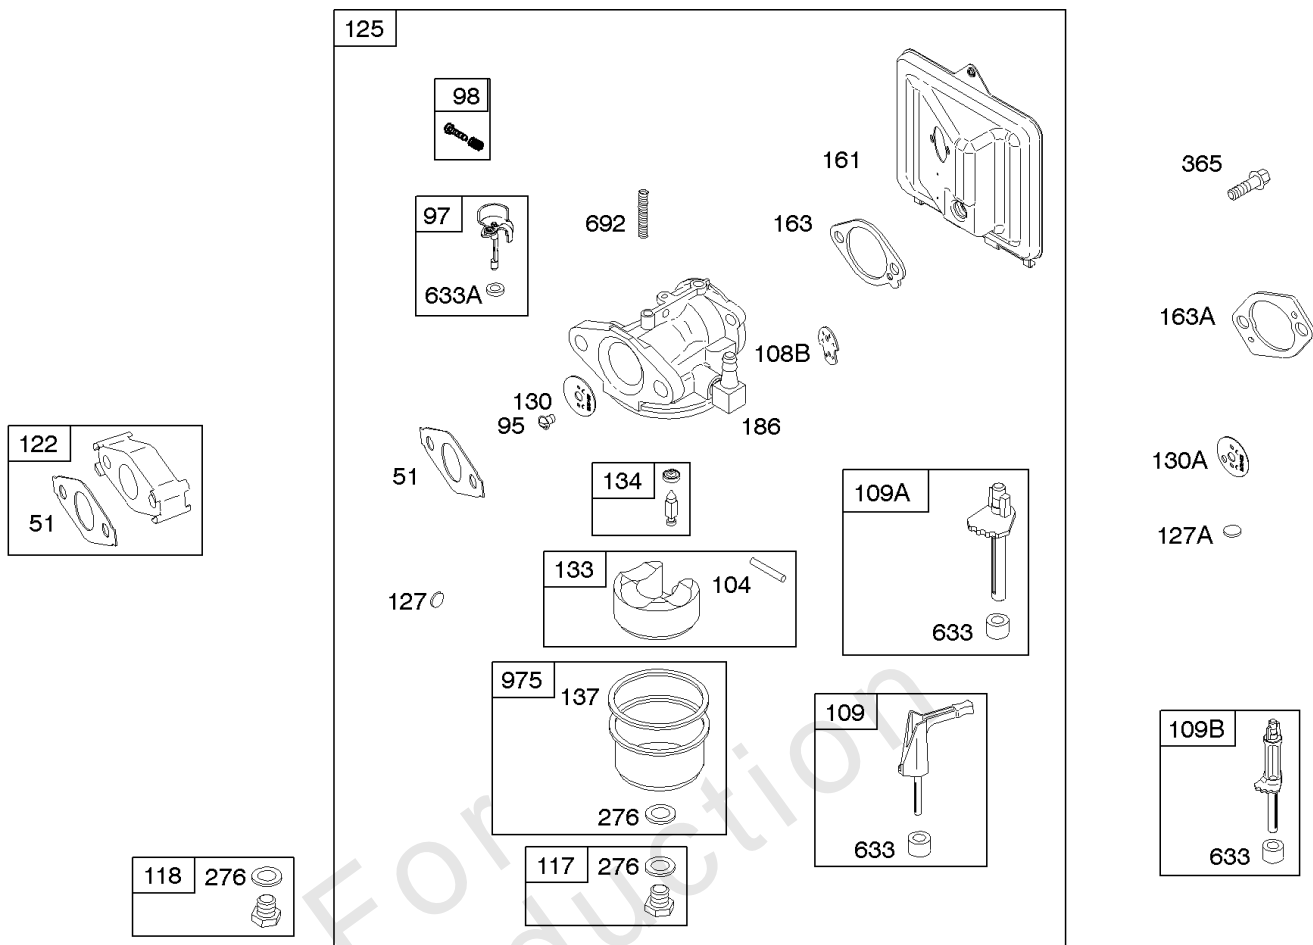

Carburetor, Carburetor Gasket Kits

REF NO	PART NO	QTY	DESCRIPTION
51	692555		GASKET, Intake -(2 Required)
95	691636		SCREW -(Throttle Valve)
97	690024		SHAFT, Throttle
98	398185		KIT-IDLE SPEED -(Carburetor)
104	691242		PIN, Float Hinge
108B	692567		VALVE-CHOKE
109	690023		SHAFT, Choke -(Straight Handle)
109A	790624		SHAFT, Choke
117	694975		JET, Main -(Standard)
118	498977		JET, Main -(High Altitude)
121	695157		KIT, Carburetor Overhaul
122	693749		SPACER, Carburetor
125	790290		CARBURETOR
127	691739		PLUG-WELCH -(5/16 Diameter)
127A	694468		PLUG, Welch -(3/8 Diameter)
130	691181		VALVE-THROTTLE
133	398187		FLOAT-CARBURETOR
134	398188		KIT-NEEDLE/SEAT
137	693981		GASKET-FLOAT BOWL
161	692579		BASE, Air Cleaner -(Metal) (Flat Panel)
163	272948S		GASKET, Air Cleaner -(Flat Panel)
186	692317		CONNECTOR-HOSE
276	271716		WASHER-SEALING -(Main Jet)
365	692568		SCREW -(Carburetor)
633	693867		SEAL, Choke/Throttle Shaft -(Choke)
633A	691321		SEAL-CHOKE/THR SHAFT -(Throttle)
692	690572		SPRING, Detent
975	493640		BOWL, Float
977	695156		SET, Carburetor Gasket