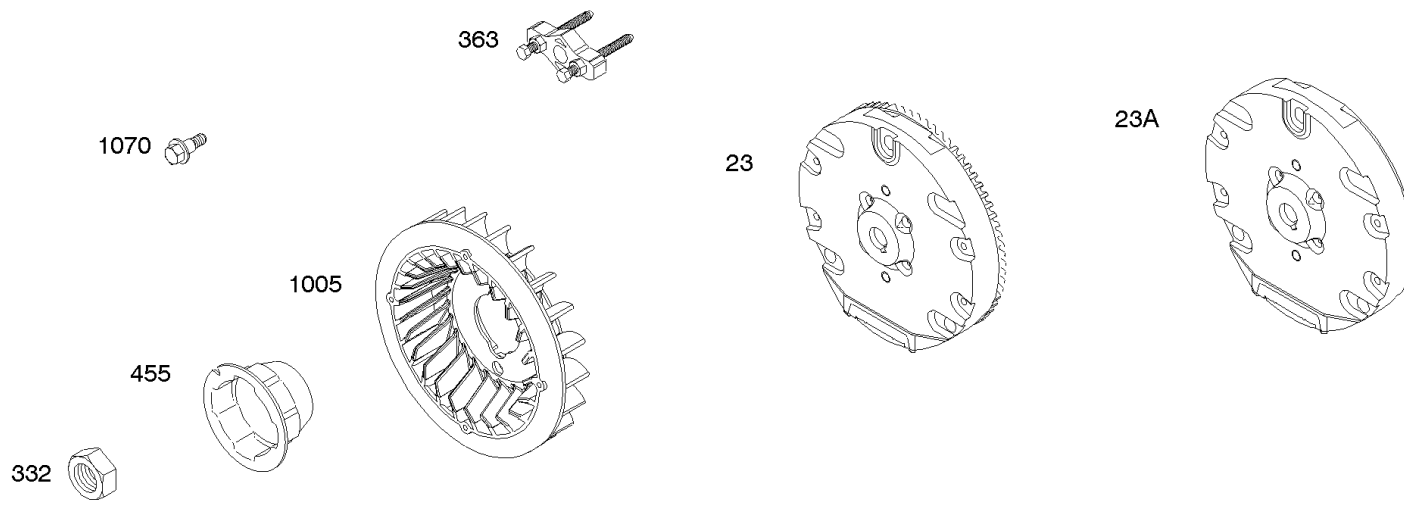

REQUIRED when replacing parts with warning labels affixed.

Cylinders, Crankshaft, Engine Gasket Set

REF NO	PART NO	QTY	DESCRIPTION
1	699510		CYLINDER ASSEMBLY
2	399269		KIT, Bushing/Seal -(Magneto Side)
3	299819S		SEAL, Oil -(Magneto Side)
7	698210		GASKET, Cylinder Head
12	699485		GASKET-CRANKCASE
15	691686		PLUG-OIL DRAIN
15A	691682		PLUG-OIL DRAIN
16	693802		CRANKSHAFT
20	692550		SEAL-OIL -(PTO Side)
24	222698S		KEY, Flywheel
46	693404		CAMSHAFT
51	692555		GASKET, Intake -(2 Required)
122	693749		SPACER, Carburetor
146	690979		KEY, Woodruff
163	272948S		GASKET, Air Cleaner -(Flat Panel)
306	693610		SHIELD, Cylinder
307	690345		SCREW -(Cylinder Shield)
333	695711		ARMATURE, Magneto
358	698216		GASKET SET, Engine
529	692553		GROMMET
552	692346		BUSHING, Governor Crank
598	220624		SHIM, End Play -(Crankshaft or Camshaft Bearing)
615	692576		RETAINER, Governor Shaft
616	692547		CRANK, Governor
718	690959		PIN, Locating
741	695087		GEAR-TIMING
742	692564		RETAINER, E Ring
746	790278		GEAR-IDLER
851	493880S		TERMINAL-SPARK PLUG
868	692044		SEAL, Valve
883	691893		GASKET-EXHAUST -(Between Adapter And Head)
883A	692237		GASKET-EXHAUST
993	694088		GASKET-CYL HD PLATE
1022	691890		GASKET-ROCKER COVER
1026A	790287		ROD, Push
1058	277040		MANUAL, Operator's -(Emission)
1319	794467		LABEL, Warning
1330	276781		MANUAL, Repair

Not For
Reproduction

Electric Starter, Gear Reduction

REF NO	PART NO	QTY	DESCRIPTION
3	299819S		SEAL, Oil -(Magneto Side)
15A	691682		PLUG-OIL DRAIN
309	694504		MOTOR, Starter
310	690323		SCREW -(Starter Motor)
311	497608		SET, Brush
317	695494		COVER, Starter
510	499308		DRIVE-STARTER
513	692024		CLUTCH, Drive
544	692966		ARMATURE, Starter
675	691261		WASHER -(Brush Retainer)
697	690372		SCREW -(Drive Cap)
783	692353		GEAR-PINION
797	691029		NUT -(Brush Retainer)
801	694482		CAP-DRIVE
802	691286		CAP, End
803	-----		Housing-Starter -(NO LONGER AVAILABLE)
1051	691265		RING, Retaining
1090	691293		RETAINER, Brush