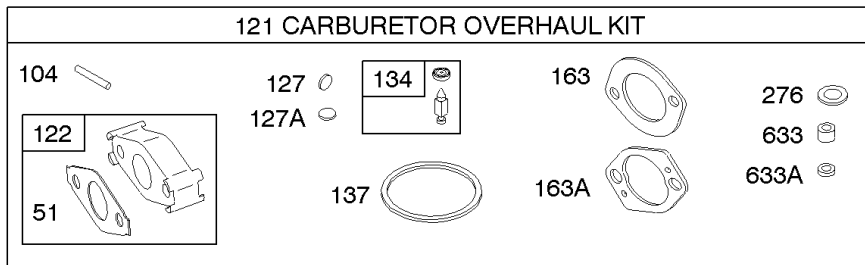

Carburetor, Carburetor Gasket Kits

REF NO	PART NO	QTY	DESCRIPTION
51	692555		GASKET, Intake -(2 Required)
95	691636		SCREW -(Throttle Valve)
97	690024		SHAFT, Throttle
98	398185		KIT-IDLE SPEED -(Carburetor)
104	691242		PIN, Float Hinge
108B	692567		VALVE-CHOKE
109	690023		SHAFT, Choke -(Straight Handle)
109A	790624		SHAFT, Choke
117	694975		JET, Main -(Standard)
118	498977		JET, Main -(High Altitude)
121	695157		KIT, Carburetor Overhaul
122	693749		SPACER, Carburetor
125	790290		CARBURETOR
127	691739		PLUG-WELCH -(5/16 Diameter)
127A	694468		PLUG, Welch -(3/8 Diameter)
130	691181		VALVE-THROTTLE
133	398187		FLOAT-CARBURETOR
134	398188		KIT-NEEDLE/SEAT
137	693981		GASKET-FLOAT BOWL
161	692579		BASE, Air Cleaner -(Metal) (Flat Panel)
163	272948S		GASKET, Air Cleaner -(Flat Panel)
186	692317		CONNECTOR-HOSE
276	271716		WASHER-SEALING -(Main Jet)
365	692568		SCREW -(Carburetor)
633	693867		SEAL, Choke/Throttle Shaft -(Choke)
633A	691321		SEAL-CHOKE/THR SHAFT -(Throttle)
692	690572		SPRING, Detent
975	493640		BOWL, Float
977	695156		SET, Carburetor Gasket