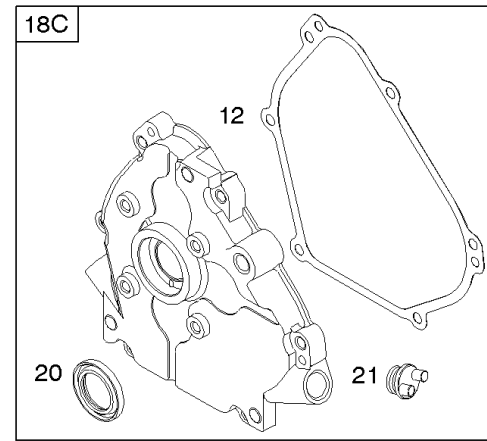

Piston/Rings/Connecting Rod, Crankcase Covers

REF NO	PART NO	QTY	DESCRIPTION
12	699485		GASKET-CRANKCASE
17	692517		BEARING, Ball
18A	699672		COVER, Crankcase
20	692550		SEAL-OIL -(PTO Side)
21	281658S		CAP-OIL FILL
22	692551		SCREW -(Crankcase Cover/Sump)
25	791326		PISTON ASSEMBLY -(.020 Oversize)
25	791968		PISTON ASSEMBLY -(Standard)
26	499631		SET, Ring -(Standard)
26	692786		SET, Ring -(.020 Oversize)
27	691866		LOCK-PISTON PIN
28	499423		PIN-PISTON/STD -(Standard)
29	499424		ROD, Connecting -(Standard)
30	791584		DIPPER-CONN ROD
32	691664		SCREW -(Connecting Rod) (1)
32A	695759		SCREW -(Connecting Rod) (1 1/2) -Used After Code Date 00040200
219	693578		GEAR, Governor
220	691724		WASHER -(Governor Gear)
415	693463		PLUG -(Crankcase Cover/Sump)
441	694262		BRACKET, Oil Fill -Used After Code Date 99070400
441A	693616		BRACKET, Oil Fill -Used Before Code Date 99070500
449	691693		SCREW -(Oil Fill Bracket)
523	693618		DIPSTICK
524	281370S		SEAL-DIPSTICK TUBE -(Dipstick Tube)
842	691031		SEAL, O-Ring -(Dipstick Tube)
847	693617		DIPSTICK/TUBE ASSEMBLY