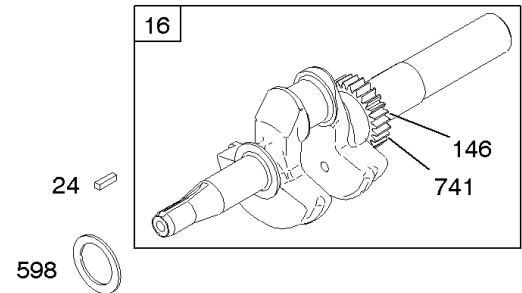

1058 OPERATOR'S MANUAL

1330 REPAIR MANUAL

1319 WARNING LABEL

WARNING

- Read and follow Operating Instructions before running engine.
- Gasoline is flammable. Allow engine to cool at least 2 minutes before refueling.
- Engines emit carbon monoxide, DO NOT run in enclosed area.
- Muffler area temperature may exceed 150°F. Do not touch hot parts.

REQUIRED when replacing parts with warning labels affixed.