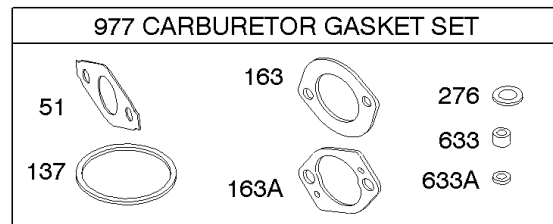

Carburetor, Carburetor Gasket Kits

REF NO	PART NO	QTY	DESCRIPTION
51	692555		GASKET, Intake -(2 Required)
95	691636		SCREW -(Throttle Valve)
97	690024		SHAFT, Throttle
98	398185		KIT-IDLE SPEED -(Carburetor)
104	691242		PIN, Float Hinge
108B	692567		VALVE-CHOKE
109	690023		SHAFT, Choke -(Straight Handle)
109A	790624		SHAFT, Choke
117	694975		JET, Main -(Standard)
118	498977		JET, Main -(High Altitude)
121	695157		KIT, Carburetor Overhaul
122	693749		SPACER, Carburetor
125	790290		CARBURETOR
127	691739		PLUG-WELCH -(5/16 Diameter)
127A	694468		PLUG, Welch -(3/8 Diameter)
130	691181		VALVE-THROTTLE
133	398187		FLOAT-CARBURETOR
134	398188		KIT-NEEDLE/SEAT
137	693981		GASKET-FLOAT BOWL
161	692579		BASE, Air Cleaner -(Metal) (Flat Panel)
163	272948S		GASKET, Air Cleaner -(Flat Panel)
186	692317		CONNECTOR-HOSE
276	271716		WASHER-SEALING -(Main Jet)
365	692568		SCREW -(Carburetor)
633	693867		SEAL, Choke/Throttle Shaft -(Choke)
633A	691321		SEAL-CHOKE/THR SHAFT -(Throttle)
692	690572		SPRING, Detent
975	493640		BOWL, Float
977	695156		SET, Carburetor Gasket