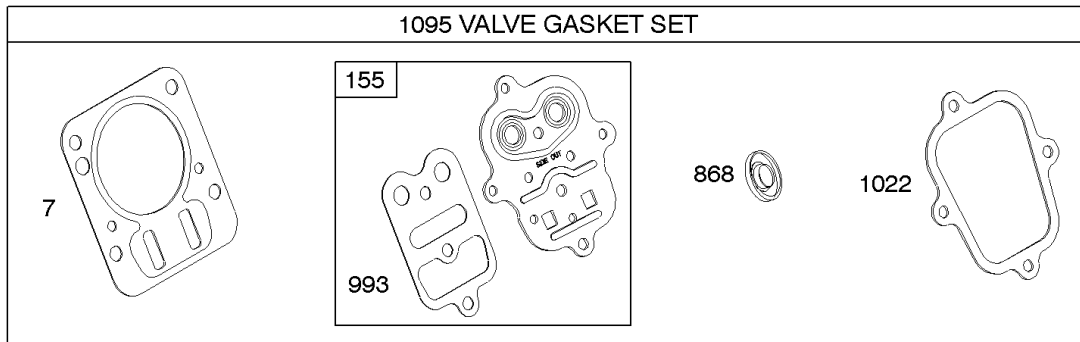

Cylinder Head, Valve Gasket Set

Mfg. No: 110432-0036-E2

Cylinder Head, Valve Gasket Set

REF NO	PART NO	QTY	DESCRIPTION
5	699486		HEAD, Cylinder
7	698210		GASKET, Cylinder Head
13	691137		SCREW -(Cylinder Head)
33	499642		VALVE, Exhaust
34	499641		VALVE, Intake
35	691304		SPRING, Valve -(Intake)
36	691304		SPRING, Valve -(Exhaust)
40	692194		RETAINER, Valve
45	690977		TAPPET, Valve
51	692555		GASKET, Intake -(2 Required)
122	693749		SPACER, Carburetor
155	698214		PLATE, Cylinder Head
192	694543		ADJUSTER-ROCKER ARM
238	691300		CAP, Valve
337	491055S		PLUG, Spark -(Resistor)
337	84007216	1	PLUG, SPARK -(China Only)
383	19374S		WRENCH, Spark Plug
619	691108		SCREW -(Cylinder Head Plate)
635	692076		BOOT, Spark Plug
635A	692927		BOOT, Spark Plug
718	690959		PIN, Locating
830	694544		STUD-ROCKER ARM -(Rocker Arm)
868	692044		SEAL, Valve
914	692198		SCREW -(Rocker Cover)
914A	692557		SCREW -(Rocker Cover)
993	694088		GASKET-CYL HD PLATE
1022	691890		GASKET-ROCKER COVER
1023	499924		COVER, Rocker
1026	693517		ROD-PUSH -Used After Code Date 98061400
1026	692560		ROD, Push -Used Before Code Date 98061500
1029	691230		ARM, Rocker
1034	691343		GUIDE-PUSH ROD
1095	791798		GASKET SET, Valve