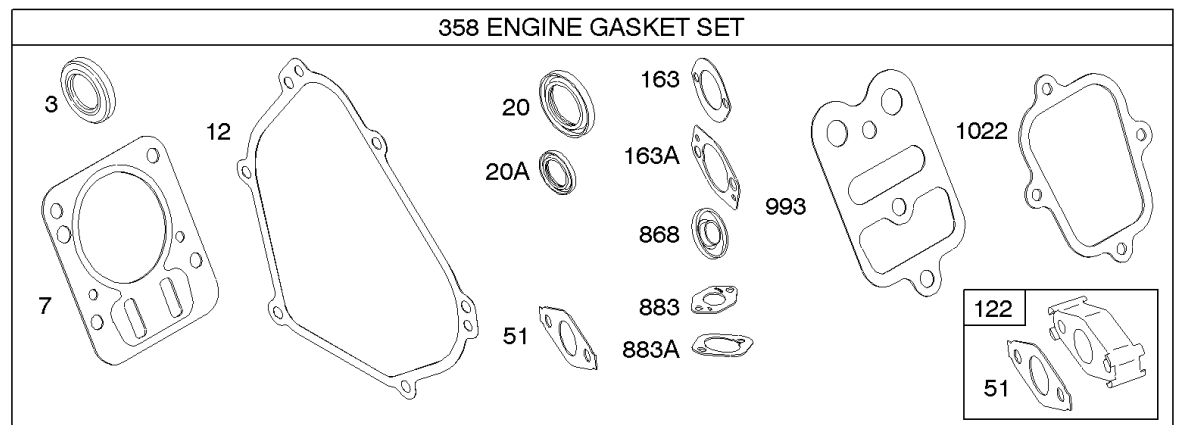

1058 OPERATOR'S MANUAL

1330 REPAIR MANUAL

1319 WARNING LABEL

WARNING

- Read and follow Operating Instructions before running engine.
- Gasoline is flammable. Allow engine to cool at least 2 minutes before refueling.
- Engines emit carbon monoxide, DO NOT run in enclosed area.
- Muffler area temperature may exceed 150°F. Do not touch hot parts.

REQUIRED when replacing parts with warning labels affixed.