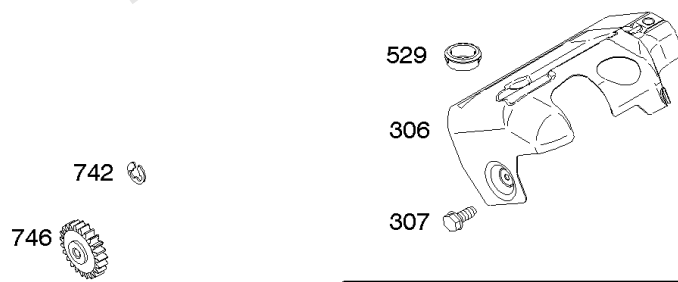

1058 OPERATOR'S MANUAL

1330 REPAIR MANUAL

1319 WARNING LABEL

WARNING

- Read and follow Operating Instructions before running engine.
- Gasoline is flammable. Allow engine to cool at least 2 minutes before refueling.
- Engines emit carbon monoxide, DO NOT run in enclosed area.
- Muffler area temperature may exceed 150°F. Do not touch hot parts.

REQUIRED when replacing parts with warning labels affixed.