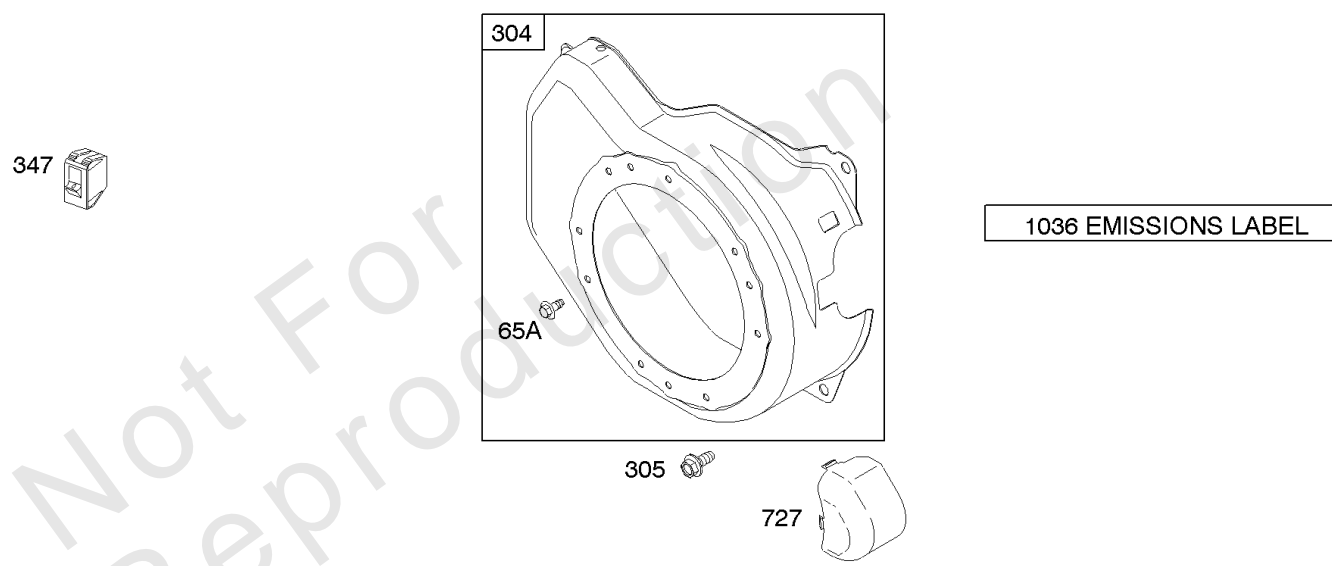

Flywheel, Blower Housing, Rewind Starter

REF NO	PART NO	QTY	DESCRIPTION
23A	699488		FLYWHEEL -(Rewind Start)
55	691422		HOUSING, Rewind Starter
58	693389		ROPE, Starter -(70)(Cut To Required Length)
59	805957		INSERT, Grip
60	490652		GRIP-STARTER ROPE
60B	281434S		GRIP, Starter Rope
65	690837		SCREW -(Rewind Starter)
65A	692608		SCREW -(Rewind Starter)
304	699598		HOUSING, Blower
305	691108		SCREW -(Blower Housing)
332	690662		NUT -(Flywheel)
347	698338		SWITCH, Rocker
363	19069		PULLER, Flywheel
455	692591		CUP, Flywheel
456	692299		PLATE-PAWL FRICTION
459	281505S		PAWL-RATCHET
592	690800		NUT -(Rewind Starter)
597	691696		SCREW -(Pawl Friction Plate)
608	693394		STARTER, Rewind
689	691855		SPRING-FRICTION
727	694467		COVER, Starter Drive
1005	692592		FAN, Flywheel
1036	-----		Label-Emissions -(Available From A Briggs & Stratton Authorized Dealer)
1070	692590		SCREW -(Flywheel Fan)
1210	498144		PULLEY/SPRING ASSY -(Pulley)
1211	498144		PULLEY/SPRING ASSY -(Spring)