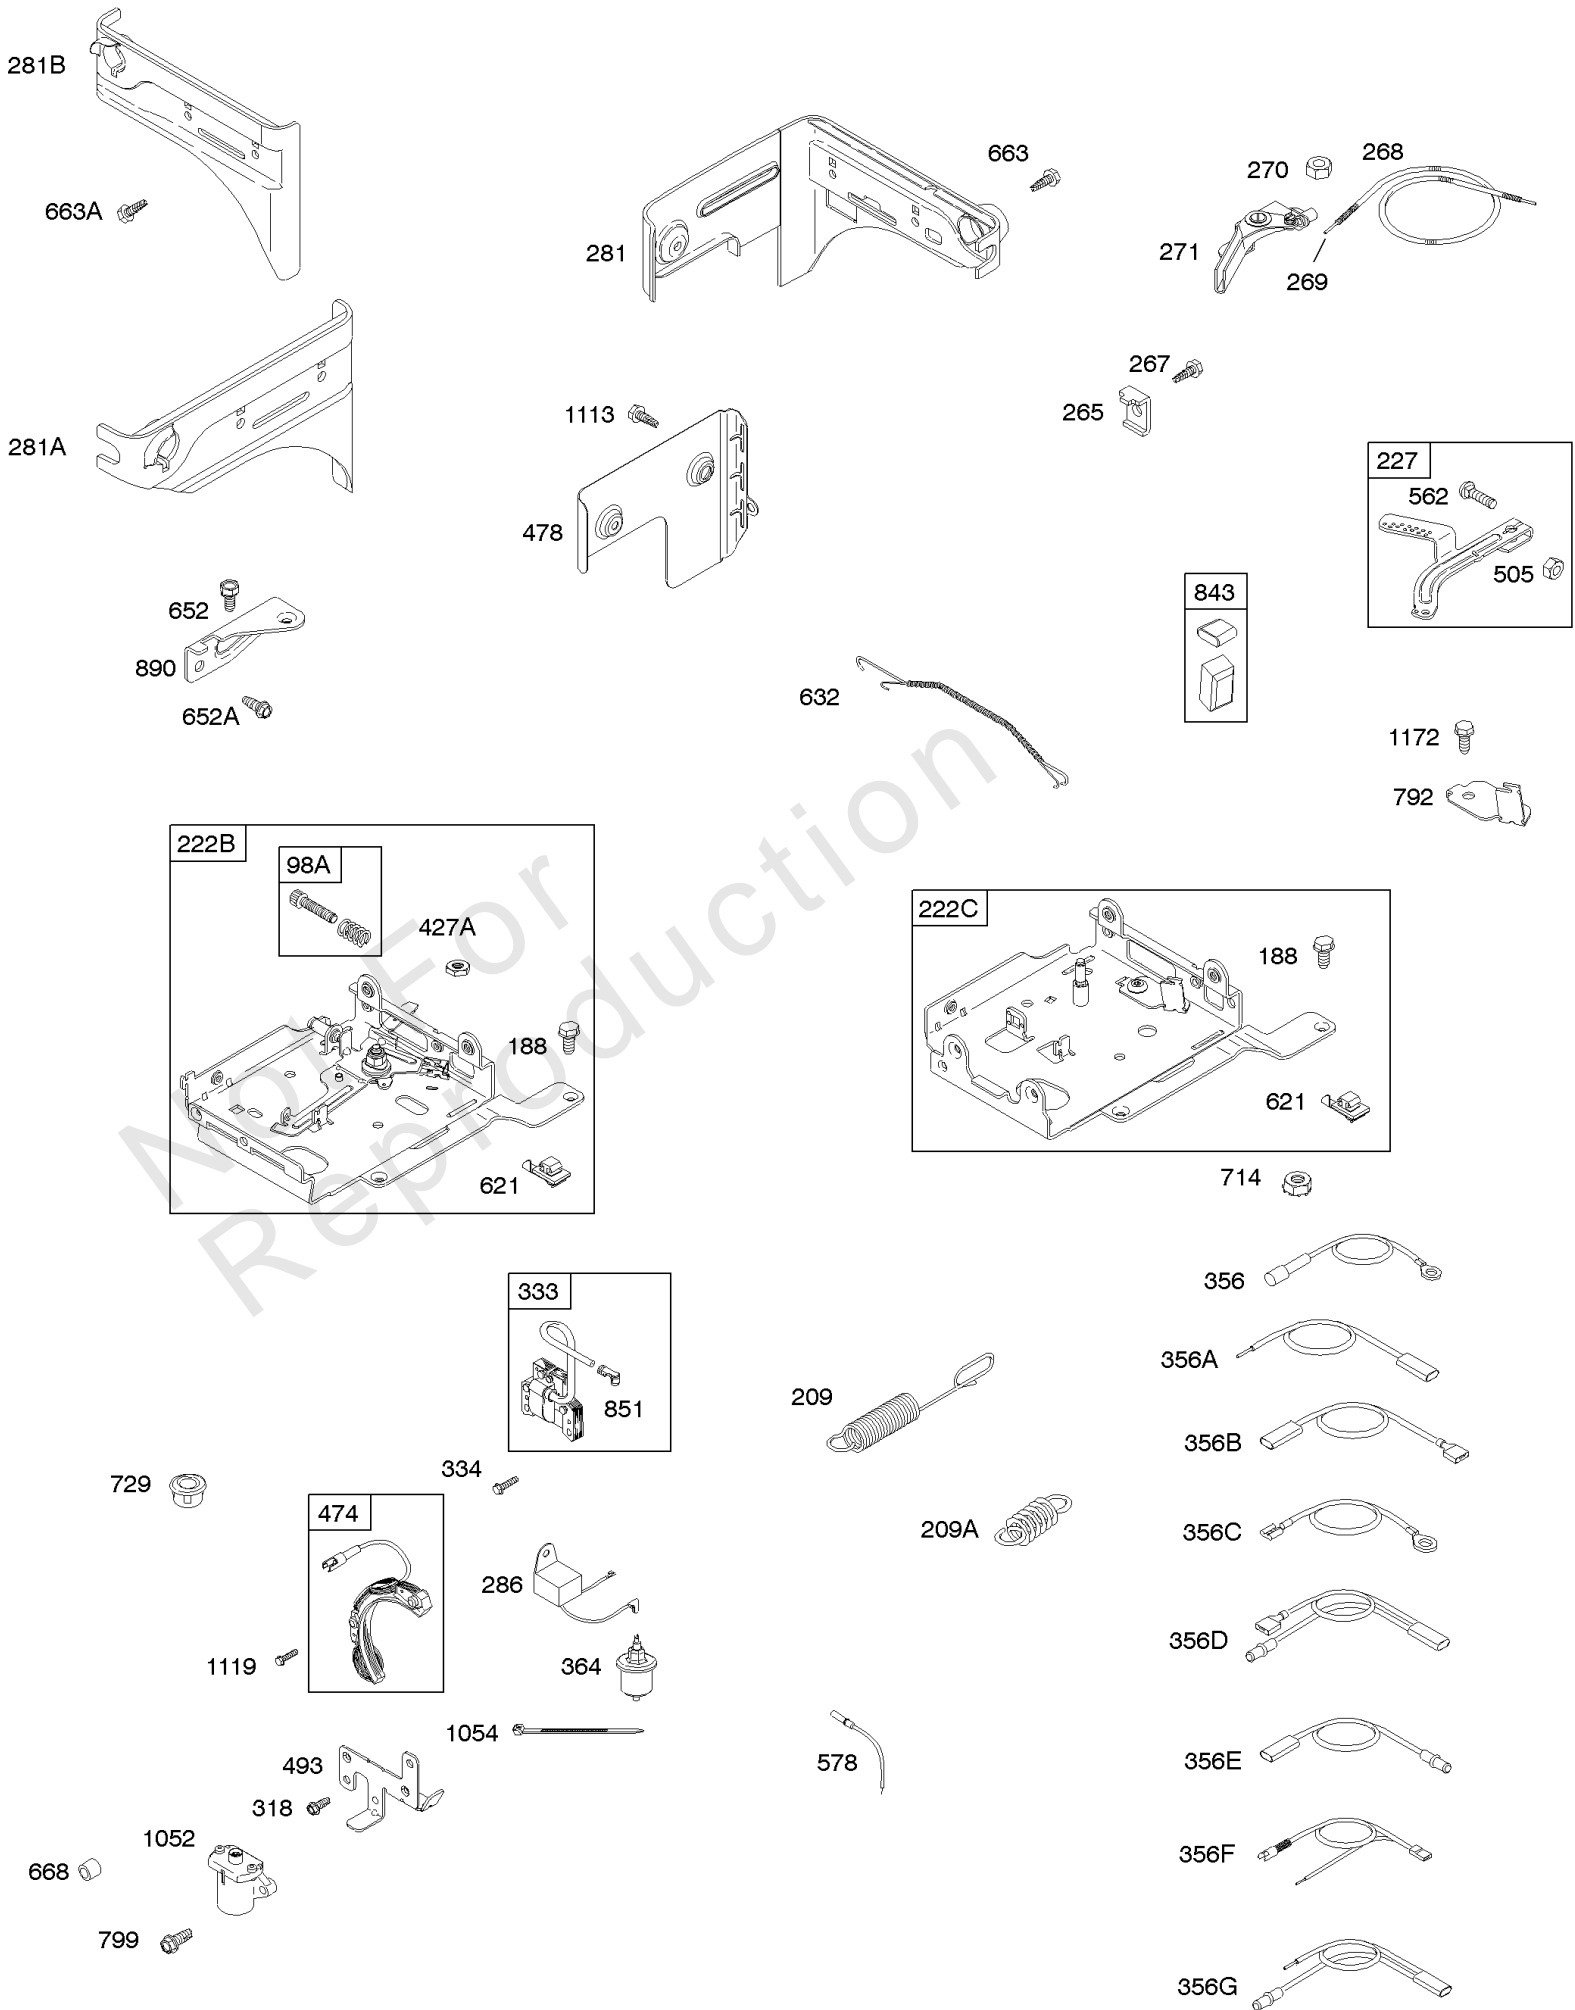

Fuel Tank, Fuel Hoses

REF NO	PART NO	QTY	DESCRIPTION
187	791766		LINE, Fuel -(Cut To Required Length)
187A	791867		LINE, Fuel -(Molded)
187B	791874		LINE, Fuel -(Molded)
188	690877		SCREW -(Control Bracket)
190	692127		SCREW -(Fuel Tank)
190A	690877		SCREW -(Fuel Tank)
222A	699589		BRACKET, Control -Used After Code Date 98071900
271B	694256		LEVER, Control
427	694255		NUT -(Control Bracket) -Used After Code Date 99070400
441	694262		BRACKET, Oil Fill -Used After Code Date 99070400
449	691693		SCREW -(Oil Fill Bracket)
504	694254		SET, Friction Washer -Used After Code Date 99070400
601	791850		CLAMP, Hose
621	692310		SWITCH, Stop
663	694593		SCREW -(Control Panel) (3/8)
668A	694257		SPACER
736	693560		NUT
773	694258		RETAINER -(Control Bracket)
957	792647		CAP, Fuel Tank -(Plastic) (Fresh Start) -Used After Code Date 99070400
957A	493988S		CAP, Fuel Tank -(Plastic) -Used Before Code Date 99070500
958	698180		VALVE-FUEL SHUT OFF -(Plastic)
972	694260		TANK, Fuel -(Plastic) -Used After Code Date 99070400
972A	699885		TANK, Fuel -(Plastic) -Used Before Code Date 99070500