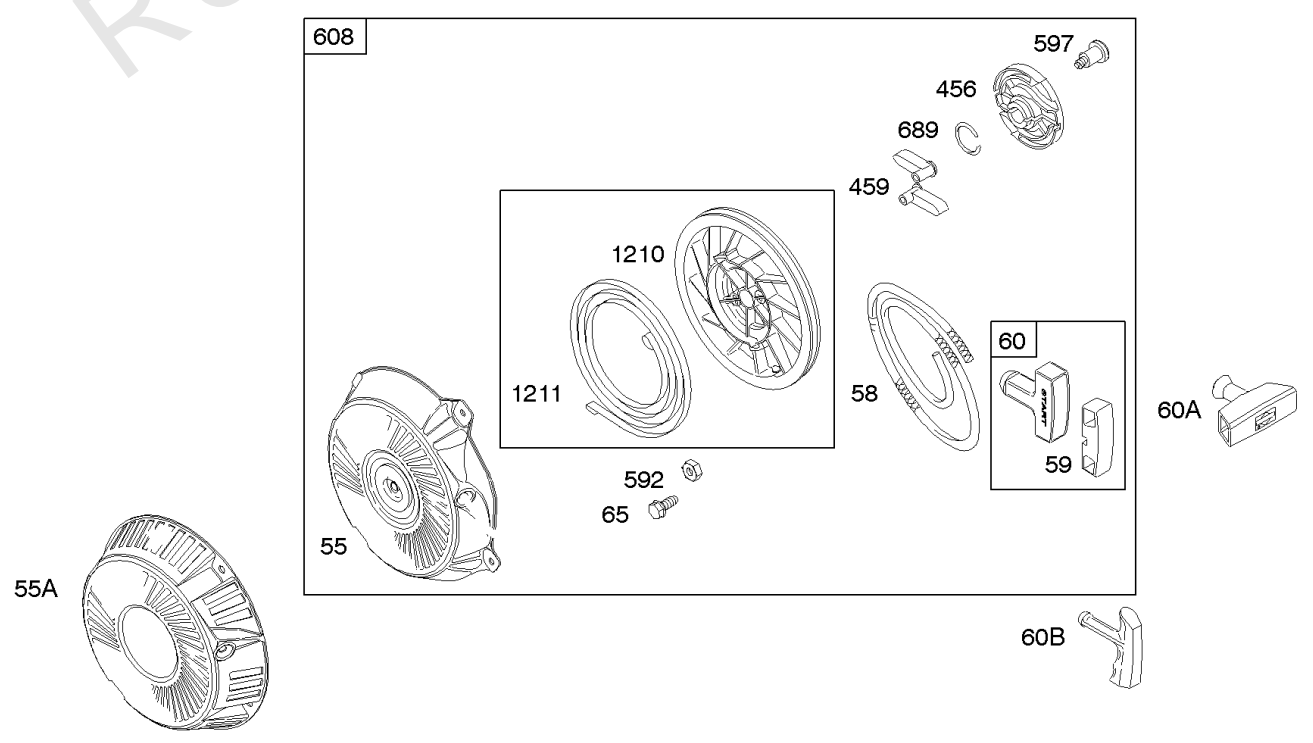

Flywheel, Blower Housing, Rewind Starter

REF NO	PART NO	QTY	DESCRIPTION
23A	699488		FLYWHEEL -(Rewind Start)
55	691422		HOUSING, Rewind Starter
58	693389		ROPE, Starter -(70)(Cut To Required Length)
59	805957		INSERT, Grip
60	490652		GRIP-STARTER ROPE
60B	281434S		GRIP, Starter Rope
65	690837		SCREW -(Rewind Starter)
65A	692608		SCREW -(Rewind Starter)
304	699598		HOUSING, Blower
305	691108		SCREW -(Blower Housing)
332	690662		NUT -(Flywheel)
347	698338		SWITCH, Rocker
363	19069		PULLER, Flywheel
455	692591		CUP, Flywheel
456	692299		PLATE-PAWL FRICTION
459	281505S		PAWL-RATCHET
592	690800		NUT -(Rewind Starter)
597	691696		SCREW -(Pawl Friction Plate)
608	693394		STARTER, Rewind
689	691855		SPRING-FRICTION
727	694467		COVER, Starter Drive
1005	692592		FAN, Flywheel
1036	-----		Label-Emissions -(Available From A Briggs & Stratton Authorized Dealer)
1070	692590		SCREW -(Flywheel Fan)
1210	498144		PULLEY/SPRING ASSY -(Pulley)
1211	498144		PULLEY/SPRING ASSY -(Spring)