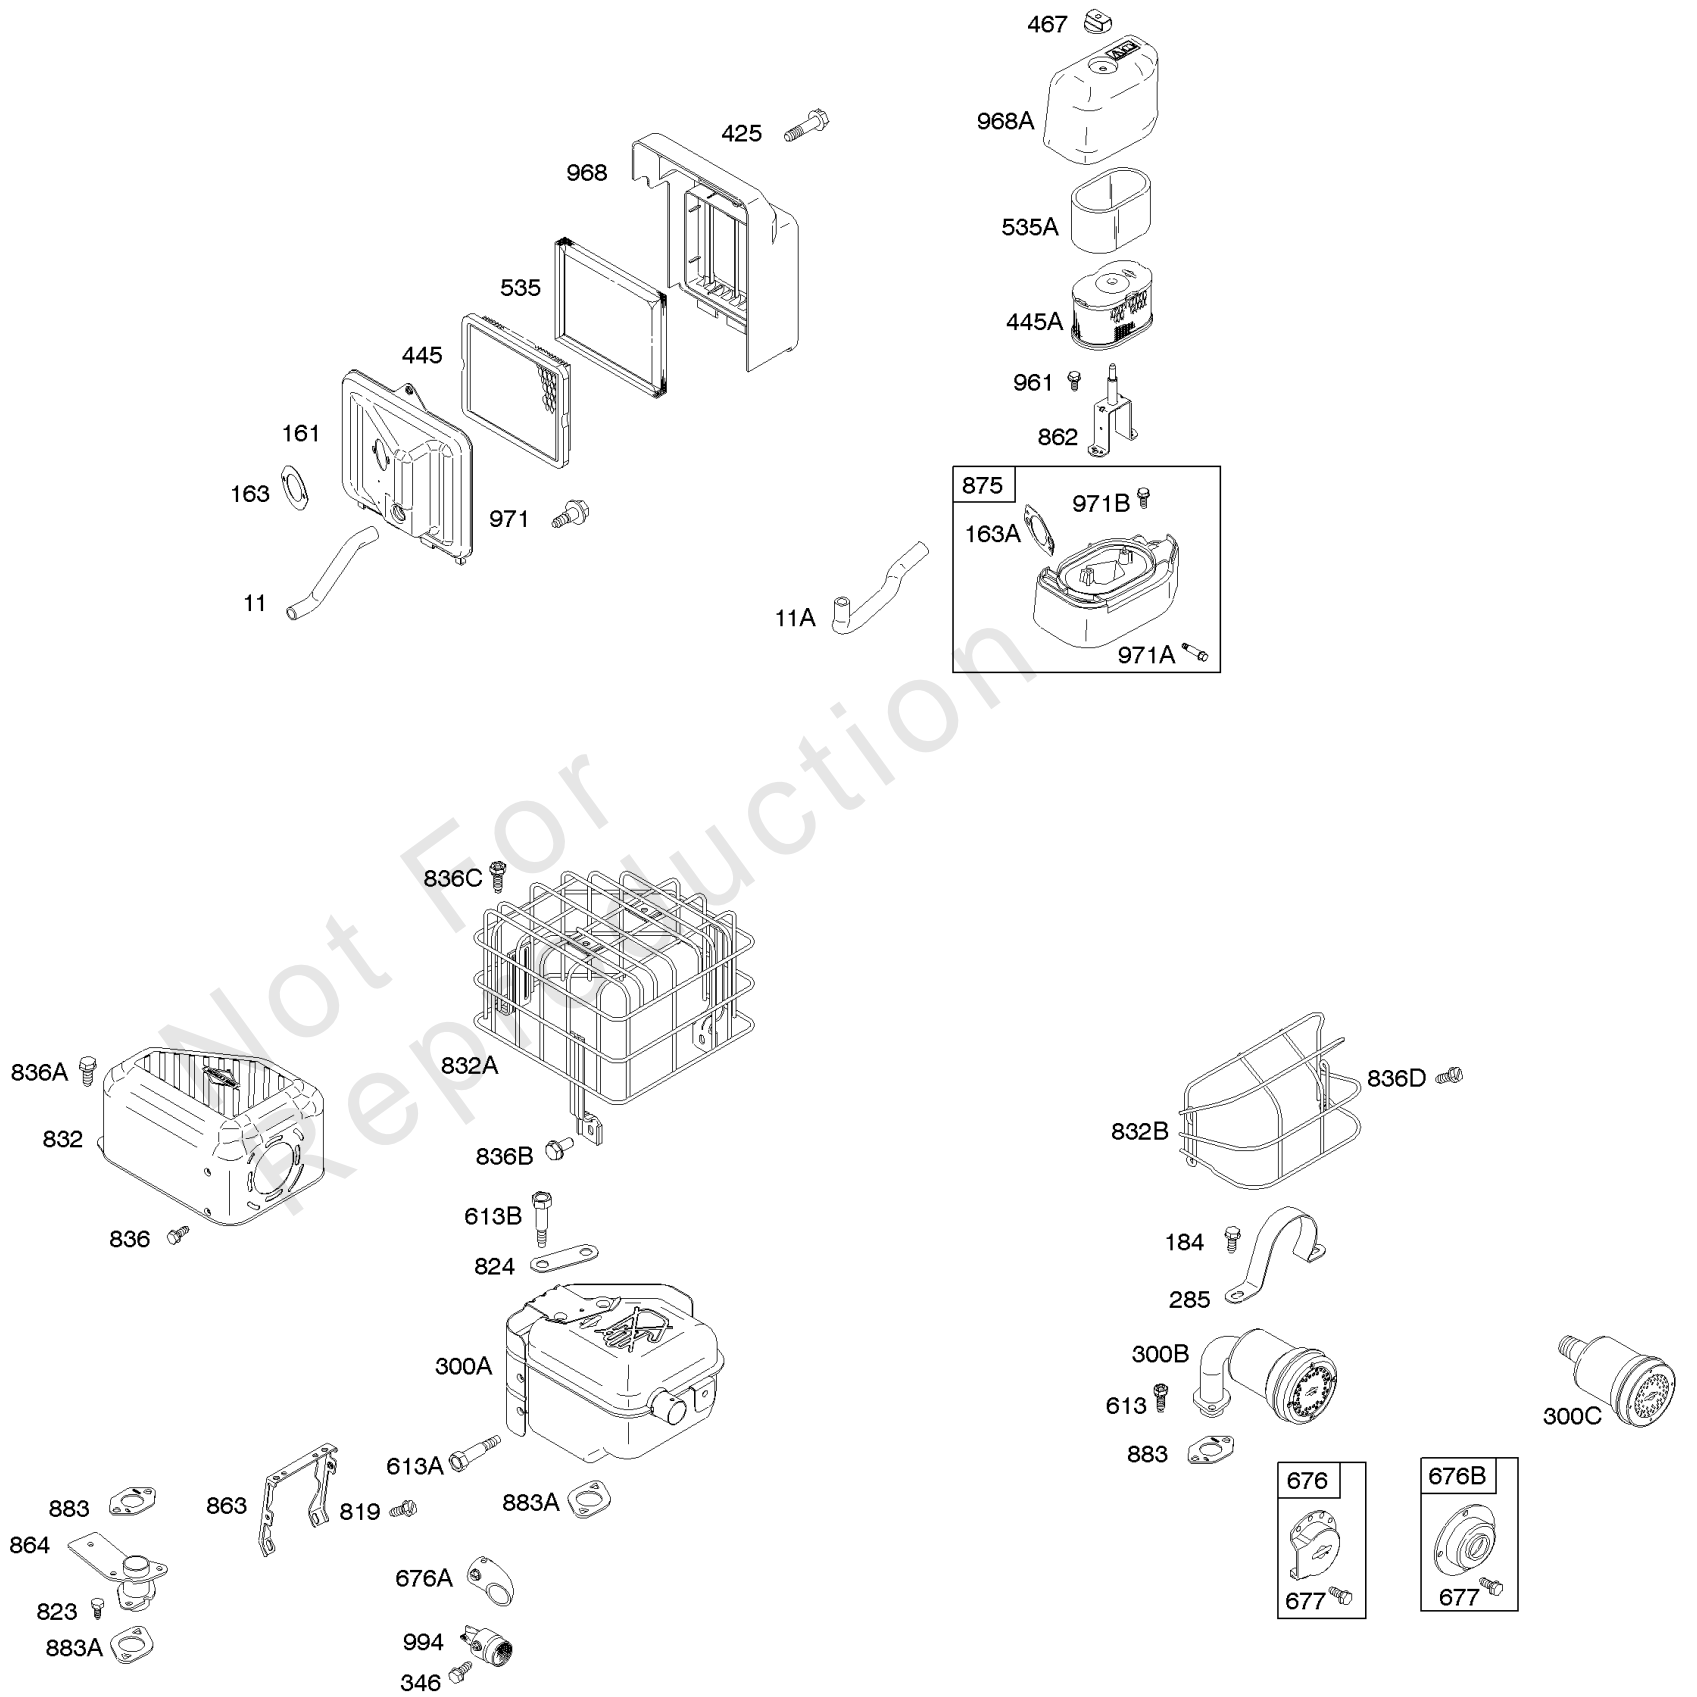

Air Cleaners, Mufflers

REF NO	PART NO	QTY	DESCRIPTION
11	692600		TUBE, Breather -(Flat Panel Air Cleaner)
11A	693647		TUBE, Breather -(High Mount Air Cleaner)
161	692579		BASE, Air Cleaner -(Metal) (Flat Panel)
163	272948S		GASKET, Air Cleaner -(Flat Panel)
184	691685		SCREW -(Muffler Strap)
285	692595		STRAP, Muffler
300A	694429		MUFFLER -(Super Lo Tone)
300B	693593		MUFFLER -(Lo Tone)
346	690661		SCREW -(Spark Arrestor)
425	692583		SCREW -(Air Cleaner Cover)
445	491588S		FILTER, A/C Cartridge -(Flat Panel)
445A	697029		FILTER-A/C CARTRIDGE -(High Mount)
467	691668		KNOB, Air Cleaner Cover
535	493537S		FILTER, Air Cleaner Foam -(Flat Panel)
535A	273356S		FILTER-A/C FOAM -(High Mount)
613	691665		SCREW -(Muffler)
613A	694460		SCREW -(Muffler)
613B	691108		SCREW -(Muffler)
676	393757		DEFLECTOR, Muffler -(Side Outlet)
676A	696029		DEFLECTOR, Muffler
677	690661		SCREW -(Muffler Deflector)
819	691685		SCREW -(Muffler Bracket)
823	691665		SCREW -(Muffler Adapter)
824	696017		GASKET, Heat Shield
832	693583		GUARD, Muffler
832A	697818		GUARD, Muffler -(Super Lo Tone)
832B	696516		MUFFLER -(Lo Tone)
836	690661		SCREW -(Muffler Guard)
836A	693624		SCREW -(Muffler Guard)
836B	691003		SCREW -(Muffler Guard)
836C	691665		SCREW -(Muffler Guard)
836D	696519		SCREW -(Muffler Guard)