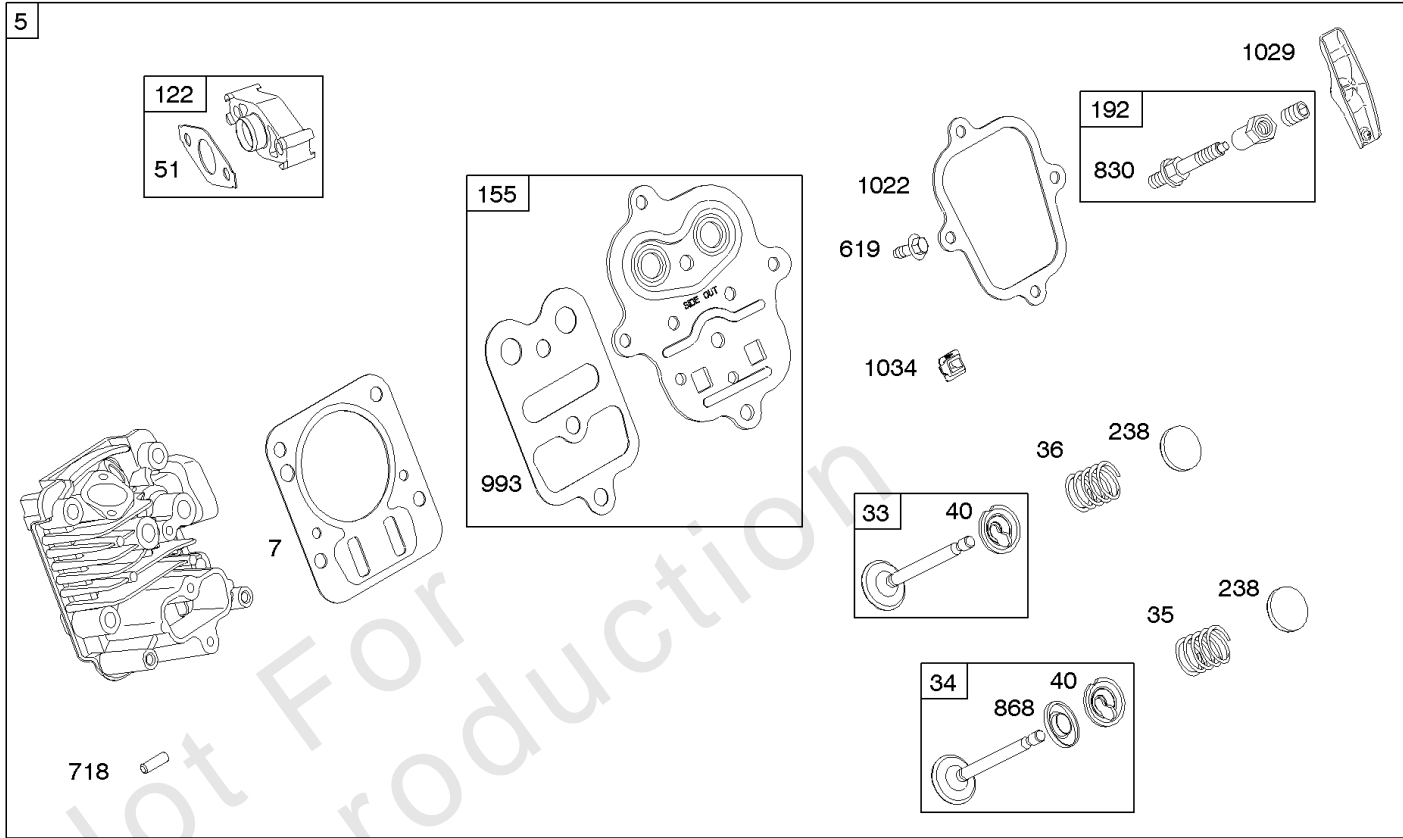

Cylinder Head, Valve Gasket Set

Mfg. No: 110432-0036-E2

Cylinder Head, Valve Gasket Set

REF NO	PART NO	QTY	DESCRIPTION
5	699486		HEAD, Cylinder
7	698210		GASKET, Cylinder Head
13	691137		SCREW -(Cylinder Head)
33	499642		VALVE, Exhaust
34	499641		VALVE, Intake
35	691304		SPRING, Valve -(Intake)
36	691304		SPRING, Valve -(Exhaust)
40	692194		RETAINER, Valve
45	690977		TAPPET, Valve
51	692555		GASKET, Intake -(2 Required)
122	693749		SPACER, Carburetor
155	698214		PLATE, Cylinder Head
192	694543		ADJUSTER-ROCKER ARM
238	691300		CAP, Valve
337	491055S		PLUG, Spark -(Resistor)
337	84007216	1	PLUG, SPARK -(China Only)
383	19374S		WRENCH, Spark Plug
619	691108		SCREW -(Cylinder Head Plate)
635	692076		BOOT, Spark Plug
635A	692927		BOOT, Spark Plug
718	690959		PIN, Locating
830	694544		STUD-ROCKER ARM -(Rocker Arm)
868	692044		SEAL, Valve
914	692198		SCREW -(Rocker Cover)
914A	692557		SCREW -(Rocker Cover)
993	694088		GASKET-CYL HD PLATE
1022	691890		GASKET-ROCKER COVER
1023	499924		COVER, Rocker
1026	693517		ROD-PUSH -Used After Code Date 98061400
1026	692560		ROD, Push -Used Before Code Date 98061500
1029	691230		ARM, Rocker
1034	691343		GUIDE-PUSH ROD
1095	791798		GASKET SET, Valve