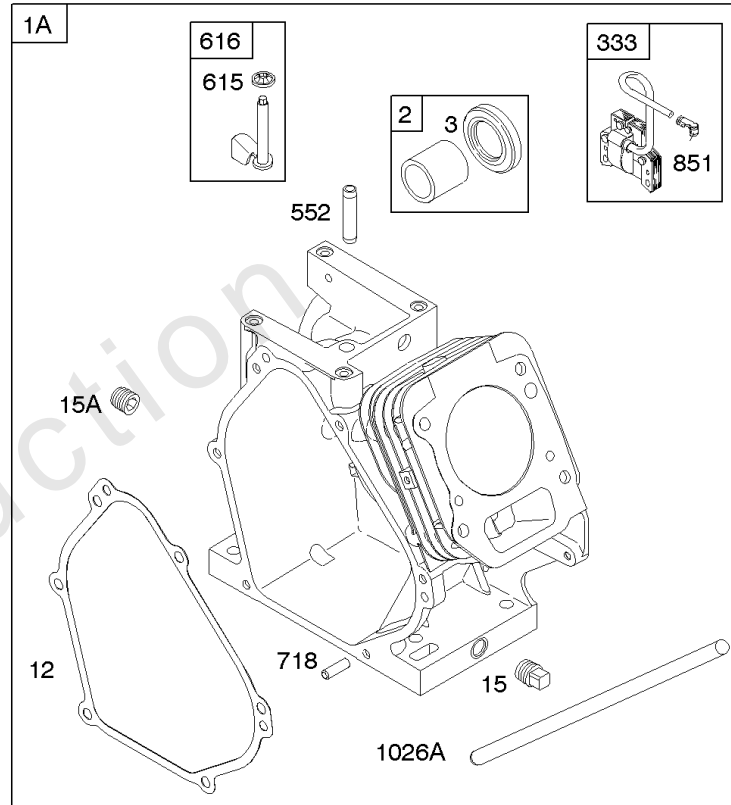

1058 OPERATOR'S MANUAL

1330 REPAIR MANUAL

1319 WARNING LABEL

WARNING

- Read and follow Operating Instructions before running engine.
- Gasoline is flammable. Allow engine to cool at least 2 minutes before refueling.
- Engines emit carbon monoxide, DO NOT run in enclosed area.
- Muffler area temperature may exceed 150°F. Do not touch hot parts.

REQUIRED when replacing parts with warning labels affixed.