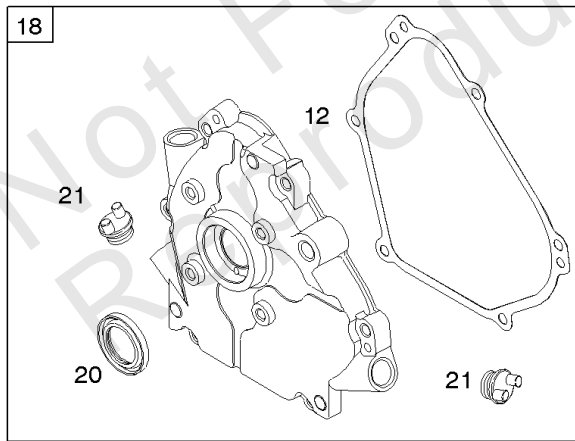

Piston/Rings/Connecting Rod, Crankcase Covers

REF NO	PART NO	QTY	DESCRIPTION
12	699485		GASKET-CRANKCASE
17	692517		BEARING, Ball
18A	699672		COVER, Crankcase
20	692550		SEAL-OIL -(PTO Side)
21	281658S		CAP-OIL FILL
22	692551		SCREW -(Crankcase Cover/Sump)
25	791326		PISTON ASSEMBLY -(.020 Oversize)
25	791968		PISTON ASSEMBLY -(Standard)
26	499631		SET, Ring -(Standard)
26	692786		SET, Ring -(.020 Oversize)
27	691866		LOCK-PISTON PIN
28	499423		PIN-PISTON/STD -(Standard)
29	499424		ROD, Connecting -(Standard)
30	791584		DIPPER-CONN ROD
32	691664		SCREW -(Connecting Rod) (1)
32A	695759		SCREW -(Connecting Rod) (1 1/2) -Used After Code Date 00040200
219	693578		GEAR, Governor
220	691724		WASHER -(Governor Gear)
415	693463		PLUG -(Crankcase Cover/Sump)
441	694262		BRACKET, Oil Fill -Used After Code Date 99070400
441A	693616		BRACKET, Oil Fill -Used Before Code Date 99070500
449	691693		SCREW -(Oil Fill Bracket)
523	693618		DIPSTICK
524	281370S		SEAL-DIPSTICK TUBE -(Dipstick Tube)
842	691031		SEAL, O-Ring -(Dipstick Tube)
847	693617		DIPSTICK/TUBE ASSEMBLY