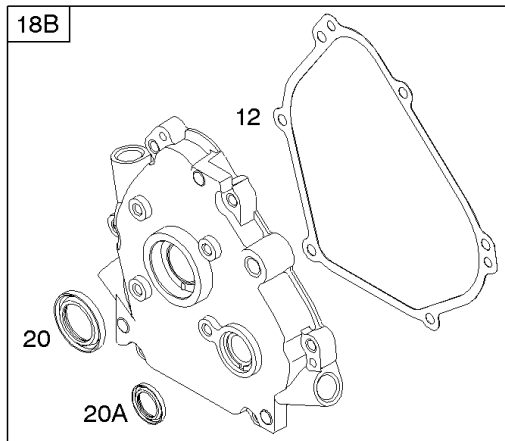

Piston/Rings/Connecting Rod, Crankcase Covers

REF NO	PART NO	QTY	DESCRIPTION
12	699485		GASKET-CRANKCASE
17	692517		BEARING, Ball
18A	699672		COVER, Crankcase
20	692550		SEAL-OIL -(PTO Side)
21	281658S		CAP-OIL FILL
22	692551		SCREW -(Crankcase Cover/Sump)
25	791326		PISTON ASSEMBLY -(.020 Oversize)
25	791968		PISTON ASSEMBLY -(Standard)
26	499631		SET, Ring -(Standard)
26	692786		SET, Ring -(.020 Oversize)
27	691866		LOCK-PISTON PIN
28	499423		PIN-PISTON/STD -(Standard)
29	499424		ROD, Connecting -(Standard)
30	791584		DIPPER-CONN ROD
32	691664		SCREW -(Connecting Rod) (1)
32A	695759		SCREW -(Connecting Rod) (1 1/2) -Used After Code Date 00040200
219	693578		GEAR, Governor
220	691724		WASHER -(Governor Gear)
415	693463		PLUG -(Crankcase Cover/Sump)
441	694262		BRACKET, Oil Fill -Used After Code Date 99070400
441A	693616		BRACKET, Oil Fill -Used Before Code Date 99070500
449	691693		SCREW -(Oil Fill Bracket)
523	693618		DIPSTICK
524	281370S		SEAL-DIPSTICK TUBE -(Dipstick Tube)
842	691031		SEAL, O-Ring -(Dipstick Tube)
847	693617		DIPSTICK/TUBE ASSEMBLY