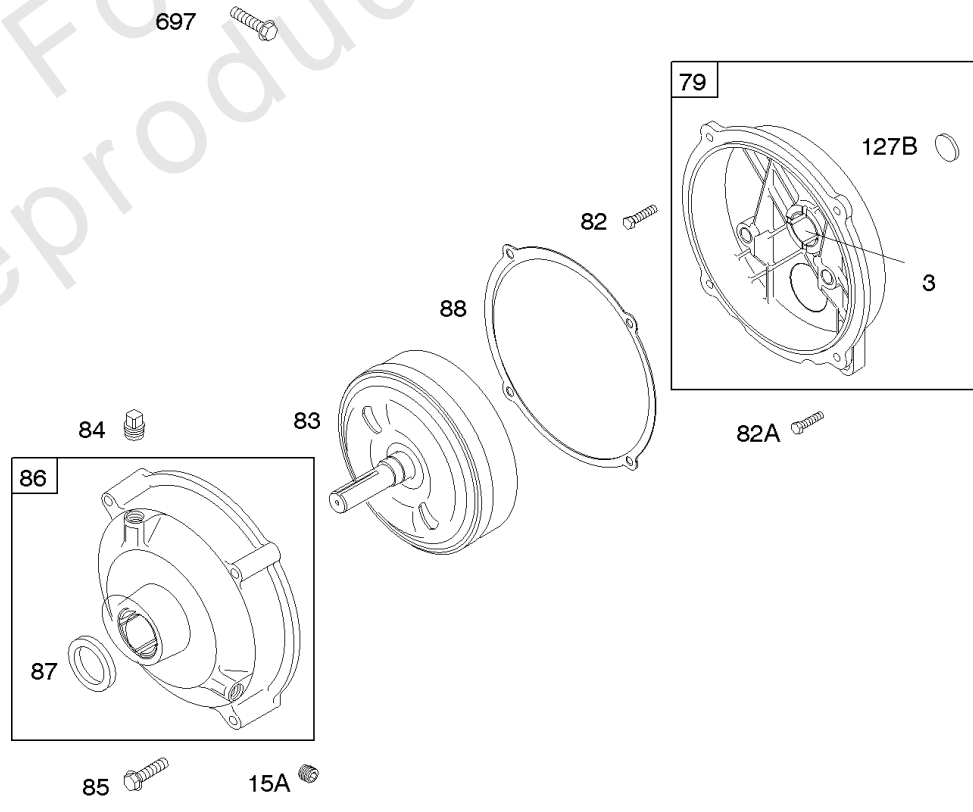

Not For
Reproduction