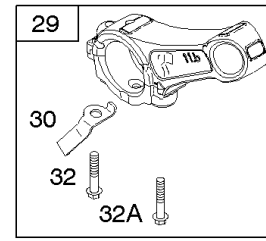

Piston/Rings/Connecting Rod, Crankcase Covers

REF NO	PART NO	QTY	DESCRIPTION
12	699485		GASKET-CRANKCASE
17	692517		BEARING, Ball
18A	699672		COVER, Crankcase
20	692550		SEAL-OIL -(PTO Side)
21	281658S		CAP-OIL FILL
22	692551		SCREW -(Crankcase Cover/Sump)
25	791326		PISTON ASSEMBLY -(.020 Oversize)
25	791968		PISTON ASSEMBLY -(Standard)
26	499631		SET, Ring -(Standard)
26	692786		SET, Ring -(.020 Oversize)
27	691866		LOCK-PISTON PIN
28	499423		PIN-PISTON/STD -(Standard)
29	499424		ROD, Connecting -(Standard)
30	791584		DIPPER-CONN ROD
32	691664		SCREW -(Connecting Rod) (1)
32A	695759		SCREW -(Connecting Rod) (1 1/2) -Used After Code Date 00040200
219	693578		GEAR, Governor
220	691724		WASHER -(Governor Gear)
415	693463		PLUG -(Crankcase Cover/Sump)
441	694262		BRACKET, Oil Fill -Used After Code Date 99070400
441A	693616		BRACKET, Oil Fill -Used Before Code Date 99070500
449	691693		SCREW -(Oil Fill Bracket)
523	693618		DIPSTICK
524	281370S		SEAL-DIPSTICK TUBE -(Dipstick Tube)
842	691031		SEAL, O-Ring -(Dipstick Tube)
847	693617		DIPSTICK/TUBE ASSEMBLY