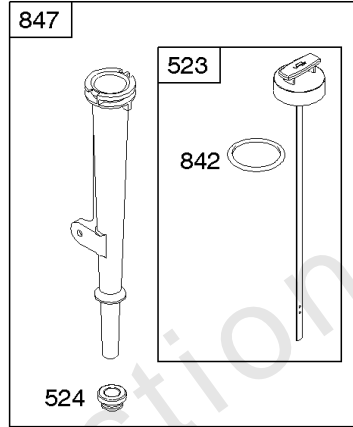

Piston/Rings/Connecting Rod, Crankcase Covers

REF NO	PART NO	QTY	DESCRIPTION
12	699485		GASKET-CRANKCASE
17	692517		BEARING, Ball
18A	699672		COVER, Crankcase
20	692550		SEAL-OIL -(PTO Side)
21	281658S		CAP-OIL FILL
22	692551		SCREW -(Crankcase Cover/Sump)
25	791326		PISTON ASSEMBLY -(.020 Oversize)
25	791968		PISTON ASSEMBLY -(Standard)
26	499631		SET, Ring -(Standard)
26	692786		SET, Ring -(.020 Oversize)
27	691866		LOCK-PISTON PIN
28	499423		PIN-PISTON/STD -(Standard)
29	499424		ROD, Connecting -(Standard)
30	791584		DIPPER-CONN ROD
32	691664		SCREW -(Connecting Rod) (1)
32A	695759		SCREW -(Connecting Rod) (1 1/2) -Used After Code Date 00040200
219	693578		GEAR, Governor
220	691724		WASHER -(Governor Gear)
415	693463		PLUG -(Crankcase Cover/Sump)
441	694262		BRACKET, Oil Fill -Used After Code Date 99070400
441A	693616		BRACKET, Oil Fill -Used Before Code Date 99070500
449	691693		SCREW -(Oil Fill Bracket)
523	693618		DIPSTICK
524	281370S		SEAL-DIPSTICK TUBE -(Dipstick Tube)
842	691031		SEAL, O-Ring -(Dipstick Tube)
847	693617		DIPSTICK/TUBE ASSEMBLY