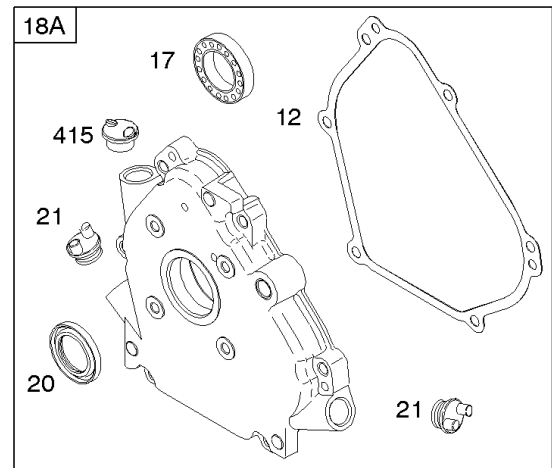

Piston/Rings/Connecting Rod, Crankcase Covers

REF NO	PART NO	QTY	DESCRIPTION
12	699485		GASKET-CRANKCASE
17	692517		BEARING, Ball
18A	699672		COVER, Crankcase
20	692550		SEAL-OIL -(PTO Side)
21	281658S		CAP-OIL FILL
22	692551		SCREW -(Crankcase Cover/Sump)
25	791326		PISTON ASSEMBLY -(.020 Oversize)
25	791968		PISTON ASSEMBLY -(Standard)
26	499631		SET, Ring -(Standard)
26	692786		SET, Ring -(.020 Oversize)
27	691866		LOCK-PISTON PIN
28	499423		PIN-PISTON/STD -(Standard)
29	499424		ROD, Connecting -(Standard)
30	791584		DIPPER-CONN ROD
32	691664		SCREW -(Connecting Rod) (1)
32A	695759		SCREW -(Connecting Rod) (1 1/2) -Used After Code Date 00040200
219	693578		GEAR, Governor
220	691724		WASHER -(Governor Gear)
415	693463		PLUG -(Crankcase Cover/Sump)
441	694262		BRACKET, Oil Fill -Used After Code Date 99070400
441A	693616		BRACKET, Oil Fill -Used Before Code Date 99070500
449	691693		SCREW -(Oil Fill Bracket)
523	693618		DIPSTICK
524	281370S		SEAL-DIPSTICK TUBE -(Dipstick Tube)
842	691031		SEAL, O-Ring -(Dipstick Tube)
847	693617		DIPSTICK/TUBE ASSEMBLY