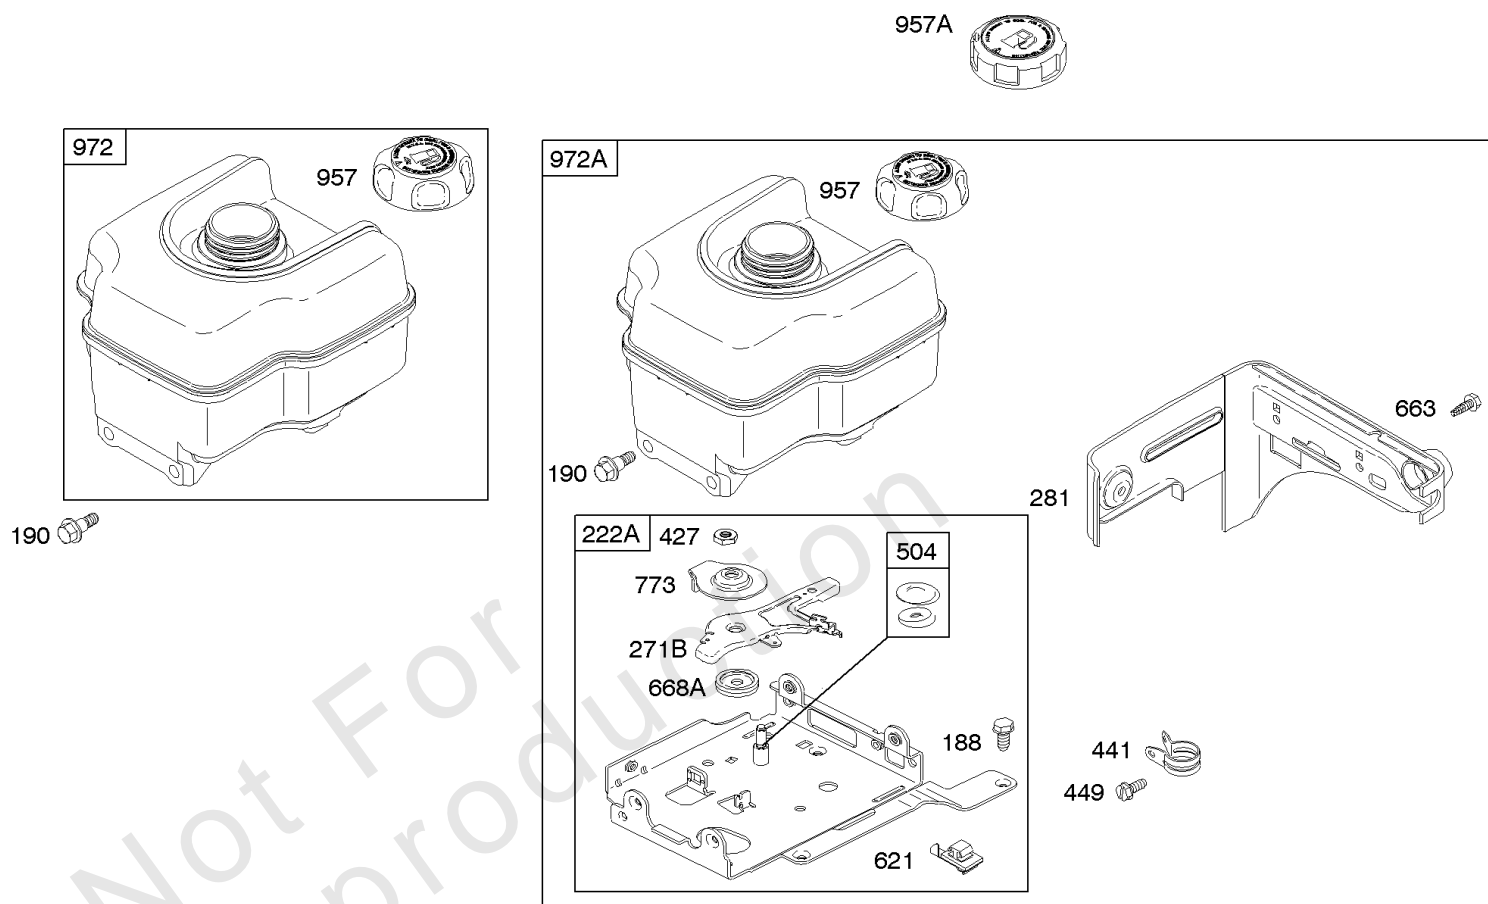

Fuel Tank, Fuel Hoses

REF NO	PART NO	QTY	DESCRIPTION
187	791766		LINE, Fuel -(Cut To Required Length)
187A	791867		LINE, Fuel -(Molded)
187B	791874		LINE, Fuel -(Molded)
188	690877		SCREW -(Control Bracket)
190	692127		SCREW -(Fuel Tank)
190A	690877		SCREW -(Fuel Tank)
222A	699589		BRACKET, Control -Used After Code Date 98071900
271B	694256		LEVER, Control
427	694255		NUT -(Control Bracket) -Used After Code Date 99070400
441	694262		BRACKET, Oil Fill -Used After Code Date 99070400
449	691693		SCREW -(Oil Fill Bracket)
504	694254		SET, Friction Washer -Used After Code Date 99070400
601	791850		CLAMP, Hose
621	692310		SWITCH, Stop
663	694593		SCREW -(Control Panel) (3/8)
668A	694257		SPACER
736	693560		NUT
773	694258		RETAINER -(Control Bracket)
957	792647		CAP, Fuel Tank -(Plastic) (Fresh Start) -Used After Code Date 99070400
957A	493988S		CAP, Fuel Tank -(Plastic) -Used Before Code Date 99070500
958	698180		VALVE-FUEL SHUT OFF -(Plastic)
972	694260		TANK, Fuel -(Plastic) -Used After Code Date 99070400
972A	699885		TANK, Fuel -(Plastic) -Used Before Code Date 99070500