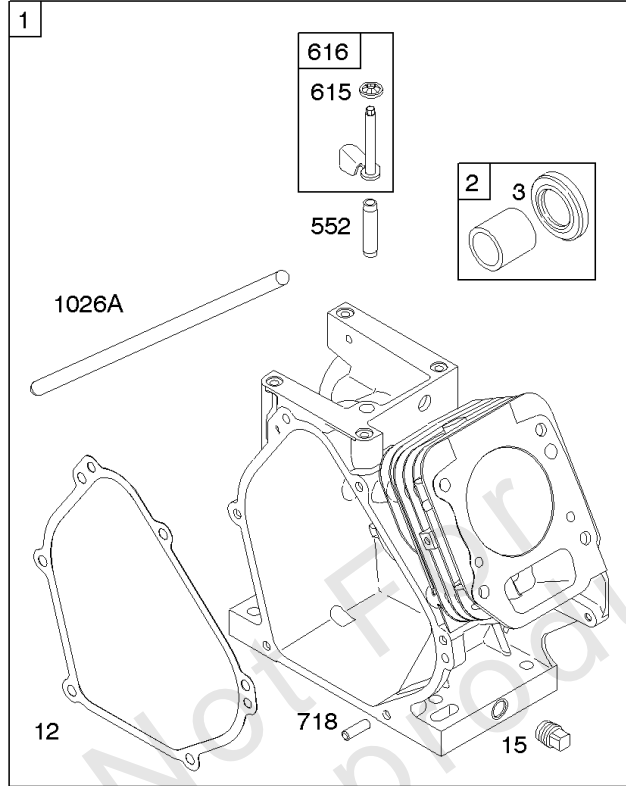

1058 OPERATOR'S MANUAL

1330 REPAIR MANUAL

1319 WARNING LABEL

WARNING

- Read and follow Operating Instructions before running engine.
- Gasoline is flammable. Allow engine to cool at least 2 minutes before refueling.
- Engines emit carbon monoxide, DO NOT run in enclosed area.
- Muffler area temperature may exceed 150°F. Do not touch hot parts.

REQUIRED when replacing parts with warning labels affixed.