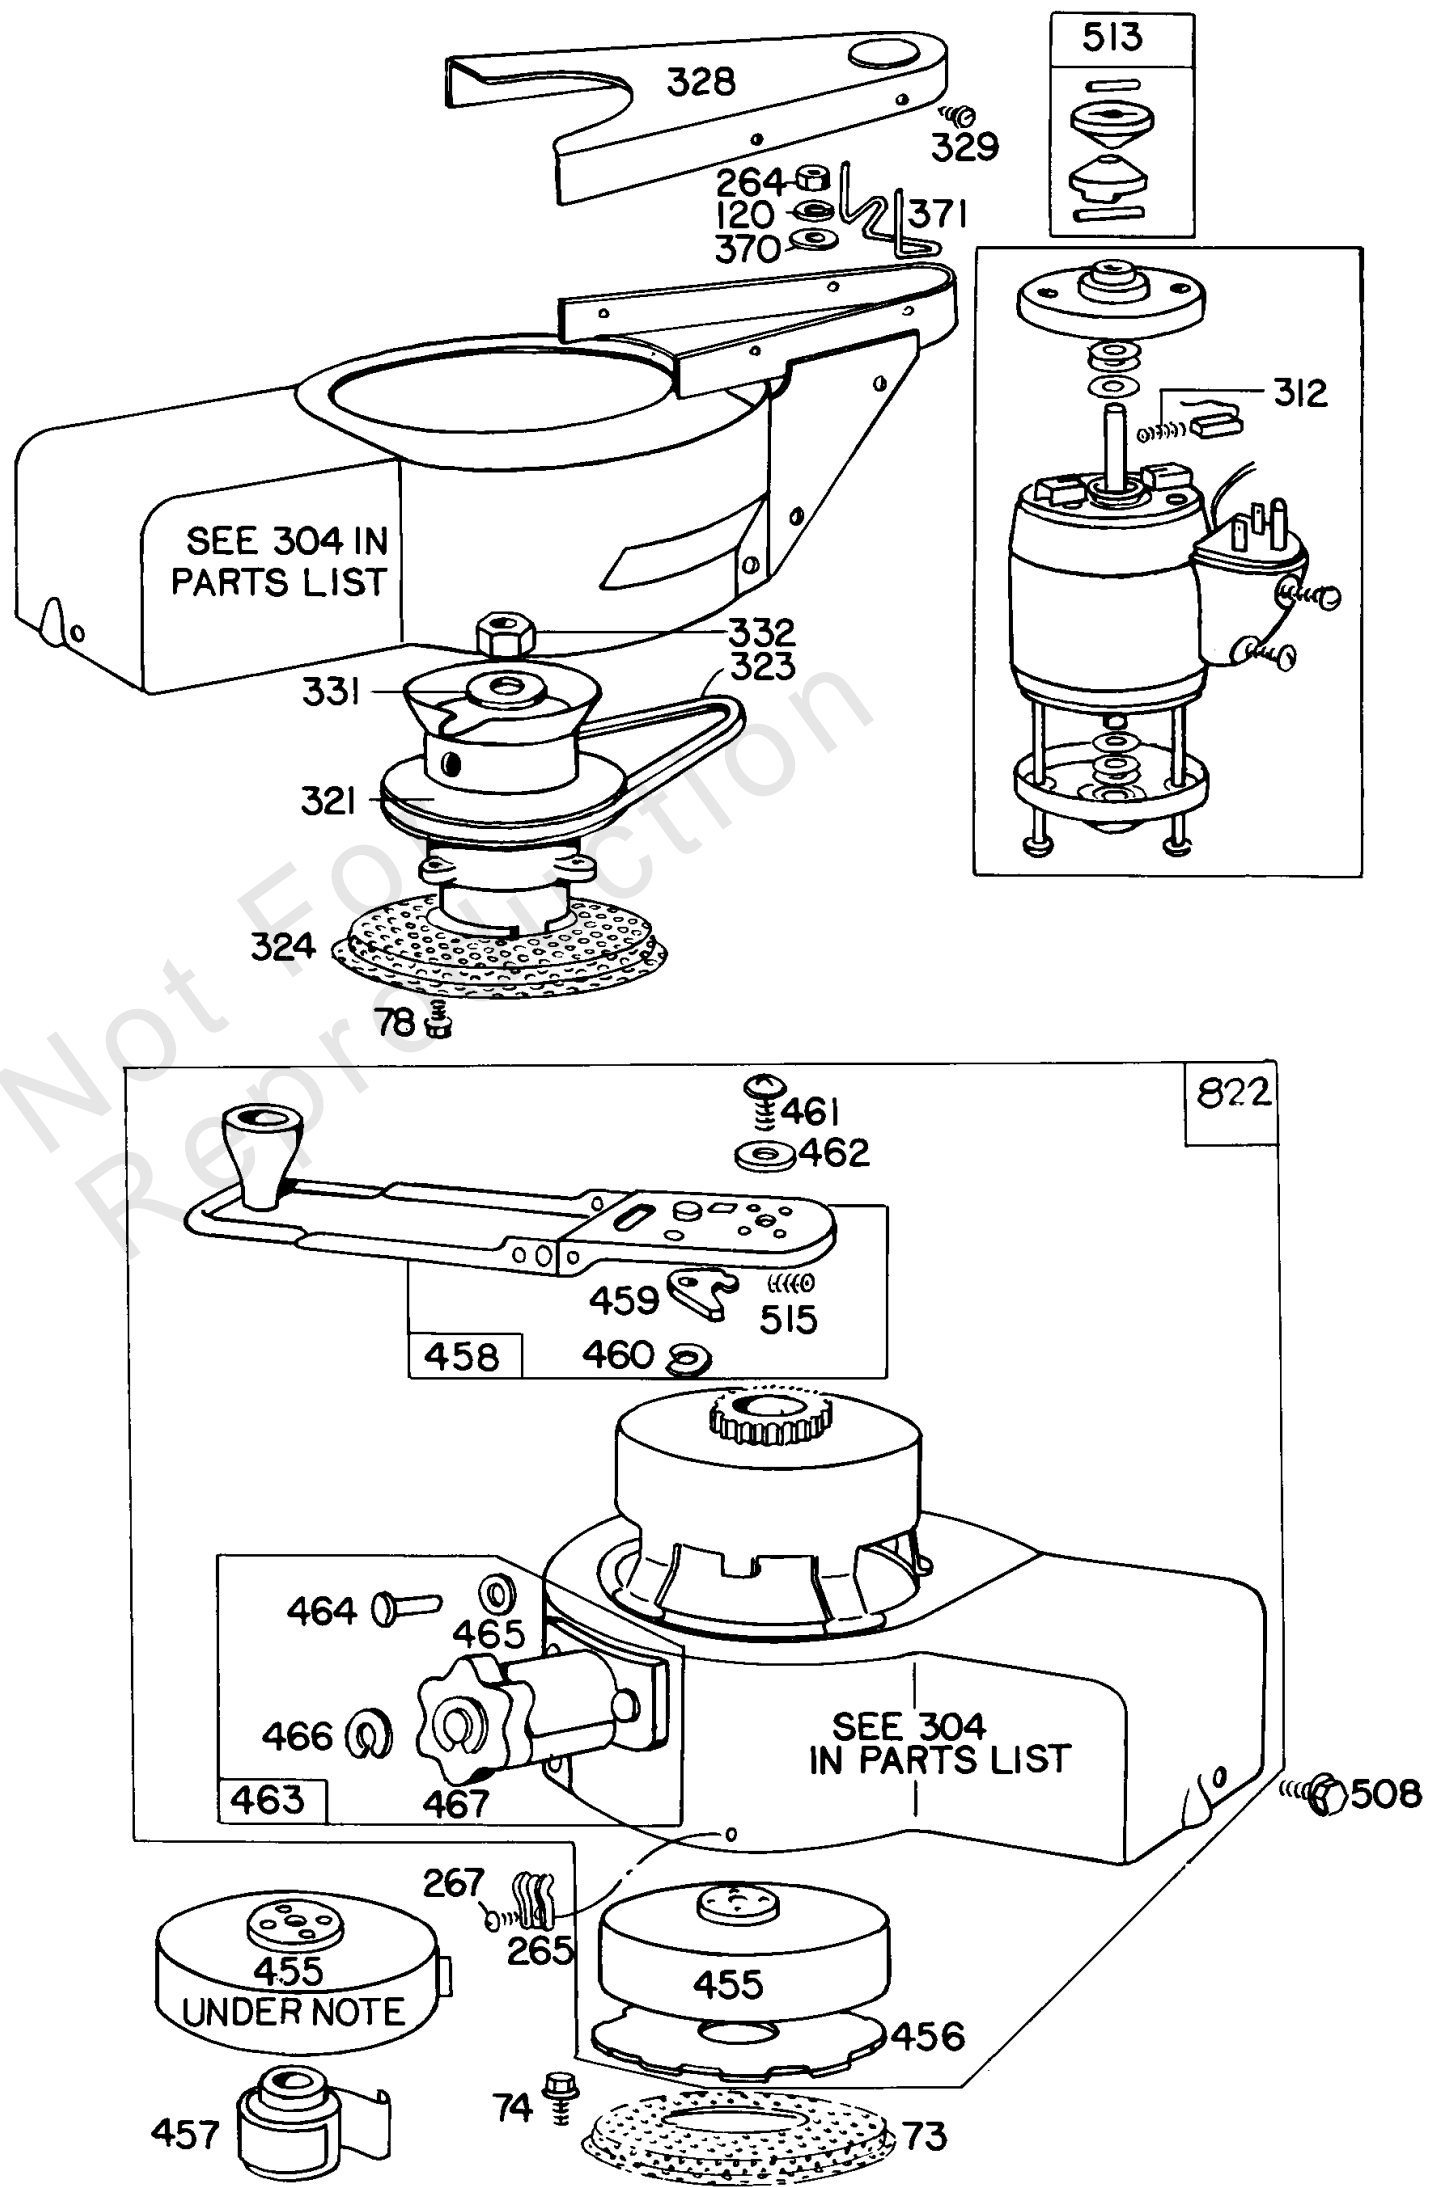

Blower Hsgs,Rewind Starters

REF NO	PART NO	QTY	DESCRIPTION
73	220648		SCREEN, Rotating
74	93042		SCREW
78	93705		SCREW -(8-32 X 3/8)
120	92290		WASHER
264	90355		NUT, Hex
265	221407		CLAMP, Casing
267	93067		SCREW -(3/8)
304	294263		HOUSING, Blower -(Rope Starter)
312	260404		SPRING, Brush
321	210711		PULLEY, Starter -(Fits Crankshafts With 1/2-20 Thread) When ordering this pulley, order Vee-Belt part No. 67238 also.
323	67028		BELT, Vee -Used Before Code Date 5903020
323	67238		BELT, Vee
324	220648		SCREEN, Rotating
328	221039		GUARD, Belt
329	93705		SCREW -(8-32 X 3/8)
331	62577		WASHER -(1/2 Hole)
332	91708		NUT -(1/2-20 L.H. Thread)
370	66432		WASHER
371	260275		GUARD, Belt
455	296455		CUP, Flywheel -(With Pinned Spring)
456	221222		PLATE, Retainer
457	296264		SPRING, Rewind Starter -Used on earlier model engines
458	298431		HANDLE, Cranking
459	221220		PAWL, Ratchet -Used on earlier model engines. (Double Acting) Used on earlier model engines
459	221332		PAWL, Ratchet
460	93272		RETAINER, E Ring
461	93298		SCREW
462	221237		WASHER
463	296445		HOUSING, Flywheel
464	93291		RIVET -(2)
465	221226		WASHER
466	93272		RETAINER, E Ring
467	211017		KNOB, Air Cleaner Cover
508	93294		SCREW -(5/8)
513	296567		CLUTCH, Starter
515	260537		SPRING, Ratchet
822	297518		STARTER SUB ASSEMBLY

Footnotes:

Cables used on and after this serial number are molded into the coil.