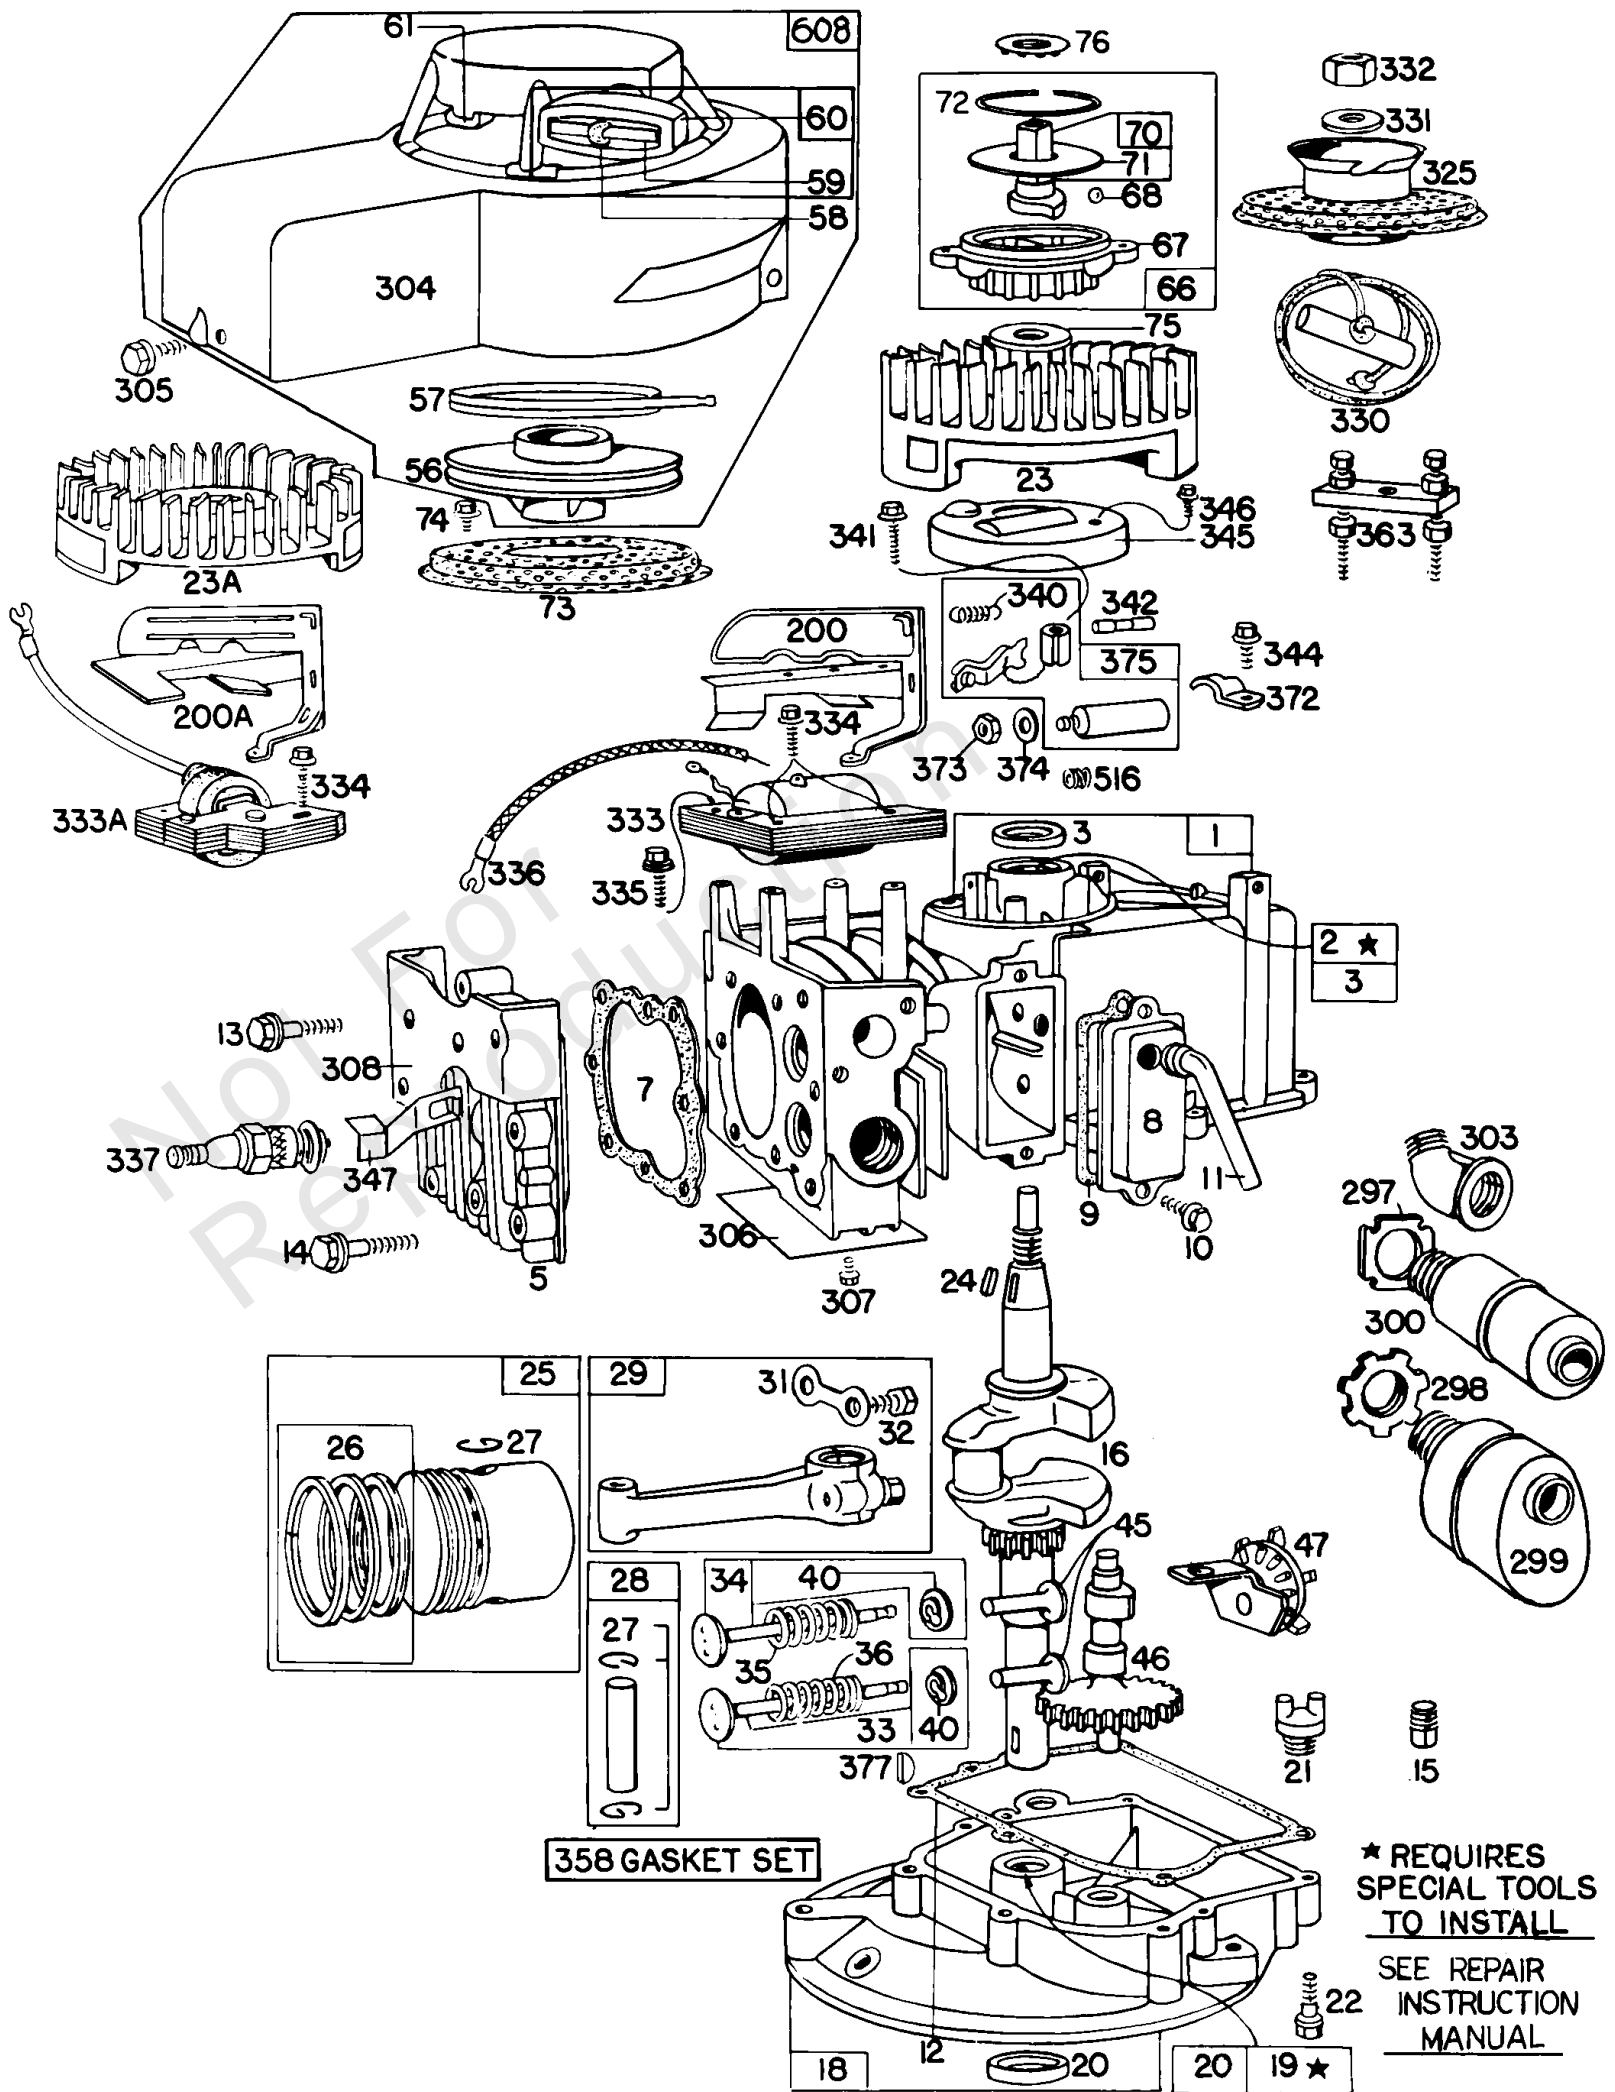

Cylinder,Sump Base,PistonGrp

REF NO	PART NO	QTY	DESCRIPTION
47	294652		SLINGER, Governor/Oil
56	294088		PULLEY, Starter
57	294303		SPRING, Rewind Starter
58	294584		ROPE, Starter -(47-1/8) If longer rope is needed, order No. 66514 and cut to required length.
59	230228		PIN, Starter Grip
60	393152		GRIP-STARTER ROPE
61	68618		BUMPER, Starter Pulley -(Used with Steel Pulley only)
66	298798		CLUTCH, Starter -(Rewind Starter) Uses: 212132 Housing-Starter Clutch 66718 Washer-Thrust 298799 Ratchet Assy. 221653 Washer-Clutch
67	210400		HOUSING, Clutch
68	63770		BALL, Clutch
70	296597		RATCHET, Clutch
71	221301		WASHER
72	26032		RETAINER
73	220648		SCREEN, Rotating
74	93042		SCREW
75	220865		WASHER -(Heavy Flywheel)
76	66738		WASHER, Sealing -(Used only with 7 point shank ratchet)
200A	297309		BLADE, Governor -Used After Code Date 6212310
200	294617		BLADE, Governor -Used Before Code Date 6212310
297	91811		LOCKNUT -(Elbow)
298	220859		LOCKNUT -(Muffler and Elbow)
299	392811		MUFFLER -(Lo Tone)
300	89966		MUFFLER
304	294263		HOUSING, Blower -(Rope Starter)
305	93158		SCREW -(1/4-20 X 5/8)
306	220478		SHIELD, Cylinder
307	93042		SCREW
308	220581		COVER, Cylinder Head
325	293959		PULLEY, Rope Starter -(1/2 Hole In Pulley)
330	294584		ROPE, Starter -(47-1/8)
331	62577		WASHER -(1/2 Hole)
332	91708		NUT -(1/2-20 L.H. Thread)
333A	298502		ARMATURE, Magneto -(Points And Condenser) -Used After Code Date 6212310
333	291617		ARMATURE, Magneto -Used Before Code Date 6212310

Footnotes:

Cables used on and after this serial number are molded into the coil.