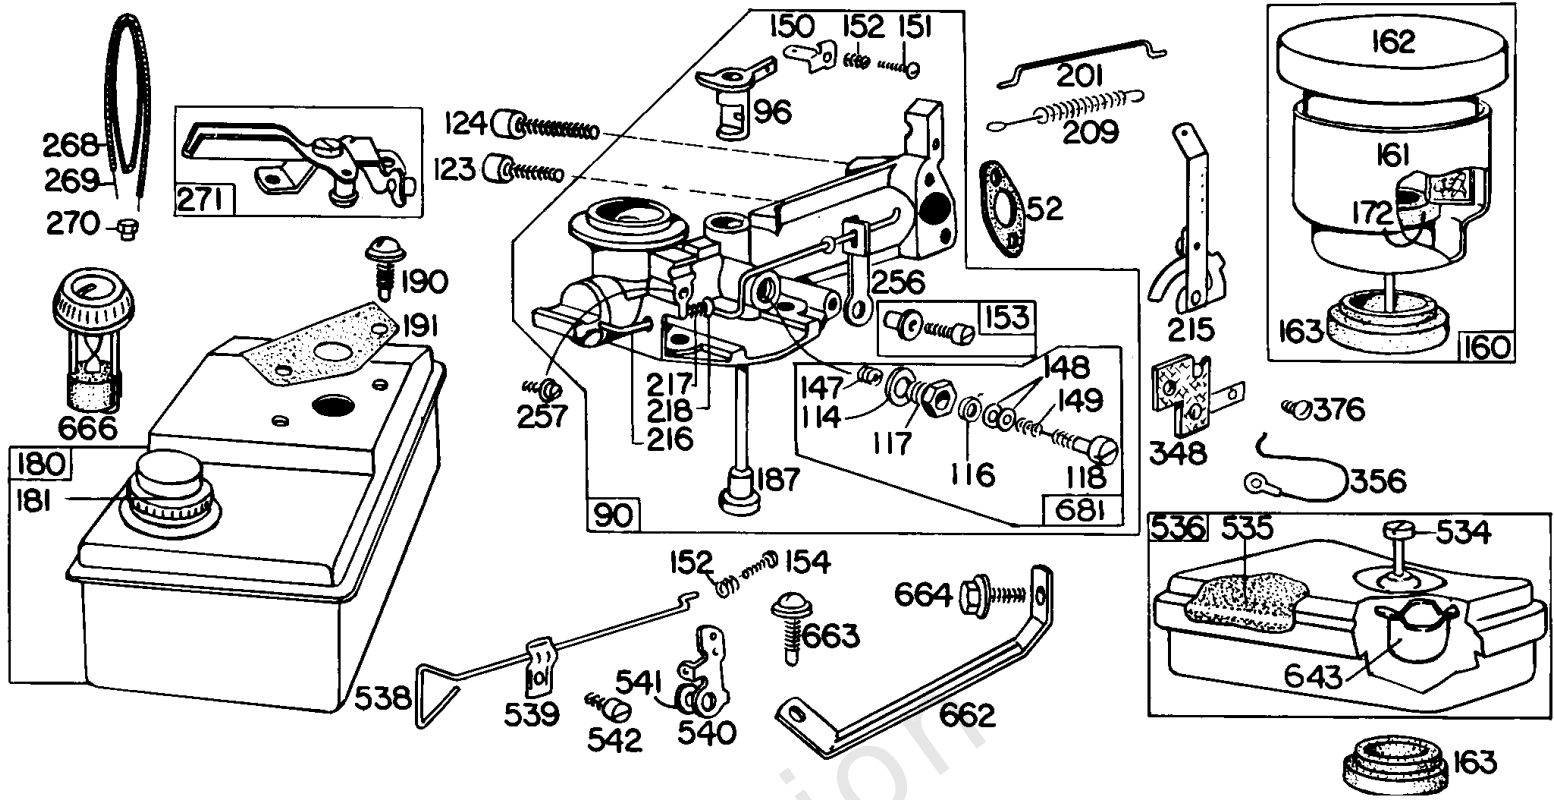

Footnotes:

Cables used on and after this serial number are molded into the coil.

Carburetors, Air Cleaners, Fuel

REF NO	PART NO	QTY	DESCRIPTION
52	27355		GASKET, Intake -(2) Included in Gasket Set-Part No. 297275
90	295276		CARBURETOR -(Manual Choke)
96	210721		LINK, Throttle
114	65787		SEAT, Needle Valve -Included in Needle Valve Kit-No. 299059
116	65978		SEAL, O-Ring -(Needle Valve) Included in Needle Valve Kit-No. 299059
117	23431		NUT, Needle Valve -Included in Needle Valve Kit-No. 299059
118	23433		VALVE, Float Needle -Included in Needle Valve Kit-No. 299059
123	93357		SCREW
124	93360		SCREW -(Carburetor)
147	23432		SEAT, Needle Valve -Included in Needle Valve Kit-No. 299059
148	22235		WASHER -Included in Needle Valve Kit-No. 299059
149	26336		SPRING, Needle Valve -Included in Needle Valve Kit-No. 299059
150	220105		LINK, Mechanical Governor
151	93527		SCREW -(5-40 X 5/8)
152	260575		SPRING, Throttle Return
153	298031		SCREW -(Carburetor Lever)
154	93349		SCREW
160	294870		CLEANER, Air -(With Mounting Stud)
161	293991		CLEANER, Air
162	294861		COVER, Air Cleaner -(With Mounting Stud)
163	27660		GASKET, Air Cleaner -Included in Gasket Set-Part No. 297275
172	27795		GASKET, Air Cleaner -(Air Cleaner)
180	293630		TANK, Fuel
181	298425		CAP, Fuel Tank -(Metal)
187	296476		TUBE, Pick Up -(Used To Replace Plastic Pipes) Used to replace Plastic Pipes. Use: 293700 Pipe-Fuel to replace 2-17/32 long brass pipes.
187	296842		LINE, Fuel -Use: 295121 Pipe-Fuel to replace 2-9/32 long brass pipes. Used to replace 2-11/32 long plastic pipes.
190	93259		SCREW -(Fuel Tank)
191	27404		GASKET, Fuel Tank -Included in Gasket Set-Part No. 297275
201	260024		LINK, Choke
209	260025		SPRING, Governor -(Manual Choke)
215	220107		LEVER, Speed Adjuster