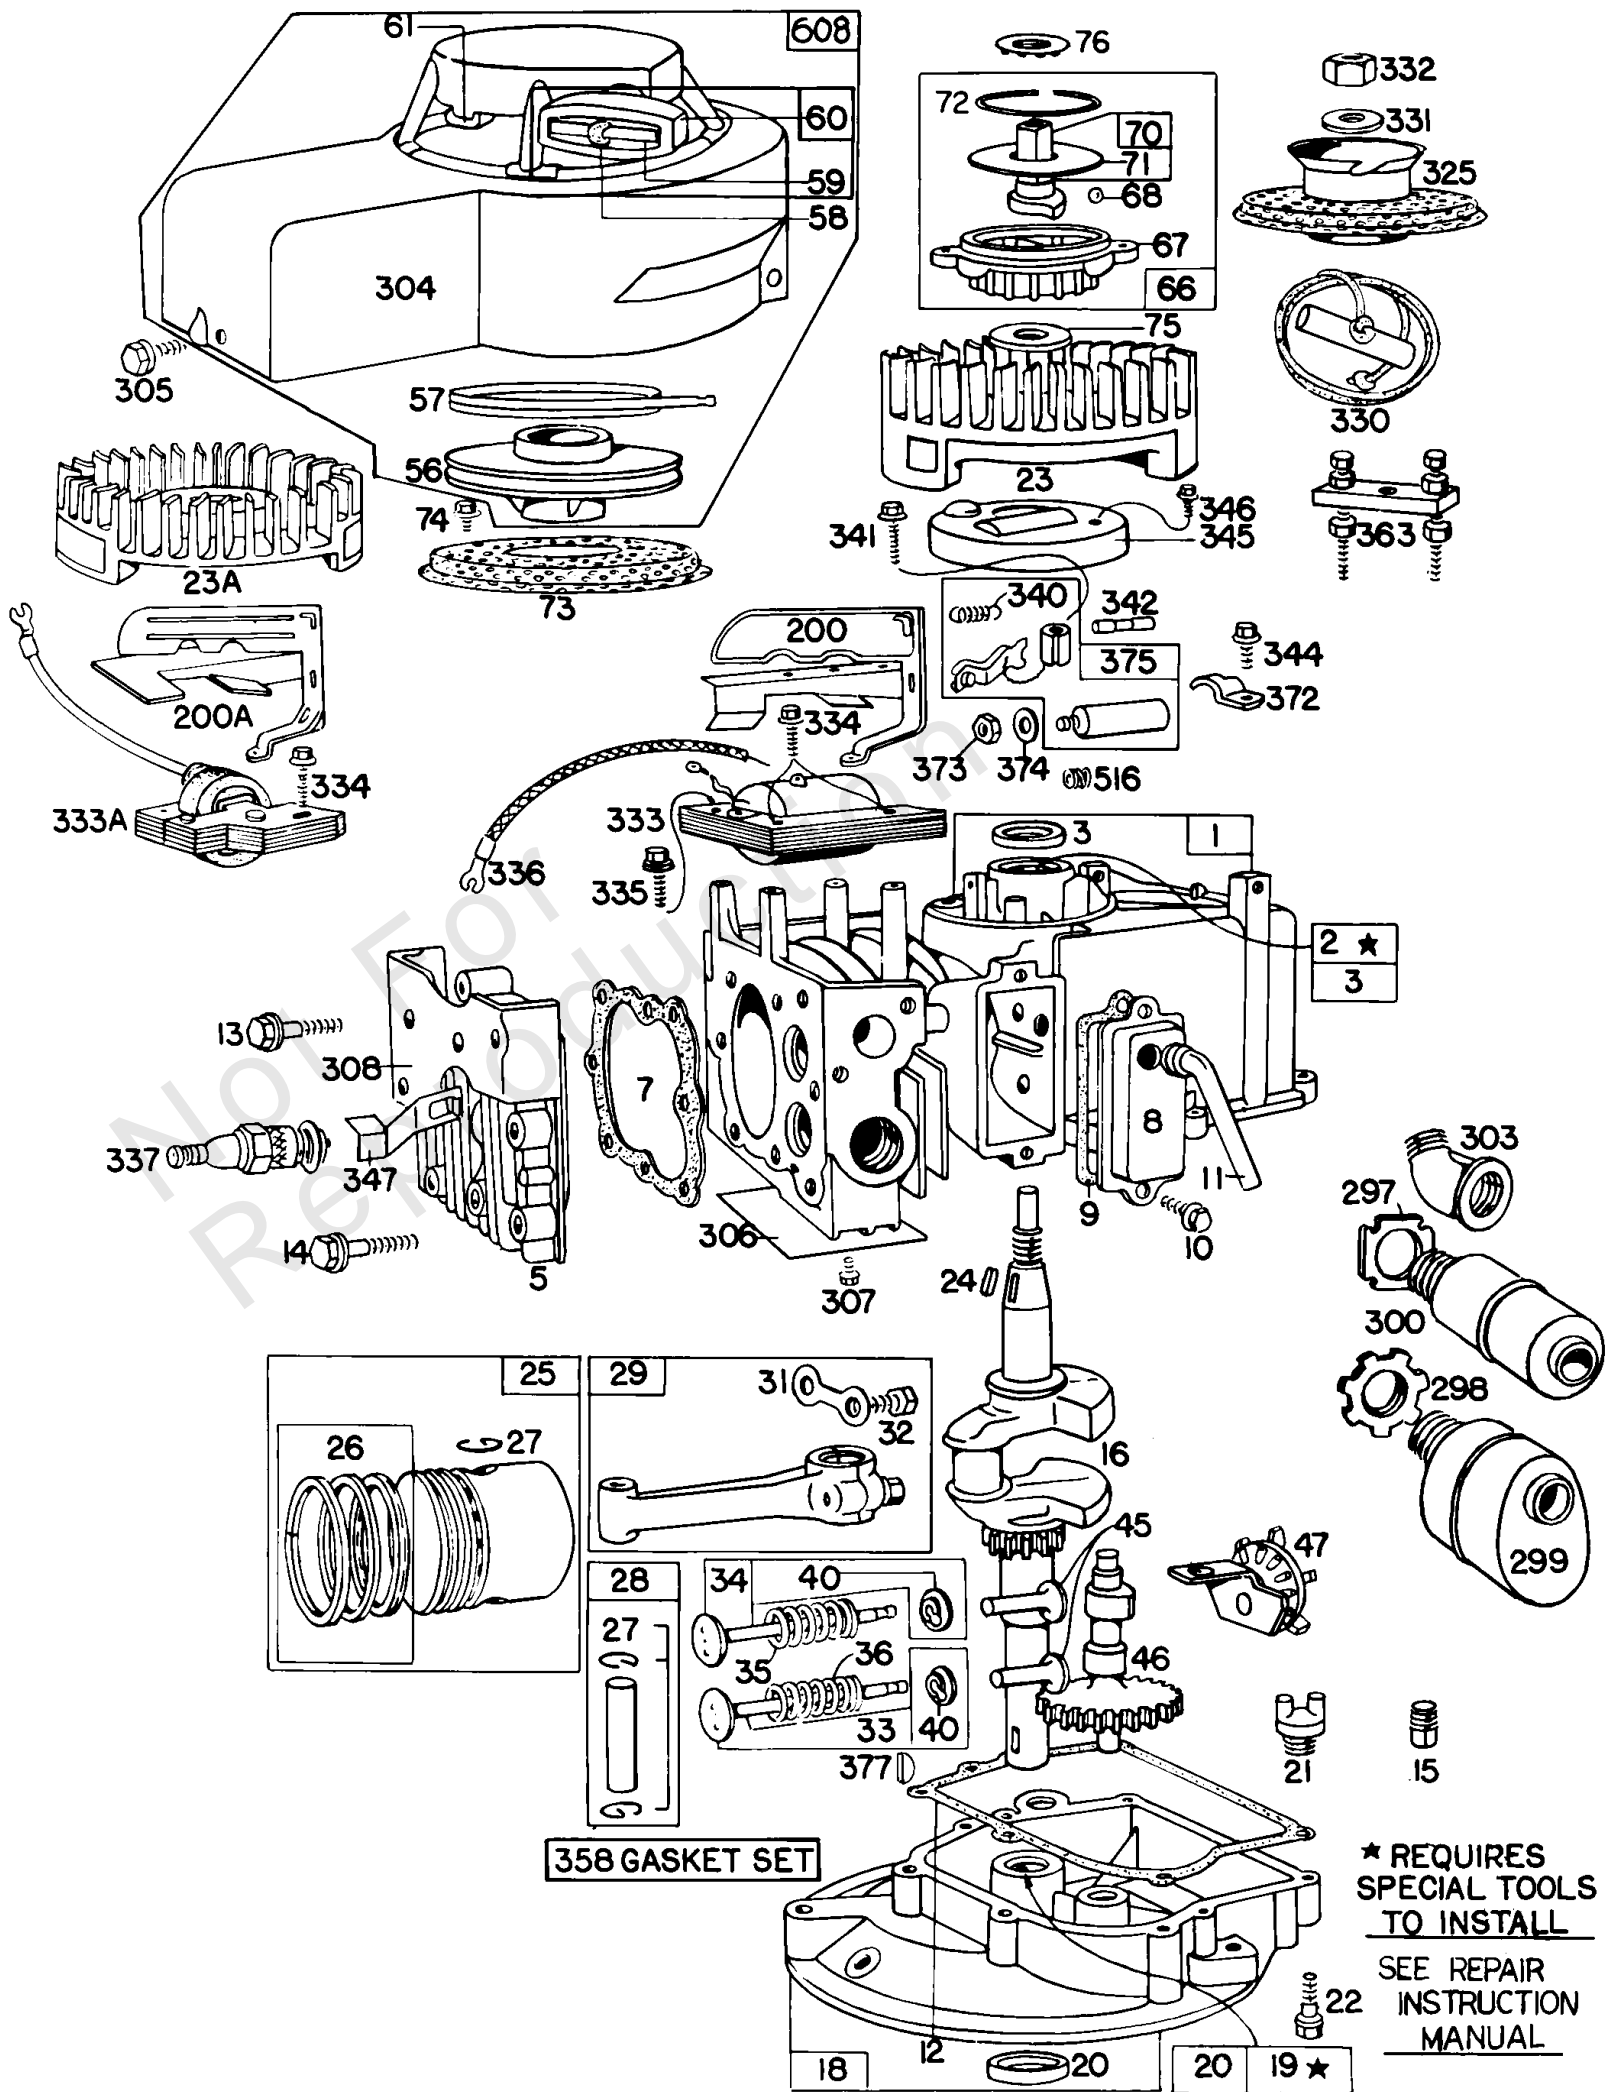

Cylinder,Sump Base,PistonGrp

REF NO	PART NO	QTY	DESCRIPTION
1	293511		CYLINDER ASSEMBLY -Used Before Code Date 5810060
1	295450		CYLINDER ASSEMBLY -Used After Code Date 581030
2	293708		KIT, Bushing/Seal -(Plain Bearing)
3	299819		SEAL, Oil -(Plain Bearing)
5	210209		HEAD, Cylinder -Used Before Code Date 5810060
7	27670		GASKET, Cylinder Head -Included in Gasket Set-Part No. 297275
8	292833		BREATHER ASSEMBLY
9	27549		GASKET, Rocker Cover -Included in Gasket Set-Part No. 297275
10	93394		SCREW
11	294032		TUBE, Breather -(with Spacer)
11	66638		TUBE, Breather
12	270833		GASKET, Crankcase -(.015) Included in Gasket Set-Part No. 297275
12	270895		GASKET, Crankcase -(.005) Included in Gasket Set-Part No. 297275
12	270896		GASKET, Crankcase -(.009) Included in Gasket Set-Part No. 297275
13	93111		SCREW -(15/16)
14	93113		SCREW -(2 5/16) (2-5/16)
15	91084		PLUG, Oil Drain -(3/8)
16	26976		CRANKSHAFT
18	293512		SUMP, Engine
19	293709		KIT, Bushing/Seal -(PTO Side)
20	391483		SEAL, Oil -(PTO Side)
21	66768		PLUG, Oil
22	93032		SCREW -(Fuel Tank) (Tank)
23A	297949		FLYWHEEL -Used After Code Date 6212310
23	293205		FLYWHEEL -Used Before Code Date 6212310
24	61760		KEY, Flywheel -(Breaker Ignition)
25	293400		PISTON ASSEMBLY -(2-5/16 Bore) -Used Before Code Date 5810060
25	293401		PISTON ASSEMBLY -(2-5/16 Bore) -Used Before Code Date 5810060
25	293402		PISTON ASSEMBLY -(2-5/16 Bore) -Used Before Code Date 5810060
25	293403		PISTON ASSEMBLY -(2-5/16 Bore) -Used Before Code Date 5810060

Footnotes:

Cables used on and after this serial number are molded into the coil.