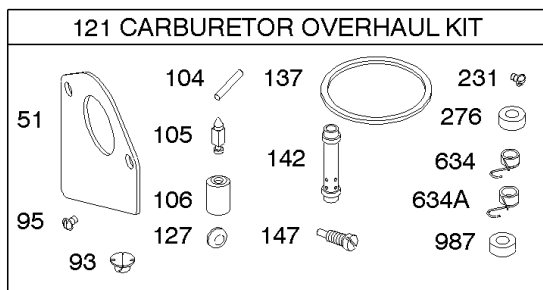

WALBRO

WALBRO

NIKKI