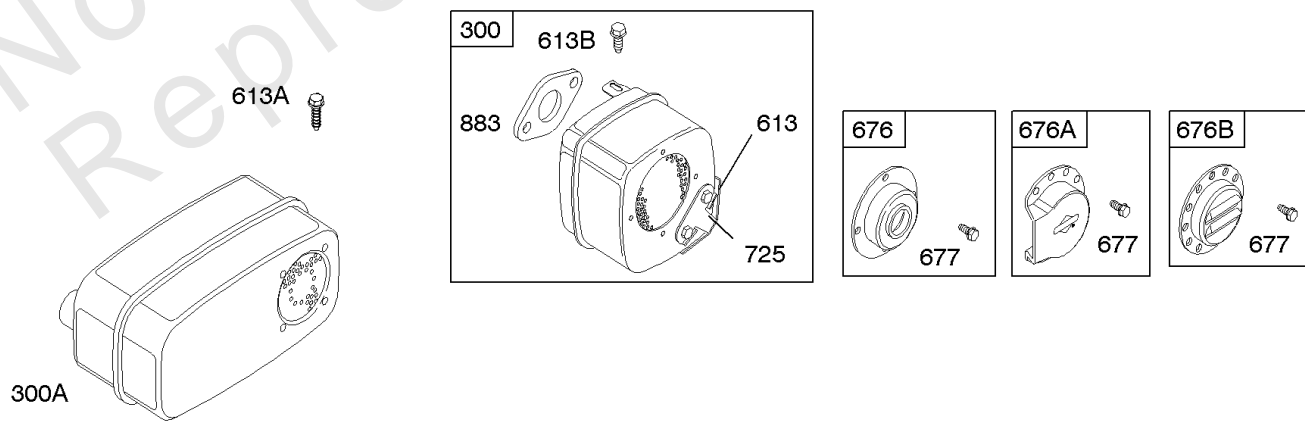

Air Cleaner, Muffler

REF NO	PART NO	QTY	DESCRIPTION
11	692253		TUBE, Breather
50	691711		MANIFOLD, Intake
51A	272554S		GASKET, Intake
53	690227		STUD -(Carburetor)
54	690953		SCREW -(Intake Manifold)
167	692297		SEAL-A/C NUT
176	691917		SEAL, O-Ring -(Air Cleaner Base)
237	690409		RETAINER, Muffler Guard
263	691083		SCREW -(Muffler Guard Retainer)
298	691808		LOCKNUT -(Muffler and Elbow)
300	691874		MUFFLER
300A	498984S		MUFFLER
300B	391569S		MUFFLER
301	93768		PIPE, Exhaust -(5 1/4)
303	690281		MANIFOLD, Exhaust
344	693675		SCREW -(Cable Clamp)
346	690661		SCREW -(Spark Arrestor)
445	496894S		FILTER-A/C CARTRIDGE
467	691668		KNOB, Air Cleaner Cover
607	690703		SCREW -(Air Cleaner Brace)
607A	691693		SCREW -(Air Cleaner Brace)
613	691416		SCREW -(Muffler)
613A	691693		SCREW -(Muffler)
613B	692198		SCREW -(Muffler)
654	690958		NUT -(Carburetor)
676	396903		DEFLECTOR, Muffler
676A	393761		DEFLECTOR, Muffler -(Side Outlet)
676B	397630		DEFLECTOR, Muffler -(Louvered Outlet)
677	690661		SCREW -(Muffler Deflector)
725	690420		SHIELD, Heat -(Muffler)
832	692361		GUARD-MUFFLER
836	690367		SCREW -(Muffler Guard)
875	696129		BASE, Air Cleaner
883	692236		GASKET, Exhaust
967	272403S		FILTER-PRE CLEANER
968	691916		COVER, Air Cleaner
971	691108		SCREW -(Air Cleaner Base to Carburetor/Throttle Body) -Used After Code Date 98091300