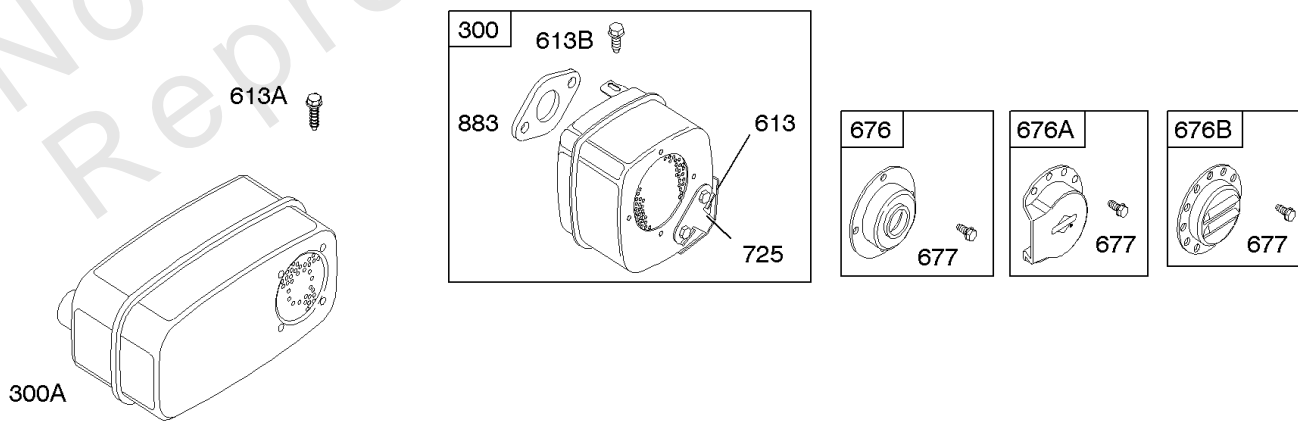

Air Cleaner, Muffler

REF NO	PART NO	QTY	DESCRIPTION
971	692198		SCREW -(Air Cleaner Base to Carburetor/Throttle Body) -Used Before Code Date 98091400
994	392390		ARRESTOR, Spark

Not For Reproduction

DC ONLY	DUAL CIRCUIT	TRI CIRCUIT	10/16 AMP
<p>474</p>  <p>877A</p> <p>1059</p> 	<p>474A</p>  <p>877</p> <p>1059</p> 	<p>474B</p>  <p>877B</p> <p>1059</p> 	<p>474C</p>  <p>877C</p> <p>1059</p> 
<p>578</p> 	<p>878</p> 	<p>878A</p> 	