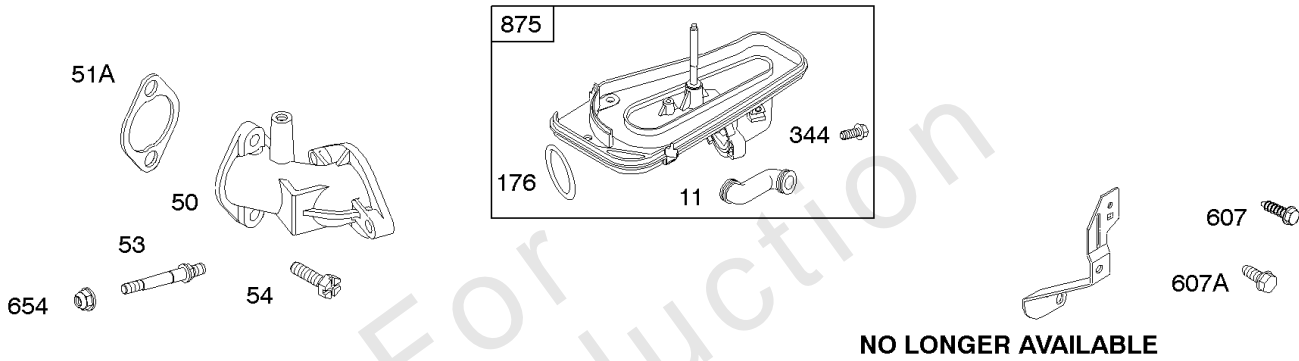

Parts Manual

Mfg. No: 286707-1143-E2

Model Components	Page
Air Cleaner, Muffler.....	4
Alternator, Ignition, Wires.....	8
Blower Housing, Rotating Screen.....	10
Carburetor, Carburetor Overhaul Kit.....	12
Crankcase Cover/Sump, Engine Gasket Set, Cylinder, Oil, Valve Gasket Set, Crankshaft, Piston/Rings/	18
Electric Starters.....	24
Fuel, Brackets, Controls, Springs.....	28
Replacement Engine - US & Canada.....	32
Rewind Starter, Flywheel.....	33

Air Cleaner, Muffler

REF NO	PART NO	QTY	DESCRIPTION
971	692198		SCREW -(Air Cleaner Base to Carburetor/Throttle Body) -Used Before Code Date 98091400
994	392390		ARRESTOR, Spark

Not For Reproduction

DC ONLY	DUAL CIRCUIT	TRI CIRCUIT	10/16 AMP
<p>474</p>  <p>877A</p> <p>1059</p> 	<p>474A</p>  <p>877</p> <p>1059</p> 	<p>474B</p>  <p>877B</p> <p>1059</p> 	<p>474C</p>  <p>877C</p> <p>1059</p> 
<p>578</p> 	<p>878</p> 	<p>878A</p> 	