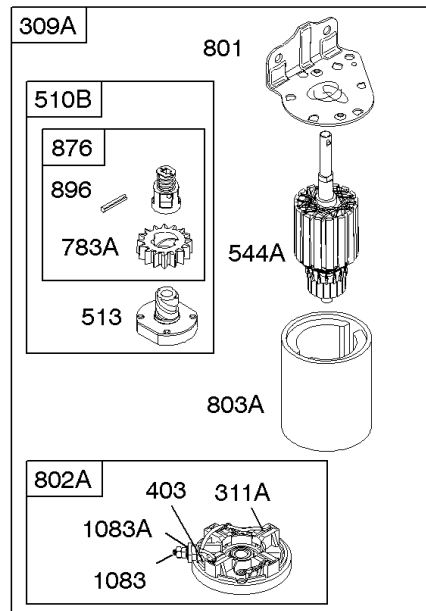

Electric Starters

REF NO	PART NO	QTY	DESCRIPTION
309	497595		MOTOR, Starter -(3 5/8) (Plastic Ring Gear)
309	499521		MOTOR, Starter -(4 3/8 Housing)
309	693551		MOTOR, Starter -(3 5/8 Housing Length For Steel Ring Gear Only)
309	693552		MOTOR, Starter -(4 3/8 Housing Length For Steel Ring Gear Only)
309A	-----		Motor-Starter -(For Replacement Starter Motor, See Reference 309, Previous Page)
310	690323		SCREW -(Starter Motor)
310	691263		BOLT -(Starter Motor) (4 3/8 Housing)
311	497608		SET, Brush
311A	395538		SET, Brush -(3 5/8 Housing)
403	690288		WASHER -(End Cap)
462	691261		WASHER -(Starter Cable)
503	691532		STRAP, Starter
510	693699		DRIVE, Starter -(Used With Steel Ring Gear)
510A	696541		DRIVE, Starter -(Used With Aluminum And Plastic Ring Gears)
510B	696540		DRIVE, Starter
513	692024		CLUTCH, Drive
544	692034		ARMATURE, Starter -(3 5/8 Housing)
544A	490309		ARMATURE, Starter -(4 3/8 Housing)
544A	390837		ARMATURE, Starter -(3 5/8 Housing)
579	691029		NUT -(Starter Cable)
697	690372		SCREW -(Starter Motor) (Drive Cap)
697A	691058		SCREW -(Starter Motor) (Drive Cap)
729A	691224		CLIP, Wire
729B	224723		CLIP, Wire
783	693713		GEAR, Pinion -(DC)(10-16 AMP)
783A	695708		GEAR-PINION
797	693167		NUT -(Brush Retainer)
801	691283		CAP, Drive
802	691286		CAP, End
802A	395537		CAP, End -(3 5/8 Housing)
803	-----		Housing-Starter -(3 5/8" Housing Length)(Service with Corresponding Reference 309)
803	XX		Housing-Starter -(4 3/8" Housing Length)(Service with Corresponding Reference 309)
803A	398159		HOUSING, Starter -(3 5/8 Housing)
803A	494205		HOUSING, Starter -(4 3/8 Housing)

NOTE: For Replacement Starter Motor, See Reference 309.