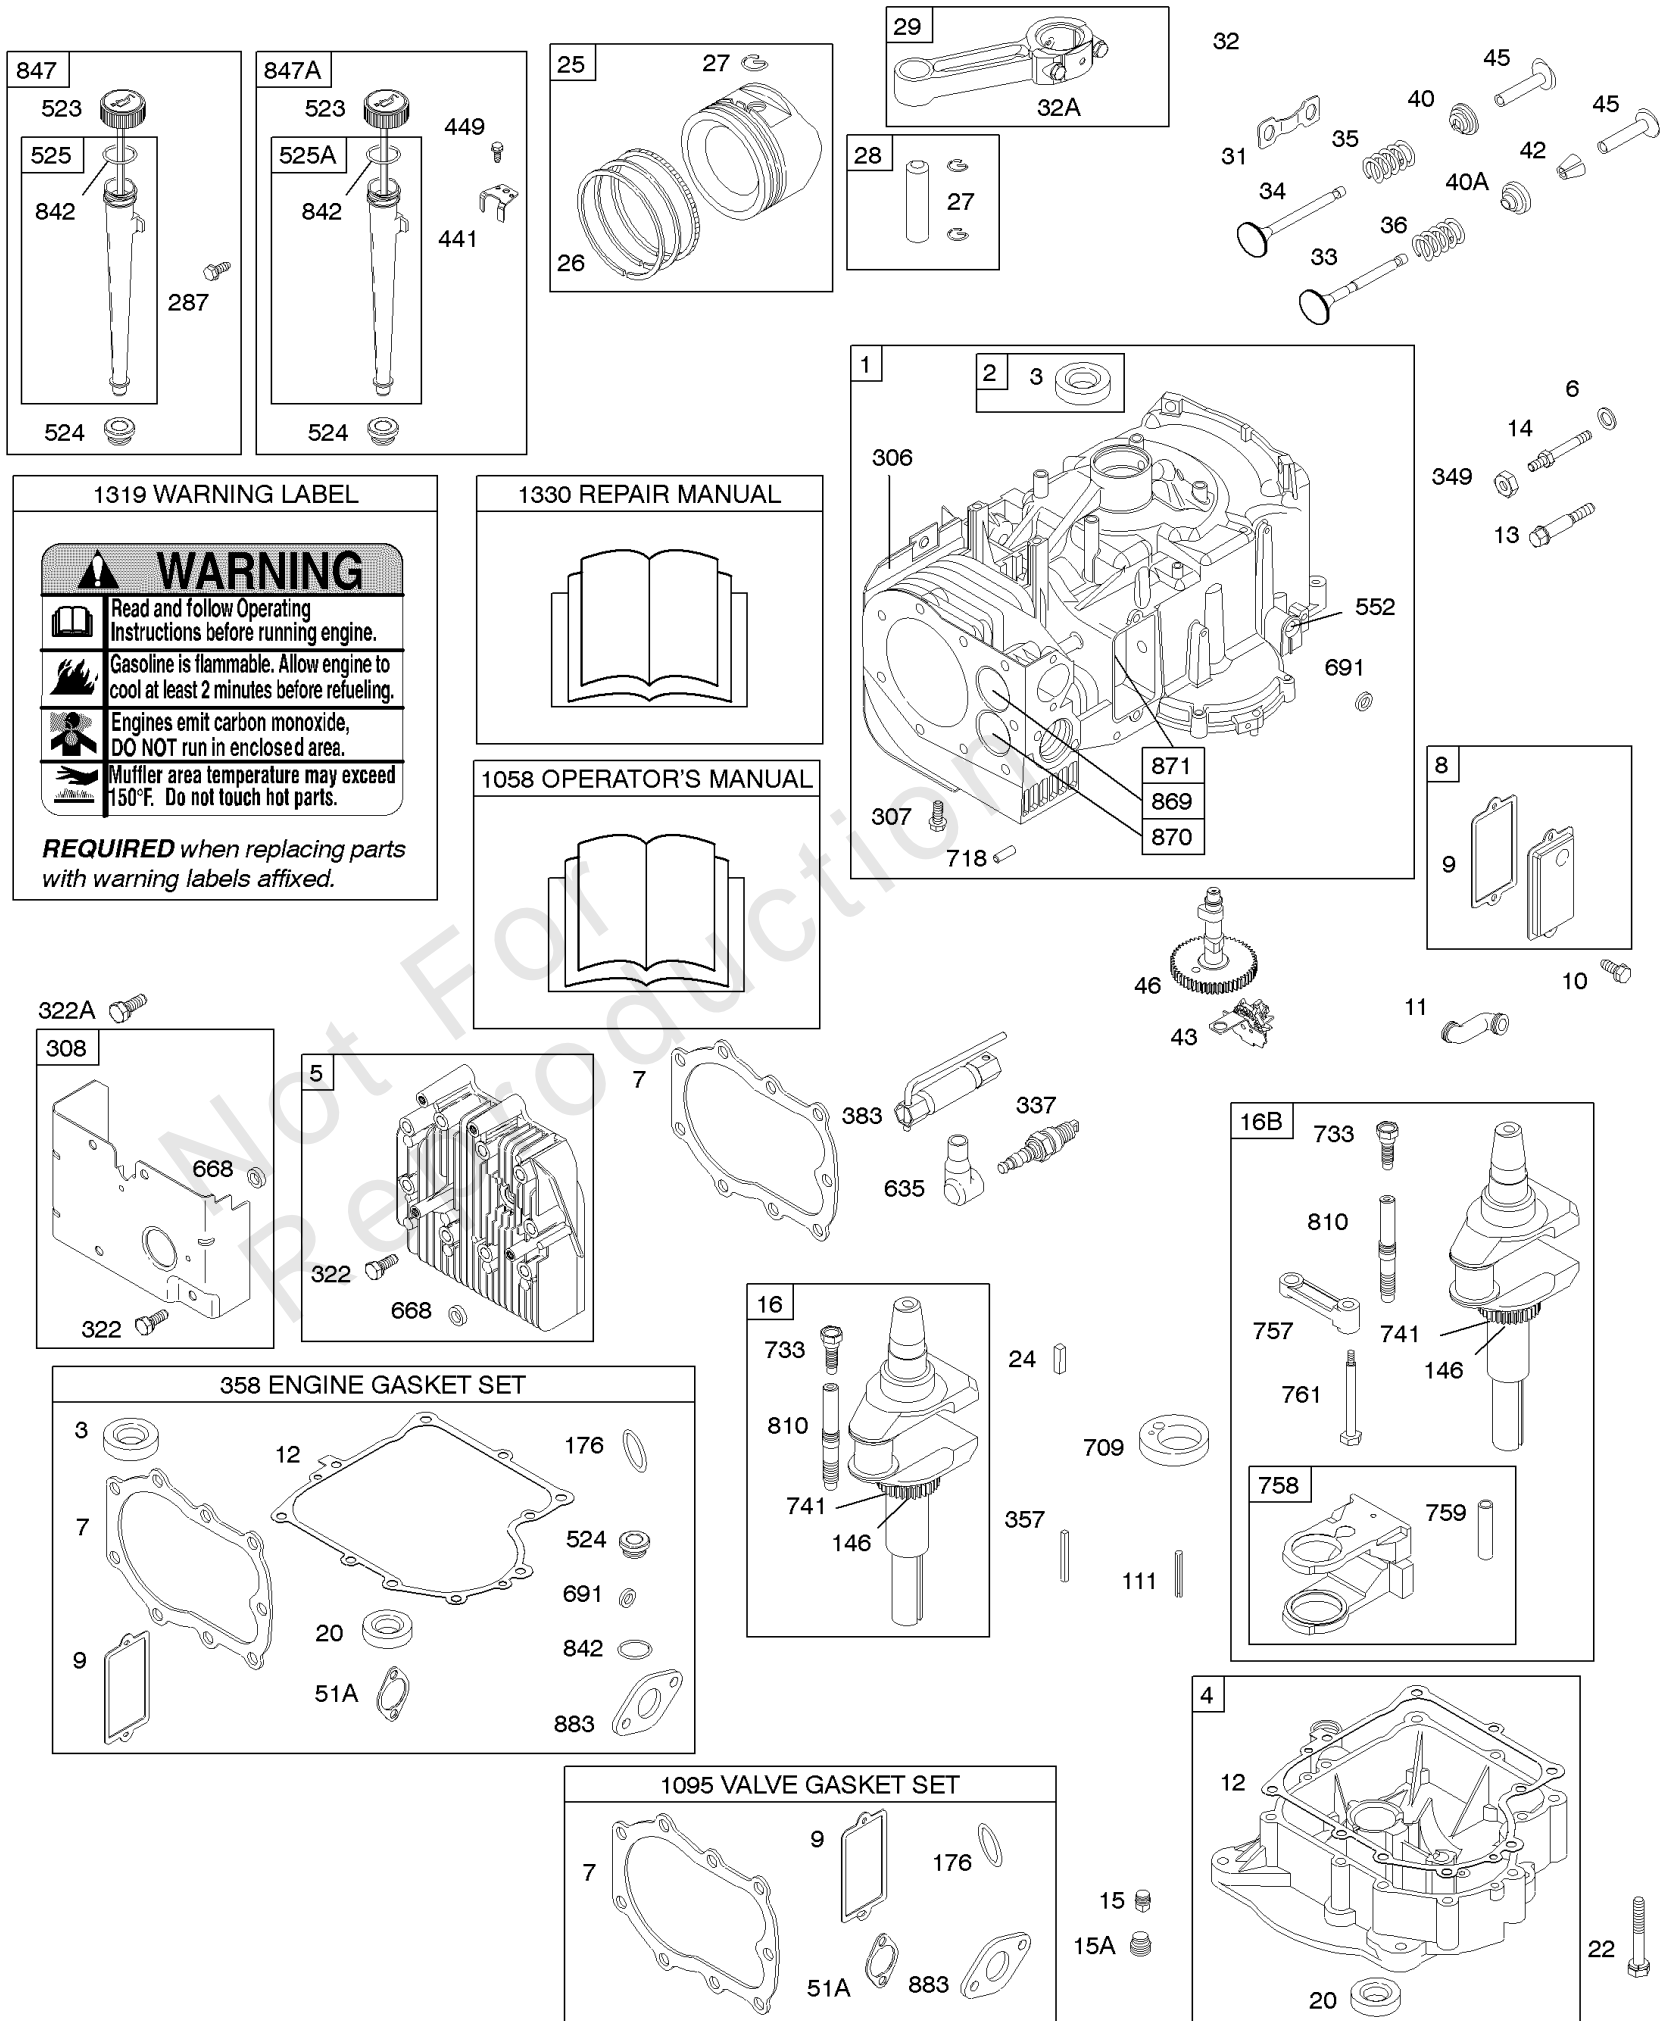

Crankcase Cover/Sump, Engine Gasket Set, Cylinder, Oil, Valve Gasket Set, Crankshaft,

Mfg. No: 286707-1143-E2

Crankcase Cover/Sump, Engine Gasket Set, Cylinder, Oil, Valve Gasket Set, Crankshaft,

REF NO	PART NO	QTY	DESCRIPTION
349	691105		LOCKNUT -(Cylinder Head Cover)
357	691483		KEY, Drive Pulley
358	494241		GASKET SET, Engine
383	89838S		WRENCH-SPARK PLUG
441	224390		BRACKET, Oil Fill
449	691678		SCREW -(Oil Fill Bracket)
523	692014		DIPSTICK
524	281370S		SEAL-DIPSTICK TUBE -(Dipstick Tube)
525	691398		TUBE, Dipstick
525A	495768		TUBE, Dipstick
552	491986		BUSHING, Governor Crank -(1/4 I.D.)
635	66538S		BOOT, Spark PLug
668	690510		SPACER
691	692407		SEAL, Governor Shaft
709	262243		ECCENTRIC
718	690959		PIN, Locating
733	698139		SCREW -(Crankshaft Extension)
741	691284		GEAR, Timing
757	691714		LINK, Counterweight -(-Used After Code Date 78100411)
758	692423		COUNTERWEIGHT
759	691239		PIN, Counterweight
761	691096		SCREW -(Counterweight)
810	691779		EXTENSION, Crankshaft
842	691870		SEAL, O-Ring -(Dipstick Tube)
847	496415		DIPSTICK/TUBE ASSEMBLY
847A	490474		DIPSTICK/TUBE ASSEMBLY
869	691802		SEAT, Valve -(Intake)
870	691844		SEAT-VALVE -(Exhaust)
871	261961		BUSHING, Valve Guide -(Exhaust)
871	231218		BUSHING, Valve Guide -(Brass)
883	692236		GASKET, Exhaust
1058	274787		MANUAL, Operator's
1095	498539		GASKET SET, Valve
1319	794467		LABEL, Warning
1330	270962		REP MAN-1 CYL L-HD