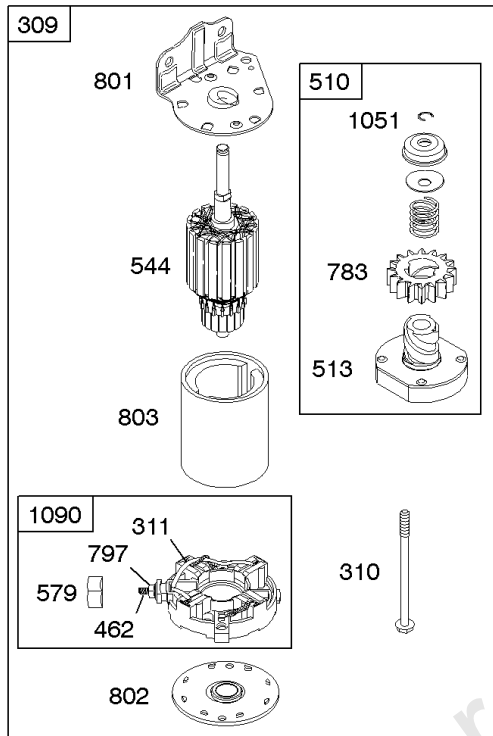

NOTE: For Replacement Starter Motor, See Reference 309.

Electric Starters

REF NO	PART NO	QTY	DESCRIPTION
309	497595		MOTOR, Starter -(3 5/8) (Plastic Ring Gear)
309	499521		MOTOR, Starter -(4 3/8 Housing)
309	693551		MOTOR, Starter -(3 5/8 Housing Length For Steel Ring Gear Only)
309	693552		MOTOR, Starter -(4 3/8 Housing Length For Steel Ring Gear Only)
309A	-----		Motor-Starter -(For Replacement Starter Motor, See Reference 309, Previous Page)
310	690323		SCREW -(Starter Motor)
310	691263		BOLT -(Starter Motor) (4 3/8 Housing)
311	497608		SET, Brush
311A	395538		SET, Brush -(3 5/8 Housing)
403	690288		WASHER -(End Cap)
462	691261		WASHER -(Starter Cable)
503	691532		STRAP, Starter
510	693699		DRIVE, Starter -(Used With Steel Ring Gear)
510A	696541		DRIVE, Starter -(Used With Aluminum And Plastic Ring Gears)
510B	696540		DRIVE, Starter
513	692024		CLUTCH, Drive
544	692034		ARMATURE, Starter -(3 5/8 Housing)
544A	490309		ARMATURE, Starter -(4 3/8 Housing)
544A	390837		ARMATURE, Starter -(3 5/8 Housing)
579	691029		NUT -(Starter Cable)
697	690372		SCREW -(Starter Motor) (Drive Cap)
697A	691058		SCREW -(Starter Motor) (Drive Cap)
729A	691224		CLIP, Wire
729B	224723		CLIP, Wire
783	693713		GEAR, Pinion -(DC)(10-16 AMP)
783A	695708		GEAR-PINION
797	693167		NUT -(Brush Retainer)
801	691283		CAP, Drive
802	691286		CAP, End
802A	395537		CAP, End -(3 5/8 Housing)
803	-----		Housing-Starter -(3 5/8" Housing Length)(Service with Corresponding Reference 309)
803	XX		Housing-Starter -(4 3/8" Housing Length)(Service with Corresponding Reference 309)
803A	398159		HOUSING, Starter -(3 5/8 Housing)
803A	494205		HOUSING, Starter -(4 3/8 Housing)