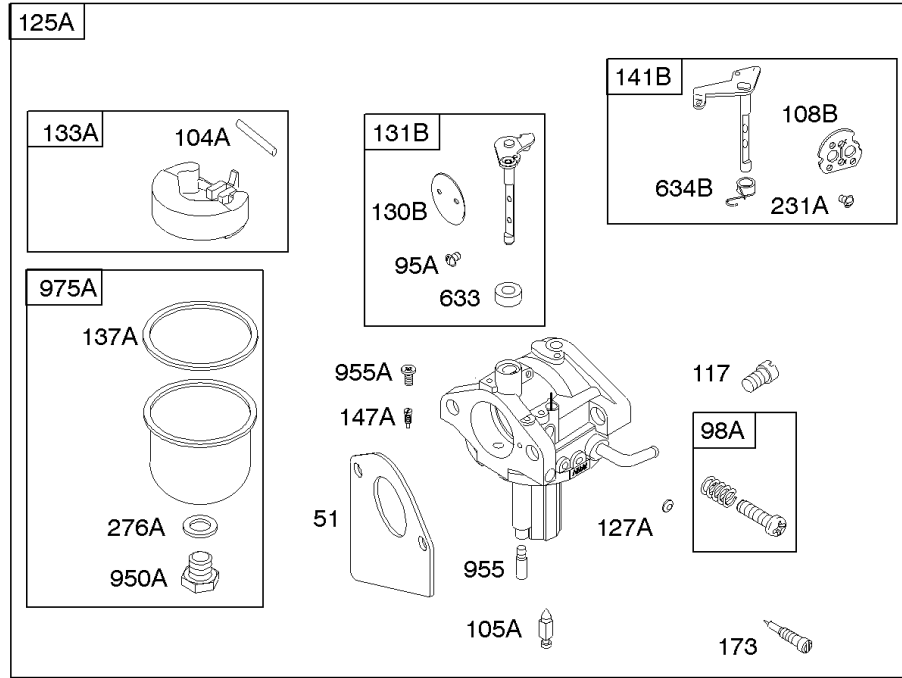

NIKKI

WALBRO

WALBRO

NIKKI