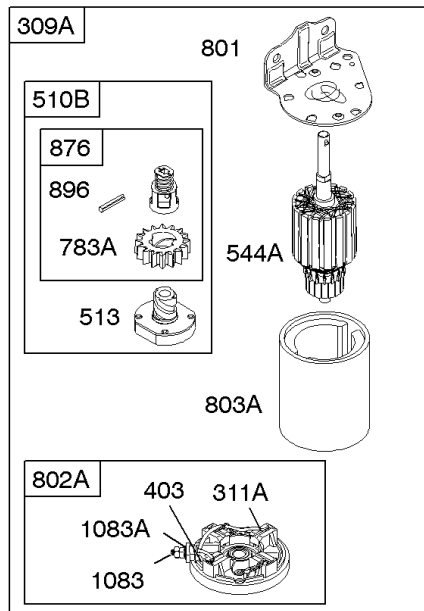

NOTE: For Replacement Starter Motor, See Reference 309.

Electric Starters

REF NO	PART NO	QTY	DESCRIPTION
309	497595		MOTOR, Starter -(3 5/8) (Plastic Ring Gear)
309	499521		MOTOR, Starter -(4 3/8 Housing)
309	693551		MOTOR, Starter -(3 5/8 Housing Length For Steel Ring Gear Only)
309	693552		MOTOR, Starter -(4 3/8 Housing Length For Steel Ring Gear Only)
309A	-----		Motor-Starter -(For Replacement Starter Motor, See Reference 309, Previous Page)
310	690323		SCREW -(Starter Motor)
310	691263		BOLT -(Starter Motor) (4 3/8 Housing)
311	497608		SET, Brush
311A	395538		SET, Brush -(3 5/8 Housing)
403	690288		WASHER -(End Cap)
462	691261		WASHER -(Starter Cable)
503	691532		STRAP, Starter
510	693699		DRIVE, Starter -(Used With Steel Ring Gear)
510A	696541		DRIVE, Starter -(Used With Aluminum And Plastic Ring Gears)
510B	696540		DRIVE, Starter
513	692024		CLUTCH, Drive
544	692034		ARMATURE, Starter -(3 5/8 Housing)
544A	490309		ARMATURE, Starter -(4 3/8 Housing)
544A	390837		ARMATURE, Starter -(3 5/8 Housing)
579	691029		NUT -(Starter Cable)
697	690372		SCREW -(Starter Motor) (Drive Cap)
697A	691058		SCREW -(Starter Motor) (Drive Cap)
729A	691224		CLIP, Wire
729B	224723		CLIP, Wire
783	693713		GEAR, Pinion -(DC)(10-16 AMP)
783A	695708		GEAR-PINION
797	693167		NUT -(Brush Retainer)
801	691283		CAP, Drive
802	691286		CAP, End
802A	395537		CAP, End -(3 5/8 Housing)
803	-----		Housing-Starter -(3 5/8" Housing Length)(Service with Corresponding Reference 309)
803	XX		Housing-Starter -(4 3/8" Housing Length)(Service with Corresponding Reference 309)
803A	398159		HOUSING, Starter -(3 5/8 Housing)
803A	494205		HOUSING, Starter -(4 3/8 Housing)