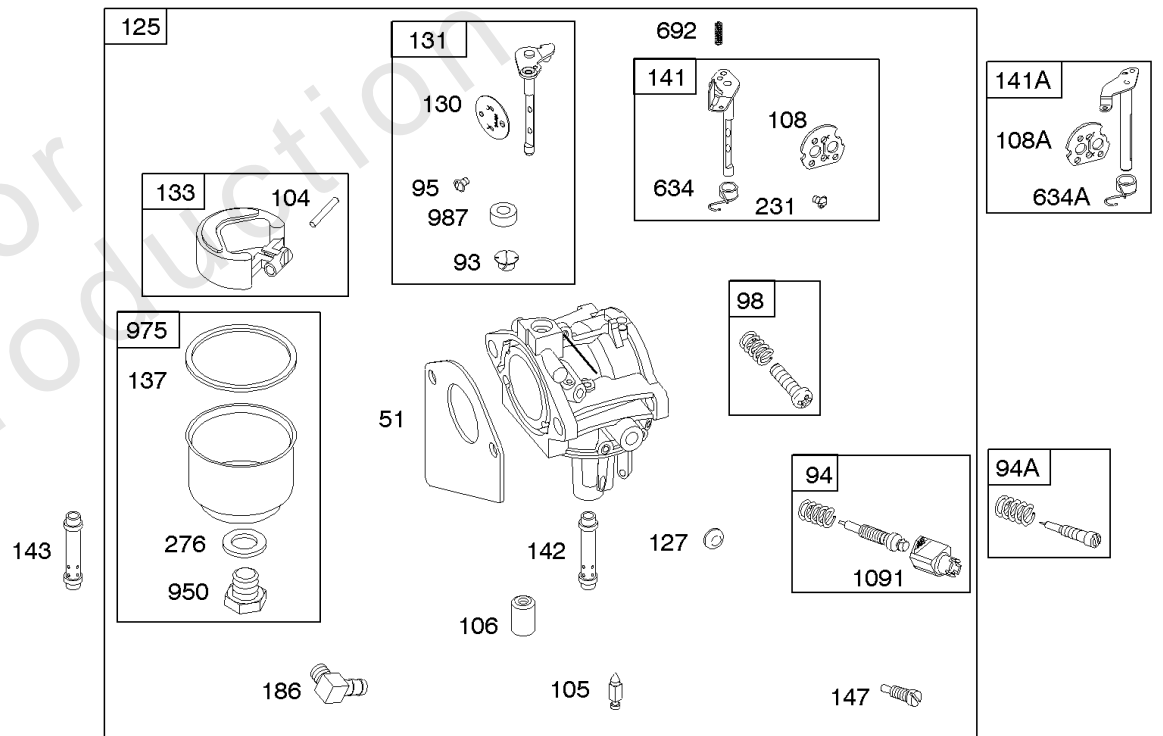

NIKKI

WALBRO

WALBRO

NIKKI