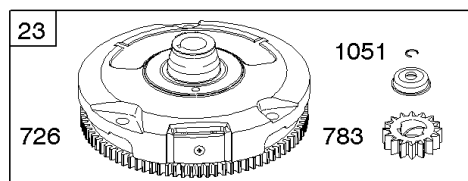

Rewind Starter, Flywheel

REF NO	PART NO	QTY	DESCRIPTION
23	693557		FLYWHEEL -(Steel Ring Gear)
23B	693555		FLYWHEEL -(Rewind Starter)
55	695130		HOUSING, Rewind Starter
55A	393576		HOUSING, Rewind Starter
56	695129		PULLEY, Starter
56A	295871		PULLEY, Starter -(63 Rope)
57	695131		SPRING, Rewind Starter
57A	490179		SPRING-REWIND STR
58	695132		ROPE, Starter -(59" Long)
58A	695002		ROPE, Starter -(99)(Cut to Required Length)
60	490652		GRIP-STARTER ROPE
63	690547		SPRING, Ratchet
64	691920		ADAPTER, Ratchet Spring
65	697725		SCREW -(Rewind Starter)
65A	690837		SCREW -(Rewind Starter)
66	399671		CLUTCH-STARTER
67	394897		HOUSING, Clutch
68	691604		BALL, Clutch
70	691945		RATCHET-CLUTCH
71	691359		COVER, Ratchet
165	693148		NUT -(Ring Gear)
363	19203		PULLER, Flywheel
456	695128		PLATE, Pawl Friction
459	281505S		PAWL-RATCHET
592	690800		NUT -(Rewind Starter)
597	691696		SCREW -(Pawl Friction Plate)
608	695058		STARTER, Rewind -Used After Code Date 99102400
608A	390391		STARTER, Rewind -Used Before Code Date 99102500
655	691734		ANCHOR-REWIND SPRING
678	490817		SPACER-REWIND -(Rewind)
689	691855		SPRING-FRICTION
695	693109		SCREW -(Ring Gear)
726	-----		Gear-Ring
726A	696537		GEAR, Ring -(Aluminum)(Services Plastic Ring Gear Only)
783	693713		GEAR, Pinion -(DC)(10-16 AMP)
783A	695708		GEAR-PINION
930	691904		GUARD, Rewind
1051	691265		RING, Retaining