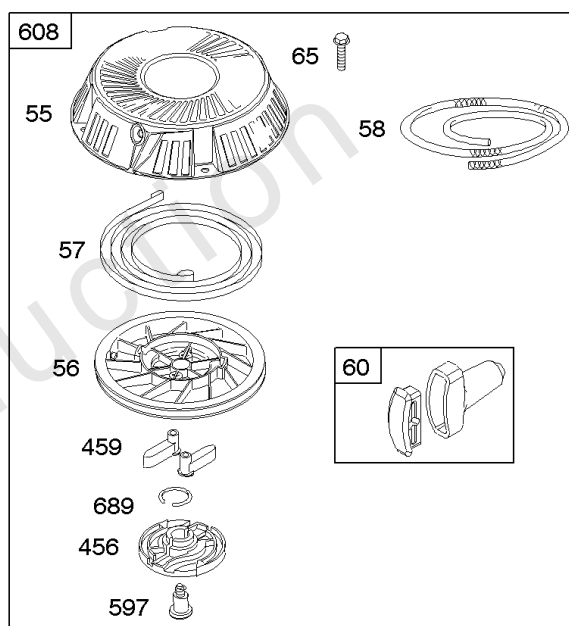

Rewind Starter, Flywheel

REF NO	PART NO	QTY	DESCRIPTION
23	693557		FLYWHEEL -(Steel Ring Gear)
23B	693555		FLYWHEEL -(Rewind Starter)
55	695130		HOUSING, Rewind Starter
55A	393576		HOUSING, Rewind Starter
56	695129		PULLEY, Starter
56A	295871		PULLEY, Starter -(63 Rope)
57	695131		SPRING, Rewind Starter
57A	490179		SPRING-REWIND STR
58	695132		ROPE, Starter -(59" Long)
58A	695002		ROPE, Starter -(99)(Cut to Required Length)
60	490652		GRIP-STARTER ROPE
63	690547		SPRING, Ratchet
64	691920		ADAPTER, Ratchet Spring
65	697725		SCREW -(Rewind Starter)
65A	690837		SCREW -(Rewind Starter)
66	399671		CLUTCH-STARTER
67	394897		HOUSING, Clutch
68	691604		BALL, Clutch
70	691945		RATCHET-CLUTCH
71	691359		COVER, Ratchet
165	693148		NUT -(Ring Gear)
363	19203		PULLER, Flywheel
456	695128		PLATE, Pawl Friction
459	281505S		PAWL-RATCHET
592	690800		NUT -(Rewind Starter)
597	691696		SCREW -(Pawl Friction Plate)
608	695058		STARTER, Rewind -Used After Code Date 99102400
608A	390391		STARTER, Rewind -Used Before Code Date 99102500
655	691734		ANCHOR-REWIND SPRING
678	490817		SPACER-REWIND -(Rewind)
689	691855		SPRING-FRICTION
695	693109		SCREW -(Ring Gear)
726	-----		Gear-Ring
726A	696537		GEAR, Ring -(Aluminum)(Services Plastic Ring Gear Only)
783	693713		GEAR, Pinion -(DC)(10-16 AMP)
783A	695708		GEAR-PINION
930	691904		GUARD, Rewind
1051	691265		RING, Retaining