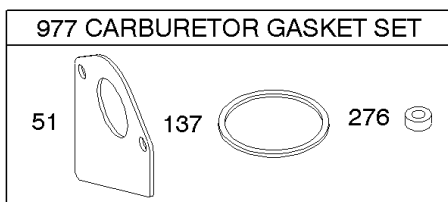

NIKKI

WALBRO

WALBRO

NIKKI