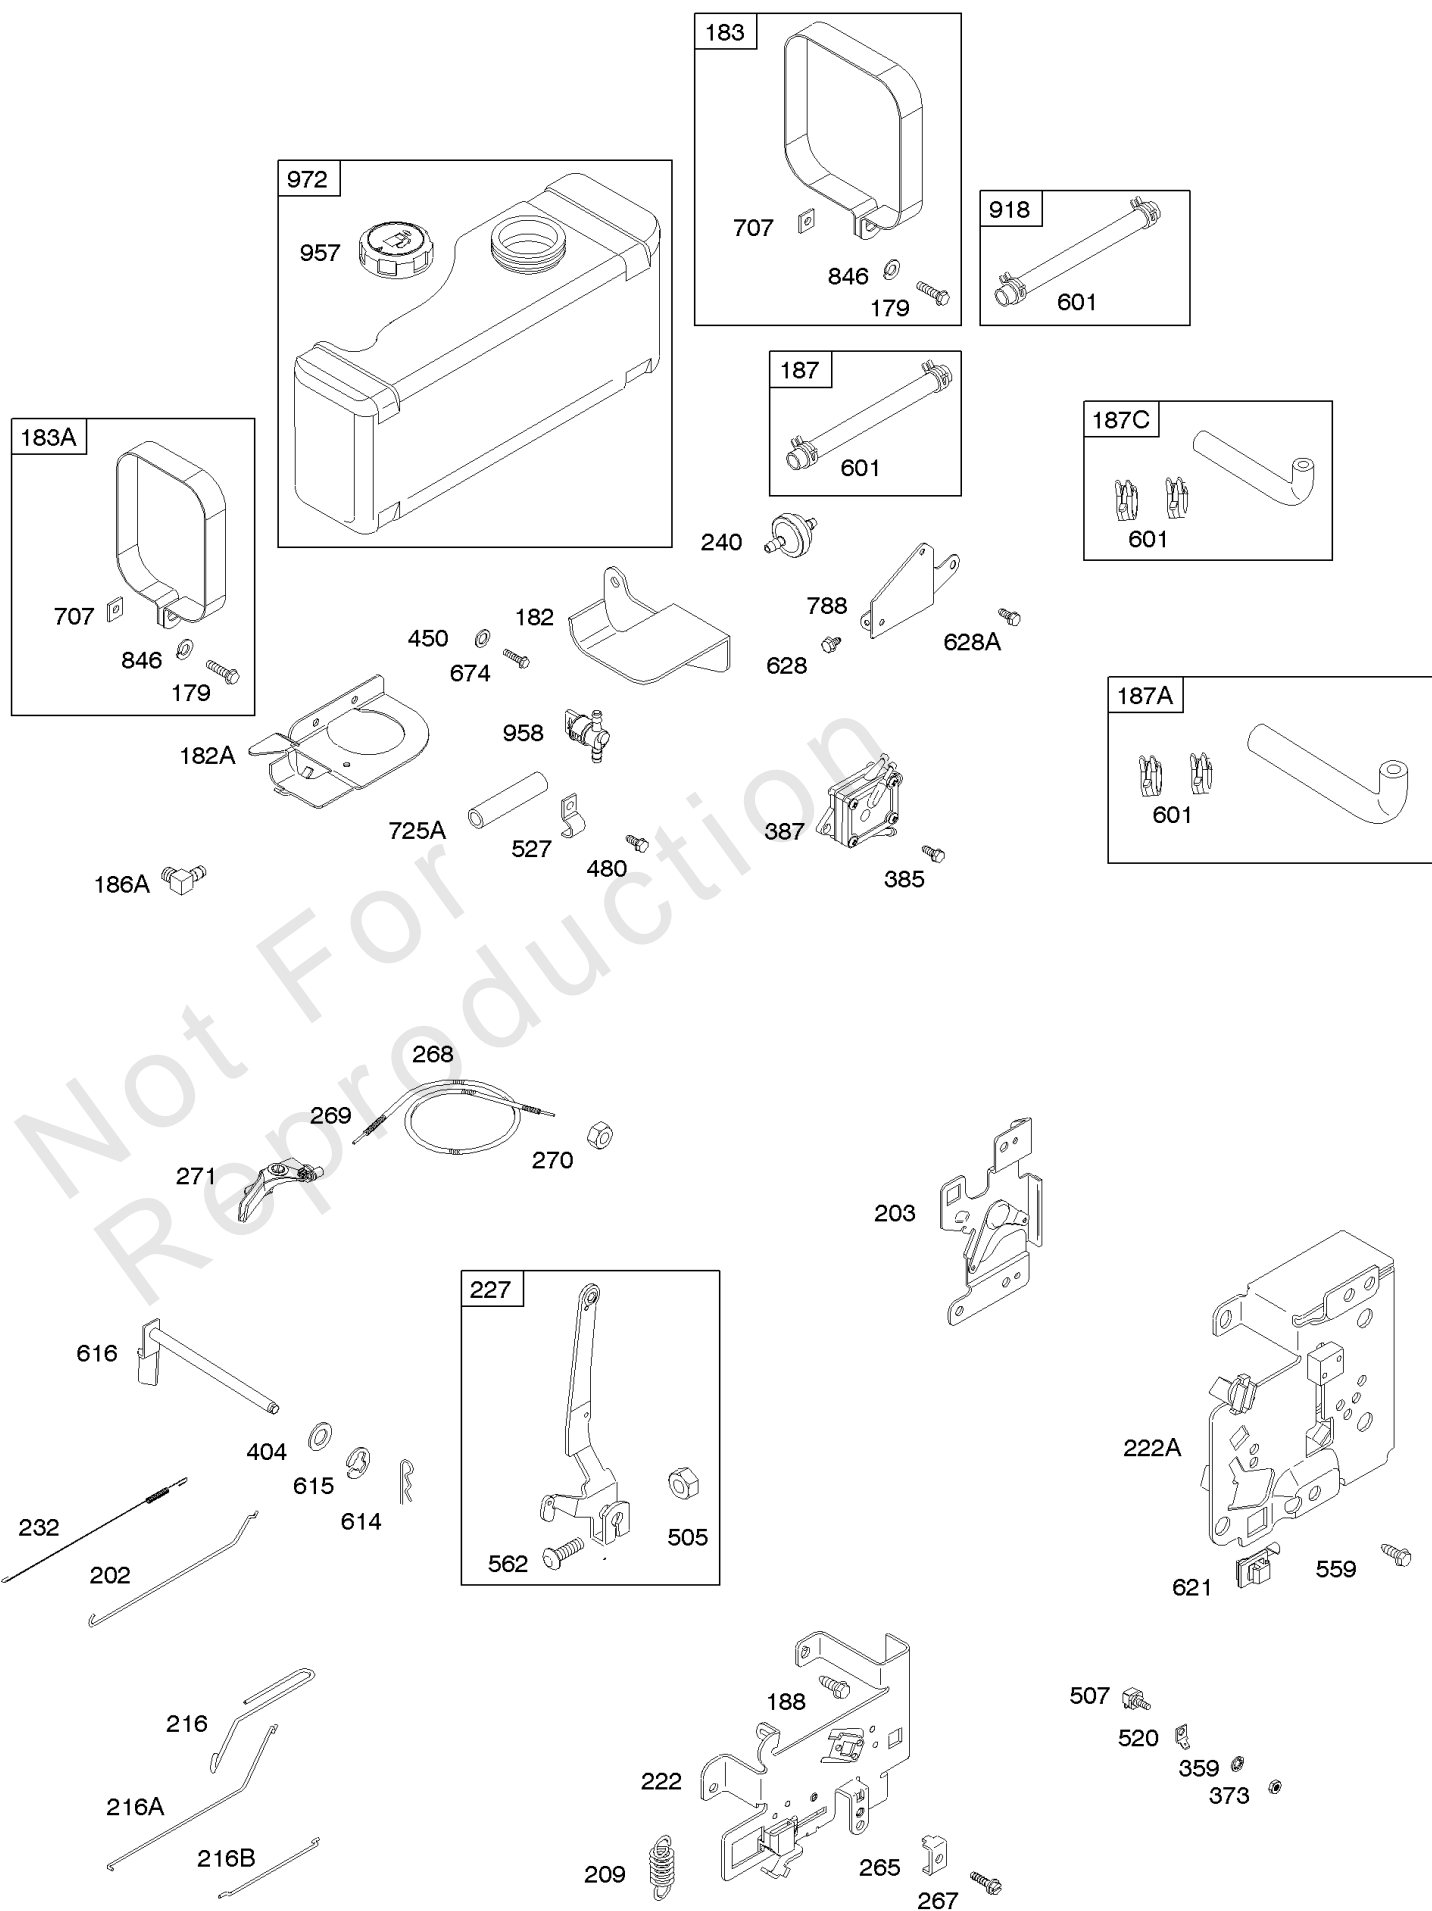

Not For Reproduction

Fuel, Brackets, Controls, Springs

REF NO	PART NO	QTY	DESCRIPTION
179	692331		SCREW -(Fuel Tank Strap)
182	690443		BRACKET-FUEL TANK -(Right Hand)
182A	692535		BRACKET-FUEL TANK -(Left Hand)
183	698459		STRAP-FUEL TANK -(Right Hand)
183A	692030		STRAP-FUEL TANK -(Left Hand)
186A	691609		CONNECTOR, Hose
187	791766		LINE, Fuel -(Cut To Required Length)
187A	791806		LINE, Fuel -(Formed)(21)(Cut To Required Length)
187C	697907		LINE, Fuel -(Formed)(Cut To Required Length)
188	691693		SCREW -(Control Bracket)
202	691841		LINK, Mechanical Governor
203	691381		CRANK, Bell
209	692208		SPRING, Governor -(Green)
216	691840		LINK, Choke
216A	690574		LINK, Choke
216B	691281		LINK, Choke
222	694042		BRACKET, Control
222A	692002		BRACKET, Control
227	691374		LEVER, Governor Control
232	691842		SPRING, Governor Link
240	298090S		FILTER, Fuel -(Red)
240	394358S		FILTER, Fuel -(White)
265	691024		CLAMP, Casing
267	690804		SCREW -(Casing Clamp)
268	691025		CASING, Control Wire -(Cut To Required Length)
269	691026		WIRE, Control -(Cut To Required Length)
270	691027		NUT -(Control Wire Casing)
271	691028		LEVER, Control
359	691077		WASHER -(Ground Terminal)
373	691612		NUT -(Ground Terminal)
385	692198		SCREW -(Fuel Pump)
387	808656		PUMP, Fuel
404	691691		WASHER -(Governor Crank)
450	690259		WASHER -(Fuel Tank Bracket)
480	690664		SCREW -(Tube Clamp)
505	691251		NUT -(Governor Control Lever)