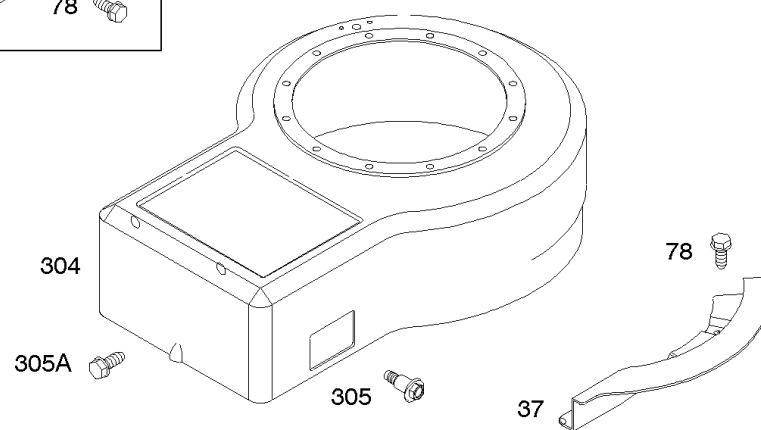

1036 EMISSIONS LABEL