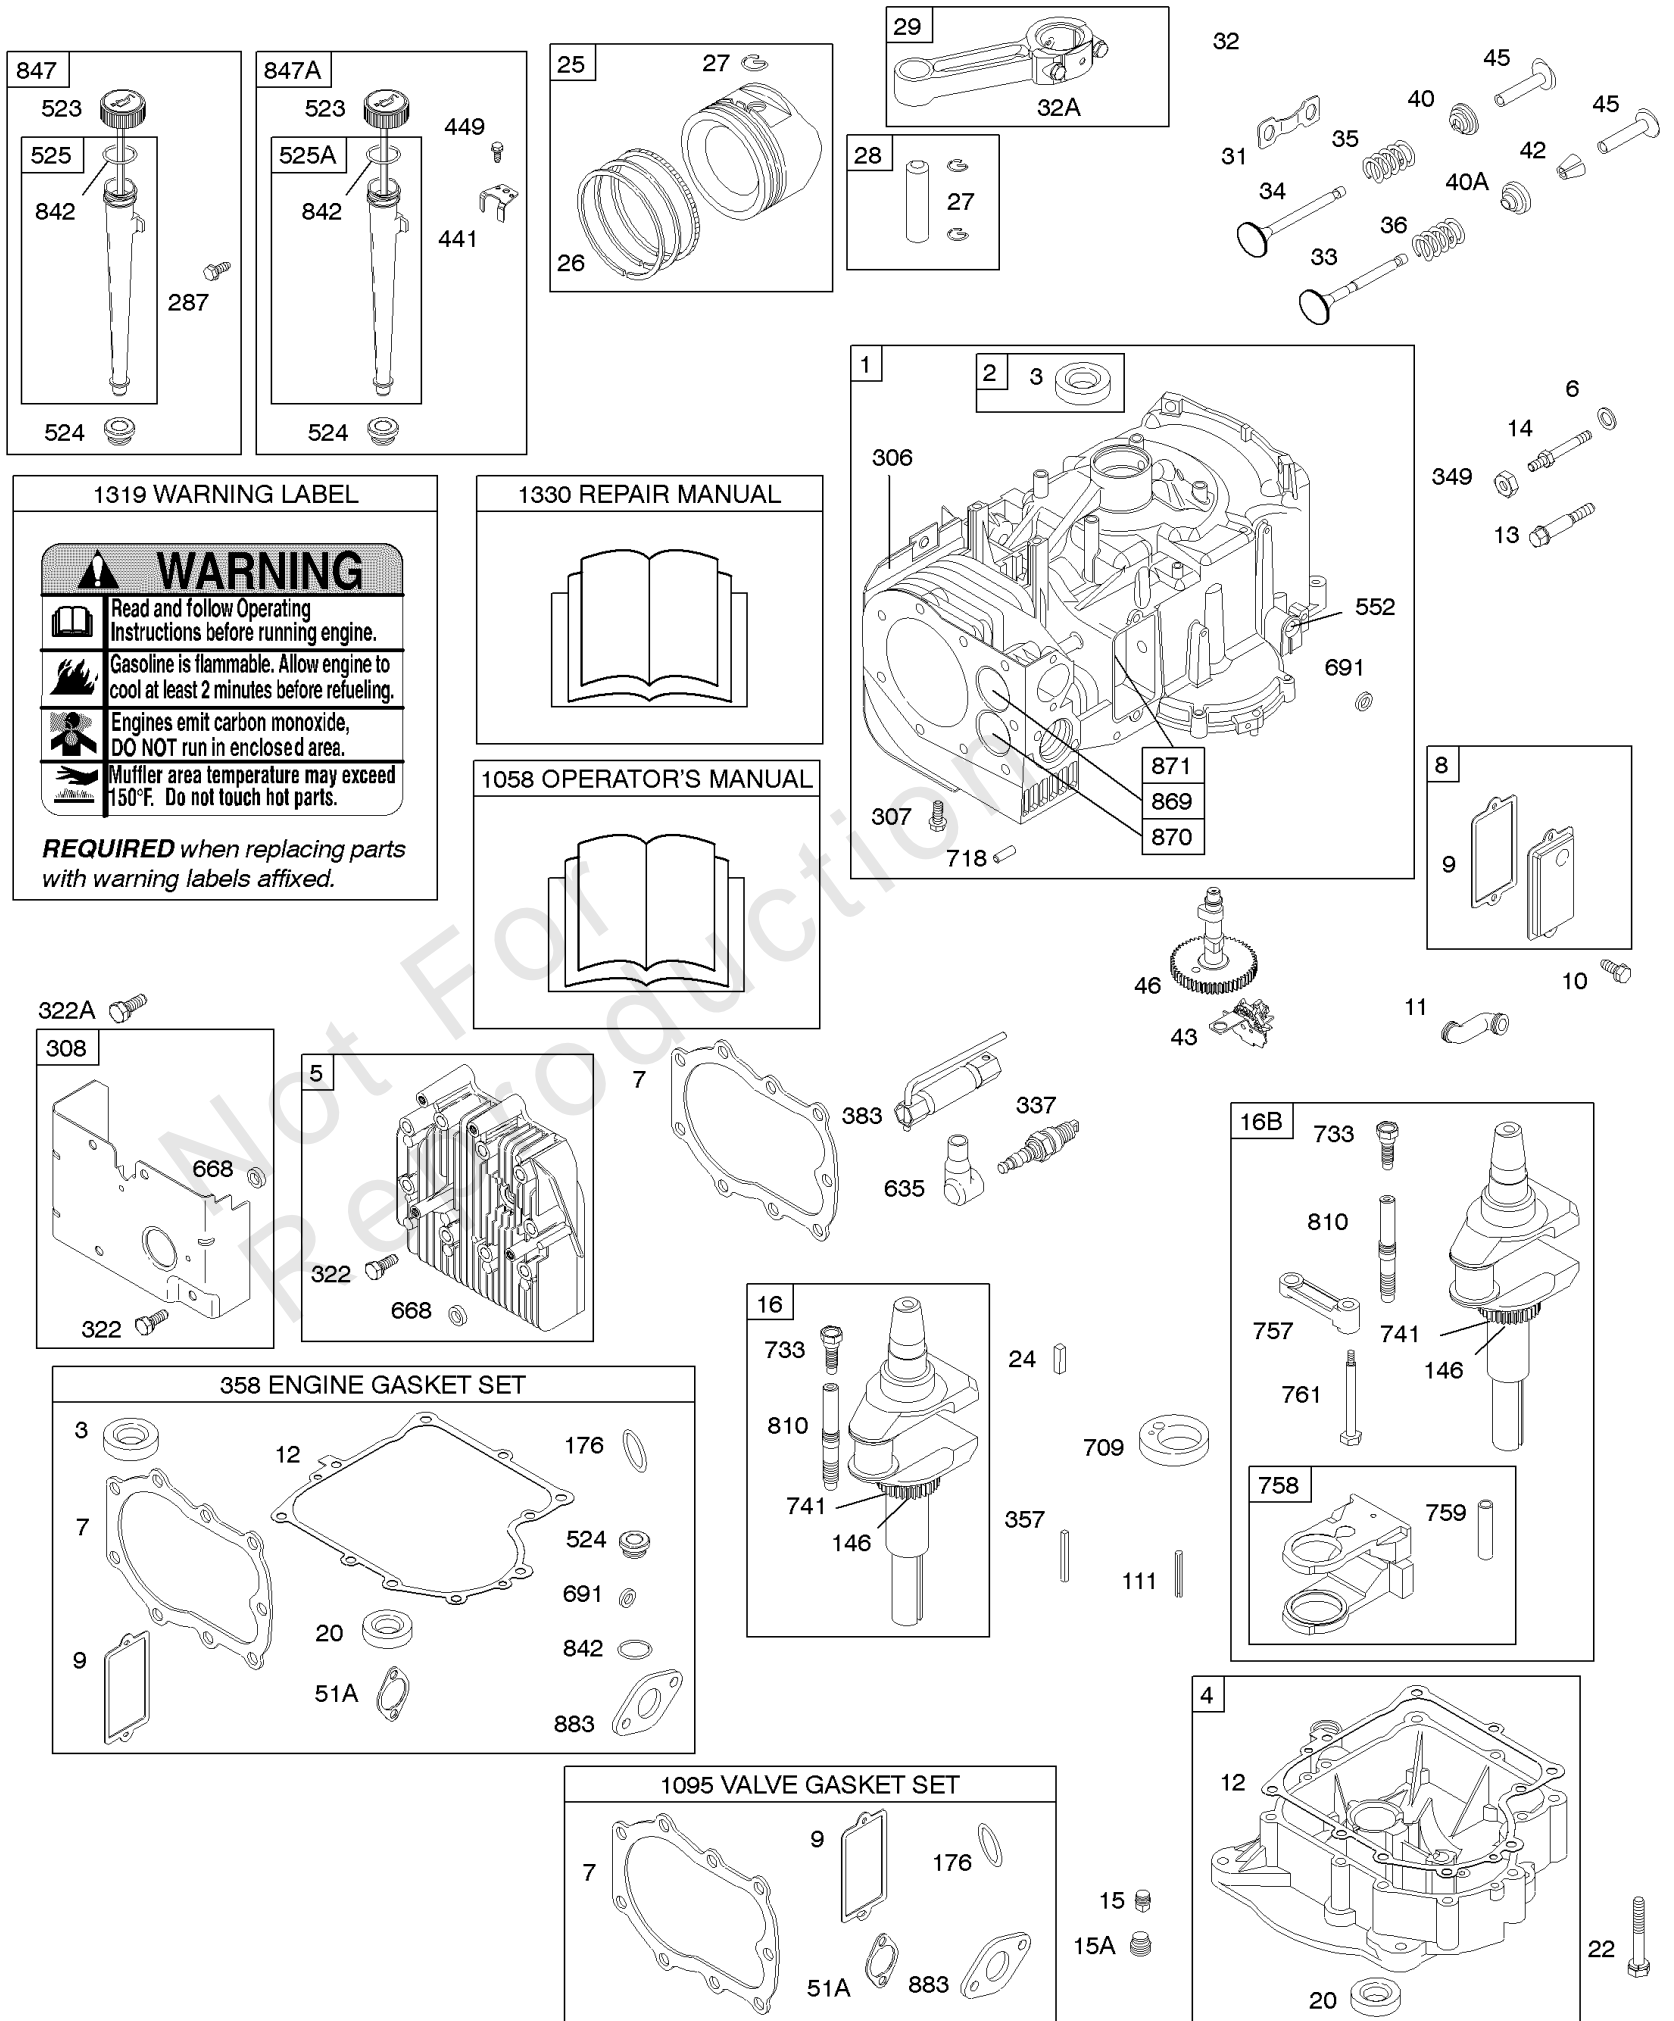

Crankcase Cover/Sump, Engine Gasket Set, Cylinder, Oil, Valve Gasket Set, Crankshaft,

Mfg. No: 286707-1143-E2

1319 WARNING LABEL

WARNING

- Read and follow Operating Instructions before running engine.
- Gasoline is flammable. Allow engine to cool at least 2 minutes before refueling.
- Engines emit carbon monoxide, DO NOT run in enclosed area.
- Muffler area temperature may exceed 150°F. Do not touch hot parts.

REQUIRED when replacing parts with warning labels affixed.

1330 REPAIR MANUAL

1058 OPERATOR'S MANUAL