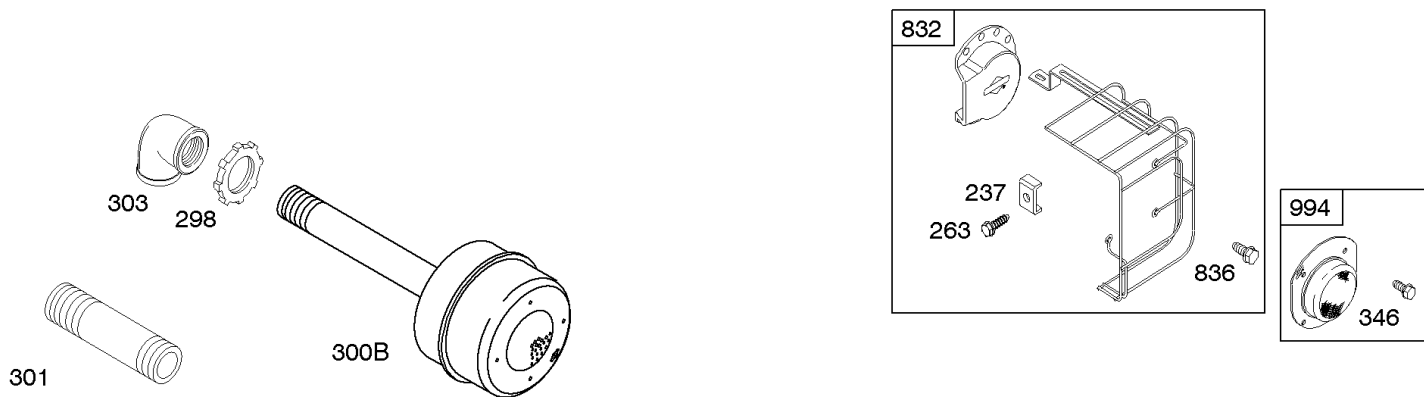

Air Cleaner, Muffler

REF NO	PART NO	QTY	DESCRIPTION
11	692253		TUBE, Breather
50	691711		MANIFOLD, Intake
51A	272554S		GASKET, Intake
53	690227		STUD -(Carburetor)
54	690953		SCREW -(Intake Manifold)
167	692297		SEAL-A/C NUT
176	691917		SEAL, O-Ring -(Air Cleaner Base)
237	690409		RETAINER, Muffler Guard
263	691083		SCREW -(Muffler Guard Retainer)
298	691808		LOCKNUT -(Muffler and Elbow)
300	691874		MUFFLER
300A	498984S		MUFFLER
300B	391569S		MUFFLER
301	93768		PIPE, Exhaust -(5 1/4)
303	690281		MANIFOLD, Exhaust
344	693675		SCREW -(Cable Clamp)
346	690661		SCREW -(Spark Arrestor)
445	496894S		FILTER-A/C CARTRIDGE
467	691668		KNOB, Air Cleaner Cover
607	690703		SCREW -(Air Cleaner Brace)
607A	691693		SCREW -(Air Cleaner Brace)
613	691416		SCREW -(Muffler)
613A	691693		SCREW -(Muffler)
613B	692198		SCREW -(Muffler)
654	690958		NUT -(Carburetor)
676	396903		DEFLECTOR, Muffler
676A	393761		DEFLECTOR, Muffler -(Side Outlet)
676B	397630		DEFLECTOR, Muffler -(Louvered Outlet)
677	690661		SCREW -(Muffler Deflector)
725	690420		SHIELD, Heat -(Muffler)
832	692361		GUARD-MUFFLER
836	690367		SCREW -(Muffler Guard)
875	696129		BASE, Air Cleaner
883	692236		GASKET, Exhaust
967	272403S		FILTER-PRE CLEANER
968	691916		COVER, Air Cleaner
971	691108		SCREW -(Air Cleaner Base to Carburetor/Throttle Body) -Used After Code Date 98091300