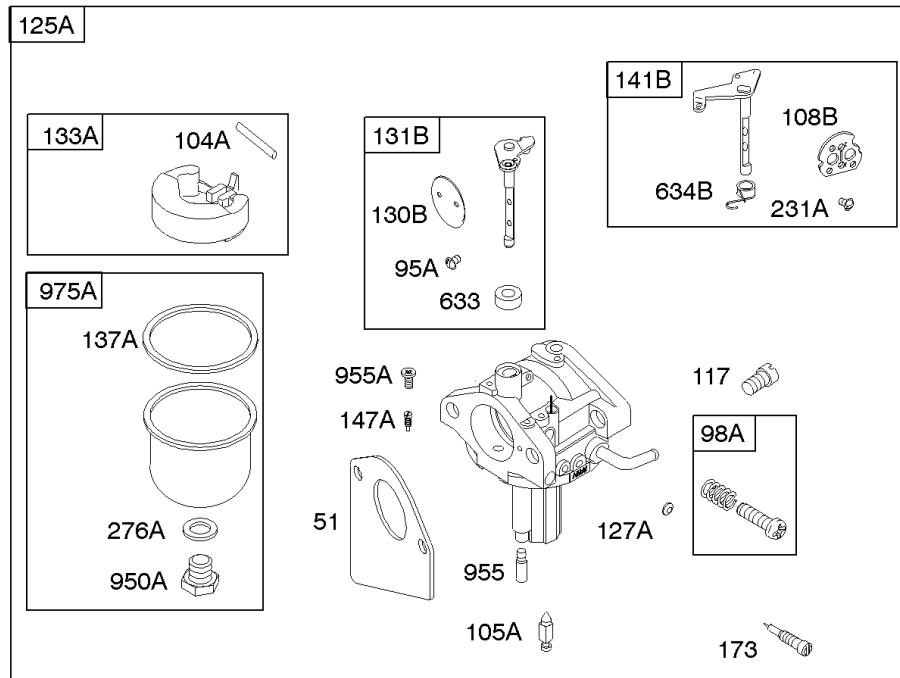

NIKKI

WALBRO

WALBRO

NIKKI