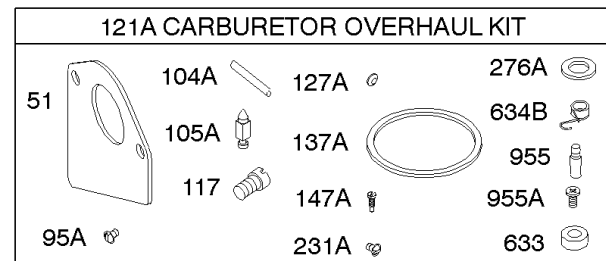

NIKKI

WALBRO

WALBRO

NIKKI