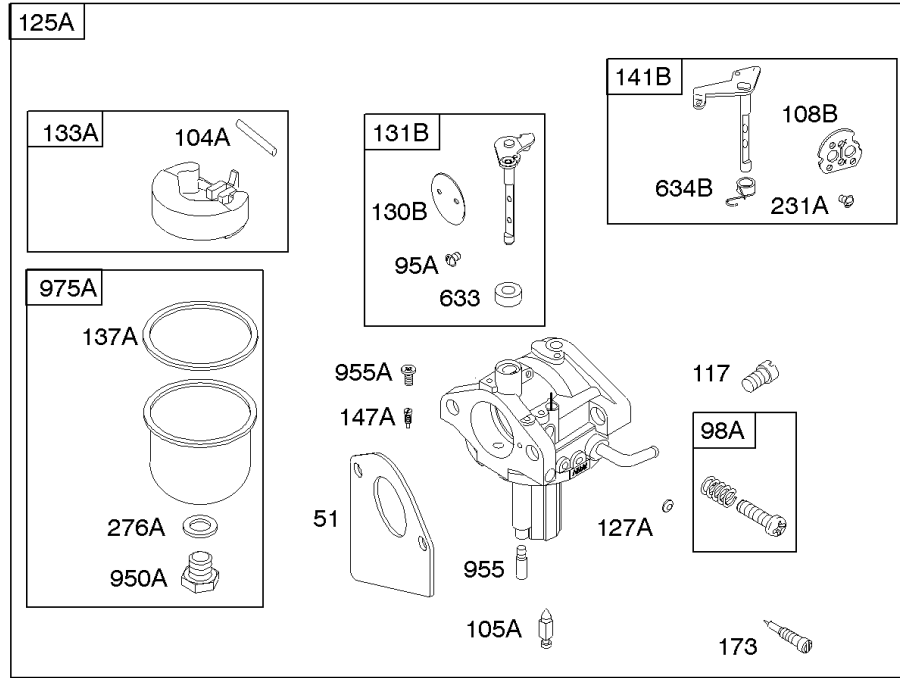

NIKKI

WALBRO

WALBRO

NIKKI