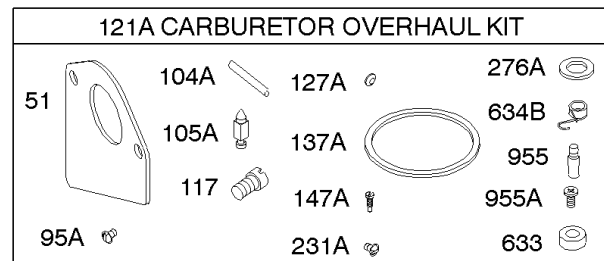

WALBRO

WALBRO

NIKKI