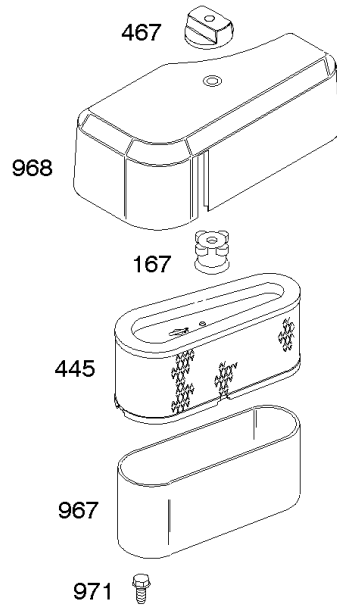

Air Cleaner, Muffler

REF NO	PART NO	QTY	DESCRIPTION
971	692198		SCREW -(Air Cleaner Base to Carburetor/Throttle Body) -Used Before Code Date 98091400
994	392390		ARRESTOR, Spark

Not For Reproduction

DC ONLY	DUAL CIRCUIT	TRI CIRCUIT	10/16 AMP
<p>474</p>  <p>877A</p> <p>1059</p> 	<p>474A</p>  <p>877</p> <p>1059</p> 	<p>474B</p>  <p>877B</p> <p>1059</p> 	<p>474C</p>  <p>877C</p> <p>1059</p> 
<p>578</p> 	<p>878</p> 	<p>878A</p> 	

501

501A

920

Not For
Reproduction

Alternator, Ignition, Wires

REF NO	PART NO	QTY	DESCRIPTION
333	492341		ARMATURE, Magneto
334	691061		SCREW -(Magneto Armature)
356	690807		WIRE, Stop
356A	398808		WIRE, Stop -(Cut To Required Length)
356D	690799		WIRE, Stop
474	696578		ALTERNATOR -(DC Only)
474A	696459		ALTERNATOR -(Dual Circuit)
474B	696457		ALTERNATOR -(Tri Circuit)
474C	696458		ALTERNATOR -(10-16 AMP.)
493	694475		BRACKET, Mounting
501	691185		REGULATOR -(16 Amp Regulated)
501A	691188		REGULATOR -(9 Amp Regulated)
526	690326		SCREW -(Regulator)
526A	692198		SCREW -(Regulator)
578	692306		WIRE ASSEMBLY
729	690596		CLIP, Wire
729C	691335		CLIP, Wire
789A	692037		HARNESS-WIRING
851	493880S		TERMINAL-SPARK PLUG
877	393456		WIRE/CONNECTOR, Alternator -(Dual Circuit)
877A	393814		WIRE/CONNECTOR, Alternator -(10 Amp Regulated)
877B	393537		WIRE/CONNECTOR, Alternator -(Tri Circuit) (9 Amp)
877C	399916		WIRE/CONN-ALTERNATOR
878	398661		HARNESS, Wiring
878A	691955		HARNESS, Alternator
920	691656		SOLENOID, Starter
1054	280275		TIE, Cable
1059	698516		KIT, Screw/Washer -(Alternator)
1119	691183		SCREW -(Alternator)