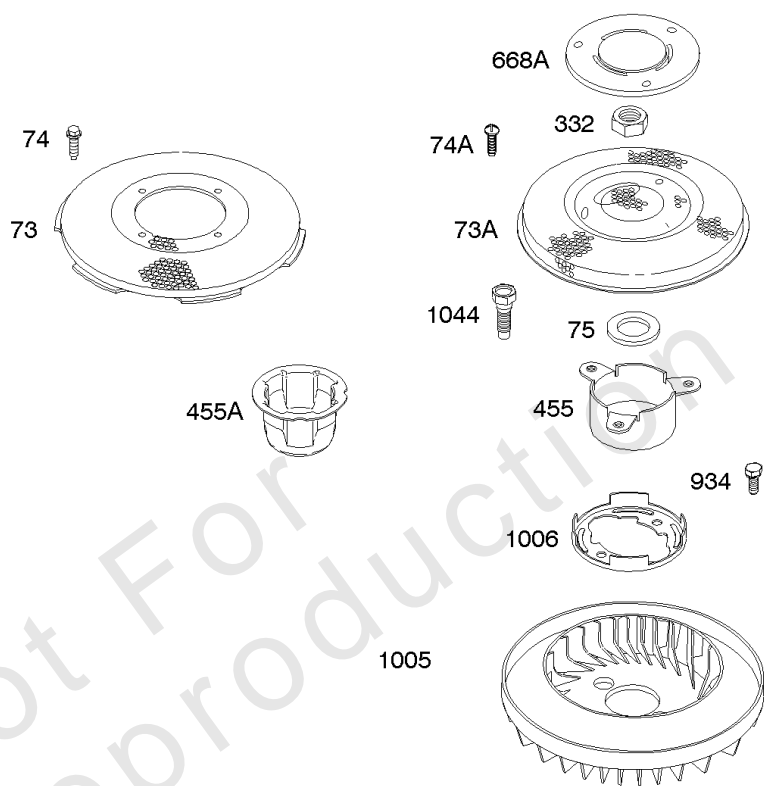

Air Cleaner, Muffler

REF NO	PART NO	QTY	DESCRIPTION
971	692198		SCREW -(Air Cleaner Base to Carburetor/Throttle Body) -Used Before Code Date 98091400
994	392390		ARRESTOR, Spark

Not For Reproduction

DC ONLY	DUAL CIRCUIT	TRI CIRCUIT	10/16 AMP
<p>474</p>  <p>877A</p> <p>1059</p> 	<p>474A</p>  <p>877</p> <p>1059</p> 	<p>474B</p>  <p>877B</p> <p>1059</p> 	<p>474C</p>  <p>877C</p> <p>1059</p> 
<p>578</p> 	<p>878</p> 	<p>878A</p> 	

501

501A

920

Not For
Reproduction

Alternator, Ignition, Wires

REF NO	PART NO	QTY	DESCRIPTION
333	492341		ARMATURE, Magneto
334	691061		SCREW -(Magneto Armature)
356	690807		WIRE, Stop
356A	398808		WIRE, Stop -(Cut To Required Length)
356D	690799		WIRE, Stop
474	696578		ALTERNATOR -(DC Only)
474A	696459		ALTERNATOR -(Dual Circuit)
474B	696457		ALTERNATOR -(Tri Circuit)
474C	696458		ALTERNATOR -(10-16 AMP.)
493	694475		BRACKET, Mounting
501	691185		REGULATOR -(16 Amp Regulated)
501A	691188		REGULATOR -(9 Amp Regulated)
526	690326		SCREW -(Regulator)
526A	692198		SCREW -(Regulator)
578	692306		WIRE ASSEMBLY
729	690596		CLIP, Wire
729C	691335		CLIP, Wire
789A	692037		HARNESS-WIRING
851	493880S		TERMINAL-SPARK PLUG
877	393456		WIRE/CONNECTOR, Alternator -(Dual Circuit)
877A	393814		WIRE/CONNECTOR, Alternator -(10 Amp Regulated)
877B	393537		WIRE/CONNECTOR, Alternator -(Tri Circuit) (9 Amp)
877C	399916		WIRE/CONN-ALTERNATOR
878	398661		HARNESS, Wiring
878A	691955		HARNESS, Alternator
920	691656		SOLENOID, Starter
1054	280275		TIE, Cable
1059	698516		KIT, Screw/Washer -(Alternator)
1119	691183		SCREW -(Alternator)