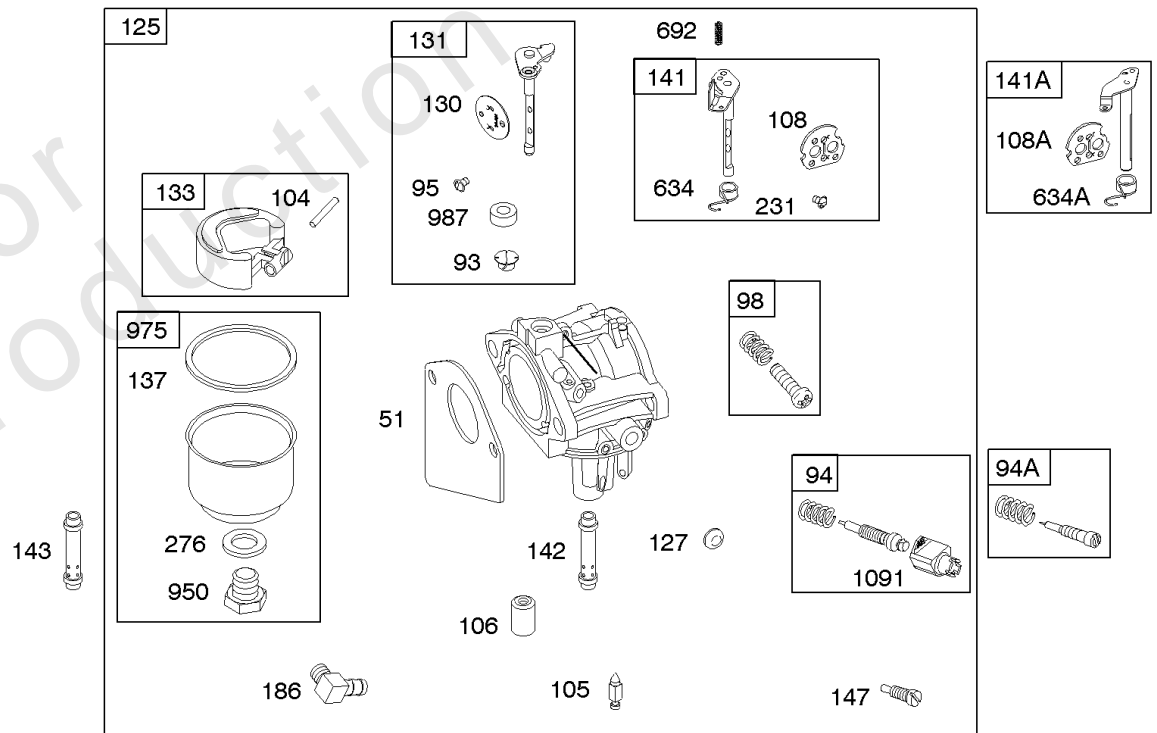

NIKKI

WALBRO

WALBRO

NIKKI