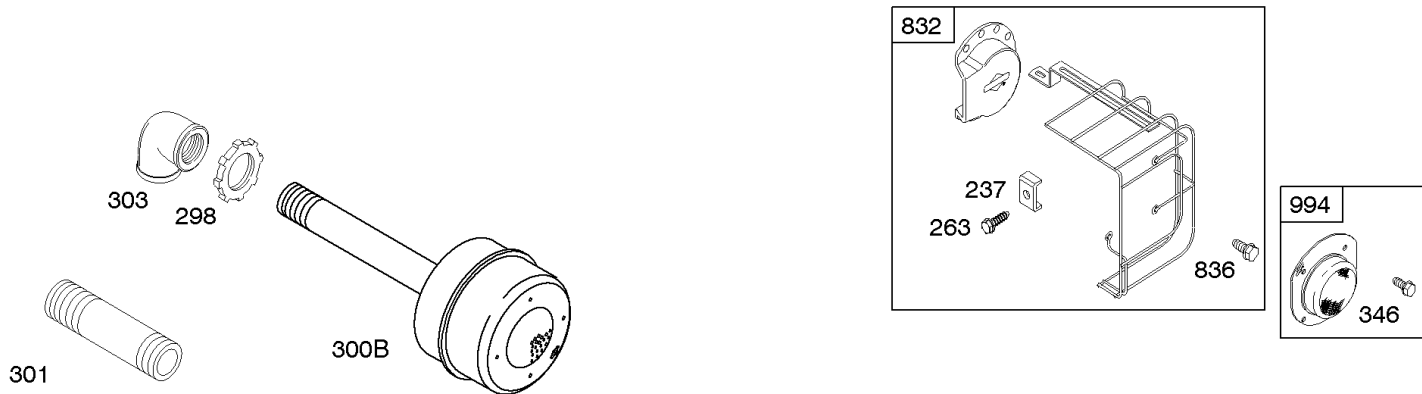

Air Cleaner, Muffler

REF NO	PART NO	QTY	DESCRIPTION
971	692198		SCREW -(Air Cleaner Base to Carburetor/Throttle Body) -Used Before Code Date 98091400
994	392390		ARRESTOR, Spark

Not For Reproduction

DC ONLY	DUAL CIRCUIT	TRI CIRCUIT	10/16 AMP
<p>474</p>  <p>877A</p> <p>1059</p> 	<p>474A</p>  <p>877</p> <p>1059</p> 	<p>474B</p>  <p>877B</p> <p>1059</p> 	<p>474C</p>  <p>877C</p> <p>1059</p> 
<p>578</p> 	<p>878</p> 	<p>878A</p> 	