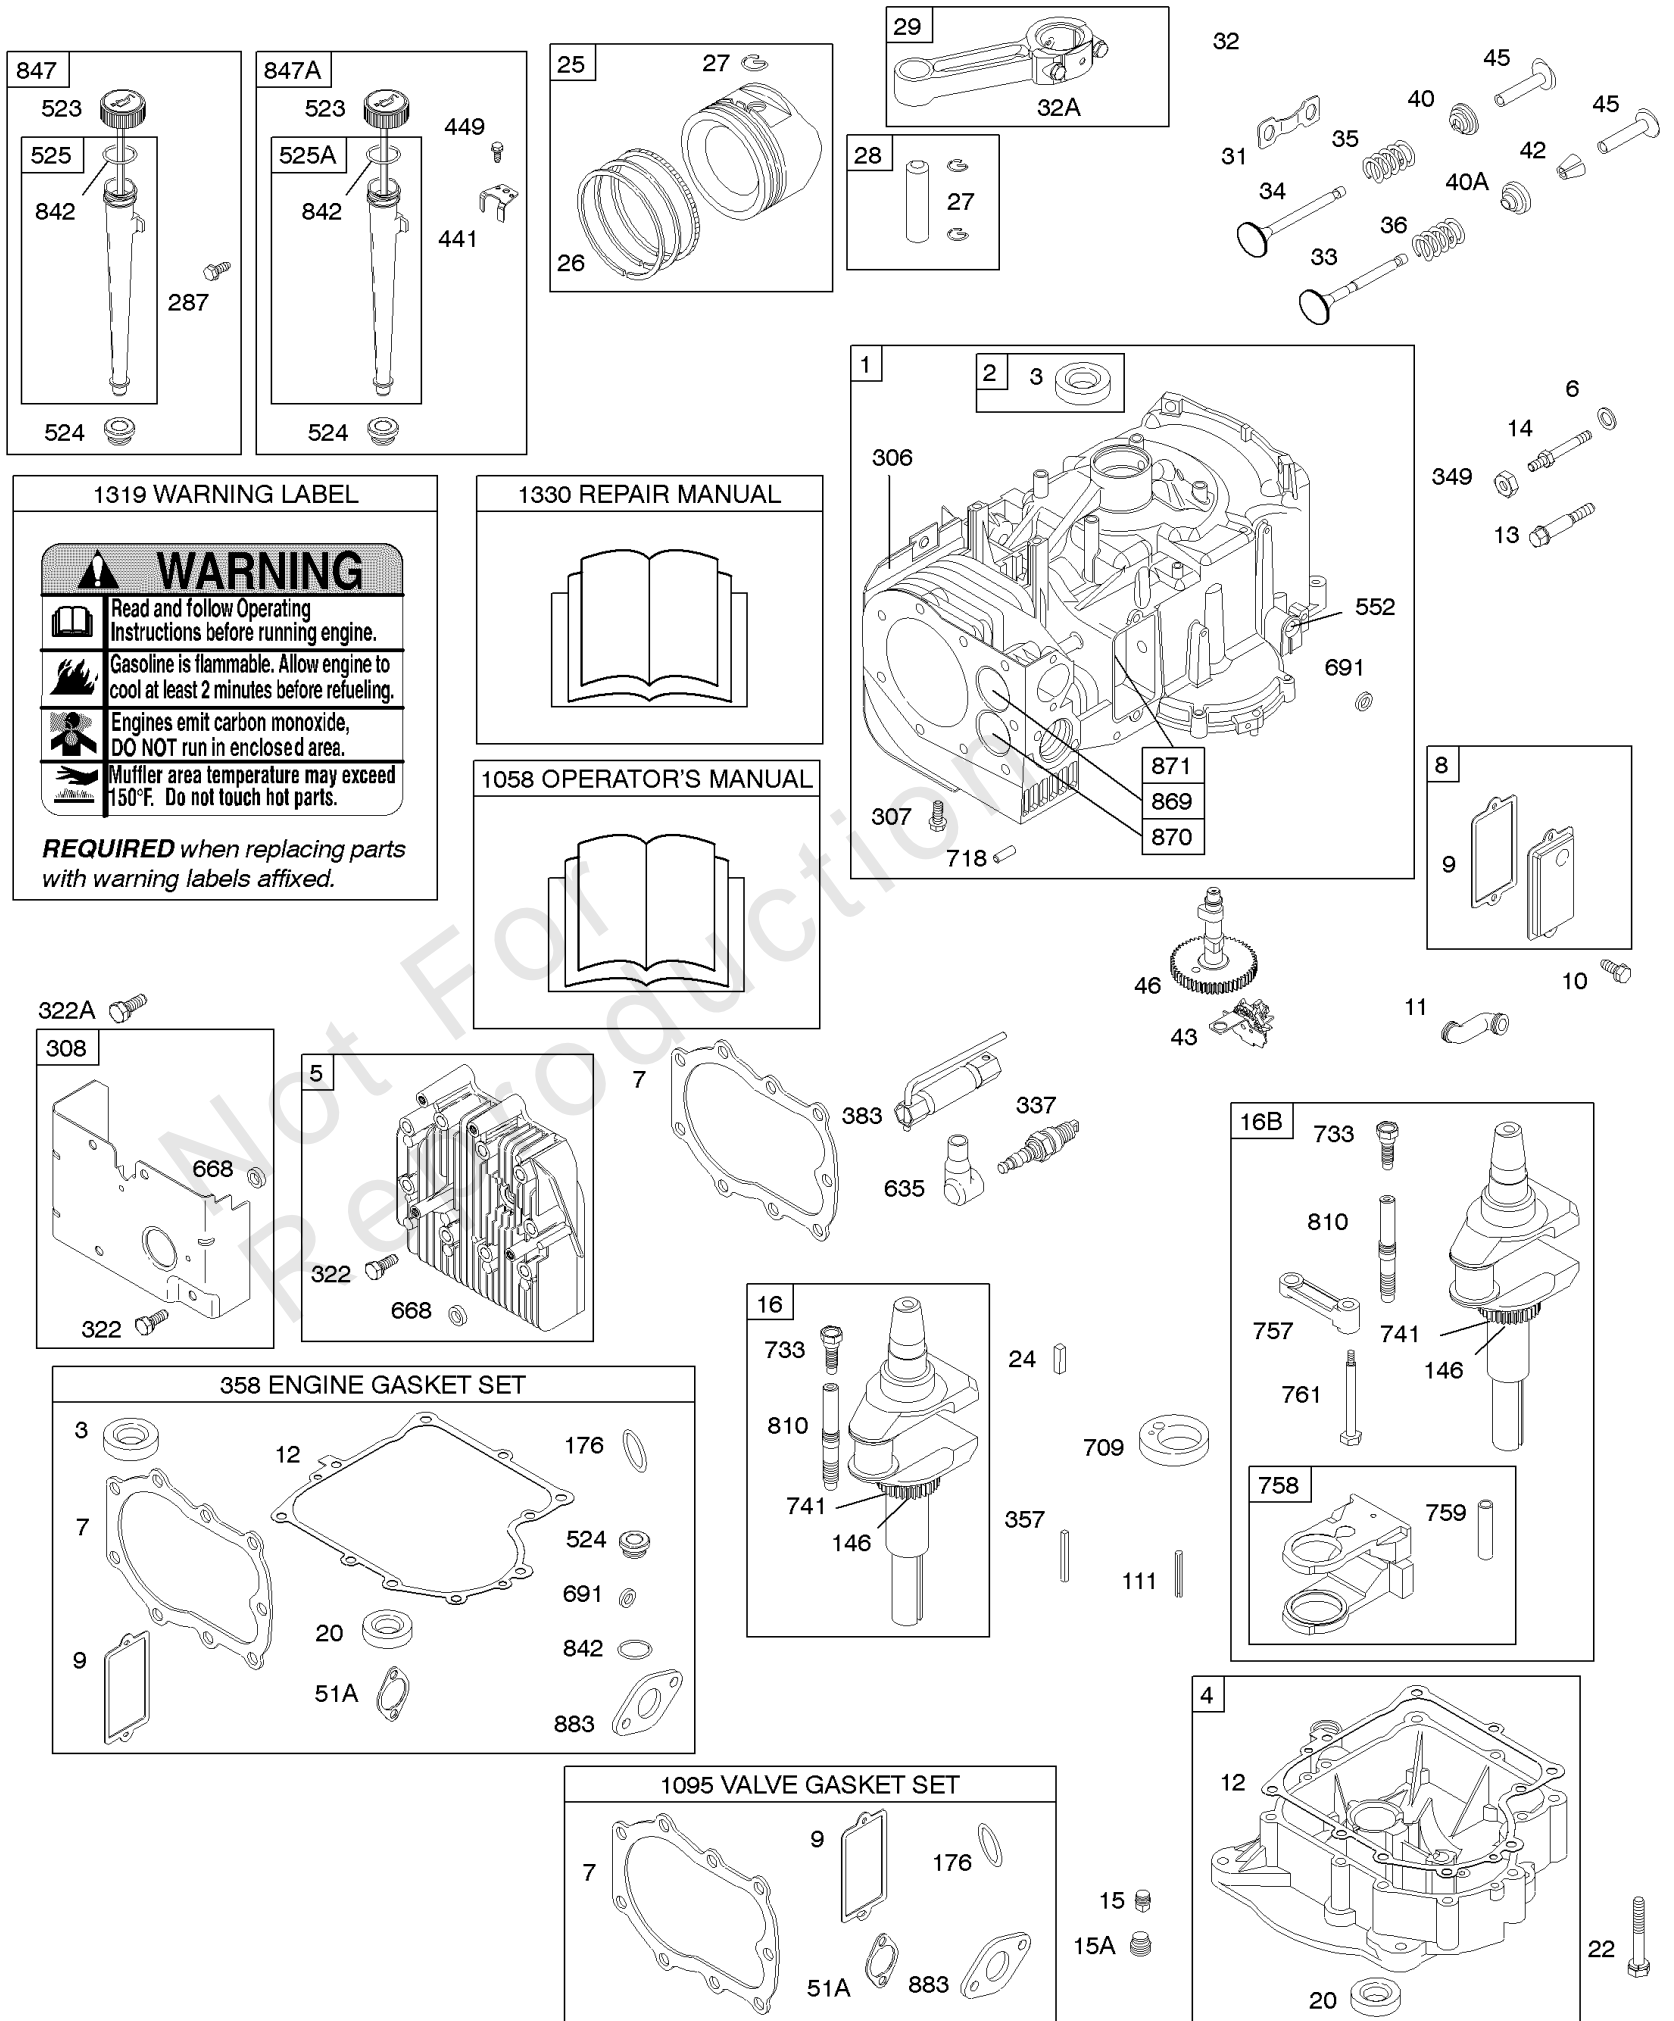

Crankcase Cover/Sump, Engine Gasket Set, Cylinder, Oil, Valve Gasket Set, Crankshaft,

Mfg. No: 286707-1143-E2

Crankcase Cover/Sump, Engine Gasket Set, Cylinder, Oil, Valve Gasket Set, Crankshaft,

REF NO	PART NO	QTY	DESCRIPTION
1	496413		CYLINDER ASSEMBLY
2	399265		KIT, Bushing/Seal -(Magneto Side)
3	391086S		SEAL, Oil -(Magneto Side)
4	494238		SUMP, Engine
5	494240		HEAD, Cylinder
6	691261		WASHER -(Cylinder Head)
7	271866S		GASKET, Cylinder Head
8	495735		BREATHER ASSEMBLY
9	27803S		GASKET, Breather
10	691666		SCREW -(Breather Assembly)
11	692253		TUBE, Breather
12	692406		GASKET, Crankcase -(.005)
12	692226		GASKET, Crankcase -(.015)(Standard)
12	692405		GASKET, Crankcase -(.009)
13	690904		SCREW -(Cylinder Head)
14	691690		STUD -(Cylinder Head) (Used In Positions 5 And 6)
15	690946		PLUG, Oil Drain
15A	691680		PLUG, Oil Drain
16	693944		CRANKSHAFT -Used After Code Date 95080200
16B	693653		CRANKSHAFT -Used Before Code Date 95080100
20	291675S		SEAL, Oil -(PTO Side)
22	692125		SCREW -(Crankcase Cover/Sump)
24	222698S		KEY, Flywheel
25	499284		PISTON ASSEMBLY -(Standard) -Used Before Code Date 01060700
25	499292		PISTON ASSEMBLY -(.020 Oversize) -Used Before Code Date 01060700
25	696397		PISTON ASSEMBLY -(Standard) -Used After Code Date 01060600
25	696399		PISTON ASSEMBLY -(.020 Oversize) -Used After Code Date 01060600
25	696400		PISTON ASSEMBLY -(.030 Oversize) -Used After Code Date 01060600
26	392331		SET, Ring -(Standard)(Chrome) -Used Before Code Date 01060700
26	499996		SET, Ring -(Standard) -Used Before Code Date 01060700
26	499998		SET, Ring -(.020 Oversize) -Used Before Code Date 01060700