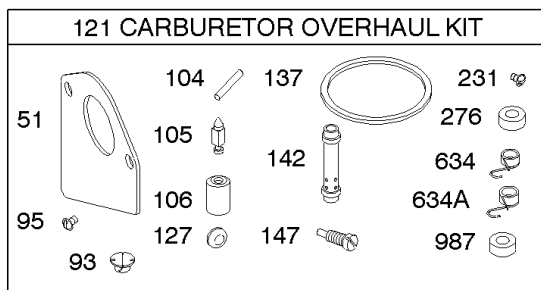

NIKKI

WALBRO

WALBRO

NIKKI