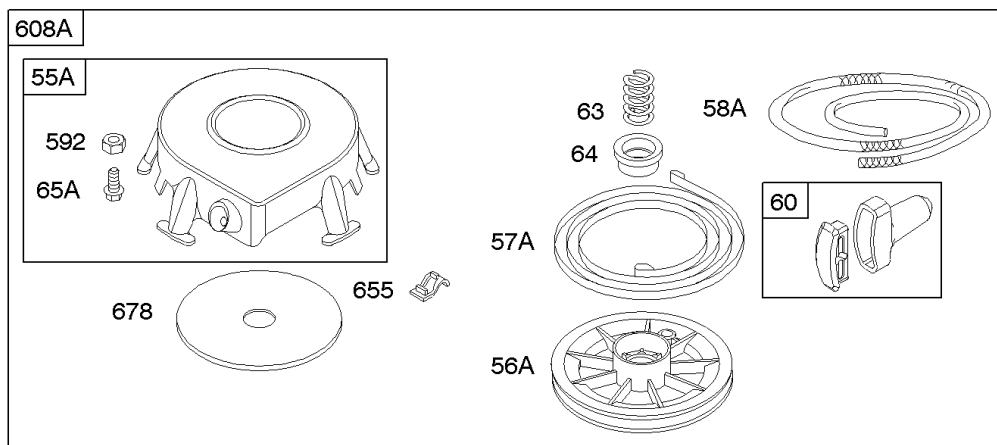

Rewind Starter, Flywheel

REF NO	PART NO	QTY	DESCRIPTION
23	693557		FLYWHEEL -(Steel Ring Gear)
23B	693555		FLYWHEEL -(Rewind Starter)
55	695130		HOUSING, Rewind Starter
55A	393576		HOUSING, Rewind Starter
56	695129		PULLEY, Starter
56A	295871		PULLEY, Starter -(63 Rope)
57	695131		SPRING, Rewind Starter
57A	490179		SPRING-REWIND STR
58	695132		ROPE, Starter -(59" Long)
58A	695002		ROPE, Starter -(99)(Cut to Required Length)
60	490652		GRIP-STARTER ROPE
63	690547		SPRING, Ratchet
64	691920		ADAPTER, Ratchet Spring
65	697725		SCREW -(Rewind Starter)
65A	690837		SCREW -(Rewind Starter)
66	399671		CLUTCH-STARTER
67	394897		HOUSING, Clutch
68	691604		BALL, Clutch
70	691945		RATCHET-CLUTCH
71	691359		COVER, Ratchet
165	693148		NUT -(Ring Gear)
363	19203		PULLER, Flywheel
456	695128		PLATE, Pawl Friction
459	281505S		PAWL-RATCHET
592	690800		NUT -(Rewind Starter)
597	691696		SCREW -(Pawl Friction Plate)
608	695058		STARTER, Rewind -Used After Code Date 99102400
608A	390391		STARTER, Rewind -Used Before Code Date 99102500
655	691734		ANCHOR-REWIND SPRING
678	490817		SPACER-REWIND -(Rewind)
689	691855		SPRING-FRICTION
695	693109		SCREW -(Ring Gear)
726	-----		Gear-Ring
726A	696537		GEAR, Ring -(Aluminum)(Services Plastic Ring Gear Only)
783	693713		GEAR, Pinion -(DC)(10-16 AMP)
783A	695708		GEAR-PINION
930	691904		GUARD, Rewind
1051	691265		RING, Retaining