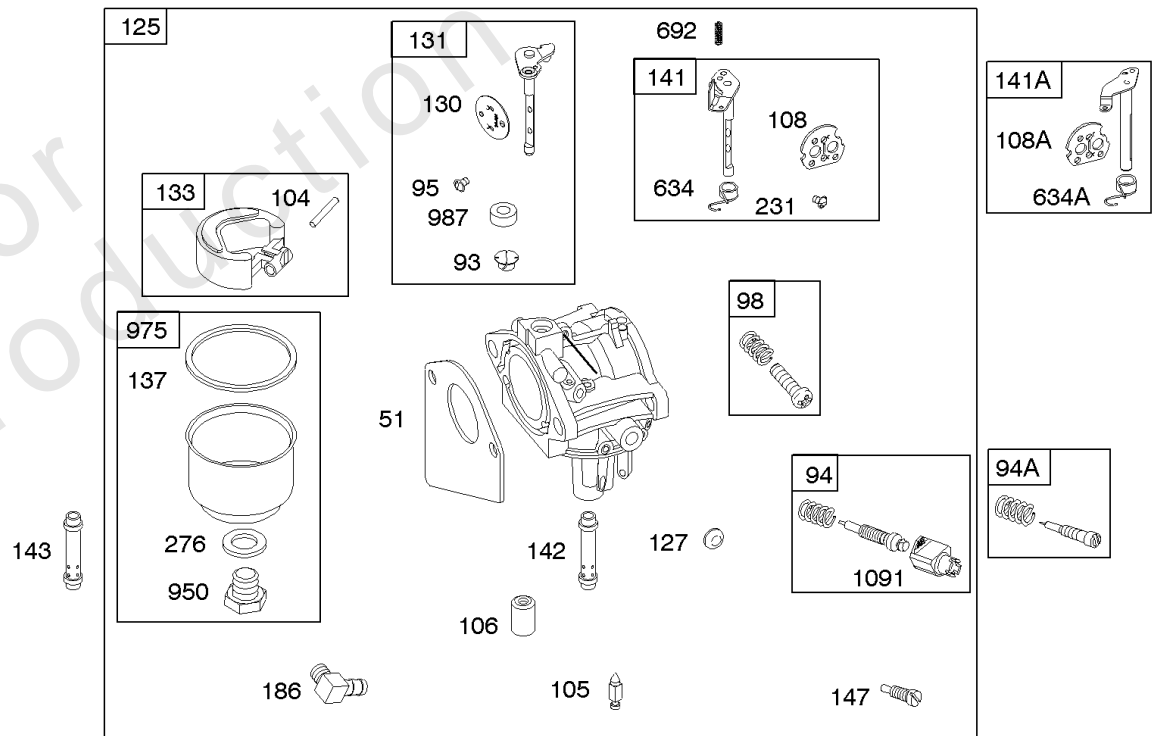

WALBRO

WALBRO

NIKKI