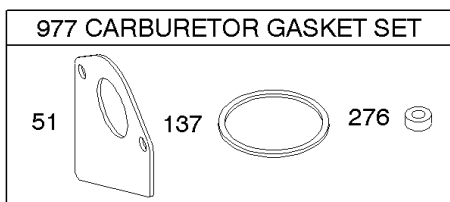

WALBRO

WALBRO

NIKKI