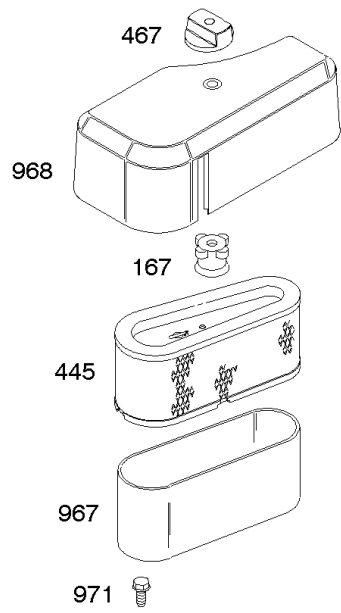

Air Cleaner, Muffler

REF NO	PART NO	QTY	DESCRIPTION
11	692253		TUBE, Breather
50	691711		MANIFOLD, Intake
51A	272554S		GASKET, Intake
53	690227		STUD -(Carburetor)
54	690953		SCREW -(Intake Manifold)
167	692297		SEAL-A/C NUT
176	691917		SEAL, O-Ring -(Air Cleaner Base)
237	690409		RETAINER, Muffler Guard
263	691083		SCREW -(Muffler Guard Retainer)
298	691808		LOCKNUT -(Muffler and Elbow)
300	691874		MUFFLER
300A	498984S		MUFFLER
300B	391569S		MUFFLER
301	93768		PIPE, Exhaust -(5 1/4)
303	690281		MANIFOLD, Exhaust
344	693675		SCREW -(Cable Clamp)
346	690661		SCREW -(Spark Arrestor)
445	496894S		FILTER-A/C CARTRIDGE
467	691668		KNOB, Air Cleaner Cover
607	690703		SCREW -(Air Cleaner Brace)
607A	691693		SCREW -(Air Cleaner Brace)
613	691416		SCREW -(Muffler)
613A	691693		SCREW -(Muffler)
613B	692198		SCREW -(Muffler)
654	690958		NUT -(Carburetor)
676	396903		DEFLECTOR, Muffler
676A	393761		DEFLECTOR, Muffler -(Side Outlet)
676B	397630		DEFLECTOR, Muffler -(Louvered Outlet)
677	690661		SCREW -(Muffler Deflector)
725	690420		SHIELD, Heat -(Muffler)
832	692361		GUARD-MUFFLER
836	690367		SCREW -(Muffler Guard)
875	696129		BASE, Air Cleaner
883	692236		GASKET, Exhaust
967	272403S		FILTER-PRE CLEANER
968	691916		COVER, Air Cleaner
971	691108		SCREW -(Air Cleaner Base to Carburetor/Throttle Body) -Used After Code Date 98091300