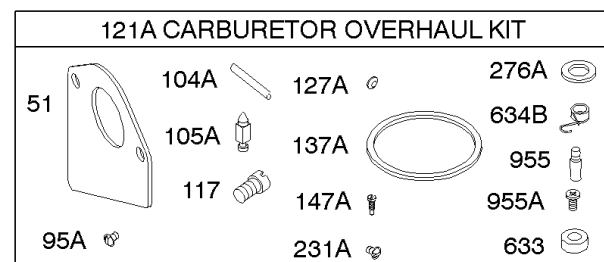

NIKKI

WALBRO

WALBRO

NIKKI