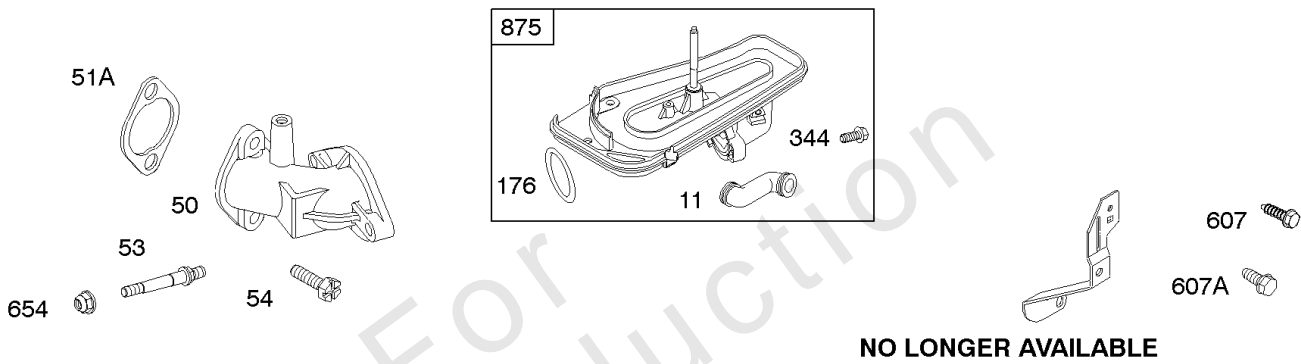

Air Cleaner, Muffler

REF NO	PART NO	QTY	DESCRIPTION
11	692253		TUBE, Breather
50	691711		MANIFOLD, Intake
51A	272554S		GASKET, Intake
53	690227		STUD -(Carburetor)
54	690953		SCREW -(Intake Manifold)
167	692297		SEAL-A/C NUT
176	691917		SEAL, O-Ring -(Air Cleaner Base)
237	690409		RETAINER, Muffler Guard
263	691083		SCREW -(Muffler Guard Retainer)
298	691808		LOCKNUT -(Muffler and Elbow)
300	691874		MUFFLER
300A	498984S		MUFFLER
300B	391569S		MUFFLER
301	93768		PIPE, Exhaust -(5 1/4)
303	690281		MANIFOLD, Exhaust
344	693675		SCREW -(Cable Clamp)
346	690661		SCREW -(Spark Arrestor)
445	496894S		FILTER-A/C CARTRIDGE
467	691668		KNOB, Air Cleaner Cover
607	690703		SCREW -(Air Cleaner Brace)
607A	691693		SCREW -(Air Cleaner Brace)
613	691416		SCREW -(Muffler)
613A	691693		SCREW -(Muffler)
613B	692198		SCREW -(Muffler)
654	690958		NUT -(Carburetor)
676	396903		DEFLECTOR, Muffler
676A	393761		DEFLECTOR, Muffler -(Side Outlet)
676B	397630		DEFLECTOR, Muffler -(Louvered Outlet)
677	690661		SCREW -(Muffler Deflector)
725	690420		SHIELD, Heat -(Muffler)
832	692361		GUARD-MUFFLER
836	690367		SCREW -(Muffler Guard)
875	696129		BASE, Air Cleaner
883	692236		GASKET, Exhaust
967	272403S		FILTER-PRE CLEANER
968	691916		COVER, Air Cleaner
971	691108		SCREW -(Air Cleaner Base to Carburetor/Throttle Body) -Used After Code Date 98091300