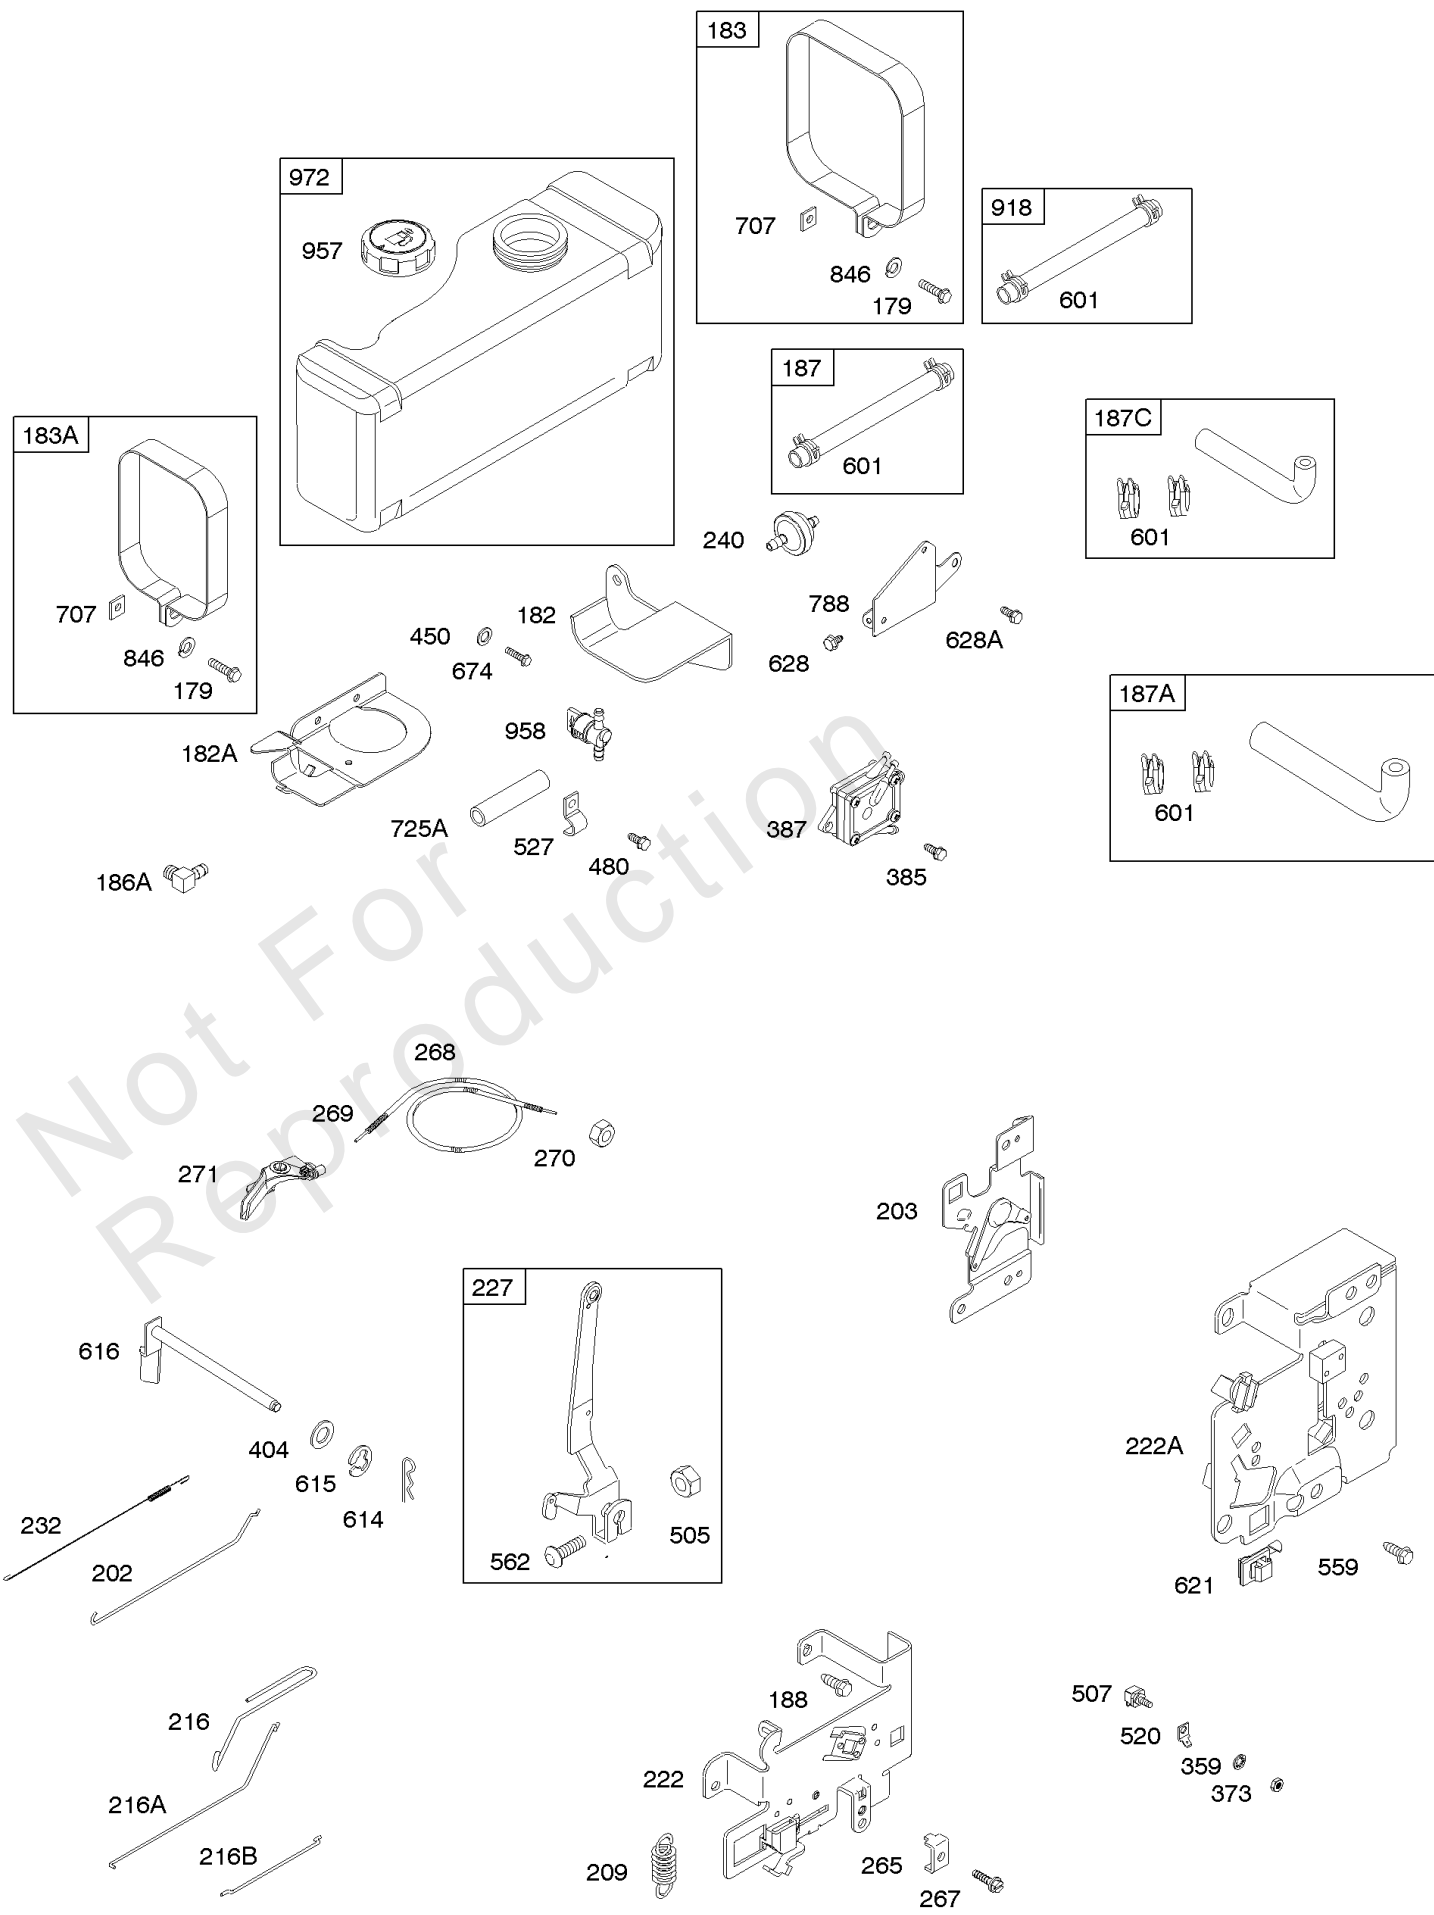

Not For Reproduction

Fuel, Brackets, Controls, Springs

REF NO	PART NO	QTY	DESCRIPTION
179	692331		SCREW -(Fuel Tank Strap)
182	690443		BRACKET-FUEL TANK -(Right Hand)
182A	692535		BRACKET-FUEL TANK -(Left Hand)
183	698459		STRAP-FUEL TANK -(Right Hand)
183A	692030		STRAP-FUEL TANK -(Left Hand)
186A	691609		CONNECTOR, Hose
187	791766		LINE, Fuel -(Cut To Required Length)
187A	791806		LINE, Fuel -(Formed)(21)(Cut To Required Length)
187C	697907		LINE, Fuel -(Formed)(Cut To Required Length)
188	691693		SCREW -(Control Bracket)
202	691841		LINK, Mechanical Governor
203	691381		CRANK, Bell
209	692208		SPRING, Governor -(Green)
216	691840		LINK, Choke
216A	690574		LINK, Choke
216B	691281		LINK, Choke
222	694042		BRACKET, Control
222A	692002		BRACKET, Control
227	691374		LEVER, Governor Control
232	691842		SPRING, Governor Link
240	298090S		FILTER, Fuel -(Red)
240	394358S		FILTER, Fuel -(White)
265	691024		CLAMP, Casing
267	690804		SCREW -(Casing Clamp)
268	691025		CASING, Control Wire -(Cut To Required Length)
269	691026		WIRE, Control -(Cut To Required Length)
270	691027		NUT -(Control Wire Casing)
271	691028		LEVER, Control
359	691077		WASHER -(Ground Terminal)
373	691612		NUT -(Ground Terminal)
385	692198		SCREW -(Fuel Pump)
387	808656		PUMP, Fuel
404	691691		WASHER -(Governor Crank)
450	690259		WASHER -(Fuel Tank Bracket)
480	690664		SCREW -(Tube Clamp)
505	691251		NUT -(Governor Control Lever)