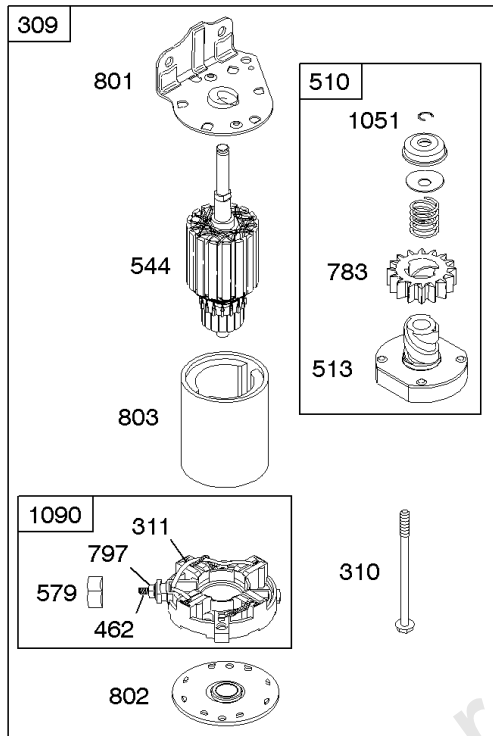

Electric Starters

REF NO	PART NO	QTY	DESCRIPTION
309	497595		MOTOR, Starter -(3 5/8) (Plastic Ring Gear)
309	499521		MOTOR, Starter -(4 3/8 Housing)
309	693551		MOTOR, Starter -(3 5/8 Housing Length For Steel Ring Gear Only)
309	693552		MOTOR, Starter -(4 3/8 Housing Length For Steel Ring Gear Only)
309A	-----		Motor-Starter -(For Replacement Starter Motor, See Reference 309, Previous Page)
310	690323		SCREW -(Starter Motor)
310	691263		BOLT -(Starter Motor) (4 3/8 Housing)
311	497608		SET, Brush
311A	395538		SET, Brush -(3 5/8 Housing)
403	690288		WASHER -(End Cap)
462	691261		WASHER -(Starter Cable)
503	691532		STRAP, Starter
510	693699		DRIVE, Starter -(Used With Steel Ring Gear)
510A	696541		DRIVE, Starter -(Used With Aluminum And Plastic Ring Gears)
510B	696540		DRIVE, Starter
513	692024		CLUTCH, Drive
544	692034		ARMATURE, Starter -(3 5/8 Housing)
544A	490309		ARMATURE, Starter -(4 3/8 Housing)
544A	390837		ARMATURE, Starter -(3 5/8 Housing)
579	691029		NUT -(Starter Cable)
697	690372		SCREW -(Starter Motor) (Drive Cap)
697A	691058		SCREW -(Starter Motor) (Drive Cap)
729A	691224		CLIP, Wire
729B	224723		CLIP, Wire
783	693713		GEAR, Pinion -(DC)(10-16 AMP)
783A	695708		GEAR-PINION
797	693167		NUT -(Brush Retainer)
801	691283		CAP, Drive
802	691286		CAP, End
802A	395537		CAP, End -(3 5/8 Housing)
803	-----		Housing-Starter -(3 5/8" Housing Length)(Service with Corresponding Reference 309)
803	XX		Housing-Starter -(4 3/8" Housing Length)(Service with Corresponding Reference 309)
803A	398159		HOUSING, Starter -(3 5/8 Housing)
803A	494205		HOUSING, Starter -(4 3/8 Housing)

NOTE: For Replacement Starter Motor, See Reference 309.