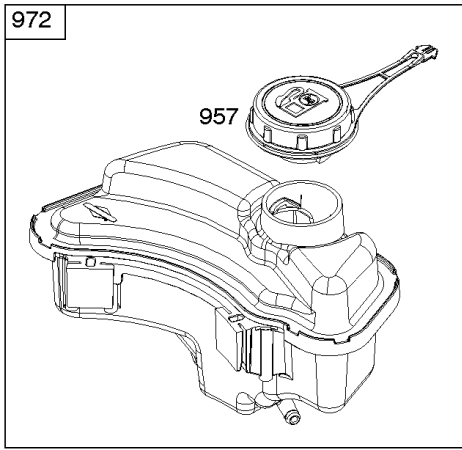

Exhaust System, Fuel Supply

REF NO	PART NO	QTY	DESCRIPTION
187	791766	1	LINE, Fuel -(Cut To Required Length)
300B	590565	1	MUFFLER
300C	592362	1	MUFFLER -Used Before Code Date 16012800
300G	595516	1	MUFFLER -Used After Code Date 16012700
601	791850	2	CLAMP, Hose
613	590562	2	SCREW -(Muffler)
676A	799187	1	DEFLECTOR, Muffler
832	590566	1	GUARD, Muffler
832B	592709	1	GUARD, Muffler
836	690661	3	SCREW -(Muffler Guard)
836A	793500	3	SCREW -(Muffler Guard)
957	799585	1	CAP, Fuel Tank -(Black) -Used Before Code Date 16100300
957A	-----	1	Cap-Fuel Tank -(Order Replacement Fuel Tank Cap Reference Number 957)
957B	692046	1	CAP, Fuel Tank
957C	596250	1	CAP, Fuel Tank
972A	591947	1	TANK, Fuel
994	690813	1	ARRESTOR, Spark