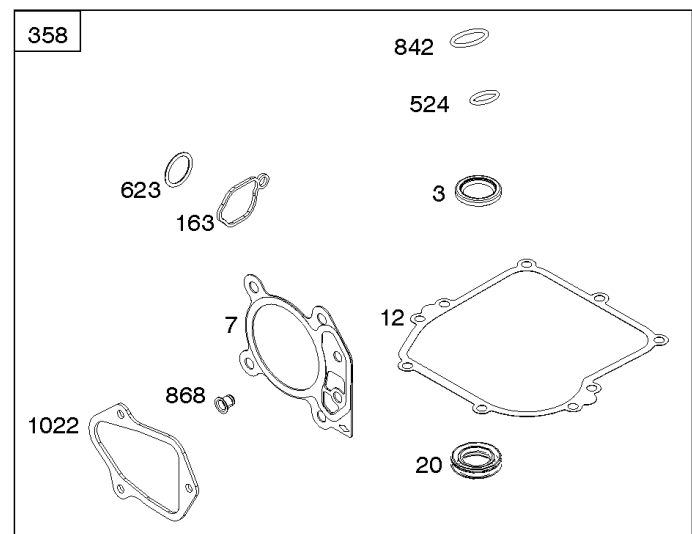

## Camshaft, Crankshaft, Cylinder, Gasket Set, Piston/Rings/Connecting Rod, Sump,

REF NO	PART NO	QTY	DESCRIPTION
1	590519		CYLINDER ASSEMBLY
3	299819S		SEAL, Oil -(Magneto Side)
4	590569		SUMP, Engine
7	799586		GASKET, Cylinder Head
12	799587		GASKET, Crankcase
16	590537		CRANKSHAFT
20	391483S		SEAL, Oil -(PTO Side)
22	692551		SCREW -(Crankcase Cover/Sump)
22A	590763		SCREW -(Crankcase Cover/Sump)
24	222698S		KEY, Flywheel
25	590521		PISTON ASSEMBLY -(Standard)
26	590523		SET, Ring -(Standard)
27	691588		LOCK, Piston Pin
28	699659		PIN, Piston -(Standard)
29	590518		ROD, Connecting
32	691664		SCREW -(Connecting Rod)
43	697799		SLINGER, Governor/Oil -Used Before Code Date 16071100
43	594560		SLINGER, Governor/Oil -Used After Code Date 16071000
46	592968		CAMSHAFT
163	799580		GASKET, Air Cleaner -(Air Cleaner)
227	590520		LEVER, Governor Control
358	595350		GASKET SET, Engine -(Service Kits may include extra parts not specific to this engine.) -Used Before Code Date 18070100
358	84001272		GASKET SET, Engine -(Service Kits may include extra parts not specific to this engine.) -Used After Code Date 18063000
404	690272		WASHER -(Governor Crank)
505	793515		NUT -(Governor Control Lever)
522	590580		PLUG, Dipstick/Fill
523	796503		DIPSTICK
524	691876		SEAL, O-Ring
562	793514		BOLT -(Governor Lever)
598	593291		SHIM, End Play -(Crankshaft or Camshaft Bearing)
615	690340		RETAINER, Governor Shaft
616	590516		CRANK, Governor
623	799581		SEAL, O-Ring -(Carburetor Spacer)
718	690959		PIN, Locating -(Crankcase Cover/Sump)
741	796210		GEAR, Timing -(Plastic)
842	691031		SEAL, O-Ring -(Dipstick Tube)