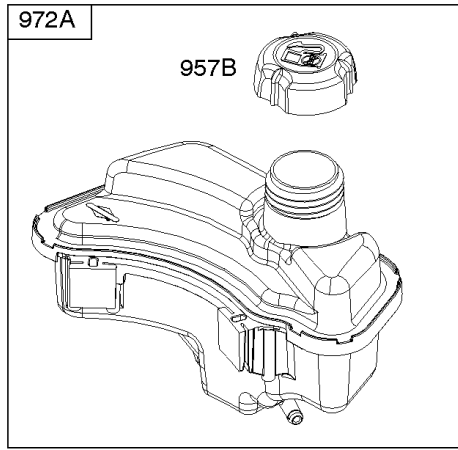

Exhaust System, Fuel Supply

REF NO	PART NO	QTY	DESCRIPTION
187	791766	1	LINE, Fuel -(Cut To Required Length)
300B	590565	1	MUFFLER
300C	592362	1	MUFFLER -Used Before Code Date 16012800
300G	595516	1	MUFFLER -Used After Code Date 16012700
601	791850	2	CLAMP, Hose
613	590562	2	SCREW -(Muffler)
676A	799187	1	DEFLECTOR, Muffler
832	590566	1	GUARD, Muffler
832B	592709	1	GUARD, Muffler
836	690661	3	SCREW -(Muffler Guard)
836A	793500	3	SCREW -(Muffler Guard)
957	799585	1	CAP, Fuel Tank -(Black) -Used Before Code Date 16100300
957A	-----	1	Cap-Fuel Tank -(Order Replacement Fuel Tank Cap Reference Number 957)
957B	692046	1	CAP, Fuel Tank
957C	596250	1	CAP, Fuel Tank
972A	591947	1	TANK, Fuel
994	690813	1	ARRESTOR, Spark