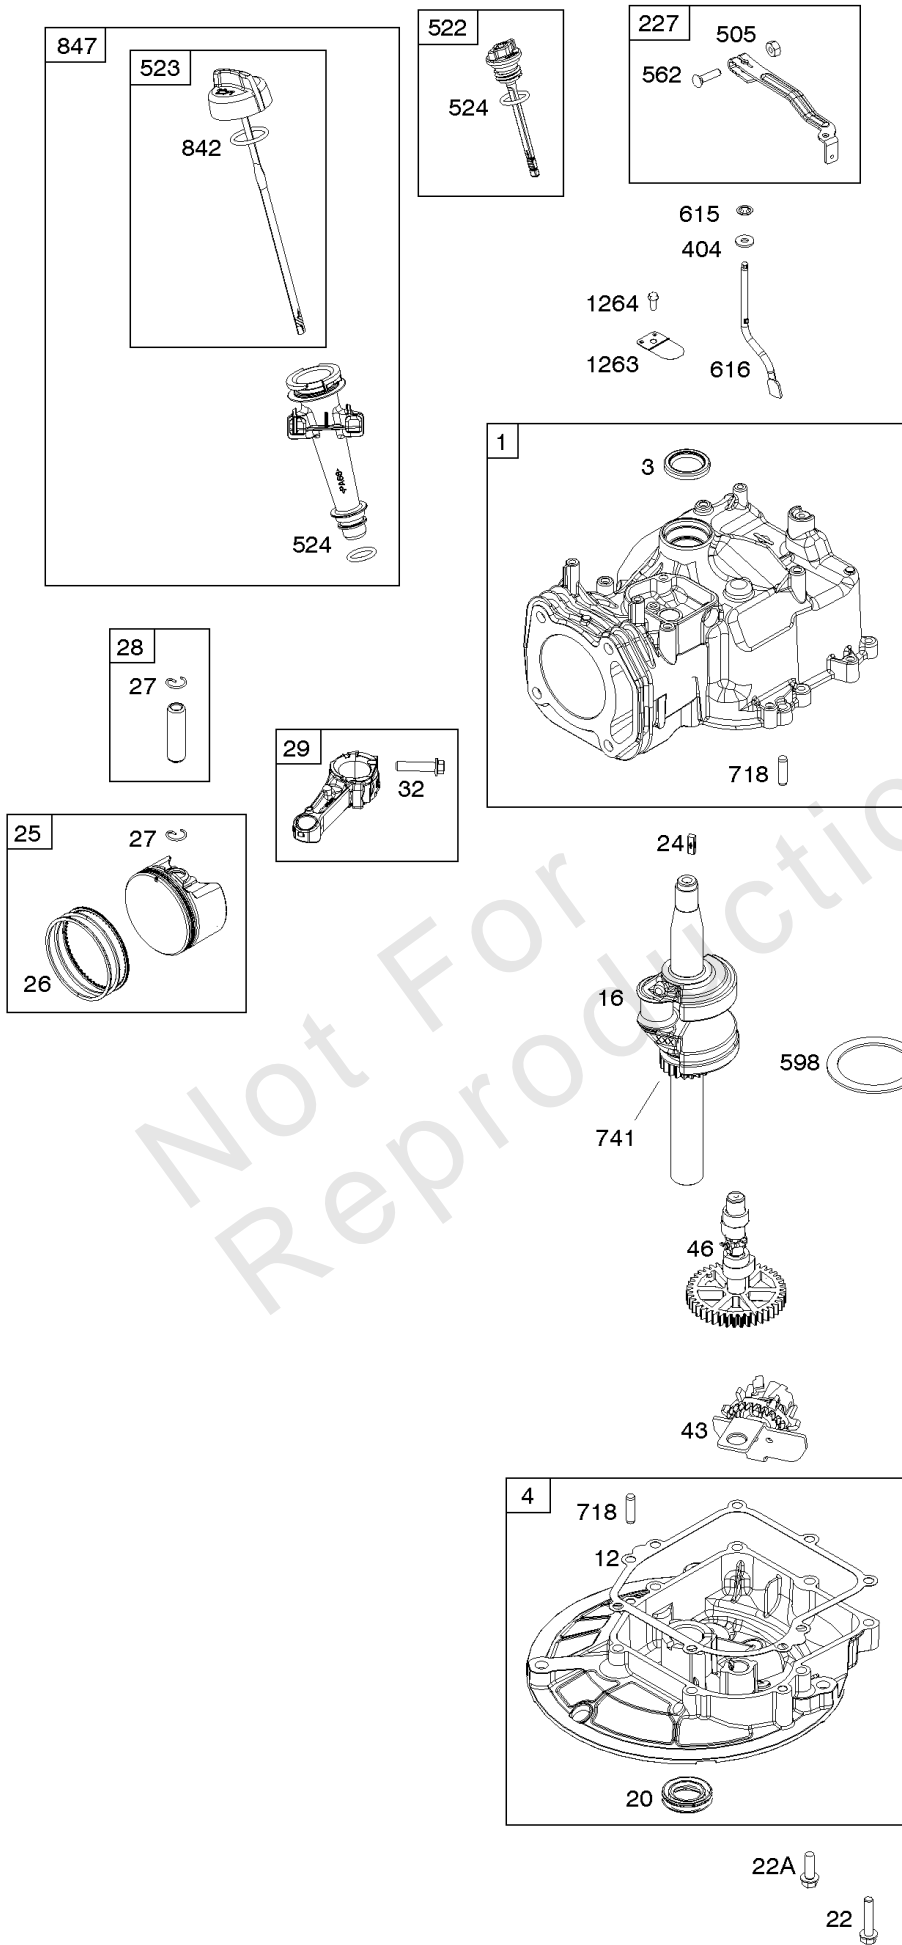

Camshaft, Crankshaft, Cylinder, Gasket Set, Piston/Rings/Connecting Rod, Sump,

Mfg. No: 09P702-0012-H1