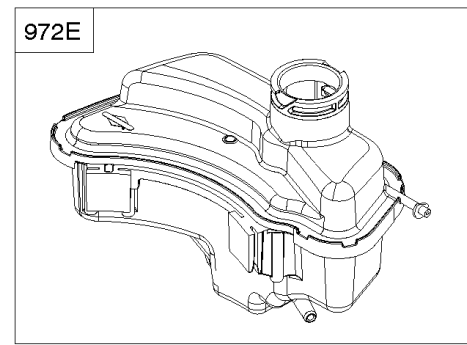

Exhaust System, Fuel Supply

REF NO	PART NO	QTY	DESCRIPTION
187	791766	1	LINE, Fuel -(Cut To Required Length)
300B	590565	1	MUFFLER
300C	592362	1	MUFFLER -Used Before Code Date 16012800
300G	595516	1	MUFFLER -Used After Code Date 16012700
601	791850	2	CLAMP, Hose
613	590562	2	SCREW -(Muffler)
676A	799187	1	DEFLECTOR, Muffler
832	590566	1	GUARD, Muffler
832B	592709	1	GUARD, Muffler
836	690661	3	SCREW -(Muffler Guard)
836A	793500	3	SCREW -(Muffler Guard)
957	799585	1	CAP, Fuel Tank -(Black) -Used Before Code Date 16100300
957A	-----	1	Cap-Fuel Tank -(Order Replacement Fuel Tank Cap Reference Number 957)
957B	692046	1	CAP, Fuel Tank
957C	596250	1	CAP, Fuel Tank
972A	591947	1	TANK, Fuel
994	690813	1	ARRESTOR, Spark