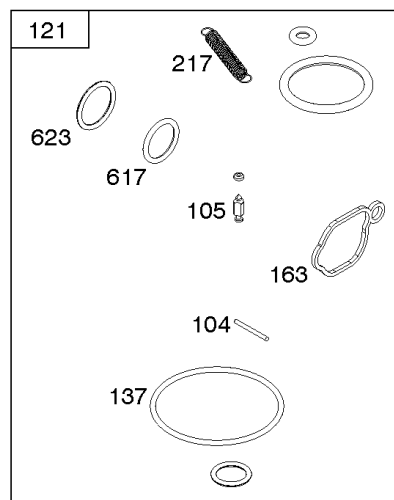

Carburetor

REF NO	PART NO	QTY	DESCRIPTION
104	590558		PIN, Float Hinge
105	594581		VALVE, Float Needle
117	596522		JET, Main -(Standard)
118	596665		JET, Main -(High Altitude)
121	590589		KIT, Carburetor Overhaul -Used Before Code Date 15030900
121	594636		KIT, Carburetor Overhaul -Used After Code Date 15030800
122	590549		SPACER, Carburetor
125A	591110		CARBURETOR
133	591120		FLOAT, Carburetor
137	593235		GASKET, Float Bowl -(Pack of 5) -Used Before Code Date 15030900
137	594633		GASKET, Float Bowl -(Pack of 5) -Used After Code Date 15030800
163	799580		GASKET, Air Cleaner -(Air Cleaner)
216	590547		LINK, Choke
217	590740		SPRING, Choke Return
493	593330		BRACKET, Mounting -(Carburetor)
617	270344S		SEAL, O-Ring -(Intake Manifold)
623	799581		SEAL, O-Ring -(Carburetor Spacer)
724	697478		RETAINER, Seal
951	591104		LEVER, Choke
975	591492		BOWL, Float -Used Before Code Date 15030900
975	594632		BOWL, Float -Used After Code Date 15030800
1127	590554		SCREW -(Float Bowl to Carburetor Body)
1238	590562		SCREW -(Carburetor Spacer)