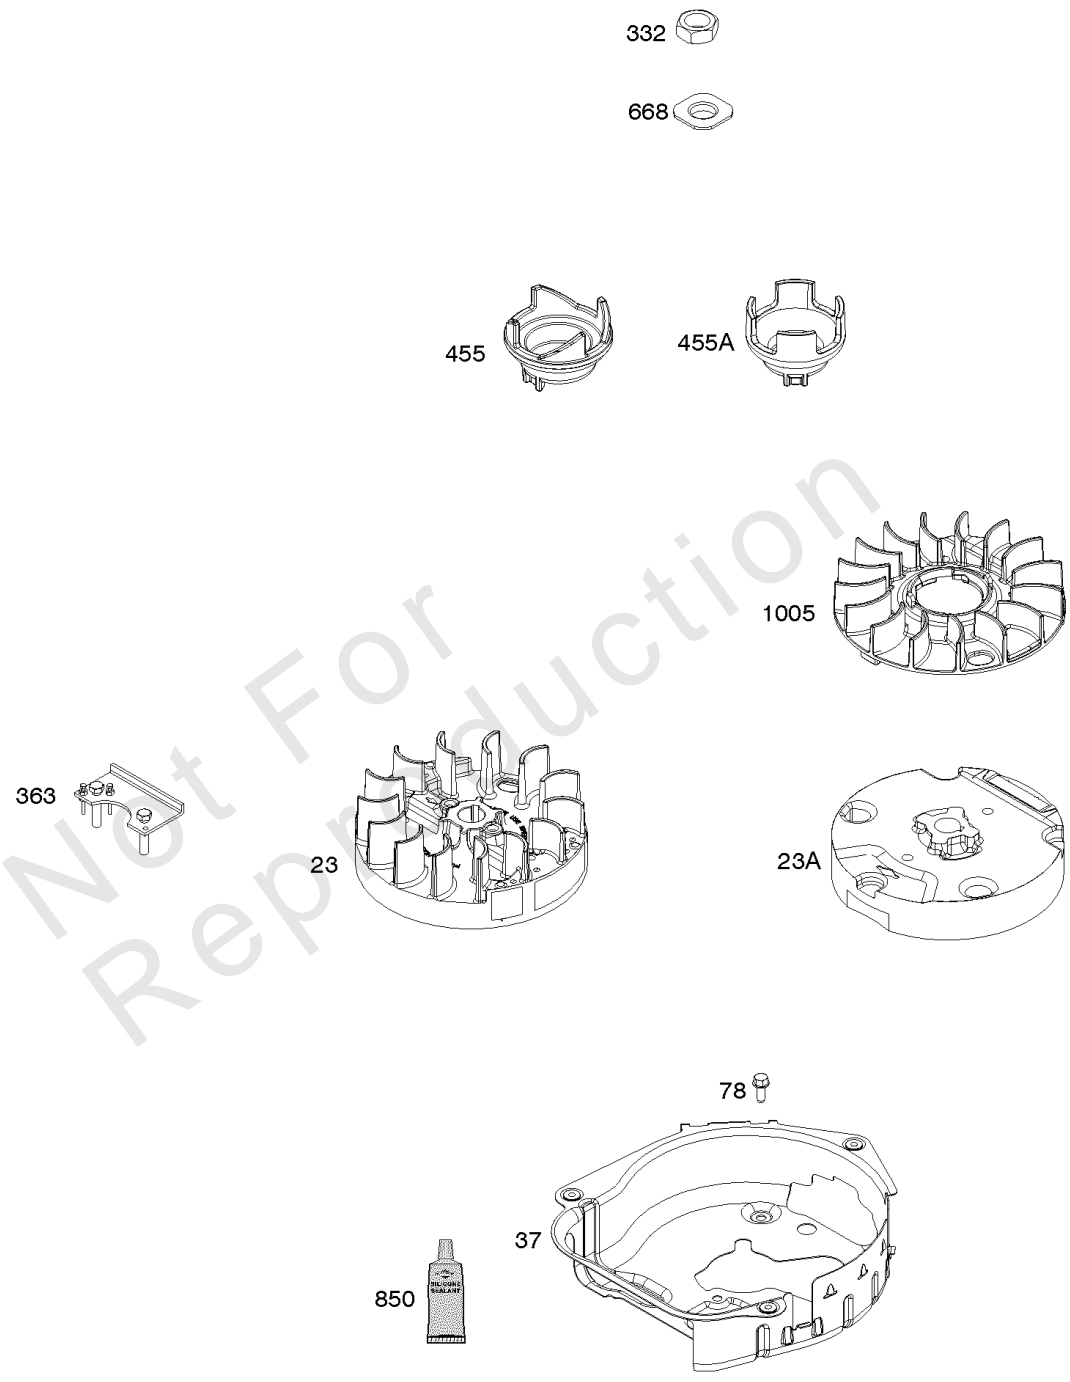

## Carburetor

REF NO	PART NO	QTY	DESCRIPTION
104	590558		PIN, Float Hinge
105	594581		VALVE, Float Needle
117	596522		JET, Main -(Standard)
118	596665		JET, Main -(High Altitude)
121	590589		KIT, Carburetor Overhaul -Used Before Code Date 15030900
121	594636		KIT, Carburetor Overhaul -Used After Code Date 15030800
122	590549		SPACER, Carburetor
125A	591110		CARBURETOR
133	591120		FLOAT, Carburetor
137	593235		GASKET, Float Bowl -(Pack of 5) -Used Before Code Date 15030900
137	594633		GASKET, Float Bowl -(Pack of 5) -Used After Code Date 15030800
163	799580		GASKET, Air Cleaner -(Air Cleaner)
216	590547		LINK, Choke
217	590740		SPRING, Choke Return
493	593330		BRACKET, Mounting -(Carburetor)
617	270344S		SEAL, O-Ring -(Intake Manifold)
623	799581		SEAL, O-Ring -(Carburetor Spacer)
724	697478		RETAINER, Seal
951	591104		LEVER, Choke
975	591492		BOWL, Float -Used Before Code Date 15030900
975	594632		BOWL, Float -Used After Code Date 15030800
1127	590554		SCREW -(Float Bowl to Carburetor Body)
1238	590562		SCREW -(Carburetor Spacer)

## Flywheel

REF NO	PART NO	QTY	DESCRIPTION
23	590544	1	FLYWHEEL
23A	592005	1	FLYWHEEL
37	594729	1	GUARD, Flywheel
78	793480	5	SCREW -(Flywheel Guard)
332	690662	1	NUT -(Flywheel)
363	19619	1	PULLER, Flywheel
455	590545	1	CUP, Flywheel -Used Before Code Date 14082500
455A	593960	1	CUP, Flywheel -(To Be Used With Reference 608) -Used After Code Date 14082400
668	590546	1	SPACER -(Flywheel)
850	100106	1	SEALANT, Liquid
1005	592050	1	FAN, Flywheel