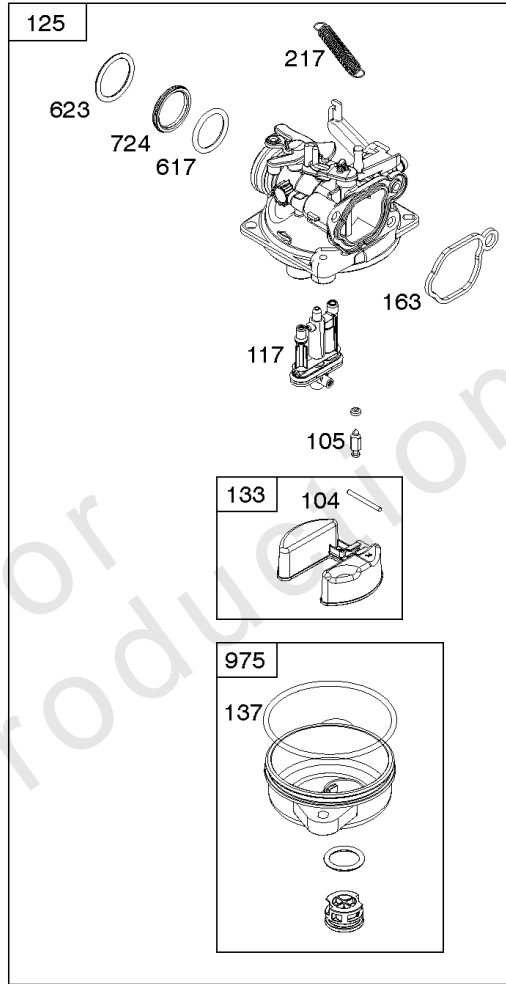

Carburetor

REF NO	PART NO	QTY	DESCRIPTION
104	590558		PIN, Float Hinge
105	594581		VALVE, Float Needle
117	596522		JET, Main -(Standard)
118	596665		JET, Main -(High Altitude)
121	590589		KIT, Carburetor Overhaul -Used Before Code Date 15030900
121	594636		KIT, Carburetor Overhaul -Used After Code Date 15030800
122	590549		SPACER, Carburetor
125A	591110		CARBURETOR
133	591120		FLOAT, Carburetor
137	593235		GASKET, Float Bowl -(Pack of 5) -Used Before Code Date 15030900
137	594633		GASKET, Float Bowl -(Pack of 5) -Used After Code Date 15030800
163	799580		GASKET, Air Cleaner -(Air Cleaner)
216	590547		LINK, Choke
217	590740		SPRING, Choke Return
493	593330		BRACKET, Mounting -(Carburetor)
617	270344S		SEAL, O-Ring -(Intake Manifold)
623	799581		SEAL, O-Ring -(Carburetor Spacer)
724	697478		RETAINER, Seal
951	591104		LEVER, Choke
975	591492		BOWL, Float -Used Before Code Date 15030900
975	594632		BOWL, Float -Used After Code Date 15030800
1127	590554		SCREW -(Float Bowl to Carburetor Body)
1238	590562		SCREW -(Carburetor Spacer)