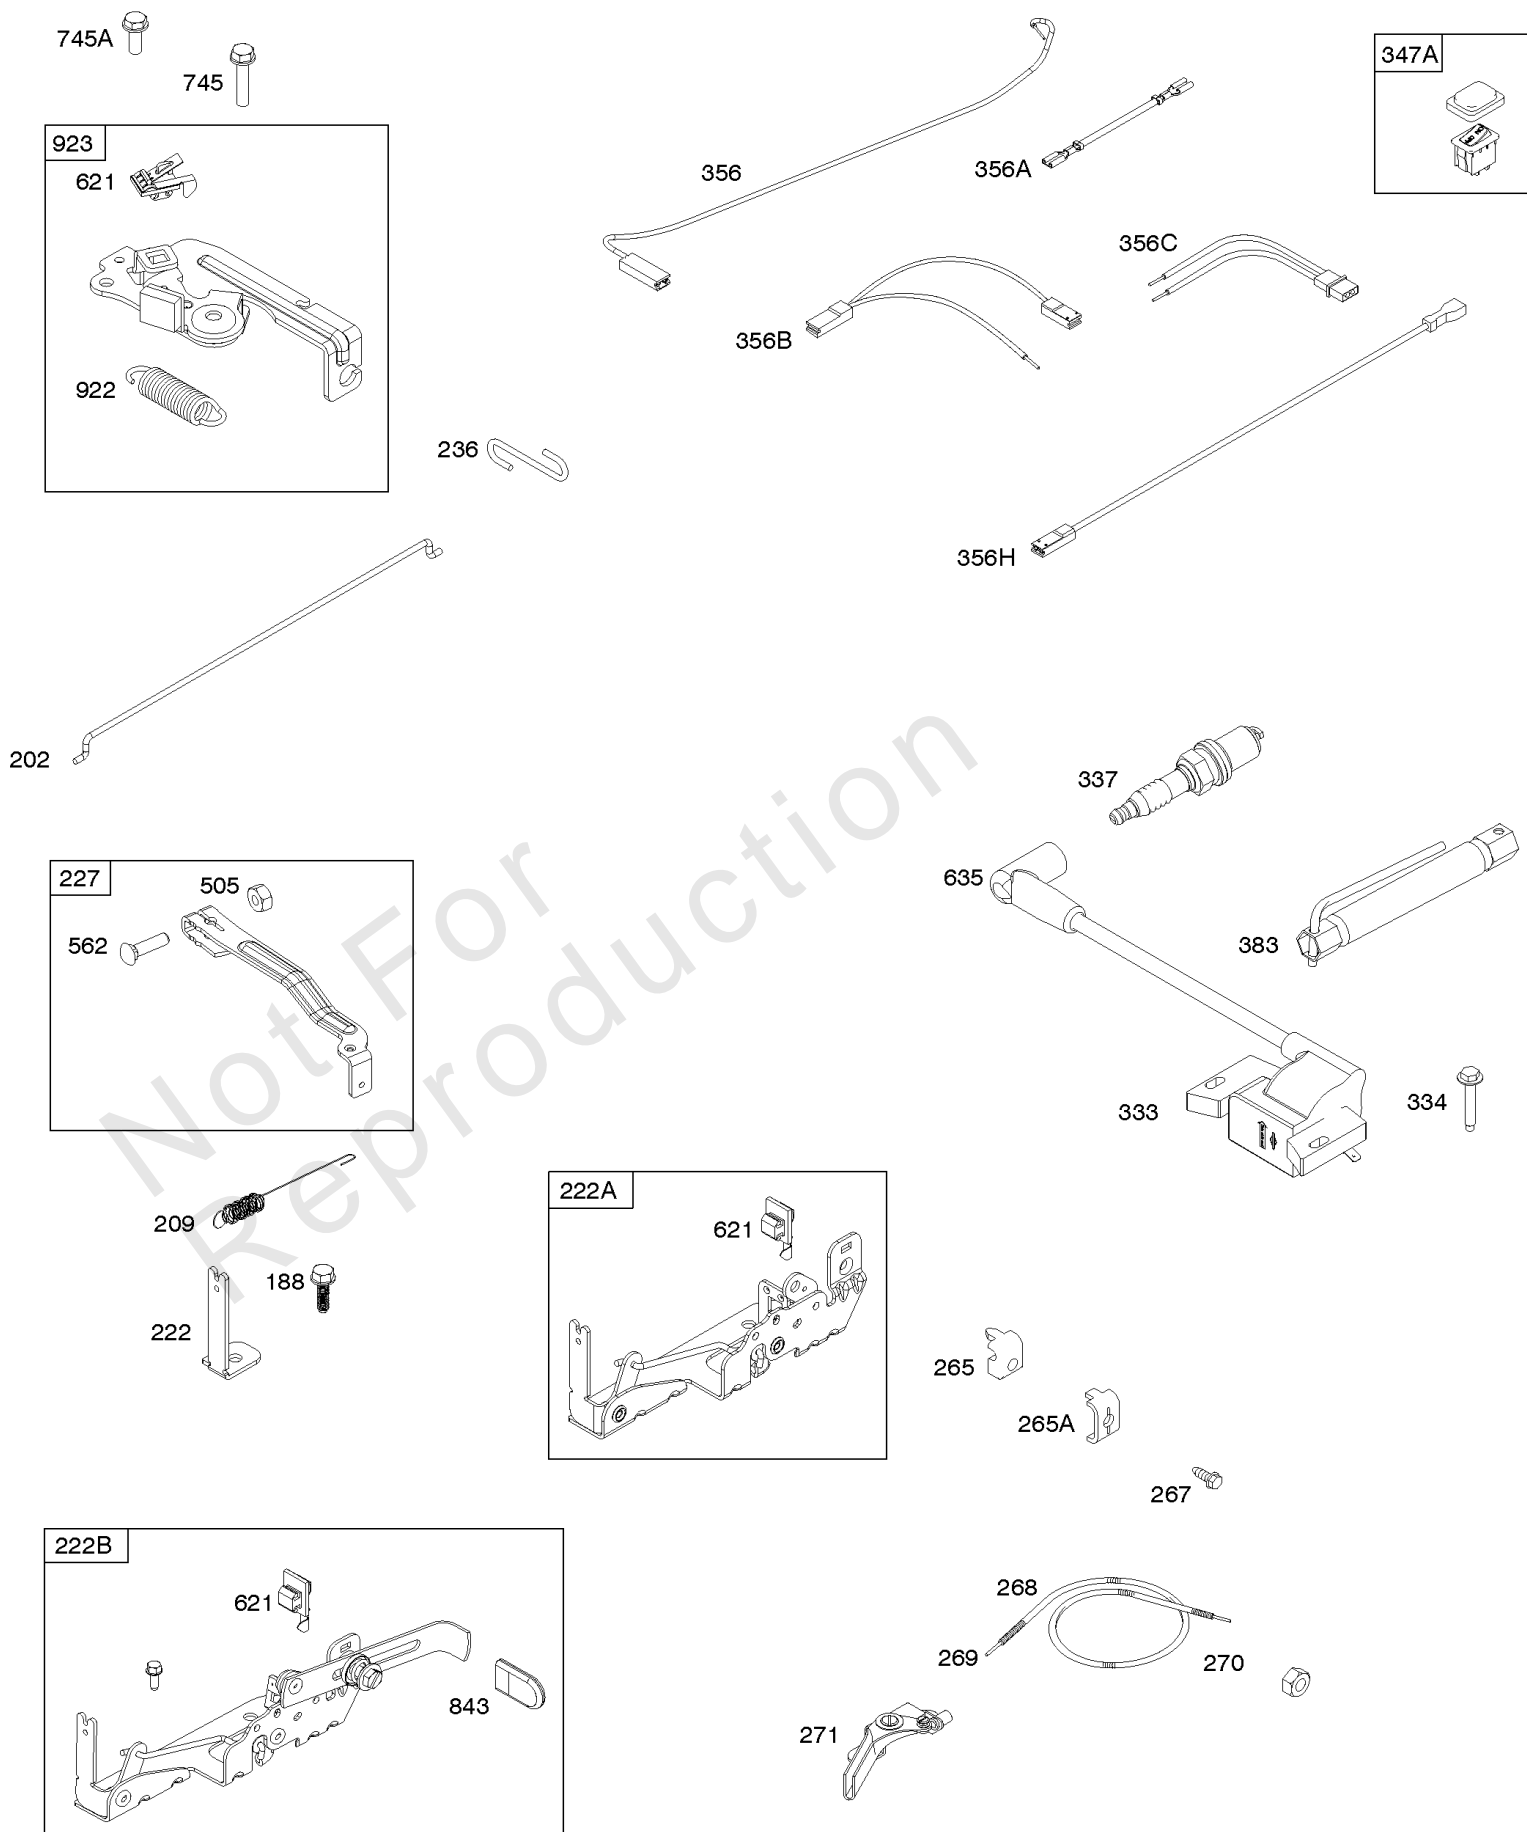

Armature, Controls, Electrical System, Governor Spring, Ignition, Spark Plug

Mfg. No: 09P702-0012-H1

Armature, Controls, Electrical System, Governor Spring, Ignition, Spark Plug

REF NO	PART NO	QTY	DESCRIPTION
188	793480	1	SCREW -(Control Bracket)
202	590517	1	LINK, Mechanical Governor
209	590541	1	SPRING, Governor
222	590560	1	BRACKET, Control
222A	596458	1	BRACKET, Control -Used After Code Date 17010100
222A	590561	1	BRACKET, Control -Used Before Code Date 17010200
222B	596465	1	BRACKET, Control
227	590520	1	LEVER, Governor Control
236	591292	1	LINK, Lockout
265	690798	1	CLAMP, Casing
265A	691024	1	CLAMP, Casing
267	692577	1	SCREW -(Casing Clamp)
268	691025	1	CASING, Control Wire -(Cut To Required Length)
269	691026	1	WIRE, Control -(Cut To Required Length)
270	691027	1	NUT -(Control Wire Casing)
271	691028	1	LEVER, Control
333	593872	1	ARMATURE, Magneto
334	691061	2	SCREW -(Magneto Armature)
337	692051	1	PLUG, Spark -(Resistor)
356	692390	1	WIRE, Stop
356A	592711	1	WIRE, Stop
383	19576S	1	WRENCH, Spark Plug
505	793515	1	NUT -(Governor Control Lever)
562	793514	1	BOLT -(Governor Lever)
621	692310	1	SWITCH, Stop
635	692076	1	BOOT, Spark Plug
745	691146	1	SCREW -(Brake)
745A	690859	1	SCREW -(Brake)
843	593215	1	SLEEVE, Lever
922	692135	1	SPRING, Brake
923	691487	1	BRAKE