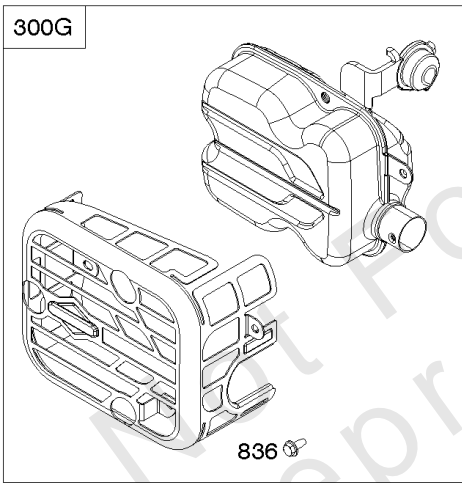

Exhaust System, Fuel Supply

REF NO	PART NO	QTY	DESCRIPTION
187	791766	1	LINE, Fuel -(Cut To Required Length)
300B	590565	1	MUFFLER
300C	592362	1	MUFFLER -Used Before Code Date 16012800
300G	595516	1	MUFFLER -Used After Code Date 16012700
601	791850	2	CLAMP, Hose
613	590562	2	SCREW -(Muffler)
676A	799187	1	DEFLECTOR, Muffler
832	590566	1	GUARD, Muffler
832B	592709	1	GUARD, Muffler
836	690661	3	SCREW -(Muffler Guard)
836A	793500	3	SCREW -(Muffler Guard)
957	799585	1	CAP, Fuel Tank -(Black) -Used Before Code Date 16100300
957A	-----	1	Cap-Fuel Tank -(Order Replacement Fuel Tank Cap Reference Number 957)
957B	692046	1	CAP, Fuel Tank
957C	596250	1	CAP, Fuel Tank
972A	591947	1	TANK, Fuel
994	690813	1	ARRESTOR, Spark