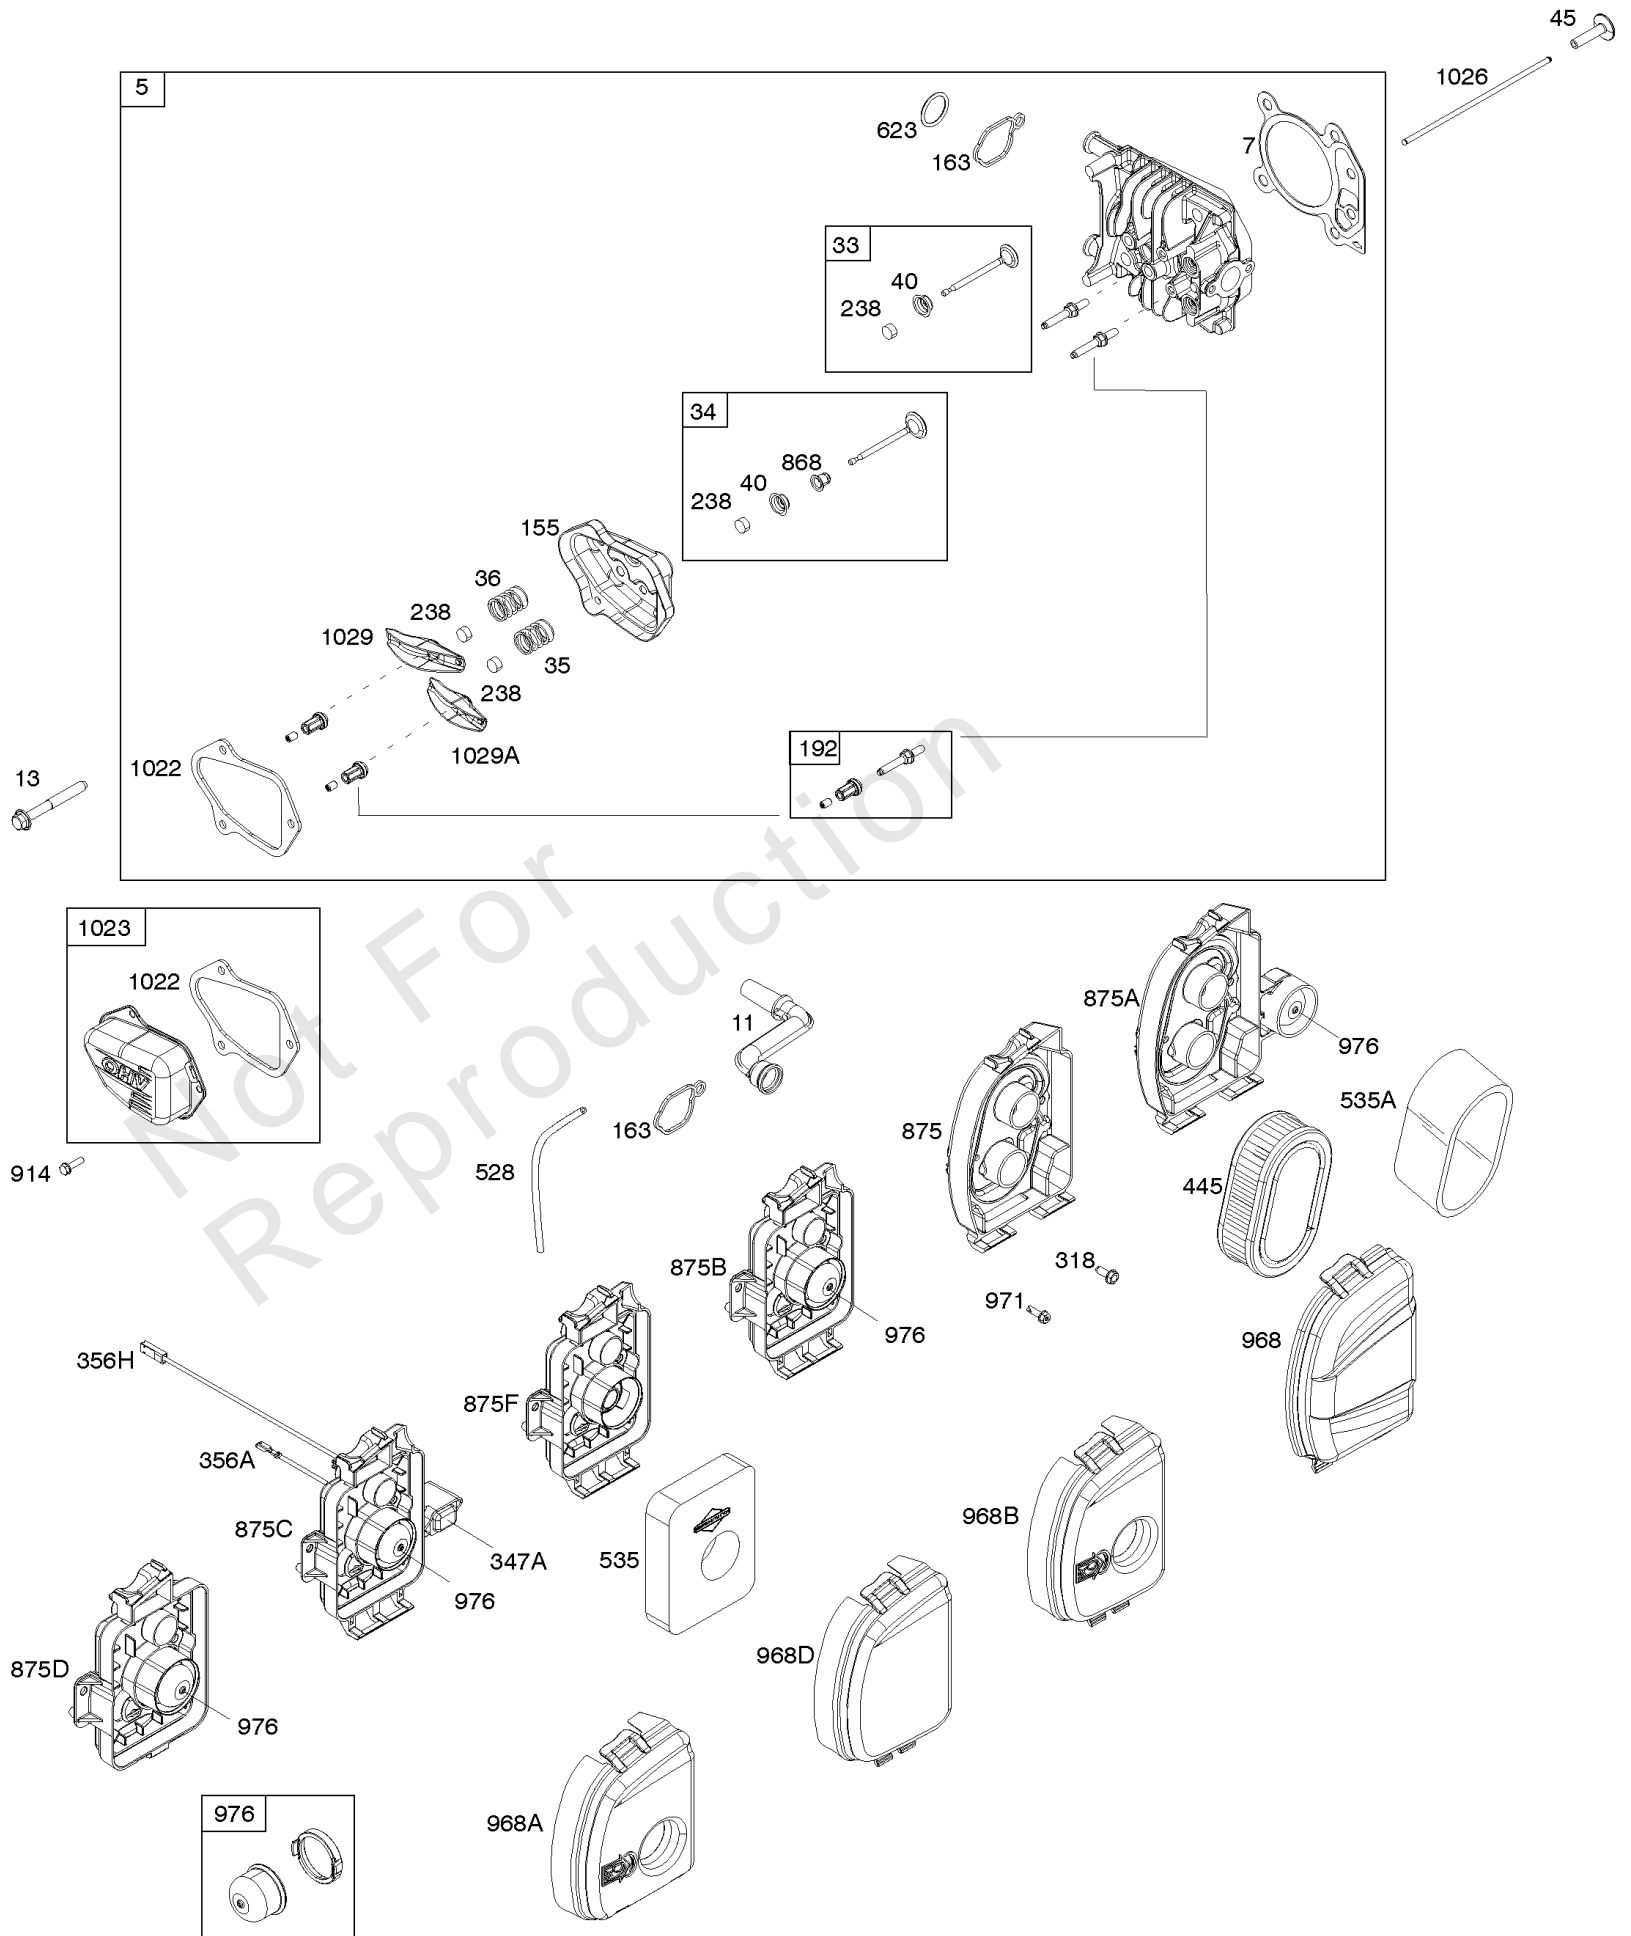

## Air Cleaner, Cylinder Head

REF NO	PART NO	QTY	DESCRIPTION
5	595351	1	HEAD, Cylinder -Used Before Code Date 18070100
5	84001270	1	HEAD, Cylinder -Used After Code Date 18063000
7	799586	1	GASKET, Cylinder Head
11	590522	1	TUBE, Breather
13	590512	4	SCREW -(Cylinder Head)
33	590531	1	VALVE, Exhaust
34	590530	1	VALVE, Intake -Used Before Code Date 18070100
34	84001987	1	VALVE, Intake -Used After Code Date 18063000
35	590532	1	SPRING, Valve -(Intake)
36	590532	1	SPRING, Valve -(Exhaust)
40	590528	2	RETAINER, Valve
45	590514	2	TAPPET, Valve
155	590529	1	PLATE, Cylinder Head
163	799580	1	GASKET, Air Cleaner -(Air Cleaner)
192	590535	2	ADJUSTER, Rocker Arm
238	590533	2	CAP, Valve
318	793480	2	SCREW -(Mounting Bracket)
356A	592711	1	WIRE, Stop
445	593260	1	FILTER, A/C Cartridge
528	793006	1	HOSE, Primer -(Cut To Required Length)
535	799579	1	FILTER, Air Cleaner Foam
535A	595191	1	FILTER, Air Cleaner Foam
623	799581	1	SEAL, O-Ring -(Carburetor Spacer)
868	590534	1	SEAL, Valve -Used Before Code Date 18070100
868	84001271	1	SEAL, Valve -Used After Code Date 18063000
875	590553	1	BASE, Air Cleaner -Used Before Code Date 16051600
875	595661	1	BASE-AIR CLEANER -Used After Code Date 16051500
875A	595662	1	BASE, Air Cleaner -Used After Code Date 16051500
875A	590557	1	BASE, Air Cleaner -Used Before Code Date 16051600
914	591103	3	SCREW -(Rocker Cover)
968	595658	1	COVER, Air Cleaner
971	590552	2	SCREW -(Air Cleaner Base to Carburetor/Throttle Body)
976	594281	1	PRIMER, Carburetor
1022	591255	1	GASKET, Rocker Cover
1023	595349	1	COVER, Rocker
1026	590515	2	ROD, Push
1029	590526	1	ARM, Rocker
1029A	590527	1	ARM, Rocker