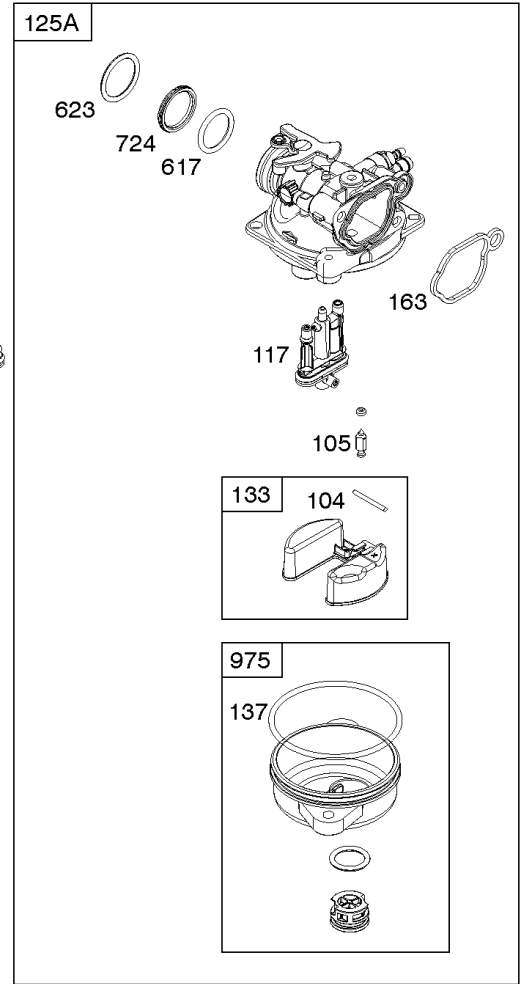

Carburetor

REF NO	PART NO	QTY	DESCRIPTION
104	590558		PIN, Float Hinge
105	594581		VALVE, Float Needle
117	596522		JET, Main -(Standard)
118	596665		JET, Main -(High Altitude)
121	590589		KIT, Carburetor Overhaul -Used Before Code Date 15030900
121	594636		KIT, Carburetor Overhaul -Used After Code Date 15030800
122	590549		SPACER, Carburetor
125A	591110		CARBURETOR
133	591120		FLOAT, Carburetor
137	593235		GASKET, Float Bowl -(Pack of 5) -Used Before Code Date 15030900
137	594633		GASKET, Float Bowl -(Pack of 5) -Used After Code Date 15030800
163	799580		GASKET, Air Cleaner -(Air Cleaner)
216	590547		LINK, Choke
217	590740		SPRING, Choke Return
493	593330		BRACKET, Mounting -(Carburetor)
617	270344S		SEAL, O-Ring -(Intake Manifold)
623	799581		SEAL, O-Ring -(Carburetor Spacer)
724	697478		RETAINER, Seal
951	591104		LEVER, Choke
975	591492		BOWL, Float -Used Before Code Date 15030900
975	594632		BOWL, Float -Used After Code Date 15030800
1127	590554		SCREW -(Float Bowl to Carburetor Body)
1238	590562		SCREW -(Carburetor Spacer)