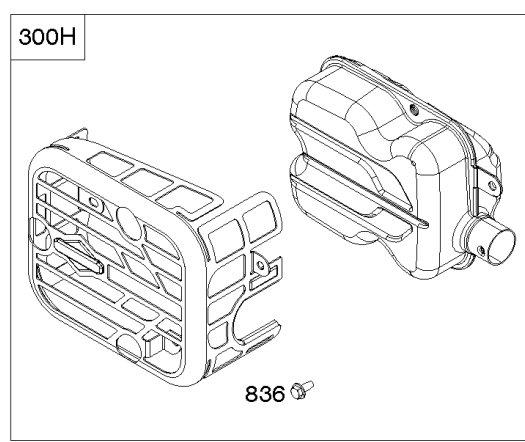

Exhaust System, Fuel Supply

REF NO	PART NO	QTY	DESCRIPTION
187	791766	1	LINE, Fuel -(Cut To Required Length)
300B	590565	1	MUFFLER
300C	592362	1	MUFFLER -Used Before Code Date 16012800
300G	595516	1	MUFFLER -Used After Code Date 16012700
601	791850	2	CLAMP, Hose
613	590562	2	SCREW -(Muffler)
676A	799187	1	DEFLECTOR, Muffler
832	590566	1	GUARD, Muffler
832B	592709	1	GUARD, Muffler
836	690661	3	SCREW -(Muffler Guard)
836A	793500	3	SCREW -(Muffler Guard)
957	799585	1	CAP, Fuel Tank -(Black) -Used Before Code Date 16100300
957A	-----	1	Cap-Fuel Tank -(Order Replacement Fuel Tank Cap Reference Number 957)
957B	692046	1	CAP, Fuel Tank
957C	596250	1	CAP, Fuel Tank
972A	591947	1	TANK, Fuel
994	690813	1	ARRESTOR, Spark