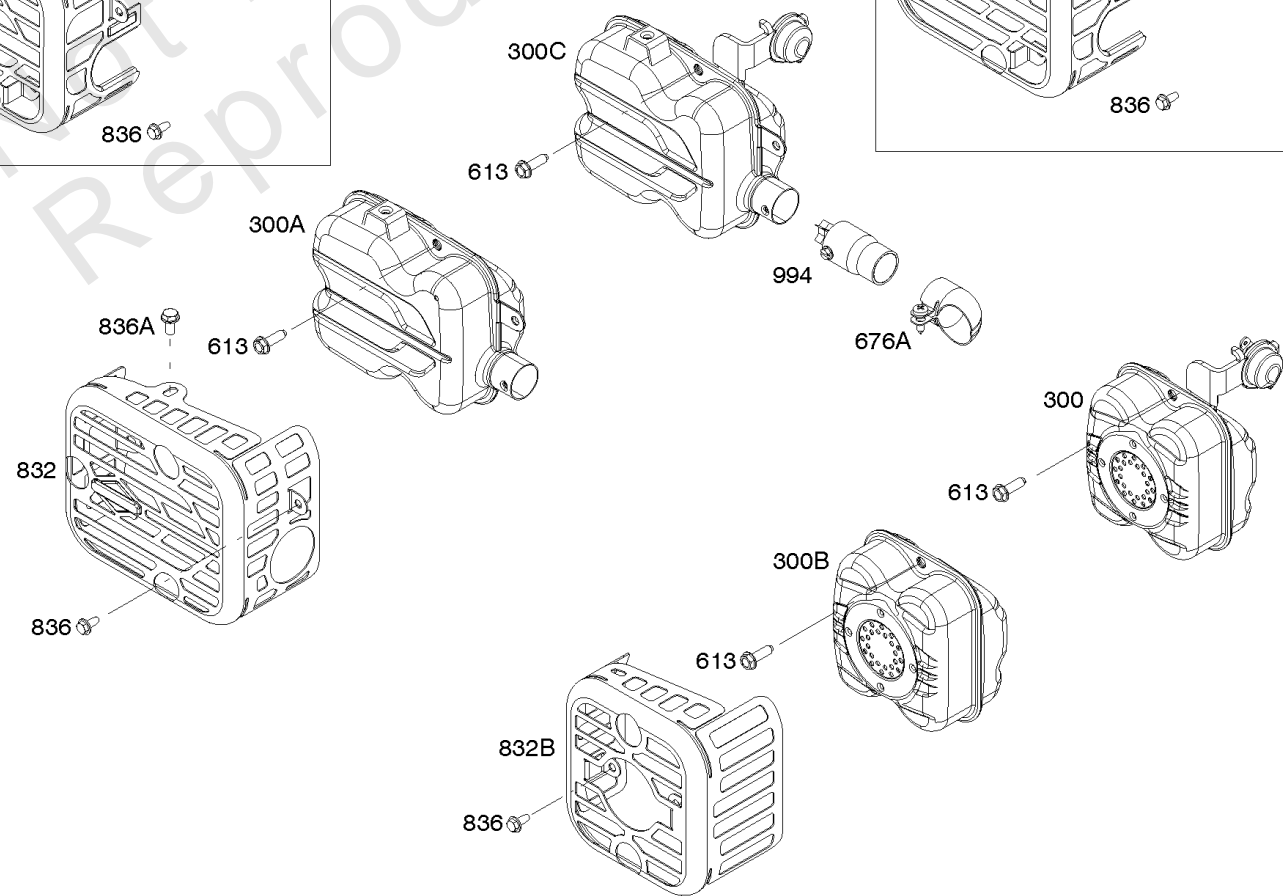

Exhaust System, Fuel Supply

REF NO	PART NO	QTY	DESCRIPTION
187	791766	1	LINE, Fuel -(Cut To Required Length)
300B	590565	1	MUFFLER
300C	592362	1	MUFFLER -Used Before Code Date 16012800
300G	595516	1	MUFFLER -Used After Code Date 16012700
601	791850	2	CLAMP, Hose
613	590562	2	SCREW -(Muffler)
676A	799187	1	DEFLECTOR, Muffler
832	590566	1	GUARD, Muffler
832B	592709	1	GUARD, Muffler
836	690661	3	SCREW -(Muffler Guard)
836A	793500	3	SCREW -(Muffler Guard)
957	799585	1	CAP, Fuel Tank -(Black) -Used Before Code Date 16100300
957A	-----	1	Cap-Fuel Tank -(Order Replacement Fuel Tank Cap Reference Number 957)
957B	692046	1	CAP, Fuel Tank
957C	596250	1	CAP, Fuel Tank
972A	591947	1	TANK, Fuel
994	690813	1	ARRESTOR, Spark