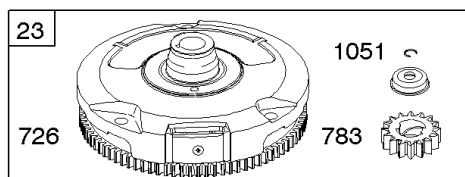

Flywheel, Rewind Starter

REF NO	PART NO	QTY	DESCRIPTION
23	693557		FLYWHEEL -(Steel Ring Gear)
23B	693555		FLYWHEEL
55	695130		HOUSING, Rewind Starter -Used After Code Date 99102400
55A	393576		HOUSING, Rewind Starter -Used Before Code Date 99102500
56	695129		PULLEY, Starter -Used After Code Date 99102400
56A	295871		PULLEY, Starter -(63 Rope) -Used Before Code Date 99102500
57	695131		SPRING, Rewind Starter -Used After Code Date 99102400
57A	490179		SPRING-REWIND STR -Used Before Code Date 99102500
58	695132		ROPE, Starter -(59" Long)
58A	692188		ROPE, Starter -(63)
60	490652		GRIP-STARTER ROPE
63	690547		SPRING, Ratchet -Used Before Code Date 99102500
64	691920		ADAPTER, Ratchet Spring -Used Before Code Date 99102500
65	697725		SCREW -(Rewind Starter) -Used After Code Date 99102400
65A	690837		SCREW -(Rewind Starter) -Used Before Code Date 99102500
66	399671		CLUTCH-STARTER -Used Before Code Date 99102500
67	394897		HOUSING, Clutch -Used Before Code Date 99102500
68	691604		BALL, Clutch -Used Before Code Date 99102500
70	691945		RATCHET-CLUTCH -Used Before Code Date 99102500
71	691359		COVER, Ratchet -Used Before Code Date 99102500
165	693148		NUT -(Ring Gear)
257	691660		SCREW -(Starter Clutch)
363	19203		PULLER, Flywheel
456	695128		PLATE, Pawl Friction -Used After Code Date 99102400
459	281505S		PAWL-RATCHET -Used After Code Date 99102400
592	690800		NUT -(Rewind Starter)
597	691696		SCREW -(Pawl Friction Plate) -Used After Code Date 99102400
608	695058		STARTER, Rewind -Used After Code Date 99102400
608A	390391		STARTER, Rewind -Used Before Code Date 99102500
655	691734		ANCHOR-REWIND SPRING