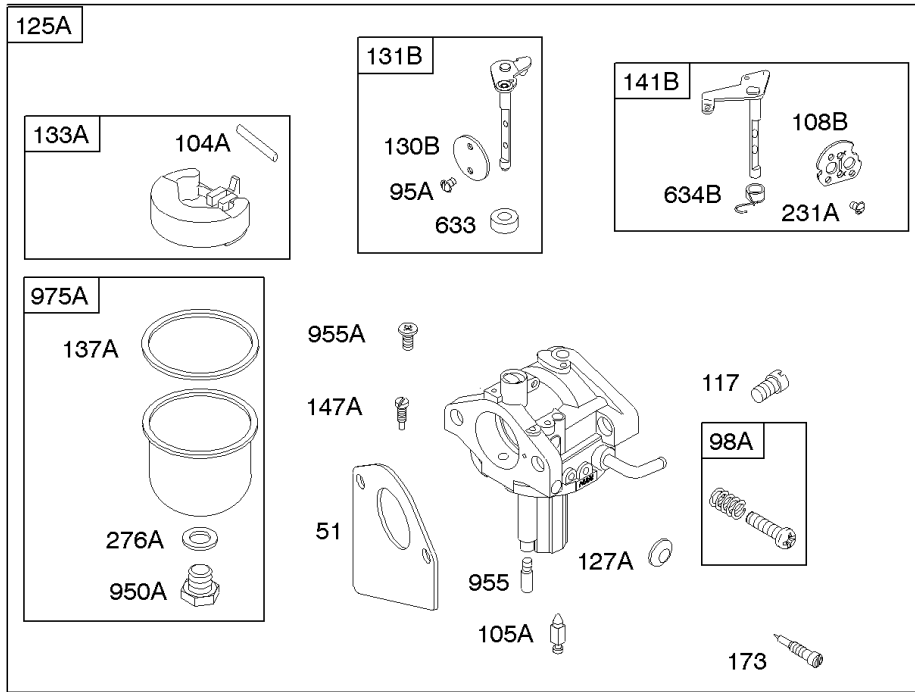

NIKKI

WALBRO

WALBRO

NIKKI