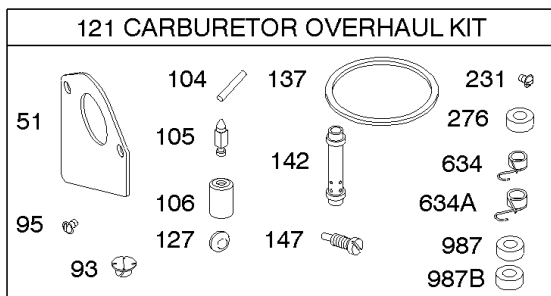

NIKKI

WALBRO

WALBRO

NIKKI