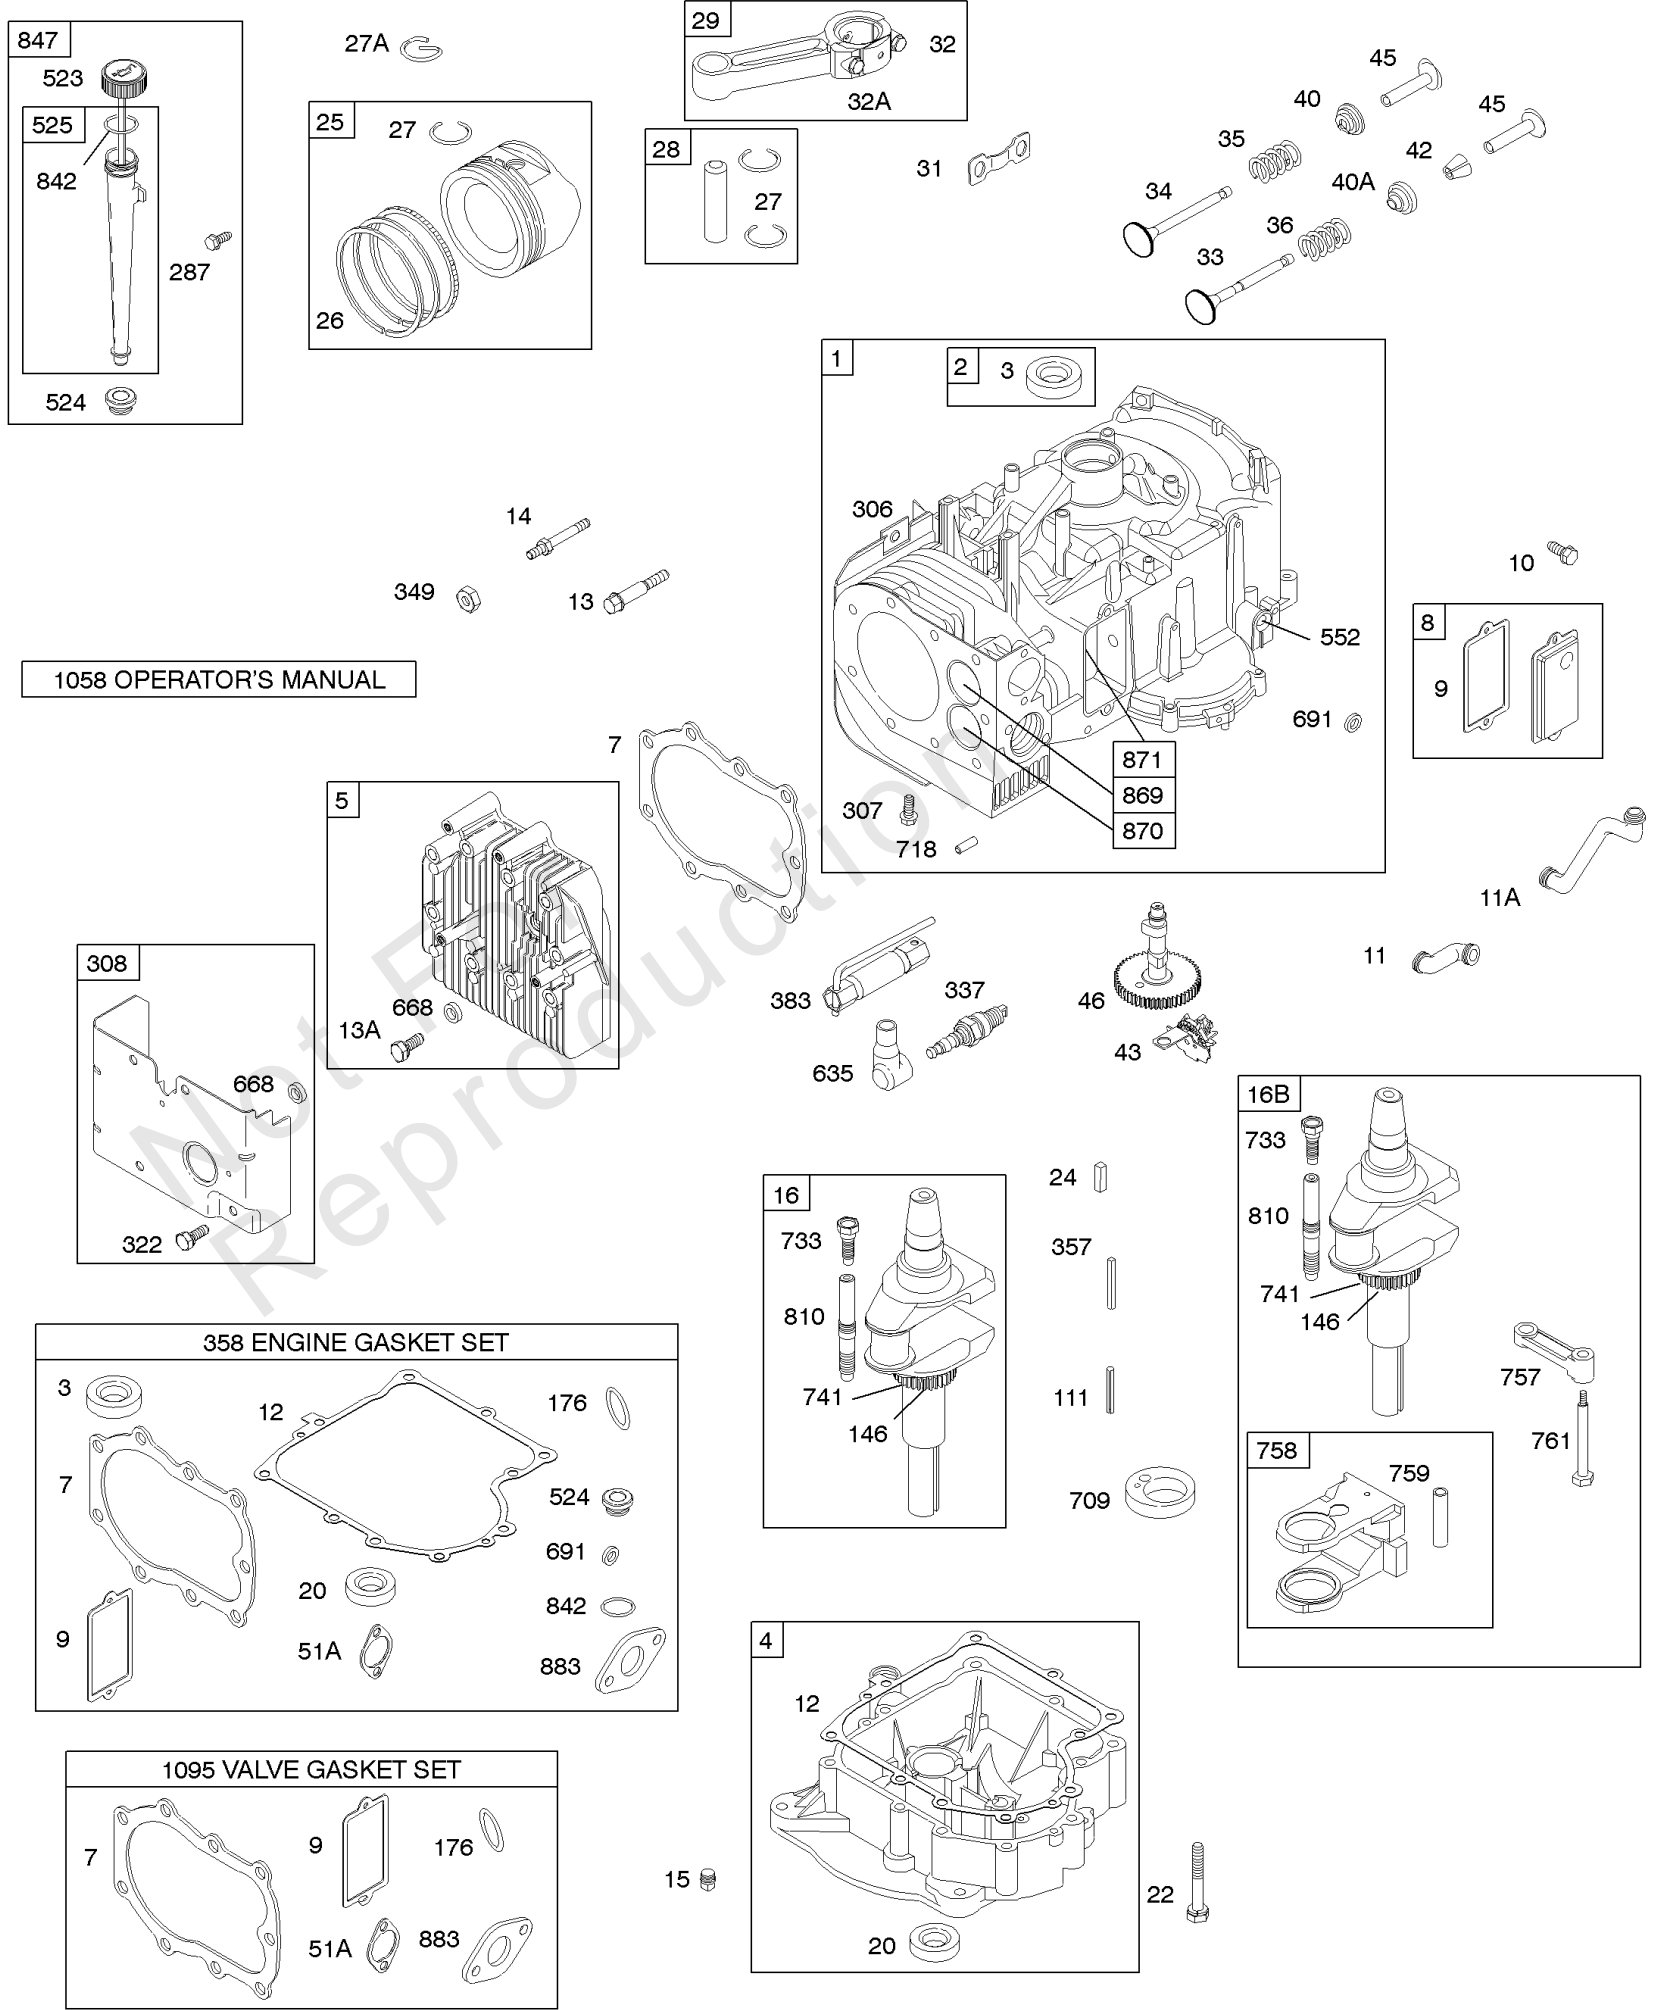

Crankcase Cover/Sump, Crankshaft, Engine/Valve Gasket, Cylinder, Cylinder Head,

REF NO	PART NO	QTY	DESCRIPTION
26	696405		SET, Ring -(.020 Oversize) -Used After Code Date 01060600
26	392331		SET, Ring -(Standard)(Chrome) -Used Before Code Date 01060700
27	691299		LOCK, Piston Pin -Used After Code Date 95101500
27A	691792		LOCK, Piston Pin -Used Before Code Date 95101600
28	299691		PIN, Piston -(Standard) -Used Before Code Date 95101600
28	391286		PIN, Piston -(.005 Oversize) -Used Before Code Date 95101600
28	498319		PIN, Piston -(Standard) -Used After Code Date 95101500
28	498320		PIN, Piston -(.005 Oversize) -Used After Code Date 95101500
29	494504S		ROD, Connecting -(Standard)
29	495490		ROD, Connecting -(.020 Undersize)
31	222299		LOCK, Rod Screw
32	690356		SCREW -(Connecting Rod) (1 7/8)
32A	690348		SCREW -(Connecting Rod) (1 5/8)
33	262246S		VALVE, Exhaust
34	262247S		VALVE, Intake
35	691605		SPRING, Valve -(Intake)
36	691597		SPRING, Valve -(Exhaust)
40	690656		RETAINER, Valve -(Intake)
40A	691939		RETAINER-VALVE -(Exhaust)
42	494553		KEEPER, Valve -(Exhaust)
43	691968		SLINGER, Governor/Oil
45	691811		TAPPET, Valve
46	697668		CAMSHAFT
51A	272554S		GASKET, Intake
111	691679		PIN, Retainer
146	691639		KEY, Woodruff
176	691917		SEAL, O-Ring -(Air Cleaner Base)
287	691002		SCREW -(Dipstick Tube)
306	698477		SHIELD-CYLINDER
307	691003		SCREW -(Cylinder Shield)
308	698476		COVER, Cylinder Head
322	692198		SCREW -(Cylinder Head Cover)

Crankcase Cover/Sump, Crankshaft, Engine/Valve Gasket, Cylinder, Cylinder Head,

Mfg. No: 28D707-0123-02