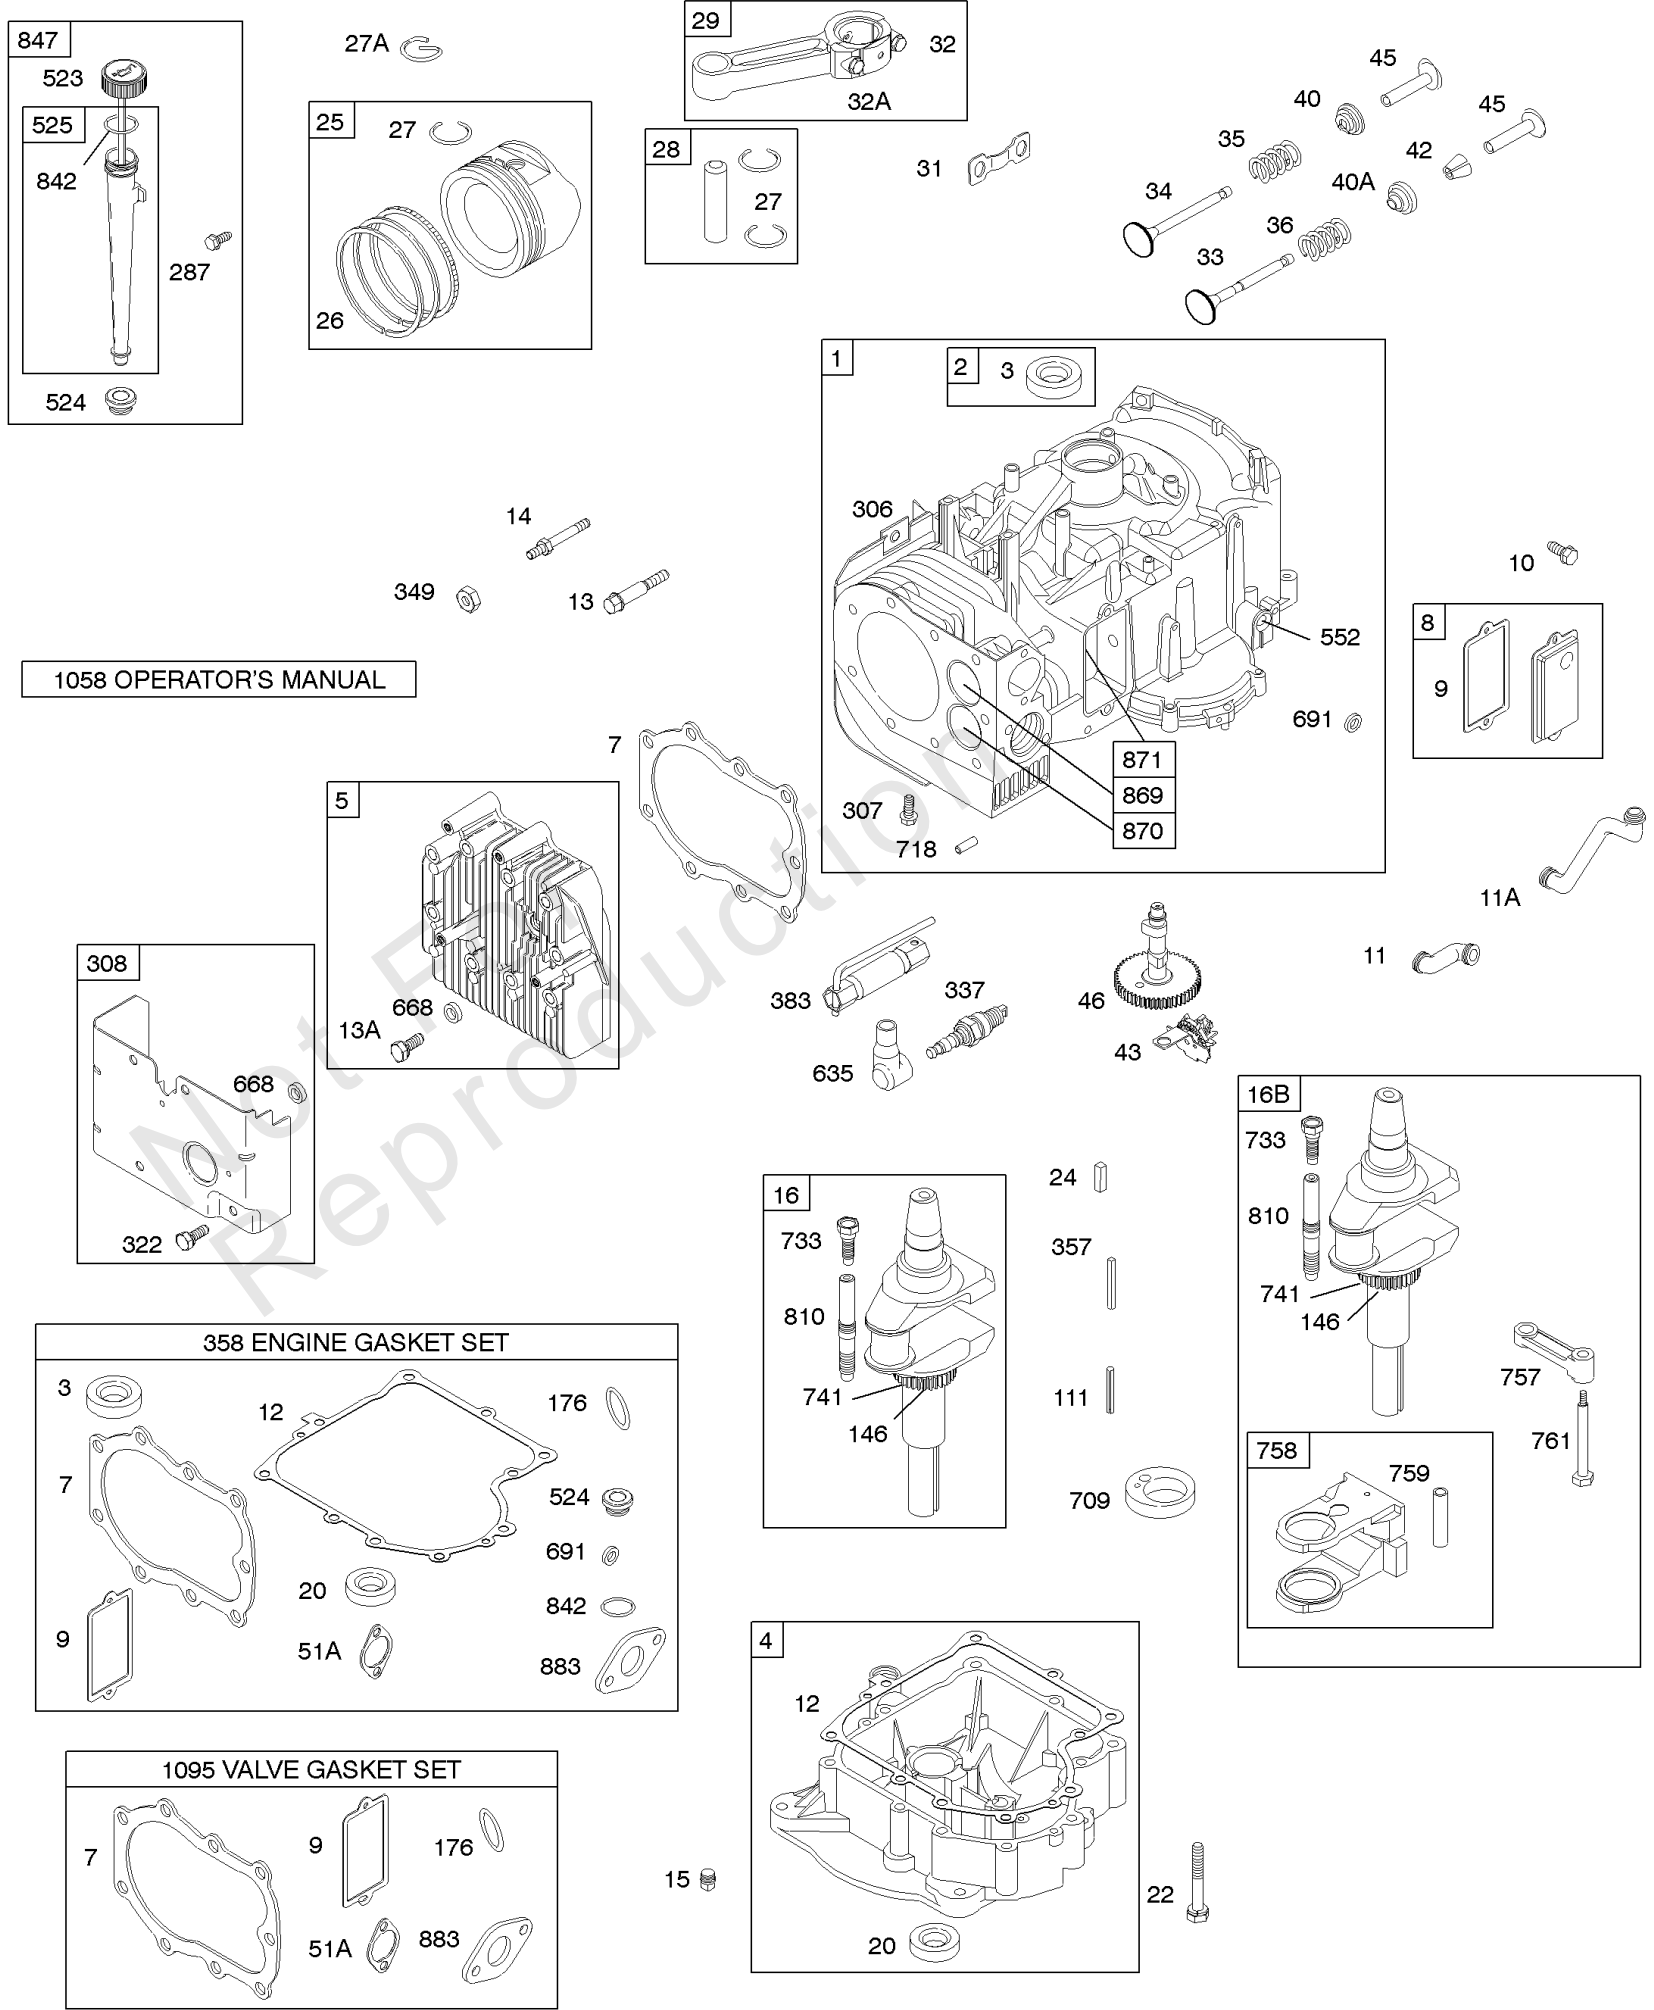

Crankcase Cover/Sump, Crankshaft, Engine/Valve Gasket, Cylinder, Cylinder Head,

REF NO	PART NO	QTY	DESCRIPTION
1	496413		CYLINDER ASSEMBLY
2	399265		KIT, Bushing/Seal -(Magneto Side)
3	391086S		SEAL, Oil -(Magneto Side)
4	494238		SUMP, Engine
5	494240		HEAD, Cylinder
7	271866S		GASKET, Cylinder Head
8	495735		BREATHER ASSEMBLY
9	27803S		GASKET, Breather
10	691666		SCREW -(Breather Assembly)
11	692253		TUBE, Breather
11A	691328		TUBE, Breather
12	692405		GASKET, Crankcase -(.009)
12	692406		GASKET, Crankcase -(.005)
12	692226		GASKET, Crankcase -(.015)(Standard)
13	690904		SCREW -(Cylinder Head) (3)
13A	691681		SCREW -(Cylinder Head) (3/4" Long)
14	691690		STUD -(Cylinder Head)
15	691680		PLUG, Oil Drain
16	693944		CRANKSHAFT -Used After Code Date 95073100
16B	693653		CRANKSHAFT -Used Before Code Date 95080100
20	291675S		SEAL, Oil -(PTO Side)
22	692125		SCREW -(Crankcase Cover/Sump)
24	222698S		KEY, Flywheel
25	499284		PISTON ASSEMBLY -(Standard) -Used Before Code Date 01060700
25	499292		PISTON ASSEMBLY -(.020 Oversize) -Used Before Code Date 01060700
25	696397		PISTON ASSEMBLY -(Standard) -Used After Code Date 01060600
25	696399		PISTON ASSEMBLY -(.020 Oversize) -Used After Code Date 01060600
25	696400		PISTON ASSEMBLY -(.030 Oversize) -Used After Code Date 01060600
26	499996		SET, Ring -(Standard) -Used Before Code Date 01060700
26	499998		SET, Ring -(.020 Oversize) -Used Before Code Date 01060700
26	696403		SET, Ring -(Standard) -Used After Code Date 01060600

Crankcase Cover/Sump, Crankshaft, Engine/Valve Gasket, Cylinder, Cylinder Head,

Mfg. No: 28D707-0123-02