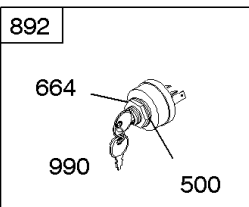

DC ONLY	DUAL CIRCUIT
474 877A 1059	474A 877 1059
578	878

NOTE: All Stators Use Reference 1119 Mounting Screw.

Not For
Reproduction

920

729

356

356B

1054

334

333

851

635

892

664

990

500