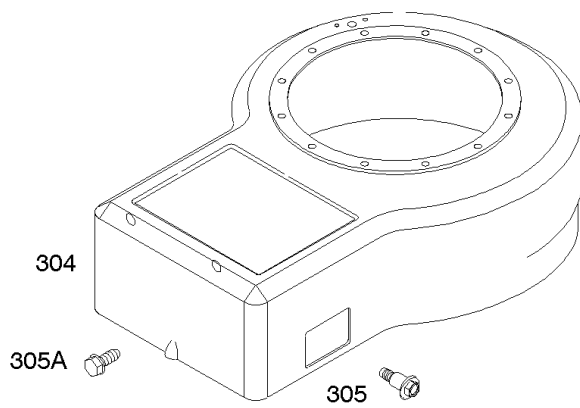

1036 EMISSIONS LABEL