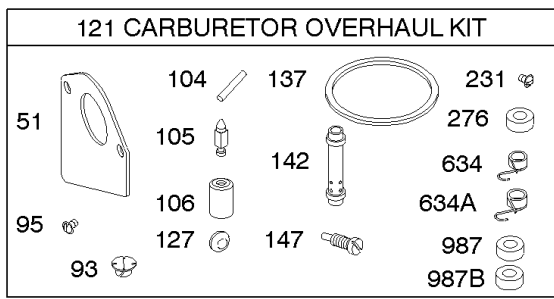

WALBRO

WALBRO

NIKKI