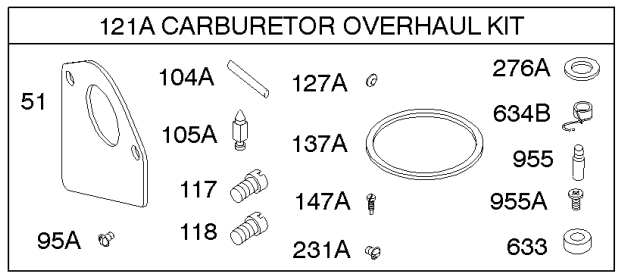

WALBRO

WALBRO

NIKKI