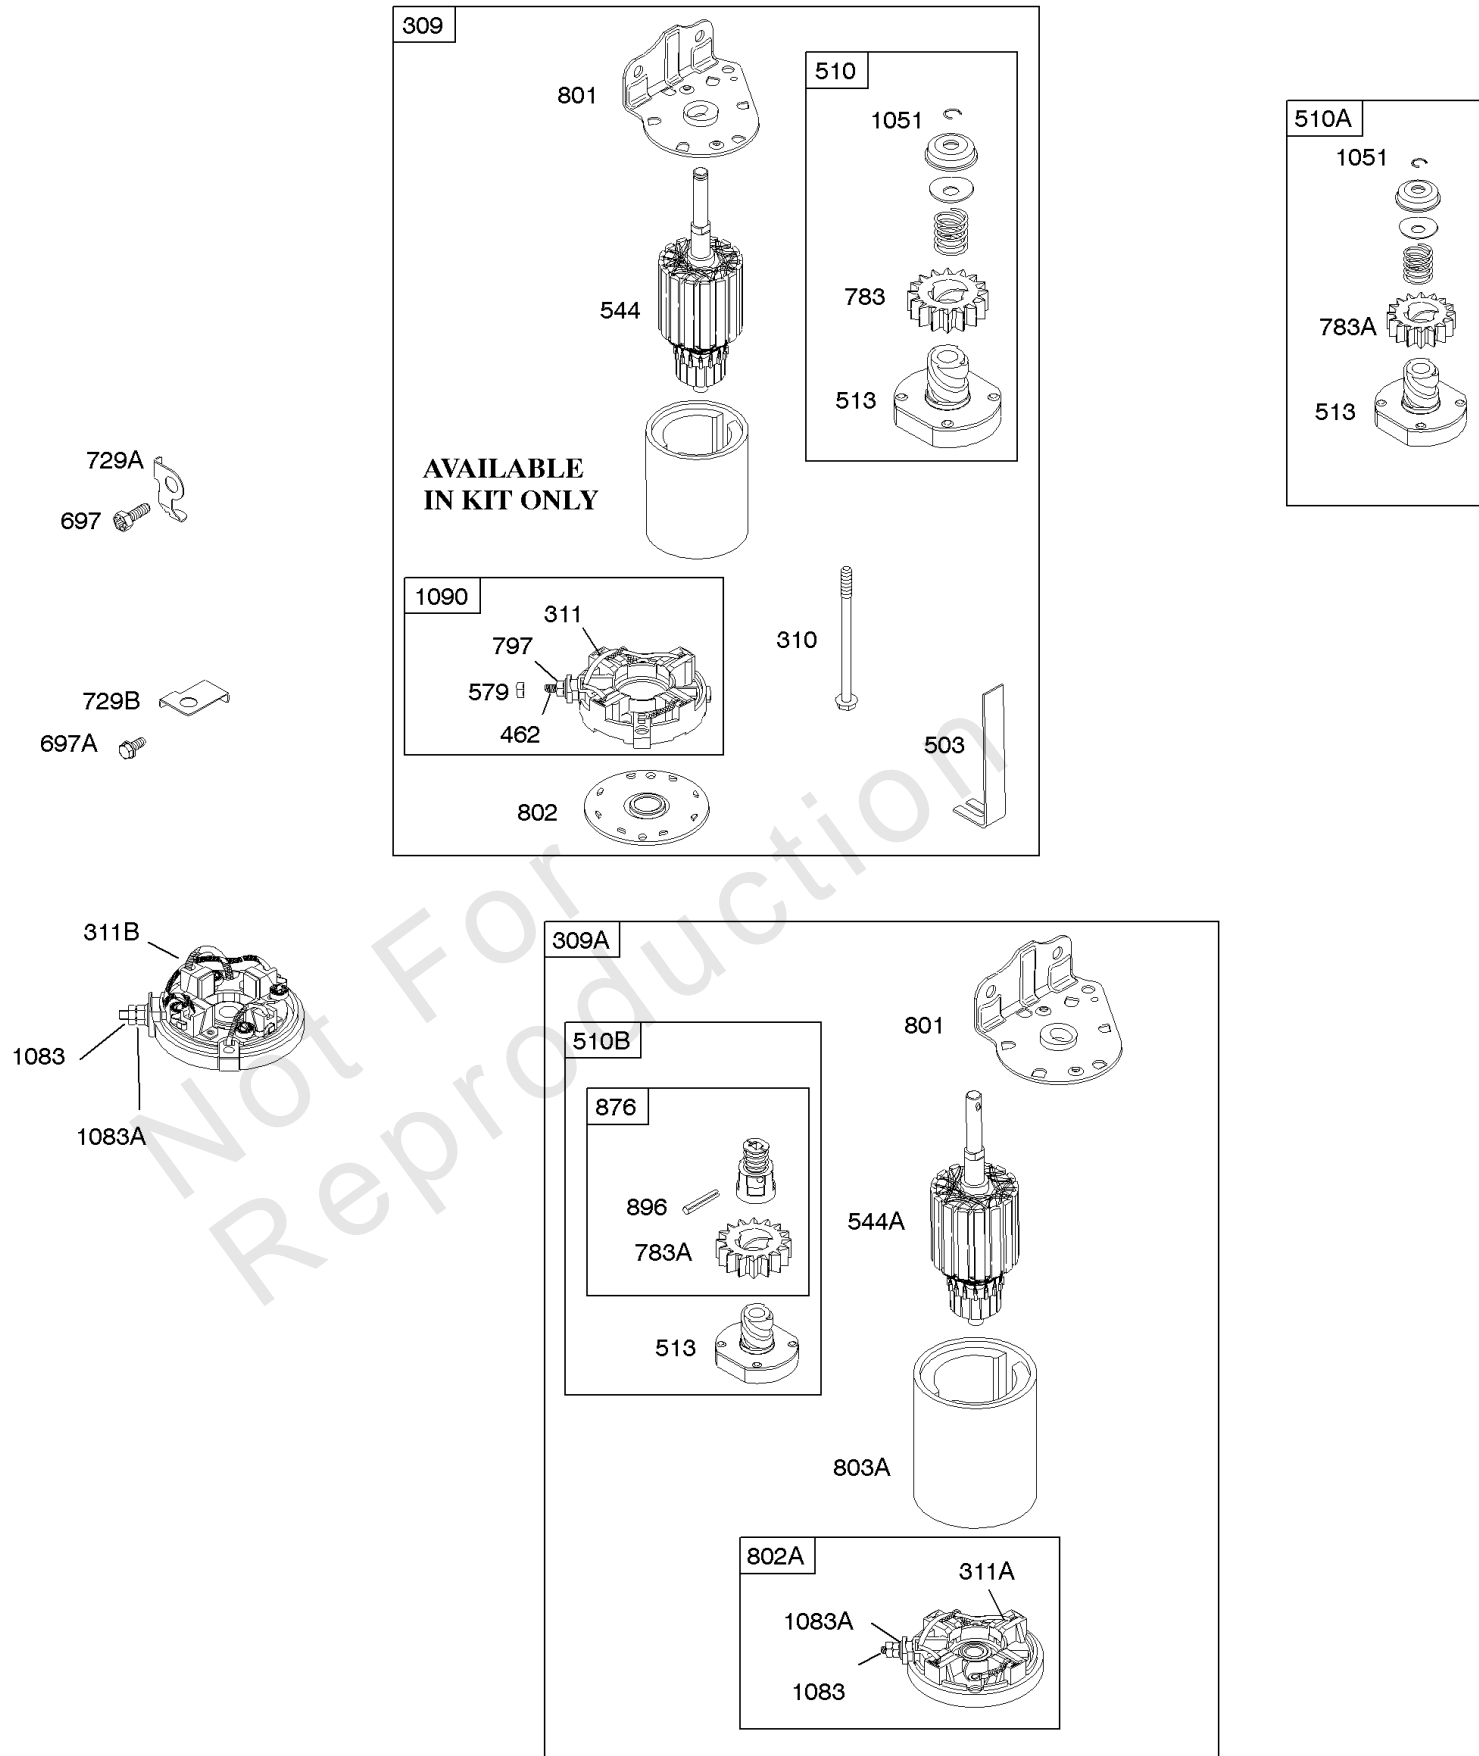

Crankcase Cover/Sump, Crankshaft, Engine/Valve Gasket, Cylinder, Cylinder Head,

REF NO	PART NO	QTY	DESCRIPTION
337	802592S		PLUG, Spark -(Resistor)
349	691105		LOCKNUT -(Cylinder Head Cover)
357	691483		KEY, Drive Pulley
358	494241		GASKET SET, Engine
383	89838S		WRENCH-SPARK PLUG
523	692014		DIPSTICK
524	281370S		SEAL-DIPSTICK TUBE -(Dipstick Tube)
525	691398		TUBE, Dipstick
552	491986		BUSHING, Governor Crank -(1/4 I.D.)
635	66538S		BOOT, Spark PLug
668	690510		SPACER
691	692407		SEAL, Governor Shaft
709	262243		ECCENTRIC
718	690959		PIN, Locating
733	691658		SCREW -(Crankshaft Extension)
741	691284		GEAR, Timing
757	691714		LINK, Counterweight -(-Used After Code Date 78100411)
758	692423		COUNTERWEIGHT
759	691239		PIN, Counterweight
761	691096		SCREW -(Counterweight)
810	691779		EXTENSION, Crankshaft
842	691870		SEAL, O-Ring -(Dipstick Tube)
847	496415		DIPSTICK/TUBE ASSEMBLY
869	691802		SEAT, Valve -(Intake)
870	691844		SEAT-VALVE -(Exhaust)
871	231218		BUSHING, Valve Guide -(Brass Intake Valve)
871	261961		BUSHING, Valve Guide -(Exhaust)
883	692236		GASKET, Exhaust
1058	274787		MANUAL, Operator's
1095	498539		GASKET SET, Valve

NOTE: For Replacement Starter Motor, See Reference 309.