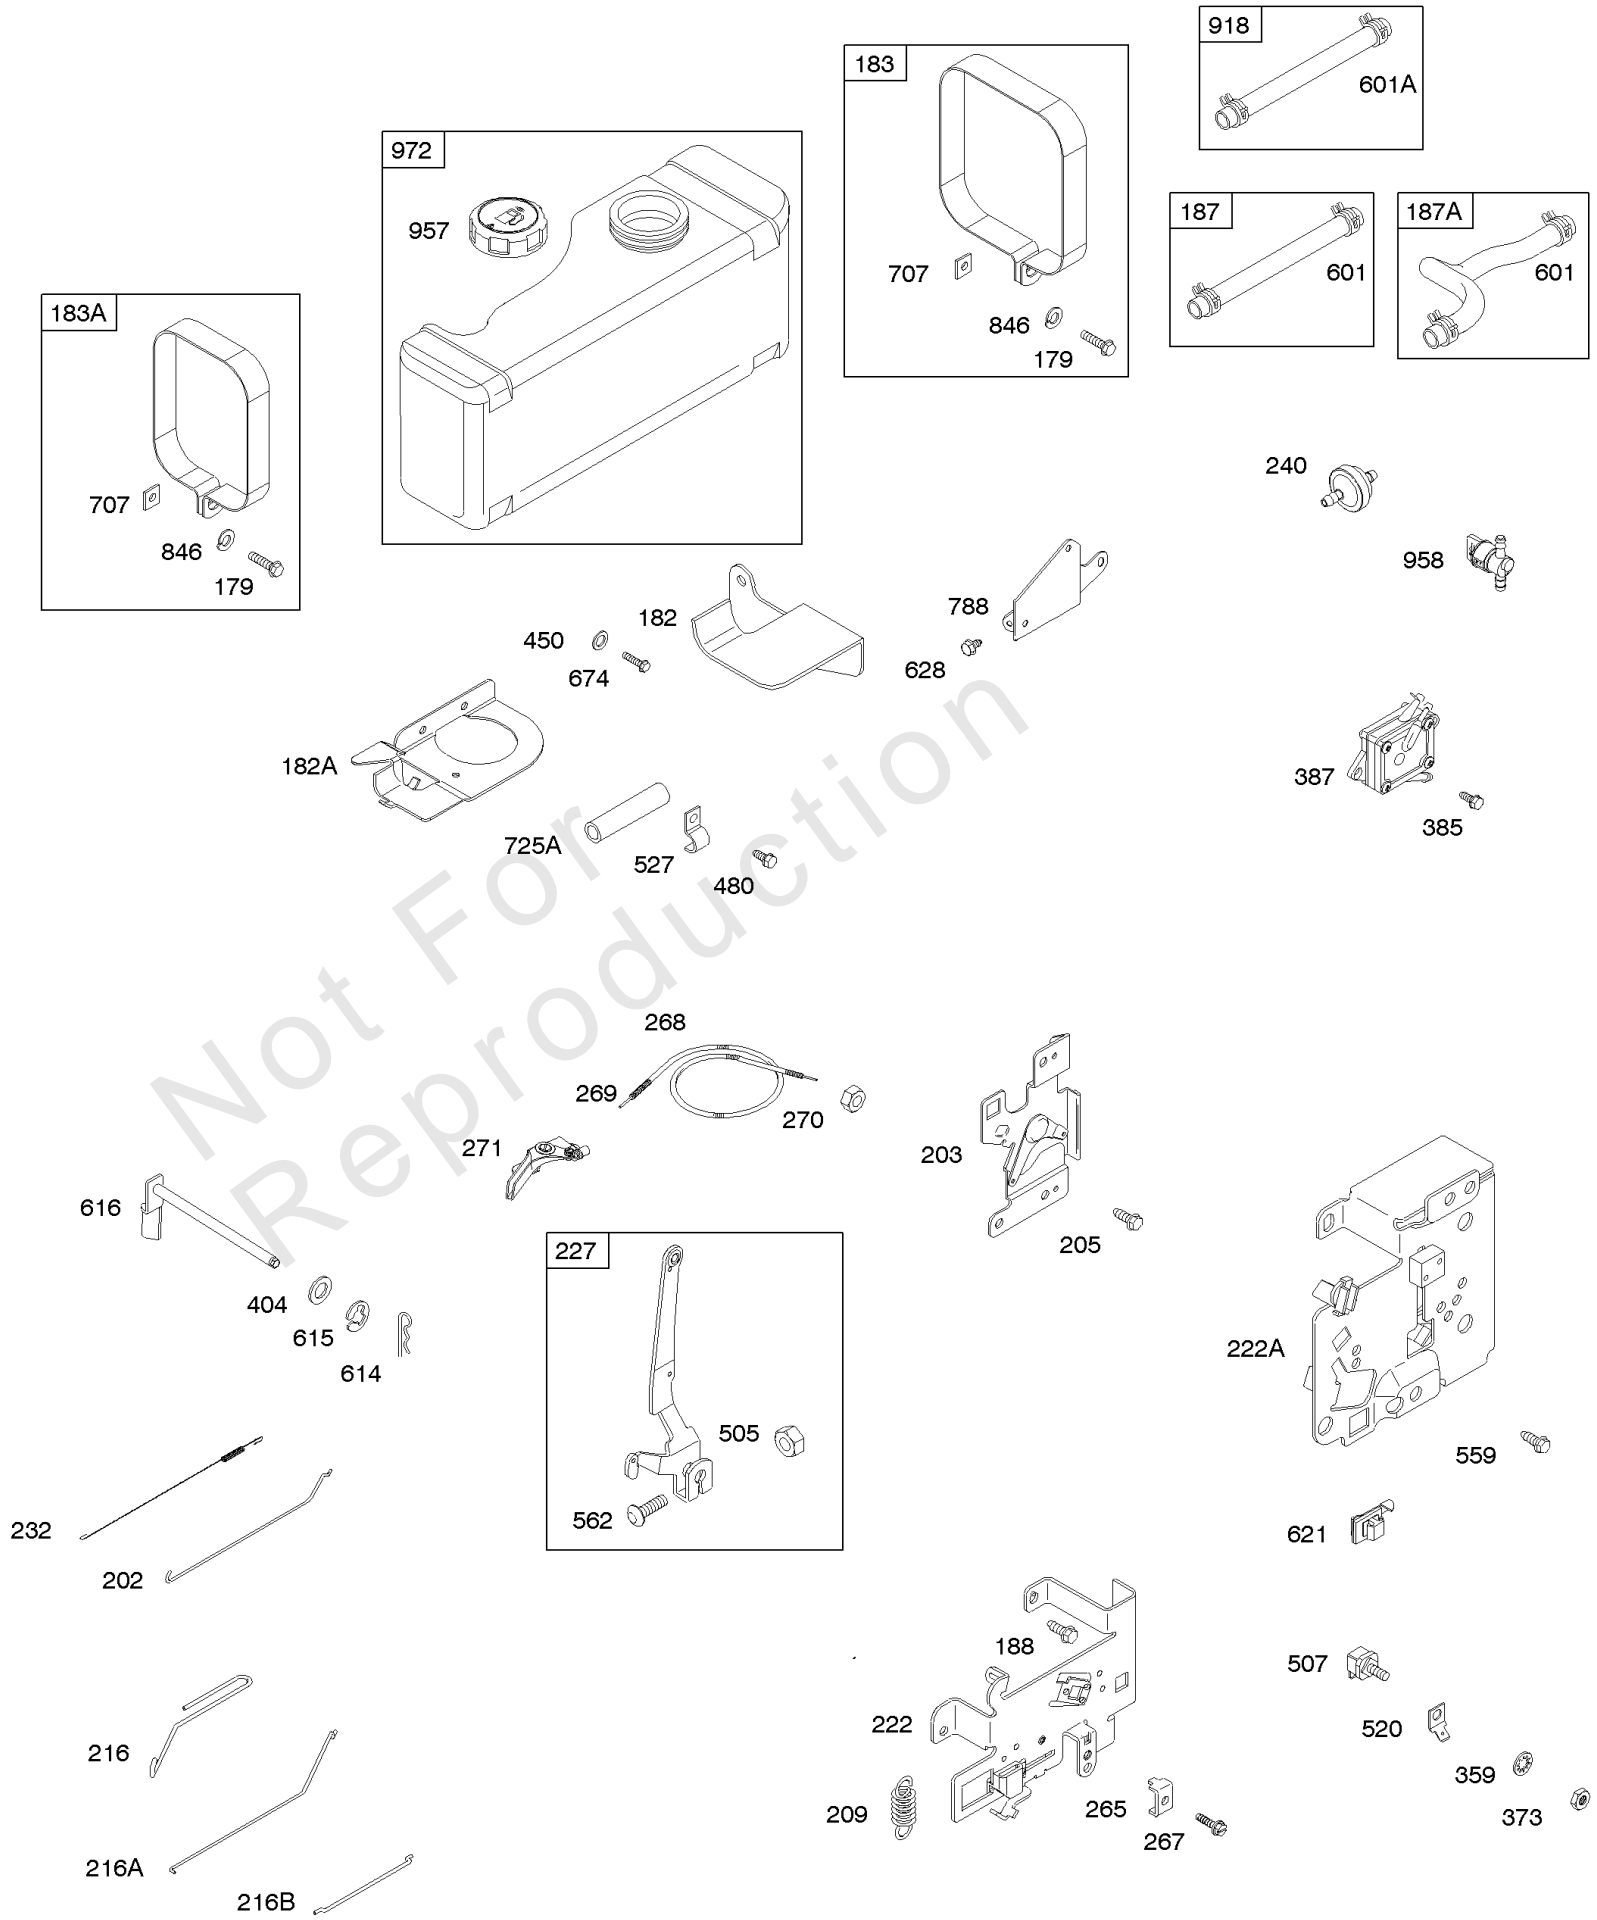

Blower Housing, Shields, Flywheel Fan

REF NO	PART NO	QTY	DESCRIPTION
37	690456		GUARD, Flywheel
73	691191		SCREEN-ROTATING
73A	691748		SCREEN-ROTATING
74	691627		SCREW -(Rotating Screen)
74A	691655		SCREW -(Rotating Screen)
75	690582		WASHER -(Flywheel)
78	690661		SCREW -(Flywheel Guard)
304	690846		HOUSING, Blower
305	691108		SCREW -(Blower Housing)
305A	692127		SCREW -(Blower Housing)
332	690662		NUT -(Flywheel)
455	695113		CUP, Flywheel
455A	691173		CUP, Flywheel
668A	691323		SPACER -(Rotating Screen)
727	490324		COVER, Starter Drive -(Includes Mounting Hardware)
732	691092		SCREW -(Starter Drive Cover)
934	691058		SCREW -(Fan Retainer)
1005	697853		FAN, Flywheel -Used After Code Date 99102400
1005A	691905		FAN, Flywheel -Used Before Code Date 99102500
1006	690452		RETAINER, Fan
1036	-----		Label-Emissions -(Available from an Authorized Briggs & Stratton Service Dealer)