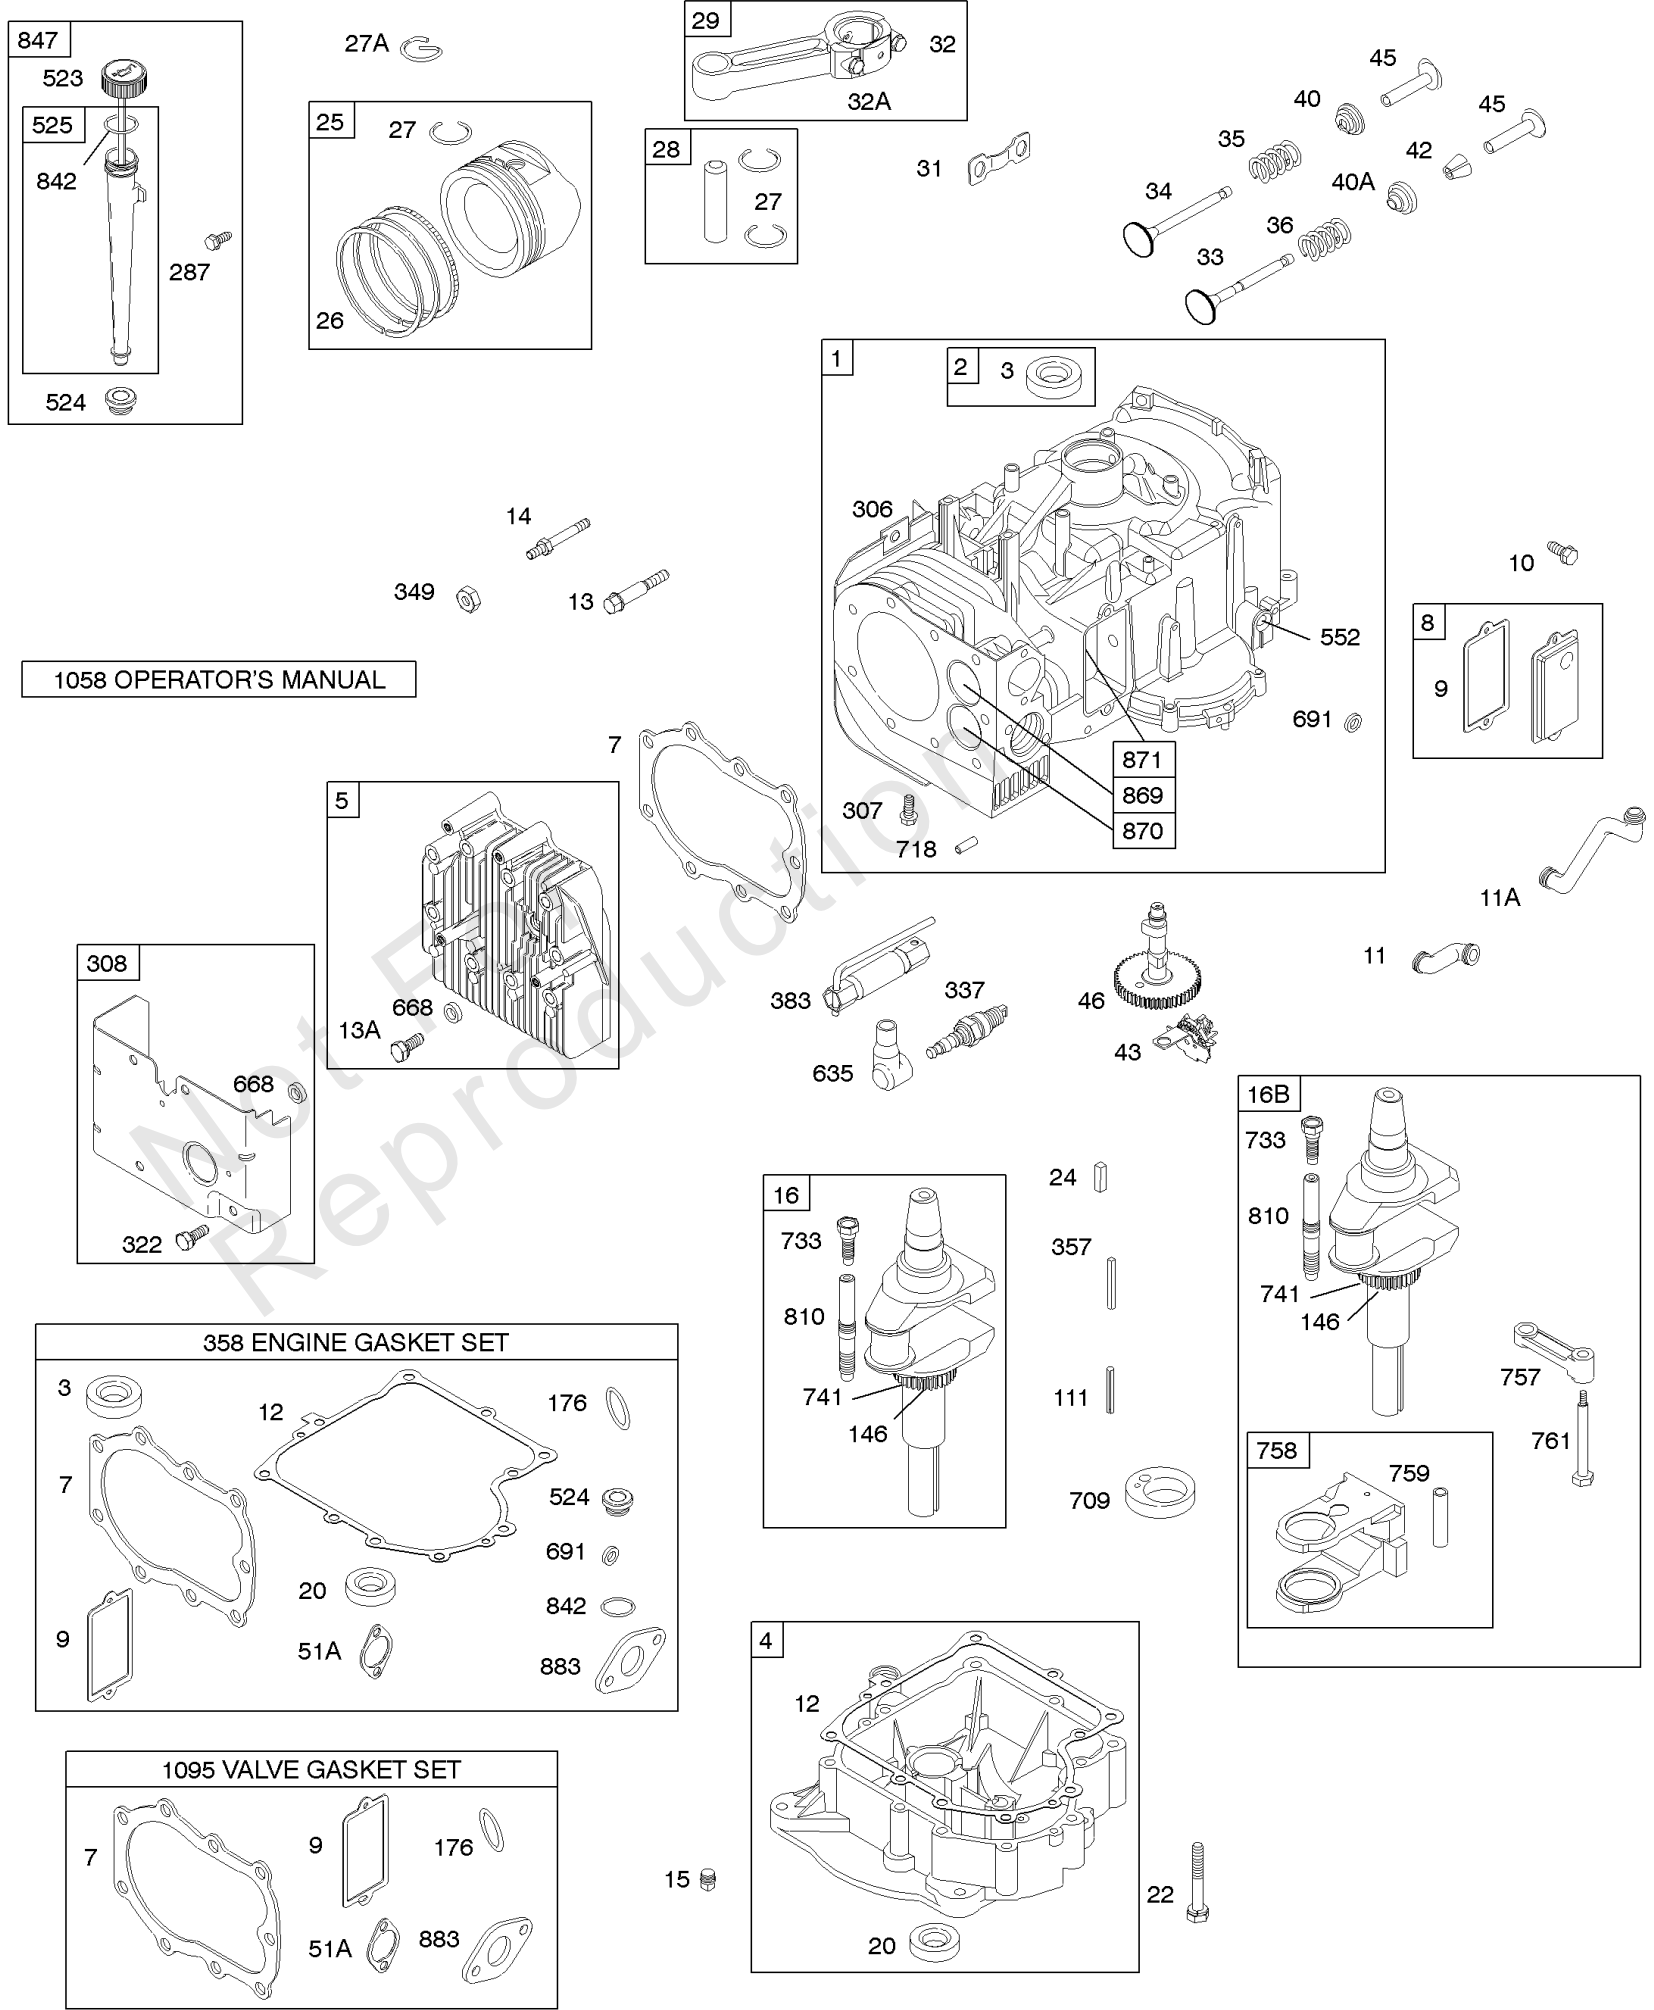

Crankcase Cover/Sump, Crankshaft, Engine/Valve Gasket, Cylinder, Cylinder Head,

Mfg. No: 28D707-0123-02

Crankcase Cover/Sump, Crankshaft, Engine/Valve Gasket, Cylinder, Cylinder Head,

REF NO	PART NO	QTY	DESCRIPTION
1	496413		CYLINDER ASSEMBLY
2	399265		KIT, Bushing/Seal -(Magneto Side)
3	391086S		SEAL, Oil -(Magneto Side)
4	494238		SUMP, Engine
5	494240		HEAD, Cylinder
7	271866S		GASKET, Cylinder Head
8	495735		BREATHER ASSEMBLY
9	27803S		GASKET, Breather
10	691666		SCREW -(Breather Assembly)
11	692253		TUBE, Breather
11A	691328		TUBE, Breather
12	692405		GASKET, Crankcase -(.009)
12	692406		GASKET, Crankcase -(.005)
12	692226		GASKET, Crankcase -(.015)(Standard)
13	690904		SCREW -(Cylinder Head) (3)
13A	691681		SCREW -(Cylinder Head) (3/4" Long)
14	691690		STUD -(Cylinder Head)
15	691680		PLUG, Oil Drain
16	693944		CRANKSHAFT -Used After Code Date 95073100
16B	693653		CRANKSHAFT -Used Before Code Date 95080100
20	291675S		SEAL, Oil -(PTO Side)
22	692125		SCREW -(Crankcase Cover/Sump)
24	222698S		KEY, Flywheel
25	499284		PISTON ASSEMBLY -(Standard) -Used Before Code Date 01060700
25	499292		PISTON ASSEMBLY -(.020 Oversize) -Used Before Code Date 01060700
25	696397		PISTON ASSEMBLY -(Standard) -Used After Code Date 01060600
25	696399		PISTON ASSEMBLY -(.020 Oversize) -Used After Code Date 01060600
25	696400		PISTON ASSEMBLY -(.030 Oversize) -Used After Code Date 01060600
26	499996		SET, Ring -(Standard) -Used Before Code Date 01060700
26	499998		SET, Ring -(.020 Oversize) -Used Before Code Date 01060700
26	696403		SET, Ring -(Standard) -Used After Code Date 01060600