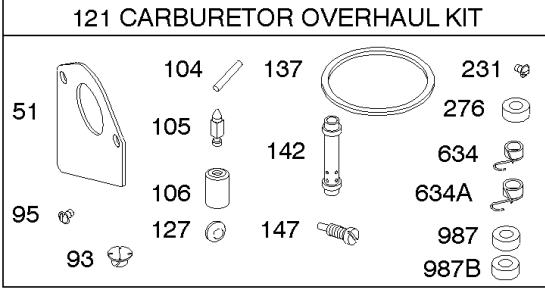

WALBRO

WALBRO

NIKKI