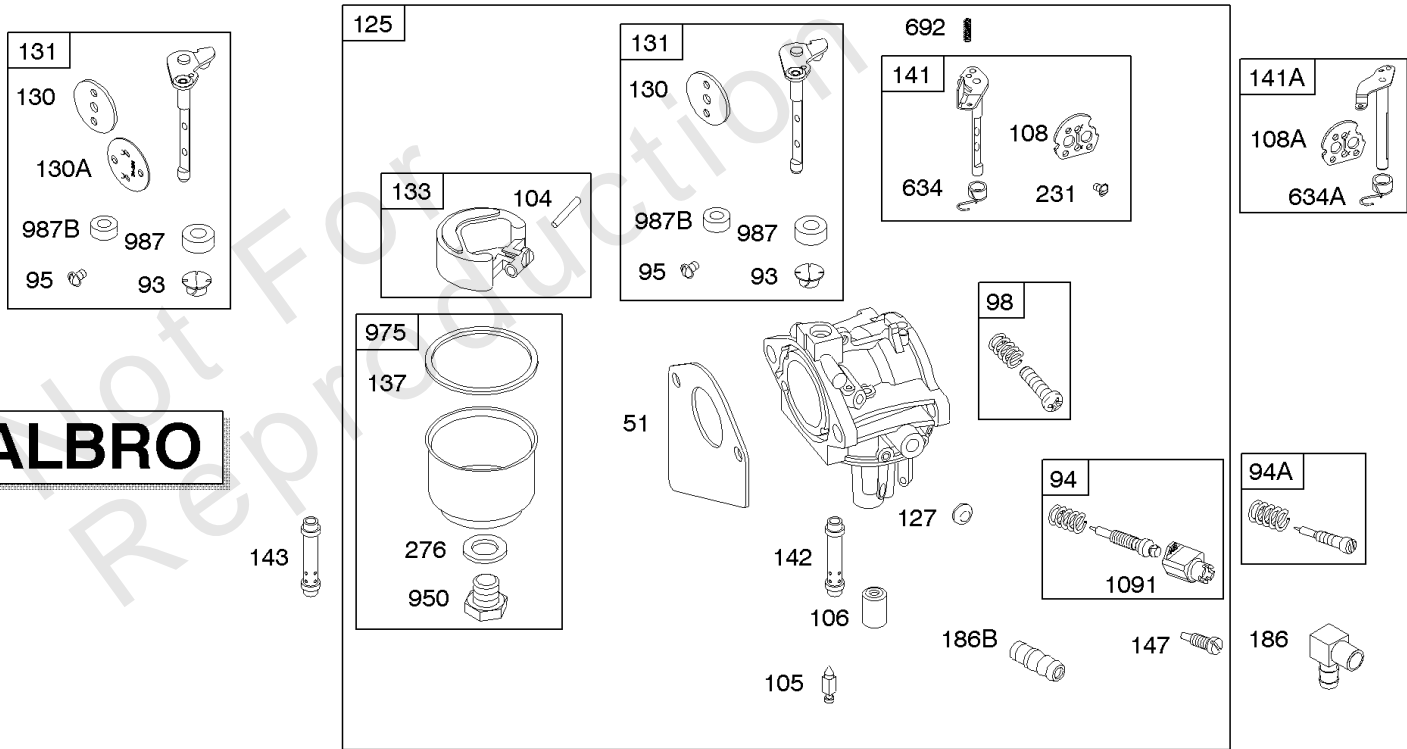

WALBRO

WALBRO

NIKKI