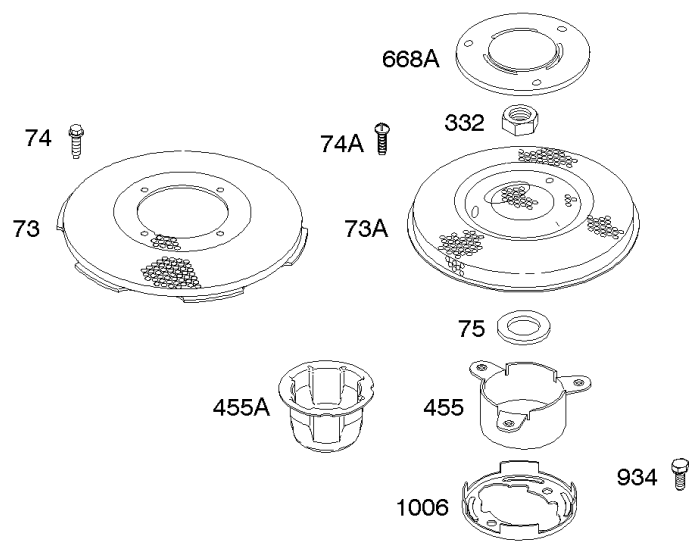

## Alternator, Wires, Ignition

REF NO	PART NO	QTY	DESCRIPTION
333	492341		ARMATURE, Magneto
334	691061		SCREW -(Magneto Armature)
356	690799		WIRE, Stop
356B	398808		WIRE, Stop -(Cut To Required Length)
474	696578		ALTERNATOR -(DC Only)
474A	696459		ALTERNATOR -(Dual Circuit)
500	691086		WASHER -(Key Switch)
578	692306		WIRE ASSEMBLY
635	66538S		BOOT, Spark PLug
664	691087		NUT -(Key Switch)
729	690596		CLIP, Wire
851	493880S		TERMINAL-SPARK PLUG
877	393456		WIRE/CONNECTOR, Alternator
877A	393814		WIRE/CONNECTOR, Alternator -(10 Amp Regulated)
878	398661		HARNESS, Wiring
892	692318		SWITCH, Key
920	691656		SOLENOID, Starter
990	691959		SET, Key
1054	280275		TIE, Cable
1059	698516		KIT, Screw/Washer -(Alternator)
1119	691183		SCREW -(Alternator)