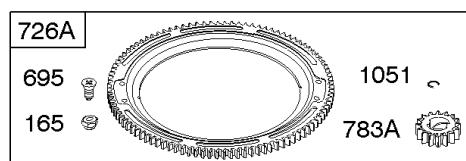

Flywheel, Rewind Starter

REF NO	PART NO	QTY	DESCRIPTION
23	693557		FLYWHEEL -(Steel Ring Gear)
23B	693555		FLYWHEEL
55	695130		HOUSING, Rewind Starter -Used After Code Date 99102400
55A	393576		HOUSING, Rewind Starter -Used Before Code Date 99102500
56	695129		PULLEY, Starter -Used After Code Date 99102400
56A	295871		PULLEY, Starter -(63 Rope) -Used Before Code Date 99102500
57	695131		SPRING, Rewind Starter -Used After Code Date 99102400
57A	490179		SPRING-REWIND STR -Used Before Code Date 99102500
58	695132		ROPE, Starter -(59" Long)
58A	692188		ROPE, Starter -(63)
60	490652		GRIP-STARTER ROPE
63	690547		SPRING, Ratchet -Used Before Code Date 99102500
64	691920		ADAPTER, Ratchet Spring -Used Before Code Date 99102500
65	697725		SCREW -(Rewind Starter) -Used After Code Date 99102400
65A	690837		SCREW -(Rewind Starter) -Used Before Code Date 99102500
66	399671		CLUTCH-STARTER -Used Before Code Date 99102500
67	394897		HOUSING, Clutch -Used Before Code Date 99102500
68	691604		BALL, Clutch -Used Before Code Date 99102500
70	691945		RATCHET-CLUTCH -Used Before Code Date 99102500
71	691359		COVER, Ratchet -Used Before Code Date 99102500
165	693148		NUT -(Ring Gear)
257	691660		SCREW -(Starter Clutch)
363	19203		PULLER, Flywheel
456	695128		PLATE, Pawl Friction -Used After Code Date 99102400
459	281505S		PAWL-RATCHET -Used After Code Date 99102400
592	690800		NUT -(Rewind Starter)
597	691696		SCREW -(Pawl Friction Plate) -Used After Code Date 99102400
608	695058		STARTER, Rewind -Used After Code Date 99102400
608A	390391		STARTER, Rewind -Used Before Code Date 99102500
655	691734		ANCHOR-REWIND SPRING