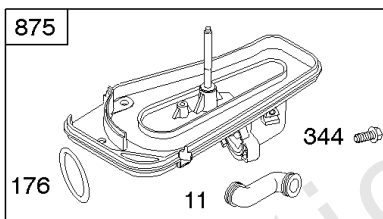

STUD IS 2 1/2"