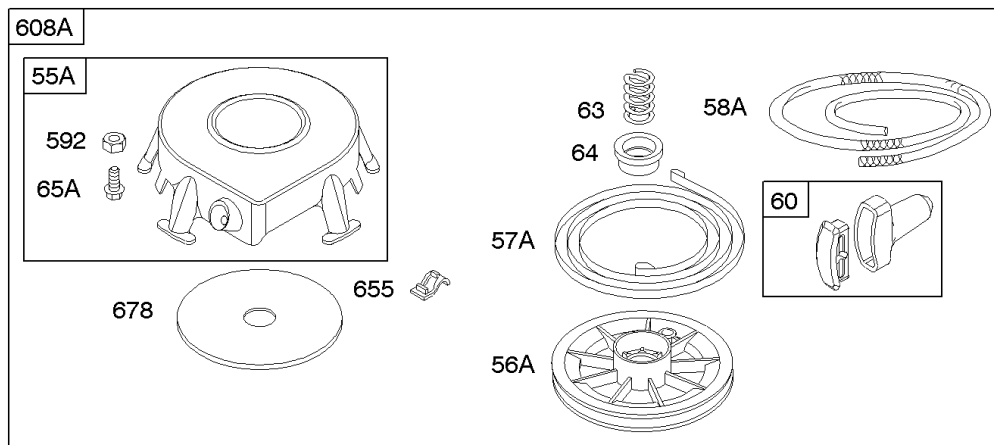

Flywheel, Rewind Starter

REF NO	PART NO	QTY	DESCRIPTION
23	693557		FLYWHEEL -(Steel Ring Gear)
23B	693555		FLYWHEEL
55	695130		HOUSING, Rewind Starter -Used After Code Date 99102400
55A	393576		HOUSING, Rewind Starter -Used Before Code Date 99102500
56	695129		PULLEY, Starter -Used After Code Date 99102400
56A	295871		PULLEY, Starter -(63 Rope) -Used Before Code Date 99102500
57	695131		SPRING, Rewind Starter -Used After Code Date 99102400
57A	490179		SPRING-REWIND STR -Used Before Code Date 99102500
58	695132		ROPE, Starter -(59" Long)
58A	692188		ROPE, Starter -(63)
60	490652		GRIP-STARTER ROPE
63	690547		SPRING, Ratchet -Used Before Code Date 99102500
64	691920		ADAPTER, Ratchet Spring -Used Before Code Date 99102500
65	697725		SCREW -(Rewind Starter) -Used After Code Date 99102400
65A	690837		SCREW -(Rewind Starter) -Used Before Code Date 99102500
66	399671		CLUTCH-STARTER -Used Before Code Date 99102500
67	394897		HOUSING, Clutch -Used Before Code Date 99102500
68	691604		BALL, Clutch -Used Before Code Date 99102500
70	691945		RATCHET-CLUTCH -Used Before Code Date 99102500
71	691359		COVER, Ratchet -Used Before Code Date 99102500
165	693148		NUT -(Ring Gear)
257	691660		SCREW -(Starter Clutch)
363	19203		PULLER, Flywheel
456	695128		PLATE, Pawl Friction -Used After Code Date 99102400
459	281505S		PAWL-RATCHET -Used After Code Date 99102400
592	690800		NUT -(Rewind Starter)
597	691696		SCREW -(Pawl Friction Plate) -Used After Code Date 99102400
608	695058		STARTER, Rewind -Used After Code Date 99102400
608A	390391		STARTER, Rewind -Used Before Code Date 99102500
655	691734		ANCHOR-REWIND SPRING