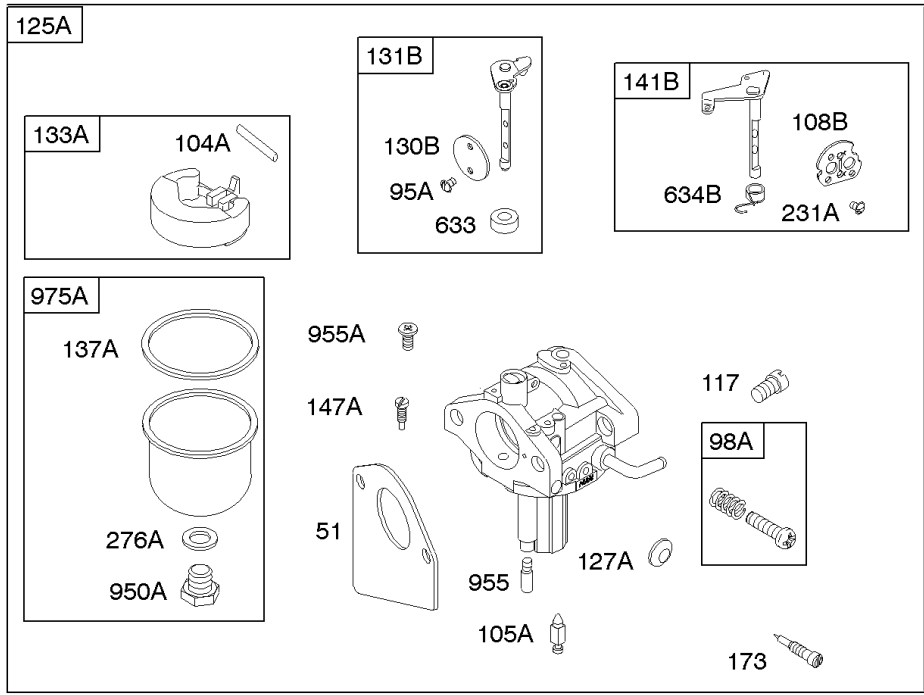

NIKKI

WALBRO

WALBRO

NIKKI