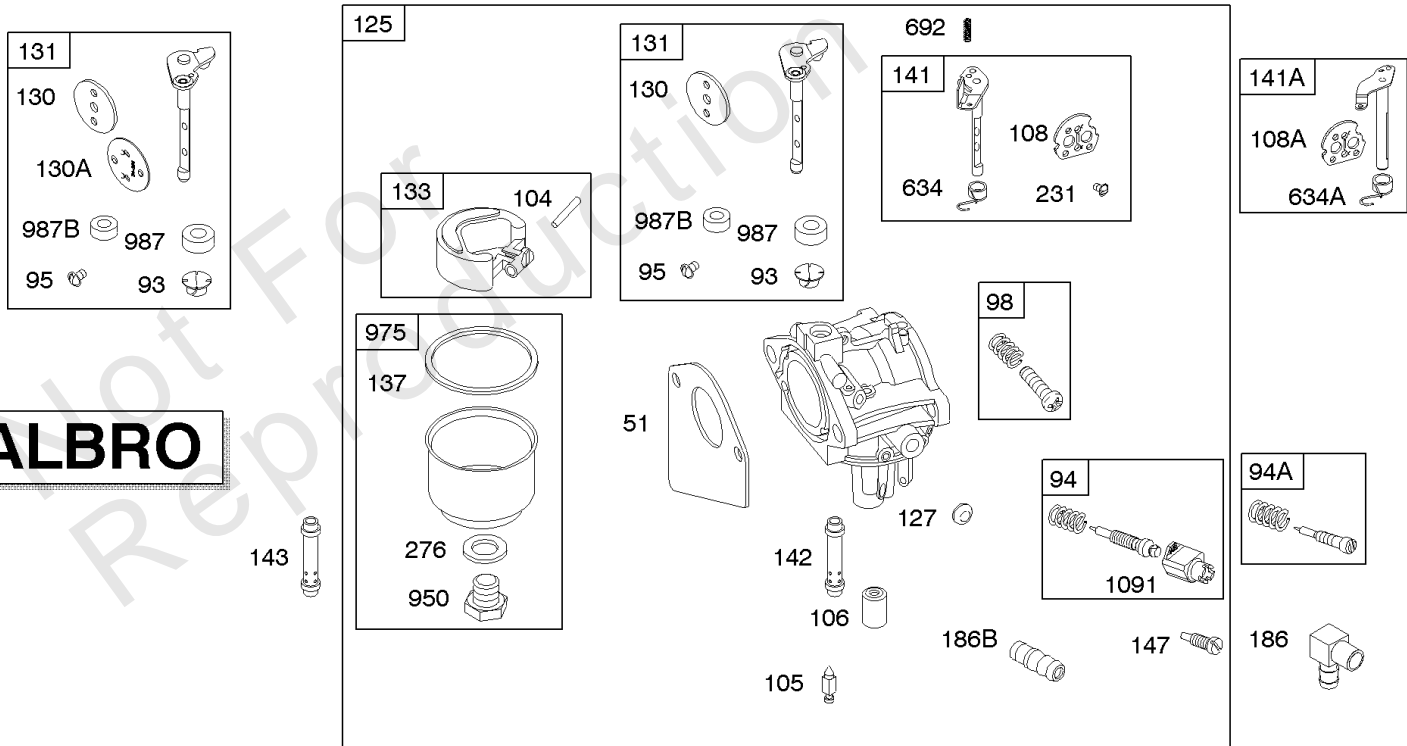

NIKKI

WALBRO

WALBRO

NIKKI