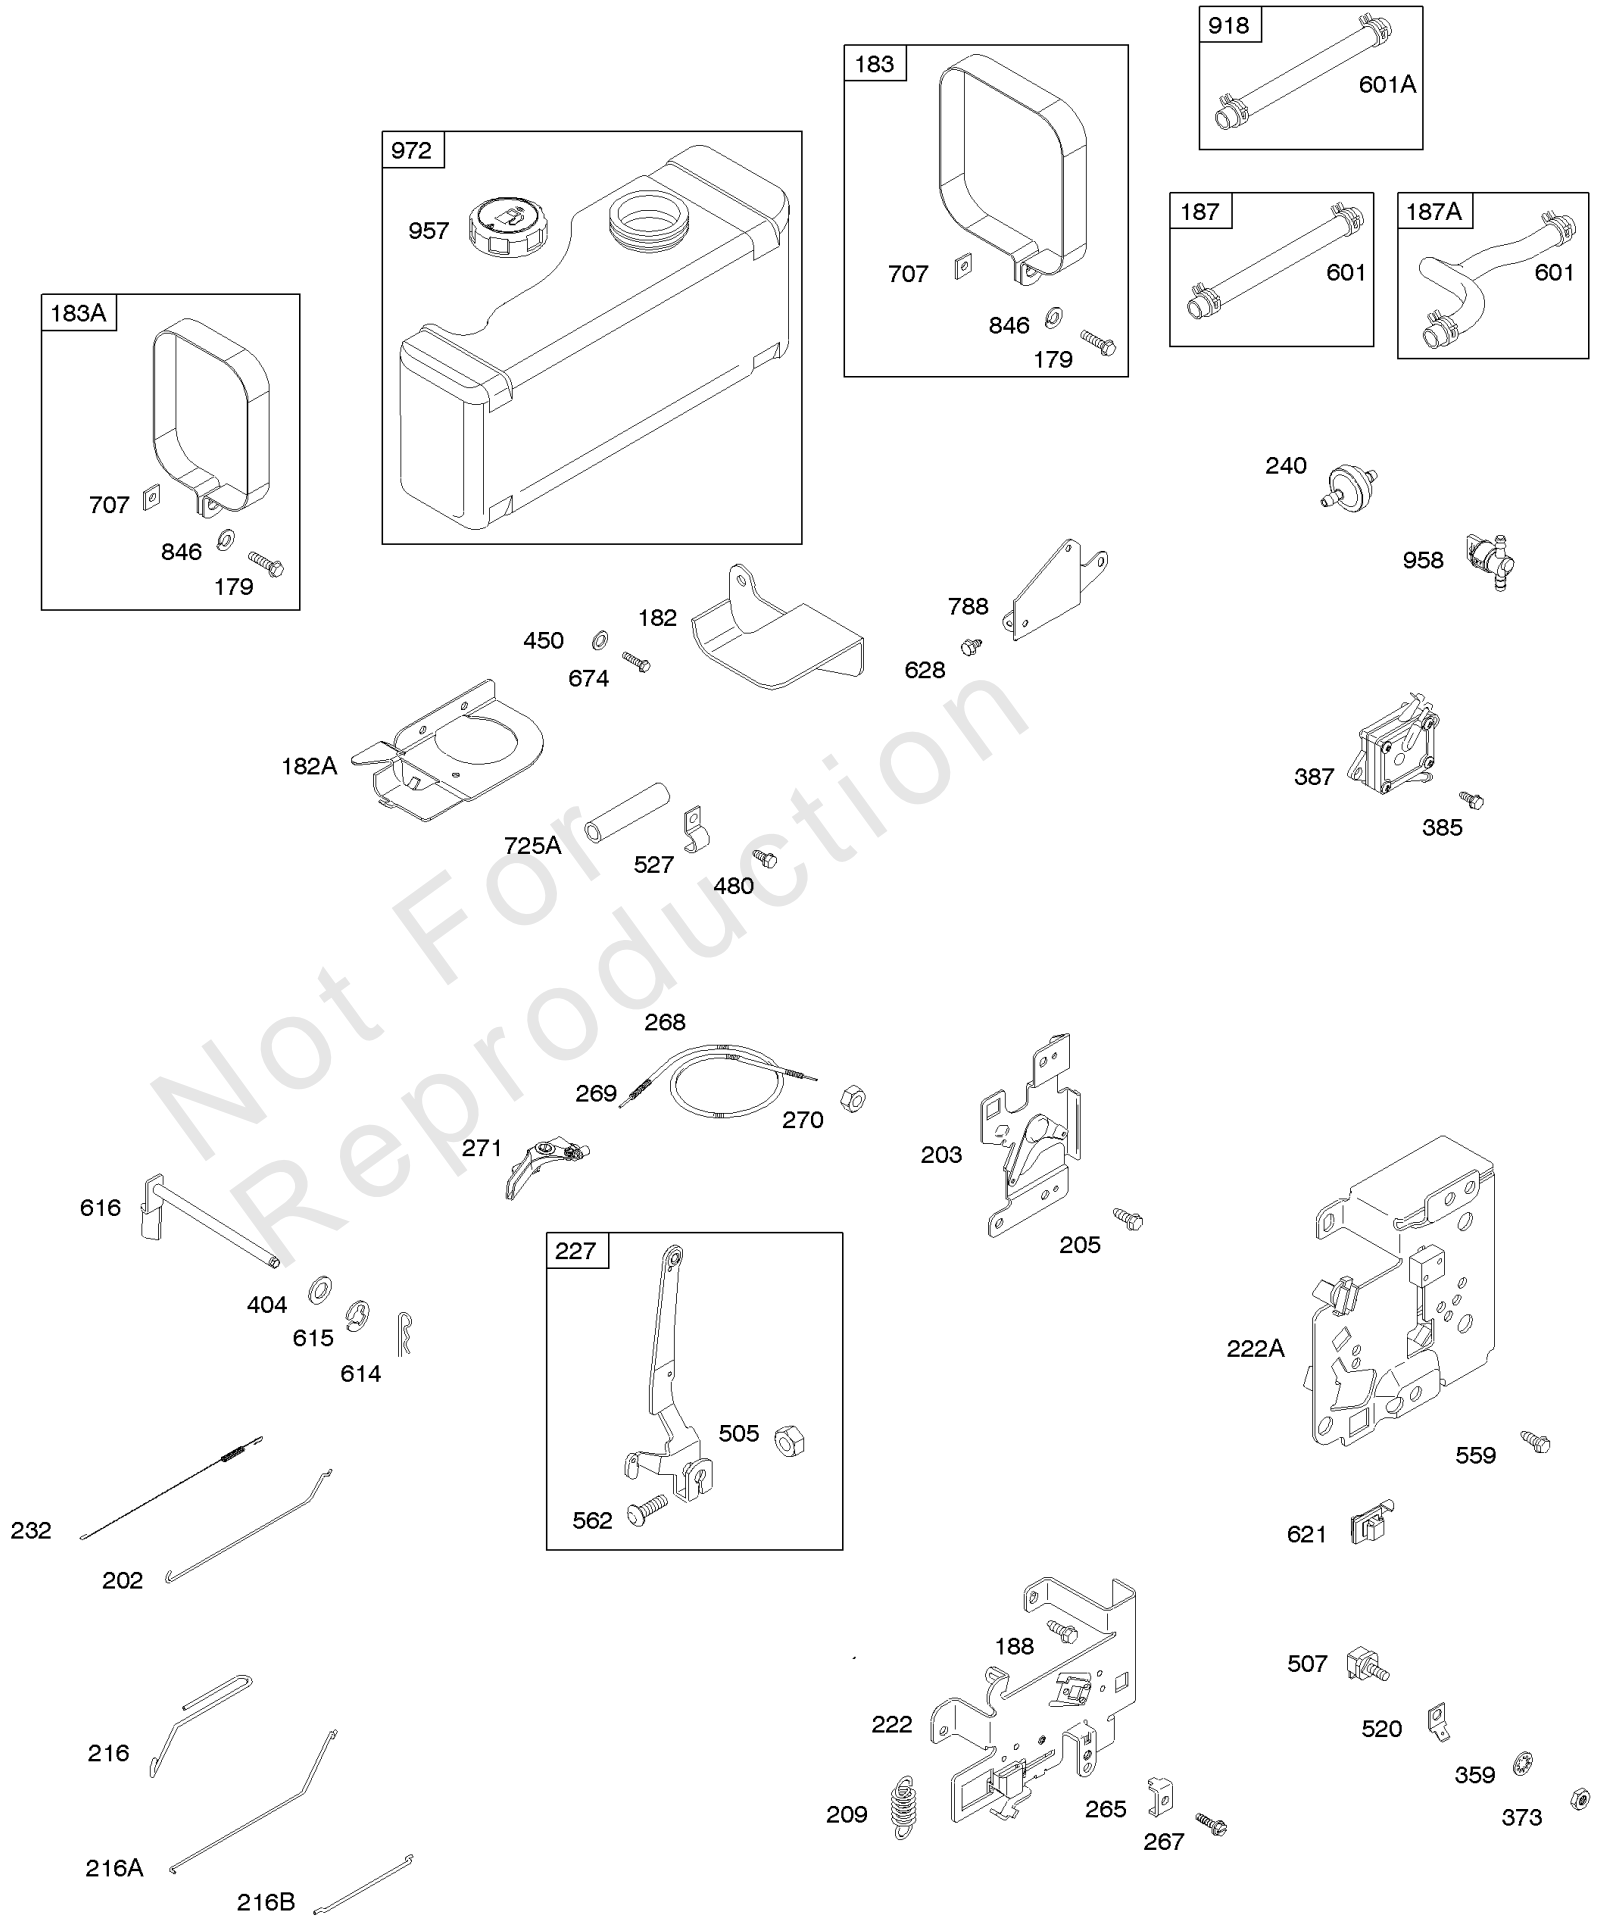

## Controls, Fuel Tank, Springs, Hoses, Fuel Pump

REF NO	PART NO	QTY	DESCRIPTION
179	697935		SCREW -(Fuel Tank Strap)
182	690443		BRACKET-FUEL TANK -(Right Hand)
182A	692535		BRACKET-FUEL TANK -(Left Hand)
183	698459		STRAP-FUEL TANK -(Right Hand)
183A	692030		STRAP-FUEL TANK -(Left Hand)
187	296004		LINE, Fuel -(Cut To Required Length)
187A	691371		LINE, Fuel -(Molded)
188	691693		SCREW -(Control Bracket)
202	691841		LINK, Mechanical Governor
203	691381		CRANK, Bell
205	691693		SCREW -(Bell Crank)
209	690480		SPRING, Governor -(Red)
216	691840		LINK, Choke
216A	690574		LINK, Choke
216B	691281		LINK, Choke
222	694042		BRACKET, Control
227	691374		LEVER, Governor Control
232	691842		SPRING, Governor Link
240	298090S		FILTER, Fuel -(Red)
265	691024		CLAMP, Casing
267	690804		SCREW -(Casing Clamp)
268	691025		CASING, Control Wire -(Cut To Required Length)
269	691026		WIRE, Control -(Cut To Required Length)
270	691027		NUT -(Control Wire Casing)
271	691028		LEVER, Control
359	691077		WASHER -(Ground Terminal)
373	691612		NUT -(Ground Terminal)
385	692198		SCREW -(Fuel Pump)
387	808656		PUMP, Fuel
404	691691		WASHER -(Governor Crank)
450	691261		WASHER -(Fuel Tank Bracket)
480	690664		SCREW -(Tube Clamp)
505	691251		NUT -(Governor Control Lever)
507	691972		INSULATOR
520	691084		TERMINAL, Ground
527	690394		CLAMP, Hose