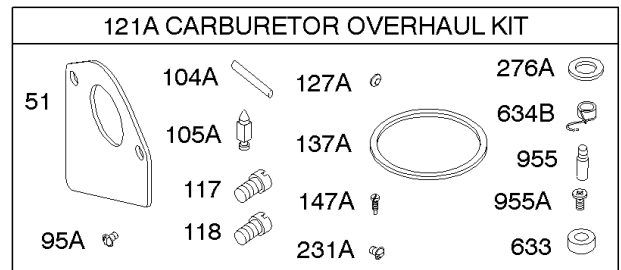

NIKKI

WALBRO

WALBRO

NIKKI