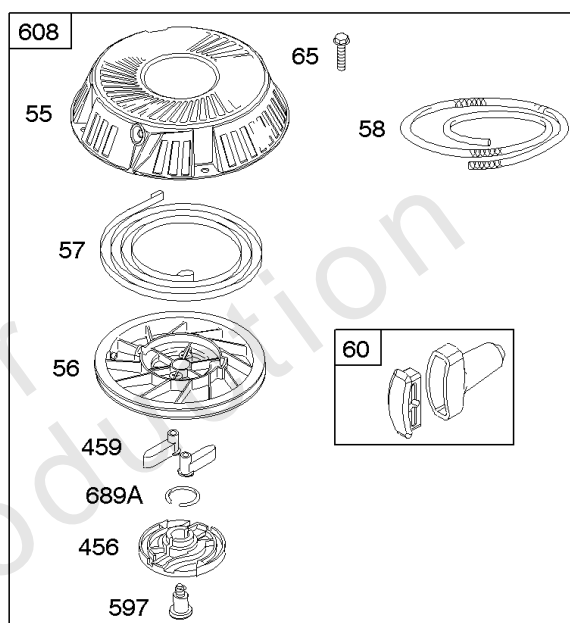

Flywheel, Rewind Starter

REF NO	PART NO	QTY	DESCRIPTION
23	693557		FLYWHEEL -(Steel Ring Gear)
23B	693555		FLYWHEEL
55	695130		HOUSING, Rewind Starter -Used After Code Date 99102400
55A	393576		HOUSING, Rewind Starter -Used Before Code Date 99102500
56	695129		PULLEY, Starter -Used After Code Date 99102400
56A	295871		PULLEY, Starter -(63 Rope) -Used Before Code Date 99102500
57	695131		SPRING, Rewind Starter -Used After Code Date 99102400
57A	490179		SPRING-REWIND STR -Used Before Code Date 99102500
58	695132		ROPE, Starter -(59" Long)
58A	692188		ROPE, Starter -(63)
60	490652		GRIP-STARTER ROPE
63	690547		SPRING, Ratchet -Used Before Code Date 99102500
64	691920		ADAPTER, Ratchet Spring -Used Before Code Date 99102500
65	697725		SCREW -(Rewind Starter) -Used After Code Date 99102400
65A	690837		SCREW -(Rewind Starter) -Used Before Code Date 99102500
66	399671		CLUTCH-STARTER -Used Before Code Date 99102500
67	394897		HOUSING, Clutch -Used Before Code Date 99102500
68	691604		BALL, Clutch -Used Before Code Date 99102500
70	691945		RATCHET-CLUTCH -Used Before Code Date 99102500
71	691359		COVER, Ratchet -Used Before Code Date 99102500
165	693148		NUT -(Ring Gear)
257	691660		SCREW -(Starter Clutch)
363	19203		PULLER, Flywheel
456	695128		PLATE, Pawl Friction -Used After Code Date 99102400
459	281505S		PAWL-RATCHET -Used After Code Date 99102400
592	690800		NUT -(Rewind Starter)
597	691696		SCREW -(Pawl Friction Plate) -Used After Code Date 99102400
608	695058		STARTER, Rewind -Used After Code Date 99102400
608A	390391		STARTER, Rewind -Used Before Code Date 99102500
655	691734		ANCHOR-REWIND SPRING