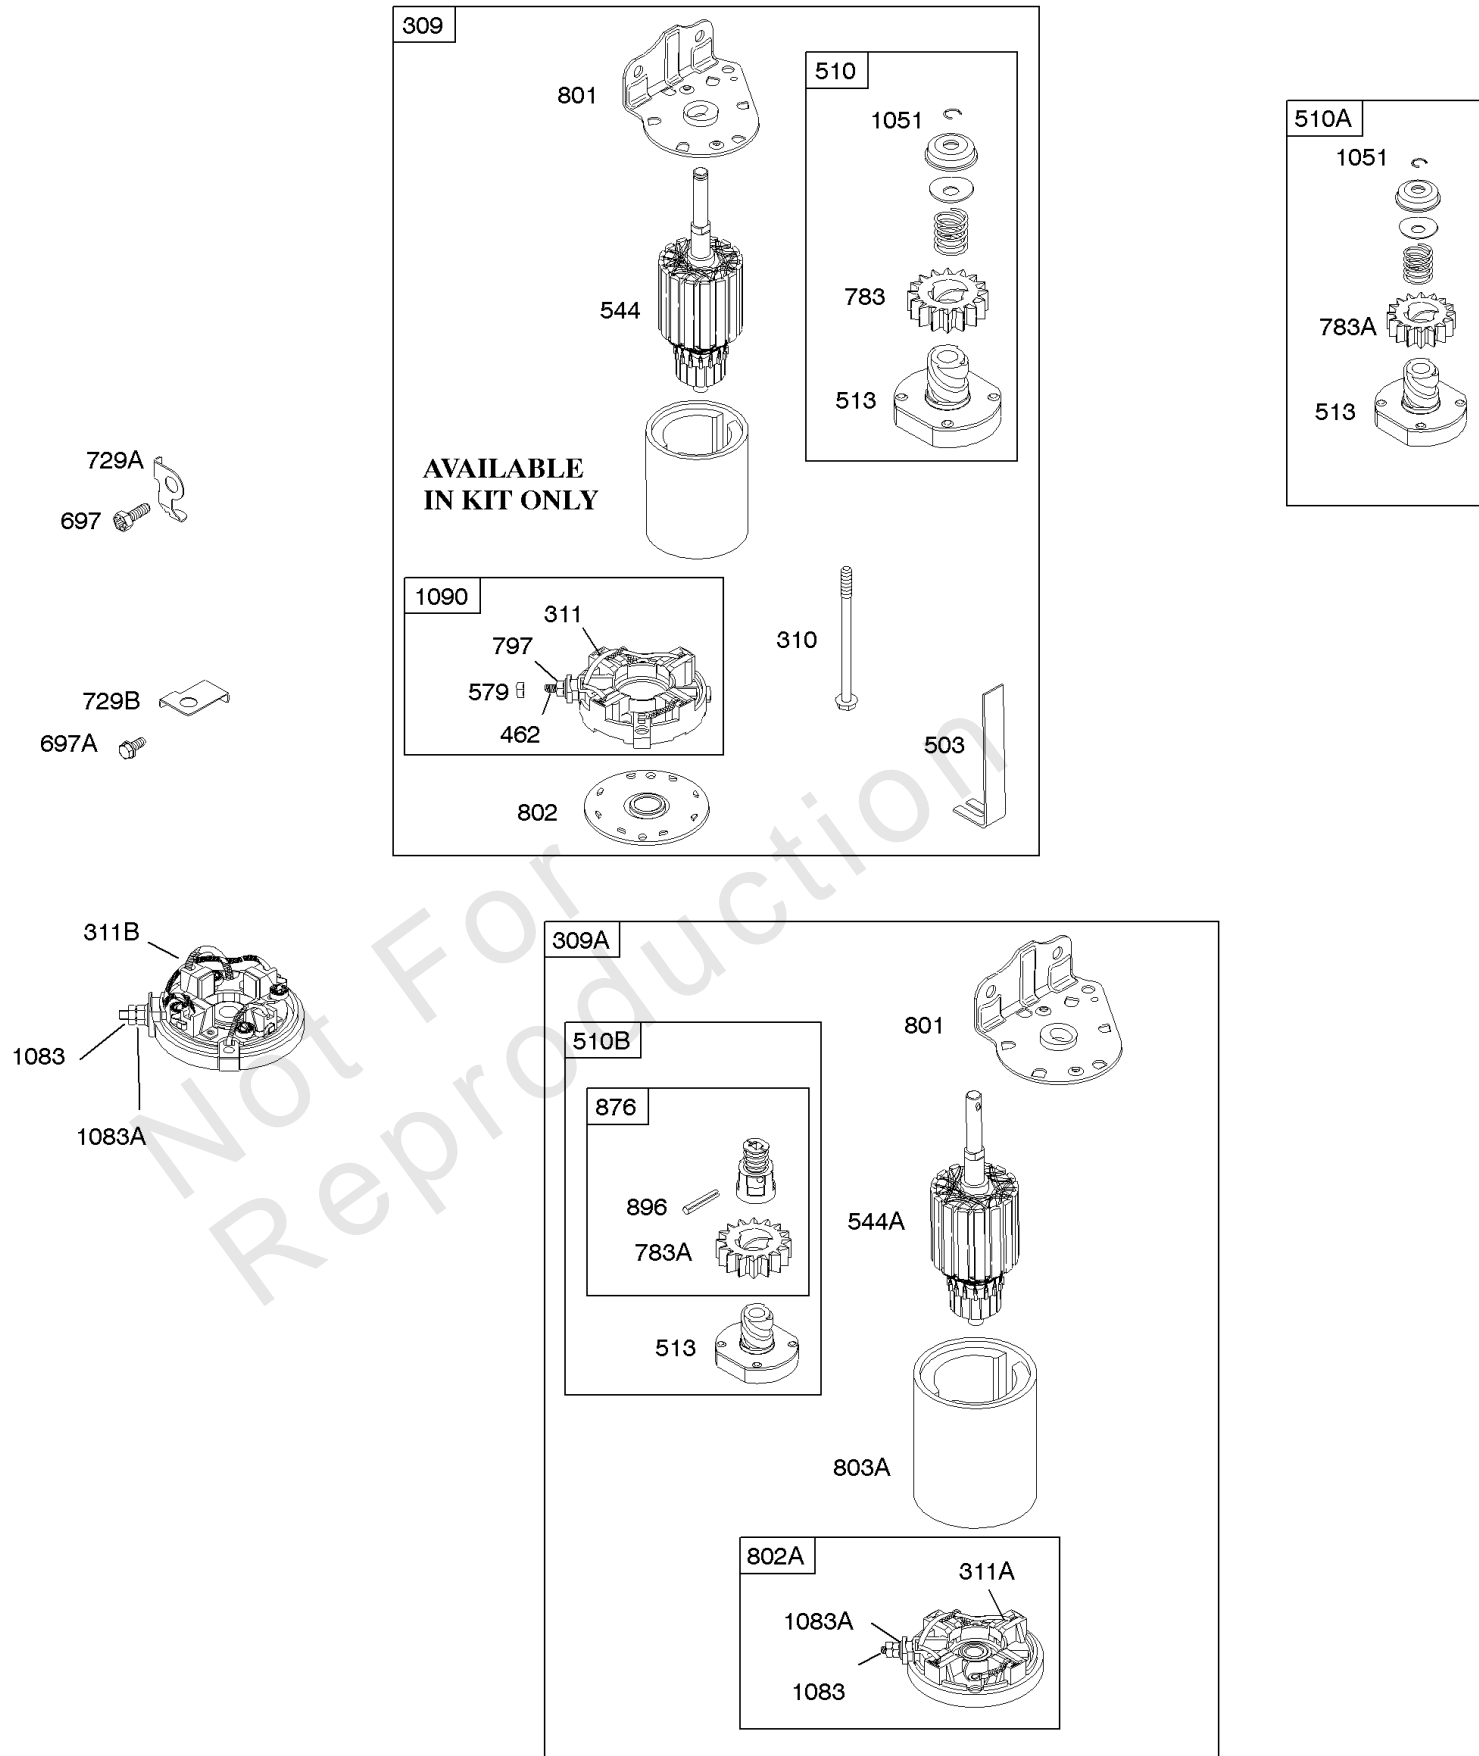

Electric Starters

REF NO	PART NO	QTY	DESCRIPTION
309	693054		MOTOR, Starter -(3 5/8) (Aluminum Ring Gear)
309	693551		MOTOR, Starter -(3 5/8 Housing Length For Steel Ring Gear Only)
309	693552		MOTOR, Starter -(4 3/8 Housing Length For Steel Ring Gear Only)
309	497401		MOTOR, Starter -(4 3/8 Housing Length For Plastic Ring Gear Only)
309	497595		MOTOR, Starter -(3 5/8) (Plastic Ring Gear)
309	499521		MOTOR, Starter -(4 3/8 Housing Length For Aluminum Ring Gear Only)
309A	-----		Motor-Starter -(For Replacement Starter Motor, Order Reference 309)
310	690323		SCREW -(Starter Motor) (3 5/8" Housing Length)
310	691263		BOLT -(Starter Motor) (4 3/8 Housing)
310	692329		BOLT -(Starter Motor) (4 9/16 Housing)
311	497608		SET, Brush
311A	395538		SET, Brush -(3 5/8 Housing)
311B	490311		SET, Brush -(4 9/16 Housing)
462	691261		WASHER -(Starter Cable)
503	691532		STRAP, Starter
510	693699		DRIVE, Starter -(Used With Steel Ring Gear)
510A	696541		DRIVE, Starter -(Used With Aluminum And Plastic Ring Gears)
510B	696540		DRIVE, Starter
513	692024		CLUTCH, Drive
544	692034		ARMATURE, Starter -(3 5/8 Housing)
544A	390837		ARMATURE, Starter -(3 5/8 Housing)
544A	490309		ARMATURE, Starter -(4 3/8 Housing)
579	691029		NUT -(Starter Cable)
697	690372		SCREW -(Drive Cap)
697A	691058		SCREW -(Drive Cap)
729A	691224		CLIP, Wire
729B	224723		CLIP, Wire
783	693713		GEAR, Pinion -(DC)(10-16 AMP)
783A	695708		GEAR-PINION -(Aluminum Ring Gear Only)
797	691029		NUT -(Brush Retainer)
801	691283		CAP, Drive
802	691286		CAP, End
802A	395537		CAP, End -(3 5/8 Housing)

NOTE: For Replacement Starter Motor, See Reference 309.