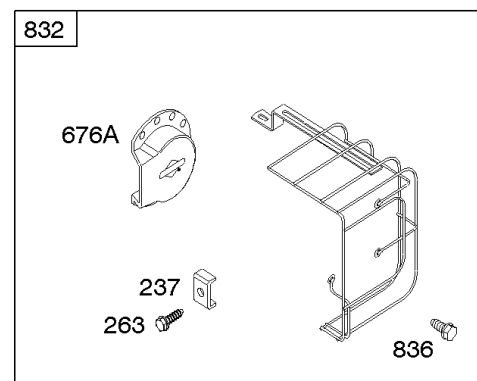

# Parts Manual

Mfg. No: 28D707-0123-02

---

<b>Model Components</b>	<b>Page</b>
Air Cleaner, Muffler, Intake Elbow. ....	4
Alternator, Wires, Ignition. ....	6
Blower Housing, Shields, Flywheel Fan. ....	8
Controls, Fuel Tank, Springs, Hoses, Fuel Pump. ....	10
Crankcase Cover/Sump, Crankshaft, Engine/Valve Gasket, Cylinder, Cylinder Head, Piston/Rings/Connecting	14
Electric Starters. ....	20
Flywheel, Rewind Starter. ....	24
Replacement Engine - US & Canada. ....	28
Walbro, Nikki Carburetors, Carburetor Gasket Sets. ....	29

Not For  
Reproduction

**STUD IS 2 1/2"**

**STUD IS 3 13/32"**