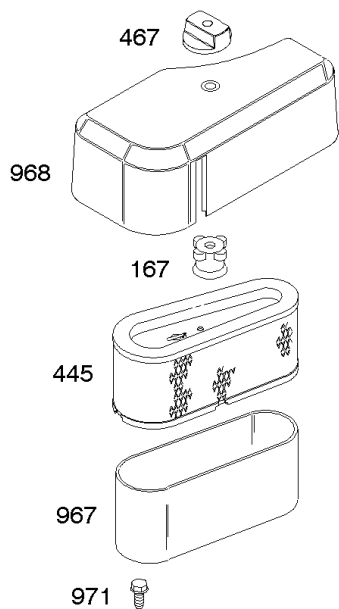

# Parts Manual

Mfg. No: 28D707-0123-02

---

<b>Model Components</b>	<b>Page</b>
Air Cleaner, Muffler, Intake Elbow. ....	4
Alternator, Wires, Ignition. ....	6
Blower Housing, Shields, Flywheel Fan. ....	8
Controls, Fuel Tank, Springs, Hoses, Fuel Pump. ....	10
Crankcase Cover/Sump, Crankshaft, Engine/Valve Gasket, Cylinder, Cylinder Head, Piston/Rings/Connecting	14
Electric Starters. ....	20
Flywheel, Rewind Starter. ....	24
Replacement Engine - US & Canada. ....	28
Walbro, Nikki Carburetors, Carburetor Gasket Sets. ....	29

Not For  
Reproduction

**STUD IS 2 1/2"**

**STUD IS 3 13/32"**