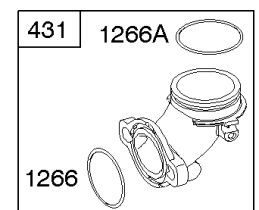

1058 OPERATOR'S MANUAL

1330 REPAIR MANUAL

Camshaft, Crankshaft, Cylinder, Engine Sump, Gasket Set - Engine, Piston, Rings,

REF NO	PART NO	QTY	DESCRIPTION
691	692407		SEAL, Governor Shaft
718	690959		PIN, Locating
741	697128		GEAR, Timing
757	793242		LINK, Counterweight
758	697134		COUNTERWEIGHT
759	697392		PIN, Counterweight
842	691031		SEAL, O-Ring -(Dipstick Tube)
868	690968		SEAL, Valve
883	692236		GASKET, Exhaust
943	690589		SEAL, O-Ring -(Oil Pump Cover)
1017	690770		SCREEN, Oil Pump -(Push In)
1022	272475S		GASKET, Rocker Cover
1035	693784		SHAFT, Pump
1058	276344		MANUAL, Operator's
1263	697124		REED, Breather
1264	697104		SCREW -(Breather Reed)
1266	691917		SEAL, O-Ring -(Intake Elbow)
1270	697156		PLUG, AVS Counterweight
1330	272147		MANUAL, Repair