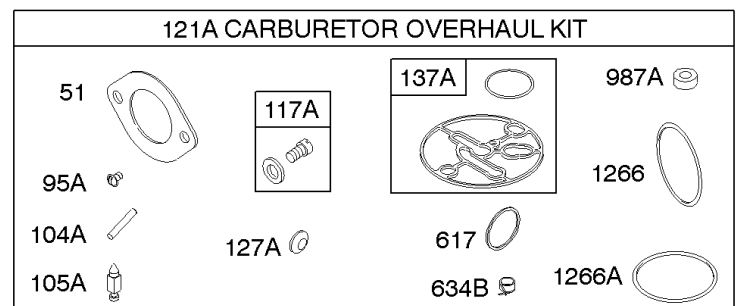

Carburetor, Fuel Supply, Kit - Carburetor Overhaul

REF NO	PART NO	QTY	DESCRIPTION
51	692137		GASKET-INTAKE
93	690602		BUSHING, Throttle Shaft
94	498030		KIT, Idle Mixture -(Lmt 153154,155,156)
94A	695425		KIT, Idle Mixture
95	691636		SCREW -(Throttle Valve)
95A	690718		SCREW -(Throttle Valve)
98	495800		KIT, Idle Speed -(Idle Speed) (Lmt 54, 55, 91)
98A	695408		KIT, Idle Speed
104	690525		PIN, Float Hinge
104A	694918		PIN, Float Hinge
105	231855S		VALVE-FLOAT NEEDLE
105A	696136		VALVE, Float Needle
106	690577		SEAT, Inlet -(Gravity Feed Carburetor)
106	691780		SEAT, Inlet -(Pump Feed Carburetor)
108	692344		VALVE, Choke
108B	695419		VALVE, Choke
117	694352		JET, Main -(Standard)
117A	699457		JET, Main -(Standard) (Standard)
118	697228		JET, Main -(High Altitude)
118A	699458		JET, Main -(High Altitude)
121	697241		KIT, Carburetor Overhaul
121A	699521		KIT, Carburetor Overhaul -(Nikki Carburetor)
125	791888		CARBURETOR -(Carburetor Replaces All Styles of Both Nikki and Walbro Carburetors)
127	695005		PLUG, Welch -(5/16 Diameter)
127A	690727		PLUG, Welch
130	691750		VALVE, Throttle
130A	699500		VALVE, Throttle
131	790901		KIT, Throttle Shaft
131A	699501		KIT, Throttle Shaft
133	494381		FLOAT, Carburetor
133A	694914		FLOAT, Carburetor
135	698780		TUBE, Fuel Transfer -(Nikki)(Gravity Feed)
135	792022		TUBE-FUEL TRANSFER -(Nikki)(Pump Feed)
137	281165S		GASKET, Float Bowl
137A	698781		GASKET, Float Bowl
141	790902		KIT, Choke Shaft
141B	695420		KIT, Choke Shaft
142	697140		NOZZLE, Carburetor -(Standard)
187	791766		LINE, Fuel -(Cut To Required Length)