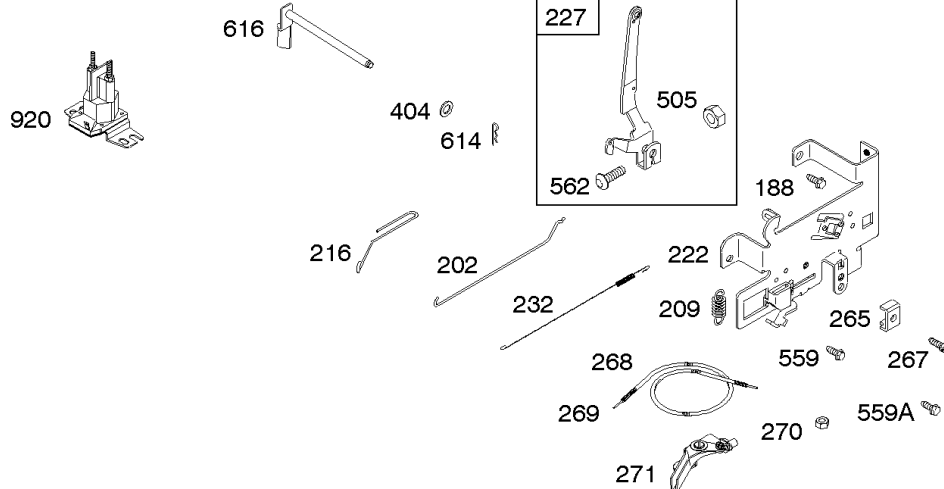

Not For
Reproduction

1036 EMISSIONS LABEL

Air Cleaner, Blower Housing, Exhaust System

REF NO	PART NO	QTY	DESCRIPTION
73	697133		SCREEN, Rotating
74	697897		SCREW -(Rotating Screen)
81	691178		LOCK, Muffler Screw
304	790929		HOUSING, Blower -(Red)
305	697102		SCREW -(Blower Housing)
305A	697103		SCREW -(Blower Housing)
445	698083		FILTER, A/C Cartridge -(Non Washable)
613	691416		SCREW -(Muffler)
613A	690297		SCREW -(Muffler)
613B	691678		SCREW -(Muffler)
643	698401		RETAINER, Air Filter
677	690661		SCREW -(Muffler Deflector)
823	698941		SCREW -(Muffler Adapter)
883	692236		GASKET, Exhaust
967	697015		FILTER, Pre Cleaner
968	697446		COVER, Air Cleaner -Used Before Code Date 03092900
968	699830		COVER, Air Cleaner -Used After Code Date 09092800
1036	-----		Label-Emissions -(Available from an Authorized Briggs & Stratton Service Dealer)
1040B	699852		PLATE, Trim
1265	697125		SUPPORT, Blower Housing
1267	697424		LATCH, Blower Housing -(Red)
1279	691108		SCREW -(Blower Housing Support)

DUAL CIRCUIT		TRI CIRCUIT		10 AMP	
474A	1059	474B	1059	474C	1059
					
					

NOTE: All stators use a No. 1119 mounting screw. 

NOTE: The proper flywheel part number and/or the alternator magnet size will determine the alternator type or output. See repair instruction manual for additional information.