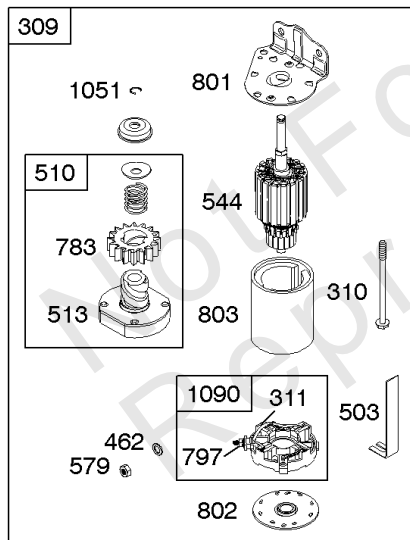

DUAL CIRCUIT		TRI CIRCUIT		10 AMP	
474A	1059	474B	1059	474C	1059
					
					

NOTE: All stators use a No. 1119 mounting screw. 

NOTE: The proper flywheel part number and/or the alternator magnet size will determine the alternator type or output. See repair instruction manual for additional information.

Alternator, Controls, Electric Starter, Governor Spring, Ignition

REF NO	PART NO	QTY	DESCRIPTION
10	697157		SCREW -(Breather Assembly)
188	691693		SCREW -(Control Bracket)
202	691841		LINK, Mechanical Governor
209	260902		SPRING, Governor
216	691840		LINK, Choke
222	694042		BRACKET, Control
227	691374		LEVER, Governor Control -(Standard)
232	691842		SPRING, Governor Link
265	691024		CLAMP, Casing
267	690804		SCREW -(Casing Clamp)
268	691025		CASING, Control Wire -(Cut To Required Length)
269	691026		WIRE, Control -(Cut To Required Length)
270	691027		NUT -(Control Wire Casing)
271	691028		LEVER, Control
309	693551		MOTOR, Starter
310	690323		SCREW -(Starter Motor)
311	497608		SET, Brush
333	492341		ARMATURE, Magneto
334	691061		SCREW -(Magneto Armature)
356	697089		WIRE, Stop
404	691691		WASHER -(Governor Crank)
462	691261		WASHER -(Starter Cable)
474A	696459		ALTERNATOR -(Dual Circuit)
503	691532		STRAP, Starter
505	691251		NUT -(Governor Control Lever)
510	693699		DRIVE, Starter
513	692024		CLUTCH, Drive
521	690581		SHIELD, Cable
526	697088		SCREW -(Regulator)
544	692034		ARMATURE, Starter -(3 5/8 Housing)
559	697561		SCREW -(Remote Choke Stop)
559A	693675		SCREW -(Remote Choke Stop)
562	691119		BOLT -(Governor Control Lever)
578	692306		WIRE ASSEMBLY -(Alternator to Regulator)
579	691029		NUT -(Starter Cable)
614	691620		PIN, Cotter
616	692012		CRANK, Governor