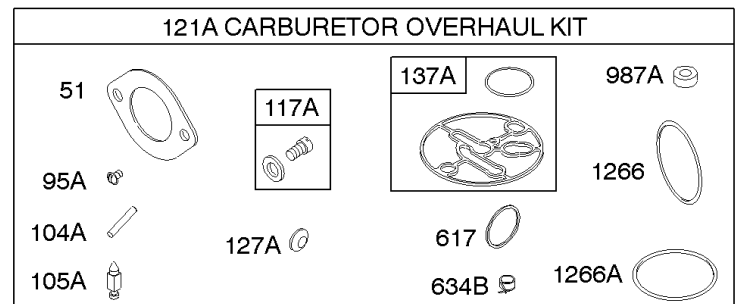

1058 OPERATOR'S MANUAL

1330 REPAIR MANUAL

Camshaft, Crankshaft, Cylinder, Engine Sump, Gasket Set - Engine, Piston, Rings,

REF NO	PART NO	QTY	DESCRIPTION
691	692407		SEAL, Governor Shaft
718	690959		PIN, Locating
741	697128		GEAR, Timing
757	793242		LINK, Counterweight
758	697134		COUNTERWEIGHT
759	697392		PIN, Counterweight
842	691031		SEAL, O-Ring -(Dipstick Tube)
868	690968		SEAL, Valve
883	692236		GASKET, Exhaust
943	690589		SEAL, O-Ring -(Oil Pump Cover)
1017	690770		SCREEN, Oil Pump -(Push In)
1022	272475S		GASKET, Rocker Cover
1035	693784		SHAFT, Pump
1058	276344		MANUAL, Operator's
1263	697124		REED, Breather
1264	697104		SCREW -(Breather Reed)
1266	691917		SEAL, O-Ring -(Intake Elbow)
1270	697156		PLUG, AVS Counterweight
1330	272147		MANUAL, Repair