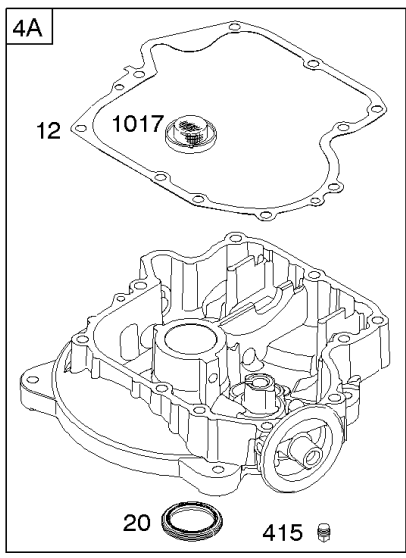

1330 REPAIR MANUAL