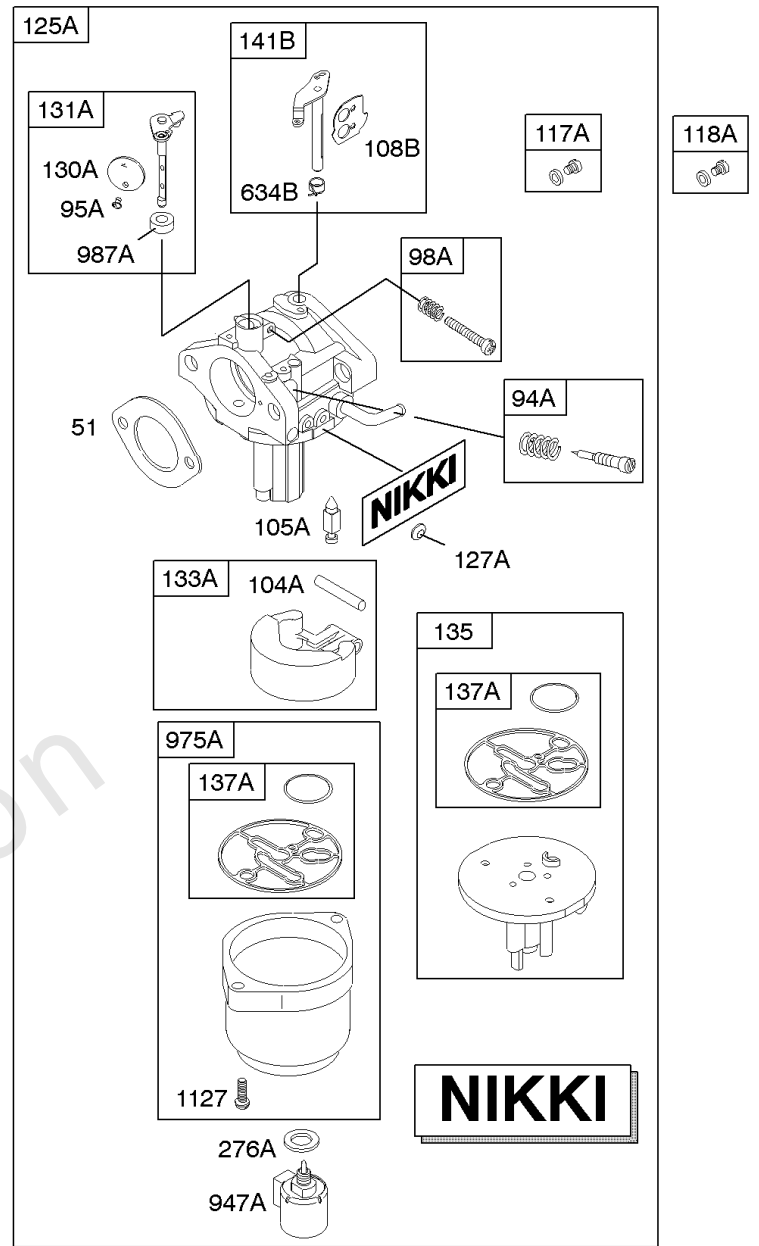

1058 OPERATOR'S MANUAL

1330 REPAIR MANUAL

Camshaft, Crankshaft, Cylinder, Engine Sump, Gasket Set - Engine, Piston, Rings,

REF NO	PART NO	QTY	DESCRIPTION
691	692407		SEAL, Governor Shaft
718	690959		PIN, Locating
741	697128		GEAR, Timing
757	793242		LINK, Counterweight
758	697134		COUNTERWEIGHT
759	697392		PIN, Counterweight
842	691031		SEAL, O-Ring -(Dipstick Tube)
868	690968		SEAL, Valve
883	692236		GASKET, Exhaust
943	690589		SEAL, O-Ring -(Oil Pump Cover)
1017	690770		SCREEN, Oil Pump -(Push In)
1022	272475S		GASKET, Rocker Cover
1035	693784		SHAFT, Pump
1058	276344		MANUAL, Operator's
1263	697124		REED, Breather
1264	697104		SCREW -(Breather Reed)
1266	691917		SEAL, O-Ring -(Intake Elbow)
1270	697156		PLUG, AVS Counterweight
1330	272147		MANUAL, Repair