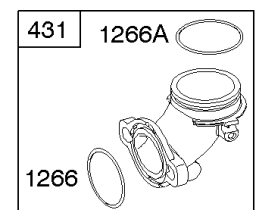

Carburetor, Fuel Supply, Kit - Carburetor Overhaul

REF NO	PART NO	QTY	DESCRIPTION
51	692137		GASKET-INTAKE
93	690602		BUSHING, Throttle Shaft
94	498030		KIT, Idle Mixture -(Lmt 153154,155,156)
94A	695425		KIT, Idle Mixture
95	691636		SCREW -(Throttle Valve)
95A	690718		SCREW -(Throttle Valve)
98	495800		KIT, Idle Speed -(Idle Speed) (Lmt 54, 55, 91)
98A	695408		KIT, Idle Speed
104	690525		PIN, Float Hinge
104A	694918		PIN, Float Hinge
105	231855S		VALVE-FLOAT NEEDLE
105A	696136		VALVE, Float Needle
106	690577		SEAT, Inlet -(Gravity Feed Carburetor)
106	691780		SEAT, Inlet -(Pump Feed Carburetor)
108	692344		VALVE, Choke
108B	695419		VALVE, Choke
117	694352		JET, Main -(Standard)
117A	699457		JET, Main -(Standard) (Standard)
118	697228		JET, Main -(High Altitude)
118A	699458		JET, Main -(High Altitude)
121	697241		KIT, Carburetor Overhaul
121A	699521		KIT, Carburetor Overhaul -(Nikki Carburetor)
125	791888		CARBURETOR -(Carburetor Replaces All Styles of Both Nikki and Walbro Carburetors)
127	695005		PLUG, Welch -(5/16 Diameter)
127A	690727		PLUG, Welch
130	691750		VALVE, Throttle
130A	699500		VALVE, Throttle
131	790901		KIT, Throttle Shaft
131A	699501		KIT, Throttle Shaft
133	494381		FLOAT, Carburetor
133A	694914		FLOAT, Carburetor
135	698780		TUBE, Fuel Transfer -(Nikki)(Gravity Feed)
135	792022		TUBE-FUEL TRANSFER -(Nikki)(Pump Feed)
137	281165S		GASKET, Float Bowl
137A	698781		GASKET, Float Bowl
141	790902		KIT, Choke Shaft
141B	695420		KIT, Choke Shaft
142	697140		NOZZLE, Carburetor -(Standard)
187	791766		LINE, Fuel -(Cut To Required Length)