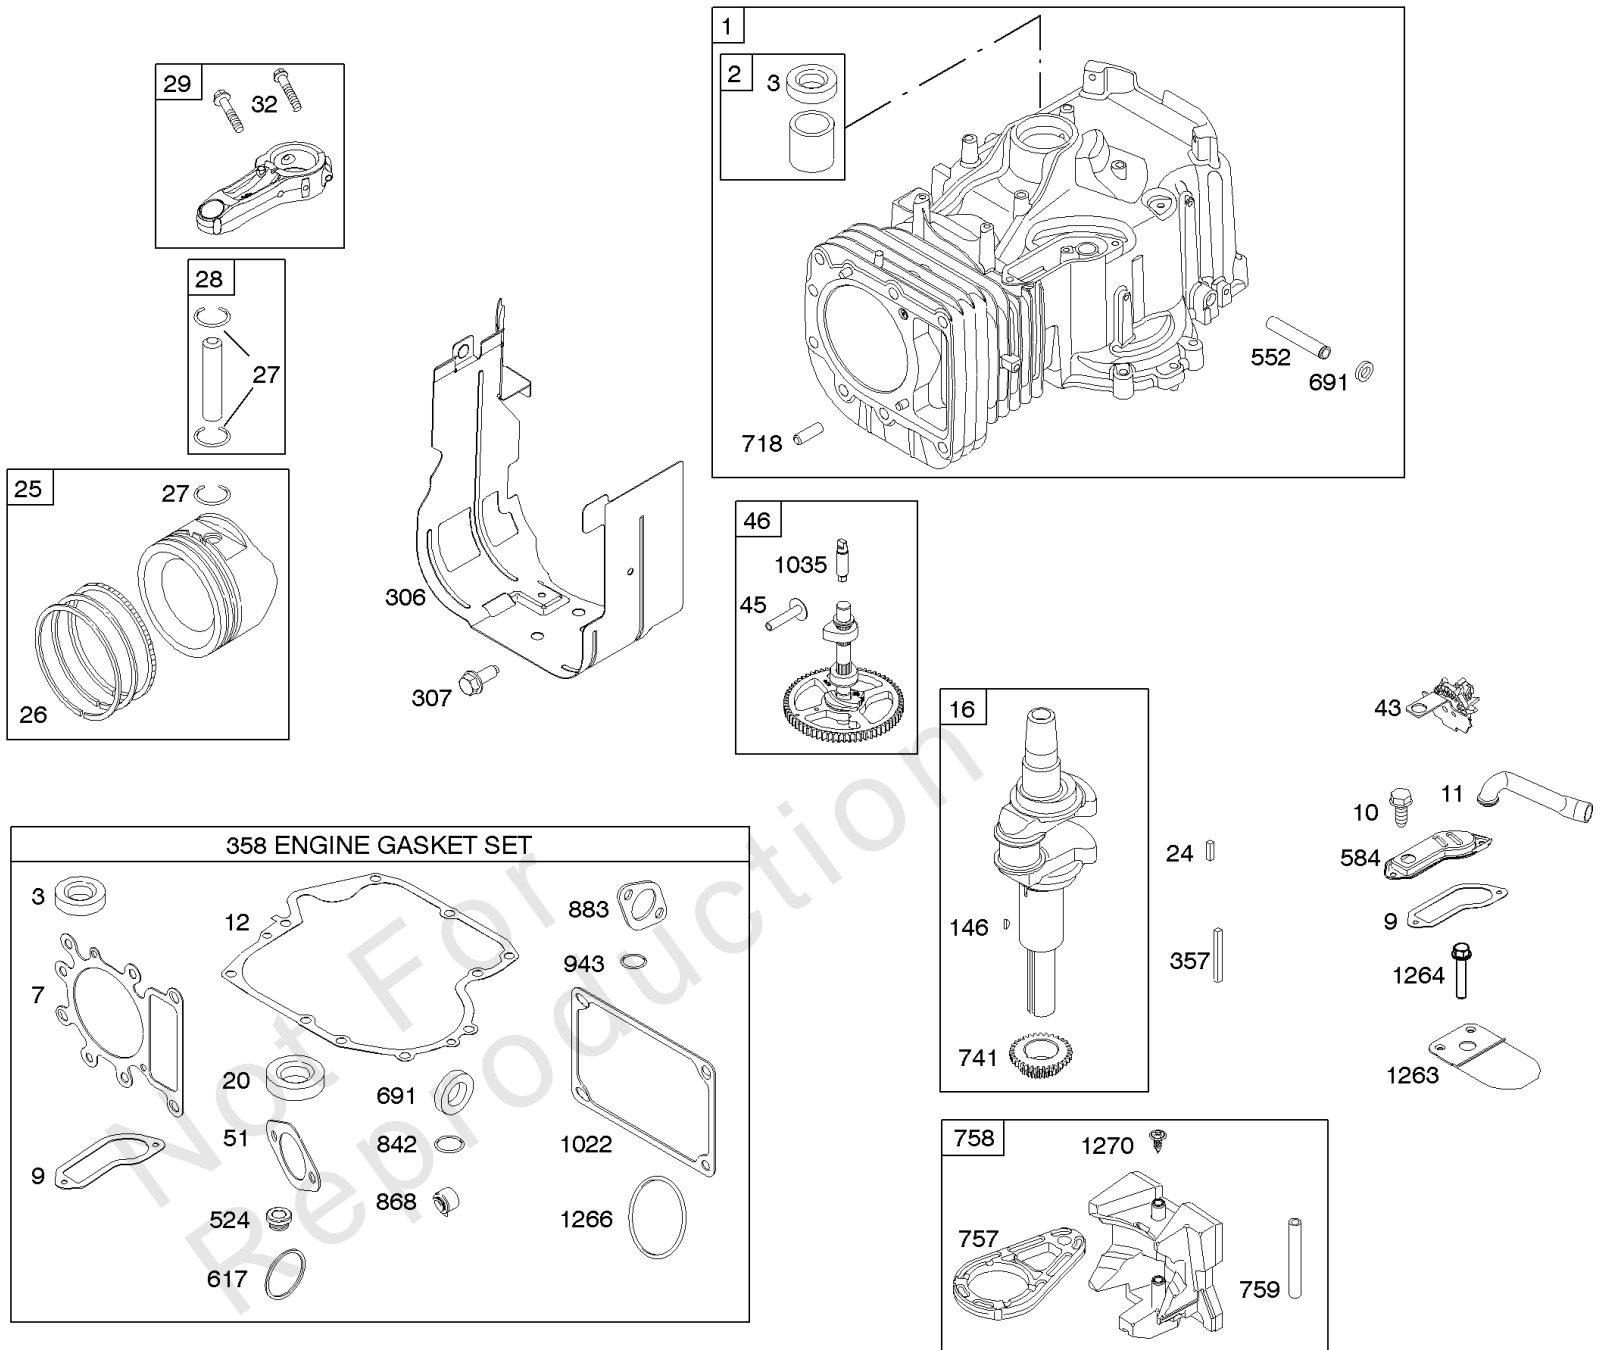

DUAL CIRCUIT		TRI CIRCUIT		10 AMP	
474A	1059	474B	1059	474C	1059
					
					

NOTE: All stators use a No. 1119 mounting screw. 

NOTE: The proper flywheel part number and/or the alternator magnet size will determine the alternator type or output. See repair instruction manual for additional information.

1058 OPERATOR'S MANUAL

1330 REPAIR MANUAL

Camshaft, Crankshaft, Cylinder, Engine Sump, Gasket Set - Engine, Piston, Rings,

REF NO	PART NO	QTY	DESCRIPTION
1	697132		CYLINDER ASSEMBLY
2	399265		KIT, Bushing/Seal -(Magneto Side)
3	391086S		SEAL, Oil -(Magneto Side)
4A	697188		SUMP, Engine
7	273280S		GASKET, Cylinder Head
9	697109		GASKET, Breather
10	697157		SCREW -(Breather Assembly)
11	697113		TUBE, Breather
12	697110		GASKET, Crankcase -(.015" Thick)(Standard)
15	690946		PLUG, Oil Drain -(Square Head)
15	691680		PLUG, Oil Drain -(Square Socket)
16	697127		CRANKSHAFT
20	690947		SEAL, Oil -(PTO Side)
22	692125		SCREW -(Crankcase Cover/Sump)
24	222698S		KEY, Flywheel
25	792307		PISTON ASSEMBLY -(Standard)
25	792728		PISTON ASSEMBLY -(.020 Oversize)
26	792643		SET, Ring -(.020 Oversize)
26	792306		SET, Ring -(Standard)
27	698469		LOCK, Piston Pin
28	697099		PIN, Piston -(Standard)
29	697263		ROD, Connecting -(.020 Undersize) -Used Before Code Date 05040400
29	791631		ROD, Connecting -(Standard)
32	791118		SCREW -(Connecting Rod)
43	691968		SLINGER, Governor/Oil
45	690564		TAPPET, Valve
46	790400		CAMSHAFT
51	692137		GASKET-INTAKE
146	691639		KEY, Woodruff
306	697107		SHIELD, Cylinder
307	691003		SCREW -(Cylinder Shield)
358	697151		GASKET SET, Engine
415	690283		PLUG, Oil -(1/8 Standard)
524	691032		SEAL, O-Ring
552	697144		BUSHING, Governor Crank
584	697112		COVER, Breather Passage
617	692138		SEAL, O-Ring -(Intake Manifold)