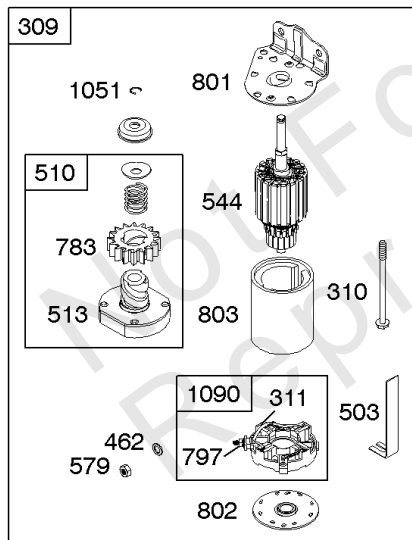

DUAL CIRCUIT		TRI CIRCUIT		10 AMP	
474A	1059	474B	1059	474C	1059
					
					

NOTE: All stators use a No. 1119 mounting screw. 

NOTE: The proper flywheel part number and/or the alternator magnet size will determine the alternator type or output. See repair instruction manual for additional information.

Alternator, Controls, Electric Starter, Governor Spring, Ignition

REF NO	PART NO	QTY	DESCRIPTION
10	697157		SCREW -(Breather Assembly)
188	691693		SCREW -(Control Bracket)
202	691841		LINK, Mechanical Governor
209	260902		SPRING, Governor
216	691840		LINK, Choke
222	694042		BRACKET, Control
227	691374		LEVER, Governor Control -(Standard)
232	691842		SPRING, Governor Link
265	691024		CLAMP, Casing
267	690804		SCREW -(Casing Clamp)
268	691025		CASING, Control Wire -(Cut To Required Length)
269	691026		WIRE, Control -(Cut To Required Length)
270	691027		NUT -(Control Wire Casing)
271	691028		LEVER, Control
309	693551		MOTOR, Starter
310	690323		SCREW -(Starter Motor)
311	497608		SET, Brush
333	492341		ARMATURE, Magneto
334	691061		SCREW -(Magneto Armature)
356	697089		WIRE, Stop
404	691691		WASHER -(Governor Crank)
462	691261		WASHER -(Starter Cable)
474A	696459		ALTERNATOR -(Dual Circuit)
503	691532		STRAP, Starter
505	691251		NUT -(Governor Control Lever)
510	693699		DRIVE, Starter
513	692024		CLUTCH, Drive
521	690581		SHIELD, Cable
526	697088		SCREW -(Regulator)
544	692034		ARMATURE, Starter -(3 5/8 Housing)
559	697561		SCREW -(Remote Choke Stop)
559A	693675		SCREW -(Remote Choke Stop)
562	691119		BOLT -(Governor Control Lever)
578	692306		WIRE ASSEMBLY -(Alternator to Regulator)
579	691029		NUT -(Starter Cable)
614	691620		PIN, Cotter
616	692012		CRANK, Governor