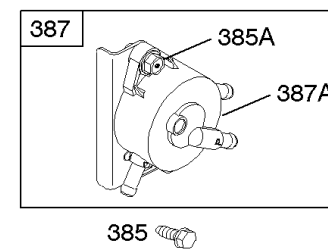

1058 OPERATOR'S MANUAL

1330 REPAIR MANUAL

Camshaft, Crankshaft, Cylinder, Engine Sump, Gasket Set - Engine, Piston, Rings,

REF NO	PART NO	QTY	DESCRIPTION
691	692407		SEAL, Governor Shaft
718	690959		PIN, Locating
741	697128		GEAR, Timing
757	793242		LINK, Counterweight
758	697134		COUNTERWEIGHT
759	697392		PIN, Counterweight
842	691031		SEAL, O-Ring -(Dipstick Tube)
868	690968		SEAL, Valve
883	692236		GASKET, Exhaust
943	690589		SEAL, O-Ring -(Oil Pump Cover)
1017	690770		SCREEN, Oil Pump -(Push In)
1022	272475S		GASKET, Rocker Cover
1035	693784		SHAFT, Pump
1058	276344		MANUAL, Operator's
1263	697124		REED, Breather
1264	697104		SCREW -(Breather Reed)
1266	691917		SEAL, O-Ring -(Intake Elbow)
1270	697156		PLUG, AVS Counterweight
1330	272147		MANUAL, Repair