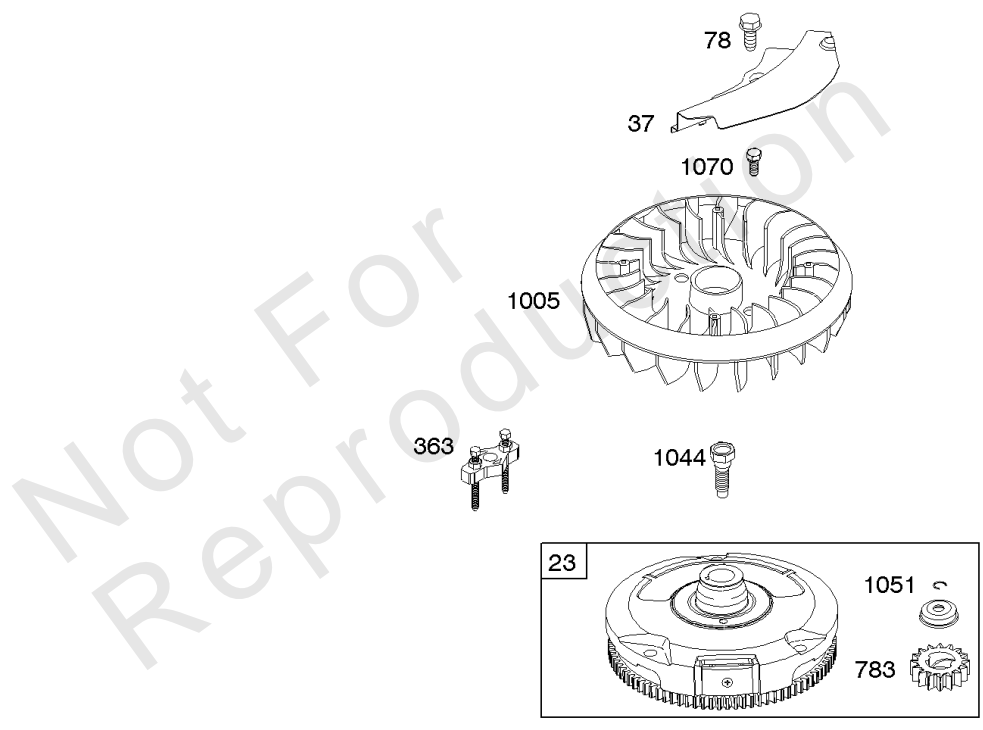

Flywheel

REF NO	PART NO	QTY	DESCRIPTION
23	693557		FLYWHEEL
37	697352		GUARD, Flywheel
78	691003		SCREW -(Flywheel Guard)
363	19203		PULLER, Flywheel
783	693713		GEAR, Pinion
1005	699043		FAN, Flywheel
1044	698139		SCREW -(Flywheel)
1051	691265		RING, Retaining
1070	690372		SCREW -(Flywheel Fan)

Not For Reproduction