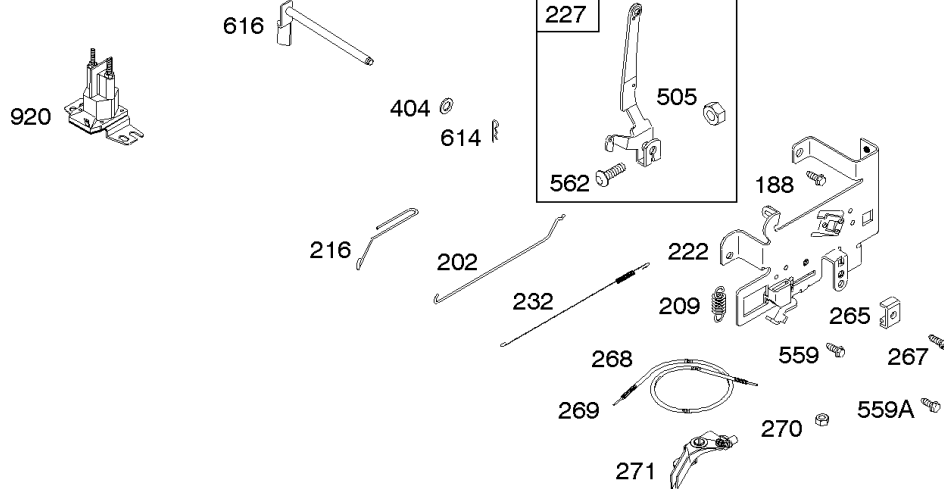

DUAL CIRCUIT		TRI CIRCUIT		10 AMP	
474A	1059	474B	1059	474C	1059
					
					

NOTE: All stators use a No. 1119 mounting screw. 

NOTE: The proper flywheel part number and/or the alternator magnet size will determine the alternator type or output. See repair instruction manual for additional information.

Alternator, Controls, Electric Starter, Governor Spring, Ignition

REF NO	PART NO	QTY	DESCRIPTION
10	697157		SCREW -(Breather Assembly)
188	691693		SCREW -(Control Bracket)
202	691841		LINK, Mechanical Governor
209	260902		SPRING, Governor
216	691840		LINK, Choke
222	694042		BRACKET, Control
227	691374		LEVER, Governor Control -(Standard)
232	691842		SPRING, Governor Link
265	691024		CLAMP, Casing
267	690804		SCREW -(Casing Clamp)
268	691025		CASING, Control Wire -(Cut To Required Length)
269	691026		WIRE, Control -(Cut To Required Length)
270	691027		NUT -(Control Wire Casing)
271	691028		LEVER, Control
309	693551		MOTOR, Starter
310	690323		SCREW -(Starter Motor)
311	497608		SET, Brush
333	492341		ARMATURE, Magneto
334	691061		SCREW -(Magneto Armature)
356	697089		WIRE, Stop
404	691691		WASHER -(Governor Crank)
462	691261		WASHER -(Starter Cable)
474A	696459		ALTERNATOR -(Dual Circuit)
503	691532		STRAP, Starter
505	691251		NUT -(Governor Control Lever)
510	693699		DRIVE, Starter
513	692024		CLUTCH, Drive
521	690581		SHIELD, Cable
526	697088		SCREW -(Regulator)
544	692034		ARMATURE, Starter -(3 5/8 Housing)
559	697561		SCREW -(Remote Choke Stop)
559A	693675		SCREW -(Remote Choke Stop)
562	691119		BOLT -(Governor Control Lever)
578	692306		WIRE ASSEMBLY -(Alternator to Regulator)
579	691029		NUT -(Starter Cable)
614	691620		PIN, Cotter
616	692012		CRANK, Governor