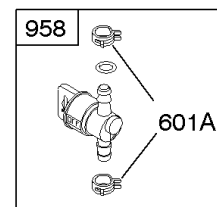

1058 OPERATOR'S MANUAL

1330 REPAIR MANUAL

Camshaft, Crankshaft, Cylinder, Engine Sump, Gasket Set - Engine, Piston, Rings,

REF NO	PART NO	QTY	DESCRIPTION
691	692407		SEAL, Governor Shaft
718	690959		PIN, Locating
741	697128		GEAR, Timing
757	793242		LINK, Counterweight
758	697134		COUNTERWEIGHT
759	697392		PIN, Counterweight
842	691031		SEAL, O-Ring -(Dipstick Tube)
868	690968		SEAL, Valve
883	692236		GASKET, Exhaust
943	690589		SEAL, O-Ring -(Oil Pump Cover)
1017	690770		SCREEN, Oil Pump -(Push In)
1022	272475S		GASKET, Rocker Cover
1035	693784		SHAFT, Pump
1058	276344		MANUAL, Operator's
1263	697124		REED, Breather
1264	697104		SCREW -(Breather Reed)
1266	691917		SEAL, O-Ring -(Intake Elbow)
1270	697156		PLUG, AVS Counterweight
1330	272147		MANUAL, Repair