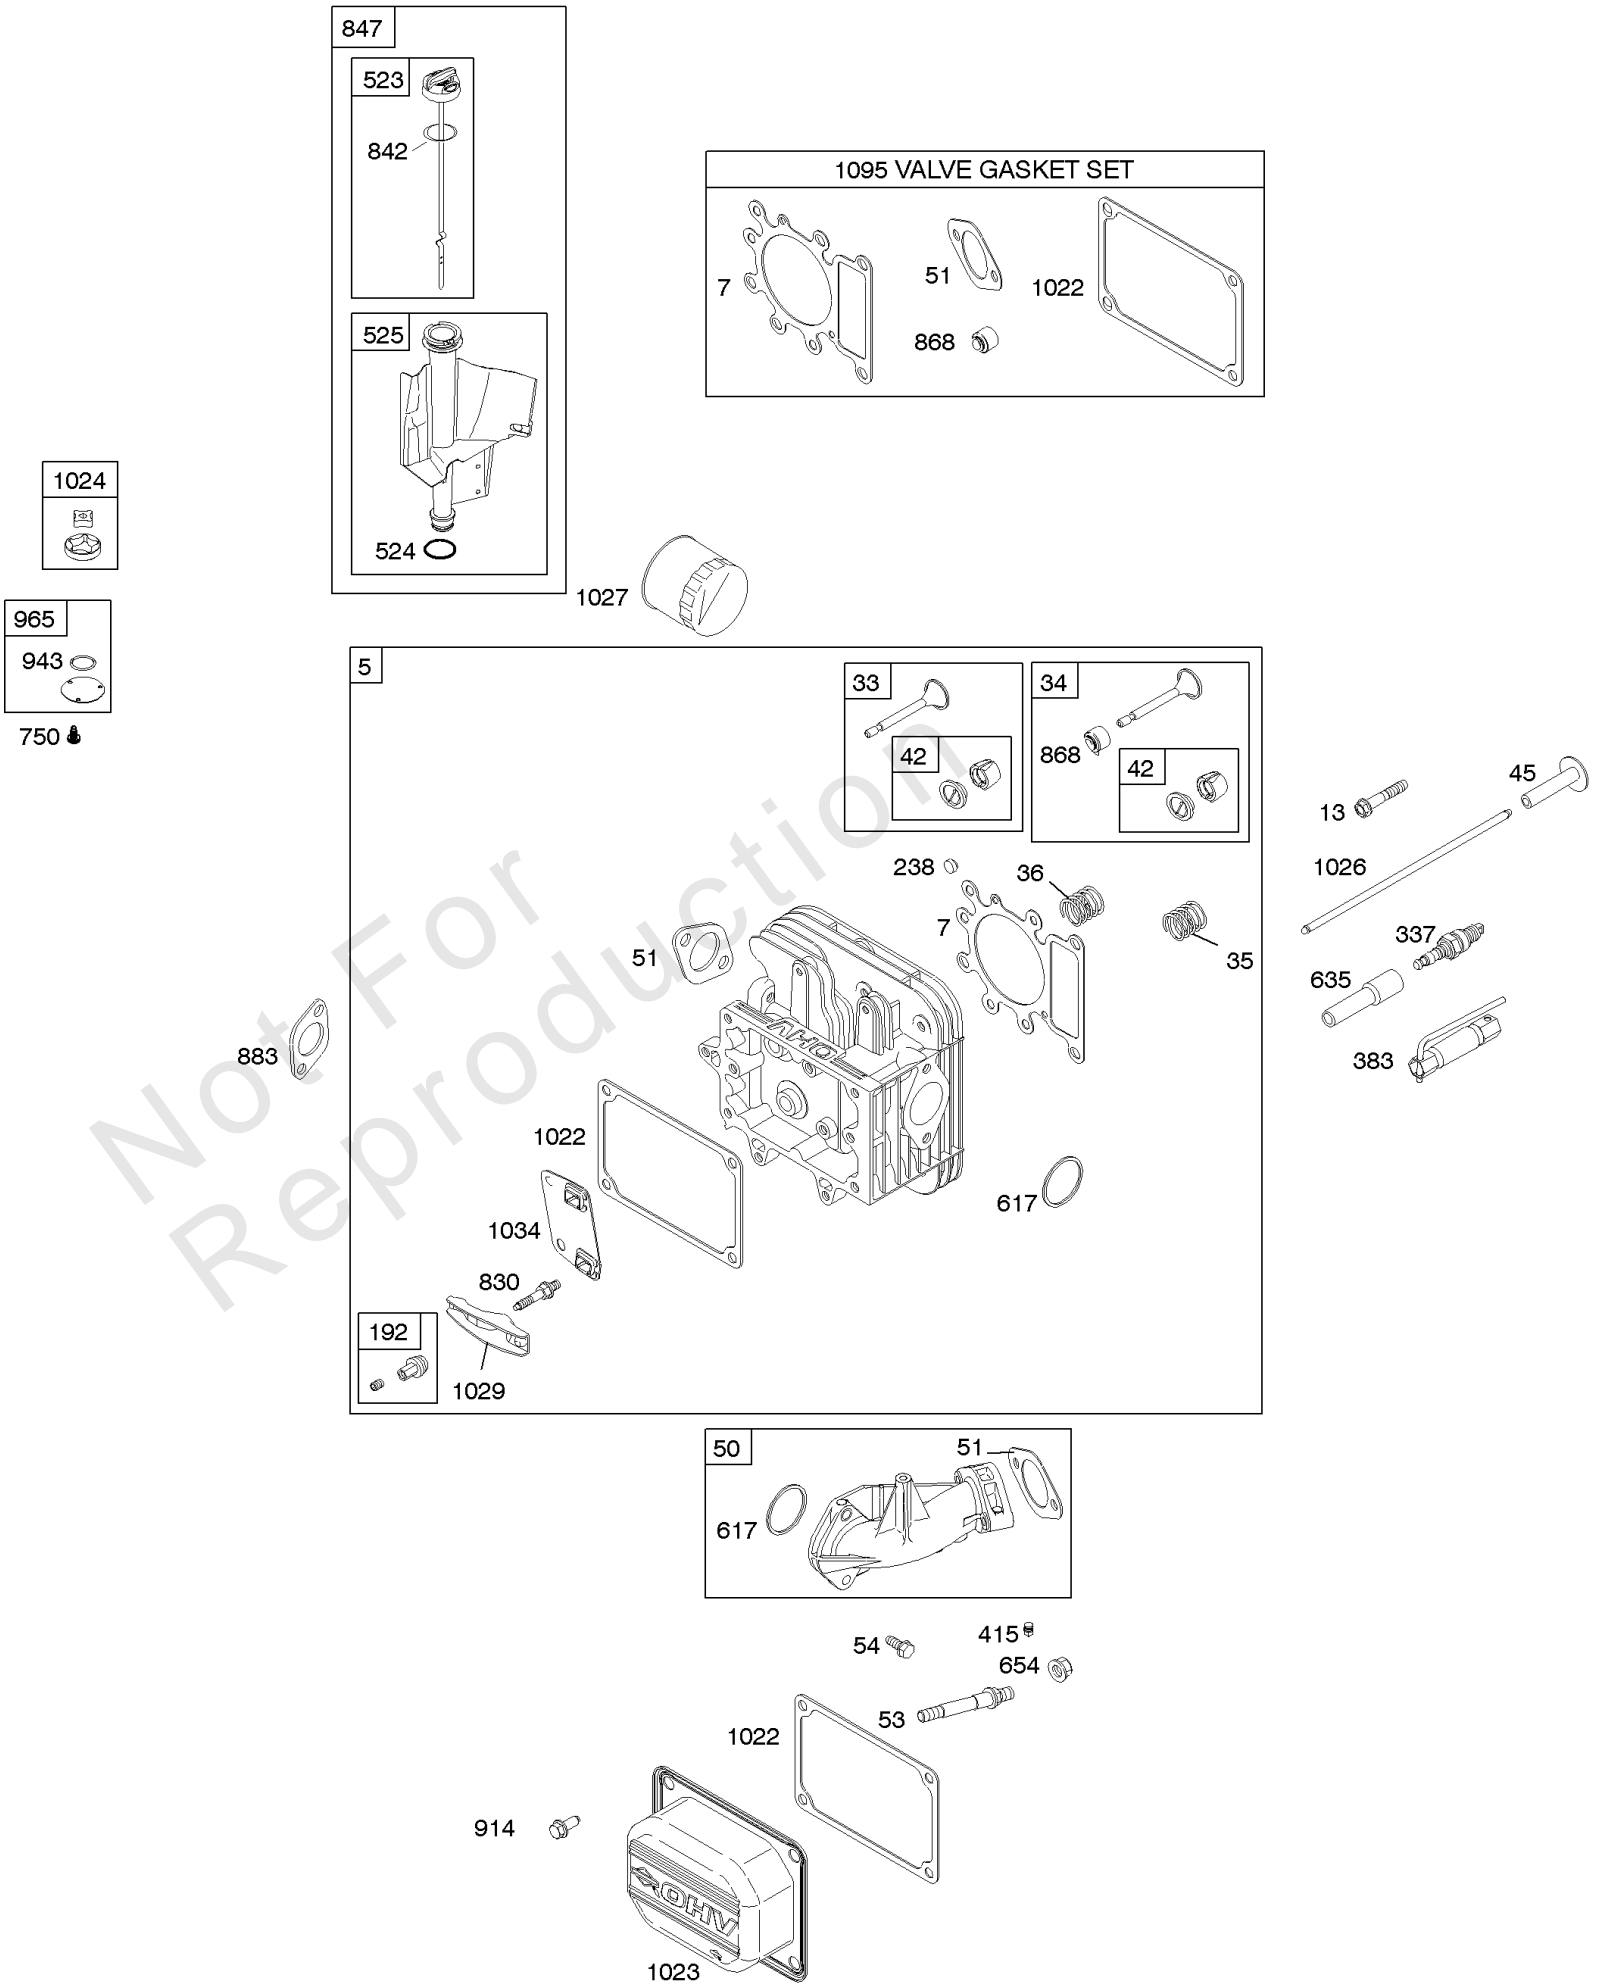

Carburetor, Fuel Supply, Kit - Carburetor Overhaul

REF NO	PART NO	QTY	DESCRIPTION
187B	791805		LINE, Fuel -(Formed)(10-1/4 Inches Long)(Cut to Required Length)
240	394358S		FILTER, Fuel -(White, 75 Microns)
276	692255		WASHER, Sealing
276A	695410		WASHER, Sealing
385	694476		SCREW -(Fuel Pump)
385A	690297		SCREW -(Fuel Pump)
387	697090		PUMP, Fuel -(Includes Mounting Bracket)
387A	808656		PUMP, Fuel
431	697122		MANIFOLD, Intake
601	791850		CLAMP, Hose
617	692138		SEAL, O-Ring -(Intake Manifold)
634	690802		SPRING/SEAL ASSEMBLY
634B	698779		SPRING/SEAL ASSEMBLY
918	791851		HOSE, Vacuum
947	694393		SOLENOID, Fuel
947A	699915		SOLENOID, Fuel
950	691657		SCREW -(Float Bowl)
975	495933		BOWL, Float -(Float Bowl)
975A	699502		BOWL, Float
977	690192		SET, Carburetor Gasket
987	691326		SEAL, Choke/Throttle Shaft
987A	698777		SEAL, Choke/Throttle Shaft
1091	691333		CAP, Limiter
1127	695407		SCREW -(Float Bowl)
1266	691917		SEAL, O-Ring -(Intake Elbow)
1266A	697123		SEAL, O-Ring -(Intake Elbow)