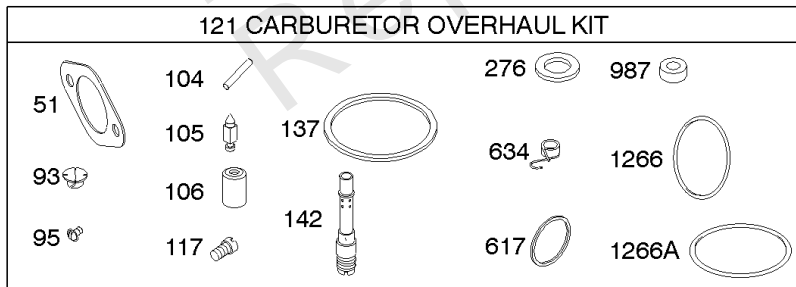

1058 OPERATOR'S MANUAL

1330 REPAIR MANUAL

Camshaft, Crankshaft, Cylinder, Engine Sump, Gasket Set - Engine, Piston, Rings,

REF NO	PART NO	QTY	DESCRIPTION
691	692407		SEAL, Governor Shaft
718	690959		PIN, Locating
741	697128		GEAR, Timing
757	793242		LINK, Counterweight
758	697134		COUNTERWEIGHT
759	697392		PIN, Counterweight
842	691031		SEAL, O-Ring -(Dipstick Tube)
868	690968		SEAL, Valve
883	692236		GASKET, Exhaust
943	690589		SEAL, O-Ring -(Oil Pump Cover)
1017	690770		SCREEN, Oil Pump -(Push In)
1022	272475S		GASKET, Rocker Cover
1035	693784		SHAFT, Pump
1058	276344		MANUAL, Operator's
1263	697124		REED, Breather
1264	697104		SCREW -(Breather Reed)
1266	691917		SEAL, O-Ring -(Intake Elbow)
1270	697156		PLUG, AVS Counterweight
1330	272147		MANUAL, Repair