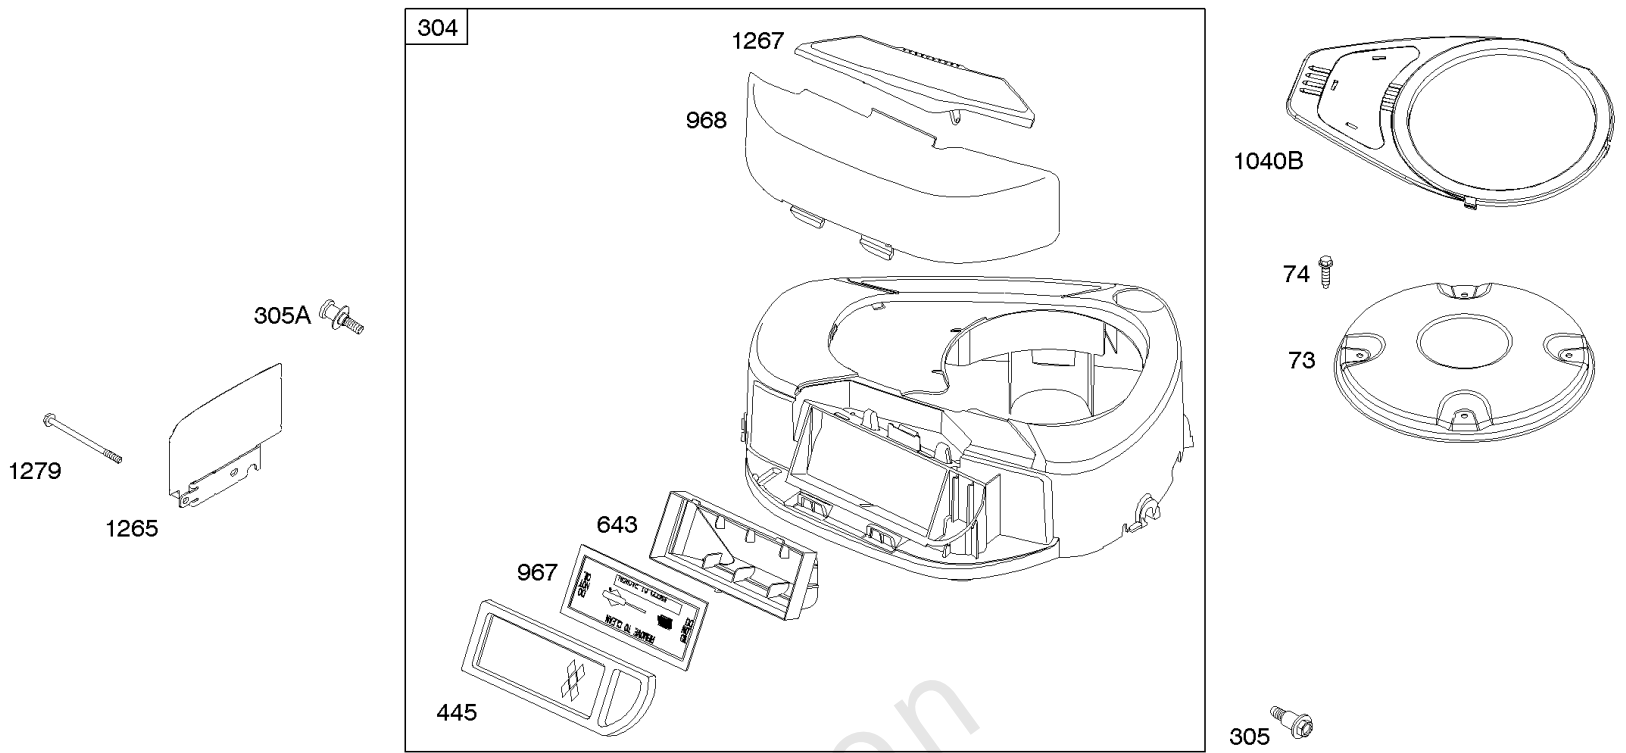

1036 EMISSIONS LABEL