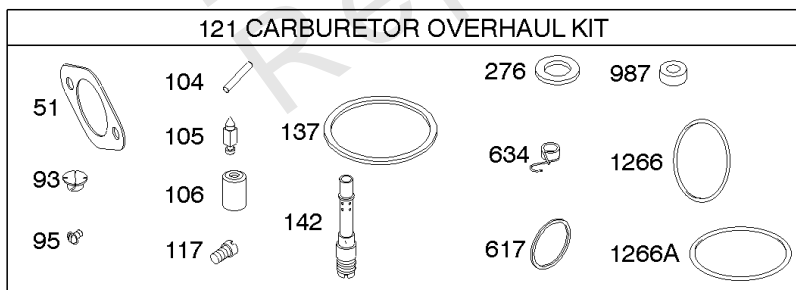

Carburetor, Fuel Supply, Kit - Carburetor Overhaul

REF NO	PART NO	QTY	DESCRIPTION
51	692137		GASKET-INTAKE
93	690602		BUSHING, Throttle Shaft
94	498030		KIT, Idle Mixture -(Lmt 153154,155,156)
94A	695425		KIT, Idle Mixture
95	691636		SCREW -(Throttle Valve)
95A	690718		SCREW -(Throttle Valve)
98	495800		KIT, Idle Speed -(Idle Speed) (Lmt 54, 55, 91)
98A	695408		KIT, Idle Speed
104	690525		PIN, Float Hinge
104A	694918		PIN, Float Hinge
105	231855S		VALVE-FLOAT NEEDLE
105A	696136		VALVE, Float Needle
106	690577		SEAT, Inlet -(Gravity Feed Carburetor)
106	691780		SEAT, Inlet -(Pump Feed Carburetor)
108	692344		VALVE, Choke
108B	695419		VALVE, Choke
117	694352		JET, Main -(Standard)
117A	699457		JET, Main -(Standard) (Standard)
118	697228		JET, Main -(High Altitude)
118A	699458		JET, Main -(High Altitude)
121	697241		KIT, Carburetor Overhaul
121A	699521		KIT, Carburetor Overhaul -(Nikki Carburetor)
125	791888		CARBURETOR -(Carburetor Replaces All Styles of Both Nikki and Walbro Carburetors)
127	695005		PLUG, Welch -(5/16 Diameter)
127A	690727		PLUG, Welch
130	691750		VALVE, Throttle
130A	699500		VALVE, Throttle
131	790901		KIT, Throttle Shaft
131A	699501		KIT, Throttle Shaft
133	494381		FLOAT, Carburetor
133A	694914		FLOAT, Carburetor
135	698780		TUBE, Fuel Transfer -(Nikki)(Gravity Feed)
135	792022		TUBE-FUEL TRANSFER -(Nikki)(Pump Feed)
137	281165S		GASKET, Float Bowl
137A	698781		GASKET, Float Bowl
141	790902		KIT, Choke Shaft
141B	695420		KIT, Choke Shaft
142	697140		NOZZLE, Carburetor -(Standard)
187	791766		LINE, Fuel -(Cut To Required Length)