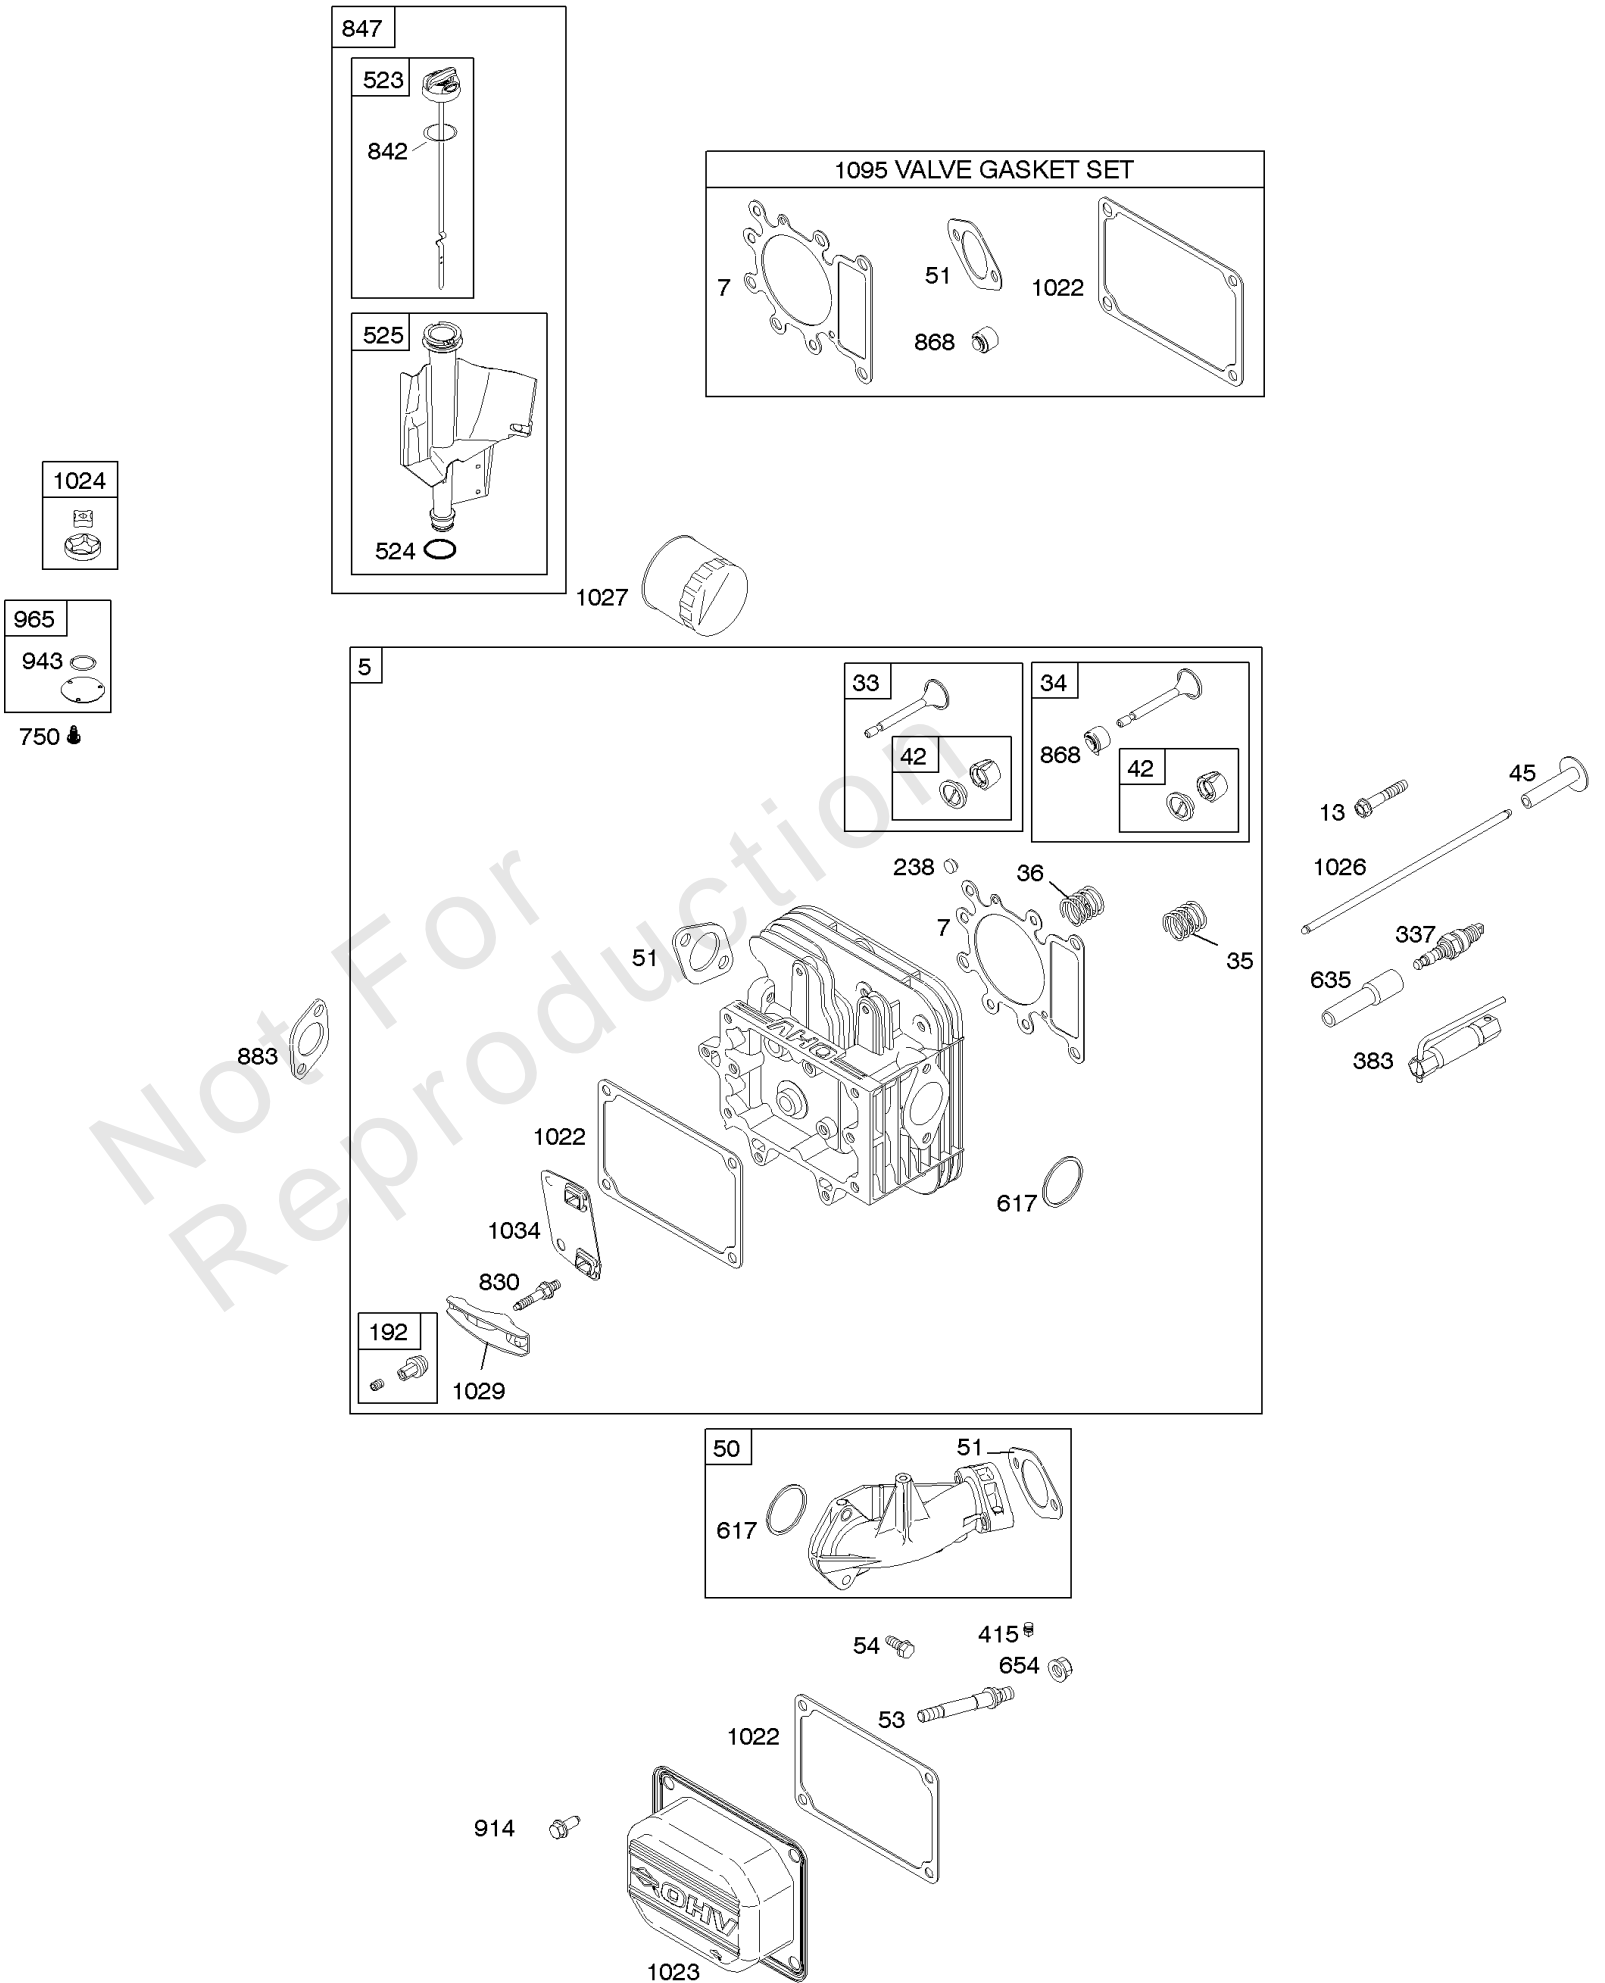

Cylinder Head, Gasket Set - Valve, Lubrication, Valves

REF NO	PART NO	QTY	DESCRIPTION
5	792360		HEAD, Cylinder -Used After Code Date 06021200
5	698148		HEAD, Cylinder -Used Before Code Date 06021300
7	273280S		GASKET, Cylinder Head
13	690360		SCREW -(Cylinder Head)
33	791934		VALVE, Exhaust -Used After Code Date 06021200
33	695760		VALVE, Exhaust -Used Before Code Date 06021300
34	791935		VALVE, Intake -Used After Code Date 06021200
34	695761		VALVE, Intake -Used Before Code Date 06021300
35	691279		SPRING, Valve -(Intake)
36	691279		SPRING, Valve -(Exhaust)
42	499586		KEEPER, Valve
45	690564		TAPPET, Valve
50	690193		MANIFOLD, Intake -(Not Serviced for Type 0173)
51	692137		GASKET-INTAKE
53	690227		STUD -(Carburetor)
54	691148		SCREW -(Intake Manifold)
192	691986		ADJUSTER, Rocker Arm
238	691843		CAP, Valve
337	691043		PLUG, Spark
383	89838S		WRENCH-SPARK PLUG
415	690283		PLUG, Oil -(1/8 Standard)
523	699908		DIPSTICK
524	691032		SEAL, O-Ring
525	697184		TUBE, Dipstick
617	692138		SEAL, O-Ring -(Intake Manifold)
635	691909		BOOT, Spark Plug
654	690958		NUT -(Carburetor)
750	790832		SCREW -(Oil Pump Cover)
830	691095		STUD, Rocker Arm
842	691031		SEAL, O-Ring -(Dipstick Tube)
847	790442		DIPSTICK/TUBE ASSEMBLY
868	690968		SEAL, Valve
883	692236		GASKET, Exhaust
914	691108		SCREW -(Rocker Cover)
943	690589		SEAL, O-Ring -(Oil Pump Cover)
965	499613		COVER, Oil Pump
1022	272475S		GASKET, Rocker Cover
1023	791079		COVER, Rocker