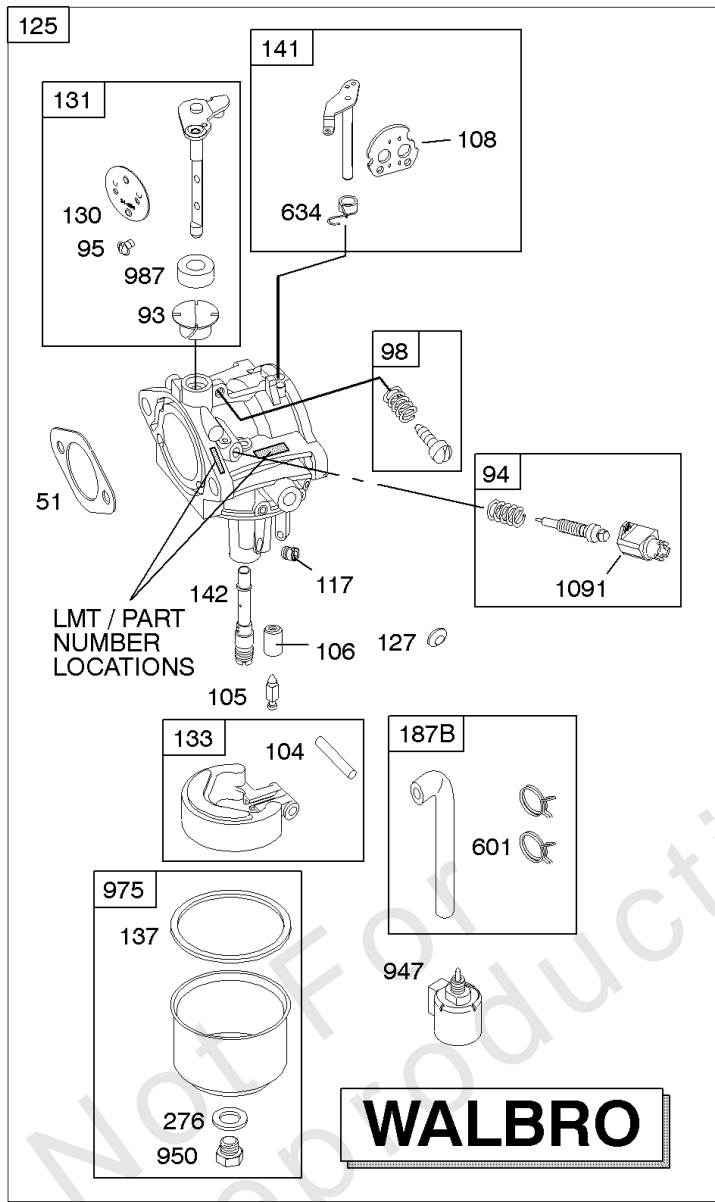

DUAL CIRCUIT		TRI CIRCUIT		10 AMP	
474A	1059	474B	1059	474C	1059
					
					

NOTE: All stators use a No. 1119 mounting screw. 

NOTE: The proper flywheel part number and/or the alternator magnet size will determine the alternator type or output. See repair instruction manual for additional information.

1058 OPERATOR'S MANUAL

1330 REPAIR MANUAL

Camshaft, Crankshaft, Cylinder, Engine Sump, Gasket Set - Engine, Piston, Rings,

REF NO	PART NO	QTY	DESCRIPTION
691	692407		SEAL, Governor Shaft
718	690959		PIN, Locating
741	697128		GEAR, Timing
757	793242		LINK, Counterweight
758	697134		COUNTERWEIGHT
759	697392		PIN, Counterweight
842	691031		SEAL, O-Ring -(Dipstick Tube)
868	690968		SEAL, Valve
883	692236		GASKET, Exhaust
943	690589		SEAL, O-Ring -(Oil Pump Cover)
1017	690770		SCREEN, Oil Pump -(Push In)
1022	272475S		GASKET, Rocker Cover
1035	693784		SHAFT, Pump
1058	276344		MANUAL, Operator's
1263	697124		REED, Breather
1264	697104		SCREW -(Breather Reed)
1266	691917		SEAL, O-Ring -(Intake Elbow)
1270	697156		PLUG, AVS Counterweight
1330	272147		MANUAL, Repair