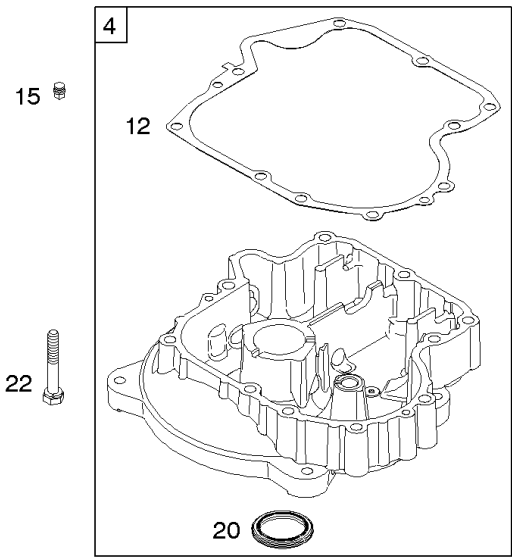

1058 OPERATOR'S MANUAL