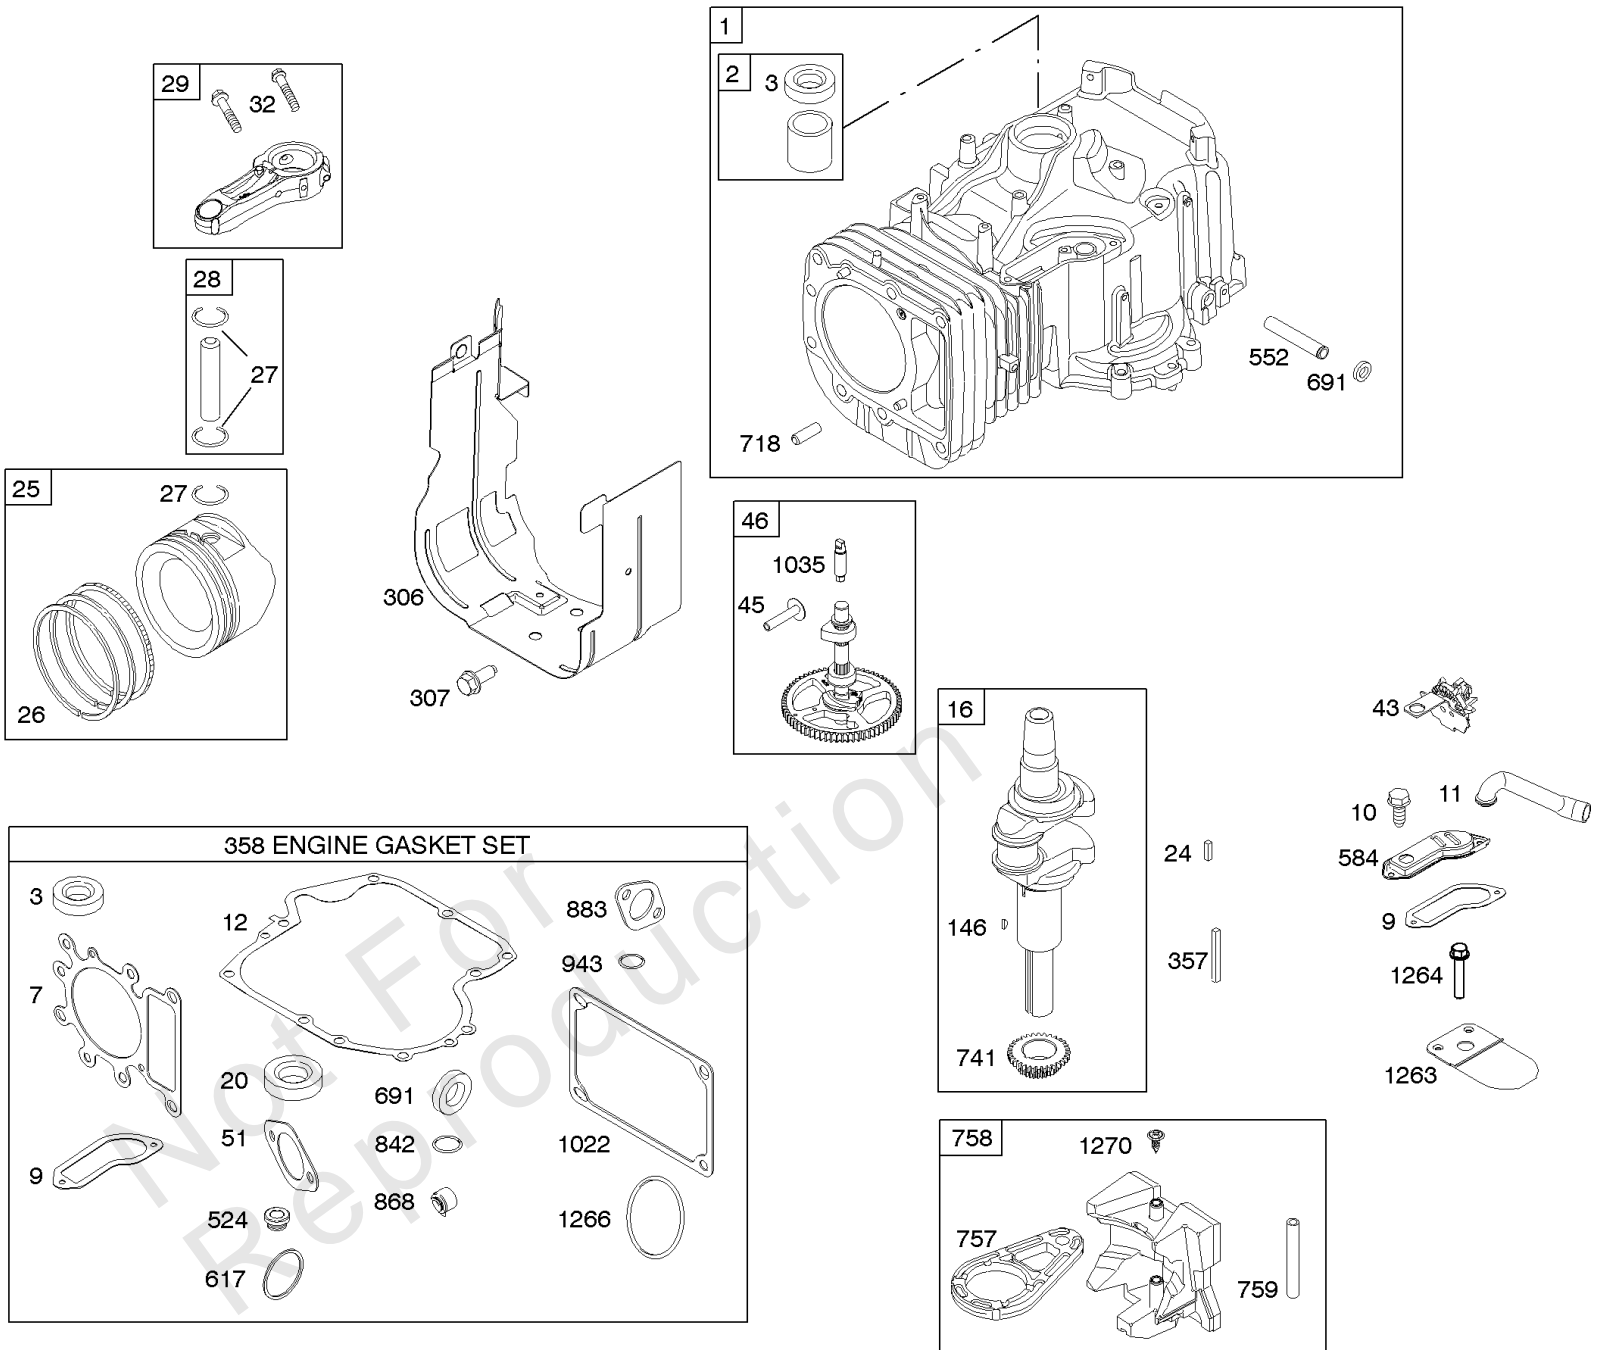

1330 REPAIR MANUAL

1058 OPERATOR'S MANUAL

Camshaft, Crankshaft, Cylinder, Engine Sump, Gasket Set - Engine, Piston, Rings,

REF NO	PART NO	QTY	DESCRIPTION
1	697132		CYLINDER ASSEMBLY
2	399265		KIT, Bushing/Seal -(Magneto Side)
3	391086S		SEAL, Oil -(Magneto Side)
4A	697188		SUMP, Engine
7	273280S		GASKET, Cylinder Head
9	697109		GASKET, Breather
10	697157		SCREW -(Breather Assembly)
11	697113		TUBE, Breather
12	697110		GASKET, Crankcase -(.015" Thick)(Standard)
15	690946		PLUG, Oil Drain -(Square Head)
15	691680		PLUG, Oil Drain -(Square Socket)
16	697127		CRANKSHAFT
20	690947		SEAL, Oil -(PTO Side)
22	692125		SCREW -(Crankcase Cover/Sump)
24	222698S		KEY, Flywheel
25	792307		PISTON ASSEMBLY -(Standard)
25	792728		PISTON ASSEMBLY -(.020 Oversize)
26	792643		SET, Ring -(.020 Oversize)
26	792306		SET, Ring -(Standard)
27	698469		LOCK, Piston Pin
28	697099		PIN, Piston -(Standard)
29	697263		ROD, Connecting -(.020 Undersize) -Used Before Code Date 05040400
29	791631		ROD, Connecting -(Standard)
32	791118		SCREW -(Connecting Rod)
43	691968		SLINGER, Governor/Oil
45	690564		TAPPET, Valve
46	790400		CAMSHAFT
51	692137		GASKET-INTAKE
146	691639		KEY, Woodruff
306	697107		SHIELD, Cylinder
307	691003		SCREW -(Cylinder Shield)
358	697151		GASKET SET, Engine
415	690283		PLUG, Oil -(1/8 Standard)
524	691032		SEAL, O-Ring
552	697144		BUSHING, Governor Crank
584	697112		COVER, Breather Passage
617	692138		SEAL, O-Ring -(Intake Manifold)