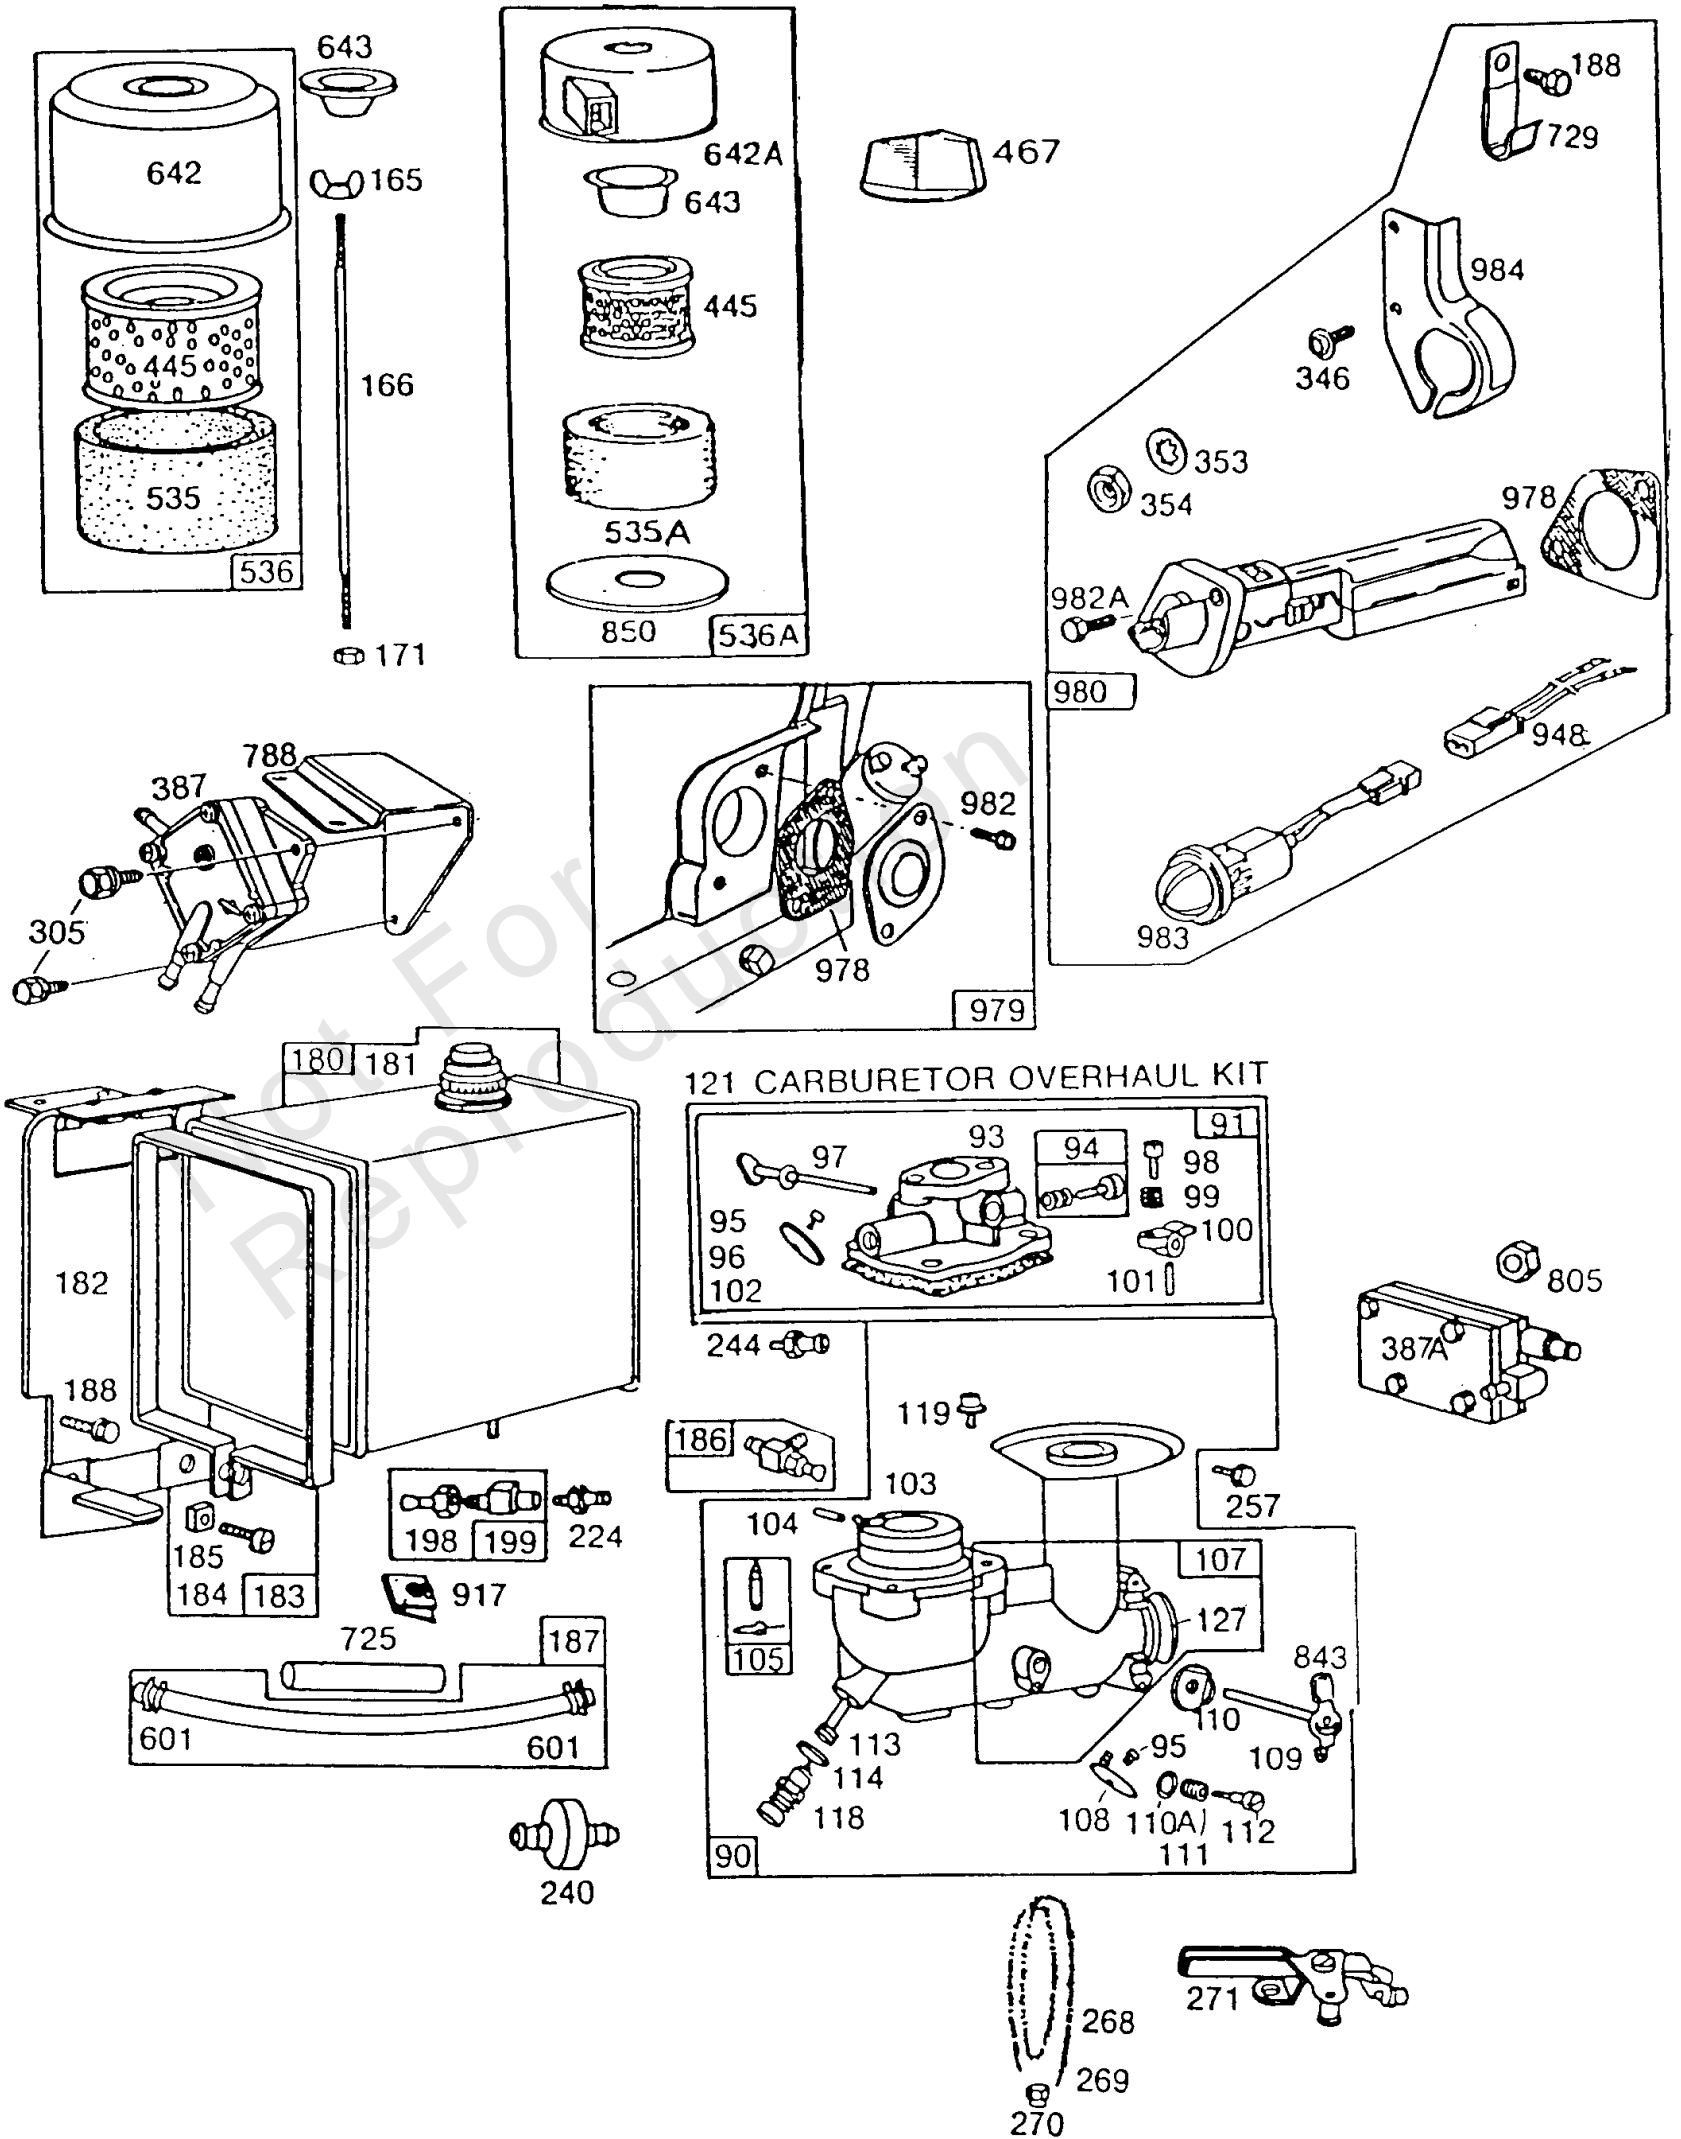

Not For Reproduction

Carb,A/C,Fuel Tank,Primer

REF NO	PART NO	QTY	DESCRIPTION
90	392587		CARBURETOR -(Manual Choke)
91	391833		BODY, Upper Carburetor
93	23108		BUSHING, Throttle Shaft
94	292681		VALVE, Idle Mixture -Included In Carburetor Overhaul Kit-Part No. 394989
95	93499		SCREW -(Throttle Valve)
96	221939		VALVE, Throttle
97	391596		SHAFT, Throttle
98	91920		SCREW -(8-32 X 5/8)
99	26157		SPRING, Compression
100	212904		STOP, Throttle
101	93043		PIN, Shaft
102	270268		GASKET, Carburetor Body -Included In Gasket Set-Part No. 391834 Included In Carburetor Overhaul Kit- Part No. 394989
103	298514		FLOAT, Carburetor
104	230896		PIN, Float Hinge -Included In Carburetor Overhaul Kit-Part No. 394989
105	394681		KIT, Needle/Seat -(Gravity Feed)
105	394682		KIT, Needle/Seat -(Gravity Feed) Order 394683 for Fuel Pump Applications.
107	391829		BODY, Lower Carburetor
108	391836		VALVE, Choke
109	391583		SHAFT, Choke
110A	62899		WASHER -(Thermostat)
110	222712		WASHER
111	26155		SPRING, Friction
112	23123		SCREW
113	394730		NOZZLE, Carburetor -(Labeled B) Included In Carburetor Overhaul Kit-Part No. 394989
114	68667		WASHER -(Viton Seat) Included In Carburetor Overhaul Kit-Part No. 394989
118	99525		VALVE, High Speed -Included In Carburetor Overhaul Kit-Part No. 394989
119	94152		SCREW -(Upper To Lower Carburetor Body)
121	394989		KIT, Carburetor Overhaul
127	221747		PLUG, Welch -Included In Carburetor Overhaul Kit-Part No. 394989
165	93453		NUT
166	231007		STUD -(Air Cleaner)
171	92129		NUT -(1/4-28)
180	291488		TANK, Fuel -(6 Quart)
181	392305		CAP, Fuel Tank -(Metal)
182	222827		BRACKET, Fuel Tank
183	291490		STRAP, Fuel Tank -(6 Quart)
184	91257		SCREW -(1/4-20 X 1-1/2)