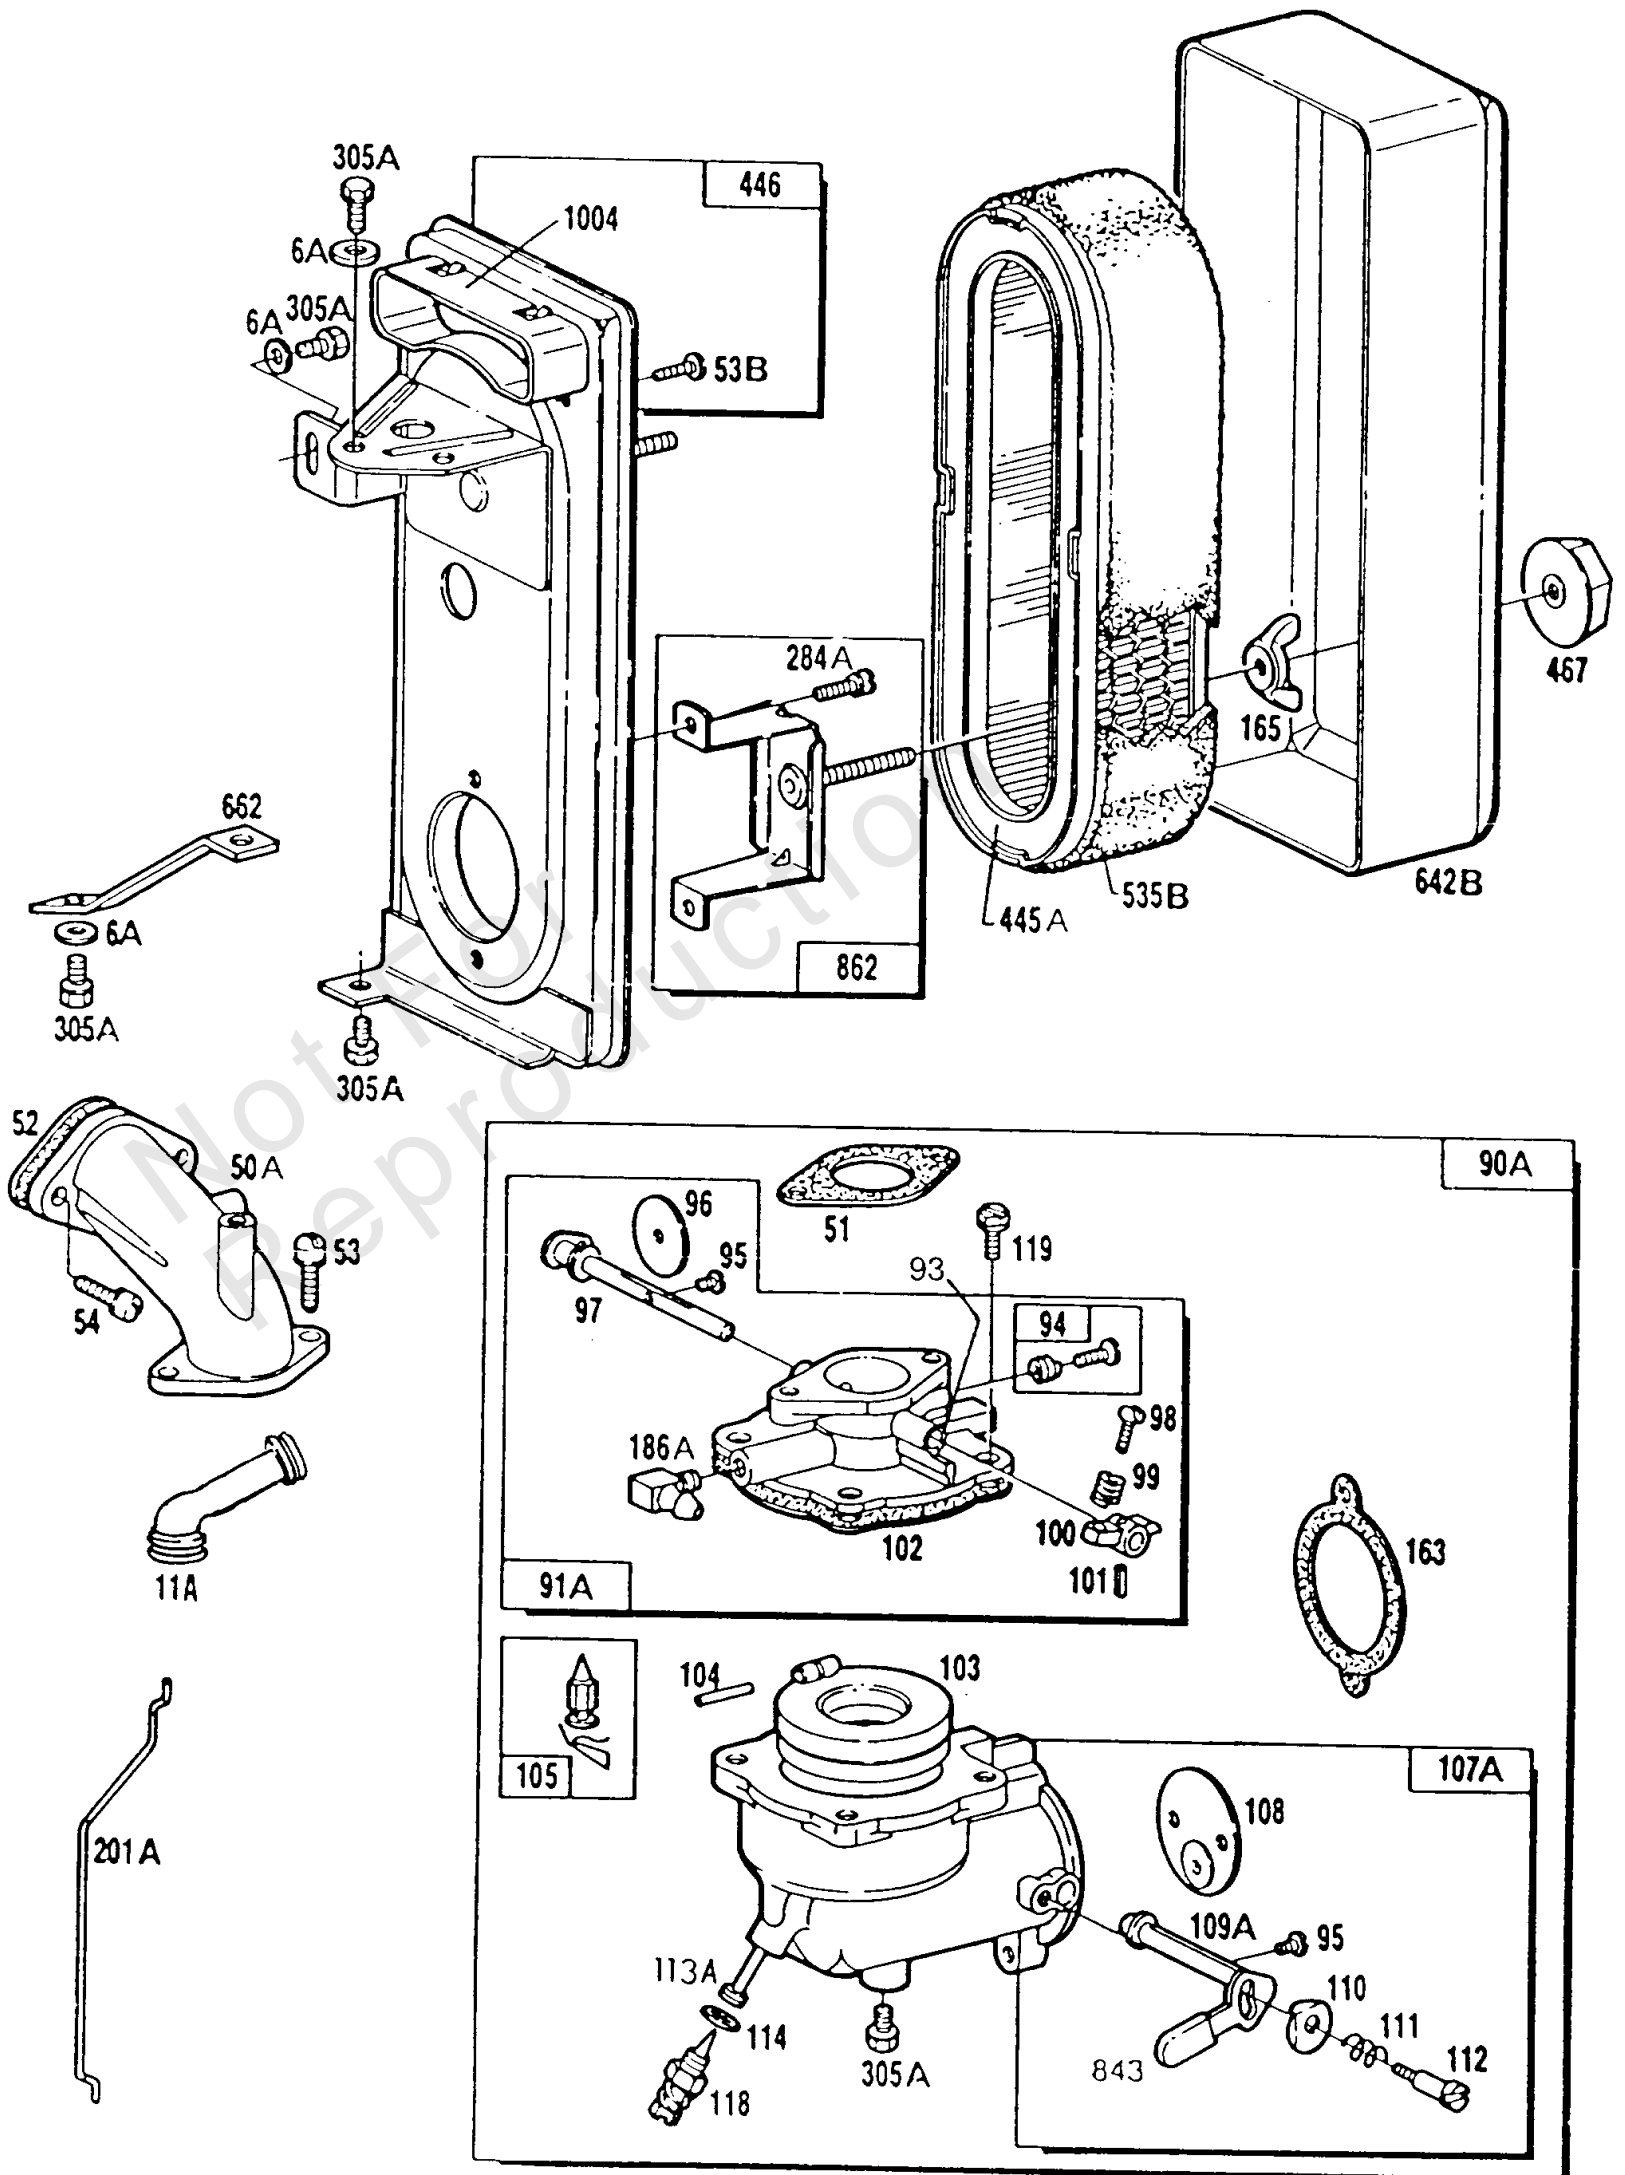

Carburetor Assy,A/C Group

REF NO	PART NO	QTY	DESCRIPTION
6A	62199		WASHER
11A	280717		TUBE, Breather
50A	213208		MANIFOLD, Intake
51	270267		GASKET, Intake -Included In Gasket Set-Part No. 391834 Included In Carburetor Overhaul Kit- Part No. 394989
52	270872		GASKET, Intake -Included In Gasket Set-Part No. 391834 Included In Carburetor Overhaul Kit- Part No. 394989
53B	94073		SCREW
53	93415		SCREW -(1/4-20 X 3/4)
54	93208		SCREW -(Intake Manifold)
90A	491525		CARBURETOR
91A	491527		BODY, Upper Carburetor
93	23108		BUSHING, Throttle Shaft
94	292681		VALVE, Idle Mixture -Included In Carburetor Overhaul Kit-Part No. 394989
95	93499		SCREW -(Throttle Valve)
96	221939		VALVE, Throttle
97	391596		SHAFT, Throttle
98	91920		SCREW -(8-32 X 5/8)
99	26157		SPRING, Compression
100	212904		STOP, Throttle
101	93043		PIN, Shaft
102	270268		GASKET, Carburetor Body -Included In Gasket Set-Part No. 391834 Included In Carburetor Overhaul Kit- Part No. 394989
103	298514		FLOAT, Carburetor
104	230896		PIN, Float Hinge -Included In Carburetor Overhaul Kit-Part No. 394989
105	394681		KIT, Needle/Seat -(Gravity Feed)
105	394682		KIT, Needle/Seat -(Gravity Feed) Order 394683 for Fuel Pump Applications.
107A	490422		BODY, Lower Carburetor
108	391836		VALVE, Choke
109A	490068		SHAFT, Choke
110	222712		WASHER
111	26155		SPRING, Friction
112	23123		SCREW
113A	490493		NOZZLE, Carburetor
114	68667		WASHER -(Viton Seat) Included In Carburetor Overhaul Kit-Part No. 394989
118	99525		VALVE, High Speed -Included In Carburetor Overhaul Kit-Part No. 394989
119	94152		SCREW -(Upper To Lower Carburetor Body)
163	271910		GASKET, Air Cleaner
165	93453		NUT
186A	67218		CONNECTOR, Hose
201A	262307		LINK, Throttle
284A	94271		SCREW