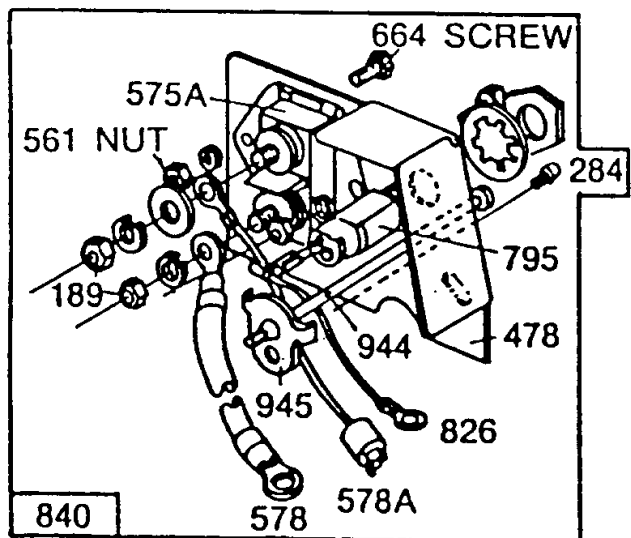

Not For
Reproduction

DC ONLY	DUAL CIRCUIT	10 AMP	TRI-CIRCUIT
23	23	23	23
887 877A 	474 877 	474A 	474B 877B 
878A 	878 	878A 	814 
		501 	

NOTE ; All stators use No. 482 Mtg. Screw

Alternator Chart, Key Panel

REF NO	PART NO	QTY	DESCRIPTION
23	391988		FLYWHEEL -(Plastic Motor Drive)
189	90366		WASHER
284	93572		SCREW -(10-32 X 3/8)
309	394805		MOTOR, Starter -(3 1/16 Housing)
309	399169		MOTOR, Starter -(4 9/16 Housing)
423	93410		SCREW
423	93984		SCREW
474A	393295		ALTERNATOR -(10, 13, or 16 Amp-Depending on Size of Flywheel Magnets) (Regulated)
474B	392595		ALTERNATOR -(Tri Circuit) (9 Amp Regulated)
474	393474		ALTERNATOR -(Dual Circuit)
478	395410		KIT, Panel
501	394890		REGULATOR -(10, 13, or 16 Amp, Depending on Size of Flywheel Magnets)
526	93343		SCREW -(Control Panel)
561	92278		NUT -(Starting Switch)
575A	299139		SWITCH, Starting
578A	393109		WIRE ASSEMBLY -(Starter Switch To Alternator)
578	392683		CABLE, Starter
605	222934		BRACKET, Mounting
664	93415		SCREW -(1/4-20 X 3/4)
726	392134		GEAR, Ring
727	93713		WASHER -To mount Guard
728	93535		SCREW -(5/16-18 X 3/4)
795	392697		SWITCH, Toggle -(Toggle Switch) Uses: 93888 Hex.-Nut
795	392833		SWITCH, Key -Uses: 392832 Key-Ignition Switch
814	392606		HARNESS, Alternator -(Tri Circuit)
826	397674		WIRE, Stop -(Starter Switch to Ground Wire Terminal)
840	395408		KIT, Panel -(Toggle Switch)
840	395409		KIT, Panel -(Key Switch)
841	393514		CLAMP
877B	393537		WIRE/CONNECTOR, Alternator -(Tri Circuit) (9 Amp)
877A	393814		WIRE/CONNECTOR, Alternator -(10 Amp Regulated)
877	393456		WIRE/CONNECTOR, Alternator
878A	393422		WIRE ASSEMBLY -(Dc Only)
878	393362		HARNESS, Alternator -(Dual Circuit)

DC ONLY	DUAL CIRCUIT	10 AMP	TRI-CIRCUIT
23	23	23	23
887 877A 	474 877 	474A 	474B 877B 
878A 	878 	878A 	814 
		501 	

NOTE ; All stators use No. 482 Mtg. Screw

Alternator Chart, Key Panel

REF NO	PART NO	QTY	DESCRIPTION
887	391529		ALTERNATOR -(DC Only)
944	94003		SCREW -(3 5/8 Housing)
945	223159		BRACKET, Starter Motor