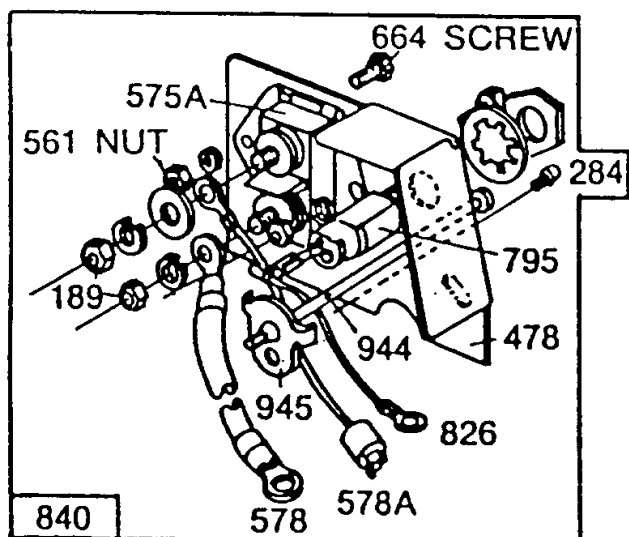

Not For
Reproduction

DC ONLY	DUAL CIRCUIT	10 AMP	TRI-CIRCUIT
23	23	23	23
887 877A 	474 877 	474A 	474B 877B 
878A 	878 	878A 	814 
		501 	

NOTE ; All stators use No. 482 Mtg. Screw

Alternator Chart, Key Panel

REF NO	PART NO	QTY	DESCRIPTION
23	391988		FLYWHEEL -(Plastic Motor Drive)
189	90366		WASHER
284	93572		SCREW -(10-32 X 3/8)
309	394805		MOTOR, Starter -(3 1/16 Housing)
309	399169		MOTOR, Starter -(4 9/16 Housing)
423	93410		SCREW
423	93984		SCREW
474A	393295		ALTERNATOR -(10, 13, or 16 Amp-Depending on Size of Flywheel Magnets) (Regulated)
474B	392595		ALTERNATOR -(Tri Circuit) (9 Amp Regulated)
474	393474		ALTERNATOR -(Dual Circuit)
478	395410		KIT, Panel
501	394890		REGULATOR -(10, 13, or 16 Amp, Depending on Size of Flywheel Magnets)
526	93343		SCREW -(Control Panel)
561	92278		NUT -(Starting Switch)
575A	299139		SWITCH, Starting
578A	393109		WIRE ASSEMBLY -(Starter Switch To Alternator)
578	392683		CABLE, Starter
605	222934		BRACKET, Mounting
664	93415		SCREW -(1/4-20 X 3/4)
726	392134		GEAR, Ring
727	93713		WASHER -To mount Guard
728	93535		SCREW -(5/16-18 X 3/4)
795	392697		SWITCH, Toggle -(Toggle Switch) Uses: 93888 Hex.-Nut
795	392833		SWITCH, Key -Uses: 392832 Key-Ignition Switch
814	392606		HARNESS, Alternator -(Tri Circuit)
826	397674		WIRE, Stop -(Starter Switch to Ground Wire Terminal)
840	395408		KIT, Panel -(Toggle Switch)
840	395409		KIT, Panel -(Key Switch)
841	393514		CLAMP
877B	393537		WIRE/CONNECTOR, Alternator -(Tri Circuit) (9 Amp)
877A	393814		WIRE/CONNECTOR, Alternator -(10 Amp Regulated)
877	393456		WIRE/CONNECTOR, Alternator
878A	393422		WIRE ASSEMBLY -(Dc Only)
878	393362		HARNESS, Alternator -(Dual Circuit)

DC ONLY	DUAL CIRCUIT	10 AMP	TRI-CIRCUIT
23	23	23	23
887 877A 	474 877 	474A 	474B 877B 
878A 	878 	878A 	814 
		501 	

NOTE ; All stators use No. 482 Mtg. Screw

Alternator Chart, Key Panel

REF NO	PART NO	QTY	DESCRIPTION
887	391529		ALTERNATOR -(DC Only)
944	94003		SCREW -(3 5/8 Housing)
945	223159		BRACKET, Starter Motor