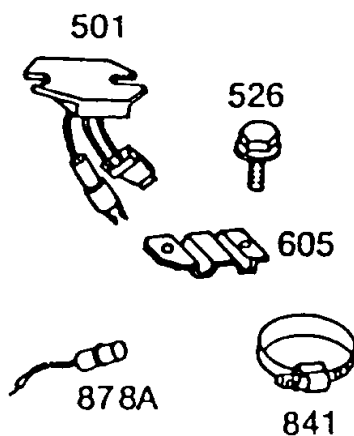

DC ONLY	DUAL CIRCUIT	10 AMP	TRI-CIRCUIT
23	23	23	23
887 877A 	474 877 	474A 	474B 877B
878A 	878 	878A 	814
		501 	

NOTE ; All stators use No. 482 Mtg. Screw