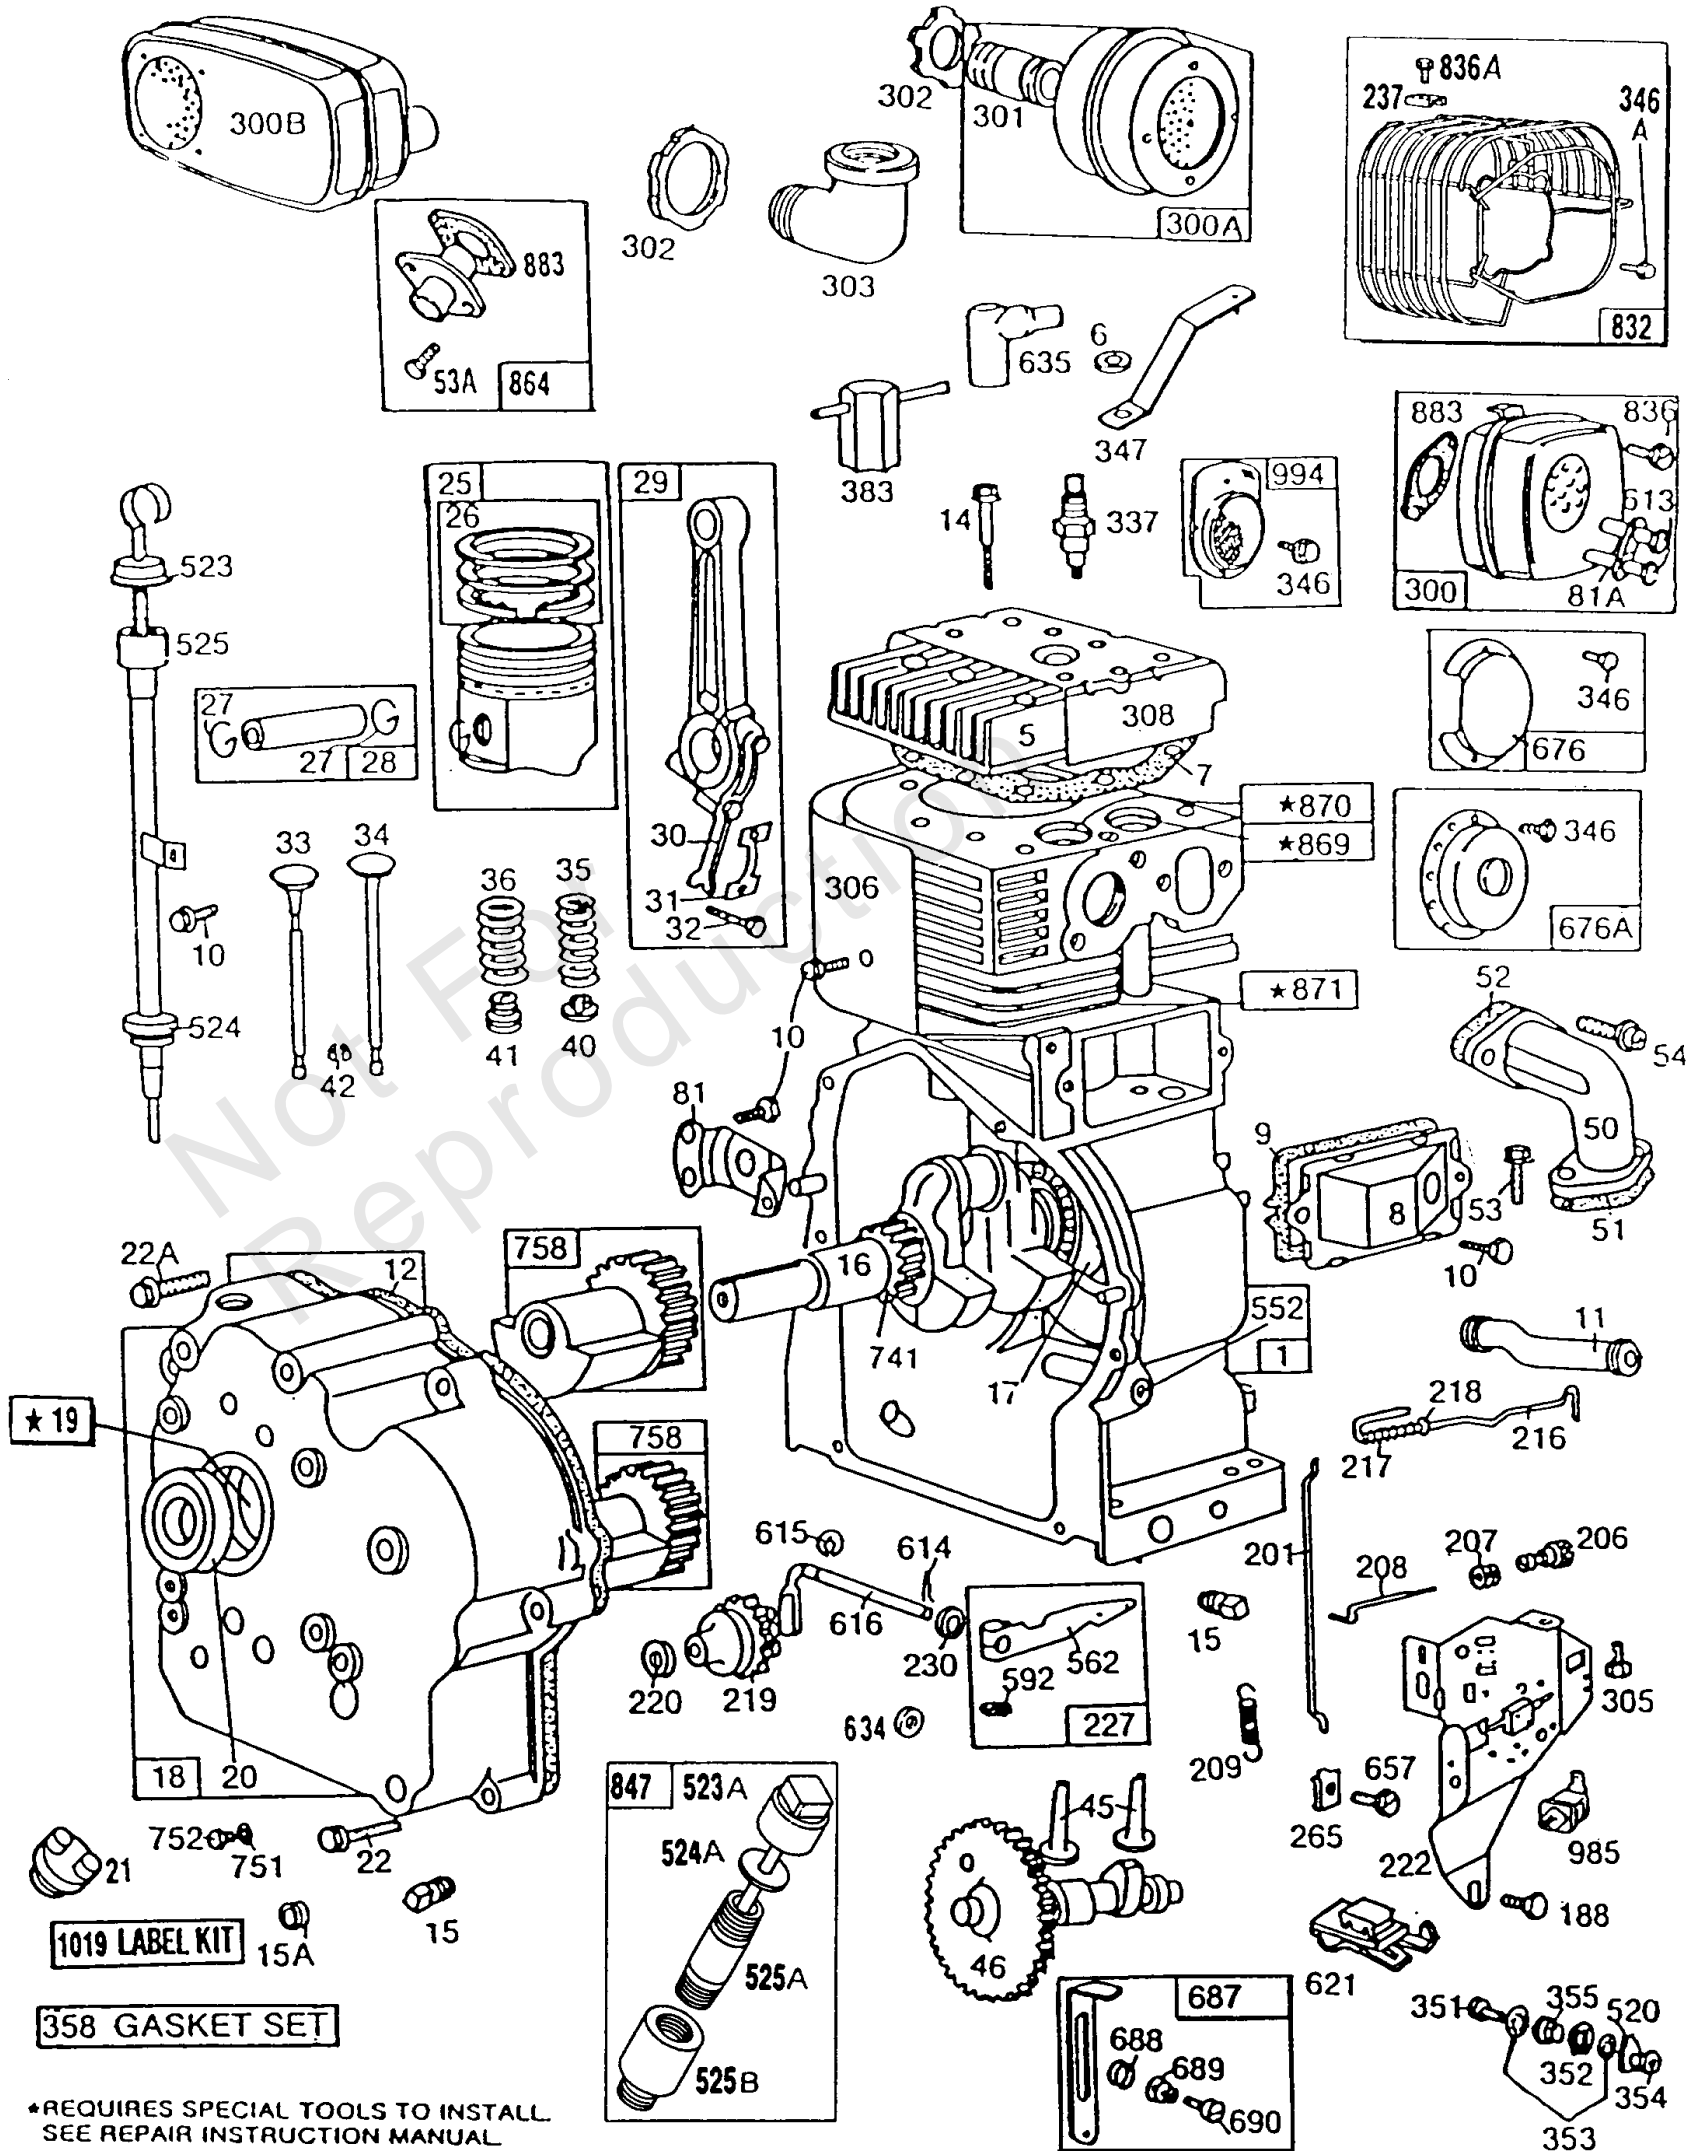

*REQUIRES SPECIAL TOOLS TO INSTALL.
SEE REPAIR INSTRUCTION MANUAL

Cylinder,Mufflers,Piston Grp

REF NO	PART NO	QTY	DESCRIPTION
552	231056		BUSHING, Governor Crank -(1/4 I.D.) -Used Before Code Date 88041800
552	231598		BUSHING, Governor Crank -Used After Code Date 88041700
562	92613		BOLT -(Governor Lever)
592	231082		NUT -(Governor Control)
613	93927		SCREW -(Muffler)
614	93306		PIN, Cotter
615	93307		RETAINER, Governor Shaft
616	231057		CRANK, Governor -(1/4 Diameter)
621	396847		SWITCH, Stop
634	491323		SEAL, Governor Shaft -Used After Code Date 88041700
635	66538		BOOT, Spark Plug
657	93496		SCREW -(10-32 X 5/8)
676A	396903		DEFLECTOR, Muffler
676	393761		DEFLECTOR, Muffler -(Side Outlet)
687	390701		SLIDE, Control
688	221766		SPRING, Friction
689	260847		SPRING, Friction
690	92484		SCREW
741	262135		GEAR, Timing -(Key)
751	22355		WASHER, Sealing
752	93554		SCREW
758	391481		COUNTERWEIGHT
832	398249		GUARD, Muffler
836A	94186		SCREW -(Tapping)
836	93559		SCREW -(Tank) (Fuel Tank)
847	493955		DIPSTICK/TUBE ASSEMBLY
864	392700		ADAPTER, Muffler
869	261463		SEAT, Valve -(Intake)
870	210940		SEAT, Valve -(Exhaust) (Standard)
871	231218		BUSHING, Valve Guide -(Intake)
871	261961		BUSHING, Valve Guide -(Exhaust)
883	270917		GASKET, Exhaust
985	398525		INSULATOR
994	392390		ARRESTOR, Spark
1019	491254		KIT, Label