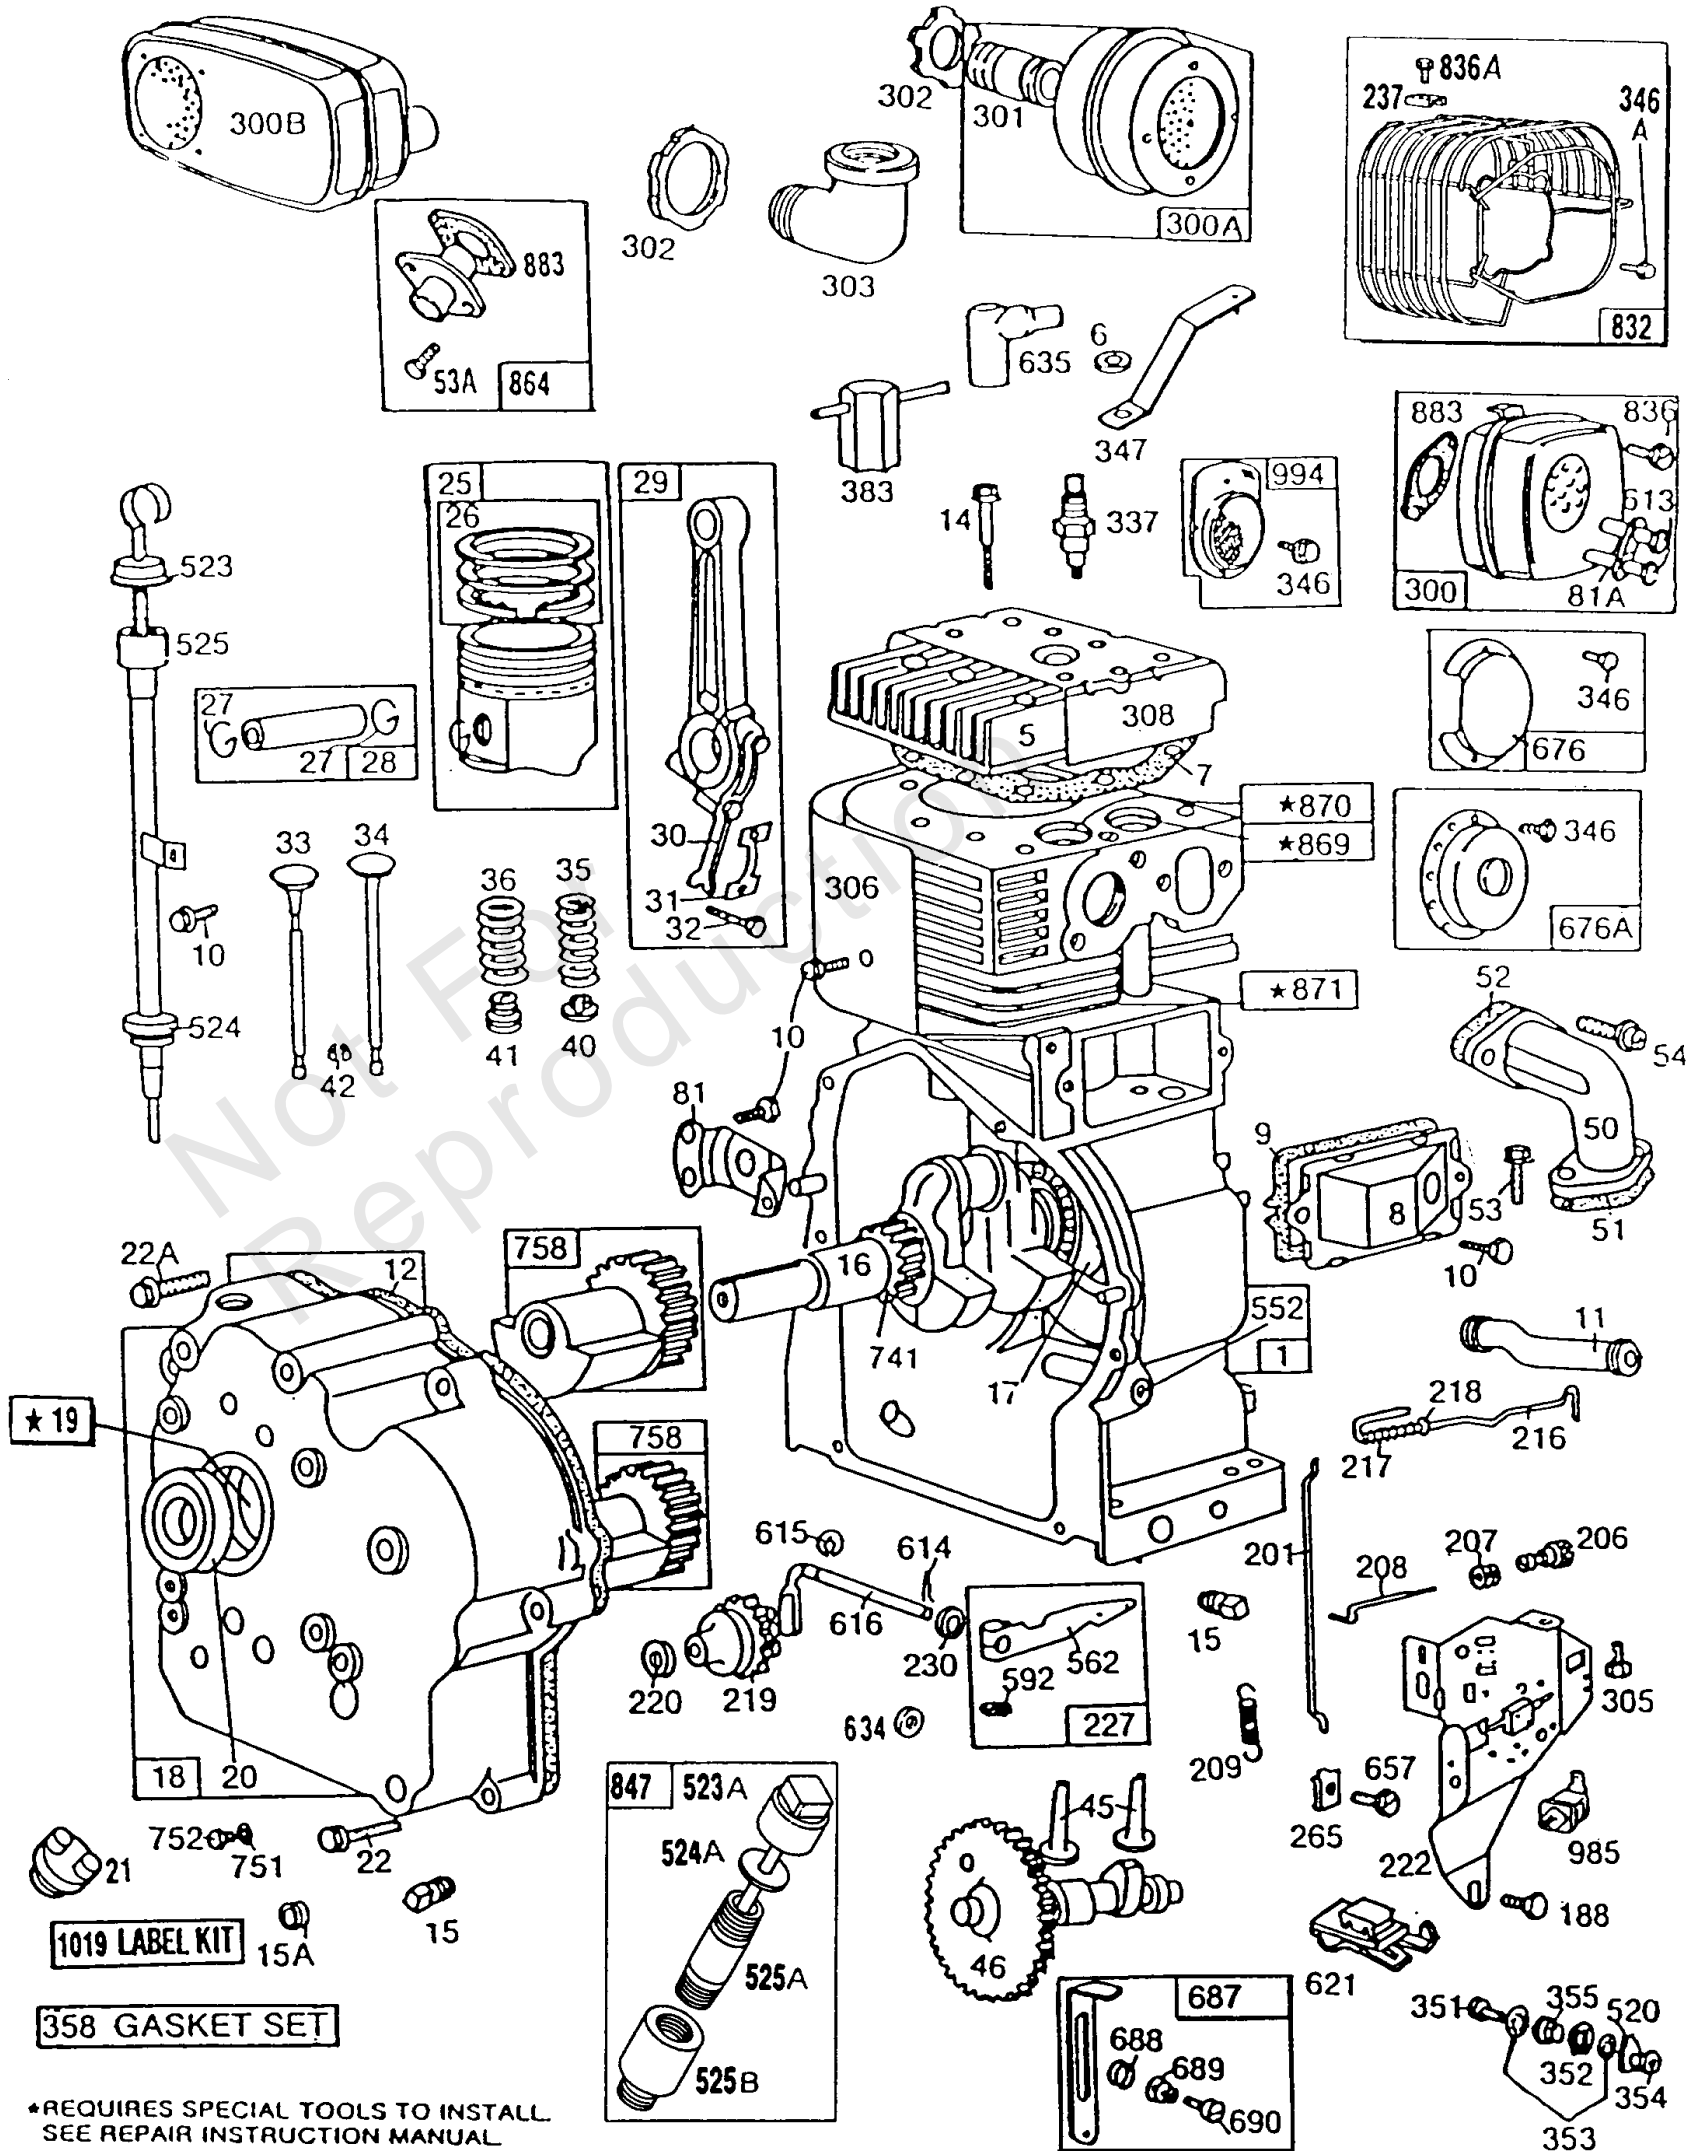

*REQUIRES SPECIAL TOOLS TO INSTALL.
SEE REPAIR INSTRUCTION MANUAL

Cylinder,Mufflers,Piston Grp

REF NO	PART NO	QTY	DESCRIPTION
265	221535		CLAMP, Casing -(Stamped Steel)
300B	392101		MUFFLER -(Super Lo Tone)
300A	391569		MUFFLER -(Muffler only Order No. 392989)
300	491413		MUFFLER -(Square Lo Tone)
301	93768		PIPE, Exhaust -(5 1/4)
302	261564		LOCKNUT -(Muffler and Elbow)
303	91308		MANIFOLD, Exhaust -(1 Street)
305	93158		SCREW -(1/4-20 X 5/8)
306	222744		SHIELD, Cylinder
308	222725		COVER, Cylinder Head
337	293918		PLUG, Spark
337	29693		PLUG, Spark
337	298809		PLUG, Spark
337	392558		PLUG, Spark -(Resistor)
337	492167		PLUG, Spark
337	802592		PLUG, Spark -(Resistor)
346A	93587		SCREW -(1/4-20 X 1)
346	93705		SCREW -(8-32 X 3/8)
347	393242		SWITCH, Stop
351	91920		SCREW -(8-32 X 5/8)
351	93735		SCREW
352	66068		WASHER -(Fiber)
353	92791		WASHER
354	90576		NUT -(Ground Terminal)
355	66554		WASHER -(Insulating)
358	391834		GASKET SET, Engine
383	89838		WRENCH, Spark Plug
520	93722		TERMINAL, Ground
523A	297357		DIPSTICK/CAP ASSEMBLY
523	490665		DIPSTICK
524A	65304		SEAL, O-Ring -(Dipstick Cap)
524	68838		SEAL, O-Ring -(Dipstick Tube)
525A	91258		TUBE, Dipstick -(2 1/2)
525B	394884		TUBE, Dipstick
525	392283		TUBE, Dipstick
525	491871		TUBE, Dipstick -(Fuel Pump) -Used After Code Date 88102500