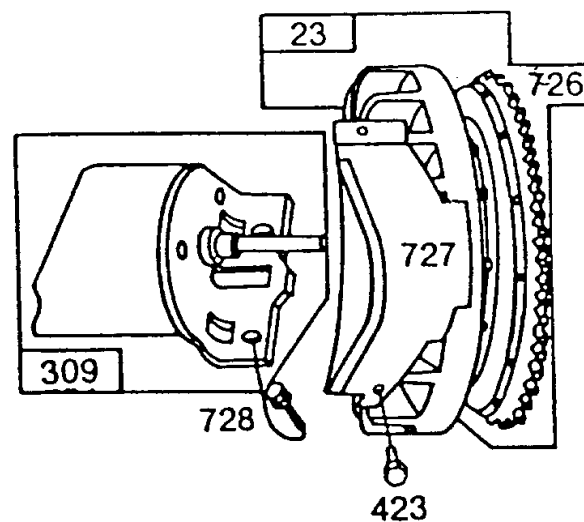

Not For
Reproduction

DC ONLY	DUAL CIRCUIT	10 AMP	TRI-CIRCUIT
23	23	23	23
887 877A 	474 877 	474A 	474B 877B 
878A 	878 	878A 	814 
		501 	

NOTE ; All stators use No. 482 Mtg. Screw

Alternator Chart, Key Panel

REF NO	PART NO	QTY	DESCRIPTION
23	391988		FLYWHEEL -(Plastic Motor Drive)
189	90366		WASHER
284	93572		SCREW -(10-32 X 3/8)
309	394805		MOTOR, Starter -(3 1/16 Housing)
309	399169		MOTOR, Starter -(4 9/16 Housing)
423	93410		SCREW
423	93984		SCREW
474A	393295		ALTERNATOR -(10, 13, or 16 Amp-Depending on Size of Flywheel Magnets) (Regulated)
474B	392595		ALTERNATOR -(Tri Circuit) (9 Amp Regulated)
474	393474		ALTERNATOR -(Dual Circuit)
478	395410		KIT, Panel
501	394890		REGULATOR -(10, 13, or 16 Amp, Depending on Size of Flywheel Magnets)
526	93343		SCREW -(Control Panel)
561	92278		NUT -(Starting Switch)
575A	299139		SWITCH, Starting
578A	393109		WIRE ASSEMBLY -(Starter Switch To Alternator)
578	392683		CABLE, Starter
605	222934		BRACKET, Mounting
664	93415		SCREW -(1/4-20 X 3/4)
726	392134		GEAR, Ring
727	93713		WASHER -To mount Guard
728	93535		SCREW -(5/16-18 X 3/4)
795	392697		SWITCH, Toggle -(Toggle Switch) Uses: 93888 Hex.-Nut
795	392833		SWITCH, Key -Uses: 392832 Key-Ignition Switch
814	392606		HARNESS, Alternator -(Tri Circuit)
826	397674		WIRE, Stop -(Starter Switch to Ground Wire Terminal)
840	395408		KIT, Panel -(Toggle Switch)
840	395409		KIT, Panel -(Key Switch)
841	393514		CLAMP
877B	393537		WIRE/CONNECTOR, Alternator -(Tri Circuit) (9 Amp)
877A	393814		WIRE/CONNECTOR, Alternator -(10 Amp Regulated)
877	393456		WIRE/CONNECTOR, Alternator
878A	393422		WIRE ASSEMBLY -(Dc Only)
878	393362		HARNESS, Alternator -(Dual Circuit)

DC ONLY	DUAL CIRCUIT	10 AMP	TRI-CIRCUIT
23	23	23	23
887 877A 	474 877 	474A 	474B 877B 
878A 	878 	878A 	814 
		501 	

NOTE ; All stators use No. 482 Mtg. Screw

Alternator Chart, Key Panel

REF NO	PART NO	QTY	DESCRIPTION
887	391529		ALTERNATOR -(DC Only)
944	94003		SCREW -(3 5/8 Housing)
945	223159		BRACKET, Starter Motor