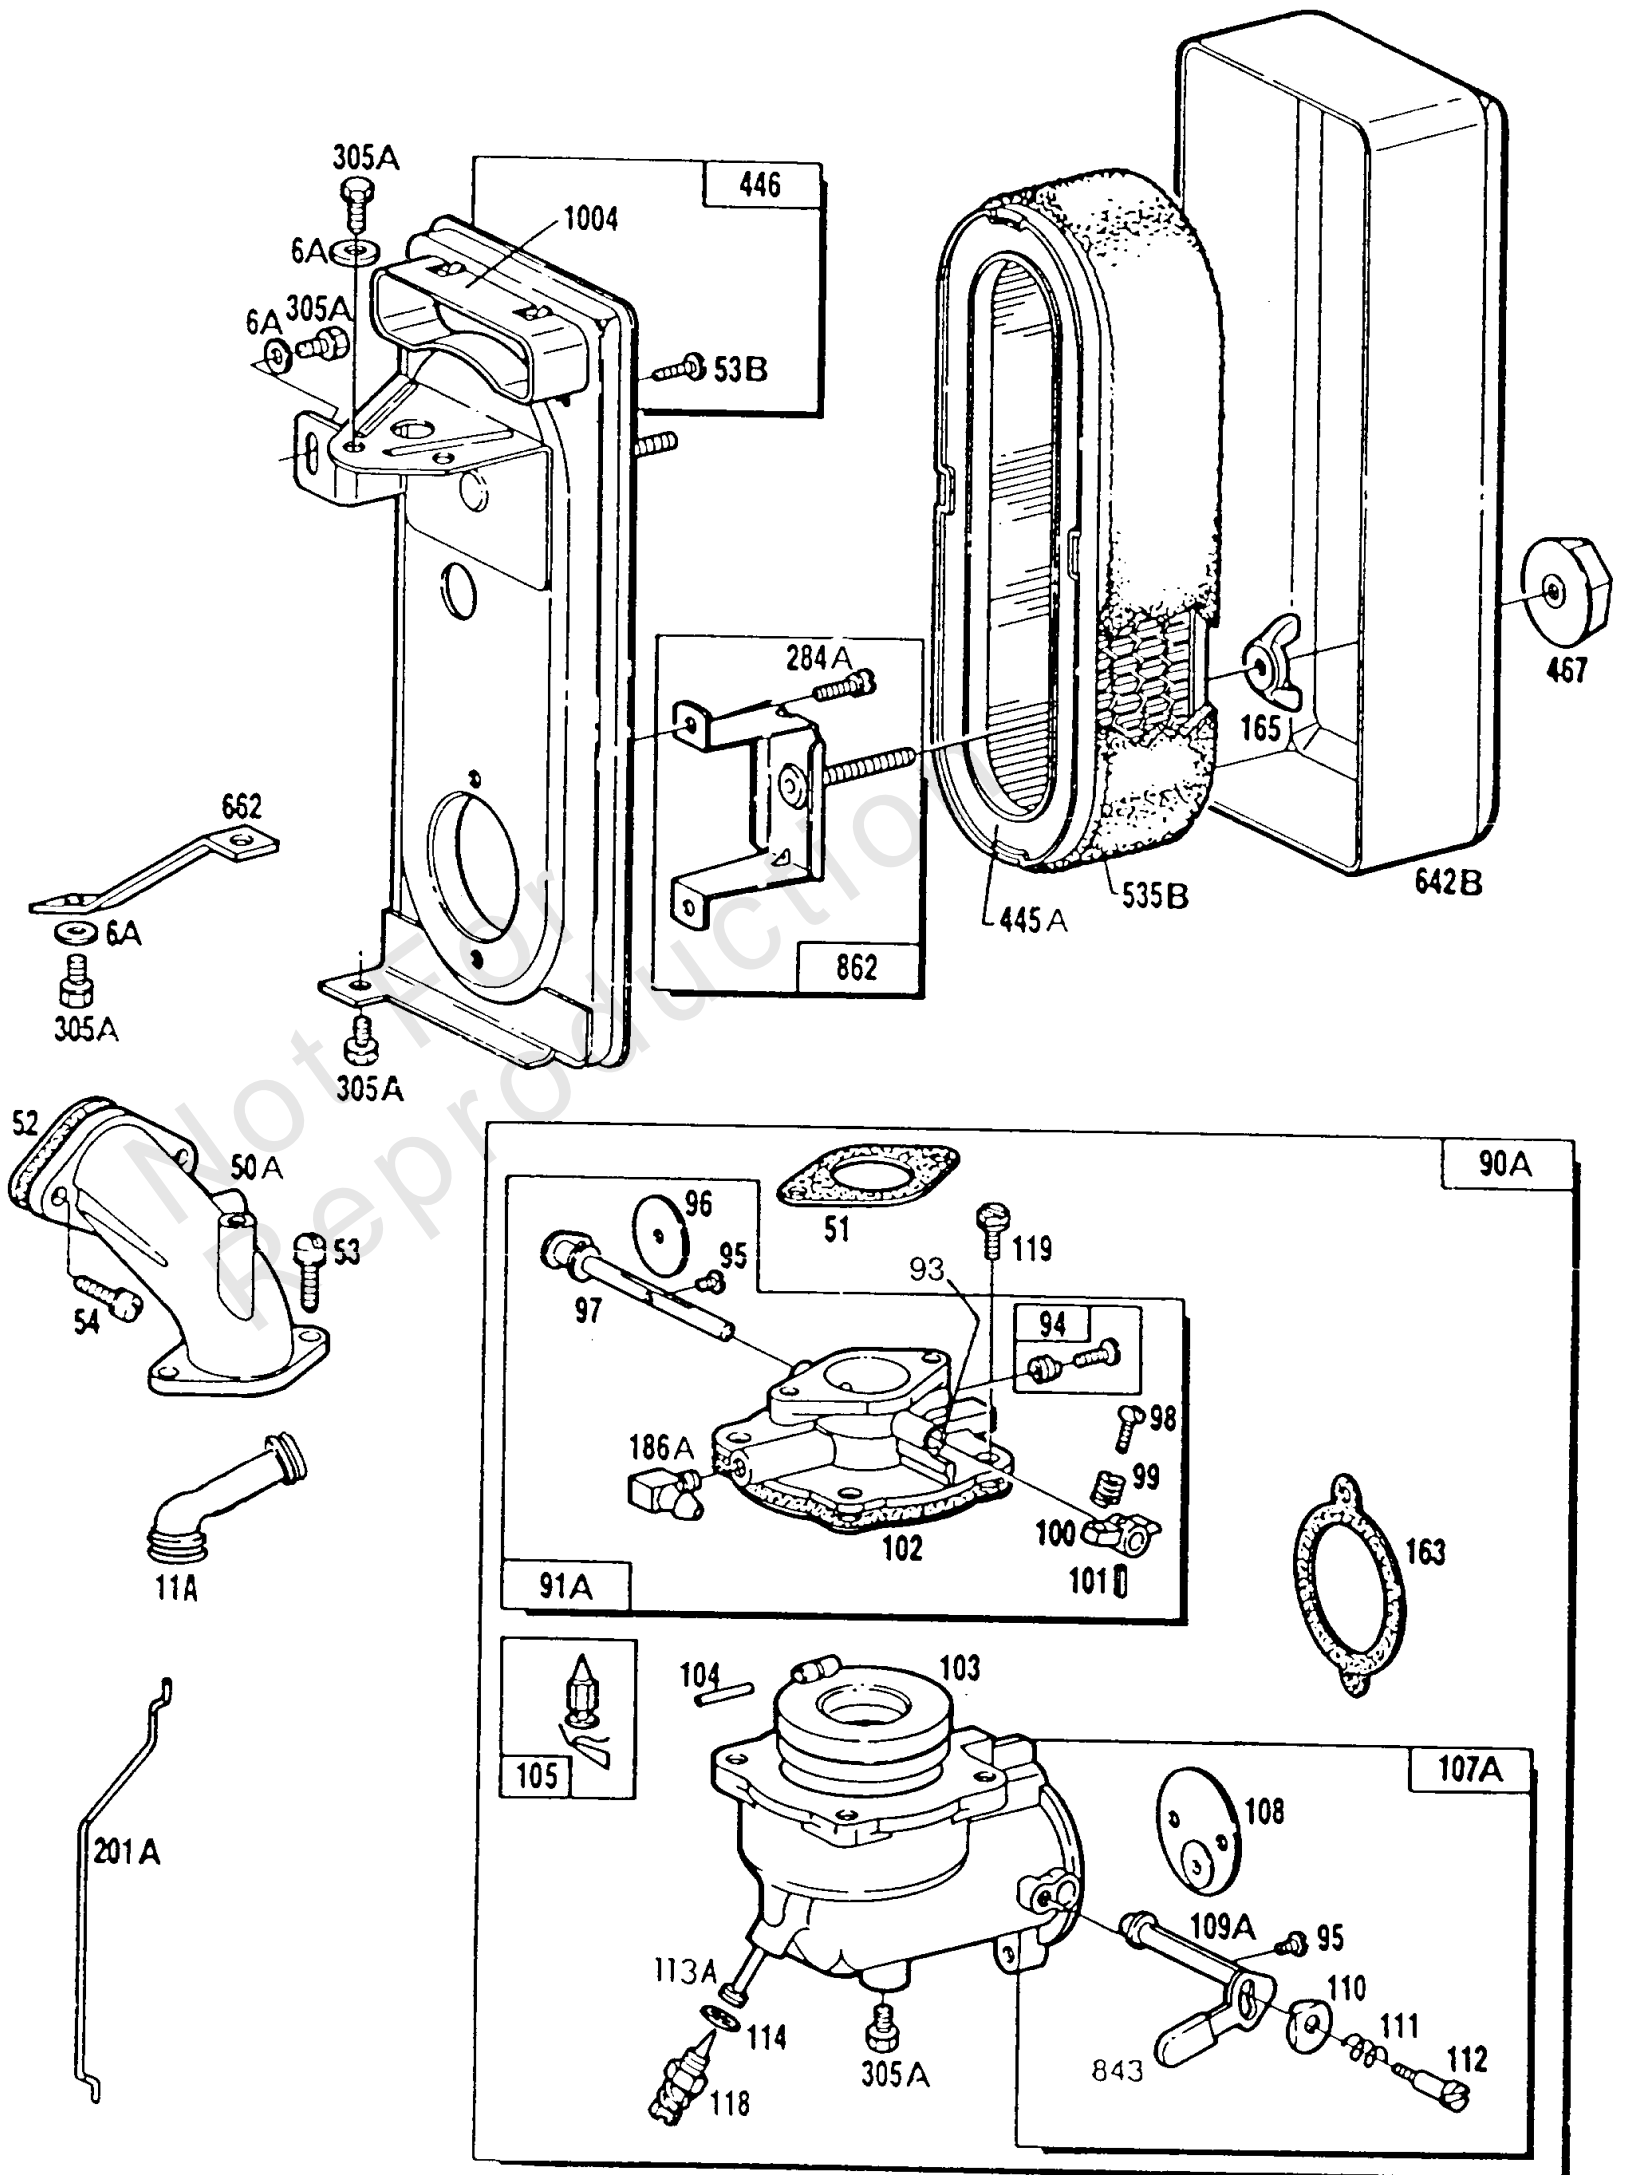

Not For Reproduction

Carburetor Assy,A/C Group

REF NO	PART NO	QTY	DESCRIPTION
6A	62199		WASHER
11A	280717		TUBE, Breather
50A	213208		MANIFOLD, Intake
51	270267		GASKET, Intake -Included In Gasket Set-Part No. 391834 Included In Carburetor Overhaul Kit- Part No. 394989
52	270872		GASKET, Intake -Included In Gasket Set-Part No. 391834 Included In Carburetor Overhaul Kit- Part No. 394989
53B	94073		SCREW
53	93415		SCREW -(1/4-20 X 3/4)
54	93208		SCREW -(Intake Manifold)
90A	491525		CARBURETOR
91A	491527		BODY, Upper Carburetor
93	23108		BUSHING, Throttle Shaft
94	292681		VALVE, Idle Mixture -Included In Carburetor Overhaul Kit-Part No. 394989
95	93499		SCREW -(Throttle Valve)
96	221939		VALVE, Throttle
97	391596		SHAFT, Throttle
98	91920		SCREW -(8-32 X 5/8)
99	26157		SPRING, Compression
100	212904		STOP, Throttle
101	93043		PIN, Shaft
102	270268		GASKET, Carburetor Body -Included In Gasket Set-Part No. 391834 Included In Carburetor Overhaul Kit- Part No. 394989
103	298514		FLOAT, Carburetor
104	230896		PIN, Float Hinge -Included In Carburetor Overhaul Kit-Part No. 394989
105	394681		KIT, Needle/Seat -(Gravity Feed)
105	394682		KIT, Needle/Seat -(Gravity Feed) Order 394683 for Fuel Pump Applications.
107A	490422		BODY, Lower Carburetor
108	391836		VALVE, Choke
109A	490068		SHAFT, Choke
110	222712		WASHER
111	26155		SPRING, Friction
112	23123		SCREW
113A	490493		NOZZLE, Carburetor
114	68667		WASHER -(Viton Seat) Included In Carburetor Overhaul Kit-Part No. 394989
118	99525		VALVE, High Speed -Included In Carburetor Overhaul Kit-Part No. 394989
119	94152		SCREW -(Upper To Lower Carburetor Body)
163	271910		GASKET, Air Cleaner
165	93453		NUT
186A	67218		CONNECTOR, Hose
201A	262307		LINK, Throttle
284A	94271		SCREW