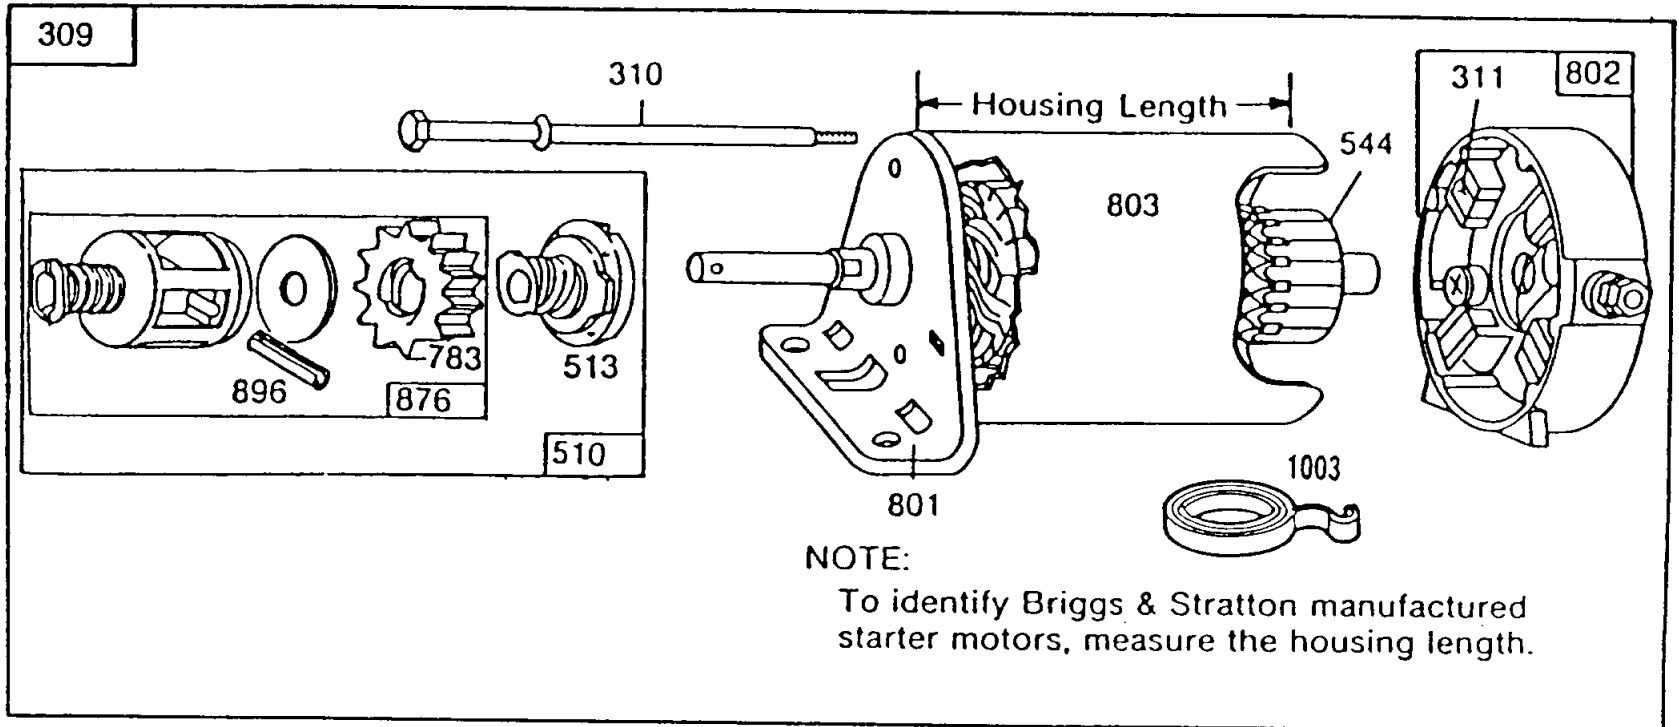

Reference Number		309	310	311	510	544	801	802	803	1003
Manufacturer		Motor and Drive Ass'y.	Thru Bolt Assembly	Brush Assembly	Drive Assembly	Armature Assembly	Drive End Cap Assembly	End Cap Ass'y. Commutator	Housing Assembly	Brush Spring
Briggs & Stratton	Housing Length									
12V	3-21/32"	394805	94003	395538	396865**	390837	394857	395537*	393825	-
12V	4-9/16"	399169	94169	490311	490421***	490309	394857	490310*	399172	490316
United Technologies										
12V	3-15/32"	394805	-	492020	490421***	-	394857	492021*	-	-

*Includes Brush Set

**Includes #398003 Clutch Assembly (Ref. No. 513)
#280104 Gear (Ref. No. 783)
#393254 Retainer and Pin (Ref. No. 876)
93754(Black) or#94288(Copper) Roll Pin (Ref. No. 896)

***Includes #398003 Clutch Assembly (Ref. No. 513)
#280104 Gear (Ref. No. 783)
#490467 Retainer and Pin (Ref. No. 876)
94288 Roll Pin(Copper) (Ref. No. 896)