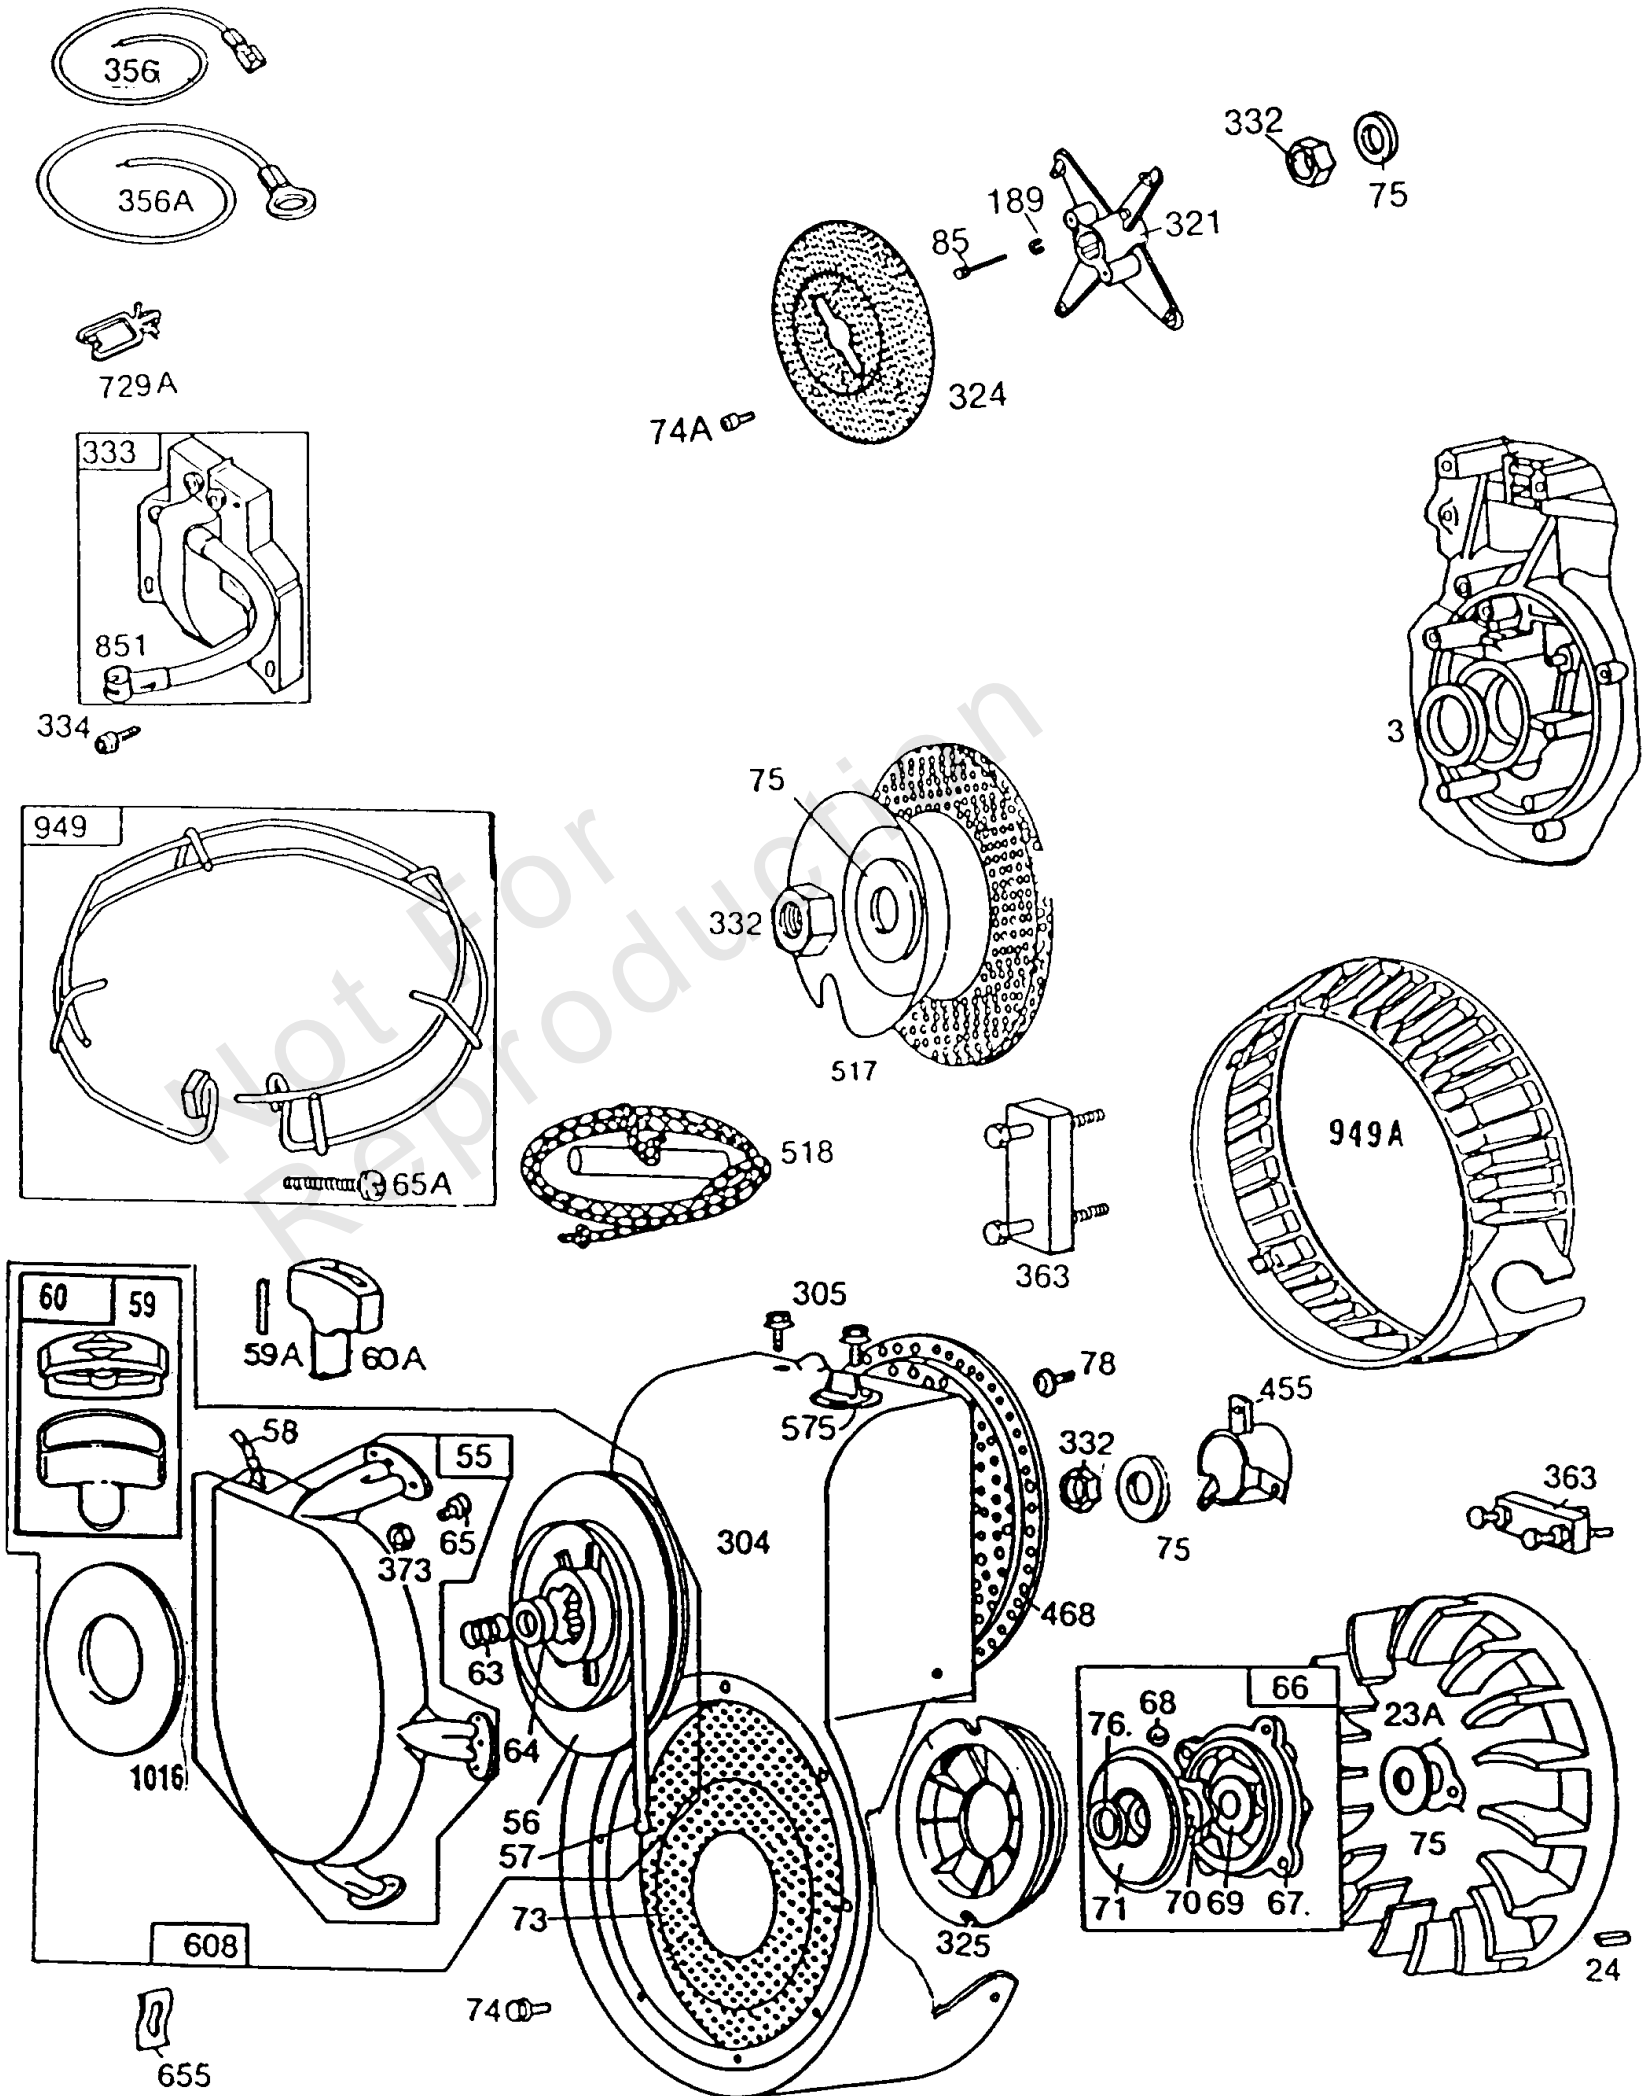

Blower Hsg,Rewind,Screens

REF NO	PART NO	QTY	DESCRIPTION
3	391086		SEAL, Oil -(Magneto Side)
23A	392157		FLYWHEEL -(Rope And Rewind Starter)
24	222698		KEY, Flywheel
55	393576		HOUSING, Rewind Starter
56	295871		PULLEY, Starter -(63 Rope)
57	490179		SPRING-REWIND STR
58	66884		ROPE, Starter -(Cut To Required Length)
59A	230228		PIN, Starter Grip
59	490653		INSERT, Grip
60A	66728		GRIP, Starter Rope
60	490652		GRIP-STARTER ROPE
63	260414		SPRING, Ratchet
64	230543		ADAPTER, Ratchet Spring
65A	94124		SCREW
65	93067		SCREW -(3/8)
66	399671		CLUTCH-STARTER -(Uses Rubber Coated Retainer Washer-Ref. 71)
67	394897		HOUSING, Clutch
68	63770		BALL, Clutch
70	298799		RATCHET, Clutch -(engine W/Ring Gear on FW equipped for Elec Start)
71	221653		WASHER
71	394506		COVER, Ratchet -(Rubber Coated)
73	221796		SCREEN, Rotating
74A	93805		SCREW
74	93042		SCREW
75	220865		WASHER -(Heavy Flywheel)
76	68238		SEAL, Ratchet
78	93805		SCREW
85	91386		SCREW -(2)
189	90366		WASHER
304	398595		HOUSING, Blower
305	93158		SCREW -(1/4-20 X 5/8)
321	212159		FAN, Booster
324	222754		SCREEN, Rotating
325	280457		PULLEY, Rope Starter
332	92284		NUT -(Flywheel)
333	398811		ARMATURE, Magneto -(Magneton Ignition)
334	93381		SCREW
356A	298693		WIRE, Stop -(Cut To Required Length)
356	398874		WIRE, Stop
363	19203		PULLER, Flywheel
455	222561		CUP, Flywheel