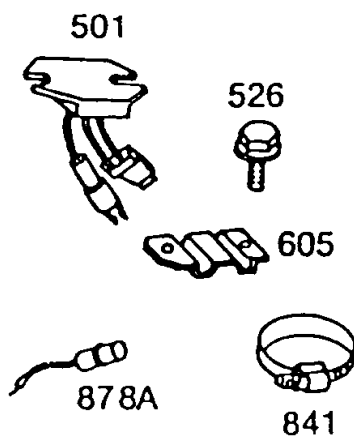

Not For
Reproduction

DC ONLY	DUAL CIRCUIT	10 AMP	TRI-CIRCUIT
23	23	23	23
887 877A 	474 877 	474A 	474B 877B 
878A 	878 	878A 	814 
		501 	

NOTE ; All stators use No. 482 Mtg. Screw

Alternator Chart, Key Panel

REF NO	PART NO	QTY	DESCRIPTION
23	391988		FLYWHEEL -(Plastic Motor Drive)
189	90366		WASHER
284	93572		SCREW -(10-32 X 3/8)
309	394805		MOTOR, Starter -(3 1/16 Housing)
309	399169		MOTOR, Starter -(4 9/16 Housing)
423	93410		SCREW
423	93984		SCREW
474A	393295		ALTERNATOR -(10, 13, or 16 Amp-Depending on Size of Flywheel Magnets) (Regulated)
474B	392595		ALTERNATOR -(Tri Circuit) (9 Amp Regulated)
474	393474		ALTERNATOR -(Dual Circuit)
478	395410		KIT, Panel
501	394890		REGULATOR -(10, 13, or 16 Amp, Depending on Size of Flywheel Magnets)
526	93343		SCREW -(Control Panel)
561	92278		NUT -(Starting Switch)
575A	299139		SWITCH, Starting
578A	393109		WIRE ASSEMBLY -(Starter Switch To Alternator)
578	392683		CABLE, Starter
605	222934		BRACKET, Mounting
664	93415		SCREW -(1/4-20 X 3/4)
726	392134		GEAR, Ring
727	93713		WASHER -To mount Guard
728	93535		SCREW -(5/16-18 X 3/4)
795	392697		SWITCH, Toggle -(Toggle Switch) Uses: 93888 Hex.-Nut
795	392833		SWITCH, Key -Uses: 392832 Key-Ignition Switch
814	392606		HARNESS, Alternator -(Tri Circuit)
826	397674		WIRE, Stop -(Starter Switch to Ground Wire Terminal)
840	395408		KIT, Panel -(Toggle Switch)
840	395409		KIT, Panel -(Key Switch)
841	393514		CLAMP
877B	393537		WIRE/CONNECTOR, Alternator -(Tri Circuit) (9 Amp)
877A	393814		WIRE/CONNECTOR, Alternator -(10 Amp Regulated)
877	393456		WIRE/CONNECTOR, Alternator
878A	393422		WIRE ASSEMBLY -(Dc Only)
878	393362		HARNESS, Alternator -(Dual Circuit)

DC ONLY	DUAL CIRCUIT	10 AMP	TRI-CIRCUIT
23	23	23	23
887 877A 	474 877 	474A 	474B 877B 
878A 	878 	878A 	814 
		501 	

NOTE ; All stators use No. 482 Mtg. Screw

Alternator Chart, Key Panel

REF NO	PART NO	QTY	DESCRIPTION
887	391529		ALTERNATOR -(DC Only)
944	94003		SCREW -(3 5/8 Housing)
945	223159		BRACKET, Starter Motor