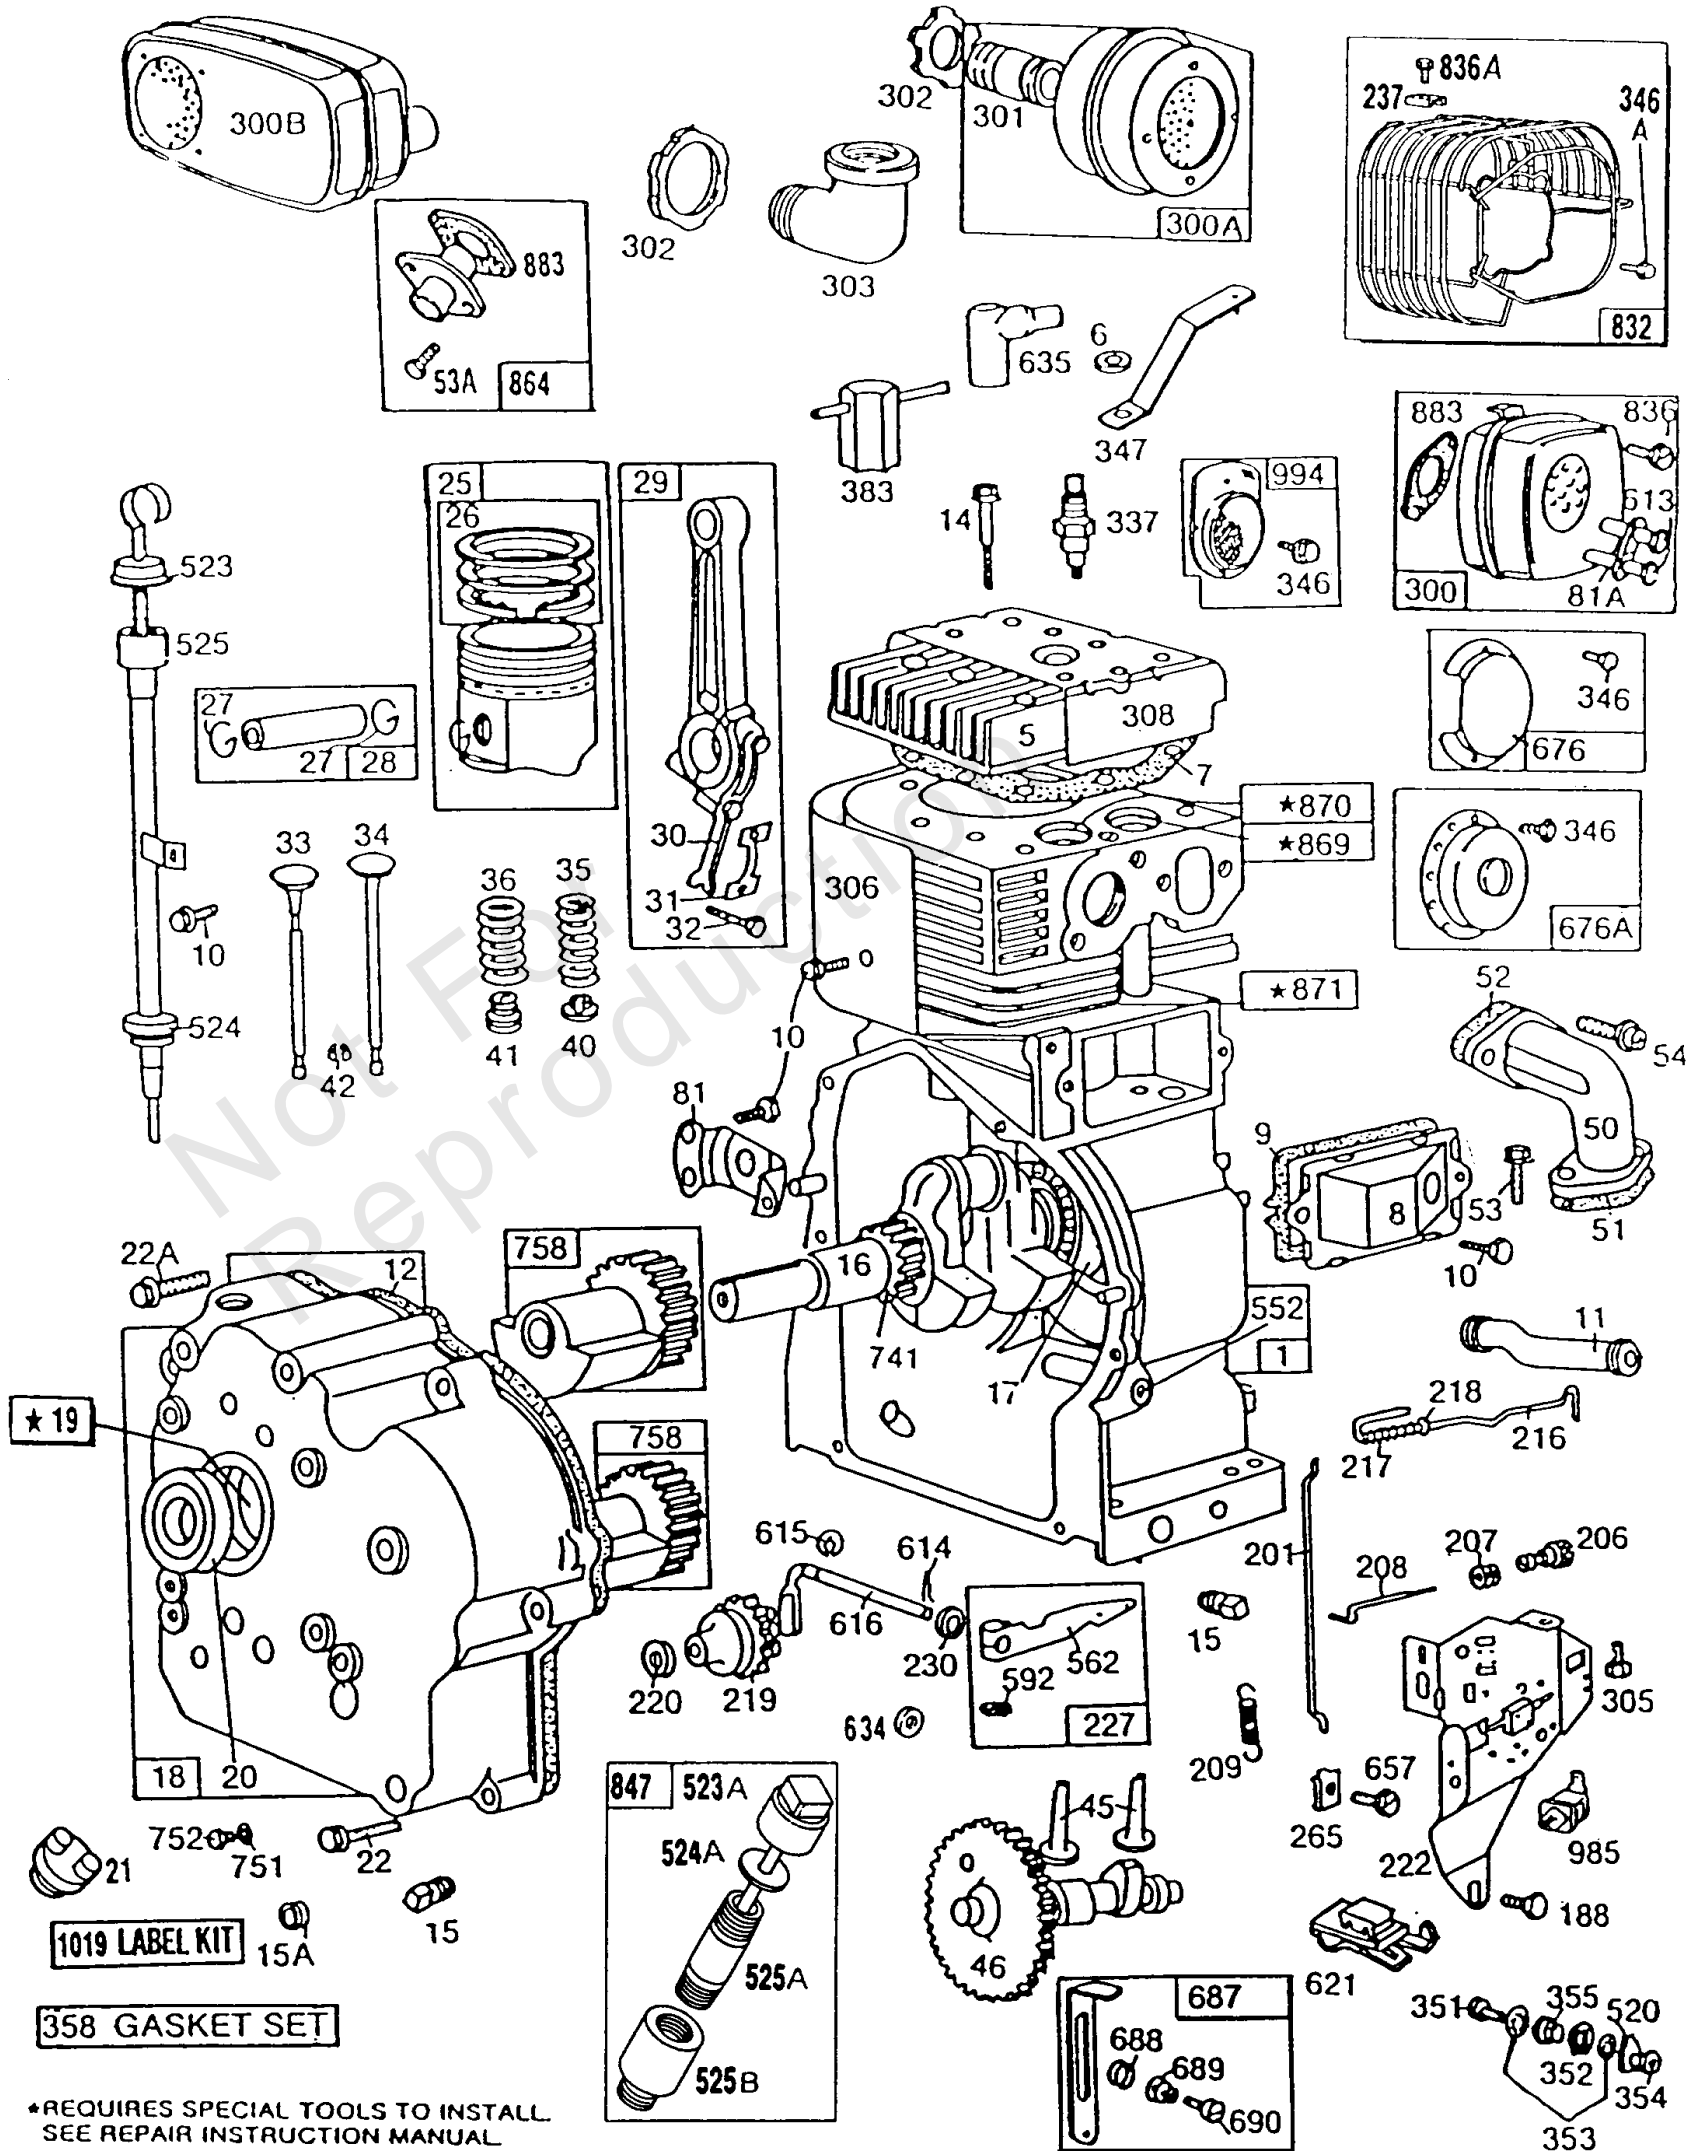

*REQUIRES SPECIAL TOOLS TO INSTALL. SEE REPAIR INSTRUCTION MANUAL

Cylinder,Mufflers,Piston Grp

REF NO	PART NO	QTY	DESCRIPTION
28	299691		PIN, Piston -(Standard)
28	391286		PIN, Piston -(.005 Oversize)
29	490348		ROD, Connecting -For Connecting Rod with .020 Undersize Crankpin Bore-Order No. 490469
30	222329		DIPPER, Connecting Rod
31	222299		LOCK, Rod Screw
32	92909		SCREW
33	261185		VALVE, Exhaust
34	261462		VALVE, Intake
35	65906		SPRING, Valve -(Intake)
36	26828		SPRING, Valve -(Exhaust)
40	221596		RETAINER, Valve -(Valves With Groove In Stem)
41	292260		RETAINER, Valve -(Exhaust Valve) (Exhaust)
42	93630		KEEPER, Valve -(2)
45	262248		TAPPET, Valve
46	212897		CAMSHAFT
50	212301		MANIFOLD, Intake
51	270267		GASKET, Intake -Included In Gasket Set-Part No. 391834 Included In Carburetor Overhaul Kit- Part No. 394989
52	270872		GASKET, Intake -Included In Gasket Set-Part No. 391834 Included In Carburetor Overhaul Kit- Part No. 394989
53A	93840		SCREW
53	93415		SCREW -(1/4-20 X 3/4)
54	93208		SCREW -(Intake Manifold)
81A	223016		LOCK, Muffler Screw
81	222407		RETAINER, Counterweight
188	93535		SCREW -(5/16-18 X 3/4)
201	261236		LINK, Mechanical Governor
206	231266		NUT, Governor Adjusting -(6-32)
207	26855		SPRING, Governor Link
208	261959		ROD, Governor Control
209	260695		SPRING, Governor
216	262027		LINK, Choke
217	261119		SPRING, Choke Return
218	222352		WASHER
219	391737		GEAR, Governor
220	221551		WASHER -(Governor Lever)
222	399152		BRACKET, Control -(Manual Choke)
227	396775		LEVER, Governor Control
230	222450		WASHER
237	222379		RETAINER, Muffler Guard