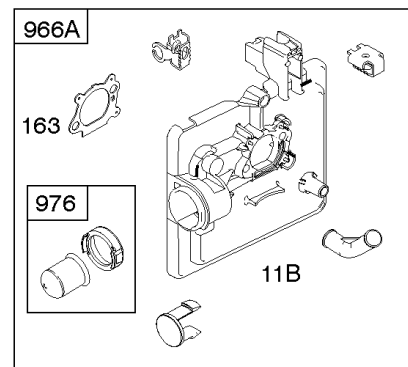

Air Cleaner, Exhaust System, Governor Spring

REF NO	PART NO	QTY	DESCRIPTION
11B	691923		TUBE, Breather
81	691740		LOCK, Muffler Screw
163	795629		GASKET-AIR CLEANER -(Air Cleaner)
291	593208		THERMOSTAT
300	593581		MUFFLER -Used After Code Date 13122200
300	790828		MUFFLER -Used Before Code Date 13122300
300	790828		MUFFLER -Used After Code Date 13122200
346	690661		SCREW -(Spark Arrestor)
425A	690670		SCREW -(Air Cleaner Cover)
443A	692523		SCREW -(Air Cleaner Primer Base)
445A	491588S		FILTER, A/C Cartridge
467	790842		KNOB, Air Cleaner Cover
534A	798294		SCREW -(Air Cleaner)
535	493537S		FILTER, Air Cleaner Foam
536A	798293		CLEANER, Air
613	691340		SCREW -(Muffler) (1/4-20 x 2.75 Inches Total Length, 2.25 Inch Shoulder Length)
613	790833		SCREW -(Muffler) (1/4-20 x 2.75 Inches Total Length, 2.08 Inch Shoulder Length)
676	396548		DEFLECTOR, Muffler
676A	393756		DEFLECTOR, Muffler -(Side Outlet)
676B	397931		DEFLECTOR, Muffler
676E	393760		DEFLECTOR, Muffler
676C	493871		DEFLECTOR, Muffler
677	690661		SCREW -(Muffler Deflector) (Thread Forming)
677A	593440		SCREW -(Muffler Deflector) (Self-Drilling & Tapping)
832	593875		GUARD, Muffler
832B	497683		GUARD, Muffler
832E	793568		MUFFLER
836	690664		SCREW -(Muffler Guard)
836B	691147		SCREW -(Muffler Guard)
836C	790745		SCREW -(Muffler Guard)
875	593580		BASE, Air Cleaner -(Primer) -Used After Code Date 14012600
883	691881		GASKET, Exhaust
883A	793497		GASKET, Exhaust
966B	795259		BASE-AIR CLEANER PRIM -(Primer) -Used Before Code Date 14012700
968B	692298		COVER, Air Cleaner
976	694395		PRIMER, Carburetor
994	398067		ARRESTOR-SPARK