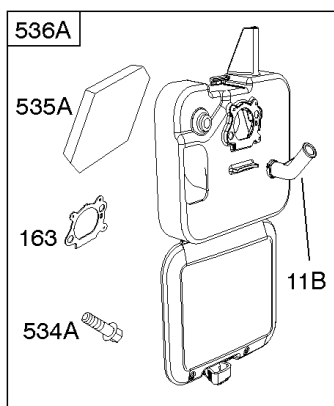

Air Cleaner, Exhaust System, Governor Spring

REF NO	PART NO	QTY	DESCRIPTION
11B	691923		TUBE, Breather
81	691740		LOCK, Muffler Screw
163	795629		GASKET-AIR CLEANER -(Air Cleaner)
291	593208		THERMOSTAT
300	593581		MUFFLER -Used After Code Date 13122200
300	790828		MUFFLER -Used Before Code Date 13122300
300	790828		MUFFLER -Used After Code Date 13122200
346	690661		SCREW -(Spark Arrestor)
425A	690670		SCREW -(Air Cleaner Cover)
443A	692523		SCREW -(Air Cleaner Primer Base)
445A	491588S		FILTER, A/C Cartridge
467	790842		KNOB, Air Cleaner Cover
534A	798294		SCREW -(Air Cleaner)
535	493537S		FILTER, Air Cleaner Foam
536A	798293		CLEANER, Air
613	691340		SCREW -(Muffler) (1/4-20 x 2.75 Inches Total Length, 2.25 Inch Shoulder Length)
613	790833		SCREW -(Muffler) (1/4-20 x 2.75 Inches Total Length, 2.08 Inch Shoulder Length)
676	396548		DEFLECTOR, Muffler
676A	393756		DEFLECTOR, Muffler -(Side Outlet)
676B	397931		DEFLECTOR, Muffler
676E	393760		DEFLECTOR, Muffler
676C	493871		DEFLECTOR, Muffler
677	690661		SCREW -(Muffler Deflector) (Thread Forming)
677A	593440		SCREW -(Muffler Deflector) (Self-Drilling & Tapping)
832	593875		GUARD, Muffler
832B	497683		GUARD, Muffler
832E	793568		MUFFLER
836	690664		SCREW -(Muffler Guard)
836B	691147		SCREW -(Muffler Guard)
836C	790745		SCREW -(Muffler Guard)
875	593580		BASE, Air Cleaner -(Primer) -Used After Code Date 14012600
883	691881		GASKET, Exhaust
883A	793497		GASKET, Exhaust
966B	795259		BASE-AIR CLEANER PRIM -(Primer) -Used Before Code Date 14012700
968B	692298		COVER, Air Cleaner
976	694395		PRIMER, Carburetor
994	398067		ARRESTOR-SPARK