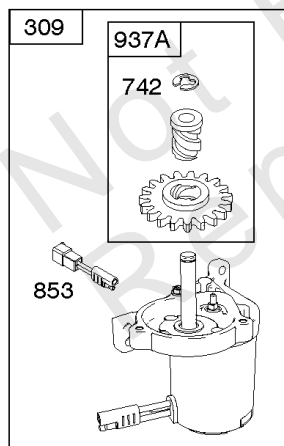

Engine, Valve, & Carburetor KIts, Rewind Starter

REF NO	PART NO	QTY	DESCRIPTION
853	695268		ADAPTER, Wire
883	691881		GASKET, Exhaust
920	691656		SOLENOID, Starter
937	795098		SPLINE-STARTER
937A	799420		SPLINE, Starter
1095	590507		GASKET SET, Valve

Not For Reproduction