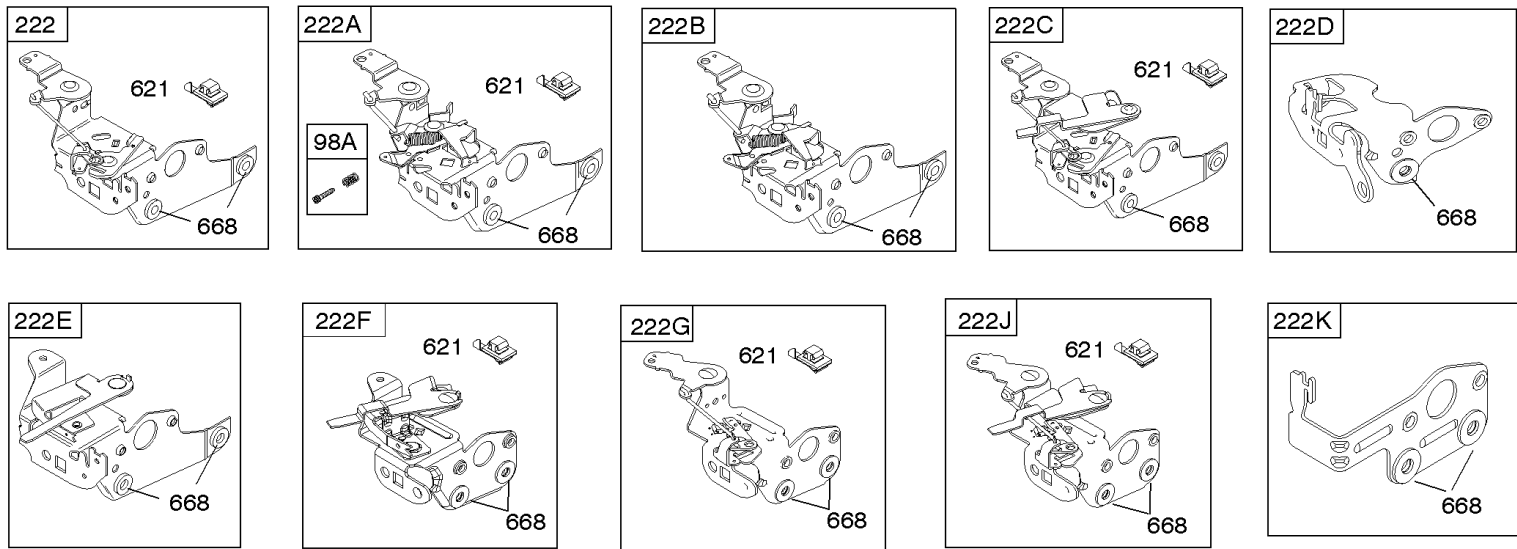

Controls, Electrical, Flywheel Brake

REF NO	PART NO	QTY	DESCRIPTION
98A	493280		KIT-IDLE SPEED -(Idle Speed)
188	693399		SCREW -(Control Bracket)
202	691829		LINK, Mechanical Governor
209B	699056		SPRING, Governor
222D	793754		BRACKET-CONTROL -(Fixed Speed) -Used Before Code Date 14012700
222K	593582		BRACKET-CONTROL -Used After Code Date 14012600
227	690783		LEVER-GOV CONTROL
236	691826		LINK, Lockout
259	691223		BRACKET, Casing Clamp
265	690798		CLAMP, Casing
265A	691024		CLAMP, Casing
267	691044		SCREW -(Casing Clamp)
268	691025		CASING, Control Wire -(Cut To Required Length)
269	691026		WIRE, Control -(Cut To Required Length)
270	691027		NUT -(Control Wire Casing)
271	691028		LEVER, Control
347	691396		SWITCH, Rocker
356	692390		WIRE, Stop
356B	693010		WIRE, Stop
356D	496381		WIRE, Stop
404	690272		WASHER -(Governor Crank)
497	690664		SCREW -(Stopswitch Bracket)
500	691086		WASHER -(Key Switch)
505	691251		NUT -(Governor Control Lever)
562	691119		BOLT -(Governor Control Lever)
578	398153		WIRE ASSEMBLY
578A	695283		WIRE ASSEMBLY
615	690340		RETAINER, Governor Shaft
616	698801		CRANK-GOVERNOR
621	692310		SWITCH, Stop
627	792565		BRACKET-STOPSWITCH
664	691087		NUT -(Key Switch)
668	493823		SPACER -(Includes 2)
745	691648		SCREW -(Brake)
789B	792685		HARNESS, Wiring
789C	796385		HARNESS, Wiring
789D	796574		HARNESS, Wiring
843	691884		SLEEVE, Lever -(Speed Control)