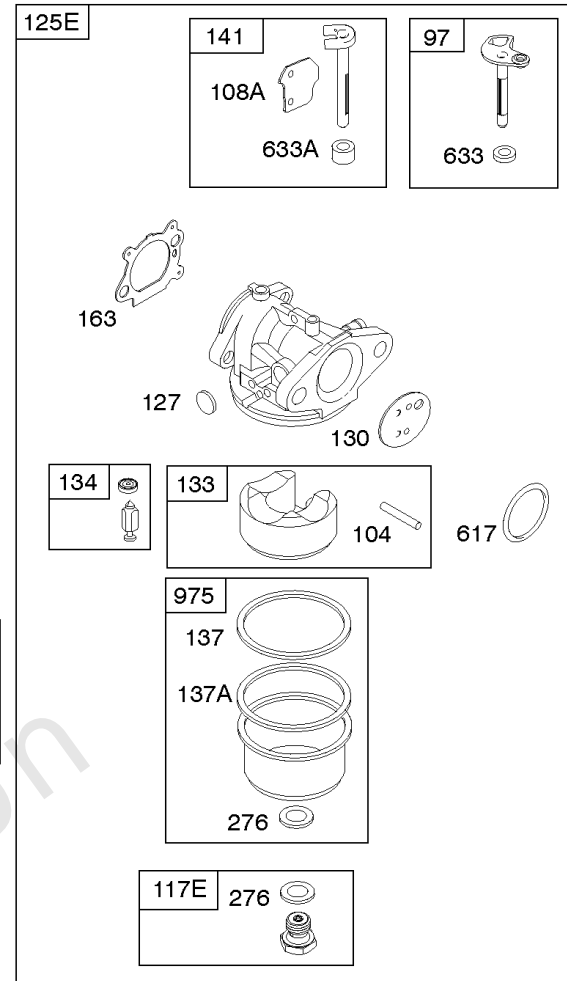

Carburator

REF NO	PART NO	QTY	DESCRIPTION
95	691636		SCREW -(Throttle Valve)
97	696565		SHAFT, Throttle -(Plastic)
97A	493267		SHAFT-THROTTLE -(Metal)
104	797622		PIN-FLOAT HINGE
108	691182		VALVE-CHOKE
109A	498593		SHAFT, Choke
118A	497315		JET, Main -(High Altitude)
118B	797575		JET, Main -(High Altitude)
118G	695042		JET, Main -(High Altitude) -Used After Code Date 07020600 -Used Before Code Date 08062000
118G	694250		JET, Main -(High Altitude) -Used After Code Date 08061900
118C	497466		JET, Main -(High Altitude)
118G	692677		JET, Main -(High Altitude) -Used Before Code Date 07020700
125A	799868		CARBURETOR -(Primer)
127	694468		PLUG, Welch -(Bowl Vent)
130	696564		VALVE, Throttle
130A	691203		VALVE, Throttle
133	398187		FLOAT-CARBURETOR
134	398188		KIT-NEEDLE/SEAT
137	796610		GASKET, Float Bowl
137A	693981		GASKET-FLOAT BOWL -(1/16)
163	795629		GASKET-AIR CLEANER -(Air Cleaner)
276	271716		WASHER-SEALING -(Main Jet)
617	270344S		SEAL, O-Ring -(Intake Manifold)
633	691321		SEAL-CHOKE/THR SHAFT -(Throttle Shaft)
633A	693867		SEAL, Choke/Throttle Shaft
692	590931		SPRING, Detent
975	796611		BOWL, Float