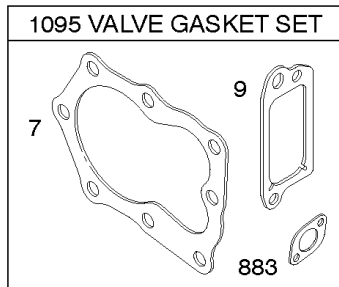

Engine, Valve, & Carburetor KIts, Rewind Starter

REF NO	PART NO	QTY	DESCRIPTION
3	299819S		SEAL, Oil -(Magneto Side)
7	799875		GASKET, Cylinder Head -Used After Code Date 11063000
7	692249		GASKET, Cylinder Head -Used Before Code Date 11070100
9	699833		GASKET-BREATHER
12	692232		GASKET, Crankcase
20	399781S		SEAL, Oil -(PTO Side)
51	272199S		GASKET, Intake
51A	794306		GASKET, Intake
104	797622		PIN-FLOAT HINGE
121	498260		KIT, Carburetor Overhaul
127	694468		PLUG, Welch -(Bowl Vent)
134	398188		KIT-NEEDLE/SEAT
137	796610		GASKET, Float Bowl
137A	693981		GASKET-FLOAT BOWL -(1/16)
163	795629		GASKET-AIR CLEANER -(Air Cleaner)
276	271716		WASHER-SEALING -(Main Jet)
309	799045		MOTOR-STARTER -Used After Code Date 10112700
309A	-----		Motor-Starter -(For Replacement Starter Motor, Order Reference 309) -Used After Code Date 07052800 -Used Before Code Date 10112800
309B	-----		Motor-Starter -(For Replacement Starter Motor, Order Reference 309) -Used Before Code Date 07052900
358	590508		GASKET SET, Engine
510	795093		DRIVE, Starter
513	795100		CLUTCH-DRIVE
524	692296		SEAL-DIPSTICK TUBE -(Dipstick Tube)
585	691879		GASKET-BREA PASSAGE
617	270344S		SEAL, O-Ring -(Intake Manifold)
633	691321		SEAL-CHOKE/THR SHAFT -(Throttle Shaft)
633A	693867		SEAL, Choke/Throttle Shaft
651	691660		SCREW -(Starter Gear Cover)
668	493823		SPACER -(Includes 2)
697	691127		SCREW -(Starter Motor) (Drive Cap)
742	93941		RETAINER, E Ring
783	795099		GEAR-PINION
783A	795096		GEAR-PINION
784	795095		COVER, Starter Gear
785	692352		GASKET-STARTER COVER
842	691031		SEAL, O-Ring -(Dipstick Tube)