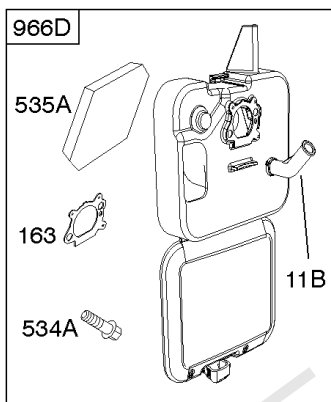

Air Cleaner, Exhaust System, Governor Spring

REF NO	PART NO	QTY	DESCRIPTION
11B	691923		TUBE, Breather
81	691740		LOCK, Muffler Screw
163	795629		GASKET-AIR CLEANER -(Air Cleaner)
291	593208		THERMOSTAT
300	593581		MUFFLER -Used After Code Date 13122200
300	790828		MUFFLER -Used Before Code Date 13122300
300	790828		MUFFLER -Used After Code Date 13122200
346	690661		SCREW -(Spark Arrestor)
425A	690670		SCREW -(Air Cleaner Cover)
443A	692523		SCREW -(Air Cleaner Primer Base)
445A	491588S		FILTER, A/C Cartridge
467	790842		KNOB, Air Cleaner Cover
534A	798294		SCREW -(Air Cleaner)
535	493537S		FILTER, Air Cleaner Foam
536A	798293		CLEANER, Air
613	691340		SCREW -(Muffler) (1/4-20 x 2.75 Inches Total Length, 2.25 Inch Shoulder Length)
613	790833		SCREW -(Muffler) (1/4-20 x 2.75 Inches Total Length, 2.08 Inch Shoulder Length)
676	396548		DEFLECTOR, Muffler
676A	393756		DEFLECTOR, Muffler -(Side Outlet)
676B	397931		DEFLECTOR, Muffler
676E	393760		DEFLECTOR, Muffler
676C	493871		DEFLECTOR, Muffler
677	690661		SCREW -(Muffler Deflector) (Thread Forming)
677A	593440		SCREW -(Muffler Deflector) (Self-Drilling & Tapping)
832	593875		GUARD, Muffler
832B	497683		GUARD, Muffler
832E	793568		MUFFLER
836	690664		SCREW -(Muffler Guard)
836B	691147		SCREW -(Muffler Guard)
836C	790745		SCREW -(Muffler Guard)
875	593580		BASE, Air Cleaner -(Primer) -Used After Code Date 14012600
883	691881		GASKET, Exhaust
883A	793497		GASKET, Exhaust
966B	795259		BASE-AIR CLEANER PRIM -(Primer) -Used Before Code Date 14012700
968B	692298		COVER, Air Cleaner
976	694395		PRIMER, Carburetor
994	398067		ARRESTOR-SPARK