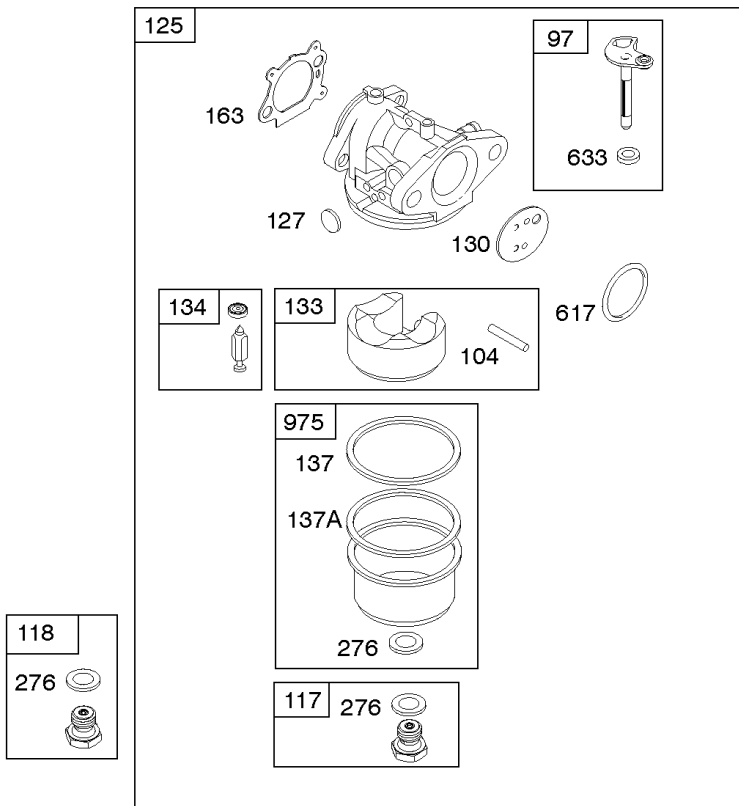

Carburator

REF NO	PART NO	QTY	DESCRIPTION
95	691636		SCREW -(Throttle Valve)
97	696565		SHAFT, Throttle -(Plastic)
97A	493267		SHAFT-THROTTLE -(Metal)
104	797622		PIN-FLOAT HINGE
108	691182		VALVE-CHOKE
109A	498593		SHAFT, Choke
118A	497315		JET, Main -(High Altitude)
118B	797575		JET, Main -(High Altitude)
118G	695042		JET, Main -(High Altitude) -Used After Code Date 07020600 -Used Before Code Date 08062000
118G	694250		JET, Main -(High Altitude) -Used After Code Date 08061900
118C	497466		JET, Main -(High Altitude)
118G	692677		JET, Main -(High Altitude) -Used Before Code Date 07020700
125A	799868		CARBURETOR -(Primer)
127	694468		PLUG, Welch -(Bowl Vent)
130	696564		VALVE, Throttle
130A	691203		VALVE, Throttle
133	398187		FLOAT-CARBURETOR
134	398188		KIT-NEEDLE/SEAT
137	796610		GASKET, Float Bowl
137A	693981		GASKET-FLOAT BOWL -(1/16)
163	795629		GASKET-AIR CLEANER -(Air Cleaner)
276	271716		WASHER-SEALING -(Main Jet)
617	270344S		SEAL, O-Ring -(Intake Manifold)
633	691321		SEAL-CHOKE/THR SHAFT -(Throttle Shaft)
633A	693867		SEAL, Choke/Throttle Shaft
692	590931		SPRING, Detent
975	796611		BOWL, Float