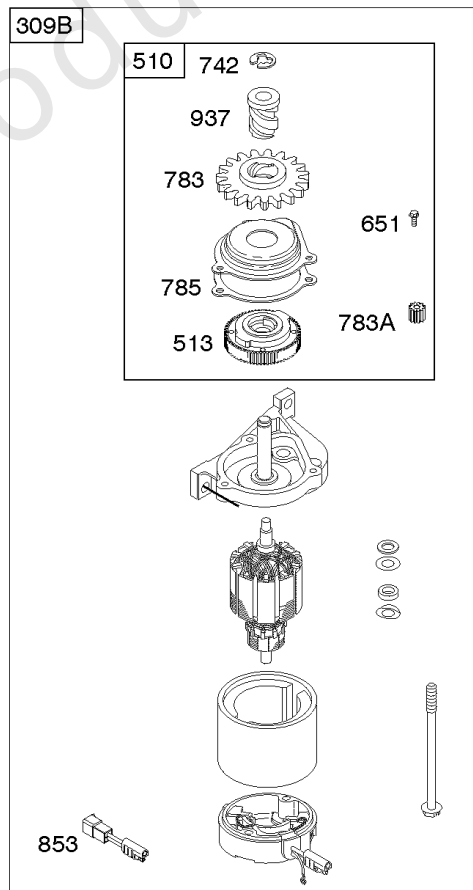

Engine, Valve, & Carburetor KIts, Rewind Starter

REF NO	PART NO	QTY	DESCRIPTION
3	299819S		SEAL, Oil -(Magneto Side)
7	799875		GASKET, Cylinder Head -Used After Code Date 11063000
7	692249		GASKET, Cylinder Head -Used Before Code Date 11070100
9	699833		GASKET-BREATHER
12	692232		GASKET, Crankcase
20	399781S		SEAL, Oil -(PTO Side)
51	272199S		GASKET, Intake
51A	794306		GASKET, Intake
104	797622		PIN-FLOAT HINGE
121	498260		KIT, Carburetor Overhaul
127	694468		PLUG, Welch -(Bowl Vent)
134	398188		KIT-NEEDLE/SEAT
137	796610		GASKET, Float Bowl
137A	693981		GASKET-FLOAT BOWL -(1/16)
163	795629		GASKET-AIR CLEANER -(Air Cleaner)
276	271716		WASHER-SEALING -(Main Jet)
309	799045		MOTOR-STARTER -Used After Code Date 10112700
309A	-----		Motor-Starter -(For Replacement Starter Motor, Order Reference 309) -Used After Code Date 07052800 -Used Before Code Date 10112800
309B	-----		Motor-Starter -(For Replacement Starter Motor, Order Reference 309) -Used Before Code Date 07052900
358	590508		GASKET SET, Engine
510	795093		DRIVE, Starter
513	795100		CLUTCH-DRIVE
524	692296		SEAL-DIPSTICK TUBE -(Dipstick Tube)
585	691879		GASKET-BREA PASSAGE
617	270344S		SEAL, O-Ring -(Intake Manifold)
633	691321		SEAL-CHOKE/THR SHAFT -(Throttle Shaft)
633A	693867		SEAL, Choke/Throttle Shaft
651	691660		SCREW -(Starter Gear Cover)
668	493823		SPACER -(Includes 2)
697	691127		SCREW -(Starter Motor) (Drive Cap)
742	93941		RETAINER, E Ring
783	795099		GEAR-PINION
783A	795096		GEAR-PINION
784	795095		COVER, Starter Gear
785	692352		GASKET-STARTER COVER
842	691031		SEAL, O-Ring -(Dipstick Tube)