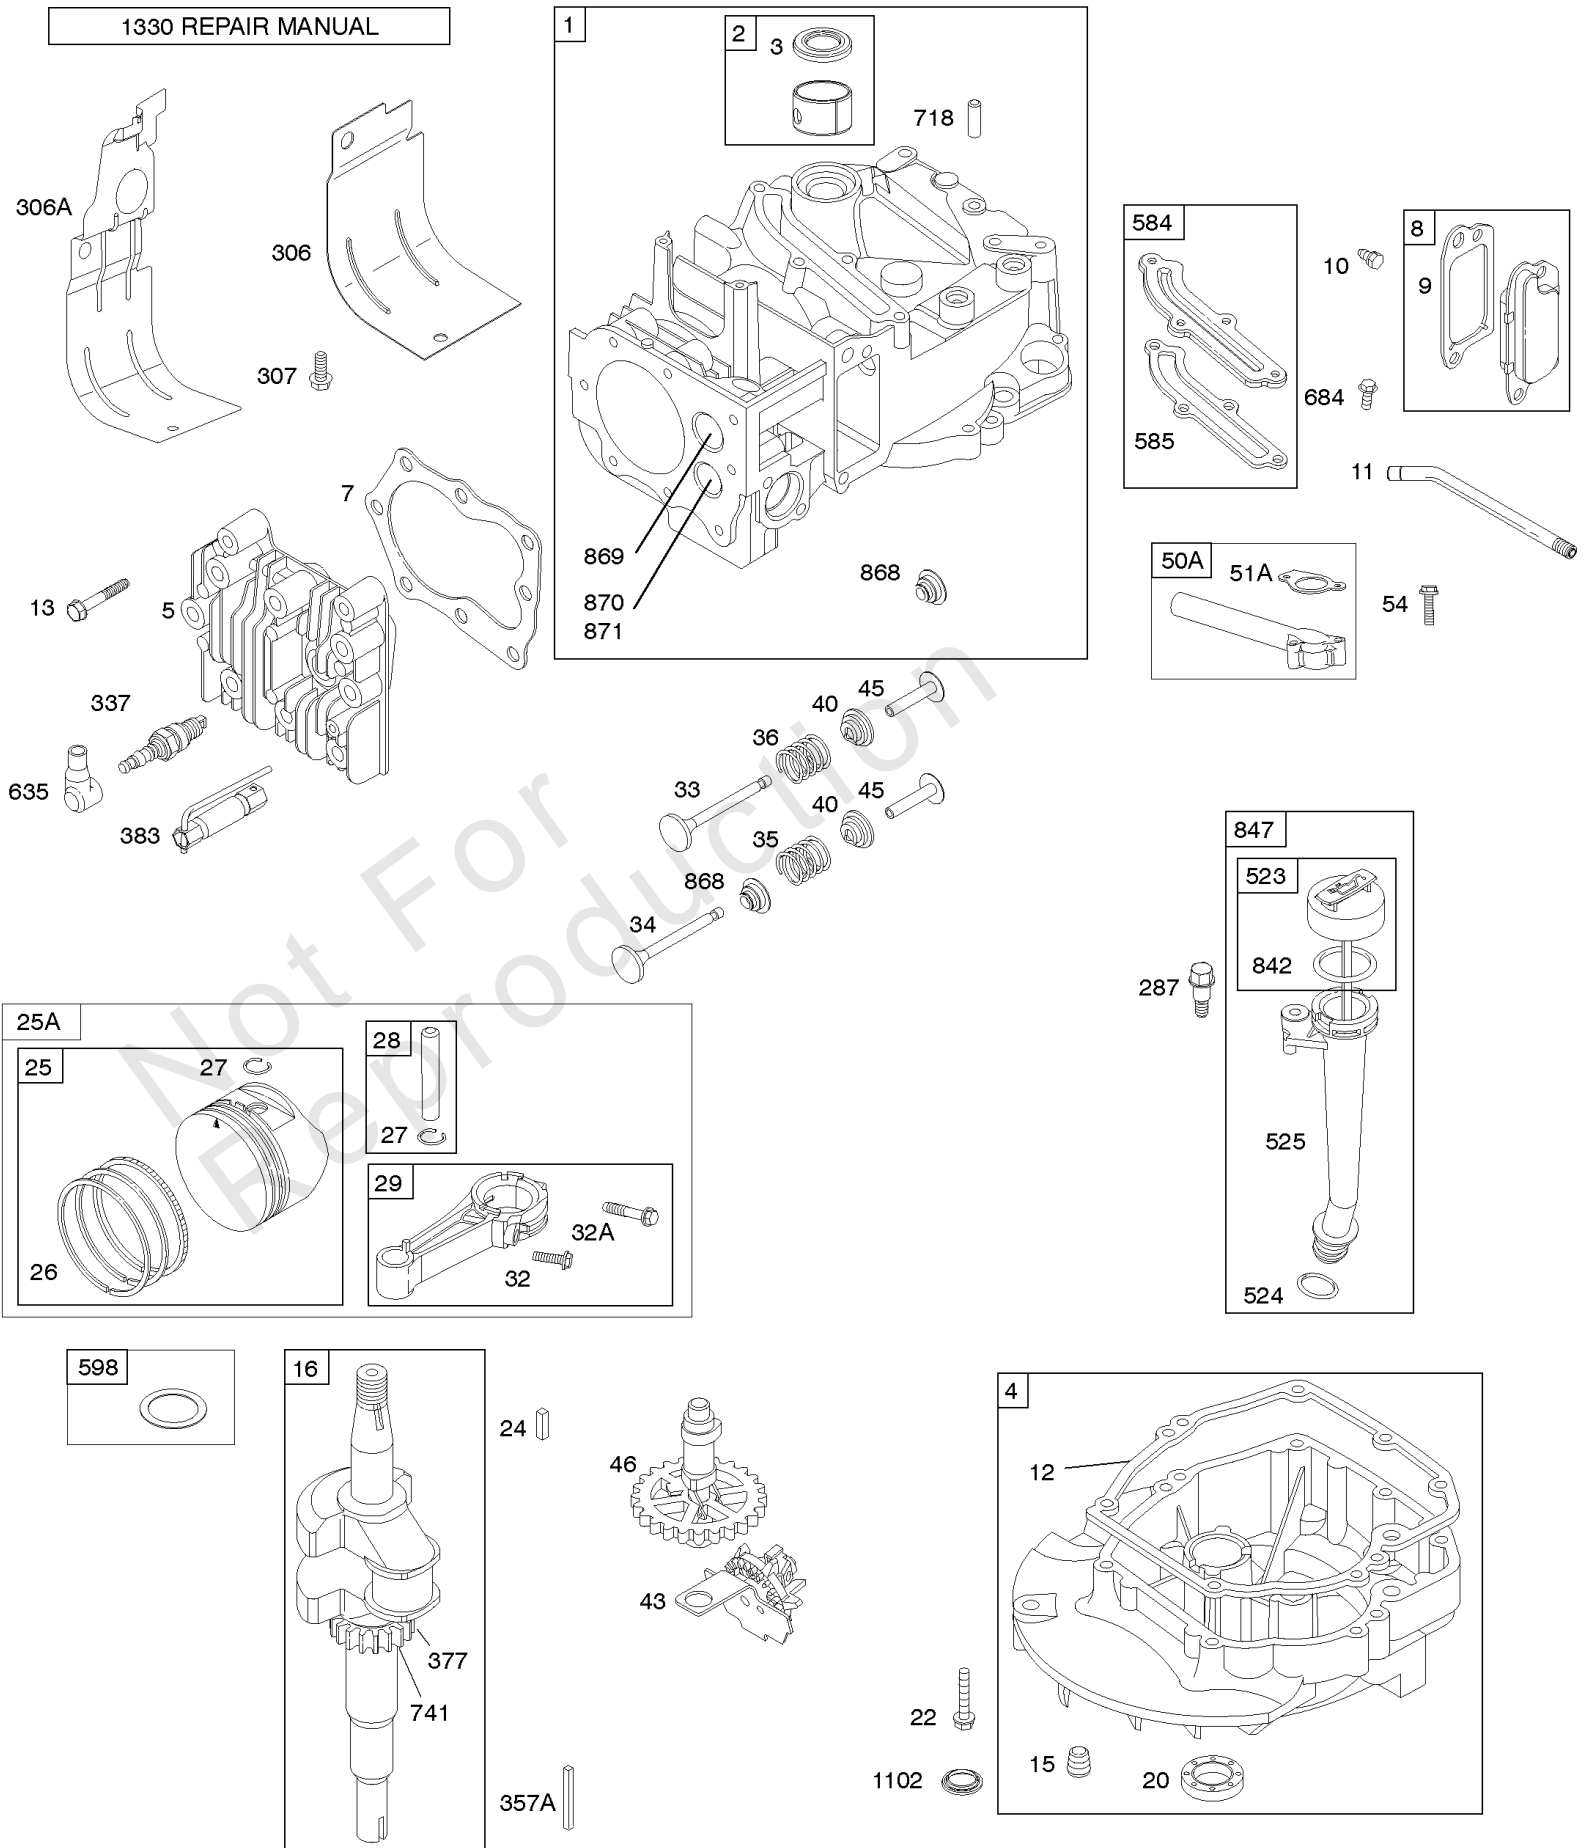

1319 WARNING LABEL

1330 REPAIR MANUAL

Camshaft, Crankshaft, Cylinder, Engine Sump, Lubrication, Piston Group, Valves

REF NO	PART NO	QTY	DESCRIPTION
26	590402		SET, Ring -(Standard) -Used After Code Date 11063000
26	590403		SET, Ring -(.020 Oversize) -Used After Code Date 11063000
26	791098		SET, Ring -(Standard) -Used Before Code Date 07090400
26	791324		SET, Ring -(.020 Oversize) -Used Before Code Date 07090400
26	795431		RING SET -(Standard) -Used After Code Date 07090300 -Used Before Code Date 09041700
27	691866		LOCK-PISTON PIN -Used Before Code Date 09041700
27	691588		LOCK, Piston Pin -Used After Code Date 09041600
28	298909		PIN, Piston -(Standard) -Used After Code Date 09041600
28	499423		PIN-PISTON/STD -(Standard) -Used Before Code Date 09041700
29	499424		ROD, Connecting -(Replacement, See Ref #25A, 590406) -Used After Code Date 09041600
29	797306		ROD, Connecting -(Standard) -Used After Code Date 09041600
32	691664		SCREW -(Connecting Rod)
32A	695759		SCREW -(Connecting Rod)
33	590394		VALVE-EXHAUST
34	590393		VALVE-INTAKE
35	691270		SPRING, Valve -(Intake)
36	691270		SPRING, Valve -(Exhaust)
40	692194		RETAINER, Valve
43	691997		SLINGER, Governor/Oil
45	690548		TAPPET, Valve
46	691449		CAMSHAFT
50A	794305		MANIFOLD, Intake
51A	794306		GASKET, Intake
54	691650		SCREW -(Intake Manifold)
287	690940		SCREW -(Dipstick Tube)
306	690450		SHIELD, Cylinder
306A	790836		SHIELD, Cylinder
307	690345		SCREW -(Cylinder Shield)
337	796112S		PLUG-SPARK -(Resistor) -Used Before Code Date 11070100
337	593941		PLUG, Spark -Used After Code Date 11063000