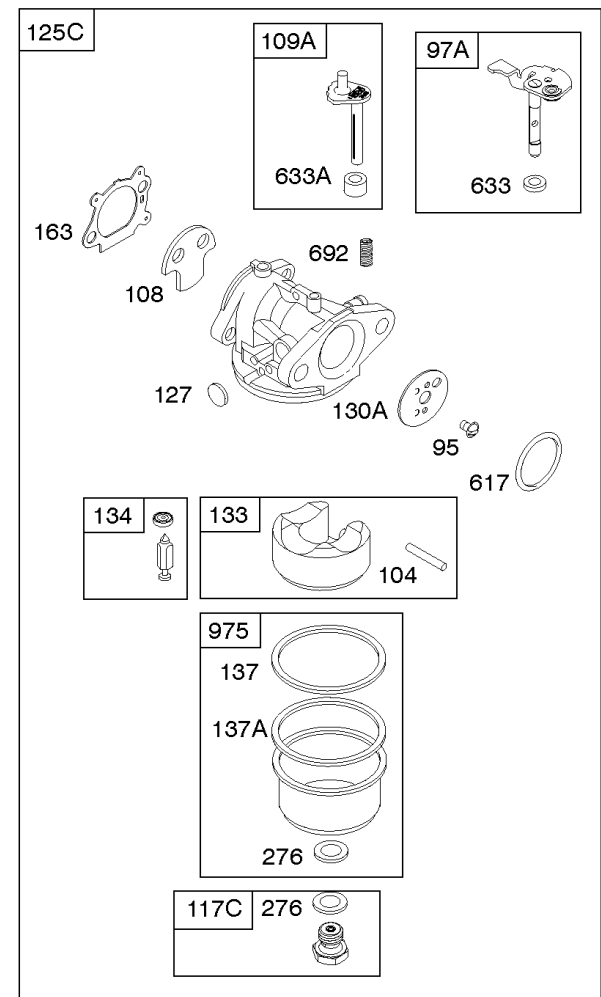

Carburator

REF NO	PART NO	QTY	DESCRIPTION
95	691636		SCREW -(Throttle Valve)
97	696565		SHAFT, Throttle -(Plastic)
97A	493267		SHAFT-THROTTLE -(Metal)
104	797622		PIN-FLOAT HINGE
108	691182		VALVE-CHOKE
109A	498593		SHAFT, Choke
118A	497315		JET, Main -(High Altitude)
118B	797575		JET, Main -(High Altitude)
118G	695042		JET, Main -(High Altitude) -Used After Code Date 07020600 -Used Before Code Date 08062000
118G	694250		JET, Main -(High Altitude) -Used After Code Date 08061900
118C	497466		JET, Main -(High Altitude)
118G	692677		JET, Main -(High Altitude) -Used Before Code Date 07020700
125A	799868		CARBURETOR -(Primer)
127	694468		PLUG, Welch -(Bowl Vent)
130	696564		VALVE, Throttle
130A	691203		VALVE, Throttle
133	398187		FLOAT-CARBURETOR
134	398188		KIT-NEEDLE/SEAT
137	796610		GASKET, Float Bowl
137A	693981		GASKET-FLOAT BOWL -(1/16)
163	795629		GASKET-AIR CLEANER -(Air Cleaner)
276	271716		WASHER-SEALING -(Main Jet)
617	270344S		SEAL, O-Ring -(Intake Manifold)
633	691321		SEAL-CHOKE/THR SHAFT -(Throttle Shaft)
633A	693867		SEAL, Choke/Throttle Shaft
692	590931		SPRING, Detent
975	796611		BOWL, Float