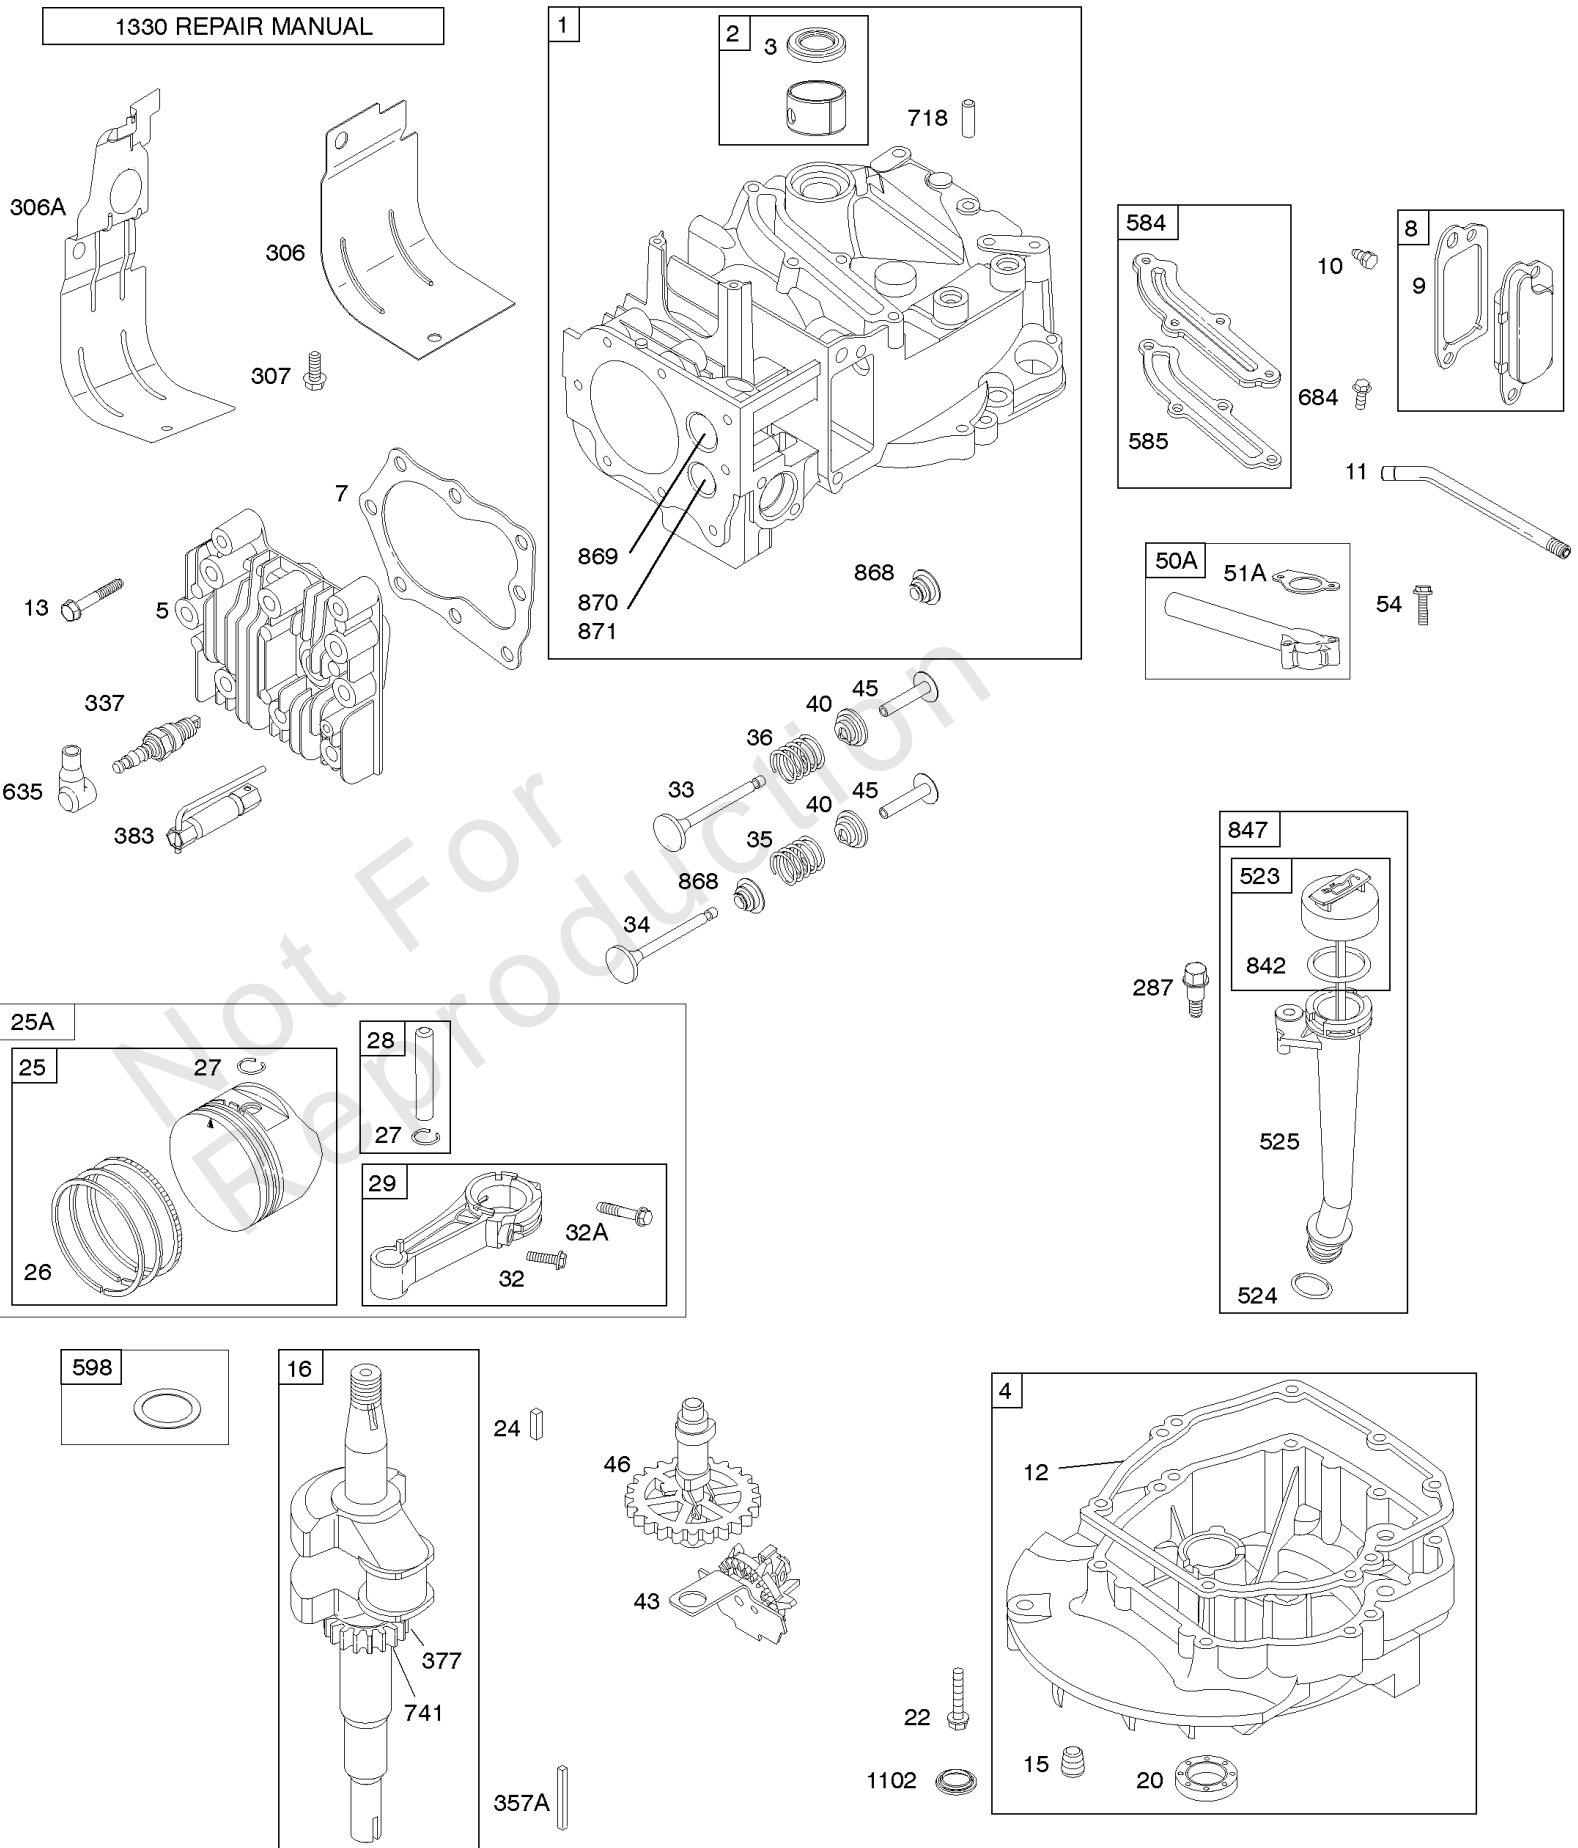

1319 WARNING LABEL

1330 REPAIR MANUAL

Camshaft, Crankshaft, Cylinder, Engine Sump, Lubrication, Piston Group, Valves

REF NO	PART NO	QTY	DESCRIPTION
1	592645		CYLINDER ASSEMBLY
2	796961		KIT, Bushing/Seal -(Magneto Side)
3	299819S		SEAL, Oil -(Magneto Side)
4	493279		SUMP, Engine
5	590411		HEAD, Cylinder -Used After Code Date 11063000
5	594989		HEAD-CYLINDER -Used Before Code Date 11070100
7	692249		GASKET, Cylinder Head -Used Before Code Date 11070100
7	799875		GASKET, Cylinder Head -Used After Code Date 11063000
8	590395		BREATHER ASSEMBLY
9	699833		GASKET-BREATHER
10	691125		SCREW -(Breather Assembly)
11	691781		TUBE-BREATHER
12	692232		GASKET, Crankcase
13	690912		SCREW -(Cylinder Head) -Used Before Code Date 11070100
13	590422		SCREW -(Cylinder Head) -Used After Code Date 11063000
15	691680		PLUG, Oil Drain -(Square Socket)
16	797017		CRANKSHAFT
20	399781S		SEAL, Oil -(PTO Side)
22	691092		SCREW -(Crankcase Cover/Sump)
24	222698S		KEY, Flywheel
25	799063		PISTON ASSEMBLY -(Standard) -Used Before Code Date 07090400
25	799064		PISTON ASSEMBLY -(.020 Oversize) -Used After Code Date 07090300 -Used Before Code Date 09041700
25	590404		PISTON ASSEMBLY -(Standard) -Used After Code Date 07090300
25	590405		PISTON ASSEMBLY -(.020 Oversize) -Used After Code Date 11063000
25A	590406		PISTON ASSEMBLY -(Standard) -Used Before Code Date 09041700
26	795432		SET, Ring -(.020 Oversize) -Used After Code Date 07090300 -Used Before Code Date 09041700
26	797304		SET, Ring -(Replacement, See Ref #25, 590404) -Used After Code Date 09041600 -Used Before Code Date 11070100
26	797305		SET, Ring -(.020 Oversize) -Used After Code Date 09041600 -Used Before Code Date 11070100