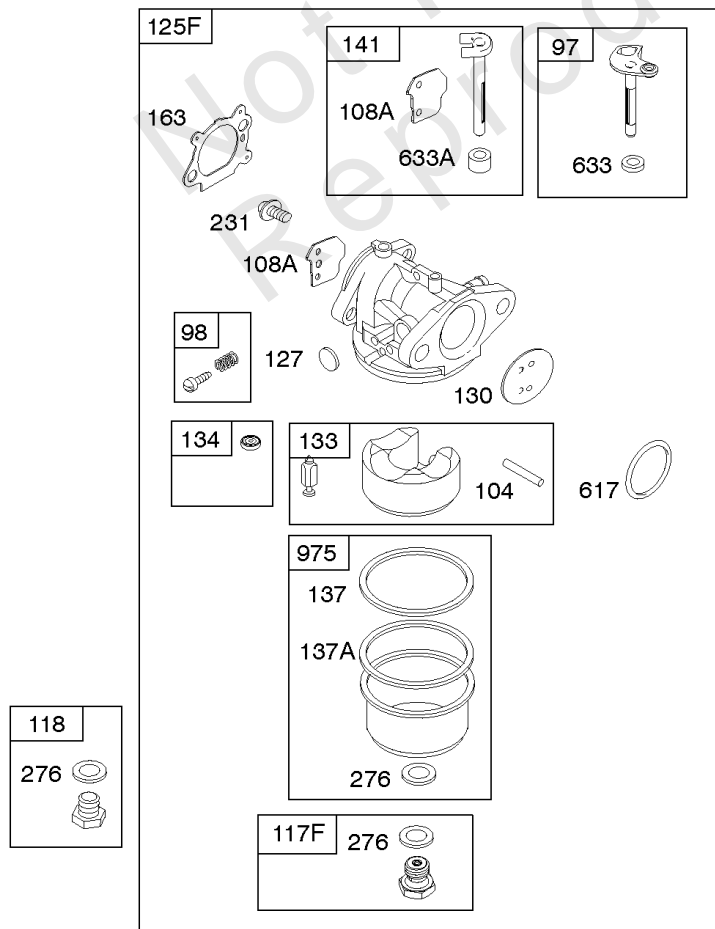

Carburator

REF NO	PART NO	QTY	DESCRIPTION
95	691636		SCREW -(Throttle Valve)
97	696565		SHAFT, Throttle -(Plastic)
97A	493267		SHAFT-THROTTLE -(Metal)
104	797622		PIN-FLOAT HINGE
108	691182		VALVE-CHOKE
109A	498593		SHAFT, Choke
118A	497315		JET, Main -(High Altitude)
118B	797575		JET, Main -(High Altitude)
118G	695042		JET, Main -(High Altitude) -Used After Code Date 07020600 -Used Before Code Date 08062000
118G	694250		JET, Main -(High Altitude) -Used After Code Date 08061900
118C	497466		JET, Main -(High Altitude)
118G	692677		JET, Main -(High Altitude) -Used Before Code Date 07020700
125A	799868		CARBURETOR -(Primer)
127	694468		PLUG, Welch -(Bowl Vent)
130	696564		VALVE, Throttle
130A	691203		VALVE, Throttle
133	398187		FLOAT-CARBURETOR
134	398188		KIT-NEEDLE/SEAT
137	796610		GASKET, Float Bowl
137A	693981		GASKET-FLOAT BOWL -(1/16)
163	795629		GASKET-AIR CLEANER -(Air Cleaner)
276	271716		WASHER-SEALING -(Main Jet)
617	270344S		SEAL, O-Ring -(Intake Manifold)
633	691321		SEAL-CHOKE/THR SHAFT -(Throttle Shaft)
633A	693867		SEAL, Choke/Throttle Shaft
692	590931		SPRING, Detent
975	796611		BOWL, Float