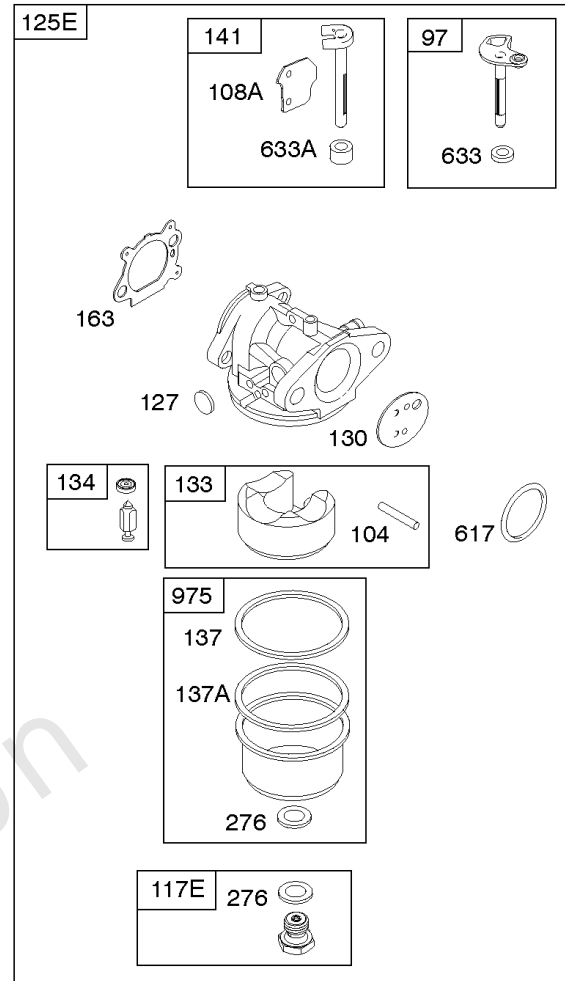

Carburetor, Fuel Supply

REF NO	PART NO	QTY	DESCRIPTION
240	298090S		FILTER, Fuel
276	271716		WASHER-SEALING -(Main Jet)
601	791850		CLAMP, Hose
601A	691038		CLAMP, Hose
617	270344S		SEAL, O-Ring -(Intake Manifold)
633	691321		SEAL-CHOKE/THR SHAFT -(Throttle Shaft)
633A	693867		SEAL, Choke/Throttle Shaft
670	692294		SPACER, Fuel Tank
957A	692046		CAP, Fuel Tank
957B	796577		CAP-FUEL TANK
957C	799585		CAP, Fuel Tank
958	698183		VALVE, Fuel Shut Off
972B	699374		TANK, Fuel
972F	590490		TANK, Fuel
975	796611		BOWL, Float
1059	692311		KIT, Screw/Washer