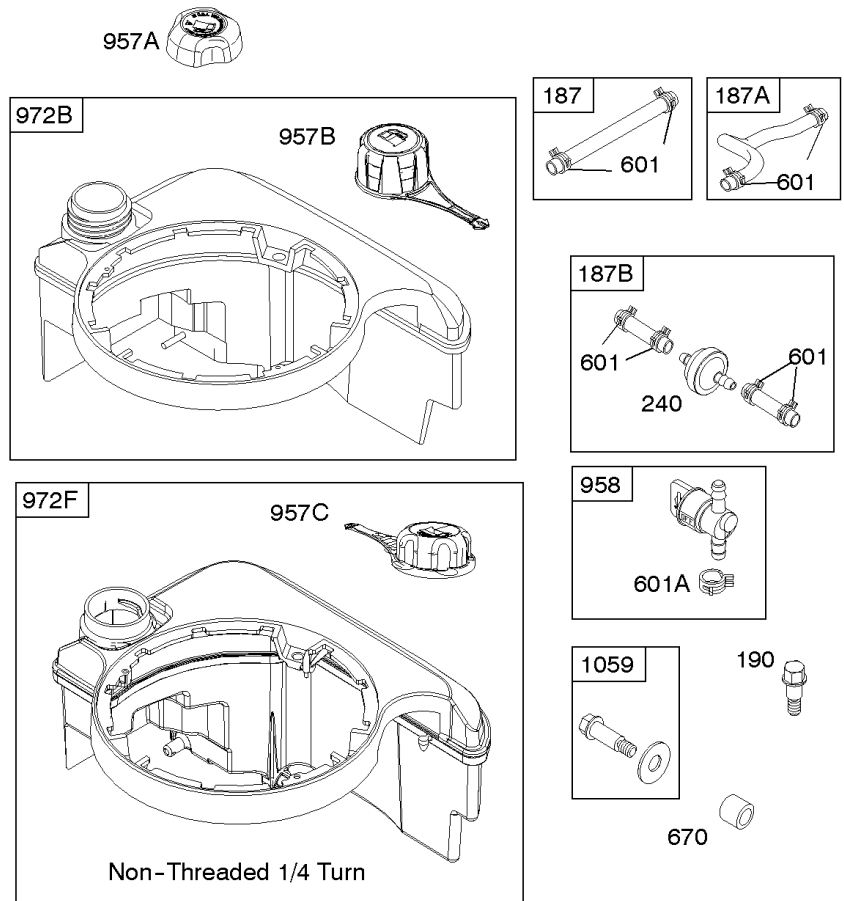

Carburetor, Fuel Supply

REF NO	PART NO	QTY	DESCRIPTION
240	298090S		FILTER, Fuel
276	271716		WASHER-SEALING -(Main Jet)
601	791850		CLAMP, Hose
601A	691038		CLAMP, Hose
617	270344S		SEAL, O-Ring -(Intake Manifold)
633	691321		SEAL-CHOKE/THR SHAFT -(Throttle Shaft)
633A	693867		SEAL, Choke/Throttle Shaft
670	692294		SPACER, Fuel Tank
957A	692046		CAP, Fuel Tank
957B	796577		CAP-FUEL TANK
957C	799585		CAP, Fuel Tank
958	698183		VALVE, Fuel Shut Off
972B	699374		TANK, Fuel
972F	590490		TANK, Fuel
975	796611		BOWL, Float
1059	692311		KIT, Screw/Washer