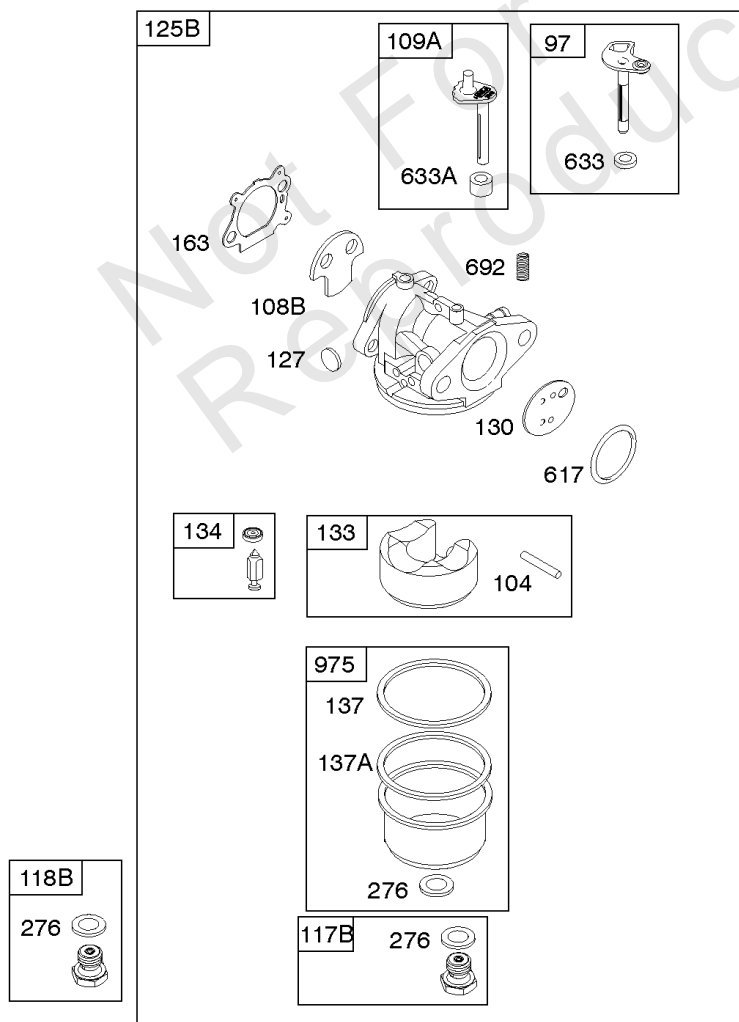

Carburator

REF NO	PART NO	QTY	DESCRIPTION
95	691636		SCREW -(Throttle Valve)
97	696565		SHAFT, Throttle -(Plastic)
97A	493267		SHAFT-THROTTLE -(Metal)
104	797622		PIN-FLOAT HINGE
108	691182		VALVE-CHOKE
109A	498593		SHAFT, Choke
118A	497315		JET, Main -(High Altitude)
118B	797575		JET, Main -(High Altitude)
118G	695042		JET, Main -(High Altitude) -Used After Code Date 07020600 -Used Before Code Date 08062000
118G	694250		JET, Main -(High Altitude) -Used After Code Date 08061900
118C	497466		JET, Main -(High Altitude)
118G	692677		JET, Main -(High Altitude) -Used Before Code Date 07020700
125A	799868		CARBURETOR -(Primer)
127	694468		PLUG, Welch -(Bowl Vent)
130	696564		VALVE, Throttle
130A	691203		VALVE, Throttle
133	398187		FLOAT-CARBURETOR
134	398188		KIT-NEEDLE/SEAT
137	796610		GASKET, Float Bowl
137A	693981		GASKET-FLOAT BOWL -(1/16)
163	795629		GASKET-AIR CLEANER -(Air Cleaner)
276	271716		WASHER-SEALING -(Main Jet)
617	270344S		SEAL, O-Ring -(Intake Manifold)
633	691321		SEAL-CHOKE/THR SHAFT -(Throttle Shaft)
633A	693867		SEAL, Choke/Throttle Shaft
692	590931		SPRING, Detent
975	796611		BOWL, Float