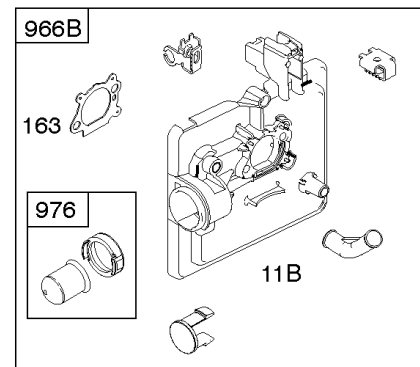

Air Cleaner, Exhaust System, Governor Spring

REF NO	PART NO	QTY	DESCRIPTION
11B	691923		TUBE, Breather
81	691740		LOCK, Muffler Screw
163	795629		GASKET-AIR CLEANER -(Air Cleaner)
291	593208		THERMOSTAT
300	593581		MUFFLER -Used After Code Date 13122200
300	790828		MUFFLER -Used Before Code Date 13122300
300	790828		MUFFLER -Used After Code Date 13122200
346	690661		SCREW -(Spark Arrestor)
425A	690670		SCREW -(Air Cleaner Cover)
443A	692523		SCREW -(Air Cleaner Primer Base)
445A	491588S		FILTER, A/C Cartridge
467	790842		KNOB, Air Cleaner Cover
534A	798294		SCREW -(Air Cleaner)
535	493537S		FILTER, Air Cleaner Foam
536A	798293		CLEANER, Air
613	691340		SCREW -(Muffler) (1/4-20 x 2.75 Inches Total Length, 2.25 Inch Shoulder Length)
613	790833		SCREW -(Muffler) (1/4-20 x 2.75 Inches Total Length, 2.08 Inch Shoulder Length)
676	396548		DEFLECTOR, Muffler
676A	393756		DEFLECTOR, Muffler -(Side Outlet)
676B	397931		DEFLECTOR, Muffler
676E	393760		DEFLECTOR, Muffler
676C	493871		DEFLECTOR, Muffler
677	690661		SCREW -(Muffler Deflector) (Thread Forming)
677A	593440		SCREW -(Muffler Deflector) (Self-Drilling & Tapping)
832	593875		GUARD, Muffler
832B	497683		GUARD, Muffler
832E	793568		MUFFLER
836	690664		SCREW -(Muffler Guard)
836B	691147		SCREW -(Muffler Guard)
836C	790745		SCREW -(Muffler Guard)
875	593580		BASE, Air Cleaner -(Primer) -Used After Code Date 14012600
883	691881		GASKET, Exhaust
883A	793497		GASKET, Exhaust
966B	795259		BASE-AIR CLEANER PRIM -(Primer) -Used Before Code Date 14012700
968B	692298		COVER, Air Cleaner
976	694395		PRIMER, Carburetor
994	398067		ARRESTOR-SPARK