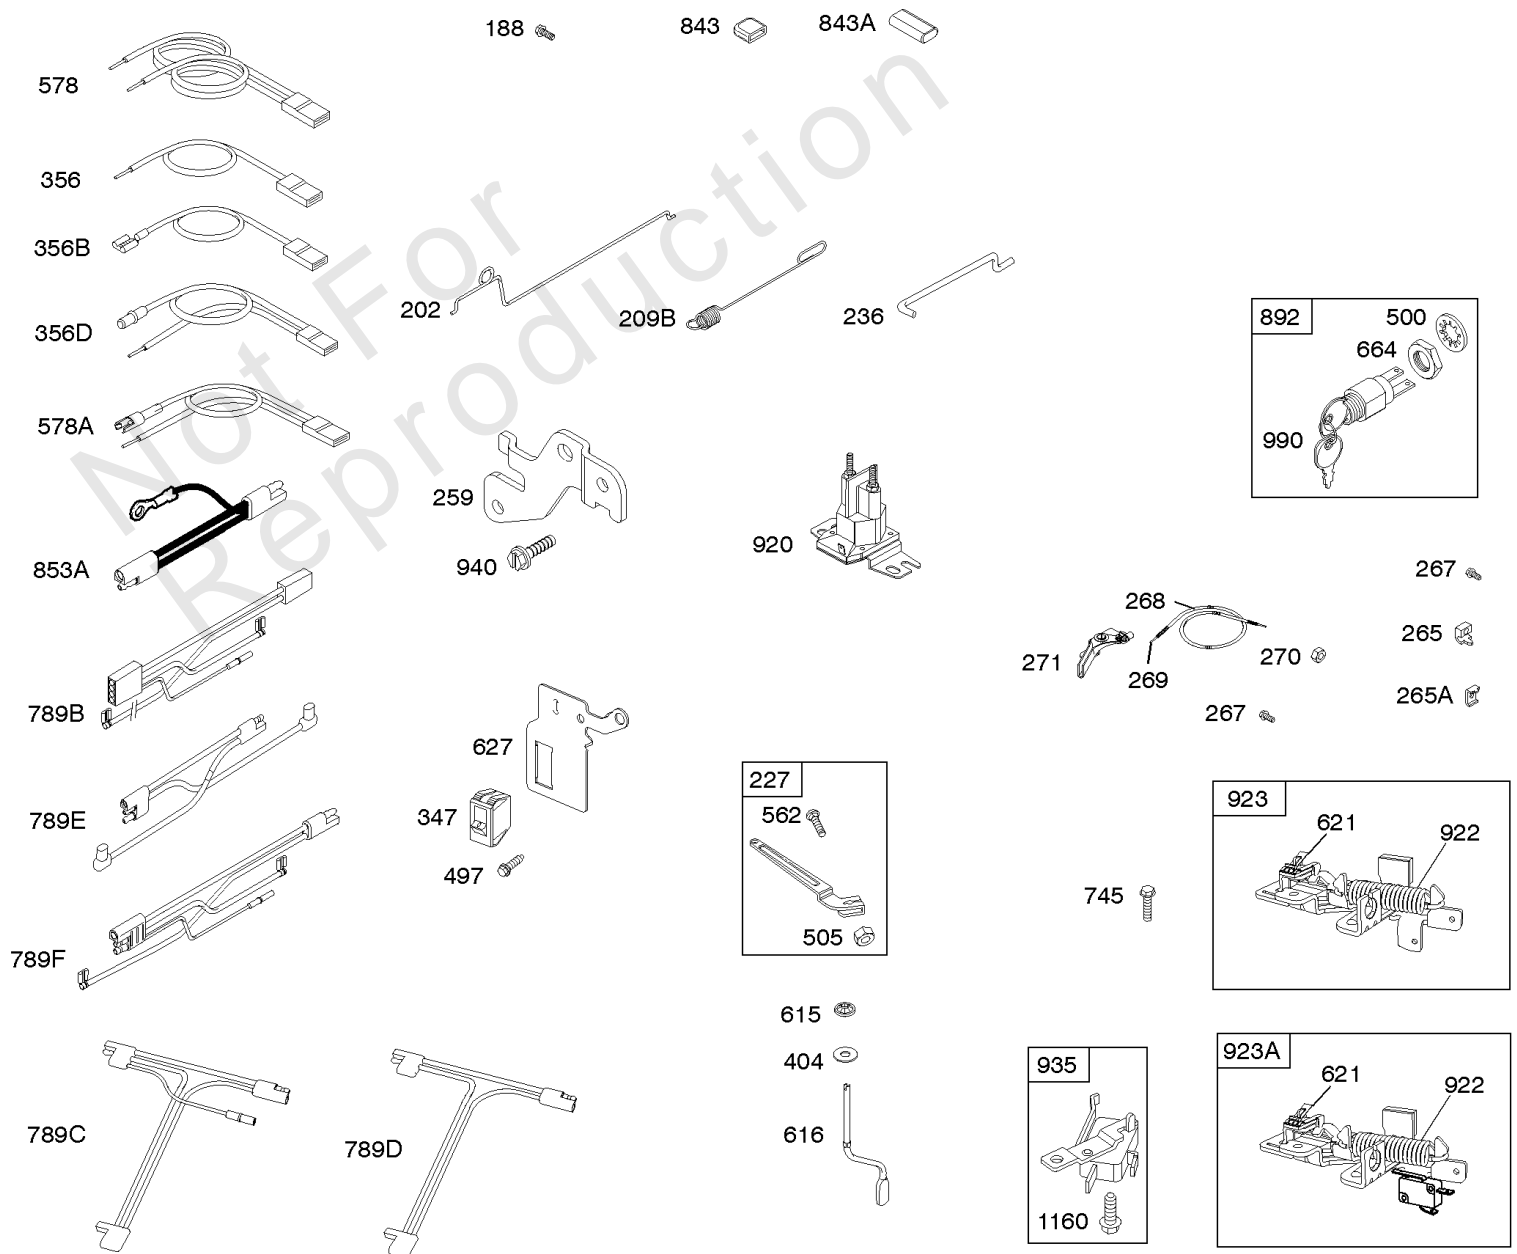

Controls, Electrical, Flywheel Brake

REF NO	PART NO	QTY	DESCRIPTION
843A	691895		SLEEVE, Lever -(Choke)
853A	695897		ADAPTER, Wire
892	690646		SWITCH, Key
920	691656		SOLENOID, Starter
922	692135		SPRING, Brake
923	796136		BRAKE -(Rewind Start)
923A	796387		BRAKE -(With Stop Switch)
935	499421		SWITCH, Interlock -Used Before Code Date 08050100
940	690664		SCREW -(Casing Clamp Bracket)
990	691959		SET, Key
1160	690345		SCREW -(Interlock Switch)

Not For Reproduction