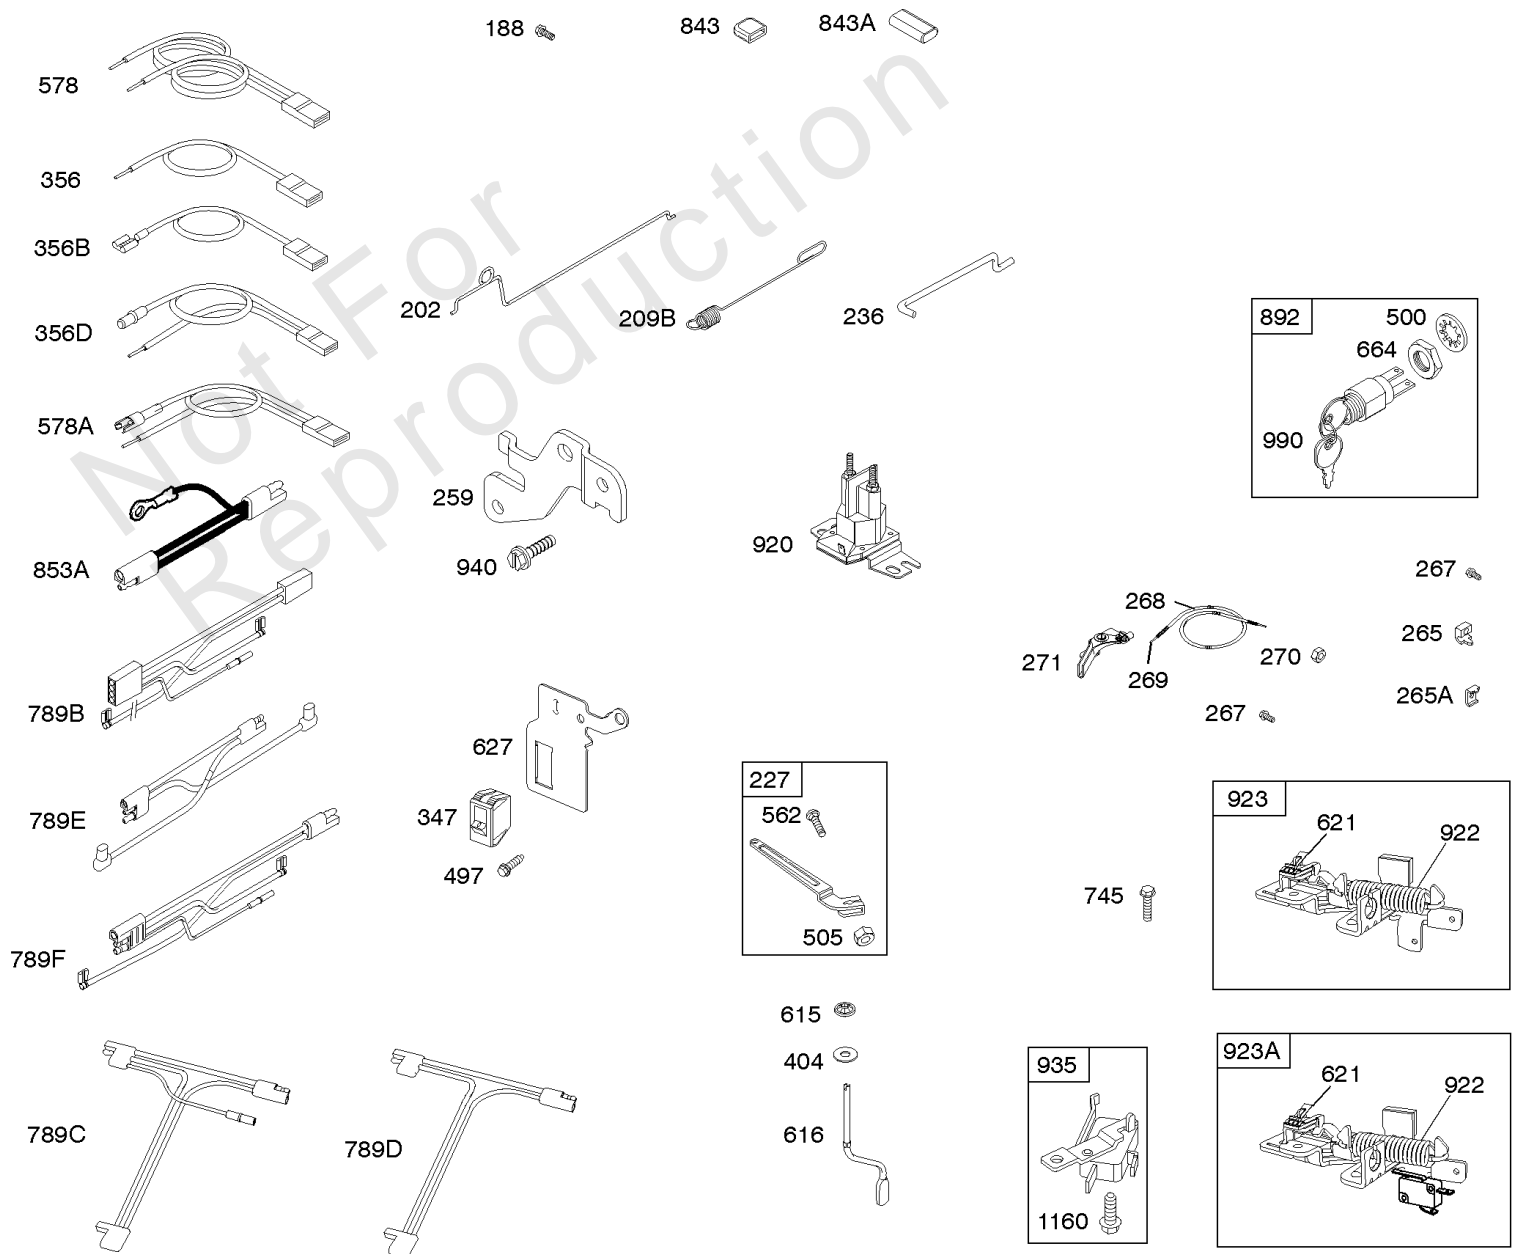

Controls, Electrical, Flywheel Brake

REF NO	PART NO	QTY	DESCRIPTION
98A	493280		KIT-IDLE SPEED -(Idle Speed)
188	693399		SCREW -(Control Bracket)
202	691829		LINK, Mechanical Governor
209B	699056		SPRING, Governor
222D	793754		BRACKET-CONTROL -(Fixed Speed) -Used Before Code Date 14012700
222K	593582		BRACKET-CONTROL -Used After Code Date 14012600
227	690783		LEVER-GOV CONTROL
236	691826		LINK, Lockout
259	691223		BRACKET, Casing Clamp
265	690798		CLAMP, Casing
265A	691024		CLAMP, Casing
267	691044		SCREW -(Casing Clamp)
268	691025		CASING, Control Wire -(Cut To Required Length)
269	691026		WIRE, Control -(Cut To Required Length)
270	691027		NUT -(Control Wire Casing)
271	691028		LEVER, Control
347	691396		SWITCH, Rocker
356	692390		WIRE, Stop
356B	693010		WIRE, Stop
356D	496381		WIRE, Stop
404	690272		WASHER -(Governor Crank)
497	690664		SCREW -(Stopswitch Bracket)
500	691086		WASHER -(Key Switch)
505	691251		NUT -(Governor Control Lever)
562	691119		BOLT -(Governor Control Lever)
578	398153		WIRE ASSEMBLY
578A	695283		WIRE ASSEMBLY
615	690340		RETAINER, Governor Shaft
616	698801		CRANK-GOVERNOR
621	692310		SWITCH, Stop
627	792565		BRACKET-STOPSWITCH
664	691087		NUT -(Key Switch)
668	493823		SPACER -(Includes 2)
745	691648		SCREW -(Brake)
789B	792685		HARNESS, Wiring
789C	796385		HARNESS, Wiring
789D	796574		HARNESS, Wiring
843	691884		SLEEVE, Lever -(Speed Control)