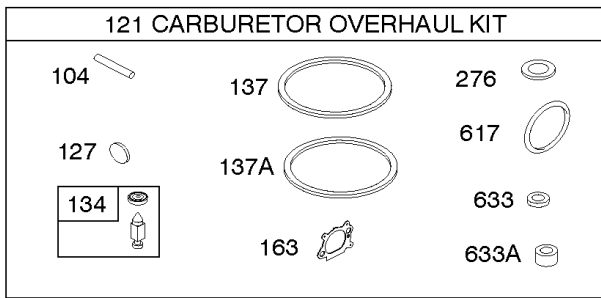

Engine, Valve, & Carburetor KIts, Rewind Starter

REF NO	PART NO	QTY	DESCRIPTION
3	299819S		SEAL, Oil -(Magneto Side)
7	799875		GASKET, Cylinder Head -Used After Code Date 11063000
7	692249		GASKET, Cylinder Head -Used Before Code Date 11070100
9	699833		GASKET-BREATHER
12	692232		GASKET, Crankcase
20	399781S		SEAL, Oil -(PTO Side)
51	272199S		GASKET, Intake
51A	794306		GASKET, Intake
104	797622		PIN-FLOAT HINGE
121	498260		KIT, Carburetor Overhaul
127	694468		PLUG, Welch -(Bowl Vent)
134	398188		KIT-NEEDLE/SEAT
137	796610		GASKET, Float Bowl
137A	693981		GASKET-FLOAT BOWL -(1/16)
163	795629		GASKET-AIR CLEANER -(Air Cleaner)
276	271716		WASHER-SEALING -(Main Jet)
309	799045		MOTOR-STARTER -Used After Code Date 10112700
309A	-----		Motor-Starter -(For Replacement Starter Motor, Order Reference 309) -Used After Code Date 07052800 -Used Before Code Date 10112800
309B	-----		Motor-Starter -(For Replacement Starter Motor, Order Reference 309) -Used Before Code Date 07052900
358	590508		GASKET SET, Engine
510	795093		DRIVE, Starter
513	795100		CLUTCH-DRIVE
524	692296		SEAL-DIPSTICK TUBE -(Dipstick Tube)
585	691879		GASKET-BREA PASSAGE
617	270344S		SEAL, O-Ring -(Intake Manifold)
633	691321		SEAL-CHOKE/THR SHAFT -(Throttle Shaft)
633A	693867		SEAL, Choke/Throttle Shaft
651	691660		SCREW -(Starter Gear Cover)
668	493823		SPACER -(Includes 2)
697	691127		SCREW -(Starter Motor) (Drive Cap)
742	93941		RETAINER, E Ring
783	795099		GEAR-PINION
783A	795096		GEAR-PINION
784	795095		COVER, Starter Gear
785	692352		GASKET-STARTER COVER
842	691031		SEAL, O-Ring -(Dipstick Tube)