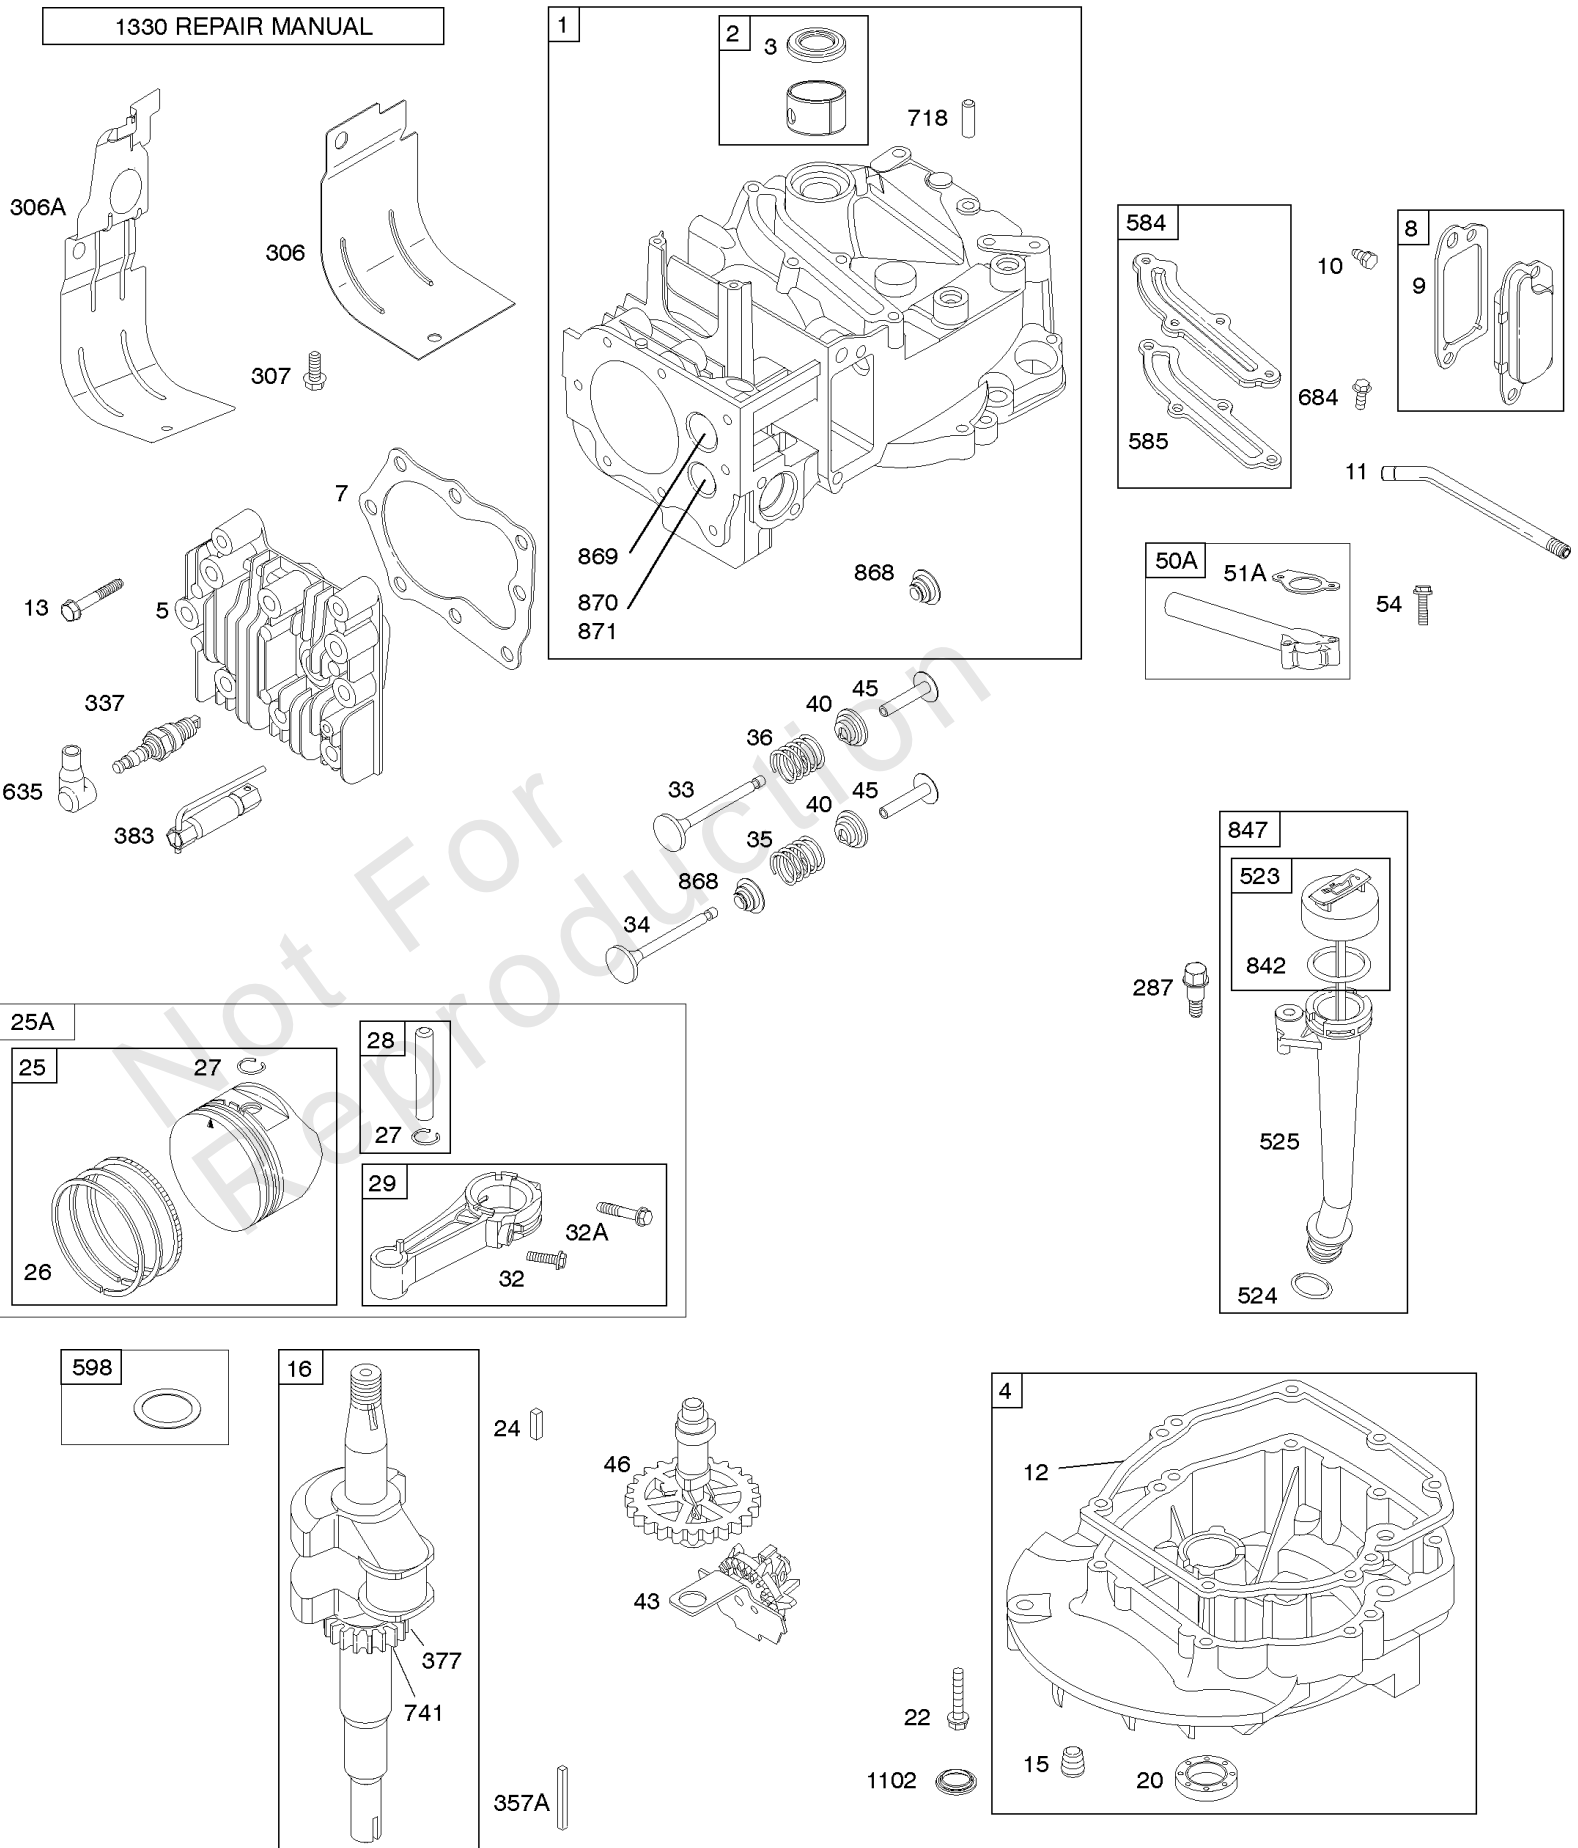

1319 WARNING LABEL

1330 REPAIR MANUAL

Camshaft, Crankshaft, Cylinder, Engine Sump, Lubrication, Piston Group, Valves

REF NO	PART NO	QTY	DESCRIPTION
337	697451		PLUG, Spark -(EMS) -Used Before Code Date 11070100
357A	691483		KEY, Drive Pulley
377	690979		KEY, Woodruff
383	89838S		WRENCH-SPARK PLUG
523	499621		DIPSTICK
524	692296		SEAL-DIPSTICK TUBE -(Dipstick Tube)
525	495265		TUBE, Dipstick
584	697734		COVER-BREA PASSAGE
585	691879		GASKET-BREA PASSAGE
598	592587		SHIM, End Play -(Crankshaft or Camshaft Bearing) (0.012)
635	66538S		BOOT, Spark PLug
684	690345		SCREW -(Breather Passage Cover)
718	690959		PIN, Locating
741	797521		GEAR, Timing -(Metal) -Used After Code Date 08021700
741	691830		GEAR-TIMING -(Uses Woodruff Key)
741	790345		GEAR, Timing -(Use Without Woodruff Key) -Used Before Code Date 07100100
741	794388		GEAR, Timing -(Use Without Woodruff Key) -Used After Code Date 07093000 -Used Before Code Date 08021800
842	691031		SEAL, O-Ring -(Dipstick Tube)
847	692047		DIPSTICK/TUBE ASSY
868	590410		SEAL, Valve -Used After Code Date 11063000
868	697338		SEAL, Valve -Used Before Code Date 11070100
869	691155		SEAT, Valve -(Intake)
870	690380		SEAT, Valve -(Exhaust)
871	262001		BUSHING-VALVE GUIDE -(Exhaust) -Used Before Code Date 11070100
871	590409		BUSHING, Valve Guide -Used After Code Date 11063000
871	63709		BUSHING, Valve Guide -(Intake) -Used Before Code Date 11070100
1102	691255		PILOT, Guide
1319	794467		LABEL, Warning
1330	270962		REP MAN-1 CYL L-HD