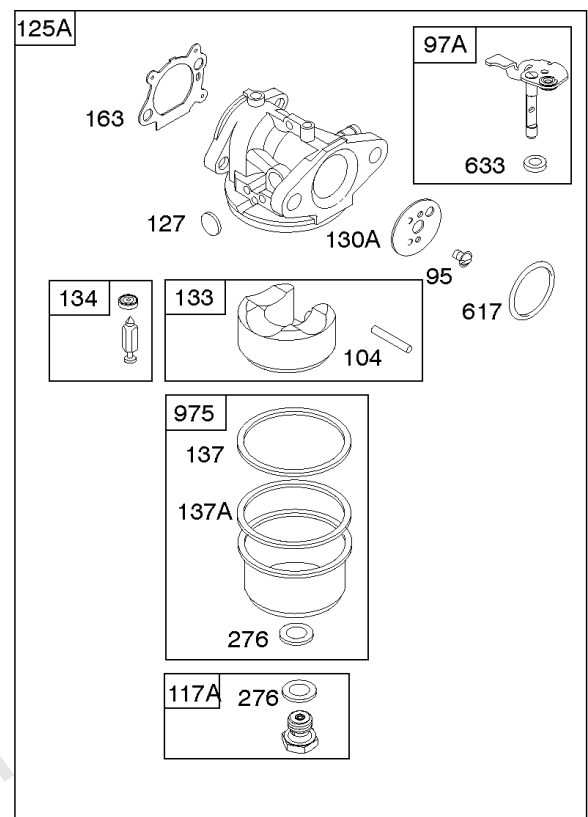

Carburator

REF NO	PART NO	QTY	DESCRIPTION
95	691636		SCREW -(Throttle Valve)
97	696565		SHAFT, Throttle -(Plastic)
97A	493267		SHAFT-THROTTLE -(Metal)
104	797622		PIN-FLOAT HINGE
108	691182		VALVE-CHOKE
109A	498593		SHAFT, Choke
118A	497315		JET, Main -(High Altitude)
118B	797575		JET, Main -(High Altitude)
118G	695042		JET, Main -(High Altitude) -Used After Code Date 07020600 -Used Before Code Date 08062000
118G	694250		JET, Main -(High Altitude) -Used After Code Date 08061900
118C	497466		JET, Main -(High Altitude)
118G	692677		JET, Main -(High Altitude) -Used Before Code Date 07020700
125A	799868		CARBURETOR -(Primer)
127	694468		PLUG, Welch -(Bowl Vent)
130	696564		VALVE, Throttle
130A	691203		VALVE, Throttle
133	398187		FLOAT-CARBURETOR
134	398188		KIT-NEEDLE/SEAT
137	796610		GASKET, Float Bowl
137A	693981		GASKET-FLOAT BOWL -(1/16)
163	795629		GASKET-AIR CLEANER -(Air Cleaner)
276	271716		WASHER-SEALING -(Main Jet)
617	270344S		SEAL, O-Ring -(Intake Manifold)
633	691321		SEAL-CHOKE/THR SHAFT -(Throttle Shaft)
633A	693867		SEAL, Choke/Throttle Shaft
692	590931		SPRING, Detent
975	796611		BOWL, Float