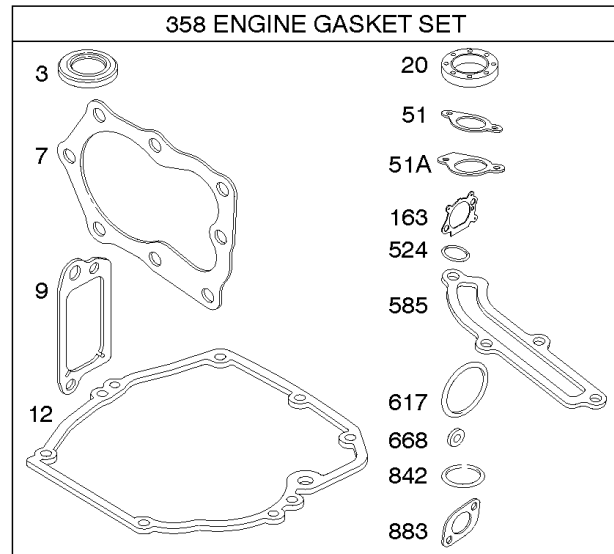

Engine, Valve, & Carburetor KIts, Rewind Starter

REF NO	PART NO	QTY	DESCRIPTION
3	299819S		SEAL, Oil -(Magneto Side)
7	799875		GASKET, Cylinder Head -Used After Code Date 11063000
7	692249		GASKET, Cylinder Head -Used Before Code Date 11070100
9	699833		GASKET-BREATHER
12	692232		GASKET, Crankcase
20	399781S		SEAL, Oil -(PTO Side)
51	272199S		GASKET, Intake
51A	794306		GASKET, Intake
104	797622		PIN-FLOAT HINGE
121	498260		KIT, Carburetor Overhaul
127	694468		PLUG, Welch -(Bowl Vent)
134	398188		KIT-NEEDLE/SEAT
137	796610		GASKET, Float Bowl
137A	693981		GASKET-FLOAT BOWL -(1/16)
163	795629		GASKET-AIR CLEANER -(Air Cleaner)
276	271716		WASHER-SEALING -(Main Jet)
309	799045		MOTOR-STARTER -Used After Code Date 10112700
309A	-----		Motor-Starter -(For Replacement Starter Motor, Order Reference 309) -Used After Code Date 07052800 -Used Before Code Date 10112800
309B	-----		Motor-Starter -(For Replacement Starter Motor, Order Reference 309) -Used Before Code Date 07052900
358	590508		GASKET SET, Engine
510	795093		DRIVE, Starter
513	795100		CLUTCH-DRIVE
524	692296		SEAL-DIPSTICK TUBE -(Dipstick Tube)
585	691879		GASKET-BREA PASSAGE
617	270344S		SEAL, O-Ring -(Intake Manifold)
633	691321		SEAL-CHOKE/THR SHAFT -(Throttle Shaft)
633A	693867		SEAL, Choke/Throttle Shaft
651	691660		SCREW -(Starter Gear Cover)
668	493823		SPACER -(Includes 2)
697	691127		SCREW -(Starter Motor) (Drive Cap)
742	93941		RETAINER, E Ring
783	795099		GEAR-PINION
783A	795096		GEAR-PINION
784	795095		COVER, Starter Gear
785	692352		GASKET-STARTER COVER
842	691031		SEAL, O-Ring -(Dipstick Tube)