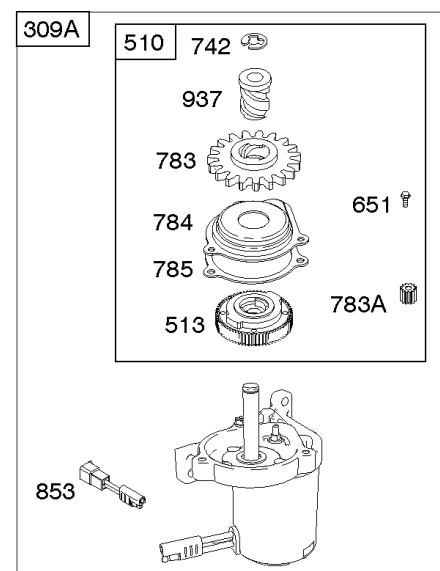

Engine, Valve, & Carburetor KIts, Rewind Starter

REF NO	PART NO	QTY	DESCRIPTION
3	299819S		SEAL, Oil -(Magneto Side)
7	799875		GASKET, Cylinder Head -Used After Code Date 11063000
7	692249		GASKET, Cylinder Head -Used Before Code Date 11070100
9	699833		GASKET-BREATHER
12	692232		GASKET, Crankcase
20	399781S		SEAL, Oil -(PTO Side)
51	272199S		GASKET, Intake
51A	794306		GASKET, Intake
104	797622		PIN-FLOAT HINGE
121	498260		KIT, Carburetor Overhaul
127	694468		PLUG, Welch -(Bowl Vent)
134	398188		KIT-NEEDLE/SEAT
137	796610		GASKET, Float Bowl
137A	693981		GASKET-FLOAT BOWL -(1/16)
163	795629		GASKET-AIR CLEANER -(Air Cleaner)
276	271716		WASHER-SEALING -(Main Jet)
309	799045		MOTOR-STARTER -Used After Code Date 10112700
309A	-----		Motor-Starter -(For Replacement Starter Motor, Order Reference 309) -Used After Code Date 07052800 -Used Before Code Date 10112800
309B	-----		Motor-Starter -(For Replacement Starter Motor, Order Reference 309) -Used Before Code Date 07052900
358	590508		GASKET SET, Engine
510	795093		DRIVE, Starter
513	795100		CLUTCH-DRIVE
524	692296		SEAL-DIPSTICK TUBE -(Dipstick Tube)
585	691879		GASKET-BREA PASSAGE
617	270344S		SEAL, O-Ring -(Intake Manifold)
633	691321		SEAL-CHOKE/THR SHAFT -(Throttle Shaft)
633A	693867		SEAL, Choke/Throttle Shaft
651	691660		SCREW -(Starter Gear Cover)
668	493823		SPACER -(Includes 2)
697	691127		SCREW -(Starter Motor) (Drive Cap)
742	93941		RETAINER, E Ring
783	795099		GEAR-PINION
783A	795096		GEAR-PINION
784	795095		COVER, Starter Gear
785	692352		GASKET-STARTER COVER
842	691031		SEAL, O-Ring -(Dipstick Tube)