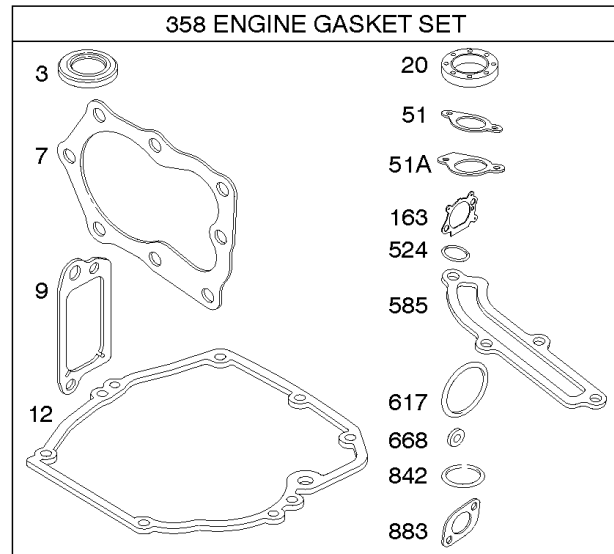

Engine, Valve, & Carburetor KIts, Rewind Starter

REF NO	PART NO	QTY	DESCRIPTION
853	695268		ADAPTER, Wire
883	691881		GASKET, Exhaust
920	691656		SOLENOID, Starter
937	795098		SPLINE-STARTER
937A	799420		SPLINE, Starter
1095	590507		GASKET SET, Valve

Not For Reproduction