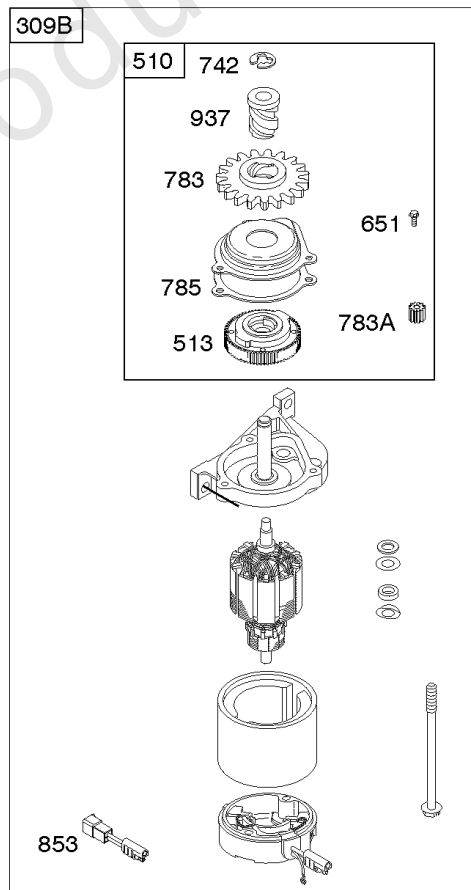

Engine, Valve, & Carburetor KIts, Rewind Starter

REF NO	PART NO	QTY	DESCRIPTION
853	695268		ADAPTER, Wire
883	691881		GASKET, Exhaust
920	691656		SOLENOID, Starter
937	795098		SPLINE-STARTER
937A	799420		SPLINE, Starter
1095	590507		GASKET SET, Valve

Not For Reproduction