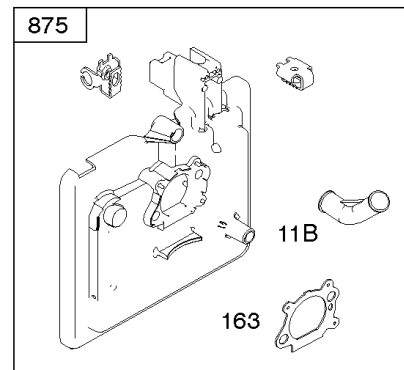

Air Cleaner, Exhaust System, Governor Spring

REF NO	PART NO	QTY	DESCRIPTION
11B	691923		TUBE, Breather
81	691740		LOCK, Muffler Screw
163	795629		GASKET-AIR CLEANER -(Air Cleaner)
291	593208		THERMOSTAT
300	593581		MUFFLER -Used After Code Date 13122200
300	790828		MUFFLER -Used Before Code Date 13122300
300	790828		MUFFLER -Used After Code Date 13122200
346	690661		SCREW -(Spark Arrestor)
425A	690670		SCREW -(Air Cleaner Cover)
443A	692523		SCREW -(Air Cleaner Primer Base)
445A	491588S		FILTER, A/C Cartridge
467	790842		KNOB, Air Cleaner Cover
534A	798294		SCREW -(Air Cleaner)
535	493537S		FILTER, Air Cleaner Foam
536A	798293		CLEANER, Air
613	691340		SCREW -(Muffler) (1/4-20 x 2.75 Inches Total Length, 2.25 Inch Shoulder Length)
613	790833		SCREW -(Muffler) (1/4-20 x 2.75 Inches Total Length, 2.08 Inch Shoulder Length)
676	396548		DEFLECTOR, Muffler
676A	393756		DEFLECTOR, Muffler -(Side Outlet)
676B	397931		DEFLECTOR, Muffler
676E	393760		DEFLECTOR, Muffler
676C	493871		DEFLECTOR, Muffler
677	690661		SCREW -(Muffler Deflector) (Thread Forming)
677A	593440		SCREW -(Muffler Deflector) (Self-Drilling & Tapping)
832	593875		GUARD, Muffler
832B	497683		GUARD, Muffler
832E	793568		MUFFLER
836	690664		SCREW -(Muffler Guard)
836B	691147		SCREW -(Muffler Guard)
836C	790745		SCREW -(Muffler Guard)
875	593580		BASE, Air Cleaner -(Primer) -Used After Code Date 14012600
883	691881		GASKET, Exhaust
883A	793497		GASKET, Exhaust
966B	795259		BASE-AIR CLEANER PRIM -(Primer) -Used Before Code Date 14012700
968B	692298		COVER, Air Cleaner
976	694395		PRIMER, Carburetor
994	398067		ARRESTOR-SPARK