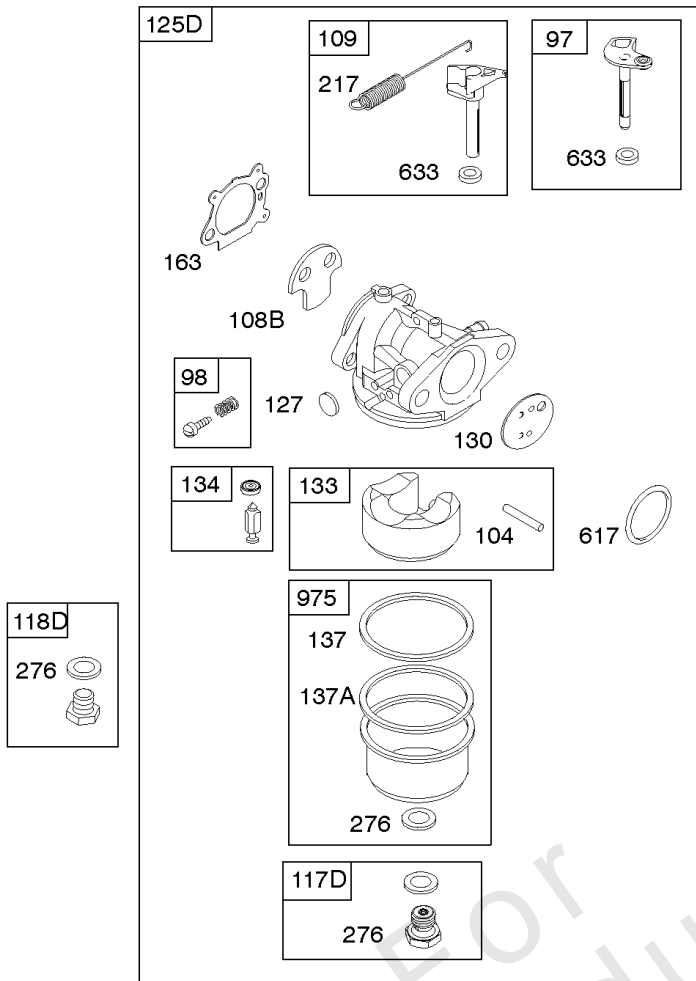

Carburator

REF NO	PART NO	QTY	DESCRIPTION
95	691636		SCREW -(Throttle Valve)
97	696565		SHAFT, Throttle -(Plastic)
97A	493267		SHAFT-THROTTLE -(Metal)
104	797622		PIN-FLOAT HINGE
108	691182		VALVE-CHOKE
109A	498593		SHAFT, Choke
118A	497315		JET, Main -(High Altitude)
118B	797575		JET, Main -(High Altitude)
118G	695042		JET, Main -(High Altitude) -Used After Code Date 07020600 -Used Before Code Date 08062000
118G	694250		JET, Main -(High Altitude) -Used After Code Date 08061900
118C	497466		JET, Main -(High Altitude)
118G	692677		JET, Main -(High Altitude) -Used Before Code Date 07020700
125A	799868		CARBURETOR -(Primer)
127	694468		PLUG, Welch -(Bowl Vent)
130	696564		VALVE, Throttle
130A	691203		VALVE, Throttle
133	398187		FLOAT-CARBURETOR
134	398188		KIT-NEEDLE/SEAT
137	796610		GASKET, Float Bowl
137A	693981		GASKET-FLOAT BOWL -(1/16)
163	795629		GASKET-AIR CLEANER -(Air Cleaner)
276	271716		WASHER-SEALING -(Main Jet)
617	270344S		SEAL, O-Ring -(Intake Manifold)
633	691321		SEAL-CHOKE/THR SHAFT -(Throttle Shaft)
633A	693867		SEAL, Choke/Throttle Shaft
692	590931		SPRING, Detent
975	796611		BOWL, Float