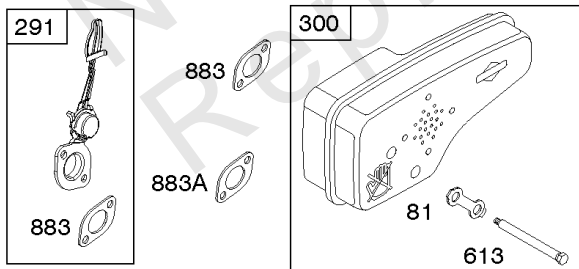

Air Cleaner, Exhaust System, Governor Spring

REF NO	PART NO	QTY	DESCRIPTION
11B	691923		TUBE, Breather
81	691740		LOCK, Muffler Screw
163	795629		GASKET-AIR CLEANER -(Air Cleaner)
291	593208		THERMOSTAT
300	593581		MUFFLER -Used After Code Date 13122200
300	790828		MUFFLER -Used Before Code Date 13122300
300	790828		MUFFLER -Used After Code Date 13122200
346	690661		SCREW -(Spark Arrestor)
425A	690670		SCREW -(Air Cleaner Cover)
443A	692523		SCREW -(Air Cleaner Primer Base)
445A	491588S		FILTER, A/C Cartridge
467	790842		KNOB, Air Cleaner Cover
534A	798294		SCREW -(Air Cleaner)
535	493537S		FILTER, Air Cleaner Foam
536A	798293		CLEANER, Air
613	691340		SCREW -(Muffler) (1/4-20 x 2.75 Inches Total Length, 2.25 Inch Shoulder Length)
613	790833		SCREW -(Muffler) (1/4-20 x 2.75 Inches Total Length, 2.08 Inch Shoulder Length)
676	396548		DEFLECTOR, Muffler
676A	393756		DEFLECTOR, Muffler -(Side Outlet)
676B	397931		DEFLECTOR, Muffler
676E	393760		DEFLECTOR, Muffler
676C	493871		DEFLECTOR, Muffler
677	690661		SCREW -(Muffler Deflector) (Thread Forming)
677A	593440		SCREW -(Muffler Deflector) (Self-Drilling & Tapping)
832	593875		GUARD, Muffler
832B	497683		GUARD, Muffler
832E	793568		MUFFLER
836	690664		SCREW -(Muffler Guard)
836B	691147		SCREW -(Muffler Guard)
836C	790745		SCREW -(Muffler Guard)
875	593580		BASE, Air Cleaner -(Primer) -Used After Code Date 14012600
883	691881		GASKET, Exhaust
883A	793497		GASKET, Exhaust
966B	795259		BASE-AIR CLEANER PRIM -(Primer) -Used Before Code Date 14012700
968B	692298		COVER, Air Cleaner
976	694395		PRIMER, Carburetor
994	398067		ARRESTOR-SPARK