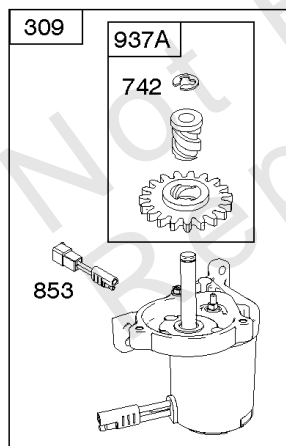

Engine, Valve, & Carburetor KIts, Rewind Starter

REF NO	PART NO	QTY	DESCRIPTION
3	299819S		SEAL, Oil -(Magneto Side)
7	799875		GASKET, Cylinder Head -Used After Code Date 11063000
7	692249		GASKET, Cylinder Head -Used Before Code Date 11070100
9	699833		GASKET-BREATHER
12	692232		GASKET, Crankcase
20	399781S		SEAL, Oil -(PTO Side)
51	272199S		GASKET, Intake
51A	794306		GASKET, Intake
104	797622		PIN-FLOAT HINGE
121	498260		KIT, Carburetor Overhaul
127	694468		PLUG, Welch -(Bowl Vent)
134	398188		KIT-NEEDLE/SEAT
137	796610		GASKET, Float Bowl
137A	693981		GASKET-FLOAT BOWL -(1/16)
163	795629		GASKET-AIR CLEANER -(Air Cleaner)
276	271716		WASHER-SEALING -(Main Jet)
309	799045		MOTOR-STARTER -Used After Code Date 10112700
309A	-----		Motor-Starter -(For Replacement Starter Motor, Order Reference 309) -Used After Code Date 07052800 -Used Before Code Date 10112800
309B	-----		Motor-Starter -(For Replacement Starter Motor, Order Reference 309) -Used Before Code Date 07052900
358	590508		GASKET SET, Engine
510	795093		DRIVE, Starter
513	795100		CLUTCH-DRIVE
524	692296		SEAL-DIPSTICK TUBE -(Dipstick Tube)
585	691879		GASKET-BREA PASSAGE
617	270344S		SEAL, O-Ring -(Intake Manifold)
633	691321		SEAL-CHOKE/THR SHAFT -(Throttle Shaft)
633A	693867		SEAL, Choke/Throttle Shaft
651	691660		SCREW -(Starter Gear Cover)
668	493823		SPACER -(Includes 2)
697	691127		SCREW -(Starter Motor) (Drive Cap)
742	93941		RETAINER, E Ring
783	795099		GEAR-PINION
783A	795096		GEAR-PINION
784	795095		COVER, Starter Gear
785	692352		GASKET-STARTER COVER
842	691031		SEAL, O-Ring -(Dipstick Tube)