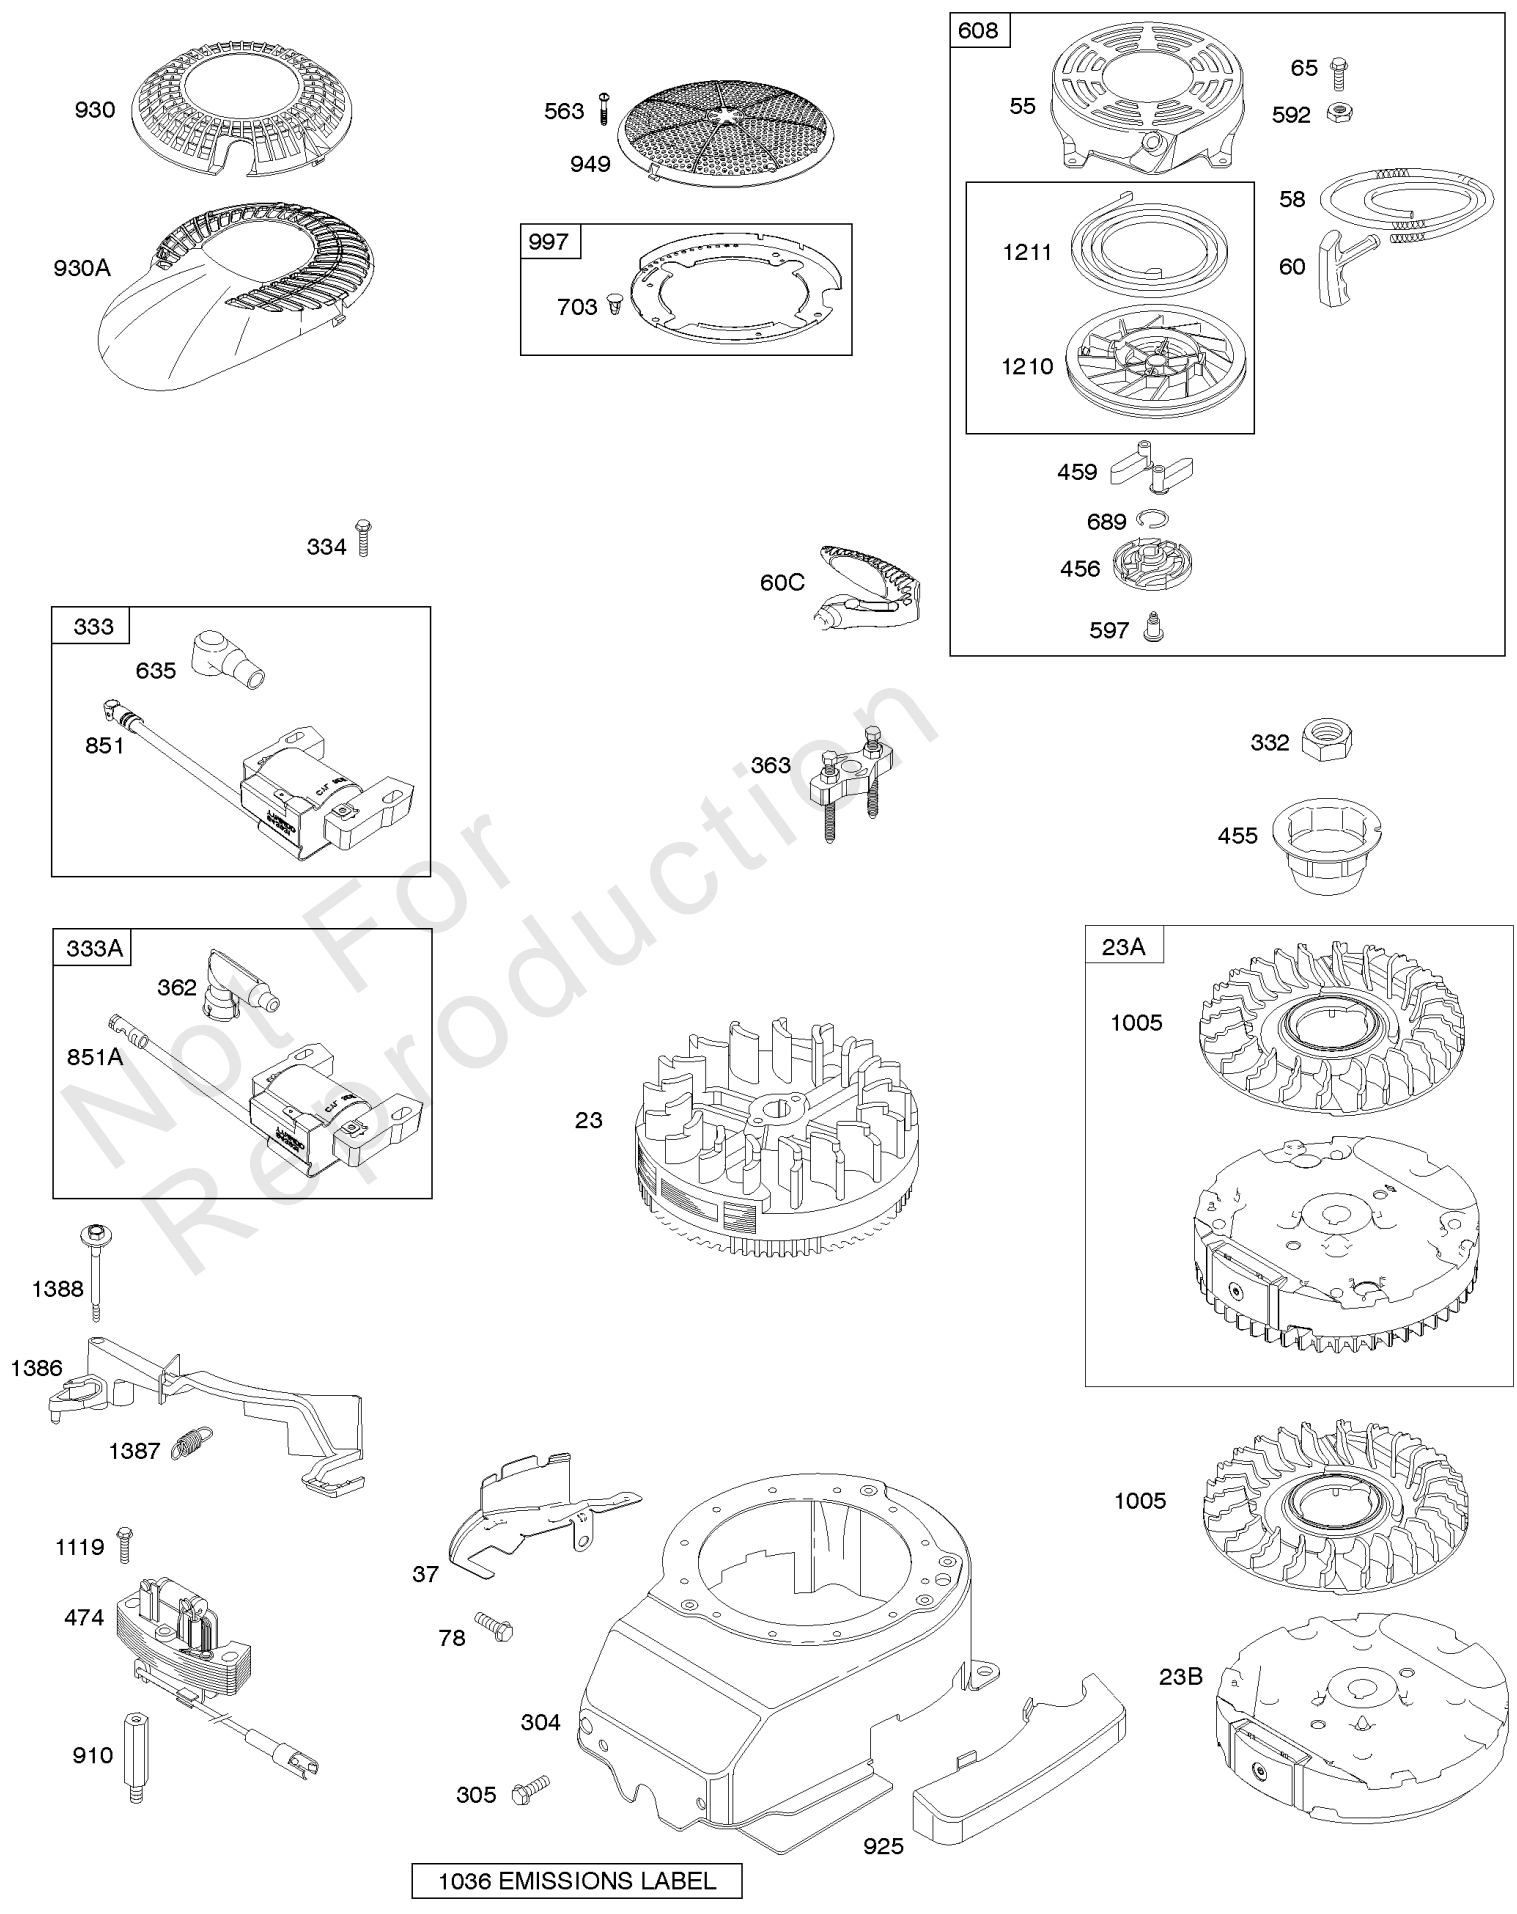

Alternator, Blower Housing, Electric Starter, Flywheel, Ignition

REF NO	PART NO	QTY	DESCRIPTION
23	691987		FLYWHEEL
37	793756		GUARD-FLYWHEEL
55	691421		HOUSING, Rewind Starter
58	697316		ROPE, Starter -(Cut To Required Length)
60	281434S		GRIP, Starter Rope
60C	799716		GRIP, Starter Rope
65	690837		SCREW -(Rewind Starter)
78	691108		SCREW -(Flywheel Guard)
304	790826		HOUSING, Blower
305	691108		SCREW -(Blower Housing)
332	690662		NUT -(Flywheel)
333A	590455		ARMATURE, Magneto
334	691061		SCREW -(Magneto Armature)
362	793351		SHIELD-SPARK PLUG
363	19069		PULLER, Flywheel
455	791960		CUP, Flywheel
456	692299		PLATE-PAWL FRICTION
459	281505S		PAWL-RATCHET
474	691991		ALTERNATOR
563	691138		SCREW -(Debris Screen Guard)
592	690800		NUT -(Rewind Starter)
597	691696		SCREW -(Pawl Friction Plate)
608	497680		STARTER, Rewind
635	66538S		BOOT, Spark PLug
689	691855		SPRING-FRICTION
703	696309		CLIP
851	493880S		TERMINAL-SPARK PLUG
851A	692424		TERMINAL, Spark Plug
910	691094		STUD -(Alternator)
925	795403		COVER-LINKAGE
930	691919		GUARD, Rewind
930A	691345		GUARD, Rewind
949	696306		GUARD, Debris Screen
997	696310		SHIELD, Debris
1005	691346		FAN, Flywheel
1036	-----		Label-Emissions -(Available From A Briggs & Stratton Authorized Dealer)
1119	692979		SCREW -(Alternator)
1210	498144		PULLEY/SPRING ASSY -(Pulley)
1211	498144		PULLEY/SPRING ASSY -(Spring)
1386	790848		VANE, Air -(Autochoke System)