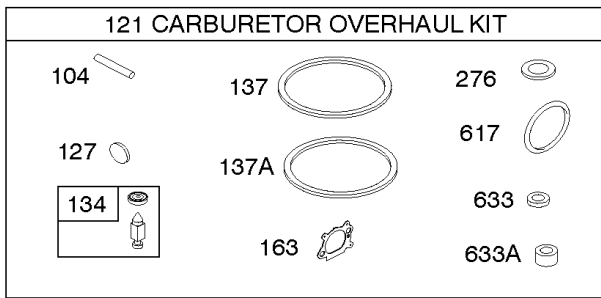

Engine, Valve, & Carburetor KIts, Rewind Starter

REF NO	PART NO	QTY	DESCRIPTION
853	695268		ADAPTER, Wire
883	691881		GASKET, Exhaust
920	691656		SOLENOID, Starter
937	795098		SPLINE-STARTER
937A	799420		SPLINE, Starter
1095	590507		GASKET SET, Valve

Not For Reproduction