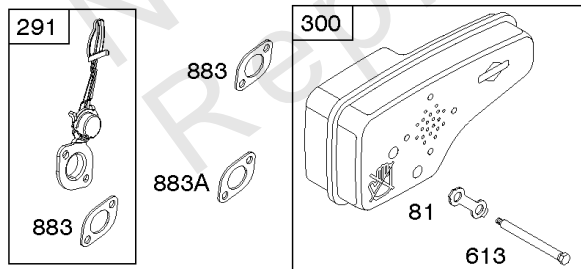

Air Cleaner, Exhaust System, Governor Spring

REF NO	PART NO	QTY	DESCRIPTION
11B	691923		TUBE, Breather
81	691740		LOCK, Muffler Screw
163	795629		GASKET-AIR CLEANER -(Air Cleaner)
291	593208		THERMOSTAT
300	593581		MUFFLER -Used After Code Date 13122200
300	790828		MUFFLER -Used Before Code Date 13122300
300	790828		MUFFLER -Used After Code Date 13122200
346	690661		SCREW -(Spark Arrestor)
425A	690670		SCREW -(Air Cleaner Cover)
443A	692523		SCREW -(Air Cleaner Primer Base)
445A	491588S		FILTER, A/C Cartridge
467	790842		KNOB, Air Cleaner Cover
534A	798294		SCREW -(Air Cleaner)
535	493537S		FILTER, Air Cleaner Foam
536A	798293		CLEANER, Air
613	691340		SCREW -(Muffler) (1/4-20 x 2.75 Inches Total Length, 2.25 Inch Shoulder Length)
613	790833		SCREW -(Muffler) (1/4-20 x 2.75 Inches Total Length, 2.08 Inch Shoulder Length)
676	396548		DEFLECTOR, Muffler
676A	393756		DEFLECTOR, Muffler -(Side Outlet)
676B	397931		DEFLECTOR, Muffler
676E	393760		DEFLECTOR, Muffler
676C	493871		DEFLECTOR, Muffler
677	690661		SCREW -(Muffler Deflector) (Thread Forming)
677A	593440		SCREW -(Muffler Deflector) (Self-Drilling & Tapping)
832	593875		GUARD, Muffler
832B	497683		GUARD, Muffler
832E	793568		MUFFLER
836	690664		SCREW -(Muffler Guard)
836B	691147		SCREW -(Muffler Guard)
836C	790745		SCREW -(Muffler Guard)
875	593580		BASE, Air Cleaner -(Primer) -Used After Code Date 14012600
883	691881		GASKET, Exhaust
883A	793497		GASKET, Exhaust
966B	795259		BASE-AIR CLEANER PRIM -(Primer) -Used Before Code Date 14012700
968B	692298		COVER, Air Cleaner
976	694395		PRIMER, Carburetor
994	398067		ARRESTOR-SPARK