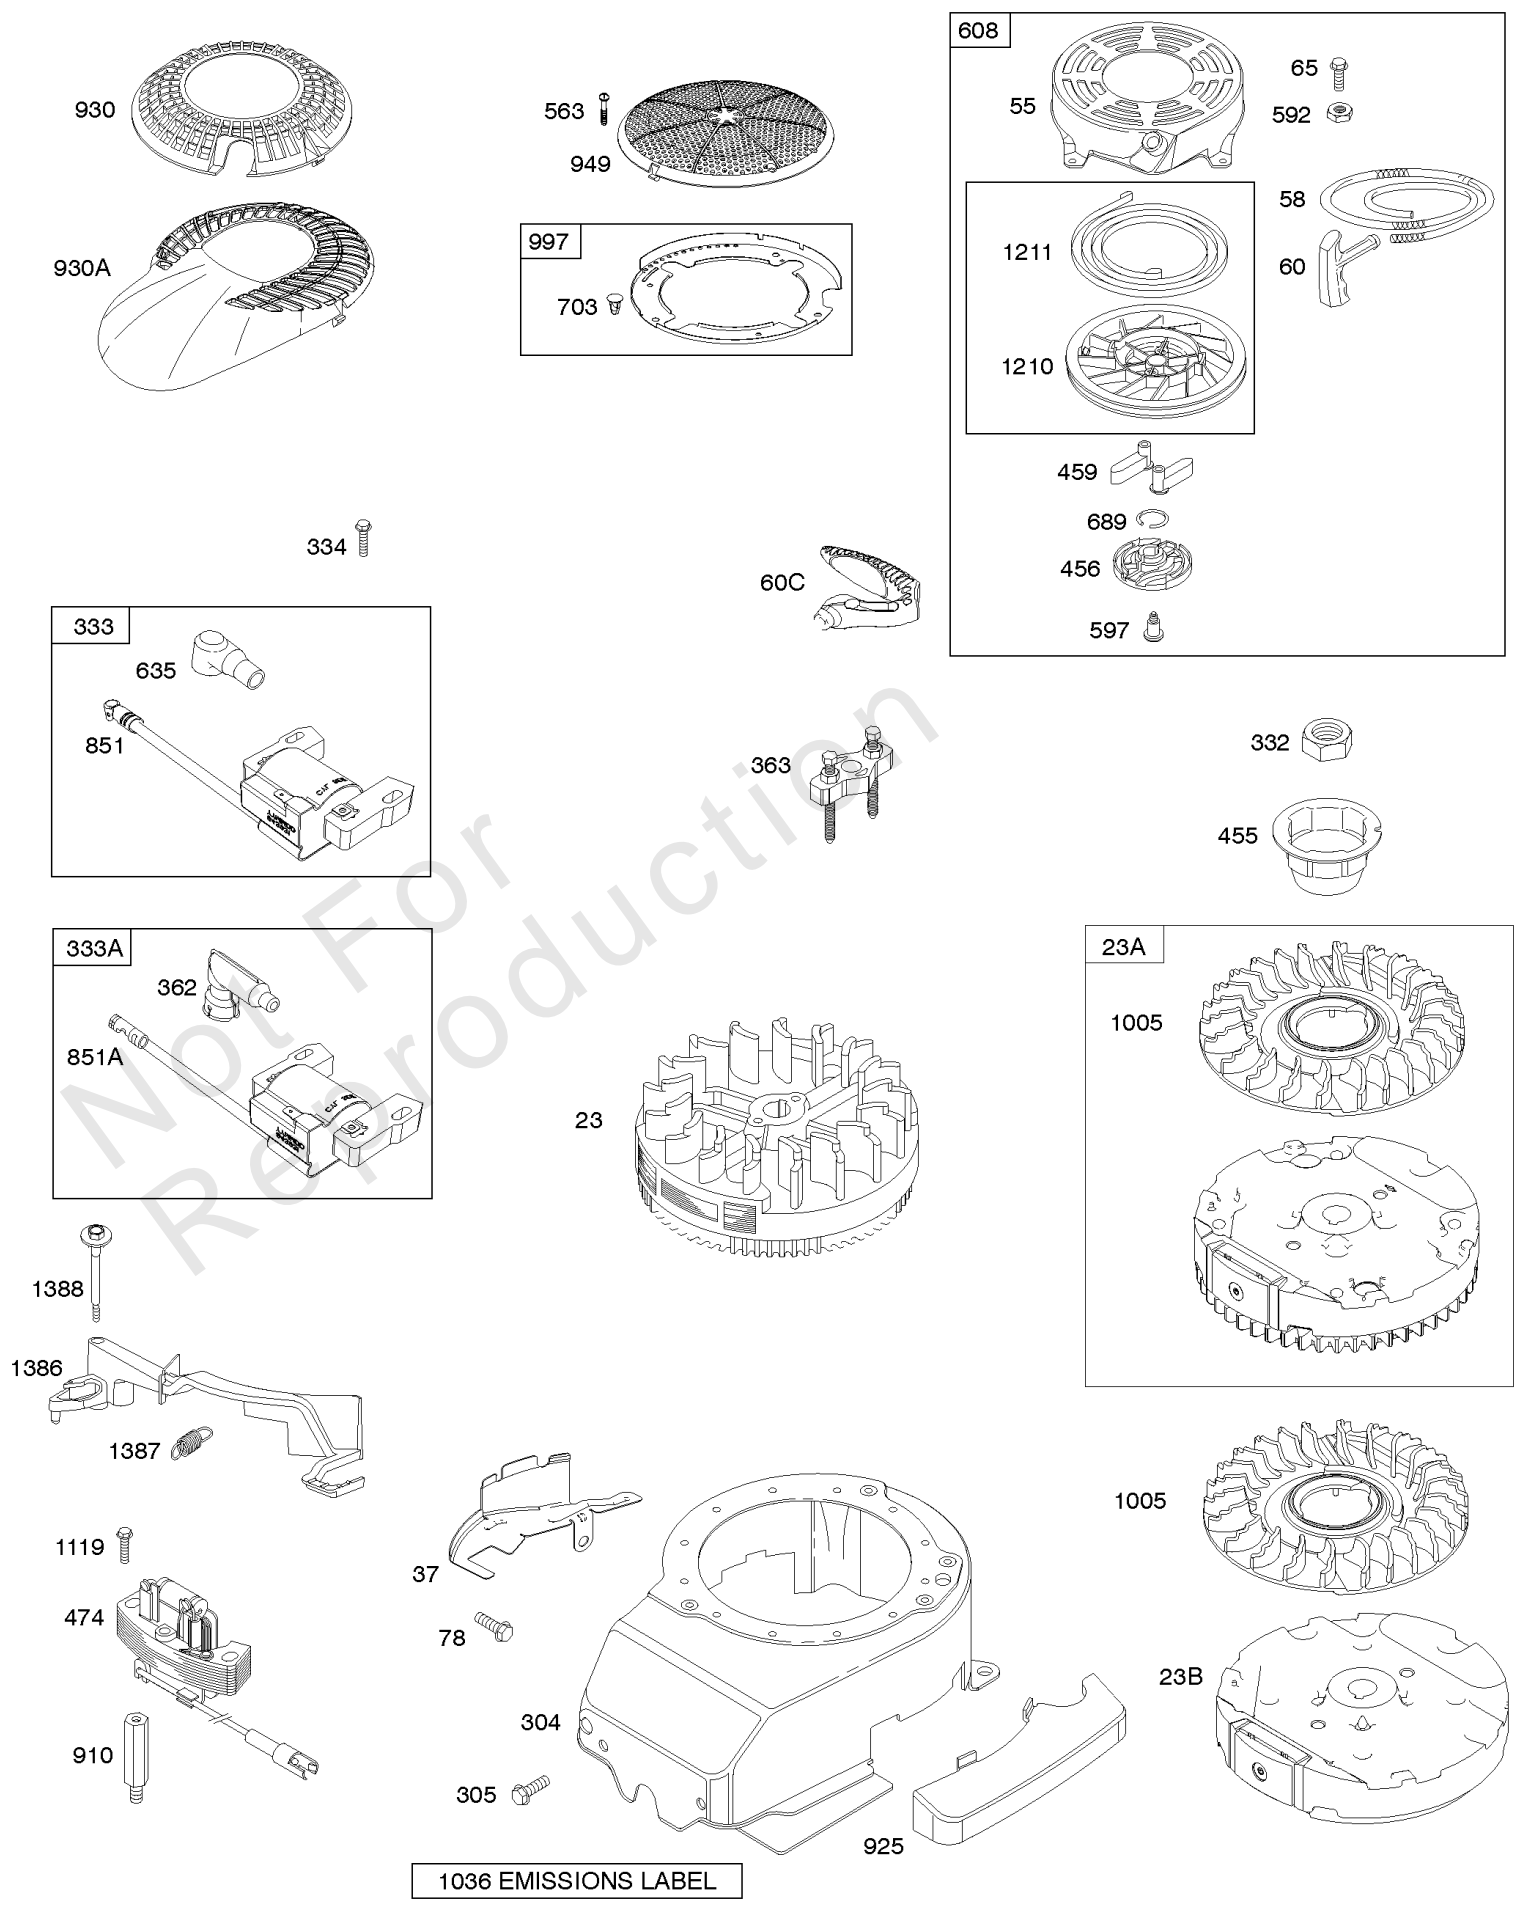

Air Cleaner, Exhaust System, Governor Spring

REF NO	PART NO	QTY	DESCRIPTION
994B	792245		ARRESTOR, Spark

Not For Reproduction

Alternator, Blower Housing, Electric Starter, Flywheel, Ignition

REF NO	PART NO	QTY	DESCRIPTION
23	691987		FLYWHEEL
37	793756		GUARD-FLYWHEEL
55	691421		HOUSING, Rewind Starter
58	697316		ROPE, Starter -(Cut To Required Length)
60	281434S		GRIP, Starter Rope
60C	799716		GRIP, Starter Rope
65	690837		SCREW -(Rewind Starter)
78	691108		SCREW -(Flywheel Guard)
304	790826		HOUSING, Blower
305	691108		SCREW -(Blower Housing)
332	690662		NUT -(Flywheel)
333A	590455		ARMATURE, Magneto
334	691061		SCREW -(Magneto Armature)
362	793351		SHIELD-SPARK PLUG
363	19069		PULLER, Flywheel
455	791960		CUP, Flywheel
456	692299		PLATE-PAWL FRICTION
459	281505S		PAWL-RATCHET
474	691991		ALTERNATOR
563	691138		SCREW -(Debris Screen Guard)
592	690800		NUT -(Rewind Starter)
597	691696		SCREW -(Pawl Friction Plate)
608	497680		STARTER, Rewind
635	66538S		BOOT, Spark PLug
689	691855		SPRING-FRICTION
703	696309		CLIP
851	493880S		TERMINAL-SPARK PLUG
851A	692424		TERMINAL, Spark Plug
910	691094		STUD -(Alternator)
925	795403		COVER-LINKAGE
930	691919		GUARD, Rewind
930A	691345		GUARD, Rewind
949	696306		GUARD, Debris Screen
997	696310		SHIELD, Debris
1005	691346		FAN, Flywheel
1036	-----		Label-Emissions -(Available From A Briggs & Stratton Authorized Dealer)
1119	692979		SCREW -(Alternator)
1210	498144		PULLEY/SPRING ASSY -(Pulley)
1211	498144		PULLEY/SPRING ASSY -(Spring)
1386	790848		VANE, Air -(Autochoke System)