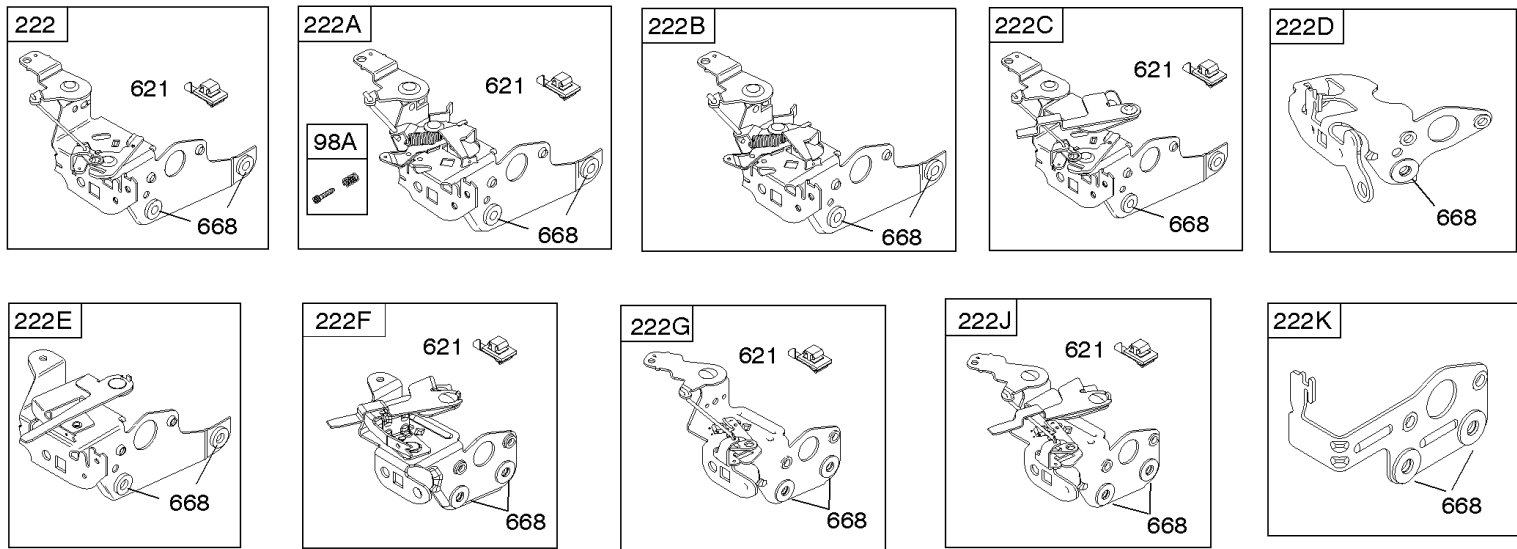

Controls, Electrical, Flywheel Brake

REF NO	PART NO	QTY	DESCRIPTION
843A	691895		SLEEVE, Lever -(Choke)
853A	695897		ADAPTER, Wire
892	690646		SWITCH, Key
920	691656		SOLENOID, Starter
922	692135		SPRING, Brake
923	796136		BRAKE -(Rewind Start)
923A	796387		BRAKE -(With Stop Switch)
935	499421		SWITCH, Interlock -Used Before Code Date 08050100
940	690664		SCREW -(Casing Clamp Bracket)
990	691959		SET, Key
1160	690345		SCREW -(Interlock Switch)

Not For Reproduction