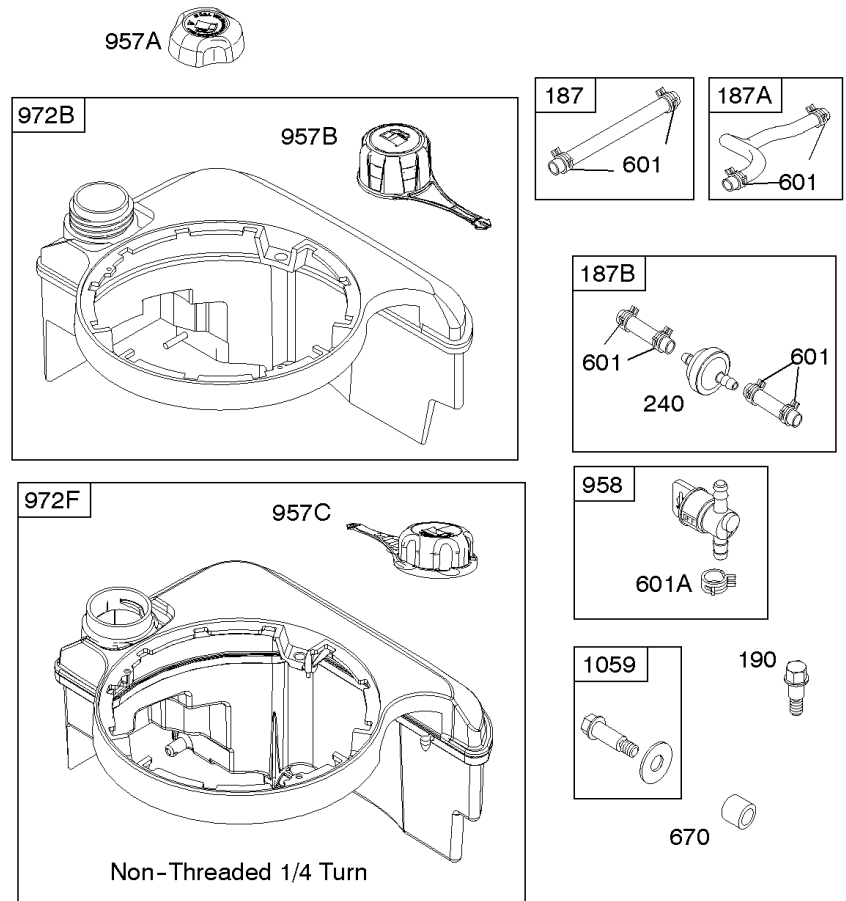

Carburator

REF NO	PART NO	QTY	DESCRIPTION
95	691636		SCREW -(Throttle Valve)
97	696565		SHAFT, Throttle -(Plastic)
97A	493267		SHAFT-THROTTLE -(Metal)
104	797622		PIN-FLOAT HINGE
108	691182		VALVE-CHOKE
109A	498593		SHAFT, Choke
118A	497315		JET, Main -(High Altitude)
118B	797575		JET, Main -(High Altitude)
118G	695042		JET, Main -(High Altitude) -Used After Code Date 07020600 -Used Before Code Date 08062000
118G	694250		JET, Main -(High Altitude) -Used After Code Date 08061900
118C	497466		JET, Main -(High Altitude)
118G	692677		JET, Main -(High Altitude) -Used Before Code Date 07020700
125A	799868		CARBURETOR -(Primer)
127	694468		PLUG, Welch -(Bowl Vent)
130	696564		VALVE, Throttle
130A	691203		VALVE, Throttle
133	398187		FLOAT-CARBURETOR
134	398188		KIT-NEEDLE/SEAT
137	796610		GASKET, Float Bowl
137A	693981		GASKET-FLOAT BOWL -(1/16)
163	795629		GASKET-AIR CLEANER -(Air Cleaner)
276	271716		WASHER-SEALING -(Main Jet)
617	270344S		SEAL, O-Ring -(Intake Manifold)
633	691321		SEAL-CHOKE/THR SHAFT -(Throttle Shaft)
633A	693867		SEAL, Choke/Throttle Shaft
692	590931		SPRING, Detent
975	796611		BOWL, Float