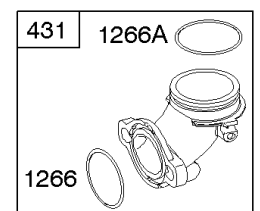

Carburetor, Fuel Supply, Kit - Carburetor Overhaul

REF NO	PART NO	QTY	DESCRIPTION
51	692137		GASKET-INTAKE
93	690602		BUSHING, Throttle Shaft
94	498030		KIT, Idle Mixture -(Walbro)
94A	695425		KIT, Idle Mixture -(Nikki)
95	691636		SCREW -(Throttle Valve) (Walbro)
95A	690718		SCREW -(Throttle Valve) (Nikki)
98	495800		KIT, Idle Speed -(Walbro)
98A	695408		KIT, Idle Speed -(Nikki)
104	690525		PIN, Float Hinge -(Walbro)
104A	694918		PIN, Float Hinge -(Nikki)
105	231855S		VALVE-FLOAT NEEDLE -(Walbro)
105A	696136		VALVE, Float Needle -(Nikki)
106	690577		SEAT, Inlet -(Walbro)(Gravity Feed)
106	691780		SEAT, Inlet -(Walbro)(Pump Feed)
108	692344		VALVE, Choke -(Walbro)
108B	695419		VALVE, Choke -(Nikki)
117	694352		JET, Main -(Standard) (Walbro)
117A	699457		JET, Main -(Standard) (Nikki)
118	697228		JET, Main -(High Altitude) (Walbro)
118A	699458		JET, Main -(High Altitude) (Nikki)
121	697241		KIT, Carburetor Overhaul -(Walbro)
121A	699521		KIT, Carburetor Overhaul -(Nikki)
125	791888		CARBURETOR -(Walbro)(Gravity Feed)
127	695005		PLUG, Welch -(Walbro)
127A	690727		PLUG, Welch -(Nikki)
130	691750		VALVE, Throttle -(Walbro)
130A	699500		VALVE, Throttle -(Nikki)
131	790901		KIT, Throttle Shaft -(Walbro)
131A	699501		KIT, Throttle Shaft -(Nikki)
133	494381		FLOAT, Carburetor -(Walbro)
133A	694914		FLOAT, Carburetor -(Nikki)