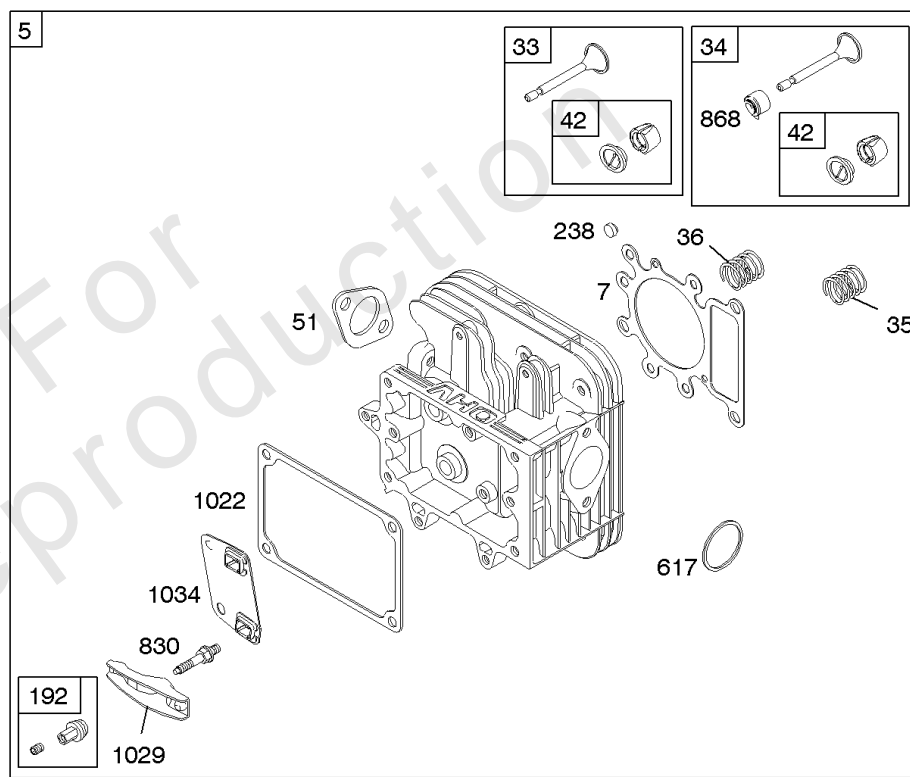

Cylinder Head, Gasket Set - Valve, Lubrication, Valves

REF NO	PART NO	QTY	DESCRIPTION
5	698148		HEAD, Cylinder -Used Before Code Date 06021300
5	792360		HEAD, Cylinder -Used After Code Date 06021200
7	273280S		GASKET, Cylinder Head
13	690360		SCREW -(Cylinder Head)
33	695760		VALVE, Exhaust -Used Before Code Date 06021300
33	791934		VALVE, Exhaust -Used After Code Date 06021200
34	791935		VALVE, Intake -Used After Code Date 06021200
34	695761		VALVE, Intake -Used Before Code Date 06021300
35	691279		SPRING, Valve -(Intake)
36	691279		SPRING, Valve -(Exhaust)
42	499586		KEEPER, Valve
45	690564		TAPPET, Valve
50	690193		MANIFOLD, Intake
51	692137		GASKET-INTAKE
53	690227		STUD -(Carburetor)
54	691148		SCREW -(Intake Manifold)
192	691986		ADJUSTER, Rocker Arm
238	691843		CAP, Valve
337	491055S		PLUG, Spark
337	84007216		PLUG, SPARK -(China Only)
383	89838S		WRENCH-SPARK PLUG
523	699908		DIPSTICK
524	691032		SEAL, O-Ring
525	697184		TUBE, Dipstick
617	692138		SEAL, O-Ring -(Intake Manifold)
635	691909		BOOT, Spark Plug
654	690958		NUT -(Carburetor)
830	691095		STUD, Rocker Arm
842	691031		SEAL, O-Ring -(Dipstick Tube)
847	790442		DIPSTICK/TUBE ASSEMBLY
868	690968		SEAL, Valve
883	692236		GASKET, Exhaust
914	691108		SCREW -(Rocker Cover)
1022	272475S		GASKET, Rocker Cover
1023	692492		COVER, Rocker -Used Before Code Date 05020100
1023	791079		COVER, Rocker -Used After Code Date 05013100
1026	692011		ROD, Push -(Exhaust)
1026	692003		ROD, Push -(Intake)