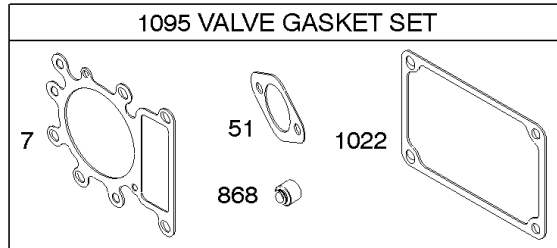

Cylinder Head, Gasket Set - Valve, Lubrication, Valves

REF NO	PART NO	QTY	DESCRIPTION
5	698148		HEAD, Cylinder -Used Before Code Date 06021300
5	792360		HEAD, Cylinder -Used After Code Date 06021200
7	273280S		GASKET, Cylinder Head
13	690360		SCREW -(Cylinder Head)
33	695760		VALVE, Exhaust -Used Before Code Date 06021300
33	791934		VALVE, Exhaust -Used After Code Date 06021200
34	791935		VALVE, Intake -Used After Code Date 06021200
34	695761		VALVE, Intake -Used Before Code Date 06021300
35	691279		SPRING, Valve -(Intake)
36	691279		SPRING, Valve -(Exhaust)
42	499586		KEEPER, Valve
45	690564		TAPPET, Valve
50	690193		MANIFOLD, Intake
51	692137		GASKET-INTAKE
53	690227		STUD -(Carburetor)
54	691148		SCREW -(Intake Manifold)
192	691986		ADJUSTER, Rocker Arm
238	691843		CAP, Valve
337	491055S		PLUG, Spark
337	84007216		PLUG, SPARK -(China Only)
383	89838S		WRENCH-SPARK PLUG
523	699908		DIPSTICK
524	691032		SEAL, O-Ring
525	697184		TUBE, Dipstick
617	692138		SEAL, O-Ring -(Intake Manifold)
635	691909		BOOT, Spark Plug
654	690958		NUT -(Carburetor)
830	691095		STUD, Rocker Arm
842	691031		SEAL, O-Ring -(Dipstick Tube)
847	790442		DIPSTICK/TUBE ASSEMBLY
868	690968		SEAL, Valve
883	692236		GASKET, Exhaust
914	691108		SCREW -(Rocker Cover)
1022	272475S		GASKET, Rocker Cover
1023	692492		COVER, Rocker -Used Before Code Date 05020100
1023	791079		COVER, Rocker -Used After Code Date 05013100
1026	692011		ROD, Push -(Exhaust)
1026	692003		ROD, Push -(Intake)