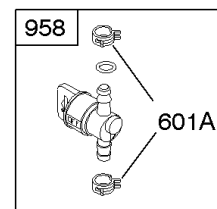

Carburetor, Fuel Supply, Kit - Carburetor Overhaul

REF NO	PART NO	QTY	DESCRIPTION
51	692137		GASKET-INTAKE
93	690602		BUSHING, Throttle Shaft
94	498030		KIT, Idle Mixture -(Walbro)
94A	695425		KIT, Idle Mixture -(Nikki)
95	691636		SCREW -(Throttle Valve) (Walbro)
95A	690718		SCREW -(Throttle Valve) (Nikki)
98	495800		KIT, Idle Speed -(Walbro)
98A	695408		KIT, Idle Speed -(Nikki)
104	690525		PIN, Float Hinge -(Walbro)
104A	694918		PIN, Float Hinge -(Nikki)
105	231855S		VALVE-FLOAT NEEDLE -(Walbro)
105A	696136		VALVE, Float Needle -(Nikki)
106	690577		SEAT, Inlet -(Walbro)(Gravity Feed)
106	691780		SEAT, Inlet -(Walbro)(Pump Feed)
108	692344		VALVE, Choke -(Walbro)
108B	695419		VALVE, Choke -(Nikki)
117	694352		JET, Main -(Standard) (Walbro)
117A	699457		JET, Main -(Standard) (Nikki)
118	697228		JET, Main -(High Altitude) (Walbro)
118A	699458		JET, Main -(High Altitude) (Nikki)
121	697241		KIT, Carburetor Overhaul -(Walbro)
121A	699521		KIT, Carburetor Overhaul -(Nikki)
125	791888		CARBURETOR -(Walbro)(Gravity Feed)
127	695005		PLUG, Welch -(Walbro)
127A	690727		PLUG, Welch -(Nikki)
130	691750		VALVE, Throttle -(Walbro)
130A	699500		VALVE, Throttle -(Nikki)
131	790901		KIT, Throttle Shaft -(Walbro)
131A	699501		KIT, Throttle Shaft -(Nikki)
133	494381		FLOAT, Carburetor -(Walbro)
133A	694914		FLOAT, Carburetor -(Nikki)