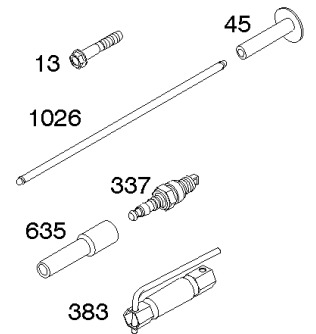

Cylinder Head, Gasket Set - Valve, Lubrication, Valves

REF NO	PART NO	QTY	DESCRIPTION
5	698148		HEAD, Cylinder -Used Before Code Date 06021300
5	792360		HEAD, Cylinder -Used After Code Date 06021200
7	273280S		GASKET, Cylinder Head
13	690360		SCREW -(Cylinder Head)
33	695760		VALVE, Exhaust -Used Before Code Date 06021300
33	791934		VALVE, Exhaust -Used After Code Date 06021200
34	791935		VALVE, Intake -Used After Code Date 06021200
34	695761		VALVE, Intake -Used Before Code Date 06021300
35	691279		SPRING, Valve -(Intake)
36	691279		SPRING, Valve -(Exhaust)
42	499586		KEEPER, Valve
45	690564		TAPPET, Valve
50	690193		MANIFOLD, Intake
51	692137		GASKET-INTAKE
53	690227		STUD -(Carburetor)
54	691148		SCREW -(Intake Manifold)
192	691986		ADJUSTER, Rocker Arm
238	691843		CAP, Valve
337	491055S		PLUG, Spark
337	84007216		PLUG, SPARK -(China Only)
383	89838S		WRENCH-SPARK PLUG
523	699908		DIPSTICK
524	691032		SEAL, O-Ring
525	697184		TUBE, Dipstick
617	692138		SEAL, O-Ring -(Intake Manifold)
635	691909		BOOT, Spark Plug
654	690958		NUT -(Carburetor)
830	691095		STUD, Rocker Arm
842	691031		SEAL, O-Ring -(Dipstick Tube)
847	790442		DIPSTICK/TUBE ASSEMBLY
868	690968		SEAL, Valve
883	692236		GASKET, Exhaust
914	691108		SCREW -(Rocker Cover)
1022	272475S		GASKET, Rocker Cover
1023	692492		COVER, Rocker -Used Before Code Date 05020100
1023	791079		COVER, Rocker -Used After Code Date 05013100
1026	692011		ROD, Push -(Exhaust)
1026	692003		ROD, Push -(Intake)