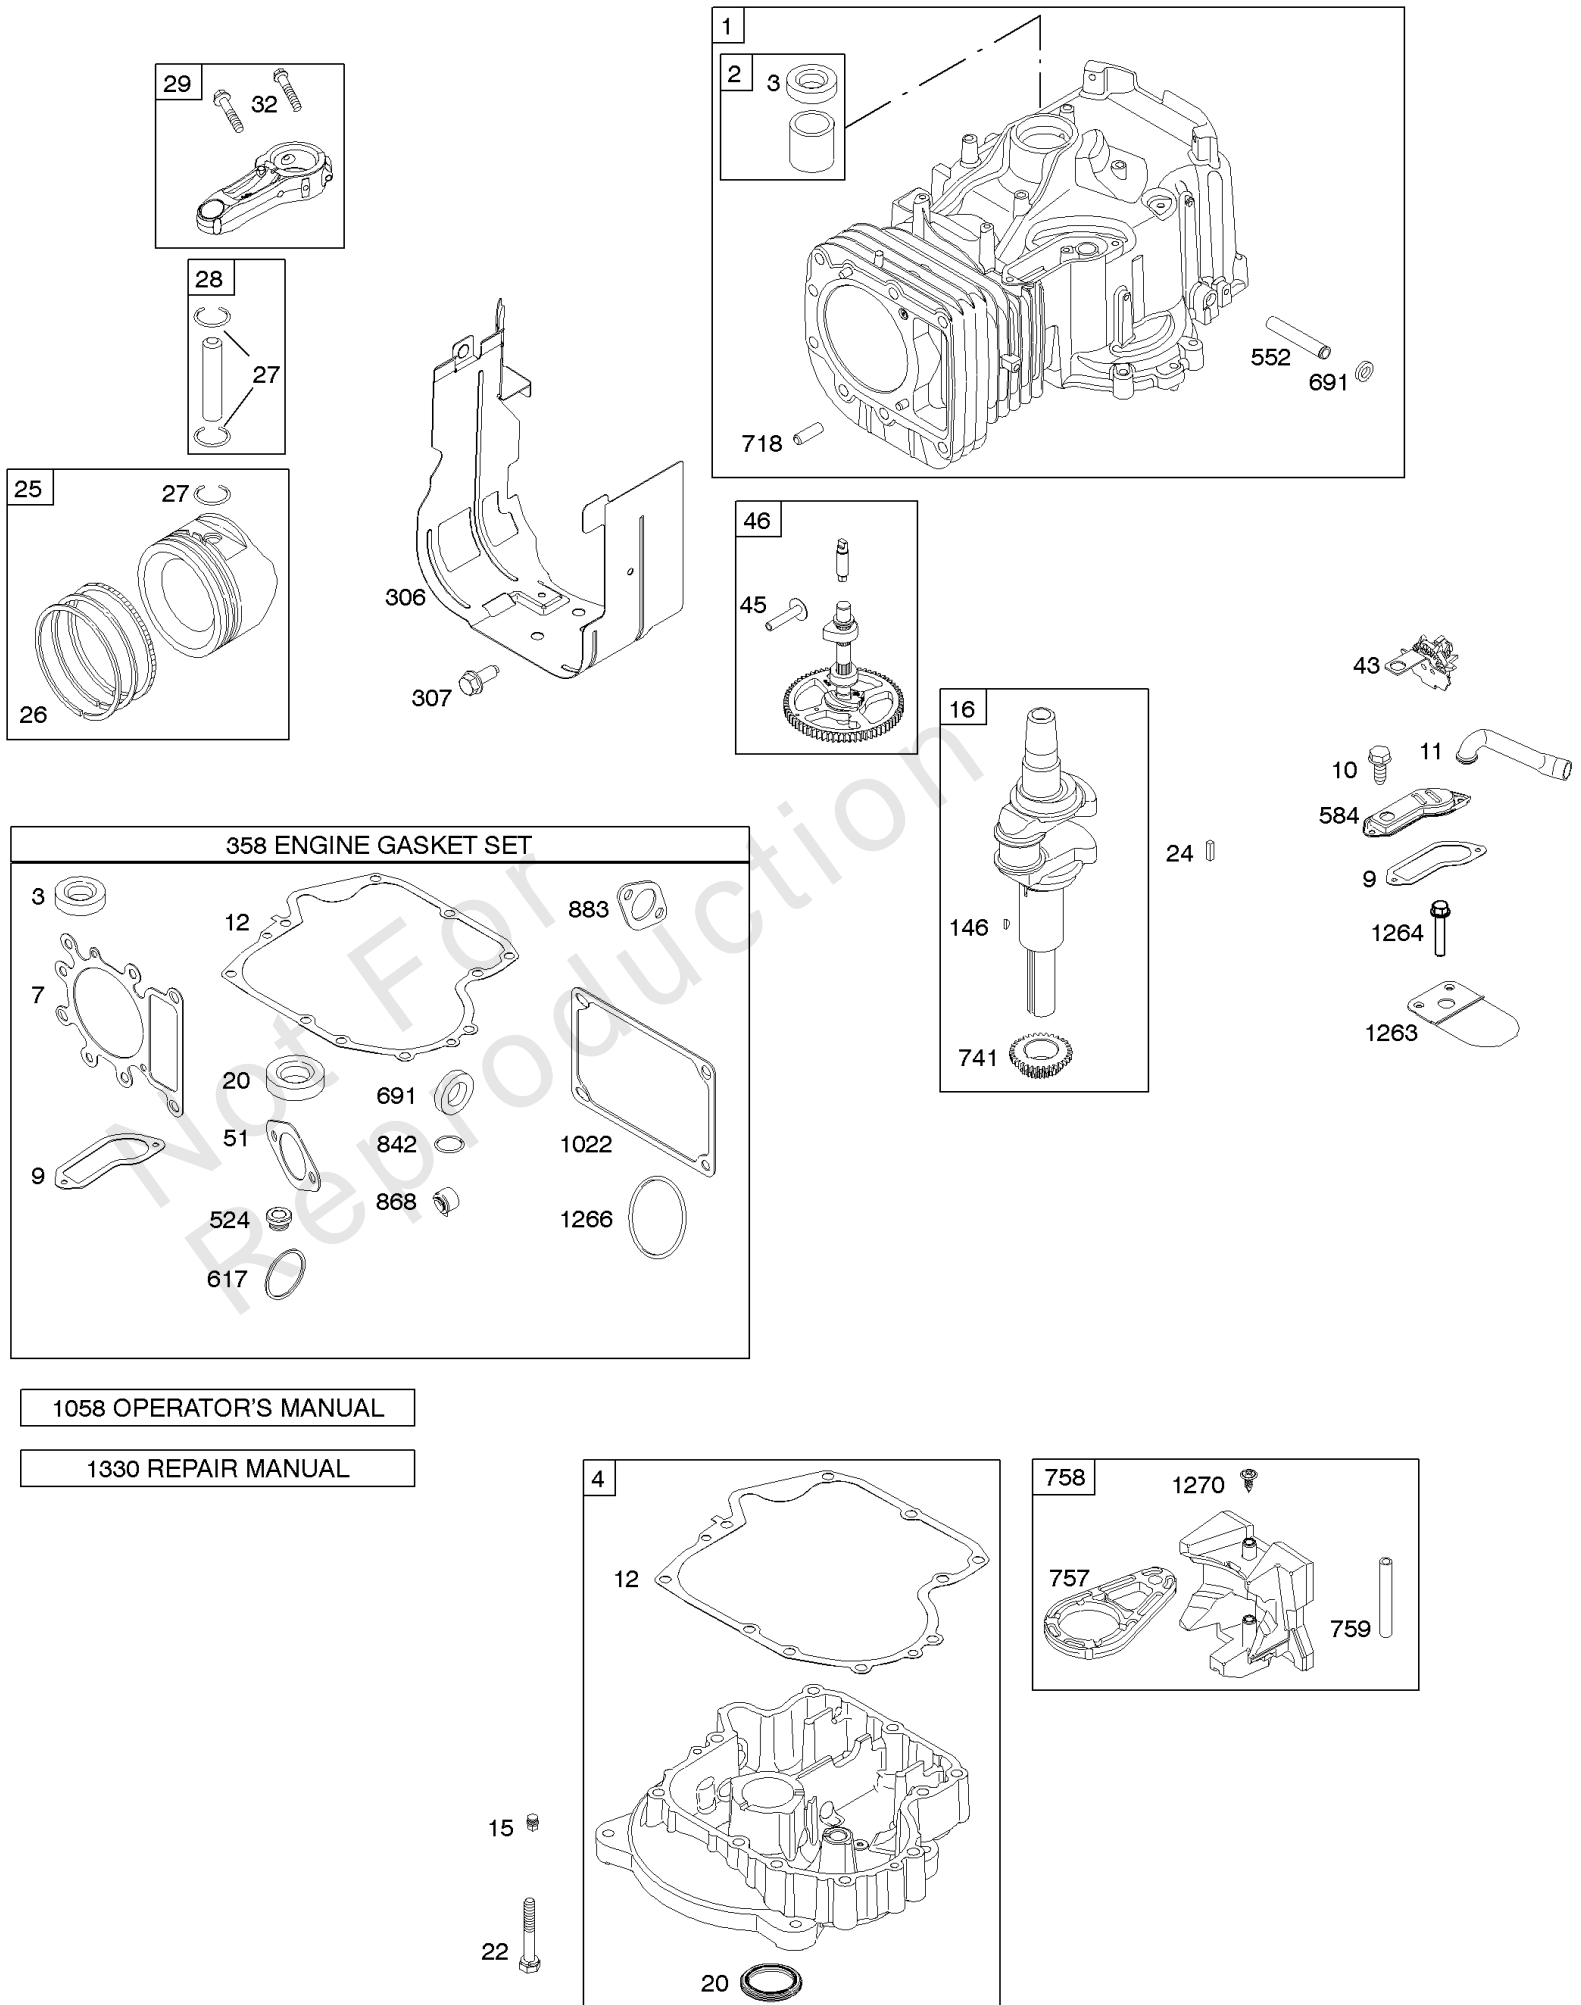

Camshaft, Crankshaft, Cylinder, Engine Sump, Gasket Set - Engine, Piston, Rings,

REF NO	PART NO	QTY	DESCRIPTION
1	697132		CYLINDER ASSEMBLY
2	399265		KIT, Bushing/Seal -(Magneto Side)
3	391086S		SEAL, Oil -(Magneto Side)
4	-----		Sump-Engine -(Must Use Kit 795903, Includes Sump And Counterweight) -Used Before Code Date 05100300
4	697106		SUMP, Engine -Used After Code Date 05100200
7	273280S		GASKET, Cylinder Head
9	697109		GASKET, Breather
10	697157		SCREW -(Breather Assembly)
11	697113		TUBE, Breather
12	697110		GASKET, Crankcase
15	690946		PLUG, Oil Drain -(3/8" Standard)
16	697127		CRANKSHAFT
20	791892		SEAL, Oil -(PTO Side)
22	692125		SCREW -(Crankcase Cover/Sump)
24	222698S		KEY, Flywheel
25	792307		PISTON ASSEMBLY -(Standard)
25	792728		PISTON ASSEMBLY -(.020 Oversize)
26	792306		SET, Ring -(Standard) -Used After Code Date 05112000
26	792643		SET, Ring -(.020 Oversize) -Used After Code Date 05112000
26	698375		SET, Ring -(Standard) -Used Before Code Date 05112100
26	698397		SET, Ring -(.020 Oversize) -Used Before Code Date 05112100
27	698469		LOCK, Piston Pin
28	697099		PIN, Piston -(Standard)
29	791631		ROD, Connecting -(Standard)
32	791118		SCREW -(Connecting Rod)
43	691968		SLINGER, Governor/Oil
45	690564		TAPPET, Valve
46	790400		CAMSHAFT
51	692137		GASKET-INTAKE
146	691639		KEY, Woodruff
306	697107		SHIELD, Cylinder
307	691003		SCREW -(Cylinder Shield)
358	697151		GASKET SET, Engine
524	691032		SEAL, O-Ring
552	697144		BUSHING, Governor Crank