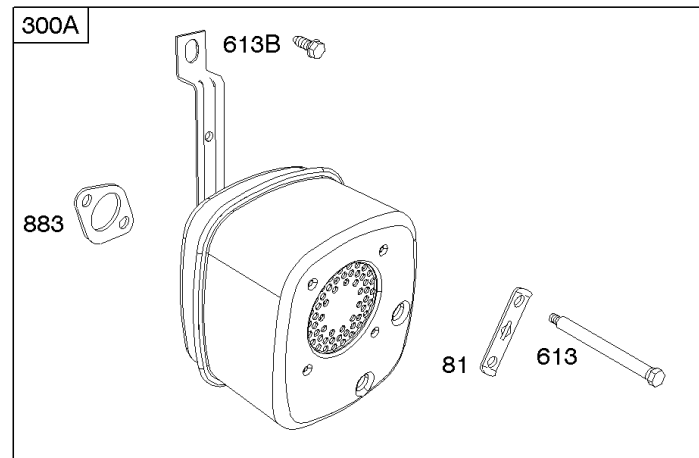

Air Cleaner, Blower Housing, Exhaust System

REF NO	PART NO	QTY	DESCRIPTION
73	697133		SCREEN, Rotating
74	697897		SCREW -(Rotating Screen)
81	691178		LOCK, Muffler Screw
300	697349		MUFFLER
304	698402		HOUSING, Blower -(Red)
304	698599		HOUSING, Blower -(Black)
305	697102		SCREW -(Blower Housing)
305A	697103		SCREW -(Blower Housing)
445	698083		FILTER, A/C Cartridge -(Non Washable)
613	691416		SCREW -(Muffler)
613A	690297		SCREW -(Muffler)
613B	691678		SCREW -(Muffler)
643	698401		RETAINER, Air Filter
676	393761		DEFLECTOR, Muffler -(Side Outlet)
677	690661		SCREW -(Muffler Deflector)
823	698941		SCREW -(Muffler Adapter)
864	697346		ADAPTER, Muffler
883	692236		GASKET, Exhaust
967	697015		FILTER, Pre Cleaner
968	698403		COVER, Air Cleaner -(Black)
1036	-----		Label-Emissions -(Available From A Briggs & Stratton Authorized Dealer)
1040	698368		PLATE, Trim
1267	697419		LATCH, Blower Housing