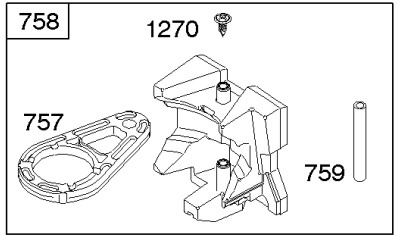

Camshaft, Crankshaft, Cylinder, Engine Sump, Gasket Set - Engine, Piston, Rings,

REF NO	PART NO	QTY	DESCRIPTION
584	697112		COVER, Breather Passage
617	692138		SEAL, O-Ring -(Intake Manifold)
691	692407		SEAL, Governor Shaft
718	690959		PIN, Locating
741	697128		GEAR, Timing
757	793242		LINK, Counterweight
758	-----		Counterweight -(Used on Trim G1) -Used Before Code Date 05100300
758	793763		COUNTERWEIGHT -Used After Code Date 05100200
759	697392		PIN, Counterweight
842	691031		SEAL, O-Ring -(Dipstick Tube)
868	690968		SEAL, Valve
883	692236		GASKET, Exhaust
1022	272475S		GASKET, Rocker Cover
1058	276344		MANUAL, Operator's
1263	697124		REED, Breather
1264	697104		SCREW -(Breather Reed)
1266	691917		SEAL, O-Ring -(Intake Elbow)
1270	697156		PLUG, AVS Counterweight
1330	272147		MANUAL, Repair