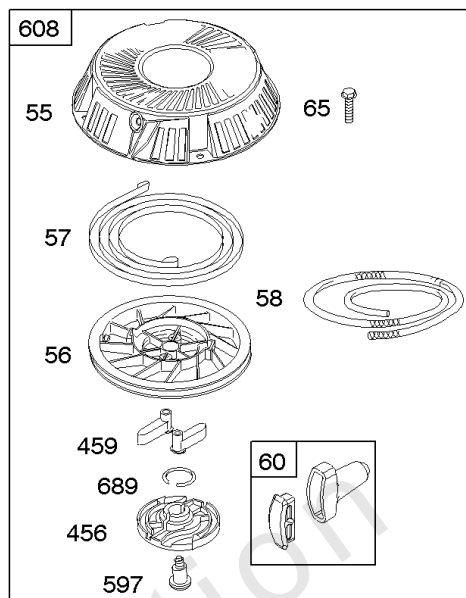

Flywheel, Rewind Starter

REF NO	PART NO	QTY	DESCRIPTION
23	693557		FLYWHEEL
37	697352		GUARD, Flywheel
55	695130		HOUSING, Rewind Starter
56	695129		PULLEY, Starter
57	695131		SPRING, Rewind Starter
58	695132		ROPE, Starter
60	494212		GRIP, Starter Rope
65	690759		SCREW -(Rewind Starter) -Used After Code Date 07040800
65	697725		SCREW -(Rewind Starter) -Used Before Code Date 07040900
78	691003		SCREW -(Flywheel Guard)
363	19203		PULLER, Flywheel
455	695113		CUP, Flywheel
456	695128		PLATE, Pawl Friction
459	281505S		PAWL-RATCHET
597	691696		SCREW -(Pawl Friction Plate)
608	695058		STARTER, Rewind
689	691855		SPRING-FRICTION
783	693713		GEAR, Pinion
1005	699043		FAN, Flywheel
1044	698139		SCREW -(Flywheel)
1051	691265		RING, Retaining
1070	690372		SCREW -(Flywheel Fan)