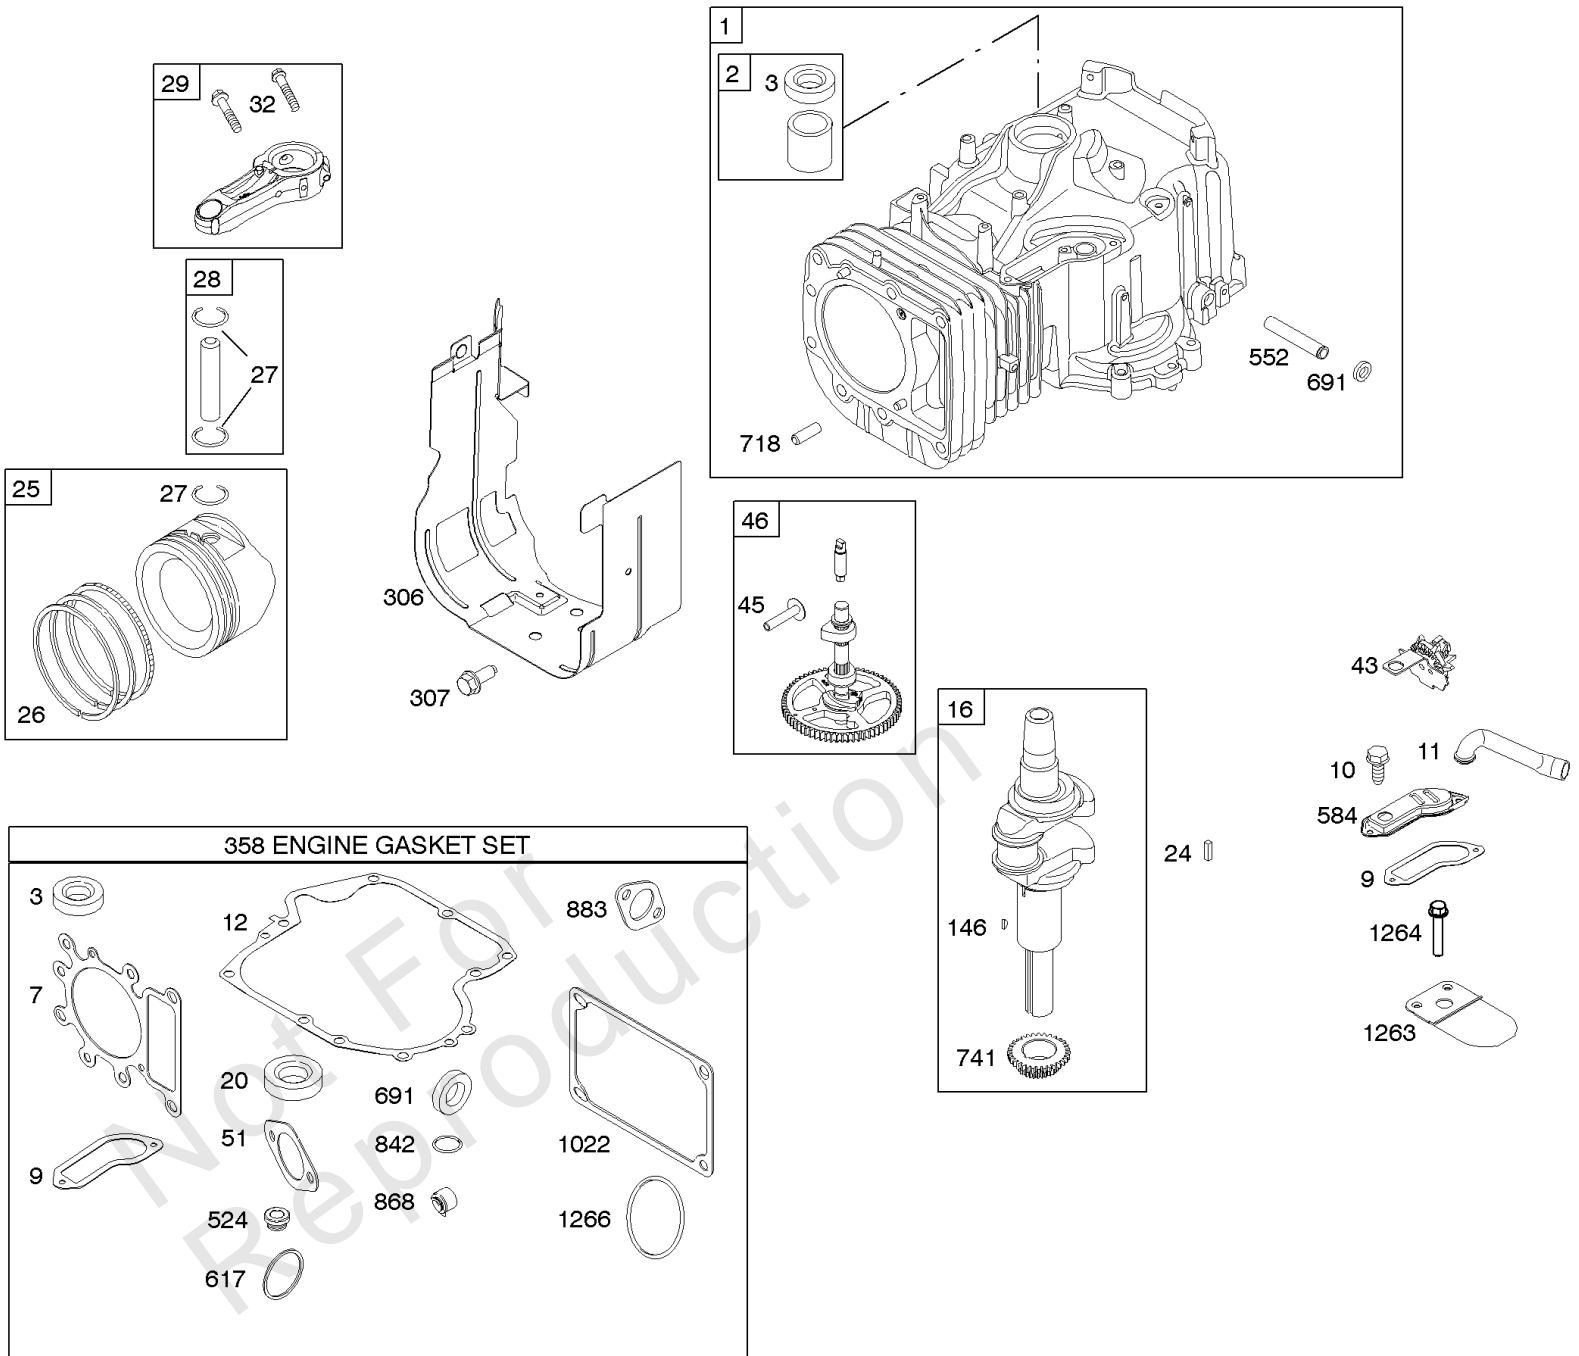

DC ONLY	DUAL CIRCUIT	TRI CIRCUIT
474	474A  1059	474B  1059
		
		
		

NOTE: All stators use a No. 1119 mounting screw. 

NOTE: The proper flywheel part number and/or the alternator magnet size will determine the alternator type or output. See repair instruction manual for additional information.

Not For Reproduction

Camshaft, Crankshaft, Cylinder, Engine Sump, Gasket Set - Engine, Piston, Rings,

REF NO	PART NO	QTY	DESCRIPTION
1	697132		CYLINDER ASSEMBLY
2	399265		KIT, Bushing/Seal -(Magneto Side)
3	391086S		SEAL, Oil -(Magneto Side)
4	-----		Sump-Engine -(Must Use Kit 795903, Includes Sump And Counterweight) -Used Before Code Date 05100300
4	697106		SUMP, Engine -Used After Code Date 05100200
7	273280S		GASKET, Cylinder Head
9	697109		GASKET, Breather
10	697157		SCREW -(Breather Assembly)
11	697113		TUBE, Breather
12	697110		GASKET, Crankcase
15	690946		PLUG, Oil Drain -(3/8" Standard)
16	697127		CRANKSHAFT
20	791892		SEAL, Oil -(PTO Side)
22	692125		SCREW -(Crankcase Cover/Sump)
24	222698S		KEY, Flywheel
25	792307		PISTON ASSEMBLY -(Standard)
25	792728		PISTON ASSEMBLY -(.020 Oversize)
26	792306		SET, Ring -(Standard) -Used After Code Date 05112000
26	792643		SET, Ring -(.020 Oversize) -Used After Code Date 05112000
26	698375		SET, Ring -(Standard) -Used Before Code Date 05112100
26	698397		SET, Ring -(.020 Oversize) -Used Before Code Date 05112100
27	698469		LOCK, Piston Pin
28	697099		PIN, Piston -(Standard)
29	791631		ROD, Connecting -(Standard)
32	791118		SCREW -(Connecting Rod)
43	691968		SLINGER, Governor/Oil
45	690564		TAPPET, Valve
46	790400		CAMSHAFT
51	692137		GASKET-INTAKE
146	691639		KEY, Woodruff
306	697107		SHIELD, Cylinder
307	691003		SCREW -(Cylinder Shield)
358	697151		GASKET SET, Engine
524	691032		SEAL, O-Ring
552	697144		BUSHING, Governor Crank