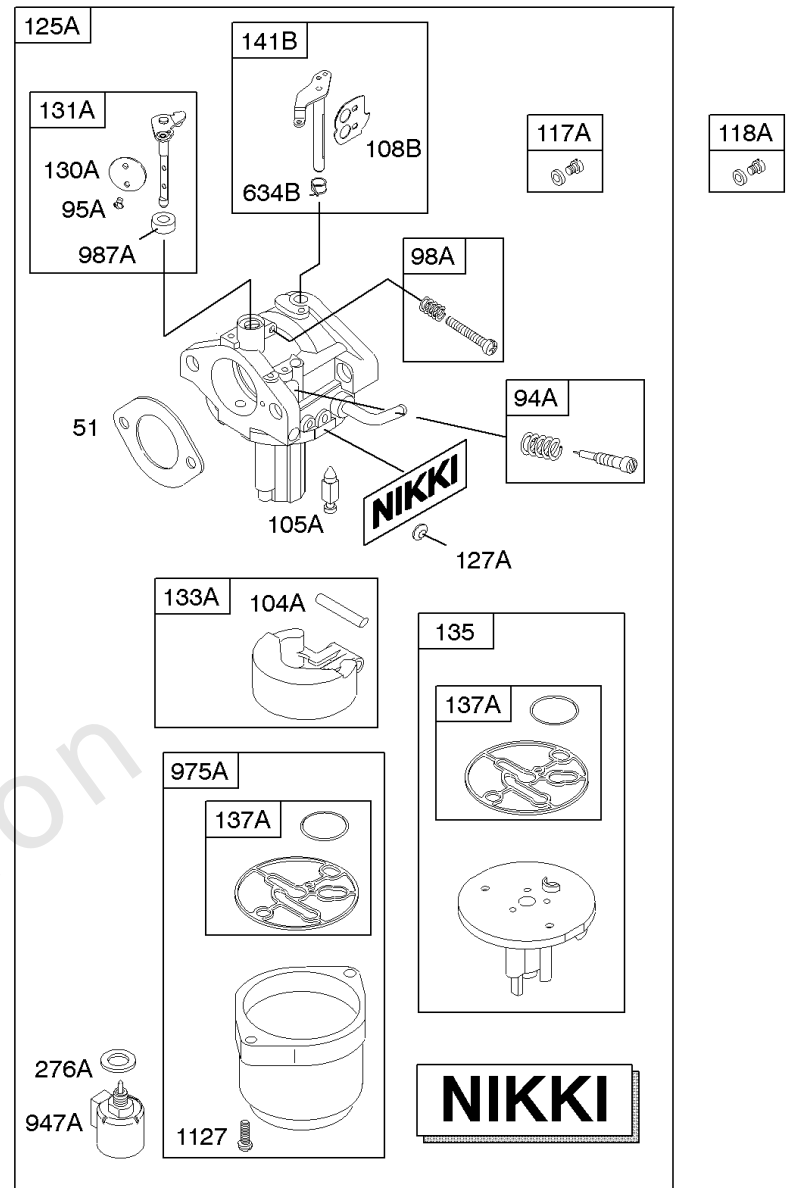

Carburetor, Fuel Supply, Kit - Carburetor Overhaul

REF NO	PART NO	QTY	DESCRIPTION
135	698780		TUBE, Fuel Transfer -(Walbro)
137	281165S		GASKET, Float Bowl -(Walbro)
137A	698781		GASKET, Float Bowl -(Nikki)
141	790902		KIT, Choke Shaft -(Walbro)
141B	698778		KIT, Choke Shaft -(Nikki)
142	697140		NOZZLE, Carburetor -(Standard)
187	791766		LINE, Fuel -(Cut To Required Length)
187B	791805		LINE, Fuel -(Formed)(10-1/4" Long)(Cut to Required Length)
240	394358S		FILTER, Fuel -(White, 75 Microns)
276	692255		WASHER, Sealing
276A	695410		WASHER, Sealing
385	694476		SCREW -(Fuel Pump)
385A	690297		SCREW -(Fuel Pump)
431	697122		MANIFOLD, Intake
601	791850		CLAMP, Hose
601A	691038		CLAMP, Hose
617	692138		SEAL, O-Ring -(Intake Manifold)
634	690802		SPRING/SEAL ASSEMBLY -(Walbro)
634B	698779		SPRING/SEAL ASSEMBLY -(Nikki)
692	690572		SPRING, Detent
947	694393		SOLENOID, Fuel
947A	699915		SOLENOID, Fuel
950	691657		SCREW -(Float Bowl)
958	698183		VALVE, Fuel Shut Off -(Plastic)
975	495933		BOWL, Float -(Walbro)
975A	699502		BOWL, Float -(Nikki)
977	690192		SET, Carburetor Gasket -(Walbro)
987	691326		SEAL, Choke/Throttle Shaft -(Walbro)
987A	698777		SEAL, Choke/Throttle Shaft -(Nikki)
1091	691333		CAP, Limiter
1127	695407		SCREW -(Float Bowl) (Float Bowl to Carburetor Body)
1266	691917		SEAL, O-Ring -(Intake Elbow)
1266A	697123		SEAL, O-Ring -(Intake Elbow)