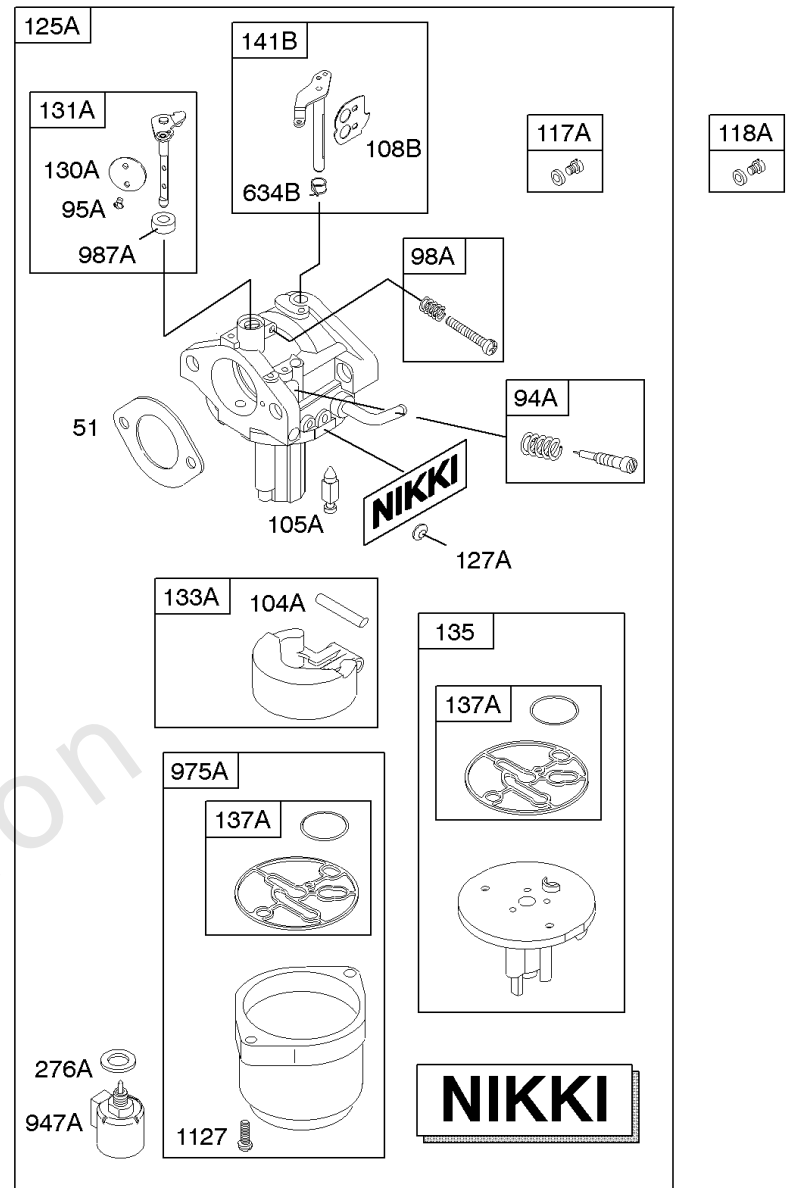

Carburetor, Fuel Supply, Kit - Carburetor Overhaul

REF NO	PART NO	QTY	DESCRIPTION
51	692137		GASKET-INTAKE
93	690602		BUSHING, Throttle Shaft
94	498030		KIT, Idle Mixture -(Walbro)
94A	695425		KIT, Idle Mixture -(Nikki)
95	691636		SCREW -(Throttle Valve) (Walbro)
95A	690718		SCREW -(Throttle Valve) (Nikki)
98	495800		KIT, Idle Speed -(Walbro)
98A	695408		KIT, Idle Speed -(Nikki)
104	690525		PIN, Float Hinge -(Walbro)
104A	694918		PIN, Float Hinge -(Nikki)
105	231855S		VALVE-FLOAT NEEDLE -(Walbro)
105A	696136		VALVE, Float Needle -(Nikki)
106	690577		SEAT, Inlet -(Walbro)(Gravity Feed)
106	691780		SEAT, Inlet -(Walbro)(Pump Feed)
108	692344		VALVE, Choke -(Walbro)
108B	695419		VALVE, Choke -(Nikki)
117	694352		JET, Main -(Standard) (Walbro)
117A	699457		JET, Main -(Standard) (Nikki)
118	697228		JET, Main -(High Altitude) (Walbro)
118A	699458		JET, Main -(High Altitude) (Nikki)
121	697241		KIT, Carburetor Overhaul -(Walbro)
121A	699521		KIT, Carburetor Overhaul -(Nikki)
125	791888		CARBURETOR -(Walbro)(Gravity Feed)
127	695005		PLUG, Welch -(Walbro)
127A	690727		PLUG, Welch -(Nikki)
130	691750		VALVE, Throttle -(Walbro)
130A	699500		VALVE, Throttle -(Nikki)
131	790901		KIT, Throttle Shaft -(Walbro)
131A	699501		KIT, Throttle Shaft -(Nikki)
133	494381		FLOAT, Carburetor -(Walbro)
133A	694914		FLOAT, Carburetor -(Nikki)