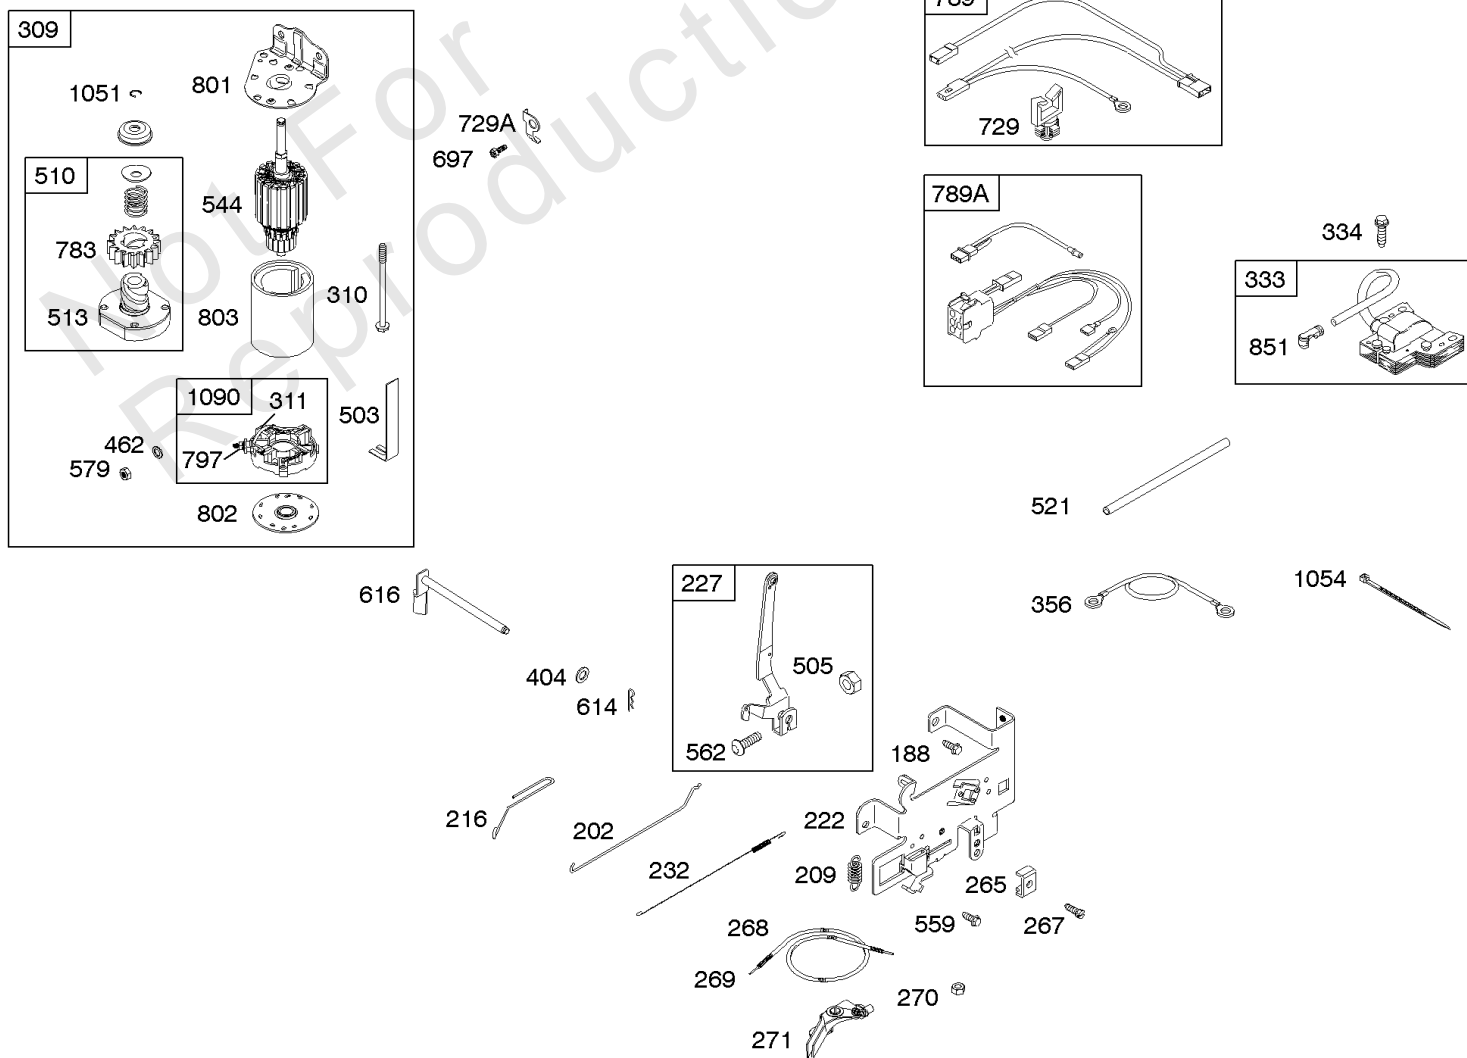

DC ONLY	DUAL CIRCUIT	TRI CIRCUIT
474	474A 1059	474B 1059

NOTE: All stators use a No. 1119 mounting screw.

NOTE: The proper flywheel part number and/or the alternator magnet size will determine the alternator type or output. See repair instruction manual for additional information.