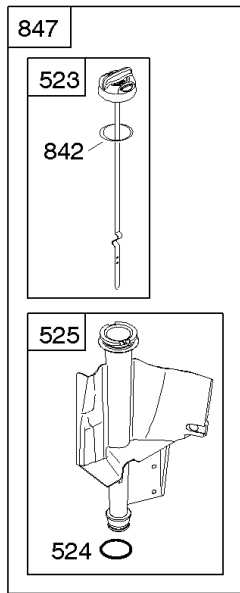

Cylinder Head, Gasket Set - Valve, Lubrication, Valves

REF NO	PART NO	QTY	DESCRIPTION
5	698148		HEAD, Cylinder -Used Before Code Date 06021300
5	792360		HEAD, Cylinder -Used After Code Date 06021200
7	273280S		GASKET, Cylinder Head
13	690360		SCREW -(Cylinder Head)
33	695760		VALVE, Exhaust -Used Before Code Date 06021300
33	791934		VALVE, Exhaust -Used After Code Date 06021200
34	791935		VALVE, Intake -Used After Code Date 06021200
34	695761		VALVE, Intake -Used Before Code Date 06021300
35	691279		SPRING, Valve -(Intake)
36	691279		SPRING, Valve -(Exhaust)
42	499586		KEEPER, Valve
45	690564		TAPPET, Valve
50	690193		MANIFOLD, Intake
51	692137		GASKET-INTAKE
53	690227		STUD -(Carburetor)
54	691148		SCREW -(Intake Manifold)
192	691986		ADJUSTER, Rocker Arm
238	691843		CAP, Valve
337	491055S		PLUG, Spark
337	84007216		PLUG, SPARK -(China Only)
383	89838S		WRENCH-SPARK PLUG
523	699908		DIPSTICK
524	691032		SEAL, O-Ring
525	697184		TUBE, Dipstick
617	692138		SEAL, O-Ring -(Intake Manifold)
635	691909		BOOT, Spark Plug
654	690958		NUT -(Carburetor)
830	691095		STUD, Rocker Arm
842	691031		SEAL, O-Ring -(Dipstick Tube)
847	790442		DIPSTICK/TUBE ASSEMBLY
868	690968		SEAL, Valve
883	692236		GASKET, Exhaust
914	691108		SCREW -(Rocker Cover)
1022	272475S		GASKET, Rocker Cover
1023	692492		COVER, Rocker -Used Before Code Date 05020100
1023	791079		COVER, Rocker -Used After Code Date 05013100
1026	692011		ROD, Push -(Exhaust)
1026	692003		ROD, Push -(Intake)