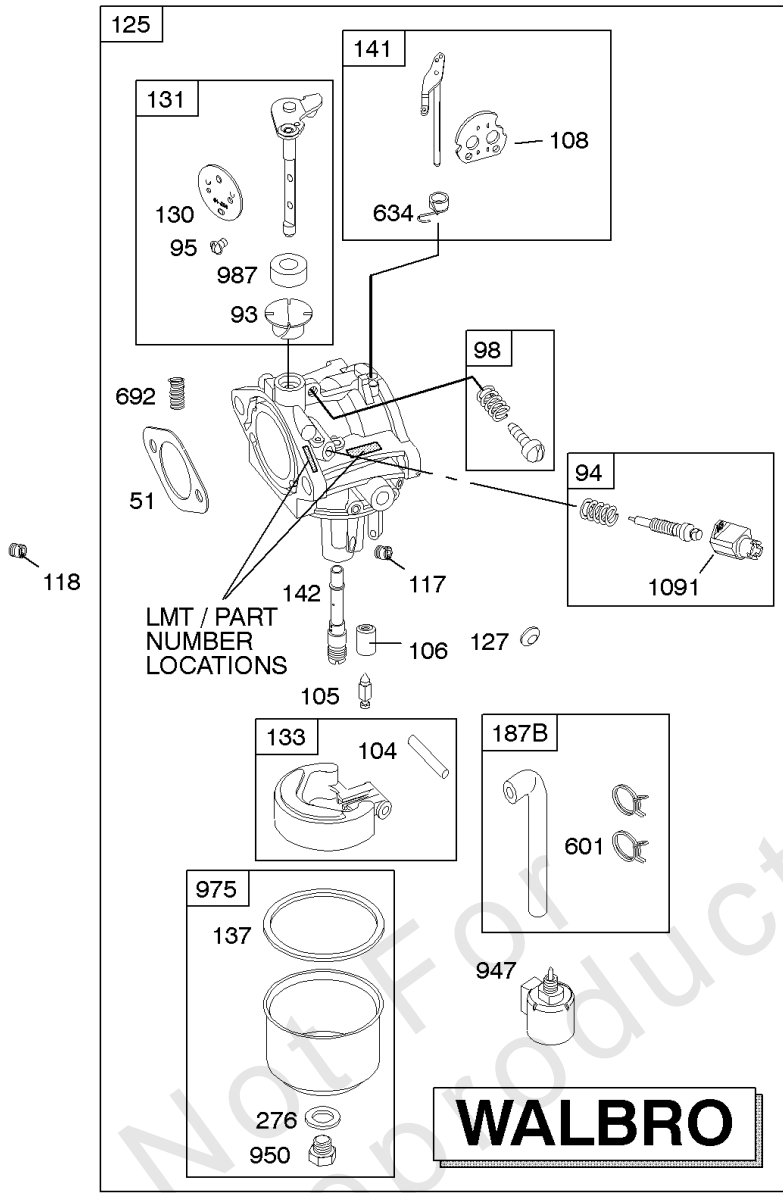

Camshaft, Crankshaft, Cylinder, Engine Sump, Gasket Set - Engine, Piston, Rings,

REF NO	PART NO	QTY	DESCRIPTION
584	697112		COVER, Breather Passage
617	692138		SEAL, O-Ring -(Intake Manifold)
691	692407		SEAL, Governor Shaft
718	690959		PIN, Locating
741	697128		GEAR, Timing
757	793242		LINK, Counterweight
758	-----		Counterweight -(Used on Trim G1) -Used Before Code Date 05100300
758	793763		COUNTERWEIGHT -Used After Code Date 05100200
759	697392		PIN, Counterweight
842	691031		SEAL, O-Ring -(Dipstick Tube)
868	690968		SEAL, Valve
883	692236		GASKET, Exhaust
1022	272475S		GASKET, Rocker Cover
1058	276344		MANUAL, Operator's
1263	697124		REED, Breather
1264	697104		SCREW -(Breather Reed)
1266	691917		SEAL, O-Ring -(Intake Elbow)
1270	697156		PLUG, AVS Counterweight
1330	272147		MANUAL, Repair