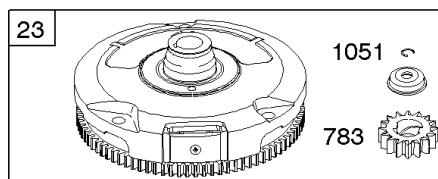

Flywheel, Rewind Starter

REF NO	PART NO	QTY	DESCRIPTION
23	693557		FLYWHEEL
37	697352		GUARD, Flywheel
55	695130		HOUSING, Rewind Starter
56	695129		PULLEY, Starter
57	695131		SPRING, Rewind Starter
58	695132		ROPE, Starter
60	494212		GRIP, Starter Rope
65	690759		SCREW -(Rewind Starter) -Used After Code Date 07040800
65	697725		SCREW -(Rewind Starter) -Used Before Code Date 07040900
78	691003		SCREW -(Flywheel Guard)
363	19203		PULLER, Flywheel
455	695113		CUP, Flywheel
456	695128		PLATE, Pawl Friction
459	281505S		PAWL-RATCHET
597	691696		SCREW -(Pawl Friction Plate)
608	695058		STARTER, Rewind
689	691855		SPRING-FRICTION
783	693713		GEAR, Pinion
1005	699043		FAN, Flywheel
1044	698139		SCREW -(Flywheel)
1051	691265		RING, Retaining
1070	690372		SCREW -(Flywheel Fan)