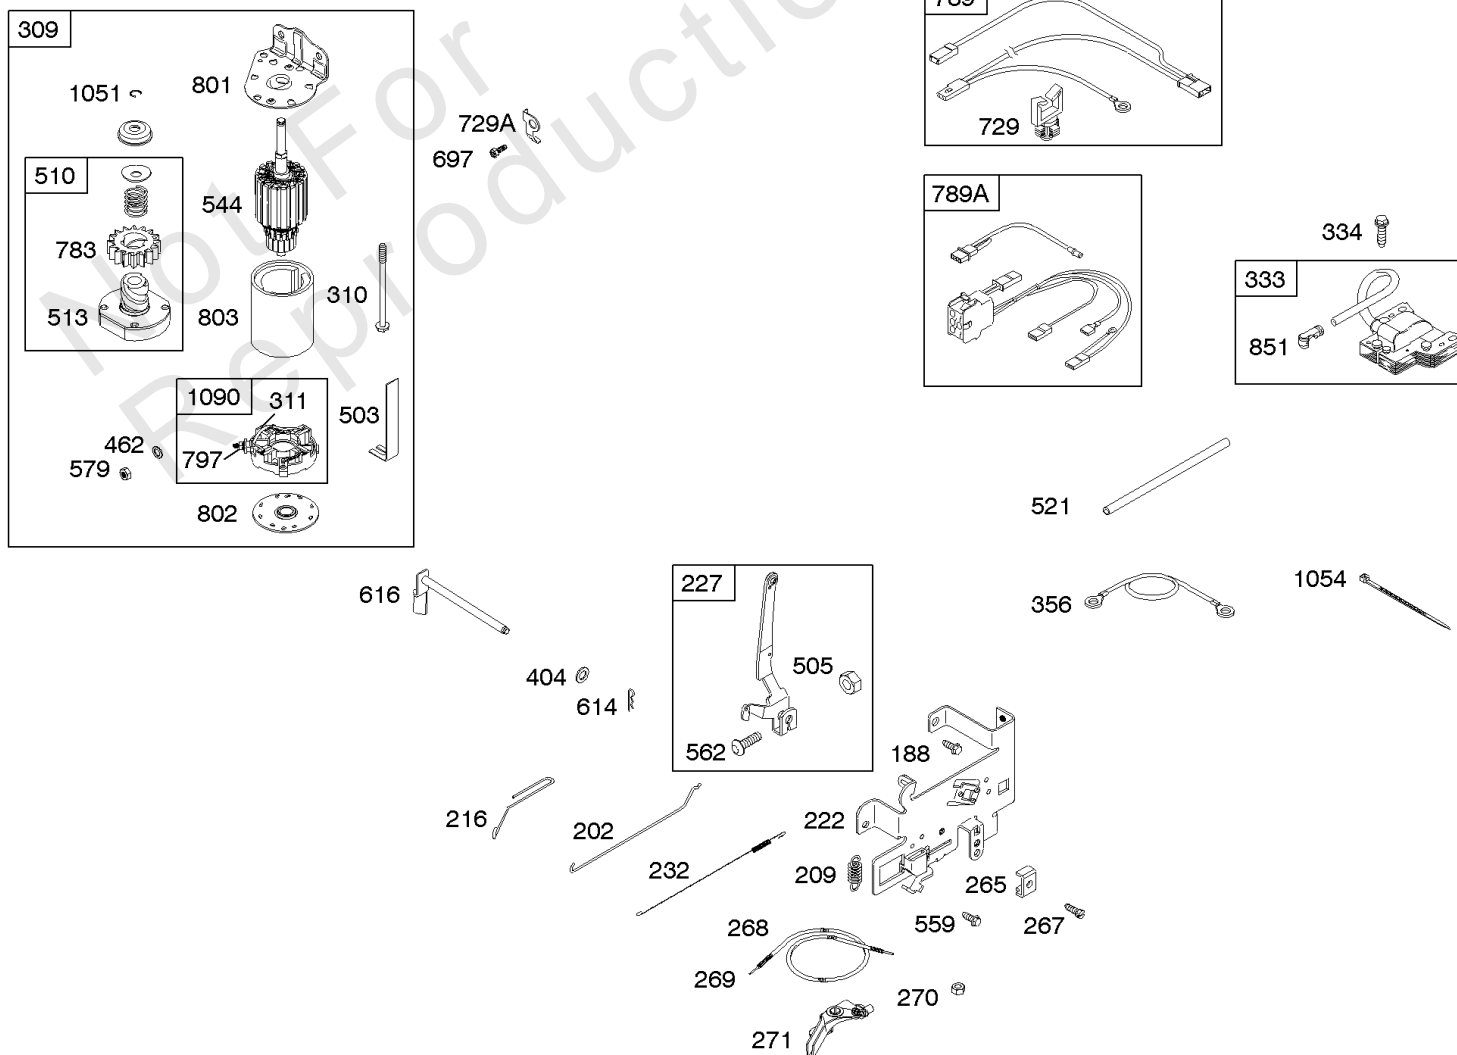

DC ONLY	DUAL CIRCUIT	TRI CIRCUIT
474 877A 	474A 1059 877 	474B 1059 877B
578 	878 	878A

526
501

NOTE: All stators use a No. 1119 mounting screw.

NOTE: The proper flywheel part number and/or the alternator magnet size will determine the alternator type or output. See repair instruction manual for additional information.

Alternator, Controls, Electric Starter, Governor Spring, Ignition

REF NO	PART NO	QTY	DESCRIPTION
188	691693		SCREW -(Control Bracket)
202	691841		LINK, Mechanical Governor
209	692208		SPRING, Governor -(Green)
216	691840		LINK, Choke
222	694042		BRACKET, Control
227	691374		LEVER, Governor Control
232	691842		SPRING, Governor Link
265	691024		CLAMP, Casing
267	690804		SCREW -(Casing Clamp)
268	691025		CASING, Control Wire -(Cut To Required Length)
269	691026		WIRE, Control -(Cut To Required Length)
270	691027		NUT -(Control Wire Casing)
271	691028		LEVER, Control
309	693551		MOTOR, Starter
310	690323		SCREW -(Starter Motor)
311	497608		SET, Brush
333	492341		ARMATURE, Magneto
334	691061		SCREW -(Magneto Armature)
356	697089		WIRE, Stop
404	691691		WASHER -(Governor Crank)
462	691261		WASHER -(Starter Cable)
474A	696459		ALTERNATOR -(Dual Circuit)
503	691532		STRAP, Starter
505	691251		NUT -(Governor Control Lever)
510	693699		DRIVE, Starter
513	692024		CLUTCH, Drive
544	692034		ARMATURE, Starter -(3 5/8 Housing)
559	697561		SCREW -(Remote Choke Stop)
562	691119		BOLT -(Governor Control Lever)
578	692306		WIRE ASSEMBLY
579	691029		NUT -(Starter Cable)
614	691620		PIN, Cotter
616	692012		CRANK, Governor
697	690372		SCREW -(Drive Cap)
729	691335		CLIP, Wire -(Wire Saddle)
729A	691224		CLIP, Wire -(Aluminum Coated Steel)
783	693713		GEAR, Pinion
789	692037		HARNESS-WIRING