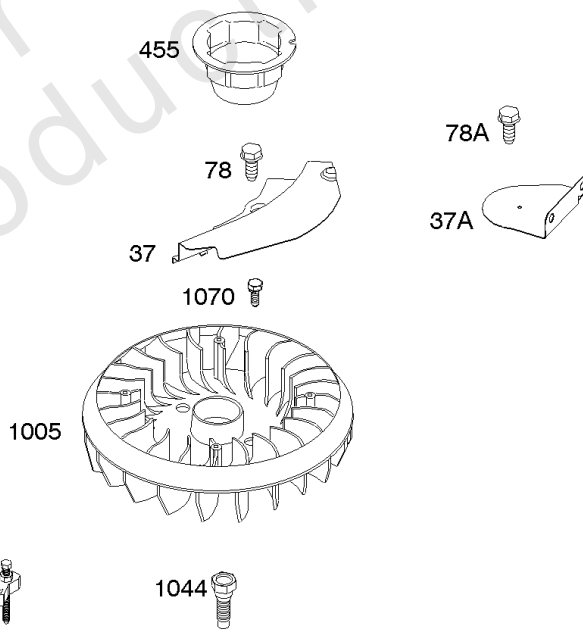

Flywheel, Rewind Starter

REF NO	PART NO	QTY	DESCRIPTION
23	693557		FLYWHEEL
37	697352		GUARD, Flywheel
55	695130		HOUSING, Rewind Starter
56	695129		PULLEY, Starter
57	695131		SPRING, Rewind Starter
58	695132		ROPE, Starter
60	494212		GRIP, Starter Rope
65	690759		SCREW -(Rewind Starter) -Used After Code Date 07040800
65	697725		SCREW -(Rewind Starter) -Used Before Code Date 07040900
78	691003		SCREW -(Flywheel Guard)
363	19203		PULLER, Flywheel
455	695113		CUP, Flywheel
456	695128		PLATE, Pawl Friction
459	281505S		PAWL-RATCHET
597	691696		SCREW -(Pawl Friction Plate)
608	695058		STARTER, Rewind
689	691855		SPRING-FRICTION
783	693713		GEAR, Pinion
1005	699043		FAN, Flywheel
1044	698139		SCREW -(Flywheel)
1051	691265		RING, Retaining
1070	690372		SCREW -(Flywheel Fan)