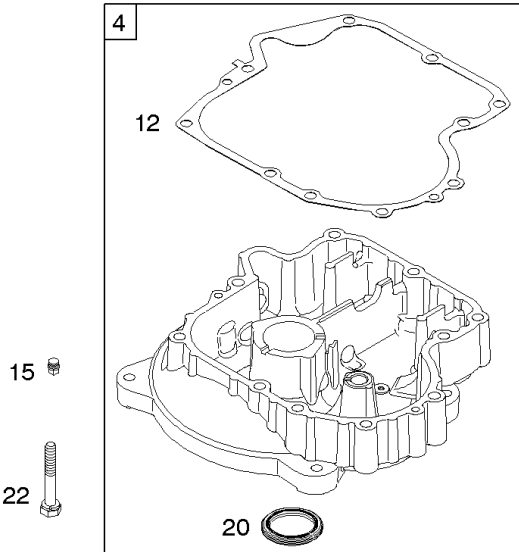

Not For Reproduction

Camshaft, Crankshaft, Cylinder, Engine Sump, Gasket Set - Engine, Piston, Rings,

REF NO	PART NO	QTY	DESCRIPTION
1	697132		CYLINDER ASSEMBLY
2	399265		KIT, Bushing/Seal -(Magneto Side)
3	391086S		SEAL, Oil -(Magneto Side)
4	-----		Sump-Engine -(Must Use Kit 795903, Includes Sump And Counterweight) -Used Before Code Date 05100300
4	697106		SUMP, Engine -Used After Code Date 05100200
7	273280S		GASKET, Cylinder Head
9	697109		GASKET, Breather
10	697157		SCREW -(Breather Assembly)
11	697113		TUBE, Breather
12	697110		GASKET, Crankcase
15	690946		PLUG, Oil Drain -(3/8" Standard)
16	697127		CRANKSHAFT
20	791892		SEAL, Oil -(PTO Side)
22	692125		SCREW -(Crankcase Cover/Sump)
24	222698S		KEY, Flywheel
25	792307		PISTON ASSEMBLY -(Standard)
25	792728		PISTON ASSEMBLY -(.020 Oversize)
26	792306		SET, Ring -(Standard) -Used After Code Date 05112000
26	792643		SET, Ring -(.020 Oversize) -Used After Code Date 05112000
26	698375		SET, Ring -(Standard) -Used Before Code Date 05112100
26	698397		SET, Ring -(.020 Oversize) -Used Before Code Date 05112100
27	698469		LOCK, Piston Pin
28	697099		PIN, Piston -(Standard)
29	791631		ROD, Connecting -(Standard)
32	791118		SCREW -(Connecting Rod)
43	691968		SLINGER, Governor/Oil
45	690564		TAPPET, Valve
46	790400		CAMSHAFT
51	692137		GASKET-INTAKE
146	691639		KEY, Woodruff
306	697107		SHIELD, Cylinder
307	691003		SCREW -(Cylinder Shield)
358	697151		GASKET SET, Engine
524	691032		SEAL, O-Ring
552	697144		BUSHING, Governor Crank