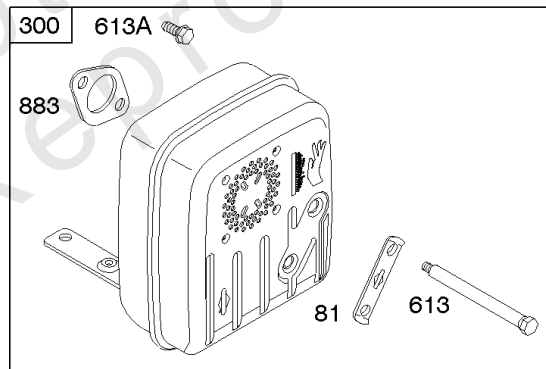

Air Cleaner, Blower Housing, Exhaust System

REF NO	PART NO	QTY	DESCRIPTION
73	697133		SCREEN, Rotating
74	697897		SCREW -(Rotating Screen)
81	691178		LOCK, Muffler Screw
300	697349		MUFFLER
304	698402		HOUSING, Blower -(Red)
304	698599		HOUSING, Blower -(Black)
305	697102		SCREW -(Blower Housing)
305A	697103		SCREW -(Blower Housing)
445	698083		FILTER, A/C Cartridge -(Non Washable)
613	691416		SCREW -(Muffler)
613A	690297		SCREW -(Muffler)
613B	691678		SCREW -(Muffler)
643	698401		RETAINER, Air Filter
676	393761		DEFLECTOR, Muffler -(Side Outlet)
677	690661		SCREW -(Muffler Deflector)
823	698941		SCREW -(Muffler Adapter)
864	697346		ADAPTER, Muffler
883	692236		GASKET, Exhaust
967	697015		FILTER, Pre Cleaner
968	698403		COVER, Air Cleaner -(Black)
1036	-----		Label-Emissions -(Available From A Briggs & Stratton Authorized Dealer)
1040	698368		PLATE, Trim
1267	697419		LATCH, Blower Housing