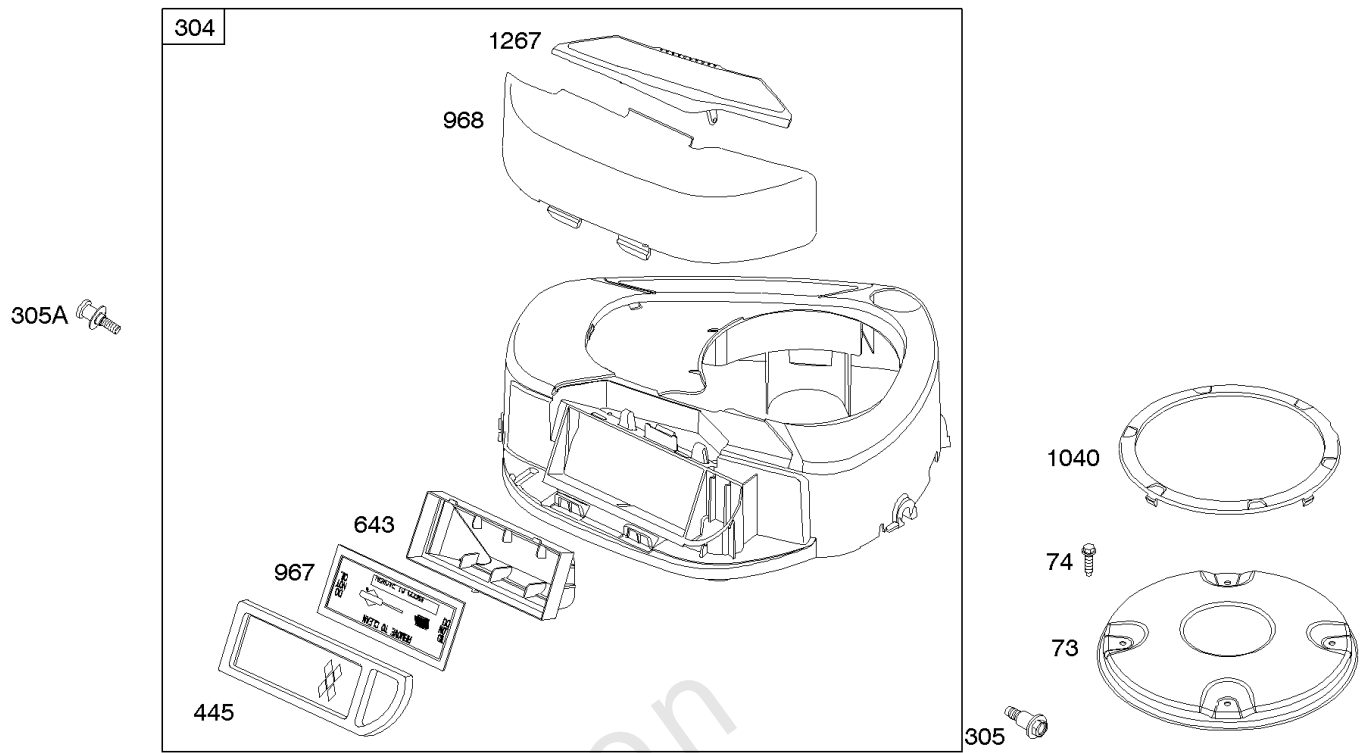

Air Cleaner, Blower Housing, Exhaust System

REF NO	PART NO	QTY	DESCRIPTION
73	697133		SCREEN, Rotating
74	697897		SCREW -(Rotating Screen)
81	691178		LOCK, Muffler Screw
300	697349		MUFFLER
304	698402		HOUSING, Blower -(Red)
304	698599		HOUSING, Blower -(Black)
305	697102		SCREW -(Blower Housing)
305A	697103		SCREW -(Blower Housing)
445	698083		FILTER, A/C Cartridge -(Non Washable)
613	691416		SCREW -(Muffler)
613A	690297		SCREW -(Muffler)
613B	691678		SCREW -(Muffler)
643	698401		RETAINER, Air Filter
676	393761		DEFLECTOR, Muffler -(Side Outlet)
677	690661		SCREW -(Muffler Deflector)
823	698941		SCREW -(Muffler Adapter)
864	697346		ADAPTER, Muffler
883	692236		GASKET, Exhaust
967	697015		FILTER, Pre Cleaner
968	698403		COVER, Air Cleaner -(Black)
1036	-----		Label-Emissions -(Available From A Briggs & Stratton Authorized Dealer)
1040	698368		PLATE, Trim
1267	697419		LATCH, Blower Housing