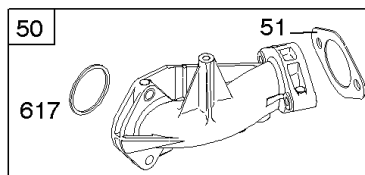

Cylinder Head, Gasket Set - Valve, Lubrication, Valves

REF NO	PART NO	QTY	DESCRIPTION
5	698148		HEAD, Cylinder -Used Before Code Date 06021300
5	792360		HEAD, Cylinder -Used After Code Date 06021200
7	273280S		GASKET, Cylinder Head
13	690360		SCREW -(Cylinder Head)
33	695760		VALVE, Exhaust -Used Before Code Date 06021300
33	791934		VALVE, Exhaust -Used After Code Date 06021200
34	791935		VALVE, Intake -Used After Code Date 06021200
34	695761		VALVE, Intake -Used Before Code Date 06021300
35	691279		SPRING, Valve -(Intake)
36	691279		SPRING, Valve -(Exhaust)
42	499586		KEEPER, Valve
45	690564		TAPPET, Valve
50	690193		MANIFOLD, Intake
51	692137		GASKET-INTAKE
53	690227		STUD -(Carburetor)
54	691148		SCREW -(Intake Manifold)
192	691986		ADJUSTER, Rocker Arm
238	691843		CAP, Valve
337	491055S		PLUG, Spark
337	84007216		PLUG, SPARK -(China Only)
383	89838S		WRENCH-SPARK PLUG
523	699908		DIPSTICK
524	691032		SEAL, O-Ring
525	697184		TUBE, Dipstick
617	692138		SEAL, O-Ring -(Intake Manifold)
635	691909		BOOT, Spark Plug
654	690958		NUT -(Carburetor)
830	691095		STUD, Rocker Arm
842	691031		SEAL, O-Ring -(Dipstick Tube)
847	790442		DIPSTICK/TUBE ASSEMBLY
868	690968		SEAL, Valve
883	692236		GASKET, Exhaust
914	691108		SCREW -(Rocker Cover)
1022	272475S		GASKET, Rocker Cover
1023	692492		COVER, Rocker -Used Before Code Date 05020100
1023	791079		COVER, Rocker -Used After Code Date 05013100
1026	692011		ROD, Push -(Exhaust)
1026	692003		ROD, Push -(Intake)