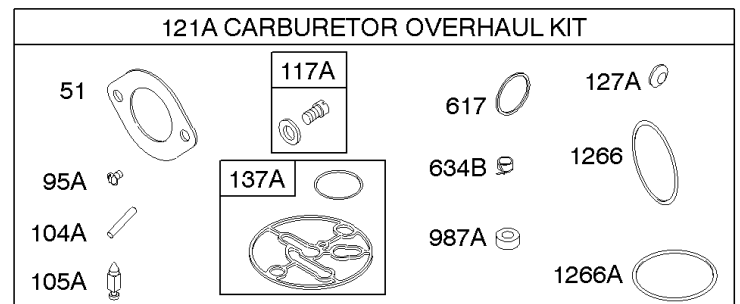

Carburetor, Fuel Supply, Kit - Carburetor Overhaul

REF NO	PART NO	QTY	DESCRIPTION
51	692137		GASKET-INTAKE
93	690602		BUSHING, Throttle Shaft
94	498030		KIT, Idle Mixture -(Walbro)
94A	695425		KIT, Idle Mixture -(Nikki)
95	691636		SCREW -(Throttle Valve) (Walbro)
95A	690718		SCREW -(Throttle Valve) (Nikki)
98	495800		KIT, Idle Speed -(Walbro)
98A	695408		KIT, Idle Speed -(Nikki)
104	690525		PIN, Float Hinge -(Walbro)
104A	694918		PIN, Float Hinge -(Nikki)
105	231855S		VALVE-FLOAT NEEDLE -(Walbro)
105A	696136		VALVE, Float Needle -(Nikki)
106	690577		SEAT, Inlet -(Walbro)(Gravity Feed)
106	691780		SEAT, Inlet -(Walbro)(Pump Feed)
108	692344		VALVE, Choke -(Walbro)
108B	695419		VALVE, Choke -(Nikki)
117	694352		JET, Main -(Standard) (Walbro)
117A	699457		JET, Main -(Standard) (Nikki)
118	697228		JET, Main -(High Altitude) (Walbro)
118A	699458		JET, Main -(High Altitude) (Nikki)
121	697241		KIT, Carburetor Overhaul -(Walbro)
121A	699521		KIT, Carburetor Overhaul -(Nikki)
125	791888		CARBURETOR -(Walbro)(Gravity Feed)
127	695005		PLUG, Welch -(Walbro)
127A	690727		PLUG, Welch -(Nikki)
130	691750		VALVE, Throttle -(Walbro)
130A	699500		VALVE, Throttle -(Nikki)
131	790901		KIT, Throttle Shaft -(Walbro)
131A	699501		KIT, Throttle Shaft -(Nikki)
133	494381		FLOAT, Carburetor -(Walbro)
133A	694914		FLOAT, Carburetor -(Nikki)