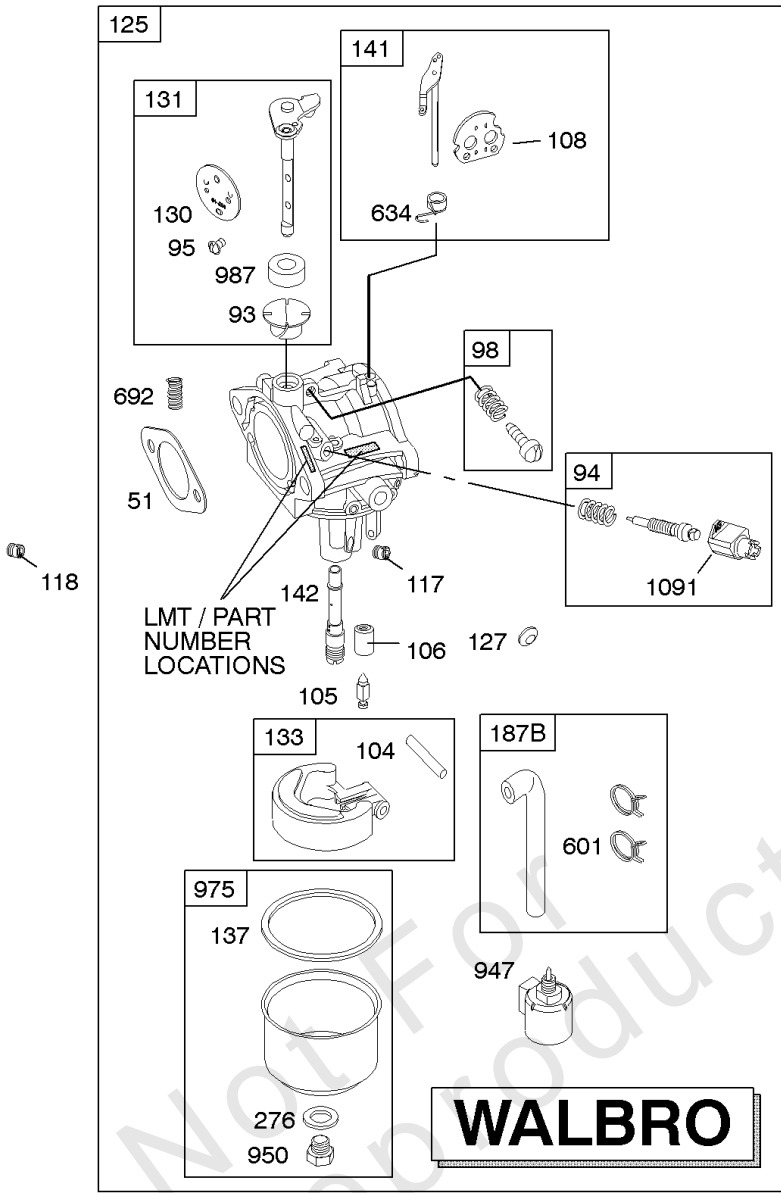

Carburetor, Fuel Supply, Kit - Carburetor Overhaul

REF NO	PART NO	QTY	DESCRIPTION
135	698780		TUBE, Fuel Transfer -(Walbro)
137	281165S		GASKET, Float Bowl -(Walbro)
137A	698781		GASKET, Float Bowl -(Nikki)
141	790902		KIT, Choke Shaft -(Walbro)
141B	698778		KIT, Choke Shaft -(Nikki)
142	697140		NOZZLE, Carburetor -(Standard)
187	791766		LINE, Fuel -(Cut To Required Length)
187B	791805		LINE, Fuel -(Formed)(10-1/4" Long)(Cut to Required Length)
240	394358S		FILTER, Fuel -(White, 75 Microns)
276	692255		WASHER, Sealing
276A	695410		WASHER, Sealing
385	694476		SCREW -(Fuel Pump)
385A	690297		SCREW -(Fuel Pump)
431	697122		MANIFOLD, Intake
601	791850		CLAMP, Hose
601A	691038		CLAMP, Hose
617	692138		SEAL, O-Ring -(Intake Manifold)
634	690802		SPRING/SEAL ASSEMBLY -(Walbro)
634B	698779		SPRING/SEAL ASSEMBLY -(Nikki)
692	690572		SPRING, Detent
947	694393		SOLENOID, Fuel
947A	699915		SOLENOID, Fuel
950	691657		SCREW -(Float Bowl)
958	698183		VALVE, Fuel Shut Off -(Plastic)
975	495933		BOWL, Float -(Walbro)
975A	699502		BOWL, Float -(Nikki)
977	690192		SET, Carburetor Gasket -(Walbro)
987	691326		SEAL, Choke/Throttle Shaft -(Walbro)
987A	698777		SEAL, Choke/Throttle Shaft -(Nikki)
1091	691333		CAP, Limiter
1127	695407		SCREW -(Float Bowl) (Float Bowl to Carburetor Body)
1266	691917		SEAL, O-Ring -(Intake Elbow)
1266A	697123		SEAL, O-Ring -(Intake Elbow)