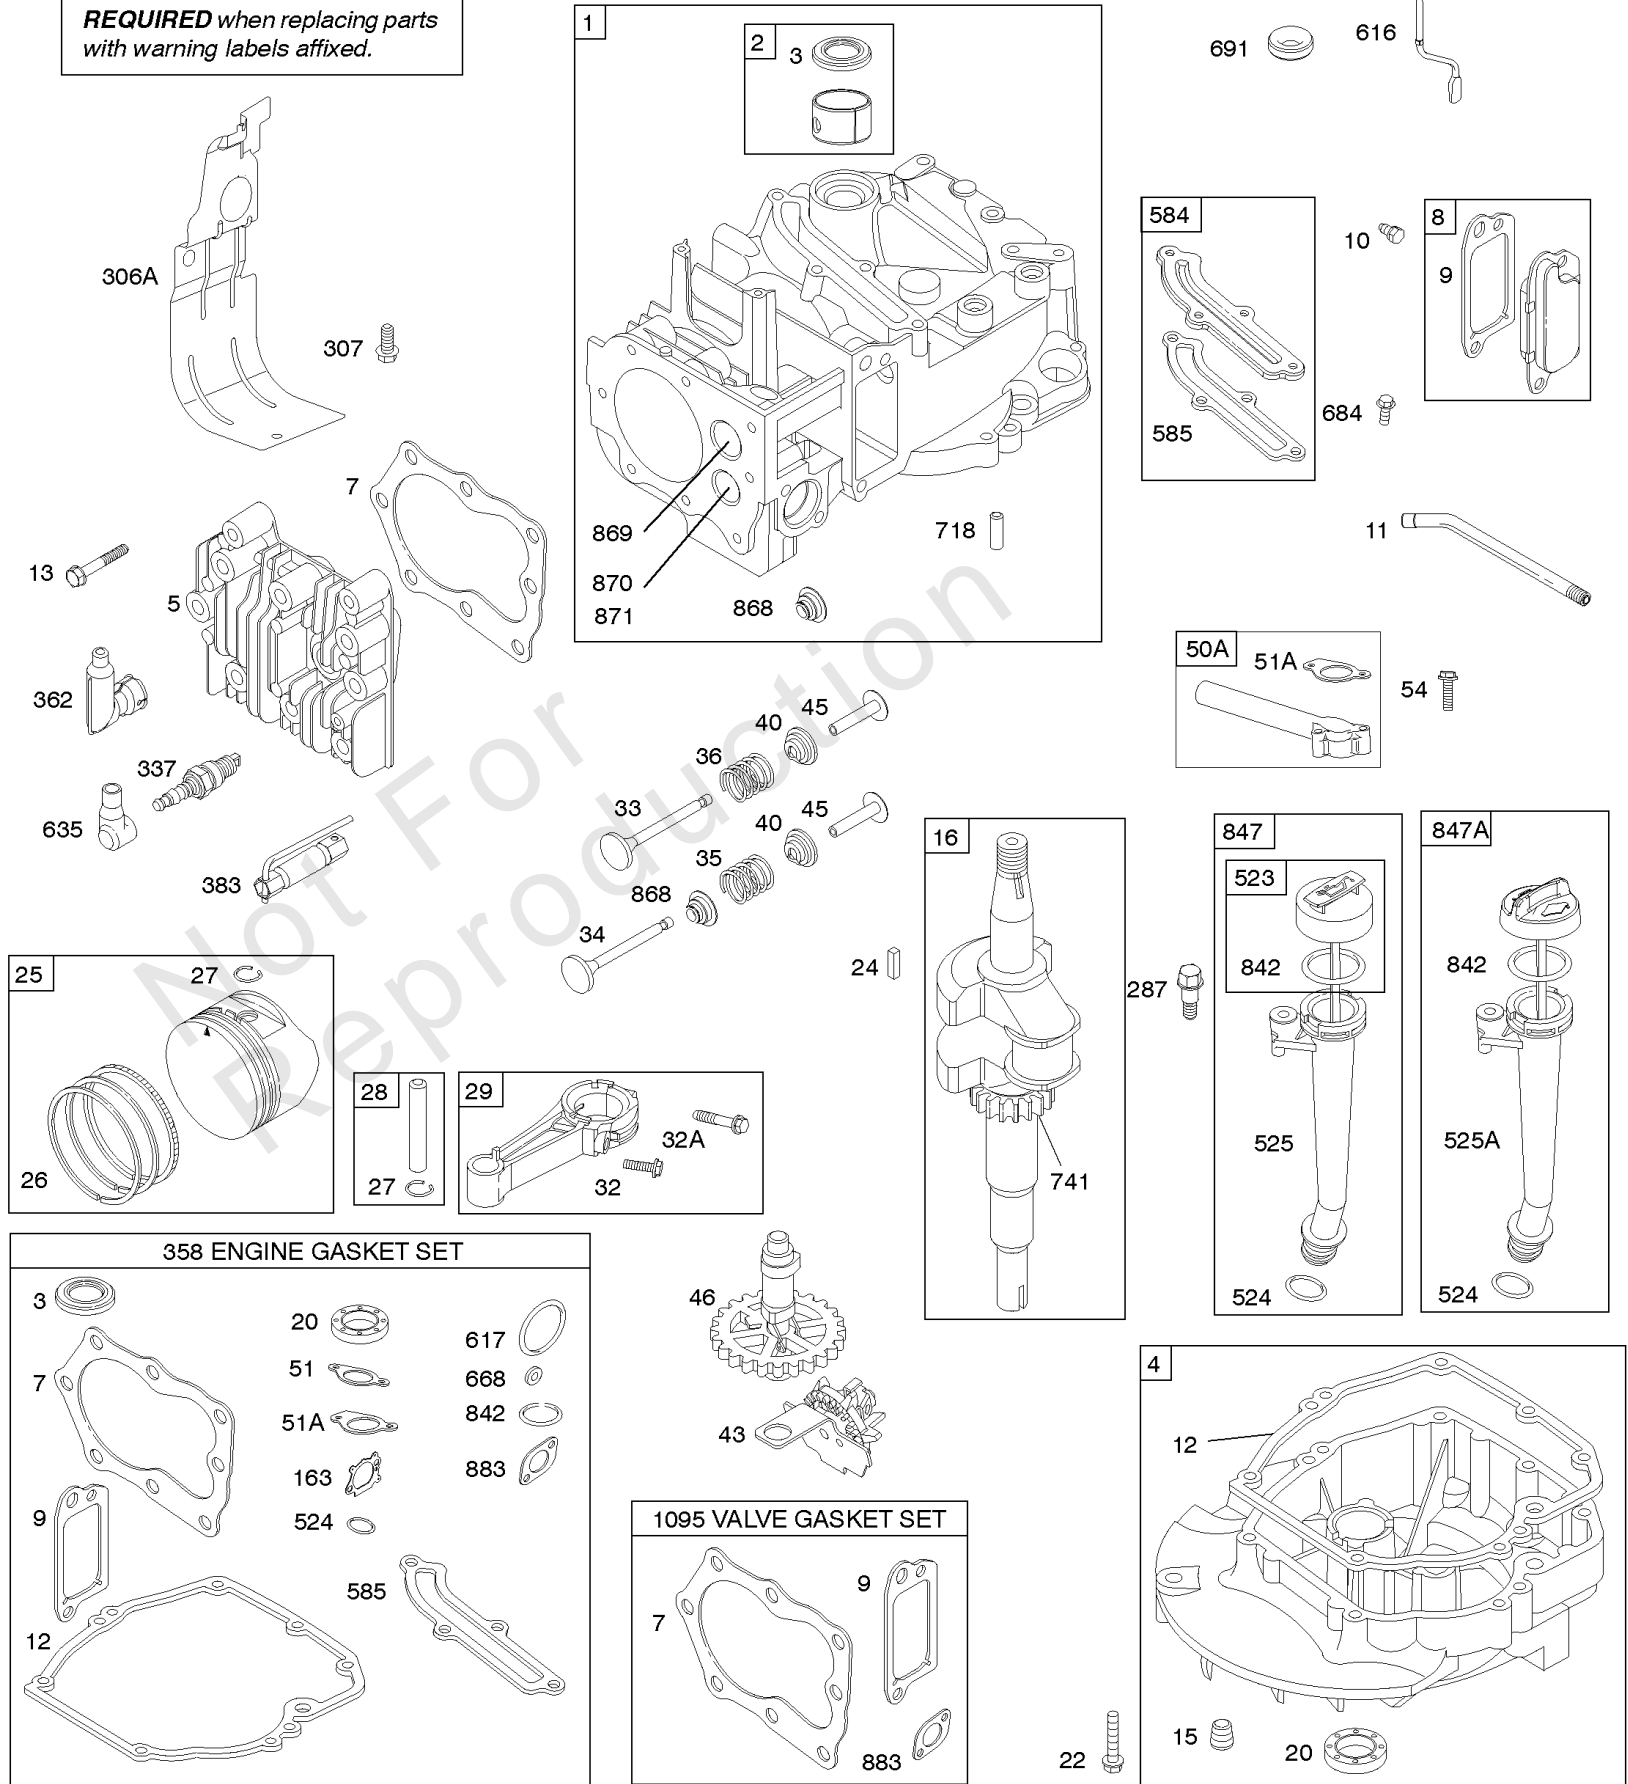

Blower Housing/Shrouds

REF NO	PART NO	QTY	DESCRIPTION
564A	690351		SCREW -(Control Cover)
564B	698589		SCREW -(Control Cover)
604B	790703		COVER, Control
604C	792418		COVER, Control
921F	697343		HOUSING, Blower
921Y	591955		HOUSING, Blower
921Z	593818		HOUSING, Blower
921J	790036		HOUSING, Blower
921H	790037		HOUSING, Blower
921G	792675		HOUSING, Blower
921U	794355		HOUSING, Blower
921X	796706		HOUSING, Blower
921W	796921		HOUSING, Blower
969	690700		SCREW -(Blower Housing)
969A	691138		SCREW -(Blower Housing)

Not For Reproduction

1319 WARNING LABEL

REQUIRED when replacing parts with warning labels affixed.

1330 REPAIR MANUAL

Camshaft, Crankshaft, Cylinder, Engine Sump, Lubrication, Pistion Group, Valves

REF NO	PART NO	QTY	DESCRIPTION
1	592645		CYLINDER ASSEMBLY
2	796961		KIT, Bushing/Seal -(Magneto Side)
3	299819S		SEAL, Oil -(Magneto Side)
4	493279		SUMP, Engine
5	590411		HEAD, Cylinder
7	799875		GASKET, Cylinder Head
8	590395		BREATHER ASSEMBLY
9	699833		GASKET-BREATHER
10	691125		SCREW -(Breather Assembly)
11	691781		TUBE-BREATHER
12	692232		GASKET, Crankcase
13	590422		SCREW -(Cylinder Head)
15	691680		PLUG, Oil Drain -(Square Socket)
16	797017		CRANKSHAFT
20	399781S		SEAL, Oil -(PTO Side)
22	691092		SCREW -(Crankcase Cover/Sump)
24	222698S		KEY, Flywheel
25	590404		PISTON ASSEMBLY -(Standard)
25	590405		PISTON ASSEMBLY -(.020 Oversize)
26	590402		SET, Ring -(Standard)
26	590403		SET, Ring -(.020 Oversize)
27	691588		LOCK, Piston Pin
28	298909		PIN, Piston
29	797306		ROD, Connecting
32	691664		SCREW -(Connecting Rod)
32A	695759		SCREW -(Connecting Rod)
33	590394		VALVE-EXHAUST
34	590393		VALVE-INTAKE
35	691270		SPRING, Valve -(Intake)
36	691270		SPRING, Valve -(Exhaust)
40	692194		RETAINER, Valve
43	691997		SLINGER, Governor/Oil
45	690548		TAPPET, Valve
46	590463		CAMSHAFT
50A	796703		MANIFOLD, Intake
51	272199S		GASKET, Intake
51A	796704		GASKET, Intake
54	691650		SCREW -(Intake Manifold)
163	795629		GASKET-AIR CLEANER -(Air Cleaner)