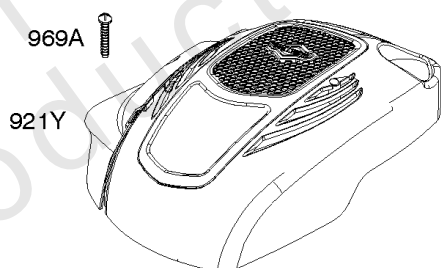

Blower Housing, Electric Starter, Flywheel, Rewind Starter

REF NO	PART NO	QTY	DESCRIPTION
23	691987		FLYWHEEL
37	793756		GUARD-FLYWHEEL
55	691421		HOUSING, Rewind Starter
58	697316		ROPE, Starter -(Cut To Required Length)
60	281434S		GRIP, Starter Rope
60C	799716		GRIP, Starter Rope
65	690837		SCREW -(Rewind Starter)
78	691108		SCREW -(Flywheel Guard)
304	790826		HOUSING, Blower
305	691108		SCREW -(Blower Housing)
309B	799045		MOTOR-STARTER
332	690662		NUT -(Flywheel)
363	19069		PULLER, Flywheel
455	791960		CUP, Flywheel
456	692299		PLATE-PAWL FRICTION
459	281505S		PAWL-RATCHET
592	690800		NUT -(Rewind Starter)
597	691696		SCREW -(Pawl Friction Plate)
608	497680		STARTER, Rewind
689	691855		SPRING-FRICTION
697	691127		SCREW -(Starter Motor) (Drive Cap)
742	93941		RETAINER, E Ring
853	695268		ADAPTER, Wire
925	795403		COVER-LINKAGE
937A	799420		SPLINE, Starter
997	696310		SHIELD, Debris
1005	691346		FAN, Flywheel
1036	-----		Label-Emissions -(Available From A Briggs & Stratton Authorized Dealer)
1210	498144		PULLEY/SPRING ASSY -(Pulley)
1211	498144		PULLEY/SPRING ASSY -(Spring)