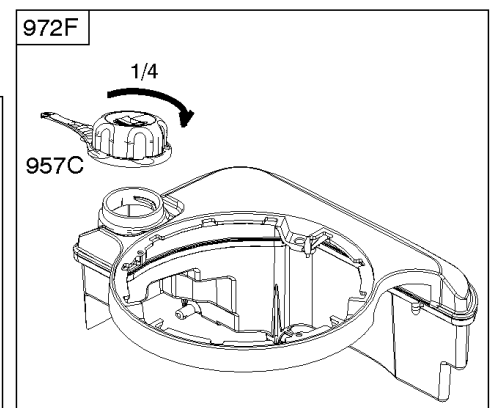

1319 WARNING LABEL

REQUIRED when replacing parts with warning labels affixed.

1330 REPAIR MANUAL

Camshaft, Crankshaft, Cylinder, Engine Sump, Lubrication, Pistion Group, Valves

REF NO	PART NO	QTY	DESCRIPTION
287	690940		SCREW -(Dipstick Tube)
306A	790836		SHIELD, Cylinder
307	690345		SCREW -(Cylinder Shield)
337	591868		PLUG, Spark
358	590508		GASKET SET, Engine
362	793351		SHIELD-SPARK PLUG
383	89838S		WRENCH-SPARK PLUG
404	690272		WASHER -(Governor Crank)
523	499621		DIPSTICK
524	692296		SEAL-DIPSTICK TUBE -(Dipstick Tube)
525	495265		TUBE, Dipstick
584	697734		COVER-BREA PASSAGE
585	691879		GASKET-BREA PASSAGE
615	690340		RETAINER, Governor Shaft
616	698801		CRANK-GOVERNOR
617	270344S		SEAL, O-Ring -(Intake Manifold)
635	66538S		BOOT, Spark PLug
668	493823		SPACER -(Includes 2)
684	690345		SCREW -(Breather Passage Cover)
718	690959		PIN, Locating
741	797521		GEAR, Timing -(Metal)
842	691031		SEAL, O-Ring -(Dipstick Tube)
847	692047		DIPSTICK/TUBE ASSY
868	590410		SEAL, Valve
869	691155		SEAT, Valve -(Intake)
870	690380		SEAT, Valve -(Exhaust)
871	590409		BUSHING, Valve Guide
883	691881		GASKET, Exhaust
1095	590507		GASKET SET, Valve
1319	794467		LABEL, Warning
1330	270962		REP MAN-1 CYL L-HD