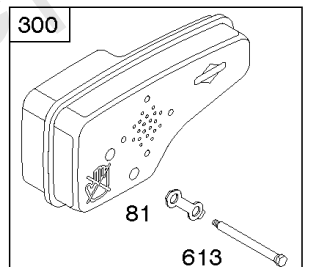

Air Cleaner, Exhaust System

REF NO	PART NO	QTY	DESCRIPTION
11B	691923		TUBE, Breather
81	691740		LOCK, Muffler Screw
163	795629		GASKET-AIR CLEANER -(Air Cleaner)
291	593208		THERMOSTAT
300	593581		MUFFLER -Used After Code Date 13122200
300	790828		MUFFLER -Used Before Code Date 13122300
425A	690670		SCREW -(Air Cleaner Cover)
443A	692523		SCREW -(Air Cleaner Primer Base)
445A	491588S		FILTER, A/C Cartridge
535	493537S		FILTER, Air Cleaner Foam
613	790833		SCREW -(Muffler)
676	396548		DEFLECTOR, Muffler
676A	393756		DEFLECTOR, Muffler -(Side Outlet)
676C	493871		DEFLECTOR, Muffler
677	690661		SCREW -(Muffler Deflector) (Thread Forming)
677A	593440		SCREW -(Muffler Deflector) (Self-Drilling & Tapping)
725	590459		SHIELD, Heat
725A	590460		SHIELD, Heat
832	590486		GUARD, Muffler
832B	593875		GUARD, Muffler
836	690664		SCREW -(Muffler Guard)
836A	790745		SCREW -(Muffler Guard)
875	593580		BASE, Air Cleaner -(Primer)
883	691881		GASKET, Exhaust
966B	795259		BASE-AIR CLEANER PRIM -(Primer)
968B	692298		COVER, Air Cleaner
976	694395		PRIMER, Carburetor