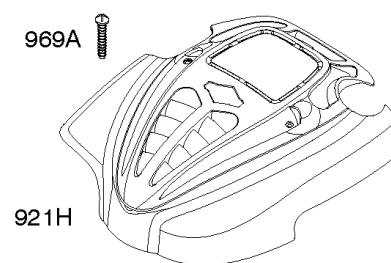

Blower Housing, Electric Starter, Flywheel, Rewind Starter

REF NO	PART NO	QTY	DESCRIPTION
23	691987		FLYWHEEL
37	793756		GUARD-FLYWHEEL
55	691421		HOUSING, Rewind Starter
58	697316		ROPE, Starter -(Cut To Required Length)
60	281434S		GRIP, Starter Rope
60C	799716		GRIP, Starter Rope
65	690837		SCREW -(Rewind Starter)
78	691108		SCREW -(Flywheel Guard)
304	790826		HOUSING, Blower
305	691108		SCREW -(Blower Housing)
309B	799045		MOTOR-STARTER
332	690662		NUT -(Flywheel)
363	19069		PULLER, Flywheel
455	791960		CUP, Flywheel
456	692299		PLATE-PAWL FRICTION
459	281505S		PAWL-RATCHET
592	690800		NUT -(Rewind Starter)
597	691696		SCREW -(Pawl Friction Plate)
608	497680		STARTER, Rewind
689	691855		SPRING-FRICTION
697	691127		SCREW -(Starter Motor) (Drive Cap)
742	93941		RETAINER, E Ring
853	695268		ADAPTER, Wire
925	795403		COVER-LINKAGE
937A	799420		SPLINE, Starter
997	696310		SHIELD, Debris
1005	691346		FAN, Flywheel
1036	-----		Label-Emissions -(Available From A Briggs & Stratton Authorized Dealer)
1210	498144		PULLEY/SPRING ASSY -(Pulley)
1211	498144		PULLEY/SPRING ASSY -(Spring)