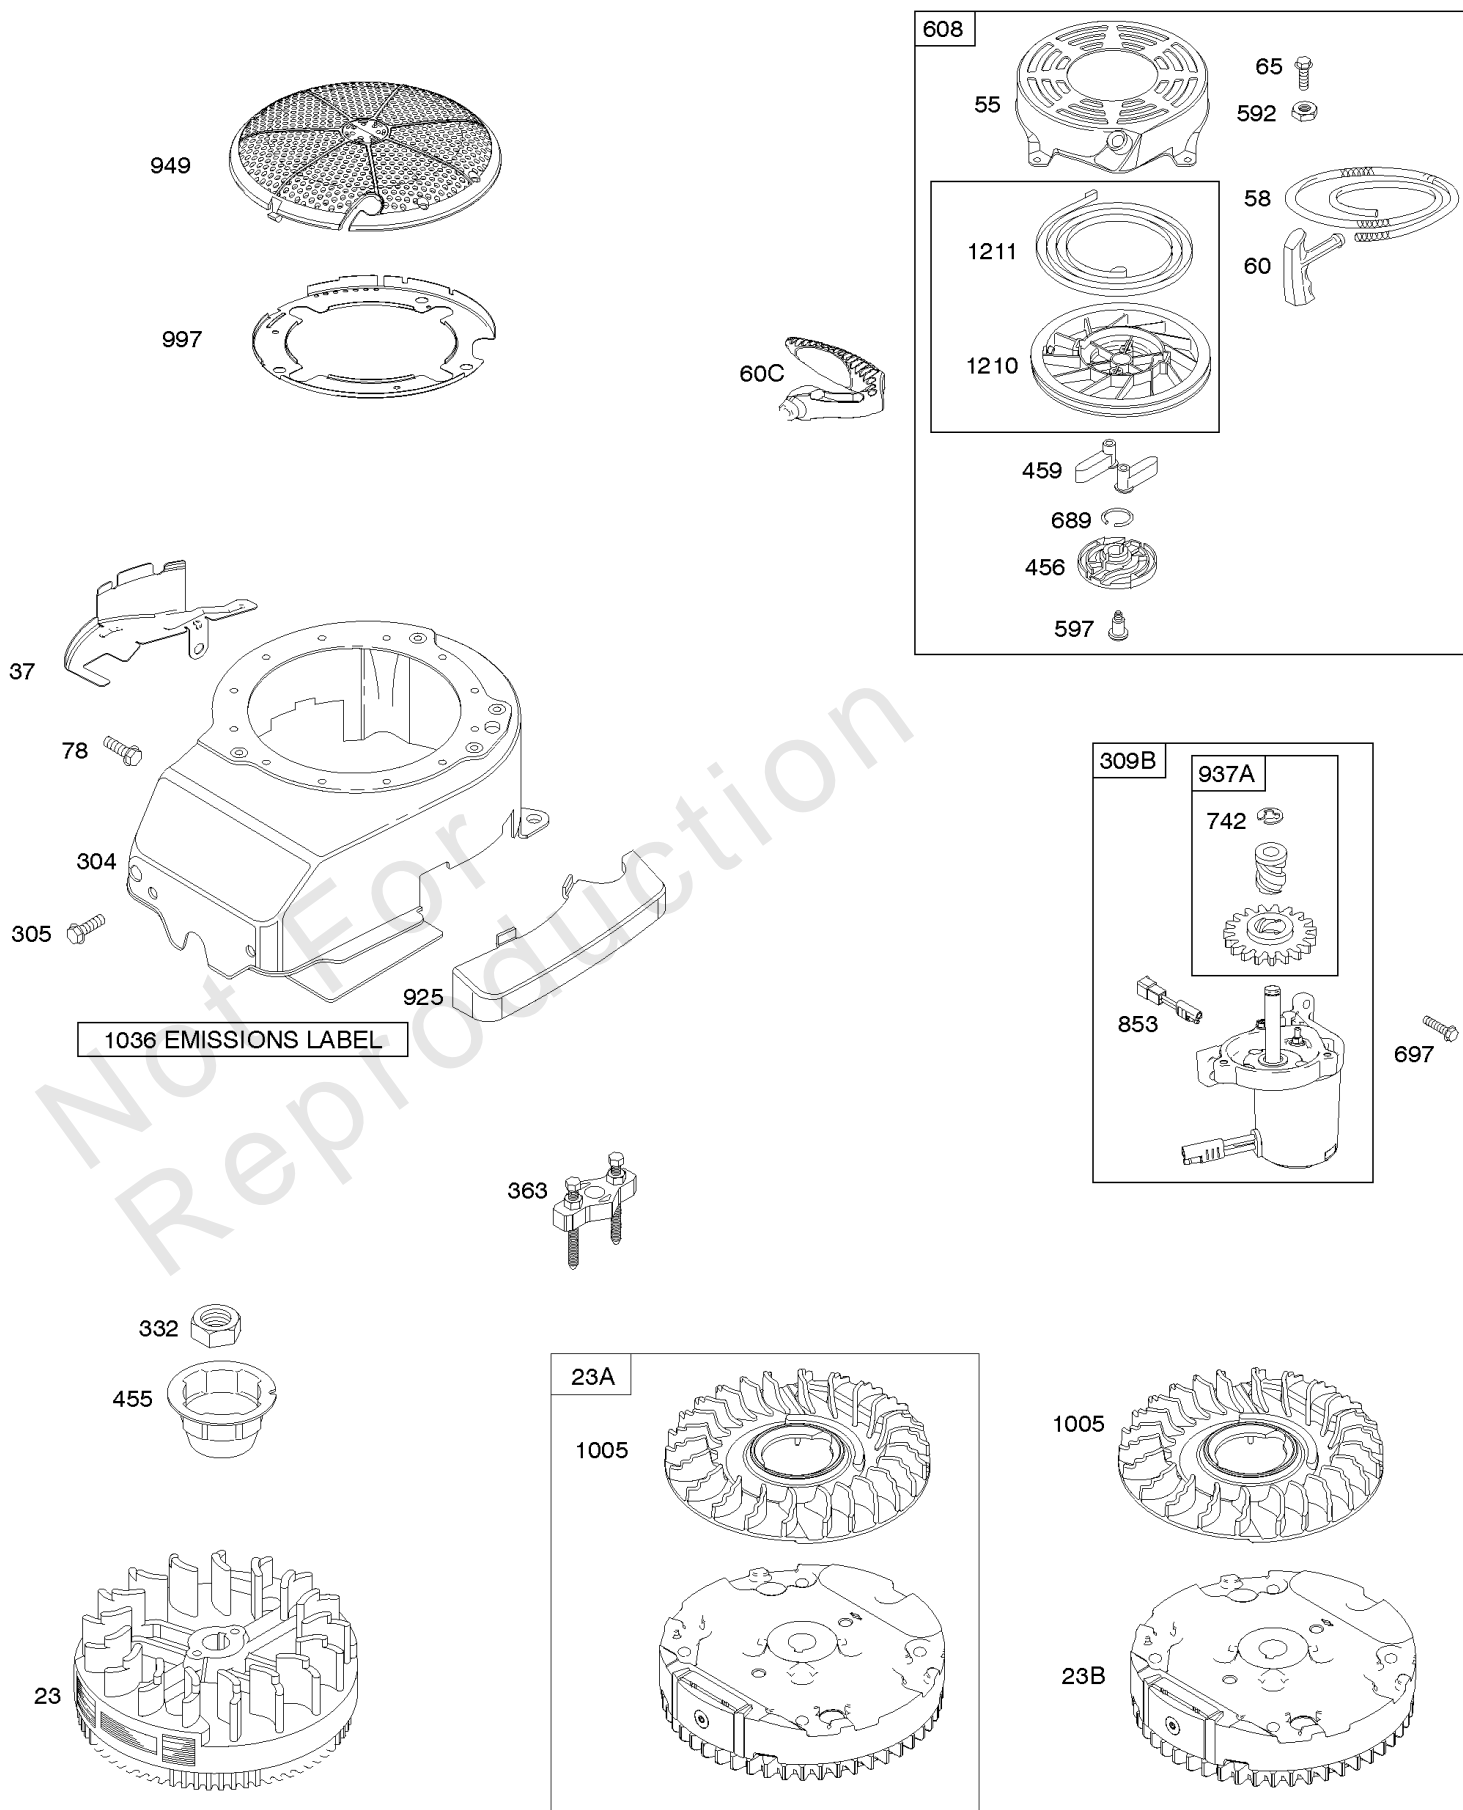

Blower Housing, Electric Starter, Flywheel, Rewind Starter

REF NO	PART NO	QTY	DESCRIPTION
23	691987		FLYWHEEL
37	793756		GUARD-FLYWHEEL
55	691421		HOUSING, Rewind Starter
58	697316		ROPE, Starter -(Cut To Required Length)
60	281434S		GRIP, Starter Rope
60C	799716		GRIP, Starter Rope
65	690837		SCREW -(Rewind Starter)
78	691108		SCREW -(Flywheel Guard)
304	790826		HOUSING, Blower
305	691108		SCREW -(Blower Housing)
309B	799045		MOTOR-STARTER
332	690662		NUT -(Flywheel)
363	19069		PULLER, Flywheel
455	791960		CUP, Flywheel
456	692299		PLATE-PAWL FRICTION
459	281505S		PAWL-RATCHET
592	690800		NUT -(Rewind Starter)
597	691696		SCREW -(Pawl Friction Plate)
608	497680		STARTER, Rewind
689	691855		SPRING-FRICTION
697	691127		SCREW -(Starter Motor) (Drive Cap)
742	93941		RETAINER, E Ring
853	695268		ADAPTER, Wire
925	795403		COVER-LINKAGE
937A	799420		SPLINE, Starter
997	696310		SHIELD, Debris
1005	691346		FAN, Flywheel
1036	-----		Label-Emissions -(Available From A Briggs & Stratton Authorized Dealer)
1210	498144		PULLEY/SPRING ASSY -(Pulley)
1211	498144		PULLEY/SPRING ASSY -(Spring)