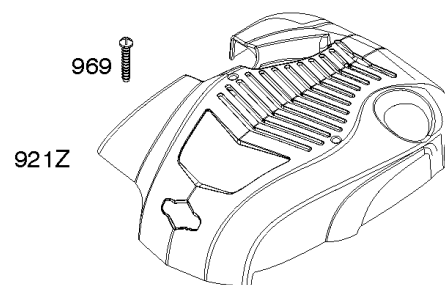

Blower Housing, Electric Starter, Flywheel, Rewind Starter

REF NO	PART NO	QTY	DESCRIPTION
23	691987		FLYWHEEL
37	793756		GUARD-FLYWHEEL
55	691421		HOUSING, Rewind Starter
58	697316		ROPE, Starter -(Cut To Required Length)
60	281434S		GRIP, Starter Rope
60C	799716		GRIP, Starter Rope
65	690837		SCREW -(Rewind Starter)
78	691108		SCREW -(Flywheel Guard)
304	790826		HOUSING, Blower
305	691108		SCREW -(Blower Housing)
309B	799045		MOTOR-STARTER
332	690662		NUT -(Flywheel)
363	19069		PULLER, Flywheel
455	791960		CUP, Flywheel
456	692299		PLATE-PAWL FRICTION
459	281505S		PAWL-RATCHET
592	690800		NUT -(Rewind Starter)
597	691696		SCREW -(Pawl Friction Plate)
608	497680		STARTER, Rewind
689	691855		SPRING-FRICTION
697	691127		SCREW -(Starter Motor) (Drive Cap)
742	93941		RETAINER, E Ring
853	695268		ADAPTER, Wire
925	795403		COVER-LINKAGE
937A	799420		SPLINE, Starter
997	696310		SHIELD, Debris
1005	691346		FAN, Flywheel
1036	-----		Label-Emissions -(Available From A Briggs & Stratton Authorized Dealer)
1210	498144		PULLEY/SPRING ASSY -(Pulley)
1211	498144		PULLEY/SPRING ASSY -(Spring)