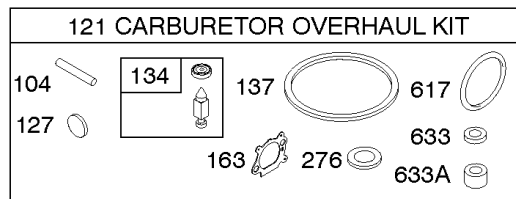

1319 WARNING LABEL

REQUIRED when replacing parts with warning labels affixed.

1330 REPAIR MANUAL

Camshaft, Crankshaft, Cylinder, Engine Sump, Lubrication, Pistion Group, Valves

REF NO	PART NO	QTY	DESCRIPTION
287	690940		SCREW -(Dipstick Tube)
306A	790836		SHIELD, Cylinder
307	690345		SCREW -(Cylinder Shield)
337	591868		PLUG, Spark
358	590508		GASKET SET, Engine
362	793351		SHIELD-SPARK PLUG
383	89838S		WRENCH-SPARK PLUG
404	690272		WASHER -(Governor Crank)
523	499621		DIPSTICK
524	692296		SEAL-DIPSTICK TUBE -(Dipstick Tube)
525	495265		TUBE, Dipstick
584	697734		COVER-BREA PASSAGE
585	691879		GASKET-BREA PASSAGE
615	690340		RETAINER, Governor Shaft
616	698801		CRANK-GOVERNOR
617	270344S		SEAL, O-Ring -(Intake Manifold)
635	66538S		BOOT, Spark PLug
668	493823		SPACER -(Includes 2)
684	690345		SCREW -(Breather Passage Cover)
718	690959		PIN, Locating
741	797521		GEAR, Timing -(Metal)
842	691031		SEAL, O-Ring -(Dipstick Tube)
847	692047		DIPSTICK/TUBE ASSY
868	590410		SEAL, Valve
869	691155		SEAT, Valve -(Intake)
870	690380		SEAT, Valve -(Exhaust)
871	590409		BUSHING, Valve Guide
883	691881		GASKET, Exhaust
1095	590507		GASKET SET, Valve
1319	794467		LABEL, Warning
1330	270962		REP MAN-1 CYL L-HD