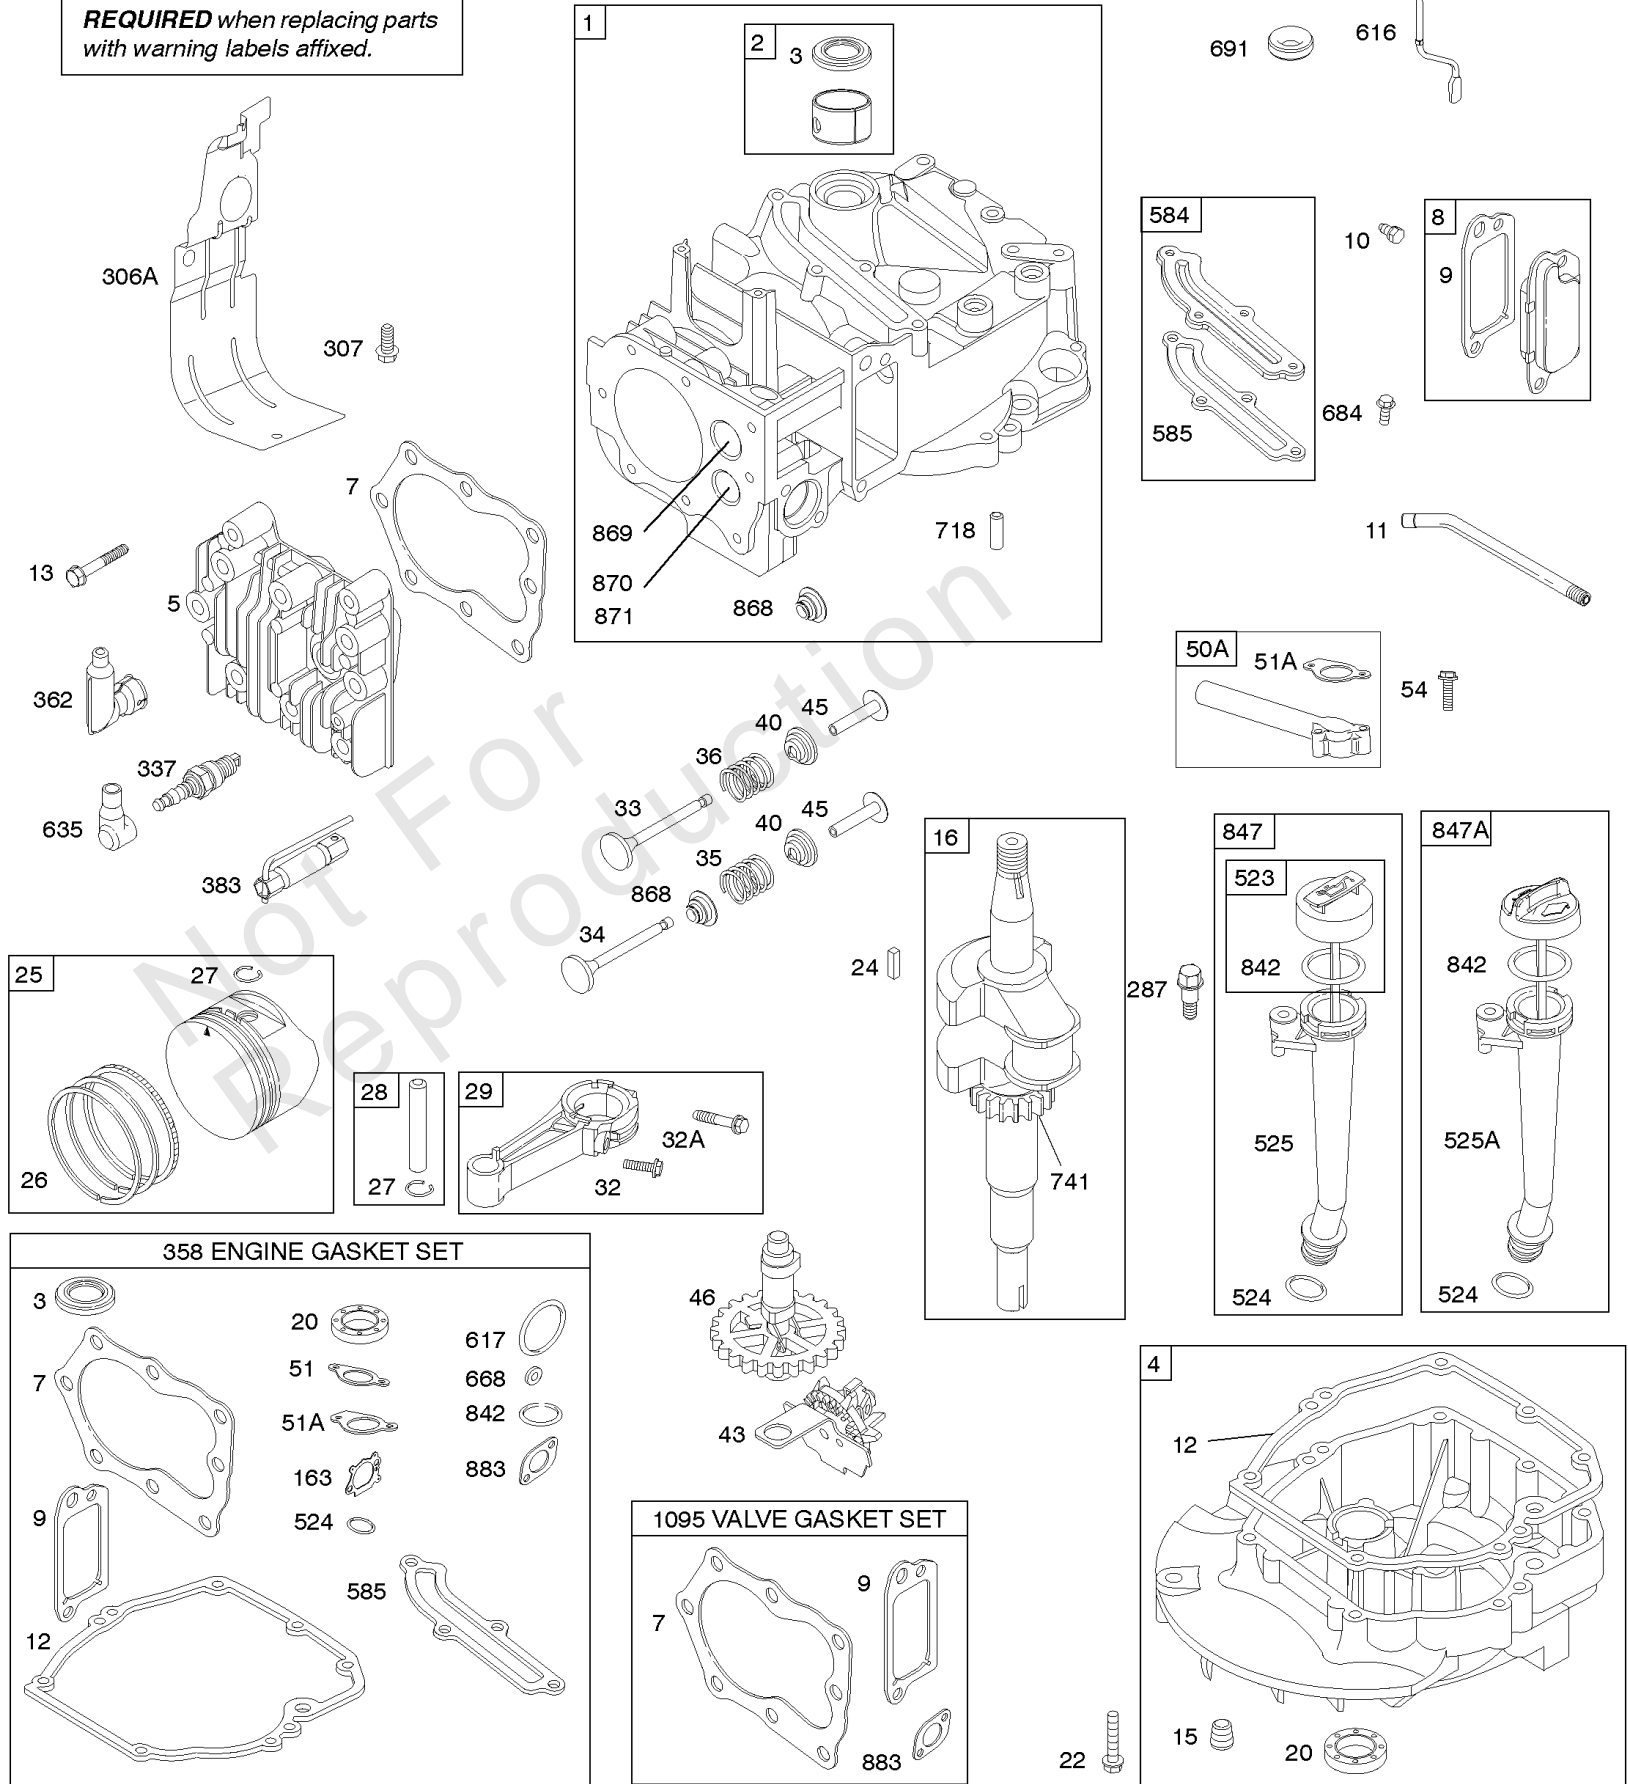

1319 WARNING LABEL

REQUIRED when replacing parts with warning labels affixed.

1330 REPAIR MANUAL

Camshaft, Crankshaft, Cylinder, Engine Sump, Lubrication, Pistion Group, Valves

REF NO	PART NO	QTY	DESCRIPTION
287	690940		SCREW -(Dipstick Tube)
306A	790836		SHIELD, Cylinder
307	690345		SCREW -(Cylinder Shield)
337	591868		PLUG, Spark
358	590508		GASKET SET, Engine
362	793351		SHIELD-SPARK PLUG
383	89838S		WRENCH-SPARK PLUG
404	690272		WASHER -(Governor Crank)
523	499621		DIPSTICK
524	692296		SEAL-DIPSTICK TUBE -(Dipstick Tube)
525	495265		TUBE, Dipstick
584	697734		COVER-BREA PASSAGE
585	691879		GASKET-BREA PASSAGE
615	690340		RETAINER, Governor Shaft
616	698801		CRANK-GOVERNOR
617	270344S		SEAL, O-Ring -(Intake Manifold)
635	66538S		BOOT, Spark PLug
668	493823		SPACER -(Includes 2)
684	690345		SCREW -(Breather Passage Cover)
718	690959		PIN, Locating
741	797521		GEAR, Timing -(Metal)
842	691031		SEAL, O-Ring -(Dipstick Tube)
847	692047		DIPSTICK/TUBE ASSY
868	590410		SEAL, Valve
869	691155		SEAT, Valve -(Intake)
870	690380		SEAT, Valve -(Exhaust)
871	590409		BUSHING, Valve Guide
883	691881		GASKET, Exhaust
1095	590507		GASKET SET, Valve
1319	794467		LABEL, Warning
1330	270962		REP MAN-1 CYL L-HD