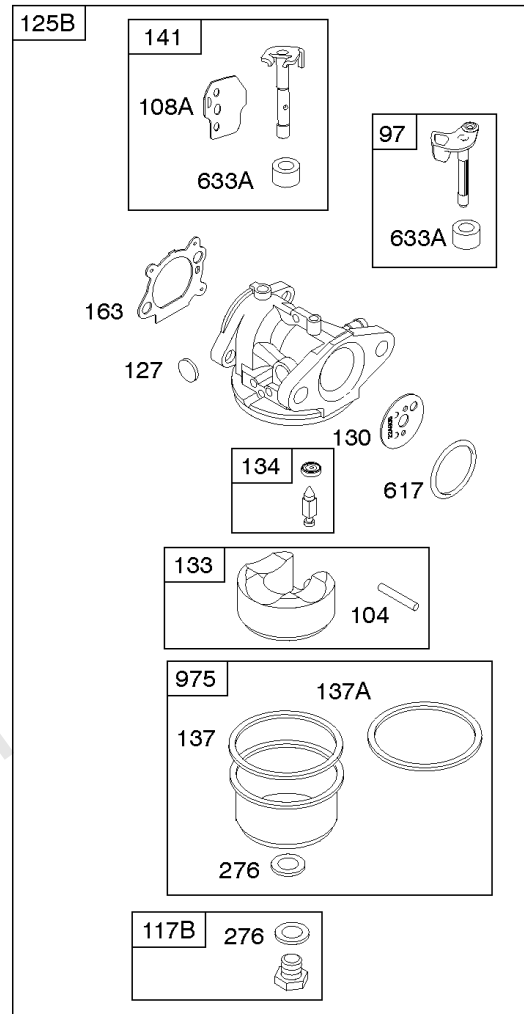

1319 WARNING LABEL

REQUIRED when replacing parts with warning labels affixed.

1330 REPAIR MANUAL

Camshaft, Crankshaft, Cylinder, Engine Sump, Lubrication, Pistion Group, Valves

REF NO	PART NO	QTY	DESCRIPTION
287	690940		SCREW -(Dipstick Tube)
306A	790836		SHIELD, Cylinder
307	690345		SCREW -(Cylinder Shield)
337	591868		PLUG, Spark
358	590508		GASKET SET, Engine
362	793351		SHIELD-SPARK PLUG
383	89838S		WRENCH-SPARK PLUG
404	690272		WASHER -(Governor Crank)
523	499621		DIPSTICK
524	692296		SEAL-DIPSTICK TUBE -(Dipstick Tube)
525	495265		TUBE, Dipstick
584	697734		COVER-BREA PASSAGE
585	691879		GASKET-BREA PASSAGE
615	690340		RETAINER, Governor Shaft
616	698801		CRANK-GOVERNOR
617	270344S		SEAL, O-Ring -(Intake Manifold)
635	66538S		BOOT, Spark PLug
668	493823		SPACER -(Includes 2)
684	690345		SCREW -(Breather Passage Cover)
718	690959		PIN, Locating
741	797521		GEAR, Timing -(Metal)
842	691031		SEAL, O-Ring -(Dipstick Tube)
847	692047		DIPSTICK/TUBE ASSY
868	590410		SEAL, Valve
869	691155		SEAT, Valve -(Intake)
870	690380		SEAT, Valve -(Exhaust)
871	590409		BUSHING, Valve Guide
883	691881		GASKET, Exhaust
1095	590507		GASKET SET, Valve
1319	794467		LABEL, Warning
1330	270962		REP MAN-1 CYL L-HD