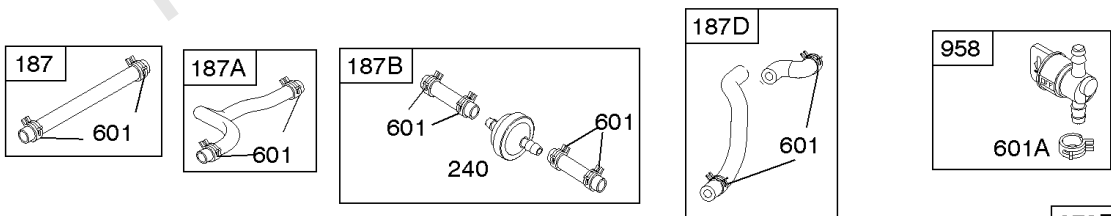

Carburetor, Fuel Supply

REF NO	PART NO	QTY	DESCRIPTION
97	696565		SHAFT, Throttle -(Plastic)
104	797622		PIN-FLOAT HINGE
108	796993		VALVE, Choke
108A	795935		VALVE, Choke
109A	498593		SHAFT, Choke
117A	797574		JET, Main -(Standard)
117B	590440		JET, Main -(Standard)
118A	591298		JET, Main -(High Altitude)
118B	798661		JET, Main -(High Altitude)
121	498260		KIT, Carburetor Overhaul
125B	799866		CARBURETOR -(Autochoke System)
127	694468		PLUG, Welch -(Bowl Vent)
130	696564		VALVE, Throttle
133	398187		FLOAT-CARBURETOR
134	398188		KIT-NEEDLE/SEAT
137	796610		GASKET, Float Bowl
137A	693981		GASKET-FLOAT BOWL -(1/16)
141	796193		KIT, Choke Shaft
163	795629		GASKET-AIR CLEANER -(Air Cleaner)
187	791766		LINE, Fuel -(Cut To Required Length)
187A	791873		LINE-FUEL -(Molded)
187B	791891		LINE-FUEL -(Includes Filter)
187D	795090		LINE, Fuel -(Molded)
190	690940		SCREW -(Fuel Tank)
240	298090S		FILTER, Fuel
276	271716		WASHER-SEALING
365	691688		SCREW -(Carburetor)
601	791850		CLAMP, Hose
601A	691038		CLAMP, Hose
617	270344S		SEAL, O-Ring -(Intake Manifold)
633	691321		SEAL-CHOKE/THR SHAFT -(Throttle Shaft)
633A	693867		SEAL, Choke/Throttle Shaft
670	692294		SPACER, Fuel Tank
692	590931		SPRING, Detent
957B	692046		CAP, Fuel Tank -(Threaded)(Vented)
957C	591003		CAP, Fuel Tank -(1/4 Turn Cap - Black)
957D	796577		CAP-FUEL TANK -(Threaded)(Vented)