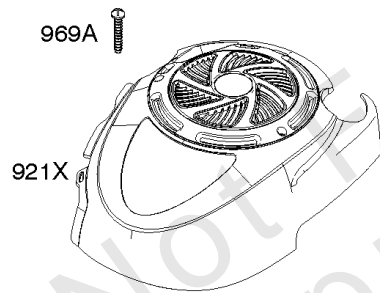

Parts Manual

Mfg. No: 128M02-0943-F1

Model Components	Page
Air Cleaner, Exhaust System.....	4
Blower Housing, Electric Starter, Flywheel, Rewind Starter.....	6
Blower Housing/Shrouds.....	8
Camshaft, Crankshaft, Cylinder, Engine Sump, Lubrication, Pistion Group, Valves.....	10
Carburetor, Fuel Supply.....	14
Controls, Electrical, Flywheel Brake, Governor Spring, Ignition.....	18
Replacement Engine - US & Canada.....	22

Blower Housing, Electric Starter, Flywheel, Rewind Starter

REF NO	PART NO	QTY	DESCRIPTION
23	691987		FLYWHEEL
37	793756		GUARD-FLYWHEEL
55	691421		HOUSING, Rewind Starter
58	697316		ROPE, Starter -(Cut To Required Length)
60	281434S		GRIP, Starter Rope
60C	799716		GRIP, Starter Rope
65	690837		SCREW -(Rewind Starter)
78	691108		SCREW -(Flywheel Guard)
304	790826		HOUSING, Blower
305	691108		SCREW -(Blower Housing)
309B	799045		MOTOR-STARTER
332	690662		NUT -(Flywheel)
363	19069		PULLER, Flywheel
455	791960		CUP, Flywheel
456	692299		PLATE-PAWL FRICTION
459	281505S		PAWL-RATCHET
592	690800		NUT -(Rewind Starter)
597	691696		SCREW -(Pawl Friction Plate)
608	497680		STARTER, Rewind
689	691855		SPRING-FRICTION
697	691127		SCREW -(Starter Motor) (Drive Cap)
742	93941		RETAINER, E Ring
853	695268		ADAPTER, Wire
925	795403		COVER-LINKAGE
937A	799420		SPLINE, Starter
997	696310		SHIELD, Debris
1005	691346		FAN, Flywheel
1036	-----		Label-Emissions -(Available From A Briggs & Stratton Authorized Dealer)
1210	498144		PULLEY/SPRING ASSY -(Pulley)
1211	498144		PULLEY/SPRING ASSY -(Spring)