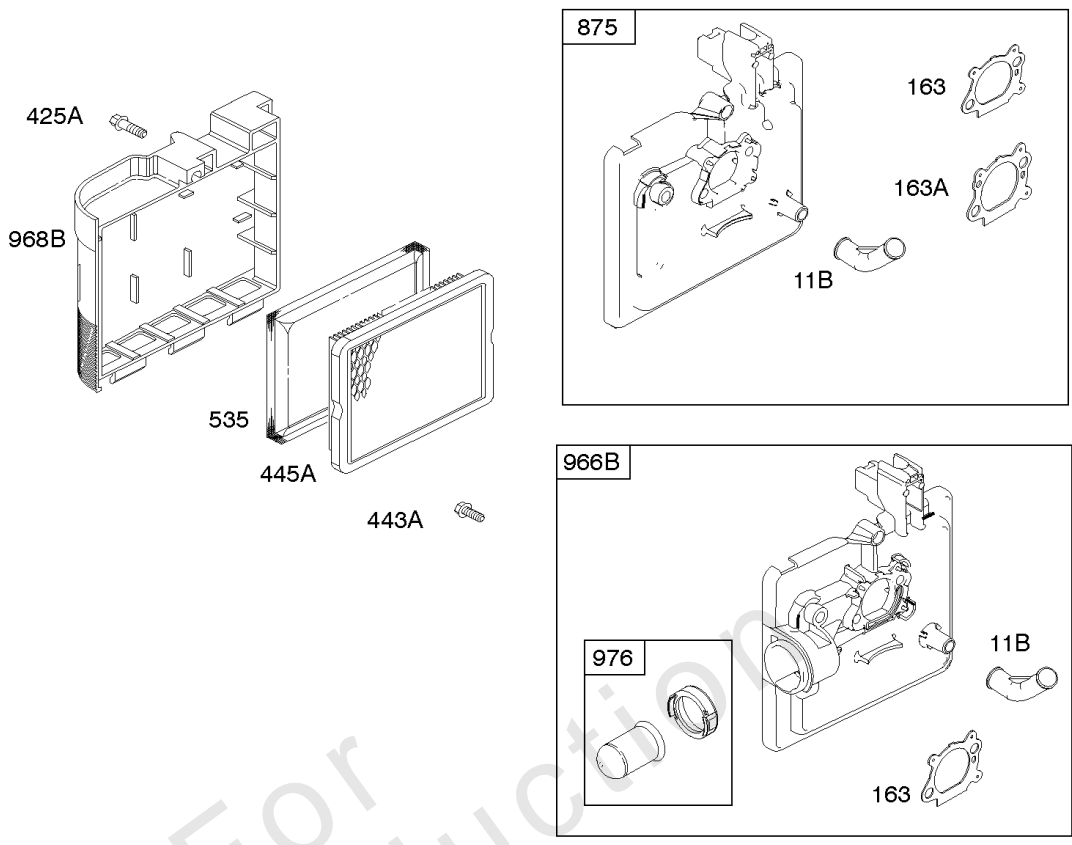

Air Cleaner, Exhaust System

REF NO	PART NO	QTY	DESCRIPTION
11B	691923		TUBE, Breather
81	691740		LOCK, Muffler Screw
163	795629		GASKET-AIR CLEANER -(Air Cleaner)
291	593208		THERMOSTAT
300	593581		MUFFLER -Used After Code Date 13122200
300	790828		MUFFLER -Used Before Code Date 13122300
425A	690670		SCREW -(Air Cleaner Cover)
443A	692523		SCREW -(Air Cleaner Primer Base)
445A	491588S		FILTER, A/C Cartridge
535	493537S		FILTER, Air Cleaner Foam
613	790833		SCREW -(Muffler)
676	396548		DEFLECTOR, Muffler
676A	393756		DEFLECTOR, Muffler -(Side Outlet)
676C	493871		DEFLECTOR, Muffler
677	690661		SCREW -(Muffler Deflector) (Thread Forming)
677A	593440		SCREW -(Muffler Deflector) (Self-Drilling & Tapping)
725	590459		SHIELD, Heat
725A	590460		SHIELD, Heat
832	590486		GUARD, Muffler
832B	593875		GUARD, Muffler
836	690664		SCREW -(Muffler Guard)
836A	790745		SCREW -(Muffler Guard)
875	593580		BASE, Air Cleaner -(Primer)
883	691881		GASKET, Exhaust
966B	795259		BASE-AIR CLEANER PRIM -(Primer)
968B	692298		COVER, Air Cleaner
976	694395		PRIMER, Carburetor