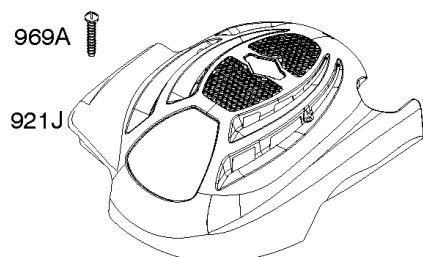

Blower Housing, Electric Starter, Flywheel, Rewind Starter

REF NO	PART NO	QTY	DESCRIPTION
23	691987		FLYWHEEL
37	793756		GUARD-FLYWHEEL
55	691421		HOUSING, Rewind Starter
58	697316		ROPE, Starter -(Cut To Required Length)
60	281434S		GRIP, Starter Rope
60C	799716		GRIP, Starter Rope
65	690837		SCREW -(Rewind Starter)
78	691108		SCREW -(Flywheel Guard)
304	790826		HOUSING, Blower
305	691108		SCREW -(Blower Housing)
309B	799045		MOTOR-STARTER
332	690662		NUT -(Flywheel)
363	19069		PULLER, Flywheel
455	791960		CUP, Flywheel
456	692299		PLATE-PAWL FRICTION
459	281505S		PAWL-RATCHET
592	690800		NUT -(Rewind Starter)
597	691696		SCREW -(Pawl Friction Plate)
608	497680		STARTER, Rewind
689	691855		SPRING-FRICTION
697	691127		SCREW -(Starter Motor) (Drive Cap)
742	93941		RETAINER, E Ring
853	695268		ADAPTER, Wire
925	795403		COVER-LINKAGE
937A	799420		SPLINE, Starter
997	696310		SHIELD, Debris
1005	691346		FAN, Flywheel
1036	-----		Label-Emissions -(Available From A Briggs & Stratton Authorized Dealer)
1210	498144		PULLEY/SPRING ASSY -(Pulley)
1211	498144		PULLEY/SPRING ASSY -(Spring)