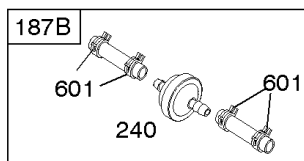

1319 WARNING LABEL

REQUIRED when replacing parts with warning labels affixed.

1330 REPAIR MANUAL

Camshaft, Crankshaft, Cylinder, Engine Sump, Lubrication, Pistion Group, Valves

REF NO	PART NO	QTY	DESCRIPTION
287	690940		SCREW -(Dipstick Tube)
306A	790836		SHIELD, Cylinder
307	690345		SCREW -(Cylinder Shield)
337	591868		PLUG, Spark
358	590508		GASKET SET, Engine
362	793351		SHIELD-SPARK PLUG
383	89838S		WRENCH-SPARK PLUG
404	690272		WASHER -(Governor Crank)
523	499621		DIPSTICK
524	692296		SEAL-DIPSTICK TUBE -(Dipstick Tube)
525	495265		TUBE, Dipstick
584	697734		COVER-BREA PASSAGE
585	691879		GASKET-BREA PASSAGE
615	690340		RETAINER, Governor Shaft
616	698801		CRANK-GOVERNOR
617	270344S		SEAL, O-Ring -(Intake Manifold)
635	66538S		BOOT, Spark PLug
668	493823		SPACER -(Includes 2)
684	690345		SCREW -(Breather Passage Cover)
718	690959		PIN, Locating
741	797521		GEAR, Timing -(Metal)
842	691031		SEAL, O-Ring -(Dipstick Tube)
847	692047		DIPSTICK/TUBE ASSY
868	590410		SEAL, Valve
869	691155		SEAT, Valve -(Intake)
870	690380		SEAT, Valve -(Exhaust)
871	590409		BUSHING, Valve Guide
883	691881		GASKET, Exhaust
1095	590507		GASKET SET, Valve
1319	794467		LABEL, Warning
1330	270962		REP MAN-1 CYL L-HD