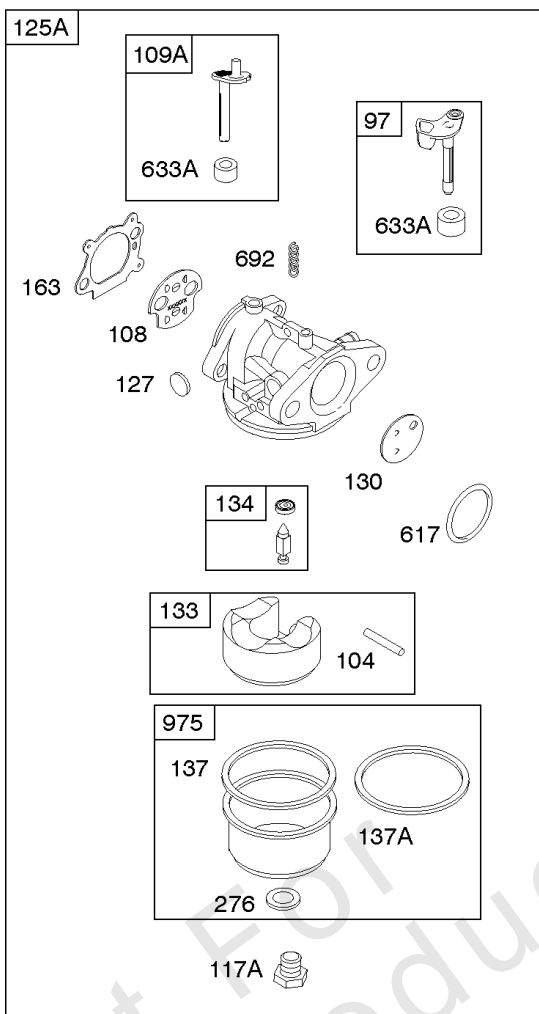

1319 WARNING LABEL

REQUIRED when replacing parts with warning labels affixed.

1330 REPAIR MANUAL

Camshaft, Crankshaft, Cylinder, Engine Sump, Lubrication, Pistion Group, Valves

REF NO	PART NO	QTY	DESCRIPTION
287	690940		SCREW -(Dipstick Tube)
306A	790836		SHIELD, Cylinder
307	690345		SCREW -(Cylinder Shield)
337	591868		PLUG, Spark
358	590508		GASKET SET, Engine
362	793351		SHIELD-SPARK PLUG
383	89838S		WRENCH-SPARK PLUG
404	690272		WASHER -(Governor Crank)
523	499621		DIPSTICK
524	692296		SEAL-DIPSTICK TUBE -(Dipstick Tube)
525	495265		TUBE, Dipstick
584	697734		COVER-BREA PASSAGE
585	691879		GASKET-BREA PASSAGE
615	690340		RETAINER, Governor Shaft
616	698801		CRANK-GOVERNOR
617	270344S		SEAL, O-Ring -(Intake Manifold)
635	66538S		BOOT, Spark PLug
668	493823		SPACER -(Includes 2)
684	690345		SCREW -(Breather Passage Cover)
718	690959		PIN, Locating
741	797521		GEAR, Timing -(Metal)
842	691031		SEAL, O-Ring -(Dipstick Tube)
847	692047		DIPSTICK/TUBE ASSY
868	590410		SEAL, Valve
869	691155		SEAT, Valve -(Intake)
870	690380		SEAT, Valve -(Exhaust)
871	590409		BUSHING, Valve Guide
883	691881		GASKET, Exhaust
1095	590507		GASKET SET, Valve
1319	794467		LABEL, Warning
1330	270962		REP MAN-1 CYL L-HD