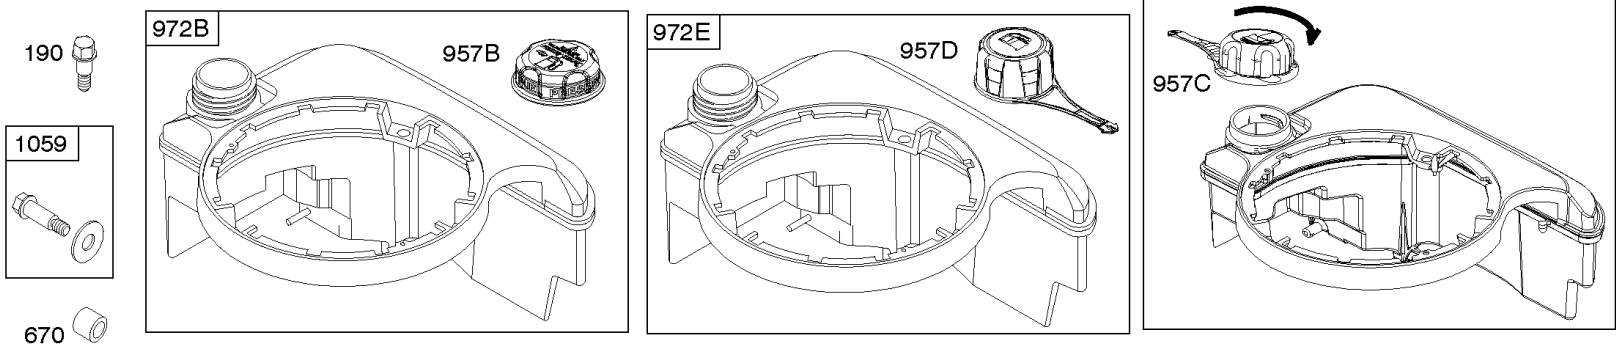

Carburetor, Fuel Supply

REF NO	PART NO	QTY	DESCRIPTION
97	696565		SHAFT, Throttle -(Plastic)
104	797622		PIN-FLOAT HINGE
108	796993		VALVE, Choke
108A	795935		VALVE, Choke
109A	498593		SHAFT, Choke
117A	797574		JET, Main -(Standard)
117B	590440		JET, Main -(Standard)
118A	591298		JET, Main -(High Altitude)
118B	798661		JET, Main -(High Altitude)
121	498260		KIT, Carburetor Overhaul
125B	799866		CARBURETOR -(Autochoke System)
127	694468		PLUG, Welch -(Bowl Vent)
130	696564		VALVE, Throttle
133	398187		FLOAT-CARBURETOR
134	398188		KIT-NEEDLE/SEAT
137	796610		GASKET, Float Bowl
137A	693981		GASKET-FLOAT BOWL -(1/16)
141	796193		KIT, Choke Shaft
163	795629		GASKET-AIR CLEANER -(Air Cleaner)
187	791766		LINE, Fuel -(Cut To Required Length)
187A	791873		LINE-FUEL -(Molded)
187B	791891		LINE-FUEL -(Includes Filter)
187D	795090		LINE, Fuel -(Molded)
190	690940		SCREW -(Fuel Tank)
240	298090S		FILTER, Fuel
276	271716		WASHER-SEALING
365	691688		SCREW -(Carburetor)
601	791850		CLAMP, Hose
601A	691038		CLAMP, Hose
617	270344S		SEAL, O-Ring -(Intake Manifold)
633	691321		SEAL-CHOKE/THR SHAFT -(Throttle Shaft)
633A	693867		SEAL, Choke/Throttle Shaft
670	692294		SPACER, Fuel Tank
692	590931		SPRING, Detent
957B	692046		CAP, Fuel Tank -(Threaded)(Vented)
957C	591003		CAP, Fuel Tank -(1/4 Turn Cap - Black)
957D	796577		CAP-FUEL TANK -(Threaded)(Vented)