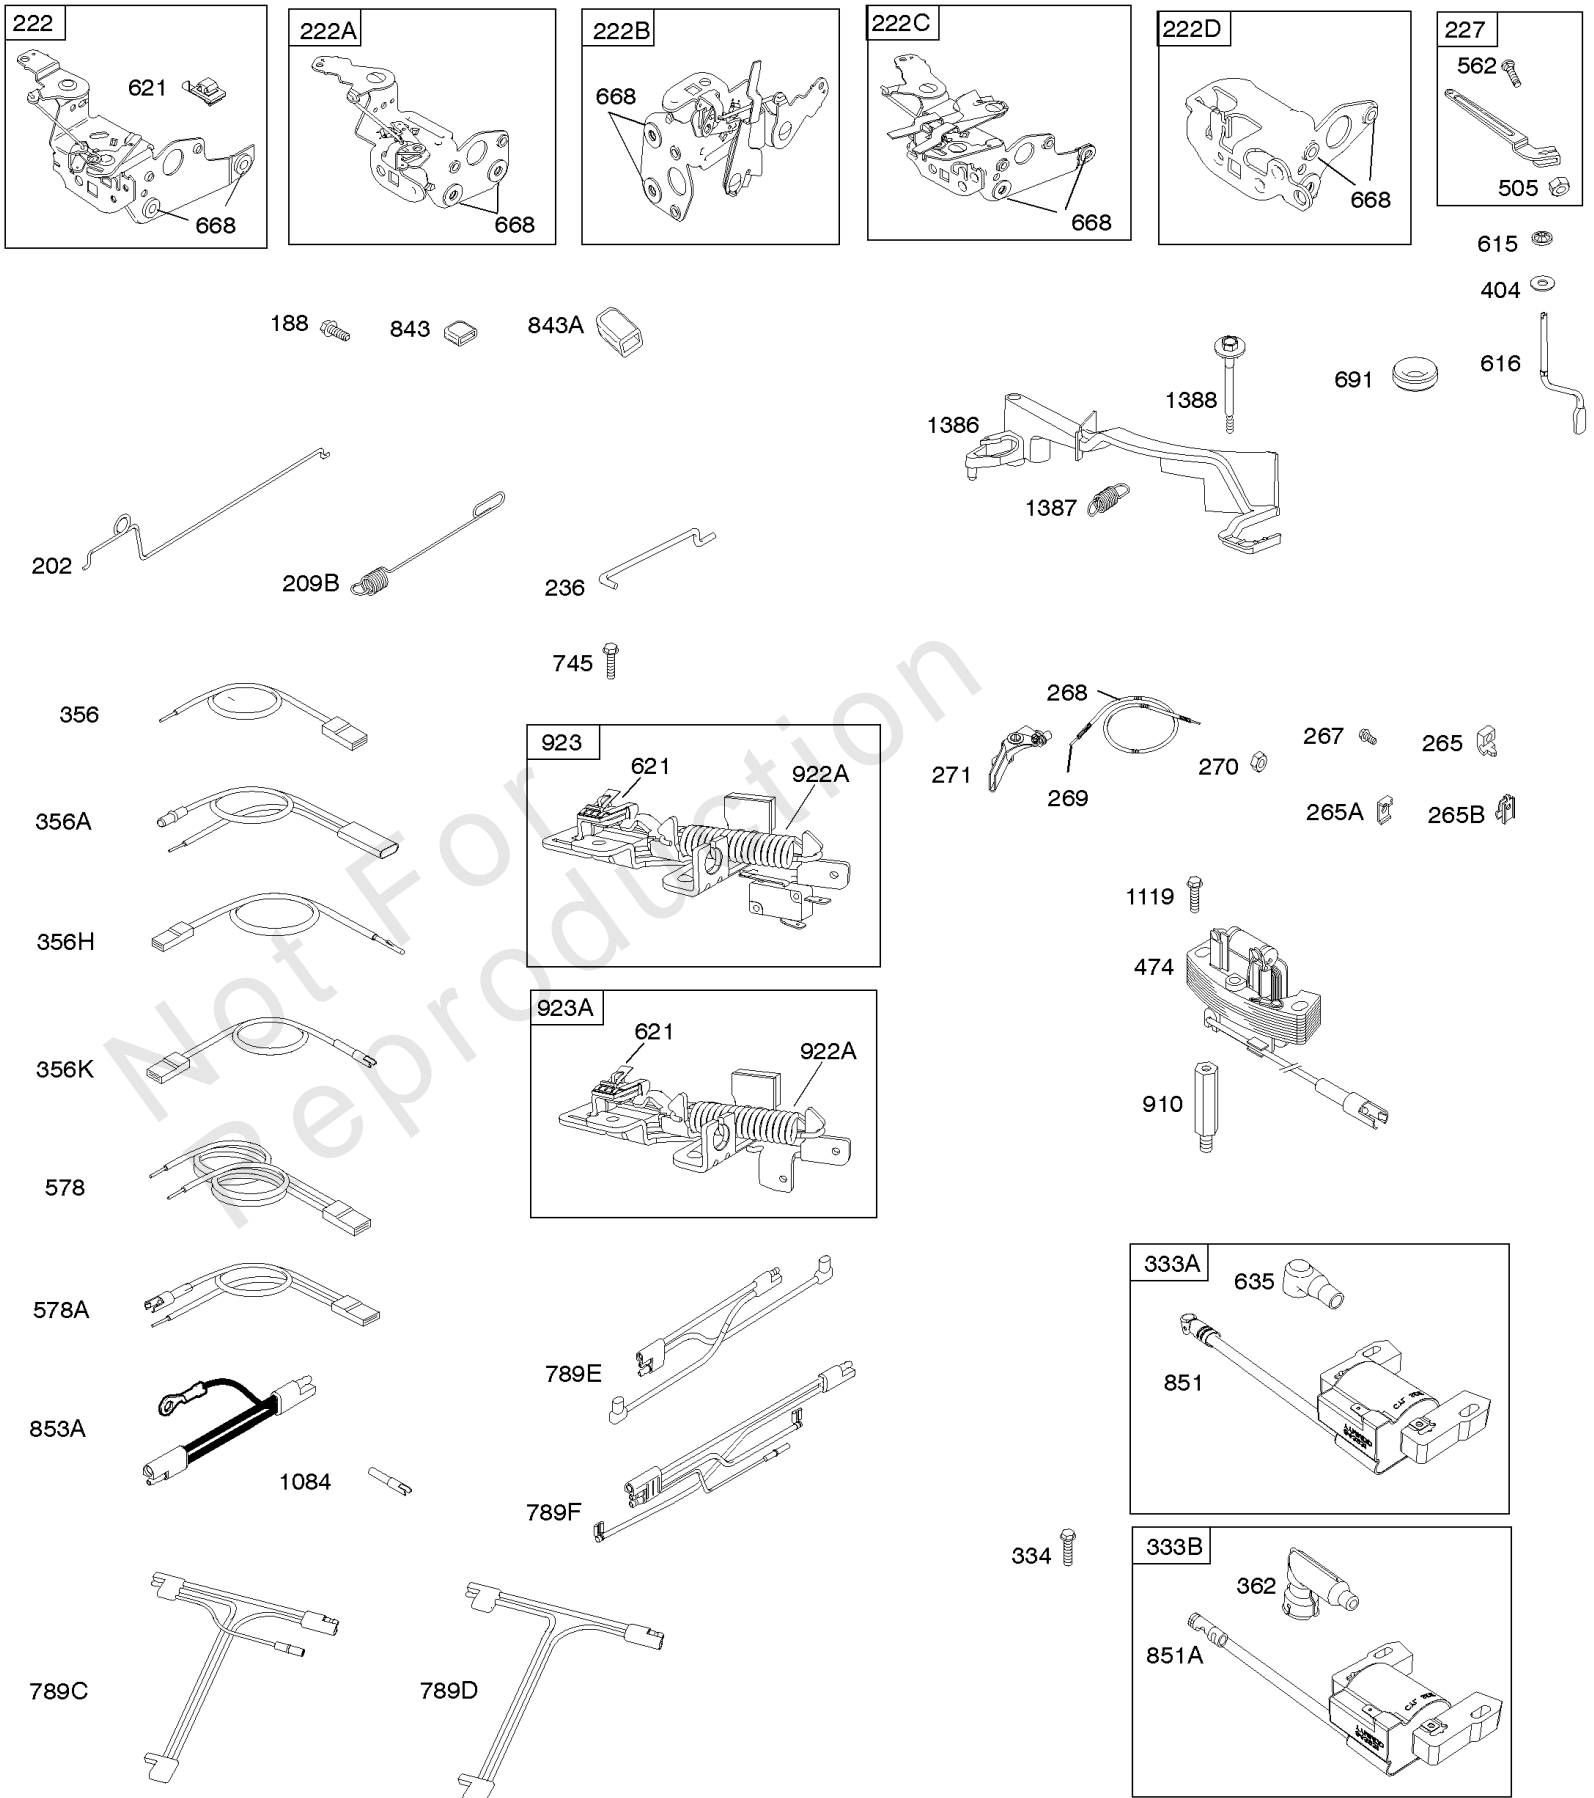

Carburetor, Fuel Supply

REF NO	PART NO	QTY	DESCRIPTION
957C	799585		CAP, Fuel Tank -(1/4 Turn Cap - Black)
958	698183		VALVE, Fuel Shut Off
972B	699374		TANK, Fuel
972F	590490		TANK, Fuel
972E	796578		TANK, Fuel -(Flourinated)
975	796611		BOWL, Float
1059	692311		KIT, Screw/Washer

Not For Reproduction