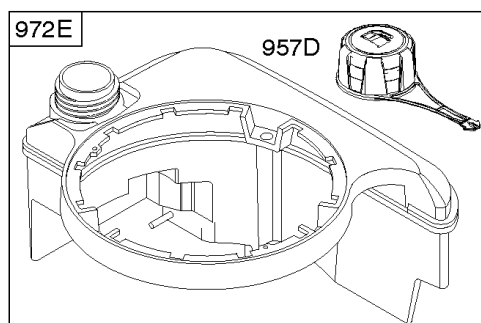

1319 WARNING LABEL

REQUIRED when replacing parts with warning labels affixed.

1330 REPAIR MANUAL

Camshaft, Crankshaft, Cylinder, Engine Sump, Lubrication, Pistion Group, Valves

REF NO	PART NO	QTY	DESCRIPTION
287	690940		SCREW -(Dipstick Tube)
306A	790836		SHIELD, Cylinder
307	690345		SCREW -(Cylinder Shield)
337	591868		PLUG, Spark
358	590508		GASKET SET, Engine
362	793351		SHIELD-SPARK PLUG
383	89838S		WRENCH-SPARK PLUG
404	690272		WASHER -(Governor Crank)
523	499621		DIPSTICK
524	692296		SEAL-DIPSTICK TUBE -(Dipstick Tube)
525	495265		TUBE, Dipstick
584	697734		COVER-BREA PASSAGE
585	691879		GASKET-BREA PASSAGE
615	690340		RETAINER, Governor Shaft
616	698801		CRANK-GOVERNOR
617	270344S		SEAL, O-Ring -(Intake Manifold)
635	66538S		BOOT, Spark PLug
668	493823		SPACER -(Includes 2)
684	690345		SCREW -(Breather Passage Cover)
718	690959		PIN, Locating
741	797521		GEAR, Timing -(Metal)
842	691031		SEAL, O-Ring -(Dipstick Tube)
847	692047		DIPSTICK/TUBE ASSY
868	590410		SEAL, Valve
869	691155		SEAT, Valve -(Intake)
870	690380		SEAT, Valve -(Exhaust)
871	590409		BUSHING, Valve Guide
883	691881		GASKET, Exhaust
1095	590507		GASKET SET, Valve
1319	794467		LABEL, Warning
1330	270962		REP MAN-1 CYL L-HD