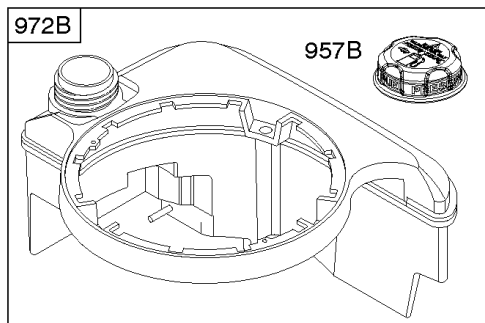

1319 WARNING LABEL

REQUIRED when replacing parts with warning labels affixed.

1330 REPAIR MANUAL

Camshaft, Crankshaft, Cylinder, Engine Sump, Lubrication, Pistion Group, Valves

REF NO	PART NO	QTY	DESCRIPTION
287	690940		SCREW -(Dipstick Tube)
306A	790836		SHIELD, Cylinder
307	690345		SCREW -(Cylinder Shield)
337	591868		PLUG, Spark
358	590508		GASKET SET, Engine
362	793351		SHIELD-SPARK PLUG
383	89838S		WRENCH-SPARK PLUG
404	690272		WASHER -(Governor Crank)
523	499621		DIPSTICK
524	692296		SEAL-DIPSTICK TUBE -(Dipstick Tube)
525	495265		TUBE, Dipstick
584	697734		COVER-BREA PASSAGE
585	691879		GASKET-BREA PASSAGE
615	690340		RETAINER, Governor Shaft
616	698801		CRANK-GOVERNOR
617	270344S		SEAL, O-Ring -(Intake Manifold)
635	66538S		BOOT, Spark PLug
668	493823		SPACER -(Includes 2)
684	690345		SCREW -(Breather Passage Cover)
718	690959		PIN, Locating
741	797521		GEAR, Timing -(Metal)
842	691031		SEAL, O-Ring -(Dipstick Tube)
847	692047		DIPSTICK/TUBE ASSY
868	590410		SEAL, Valve
869	691155		SEAT, Valve -(Intake)
870	690380		SEAT, Valve -(Exhaust)
871	590409		BUSHING, Valve Guide
883	691881		GASKET, Exhaust
1095	590507		GASKET SET, Valve
1319	794467		LABEL, Warning
1330	270962		REP MAN-1 CYL L-HD