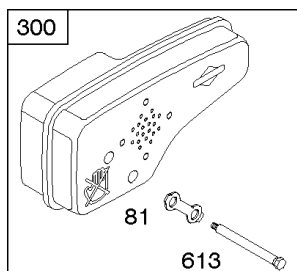

Air Cleaner, Exhaust System

REF NO	PART NO	QTY	DESCRIPTION
966D	593945		BASE, Air Cleaner -(Primer) -Used After Code Date 14012600
968B	692298		COVER, Air Cleaner
976	694395		PRIMER, Carburetor
994	398067		ARRESTOR-SPARK

Not For Reproduction