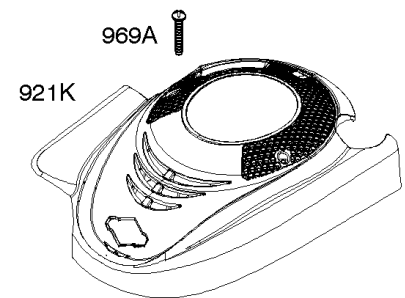

## Blower Housing, Flywheel, Ignition, Rewind Starter

REF NO	PART NO	QTY	DESCRIPTION
23	691987		FLYWHEEL
23B	790536		FLYWHEEL
37	793756		GUARD-FLYWHEEL
55	691421		HOUSING, Rewind Starter
58	697316		ROPE, Starter -(Cut To Required Length)
60	281434S		GRIP, Starter Rope
60C	799716		GRIP, Starter Rope
65	690837		SCREW -(Rewind Starter)
78	691108		SCREW -(Flywheel Guard)
304	790826		HOUSING, Blower
305	691108		SCREW -(Blower Housing)
332	690662		NUT -(Flywheel)
333	590454		ARMATURE-MAGNETO
333A	590455		ARMATURE, Magneto
334	691061		SCREW -(Magneto Armature)
362	793351		SHIELD-SPARK PLUG
363	19069		PULLER, Flywheel
455	791960		CUP, Flywheel
456	692299		PLATE-PAWL FRICTION
459	281505S		PAWL-RATCHET
474	691991		ALTERNATOR
592	690800		NUT -(Rewind Starter)
597	691696		SCREW -(Pawl Friction Plate)
608	497680		STARTER, Rewind
635	66538S		BOOT, Spark PLug
689	691855		SPRING-FRICTION
851	493880S		TERMINAL-SPARK PLUG
851A	692424		TERMINAL, Spark Plug
910	691094		STUD -(Alternator)
925	795403		COVER-LINKAGE
946	691738		STOP, Rope
1005	691346		FAN, Flywheel
1036	-----		Label-Emissions -(Available From A Briggs & Stratton Authorized Dealer)
1119	692979		SCREW -(Alternator)
1210	498144		PULLEY/SPRING ASSY -(Pulley)
1211	498144		PULLEY/SPRING ASSY -(Spring)
1386	790848		VANE, Air -(Autochoke System)
1387	790849		SPRING, Air Vane
1388	790850		SCREW -(Air Vane) (Auto Choke System)