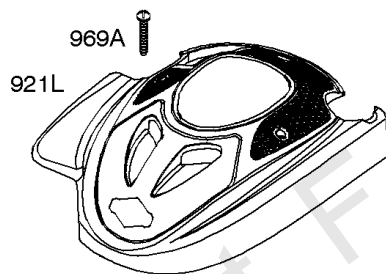

## Blower Housing, Flywheel, Ignition, Rewind Starter

REF NO	PART NO	QTY	DESCRIPTION
23	691987		FLYWHEEL
23B	790536		FLYWHEEL
37	793756		GUARD-FLYWHEEL
55	691421		HOUSING, Rewind Starter
58	697316		ROPE, Starter -(Cut To Required Length)
60	281434S		GRIP, Starter Rope
60C	799716		GRIP, Starter Rope
65	690837		SCREW -(Rewind Starter)
78	691108		SCREW -(Flywheel Guard)
304	790826		HOUSING, Blower
305	691108		SCREW -(Blower Housing)
332	690662		NUT -(Flywheel)
333	590454		ARMATURE-MAGNETO
333A	590455		ARMATURE, Magneto
334	691061		SCREW -(Magneto Armature)
362	793351		SHIELD-SPARK PLUG
363	19069		PULLER, Flywheel
455	791960		CUP, Flywheel
456	692299		PLATE-PAWL FRICTION
459	281505S		PAWL-RATCHET
474	691991		ALTERNATOR
592	690800		NUT -(Rewind Starter)
597	691696		SCREW -(Pawl Friction Plate)
608	497680		STARTER, Rewind
635	66538S		BOOT, Spark PLug
689	691855		SPRING-FRICTION
851	493880S		TERMINAL-SPARK PLUG
851A	692424		TERMINAL, Spark Plug
910	691094		STUD -(Alternator)
925	795403		COVER-LINKAGE
946	691738		STOP, Rope
1005	691346		FAN, Flywheel
1036	-----		Label-Emissions -(Available From A Briggs & Stratton Authorized Dealer)
1119	692979		SCREW -(Alternator)
1210	498144		PULLEY/SPRING ASSY -(Pulley)
1211	498144		PULLEY/SPRING ASSY -(Spring)
1386	790848		VANE, Air -(Autochoke System)
1387	790849		SPRING, Air Vane
1388	790850		SCREW -(Air Vane) (Auto Choke System)