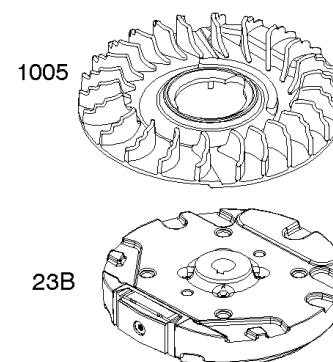

1036 EMISSIONS LABEL

Blower Housing, Flywheel, Ignition, Rewind Starter

REF NO	PART NO	QTY	DESCRIPTION
23	691987		FLYWHEEL
23B	790536		FLYWHEEL
37	793756		GUARD-FLYWHEEL
55	691421		HOUSING, Rewind Starter
58	697316		ROPE, Starter -(Cut To Required Length)
60	281434S		GRIP, Starter Rope
60C	799716		GRIP, Starter Rope
65	690837		SCREW -(Rewind Starter)
78	691108		SCREW -(Flywheel Guard)
304	790826		HOUSING, Blower
305	691108		SCREW -(Blower Housing)
332	690662		NUT -(Flywheel)
333	590454		ARMATURE-MAGNETO
333A	590455		ARMATURE, Magneto
334	691061		SCREW -(Magneto Armature)
362	793351		SHIELD-SPARK PLUG
363	19069		PULLER, Flywheel
455	791960		CUP, Flywheel
456	692299		PLATE-PAWL FRICTION
459	281505S		PAWL-RATCHET
474	691991		ALTERNATOR
592	690800		NUT -(Rewind Starter)
597	691696		SCREW -(Pawl Friction Plate)
608	497680		STARTER, Rewind
635	66538S		BOOT, Spark PLug
689	691855		SPRING-FRICTION
851	493880S		TERMINAL-SPARK PLUG
851A	692424		TERMINAL, Spark Plug
910	691094		STUD -(Alternator)
925	795403		COVER-LINKAGE
946	691738		STOP, Rope
1005	691346		FAN, Flywheel
1036	-----		Label-Emissions -(Available From A Briggs & Stratton Authorized Dealer)
1119	692979		SCREW -(Alternator)
1210	498144		PULLEY/SPRING ASSY -(Pulley)
1211	498144		PULLEY/SPRING ASSY -(Spring)
1386	790848		VANE, Air -(Autochoke System)
1387	790849		SPRING, Air Vane
1388	790850		SCREW -(Air Vane) (Auto Choke System)