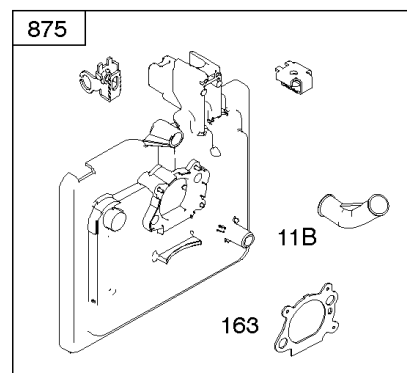

Air Cleaner, Exhaust System

REF NO	PART NO	QTY	DESCRIPTION
11B	691923		TUBE, Breather
81	691740		LOCK, Muffler Screw
163	795629		GASKET-AIR CLEANER -(Air Cleaner)
291	593208		THERMOSTAT
300	593581		MUFFLER -Used After Code Date 13121500
300	593819		MUFFLER -Used After Code Date 13121500
300	692038		MUFFLER -Used Before Code Date 13121600
300	790828		MUFFLER -Used Before Code Date 13121600
346	593440		SCREW -(Spark Arrestor)
425A	690670		SCREW -(Air Cleaner Cover)
443A	692523		SCREW -(Air Cleaner Primer Base)
445A	491588S		FILTER, A/C Cartridge
467	790842		KNOB, Air Cleaner Cover
534A	798294		SCREW -(Air Cleaner)
535	493537S		FILTER, Air Cleaner Foam
536A	798293		CLEANER, Air -(3 point mounting) -Used Before Code Date 14012700
613	691340		SCREW -(Muffler) (1/4-20 x 2.75 Inches Total Length, 2.25 Inch Shoulder Length)
613	790833		SCREW -(Muffler) (1/4-20 x 2.75 Inches Total Length, 2.08 Inch Shoulder Length)
676	396548		DEFLECTOR, Muffler
676A	393756		DEFLECTOR, Muffler -(Side Outlet)
676B	397931		DEFLECTOR, Muffler
676E	393760		DEFLECTOR, Muffler
676C	493871		DEFLECTOR, Muffler
676F	590745		DEFLECTOR, Muffler
677	690661		SCREW -(Muffler Deflector) (Thread Forming)
677A	593440		SCREW -(Muffler Deflector) (Self-Drilling & Tapping)
725	590459		SHIELD, Heat
725A	590460		SHIELD, Heat
832	593875		GUARD, Muffler
832E	793568		MUFFLER
836	690664		SCREW -(Muffler Guard)
836C	790745		SCREW -(Muffler Guard)
875	593580		BASE, Air Cleaner -(Primer) (2 Point Mounting) -Used After Code Date 14012600
883	691881		GASKET, Exhaust
883A	793497		GASKET, Exhaust
966B	795259		BASE-AIR CLEANER PRIM -(Primer) (3 point mounting) -Used Before Code Date 14012700