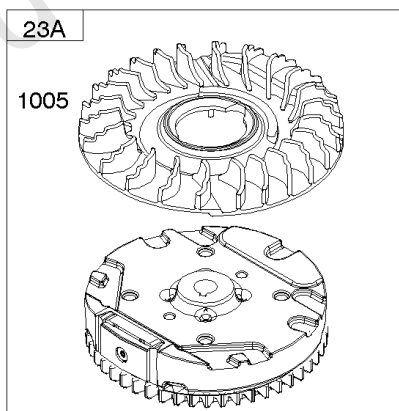

1036 EMISSIONS LABEL

Blower Housing, Flywheel, Ignition, Rewind Starter

REF NO	PART NO	QTY	DESCRIPTION
23	691987		FLYWHEEL
23B	790536		FLYWHEEL
37	793756		GUARD-FLYWHEEL
55	691421		HOUSING, Rewind Starter
58	697316		ROPE, Starter -(Cut To Required Length)
60	281434S		GRIP, Starter Rope
60C	799716		GRIP, Starter Rope
65	690837		SCREW -(Rewind Starter)
78	691108		SCREW -(Flywheel Guard)
304	790826		HOUSING, Blower
305	691108		SCREW -(Blower Housing)
332	690662		NUT -(Flywheel)
333	590454		ARMATURE-MAGNETO
333A	590455		ARMATURE, Magneto
334	691061		SCREW -(Magneto Armature)
362	793351		SHIELD-SPARK PLUG
363	19069		PULLER, Flywheel
455	791960		CUP, Flywheel
456	692299		PLATE-PAWL FRICTION
459	281505S		PAWL-RATCHET
474	691991		ALTERNATOR
592	690800		NUT -(Rewind Starter)
597	691696		SCREW -(Pawl Friction Plate)
608	497680		STARTER, Rewind
635	66538S		BOOT, Spark PLug
689	691855		SPRING-FRICTION
851	493880S		TERMINAL-SPARK PLUG
851A	692424		TERMINAL, Spark Plug
910	691094		STUD -(Alternator)
925	795403		COVER-LINKAGE
946	691738		STOP, Rope
1005	691346		FAN, Flywheel
1036	-----		Label-Emissions -(Available From A Briggs & Stratton Authorized Dealer)
1119	692979		SCREW -(Alternator)
1210	498144		PULLEY/SPRING ASSY -(Pulley)
1211	498144		PULLEY/SPRING ASSY -(Spring)
1386	790848		VANE, Air -(Autochoke System)
1387	790849		SPRING, Air Vane
1388	790850		SCREW -(Air Vane) (Auto Choke System)