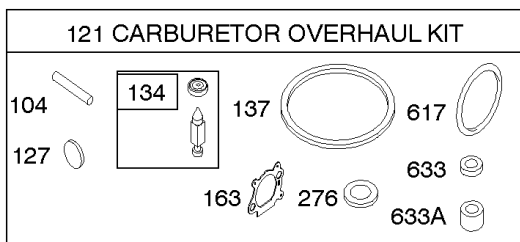

Electric Starter, Gasket Kits, Gasket and Carburetor Overhaul Kits

REF NO	PART NO	QTY	DESCRIPTION
3	299819S		SEAL, Oil -(Magneto Side)
7	799875		GASKET, Cylinder Head
9	699833		GASKET-BREATHER
12	692232		GASKET, Crankcase
20	399781S		SEAL, Oil -(PTO Side)
51	272199S		GASKET, Intake
51A	794306		GASKET, Intake
104	797622		PIN-FLOAT HINGE
121	498260		KIT, Carburetor Overhaul
127	694468		PLUG, Welch -(Bowl Vent)
134	398188		KIT-NEEDLE/SEAT -(Mow N Stow)
137	796610		GASKET, Float Bowl
163	795629		GASKET-AIR CLEANER -(Air Cleaner)
276	271716		WASHER-SEALING
309	799045		MOTOR-STARTER
358	590508		GASKET SET, Engine
524	692296		SEAL-DIPSTICK TUBE -(Dipstick Tube)
585	691879		GASKET-BREA PASSAGE
617	270344S		SEAL, O-Ring -(Intake Manifold)
633	691321		SEAL-CHOKE/THR SHAFT -(Throttle Shaft)
633A	693867		SEAL, Choke/Throttle Shaft
668	493823		SPACER -(Includes 2)
697	691127		SCREW -(Starter Motor) (Drive Cap) (1/4-20x.75)
742	93941		RETAINER, E Ring
842	691031		SEAL, O-Ring -(Dipstick Tube)
853	695268		ADAPTER, Wire
883	691881		GASKET, Exhaust
920	691656		SOLENOID, Starter
937A	799420		SPLINE, Starter
1095	590507		GASKET SET, Valve