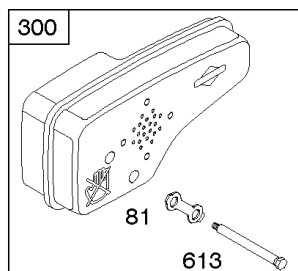

Air Cleaner, Exhaust System

REF NO	PART NO	QTY	DESCRIPTION
11B	691923		TUBE, Breather
81	691740		LOCK, Muffler Screw
163	795629		GASKET-AIR CLEANER -(Air Cleaner)
291	593208		THERMOSTAT
300	593581		MUFFLER -Used After Code Date 13121500
300	593819		MUFFLER -Used After Code Date 13121500
300	692038		MUFFLER -Used Before Code Date 13121600
300	790828		MUFFLER -Used Before Code Date 13121600
346	593440		SCREW -(Spark Arrestor)
425A	690670		SCREW -(Air Cleaner Cover)
443A	692523		SCREW -(Air Cleaner Primer Base)
445A	491588S		FILTER, A/C Cartridge
467	790842		KNOB, Air Cleaner Cover
534A	798294		SCREW -(Air Cleaner)
535	493537S		FILTER, Air Cleaner Foam
536A	798293		CLEANER, Air -(3 point mounting) -Used Before Code Date 14012700
613	691340		SCREW -(Muffler) (1/4-20 x 2.75 Inches Total Length, 2.25 Inch Shoulder Length)
613	790833		SCREW -(Muffler) (1/4-20 x 2.75 Inches Total Length, 2.08 Inch Shoulder Length)
676	396548		DEFLECTOR, Muffler
676A	393756		DEFLECTOR, Muffler -(Side Outlet)
676B	397931		DEFLECTOR, Muffler
676E	393760		DEFLECTOR, Muffler
676C	493871		DEFLECTOR, Muffler
676F	590745		DEFLECTOR, Muffler
677	690661		SCREW -(Muffler Deflector) (Thread Forming)
677A	593440		SCREW -(Muffler Deflector) (Self-Drilling & Tapping)
725	590459		SHIELD, Heat
725A	590460		SHIELD, Heat
832	593875		GUARD, Muffler
832E	793568		MUFFLER
836	690664		SCREW -(Muffler Guard)
836C	790745		SCREW -(Muffler Guard)
875	593580		BASE, Air Cleaner -(Primer) (2 Point Mounting) -Used After Code Date 14012600
883	691881		GASKET, Exhaust
883A	793497		GASKET, Exhaust
966B	795259		BASE-AIR CLEANER PRIM -(Primer) (3 point mounting) -Used Before Code Date 14012700