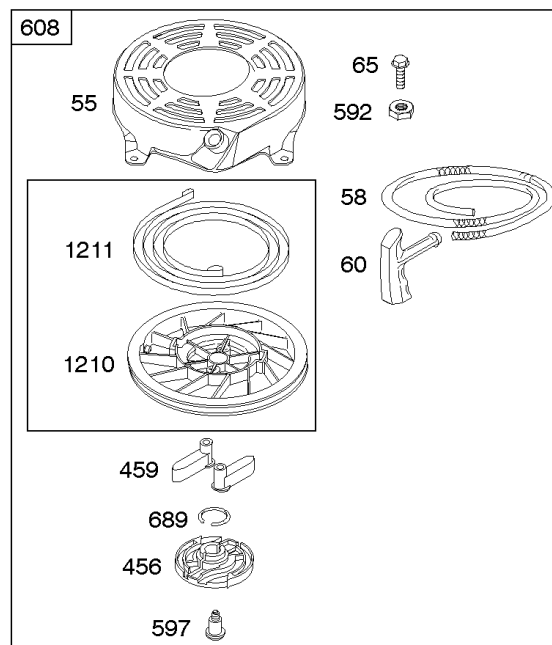

1036 EMISSIONS LABEL

Blower Housing, Flywheel, Ignition, Rewind Starter

REF NO	PART NO	QTY	DESCRIPTION
23	691987		FLYWHEEL
23B	790536		FLYWHEEL
37	793756		GUARD-FLYWHEEL
55	691421		HOUSING, Rewind Starter
58	697316		ROPE, Starter -(Cut To Required Length)
60	281434S		GRIP, Starter Rope
60C	799716		GRIP, Starter Rope
65	690837		SCREW -(Rewind Starter)
78	691108		SCREW -(Flywheel Guard)
304	790826		HOUSING, Blower
305	691108		SCREW -(Blower Housing)
332	690662		NUT -(Flywheel)
333	590454		ARMATURE-MAGNETO
333A	590455		ARMATURE, Magneto
334	691061		SCREW -(Magneto Armature)
362	793351		SHIELD-SPARK PLUG
363	19069		PULLER, Flywheel
455	791960		CUP, Flywheel
456	692299		PLATE-PAWL FRICTION
459	281505S		PAWL-RATCHET
474	691991		ALTERNATOR
592	690800		NUT -(Rewind Starter)
597	691696		SCREW -(Pawl Friction Plate)
608	497680		STARTER, Rewind
635	66538S		BOOT, Spark PLug
689	691855		SPRING-FRICTION
851	493880S		TERMINAL-SPARK PLUG
851A	692424		TERMINAL, Spark Plug
910	691094		STUD -(Alternator)
925	795403		COVER-LINKAGE
946	691738		STOP, Rope
1005	691346		FAN, Flywheel
1036	-----		Label-Emissions -(Available From A Briggs & Stratton Authorized Dealer)
1119	692979		SCREW -(Alternator)
1210	498144		PULLEY/SPRING ASSY -(Pulley)
1211	498144		PULLEY/SPRING ASSY -(Spring)
1386	790848		VANE, Air -(Autochoke System)
1387	790849		SPRING, Air Vane
1388	790850		SCREW -(Air Vane) (Auto Choke System)