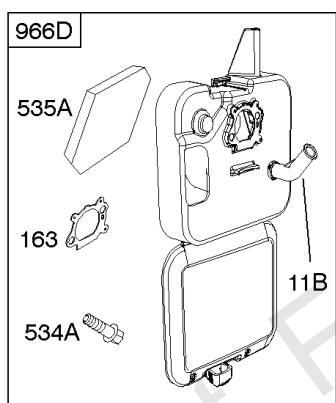

Air Cleaner, Exhaust System

REF NO	PART NO	QTY	DESCRIPTION
11B	691923		TUBE, Breather
81	691740		LOCK, Muffler Screw
163	795629		GASKET-AIR CLEANER -(Air Cleaner)
291	593208		THERMOSTAT
300	593581		MUFFLER -Used After Code Date 13121500
300	593819		MUFFLER -Used After Code Date 13121500
300	692038		MUFFLER -Used Before Code Date 13121600
300	790828		MUFFLER -Used Before Code Date 13121600
346	593440		SCREW -(Spark Arrestor)
425A	690670		SCREW -(Air Cleaner Cover)
443A	692523		SCREW -(Air Cleaner Primer Base)
445A	491588S		FILTER, A/C Cartridge
467	790842		KNOB, Air Cleaner Cover
534A	798294		SCREW -(Air Cleaner)
535	493537S		FILTER, Air Cleaner Foam
536A	798293		CLEANER, Air -(3 point mounting) -Used Before Code Date 14012700
613	691340		SCREW -(Muffler) (1/4-20 x 2.75 Inches Total Length, 2.25 Inch Shoulder Length)
613	790833		SCREW -(Muffler) (1/4-20 x 2.75 Inches Total Length, 2.08 Inch Shoulder Length)
676	396548		DEFLECTOR, Muffler
676A	393756		DEFLECTOR, Muffler -(Side Outlet)
676B	397931		DEFLECTOR, Muffler
676E	393760		DEFLECTOR, Muffler
676C	493871		DEFLECTOR, Muffler
676F	590745		DEFLECTOR, Muffler
677	690661		SCREW -(Muffler Deflector) (Thread Forming)
677A	593440		SCREW -(Muffler Deflector) (Self-Drilling & Tapping)
725	590459		SHIELD, Heat
725A	590460		SHIELD, Heat
832	593875		GUARD, Muffler
832E	793568		MUFFLER
836	690664		SCREW -(Muffler Guard)
836C	790745		SCREW -(Muffler Guard)
875	593580		BASE, Air Cleaner -(Primer) (2 Point Mounting) -Used After Code Date 14012600
883	691881		GASKET, Exhaust
883A	793497		GASKET, Exhaust
966B	795259		BASE-AIR CLEANER PRIM -(Primer) (3 point mounting) -Used Before Code Date 14012700