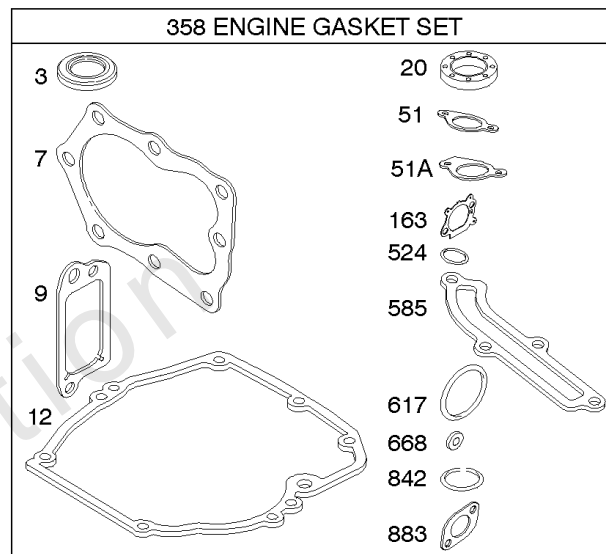

Electric Starter, Gasket Kits, Gasket and Carburetor Overhaul Kits

REF NO	PART NO	QTY	DESCRIPTION
3	299819S		SEAL, Oil -(Magneto Side)
7	799875		GASKET, Cylinder Head
9	699833		GASKET-BREATHER
12	692232		GASKET, Crankcase
20	399781S		SEAL, Oil -(PTO Side)
51	272199S		GASKET, Intake
51A	794306		GASKET, Intake
104	797622		PIN-FLOAT HINGE
121	498260		KIT, Carburetor Overhaul
127	694468		PLUG, Welch -(Bowl Vent)
134	398188		KIT-NEEDLE/SEAT -(Mow N Stow)
137	796610		GASKET, Float Bowl
163	795629		GASKET-AIR CLEANER -(Air Cleaner)
276	271716		WASHER-SEALING
309	799045		MOTOR-STARTER
358	590508		GASKET SET, Engine
524	692296		SEAL-DIPSTICK TUBE -(Dipstick Tube)
585	691879		GASKET-BREA PASSAGE
617	270344S		SEAL, O-Ring -(Intake Manifold)
633	691321		SEAL-CHOKE/THR SHAFT -(Throttle Shaft)
633A	693867		SEAL, Choke/Throttle Shaft
668	493823		SPACER -(Includes 2)
697	691127		SCREW -(Starter Motor) (Drive Cap) (1/4-20x.75)
742	93941		RETAINER, E Ring
842	691031		SEAL, O-Ring -(Dipstick Tube)
853	695268		ADAPTER, Wire
883	691881		GASKET, Exhaust
920	691656		SOLENOID, Starter
937A	799420		SPLINE, Starter
1095	590507		GASKET SET, Valve