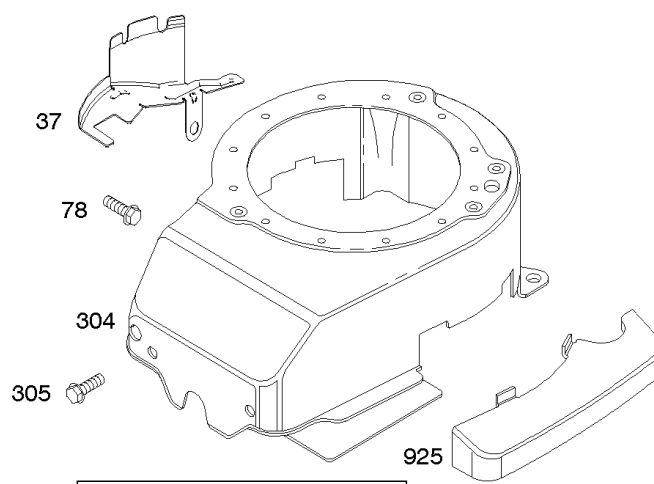

1036 EMISSIONS LABEL

Blower Housing, Flywheel, Ignition, Rewind Starter

REF NO	PART NO	QTY	DESCRIPTION
23	691987		FLYWHEEL
23B	790536		FLYWHEEL
37	793756		GUARD-FLYWHEEL
55	691421		HOUSING, Rewind Starter
58	697316		ROPE, Starter -(Cut To Required Length)
60	281434S		GRIP, Starter Rope
60C	799716		GRIP, Starter Rope
65	690837		SCREW -(Rewind Starter)
78	691108		SCREW -(Flywheel Guard)
304	790826		HOUSING, Blower
305	691108		SCREW -(Blower Housing)
332	690662		NUT -(Flywheel)
333	590454		ARMATURE-MAGNETO
333A	590455		ARMATURE, Magneto
334	691061		SCREW -(Magneto Armature)
362	793351		SHIELD-SPARK PLUG
363	19069		PULLER, Flywheel
455	791960		CUP, Flywheel
456	692299		PLATE-PAWL FRICTION
459	281505S		PAWL-RATCHET
474	691991		ALTERNATOR
592	690800		NUT -(Rewind Starter)
597	691696		SCREW -(Pawl Friction Plate)
608	497680		STARTER, Rewind
635	66538S		BOOT, Spark PLug
689	691855		SPRING-FRICTION
851	493880S		TERMINAL-SPARK PLUG
851A	692424		TERMINAL, Spark Plug
910	691094		STUD -(Alternator)
925	795403		COVER-LINKAGE
946	691738		STOP, Rope
1005	691346		FAN, Flywheel
1036	-----		Label-Emissions -(Available From A Briggs & Stratton Authorized Dealer)
1119	692979		SCREW -(Alternator)
1210	498144		PULLEY/SPRING ASSY -(Pulley)
1211	498144		PULLEY/SPRING ASSY -(Spring)
1386	790848		VANE, Air -(Autochoke System)
1387	790849		SPRING, Air Vane
1388	790850		SCREW -(Air Vane) (Auto Choke System)