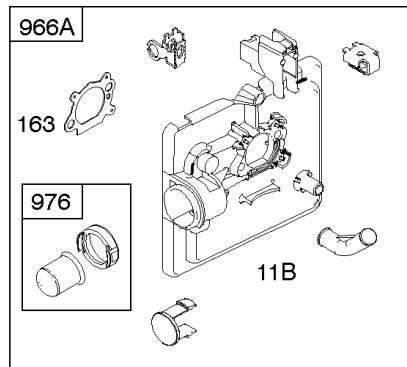

Air Cleaner, Exhaust System

REF NO	PART NO	QTY	DESCRIPTION
11B	691923		TUBE, Breather
81	691740		LOCK, Muffler Screw
163	795629		GASKET-AIR CLEANER -(Air Cleaner)
291	593208		THERMOSTAT
300	593581		MUFFLER -Used After Code Date 13121500
300	593819		MUFFLER -Used After Code Date 13121500
300	692038		MUFFLER -Used Before Code Date 13121600
300	790828		MUFFLER -Used Before Code Date 13121600
346	593440		SCREW -(Spark Arrestor)
425A	690670		SCREW -(Air Cleaner Cover)
443A	692523		SCREW -(Air Cleaner Primer Base)
445A	491588S		FILTER, A/C Cartridge
467	790842		KNOB, Air Cleaner Cover
534A	798294		SCREW -(Air Cleaner)
535	493537S		FILTER, Air Cleaner Foam
536A	798293		CLEANER, Air -(3 point mounting) -Used Before Code Date 14012700
613	691340		SCREW -(Muffler) (1/4-20 x 2.75 Inches Total Length, 2.25 Inch Shoulder Length)
613	790833		SCREW -(Muffler) (1/4-20 x 2.75 Inches Total Length, 2.08 Inch Shoulder Length)
676	396548		DEFLECTOR, Muffler
676A	393756		DEFLECTOR, Muffler -(Side Outlet)
676B	397931		DEFLECTOR, Muffler
676E	393760		DEFLECTOR, Muffler
676C	493871		DEFLECTOR, Muffler
676F	590745		DEFLECTOR, Muffler
677	690661		SCREW -(Muffler Deflector) (Thread Forming)
677A	593440		SCREW -(Muffler Deflector) (Self-Drilling & Tapping)
725	590459		SHIELD, Heat
725A	590460		SHIELD, Heat
832	593875		GUARD, Muffler
832E	793568		MUFFLER
836	690664		SCREW -(Muffler Guard)
836C	790745		SCREW -(Muffler Guard)
875	593580		BASE, Air Cleaner -(Primer) (2 Point Mounting) -Used After Code Date 14012600
883	691881		GASKET, Exhaust
883A	793497		GASKET, Exhaust
966B	795259		BASE-AIR CLEANER PRIM -(Primer) (3 point mounting) -Used Before Code Date 14012700