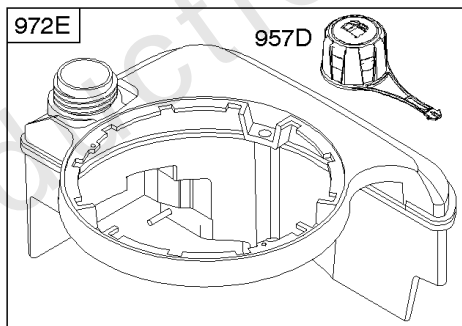

Fuel Supply

REF NO	PART NO	QTY	DESCRIPTION
187	791766		LINE, Fuel -(Cut To Required Length)
187A	791873		LINE-FUEL -(Molded)
187B	791891		LINE-FUEL -(Includes Filter)
190	690940		SCREW -(Fuel Tank)
240	298090S		FILTER, Fuel
601	791850		CLAMP, Hose
601A	691038		CLAMP, Hose
670	692294		SPACER, Fuel Tank
957	591003		CAP, Fuel Tank -(1/4 Turn Cap - Red)
957	799585		CAP, Fuel Tank -(1/4 Turn Cap - Black)
957A	692046		CAP, Fuel Tank -(Threaded)(Vented)
957D	796577		CAP-FUEL TANK
958	698183		VALVE, Fuel Shut Off
972B	699374		TANK, Fuel -(Threaded)
972F	590490		TANK, Fuel -(1/4 Turn Cap - Black)
972E	796578		TANK, Fuel -(Flourinated)
1059	692311		KIT, Screw/Washer