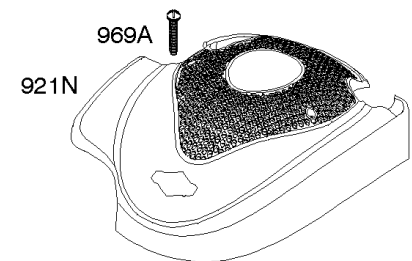

## Blower Housing, Flywheel, Ignition, Rewind Starter

REF NO	PART NO	QTY	DESCRIPTION
23	691987		FLYWHEEL
23B	790536		FLYWHEEL
37	793756		GUARD-FLYWHEEL
55	691421		HOUSING, Rewind Starter
58	697316		ROPE, Starter -(Cut To Required Length)
60	281434S		GRIP, Starter Rope
60C	799716		GRIP, Starter Rope
65	690837		SCREW -(Rewind Starter)
78	691108		SCREW -(Flywheel Guard)
304	790826		HOUSING, Blower
305	691108		SCREW -(Blower Housing)
332	690662		NUT -(Flywheel)
333	590454		ARMATURE-MAGNETO
333A	590455		ARMATURE, Magneto
334	691061		SCREW -(Magneto Armature)
362	793351		SHIELD-SPARK PLUG
363	19069		PULLER, Flywheel
455	791960		CUP, Flywheel
456	692299		PLATE-PAWL FRICTION
459	281505S		PAWL-RATCHET
474	691991		ALTERNATOR
592	690800		NUT -(Rewind Starter)
597	691696		SCREW -(Pawl Friction Plate)
608	497680		STARTER, Rewind
635	66538S		BOOT, Spark PLug
689	691855		SPRING-FRICTION
851	493880S		TERMINAL-SPARK PLUG
851A	692424		TERMINAL, Spark Plug
910	691094		STUD -(Alternator)
925	795403		COVER-LINKAGE
946	691738		STOP, Rope
1005	691346		FAN, Flywheel
1036	-----		Label-Emissions -(Available From A Briggs & Stratton Authorized Dealer)
1119	692979		SCREW -(Alternator)
1210	498144		PULLEY/SPRING ASSY -(Pulley)
1211	498144		PULLEY/SPRING ASSY -(Spring)
1386	790848		VANE, Air -(Autochoke System)
1387	790849		SPRING, Air Vane
1388	790850		SCREW -(Air Vane) (Auto Choke System)