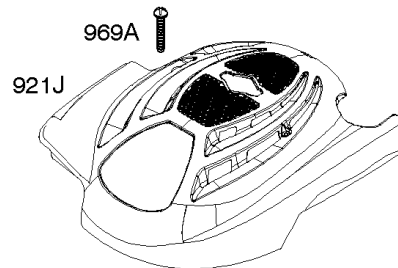

## Blower Housing, Flywheel, Ignition, Rewind Starter

REF NO	PART NO	QTY	DESCRIPTION
23	691987		FLYWHEEL
23B	790536		FLYWHEEL
37	793756		GUARD-FLYWHEEL
55	691421		HOUSING, Rewind Starter
58	697316		ROPE, Starter -(Cut To Required Length)
60	281434S		GRIP, Starter Rope
60C	799716		GRIP, Starter Rope
65	690837		SCREW -(Rewind Starter)
78	691108		SCREW -(Flywheel Guard)
304	790826		HOUSING, Blower
305	691108		SCREW -(Blower Housing)
332	690662		NUT -(Flywheel)
333	590454		ARMATURE-MAGNETO
333A	590455		ARMATURE, Magneto
334	691061		SCREW -(Magneto Armature)
362	793351		SHIELD-SPARK PLUG
363	19069		PULLER, Flywheel
455	791960		CUP, Flywheel
456	692299		PLATE-PAWL FRICTION
459	281505S		PAWL-RATCHET
474	691991		ALTERNATOR
592	690800		NUT -(Rewind Starter)
597	691696		SCREW -(Pawl Friction Plate)
608	497680		STARTER, Rewind
635	66538S		BOOT, Spark PLug
689	691855		SPRING-FRICTION
851	493880S		TERMINAL-SPARK PLUG
851A	692424		TERMINAL, Spark Plug
910	691094		STUD -(Alternator)
925	795403		COVER-LINKAGE
946	691738		STOP, Rope
1005	691346		FAN, Flywheel
1036	-----		Label-Emissions -(Available From A Briggs & Stratton Authorized Dealer)
1119	692979		SCREW -(Alternator)
1210	498144		PULLEY/SPRING ASSY -(Pulley)
1211	498144		PULLEY/SPRING ASSY -(Spring)
1386	790848		VANE, Air -(Autochoke System)
1387	790849		SPRING, Air Vane
1388	790850		SCREW -(Air Vane) (Auto Choke System)