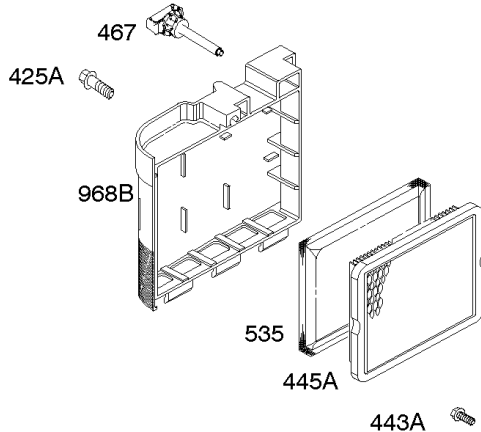

Air Cleaner, Exhaust System

REF NO	PART NO	QTY	DESCRIPTION
11B	691923		TUBE, Breather
81	691740		LOCK, Muffler Screw
163	795629		GASKET-AIR CLEANER -(Air Cleaner)
291	593208		THERMOSTAT
300	593581		MUFFLER -Used After Code Date 13121500
300	593819		MUFFLER -Used After Code Date 13121500
300	692038		MUFFLER -Used Before Code Date 13121600
300	790828		MUFFLER -Used Before Code Date 13121600
346	593440		SCREW -(Spark Arrestor)
425A	690670		SCREW -(Air Cleaner Cover)
443A	692523		SCREW -(Air Cleaner Primer Base)
445A	491588S		FILTER, A/C Cartridge
467	790842		KNOB, Air Cleaner Cover
534A	798294		SCREW -(Air Cleaner)
535	493537S		FILTER, Air Cleaner Foam
536A	798293		CLEANER, Air -(3 point mounting) -Used Before Code Date 14012700
613	691340		SCREW -(Muffler) (1/4-20 x 2.75 Inches Total Length, 2.25 Inch Shoulder Length)
613	790833		SCREW -(Muffler) (1/4-20 x 2.75 Inches Total Length, 2.08 Inch Shoulder Length)
676	396548		DEFLECTOR, Muffler
676A	393756		DEFLECTOR, Muffler -(Side Outlet)
676B	397931		DEFLECTOR, Muffler
676E	393760		DEFLECTOR, Muffler
676C	493871		DEFLECTOR, Muffler
676F	590745		DEFLECTOR, Muffler
677	690661		SCREW -(Muffler Deflector) (Thread Forming)
677A	593440		SCREW -(Muffler Deflector) (Self-Drilling & Tapping)
725	590459		SHIELD, Heat
725A	590460		SHIELD, Heat
832	593875		GUARD, Muffler
832E	793568		MUFFLER
836	690664		SCREW -(Muffler Guard)
836C	790745		SCREW -(Muffler Guard)
875	593580		BASE, Air Cleaner -(Primer) (2 Point Mounting) -Used After Code Date 14012600
883	691881		GASKET, Exhaust
883A	793497		GASKET, Exhaust
966B	795259		BASE-AIR CLEANER PRIM -(Primer) (3 point mounting) -Used Before Code Date 14012700