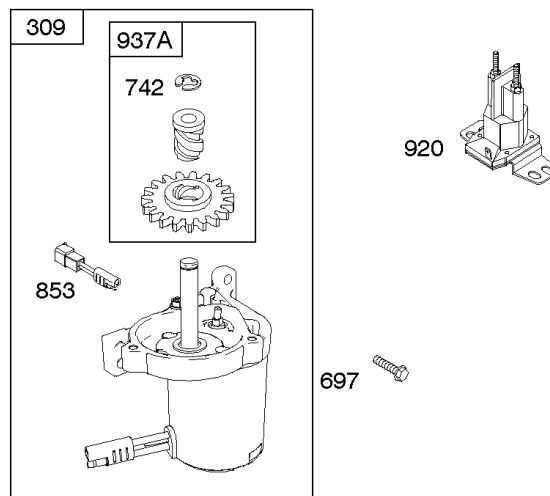

Electric Starter, Gasket Kits, Gasket and Carburetor Overhaul Kits

REF NO	PART NO	QTY	DESCRIPTION
3	299819S		SEAL, Oil -(Magneto Side)
7	799875		GASKET, Cylinder Head
9	699833		GASKET-BREATHER
12	692232		GASKET, Crankcase
20	399781S		SEAL, Oil -(PTO Side)
51	272199S		GASKET, Intake
51A	794306		GASKET, Intake
104	797622		PIN-FLOAT HINGE
121	498260		KIT, Carburetor Overhaul
127	694468		PLUG, Welch -(Bowl Vent)
134	398188		KIT-NEEDLE/SEAT -(Mow N Stow)
137	796610		GASKET, Float Bowl
163	795629		GASKET-AIR CLEANER -(Air Cleaner)
276	271716		WASHER-SEALING
309	799045		MOTOR-STARTER
358	590508		GASKET SET, Engine
524	692296		SEAL-DIPSTICK TUBE -(Dipstick Tube)
585	691879		GASKET-BREA PASSAGE
617	270344S		SEAL, O-Ring -(Intake Manifold)
633	691321		SEAL-CHOKE/THR SHAFT -(Throttle Shaft)
633A	693867		SEAL, Choke/Throttle Shaft
668	493823		SPACER -(Includes 2)
697	691127		SCREW -(Starter Motor) (Drive Cap) (1/4-20x.75)
742	93941		RETAINER, E Ring
842	691031		SEAL, O-Ring -(Dipstick Tube)
853	695268		ADAPTER, Wire
883	691881		GASKET, Exhaust
920	691656		SOLENOID, Starter
937A	799420		SPLINE, Starter
1095	590507		GASKET SET, Valve