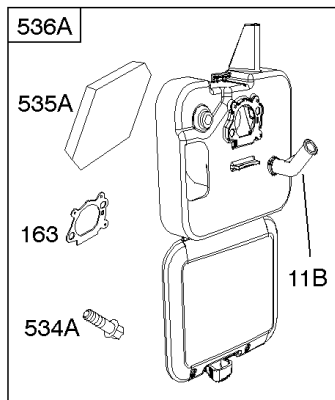

Air Cleaner, Exhaust System

REF NO	PART NO	QTY	DESCRIPTION
11B	691923		TUBE, Breather
81	691740		LOCK, Muffler Screw
163	795629		GASKET-AIR CLEANER -(Air Cleaner)
291	593208		THERMOSTAT
300	593581		MUFFLER -Used After Code Date 13121500
300	593819		MUFFLER -Used After Code Date 13121500
300	692038		MUFFLER -Used Before Code Date 13121600
300	790828		MUFFLER -Used Before Code Date 13121600
346	593440		SCREW -(Spark Arrestor)
425A	690670		SCREW -(Air Cleaner Cover)
443A	692523		SCREW -(Air Cleaner Primer Base)
445A	491588S		FILTER, A/C Cartridge
467	790842		KNOB, Air Cleaner Cover
534A	798294		SCREW -(Air Cleaner)
535	493537S		FILTER, Air Cleaner Foam
536A	798293		CLEANER, Air -(3 point mounting) -Used Before Code Date 14012700
613	691340		SCREW -(Muffler) (1/4-20 x 2.75 Inches Total Length, 2.25 Inch Shoulder Length)
613	790833		SCREW -(Muffler) (1/4-20 x 2.75 Inches Total Length, 2.08 Inch Shoulder Length)
676	396548		DEFLECTOR, Muffler
676A	393756		DEFLECTOR, Muffler -(Side Outlet)
676B	397931		DEFLECTOR, Muffler
676E	393760		DEFLECTOR, Muffler
676C	493871		DEFLECTOR, Muffler
676F	590745		DEFLECTOR, Muffler
677	690661		SCREW -(Muffler Deflector) (Thread Forming)
677A	593440		SCREW -(Muffler Deflector) (Self-Drilling & Tapping)
725	590459		SHIELD, Heat
725A	590460		SHIELD, Heat
832	593875		GUARD, Muffler
832E	793568		MUFFLER
836	690664		SCREW -(Muffler Guard)
836C	790745		SCREW -(Muffler Guard)
875	593580		BASE, Air Cleaner -(Primer) (2 Point Mounting) -Used After Code Date 14012600
883	691881		GASKET, Exhaust
883A	793497		GASKET, Exhaust
966B	795259		BASE-AIR CLEANER PRIM -(Primer) (3 point mounting) -Used Before Code Date 14012700