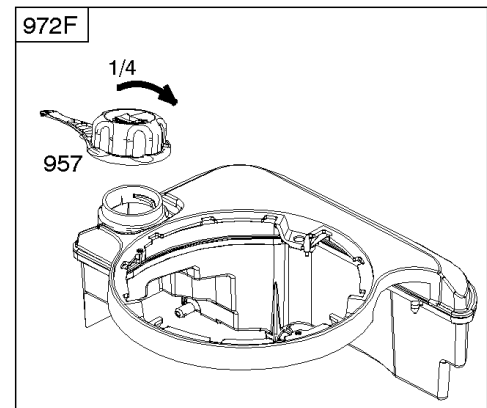

Fuel Supply

REF NO	PART NO	QTY	DESCRIPTION
187	791766		LINE, Fuel -(Cut To Required Length)
187A	791873		LINE-FUEL -(Molded)
187B	791891		LINE-FUEL -(Includes Filter)
190	690940		SCREW -(Fuel Tank)
240	298090S		FILTER, Fuel
601	791850		CLAMP, Hose
601A	691038		CLAMP, Hose
670	692294		SPACER, Fuel Tank
957	591003		CAP, Fuel Tank -(1/4 Turn Cap - Red)
957	799585		CAP, Fuel Tank -(1/4 Turn Cap - Black)
957A	692046		CAP, Fuel Tank -(Threaded)(Vented)
957D	796577		CAP-FUEL TANK
958	698183		VALVE, Fuel Shut Off
972B	699374		TANK, Fuel -(Threaded)
972F	590490		TANK, Fuel -(1/4 Turn Cap - Black)
972E	796578		TANK, Fuel -(Flourinated)
1059	692311		KIT, Screw/Washer