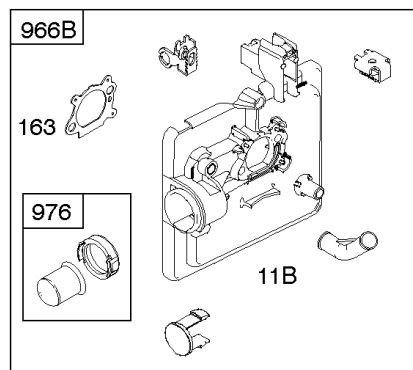

Air Cleaner, Exhaust System

REF NO	PART NO	QTY	DESCRIPTION
11B	691923		TUBE, Breather
81	691740		LOCK, Muffler Screw
163	795629		GASKET-AIR CLEANER -(Air Cleaner)
291	593208		THERMOSTAT
300	593581		MUFFLER -Used After Code Date 13121500
300	593819		MUFFLER -Used After Code Date 13121500
300	692038		MUFFLER -Used Before Code Date 13121600
300	790828		MUFFLER -Used Before Code Date 13121600
346	593440		SCREW -(Spark Arrestor)
425A	690670		SCREW -(Air Cleaner Cover)
443A	692523		SCREW -(Air Cleaner Primer Base)
445A	491588S		FILTER, A/C Cartridge
467	790842		KNOB, Air Cleaner Cover
534A	798294		SCREW -(Air Cleaner)
535	493537S		FILTER, Air Cleaner Foam
536A	798293		CLEANER, Air -(3 point mounting) -Used Before Code Date 14012700
613	691340		SCREW -(Muffler) (1/4-20 x 2.75 Inches Total Length, 2.25 Inch Shoulder Length)
613	790833		SCREW -(Muffler) (1/4-20 x 2.75 Inches Total Length, 2.08 Inch Shoulder Length)
676	396548		DEFLECTOR, Muffler
676A	393756		DEFLECTOR, Muffler -(Side Outlet)
676B	397931		DEFLECTOR, Muffler
676E	393760		DEFLECTOR, Muffler
676C	493871		DEFLECTOR, Muffler
676F	590745		DEFLECTOR, Muffler
677	690661		SCREW -(Muffler Deflector) (Thread Forming)
677A	593440		SCREW -(Muffler Deflector) (Self-Drilling & Tapping)
725	590459		SHIELD, Heat
725A	590460		SHIELD, Heat
832	593875		GUARD, Muffler
832E	793568		MUFFLER
836	690664		SCREW -(Muffler Guard)
836C	790745		SCREW -(Muffler Guard)
875	593580		BASE, Air Cleaner -(Primer) (2 Point Mounting) -Used After Code Date 14012600
883	691881		GASKET, Exhaust
883A	793497		GASKET, Exhaust
966B	795259		BASE-AIR CLEANER PRIM -(Primer) (3 point mounting) -Used Before Code Date 14012700