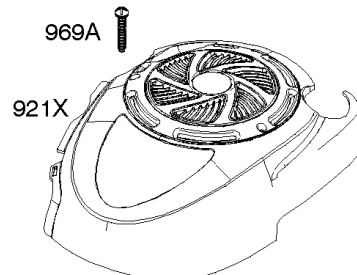

## Blower Housing, Flywheel, Ignition, Rewind Starter

REF NO	PART NO	QTY	DESCRIPTION
23	691987		FLYWHEEL
23B	790536		FLYWHEEL
37	793756		GUARD-FLYWHEEL
55	691421		HOUSING, Rewind Starter
58	697316		ROPE, Starter -(Cut To Required Length)
60	281434S		GRIP, Starter Rope
60C	799716		GRIP, Starter Rope
65	690837		SCREW -(Rewind Starter)
78	691108		SCREW -(Flywheel Guard)
304	790826		HOUSING, Blower
305	691108		SCREW -(Blower Housing)
332	690662		NUT -(Flywheel)
333	590454		ARMATURE-MAGNETO
333A	590455		ARMATURE, Magneto
334	691061		SCREW -(Magneto Armature)
362	793351		SHIELD-SPARK PLUG
363	19069		PULLER, Flywheel
455	791960		CUP, Flywheel
456	692299		PLATE-PAWL FRICTION
459	281505S		PAWL-RATCHET
474	691991		ALTERNATOR
592	690800		NUT -(Rewind Starter)
597	691696		SCREW -(Pawl Friction Plate)
608	497680		STARTER, Rewind
635	66538S		BOOT, Spark PLug
689	691855		SPRING-FRICTION
851	493880S		TERMINAL-SPARK PLUG
851A	692424		TERMINAL, Spark Plug
910	691094		STUD -(Alternator)
925	795403		COVER-LINKAGE
946	691738		STOP, Rope
1005	691346		FAN, Flywheel
1036	-----		Label-Emissions -(Available From A Briggs & Stratton Authorized Dealer)
1119	692979		SCREW -(Alternator)
1210	498144		PULLEY/SPRING ASSY -(Pulley)
1211	498144		PULLEY/SPRING ASSY -(Spring)
1386	790848		VANE, Air -(Autochoke System)
1387	790849		SPRING, Air Vane
1388	790850		SCREW -(Air Vane) (Auto Choke System)