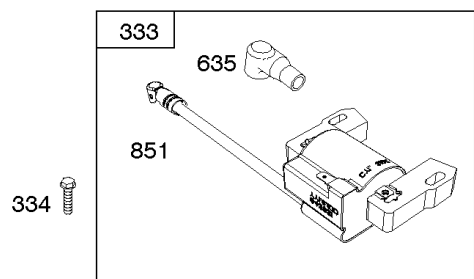

1036 EMISSIONS LABEL

Blower Housing, Flywheel, Ignition, Rewind Starter

REF NO	PART NO	QTY	DESCRIPTION
23	691987		FLYWHEEL
23B	790536		FLYWHEEL
37	793756		GUARD-FLYWHEEL
55	691421		HOUSING, Rewind Starter
58	697316		ROPE, Starter -(Cut To Required Length)
60	281434S		GRIP, Starter Rope
60C	799716		GRIP, Starter Rope
65	690837		SCREW -(Rewind Starter)
78	691108		SCREW -(Flywheel Guard)
304	790826		HOUSING, Blower
305	691108		SCREW -(Blower Housing)
332	690662		NUT -(Flywheel)
333	590454		ARMATURE-MAGNETO
333A	590455		ARMATURE, Magneto
334	691061		SCREW -(Magneto Armature)
362	793351		SHIELD-SPARK PLUG
363	19069		PULLER, Flywheel
455	791960		CUP, Flywheel
456	692299		PLATE-PAWL FRICTION
459	281505S		PAWL-RATCHET
474	691991		ALTERNATOR
592	690800		NUT -(Rewind Starter)
597	691696		SCREW -(Pawl Friction Plate)
608	497680		STARTER, Rewind
635	66538S		BOOT, Spark PLug
689	691855		SPRING-FRICTION
851	493880S		TERMINAL-SPARK PLUG
851A	692424		TERMINAL, Spark Plug
910	691094		STUD -(Alternator)
925	795403		COVER-LINKAGE
946	691738		STOP, Rope
1005	691346		FAN, Flywheel
1036	-----		Label-Emissions -(Available From A Briggs & Stratton Authorized Dealer)
1119	692979		SCREW -(Alternator)
1210	498144		PULLEY/SPRING ASSY -(Pulley)
1211	498144		PULLEY/SPRING ASSY -(Spring)
1386	790848		VANE, Air -(Autochoke System)
1387	790849		SPRING, Air Vane
1388	790850		SCREW -(Air Vane) (Auto Choke System)