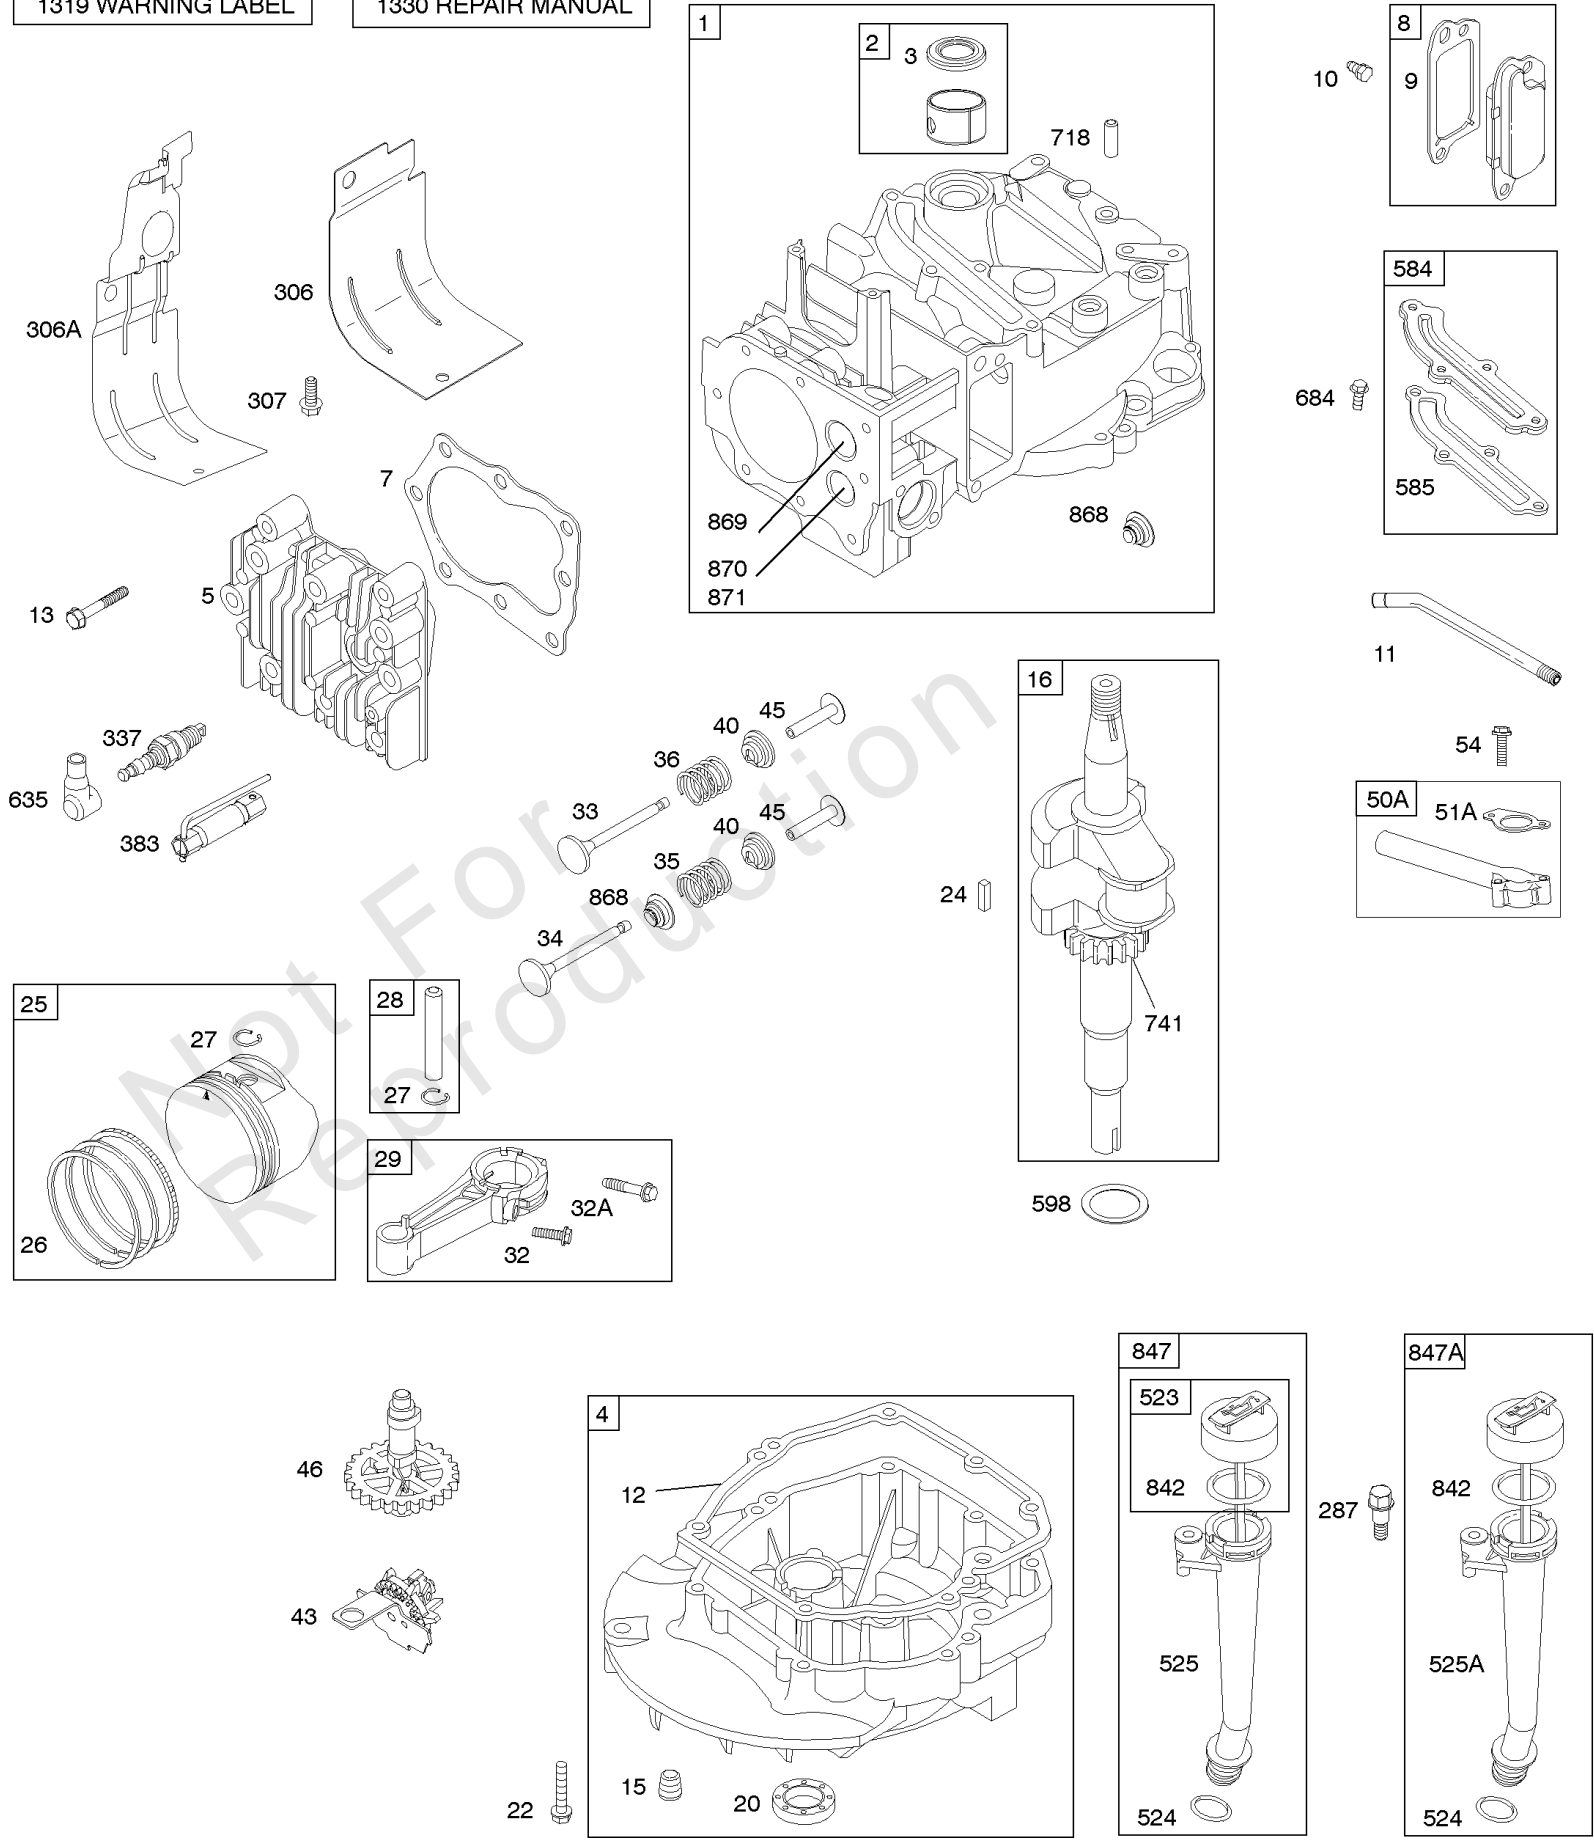

1319 WARNING LABEL

1330 REPAIR MANUAL

Camshaft, Crankshaft, Cylinder, Engine Sump, Lubrication, Pistion Group, Valves

REF NO	PART NO	QTY	DESCRIPTION
306	690450		SHIELD, Cylinder
306A	790836		SHIELD, Cylinder
307	690345		SCREW -(Cylinder Shield)
337	591910		PLUG, Spark
383	89838S		WRENCH-SPARK PLUG
523	499621		DIPSTICK
524	692296		SEAL-DIPSTICK TUBE -(Dipstick Tube)
525	495265		TUBE, Dipstick
525A	593806		TUBE, Dipstick
584	697734		COVER-BREA PASSAGE
585	691879		GASKET-BREA PASSAGE
598	592587		SHIM, End Play -(Crankshaft or Camshaft Bearing) (0.012)
635	66538S		BOOT, Spark PLug
684	690345		SCREW -(Breather Passage Cover)
718	690959		PIN, Locating
741	797521		GEAR, Timing -(Metal)
842	691031		SEAL, O-Ring -(Dipstick Tube)
847	692047		DIPSTICK/TUBE ASSY
847A	593808		DIPSTICK/TUBE ASSEMBLY -(Mow N Stow)
868	590410		SEAL, Valve
869	691155		SEAT, Valve -(Intake)
870	690380		SEAT, Valve -(Exhaust)
871	590409		BUSHING, Valve Guide
1319	794467		LABEL, Warning
1330	270962		REP MAN-1 CYL L-HD