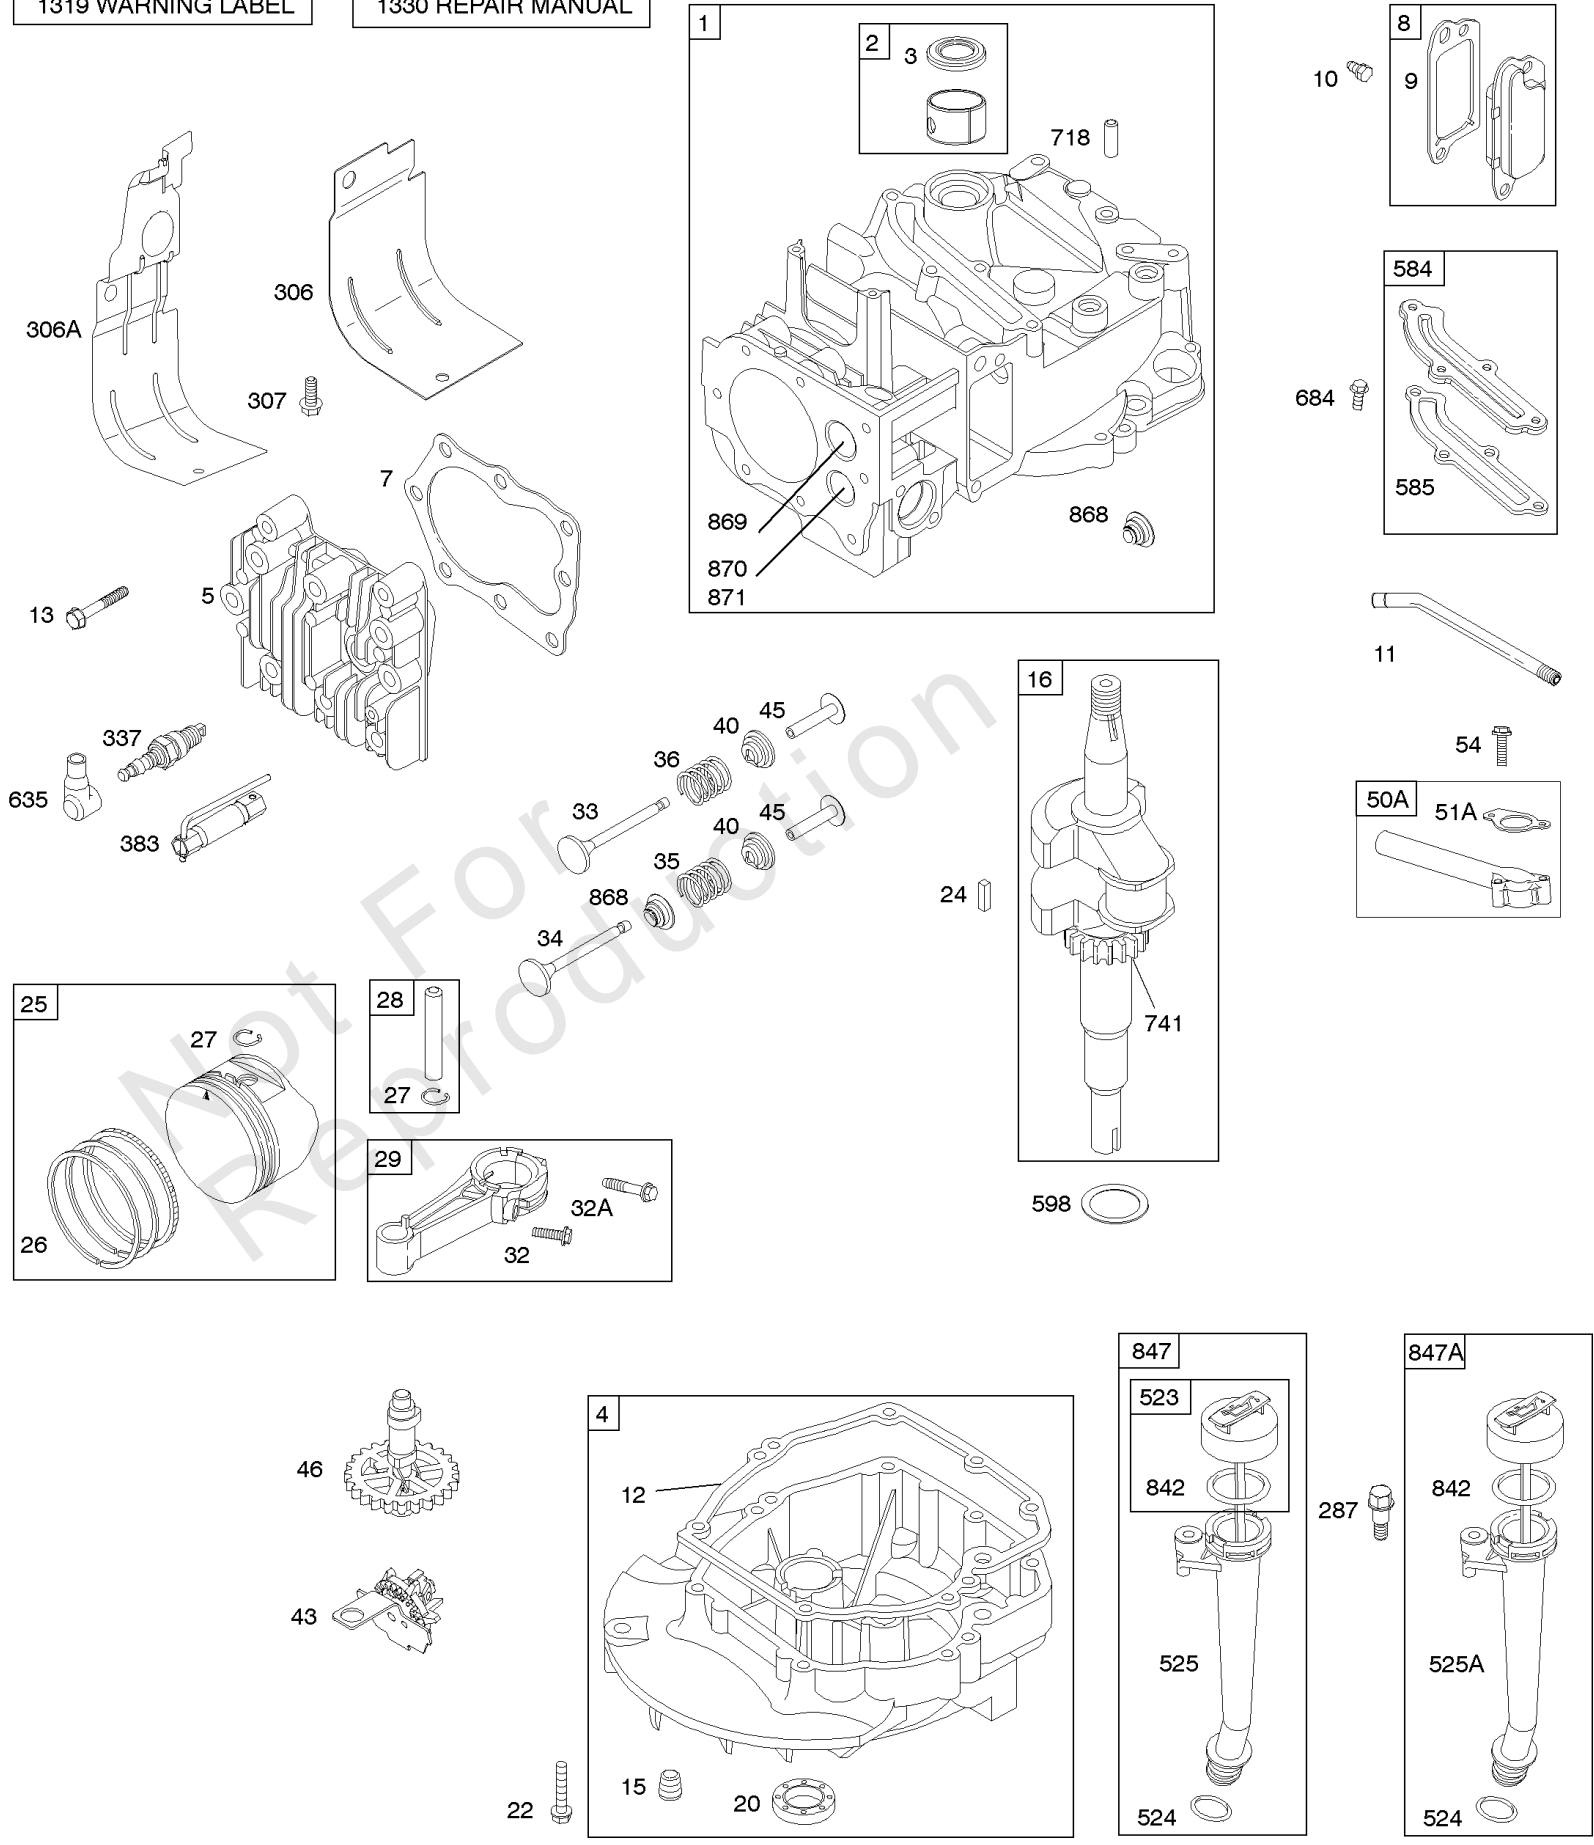

1319 WARNING LABEL

1330 REPAIR MANUAL

Camshaft, Crankshaft, Cylinder, Engine Sump, Lubrication, Pistion Group, Valves

REF NO	PART NO	QTY	DESCRIPTION
1	592645		CYLINDER ASSEMBLY
2	796961		KIT, Bushing/Seal -(Magneto Side)
3	299819S		SEAL, Oil -(Magneto Side)
4	493279		SUMP, Engine
5	590411		HEAD, Cylinder
7	799875		GASKET, Cylinder Head
8	590395		BREATHER ASSEMBLY
9	699833		GASKET-BREATHER
10	691125		SCREW -(Breather Assembly)
11	691781		TUBE-BREATHER
12	692232		GASKET, Crankcase
13	590422		SCREW -(Cylinder Head)
15	691680		PLUG, Oil Drain -(3/8"-18 NPTF - Internal 3/8" Sq)
15	690946		PLUG, Oil Drain -(3/8"-18 NPTF-External 7/16" Sq)
16	797017		CRANKSHAFT
20	399781S		SEAL, Oil -(PTO Side)
22	691092		SCREW -(Crankcase Cover/Sump)
24	222698S		KEY, Flywheel
25	590404		PISTON ASSEMBLY -(Standard)
25	590405		PISTON ASSEMBLY -(.020 Oversize)
26	590402		SET, Ring -(Standard)
26	590403		SET, Ring -(.020 Oversize)
27	691588		LOCK, Piston Pin
28	298909		PIN, Piston
29	797306		ROD, Connecting
32	691664		SCREW -(Connecting Rod)
32A	695759		SCREW -(Connecting Rod)
33	590394		VALVE-EXHAUST
34	590393		VALVE-INTAKE
35	691270		SPRING, Valve -(Intake)
36	691270		SPRING, Valve -(Exhaust)
40	692194		RETAINER, Valve
43	691997		SLINGER, Governor/Oil
45	690548		TAPPET, Valve
46	691449		CAMSHAFT
50A	794305		MANIFOLD, Intake
51A	794306		GASKET, Intake
54	691650		SCREW -(Intake Manifold)
287	690940		SCREW -(Dipstick Tube)