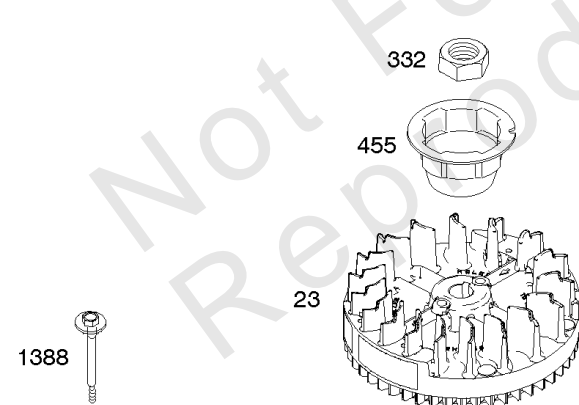

1036 EMISSIONS LABEL

Blower Housing, Flywheel, Ignition, Rewind Starter

REF NO	PART NO	QTY	DESCRIPTION
23	691987		FLYWHEEL
23B	790536		FLYWHEEL
37	793756		GUARD-FLYWHEEL
55	691421		HOUSING, Rewind Starter
58	697316		ROPE, Starter -(Cut To Required Length)
60	281434S		GRIP, Starter Rope
60C	799716		GRIP, Starter Rope
65	690837		SCREW -(Rewind Starter)
78	691108		SCREW -(Flywheel Guard)
304	790826		HOUSING, Blower
305	691108		SCREW -(Blower Housing)
332	690662		NUT -(Flywheel)
333	590454		ARMATURE-MAGNETO
333A	590455		ARMATURE, Magneto
334	691061		SCREW -(Magneto Armature)
362	793351		SHIELD-SPARK PLUG
363	19069		PULLER, Flywheel
455	791960		CUP, Flywheel
456	692299		PLATE-PAWL FRICTION
459	281505S		PAWL-RATCHET
474	691991		ALTERNATOR
592	690800		NUT -(Rewind Starter)
597	691696		SCREW -(Pawl Friction Plate)
608	497680		STARTER, Rewind
635	66538S		BOOT, Spark PLug
689	691855		SPRING-FRICTION
851	493880S		TERMINAL-SPARK PLUG
851A	692424		TERMINAL, Spark Plug
910	691094		STUD -(Alternator)
925	795403		COVER-LINKAGE
946	691738		STOP, Rope
1005	691346		FAN, Flywheel
1036	-----		Label-Emissions -(Available From A Briggs & Stratton Authorized Dealer)
1119	692979		SCREW -(Alternator)
1210	498144		PULLEY/SPRING ASSY -(Pulley)
1211	498144		PULLEY/SPRING ASSY -(Spring)
1386	790848		VANE, Air -(Autochoke System)
1387	790849		SPRING, Air Vane
1388	790850		SCREW -(Air Vane) (Auto Choke System)