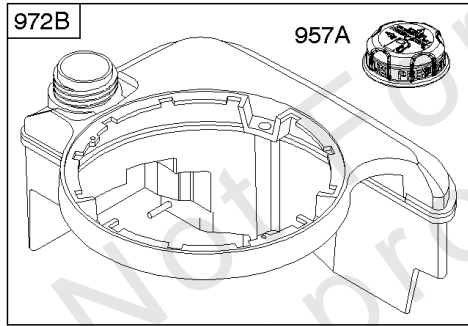

Fuel Supply

REF NO	PART NO	QTY	DESCRIPTION
187	791766		LINE, Fuel -(Cut To Required Length)
187A	791873		LINE-FUEL -(Molded)
187B	791891		LINE-FUEL -(Includes Filter)
190	690940		SCREW -(Fuel Tank)
240	298090S		FILTER, Fuel
601	791850		CLAMP, Hose
601A	691038		CLAMP, Hose
670	692294		SPACER, Fuel Tank
957	591003		CAP, Fuel Tank -(1/4 Turn Cap - Red)
957	799585		CAP, Fuel Tank -(1/4 Turn Cap - Black)
957A	692046		CAP, Fuel Tank -(Threaded)(Vented)
957D	796577		CAP-FUEL TANK
958	698183		VALVE, Fuel Shut Off
972B	699374		TANK, Fuel -(Threaded)
972F	590490		TANK, Fuel -(1/4 Turn Cap - Black)
972E	796578		TANK, Fuel -(Flourinated)
1059	692311		KIT, Screw/Washer