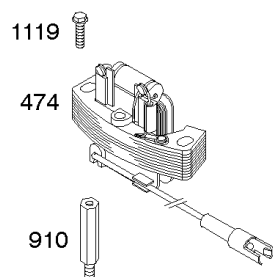

1036 EMISSIONS LABEL

Blower Housing, Flywheel, Ignition, Rewind Starter

REF NO	PART NO	QTY	DESCRIPTION
23	691987		FLYWHEEL
23B	790536		FLYWHEEL
37	793756		GUARD-FLYWHEEL
55	691421		HOUSING, Rewind Starter
58	697316		ROPE, Starter -(Cut To Required Length)
60	281434S		GRIP, Starter Rope
60C	799716		GRIP, Starter Rope
65	690837		SCREW -(Rewind Starter)
78	691108		SCREW -(Flywheel Guard)
304	790826		HOUSING, Blower
305	691108		SCREW -(Blower Housing)
332	690662		NUT -(Flywheel)
333	590454		ARMATURE-MAGNETO
333A	590455		ARMATURE, Magneto
334	691061		SCREW -(Magneto Armature)
362	793351		SHIELD-SPARK PLUG
363	19069		PULLER, Flywheel
455	791960		CUP, Flywheel
456	692299		PLATE-PAWL FRICTION
459	281505S		PAWL-RATCHET
474	691991		ALTERNATOR
592	690800		NUT -(Rewind Starter)
597	691696		SCREW -(Pawl Friction Plate)
608	497680		STARTER, Rewind
635	66538S		BOOT, Spark PLug
689	691855		SPRING-FRICTION
851	493880S		TERMINAL-SPARK PLUG
851A	692424		TERMINAL, Spark Plug
910	691094		STUD -(Alternator)
925	795403		COVER-LINKAGE
946	691738		STOP, Rope
1005	691346		FAN, Flywheel
1036	-----		Label-Emissions -(Available From A Briggs & Stratton Authorized Dealer)
1119	692979		SCREW -(Alternator)
1210	498144		PULLEY/SPRING ASSY -(Pulley)
1211	498144		PULLEY/SPRING ASSY -(Spring)
1386	790848		VANE, Air -(Autochoke System)
1387	790849		SPRING, Air Vane
1388	790850		SCREW -(Air Vane) (Auto Choke System)