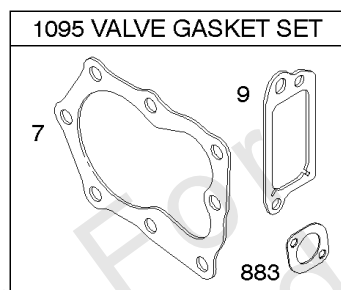

Electric Starter, Gasket Kits, Gasket and Carburetor Overhaul Kits

REF NO	PART NO	QTY	DESCRIPTION
3	299819S		SEAL, Oil -(Magneto Side)
7	799875		GASKET, Cylinder Head
9	699833		GASKET-BREATHER
12	692232		GASKET, Crankcase
20	399781S		SEAL, Oil -(PTO Side)
51	272199S		GASKET, Intake
51A	794306		GASKET, Intake
104	797622		PIN-FLOAT HINGE
121	498260		KIT, Carburetor Overhaul
127	694468		PLUG, Welch -(Bowl Vent)
134	398188		KIT-NEEDLE/SEAT -(Mow N Stow)
137	796610		GASKET, Float Bowl
163	795629		GASKET-AIR CLEANER -(Air Cleaner)
276	271716		WASHER-SEALING
309	799045		MOTOR-STARTER
358	590508		GASKET SET, Engine
524	692296		SEAL-DIPSTICK TUBE -(Dipstick Tube)
585	691879		GASKET-BREA PASSAGE
617	270344S		SEAL, O-Ring -(Intake Manifold)
633	691321		SEAL-CHOKE/THR SHAFT -(Throttle Shaft)
633A	693867		SEAL, Choke/Throttle Shaft
668	493823		SPACER -(Includes 2)
697	691127		SCREW -(Starter Motor) (Drive Cap) (1/4-20x.75)
742	93941		RETAINER, E Ring
842	691031		SEAL, O-Ring -(Dipstick Tube)
853	695268		ADAPTER, Wire
883	691881		GASKET, Exhaust
920	691656		SOLENOID, Starter
937A	799420		SPLINE, Starter
1095	590507		GASKET SET, Valve