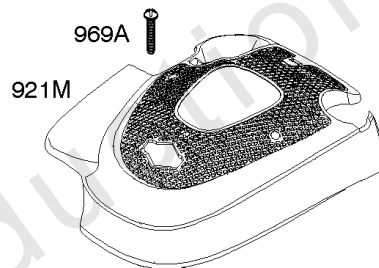

## Blower Housing, Flywheel, Ignition, Rewind Starter

REF NO	PART NO	QTY	DESCRIPTION
23	691987		FLYWHEEL
23B	790536		FLYWHEEL
37	793756		GUARD-FLYWHEEL
55	691421		HOUSING, Rewind Starter
58	697316		ROPE, Starter -(Cut To Required Length)
60	281434S		GRIP, Starter Rope
60C	799716		GRIP, Starter Rope
65	690837		SCREW -(Rewind Starter)
78	691108		SCREW -(Flywheel Guard)
304	790826		HOUSING, Blower
305	691108		SCREW -(Blower Housing)
332	690662		NUT -(Flywheel)
333	590454		ARMATURE-MAGNETO
333A	590455		ARMATURE, Magneto
334	691061		SCREW -(Magneto Armature)
362	793351		SHIELD-SPARK PLUG
363	19069		PULLER, Flywheel
455	791960		CUP, Flywheel
456	692299		PLATE-PAWL FRICTION
459	281505S		PAWL-RATCHET
474	691991		ALTERNATOR
592	690800		NUT -(Rewind Starter)
597	691696		SCREW -(Pawl Friction Plate)
608	497680		STARTER, Rewind
635	66538S		BOOT, Spark PLug
689	691855		SPRING-FRICTION
851	493880S		TERMINAL-SPARK PLUG
851A	692424		TERMINAL, Spark Plug
910	691094		STUD -(Alternator)
925	795403		COVER-LINKAGE
946	691738		STOP, Rope
1005	691346		FAN, Flywheel
1036	-----		Label-Emissions -(Available From A Briggs & Stratton Authorized Dealer)
1119	692979		SCREW -(Alternator)
1210	498144		PULLEY/SPRING ASSY -(Pulley)
1211	498144		PULLEY/SPRING ASSY -(Spring)
1386	790848		VANE, Air -(Autochoke System)
1387	790849		SPRING, Air Vane
1388	790850		SCREW -(Air Vane) (Auto Choke System)