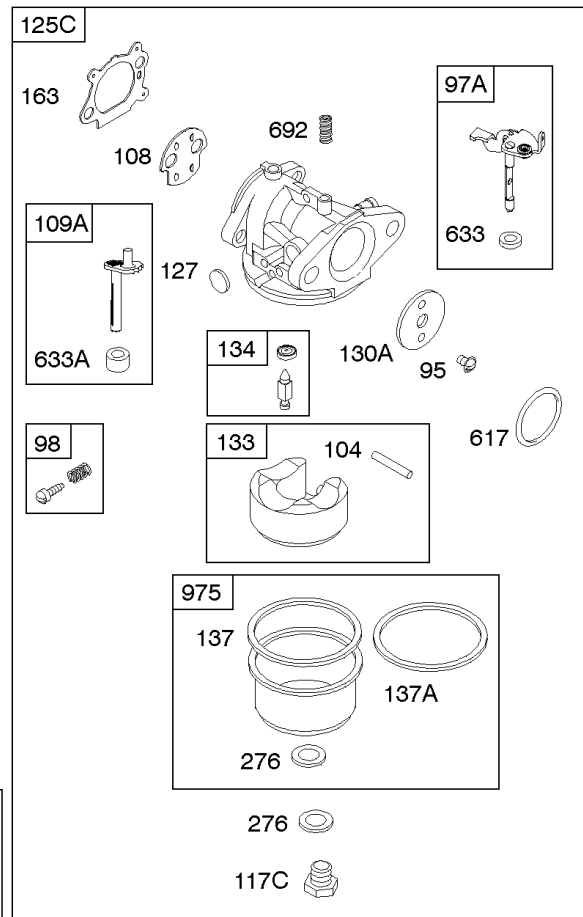

276
118

118A
276A

118B
276A

118C
276A