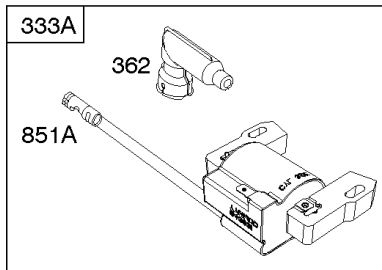

1036 EMISSIONS LABEL

Blower Housing, Flywheel, Ignition, Rewind Starter

REF NO	PART NO	QTY	DESCRIPTION
23	691987		FLYWHEEL
23B	790536		FLYWHEEL
37	793756		GUARD-FLYWHEEL
55	691421		HOUSING, Rewind Starter
58	697316		ROPE, Starter -(Cut To Required Length)
60	281434S		GRIP, Starter Rope
60C	799716		GRIP, Starter Rope
65	690837		SCREW -(Rewind Starter)
78	691108		SCREW -(Flywheel Guard)
304	790826		HOUSING, Blower
305	691108		SCREW -(Blower Housing)
332	690662		NUT -(Flywheel)
333	590454		ARMATURE-MAGNETO
333A	590455		ARMATURE, Magneto
334	691061		SCREW -(Magneto Armature)
362	793351		SHIELD-SPARK PLUG
363	19069		PULLER, Flywheel
455	791960		CUP, Flywheel
456	692299		PLATE-PAWL FRICTION
459	281505S		PAWL-RATCHET
474	691991		ALTERNATOR
592	690800		NUT -(Rewind Starter)
597	691696		SCREW -(Pawl Friction Plate)
608	497680		STARTER, Rewind
635	66538S		BOOT, Spark PLug
689	691855		SPRING-FRICTION
851	493880S		TERMINAL-SPARK PLUG
851A	692424		TERMINAL, Spark Plug
910	691094		STUD -(Alternator)
925	795403		COVER-LINKAGE
946	691738		STOP, Rope
1005	691346		FAN, Flywheel
1036	-----		Label-Emissions -(Available From A Briggs & Stratton Authorized Dealer)
1119	692979		SCREW -(Alternator)
1210	498144		PULLEY/SPRING ASSY -(Pulley)
1211	498144		PULLEY/SPRING ASSY -(Spring)
1386	790848		VANE, Air -(Autochoke System)
1387	790849		SPRING, Air Vane
1388	790850		SCREW -(Air Vane) (Auto Choke System)