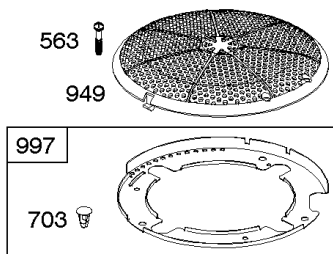

1036 EMISSIONS LABEL

Blower Housing, Flywheel, Ignition, Rewind Starter

REF NO	PART NO	QTY	DESCRIPTION
23	691987		FLYWHEEL
37	793756		GUARD-FLYWHEEL
55	691421		HOUSING, Rewind Starter
58	697316		ROPE, Starter -(Cut To Required Length)
60	281434S		GRIP, Starter Rope
60C	799716		GRIP, Starter Rope
65	690837		SCREW -(Rewind Starter)
78	691108		SCREW -(Flywheel Guard)
304	795071		HOUSING, Blower
305	691108		SCREW -(Blower Housing)
332	690662		NUT -(Flywheel)
333A	590455		ARMATURE, Magneto
334	691061		SCREW -(Magneto Armature)
362	793351		SHIELD-SPARK PLUG
363	19069		PULLER, Flywheel
455	791960		CUP, Flywheel
456	692299		PLATE-PAWL FRICTION
459	281505S		PAWL-RATCHET
474	691991		ALTERNATOR
563	691138		SCREW -(Debris Screen Guard)
592	690800		NUT -(Rewind Starter)
597	691696		SCREW -(Pawl Friction Plate)
608	497680		STARTER, Rewind
635	66538S		BOOT, Spark PLug
689	691855		SPRING-FRICTION
703	696309		CLIP
851	493880S		TERMINAL-SPARK PLUG
851A	692424		TERMINAL, Spark Plug
910	691094		STUD -(Alternator)
925	795403		COVER-LINKAGE
930	691919		GUARD, Rewind
949	696306		GUARD, Debris Screen
997	696310		SHIELD, Debris
1005	691346		FAN, Flywheel
1036	-----		Label-Emissions -(Available From A Briggs & Stratton Authorized Dealer)
1119	692979		SCREW -(Alternator)
1210	498144		PULLEY/SPRING ASSY -(Pulley)
1211	498144		PULLEY/SPRING ASSY -(Spring)
1386	790848		VANE, Air
1387	790849		SPRING, Air Vane
1388	790850		SCREW -(Air Vane) (Auto Choke System)