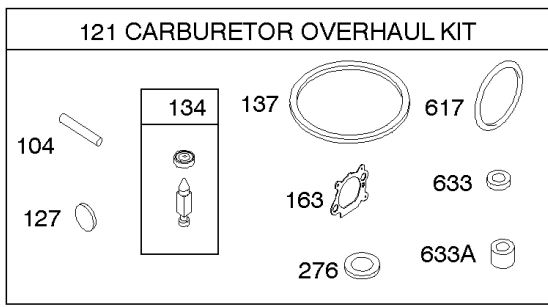

Not For
Reproduction

Carburetor, Engine, Valve Kits, Electric Starter

REF NO	PART NO	QTY	DESCRIPTION
3	299819S		SEAL, Oil -(Magneto Side)
7	799875		GASKET, Cylinder Head -Used After Code Date 11063000
7	692249		GASKET, Cylinder Head -Used Before Code Date 11070100
9	699833		GASKET-BREATHER
12	692232		GASKET, Crankcase
20	399781S		SEAL, Oil -(PTO Side)
51	272199S		GASKET, Intake
51A	794306		GASKET, Intake
104	797622		PIN-FLOAT HINGE
121	498260		KIT, Carburetor Overhaul
127	694468		PLUG, Welch -(Bowl Vent)
134	398188		KIT-NEEDLE/SEAT
137	796610		GASKET, Float Bowl
163	795629		GASKET-AIR CLEANER -(Air Cleaner)
276	271716		WASHER-SEALING
309	799045		MOTOR-STARTER
309A	-----		Motor-Starter -(For Replacement Starter Motor, Order Reference 309)
309B	-----		Motor-Starter -(For Replacement Starter Motor, Order Reference 309)
358	590508		GASKET SET, Engine
510	795093		DRIVE, Starter
513	795100		CLUTCH-DRIVE
524	692296		SEAL-DIPSTICK TUBE -(Dipstick Tube)
585	691879		GASKET-BREA PASSAGE
617	270344S		SEAL, O-Ring -(Intake Manifold)
633	691321		SEAL-CHOKE/THR SHAFT -(Throttle Shaft)
633A	693867		SEAL, Choke/Throttle Shaft
651	691660		SCREW -(Starter Gear Cover)
668	493823		SPACER -(Includes 2)
697	691127		SCREW -(Starter Motor) (Drive Cap)
742	93941		RETAINER, E Ring
783	795099		GEAR-PINION
783A	795096		GEAR-PINION
785	692352		GASKET-STARTER COVER
842	691031		SEAL, O-Ring -(Dipstick Tube)
853	695268		ADAPTER, Wire
883	691881		GASKET, Exhaust
937	795098		SPLINE-STARTER
937A	799420		SPLINE, Starter
1095	590507		GASKET SET, Valve