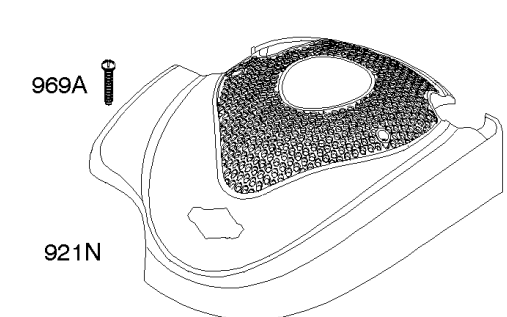

## Controls, Electrical, Flywheel Brake, Governor Spring

REF NO	PART NO	QTY	DESCRIPTION
892	690646		SWITCH, Key
922A	692135		SPRING, Brake
923	796387		BRAKE -Used After Code Date 08043000
923B	796136		BRAKE
935	499421		SWITCH, Interlock -Used Before Code Date 08050100
990	691959		SET, Key
1160	690345		SCREW -(Interlock Switch)

## Shroud

REF NO	PART NO	QTY	DESCRIPTION
564	690664		SCREW -(Control Cover)
564B	698589		SCREW -(Control Cover)
604	691757		COVER-CONTROL
604B	790703		COVER, Control
604C	792418		COVER, Control
604D	793770		COVER, Control
921B	692931		HOUSING, Blower
921Z	592290		HOUSING, Blower
921C	695889		HOUSING, Blower
921E	696262		HOUSING, Blower
921F	697343		HOUSING, Blower
921K	699984		HOUSING, Blower
921J	790036		HOUSING, Blower
921H	790037		HOUSING, Blower
921L	791026		HOUSING, Blower
921M	792652		HOUSING, Blower
921N	792675		HOUSING, Blower
921P	792687		HOUSING, Blower
921R	793771		HOUSING, Blower
921U	794355		HOUSING, Blower
921G	795064		HOUSING, Blower
921Y	798277		HOUSING, Blower
969	690700		SCREW -(Blower Housing)
969A	691138		SCREW -(Blower Housing)