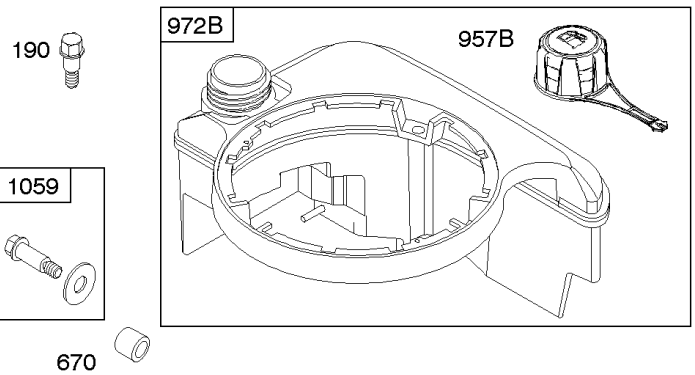

Carburetor, Fuel Supply

REF NO	PART NO	QTY	DESCRIPTION
633A	693867		SEAL, Choke/Throttle Shaft
670	692294		SPACER, Fuel Tank
692	590931		SPRING, Detent
930	691919		GUARD, Rewind
957A	692046		CAP, Fuel Tank
957B	796577		CAP-FUEL TANK
958	698183		VALVE, Fuel Shut Off
972	699392		TANK, FUEL
972B	699374		TANK, Fuel
975	796611		BOWL, Float
1059	692311		KIT, Screw/Washer

Not For Reproduction