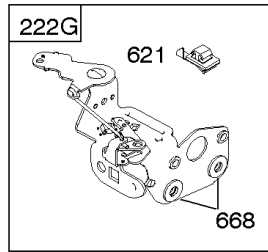

Controls, Electrical, Flywheel Brake, Governor Spring

REF NO	PART NO	QTY	DESCRIPTION
98A	493280		KIT-IDLE SPEED -(Idle Speed)
188	693399		SCREW -(Control Bracket)
202	691829		LINK, Mechanical Governor
209B	691292		SPRING, Governor
217	690354		SPRING, Choke Return
222K	593582		BRACKET-CONTROL -(Fixed Speed)
227	690783		LEVER-GOV CONTROL
236	691826		LINK, Lockout
265	690798		CLAMP, Casing
265A	691024		CLAMP, Casing
267	691044		SCREW -(Casing Clamp)
268	691025		CASING, Control Wire -(Cut To Required Length)
269	691026		WIRE, Control -(Cut To Required Length)
270	691027		NUT -(Control Wire Casing)
271	691028		LEVER, Control
347	691396		SWITCH, Rocker
356	692390		WIRE, Stop
356B	693010		WIRE, Stop
356D	496381		WIRE, Stop
404	690272		WASHER -(Governor Crank)
497	690664		SCREW -(Stopswitch Bracket)
500	691086		WASHER -(Key Switch)
505	691251		NUT -(Governor Control Lever)
562	691119		BOLT -(Governor Control Lever)
578	398153		WIRE ASSEMBLY
578A	695283		WIRE ASSEMBLY
615	690340		RETAINER, Governor Shaft
616	698801		CRANK-GOVERNOR
621	692310		SWITCH, Stop
627	792565		BRACKET-STOPSWITCH
664	691087		NUT -(Key Switch)
668	493823		SPACER -(Includes 2)
745	691648		SCREW -(Brake)
789B	792685		HARNESS, Wiring
789E	594392		HARNESS, Wiring
789F	594393		HARNESS, Wiring
843	691884		SLEEVE, Lever -(Control Bracket)
843A	691895		SLEEVE, Lever -(Choke)
853A	695897		ADAPTER, Wire