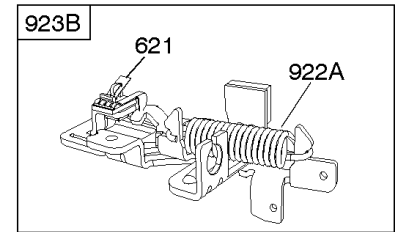

Controls, Electrical, Flywheel Brake, Governor Spring

REF NO	PART NO	QTY	DESCRIPTION
98A	493280		KIT-IDLE SPEED -(Idle Speed)
188	693399		SCREW -(Control Bracket)
202	691829		LINK, Mechanical Governor
209B	691292		SPRING, Governor
217	690354		SPRING, Choke Return
222K	593582		BRACKET-CONTROL -(Fixed Speed)
227	690783		LEVER-GOV CONTROL
236	691826		LINK, Lockout
265	690798		CLAMP, Casing
265A	691024		CLAMP, Casing
267	691044		SCREW -(Casing Clamp)
268	691025		CASING, Control Wire -(Cut To Required Length)
269	691026		WIRE, Control -(Cut To Required Length)
270	691027		NUT -(Control Wire Casing)
271	691028		LEVER, Control
347	691396		SWITCH, Rocker
356	692390		WIRE, Stop
356B	693010		WIRE, Stop
356D	496381		WIRE, Stop
404	690272		WASHER -(Governor Crank)
497	690664		SCREW -(Stopswitch Bracket)
500	691086		WASHER -(Key Switch)
505	691251		NUT -(Governor Control Lever)
562	691119		BOLT -(Governor Control Lever)
578	398153		WIRE ASSEMBLY
578A	695283		WIRE ASSEMBLY
615	690340		RETAINER, Governor Shaft
616	698801		CRANK-GOVERNOR
621	692310		SWITCH, Stop
627	792565		BRACKET-STOPSWITCH
664	691087		NUT -(Key Switch)
668	493823		SPACER -(Includes 2)
745	691648		SCREW -(Brake)
789B	792685		HARNESS, Wiring
789E	594392		HARNESS, Wiring
789F	594393		HARNESS, Wiring
843	691884		SLEEVE, Lever -(Control Bracket)
843A	691895		SLEEVE, Lever -(Choke)
853A	695897		ADAPTER, Wire