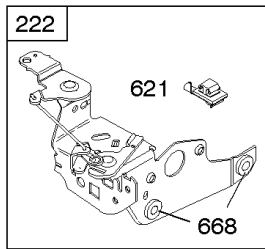

Controls, Electrical, Flywheel Brake, Governor Spring

REF NO	PART NO	QTY	DESCRIPTION
892	690646		SWITCH, Key
922A	692135		SPRING, Brake
923	796387		BRAKE -Used After Code Date 08043000
923B	796136		BRAKE
935	499421		SWITCH, Interlock -Used Before Code Date 08050100
990	691959		SET, Key
1160	690345		SCREW -(Interlock Switch)

Not For Reproduction