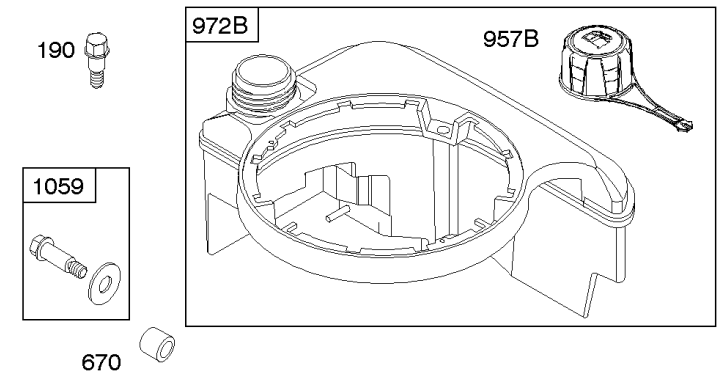

Carburetor, Fuel Supply

REF NO	PART NO	QTY	DESCRIPTION
95	691636		SCREW -(Throttle Valve)
97	696565		SHAFT, Throttle -(Plastic)
104	797622		PIN-FLOAT HINGE
108	691182		VALVE-CHOKE
108A	795935		VALVE, Choke -Used After Code Date 08031200
108A	790844		VALVE, Choke -Used Before Code Date 08031300
109	494218		KIT, Choke Shaft
109A	498593		SHAFT, Choke
117	498978		JET, Main -(Standard)
117A	498981		JET, Main -(Standard)
117B	697355		JET, Main -(Standard)
118	798660		JET, Main -(High Altitude)
118A	494870		JET, Main -(High Altitude)
118B	692677		JET, Main -(High Altitude)
125	498170		CARBURETOR -(Primer)
125A	799869		CARBURETOR -(Choke)
125B	799871		CARBURETOR -(Autochoke System)
127	694468		PLUG, Welch -(Bowl Vent)
130	696564		VALVE, Throttle
133	398187		FLOAT-CARBURETOR
134	398188		KIT-NEEDLE/SEAT
137	796610		GASKET, Float Bowl
137A	693981		GASKET-FLOAT BOWL -(1/16)
141	796193		KIT, Choke Shaft
163	795629		GASKET-AIR CLEANER -(Air Cleaner)
187	791766		LINE, Fuel -(Cut To Required Length)
187A	791873		LINE-FUEL -(Molded)
187D	795090		LINE, Fuel -(Molded)
190	690940		SCREW -(Fuel Tank)
217	690354		SPRING, Choke Return
231	691636		SCREW -(Choke Valve)
276	271716		WASHER-SEALING
601	791850		CLAMP, Hose
601A	691038		CLAMP, Hose
617	270344S		SEAL, O-Ring -(Intake Manifold)
633	691321		SEAL-CHOKE/THR SHAFT -(Throttle Shaft)