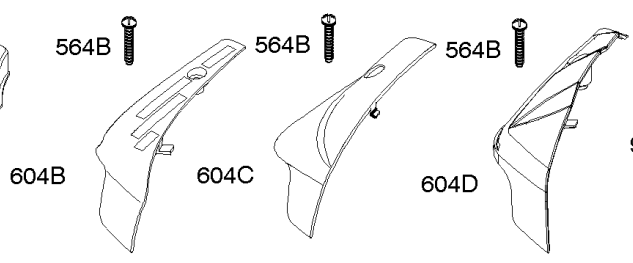

## Shroud

REF NO	PART NO	QTY	DESCRIPTION
564	690664		SCREW -(Control Cover)
564B	698589		SCREW -(Control Cover)
604	691757		COVER-CONTROL
604B	790703		COVER, Control
604C	792418		COVER, Control
604D	793770		COVER, Control
921B	692931		HOUSING, Blower
921Z	592290		HOUSING, Blower
921C	695889		HOUSING, Blower
921E	696262		HOUSING, Blower
921F	697343		HOUSING, Blower
921K	699984		HOUSING, Blower
921J	790036		HOUSING, Blower
921H	790037		HOUSING, Blower
921L	791026		HOUSING, Blower
921M	792652		HOUSING, Blower
921N	792675		HOUSING, Blower
921P	792687		HOUSING, Blower
921R	793771		HOUSING, Blower
921U	794355		HOUSING, Blower
921G	795064		HOUSING, Blower
921Y	798277		HOUSING, Blower
969	690700		SCREW -(Blower Housing)
969A	691138		SCREW -(Blower Housing)