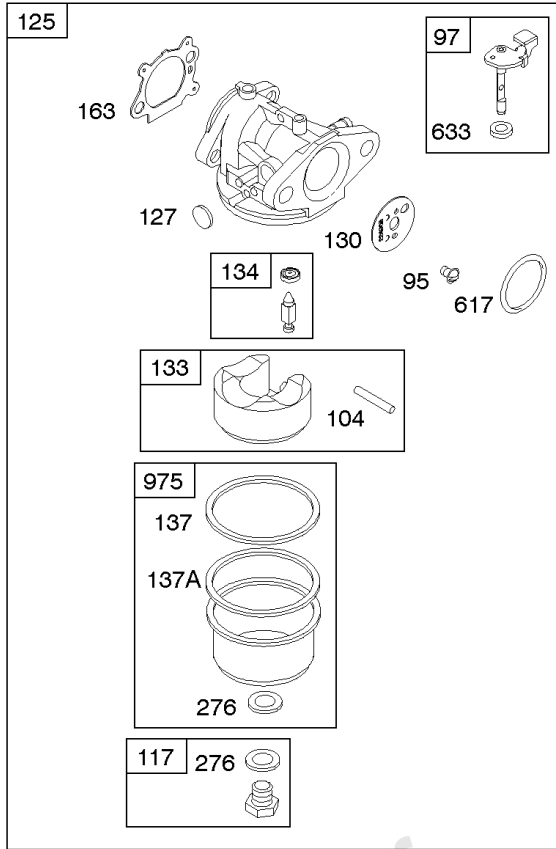

Carburetor, Fuel Supply

REF NO	PART NO	QTY	DESCRIPTION
95	691636		SCREW -(Throttle Valve)
97	696565		SHAFT, Throttle -(Plastic)
104	797622		PIN-FLOAT HINGE
108	691182		VALVE-CHOKE
108A	795935		VALVE, Choke -Used After Code Date 08031200
108A	790844		VALVE, Choke -Used Before Code Date 08031300
109	494218		KIT, Choke Shaft
109A	498593		SHAFT, Choke
117	498978		JET, Main -(Standard)
117A	498981		JET, Main -(Standard)
117B	697355		JET, Main -(Standard)
118	798660		JET, Main -(High Altitude)
118A	494870		JET, Main -(High Altitude)
118B	692677		JET, Main -(High Altitude)
125	498170		CARBURETOR -(Primer)
125A	799869		CARBURETOR -(Choke)
125B	799871		CARBURETOR -(Autochoke System)
127	694468		PLUG, Welch -(Bowl Vent)
130	696564		VALVE, Throttle
133	398187		FLOAT-CARBURETOR
134	398188		KIT-NEEDLE/SEAT
137	796610		GASKET, Float Bowl
137A	693981		GASKET-FLOAT BOWL -(1/16)
141	796193		KIT, Choke Shaft
163	795629		GASKET-AIR CLEANER -(Air Cleaner)
187	791766		LINE, Fuel -(Cut To Required Length)
187A	791873		LINE-FUEL -(Molded)
187D	795090		LINE, Fuel -(Molded)
190	690940		SCREW -(Fuel Tank)
217	690354		SPRING, Choke Return
231	691636		SCREW -(Choke Valve)
276	271716		WASHER-SEALING
601	791850		CLAMP, Hose
601A	691038		CLAMP, Hose
617	270344S		SEAL, O-Ring -(Intake Manifold)
633	691321		SEAL-CHOKE/THR SHAFT -(Throttle Shaft)