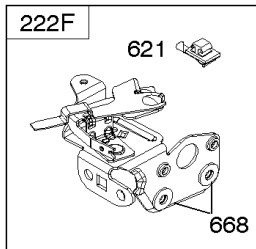

Controls, Electrical, Flywheel Brake, Governor Spring

REF NO	PART NO	QTY	DESCRIPTION
892	690646		SWITCH, Key
922A	692135		SPRING, Brake
923	796387		BRAKE -Used After Code Date 08043000
923B	796136		BRAKE
935	499421		SWITCH, Interlock -Used Before Code Date 08050100
990	691959		SET, Key
1160	690345		SCREW -(Interlock Switch)

Not For Reproduction