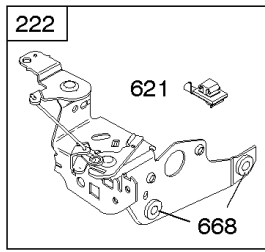

Controls, Electrical, Flywheel Brake, Governor Spring

REF NO	PART NO	QTY	DESCRIPTION
98A	493280		KIT-IDLE SPEED -(Idle Speed)
188	693399		SCREW -(Control Bracket)
202	691829		LINK, Mechanical Governor
209B	691292		SPRING, Governor
217	690354		SPRING, Choke Return
222K	593582		BRACKET-CONTROL -(Fixed Speed)
227	690783		LEVER-GOV CONTROL
236	691826		LINK, Lockout
265	690798		CLAMP, Casing
265A	691024		CLAMP, Casing
267	691044		SCREW -(Casing Clamp)
268	691025		CASING, Control Wire -(Cut To Required Length)
269	691026		WIRE, Control -(Cut To Required Length)
270	691027		NUT -(Control Wire Casing)
271	691028		LEVER, Control
347	691396		SWITCH, Rocker
356	692390		WIRE, Stop
356B	693010		WIRE, Stop
356D	496381		WIRE, Stop
404	690272		WASHER -(Governor Crank)
497	690664		SCREW -(Stopswitch Bracket)
500	691086		WASHER -(Key Switch)
505	691251		NUT -(Governor Control Lever)
562	691119		BOLT -(Governor Control Lever)
578	398153		WIRE ASSEMBLY
578A	695283		WIRE ASSEMBLY
615	690340		RETAINER, Governor Shaft
616	698801		CRANK-GOVERNOR
621	692310		SWITCH, Stop
627	792565		BRACKET-STOPSWITCH
664	691087		NUT -(Key Switch)
668	493823		SPACER -(Includes 2)
745	691648		SCREW -(Brake)
789B	792685		HARNESS, Wiring
789E	594392		HARNESS, Wiring
789F	594393		HARNESS, Wiring
843	691884		SLEEVE, Lever -(Control Bracket)
843A	691895		SLEEVE, Lever -(Choke)
853A	695897		ADAPTER, Wire