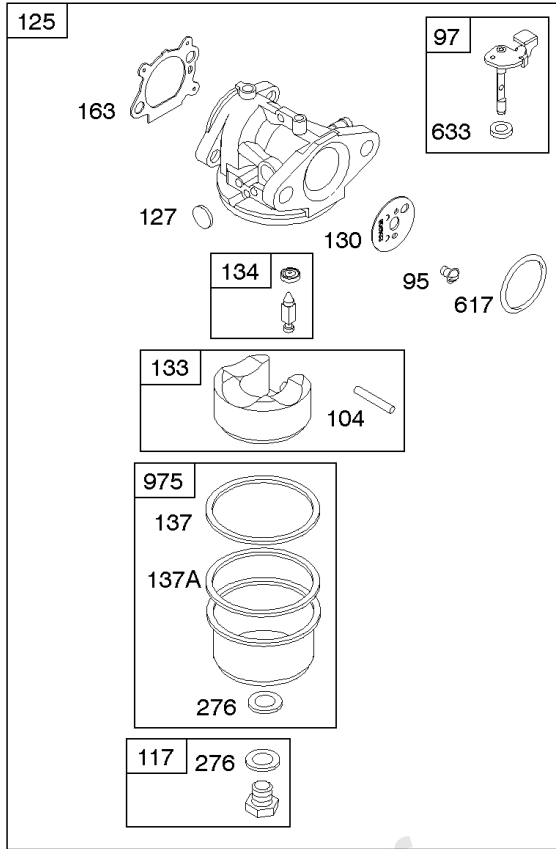

Carburetor, Fuel Supply

REF NO	PART NO	QTY	DESCRIPTION
633A	693867		SEAL, Choke/Throttle Shaft
670	692294		SPACER, Fuel Tank
692	590931		SPRING, Detent
930	691919		GUARD, Rewind
957A	692046		CAP, Fuel Tank
957B	796577		CAP-FUEL TANK
958	698183		VALVE, Fuel Shut Off
972	699392		TANK, FUEL
972B	699374		TANK, Fuel
975	796611		BOWL, Float
1059	692311		KIT, Screw/Washer

Not For Reproduction