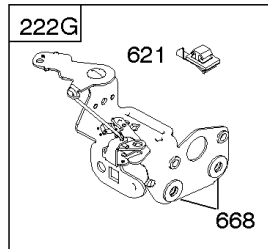

Controls, Electrical, Flywheel Brake, Governor Spring

REF NO	PART NO	QTY	DESCRIPTION
892	690646		SWITCH, Key
922A	692135		SPRING, Brake
923	796387		BRAKE -Used After Code Date 08043000
923B	796136		BRAKE
935	499421		SWITCH, Interlock -Used Before Code Date 08050100
990	691959		SET, Key
1160	690345		SCREW -(Interlock Switch)

Not For Reproduction