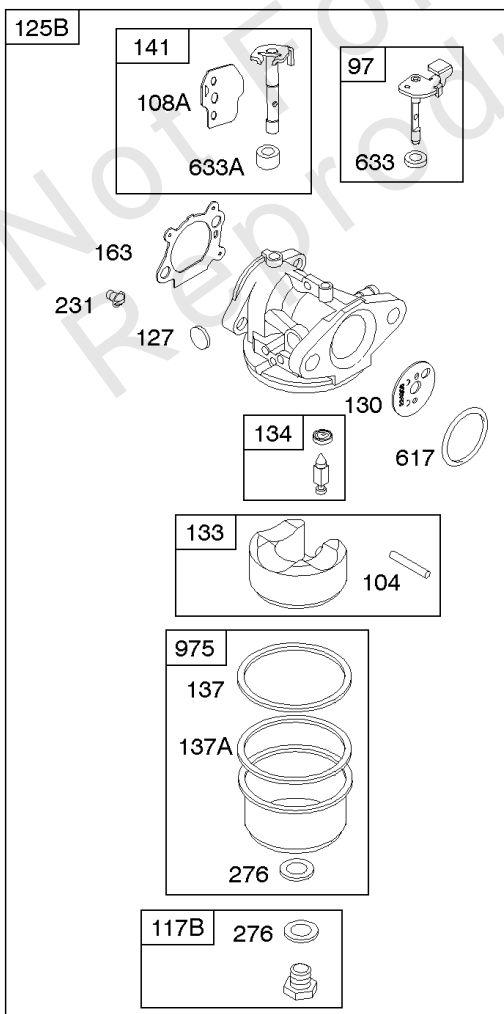

## Carburetor, Fuel Supply

REF NO	PART NO	QTY	DESCRIPTION
95	691636		SCREW -(Throttle Valve)
97	696565		SHAFT, Throttle -(Plastic)
104	797622		PIN-FLOAT HINGE
108	691182		VALVE-CHOKE
108A	795935		VALVE, Choke -Used After Code Date 08031200
108A	790844		VALVE, Choke -Used Before Code Date 08031300
109	494218		KIT, Choke Shaft
109A	498593		SHAFT, Choke
117	498978		JET, Main -(Standard)
117A	498981		JET, Main -(Standard)
117B	697355		JET, Main -(Standard)
118	798660		JET, Main -(High Altitude)
118A	494870		JET, Main -(High Altitude)
118B	692677		JET, Main -(High Altitude)
125	498170		CARBURETOR -(Primer)
125A	799869		CARBURETOR -(Choke)
125B	799871		CARBURETOR -(Autochoke System)
127	694468		PLUG, Welch -(Bowl Vent)
130	696564		VALVE, Throttle
133	398187		FLOAT-CARBURETOR
134	398188		KIT-NEEDLE/SEAT
137	796610		GASKET, Float Bowl
137A	693981		GASKET-FLOAT BOWL -(1/16)
141	796193		KIT, Choke Shaft
163	795629		GASKET-AIR CLEANER -(Air Cleaner)
187	791766		LINE, Fuel -(Cut To Required Length)
187A	791873		LINE-FUEL -(Molded)
187D	795090		LINE, Fuel -(Molded)
190	690940		SCREW -(Fuel Tank)
217	690354		SPRING, Choke Return
231	691636		SCREW -(Choke Valve)
276	271716		WASHER-SEALING
601	791850		CLAMP, Hose
601A	691038		CLAMP, Hose
617	270344S		SEAL, O-Ring -(Intake Manifold)
633	691321		SEAL-CHOKE/THR SHAFT -(Throttle Shaft)