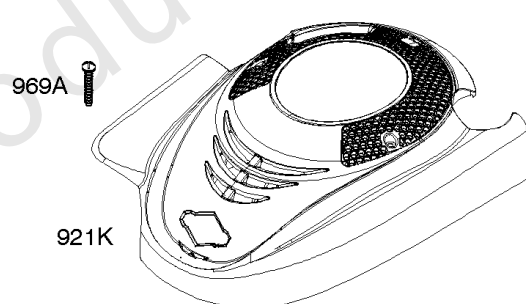

## Controls, Electrical, Flywheel Brake, Governor Spring

REF NO	PART NO	QTY	DESCRIPTION
892	690646		SWITCH, Key
922A	692135		SPRING, Brake
923	796387		BRAKE -Used After Code Date 08043000
923B	796136		BRAKE
935	499421		SWITCH, Interlock -Used Before Code Date 08050100
990	691959		SET, Key
1160	690345		SCREW -(Interlock Switch)

## Shroud

REF NO	PART NO	QTY	DESCRIPTION
564	690664		SCREW -(Control Cover)
564B	698589		SCREW -(Control Cover)
604	691757		COVER-CONTROL
604B	790703		COVER, Control
604C	792418		COVER, Control
604D	793770		COVER, Control
921B	692931		HOUSING, Blower
921Z	592290		HOUSING, Blower
921C	695889		HOUSING, Blower
921E	696262		HOUSING, Blower
921F	697343		HOUSING, Blower
921K	699984		HOUSING, Blower
921J	790036		HOUSING, Blower
921H	790037		HOUSING, Blower
921L	791026		HOUSING, Blower
921M	792652		HOUSING, Blower
921N	792675		HOUSING, Blower
921P	792687		HOUSING, Blower
921R	793771		HOUSING, Blower
921U	794355		HOUSING, Blower
921G	795064		HOUSING, Blower
921Y	798277		HOUSING, Blower
969	690700		SCREW -(Blower Housing)
969A	691138		SCREW -(Blower Housing)