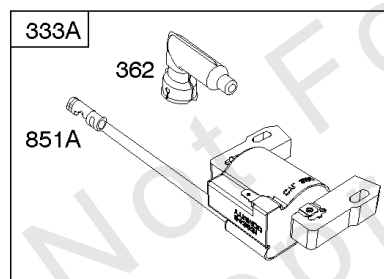

1036 EMISSIONS LABEL

Blower Housing, Flywheel, Ignition, Rewind Starter

REF NO	PART NO	QTY	DESCRIPTION
23	691987		FLYWHEEL
37	793756		GUARD-FLYWHEEL
55	691421		HOUSING, Rewind Starter
58	697316		ROPE, Starter -(Cut To Required Length)
60	281434S		GRIP, Starter Rope
60C	799716		GRIP, Starter Rope
65	690837		SCREW -(Rewind Starter)
78	691108		SCREW -(Flywheel Guard)
304	795071		HOUSING, Blower
305	691108		SCREW -(Blower Housing)
332	690662		NUT -(Flywheel)
333A	590455		ARMATURE, Magneto
334	691061		SCREW -(Magneto Armature)
362	793351		SHIELD-SPARK PLUG
363	19069		PULLER, Flywheel
455	791960		CUP, Flywheel
456	692299		PLATE-PAWL FRICTION
459	281505S		PAWL-RATCHET
474	691991		ALTERNATOR
563	691138		SCREW -(Debris Screen Guard)
592	690800		NUT -(Rewind Starter)
597	691696		SCREW -(Pawl Friction Plate)
608	497680		STARTER, Rewind
635	66538S		BOOT, Spark PLug
689	691855		SPRING-FRICTION
703	696309		CLIP
851	493880S		TERMINAL-SPARK PLUG
851A	692424		TERMINAL, Spark Plug
910	691094		STUD -(Alternator)
925	795403		COVER-LINKAGE
930	691919		GUARD, Rewind
949	696306		GUARD, Debris Screen
997	696310		SHIELD, Debris
1005	691346		FAN, Flywheel
1036	-----		Label-Emissions -(Available From A Briggs & Stratton Authorized Dealer)
1119	692979		SCREW -(Alternator)
1210	498144		PULLEY/SPRING ASSY -(Pulley)
1211	498144		PULLEY/SPRING ASSY -(Spring)
1386	790848		VANE, Air
1387	790849		SPRING, Air Vane
1388	790850		SCREW -(Air Vane) (Auto Choke System)