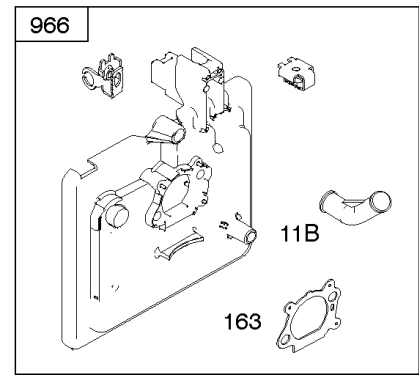

Air Cleaner, Exhaust System

REF NO	PART NO	QTY	DESCRIPTION
11B	691923		TUBE, Breather
81	691740		LOCK, Muffler Screw
163	795629		GASKET-AIR CLEANER -(Air Cleaner)
291	593208		THERMOSTAT
300	692038		MUFFLER
346	690661		SCREW -(Spark Arrestor)
425A	690670		SCREW -(Air Cleaner Cover)
443A	692523		SCREW -(Air Cleaner Primer Base)
445A	491588S		FILTER, A/C Cartridge
467	790842		KNOB, Air Cleaner Cover
535	493537S		FILTER, Air Cleaner Foam
613	691340		SCREW -(Muffler) (1/4-20 x 2.75 Inches Total Length, 2.25 Inch Shoulder Length)
613	790833		SCREW -(Muffler) (1/4-20 x 2.75 Inches Total Length, 2.08 Inch Shoulder Length)
613A	691653		SCREW -(Muffler)
676	396548		DEFLECTOR, Muffler
676A	393756		DEFLECTOR, Muffler -(Side Outlet)
676B	397931		DEFLECTOR, Muffler
676E	393760		DEFLECTOR, Muffler
676C	493871		DEFLECTOR, Muffler
677	690661		SCREW -(Muffler Deflector) (Thread Forming)
677A	593440		SCREW -(Muffler Deflector) (Self-Drilling & Tapping)
832	593875		GUARD, Muffler
832E	793568		MUFFLER
836	690664		SCREW -(Muffler Guard)
836C	790745		SCREW -(Muffler Guard)
883	691881		GASKET, Exhaust
966B	795259		BASE-AIR CLEANER PRIM -(Primer)
968B	692298		COVER, Air Cleaner
976	694395		PRIMER, Carburetor
994	398067		ARRESTOR-SPARK
994B	792245		ARRESTOR, Spark