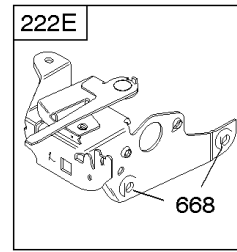

Controls, Electrical, Flywheel Brake, Governor Spring

REF NO	PART NO	QTY	DESCRIPTION
98A	493280		KIT-IDLE SPEED -(Idle Speed)
188	693399		SCREW -(Control Bracket)
202	691829		LINK, Mechanical Governor
209B	691292		SPRING, Governor
217	690354		SPRING, Choke Return
222K	593582		BRACKET-CONTROL -(Fixed Speed)
227	690783		LEVER-GOV CONTROL
236	691826		LINK, Lockout
265	690798		CLAMP, Casing
265A	691024		CLAMP, Casing
267	691044		SCREW -(Casing Clamp)
268	691025		CASING, Control Wire -(Cut To Required Length)
269	691026		WIRE, Control -(Cut To Required Length)
270	691027		NUT -(Control Wire Casing)
271	691028		LEVER, Control
347	691396		SWITCH, Rocker
356	692390		WIRE, Stop
356B	693010		WIRE, Stop
356D	496381		WIRE, Stop
404	690272		WASHER -(Governor Crank)
497	690664		SCREW -(Stopswitch Bracket)
500	691086		WASHER -(Key Switch)
505	691251		NUT -(Governor Control Lever)
562	691119		BOLT -(Governor Control Lever)
578	398153		WIRE ASSEMBLY
578A	695283		WIRE ASSEMBLY
615	690340		RETAINER, Governor Shaft
616	698801		CRANK-GOVERNOR
621	692310		SWITCH, Stop
627	792565		BRACKET-STOPSWITCH
664	691087		NUT -(Key Switch)
668	493823		SPACER -(Includes 2)
745	691648		SCREW -(Brake)
789B	792685		HARNESS, Wiring
789E	594392		HARNESS, Wiring
789F	594393		HARNESS, Wiring
843	691884		SLEEVE, Lever -(Control Bracket)
843A	691895		SLEEVE, Lever -(Choke)
853A	695897		ADAPTER, Wire