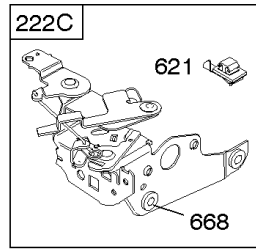

Controls, Electrical, Flywheel Brake, Governor Spring

REF NO	PART NO	QTY	DESCRIPTION
892	690646		SWITCH, Key
922A	692135		SPRING, Brake
923	796387		BRAKE -Used After Code Date 08043000
923B	796136		BRAKE
935	499421		SWITCH, Interlock -Used Before Code Date 08050100
990	691959		SET, Key
1160	690345		SCREW -(Interlock Switch)

Not For Reproduction