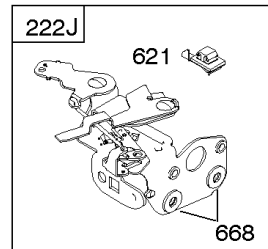

## Controls, Electrical, Flywheel Brake, Governor Spring

REF NO	PART NO	QTY	DESCRIPTION
98A	493280		KIT-IDLE SPEED -(Idle Speed)
188	693399		SCREW -(Control Bracket)
202	691829		LINK, Mechanical Governor
209B	691292		SPRING, Governor
217	690354		SPRING, Choke Return
222K	593582		BRACKET-CONTROL -(Fixed Speed)
227	690783		LEVER-GOV CONTROL
236	691826		LINK, Lockout
265	690798		CLAMP, Casing
265A	691024		CLAMP, Casing
267	691044		SCREW -(Casing Clamp)
268	691025		CASING, Control Wire -(Cut To Required Length)
269	691026		WIRE, Control -(Cut To Required Length)
270	691027		NUT -(Control Wire Casing)
271	691028		LEVER, Control
347	691396		SWITCH, Rocker
356	692390		WIRE, Stop
356B	693010		WIRE, Stop
356D	496381		WIRE, Stop
404	690272		WASHER -(Governor Crank)
497	690664		SCREW -(Stopswitch Bracket)
500	691086		WASHER -(Key Switch)
505	691251		NUT -(Governor Control Lever)
562	691119		BOLT -(Governor Control Lever)
578	398153		WIRE ASSEMBLY
578A	695283		WIRE ASSEMBLY
615	690340		RETAINER, Governor Shaft
616	698801		CRANK-GOVERNOR
621	692310		SWITCH, Stop
627	792565		BRACKET-STOPSWITCH
664	691087		NUT -(Key Switch)
668	493823		SPACER -(Includes 2)
745	691648		SCREW -(Brake)
789B	792685		HARNESS, Wiring
789E	594392		HARNESS, Wiring
789F	594393		HARNESS, Wiring
843	691884		SLEEVE, Lever -(Control Bracket)
843A	691895		SLEEVE, Lever -(Choke)
853A	695897		ADAPTER, Wire