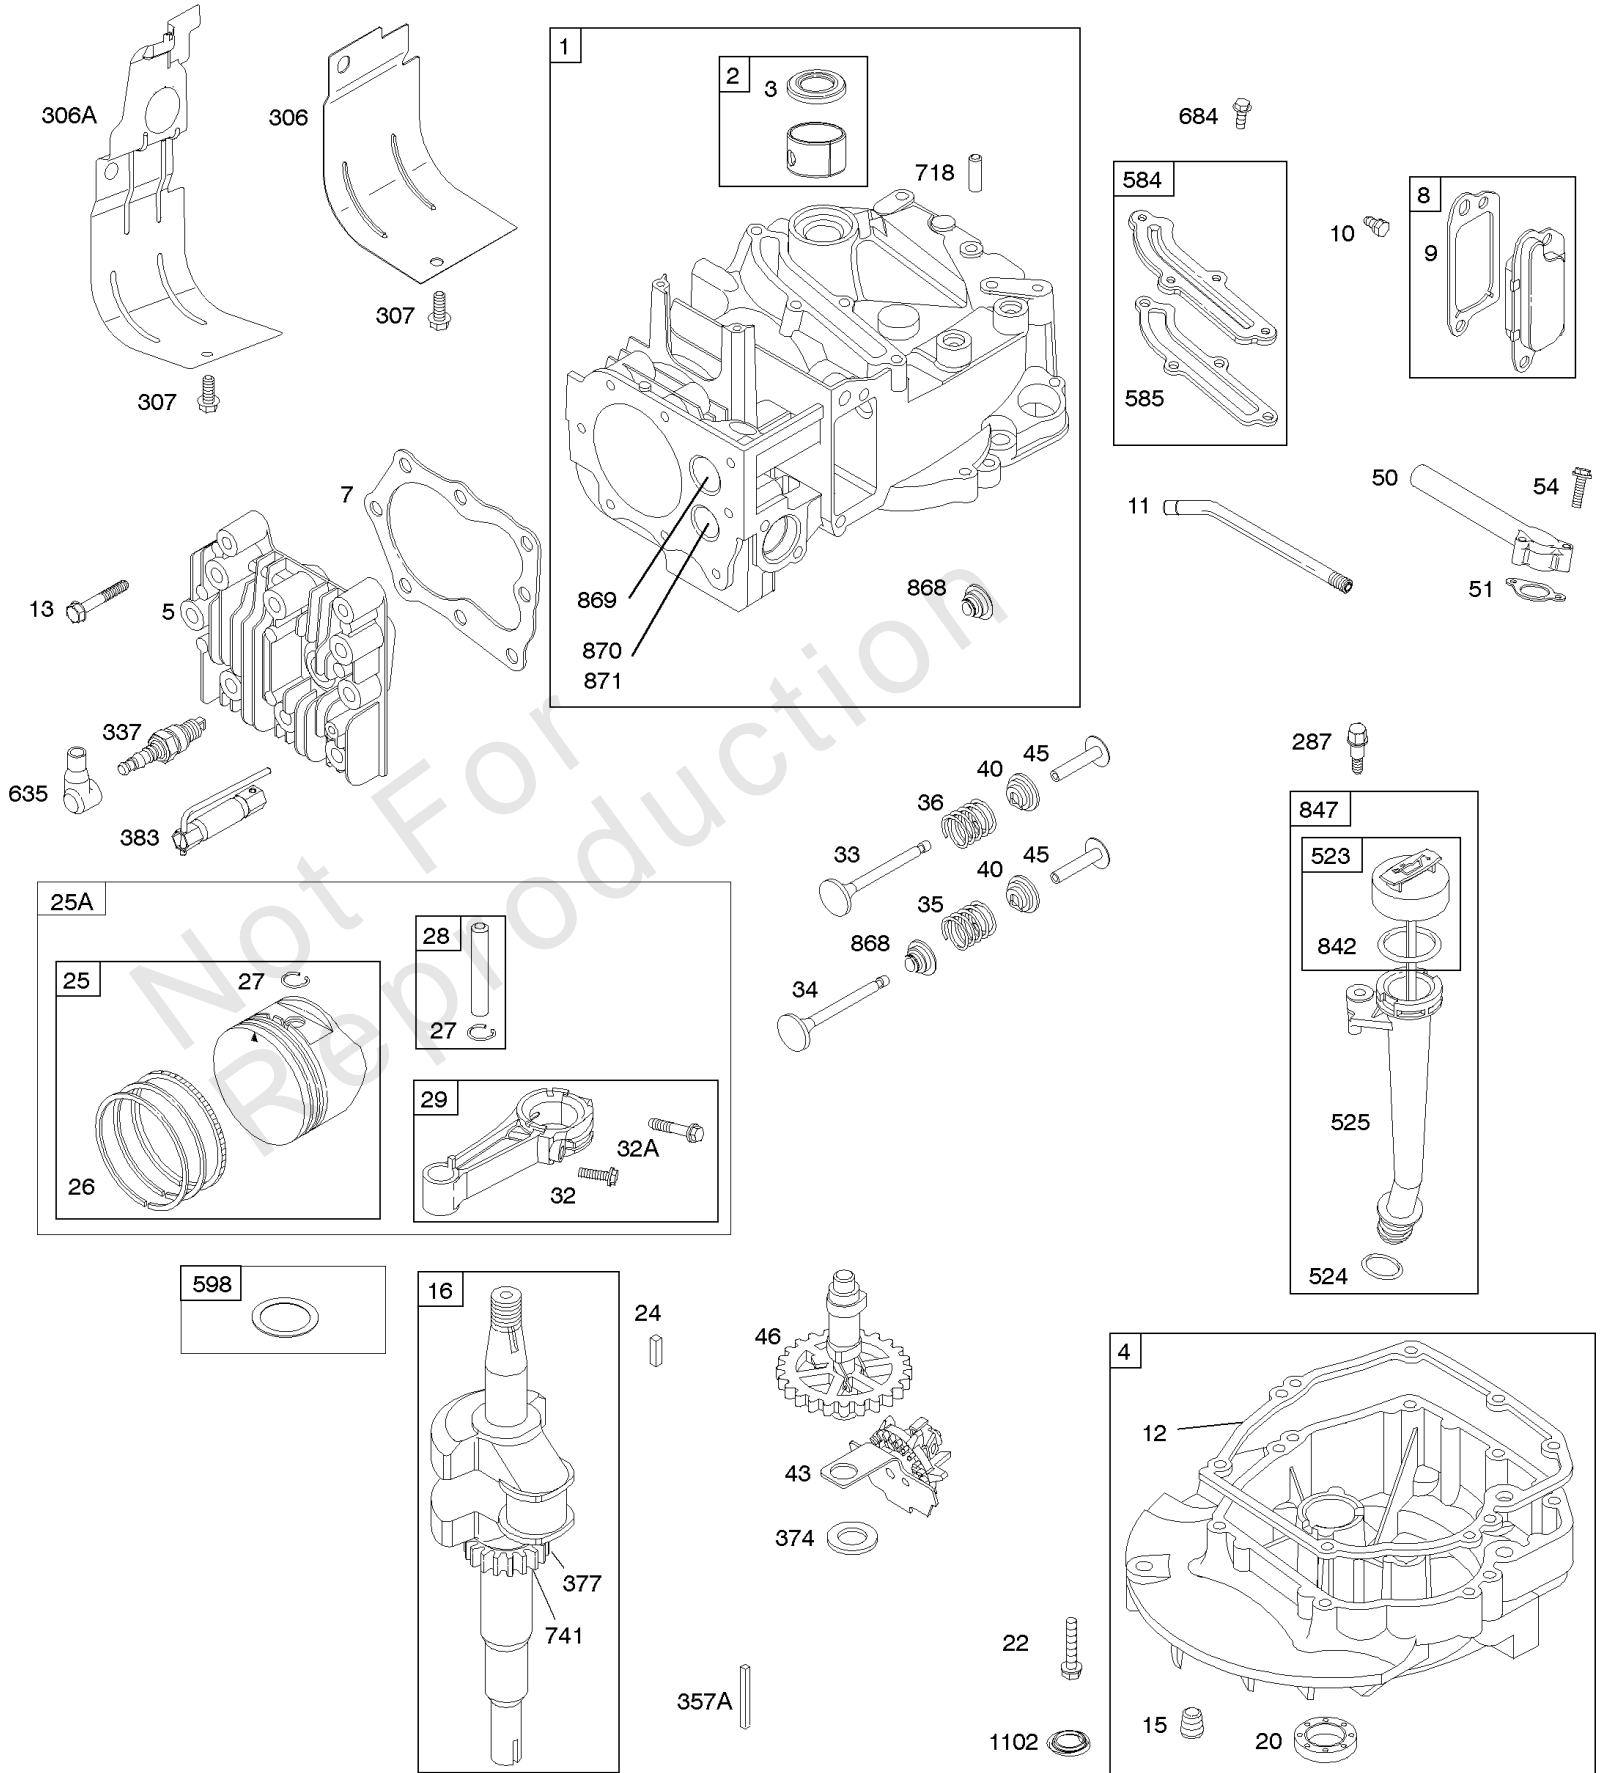

1319 WARNING LABEL

1330 REPAIR MANUAL

Camshaft, Crankshaft, Cylinder, Engine Sump, Lubrication, Piston Group, Valves

REF NO	PART NO	QTY	DESCRIPTION
337	697451		PLUG, Spark -(EMS) -Used Before Code Date 11070100
357A	691483		KEY, Drive Pulley
374	691074		WASHER -(Camshaft)
377	690979		KEY, Woodruff
383	89838S		WRENCH-SPARK PLUG
523	499621		DIPSTICK
524	692296		SEAL-DIPSTICK TUBE -(Dipstick Tube)
525	495265		TUBE, Dipstick
584	697734		COVER-BREA PASSAGE
585	691879		GASKET-BREA PASSAGE
598	592587		SHIM, End Play -(Crankshaft or Camshaft Bearing)
635	66538S		BOOT, Spark PLug
684	690345		SCREW -(Breather Passage Cover)
718	690959		PIN, Locating
741	797521		GEAR, Timing -(Metal) -Used After Code Date 08021700
741	691830		GEAR-TIMING -(Uses Woodruff Key)
741	790345		GEAR, Timing -(Use Without Woodruff Key) -Used Before Code Date 07100100
741	794388		GEAR, Timing -(Use Without Woodruff Key) -Used After Code Date 07093000 -Used Before Code Date 08021800
842	691031		SEAL, O-Ring -(Dipstick Tube)
847	692047		DIPSTICK/TUBE ASSY
868	590410		SEAL, Valve -Used After Code Date 11063000
868	697338		SEAL, Valve -Used Before Code Date 11070100
869	691155		SEAT, Valve -(Intake)
870	690380		SEAT, Valve -(Exhaust)
871	262001		BUSHING-VALVE GUIDE -(Exhaust) -Used Before Code Date 11070100
871	590409		BUSHING, Valve Guide -Used After Code Date 11063000
871	63709		BUSHING, Valve Guide -(Intake) -Used Before Code Date 11070100
1102	691255		PILOT, Guide
1319	794467		LABEL, Warning
1330	270962		REP MAN-1 CYL L-HD