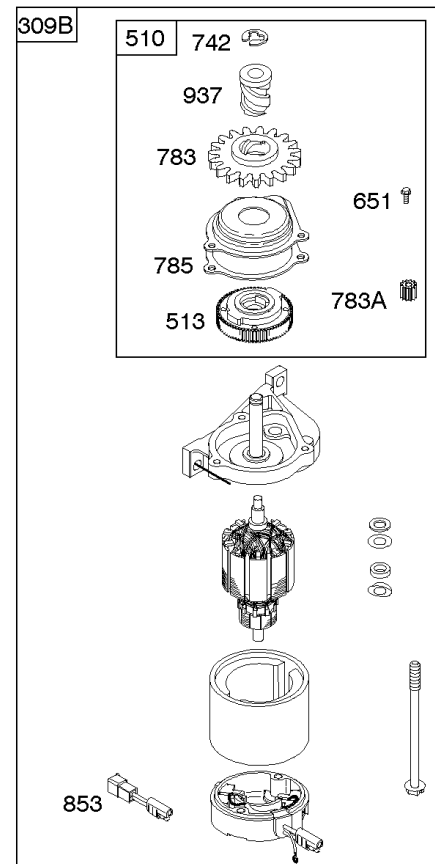

Not For
Reproduction

Carburetor, Engine, Valve Kits, Electric Starter

REF NO	PART NO	QTY	DESCRIPTION
3	299819S		SEAL, Oil -(Magneto Side)
7	799875		GASKET, Cylinder Head -Used After Code Date 11063000
7	692249		GASKET, Cylinder Head -Used Before Code Date 11070100
9	699833		GASKET-BREATHER
12	692232		GASKET, Crankcase
20	399781S		SEAL, Oil -(PTO Side)
51	272199S		GASKET, Intake
51A	794306		GASKET, Intake
104	797622		PIN-FLOAT HINGE
121	498260		KIT, Carburetor Overhaul
127	694468		PLUG, Welch -(Bowl Vent)
134	398188		KIT-NEEDLE/SEAT
137	796610		GASKET, Float Bowl
163	795629		GASKET-AIR CLEANER -(Air Cleaner)
276	271716		WASHER-SEALING
309	799045		MOTOR-STARTER
309A	-----		Motor-Starter -(For Replacement Starter Motor, Order Reference 309)
309B	-----		Motor-Starter -(For Replacement Starter Motor, Order Reference 309)
358	590508		GASKET SET, Engine
510	795093		DRIVE, Starter
513	795100		CLUTCH-DRIVE
524	692296		SEAL-DIPSTICK TUBE -(Dipstick Tube)
585	691879		GASKET-BREA PASSAGE
617	270344S		SEAL, O-Ring -(Intake Manifold)
633	691321		SEAL-CHOKE/THR SHAFT -(Throttle Shaft)
633A	693867		SEAL, Choke/Throttle Shaft
651	691660		SCREW -(Starter Gear Cover)
668	493823		SPACER -(Includes 2)
697	691127		SCREW -(Starter Motor) (Drive Cap)
742	93941		RETAINER, E Ring
783	795099		GEAR-PINION
783A	795096		GEAR-PINION
785	692352		GASKET-STARTER COVER
842	691031		SEAL, O-Ring -(Dipstick Tube)
853	695268		ADAPTER, Wire
883	691881		GASKET, Exhaust
937	795098		SPLINE-STARTER
937A	799420		SPLINE, Starter
1095	590507		GASKET SET, Valve