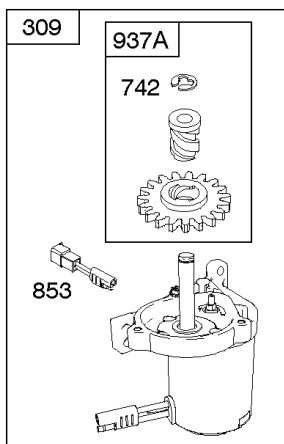

Not For
Reproduction

Carburetor, Engine, Valve Kits, Electric Starter

REF NO	PART NO	QTY	DESCRIPTION
3	299819S		SEAL, Oil -(Magneto Side)
7	799875		GASKET, Cylinder Head -Used After Code Date 11063000
7	692249		GASKET, Cylinder Head -Used Before Code Date 11070100
9	699833		GASKET-BREATHER
12	692232		GASKET, Crankcase
20	399781S		SEAL, Oil -(PTO Side)
51	272199S		GASKET, Intake
51A	794306		GASKET, Intake
104	797622		PIN-FLOAT HINGE
121	498260		KIT, Carburetor Overhaul
127	694468		PLUG, Welch -(Bowl Vent)
134	398188		KIT-NEEDLE/SEAT
137	796610		GASKET, Float Bowl
163	795629		GASKET-AIR CLEANER -(Air Cleaner)
276	271716		WASHER-SEALING
309	799045		MOTOR-STARTER
309A	-----		Motor-Starter -(For Replacement Starter Motor, Order Reference 309)
309B	-----		Motor-Starter -(For Replacement Starter Motor, Order Reference 309)
358	590508		GASKET SET, Engine
510	795093		DRIVE, Starter
513	795100		CLUTCH-DRIVE
524	692296		SEAL-DIPSTICK TUBE -(Dipstick Tube)
585	691879		GASKET-BREA PASSAGE
617	270344S		SEAL, O-Ring -(Intake Manifold)
633	691321		SEAL-CHOKE/THR SHAFT -(Throttle Shaft)
633A	693867		SEAL, Choke/Throttle Shaft
651	691660		SCREW -(Starter Gear Cover)
668	493823		SPACER -(Includes 2)
697	691127		SCREW -(Starter Motor) (Drive Cap)
742	93941		RETAINER, E Ring
783	795099		GEAR-PINION
783A	795096		GEAR-PINION
785	692352		GASKET-STARTER COVER
842	691031		SEAL, O-Ring -(Dipstick Tube)
853	695268		ADAPTER, Wire
883	691881		GASKET, Exhaust
937	795098		SPLINE-STARTER
937A	799420		SPLINE, Starter
1095	590507		GASKET SET, Valve