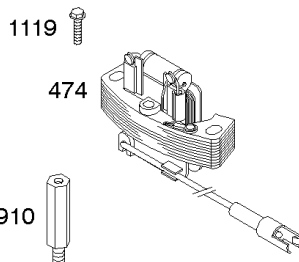

1036 EMISSIONS LABEL

Blower Housing, Flywheel, Ignition, Rewind Starter

REF NO	PART NO	QTY	DESCRIPTION
23	691987		FLYWHEEL
37	793756		GUARD-FLYWHEEL
55	691421		HOUSING, Rewind Starter
58	697316		ROPE, Starter -(Cut To Required Length)
60	281434S		GRIP, Starter Rope
60C	799716		GRIP, Starter Rope
65	690837		SCREW -(Rewind Starter)
78	691108		SCREW -(Flywheel Guard)
304	795071		HOUSING, Blower
305	691108		SCREW -(Blower Housing)
332	690662		NUT -(Flywheel)
333A	590455		ARMATURE, Magneto
334	691061		SCREW -(Magneto Armature)
362	793351		SHIELD-SPARK PLUG
363	19069		PULLER, Flywheel
455	791960		CUP, Flywheel
456	692299		PLATE-PAWL FRICTION
459	281505S		PAWL-RATCHET
474	691991		ALTERNATOR
563	691138		SCREW -(Debris Screen Guard)
592	690800		NUT -(Rewind Starter)
597	691696		SCREW -(Pawl Friction Plate)
608	497680		STARTER, Rewind
635	66538S		BOOT, Spark PLug
689	691855		SPRING-FRICTION
703	696309		CLIP
851	493880S		TERMINAL-SPARK PLUG
851A	692424		TERMINAL, Spark Plug
910	691094		STUD -(Alternator)
925	795403		COVER-LINKAGE
930	691919		GUARD, Rewind
949	696306		GUARD, Debris Screen
997	696310		SHIELD, Debris
1005	691346		FAN, Flywheel
1036	-----		Label-Emissions -(Available From A Briggs & Stratton Authorized Dealer)
1119	692979		SCREW -(Alternator)
1210	498144		PULLEY/SPRING ASSY -(Pulley)
1211	498144		PULLEY/SPRING ASSY -(Spring)
1386	790848		VANE, Air
1387	790849		SPRING, Air Vane
1388	790850		SCREW -(Air Vane) (Auto Choke System)