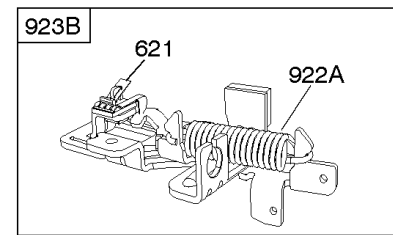

Controls, Electrical, Flywheel Brake, Governor Spring

REF NO	PART NO	QTY	DESCRIPTION
892	690646		SWITCH, Key
922A	692135		SPRING, Brake
923	796387		BRAKE -Used After Code Date 08043000
923B	796136		BRAKE
935	499421		SWITCH, Interlock -Used Before Code Date 08050100
990	691959		SET, Key
1160	690345		SCREW -(Interlock Switch)

Not For Reproduction