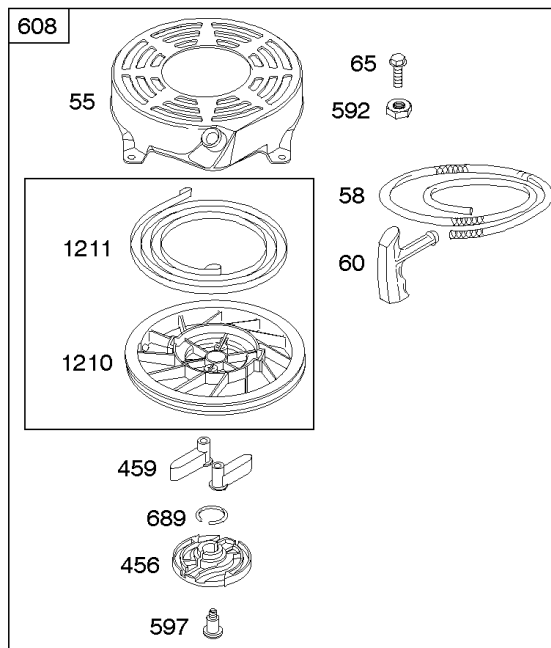

1036 EMISSIONS LABEL

Blower Housing, Flywheel, Ignition, Rewind Starter

REF NO	PART NO	QTY	DESCRIPTION
23	691987		FLYWHEEL
37	793756		GUARD-FLYWHEEL
55	691421		HOUSING, Rewind Starter
58	697316		ROPE, Starter -(Cut To Required Length)
60	281434S		GRIP, Starter Rope
60C	799716		GRIP, Starter Rope
65	690837		SCREW -(Rewind Starter)
78	691108		SCREW -(Flywheel Guard)
304	795071		HOUSING, Blower
305	691108		SCREW -(Blower Housing)
332	690662		NUT -(Flywheel)
333A	590455		ARMATURE, Magneto
334	691061		SCREW -(Magneto Armature)
362	793351		SHIELD-SPARK PLUG
363	19069		PULLER, Flywheel
455	791960		CUP, Flywheel
456	692299		PLATE-PAWL FRICTION
459	281505S		PAWL-RATCHET
474	691991		ALTERNATOR
563	691138		SCREW -(Debris Screen Guard)
592	690800		NUT -(Rewind Starter)
597	691696		SCREW -(Pawl Friction Plate)
608	497680		STARTER, Rewind
635	66538S		BOOT, Spark PLug
689	691855		SPRING-FRICTION
703	696309		CLIP
851	493880S		TERMINAL-SPARK PLUG
851A	692424		TERMINAL, Spark Plug
910	691094		STUD -(Alternator)
925	795403		COVER-LINKAGE
930	691919		GUARD, Rewind
949	696306		GUARD, Debris Screen
997	696310		SHIELD, Debris
1005	691346		FAN, Flywheel
1036	-----		Label-Emissions -(Available From A Briggs & Stratton Authorized Dealer)
1119	692979		SCREW -(Alternator)
1210	498144		PULLEY/SPRING ASSY -(Pulley)
1211	498144		PULLEY/SPRING ASSY -(Spring)
1386	790848		VANE, Air
1387	790849		SPRING, Air Vane
1388	790850		SCREW -(Air Vane) (Auto Choke System)