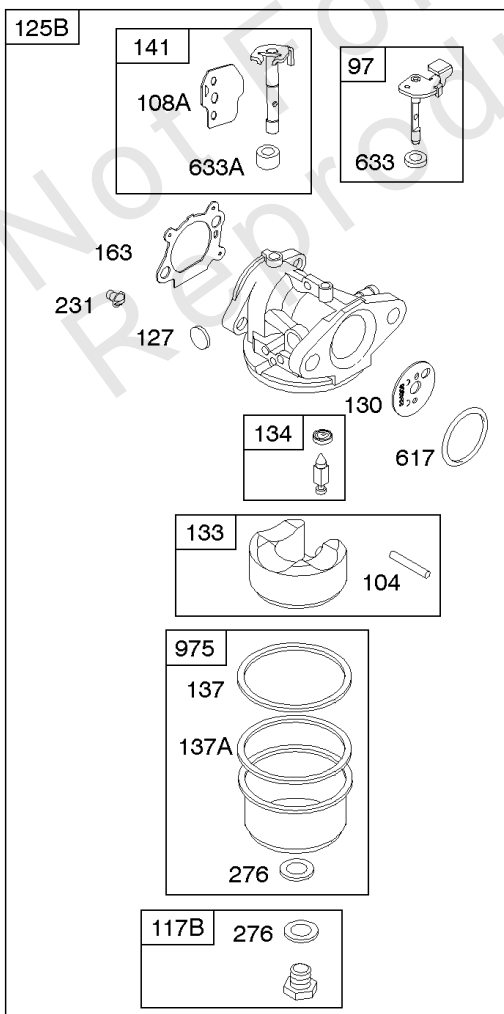

Carburetor, Fuel Supply

REF NO	PART NO	QTY	DESCRIPTION
95	691636		SCREW -(Throttle Valve)
97	696565		SHAFT, Throttle -(Plastic)
104	797622		PIN-FLOAT HINGE
108	691182		VALVE-CHOKE
108A	795935		VALVE, Choke -Used After Code Date 08031200
108A	790844		VALVE, Choke -Used Before Code Date 08031300
109	494218		KIT, Choke Shaft
109A	498593		SHAFT, Choke
117	498978		JET, Main -(Standard)
117A	498981		JET, Main -(Standard)
117B	697355		JET, Main -(Standard)
118	798660		JET, Main -(High Altitude)
118A	494870		JET, Main -(High Altitude)
118B	692677		JET, Main -(High Altitude)
125	498170		CARBURETOR -(Primer)
125A	799869		CARBURETOR -(Choke)
125B	799871		CARBURETOR -(Autochoke System)
127	694468		PLUG, Welch -(Bowl Vent)
130	696564		VALVE, Throttle
133	398187		FLOAT-CARBURETOR
134	398188		KIT-NEEDLE/SEAT
137	796610		GASKET, Float Bowl
137A	693981		GASKET-FLOAT BOWL -(1/16)
141	796193		KIT, Choke Shaft
163	795629		GASKET-AIR CLEANER -(Air Cleaner)
187	791766		LINE, Fuel -(Cut To Required Length)
187A	791873		LINE-FUEL -(Molded)
187D	795090		LINE, Fuel -(Molded)
190	690940		SCREW -(Fuel Tank)
217	690354		SPRING, Choke Return
231	691636		SCREW -(Choke Valve)
276	271716		WASHER-SEALING
601	791850		CLAMP, Hose
601A	691038		CLAMP, Hose
617	270344S		SEAL, O-Ring -(Intake Manifold)
633	691321		SEAL-CHOKE/THR SHAFT -(Throttle Shaft)