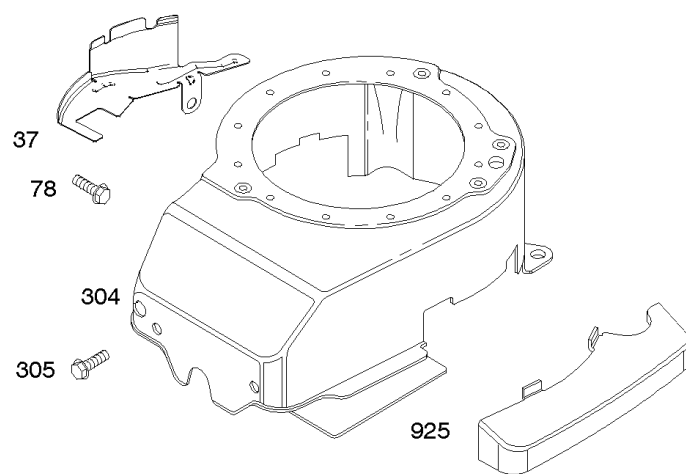

1036 EMISSIONS LABEL

Blower Housing, Flywheel, Ignition, Rewind Starter

REF NO	PART NO	QTY	DESCRIPTION
23	691987		FLYWHEEL
37	793756		GUARD-FLYWHEEL
55	691421		HOUSING, Rewind Starter
58	697316		ROPE, Starter -(Cut To Required Length)
60	281434S		GRIP, Starter Rope
60C	799716		GRIP, Starter Rope
65	690837		SCREW -(Rewind Starter)
78	691108		SCREW -(Flywheel Guard)
304	795071		HOUSING, Blower
305	691108		SCREW -(Blower Housing)
332	690662		NUT -(Flywheel)
333A	590455		ARMATURE, Magneto
334	691061		SCREW -(Magneto Armature)
362	793351		SHIELD-SPARK PLUG
363	19069		PULLER, Flywheel
455	791960		CUP, Flywheel
456	692299		PLATE-PAWL FRICTION
459	281505S		PAWL-RATCHET
474	691991		ALTERNATOR
563	691138		SCREW -(Debris Screen Guard)
592	690800		NUT -(Rewind Starter)
597	691696		SCREW -(Pawl Friction Plate)
608	497680		STARTER, Rewind
635	66538S		BOOT, Spark PLug
689	691855		SPRING-FRICTION
703	696309		CLIP
851	493880S		TERMINAL-SPARK PLUG
851A	692424		TERMINAL, Spark Plug
910	691094		STUD -(Alternator)
925	795403		COVER-LINKAGE
930	691919		GUARD, Rewind
949	696306		GUARD, Debris Screen
997	696310		SHIELD, Debris
1005	691346		FAN, Flywheel
1036	-----		Label-Emissions -(Available From A Briggs & Stratton Authorized Dealer)
1119	692979		SCREW -(Alternator)
1210	498144		PULLEY/SPRING ASSY -(Pulley)
1211	498144		PULLEY/SPRING ASSY -(Spring)
1386	790848		VANE, Air
1387	790849		SPRING, Air Vane
1388	790850		SCREW -(Air Vane) (Auto Choke System)