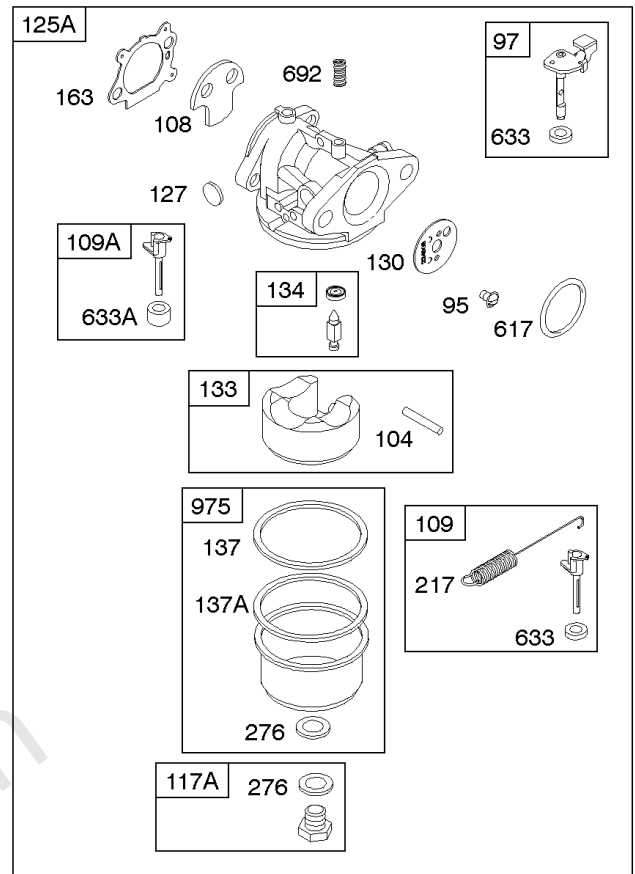

Carburetor, Fuel Supply

REF NO	PART NO	QTY	DESCRIPTION
95	691636		SCREW -(Throttle Valve)
97	696565		SHAFT, Throttle -(Plastic)
104	797622		PIN-FLOAT HINGE
108	691182		VALVE-CHOKE
108A	795935		VALVE, Choke -Used After Code Date 08031200
108A	790844		VALVE, Choke -Used Before Code Date 08031300
109	494218		KIT, Choke Shaft
109A	498593		SHAFT, Choke
117	498978		JET, Main -(Standard)
117A	498981		JET, Main -(Standard)
117B	697355		JET, Main -(Standard)
118	798660		JET, Main -(High Altitude)
118A	494870		JET, Main -(High Altitude)
118B	692677		JET, Main -(High Altitude)
125	498170		CARBURETOR -(Primer)
125A	799869		CARBURETOR -(Choke)
125B	799871		CARBURETOR -(Autochoke System)
127	694468		PLUG, Welch -(Bowl Vent)
130	696564		VALVE, Throttle
133	398187		FLOAT-CARBURETOR
134	398188		KIT-NEEDLE/SEAT
137	796610		GASKET, Float Bowl
137A	693981		GASKET-FLOAT BOWL -(1/16)
141	796193		KIT, Choke Shaft
163	795629		GASKET-AIR CLEANER -(Air Cleaner)
187	791766		LINE, Fuel -(Cut To Required Length)
187A	791873		LINE-FUEL -(Molded)
187D	795090		LINE, Fuel -(Molded)
190	690940		SCREW -(Fuel Tank)
217	690354		SPRING, Choke Return
231	691636		SCREW -(Choke Valve)
276	271716		WASHER-SEALING
601	791850		CLAMP, Hose
601A	691038		CLAMP, Hose
617	270344S		SEAL, O-Ring -(Intake Manifold)
633	691321		SEAL-CHOKE/THR SHAFT -(Throttle Shaft)