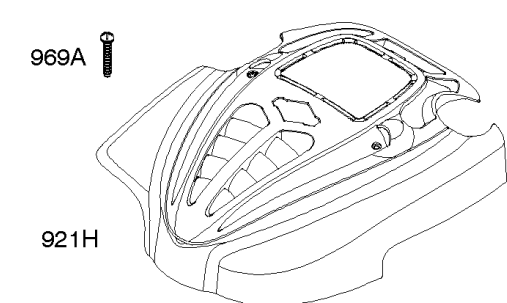

## Controls, Electrical, Flywheel Brake, Governor Spring

REF NO	PART NO	QTY	DESCRIPTION
892	690646		SWITCH, Key
922A	692135		SPRING, Brake
923	796387		BRAKE -Used After Code Date 08043000
923B	796136		BRAKE
935	499421		SWITCH, Interlock -Used Before Code Date 08050100
990	691959		SET, Key
1160	690345		SCREW -(Interlock Switch)

## Shroud

REF NO	PART NO	QTY	DESCRIPTION
564	690664		SCREW -(Control Cover)
564B	698589		SCREW -(Control Cover)
604	691757		COVER-CONTROL
604B	790703		COVER, Control
604C	792418		COVER, Control
604D	793770		COVER, Control
921B	692931		HOUSING, Blower
921Z	592290		HOUSING, Blower
921C	695889		HOUSING, Blower
921E	696262		HOUSING, Blower
921F	697343		HOUSING, Blower
921K	699984		HOUSING, Blower
921J	790036		HOUSING, Blower
921H	790037		HOUSING, Blower
921L	791026		HOUSING, Blower
921M	792652		HOUSING, Blower
921N	792675		HOUSING, Blower
921P	792687		HOUSING, Blower
921R	793771		HOUSING, Blower
921U	794355		HOUSING, Blower
921G	795064		HOUSING, Blower
921Y	798277		HOUSING, Blower
969	690700		SCREW -(Blower Housing)
969A	691138		SCREW -(Blower Housing)