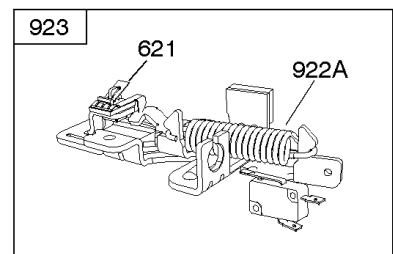

Controls, Electrical, Flywheel Brake, Governor Spring

REF NO	PART NO	QTY	DESCRIPTION
892	690646		SWITCH, Key
922A	692135		SPRING, Brake
923	796387		BRAKE -Used After Code Date 08043000
923B	796136		BRAKE
935	499421		SWITCH, Interlock -Used Before Code Date 08050100
990	691959		SET, Key
1160	690345		SCREW -(Interlock Switch)

Not For Reproduction