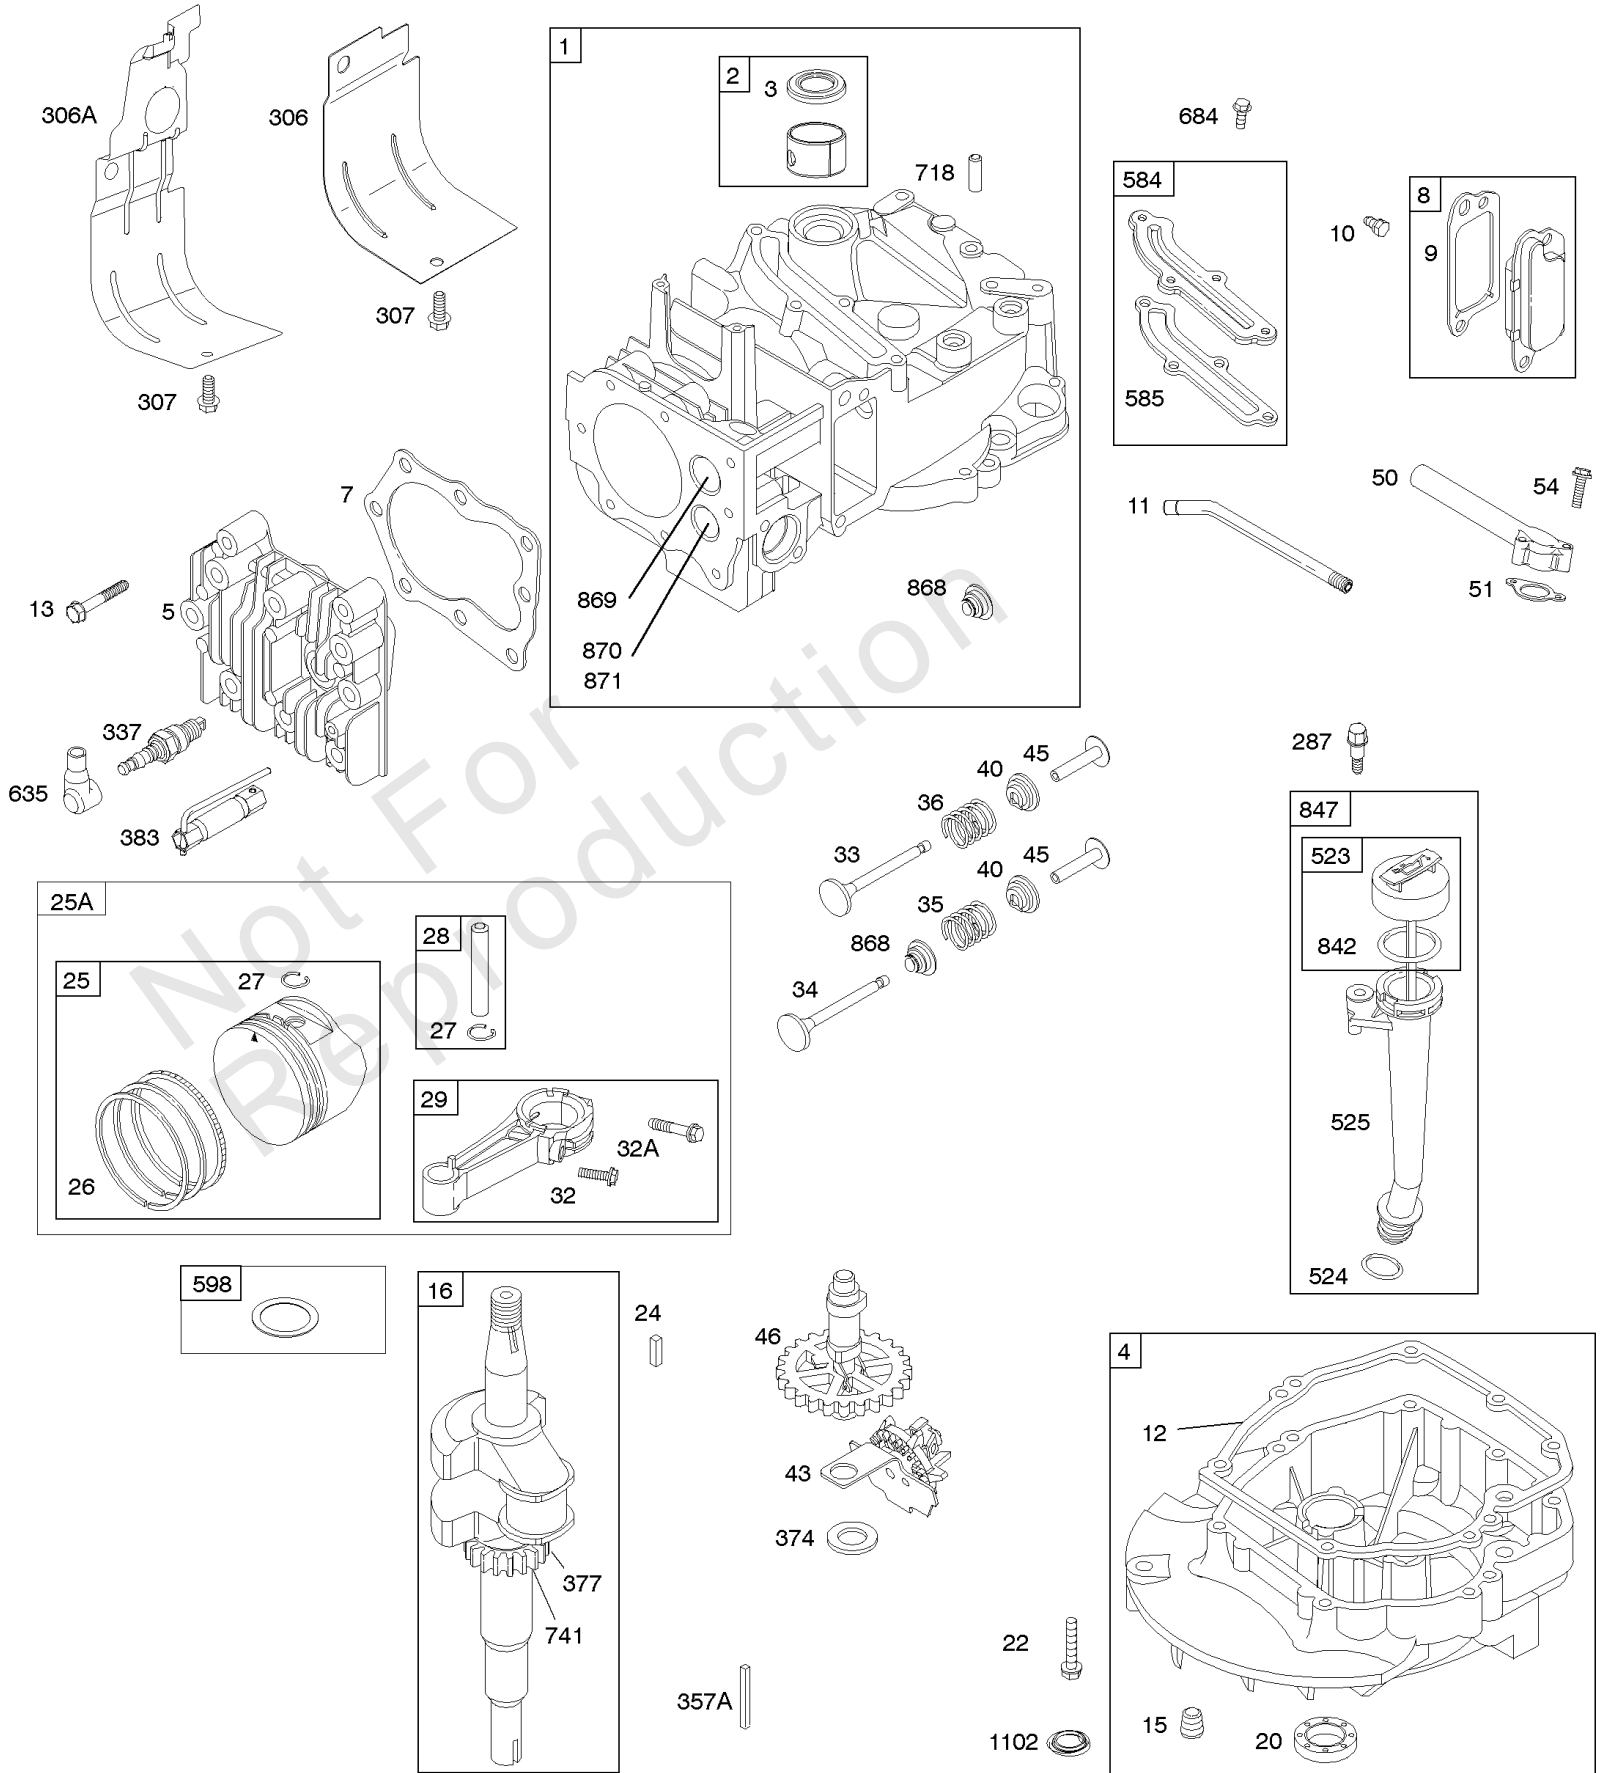

1319 WARNING LABEL

1330 REPAIR MANUAL

Camshaft, Crankshaft, Cylinder, Engine Sump, Lubrication, Piston Group, Valves

REF NO	PART NO	QTY	DESCRIPTION
26	590402		SET, Ring -(Standard) -Used After Code Date 11063000
26	590403		SET, Ring -(.020 Oversize) -Used After Code Date 11063000
26	791098		SET, Ring -(Standard) -Used Before Code Date 07090400
26	791324		SET, Ring -(.020 Oversize) -Used Before Code Date 07090400
26	795431		RING SET -(Standard) -Used After Code Date 07090300 -Used Before Code Date 09041700
27	691866		LOCK-PISTON PIN -Used Before Code Date 09041700
27	691588		LOCK, Piston Pin -Used After Code Date 09041600
28	298909		PIN, Piston -(Standard) -Used After Code Date 09041600
28	499423		PIN-PISTON/STD -(Standard) -Used Before Code Date 09041700
29	499424		ROD, Connecting -(Replacement, See Ref #25A, 590406) -Used Before Code Date 09041700
29	797306		ROD, Connecting -(Standard) -Used After Code Date 09041600
32	691664		SCREW -(Connecting Rod)
32A	695759		SCREW -(Connecting Rod)
33	590394		VALVE-EXHAUST
34	590393		VALVE-INTAKE
35	691270		SPRING, Valve -(Intake)
36	691270		SPRING, Valve -(Exhaust)
40	692194		RETAINER, Valve
43	691997		SLINGER, Governor/Oil
45	690548		TAPPET, Valve
46	691449		CAMSHAFT
50	794305		MANIFOLD, Intake
51	272199S		GASKET, Intake
54	691650		SCREW -(Intake Manifold)
287	690940		SCREW -(Dipstick Tube)
306	690450		SHIELD, Cylinder
306A	790836		SHIELD, Cylinder
307	690345		SCREW -(Cylinder Shield)
337	796112S		PLUG-SPARK -(Resistor) -Used Before Code Date 11070100
337	591868		PLUG, Spark -Used After Code Date 11063000