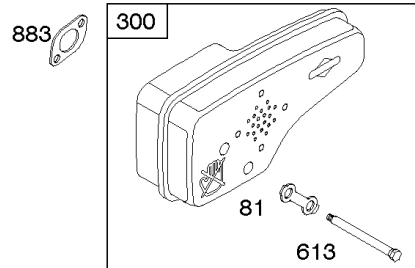

Air Cleaner, Exhaust System

REF NO	PART NO	QTY	DESCRIPTION
11B	691923		TUBE, Breather
81	691740		LOCK, Muffler Screw
163	795629		GASKET-AIR CLEANER -(Air Cleaner)
291	593208		THERMOSTAT
300	692038		MUFFLER
346	690661		SCREW -(Spark Arrestor)
425A	690670		SCREW -(Air Cleaner Cover)
443A	692523		SCREW -(Air Cleaner Primer Base)
445A	491588S		FILTER, A/C Cartridge
467	790842		KNOB, Air Cleaner Cover
535	493537S		FILTER, Air Cleaner Foam
613	691340		SCREW -(Muffler) (1/4-20 x 2.75 Inches Total Length, 2.25 Inch Shoulder Length)
613	790833		SCREW -(Muffler) (1/4-20 x 2.75 Inches Total Length, 2.08 Inch Shoulder Length)
613A	691653		SCREW -(Muffler)
676	396548		DEFLECTOR, Muffler
676A	393756		DEFLECTOR, Muffler -(Side Outlet)
676B	397931		DEFLECTOR, Muffler
676E	393760		DEFLECTOR, Muffler
676C	493871		DEFLECTOR, Muffler
677	690661		SCREW -(Muffler Deflector) (Thread Forming)
677A	593440		SCREW -(Muffler Deflector) (Self-Drilling & Tapping)
832	593875		GUARD, Muffler
832E	793568		MUFFLER
836	690664		SCREW -(Muffler Guard)
836C	790745		SCREW -(Muffler Guard)
883	691881		GASKET, Exhaust
966B	795259		BASE-AIR CLEANER PRIM -(Primer)
968B	692298		COVER, Air Cleaner
976	694395		PRIMER, Carburetor
994	398067		ARRESTOR-SPARK
994B	792245		ARRESTOR, Spark