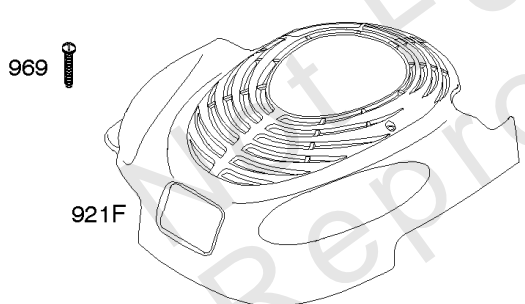

## Controls, Electrical, Flywheel Brake, Governor Spring

REF NO	PART NO	QTY	DESCRIPTION
892	690646		SWITCH, Key
922A	692135		SPRING, Brake
923	796387		BRAKE -Used After Code Date 08043000
923B	796136		BRAKE
935	499421		SWITCH, Interlock -Used Before Code Date 08050100
990	691959		SET, Key
1160	690345		SCREW -(Interlock Switch)

## Shroud

REF NO	PART NO	QTY	DESCRIPTION
564	690664		SCREW -(Control Cover)
564B	698589		SCREW -(Control Cover)
604	691757		COVER-CONTROL
604B	790703		COVER, Control
604C	792418		COVER, Control
604D	793770		COVER, Control
921B	692931		HOUSING, Blower
921Z	592290		HOUSING, Blower
921C	695889		HOUSING, Blower
921E	696262		HOUSING, Blower
921F	697343		HOUSING, Blower
921K	699984		HOUSING, Blower
921J	790036		HOUSING, Blower
921H	790037		HOUSING, Blower
921L	791026		HOUSING, Blower
921M	792652		HOUSING, Blower
921N	792675		HOUSING, Blower
921P	792687		HOUSING, Blower
921R	793771		HOUSING, Blower
921U	794355		HOUSING, Blower
921G	795064		HOUSING, Blower
921Y	798277		HOUSING, Blower
969	690700		SCREW -(Blower Housing)
969A	691138		SCREW -(Blower Housing)