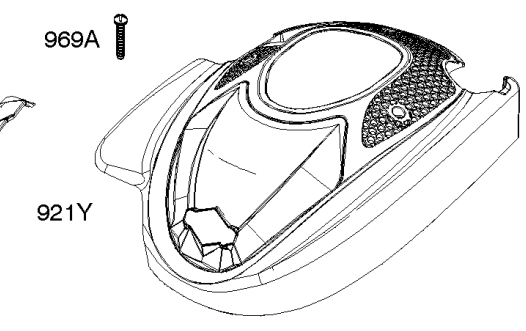

## Controls, Electrical, Flywheel Brake, Governor Spring

REF NO	PART NO	QTY	DESCRIPTION
892	690646		SWITCH, Key
922A	692135		SPRING, Brake
923	796387		BRAKE -Used After Code Date 08043000
923B	796136		BRAKE
935	499421		SWITCH, Interlock -Used Before Code Date 08050100
990	691959		SET, Key
1160	690345		SCREW -(Interlock Switch)

## Shroud

REF NO	PART NO	QTY	DESCRIPTION
564	690664		SCREW -(Control Cover)
564B	698589		SCREW -(Control Cover)
604	691757		COVER-CONTROL
604B	790703		COVER, Control
604C	792418		COVER, Control
604D	793770		COVER, Control
921B	692931		HOUSING, Blower
921Z	592290		HOUSING, Blower
921C	695889		HOUSING, Blower
921E	696262		HOUSING, Blower
921F	697343		HOUSING, Blower
921K	699984		HOUSING, Blower
921J	790036		HOUSING, Blower
921H	790037		HOUSING, Blower
921L	791026		HOUSING, Blower
921M	792652		HOUSING, Blower
921N	792675		HOUSING, Blower
921P	792687		HOUSING, Blower
921R	793771		HOUSING, Blower
921U	794355		HOUSING, Blower
921G	795064		HOUSING, Blower
921Y	798277		HOUSING, Blower
969	690700		SCREW -(Blower Housing)
969A	691138		SCREW -(Blower Housing)