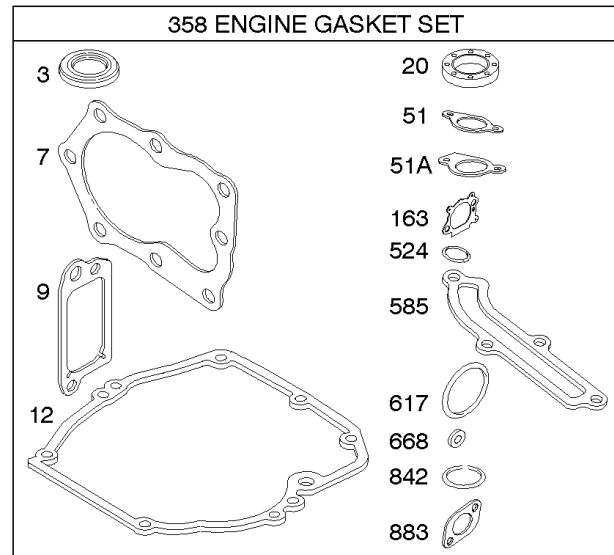

Not For
Reproduction

Carburetor, Engine, Valve Kits, Electric Starter

REF NO	PART NO	QTY	DESCRIPTION
3	299819S		SEAL, Oil -(Magneto Side)
7	799875		GASKET, Cylinder Head -Used After Code Date 11063000
7	692249		GASKET, Cylinder Head -Used Before Code Date 11070100
9	699833		GASKET-BREATHER
12	692232		GASKET, Crankcase
20	399781S		SEAL, Oil -(PTO Side)
51	272199S		GASKET, Intake
51A	794306		GASKET, Intake
104	797622		PIN-FLOAT HINGE
121	498260		KIT, Carburetor Overhaul
127	694468		PLUG, Welch -(Bowl Vent)
134	398188		KIT-NEEDLE/SEAT
137	796610		GASKET, Float Bowl
163	795629		GASKET-AIR CLEANER -(Air Cleaner)
276	271716		WASHER-SEALING
309	799045		MOTOR-STARTER
309A	-----		Motor-Starter -(For Replacement Starter Motor, Order Reference 309)
309B	-----		Motor-Starter -(For Replacement Starter Motor, Order Reference 309)
358	590508		GASKET SET, Engine
510	795093		DRIVE, Starter
513	795100		CLUTCH-DRIVE
524	692296		SEAL-DIPSTICK TUBE -(Dipstick Tube)
585	691879		GASKET-BREA PASSAGE
617	270344S		SEAL, O-Ring -(Intake Manifold)
633	691321		SEAL-CHOKE/THR SHAFT -(Throttle Shaft)
633A	693867		SEAL, Choke/Throttle Shaft
651	691660		SCREW -(Starter Gear Cover)
668	493823		SPACER -(Includes 2)
697	691127		SCREW -(Starter Motor) (Drive Cap)
742	93941		RETAINER, E Ring
783	795099		GEAR-PINION
783A	795096		GEAR-PINION
785	692352		GASKET-STARTER COVER
842	691031		SEAL, O-Ring -(Dipstick Tube)
853	695268		ADAPTER, Wire
883	691881		GASKET, Exhaust
937	795098		SPLINE-STARTER
937A	799420		SPLINE, Starter
1095	590507		GASKET SET, Valve