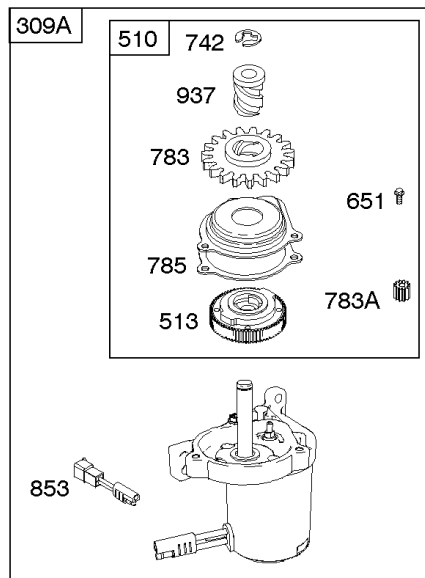

Not For
Reproduction

Carburetor, Engine, Valve Kits, Electric Starter

REF NO	PART NO	QTY	DESCRIPTION
3	299819S		SEAL, Oil -(Magneto Side)
7	799875		GASKET, Cylinder Head -Used After Code Date 11063000
7	692249		GASKET, Cylinder Head -Used Before Code Date 11070100
9	699833		GASKET-BREATHER
12	692232		GASKET, Crankcase
20	399781S		SEAL, Oil -(PTO Side)
51	272199S		GASKET, Intake
51A	794306		GASKET, Intake
104	797622		PIN-FLOAT HINGE
121	498260		KIT, Carburetor Overhaul
127	694468		PLUG, Welch -(Bowl Vent)
134	398188		KIT-NEEDLE/SEAT
137	796610		GASKET, Float Bowl
163	795629		GASKET-AIR CLEANER -(Air Cleaner)
276	271716		WASHER-SEALING
309	799045		MOTOR-STARTER
309A	-----		Motor-Starter -(For Replacement Starter Motor, Order Reference 309)
309B	-----		Motor-Starter -(For Replacement Starter Motor, Order Reference 309)
358	590508		GASKET SET, Engine
510	795093		DRIVE, Starter
513	795100		CLUTCH-DRIVE
524	692296		SEAL-DIPSTICK TUBE -(Dipstick Tube)
585	691879		GASKET-BREA PASSAGE
617	270344S		SEAL, O-Ring -(Intake Manifold)
633	691321		SEAL-CHOKE/THR SHAFT -(Throttle Shaft)
633A	693867		SEAL, Choke/Throttle Shaft
651	691660		SCREW -(Starter Gear Cover)
668	493823		SPACER -(Includes 2)
697	691127		SCREW -(Starter Motor) (Drive Cap)
742	93941		RETAINER, E Ring
783	795099		GEAR-PINION
783A	795096		GEAR-PINION
785	692352		GASKET-STARTER COVER
842	691031		SEAL, O-Ring -(Dipstick Tube)
853	695268		ADAPTER, Wire
883	691881		GASKET, Exhaust
937	795098		SPLINE-STARTER
937A	799420		SPLINE, Starter
1095	590507		GASKET SET, Valve