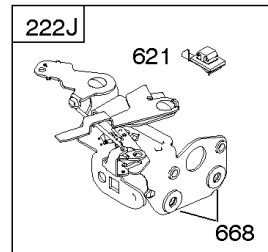

Controls, Electrical, Flywheel Brake, Governor Spring

REF NO	PART NO	QTY	DESCRIPTION
98A	493280		KIT-IDLE SPEED -(Idle Speed)
188	693399		SCREW -(Control Bracket)
202	691829		LINK, Mechanical Governor
209B	691292		SPRING, Governor
217	690354		SPRING, Choke Return
222K	593582		BRACKET-CONTROL -(Fixed Speed)
227	690783		LEVER-GOV CONTROL
236	691826		LINK, Lockout
265	690798		CLAMP, Casing
265A	691024		CLAMP, Casing
267	691044		SCREW -(Casing Clamp)
268	691025		CASING, Control Wire -(Cut To Required Length)
269	691026		WIRE, Control -(Cut To Required Length)
270	691027		NUT -(Control Wire Casing)
271	691028		LEVER, Control
347	691396		SWITCH, Rocker
356	692390		WIRE, Stop
356B	693010		WIRE, Stop
356D	496381		WIRE, Stop
404	690272		WASHER -(Governor Crank)
497	690664		SCREW -(Stopswitch Bracket)
500	691086		WASHER -(Key Switch)
505	691251		NUT -(Governor Control Lever)
562	691119		BOLT -(Governor Control Lever)
578	398153		WIRE ASSEMBLY
578A	695283		WIRE ASSEMBLY
615	690340		RETAINER, Governor Shaft
616	698801		CRANK-GOVERNOR
621	692310		SWITCH, Stop
627	792565		BRACKET-STOPSWITCH
664	691087		NUT -(Key Switch)
668	493823		SPACER -(Includes 2)
745	691648		SCREW -(Brake)
789B	792685		HARNESS, Wiring
789E	594392		HARNESS, Wiring
789F	594393		HARNESS, Wiring
843	691884		SLEEVE, Lever -(Control Bracket)
843A	691895		SLEEVE, Lever -(Choke)
853A	695897		ADAPTER, Wire