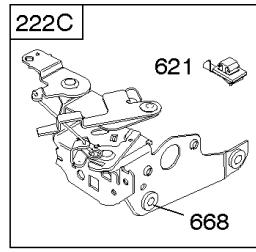

Controls, Electrical, Flywheel Brake, Governor Spring

REF NO	PART NO	QTY	DESCRIPTION
98A	493280		KIT-IDLE SPEED -(Idle Speed)
188	693399		SCREW -(Control Bracket)
202	691829		LINK, Mechanical Governor
209B	691292		SPRING, Governor
217	690354		SPRING, Choke Return
222K	593582		BRACKET-CONTROL -(Fixed Speed)
227	690783		LEVER-GOV CONTROL
236	691826		LINK, Lockout
265	690798		CLAMP, Casing
265A	691024		CLAMP, Casing
267	691044		SCREW -(Casing Clamp)
268	691025		CASING, Control Wire -(Cut To Required Length)
269	691026		WIRE, Control -(Cut To Required Length)
270	691027		NUT -(Control Wire Casing)
271	691028		LEVER, Control
347	691396		SWITCH, Rocker
356	692390		WIRE, Stop
356B	693010		WIRE, Stop
356D	496381		WIRE, Stop
404	690272		WASHER -(Governor Crank)
497	690664		SCREW -(Stopswitch Bracket)
500	691086		WASHER -(Key Switch)
505	691251		NUT -(Governor Control Lever)
562	691119		BOLT -(Governor Control Lever)
578	398153		WIRE ASSEMBLY
578A	695283		WIRE ASSEMBLY
615	690340		RETAINER, Governor Shaft
616	698801		CRANK-GOVERNOR
621	692310		SWITCH, Stop
627	792565		BRACKET-STOPSWITCH
664	691087		NUT -(Key Switch)
668	493823		SPACER -(Includes 2)
745	691648		SCREW -(Brake)
789B	792685		HARNESS, Wiring
789E	594392		HARNESS, Wiring
789F	594393		HARNESS, Wiring
843	691884		SLEEVE, Lever -(Control Bracket)
843A	691895		SLEEVE, Lever -(Choke)
853A	695897		ADAPTER, Wire