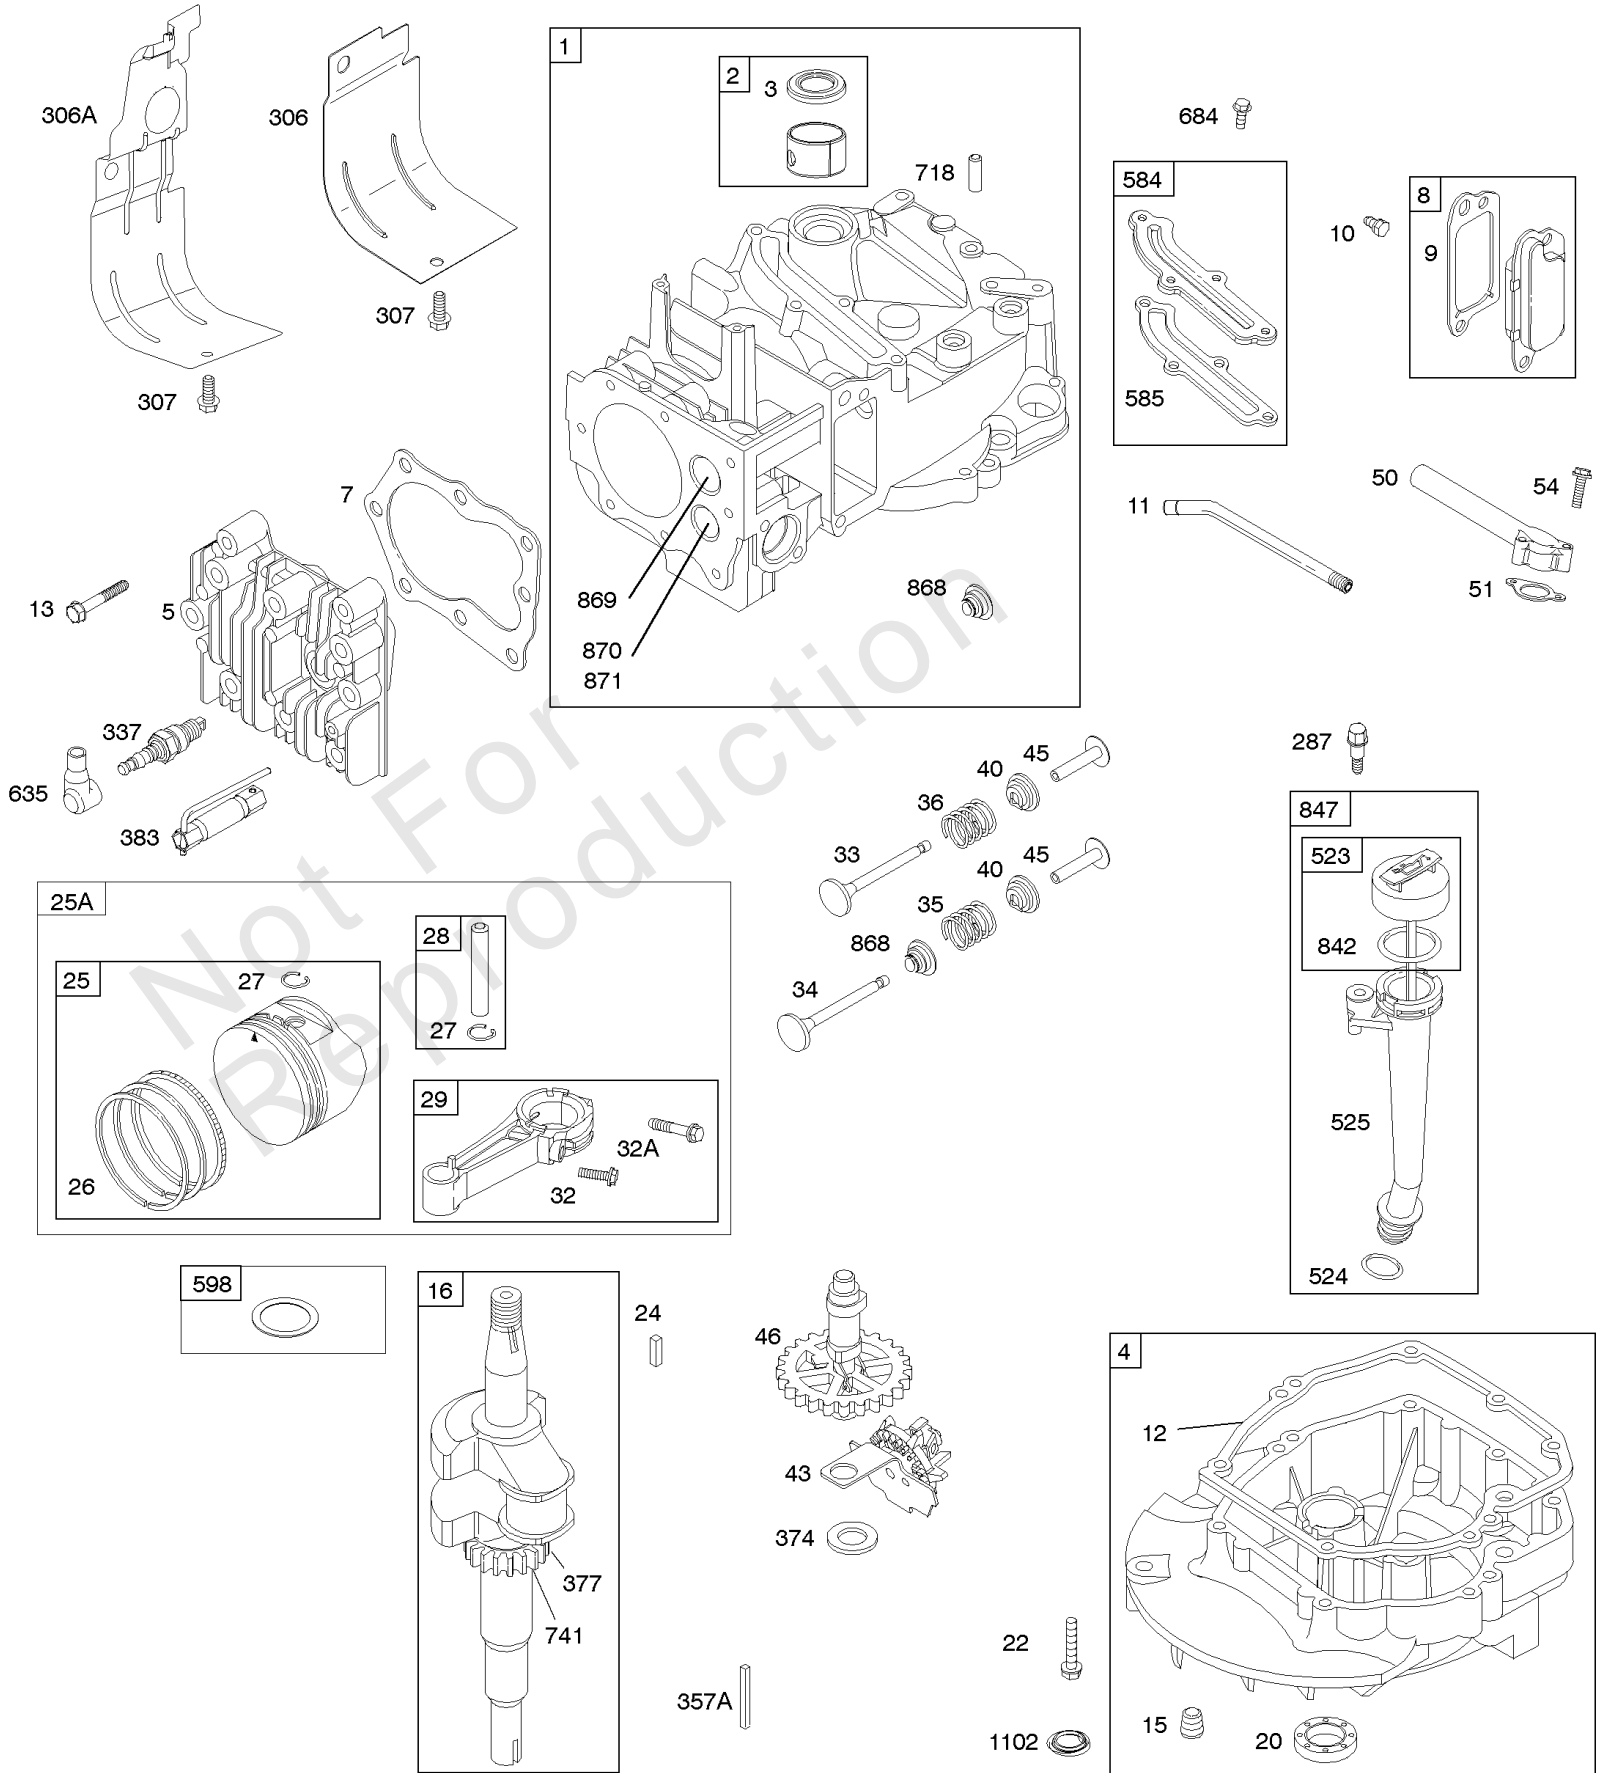

1319 WARNING LABEL

1330 REPAIR MANUAL

Camshaft, Crankshaft, Cylinder, Engine Sump, Lubrication, Piston Group, Valves

REF NO	PART NO	QTY	DESCRIPTION
1	592645		CYLINDER ASSEMBLY
2	796961		KIT, Bushing/Seal -(Magneto Side)
3	299819S		SEAL, Oil -(Magneto Side)
4	493279		SUMP, Engine
5	590411		HEAD, Cylinder -Used After Code Date 11063000
5	594989		HEAD-CYLINDER -Used Before Code Date 11070100
7	692249		GASKET, Cylinder Head -Used Before Code Date 11070100
7	799875		GASKET, Cylinder Head -Used After Code Date 11063000
8	590395		BREATHER ASSEMBLY
9	699833		GASKET-BREATHER
10	691125		SCREW -(Breather Assembly)
11	691781		TUBE-BREATHER
12	692232		GASKET, Crankcase
13	690912		SCREW -(Cylinder Head) -Used Before Code Date 11070100
13	590422		SCREW -(Cylinder Head) -Used After Code Date 11063000
15	691680		PLUG, Oil Drain -(Square Socket)
16	797019		CRANKSHAFT
20	399781S		SEAL, Oil -(PTO Side)
22	691092		SCREW -(Crankcase Cover/Sump)
24	222698S		KEY, Flywheel
25	799063		PISTON ASSEMBLY -(Standard) -Used Before Code Date 09041700
25	799064		PISTON ASSEMBLY -(.020 Oversize) -Used Before Code Date 09041700
25	590404		PISTON ASSEMBLY -(Standard) -Used After Code Date 09041600
25	590405		PISTON ASSEMBLY -(.020 Oversize) -Used After Code Date 09041600
25A	590406		PISTON ASSEMBLY -Used Before Code Date 09041700
26	795432		SET, Ring -(.020 Oversize) -Used After Code Date 07090300 -Used Before Code Date 09041700
26	797304		SET, Ring -(Replacement, See Ref #25, 590404) -Used After Code Date 09041600 -Used Before Code Date 11070100
26	797305		SET, Ring -(.020 Oversize) -Used After Code Date 09041600 -Used Before Code Date 11070100