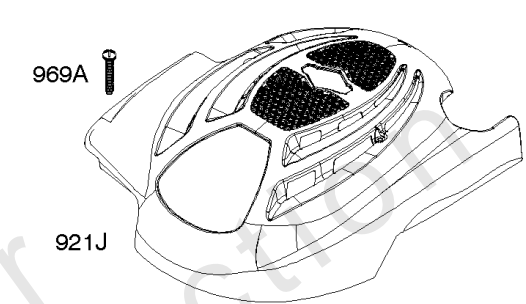

## Shroud

REF NO	PART NO	QTY	DESCRIPTION
564	690664		SCREW -(Control Cover)
564B	698589		SCREW -(Control Cover)
604	691757		COVER-CONTROL
604B	790703		COVER, Control
604C	792418		COVER, Control
604D	793770		COVER, Control
921B	692931		HOUSING, Blower
921Z	592290		HOUSING, Blower
921C	695889		HOUSING, Blower
921E	696262		HOUSING, Blower
921F	697343		HOUSING, Blower
921K	699984		HOUSING, Blower
921J	790036		HOUSING, Blower
921H	790037		HOUSING, Blower
921L	791026		HOUSING, Blower
921M	792652		HOUSING, Blower
921N	792675		HOUSING, Blower
921P	792687		HOUSING, Blower
921R	793771		HOUSING, Blower
921U	794355		HOUSING, Blower
921G	795064		HOUSING, Blower
921Y	798277		HOUSING, Blower
969	690700		SCREW -(Blower Housing)
969A	691138		SCREW -(Blower Housing)