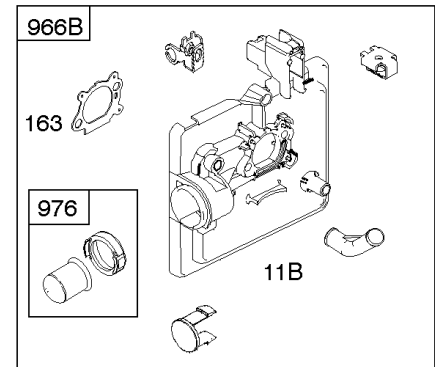

Air Cleaner, Exhaust System

REF NO	PART NO	QTY	DESCRIPTION
11B	691923		TUBE, Breather
81	691740		LOCK, Muffler Screw
163	795629		GASKET-AIR CLEANER -(Air Cleaner)
291	593208		THERMOSTAT
300	692038		MUFFLER
346	690661		SCREW -(Spark Arrestor)
425A	690670		SCREW -(Air Cleaner Cover)
443A	692523		SCREW -(Air Cleaner Primer Base)
445A	491588S		FILTER, A/C Cartridge
467	790842		KNOB, Air Cleaner Cover
535	493537S		FILTER, Air Cleaner Foam
613	691340		SCREW -(Muffler) (1/4-20 x 2.75 Inches Total Length, 2.25 Inch Shoulder Length)
613	790833		SCREW -(Muffler) (1/4-20 x 2.75 Inches Total Length, 2.08 Inch Shoulder Length)
613A	691653		SCREW -(Muffler)
676	396548		DEFLECTOR, Muffler
676A	393756		DEFLECTOR, Muffler -(Side Outlet)
676B	397931		DEFLECTOR, Muffler
676E	393760		DEFLECTOR, Muffler
676C	493871		DEFLECTOR, Muffler
677	690661		SCREW -(Muffler Deflector) (Thread Forming)
677A	593440		SCREW -(Muffler Deflector) (Self-Drilling & Tapping)
832	593875		GUARD, Muffler
832E	793568		MUFFLER
836	690664		SCREW -(Muffler Guard)
836C	790745		SCREW -(Muffler Guard)
883	691881		GASKET, Exhaust
966B	795259		BASE-AIR CLEANER PRIM -(Primer)
968B	692298		COVER, Air Cleaner
976	694395		PRIMER, Carburetor
994	398067		ARRESTOR-SPARK
994B	792245		ARRESTOR, Spark