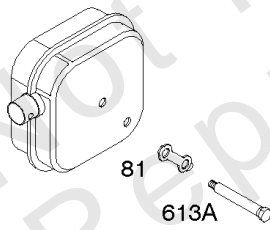

Air Cleaner, Exhaust System

REF NO	PART NO	QTY	DESCRIPTION
11B	691923		TUBE, Breather
81	691740		LOCK, Muffler Screw
163	795629		GASKET-AIR CLEANER -(Air Cleaner)
291	593208		THERMOSTAT
300	692038		MUFFLER
346	690661		SCREW -(Spark Arrestor)
425A	690670		SCREW -(Air Cleaner Cover)
443A	692523		SCREW -(Air Cleaner Primer Base)
445A	491588S		FILTER, A/C Cartridge
467	790842		KNOB, Air Cleaner Cover
535	493537S		FILTER, Air Cleaner Foam
613	691340		SCREW -(Muffler) (1/4-20 x 2.75 Inches Total Length, 2.25 Inch Shoulder Length)
613	790833		SCREW -(Muffler) (1/4-20 x 2.75 Inches Total Length, 2.08 Inch Shoulder Length)
613A	691653		SCREW -(Muffler)
676	396548		DEFLECTOR, Muffler
676A	393756		DEFLECTOR, Muffler -(Side Outlet)
676B	397931		DEFLECTOR, Muffler
676E	393760		DEFLECTOR, Muffler
676C	493871		DEFLECTOR, Muffler
677	690661		SCREW -(Muffler Deflector) (Thread Forming)
677A	593440		SCREW -(Muffler Deflector) (Self-Drilling & Tapping)
832	593875		GUARD, Muffler
832E	793568		MUFFLER
836	690664		SCREW -(Muffler Guard)
836C	790745		SCREW -(Muffler Guard)
883	691881		GASKET, Exhaust
966B	795259		BASE-AIR CLEANER PRIM -(Primer)
968B	692298		COVER, Air Cleaner
976	694395		PRIMER, Carburetor
994	398067		ARRESTOR-SPARK
994B	792245		ARRESTOR, Spark