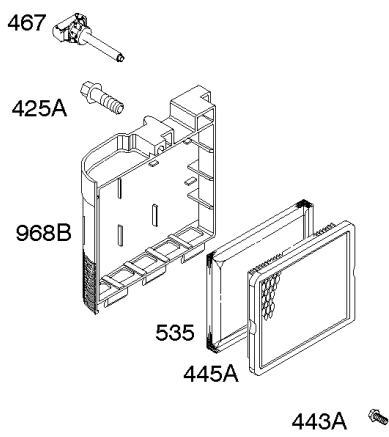

Air Cleaner, Exhaust System

REF NO	PART NO	QTY	DESCRIPTION
11B	691923		TUBE, Breather
81	691740		LOCK, Muffler Screw
163	795629		GASKET-AIR CLEANER -(Air Cleaner)
291	593208		THERMOSTAT
300	692038		MUFFLER
346	690661		SCREW -(Spark Arrestor)
425A	690670		SCREW -(Air Cleaner Cover)
443A	692523		SCREW -(Air Cleaner Primer Base)
445A	491588S		FILTER, A/C Cartridge
467	790842		KNOB, Air Cleaner Cover
535	493537S		FILTER, Air Cleaner Foam
613	691340		SCREW -(Muffler) (1/4-20 x 2.75 Inches Total Length, 2.25 Inch Shoulder Length)
613	790833		SCREW -(Muffler) (1/4-20 x 2.75 Inches Total Length, 2.08 Inch Shoulder Length)
613A	691653		SCREW -(Muffler)
676	396548		DEFLECTOR, Muffler
676A	393756		DEFLECTOR, Muffler -(Side Outlet)
676B	397931		DEFLECTOR, Muffler
676E	393760		DEFLECTOR, Muffler
676C	493871		DEFLECTOR, Muffler
677	690661		SCREW -(Muffler Deflector) (Thread Forming)
677A	593440		SCREW -(Muffler Deflector) (Self-Drilling & Tapping)
832	593875		GUARD, Muffler
832E	793568		MUFFLER
836	690664		SCREW -(Muffler Guard)
836C	790745		SCREW -(Muffler Guard)
883	691881		GASKET, Exhaust
966B	795259		BASE-AIR CLEANER PRIM -(Primer)
968B	692298		COVER, Air Cleaner
976	694395		PRIMER, Carburetor
994	398067		ARRESTOR-SPARK
994B	792245		ARRESTOR, Spark