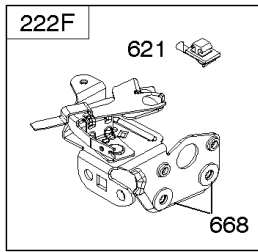

Controls, Electrical, Flywheel Brake, Governor Spring

REF NO	PART NO	QTY	DESCRIPTION
98A	493280		KIT-IDLE SPEED -(Idle Speed)
188	693399		SCREW -(Control Bracket)
202	691829		LINK, Mechanical Governor
209B	691292		SPRING, Governor
217	690354		SPRING, Choke Return
222K	593582		BRACKET-CONTROL -(Fixed Speed)
227	690783		LEVER-GOV CONTROL
236	691826		LINK, Lockout
265	690798		CLAMP, Casing
265A	691024		CLAMP, Casing
267	691044		SCREW -(Casing Clamp)
268	691025		CASING, Control Wire -(Cut To Required Length)
269	691026		WIRE, Control -(Cut To Required Length)
270	691027		NUT -(Control Wire Casing)
271	691028		LEVER, Control
347	691396		SWITCH, Rocker
356	692390		WIRE, Stop
356B	693010		WIRE, Stop
356D	496381		WIRE, Stop
404	690272		WASHER -(Governor Crank)
497	690664		SCREW -(Stopswitch Bracket)
500	691086		WASHER -(Key Switch)
505	691251		NUT -(Governor Control Lever)
562	691119		BOLT -(Governor Control Lever)
578	398153		WIRE ASSEMBLY
578A	695283		WIRE ASSEMBLY
615	690340		RETAINER, Governor Shaft
616	698801		CRANK-GOVERNOR
621	692310		SWITCH, Stop
627	792565		BRACKET-STOPSWITCH
664	691087		NUT -(Key Switch)
668	493823		SPACER -(Includes 2)
745	691648		SCREW -(Brake)
789B	792685		HARNESS, Wiring
789E	594392		HARNESS, Wiring
789F	594393		HARNESS, Wiring
843	691884		SLEEVE, Lever -(Control Bracket)
843A	691895		SLEEVE, Lever -(Choke)
853A	695897		ADAPTER, Wire