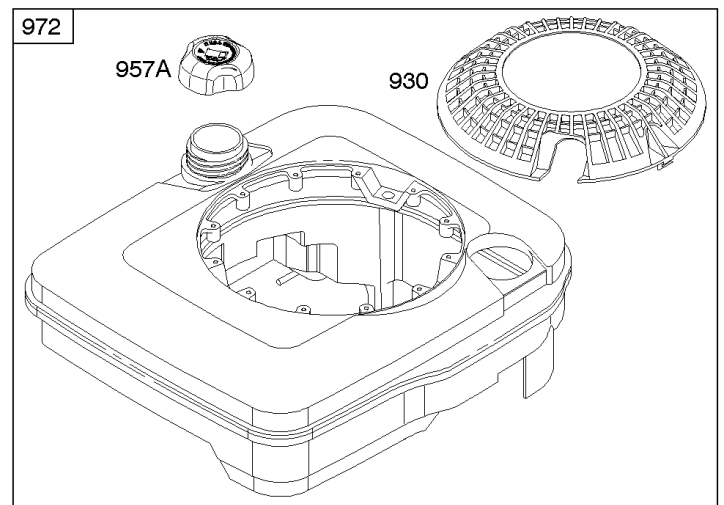

Carburetor, Fuel Supply

REF NO	PART NO	QTY	DESCRIPTION
633A	693867		SEAL, Choke/Throttle Shaft
670	692294		SPACER, Fuel Tank
692	590931		SPRING, Detent
930	691919		GUARD, Rewind
957A	692046		CAP, Fuel Tank
957B	796577		CAP-FUEL TANK
958	698183		VALVE, Fuel Shut Off
972	699392		TANK, FUEL
972B	699374		TANK, Fuel
975	796611		BOWL, Float
1059	692311		KIT, Screw/Washer

Not For Reproduction