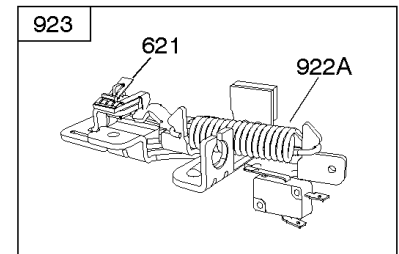

Controls, Electrical, Flywheel Brake, Governor Spring

REF NO	PART NO	QTY	DESCRIPTION
98A	493280		KIT-IDLE SPEED -(Idle Speed)
188	693399		SCREW -(Control Bracket)
202	691829		LINK, Mechanical Governor
209B	691292		SPRING, Governor
217	690354		SPRING, Choke Return
222K	593582		BRACKET-CONTROL -(Fixed Speed)
227	690783		LEVER-GOV CONTROL
236	691826		LINK, Lockout
265	690798		CLAMP, Casing
265A	691024		CLAMP, Casing
267	691044		SCREW -(Casing Clamp)
268	691025		CASING, Control Wire -(Cut To Required Length)
269	691026		WIRE, Control -(Cut To Required Length)
270	691027		NUT -(Control Wire Casing)
271	691028		LEVER, Control
347	691396		SWITCH, Rocker
356	692390		WIRE, Stop
356B	693010		WIRE, Stop
356D	496381		WIRE, Stop
404	690272		WASHER -(Governor Crank)
497	690664		SCREW -(Stopswitch Bracket)
500	691086		WASHER -(Key Switch)
505	691251		NUT -(Governor Control Lever)
562	691119		BOLT -(Governor Control Lever)
578	398153		WIRE ASSEMBLY
578A	695283		WIRE ASSEMBLY
615	690340		RETAINER, Governor Shaft
616	698801		CRANK-GOVERNOR
621	692310		SWITCH, Stop
627	792565		BRACKET-STOPSWITCH
664	691087		NUT -(Key Switch)
668	493823		SPACER -(Includes 2)
745	691648		SCREW -(Brake)
789B	792685		HARNESS, Wiring
789E	594392		HARNESS, Wiring
789F	594393		HARNESS, Wiring
843	691884		SLEEVE, Lever -(Control Bracket)
843A	691895		SLEEVE, Lever -(Choke)
853A	695897		ADAPTER, Wire