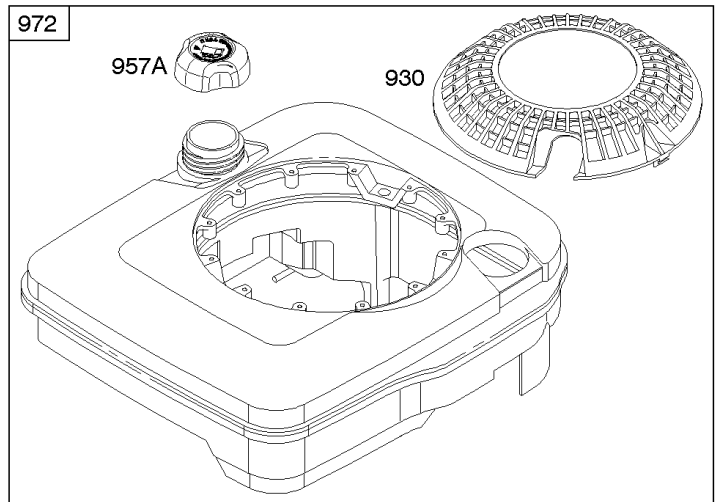

Carburetor, Fuel Supply

REF NO	PART NO	QTY	DESCRIPTION
95	691636		SCREW -(Throttle Valve)
97	696565		SHAFT, Throttle -(Plastic)
104	797622		PIN-FLOAT HINGE
108	691182		VALVE-CHOKE
108A	795935		VALVE, Choke -Used After Code Date 08031200
108A	790844		VALVE, Choke -Used Before Code Date 08031300
109	494218		KIT, Choke Shaft
109A	498593		SHAFT, Choke
117	498978		JET, Main -(Standard)
117A	498981		JET, Main -(Standard)
117B	697355		JET, Main -(Standard)
118	798660		JET, Main -(High Altitude)
118A	494870		JET, Main -(High Altitude)
118B	692677		JET, Main -(High Altitude)
125	498170		CARBURETOR -(Primer)
125A	799869		CARBURETOR -(Choke)
125B	799871		CARBURETOR -(Autochoke System)
127	694468		PLUG, Welch -(Bowl Vent)
130	696564		VALVE, Throttle
133	398187		FLOAT-CARBURETOR
134	398188		KIT-NEEDLE/SEAT
137	796610		GASKET, Float Bowl
137A	693981		GASKET-FLOAT BOWL -(1/16)
141	796193		KIT, Choke Shaft
163	795629		GASKET-AIR CLEANER -(Air Cleaner)
187	791766		LINE, Fuel -(Cut To Required Length)
187A	791873		LINE-FUEL -(Molded)
187D	795090		LINE, Fuel -(Molded)
190	690940		SCREW -(Fuel Tank)
217	690354		SPRING, Choke Return
231	691636		SCREW -(Choke Valve)
276	271716		WASHER-SEALING
601	791850		CLAMP, Hose
601A	691038		CLAMP, Hose
617	270344S		SEAL, O-Ring -(Intake Manifold)
633	691321		SEAL-CHOKE/THR SHAFT -(Throttle Shaft)