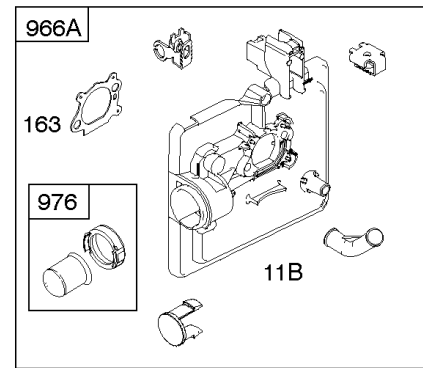

Air Cleaner, Exhaust System

REF NO	PART NO	QTY	DESCRIPTION
11B	691923		TUBE, Breather
81	691740		LOCK, Muffler Screw
163	795629		GASKET-AIR CLEANER -(Air Cleaner)
291	593208		THERMOSTAT
300	692038		MUFFLER
346	690661		SCREW -(Spark Arrestor)
425A	690670		SCREW -(Air Cleaner Cover)
443A	692523		SCREW -(Air Cleaner Primer Base)
445A	491588S		FILTER, A/C Cartridge
467	790842		KNOB, Air Cleaner Cover
535	493537S		FILTER, Air Cleaner Foam
613	691340		SCREW -(Muffler) (1/4-20 x 2.75 Inches Total Length, 2.25 Inch Shoulder Length)
613	790833		SCREW -(Muffler) (1/4-20 x 2.75 Inches Total Length, 2.08 Inch Shoulder Length)
613A	691653		SCREW -(Muffler)
676	396548		DEFLECTOR, Muffler
676A	393756		DEFLECTOR, Muffler -(Side Outlet)
676B	397931		DEFLECTOR, Muffler
676E	393760		DEFLECTOR, Muffler
676C	493871		DEFLECTOR, Muffler
677	690661		SCREW -(Muffler Deflector) (Thread Forming)
677A	593440		SCREW -(Muffler Deflector) (Self-Drilling & Tapping)
832	593875		GUARD, Muffler
832E	793568		MUFFLER
836	690664		SCREW -(Muffler Guard)
836C	790745		SCREW -(Muffler Guard)
883	691881		GASKET, Exhaust
966B	795259		BASE-AIR CLEANER PRIM -(Primer)
968B	692298		COVER, Air Cleaner
976	694395		PRIMER, Carburetor
994	398067		ARRESTOR-SPARK
994B	792245		ARRESTOR, Spark