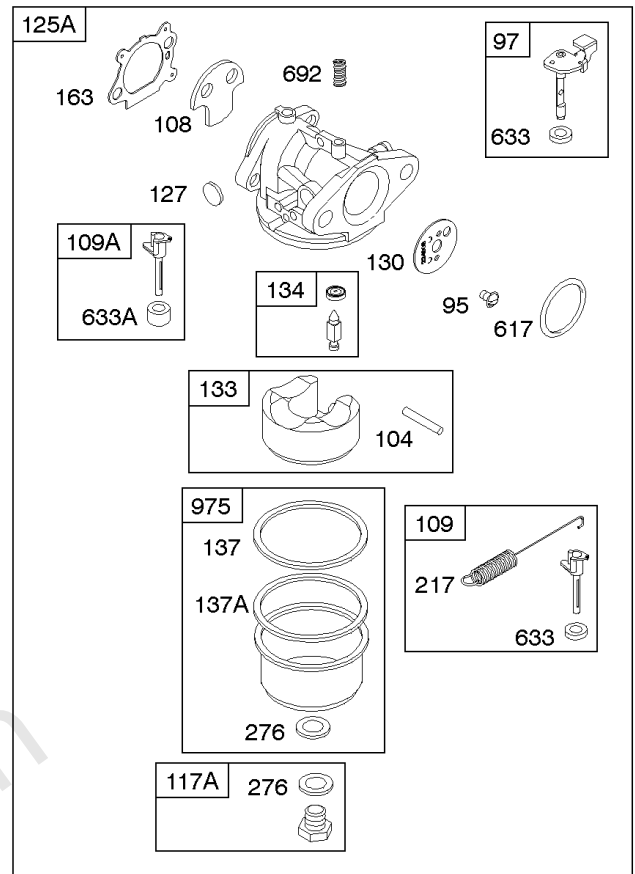

Carburetor, Fuel Supply

REF NO	PART NO	QTY	DESCRIPTION
633A	693867		SEAL, Choke/Throttle Shaft
670	692294		SPACER, Fuel Tank
692	590931		SPRING, Detent
930	691919		GUARD, Rewind
957A	692046		CAP, Fuel Tank
957B	796577		CAP-FUEL TANK
958	698183		VALVE, Fuel Shut Off
972	699392		TANK, FUEL
972B	699374		TANK, Fuel
975	796611		BOWL, Float
1059	692311		KIT, Screw/Washer

Not For Reproduction