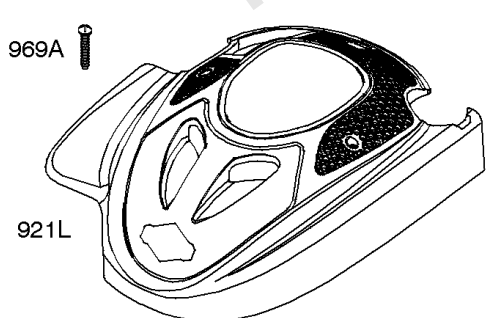

## Controls, Electrical, Flywheel Brake, Governor Spring

REF NO	PART NO	QTY	DESCRIPTION
892	690646		SWITCH, Key
922A	692135		SPRING, Brake
923	796387		BRAKE -Used After Code Date 08043000
923B	796136		BRAKE
935	499421		SWITCH, Interlock -Used Before Code Date 08050100
990	691959		SET, Key
1160	690345		SCREW -(Interlock Switch)

## Shroud

REF NO	PART NO	QTY	DESCRIPTION
564	690664		SCREW -(Control Cover)
564B	698589		SCREW -(Control Cover)
604	691757		COVER-CONTROL
604B	790703		COVER, Control
604C	792418		COVER, Control
604D	793770		COVER, Control
921B	692931		HOUSING, Blower
921Z	592290		HOUSING, Blower
921C	695889		HOUSING, Blower
921E	696262		HOUSING, Blower
921F	697343		HOUSING, Blower
921K	699984		HOUSING, Blower
921J	790036		HOUSING, Blower
921H	790037		HOUSING, Blower
921L	791026		HOUSING, Blower
921M	792652		HOUSING, Blower
921N	792675		HOUSING, Blower
921P	792687		HOUSING, Blower
921R	793771		HOUSING, Blower
921U	794355		HOUSING, Blower
921G	795064		HOUSING, Blower
921Y	798277		HOUSING, Blower
969	690700		SCREW -(Blower Housing)
969A	691138		SCREW -(Blower Housing)