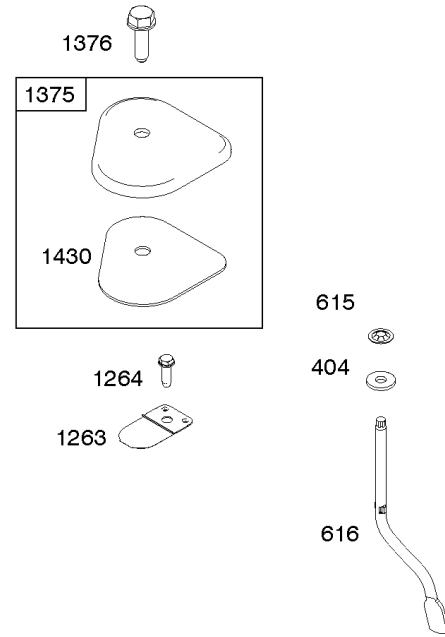

1319 WARNING LABEL

REQUIRED when replacing parts with warning labels affixed.

1319A WARNING LABEL

REQUIRED when replacing parts with warning labels affixed.

1058 OPERATOR'S MANUAL

1036 EMISSIONS LABEL

1330 REPAIR MANUAL

Not For Reproduction

Camshaft, Crankshaft, Cylinder, Operator's Manual, Piston/Rings/Connecting Rod,

REF NO	PART NO	QTY	DESCRIPTION
1	798948		CYLINDER ASSEMBLY
3	299819S		SEAL, Oil -(Magneto Side)
16	796468		CRANKSHAFT
24	222698S		KEY, Flywheel
25	796644		PISTON ASSEMBLY -(.020 Oversize)
25	796643		PISTON ASSEMBLY -(Standard)
26	796646		SET, Ring -(.020 Oversize)
26	796645		SET, Ring -(Standard)
27	691588		LOCK, Piston Pin
28	298909		PIN, Piston
29	796470		ROD, Connecting
32	691664		SCREW -(Connecting Rod)
32A	695759		SCREW -(Connecting Rod)
43	796650		SLINGER, Governor/Oil
46	694039		CAMSHAFT
404	690272		WASHER -(Governor Crank)
615	690340		RETAINER, Governor Shaft
616	798327		CRANK, Governor
718	690959		PIN, Locating
741	797521		GEAR, Timing
1036	-----		Label-Emissions -(Available From A Briggs & Stratton Authorized Dealer)
1058	279946		MANUAL, Operator's
1263	697124		REED, Breather
1264	793453		SCREW -(Breather Reed)
1319	794467		LABEL, Warning
1319A	797669		LABEL, Warning
1330	279000		MANUAL, Repair
1375	796476		COVER, Breather Reed
1376	794451		SCREW -(Breather/Reed Cover)
1430	796477		GASKET, Breather/Reed