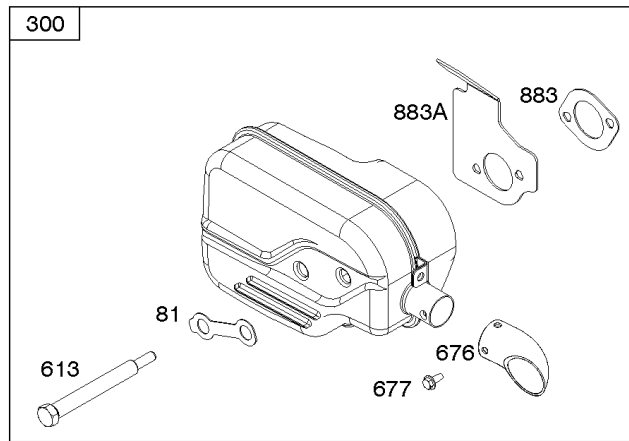

Not For
Reproduction

Exhaust System

REF NO	PART NO	QTY	DESCRIPTION
81	691740		LOCK, Muffler Screw
300A	798940		MUFFLER
613	796496		SCREW -(Muffler)
676	692010		DEFLECTOR, Muffler
676A	799187		DEFLECTOR, Muffler
677	690661		SCREW -(Muffler Deflector)
832	796494		GUARD, Muffler
836	793500		SCREW -(Muffler Guard)
883	793497		GASKET, Exhaust
883A	796677		GASKET, Exhaust
994	690813		ARRESTOR, Spark

Not For Reproduction