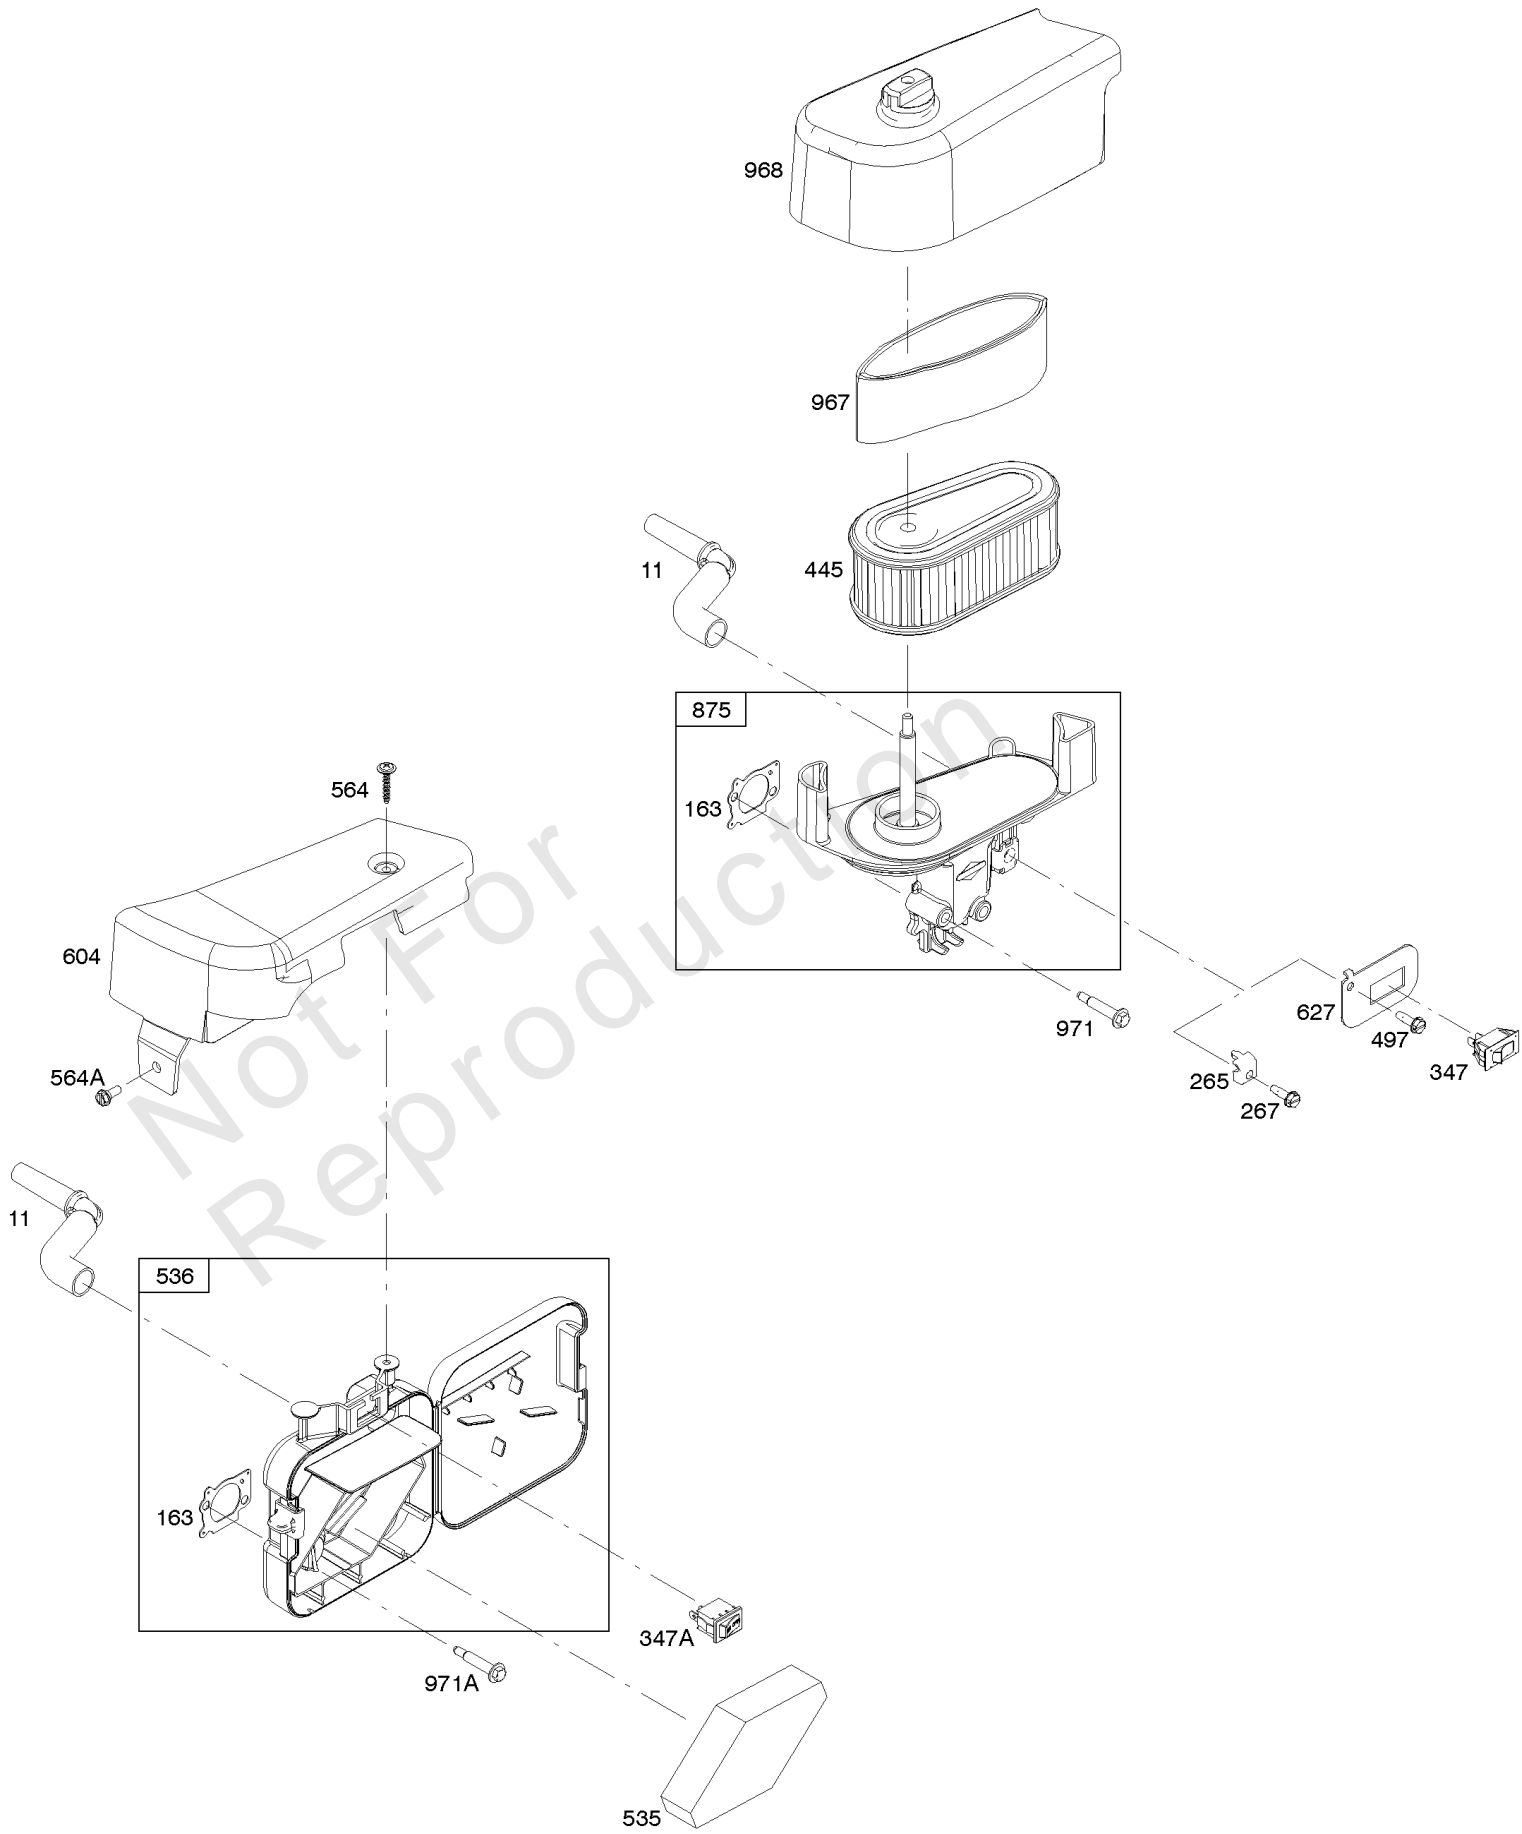

# Parts Manual

Mfg. No: 11P902-2693-B1

---

<b>Model Components</b>	<b>Page</b>
Air Cleaner.....	4
Alternator, Electric Starter, Ignition.....	6
Blower Housing, Cover/Guards, Flywheel, Rewind Starter.....	8
Camshaft, Crankshaft, Cylinder, Operator's Manual, Piston/Rings/Connecting Rod, Warning Label.....	10
Carburetor, Carburetor Overhaul Kit.....	12
Controls, Governor Spring, Thermostat.....	14
Cylinder Head, Gasket Set-Valves, Valves.....	16
Exhaust System.....	18
Fuel Supply, Lubrication.....	20
Gasket Set-Engine, Sump.....	22
Replacement Engine - US & Canada.....	24

## Air Cleaner

REF NO	PART NO	QTY	DESCRIPTION
11	796478		TUBE, Breather
163	691894		GASKET, Air Cleaner -(Air Cleaner)
265	690798		CLAMP, Casing
267	691044		SCREW -(Casing Clamp)
445	795066		FILTER, A/C Cartridge
875	796492		BASE, Air Cleaner -(Plastic)
967	796254		FILTER, Pre Cleaner
968	796493		COVER, Air Cleaner
971	690349		SCREW -(Air Cleaner Base to Carburetor)