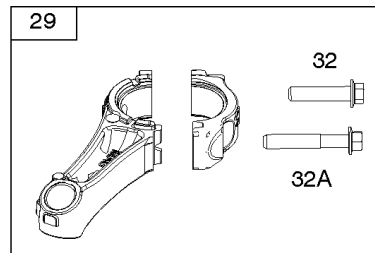

1319 WARNING LABEL

REQUIRED when replacing parts with warning labels affixed.

1319A WARNING LABEL

REQUIRED when replacing parts with warning labels affixed.

1058 OPERATOR'S MANUAL

1036 EMISSIONS LABEL

1330 REPAIR MANUAL

Not For Reproduction

Camshaft, Crankshaft, Cylinder, Operator's Manual, Piston/Rings/Connecting Rod,

REF NO	PART NO	QTY	DESCRIPTION
1	798948		CYLINDER ASSEMBLY
3	299819S		SEAL, Oil -(Magneto Side)
16	796468		CRANKSHAFT
24	222698S		KEY, Flywheel
25	796644		PISTON ASSEMBLY -(.020 Oversize)
25	796643		PISTON ASSEMBLY -(Standard)
26	796646		SET, Ring -(.020 Oversize)
26	796645		SET, Ring -(Standard)
27	691588		LOCK, Piston Pin
28	298909		PIN, Piston
29	796470		ROD, Connecting
32	691664		SCREW -(Connecting Rod)
32A	695759		SCREW -(Connecting Rod)
43	796650		SLINGER, Governor/Oil
46	694039		CAMSHAFT
404	690272		WASHER -(Governor Crank)
615	690340		RETAINER, Governor Shaft
616	798327		CRANK, Governor
718	690959		PIN, Locating
741	797521		GEAR, Timing
1036	-----		Label-Emissions -(Available From A Briggs & Stratton Authorized Dealer)
1058	279946		MANUAL, Operator's
1263	697124		REED, Breather
1264	793453		SCREW -(Breather Reed)
1319	794467		LABEL, Warning
1319A	797669		LABEL, Warning
1330	279000		MANUAL, Repair
1375	796476		COVER, Breather Reed
1376	794451		SCREW -(Breather/Reed Cover)
1430	796477		GASKET, Breather/Reed