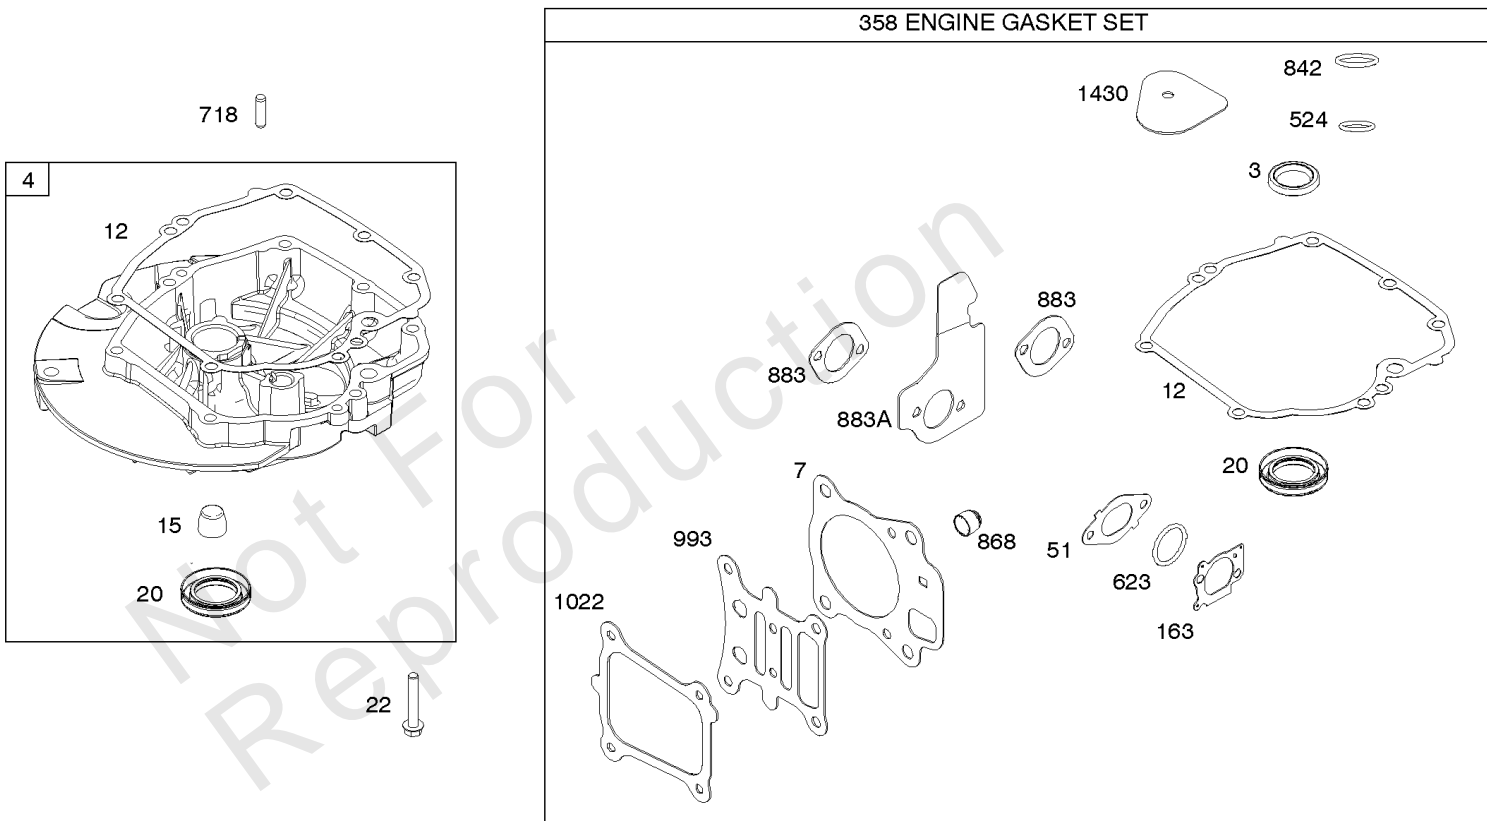

Gasket Set-Engine, Sump

REF NO	PART NO	QTY	DESCRIPTION
3	299819S		SEAL, Oil -(Magneto Side)
4	493279		SUMP, Engine
7	796475		GASKET, Cylinder Head
12	692232		GASKET, Crankcase
15	691680		PLUG, Oil Drain -(Square Socket)
20	399781S		SEAL, Oil -(PTO Side)
22	691092		SCREW -(Crankcase Cover/Sump)
51	796596		GASKET, Intake
163	691894		GASKET, Air Cleaner -(Air Cleaner)
358	799495		GASKET SET, Engine
524	692296		SEAL-DIPSTICK TUBE -(Dipstick Tube)
623	793628		SEAL, O-Ring -(Carburetor Spacer)
718	690959		PIN, Locating
842	691031		SEAL, O-Ring -(Dipstick Tube)
868	795440		SEAL-VALVE
883	793497		GASKET, Exhaust
883A	796677		GASKET, Exhaust
993	796473		GASKET, Cylinder Head Plate
1022	796480		GASKET, Rocker Cover
1430	796477		GASKET, Breather/Reed