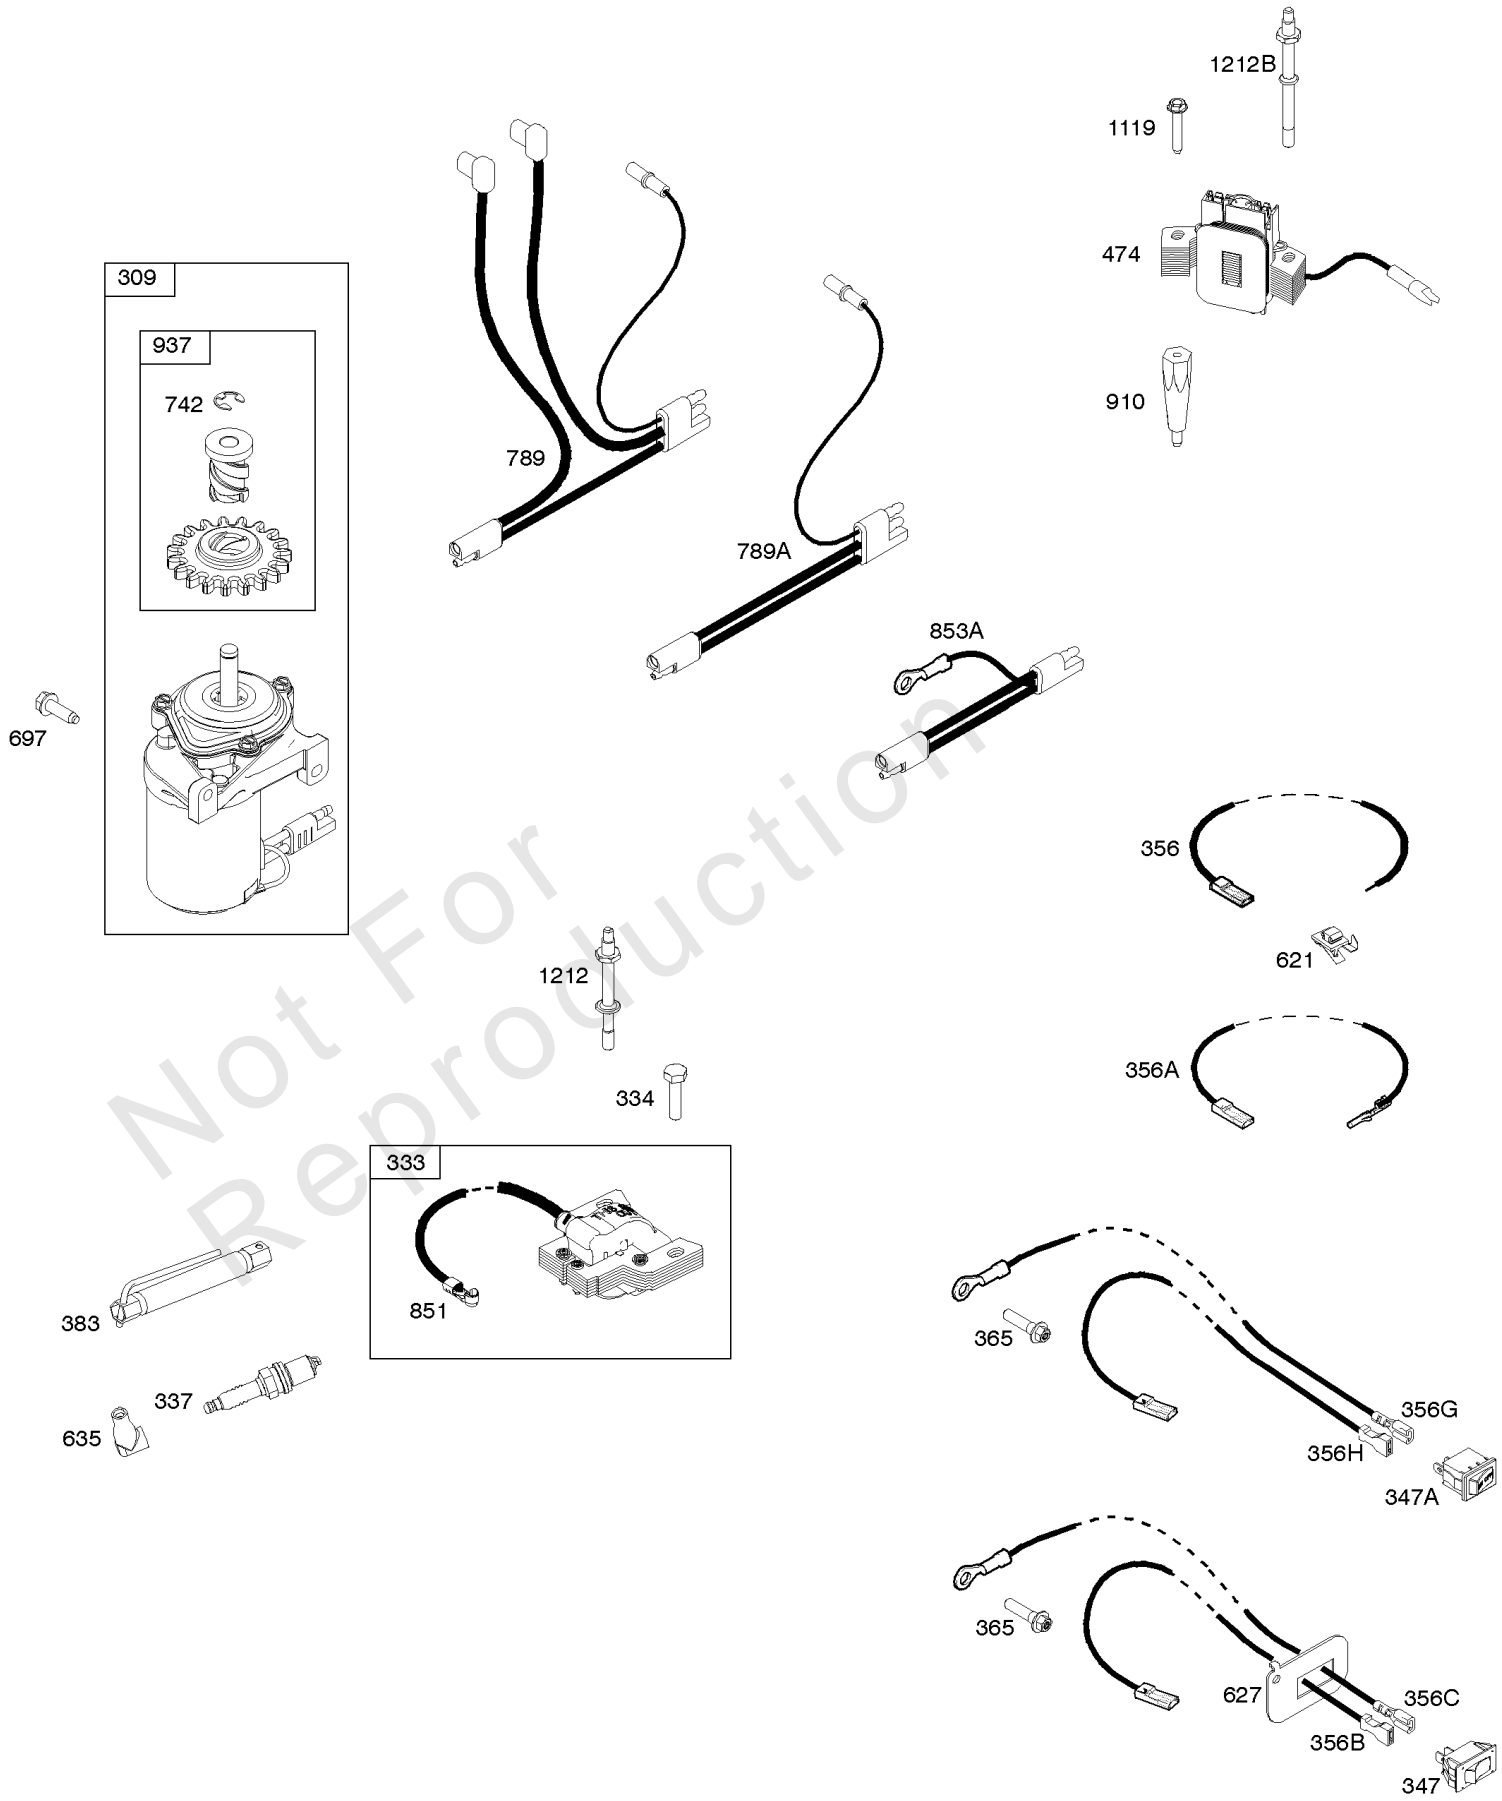

Alternator, Electric Starter, Ignition

REF NO	PART NO	QTY	DESCRIPTION
333	796499		ARMATURE, Magneto
334	793454		SCREW -(Magneto Armature)
337	692051		PLUG, Spark
356	692390		WIRE, Stop
365	793458		SCREW -(Carburetor)
383	19576S		WRENCH, Spark Plug
621	692310		SWITCH, Stop
635	66538S		BOOT, Spark PLug
697	691127		SCREW -(Drive Cap)
742	93941		RETAINER, E Ring
851	493880S		TERMINAL-SPARK PLUG
853A	695897		ADAPTER, Wire
910	796498		STUD -(Alternator)
1119	794100		SCREW -(Alternator)
1212	796537		STUD -(Blower Housing)
1212B	797002		STUD -(Blower Housing) (Used With Alternator Only)