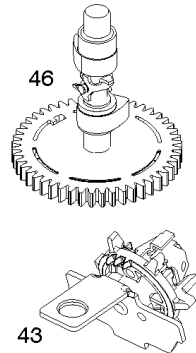

1319 WARNING LABEL

REQUIRED when replacing parts with warning labels affixed.

1319A WARNING LABEL

REQUIRED when replacing parts with warning labels affixed.

1058 OPERATOR'S MANUAL

1036 EMISSIONS LABEL

1330 REPAIR MANUAL

Not For Reproduction

Camshaft, Crankshaft, Cylinder, Operator's Manual, Piston/Rings/Connecting Rod,

REF NO	PART NO	QTY	DESCRIPTION
1	798948		CYLINDER ASSEMBLY
3	299819S		SEAL, Oil -(Magneto Side)
16	796468		CRANKSHAFT
24	222698S		KEY, Flywheel
25	796644		PISTON ASSEMBLY -(.020 Oversize)
25	796643		PISTON ASSEMBLY -(Standard)
26	796646		SET, Ring -(.020 Oversize)
26	796645		SET, Ring -(Standard)
27	691588		LOCK, Piston Pin
28	298909		PIN, Piston
29	796470		ROD, Connecting
32	691664		SCREW -(Connecting Rod)
32A	695759		SCREW -(Connecting Rod)
43	796650		SLINGER, Governor/Oil
46	694039		CAMSHAFT
404	690272		WASHER -(Governor Crank)
615	690340		RETAINER, Governor Shaft
616	798327		CRANK, Governor
718	690959		PIN, Locating
741	797521		GEAR, Timing
1036	-----		Label-Emissions -(Available From A Briggs & Stratton Authorized Dealer)
1058	279946		MANUAL, Operator's
1263	697124		REED, Breather
1264	793453		SCREW -(Breather Reed)
1319	794467		LABEL, Warning
1319A	797669		LABEL, Warning
1330	279000		MANUAL, Repair
1375	796476		COVER, Breather Reed
1376	794451		SCREW -(Breather/Reed Cover)
1430	796477		GASKET, Breather/Reed