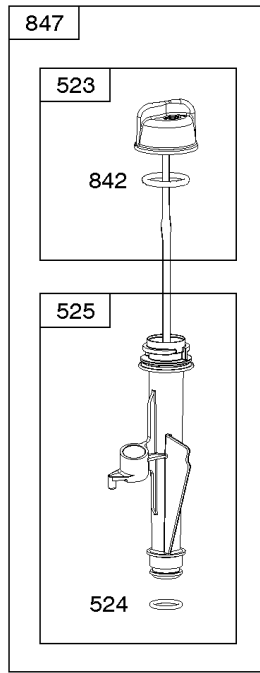

Fuel Supply, Lubrication

REF NO	PART NO	QTY	DESCRIPTION
187	791766		LINE, Fuel -(Cut To Required Length)
187A	796491		LINE, Fuel -(Formed Hose)
240	298090S		FILTER, Fuel
523	796503		DIPSTICK
524	692296		SEAL-DIPSTICK TUBE -(Dipstick Tube)
525	796502		TUBE, Dipstick
601	791850		CLAMP, Hose
670	793485		SPACER, Fuel Tank
842	691031		SEAL, O-Ring -(Dipstick Tube)
847	796501		DIPSTICK/TUBE ASSEMBLY
957	799585		CAP, Fuel Tank -(Plastic)
957A	692046		CAP, Fuel Tank -(Plastic)
957C	796577		CAP-FUEL TANK -(Plastic)
972	590949		TANK, Fuel -(Plastic)
1059	793471		KIT, Screw/Washer