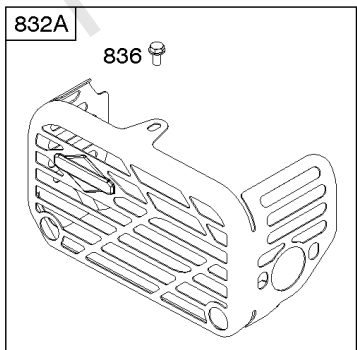

## Controls, Governor Spring, Thermostat

REF NO	PART NO	QTY	DESCRIPTION
202	796657		LINK, Mechanical Governor
209	796484		SPRING, Governor
216	796485		LINK, Choke -Used Before Code Date 11070100
216A	798944		LINK, Choke -Used After Code Date 11063000
222	796482		BRACKET, Control -(Manual Friction, Remote, & Fixed Speed Control)
227	796487		LEVER, Governor Control
265	690798		CLAMP, Casing
267	691044		SCREW -(Casing Clamp)
268	691025		CASING, Control Wire -(Cut To Required Length)
269	691026		WIRE, Control -(Cut To Required Length)
270	691027		NUT -(Control Wire Casing)
271	691028		LEVER, Control
291A	798938		THERMOSTAT
505	793515		NUT -(Governor Control Lever)
562	793514		BOLT -(Governor Lever)
621	692310		SWITCH, Stop
745	793491		SCREW -(Brake)
883	793497		GASKET, Exhaust
883A	796677		GASKET, Exhaust
922	692135		SPRING, Brake
923	796635		BRAKE

## Cylinder Head, Gasket Set-Valves, Valves

REF NO	PART NO	QTY	DESCRIPTION
5	796471		HEAD, Cylinder
7	796475		GASKET, Cylinder Head
13	799277		SCREW -(Cylinder Head)
33	499642		VALVE, Exhaust
34	795443		VALVE, Intake
35	691304		SPRING, Valve -(Intake)
36	691304		SPRING, Valve -(Exhaust)
40	692194		RETAINER, Valve
45	690977		TAPPET, Valve
51	796596		GASKET, Intake
163	691894		GASKET, Air Cleaner -(Air Cleaner)
192	796631		ADJUSTER, Rocker Arm
238	691300		CAP, Valve
337	692051		PLUG, Spark
383	19576S		WRENCH, Spark Plug
623	793628		SEAL, O-Ring -(Carburetor Spacer)
635	66538S		BOOT, Spark PLug
718	690959		PIN, Locating
830	796472		STUD, Rocker Arm -(Rocker Arm)
868	795440		SEAL-VALVE
883	793497		GASKET, Exhaust
883A	796677		GASKET, Exhaust
886	799492		KIT, Cylinder Head/Plate Gasket
914	794451		SCREW -(Rocker Cover)
993	796473		GASKET, Cylinder Head Plate
1022	796480		GASKET, Rocker Cover
1023	796479		COVER, Rocker
1026	796481		ROD, Push
1029	691230		ARM, Rocker
1034	691343		GUIDE-PUSH ROD
1095	799496		GASKET SET, Valve