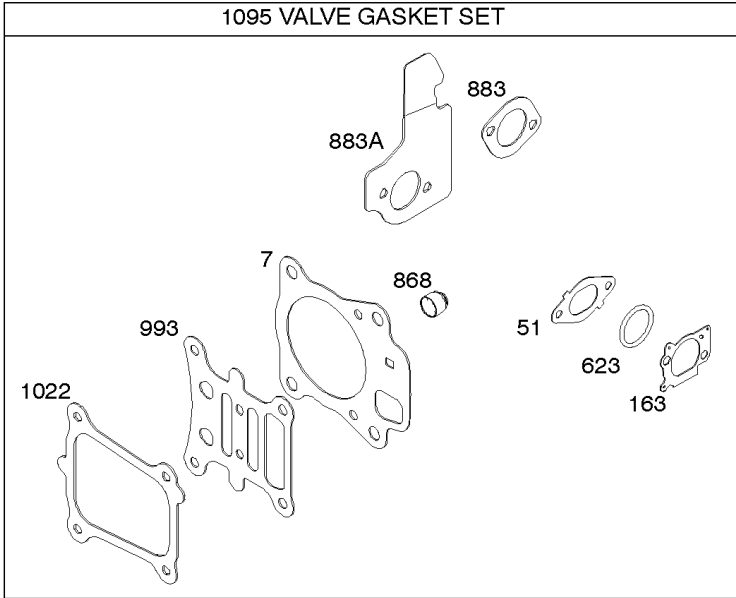

Cylinder Head, Gasket Set-Valves, Valves

REF NO	PART NO	QTY	DESCRIPTION
5	796471		HEAD, Cylinder
7	796475		GASKET, Cylinder Head
13	799277		SCREW -(Cylinder Head)
33	499642		VALVE, Exhaust
34	795443		VALVE, Intake
35	691304		SPRING, Valve -(Intake)
36	691304		SPRING, Valve -(Exhaust)
40	692194		RETAINER, Valve
45	690977		TAPPET, Valve
51	796596		GASKET, Intake
163	691894		GASKET, Air Cleaner -(Air Cleaner)
192	796631		ADJUSTER, Rocker Arm
238	691300		CAP, Valve
337	692051		PLUG, Spark
383	19576S		WRENCH, Spark Plug
623	793628		SEAL, O-Ring -(Carburetor Spacer)
635	66538S		BOOT, Spark PLug
718	690959		PIN, Locating
830	796472		STUD, Rocker Arm -(Rocker Arm)
868	795440		SEAL-VALVE
883	793497		GASKET, Exhaust
883A	796677		GASKET, Exhaust
886	799492		KIT, Cylinder Head/Plate Gasket
914	794451		SCREW -(Rocker Cover)
993	796473		GASKET, Cylinder Head Plate
1022	796480		GASKET, Rocker Cover
1023	796479		COVER, Rocker
1026	796481		ROD, Push
1029	691230		ARM, Rocker
1034	691343		GUIDE-PUSH ROD
1095	799496		GASKET SET, Valve