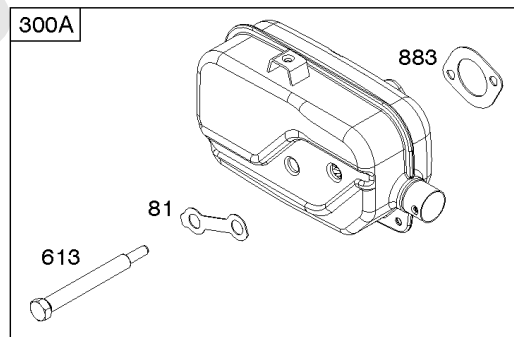

Not For
Reproduction

Exhaust System

REF NO	PART NO	QTY	DESCRIPTION
81	691740		LOCK, Muffler Screw
300A	798940		MUFFLER
613	796496		SCREW -(Muffler)
676	692010		DEFLECTOR, Muffler
676A	799187		DEFLECTOR, Muffler
677	690661		SCREW -(Muffler Deflector)
832	796494		GUARD, Muffler
836	793500		SCREW -(Muffler Guard)
883	793497		GASKET, Exhaust
883A	796677		GASKET, Exhaust
994	690813		ARRESTOR, Spark

Not For Reproduction