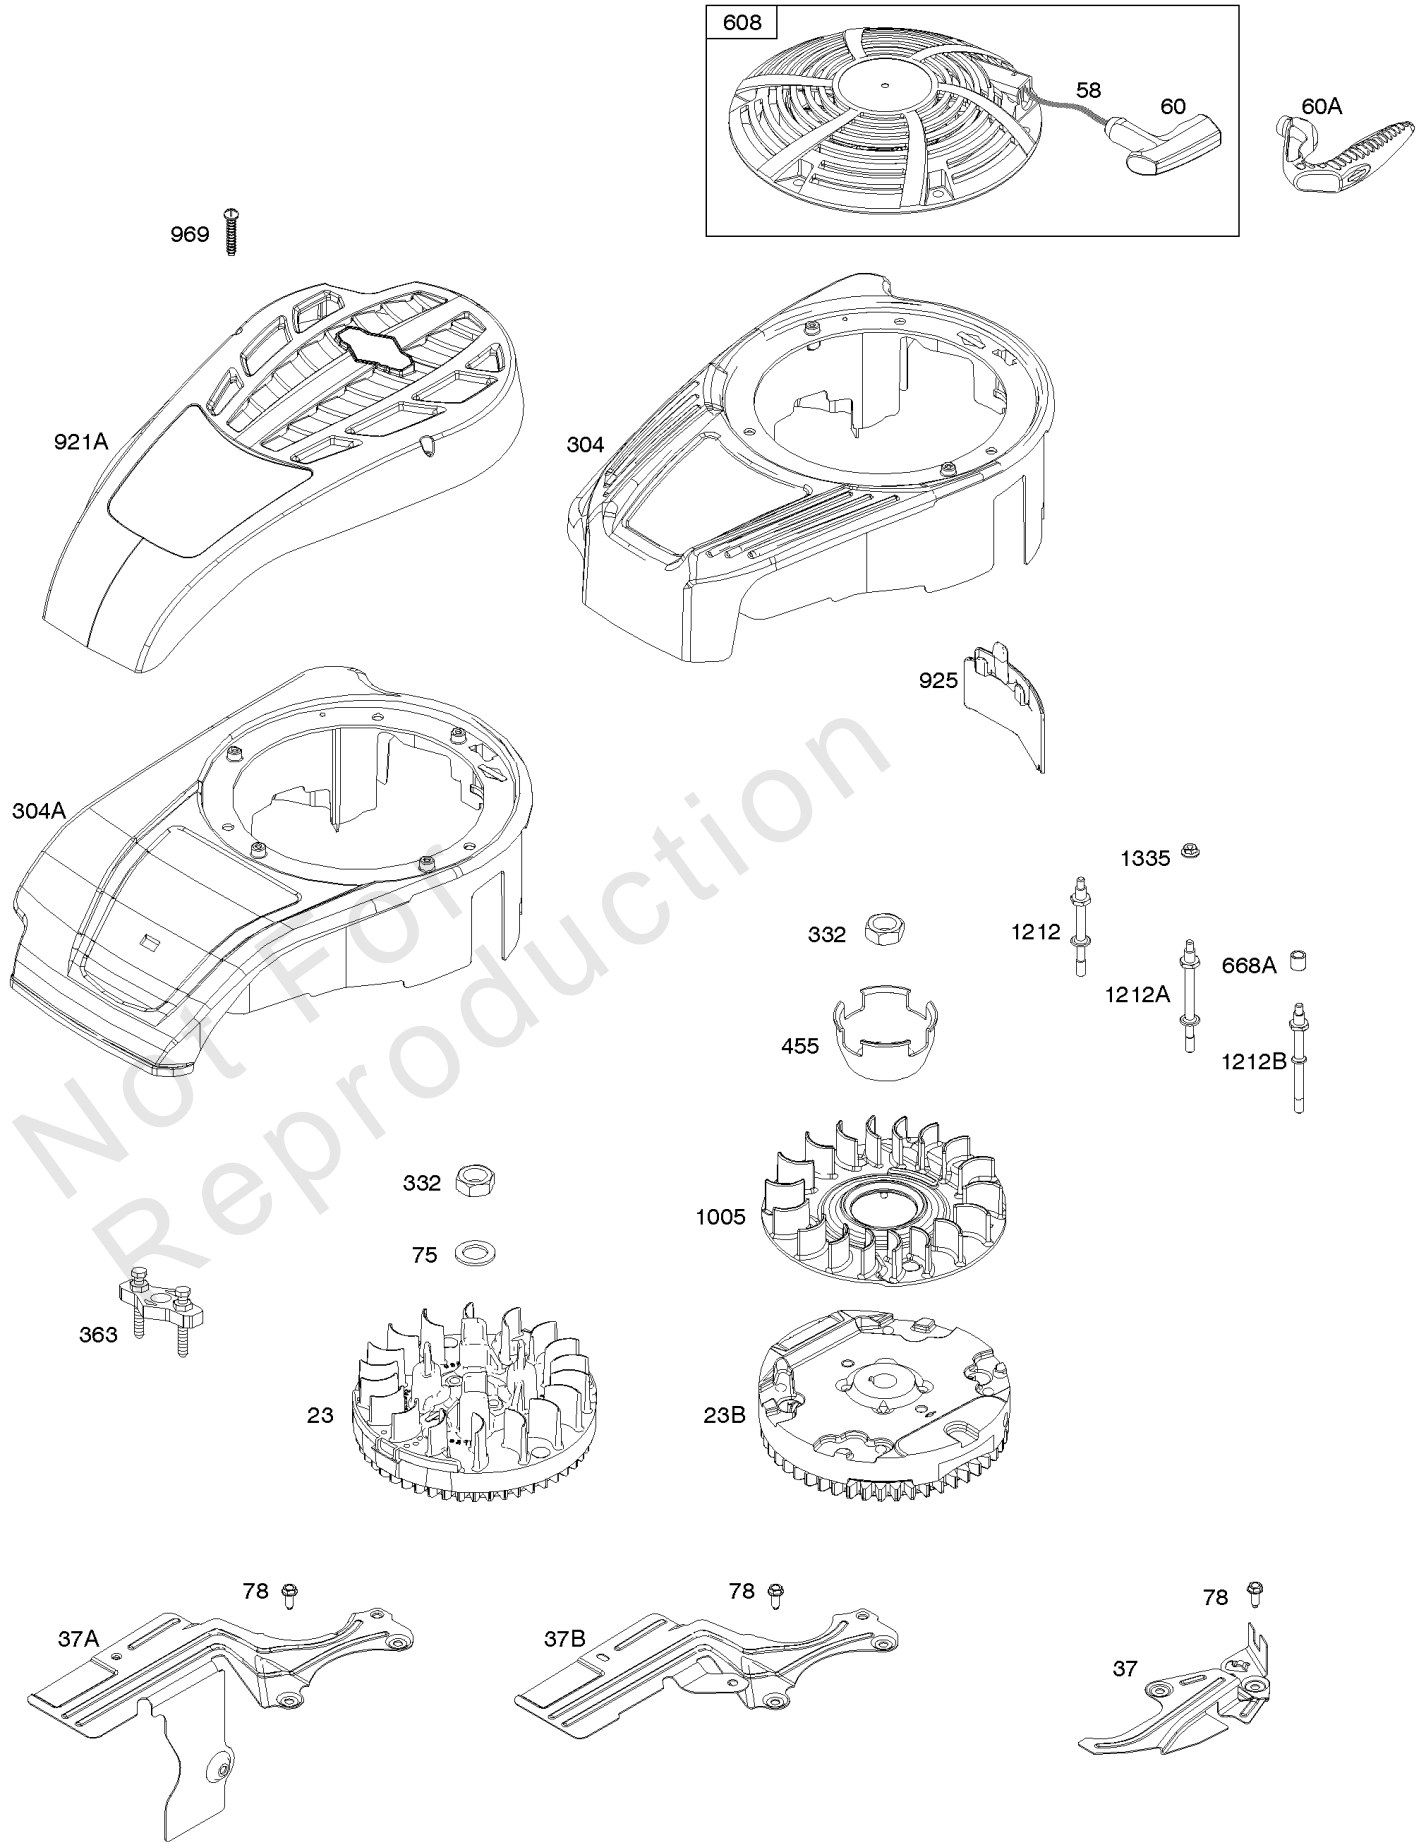

Blower Housing, Cover/Guards, Flywheel, Rewind Starter

REF NO	PART NO	QTY	DESCRIPTION
23	590420		FLYWHEEL -(Aluminum)
37	590921		GUARD, Flywheel
37B	799155		GUARD, Flywheel
58	697316		ROPE, Starter
60	281434S		GRIP, Starter Rope
60A	799716		GRIP, Starter Rope
75	691736		WASHER -(Flywheel)
78	793480		SCREW -(Flywheel Guard)
304A	799647		HOUSING, Blower -(Rewind Start)
332	690662		NUT -(Flywheel)
363	19069		PULLER, Flywheel
455	796615		CUP, Flywheel
608	796497		STARTER, Rewind
668A	797383		SPACER
921A	799648		HOUSING, Blower
925	796531		COVER, Linkage
969	690700		SCREW -(Blower Housing)
1005	796614		FAN, Flywheel
1212	796537		STUD -(Blower Housing)
1212A	793479		STUD -(Blower Housing)
1212B	797002		STUD -(Blower Housing) (Used With Alternator Only)
1335	793481		NUT -(Blower Housing)