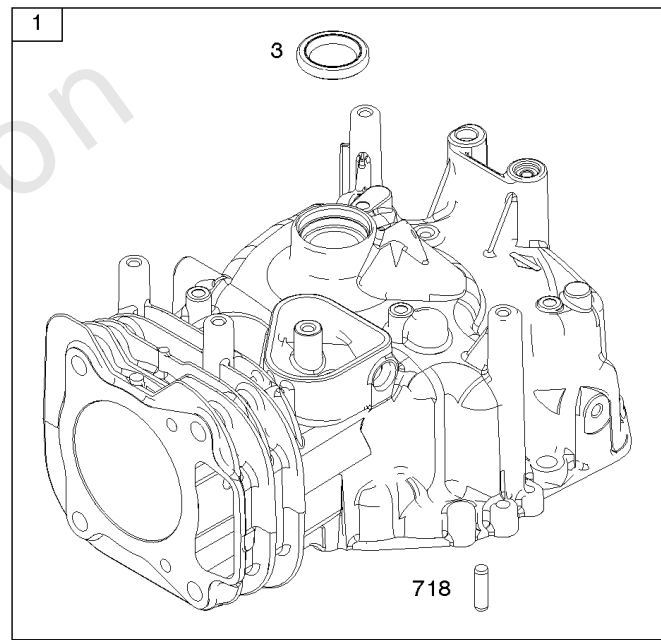

1319 WARNING LABEL

REQUIRED when replacing parts with warning labels affixed.

1319A WARNING LABEL

REQUIRED when replacing parts with warning labels affixed.

1058 OPERATOR'S MANUAL

1036 EMISSIONS LABEL

1330 REPAIR MANUAL

Not For Reproduction

Camshaft, Crankshaft, Cylinder, Operator's Manual, Piston/Rings/Connecting Rod,

REF NO	PART NO	QTY	DESCRIPTION
1	798948		CYLINDER ASSEMBLY
3	299819S		SEAL, Oil -(Magneto Side)
16	796468		CRANKSHAFT
24	222698S		KEY, Flywheel
25	796644		PISTON ASSEMBLY -(.020 Oversize)
25	796643		PISTON ASSEMBLY -(Standard)
26	796646		SET, Ring -(.020 Oversize)
26	796645		SET, Ring -(Standard)
27	691588		LOCK, Piston Pin
28	298909		PIN, Piston
29	796470		ROD, Connecting
32	691664		SCREW -(Connecting Rod)
32A	695759		SCREW -(Connecting Rod)
43	796650		SLINGER, Governor/Oil
46	694039		CAMSHAFT
404	690272		WASHER -(Governor Crank)
615	690340		RETAINER, Governor Shaft
616	798327		CRANK, Governor
718	690959		PIN, Locating
741	797521		GEAR, Timing
1036	-----		Label-Emissions -(Available From A Briggs & Stratton Authorized Dealer)
1058	279946		MANUAL, Operator's
1263	697124		REED, Breather
1264	793453		SCREW -(Breather Reed)
1319	794467		LABEL, Warning
1319A	797669		LABEL, Warning
1330	279000		MANUAL, Repair
1375	796476		COVER, Breather Reed
1376	794451		SCREW -(Breather/Reed Cover)
1430	796477		GASKET, Breather/Reed