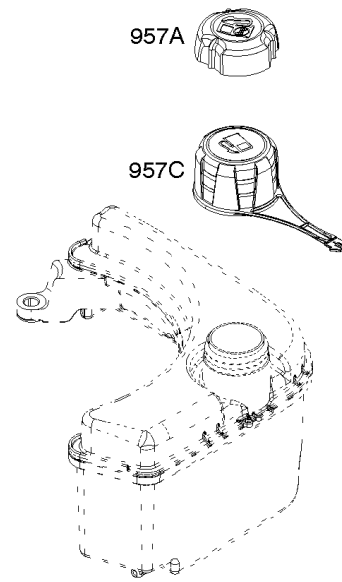

Fuel Supply, Lubrication

REF NO	PART NO	QTY	DESCRIPTION
187	791766		LINE, Fuel -(Cut To Required Length)
187A	796491		LINE, Fuel -(Formed Hose)
240	298090S		FILTER, Fuel
523	796503		DIPSTICK
524	692296		SEAL-DIPSTICK TUBE -(Dipstick Tube)
525	796502		TUBE, Dipstick
601	791850		CLAMP, Hose
670	793485		SPACER, Fuel Tank
842	691031		SEAL, O-Ring -(Dipstick Tube)
847	796501		DIPSTICK/TUBE ASSEMBLY
957	799585		CAP, Fuel Tank -(Plastic)
957A	692046		CAP, Fuel Tank -(Plastic)
957C	796577		CAP-FUEL TANK -(Plastic)
972	590949		TANK, Fuel -(Plastic)
1059	793471		KIT, Screw/Washer