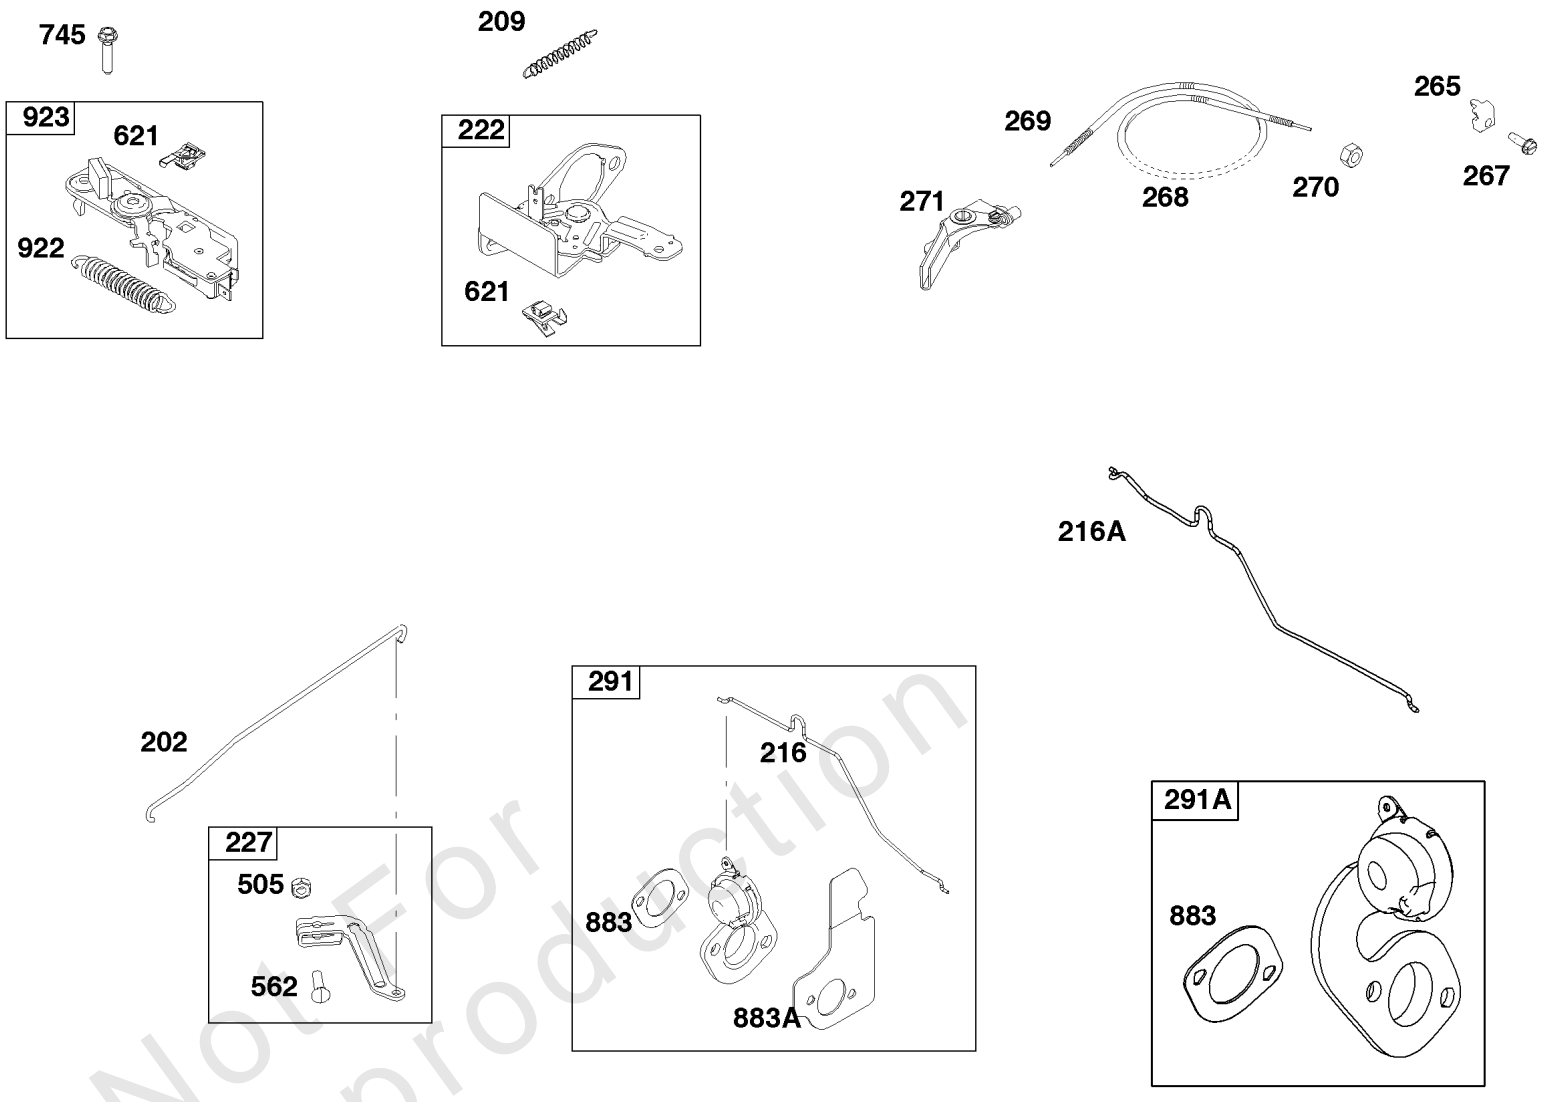

Not For
Reproduction

Controls, Governor Spring, Thermostat

REF NO	PART NO	QTY	DESCRIPTION
202	796657		LINK, Mechanical Governor
209	796484		SPRING, Governor
216	796485		LINK, Choke -Used Before Code Date 11070100
216A	798944		LINK, Choke -Used After Code Date 11063000
222	796482		BRACKET, Control -(Manual Friction, Remote, & Fixed Speed Control)
227	796487		LEVER, Governor Control
265	690798		CLAMP, Casing
267	691044		SCREW -(Casing Clamp)
268	691025		CASING, Control Wire -(Cut To Required Length)
269	691026		WIRE, Control -(Cut To Required Length)
270	691027		NUT -(Control Wire Casing)
271	691028		LEVER, Control
291A	798938		THERMOSTAT
505	793515		NUT -(Governor Control Lever)
562	793514		BOLT -(Governor Lever)
621	692310		SWITCH, Stop
745	793491		SCREW -(Brake)
883	793497		GASKET, Exhaust
883A	796677		GASKET, Exhaust
922	692135		SPRING, Brake
923	796635		BRAKE