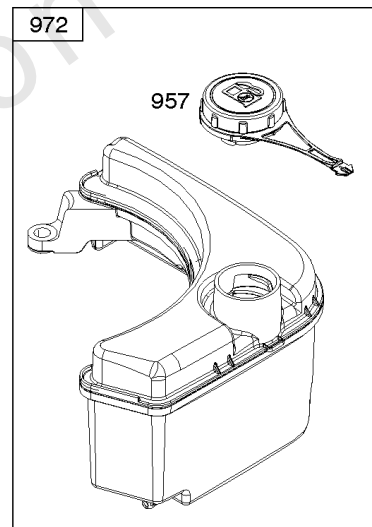

Fuel Supply, Lubrication

REF NO	PART NO	QTY	DESCRIPTION
187	791766		LINE, Fuel -(Cut To Required Length)
187A	796491		LINE, Fuel -(Formed Hose)
240	298090S		FILTER, Fuel
523	796503		DIPSTICK
524	692296		SEAL-DIPSTICK TUBE -(Dipstick Tube)
525	796502		TUBE, Dipstick
601	791850		CLAMP, Hose
670	793485		SPACER, Fuel Tank
842	691031		SEAL, O-Ring -(Dipstick Tube)
847	796501		DIPSTICK/TUBE ASSEMBLY
957	799585		CAP, Fuel Tank -(Plastic)
957A	692046		CAP, Fuel Tank -(Plastic)
957C	796577		CAP-FUEL TANK -(Plastic)
972	590949		TANK, Fuel -(Plastic)
1059	793471		KIT, Screw/Washer