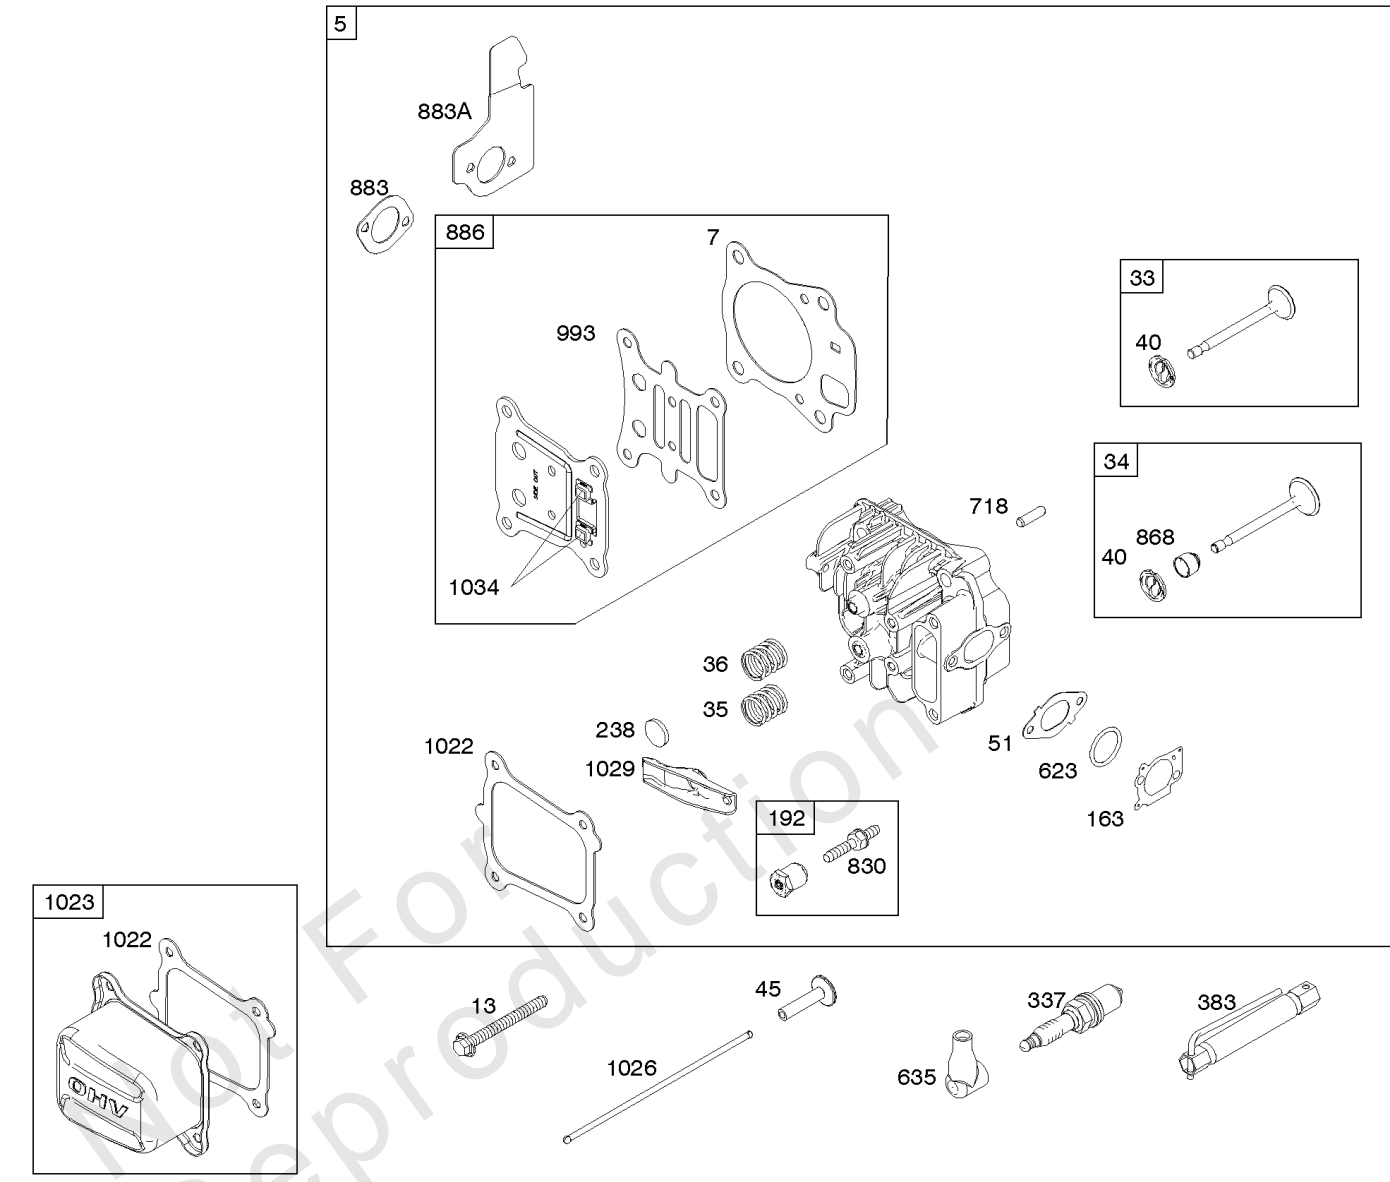

Cylinder Head, Gasket Set-Valves, Valves

REF NO	PART NO	QTY	DESCRIPTION
5	796471		HEAD, Cylinder
7	796475		GASKET, Cylinder Head
13	799277		SCREW -(Cylinder Head)
33	499642		VALVE, Exhaust
34	795443		VALVE, Intake
35	691304		SPRING, Valve -(Intake)
36	691304		SPRING, Valve -(Exhaust)
40	692194		RETAINER, Valve
45	690977		TAPPET, Valve
51	796596		GASKET, Intake
163	691894		GASKET, Air Cleaner -(Air Cleaner)
192	796631		ADJUSTER, Rocker Arm
238	691300		CAP, Valve
337	692051		PLUG, Spark
383	19576S		WRENCH, Spark Plug
623	793628		SEAL, O-Ring -(Carburetor Spacer)
635	66538S		BOOT, Spark PLug
718	690959		PIN, Locating
830	796472		STUD, Rocker Arm -(Rocker Arm)
868	795440		SEAL-VALVE
883	793497		GASKET, Exhaust
883A	796677		GASKET, Exhaust
886	799492		KIT, Cylinder Head/Plate Gasket
914	794451		SCREW -(Rocker Cover)
993	796473		GASKET, Cylinder Head Plate
1022	796480		GASKET, Rocker Cover
1023	796479		COVER, Rocker
1026	796481		ROD, Push
1029	691230		ARM, Rocker
1034	691343		GUIDE-PUSH ROD
1095	799496		GASKET SET, Valve