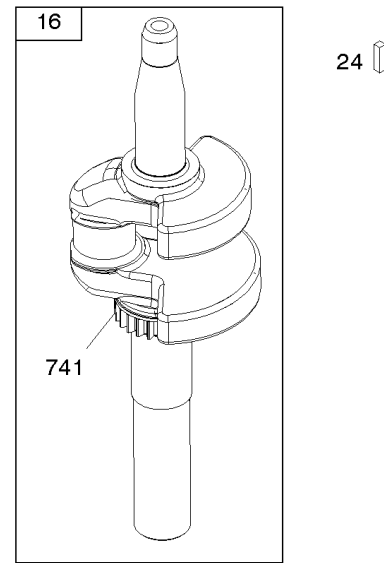

1319 WARNING LABEL

REQUIRED when replacing parts with warning labels affixed.

1319A WARNING LABEL

REQUIRED when replacing parts with warning labels affixed.

1058 OPERATOR'S MANUAL

1036 EMISSIONS LABEL

1330 REPAIR MANUAL

Not For Reproduction

Camshaft, Crankshaft, Cylinder, Operator's Manual, Piston/Rings/Connecting Rod,

REF NO	PART NO	QTY	DESCRIPTION
1	798948		CYLINDER ASSEMBLY
3	299819S		SEAL, Oil -(Magneto Side)
16	796468		CRANKSHAFT
24	222698S		KEY, Flywheel
25	796644		PISTON ASSEMBLY -(.020 Oversize)
25	796643		PISTON ASSEMBLY -(Standard)
26	796646		SET, Ring -(.020 Oversize)
26	796645		SET, Ring -(Standard)
27	691588		LOCK, Piston Pin
28	298909		PIN, Piston
29	796470		ROD, Connecting
32	691664		SCREW -(Connecting Rod)
32A	695759		SCREW -(Connecting Rod)
43	796650		SLINGER, Governor/Oil
46	694039		CAMSHAFT
404	690272		WASHER -(Governor Crank)
615	690340		RETAINER, Governor Shaft
616	798327		CRANK, Governor
718	690959		PIN, Locating
741	797521		GEAR, Timing
1036	-----		Label-Emissions -(Available From A Briggs & Stratton Authorized Dealer)
1058	279946		MANUAL, Operator's
1263	697124		REED, Breather
1264	793453		SCREW -(Breather Reed)
1319	794467		LABEL, Warning
1319A	797669		LABEL, Warning
1330	279000		MANUAL, Repair
1375	796476		COVER, Breather Reed
1376	794451		SCREW -(Breather/Reed Cover)
1430	796477		GASKET, Breather/Reed