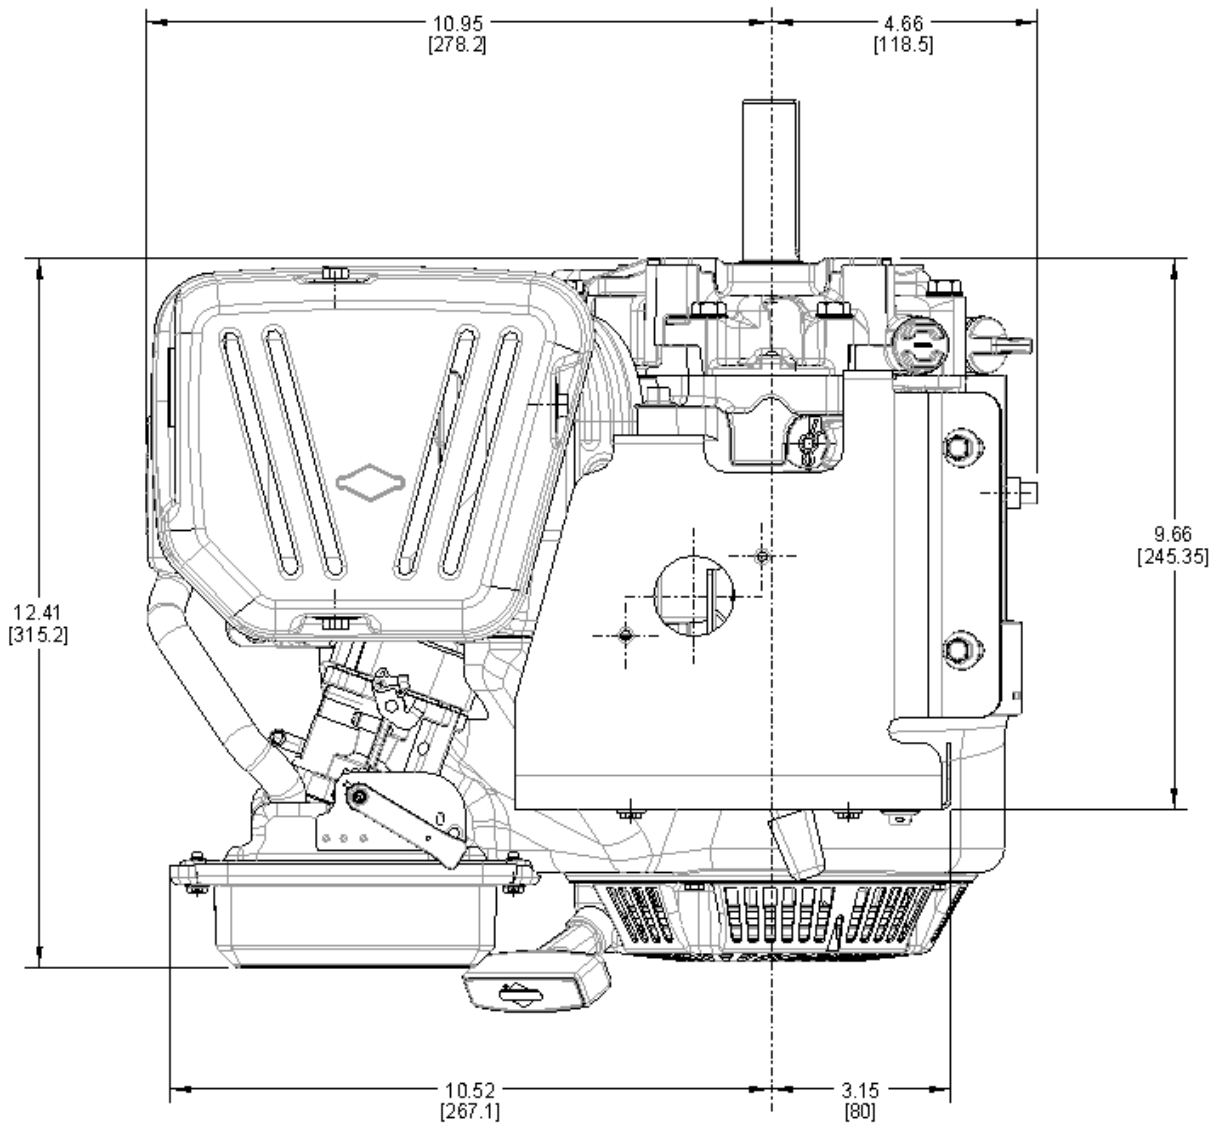

MODEL 19L100 VANGUARD

DIMENSION UNITS ARE IN INCHES
[mm] UNITS ARE FOR REFERENCE ONLY

MODEL 19L100 VANGUARD

DIMENSION UNITS ARE IN INCHES
[mm] UNITS ARE FOR REFERENCE ONLY

MODEL 19L100 VANGUARD

DIMENSION UNITS ARE IN INCHES
[mm] UNITS ARE FOR REFERENCE ONLY

MODEL 19L100 VANGUARD

DIMENSION UNITS ARE IN INCHES
[mm] UNITS ARE FOR REFERENCE ONLY

Any printed copies of this report are uncontrolled

MODEL 19L100 VANGUARD

DIMENSION UNITS ARE IN INCHES
[mm] UNITS ARE FOR REFERENCE ONLY

MODEL 19L100 VANGUARD

DIMENSION UNITS ARE IN INCHES
[mm] UNITS ARE FOR REFERENCE ONLY