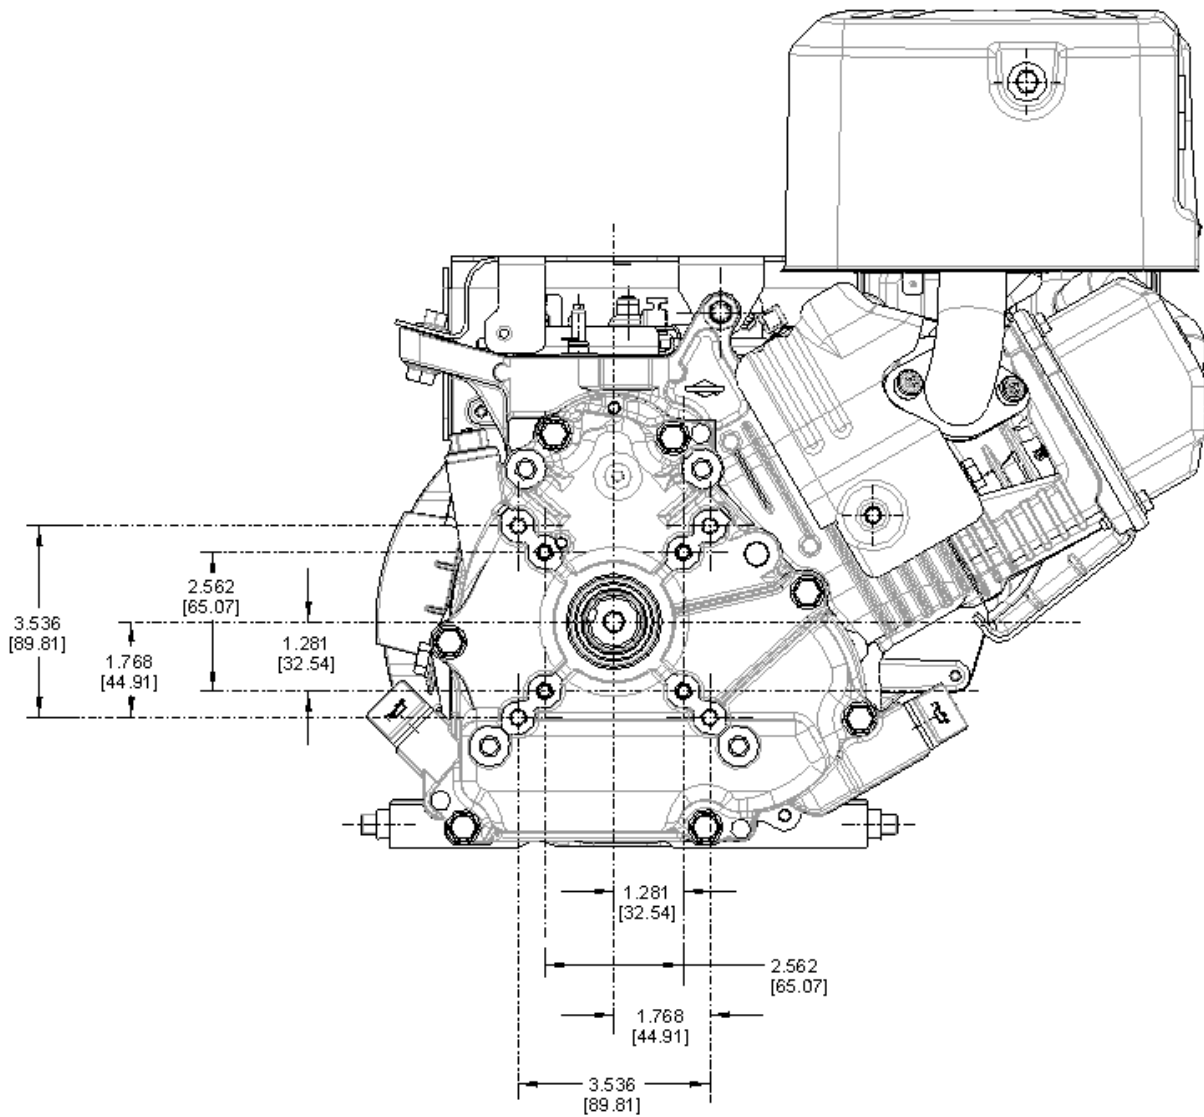

MODEL 19L100 VANGUARD

DIMENSION UNITS ARE IN INCHES
[mm] UNITS ARE FOR REFERENCE ONLY

MODEL 19L100 VANGUARD

DIMENSION UNITS ARE IN INCHES
[mm] UNITS ARE FOR REFERENCE ONLY

MODEL 19L100 VANGUARD

DIMENSION UNITS ARE IN INCHES
[mm] UNITS ARE FOR REFERENCE ONLY

MODEL 19L100 VANGUARD

DIMENSION UNITS ARE IN INCHES
[mm] UNITS ARE FOR REFERENCE ONLY

Any printed copies of this report are uncontrolled

MODEL 19L100 VANGUARD

DIMENSION UNITS ARE IN INCHES
[mm] UNITS ARE FOR REFERENCE ONLY

MODEL 19L100 VANGUARD

DIMENSION UNITS ARE IN INCHES
[mm] UNITS ARE FOR REFERENCE ONLY